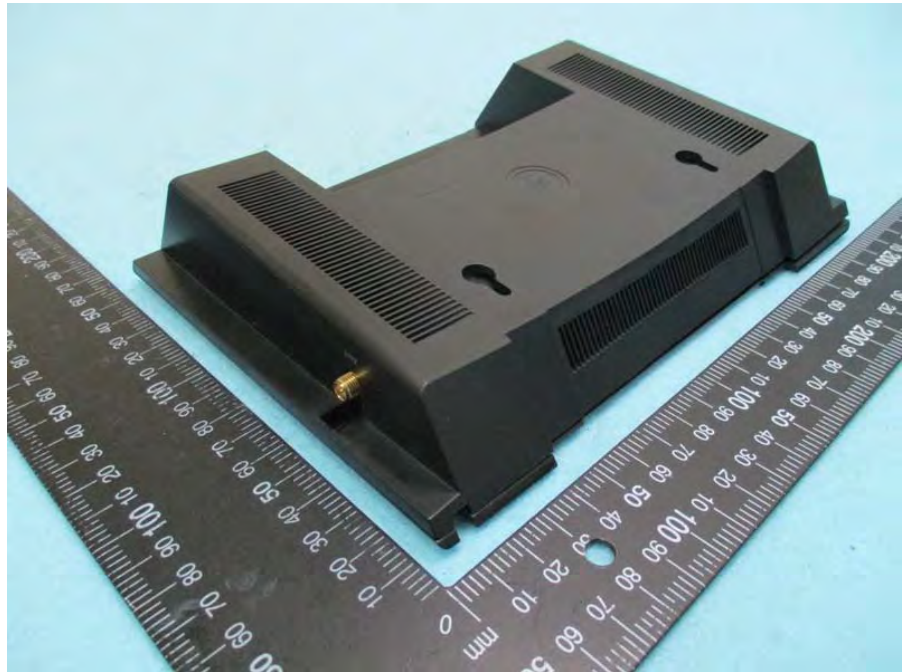

## Photographs of EUT

Adapter

Model No.: TW-1220AUS

Antenna

Foot Holder