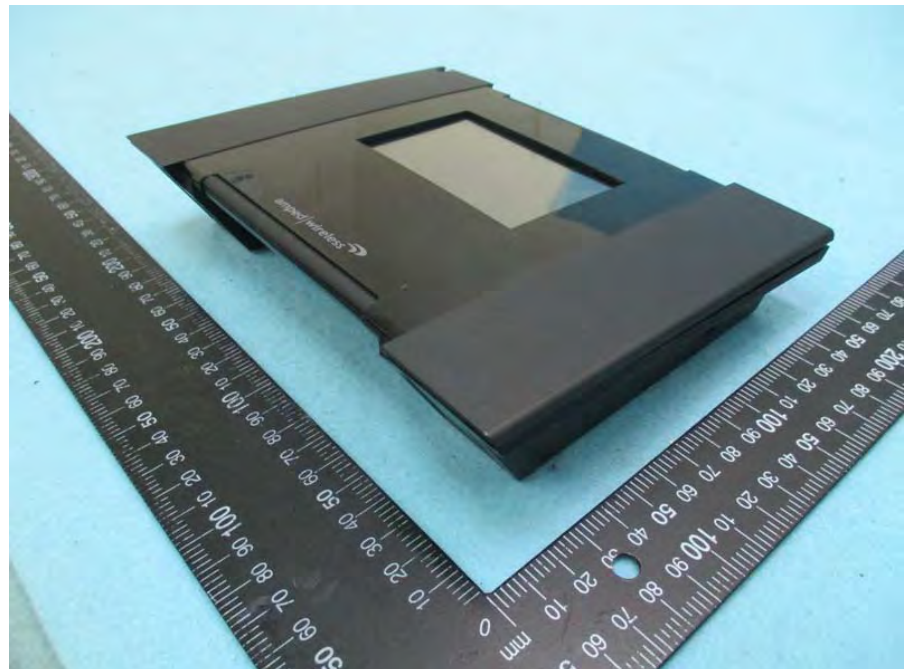

## Photographs of EUT

Adapter

Model No.: TW-1220AUS

Antenna

Foot Holder