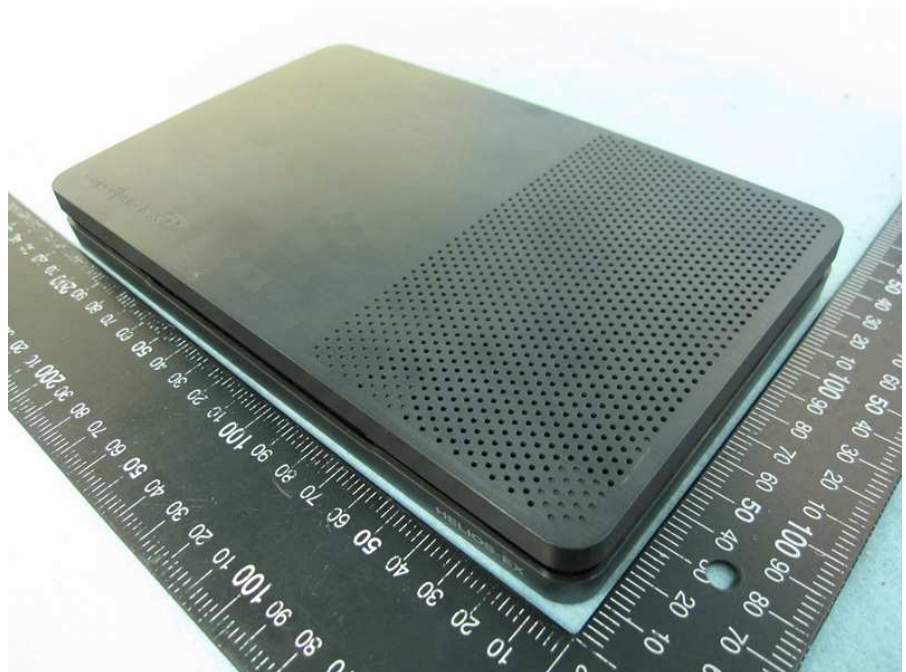

Brand Name: amped wireless Model No.: RTA2200T

Adapter

Pedestal

Antenna