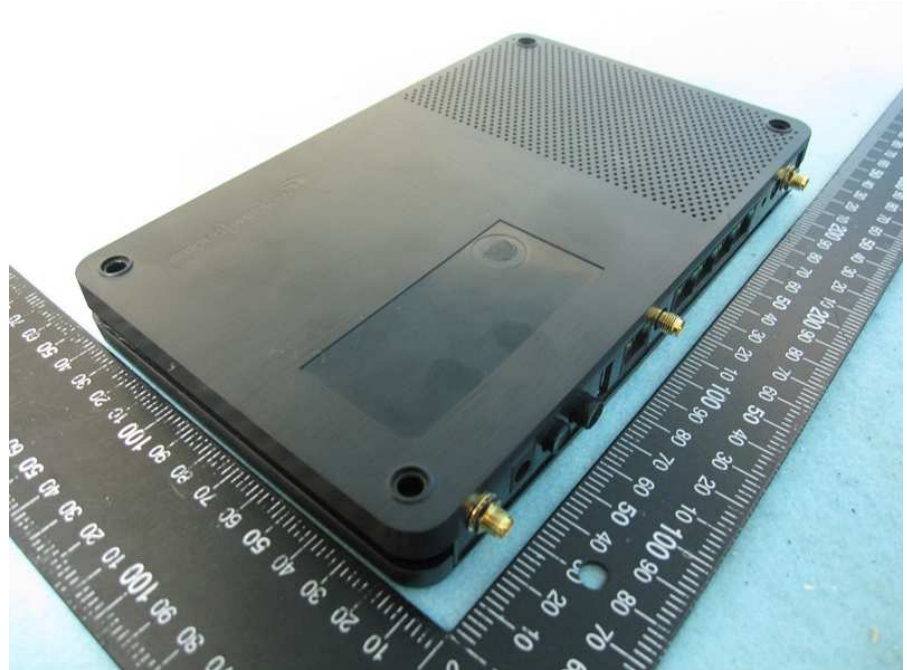

Brand Name: amped wireless Model No.: RTA2200T

Adapter

Pedestal

Antenna