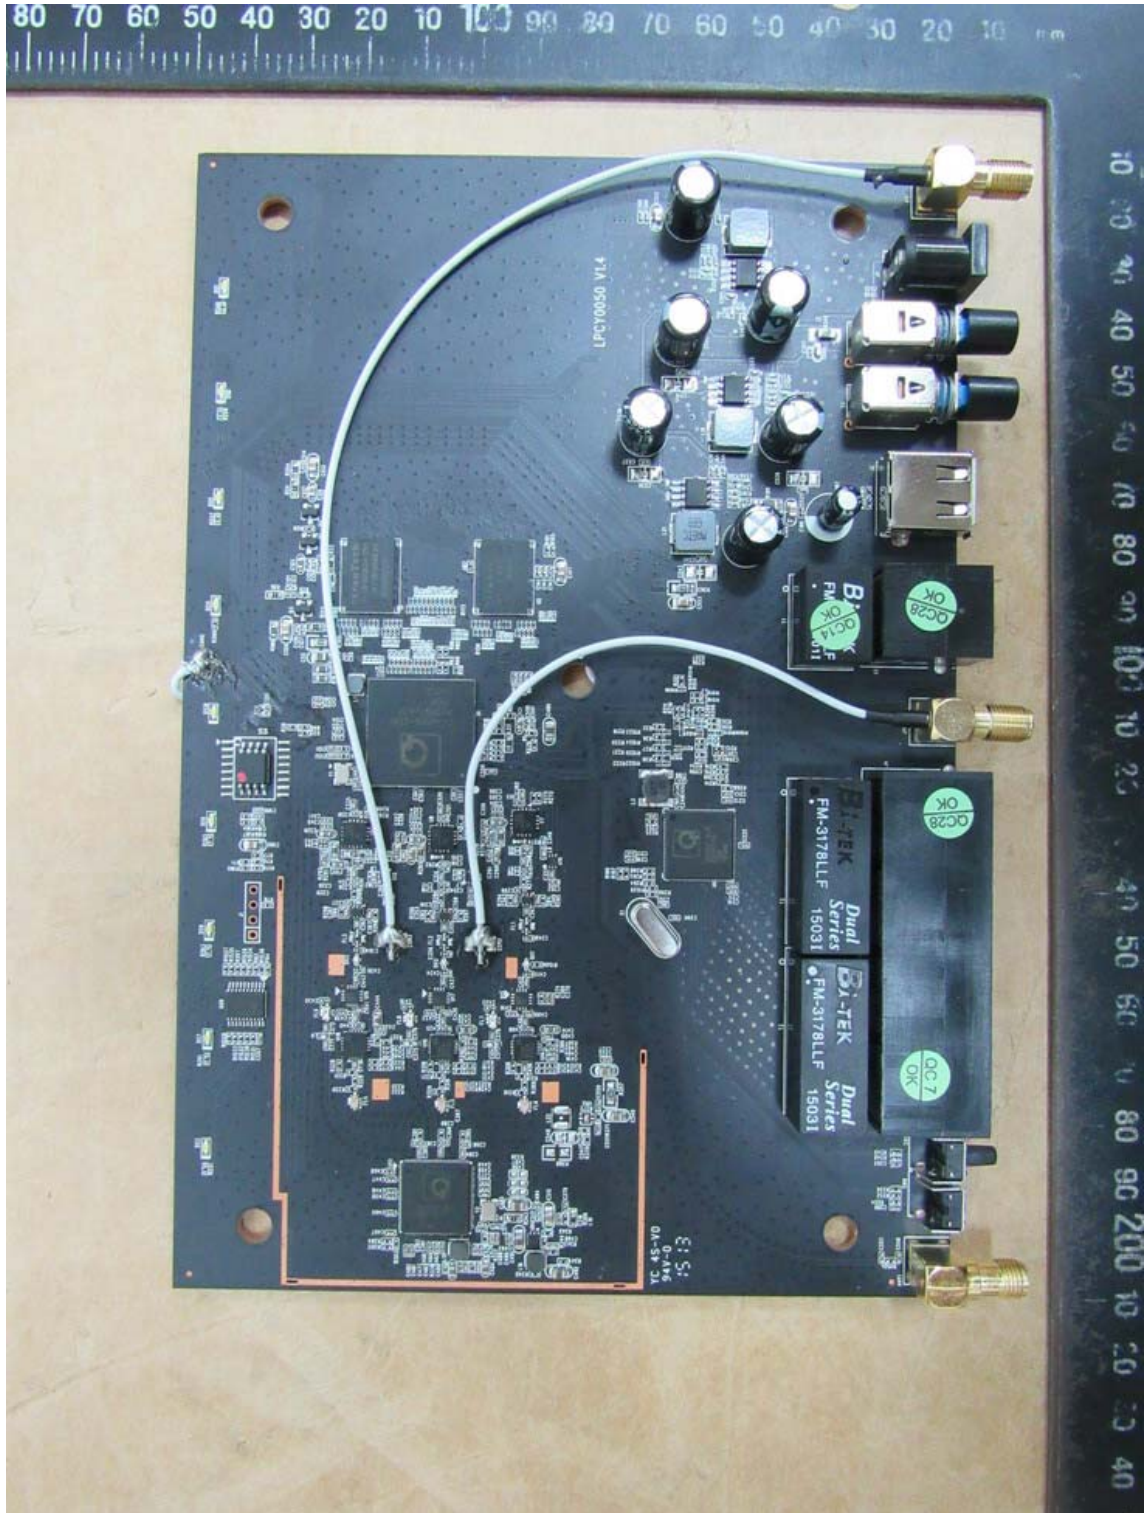

Worldwide Testing Services(Taiwan) Co., Ltd.

Registration number: W6D21506-15080-FCC
FCC ID: ZTT-RTA1750