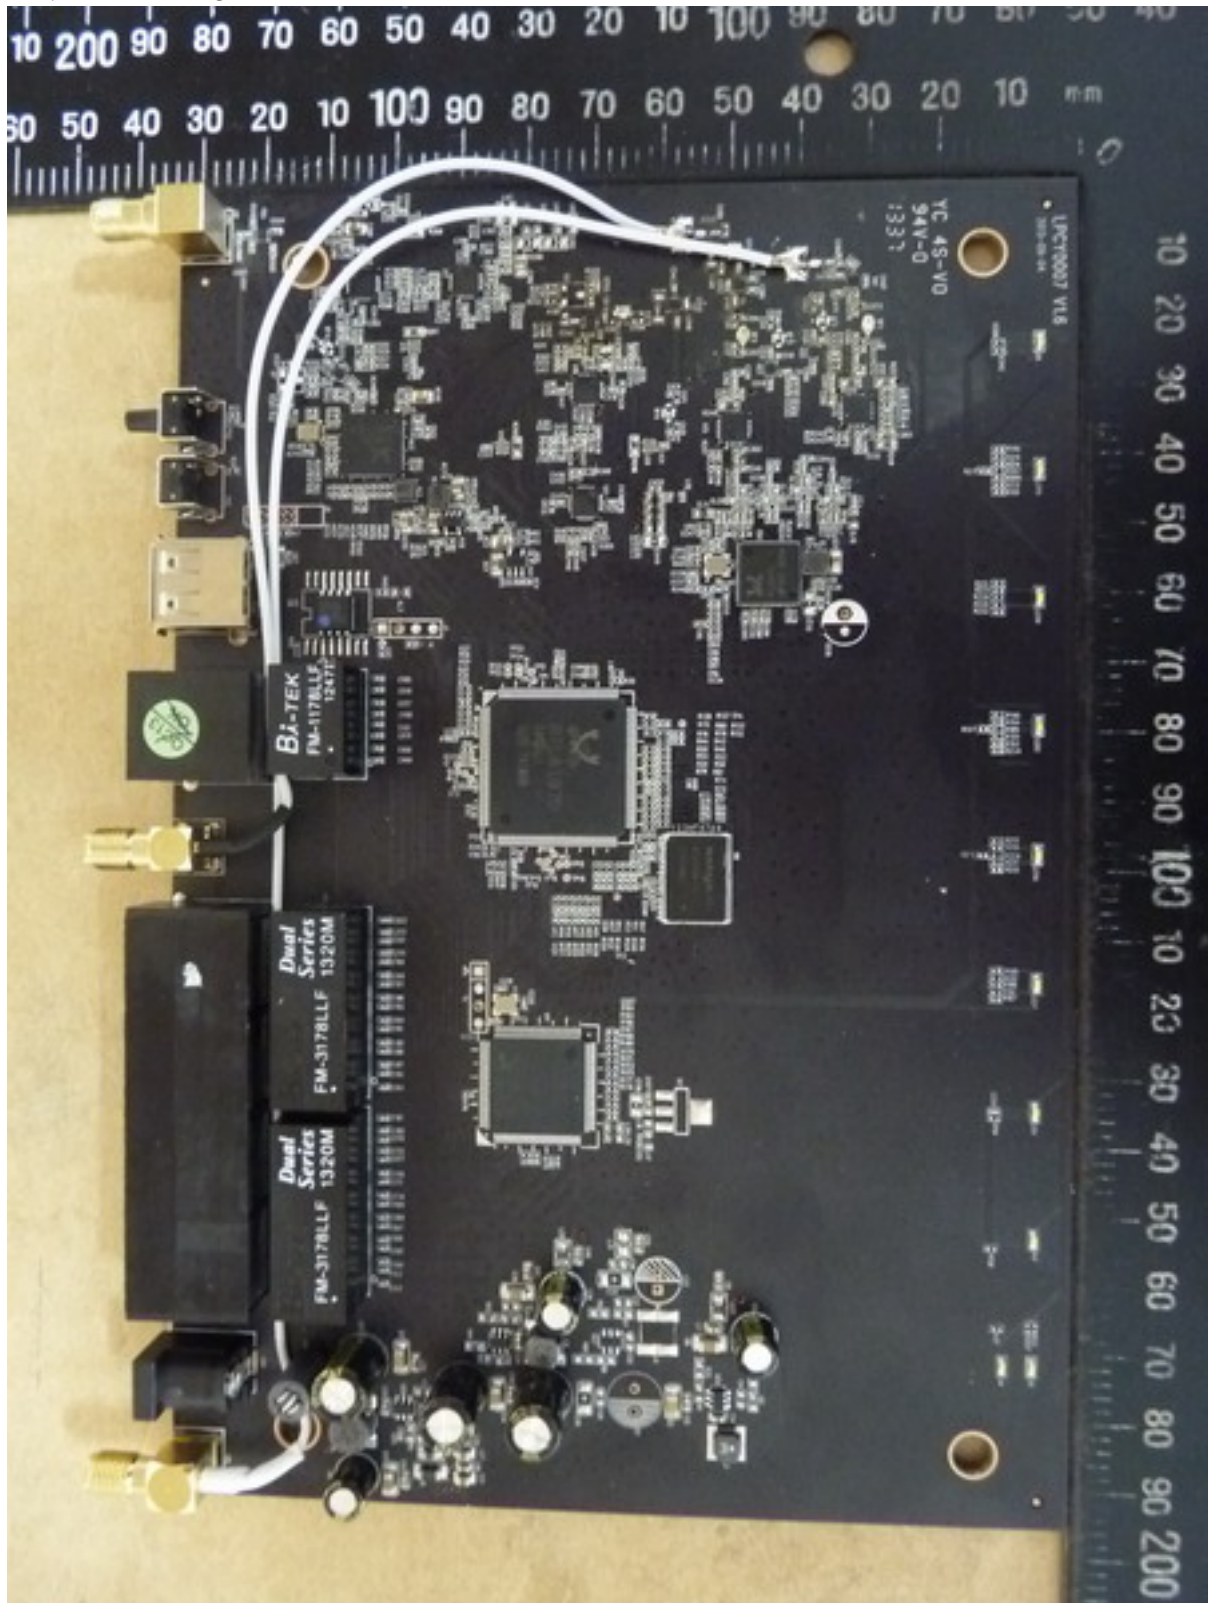

Worldwide Testing Services(Taiwan) Co., Ltd.

Registration number: W6M21307-13350-FCC
FCC ID: ZTT-RTA15