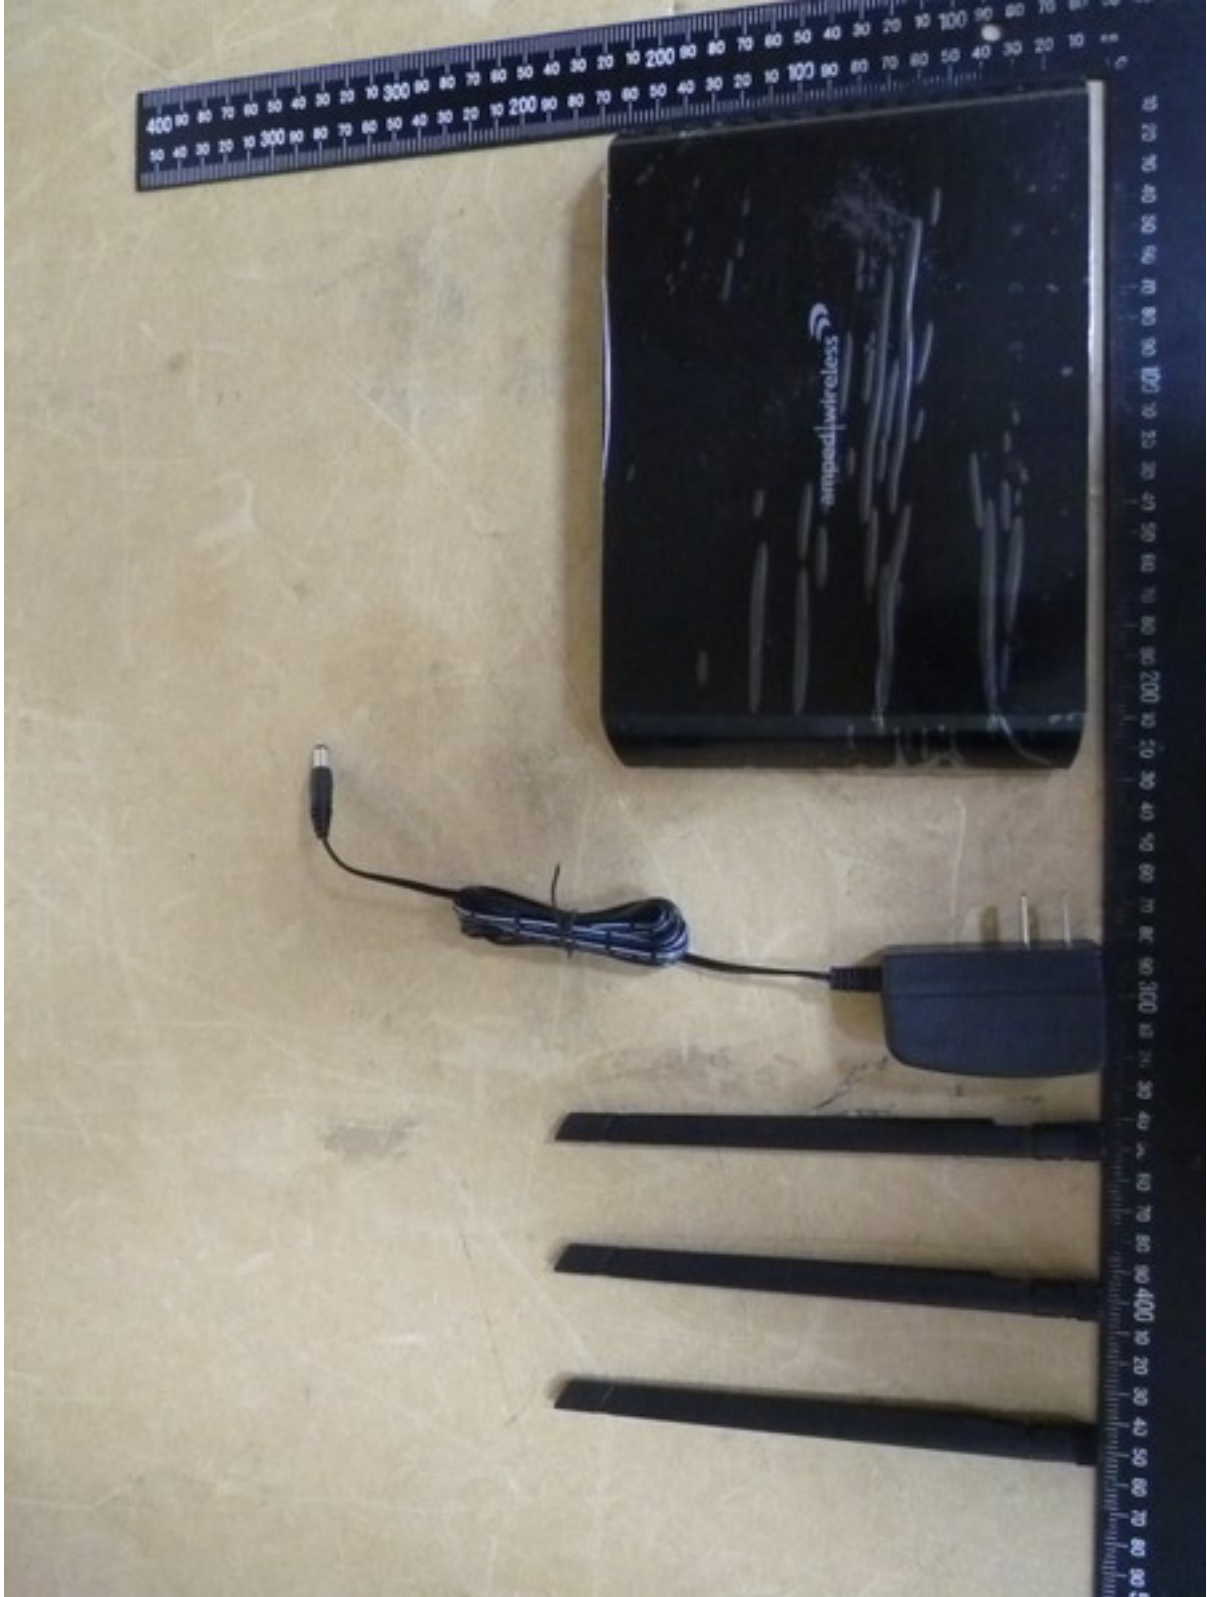

# Worldwide Testing Services(Taiwan) Co., Ltd.

Registration number: W6M21307-13350-FCC

FCC ID: ZTT-RTA15

External Photos

Adaptor1