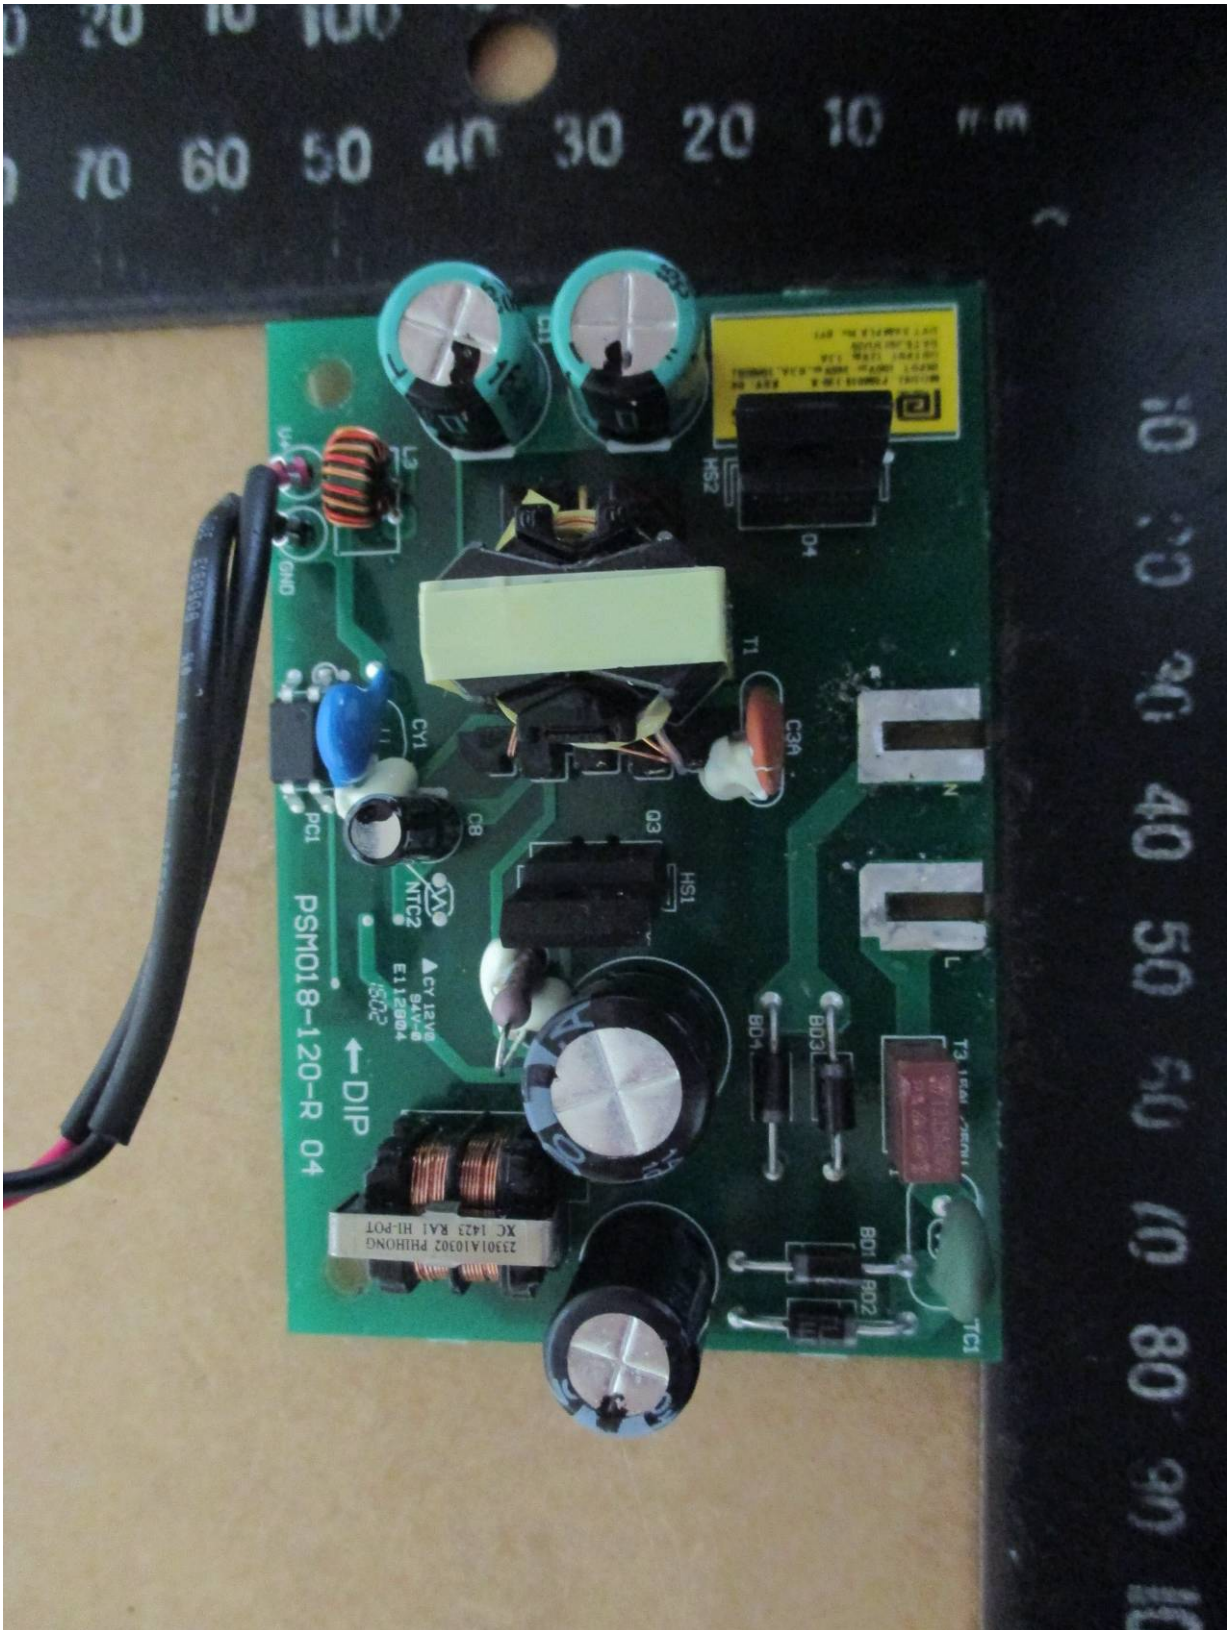

Worldwide Testing Services(Taiwan) Co., Ltd.

Registration number: W6M21411-14659-FCC
FCC ID: ZTT-REC33A