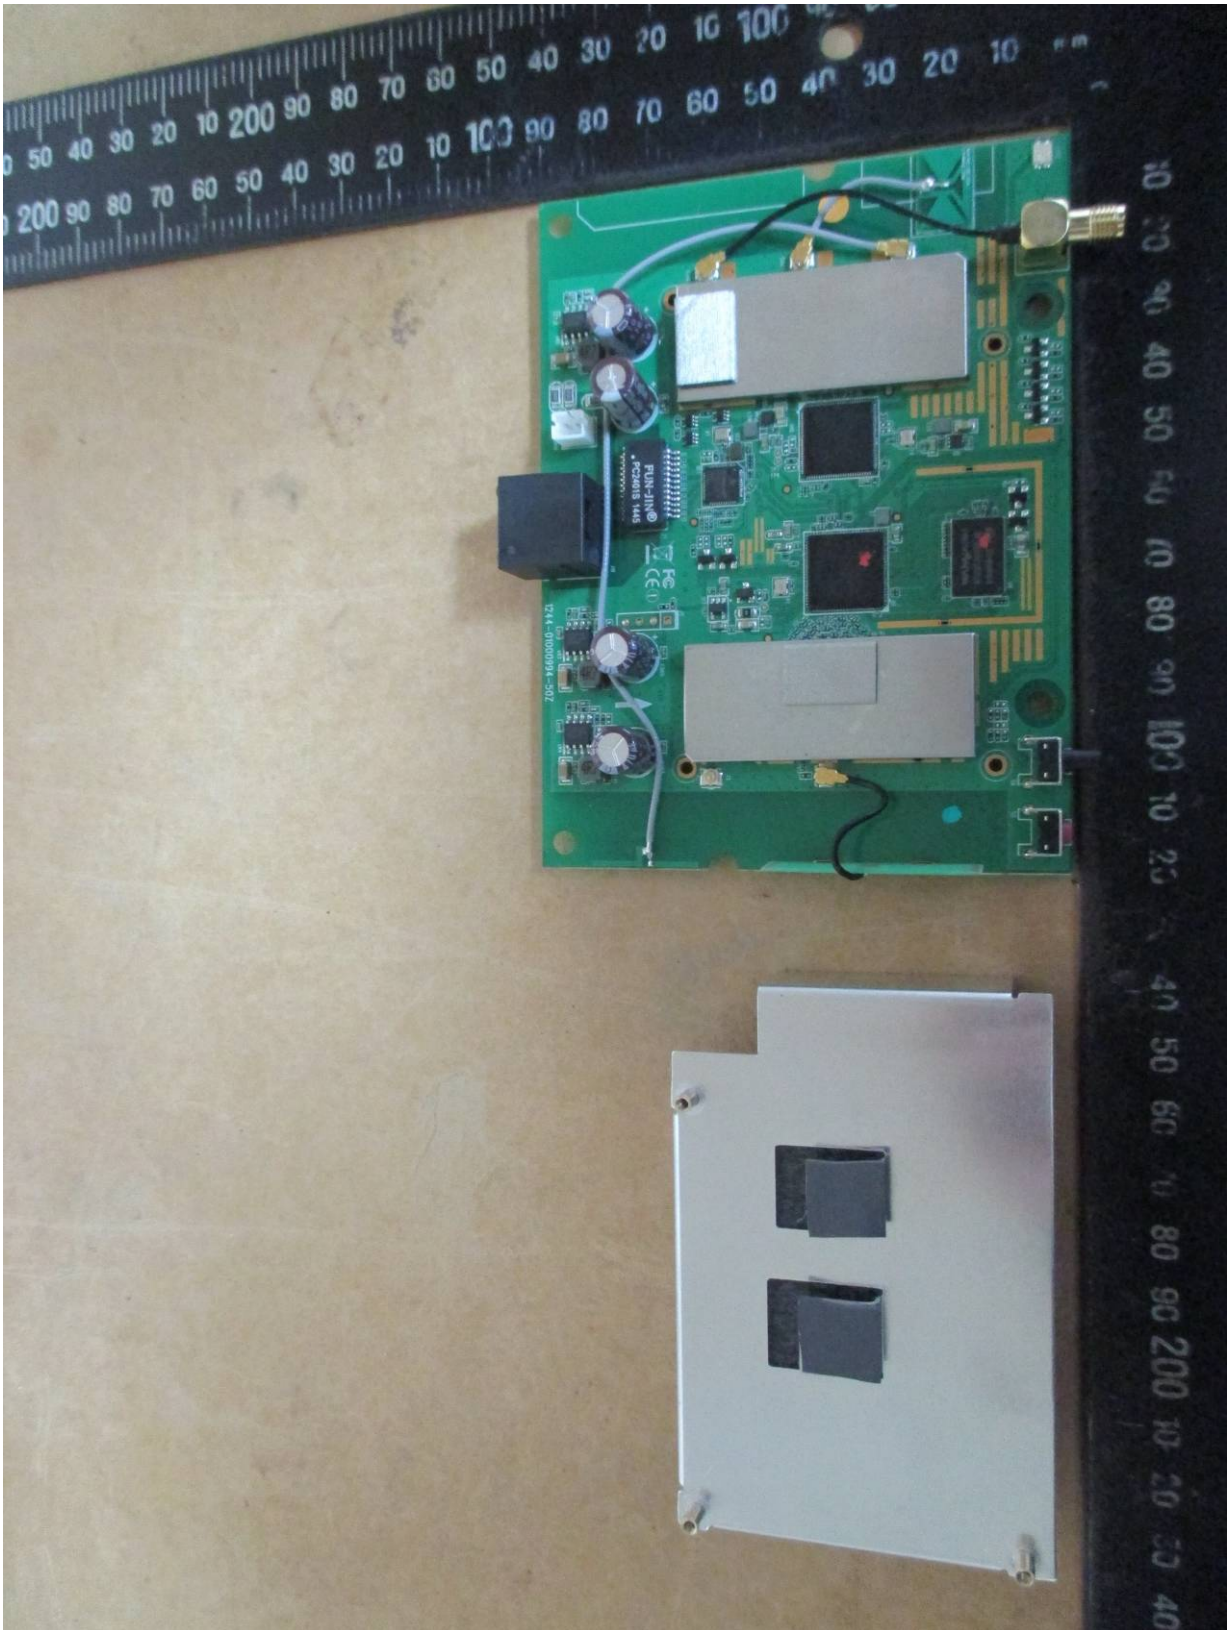

Worldwide Testing Services(Taiwan) Co., Ltd.

Registration number: W6M21411-14659-FCC
FCC ID: ZTT-REC33A