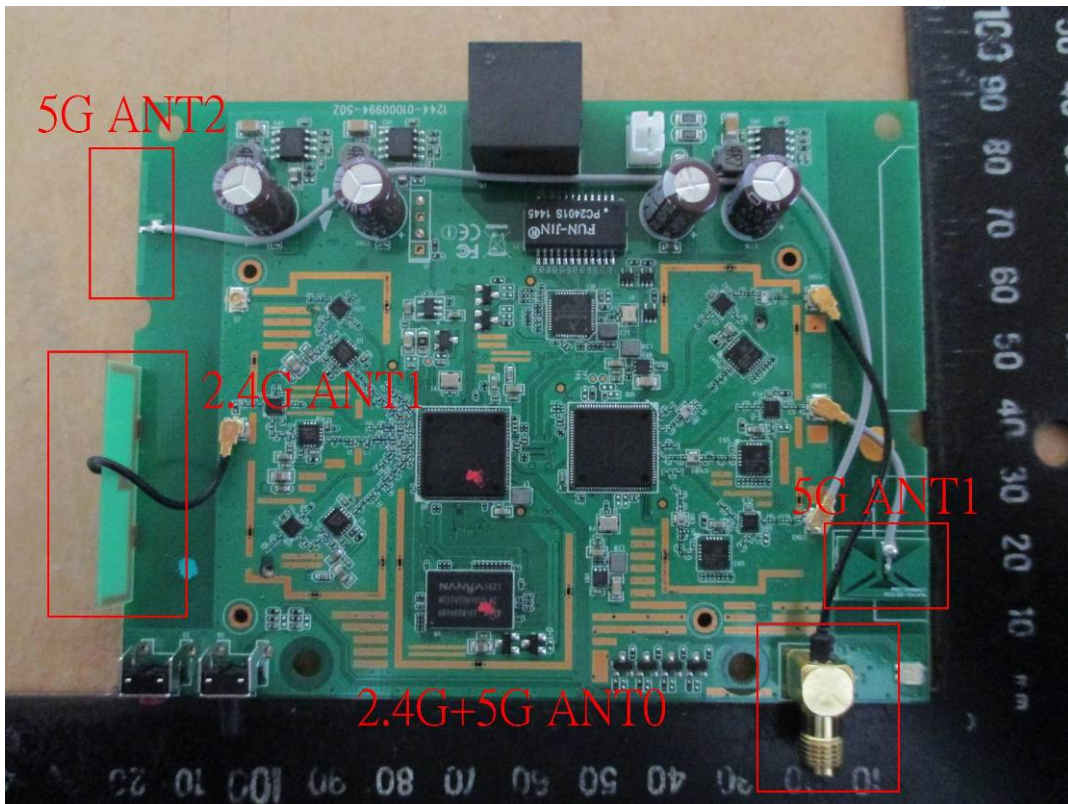

Registration number: W6M21411-14659-FCC

FCC ID: ZTT-REC33A

**Antenna Location**

**Antenna Location**