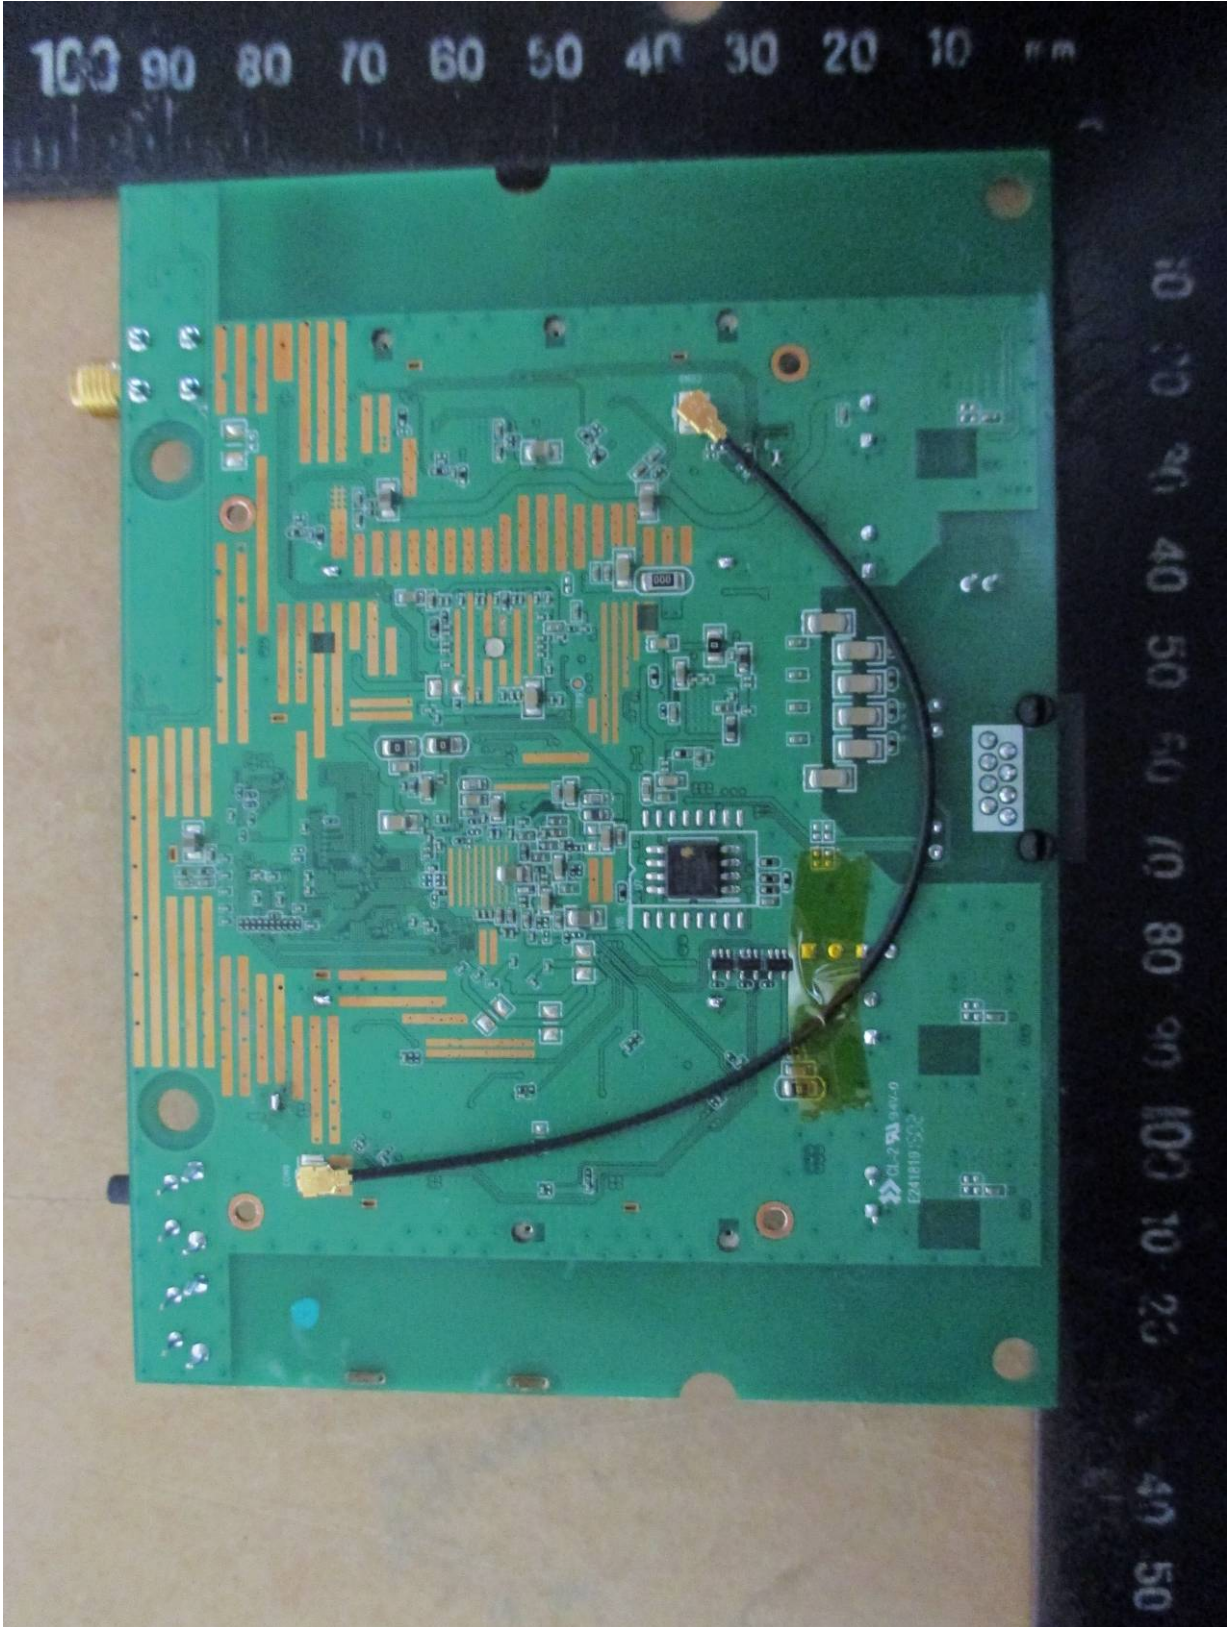

Worldwide Testing Services(Taiwan) Co., Ltd.

Registration number: W6M21411-14659-FCC
FCC ID: ZTT-REC33A