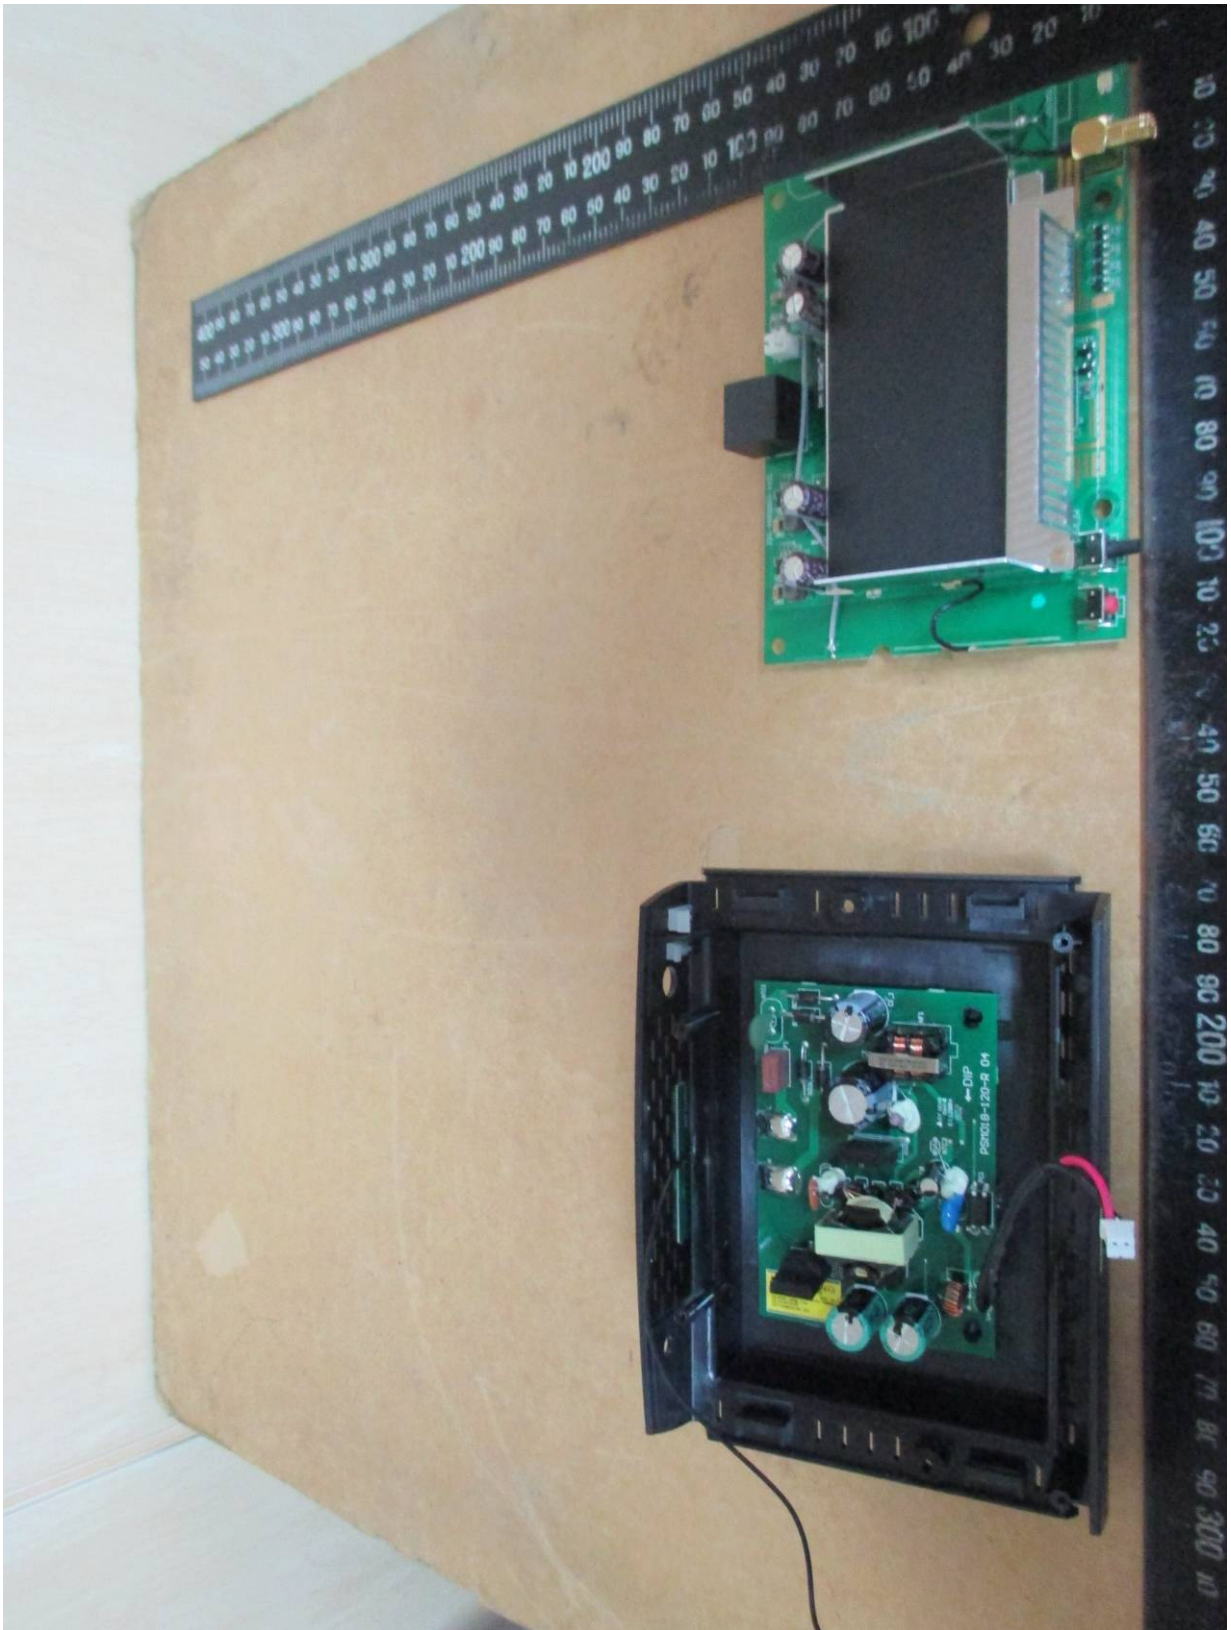

Worldwide Testing Services(Taiwan) Co., Ltd.

Registration number: W6M21411-14659-FCC
FCC ID: ZTT-REC33A