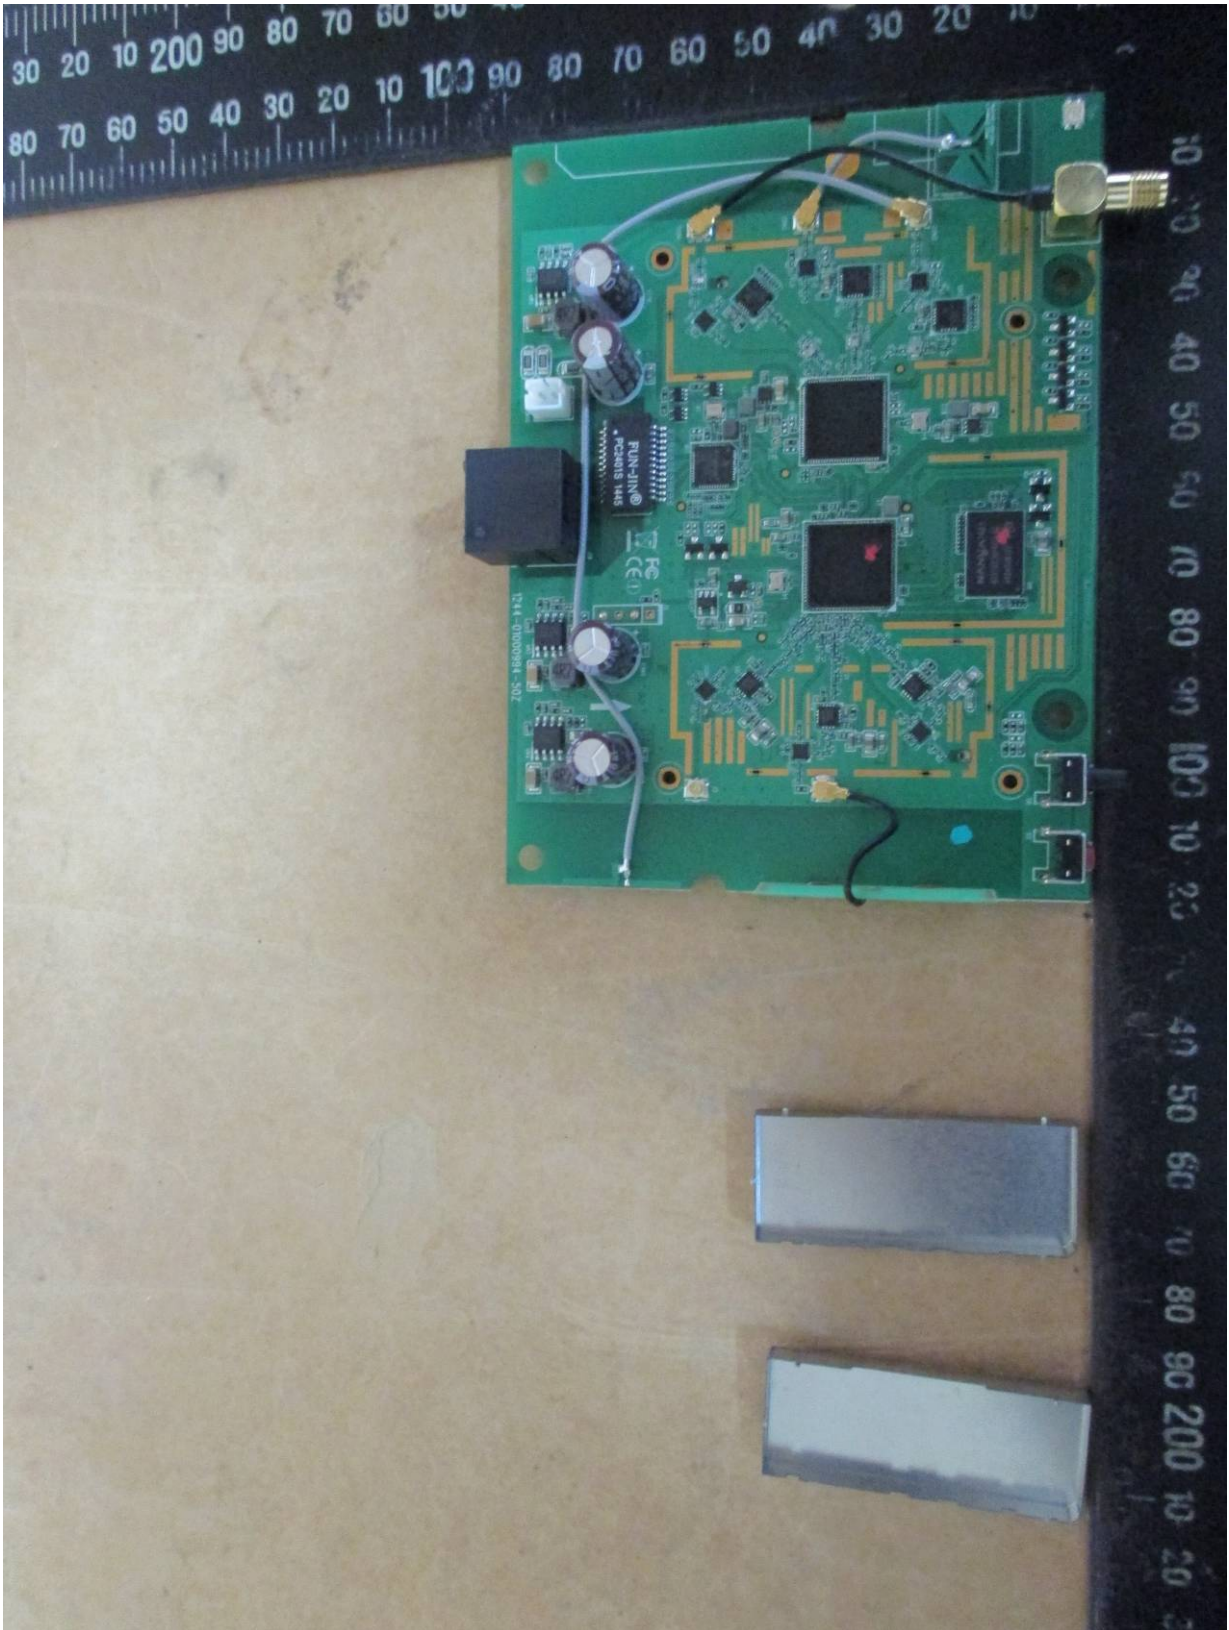

Worldwide Testing Services(Taiwan) Co., Ltd.

Registration number: W6M21411-14659-FCC
FCC ID: ZTT-REC33A