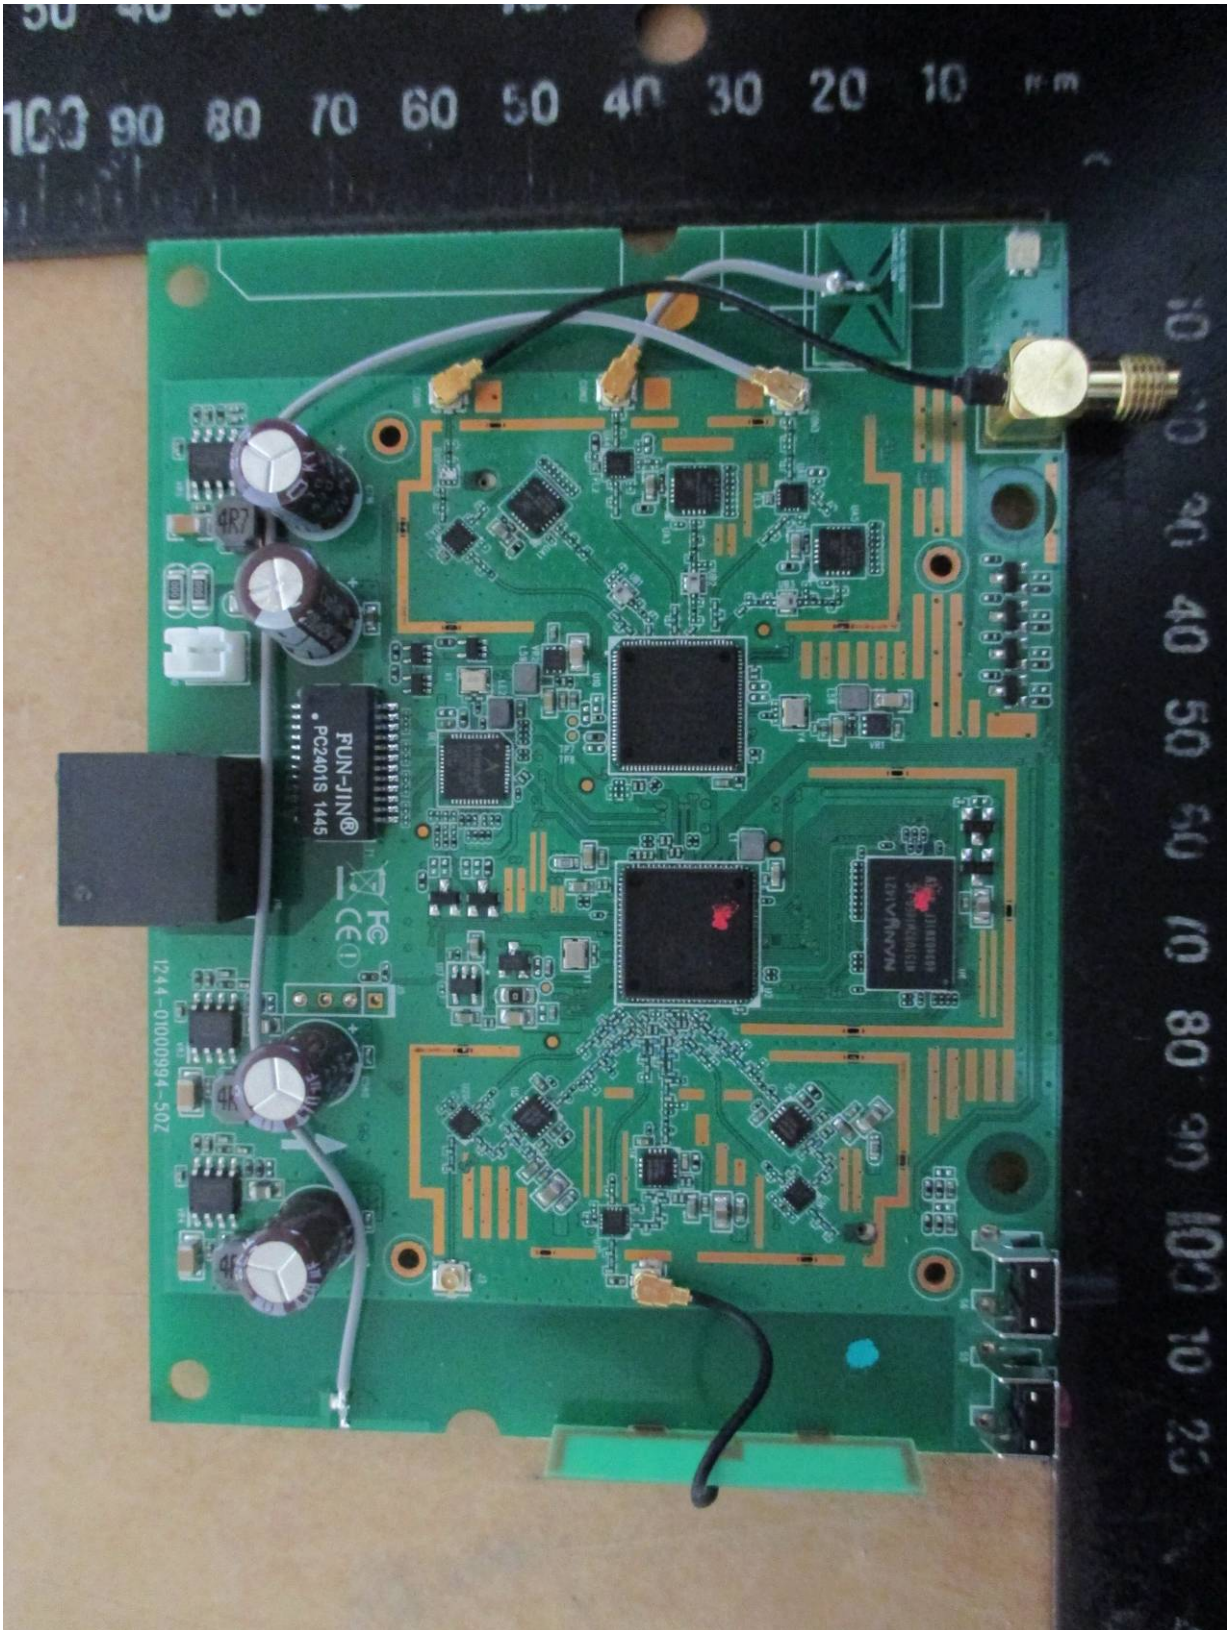

Worldwide Testing Services(Taiwan) Co., Ltd.

Registration number: W6M21411-14659-FCC
FCC ID: ZTT-REC33A