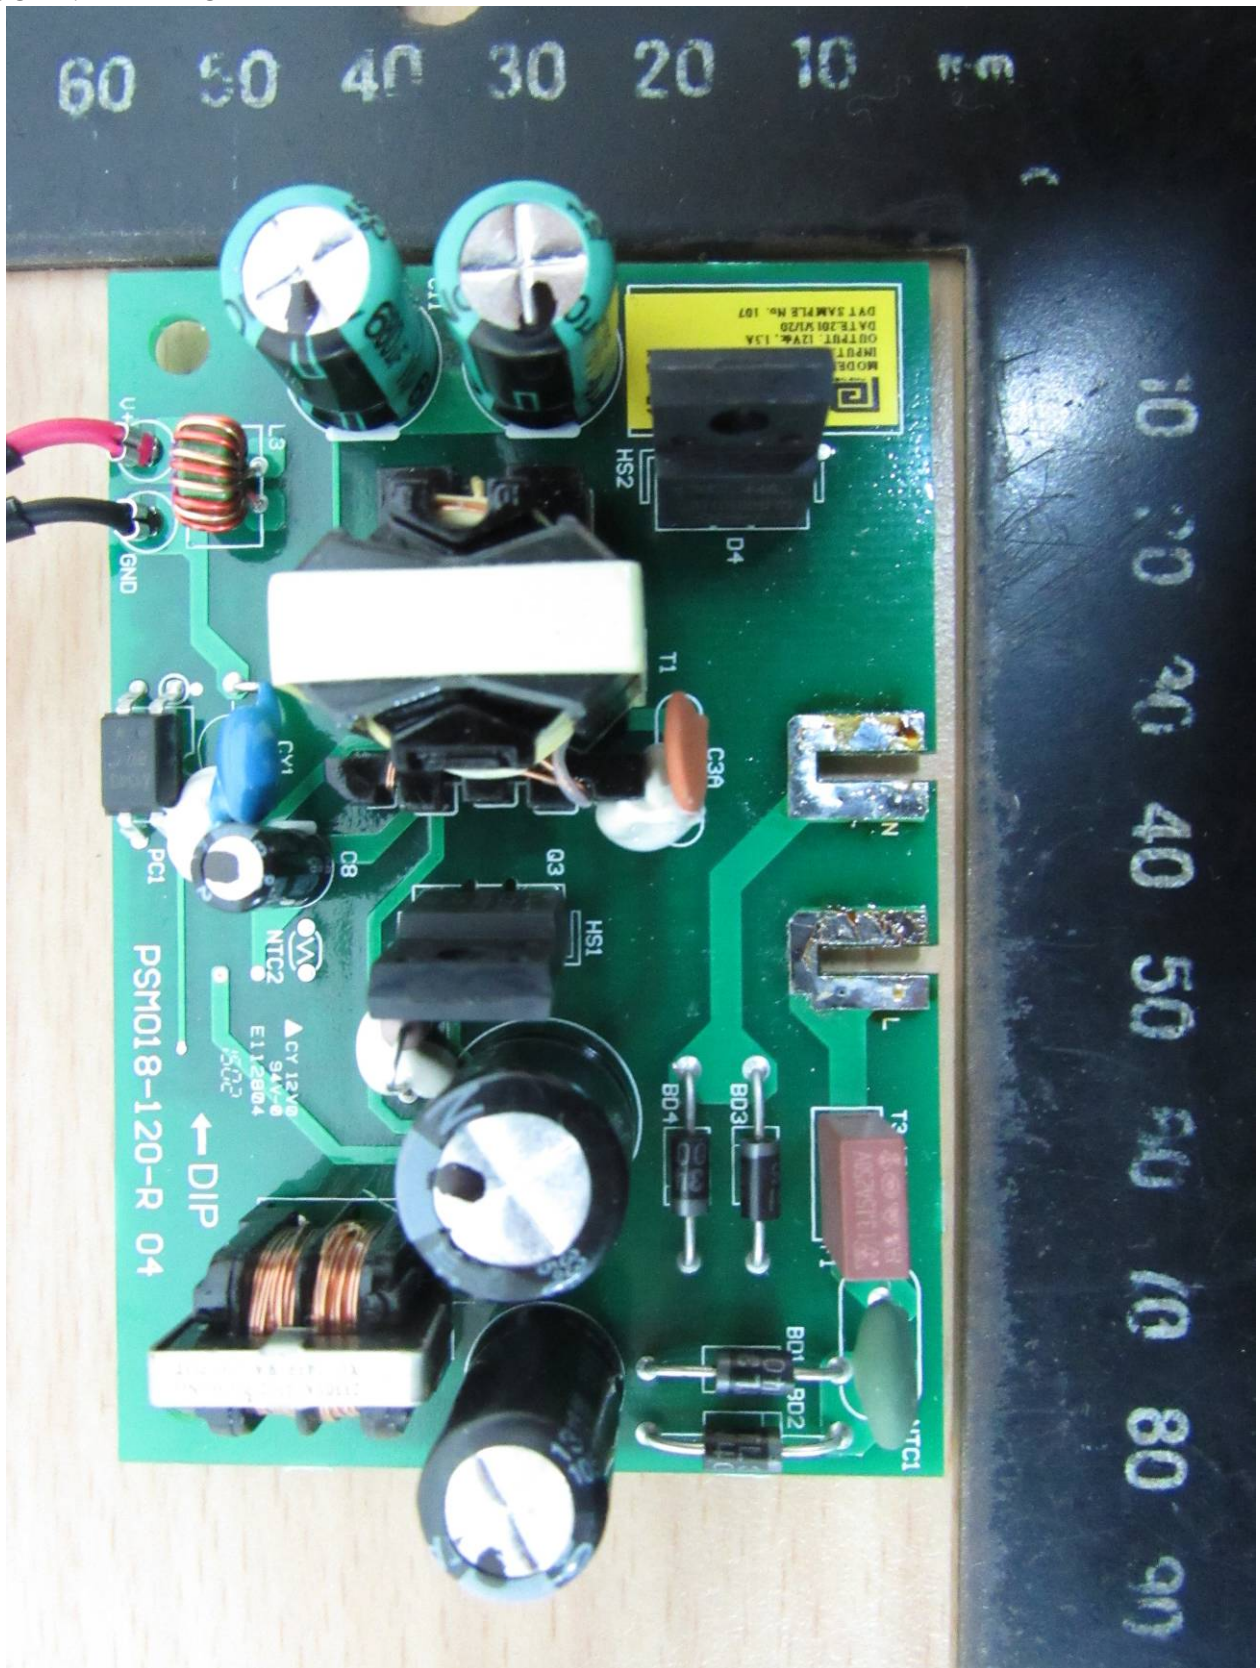

Registration number: W6M21501-14799-FCC
FCC ID: ZTT-REC22A