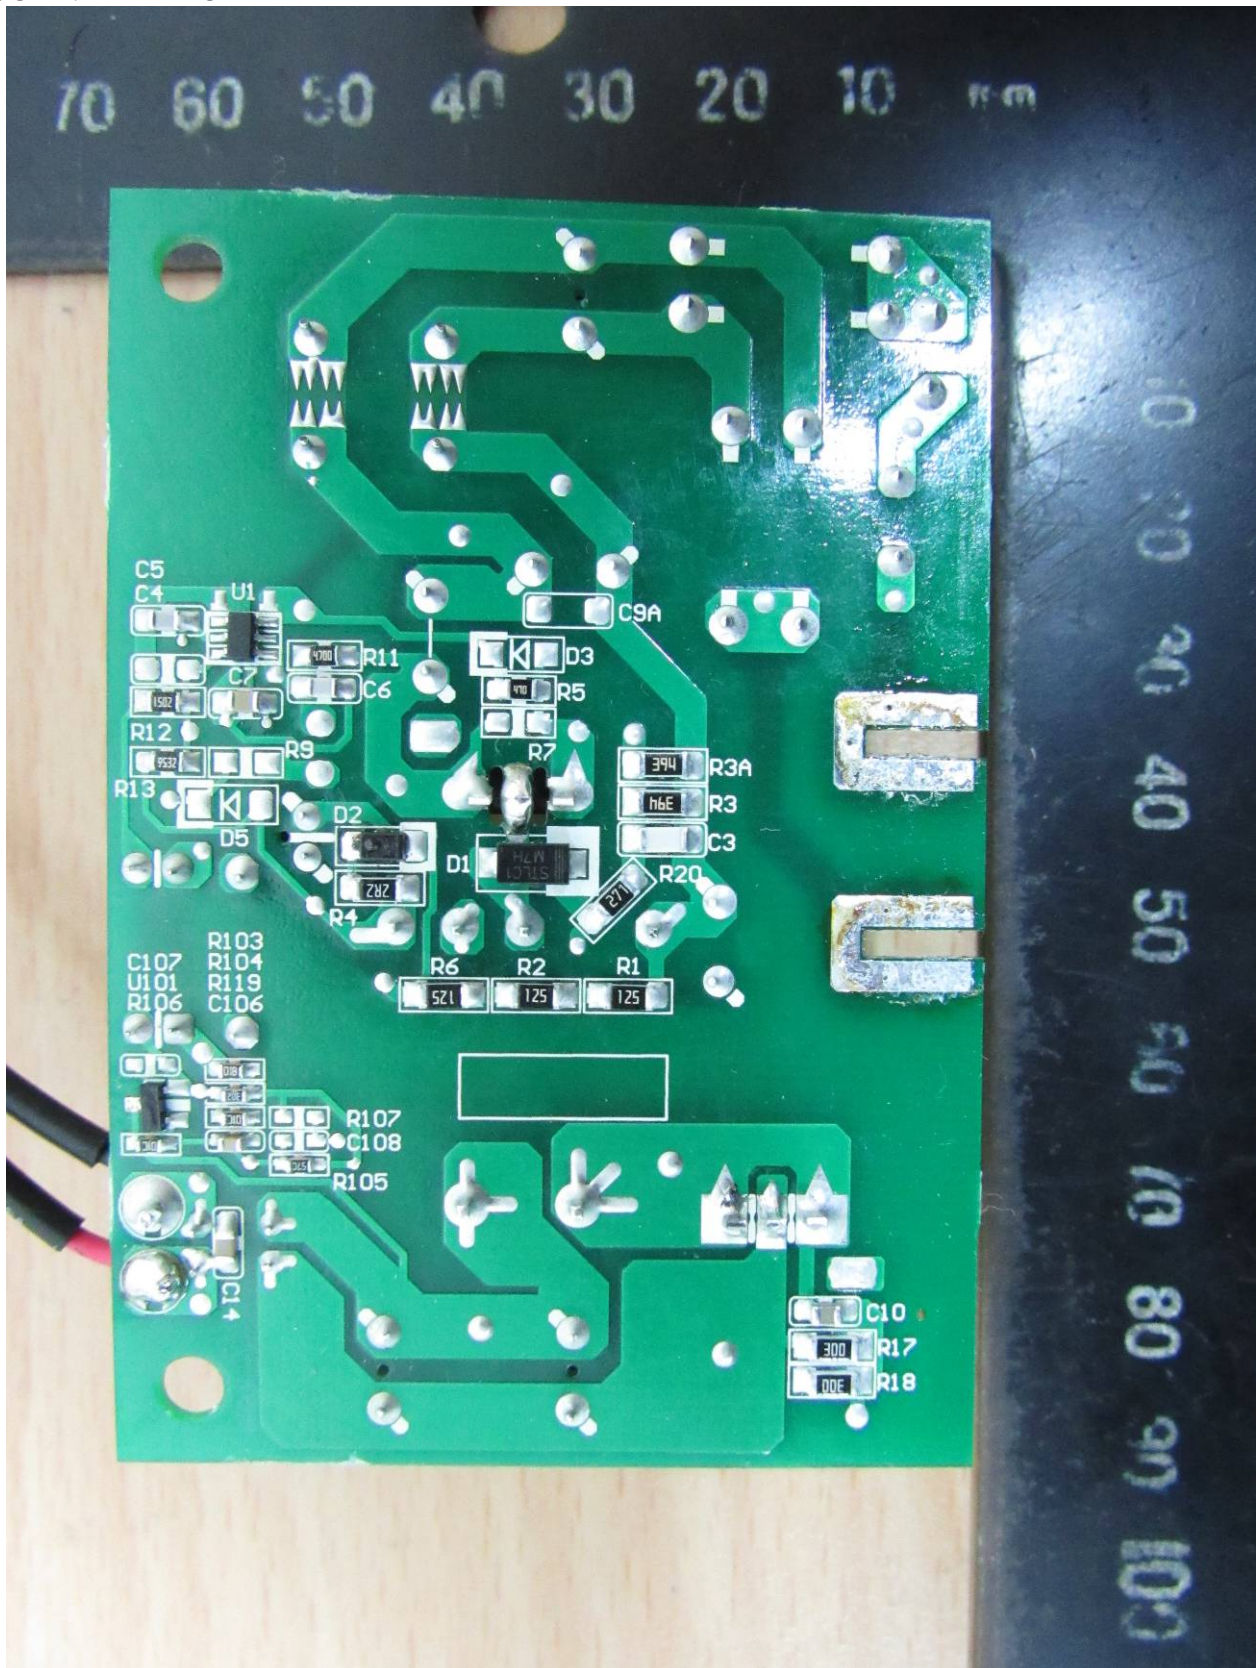

Worldwide Testing Services(Taiwan) Co., Ltd.

Registration number: W6M21501-14799-FCC
FCC ID: ZTT-REC22A