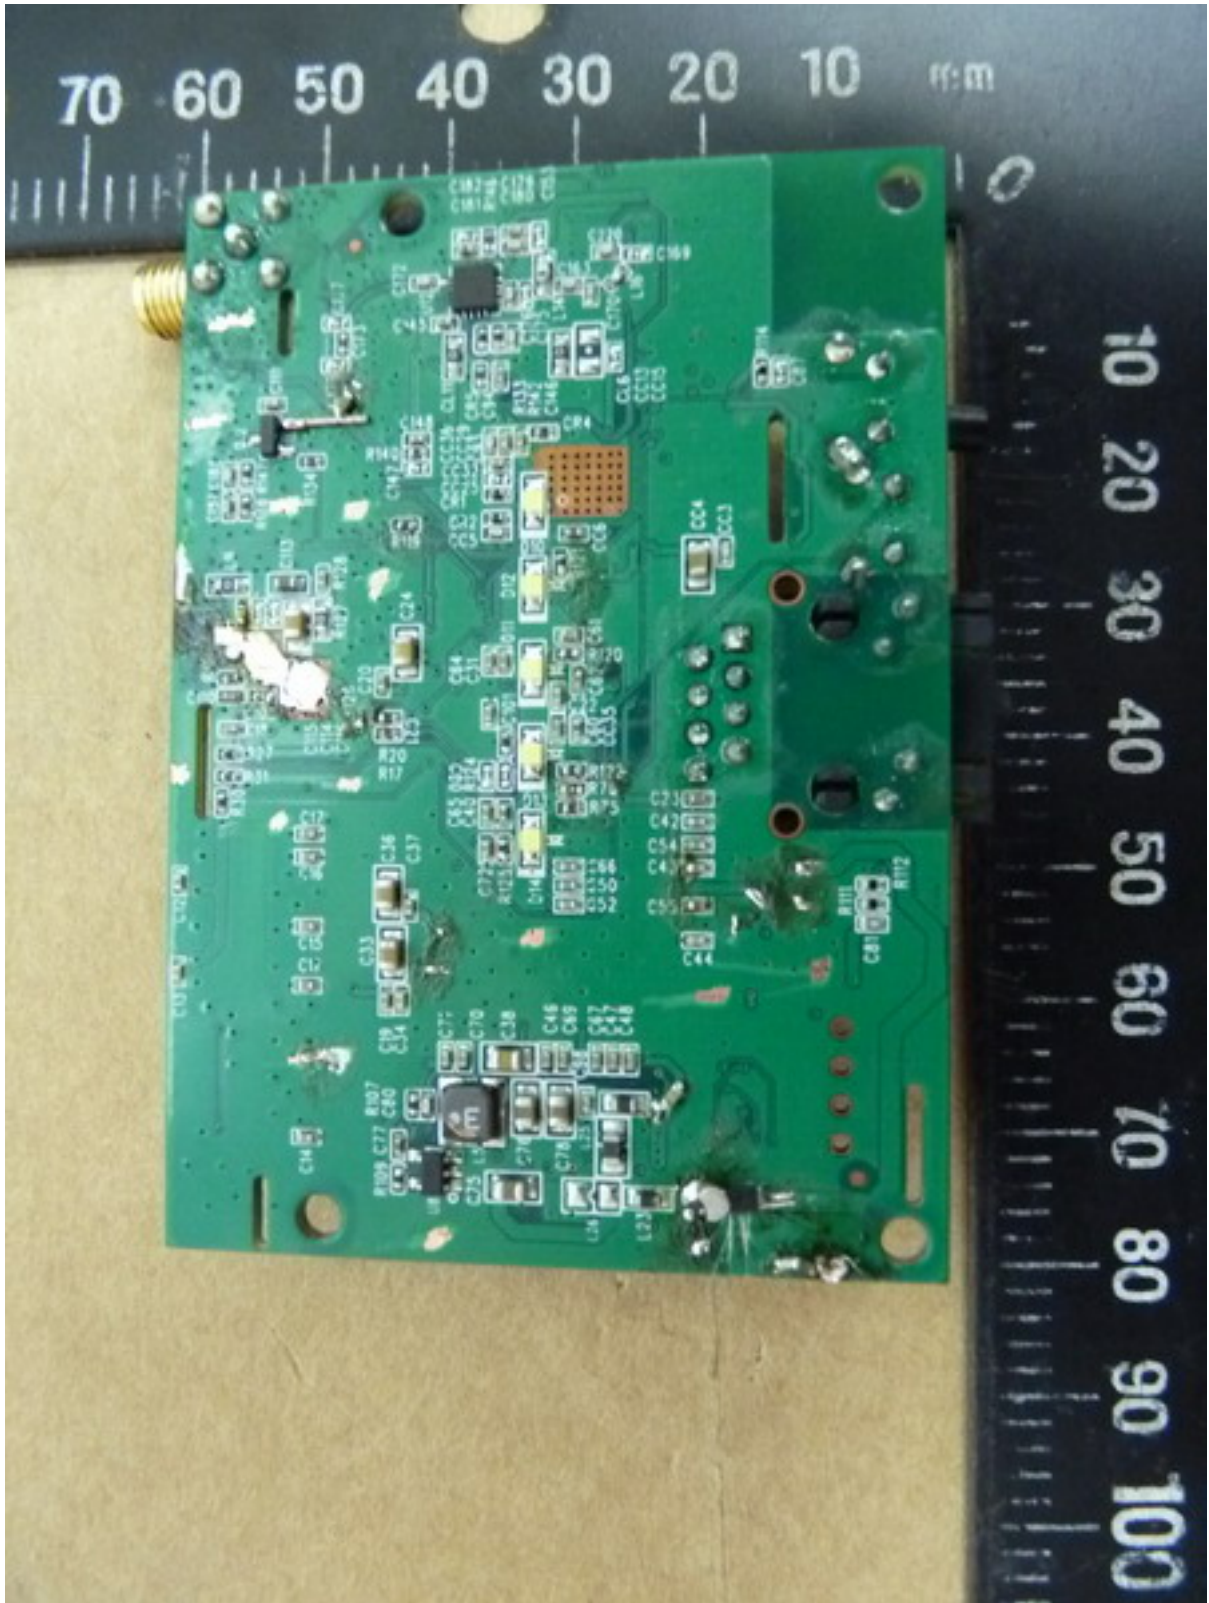

Worldwide Testing Services(Taiwan) Co., Ltd.

Registration number: W6M21305-13182-FCC
FCC ID: ZTT-REC10