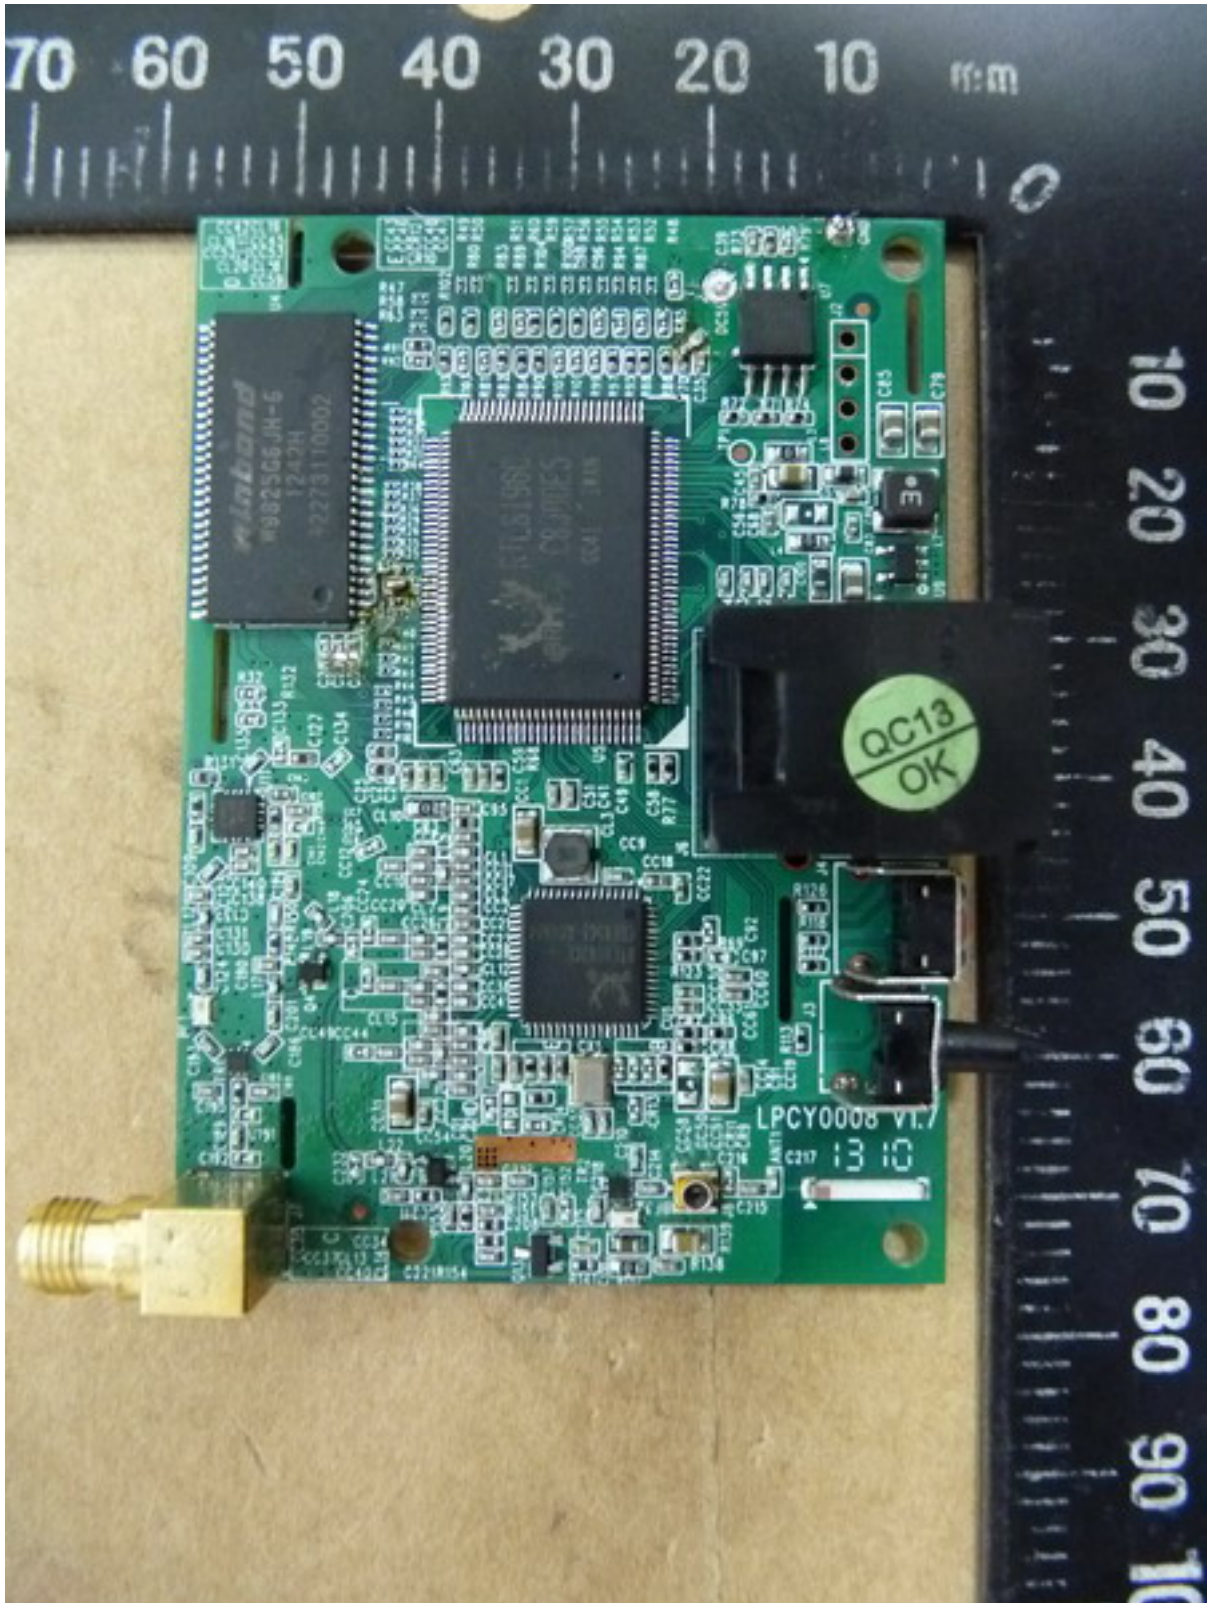

Worldwide Testing Services(Taiwan) Co., Ltd.

Registration number: W6M21305-13182-FCC

FCC ID: ZTT-REC10

Internal Photos

Worldwide Testing Services(Taiwan) Co., Ltd.

Registration number: W6M21305-13182-FCC
FCC ID: ZTT-REC10

Worldwide Testing Services(Taiwan) Co., Ltd.

Registration number: W6M21305-13182-FCC
FCC ID: ZTT-REC10

Worldwide Testing Services(Taiwan) Co., Ltd.

Registration number: W6M21305-13182-FCC
FCC ID: ZTT-REC10