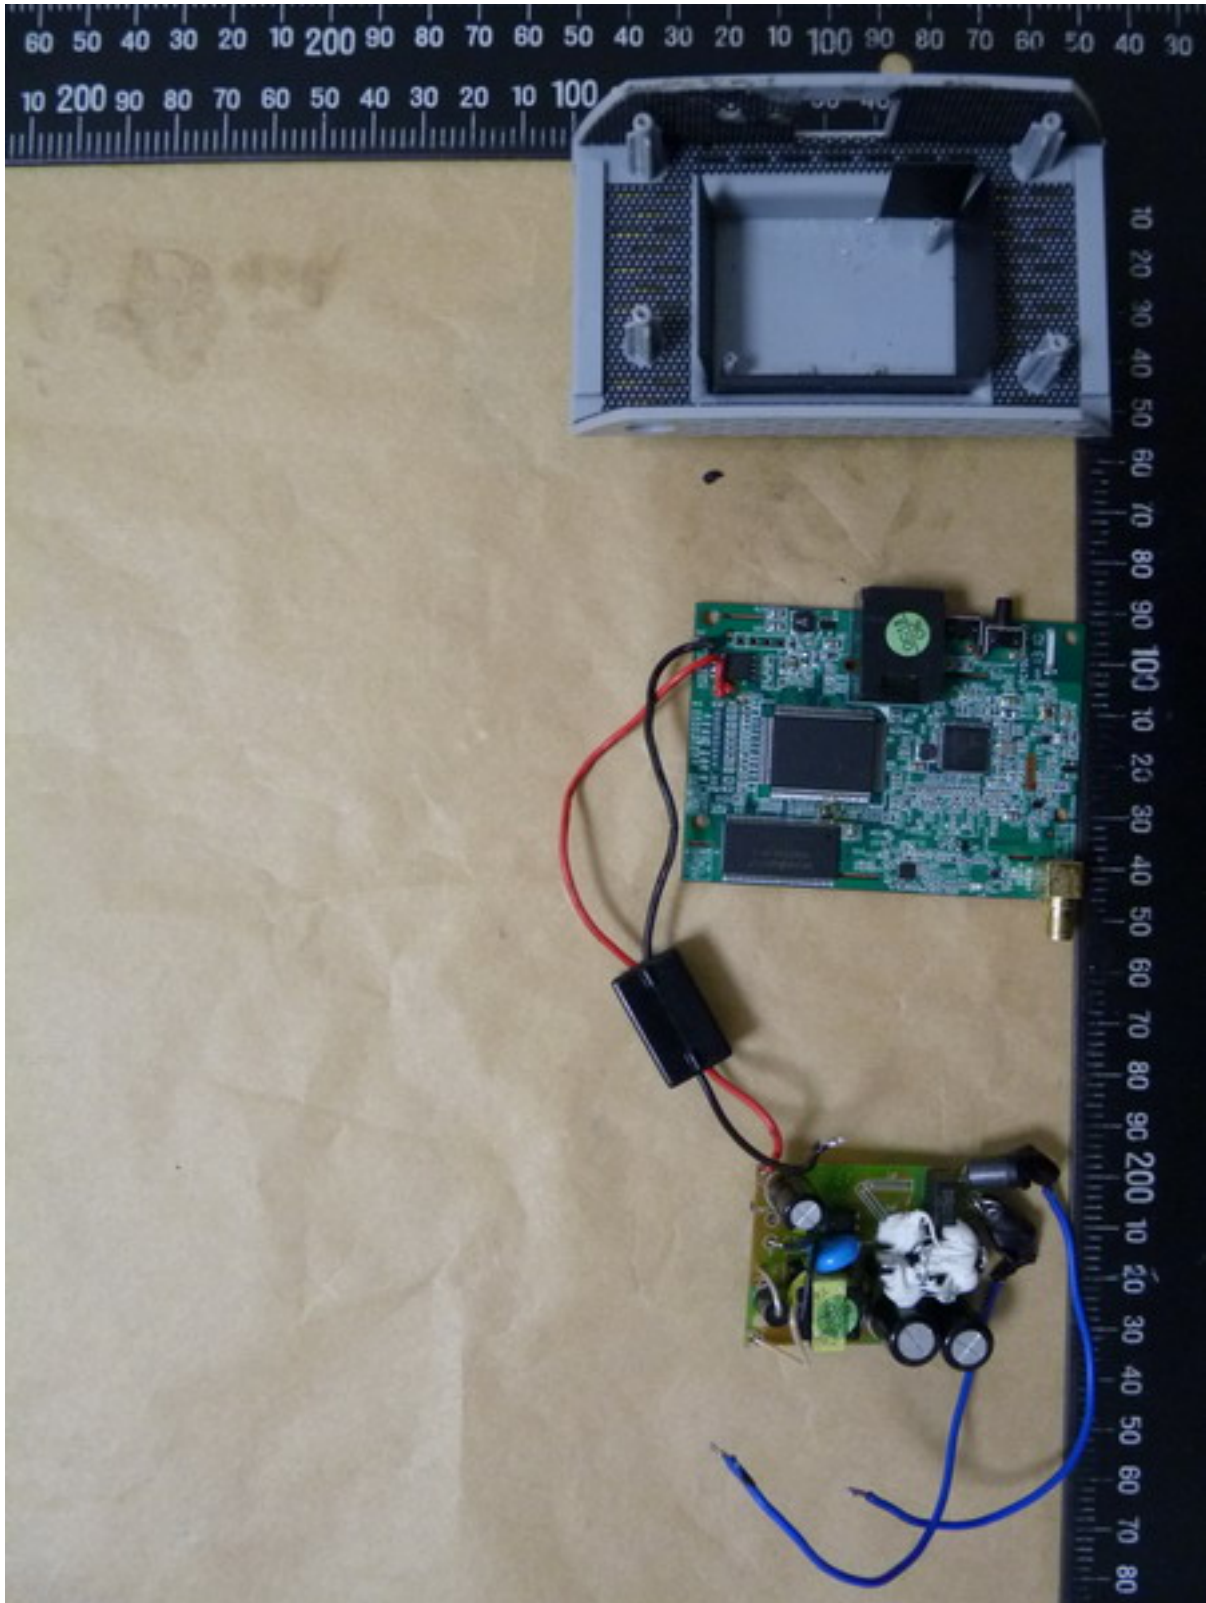

Worldwide Testing Services(Taiwan) Co., Ltd.

Registration number: W6M21305-13182-FCC

FCC ID: ZTT-REC10

Internal Photos

Worldwide Testing Services(Taiwan) Co., Ltd.

Registration number: W6M21305-13182-FCC
FCC ID: ZTT-REC10