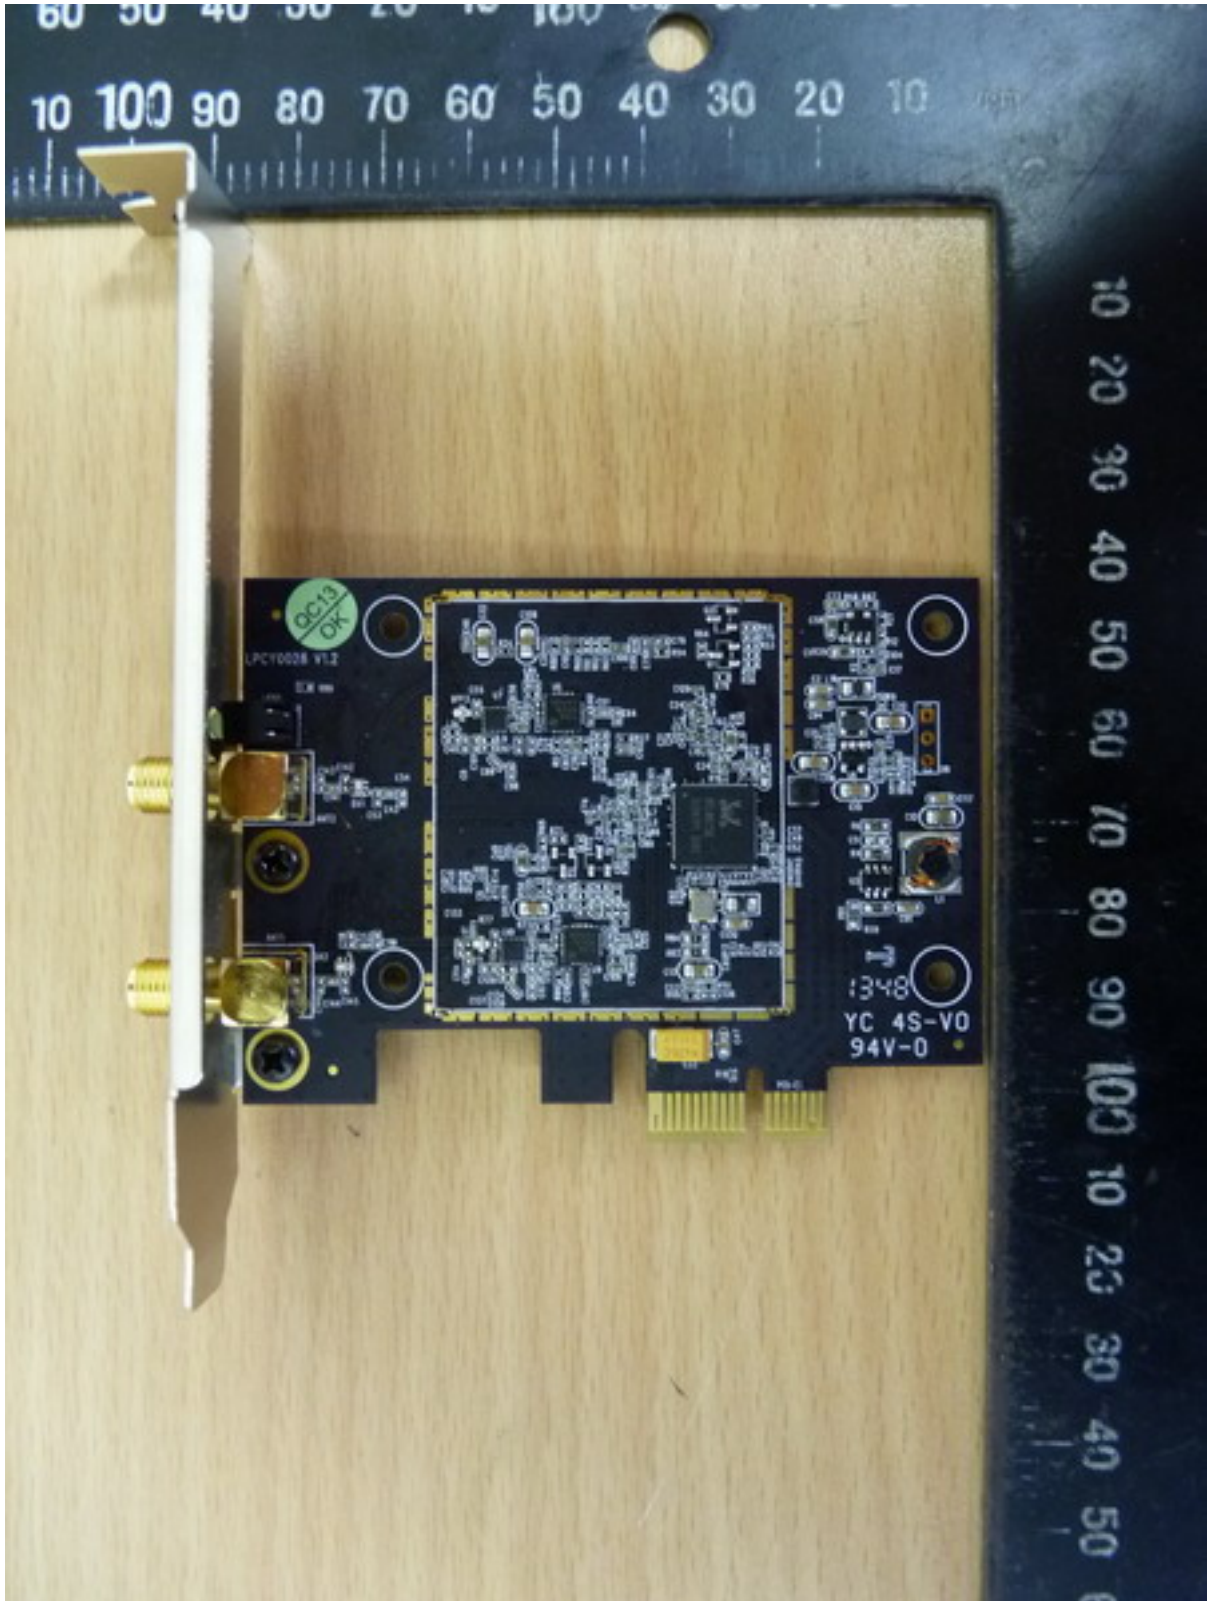

Worldwide Testing Services(Taiwan) Co., Ltd.

Registration number: W6M21401-13806-FCC
FCC ID: ZTT-PCI20E