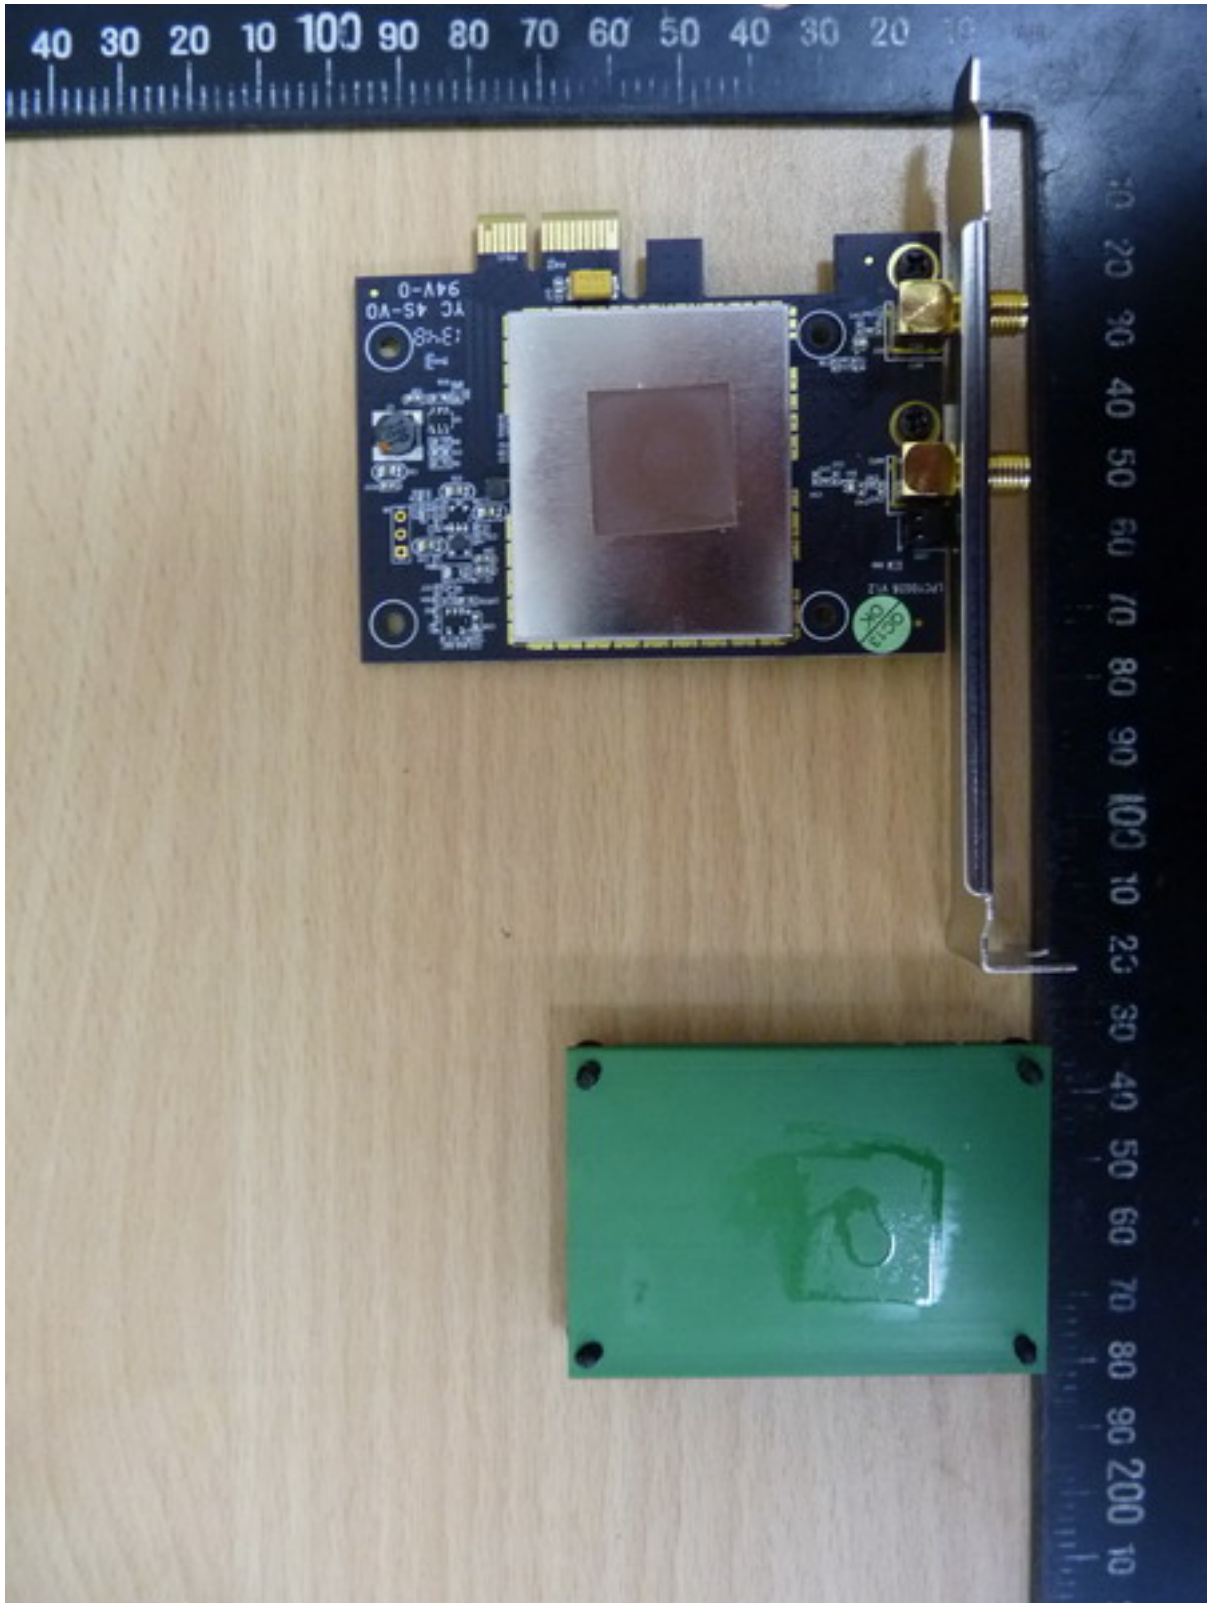

Worldwide Testing Services(Taiwan) Co., Ltd.

Registration number: W6M21401-13806-FCC

FCC ID: ZTT-PCI20E

Internal Photos

Worldwide Testing Services(Taiwan) Co., Ltd.

Registration number: W6M21401-13806-FCC
FCC ID: ZTT-PCI20E

Registration number: W6M21401-13806-FCC
FCC ID: ZTT-PCI20E

Worldwide Testing Services(Taiwan) Co., Ltd.

Registration number: W6M21401-13806-FCC
FCC ID: ZTT-PCI20E

Worldwide Testing Services(Taiwan) Co., Ltd.