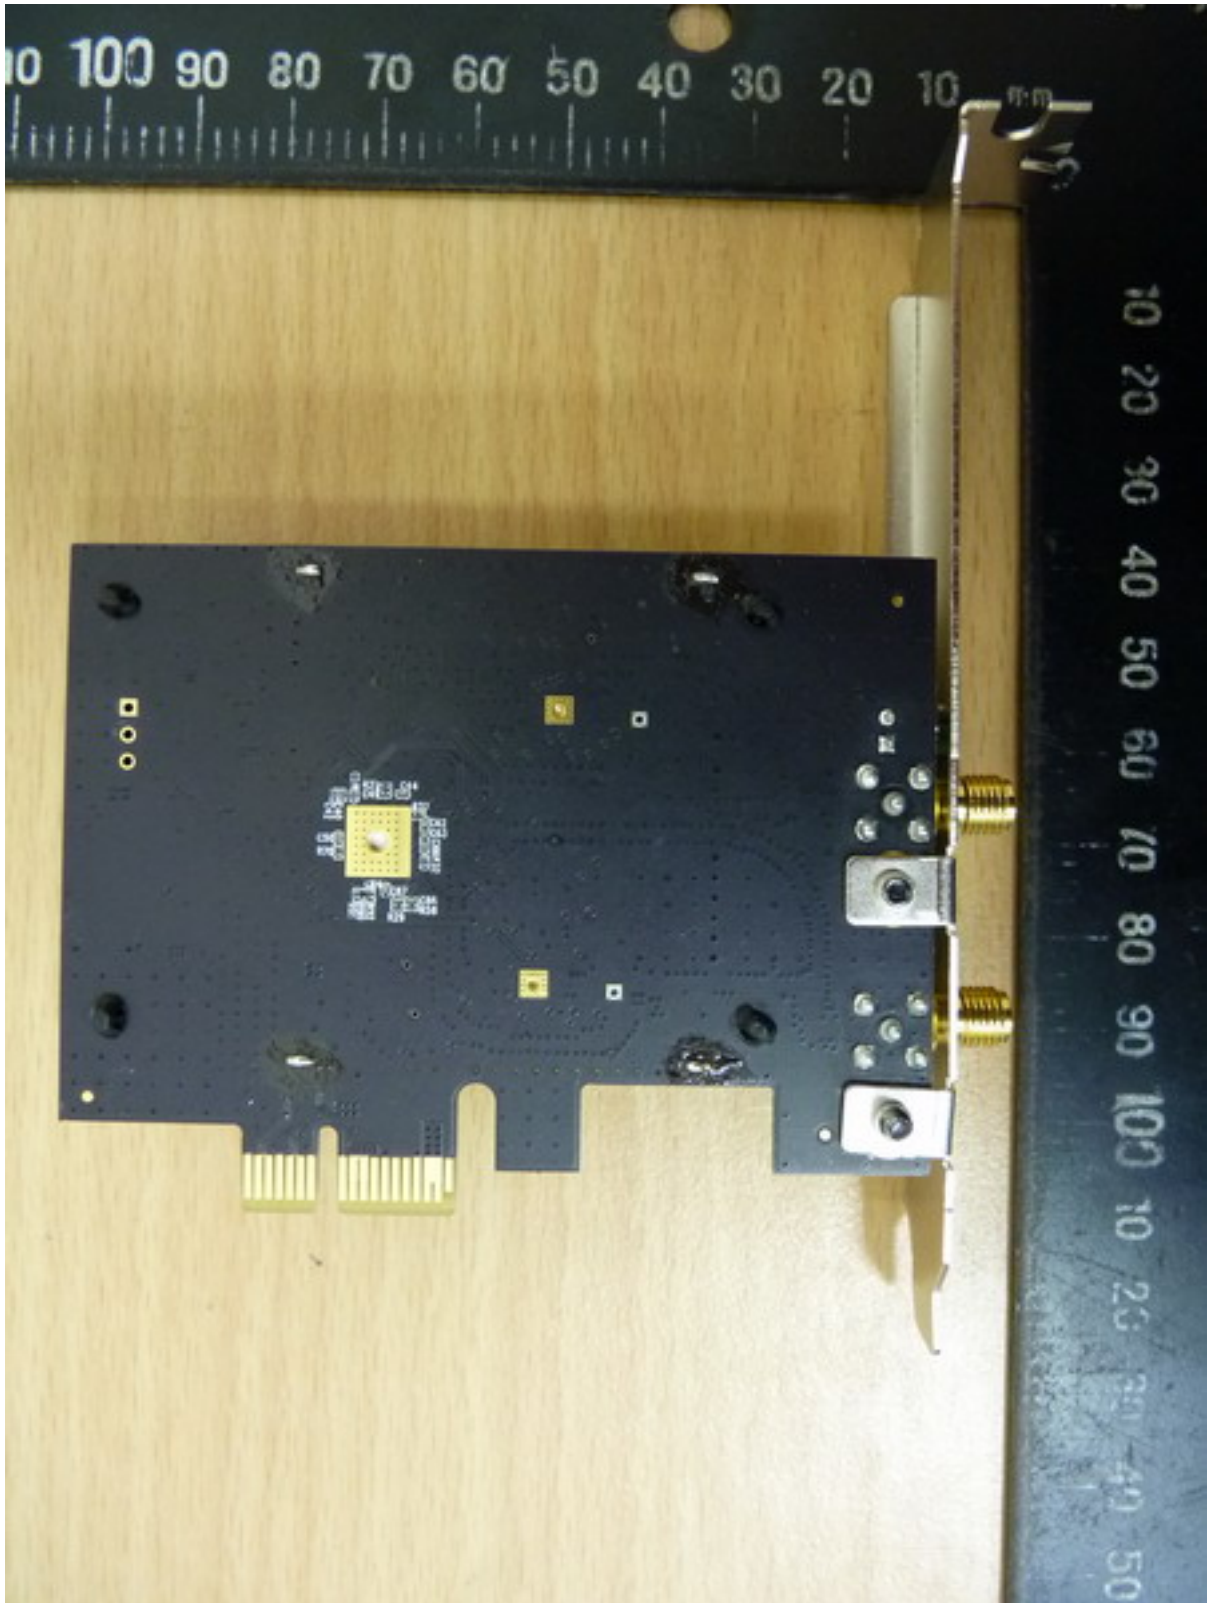

Worldwide Testing Services(Taiwan) Co., Ltd.

Registration number: W6M21401-13806-FCC

FCC ID: ZTT-PCI20E

Internal Photos

Worldwide Testing Services(Taiwan) Co., Ltd.

Registration number: W6M21401-13806-FCC
FCC ID: ZTT-PCI20E

Registration number: W6M21401-13806-FCC
FCC ID: ZTT-PCI20E

Worldwide Testing Services(Taiwan) Co., Ltd.

Registration number: W6M21401-13806-FCC
FCC ID: ZTT-PCI20E

Worldwide Testing Services(Taiwan) Co., Ltd.