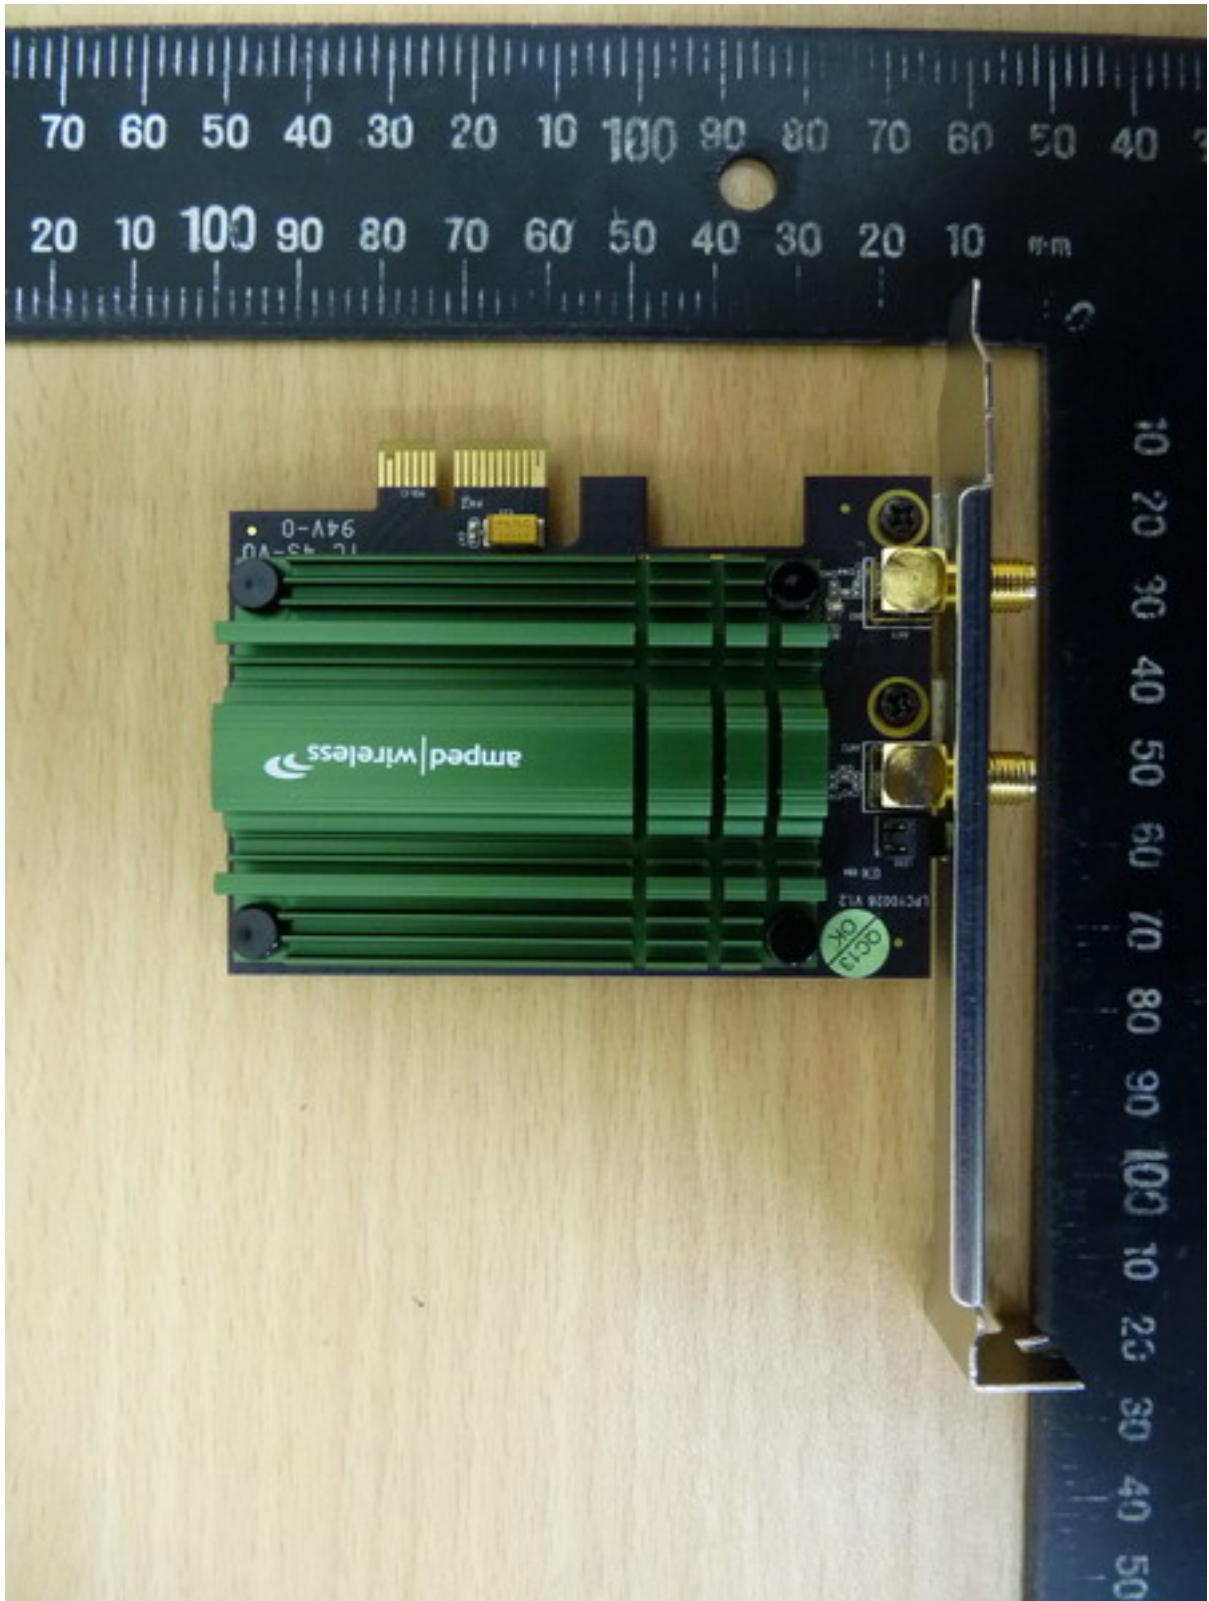

Worldwide Testing Services(Taiwan) Co., Ltd.

Registration number: W6M21401-13806-FCC

FCC ID: ZTT-PCI20E

Internal Photos

Worldwide Testing Services(Taiwan) Co., Ltd.

Registration number: W6M21401-13806-FCC
FCC ID: ZTT-PCI20E

Registration number: W6M21401-13806-FCC
FCC ID: ZTT-PCI20E

Worldwide Testing Services(Taiwan) Co., Ltd.

Registration number: W6M21401-13806-FCC
FCC ID: ZTT-PCI20E

Worldwide Testing Services(Taiwan) Co., Ltd.