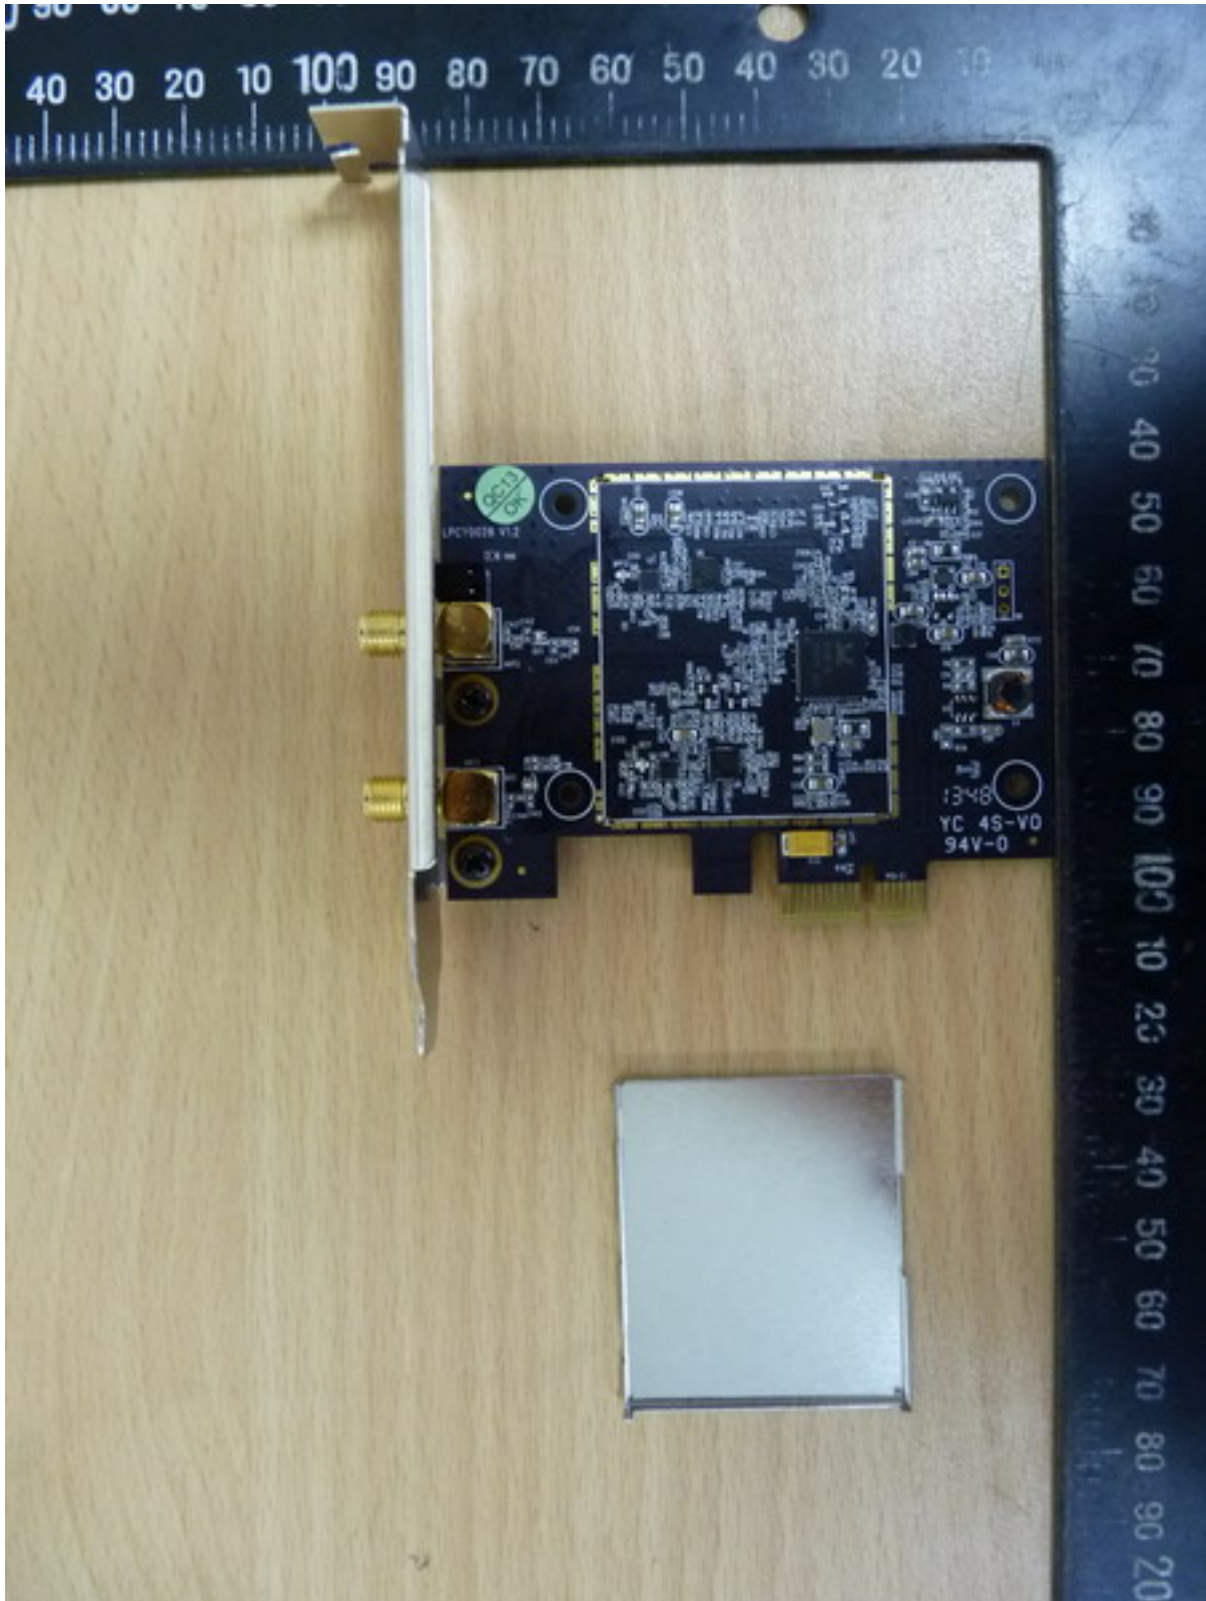

Worldwide Testing Services(Taiwan) Co., Ltd.

Registration number: W6M21401-13806-FCC
FCC ID: ZTT-PCI20E