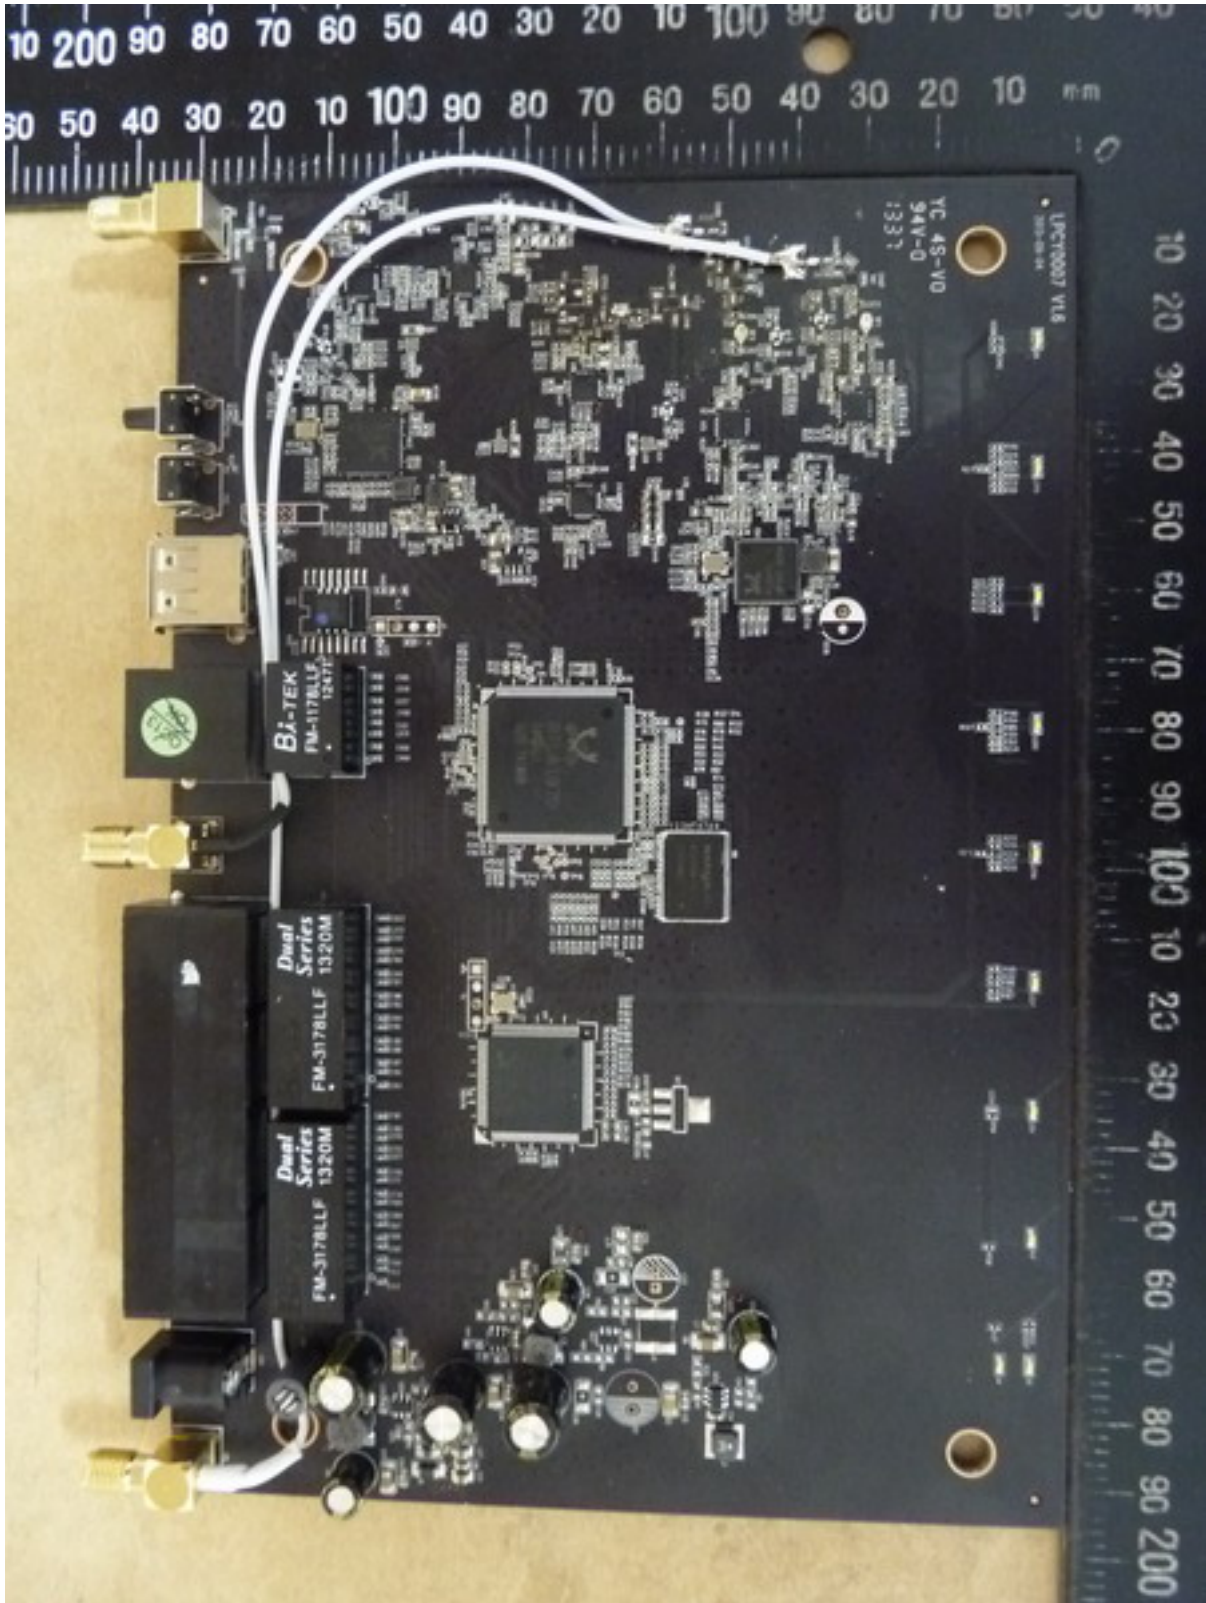

Worldwide Testing Services(Taiwan) Co., Ltd.

Registration number: W6D21310-13579-FCC
FCC ID: ZTT-APA20