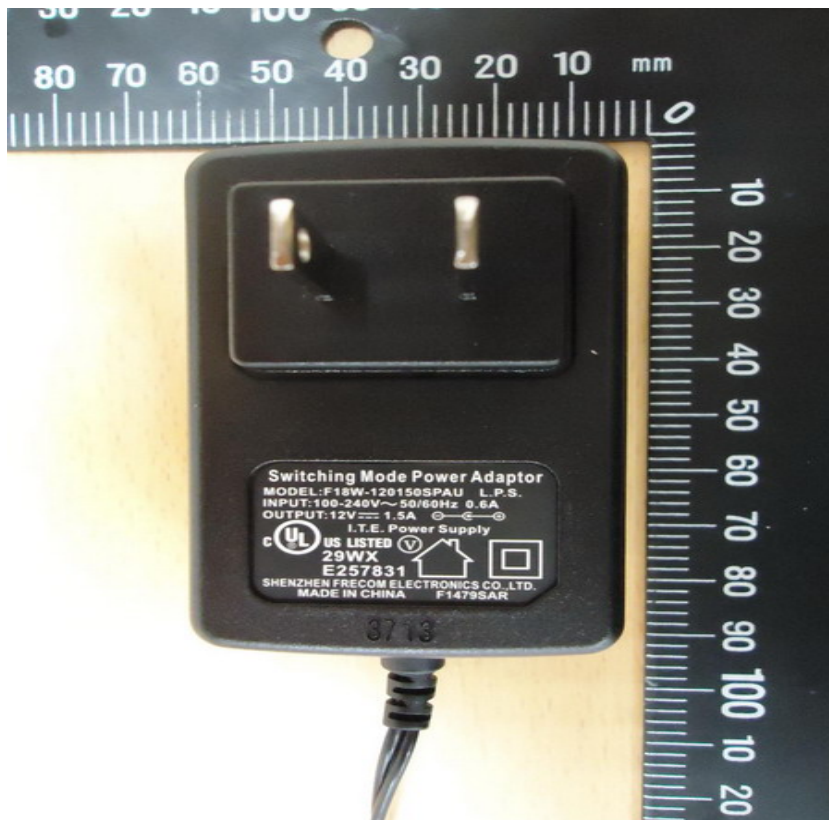

# Worldwide Testing Services(Taiwan) Co., Ltd.

Registration number: W6D21310-13579-FCC  
FCC ID: ZTT-APA20

Registration number: W6D21310-13579-FCC

FCC ID: ZTT-APA20

Adaptor1

Adaptor2