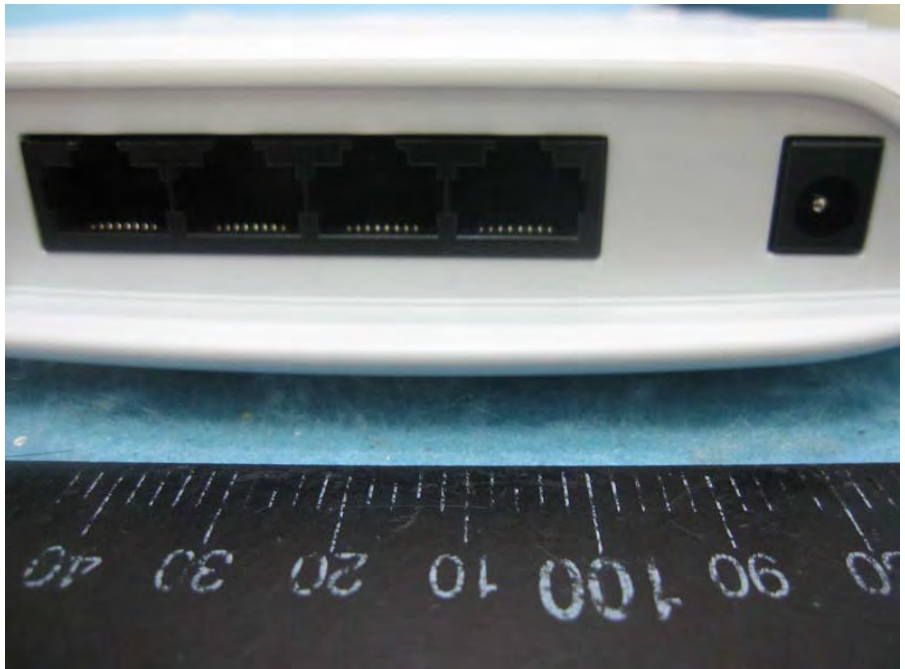

Brand Name: Amped Wireless Model No.: AEX1200L

Adapter