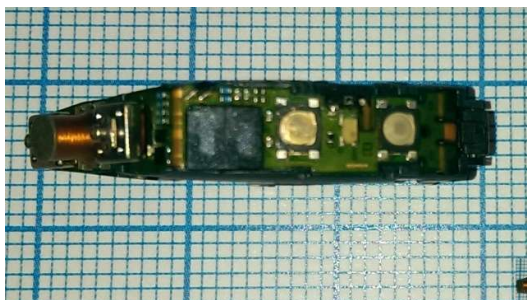

External pictures

External pictures for Sonic Aurora BTE power

Radio module from the side

Radio module from the top side (button side)