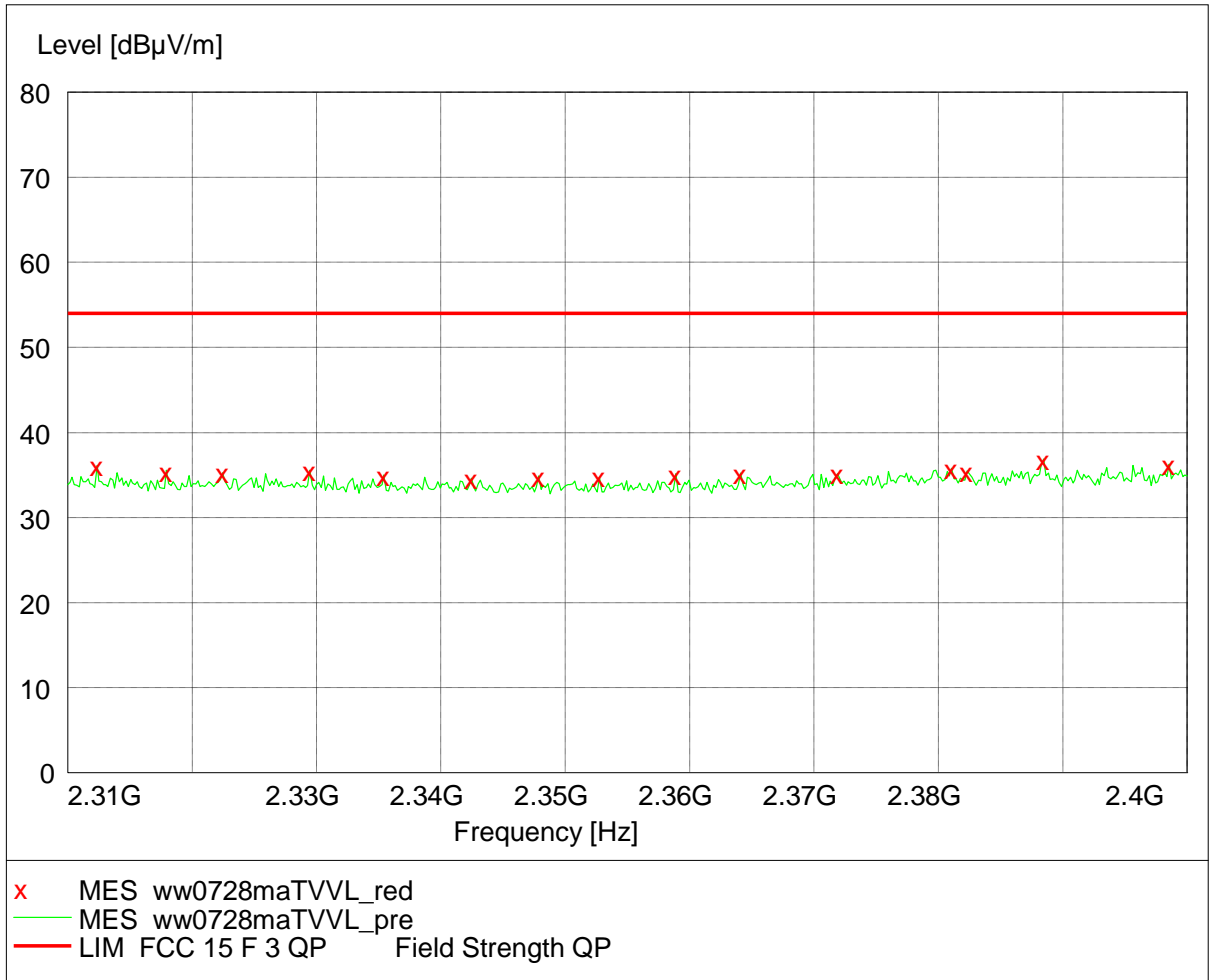

# 1. Radiated Emission

Horizontal

Fundamental emission

Restrict band emission

FCC ID: ZT5-LELO215027  
IC: 9798A-LELO

### Spurious emission

Vertical

Fundamental emission

Restrict band emission

FCC ID: ZT5-LELO215027  
IC: 9798A-LELO

FCC ID: ZT5-LELO215027  
IC: 9798A-LELO

### Spurious emission

**2. Assigned bandwidth (20dB bandwidth)**