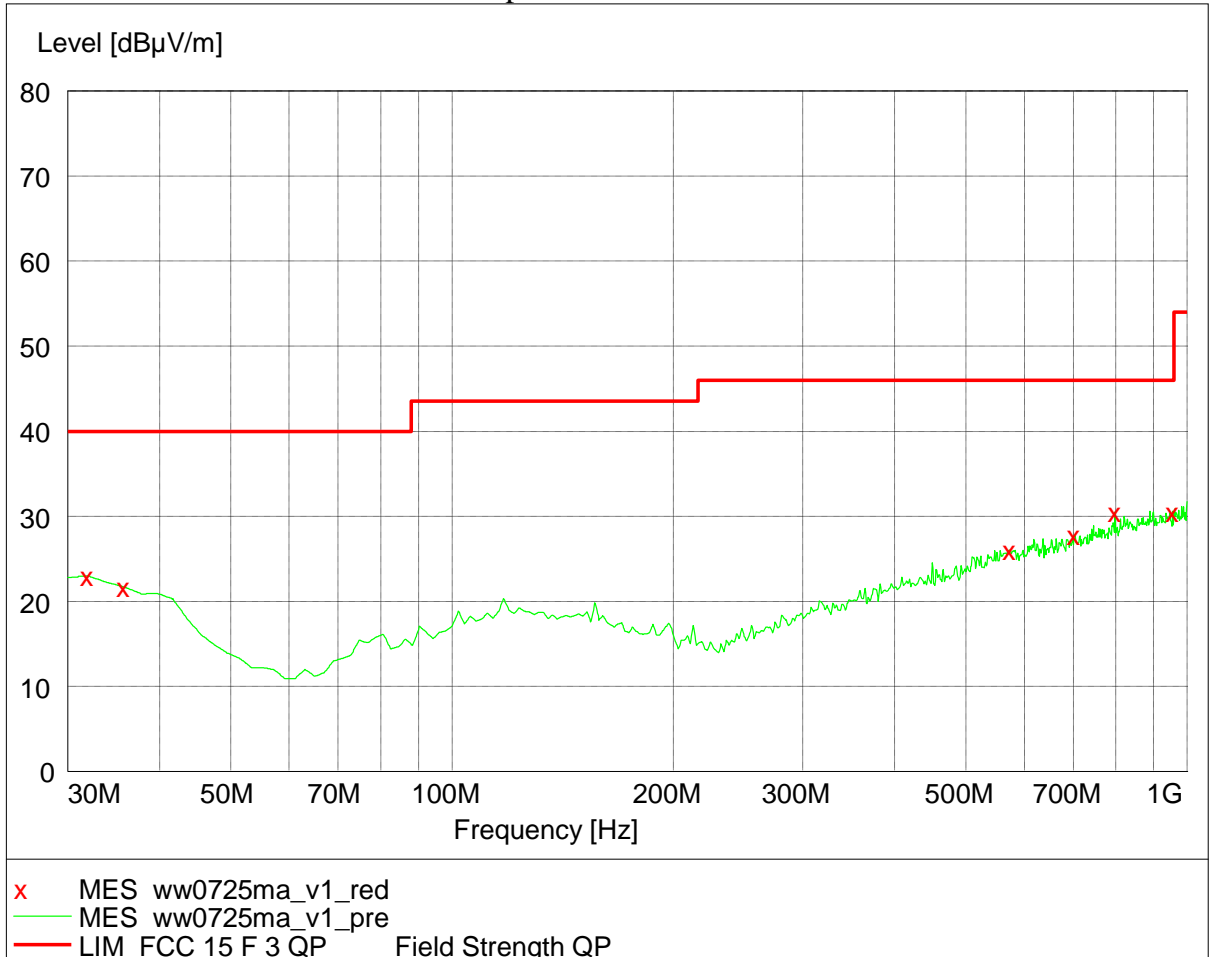

# 1. Radiated Emission

Horizontal

Fundamental emission

Restrict band emission

FCC ID: ZT5-LELO215027  
IC: 9798A-LELO

### Spurious emission

Vertical

Fundamental emission

Restrict band emission

FCC ID: ZT5-LELO215027  
IC: 9798A-LELO

FCC ID: ZT5-LELO215027  
IC: 9798A-LELO

### Spurious emission

**2. Assigned bandwidth (20dB bandwidth)**