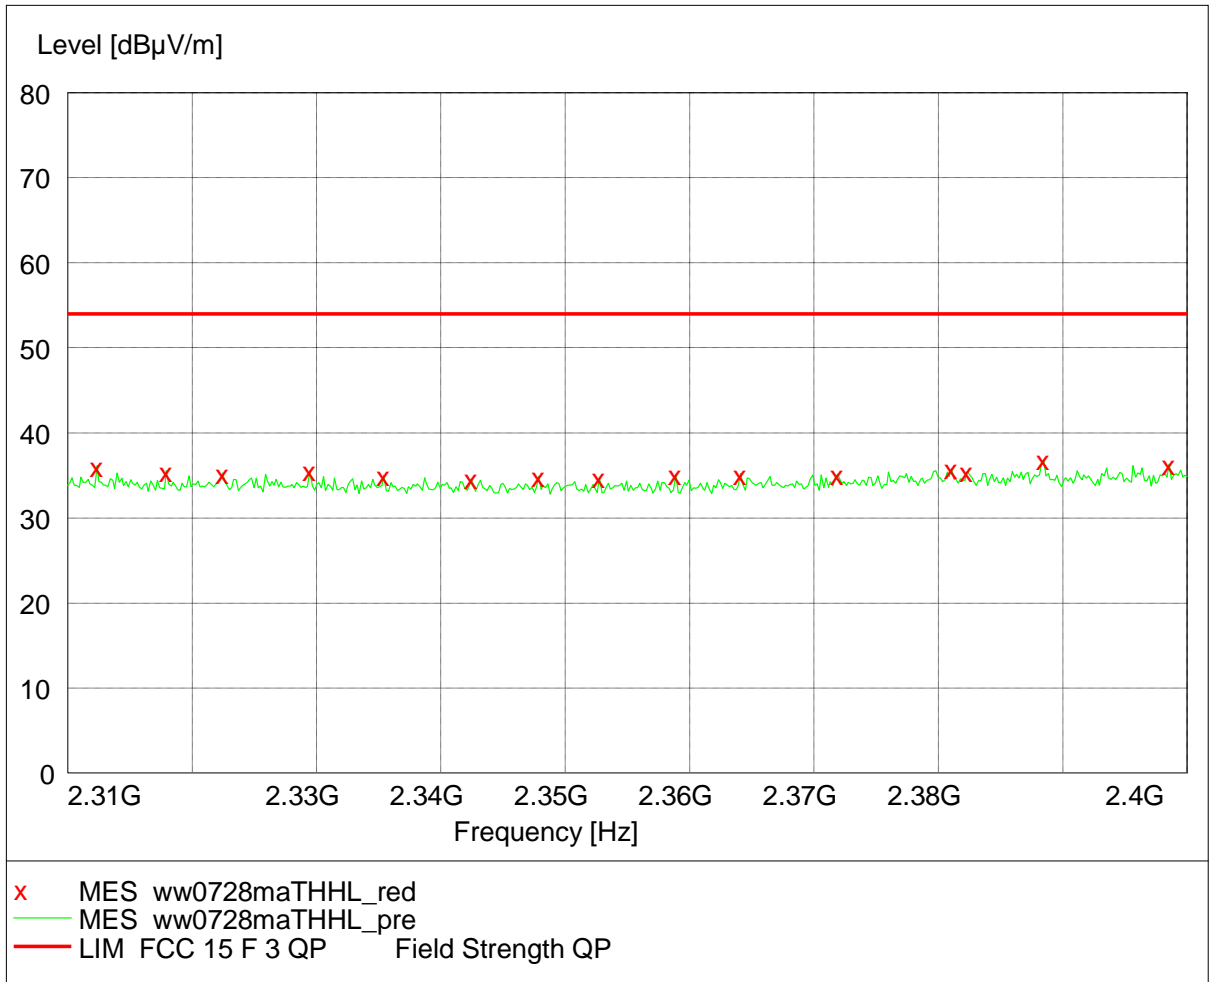

# 1. Radiated Emission

Horizontal

Fundamental emission

Restrict band emission

FCC ID: ZT5-LELO215027  
IC: 9798A-LELO

### Spurious emission

Vertical

Fundamental emission

Restrict band emission

FCC ID: ZT5-LELO215027  
IC: 9798A-LELO

FCC ID: ZT5-LELO215027  
IC: 9798A-LELO

### Spurious emission

**2. Assigned bandwidth (20dB bandwidth)**