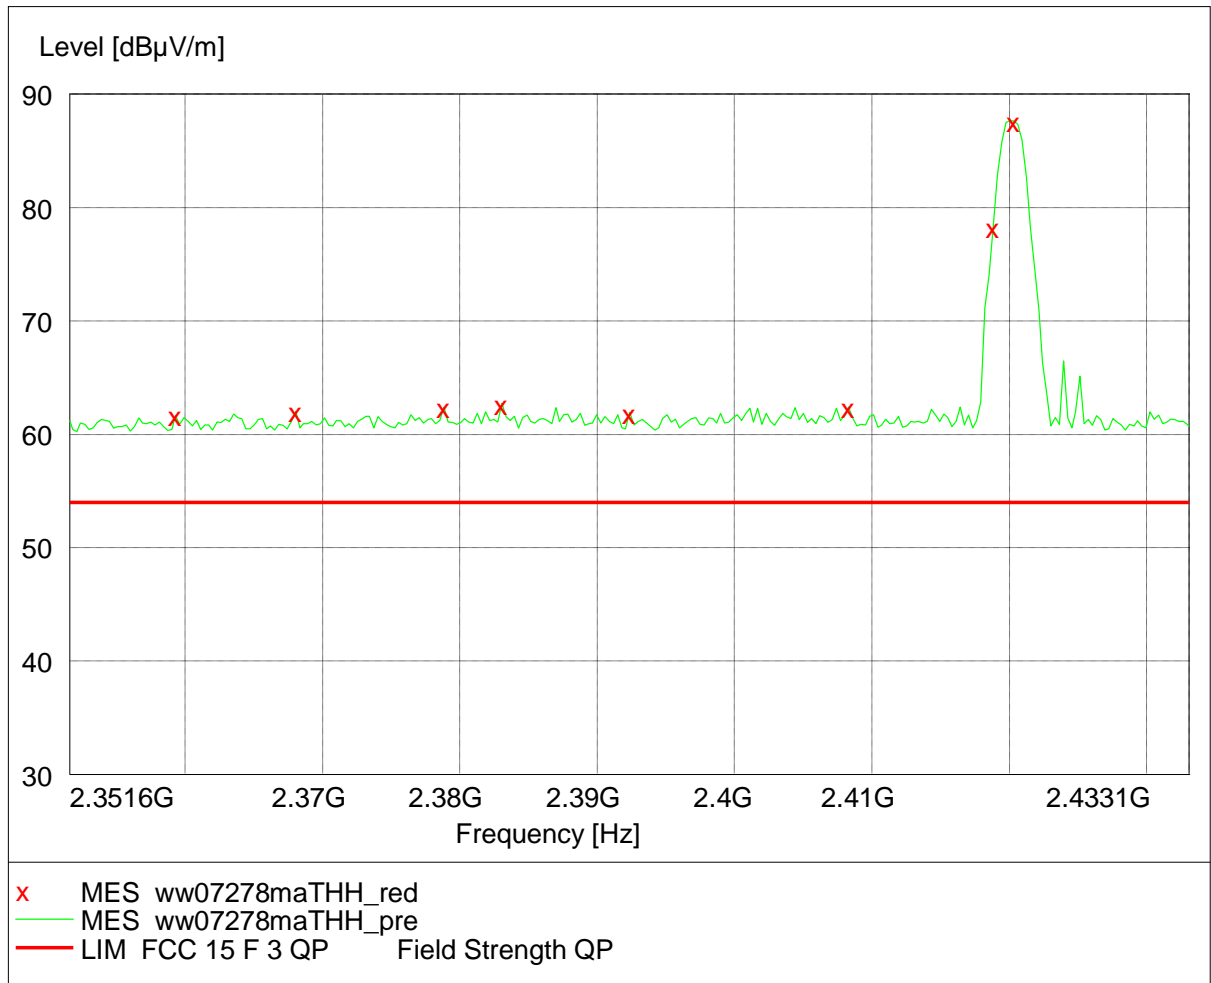

**FCC ID: ZT5-LELO215027**  
**IC: 9798A-LELO**

# 1. Radiated Emission

Horizontal

Fundamental emission

Restrict band emission

FCC ID: ZT5-LELO215027  
IC: 9798A-LELO