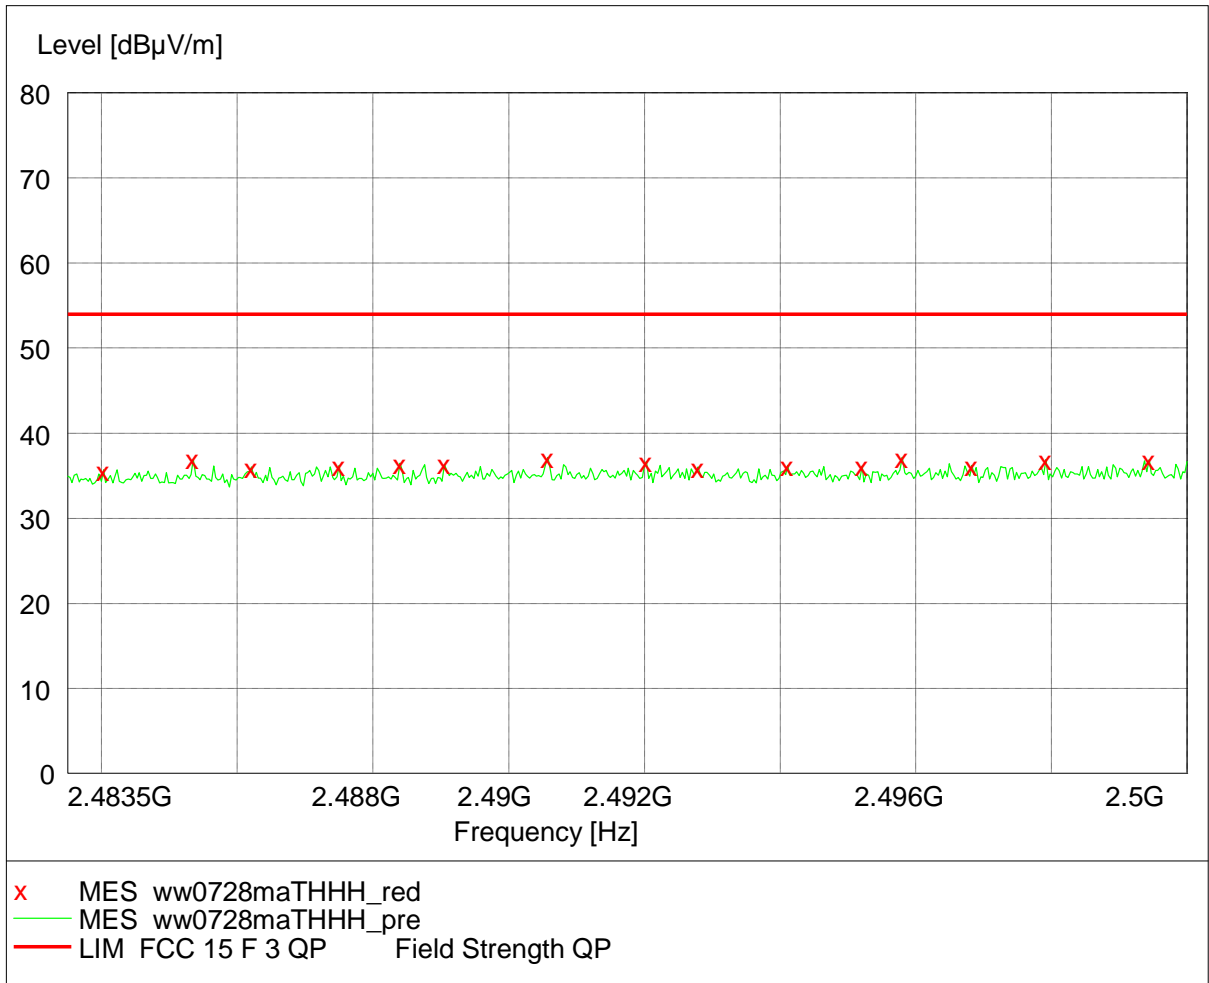

# 1. Radiated Emission

Horizontal

Fundamental emission

Restrict band emission

FCC ID: ZT5-LELO215027  
IC: 9798A-LELO

### Spurious emission

Vertical

Fundamental emission

Restrict band emission

FCC ID: ZT5-LELO215027  
IC: 9798A-LELO

FCC ID: ZT5-LELO215027  
IC: 9798A-LELO

### Spurious emission

**2. Assigned bandwidth (20dB bandwidth)**