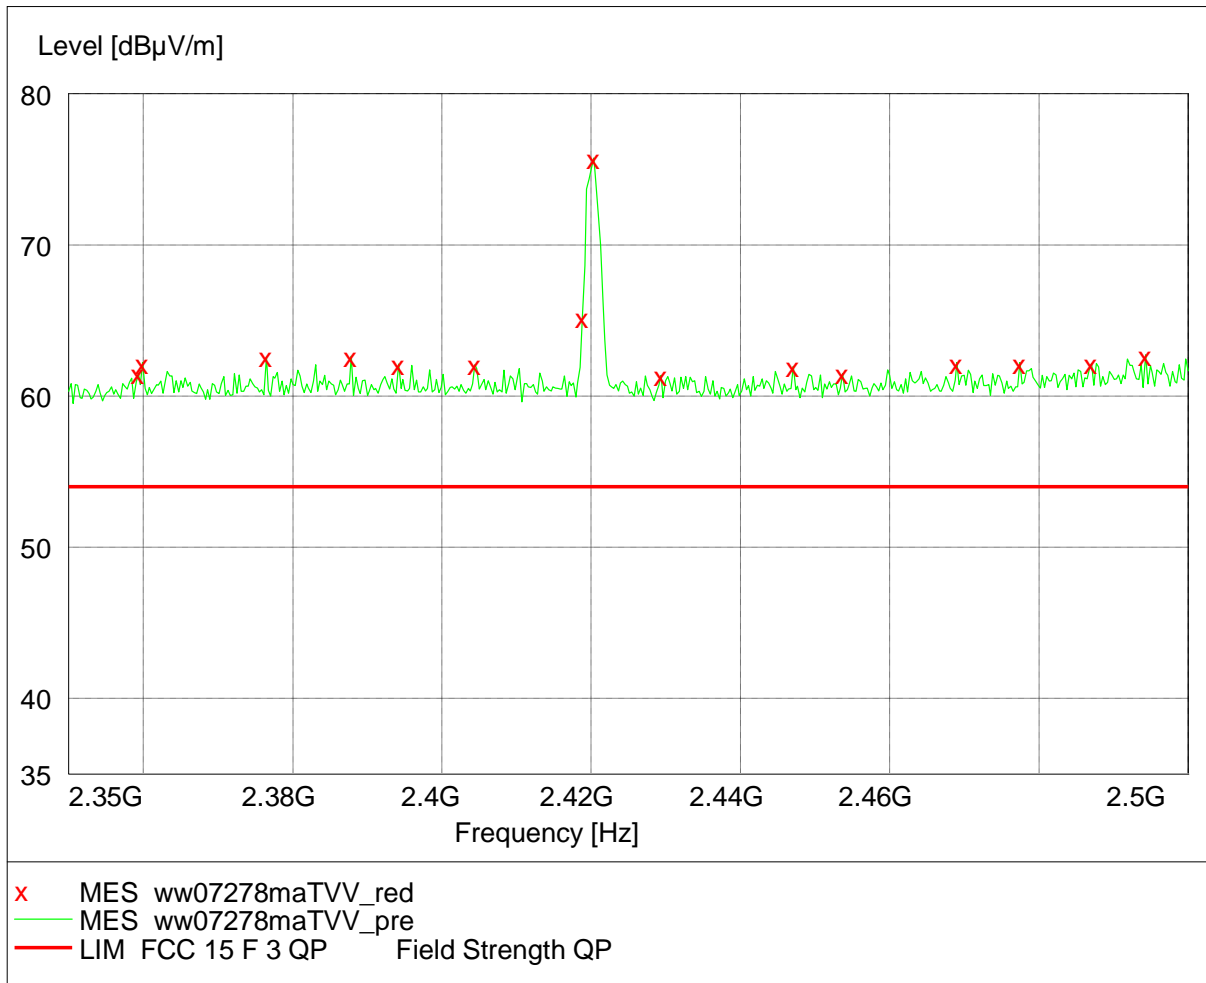

# 1. Radiated Emission

Horizontal

Fundamental emission

Restrict band emission

FCC ID: ZT5-LELO215027  
IC: 9798A-LELO

### Spurious emission

Vertical

Fundamental emission

Restrict band emission

FCC ID: ZT5-LELO215027  
IC: 9798A-LELO

FCC ID: ZT5-LELO215027  
IC: 9798A-LELO

### Spurious emission

**2. Assigned bandwidth (20dB bandwidth)**