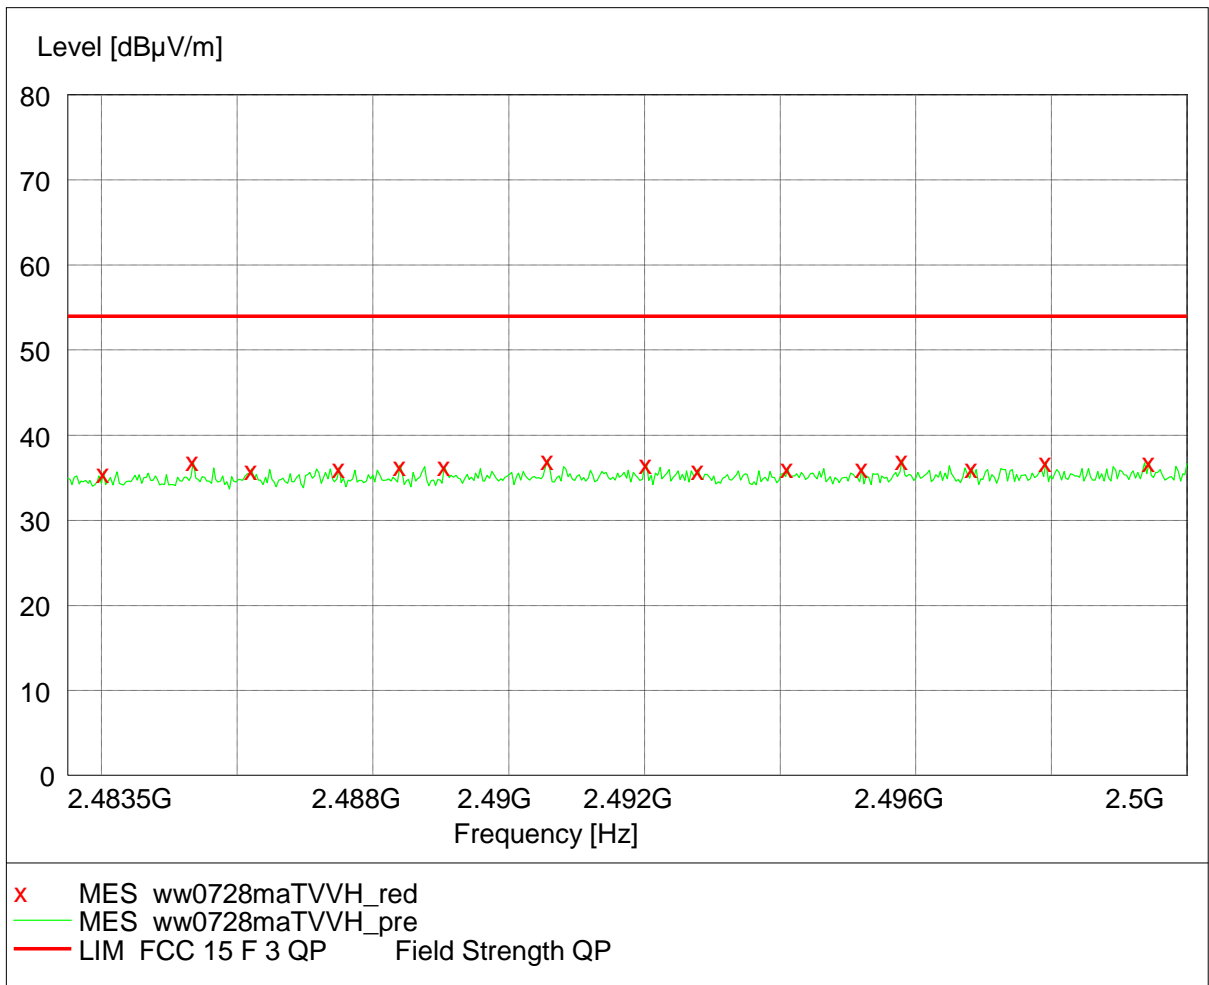

# 1. Radiated Emission

Horizontal

Fundamental emission

Restrict band emission

FCC ID: ZT5-LELO215027  
IC: 9798A-LELO

### Spurious emission

Vertical

Fundamental emission

Restrict band emission

FCC ID: ZT5-LELO215027  
IC: 9798A-LELO

FCC ID: ZT5-LELO215027  
IC: 9798A-LELO

### Spurious emission

**2. Assigned bandwidth (20dB bandwidth)**