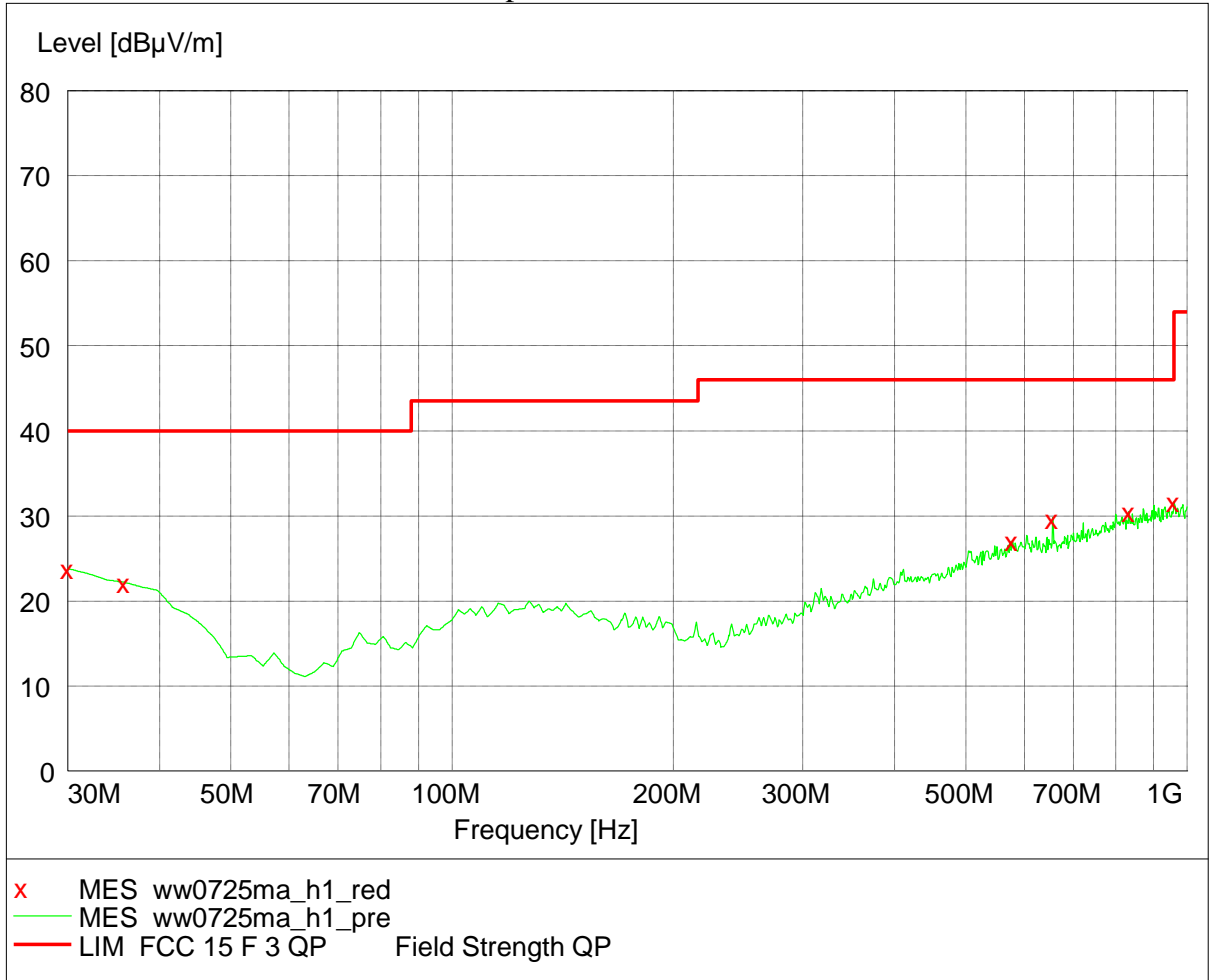

# 1. Radiated Emission

Horizontal

Fundamental emission

Restrict band emission

FCC ID: ZT5-LELO215027  
IC: 9798A-LELO

### Spurious emission

Vertical

Fundamental emission

Restrict band emission

FCC ID: ZT5-LELO215027  
IC: 9798A-LELO

FCC ID: ZT5-LELO215027  
IC: 9798A-LELO

### Spurious emission

**2. Assigned bandwidth (20dB bandwidth)**