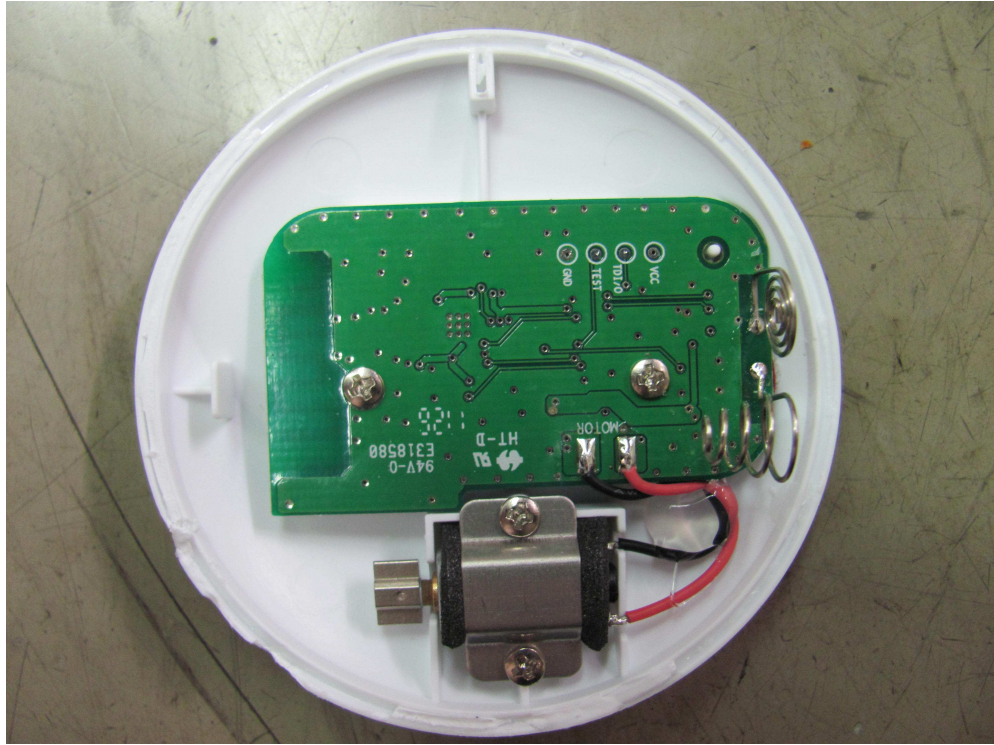

FCC ID: ZT5-LELO215027
IC: 9798A-LELO

Internal Picture

FCC ID: ZT5-LELO215027
IC: 9798A-LELO

FCC ID: ZT5-LELO215027
IC: 9798A-LELO