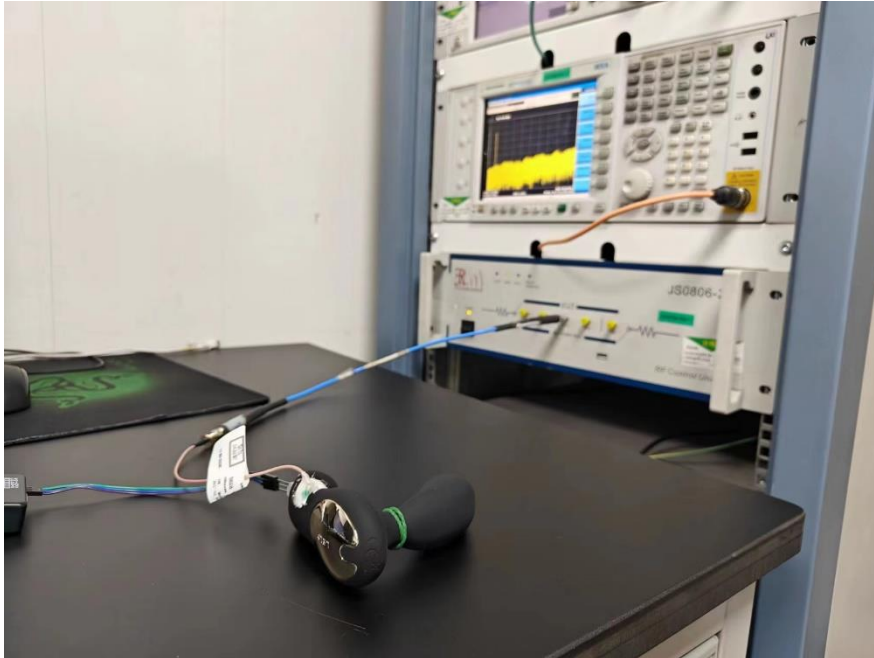

## Photographs of Test Setup for SHCR2309001892HS

Test Model No.: HUGO™ 2

## Test Setup Photo

RF Conducted

Radiated Spurious Emissions Below 1GHz