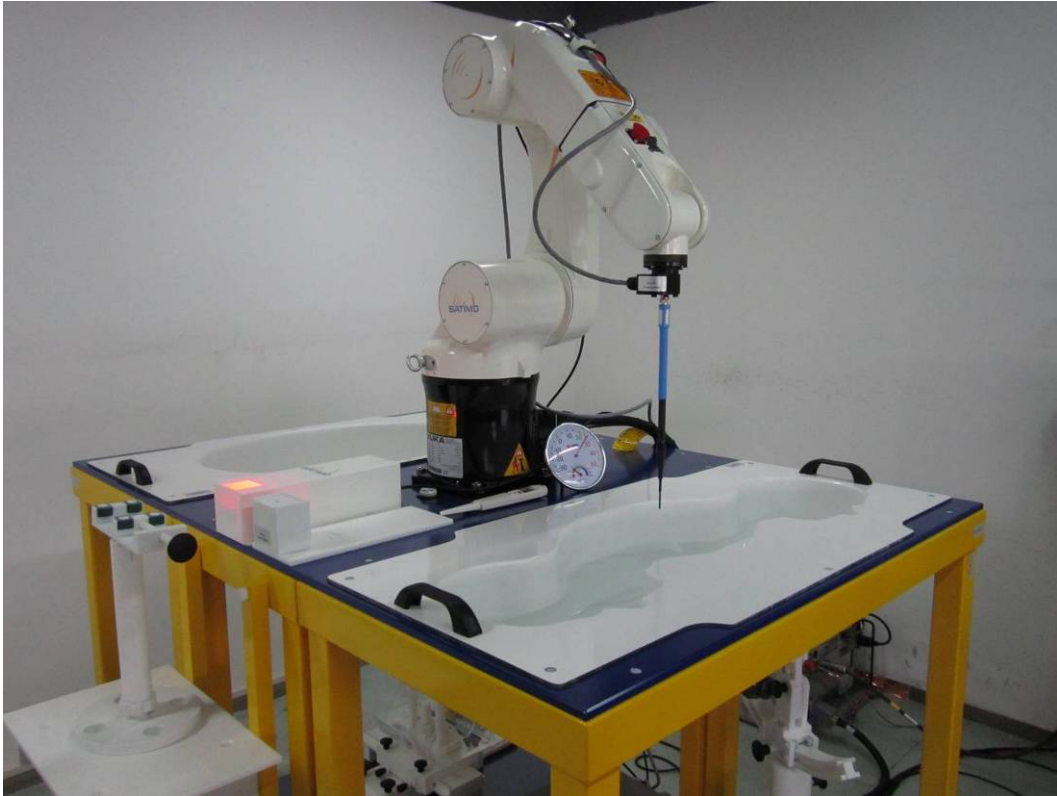

Annex C SAR System PHOTOGRAPHS

Liquid depth $\geq 15\text{cm}$

Annex D SETUP PHOTOGRAPHS

Right Head Touch View

Right Head Tilt View

Left Head Touch View

Left Head Tilt View

Body Setup Photo (LCD UP)

Body Setup Photo (LCD DOWN)

EUT-Front Side View

EUT-Back Side View

SIEMIC, Inc.

Accessing global markets

Title: RF Test Report of GSM Mobile Phone

Model : LQ310

To : C95.1, IEEE 1528, OET Bulletin 65 Supplement C, IEC62209-2 & RSS-102
Issue 4 and Safety Code 6