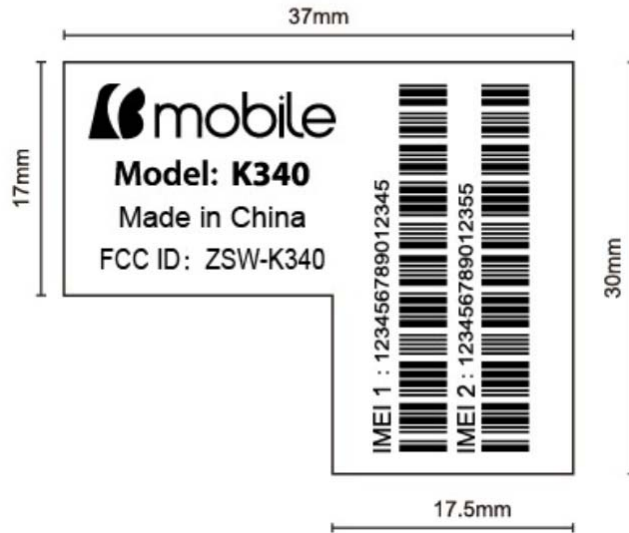

Label and label location

Handset Label 哑银龙材质

Size: 37x30mm

Label location