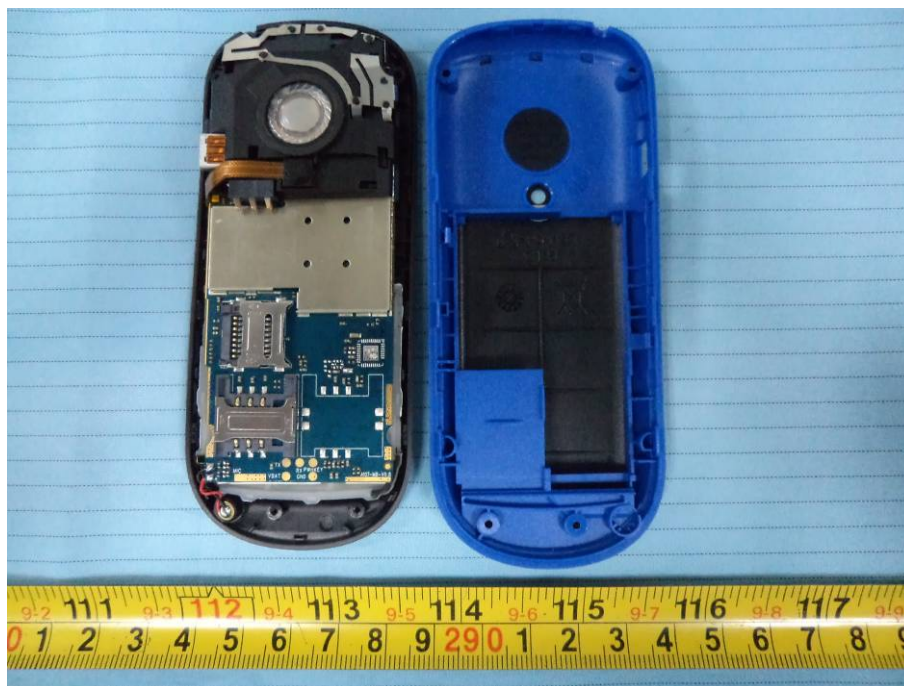

## EXHIBIT C - EUT INTERNAL PHOTOGRAPHS

---

**EUT – Battery off View**

**EUT – Cover off View**

**EUT – Main Board Top View 1**

**EUT – Main Board Top View 2**

**EUT – Main Board Bottom View 1**

GSM Antenna

**EUT – Main Board Bottom View 2**

300 1

**EUT – Main Board Bottom Shielding off View**

**EUT – LCD Top View**

**EUT – LCD Bottom View**

**EUT – Earphone View**