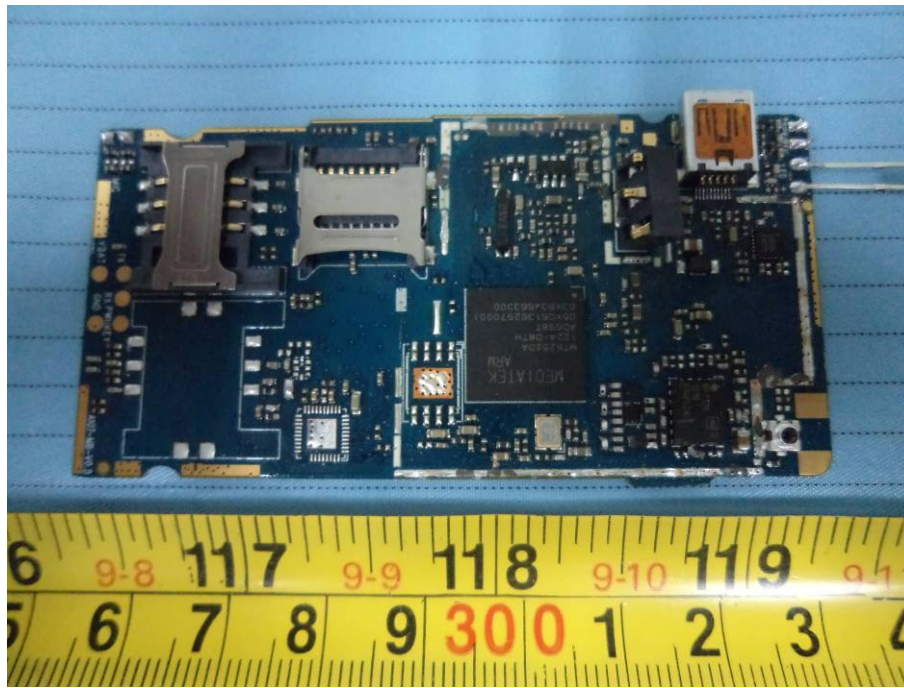

## EXHIBIT C - EUT INTERNAL PHOTOGRAPHS

---

**EUT – Battery off View**

**EUT – Cover off View**

**EUT – Main Board Top View 1**

**EUT – Main Board Top View 2**

**EUT – Main Board Bottom View 1**

GSM Antenna

**EUT – Main Board Bottom View 2**

300 1

**EUT – Main Board Bottom Shielding off View**

**EUT – LCD Top View**

**EUT – LCD Bottom View**

**EUT – Earphone View**