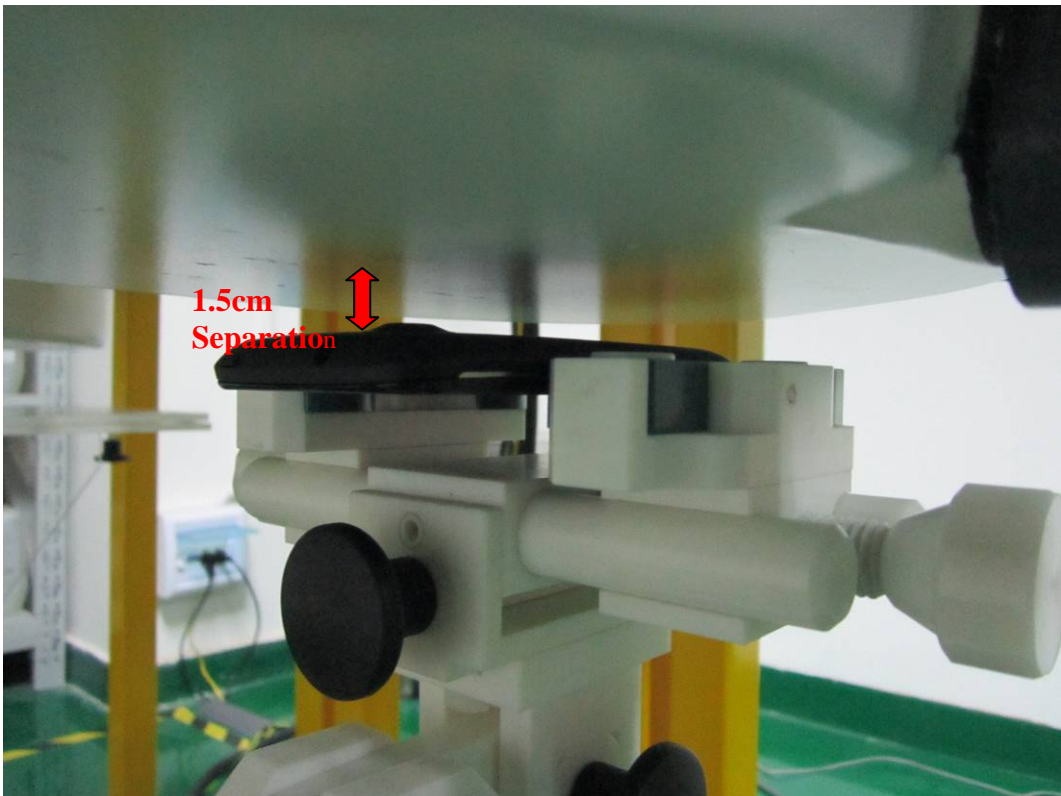

Annex B SAR System PHOTOGRAPHS

Liquid depth $\geq 15\text{cm}$

Annex C SETUP PHOTOGRAPHS

Right Head Touch View

Right Head Tilt View

Left Head Touch View

Left Head Tilt View

Body Setup Photo (LCD UP)

Body Setup Photo (LCD DOWN)

Annex D EUT PHOTOGRAPHS

EUT-Front Side View

EUT-Back Side View

EUT- Bottom View

EU-Top View