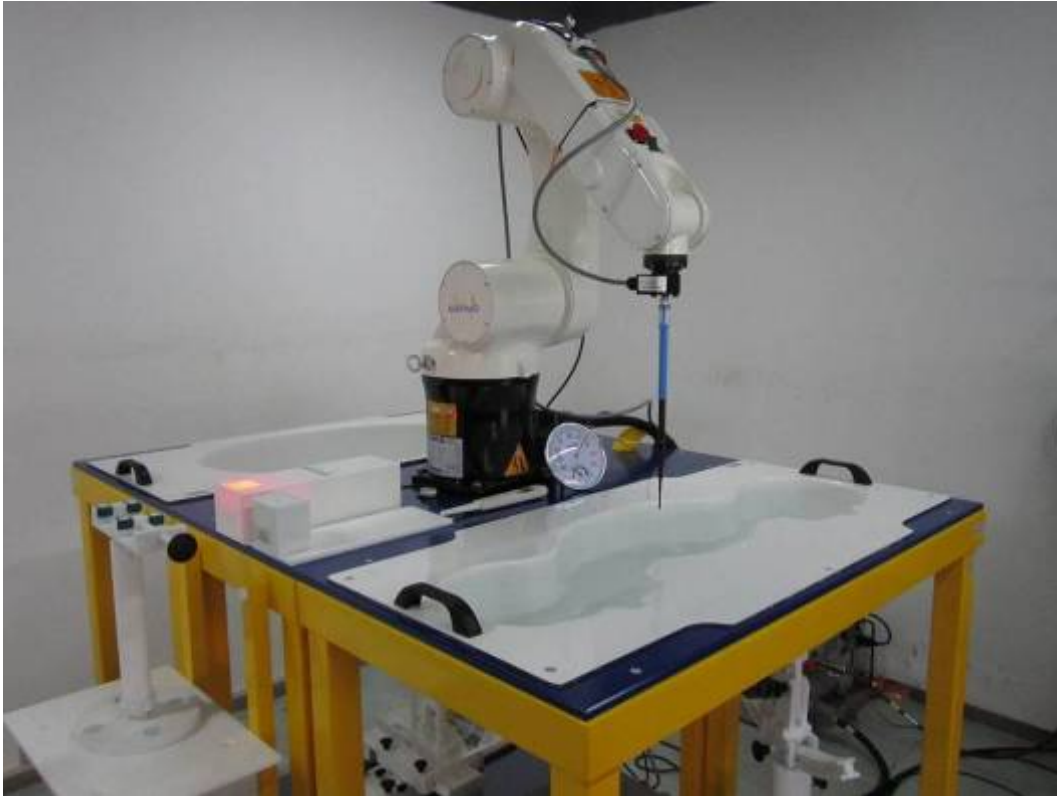

Annex B SAR System PHOTOGRAPHS

Liquid depth $\geq 15\text{cm}$

Annex C SETUP PHOTOGRAPHS

Right Head Touch View

Right Head Tilt View

Left Head Touch View

Left Head Tilt View

Body Setup Photo (LCD UP)

Body Setup Photo (LCD DOWN)

Annex D EUT PHOTOGRAPHS

EUT-Front Side View

EUT-Back Side View

EUT- Bottom View

EU-Top View