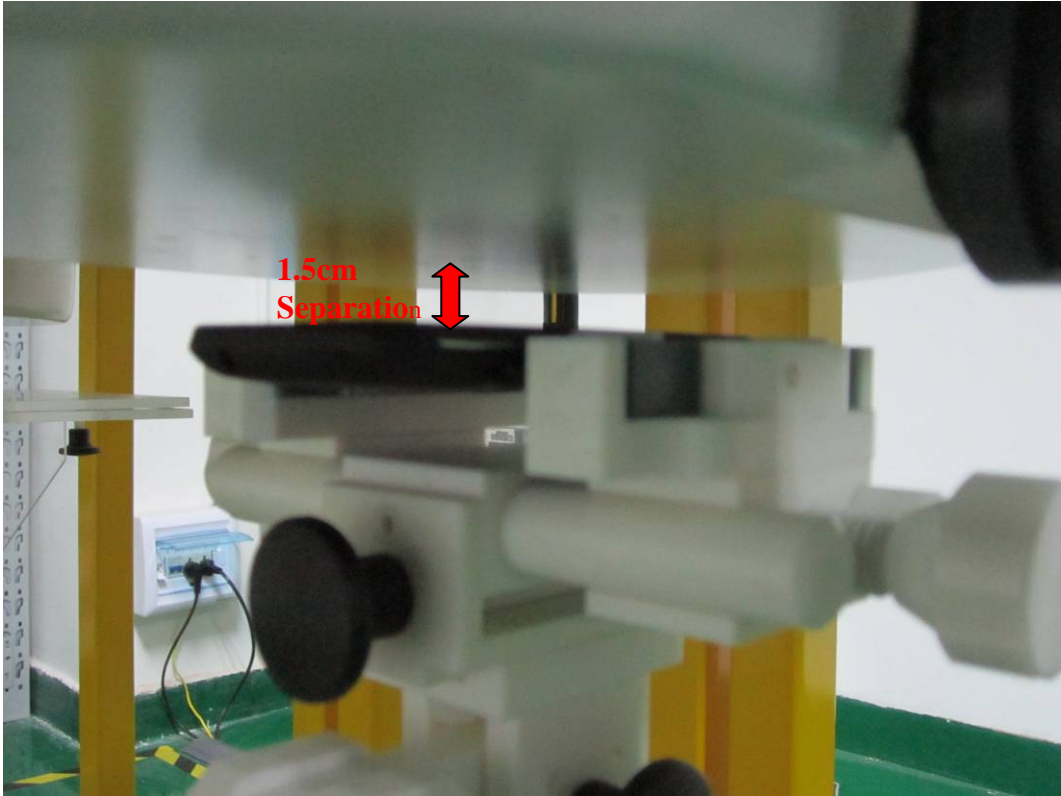

Annex B SAR System PHOTOGRAPHS

Liquid depth $\geq 15\text{cm}$

Annex C SETUP PHOTOGRAPHS

Right Head Touch View

Right Head Tilt View

Left Head Touch View

Left Head Tilt View

Body Setup Photo (LCD UP)

Body Setup Photo (LCD DOWN)

Annex D EUT PHOTOGRAPHS

EUT-Front Side View

EUT-Back Side View

EUT- Bottom View

EU-Top View