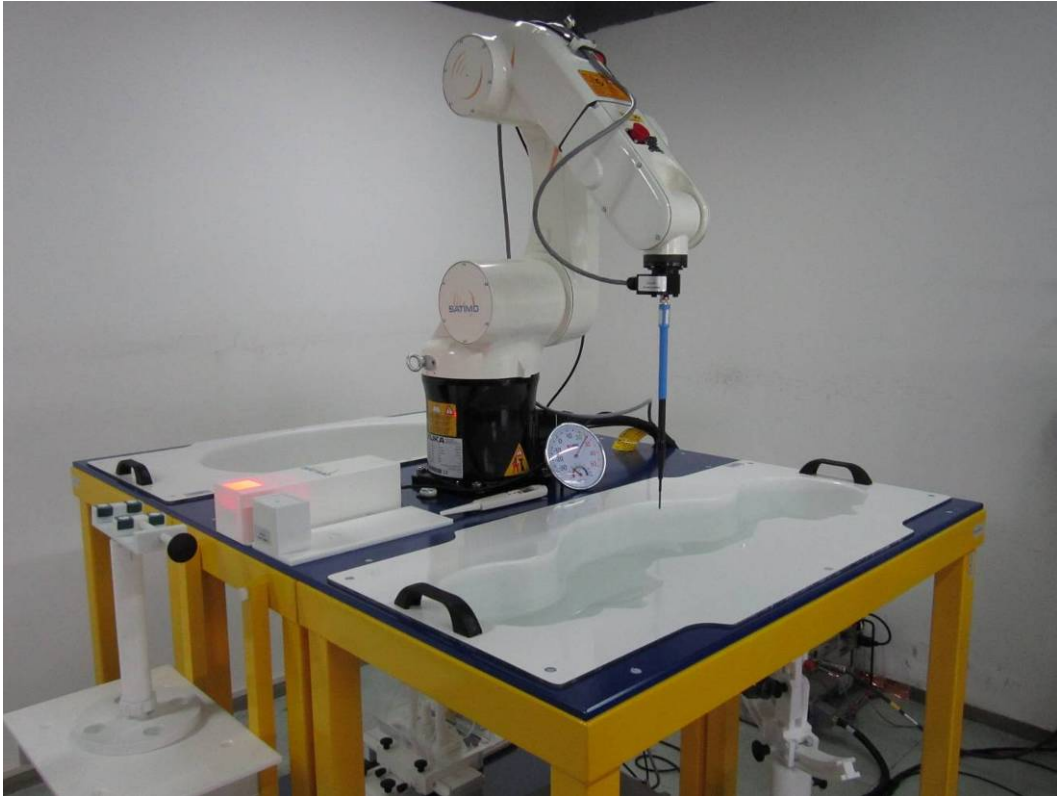

Annex C SAR System PHOTOGRAPHS

Liquid depth \geq 15cm

Annex D SETUP PHOTOGRAPHS

Right Head Touch View

Right Head Tilt View

Left Head Touch View

Left Head Tilt View

Body Setup Photo (LCD UP)

Body Setup Photo (LCD DOWN)

EUT-Front Side View

EUT-Back Side View

SIEMIC, Inc.

Accessing global markets

Title: RF Test Report of Mobile Phone
Model : A5
To : C95.1, IEEE 1528, OET Bulletin 65 Supplement C, IEC62209-2 & RSS-102
Issue 4 and Safety Code 6