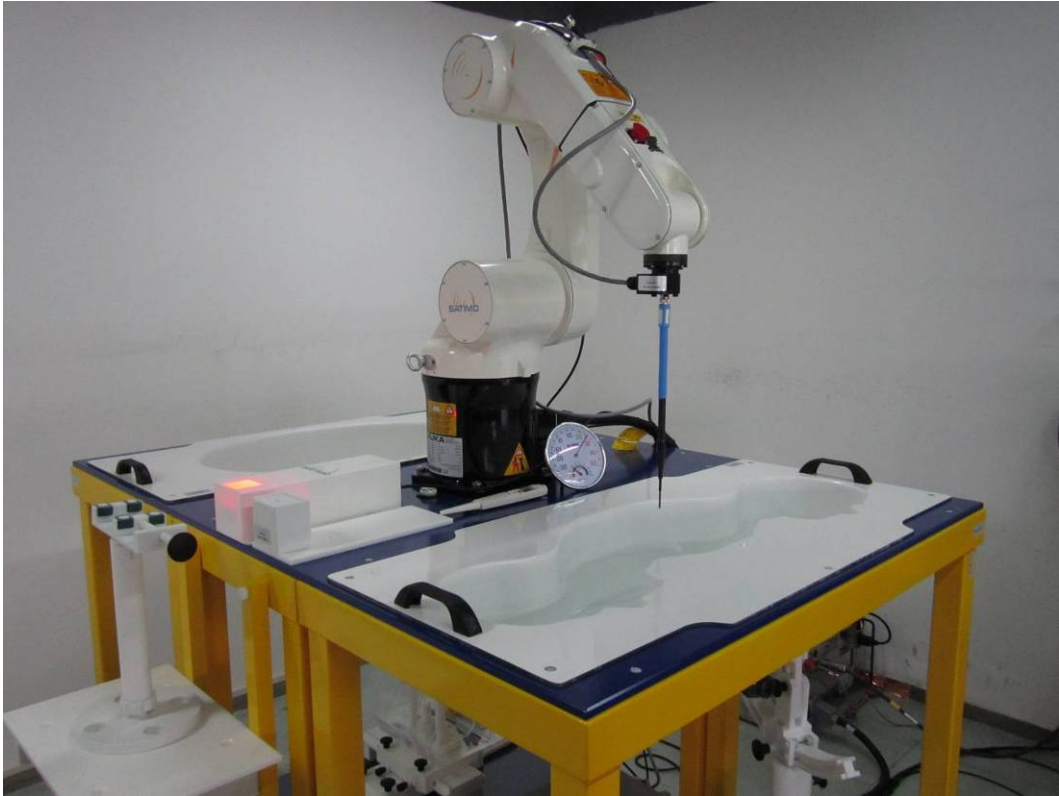

Annex C SAR System PHOTOGRAPHS

Liquid depth $\geq 15\text{cm}$

Annex D SETUP&EUT PHOTOGRAPHS

Right Head Touch View

Right Head Tilt View

Left Head Touch View

Left Head Tilt View

Body Setup Photo (LCD UP)

Body Setup Photo (LCD DOWN)

EUT-Front Side View

EUT-Back Side View

EUT-Bottom Side View