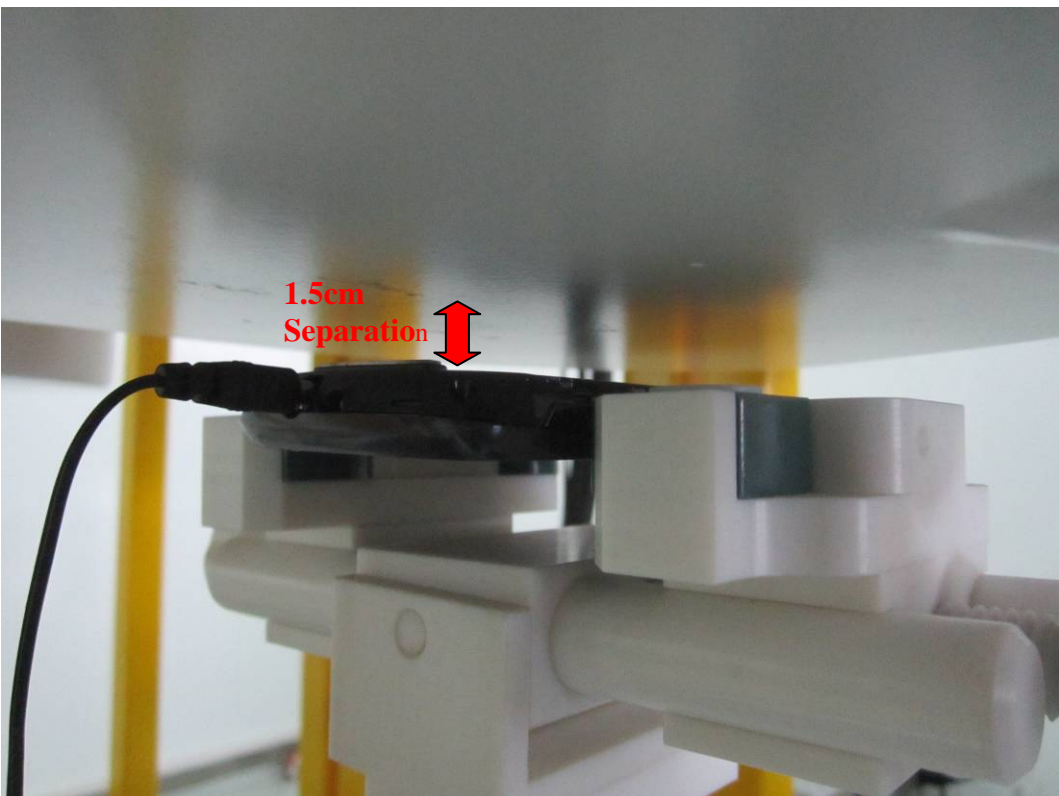

Annex C SAR System PHOTOGRAPHS

Liquid depth $\geq 15\text{cm}$

Annex D SETUP&EUT PHOTOGRAPHS

Right Head Touch View

Right Head Tilt View

Left Head Touch View

Left Head Tilt View

Body Setup Photo (LCD UP)

Body Setup Photo (LCD DOWN)

EUT-Front Side View

EUT-Back Side View

EUT-Bottom Side View