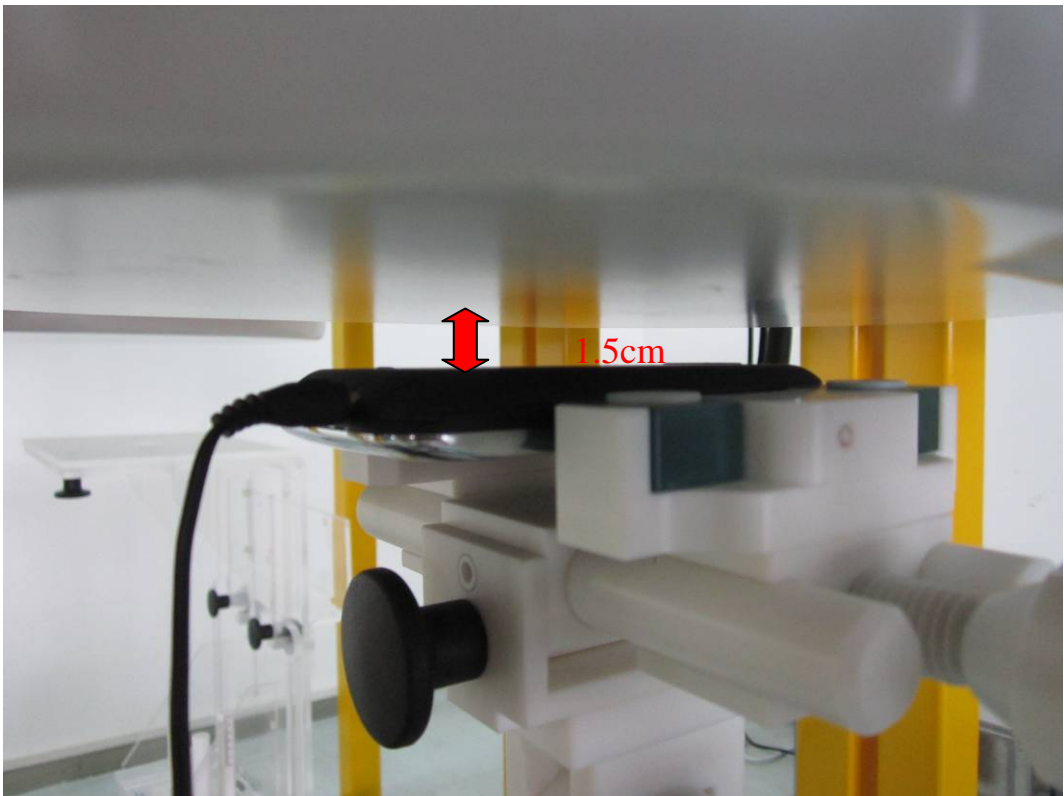

Annex C SAR System PHOTOGRAPHS

Liquid depth $\geq 15\text{cm}$

Annex D SETUP PHOTOGRAPHS

Right Head Touch View

Right Head Tilt View

Left Head Touch View

Left Head Tilt View

Body Setup Photo (LCD UP)

Body Setup Photo (LCD DOWN)

Annex E EUT PHOTO

EUT-Front Side View

EUT-Back Side View

EUT-Battery Uncover View

EUT-Bottom Side View