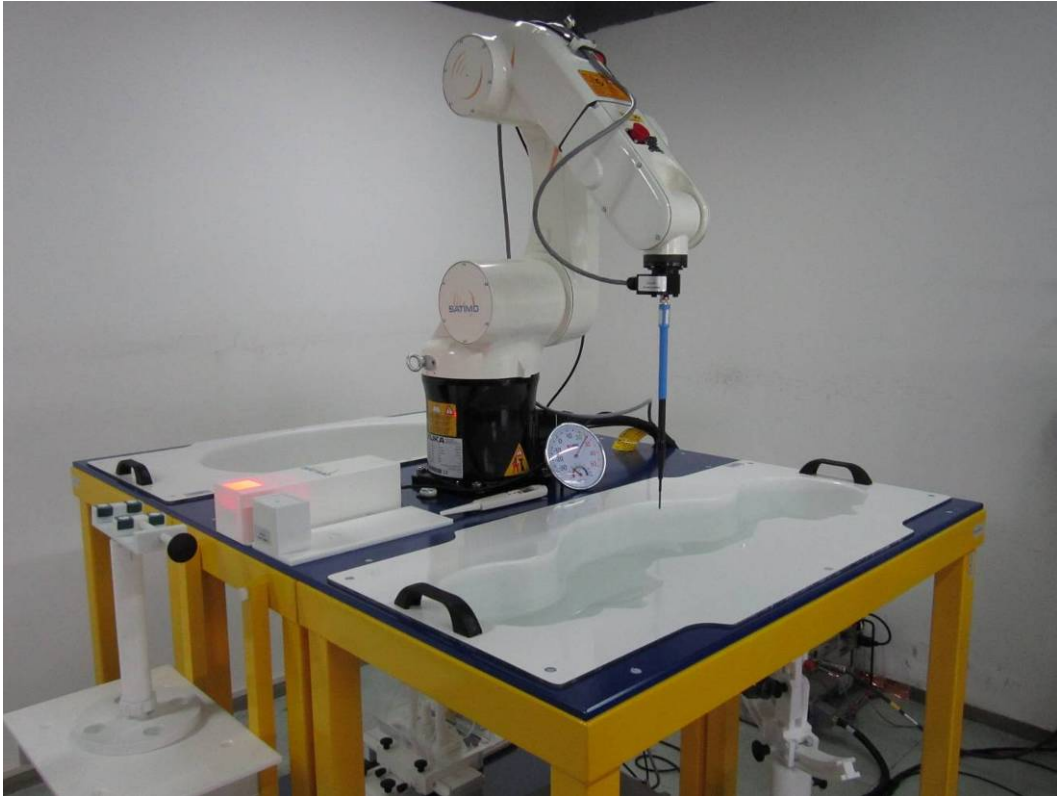

Annex C SAR System PHOTOGRAPHS

Liquid depth $\geq 15\text{cm}$

Annex D SETUP PHOTOGRAPHS

Right Head Touch View

Right Head Tilt View

Left Head Touch View

Left Head Tilt View

Body Setup Photo (LCD UP)

Body Setup Photo (LCD DOWN)

Annex E EUT PHOTO

EUT-Front Side View

EUT-Back Side View

EUT-Battery Uncover View

EUT-Bottom Side View