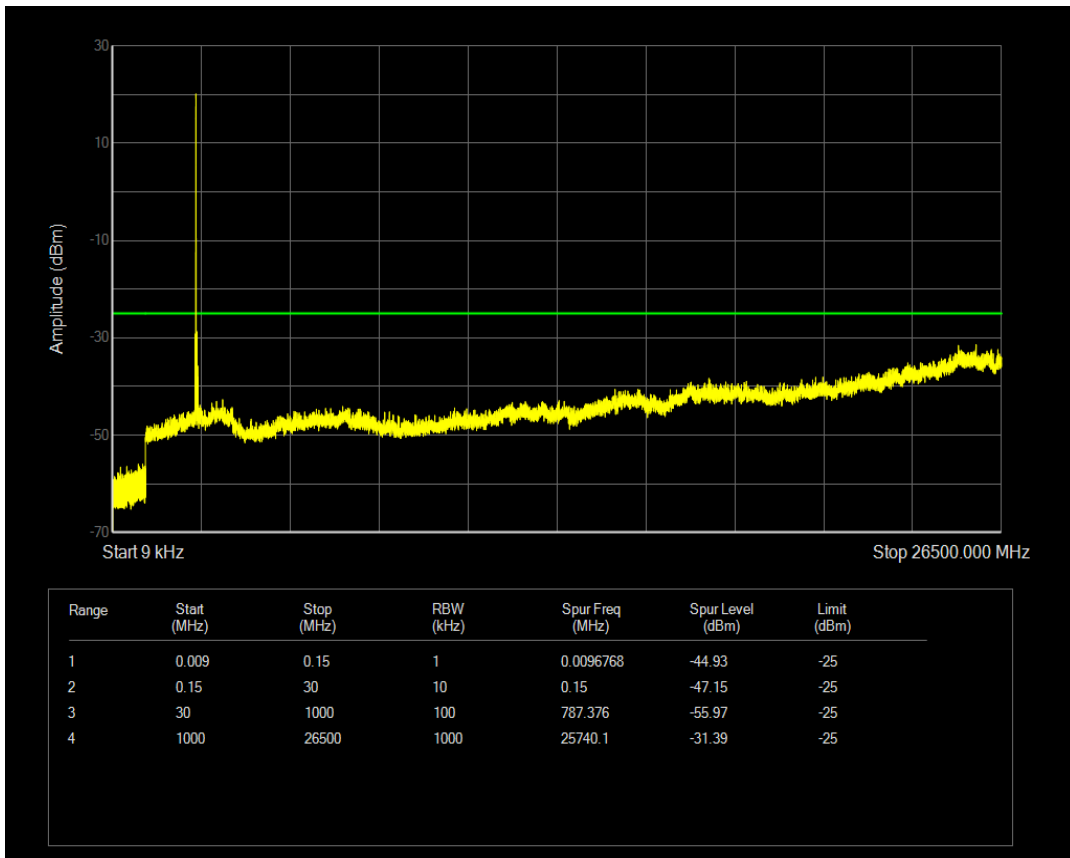

Band66 QPSK BW=20MHz Channel=132572 RB Size=100 Position=#0

Band66 16QAM BW=20MHz Channel=132572 RB Size=1 Position=#0

Band66 16QAM BW=20MHz Channel=132572 RB Size=100 Position=#0

Band7 QPSK BW=5MHz Channel=20775 RB Size=1 Position=#0

Band7 QPSK BW=5MHz Channel=20775 RB Size=25 Position=#0

Band7 16QAM BW=5MHz Channel=20775 RB Size=1 Position=#0

Band7 16QAM BW=5MHz Channel=20775 RB Size=25 Position=#0

Band7 QPSK BW=5MHz Channel=21100 RB Size=1 Position=#0