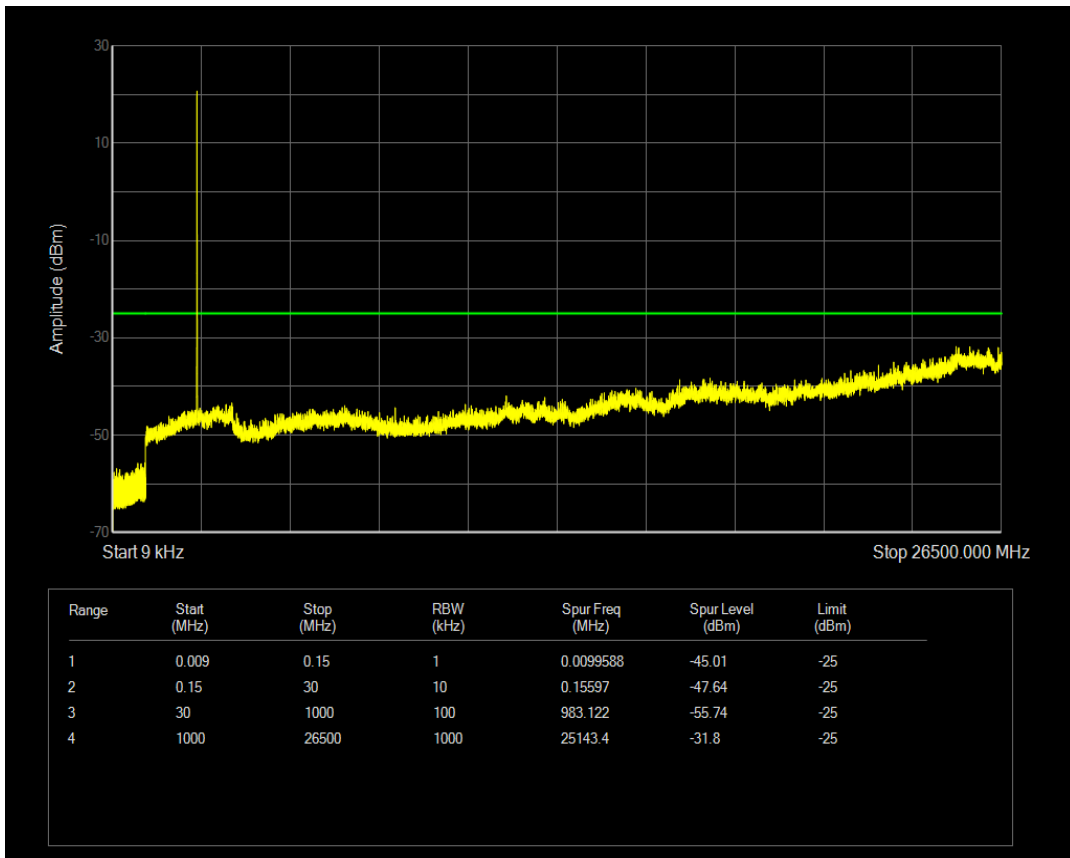

Band7 QPSK BW=5MHz Channel=20775 RB Size=25 Position=#0

Band7 16QAM BW=5MHz Channel=20775 RB Size=1 Position=#0

Band7 16QAM BW=5MHz Channel=20775 RB Size=25 Position=#0

Band7 QPSK BW=5MHz Channel=21100 RB Size=1 Position=#0

Band7 QPSK BW=5MHz Channel=21100 RB Size=25 Position=#0

Band7 16QAM BW=5MHz Channel=21100 RB Size=1 Position=#0

Band7 16QAM BW=5MHz Channel=21100 RB Size=25 Position=#0

Band7 QPSK BW=5MHz Channel=21425 RB Size=1 Position=#0