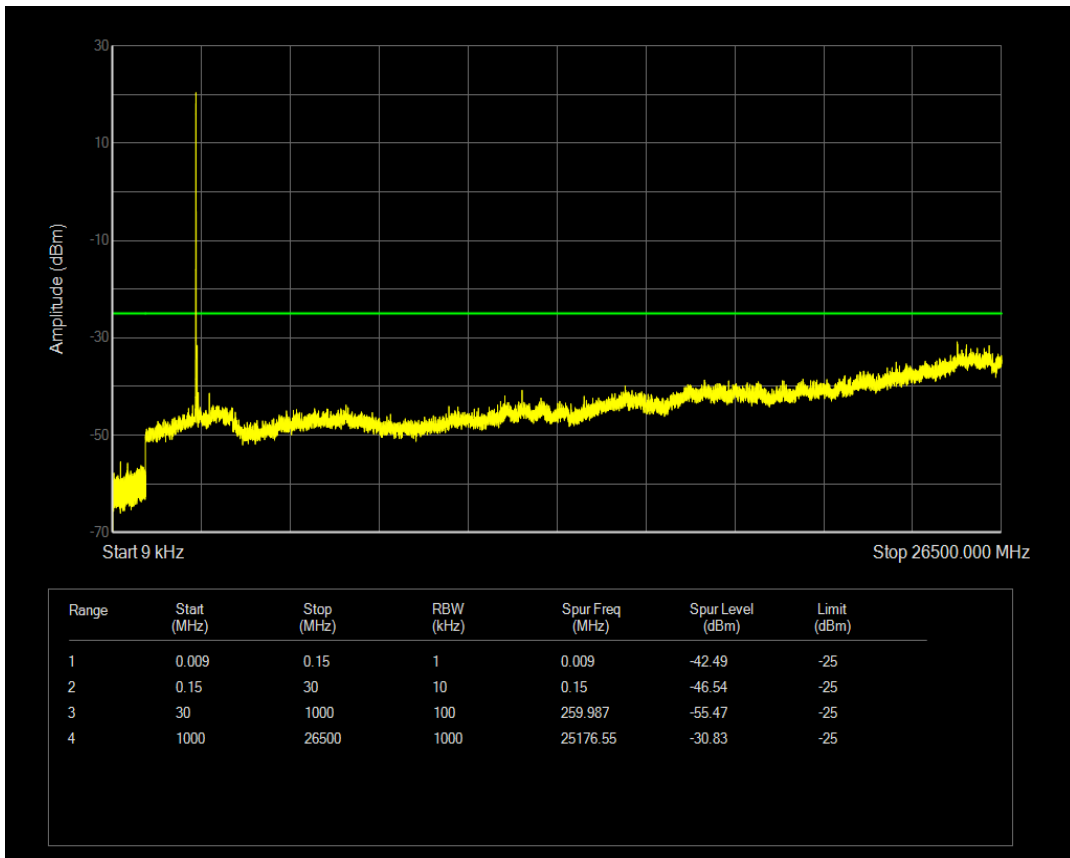

Band66 QPSK BW=20MHz Channel=132572 RB Size=100 Position=#0

Band66 16QAM BW=20MHz Channel=132572 RB Size=1 Position=#0

Band66 16QAM BW=20MHz Channel=132572 RB Size=100 Position=#0

Band7 QPSK BW=5MHz Channel=20775 RB Size=1 Position=#0

Band7 QPSK BW=5MHz Channel=20775 RB Size=25 Position=#0

Band7 16QAM BW=5MHz Channel=20775 RB Size=1 Position=#0

Band7 16QAM BW=5MHz Channel=20775 RB Size=25 Position=#0

Band7 QPSK BW=5MHz Channel=21100 RB Size=1 Position=#0