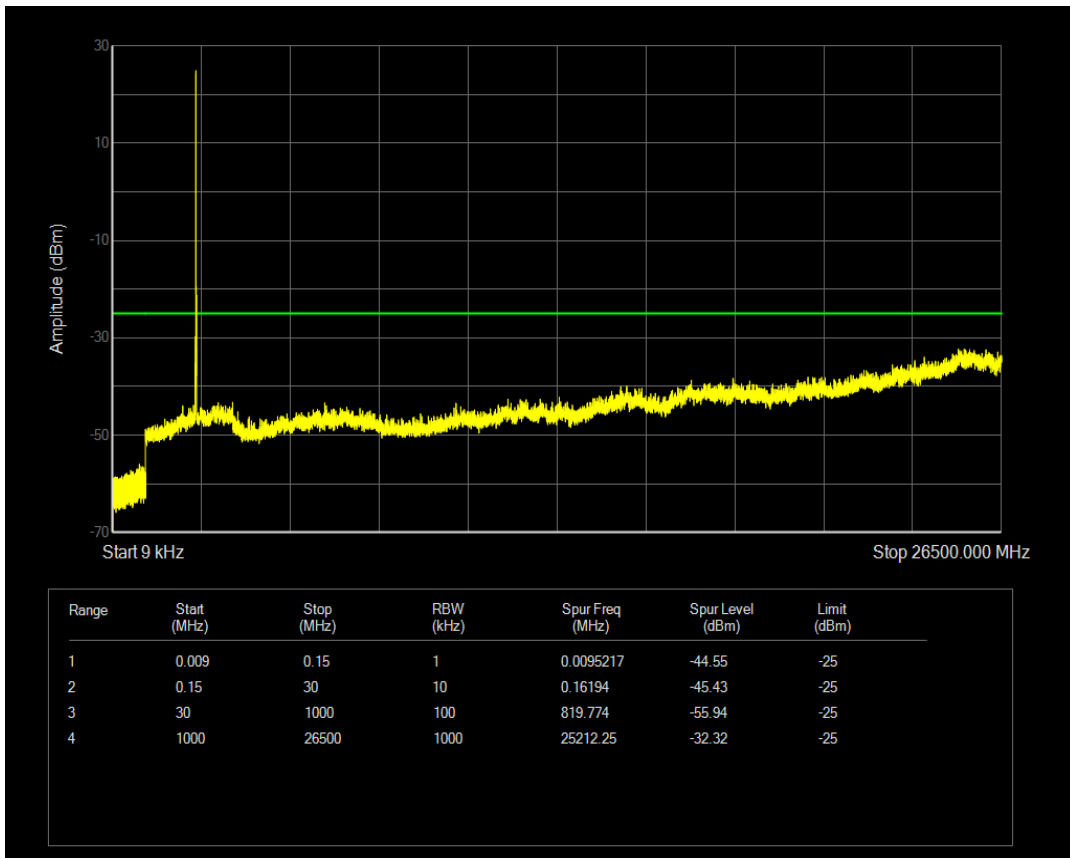

Band7 QPSK BW=5MHz Channel=21100 RB Size=25 Position=#0

Band7 16QAM BW=5MHz Channel=21100 RB Size=1 Position=#0

Band7 16QAM BW=5MHz Channel=21100 RB Size=25 Position=#0

Band7 QPSK BW=5MHz Channel=21425 RB Size=1 Position=#0

Band7 QPSK BW=5MHz Channel=21425 RB Size=25 Position=#0

Band7 16QAM BW=5MHz Channel=21425 RB Size=1 Position=#0

Band7 QPSK BW=10MHz Channel=20800 RB Size=1 Position=#0

Band7 16QAM BW=5MHz Channel=21425 RB Size=25 Position=#0