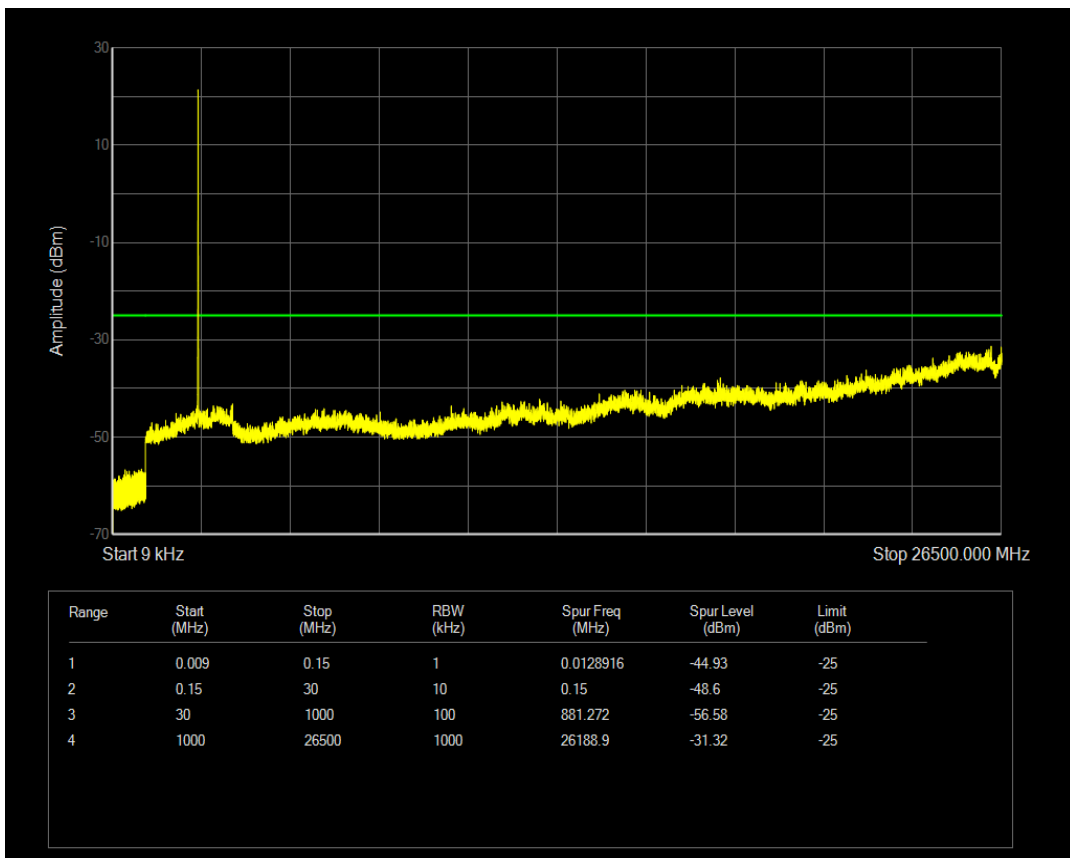

Band7 QPSK BW=5MHz Channel=21100 RB Size=25 Position=#0

Band7 16QAM BW=5MHz Channel=21100 RB Size=1 Position=#0

Band7 16QAM BW=5MHz Channel=21100 RB Size=25 Position=#0

Band7 QPSK BW=5MHz Channel=21425 RB Size=1 Position=#0

Band7 QPSK BW=5MHz Channel=21425 RB Size=25 Position=#0

Band7 16QAM BW=5MHz Channel=21425 RB Size=1 Position=#0

Band7 QPSK BW=10MHz Channel=20800 RB Size=1 Position=#0

Band7 16QAM BW=5MHz Channel=21425 RB Size=25 Position=#0