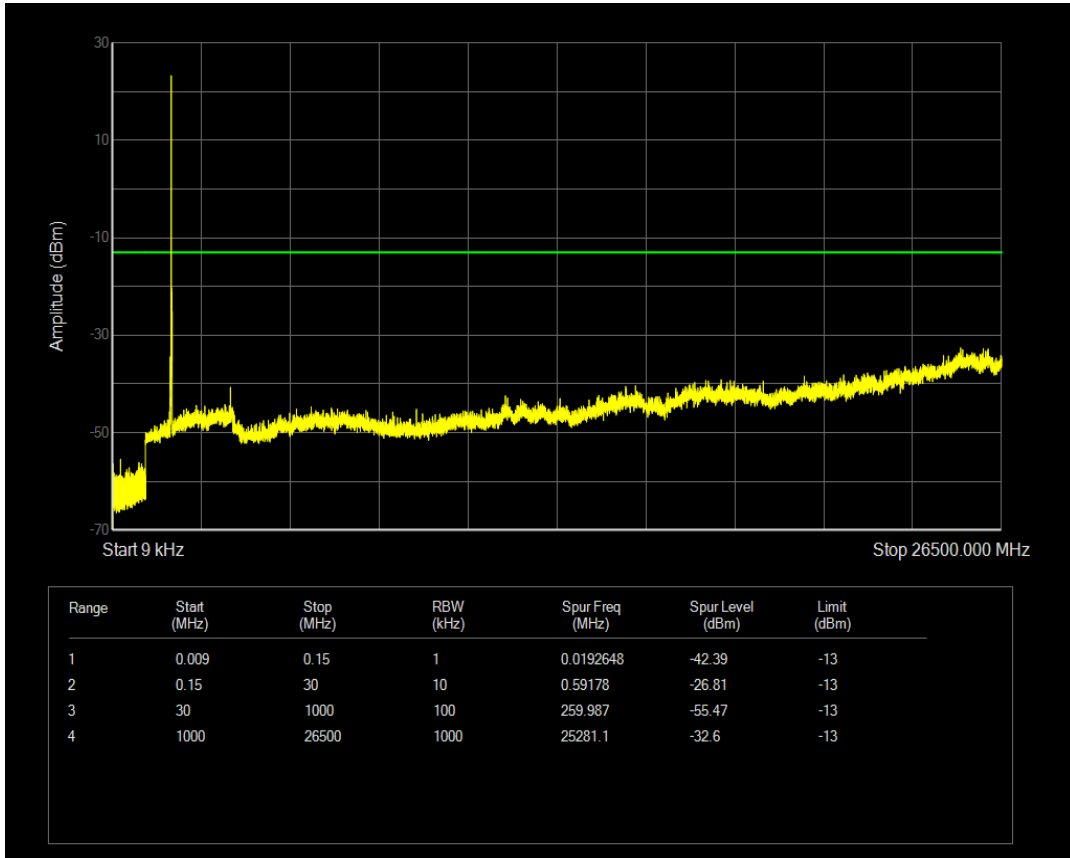

Band66 16QAM BW=15MHz Channel=132597 RB Size=1 Position=#0

Band66 16QAM BW=15MHz Channel=132597 RB Size=75 Position=#0