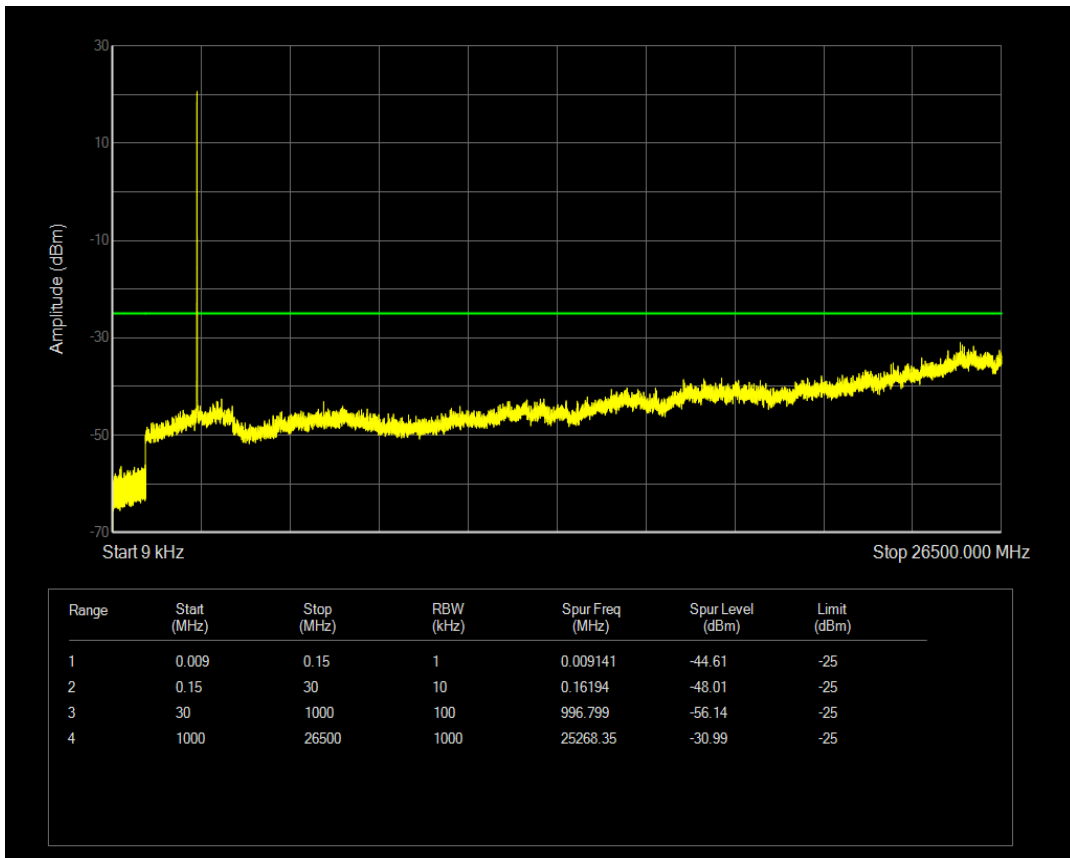

Band7 QPSK BW=5MHz Channel=20775 RB Size=25 Position=#0

Band7 16QAM BW=5MHz Channel=20775 RB Size=1 Position=#0

Band7 16QAM BW=5MHz Channel=20775 RB Size=25 Position=#0

Band7 QPSK BW=5MHz Channel=21100 RB Size=1 Position=#0

Band7 QPSK BW=5MHz Channel=21100 RB Size=25 Position=#0

Band7 16QAM BW=5MHz Channel=21100 RB Size=1 Position=#0

Band7 16QAM BW=5MHz Channel=21100 RB Size=25 Position=#0

Band7 QPSK BW=5MHz Channel=21425 RB Size=1 Position=#0