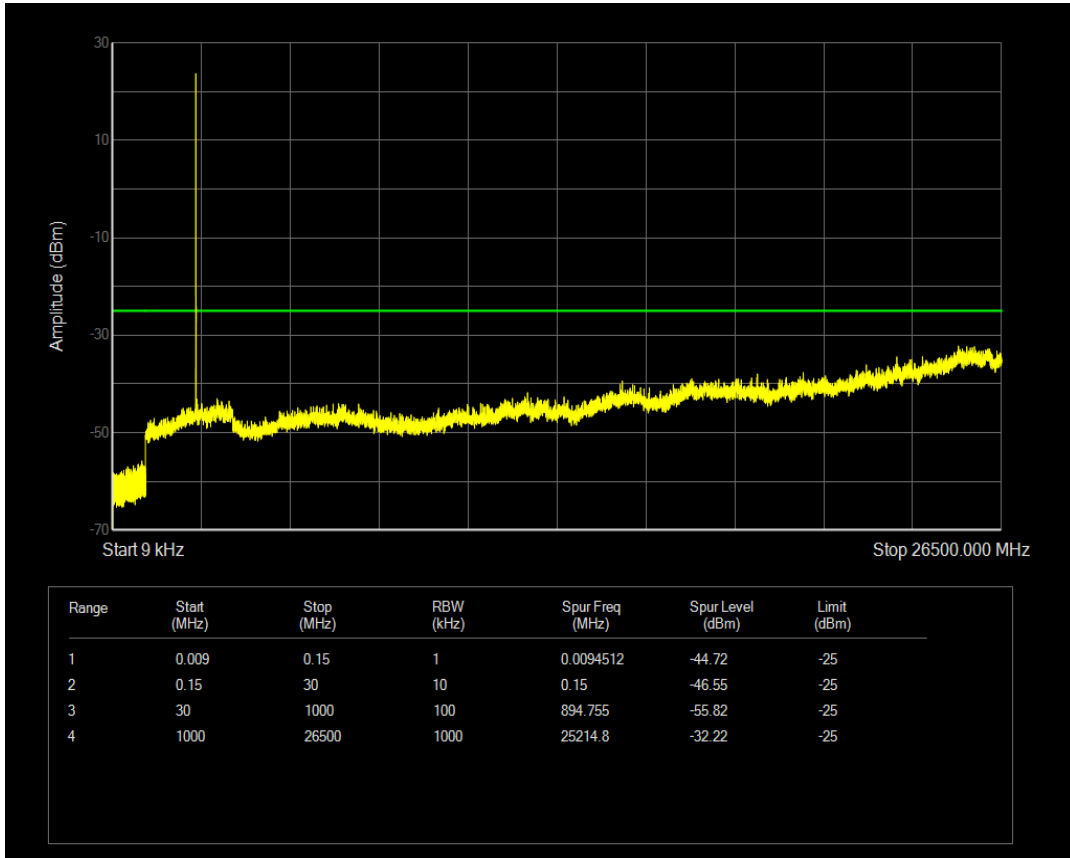

Band66 QPSK BW=20MHz Channel=132572 RB Size=100 Position=#0

Band66 16QAM BW=20MHz Channel=132572 RB Size=1 Position=#0

Band66 16QAM BW=20MHz Channel=132572 RB Size=100 Position=#0

Band7 QPSK BW=5MHz Channel=20775 RB Size=1 Position=#0

Band7 QPSK BW=5MHz Channel=20775 RB Size=25 Position=#0

Band7 16QAM BW=5MHz Channel=20775 RB Size=1 Position=#0

Band7 16QAM BW=5MHz Channel=20775 RB Size=25 Position=#0

Band7 QPSK BW=5MHz Channel=21100 RB Size=1 Position=#0