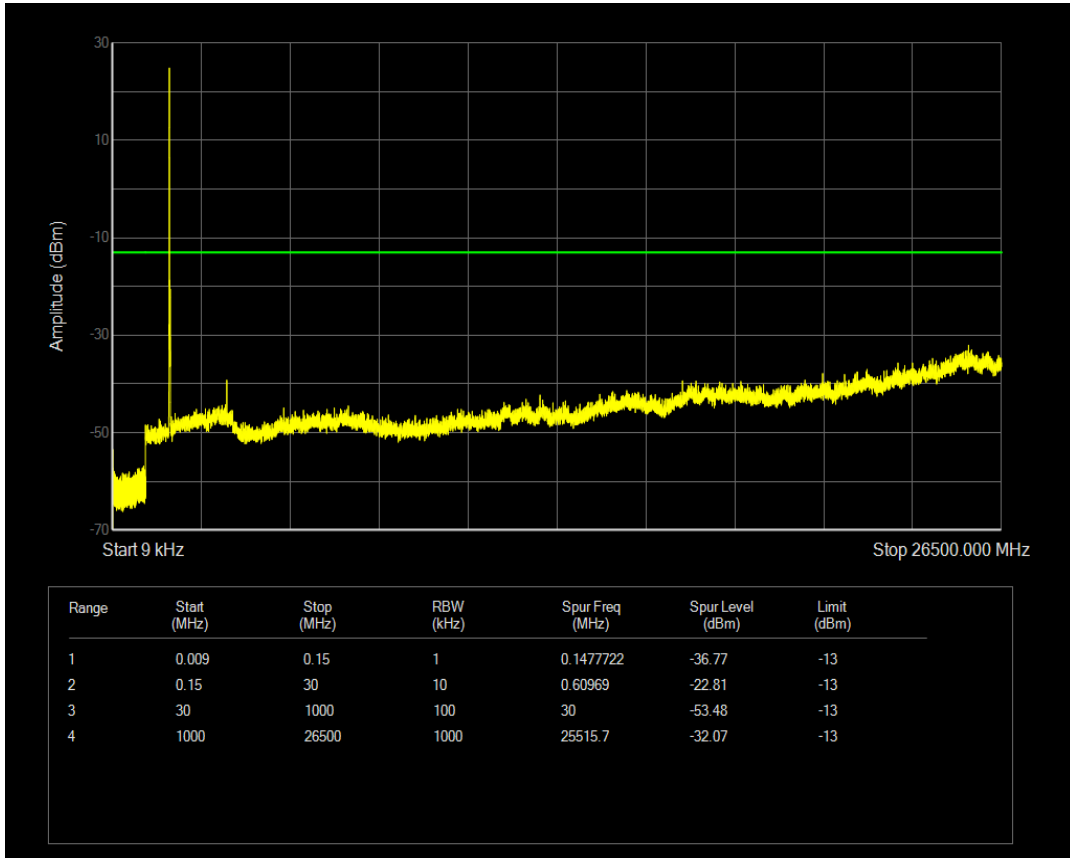

Band66 16QAM BW=15MHz Channel=132047 RB Size=1 Position=#0

Band66 16QAM BW=15MHz Channel=132047 RB Size=75 Position=#0