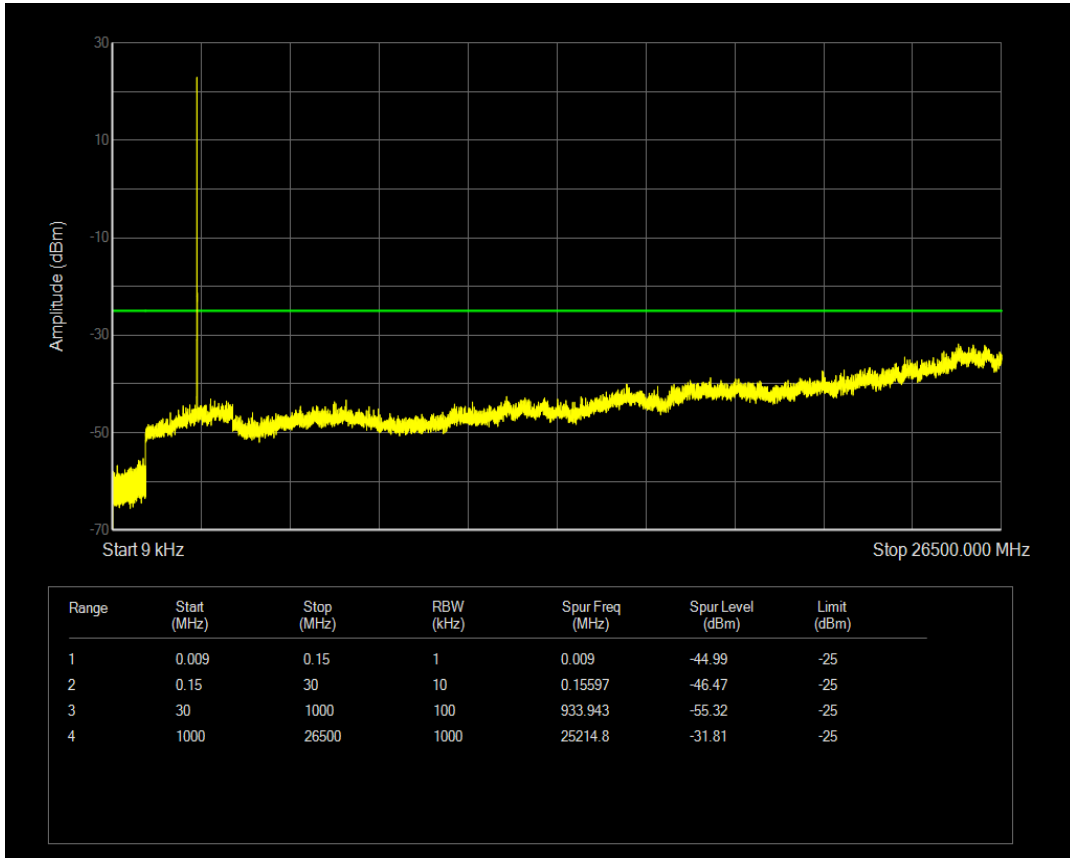

Band7 QPSK BW=5MHz Channel=20775 RB Size=25 Position=#0

Band7 16QAM BW=5MHz Channel=20775 RB Size=1 Position=#0

Band7 16QAM BW=5MHz Channel=20775 RB Size=25 Position=#0

Band7 QPSK BW=5MHz Channel=21100 RB Size=1 Position=#0

Band7 QPSK BW=5MHz Channel=21100 RB Size=25 Position=#0

Band7 16QAM BW=5MHz Channel=21100 RB Size=1 Position=#0

Band7 16QAM BW=5MHz Channel=21100 RB Size=25 Position=#0

Band7 QPSK BW=5MHz Channel=21425 RB Size=1 Position=#0