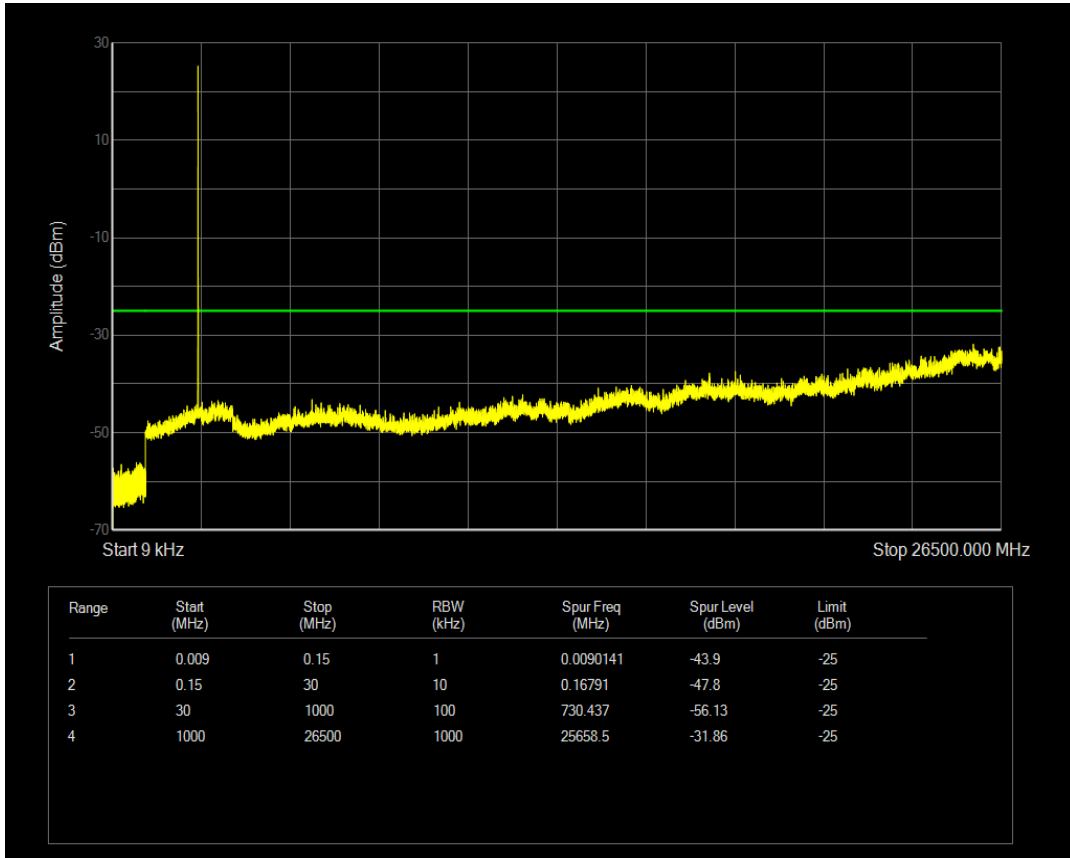

Band7 QPSK BW=5MHz Channel=21100 RB Size=25 Position=#0

Band7 16QAM BW=5MHz Channel=21100 RB Size=1 Position=#0

Band7 16QAM BW=5MHz Channel=21100 RB Size=25 Position=#0

Band7 QPSK BW=5MHz Channel=21425 RB Size=1 Position=#0

Band7 QPSK BW=5MHz Channel=21425 RB Size=25 Position=#0

Band7 16QAM BW=5MHz Channel=21425 RB Size=1 Position=#0

Band7 QPSK BW=10MHz Channel=20800 RB Size=1 Position=#0

Band7 16QAM BW=5MHz Channel=21425 RB Size=25 Position=#0