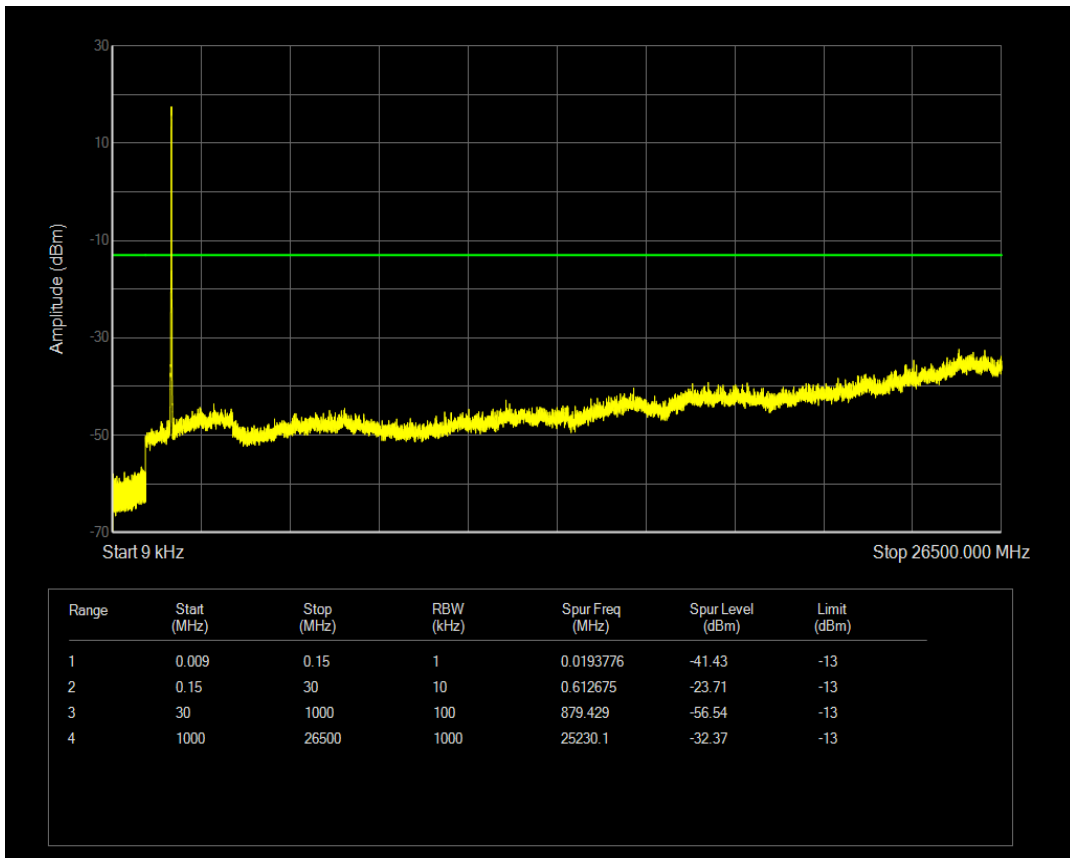

Band66 QPSK BW=15MHz Channel=132597 RB Size=75 Position=#0

Band66 16QAM BW=15MHz Channel=132597 RB Size=1 Position=#0