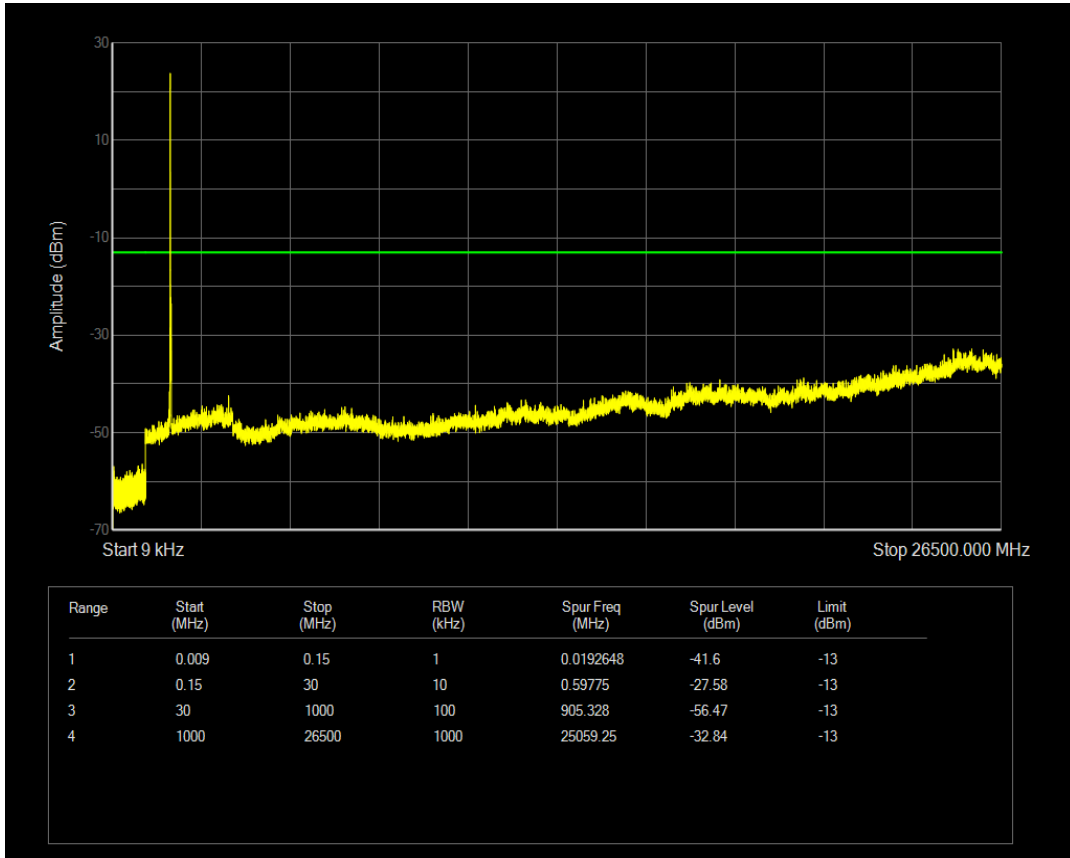

Band66 16QAM BW=15MHz Channel=132322 RB Size=1 Position=#0

Band66 16QAM BW=15MHz Channel=132322 RB Size=75 Position=#0