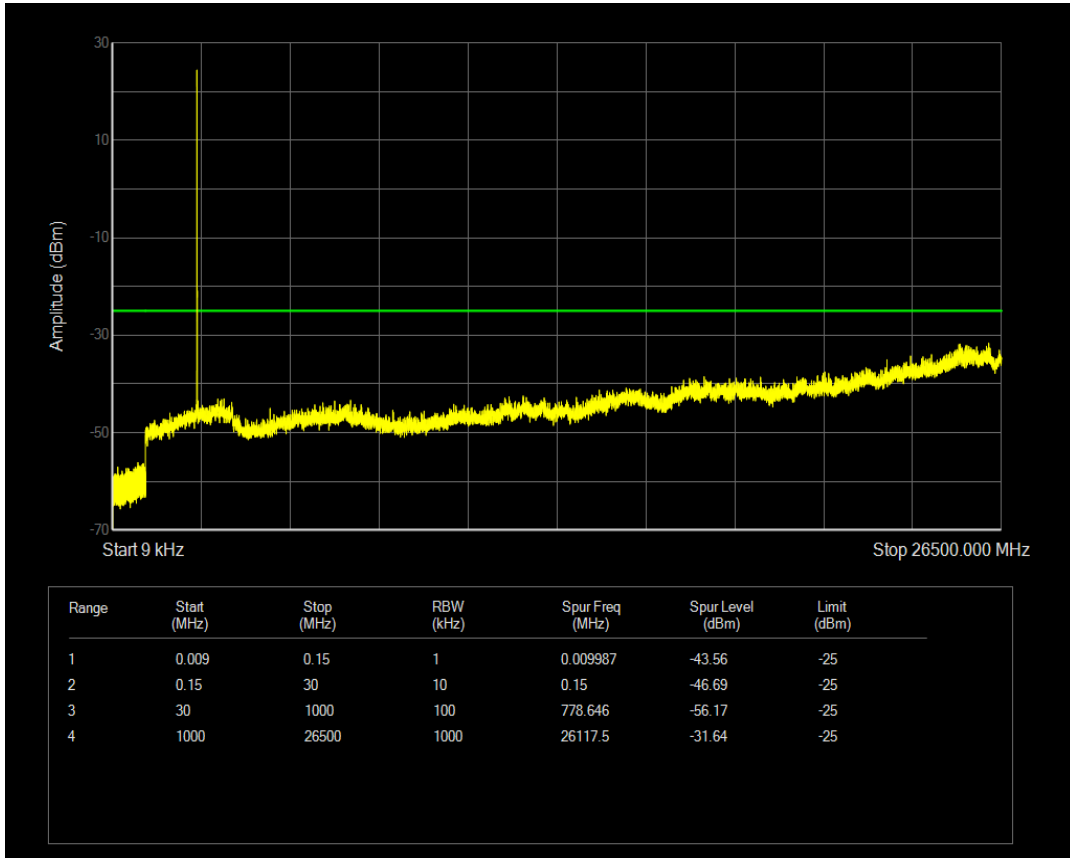

Band7 QPSK BW=5MHz Channel=20775 RB Size=25 Position=#0

Band7 16QAM BW=5MHz Channel=20775 RB Size=1 Position=#0

Band7 16QAM BW=5MHz Channel=20775 RB Size=25 Position=#0

Band7 QPSK BW=5MHz Channel=21100 RB Size=1 Position=#0

Band7 QPSK BW=5MHz Channel=21100 RB Size=25 Position=#0

Band7 16QAM BW=5MHz Channel=21100 RB Size=1 Position=#0

Band7 16QAM BW=5MHz Channel=21100 RB Size=25 Position=#0

Band7 QPSK BW=5MHz Channel=21425 RB Size=1 Position=#0