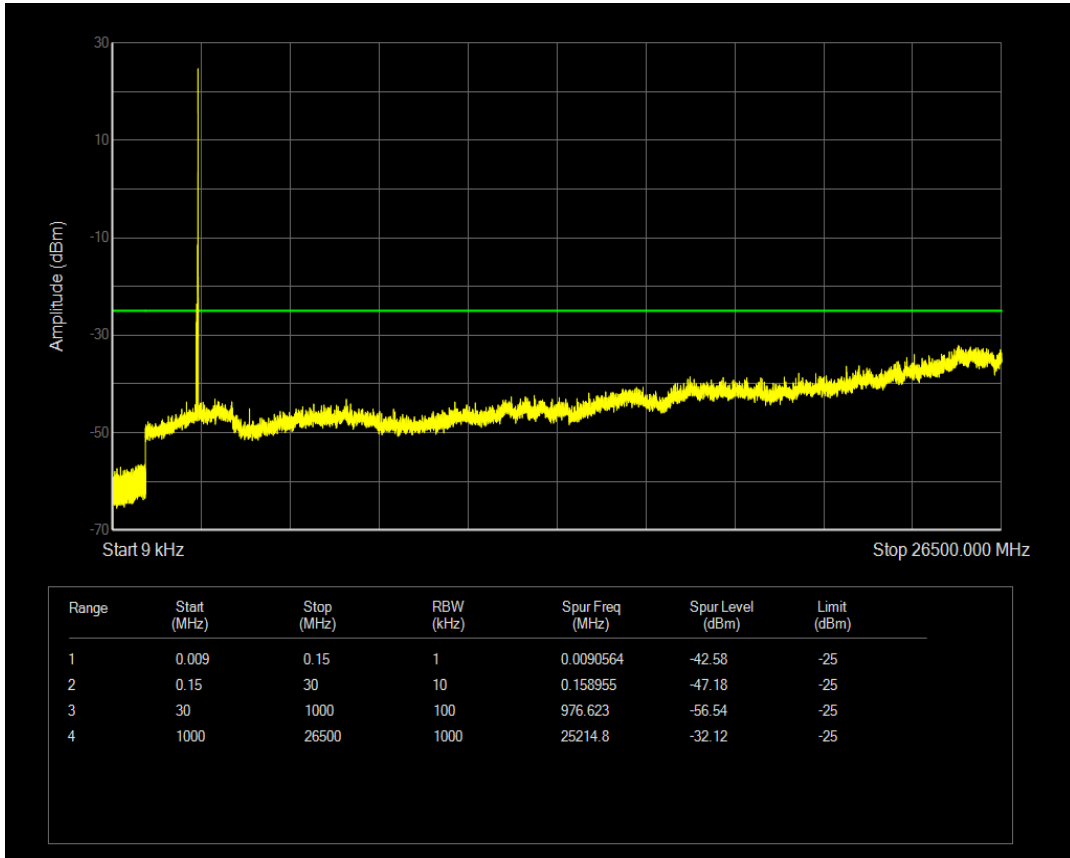

Band7 QPSK BW=5MHz Channel=21100 RB Size=25 Position=#0

Band7 16QAM BW=5MHz Channel=21100 RB Size=1 Position=#0

Band7 16QAM BW=5MHz Channel=21100 RB Size=25 Position=#0

Band7 QPSK BW=5MHz Channel=21425 RB Size=1 Position=#0

Band7 QPSK BW=5MHz Channel=21425 RB Size=25 Position=#0

Band7 16QAM BW=5MHz Channel=21425 RB Size=1 Position=#0

Band7 QPSK BW=10MHz Channel=20800 RB Size=1 Position=#0

Band7 16QAM BW=5MHz Channel=21425 RB Size=25 Position=#0