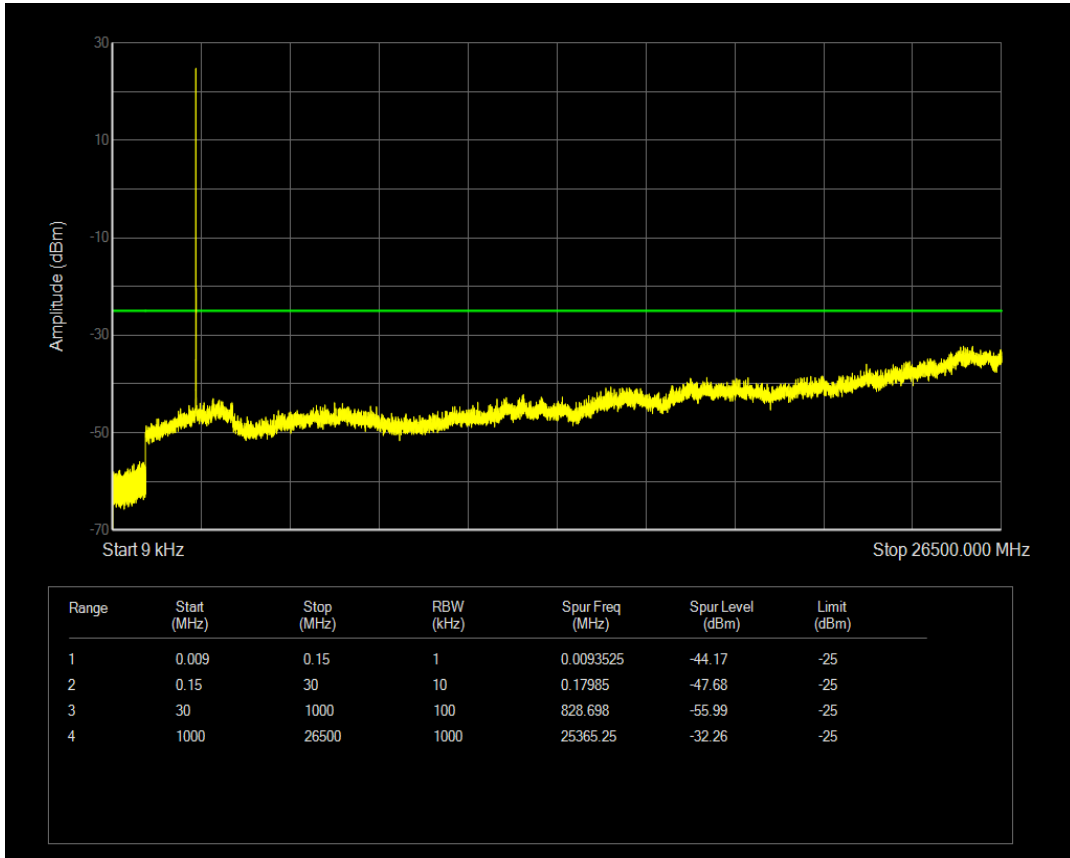

Band66 QPSK BW=20MHz Channel=132572 RB Size=100 Position=#0

Band66 16QAM BW=20MHz Channel=132572 RB Size=1 Position=#0

Band66 16QAM BW=20MHz Channel=132572 RB Size=100 Position=#0

Band7 QPSK BW=5MHz Channel=20775 RB Size=1 Position=#0

Band7 QPSK BW=5MHz Channel=20775 RB Size=25 Position=#0

Band7 16QAM BW=5MHz Channel=20775 RB Size=1 Position=#0

Band7 16QAM BW=5MHz Channel=20775 RB Size=25 Position=#0

Band7 QPSK BW=5MHz Channel=21100 RB Size=1 Position=#0