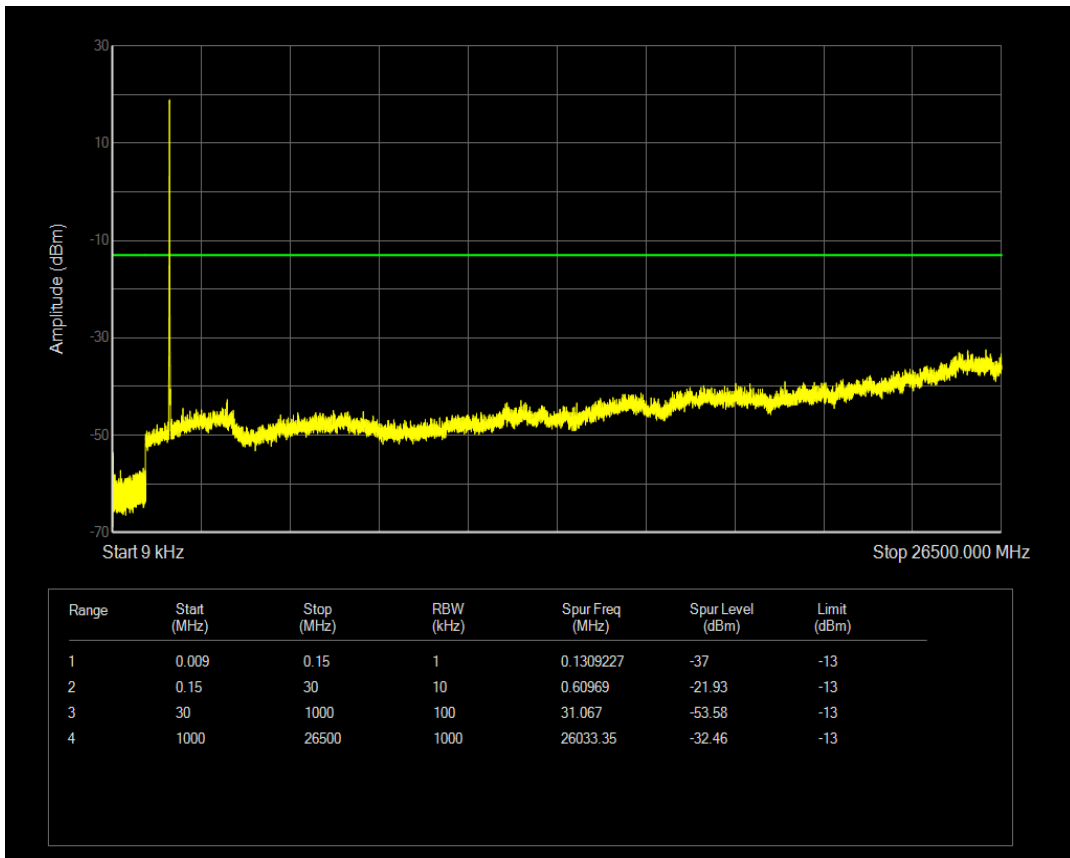

Band4 QPSK BW=5MHz Channel=20375 RB Size=1 Position=#0

Band4 16QAM BW=5MHz Channel=20175 RB Size=25 Position=#0

Band4 QPSK BW=5MHz Channel=20375 RB Size=25 Position=#0

Band4 16QAM BW=5MHz Channel=20375 RB Size=1 Position=#0

Band4 16QAM BW=5MHz Channel=20375 RB Size=25 Position=#0

Band4 QPSK BW=10MHz Channel=20000 RB Size=1 Position=#0

Band4 QPSK BW=10MHz Channel=20000 RB Size=50 Position=#0

Band4 16QAM BW=10MHz Channel=20000 RB Size=1 Position=#0