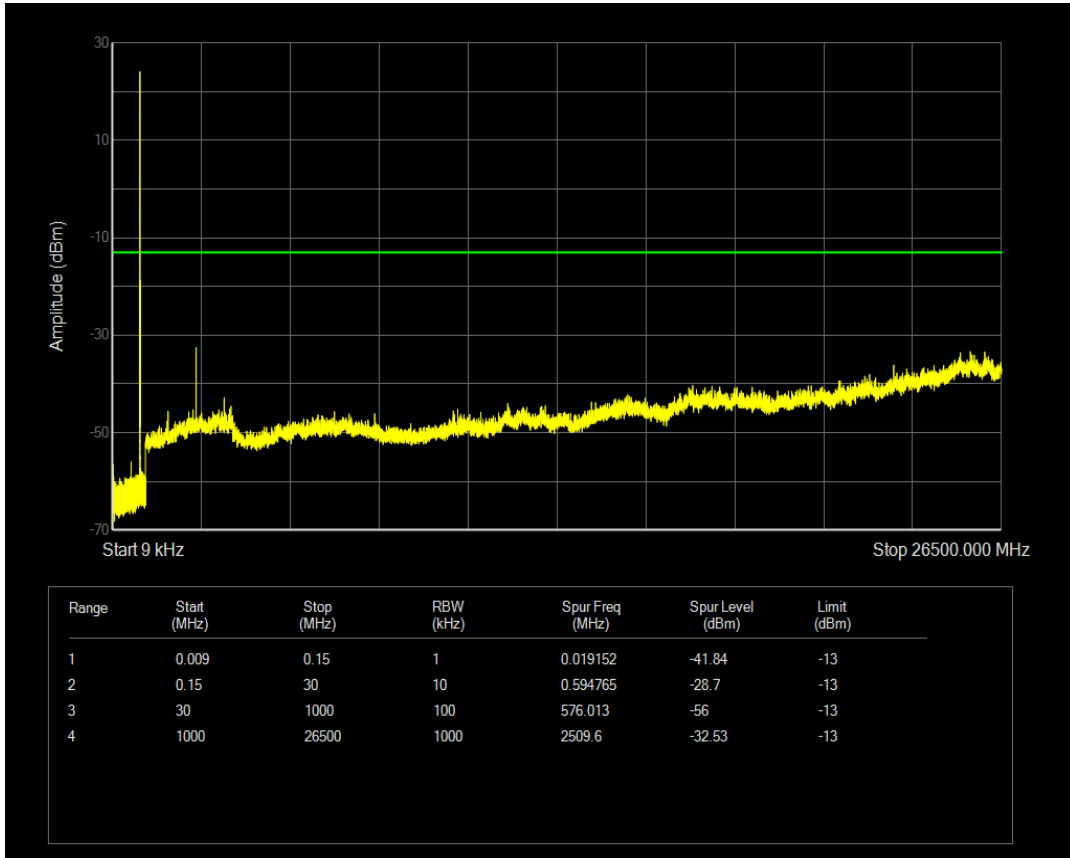

Band5 16QAM BW=1.4MHz Channel=20407 RB Size=6 Position=#0

Band5 QPSK BW=1.4MHz Channel=20525 RB Size=1 Position=#0

Band5 QPSK BW=1.4MHz Channel=20525 RB Size=6 Position=#0

Band5 16QAM BW=1.4MHz Channel=20525 RB Size=1 Position=#0

Band5 16QAM BW=1.4MHz Channel=20525 RB Size=6 Position=#0

Band5 QPSK BW=1.4MHz Channel=20643 RB Size=1 Position=#0

Band5 QPSK BW=1.4MHz Channel=20643 RB Size=6 Position=#0

Band5 16QAM BW=1.4MHz Channel=20643 RB Size=1 Position=#0