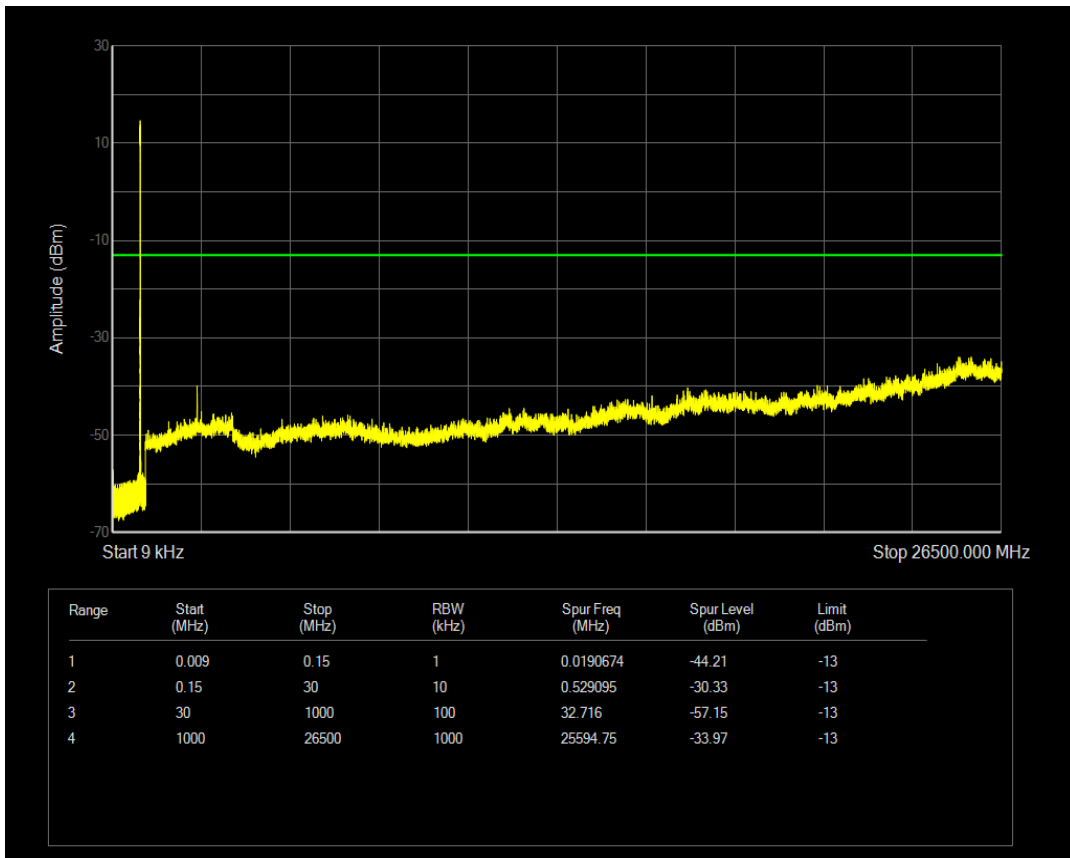

Band5 16QAM BW=5MHz Channel=20425 RB Size=25 Position=#0

Band5 QPSK BW=5MHz Channel=20525 RB Size=1 Position=#0

Band5 QPSK BW=5MHz Channel=20525 RB Size=25 Position=#0

Band5 16QAM BW=5MHz Channel=20525 RB Size=1 Position=#0

Band5 16QAM BW=5MHz Channel=20525 RB Size=25 Position=#0

Band5 QPSK BW=5MHz Channel=20625 RB Size=1 Position=#0

Band5 QPSK BW=5MHz Channel=20625 RB Size=25 Position=#0

Band5 16QAM BW=5MHz Channel=20625 RB Size=1 Position=#0