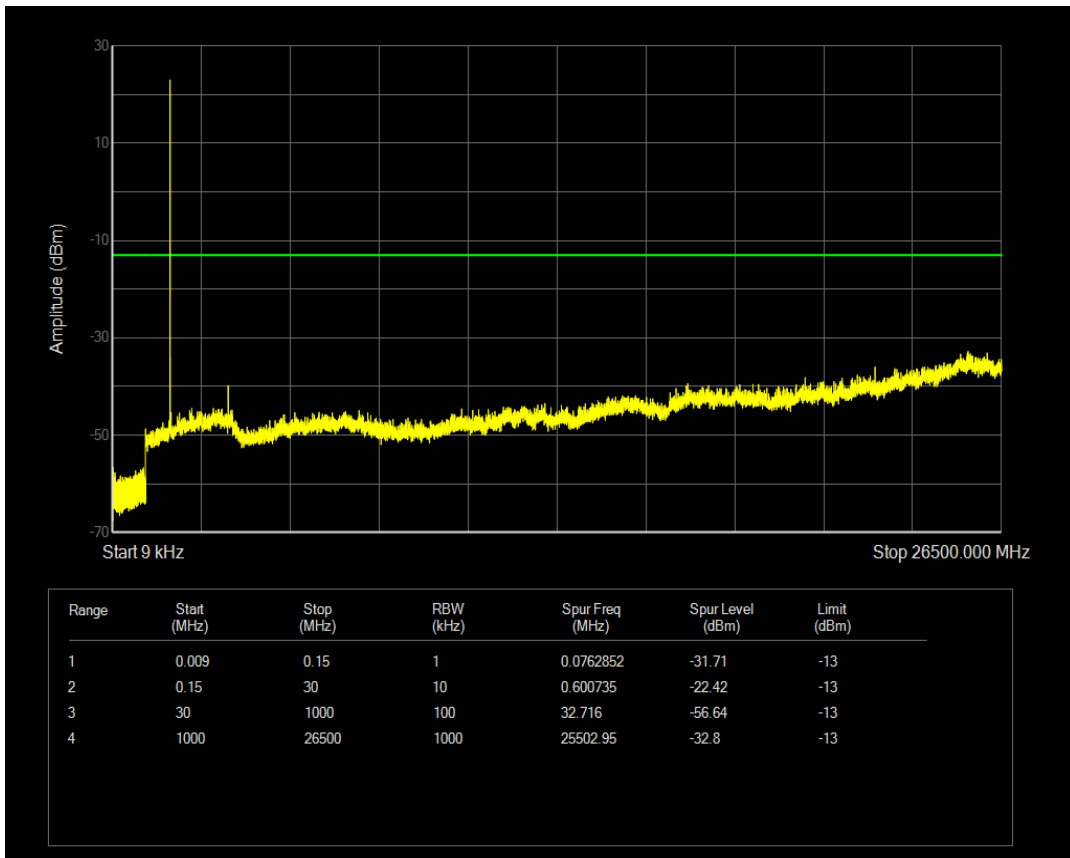

Band4 16QAM BW=1.4MHz Channel=19957 RB Size=6 Position=#0

Band4 QPSK BW=1.4MHz Channel=20175 RB Size=1 Position=#0

Band4 QPSK BW=1.4MHz Channel=20175 RB Size=6 Position=#0

Band4 16QAM BW=1.4MHz Channel=20175 RB Size=6 Position=#0

Band4 16QAM BW=1.4MHz Channel=20175 RB Size=1 Position=#0

Band4 QPSK BW=1.4MHz Channel=20393 RB Size=1 Position=#0

Band4 QPSK BW=1.4MHz Channel=20393 RB Size=6 Position=#0

Band4 16QAM BW=1.4MHz Channel=20393 RB Size=1 Position=#0