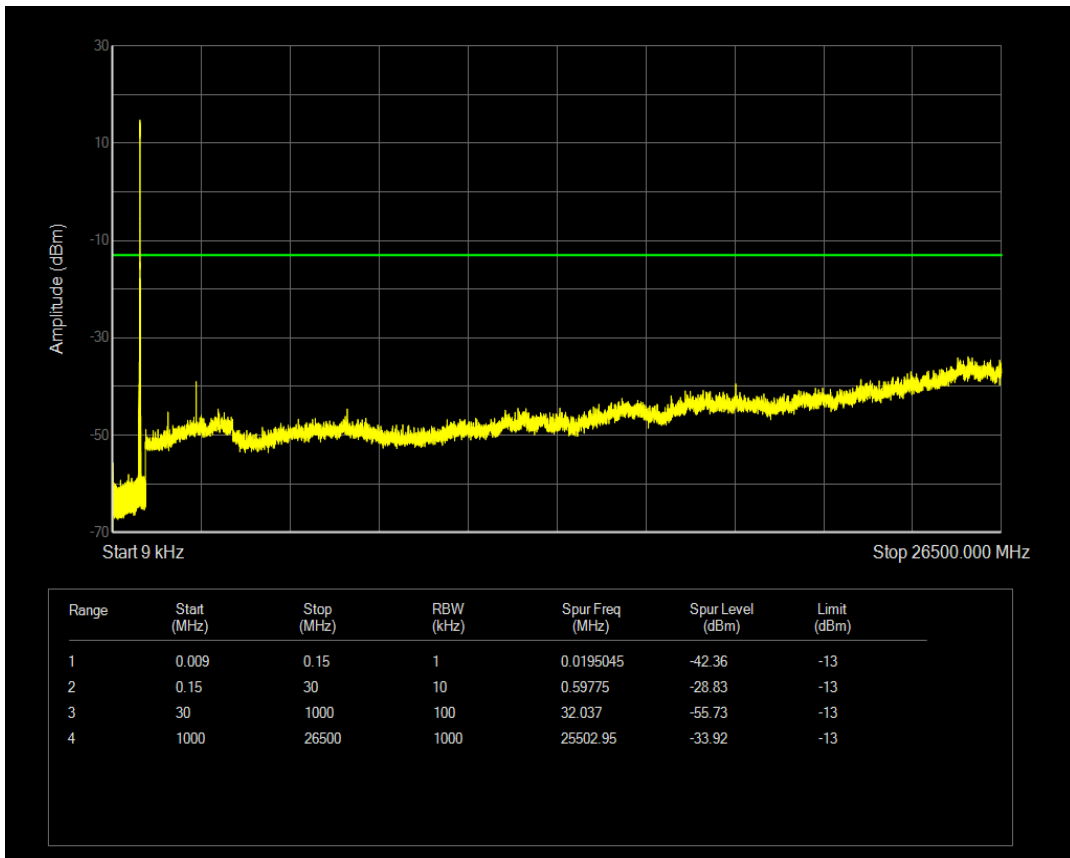

Band5 QPSK BW=3MHz Channel=20525 RB Size=15 Position=#0

Band5 16QAM BW=3MHz Channel=20525 RB Size=1 Position=#0