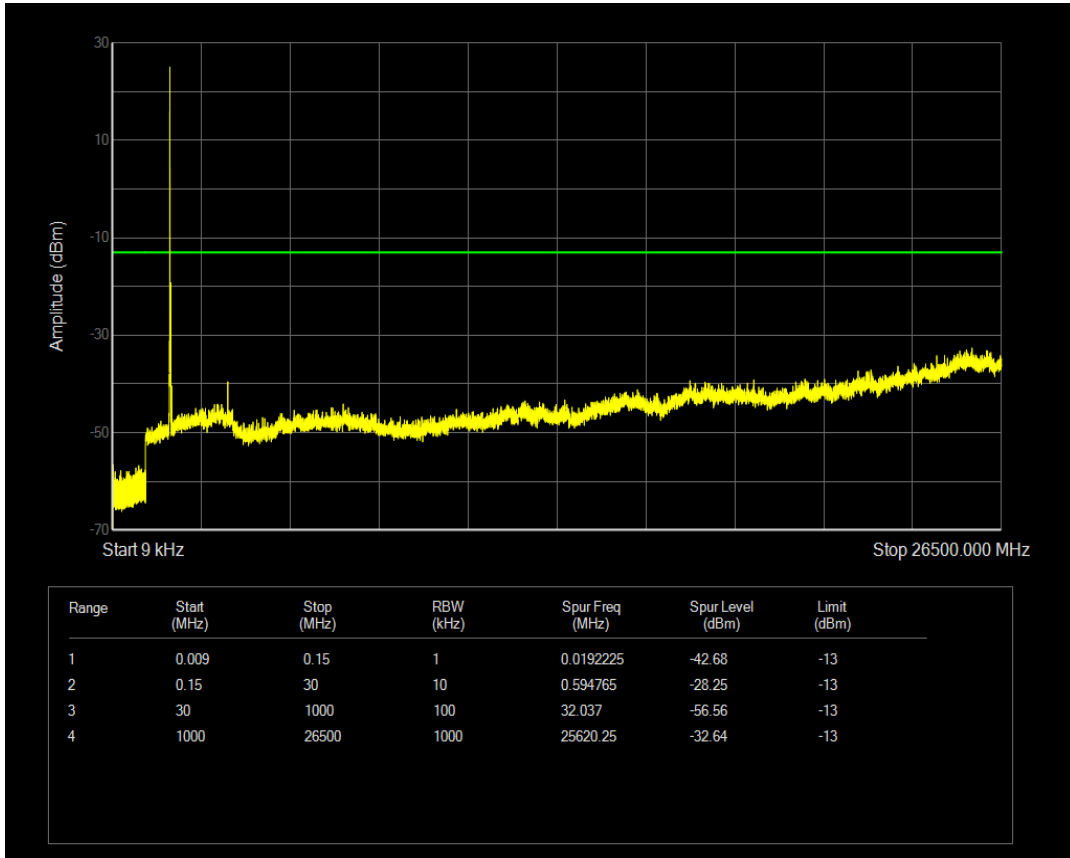

Band4 16QAM BW=15MHz Channel=20025 RB Size=75 Position=#0

Band4 QPSK BW=15MHz Channel=20175 RB Size=1 Position=#0

Band4 QPSK BW=15MHz Channel=20175 RB Size=75 Position=#0

Band4 16QAM BW=15MHz Channel=20175 RB Size=1 Position=#0