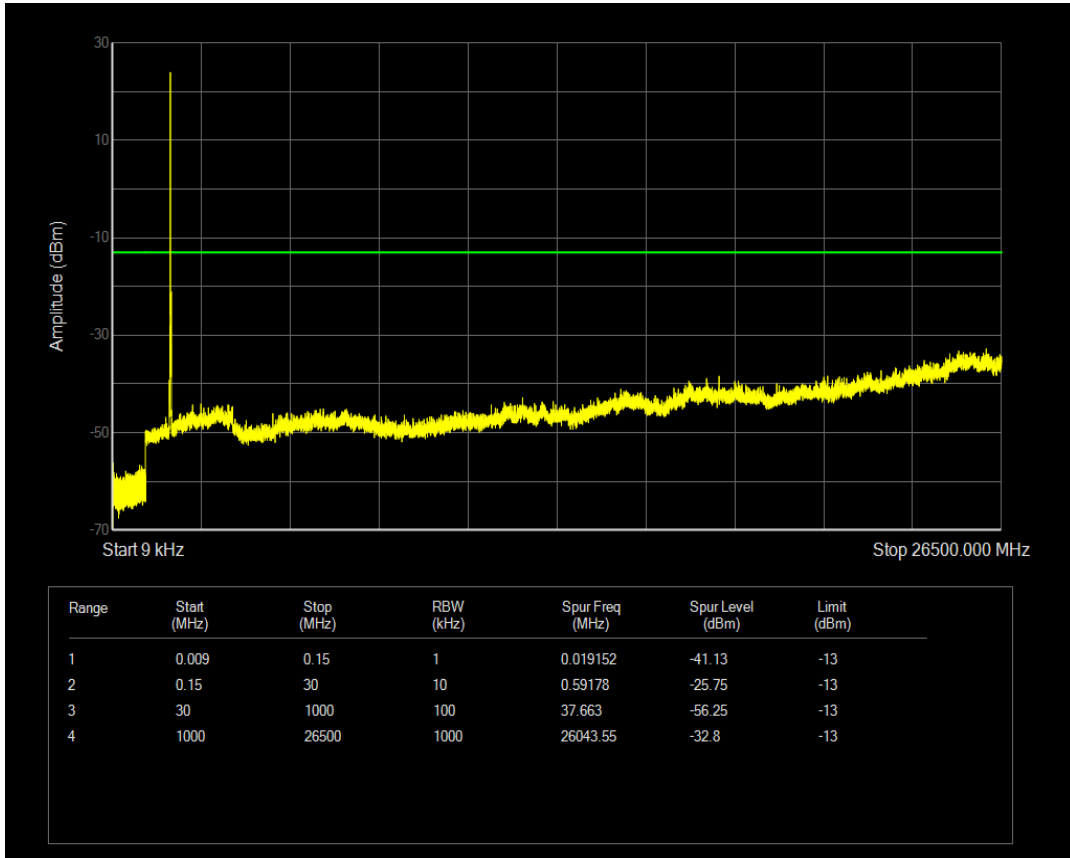

Band4 QPSK BW=15MHz Channel=20325 RB Size=1 Position=#0

Band4 QPSK BW=15MHz Channel=20325 RB Size=75 Position=#0