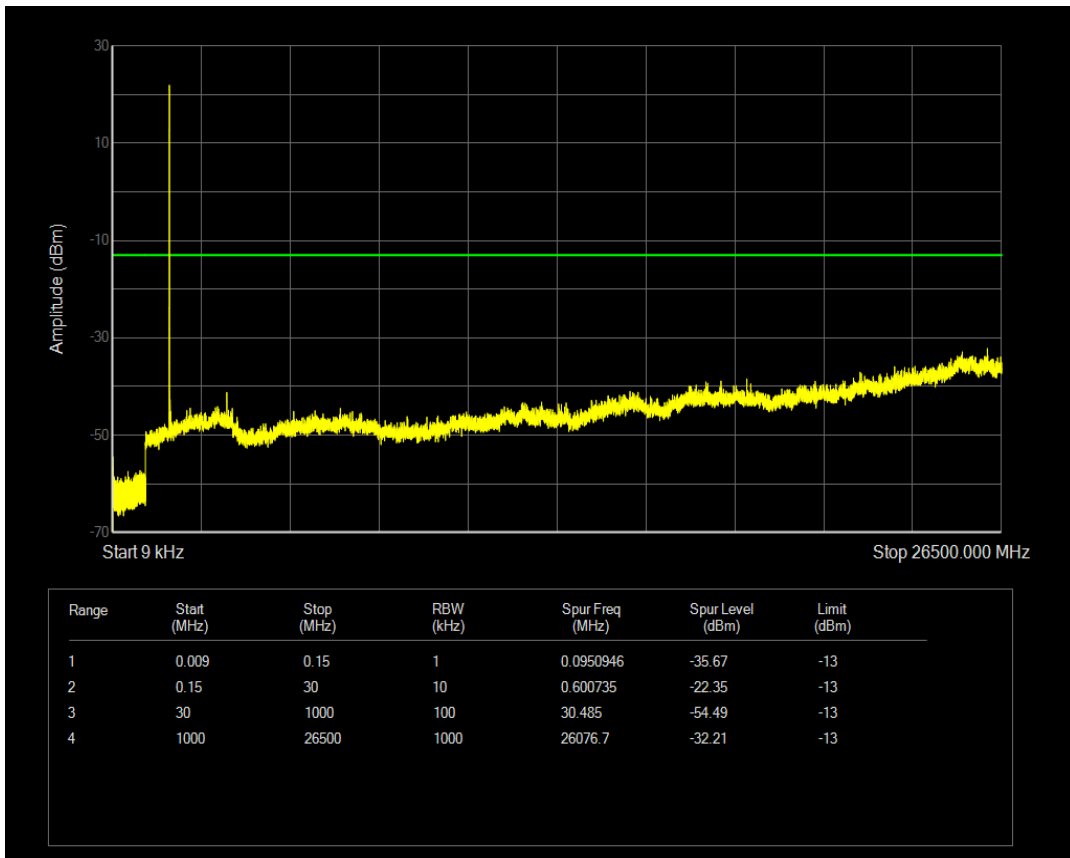

Band66 QPSK BW=3MHz Channel=131987 RB Size=15 Position=#0

Band66 16QAM BW=3MHz Channel=131987 RB Size=1 Position=#0