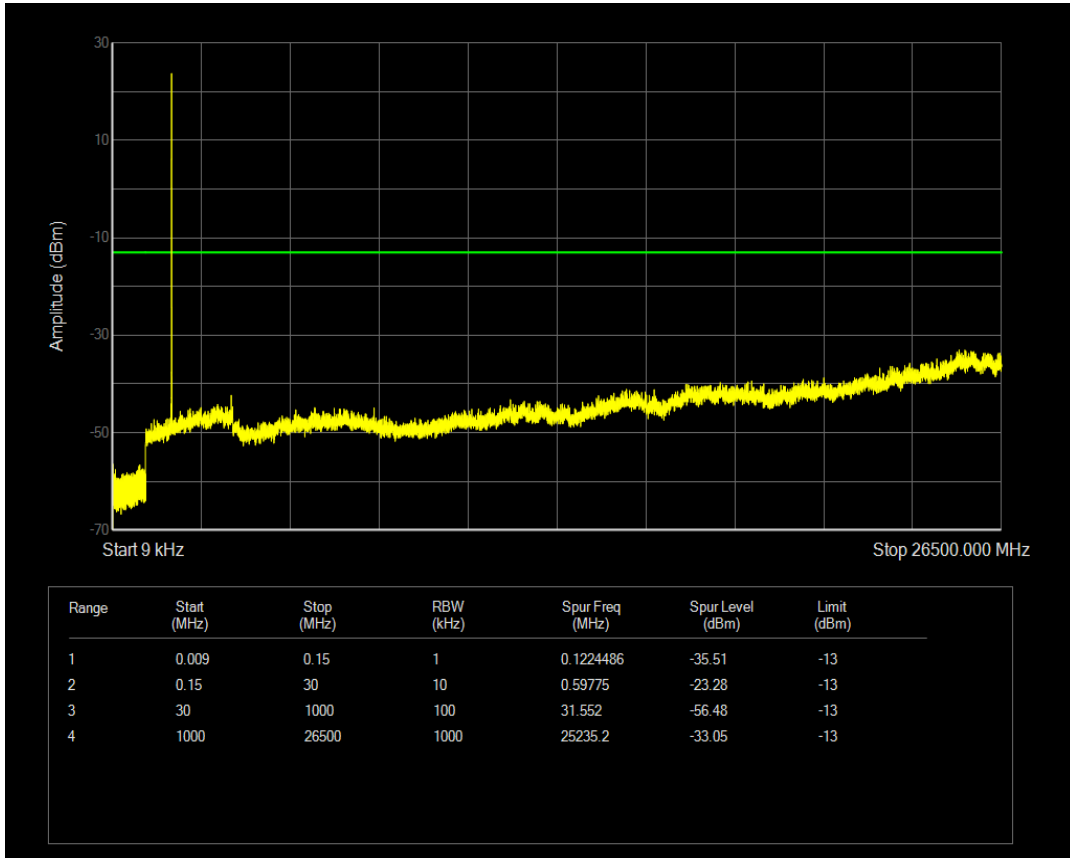

Band66 QPSK BW=3MHz Channel=132657 RB Size=1 Position=#0

Band66 QPSK BW=3MHz Channel=132657 RB Size=15 Position=#0