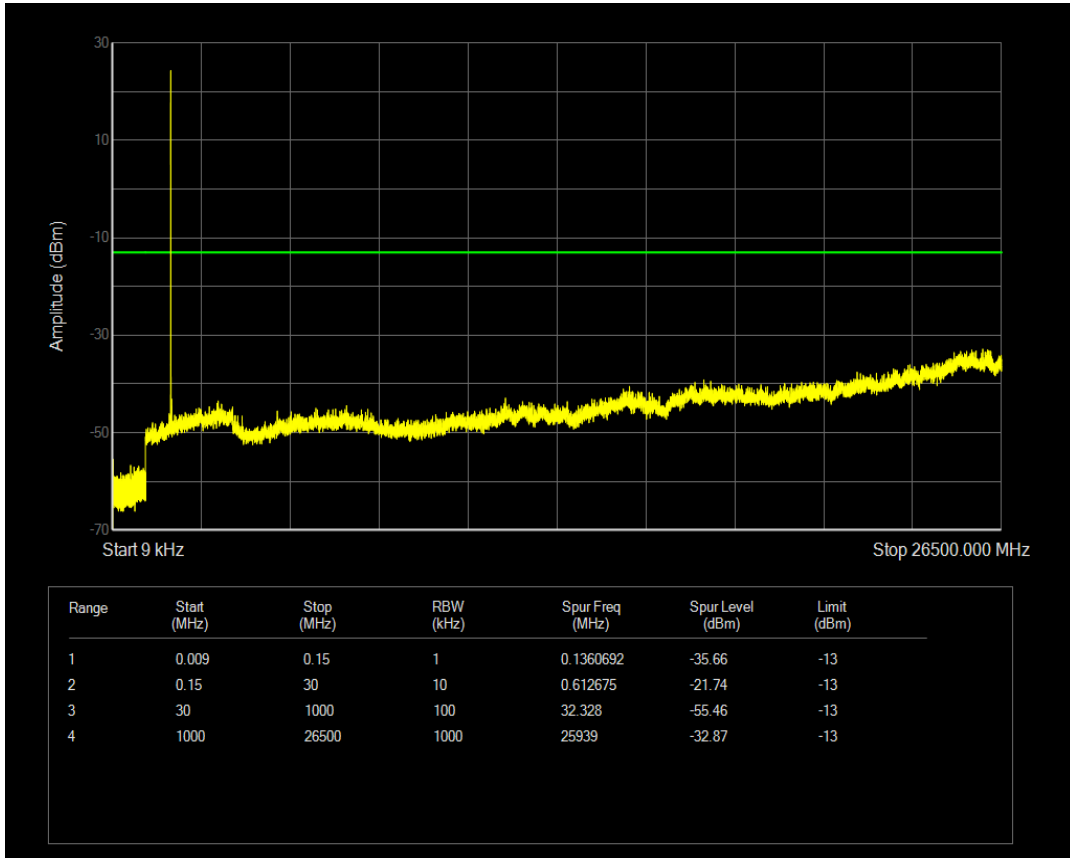

Band4 16QAM BW=1.4MHz Channel=19957 RB Size=6 Position=#0

Band4 QPSK BW=1.4MHz Channel=20175 RB Size=1 Position=#0

Band4 QPSK BW=1.4MHz Channel=20175 RB Size=6 Position=#0

Band4 16QAM BW=1.4MHz Channel=20175 RB Size=6 Position=#0

Band4 16QAM BW=1.4MHz Channel=20175 RB Size=1 Position=#0

Band4 QPSK BW=1.4MHz Channel=20393 RB Size=1 Position=#0

Band4 QPSK BW=1.4MHz Channel=20393 RB Size=6 Position=#0

Band4 16QAM BW=1.4MHz Channel=20393 RB Size=1 Position=#0