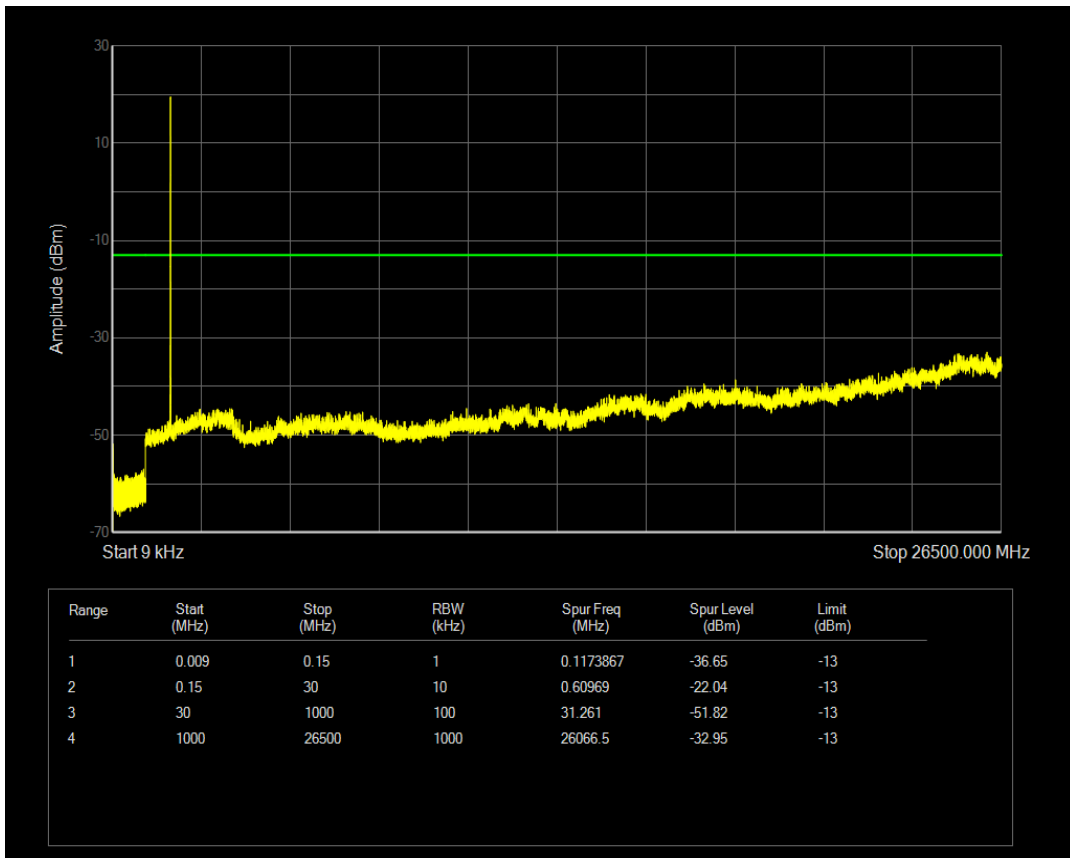

Band66 16QAM BW=5MHz Channel=131997 RB Size=25 Position=#0

Band66 QPSK BW=5MHz Channel=132322 RB Size=1 Position=#0

Band66 QPSK BW=5MHz Channel=132322 RB Size=25 Position=#0

Band66 16QAM BW=5MHz Channel=132322 RB Size=1 Position=#0

Band66 16QAM BW=5MHz Channel=132322 RB Size=25 Position=#0

Band66 QPSK BW=5MHz Channel=132647 RB Size=1 Position=#0