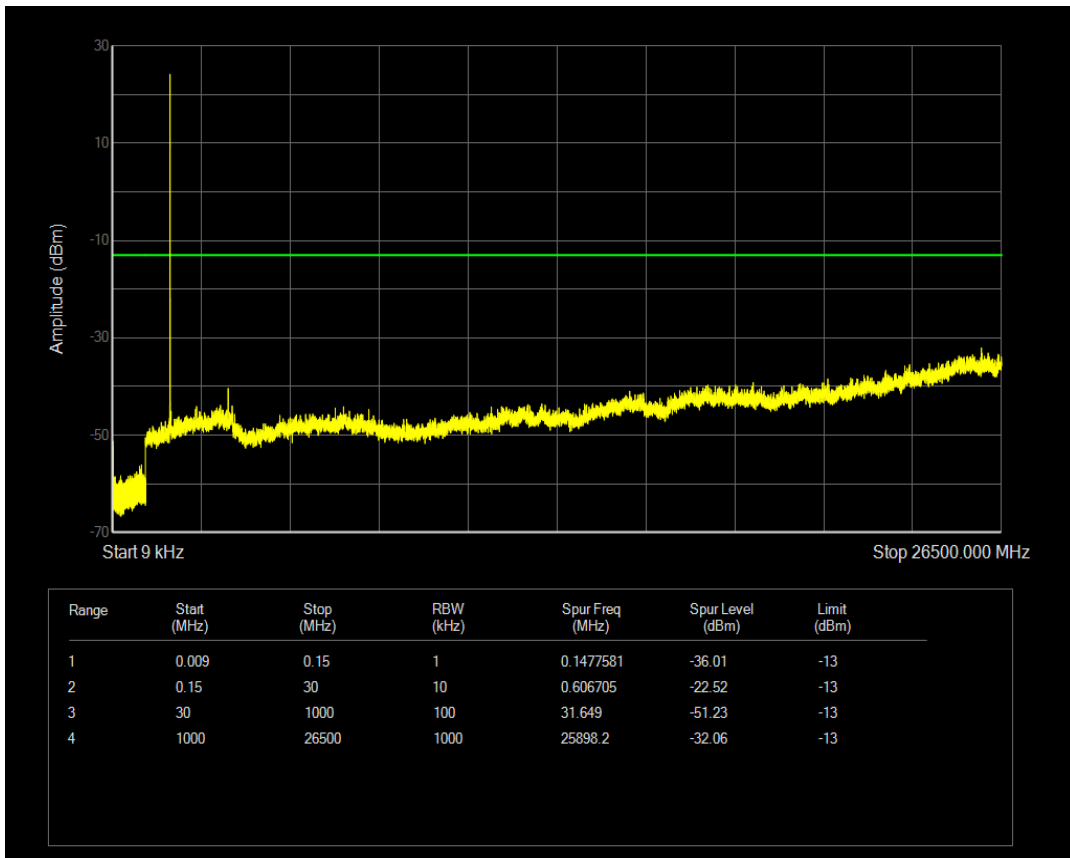

Band4 16QAM BW=3MHz Channel=20175 RB Size=1 Position=#0

Band4 QPSK BW=3MHz Channel=20385 RB Size=1 Position=#0