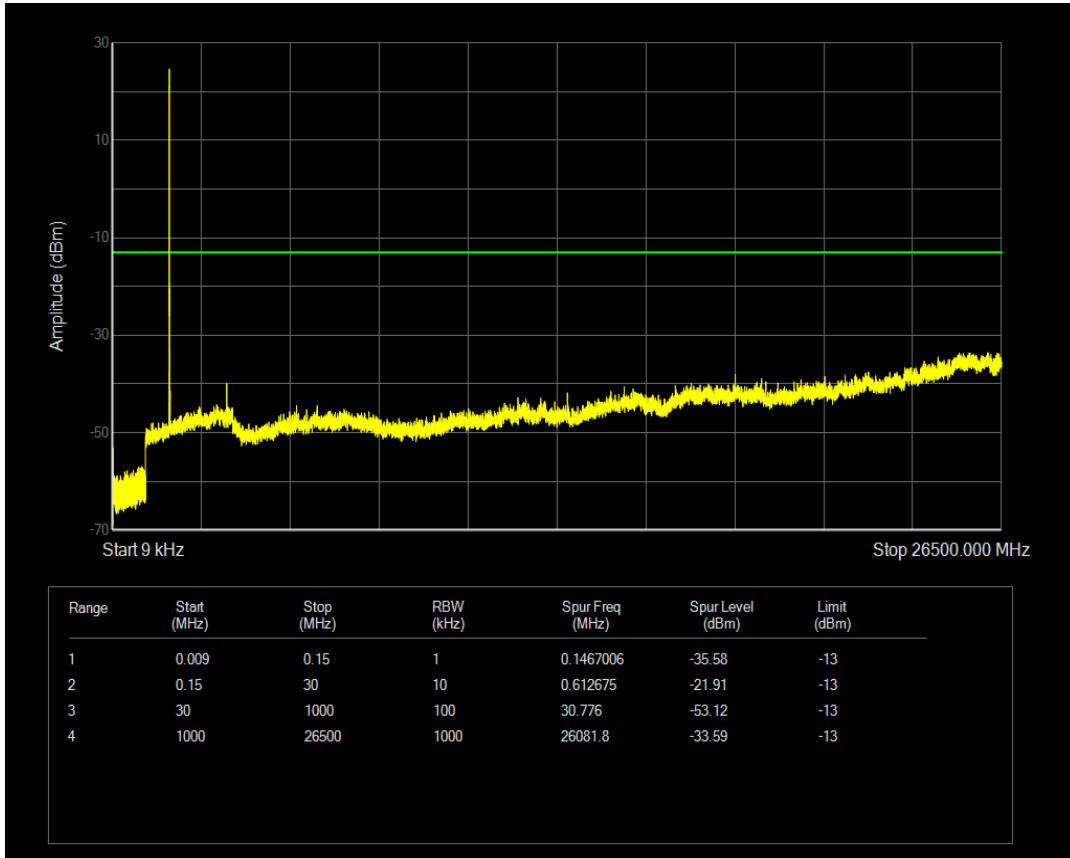

Band4 16QAM BW=3MHz Channel=20385 RB Size=15 Position=#0

Band4 QPSK BW=5MHz Channel=19975 RB Size=1 Position=#0

Band4 QPSK BW=5MHz Channel=19975 RB Size=25 Position=#0

Band4 16QAM BW=5MHz Channel=19975 RB Size=1 Position=#0

Band4 16QAM BW=5MHz Channel=19975 RB Size=25 Position=#0

Band4 QPSK BW=5MHz Channel=20175 RB Size=1 Position=#0

Band4 QPSK BW=5MHz Channel=20175 RB Size=25 Position=#0

Band4 16QAM BW=5MHz Channel=20175 RB Size=1 Position=#0