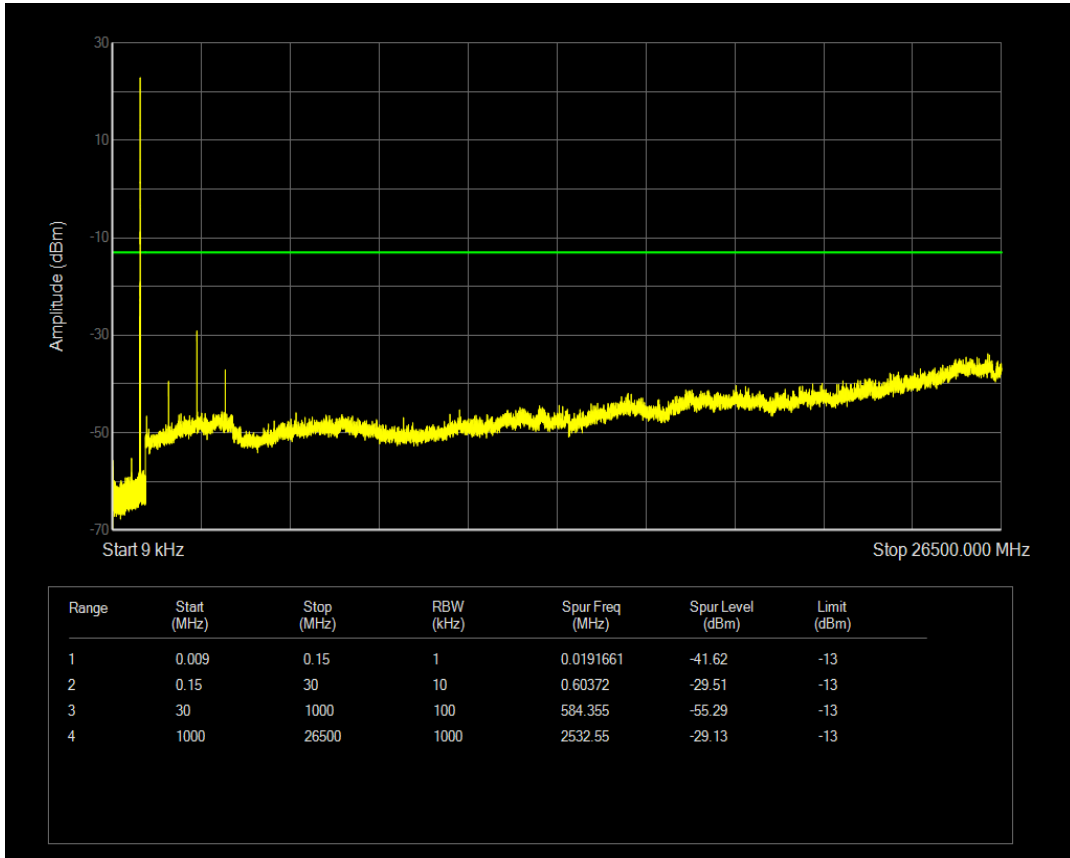

Band5 16QAM BW=5MHz Channel=20425 RB Size=25 Position=#0

Band5 QPSK BW=5MHz Channel=20525 RB Size=1 Position=#0

Band5 QPSK BW=5MHz Channel=20525 RB Size=25 Position=#0

Band5 16QAM BW=5MHz Channel=20525 RB Size=1 Position=#0

Band5 16QAM BW=5MHz Channel=20525 RB Size=25 Position=#0

Band5 QPSK BW=5MHz Channel=20625 RB Size=1 Position=#0

Band5 QPSK BW=5MHz Channel=20625 RB Size=25 Position=#0

Band5 16QAM BW=5MHz Channel=20625 RB Size=1 Position=#0