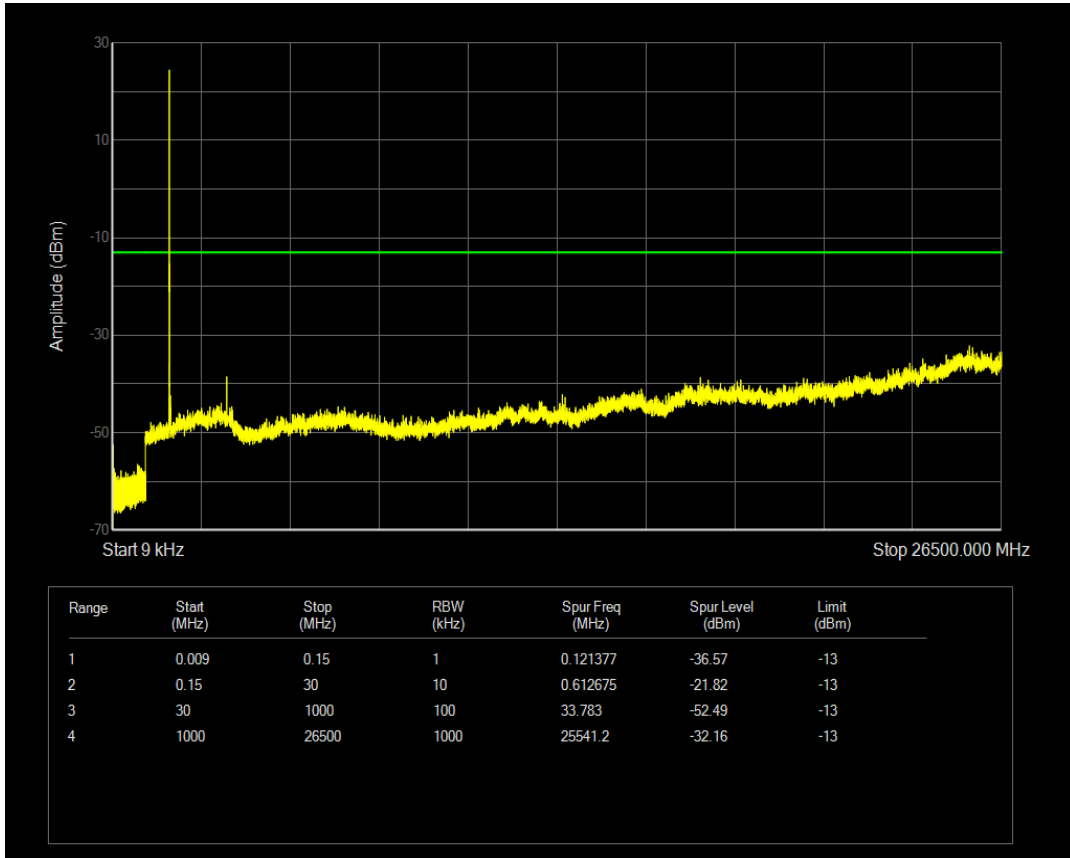

Band4 16QAM BW=1.4MHz Channel=19957 RB Size=6 Position=#0

Band4 QPSK BW=1.4MHz Channel=20175 RB Size=1 Position=#0

Band4 QPSK BW=1.4MHz Channel=20175 RB Size=6 Position=#0

Band4 16QAM BW=1.4MHz Channel=20175 RB Size=6 Position=#0

Band4 16QAM BW=1.4MHz Channel=20175 RB Size=1 Position=#0

Band4 QPSK BW=1.4MHz Channel=20393 RB Size=1 Position=#0

Band4 QPSK BW=1.4MHz Channel=20393 RB Size=6 Position=#0

Band4 16QAM BW=1.4MHz Channel=20393 RB Size=1 Position=#0

Band4 16QAM BW=1.4MHz Channel=20393 RB Size=6 Position=#0

Band4 QPSK BW=3MHz Channel=19965 RB Size=1 Position=#0

Band4 QPSK BW=3MHz Channel=19965 RB Size=15 Position=#0

Band4 16QAM BW=3MHz Channel=19965 RB Size=1 Position=#0