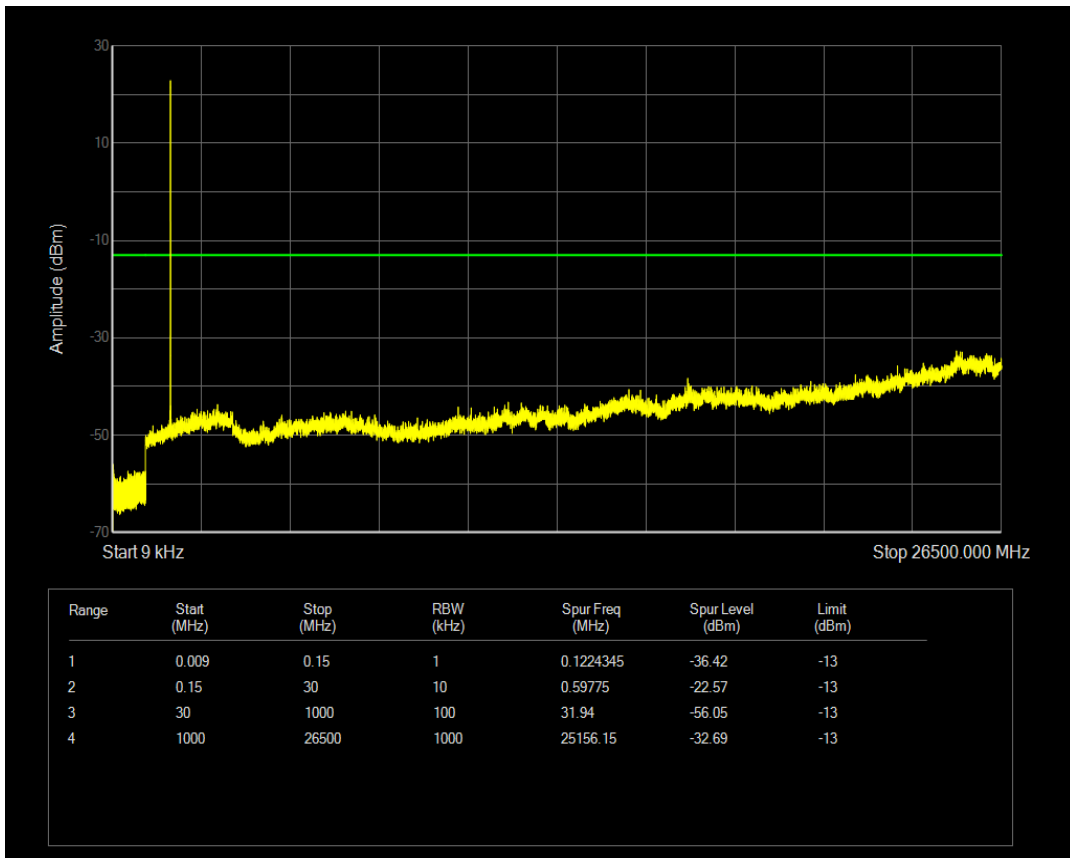

Band66 QPSK BW=1.4MHz Channel=132322 RB Size=6 Position=#0

Band66 16QAM BW=1.4MHz Channel=132322 RB Size=1 Position=#0