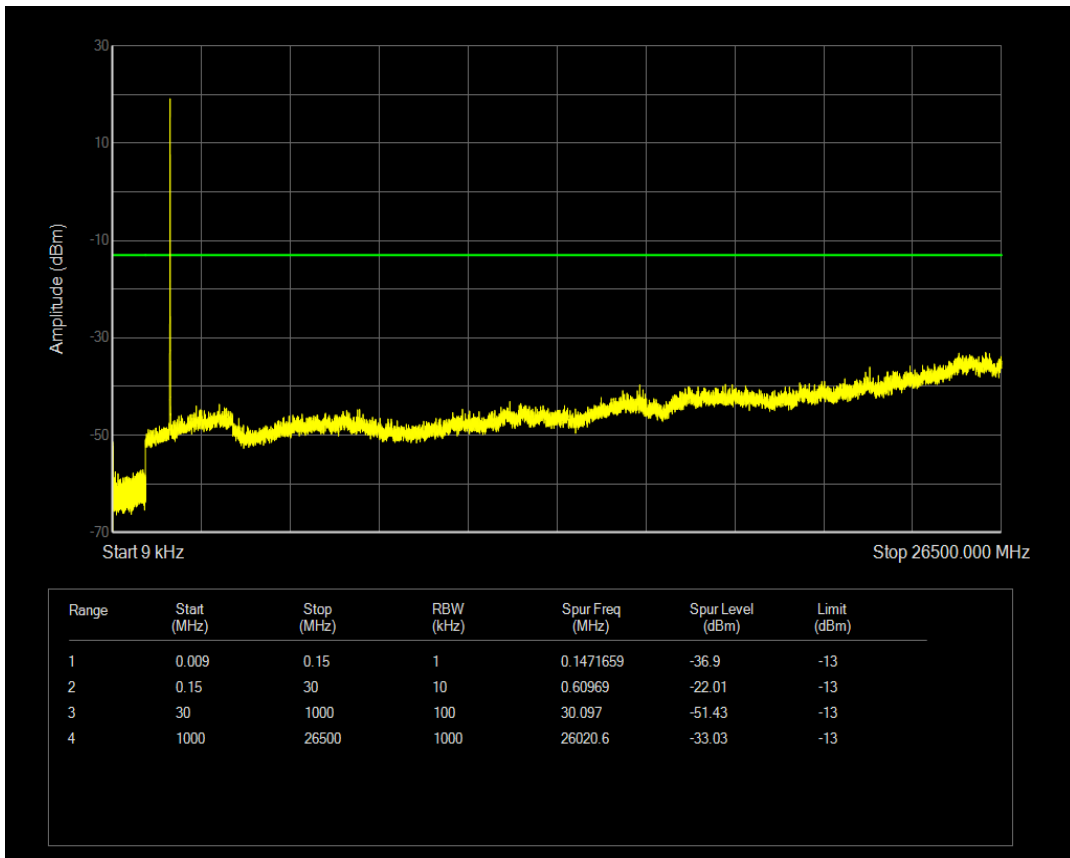

Band4 16QAM BW=3MHz Channel=20385 RB Size=15 Position=#0

Band4 QPSK BW=5MHz Channel=19975 RB Size=1 Position=#0

Band4 QPSK BW=5MHz Channel=19975 RB Size=25 Position=#0

Band4 16QAM BW=5MHz Channel=19975 RB Size=1 Position=#0

Band4 16QAM BW=5MHz Channel=19975 RB Size=25 Position=#0

Band4 QPSK BW=5MHz Channel=20175 RB Size=1 Position=#0

Band4 QPSK BW=5MHz Channel=20175 RB Size=25 Position=#0

Band4 16QAM BW=5MHz Channel=20175 RB Size=1 Position=#0