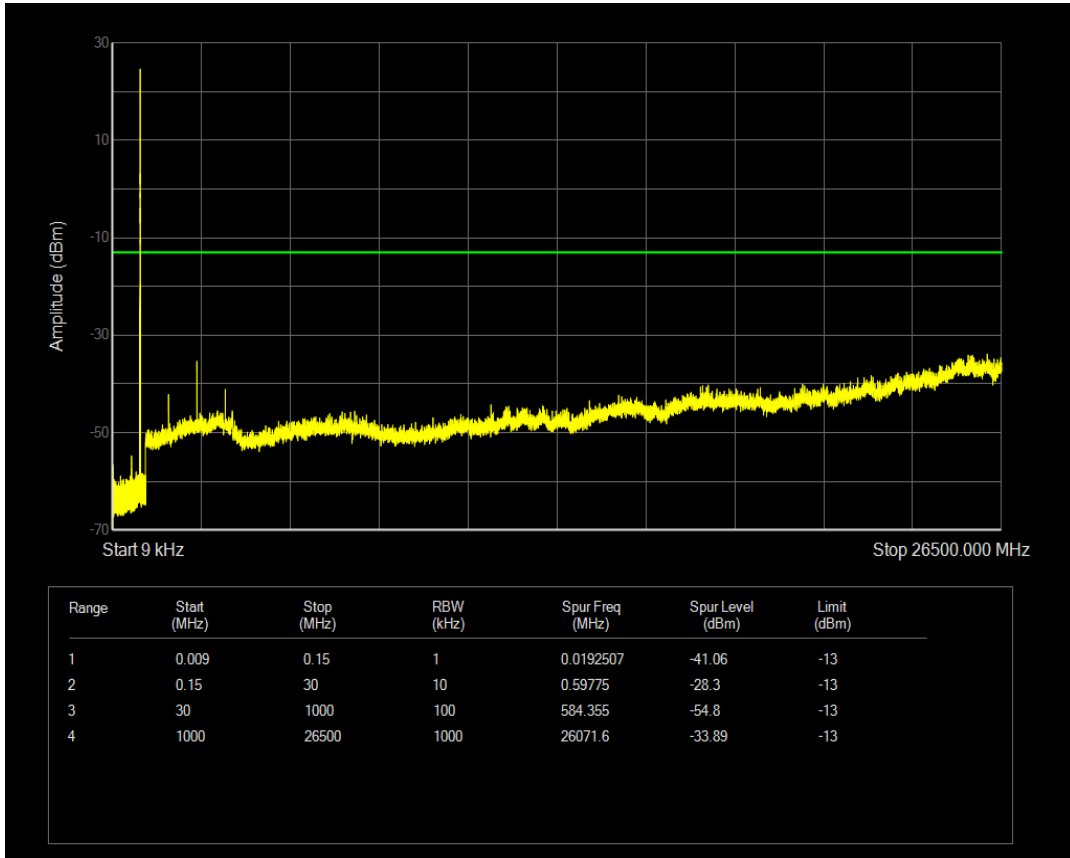

Band5 16QAM BW=5MHz Channel=20525 RB Size=25 Position=#0

Band5 QPSK BW=5MHz Channel=20625 RB Size=1 Position=#0

Band5 QPSK BW=5MHz Channel=20625 RB Size=25 Position=#0

Band5 16QAM BW=5MHz Channel=20625 RB Size=1 Position=#0

Band5 16QAM BW=5MHz Channel=20625 RB Size=25 Position=#0

Band5 QPSK BW=10MHz Channel=20450 RB Size=1 Position=#0

Band5 QPSK BW=10MHz Channel=20450 RB Size=50 Position=#0

Band5 16QAM BW=10MHz Channel=20450 RB Size=1 Position=#0