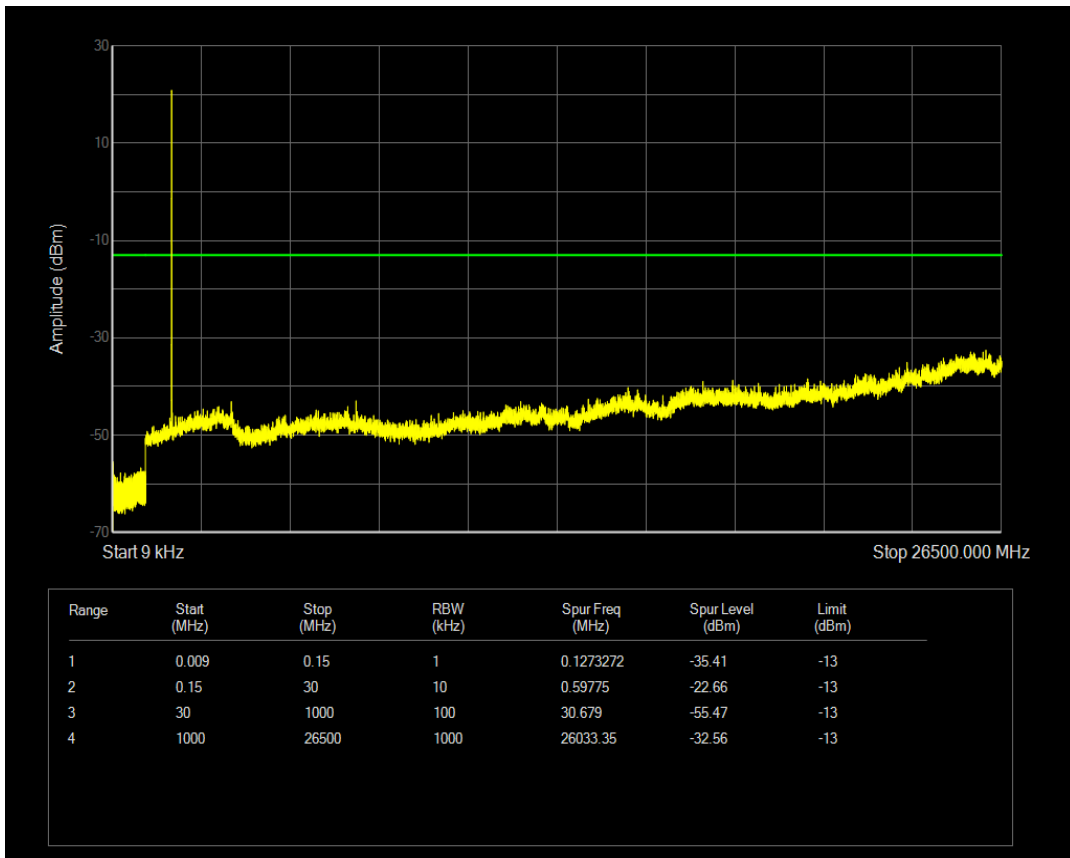

Band66 16QAM BW=3MHz Channel=132657 RB Size=15 Position=#0

Band66 QPSK BW=5MHz Channel=131997 RB Size=1 Position=#0