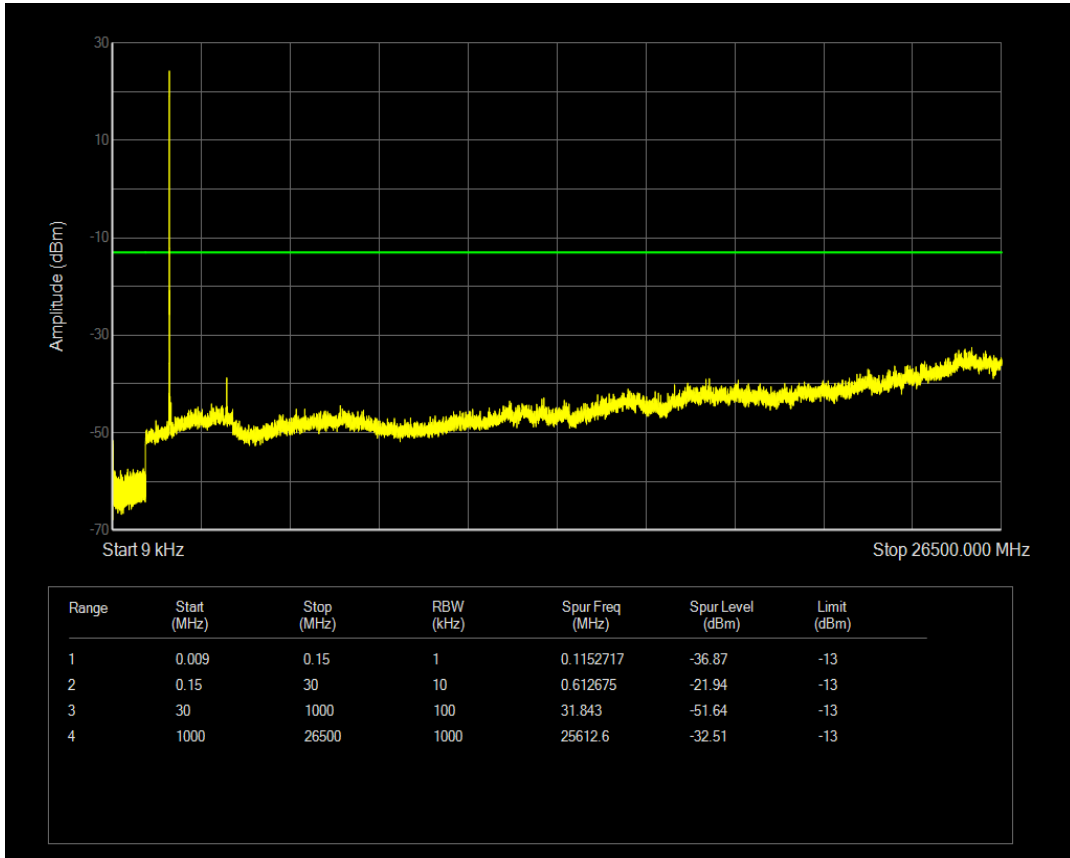

Band4 16QAM BW=3MHz Channel=20175 RB Size=1 Position=#0

Band4 QPSK BW=3MHz Channel=20385 RB Size=1 Position=#0

Band4 QPSK BW=3MHz Channel=20385 RB Size=15 Position=#0

Band4 16QAM BW=3MHz Channel=20385 RB Size=1 Position=#0

Band4 16QAM BW=3MHz Channel=20385 RB Size=15 Position=#0

Band4 QPSK BW=5MHz Channel=19975 RB Size=1 Position=#0

Band4 QPSK BW=5MHz Channel=19975 RB Size=25 Position=#0

Band4 16QAM BW=5MHz Channel=19975 RB Size=1 Position=#0