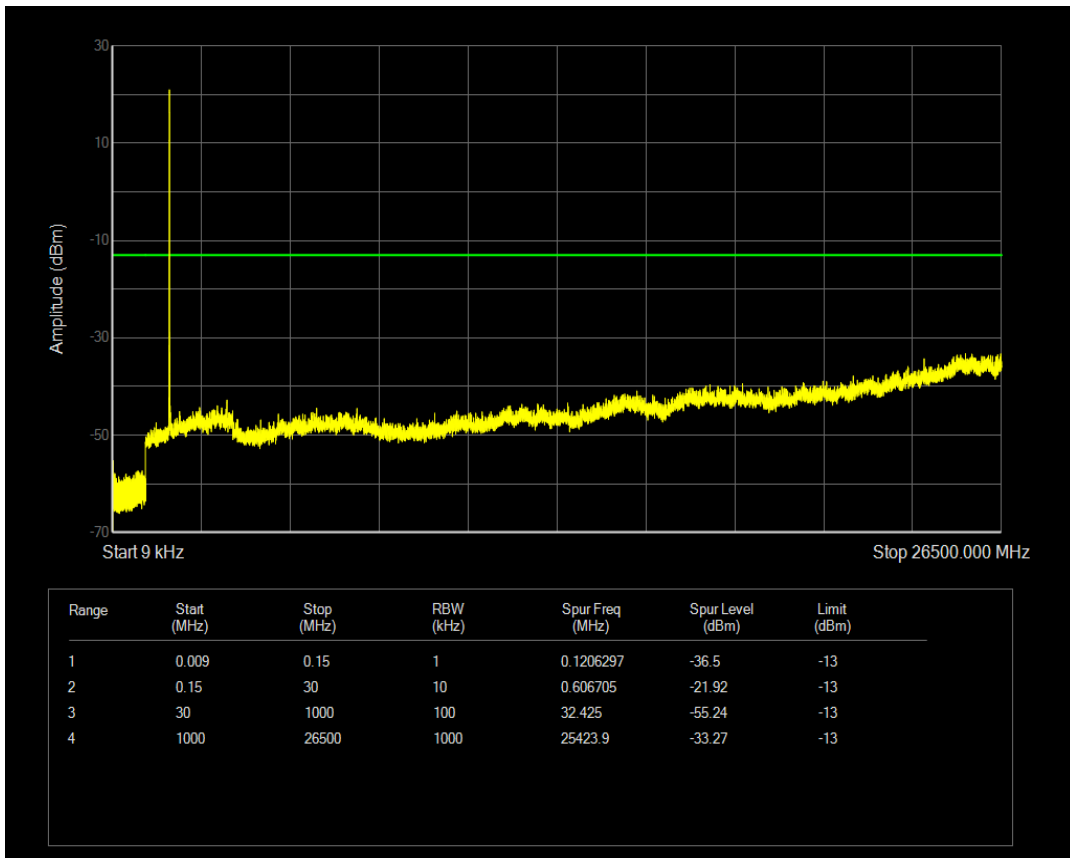

Band66 QPSK BW=5MHz Channel=131997 RB Size=25 Position=#0

Band66 16QAM BW=5MHz Channel=131997 RB Size=1 Position=#0