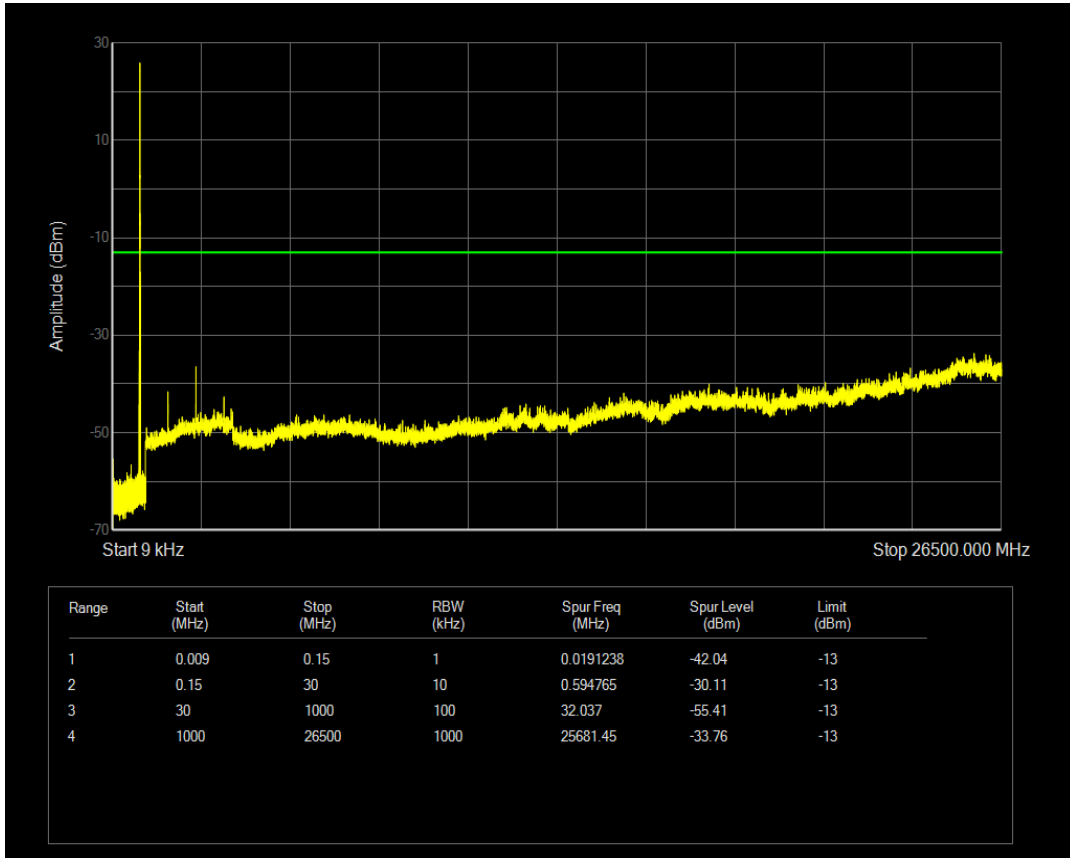

Band5 16QAM BW=5MHz Channel=20425 RB Size=25 Position=#0

Band5 QPSK BW=5MHz Channel=20525 RB Size=1 Position=#0

Band5 QPSK BW=5MHz Channel=20525 RB Size=25 Position=#0

Band5 16QAM BW=5MHz Channel=20525 RB Size=1 Position=#0

Band5 16QAM BW=5MHz Channel=20525 RB Size=25 Position=#0

Band5 QPSK BW=5MHz Channel=20625 RB Size=1 Position=#0

Band5 QPSK BW=5MHz Channel=20625 RB Size=25 Position=#0

Band5 16QAM BW=5MHz Channel=20625 RB Size=1 Position=#0