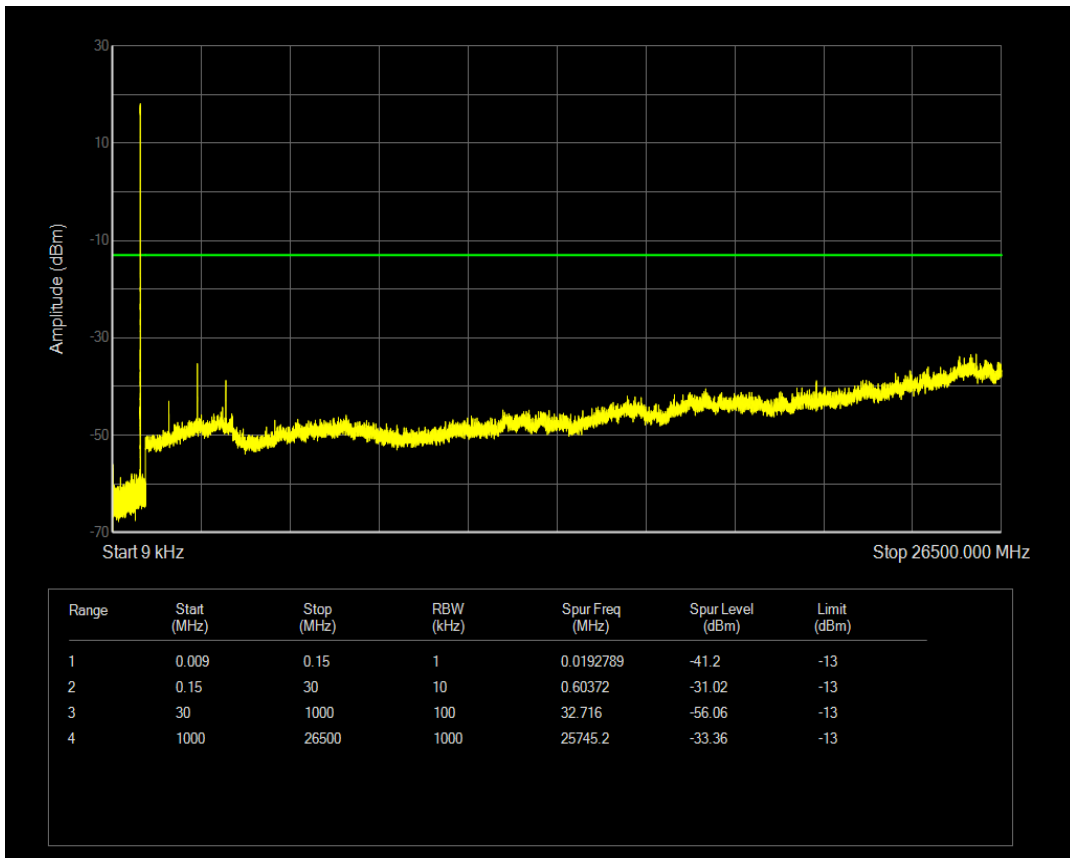

Band4 16QAM BW=20MHz Channel=20300 RB Size=100 Position=#0

Band5 QPSK BW=1.4MHz Channel=20407 RB Size=1 Position=#0

Band5 QPSK BW=1.4MHz Channel=20407 RB Size=6 Position=#0

Band5 16QAM BW=1.4MHz Channel=20407 RB Size=1 Position=#0

Band5 16QAM BW=1.4MHz Channel=20407 RB Size=6 Position=#0

Band5 QPSK BW=1.4MHz Channel=20525 RB Size=1 Position=#0

Band5 QPSK BW=1.4MHz Channel=20525 RB Size=6 Position=#0

Band5 16QAM BW=1.4MHz Channel=20525 RB Size=1 Position=#0

Band5 16QAM BW=1.4MHz Channel=20525 RB Size=6 Position=#0

Band5 QPSK BW=1.4MHz Channel=20643 RB Size=1 Position=#0

Band5 QPSK BW=1.4MHz Channel=20643 RB Size=6 Position=#0

Band5 16QAM BW=1.4MHz Channel=20643 RB Size=1 Position=#0