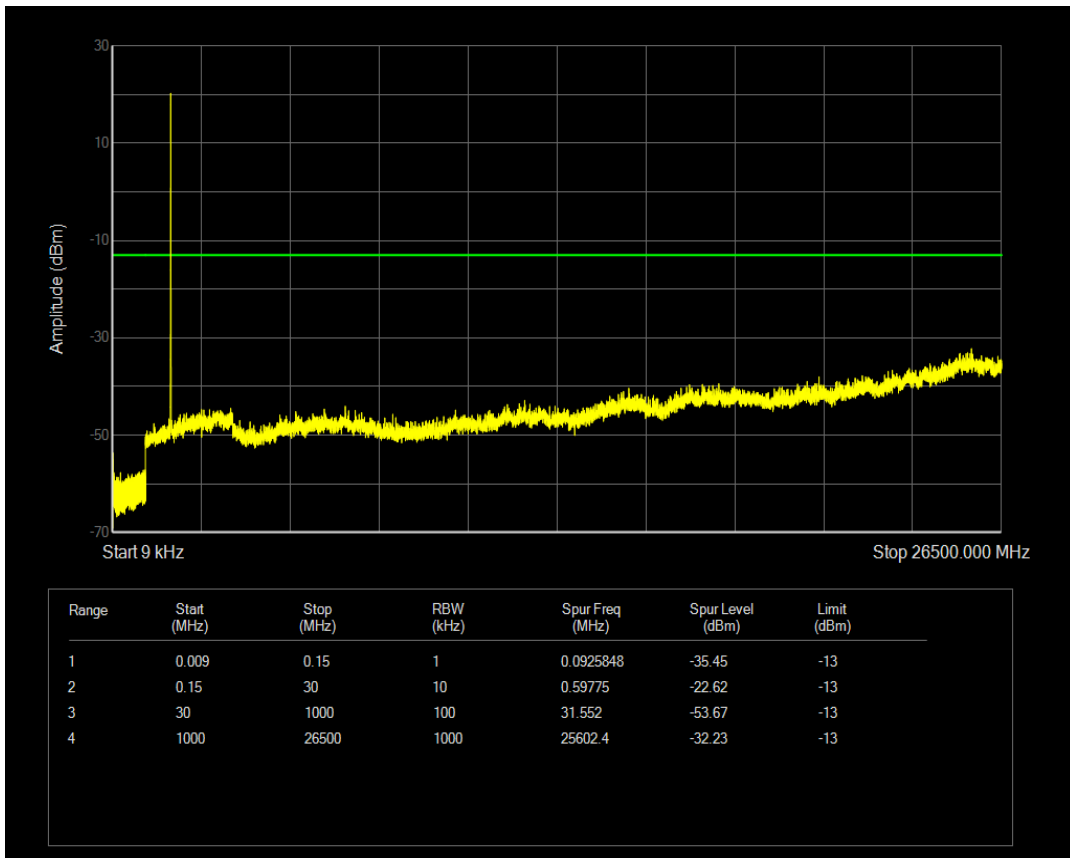

Band4 16QAM BW=5MHz Channel=19975 RB Size=25 Position=#0

Band4 QPSK BW=5MHz Channel=20175 RB Size=1 Position=#0

Band4 QPSK BW=5MHz Channel=20175 RB Size=25 Position=#0

Band4 16QAM BW=5MHz Channel=20175 RB Size=1 Position=#0

Band4 QPSK BW=5MHz Channel=20375 RB Size=1 Position=#0

Band4 16QAM BW=5MHz Channel=20175 RB Size=25 Position=#0

Band4 QPSK BW=5MHz Channel=20375 RB Size=25 Position=#0

Band4 16QAM BW=5MHz Channel=20375 RB Size=1 Position=#0