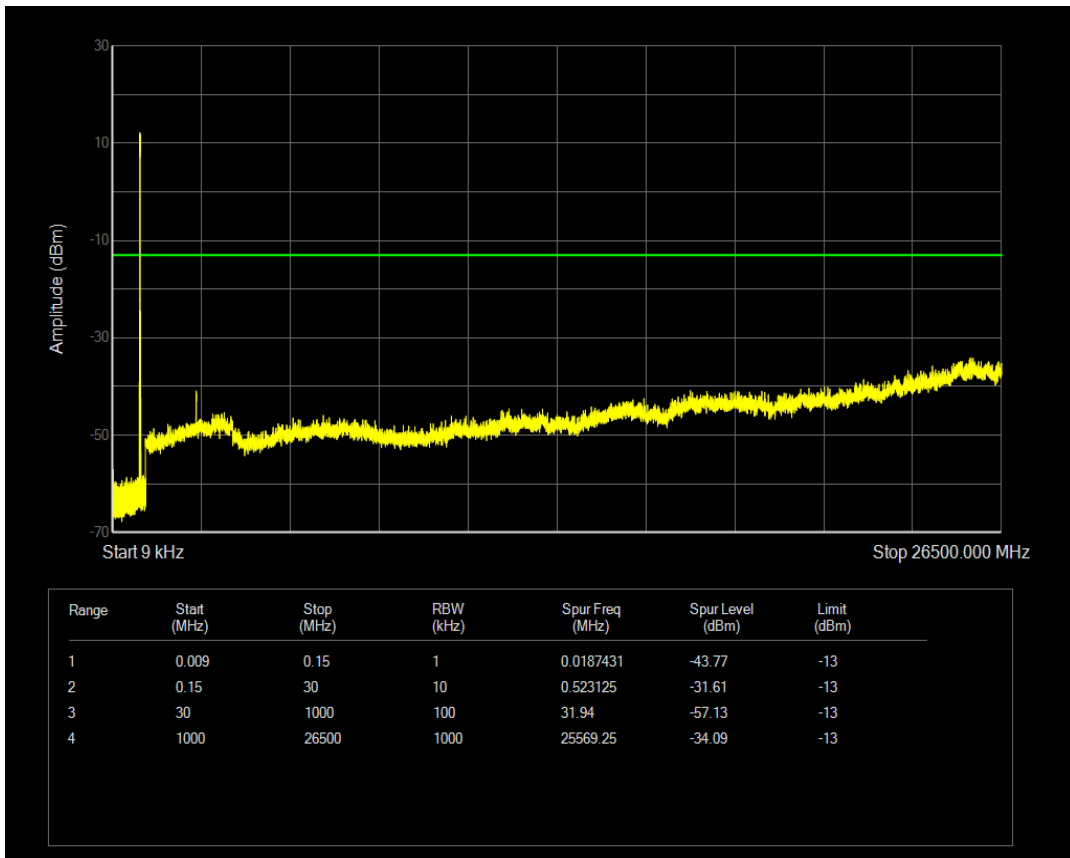

Band5 16QAM BW=5MHz Channel=20425 RB Size=25 Position=#0

Band5 QPSK BW=5MHz Channel=20525 RB Size=1 Position=#0

Band5 QPSK BW=5MHz Channel=20525 RB Size=25 Position=#0

Band5 16QAM BW=5MHz Channel=20525 RB Size=1 Position=#0

Band5 16QAM BW=5MHz Channel=20525 RB Size=25 Position=#0

Band5 QPSK BW=5MHz Channel=20625 RB Size=1 Position=#0

Band5 QPSK BW=5MHz Channel=20625 RB Size=25 Position=#0

Band5 16QAM BW=5MHz Channel=20625 RB Size=1 Position=#0