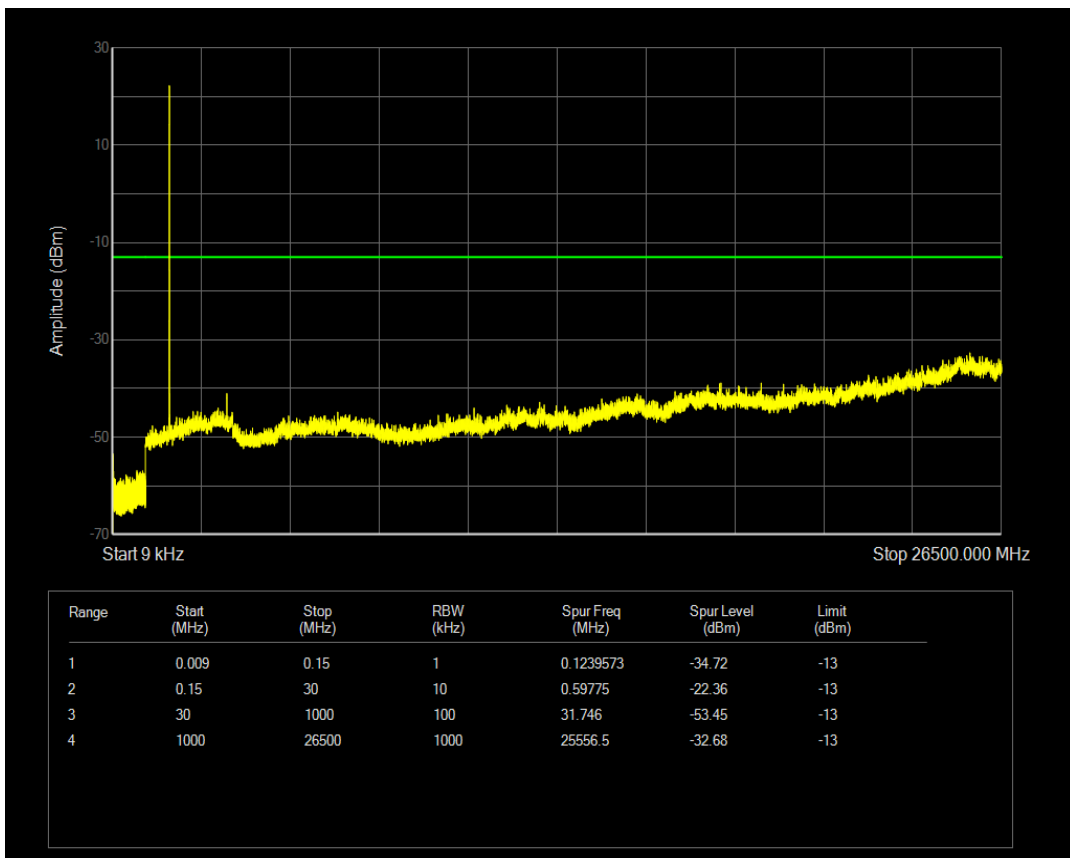

Band66 16QAM BW=3MHz Channel=131987 RB Size=15 Position=#0

Band66 QPSK BW=3MHz Channel=132322 RB Size=1 Position=#0