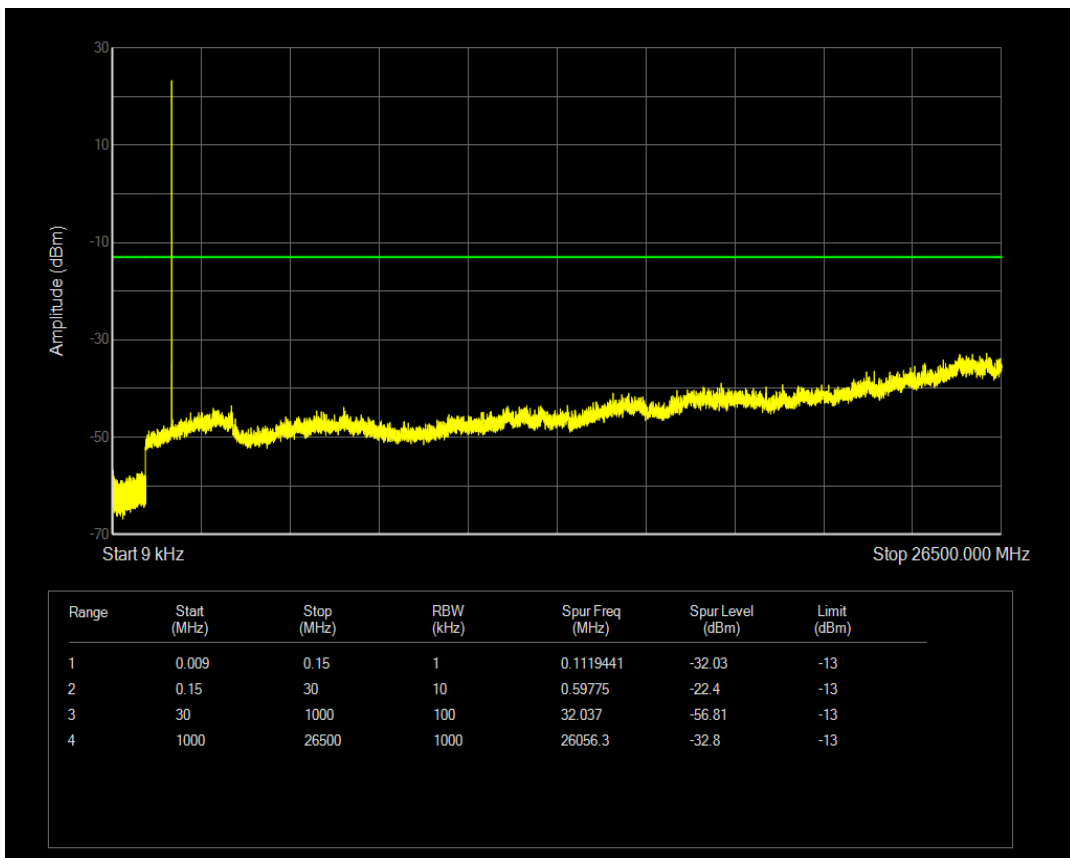

Band66 16QAM BW=1.4MHz Channel=132665 RB Size=6 Position=#0

Band66 QPSK BW=3MHz Channel=131987 RB Size=1 Position=#0