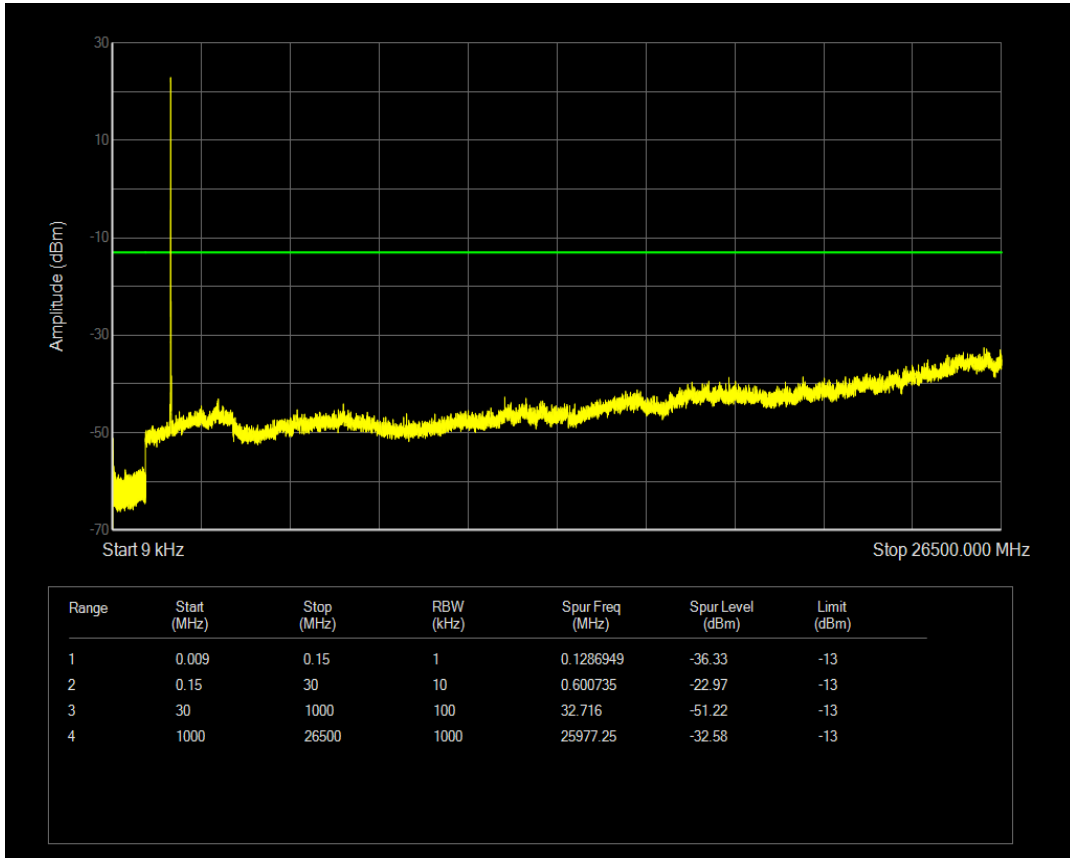

Band4 QPSK BW=5MHz Channel=20375 RB Size=1 Position=#0

Band4 16QAM BW=5MHz Channel=20175 RB Size=25 Position=#0

Band4 QPSK BW=5MHz Channel=20375 RB Size=25 Position=#0

Band4 16QAM BW=5MHz Channel=20375 RB Size=1 Position=#0

Band4 16QAM BW=5MHz Channel=20375 RB Size=25 Position=#0

Band4 QPSK BW=10MHz Channel=20000 RB Size=1 Position=#0

Band4 QPSK BW=10MHz Channel=20000 RB Size=50 Position=#0

Band4 16QAM BW=10MHz Channel=20000 RB Size=1 Position=#0