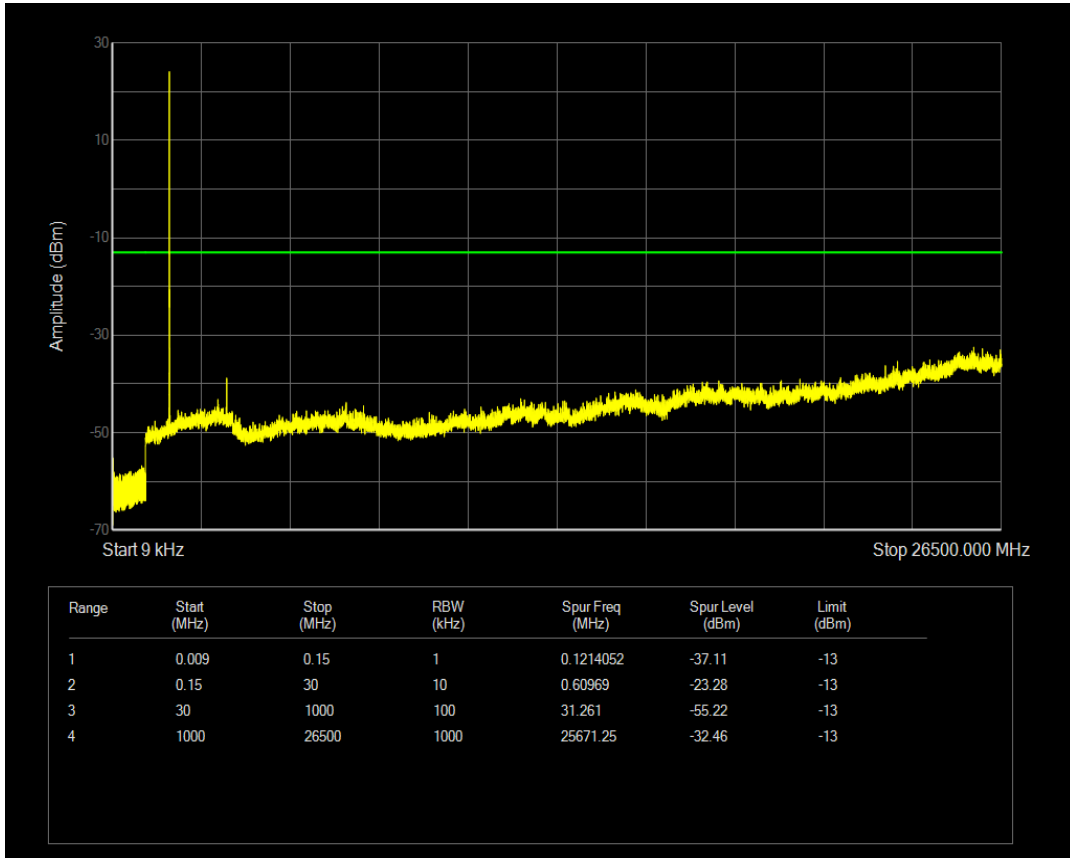

Band66 QPSK BW=5MHz Channel=131997 RB Size=1 Position=#0

Band66 QPSK BW=5MHz Channel=131997 RB Size=25 Position=#0