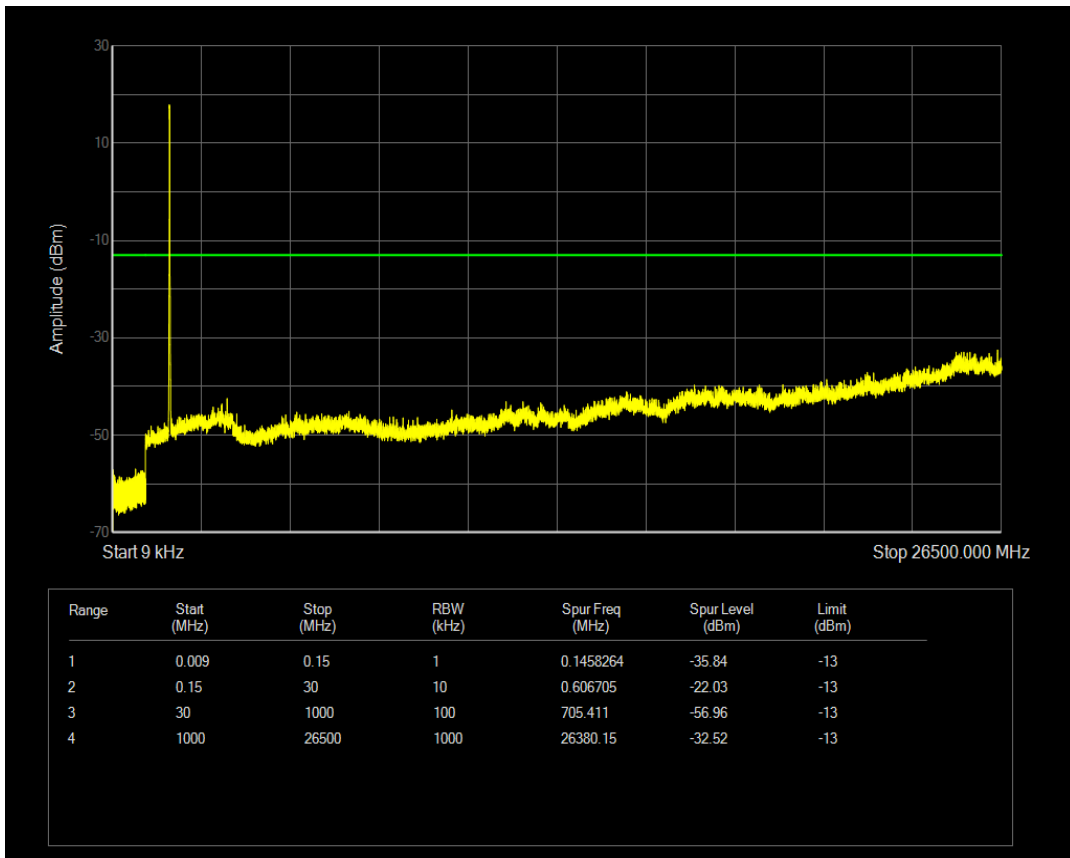

Band4 16QAM BW=15MHz Channel=20025 RB Size=75 Position=#0

Band4 QPSK BW=15MHz Channel=20175 RB Size=1 Position=#0