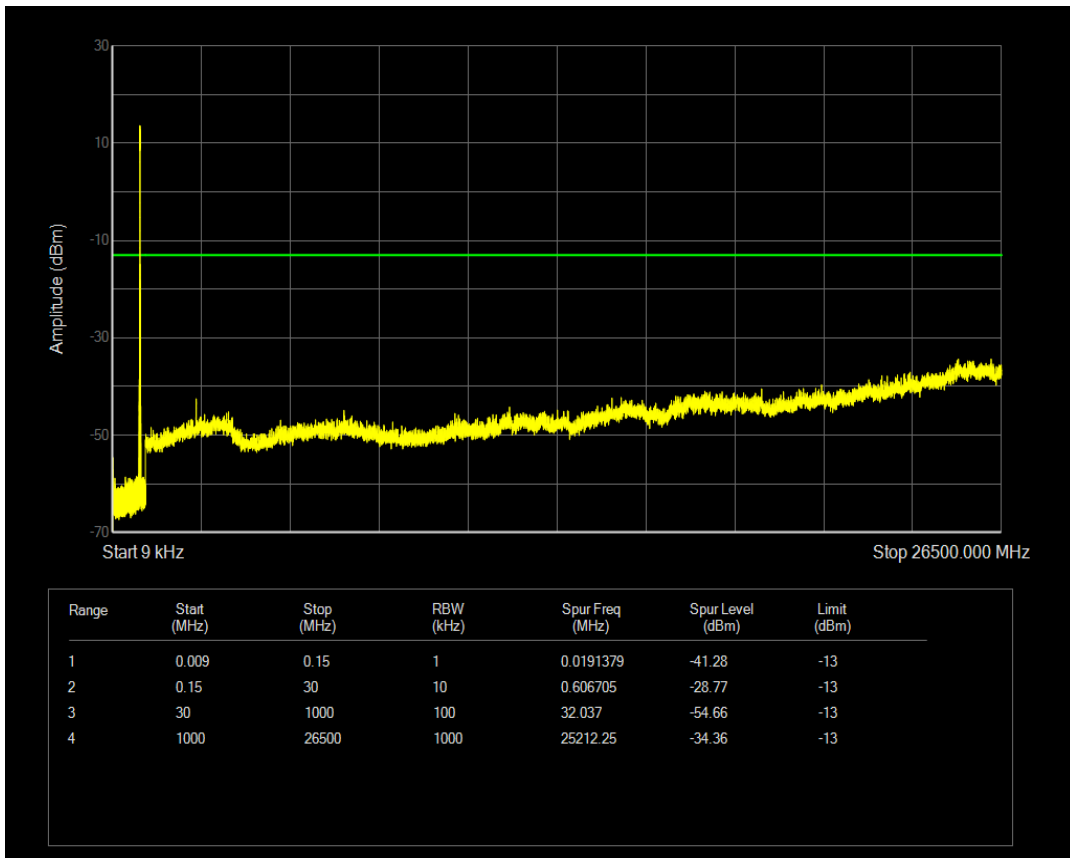

Band5 QPSK BW=5MHz Channel=20425 RB Size=1 Position=#0

Band5 16QAM BW=3MHz Channel=20635 RB Size=15 Position=#0

Band5 QPSK BW=5MHz Channel=20425 RB Size=25 Position=#0

Band5 16QAM BW=5MHz Channel=20425 RB Size=1 Position=#0

Band5 16QAM BW=5MHz Channel=20425 RB Size=25 Position=#0

Band5 QPSK BW=5MHz Channel=20525 RB Size=1 Position=#0

Band5 QPSK BW=5MHz Channel=20525 RB Size=25 Position=#0

Band5 16QAM BW=5MHz Channel=20525 RB Size=1 Position=#0