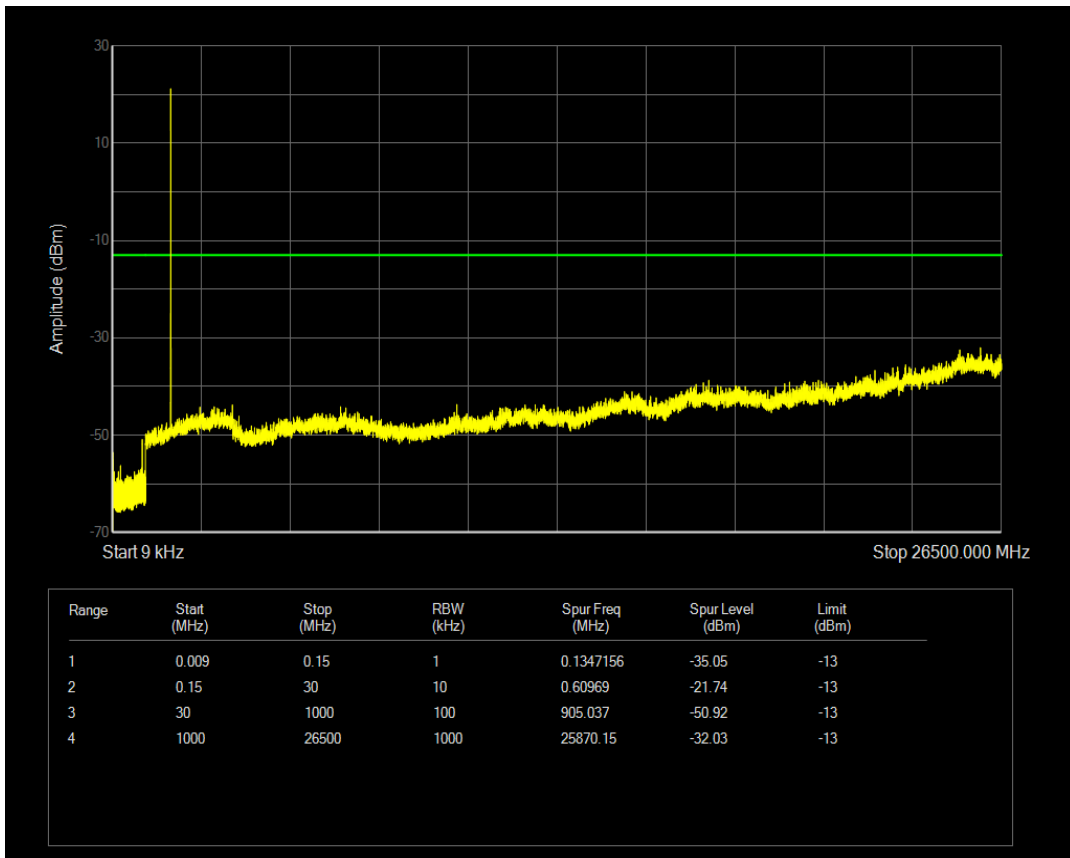

Band4 16QAM BW=3MHz Channel=20175 RB Size=1 Position=#0

Band4 QPSK BW=3MHz Channel=20385 RB Size=1 Position=#0

Band4 QPSK BW=3MHz Channel=20385 RB Size=15 Position=#0

Band4 16QAM BW=3MHz Channel=20385 RB Size=1 Position=#0

Band4 16QAM BW=3MHz Channel=20385 RB Size=15 Position=#0

Band4 QPSK BW=5MHz Channel=19975 RB Size=1 Position=#0

Band4 QPSK BW=5MHz Channel=19975 RB Size=25 Position=#0

Band4 16QAM BW=5MHz Channel=19975 RB Size=1 Position=#0