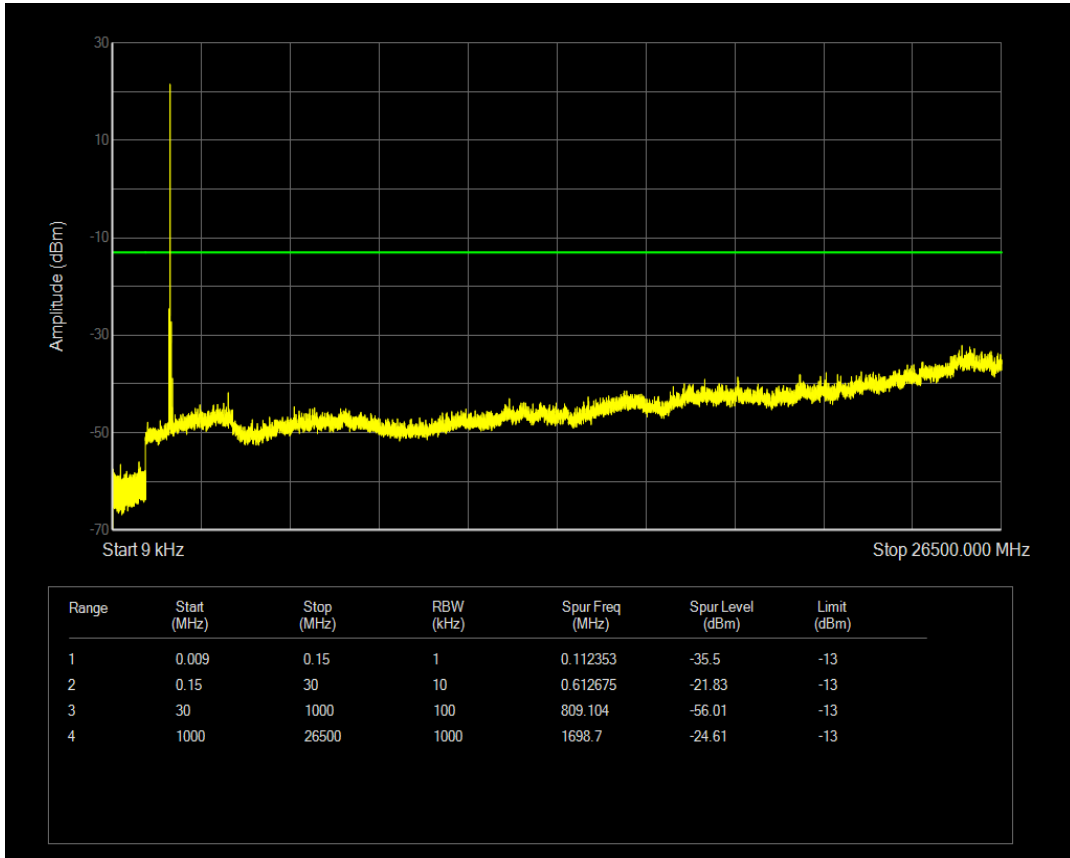

Band4 16QAM BW=1.4MHz Channel=19957 RB Size=6 Position=#0

Band4 QPSK BW=1.4MHz Channel=20175 RB Size=1 Position=#0

Band4 QPSK BW=1.4MHz Channel=20175 RB Size=6 Position=#0

Band4 16QAM BW=1.4MHz Channel=20175 RB Size=6 Position=#0

Band4 16QAM BW=1.4MHz Channel=20175 RB Size=1 Position=#0

Band4 QPSK BW=1.4MHz Channel=20393 RB Size=1 Position=#0

Band4 QPSK BW=1.4MHz Channel=20393 RB Size=6 Position=#0

Band4 16QAM BW=1.4MHz Channel=20393 RB Size=1 Position=#0