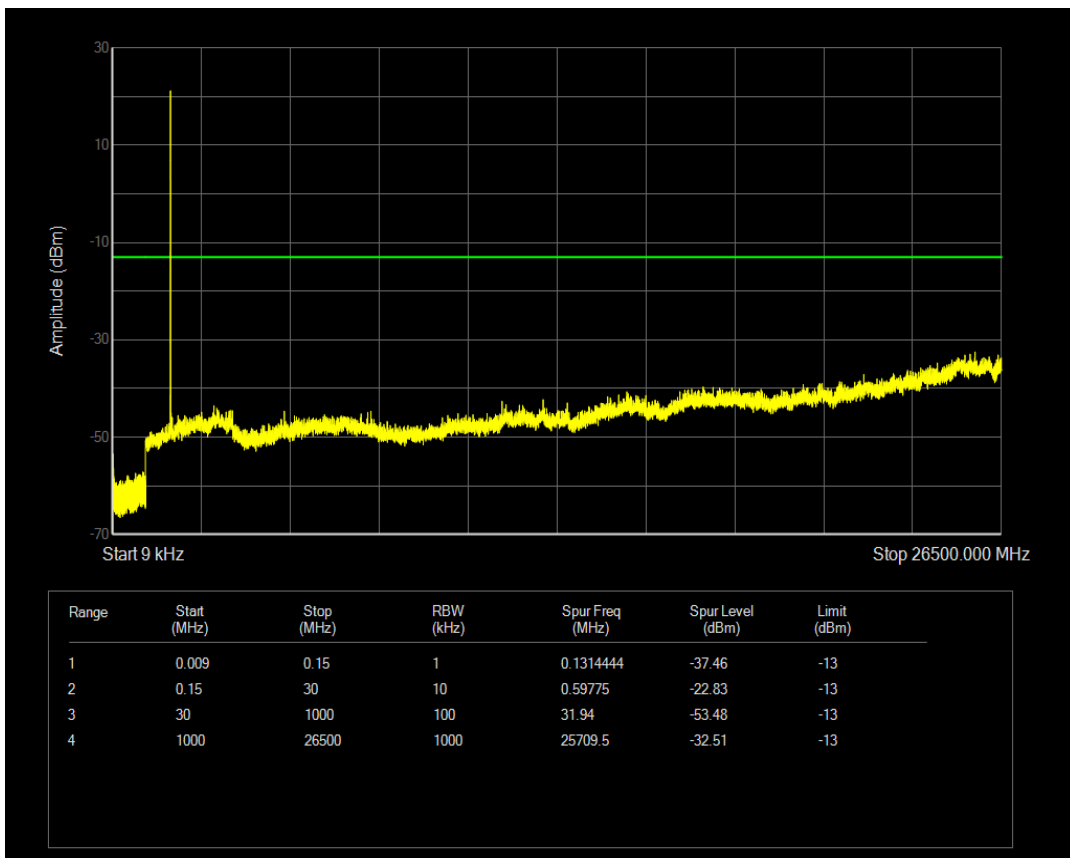

Band66 QPSK BW=3MHz Channel=132322 RB Size=15 Position=#0

Band66 16QAM BW=3MHz Channel=132322 RB Size=1 Position=#0