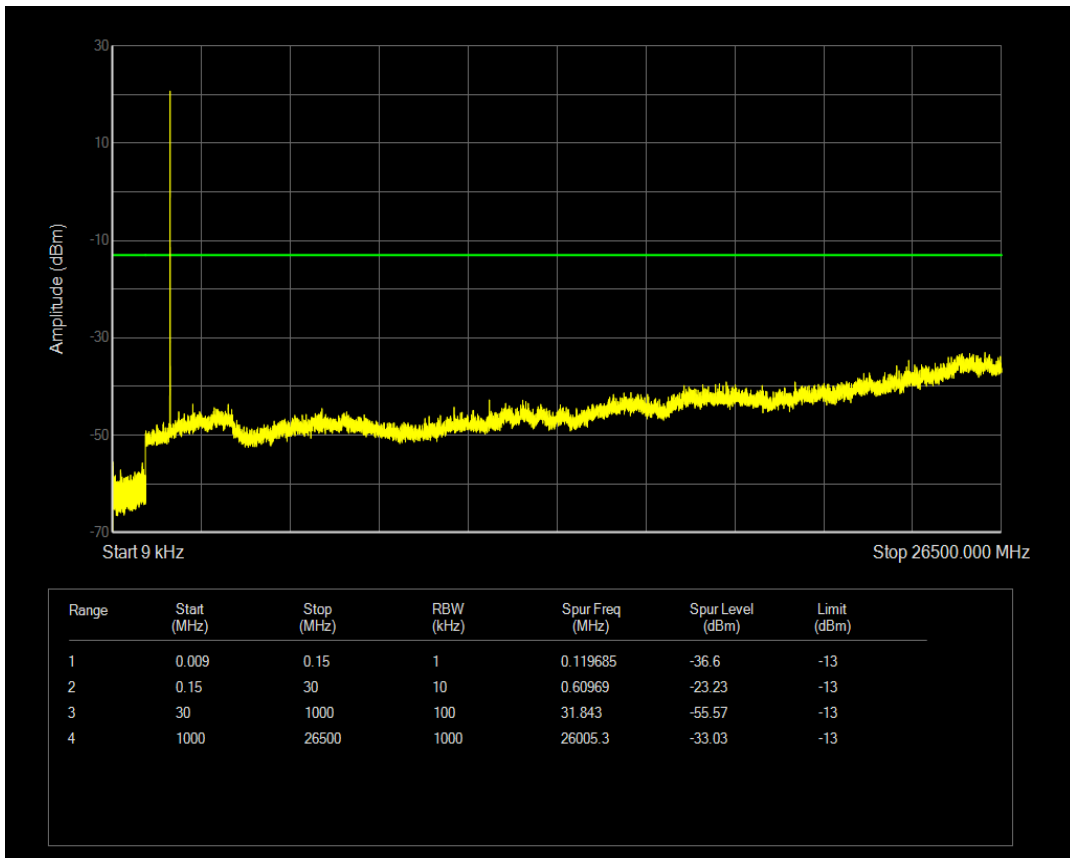

Band4 QPSK BW=3MHz Channel=20175 RB Size=15 Position=#0

Band4 16QAM BW=3MHz Channel=20175 RB Size=15 Position=#0