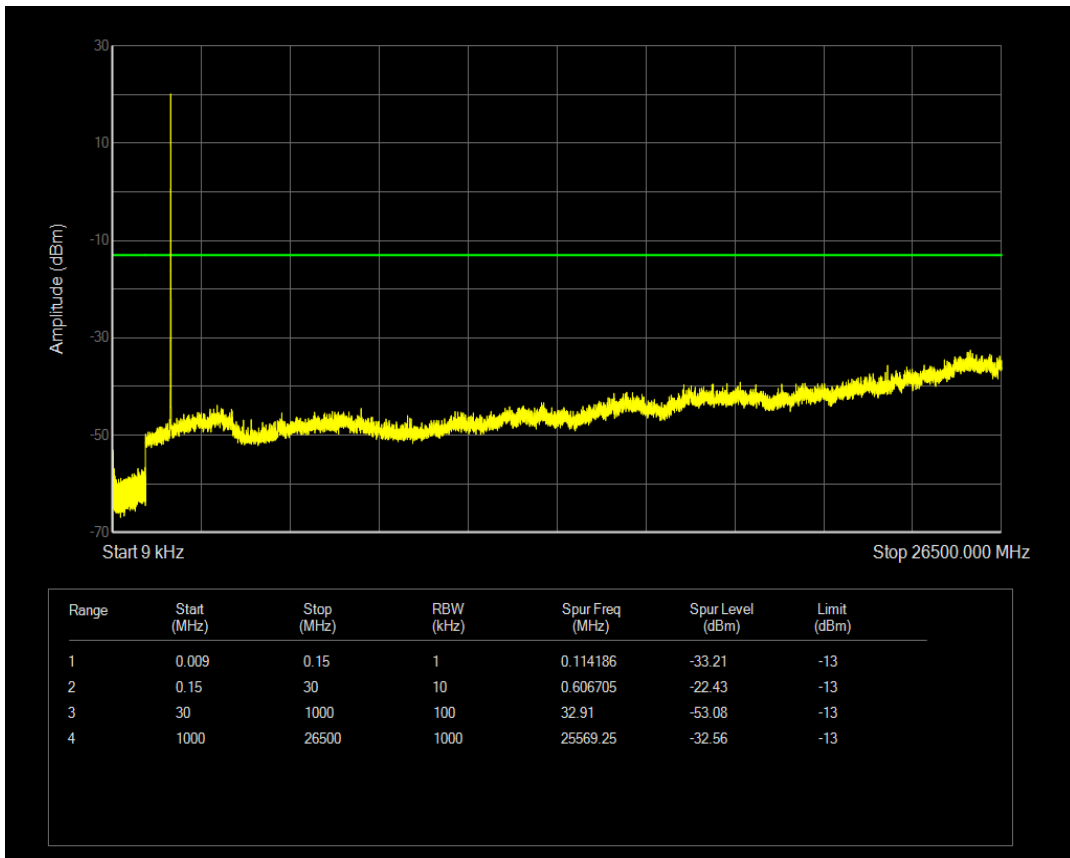

Band4 QPSK BW=5MHz Channel=20375 RB Size=1 Position=#0

Band4 16QAM BW=5MHz Channel=20175 RB Size=25 Position=#0

Band4 QPSK BW=5MHz Channel=20375 RB Size=25 Position=#0

Band4 16QAM BW=5MHz Channel=20375 RB Size=1 Position=#0

Band4 16QAM BW=5MHz Channel=20375 RB Size=25 Position=#0

Band4 QPSK BW=10MHz Channel=20000 RB Size=1 Position=#0

Band4 QPSK BW=10MHz Channel=20000 RB Size=50 Position=#0

Band4 16QAM BW=10MHz Channel=20000 RB Size=1 Position=#0