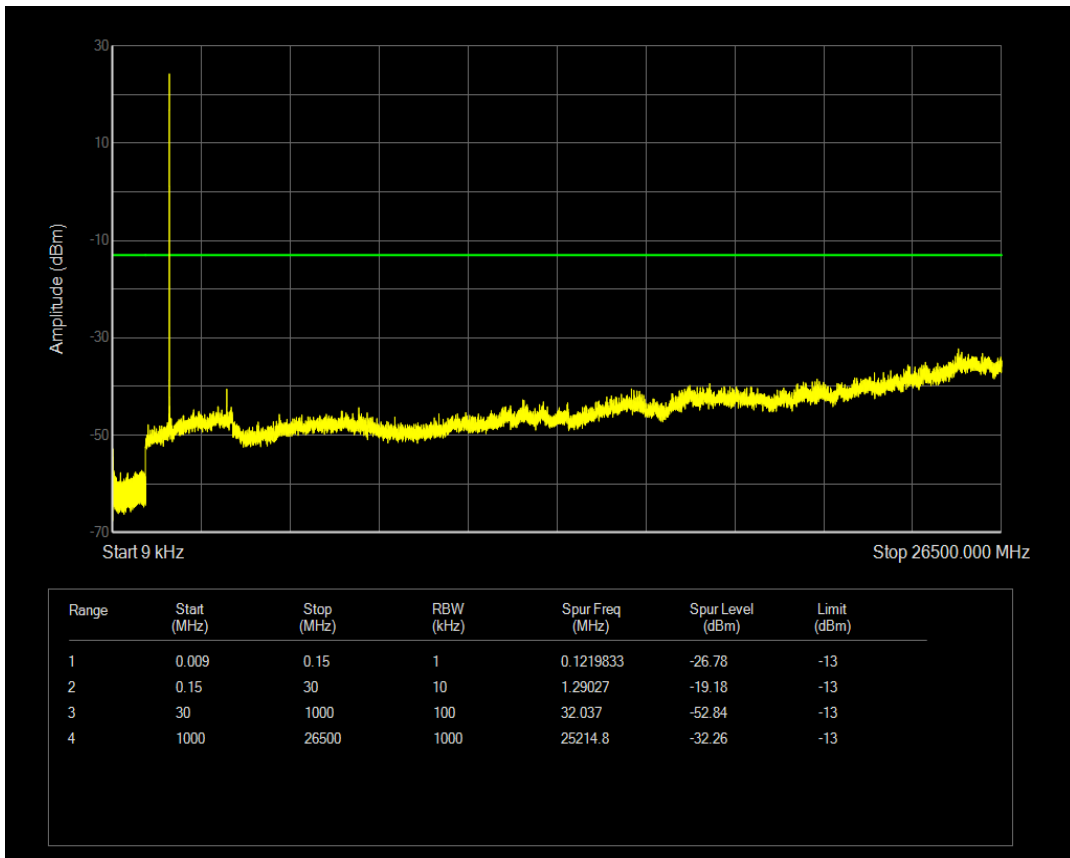

Band4 16QAM BW=1.4MHz Channel=19957 RB Size=6 Position=#0

Band4 QPSK BW=1.4MHz Channel=20175 RB Size=1 Position=#0

Band4 QPSK BW=1.4MHz Channel=20175 RB Size=6 Position=#0

Band4 16QAM BW=1.4MHz Channel=20175 RB Size=6 Position=#0

Band4 16QAM BW=1.4MHz Channel=20175 RB Size=1 Position=#0

Band4 QPSK BW=1.4MHz Channel=20393 RB Size=1 Position=#0

Band4 QPSK BW=1.4MHz Channel=20393 RB Size=6 Position=#0

Band4 16QAM BW=1.4MHz Channel=20393 RB Size=1 Position=#0