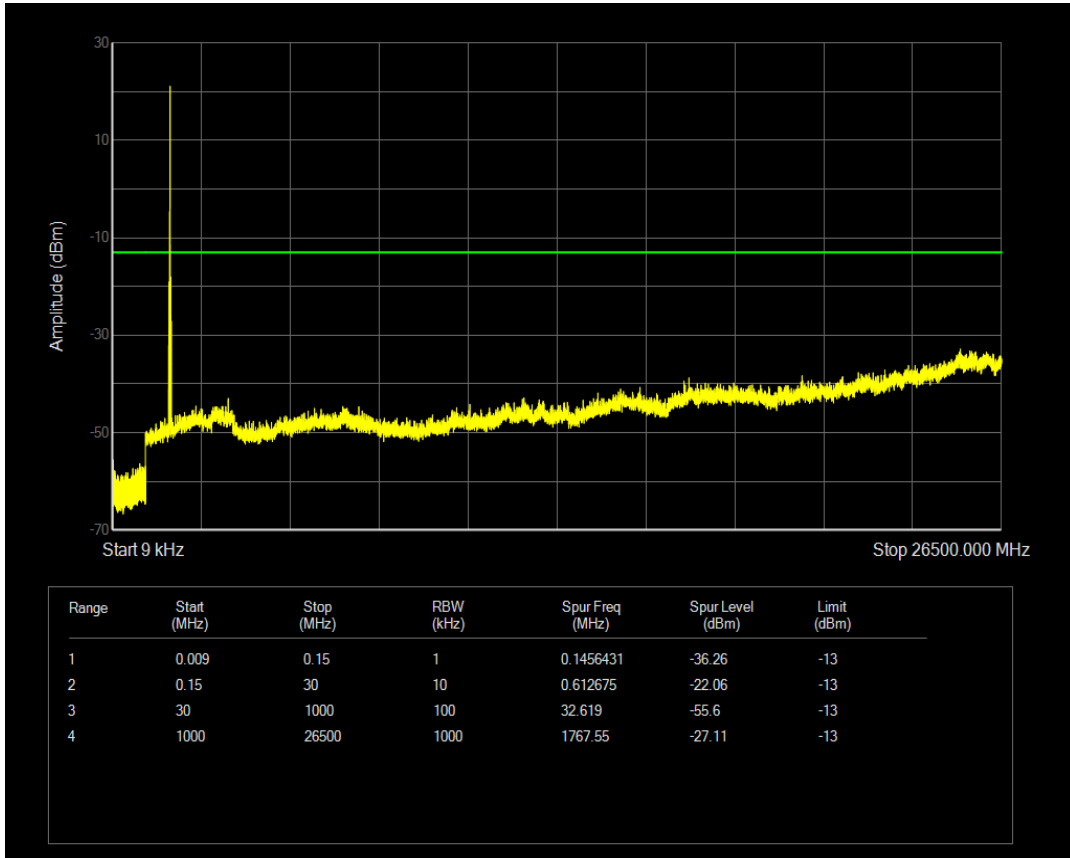

Band4 16QAM BW=3MHz Channel=19965 RB Size=15 Position=#0

Band4 QPSK BW=3MHz Channel=20175 RB Size=1 Position=#0

Band4 QPSK BW=3MHz Channel=20175 RB Size=15 Position=#0

Band4 16QAM BW=3MHz Channel=20175 RB Size=15 Position=#0