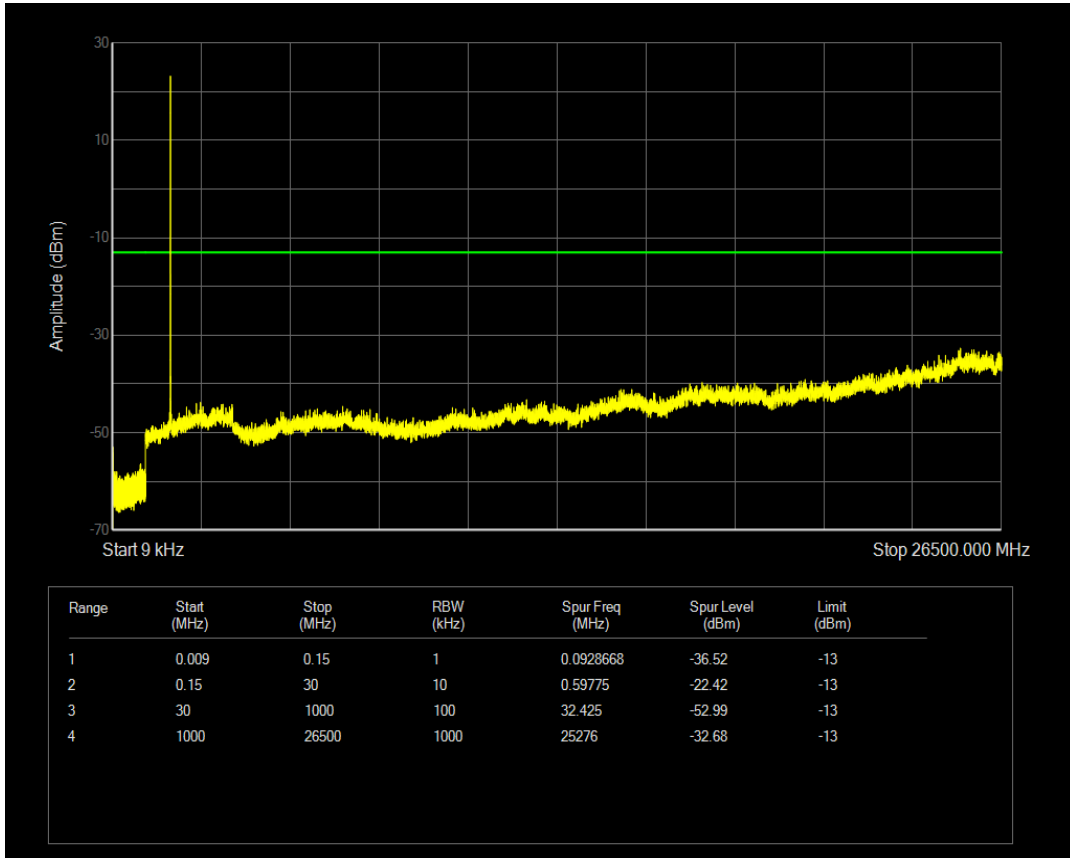

Band66 16QAM BW=3MHz Channel=131987 RB Size=15 Position=#0

Band66 QPSK BW=3MHz Channel=132322 RB Size=1 Position=#0

Band66 QPSK BW=3MHz Channel=132322 RB Size=15 Position=#0

Band66 16QAM BW=3MHz Channel=132322 RB Size=1 Position=#0