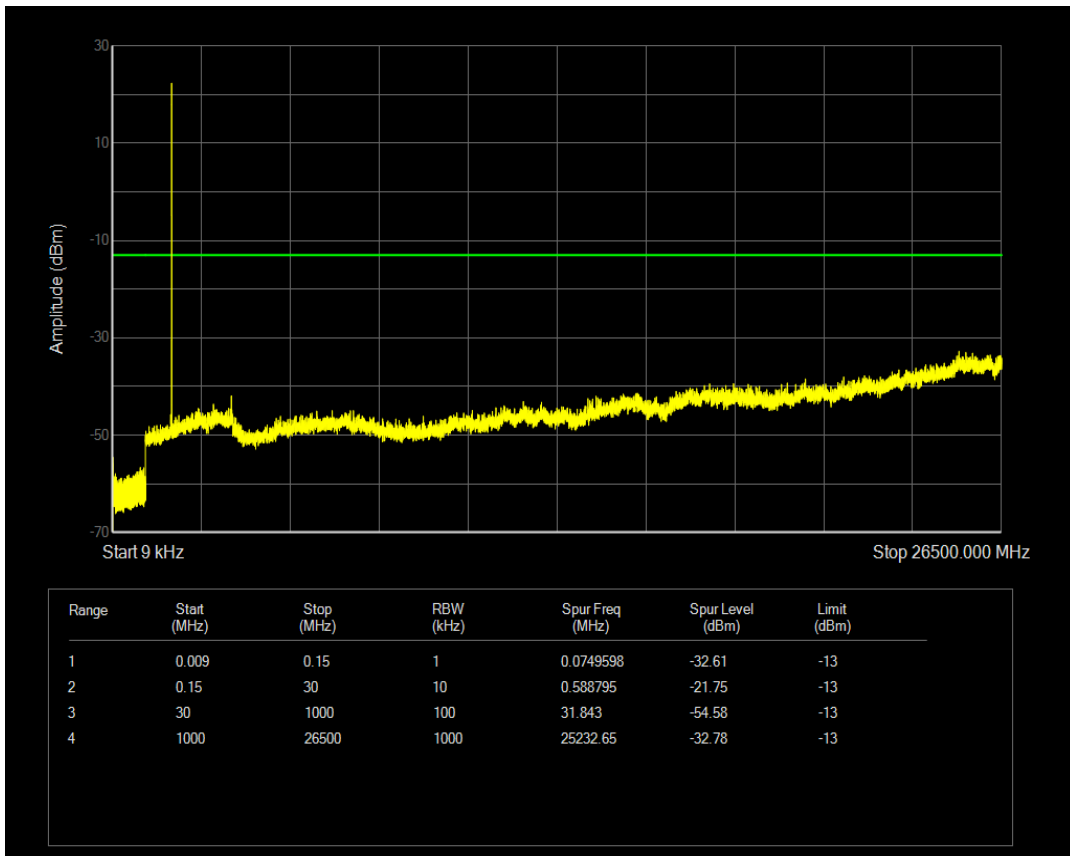

Band66 QPSK BW=1.4MHz Channel=132665 RB Size=6 Position=#0

Band66 16QAM BW=1.4MHz Channel=132665 RB Size=1 Position=#0