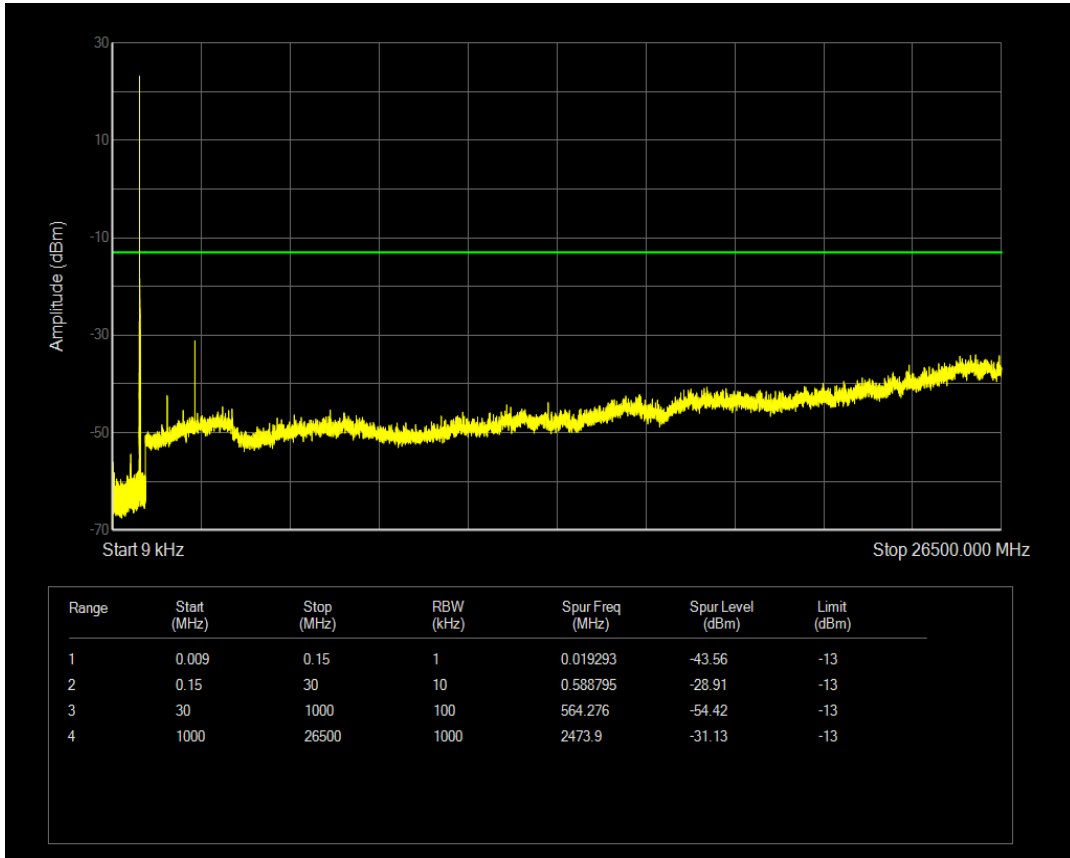

Band5 QPSK BW=3MHz Channel=20415 RB Size=1 Position=#0

Band5 QPSK BW=3MHz Channel=20415 RB Size=15 Position=#0