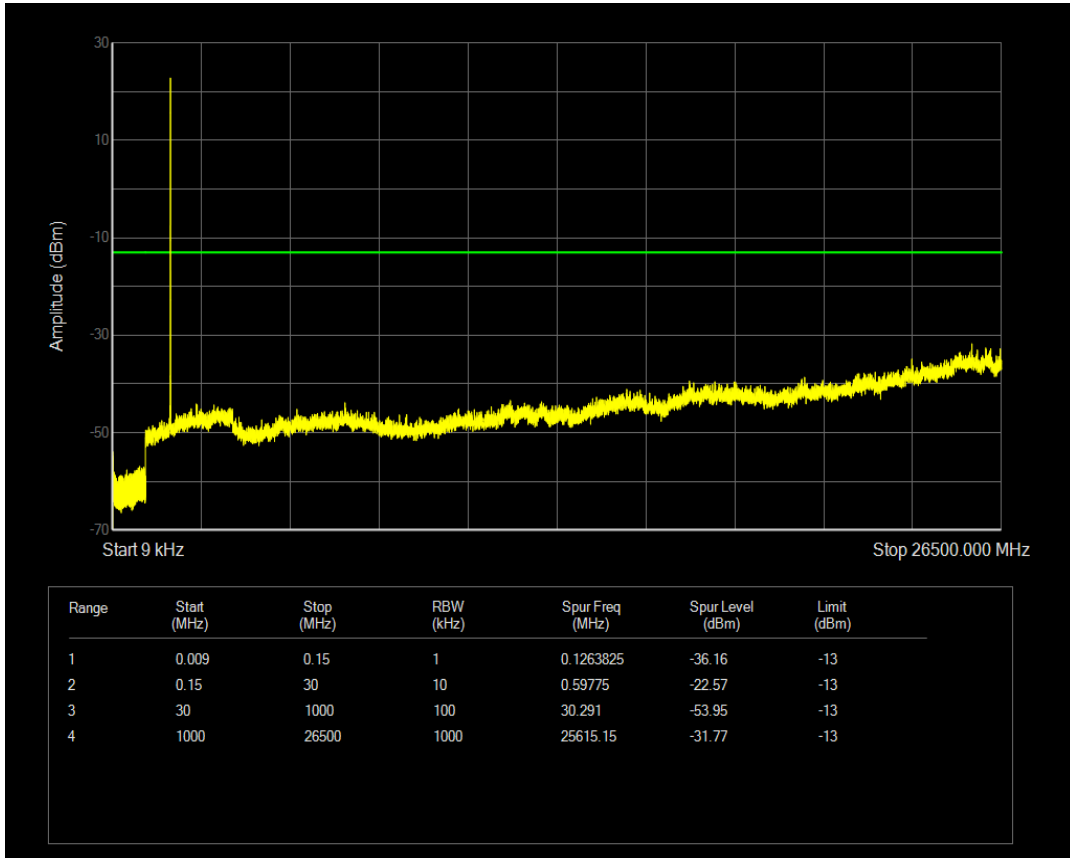

Band66 QPSK BW=3MHz Channel=132322 RB Size=1 Position=#0

Band66 QPSK BW=3MHz Channel=132322 RB Size=15 Position=#0