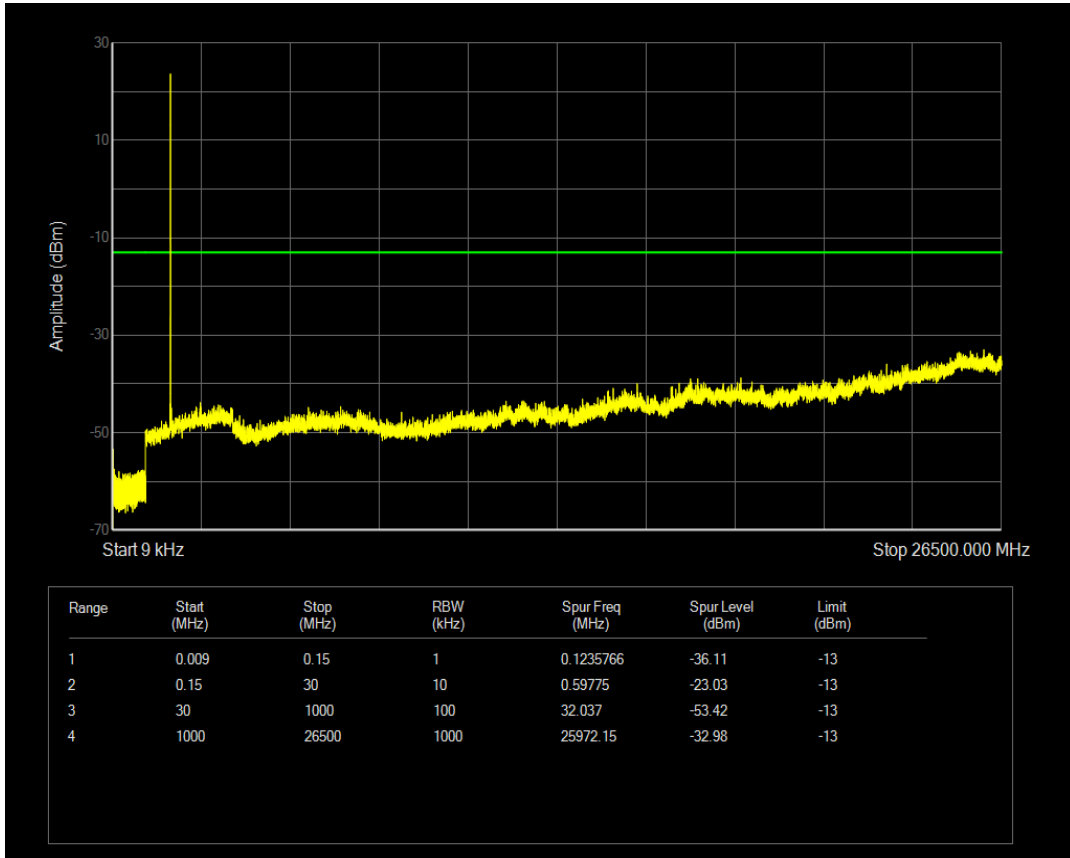

Band66 16QAM BW=1.4MHz Channel=131979 RB Size=6 Position=#0

Band66 QPSK BW=1.4MHz Channel=132322 RB Size=1 Position=#0

Band66 QPSK BW=1.4MHz Channel=132322 RB Size=6 Position=#0

Band66 16QAM BW=1.4MHz Channel=132322 RB Size=1 Position=#0