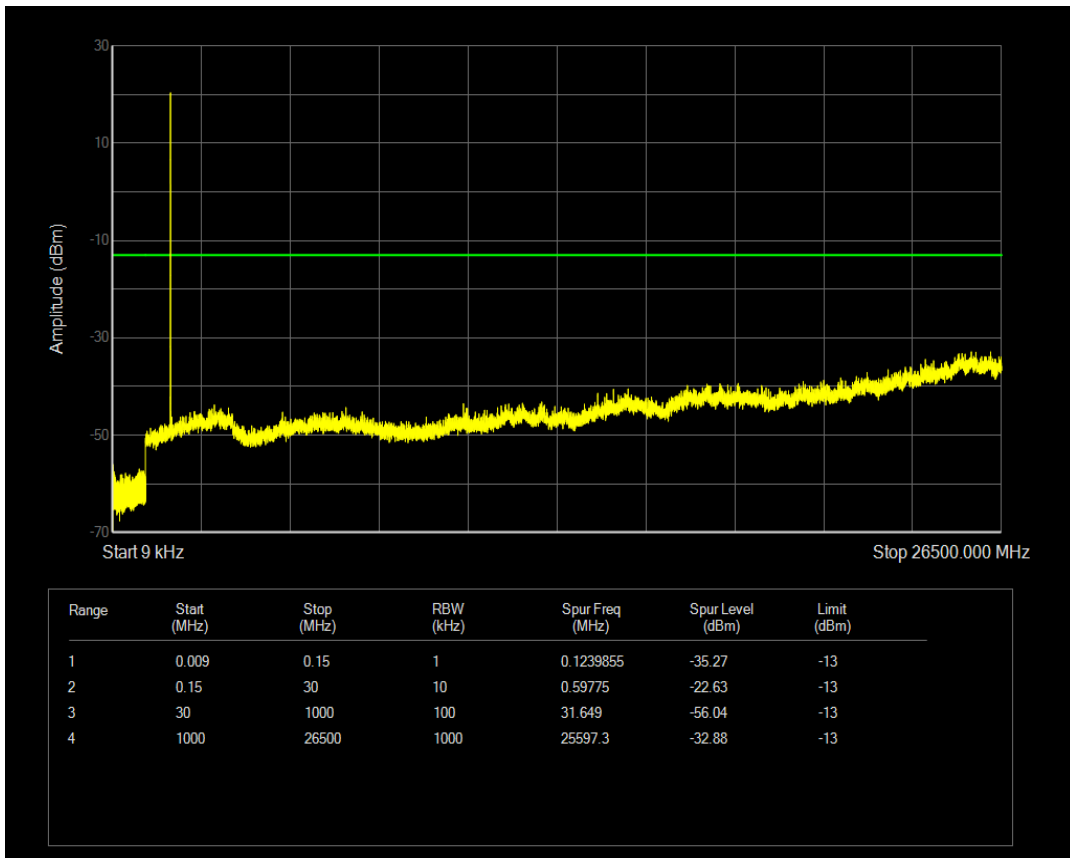

Band66 16QAM BW=3MHz Channel=132322 RB Size=15 Position=#0

Band66 QPSK BW=3MHz Channel=132657 RB Size=1 Position=#0