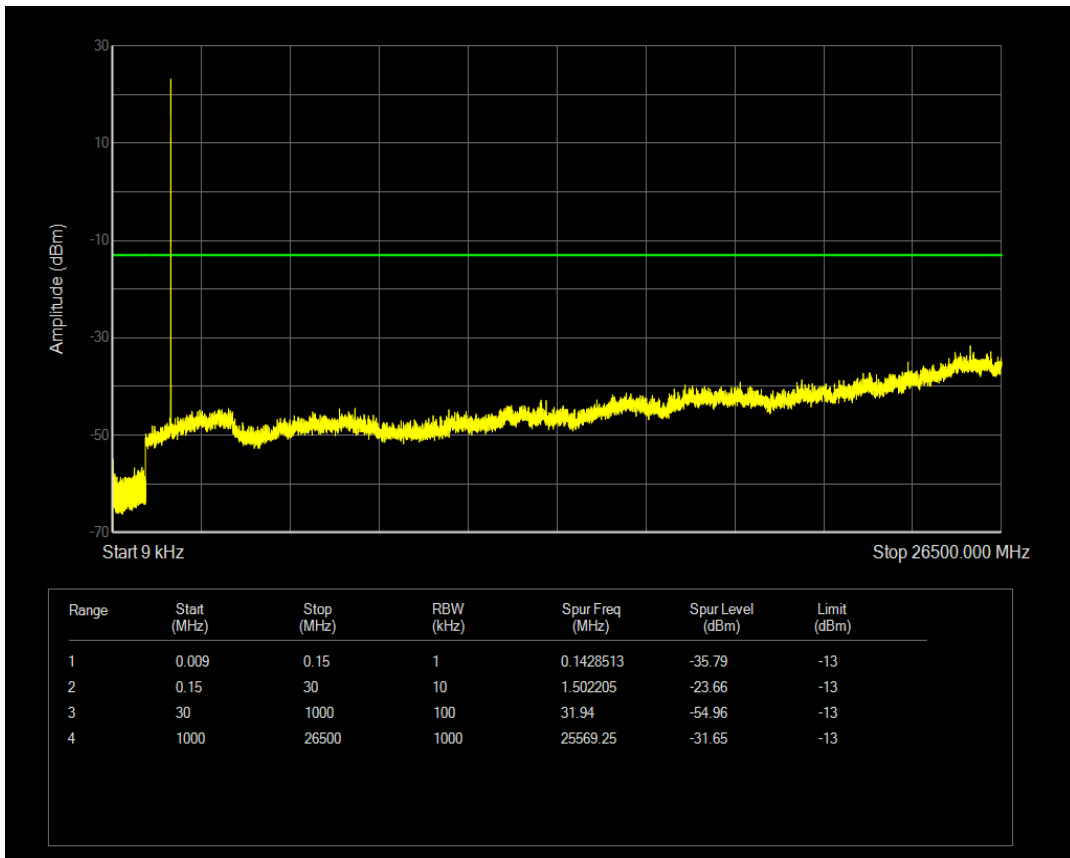

Band4 16QAM BW=1.4MHz Channel=19957 RB Size=6 Position=#0

Band4 QPSK BW=1.4MHz Channel=20175 RB Size=1 Position=#0

Band4 QPSK BW=1.4MHz Channel=20175 RB Size=6 Position=#0

Band4 16QAM BW=1.4MHz Channel=20175 RB Size=6 Position=#0

Band4 16QAM BW=1.4MHz Channel=20175 RB Size=1 Position=#0

Band4 QPSK BW=1.4MHz Channel=20393 RB Size=1 Position=#0

Band4 QPSK BW=1.4MHz Channel=20393 RB Size=6 Position=#0

Band4 16QAM BW=1.4MHz Channel=20393 RB Size=1 Position=#0