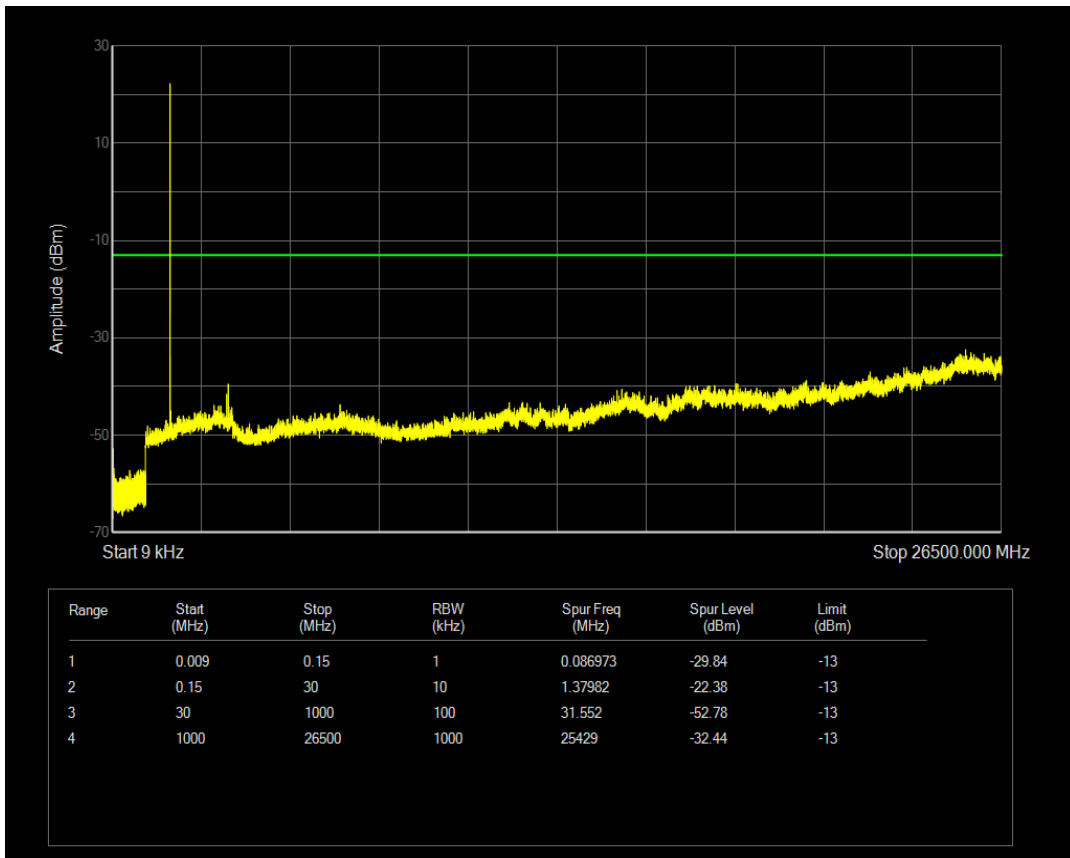

Band4 16QAM BW=1.4MHz Channel=19957 RB Size=6 Position=#0

Band4 QPSK BW=1.4MHz Channel=20175 RB Size=1 Position=#0

Band4 QPSK BW=1.4MHz Channel=20175 RB Size=6 Position=#0

Band4 16QAM BW=1.4MHz Channel=20175 RB Size=6 Position=#0

Band4 16QAM BW=1.4MHz Channel=20175 RB Size=1 Position=#0

Band4 QPSK BW=1.4MHz Channel=20393 RB Size=1 Position=#0

Band4 QPSK BW=1.4MHz Channel=20393 RB Size=6 Position=#0

Band4 16QAM BW=1.4MHz Channel=20393 RB Size=1 Position=#0