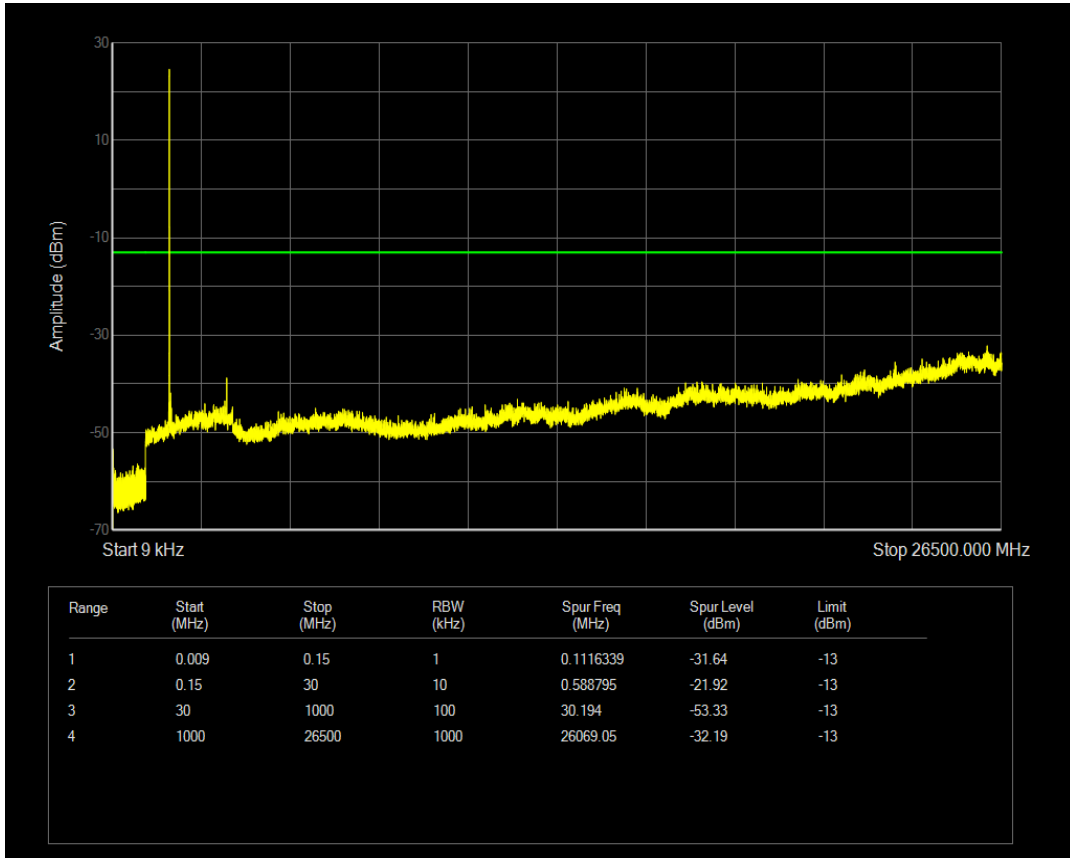

Band66 QPSK BW=3MHz Channel=131987 RB Size=1 Position=#0

Band66 QPSK BW=3MHz Channel=131987 RB Size=15 Position=#0