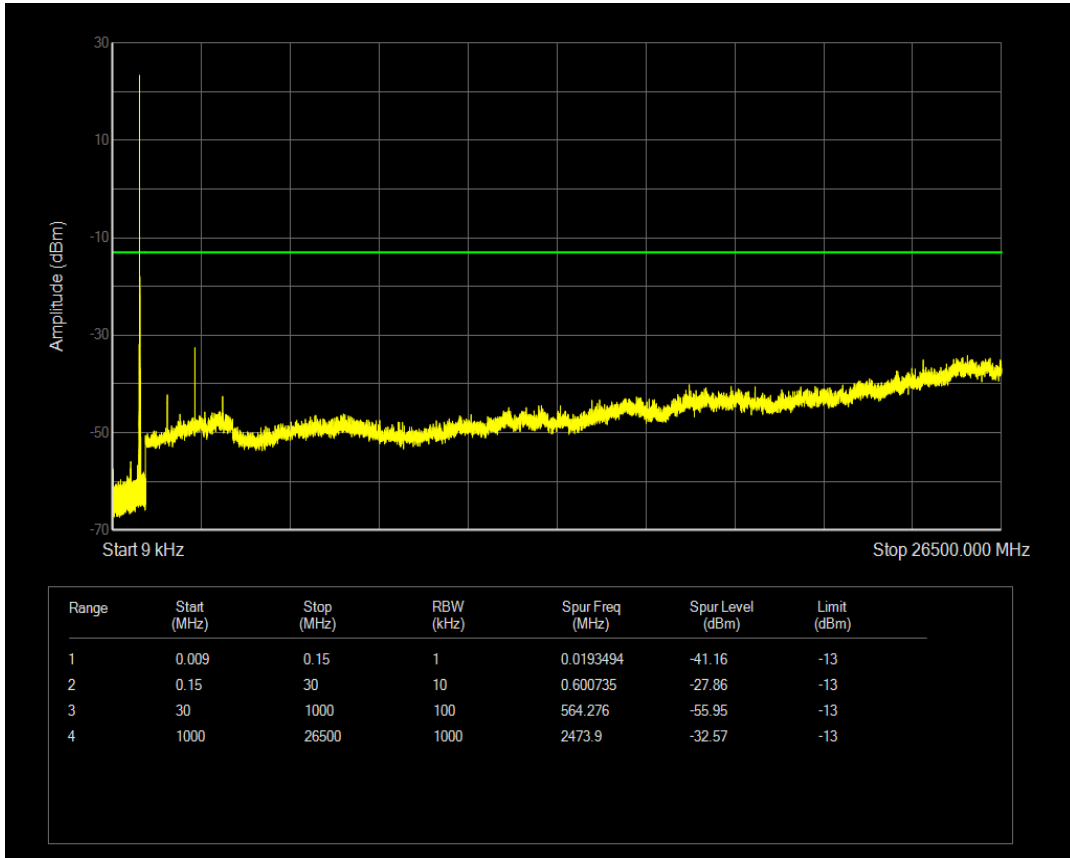

Band5 QPSK BW=5MHz Channel=20425 RB Size=1 Position=#0

Band5 16QAM BW=3MHz Channel=20635 RB Size=15 Position=#0

Band5 QPSK BW=5MHz Channel=20425 RB Size=25 Position=#0

Band5 16QAM BW=5MHz Channel=20425 RB Size=1 Position=#0

Band5 16QAM BW=5MHz Channel=20425 RB Size=25 Position=#0

Band5 QPSK BW=5MHz Channel=20525 RB Size=1 Position=#0

Band5 QPSK BW=5MHz Channel=20525 RB Size=25 Position=#0

Band5 16QAM BW=5MHz Channel=20525 RB Size=1 Position=#0