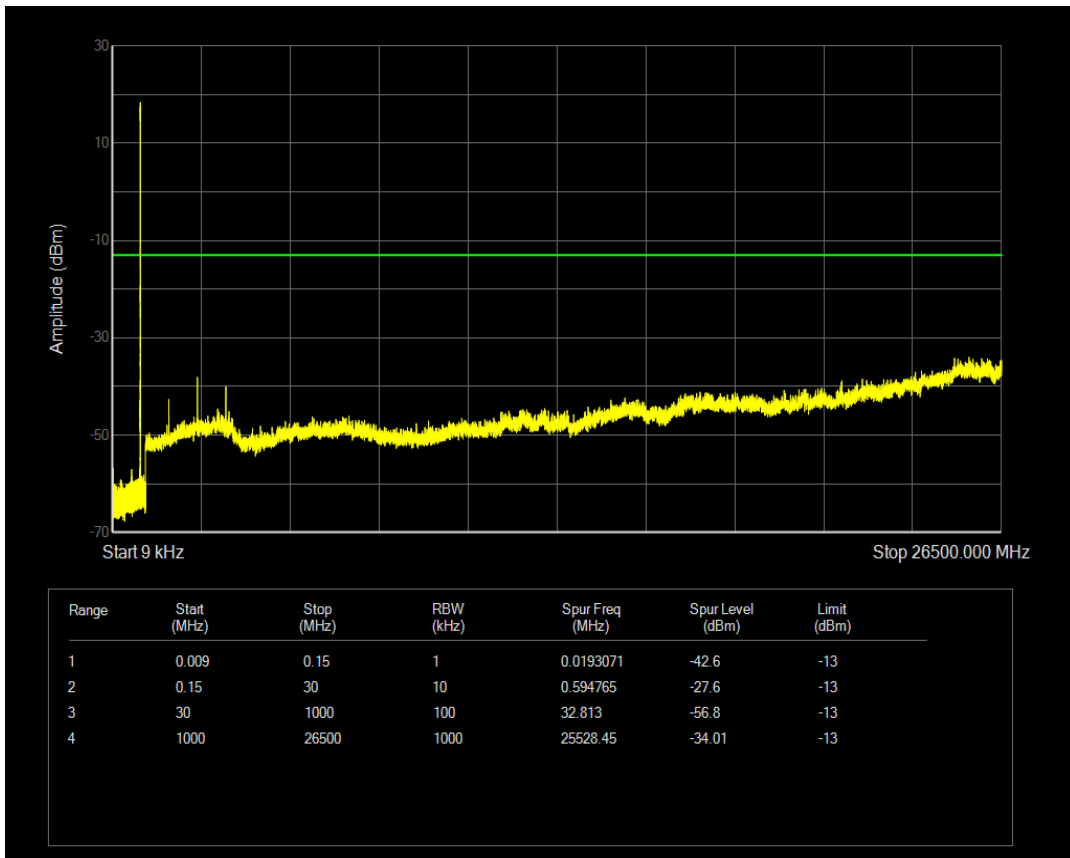

Band5 16QAM BW=1.4MHz Channel=20643 RB Size=6 Position=#0

Band5 QPSK BW=3MHz Channel=20415 RB Size=1 Position=#0