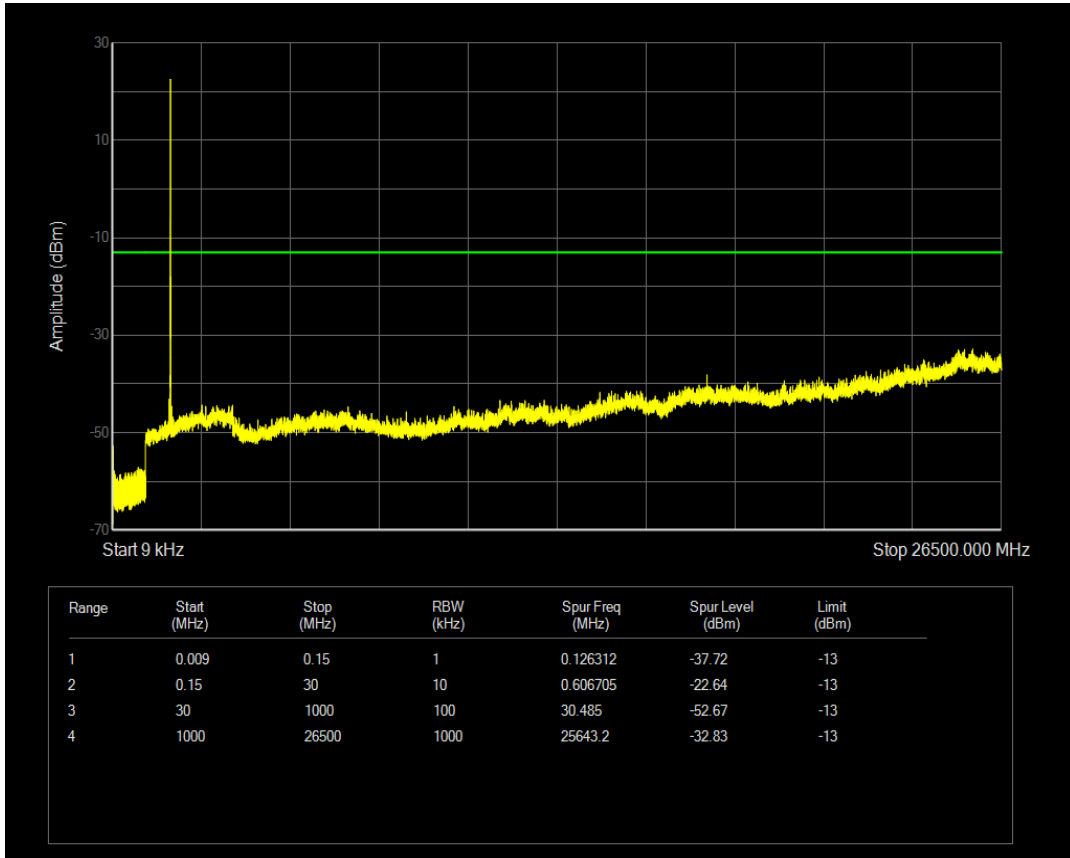

Band66 16QAM BW=5MHz Channel=131997 RB Size=25 Position=#0

Band66 QPSK BW=5MHz Channel=132322 RB Size=1 Position=#0

Band66 QPSK BW=5MHz Channel=132322 RB Size=25 Position=#0

Band66 16QAM BW=5MHz Channel=132322 RB Size=1 Position=#0

Band66 16QAM BW=5MHz Channel=132322 RB Size=25 Position=#0

Band66 QPSK BW=5MHz Channel=132647 RB Size=1 Position=#0