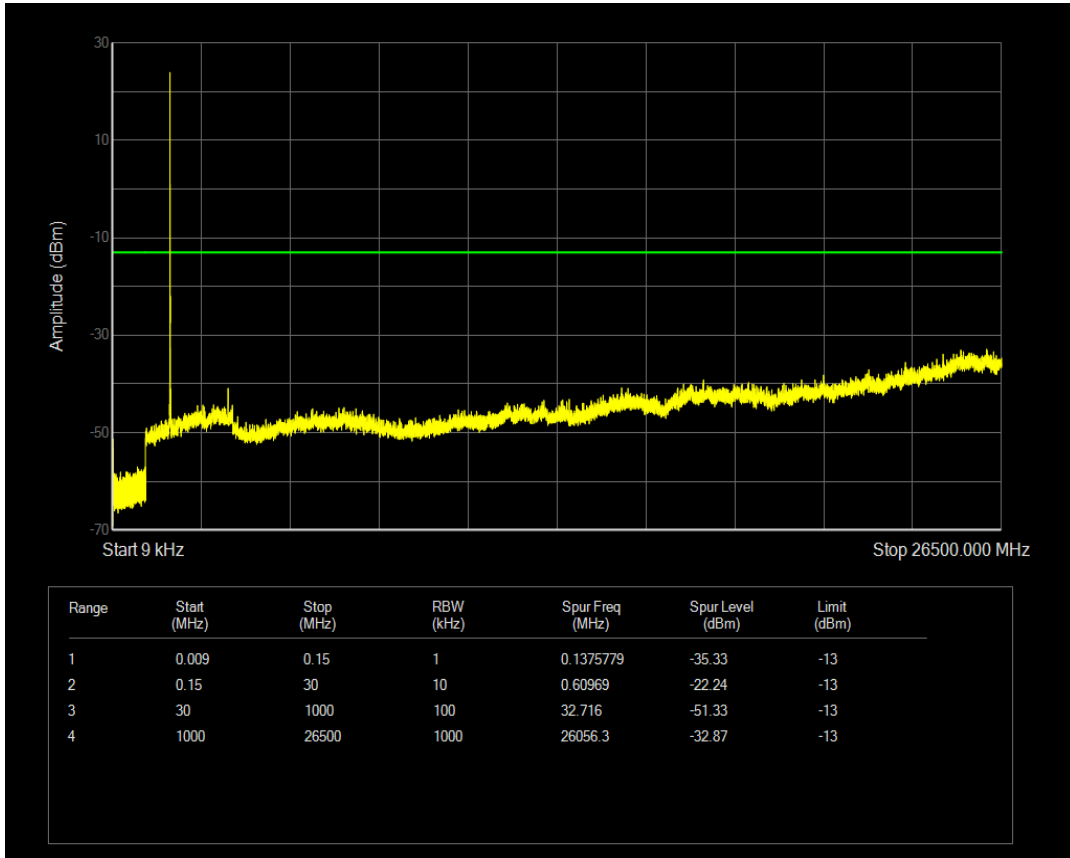

Band4 16QAM BW=3MHz Channel=20385 RB Size=15 Position=#0

Band4 QPSK BW=5MHz Channel=19975 RB Size=1 Position=#0

Band4 QPSK BW=5MHz Channel=19975 RB Size=25 Position=#0

Band4 16QAM BW=5MHz Channel=19975 RB Size=1 Position=#0

Band4 16QAM BW=5MHz Channel=19975 RB Size=25 Position=#0

Band4 QPSK BW=5MHz Channel=20175 RB Size=1 Position=#0

Band4 QPSK BW=5MHz Channel=20175 RB Size=25 Position=#0

Band4 16QAM BW=5MHz Channel=20175 RB Size=1 Position=#0