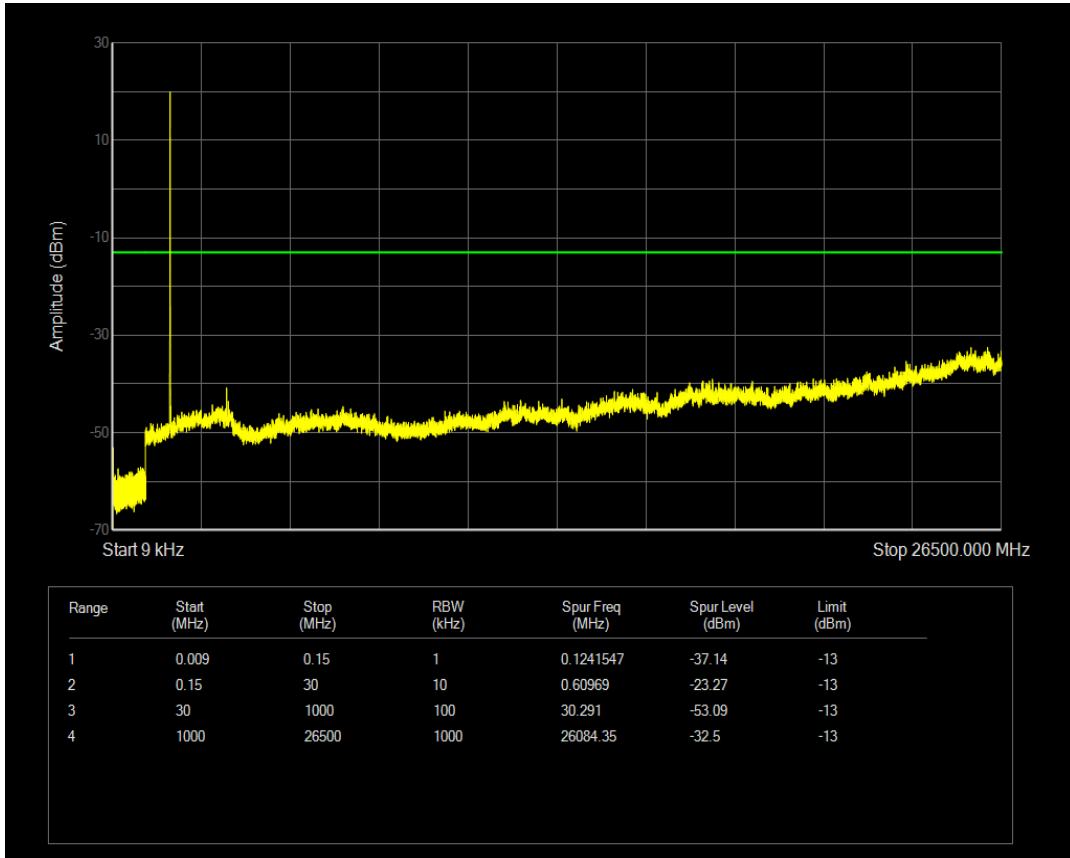

Band4 16QAM BW=5MHz Channel=19975 RB Size=25 Position=#0

Band4 QPSK BW=5MHz Channel=20175 RB Size=1 Position=#0

Band4 QPSK BW=5MHz Channel=20175 RB Size=25 Position=#0

Band4 16QAM BW=5MHz Channel=20175 RB Size=1 Position=#0

Band4 QPSK BW=5MHz Channel=20375 RB Size=1 Position=#0

Band4 16QAM BW=5MHz Channel=20175 RB Size=25 Position=#0

Band4 QPSK BW=5MHz Channel=20375 RB Size=25 Position=#0

Band4 16QAM BW=5MHz Channel=20375 RB Size=1 Position=#0