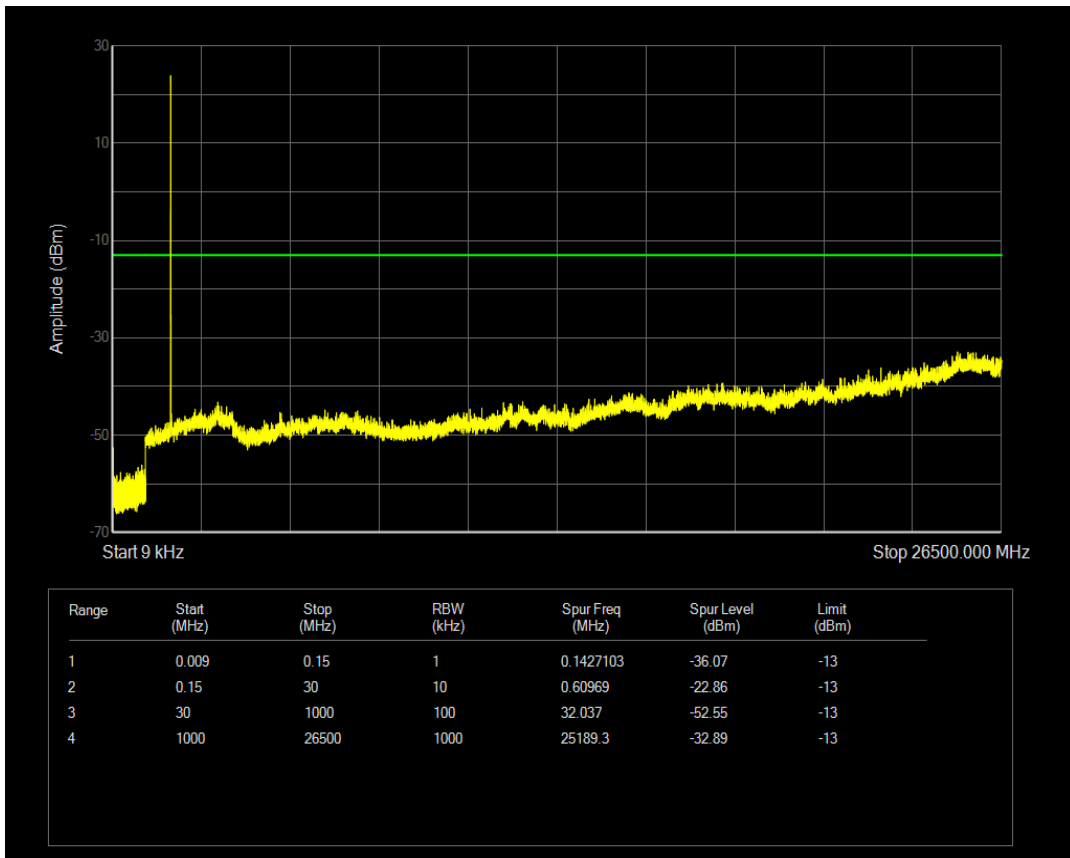

Band4 QPSK BW=5MHz Channel=20375 RB Size=1 Position=#0

Band4 16QAM BW=5MHz Channel=20175 RB Size=25 Position=#0