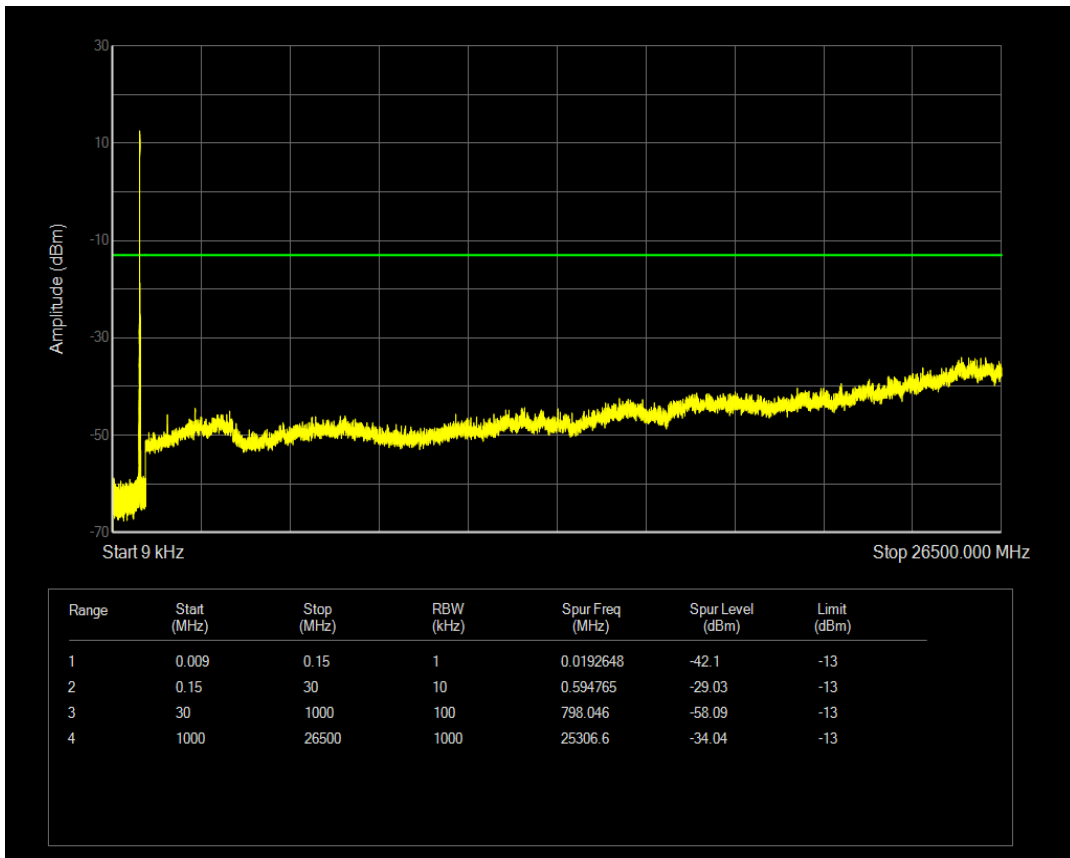

Band5 QPSK BW=5MHz Channel=20425 RB Size=1 Position=#0

Band5 16QAM BW=3MHz Channel=20635 RB Size=15 Position=#0

Band5 QPSK BW=5MHz Channel=20425 RB Size=25 Position=#0

Band5 16QAM BW=5MHz Channel=20425 RB Size=1 Position=#0

Band5 16QAM BW=5MHz Channel=20425 RB Size=25 Position=#0

Band5 QPSK BW=5MHz Channel=20525 RB Size=1 Position=#0

Band5 QPSK BW=5MHz Channel=20525 RB Size=25 Position=#0

Band5 16QAM BW=5MHz Channel=20525 RB Size=1 Position=#0