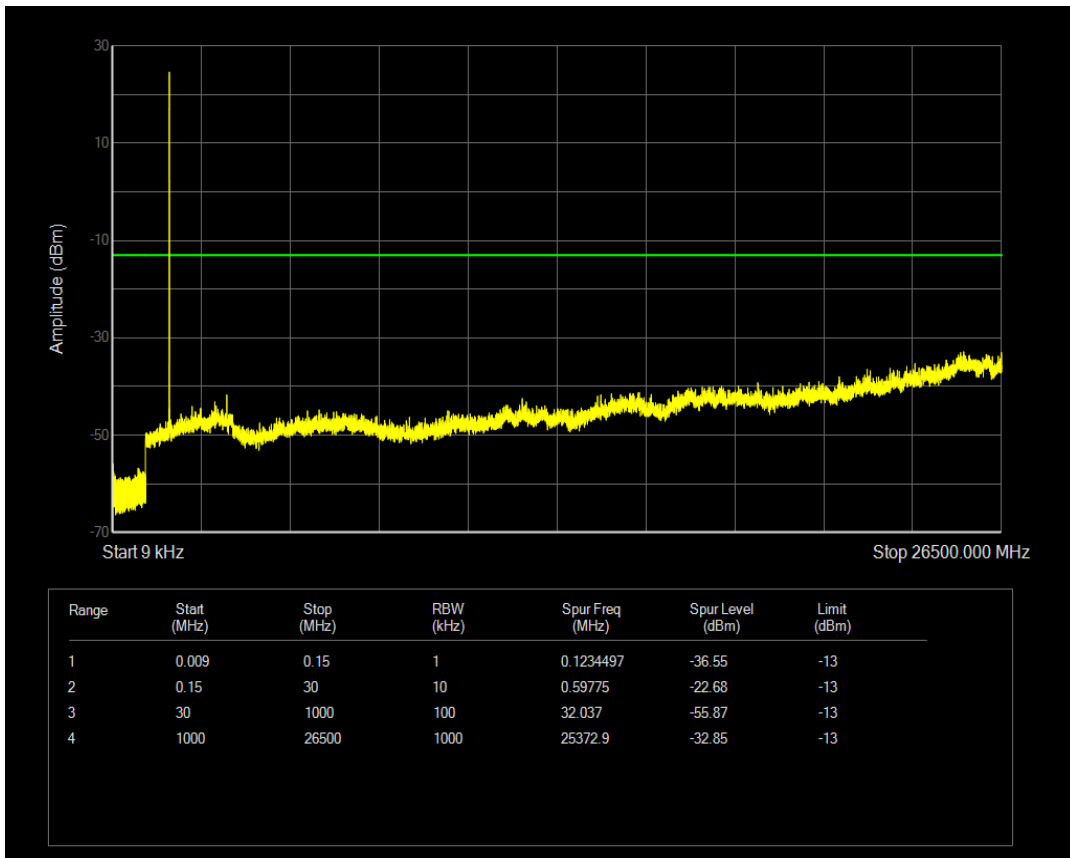

Band66 16QAM BW=1.4MHz Channel=131979 RB Size=6 Position=#0

Band66 QPSK BW=1.4MHz Channel=132322 RB Size=1 Position=#0