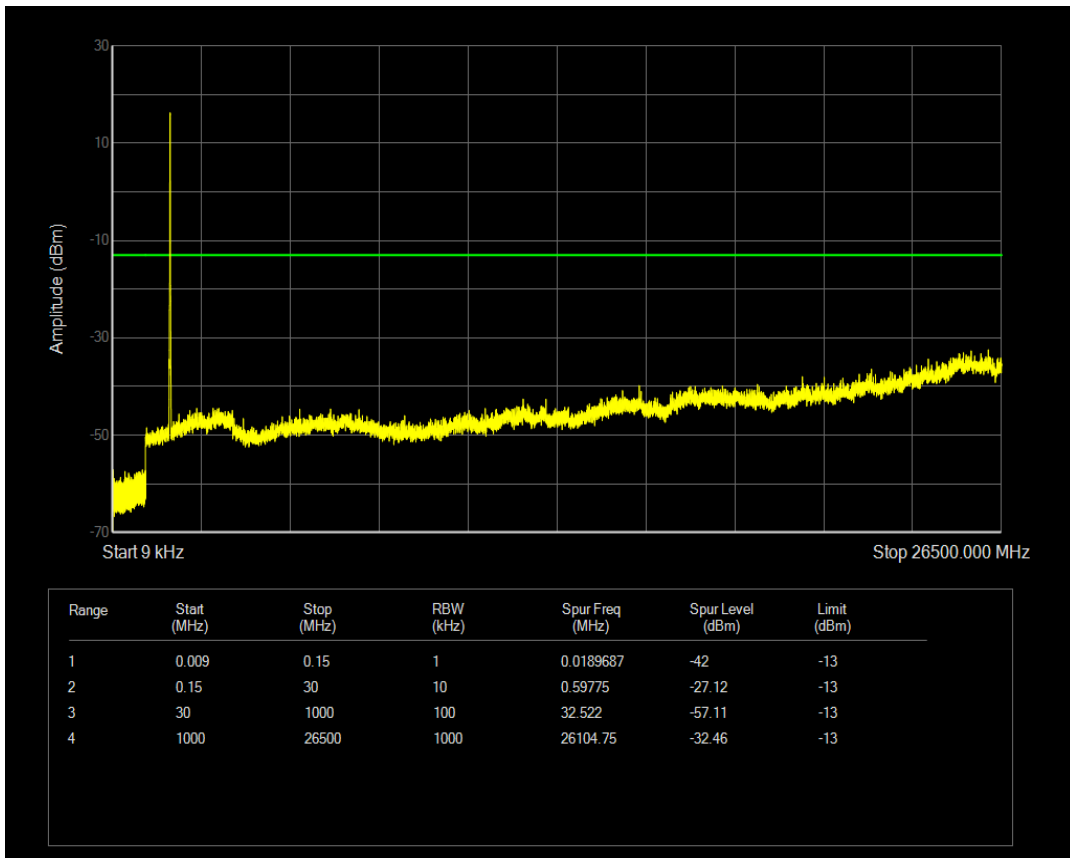

Band4 16QAM BW=15MHz Channel=20175 RB Size=75 Position=#0

Band4 QPSK BW=15MHz Channel=20325 RB Size=1 Position=#0