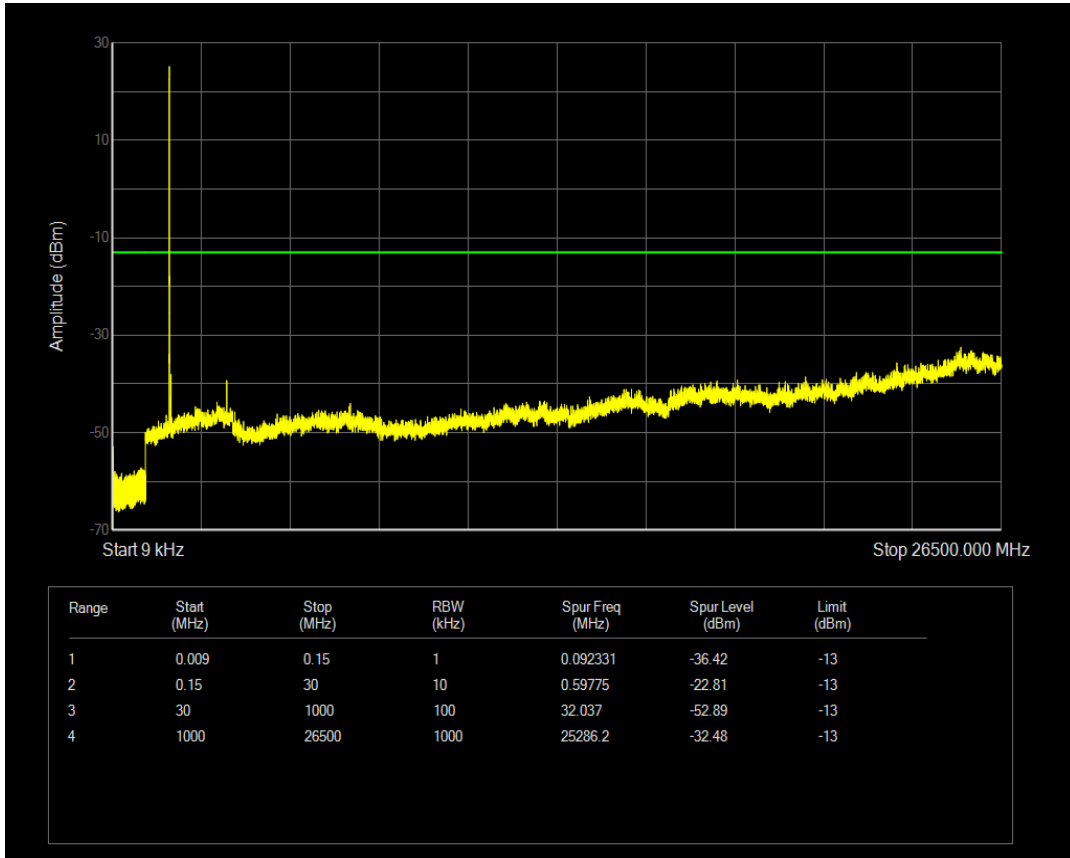

Band66 16QAM BW=1.4MHz Channel=132665 RB Size=6 Position=#0

Band66 QPSK BW=3MHz Channel=131987 RB Size=1 Position=#0

Band66 QPSK BW=3MHz Channel=131987 RB Size=15 Position=#0

Band66 16QAM BW=3MHz Channel=131987 RB Size=1 Position=#0