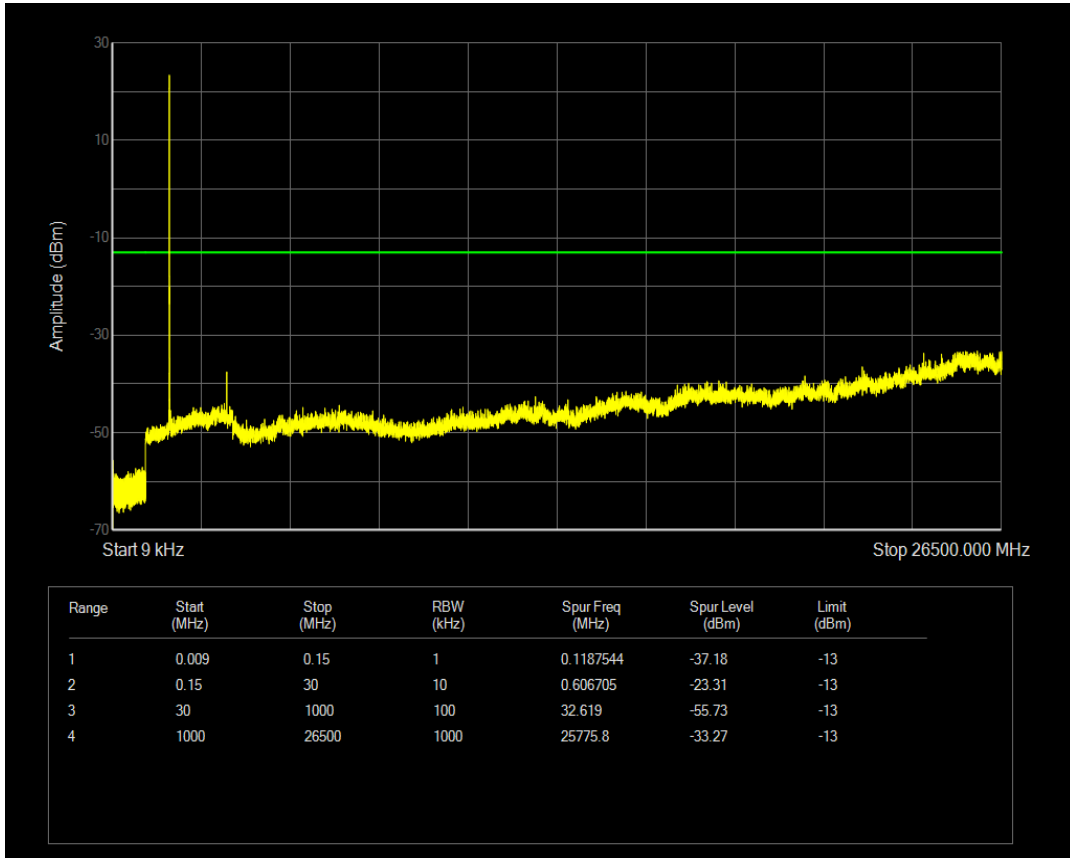

Band66 16QAM BW=3MHz Channel=132657 RB Size=15 Position=#0

Band66 QPSK BW=5MHz Channel=131997 RB Size=1 Position=#0

Band66 QPSK BW=5MHz Channel=131997 RB Size=25 Position=#0

Band66 16QAM BW=5MHz Channel=131997 RB Size=1 Position=#0