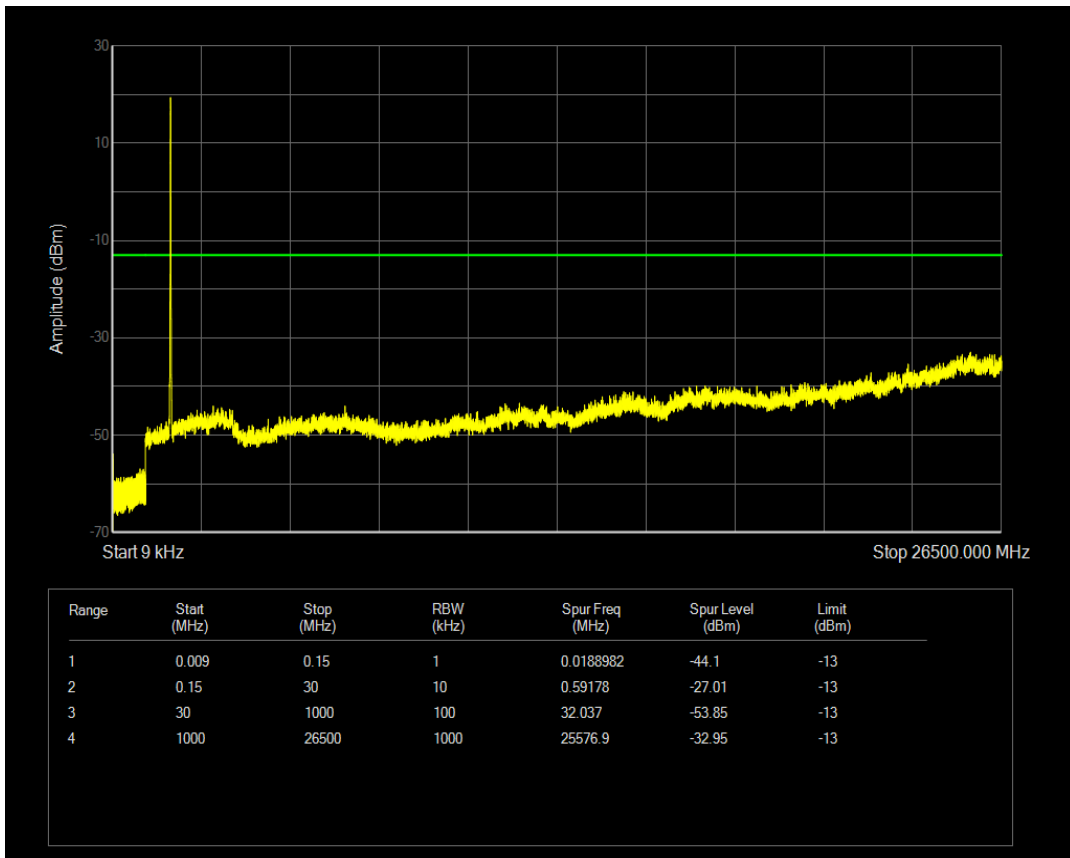

Band4 QPSK BW=15MHz Channel=20325 RB Size=75 Position=#0

Band4 16QAM BW=15MHz Channel=20325 RB Size=1 Position=#0