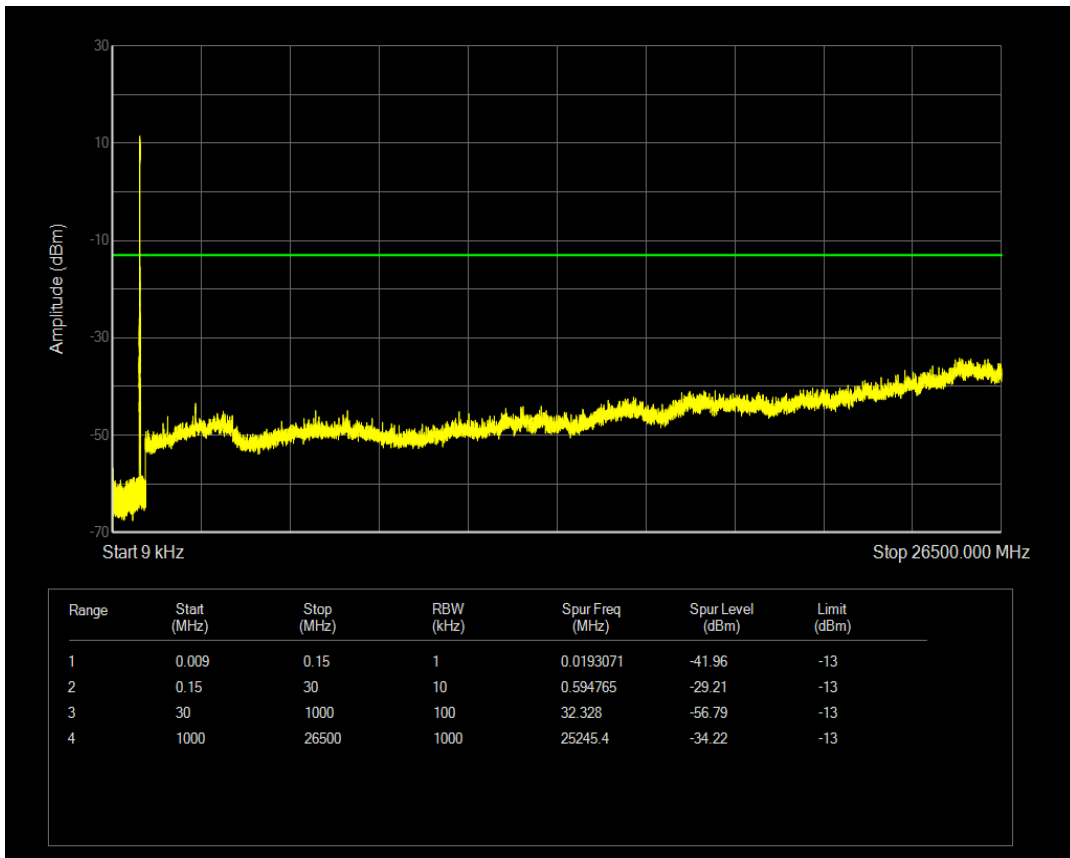

Band5 16QAM BW=5MHz Channel=20525 RB Size=25 Position=#0

Band5 QPSK BW=5MHz Channel=20625 RB Size=1 Position=#0

Band5 QPSK BW=5MHz Channel=20625 RB Size=25 Position=#0

Band5 16QAM BW=5MHz Channel=20625 RB Size=1 Position=#0

Band5 16QAM BW=5MHz Channel=20625 RB Size=25 Position=#0

Band5 QPSK BW=10MHz Channel=20450 RB Size=1 Position=#0

Band5 QPSK BW=10MHz Channel=20450 RB Size=50 Position=#0

Band5 16QAM BW=10MHz Channel=20450 RB Size=1 Position=#0