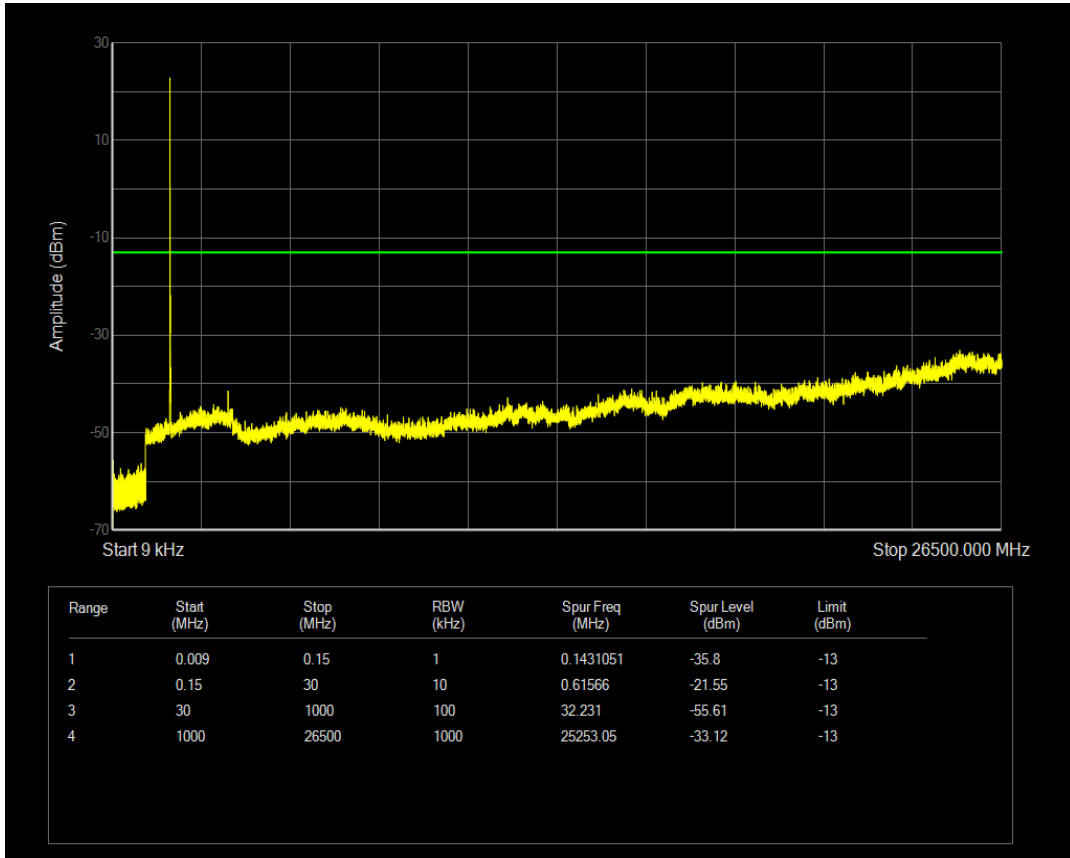

Band4 16QAM BW=5MHz Channel=19975 RB Size=25 Position=#0

Band4 QPSK BW=5MHz Channel=20175 RB Size=1 Position=#0

Band4 QPSK BW=5MHz Channel=20175 RB Size=25 Position=#0

Band4 16QAM BW=5MHz Channel=20175 RB Size=1 Position=#0

Band4 QPSK BW=5MHz Channel=20375 RB Size=1 Position=#0

Band4 16QAM BW=5MHz Channel=20175 RB Size=25 Position=#0

Band4 QPSK BW=5MHz Channel=20375 RB Size=25 Position=#0

Band4 16QAM BW=5MHz Channel=20375 RB Size=1 Position=#0