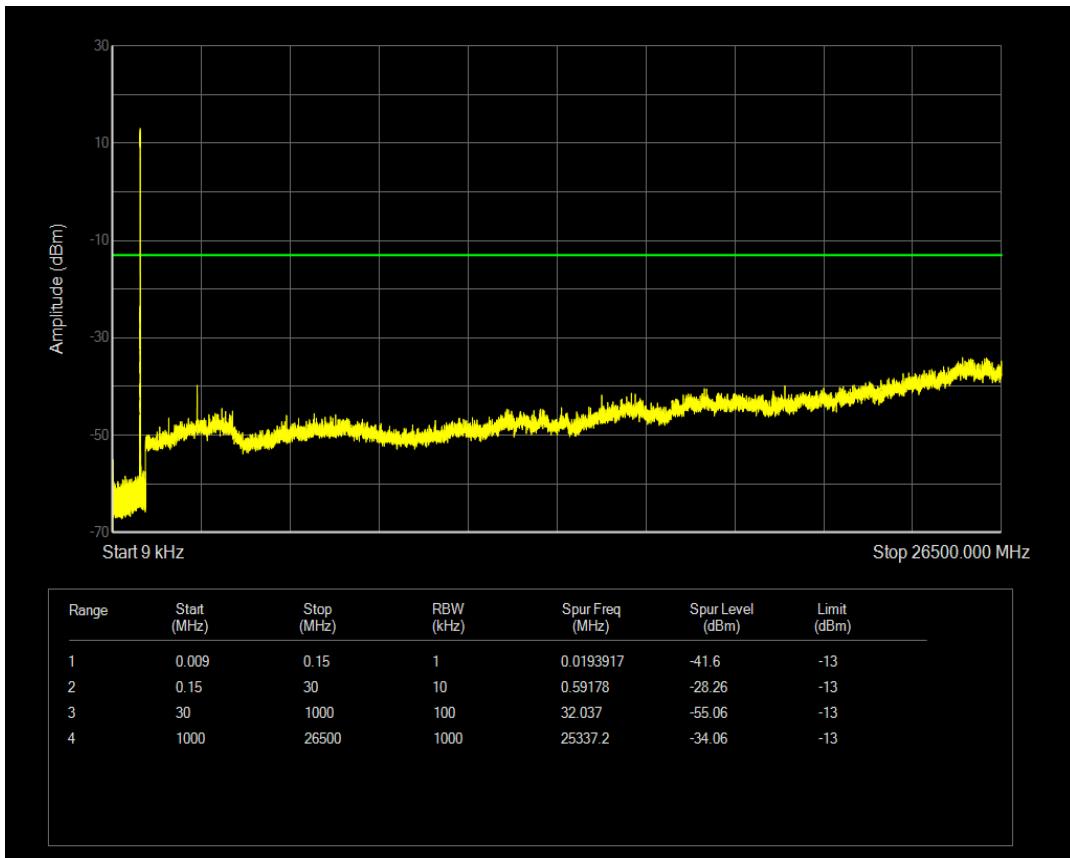

Band5 16QAM BW=5MHz Channel=20525 RB Size=25 Position=#0

Band5 QPSK BW=5MHz Channel=20625 RB Size=1 Position=#0

Band5 QPSK BW=5MHz Channel=20625 RB Size=25 Position=#0

Band5 16QAM BW=5MHz Channel=20625 RB Size=1 Position=#0

Band5 16QAM BW=5MHz Channel=20625 RB Size=25 Position=#0

Band5 QPSK BW=10MHz Channel=20450 RB Size=1 Position=#0

Band5 QPSK BW=10MHz Channel=20450 RB Size=50 Position=#0

Band5 16QAM BW=10MHz Channel=20450 RB Size=1 Position=#0