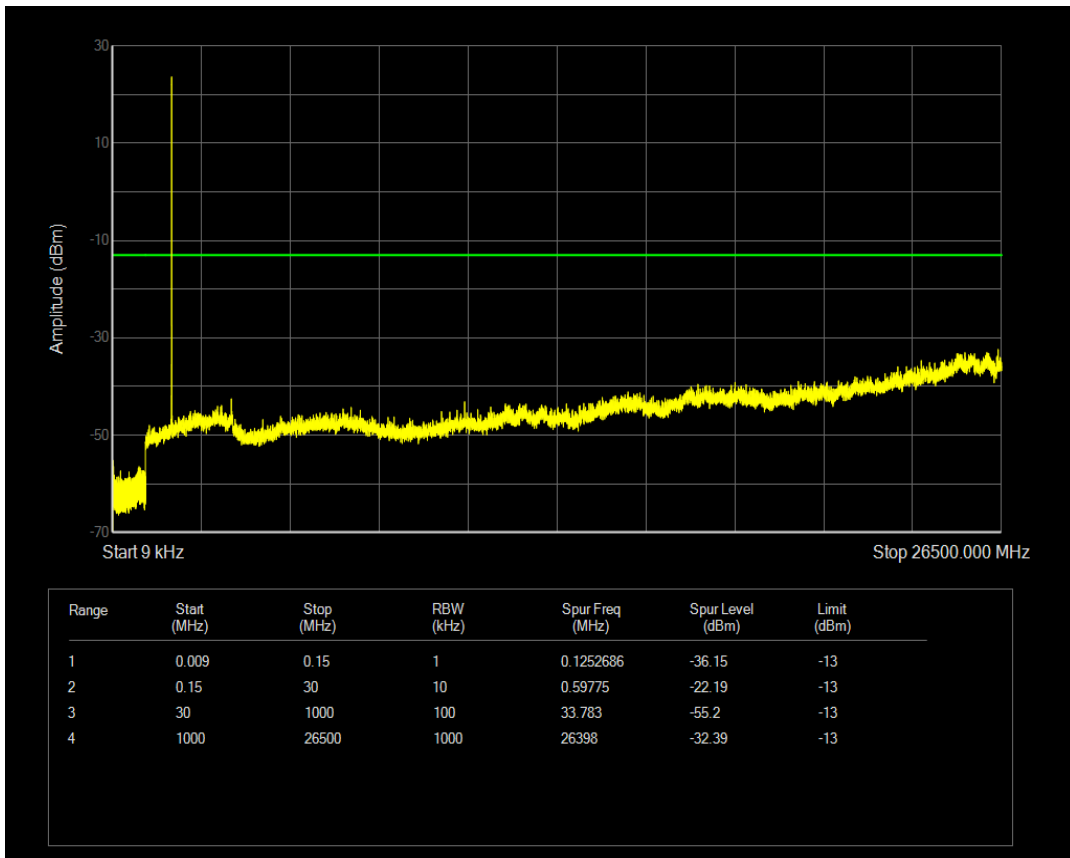

Band66 QPSK BW=1.4MHz Channel=132665 RB Size=1 Position=#0

Band66 16QAM BW=1.4MHz Channel=132322 RB Size=6 Position=#0