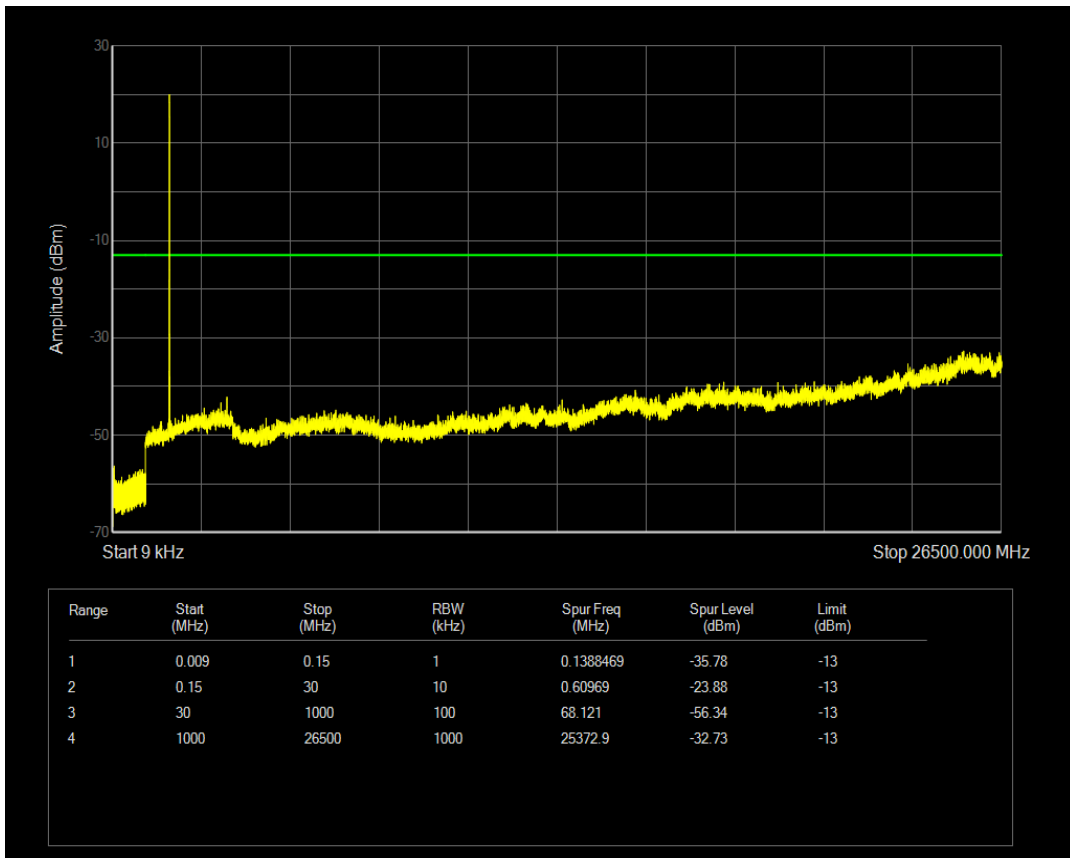

Band4 16QAM BW=5MHz Channel=19975 RB Size=25 Position=#0

Band4 QPSK BW=5MHz Channel=20175 RB Size=1 Position=#0