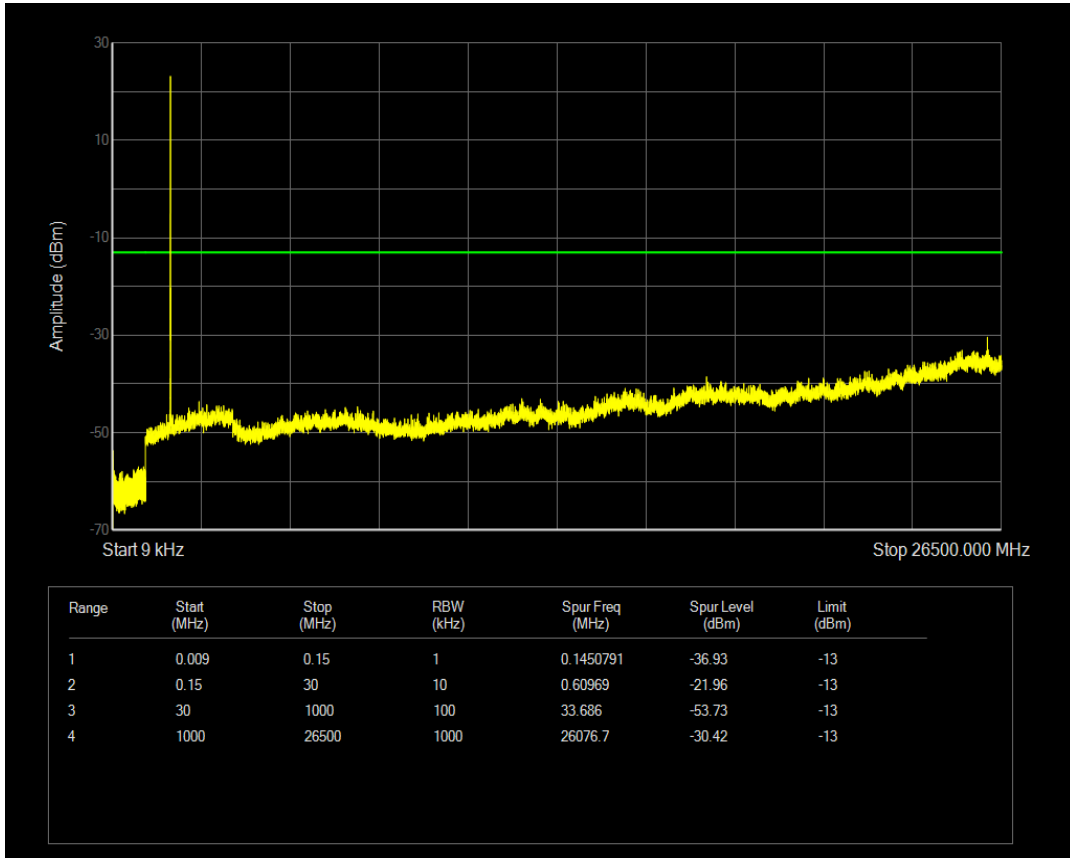

Band66 QPSK BW=5MHz Channel=132322 RB Size=1 Position=#0

Band66 QPSK BW=5MHz Channel=132322 RB Size=25 Position=#0