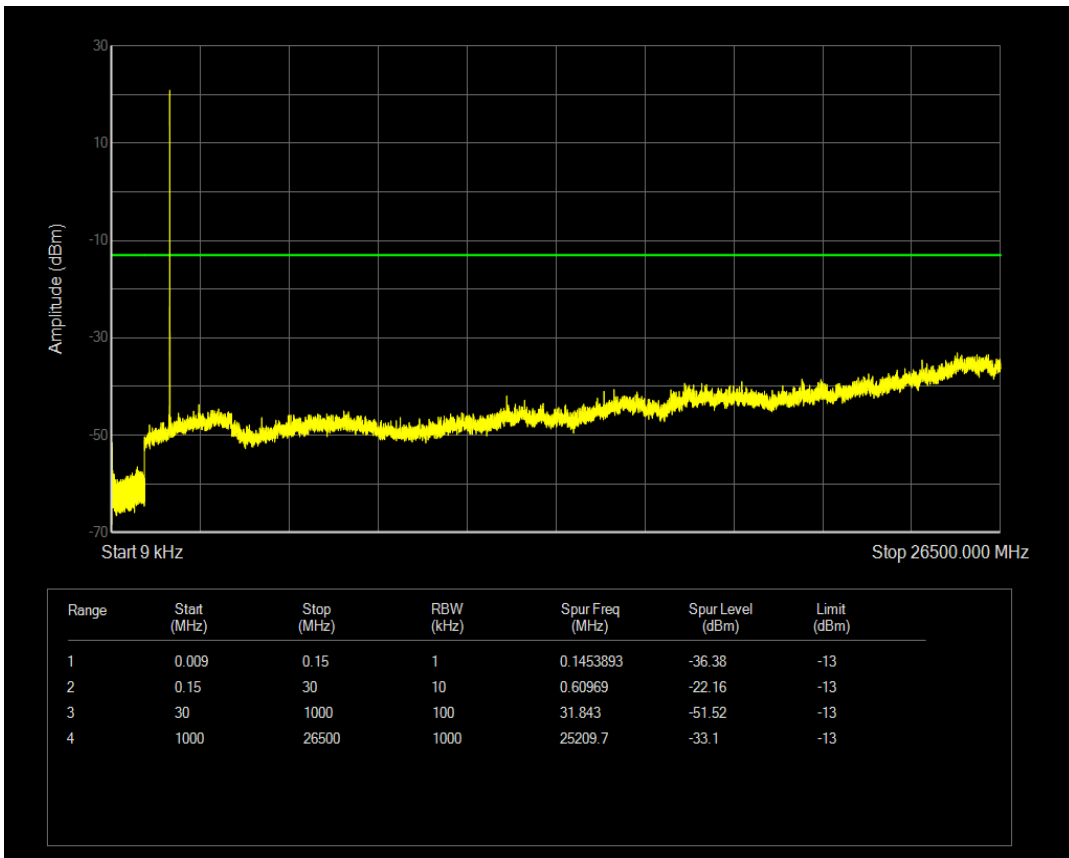

Band4 QPSK BW=3MHz Channel=20385 RB Size=15 Position=#0

Band4 16QAM BW=3MHz Channel=20385 RB Size=1 Position=#0