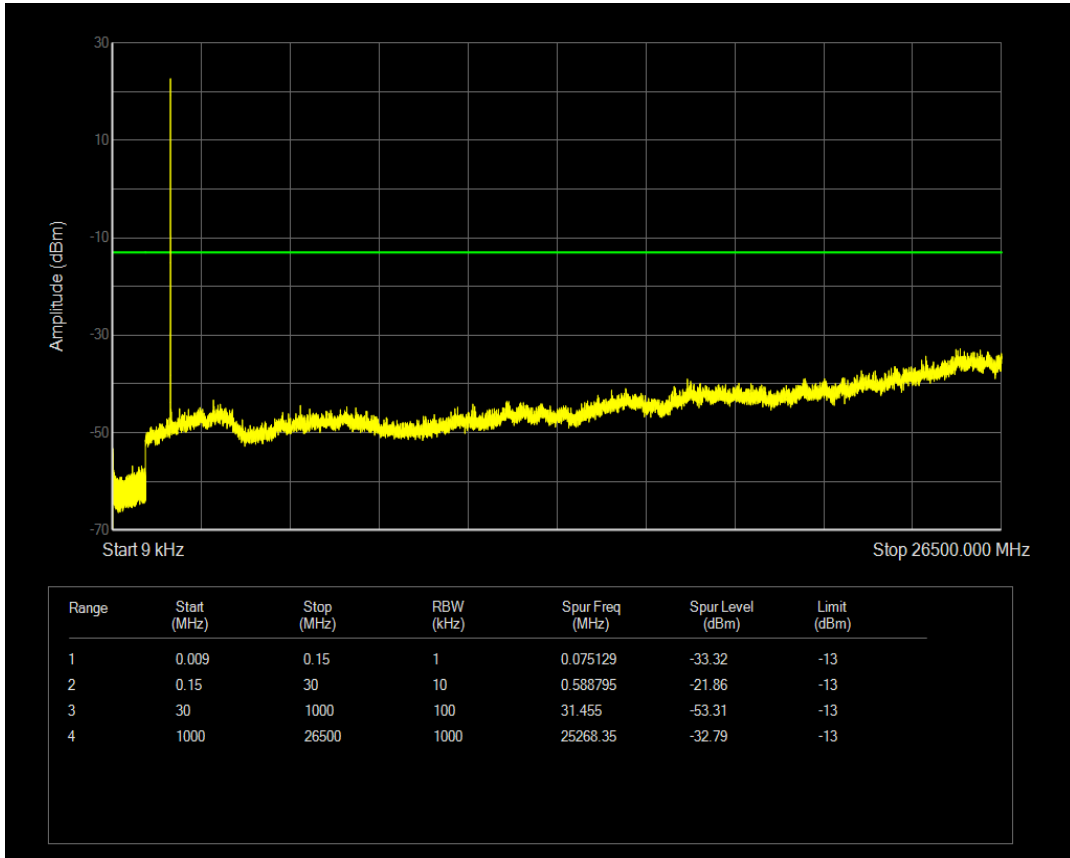

Band66 16QAM BW=1.4MHz Channel=132322 RB Size=6 Position=#0

Band66 QPSK BW=1.4MHz Channel=132665 RB Size=6 Position=#0