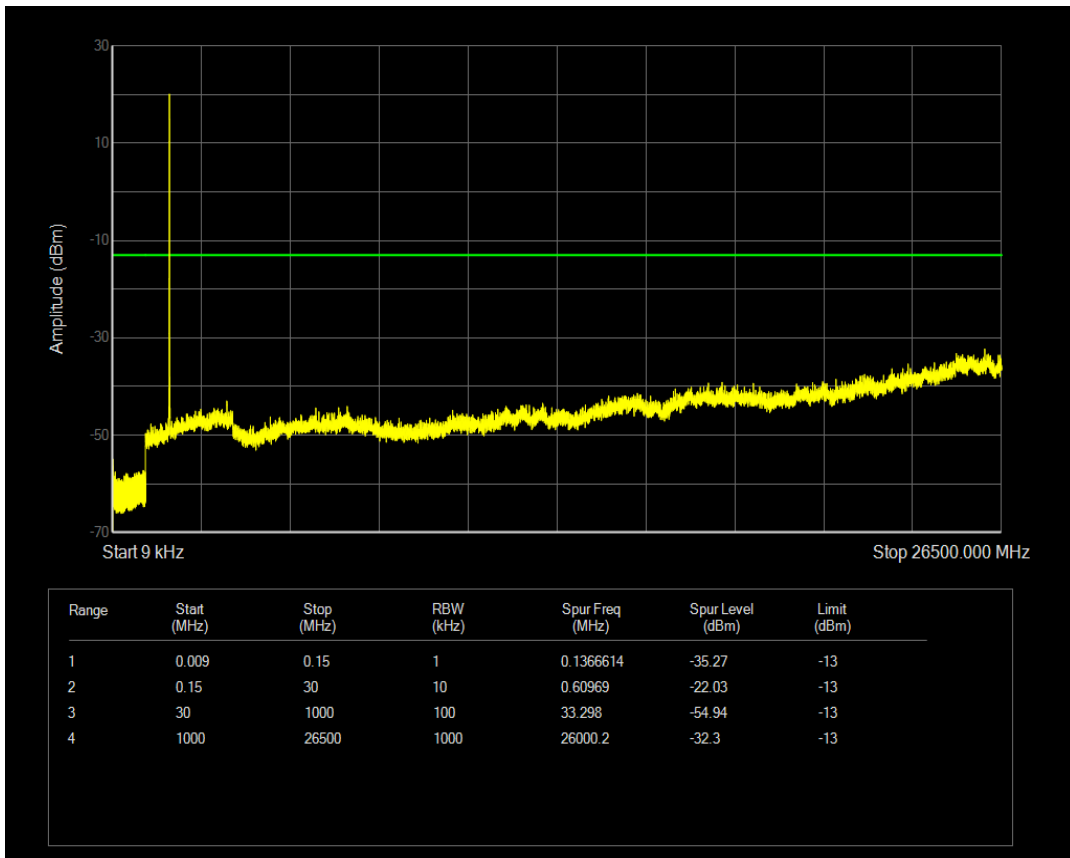

Band66 16QAM BW=5MHz Channel=131997 RB Size=25 Position=#0

Band66 QPSK BW=5MHz Channel=132322 RB Size=1 Position=#0