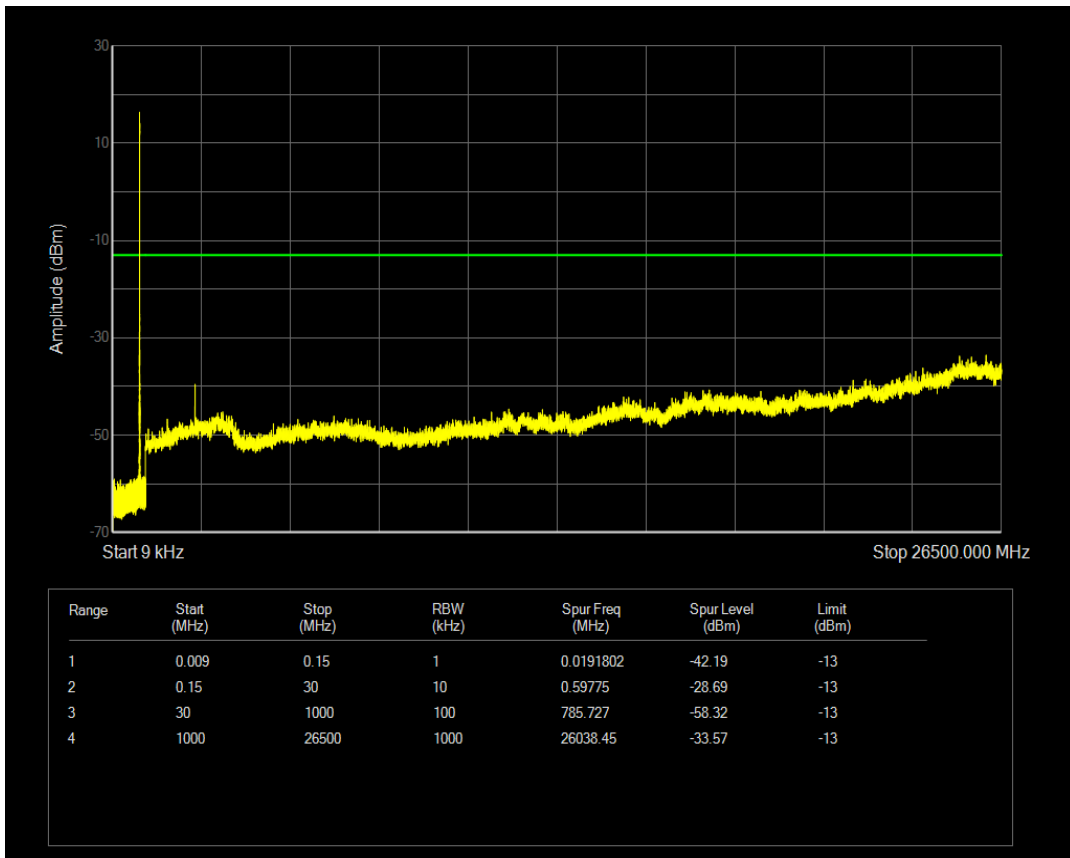

Band5 QPSK BW=3MHz Channel=20415 RB Size=15 Position=#0

Band5 16QAM BW=3MHz Channel=20415 RB Size=1 Position=#0