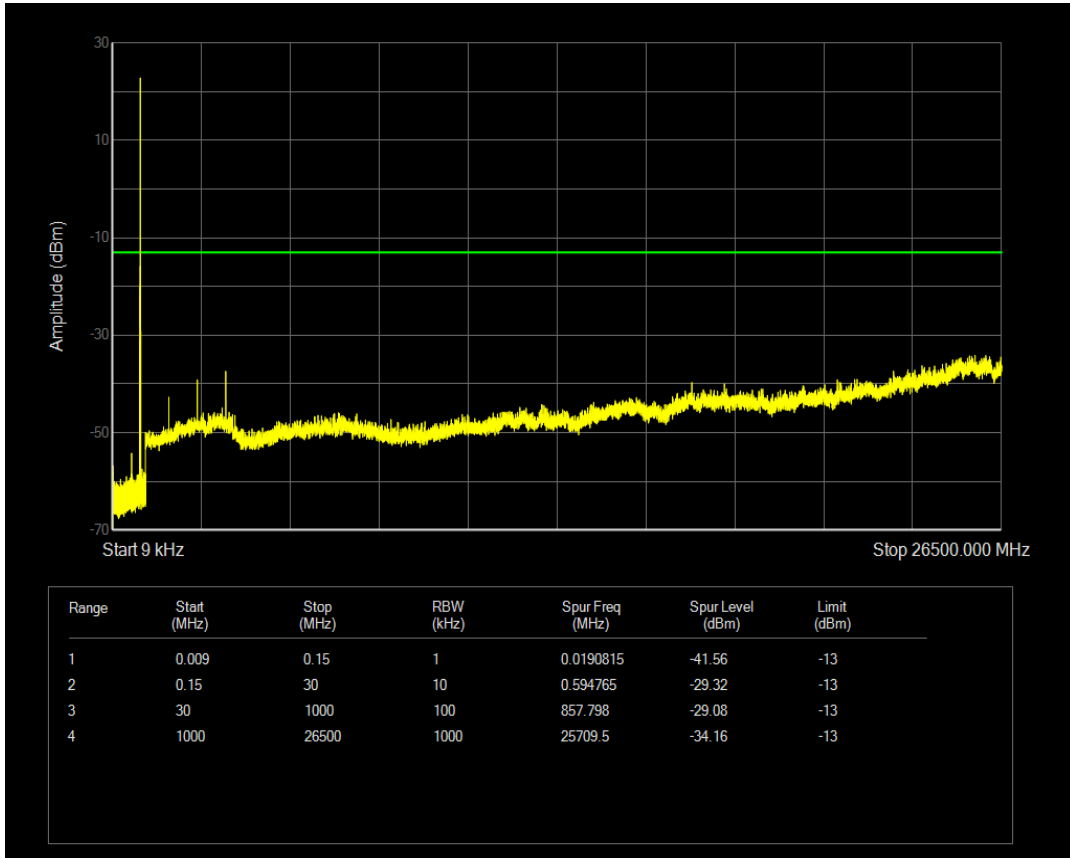

Band5 16QAM BW=1.4MHz Channel=20525 RB Size=6 Position=#0

Band5 QPSK BW=1.4MHz Channel=20643 RB Size=1 Position=#0

Band5 QPSK BW=1.4MHz Channel=20643 RB Size=6 Position=#0

Band5 16QAM BW=1.4MHz Channel=20643 RB Size=1 Position=#0

Band5 16QAM BW=1.4MHz Channel=20643 RB Size=6 Position=#0

Band5 QPSK BW=3MHz Channel=20415 RB Size=1 Position=#0

Band5 QPSK BW=3MHz Channel=20415 RB Size=15 Position=#0

Band5 16QAM BW=3MHz Channel=20415 RB Size=1 Position=#0