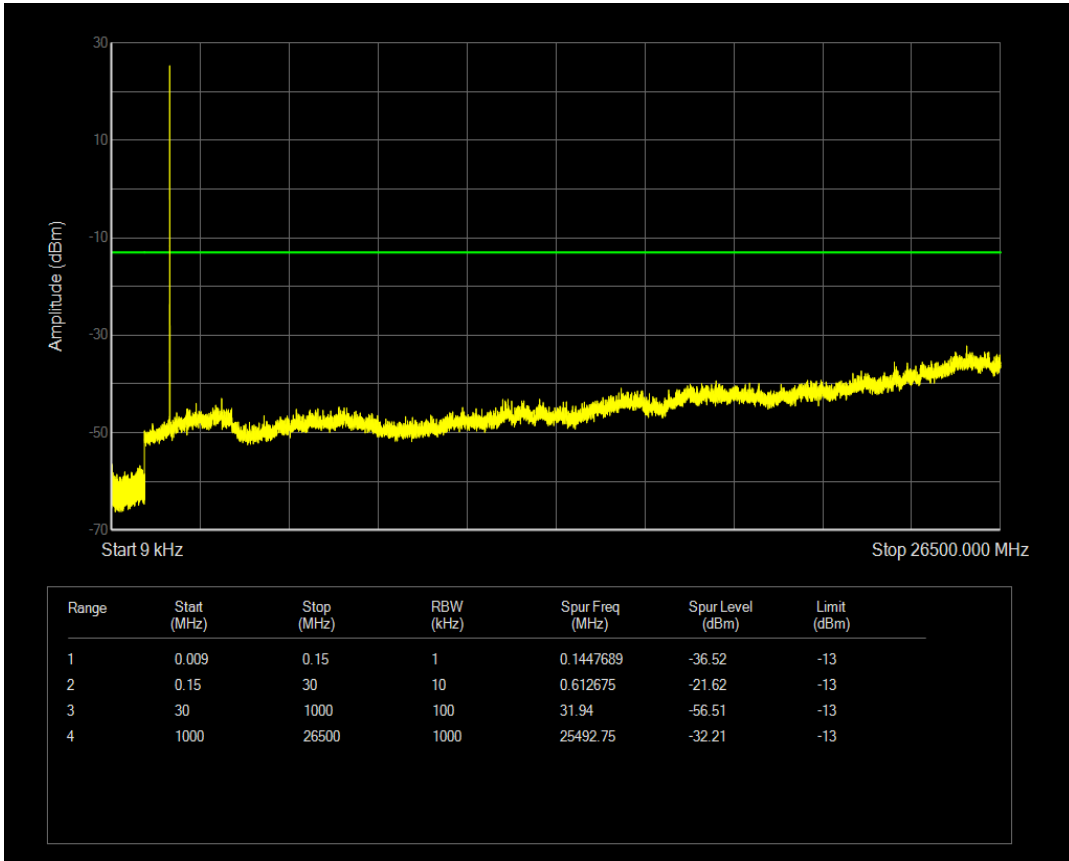

Band4 QPSK BW=3MHz Channel=20385 RB Size=1 Position=#0

Band4 QPSK BW=3MHz Channel=20385 RB Size=15 Position=#0