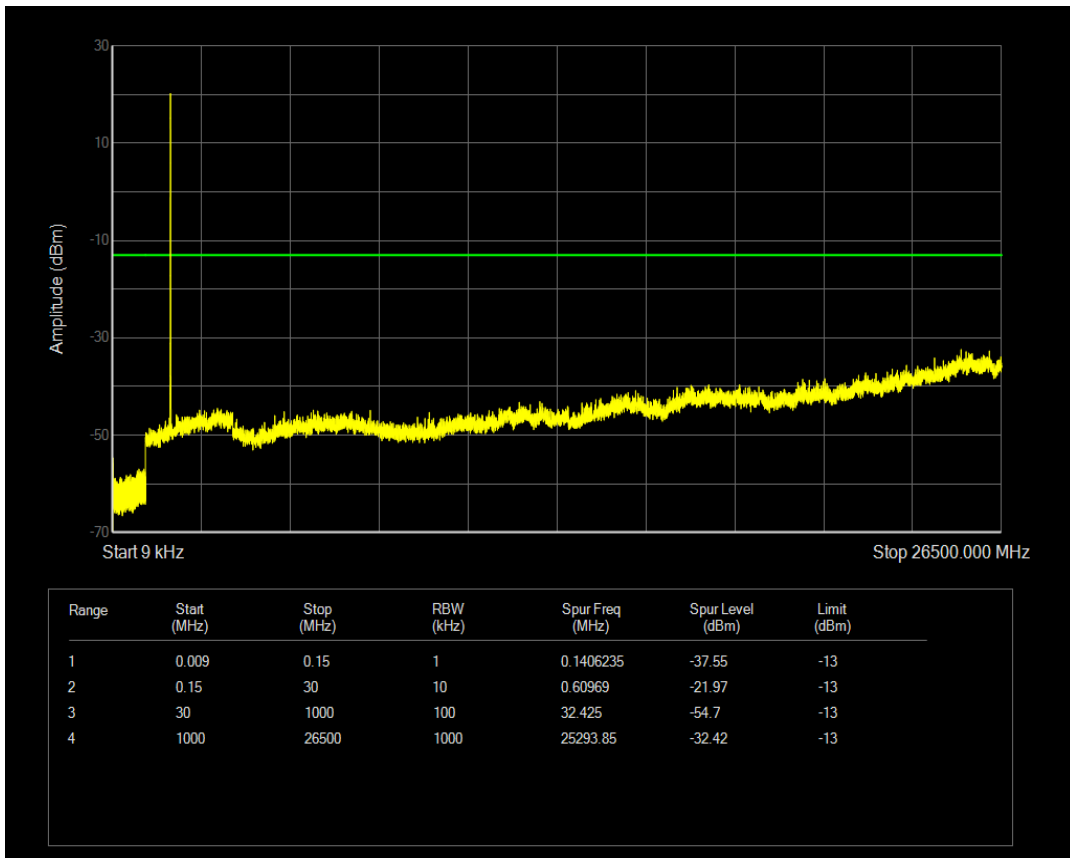

Band66 QPSK BW=5MHz Channel=132322 RB Size=25 Position=#0

Band66 16QAM BW=5MHz Channel=132322 RB Size=1 Position=#0