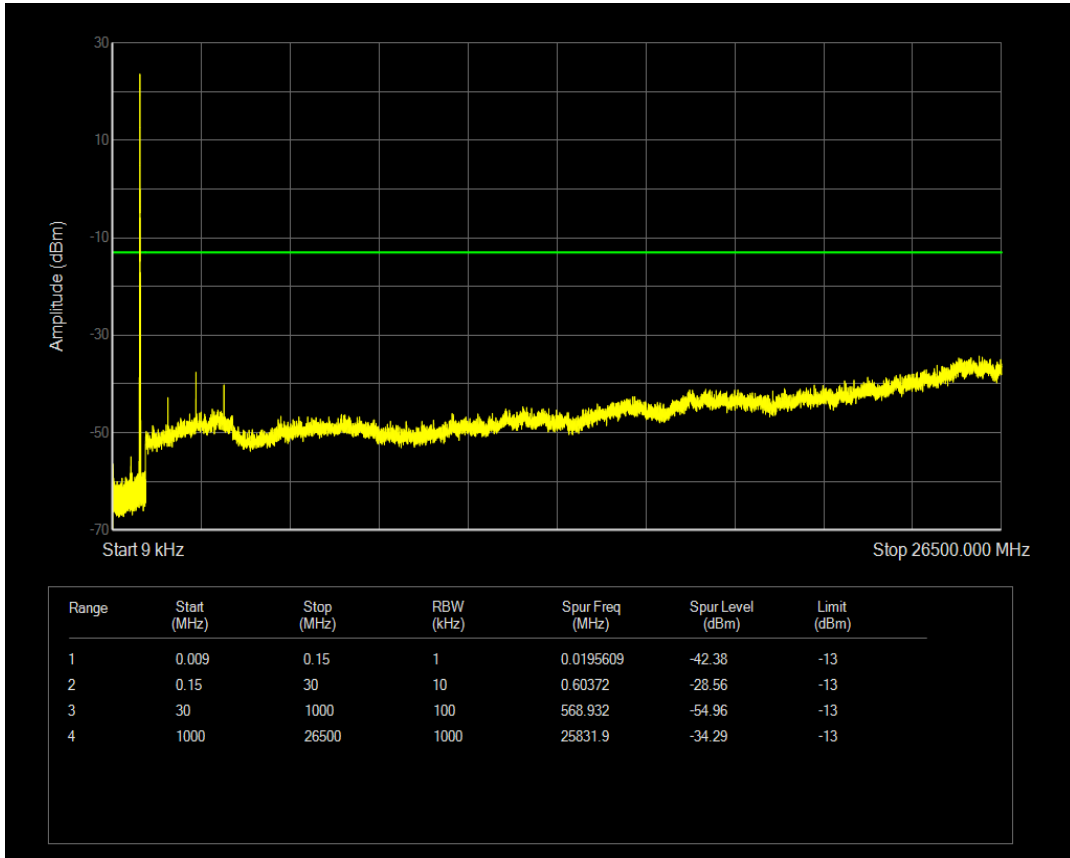

Band5 QPSK BW=5MHz Channel=20425 RB Size=1 Position=#0

Band5 16QAM BW=3MHz Channel=20635 RB Size=15 Position=#0

Band5 QPSK BW=5MHz Channel=20425 RB Size=25 Position=#0

Band5 16QAM BW=5MHz Channel=20425 RB Size=1 Position=#0

Band5 16QAM BW=5MHz Channel=20425 RB Size=25 Position=#0

Band5 QPSK BW=5MHz Channel=20525 RB Size=1 Position=#0

Band5 QPSK BW=5MHz Channel=20525 RB Size=25 Position=#0

Band5 16QAM BW=5MHz Channel=20525 RB Size=1 Position=#0