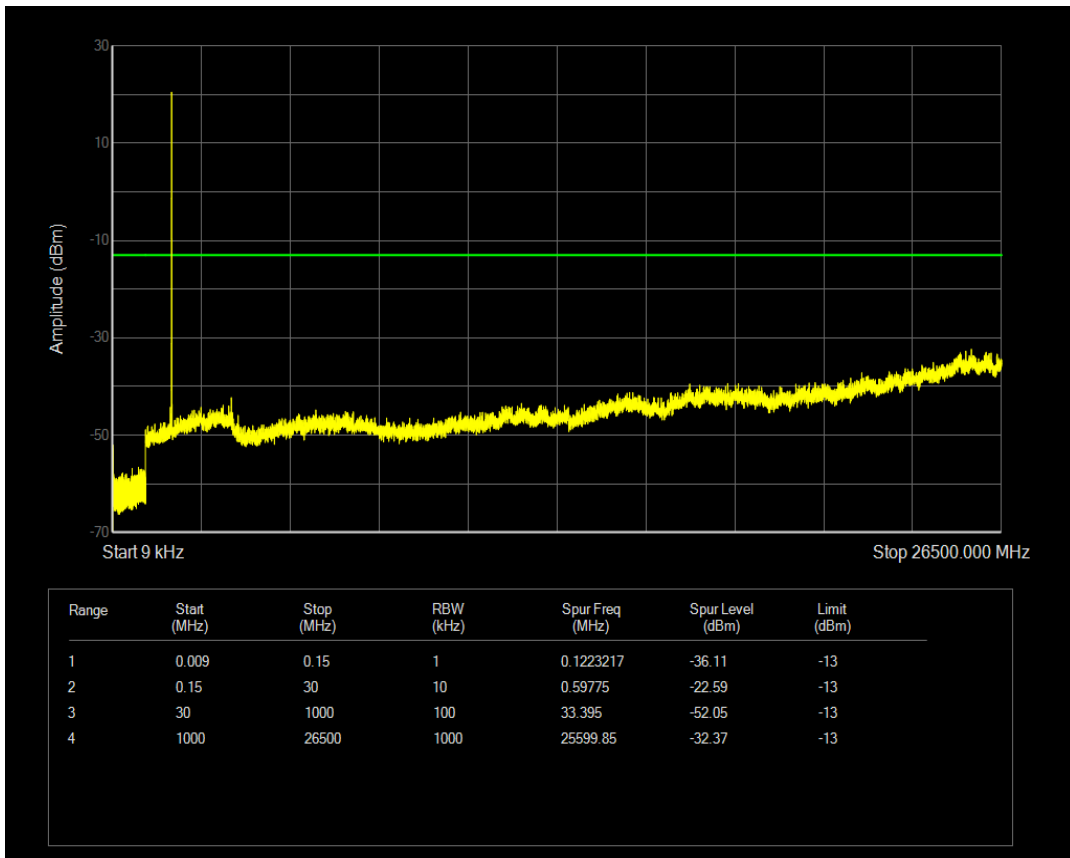

Band66 QPSK BW=3MHz Channel=132657 RB Size=15 Position=#0

Band66 16QAM BW=3MHz Channel=132657 RB Size=1 Position=#0