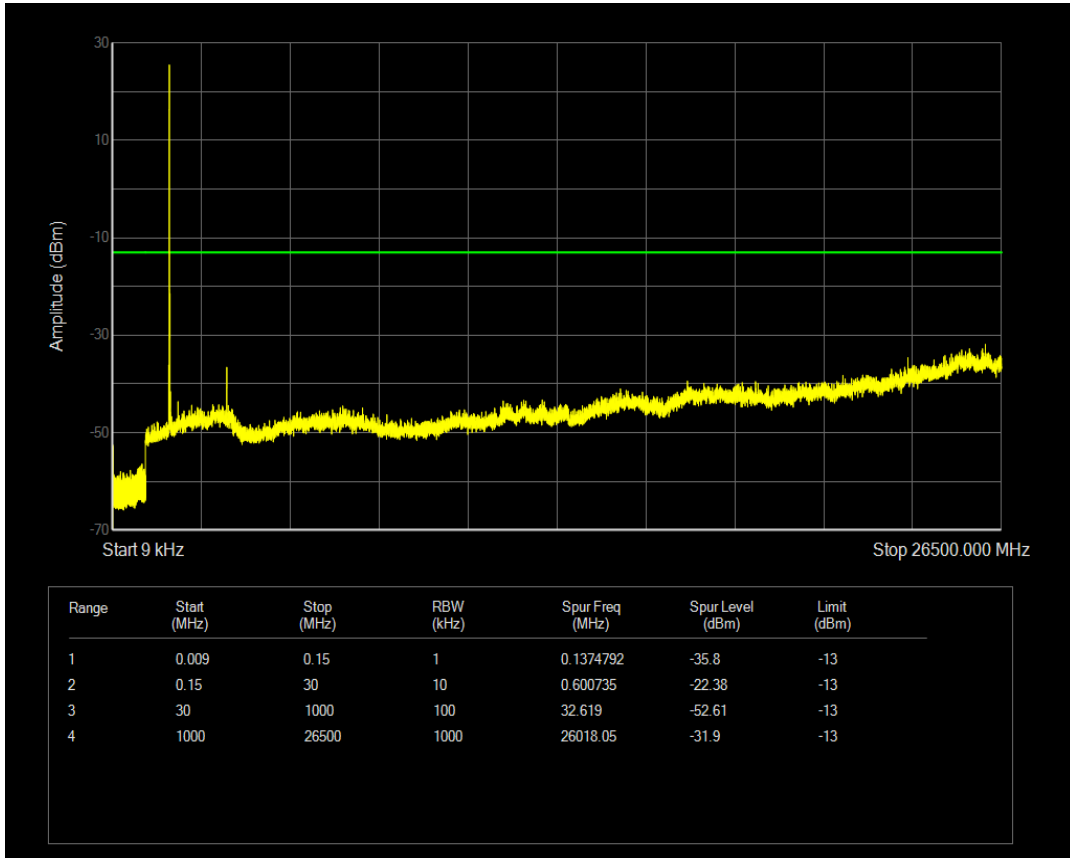

Band4 QPSK BW=5MHz Channel=20375 RB Size=1 Position=#0

Band4 16QAM BW=5MHz Channel=20175 RB Size=25 Position=#0

Band4 QPSK BW=5MHz Channel=20375 RB Size=25 Position=#0

Band4 16QAM BW=5MHz Channel=20375 RB Size=1 Position=#0

Band4 16QAM BW=5MHz Channel=20375 RB Size=25 Position=#0

Band4 QPSK BW=10MHz Channel=20000 RB Size=1 Position=#0

Band4 QPSK BW=10MHz Channel=20000 RB Size=50 Position=#0

Band4 16QAM BW=10MHz Channel=20000 RB Size=1 Position=#0