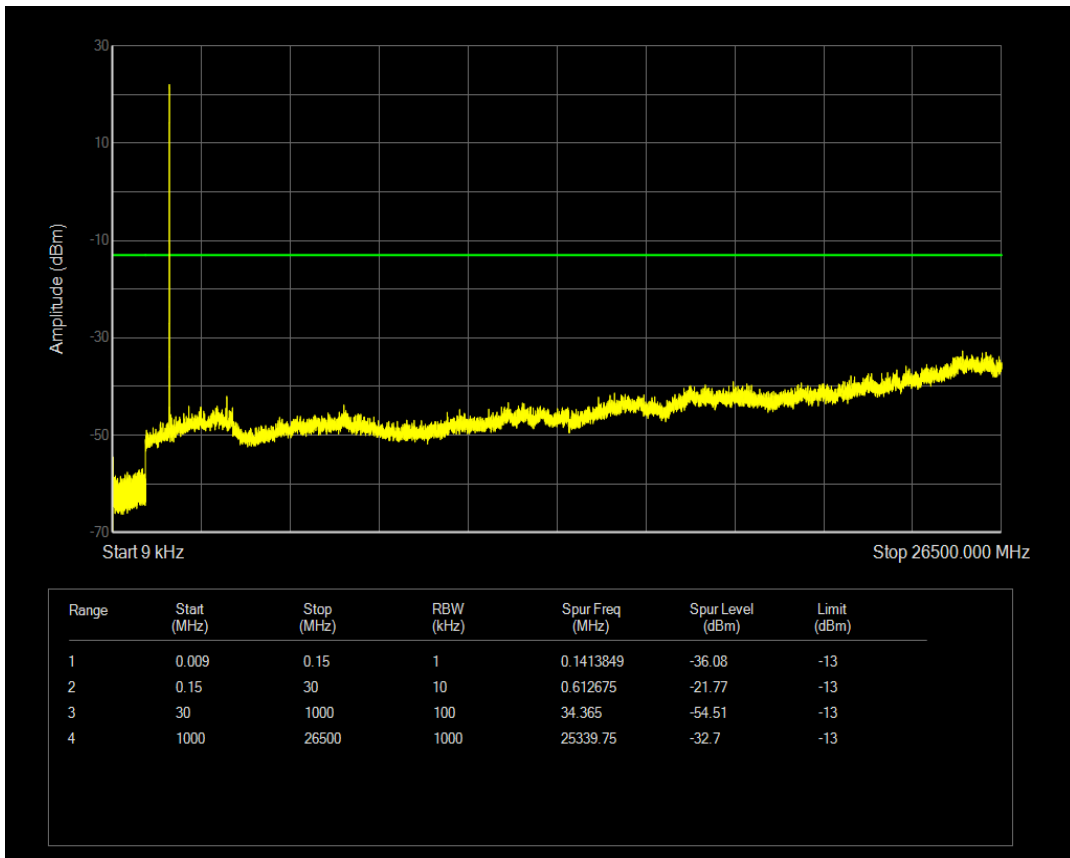

Band4 16QAM BW=3MHz Channel=19965 RB Size=15 Position=#0

Band4 QPSK BW=3MHz Channel=20175 RB Size=1 Position=#0