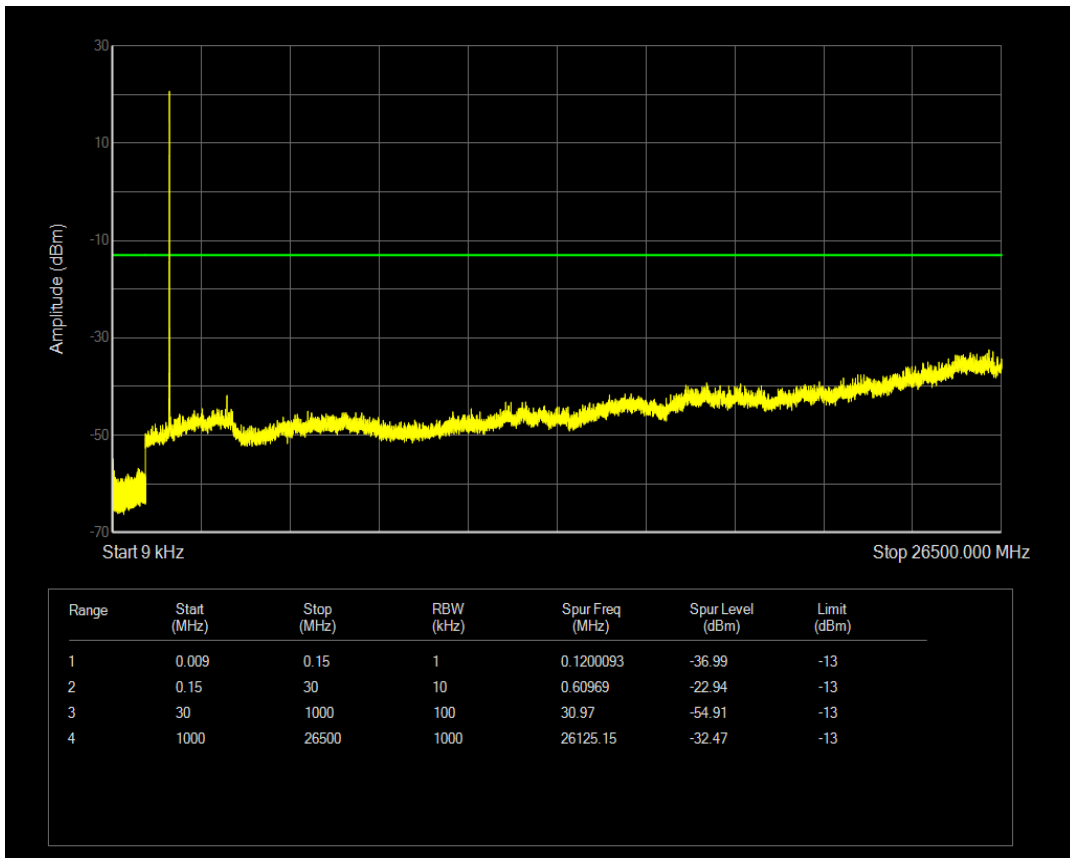

Band4 16QAM BW=3MHz Channel=20175 RB Size=1 Position=#0

Band4 QPSK BW=3MHz Channel=20385 RB Size=1 Position=#0

Band4 QPSK BW=3MHz Channel=20385 RB Size=15 Position=#0

Band4 16QAM BW=3MHz Channel=20385 RB Size=1 Position=#0

Band4 16QAM BW=3MHz Channel=20385 RB Size=15 Position=#0

Band4 QPSK BW=5MHz Channel=19975 RB Size=1 Position=#0

Band4 QPSK BW=5MHz Channel=19975 RB Size=25 Position=#0

Band4 16QAM BW=5MHz Channel=19975 RB Size=1 Position=#0