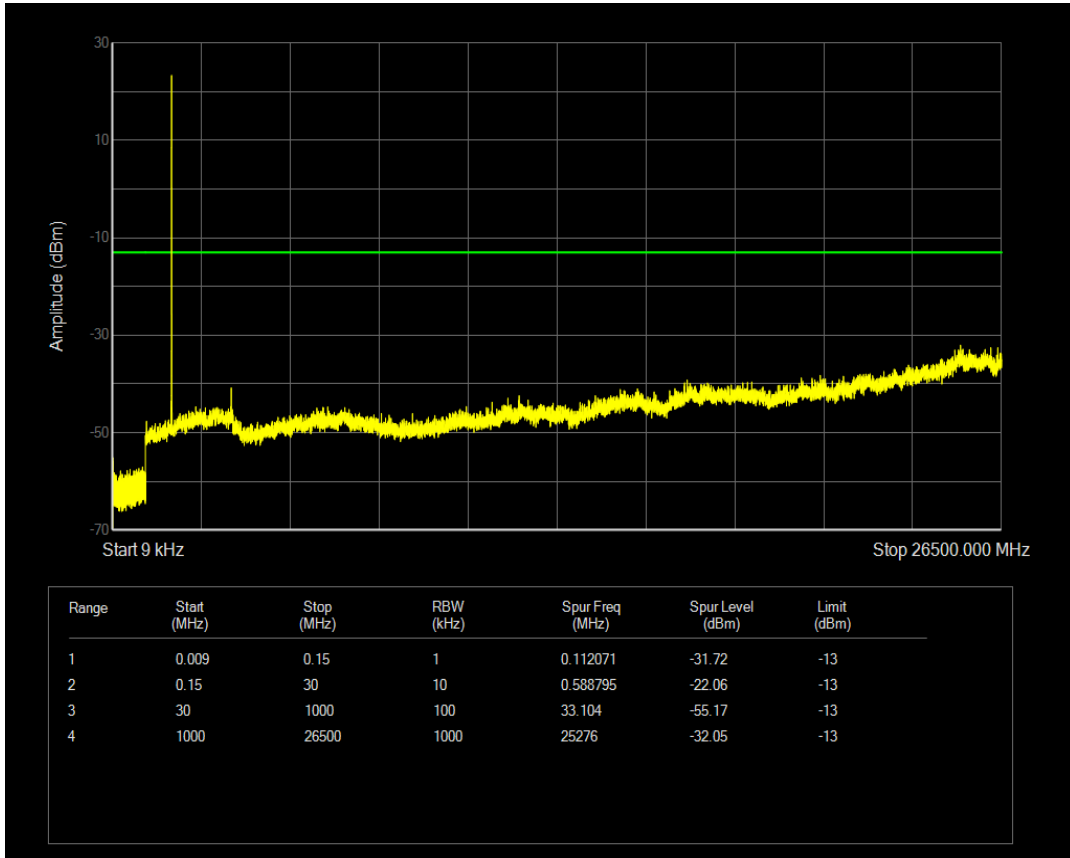

Band66 16QAM BW=3MHz Channel=132322 RB Size=15 Position=#0

Band66 QPSK BW=3MHz Channel=132657 RB Size=1 Position=#0

Band66 QPSK BW=3MHz Channel=132657 RB Size=15 Position=#0

Band66 16QAM BW=3MHz Channel=132657 RB Size=1 Position=#0