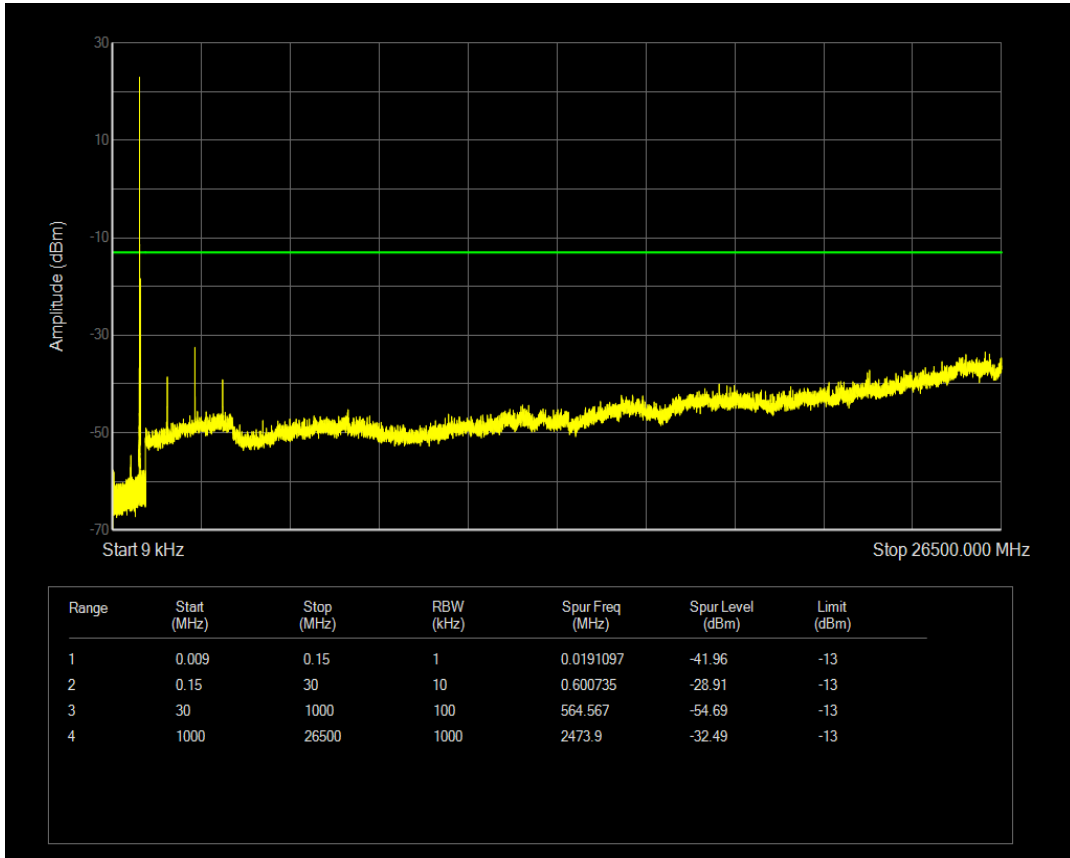

Band5 16QAM BW=5MHz Channel=20525 RB Size=25 Position=#0

Band5 QPSK BW=5MHz Channel=20625 RB Size=1 Position=#0

Band5 QPSK BW=5MHz Channel=20625 RB Size=25 Position=#0

Band5 16QAM BW=5MHz Channel=20625 RB Size=1 Position=#0

Band5 16QAM BW=5MHz Channel=20625 RB Size=25 Position=#0

Band5 QPSK BW=10MHz Channel=20450 RB Size=1 Position=#0

Band5 QPSK BW=10MHz Channel=20450 RB Size=50 Position=#0

Band5 16QAM BW=10MHz Channel=20450 RB Size=1 Position=#0