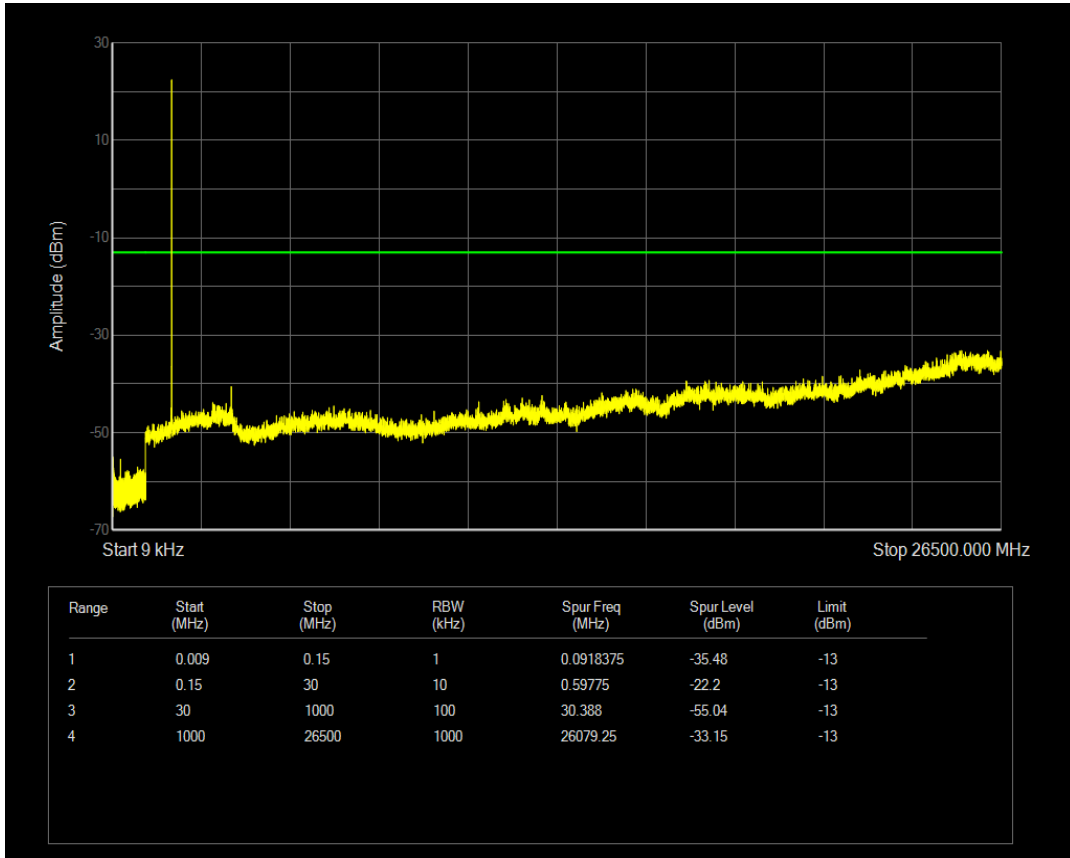

Band66 QPSK BW=1.4MHz Channel=132665 RB Size=1 Position=#0

Band66 16QAM BW=1.4MHz Channel=132322 RB Size=6 Position=#0

Band66 QPSK BW=1.4MHz Channel=132665 RB Size=6 Position=#0

Band66 16QAM BW=1.4MHz Channel=132665 RB Size=1 Position=#0