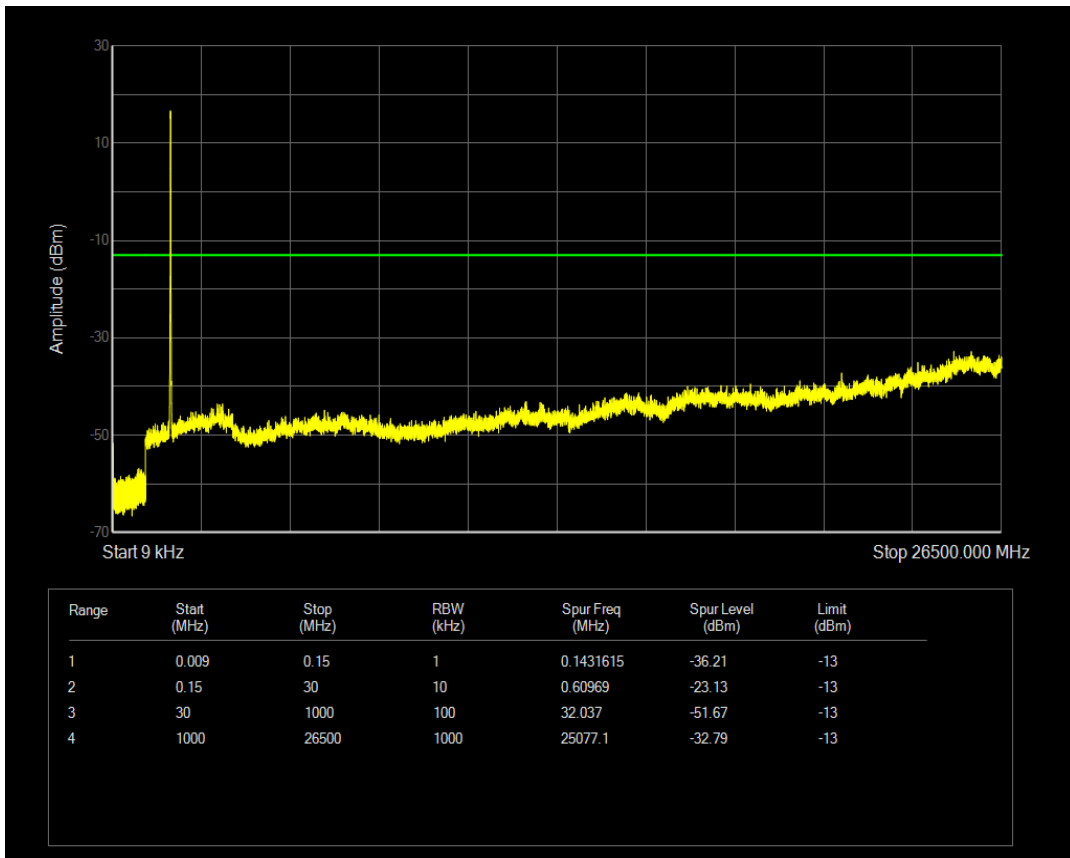

Band4 16QAM BW=15MHz Channel=20325 RB Size=75 Position=#0

Band4 QPSK BW=20MHz Channel=20050 RB Size=1 Position=#0