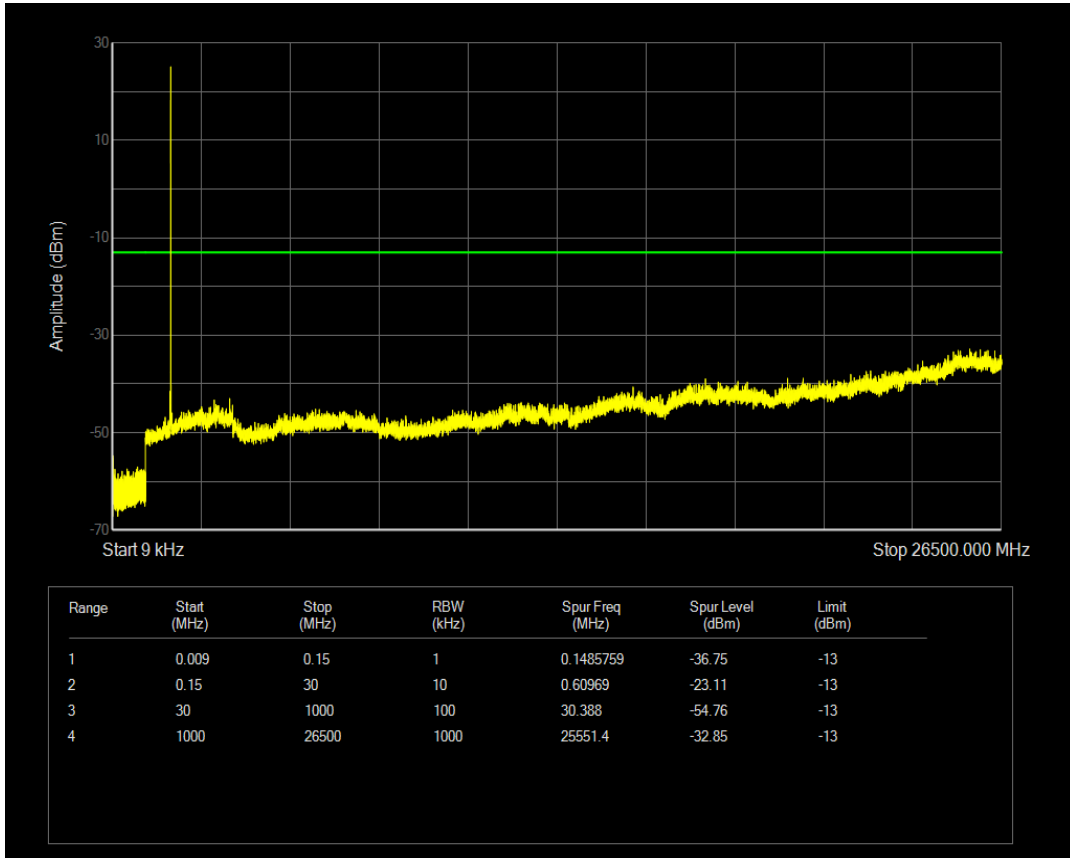

Band4 16QAM BW=1.4MHz Channel=19957 RB Size=6 Position=#0

Band4 QPSK BW=1.4MHz Channel=20175 RB Size=1 Position=#0

Band4 QPSK BW=1.4MHz Channel=20175 RB Size=6 Position=#0

Band4 16QAM BW=1.4MHz Channel=20175 RB Size=6 Position=#0

Band4 16QAM BW=1.4MHz Channel=20175 RB Size=1 Position=#0

Band4 QPSK BW=1.4MHz Channel=20393 RB Size=1 Position=#0

Band4 QPSK BW=1.4MHz Channel=20393 RB Size=6 Position=#0

Band4 16QAM BW=1.4MHz Channel=20393 RB Size=1 Position=#0

Band4 16QAM BW=1.4MHz Channel=20393 RB Size=6 Position=#0

Band4 QPSK BW=3MHz Channel=19965 RB Size=1 Position=#0

Band4 QPSK BW=3MHz Channel=19965 RB Size=15 Position=#0

Band4 16QAM BW=3MHz Channel=19965 RB Size=1 Position=#0