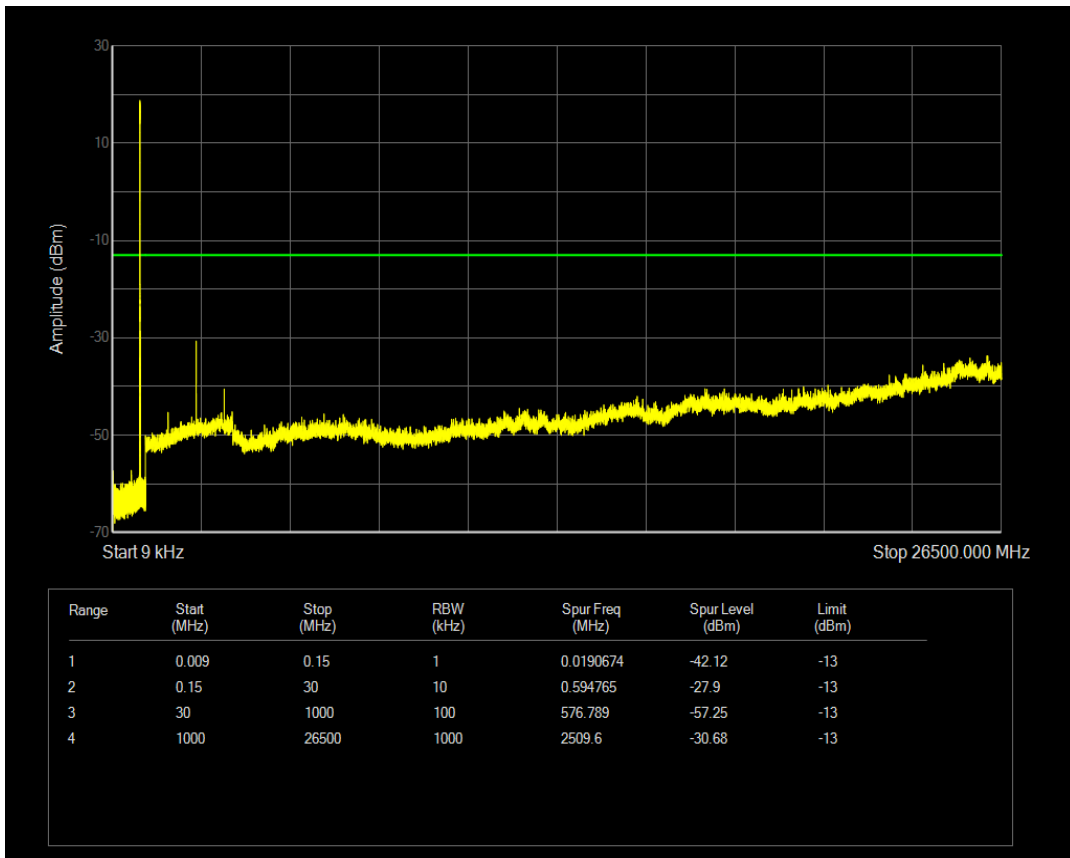

Band5 16QAM BW=1.4MHz Channel=20407 RB Size=6 Position=#0

Band5 QPSK BW=1.4MHz Channel=20525 RB Size=1 Position=#0

Band5 QPSK BW=1.4MHz Channel=20525 RB Size=6 Position=#0

Band5 16QAM BW=1.4MHz Channel=20525 RB Size=1 Position=#0

Band5 16QAM BW=1.4MHz Channel=20525 RB Size=6 Position=#0

Band5 QPSK BW=1.4MHz Channel=20643 RB Size=1 Position=#0

Band5 QPSK BW=1.4MHz Channel=20643 RB Size=6 Position=#0

Band5 16QAM BW=1.4MHz Channel=20643 RB Size=1 Position=#0