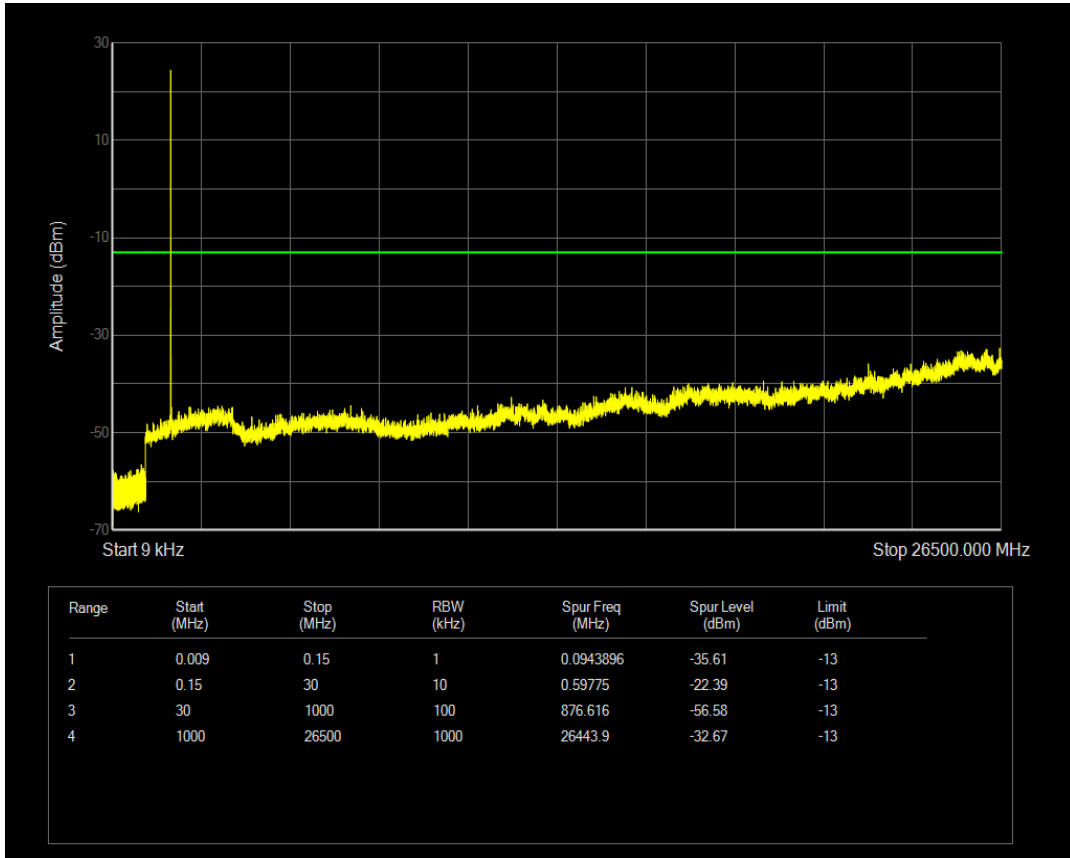

Band4 16QAM BW=3MHz Channel=20175 RB Size=1 Position=#0

Band4 QPSK BW=3MHz Channel=20385 RB Size=1 Position=#0

Band4 QPSK BW=3MHz Channel=20385 RB Size=15 Position=#0

Band4 16QAM BW=3MHz Channel=20385 RB Size=1 Position=#0

Band4 16QAM BW=3MHz Channel=20385 RB Size=15 Position=#0

Band4 QPSK BW=5MHz Channel=19975 RB Size=1 Position=#0

Band4 QPSK BW=5MHz Channel=19975 RB Size=25 Position=#0

Band4 16QAM BW=5MHz Channel=19975 RB Size=1 Position=#0