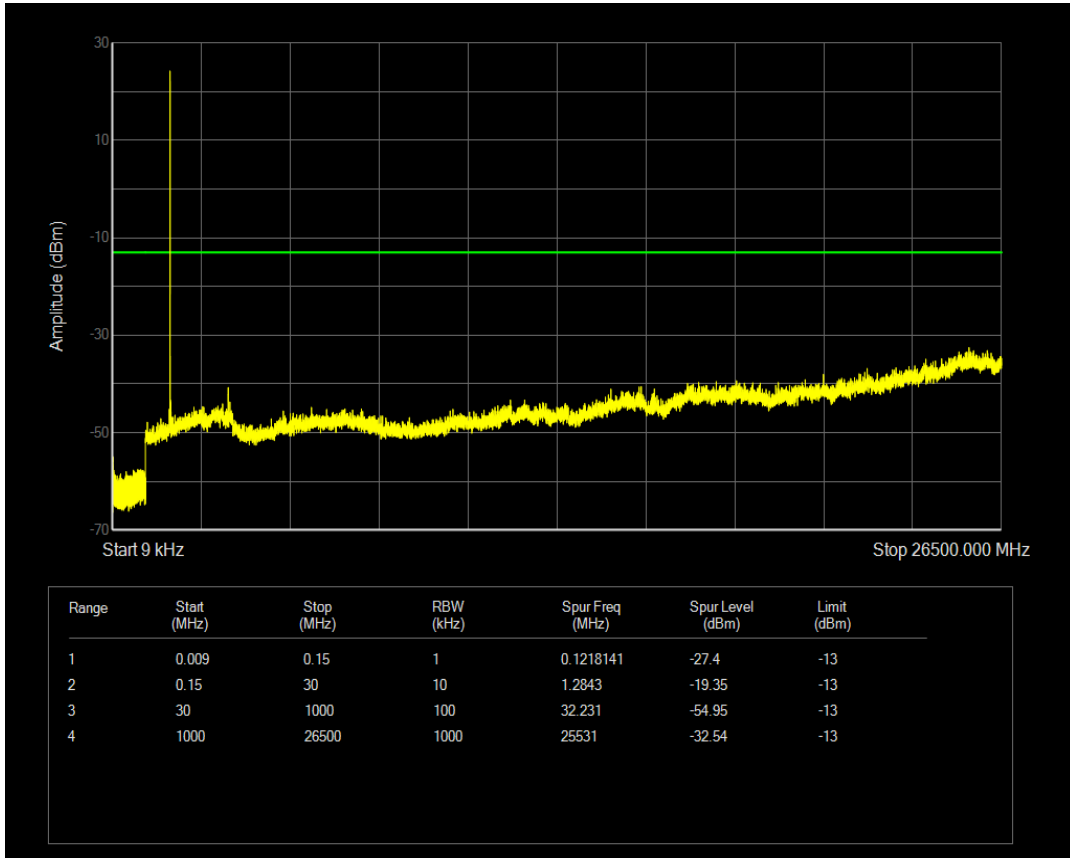

Band4 16QAM BW=1.4MHz Channel=19957 RB Size=6 Position=#0

Band4 QPSK BW=1.4MHz Channel=20175 RB Size=1 Position=#0

Band4 QPSK BW=1.4MHz Channel=20175 RB Size=6 Position=#0

Band4 16QAM BW=1.4MHz Channel=20175 RB Size=6 Position=#0

Band4 16QAM BW=1.4MHz Channel=20175 RB Size=1 Position=#0

Band4 QPSK BW=1.4MHz Channel=20393 RB Size=1 Position=#0

Band4 QPSK BW=1.4MHz Channel=20393 RB Size=6 Position=#0

Band4 16QAM BW=1.4MHz Channel=20393 RB Size=1 Position=#0