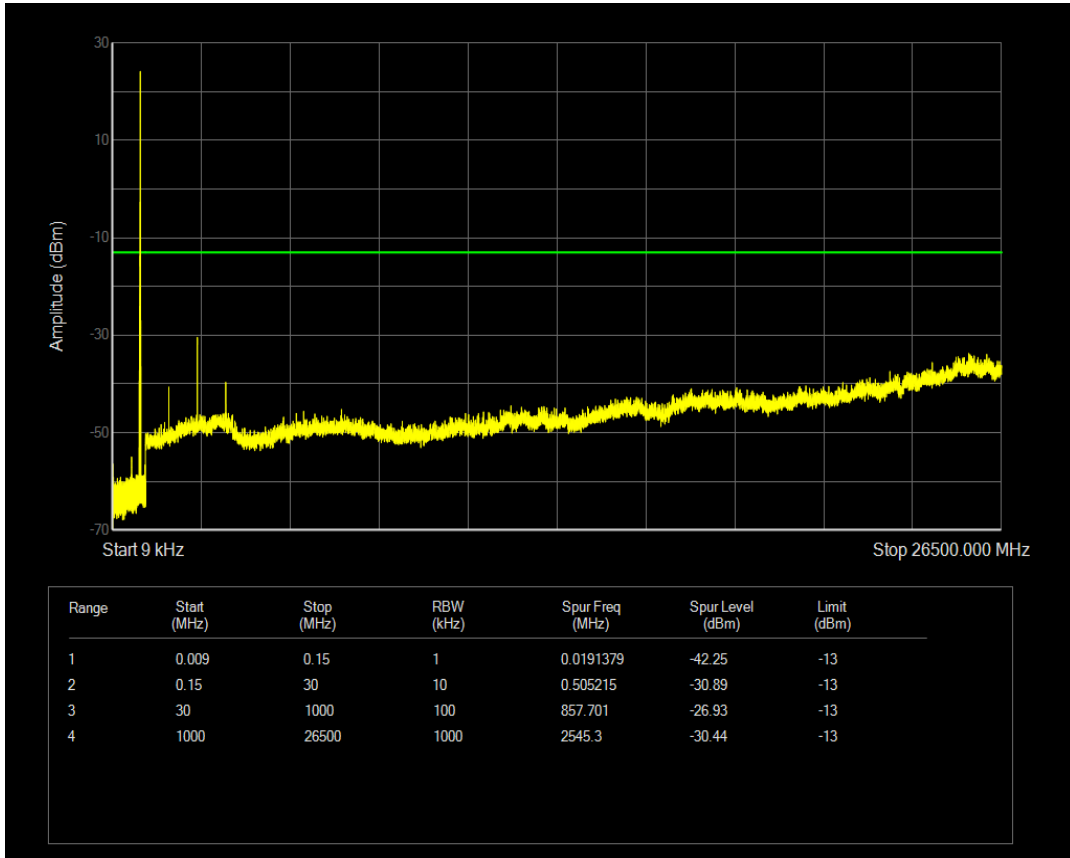

Band4 16QAM BW=20MHz Channel=20300 RB Size=100 Position=#0

Band5 QPSK BW=1.4MHz Channel=20407 RB Size=1 Position=#0

Band5 QPSK BW=1.4MHz Channel=20407 RB Size=6 Position=#0

Band5 16QAM BW=1.4MHz Channel=20407 RB Size=1 Position=#0

Band5 16QAM BW=1.4MHz Channel=20407 RB Size=6 Position=#0

Band5 QPSK BW=1.4MHz Channel=20525 RB Size=1 Position=#0

Band5 QPSK BW=1.4MHz Channel=20525 RB Size=6 Position=#0

Band5 16QAM BW=1.4MHz Channel=20525 RB Size=1 Position=#0

Band5 16QAM BW=1.4MHz Channel=20525 RB Size=6 Position=#0

Band5 QPSK BW=1.4MHz Channel=20643 RB Size=1 Position=#0

Band5 QPSK BW=1.4MHz Channel=20643 RB Size=6 Position=#0

Band5 16QAM BW=1.4MHz Channel=20643 RB Size=1 Position=#0