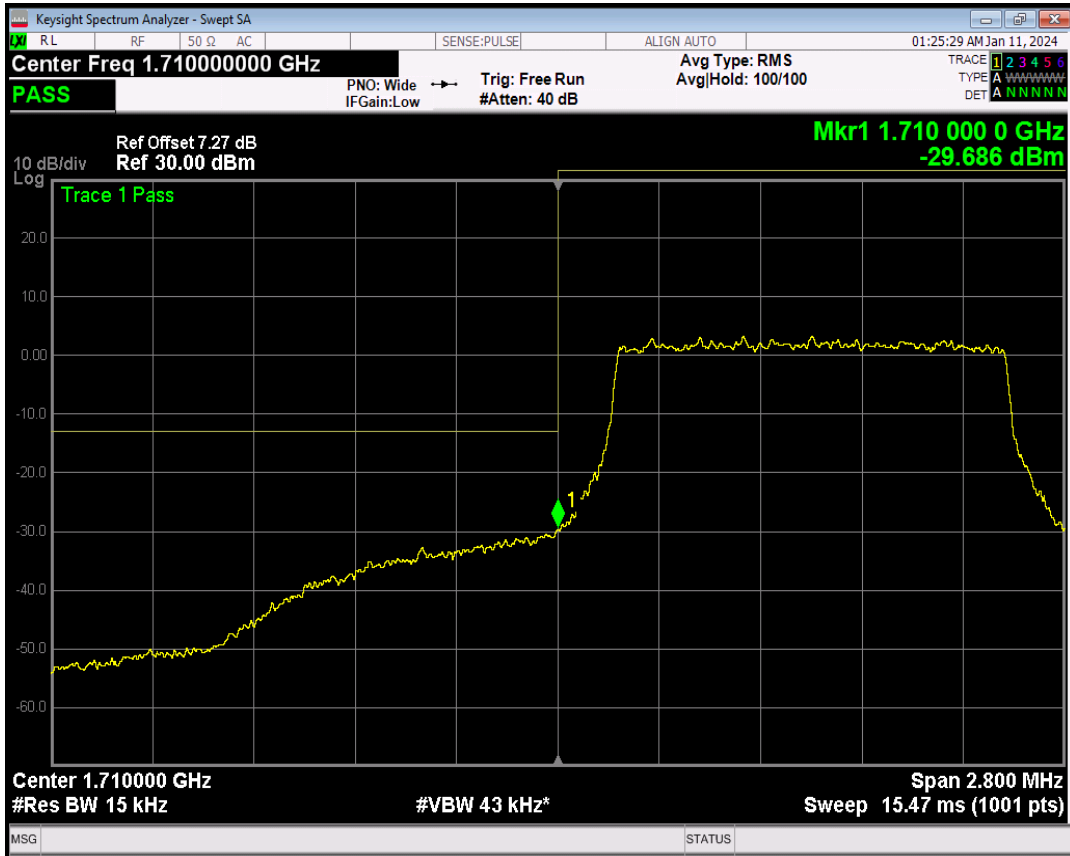

Band66 QPSK BW=1.4MHz Channel=131979 RB Size=6 Position=#0

Band66 16QAM BW=1.4MHz Channel=131979 RB Size=1 Position=#0

Band66 16QAM BW=1.4MHz Channel=131979 RB Size=1 Position=#Max

Band66 16QAM BW=1.4MHz Channel=131979 RB Size=6 Position=#0