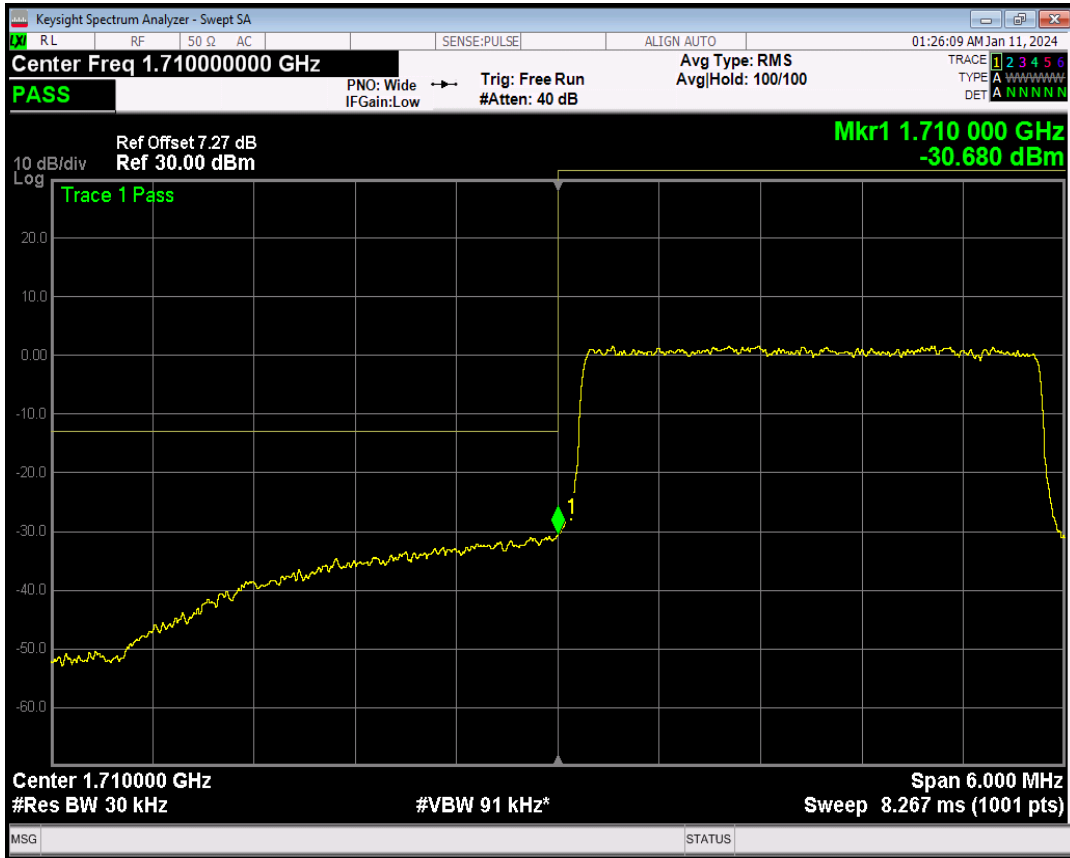

Band66 QPSK BW=3MHz Channel=131987 RB Size=15 Position=#0

Band66 16QAM BW=3MHz Channel=131987 RB Size=1 Position=#Max

Band66 16QAM BW=3MHz Channel=131987 RB Size=1 Position=#0

Band66 16QAM BW=3MHz Channel=131987 RB Size=15 Position=#0