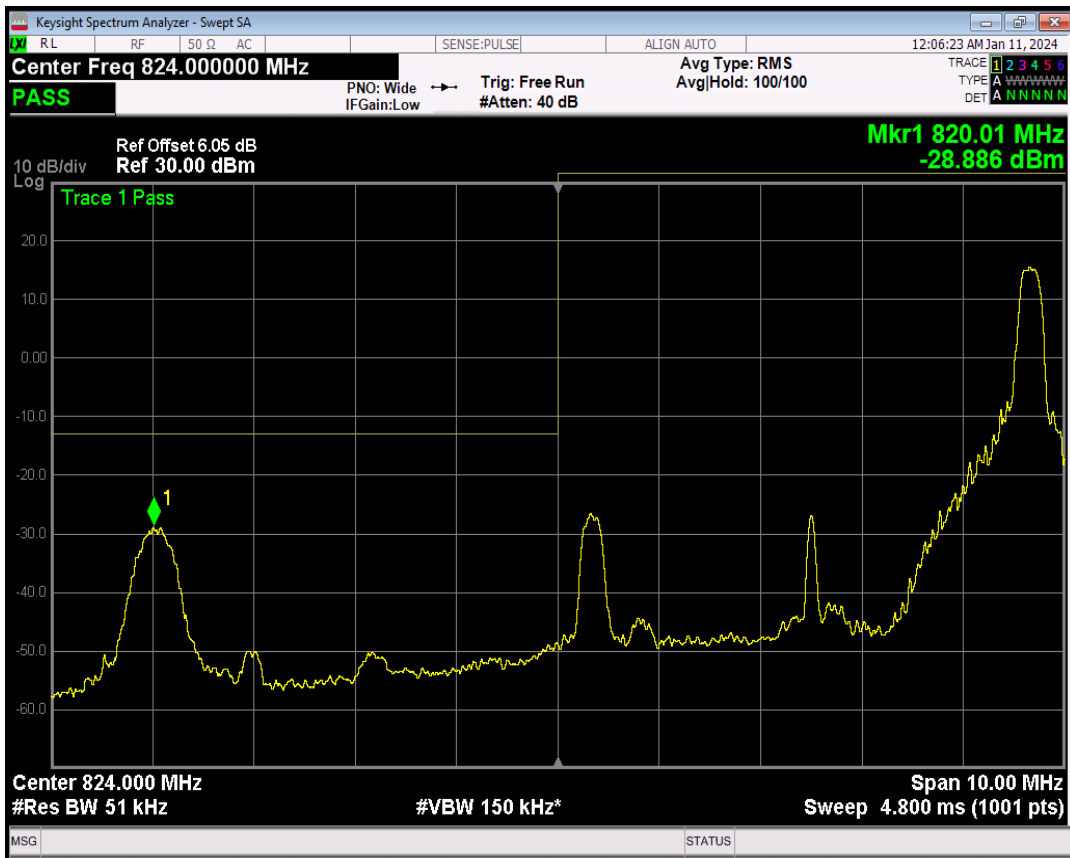

Band5 16QAM BW=5MHz Channel=20425 RB Size=1 Position=#Max

Band5 16QAM BW=5MHz Channel=20425 RB Size=25 Position=#0