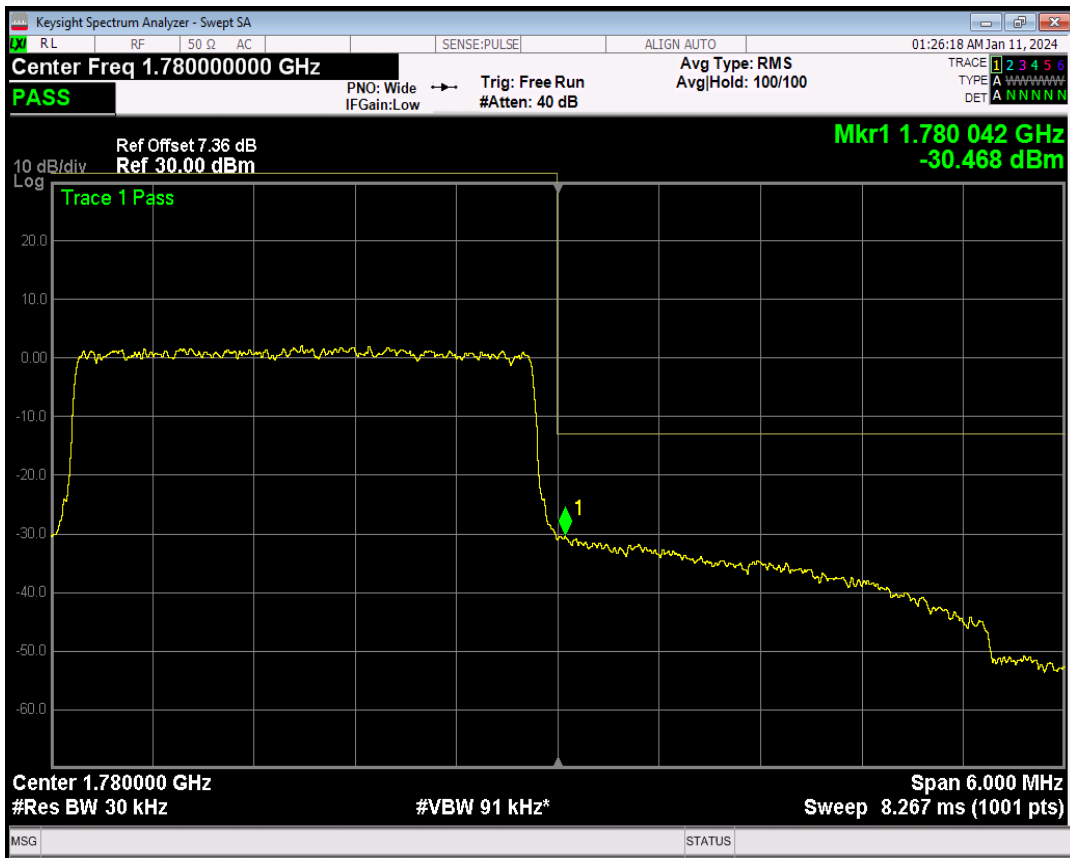

Band66 QPSK BW=3MHz Channel=132657 RB Size=15 Position=#0

Band66 16QAM BW=3MHz Channel=132657 RB Size=1 Position=#0