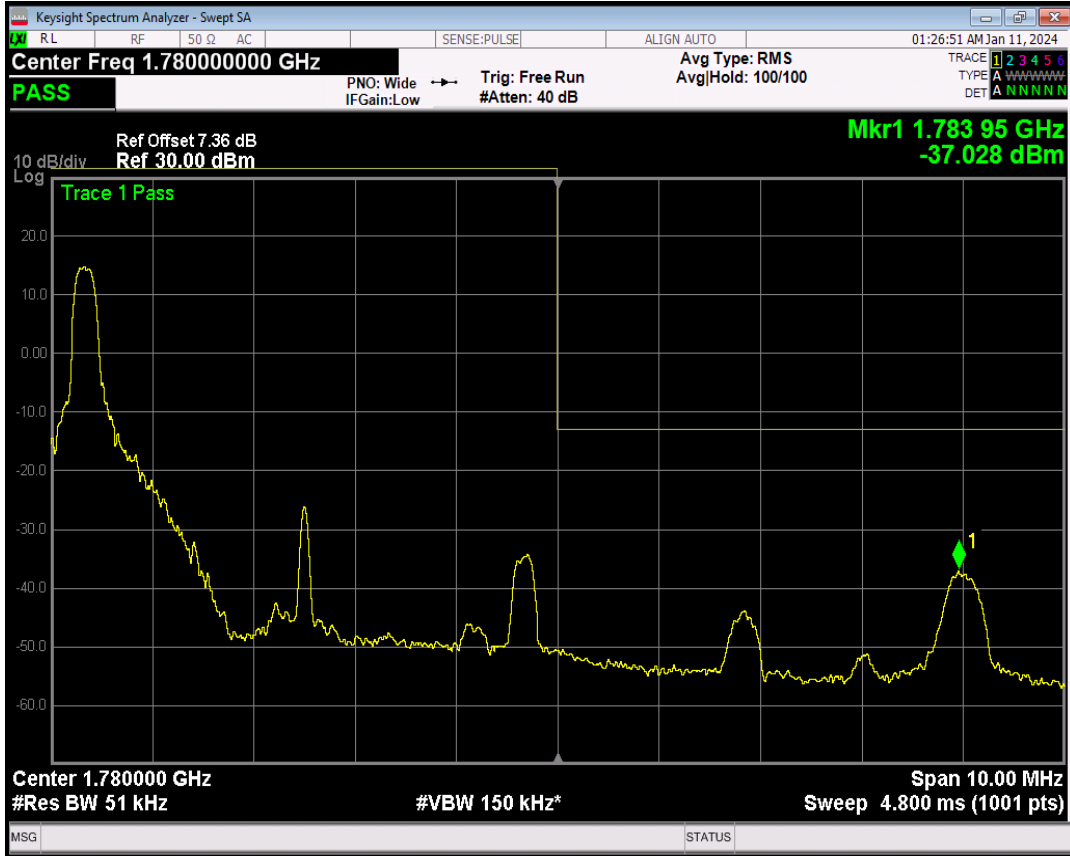

Band66 QPSK BW=5MHz Channel=132647 RB Size=1 Position=#0

Band66 QPSK BW=5MHz Channel=132647 RB Size=1 Position=#Max

Band66 QPSK BW=5MHz Channel=132647 RB Size=25 Position=#0

Band66 16QAM BW=5MHz Channel=132647 RB Size=1 Position=#0