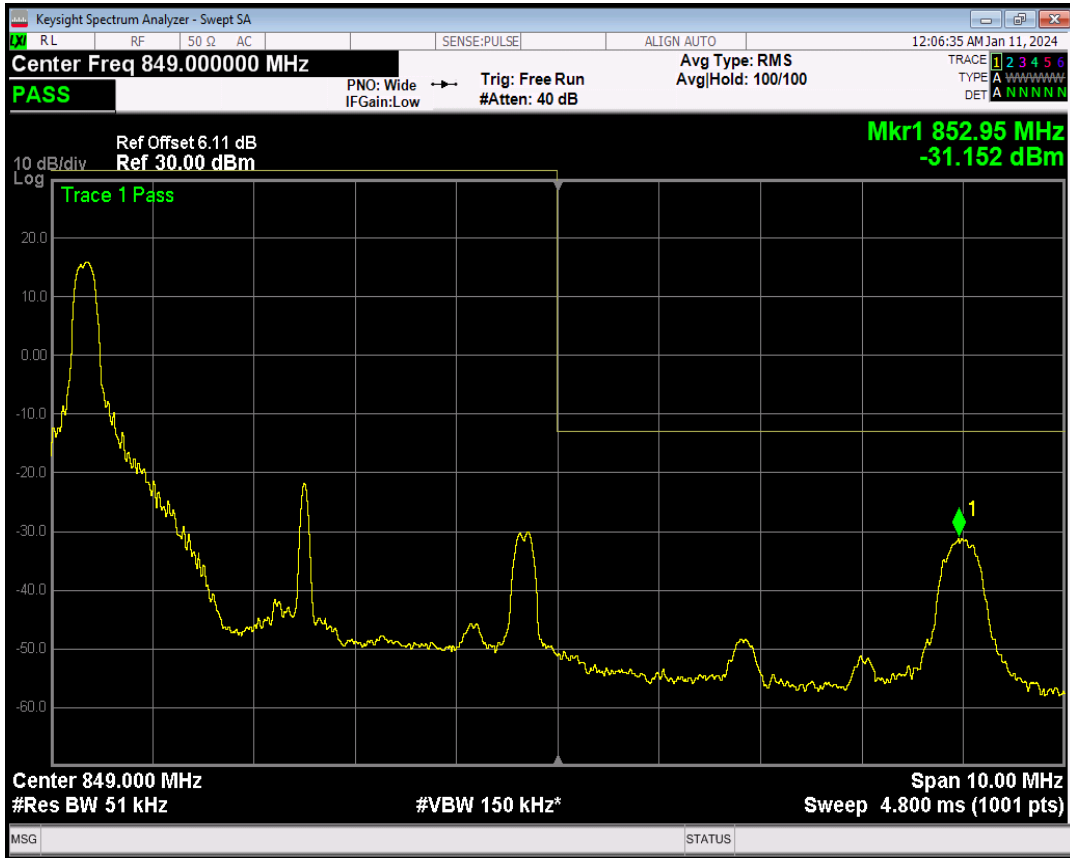

Band5 QPSK BW=5MHz Channel=20625 RB Size=1 Position=#0

Band5 QPSK BW=5MHz Channel=20625 RB Size=1 Position=#Max

Band5 QPSK BW=5MHz Channel=20625 RB Size=25 Position=#0

Band5 16QAM BW=5MHz Channel=20625 RB Size=1 Position=#0