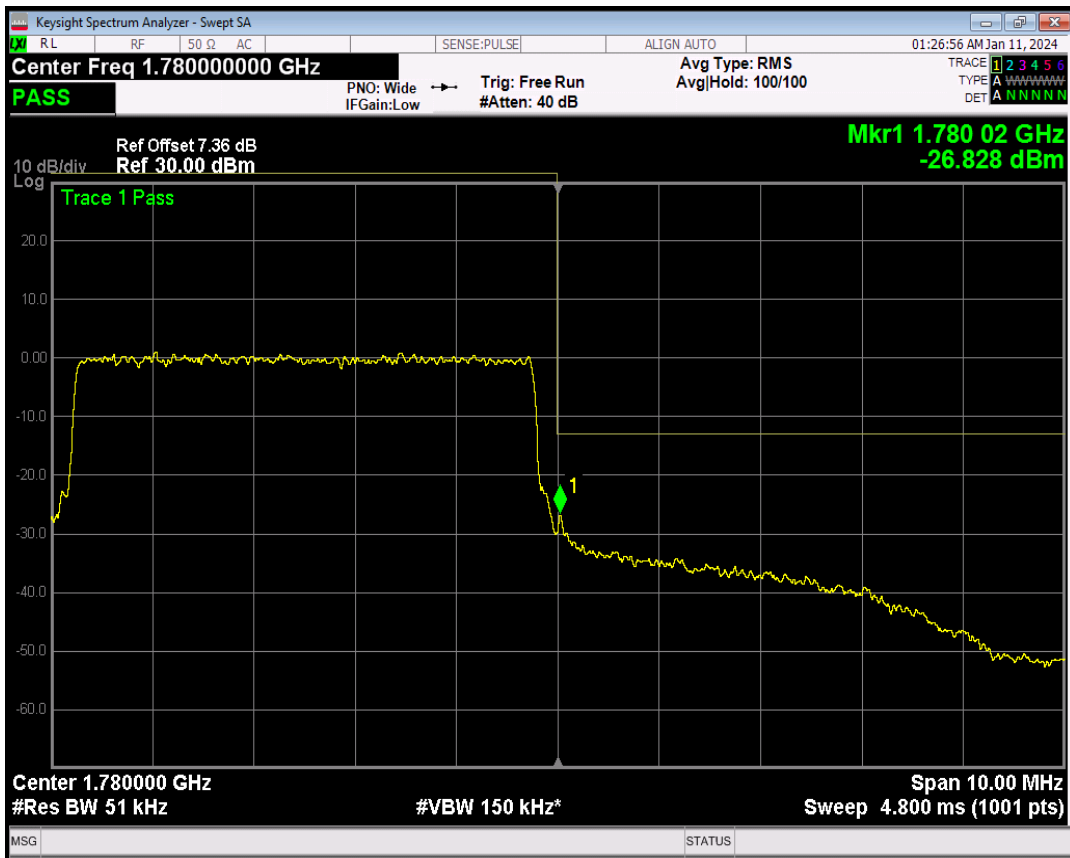

Band66 16QAM BW=5MHz Channel=132647 RB Size=25 Position=#0

Band66 16QAM BW=5MHz Channel=132647 RB Size=1 Position=#Max