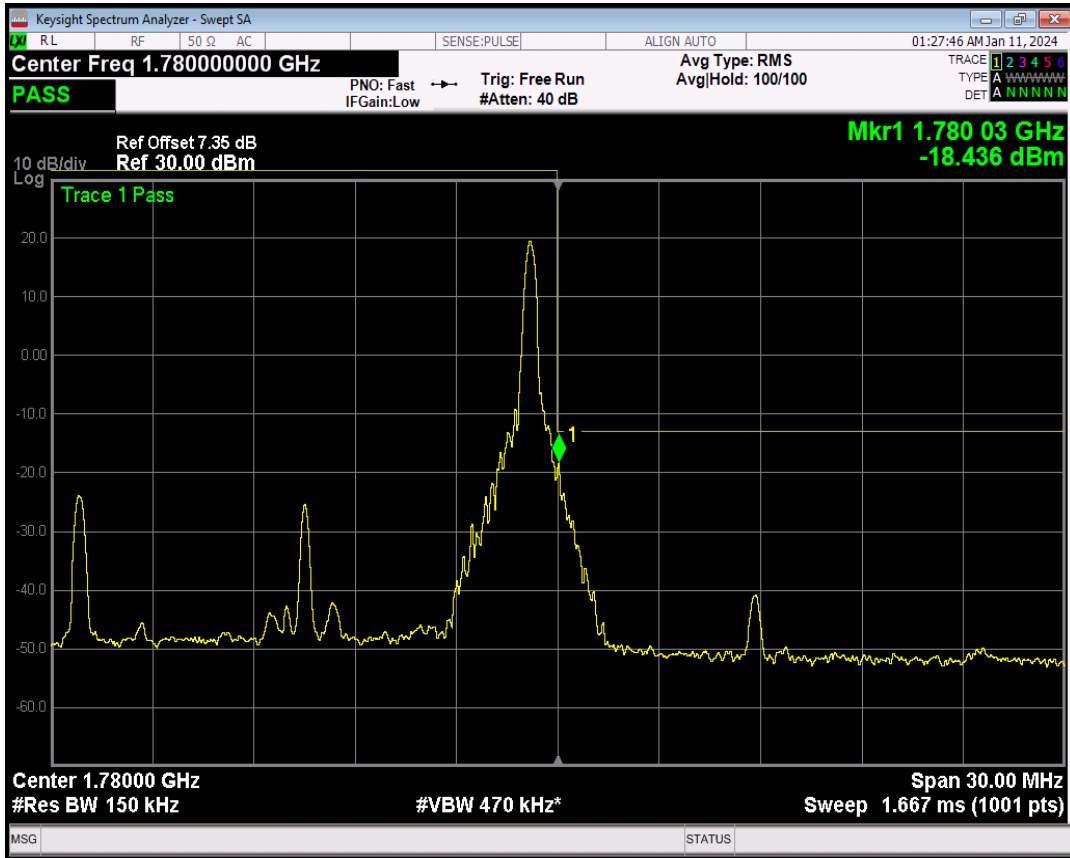

Band66 QPSK BW=15MHz Channel=132597 RB Size=1 Position=#Max

Band66 16QAM BW=15MHz Channel=132597 RB Size=1 Position=#0