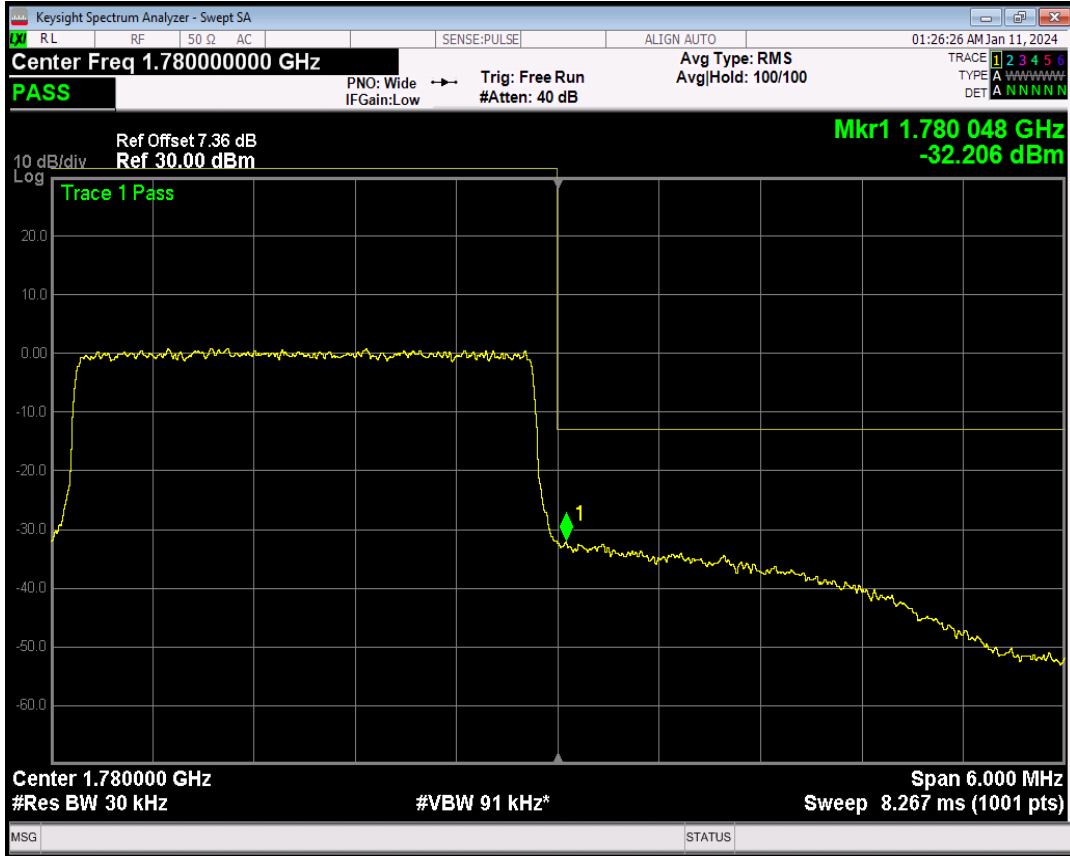

Band66 16QAM BW=3MHz Channel=132657 RB Size=15 Position=#0

Band66 QPSK BW=5MHz Channel=131997 RB Size=1 Position=#0