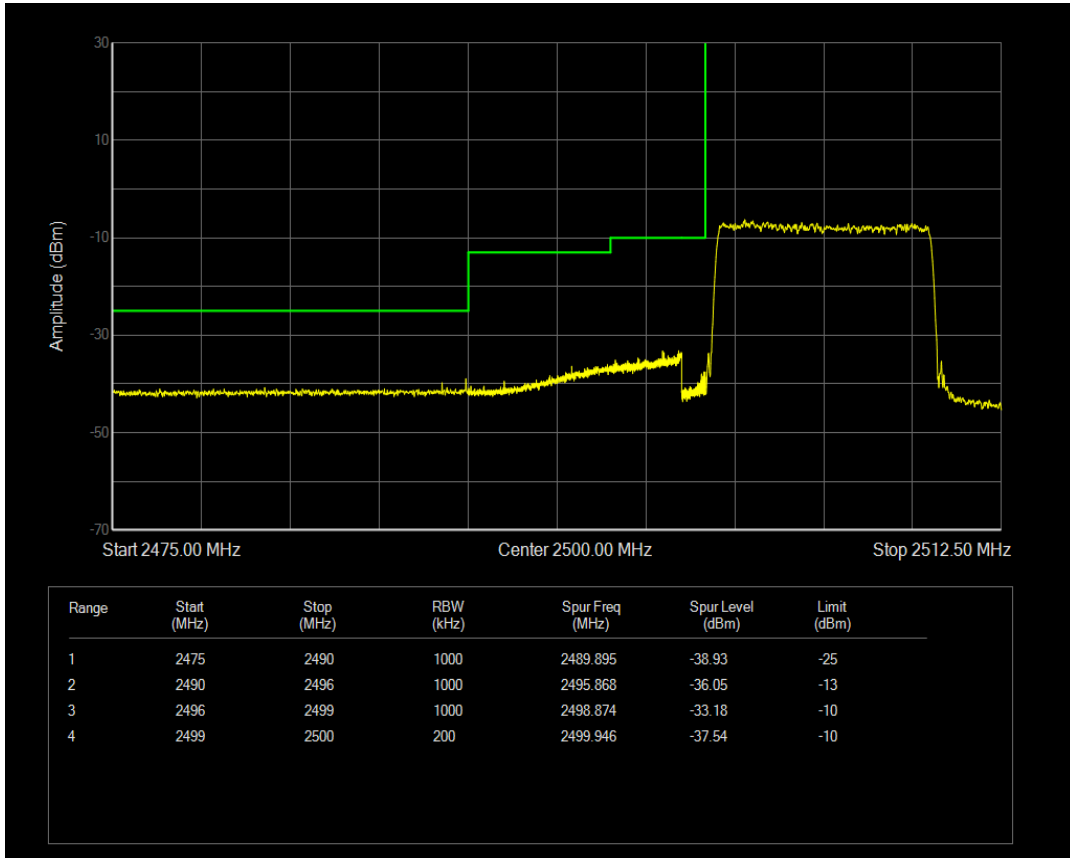

Band7 16QAM BW=5MHz Channel=21425 RB Size=1 Position=#Max

Band7 16QAM BW=5MHz Channel=21425 RB Size=25 Position=#0

Band7 QPSK BW=10MHz Channel=20800 RB Size=1 Position=#0

Band7 QPSK BW=10MHz Channel=20800 RB Size=1 Position=#Max

Band7 16QAM BW=10MHz Channel=20800 RB Size=1 Position=#0

Band7 QPSK BW=10MHz Channel=20800 RB Size=50 Position=#0

Band7 16QAM BW=10MHz Channel=20800 RB Size=1 Position=#Max

Band7 16QAM BW=10MHz Channel=20800 RB Size=50 Position=#0