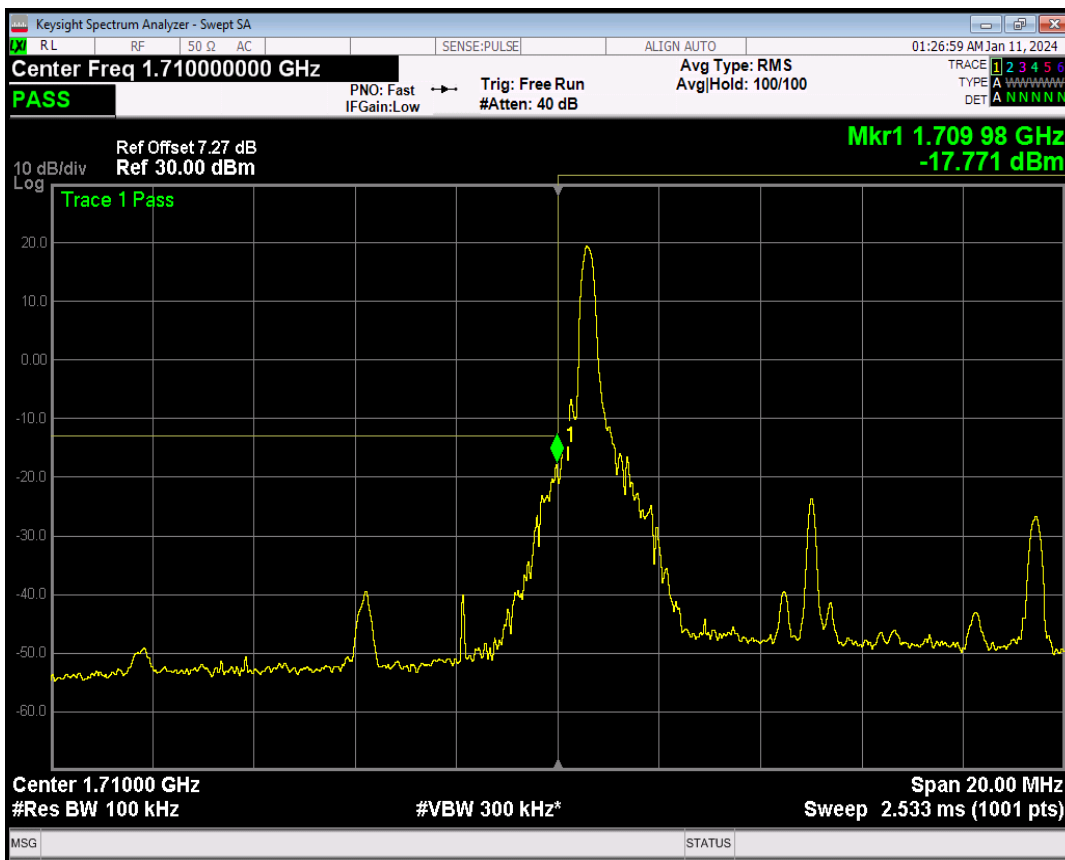

Band66 QPSK BW=10MHz Channel=132022 RB Size=1 Position=#0

Band66 QPSK BW=10MHz Channel=132022 RB Size=1 Position=#Max