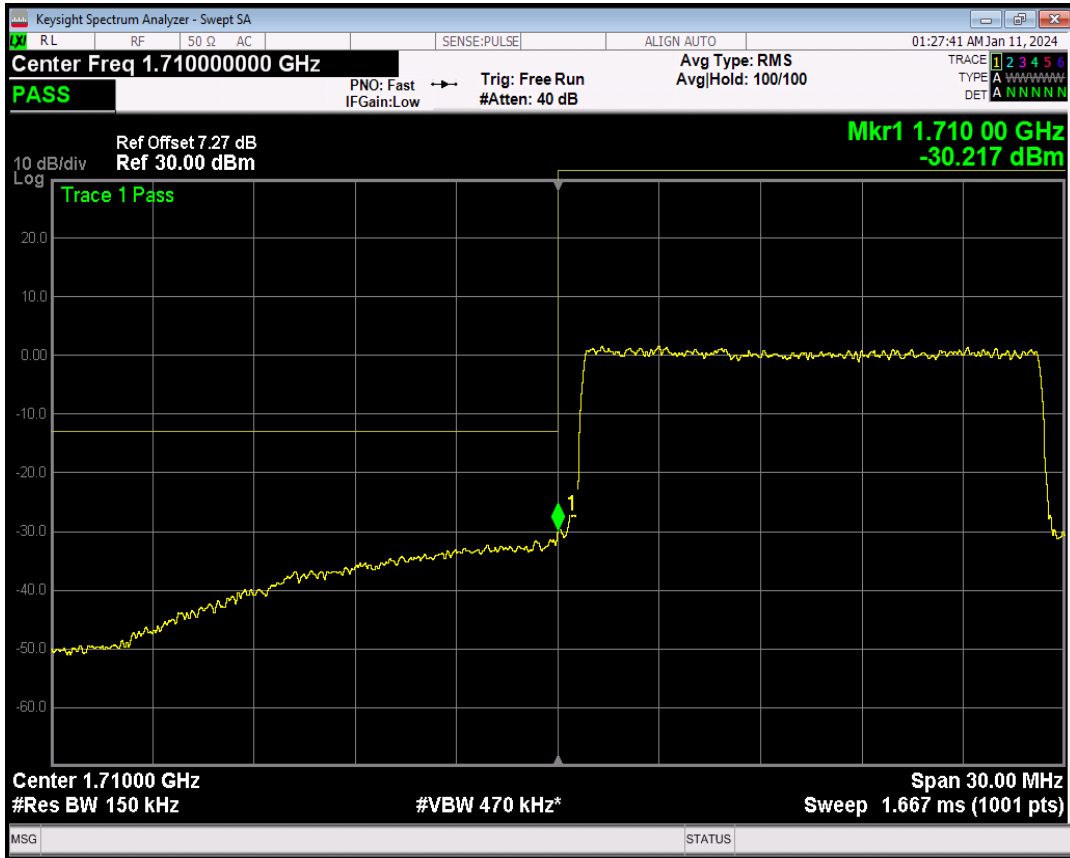

Band66 QPSK BW=15MHz Channel=132047 RB Size=75 Position=#0

Band66 16QAM BW=15MHz Channel=132047 RB Size=1 Position=#0

Band66 16QAM BW=15MHz Channel=132047 RB Size=1 Position=#Max

Band66 16QAM BW=15MHz Channel=132047 RB Size=75 Position=#0