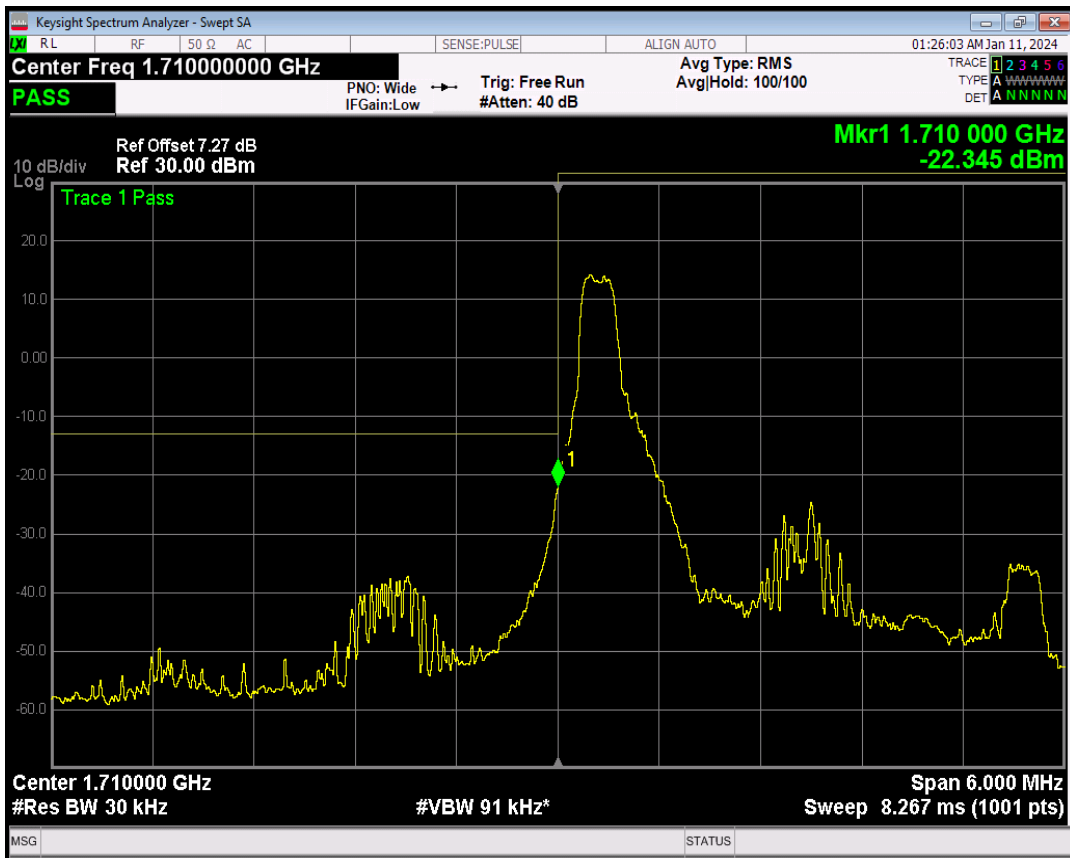

Band66 16QAM BW=3MHz Channel=131987 RB Size=1 Position=#0

Band66 16QAM BW=3MHz Channel=131987 RB Size=15 Position=#0