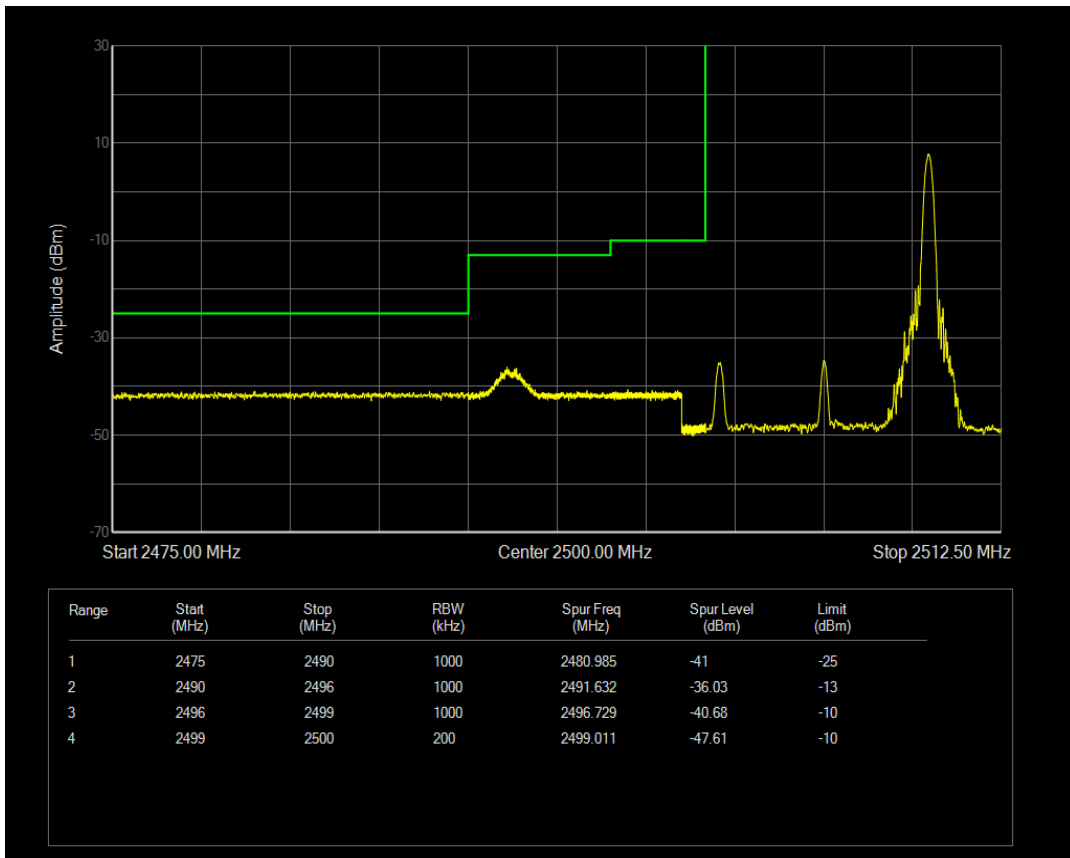

Band7 16QAM BW=5MHz Channel=21425 RB Size=1 Position=#Max

Band7 16QAM BW=5MHz Channel=21425 RB Size=25 Position=#0

Band7 QPSK BW=10MHz Channel=20800 RB Size=1 Position=#0

Band7 QPSK BW=10MHz Channel=20800 RB Size=1 Position=#Max

Band7 16QAM BW=10MHz Channel=20800 RB Size=1 Position=#0

Band7 QPSK BW=10MHz Channel=20800 RB Size=50 Position=#0

Band7 16QAM BW=10MHz Channel=20800 RB Size=1 Position=#Max

Band7 16QAM BW=10MHz Channel=20800 RB Size=50 Position=#0