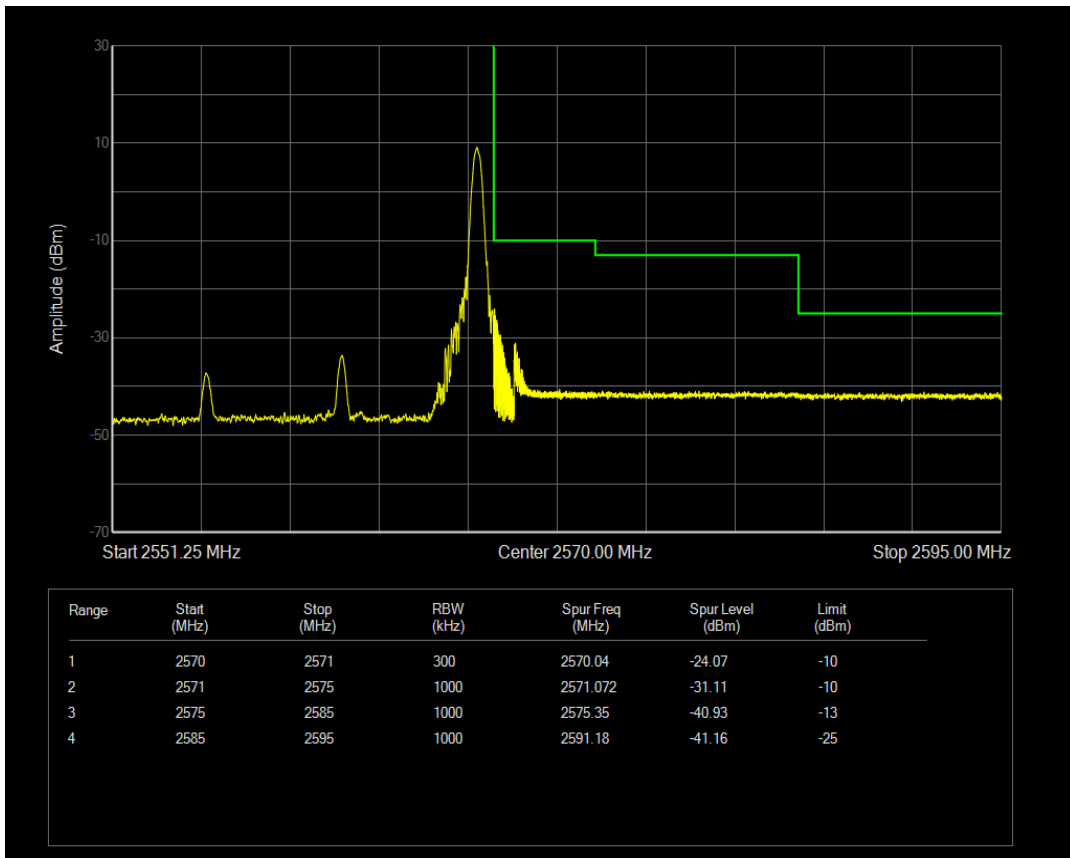

Band7 16QAM BW=15MHz Channel=21375 RB Size=1 Position=#Max

Band7 16QAM BW=15MHz Channel=21375 RB Size=75 Position=#0