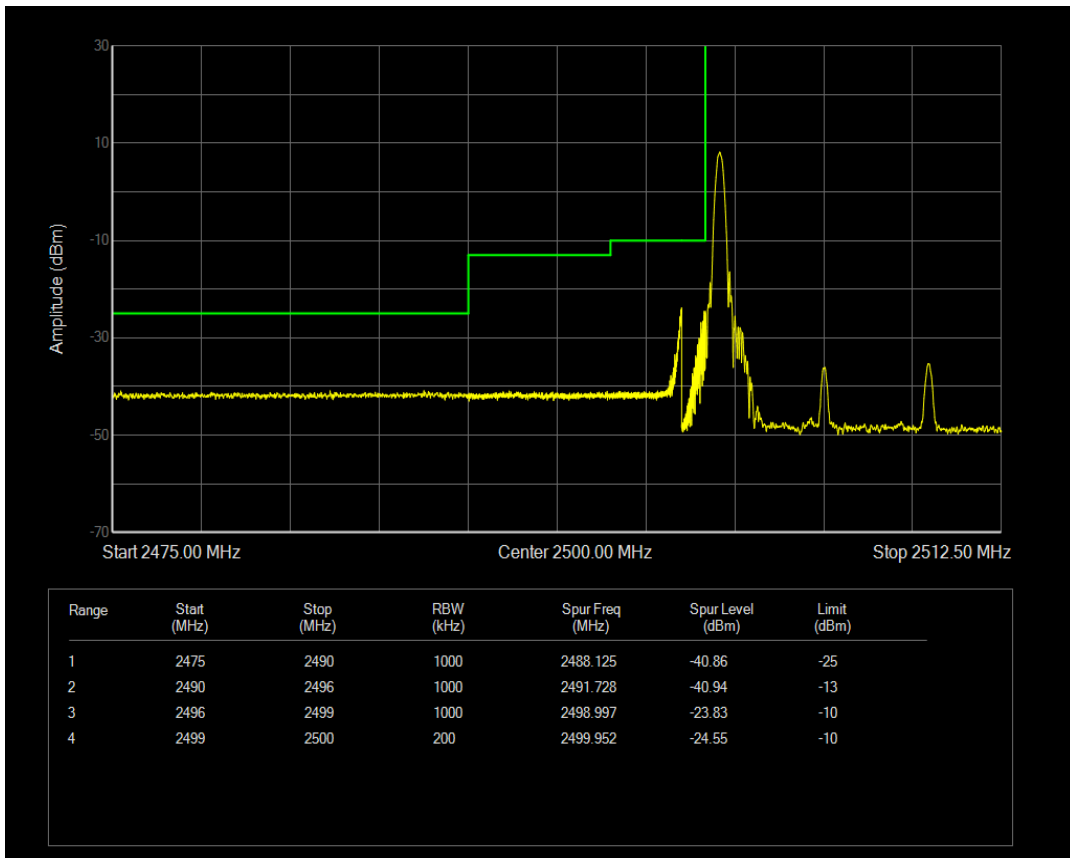

Band7 QPSK BW=5MHz Channel=21425 RB Size=1 Position=#0

Band7 QPSK BW=5MHz Channel=21425 RB Size=1 Position=#Max

Band7 QPSK BW=5MHz Channel=21425 RB Size=25 Position=#0

Band7 16QAM BW=5MHz Channel=21425 RB Size=1 Position=#0

Band7 16QAM BW=5MHz Channel=21425 RB Size=1 Position=#Max

Band7 16QAM BW=5MHz Channel=21425 RB Size=25 Position=#0

Band7 QPSK BW=10MHz Channel=20800 RB Size=1 Position=#0

Band7 QPSK BW=10MHz Channel=20800 RB Size=1 Position=#Max