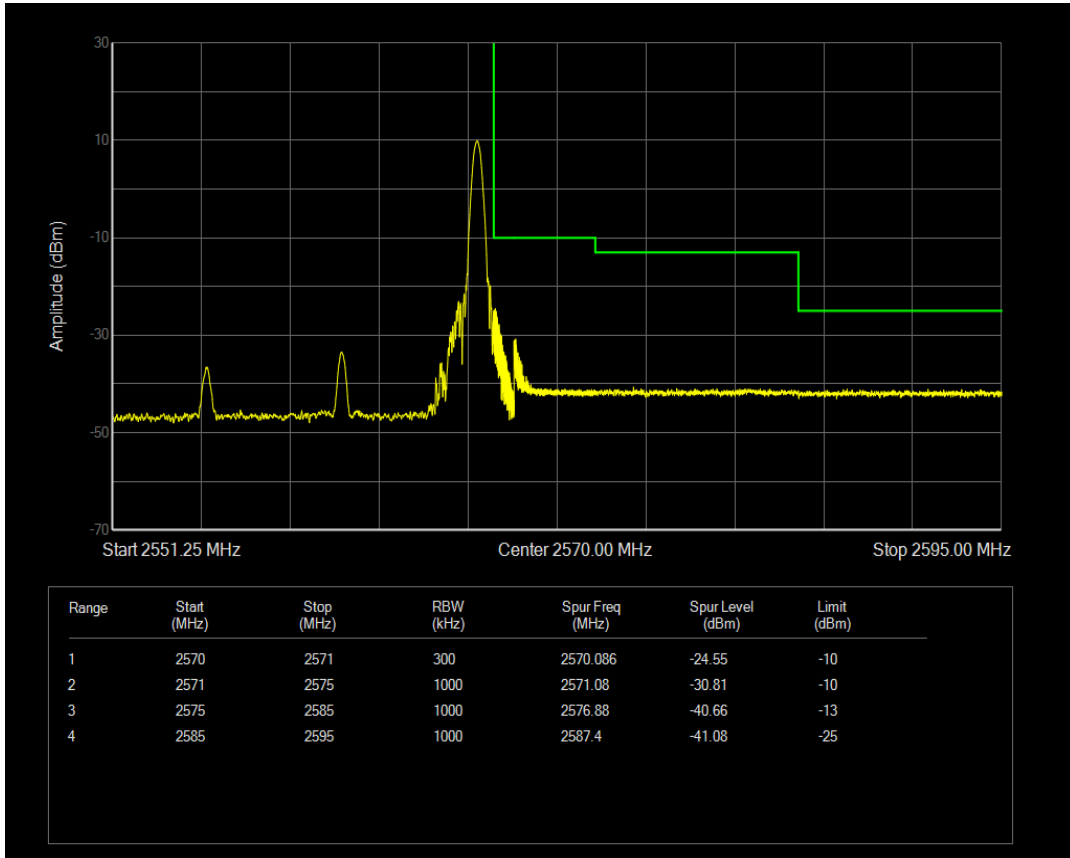

Band7 QPSK BW=15MHz Channel=21375 RB Size=1 Position=#Max

Band7 QPSK BW=15MHz Channel=21375 RB Size=75 Position=#0