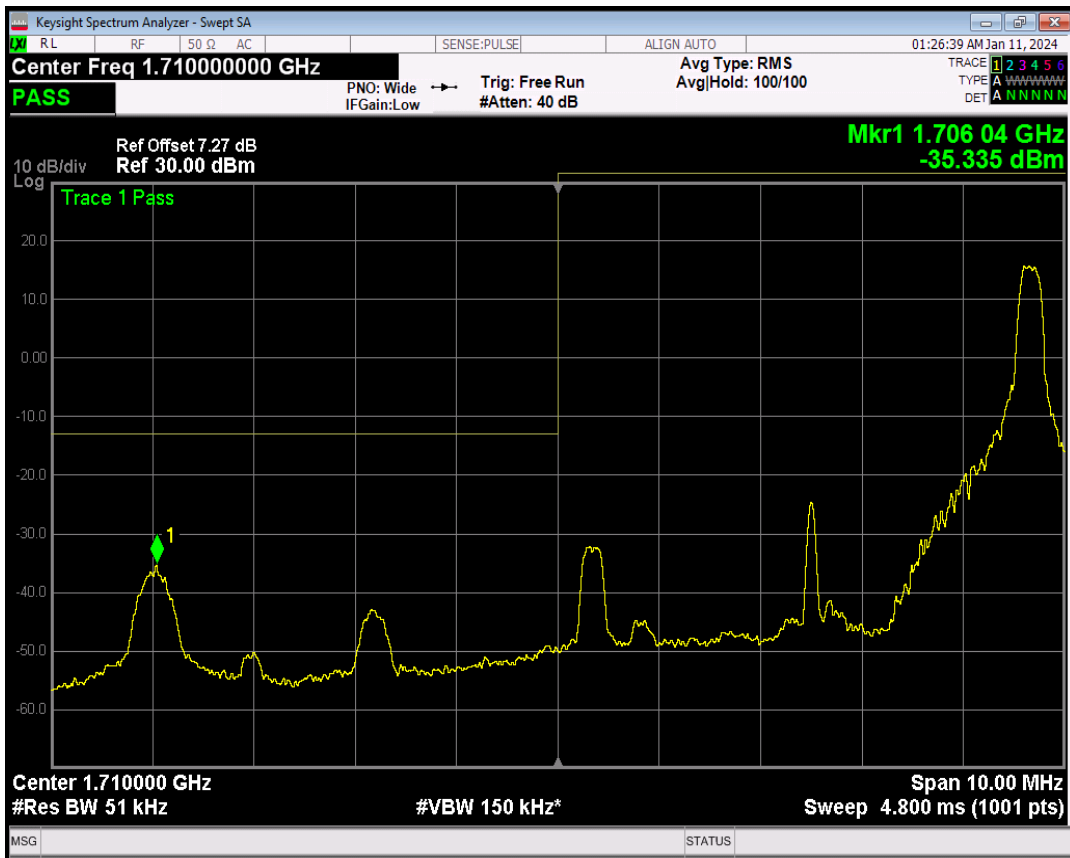

Band66 16QAM BW=5MHz Channel=131997 RB Size=1 Position=#Max

Band66 16QAM BW=5MHz Channel=131997 RB Size=25 Position=#0