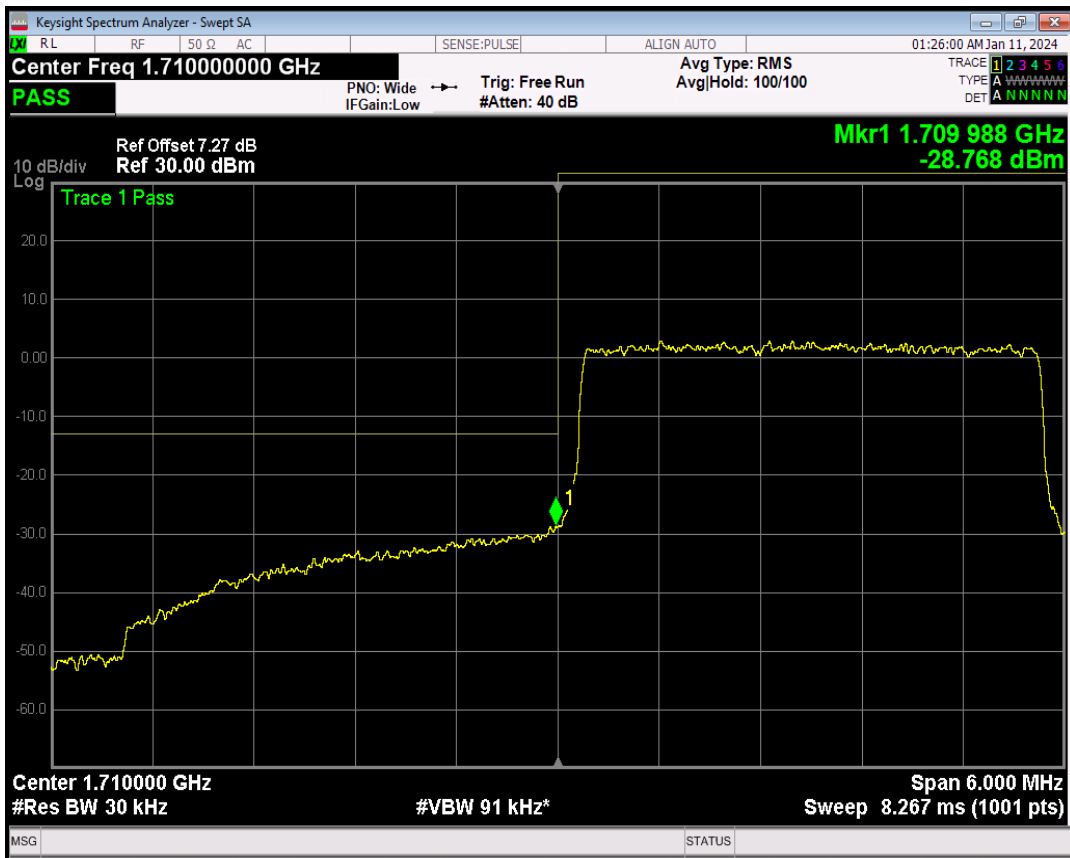

Band66 QPSK BW=3MHz Channel=131987 RB Size=15 Position=#0

Band66 16QAM BW=3MHz Channel=131987 RB Size=1 Position=#Max