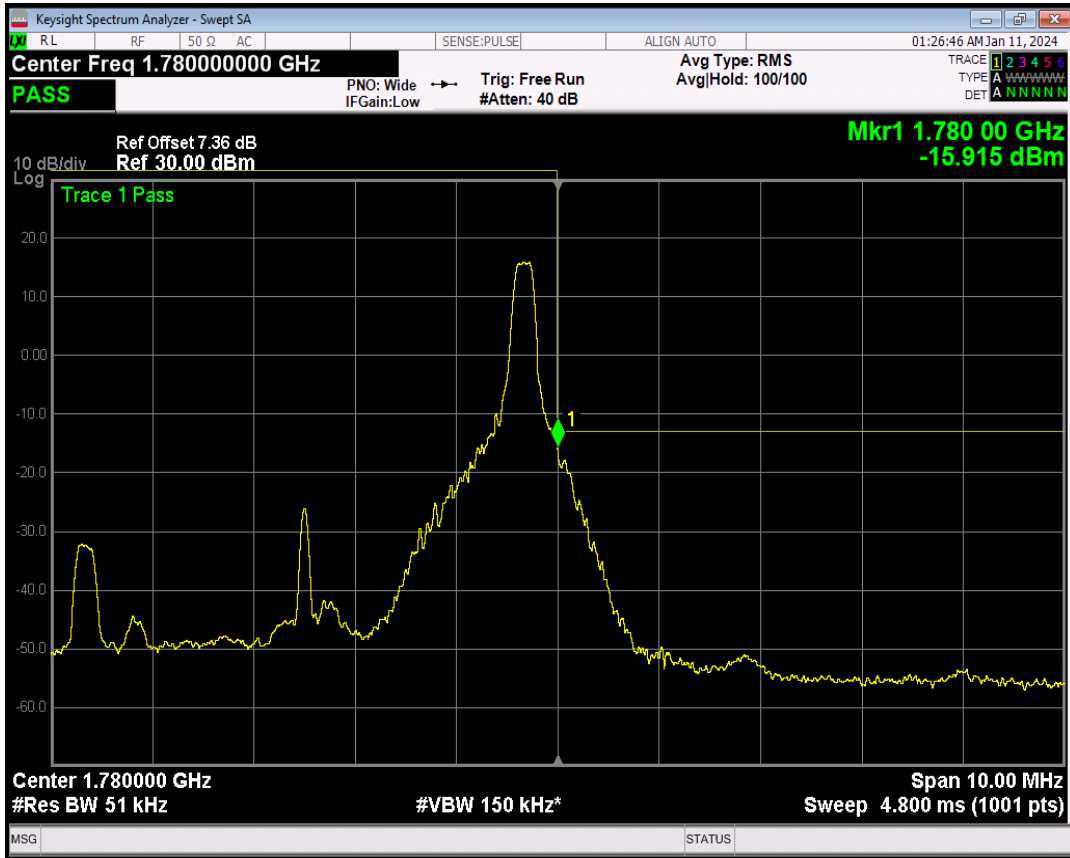

Band66 QPSK BW=5MHz Channel=132647 RB Size=1 Position=#Max

Band66 QPSK BW=5MHz Channel=132647 RB Size=25 Position=#0