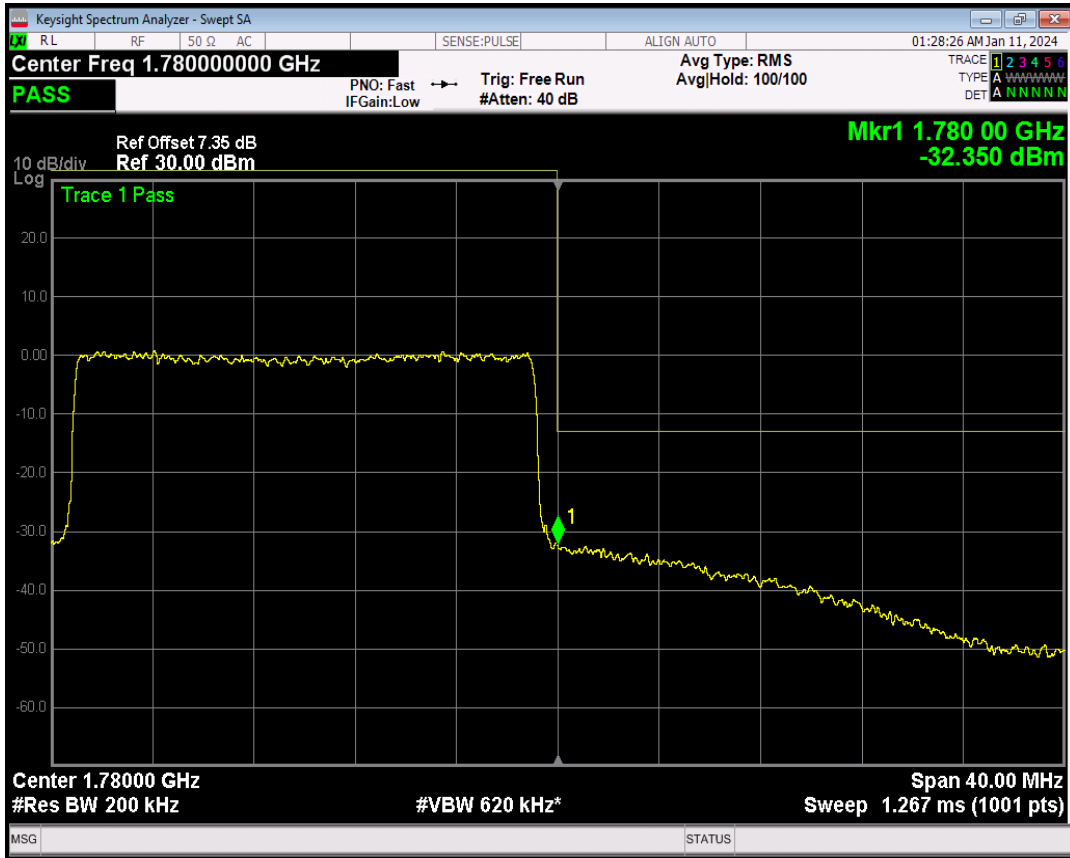

Band66 16QAM BW=20MHz Channel=132572 RB Size=100 Position=#0

Band7 QPSK BW=5MHz Channel=20775 RB Size=1 Position=#0