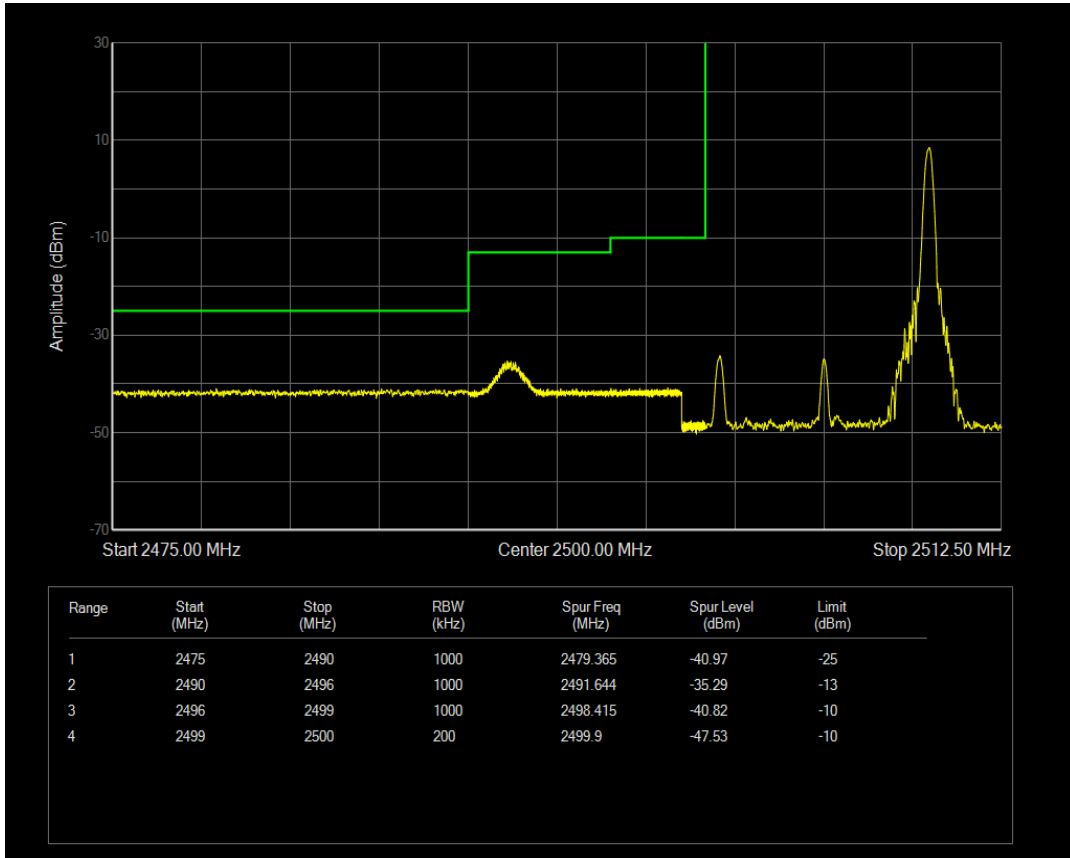

Band7 16QAM BW=5MHz Channel=21425 RB Size=1 Position=#Max

Band7 16QAM BW=5MHz Channel=21425 RB Size=25 Position=#0

Band7 QPSK BW=10MHz Channel=20800 RB Size=1 Position=#0

Band7 QPSK BW=10MHz Channel=20800 RB Size=1 Position=#Max

Band7 16QAM BW=10MHz Channel=20800 RB Size=1 Position=#0

Band7 QPSK BW=10MHz Channel=20800 RB Size=50 Position=#0

Band7 16QAM BW=10MHz Channel=20800 RB Size=1 Position=#Max

Band7 16QAM BW=10MHz Channel=20800 RB Size=50 Position=#0