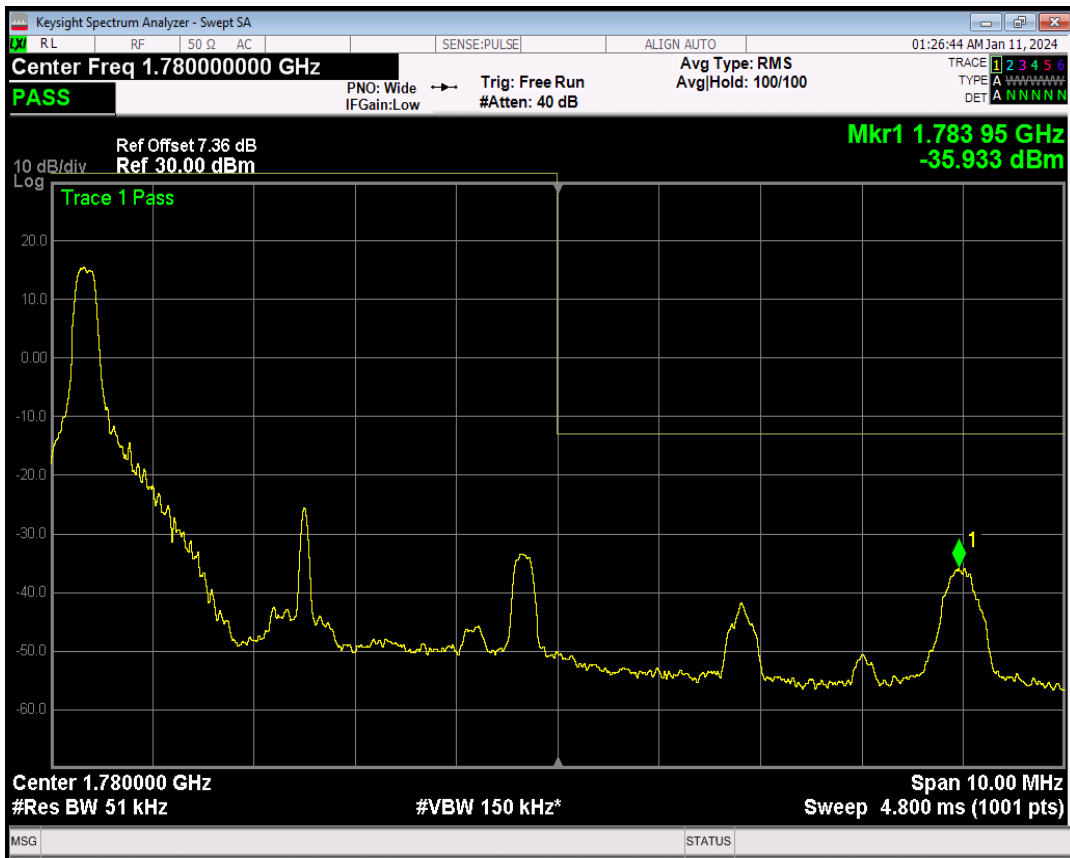

Band66 QPSK BW=5MHz Channel=132647 RB Size=1 Position=#0

Band66 QPSK BW=5MHz Channel=132647 RB Size=1 Position=#Max