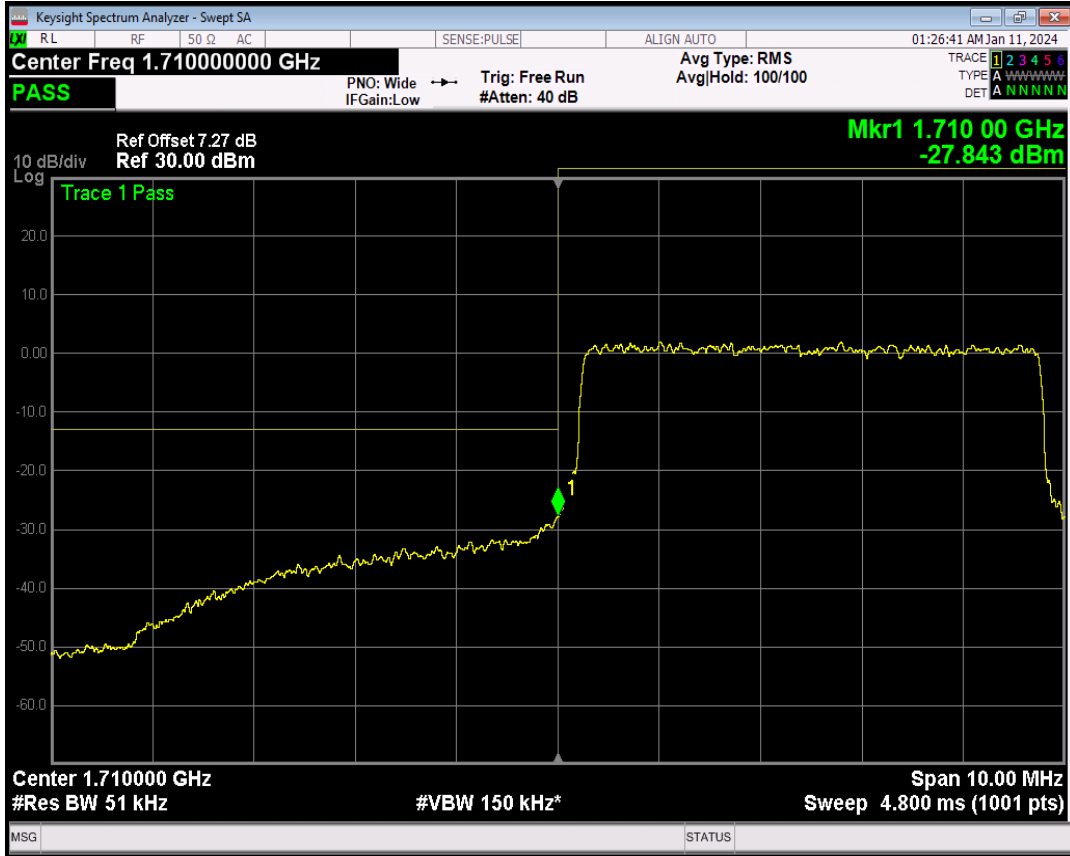

Band66 QPSK BW=5MHz Channel=131997 RB Size=25 Position=#0

Band66 16QAM BW=5MHz Channel=131997 RB Size=1 Position=#0

Band66 16QAM BW=5MHz Channel=131997 RB Size=1 Position=#Max

Band66 16QAM BW=5MHz Channel=131997 RB Size=25 Position=#0