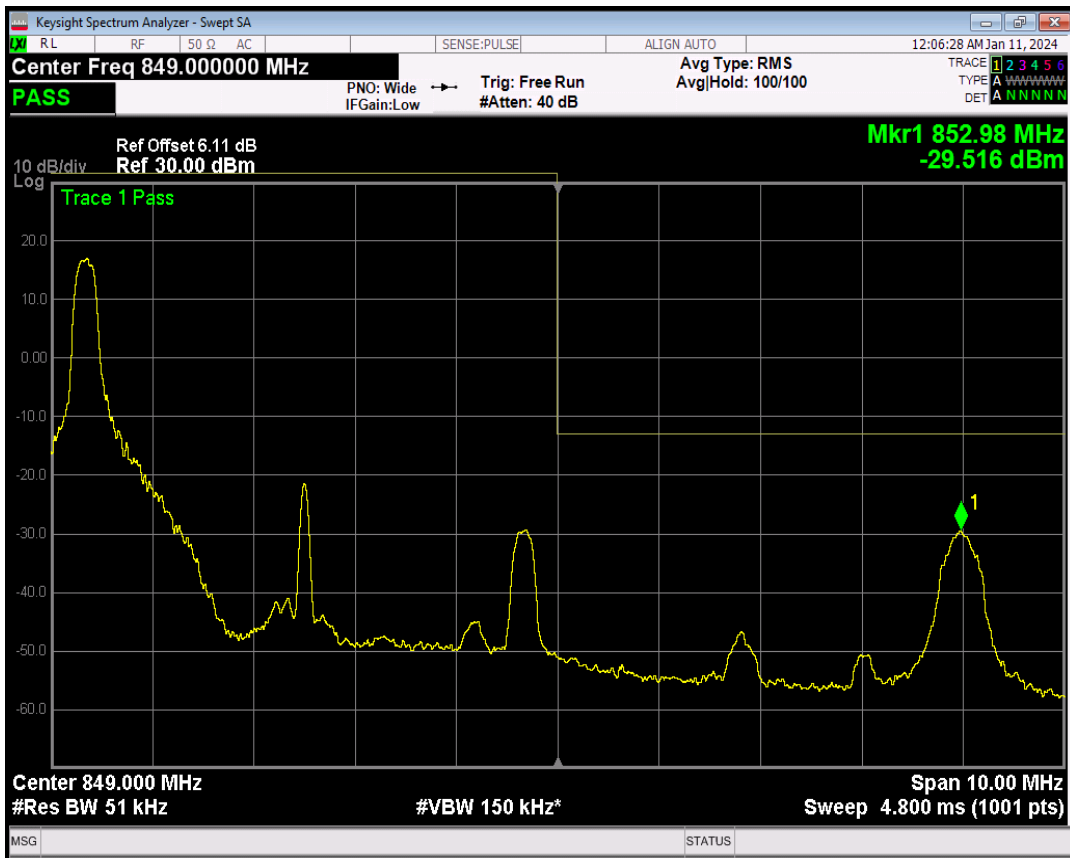

Band5 QPSK BW=5MHz Channel=20625 RB Size=1 Position=#0

Band5 QPSK BW=5MHz Channel=20625 RB Size=1 Position=#Max