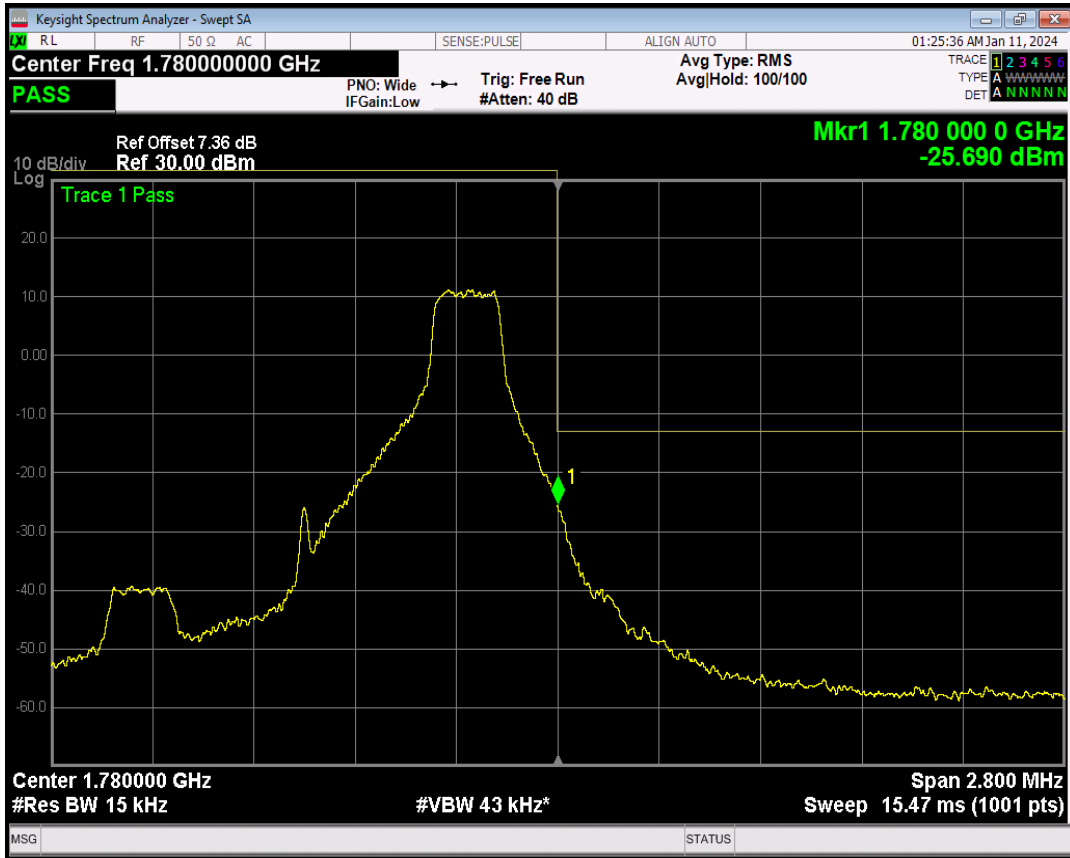

Band66 QPSK BW=1.4MHz Channel=132665 RB Size=1 Position=#Max

Band66 QPSK BW=1.4MHz Channel=132665 RB Size=6 Position=#0