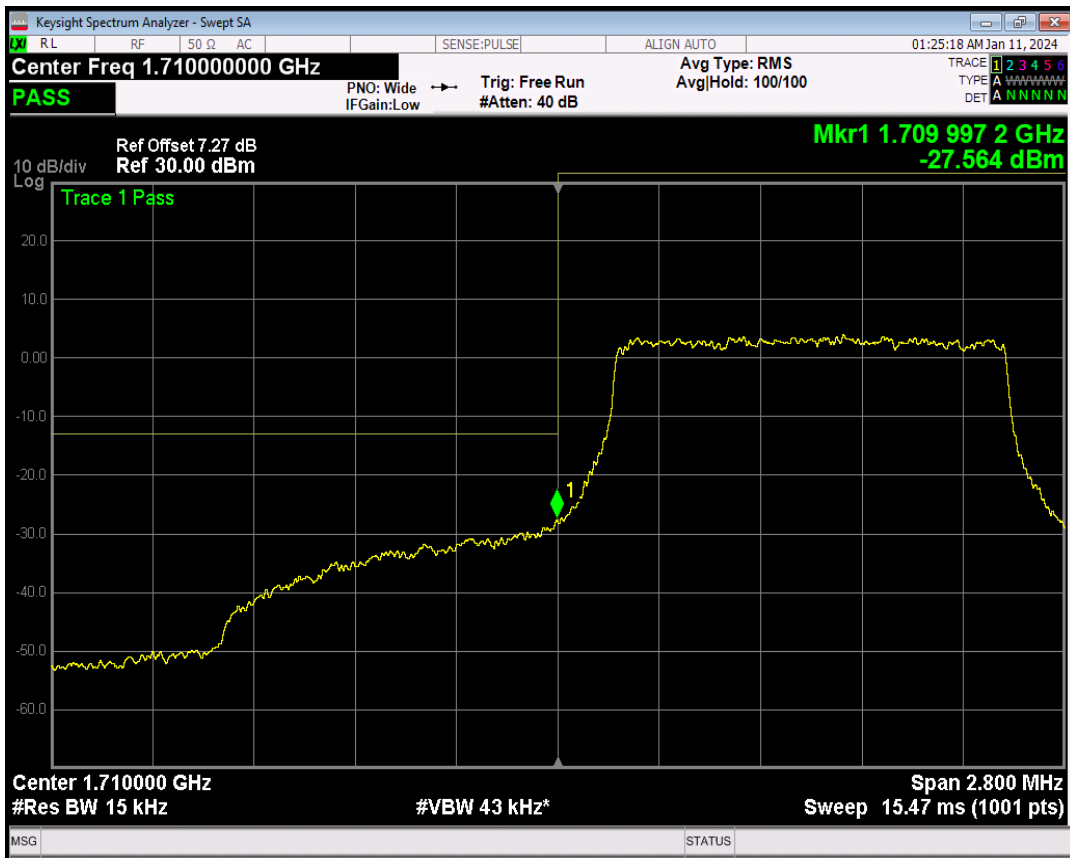

Band66 QPSK BW=1.4MHz Channel=131979 RB Size=6 Position=#0

Band66 16QAM BW=1.4MHz Channel=131979 RB Size=1 Position=#0