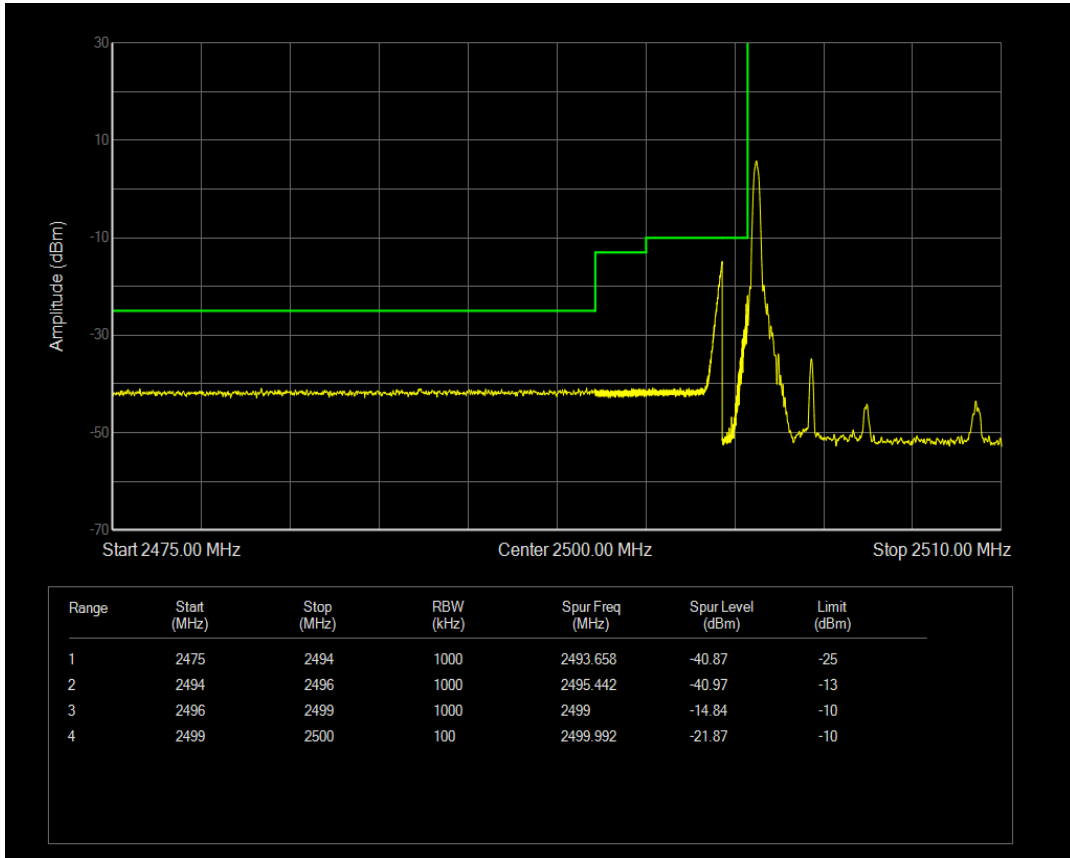

Band66 16QAM BW=20MHz Channel=132572 RB Size=1 Position=#Max

Band66 16QAM BW=20MHz Channel=132572 RB Size=100 Position=#0

Band7 QPSK BW=5MHz Channel=20775 RB Size=1 Position=#0

Band7 QPSK BW=5MHz Channel=20775 RB Size=1 Position=#Max

Band7 QPSK BW=5MHz Channel=20775 RB Size=25 Position=#0

Band7 16QAM BW=5MHz Channel=20775 RB Size=1 Position=#0

Band7 16QAM BW=5MHz Channel=20775 RB Size=1 Position=#Max

Band7 16QAM BW=5MHz Channel=20775 RB Size=25 Position=#0