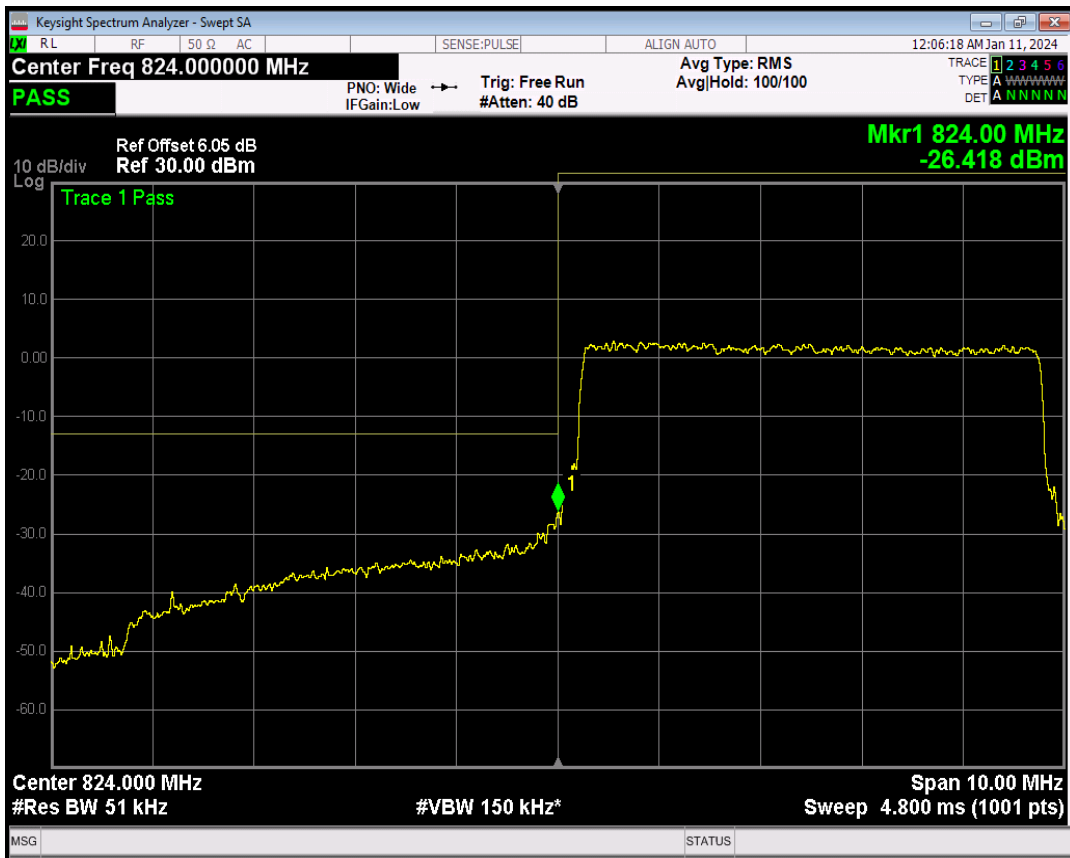

Band5 16QAM BW=3MHz Channel=20635 RB Size=1 Position=#Max

Band5 16QAM BW=3MHz Channel=20635 RB Size=15 Position=#0

Band5 QPSK BW=5MHz Channel=20425 RB Size=1 Position=#0

Band5 QPSK BW=5MHz Channel=20425 RB Size=1 Position=#Max

Band5 QPSK BW=5MHz Channel=20425 RB Size=25 Position=#0

Band5 16QAM BW=5MHz Channel=20425 RB Size=1 Position=#0

Band5 16QAM BW=5MHz Channel=20425 RB Size=1 Position=#Max

Band5 16QAM BW=5MHz Channel=20425 RB Size=25 Position=#0