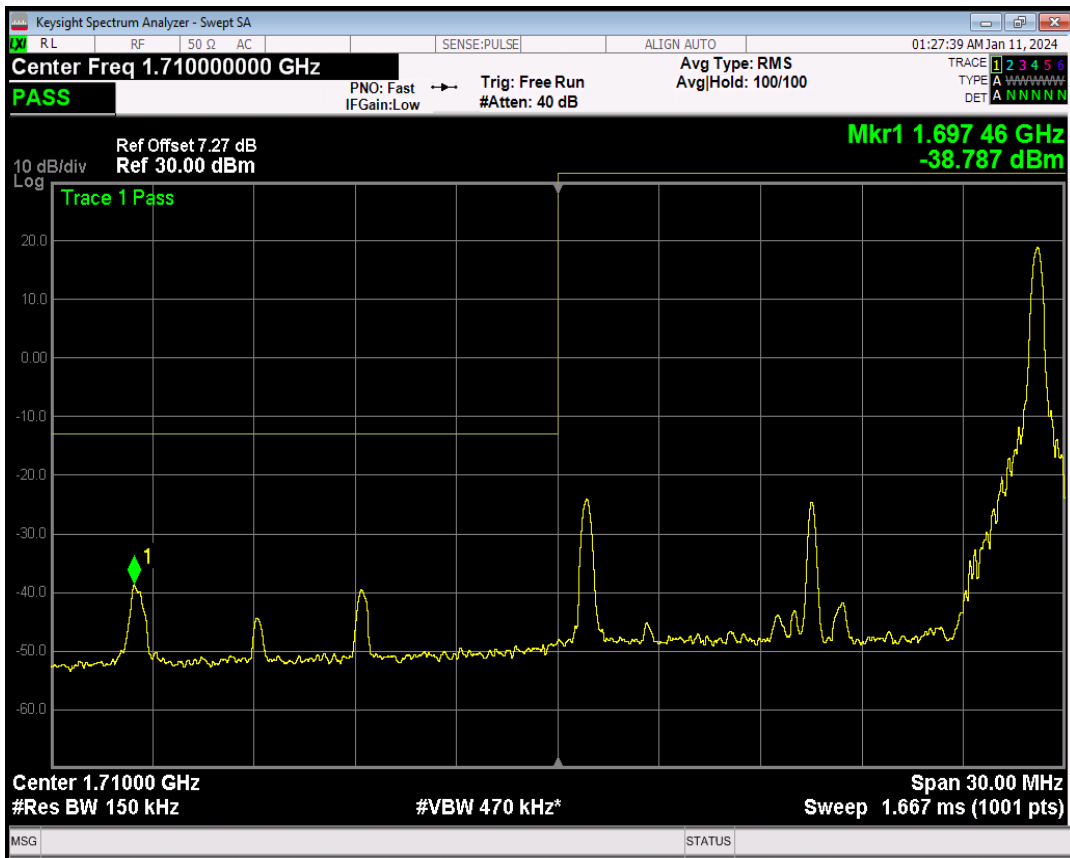

Band66 16QAM BW=15MHz Channel=132047 RB Size=1 Position=#Max

Band66 16QAM BW=15MHz Channel=132047 RB Size=75 Position=#0