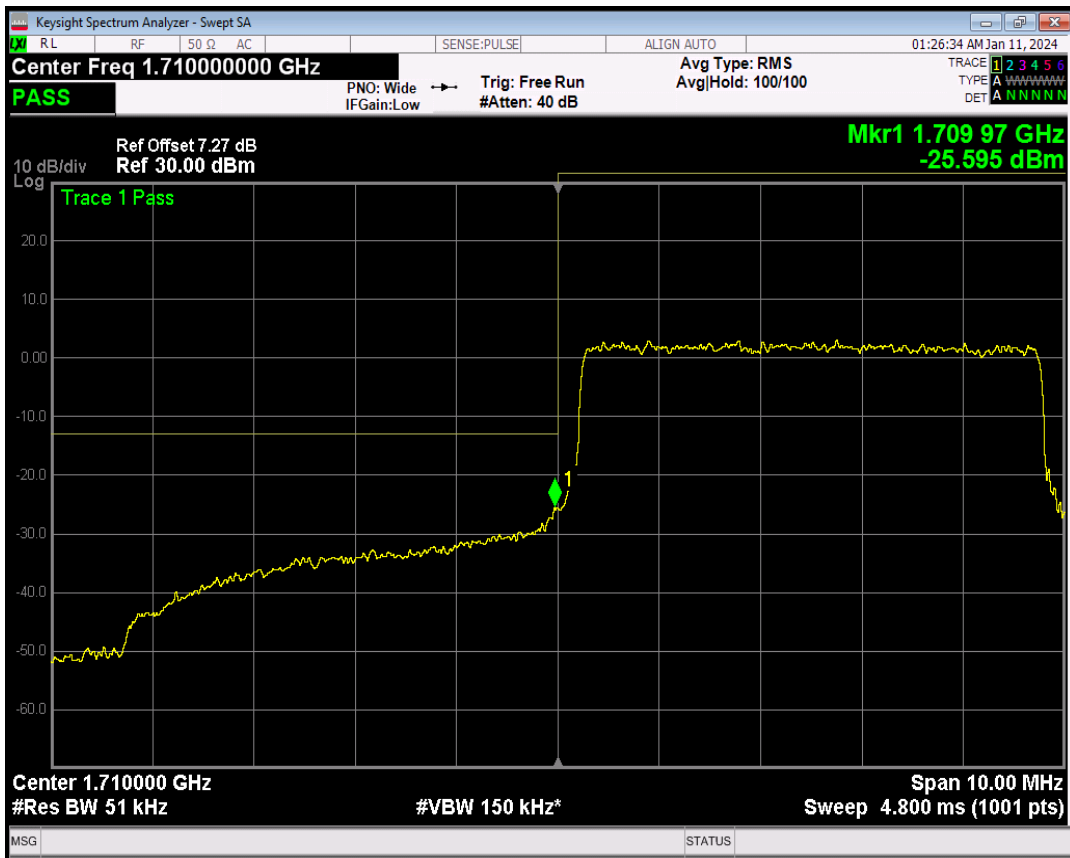

Band66 QPSK BW=5MHz Channel=131997 RB Size=25 Position=#0

Band66 16QAM BW=5MHz Channel=131997 RB Size=1 Position=#0