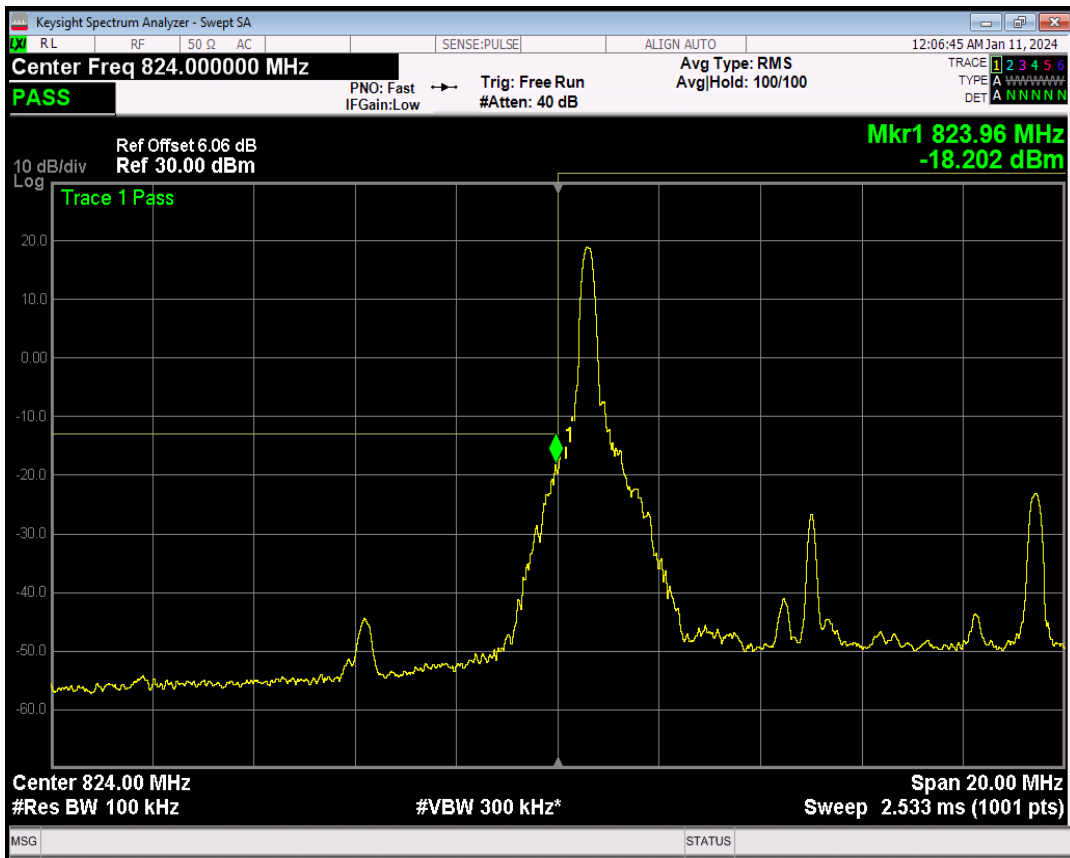

Band5 QPSK BW=10MHz Channel=20450 RB Size=1 Position=#0

Band5 QPSK BW=10MHz Channel=20450 RB Size=50 Position=#0