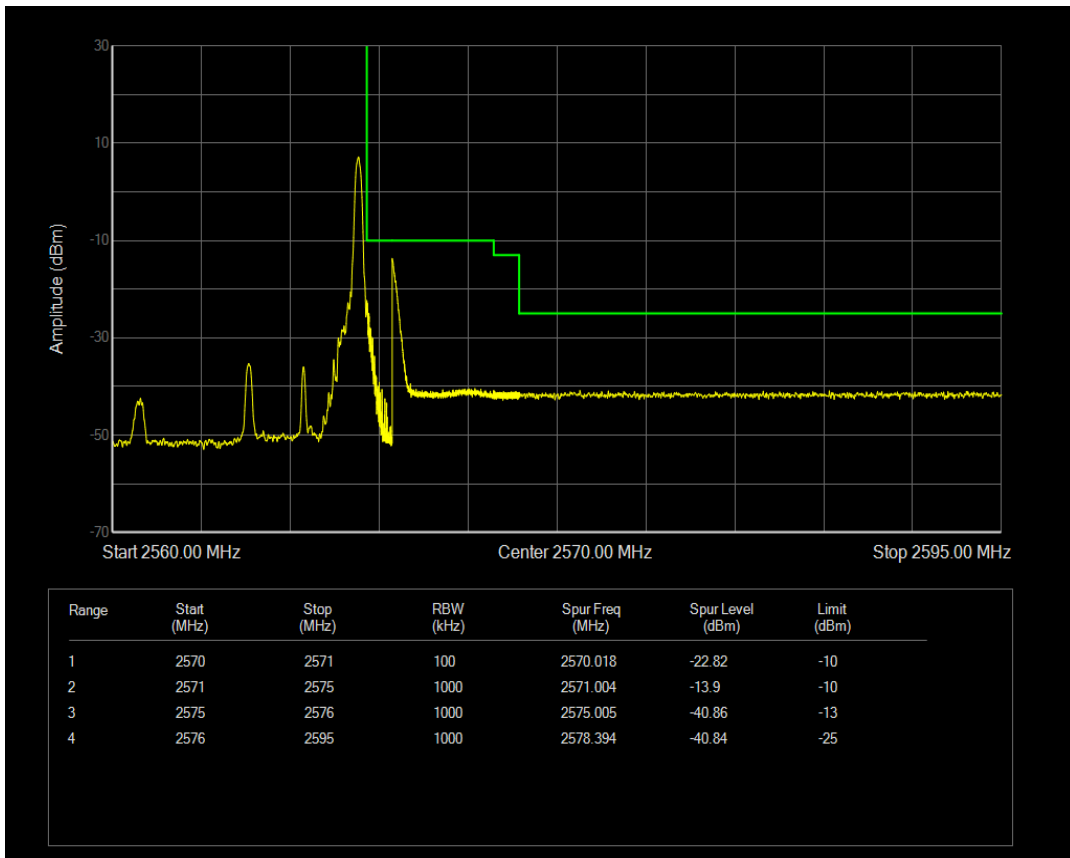

Band7 QPSK BW=5MHz Channel=21425 RB Size=1 Position=#0

Band7 QPSK BW=5MHz Channel=21425 RB Size=1 Position=#Max

Band7 QPSK BW=5MHz Channel=21425 RB Size=25 Position=#0

Band7 16QAM BW=5MHz Channel=21425 RB Size=1 Position=#0

Band7 16QAM BW=5MHz Channel=21425 RB Size=1 Position=#Max

Band7 16QAM BW=5MHz Channel=21425 RB Size=25 Position=#0

Band7 QPSK BW=10MHz Channel=20800 RB Size=1 Position=#0

Band7 QPSK BW=10MHz Channel=20800 RB Size=1 Position=#Max