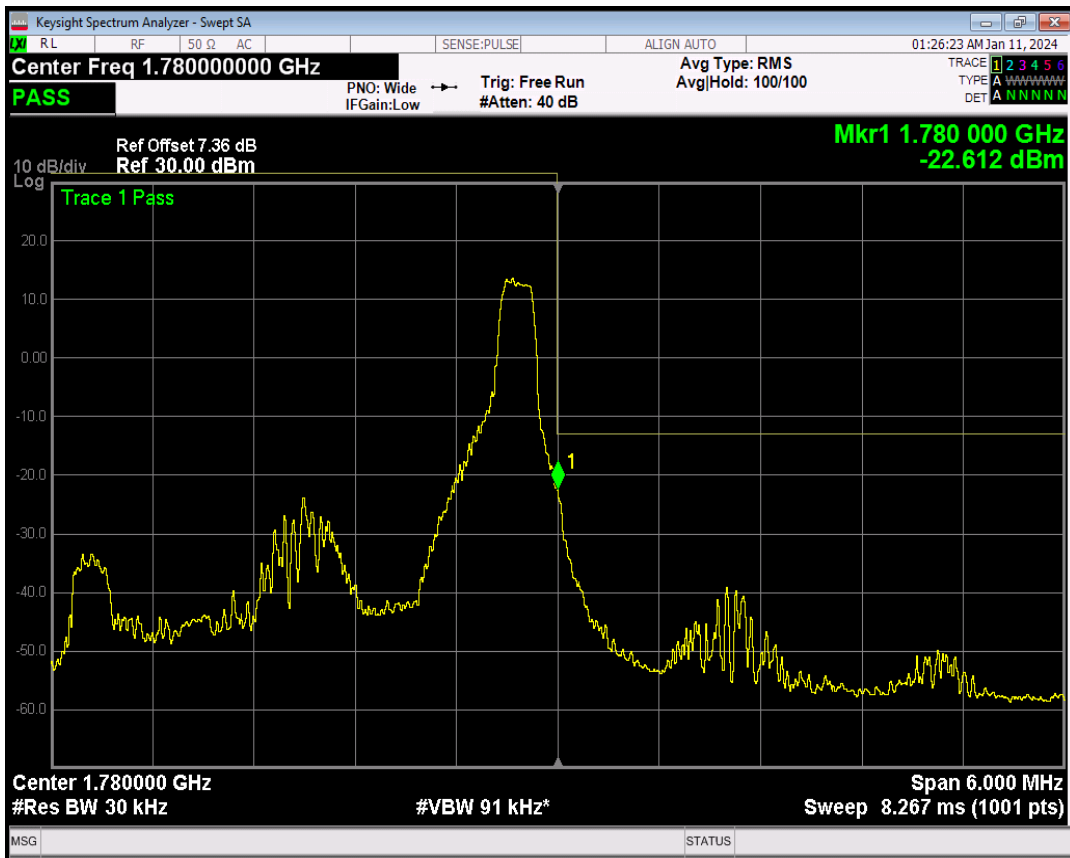

Band66 16QAM BW=3MHz Channel=132657 RB Size=1 Position=#Max

Band66 16QAM BW=3MHz Channel=132657 RB Size=15 Position=#0