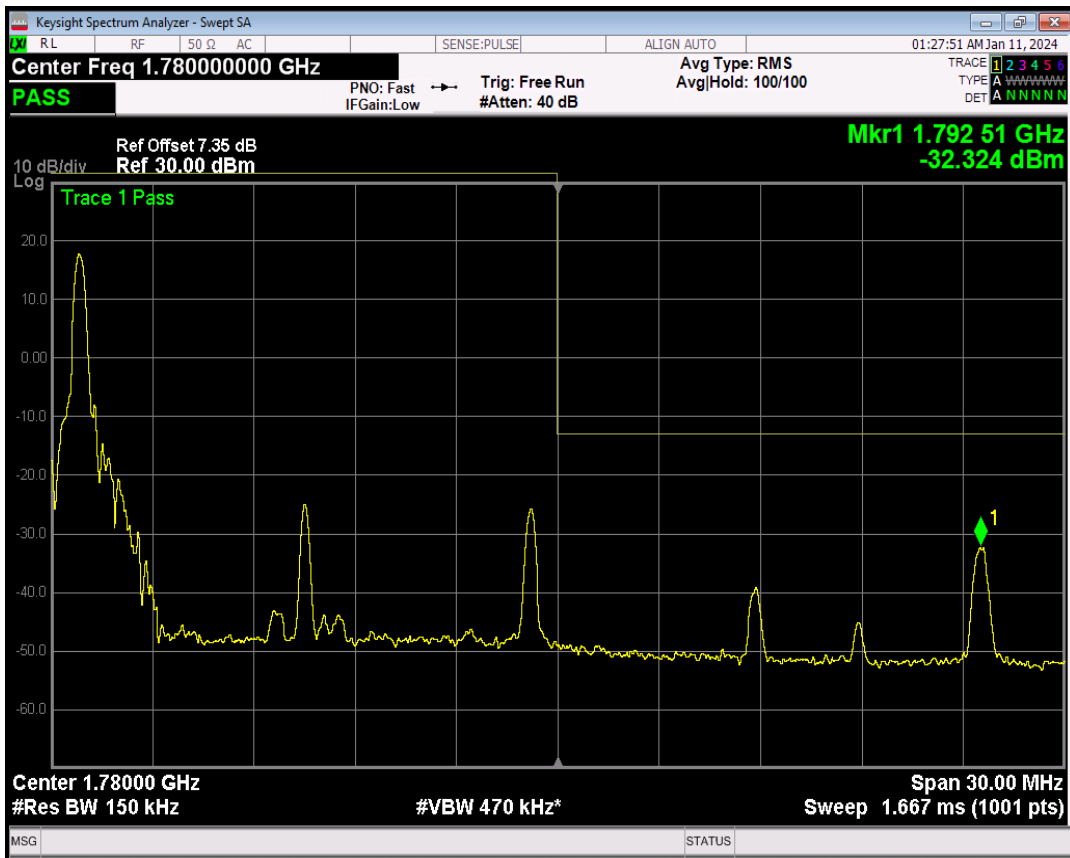

Band66 16QAM BW=15MHz Channel=132597 RB Size=1 Position=#0

Band66 QPSK BW=15MHz Channel=132597 RB Size=75 Position=#0