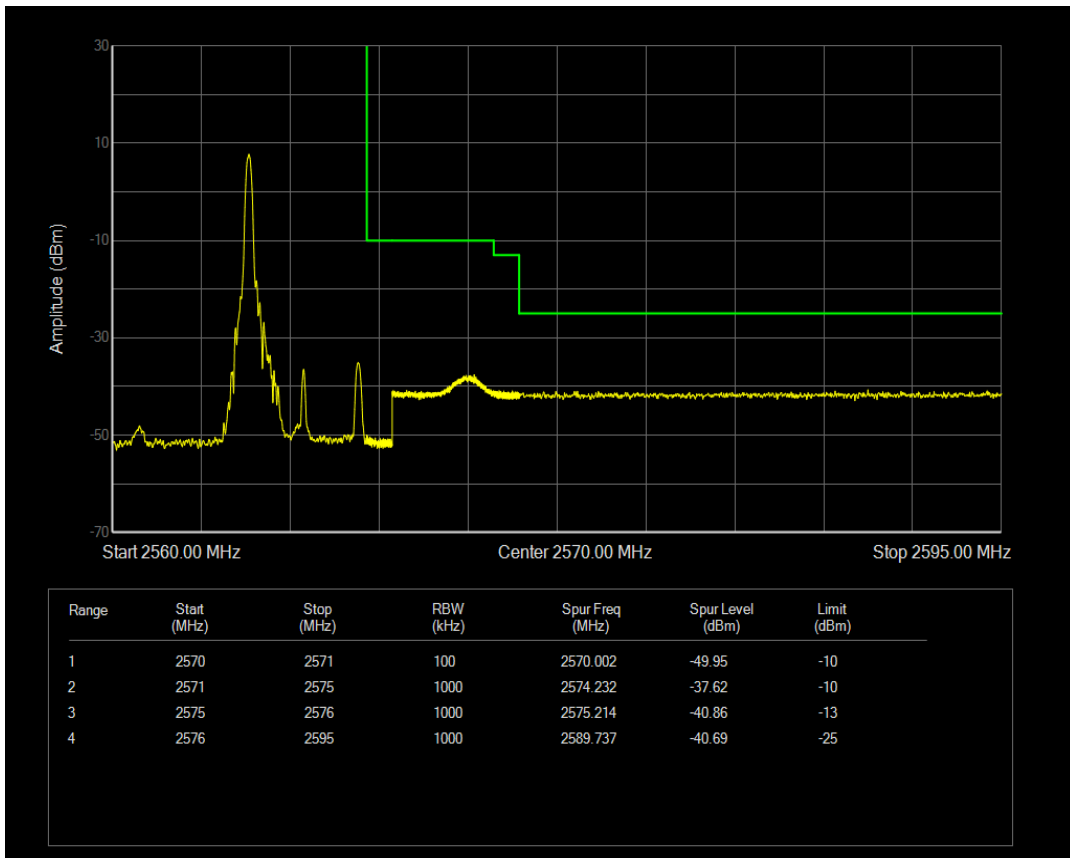

Band7 QPSK BW=5MHz Channel=21425 RB Size=1 Position=#0

Band7 QPSK BW=5MHz Channel=21425 RB Size=1 Position=#Max