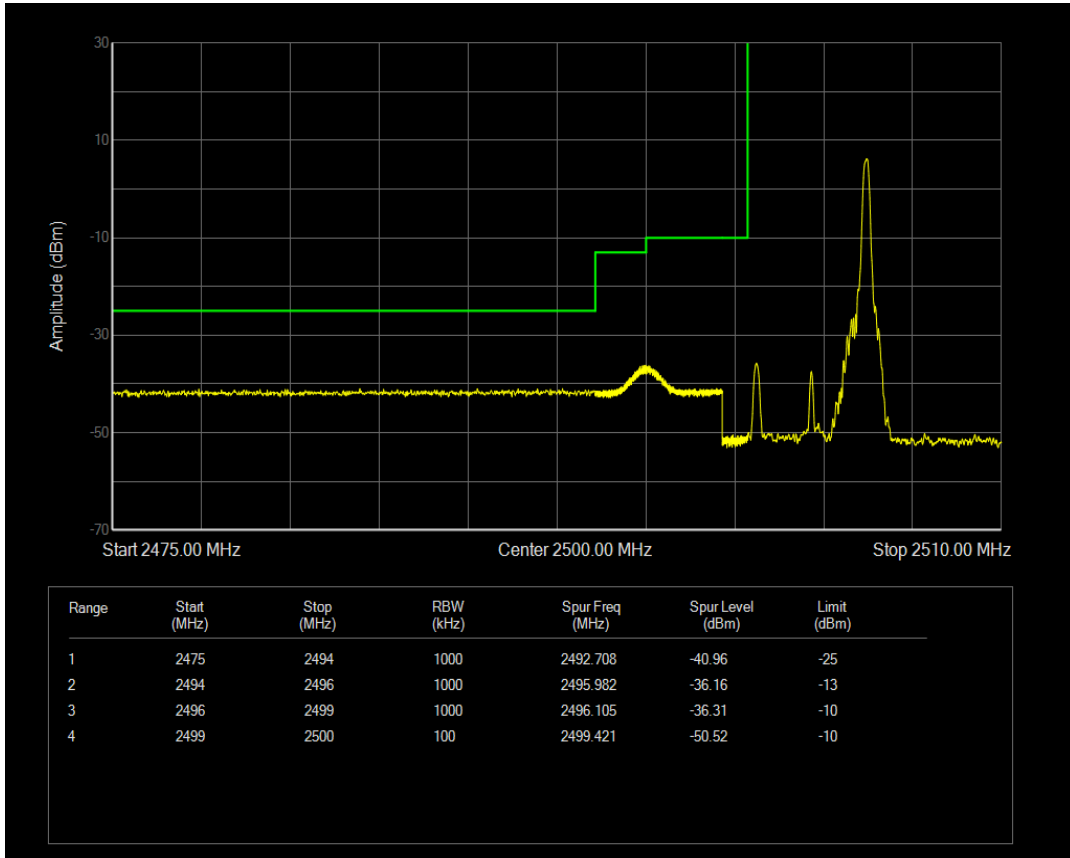

Band66 16QAM BW=20MHz Channel=132572 RB Size=1 Position=#Max

Band66 16QAM BW=20MHz Channel=132572 RB Size=100 Position=#0

Band7 QPSK BW=5MHz Channel=20775 RB Size=1 Position=#0

Band7 QPSK BW=5MHz Channel=20775 RB Size=1 Position=#Max

Band7 QPSK BW=5MHz Channel=20775 RB Size=25 Position=#0

Band7 16QAM BW=5MHz Channel=20775 RB Size=1 Position=#0

Band7 16QAM BW=5MHz Channel=20775 RB Size=1 Position=#Max

Band7 16QAM BW=5MHz Channel=20775 RB Size=25 Position=#0