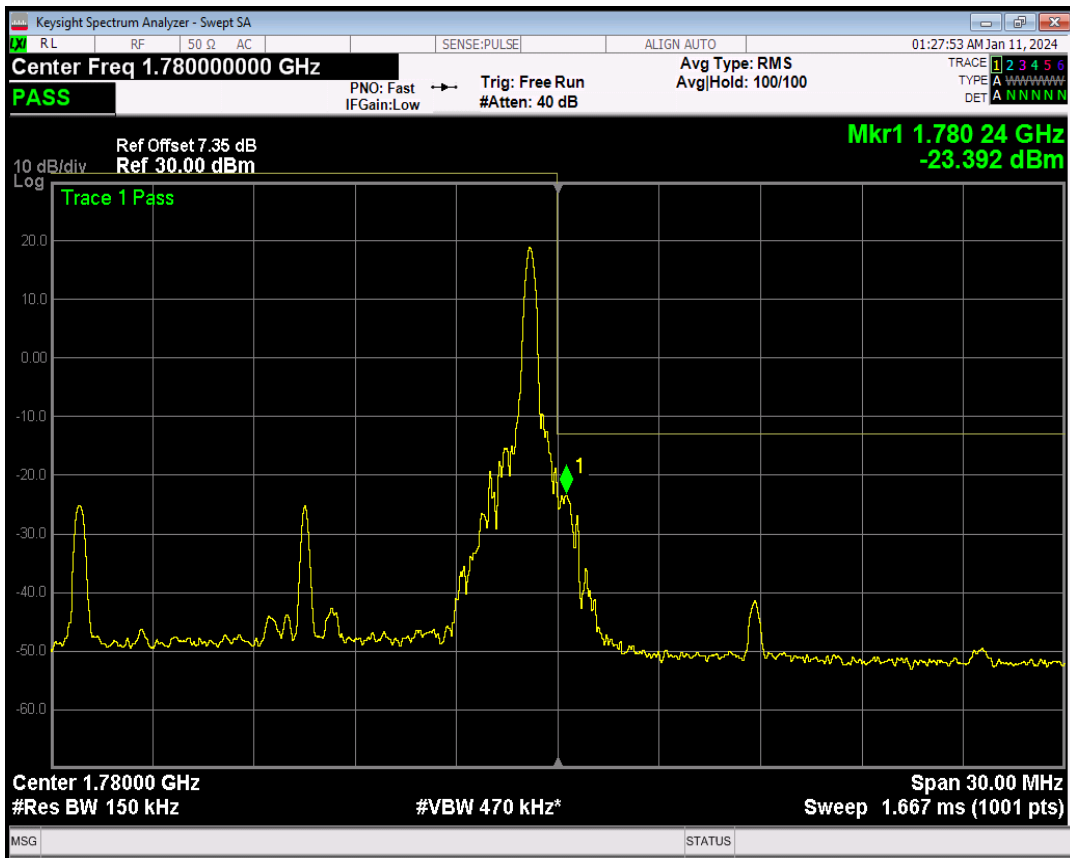

Band66 16QAM BW=15MHz Channel=132597 RB Size=1 Position=#Max

Band66 16QAM BW=15MHz Channel=132597 RB Size=75 Position=#0