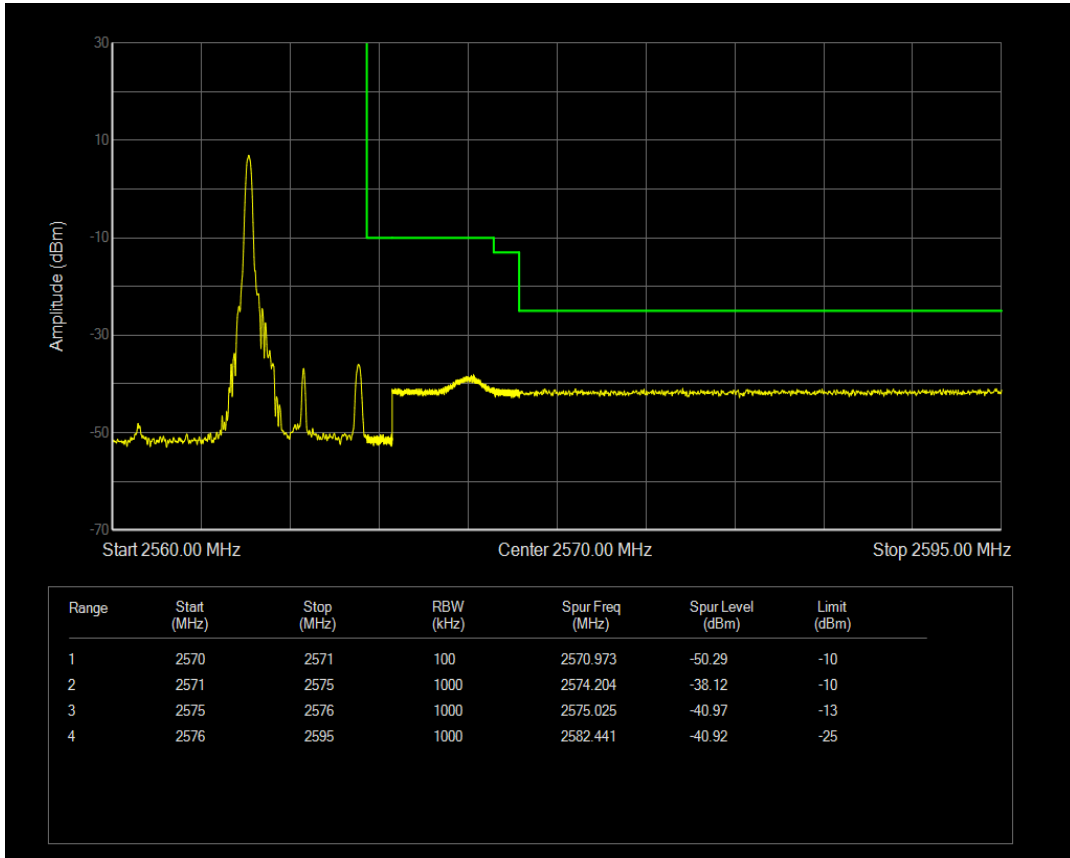

Band7 QPSK BW=5MHz Channel=21425 RB Size=1 Position=#0

Band7 QPSK BW=5MHz Channel=21425 RB Size=1 Position=#Max

Band7 QPSK BW=5MHz Channel=21425 RB Size=25 Position=#0

Band7 16QAM BW=5MHz Channel=21425 RB Size=1 Position=#0

Band7 16QAM BW=5MHz Channel=21425 RB Size=1 Position=#Max

Band7 16QAM BW=5MHz Channel=21425 RB Size=25 Position=#0

Band7 QPSK BW=10MHz Channel=20800 RB Size=1 Position=#0

Band7 QPSK BW=10MHz Channel=20800 RB Size=1 Position=#Max