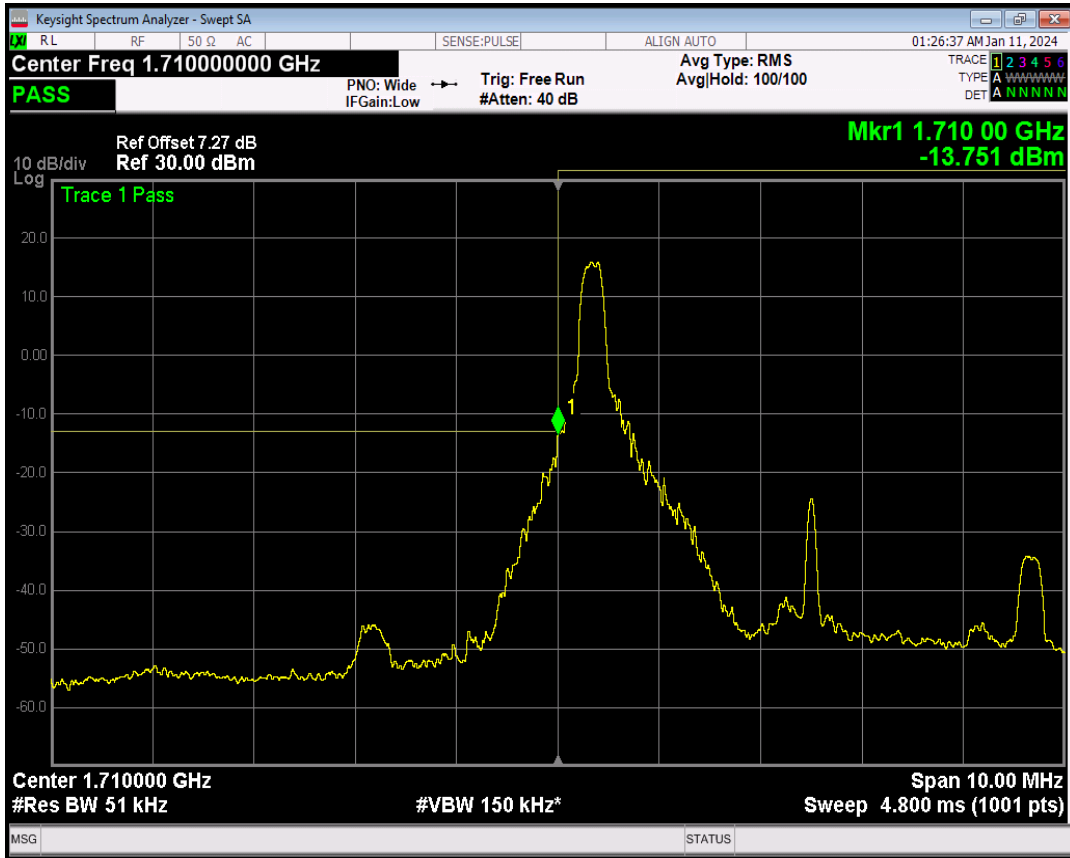

Band66 16QAM BW=5MHz Channel=131997 RB Size=1 Position=#0

Band66 16QAM BW=5MHz Channel=131997 RB Size=1 Position=#Max