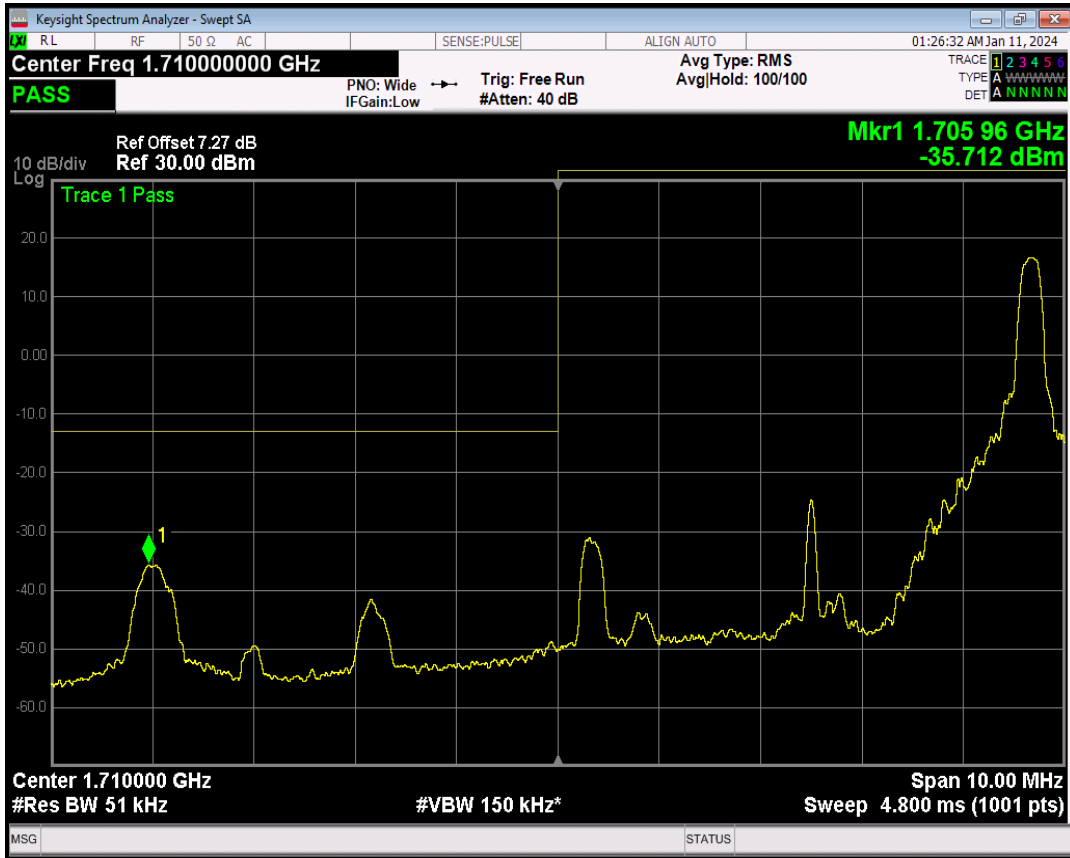

Band66 16QAM BW=3MHz Channel=132657 RB Size=1 Position=#Max

Band66 16QAM BW=3MHz Channel=132657 RB Size=15 Position=#0

Band66 QPSK BW=5MHz Channel=131997 RB Size=1 Position=#0

Band66 QPSK BW=5MHz Channel=131997 RB Size=1 Position=#Max