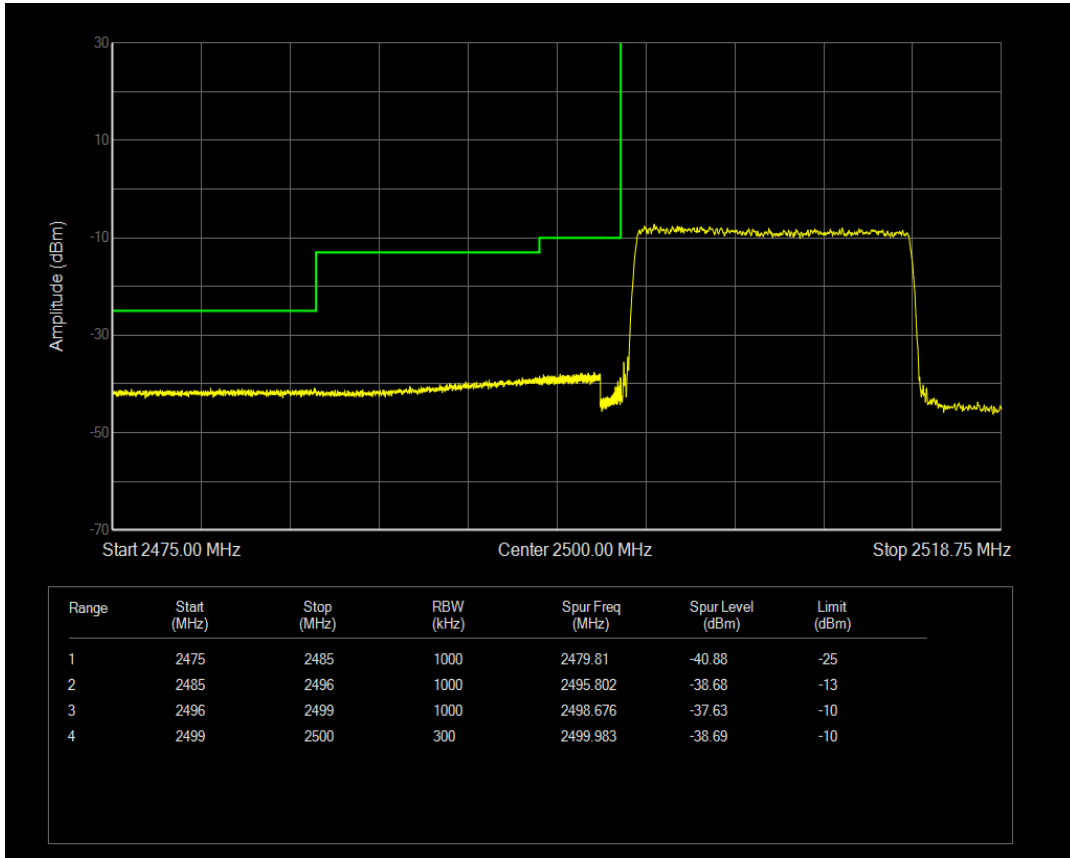

Band7 QPSK BW=15MHz Channel=20825 RB Size=75 Position=#0

Band7 16QAM BW=15MHz Channel=20825 RB Size=1 Position=#0

Band7 16QAM BW=15MHz Channel=20825 RB Size=1 Position=#Max

Band7 16QAM BW=15MHz Channel=20825 RB Size=75 Position=#0