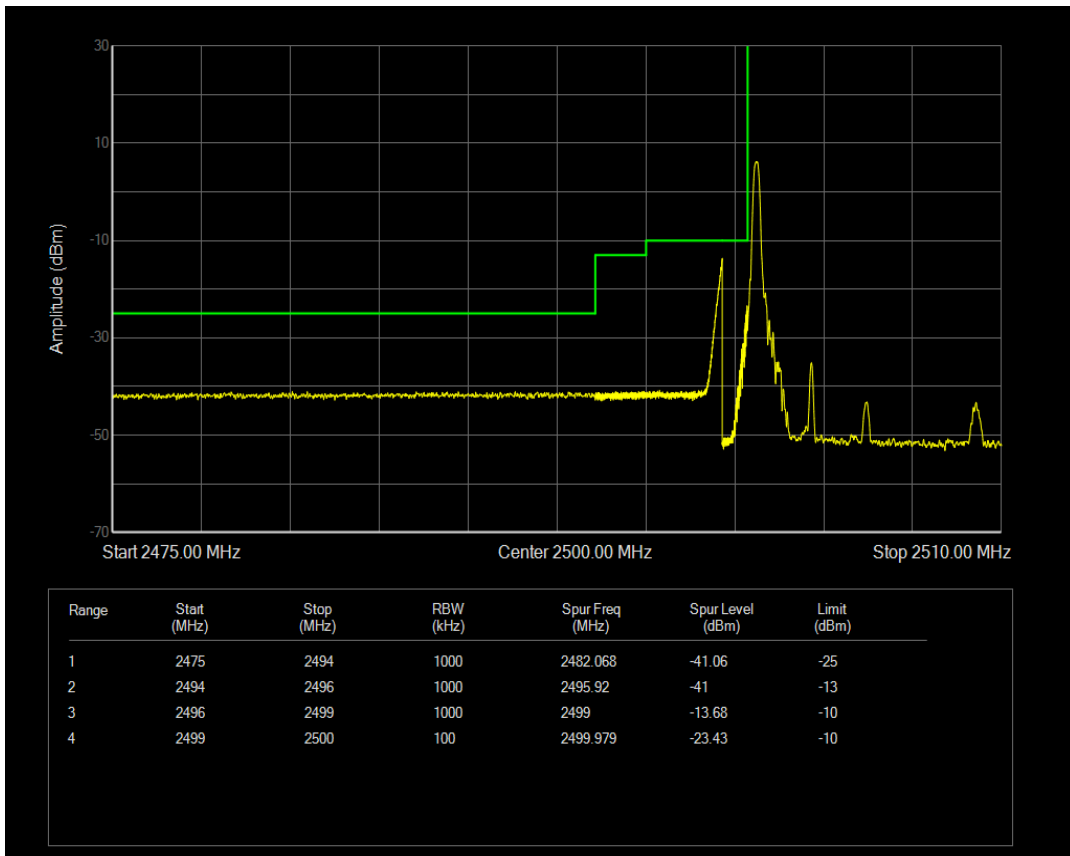

Band7 QPSK BW=5MHz Channel=20775 RB Size=1 Position=#0

Band7 QPSK BW=5MHz Channel=20775 RB Size=1 Position=#Max