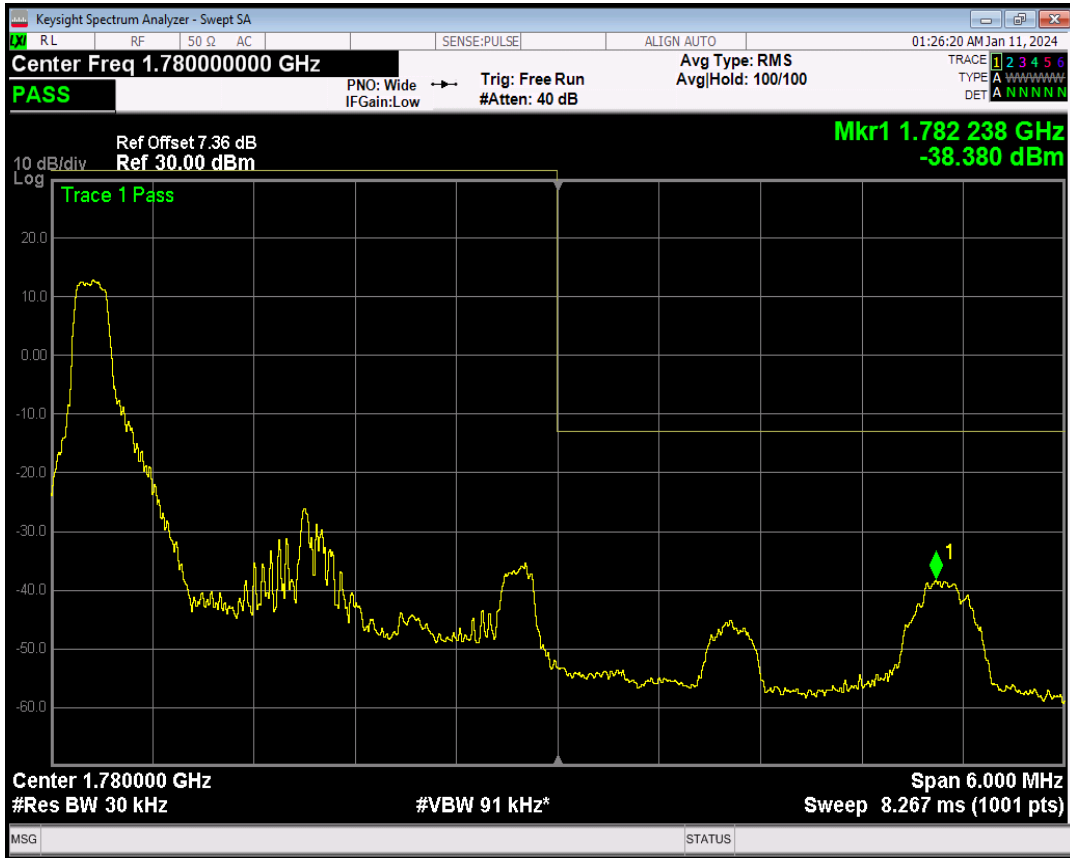

Band66 QPSK BW=3MHz Channel=132657 RB Size=1 Position=#0

Band66 QPSK BW=3MHz Channel=132657 RB Size=1 Position=#Max

Band66 QPSK BW=3MHz Channel=132657 RB Size=15 Position=#0

Band66 16QAM BW=3MHz Channel=132657 RB Size=1 Position=#0