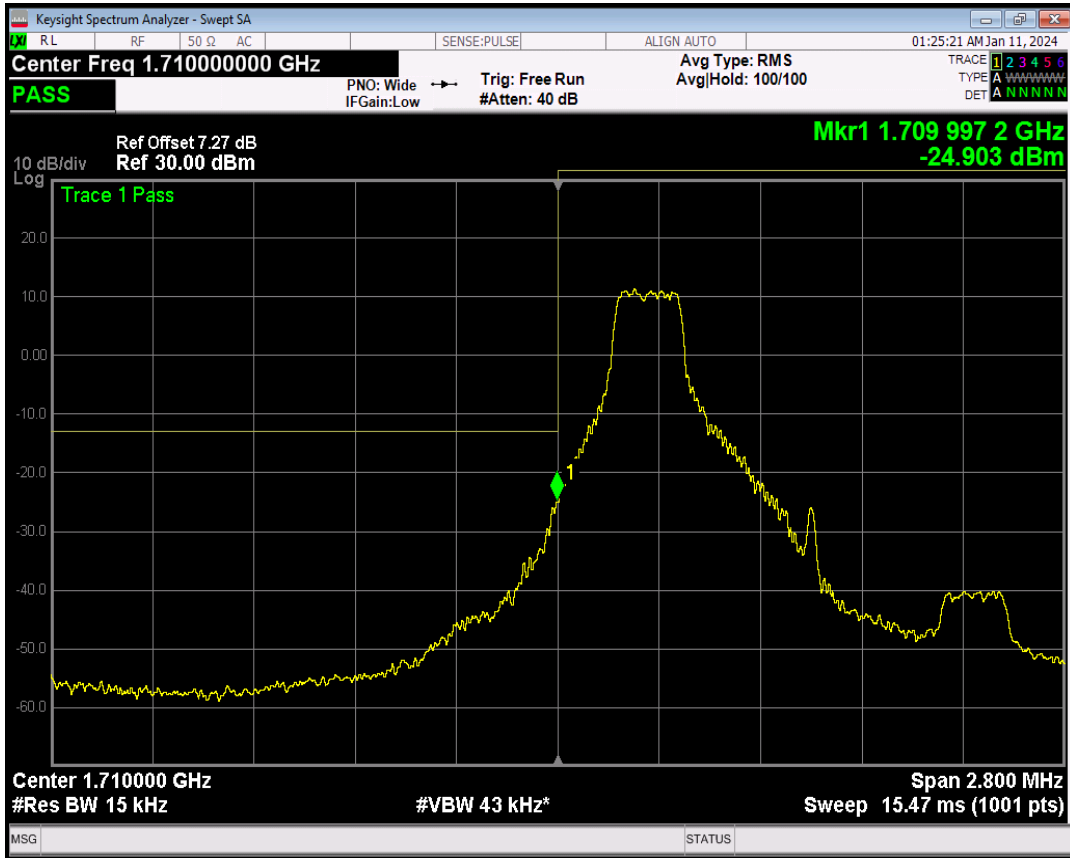

Band66 16QAM BW=1.4MHz Channel=131979 RB Size=1 Position=#0

Band66 16QAM BW=1.4MHz Channel=131979 RB Size=1 Position=#Max