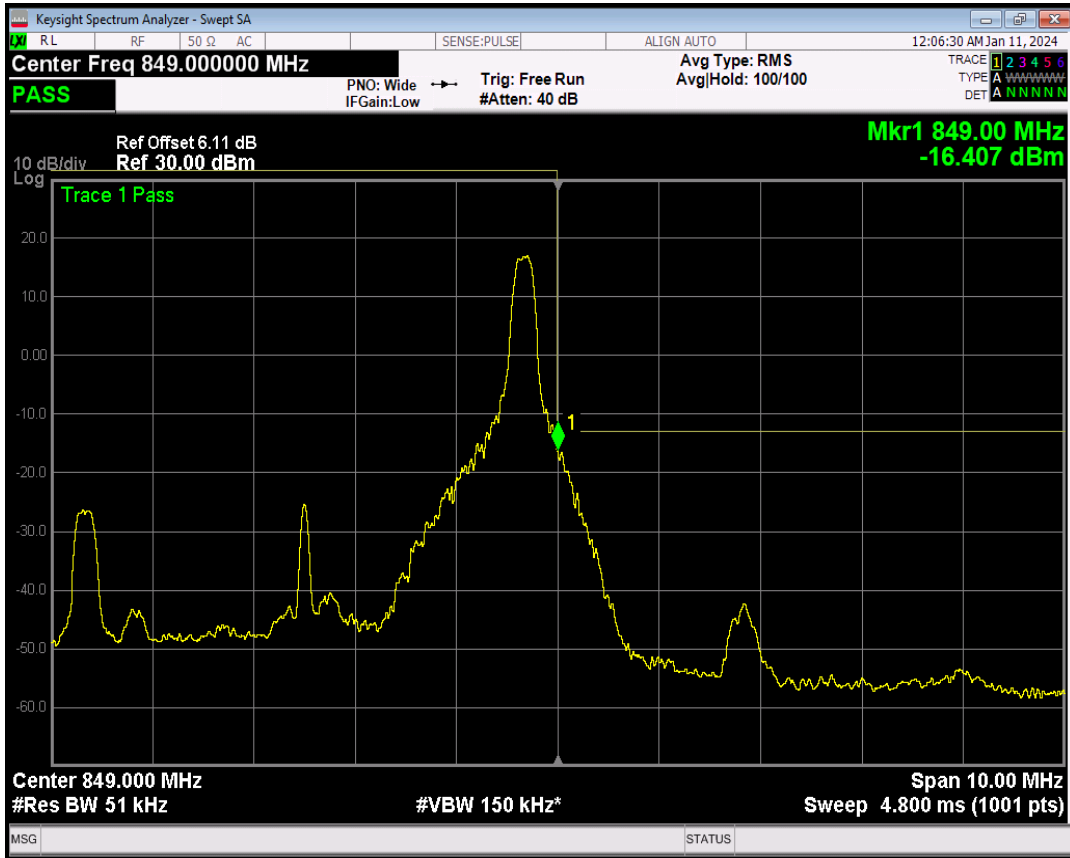

Band5 QPSK BW=5MHz Channel=20625 RB Size=1 Position=#Max

Band5 QPSK BW=5MHz Channel=20625 RB Size=25 Position=#0