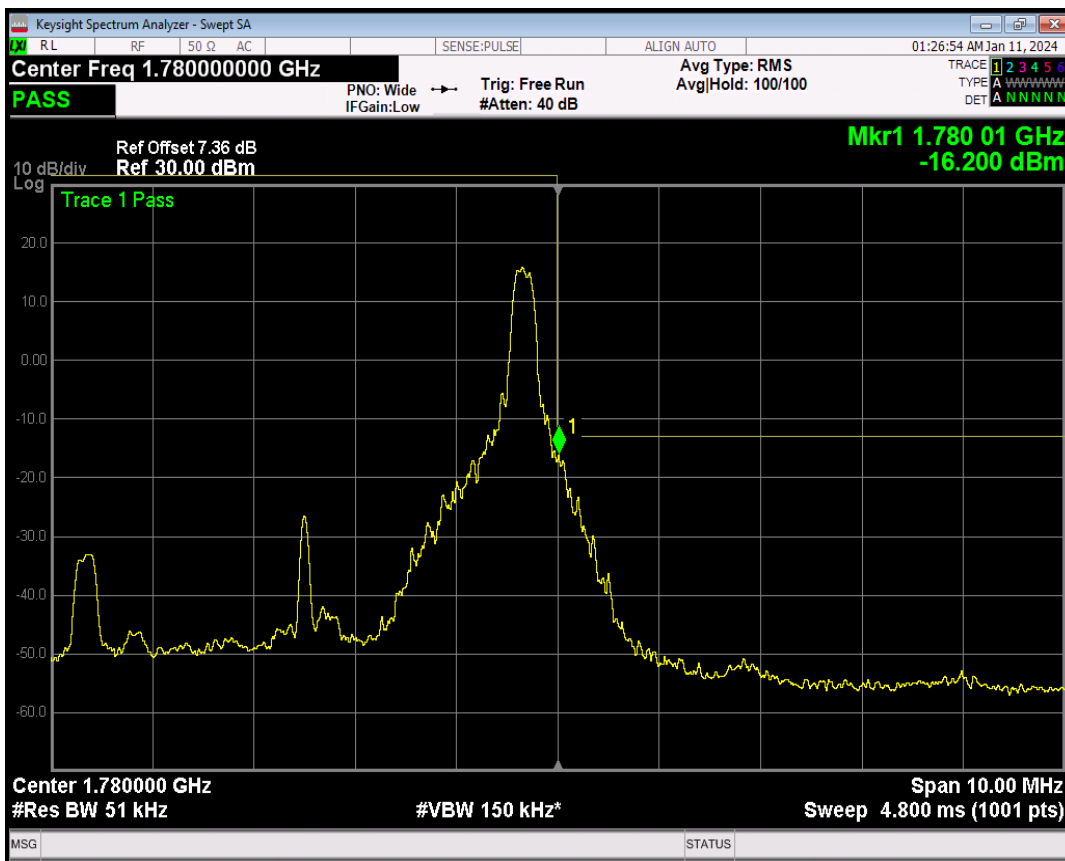

Band66 16QAM BW=5MHz Channel=132647 RB Size=1 Position=#Max

Band66 QPSK BW=10MHz Channel=132022 RB Size=1 Position=#0