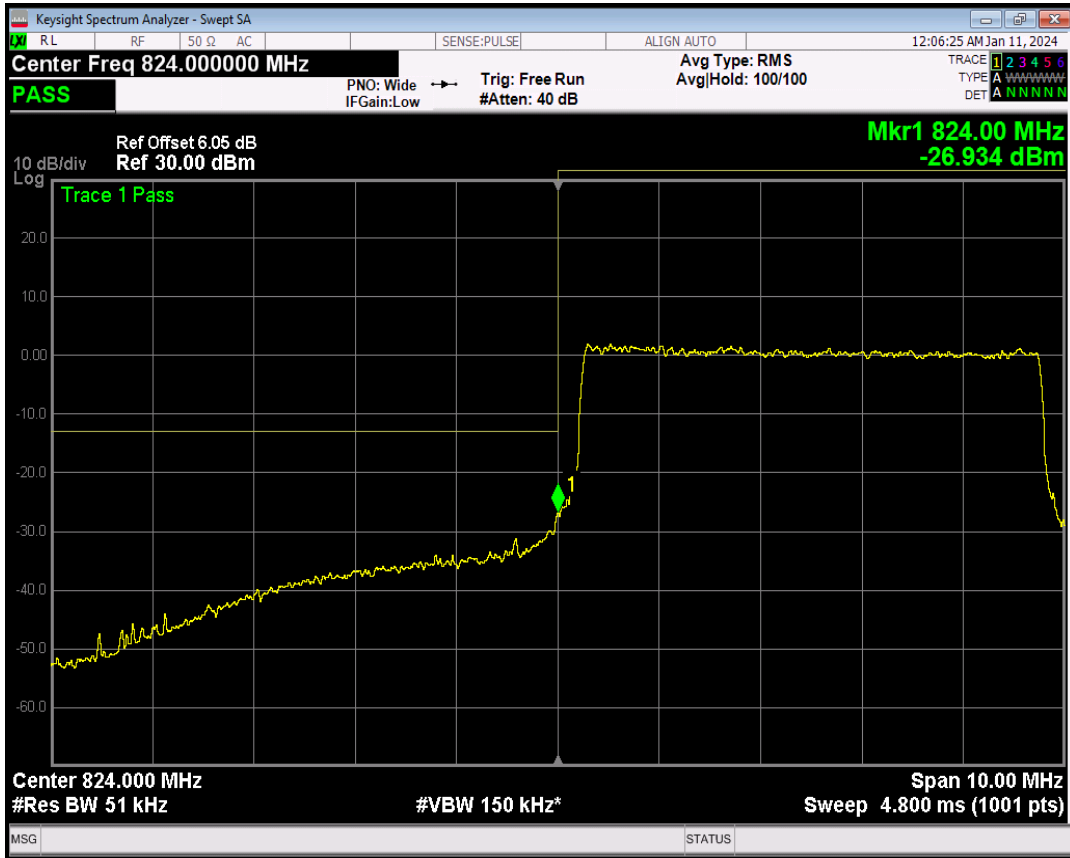

Band5 QPSK BW=5MHz Channel=20425 RB Size=25 Position=#0

Band5 16QAM BW=5MHz Channel=20425 RB Size=1 Position=#0

Band5 16QAM BW=5MHz Channel=20425 RB Size=1 Position=#Max

Band5 16QAM BW=5MHz Channel=20425 RB Size=25 Position=#0