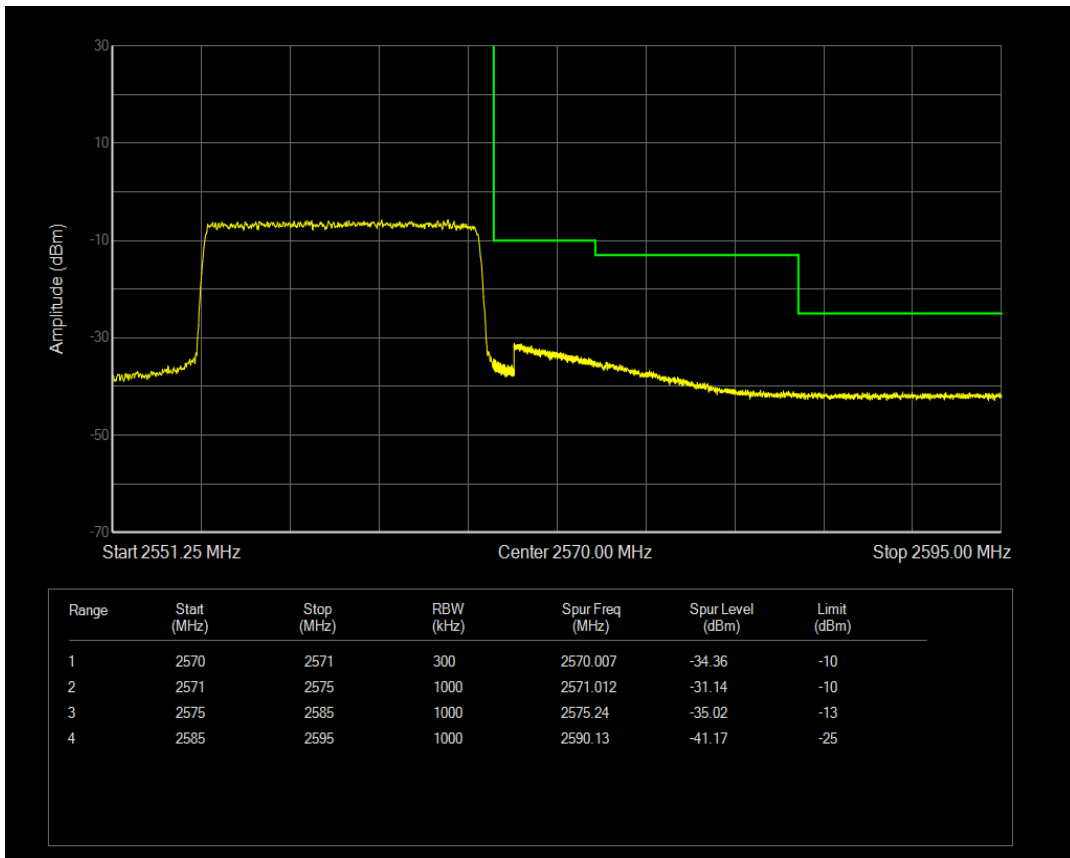

Band7 QPSK BW=15MHz Channel=21375 RB Size=75 Position=#0

Band7 16QAM BW=15MHz Channel=21375 RB Size=1 Position=#0