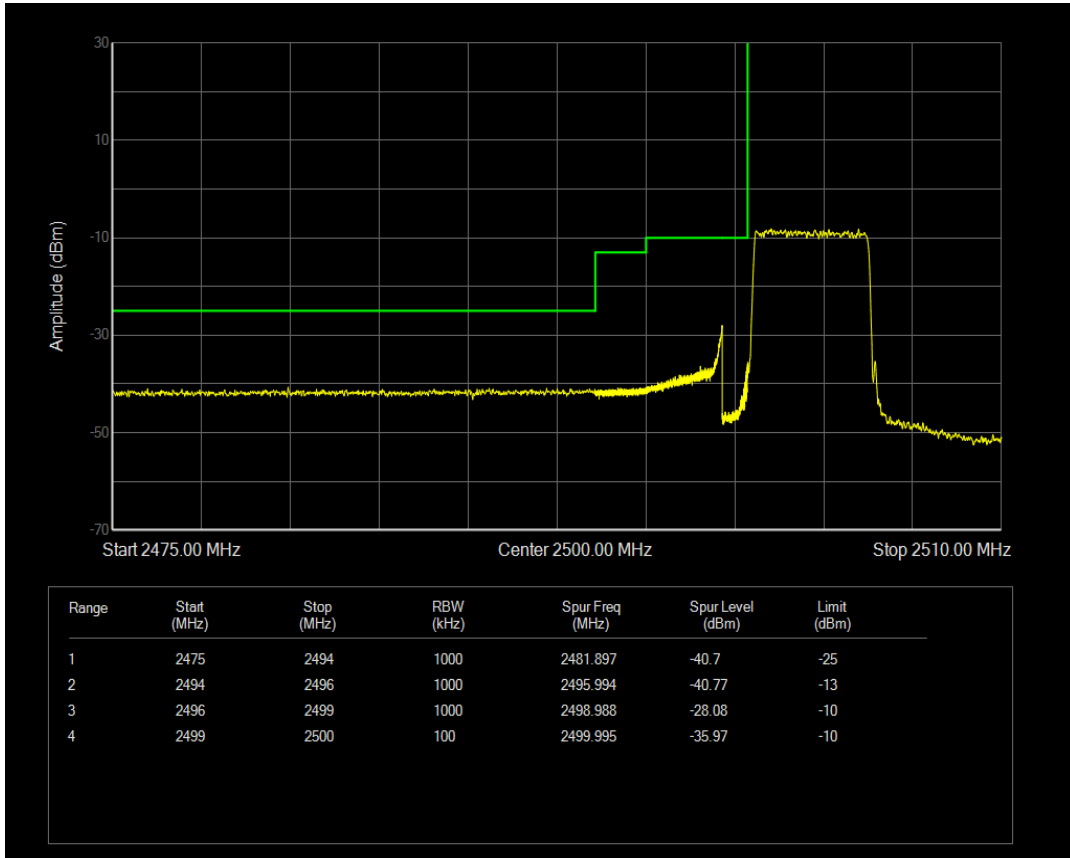

Band7 QPSK BW=5MHz Channel=20775 RB Size=25 Position=#0

Band7 16QAM BW=5MHz Channel=20775 RB Size=1 Position=#0

Band7 16QAM BW=5MHz Channel=20775 RB Size=1 Position=#Max

Band7 16QAM BW=5MHz Channel=20775 RB Size=25 Position=#0