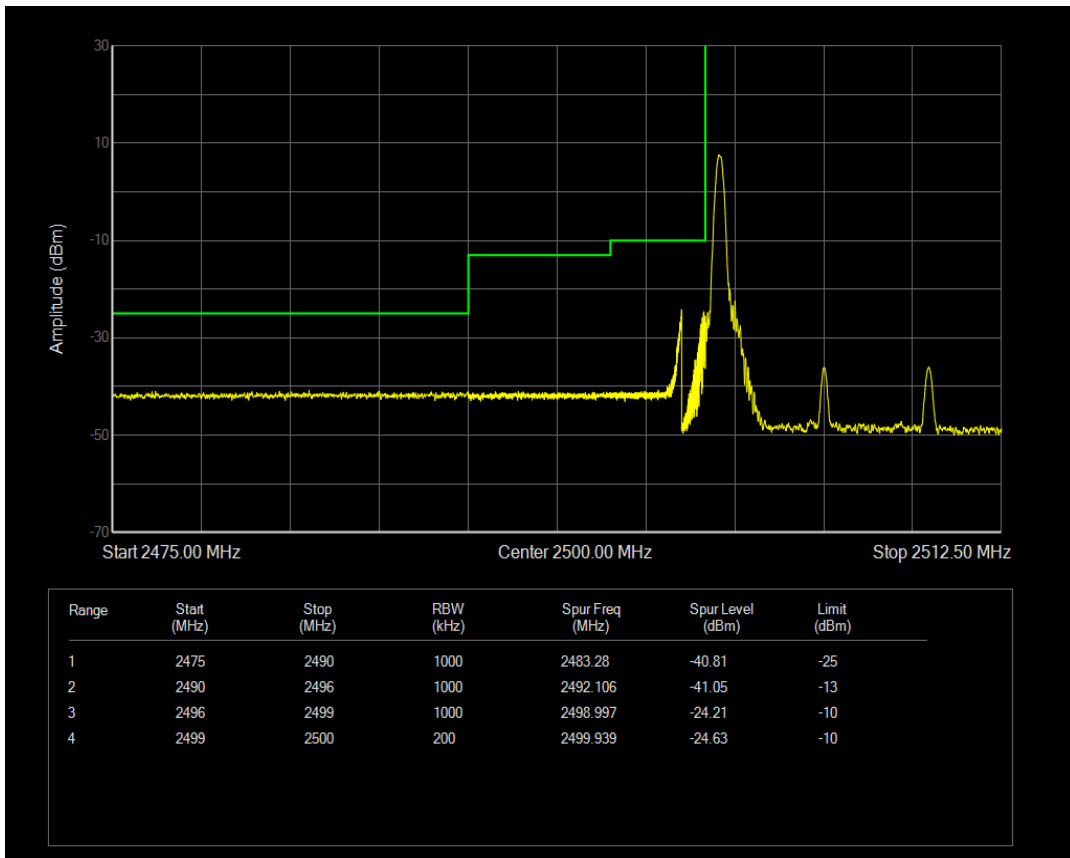

Band7 16QAM BW=5MHz Channel=21425 RB Size=1 Position=#Max

Band7 16QAM BW=5MHz Channel=21425 RB Size=25 Position=#0

Band7 QPSK BW=10MHz Channel=20800 RB Size=1 Position=#0

Band7 QPSK BW=10MHz Channel=20800 RB Size=1 Position=#Max

Band7 16QAM BW=10MHz Channel=20800 RB Size=1 Position=#0

Band7 QPSK BW=10MHz Channel=20800 RB Size=50 Position=#0

Band7 16QAM BW=10MHz Channel=20800 RB Size=1 Position=#Max

Band7 16QAM BW=10MHz Channel=20800 RB Size=50 Position=#0