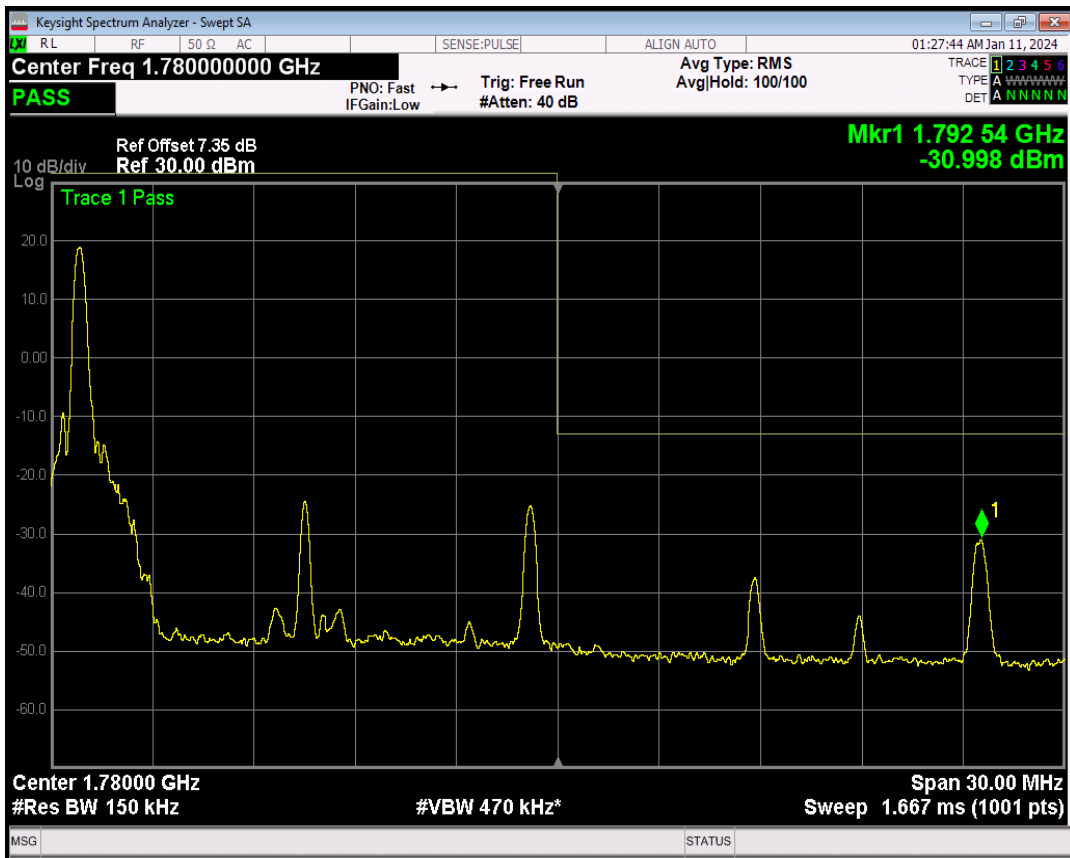

Band66 QPSK BW=15MHz Channel=132597 RB Size=1 Position=#0

Band66 QPSK BW=15MHz Channel=132597 RB Size=1 Position=#Max