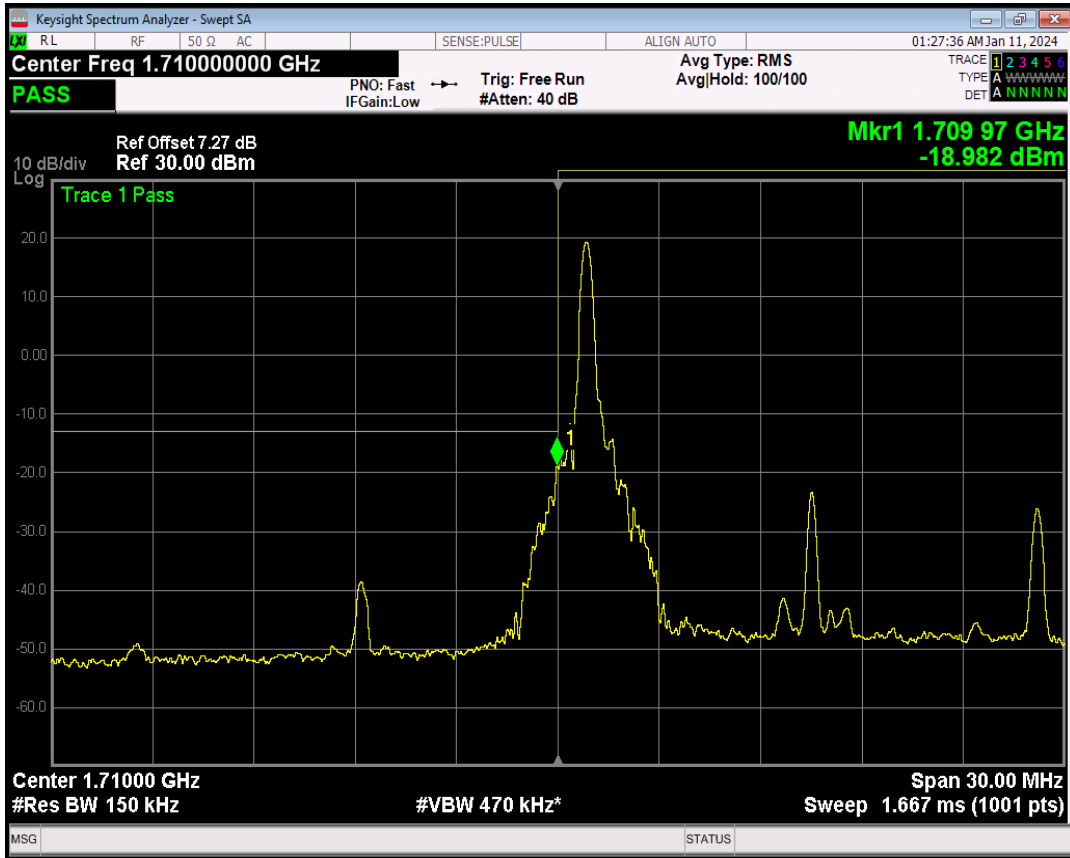

Band66 16QAM BW=15MHz Channel=132047 RB Size=1 Position=#0

Band66 16QAM BW=15MHz Channel=132047 RB Size=1 Position=#Max