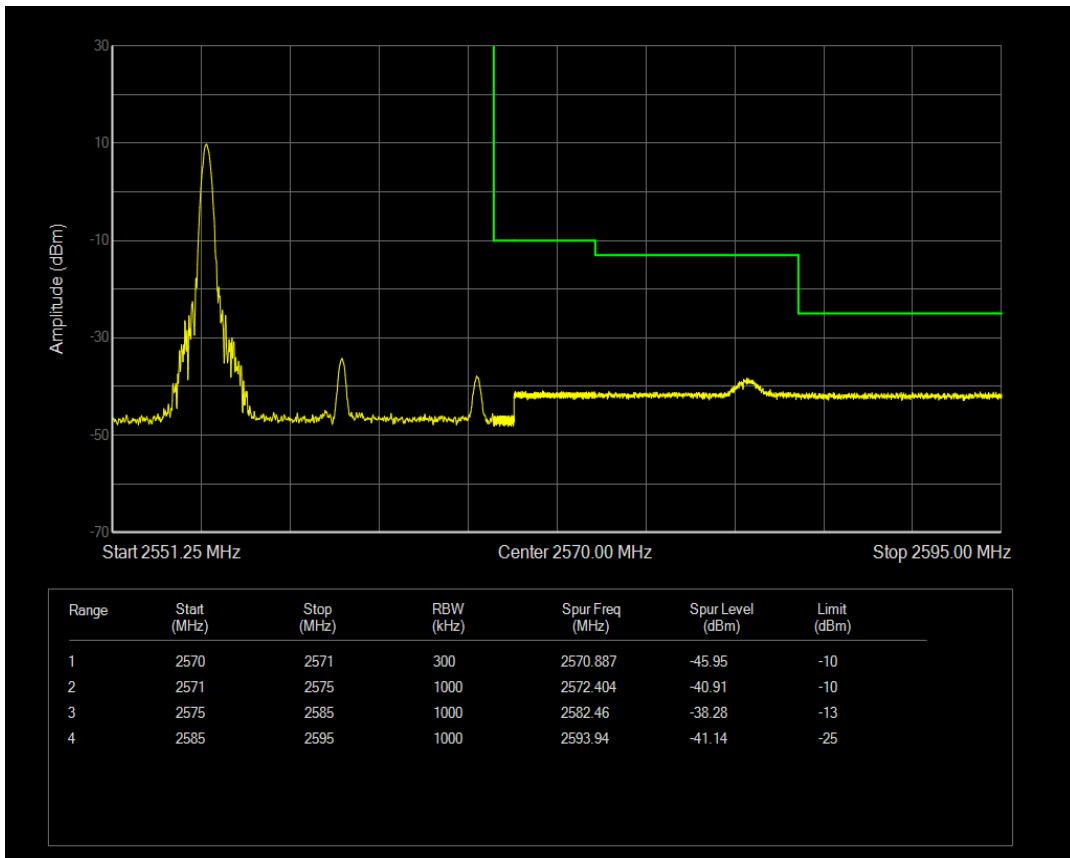

Band7 QPSK BW=15MHz Channel=21375 RB Size=1 Position=#0

Band7 QPSK BW=15MHz Channel=21375 RB Size=1 Position=#Max