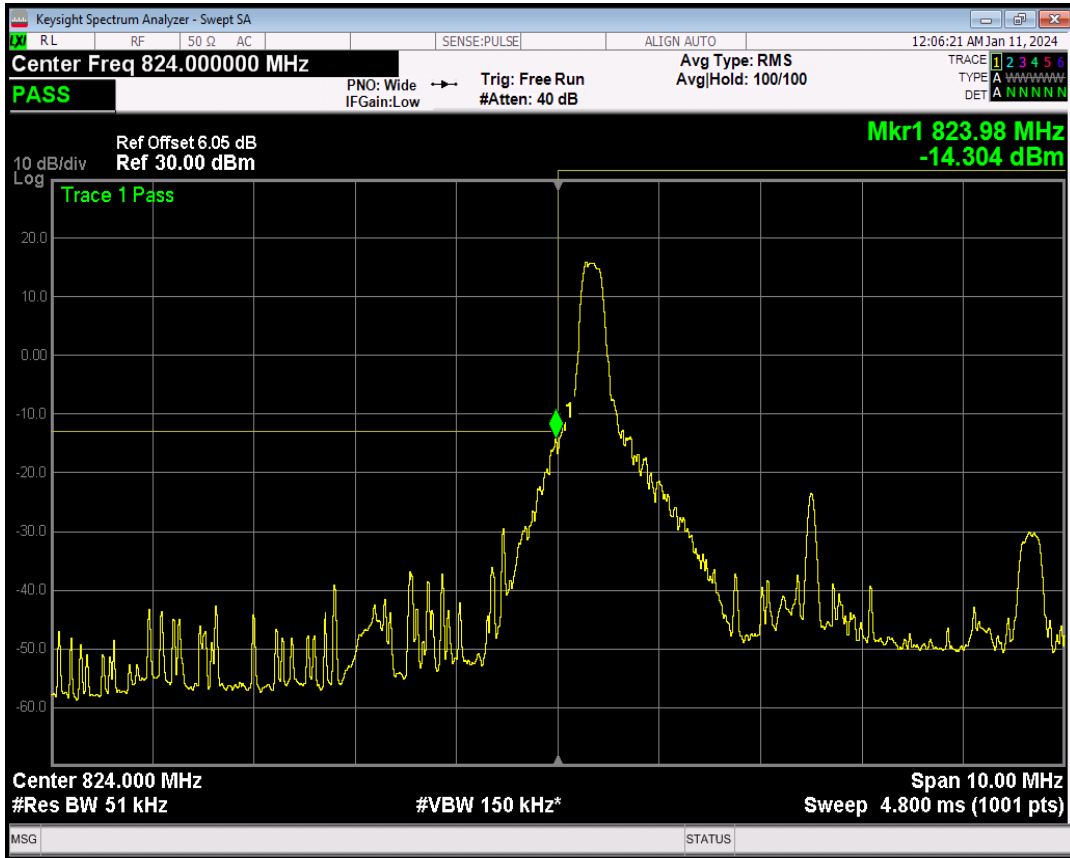

Band5 16QAM BW=5MHz Channel=20425 RB Size=1 Position=#0

Band5 16QAM BW=5MHz Channel=20425 RB Size=1 Position=#Max