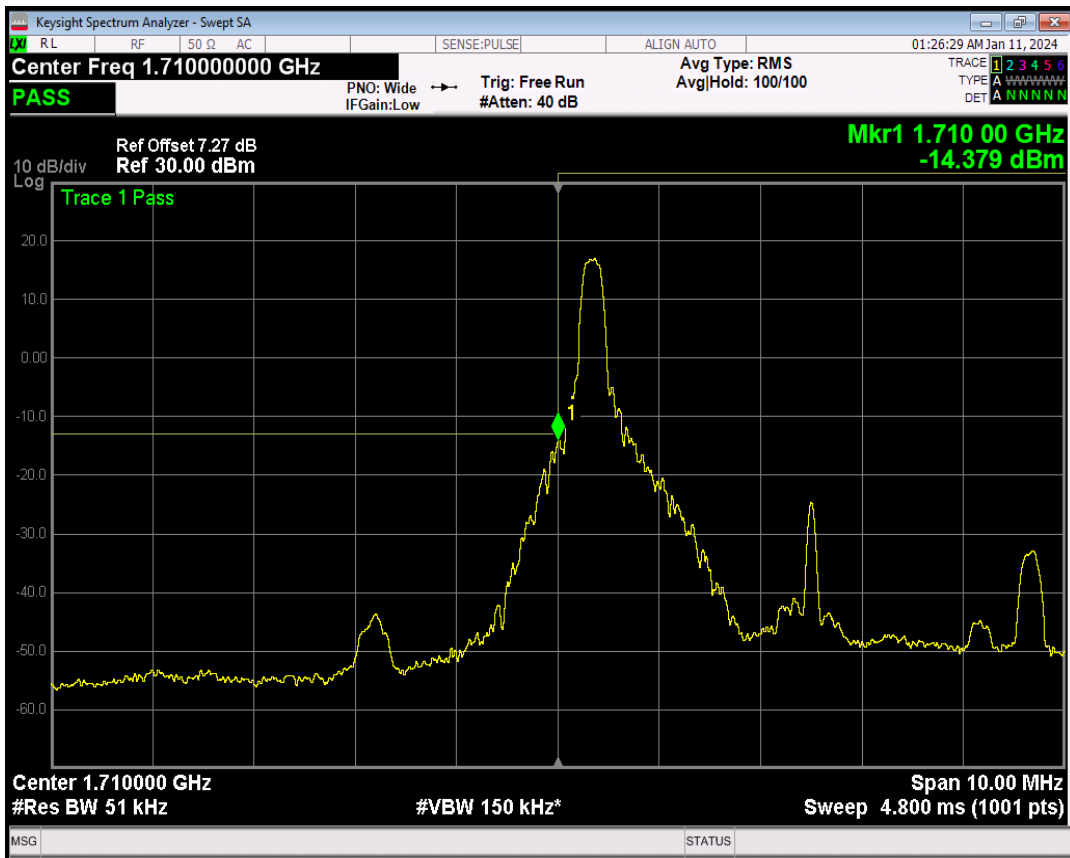

Band66 QPSK BW=5MHz Channel=131997 RB Size=1 Position=#0

Band66 QPSK BW=5MHz Channel=131997 RB Size=1 Position=#Max