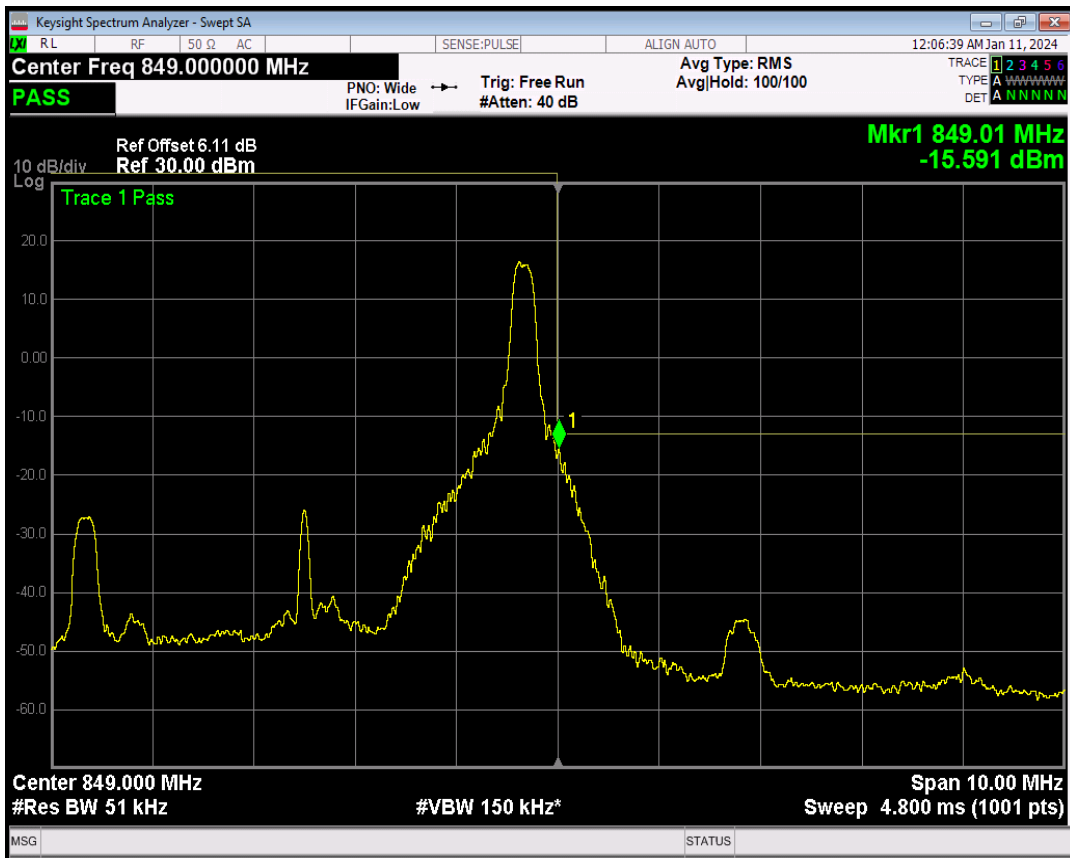

Band5 16QAM BW=5MHz Channel=20625 RB Size=1 Position=#Max

Band5 16QAM BW=5MHz Channel=20625 RB Size=25 Position=#0