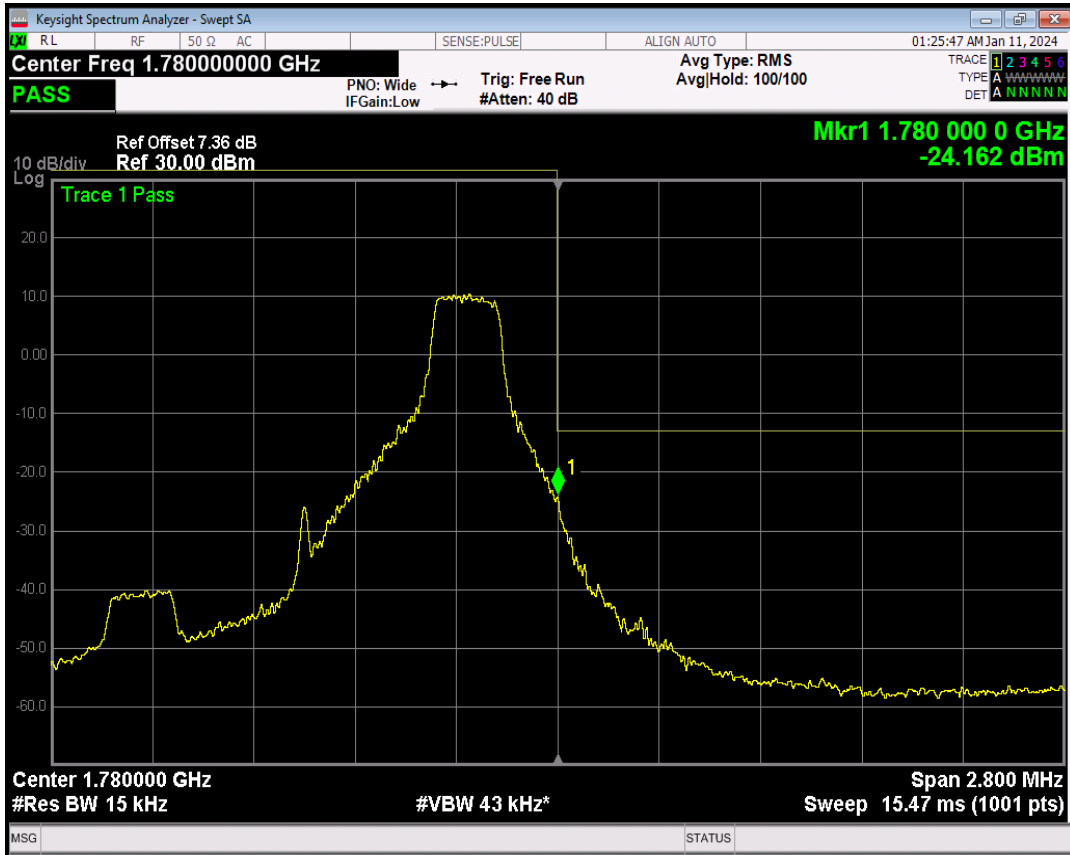

Band66 16QAM BW=1.4MHz Channel=132665 RB Size=1 Position=#Max

Band66 16QAM BW=1.4MHz Channel=132665 RB Size=6 Position=#0