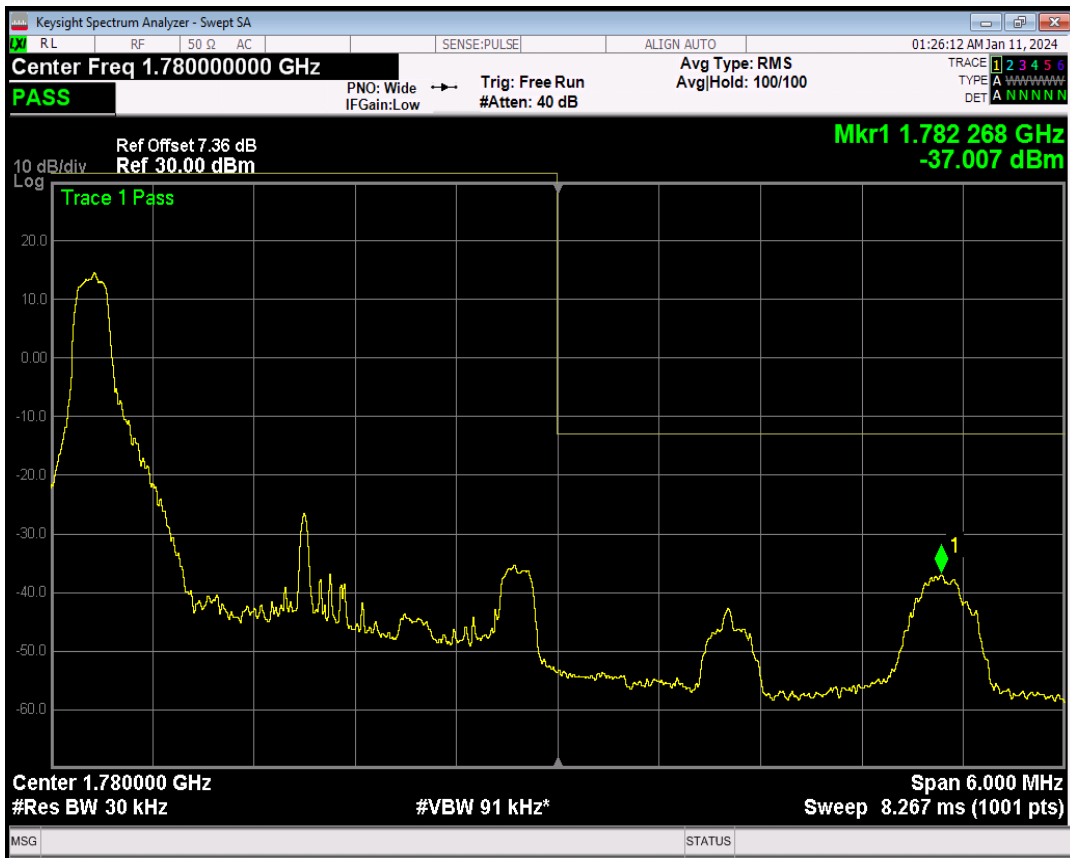

Band66 QPSK BW=3MHz Channel=132657 RB Size=1 Position=#0

Band66 QPSK BW=3MHz Channel=132657 RB Size=1 Position=#Max