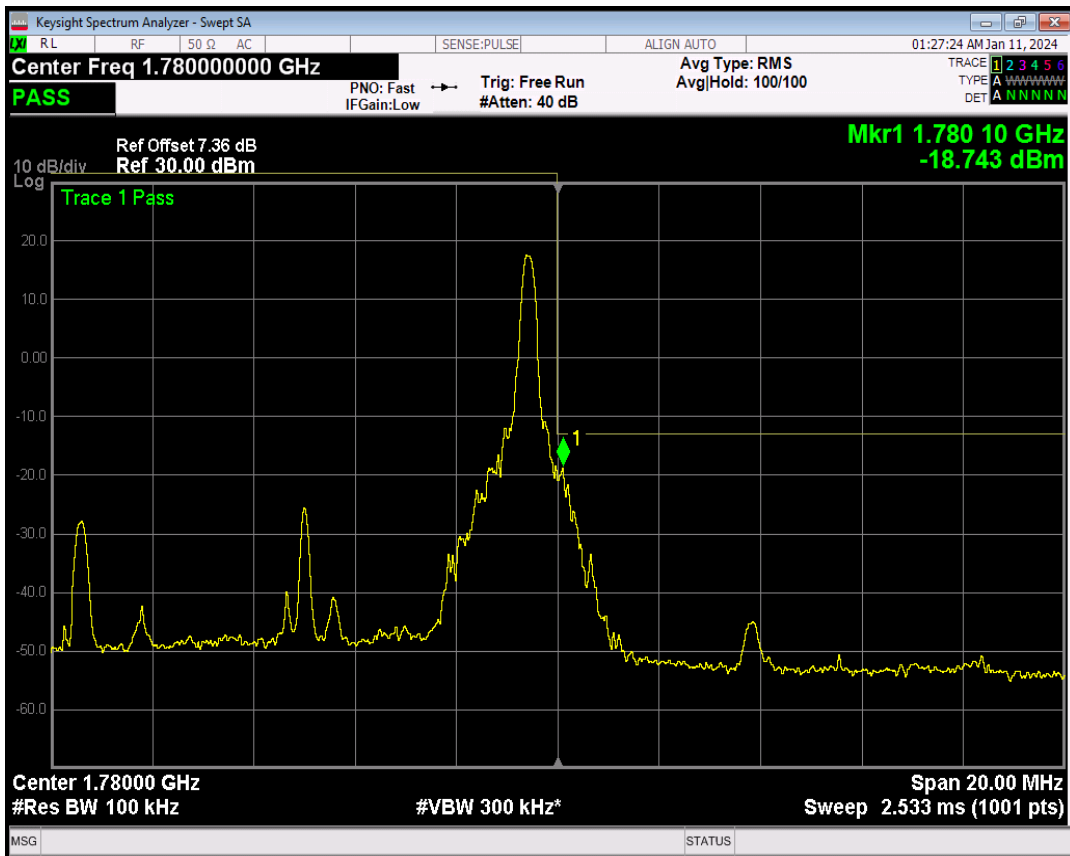

Band66 16QAM BW=10MHz Channel=132622 RB Size=1 Position=#Max

Band66 16QAM BW=10MHz Channel=132622 RB Size=50 Position=#0