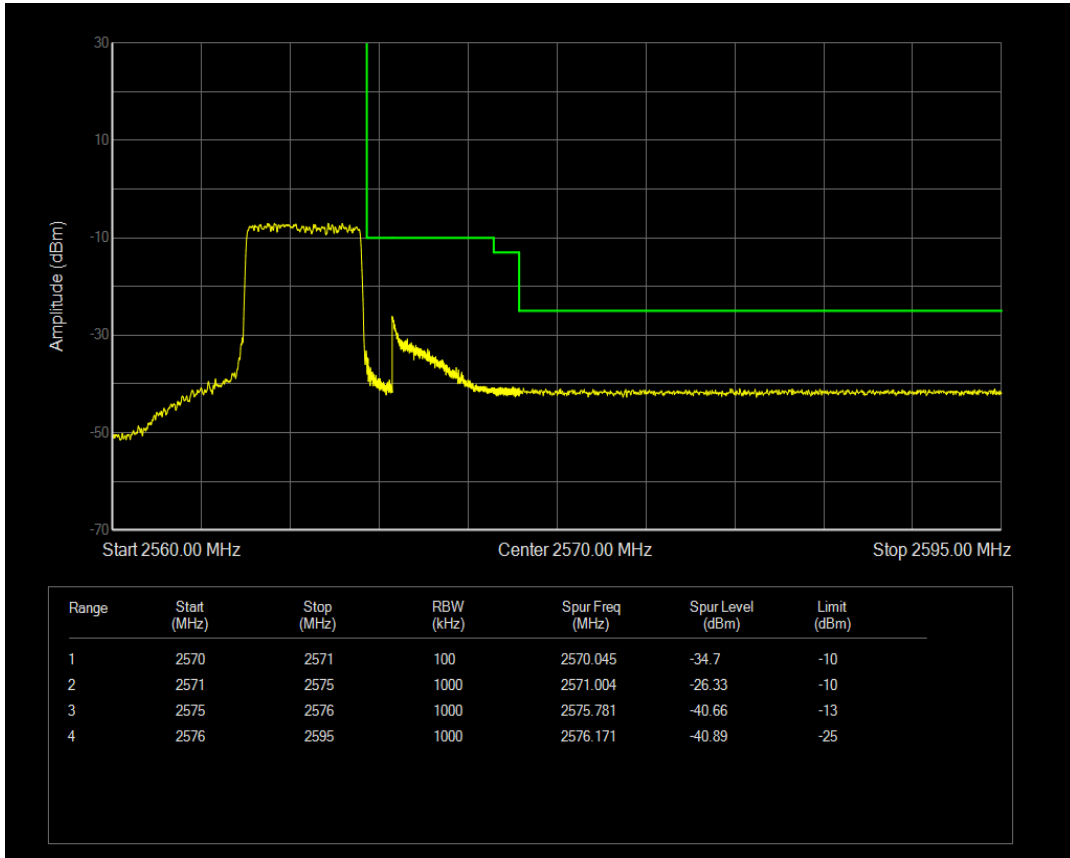

Band7 QPSK BW=5MHz Channel=21425 RB Size=1 Position=#0

Band7 QPSK BW=5MHz Channel=21425 RB Size=1 Position=#Max

Band7 QPSK BW=5MHz Channel=21425 RB Size=25 Position=#0

Band7 16QAM BW=5MHz Channel=21425 RB Size=1 Position=#0

Band7 16QAM BW=5MHz Channel=21425 RB Size=1 Position=#Max

Band7 16QAM BW=5MHz Channel=21425 RB Size=25 Position=#0

Band7 QPSK BW=10MHz Channel=20800 RB Size=1 Position=#0

Band7 QPSK BW=10MHz Channel=20800 RB Size=1 Position=#Max