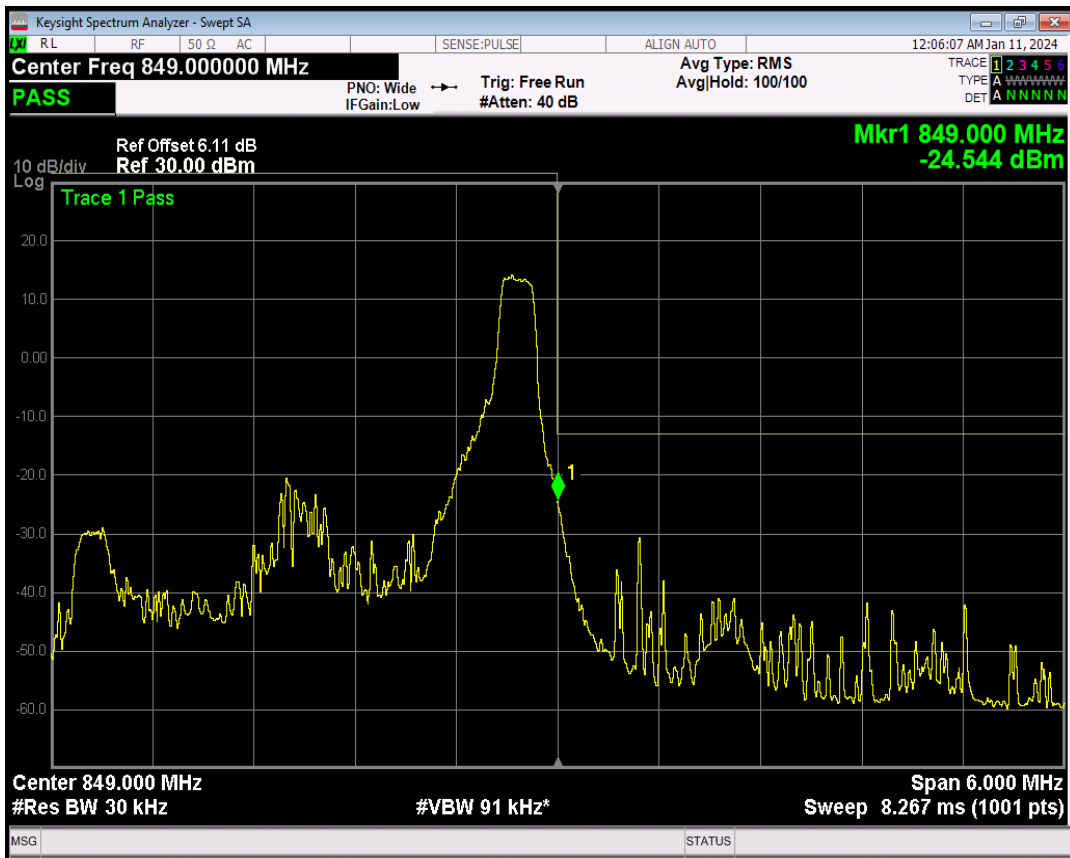

Band5 16QAM BW=3MHz Channel=20635 RB Size=1 Position=#Max

Band5 16QAM BW=3MHz Channel=20635 RB Size=15 Position=#0