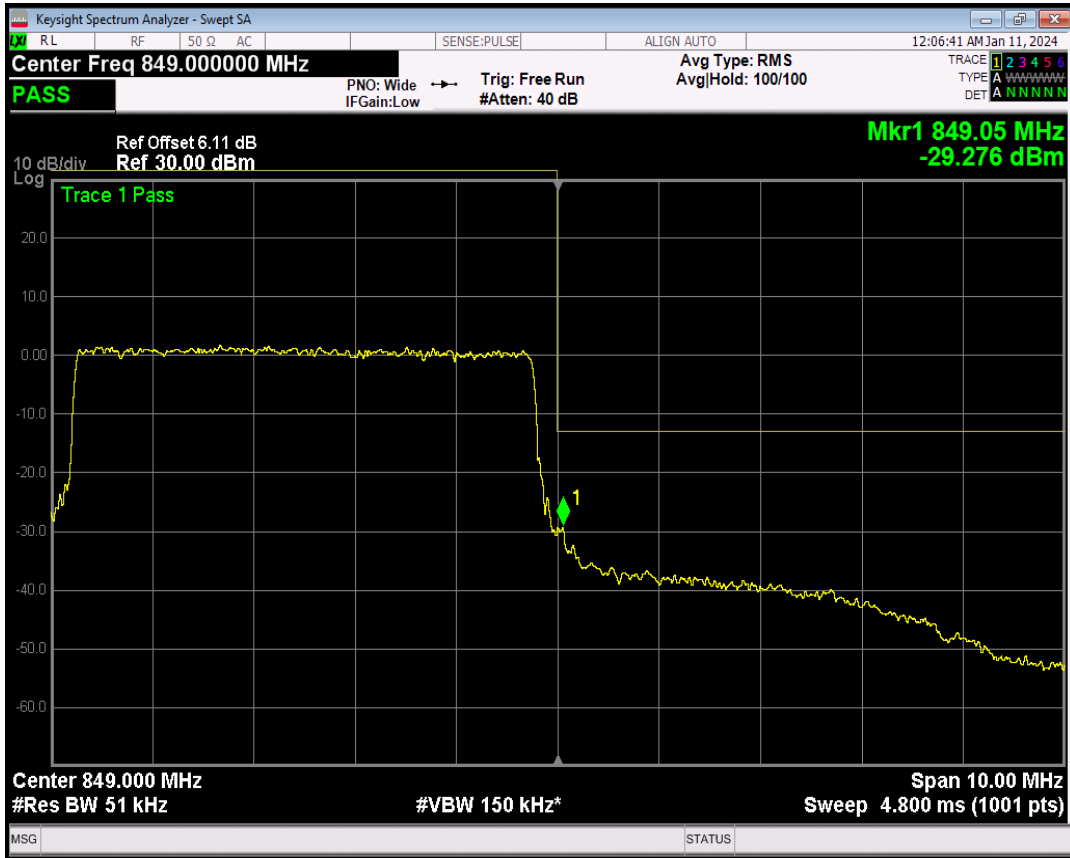

Band5 16QAM BW=5MHz Channel=20625 RB Size=25 Position=#0

Band5 QPSK BW=10MHz Channel=20450 RB Size=1 Position=#0