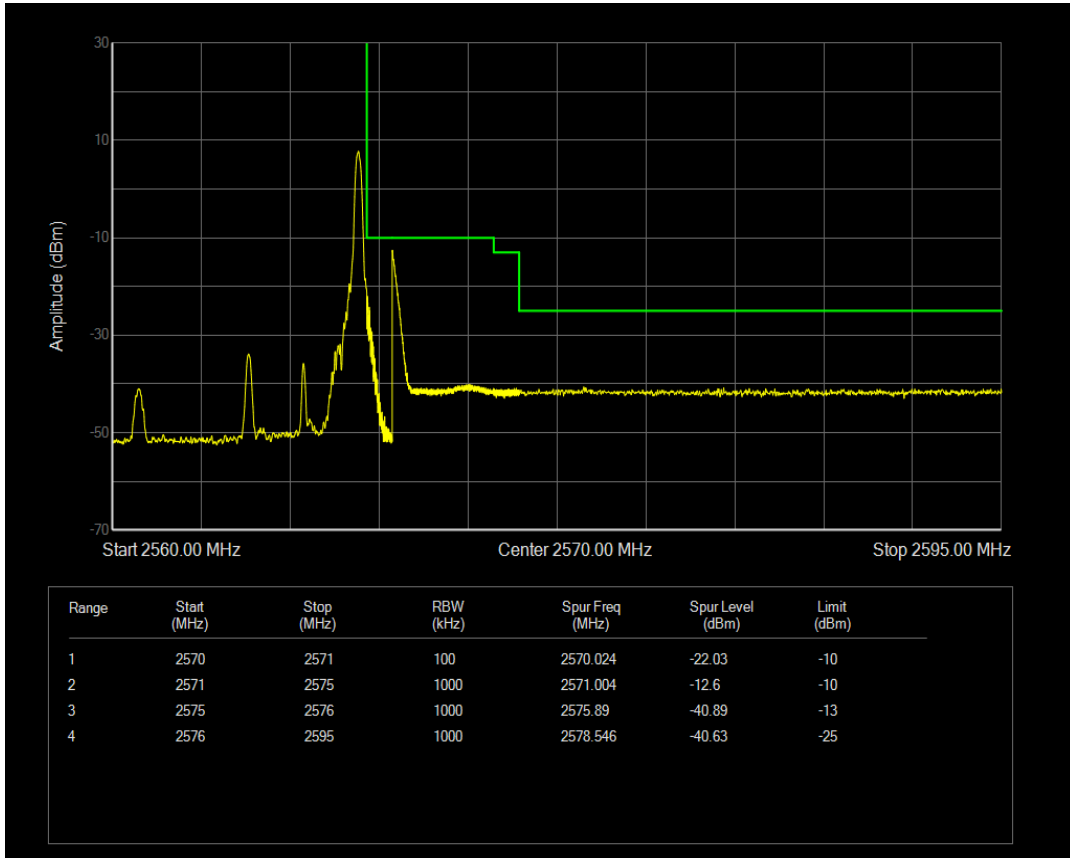

Band7 QPSK BW=5MHz Channel=21425 RB Size=1 Position=#Max

Band7 QPSK BW=5MHz Channel=21425 RB Size=25 Position=#0