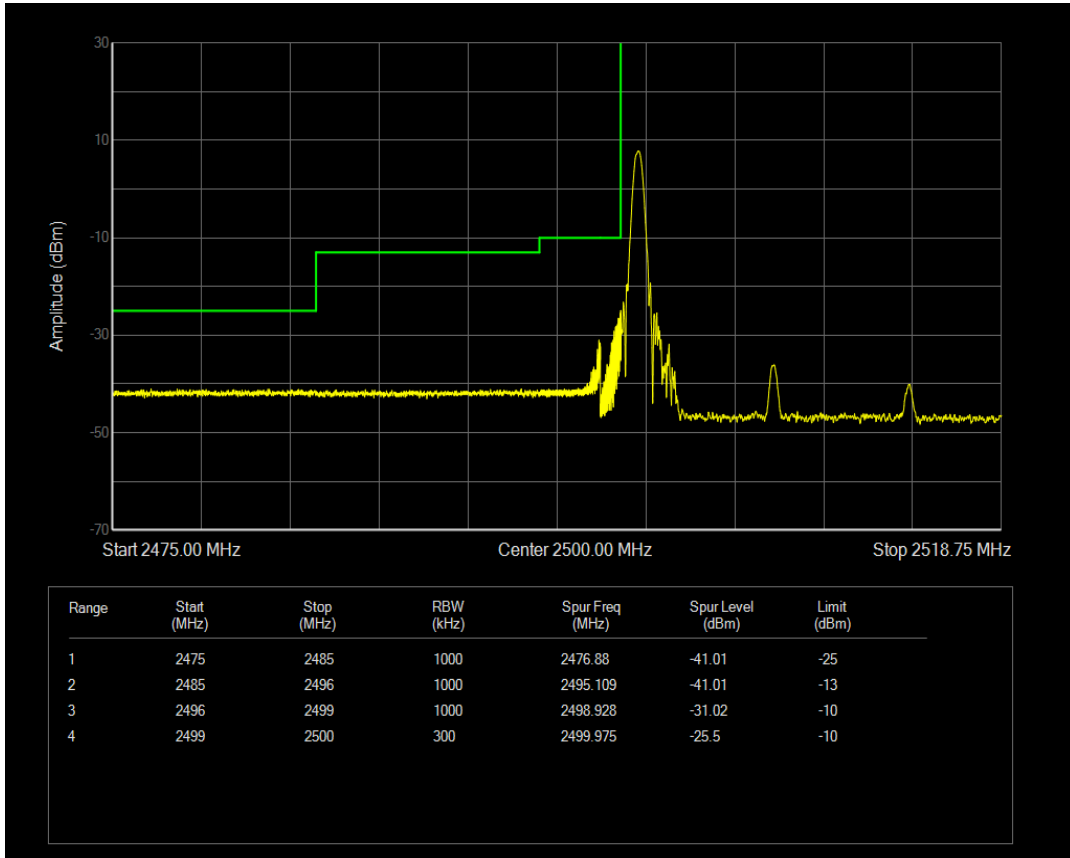

Band7 16QAM BW=15MHz Channel=20825 RB Size=1 Position=#0

Band7 16QAM BW=15MHz Channel=20825 RB Size=1 Position=#Max