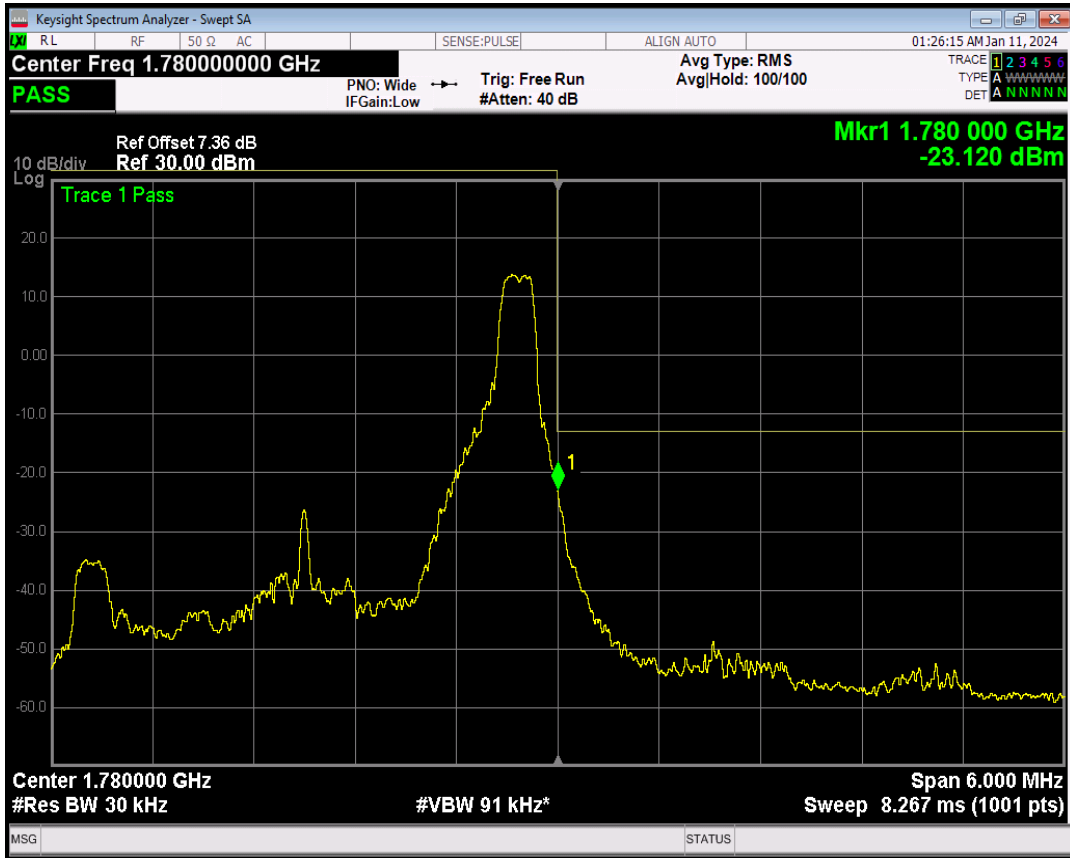

Band66 QPSK BW=3MHz Channel=132657 RB Size=1 Position=#Max

Band66 QPSK BW=3MHz Channel=132657 RB Size=15 Position=#0