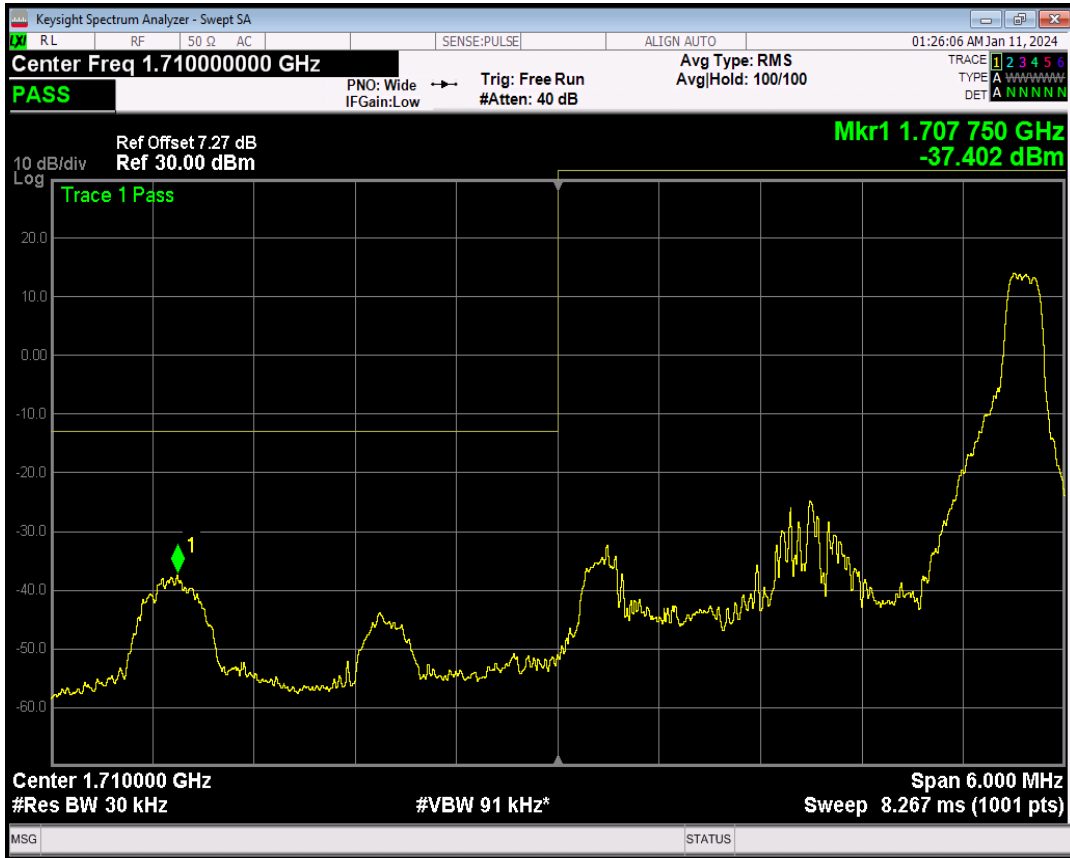

Band66 16QAM BW=3MHz Channel=131987 RB Size=1 Position=#Max

Band66 16QAM BW=3MHz Channel=131987 RB Size=1 Position=#0