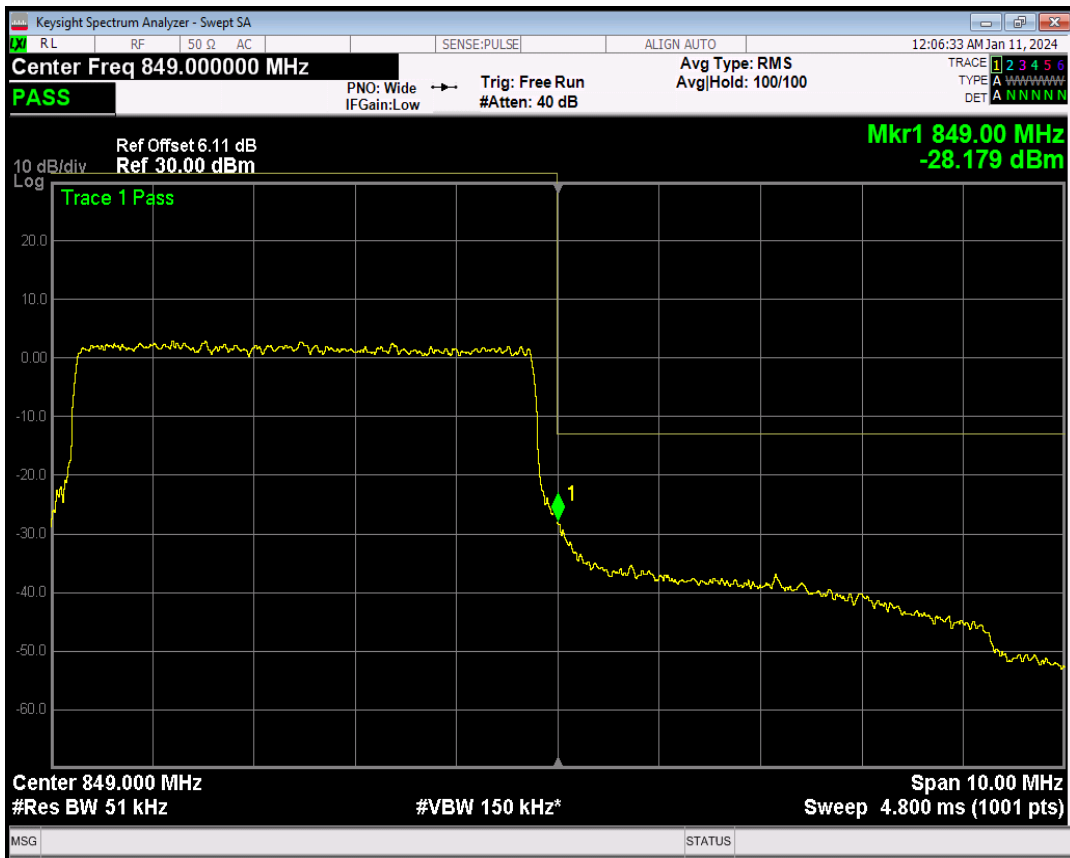

Band5 QPSK BW=5MHz Channel=20625 RB Size=25 Position=#0

Band5 16QAM BW=5MHz Channel=20625 RB Size=1 Position=#0