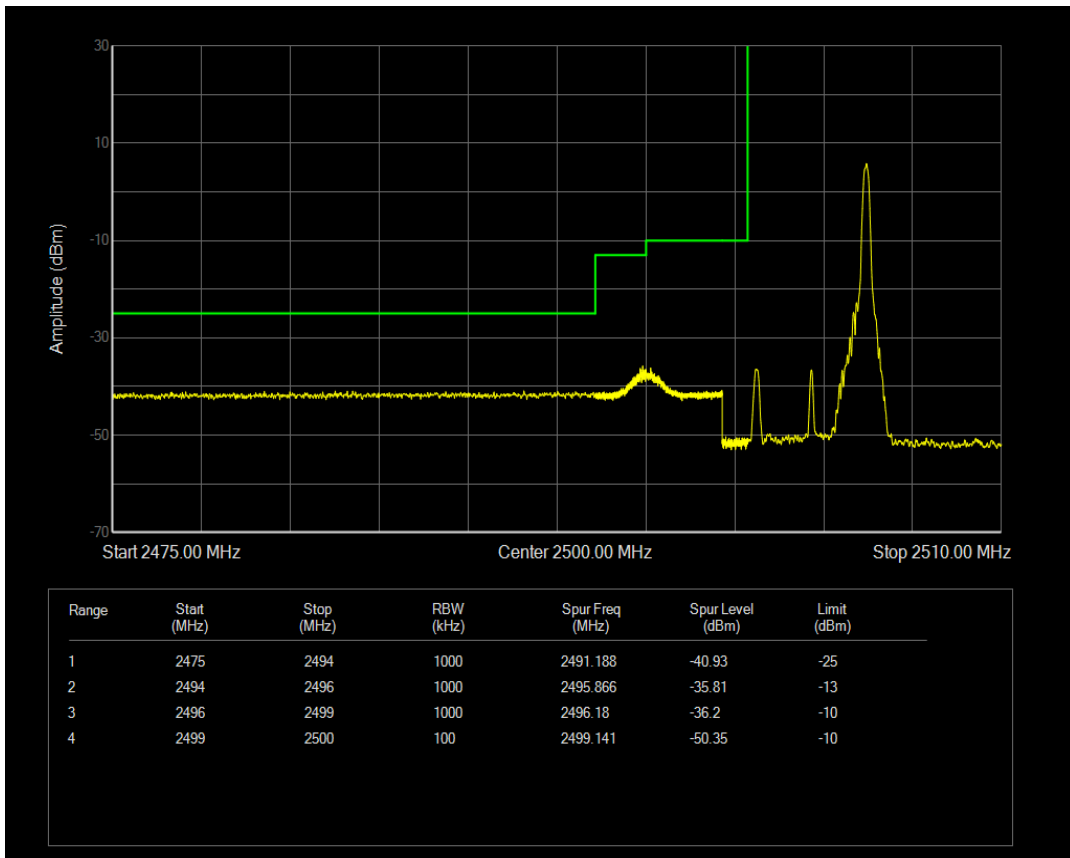

Band66 16QAM BW=20MHz Channel=132572 RB Size=1 Position=#Max

Band66 16QAM BW=20MHz Channel=132572 RB Size=100 Position=#0

Band7 QPSK BW=5MHz Channel=20775 RB Size=1 Position=#0

Band7 QPSK BW=5MHz Channel=20775 RB Size=1 Position=#Max

Band7 QPSK BW=5MHz Channel=20775 RB Size=25 Position=#0

Band7 16QAM BW=5MHz Channel=20775 RB Size=1 Position=#0

Band7 16QAM BW=5MHz Channel=20775 RB Size=1 Position=#Max

Band7 16QAM BW=5MHz Channel=20775 RB Size=25 Position=#0