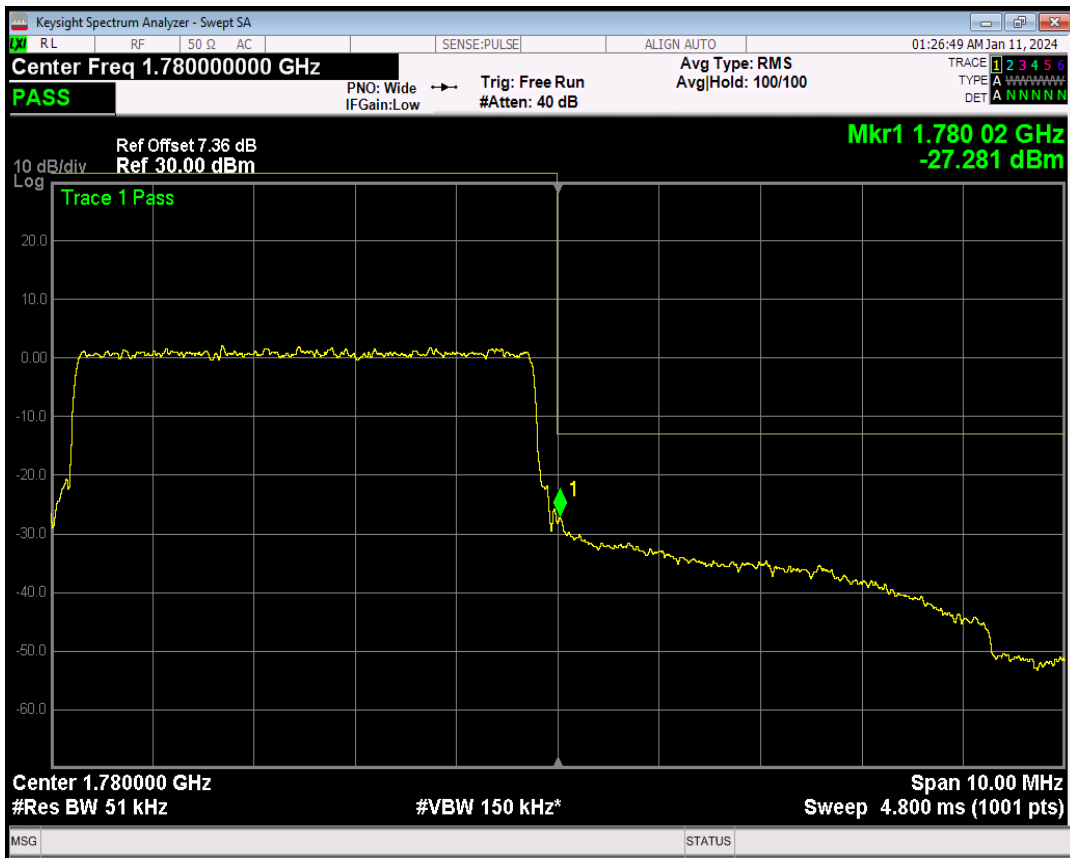

Band66 QPSK BW=5MHz Channel=132647 RB Size=25 Position=#0

Band66 16QAM BW=5MHz Channel=132647 RB Size=1 Position=#0