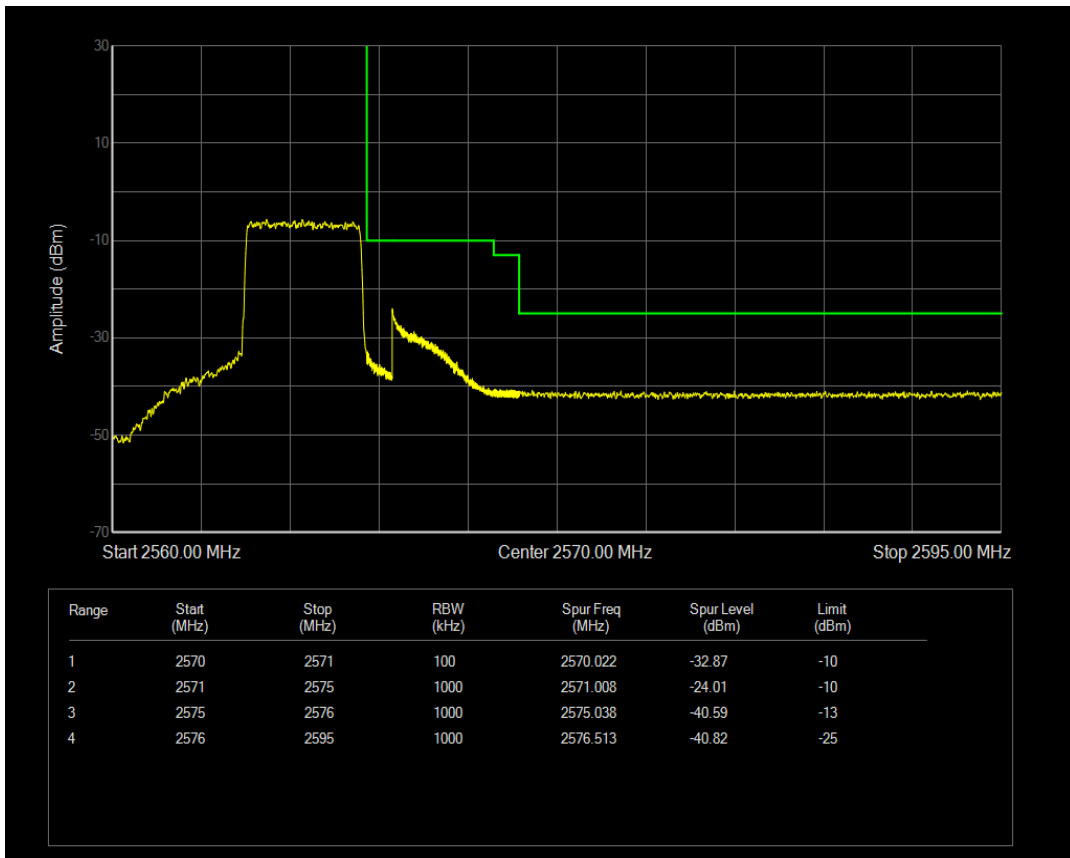

Band7 QPSK BW=5MHz Channel=20775 RB Size=25 Position=#0

Band7 16QAM BW=5MHz Channel=20775 RB Size=1 Position=#0

Band7 16QAM BW=5MHz Channel=20775 RB Size=1 Position=#Max

Band7 16QAM BW=5MHz Channel=20775 RB Size=25 Position=#0

Band7 QPSK BW=5MHz Channel=21425 RB Size=1 Position=#0

Band7 QPSK BW=5MHz Channel=21425 RB Size=1 Position=#Max

Band7 QPSK BW=5MHz Channel=21425 RB Size=25 Position=#0

Band7 16QAM BW=5MHz Channel=21425 RB Size=1 Position=#0