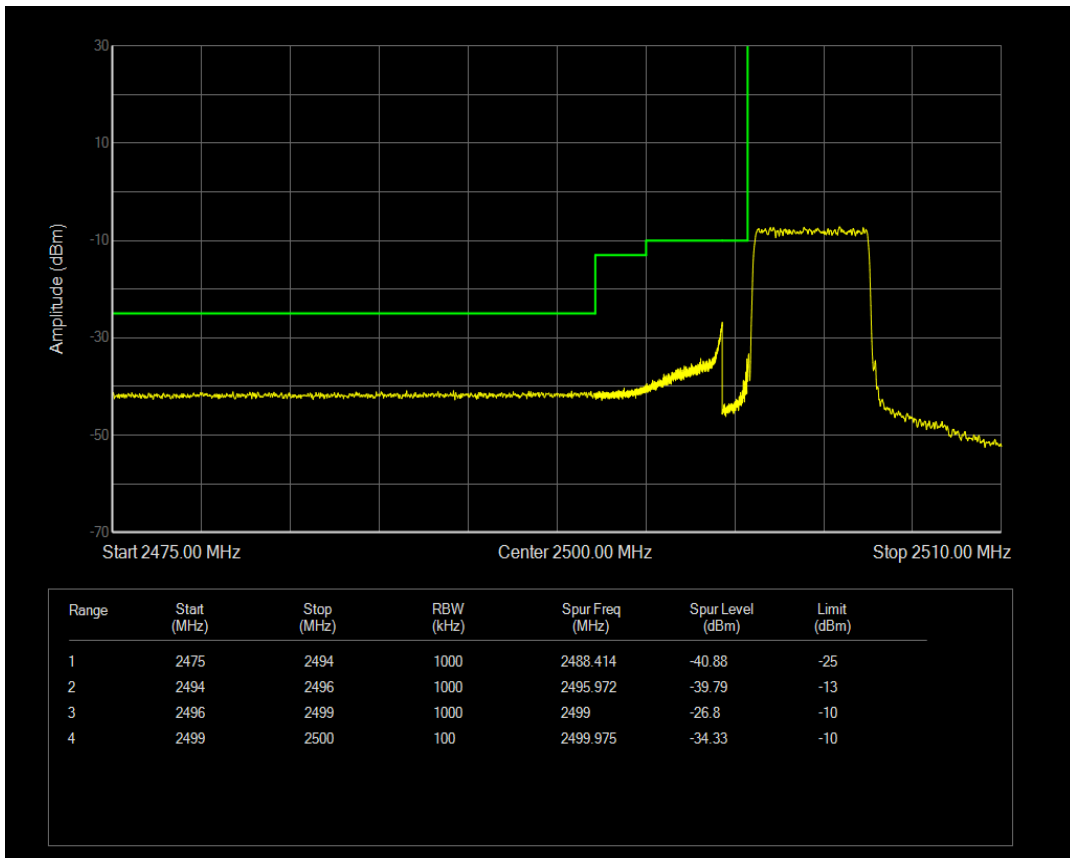

Band66 16QAM BW=20MHz Channel=132572 RB Size=1 Position=#Max

Band66 16QAM BW=20MHz Channel=132572 RB Size=100 Position=#0

Band7 QPSK BW=5MHz Channel=20775 RB Size=1 Position=#0

Band7 QPSK BW=5MHz Channel=20775 RB Size=1 Position=#Max

Band7 QPSK BW=5MHz Channel=20775 RB Size=25 Position=#0

Band7 16QAM BW=5MHz Channel=20775 RB Size=1 Position=#0

Band7 16QAM BW=5MHz Channel=20775 RB Size=1 Position=#Max

Band7 16QAM BW=5MHz Channel=20775 RB Size=25 Position=#0