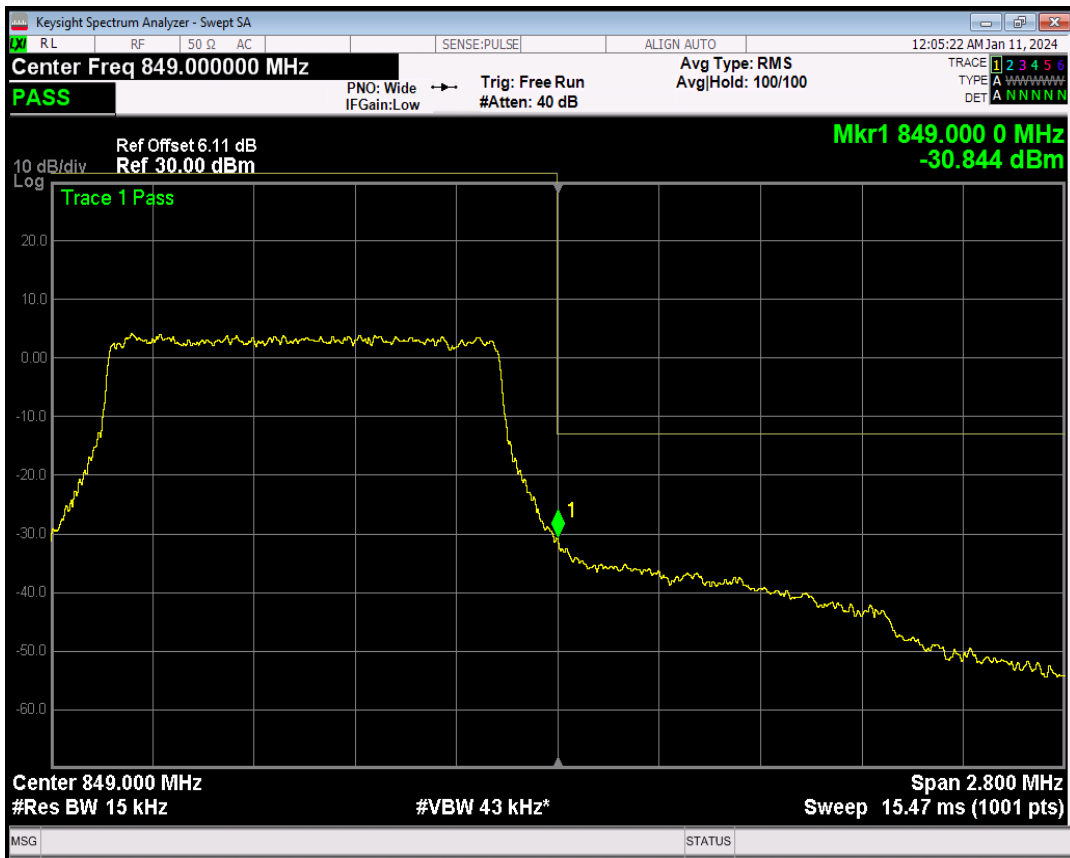

Band5 QPSK BW=1.4MHz Channel=20643 RB Size=6 Position=#0

Band5 16QAM BW=1.4MHz Channel=20643 RB Size=1 Position=#0