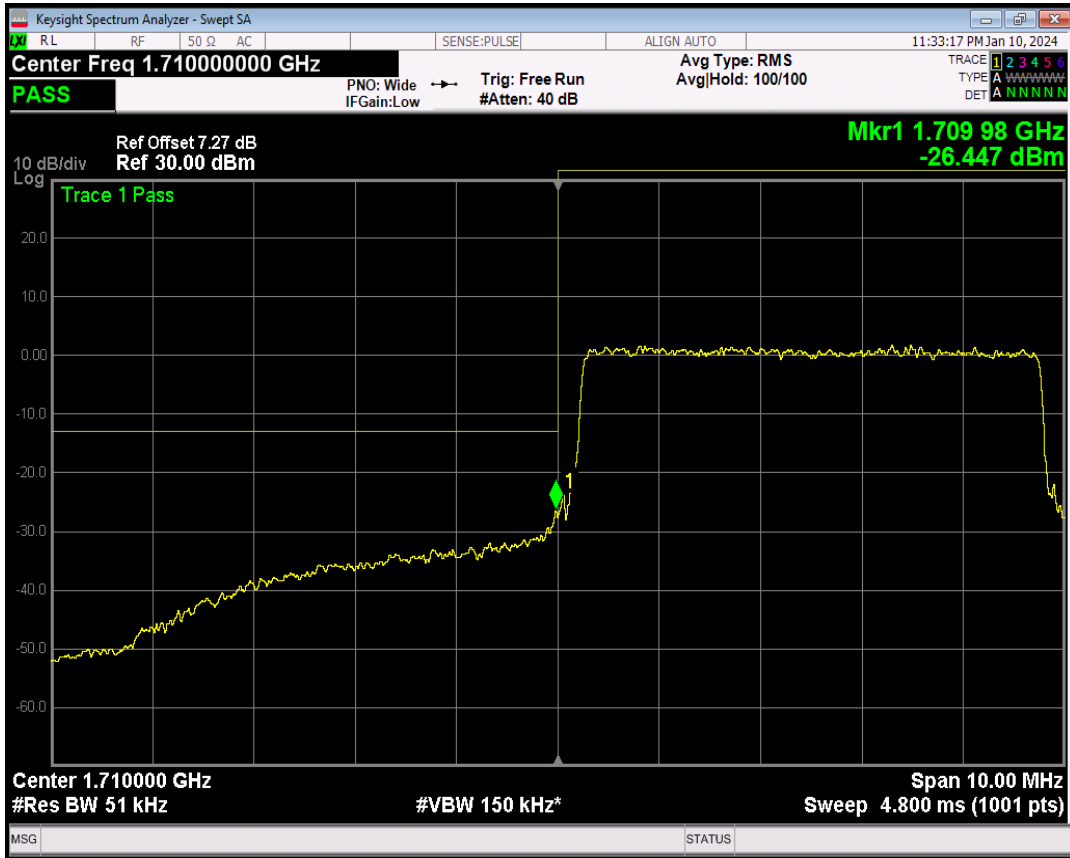

Band4 16QAM BW=5MHz Channel=19975 RB Size=25 Position=#0

Band4 QPSK BW=5MHz Channel=20375 RB Size=1 Position=#0