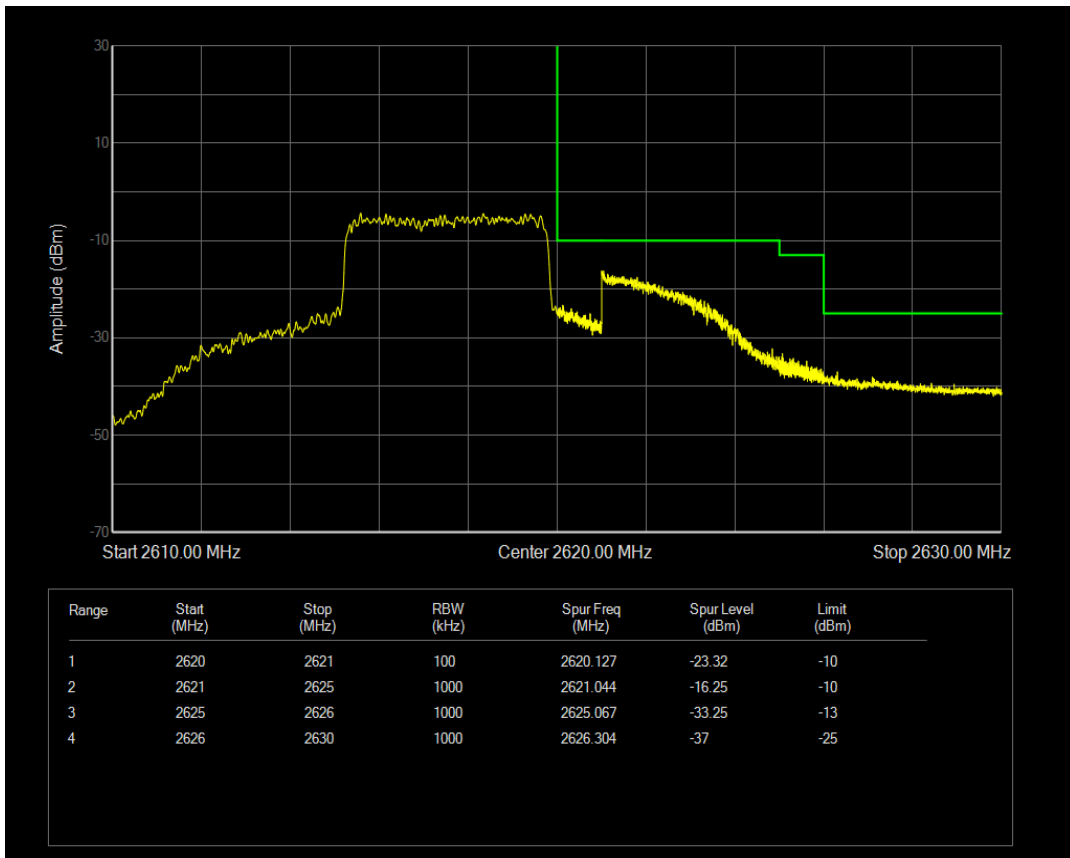

Band38 QPSK BW=5MHz Channel=38225 RB Size=25 Position=#0

Band38 16QAM BW=5MHz Channel=38225 RB Size=1 Position=#0