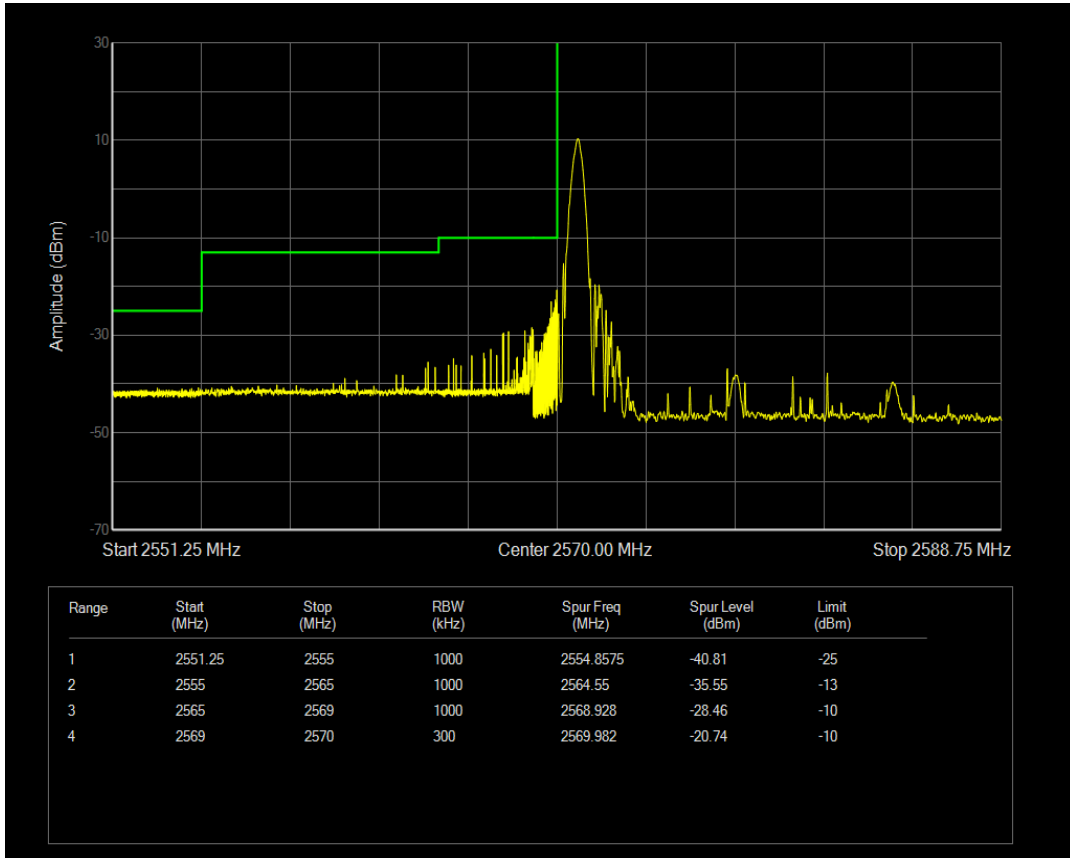

Band38 QPSK BW=15MHz Channel=37825 RB Size=1 Position=#0

Band38 QPSK BW=15MHz Channel=37825 RB Size=1 Position=#Max

Band38 QPSK BW=15MHz Channel=37825 RB Size=75 Position=#0

Band38 16QAM BW=15MHz Channel=37825 RB Size=1 Position=#0