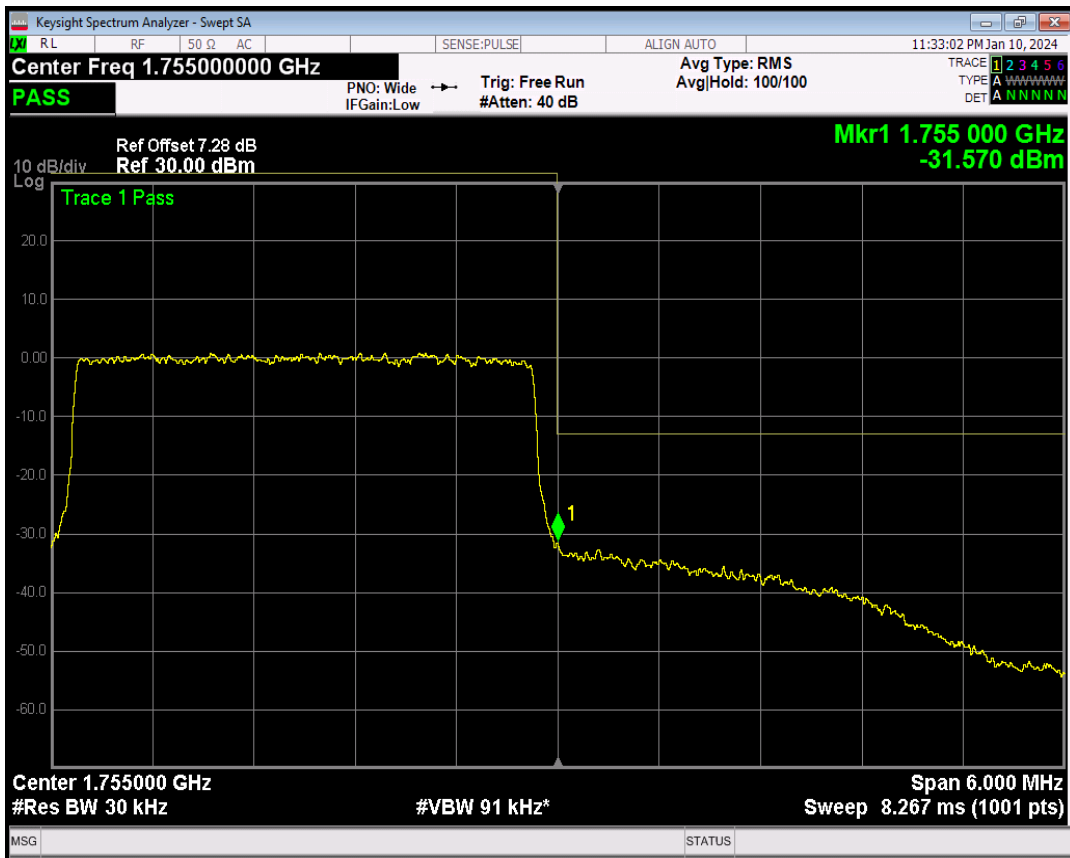

Band4 16QAM BW=3MHz Channel=20385 RB Size=15 Position=#0

Band4 16QAM BW=3MHz Channel=20385 RB Size=1 Position=#Max