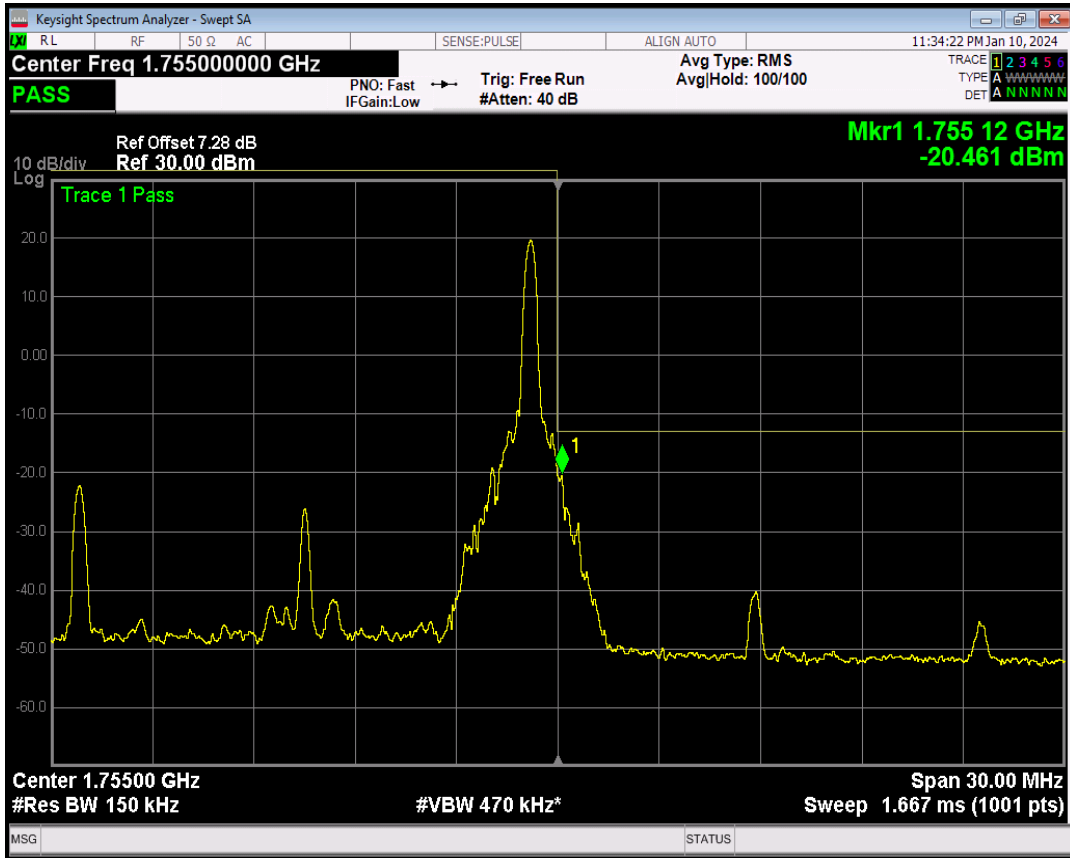

Band4 16QAM BW=15MHz Channel=20025 RB Size=1 Position=#Max

Band4 16QAM BW=15MHz Channel=20025 RB Size=75 Position=#0

Band4 QPSK BW=15MHz Channel=20325 RB Size=1 Position=#0

Band4 QPSK BW=15MHz Channel=20325 RB Size=1 Position=#Max