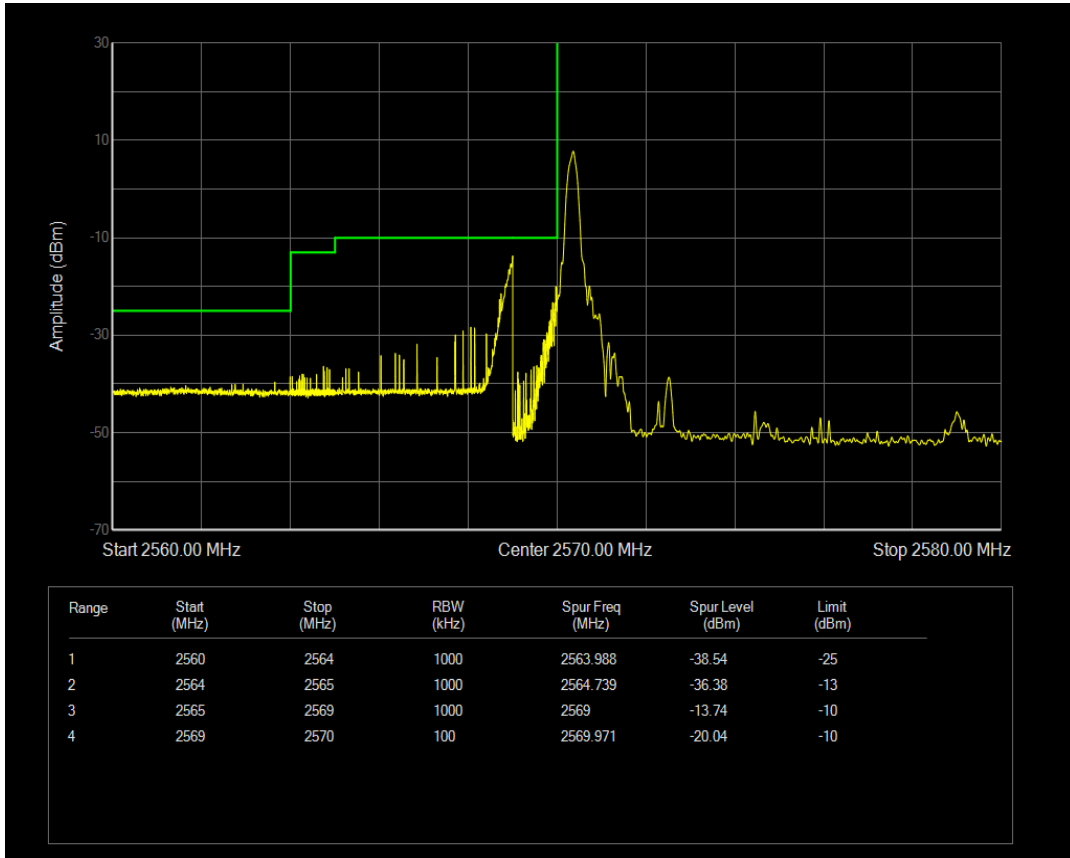

Band2 QPSK BW=20MHz Channel=19100 RB Size=100 Position=#0

Band2 16QAM BW=20MHz Channel=19100 RB Size=1 Position=#0

Band2 16QAM BW=20MHz Channel=19100 RB Size=1 Position=#Max

Band2 16QAM BW=20MHz Channel=19100 RB Size=100 Position=#0

Band38 QPSK BW=5MHz Channel=37775 RB Size=1 Position=#0

Band38 QPSK BW=5MHz Channel=37775 RB Size=1 Position=#Max

Band38 QPSK BW=5MHz Channel=37775 RB Size=25 Position=#0

Band38 16QAM BW=5MHz Channel=37775 RB Size=1 Position=#0