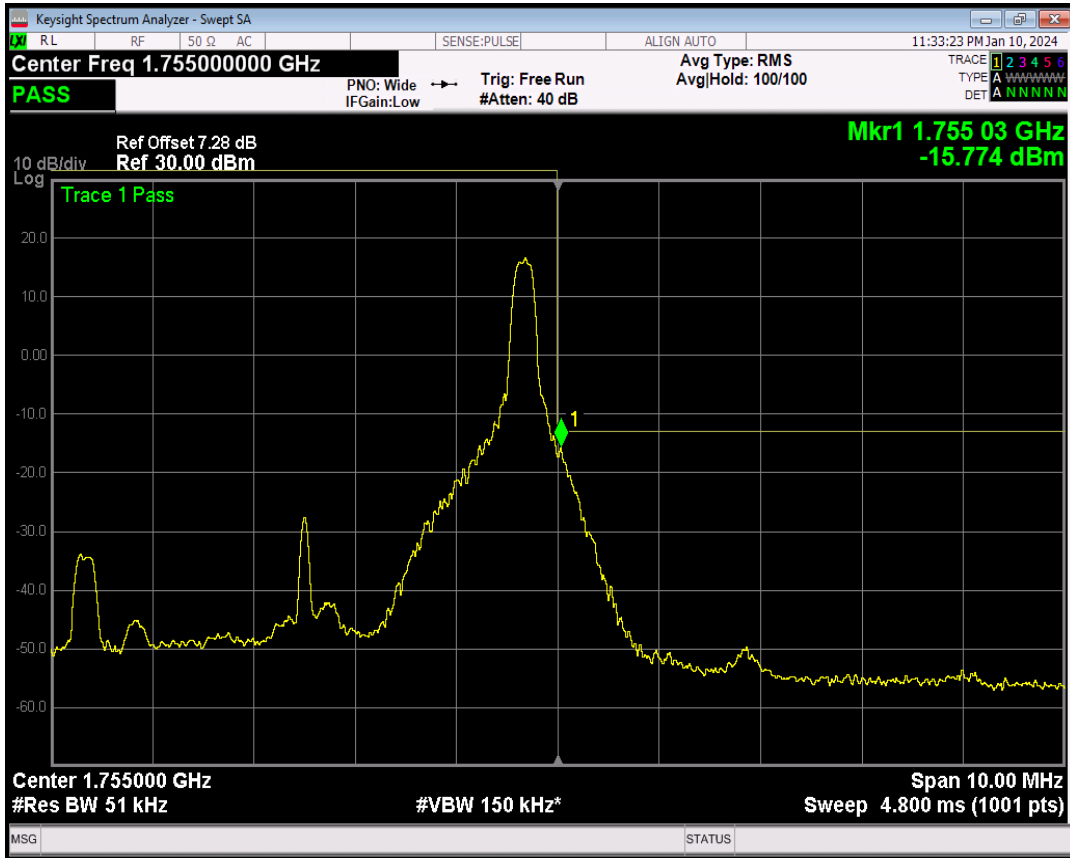

Band4 16QAM BW=5MHz Channel=19975 RB Size=1 Position=#Max

Band4 16QAM BW=5MHz Channel=19975 RB Size=25 Position=#0

Band4 QPSK BW=5MHz Channel=20375 RB Size=1 Position=#0

Band4 QPSK BW=5MHz Channel=20375 RB Size=1 Position=#Max