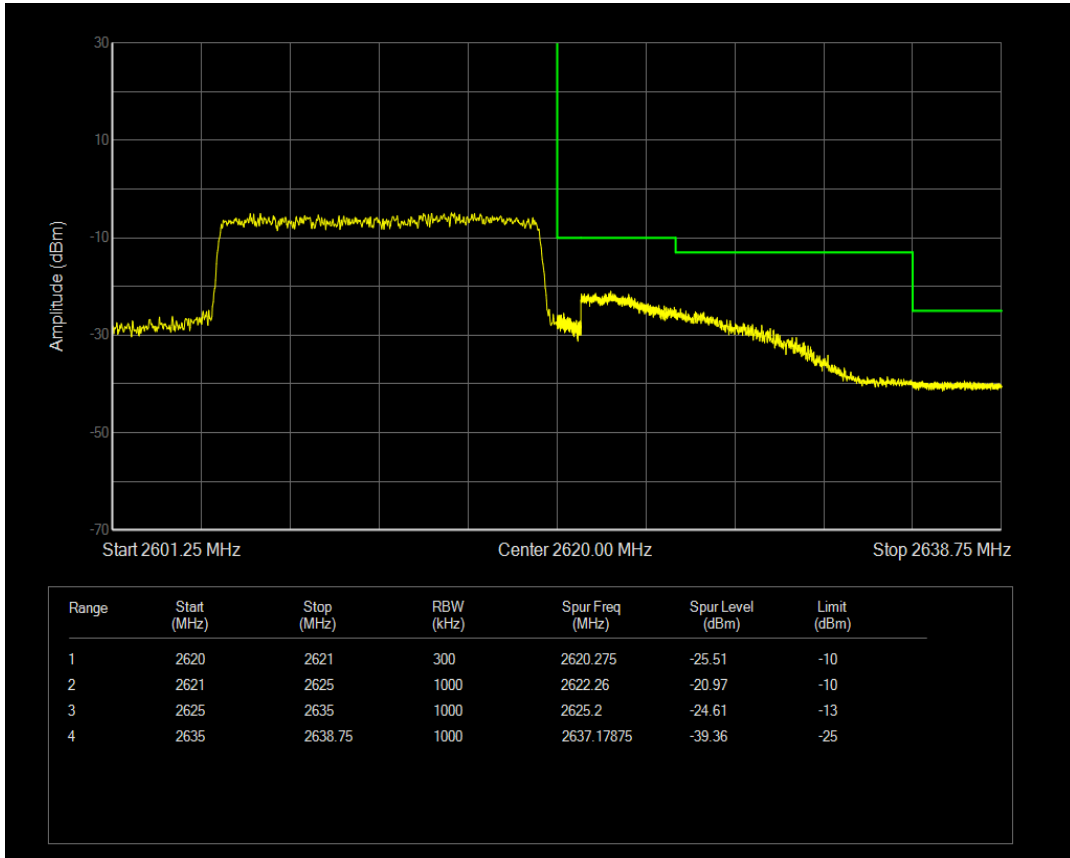

Band38 QPSK BW=15MHz Channel=38175 RB Size=75 Position=#0

Band38 16QAM BW=15MHz Channel=38175 RB Size=1 Position=#0

Band38 16QAM BW=15MHz Channel=38175 RB Size=1 Position=#Max

Band38 16QAM BW=15MHz Channel=38175 RB Size=75 Position=#0