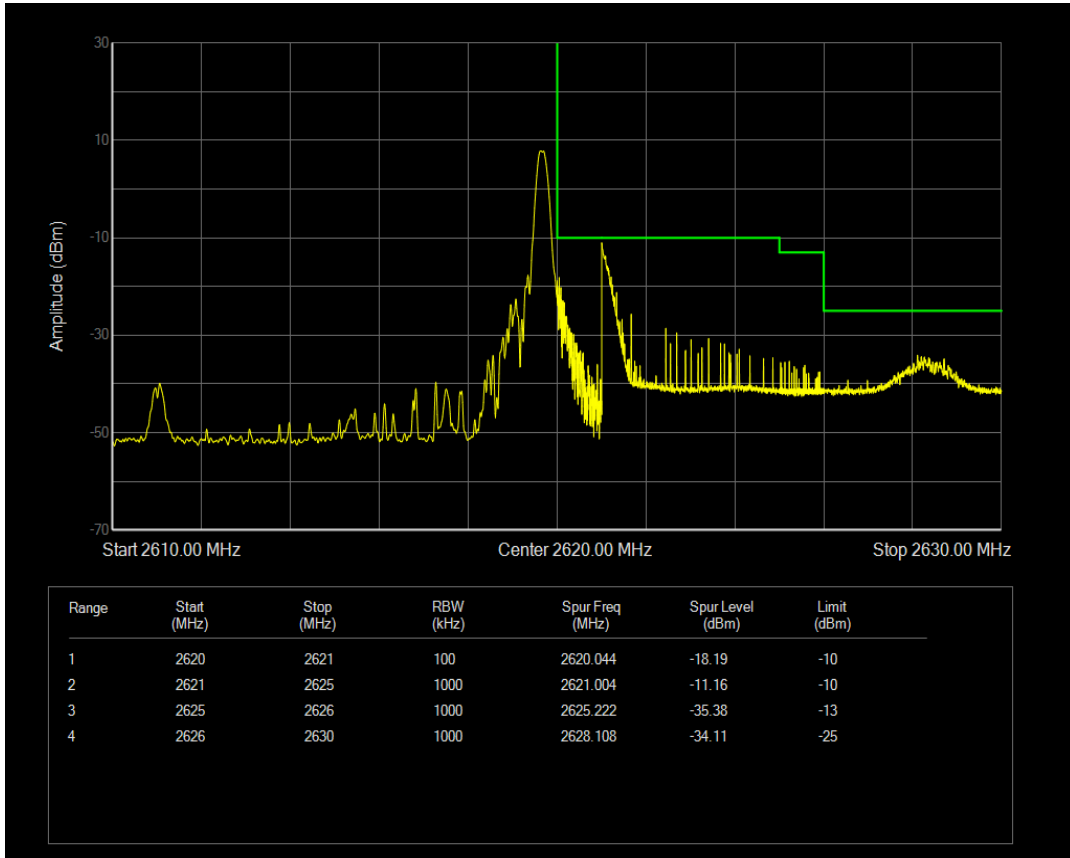

Band38 16QAM BW=5MHz Channel=37775 RB Size=1 Position=#Max

Band38 16QAM BW=5MHz Channel=37775 RB Size=25 Position=#0

Band38 QPSK BW=5MHz Channel=38225 RB Size=1 Position=#0

Band38 QPSK BW=5MHz Channel=38225 RB Size=1 Position=#Max