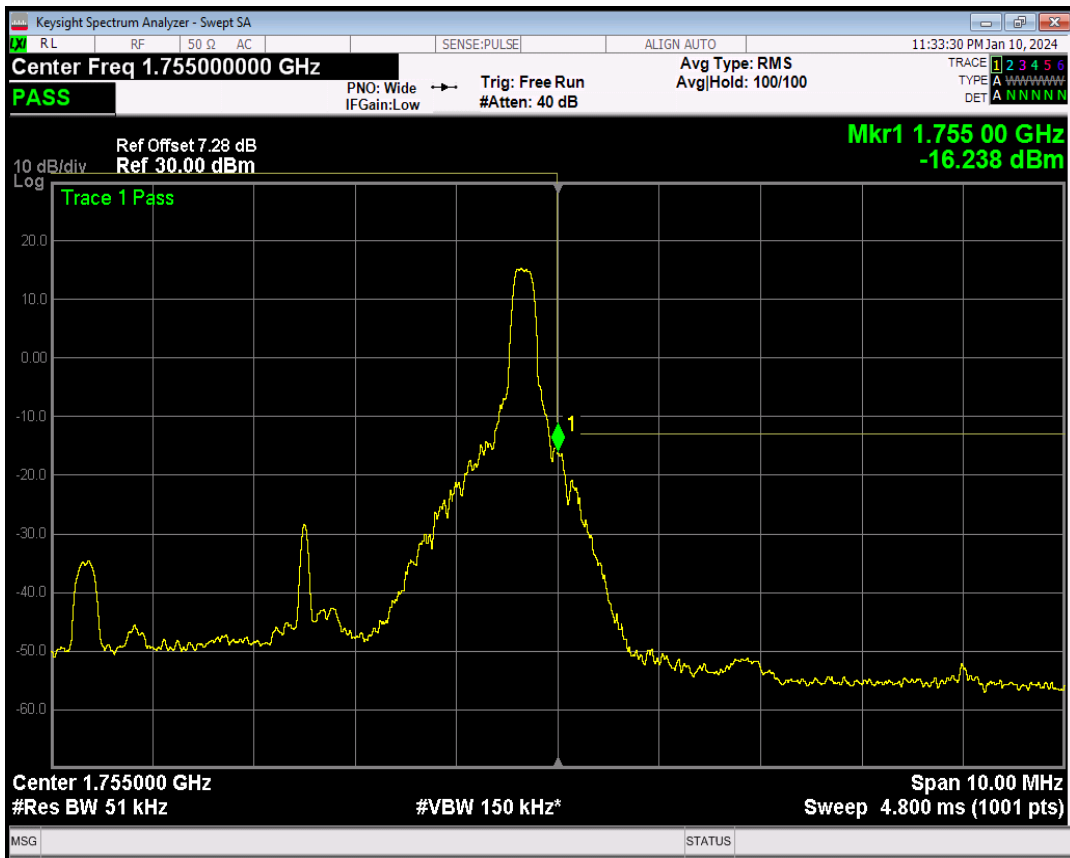

Band4 16QAM BW=5MHz Channel=20375 RB Size=1 Position=#Max

Band4 16QAM BW=5MHz Channel=20375 RB Size=25 Position=#0