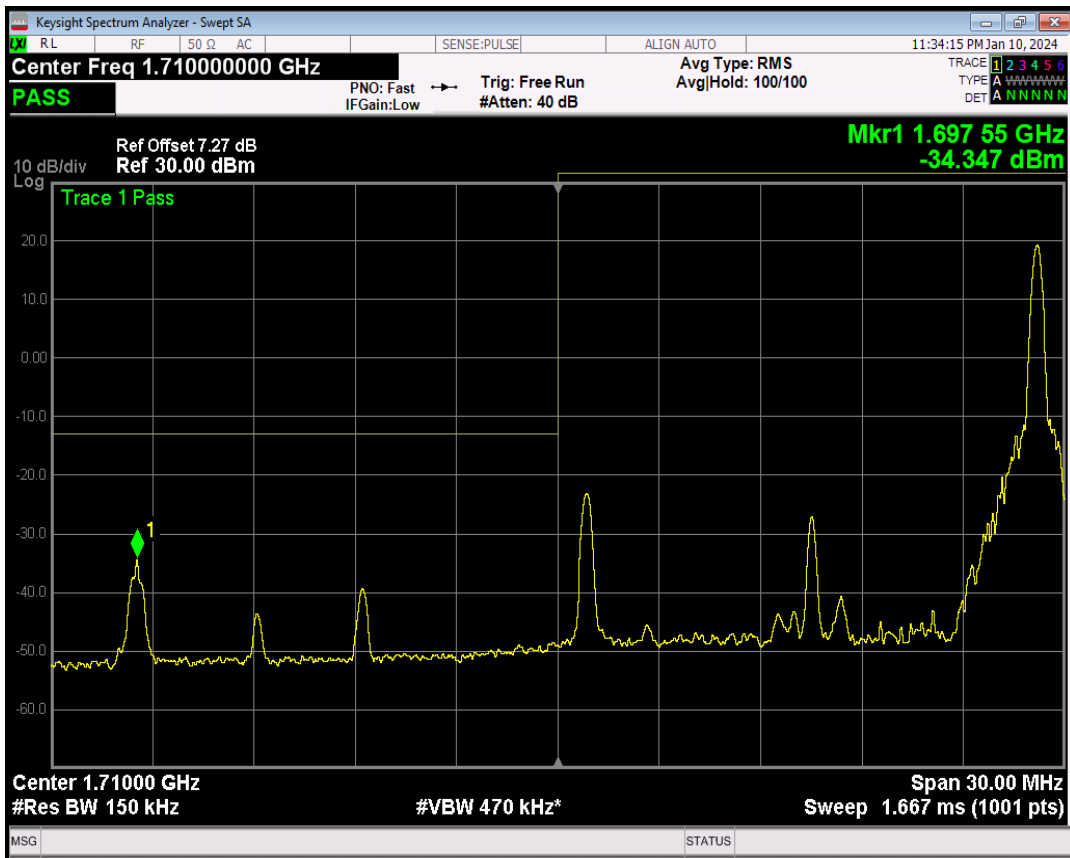

Band4 16QAM BW=15MHz Channel=20025 RB Size=1 Position=#Max

Band4 16QAM BW=15MHz Channel=20025 RB Size=75 Position=#0