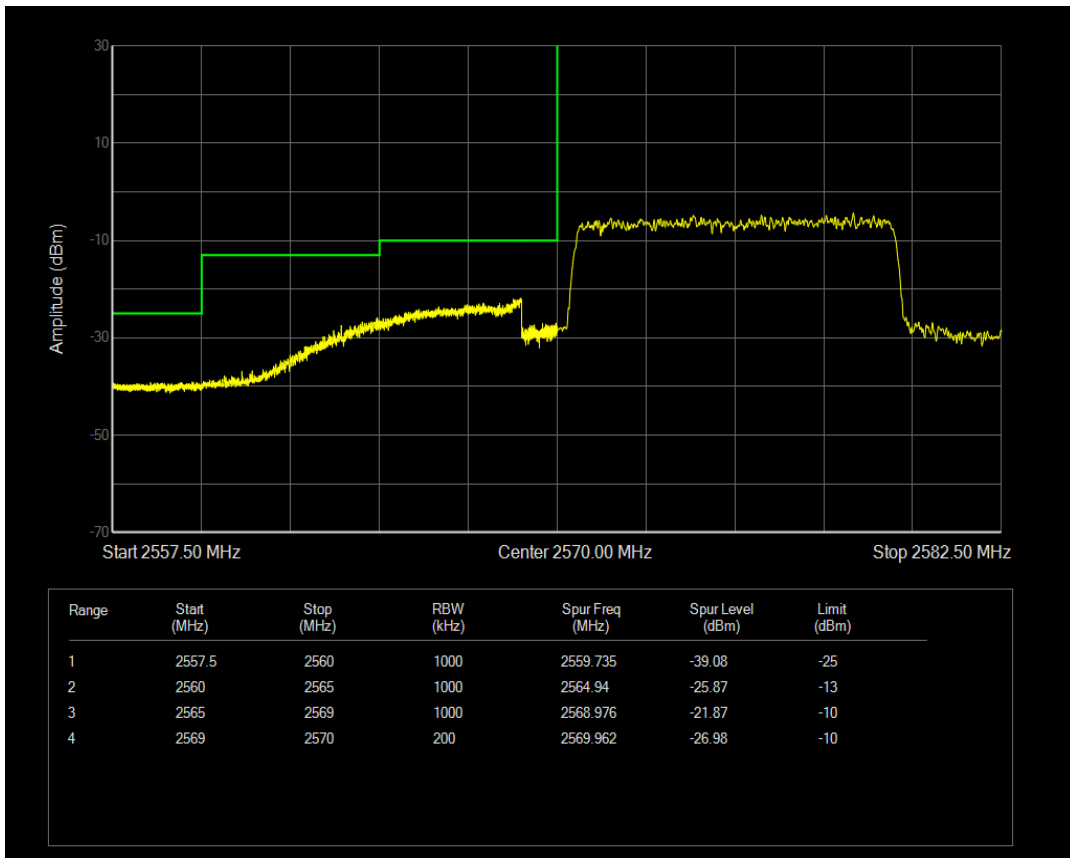

Band38 QPSK BW=10MHz Channel=37800 RB Size=50 Position=#0

Band38 16QAM BW=10MHz Channel=37800 RB Size=1 Position=#0