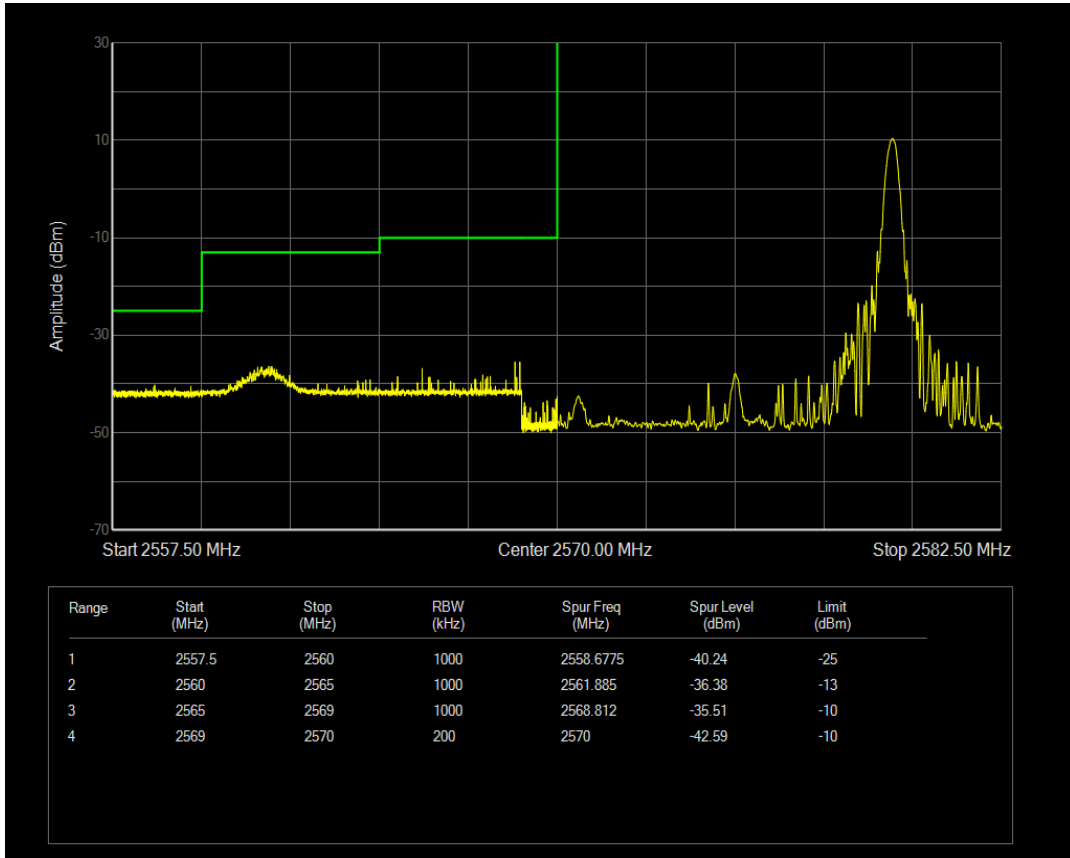

Band38 QPSK BW=10MHz Channel=37800 RB Size=1 Position=#Max

Band38 QPSK BW=10MHz Channel=37800 RB Size=50 Position=#0