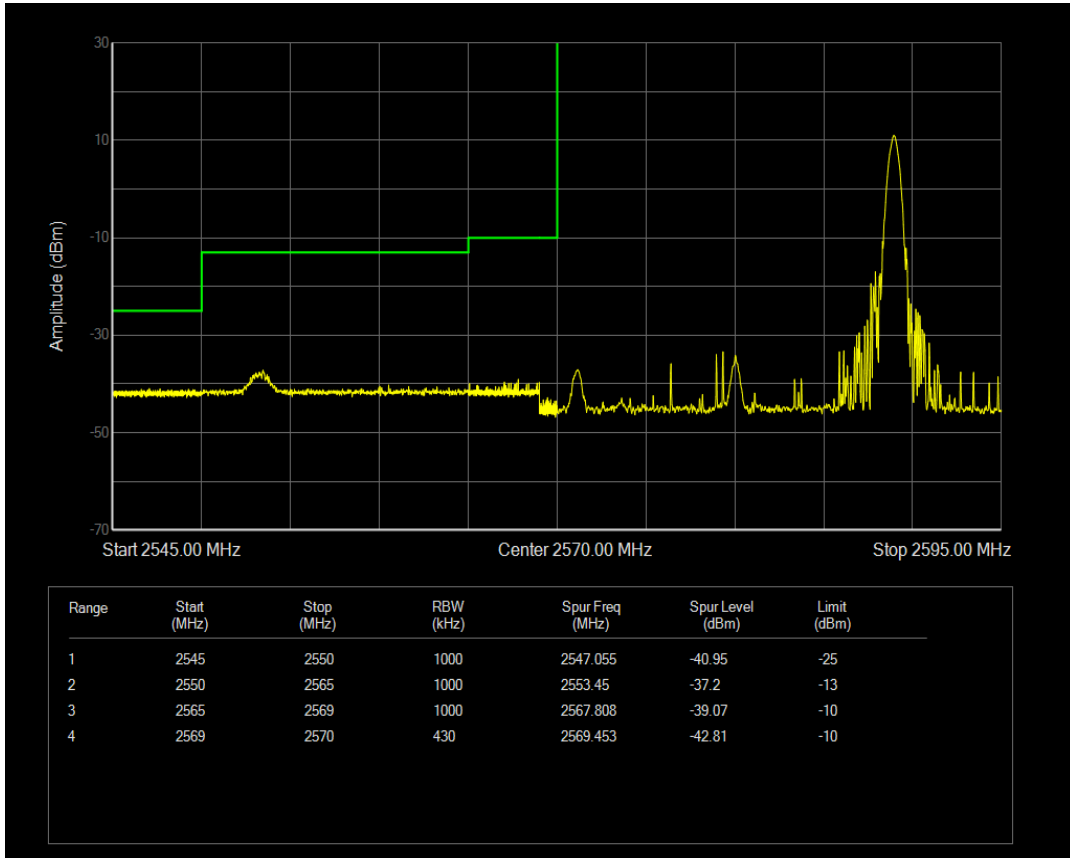

Band38 QPSK BW=20MHz Channel=37850 RB Size=1 Position=#Max

Band38 QPSK BW=20MHz Channel=37850 RB Size=100 Position=#0