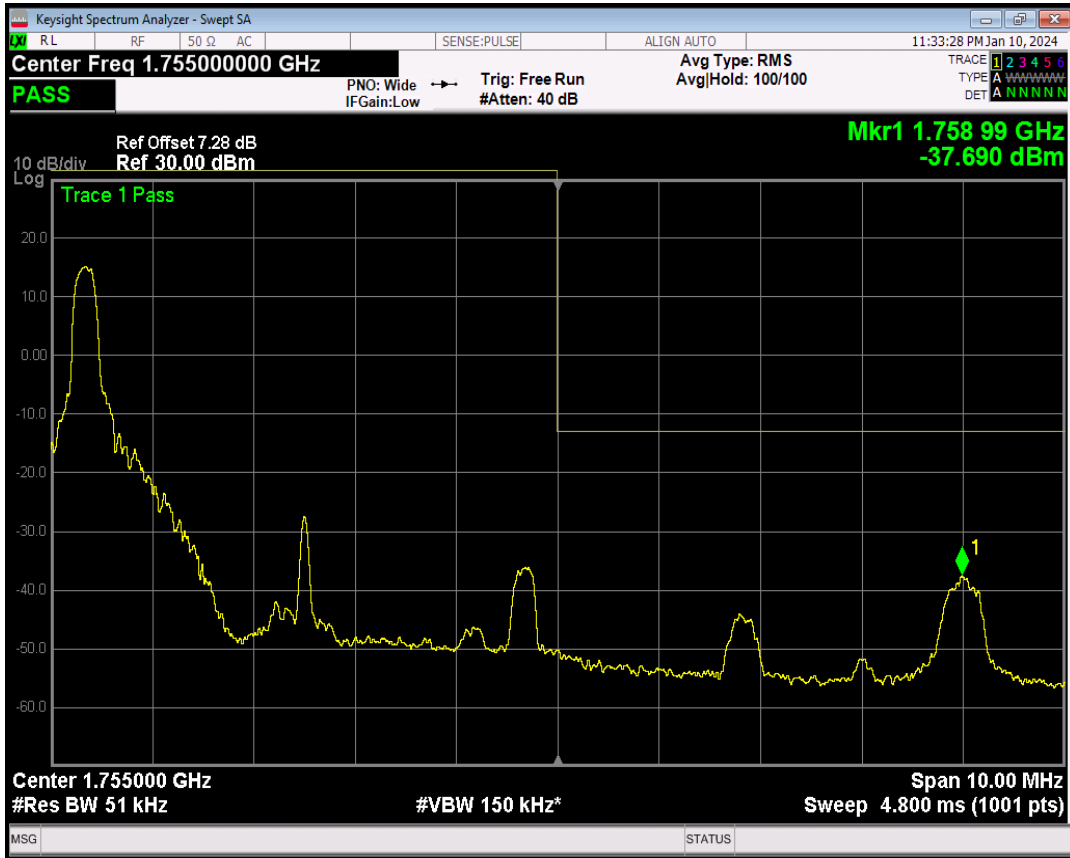

Band4 16QAM BW=5MHz Channel=20375 RB Size=1 Position=#0

Band4 16QAM BW=5MHz Channel=20375 RB Size=1 Position=#Max