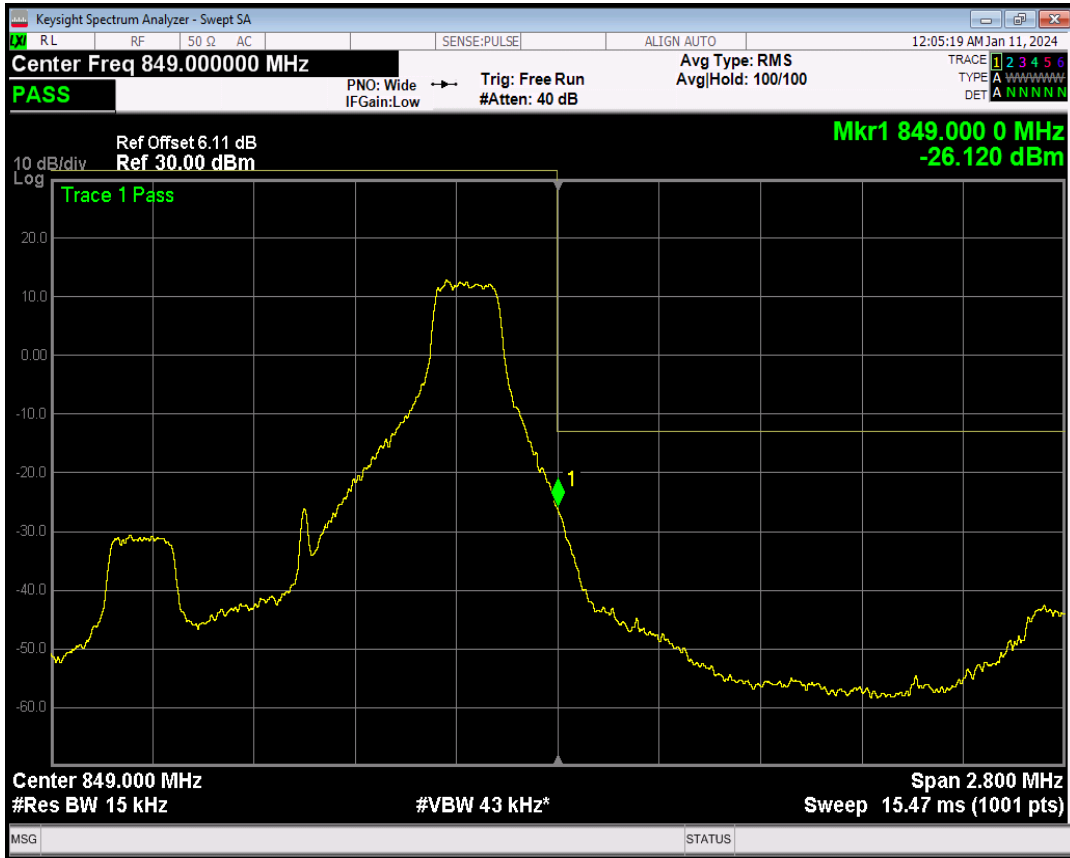

Band5 16QAM BW=1.4MHz Channel=20407 RB Size=1 Position=#Max

Band5 16QAM BW=1.4MHz Channel=20407 RB Size=6 Position=#0

Band5 QPSK BW=1.4MHz Channel=20643 RB Size=1 Position=#0

Band5 QPSK BW=1.4MHz Channel=20643 RB Size=1 Position=#Max