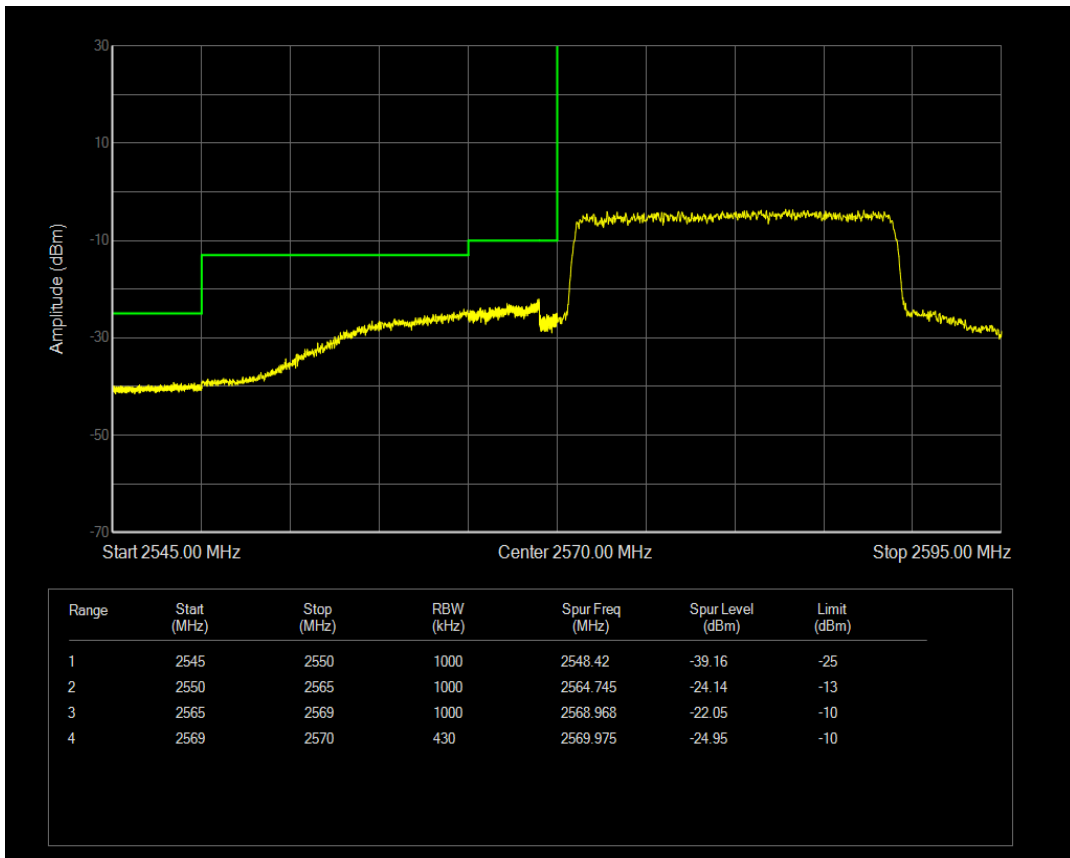

Band38 QPSK BW=15MHz Channel=38175 RB Size=75 Position=#0

Band38 16QAM BW=15MHz Channel=38175 RB Size=1 Position=#0

Band38 16QAM BW=15MHz Channel=38175 RB Size=1 Position=#Max

Band38 16QAM BW=15MHz Channel=38175 RB Size=75 Position=#0

Band38 QPSK BW=20MHz Channel=37850 RB Size=1 Position=#0

Band38 QPSK BW=20MHz Channel=37850 RB Size=1 Position=#Max

Band38 QPSK BW=20MHz Channel=37850 RB Size=100 Position=#0

Band38 16QAM BW=20MHz Channel=37850 RB Size=1 Position=#Max