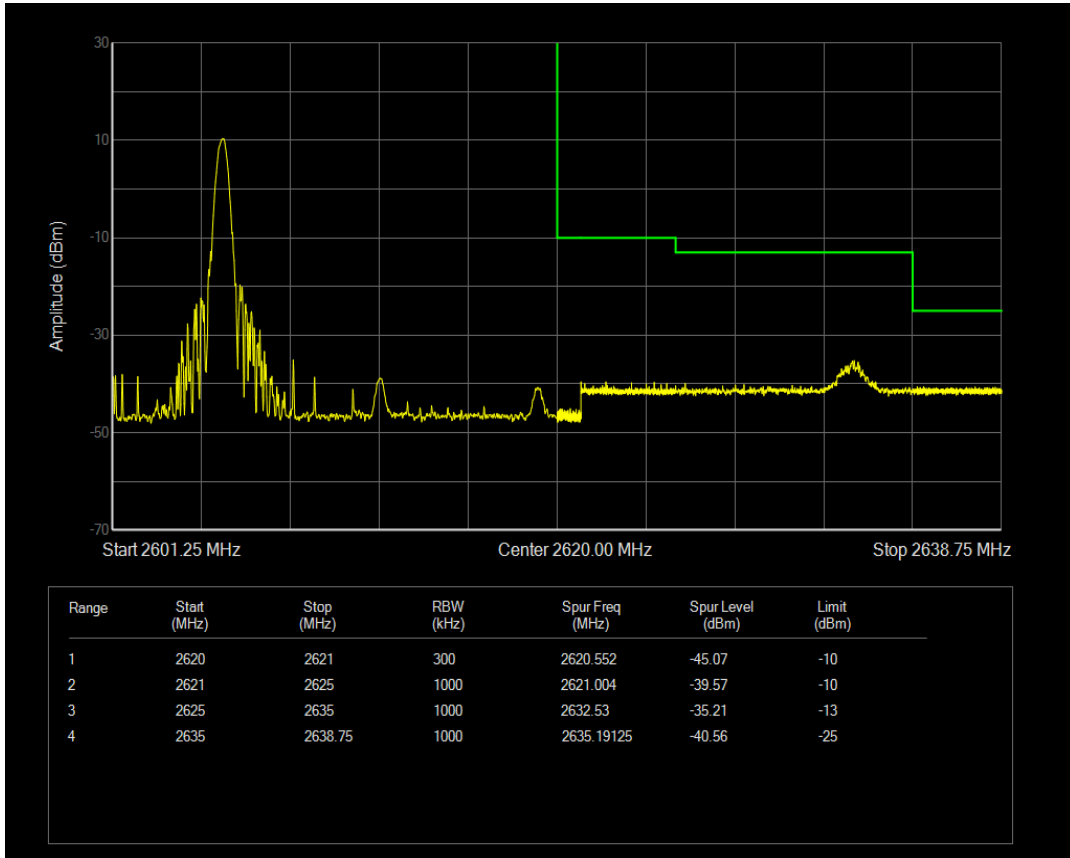

Band38 16QAM BW=15MHz Channel=38175 RB Size=1 Position=#0

Band38 16QAM BW=15MHz Channel=38175 RB Size=1 Position=#Max