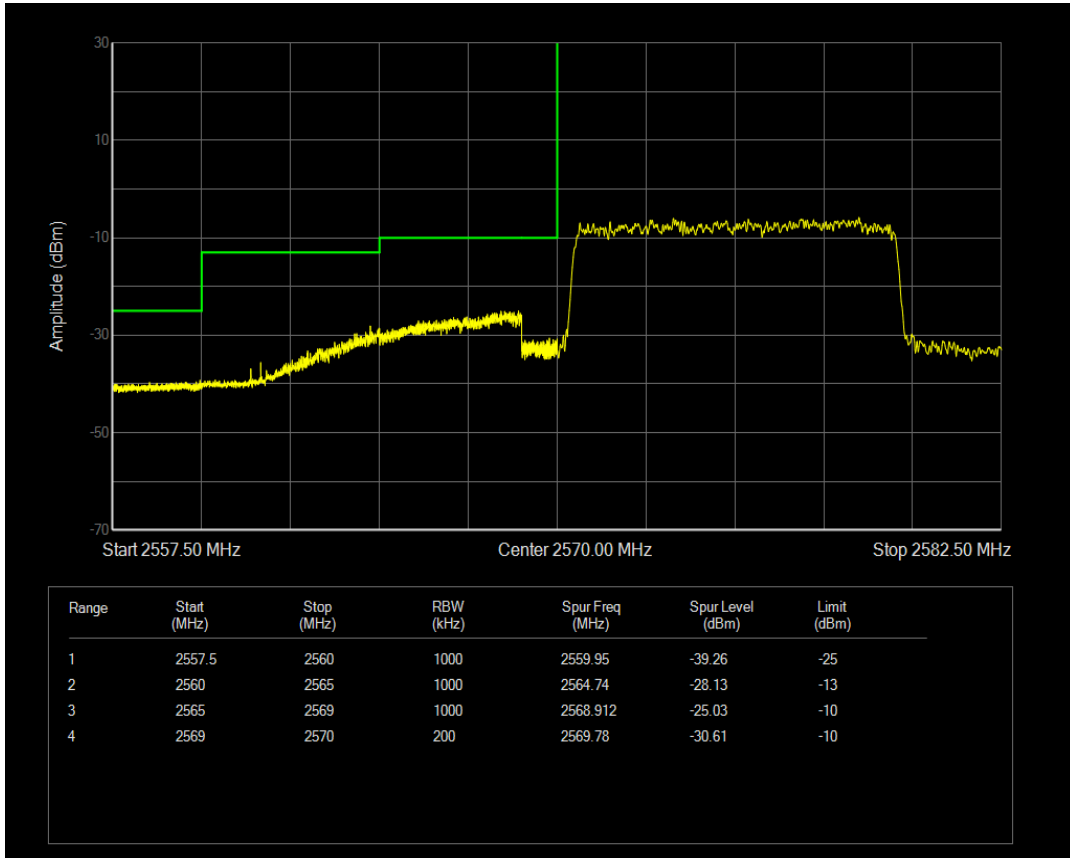

Band38 QPSK BW=10MHz Channel=37800 RB Size=1 Position=#0

Band38 QPSK BW=10MHz Channel=37800 RB Size=1 Position=#Max

Band38 QPSK BW=10MHz Channel=37800 RB Size=50 Position=#0

Band38 16QAM BW=10MHz Channel=37800 RB Size=1 Position=#0

Band38 16QAM BW=10MHz Channel=37800 RB Size=1 Position=#Max

Band38 16QAM BW=10MHz Channel=37800 RB Size=50 Position=#0

Band38 QPSK BW=10MHz Channel=38200 RB Size=1 Position=#0

Band38 QPSK BW=10MHz Channel=38200 RB Size=1 Position=#Max