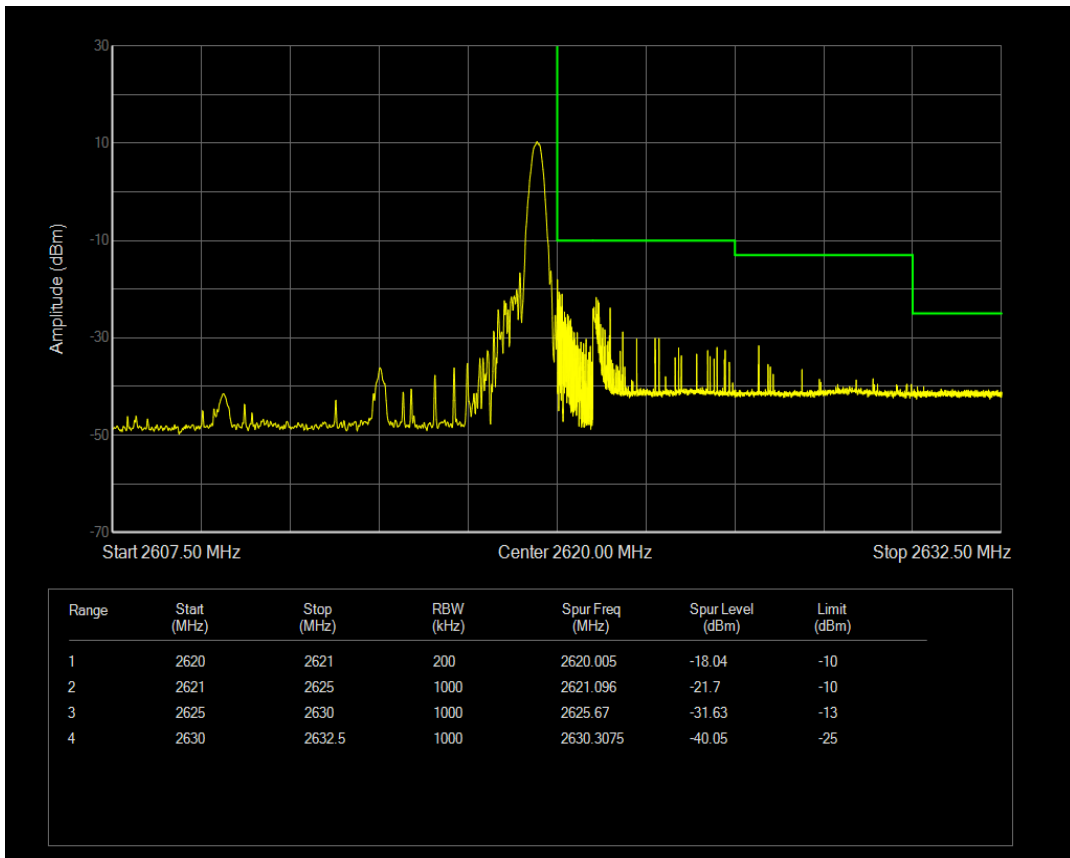

Band38 16QAM BW=10MHz Channel=38200 RB Size=1 Position=#Max

Band38 16QAM BW=10MHz Channel=38200 RB Size=50 Position=#0