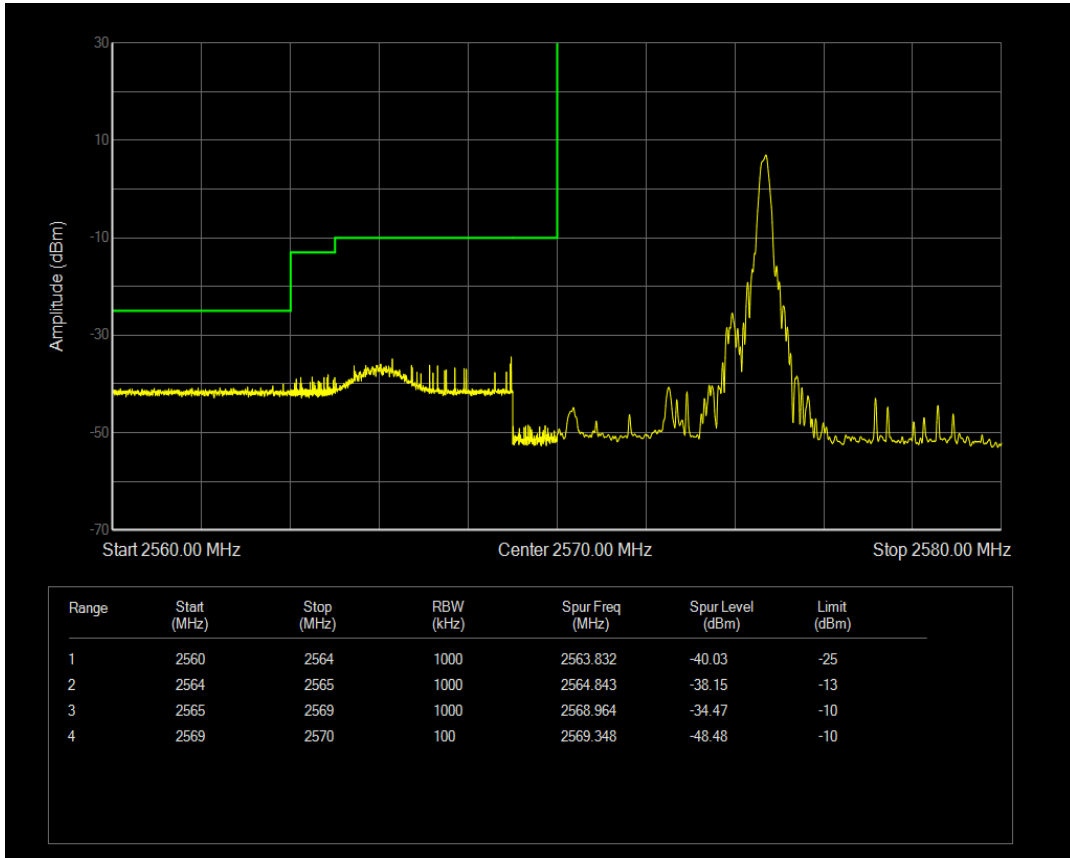

Band38 QPSK BW=5MHz Channel=37775 RB Size=1 Position=#Max

Band38 QPSK BW=5MHz Channel=37775 RB Size=25 Position=#0