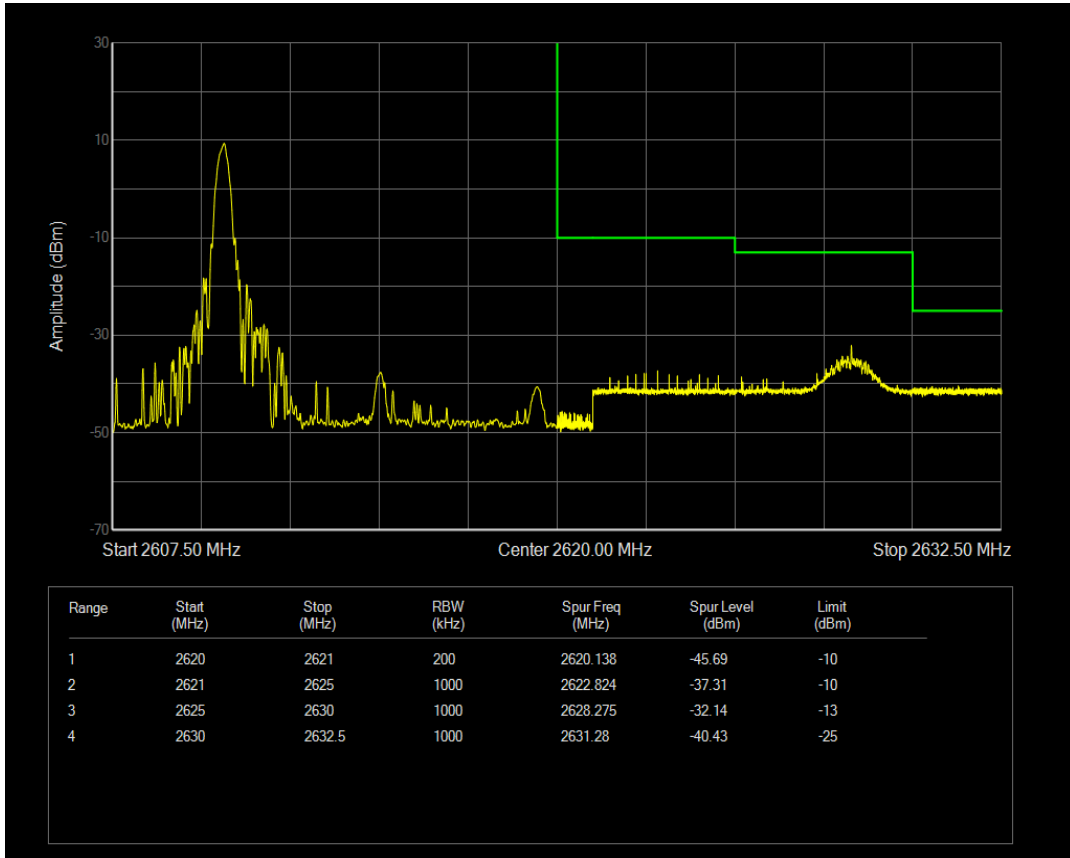

Band38 16QAM BW=10MHz Channel=37800 RB Size=1 Position=#Max

Band38 16QAM BW=10MHz Channel=37800 RB Size=50 Position=#0

Band38 QPSK BW=10MHz Channel=38200 RB Size=1 Position=#0

Band38 QPSK BW=10MHz Channel=38200 RB Size=1 Position=#Max

Band38 QPSK BW=10MHz Channel=38200 RB Size=50 Position=#0

Band38 16QAM BW=10MHz Channel=38200 RB Size=1 Position=#0

Band38 16QAM BW=10MHz Channel=38200 RB Size=1 Position=#Max

Band38 16QAM BW=10MHz Channel=38200 RB Size=50 Position=#0