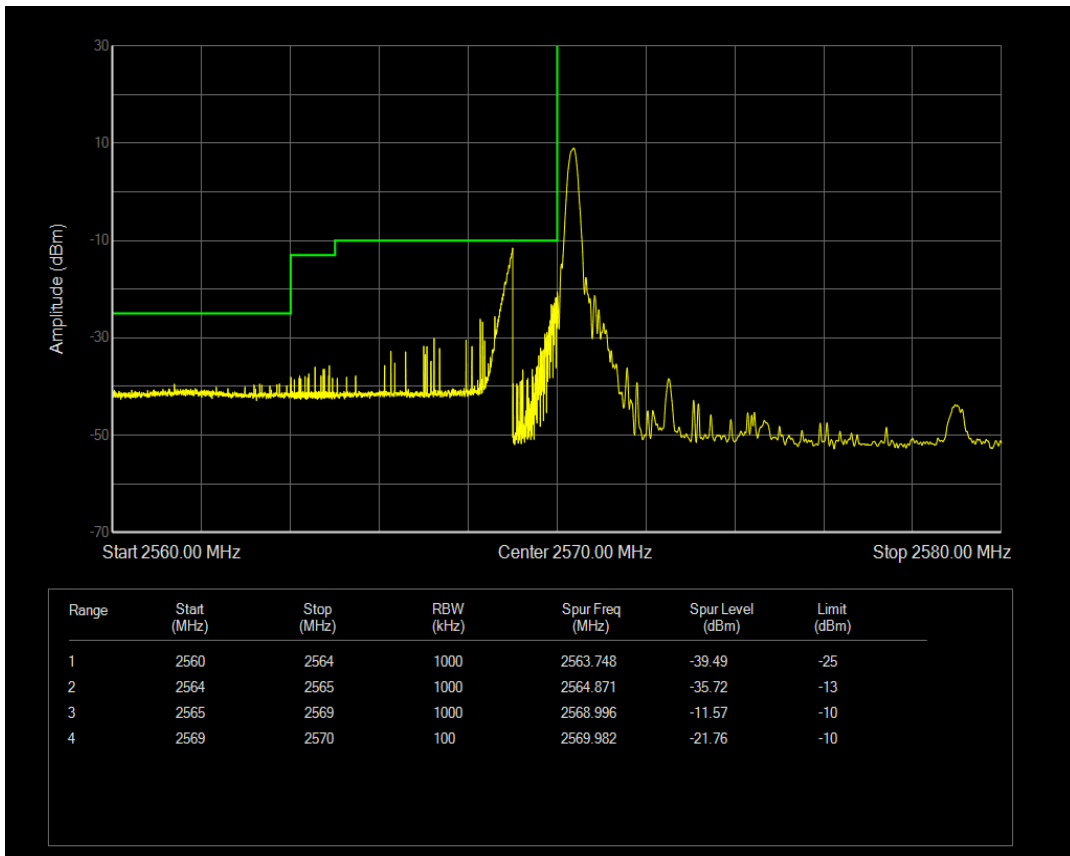

Band38 QPSK BW=5MHz Channel=37775 RB Size=1 Position=#0

Band38 QPSK BW=5MHz Channel=37775 RB Size=1 Position=#Max