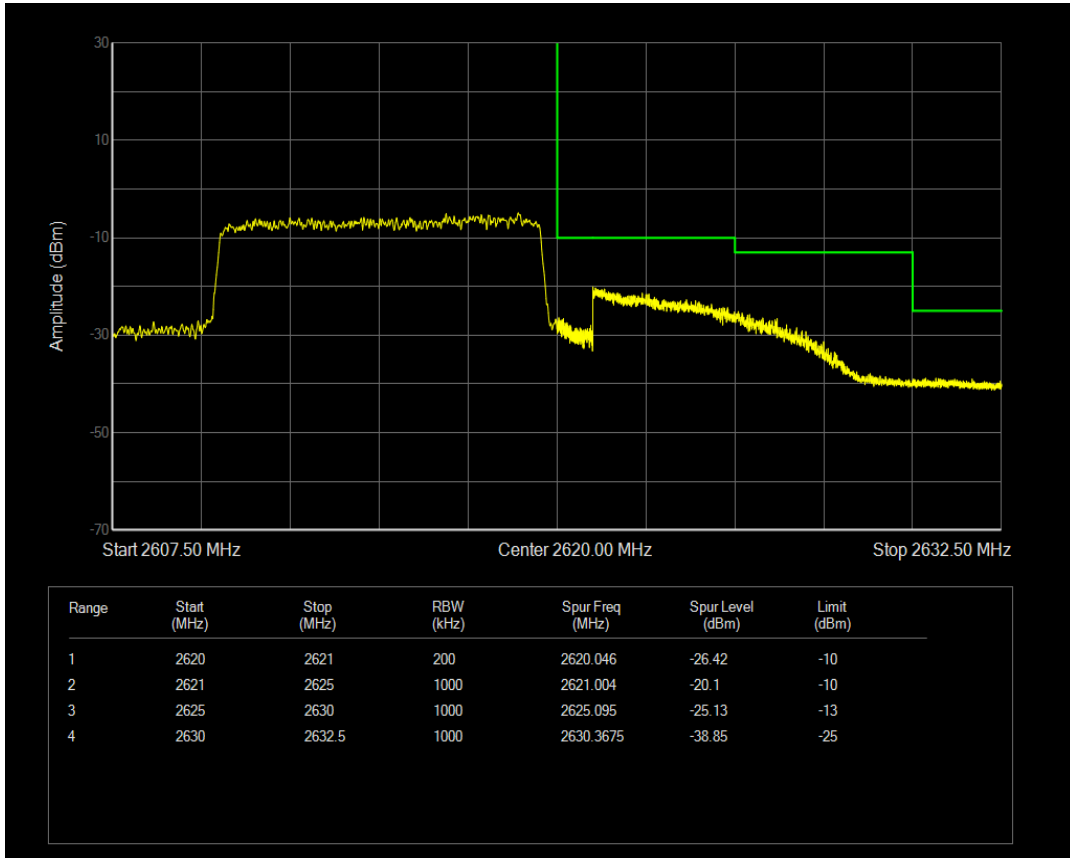

Band38 QPSK BW=10MHz Channel=38200 RB Size=50 Position=#0

Band38 16QAM BW=10MHz Channel=38200 RB Size=1 Position=#0

Band38 16QAM BW=10MHz Channel=38200 RB Size=1 Position=#Max

Band38 16QAM BW=10MHz Channel=38200 RB Size=50 Position=#0