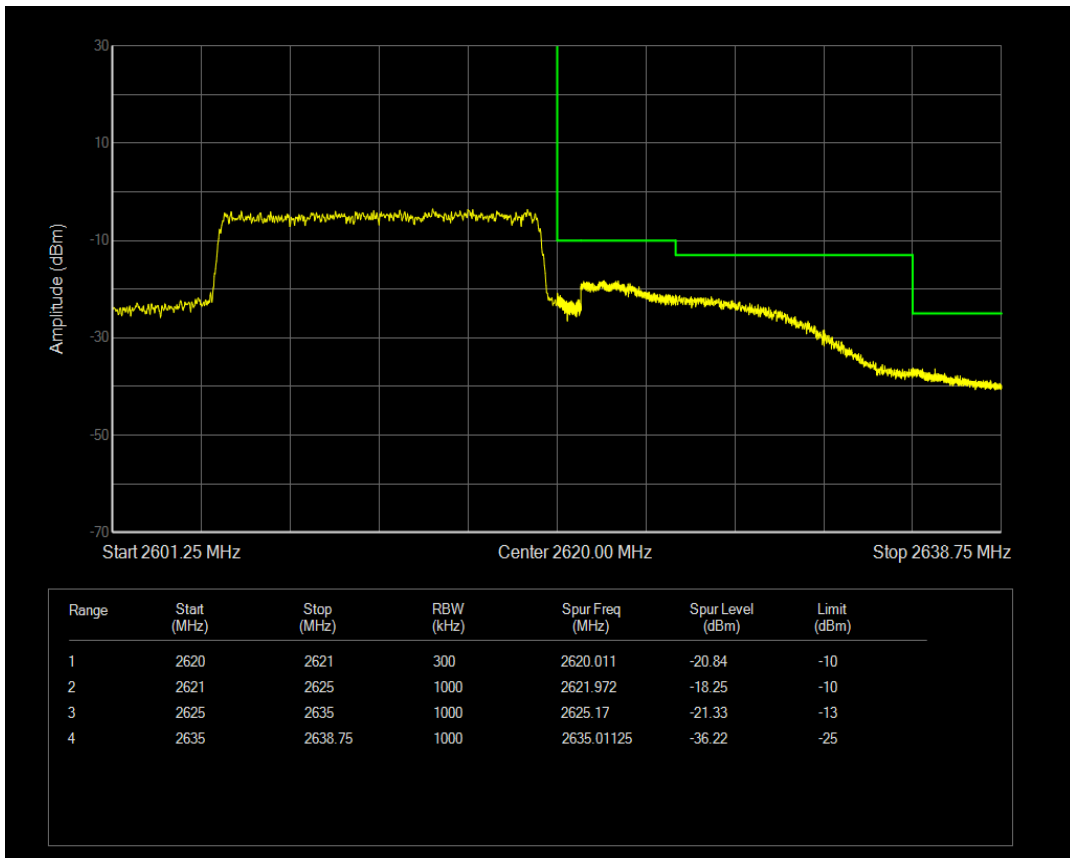

Band38 QPSK BW=15MHz Channel=38175 RB Size=75 Position=#0

Band38 16QAM BW=15MHz Channel=38175 RB Size=1 Position=#0