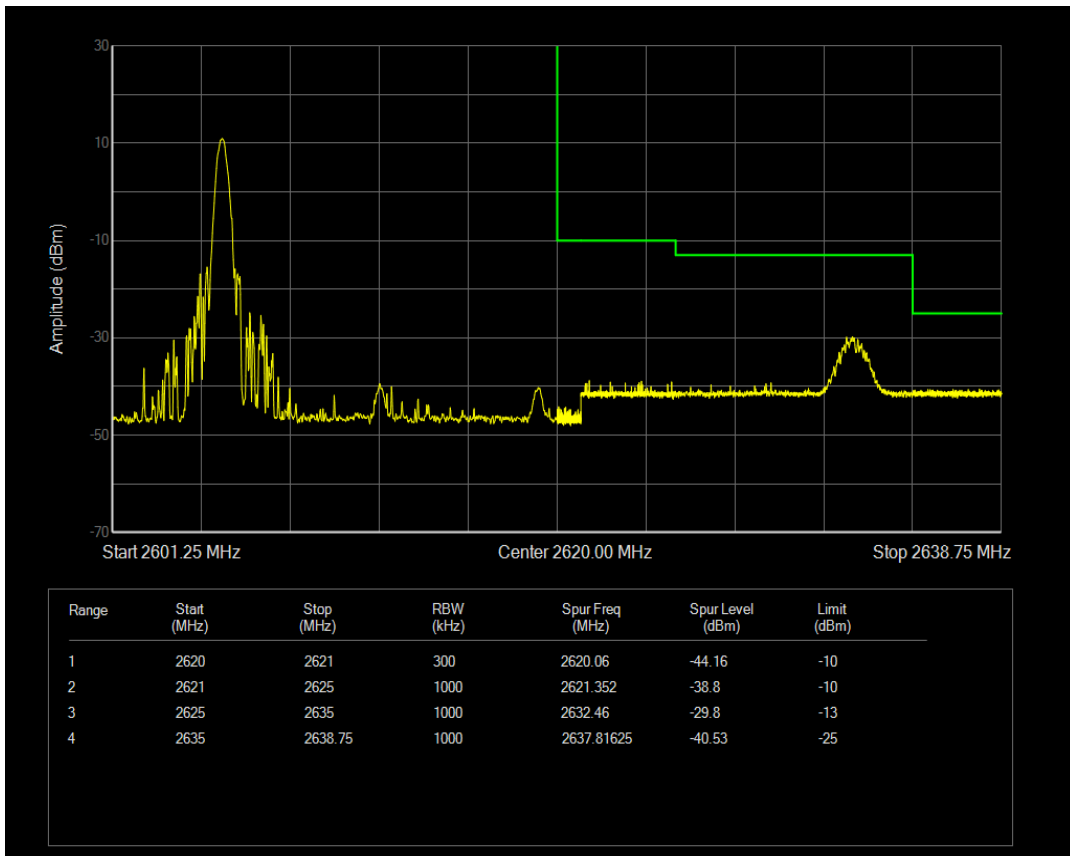

Band38 QPSK BW=15MHz Channel=38175 RB Size=1 Position=#0

Band38 QPSK BW=15MHz Channel=38175 RB Size=1 Position=#Max