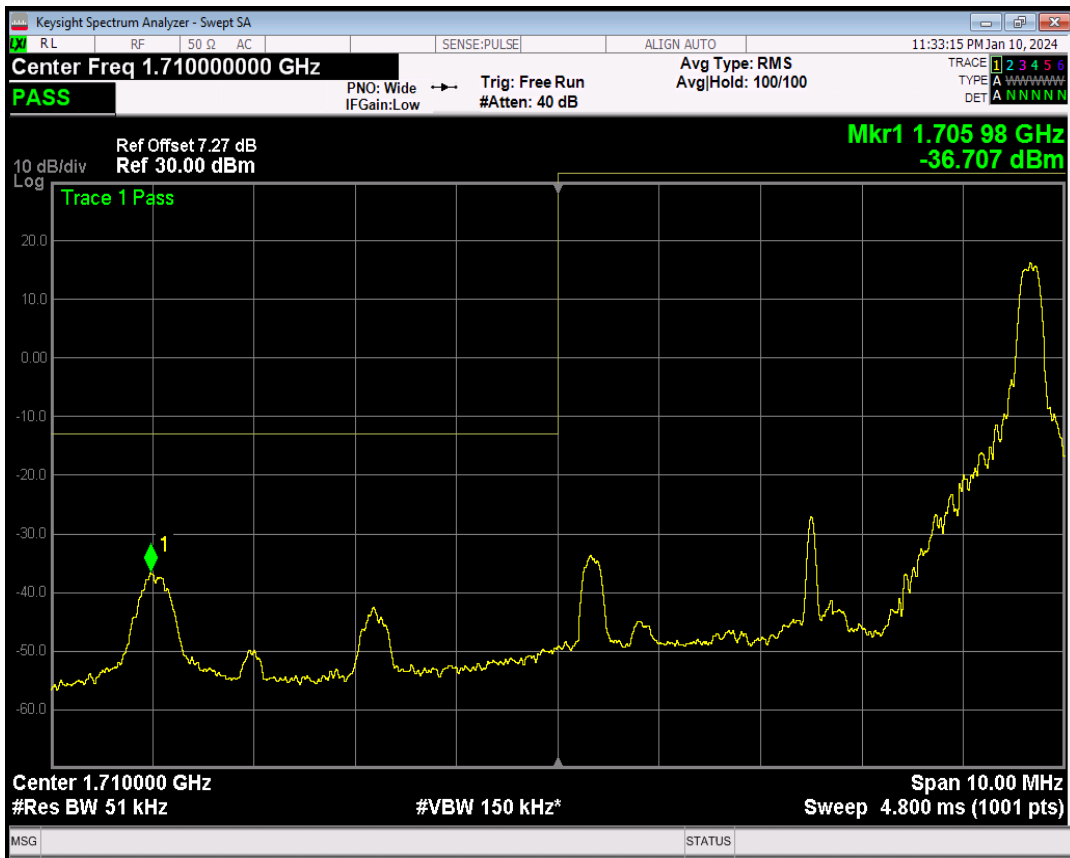

Band4 16QAM BW=5MHz Channel=19975 RB Size=1 Position=#Max

Band4 16QAM BW=5MHz Channel=19975 RB Size=25 Position=#0