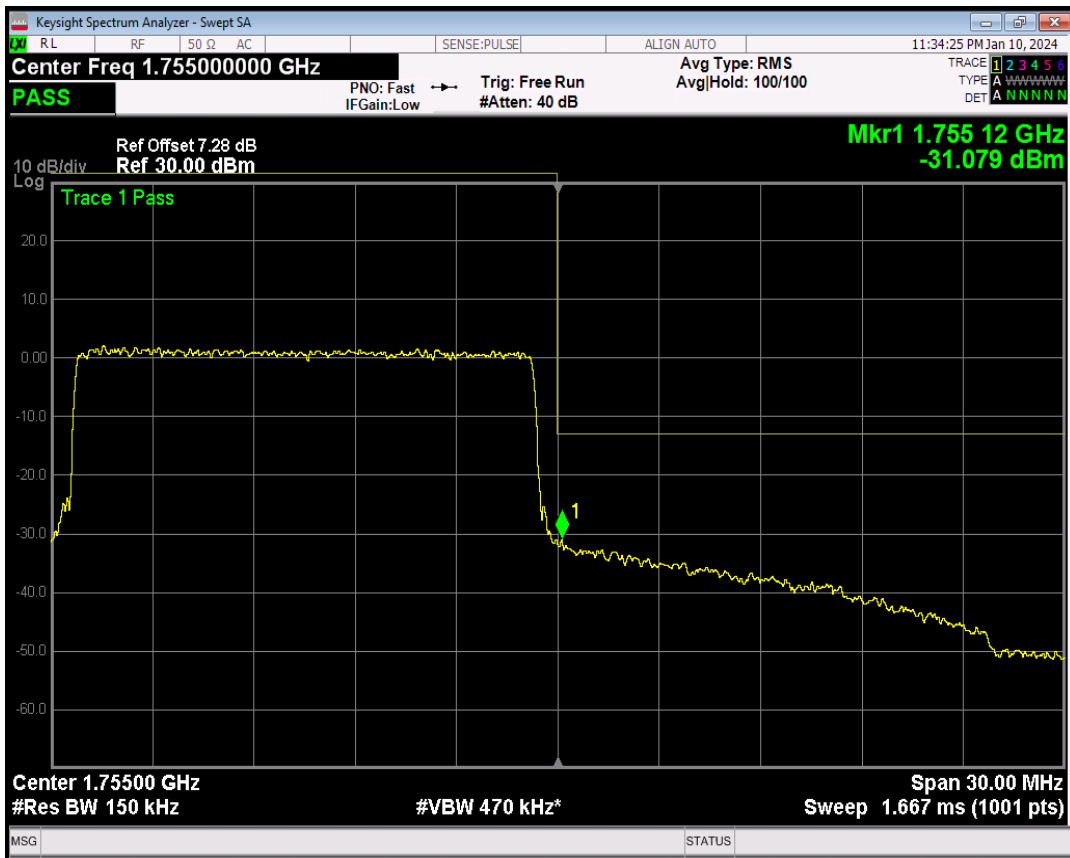

Band4 QPSK BW=15MHz Channel=20325 RB Size=75 Position=#0

Band4 16QAM BW=15MHz Channel=20325 RB Size=1 Position=#0