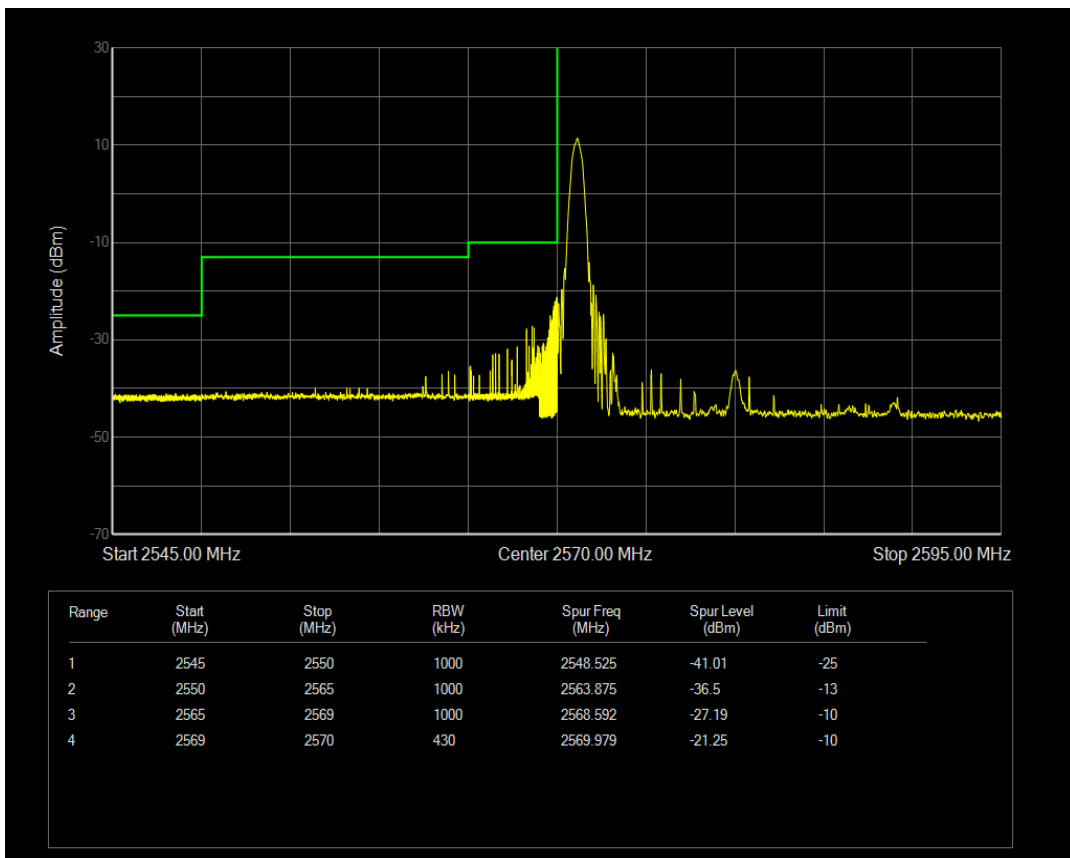

Band38 QPSK BW=20MHz Channel=37850 RB Size=1 Position=#0

Band38 QPSK BW=20MHz Channel=37850 RB Size=1 Position=#Max