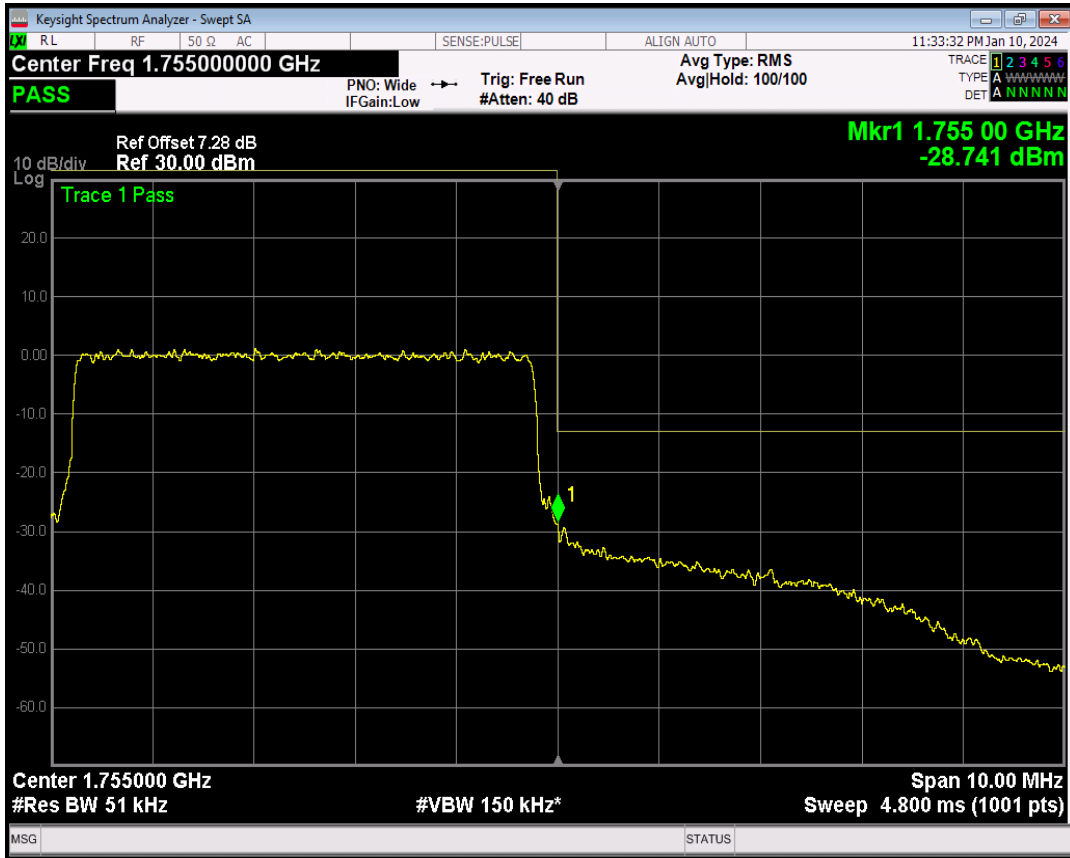

Band4 QPSK BW=5MHz Channel=20375 RB Size=25 Position=#0

Band4 16QAM BW=5MHz Channel=20375 RB Size=1 Position=#0

Band4 16QAM BW=5MHz Channel=20375 RB Size=1 Position=#Max

Band4 16QAM BW=5MHz Channel=20375 RB Size=25 Position=#0