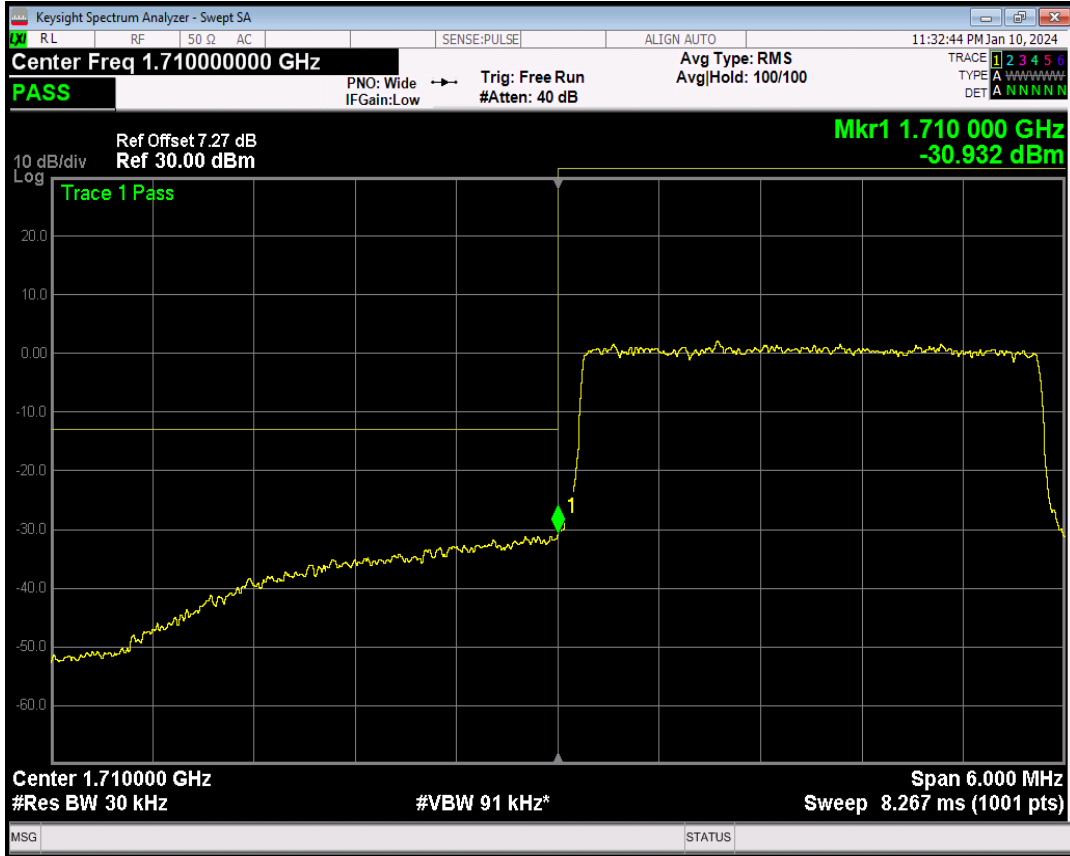

Band4 16QAM BW=3MHz Channel=19965 RB Size=15 Position=#0

Band4 QPSK BW=3MHz Channel=20385 RB Size=1 Position=#0