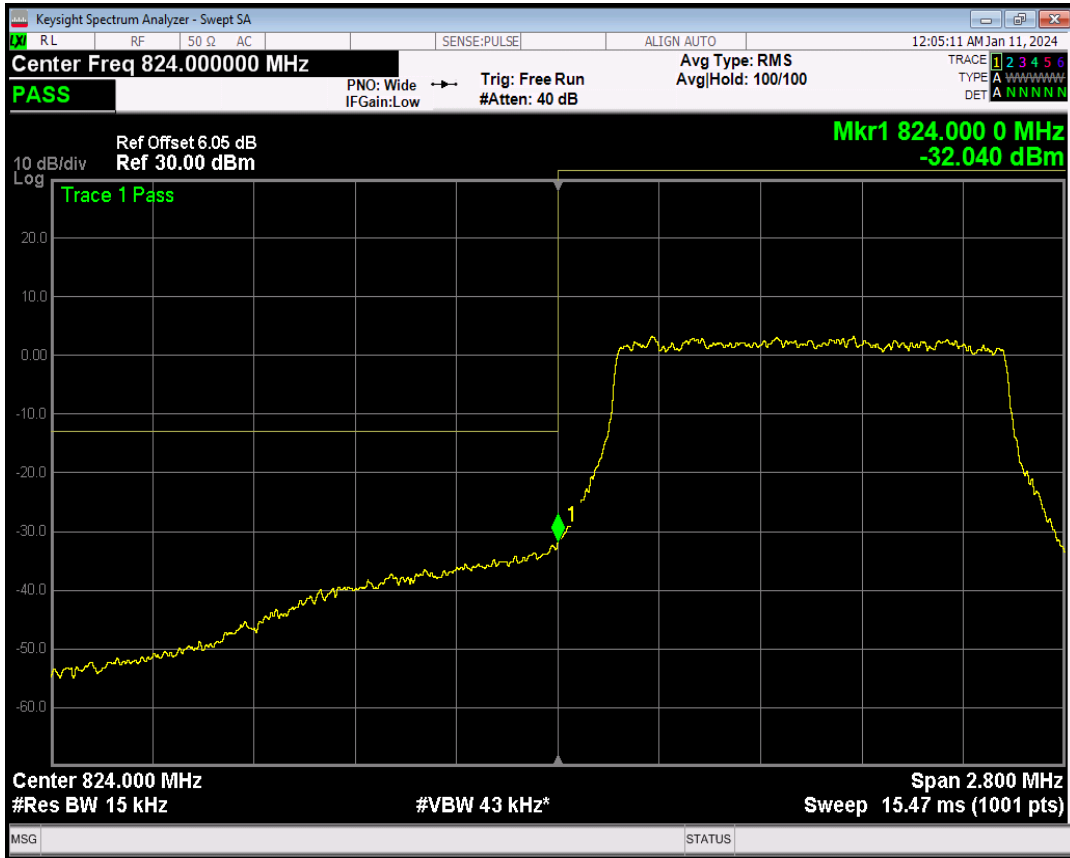

Band5 16QAM BW=1.4MHz Channel=20407 RB Size=6 Position=#0

Band5 QPSK BW=1.4MHz Channel=20643 RB Size=1 Position=#0