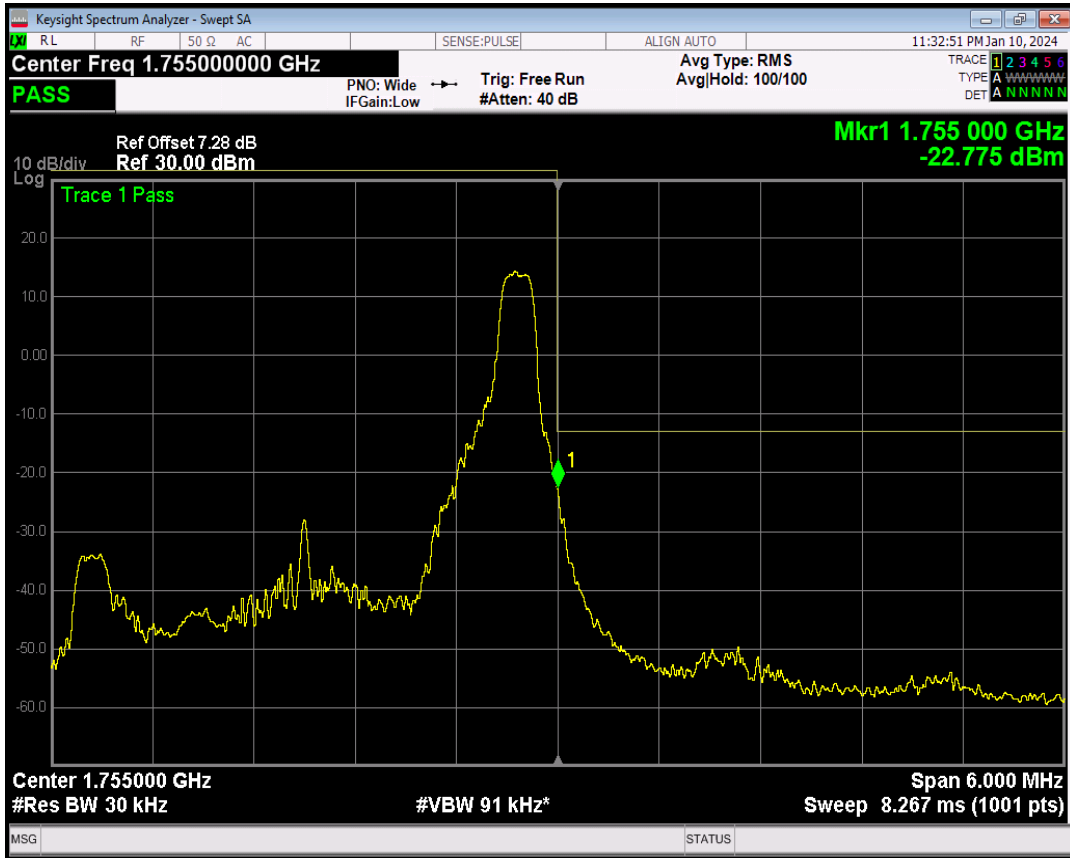

Band4 16QAM BW=3MHz Channel=19965 RB Size=1 Position=#0

Band4 16QAM BW=3MHz Channel=19965 RB Size=15 Position=#0

Band4 QPSK BW=3MHz Channel=20385 RB Size=1 Position=#0

Band4 QPSK BW=3MHz Channel=20385 RB Size=1 Position=#Max