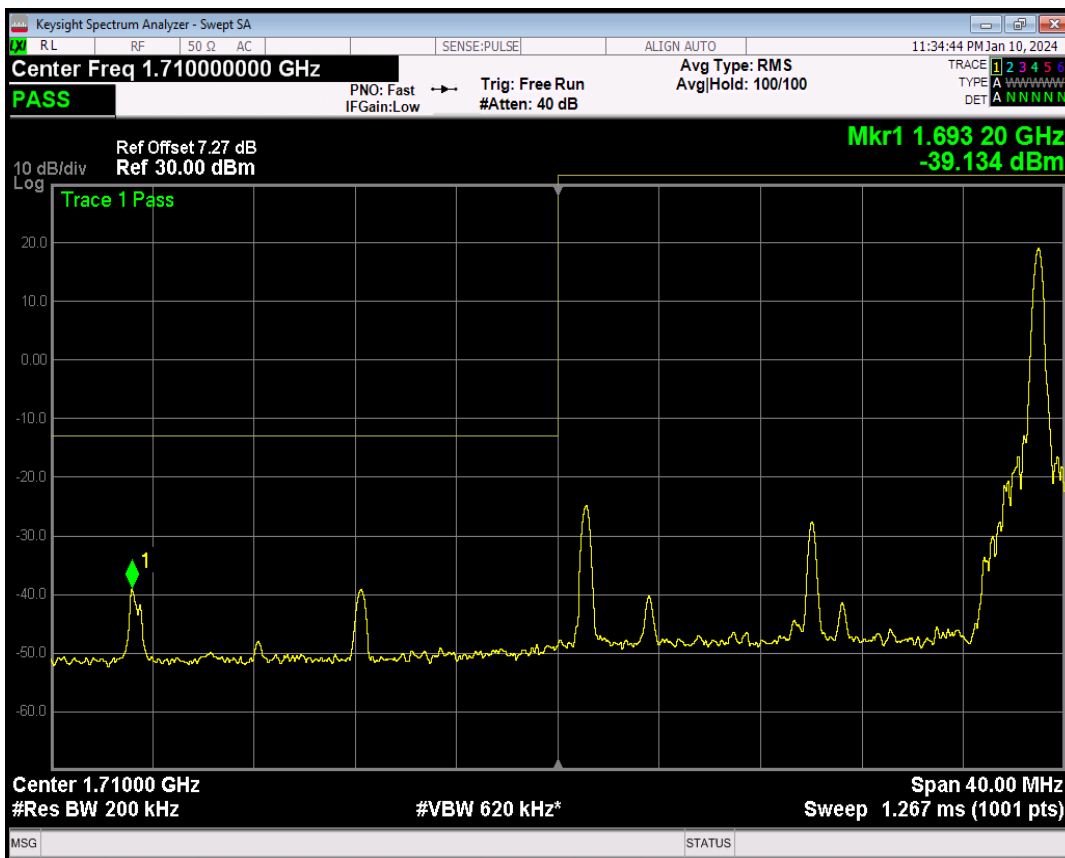

Band4 16QAM BW=20MHz Channel=20050 RB Size=1 Position=#Max

Band4 16QAM BW=20MHz Channel=20050 RB Size=100 Position=#0