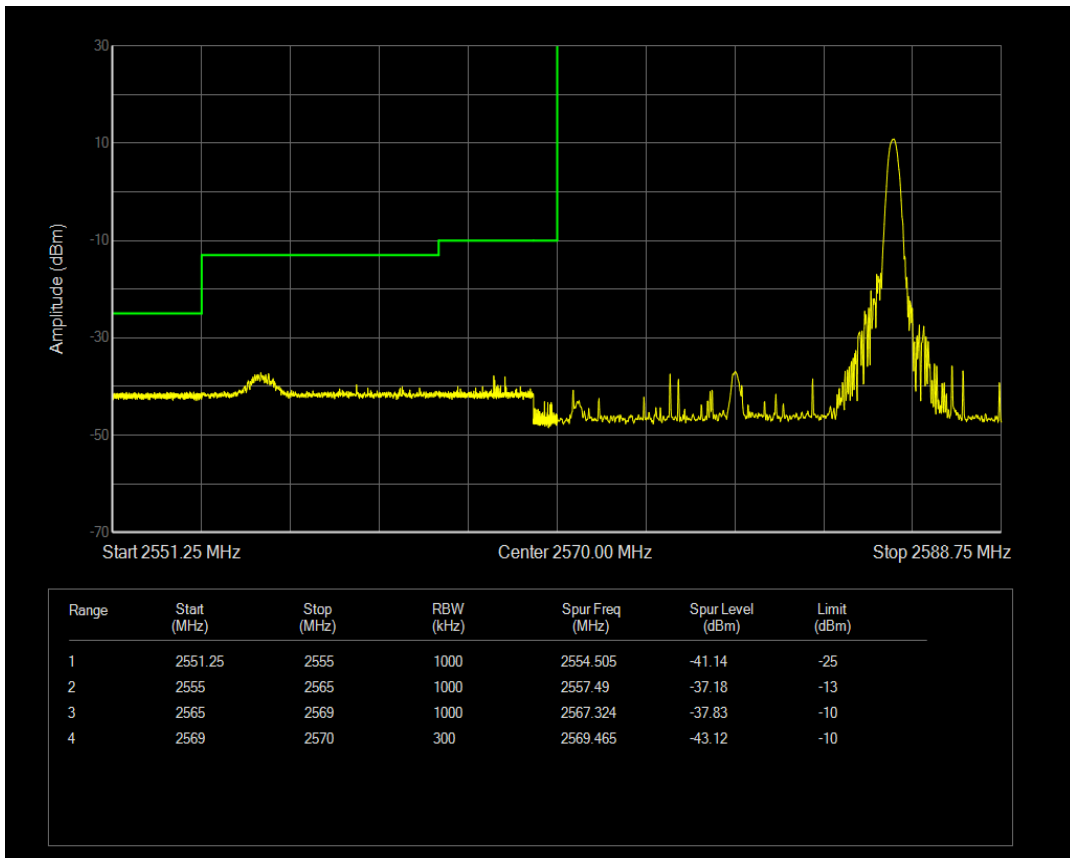

Band38 16QAM BW=15MHz Channel=37825 RB Size=1 Position=#Max

Band38 16QAM BW=15MHz Channel=37825 RB Size=75 Position=#0