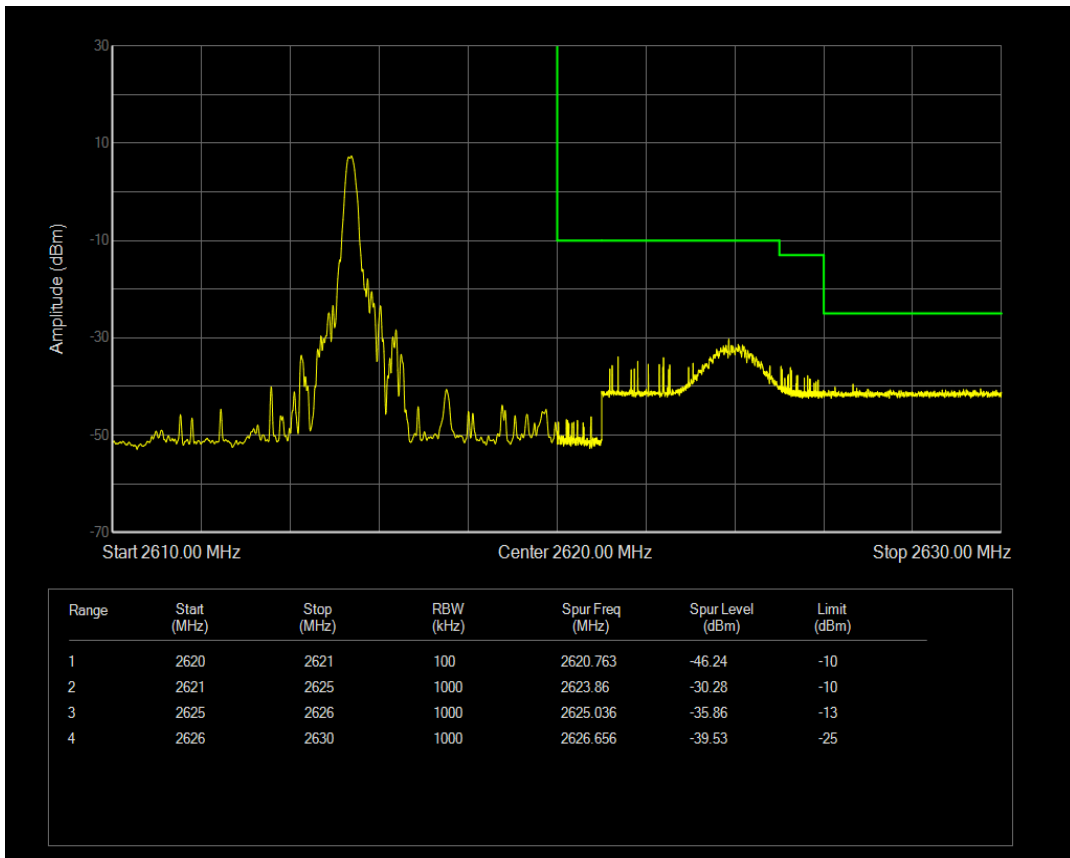

Band38 QPSK BW=5MHz Channel=38225 RB Size=1 Position=#0

Band38 QPSK BW=5MHz Channel=38225 RB Size=1 Position=#Max