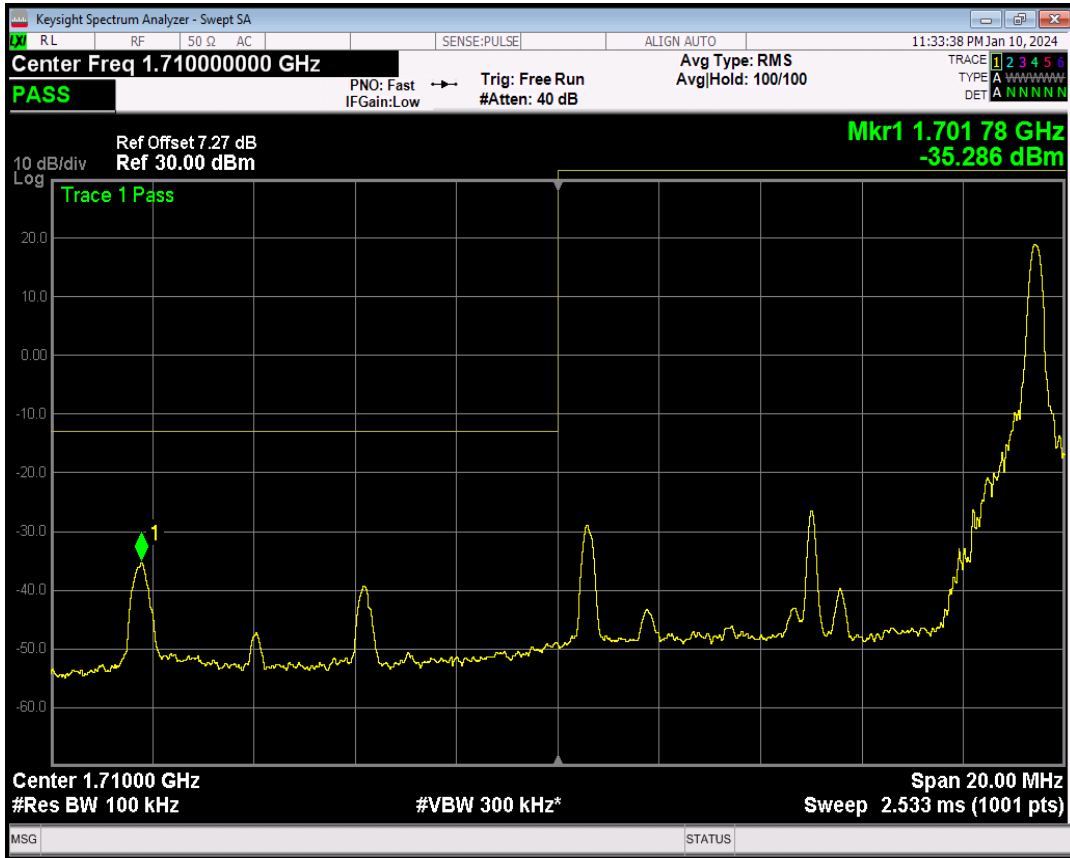

Band4 QPSK BW=10MHz Channel=20000 RB Size=1 Position=#Max

Band4 QPSK BW=10MHz Channel=20000 RB Size=50 Position=#0