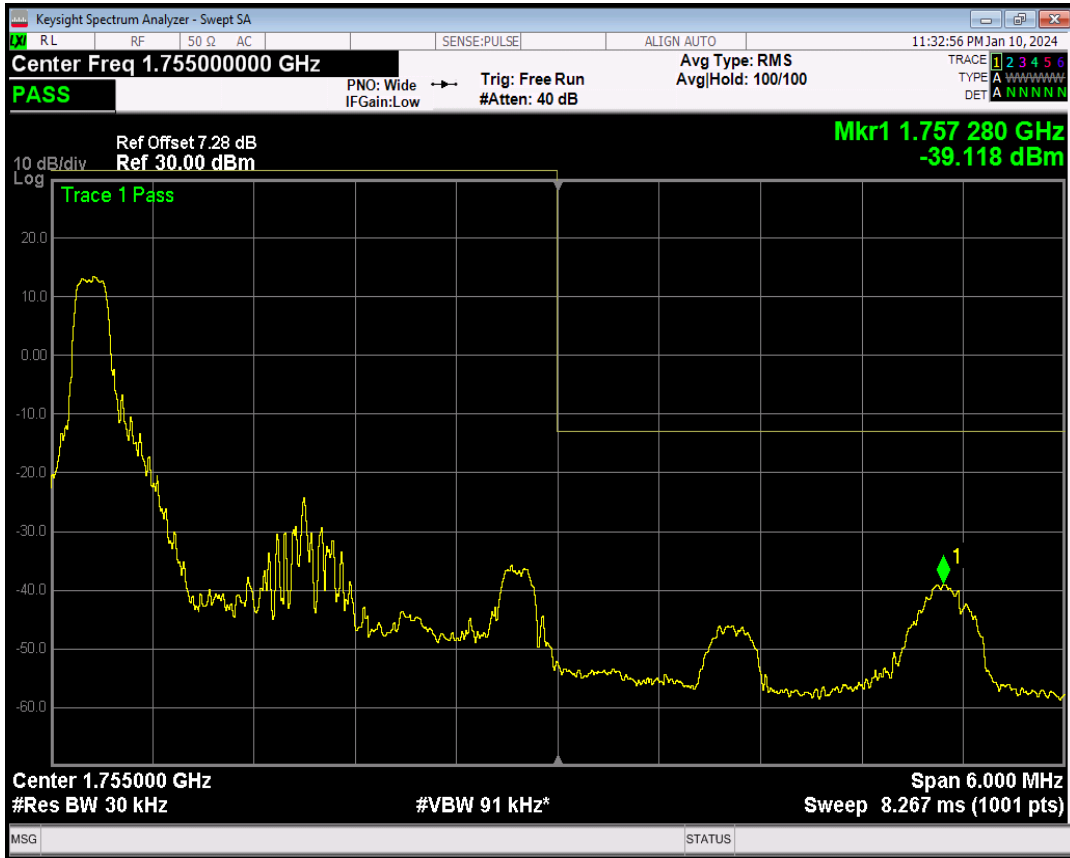

Band4 16QAM BW=3MHz Channel=20385 RB Size=1 Position=#0

Band4 16QAM BW=3MHz Channel=20385 RB Size=15 Position=#0