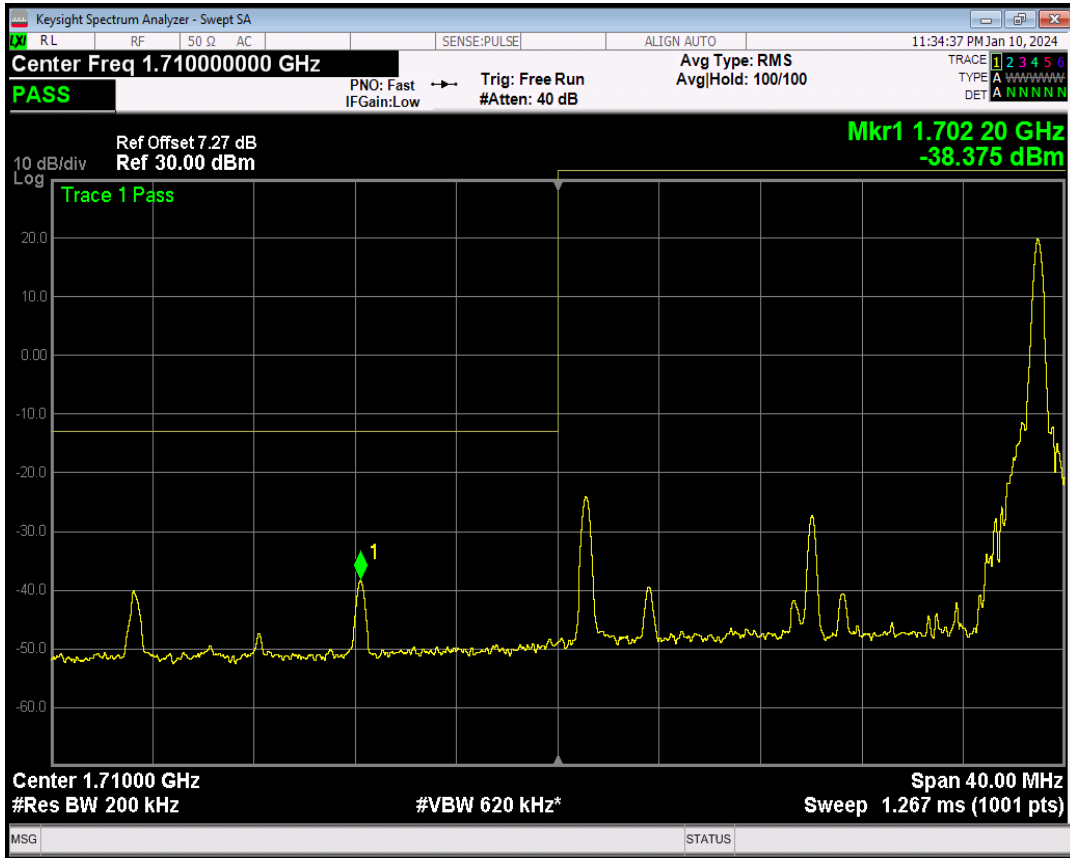

Band4 QPSK BW=20MHz Channel=20050 RB Size=1 Position=#Max

Band4 QPSK BW=20MHz Channel=20050 RB Size=100 Position=#0