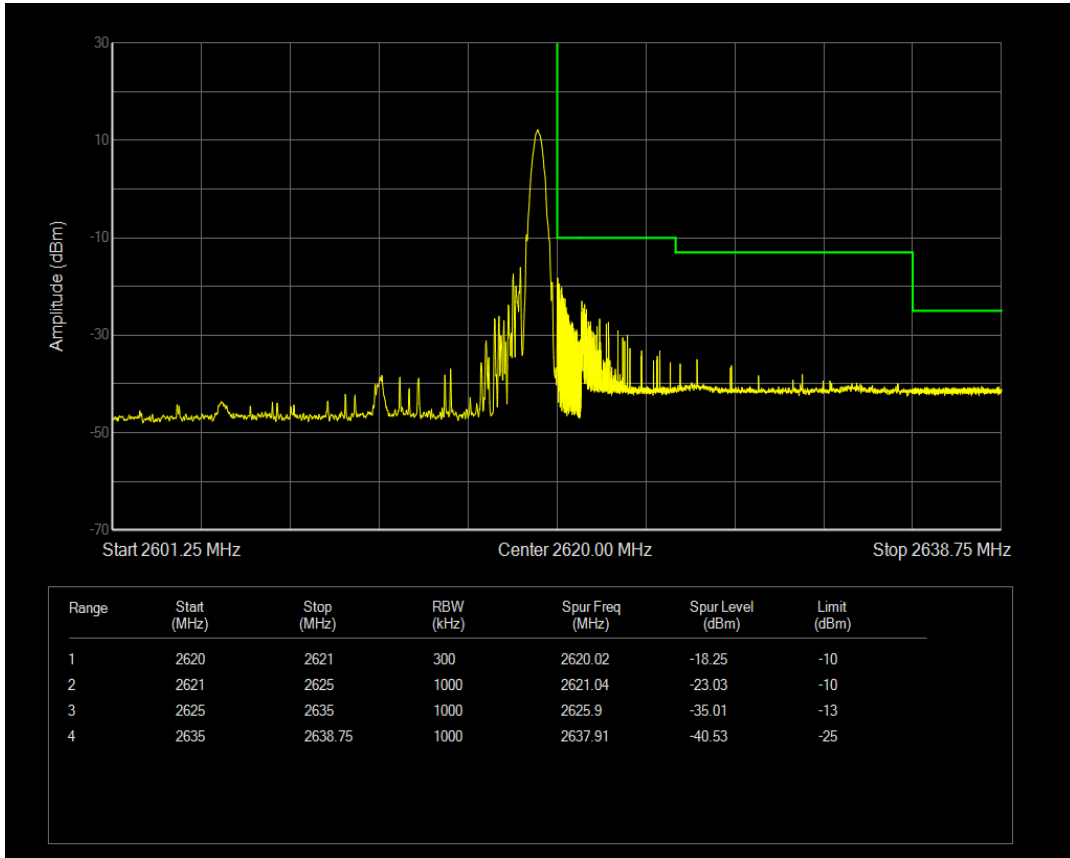

Band38 16QAM BW=15MHz Channel=37825 RB Size=1 Position=#Max

Band38 16QAM BW=15MHz Channel=37825 RB Size=75 Position=#0

Band38 QPSK BW=15MHz Channel=38175 RB Size=1 Position=#0

Band38 QPSK BW=15MHz Channel=38175 RB Size=1 Position=#Max