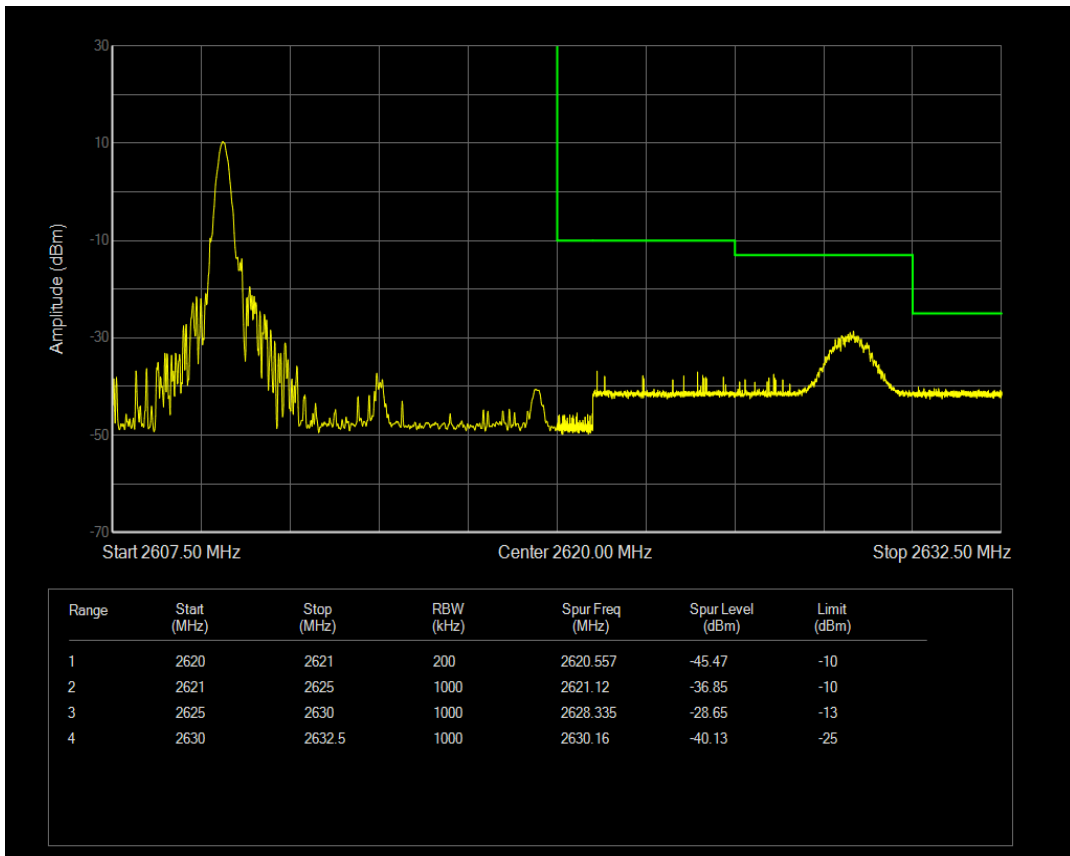

Band38 QPSK BW=10MHz Channel=38200 RB Size=1 Position=#0

Band38 QPSK BW=10MHz Channel=38200 RB Size=1 Position=#Max