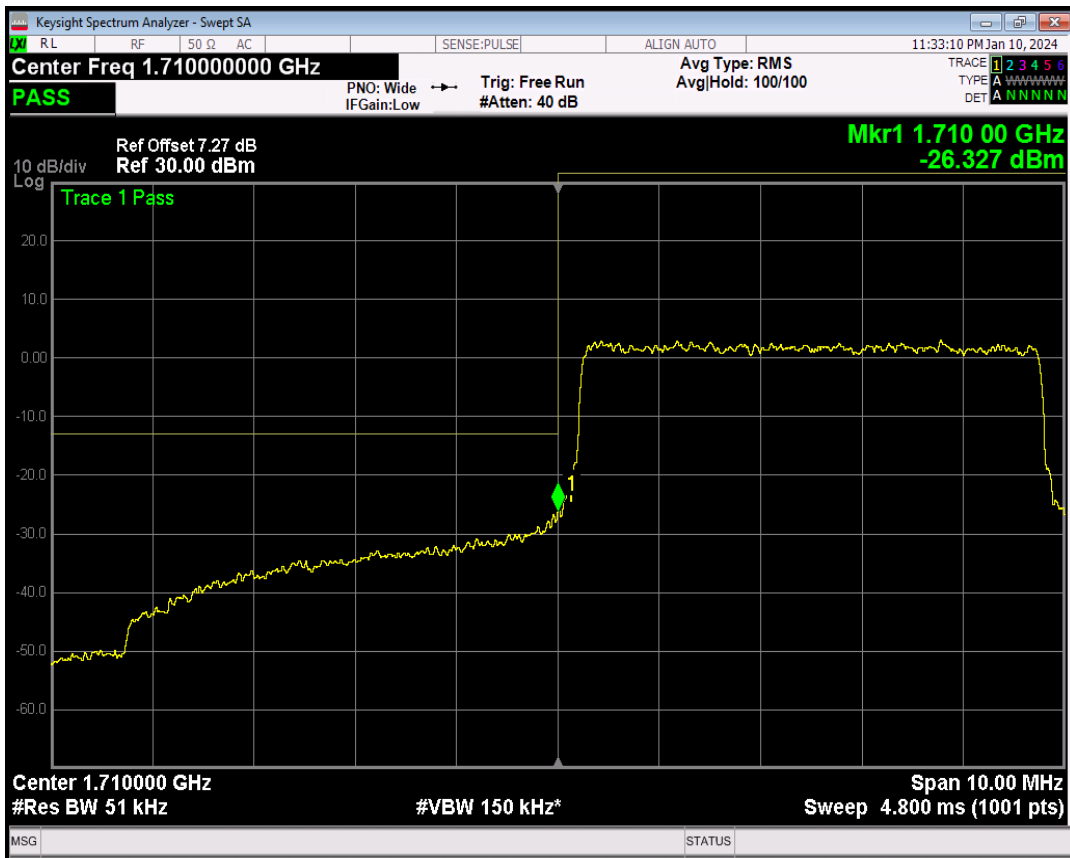

Band4 QPSK BW=5MHz Channel=19975 RB Size=25 Position=#0

Band4 16QAM BW=5MHz Channel=19975 RB Size=1 Position=#0