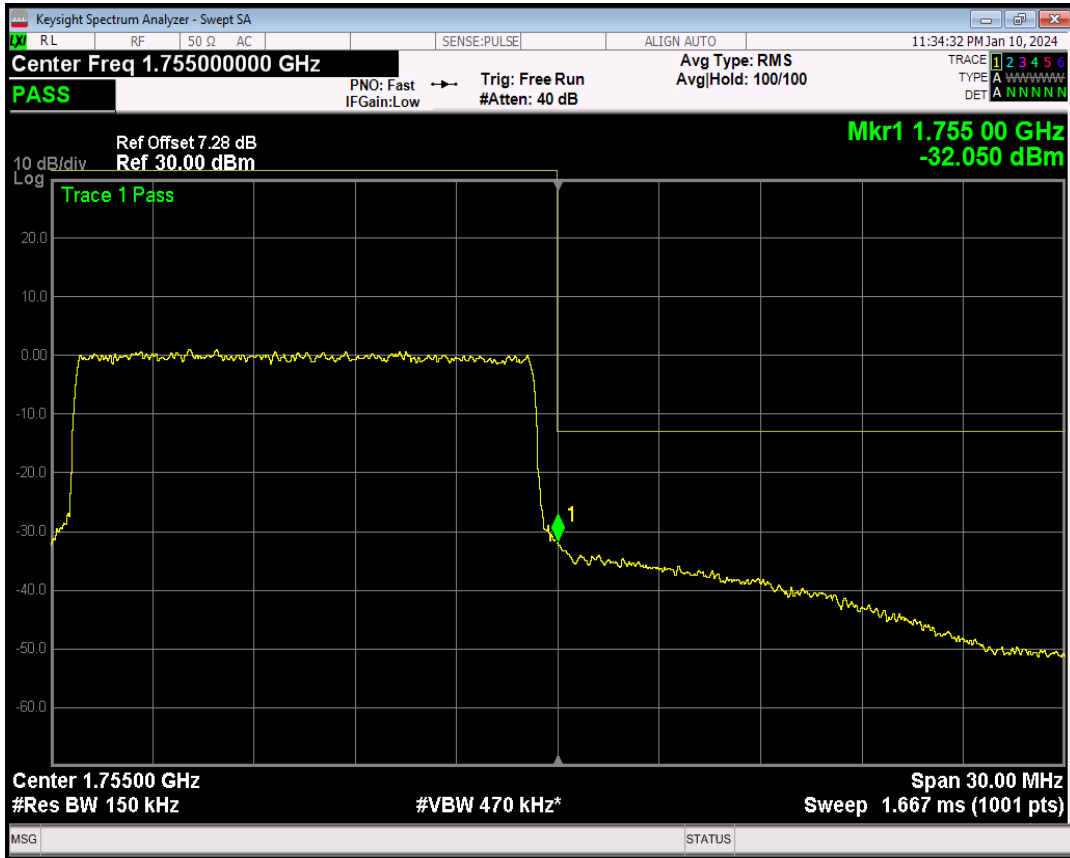

Band4 QPSK BW=15MHz Channel=20325 RB Size=75 Position=#0

Band4 16QAM BW=15MHz Channel=20325 RB Size=1 Position=#0

Band4 16QAM BW=15MHz Channel=20325 RB Size=1 Position=#Max

Band4 16QAM BW=15MHz Channel=20325 RB Size=75 Position=#0