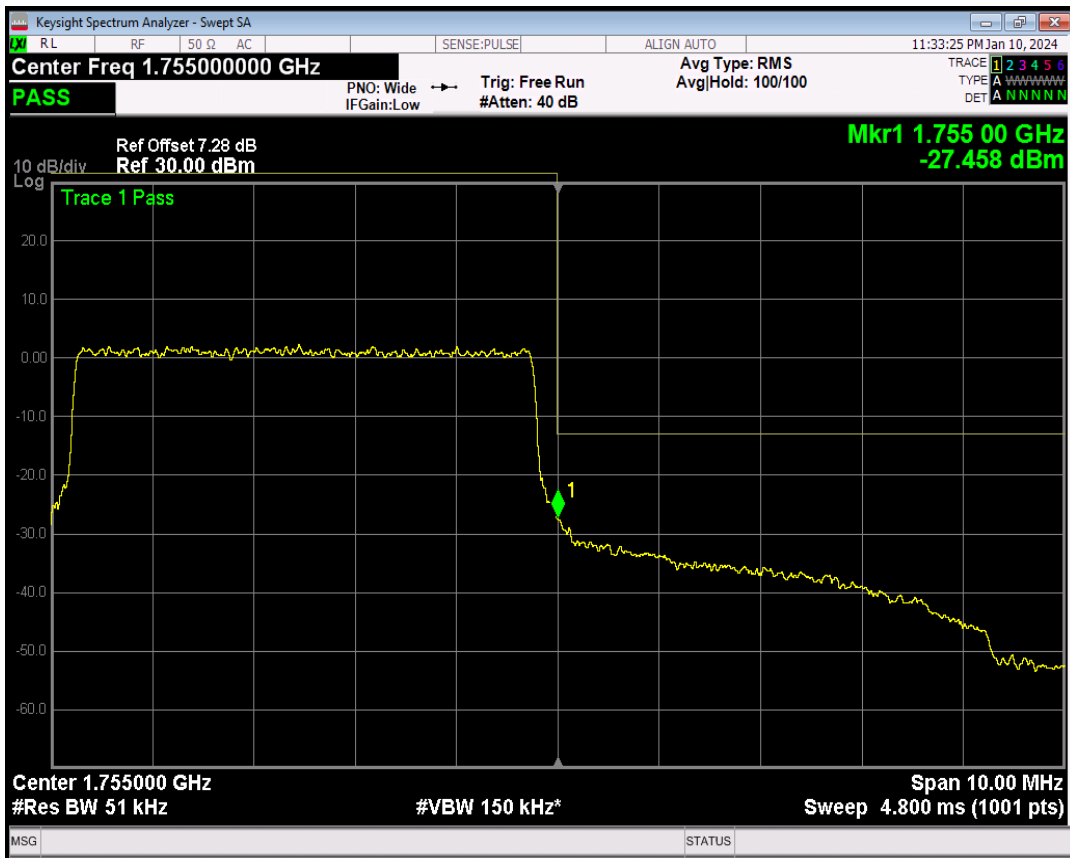

Band4 QPSK BW=5MHz Channel=20375 RB Size=25 Position=#0

Band4 16QAM BW=5MHz Channel=20375 RB Size=1 Position=#0