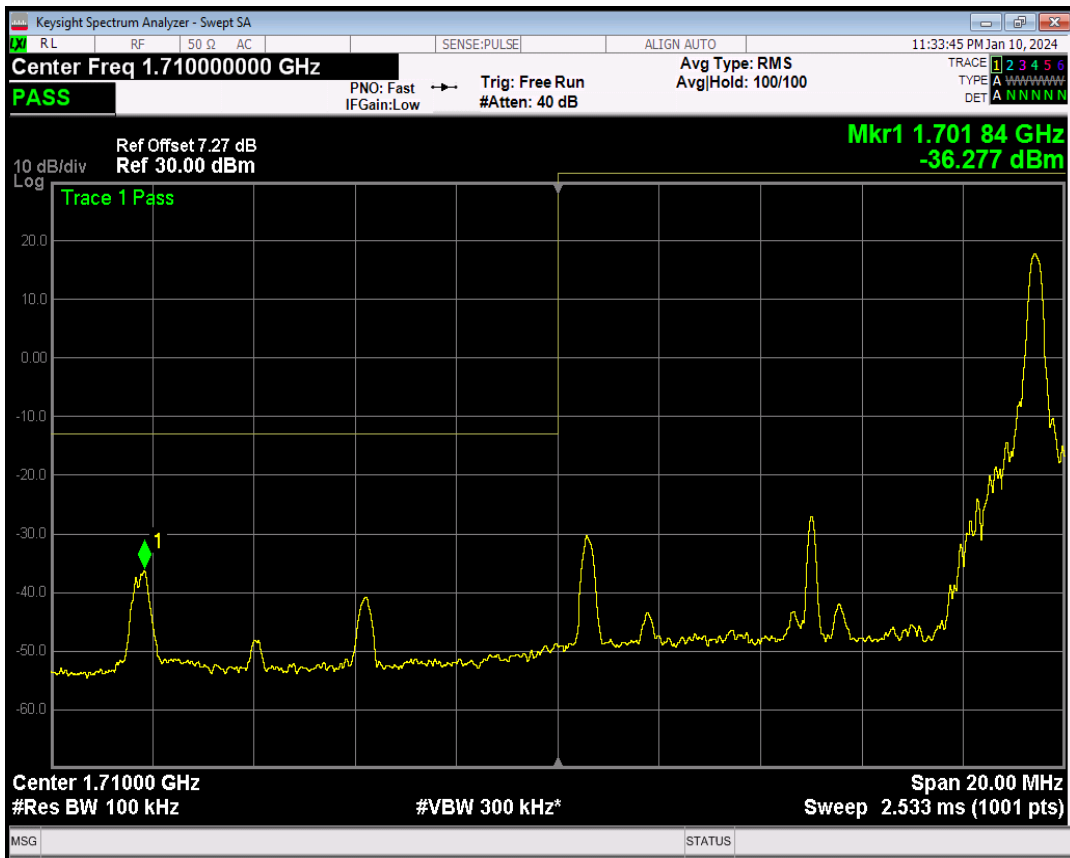

Band4 16QAM BW=10MHz Channel=20000 RB Size=1 Position=#Max

Band4 16QAM BW=10MHz Channel=20000 RB Size=50 Position=#0