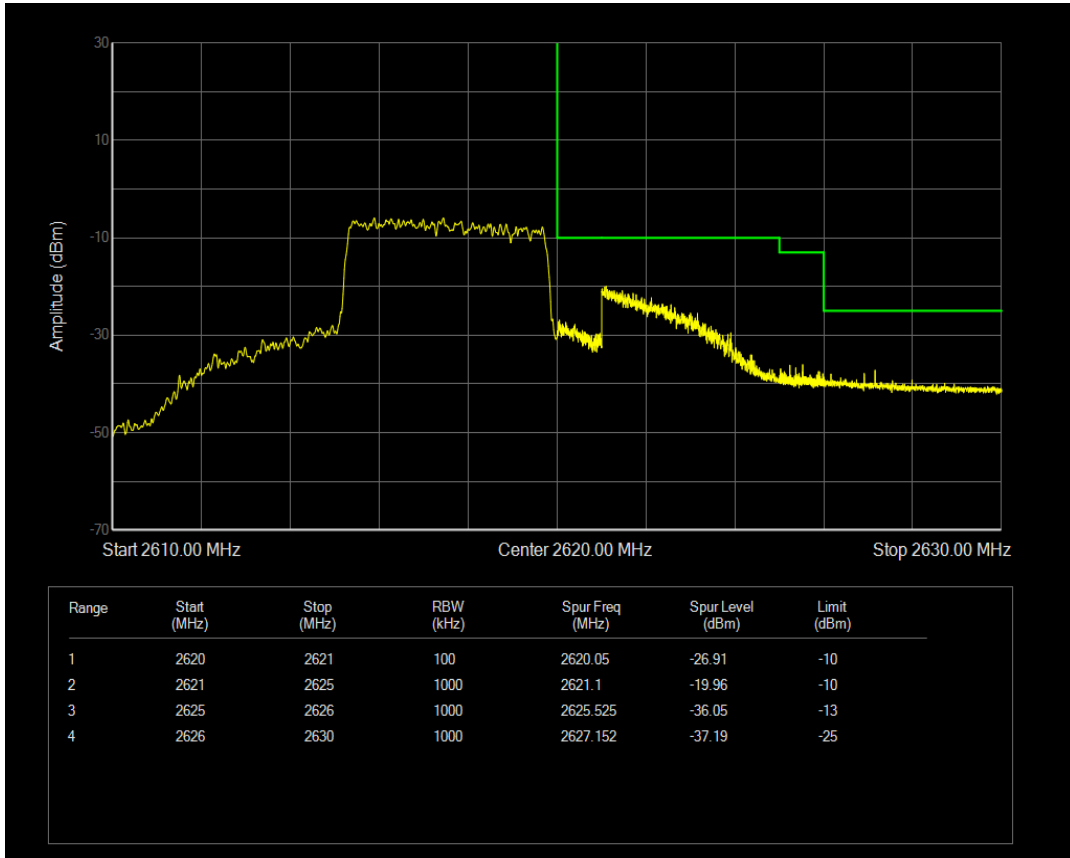

Band38 QPSK BW=5MHz Channel=38225 RB Size=25 Position=#0

Band38 16QAM BW=5MHz Channel=38225 RB Size=1 Position=#0

Band38 16QAM BW=5MHz Channel=38225 RB Size=1 Position=#Max

Band38 16QAM BW=5MHz Channel=38225 RB Size=25 Position=#0

Band38 QPSK BW=10MHz Channel=37800 RB Size=1 Position=#0

Band38 QPSK BW=10MHz Channel=37800 RB Size=1 Position=#Max

Band38 QPSK BW=10MHz Channel=37800 RB Size=50 Position=#0

Band38 16QAM BW=10MHz Channel=37800 RB Size=1 Position=#0