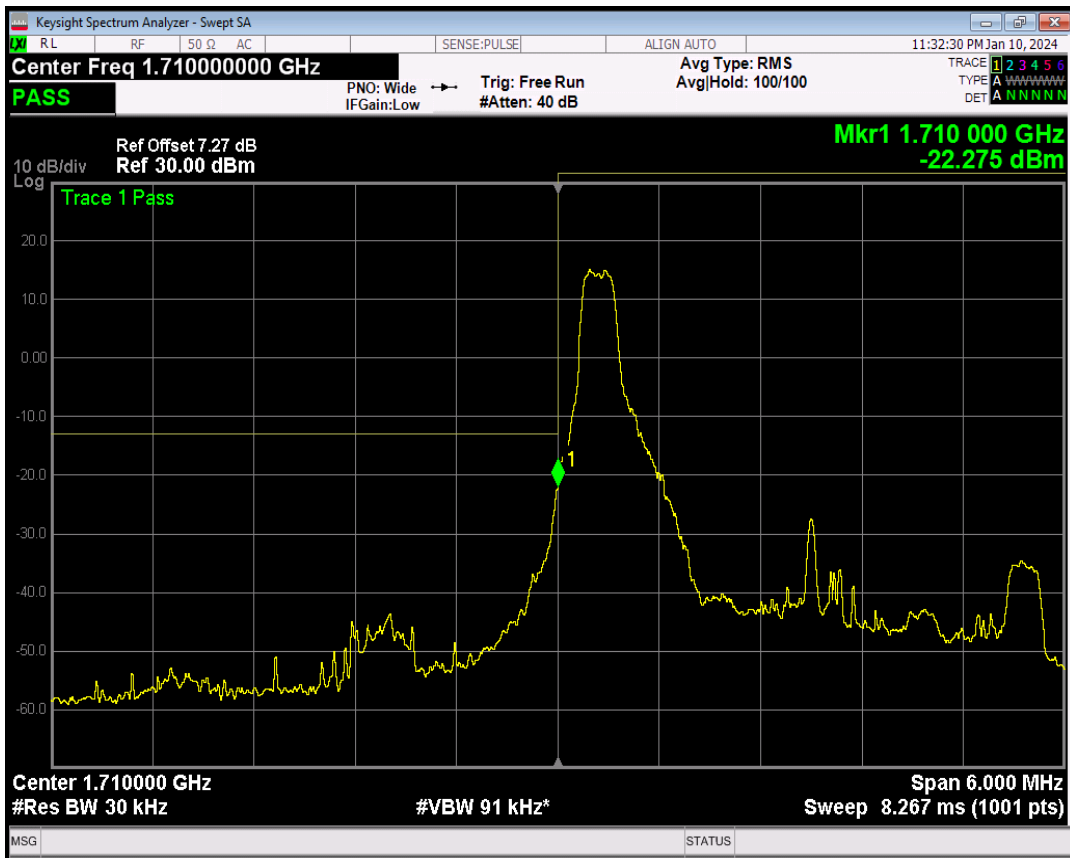

Band4 QPSK BW=3MHz Channel=19965 RB Size=1 Position=#0

Band4 QPSK BW=3MHz Channel=19965 RB Size=1 Position=#Max