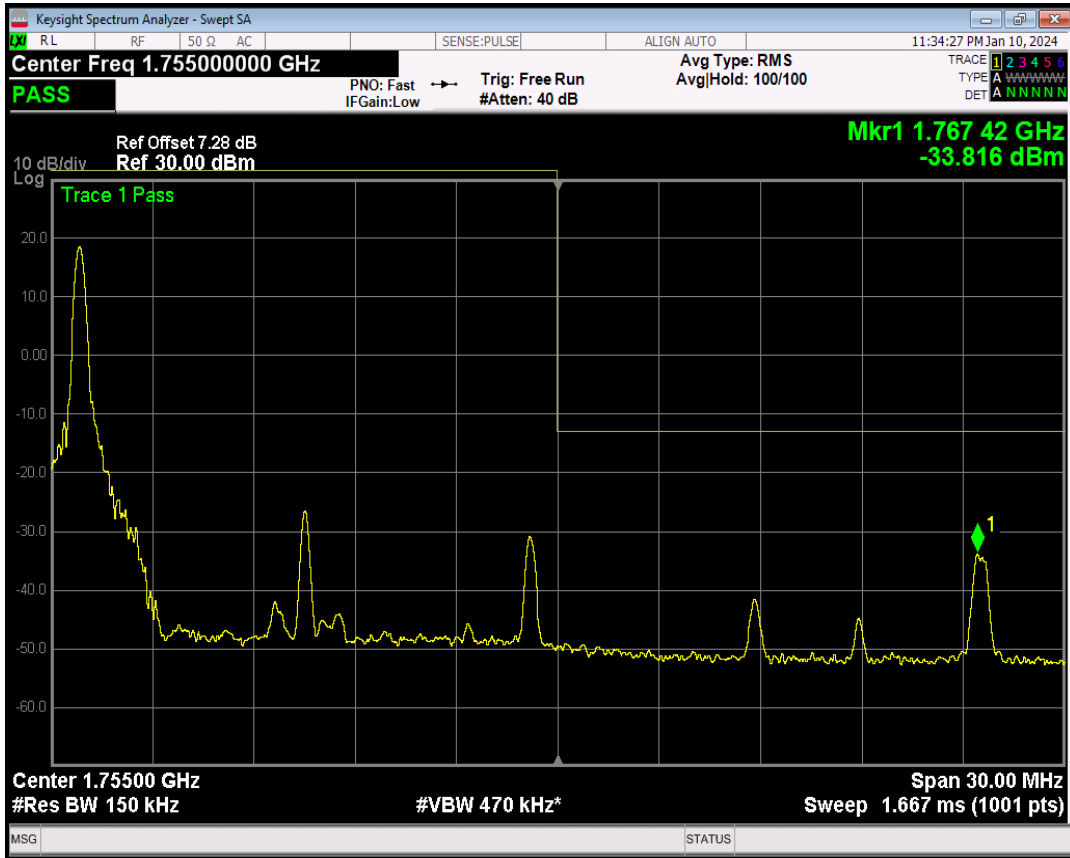

Band4 16QAM BW=15MHz Channel=20325 RB Size=1 Position=#0

Band4 16QAM BW=15MHz Channel=20325 RB Size=1 Position=#Max