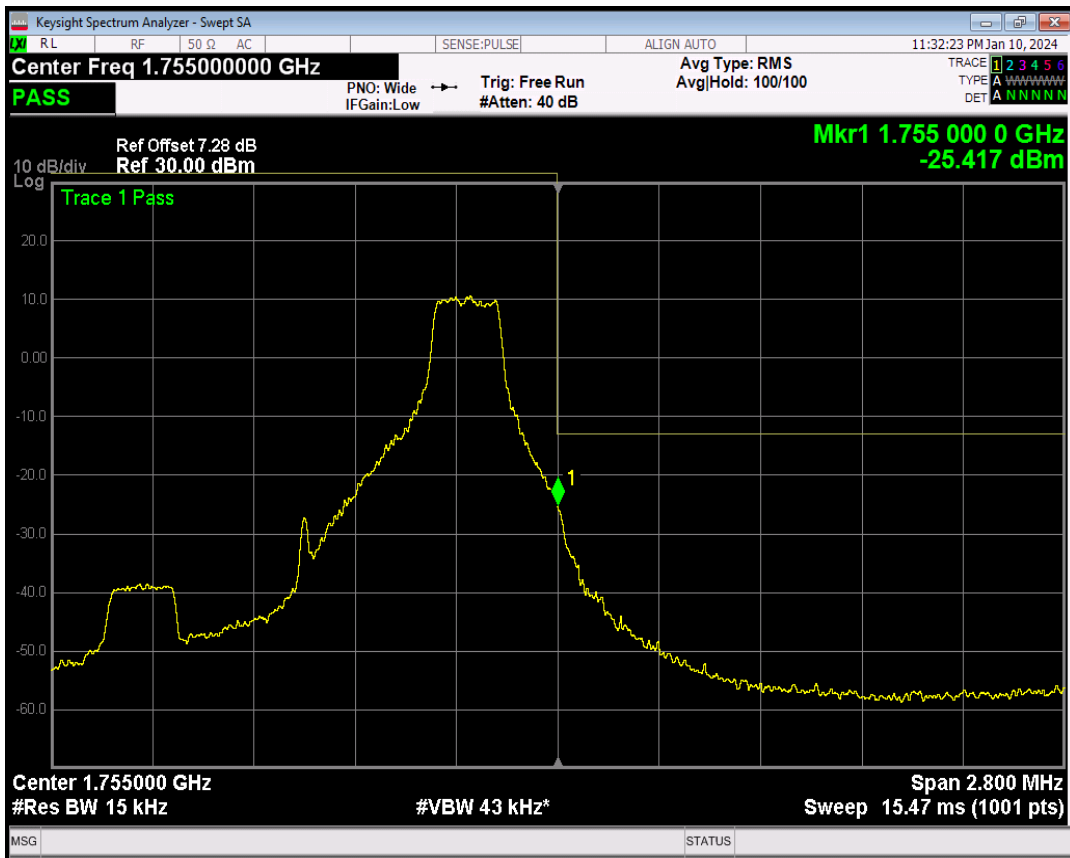

Band4 16QAM BW=1.4MHz Channel=20393 RB Size=1 Position=#Max

Band4 16QAM BW=1.4MHz Channel=20393 RB Size=6 Position=#0