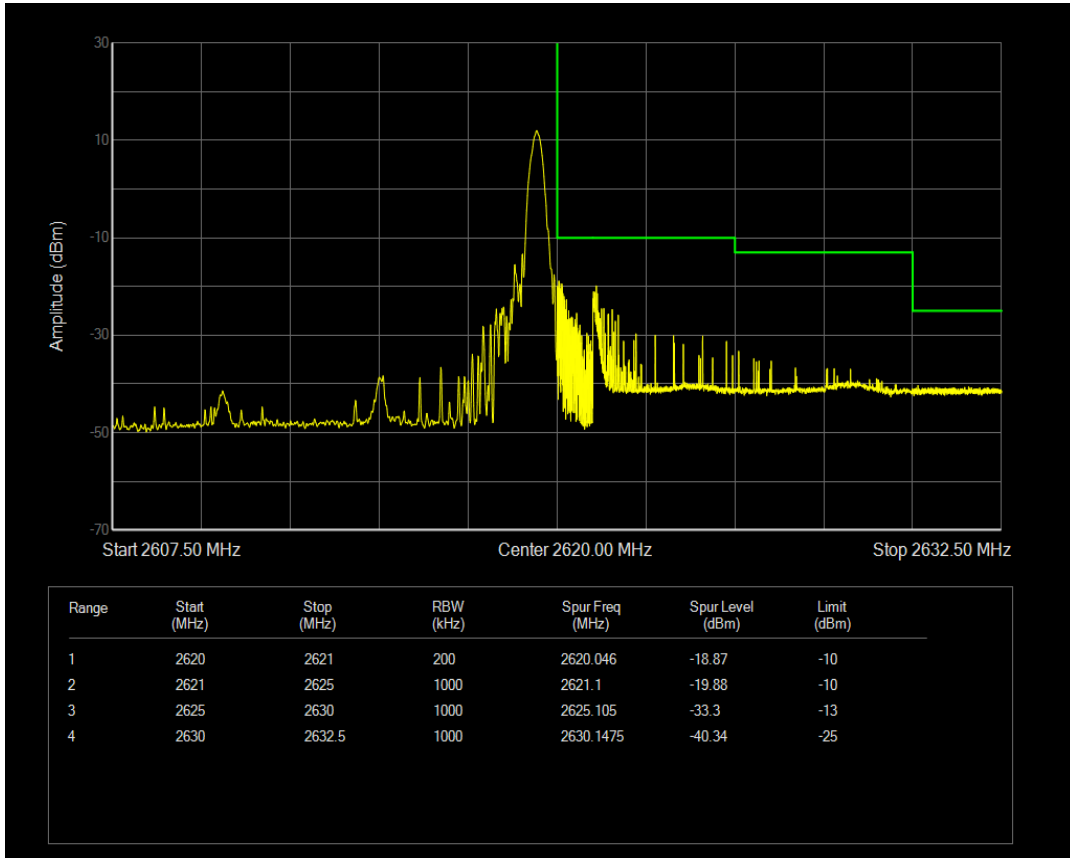

Band38 16QAM BW=10MHz Channel=37800 RB Size=1 Position=#Max

Band38 16QAM BW=10MHz Channel=37800 RB Size=50 Position=#0

Band38 QPSK BW=10MHz Channel=38200 RB Size=1 Position=#0

Band38 QPSK BW=10MHz Channel=38200 RB Size=1 Position=#Max