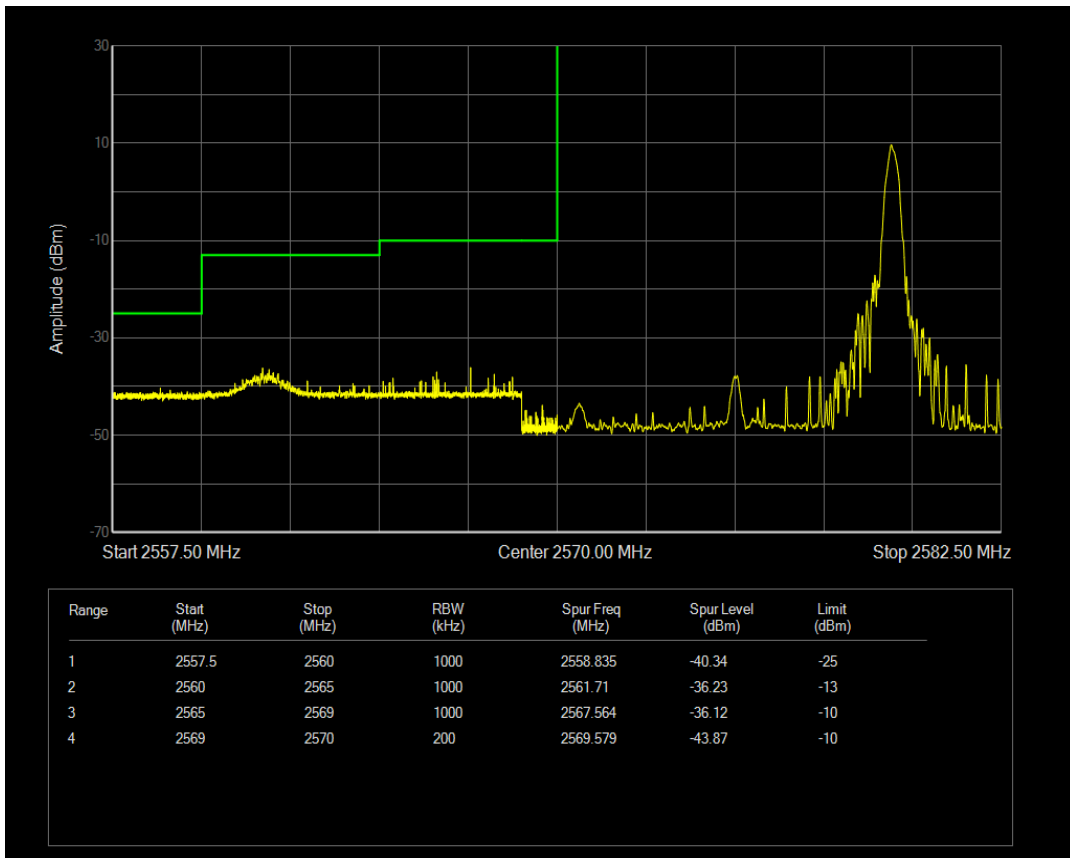

Band38 16QAM BW=10MHz Channel=37800 RB Size=1 Position=#Max

Band38 16QAM BW=10MHz Channel=37800 RB Size=50 Position=#0