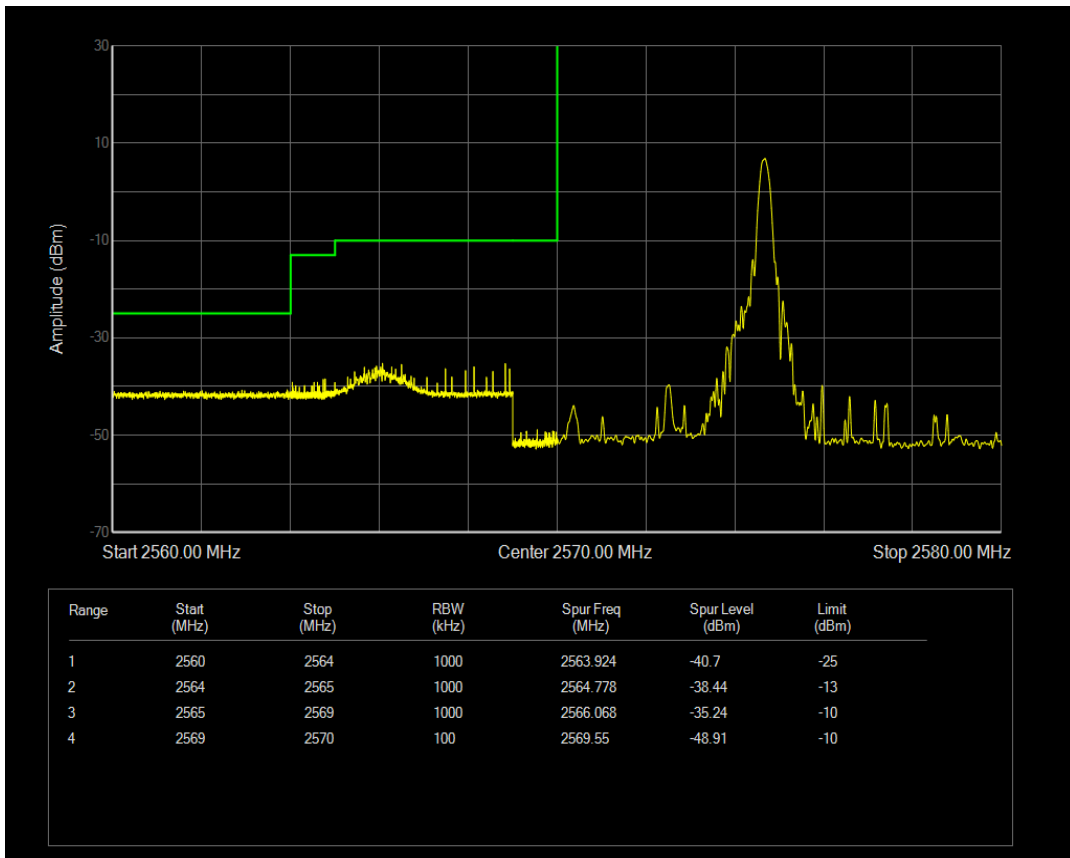

Band38 16QAM BW=5MHz Channel=37775 RB Size=1 Position=#Max

Band38 16QAM BW=5MHz Channel=37775 RB Size=25 Position=#0