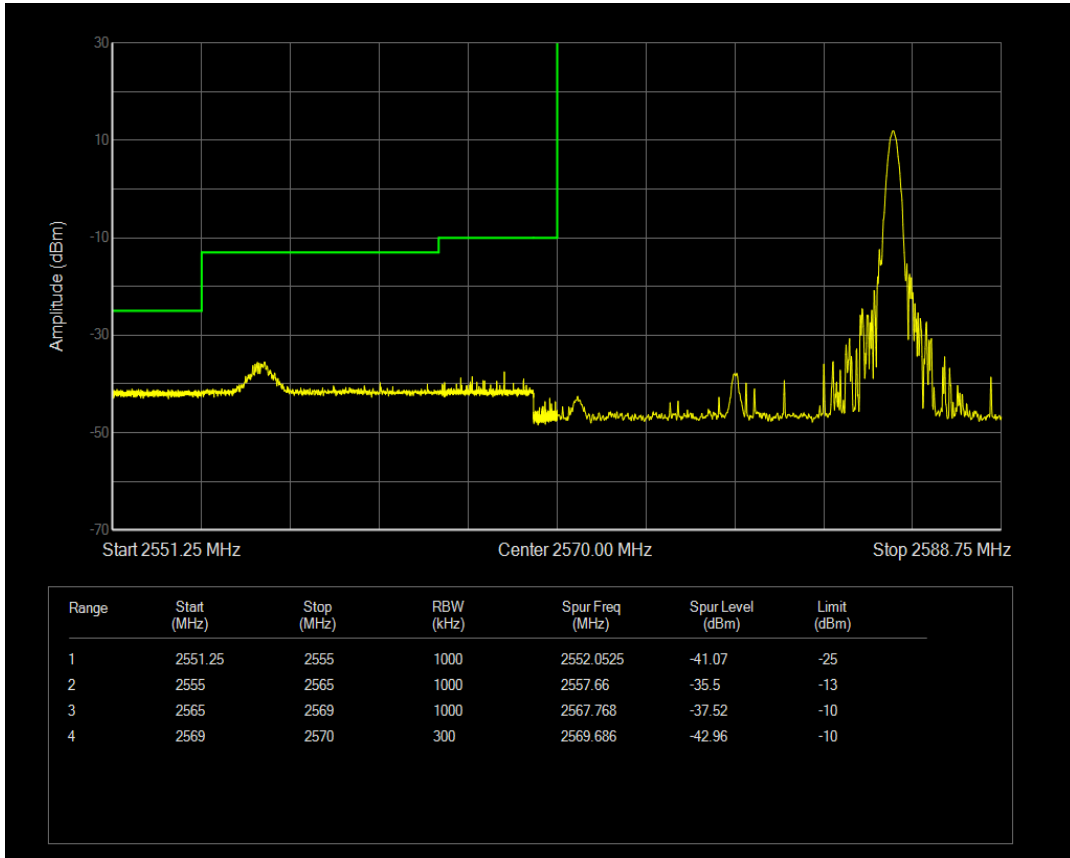

Band38 QPSK BW=15MHz Channel=37825 RB Size=1 Position=#Max

Band38 QPSK BW=15MHz Channel=37825 RB Size=75 Position=#0