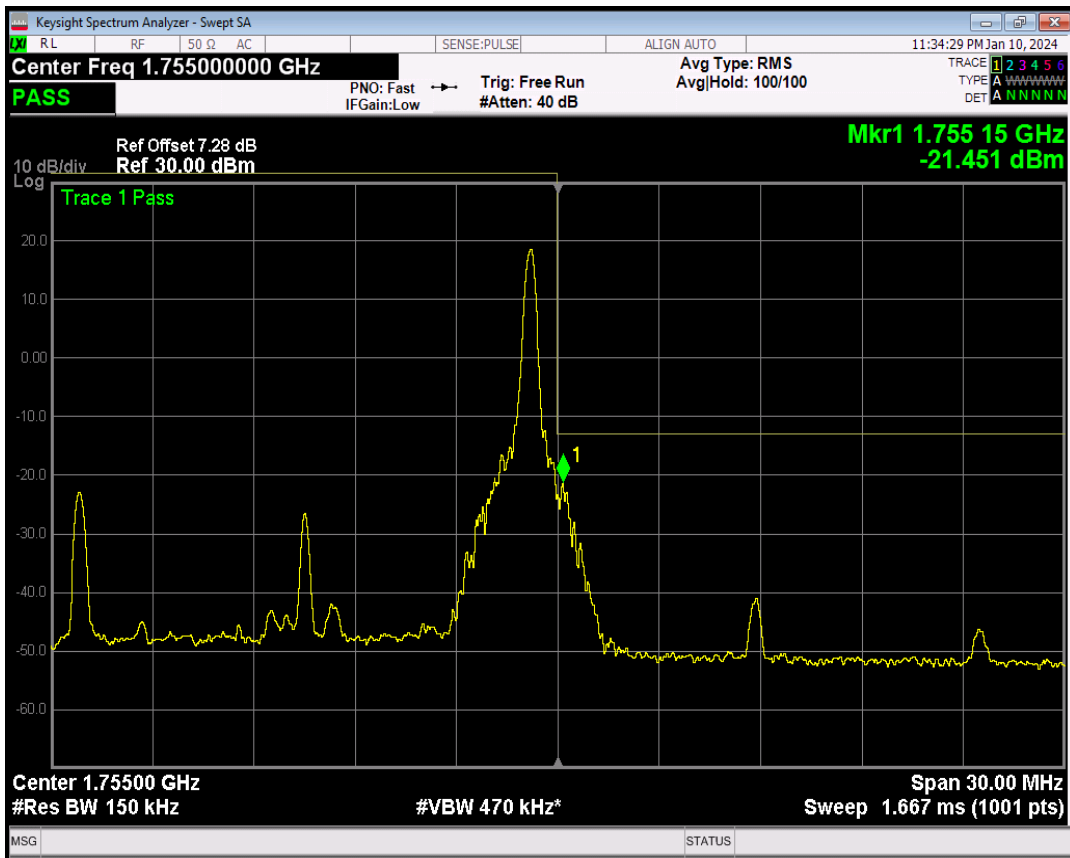

Band4 16QAM BW=15MHz Channel=20325 RB Size=1 Position=#Max

Band4 16QAM BW=15MHz Channel=20325 RB Size=75 Position=#0