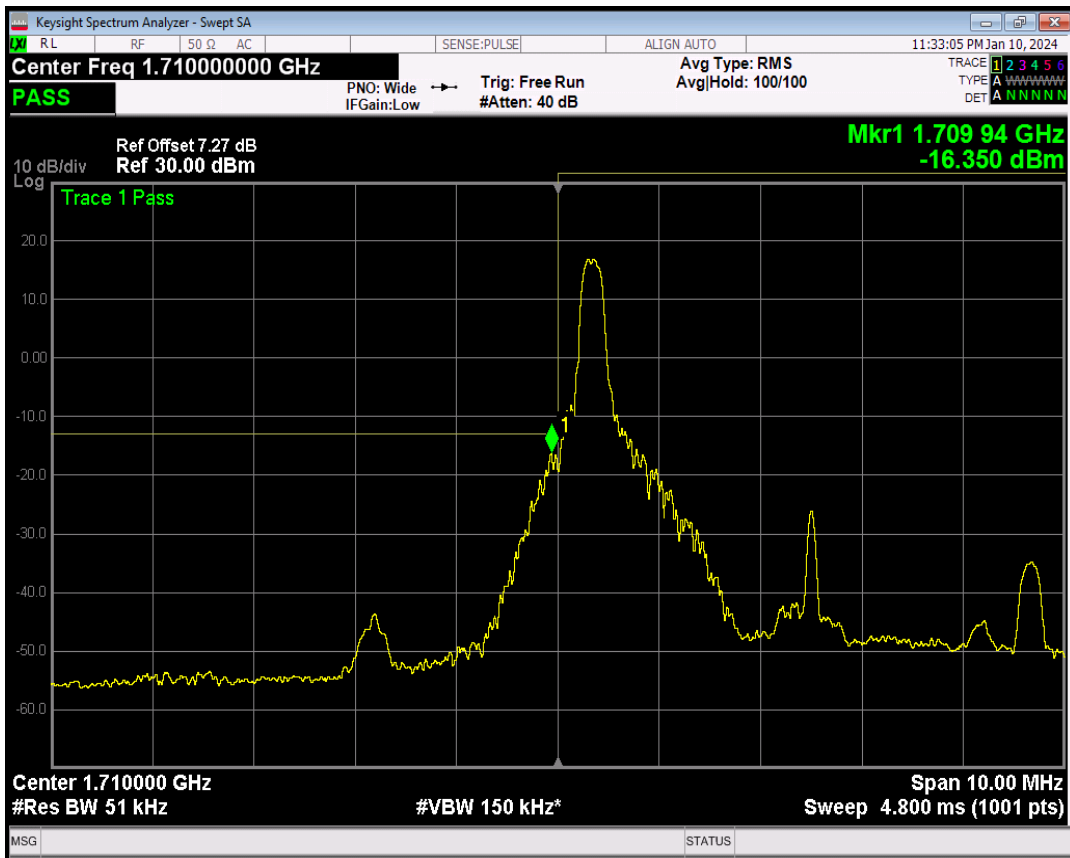

Band4 QPSK BW=5MHz Channel=19975 RB Size=1 Position=#0

Band4 QPSK BW=5MHz Channel=19975 RB Size=1 Position=#Max