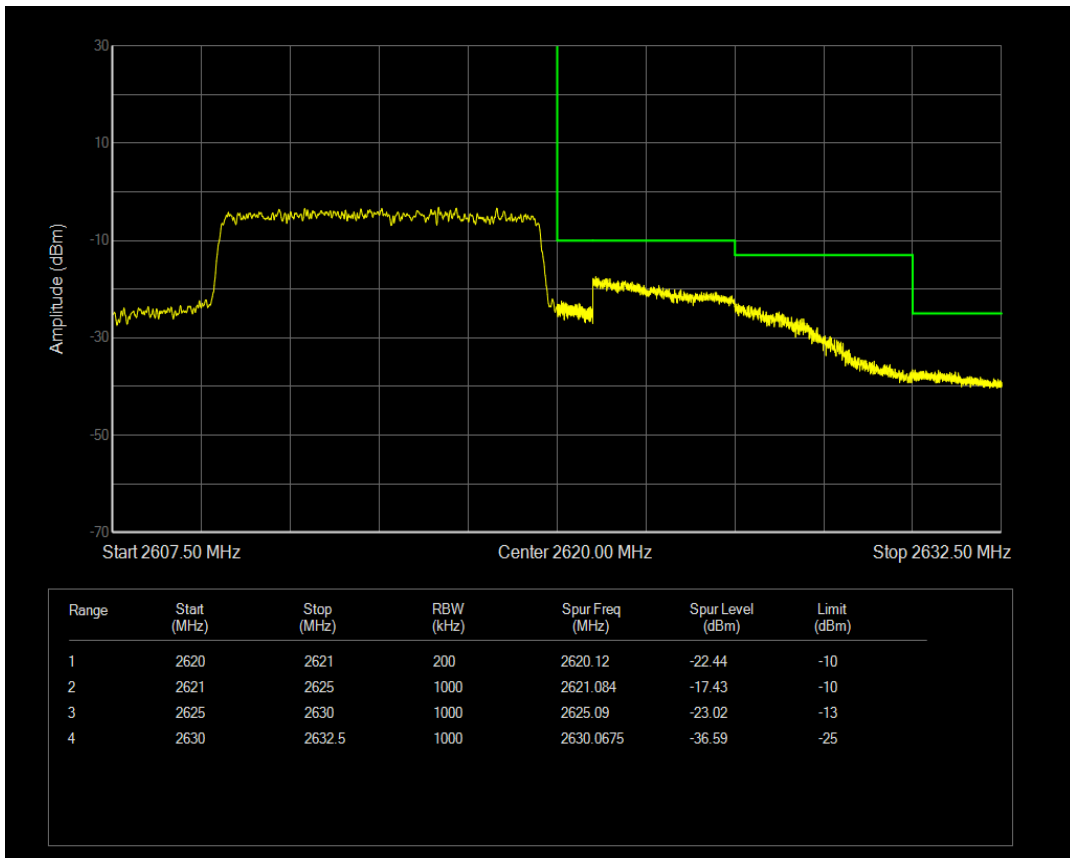

Band38 16QAM BW=10MHz Channel=37800 RB Size=1 Position=#Max

Band38 16QAM BW=10MHz Channel=37800 RB Size=50 Position=#0

Band38 QPSK BW=10MHz Channel=38200 RB Size=1 Position=#0

Band38 QPSK BW=10MHz Channel=38200 RB Size=1 Position=#Max

Band38 QPSK BW=10MHz Channel=38200 RB Size=50 Position=#0

Band38 16QAM BW=10MHz Channel=38200 RB Size=1 Position=#0

Band38 16QAM BW=10MHz Channel=38200 RB Size=1 Position=#Max

Band38 16QAM BW=10MHz Channel=38200 RB Size=50 Position=#0