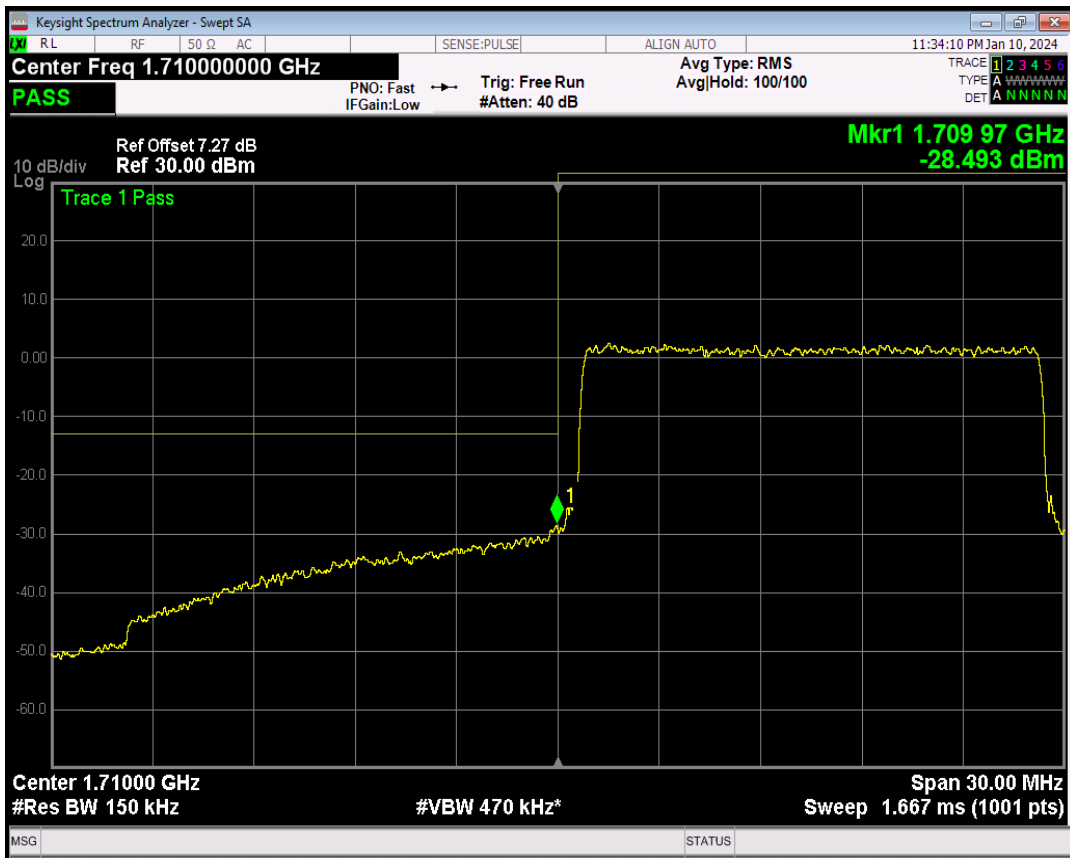

Band4 QPSK BW=15MHz Channel=20025 RB Size=75 Position=#0

Band4 16QAM BW=15MHz Channel=20025 RB Size=1 Position=#0