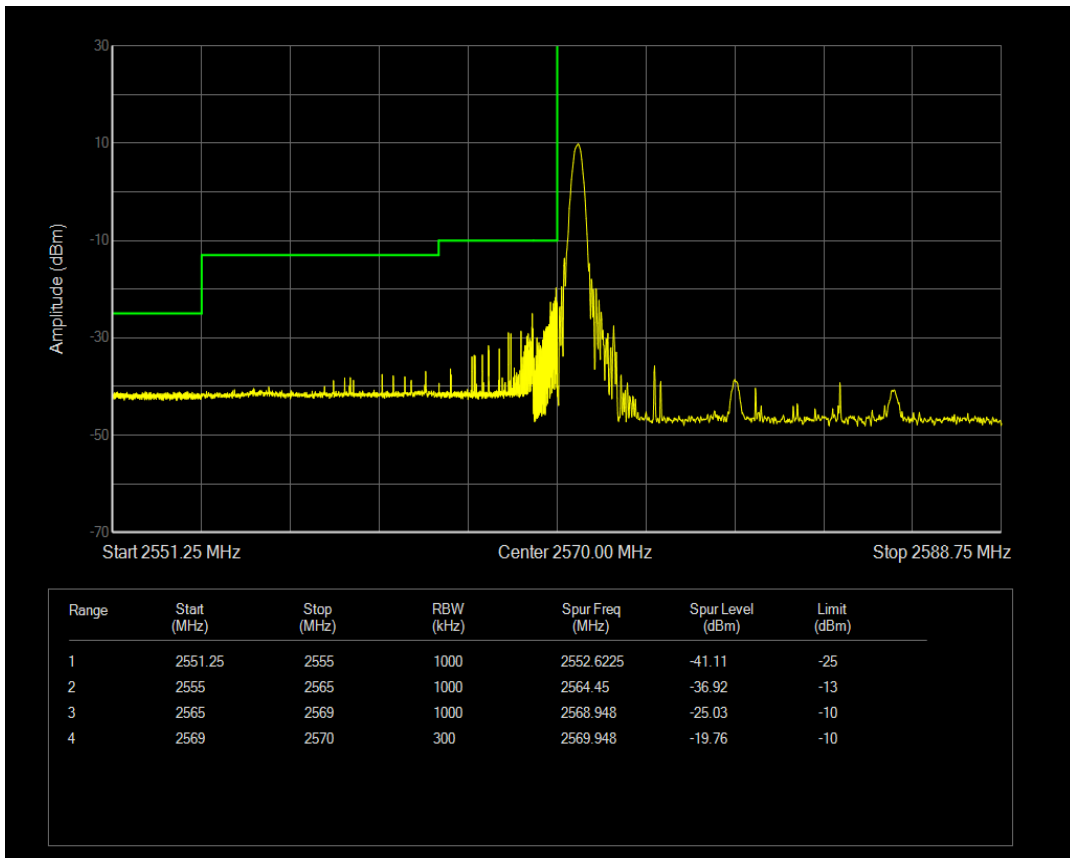

Band38 QPSK BW=15MHz Channel=37825 RB Size=1 Position=#0

Band38 QPSK BW=15MHz Channel=37825 RB Size=1 Position=#Max