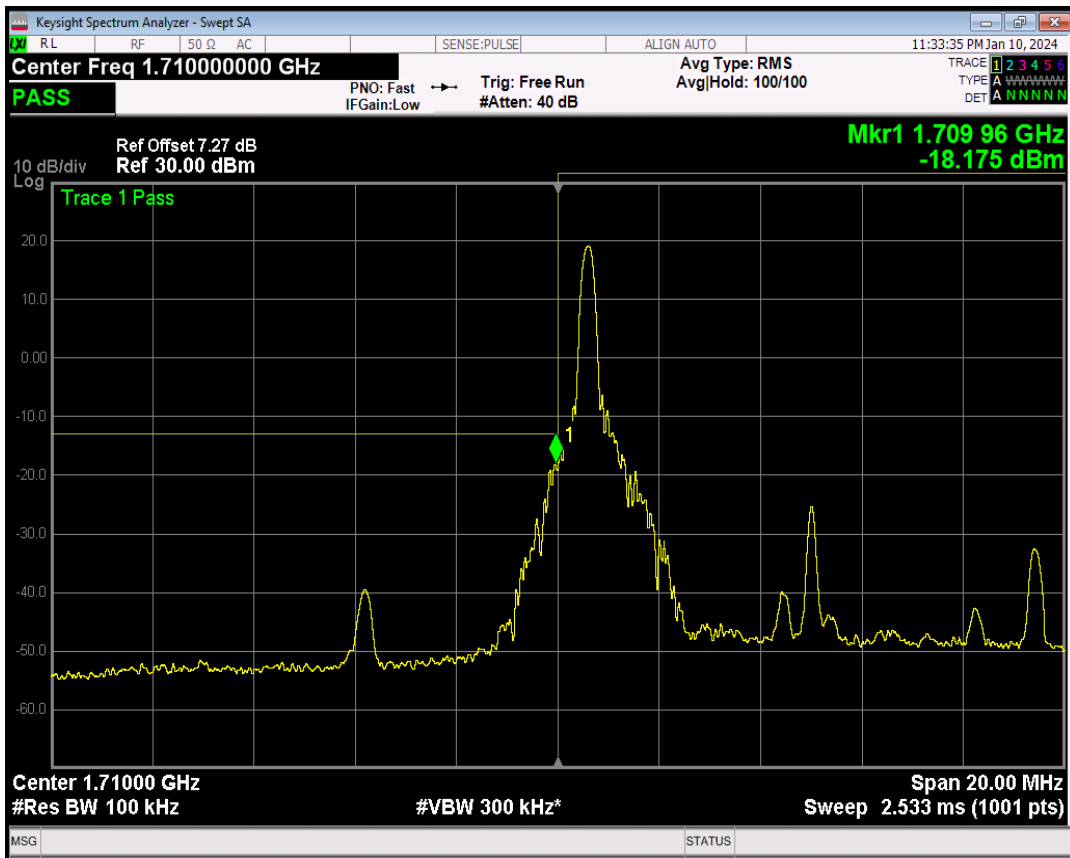

Band4 QPSK BW=10MHz Channel=20000 RB Size=1 Position=#0

Band4 QPSK BW=10MHz Channel=20000 RB Size=1 Position=#Max