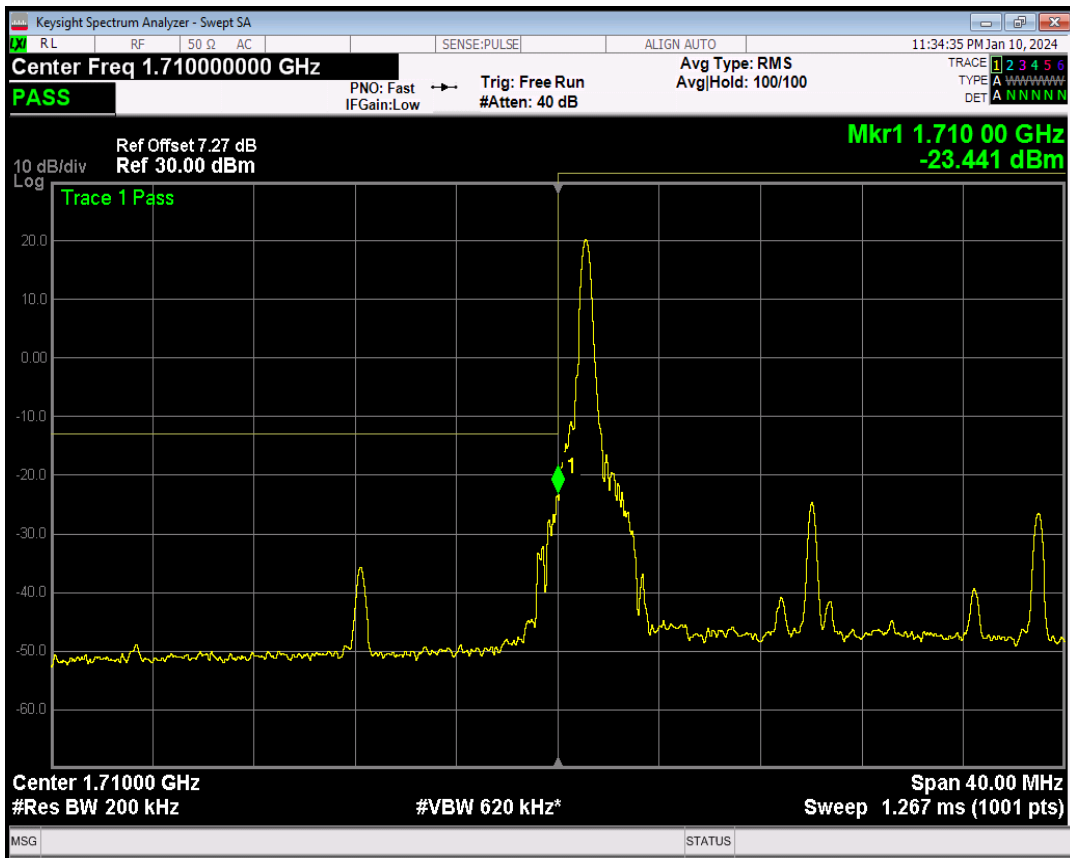

Band4 QPSK BW=20MHz Channel=20050 RB Size=1 Position=#0

Band4 QPSK BW=20MHz Channel=20050 RB Size=1 Position=#Max