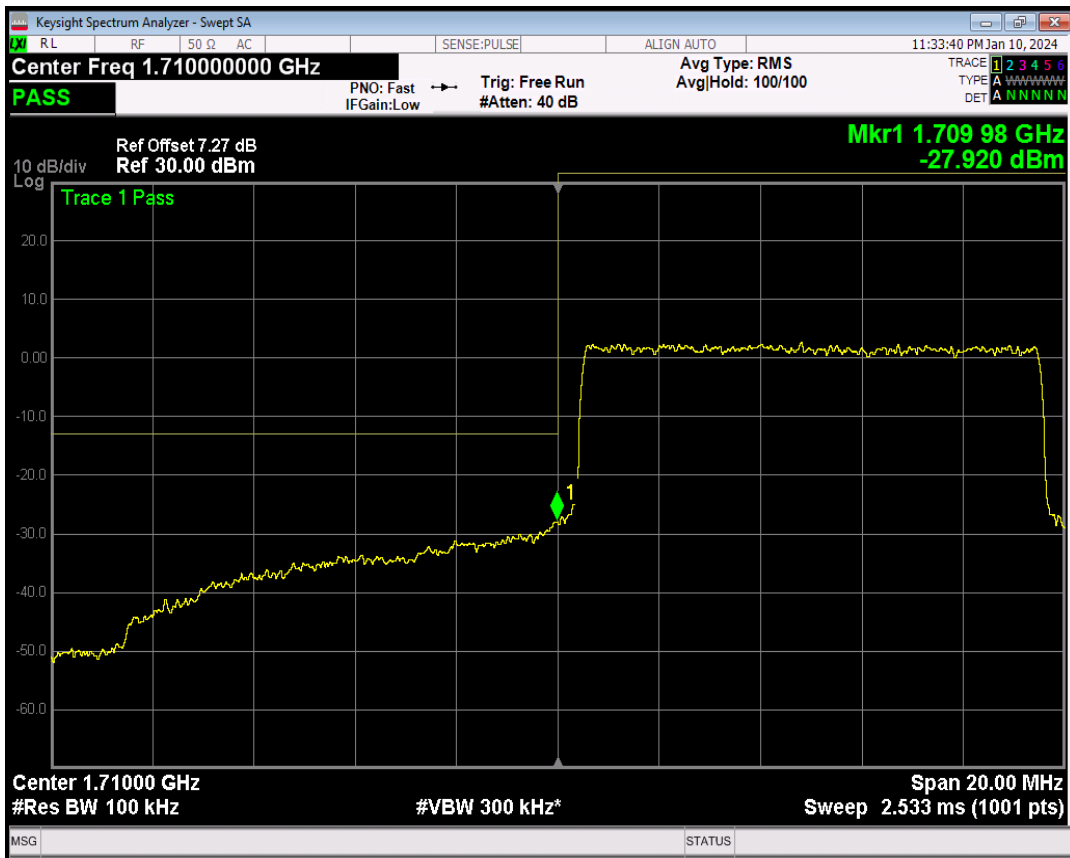

Band4 QPSK BW=10MHz Channel=20000 RB Size=50 Position=#0

Band4 16QAM BW=10MHz Channel=20000 RB Size=1 Position=#0