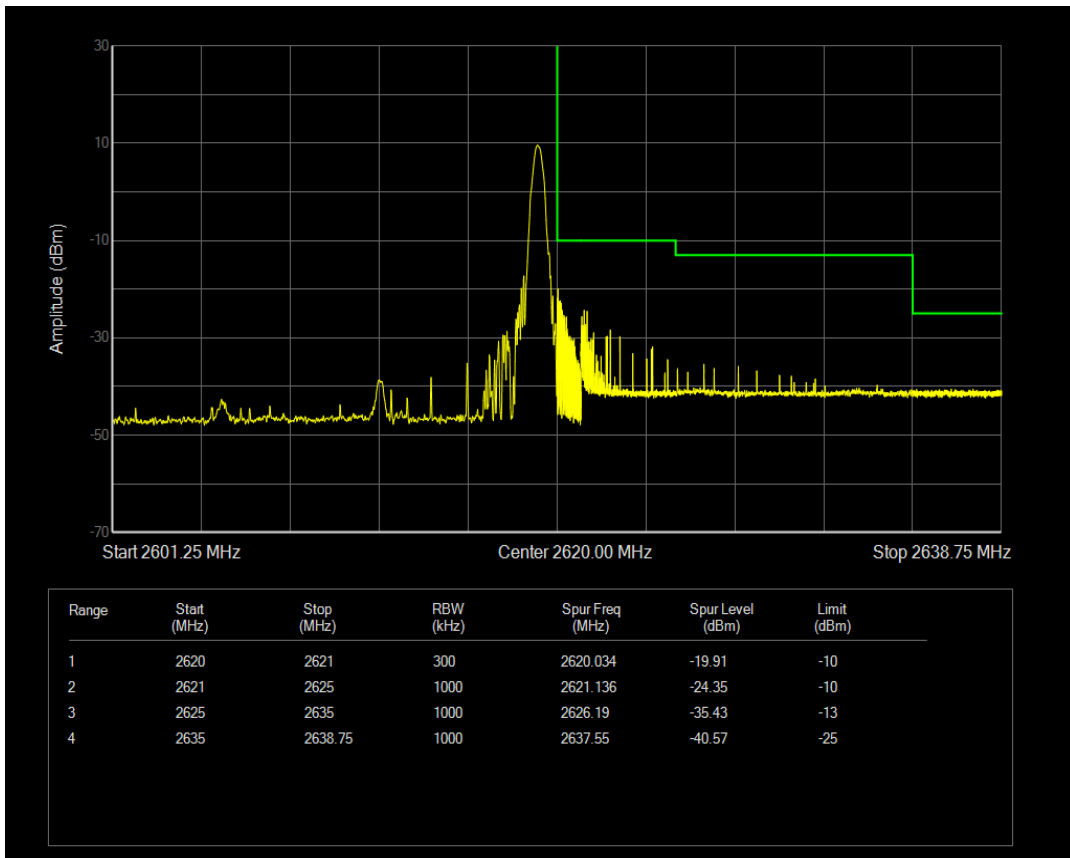

Band38 16QAM BW=15MHz Channel=38175 RB Size=1 Position=#Max

Band38 16QAM BW=15MHz Channel=38175 RB Size=75 Position=#0