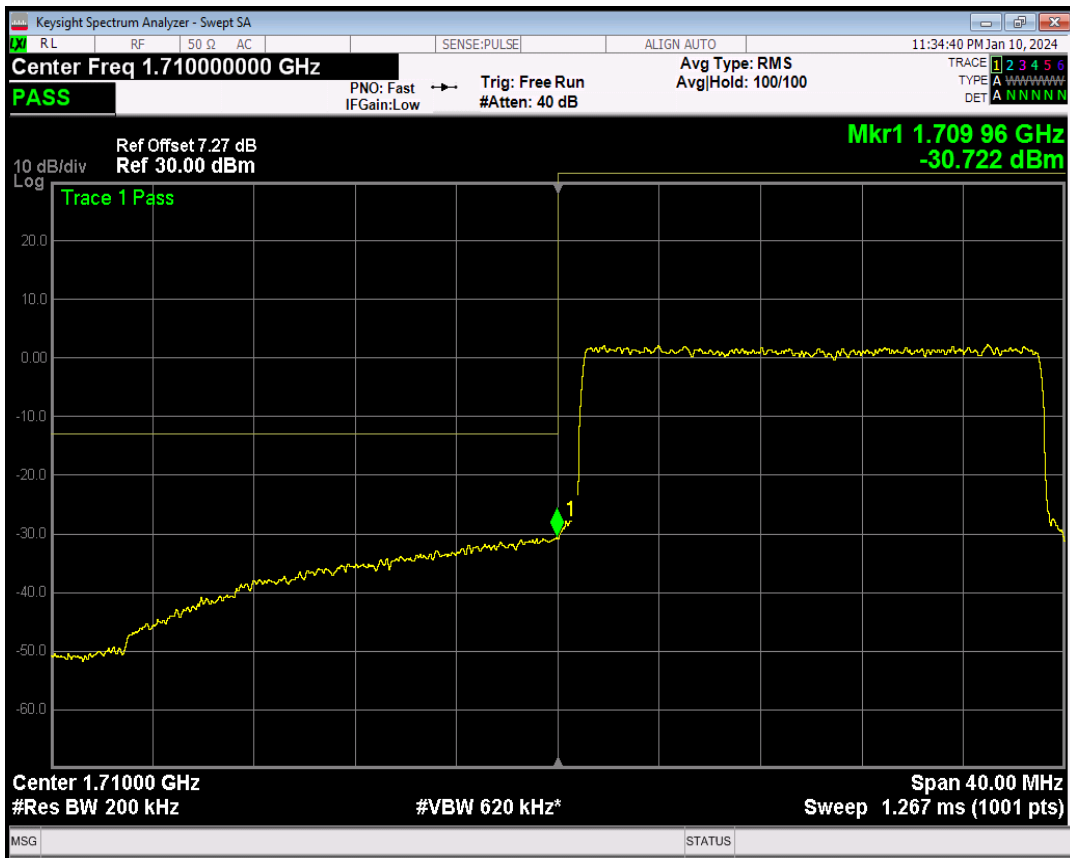

Band4 QPSK BW=20MHz Channel=20050 RB Size=100 Position=#0

Band4 16QAM BW=20MHz Channel=20050 RB Size=1 Position=#0