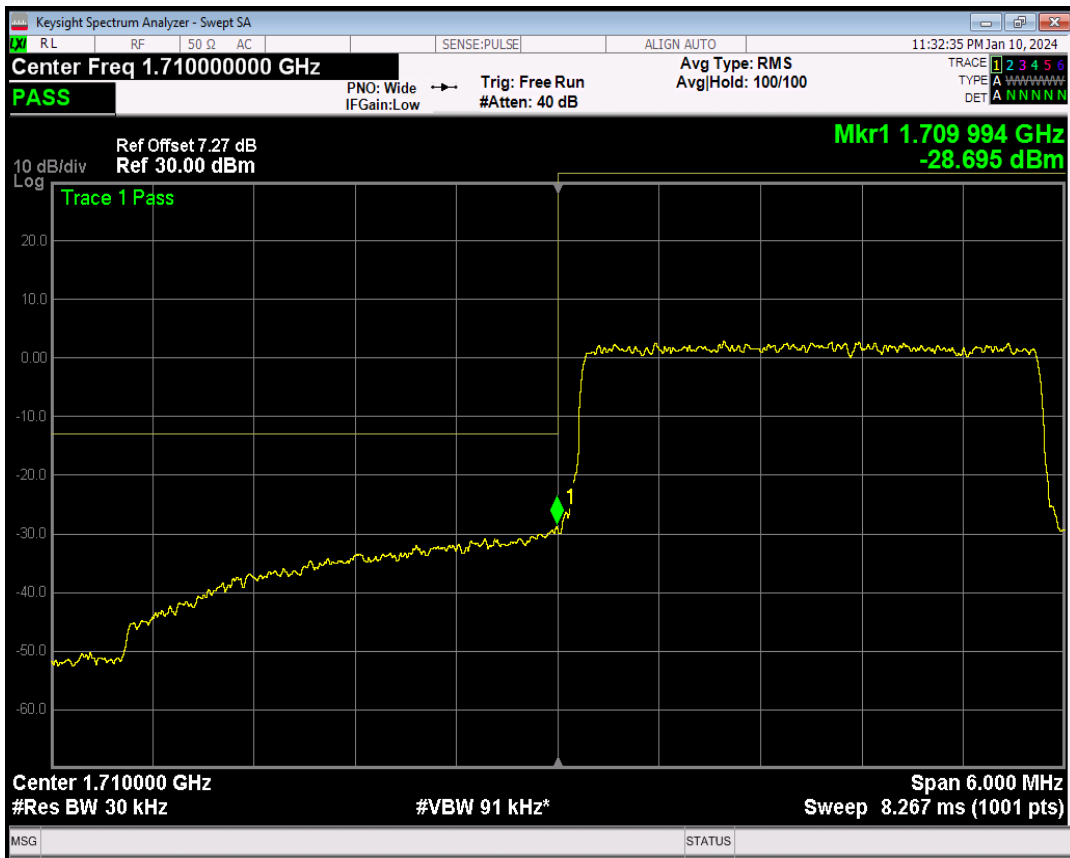

Band4 QPSK BW=3MHz Channel=19965 RB Size=15 Position=#0

Band4 16QAM BW=3MHz Channel=19965 RB Size=1 Position=#Max