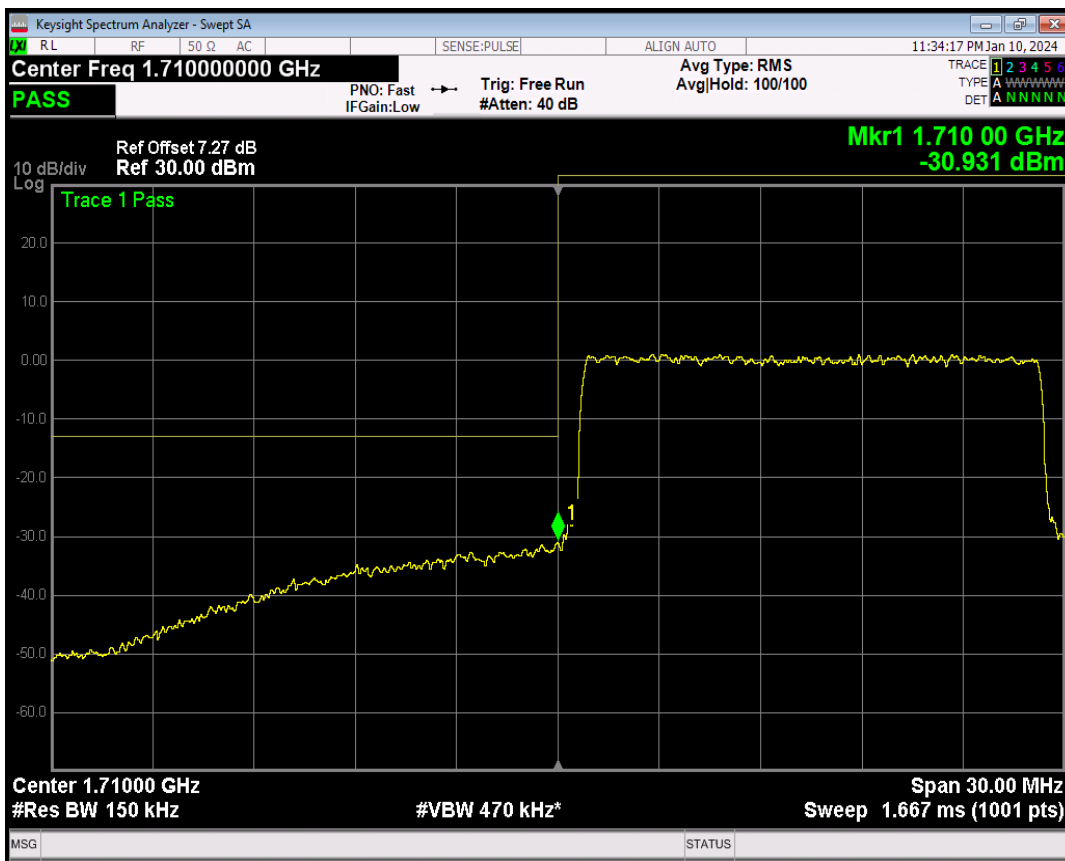

Band4 16QAM BW=15MHz Channel=20025 RB Size=75 Position=#0

Band4 QPSK BW=15MHz Channel=20325 RB Size=1 Position=#0