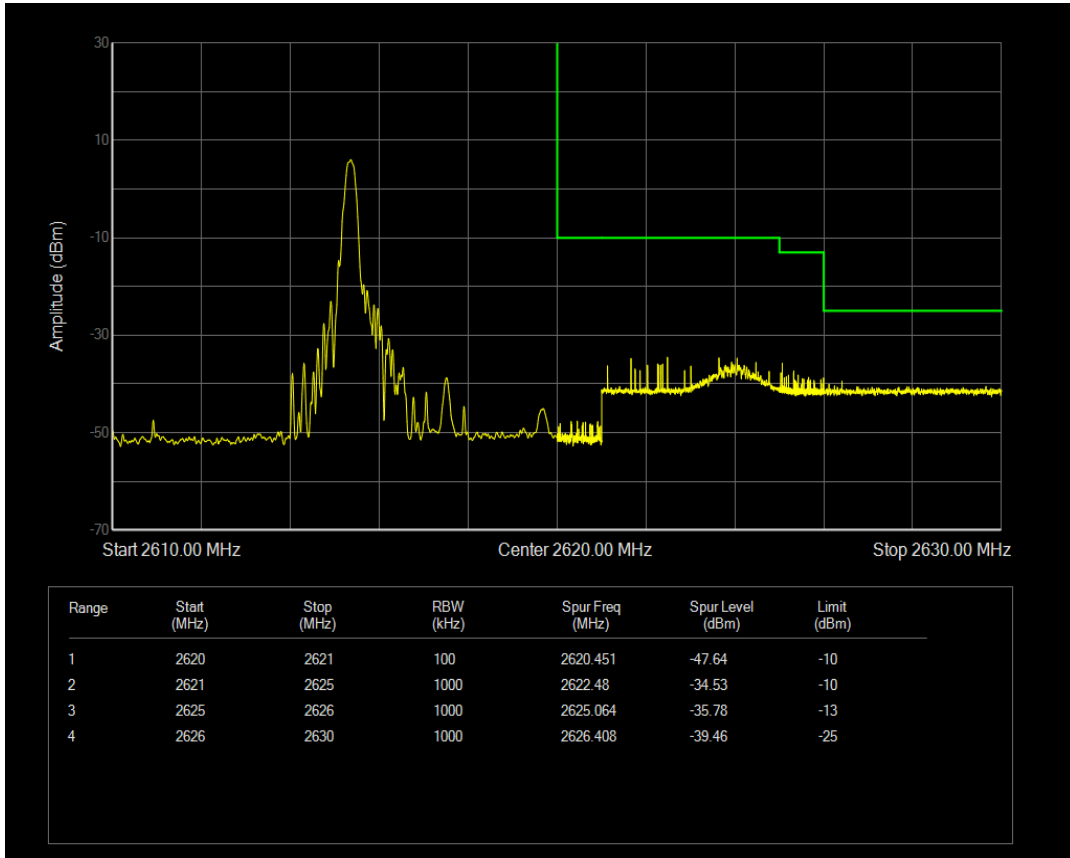

Band38 16QAM BW=5MHz Channel=38225 RB Size=1 Position=#0

Band38 16QAM BW=5MHz Channel=38225 RB Size=1 Position=#Max