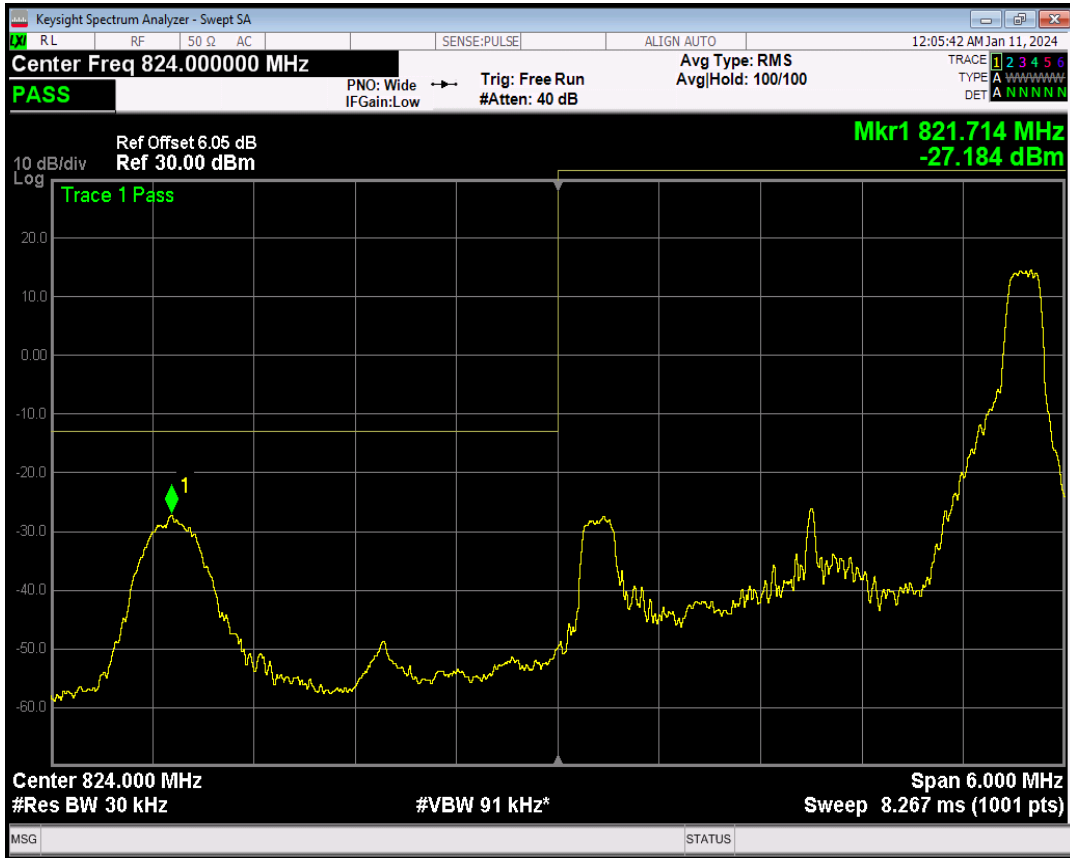

Band5 QPSK BW=3MHz Channel=20415 RB Size=1 Position=#Max

Band5 QPSK BW=3MHz Channel=20415 RB Size=15 Position=#0