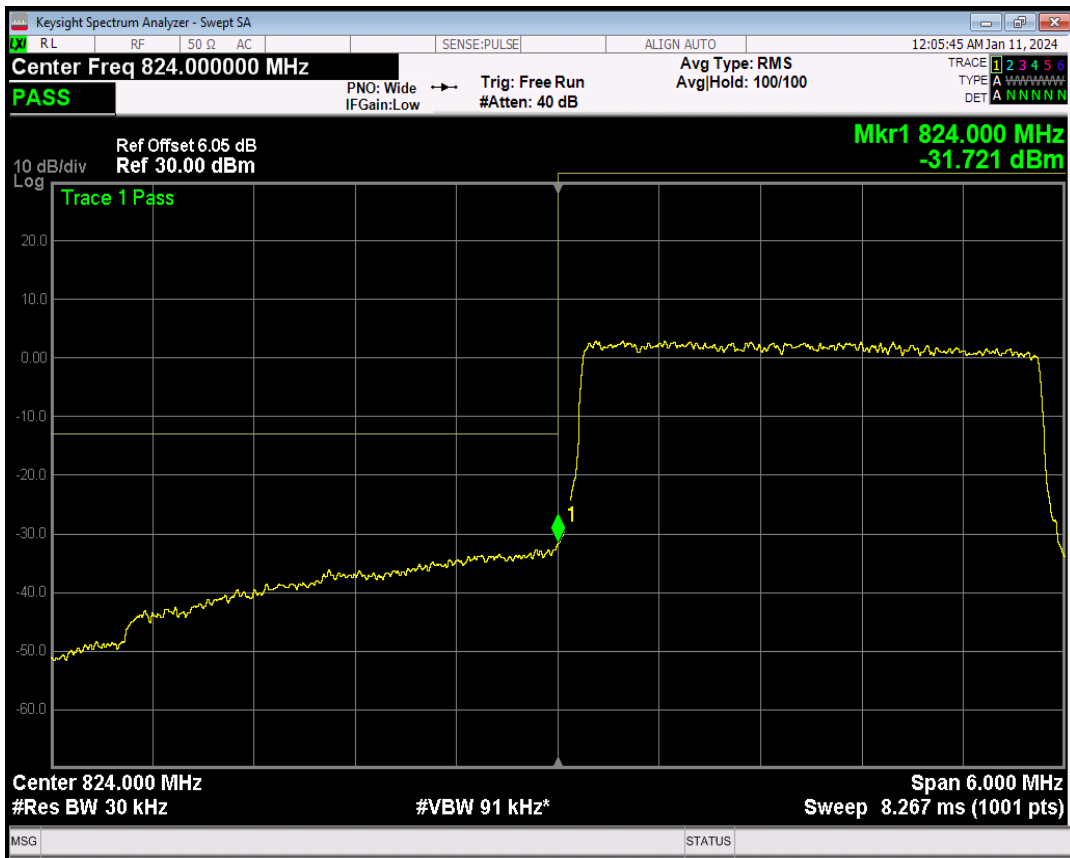

Band5 QPSK BW=3MHz Channel=20415 RB Size=15 Position=#0

Band5 16QAM BW=3MHz Channel=20415 RB Size=1 Position=#0