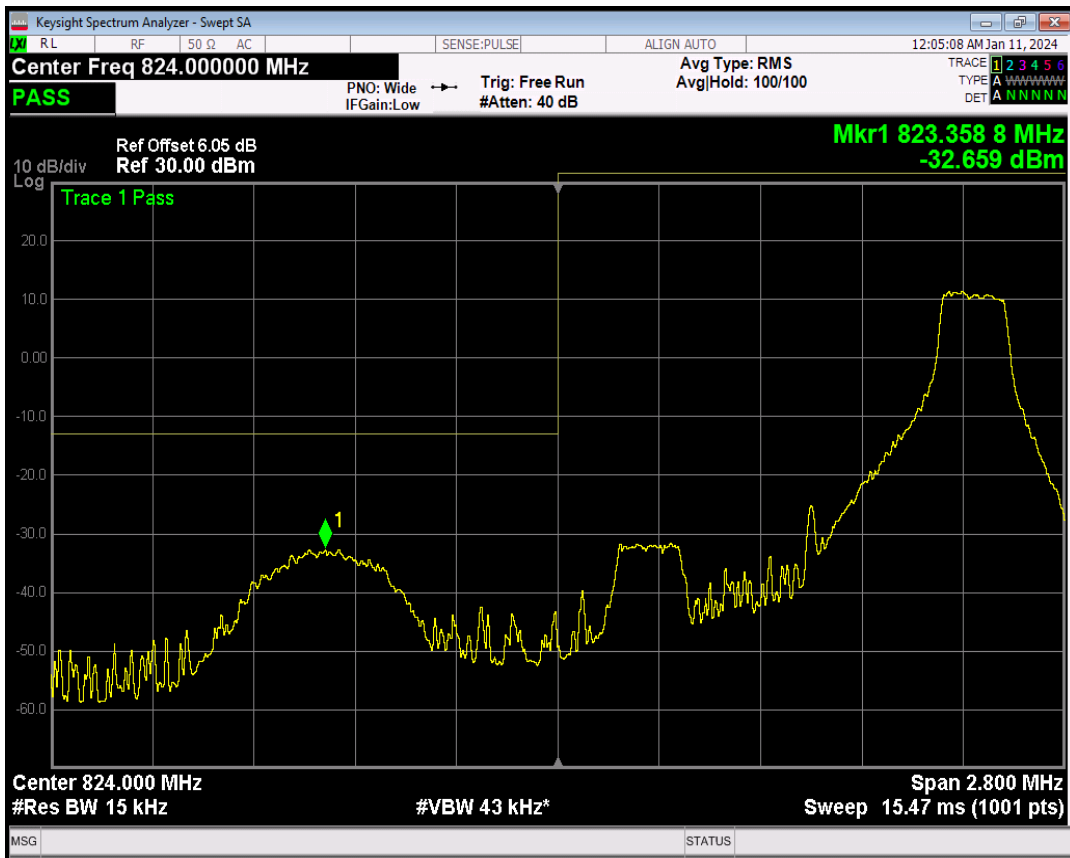

Band5 16QAM BW=1.4MHz Channel=20407 RB Size=1 Position=#Max

Band5 16QAM BW=1.4MHz Channel=20407 RB Size=6 Position=#0