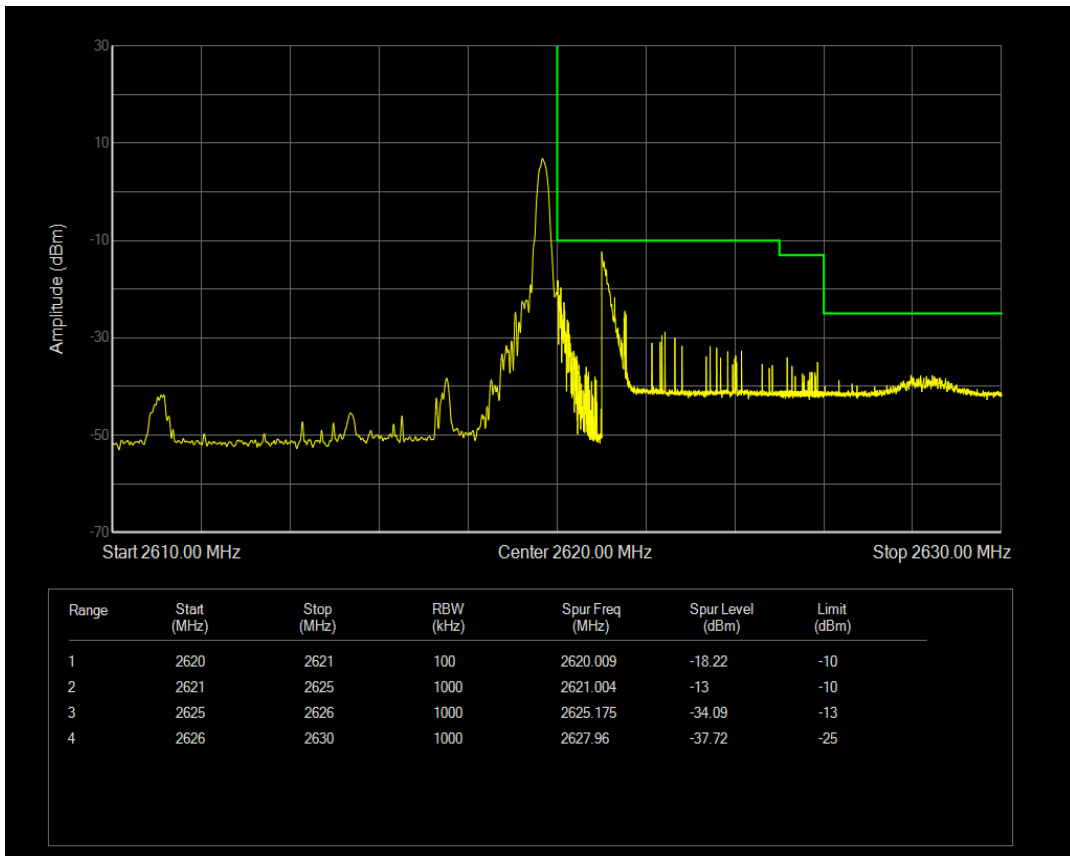

Band38 16QAM BW=5MHz Channel=38225 RB Size=1 Position=#Max

Band38 16QAM BW=5MHz Channel=38225 RB Size=25 Position=#0