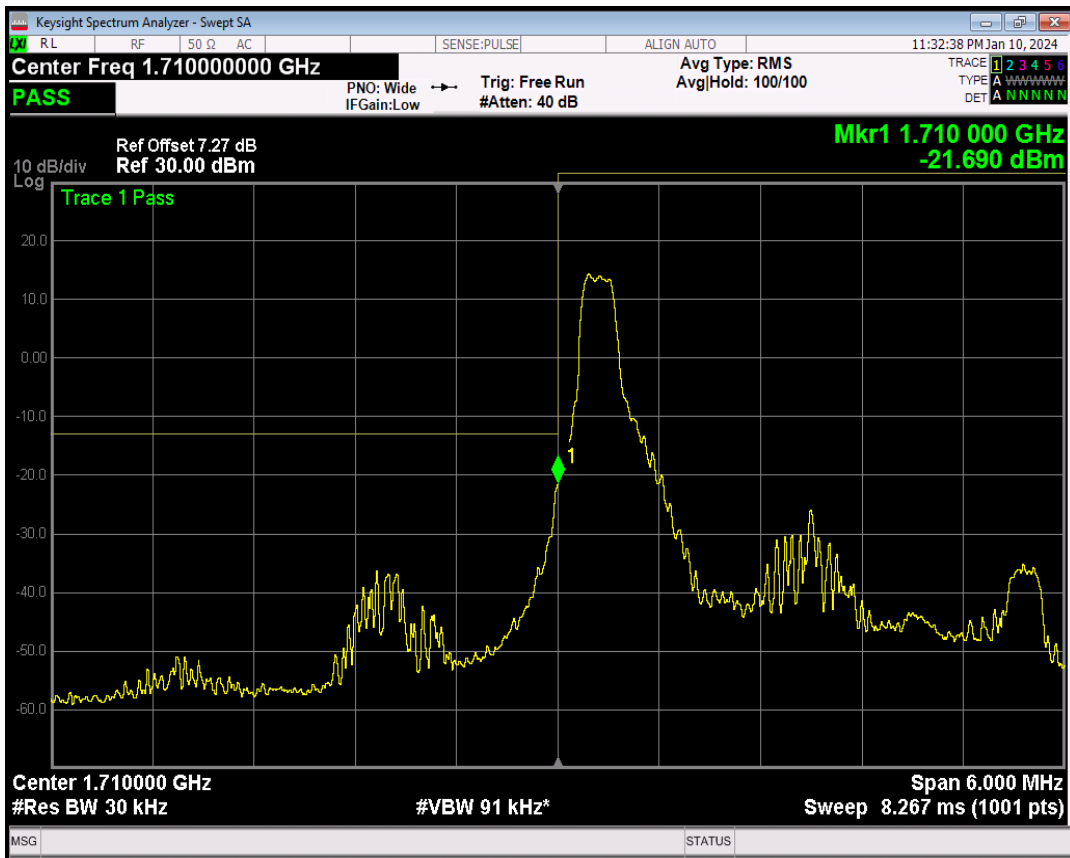

Band4 16QAM BW=3MHz Channel=19965 RB Size=1 Position=#0

Band4 16QAM BW=3MHz Channel=19965 RB Size=15 Position=#0