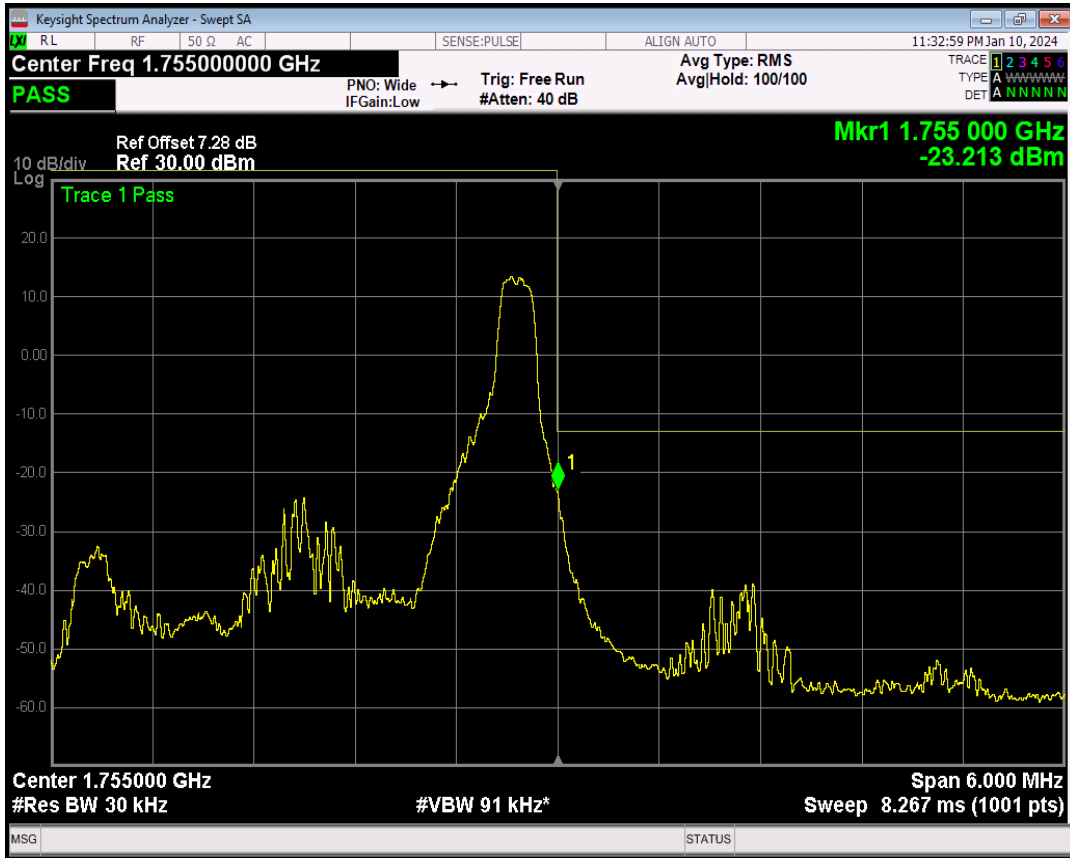

Band4 QPSK BW=3MHz Channel=20385 RB Size=15 Position=#0

Band4 16QAM BW=3MHz Channel=20385 RB Size=1 Position=#0

Band4 16QAM BW=3MHz Channel=20385 RB Size=15 Position=#0

Band4 16QAM BW=3MHz Channel=20385 RB Size=1 Position=#Max