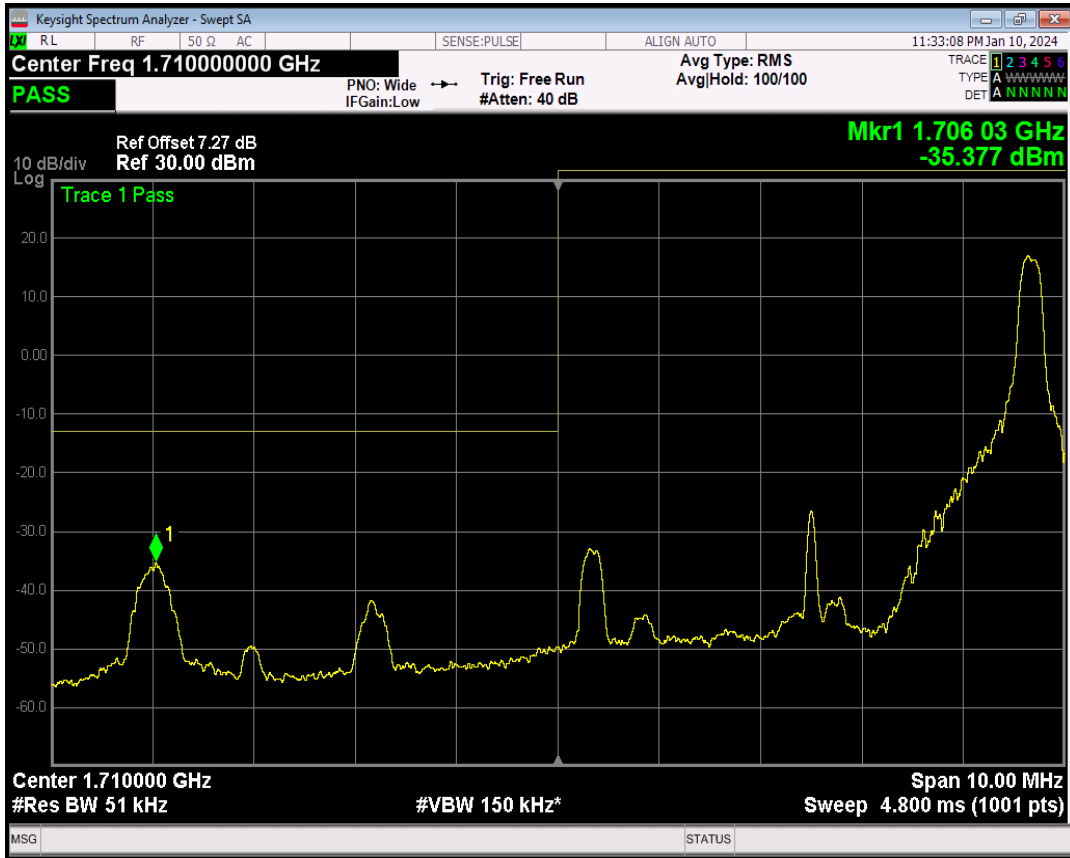

Band4 QPSK BW=5MHz Channel=19975 RB Size=1 Position=#Max

Band4 QPSK BW=5MHz Channel=19975 RB Size=25 Position=#0