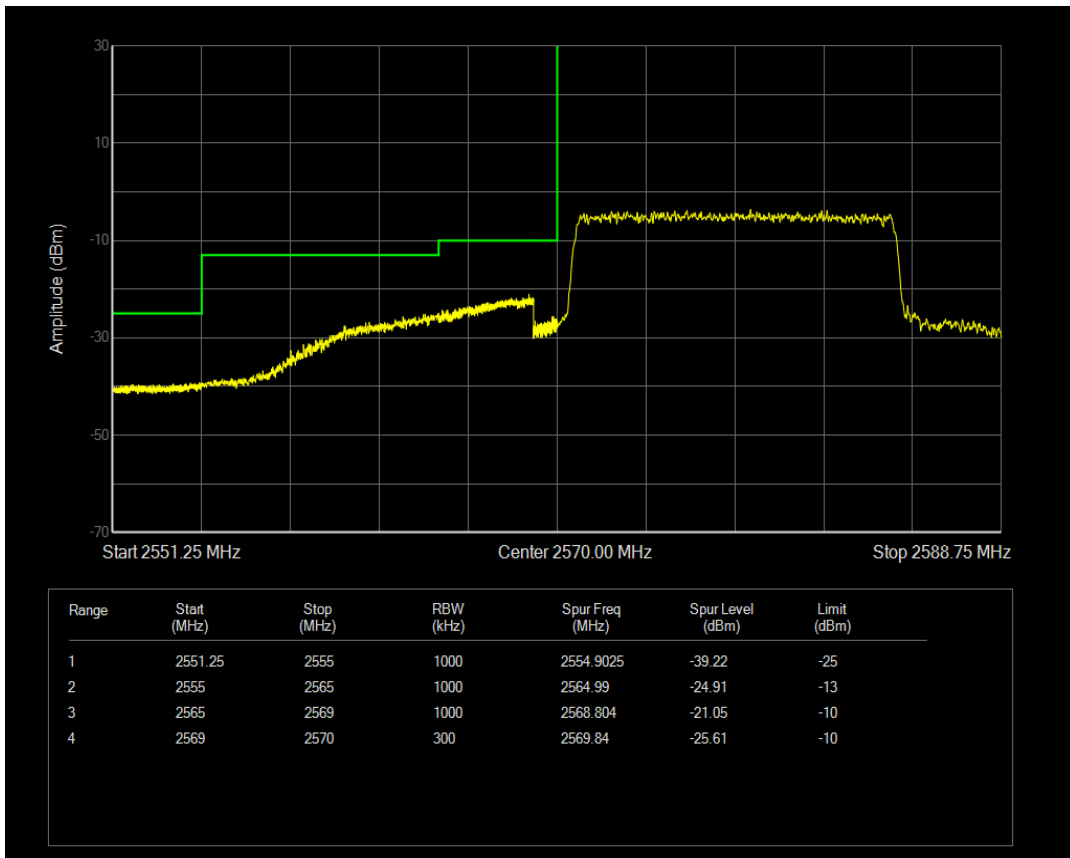

Band38 QPSK BW=15MHz Channel=37825 RB Size=75 Position=#0

Band38 16QAM BW=15MHz Channel=37825 RB Size=1 Position=#0