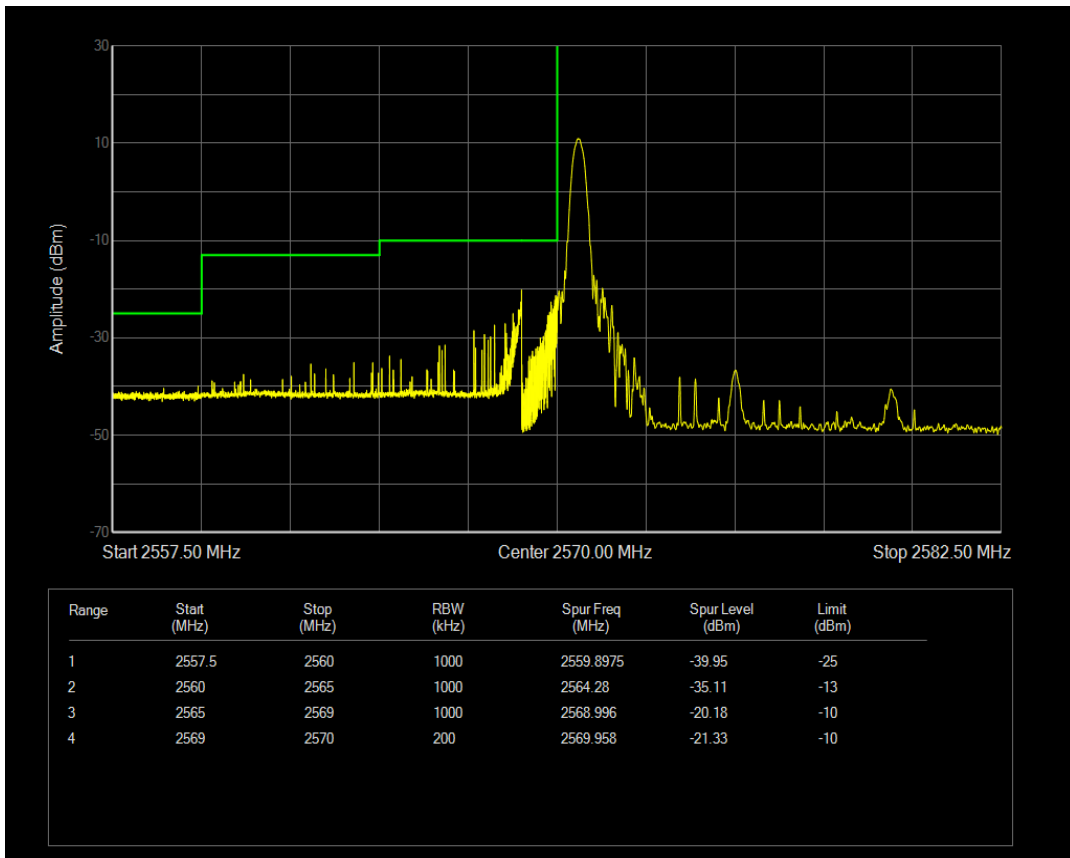

Band38 QPSK BW=10MHz Channel=37800 RB Size=1 Position=#0

Band38 QPSK BW=10MHz Channel=37800 RB Size=1 Position=#Max