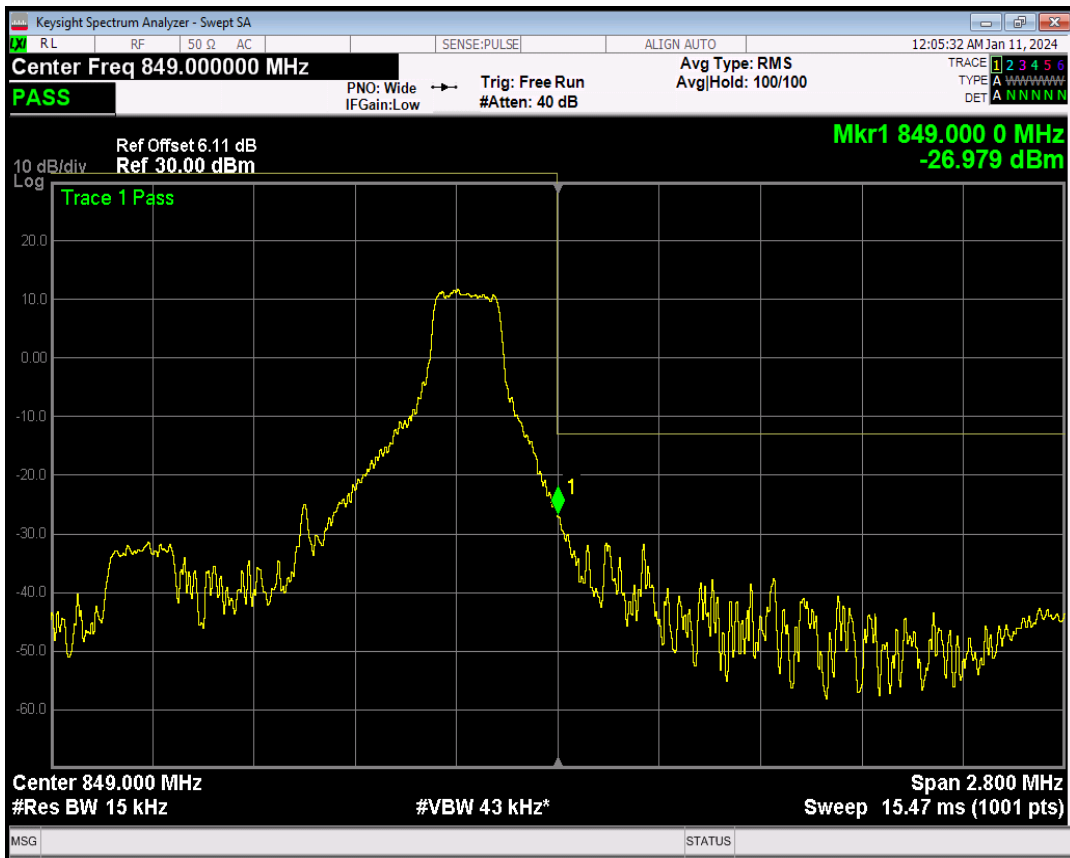

Band5 16QAM BW=1.4MHz Channel=20643 RB Size=1 Position=#Max

Band5 16QAM BW=1.4MHz Channel=20643 RB Size=6 Position=#0