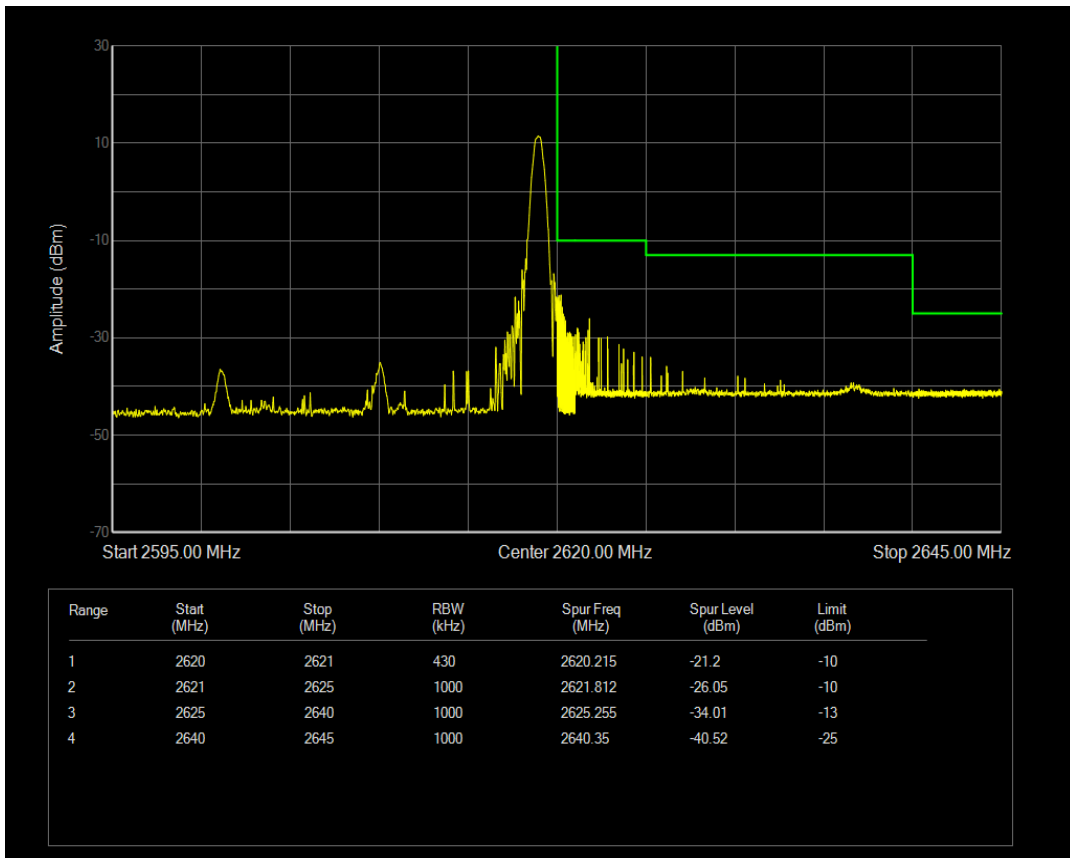

Band38 16QAM BW=20MHz Channel=38150 RB Size=1 Position=#Max

Band38 16QAM BW=20MHz Channel=38150 RB Size=100 Position=#0