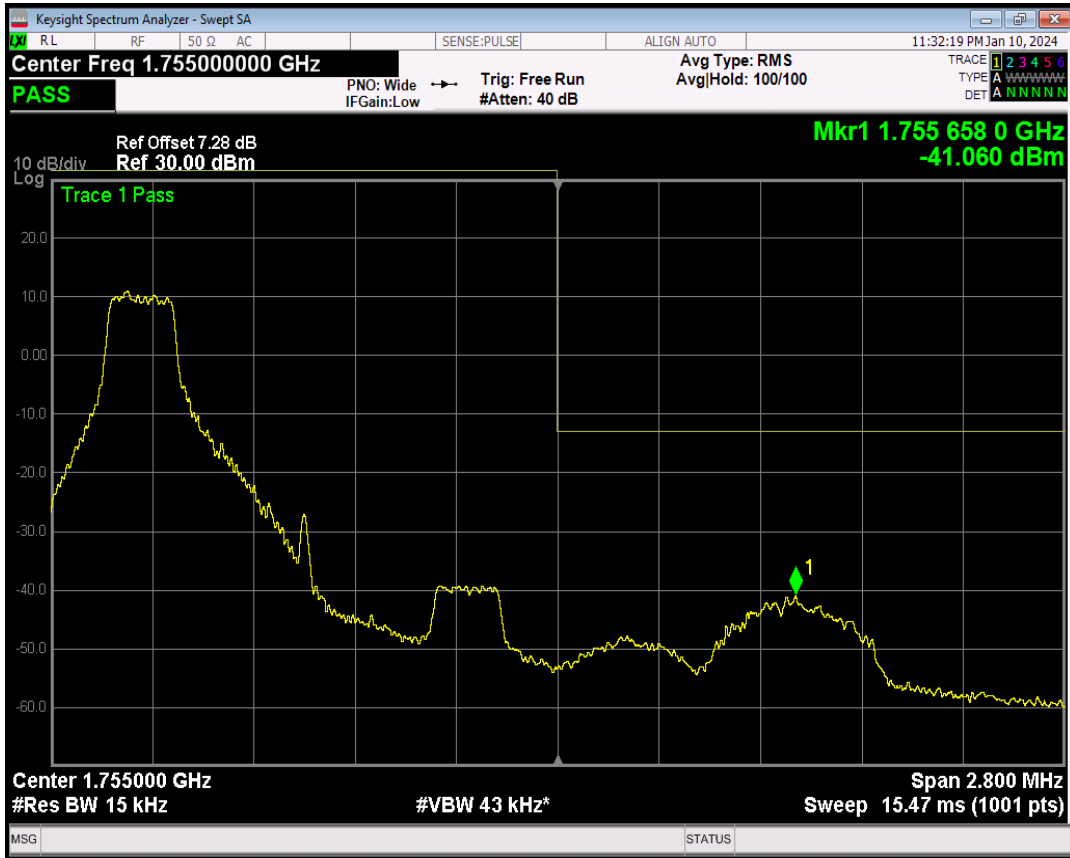

Band4 16QAM BW=1.4MHz Channel=20393 RB Size=1 Position=#0

Band4 16QAM BW=1.4MHz Channel=20393 RB Size=1 Position=#Max