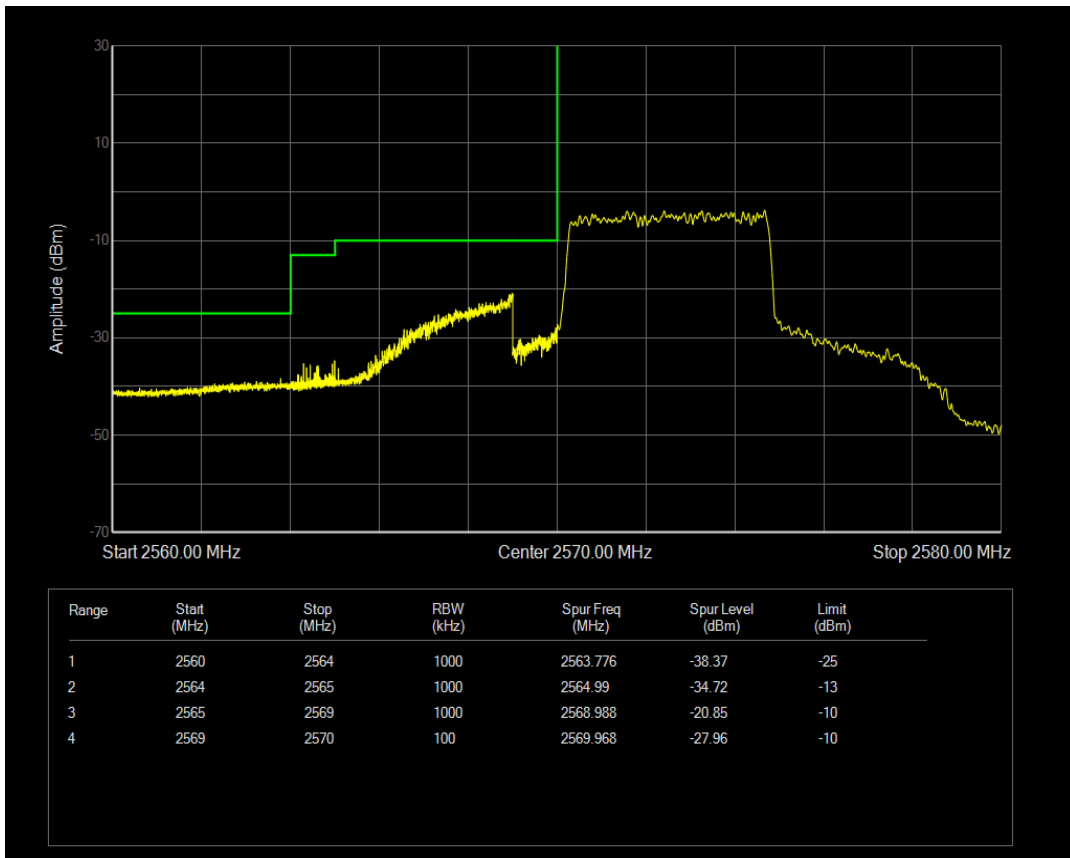

Band38 QPSK BW=5MHz Channel=37775 RB Size=25 Position=#0

Band38 16QAM BW=5MHz Channel=37775 RB Size=1 Position=#0