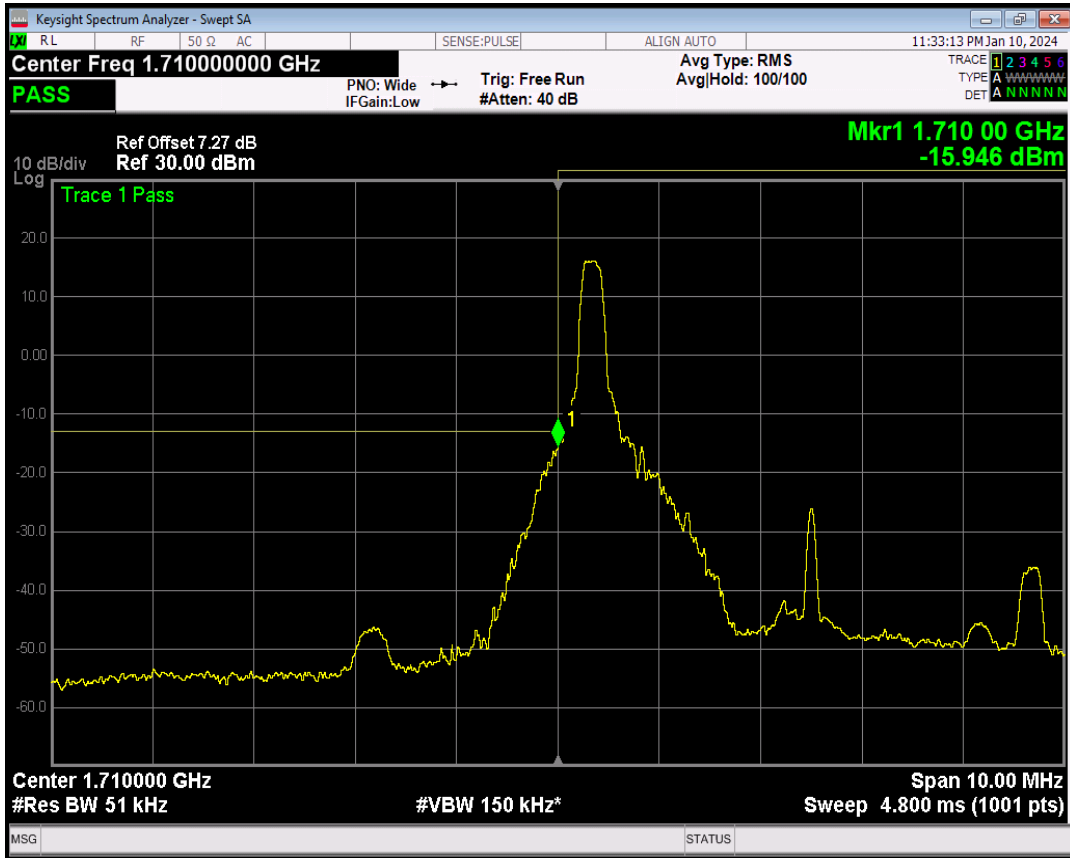

Band4 QPSK BW=5MHz Channel=19975 RB Size=1 Position=#0

Band4 QPSK BW=5MHz Channel=19975 RB Size=1 Position=#Max

Band4 QPSK BW=5MHz Channel=19975 RB Size=25 Position=#0

Band4 16QAM BW=5MHz Channel=19975 RB Size=1 Position=#0