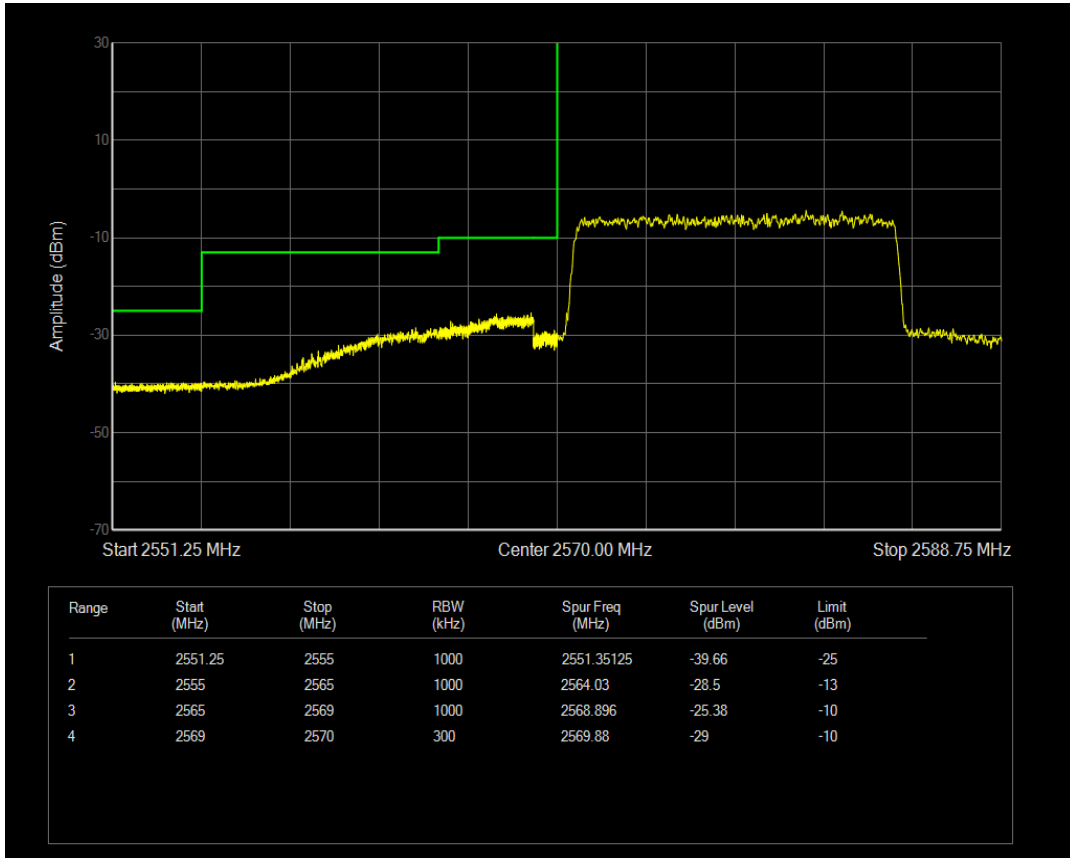

Band38 16QAM BW=15MHz Channel=37825 RB Size=75 Position=#0

Band38 QPSK BW=15MHz Channel=38175 RB Size=1 Position=#0