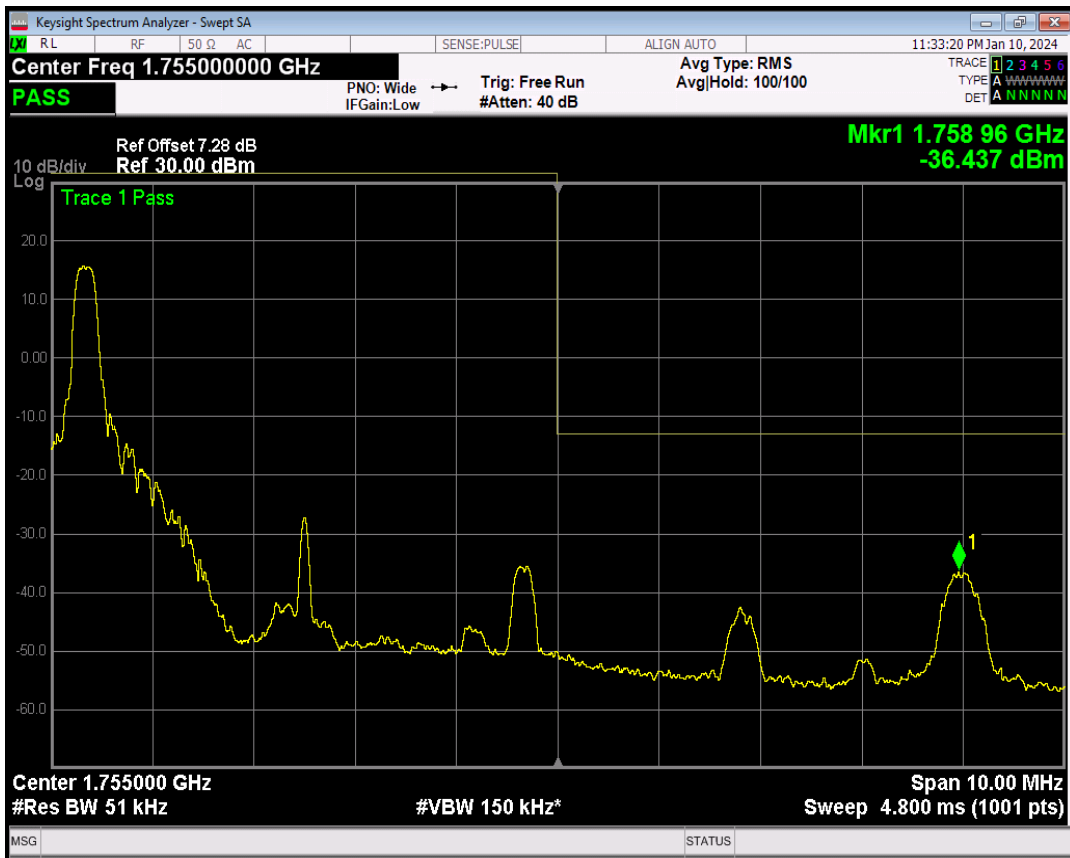

Band4 QPSK BW=5MHz Channel=20375 RB Size=1 Position=#0

Band4 QPSK BW=5MHz Channel=20375 RB Size=1 Position=#Max