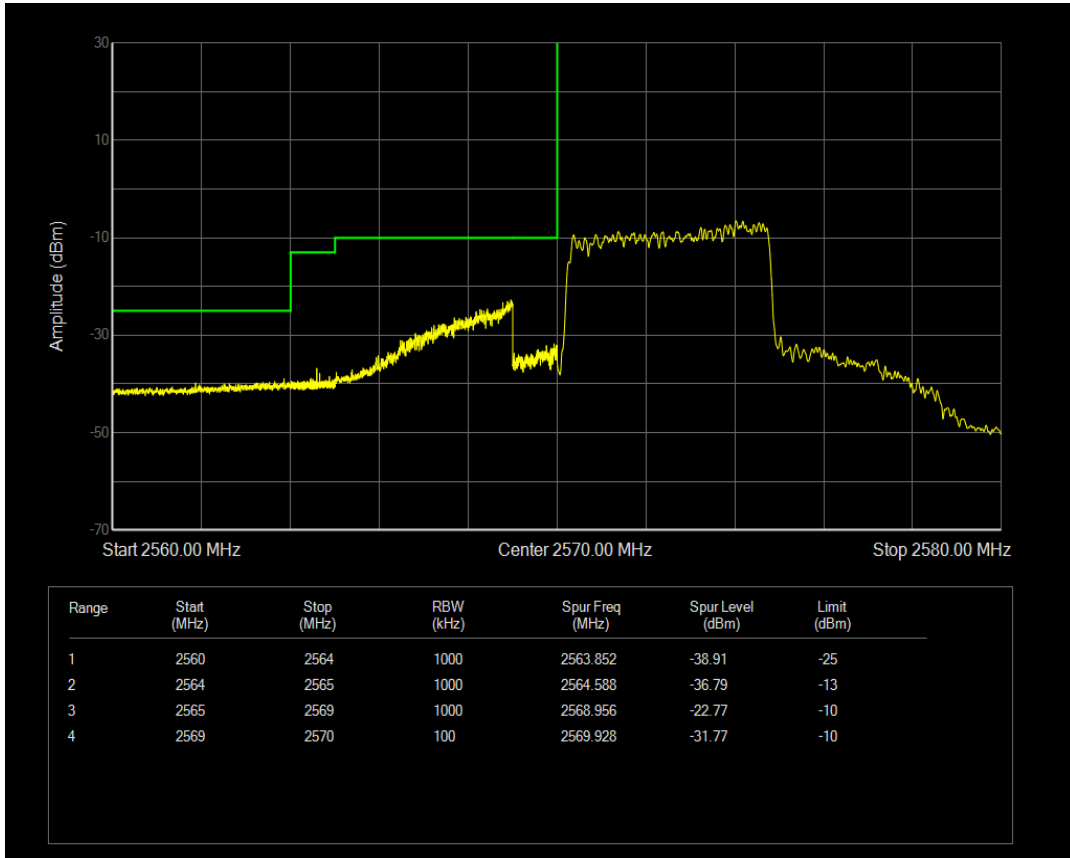

Band38 16QAM BW=5MHz Channel=37775 RB Size=25 Position=#0

Band38 QPSK BW=5MHz Channel=38225 RB Size=1 Position=#0