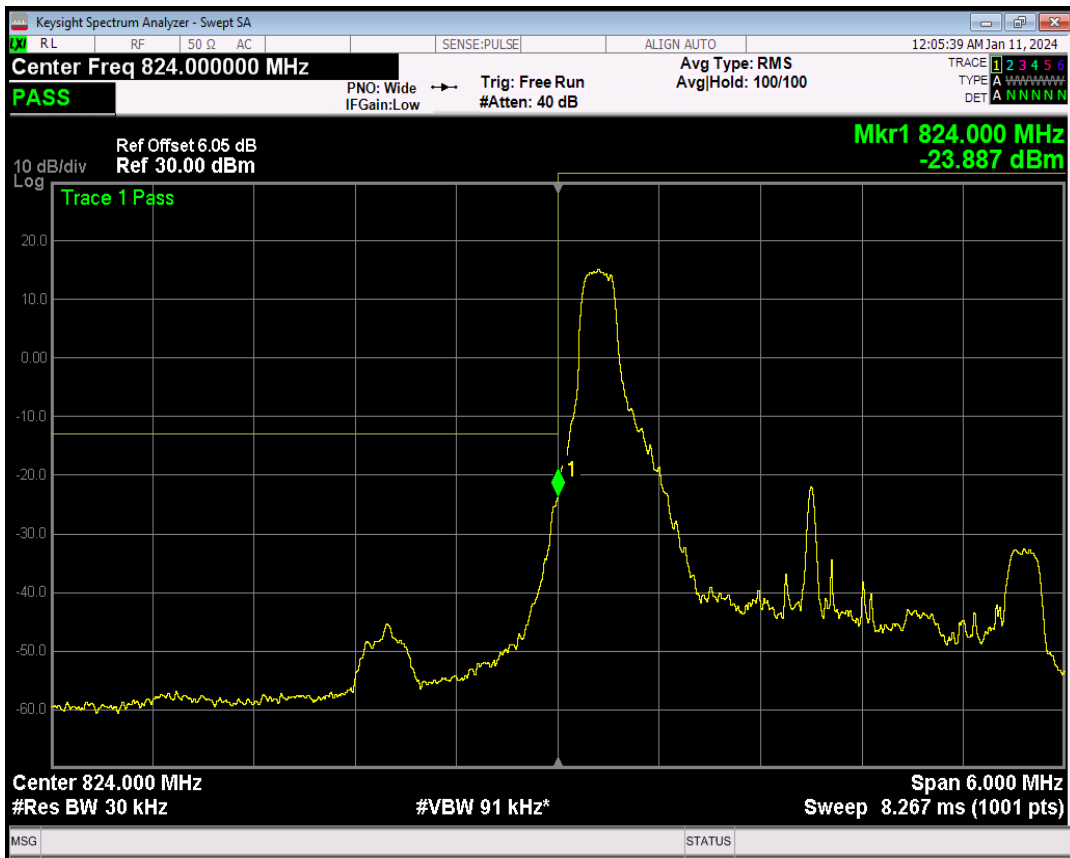

Band5 QPSK BW=3MHz Channel=20415 RB Size=1 Position=#0

Band5 QPSK BW=3MHz Channel=20415 RB Size=1 Position=#Max