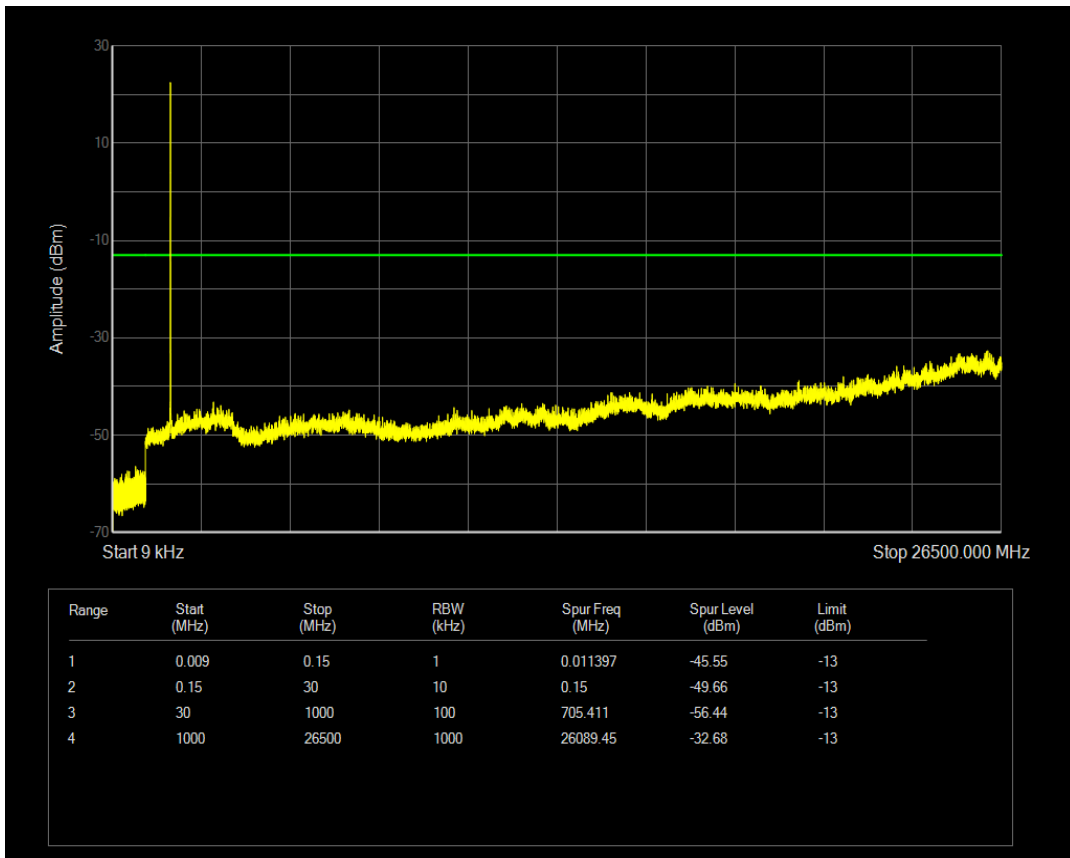

Band66 QPSK BW=5MHz Channel=132322 RB Size=1 Position=#0

Band66 QPSK BW=5MHz Channel=132322 RB Size=25 Position=#0