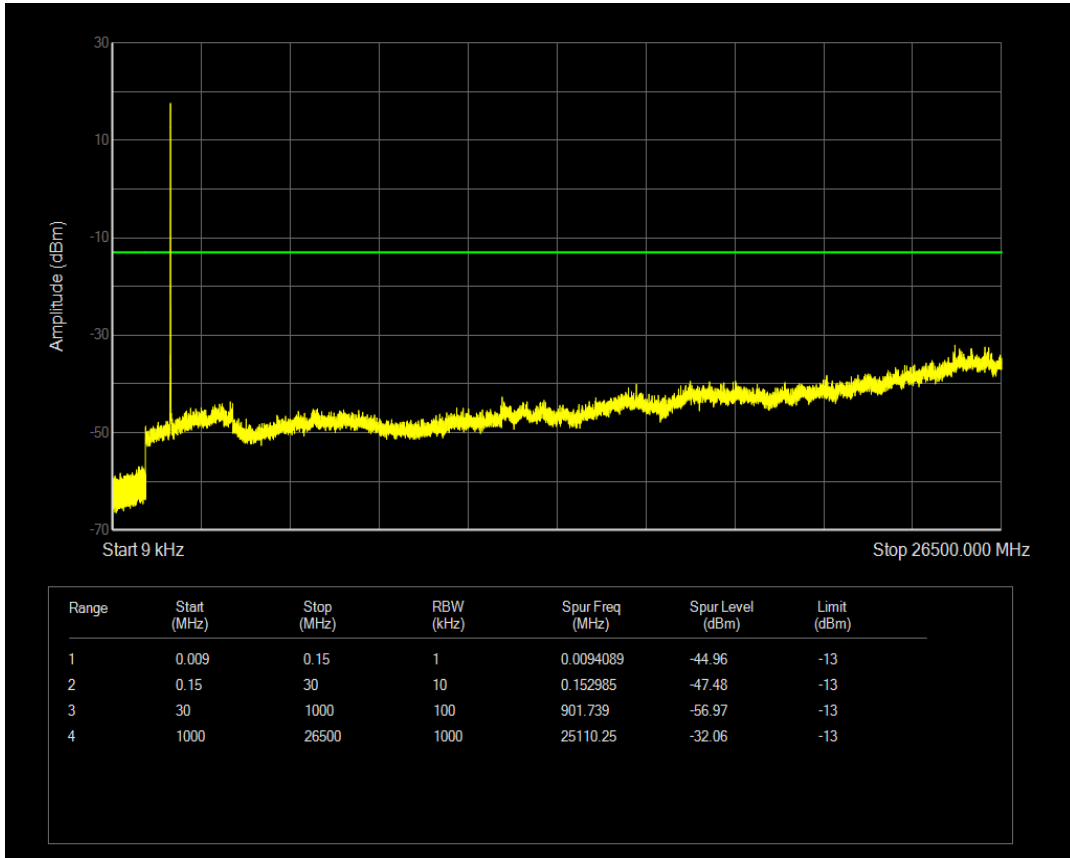

Band66 16QAM BW=5MHz Channel=131997 RB Size=1 Position=#0

Band66 16QAM BW=5MHz Channel=131997 RB Size=25 Position=#0

Band66 QPSK BW=5MHz Channel=132322 RB Size=1 Position=#0

Band66 QPSK BW=5MHz Channel=132322 RB Size=25 Position=#0