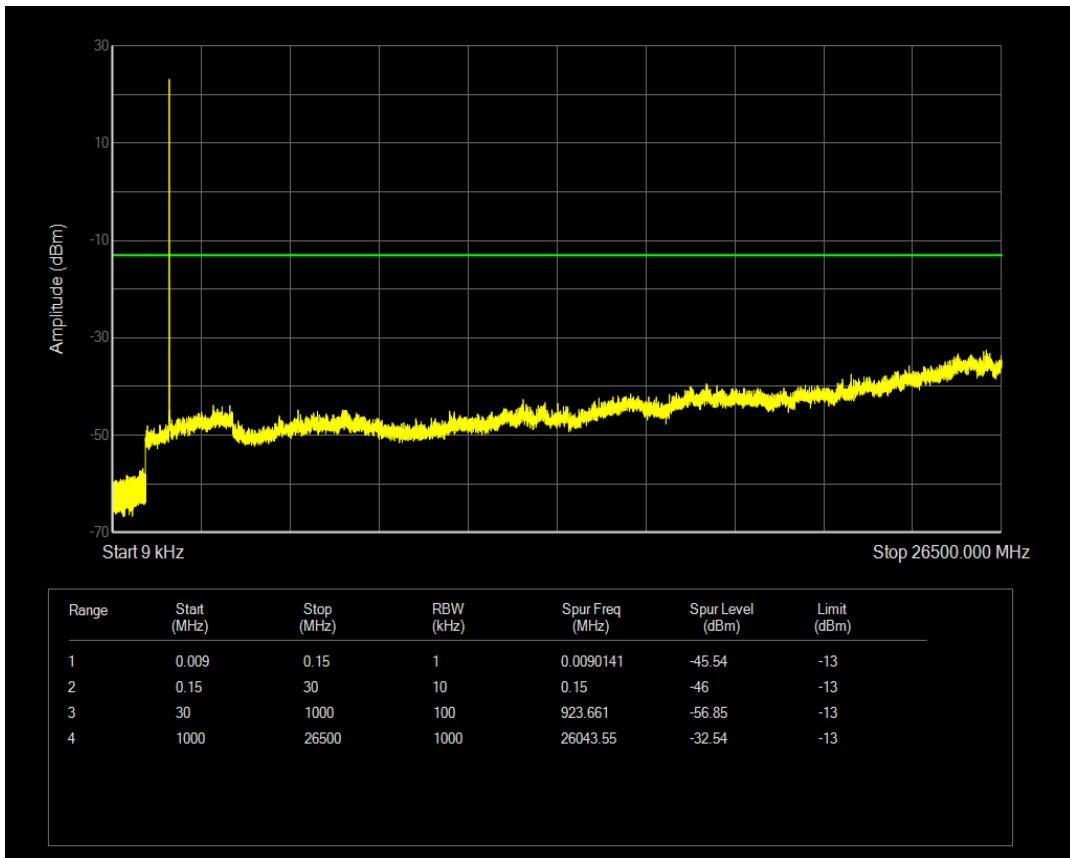

Band66 QPSK BW=3MHz Channel=131987 RB Size=1 Position=#0

Band66 QPSK BW=3MHz Channel=131987 RB Size=15 Position=#0