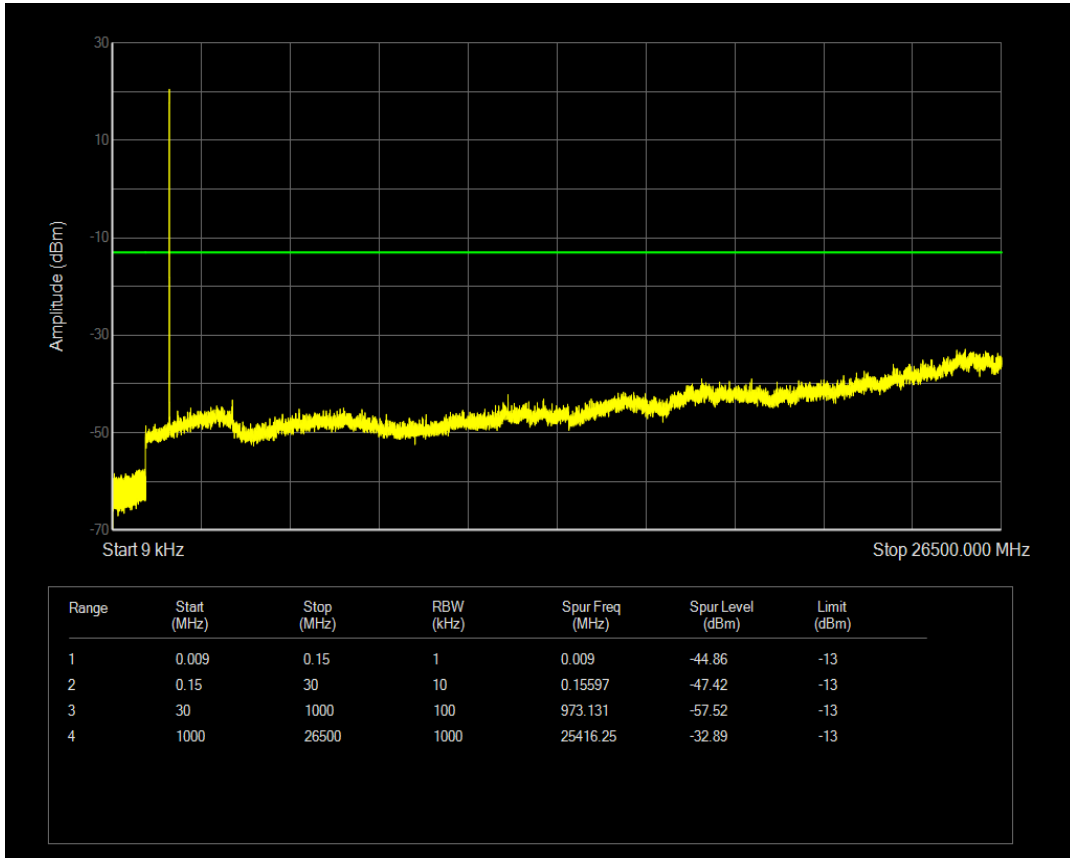

Band66 16QAM BW=1.4MHz Channel=131979 RB Size=6 Position=#0

Band66 QPSK BW=1.4MHz Channel=132322 RB Size=1 Position=#0