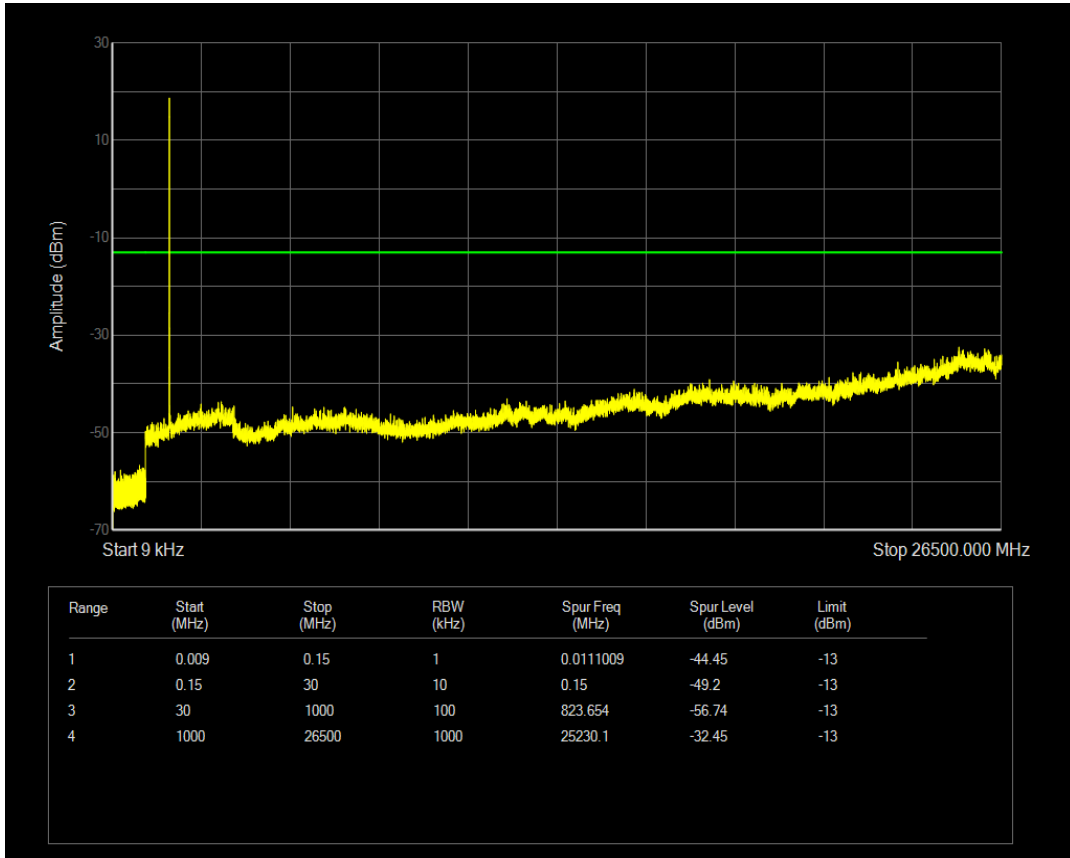

Band66 16QAM BW=3MHz Channel=131987 RB Size=15 Position=#0

Band66 QPSK BW=3MHz Channel=132322 RB Size=1 Position=#0