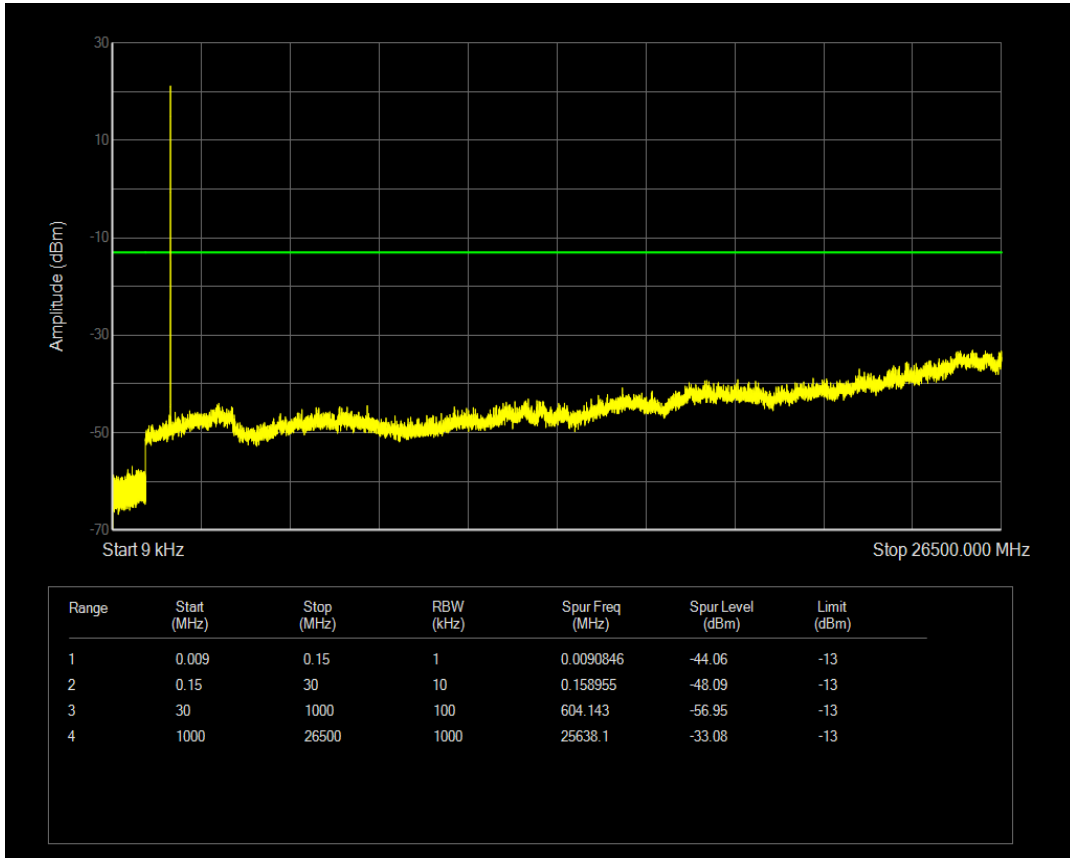

Band66 16QAM BW=1.4MHz Channel=132322 RB Size=6 Position=#0

Band66 QPSK BW=1.4MHz Channel=132665 RB Size=1 Position=#0