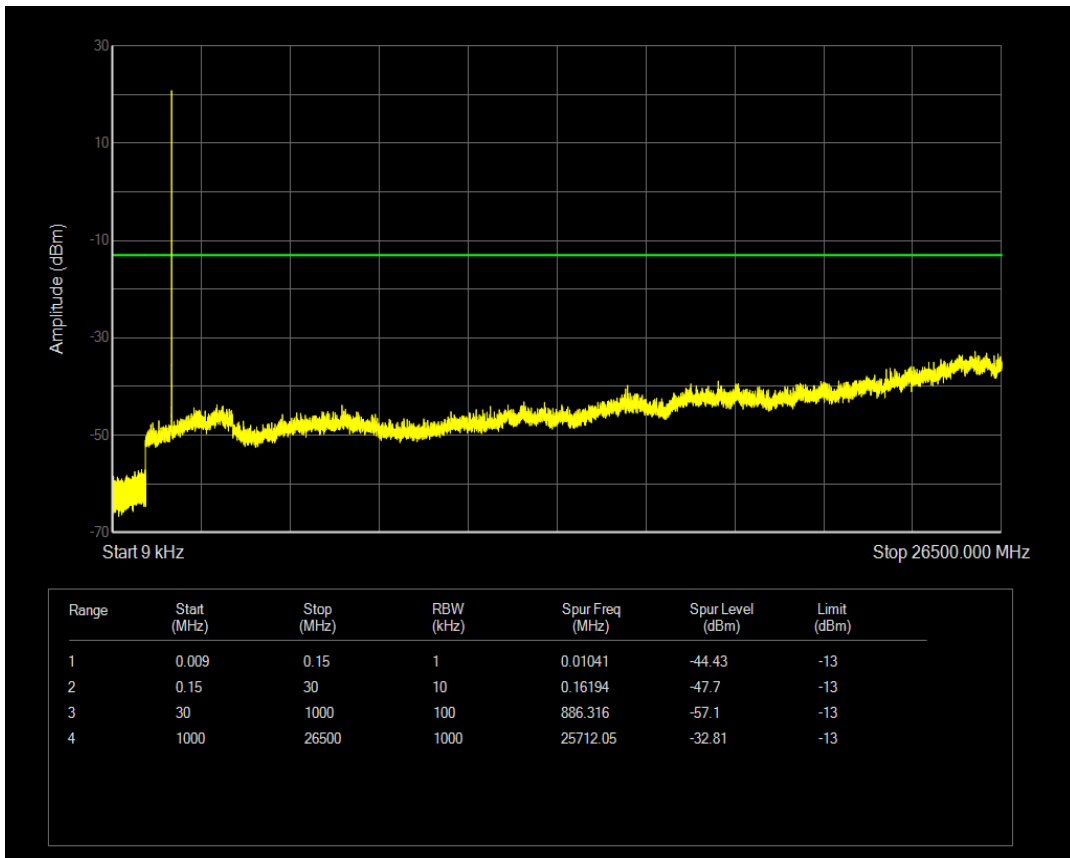

Band66 16QAM BW=1.4MHz Channel=132665 RB Size=1 Position=#0

Band66 16QAM BW=1.4MHz Channel=132665 RB Size=6 Position=#0