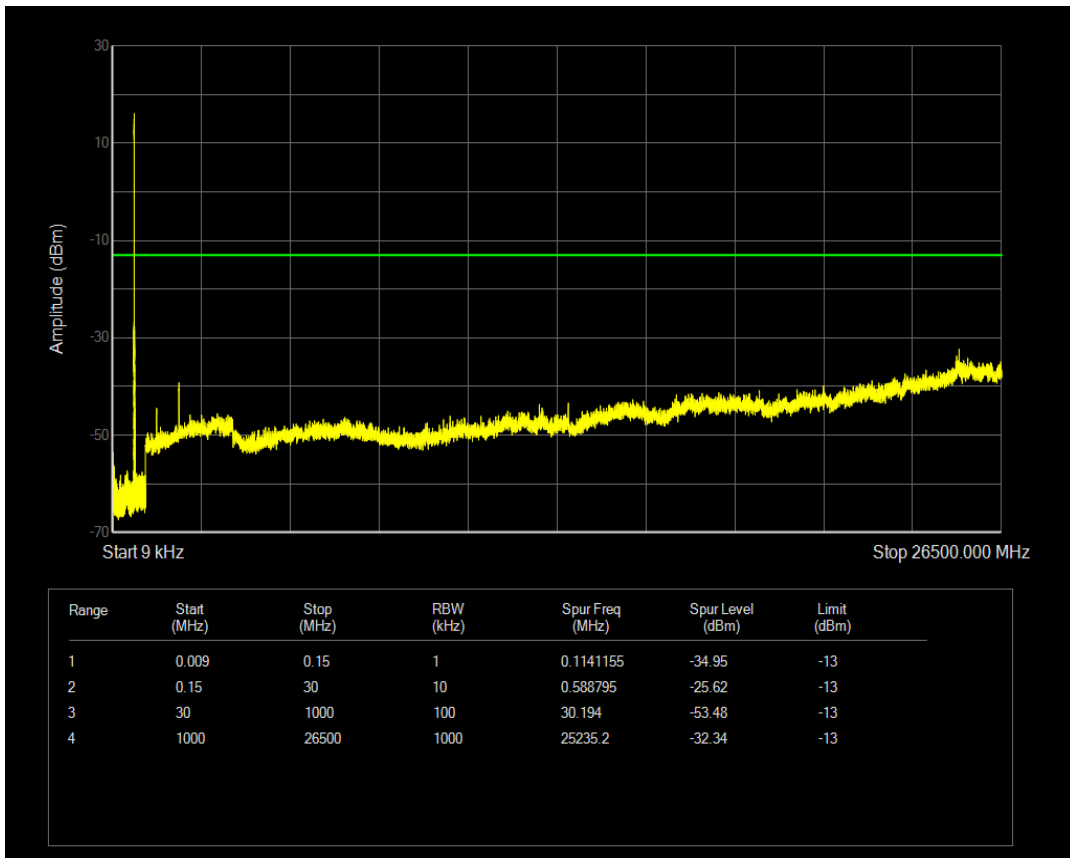

Band71 16QAM BW=5MHz Channel=133147 RB Size=25 Position=#0

Band71 16QAM BW=5MHz Channel=133147 RB Size=1 Position=#0