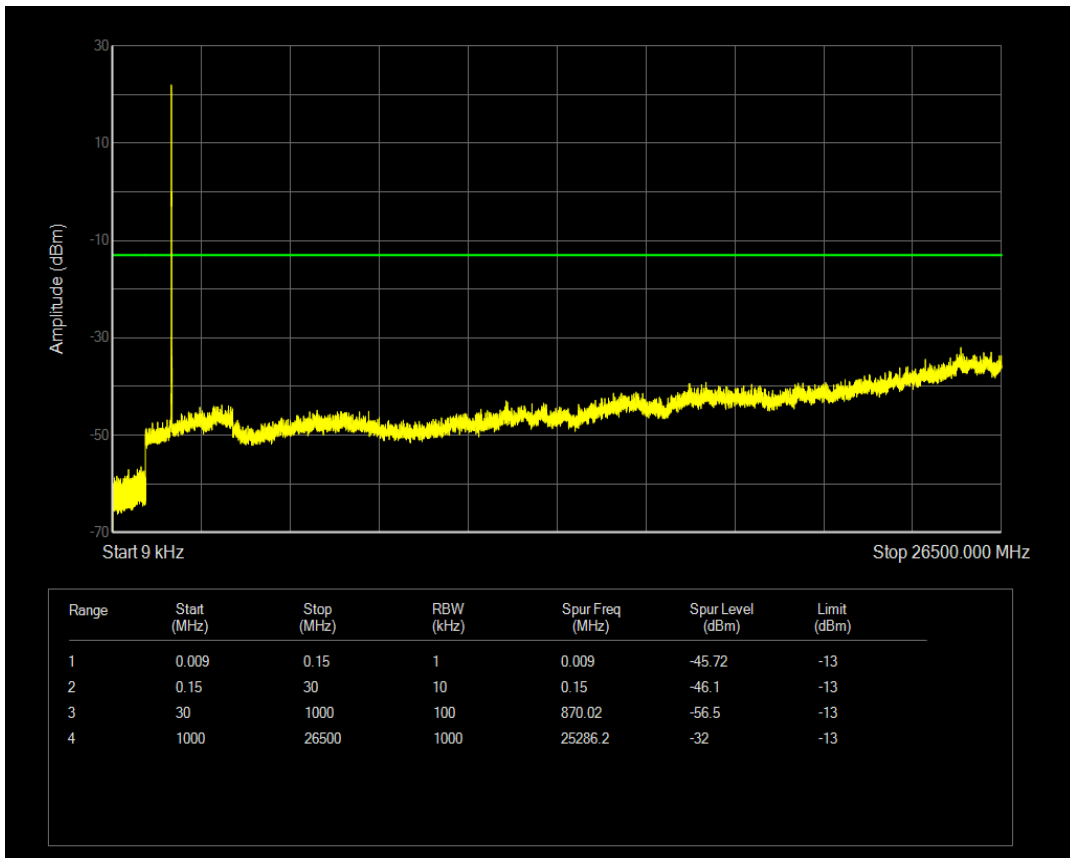

Band66 16QAM BW=10MHz Channel=132622 RB Size=1 Position=#0

Band66 16QAM BW=10MHz Channel=132622 RB Size=50 Position=#0