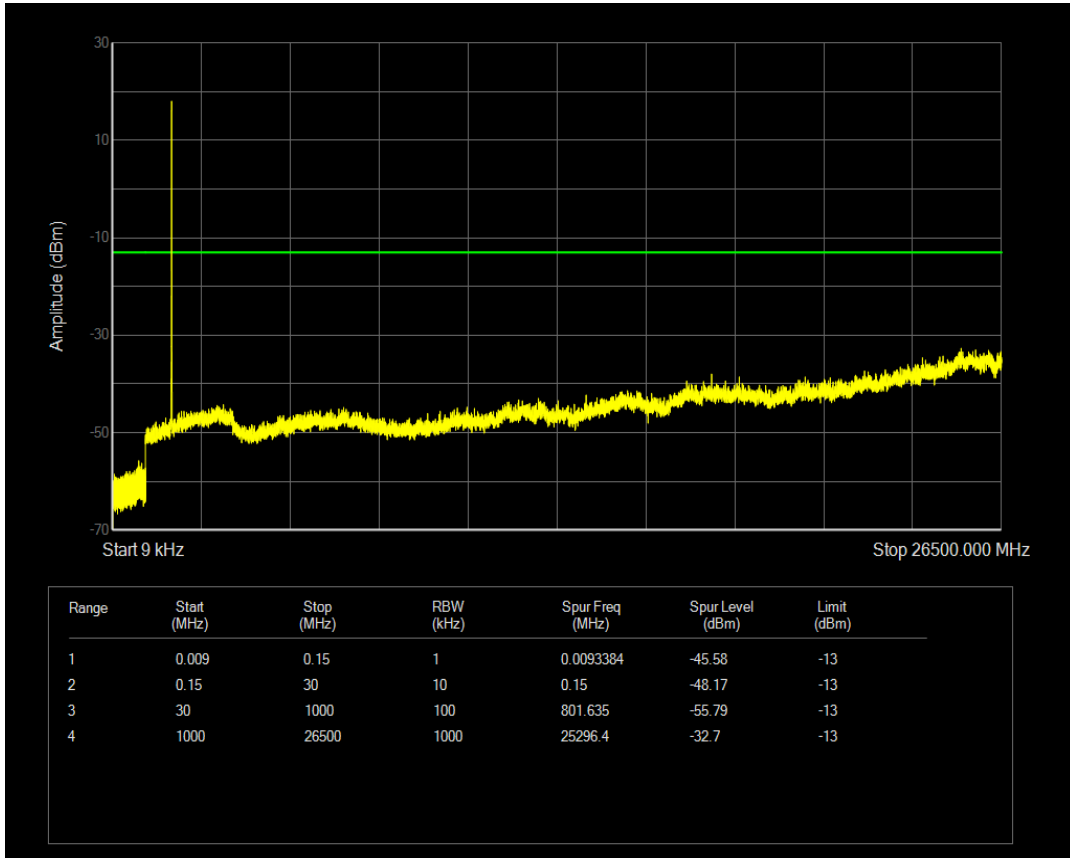

Band66 16QAM BW=5MHz Channel=132647 RB Size=25 Position=#0

Band66 QPSK BW=10MHz Channel=132022 RB Size=1 Position=#0