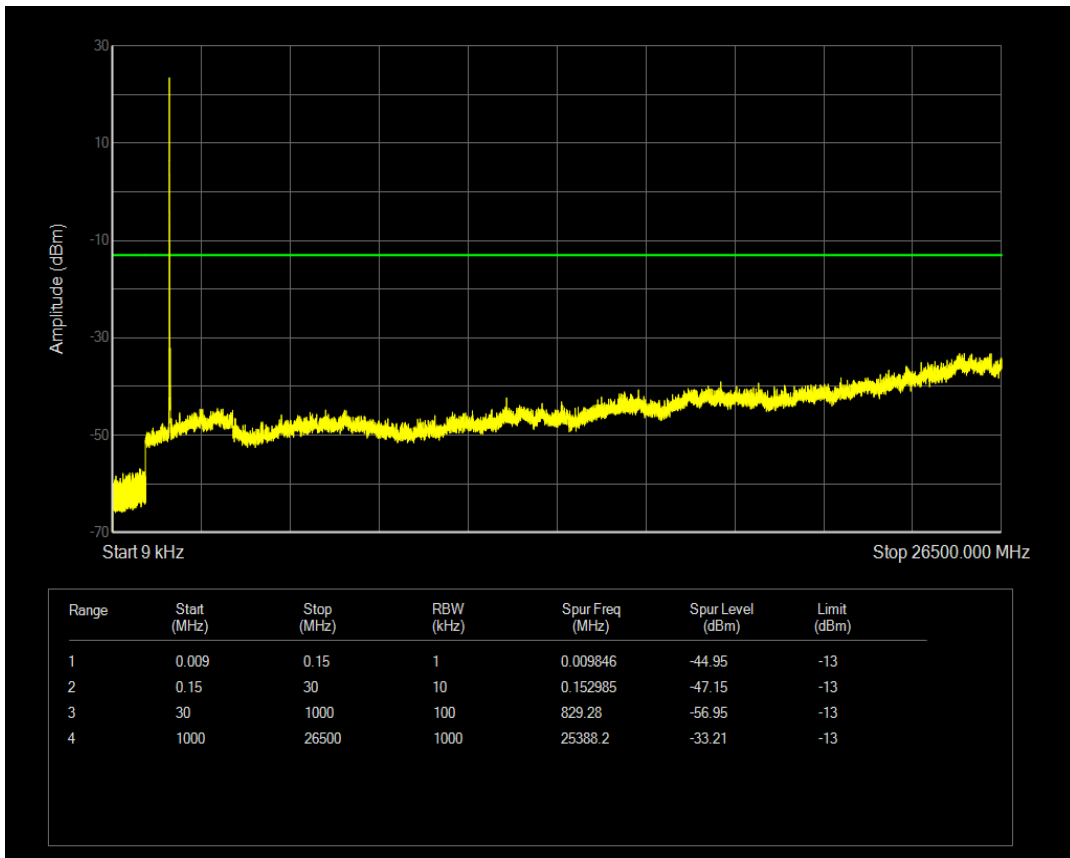

Band66 16QAM BW=15MHz Channel=132047 RB Size=1 Position=#0

Band66 16QAM BW=15MHz Channel=132047 RB Size=75 Position=#0