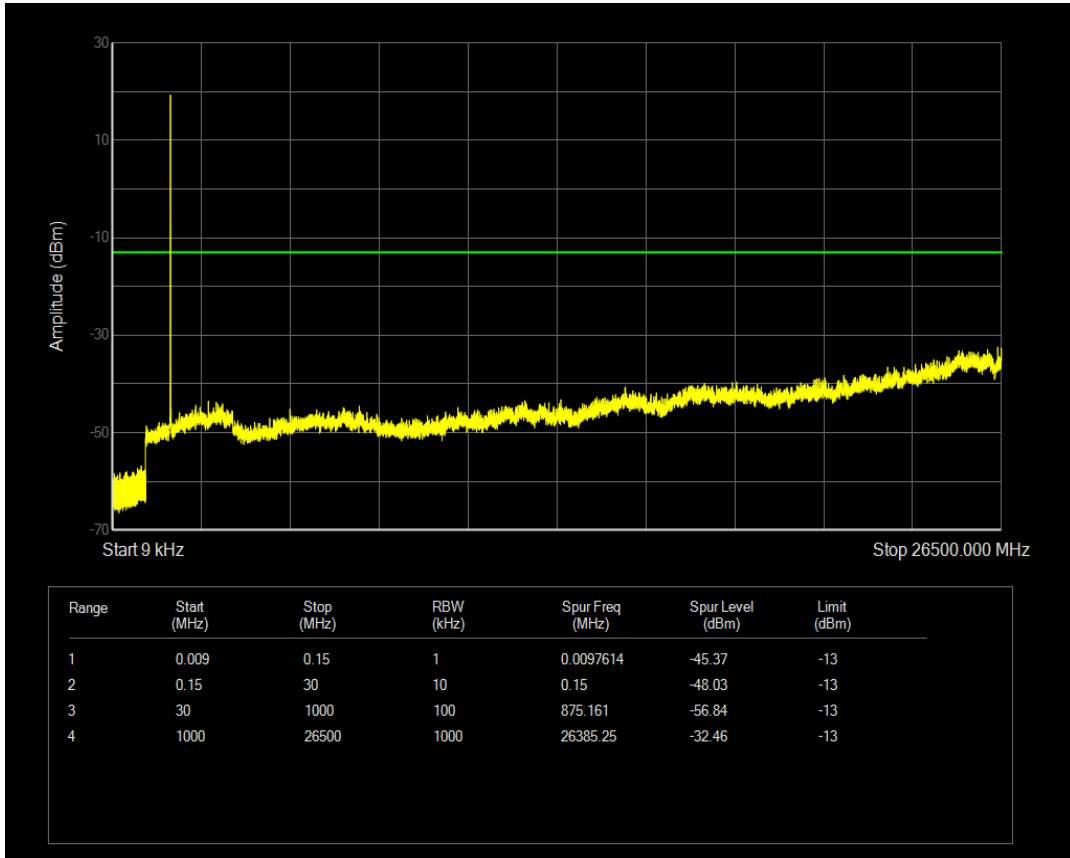

Band66 16QAM BW=3MHz Channel=132322 RB Size=15 Position=#0

Band66 QPSK BW=3MHz Channel=132657 RB Size=1 Position=#0