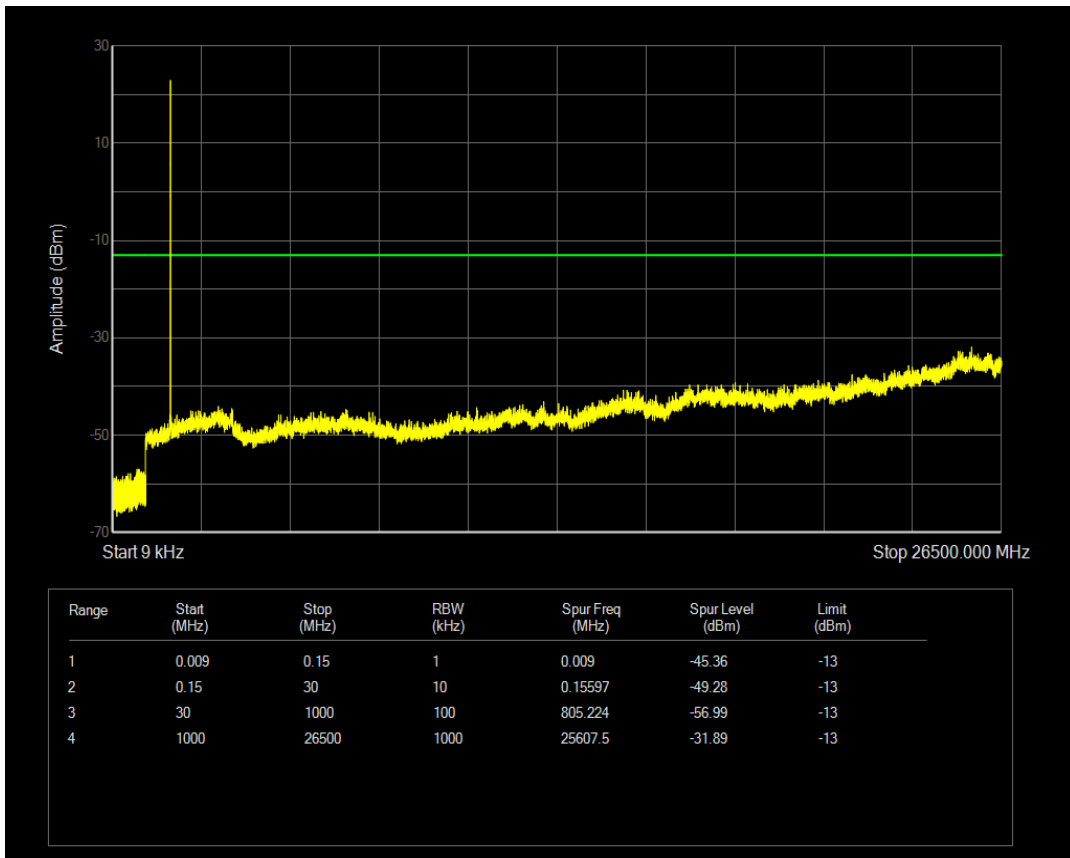

Band66 16QAM BW=1.4MHz Channel=132322 RB Size=1 Position=#0

Band66 16QAM BW=1.4MHz Channel=132322 RB Size=6 Position=#0