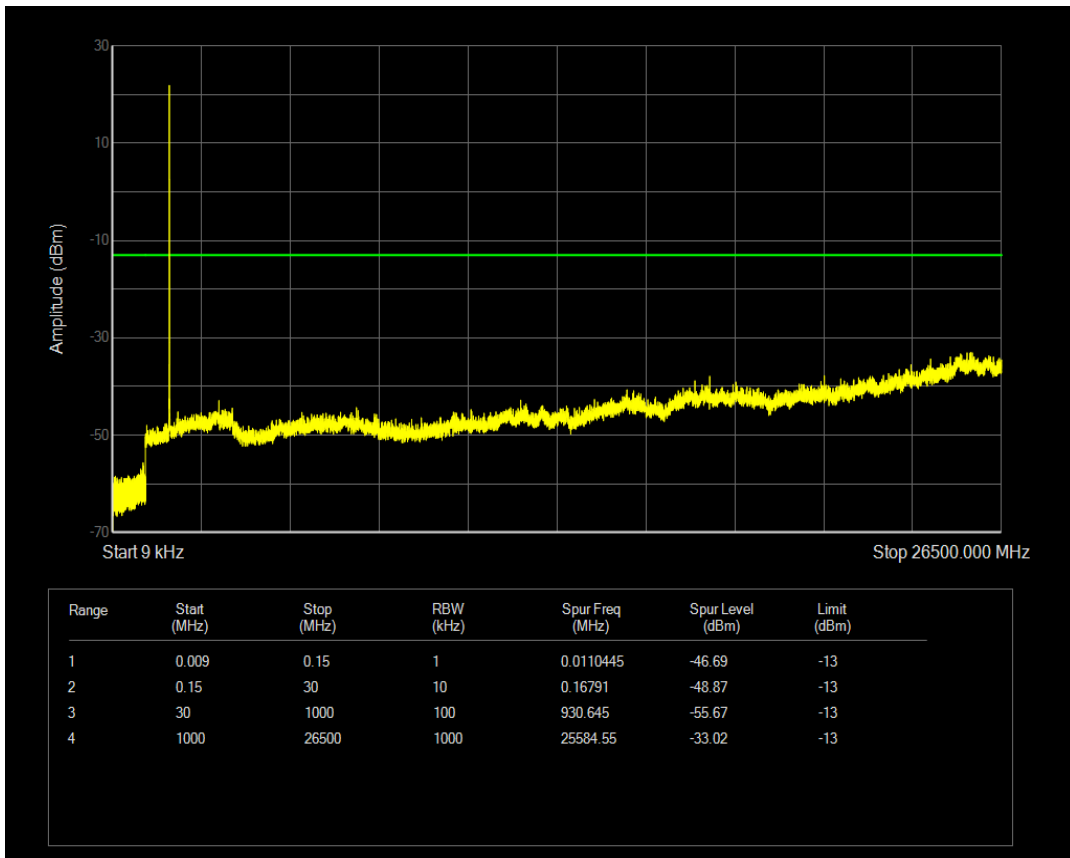

Band66 QPSK BW=5MHz Channel=131997 RB Size=1 Position=#0

Band66 QPSK BW=5MHz Channel=131997 RB Size=25 Position=#0