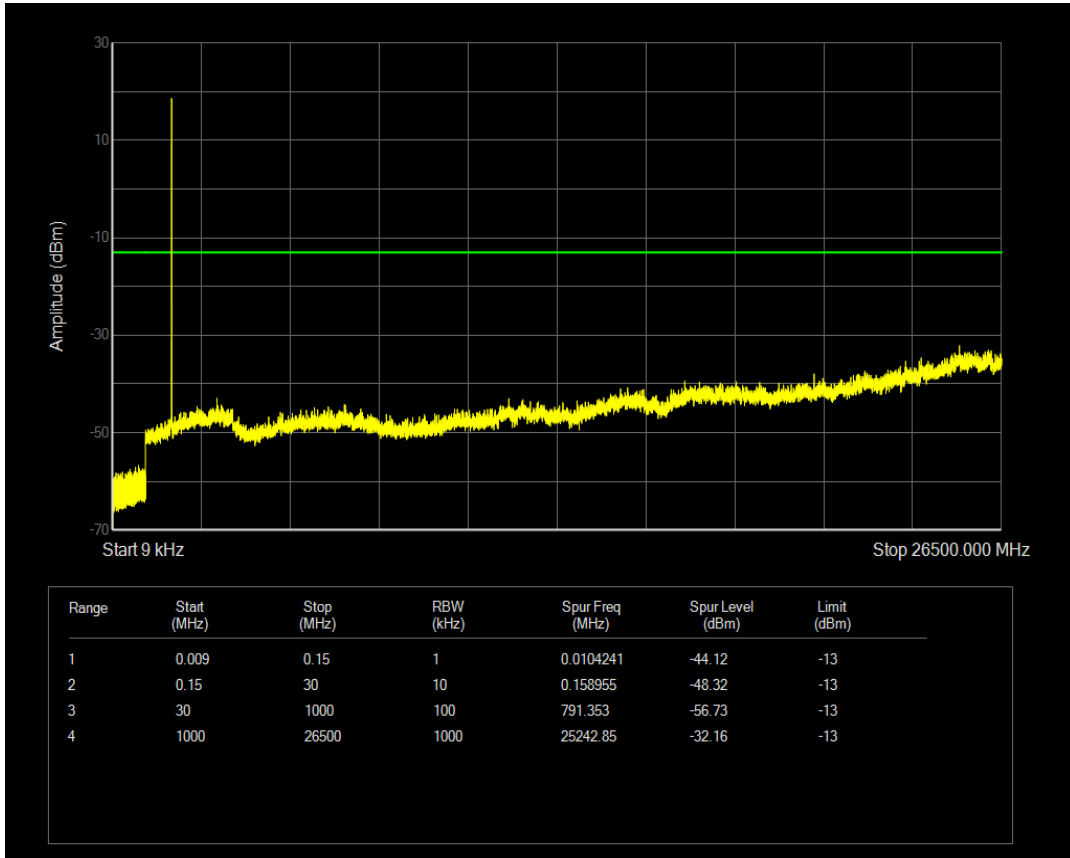

Band66 16QAM BW=3MHz Channel=132657 RB Size=15 Position=#0

Band66 QPSK BW=5MHz Channel=131997 RB Size=1 Position=#0