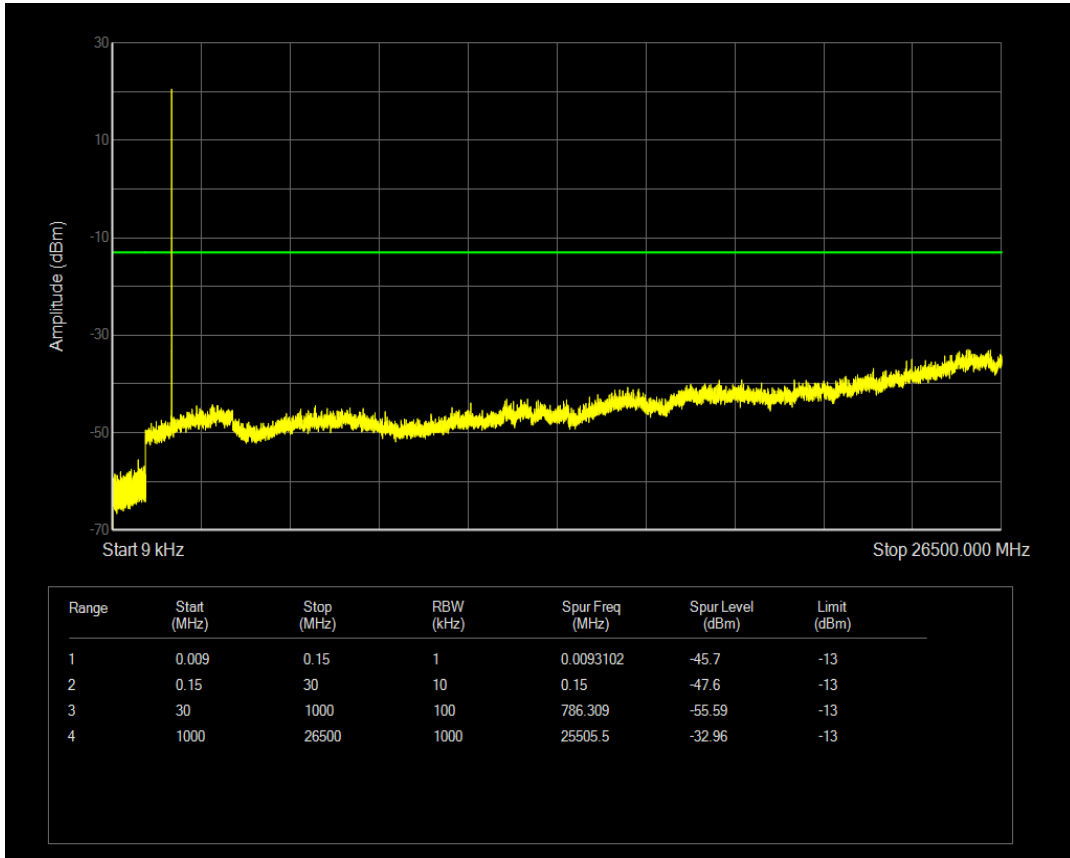

Band66 16QAM BW=1.4MHz Channel=132665 RB Size=6 Position=#0

Band66 QPSK BW=3MHz Channel=131987 RB Size=1 Position=#0