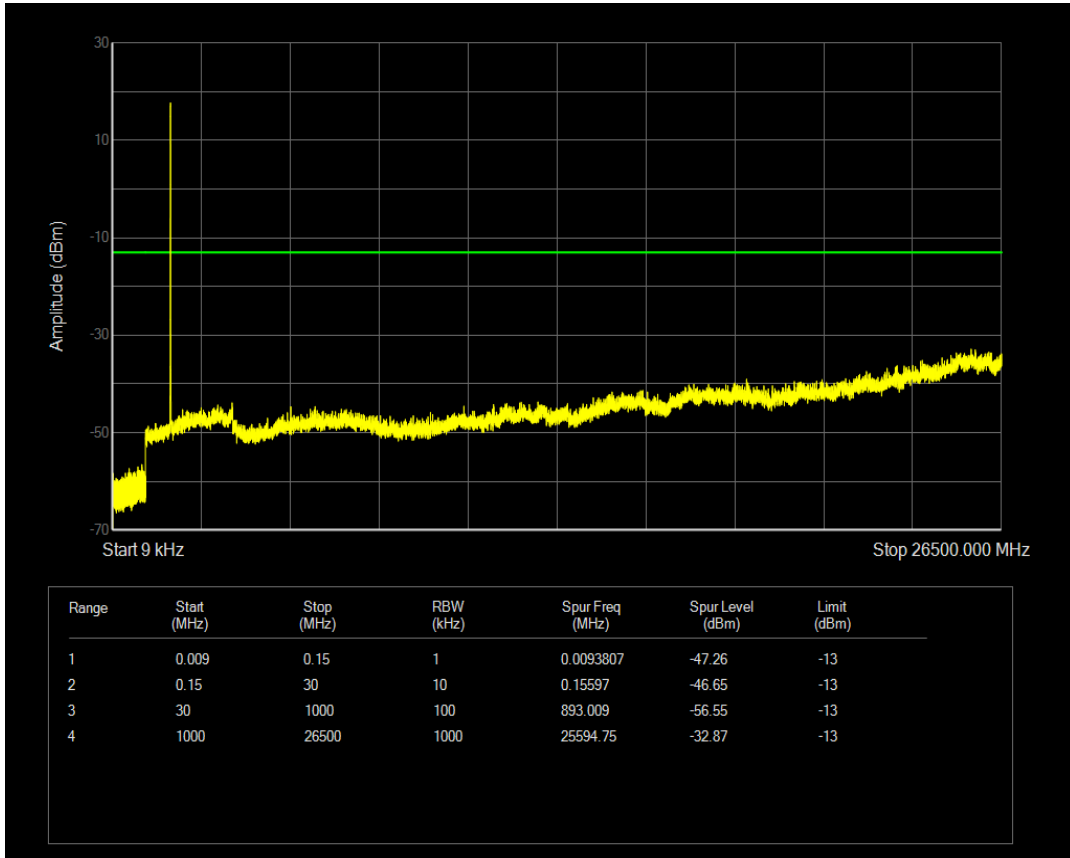

Band66 16QAM BW=5MHz Channel=132322 RB Size=25 Position=#0

Band66 QPSK BW=5MHz Channel=132647 RB Size=1 Position=#0