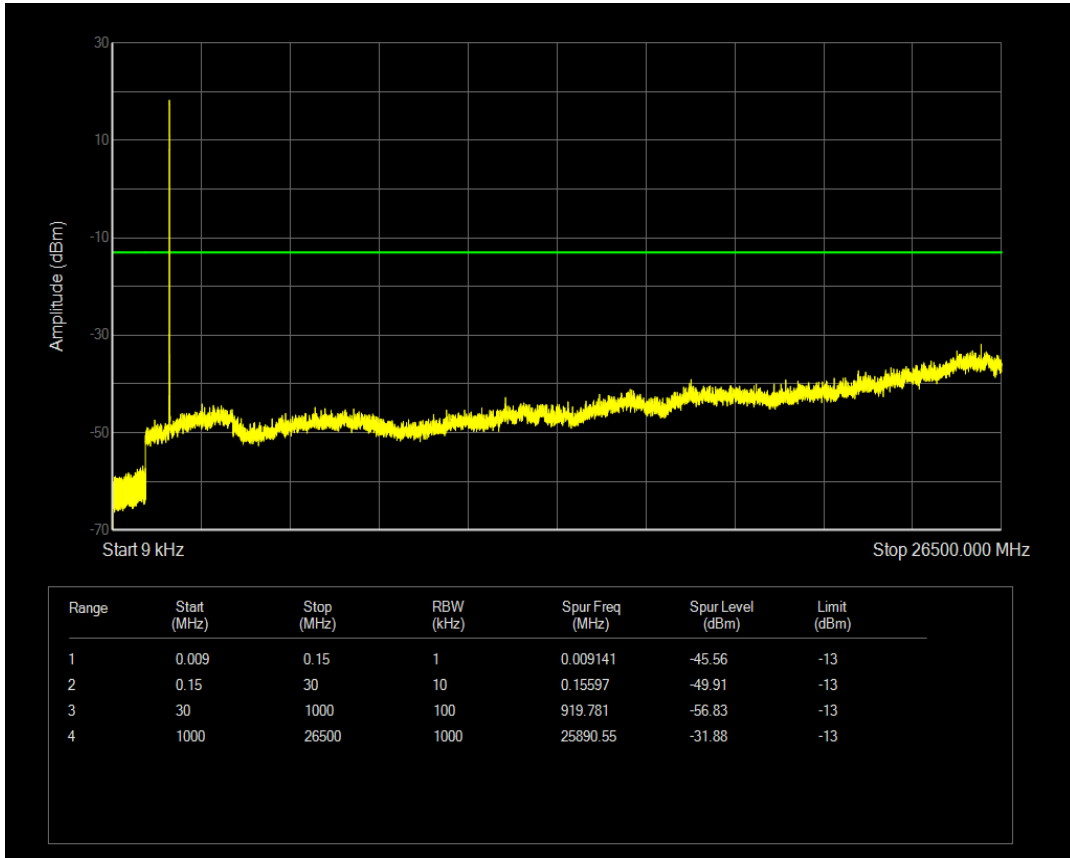

Band66 16QAM BW=5MHz Channel=131997 RB Size=25 Position=#0

Band66 QPSK BW=5MHz Channel=132322 RB Size=1 Position=#0