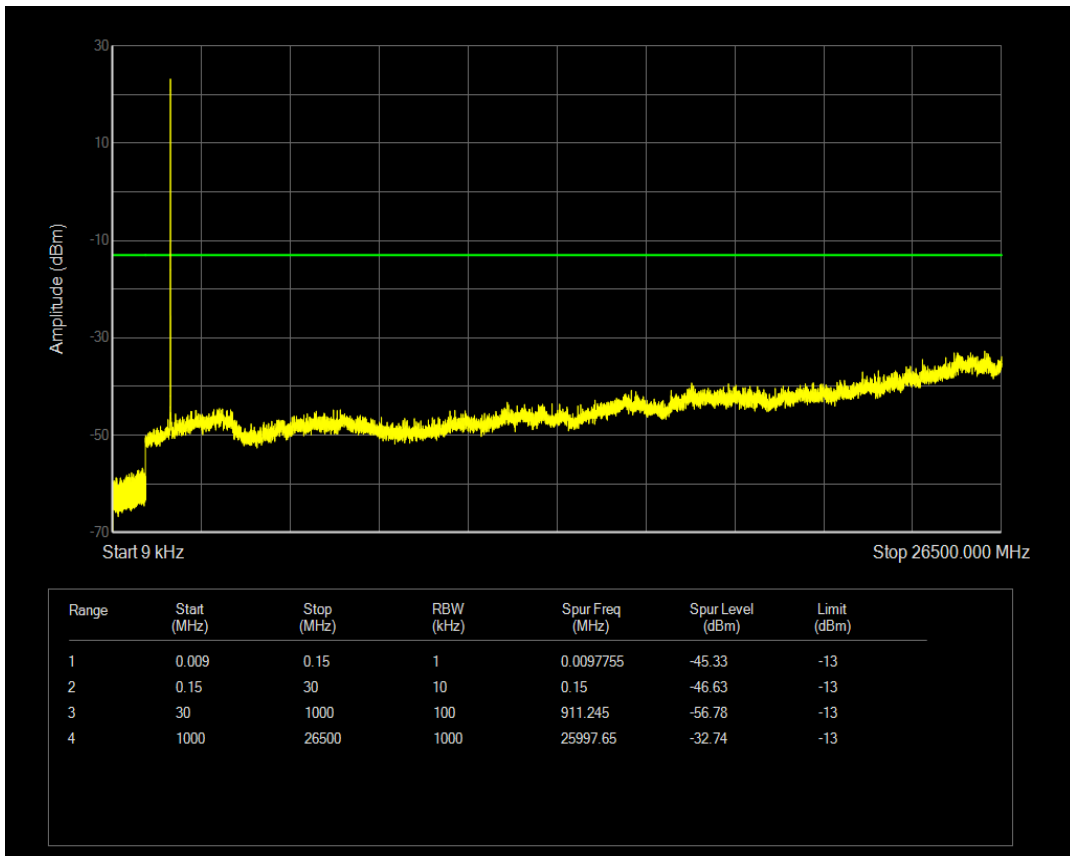

Band66 16QAM BW=3MHz Channel=132322 RB Size=1 Position=#0

Band66 16QAM BW=3MHz Channel=132322 RB Size=15 Position=#0