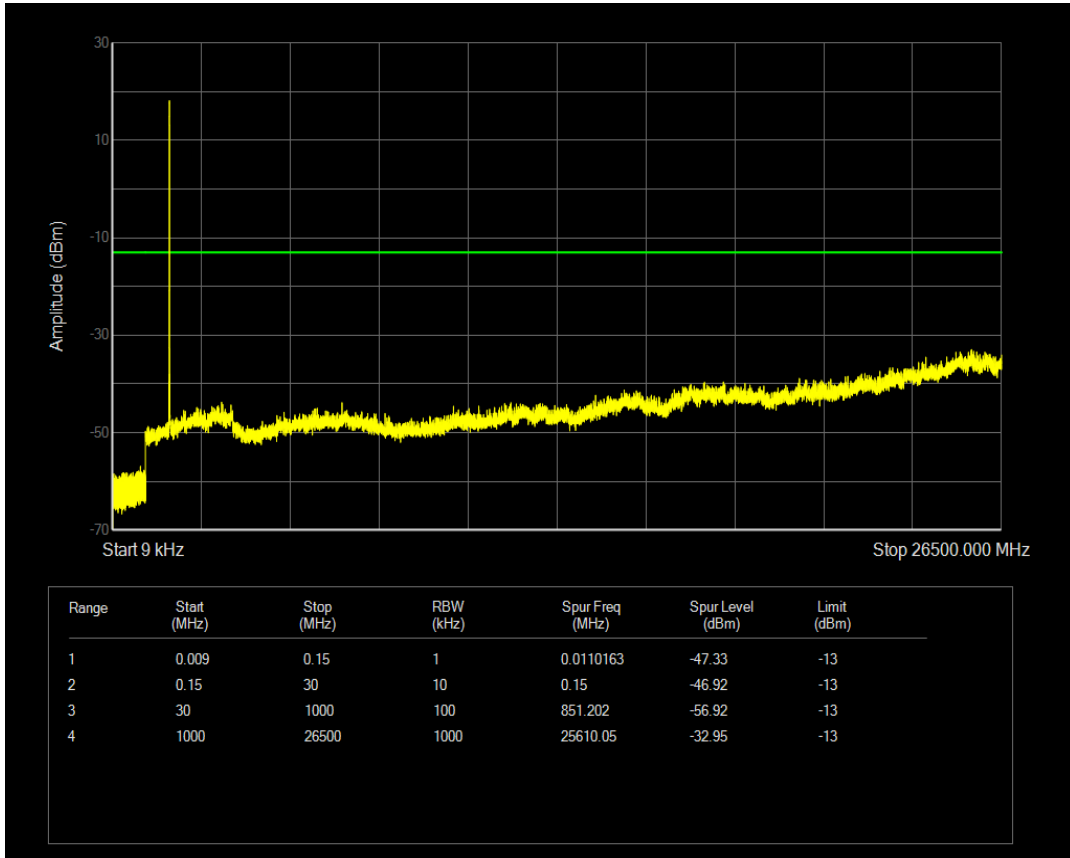

Band66 16QAM BW=3MHz Channel=132657 RB Size=1 Position=#0

Band66 16QAM BW=3MHz Channel=132657 RB Size=15 Position=#0

Band66 QPSK BW=5MHz Channel=131997 RB Size=1 Position=#0

Band66 QPSK BW=5MHz Channel=131997 RB Size=25 Position=#0