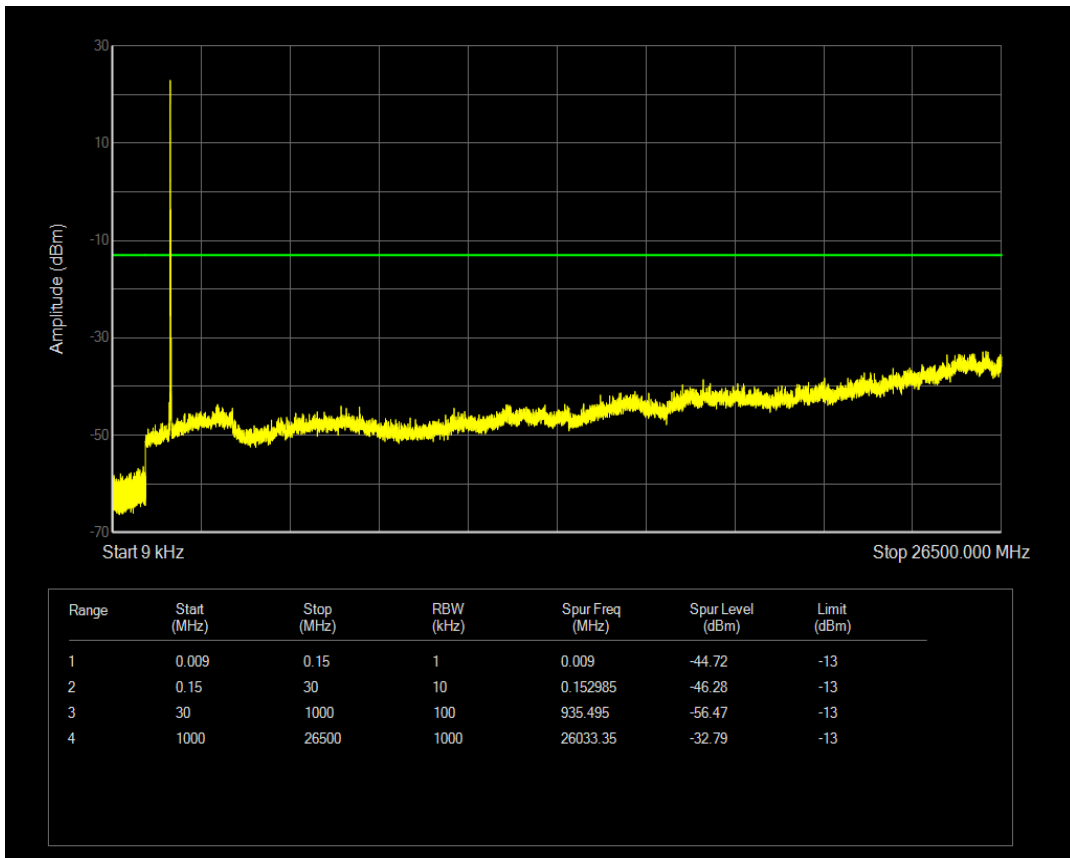

Band66 16QAM BW=15MHz Channel=132322 RB Size=1 Position=#0

Band66 16QAM BW=15MHz Channel=132322 RB Size=75 Position=#0