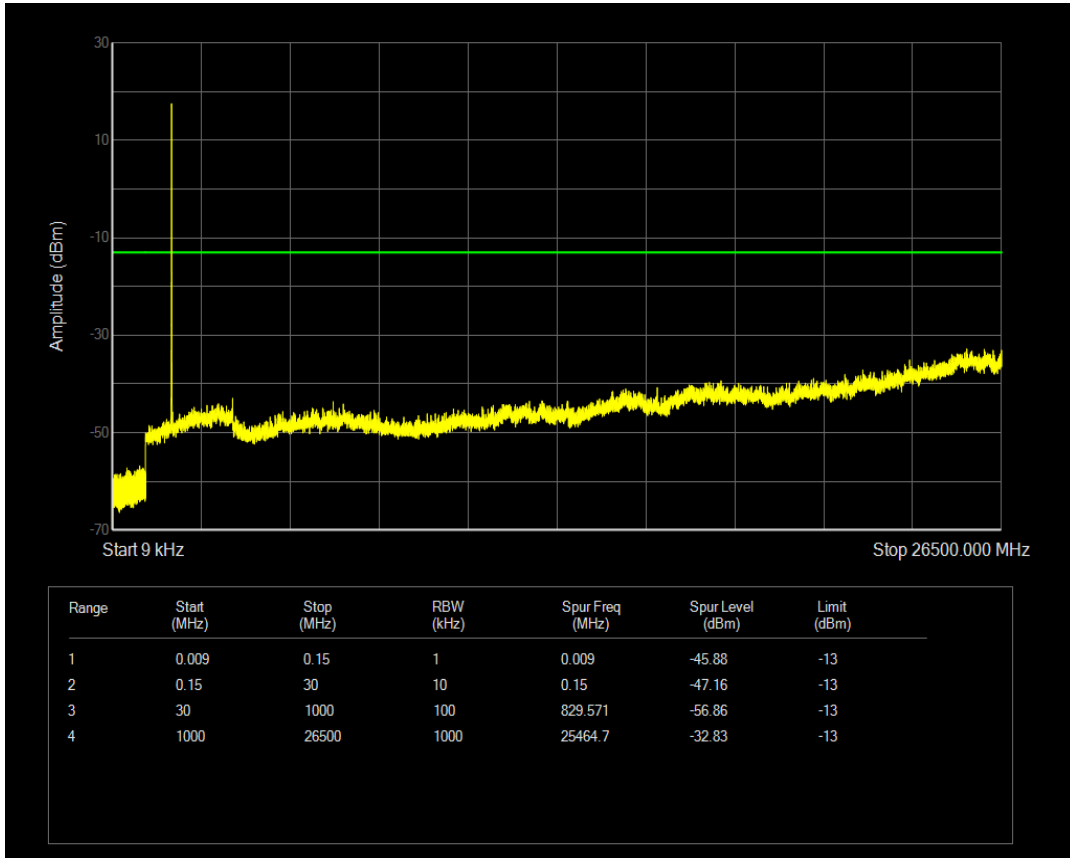

Band66 16QAM BW=5MHz Channel=132322 RB Size=1 Position=#0

Band66 16QAM BW=5MHz Channel=132322 RB Size=25 Position=#0

Band66 QPSK BW=5MHz Channel=132647 RB Size=1 Position=#0

Band66 QPSK BW=5MHz Channel=132647 RB Size=25 Position=#0