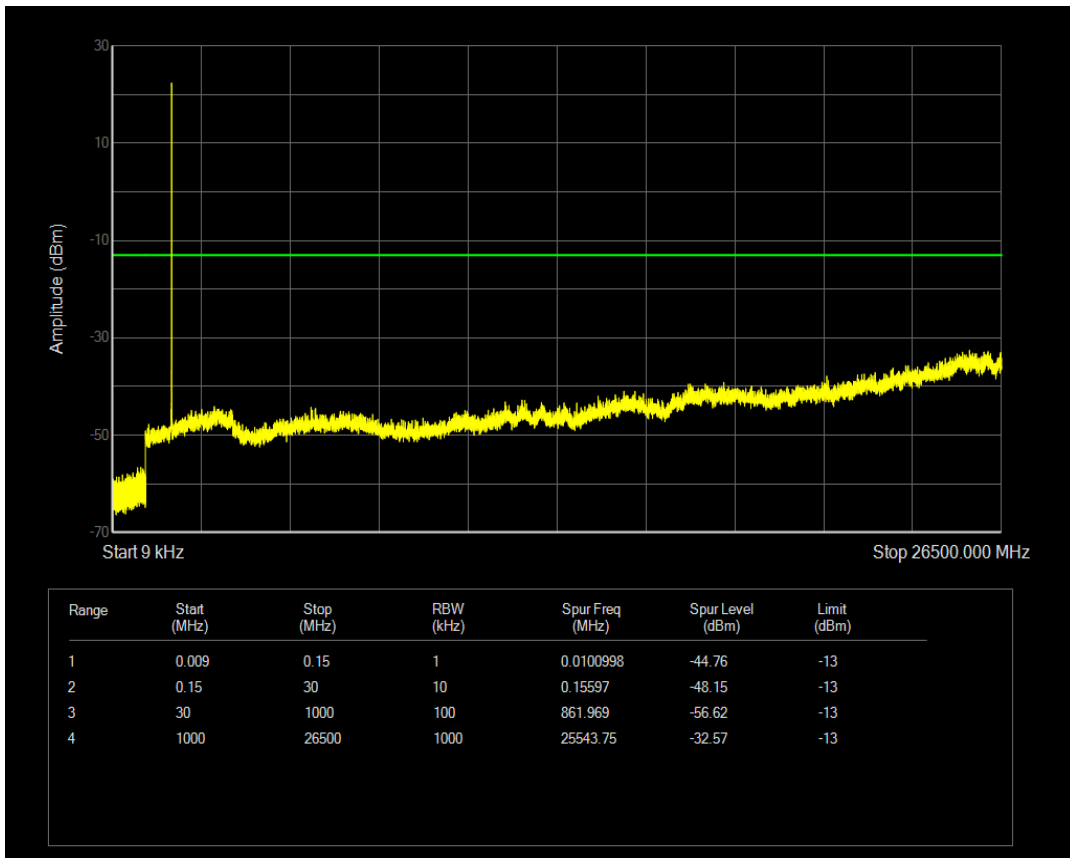

Band66 QPSK BW=1.4MHz Channel=132665 RB Size=1 Position=#0

Band66 QPSK BW=1.4MHz Channel=132665 RB Size=6 Position=#0