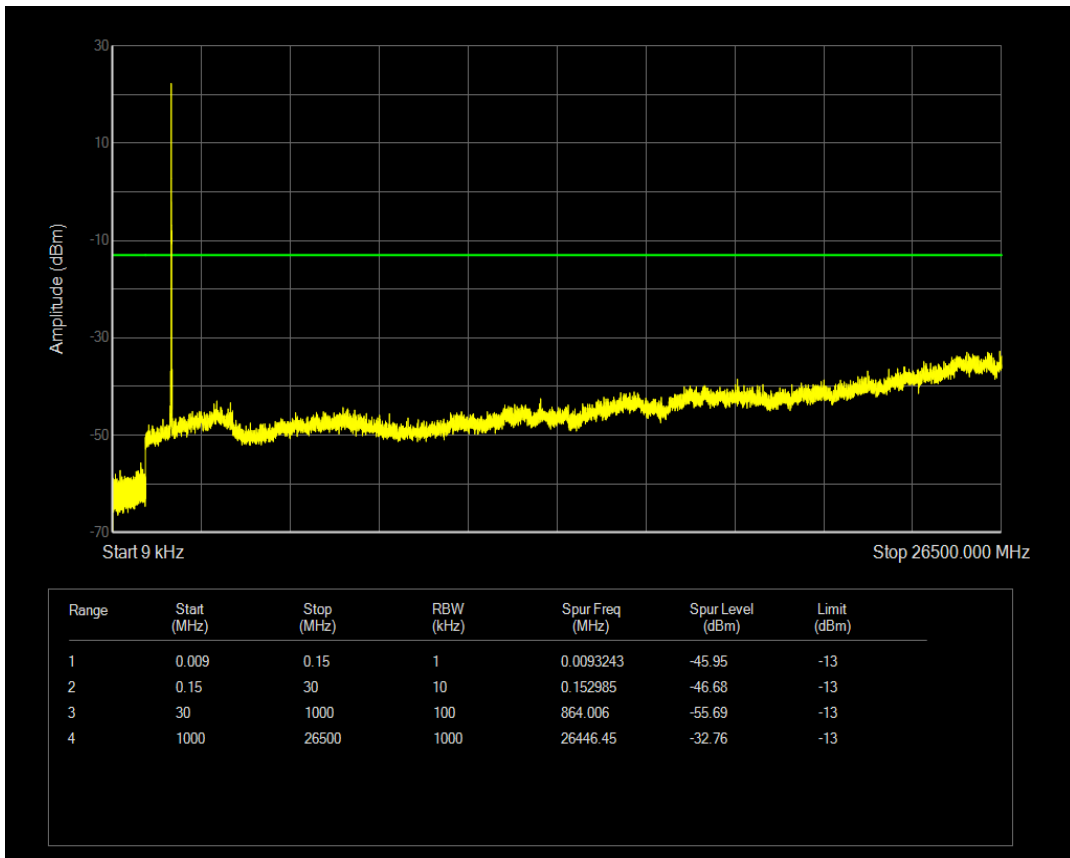

Band66 16QAM BW=15MHz Channel=132597 RB Size=1 Position=#0

Band66 16QAM BW=15MHz Channel=132597 RB Size=75 Position=#0