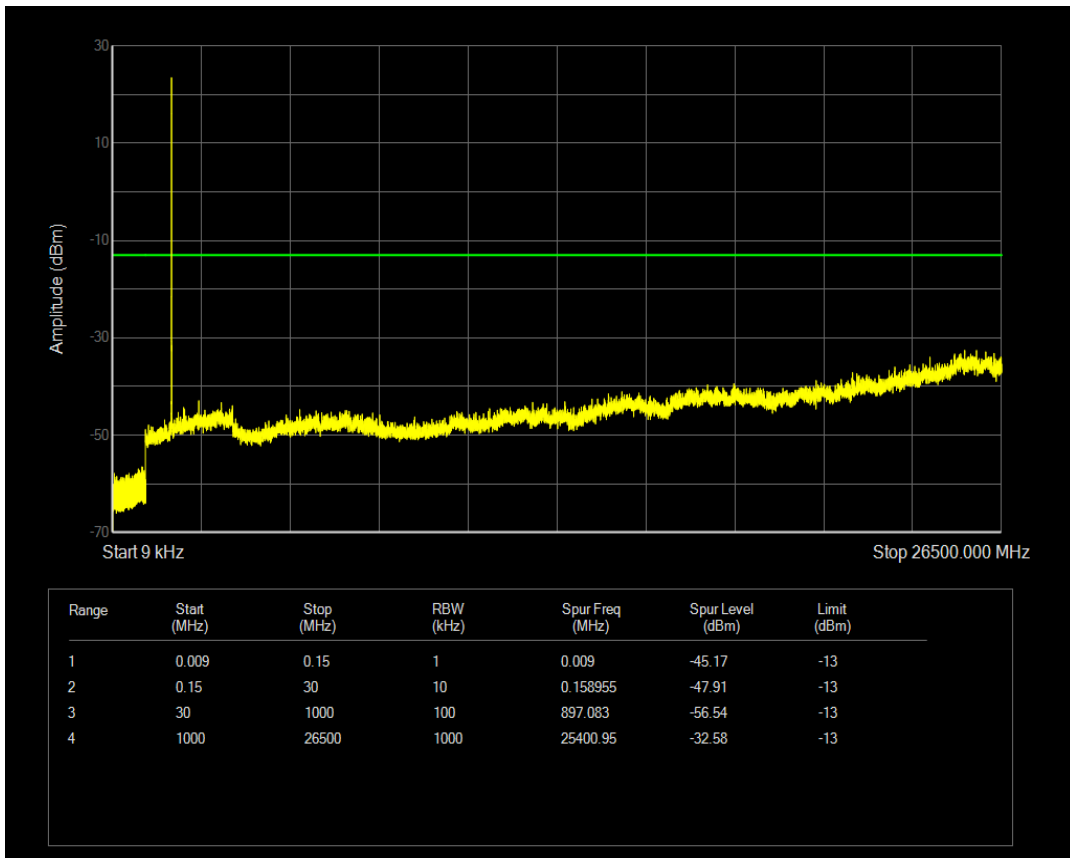

Band66 16QAM BW=5MHz Channel=132647 RB Size=1 Position=#0

Band66 16QAM BW=5MHz Channel=132647 RB Size=25 Position=#0