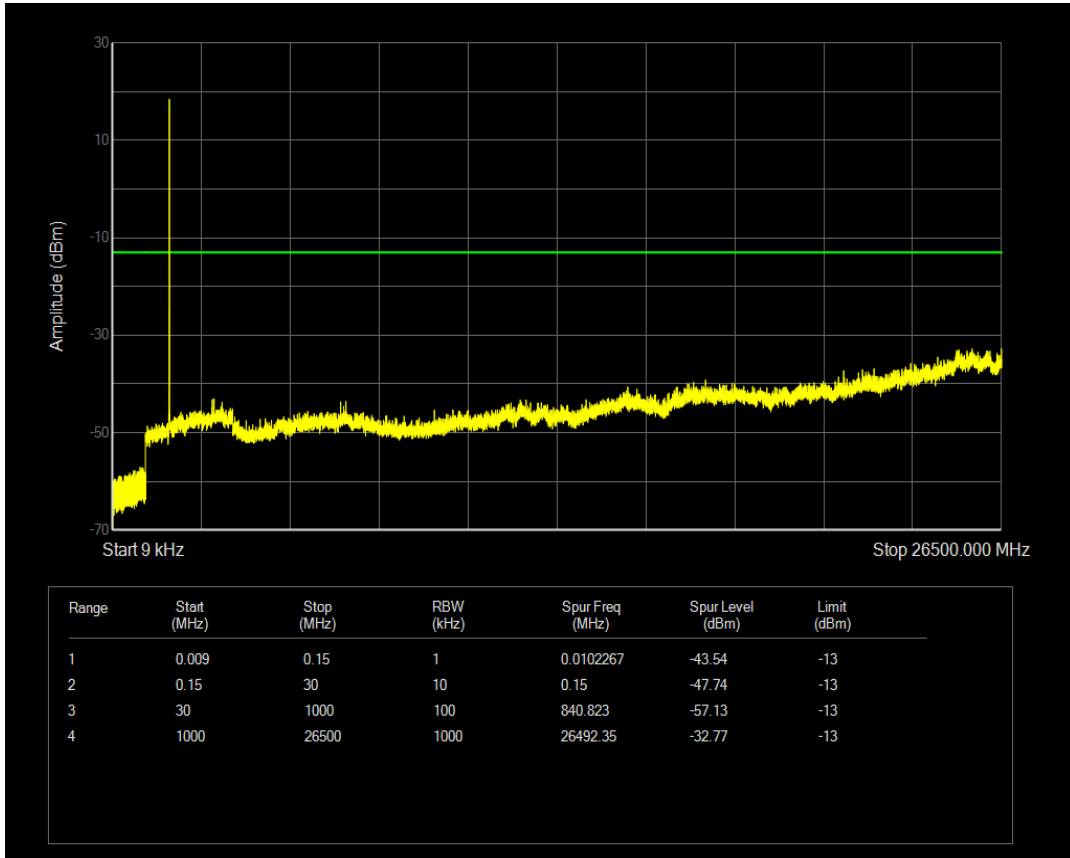

Band66 16QAM BW=1.4MHz Channel=132665 RB Size=1 Position=#0

Band66 16QAM BW=1.4MHz Channel=132665 RB Size=6 Position=#0

Band66 QPSK BW=3MHz Channel=131987 RB Size=1 Position=#0

Band66 QPSK BW=3MHz Channel=131987 RB Size=15 Position=#0