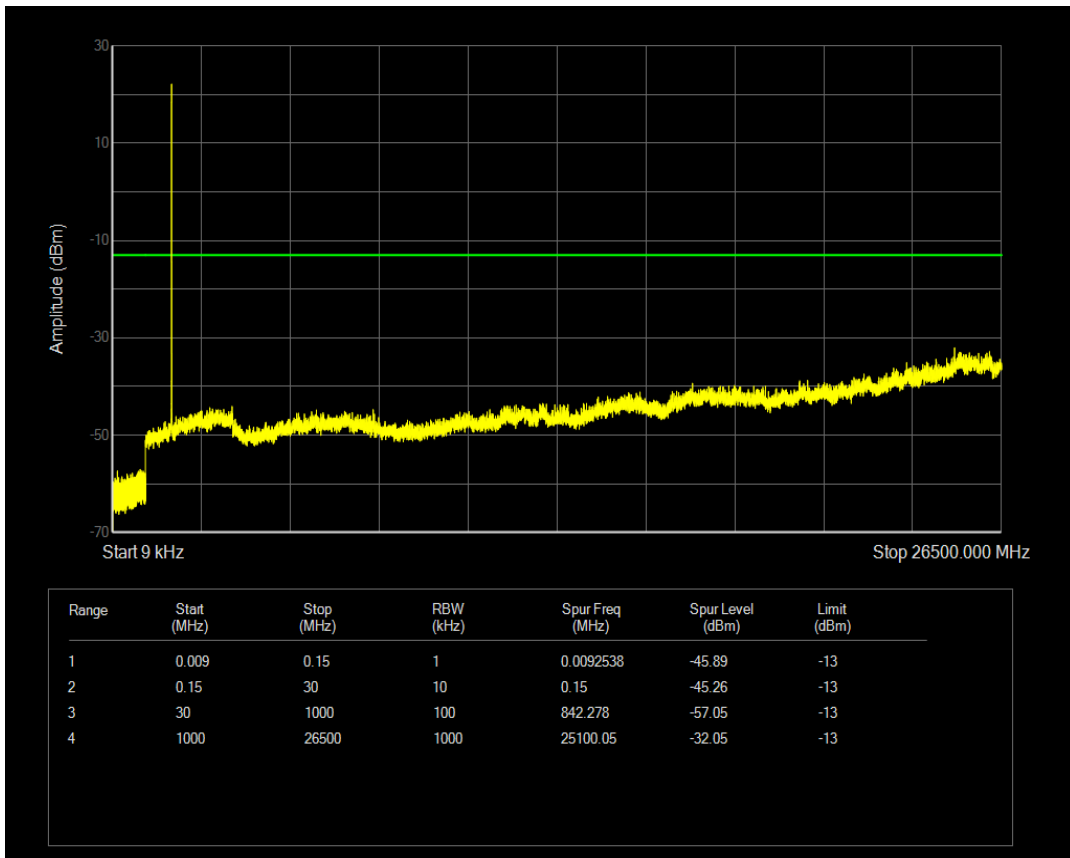

Band66 16QAM BW=3MHz Channel=132657 RB Size=1 Position=#0

Band66 16QAM BW=3MHz Channel=132657 RB Size=15 Position=#0