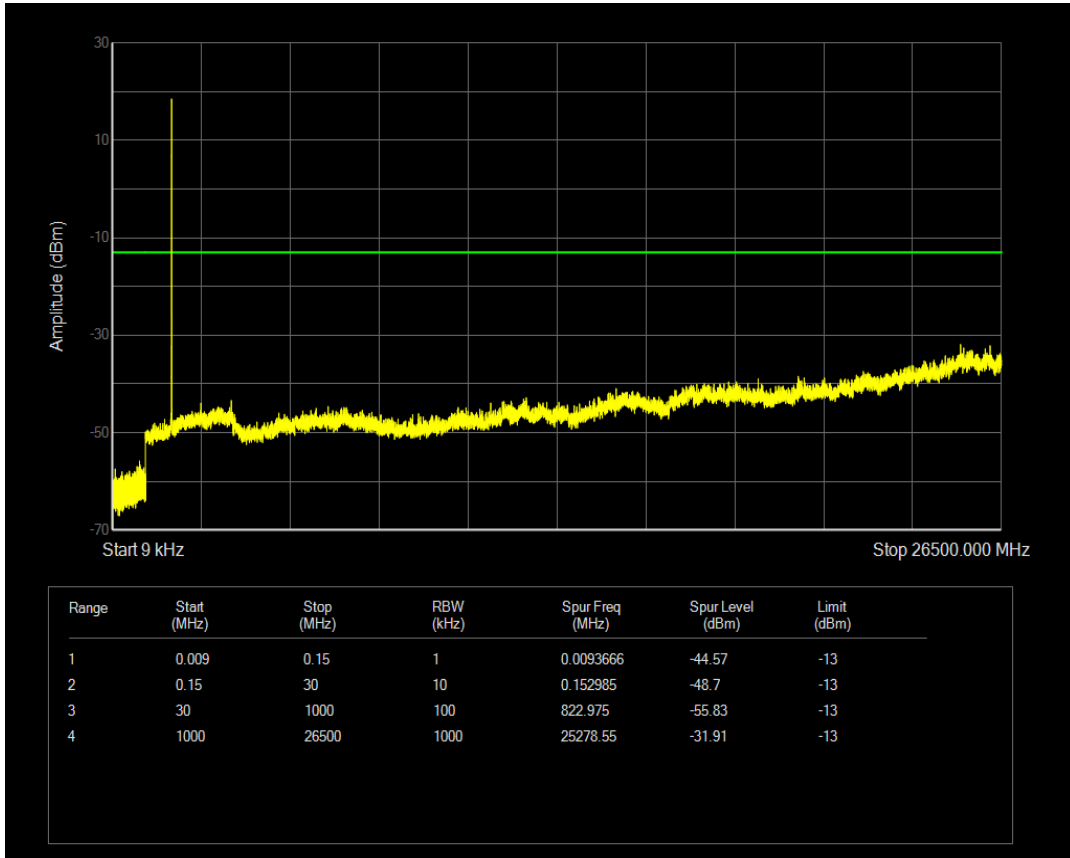

Band66 16QAM BW=3MHz Channel=132322 RB Size=1 Position=#0

Band66 16QAM BW=3MHz Channel=132322 RB Size=15 Position=#0

Band66 QPSK BW=3MHz Channel=132657 RB Size=1 Position=#0

Band66 QPSK BW=3MHz Channel=132657 RB Size=15 Position=#0