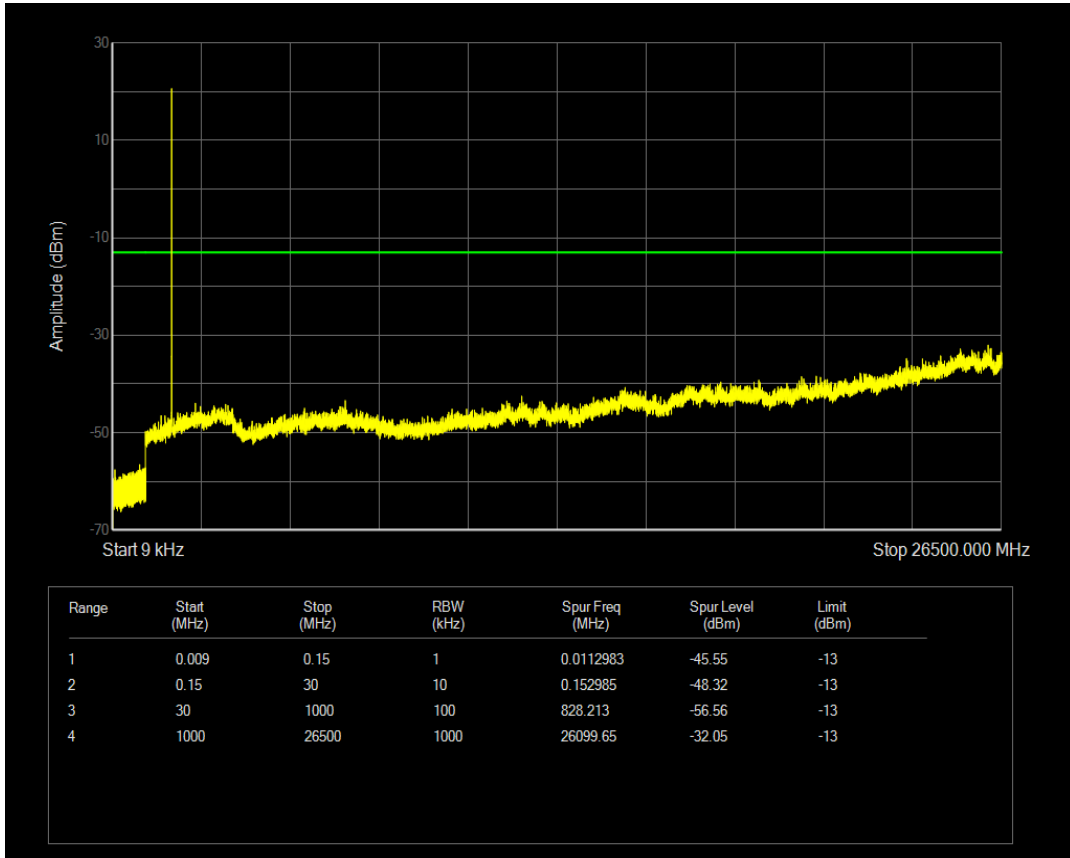

Band66 16QAM BW=1.4MHz Channel=132322 RB Size=1 Position=#0

Band66 16QAM BW=1.4MHz Channel=132322 RB Size=6 Position=#0

Band66 QPSK BW=1.4MHz Channel=132665 RB Size=1 Position=#0

Band66 QPSK BW=1.4MHz Channel=132665 RB Size=6 Position=#0