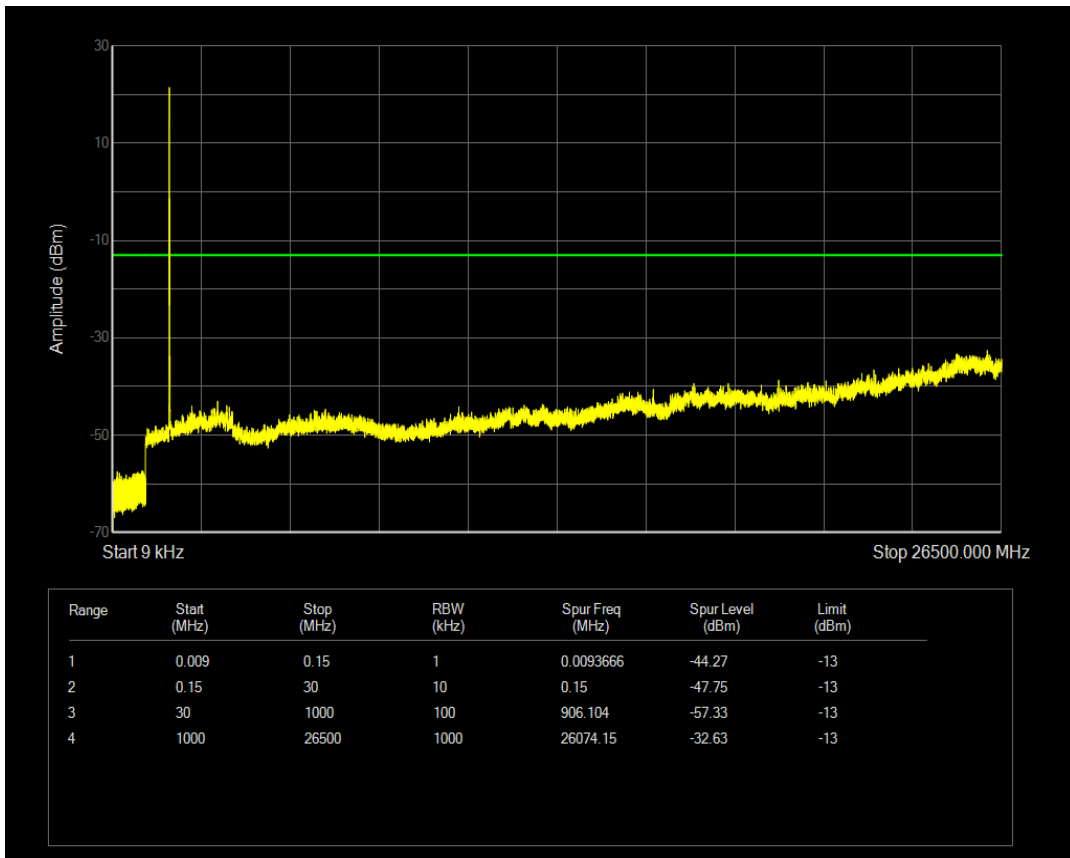

Band66 QPSK BW=10MHz Channel=132022 RB Size=1 Position=#0

Band66 QPSK BW=10MHz Channel=132022 RB Size=50 Position=#0