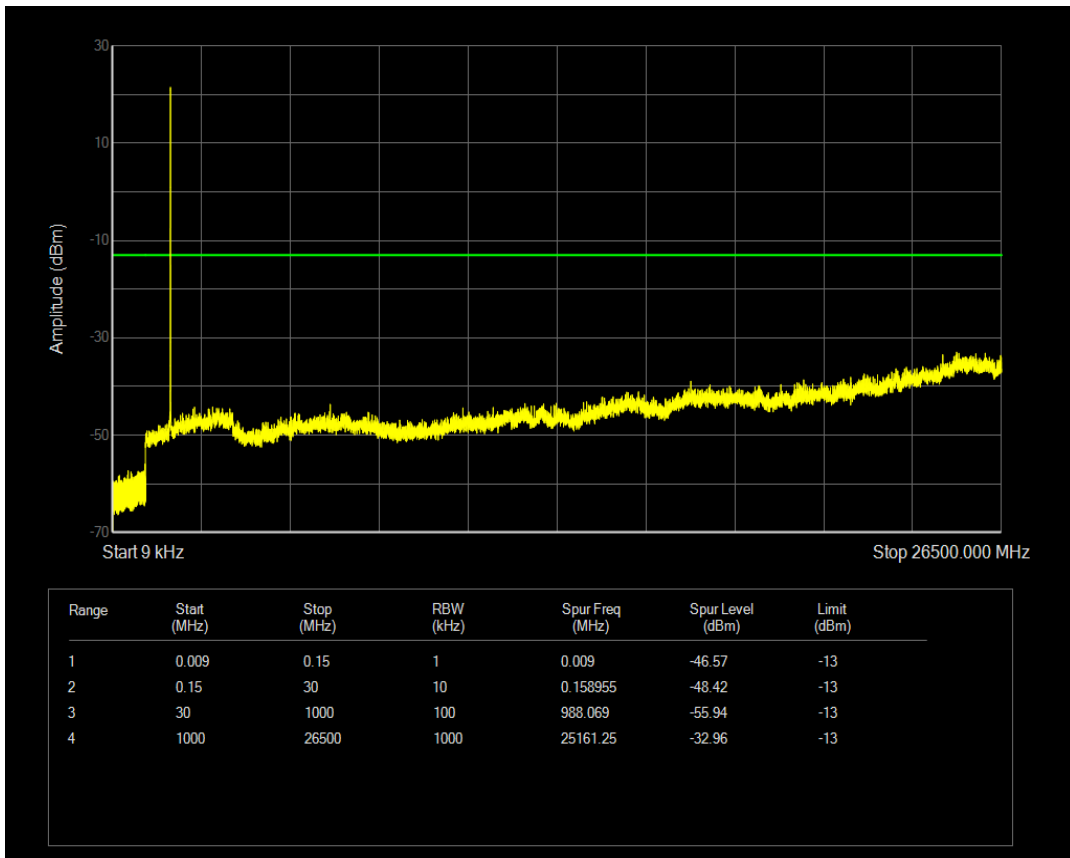

Band66 QPSK BW=3MHz Channel=132322 RB Size=1 Position=#0

Band66 QPSK BW=3MHz Channel=132322 RB Size=15 Position=#0