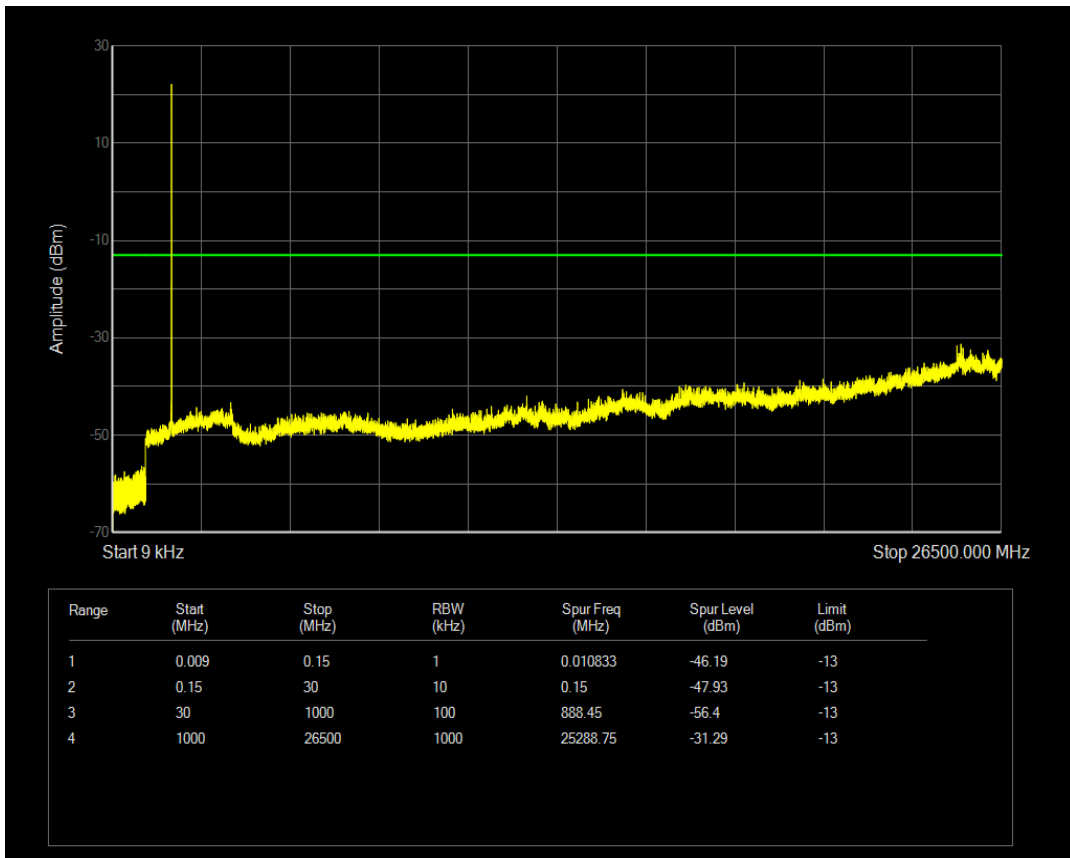

Band66 QPSK BW=5MHz Channel=132647 RB Size=1 Position=#0

Band66 QPSK BW=5MHz Channel=132647 RB Size=25 Position=#0