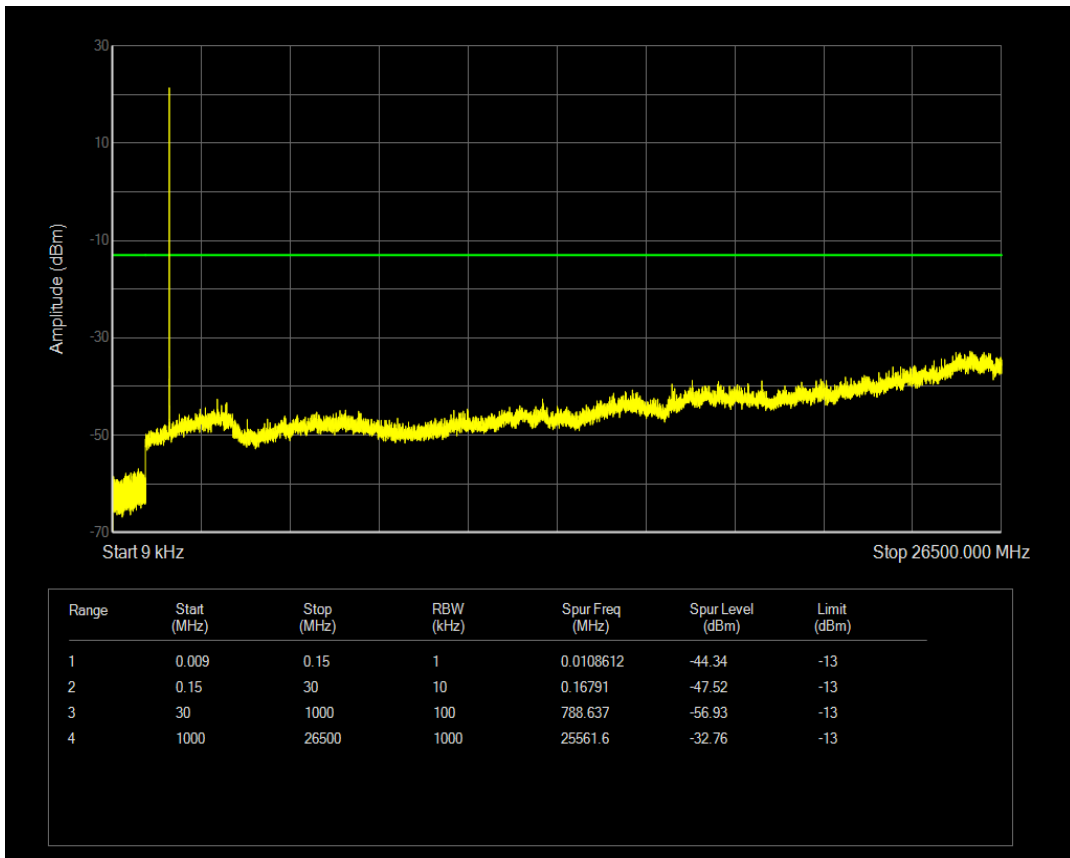

Band66 16QAM BW=1.4MHz Channel=131979 RB Size=1 Position=#0

Band66 16QAM BW=1.4MHz Channel=131979 RB Size=6 Position=#0