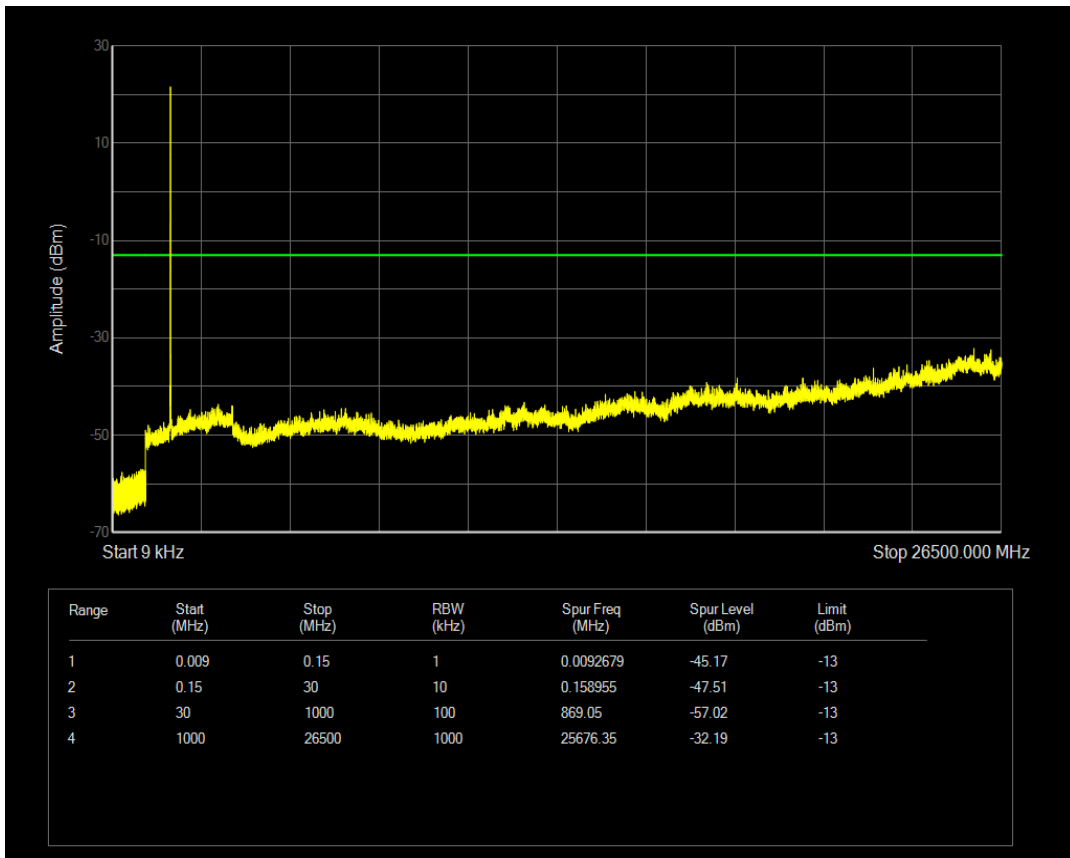

Band66 16QAM BW=5MHz Channel=132322 RB Size=1 Position=#0

Band66 16QAM BW=5MHz Channel=132322 RB Size=25 Position=#0