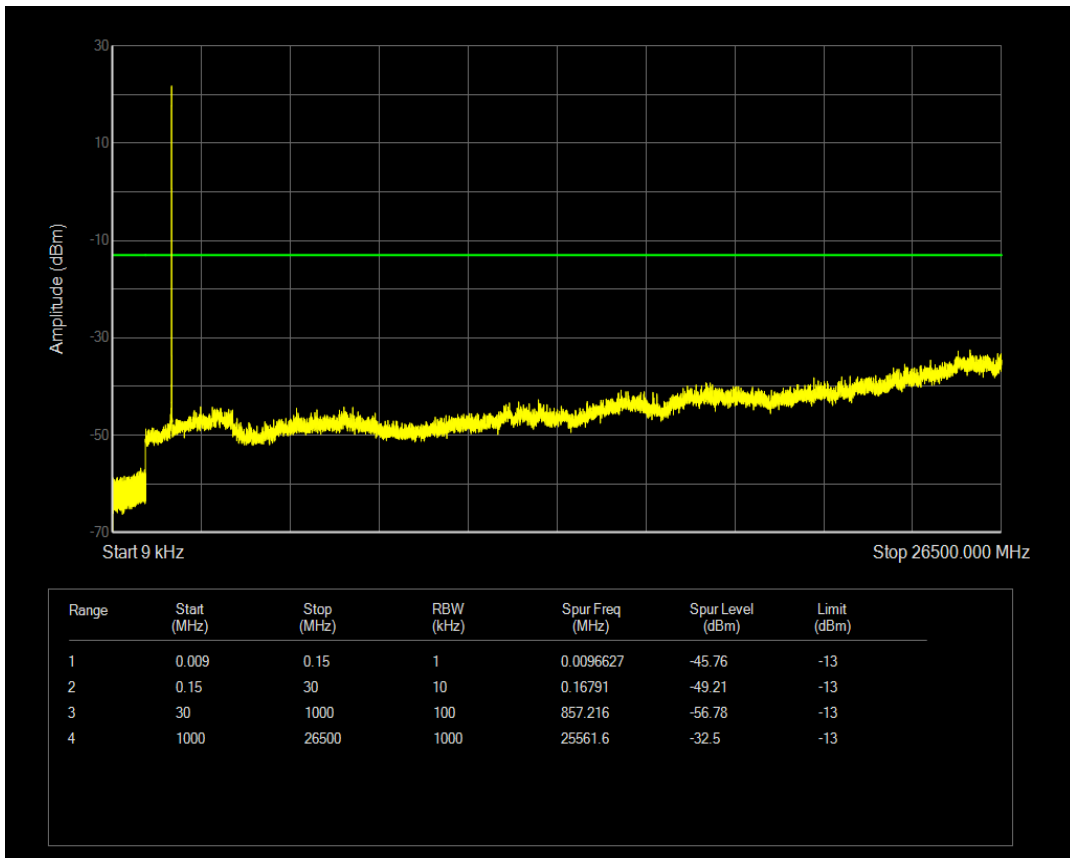

Band66 QPSK BW=3MHz Channel=132657 RB Size=1 Position=#0

Band66 QPSK BW=3MHz Channel=132657 RB Size=15 Position=#0