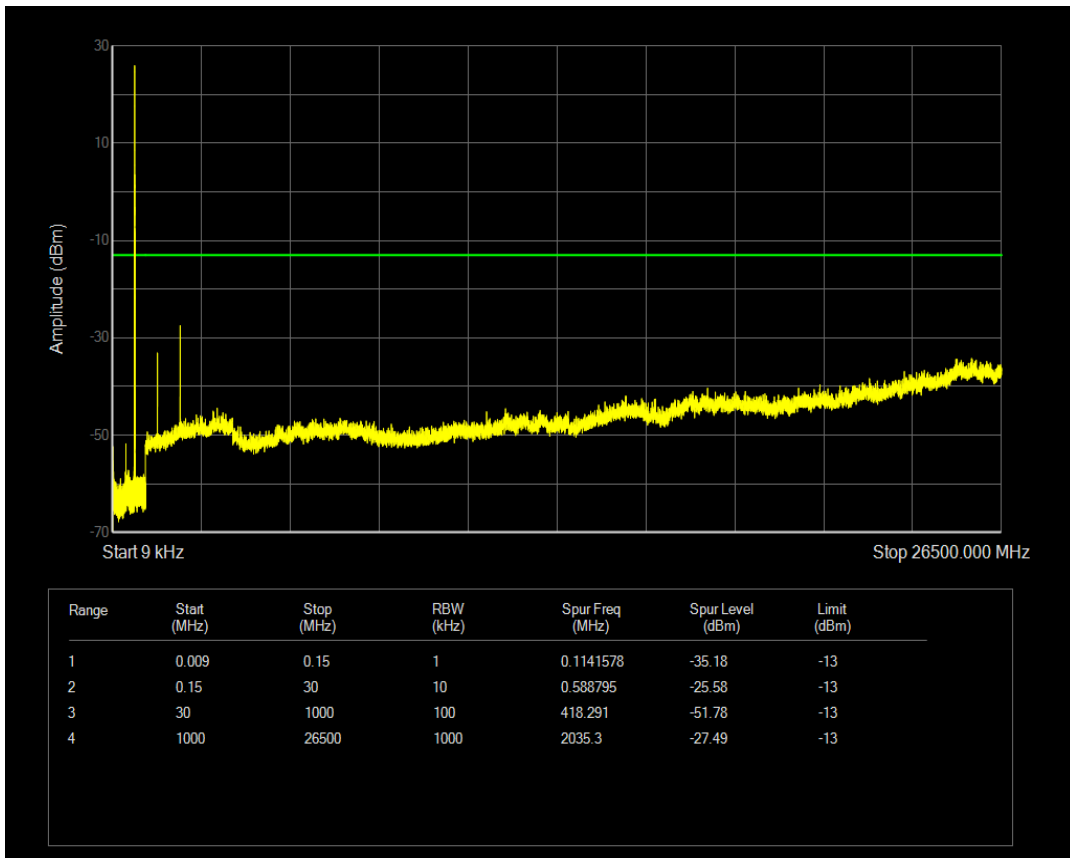

Band71 16QAM BW=5MHz Channel=133297 RB Size=1 Position=#0

Band71 16QAM BW=5MHz Channel=133297 RB Size=25 Position=#0