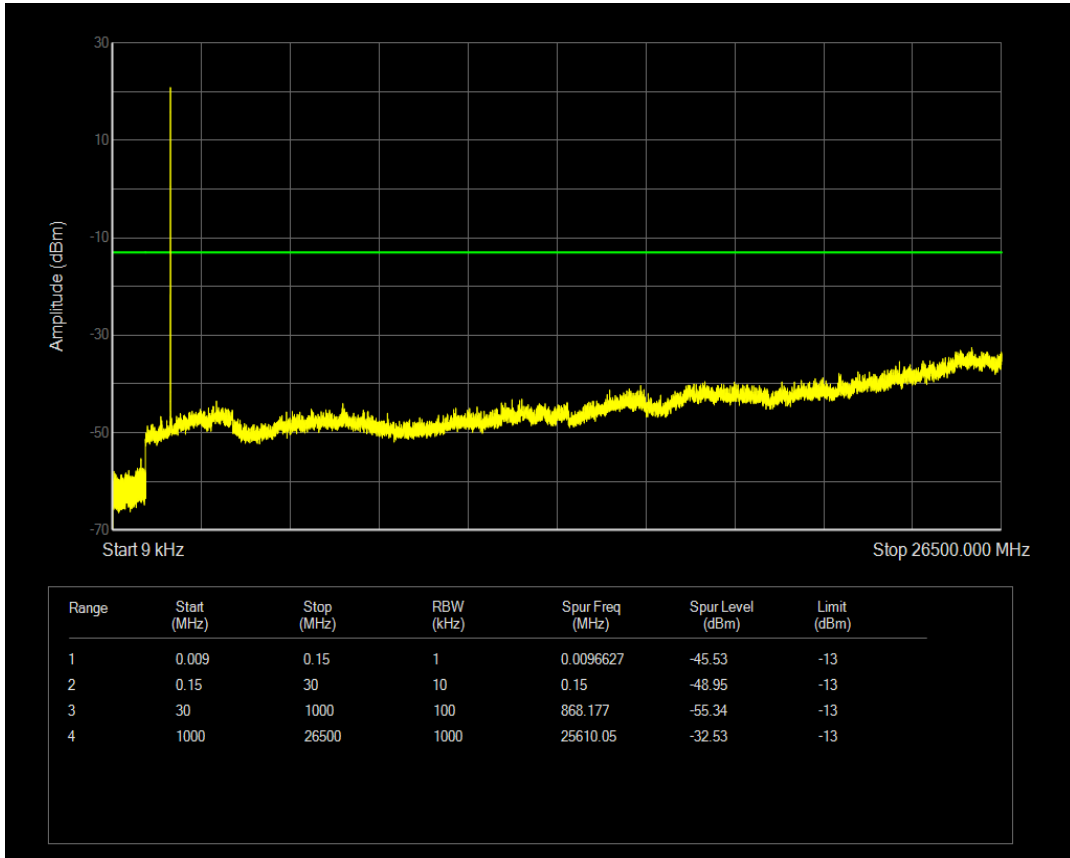

Band5 16QAM BW=10MHz Channel=20600 RB Size=50 Position=#0

Band5 16QAM BW=10MHz Channel=20600 RB Size=1 Position=#0

Band66 QPSK BW=1.4MHz Channel=131979 RB Size=1 Position=#0

Band66 QPSK BW=1.4MHz Channel=131979 RB Size=6 Position=#0

Band66 16QAM BW=1.4MHz Channel=131979 RB Size=1 Position=#0

Band66 16QAM BW=1.4MHz Channel=131979 RB Size=6 Position=#0

Band66 QPSK BW=1.4MHz Channel=132322 RB Size=1 Position=#0

Band66 QPSK BW=1.4MHz Channel=132322 RB Size=6 Position=#0