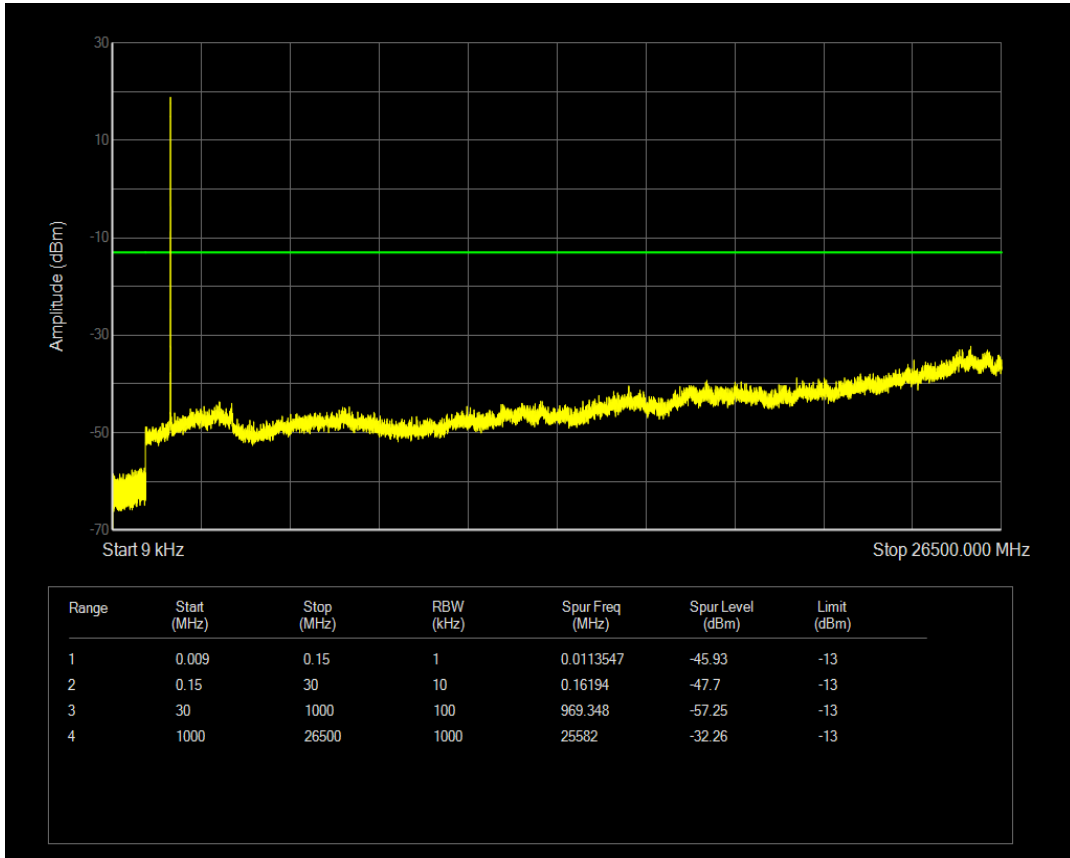

Band66 16QAM BW=3MHz Channel=131987 RB Size=1 Position=#0

Band66 16QAM BW=3MHz Channel=131987 RB Size=15 Position=#0

Band66 QPSK BW=3MHz Channel=132322 RB Size=1 Position=#0

Band66 QPSK BW=3MHz Channel=132322 RB Size=15 Position=#0