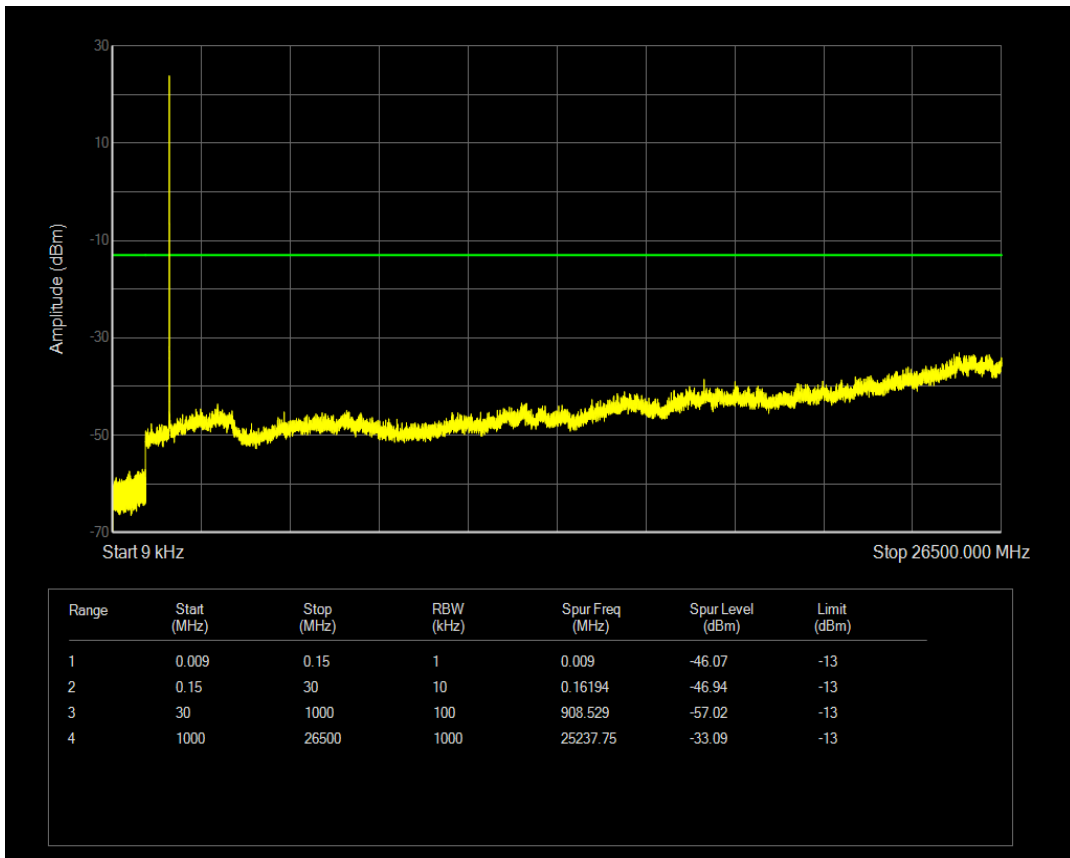

Band66 16QAM BW=3MHz Channel=131987 RB Size=1 Position=#0

Band66 16QAM BW=3MHz Channel=131987 RB Size=15 Position=#0