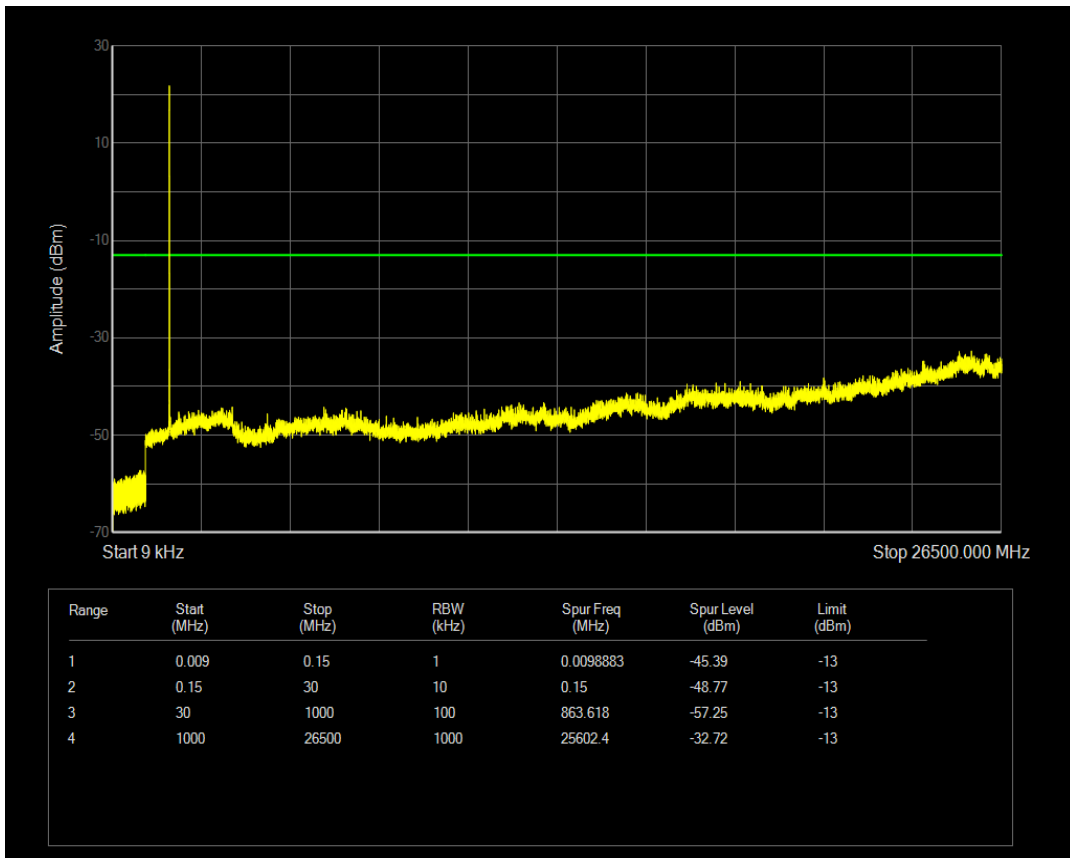

Band66 16QAM BW=5MHz Channel=131997 RB Size=1 Position=#0

Band66 16QAM BW=5MHz Channel=131997 RB Size=25 Position=#0