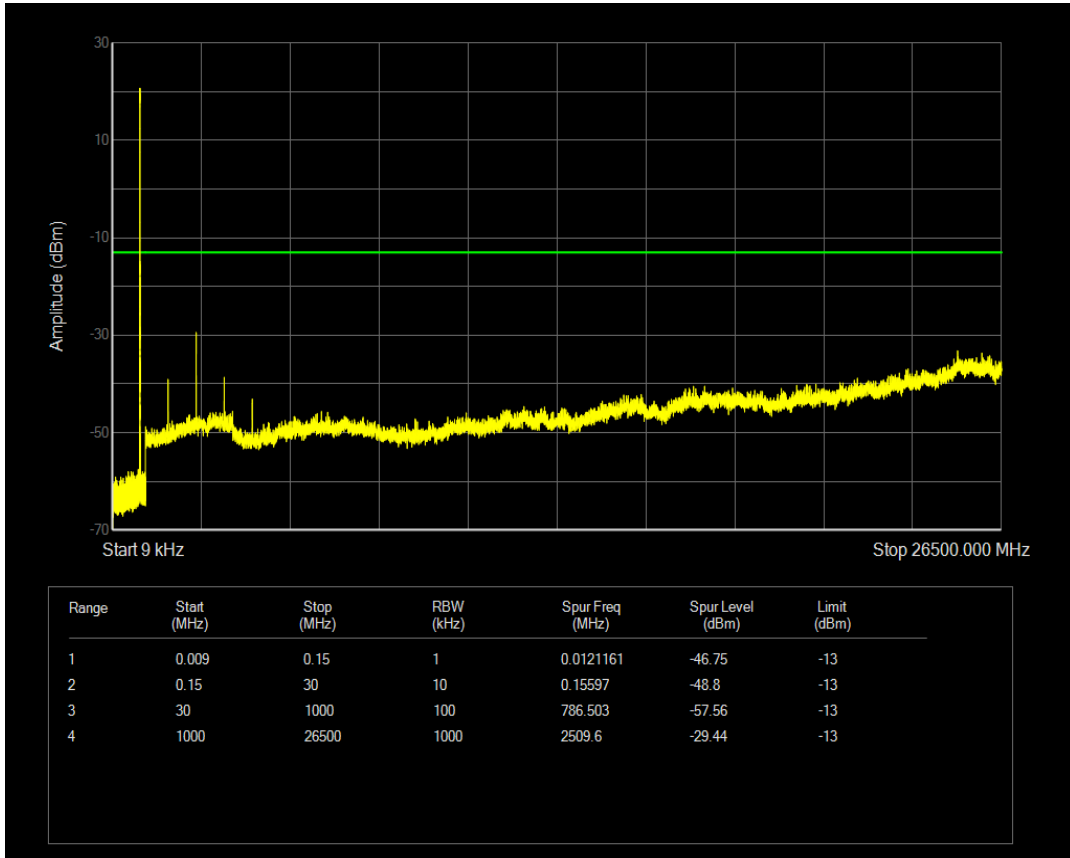

Band5 QPSK BW=1.4MHz Channel=20525 RB Size=1 Position=#0

Band5 QPSK BW=1.4MHz Channel=20525 RB Size=6 Position=#0

Band5 16QAM BW=1.4MHz Channel=20525 RB Size=1 Position=#0

Band5 16QAM BW=1.4MHz Channel=20525 RB Size=6 Position=#0

Band5 QPSK BW=1.4MHz Channel=20643 RB Size=1 Position=#0

Band5 QPSK BW=1.4MHz Channel=20643 RB Size=6 Position=#0

Band5 16QAM BW=1.4MHz Channel=20643 RB Size=1 Position=#0

Band5 16QAM BW=1.4MHz Channel=20643 RB Size=6 Position=#0