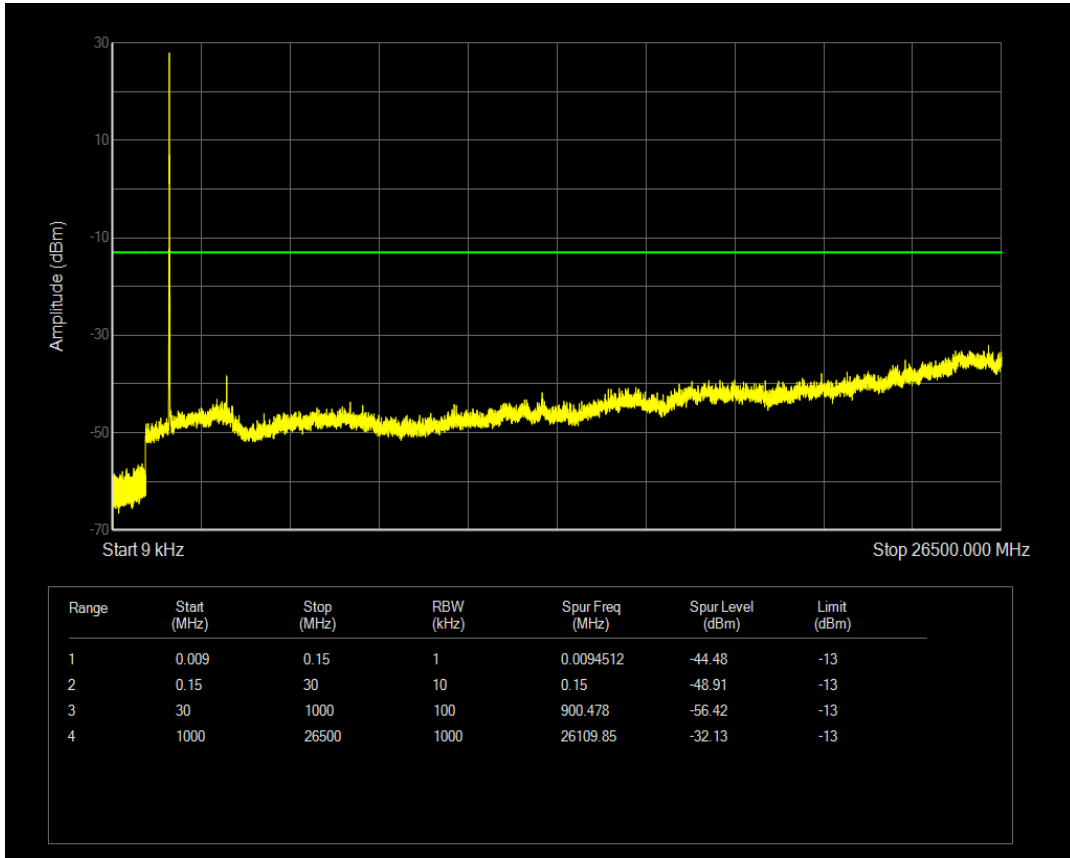

Band4 QPSK BW=5MHz Channel=20375 RB Size=1 Position=#0

Band4 QPSK BW=5MHz Channel=20375 RB Size=25 Position=#0

Band4 16QAM BW=5MHz Channel=20375 RB Size=1 Position=#0

Band4 QPSK BW=10MHz Channel=20000 RB Size=1 Position=#0

Band4 16QAM BW=5MHz Channel=20375 RB Size=25 Position=#0

Band4 QPSK BW=10MHz Channel=20000 RB Size=50 Position=#0

Band4 16QAM BW=10MHz Channel=20000 RB Size=1 Position=#0

Band4 16QAM BW=10MHz Channel=20000 RB Size=50 Position=#0