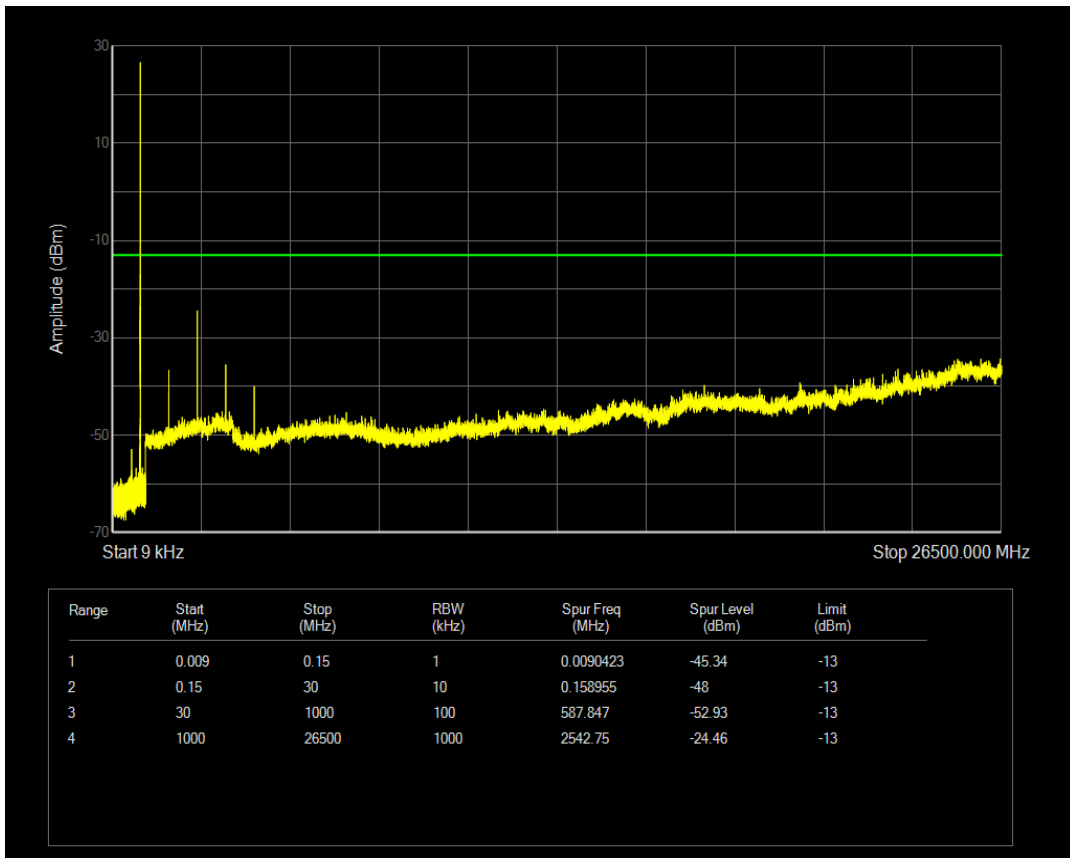

Band5 QPSK BW=1.4MHz Channel=20525 RB Size=1 Position=#0

Band5 QPSK BW=1.4MHz Channel=20525 RB Size=6 Position=#0

Band5 16QAM BW=1.4MHz Channel=20525 RB Size=1 Position=#0

Band5 16QAM BW=1.4MHz Channel=20525 RB Size=6 Position=#0

Band5 QPSK BW=1.4MHz Channel=20643 RB Size=1 Position=#0

Band5 QPSK BW=1.4MHz Channel=20643 RB Size=6 Position=#0

Band5 16QAM BW=1.4MHz Channel=20643 RB Size=1 Position=#0

Band5 16QAM BW=1.4MHz Channel=20643 RB Size=6 Position=#0