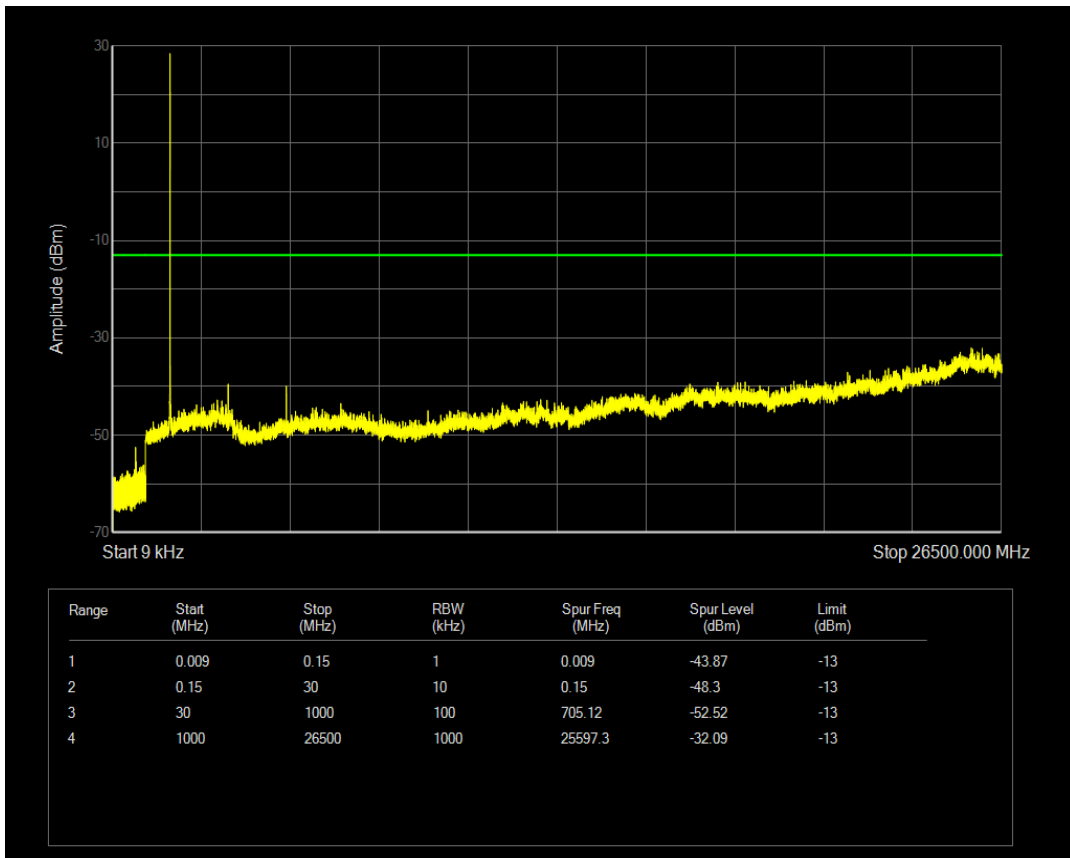

Band4 QPSK BW=1.4MHz Channel=20175 RB Size=1 Position=#0

Band4 QPSK BW=1.4MHz Channel=20175 RB Size=6 Position=#0

Band4 16QAM BW=1.4MHz Channel=20175 RB Size=1 Position=#0

Band4 QPSK BW=1.4MHz Channel=20393 RB Size=1 Position=#0

Band4 16QAM BW=1.4MHz Channel=20175 RB Size=6 Position=#0

Band4 QPSK BW=1.4MHz Channel=20393 RB Size=6 Position=#0

Band4 16QAM BW=1.4MHz Channel=20393 RB Size=1 Position=#0

Band4 16QAM BW=1.4MHz Channel=20393 RB Size=6 Position=#0