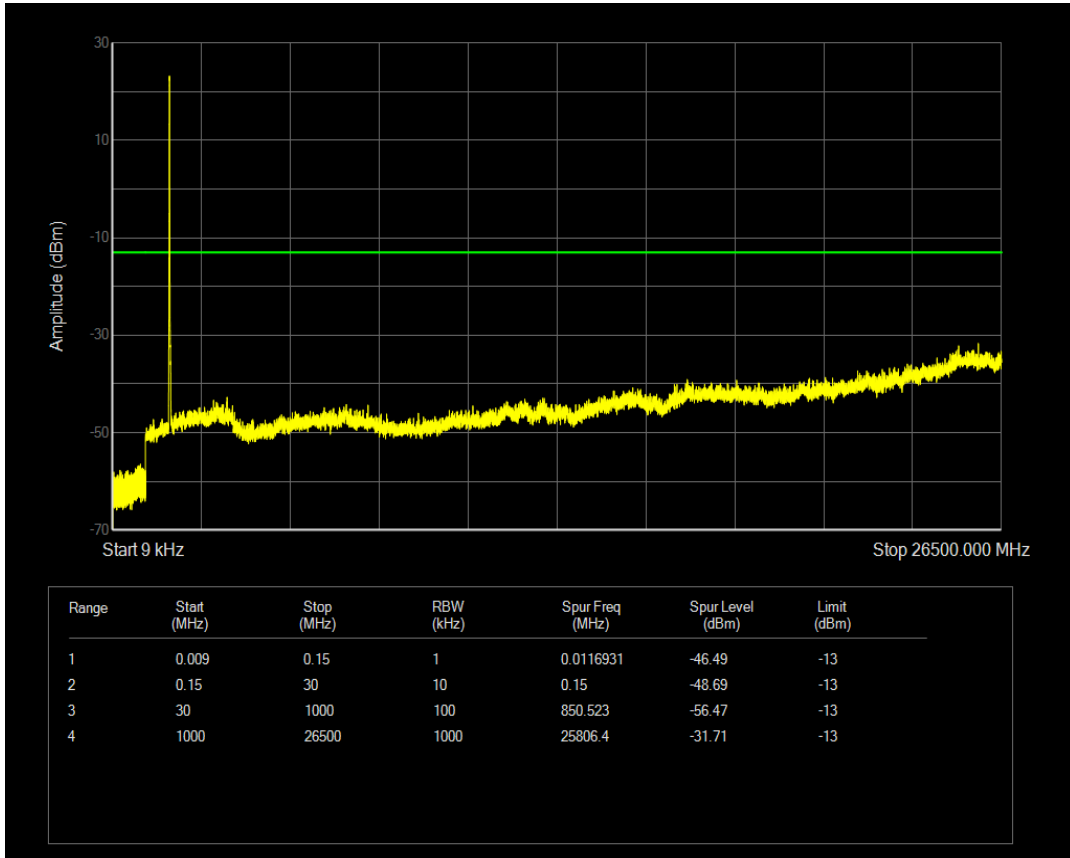

Band4 QPSK BW=5MHz Channel=20375 RB Size=1 Position=#0

Band4 QPSK BW=5MHz Channel=20375 RB Size=25 Position=#0

Band4 16QAM BW=5MHz Channel=20375 RB Size=1 Position=#0

Band4 QPSK BW=10MHz Channel=20000 RB Size=1 Position=#0

Band4 16QAM BW=5MHz Channel=20375 RB Size=25 Position=#0

Band4 QPSK BW=10MHz Channel=20000 RB Size=50 Position=#0

Band4 16QAM BW=10MHz Channel=20000 RB Size=1 Position=#0

Band4 16QAM BW=10MHz Channel=20000 RB Size=50 Position=#0