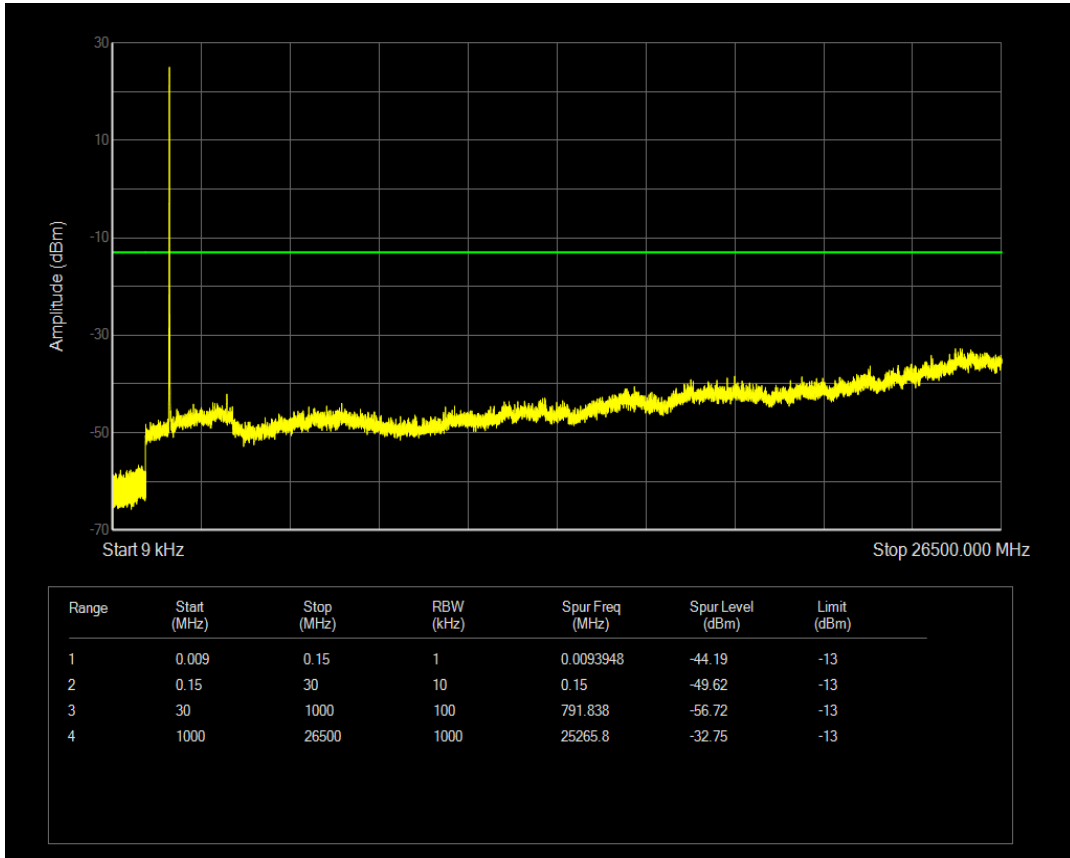

Band4 QPSK BW=5MHz Channel=19975 RB Size=1 Position=#0

Band4 QPSK BW=5MHz Channel=19975 RB Size=25 Position=#0

Band4 16QAM BW=5MHz Channel=19975 RB Size=1 Position=#0

Band4 16QAM BW=5MHz Channel=19975 RB Size=25 Position=#0

Band4 QPSK BW=5MHz Channel=20175 RB Size=1 Position=#0

Band4 QPSK BW=5MHz Channel=20175 RB Size=25 Position=#0

Band4 16QAM BW=5MHz Channel=20175 RB Size=1 Position=#0

Band4 16QAM BW=5MHz Channel=20175 RB Size=25 Position=#0