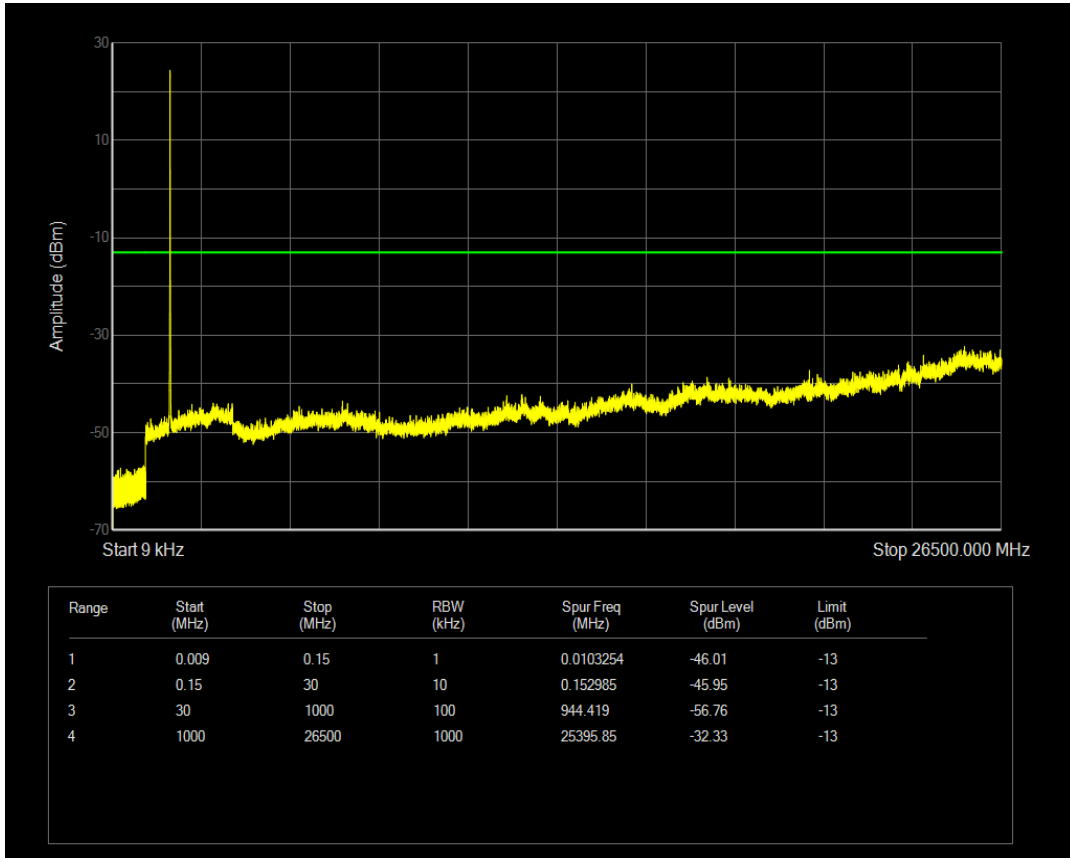

Band4 QPSK BW=5MHz Channel=19975 RB Size=1 Position=#0

Band4 QPSK BW=5MHz Channel=19975 RB Size=25 Position=#0

Band4 16QAM BW=5MHz Channel=19975 RB Size=1 Position=#0

Band4 16QAM BW=5MHz Channel=19975 RB Size=25 Position=#0

Band4 QPSK BW=5MHz Channel=20175 RB Size=1 Position=#0

Band4 QPSK BW=5MHz Channel=20175 RB Size=25 Position=#0

Band4 16QAM BW=5MHz Channel=20175 RB Size=1 Position=#0

Band4 16QAM BW=5MHz Channel=20175 RB Size=25 Position=#0

Band4 QPSK BW=5MHz Channel=20375 RB Size=1 Position=#0

Band4 QPSK BW=5MHz Channel=20375 RB Size=25 Position=#0

Band4 16QAM BW=5MHz Channel=20375 RB Size=1 Position=#0

Band4 QPSK BW=10MHz Channel=20000 RB Size=1 Position=#0