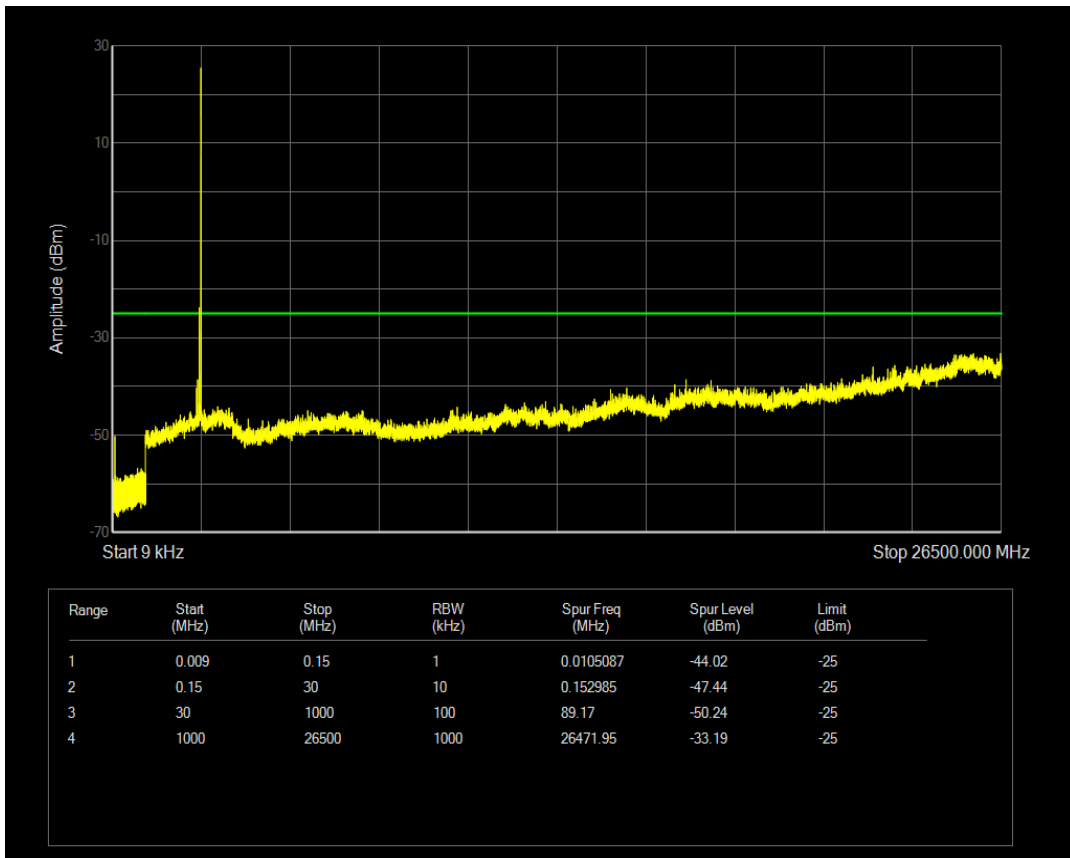

Band41(2555-2655) 16QAM BW=5MHz Channel=41215 RB Size=1 Position=#0

Band41(2555-2655) 16QAM BW=5MHz Channel=41215 RB Size=25 Position=#0