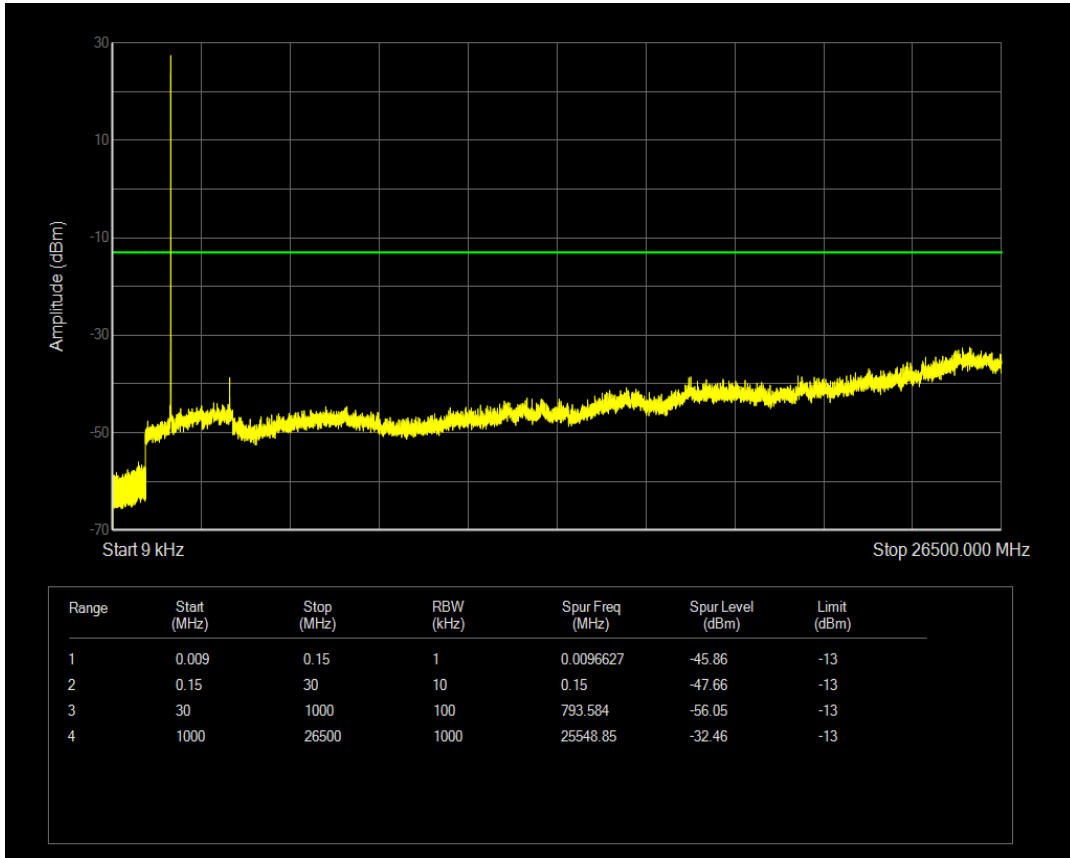

Band4 QPSK BW=1.4MHz Channel=20175 RB Size=1 Position=#0

Band4 QPSK BW=1.4MHz Channel=20175 RB Size=6 Position=#0

Band4 16QAM BW=1.4MHz Channel=20175 RB Size=1 Position=#0

Band4 QPSK BW=1.4MHz Channel=20393 RB Size=1 Position=#0

Band4 16QAM BW=1.4MHz Channel=20175 RB Size=6 Position=#0

Band4 QPSK BW=1.4MHz Channel=20393 RB Size=6 Position=#0

Band4 16QAM BW=1.4MHz Channel=20393 RB Size=1 Position=#0

Band4 16QAM BW=1.4MHz Channel=20393 RB Size=6 Position=#0

Band4 QPSK BW=3MHz Channel=19965 RB Size=1 Position=#0

Band4 QPSK BW=3MHz Channel=19965 RB Size=15 Position=#0

Band4 16QAM BW=3MHz Channel=19965 RB Size=1 Position=#0

Band4 16QAM BW=3MHz Channel=19965 RB Size=15 Position=#0