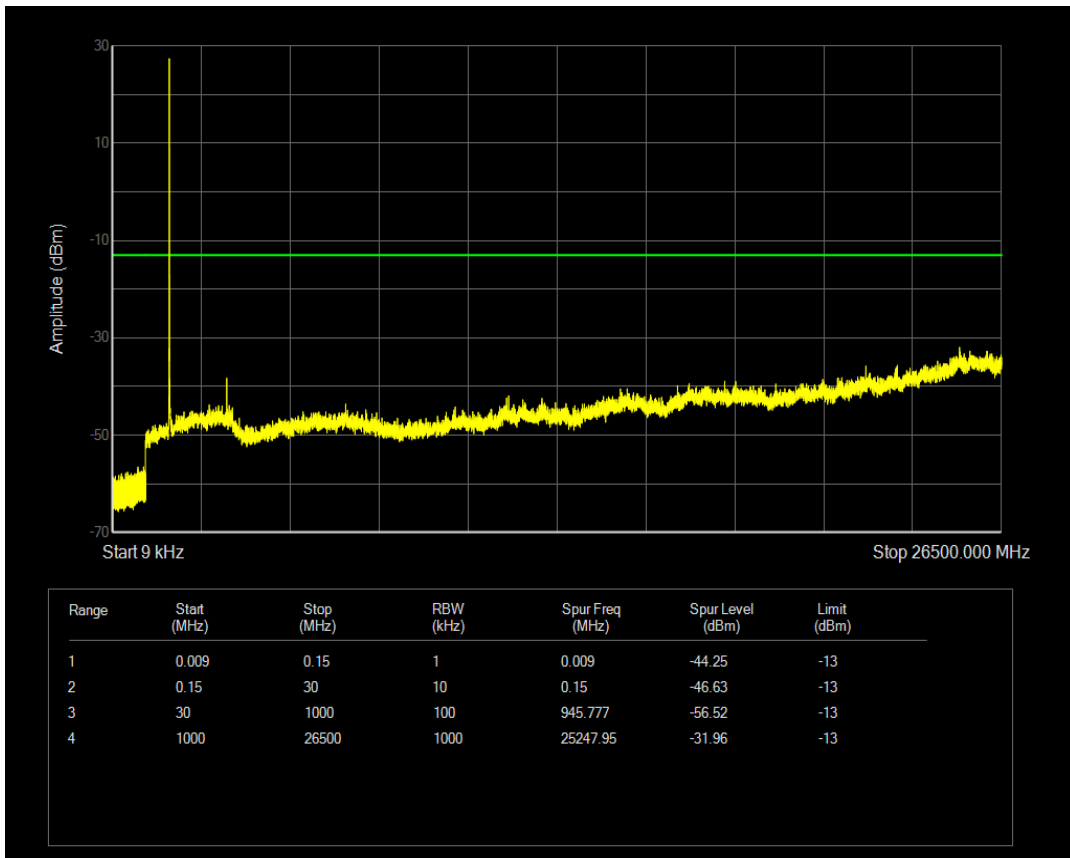

Band4 QPSK BW=3MHz Channel=20385 RB Size=1 Position=#0

Band4 QPSK BW=3MHz Channel=20385 RB Size=15 Position=#0

Band4 16QAM BW=3MHz Channel=20385 RB Size=1 Position=#0

Band4 16QAM BW=3MHz Channel=20385 RB Size=15 Position=#0

Band4 QPSK BW=5MHz Channel=19975 RB Size=1 Position=#0

Band4 QPSK BW=5MHz Channel=19975 RB Size=25 Position=#0

Band4 16QAM BW=5MHz Channel=19975 RB Size=1 Position=#0

Band4 16QAM BW=5MHz Channel=19975 RB Size=25 Position=#0