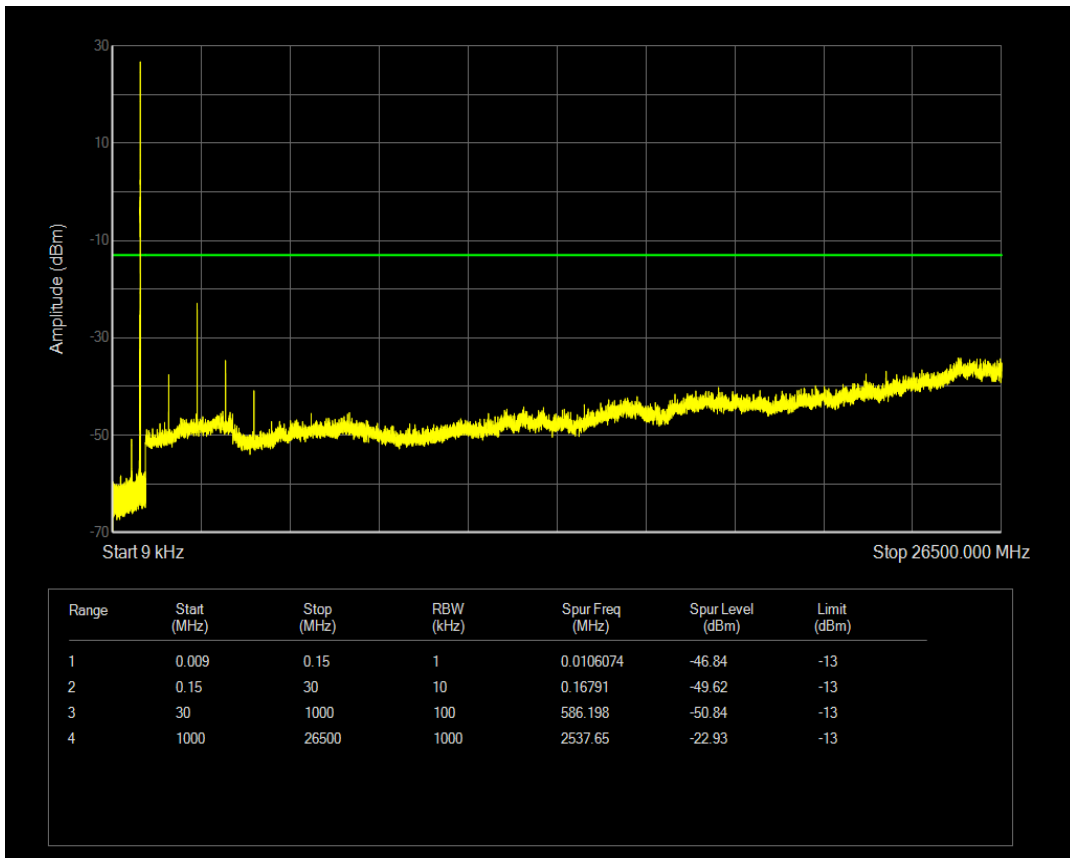

Band5 QPSK BW=3MHz Channel=20635 RB Size=1 Position=#0

Band5 QPSK BW=3MHz Channel=20635 RB Size=15 Position=#0