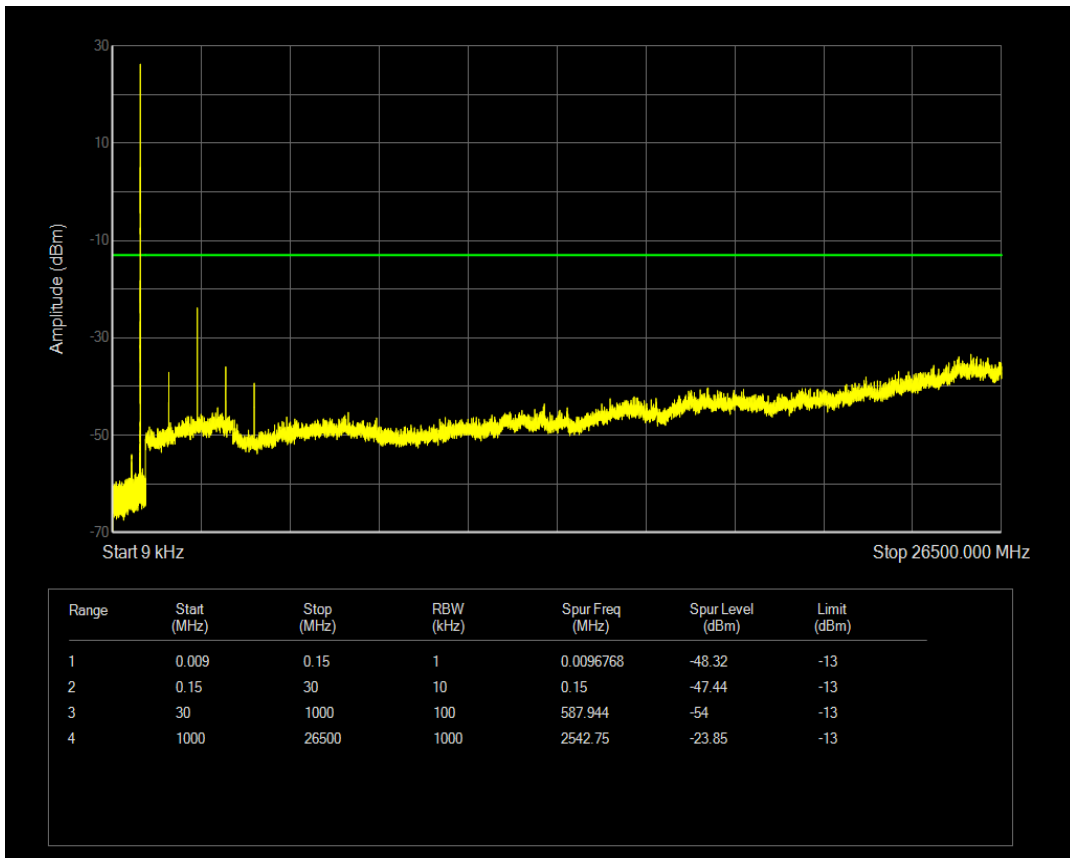

Band5 QPSK BW=1.4MHz Channel=20525 RB Size=1 Position=#0

Band5 QPSK BW=1.4MHz Channel=20525 RB Size=6 Position=#0

Band5 16QAM BW=1.4MHz Channel=20525 RB Size=1 Position=#0

Band5 16QAM BW=1.4MHz Channel=20525 RB Size=6 Position=#0

Band5 QPSK BW=1.4MHz Channel=20643 RB Size=1 Position=#0

Band5 QPSK BW=1.4MHz Channel=20643 RB Size=6 Position=#0

Band5 16QAM BW=1.4MHz Channel=20643 RB Size=1 Position=#0

Band5 16QAM BW=1.4MHz Channel=20643 RB Size=6 Position=#0