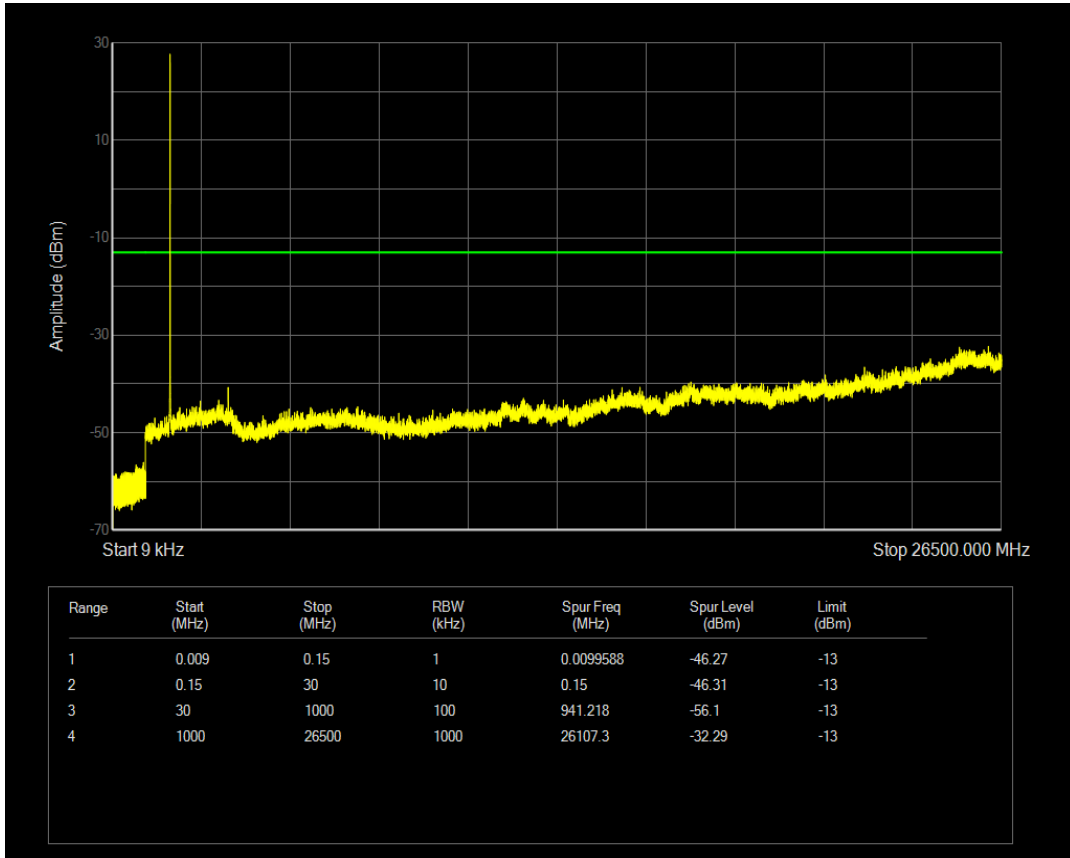

Band4 QPSK BW=1.4MHz Channel=20175 RB Size=1 Position=#0

Band4 QPSK BW=1.4MHz Channel=20175 RB Size=6 Position=#0

Band4 16QAM BW=1.4MHz Channel=20175 RB Size=1 Position=#0

Band4 QPSK BW=1.4MHz Channel=20393 RB Size=1 Position=#0

Band4 16QAM BW=1.4MHz Channel=20175 RB Size=6 Position=#0

Band4 QPSK BW=1.4MHz Channel=20393 RB Size=6 Position=#0

Band4 16QAM BW=1.4MHz Channel=20393 RB Size=1 Position=#0

Band4 16QAM BW=1.4MHz Channel=20393 RB Size=6 Position=#0