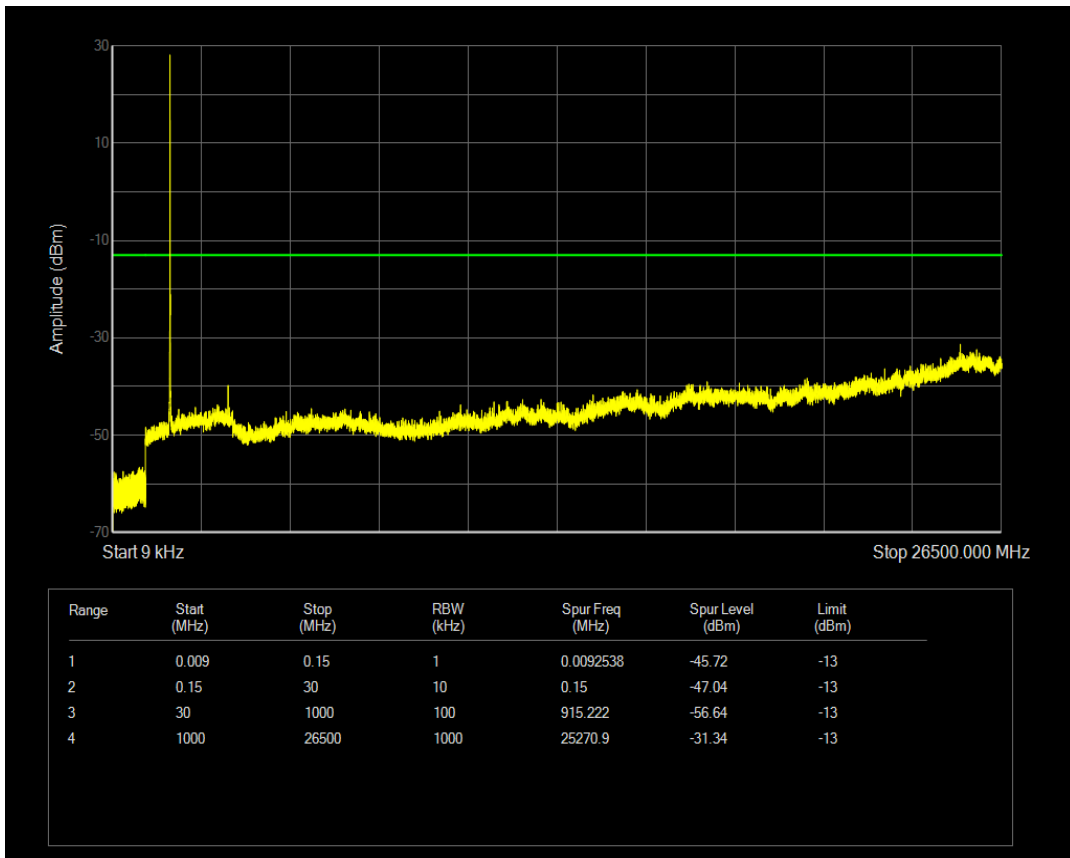

Band4 QPSK BW=5MHz Channel=20175 RB Size=1 Position=#0

Band4 QPSK BW=5MHz Channel=20175 RB Size=25 Position=#0