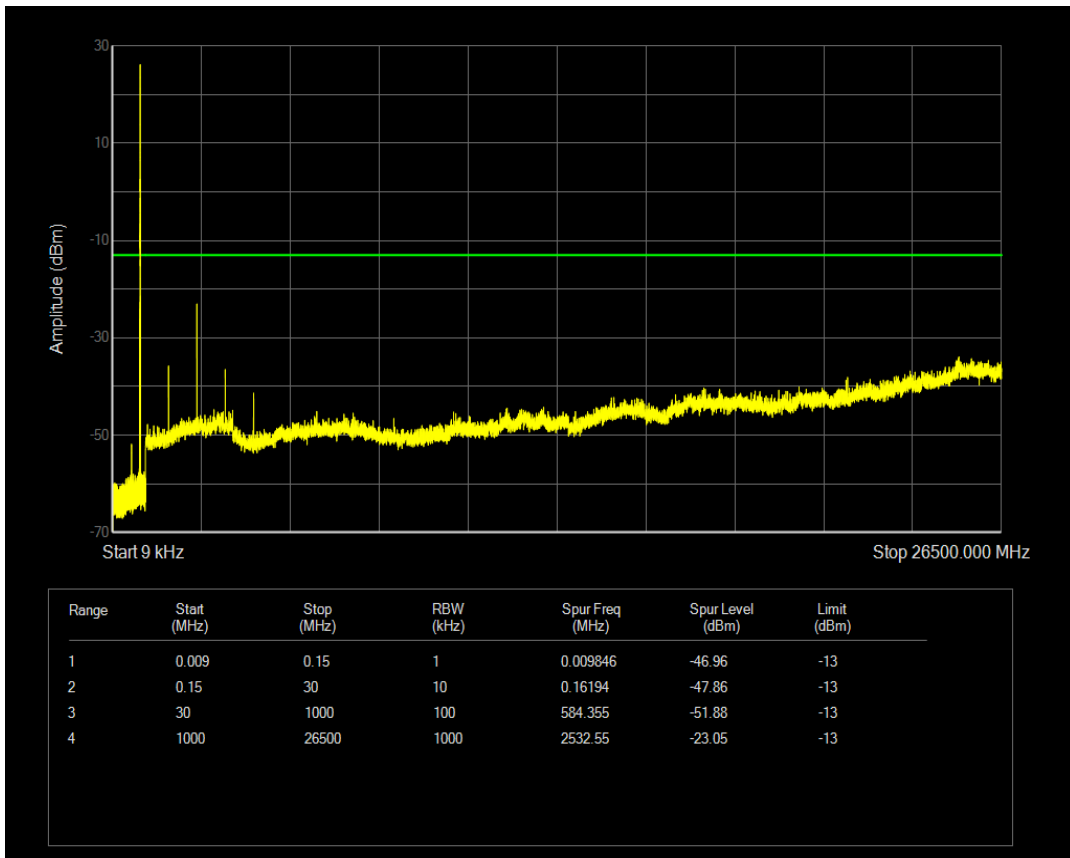

Band5 QPSK BW=5MHz Channel=20525 RB Size=1 Position=#0

Band5 QPSK BW=5MHz Channel=20525 RB Size=25 Position=#0

Band5 16QAM BW=5MHz Channel=20525 RB Size=1 Position=#0

Band5 16QAM BW=5MHz Channel=20525 RB Size=25 Position=#0

Band5 QPSK BW=5MHz Channel=20625 RB Size=1 Position=#0

Band5 QPSK BW=5MHz Channel=20625 RB Size=25 Position=#0