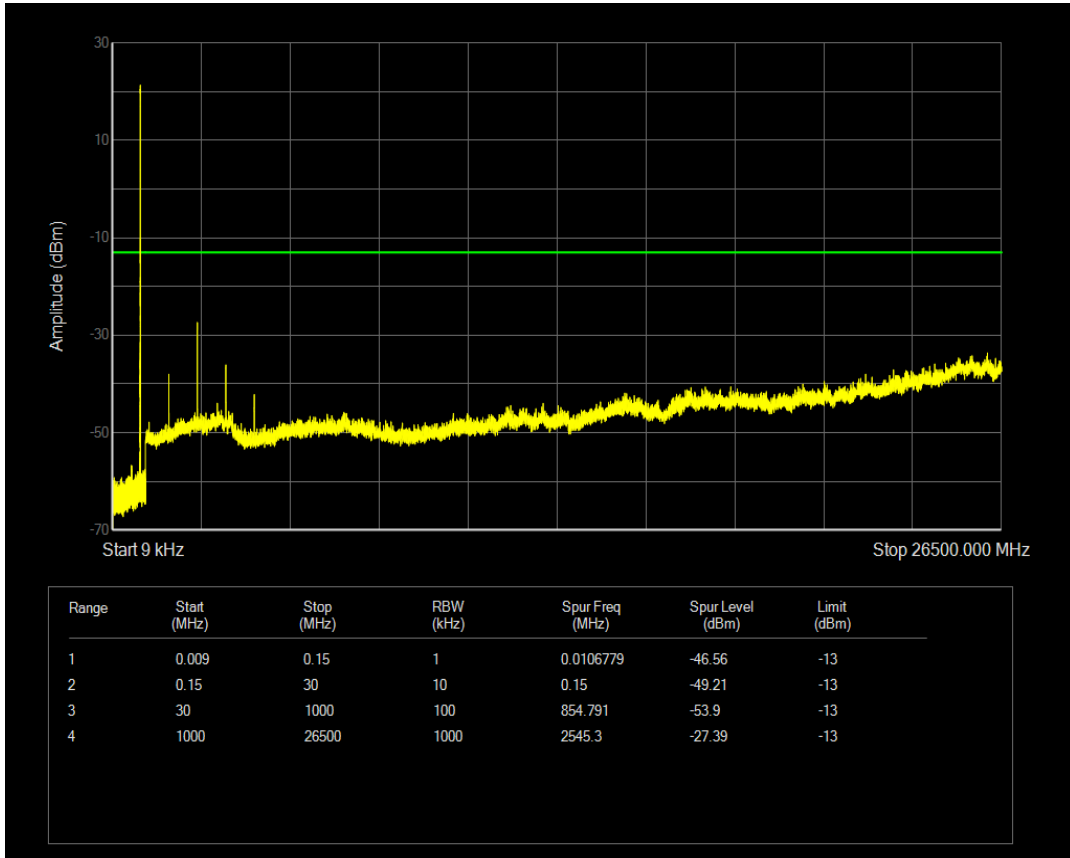

Band5 QPSK BW=1.4MHz Channel=20525 RB Size=1 Position=#0

Band5 QPSK BW=1.4MHz Channel=20525 RB Size=6 Position=#0

Band5 16QAM BW=1.4MHz Channel=20525 RB Size=1 Position=#0

Band5 16QAM BW=1.4MHz Channel=20525 RB Size=6 Position=#0

Band5 QPSK BW=1.4MHz Channel=20643 RB Size=1 Position=#0

Band5 QPSK BW=1.4MHz Channel=20643 RB Size=6 Position=#0

Band5 16QAM BW=1.4MHz Channel=20643 RB Size=1 Position=#0

Band5 16QAM BW=1.4MHz Channel=20643 RB Size=6 Position=#0