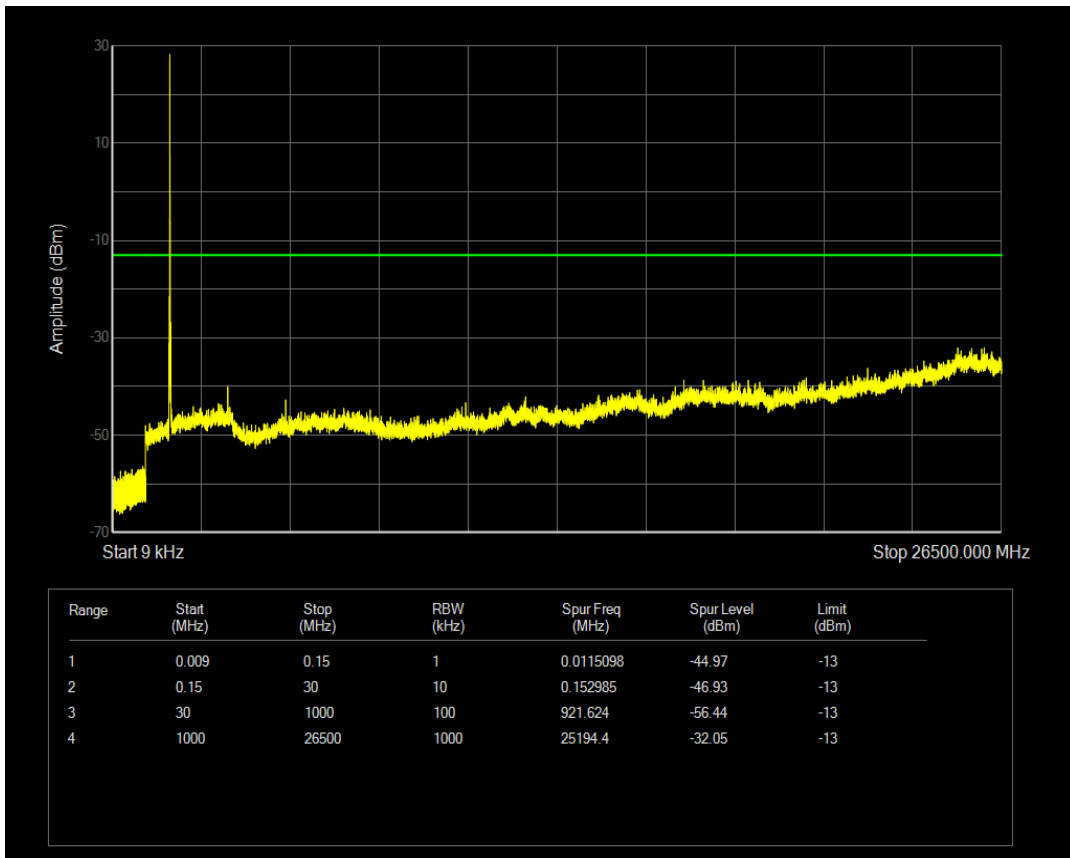

Band4 QPSK BW=15MHz Channel=20175 RB Size=1 Position=#0

Band4 QPSK BW=15MHz Channel=20175 RB Size=75 Position=#0