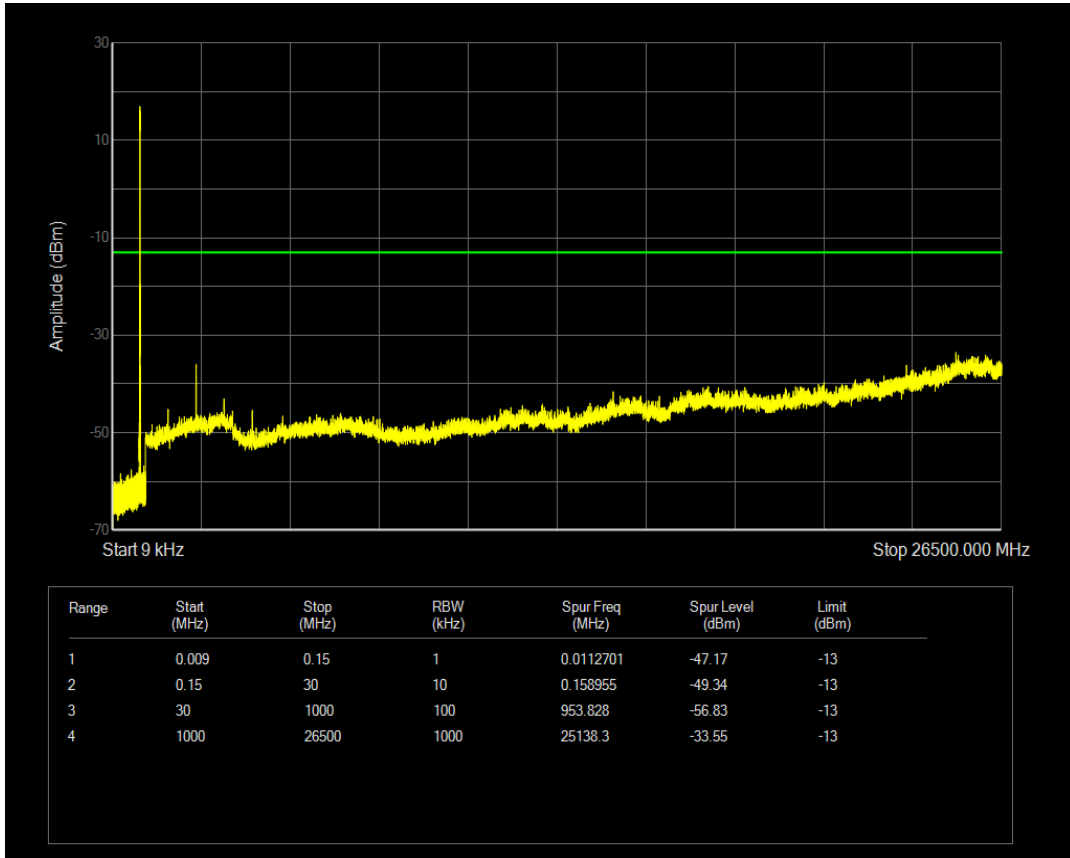

Band5 QPSK BW=5MHz Channel=20525 RB Size=25 Position=#0

Band5 16QAM BW=5MHz Channel=20525 RB Size=1 Position=#0