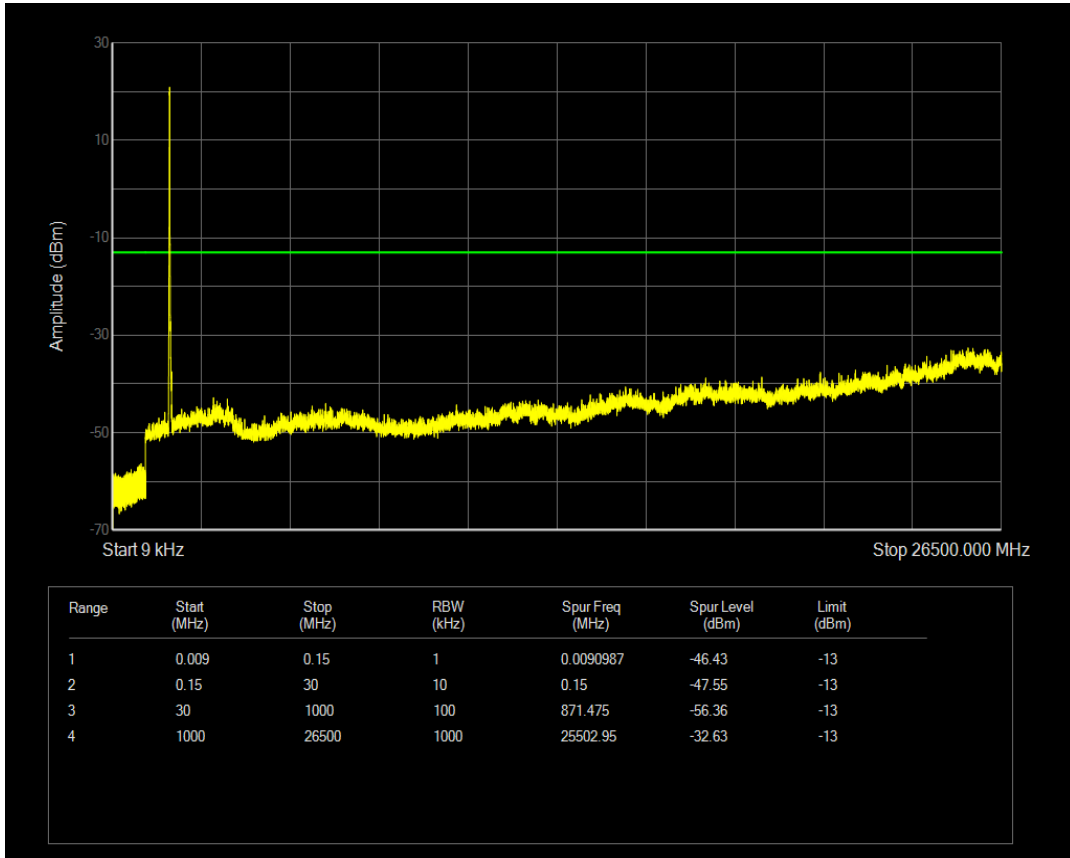

Band4 QPSK BW=15MHz Channel=20025 RB Size=1 Position=#0

Band4 QPSK BW=15MHz Channel=20025 RB Size=75 Position=#0

Band4 16QAM BW=15MHz Channel=20025 RB Size=1 Position=#0

Band4 16QAM BW=15MHz Channel=20025 RB Size=75 Position=#0