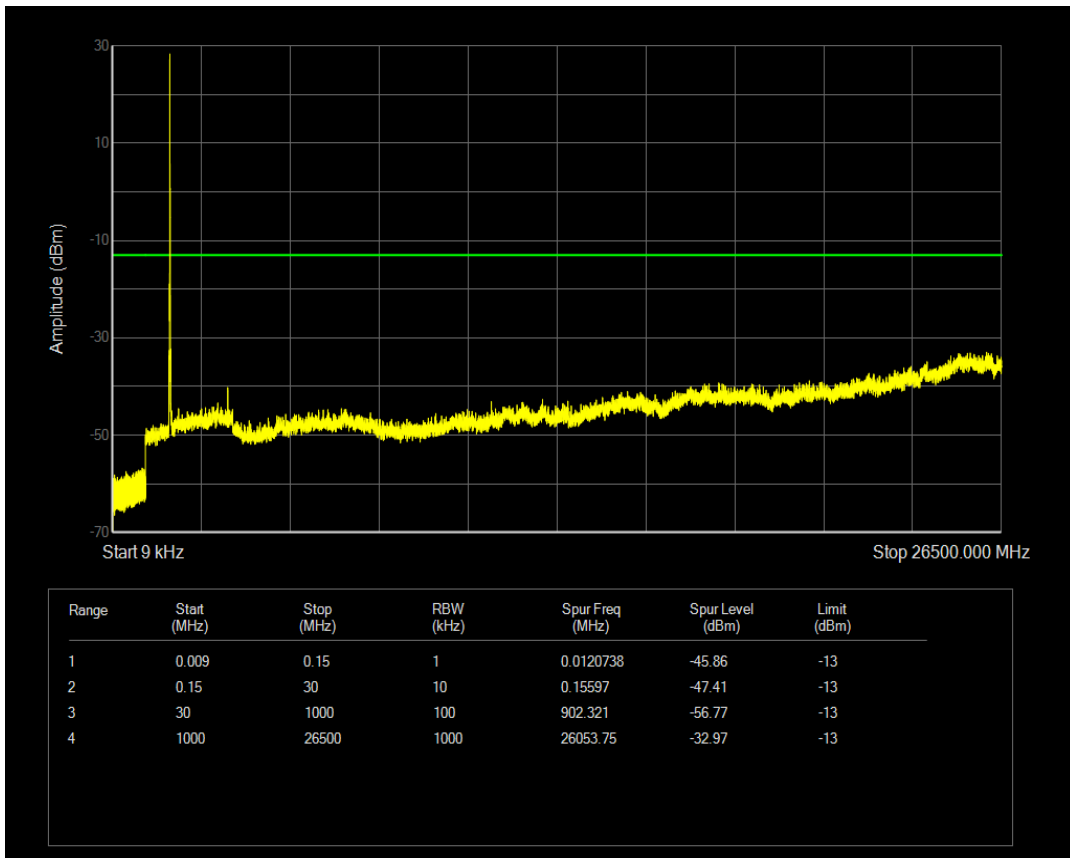

Band4 16QAM BW=15MHz Channel=20175 RB Size=1 Position=#0

Band4 16QAM BW=15MHz Channel=20175 RB Size=75 Position=#0