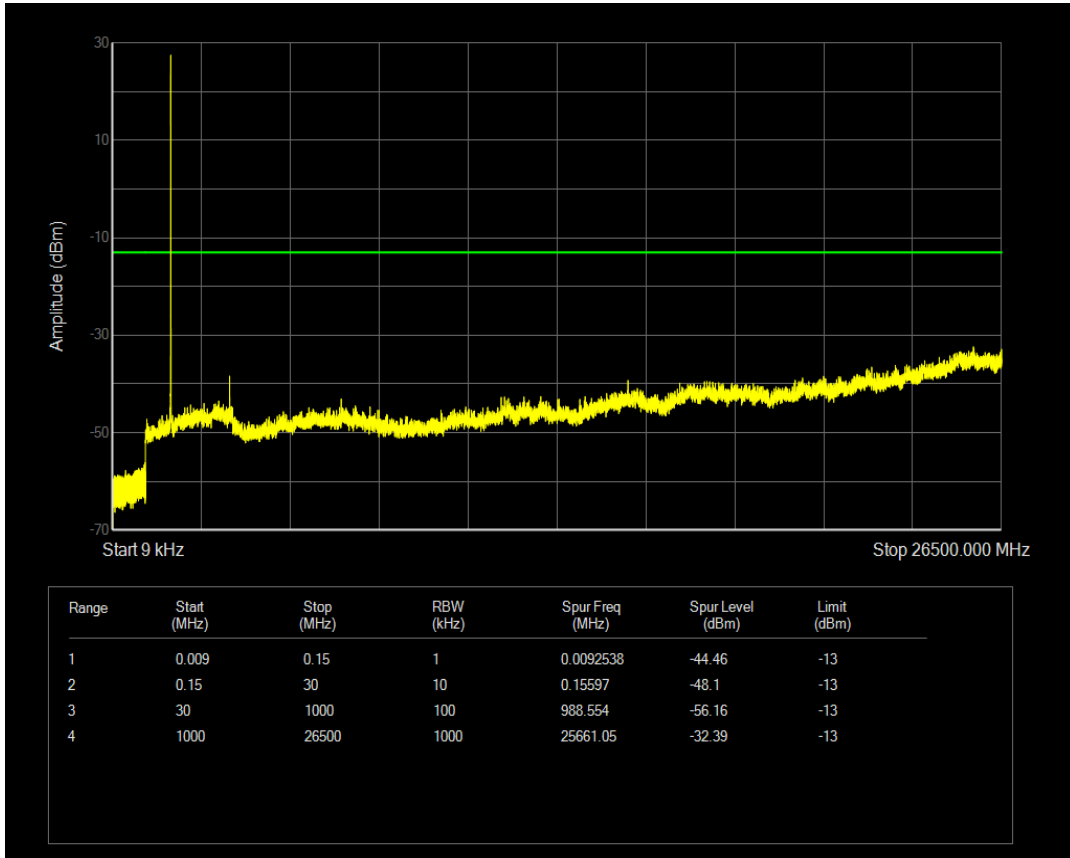

Band4 QPSK BW=1.4MHz Channel=20175 RB Size=1 Position=#0

Band4 QPSK BW=1.4MHz Channel=20175 RB Size=6 Position=#0

Band4 16QAM BW=1.4MHz Channel=20175 RB Size=1 Position=#0

Band4 QPSK BW=1.4MHz Channel=20393 RB Size=1 Position=#0

Band4 16QAM BW=1.4MHz Channel=20175 RB Size=6 Position=#0

Band4 QPSK BW=1.4MHz Channel=20393 RB Size=6 Position=#0

Band4 16QAM BW=1.4MHz Channel=20393 RB Size=1 Position=#0

Band4 16QAM BW=1.4MHz Channel=20393 RB Size=6 Position=#0