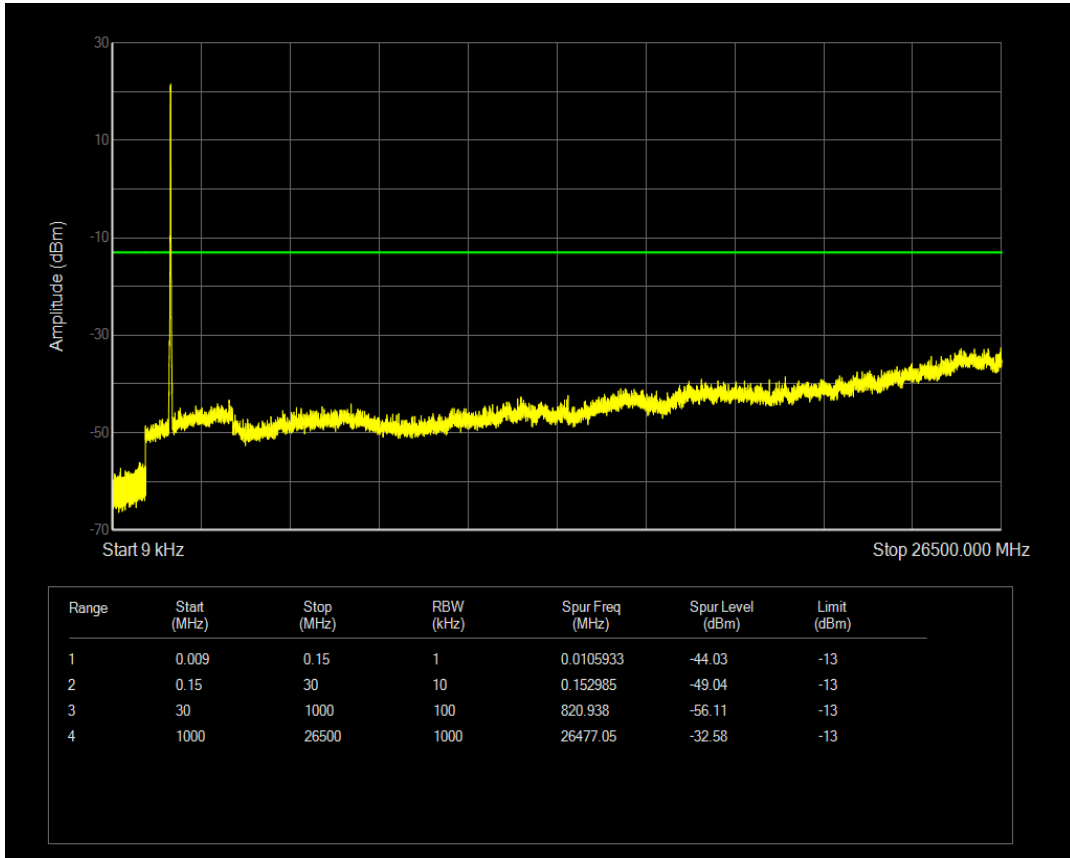

Band4 QPSK BW=15MHz Channel=20325 RB Size=75 Position=#0

Band4 16QAM BW=15MHz Channel=20325 RB Size=1 Position=#0