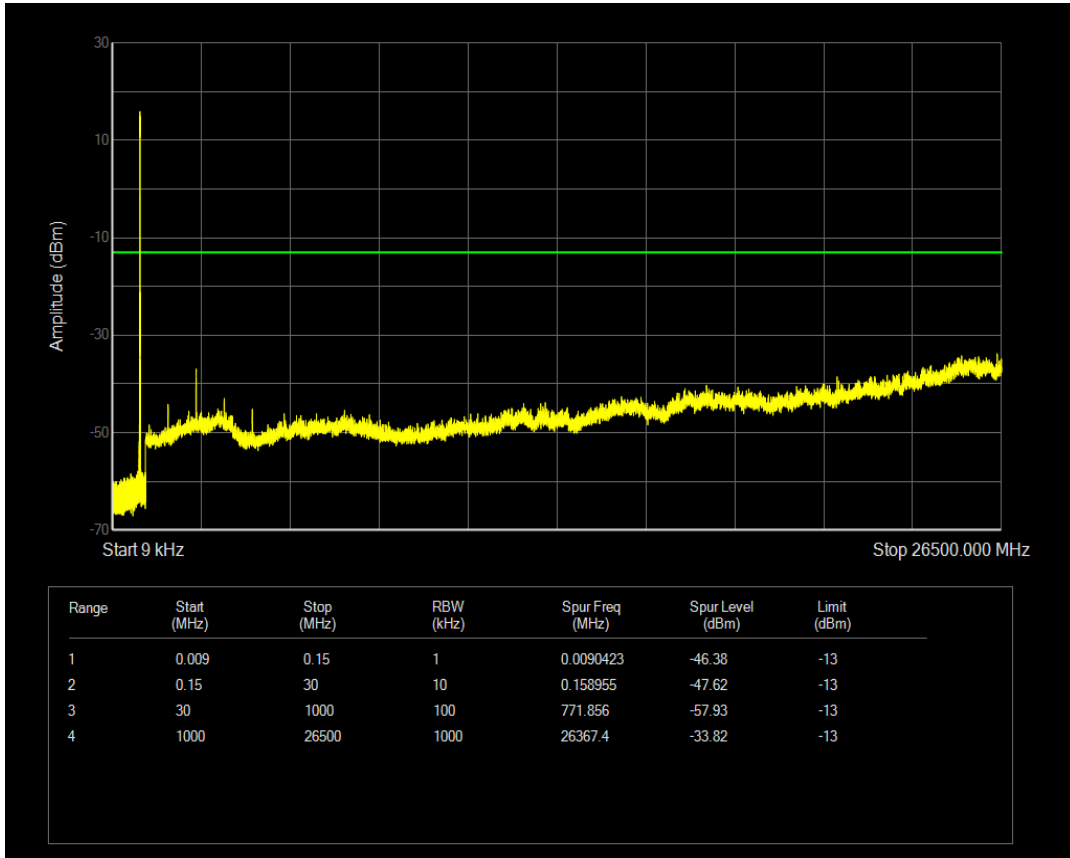

Band5 QPSK BW=5MHz Channel=20525 RB Size=1 Position=#0

Band5 QPSK BW=5MHz Channel=20525 RB Size=25 Position=#0

Band5 16QAM BW=5MHz Channel=20525 RB Size=1 Position=#0

Band5 16QAM BW=5MHz Channel=20525 RB Size=25 Position=#0

Band5 QPSK BW=5MHz Channel=20625 RB Size=1 Position=#0

Band5 QPSK BW=5MHz Channel=20625 RB Size=25 Position=#0