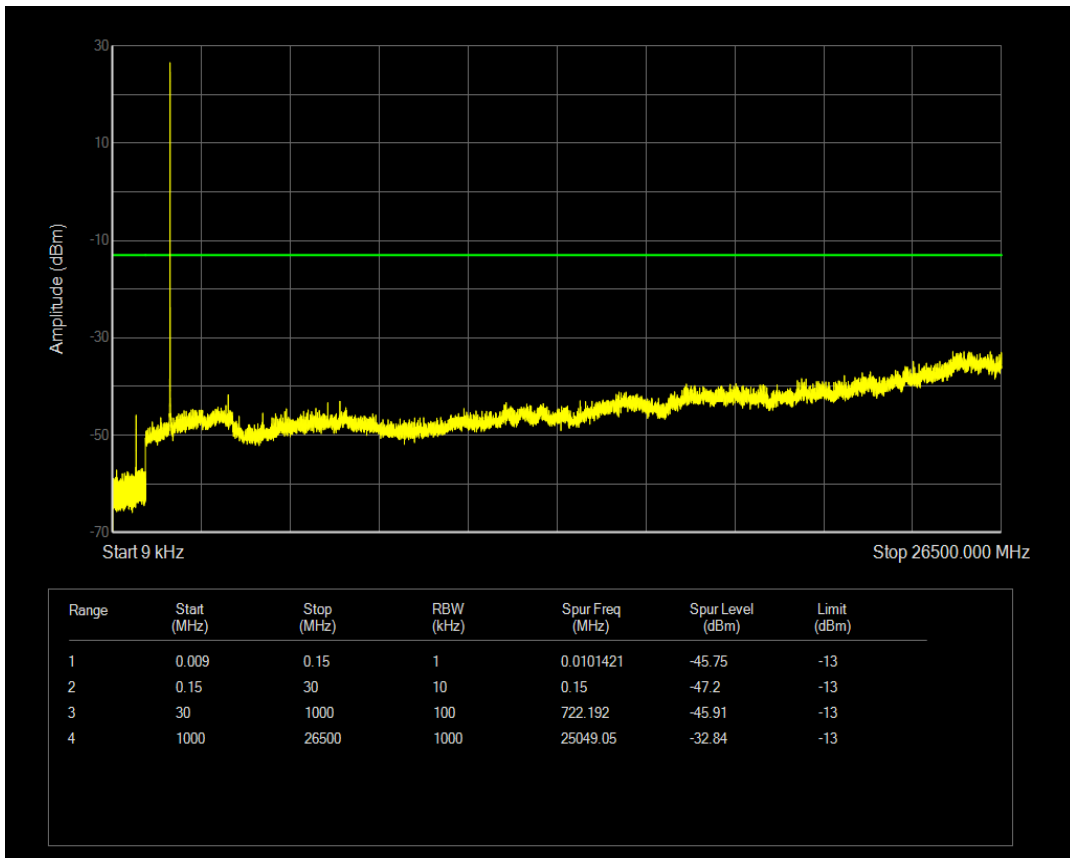

Band4 QPSK BW=1.4MHz Channel=20175 RB Size=1 Position=#0

Band4 QPSK BW=1.4MHz Channel=20175 RB Size=6 Position=#0

Band4 16QAM BW=1.4MHz Channel=20175 RB Size=1 Position=#0

Band4 QPSK BW=1.4MHz Channel=20393 RB Size=1 Position=#0

Band4 16QAM BW=1.4MHz Channel=20175 RB Size=6 Position=#0

Band4 QPSK BW=1.4MHz Channel=20393 RB Size=6 Position=#0

Band4 16QAM BW=1.4MHz Channel=20393 RB Size=1 Position=#0

Band4 16QAM BW=1.4MHz Channel=20393 RB Size=6 Position=#0