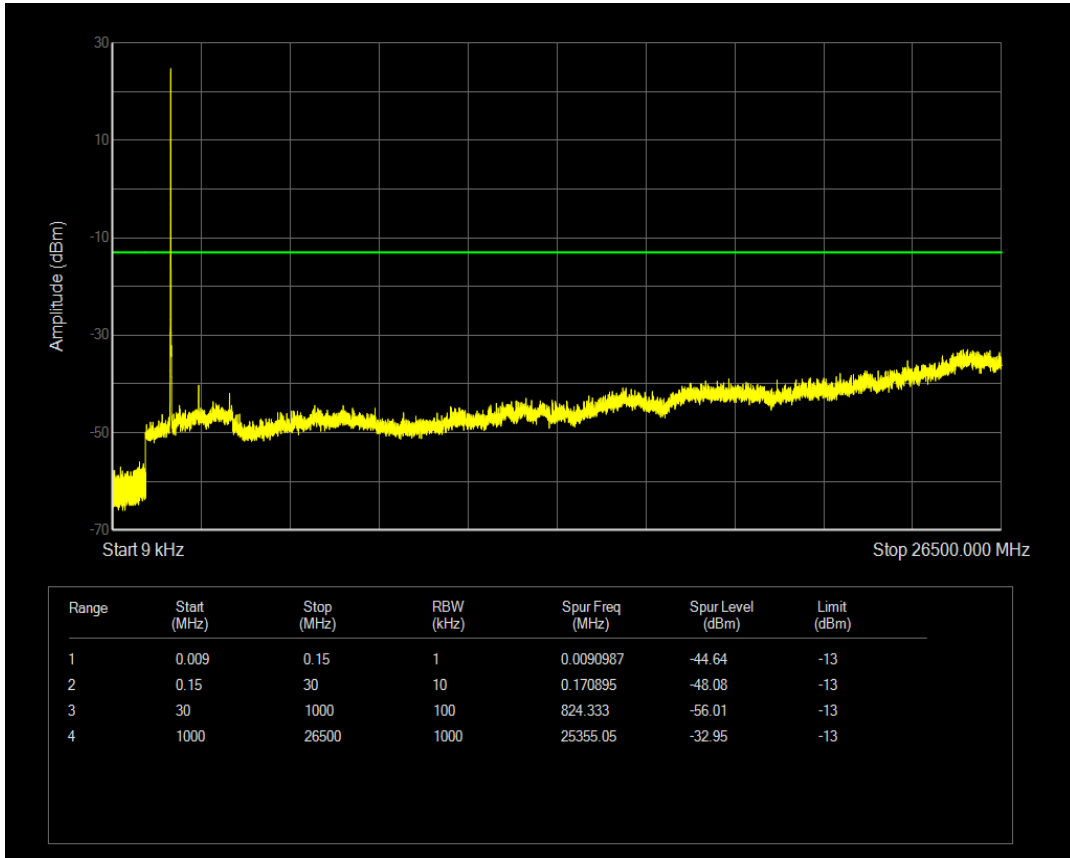

Band4 QPSK BW=5MHz Channel=20175 RB Size=1 Position=#0

Band4 QPSK BW=5MHz Channel=20175 RB Size=25 Position=#0

Band4 16QAM BW=5MHz Channel=20175 RB Size=1 Position=#0

Band4 16QAM BW=5MHz Channel=20175 RB Size=25 Position=#0

Band4 QPSK BW=5MHz Channel=20375 RB Size=1 Position=#0

Band4 QPSK BW=5MHz Channel=20375 RB Size=25 Position=#0

Band4 16QAM BW=5MHz Channel=20375 RB Size=1 Position=#0

Band4 QPSK BW=10MHz Channel=20000 RB Size=1 Position=#0