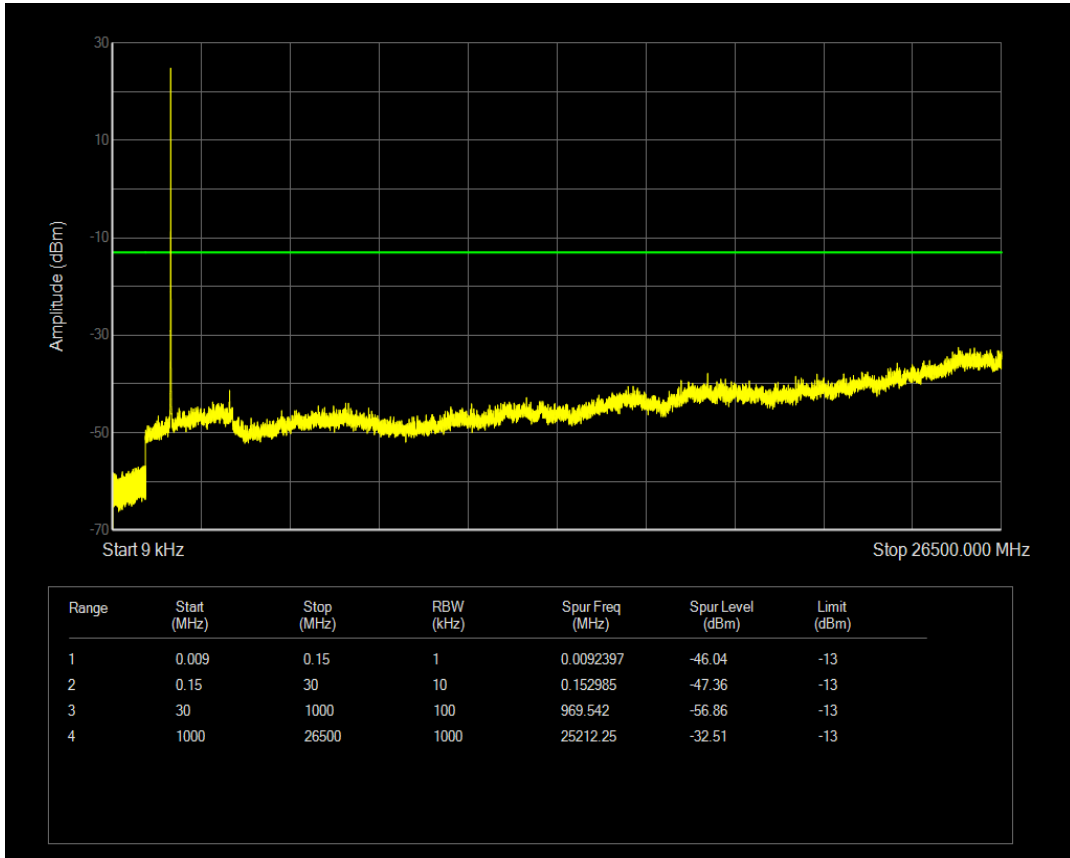

Band4 QPSK BW=3MHz Channel=20385 RB Size=15 Position=#0

Band4 16QAM BW=3MHz Channel=20385 RB Size=1 Position=#0