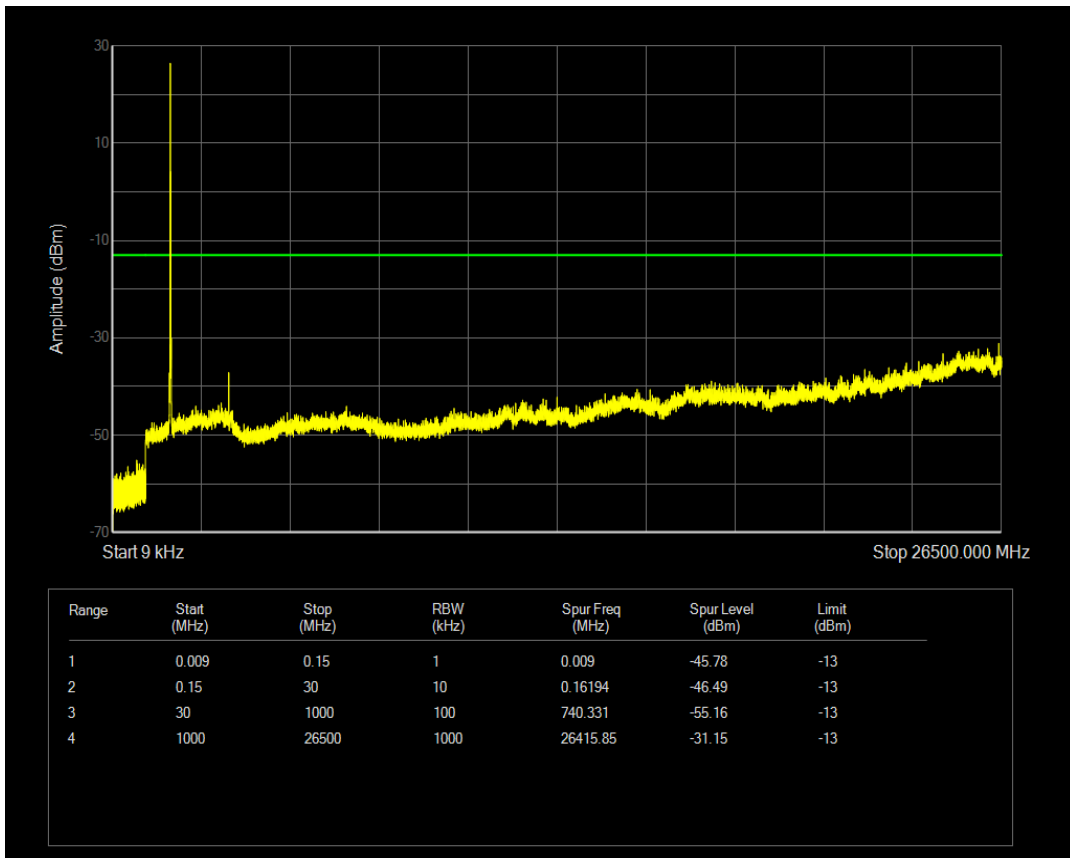

Band4 16QAM BW=15MHz Channel=20325 RB Size=1 Position=#0

Band4 16QAM BW=15MHz Channel=20325 RB Size=75 Position=#0