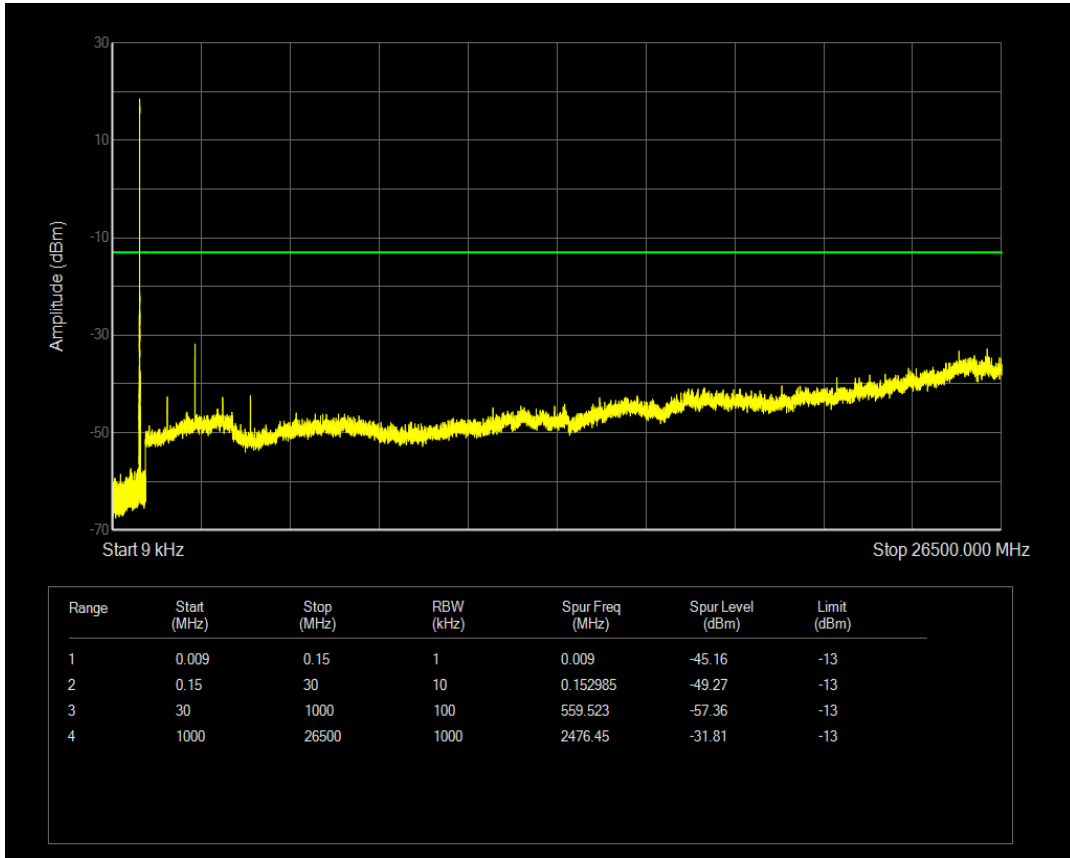

Band5 QPSK BW=3MHz Channel=20415 RB Size=15 Position=#0

Band5 16QAM BW=3MHz Channel=20415 RB Size=1 Position=#0