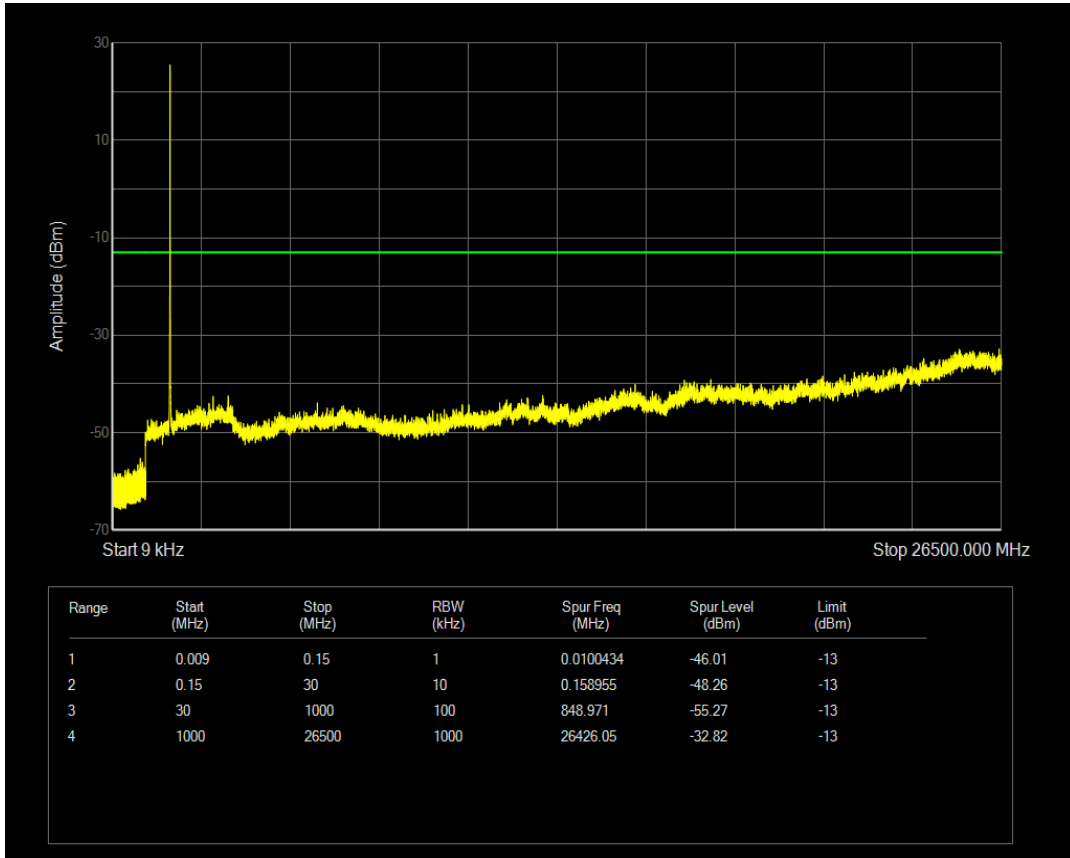

Band4 QPSK BW=3MHz Channel=20175 RB Size=1 Position=#0

Band4 QPSK BW=3MHz Channel=20175 RB Size=15 Position=#0

Band4 16QAM BW=3MHz Channel=20175 RB Size=1 Position=#0

Band4 16QAM BW=3MHz Channel=20175 RB Size=15 Position=#0