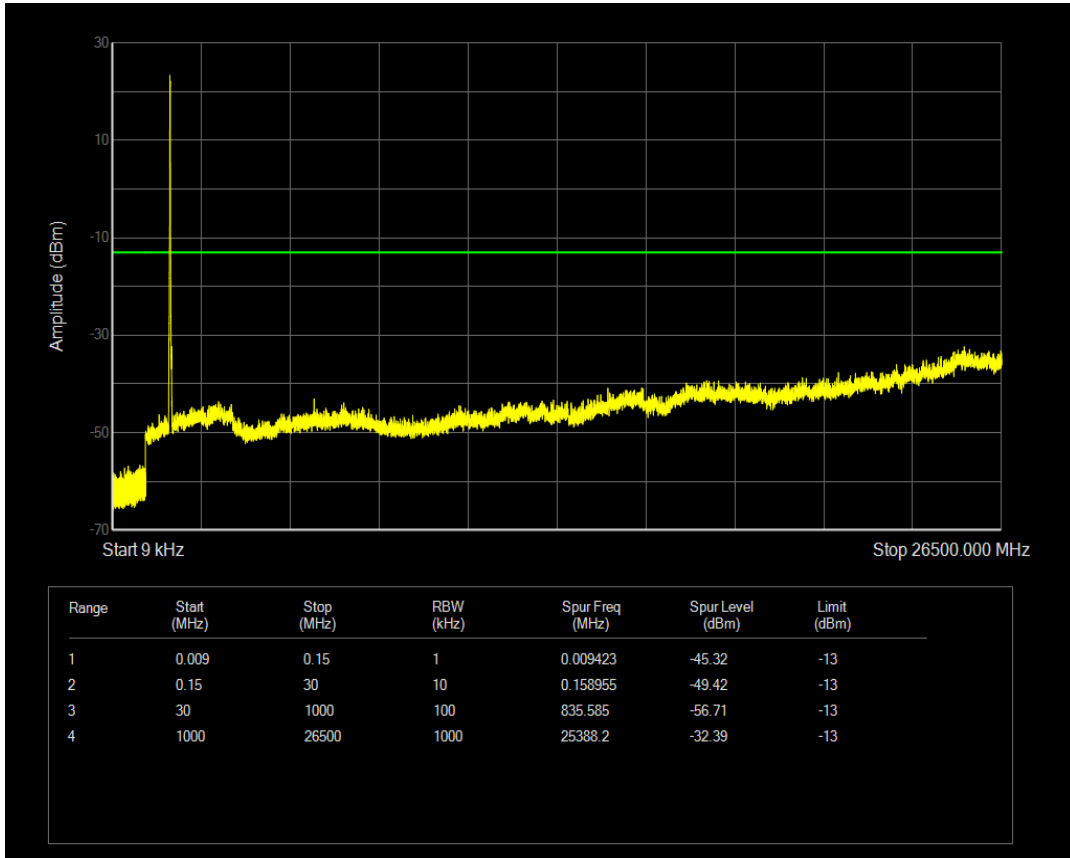

Band4 QPSK BW=15MHz Channel=20175 RB Size=75 Position=#0

Band4 16QAM BW=15MHz Channel=20175 RB Size=1 Position=#0