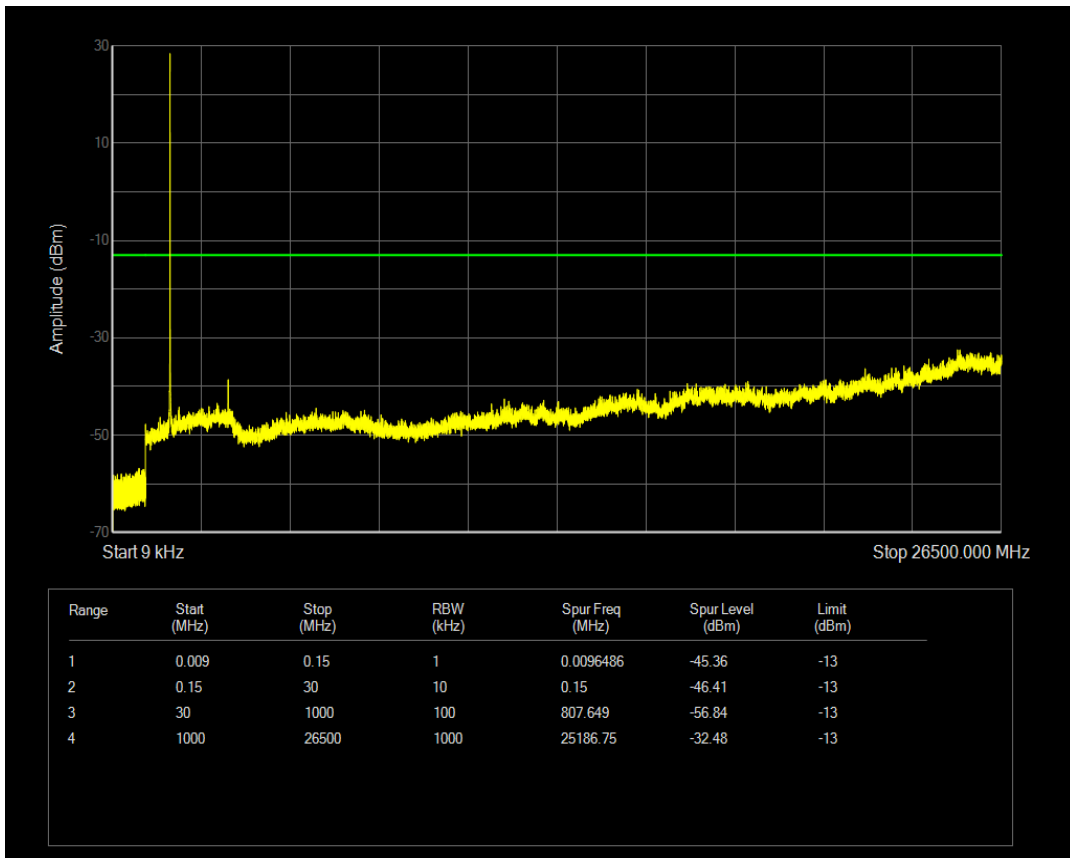

Band4 16QAM BW=3MHz Channel=20175 RB Size=1 Position=#0

Band4 16QAM BW=3MHz Channel=20175 RB Size=15 Position=#0