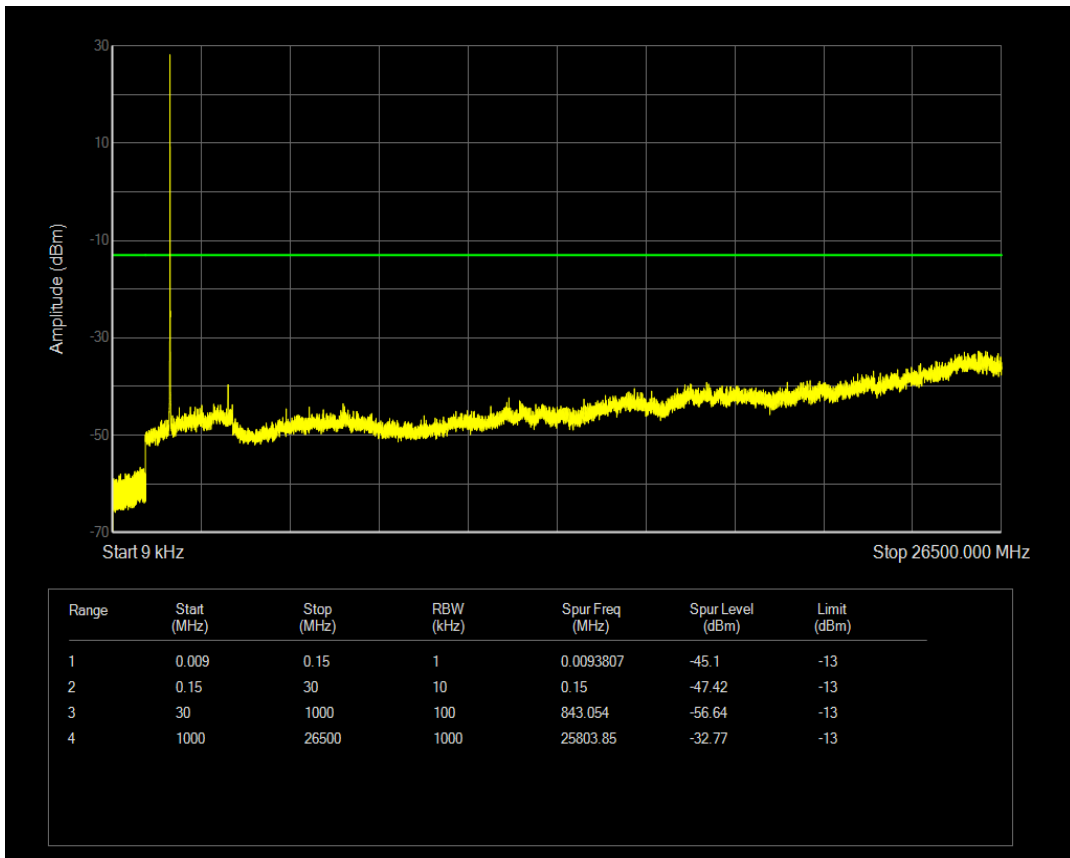

Band4 16QAM BW=5MHz Channel=20175 RB Size=1 Position=#0

Band4 16QAM BW=5MHz Channel=20175 RB Size=25 Position=#0