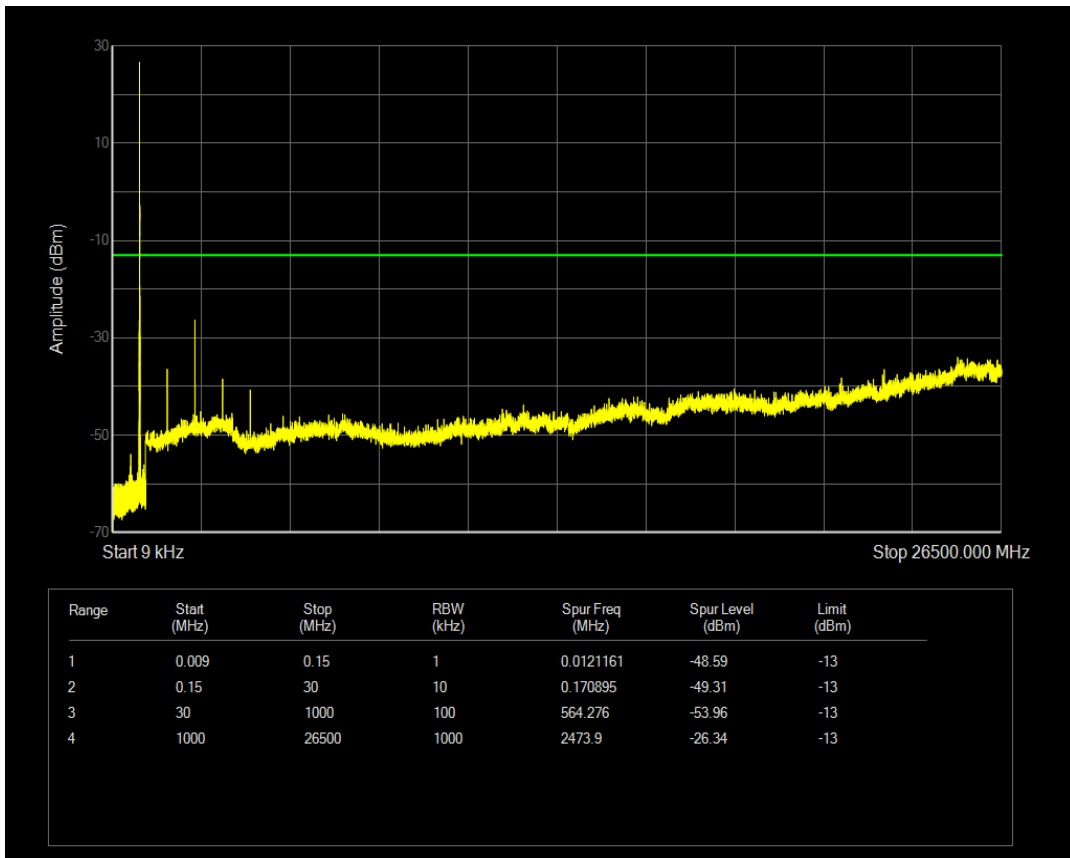

Band5 16QAM BW=3MHz Channel=20415 RB Size=1 Position=#0

Band5 16QAM BW=3MHz Channel=20415 RB Size=15 Position=#0