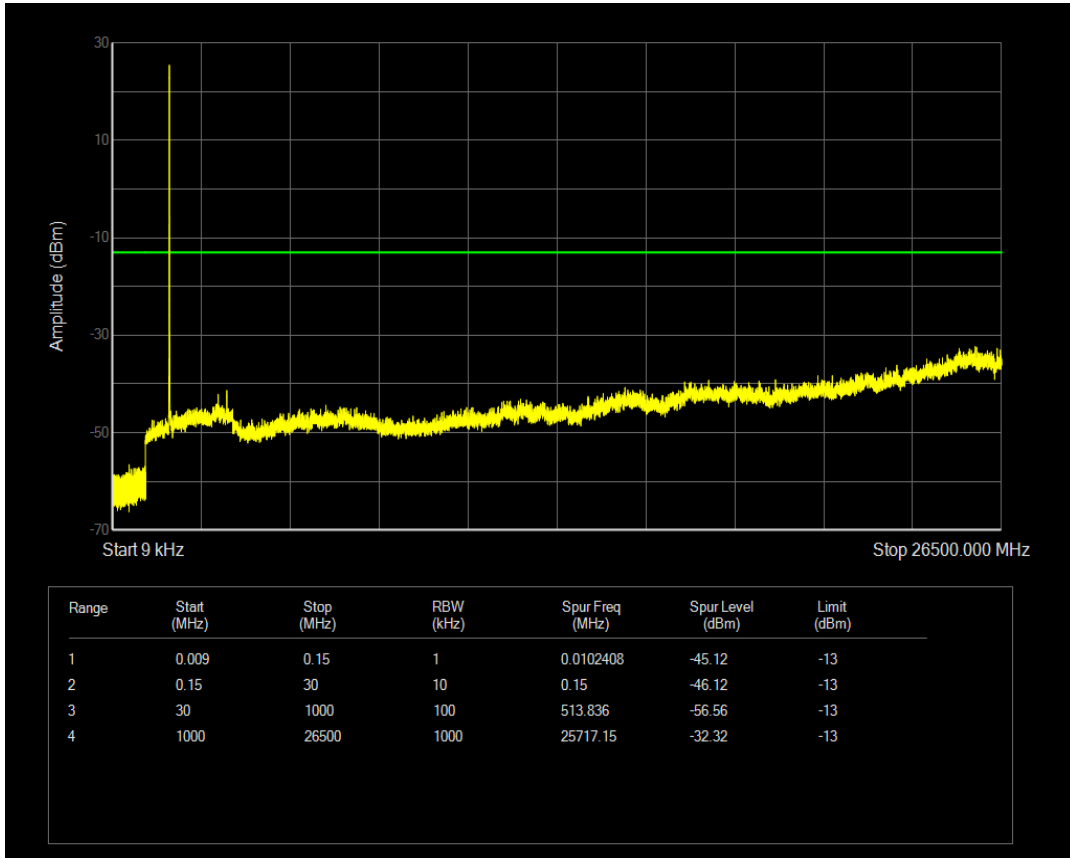

Band4 QPSK BW=1.4MHz Channel=20175 RB Size=1 Position=#0

Band4 QPSK BW=1.4MHz Channel=20175 RB Size=6 Position=#0

Band4 16QAM BW=1.4MHz Channel=20175 RB Size=1 Position=#0

Band4 QPSK BW=1.4MHz Channel=20393 RB Size=1 Position=#0

Band4 16QAM BW=1.4MHz Channel=20175 RB Size=6 Position=#0

Band4 QPSK BW=1.4MHz Channel=20393 RB Size=6 Position=#0

Band4 16QAM BW=1.4MHz Channel=20393 RB Size=1 Position=#0

Band4 16QAM BW=1.4MHz Channel=20393 RB Size=6 Position=#0

Band4 QPSK BW=3MHz Channel=19965 RB Size=1 Position=#0

Band4 QPSK BW=3MHz Channel=19965 RB Size=15 Position=#0

Band4 16QAM BW=3MHz Channel=19965 RB Size=1 Position=#0

Band4 16QAM BW=3MHz Channel=19965 RB Size=15 Position=#0