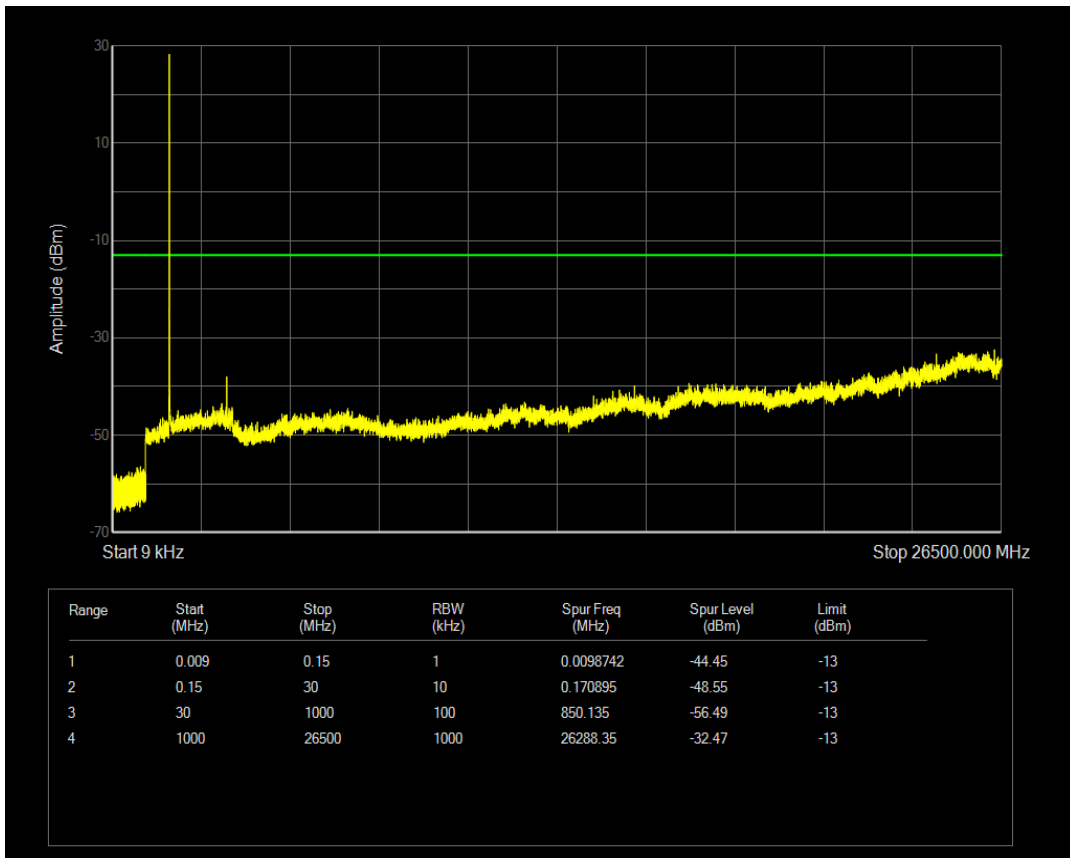

Band4 QPSK BW=1.4MHz Channel=20175 RB Size=1 Position=#0

Band4 QPSK BW=1.4MHz Channel=20175 RB Size=6 Position=#0

Band4 16QAM BW=1.4MHz Channel=20175 RB Size=1 Position=#0

Band4 QPSK BW=1.4MHz Channel=20393 RB Size=1 Position=#0

Band4 16QAM BW=1.4MHz Channel=20175 RB Size=6 Position=#0

Band4 QPSK BW=1.4MHz Channel=20393 RB Size=6 Position=#0

Band4 16QAM BW=1.4MHz Channel=20393 RB Size=1 Position=#0

Band4 16QAM BW=1.4MHz Channel=20393 RB Size=6 Position=#0

Band4 QPSK BW=3MHz Channel=19965 RB Size=1 Position=#0

Band4 QPSK BW=3MHz Channel=19965 RB Size=15 Position=#0

Band4 16QAM BW=3MHz Channel=19965 RB Size=1 Position=#0

Band4 16QAM BW=3MHz Channel=19965 RB Size=15 Position=#0