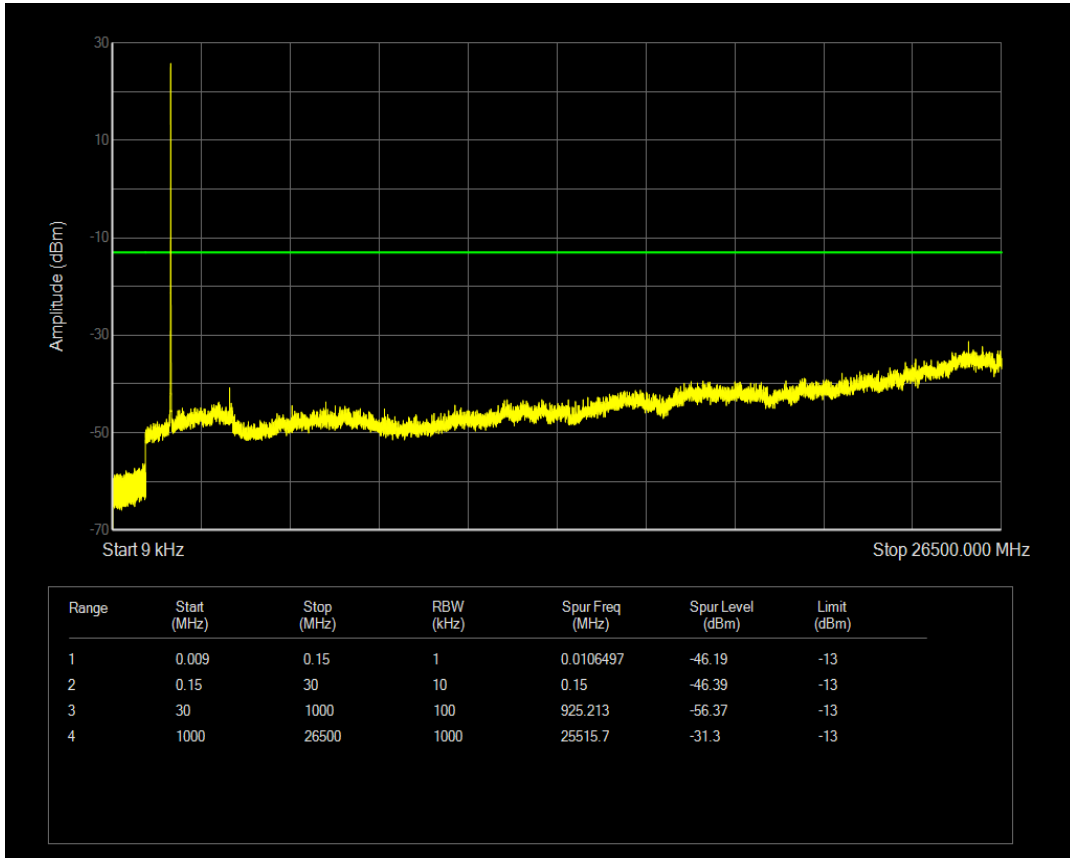

Band4 QPSK BW=3MHz Channel=20385 RB Size=1 Position=#0

Band4 QPSK BW=3MHz Channel=20385 RB Size=15 Position=#0

Band4 16QAM BW=3MHz Channel=20385 RB Size=1 Position=#0

Band4 16QAM BW=3MHz Channel=20385 RB Size=15 Position=#0

Band4 QPSK BW=5MHz Channel=19975 RB Size=1 Position=#0

Band4 QPSK BW=5MHz Channel=19975 RB Size=25 Position=#0

Band4 16QAM BW=5MHz Channel=19975 RB Size=1 Position=#0

Band4 16QAM BW=5MHz Channel=19975 RB Size=25 Position=#0