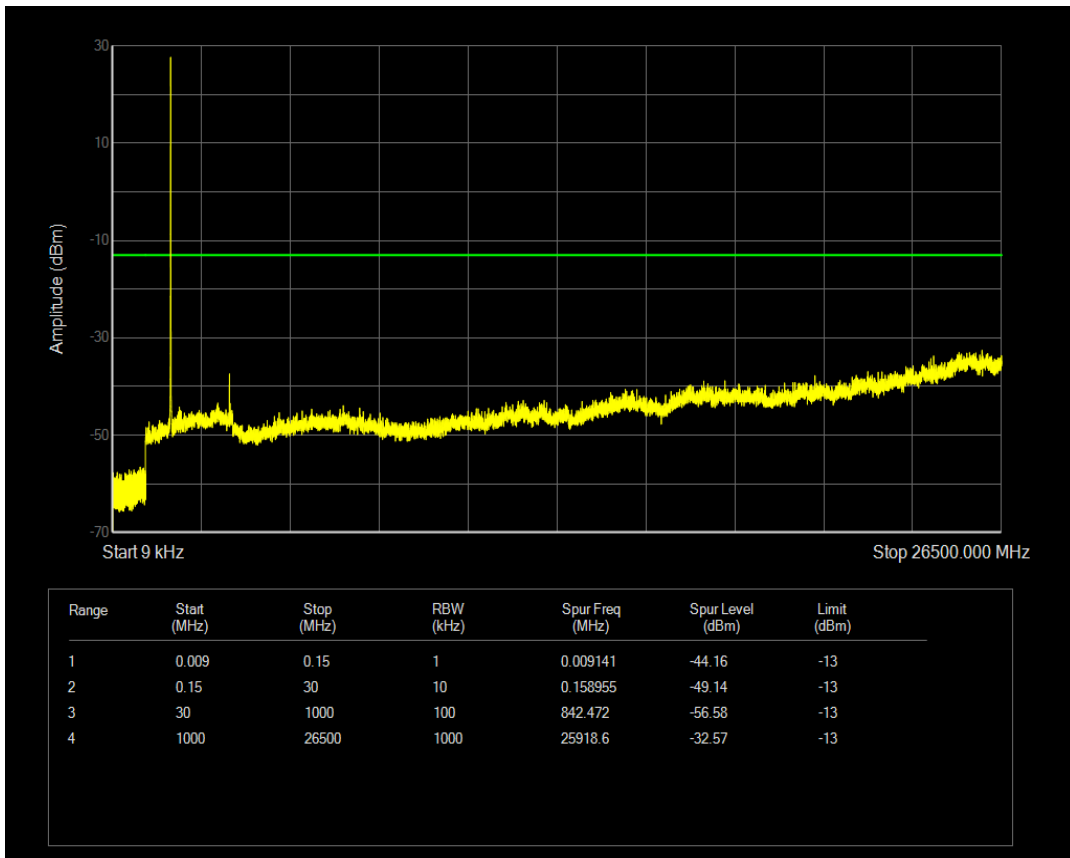

Band4 QPSK BW=5MHz Channel=20375 RB Size=1 Position=#0

Band4 QPSK BW=5MHz Channel=20375 RB Size=25 Position=#0