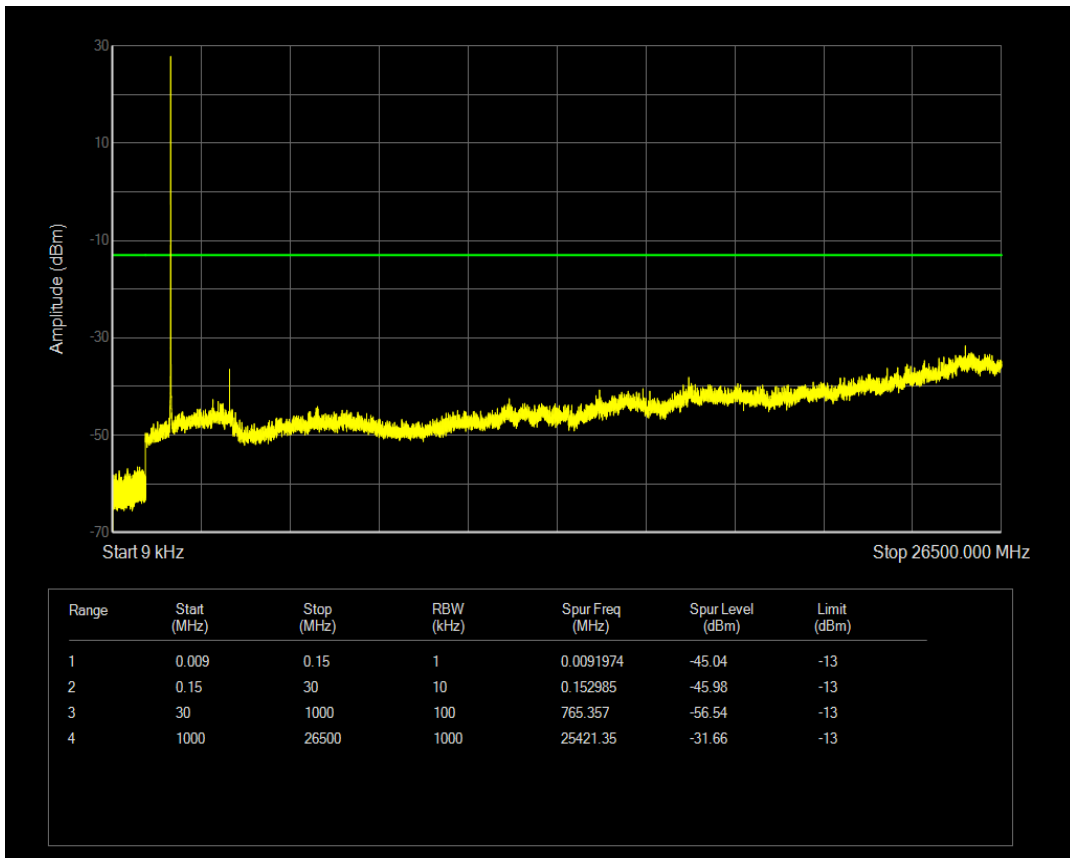

Band4 QPSK BW=3MHz Channel=20385 RB Size=1 Position=#0

Band4 QPSK BW=3MHz Channel=20385 RB Size=15 Position=#0