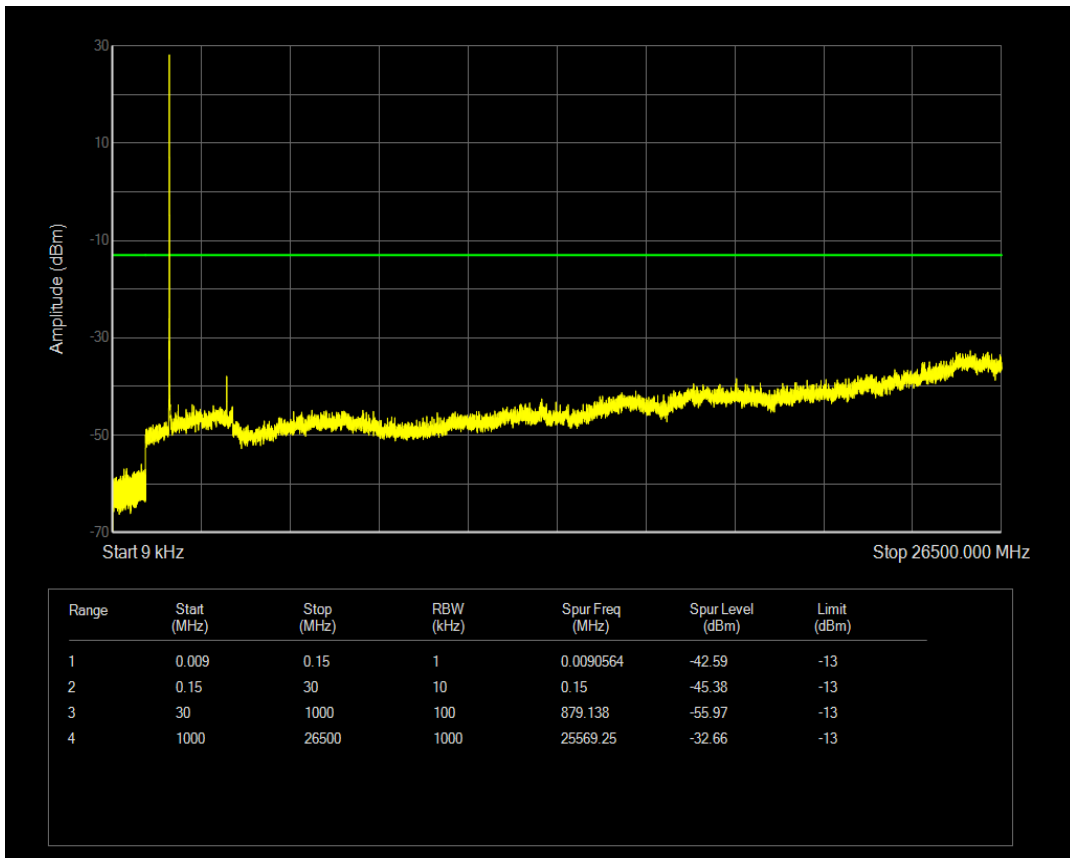

Band4 QPSK BW=3MHz Channel=20385 RB Size=1 Position=#0

Band4 QPSK BW=3MHz Channel=20385 RB Size=15 Position=#0

Band4 16QAM BW=3MHz Channel=20385 RB Size=1 Position=#0

Band4 16QAM BW=3MHz Channel=20385 RB Size=15 Position=#0

Band4 QPSK BW=5MHz Channel=19975 RB Size=1 Position=#0

Band4 QPSK BW=5MHz Channel=19975 RB Size=25 Position=#0

Band4 16QAM BW=5MHz Channel=19975 RB Size=1 Position=#0

Band4 16QAM BW=5MHz Channel=19975 RB Size=25 Position=#0