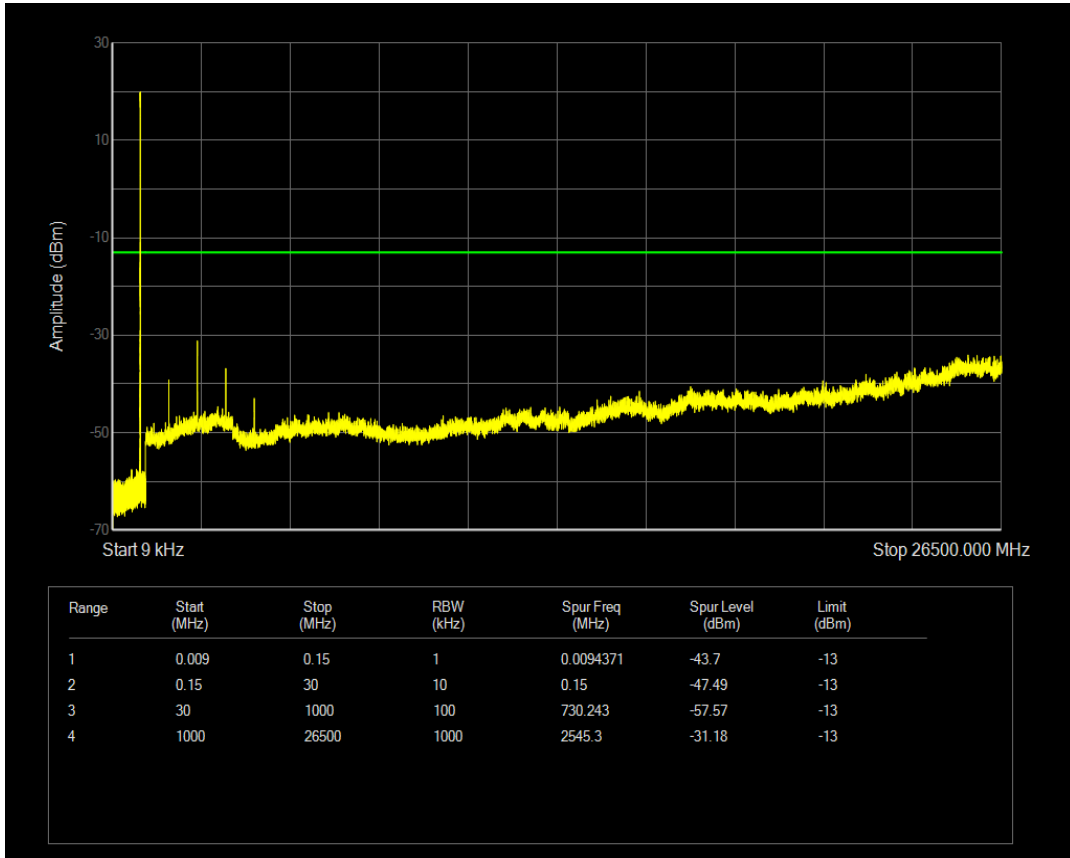

Band5 QPSK BW=1.4MHz Channel=20643 RB Size=1 Position=#0

Band5 QPSK BW=1.4MHz Channel=20643 RB Size=6 Position=#0

Band5 16QAM BW=1.4MHz Channel=20643 RB Size=1 Position=#0

Band5 16QAM BW=1.4MHz Channel=20643 RB Size=6 Position=#0