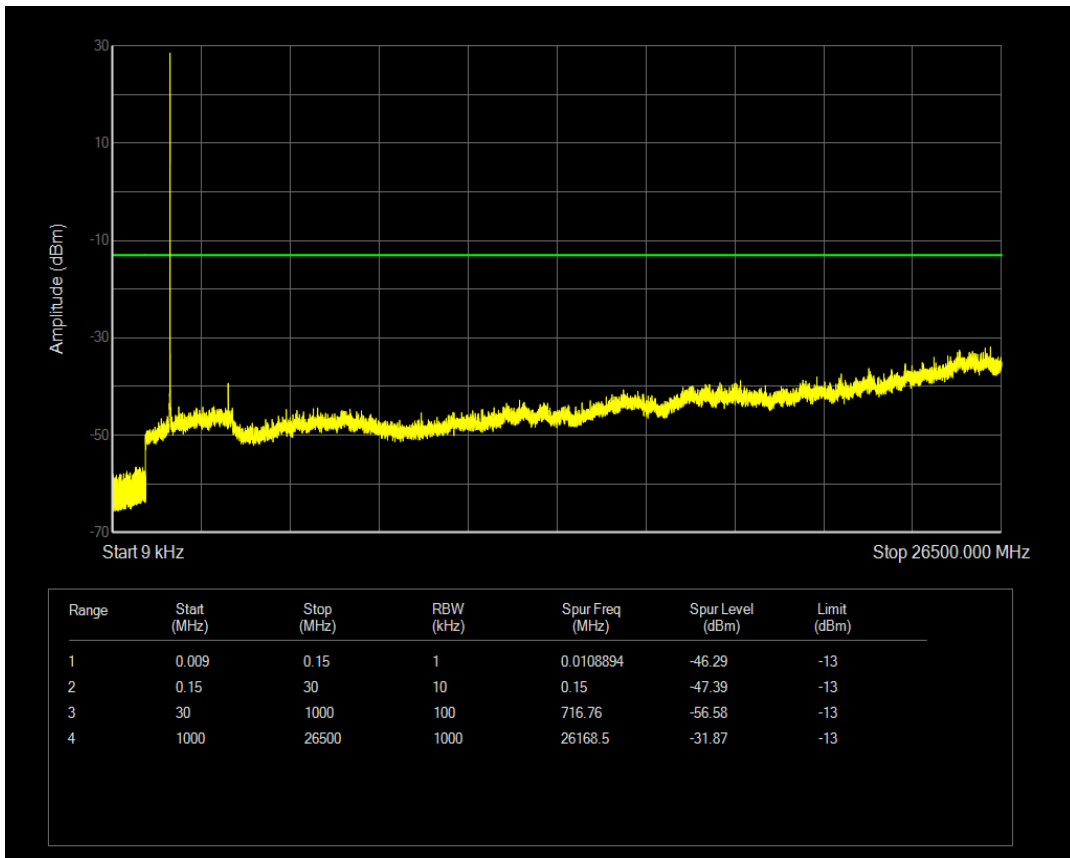

Band4 QPSK BW=1.4MHz Channel=20175 RB Size=1 Position=#0

Band4 QPSK BW=1.4MHz Channel=20175 RB Size=6 Position=#0

Band4 16QAM BW=1.4MHz Channel=20175 RB Size=1 Position=#0

Band4 QPSK BW=1.4MHz Channel=20393 RB Size=1 Position=#0

Band4 16QAM BW=1.4MHz Channel=20175 RB Size=6 Position=#0

Band4 QPSK BW=1.4MHz Channel=20393 RB Size=6 Position=#0

Band4 16QAM BW=1.4MHz Channel=20393 RB Size=1 Position=#0

Band4 16QAM BW=1.4MHz Channel=20393 RB Size=6 Position=#0