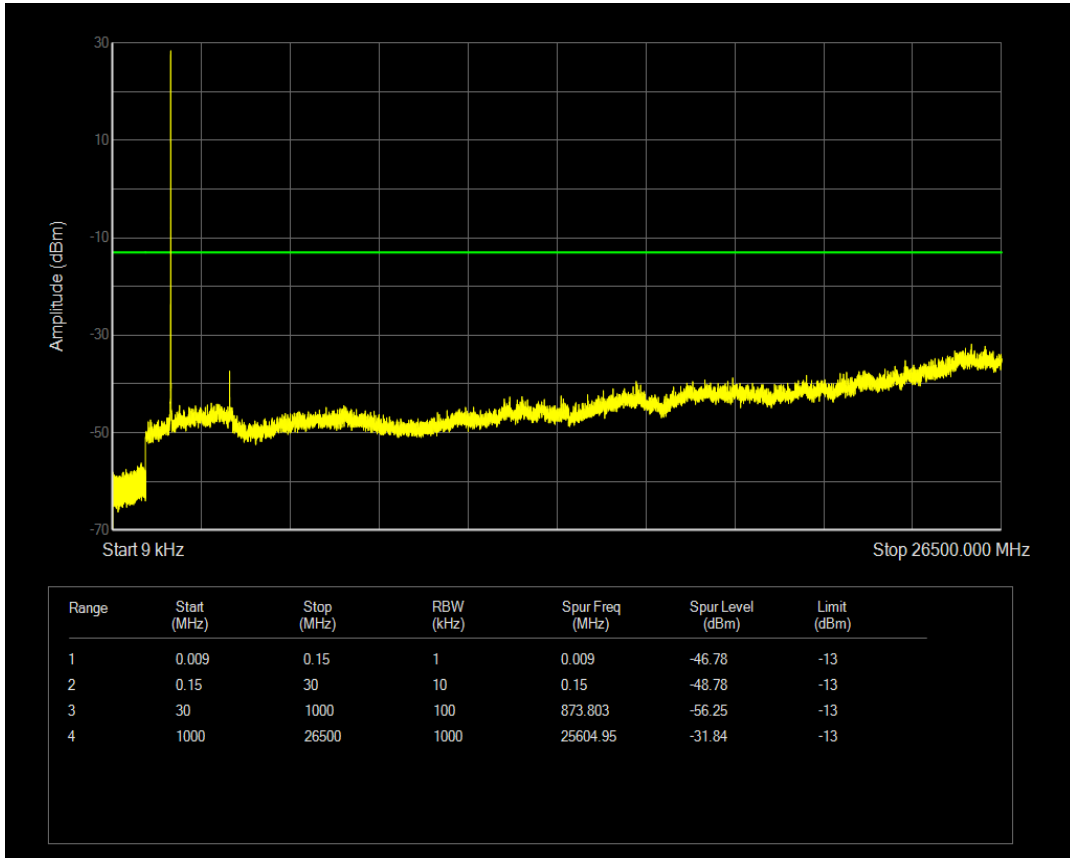

Band4 QPSK BW=1.4MHz Channel=20175 RB Size=1 Position=#0

Band4 QPSK BW=1.4MHz Channel=20175 RB Size=6 Position=#0

Band4 16QAM BW=1.4MHz Channel=20175 RB Size=1 Position=#0

Band4 QPSK BW=1.4MHz Channel=20393 RB Size=1 Position=#0

Band4 16QAM BW=1.4MHz Channel=20175 RB Size=6 Position=#0

Band4 QPSK BW=1.4MHz Channel=20393 RB Size=6 Position=#0

Band4 16QAM BW=1.4MHz Channel=20393 RB Size=1 Position=#0

Band4 16QAM BW=1.4MHz Channel=20393 RB Size=6 Position=#0