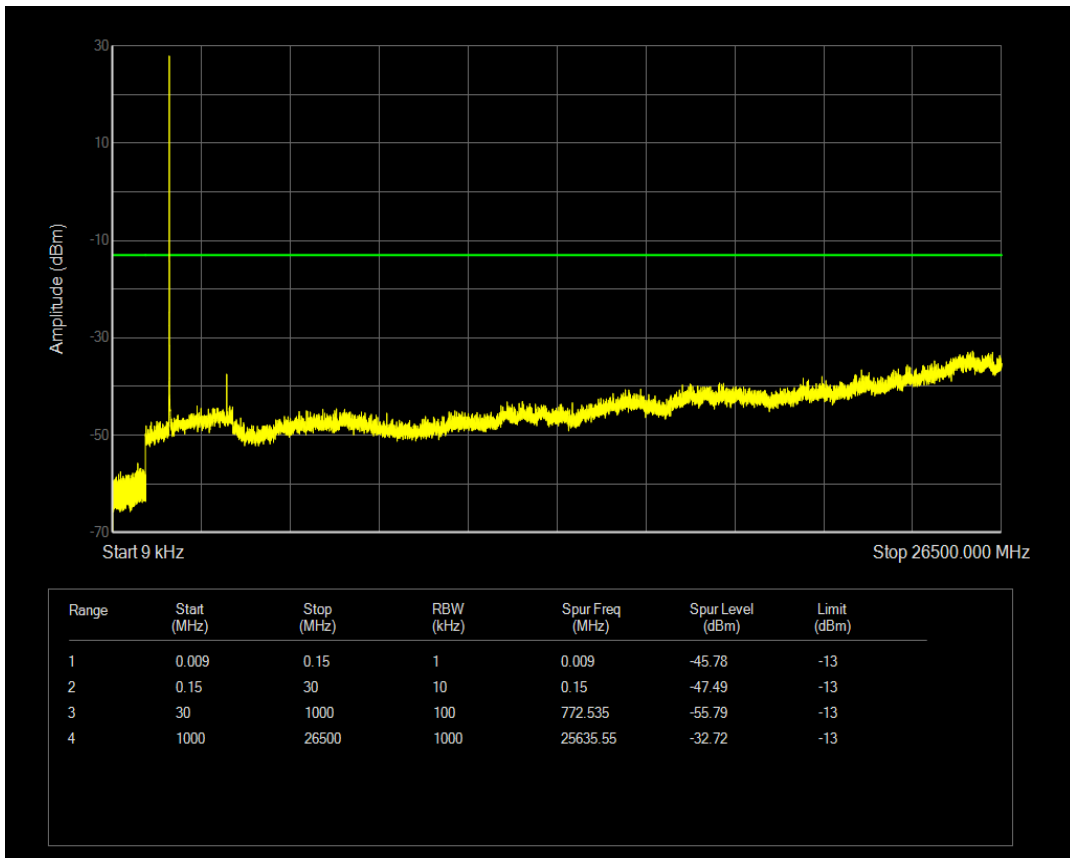

Band4 16QAM BW=3MHz Channel=19965 RB Size=1 Position=#0

Band4 16QAM BW=3MHz Channel=19965 RB Size=15 Position=#0