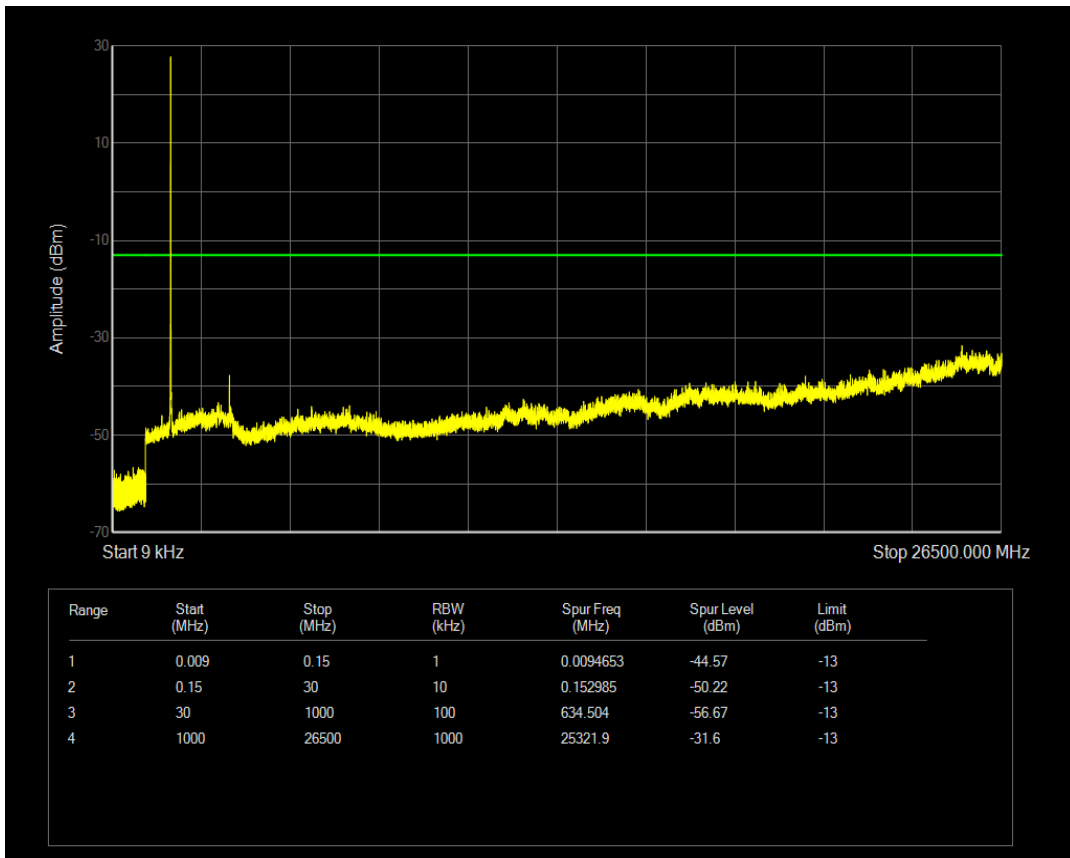

Band4 QPSK BW=5MHz Channel=20175 RB Size=1 Position=#0

Band4 QPSK BW=5MHz Channel=20175 RB Size=25 Position=#0

Band4 16QAM BW=5MHz Channel=20175 RB Size=1 Position=#0

Band4 16QAM BW=5MHz Channel=20175 RB Size=25 Position=#0

Band4 QPSK BW=5MHz Channel=20375 RB Size=1 Position=#0

Band4 QPSK BW=5MHz Channel=20375 RB Size=25 Position=#0

Band4 16QAM BW=5MHz Channel=20375 RB Size=1 Position=#0

Band4 QPSK BW=10MHz Channel=20000 RB Size=1 Position=#0