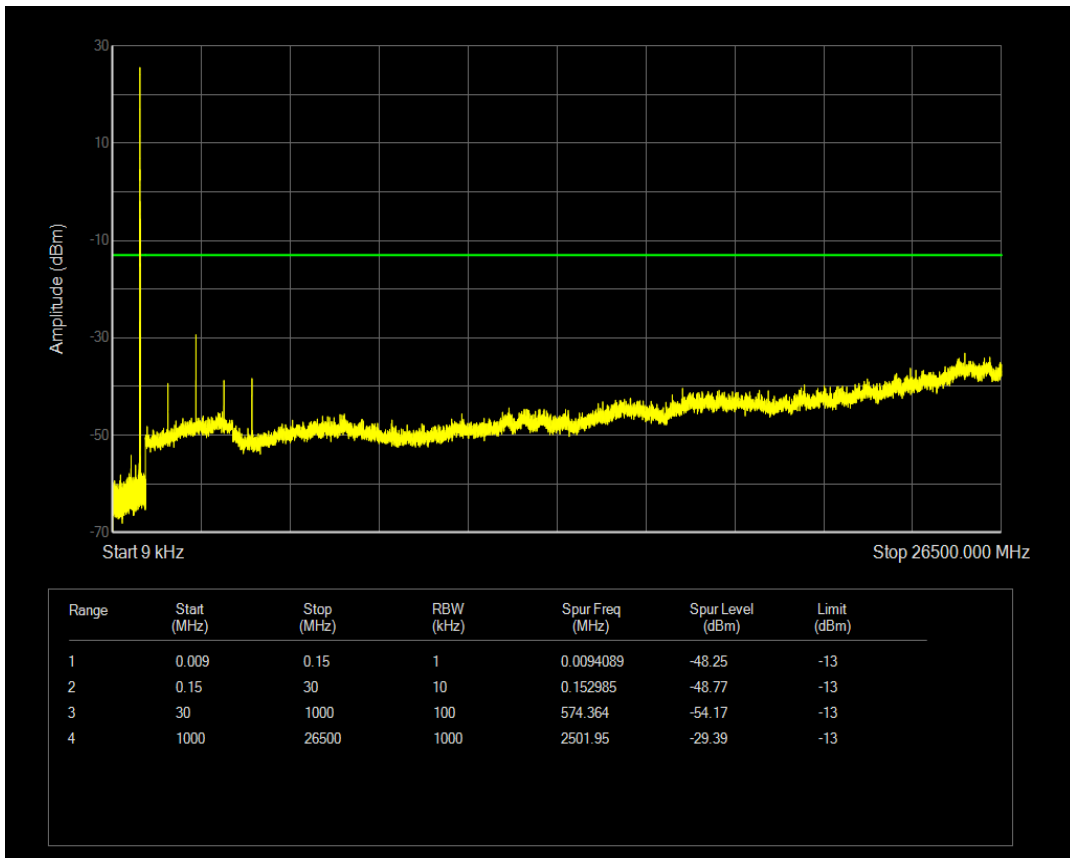

Band5 16QAM BW=5MHz Channel=20525 RB Size=1 Position=#0

Band5 16QAM BW=5MHz Channel=20525 RB Size=25 Position=#0