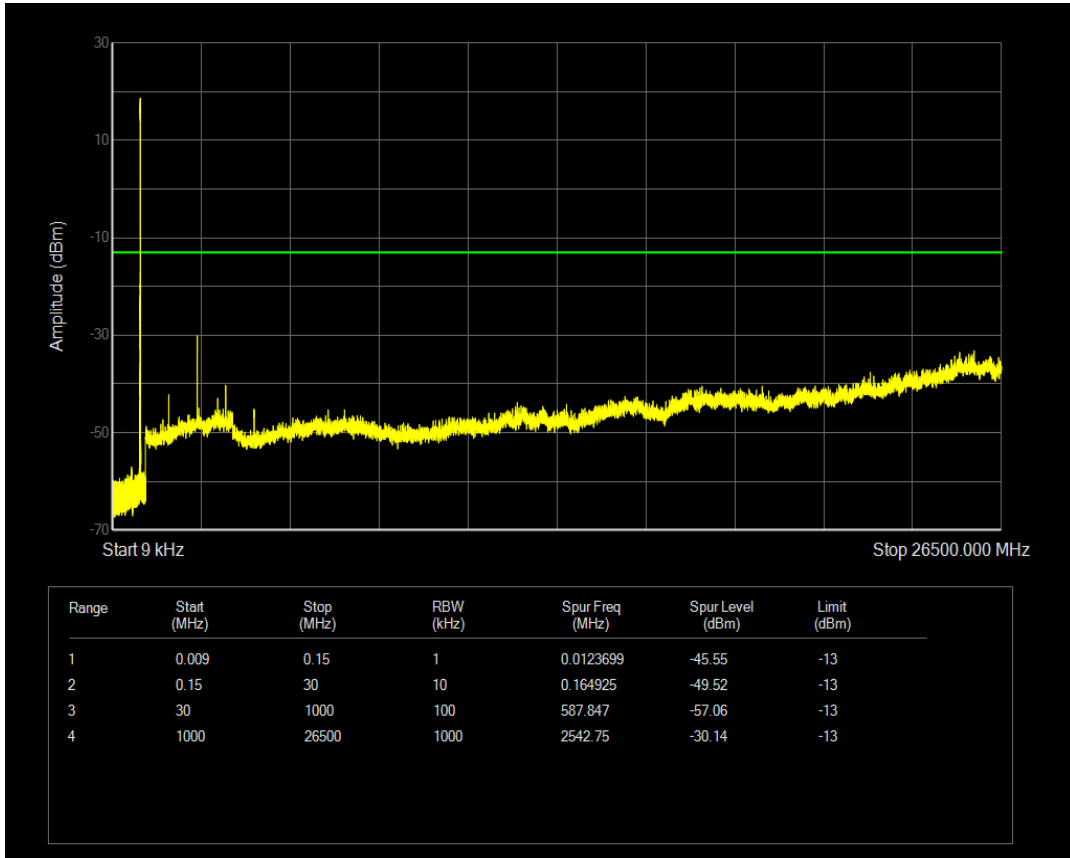

Band5 QPSK BW=3MHz Channel=20635 RB Size=15 Position=#0

Band5 16QAM BW=3MHz Channel=20635 RB Size=1 Position=#0