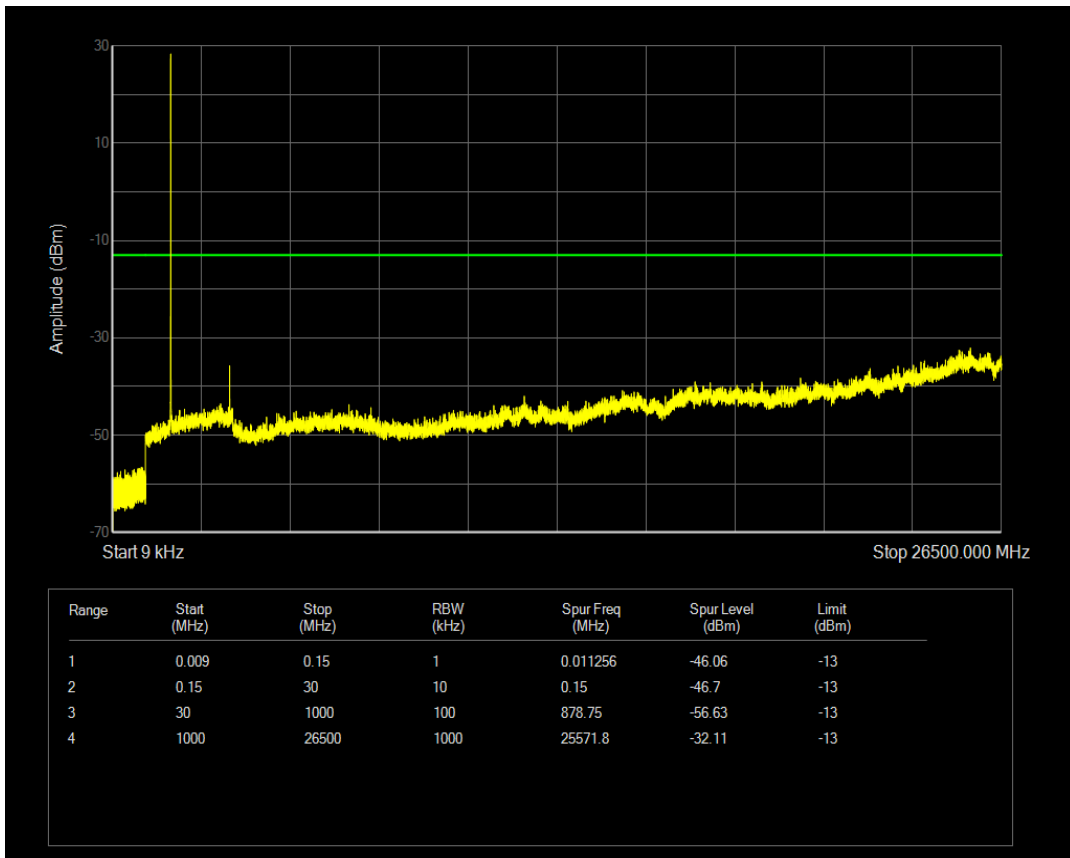

Band4 QPSK BW=1.4MHz Channel=20175 RB Size=1 Position=#0

Band4 QPSK BW=1.4MHz Channel=20175 RB Size=6 Position=#0

Band4 16QAM BW=1.4MHz Channel=20175 RB Size=1 Position=#0

Band4 QPSK BW=1.4MHz Channel=20393 RB Size=1 Position=#0

Band4 16QAM BW=1.4MHz Channel=20175 RB Size=6 Position=#0

Band4 QPSK BW=1.4MHz Channel=20393 RB Size=6 Position=#0

Band4 16QAM BW=1.4MHz Channel=20393 RB Size=1 Position=#0

Band4 16QAM BW=1.4MHz Channel=20393 RB Size=6 Position=#0