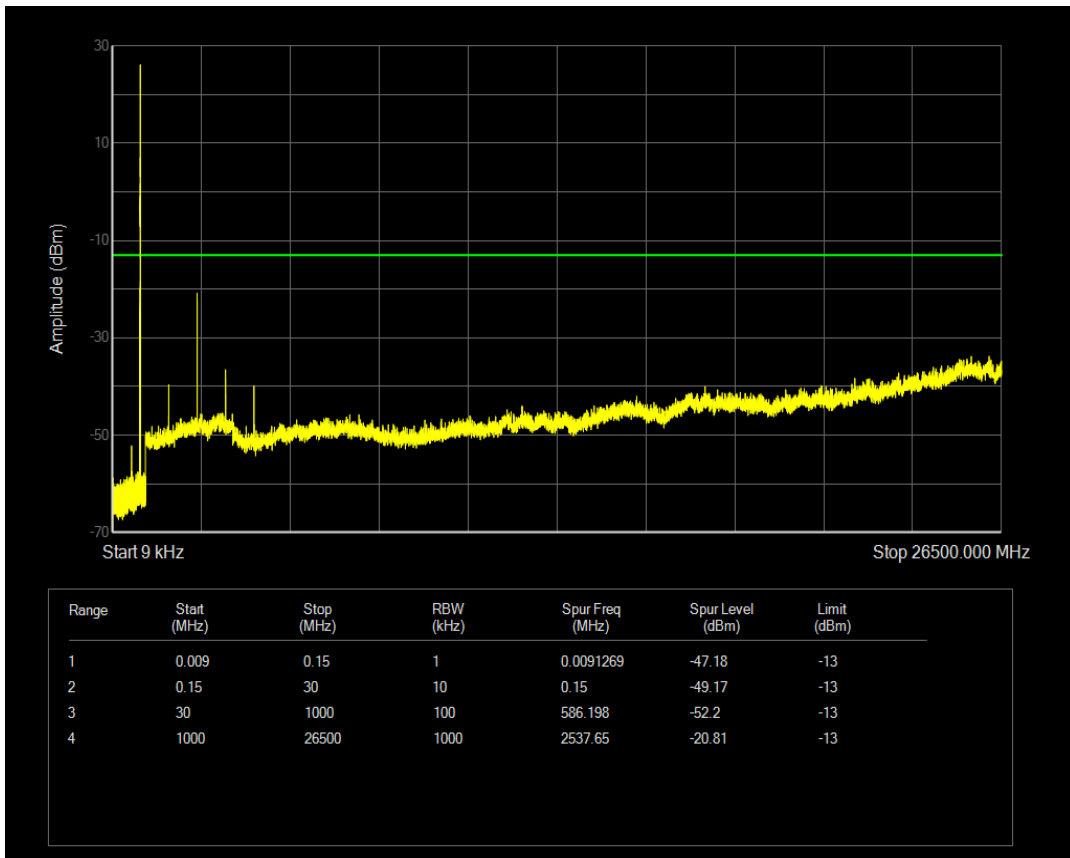

Band5 16QAM BW=3MHz Channel=20635 RB Size=1 Position=#0

Band5 16QAM BW=3MHz Channel=20635 RB Size=15 Position=#0