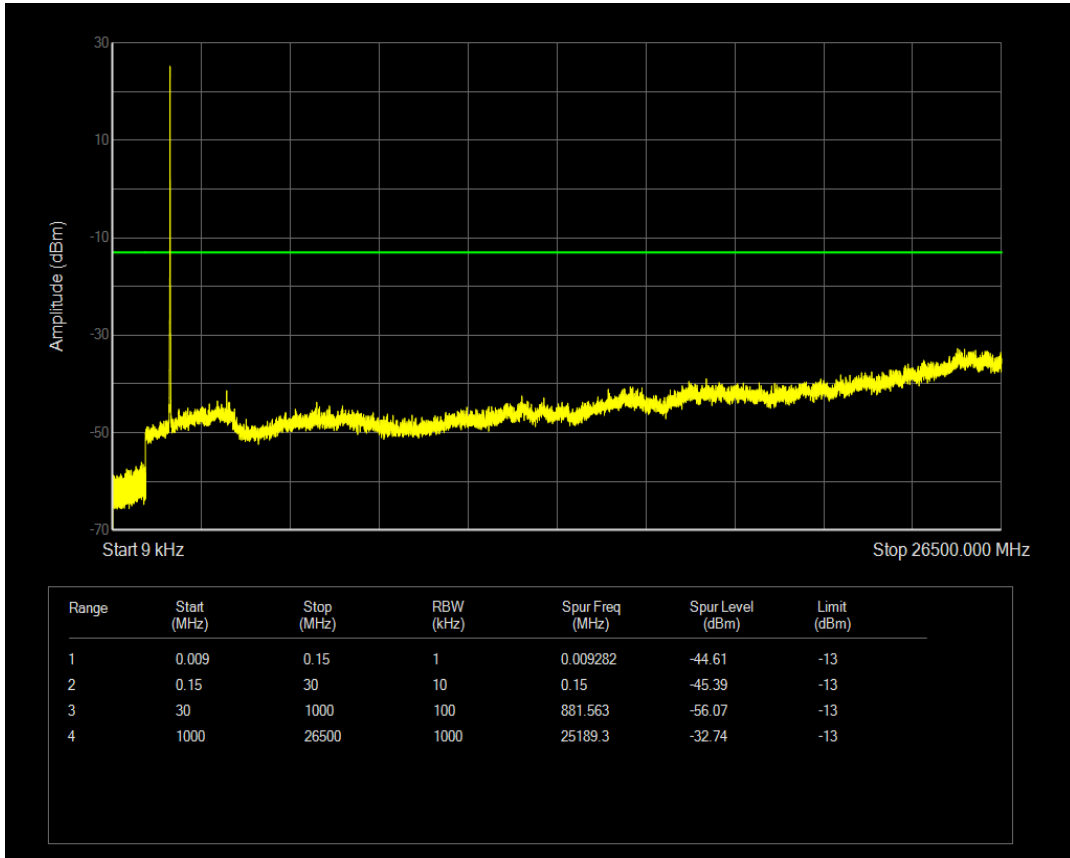

Band4 QPSK BW=5MHz Channel=20175 RB Size=25 Position=#0

Band4 16QAM BW=5MHz Channel=20175 RB Size=1 Position=#0