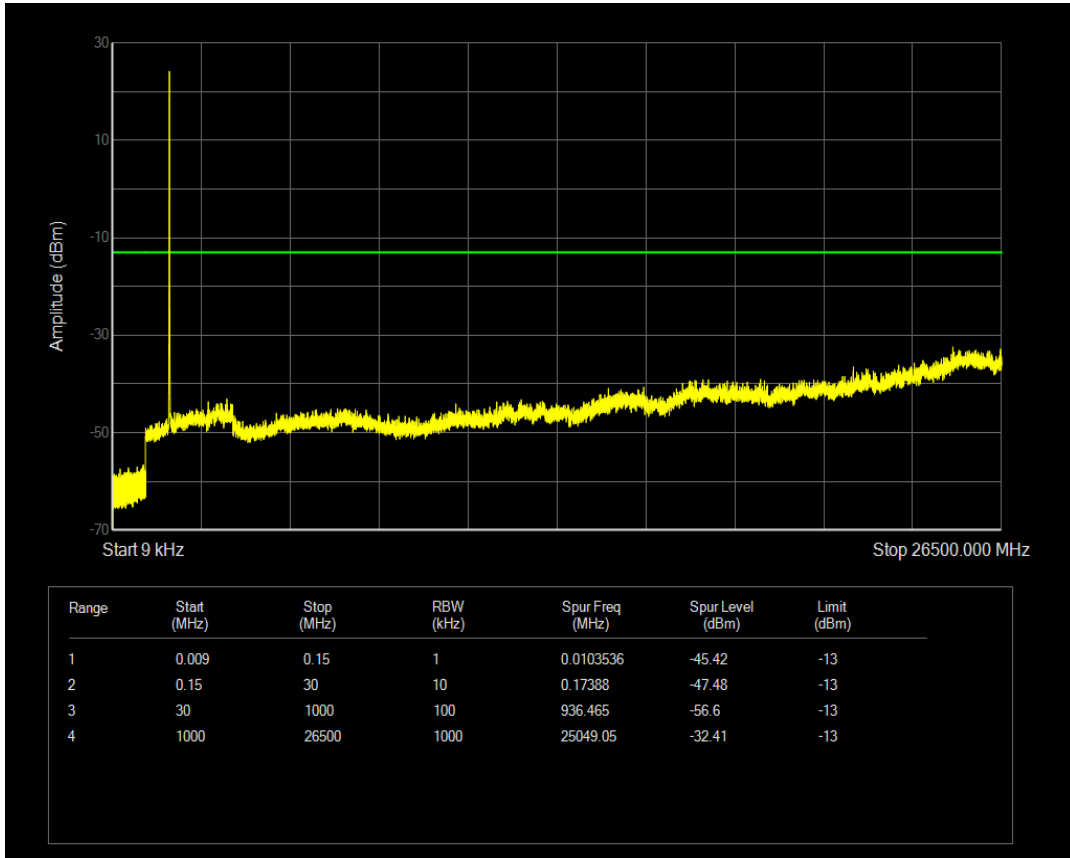

Band4 QPSK BW=3MHz Channel=20385 RB Size=1 Position=#0

Band4 QPSK BW=3MHz Channel=20385 RB Size=15 Position=#0

Band4 16QAM BW=3MHz Channel=20385 RB Size=1 Position=#0

Band4 16QAM BW=3MHz Channel=20385 RB Size=15 Position=#0

Band4 QPSK BW=5MHz Channel=19975 RB Size=1 Position=#0

Band4 QPSK BW=5MHz Channel=19975 RB Size=25 Position=#0

Band4 16QAM BW=5MHz Channel=19975 RB Size=1 Position=#0

Band4 16QAM BW=5MHz Channel=19975 RB Size=25 Position=#0