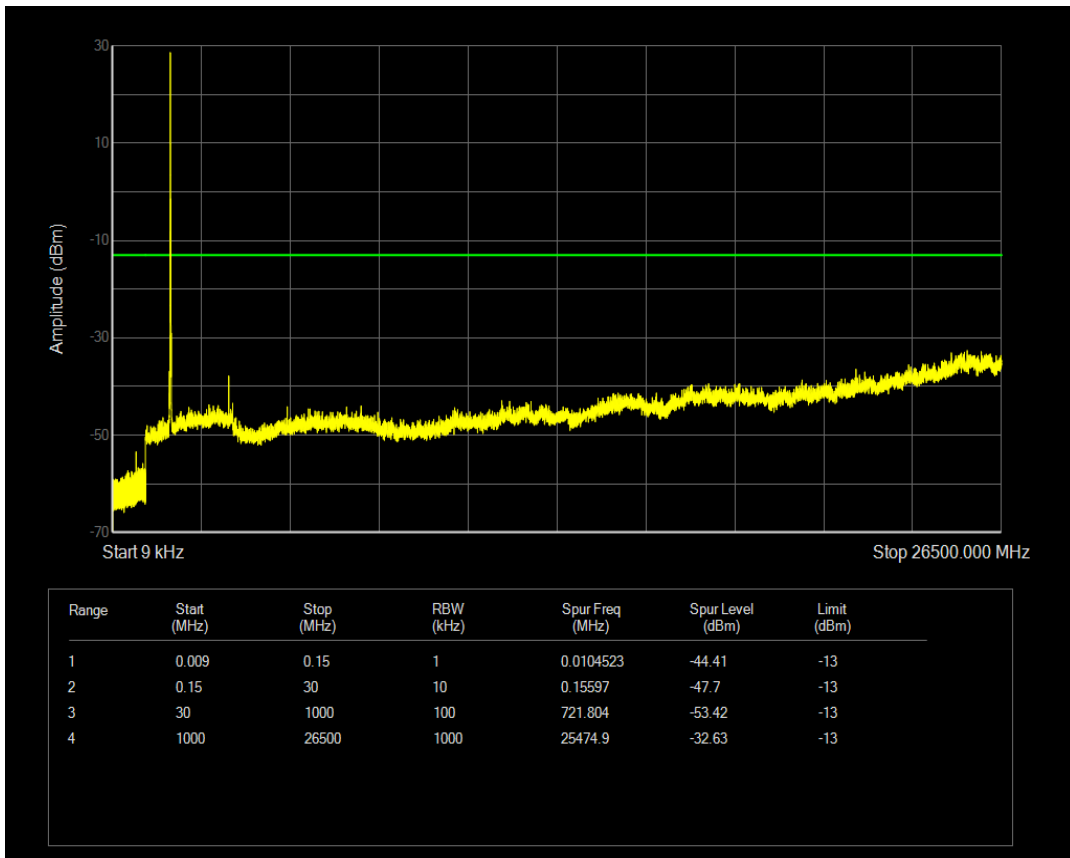

Band4 QPSK BW=15MHz Channel=20325 RB Size=1 Position=#0

Band4 QPSK BW=15MHz Channel=20325 RB Size=75 Position=#0