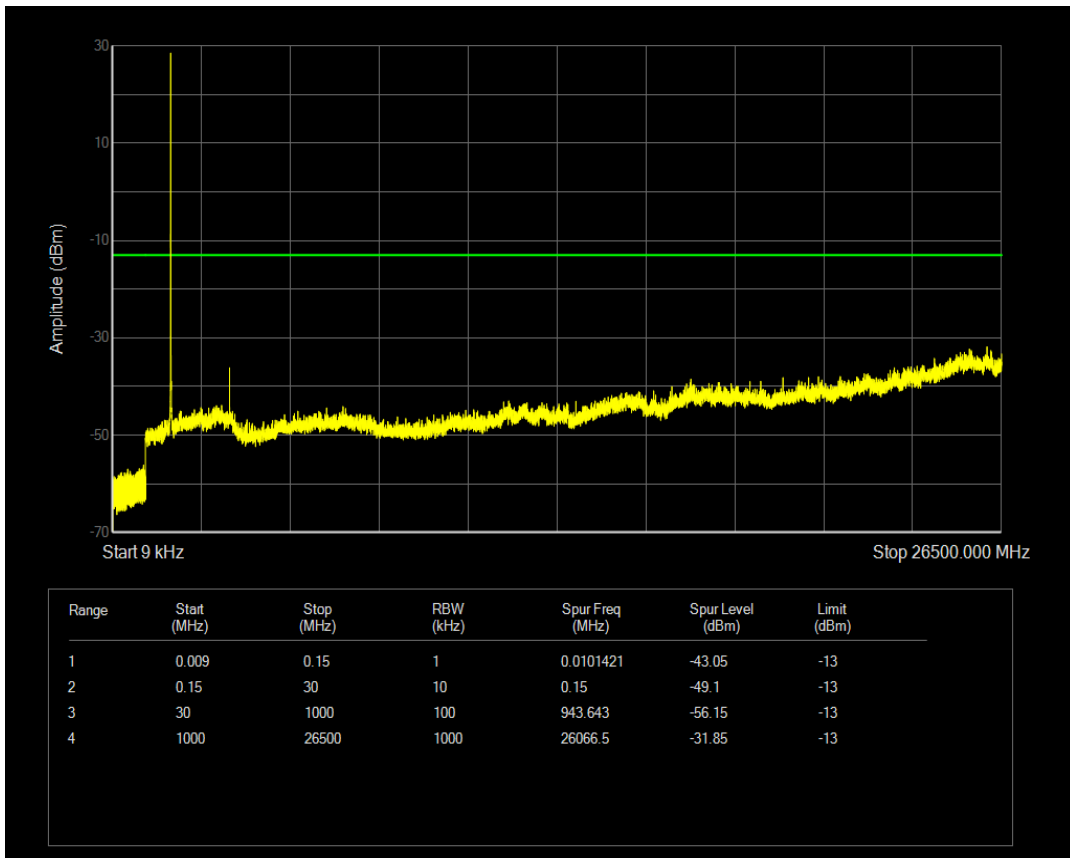

Band4 16QAM BW=3MHz Channel=20385 RB Size=1 Position=#0

Band4 16QAM BW=3MHz Channel=20385 RB Size=15 Position=#0