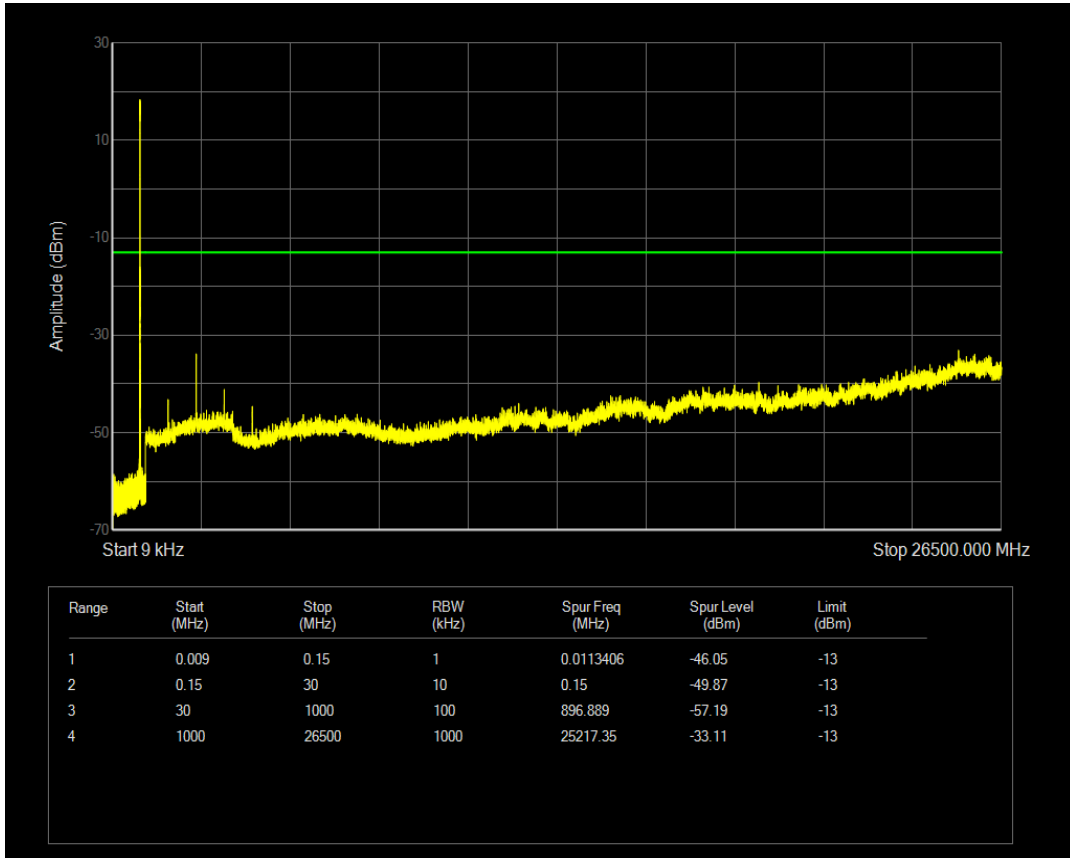

Band5 QPSK BW=3MHz Channel=20525 RB Size=15 Position=#0

Band5 16QAM BW=3MHz Channel=20525 RB Size=1 Position=#0