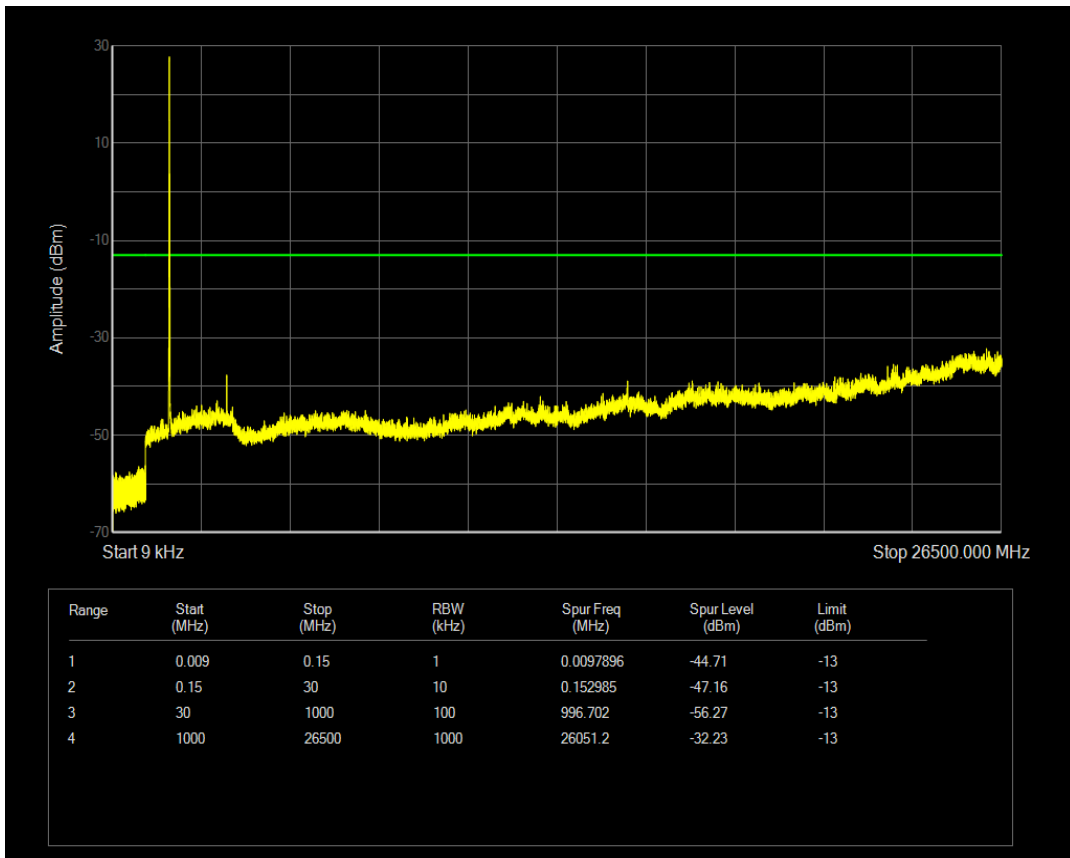

Band4 QPSK BW=5MHz Channel=20375 RB Size=1 Position=#0

Band4 QPSK BW=5MHz Channel=20375 RB Size=25 Position=#0

Band4 16QAM BW=5MHz Channel=20375 RB Size=1 Position=#0

Band4 QPSK BW=10MHz Channel=20000 RB Size=1 Position=#0

Band4 16QAM BW=5MHz Channel=20375 RB Size=25 Position=#0

Band4 QPSK BW=10MHz Channel=20000 RB Size=50 Position=#0

Band4 16QAM BW=10MHz Channel=20000 RB Size=1 Position=#0

Band4 16QAM BW=10MHz Channel=20000 RB Size=50 Position=#0