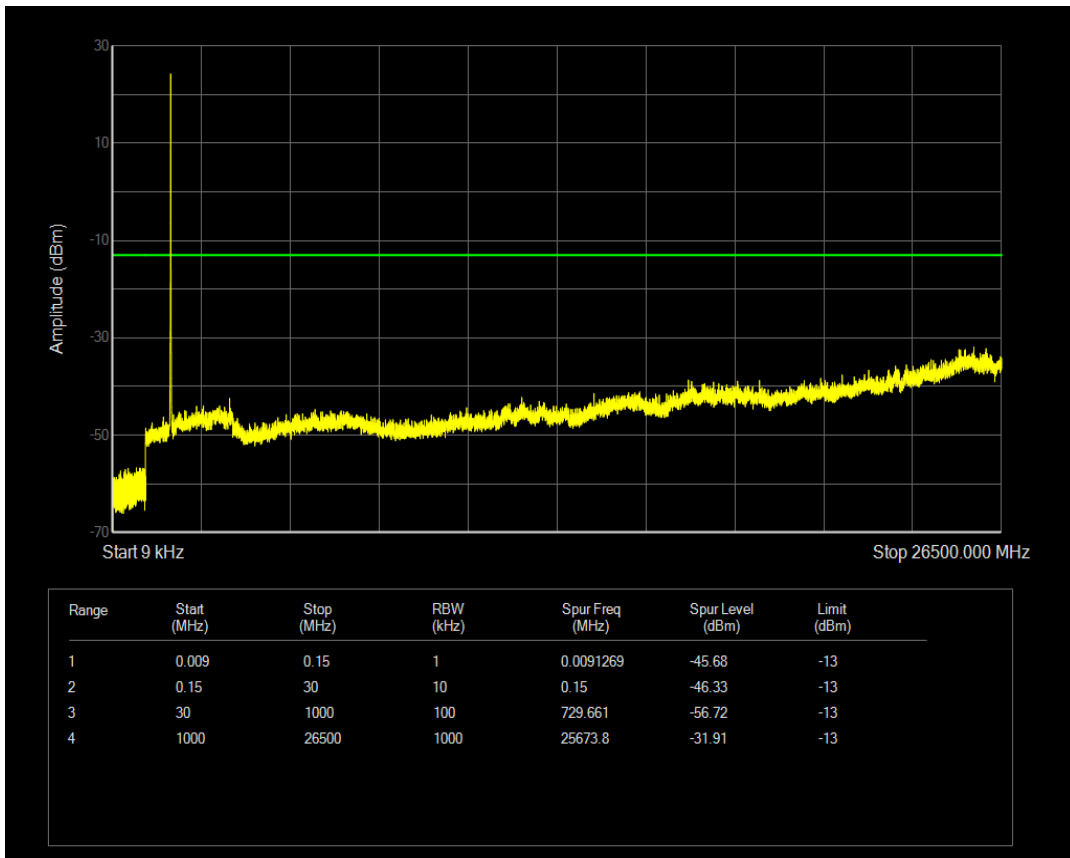

Band4 QPSK BW=5MHz Channel=20375 RB Size=1 Position=#0

Band4 QPSK BW=5MHz Channel=20375 RB Size=25 Position=#0

Band4 16QAM BW=5MHz Channel=20375 RB Size=1 Position=#0

Band4 QPSK BW=10MHz Channel=20000 RB Size=1 Position=#0

Band4 16QAM BW=5MHz Channel=20375 RB Size=25 Position=#0

Band4 QPSK BW=10MHz Channel=20000 RB Size=50 Position=#0

Band4 16QAM BW=10MHz Channel=20000 RB Size=1 Position=#0

Band4 16QAM BW=10MHz Channel=20000 RB Size=50 Position=#0