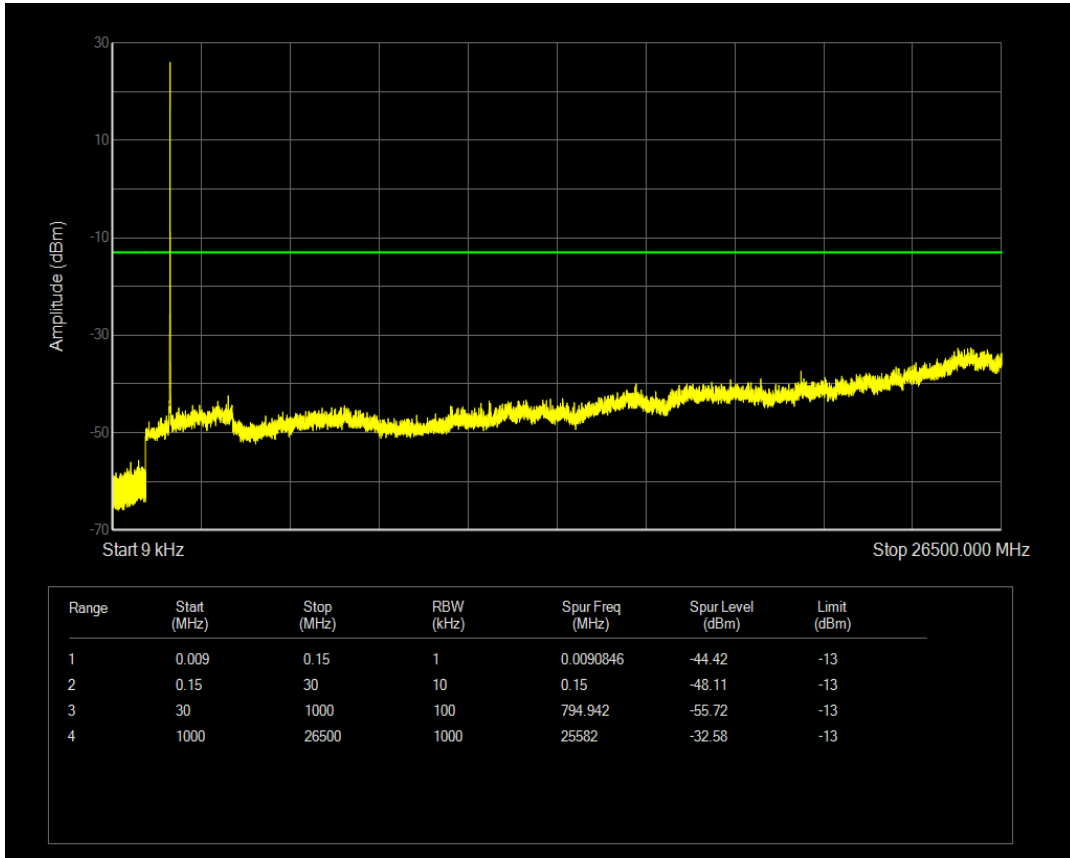

Band4 QPSK BW=3MHz Channel=20175 RB Size=15 Position=#0

Band4 16QAM BW=3MHz Channel=20175 RB Size=1 Position=#0