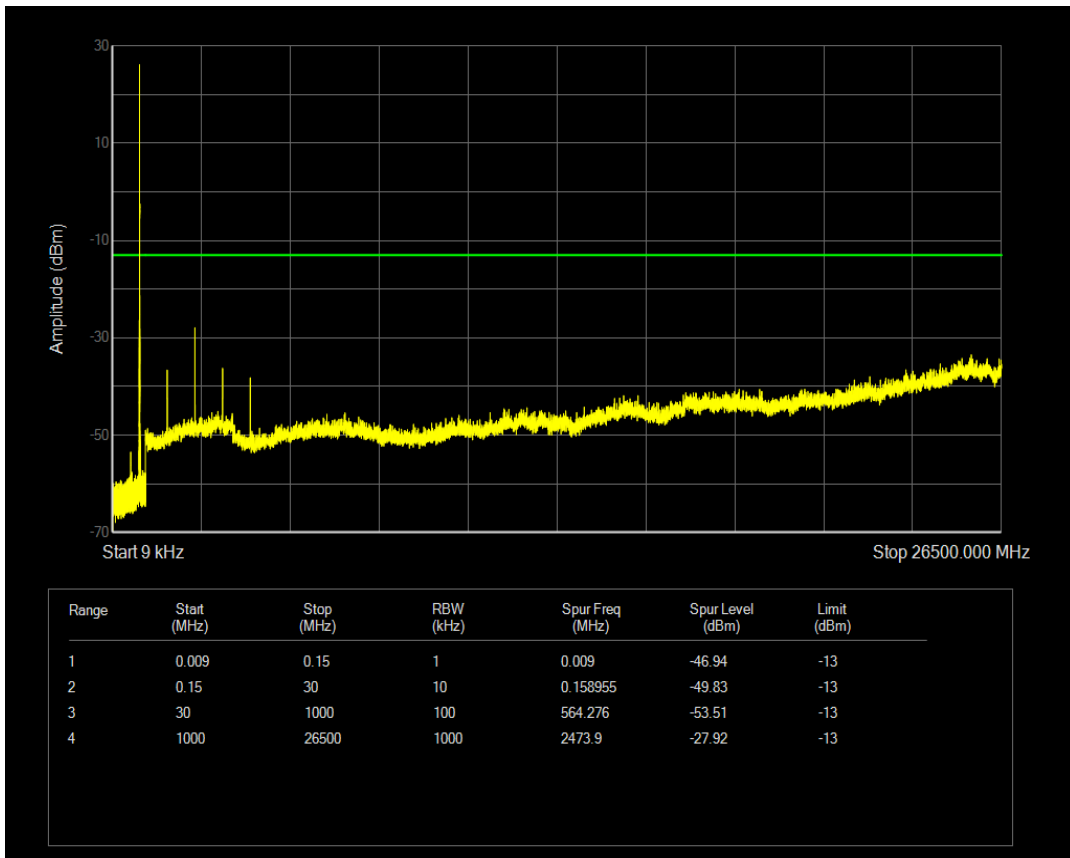

Band5 QPSK BW=3MHz Channel=20415 RB Size=1 Position=#0

Band5 QPSK BW=3MHz Channel=20415 RB Size=15 Position=#0