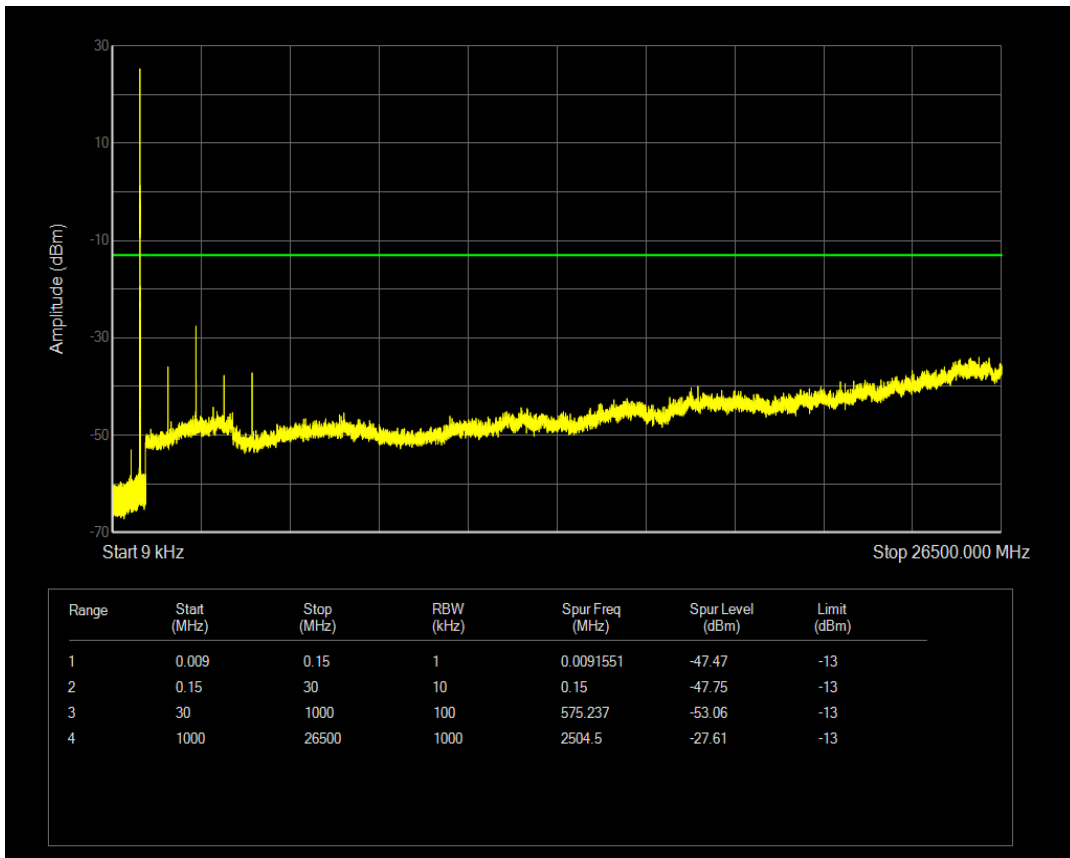

Band5 16QAM BW=3MHz Channel=20525 RB Size=1 Position=#0

Band5 16QAM BW=3MHz Channel=20525 RB Size=15 Position=#0