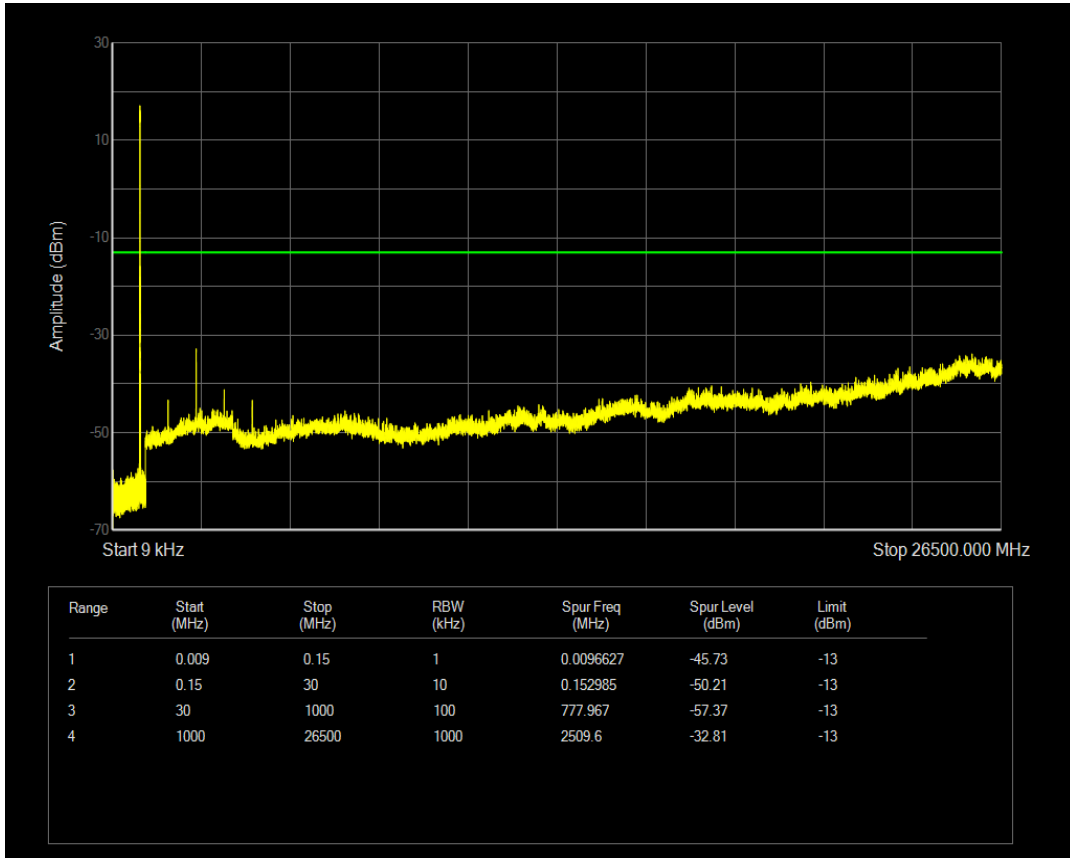

Band5 QPSK BW=3MHz Channel=20525 RB Size=1 Position=#0

Band5 QPSK BW=3MHz Channel=20525 RB Size=15 Position=#0

Band5 16QAM BW=3MHz Channel=20525 RB Size=1 Position=#0

Band5 16QAM BW=3MHz Channel=20525 RB Size=15 Position=#0