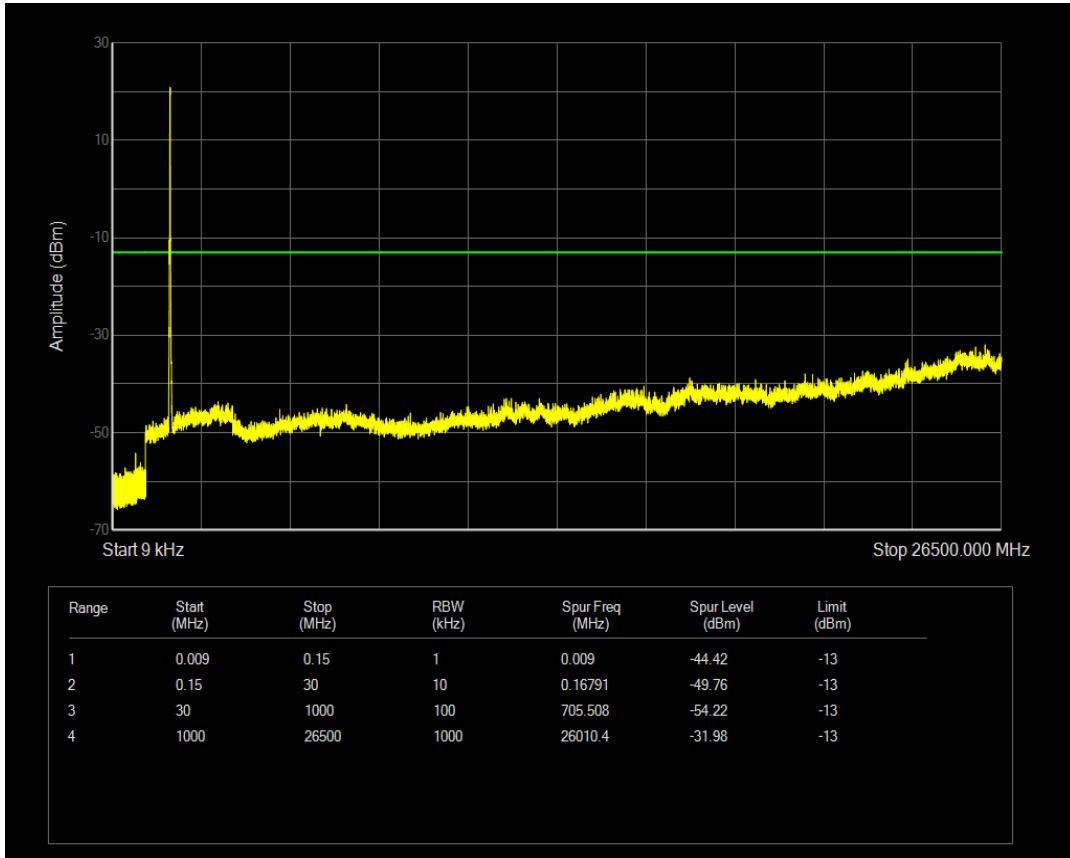

Band4 QPSK BW=15MHz Channel=20175 RB Size=1 Position=#0

Band4 QPSK BW=15MHz Channel=20175 RB Size=75 Position=#0

Band4 16QAM BW=15MHz Channel=20175 RB Size=1 Position=#0

Band4 16QAM BW=15MHz Channel=20175 RB Size=75 Position=#0