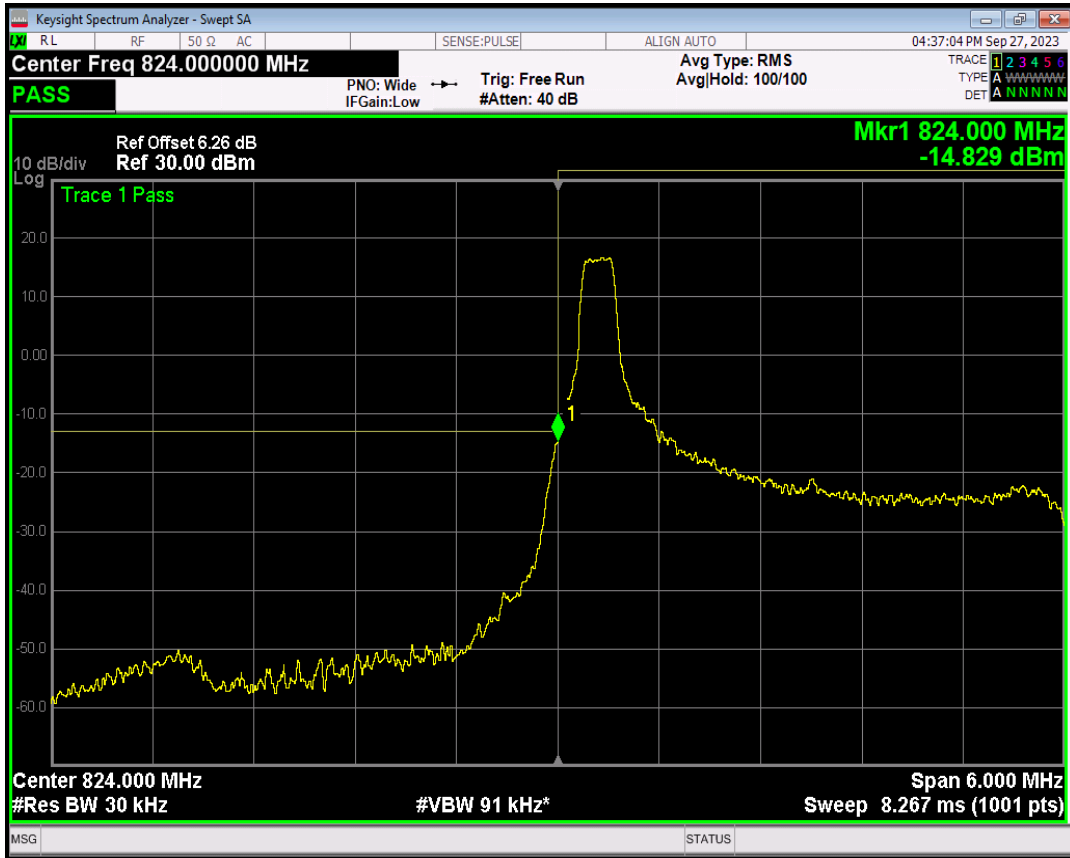

Band5 QPSK BW=3MHz Channel=20415 RB Size=1 Position=#0

Band5 QPSK BW=3MHz Channel=20415 RB Size=1 Position=#Max