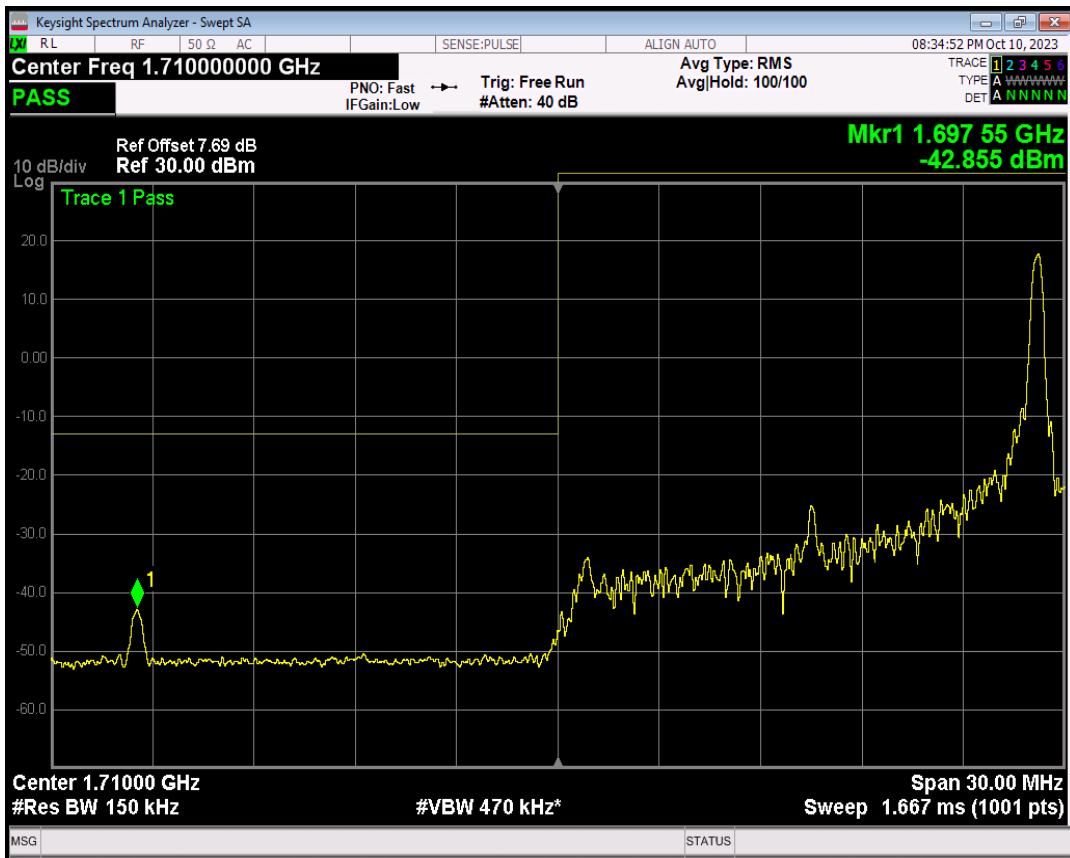

Band4 16QAM BW=10MHz Channel=20350 RB Size=1 Position=#Max

Band4 16QAM BW=10MHz Channel=20350 RB Size=50 Position=#0

Band4 QPSK BW=15MHz Channel=20025 RB Size=1 Position=#0

Band4 QPSK BW=15MHz Channel=20025 RB Size=1 Position=#Max

Band4 QPSK BW=15MHz Channel=20025 RB Size=75 Position=#0

Band4 16QAM BW=15MHz Channel=20025 RB Size=1 Position=#0

Band4 16QAM BW=15MHz Channel=20025 RB Size=1 Position=#Max

Band4 16QAM BW=15MHz Channel=20025 RB Size=75 Position=#0