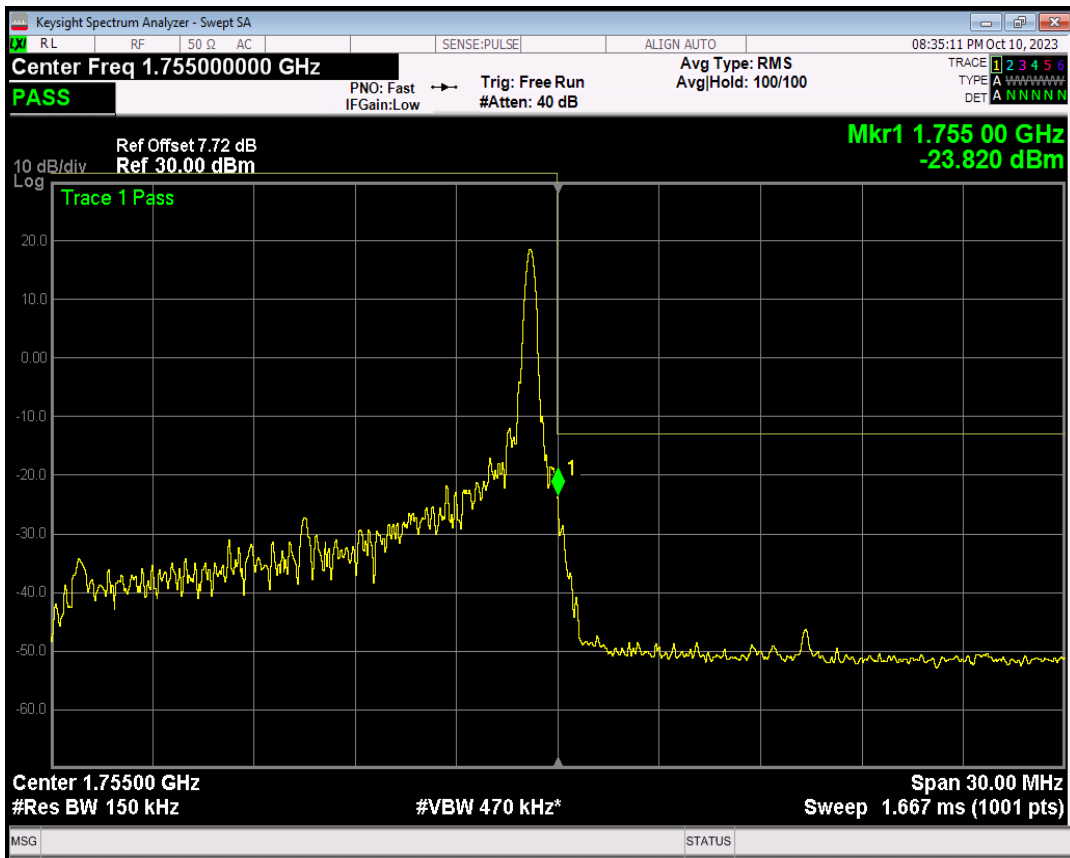

Band4 16QAM BW=15MHz Channel=20325 RB Size=1 Position=#Max

Band4 16QAM BW=15MHz Channel=20325 RB Size=75 Position=#0