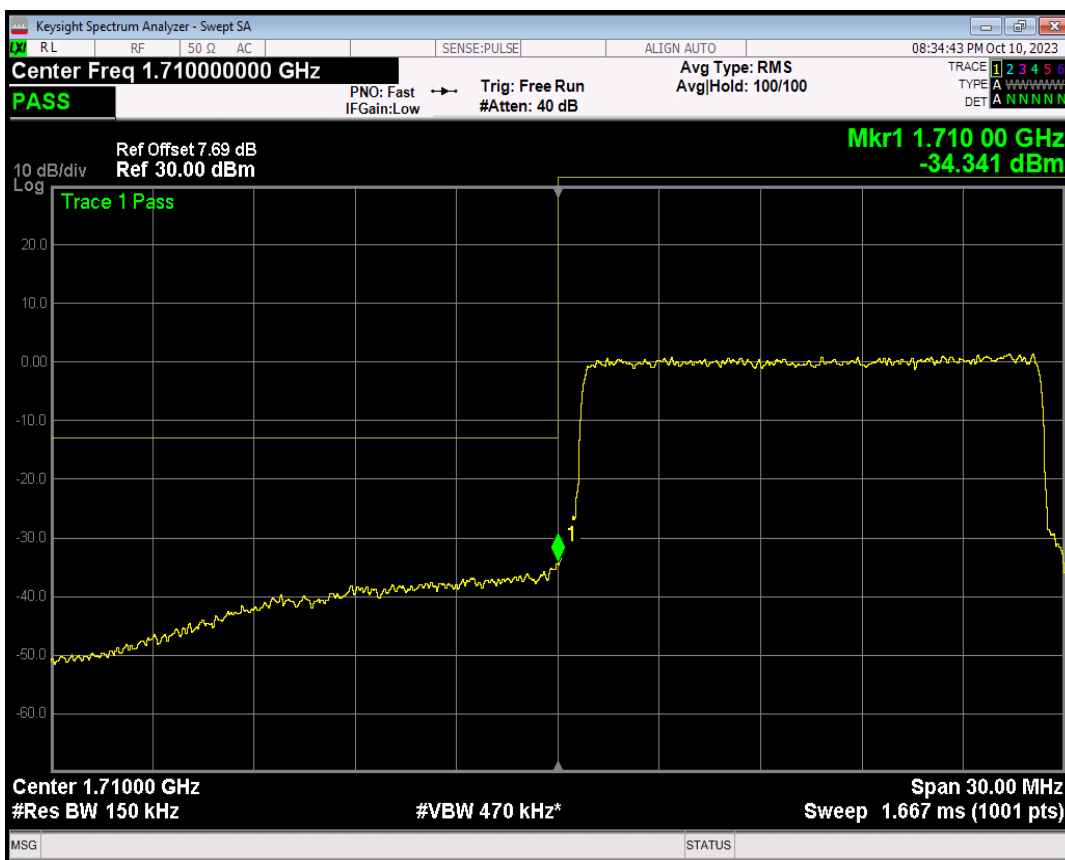

Band4 QPSK BW=15MHz Channel=20025 RB Size=75 Position=#0

Band4 16QAM BW=15MHz Channel=20025 RB Size=1 Position=#0