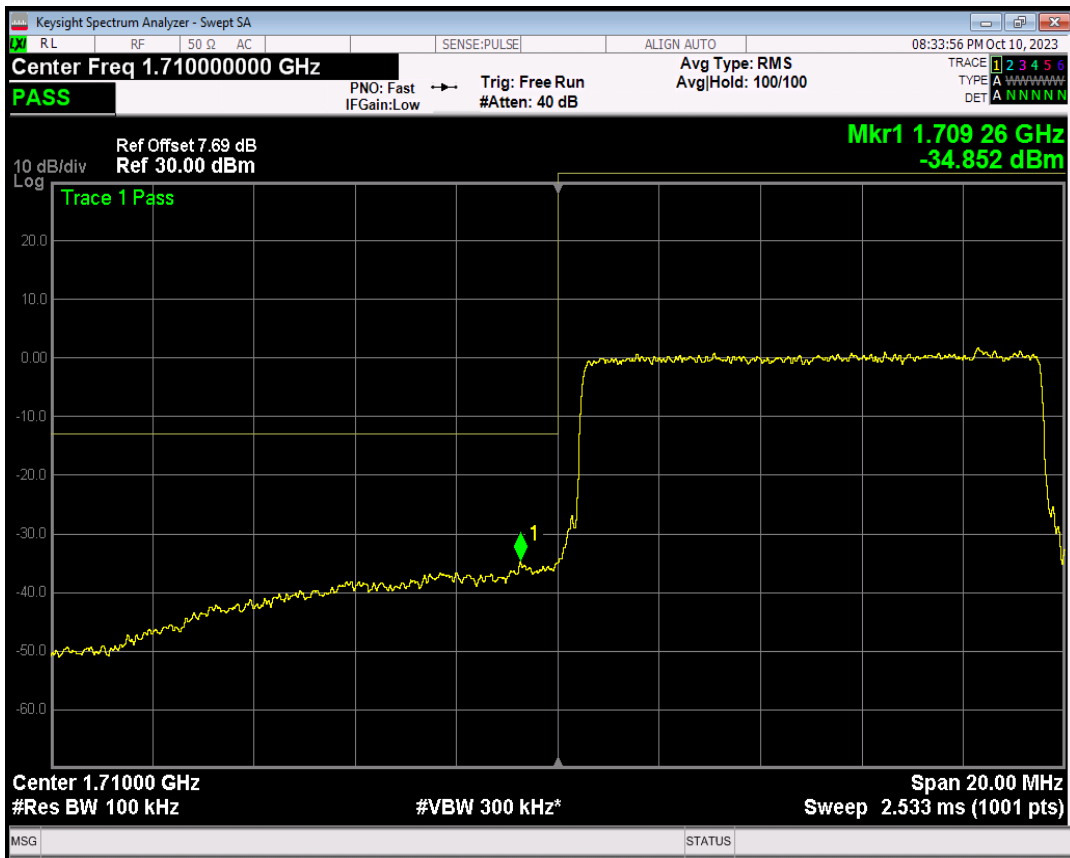

Band4 16QAM BW=5MHz Channel=20375 RB Size=1 Position=#Max

Band4 16QAM BW=5MHz Channel=20375 RB Size=25 Position=#0

Band4 QPSK BW=10MHz Channel=20000 RB Size=1 Position=#0

Band4 QPSK BW=10MHz Channel=20000 RB Size=1 Position=#Max

Band4 QPSK BW=10MHz Channel=20000 RB Size=50 Position=#0

Band4 16QAM BW=10MHz Channel=20000 RB Size=1 Position=#0

Band4 16QAM BW=10MHz Channel=20000 RB Size=1 Position=#Max

Band4 16QAM BW=10MHz Channel=20000 RB Size=50 Position=#0