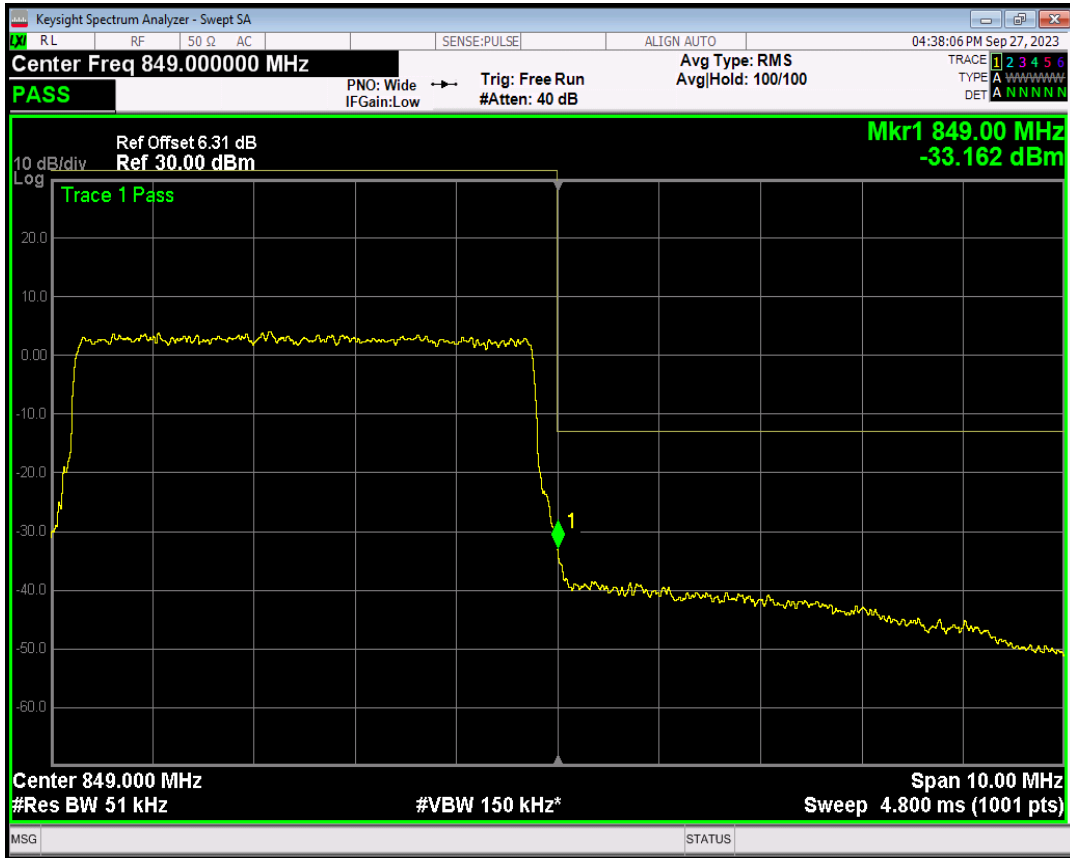

Band5 16QAM BW=5MHz Channel=20625 RB Size=25 Position=#0

Band5 QPSK BW=10MHz Channel=20450 RB Size=1 Position=#0