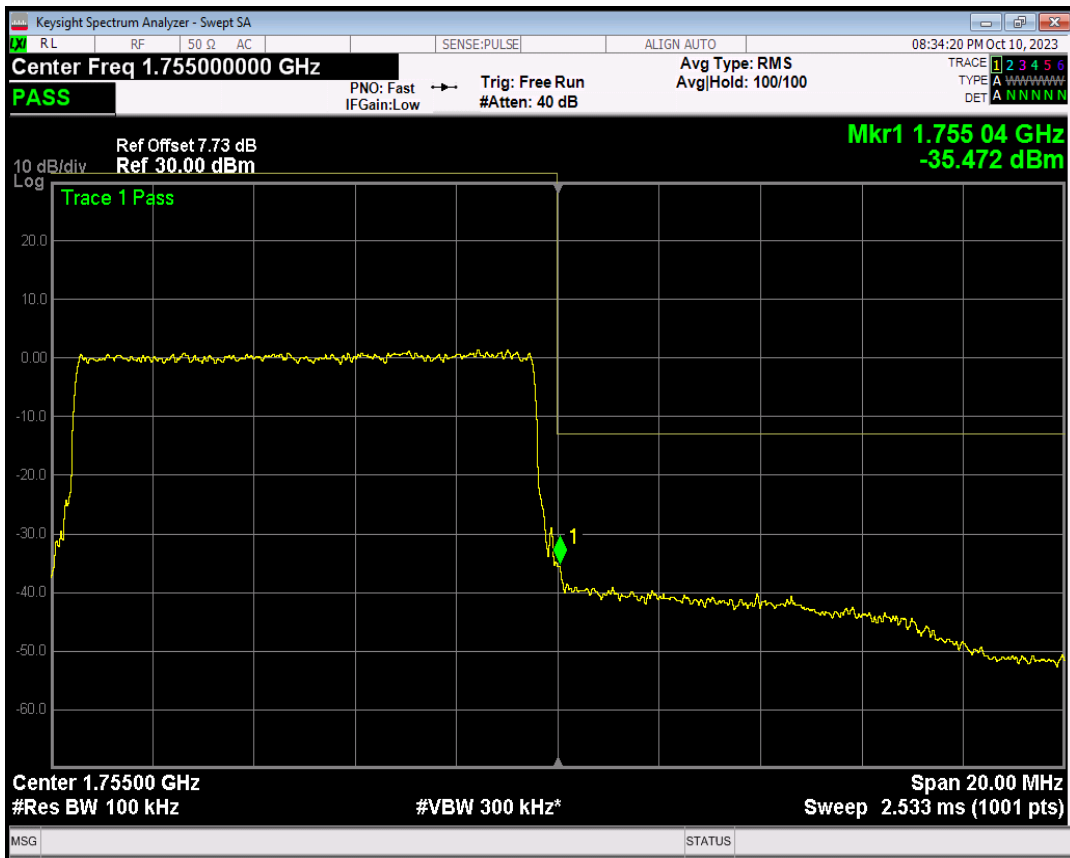

Band4 QPSK BW=10MHz Channel=20350 RB Size=50 Position=#0

Band4 16QAM BW=10MHz Channel=20350 RB Size=1 Position=#0