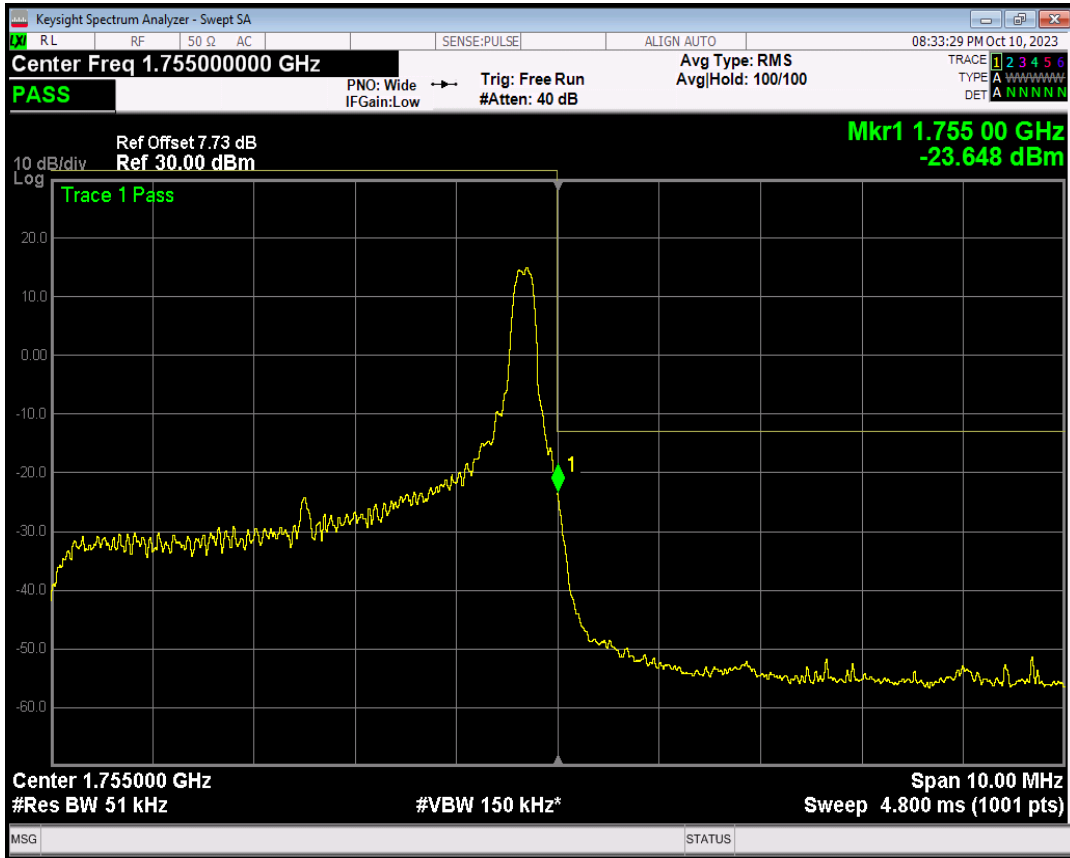

Band4 QPSK BW=5MHz Channel=20375 RB Size=1 Position=#Max

Band4 QPSK BW=5MHz Channel=20375 RB Size=25 Position=#0