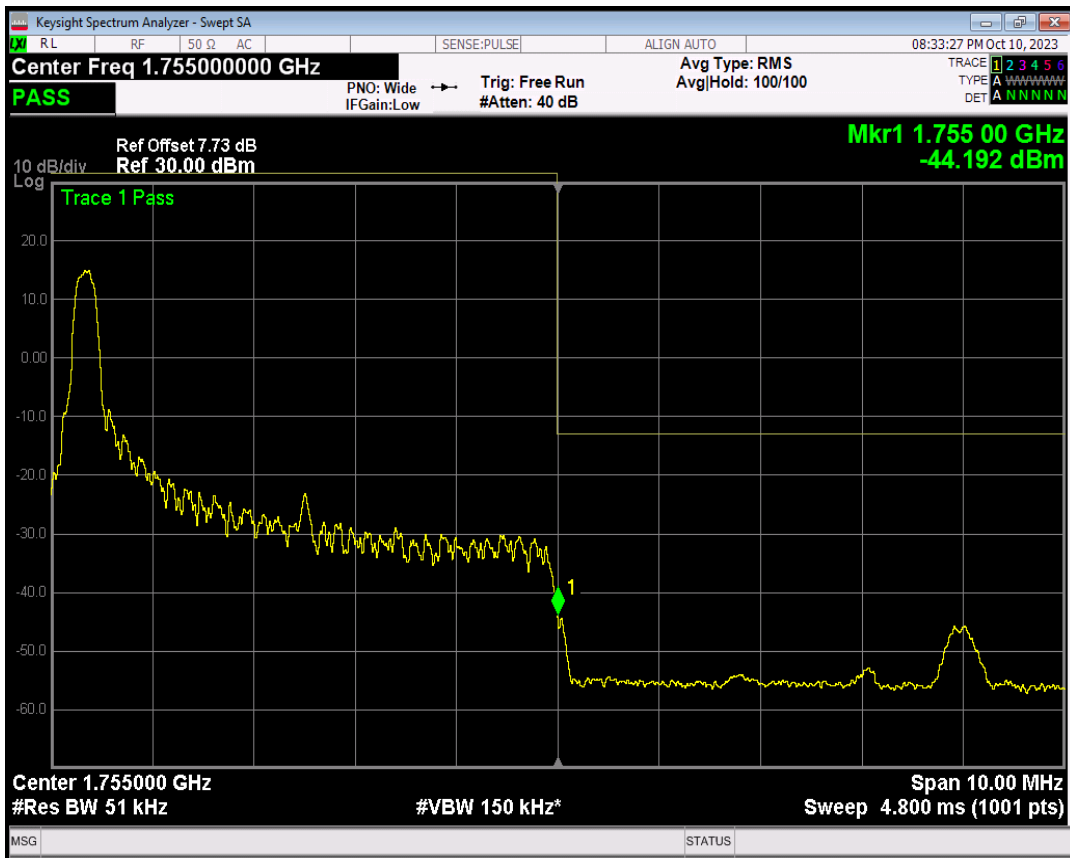

Band4 QPSK BW=5MHz Channel=20375 RB Size=1 Position=#0

Band4 QPSK BW=5MHz Channel=20375 RB Size=1 Position=#Max