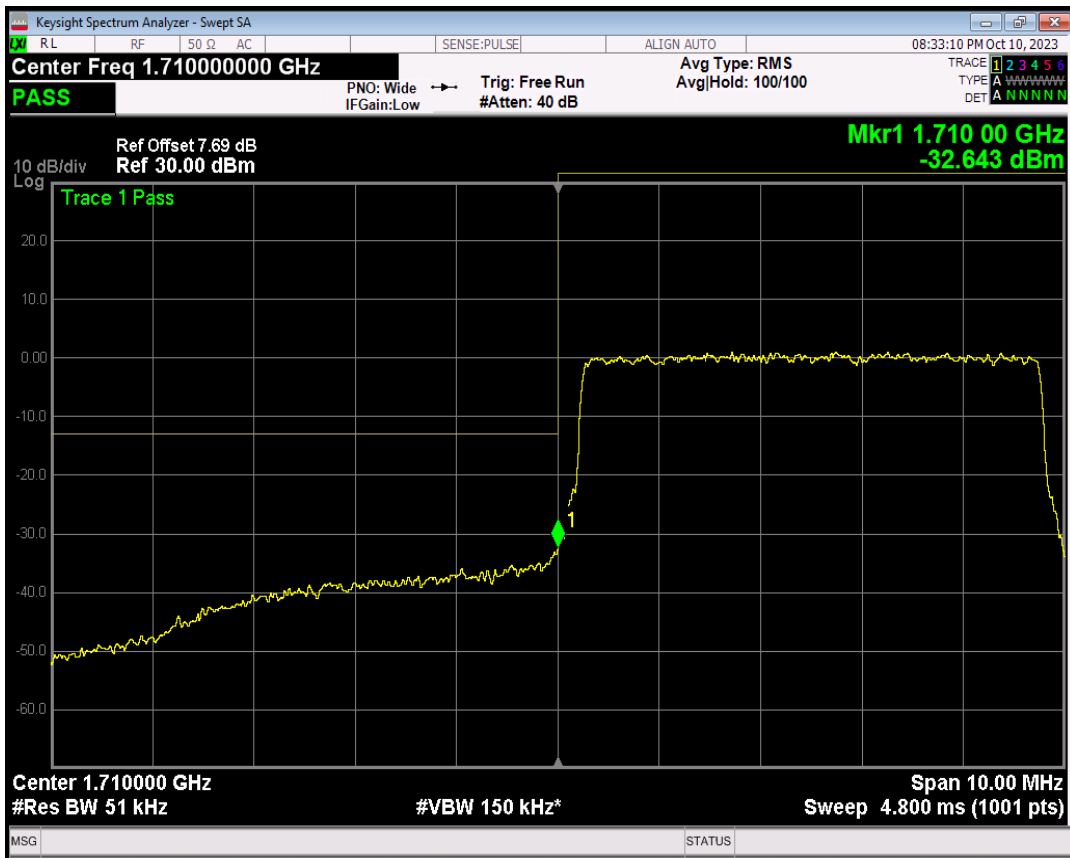

Band4 QPSK BW=5MHz Channel=19975 RB Size=25 Position=#0

Band4 16QAM BW=5MHz Channel=19975 RB Size=1 Position=#0

Band4 16QAM BW=5MHz Channel=19975 RB Size=1 Position=#Max

Band4 16QAM BW=5MHz Channel=19975 RB Size=25 Position=#0