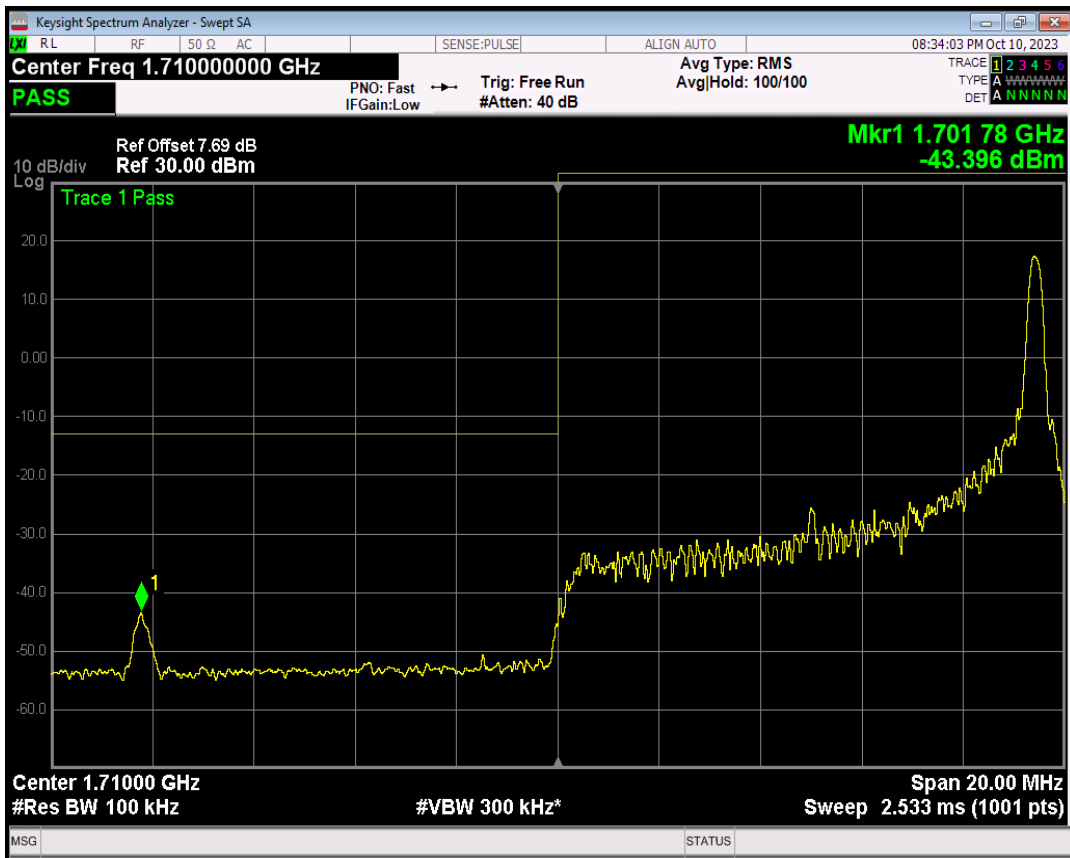

Band4 16QAM BW=10MHz Channel=20000 RB Size=1 Position=#Max

Band4 16QAM BW=10MHz Channel=20000 RB Size=50 Position=#0