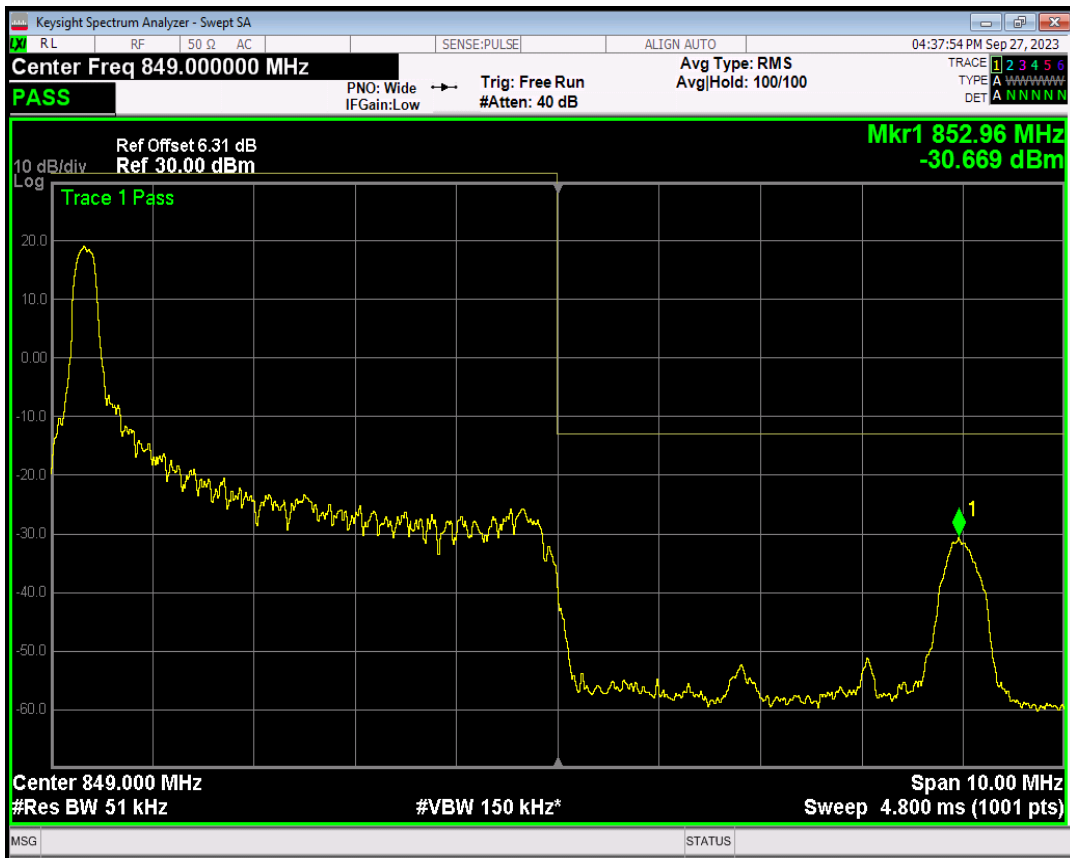

Band5 QPSK BW=5MHz Channel=20425 RB Size=25 Position=#0

Band5 16QAM BW=5MHz Channel=20425 RB Size=1 Position=#Max

Band5 16QAM BW=5MHz Channel=20425 RB Size=25 Position=#0

Band5 QPSK BW=5MHz Channel=20625 RB Size=1 Position=#0