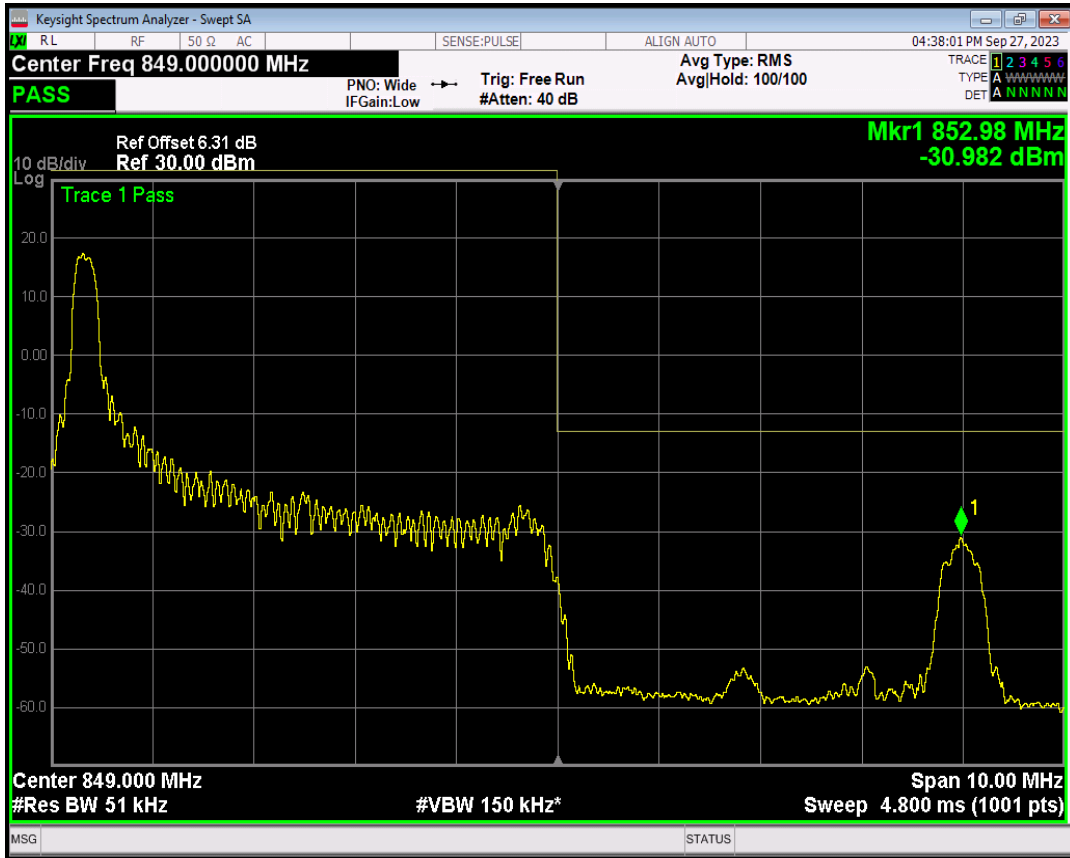

Band5 QPSK BW=5MHz Channel=20625 RB Size=1 Position=#Max

Band5 QPSK BW=5MHz Channel=20625 RB Size=25 Position=#0

Band5 16QAM BW=5MHz Channel=20625 RB Size=1 Position=#0

Band5 16QAM BW=5MHz Channel=20625 RB Size=1 Position=#Max