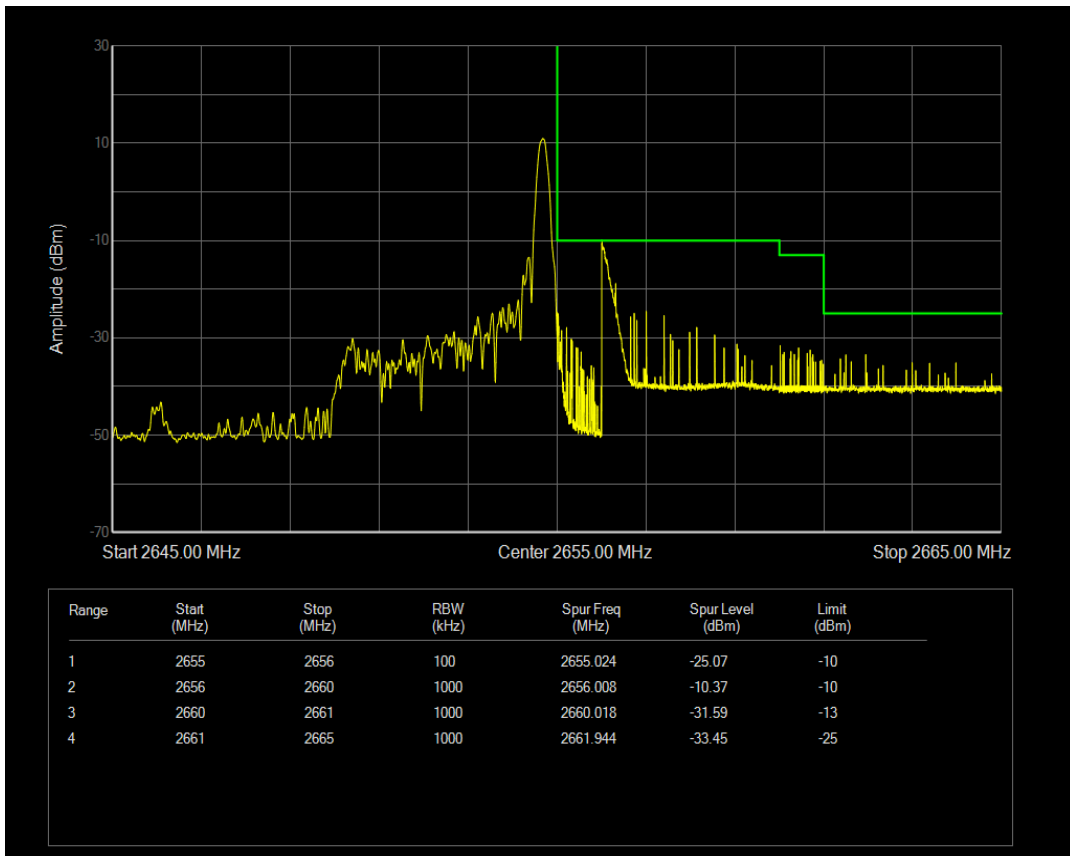

Band41(2555-2655) QPSK BW=5MHz Channel=41215 RB Size=1 Position=#Max

Band41(2555-2655) 16QAM BW=5MHz Channel=41215 RB Size=1 Position=#Max