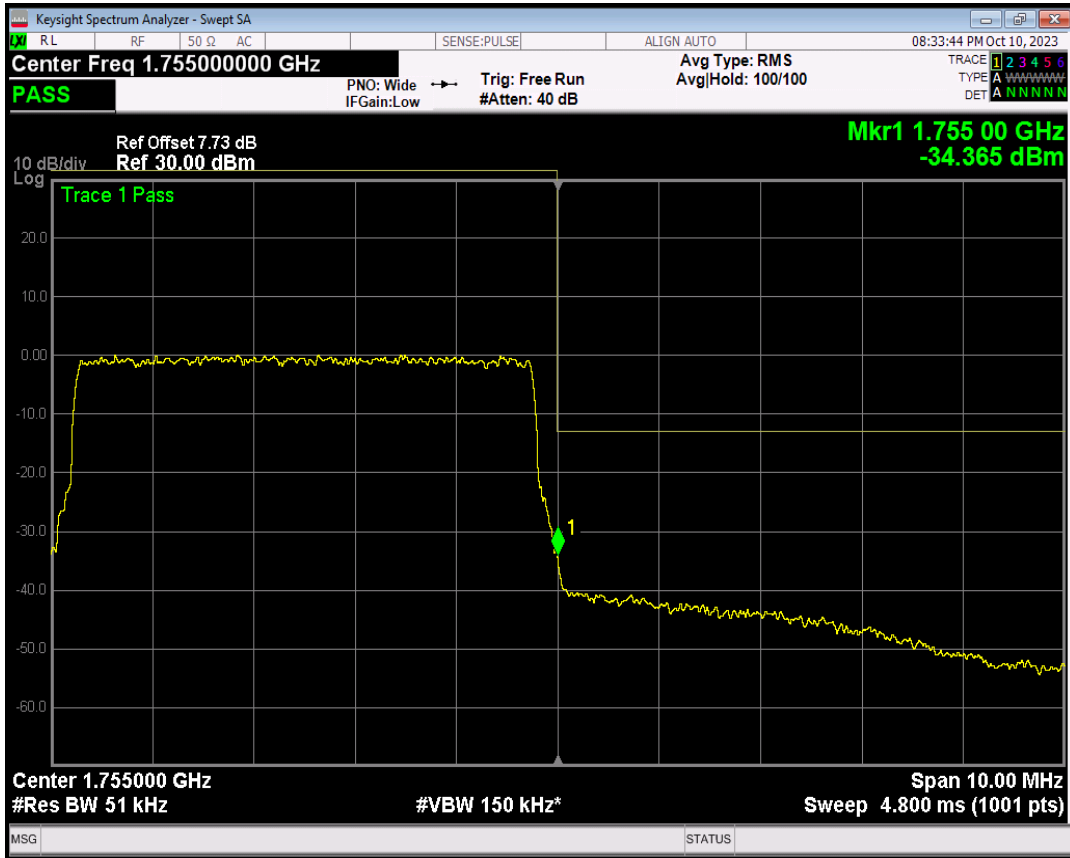

Band4 16QAM BW=5MHz Channel=20375 RB Size=25 Position=#0

Band4 QPSK BW=10MHz Channel=20000 RB Size=1 Position=#0