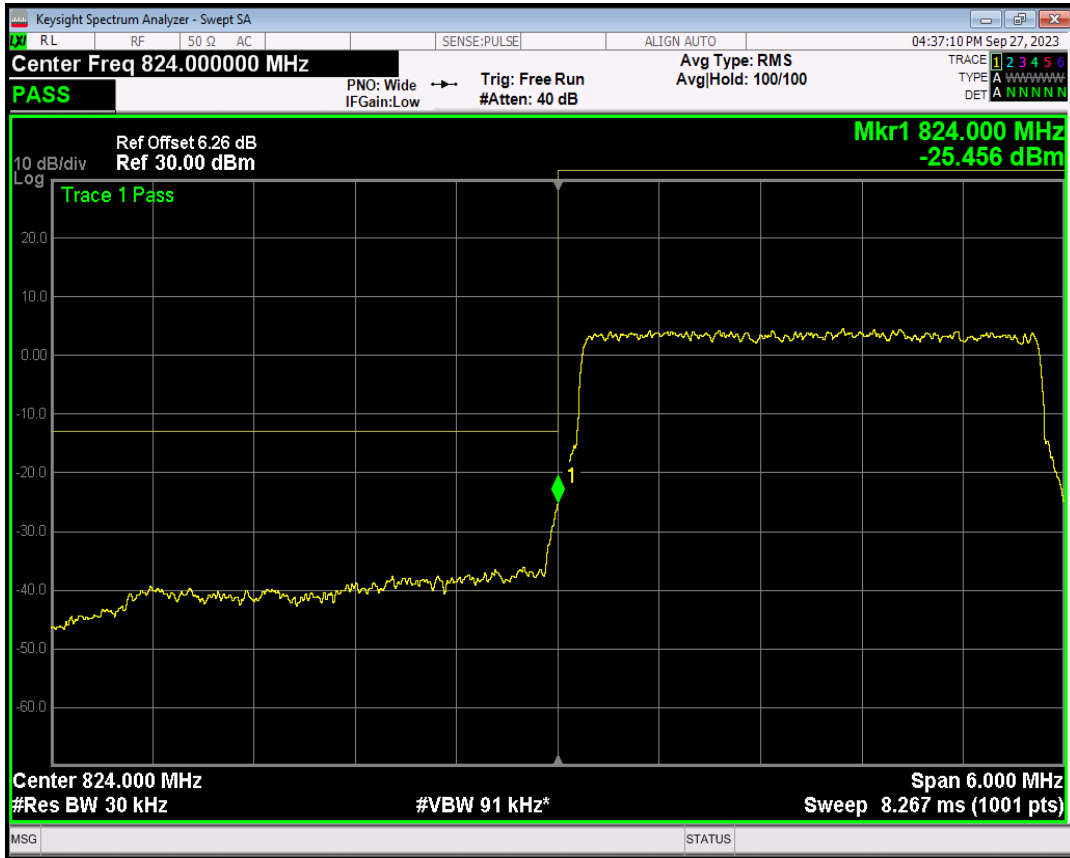

Band5 QPSK BW=3MHz Channel=20415 RB Size=15 Position=#0

Band5 16QAM BW=3MHz Channel=20415 RB Size=1 Position=#0