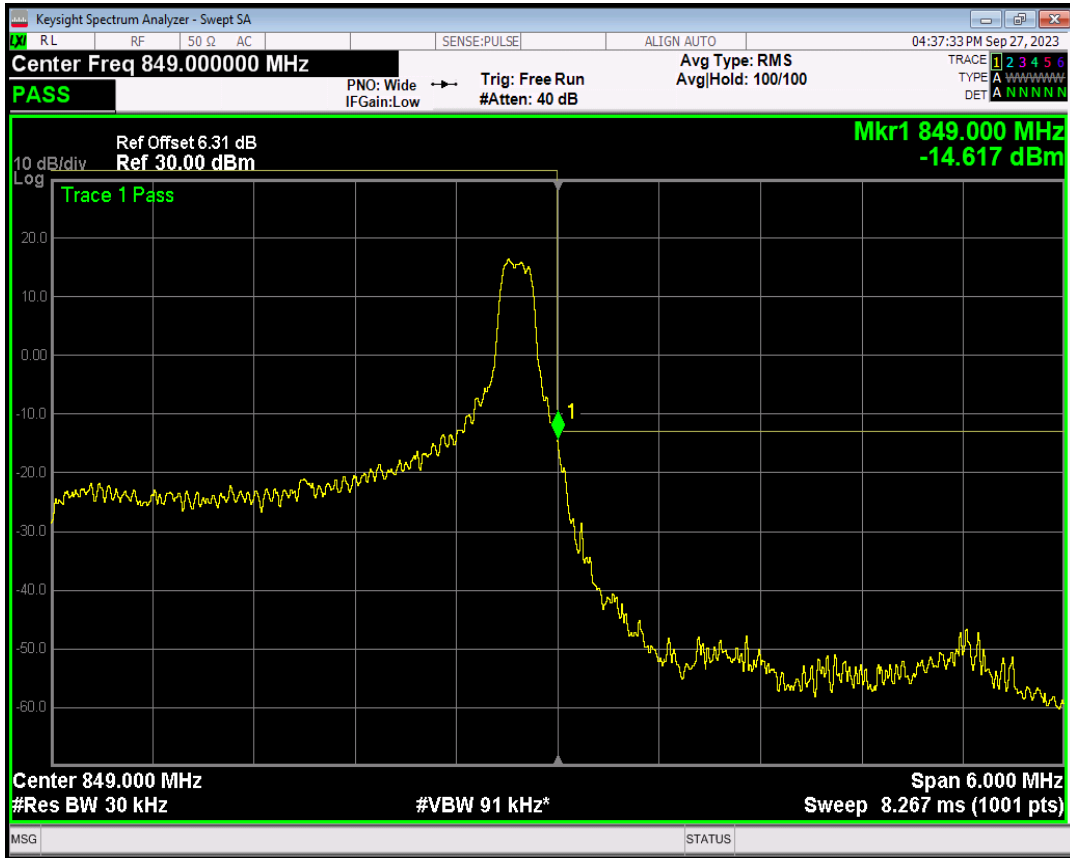

Band5 16QAM BW=3MHz Channel=20635 RB Size=1 Position=#Max

Band5 16QAM BW=3MHz Channel=20635 RB Size=15 Position=#0