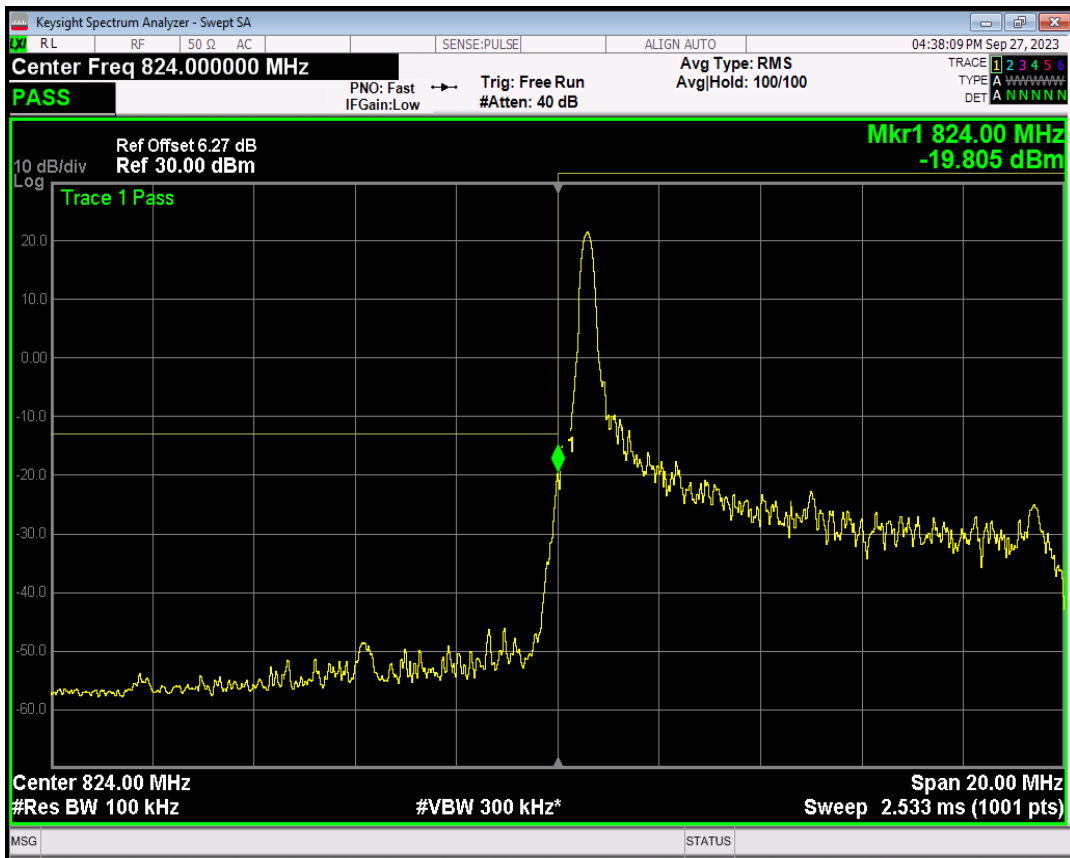

Band5 QPSK BW=10MHz Channel=20450 RB Size=1 Position=#0

Band5 QPSK BW=10MHz Channel=20450 RB Size=1 Position=#Max