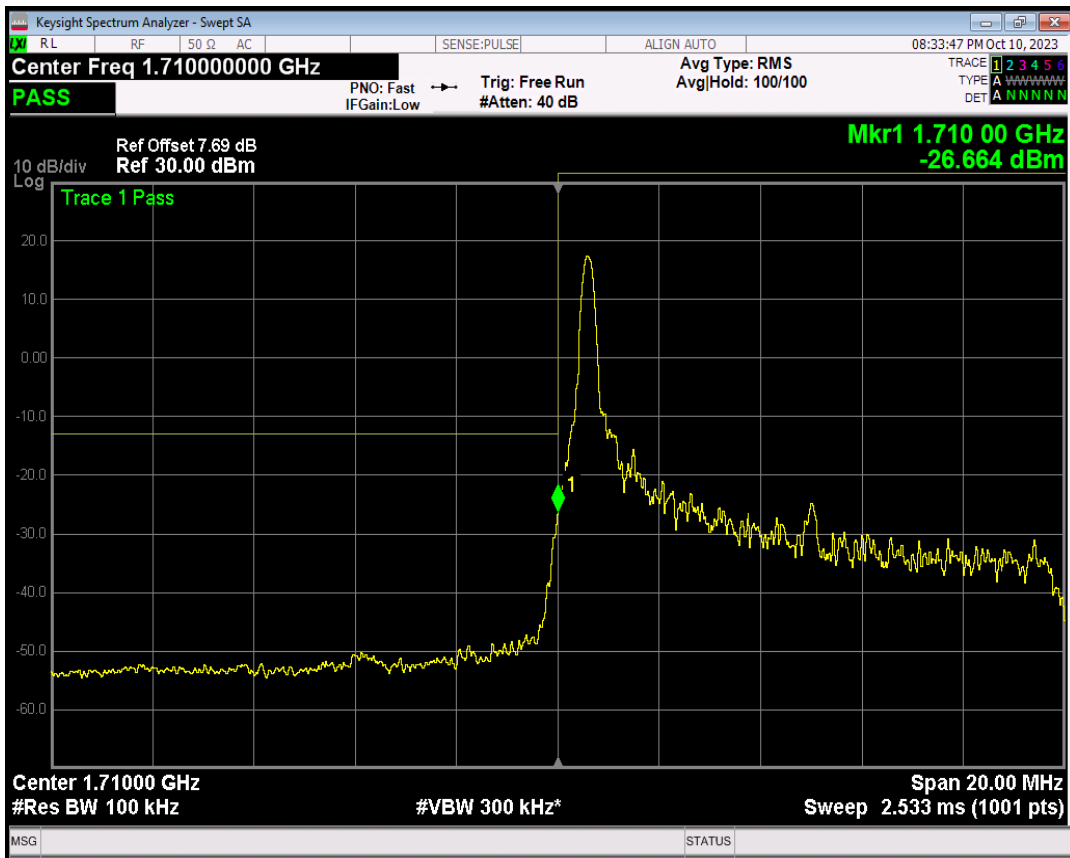

Band4 QPSK BW=10MHz Channel=20000 RB Size=1 Position=#0

Band4 QPSK BW=10MHz Channel=20000 RB Size=1 Position=#Max