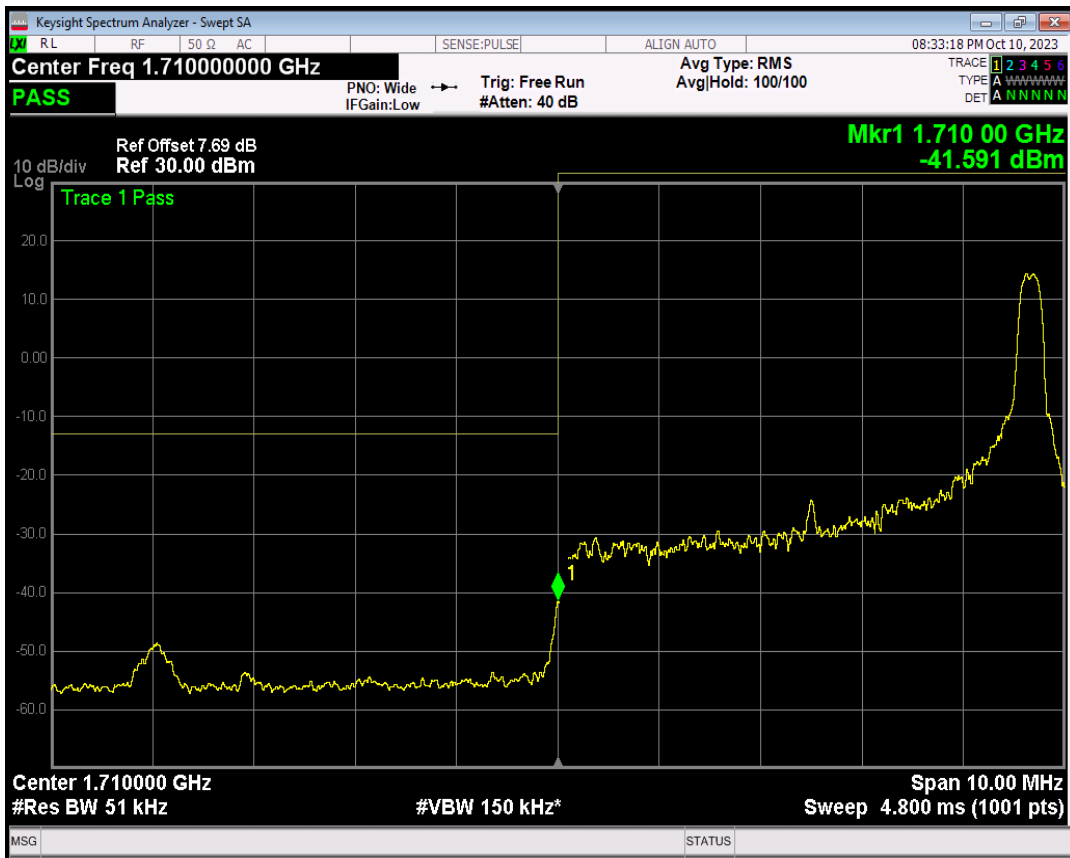

Band4 QPSK BW=5MHz Channel=19975 RB Size=25 Position=#0

Band4 16QAM BW=5MHz Channel=19975 RB Size=1 Position=#0

Band4 16QAM BW=5MHz Channel=19975 RB Size=1 Position=#Max

Band4 16QAM BW=5MHz Channel=19975 RB Size=25 Position=#0