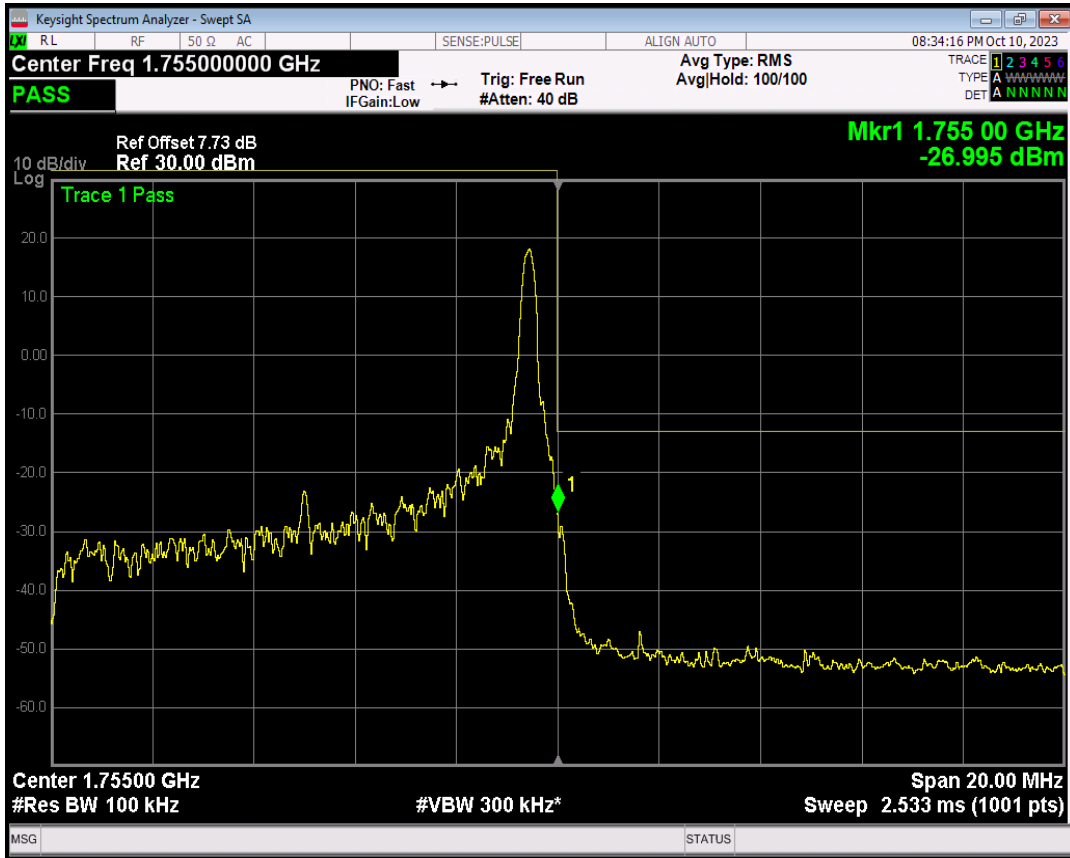

Band4 QPSK BW=10MHz Channel=20350 RB Size=1 Position=#Max

Band4 QPSK BW=10MHz Channel=20350 RB Size=50 Position=#0