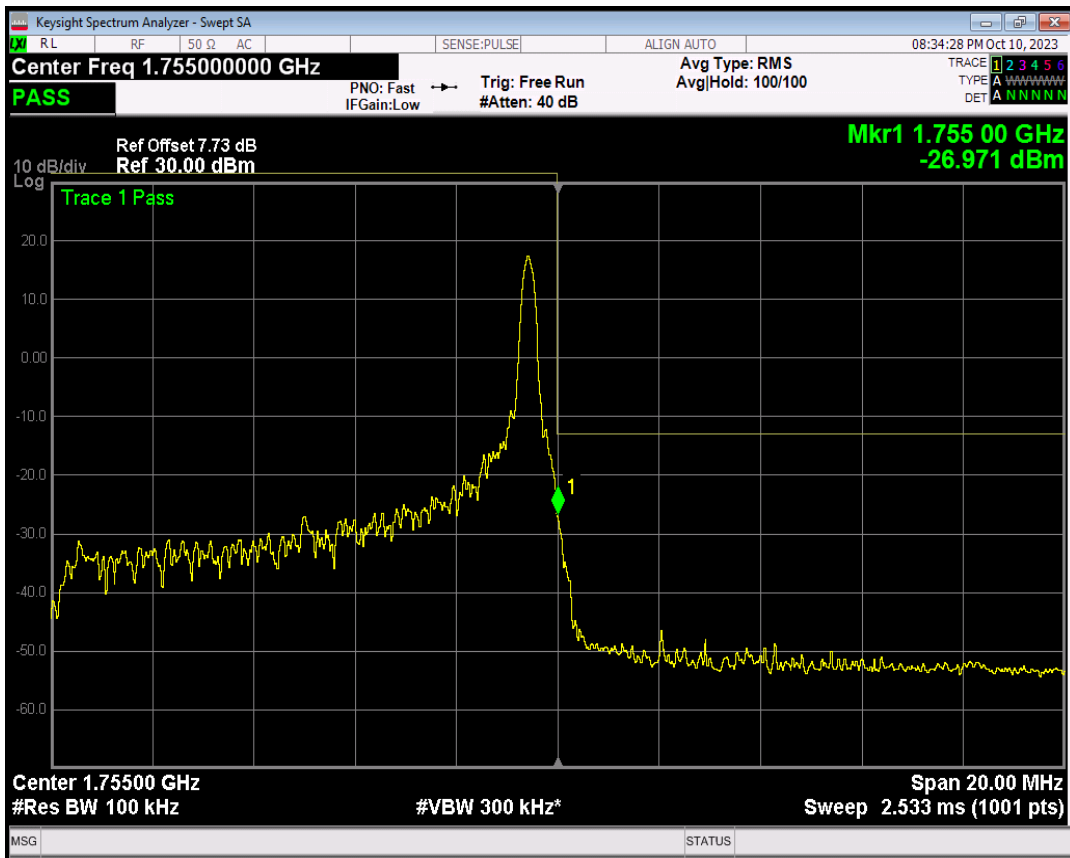

Band4 16QAM BW=10MHz Channel=20350 RB Size=1 Position=#Max

Band4 16QAM BW=10MHz Channel=20350 RB Size=50 Position=#0