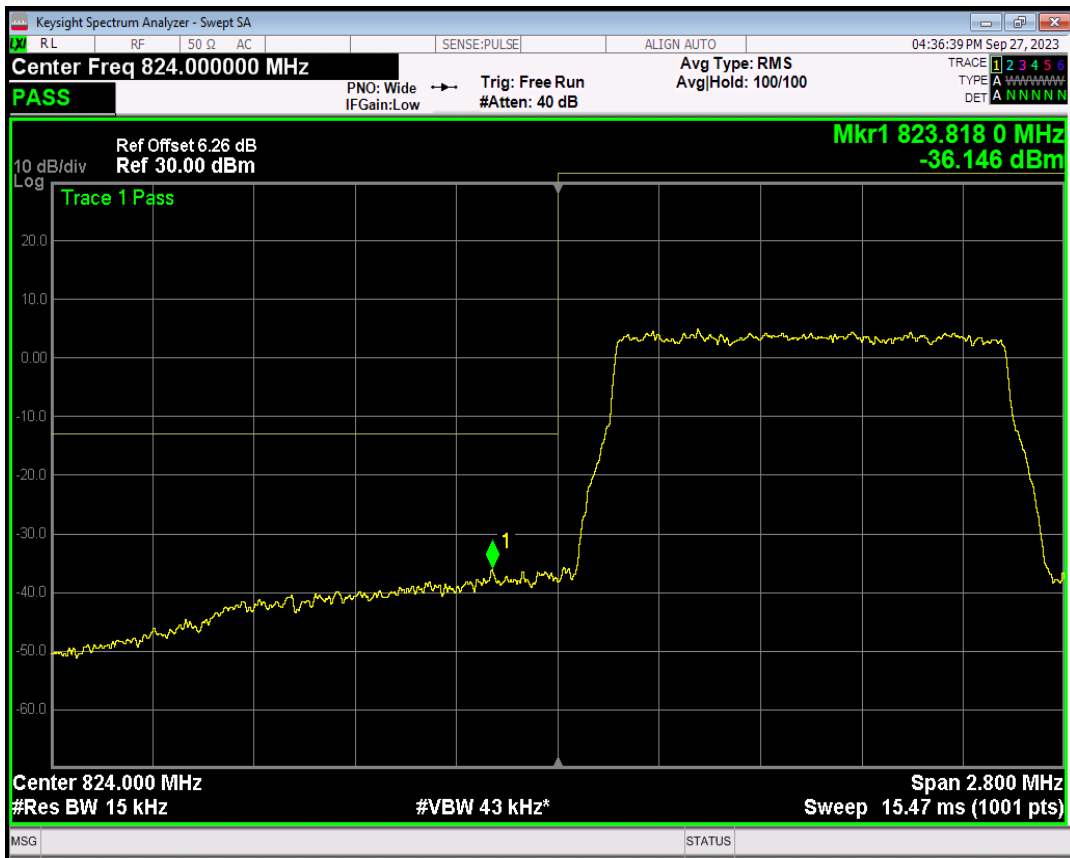

Band5 QPSK BW=1.4MHz Channel=20407 RB Size=6 Position=#0

Band5 16QAM BW=1.4MHz Channel=20407 RB Size=1 Position=#0

Band5 16QAM BW=1.4MHz Channel=20407 RB Size=1 Position=#Max

Band5 16QAM BW=1.4MHz Channel=20407 RB Size=6 Position=#0