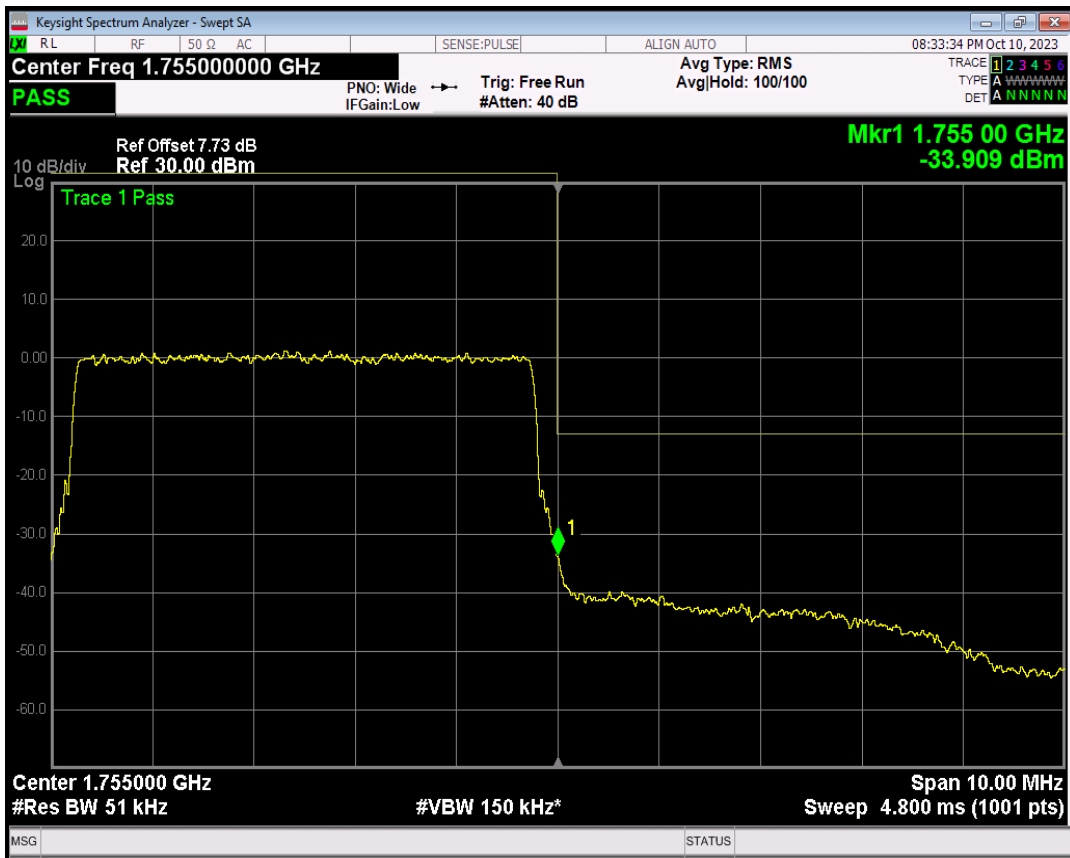

Band4 QPSK BW=5MHz Channel=20375 RB Size=25 Position=#0

Band4 16QAM BW=5MHz Channel=20375 RB Size=1 Position=#0