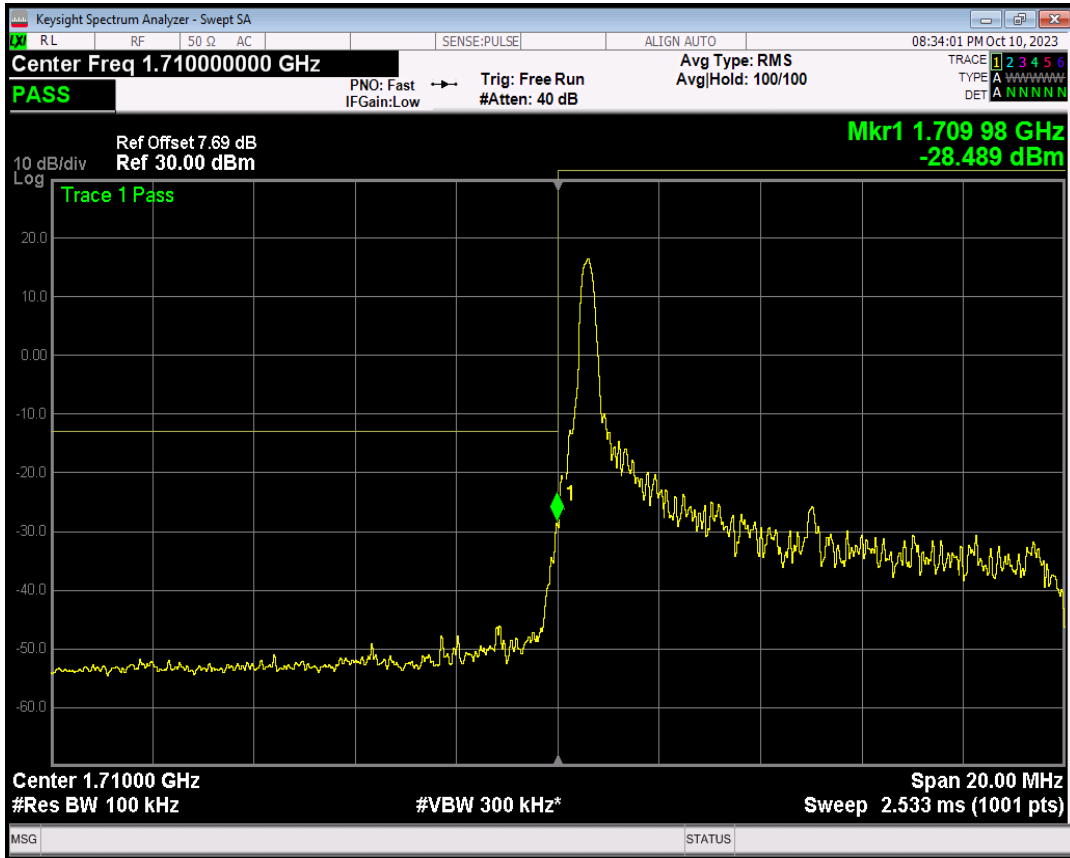

Band4 16QAM BW=5MHz Channel=20375 RB Size=1 Position=#Max

Band4 16QAM BW=5MHz Channel=20375 RB Size=25 Position=#0

Band4 QPSK BW=10MHz Channel=20000 RB Size=1 Position=#0

Band4 QPSK BW=10MHz Channel=20000 RB Size=1 Position=#Max

Band4 QPSK BW=10MHz Channel=20000 RB Size=50 Position=#0

Band4 16QAM BW=10MHz Channel=20000 RB Size=1 Position=#0

Band4 16QAM BW=10MHz Channel=20000 RB Size=1 Position=#Max

Band4 16QAM BW=10MHz Channel=20000 RB Size=50 Position=#0