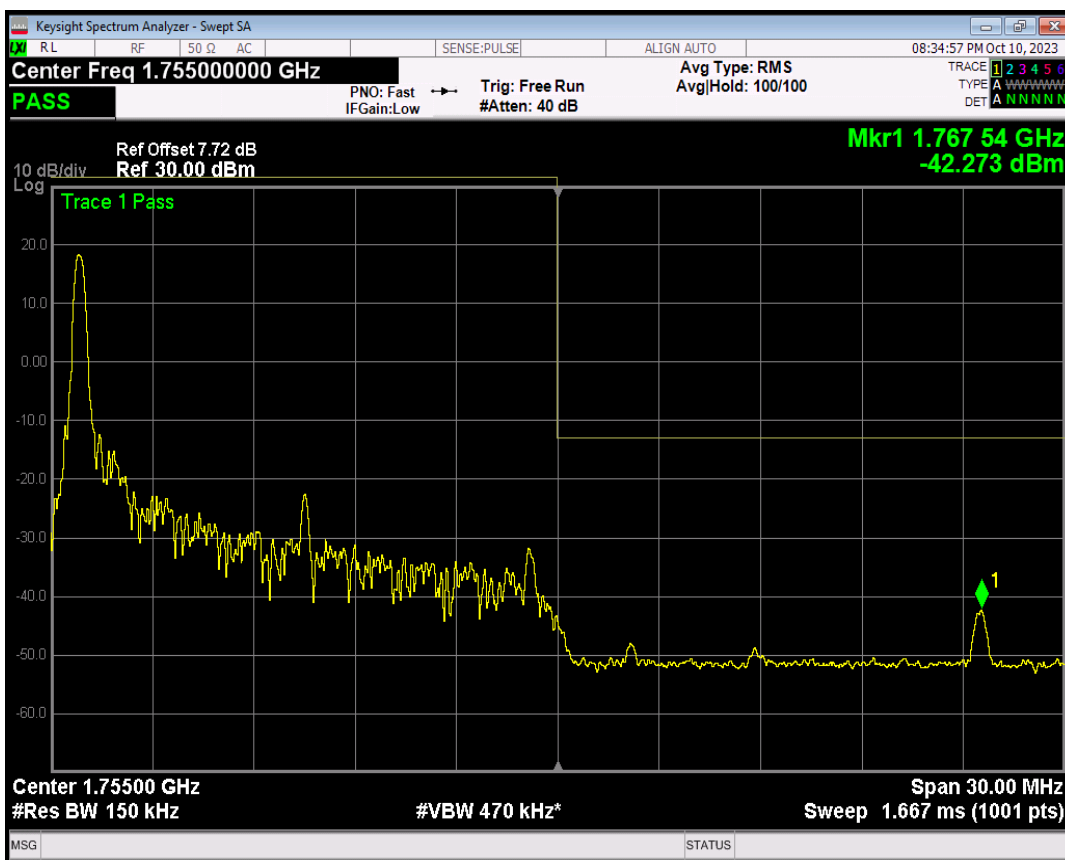

Band4 QPSK BW=15MHz Channel=20325 RB Size=1 Position=#0

Band4 QPSK BW=15MHz Channel=20325 RB Size=1 Position=#Max