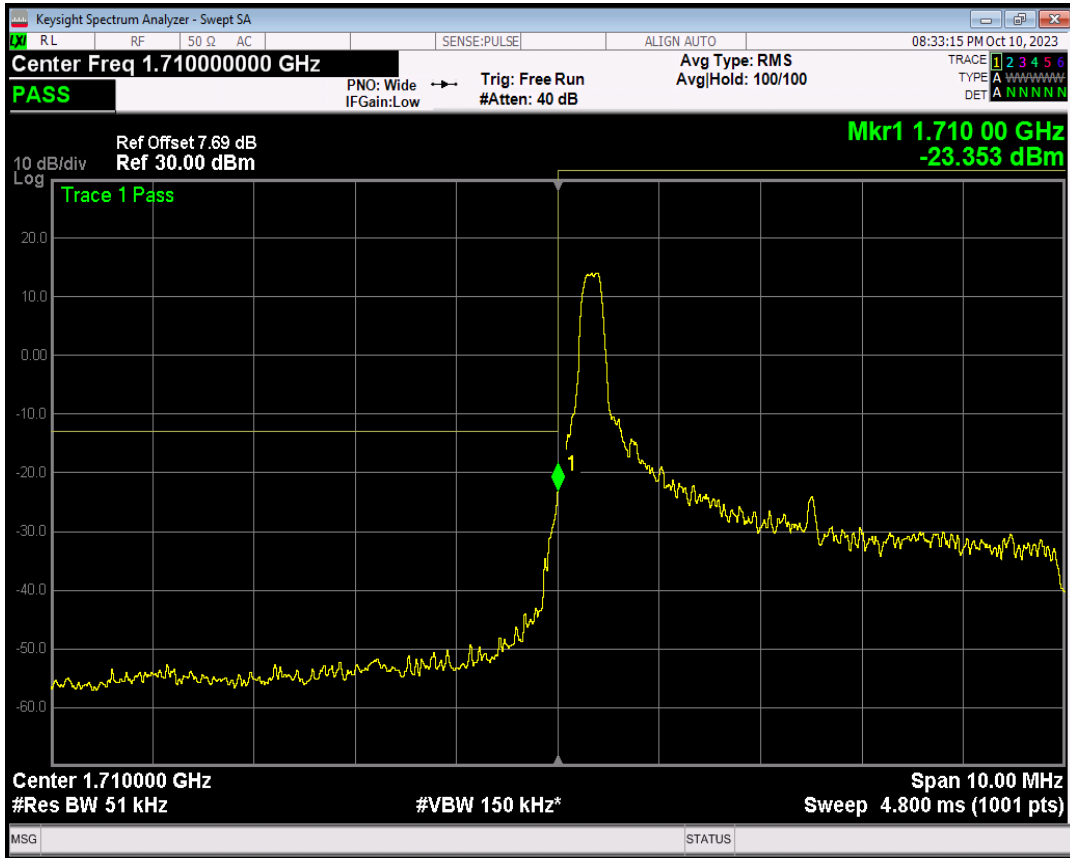

Band4 QPSK BW=5MHz Channel=19975 RB Size=25 Position=#0

Band4 16QAM BW=5MHz Channel=19975 RB Size=1 Position=#0

Band4 16QAM BW=5MHz Channel=19975 RB Size=1 Position=#Max

Band4 16QAM BW=5MHz Channel=19975 RB Size=25 Position=#0