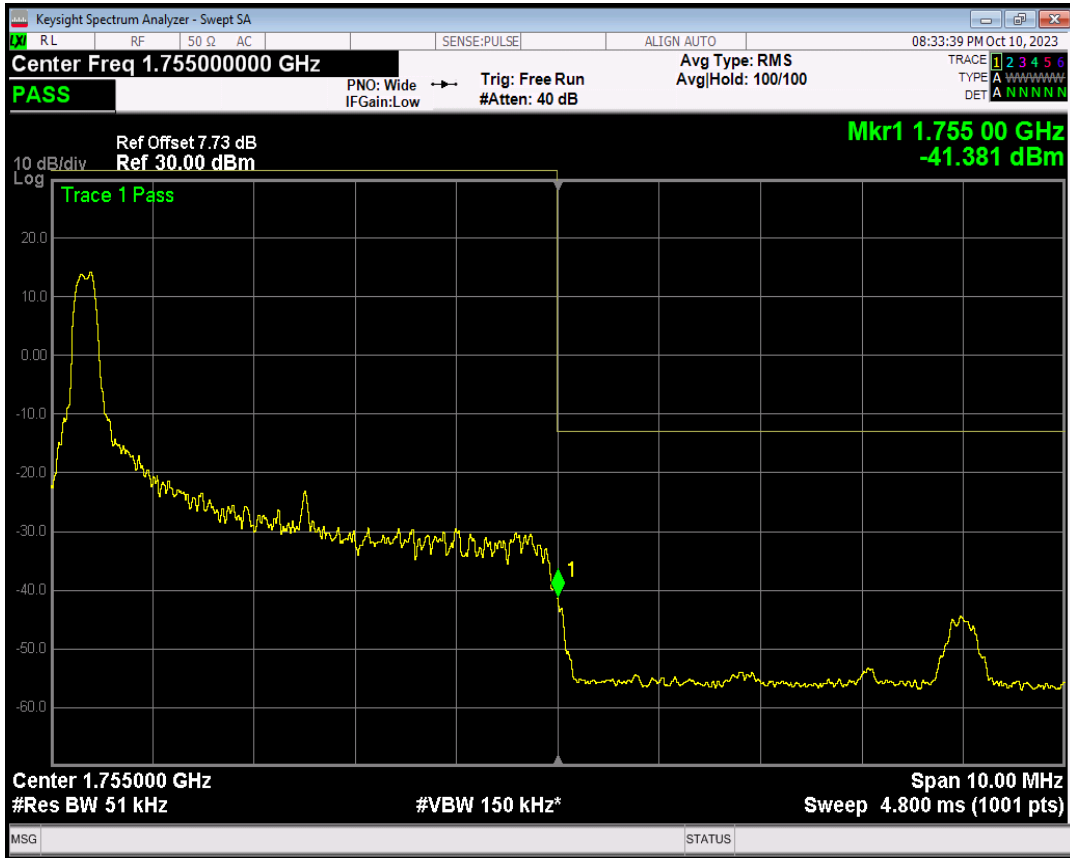

Band4 QPSK BW=5MHz Channel=20375 RB Size=1 Position=#0

Band4 QPSK BW=5MHz Channel=20375 RB Size=1 Position=#Max

Band4 QPSK BW=5MHz Channel=20375 RB Size=25 Position=#0

Band4 16QAM BW=5MHz Channel=20375 RB Size=1 Position=#0