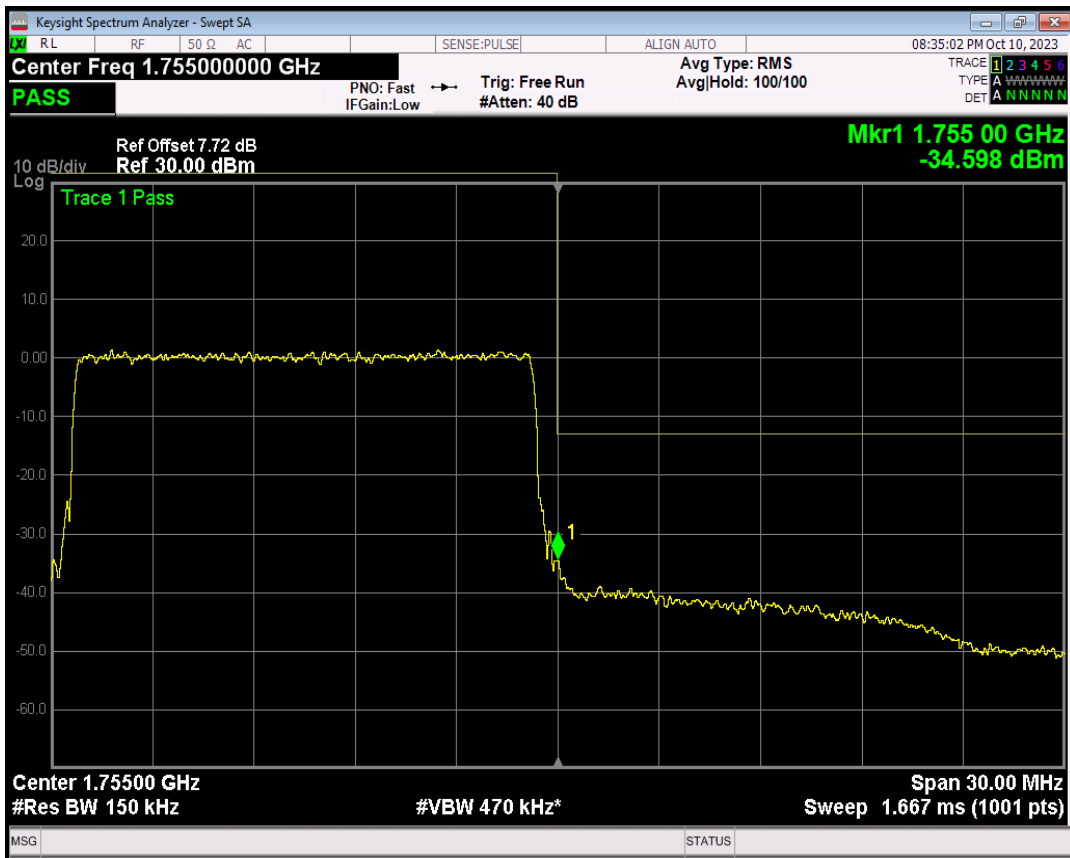

Band4 QPSK BW=15MHz Channel=20325 RB Size=75 Position=#0

Band4 16QAM BW=15MHz Channel=20325 RB Size=1 Position=#0