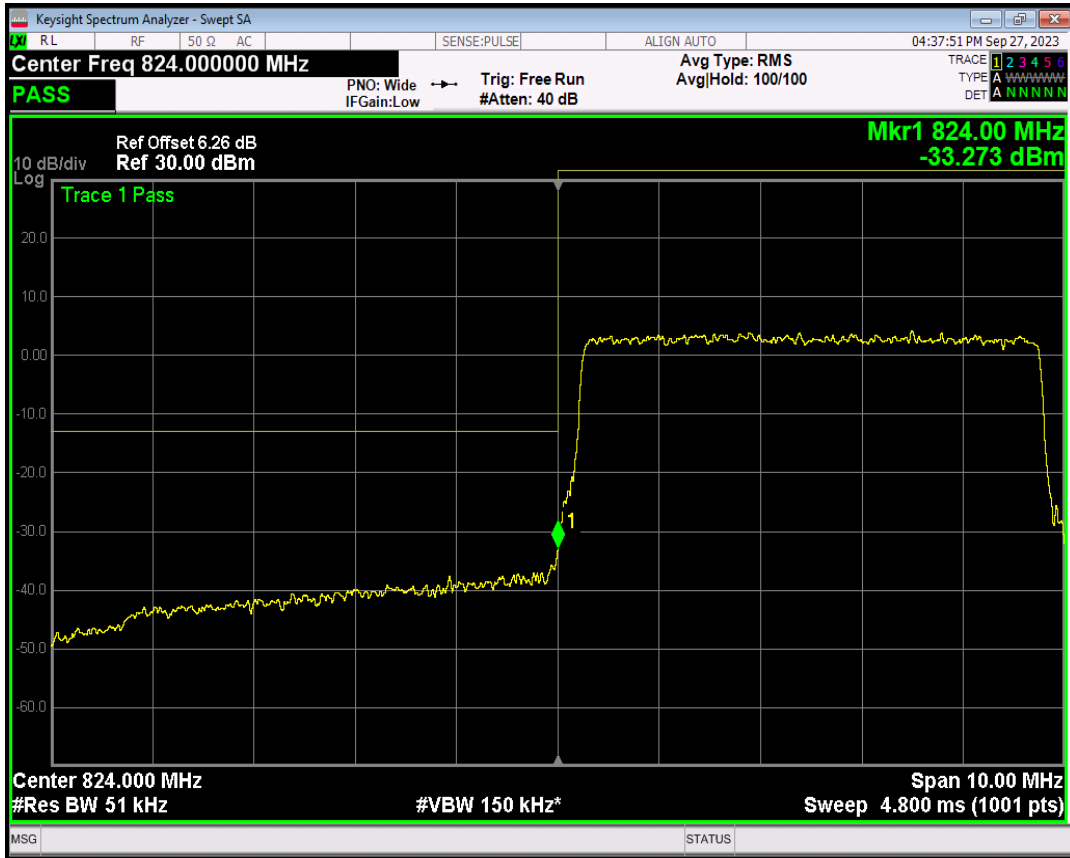

Band5 16QAM BW=5MHz Channel=20425 RB Size=25 Position=#0

Band5 QPSK BW=5MHz Channel=20625 RB Size=1 Position=#0