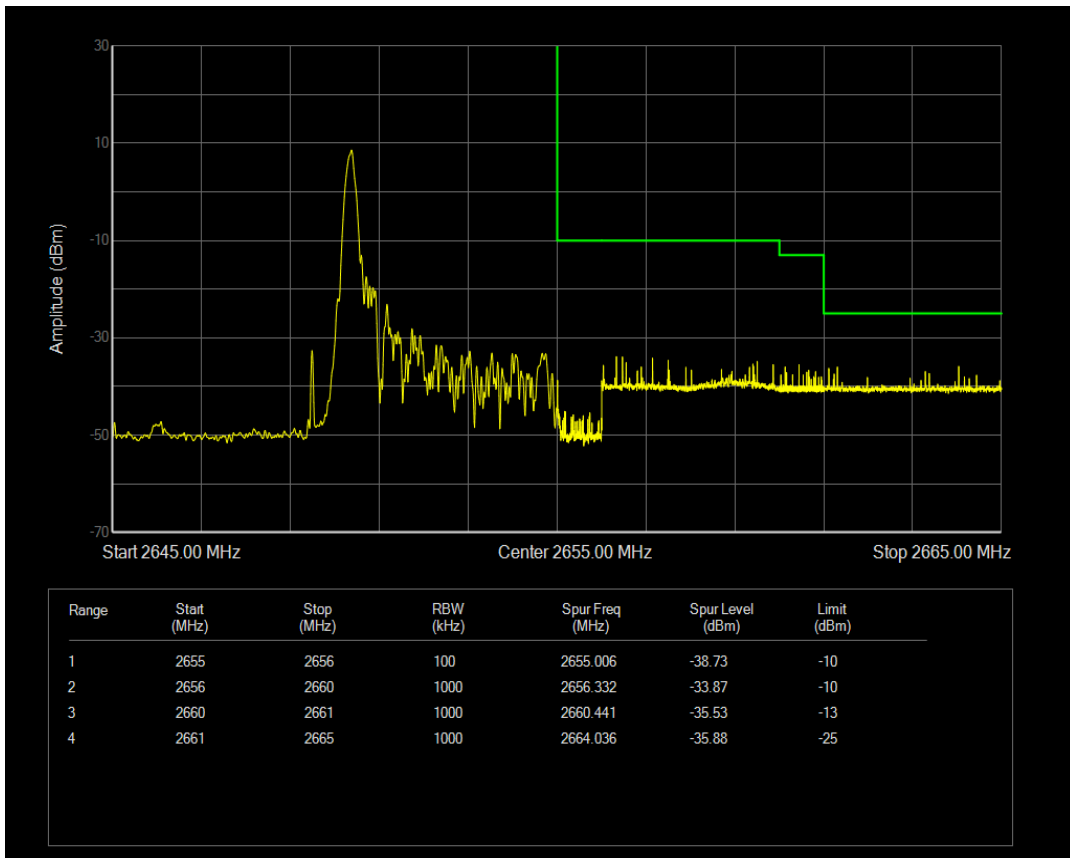

Band41(2555-2655) 16QAM BW=5MHz Channel=41215 RB Size=1 Position=#0

Band41(2555-2655) 16QAM BW=5MHz Channel=41215 RB Size=25 Position=#0