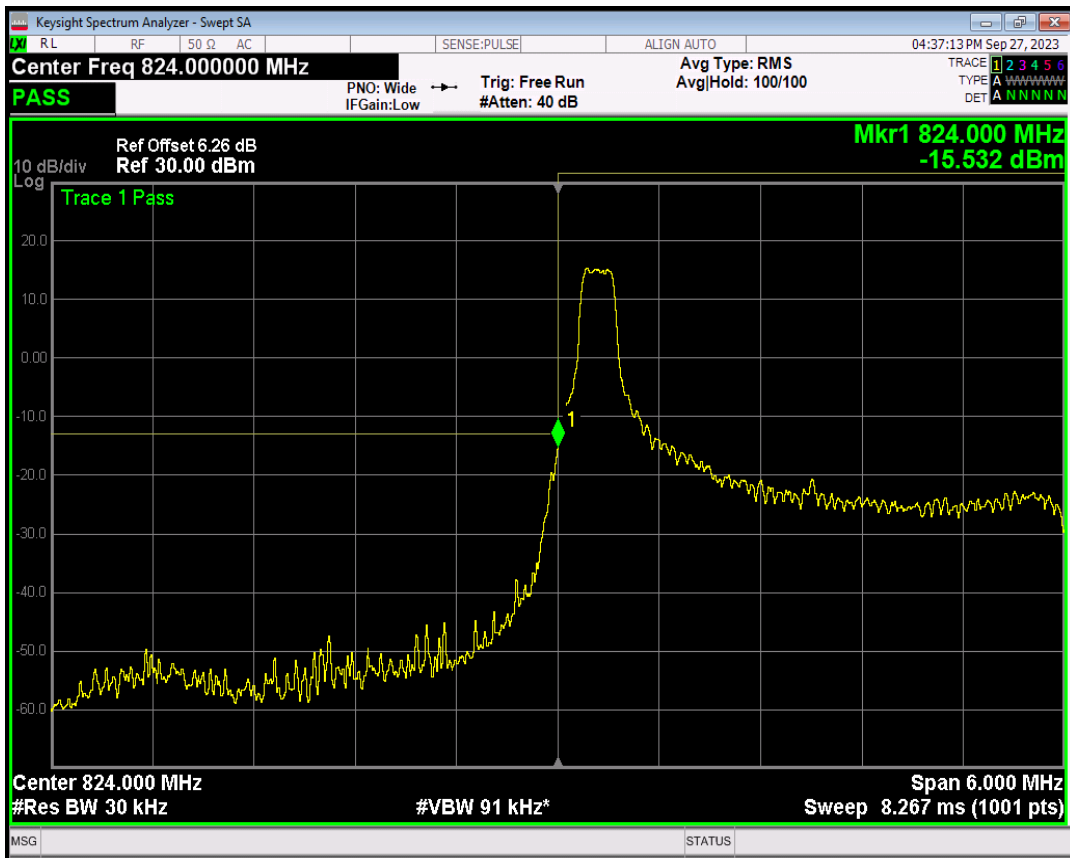

Band5 16QAM BW=3MHz Channel=20415 RB Size=1 Position=#0

Band5 16QAM BW=3MHz Channel=20415 RB Size=1 Position=#Max