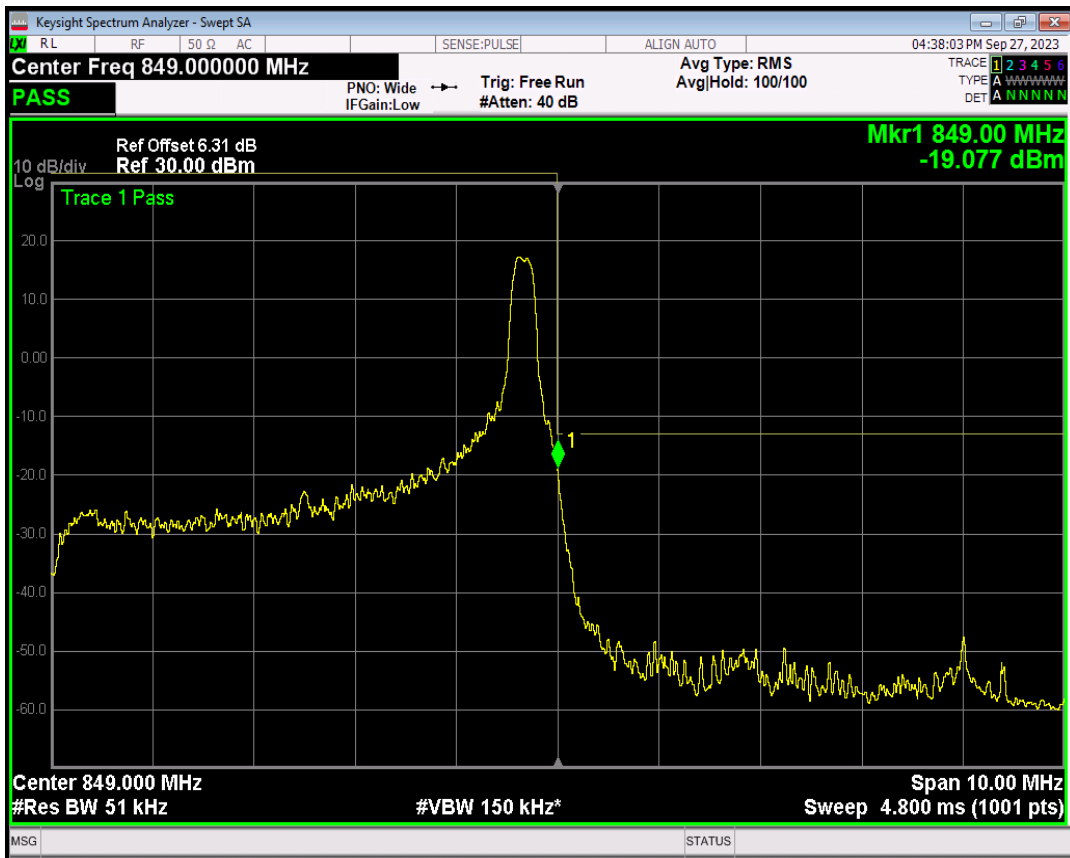

Band5 QPSK BW=5MHz Channel=20625 RB Size=1 Position=#Max

Band5 QPSK BW=5MHz Channel=20625 RB Size=25 Position=#0

Band5 16QAM BW=5MHz Channel=20625 RB Size=1 Position=#0

Band5 16QAM BW=5MHz Channel=20625 RB Size=1 Position=#Max