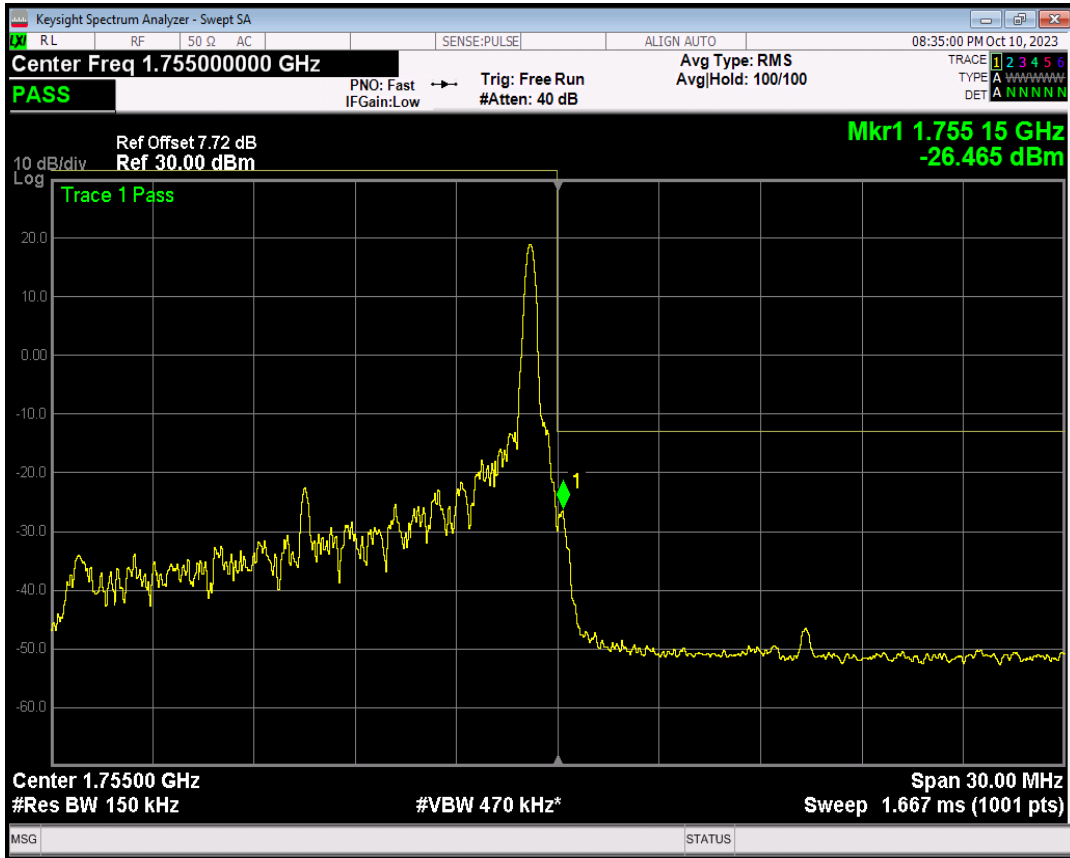

Band4 QPSK BW=15MHz Channel=20325 RB Size=1 Position=#Max

Band4 QPSK BW=15MHz Channel=20325 RB Size=75 Position=#0