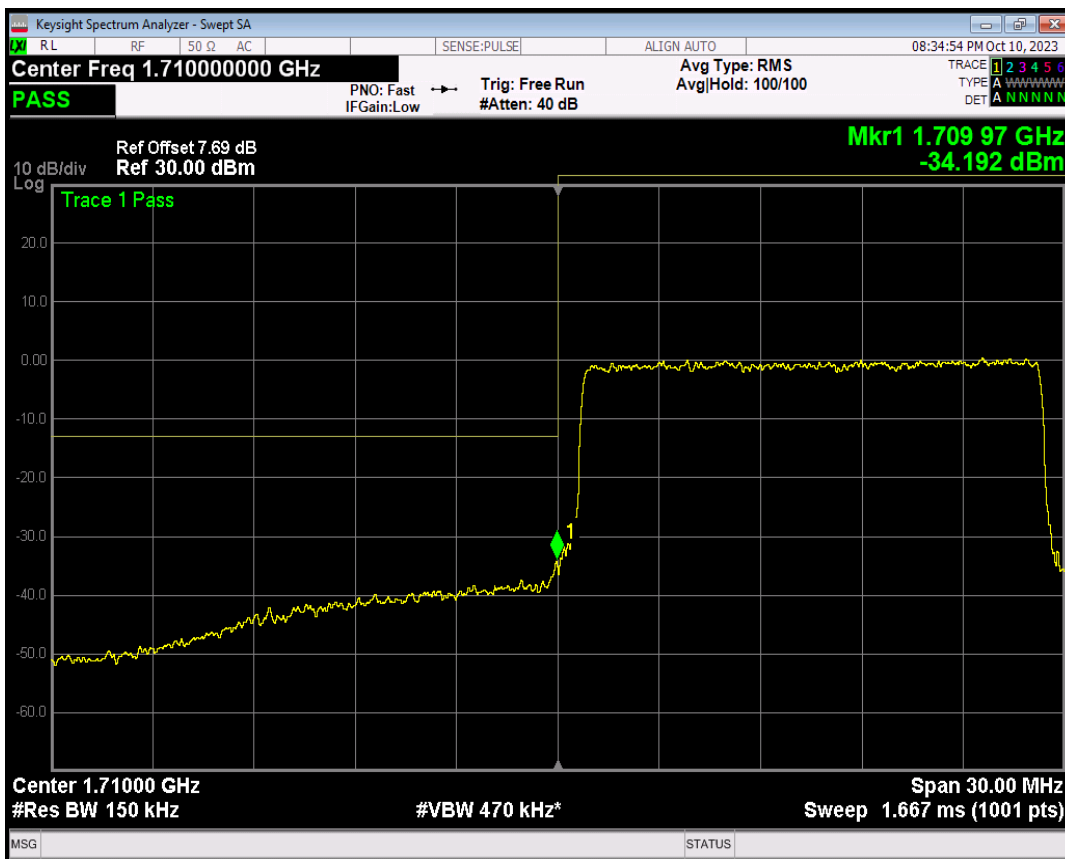

Band4 QPSK BW=15MHz Channel=20025 RB Size=75 Position=#0

Band4 16QAM BW=15MHz Channel=20025 RB Size=1 Position=#0

Band4 16QAM BW=15MHz Channel=20025 RB Size=1 Position=#Max

Band4 16QAM BW=15MHz Channel=20025 RB Size=75 Position=#0