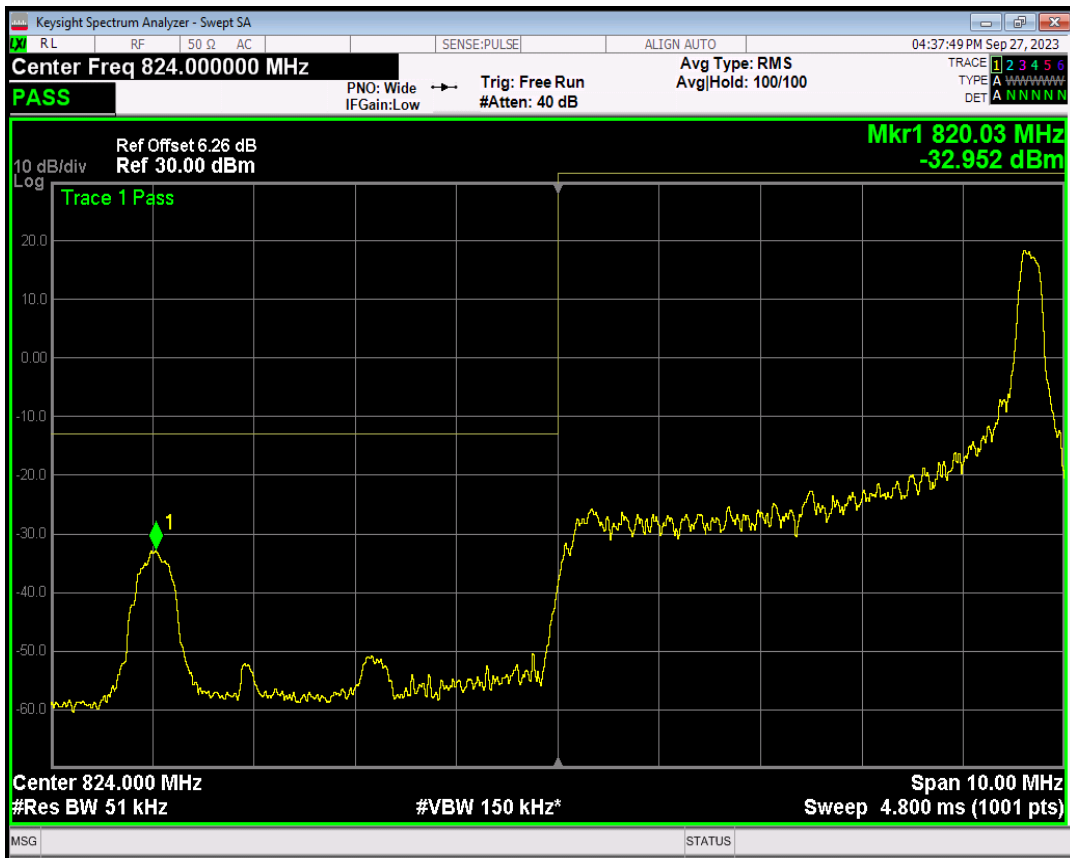

Band5 16QAM BW=5MHz Channel=20425 RB Size=1 Position=#Max

Band5 16QAM BW=5MHz Channel=20425 RB Size=25 Position=#0