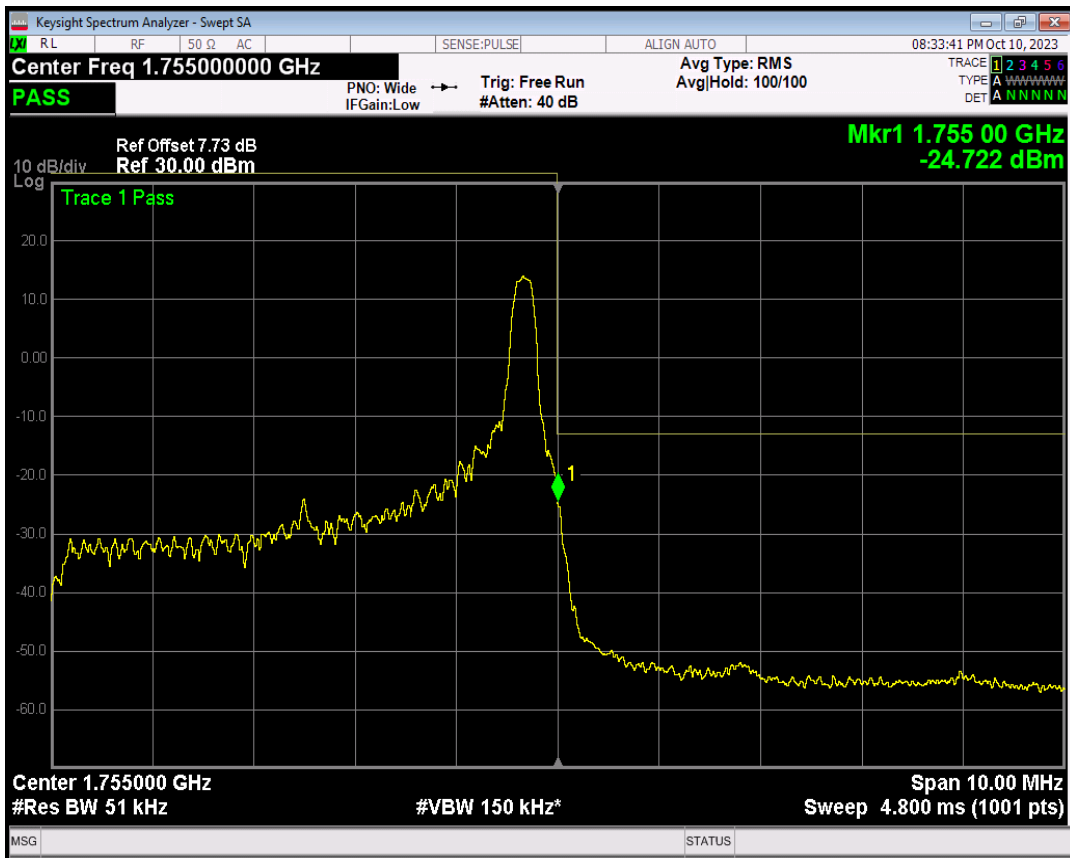

Band4 16QAM BW=5MHz Channel=20375 RB Size=1 Position=#Max

Band4 16QAM BW=5MHz Channel=20375 RB Size=25 Position=#0