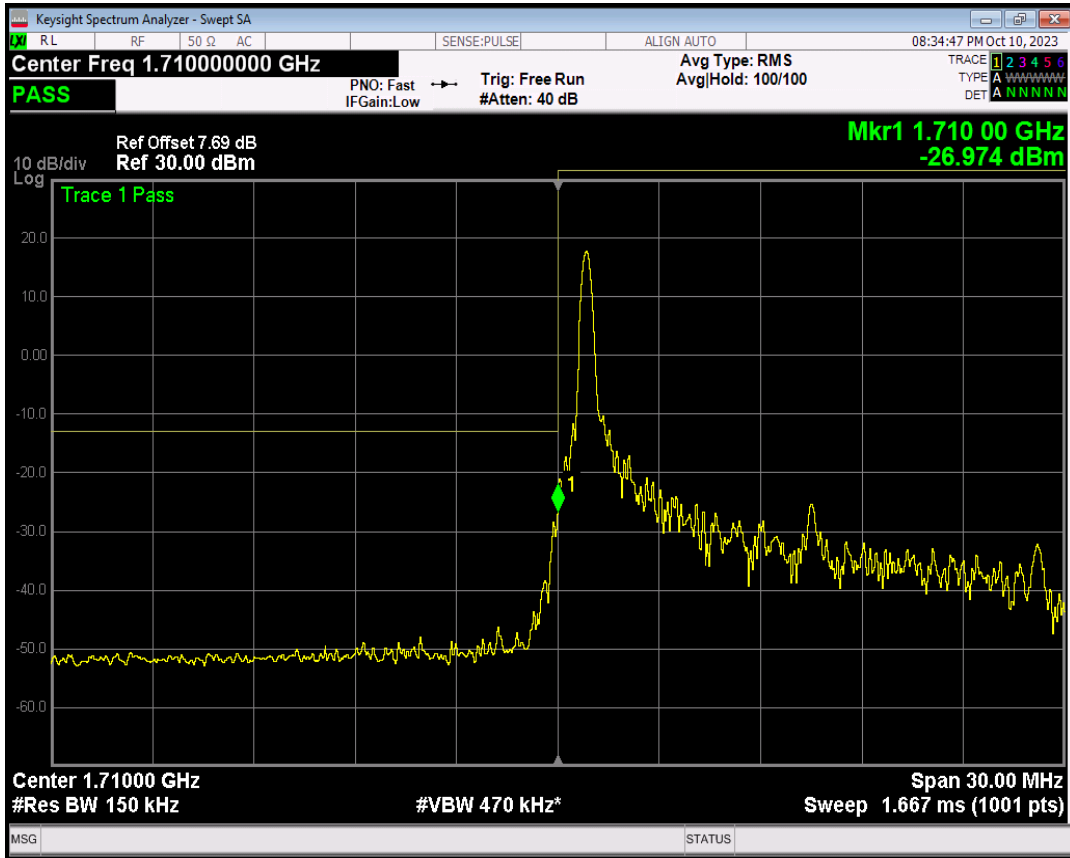

Band4 16QAM BW=15MHz Channel=20025 RB Size=1 Position=#0

Band4 16QAM BW=15MHz Channel=20025 RB Size=1 Position=#Max