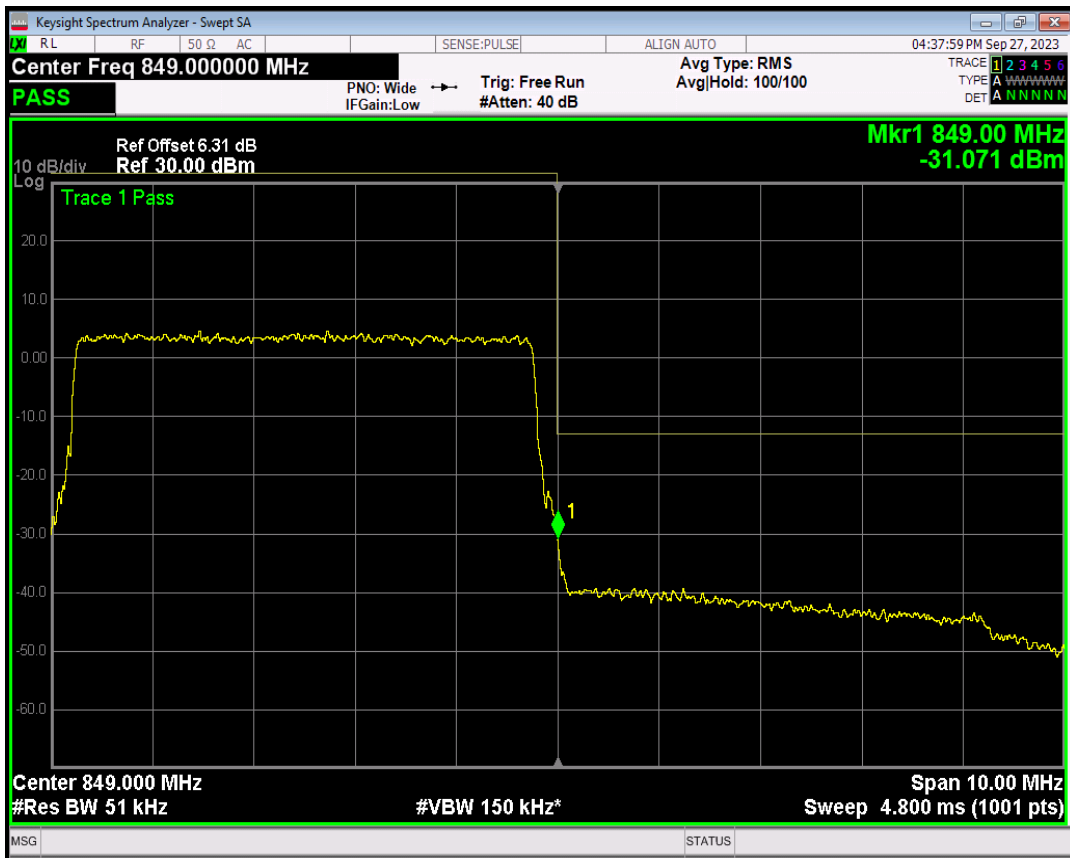

Band5 QPSK BW=5MHz Channel=20625 RB Size=25 Position=#0

Band5 16QAM BW=5MHz Channel=20625 RB Size=1 Position=#0