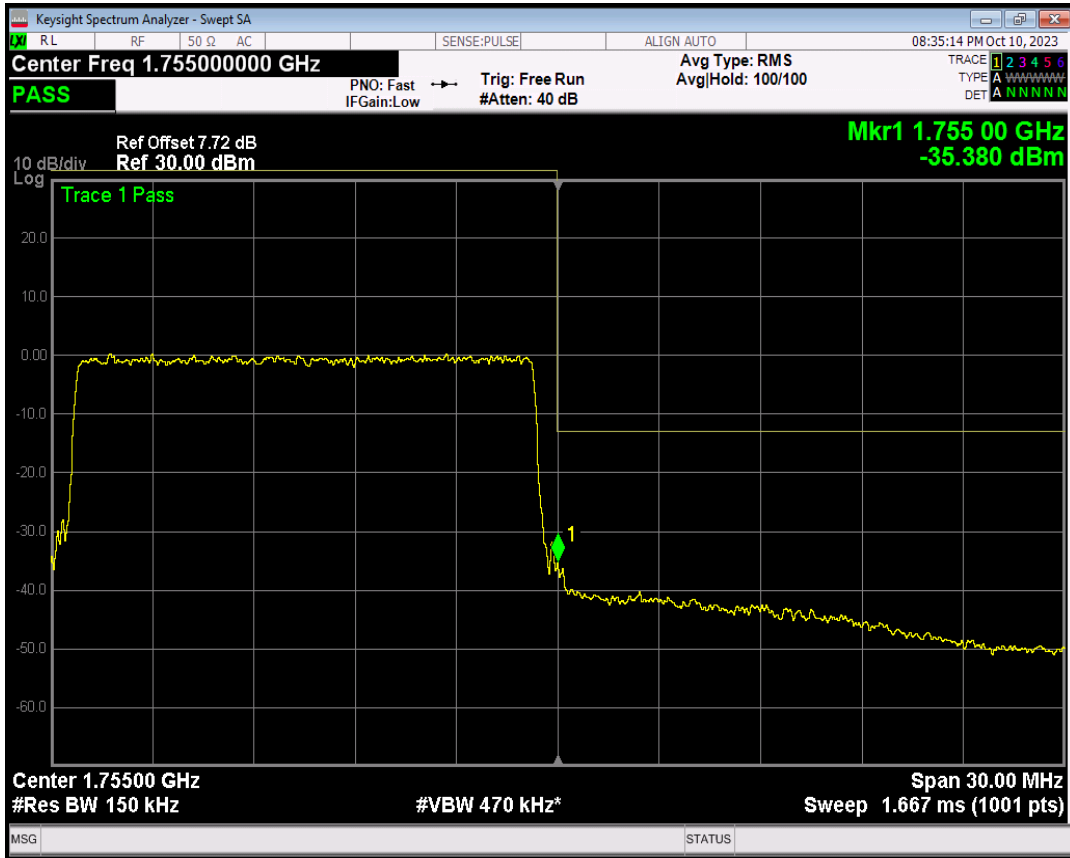

Band4 16QAM BW=15MHz Channel=20325 RB Size=75 Position=#0

Band4 QPSK BW=20MHz Channel=20050 RB Size=1 Position=#0