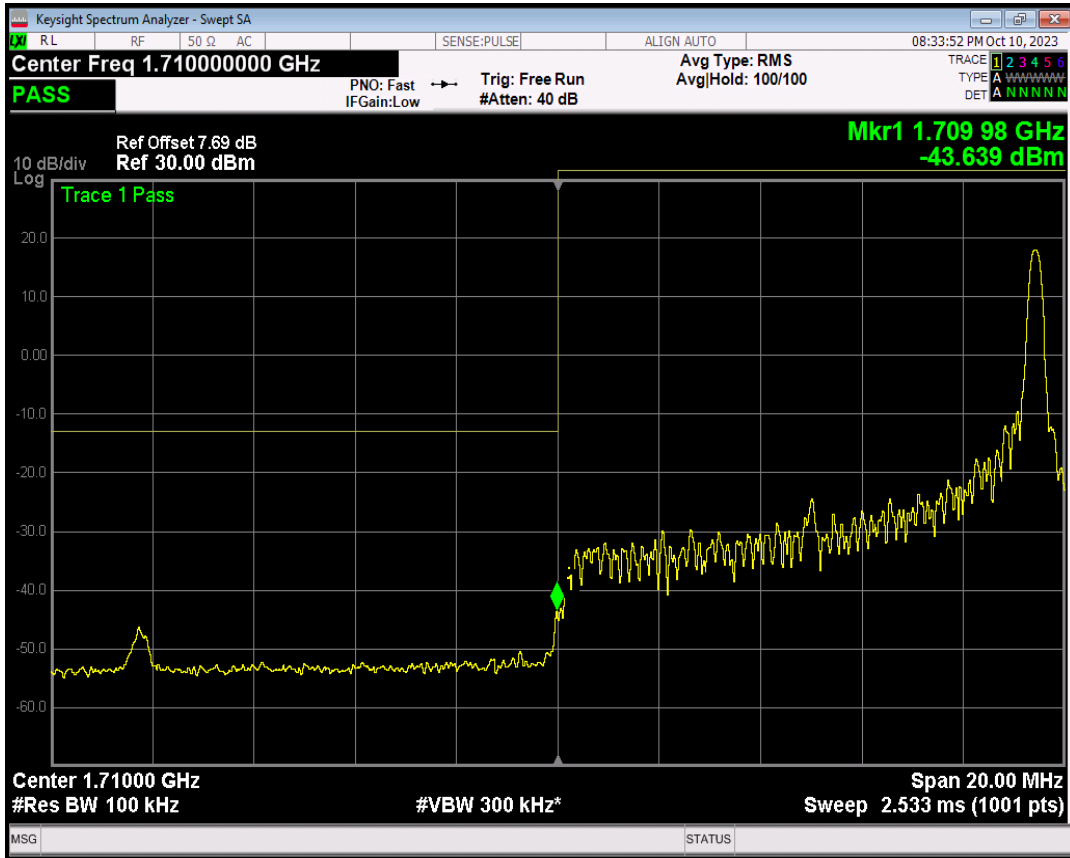

Band4 16QAM BW=5MHz Channel=20375 RB Size=1 Position=#Max

Band4 16QAM BW=5MHz Channel=20375 RB Size=25 Position=#0

Band4 QPSK BW=10MHz Channel=20000 RB Size=1 Position=#0

Band4 QPSK BW=10MHz Channel=20000 RB Size=1 Position=#Max

Band4 QPSK BW=10MHz Channel=20000 RB Size=50 Position=#0

Band4 16QAM BW=10MHz Channel=20000 RB Size=1 Position=#0

Band4 16QAM BW=10MHz Channel=20000 RB Size=1 Position=#Max

Band4 16QAM BW=10MHz Channel=20000 RB Size=50 Position=#0