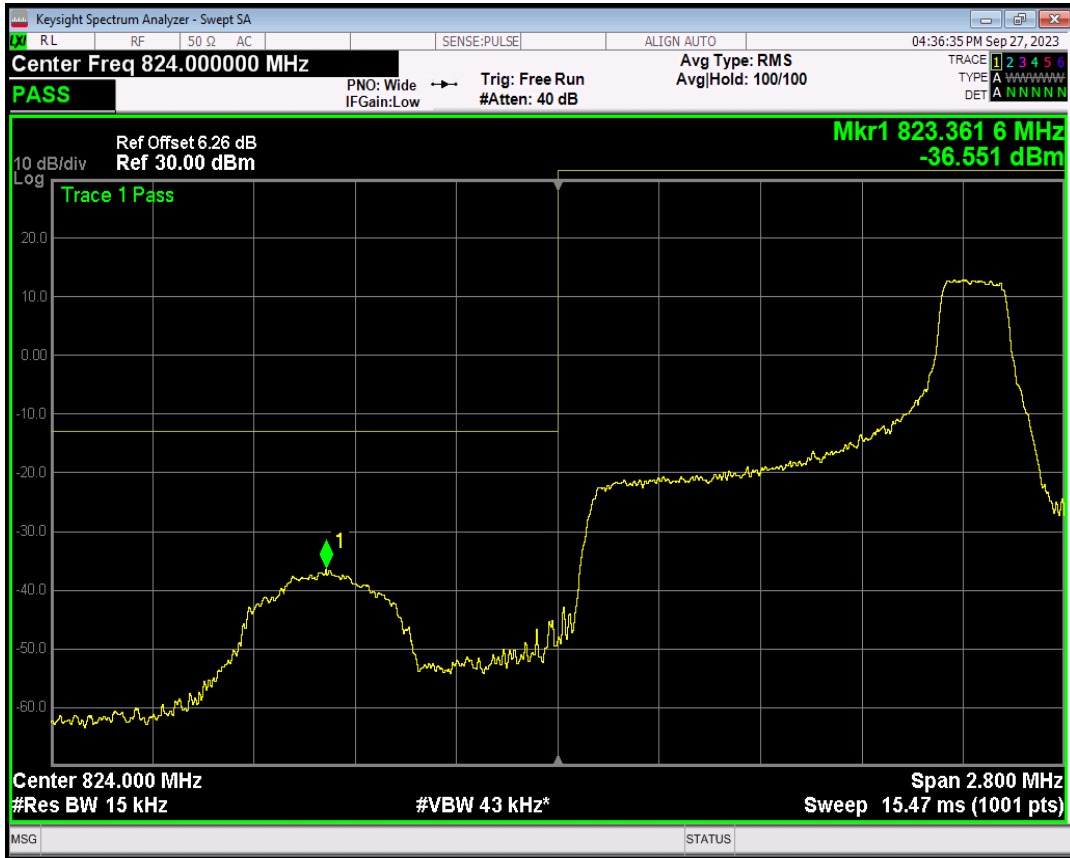

Band5 16QAM BW=1.4MHz Channel=20407 RB Size=1 Position=#Max

Band5 16QAM BW=1.4MHz Channel=20407 RB Size=6 Position=#0