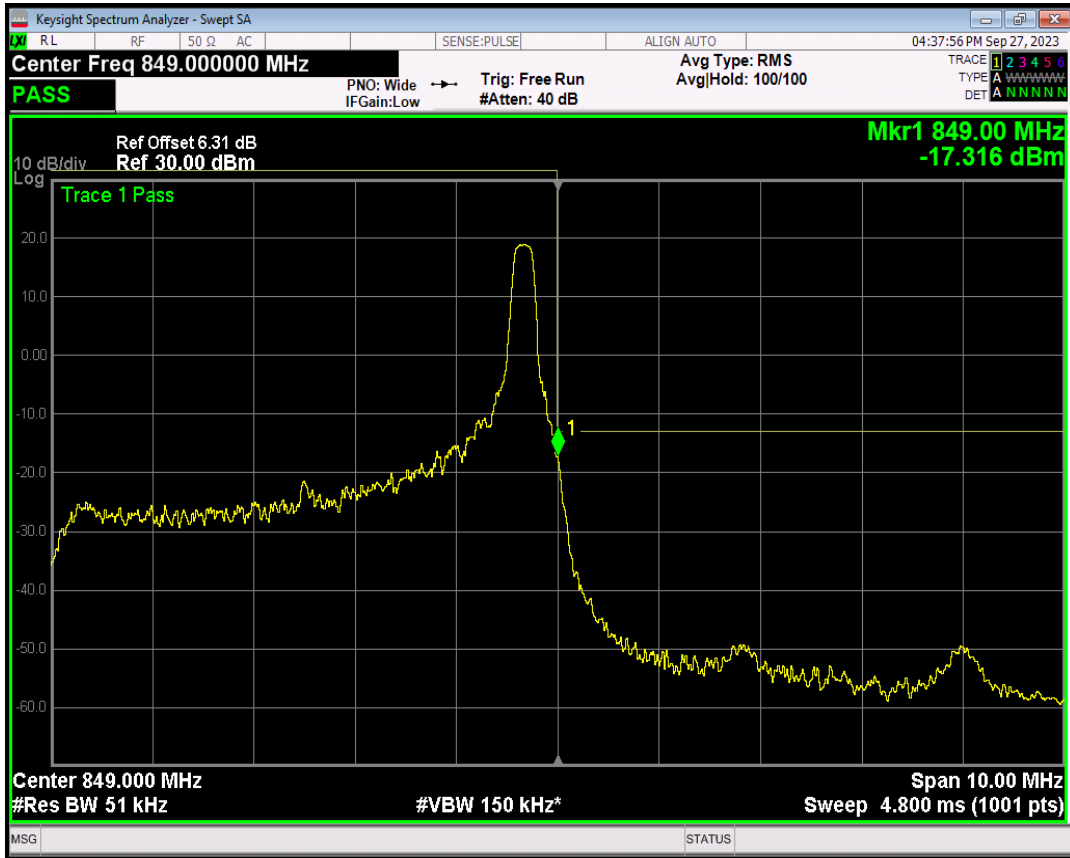

Band5 QPSK BW=5MHz Channel=20625 RB Size=1 Position=#Max

Band5 QPSK BW=5MHz Channel=20625 RB Size=25 Position=#0