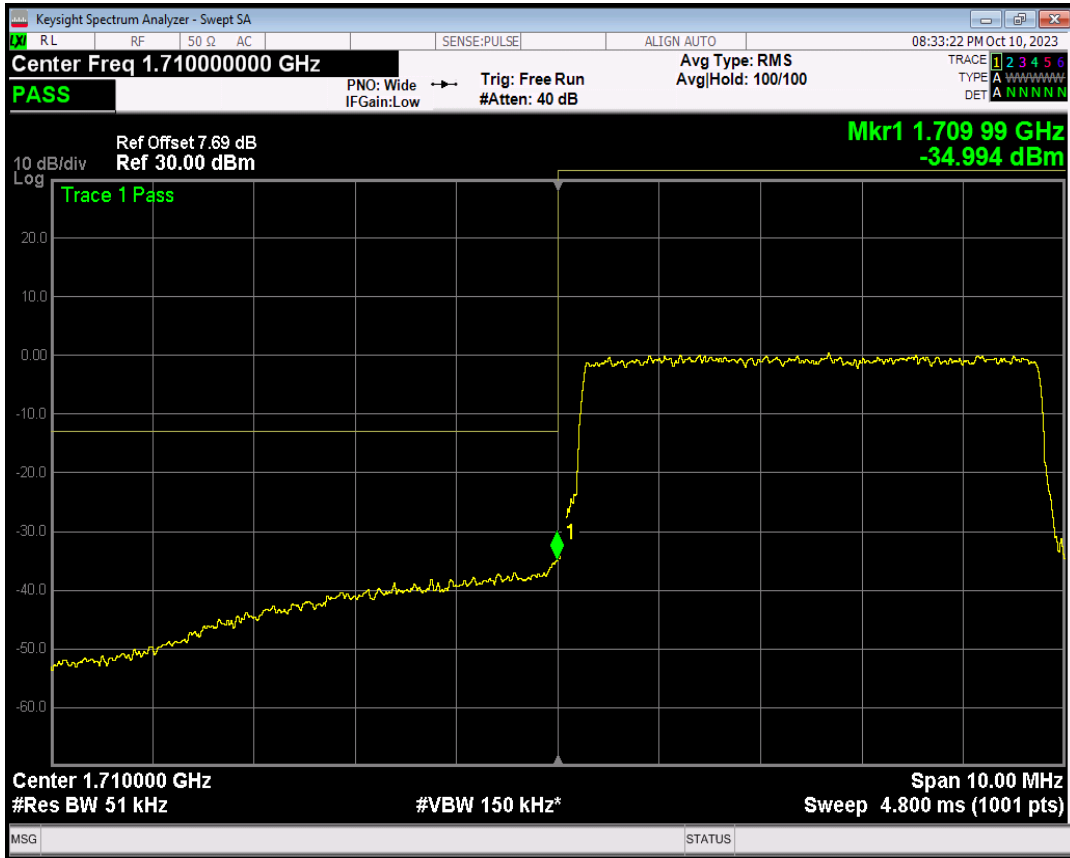

Band4 QPSK BW=5MHz Channel=19975 RB Size=25 Position=#0

Band4 16QAM BW=5MHz Channel=19975 RB Size=1 Position=#0

Band4 16QAM BW=5MHz Channel=19975 RB Size=1 Position=#Max

Band4 16QAM BW=5MHz Channel=19975 RB Size=25 Position=#0