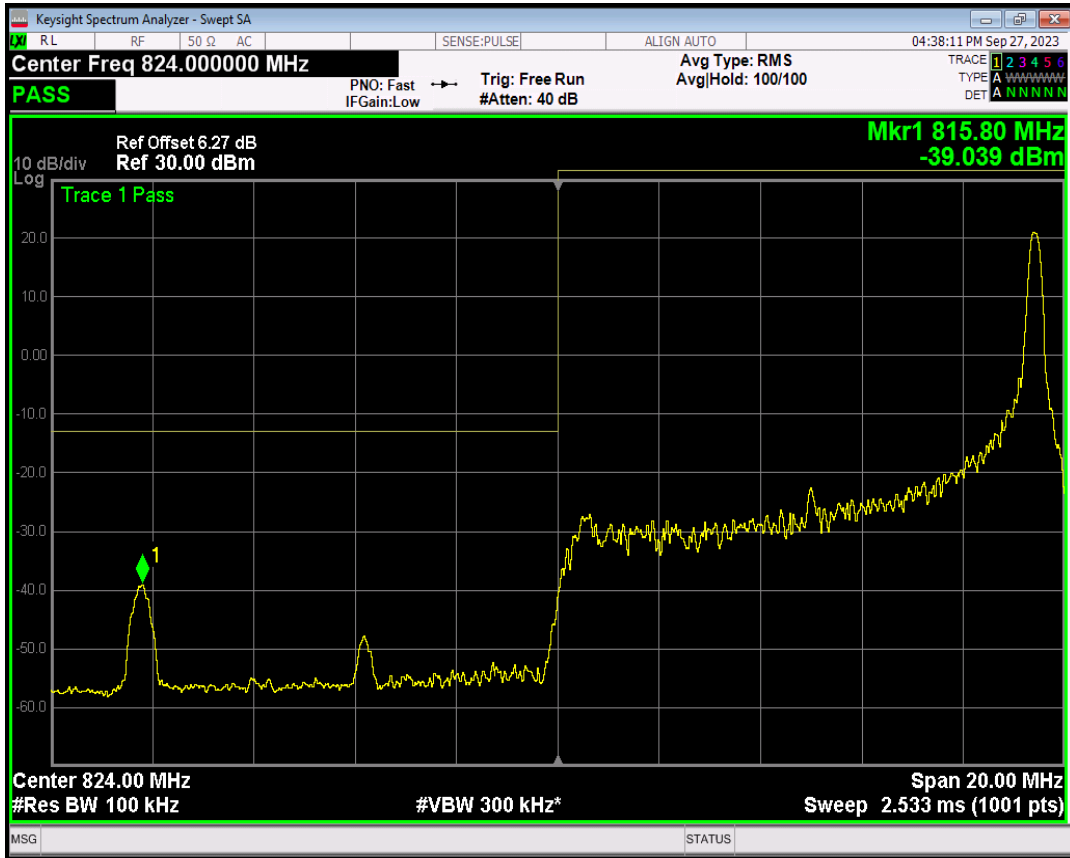

Band5 QPSK BW=10MHz Channel=20450 RB Size=1 Position=#Max

Band5 QPSK BW=10MHz Channel=20450 RB Size=50 Position=#0