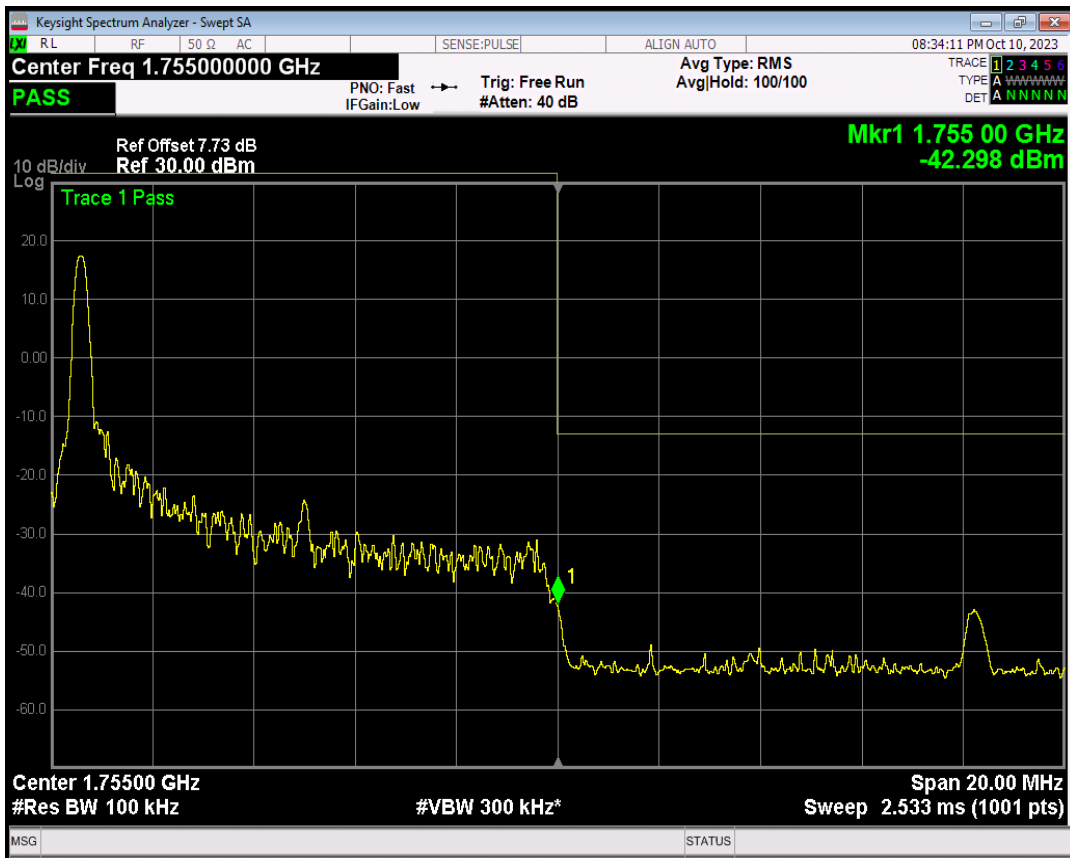

Band4 QPSK BW=10MHz Channel=20350 RB Size=1 Position=#0

Band4 QPSK BW=10MHz Channel=20350 RB Size=1 Position=#Max