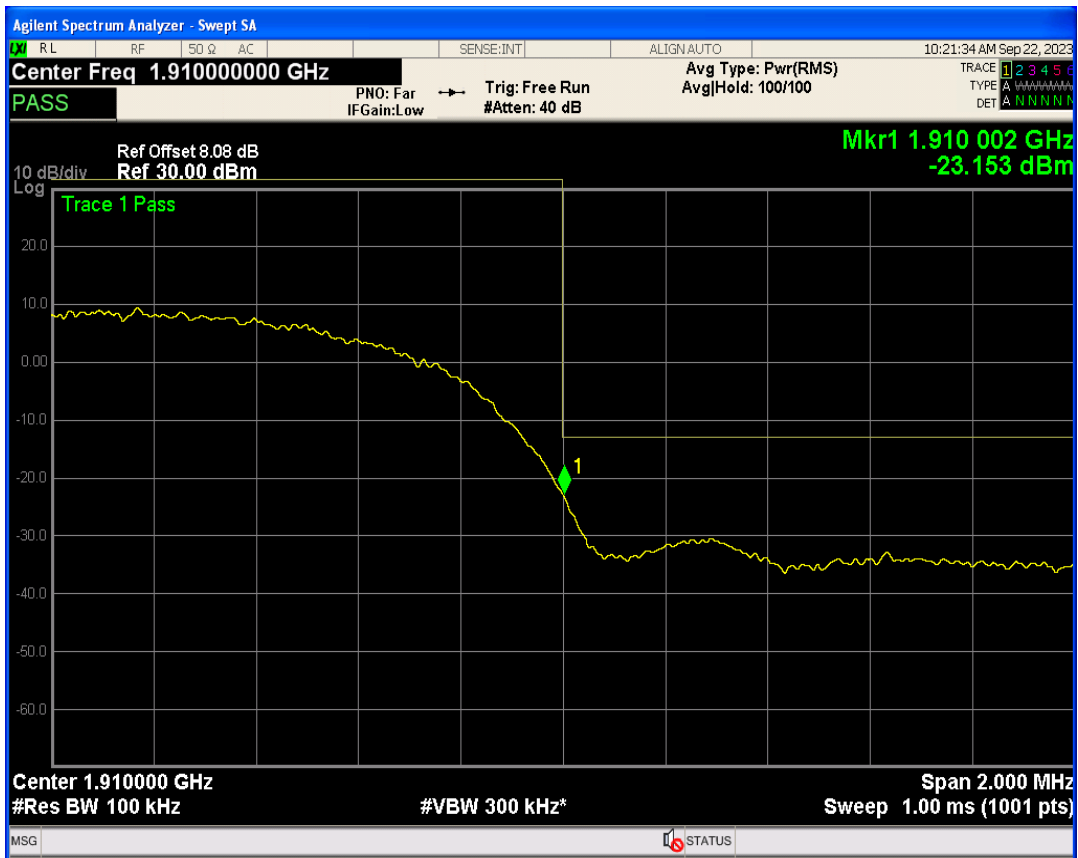

WCDMA Band5 Channel=4233

05 Band edge

Band	Channel	Frequency (MHz)	Spur Freq (MHz)	Spur Level (dBm)	Limit (dBm)	Verdict
WCDMA Band2	9262	1852.4	1850.00	-24.56	-13	PASS
WCDMA Band2	9538	1907.6	1910.00	-23.15	-13	PASS
WCDMA Band4	1312	1712.4	1710.00	-22.91	-13	PASS
WCDMA Band4	1513	1752.6	1755.00	-24.34	-13	PASS
WCDMA Band5	4132	826.4	824.00	-26.00	-13	PASS
WCDMA Band5	4233	846.6	849.01	-25.81	-13	PASS

WCDMA Band2 Channel=9262

WCDMA Band2 Channel=9538

WCDMA Band4 Channel=1513

WCDMA Band4 Channel=1312

WCDMA Band5 Channel=4132

WCDMA Band5 Channel=4233

06 Out-of-band emissions

Band	Channel	Frequency (MHz)	Spur Freq (MHz)	Spur Level (dBm)	Limit (dBm)	Verdict
WCDMA Band2	9262	1852.4	19952.07	-23.50	-13	PASS
WCDMA Band2	9400	1880	19840.74	-23.34	-13	PASS
WCDMA Band2	9538	1907.6	19952.57	-23.60	-13	PASS
WCDMA Band4	1312	1712.4	19860.71	-23.57	-13	PASS
WCDMA Band4	1413	1732.6	19632.55	-23.79	-13	PASS
WCDMA Band4	1513	1752.6	18510.74	-23.37	-13	PASS
WCDMA Band5	4132	826.4	7621.66	-29.93	-13	PASS
WCDMA Band5	4182	836.4	5595.25	-30.34	-13	PASS
WCDMA Band5	4233	846.6	2982.12	-30.08	-13	PASS