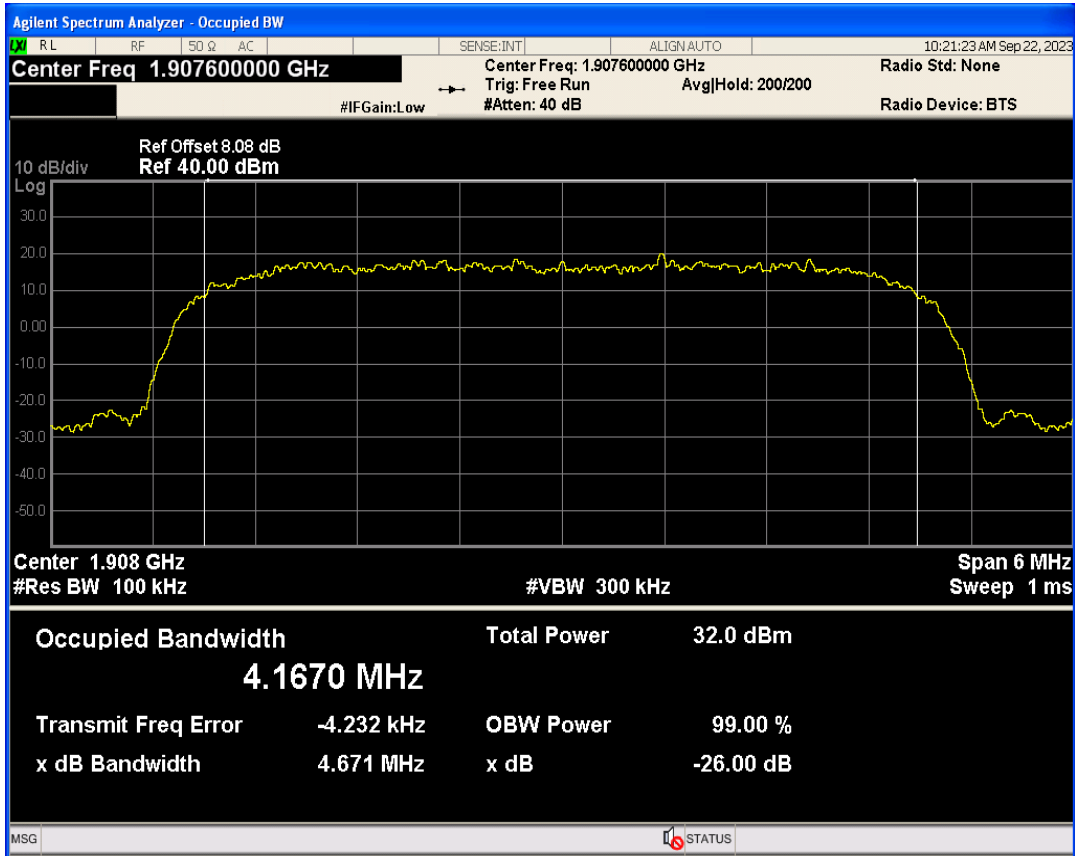

WCDMA Band2 Channel=9538