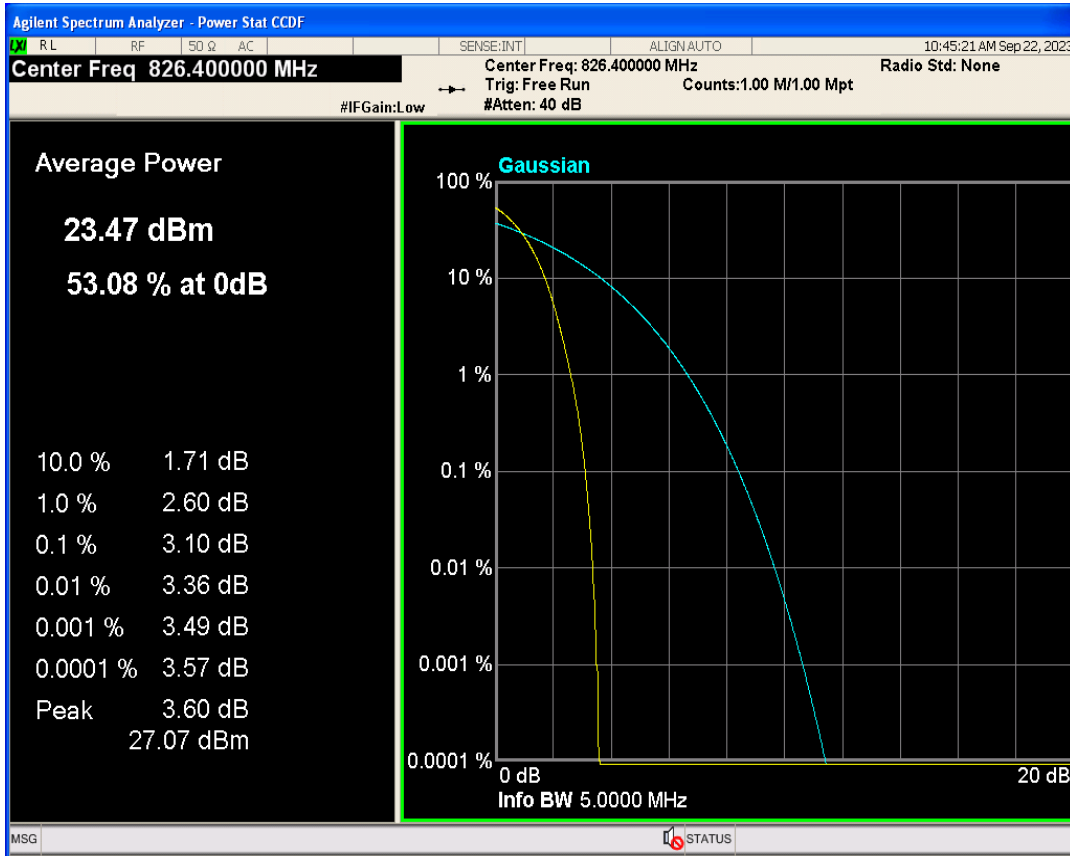

WCDMA Band2 Channel=9400

WCDMA Band2 Channel=9262

WCDMA Band2 Channel=9538

WCDMA Band4 Channel=1312

WCDMA Band4 Channel=1513

WCDMA Band4 Channel=1413

WCDMA Band5 Channel=4132

WCDMA Band5 Channel=4233