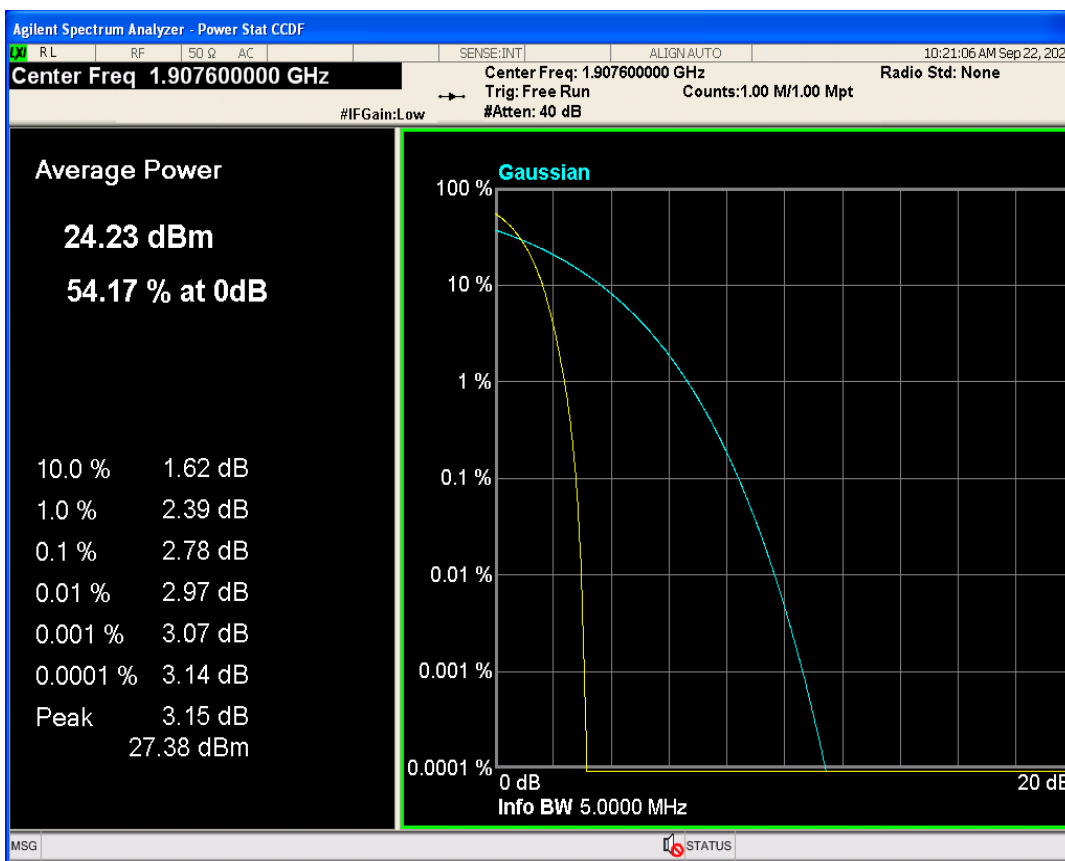

WCDMA Band2 Channel=9538