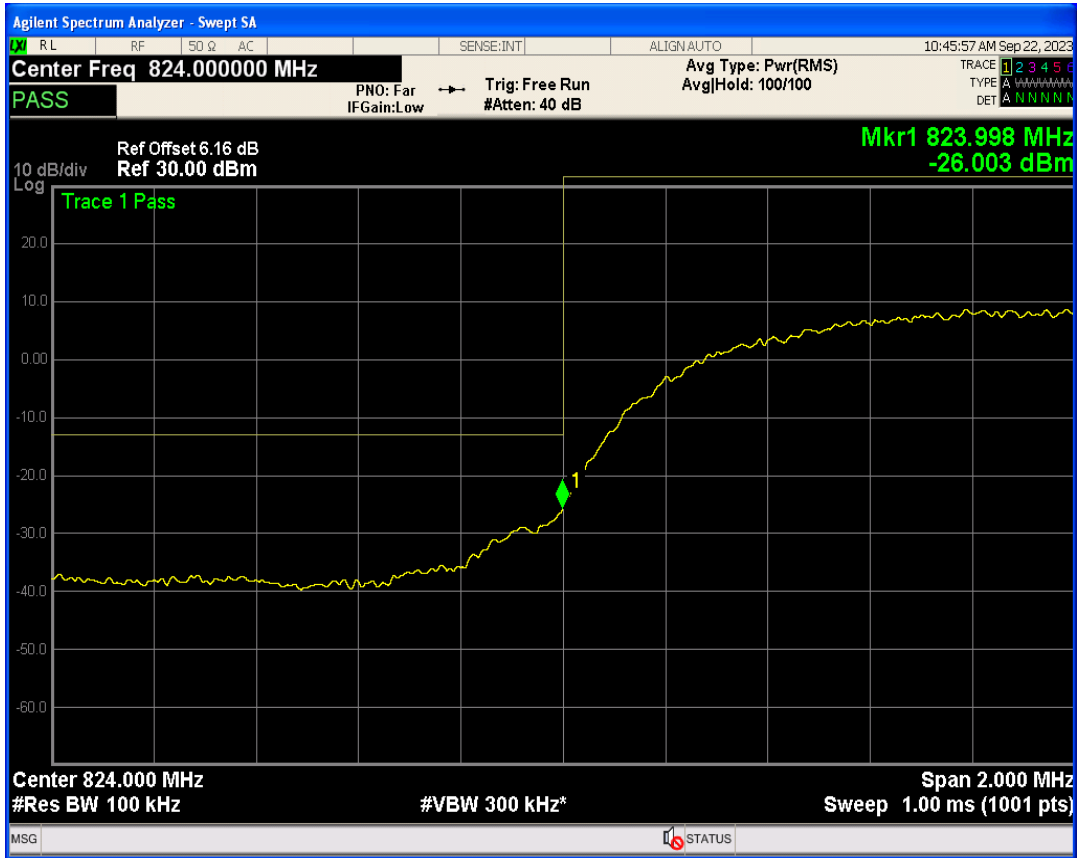

WCDMA Band2 Channel=9262

WCDMA Band2 Channel=9538

WCDMA Band4 Channel=1513

WCDMA Band4 Channel=1312

WCDMA Band5 Channel=4132

WCDMA Band5 Channel=4233

06 Out-of-band emissions

Band	Channel	Frequency (MHz)	Spur Freq (MHz)	Spur Level (dBm)	Limit (dBm)	Verdict
WCDMA Band2	9262	1852.4	19952.07	-23.50	-13	PASS
WCDMA Band2	9400	1880	19840.74	-23.34	-13	PASS
WCDMA Band2	9538	1907.6	19952.57	-23.60	-13	PASS
WCDMA Band4	1312	1712.4	19860.71	-23.57	-13	PASS
WCDMA Band4	1413	1732.6	19632.55	-23.79	-13	PASS
WCDMA Band4	1513	1752.6	18510.74	-23.37	-13	PASS
WCDMA Band5	4132	826.4	7621.66	-29.93	-13	PASS
WCDMA Band5	4182	836.4	5595.25	-30.34	-13	PASS
WCDMA Band5	4233	846.6	2982.12	-30.08	-13	PASS

WCDMA Band2 Channel=9262

WCDMA Band2 Channel=9400

WCDMA Band2 Channel=9538

WCDMA Band4 Channel=1312

WCDMA Band4 Channel=1413

WCDMA Band4 Channel=1513

WCDMA Band5 Channel=4132

WCDMA Band5 Channel=4233