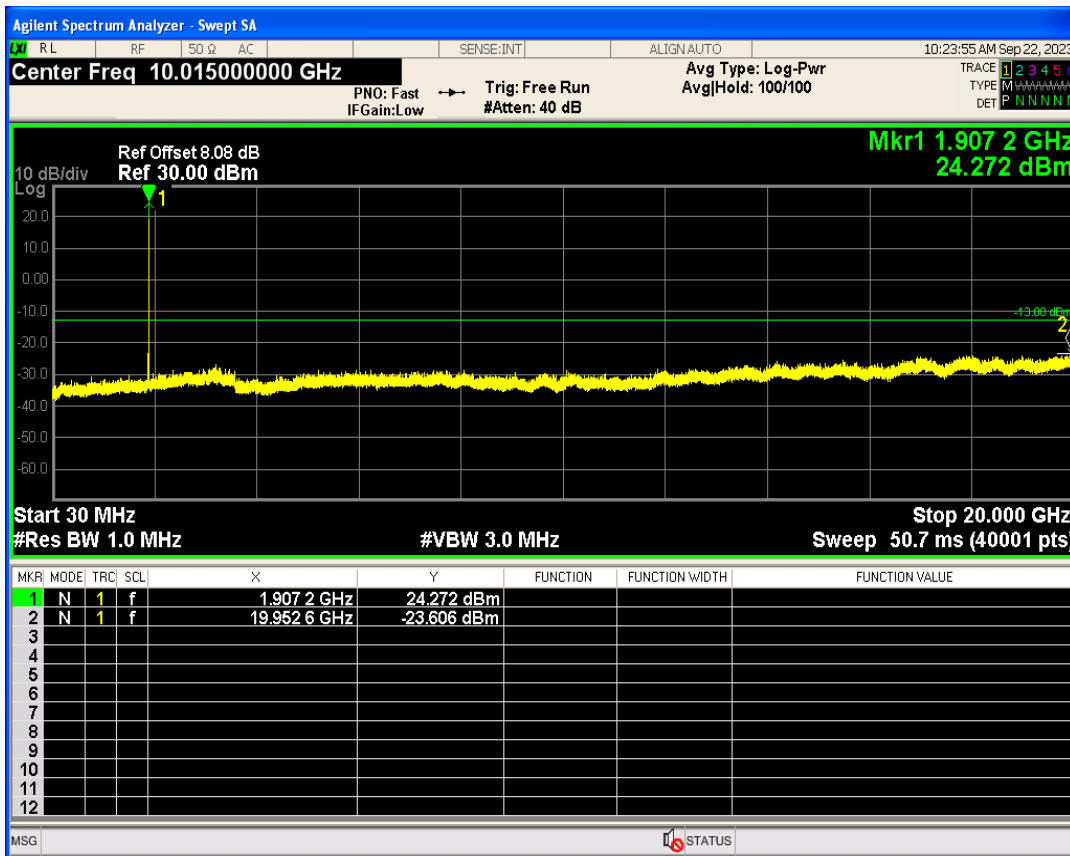

WCDMA Band2 Channel=9262

WCDMA Band2 Channel=9538

WCDMA Band4 Channel=1513

WCDMA Band4 Channel=1312

WCDMA Band5 Channel=4132

WCDMA Band5 Channel=4233

06 Out-of-band emissions

Band	Channel	Frequency (MHz)	Spur Freq (MHz)	Spur Level (dBm)	Limit (dBm)	Verdict
WCDMA Band2	9262	1852.4	19952.07	-23.50	-13	PASS
WCDMA Band2	9400	1880	19840.74	-23.34	-13	PASS
WCDMA Band2	9538	1907.6	19952.57	-23.60	-13	PASS
WCDMA Band4	1312	1712.4	19860.71	-23.57	-13	PASS
WCDMA Band4	1413	1732.6	19632.55	-23.79	-13	PASS
WCDMA Band4	1513	1752.6	18510.74	-23.37	-13	PASS
WCDMA Band5	4132	826.4	7621.66	-29.93	-13	PASS
WCDMA Band5	4182	836.4	5595.25	-30.34	-13	PASS
WCDMA Band5	4233	846.6	2982.12	-30.08	-13	PASS

WCDMA Band2 Channel=9262

WCDMA Band2 Channel=9400

WCDMA Band2 Channel=9538

WCDMA Band4 Channel=1312

WCDMA Band4 Channel=1413

WCDMA Band4 Channel=1513

WCDMA Band5 Channel=4132

WCDMA Band5 Channel=4233