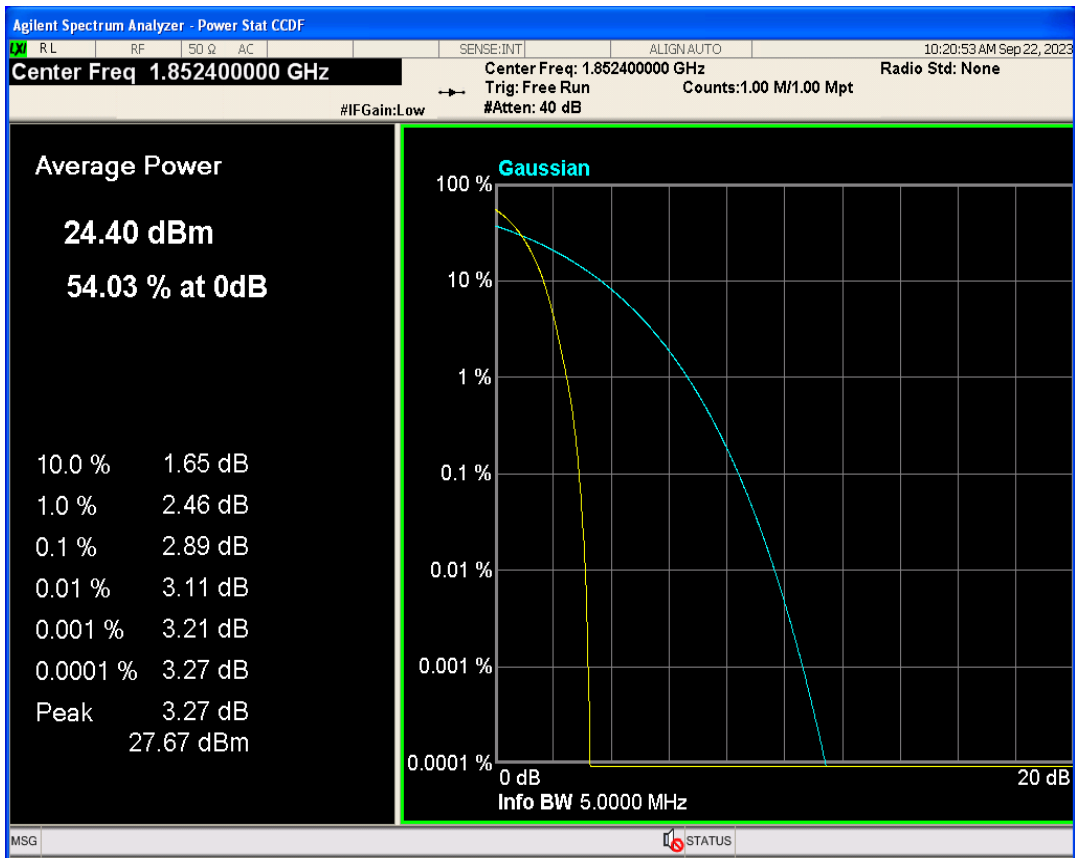

WCDMA Band2 Channel=9262