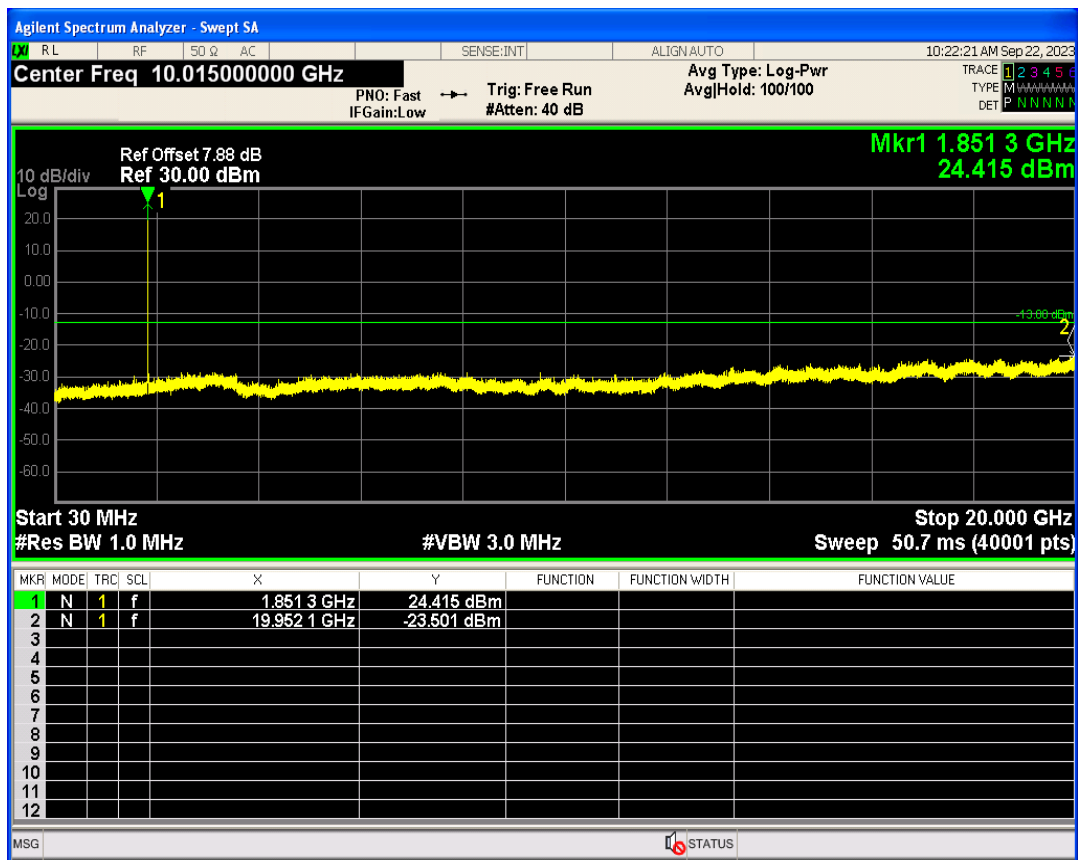

WCDMA Band2 Channel=9262

WCDMA Band2 Channel=9538

WCDMA Band4 Channel=1513

WCDMA Band4 Channel=1312

WCDMA Band5 Channel=4132

WCDMA Band5 Channel=4233

06 Out-of-band emissions

Band	Channel	Frequency (MHz)	Spur Freq (MHz)	Spur Level (dBm)	Limit (dBm)	Verdict
WCDMA Band2	9262	1852.4	19952.07	-23.50	-13	PASS
WCDMA Band2	9400	1880	19840.74	-23.34	-13	PASS
WCDMA Band2	9538	1907.6	19952.57	-23.60	-13	PASS
WCDMA Band4	1312	1712.4	19860.71	-23.57	-13	PASS
WCDMA Band4	1413	1732.6	19632.55	-23.79	-13	PASS
WCDMA Band4	1513	1752.6	18510.74	-23.37	-13	PASS
WCDMA Band5	4132	826.4	7621.66	-29.93	-13	PASS
WCDMA Band5	4182	836.4	5595.25	-30.34	-13	PASS
WCDMA Band5	4233	846.6	2982.12	-30.08	-13	PASS

WCDMA Band2 Channel=9262

WCDMA Band2 Channel=9400

WCDMA Band2 Channel=9538

WCDMA Band4 Channel=1312

WCDMA Band4 Channel=1413

WCDMA Band4 Channel=1513

WCDMA Band5 Channel=4132

WCDMA Band5 Channel=4233