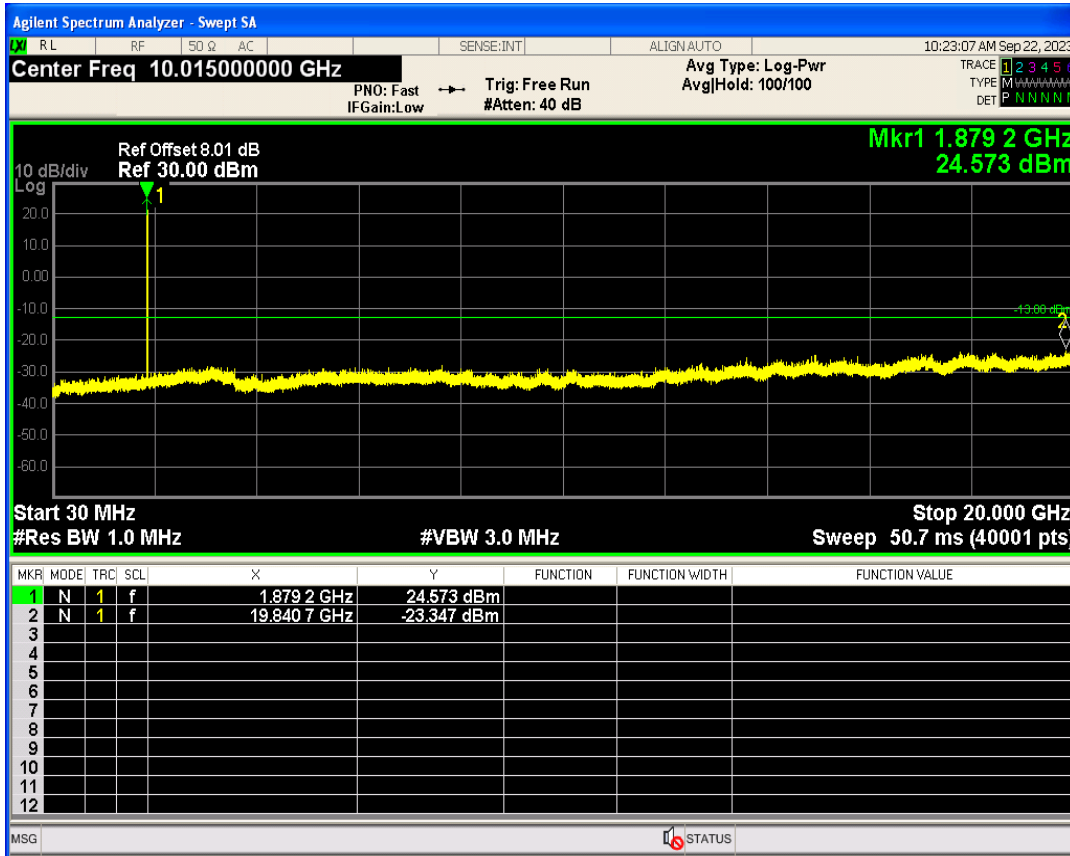

WCDMA Band2 Channel=9262

WCDMA Band2 Channel=9538

WCDMA Band4 Channel=1513

WCDMA Band4 Channel=1312

WCDMA Band5 Channel=4132

WCDMA Band5 Channel=4233

06 Out-of-band emissions

Band	Channel	Frequency (MHz)	Spur Freq (MHz)	Spur Level (dBm)	Limit (dBm)	Verdict
WCDMA Band2	9262	1852.4	19952.07	-23.50	-13	PASS
WCDMA Band2	9400	1880	19840.74	-23.34	-13	PASS
WCDMA Band2	9538	1907.6	19952.57	-23.60	-13	PASS
WCDMA Band4	1312	1712.4	19860.71	-23.57	-13	PASS
WCDMA Band4	1413	1732.6	19632.55	-23.79	-13	PASS
WCDMA Band4	1513	1752.6	18510.74	-23.37	-13	PASS
WCDMA Band5	4132	826.4	7621.66	-29.93	-13	PASS
WCDMA Band5	4182	836.4	5595.25	-30.34	-13	PASS
WCDMA Band5	4233	846.6	2982.12	-30.08	-13	PASS

WCDMA Band2 Channel=9262

WCDMA Band2 Channel=9400

WCDMA Band2 Channel=9538

WCDMA Band4 Channel=1312

WCDMA Band4 Channel=1413

WCDMA Band4 Channel=1513

WCDMA Band5 Channel=4132

WCDMA Band5 Channel=4233