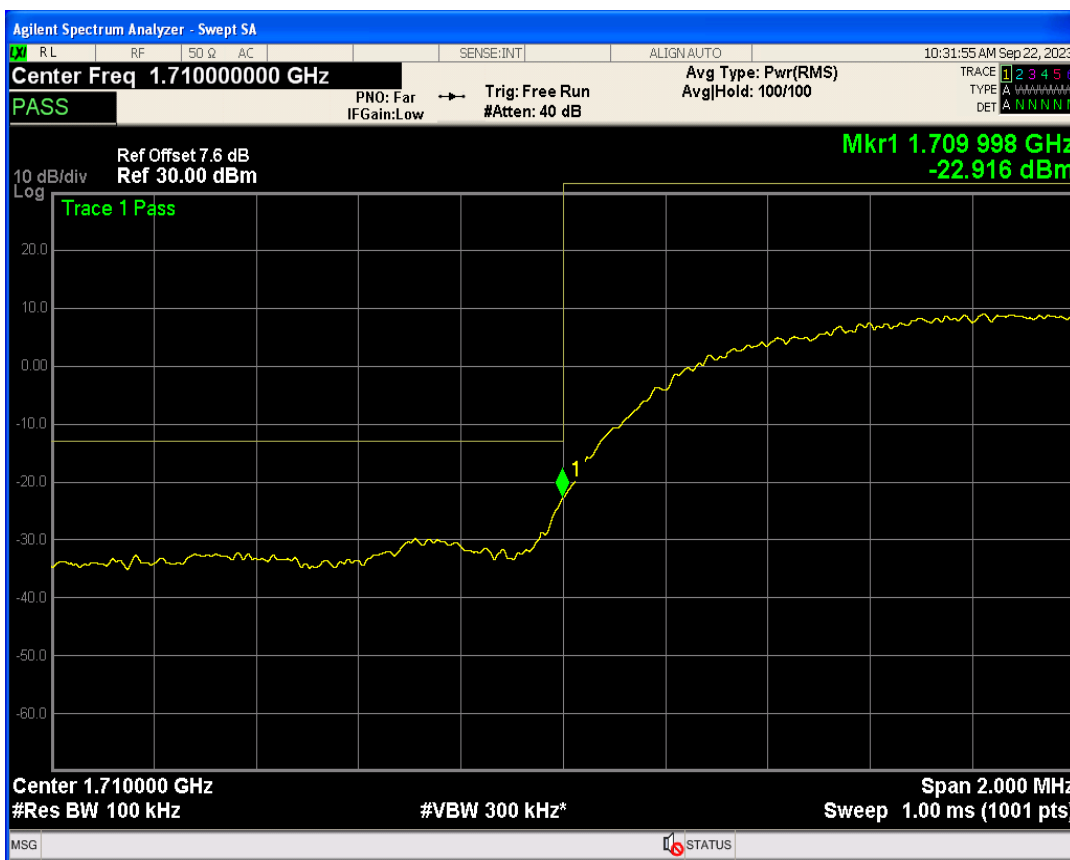

WCDMA Band2 Channel=9262

WCDMA Band2 Channel=9538

WCDMA Band4 Channel=1513

WCDMA Band4 Channel=1312

WCDMA Band5 Channel=4132

WCDMA Band5 Channel=4233

06 Out-of-band emissions

Band	Channel	Frequency (MHz)	Spur Freq (MHz)	Spur Level (dBm)	Limit (dBm)	Verdict
WCDMA Band2	9262	1852.4	19952.07	-23.50	-13	PASS
WCDMA Band2	9400	1880	19840.74	-23.34	-13	PASS
WCDMA Band2	9538	1907.6	19952.57	-23.60	-13	PASS
WCDMA Band4	1312	1712.4	19860.71	-23.57	-13	PASS
WCDMA Band4	1413	1732.6	19632.55	-23.79	-13	PASS
WCDMA Band4	1513	1752.6	18510.74	-23.37	-13	PASS
WCDMA Band5	4132	826.4	7621.66	-29.93	-13	PASS
WCDMA Band5	4182	836.4	5595.25	-30.34	-13	PASS
WCDMA Band5	4233	846.6	2982.12	-30.08	-13	PASS

WCDMA Band2 Channel=9262

WCDMA Band2 Channel=9400

WCDMA Band2 Channel=9538

WCDMA Band4 Channel=1312

WCDMA Band4 Channel=1413

WCDMA Band4 Channel=1513

WCDMA Band5 Channel=4132

WCDMA Band5 Channel=4233