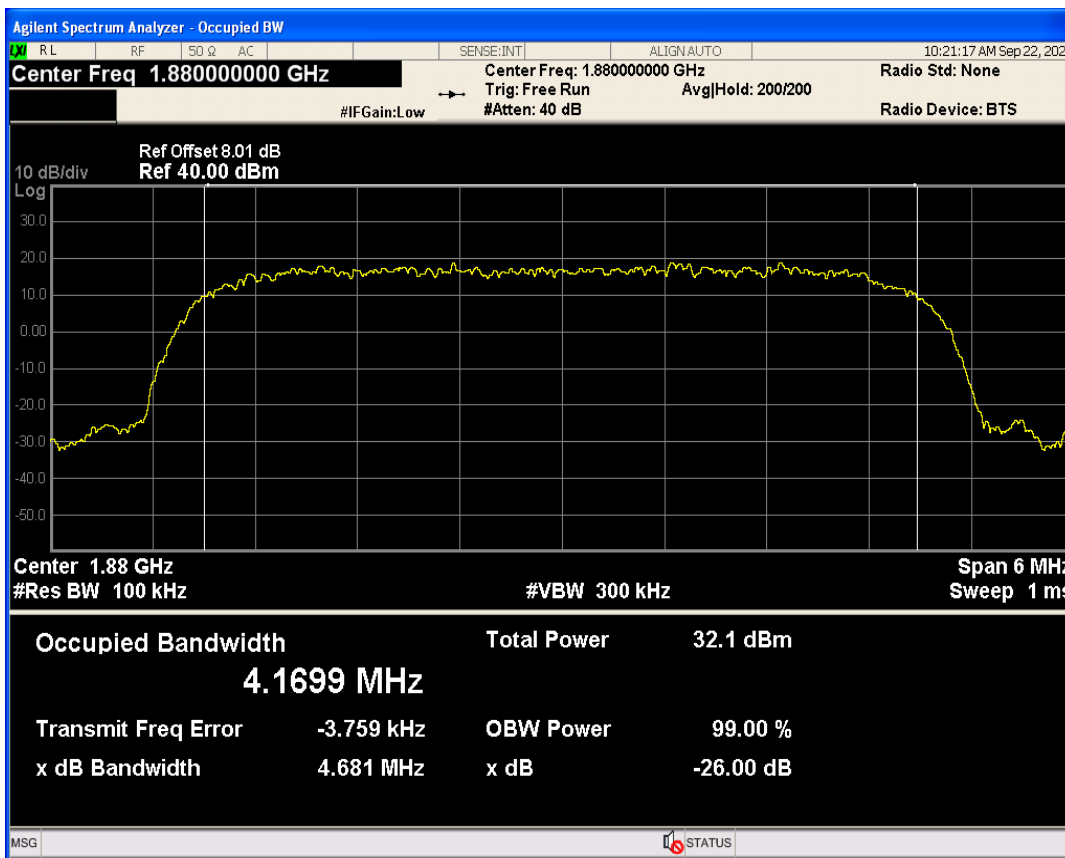

WCDMA Band2 Channel=9400