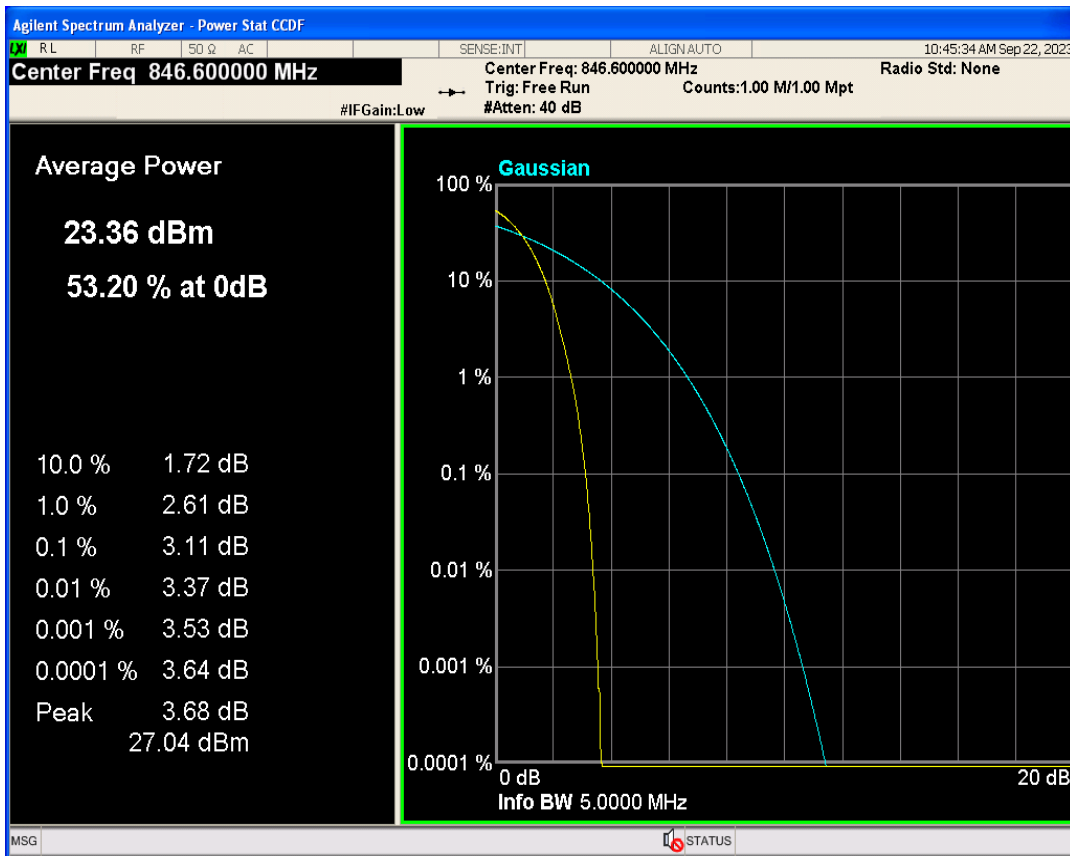

WCDMA Band2 Channel=9400

WCDMA Band2 Channel=9262

WCDMA Band2 Channel=9538

WCDMA Band4 Channel=1312

WCDMA Band4 Channel=1513

WCDMA Band4 Channel=1413

WCDMA Band5 Channel=4132

WCDMA Band5 Channel=4233