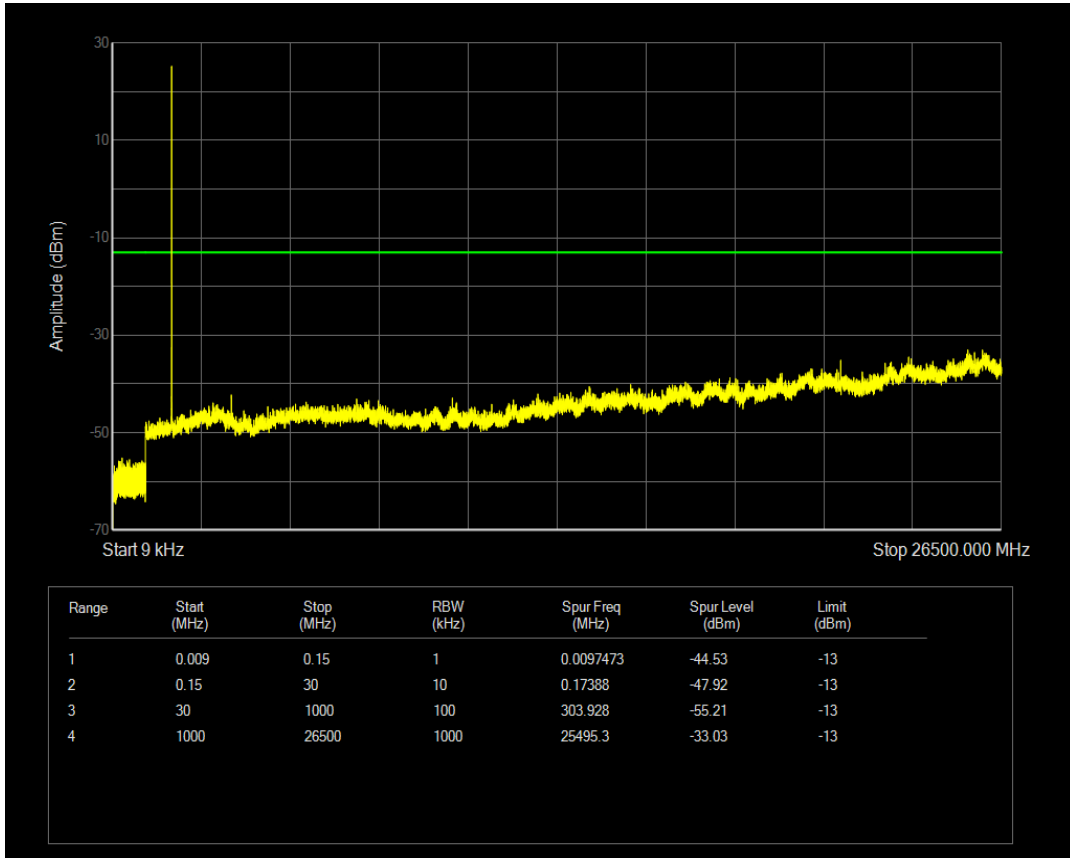

Band66 16QAM BW=1.4MHz Channel=132665 RB Size=6 Position=#0

Band66 16QAM BW=1.4MHz Channel=132665 RB Size=1 Position=#0