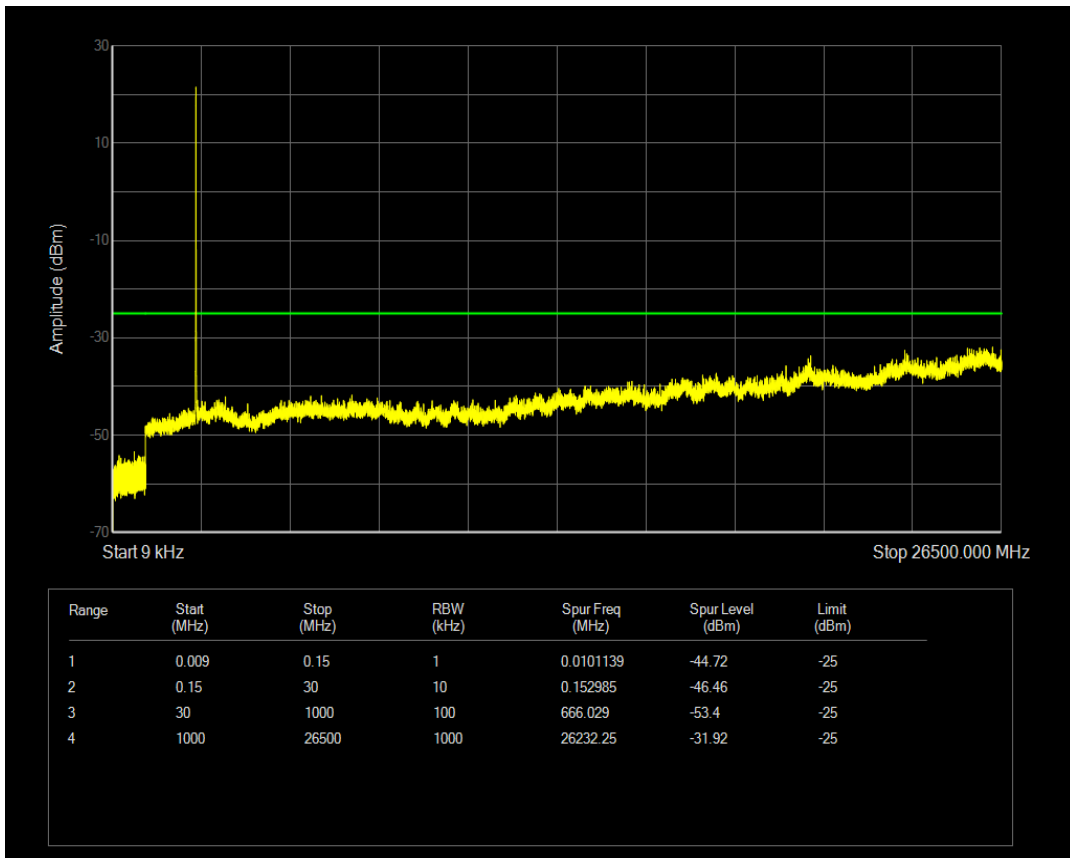

Band66 QPSK BW=20MHz Channel=132572 RB Size=100 Position=#0

Band66 16QAM BW=20MHz Channel=132572 RB Size=1 Position=#0

Band66 16QAM BW=20MHz Channel=132572 RB Size=100 Position=#0

Band7 QPSK BW=5MHz Channel=20775 RB Size=1 Position=#0

Band7 QPSK BW=5MHz Channel=20775 RB Size=25 Position=#0

Band7 16QAM BW=5MHz Channel=20775 RB Size=1 Position=#0

Band7 16QAM BW=5MHz Channel=20775 RB Size=25 Position=#0

Band7 QPSK BW=5MHz Channel=21100 RB Size=1 Position=#0