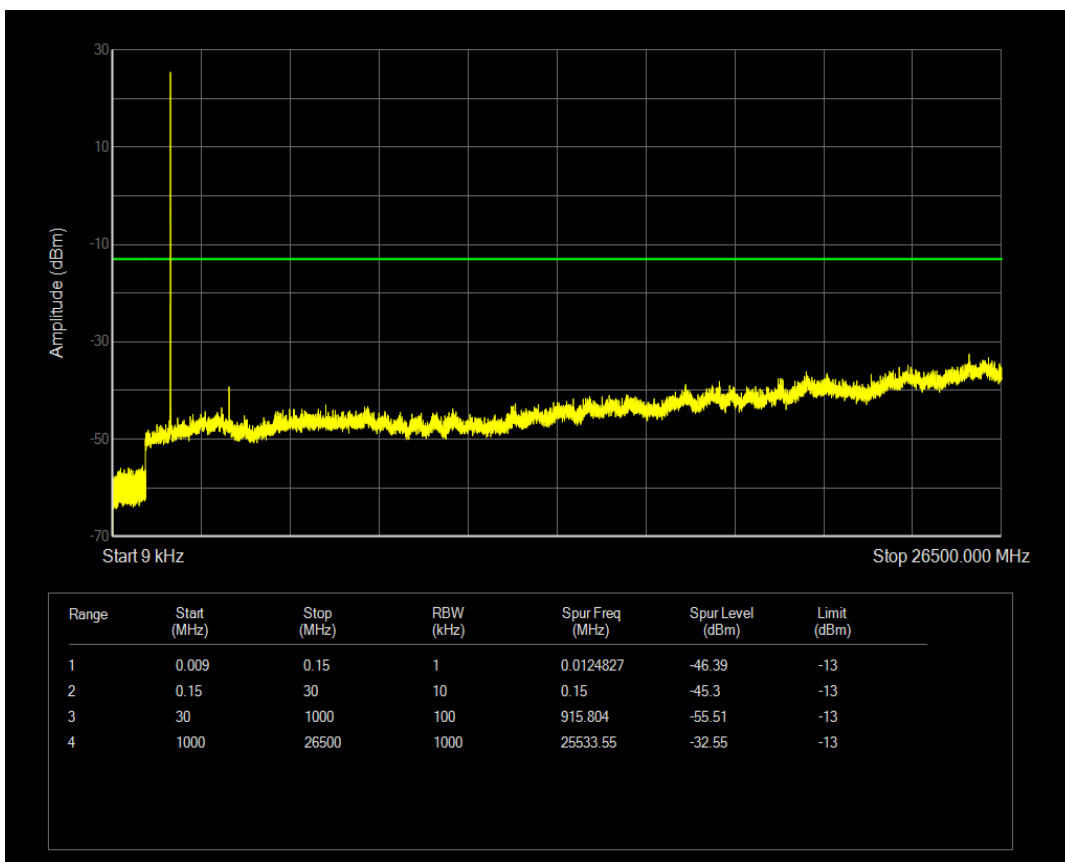

Band66 QPSK BW=1.4MHz Channel=132322 RB Size=6 Position=#0

Band66 16QAM BW=1.4MHz Channel=132322 RB Size=1 Position=#0