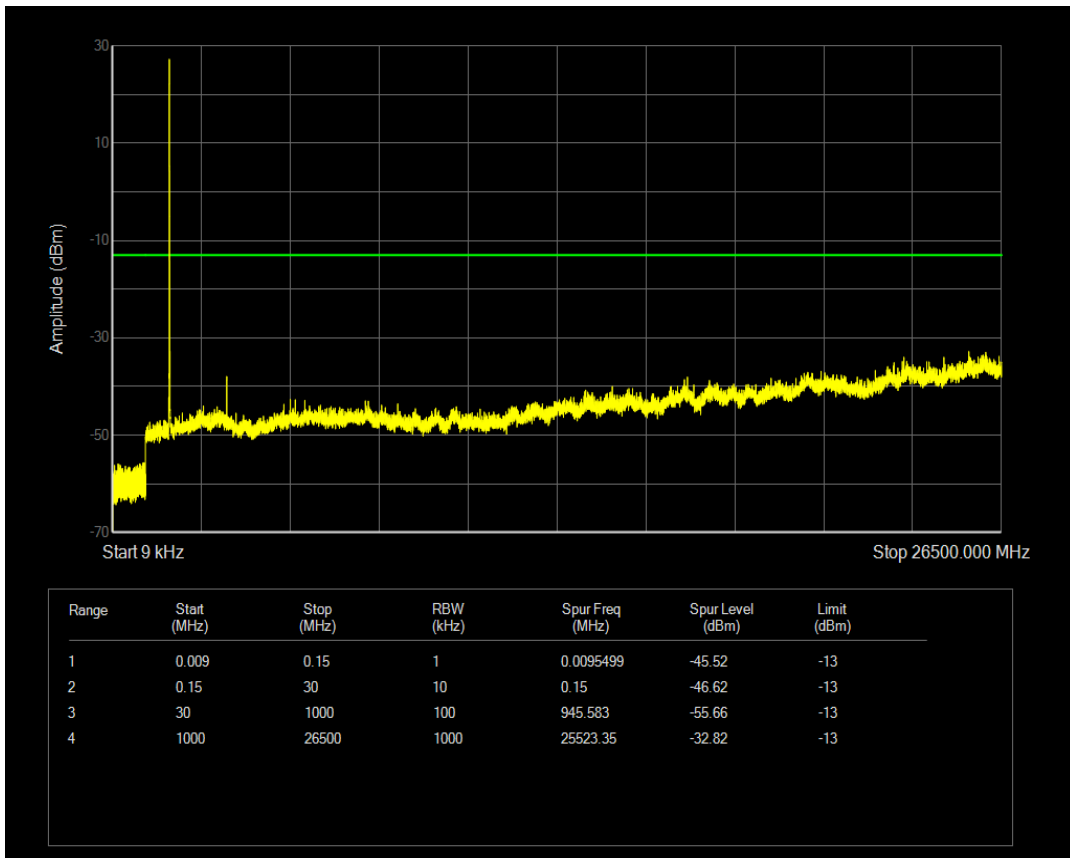

Band66 QPSK BW=10MHz Channel=132022 RB Size=1 Position=#0

Band66 16QAM BW=10MHz Channel=132022 RB Size=1 Position=#0