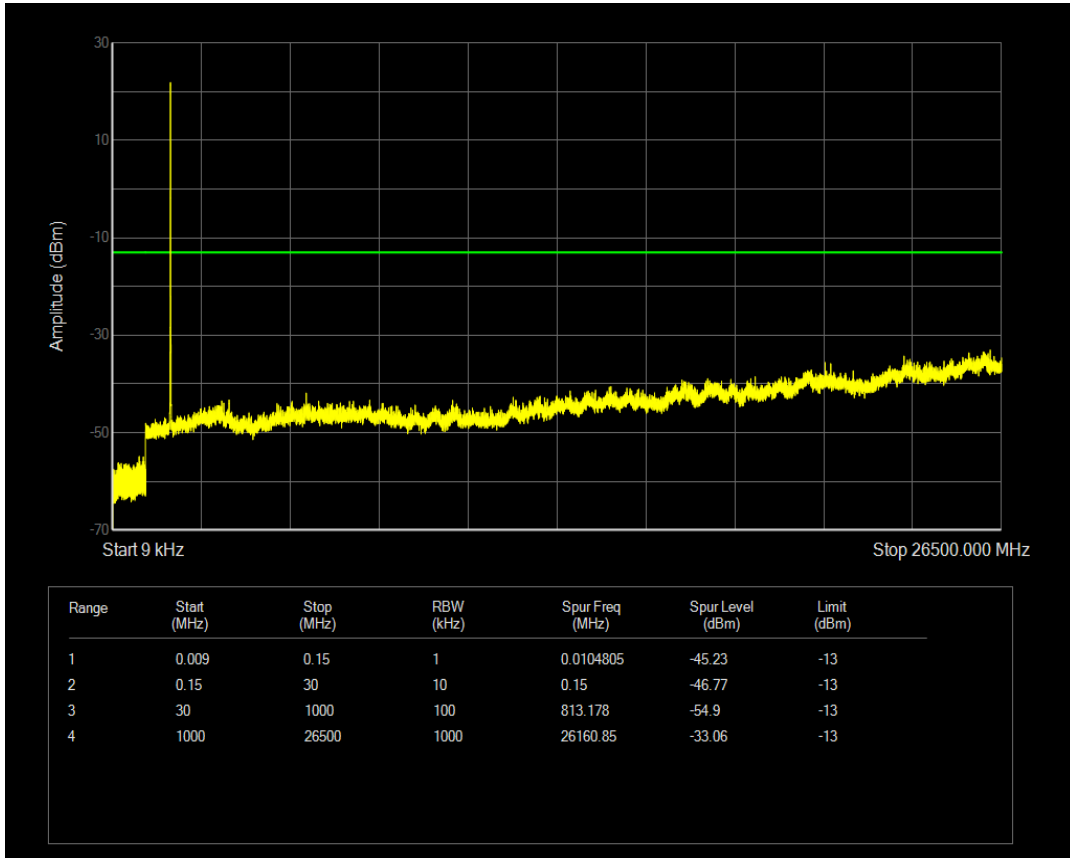

Band66 QPSK BW=5MHz Channel=131997 RB Size=25 Position=#0

Band66 16QAM BW=5MHz Channel=131997 RB Size=1 Position=#0

Band66 16QAM BW=5MHz Channel=131997 RB Size=25 Position=#0

Band66 QPSK BW=5MHz Channel=132322 RB Size=25 Position=#0