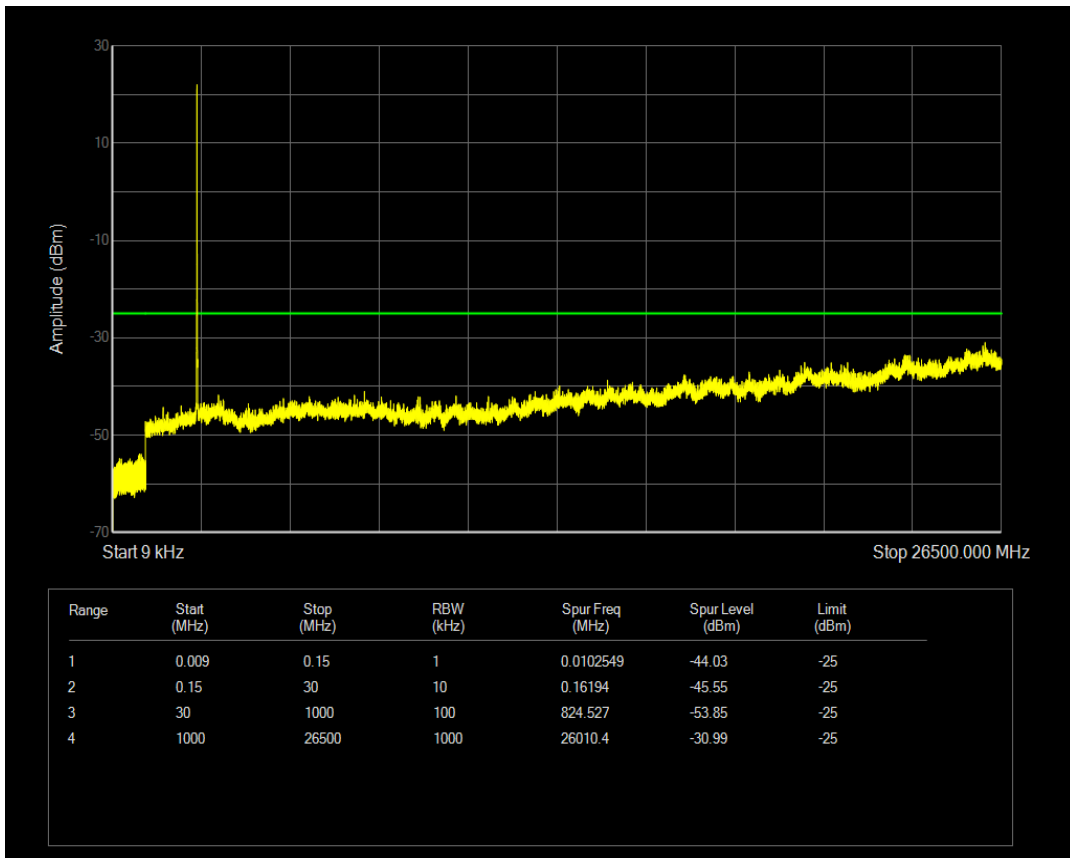

Band7 QPSK BW=5MHz Channel=21100 RB Size=25 Position=#0

Band7 16QAM BW=5MHz Channel=21100 RB Size=1 Position=#0