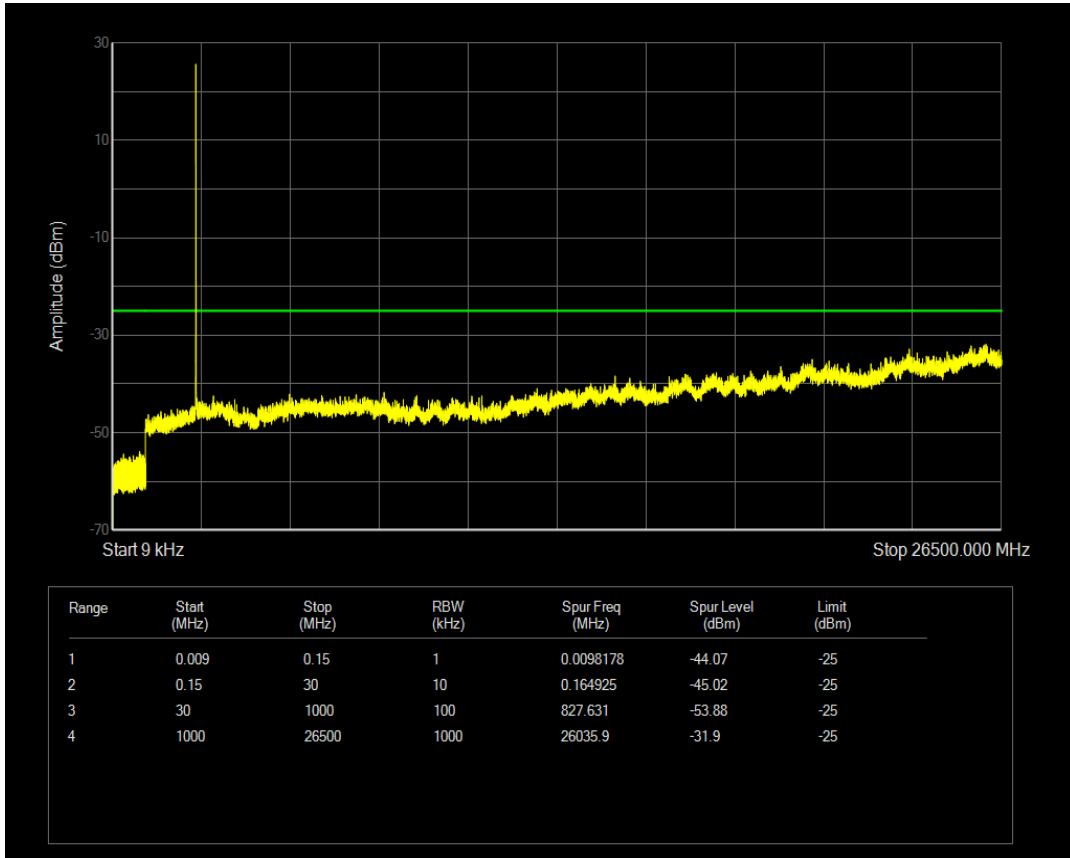

Band66 QPSK BW=20MHz Channel=132572 RB Size=100 Position=#0

Band66 16QAM BW=20MHz Channel=132572 RB Size=1 Position=#0

Band66 16QAM BW=20MHz Channel=132572 RB Size=100 Position=#0

Band7 QPSK BW=5MHz Channel=20775 RB Size=1 Position=#0

Band7 QPSK BW=5MHz Channel=20775 RB Size=25 Position=#0

Band7 16QAM BW=5MHz Channel=20775 RB Size=1 Position=#0

Band7 16QAM BW=5MHz Channel=20775 RB Size=25 Position=#0

Band7 QPSK BW=5MHz Channel=21100 RB Size=1 Position=#0