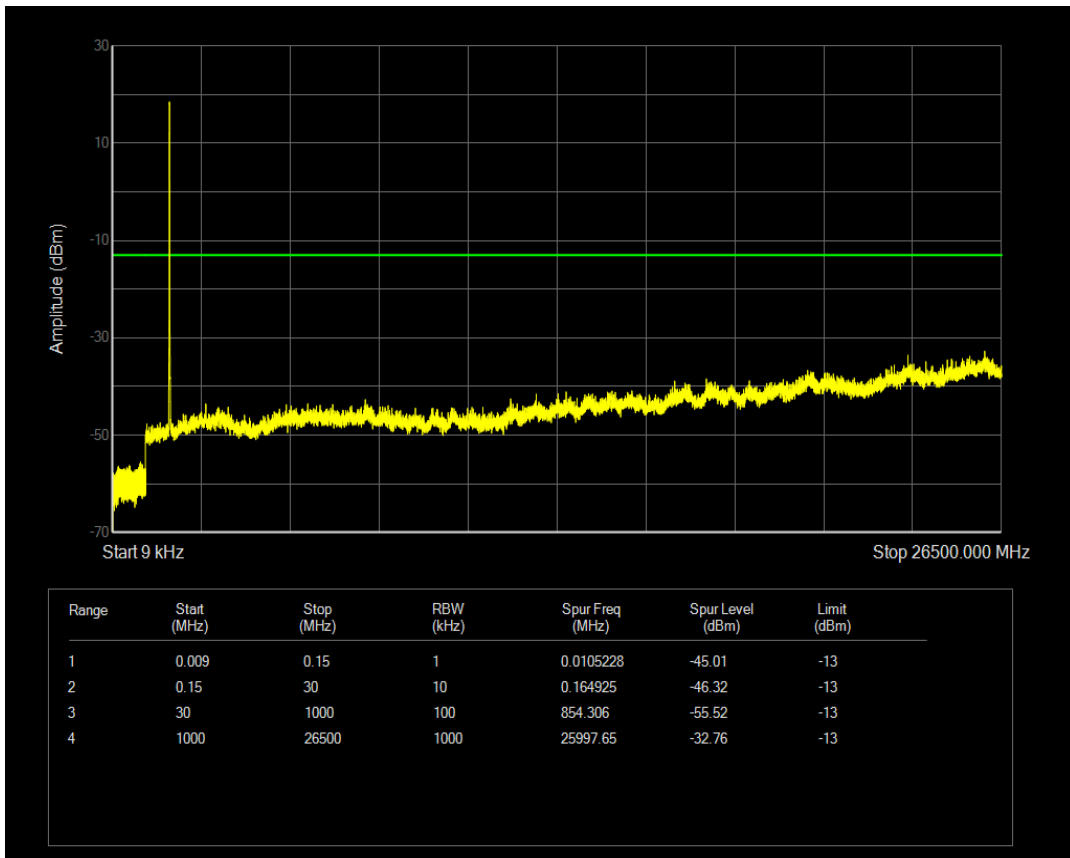

Band66 16QAM BW=10MHz Channel=132022 RB Size=50 Position=#0

Band66 QPSK BW=10MHz Channel=132322 RB Size=1 Position=#0