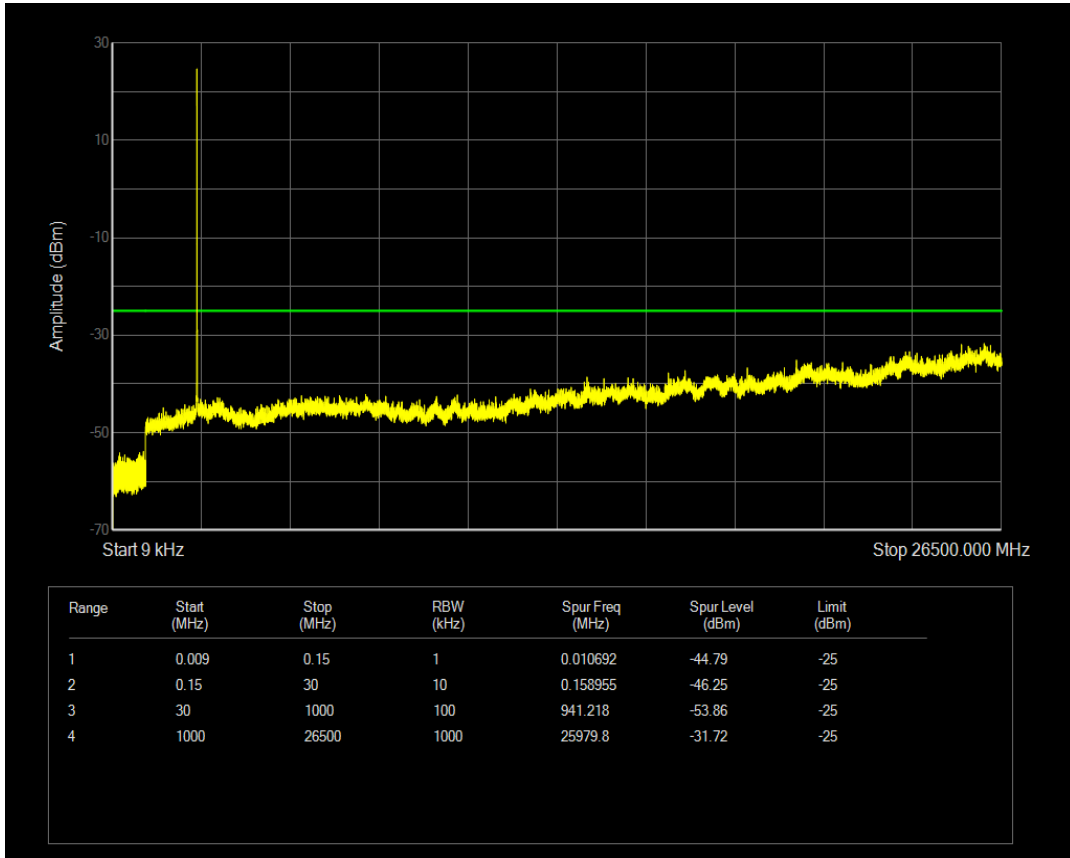

Band7 QPSK BW=5MHz Channel=20775 RB Size=25 Position=#0

Band7 16QAM BW=5MHz Channel=20775 RB Size=1 Position=#0

Band7 16QAM BW=5MHz Channel=20775 RB Size=25 Position=#0

Band7 QPSK BW=5MHz Channel=21100 RB Size=1 Position=#0