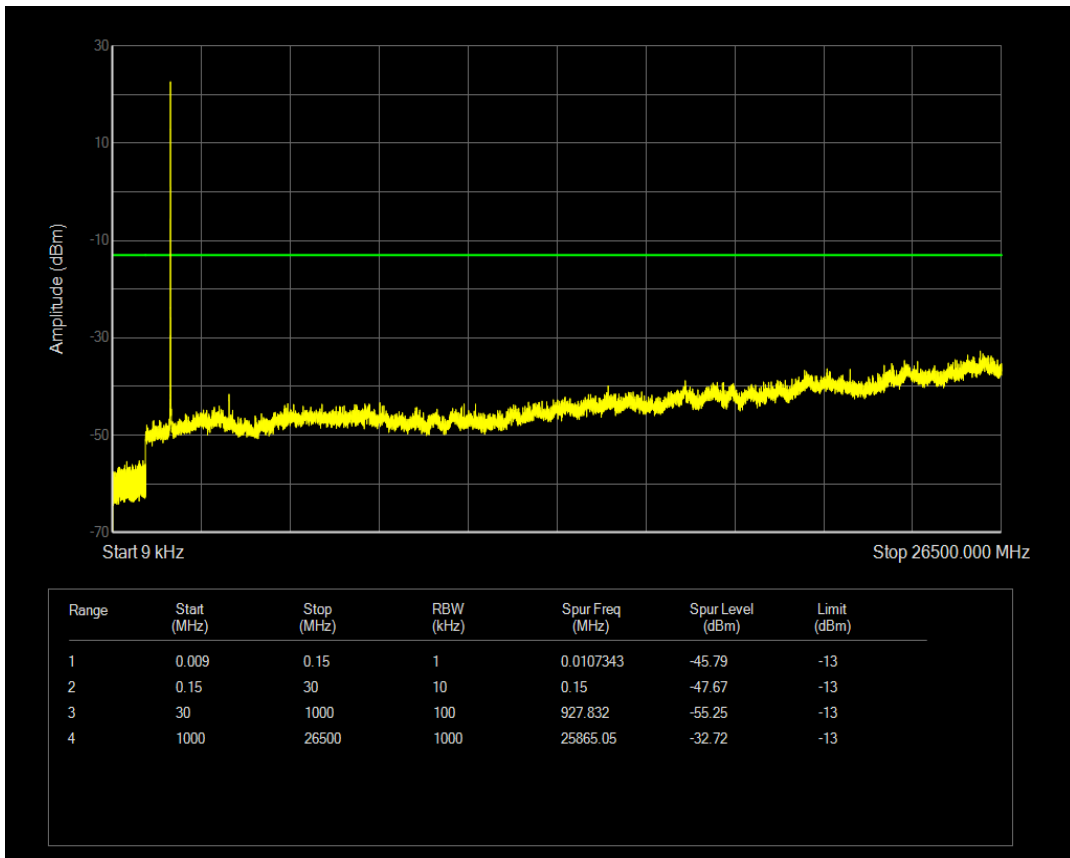

Band66 QPSK BW=3MHz Channel=132322 RB Size=15 Position=#0

Band66 16QAM BW=3MHz Channel=132322 RB Size=1 Position=#0