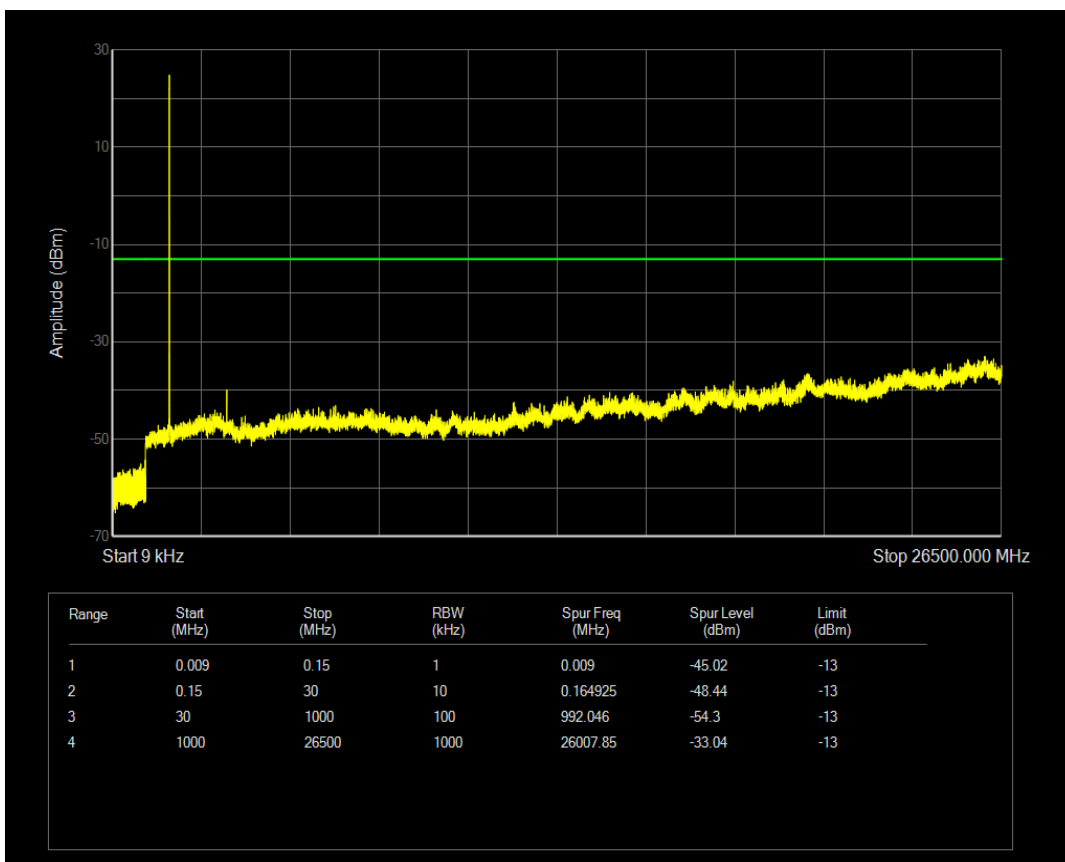

Band66 QPSK BW=1.4MHz Channel=131979 RB Size=6 Position=#0

Band66 16QAM BW=1.4MHz Channel=131979 RB Size=1 Position=#0