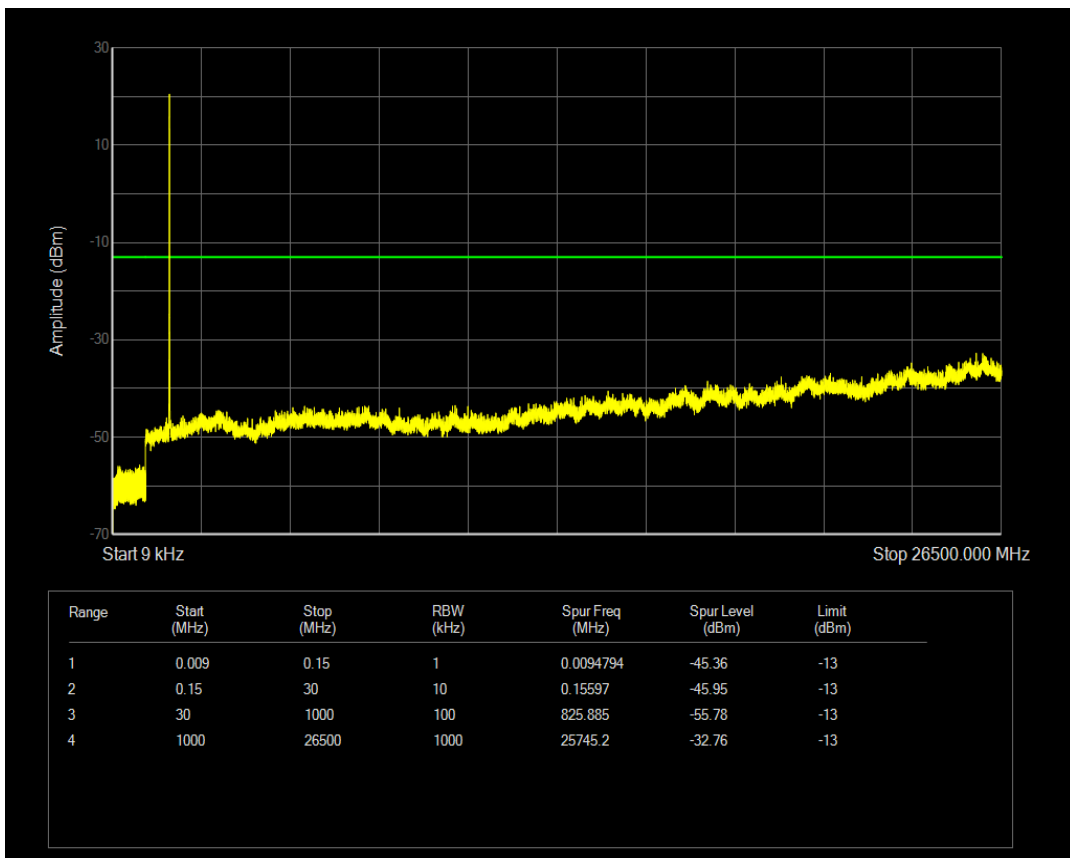

Band66 16QAM BW=5MHz Channel=131997 RB Size=25 Position=#0

Band66 QPSK BW=5MHz Channel=132322 RB Size=25 Position=#0