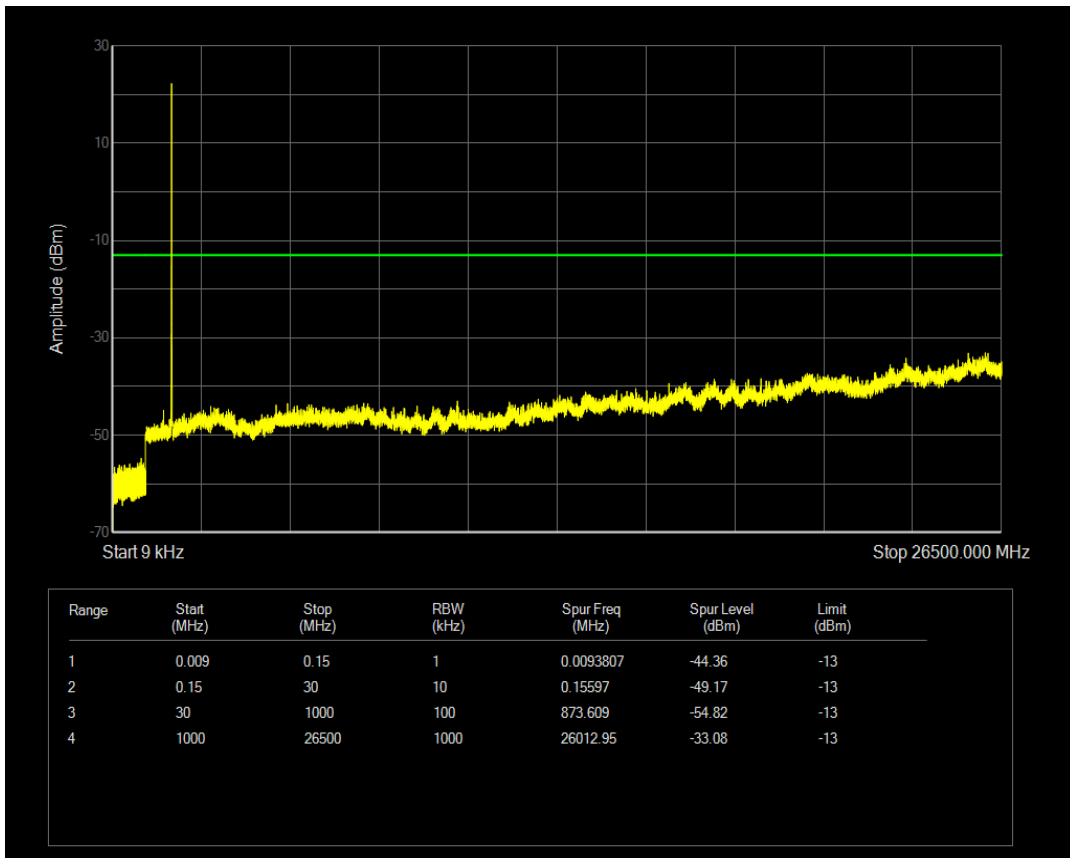

Band66 16QAM BW=5MHz Channel=132647 RB Size=25 Position=#0

Band66 QPSK BW=10MHz Channel=132022 RB Size=50 Position=#0