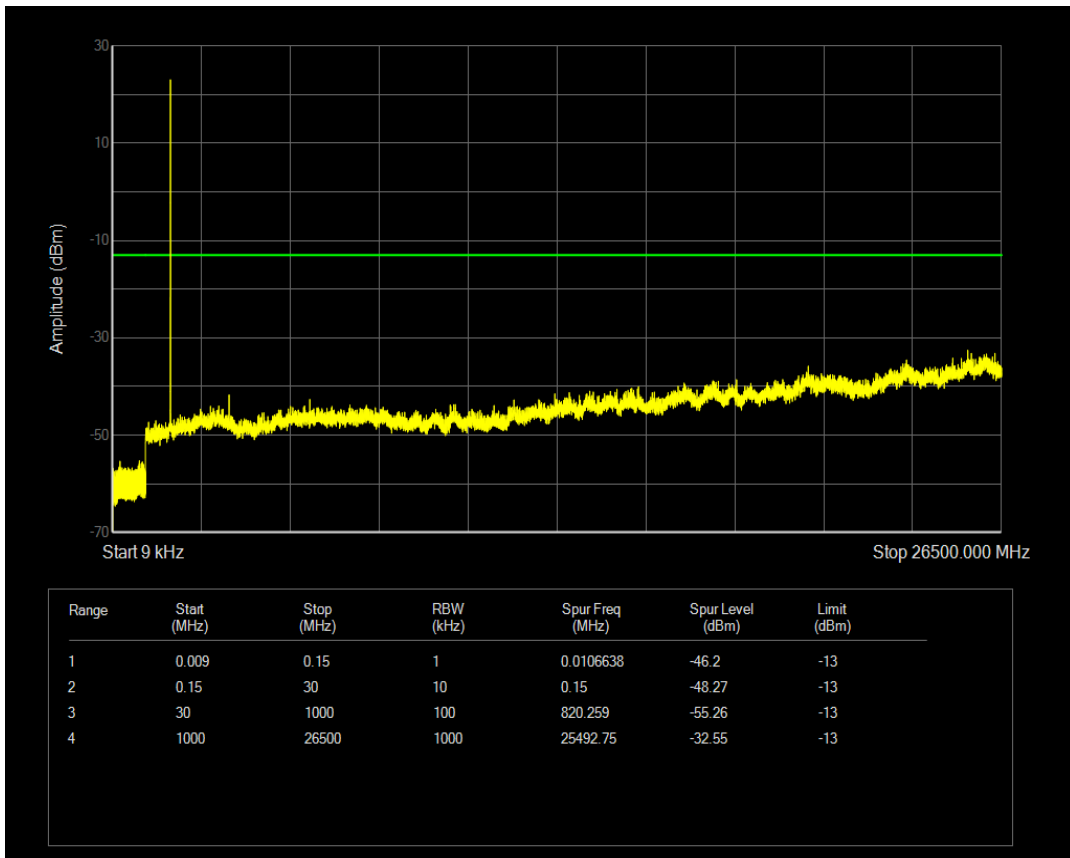

Band66 16QAM BW=1.4MHz Channel=132322 RB Size=6 Position=#0

Band66 QPSK BW=1.4MHz Channel=132665 RB Size=1 Position=#0