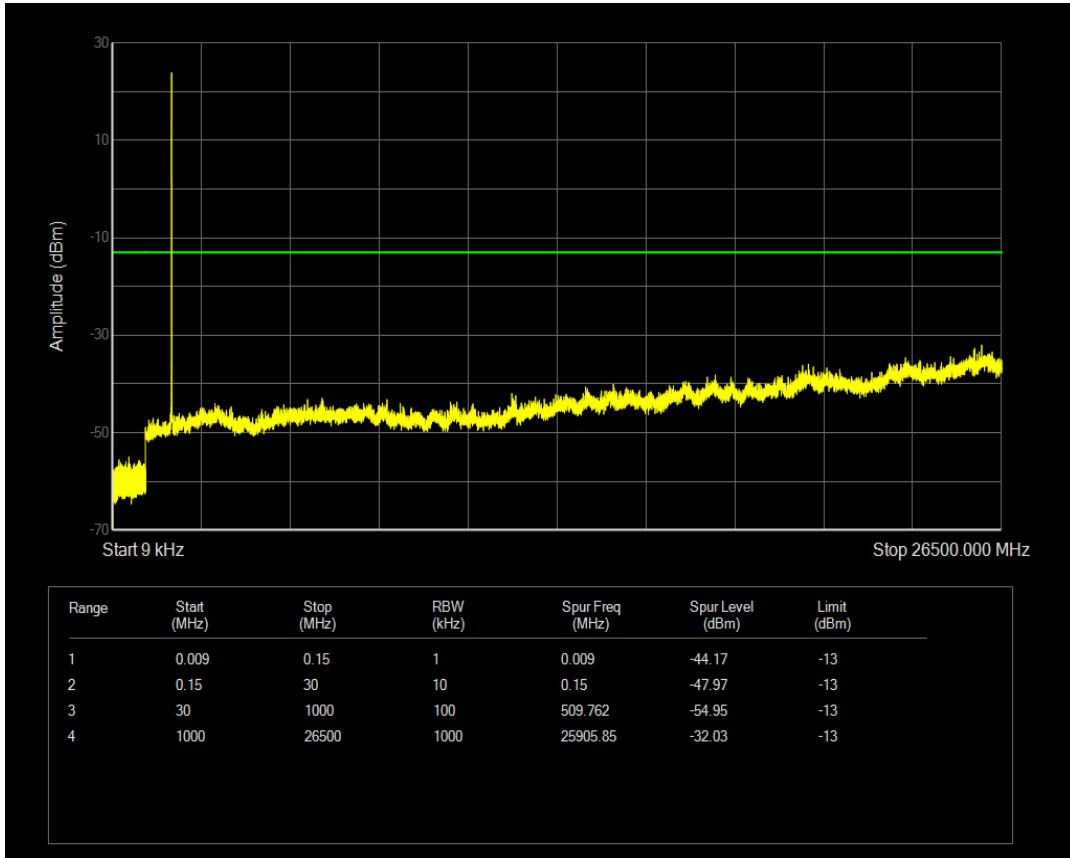

Band66 16QAM BW=3MHz Channel=132657 RB Size=1 Position=#0

Band66 16QAM BW=3MHz Channel=132657 RB Size=15 Position=#0