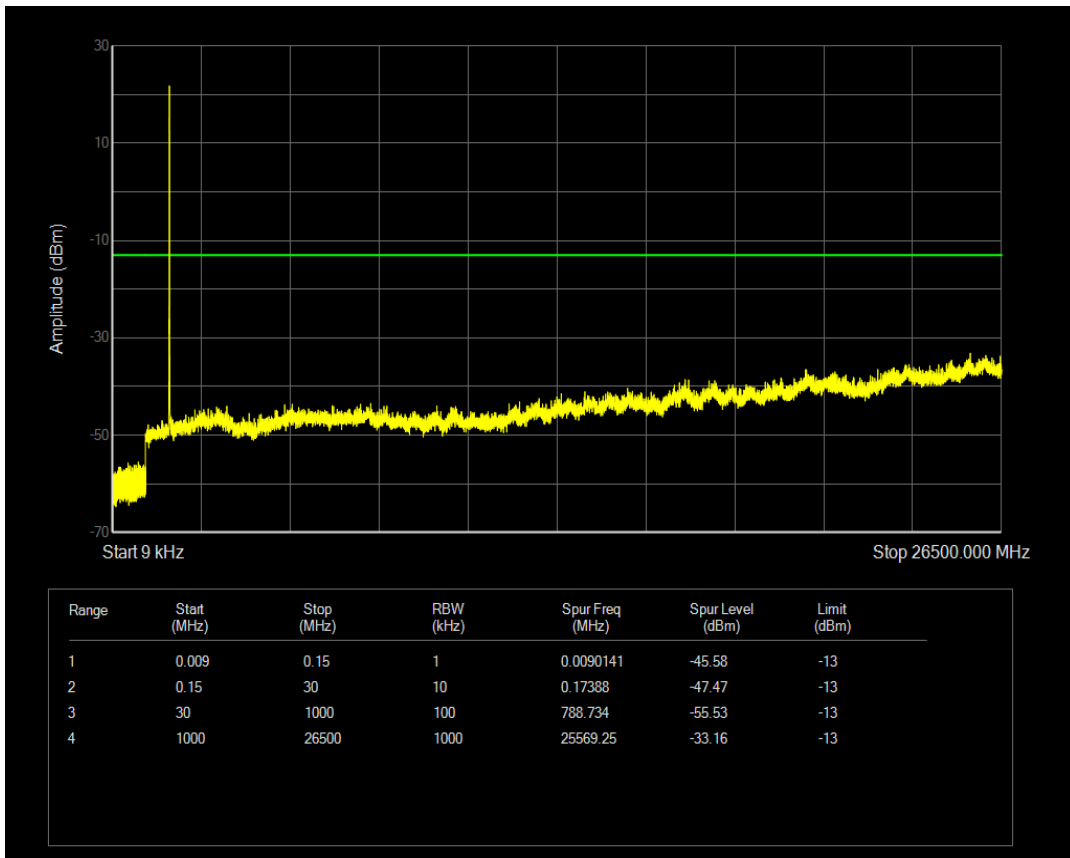

Band66 QPSK BW=5MHz Channel=131997 RB Size=25 Position=#0

Band66 16QAM BW=5MHz Channel=131997 RB Size=1 Position=#0