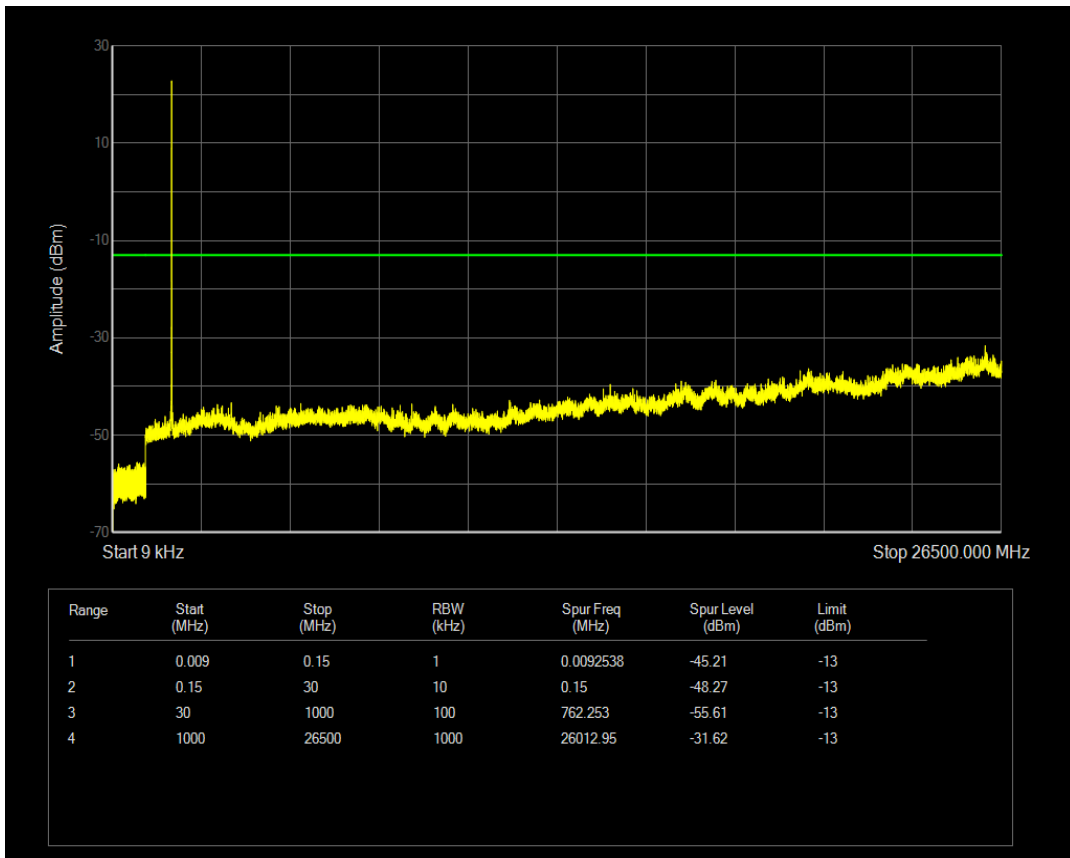

Band66 QPSK BW=3MHz Channel=132657 RB Size=15 Position=#0

Band66 16QAM BW=3MHz Channel=132657 RB Size=1 Position=#0