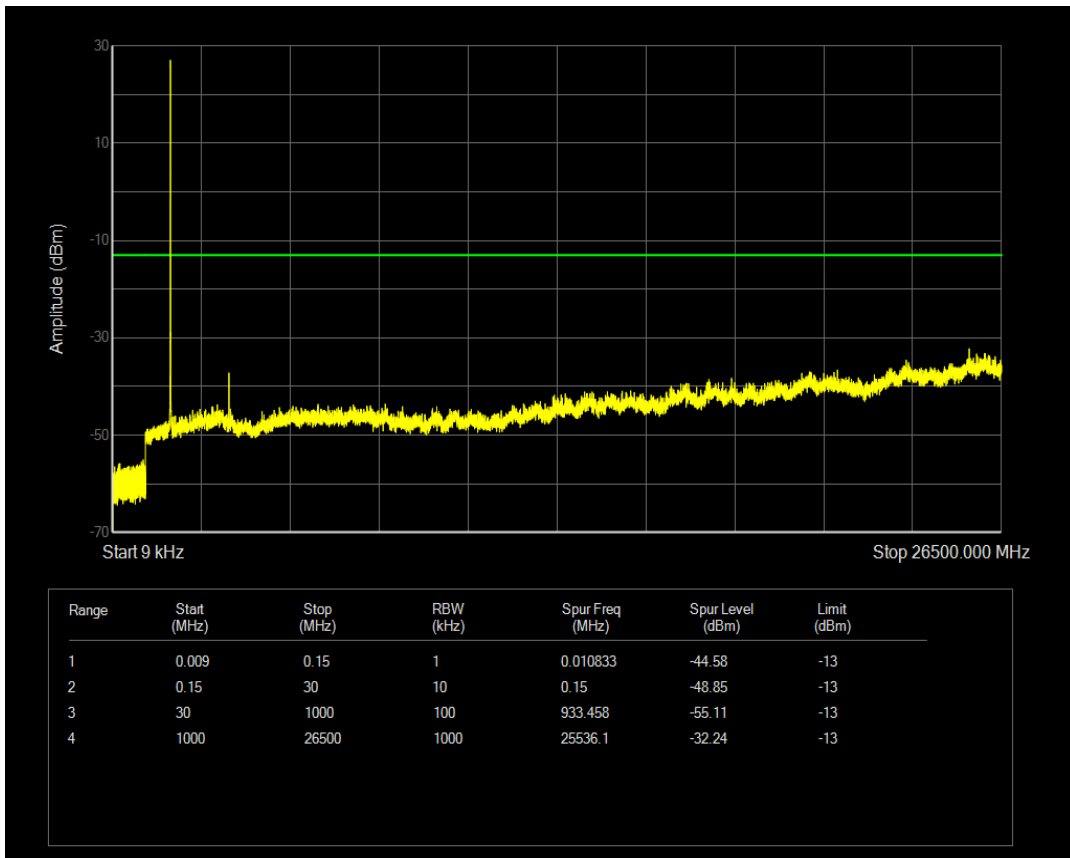

Band66 QPSK BW=5MHz Channel=132322 RB Size=1 Position=#0

Band66 16QAM BW=5MHz Channel=132322 RB Size=1 Position=#0