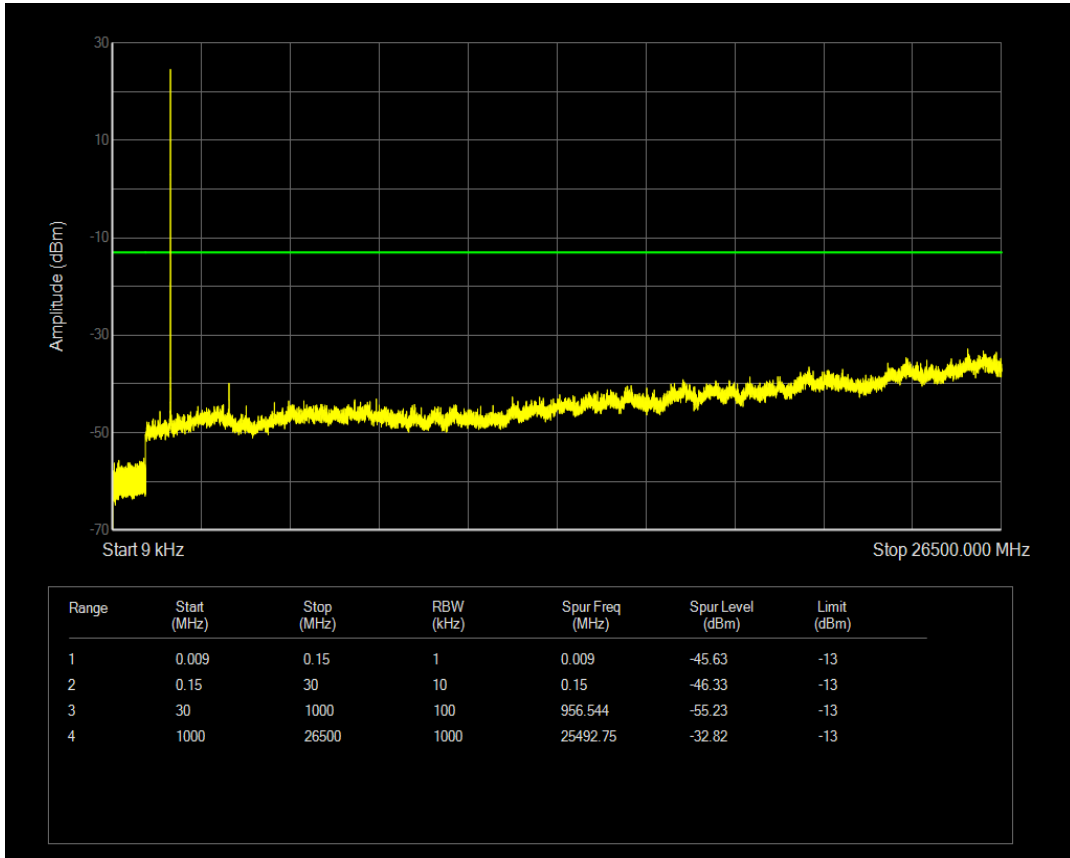

Band5 QPSK BW=10MHz Channel=20600 RB Size=50 Position=#0

Band5 16QAM BW=10MHz Channel=20600 RB Size=1 Position=#0

Band5 16QAM BW=10MHz Channel=20600 RB Size=50 Position=#0

Band66 QPSK BW=1.4MHz Channel=131979 RB Size=1 Position=#0

Band66 QPSK BW=1.4MHz Channel=131979 RB Size=6 Position=#0

Band66 16QAM BW=1.4MHz Channel=131979 RB Size=1 Position=#0

Band66 16QAM BW=1.4MHz Channel=131979 RB Size=6 Position=#0

Band66 QPSK BW=1.4MHz Channel=132322 RB Size=1 Position=#0

Band66 QPSK BW=1.4MHz Channel=132322 RB Size=6 Position=#0

Band66 16QAM BW=1.4MHz Channel=132322 RB Size=1 Position=#0

Band66 16QAM BW=1.4MHz Channel=132322 RB Size=6 Position=#0

Band66 QPSK BW=1.4MHz Channel=132665 RB Size=1 Position=#0