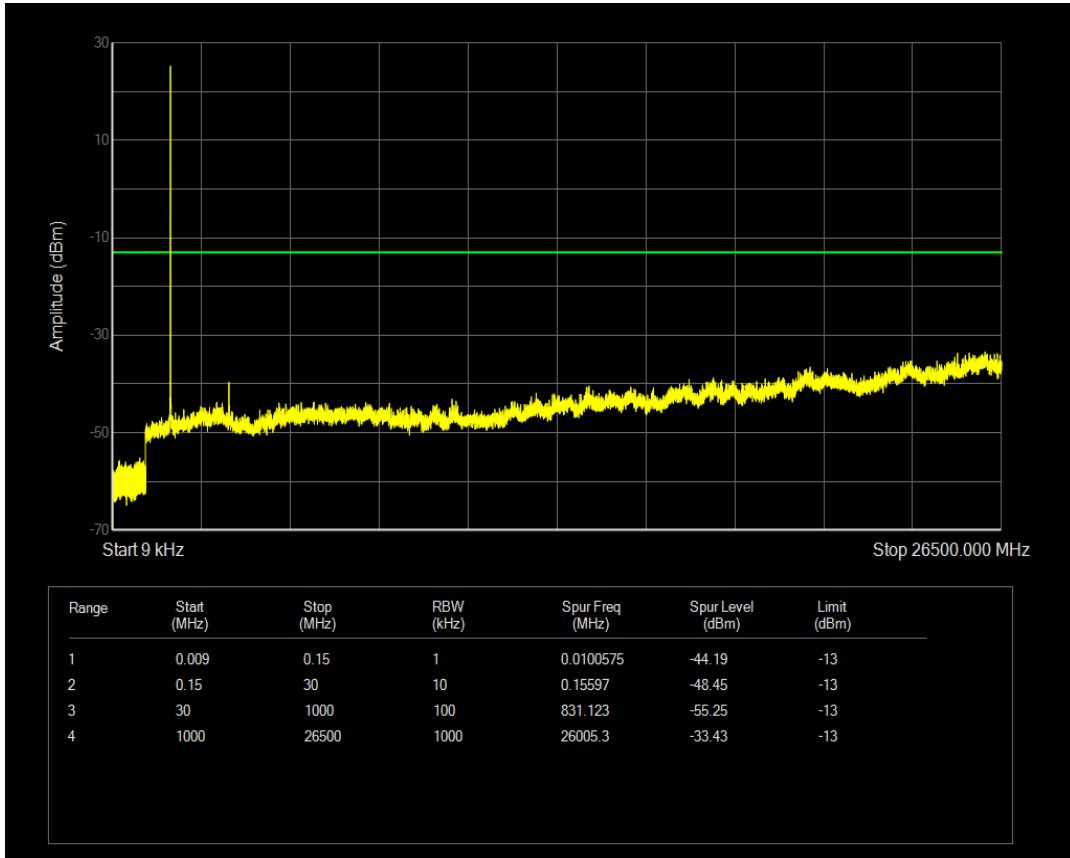

Band66 16QAM BW=3MHz Channel=132322 RB Size=1 Position=#0

Band66 16QAM BW=3MHz Channel=132322 RB Size=15 Position=#0