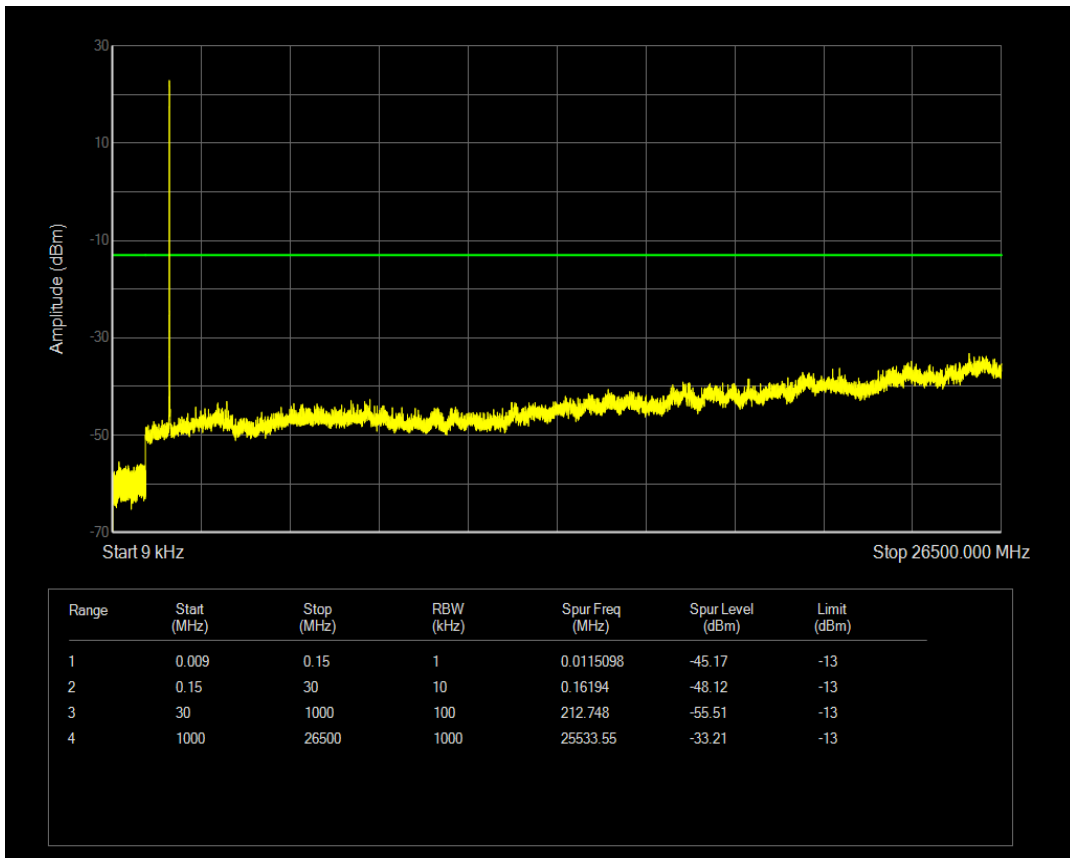

Band66 QPSK BW=3MHz Channel=131987 RB Size=15 Position=#0

Band66 16QAM BW=3MHz Channel=131987 RB Size=1 Position=#0