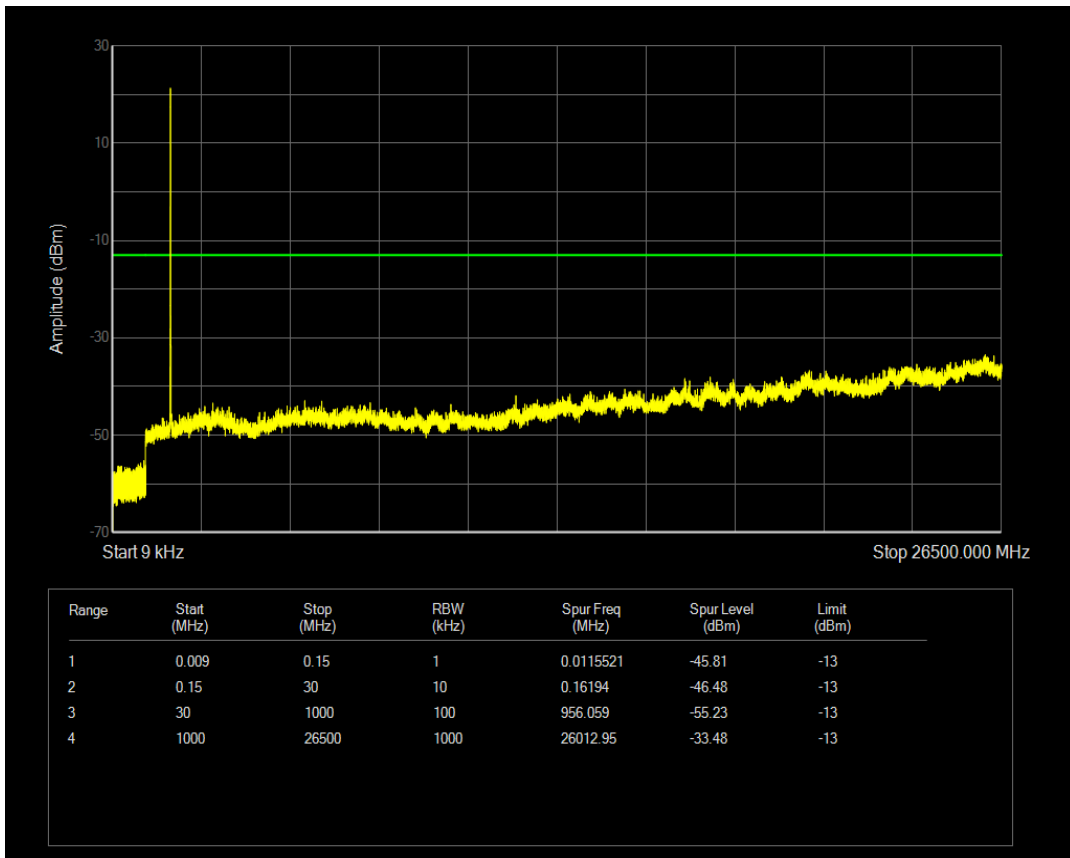

Band66 16QAM BW=5MHz Channel=132322 RB Size=25 Position=#0

Band66 QPSK BW=5MHz Channel=132647 RB Size=1 Position=#0