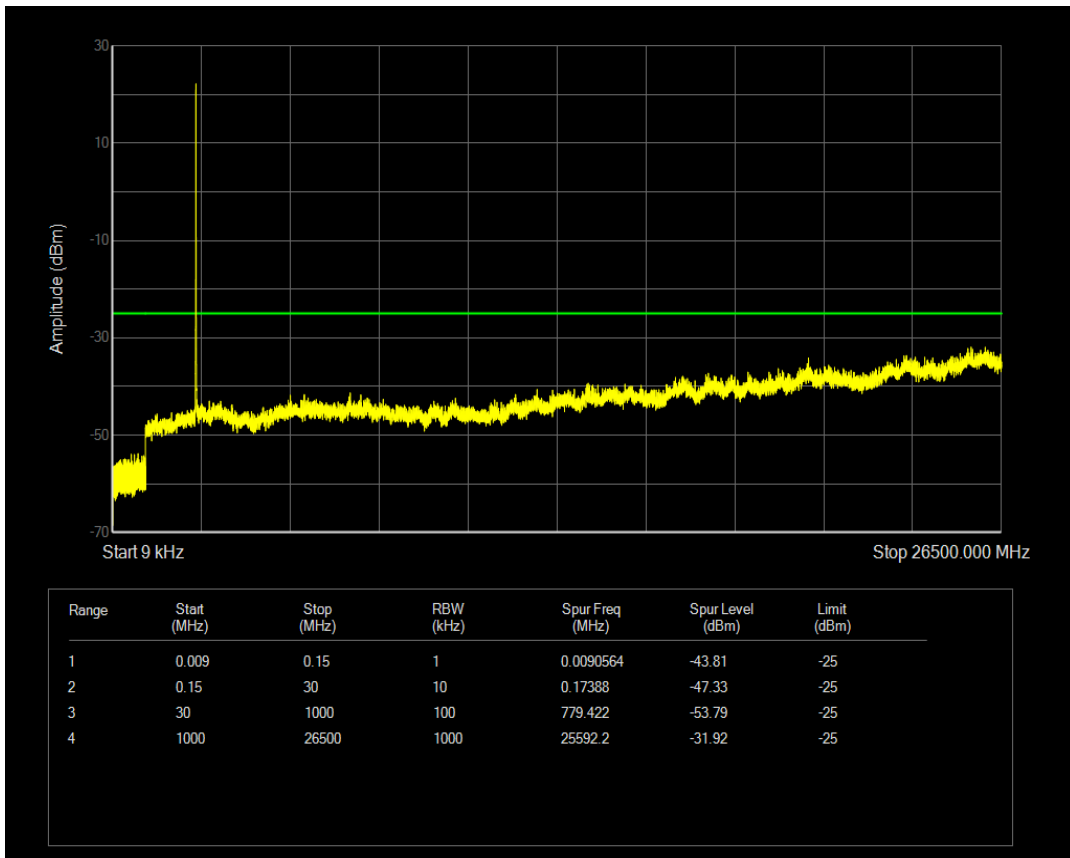

Band66 QPSK BW=20MHz Channel=132572 RB Size=100 Position=#0

Band66 16QAM BW=20MHz Channel=132572 RB Size=1 Position=#0

Band66 16QAM BW=20MHz Channel=132572 RB Size=100 Position=#0

Band7 QPSK BW=5MHz Channel=20775 RB Size=1 Position=#0

Band7 QPSK BW=5MHz Channel=20775 RB Size=25 Position=#0

Band7 16QAM BW=5MHz Channel=20775 RB Size=1 Position=#0

Band7 16QAM BW=5MHz Channel=20775 RB Size=25 Position=#0

Band7 QPSK BW=5MHz Channel=21100 RB Size=1 Position=#0