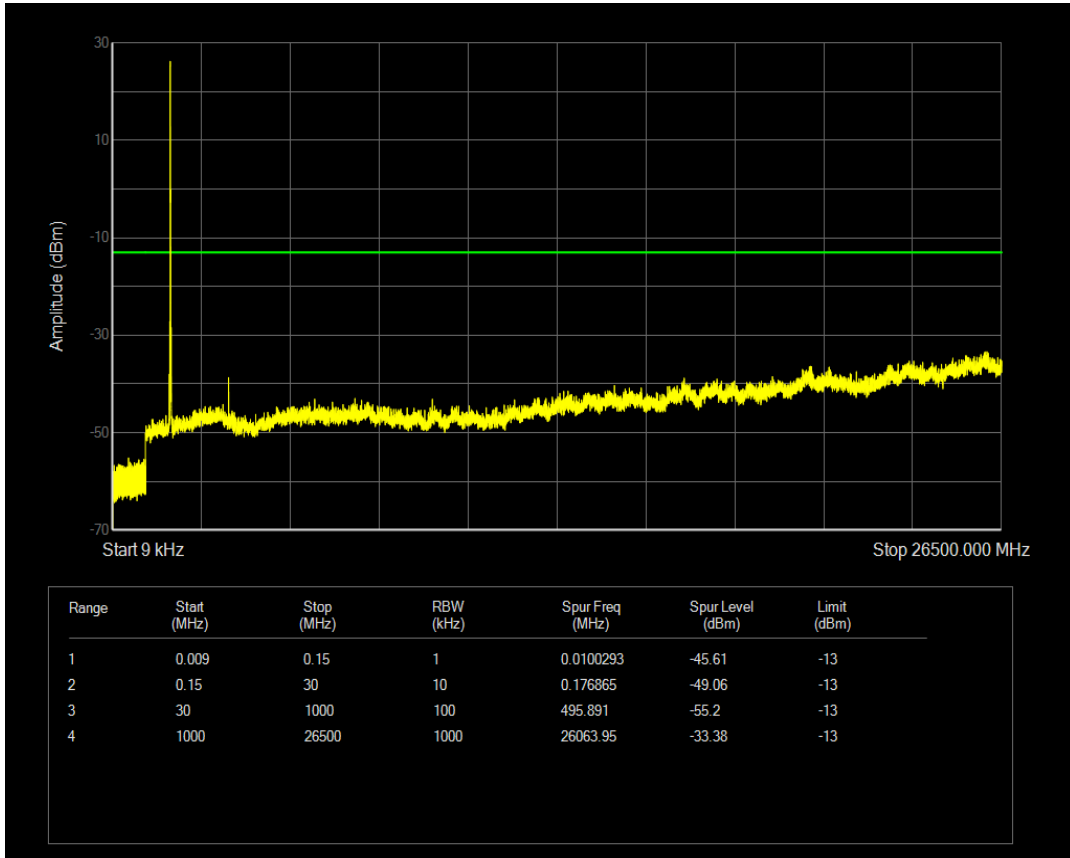

Band66 16QAM BW=15MHz Channel=132322 RB Size=1 Position=#0

Band66 16QAM BW=15MHz Channel=132322 RB Size=75 Position=#0