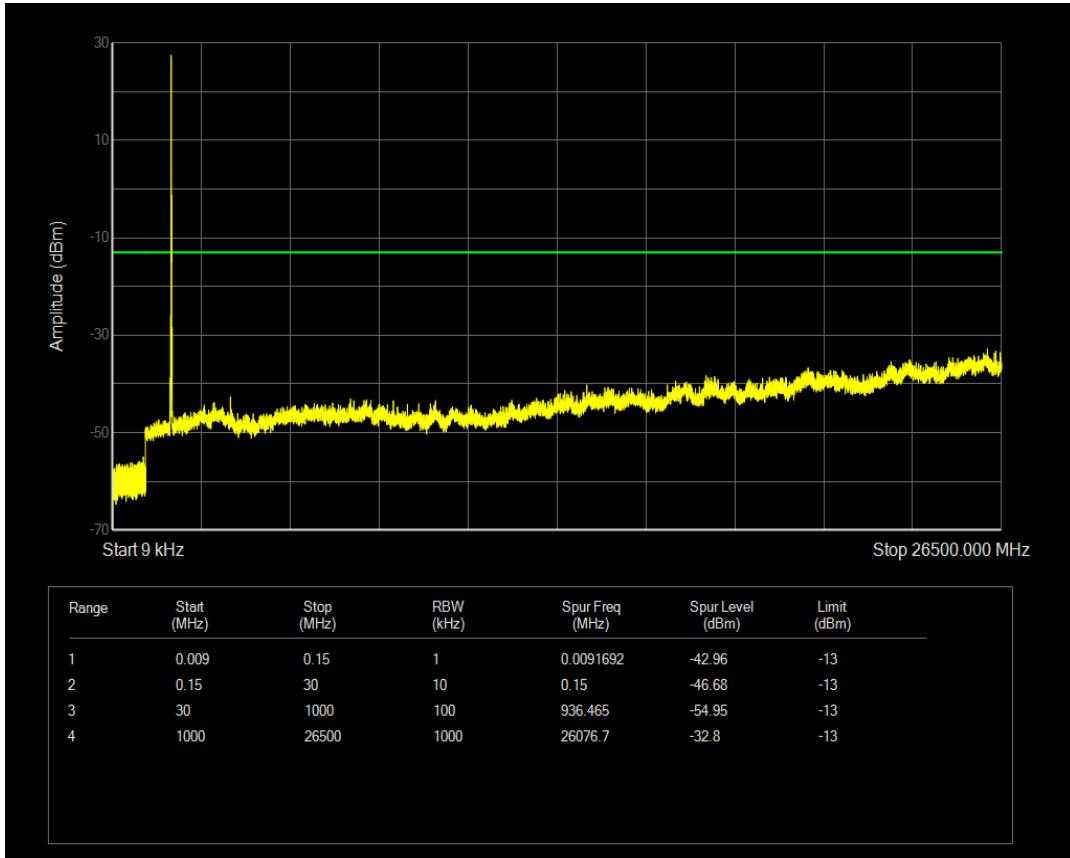

Band66 16QAM BW=15MHz Channel=132597 RB Size=1 Position=#0

Band66 16QAM BW=15MHz Channel=132597 RB Size=75 Position=#0