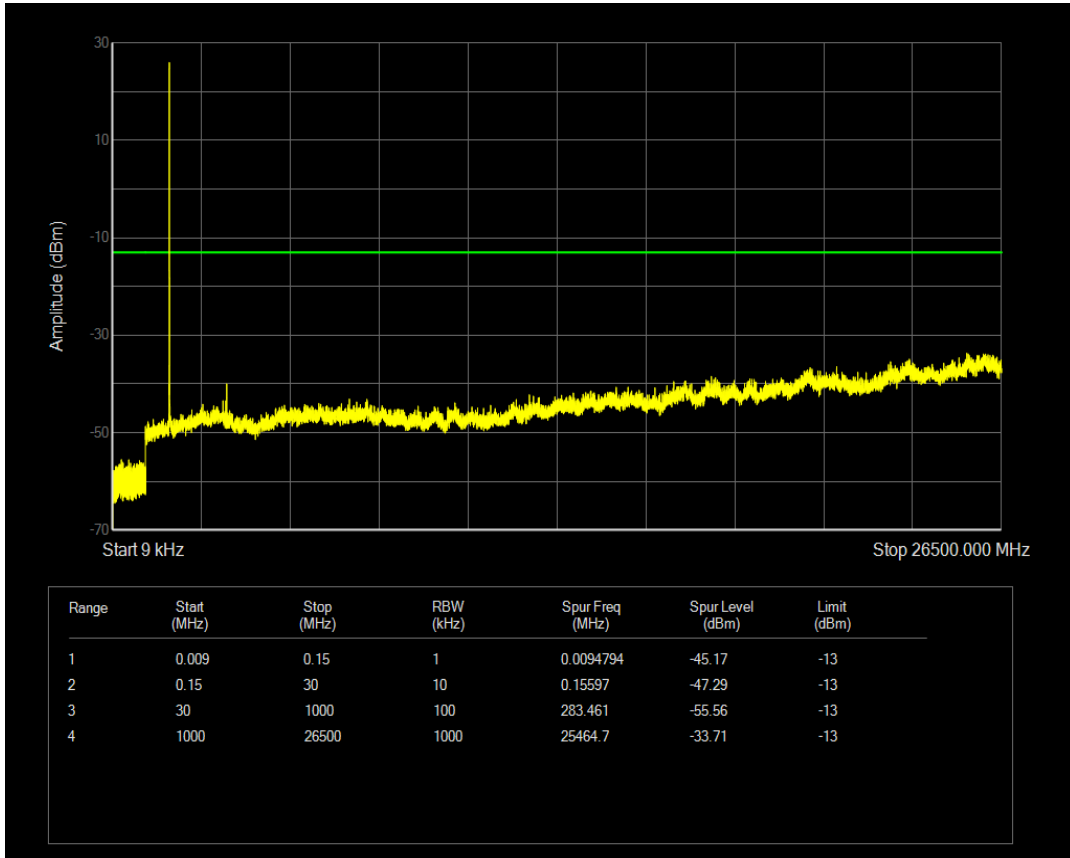

Band66 16QAM BW=5MHz Channel=131997 RB Size=1 Position=#0

Band66 16QAM BW=5MHz Channel=131997 RB Size=25 Position=#0