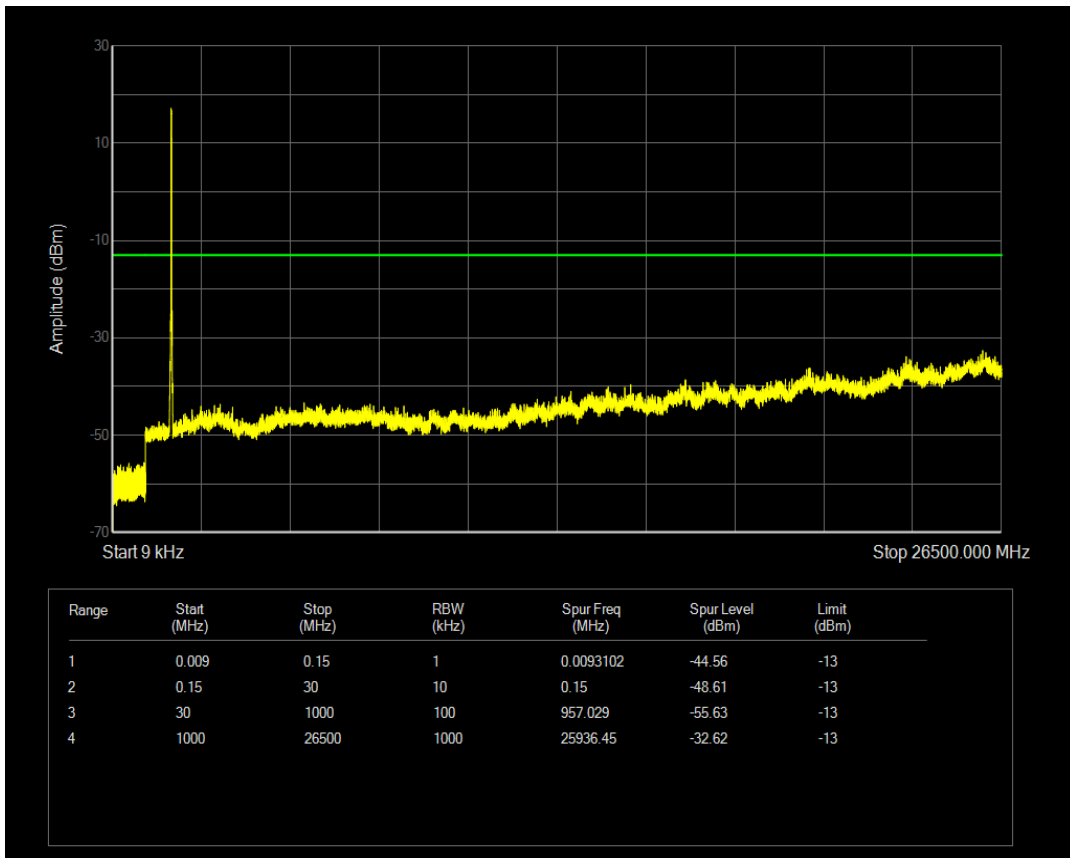

Band66 16QAM BW=20MHz Channel=132572 RB Size=100 Position=#0

Band7 QPSK BW=5MHz Channel=20775 RB Size=1 Position=#0