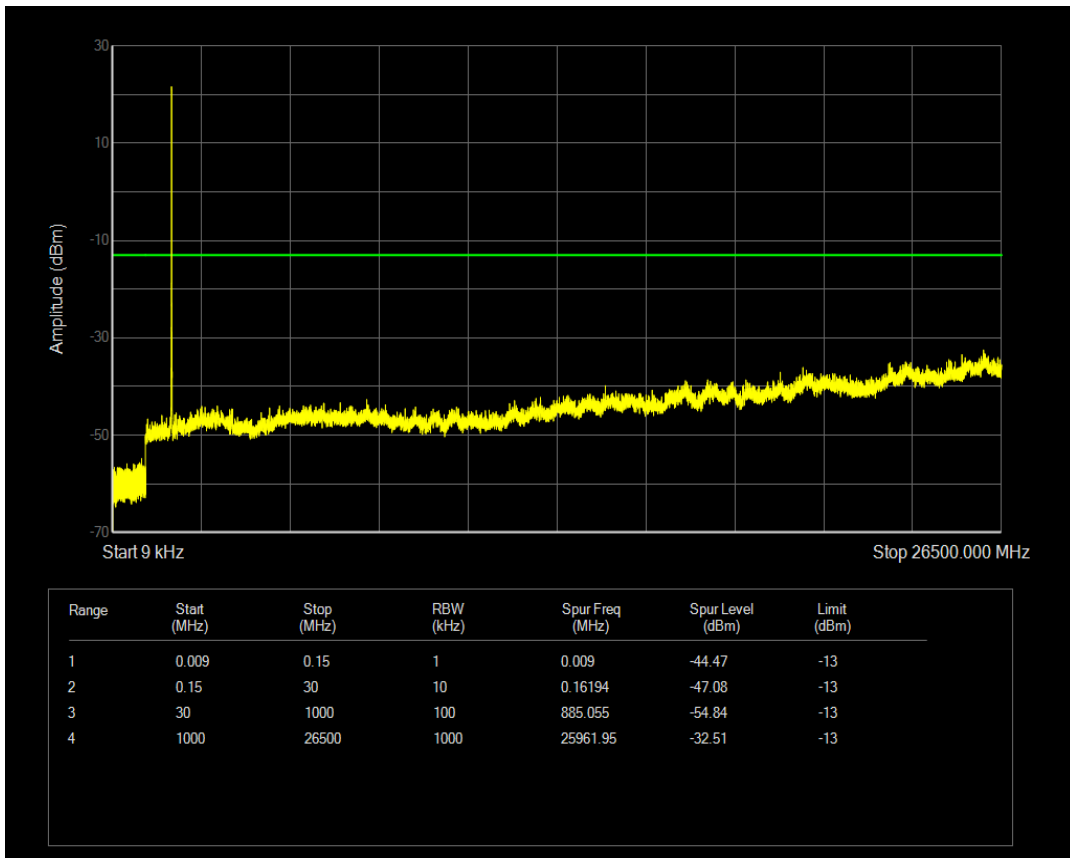

Band66 QPSK BW=5MHz Channel=132647 RB Size=25 Position=#0

Band66 16QAM BW=5MHz Channel=132647 RB Size=1 Position=#0