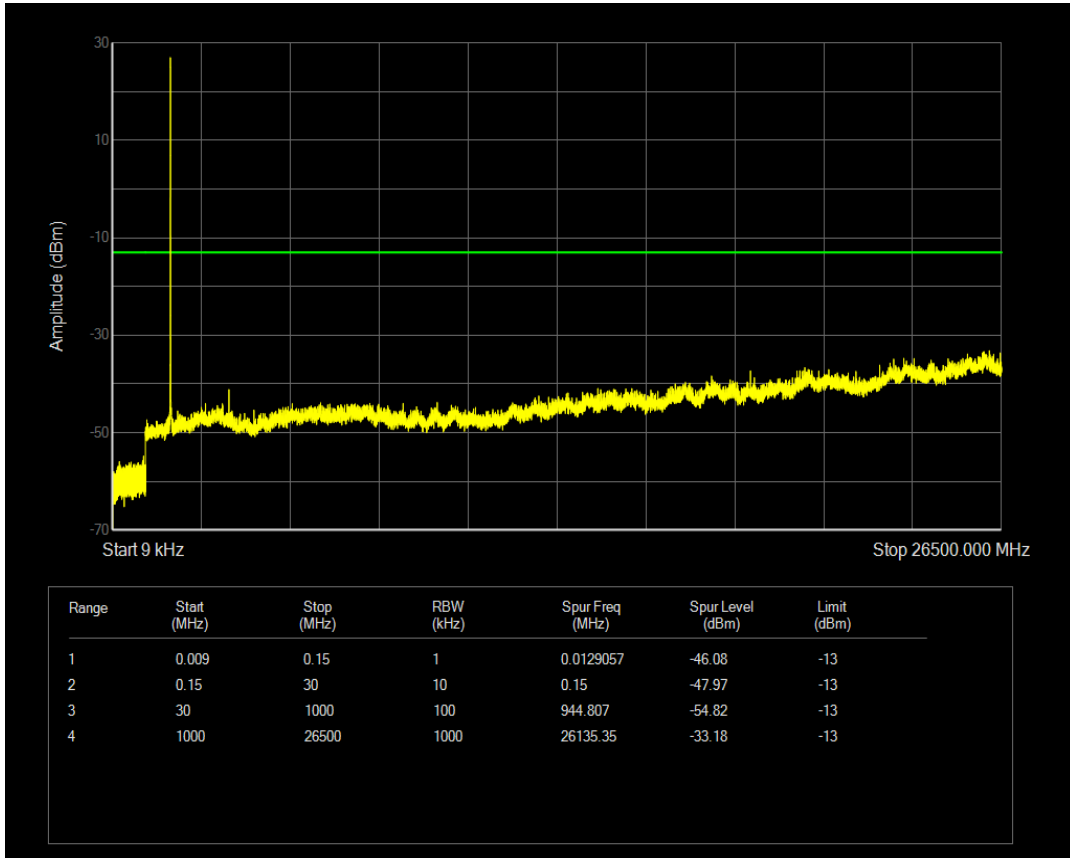

Band66 16QAM BW=5MHz Channel=132322 RB Size=1 Position=#0

Band66 16QAM BW=5MHz Channel=132322 RB Size=25 Position=#0