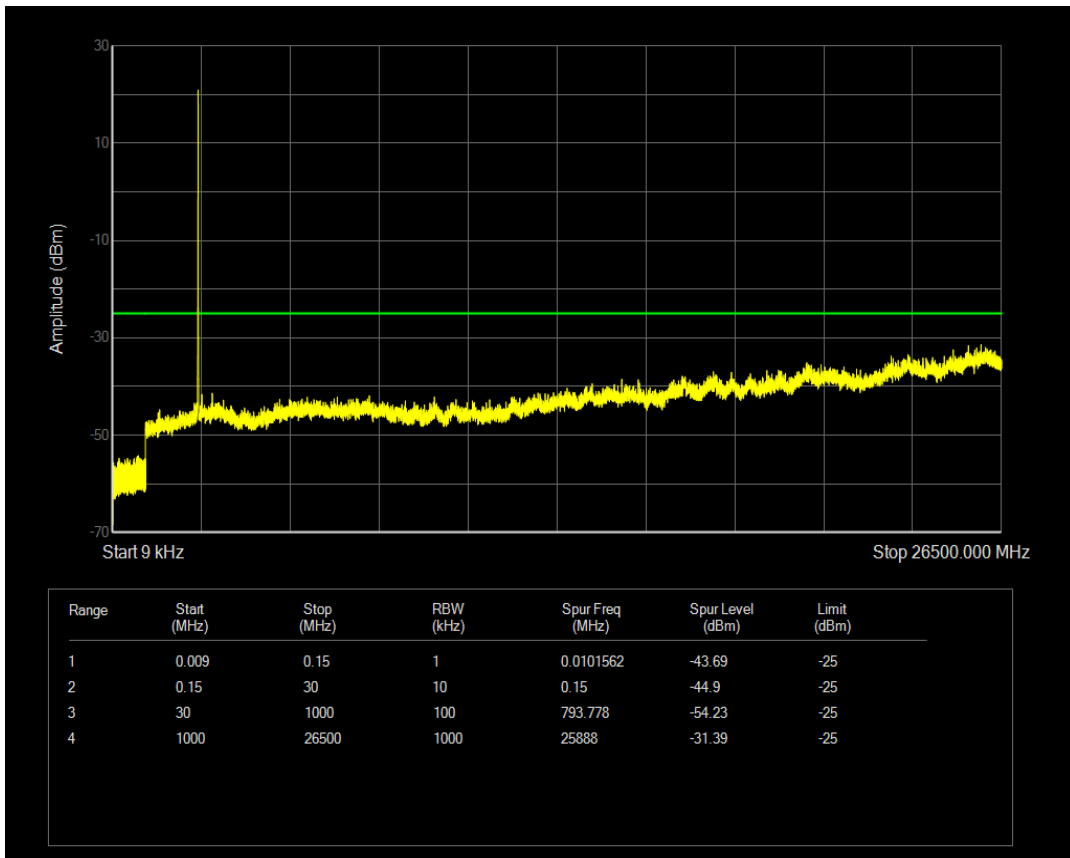

Band7 QPSK BW=5MHz Channel=21100 RB Size=25 Position=#0

Band7 16QAM BW=5MHz Channel=21100 RB Size=1 Position=#0

Band7 16QAM BW=5MHz Channel=21100 RB Size=25 Position=#0

Band7 QPSK BW=5MHz Channel=21425 RB Size=1 Position=#0

Band7 QPSK BW=5MHz Channel=21425 RB Size=25 Position=#0

Band7 16QAM BW=5MHz Channel=21425 RB Size=1 Position=#0

Band7 16QAM BW=5MHz Channel=21425 RB Size=25 Position=#0

Band7 QPSK BW=10MHz Channel=20800 RB Size=1 Position=#0