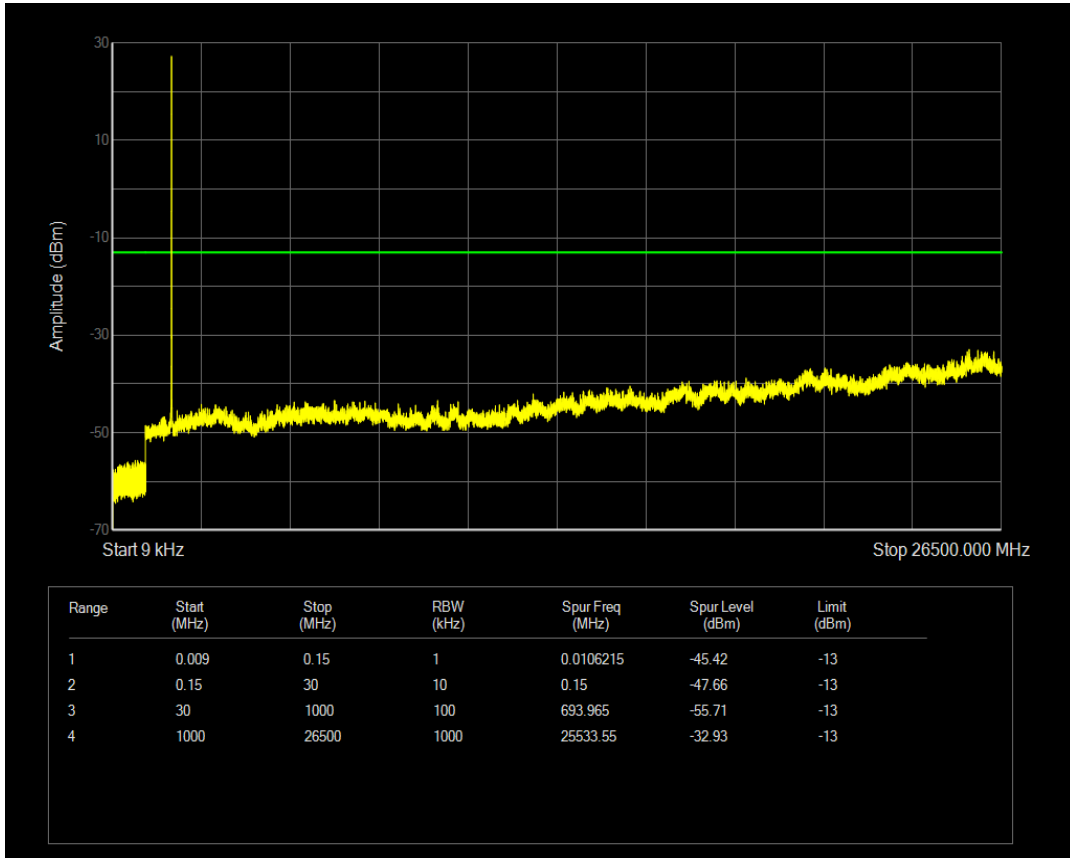

Band66 16QAM BW=5MHz Channel=132647 RB Size=1 Position=#0

Band66 16QAM BW=5MHz Channel=132647 RB Size=25 Position=#0