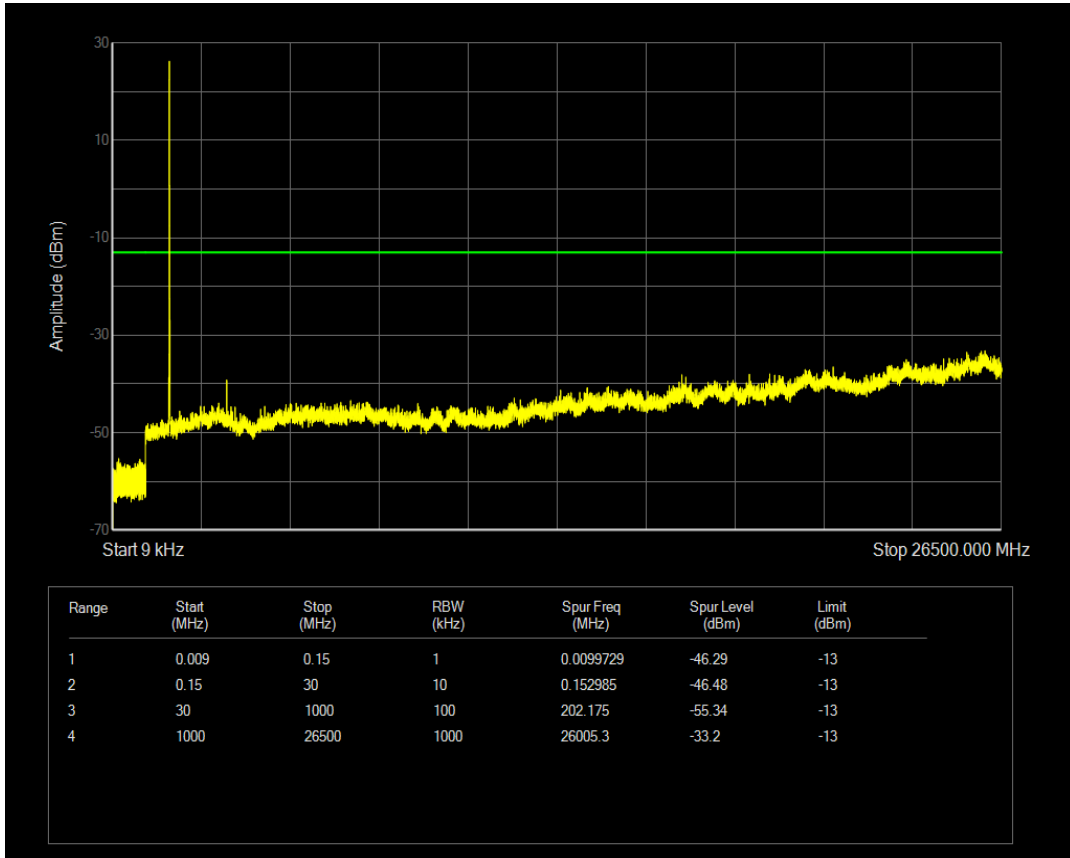

Band66 16QAM BW=10MHz Channel=132022 RB Size=1 Position=#0

Band66 16QAM BW=10MHz Channel=132022 RB Size=50 Position=#0