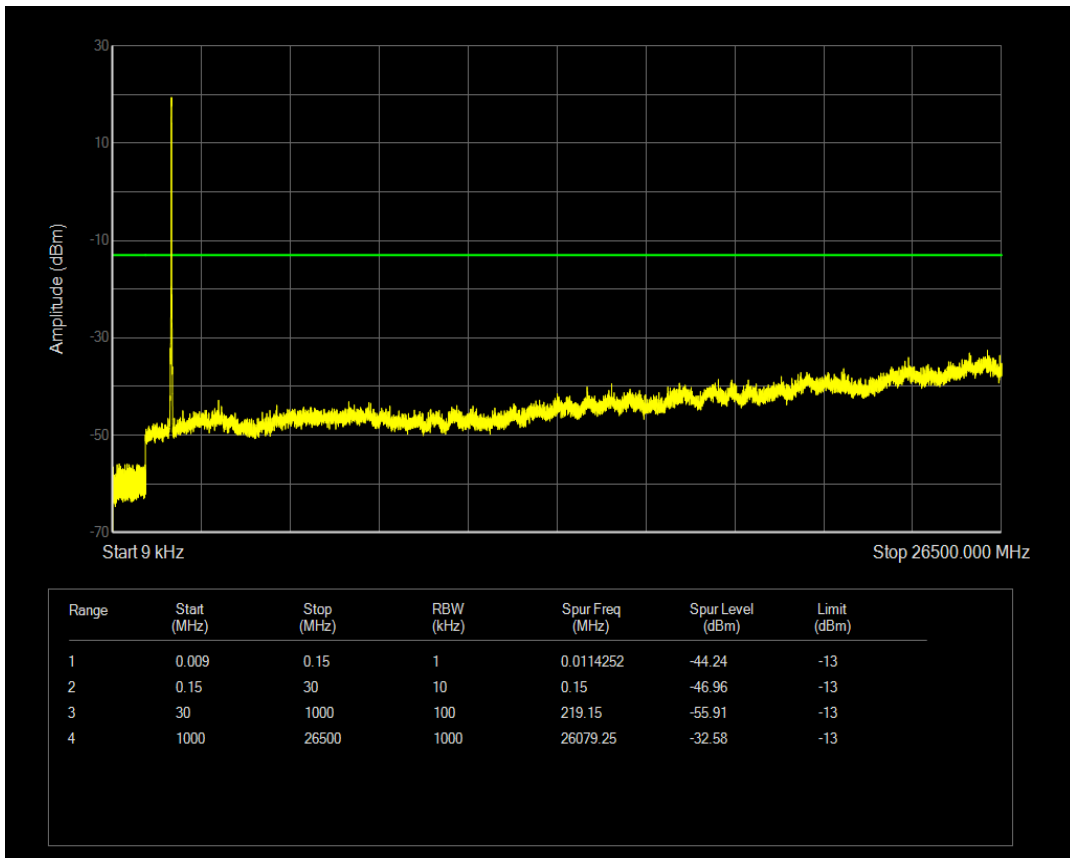

Band66 QPSK BW=15MHz Channel=132597 RB Size=75 Position=#0

Band66 16QAM BW=15MHz Channel=132597 RB Size=1 Position=#0