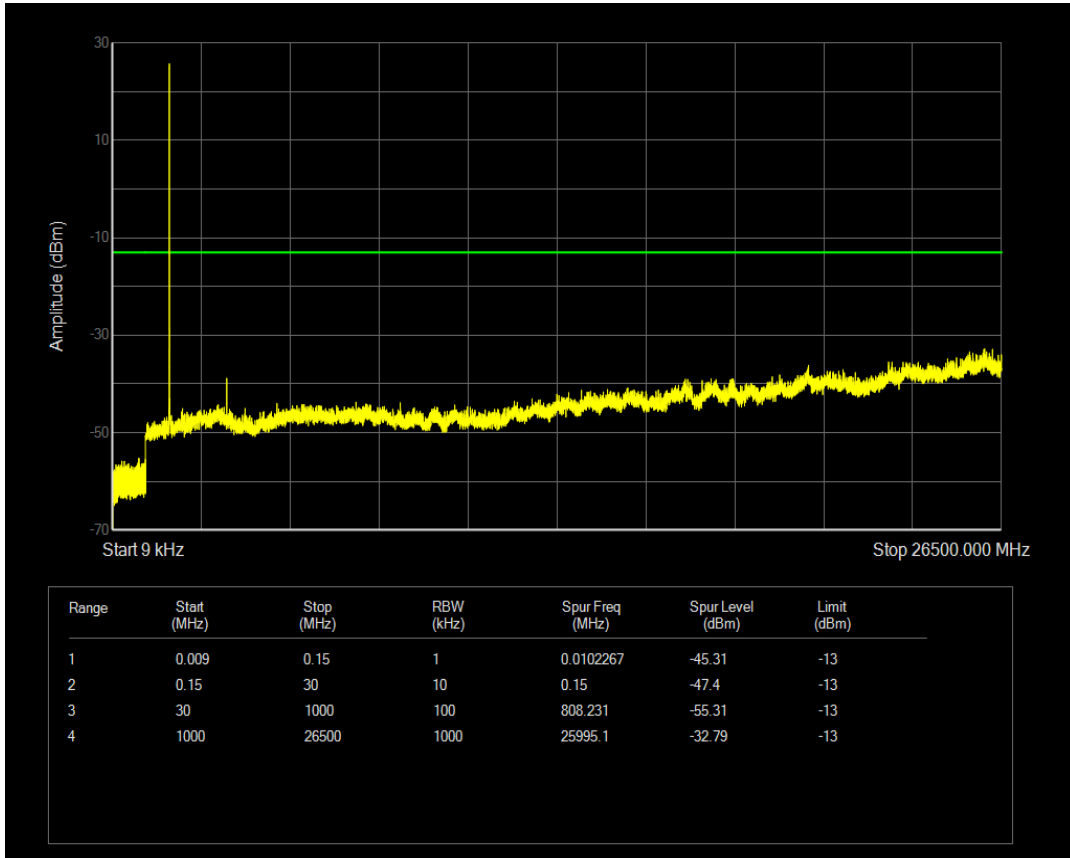

Band66 16QAM BW=3MHz Channel=131987 RB Size=1 Position=#0

Band66 16QAM BW=3MHz Channel=131987 RB Size=15 Position=#0