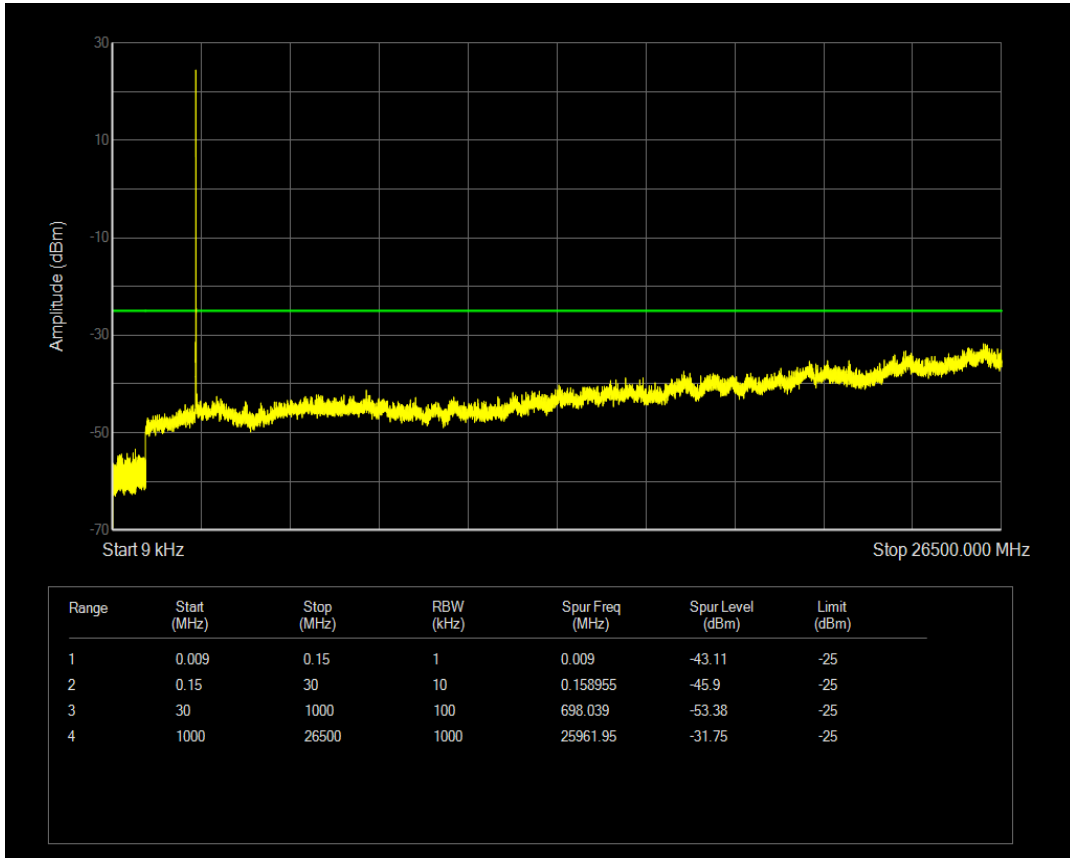

Band66 QPSK BW=20MHz Channel=132572 RB Size=100 Position=#0

Band66 16QAM BW=20MHz Channel=132572 RB Size=1 Position=#0

Band66 16QAM BW=20MHz Channel=132572 RB Size=100 Position=#0

Band7 QPSK BW=5MHz Channel=20775 RB Size=1 Position=#0

Band7 QPSK BW=5MHz Channel=20775 RB Size=25 Position=#0

Band7 16QAM BW=5MHz Channel=20775 RB Size=1 Position=#0

Band7 16QAM BW=5MHz Channel=20775 RB Size=25 Position=#0

Band7 QPSK BW=5MHz Channel=21100 RB Size=1 Position=#0