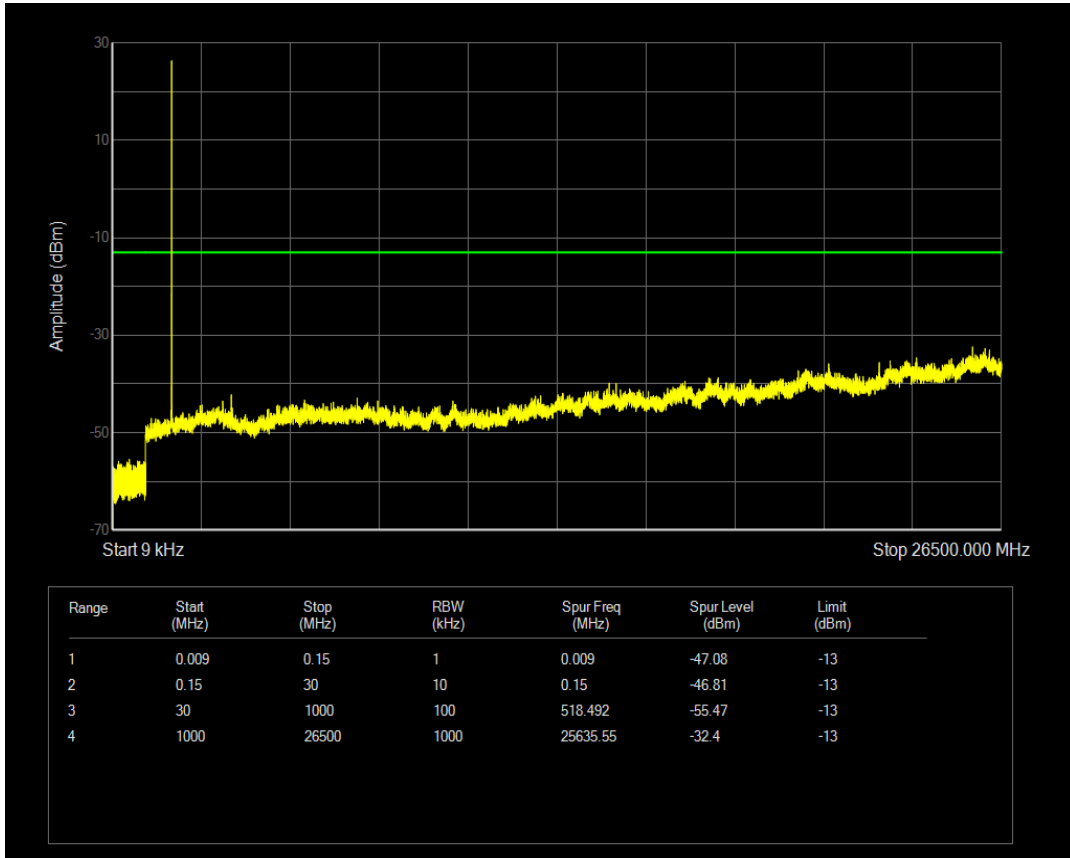

Band66 QPSK BW=1.4MHz Channel=132322 RB Size=6 Position=#0

Band66 16QAM BW=1.4MHz Channel=132322 RB Size=1 Position=#0

Band66 16QAM BW=1.4MHz Channel=132322 RB Size=6 Position=#0

Band66 QPSK BW=1.4MHz Channel=132665 RB Size=1 Position=#0