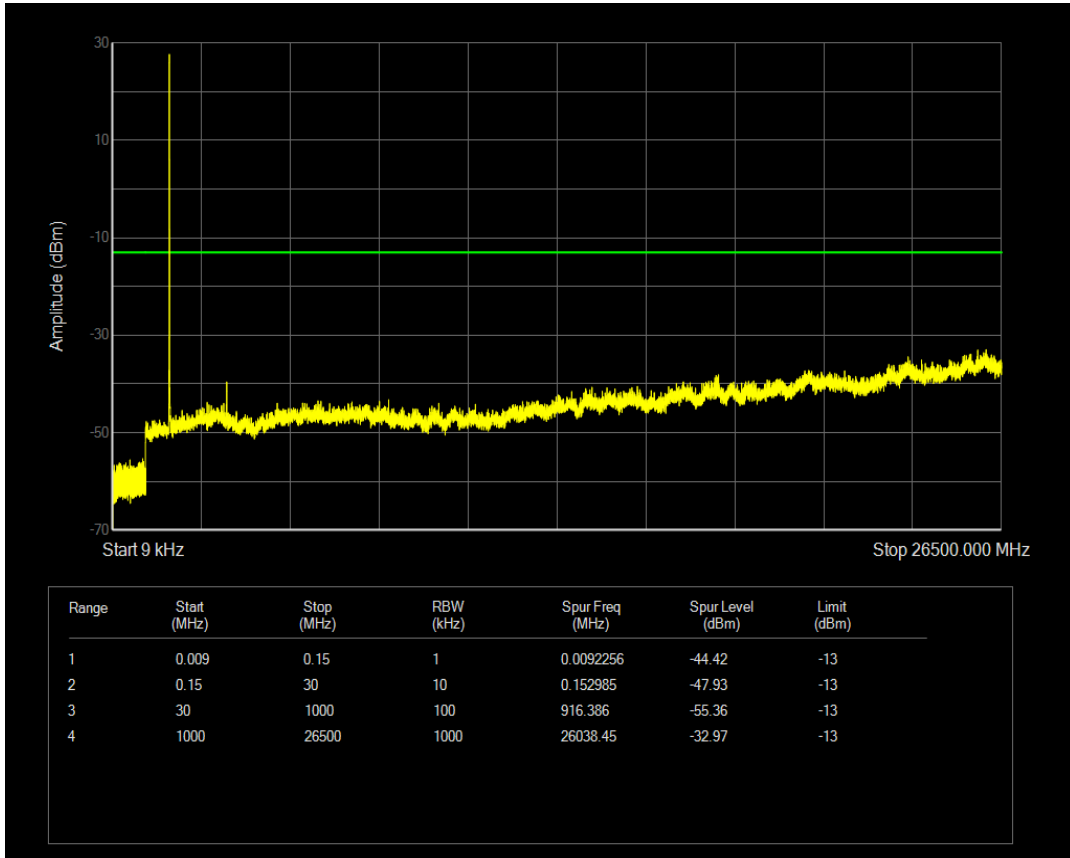

Band66 QPSK BW=3MHz Channel=132657 RB Size=15 Position=#0

Band66 16QAM BW=3MHz Channel=132657 RB Size=1 Position=#0

Band66 16QAM BW=3MHz Channel=132657 RB Size=15 Position=#0

Band66 QPSK BW=5MHz Channel=131997 RB Size=1 Position=#0