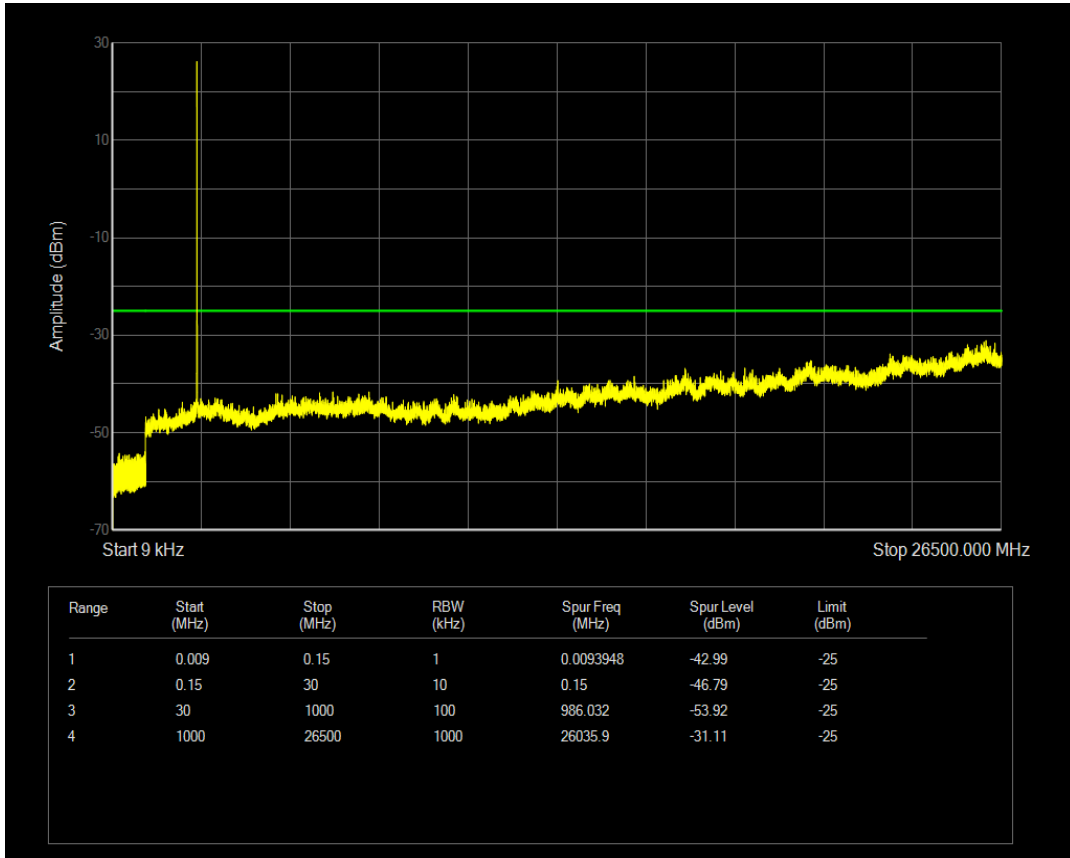

Band7 QPSK BW=5MHz Channel=20775 RB Size=25 Position=#0

Band7 16QAM BW=5MHz Channel=20775 RB Size=1 Position=#0

Band7 16QAM BW=5MHz Channel=20775 RB Size=25 Position=#0

Band7 QPSK BW=5MHz Channel=21100 RB Size=1 Position=#0

Band7 QPSK BW=5MHz Channel=21100 RB Size=25 Position=#0

Band7 16QAM BW=5MHz Channel=21100 RB Size=1 Position=#0

Band7 16QAM BW=5MHz Channel=21100 RB Size=25 Position=#0

Band7 QPSK BW=5MHz Channel=21425 RB Size=1 Position=#0