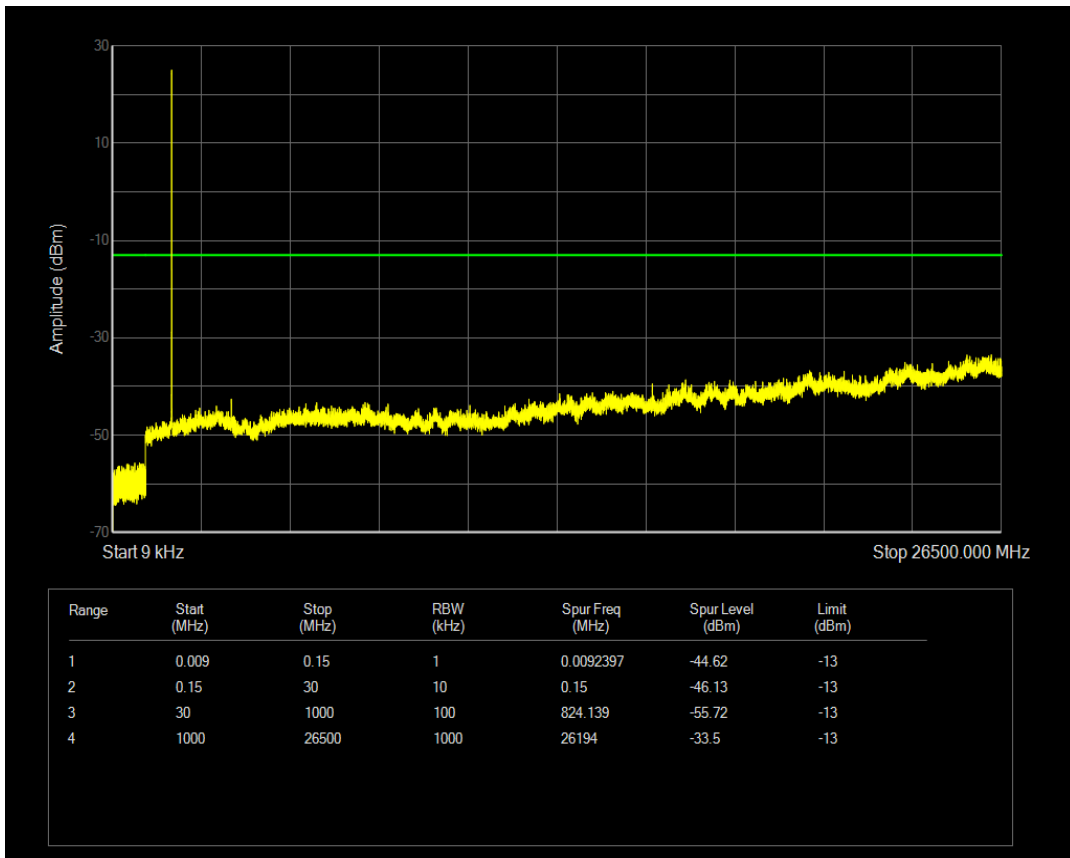

Band66 QPSK BW=1.4MHz Channel=132665 RB Size=6 Position=#0

Band66 16QAM BW=1.4MHz Channel=132665 RB Size=6 Position=#0