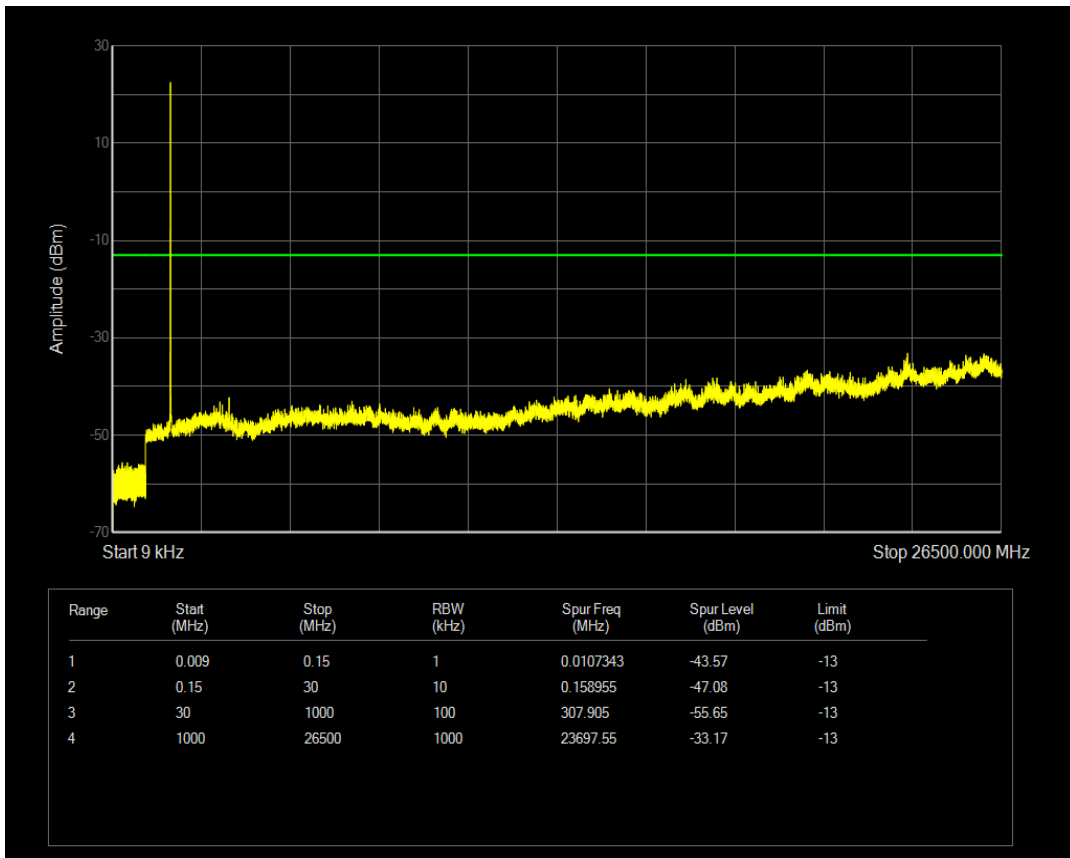

Band66 16QAM BW=3MHz Channel=132322 RB Size=15 Position=#0

Band66 QPSK BW=3MHz Channel=132657 RB Size=1 Position=#0