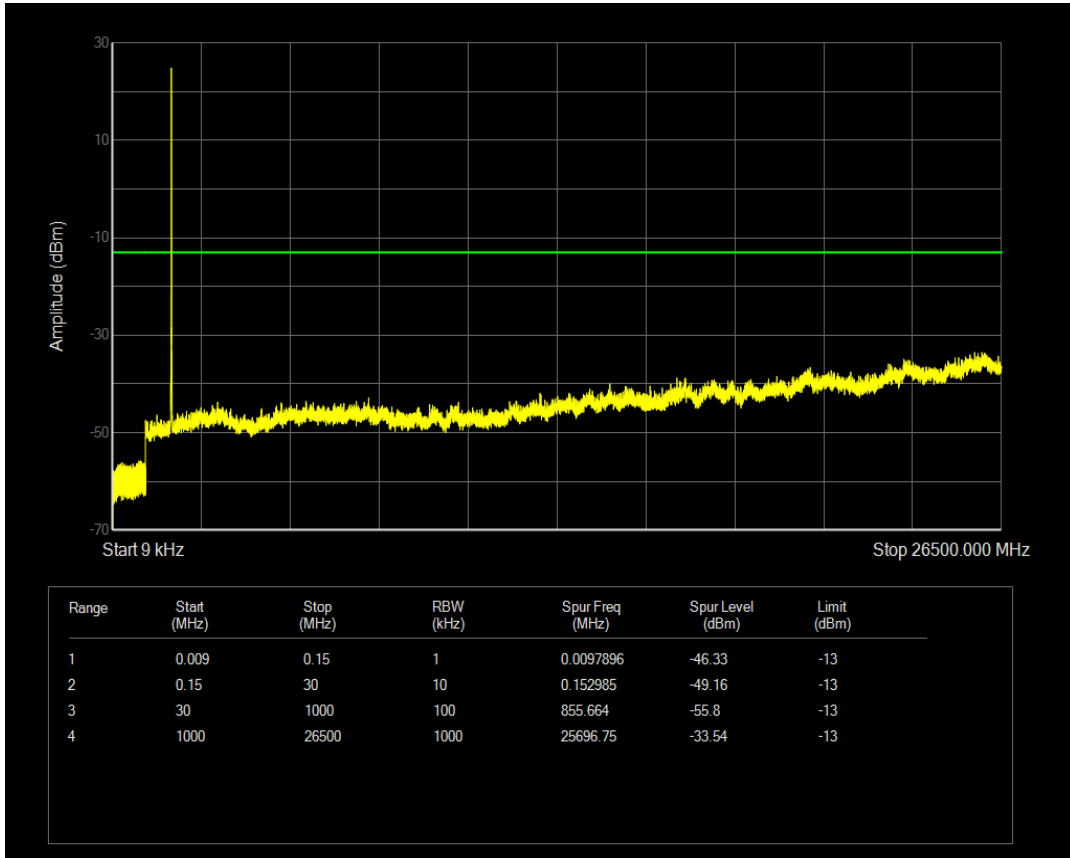

Band66 16QAM BW=10MHz Channel=132622 RB Size=1 Position=#0

Band66 16QAM BW=10MHz Channel=132622 RB Size=50 Position=#0