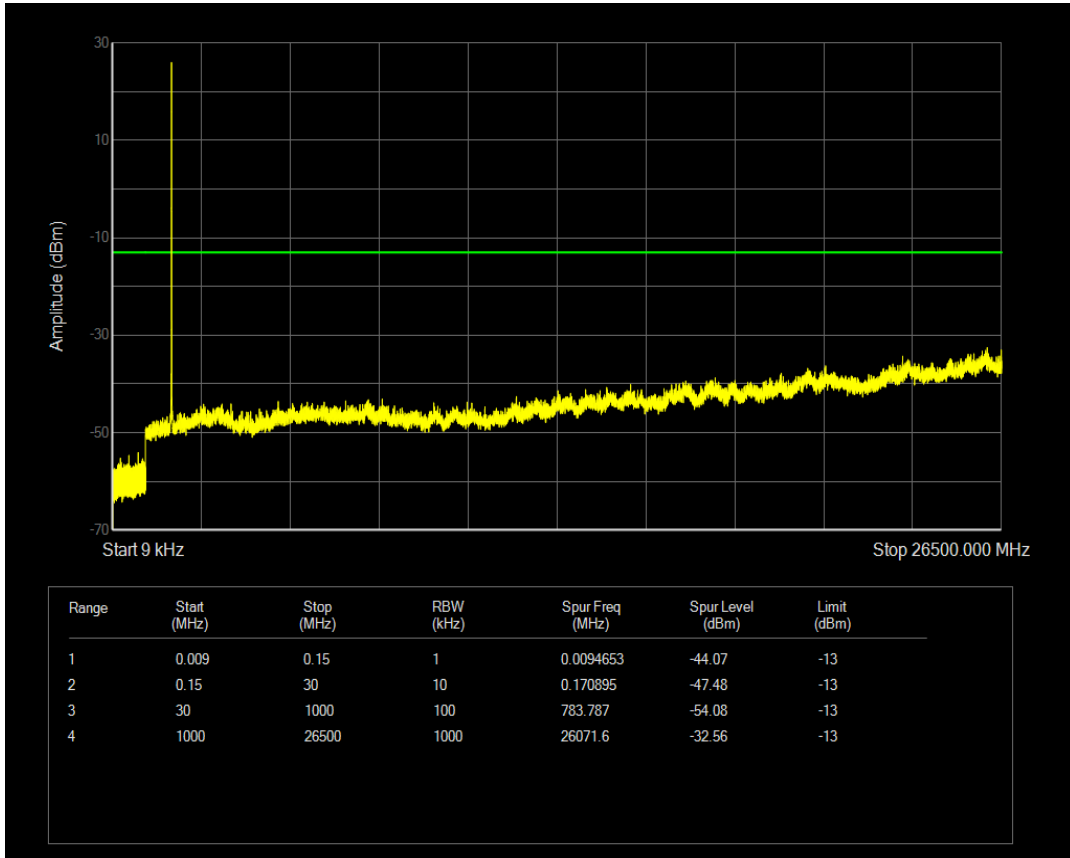

Band66 QPSK BW=5MHz Channel=132322 RB Size=1 Position=#0

Band66 16QAM BW=5MHz Channel=132322 RB Size=1 Position=#0

Band66 16QAM BW=5MHz Channel=132322 RB Size=25 Position=#0

Band66 QPSK BW=5MHz Channel=132647 RB Size=1 Position=#0