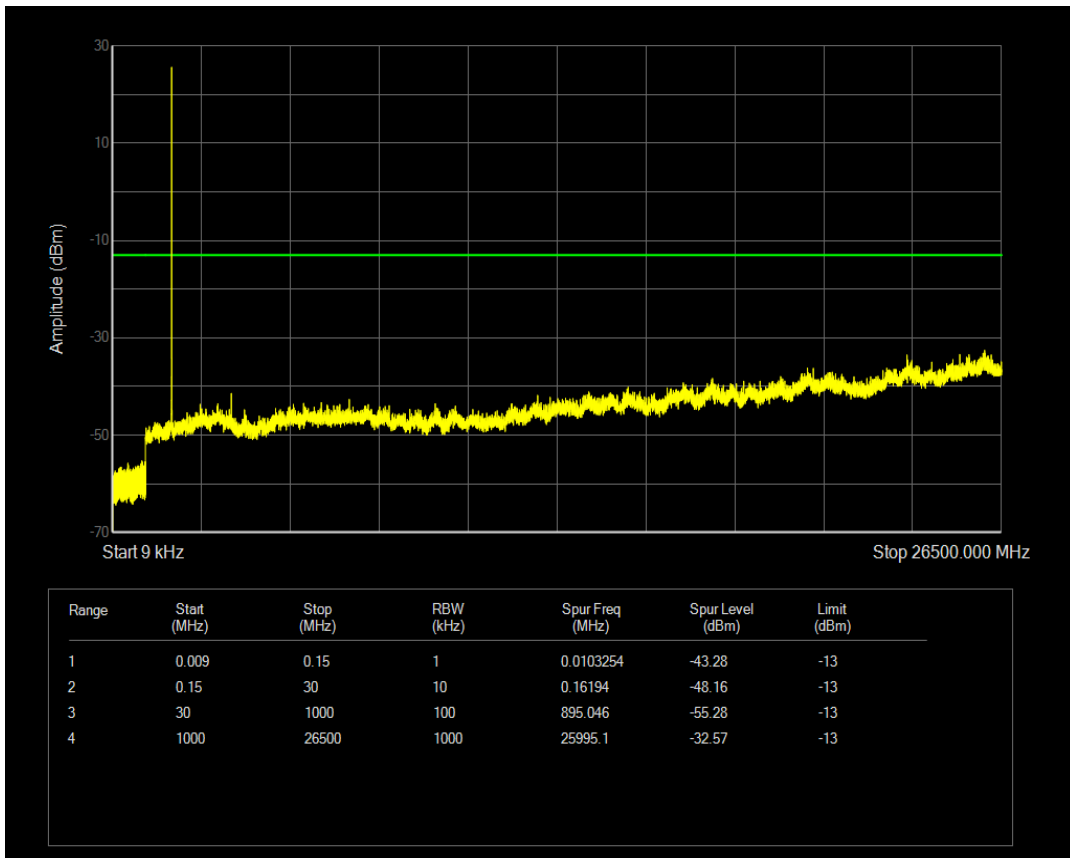

Band66 16QAM BW=1.4MHz Channel=132665 RB Size=1 Position=#0

Band66 QPSK BW=3MHz Channel=131987 RB Size=1 Position=#0