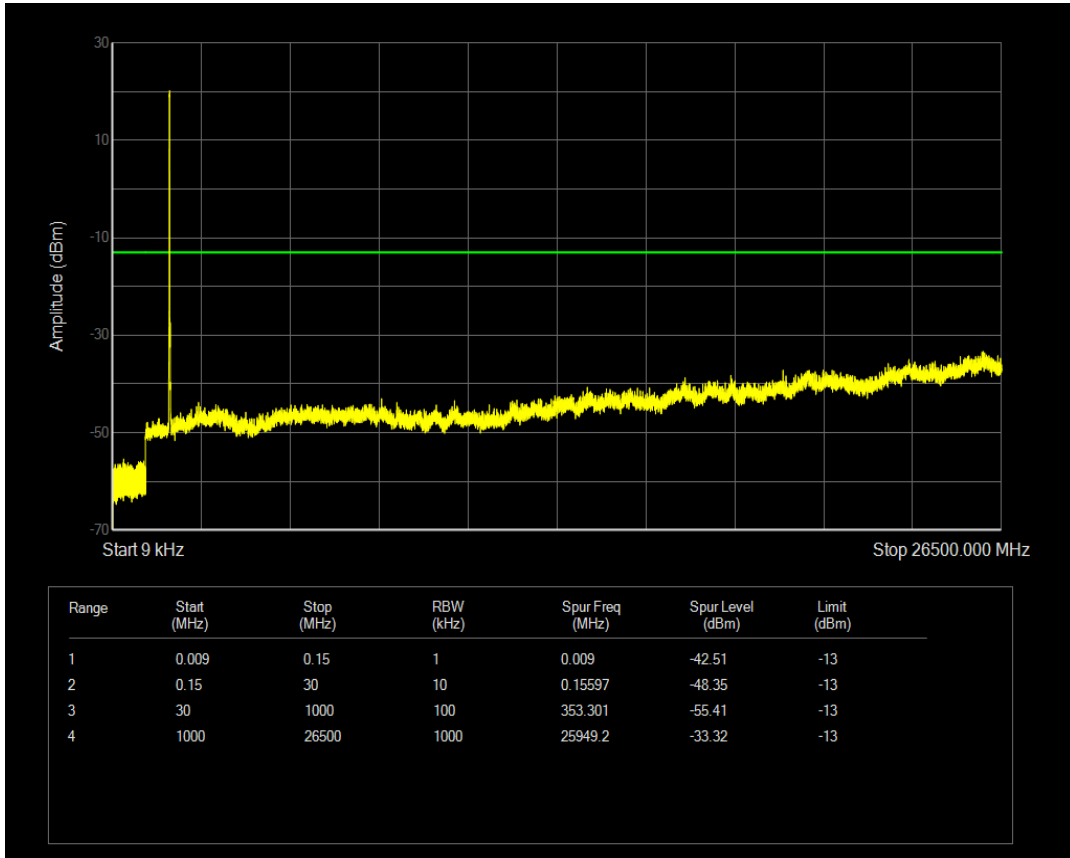

Band66 QPSK BW=5MHz Channel=132647 RB Size=25 Position=#0

Band66 16QAM BW=5MHz Channel=132647 RB Size=1 Position=#0

Band66 16QAM BW=5MHz Channel=132647 RB Size=25 Position=#0

Band66 QPSK BW=10MHz Channel=132022 RB Size=50 Position=#0