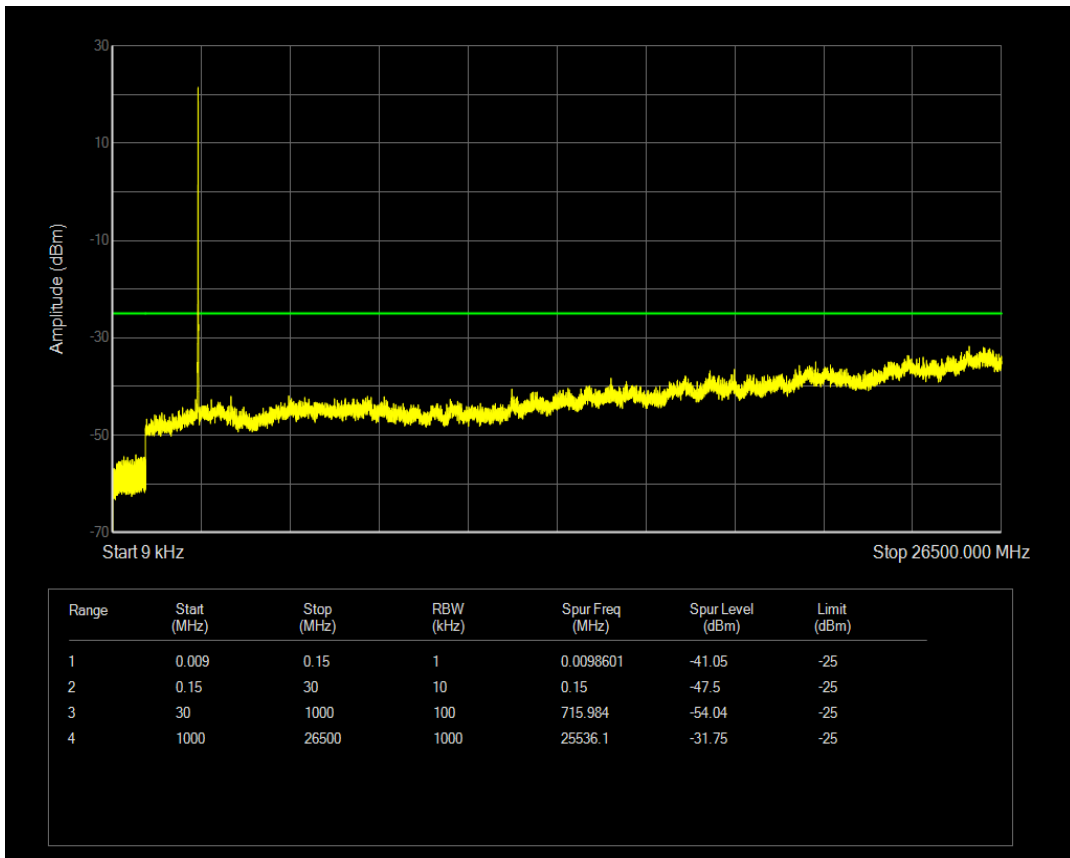

Band7 QPSK BW=5MHz Channel=21100 RB Size=25 Position=#0

Band7 16QAM BW=5MHz Channel=21100 RB Size=1 Position=#0

Band7 16QAM BW=5MHz Channel=21100 RB Size=25 Position=#0

Band7 QPSK BW=5MHz Channel=21425 RB Size=1 Position=#0

Band7 QPSK BW=5MHz Channel=21425 RB Size=25 Position=#0

Band7 16QAM BW=5MHz Channel=21425 RB Size=1 Position=#0

Band7 16QAM BW=5MHz Channel=21425 RB Size=25 Position=#0

Band7 QPSK BW=10MHz Channel=20800 RB Size=1 Position=#0