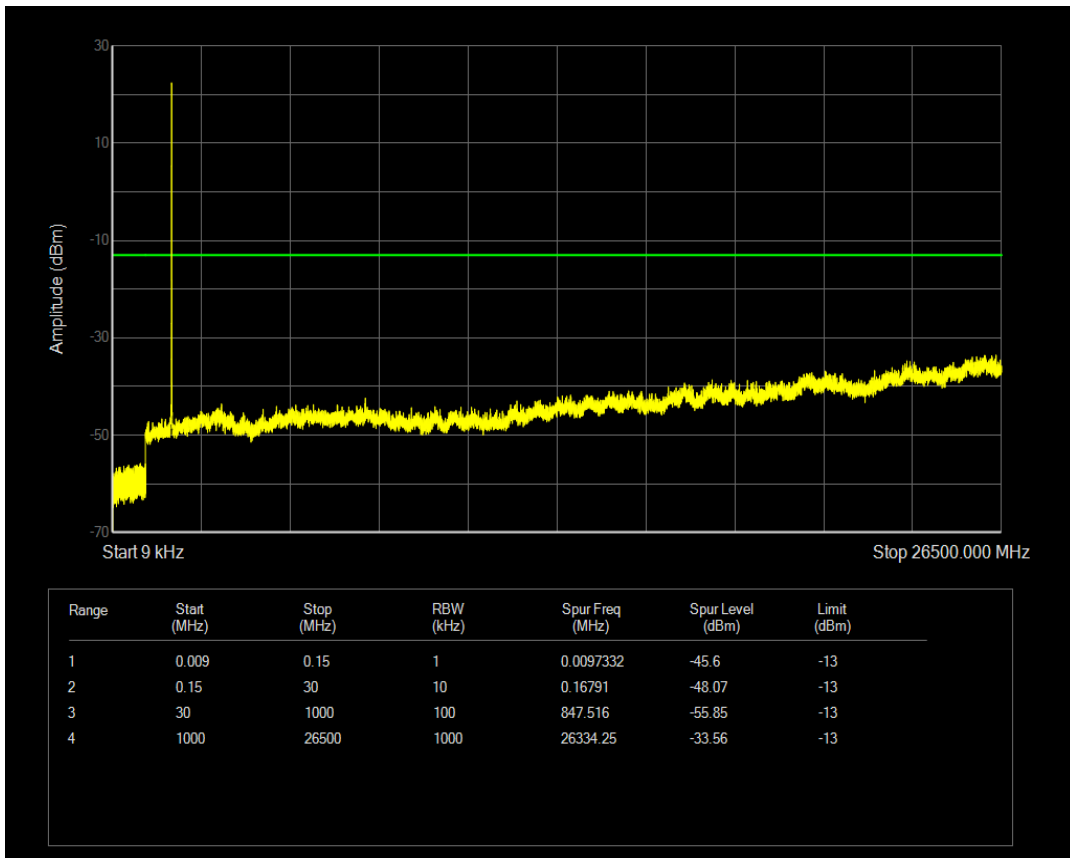

Band66 16QAM BW=3MHz Channel=132657 RB Size=15 Position=#0

Band66 QPSK BW=5MHz Channel=131997 RB Size=1 Position=#0