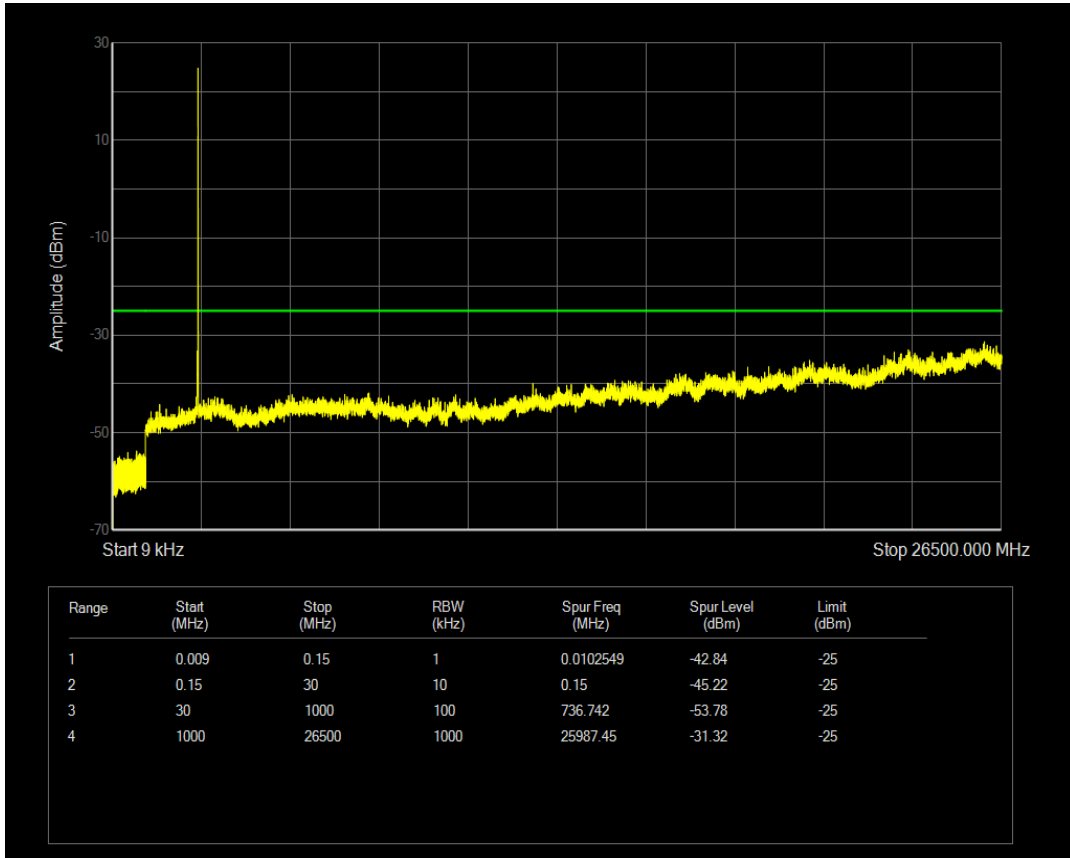

Band7 QPSK BW=5MHz Channel=21100 RB Size=25 Position=#0

Band7 16QAM BW=5MHz Channel=21100 RB Size=1 Position=#0

Band7 16QAM BW=5MHz Channel=21100 RB Size=25 Position=#0

Band7 QPSK BW=5MHz Channel=21425 RB Size=1 Position=#0

Band7 QPSK BW=5MHz Channel=21425 RB Size=25 Position=#0

Band7 16QAM BW=5MHz Channel=21425 RB Size=1 Position=#0

Band7 16QAM BW=5MHz Channel=21425 RB Size=25 Position=#0

Band7 QPSK BW=10MHz Channel=20800 RB Size=1 Position=#0