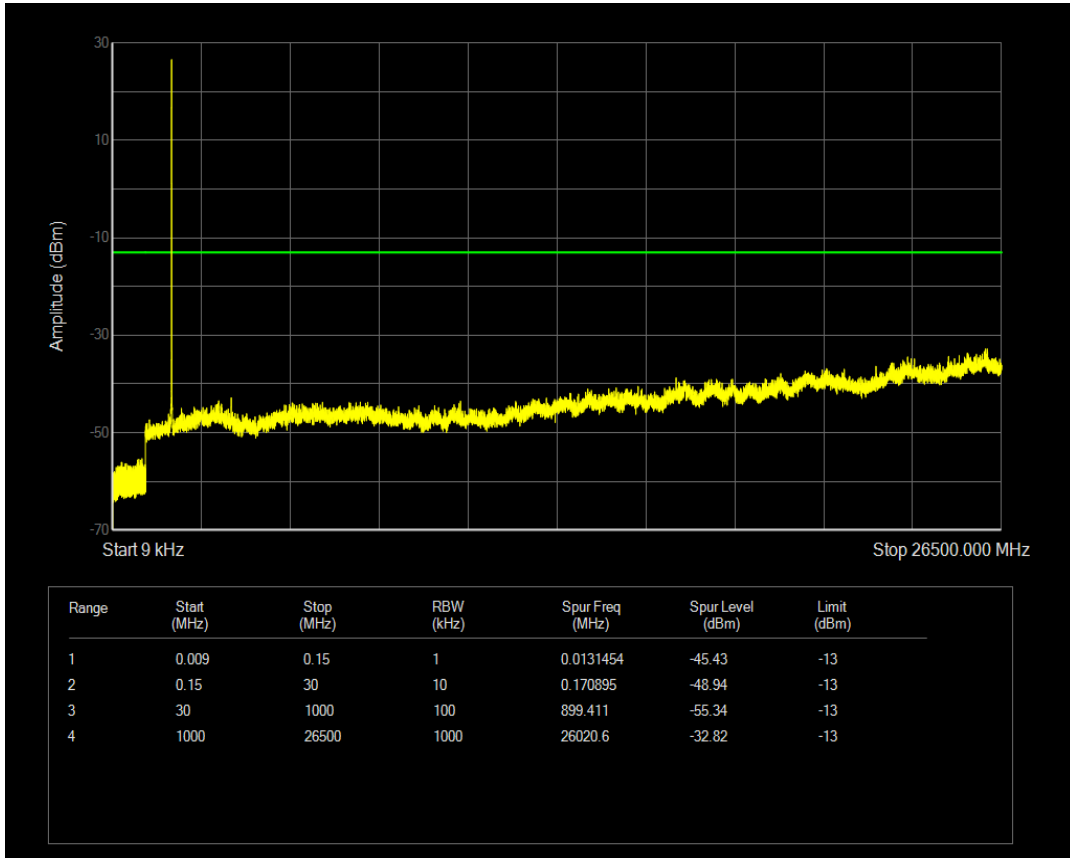

Band66 QPSK BW=3MHz Channel=132322 RB Size=15 Position=#0

Band66 16QAM BW=3MHz Channel=132322 RB Size=1 Position=#0

Band66 16QAM BW=3MHz Channel=132322 RB Size=15 Position=#0

Band66 QPSK BW=3MHz Channel=132657 RB Size=1 Position=#0