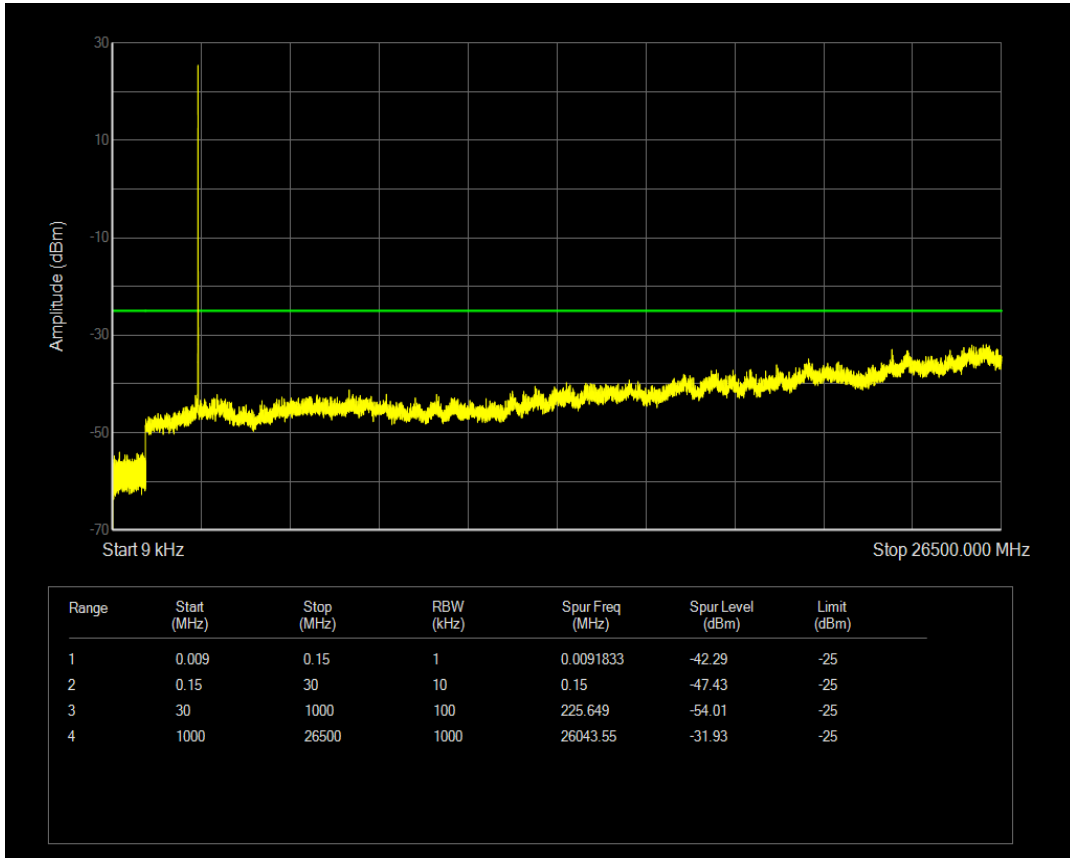

Band7 QPSK BW=5MHz Channel=21100 RB Size=25 Position=#0

Band7 16QAM BW=5MHz Channel=21100 RB Size=1 Position=#0

Band7 16QAM BW=5MHz Channel=21100 RB Size=25 Position=#0

Band7 QPSK BW=5MHz Channel=21425 RB Size=1 Position=#0

Band7 QPSK BW=5MHz Channel=21425 RB Size=25 Position=#0

Band7 16QAM BW=5MHz Channel=21425 RB Size=1 Position=#0

Band7 16QAM BW=5MHz Channel=21425 RB Size=25 Position=#0

Band7 QPSK BW=10MHz Channel=20800 RB Size=1 Position=#0