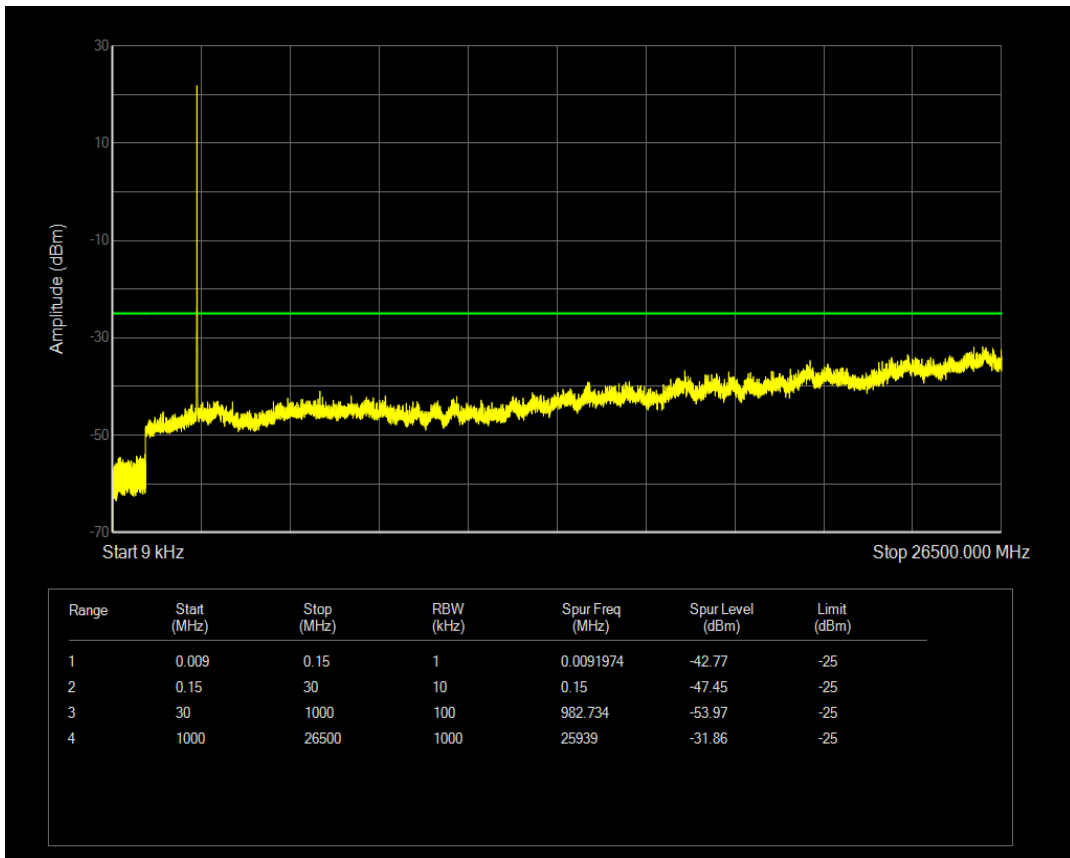

Band7 16QAM BW=5MHz Channel=21100 RB Size=25 Position=#0

Band7 QPSK BW=5MHz Channel=21425 RB Size=1 Position=#0