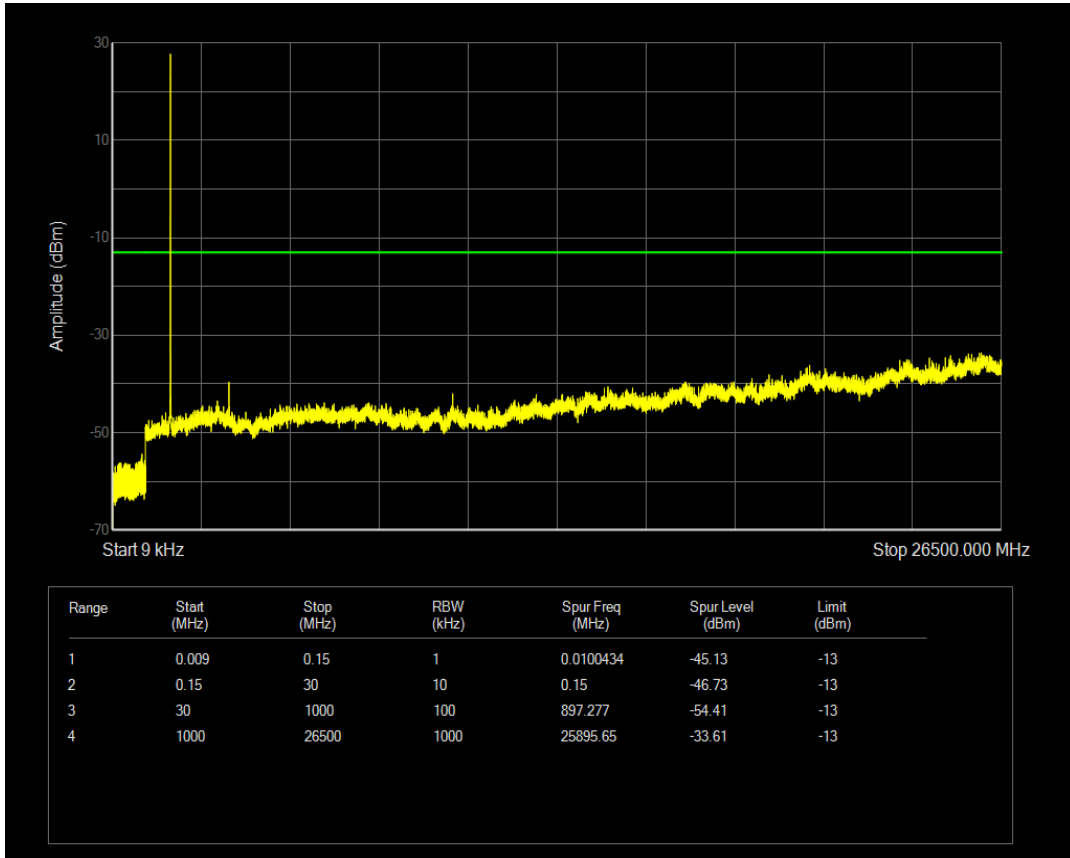

Band66 QPSK BW=3MHz Channel=131987 RB Size=15 Position=#0

Band66 16QAM BW=3MHz Channel=131987 RB Size=1 Position=#0

Band66 16QAM BW=3MHz Channel=131987 RB Size=15 Position=#0

Band66 QPSK BW=3MHz Channel=132322 RB Size=1 Position=#0