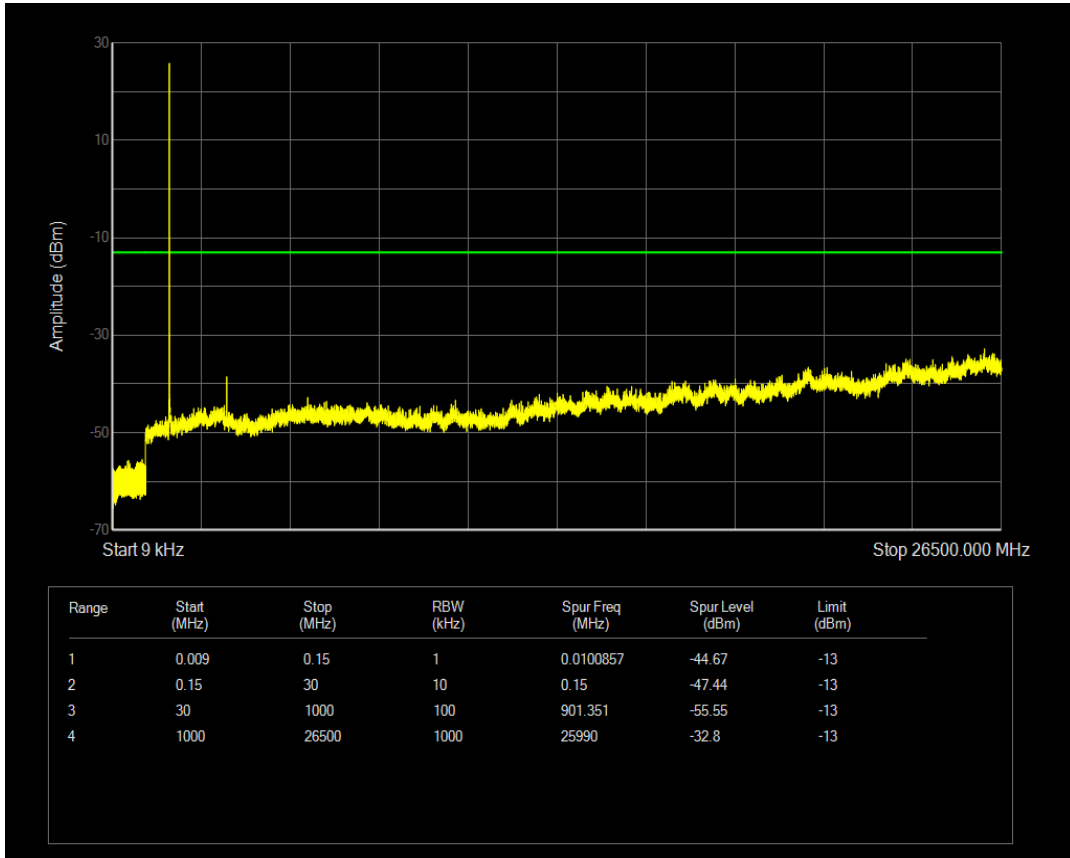

Band66 QPSK BW=1.4MHz Channel=132665 RB Size=6 Position=#0

Band66 16QAM BW=1.4MHz Channel=132665 RB Size=6 Position=#0

Band66 16QAM BW=1.4MHz Channel=132665 RB Size=1 Position=#0

Band66 QPSK BW=3MHz Channel=131987 RB Size=1 Position=#0