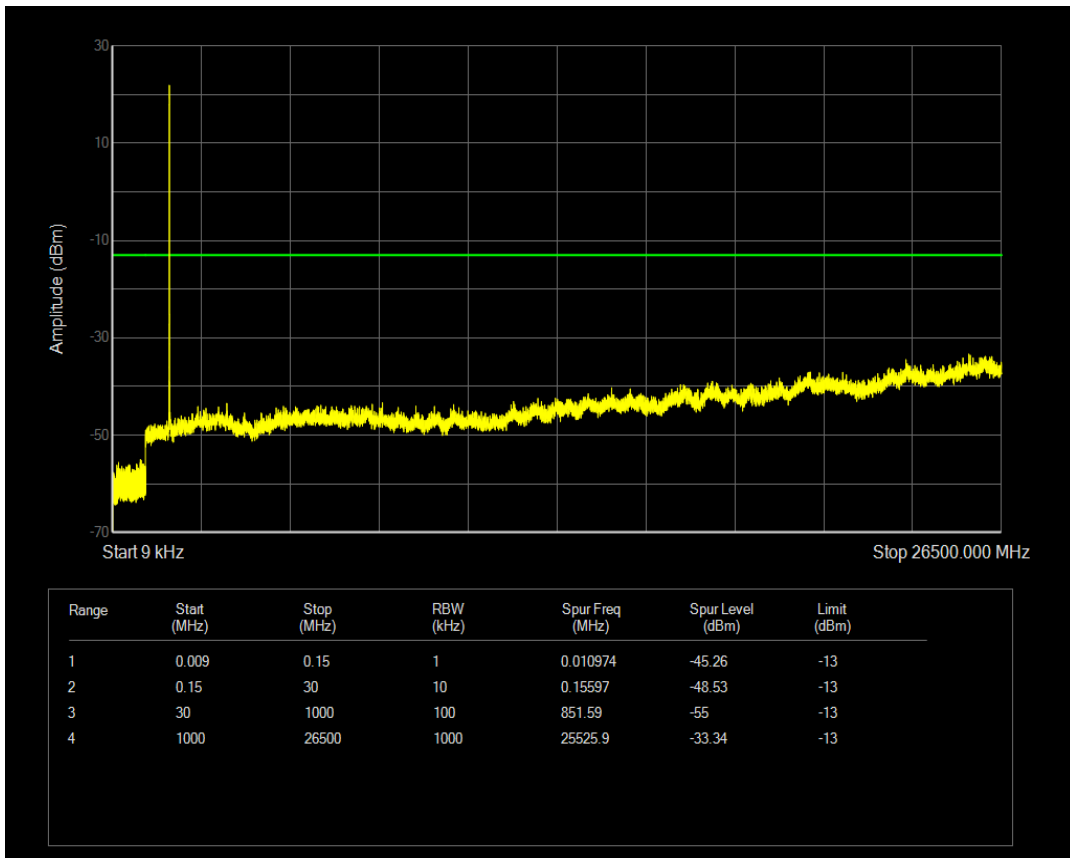

Band66 16QAM BW=3MHz Channel=131987 RB Size=15 Position=#0

Band66 QPSK BW=3MHz Channel=132322 RB Size=1 Position=#0