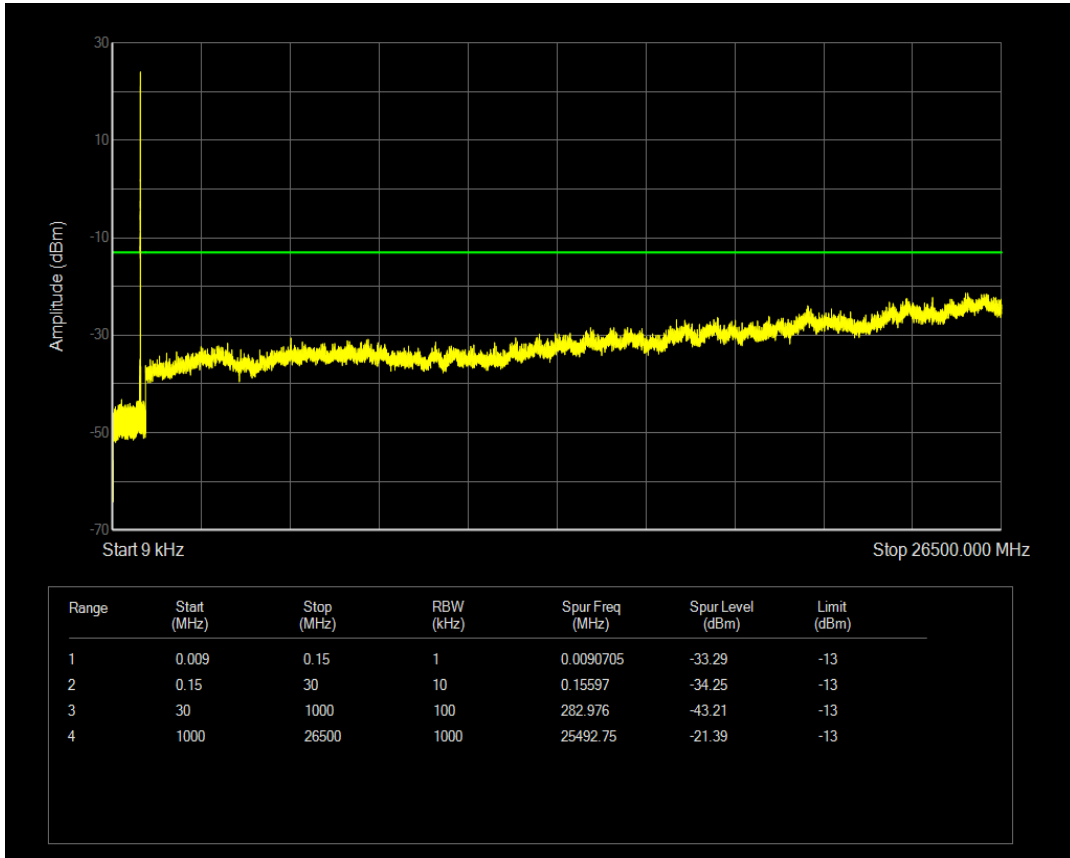

Band5 16QAM BW=5MHz Channel=20625 RB Size=1 Position=#0

Band5 QPSK BW=10MHz Channel=20450 RB Size=1 Position=#0