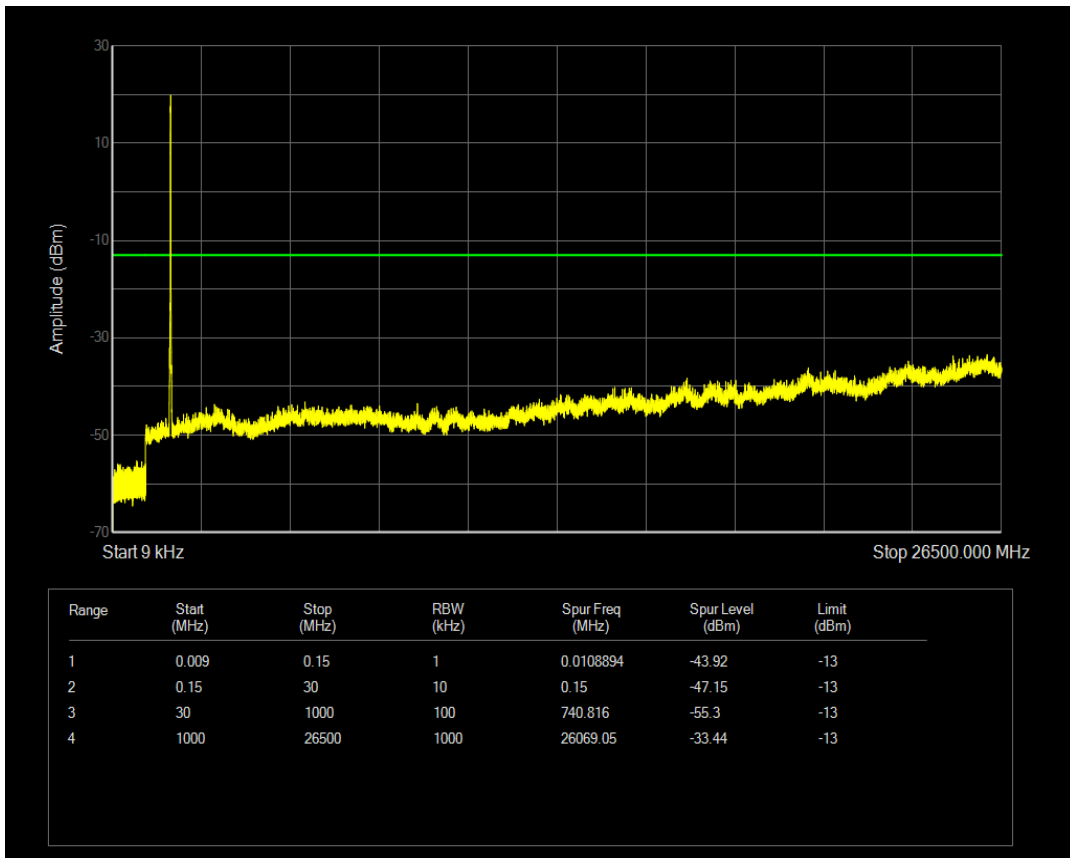

Band4 16QAM BW=15MHz Channel=20325 RB Size=75 Position=#0

Band4 QPSK BW=20MHz Channel=20050 RB Size=1 Position=#0