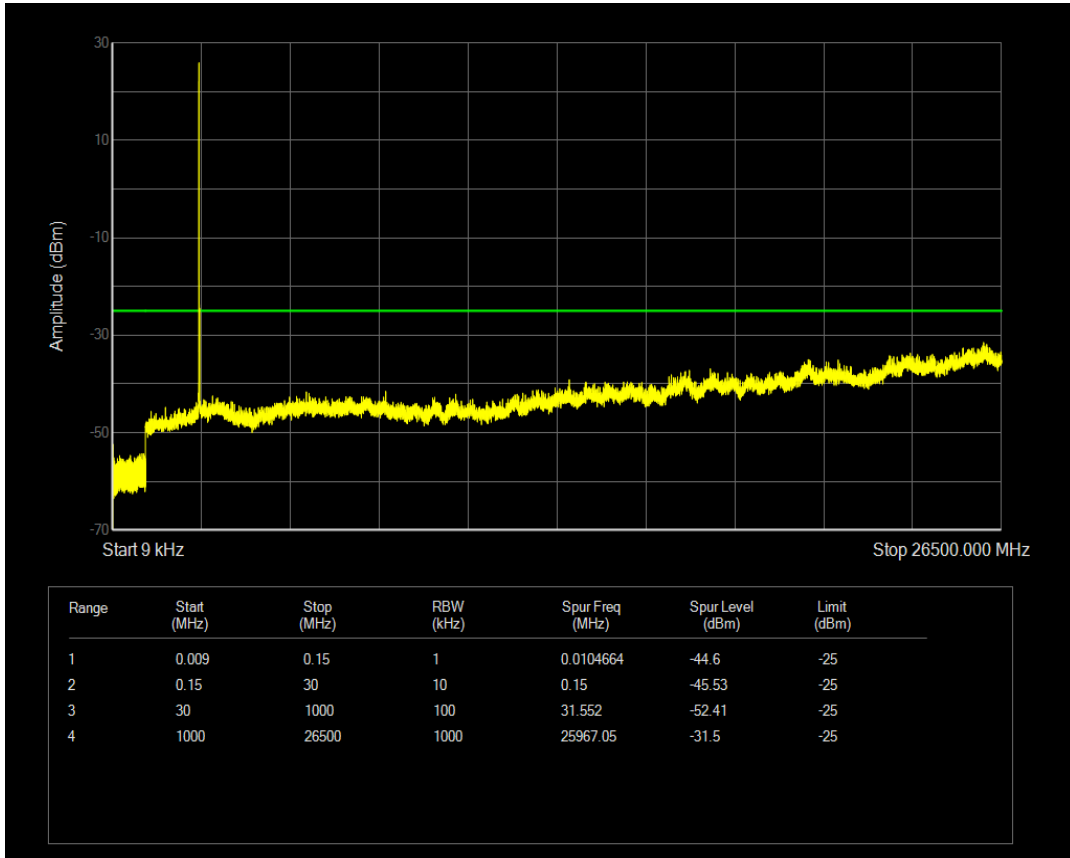

Band2 QPSK BW=20MHz Channel=19100 RB Size=100 Position=#0

Band2 16QAM BW=20MHz Channel=19100 RB Size=1 Position=#0

Band2 16QAM BW=20MHz Channel=19100 RB Size=100 Position=#0

Band38 QPSK BW=5MHz Channel=37775 RB Size=1 Position=#0

Band38 QPSK BW=5MHz Channel=37775 RB Size=25 Position=#0

Band38 16QAM BW=5MHz Channel=37775 RB Size=1 Position=#0

Band38 16QAM BW=5MHz Channel=37775 RB Size=25 Position=#0

Band38 QPSK BW=5MHz Channel=38000 RB Size=1 Position=#0