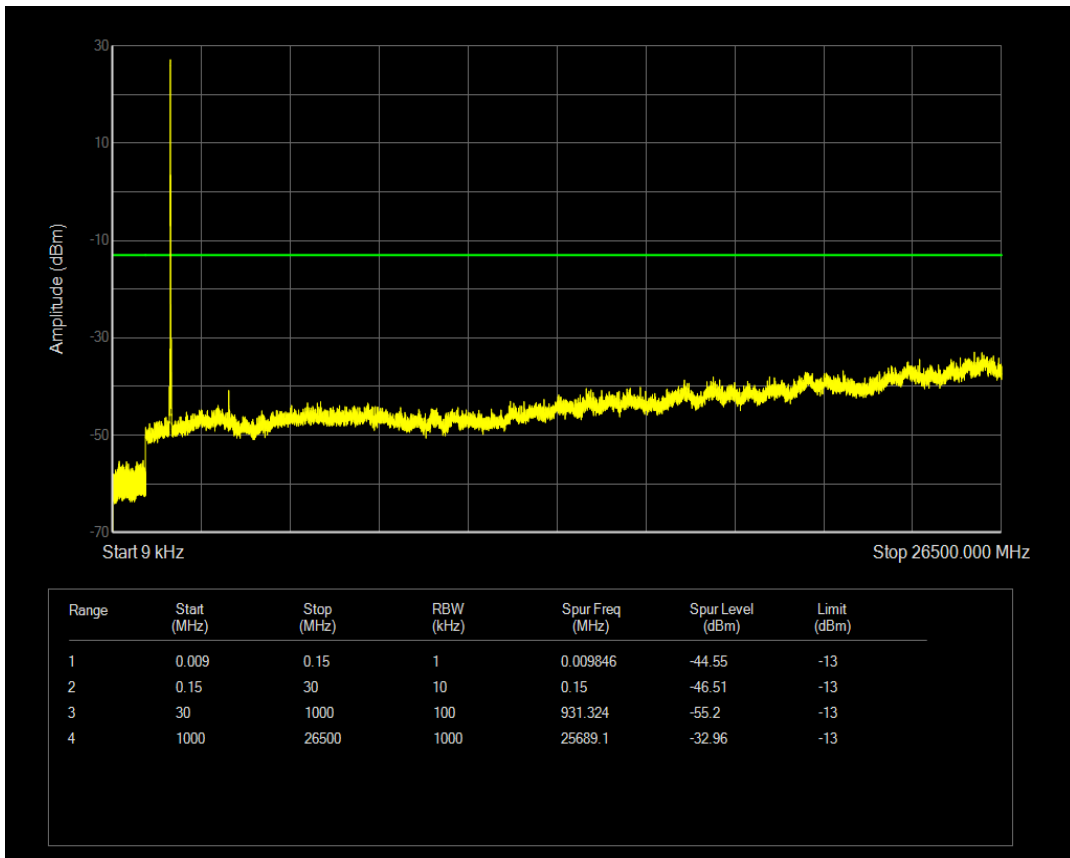

Band4 QPSK BW=15MHz Channel=20325 RB Size=1 Position=#0

Band4 16QAM BW=15MHz Channel=20325 RB Size=1 Position=#0