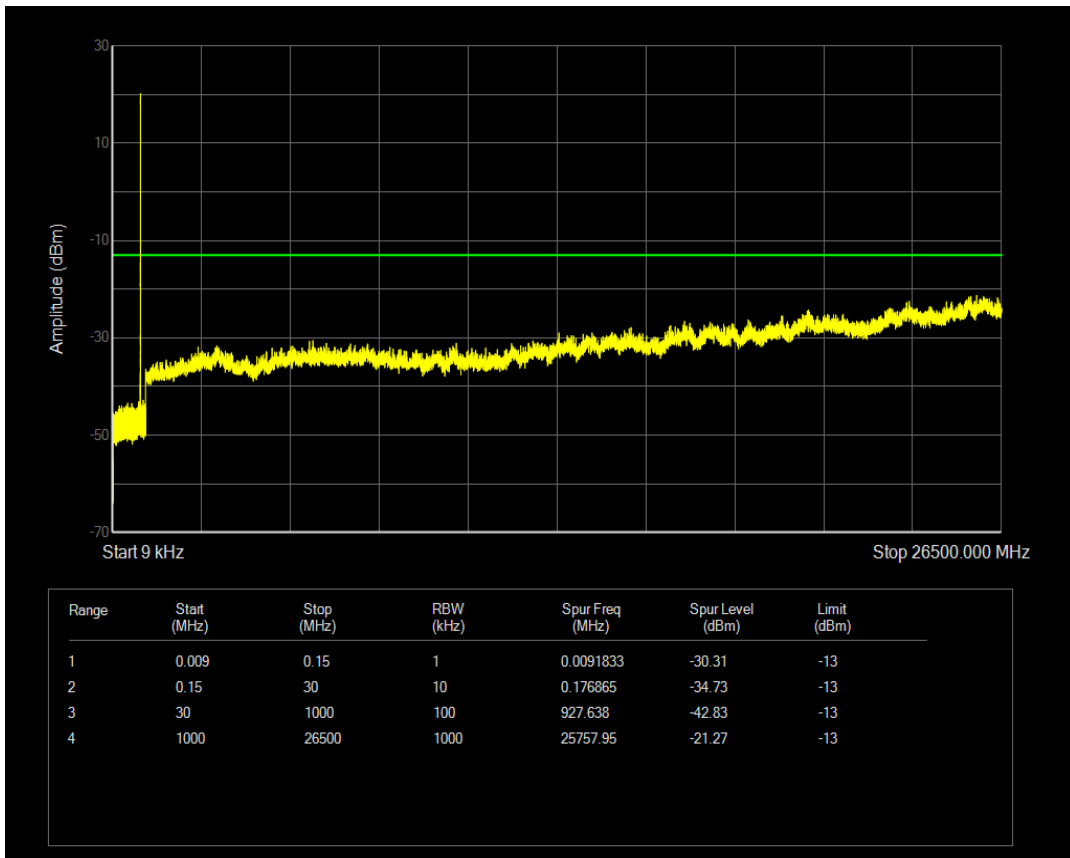

Band5 QPSK BW=1.4MHz Channel=20525 RB Size=6 Position=#0

Band5 16QAM BW=1.4MHz Channel=20525 RB Size=1 Position=#0

Band5 16QAM BW=1.4MHz Channel=20525 RB Size=6 Position=#0

Band5 QPSK BW=1.4MHz Channel=20643 RB Size=1 Position=#0

Band5 QPSK BW=1.4MHz Channel=20643 RB Size=6 Position=#0

Band5 16QAM BW=1.4MHz Channel=20643 RB Size=1 Position=#0

Band5 16QAM BW=1.4MHz Channel=20643 RB Size=6 Position=#0

Band5 QPSK BW=3MHz Channel=20415 RB Size=1 Position=#0