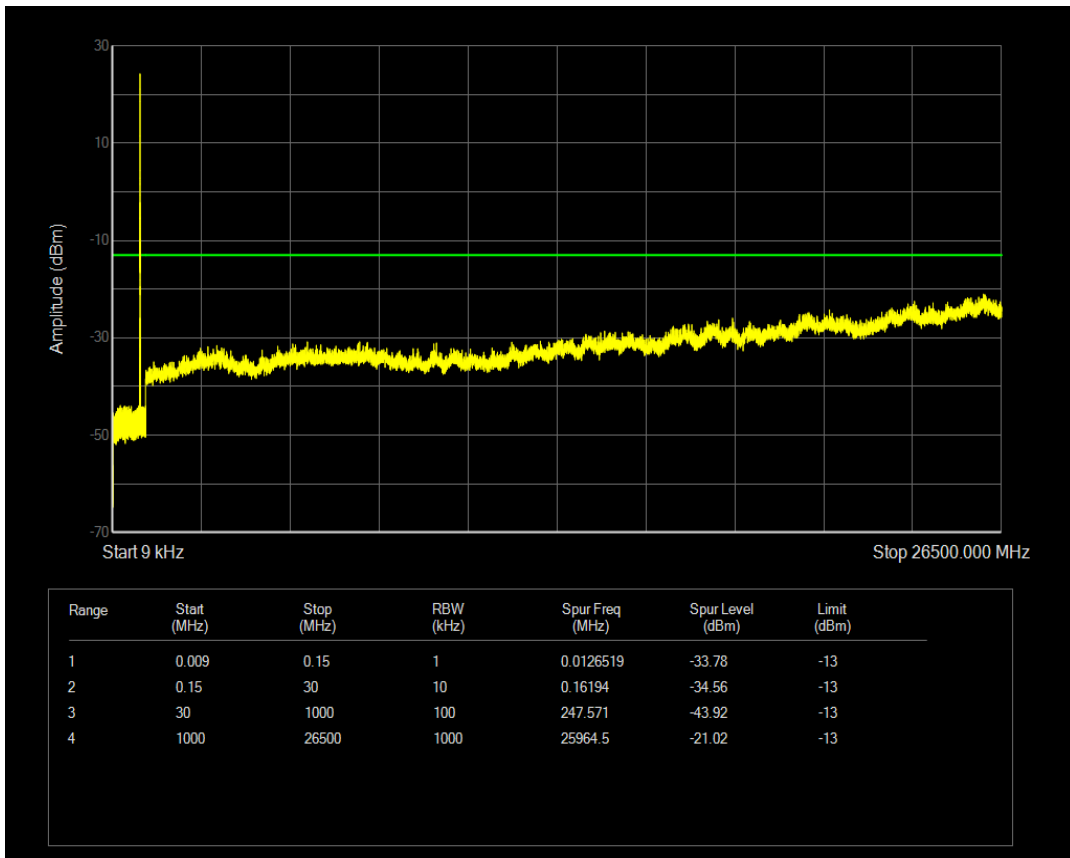

Band5 QPSK BW=5MHz Channel=20425 RB Size=25 Position=#0

Band5 16QAM BW=5MHz Channel=20425 RB Size=1 Position=#0

Band5 16QAM BW=5MHz Channel=20425 RB Size=25 Position=#0

Band5 QPSK BW=5MHz Channel=20525 RB Size=25 Position=#0

Band5 QPSK BW=5MHz Channel=20525 RB Size=1 Position=#0

Band5 16QAM BW=5MHz Channel=20525 RB Size=1 Position=#0

Band5 16QAM BW=5MHz Channel=20525 RB Size=25 Position=#0

Band5 QPSK BW=5MHz Channel=20625 RB Size=1 Position=#0