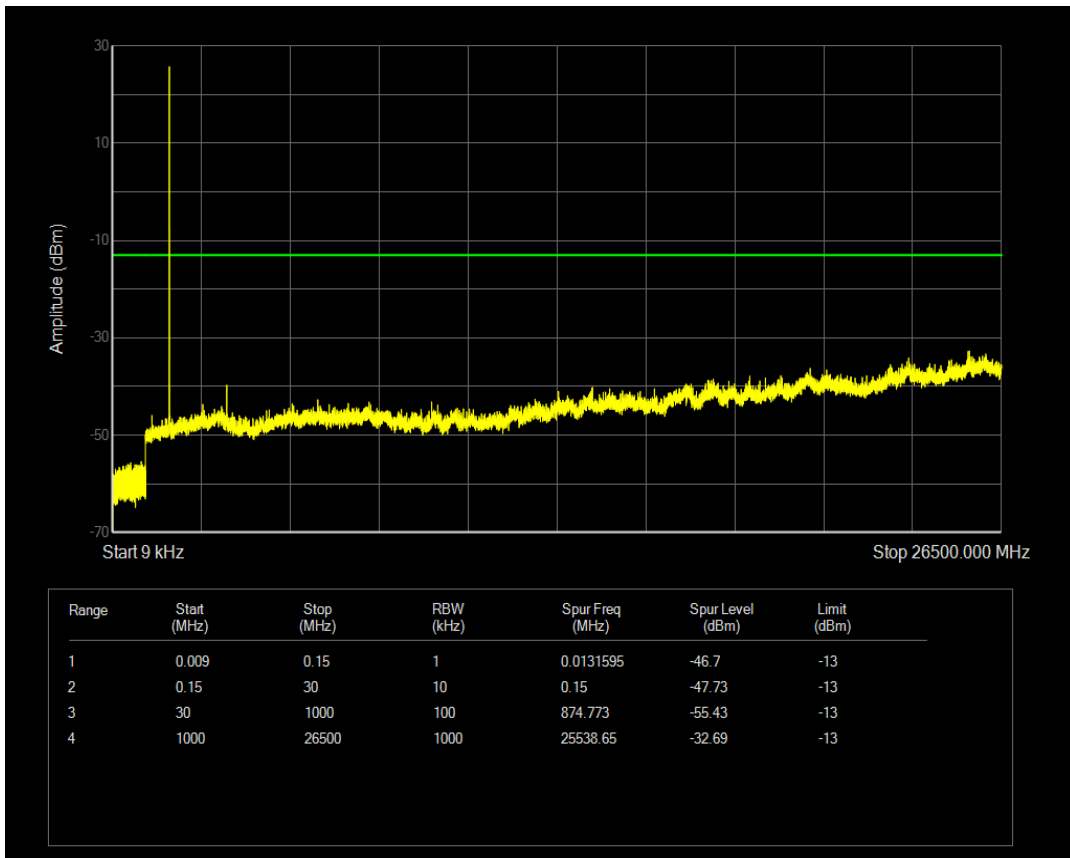

Band4 QPSK BW=1.4MHz Channel=19957 RB Size=6 Position=#0

Band4 16QAM BW=1.4MHz Channel=19957 RB Size=1 Position=#0