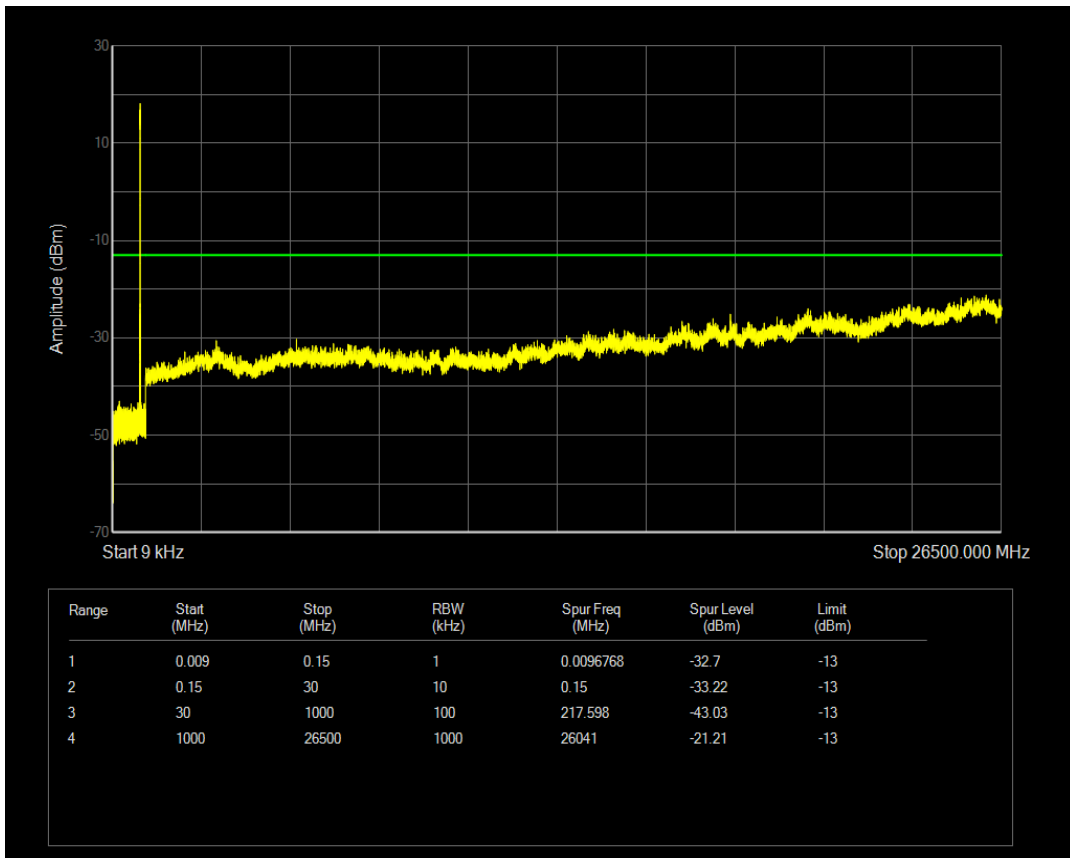

Band5 QPSK BW=3MHz Channel=20525 RB Size=15 Position=#0

Band5 16QAM BW=3MHz Channel=20525 RB Size=1 Position=#0