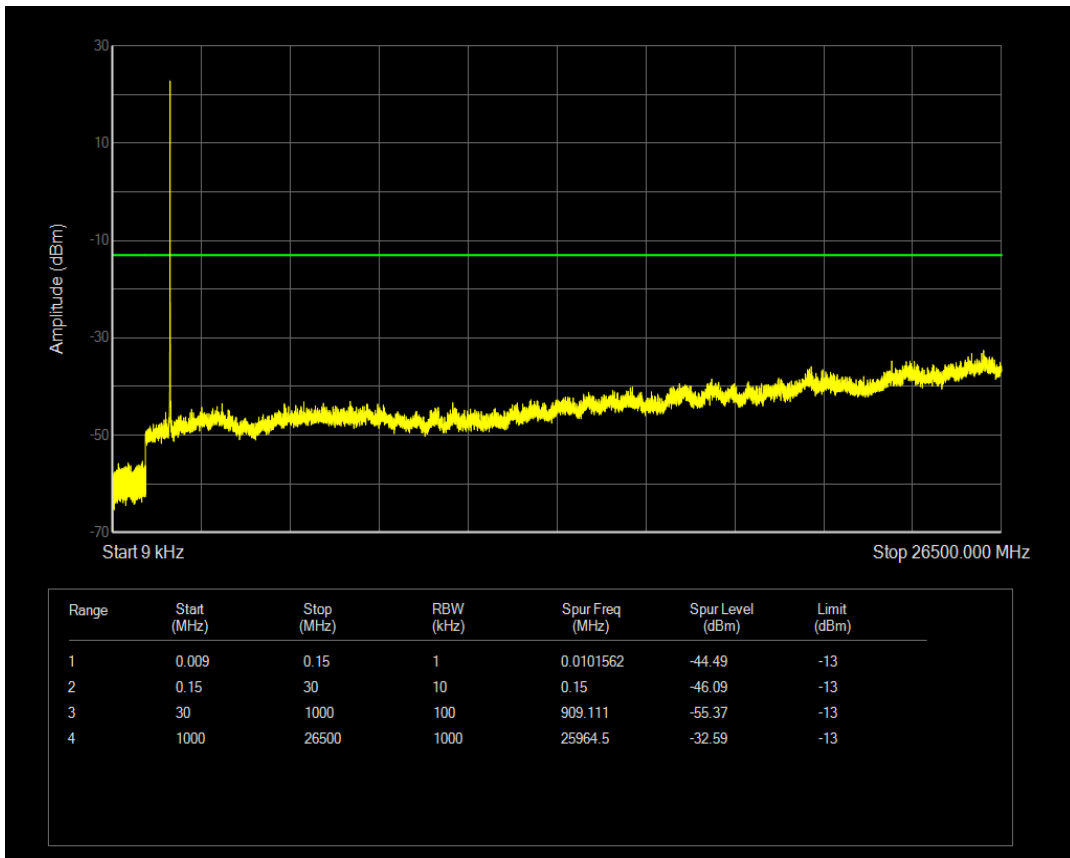

Band4 QPSK BW=3MHz Channel=20175 RB Size=15 Position=#0

Band4 16QAM BW=3MHz Channel=20175 RB Size=1 Position=#0