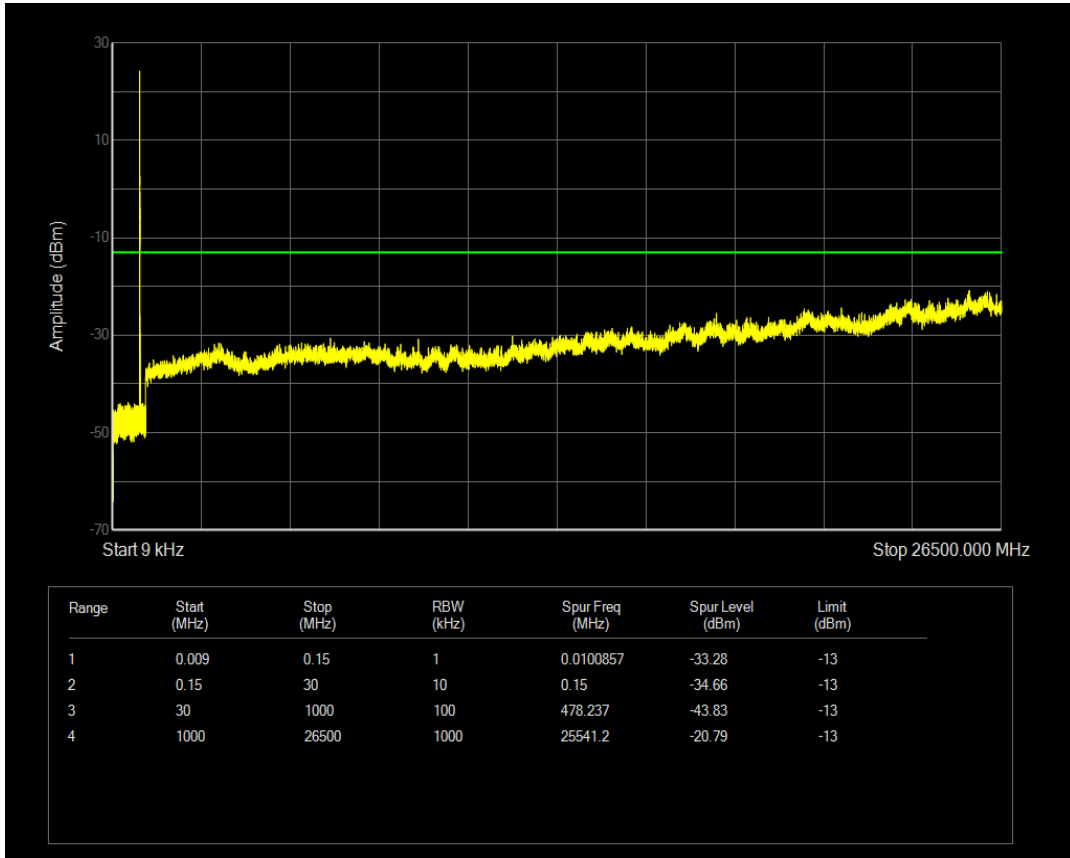

Band5 QPSK BW=1.4MHz Channel=20643 RB Size=6 Position=#0

Band5 16QAM BW=1.4MHz Channel=20643 RB Size=1 Position=#0

Band5 16QAM BW=1.4MHz Channel=20643 RB Size=6 Position=#0

Band5 QPSK BW=3MHz Channel=20415 RB Size=1 Position=#0