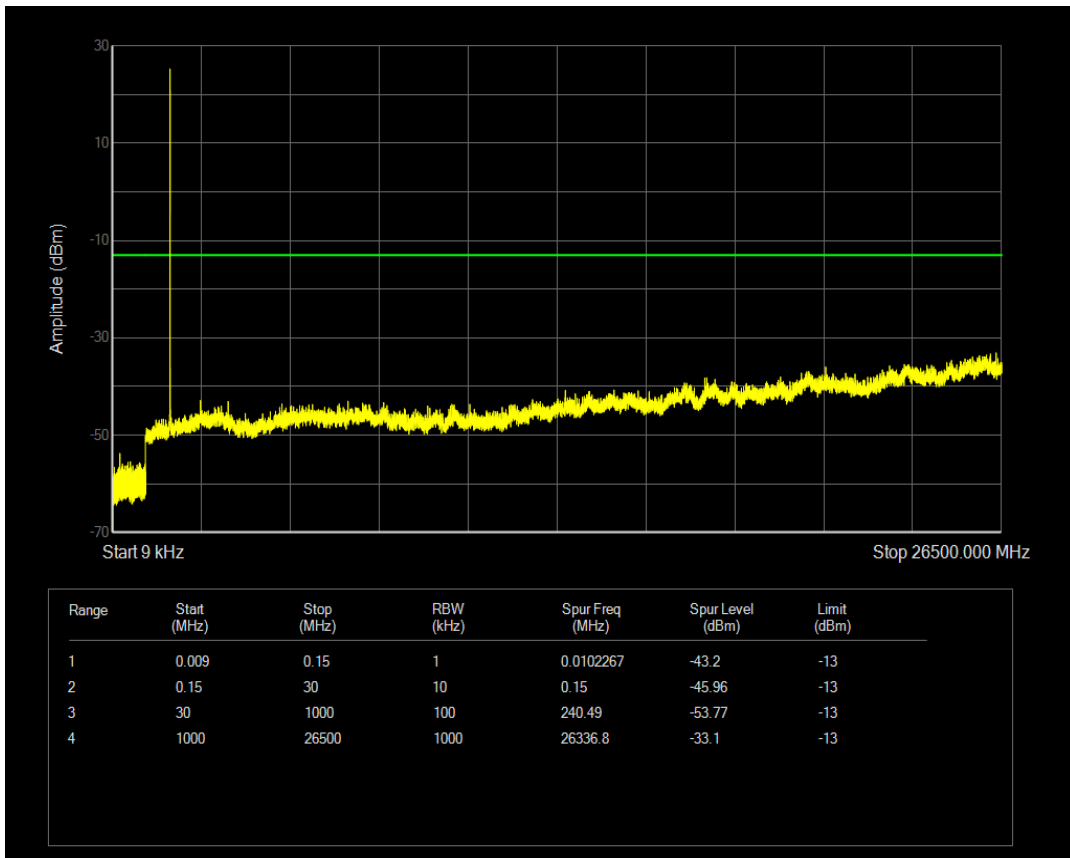

Band4 16QAM BW=1.4MHz Channel=20175 RB Size=1 Position=#0

Band4 QPSK BW=1.4MHz Channel=20393 RB Size=1 Position=#0