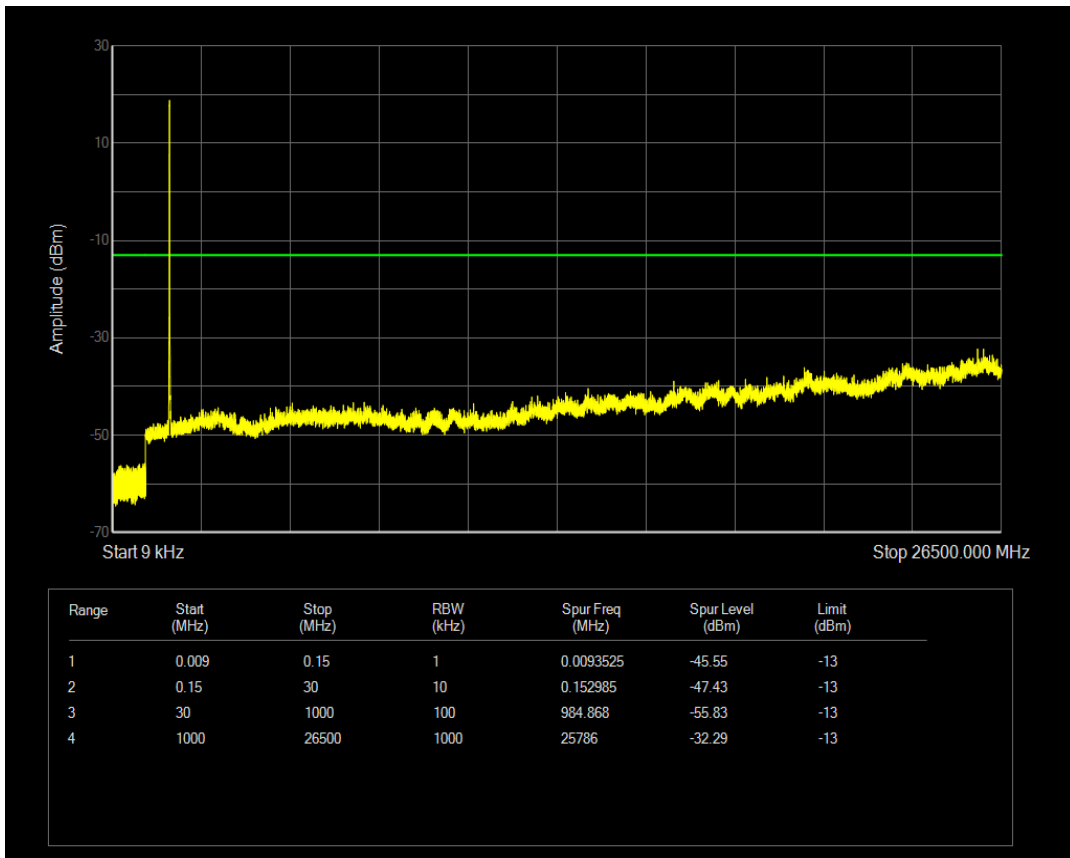

Band4 QPSK BW=5MHz Channel=20375 RB Size=25 Position=#0

Band4 16QAM BW=5MHz Channel=20375 RB Size=1 Position=#0

Band4 16QAM BW=5MHz Channel=20375 RB Size=25 Position=#0

Band4 QPSK BW=10MHz Channel=20000 RB Size=50 Position=#0

Band4 QPSK BW=10MHz Channel=20000 RB Size=1 Position=#0

Band4 16QAM BW=10MHz Channel=20000 RB Size=1 Position=#0

Band4 16QAM BW=10MHz Channel=20000 RB Size=50 Position=#0

Band4 QPSK BW=10MHz Channel=20175 RB Size=1 Position=#0