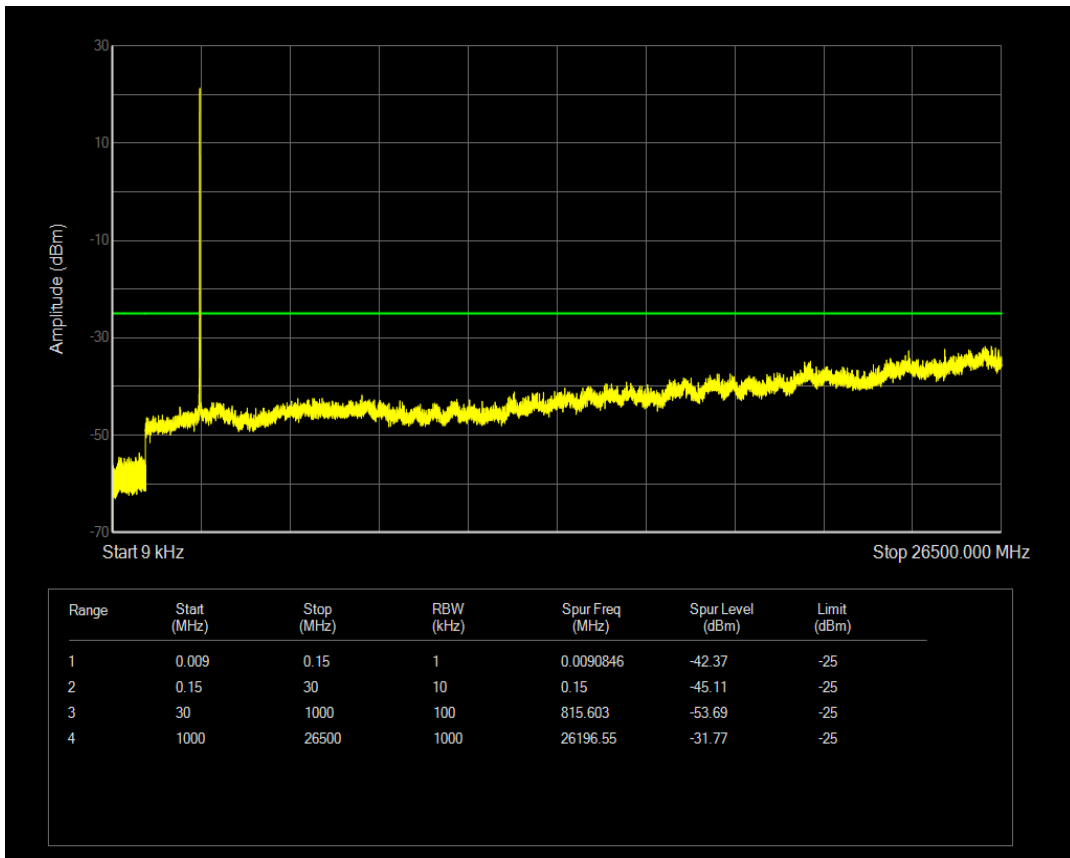

Band38 16QAM BW=5MHz Channel=38225 RB Size=25 Position=#0

Band4 QPSK BW=1.4MHz Channel=19957 RB Size=1 Position=#0