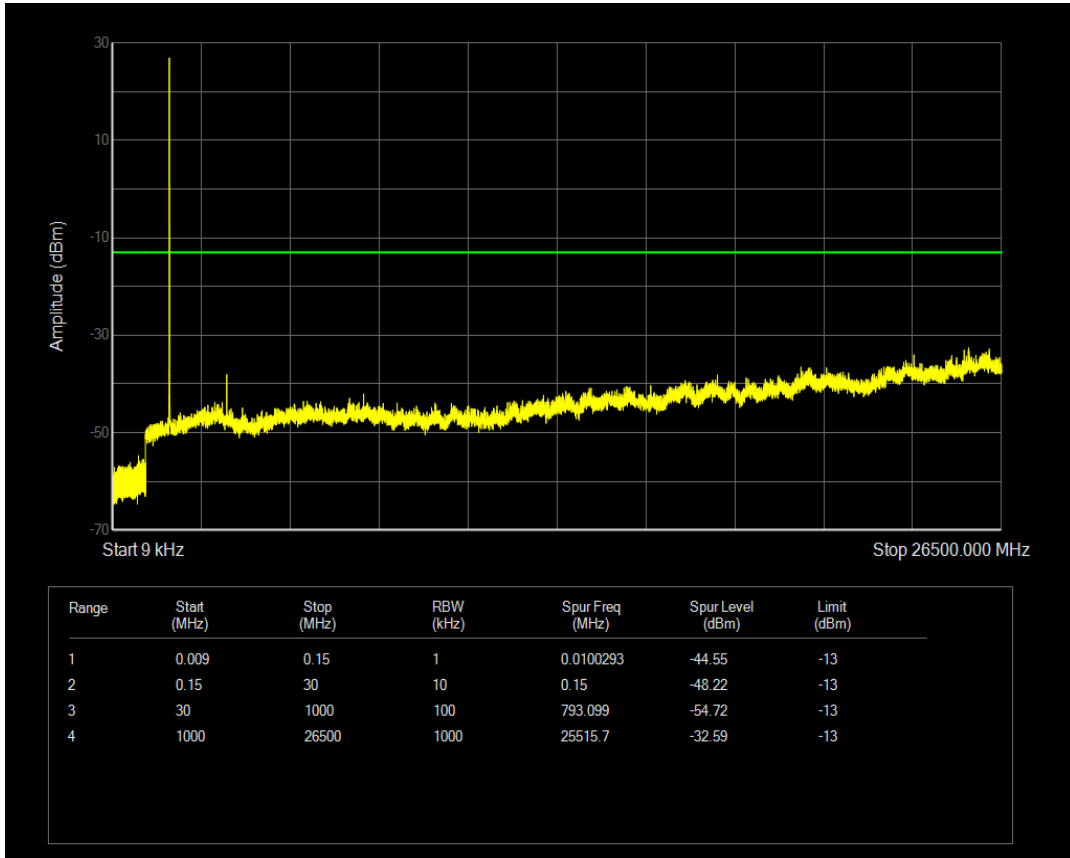

Band4 QPSK BW=3MHz Channel=20385 RB Size=15 Position=#0

Band4 16QAM BW=3MHz Channel=20385 RB Size=1 Position=#0

Band4 16QAM BW=3MHz Channel=20385 RB Size=15 Position=#0

Band4 QPSK BW=5MHz Channel=19975 RB Size=25 Position=#0

Band4 QPSK BW=5MHz Channel=19975 RB Size=1 Position=#0

Band4 16QAM BW=5MHz Channel=19975 RB Size=1 Position=#0

Band4 16QAM BW=5MHz Channel=19975 RB Size=25 Position=#0

Band4 QPSK BW=5MHz Channel=20175 RB Size=1 Position=#0