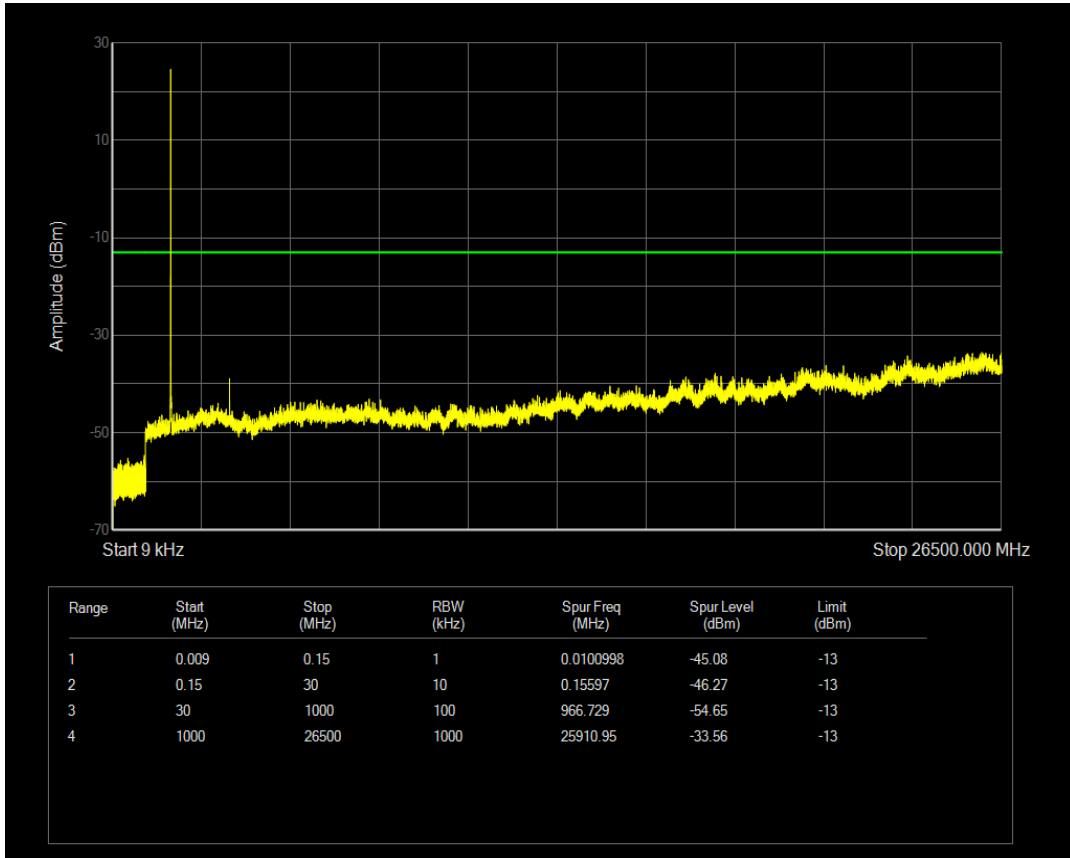

Band4 16QAM BW=3MHz Channel=20385 RB Size=1 Position=#0

Band4 16QAM BW=3MHz Channel=20385 RB Size=15 Position=#0