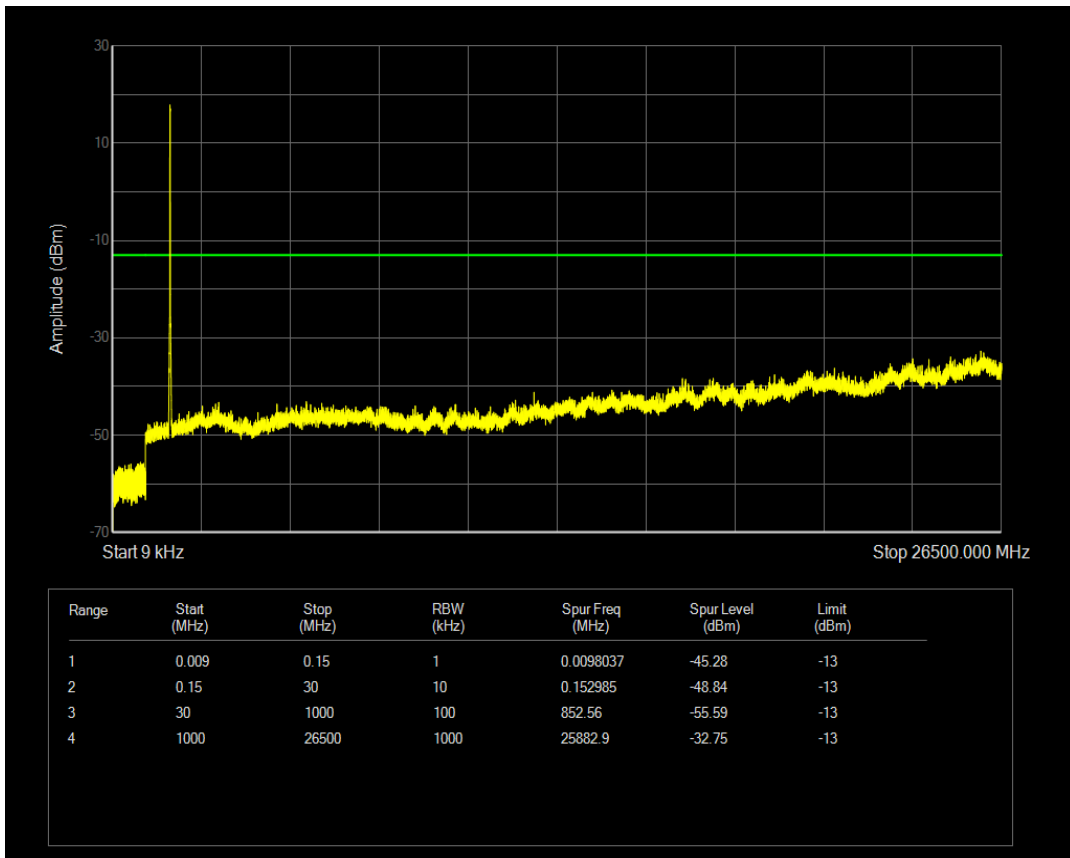

Band4 16QAM BW=15MHz Channel=20175 RB Size=75 Position=#0

Band4 QPSK BW=15MHz Channel=20325 RB Size=75 Position=#0