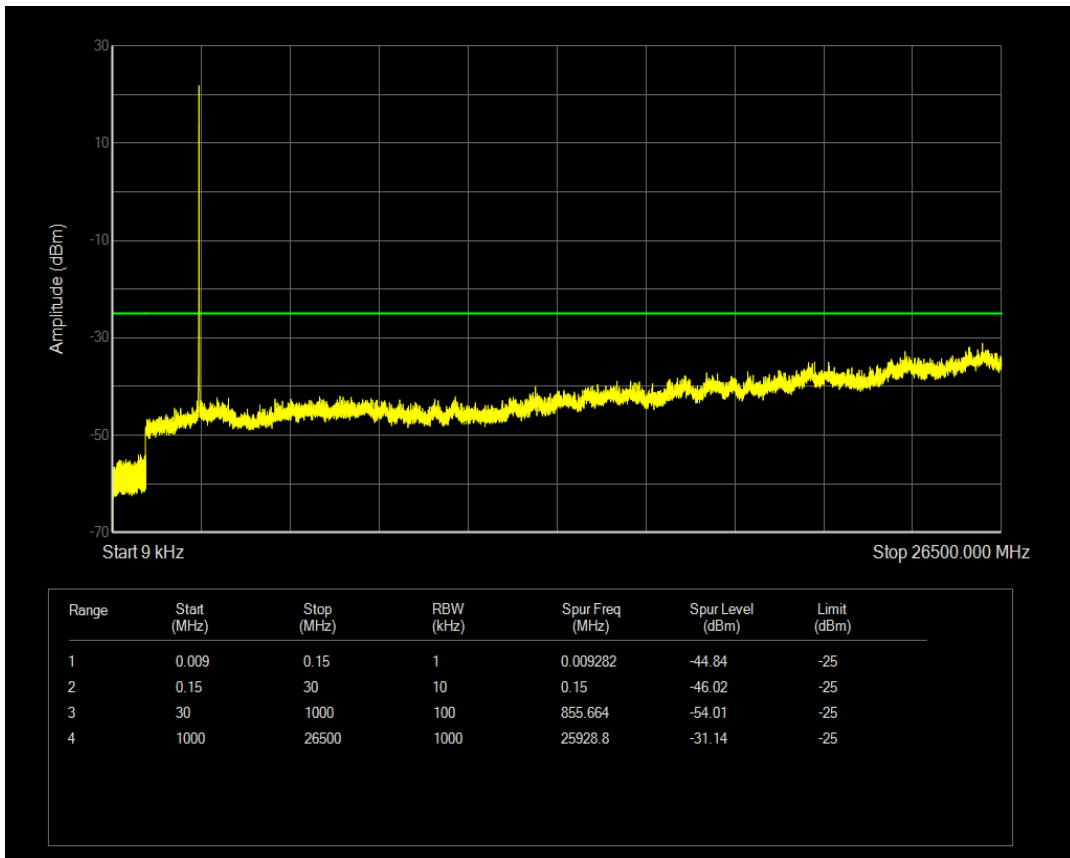

Band38 QPSK BW=5MHz Channel=38000 RB Size=25 Position=#0

Band38 16QAM BW=5MHz Channel=38000 RB Size=1 Position=#0