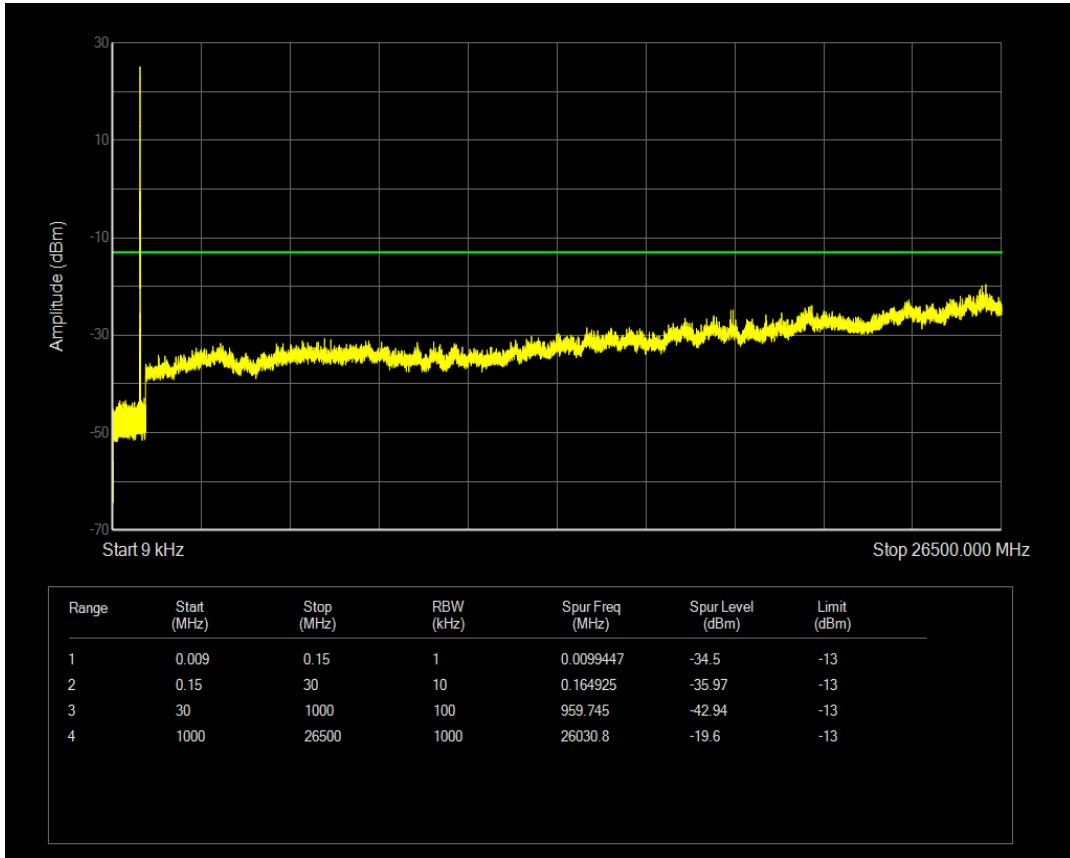

Band5 16QAM BW=3MHz Channel=20525 RB Size=1 Position=#0

Band5 16QAM BW=3MHz Channel=20525 RB Size=15 Position=#0