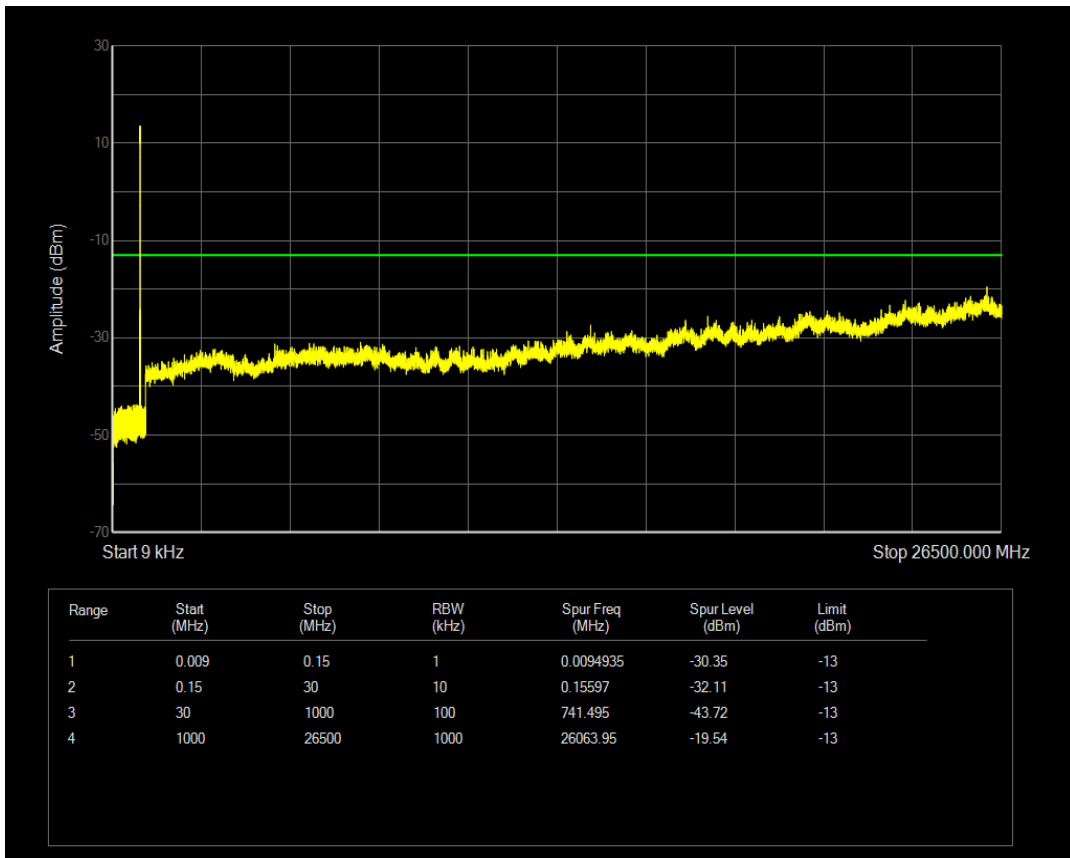

Band5 QPSK BW=5MHz Channel=20425 RB Size=25 Position=#0

Band5 16QAM BW=5MHz Channel=20425 RB Size=1 Position=#0

Band5 16QAM BW=5MHz Channel=20425 RB Size=25 Position=#0

Band5 QPSK BW=5MHz Channel=20525 RB Size=25 Position=#0

Band5 QPSK BW=5MHz Channel=20525 RB Size=1 Position=#0

Band5 16QAM BW=5MHz Channel=20525 RB Size=1 Position=#0

Band5 16QAM BW=5MHz Channel=20525 RB Size=25 Position=#0

Band5 QPSK BW=5MHz Channel=20625 RB Size=1 Position=#0