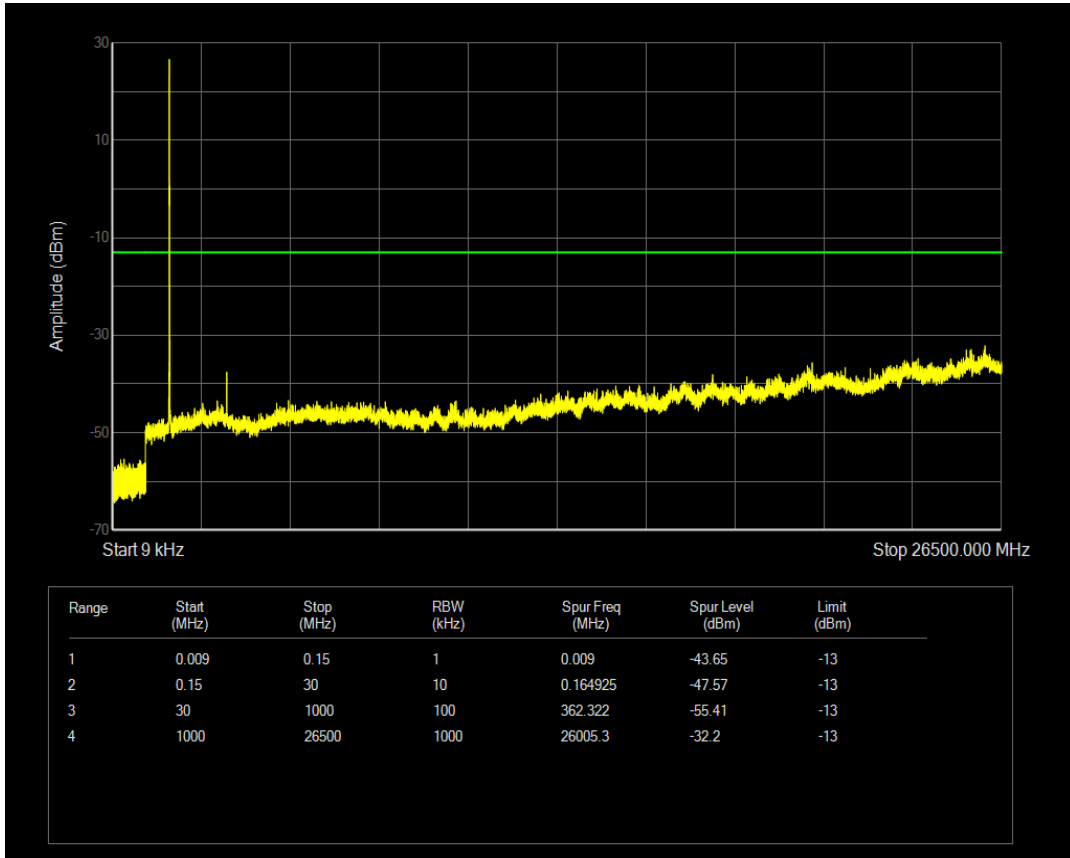

Band4 QPSK BW=5MHz Channel=20375 RB Size=25 Position=#0

Band4 16QAM BW=5MHz Channel=20375 RB Size=1 Position=#0

Band4 16QAM BW=5MHz Channel=20375 RB Size=25 Position=#0

Band4 QPSK BW=10MHz Channel=20000 RB Size=50 Position=#0

Band4 QPSK BW=10MHz Channel=20000 RB Size=1 Position=#0

Band4 16QAM BW=10MHz Channel=20000 RB Size=1 Position=#0

Band4 16QAM BW=10MHz Channel=20000 RB Size=50 Position=#0

Band4 QPSK BW=10MHz Channel=20175 RB Size=1 Position=#0