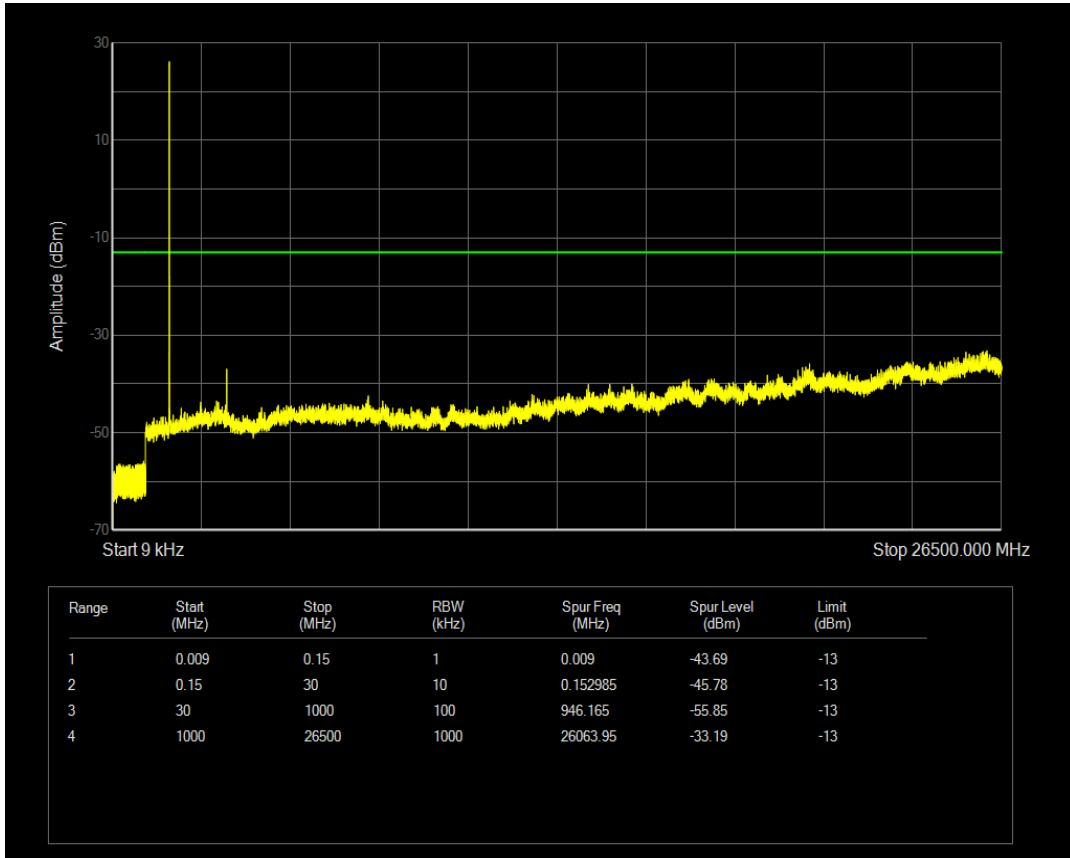

Band38 QPSK BW=5MHz Channel=38225 RB Size=25 Position=#0

Band38 16QAM BW=5MHz Channel=38225 RB Size=1 Position=#0

Band38 16QAM BW=5MHz Channel=38225 RB Size=25 Position=#0

Band4 QPSK BW=1.4MHz Channel=19957 RB Size=1 Position=#0

Band4 QPSK BW=1.4MHz Channel=19957 RB Size=6 Position=#0

Band4 16QAM BW=1.4MHz Channel=19957 RB Size=1 Position=#0

Band4 16QAM BW=1.4MHz Channel=19957 RB Size=6 Position=#0

Band4 QPSK BW=1.4MHz Channel=20175 RB Size=1 Position=#0