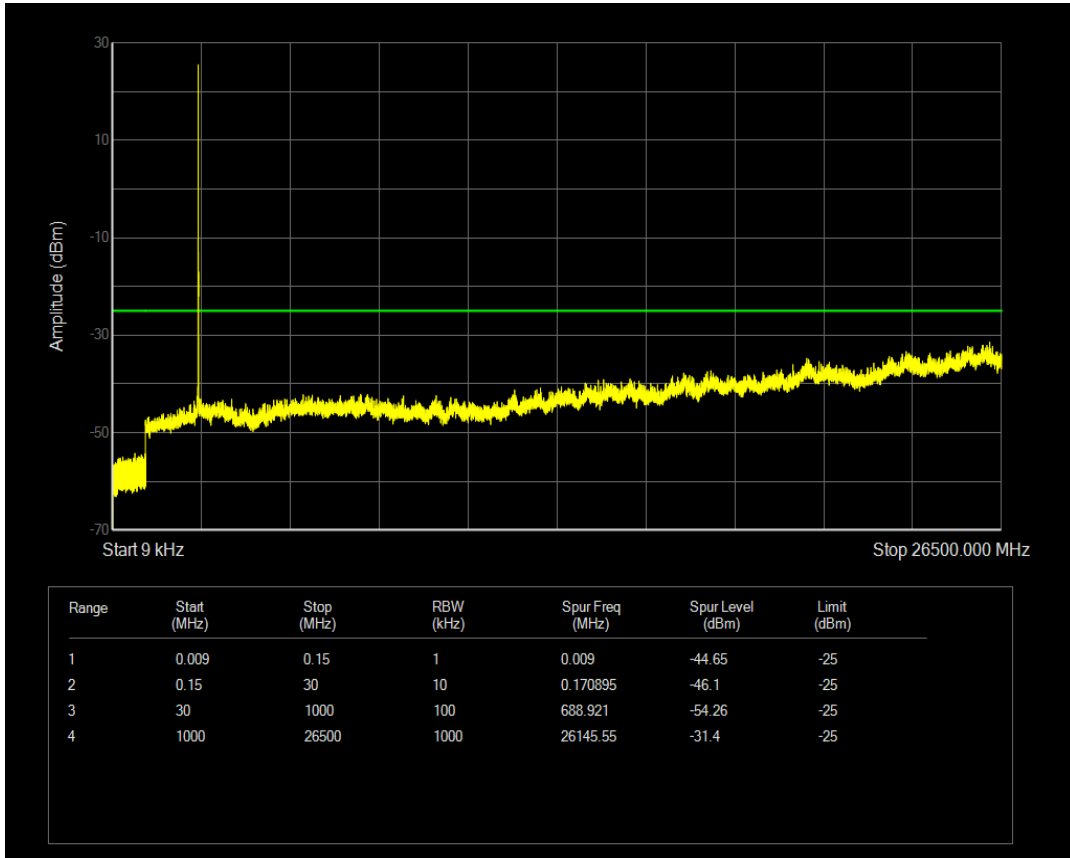

Band38 16QAM BW=5MHz Channel=37775 RB Size=1 Position=#0

Band38 16QAM BW=5MHz Channel=37775 RB Size=25 Position=#0