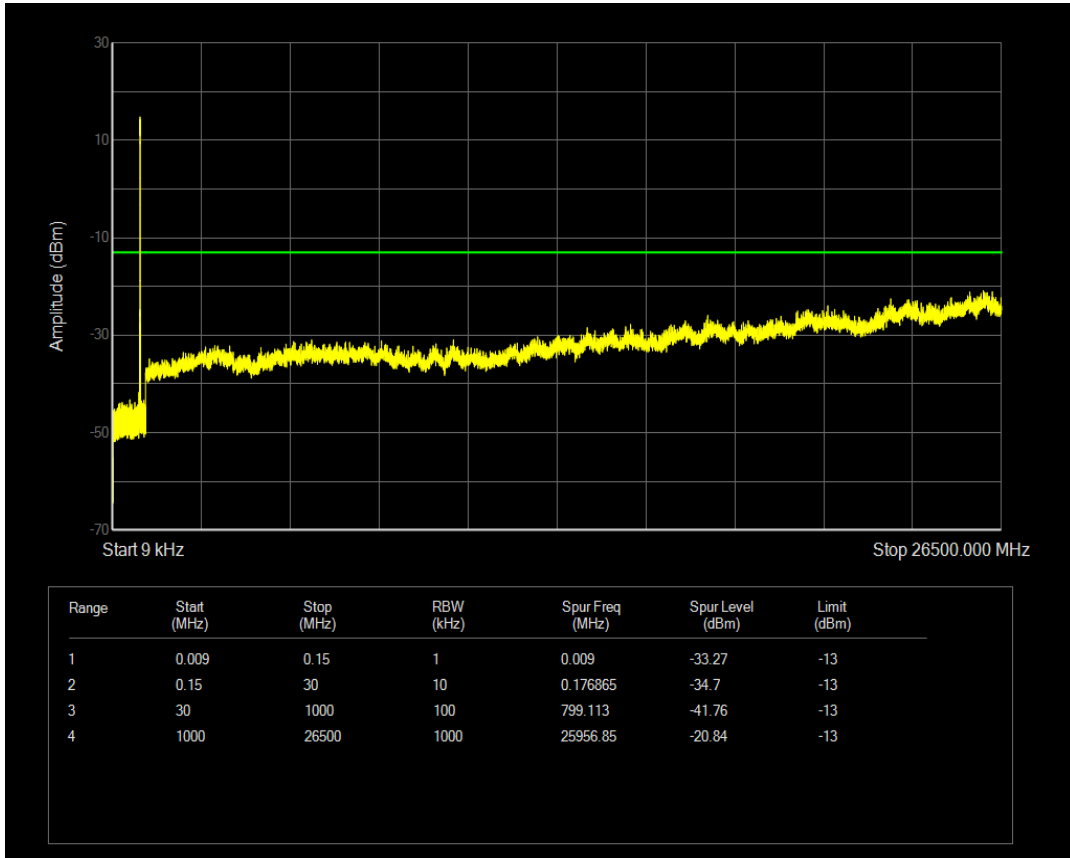

Band5 QPSK BW=5MHz Channel=20425 RB Size=25 Position=#0

Band5 16QAM BW=5MHz Channel=20425 RB Size=1 Position=#0

Band5 16QAM BW=5MHz Channel=20425 RB Size=25 Position=#0

Band5 QPSK BW=5MHz Channel=20525 RB Size=25 Position=#0

Band5 QPSK BW=5MHz Channel=20525 RB Size=1 Position=#0

Band5 16QAM BW=5MHz Channel=20525 RB Size=1 Position=#0

Band5 16QAM BW=5MHz Channel=20525 RB Size=25 Position=#0

Band5 QPSK BW=5MHz Channel=20625 RB Size=1 Position=#0