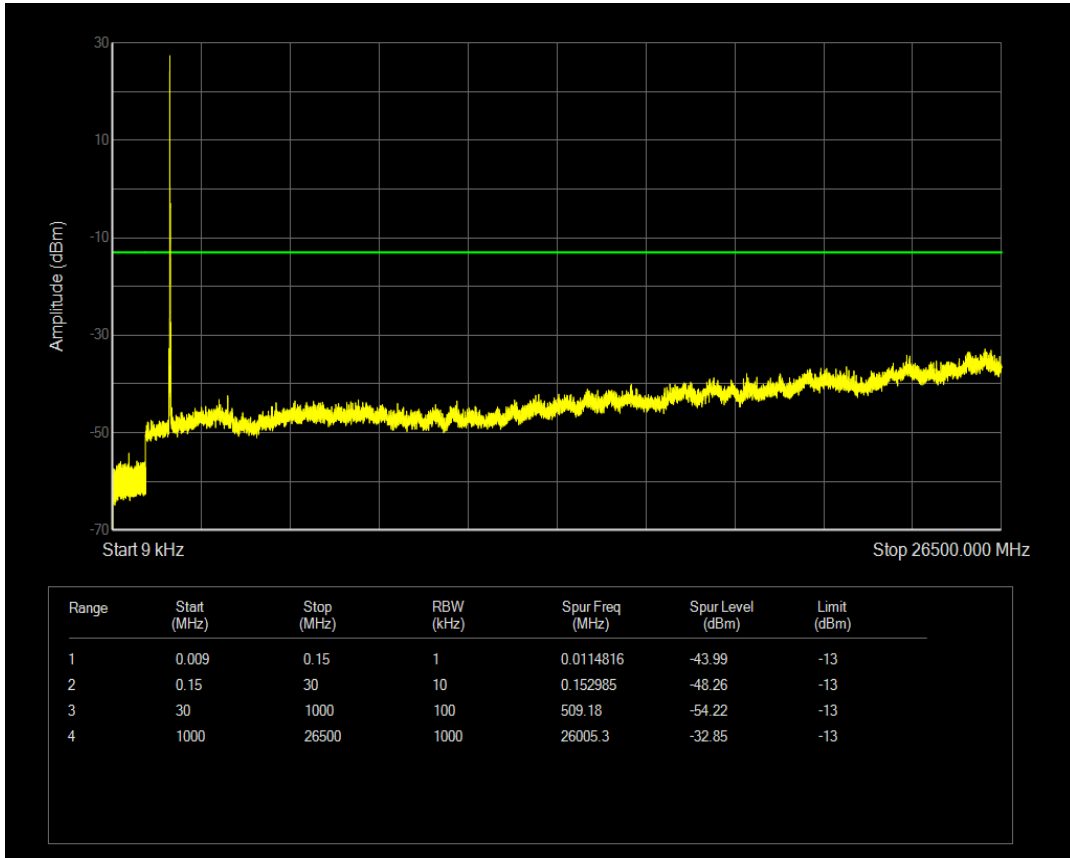

Band4 16QAM BW=15MHz Channel=20175 RB Size=1 Position=#0

Band4 16QAM BW=15MHz Channel=20175 RB Size=75 Position=#0