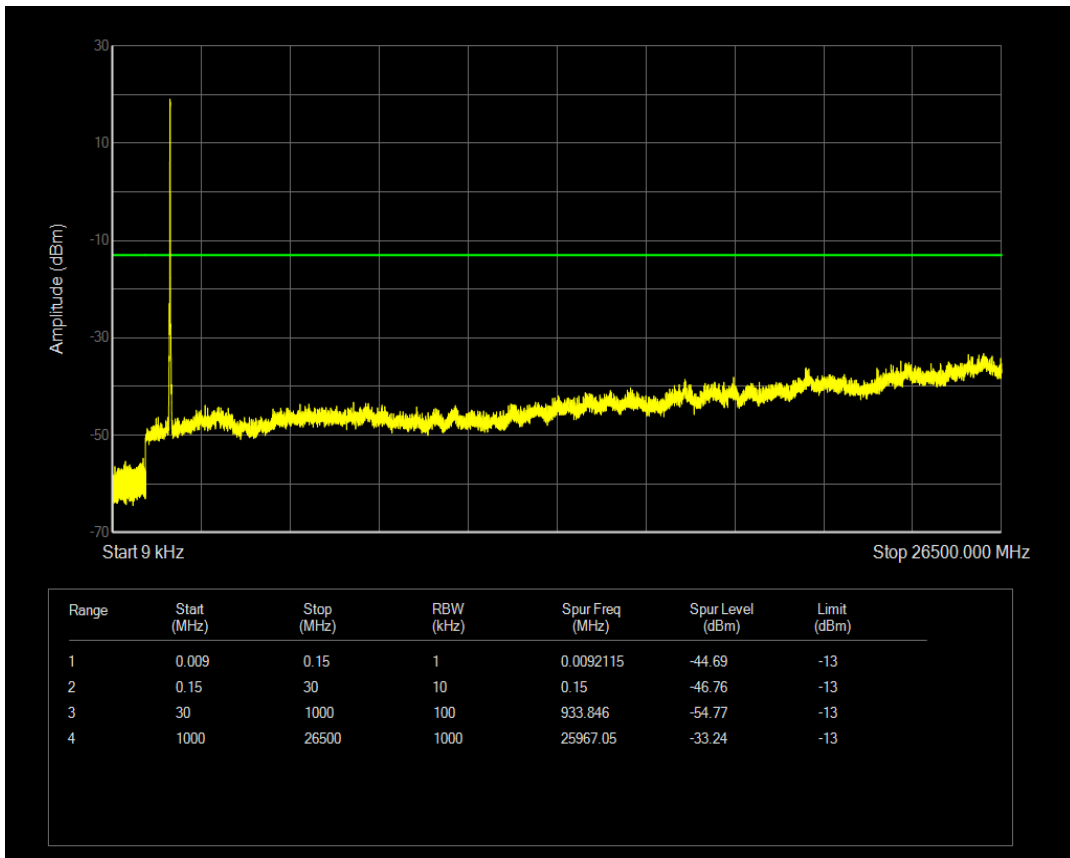

Band4 QPSK BW=15MHz Channel=20175 RB Size=75 Position=#0

Band4 16QAM BW=15MHz Channel=20175 RB Size=1 Position=#0