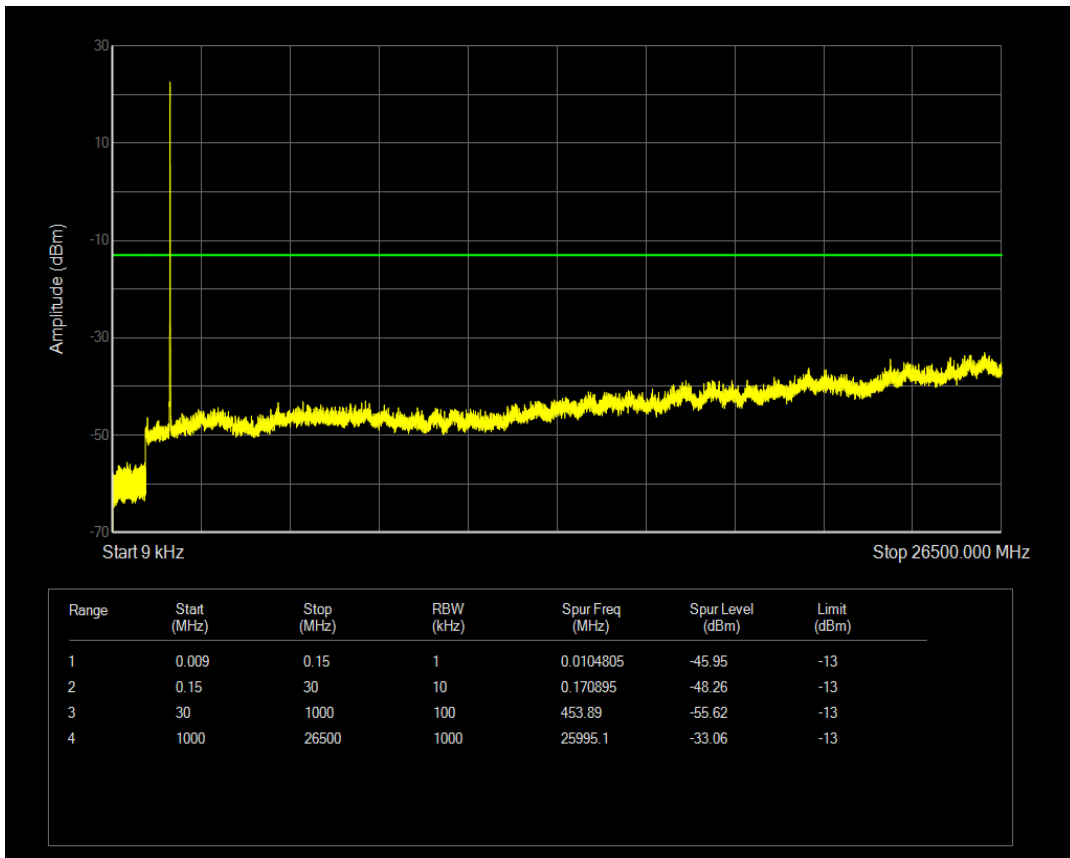

Band4 16QAM BW=5MHz Channel=20175 RB Size=25 Position=#0

Band4 QPSK BW=5MHz Channel=20375 RB Size=1 Position=#0