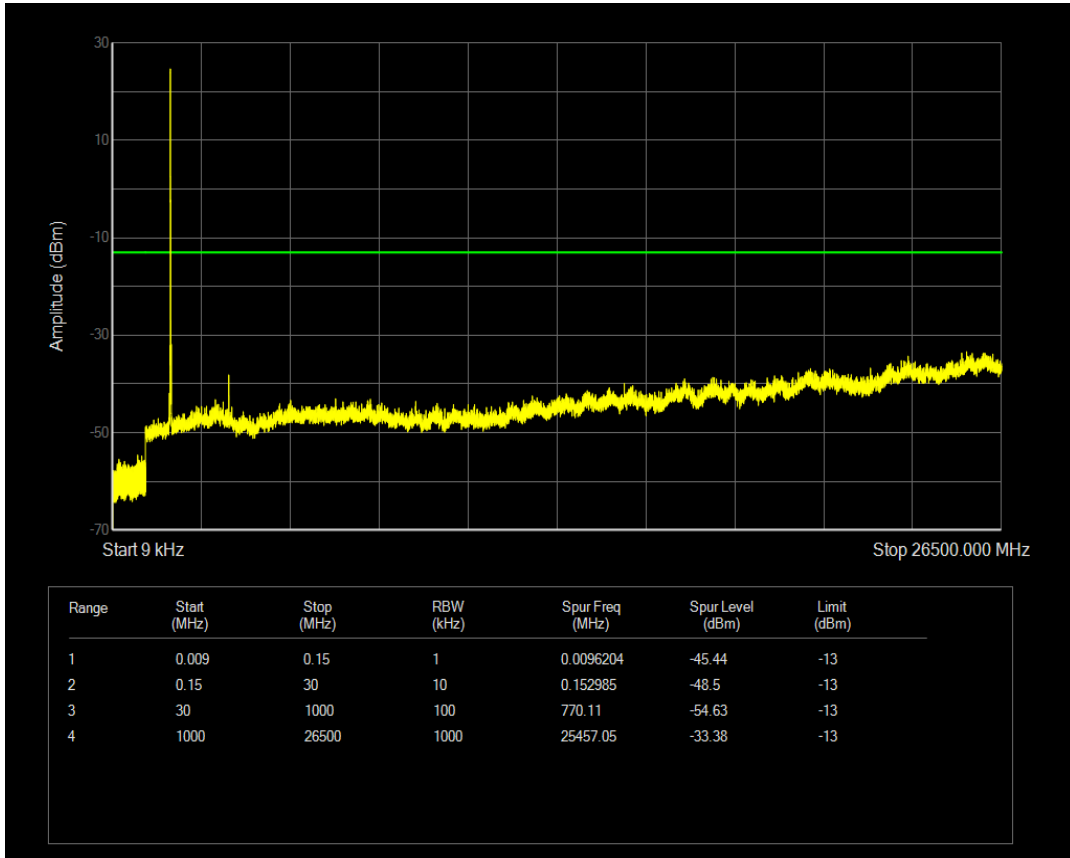

Band4 16QAM BW=15MHz Channel=20325 RB Size=1 Position=#0

Band4 16QAM BW=15MHz Channel=20325 RB Size=75 Position=#0