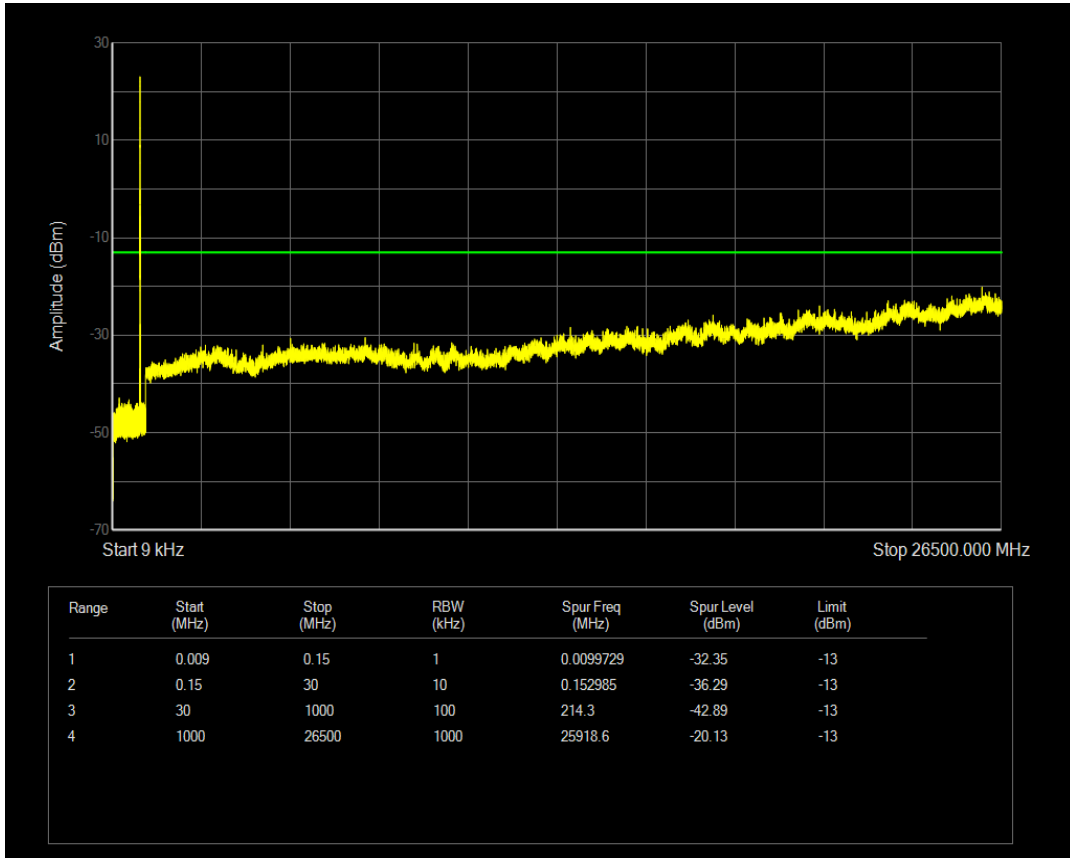

Band5 QPSK BW=5MHz Channel=20425 RB Size=25 Position=#0

Band5 16QAM BW=5MHz Channel=20425 RB Size=1 Position=#0

Band5 16QAM BW=5MHz Channel=20425 RB Size=25 Position=#0

Band5 QPSK BW=5MHz Channel=20525 RB Size=25 Position=#0

Band5 QPSK BW=5MHz Channel=20525 RB Size=1 Position=#0

Band5 16QAM BW=5MHz Channel=20525 RB Size=1 Position=#0

Band5 16QAM BW=5MHz Channel=20525 RB Size=25 Position=#0

Band5 QPSK BW=5MHz Channel=20625 RB Size=1 Position=#0