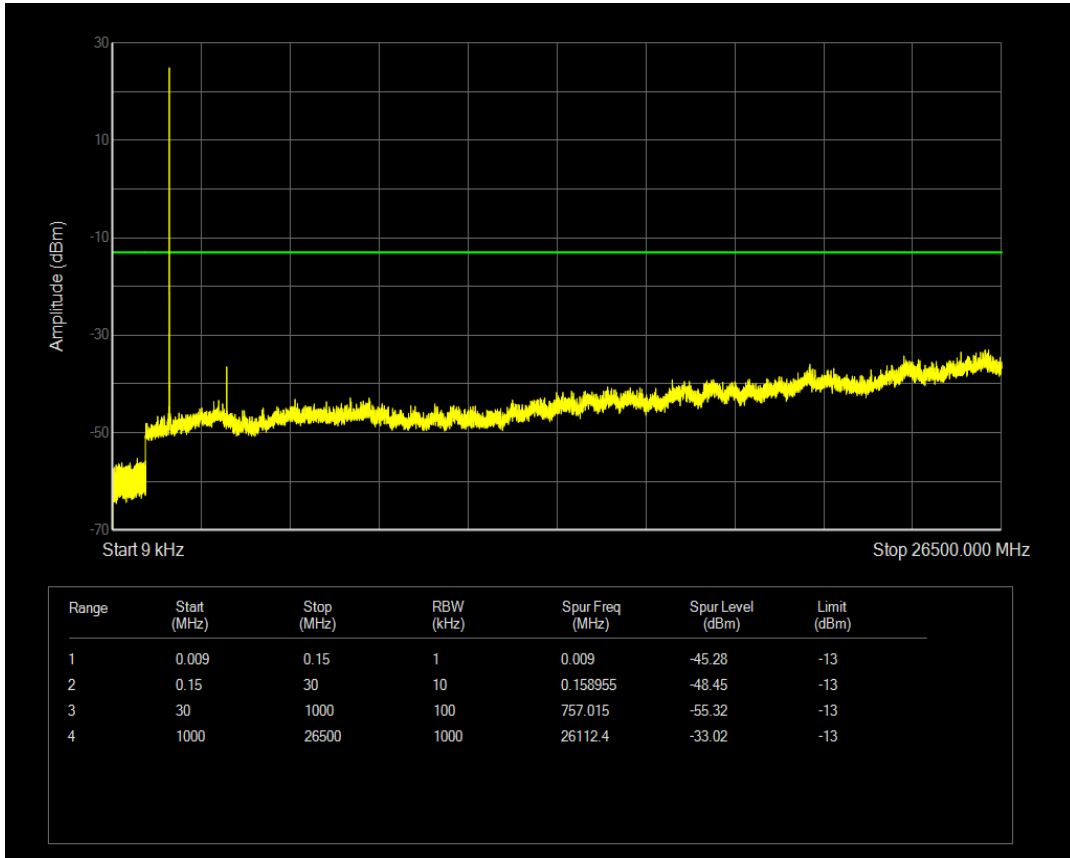

Band38 QPSK BW=5MHz Channel=38225 RB Size=25 Position=#0

Band38 16QAM BW=5MHz Channel=38225 RB Size=1 Position=#0

Band38 16QAM BW=5MHz Channel=38225 RB Size=25 Position=#0

Band4 QPSK BW=1.4MHz Channel=19957 RB Size=1 Position=#0

Band4 QPSK BW=1.4MHz Channel=19957 RB Size=6 Position=#0

Band4 16QAM BW=1.4MHz Channel=19957 RB Size=1 Position=#0

Band4 16QAM BW=1.4MHz Channel=19957 RB Size=6 Position=#0

Band4 QPSK BW=1.4MHz Channel=20175 RB Size=1 Position=#0