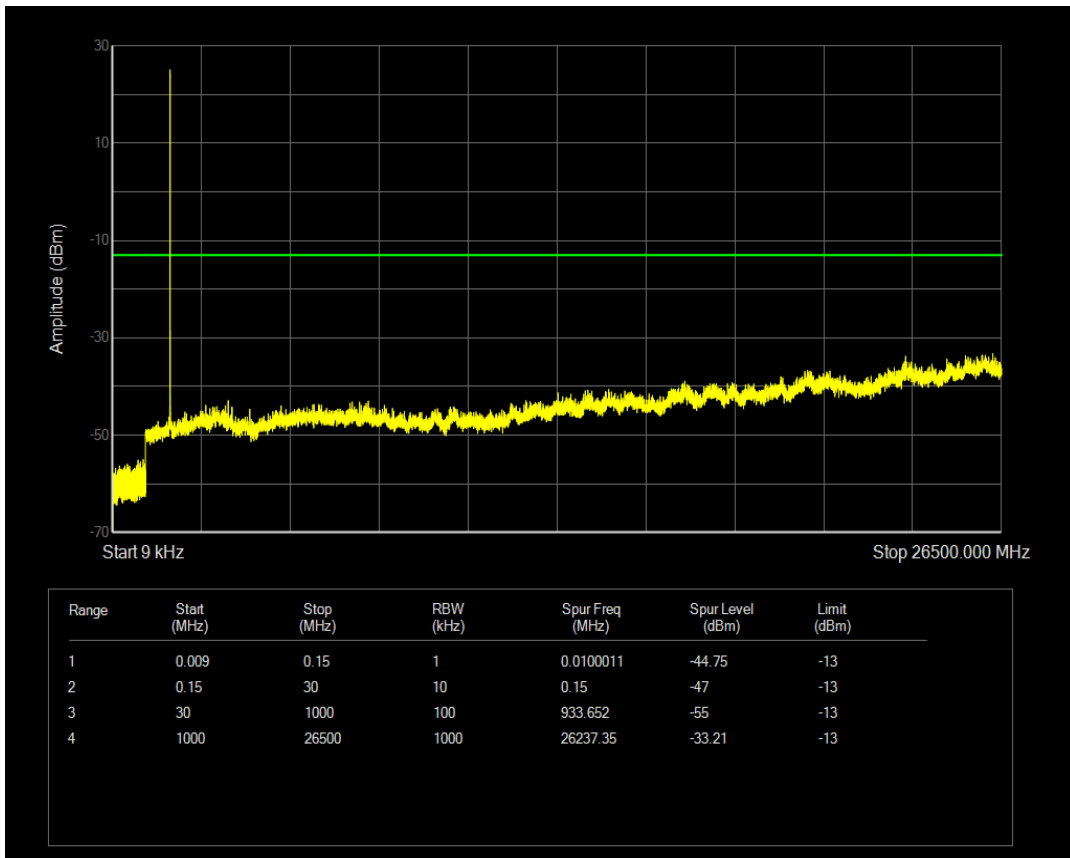

Band4 QPSK BW=1.4MHz Channel=20175 RB Size=6 Position=#0

Band4 16QAM BW=1.4MHz Channel=20175 RB Size=6 Position=#0