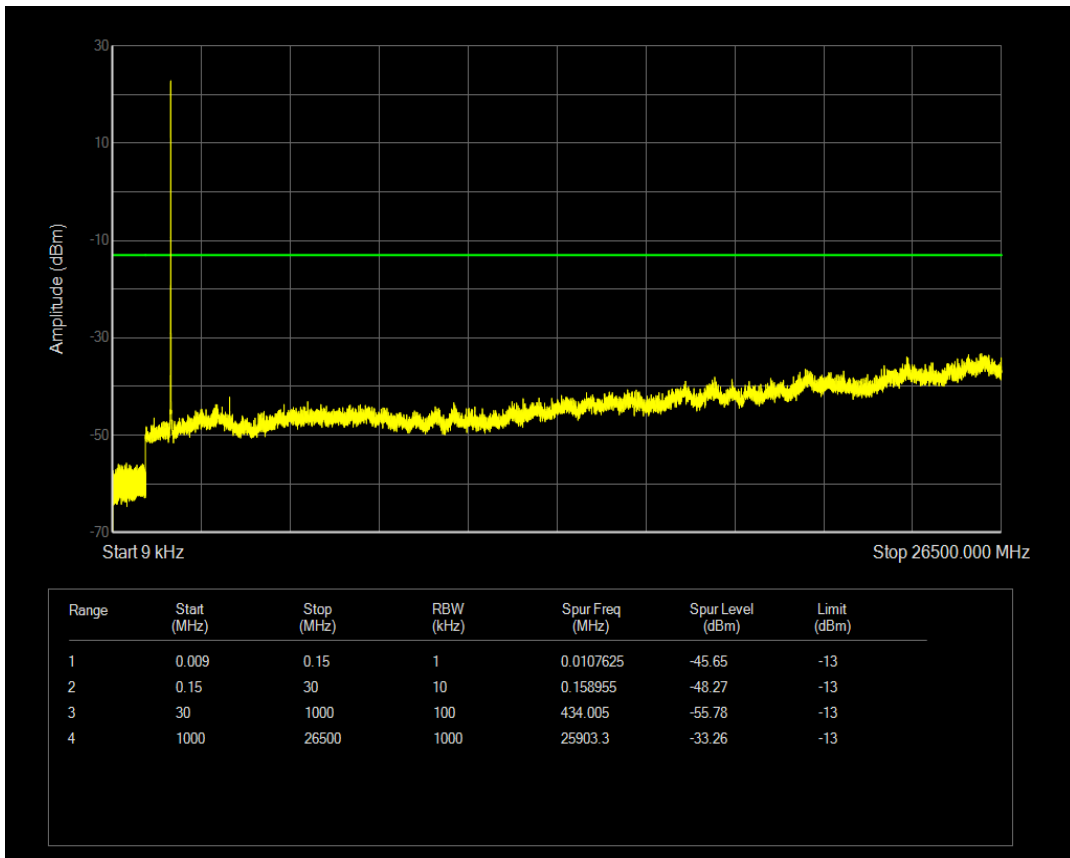

Band4 16QAM BW=3MHz Channel=20385 RB Size=15 Position=#0

Band4 QPSK BW=5MHz Channel=19975 RB Size=25 Position=#0