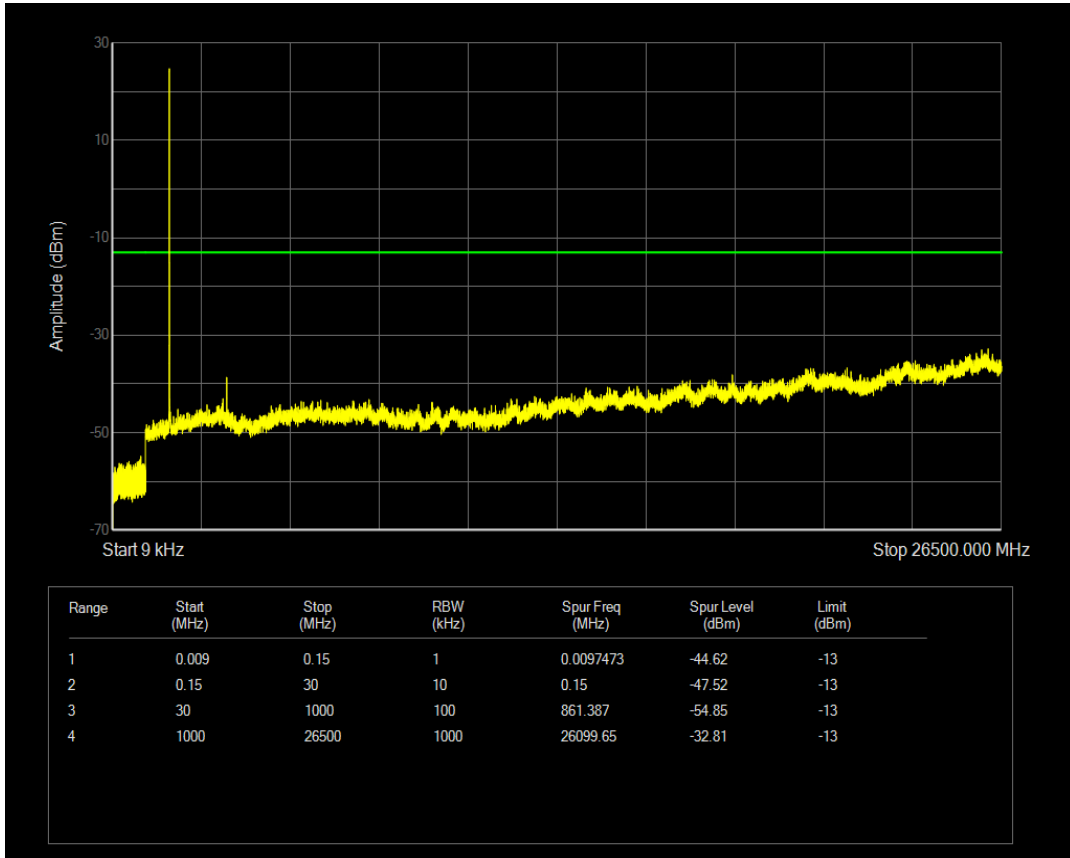

Band4 16QAM BW=3MHz Channel=19965 RB Size=1 Position=#0

Band4 16QAM BW=3MHz Channel=19965 RB Size=15 Position=#0