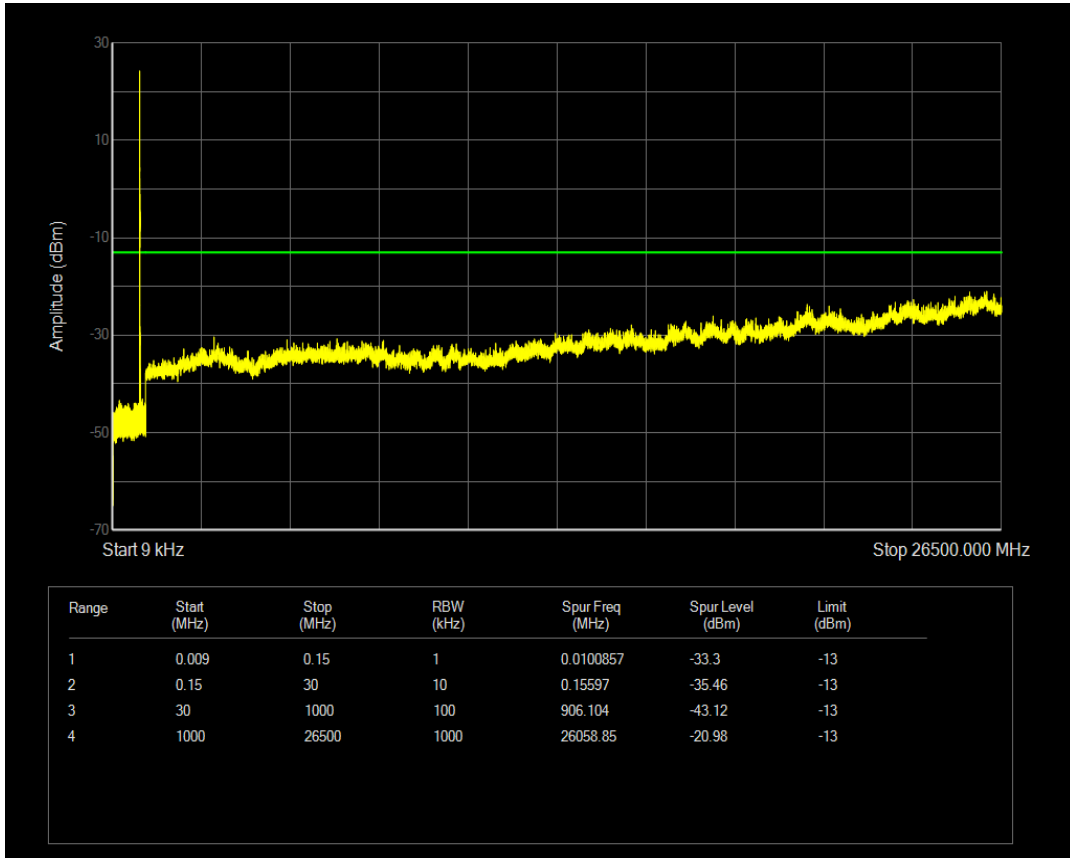

Band5 16QAM BW=3MHz Channel=20415 RB Size=1 Position=#0

Band5 16QAM BW=3MHz Channel=20415 RB Size=15 Position=#0