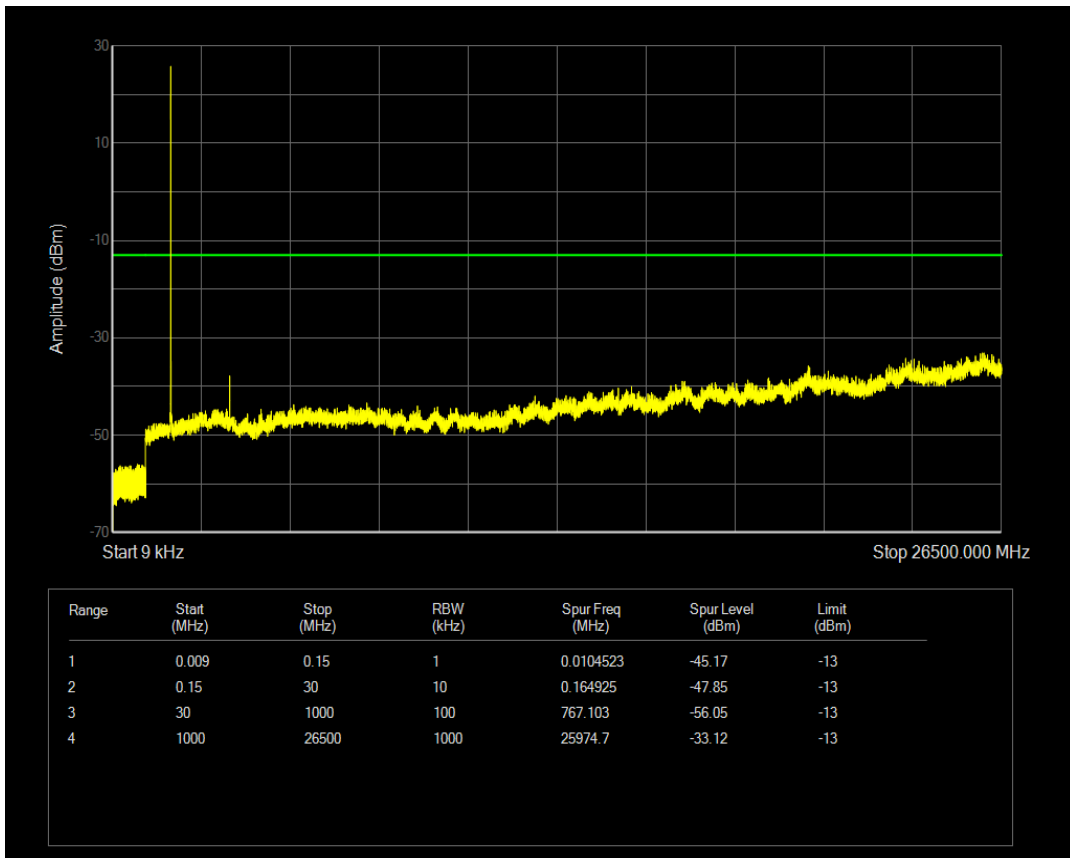

Band4 QPSK BW=1.4MHz Channel=20393 RB Size=6 Position=#0

Band4 16QAM BW=1.4MHz Channel=20393 RB Size=1 Position=#0