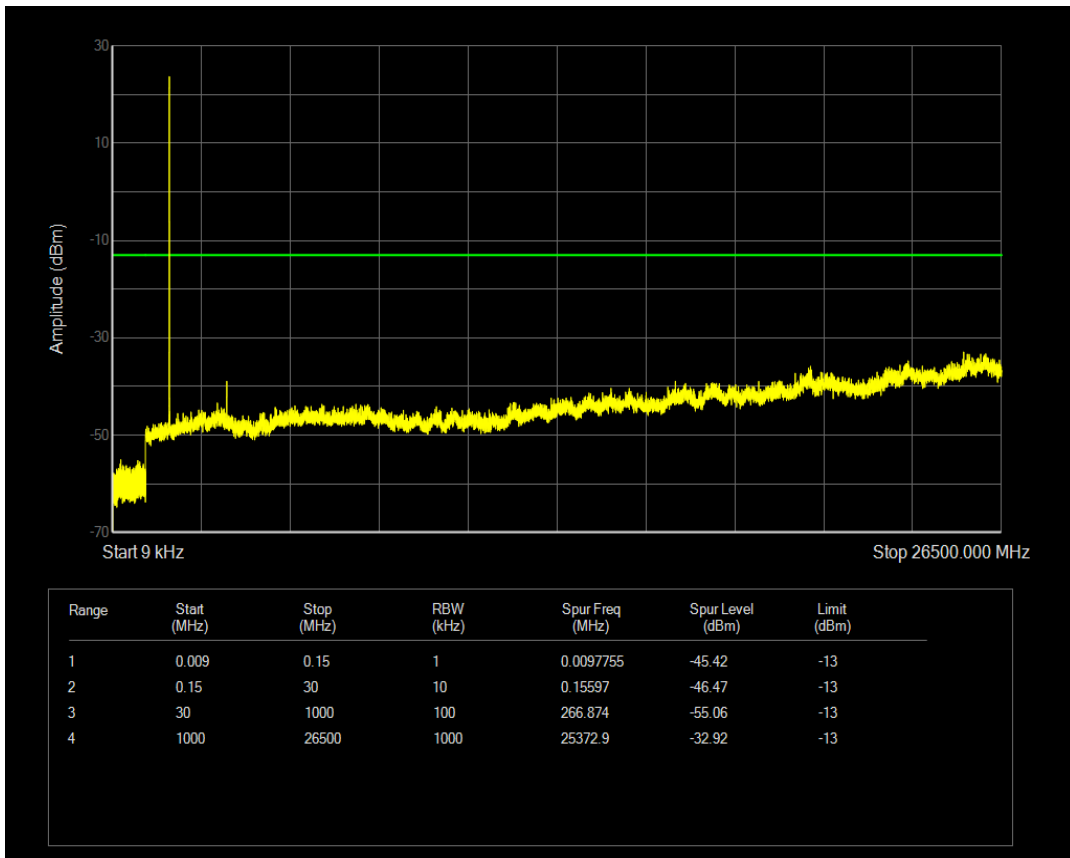

Band4 16QAM BW=1.4MHz Channel=19957 RB Size=6 Position=#0

Band4 QPSK BW=1.4MHz Channel=20175 RB Size=1 Position=#0