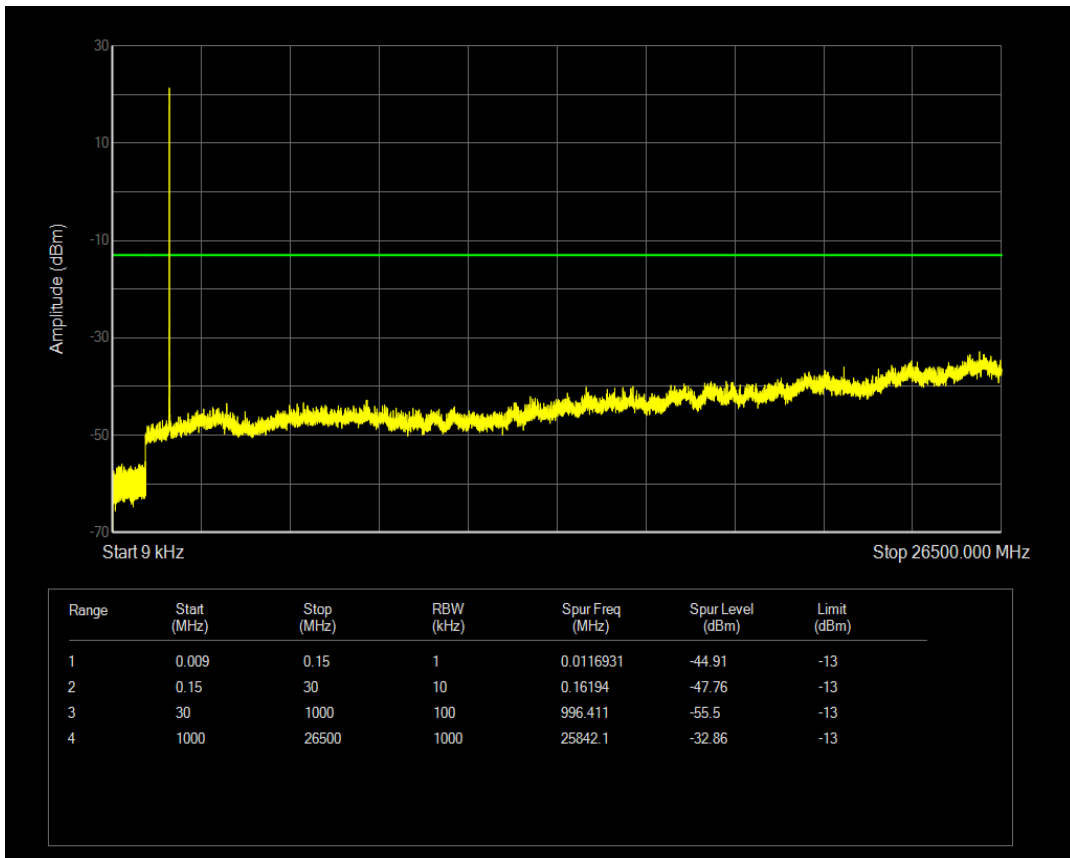

Band4 16QAM BW=3MHz Channel=19965 RB Size=15 Position=#0

Band4 QPSK BW=3MHz Channel=20175 RB Size=1 Position=#0