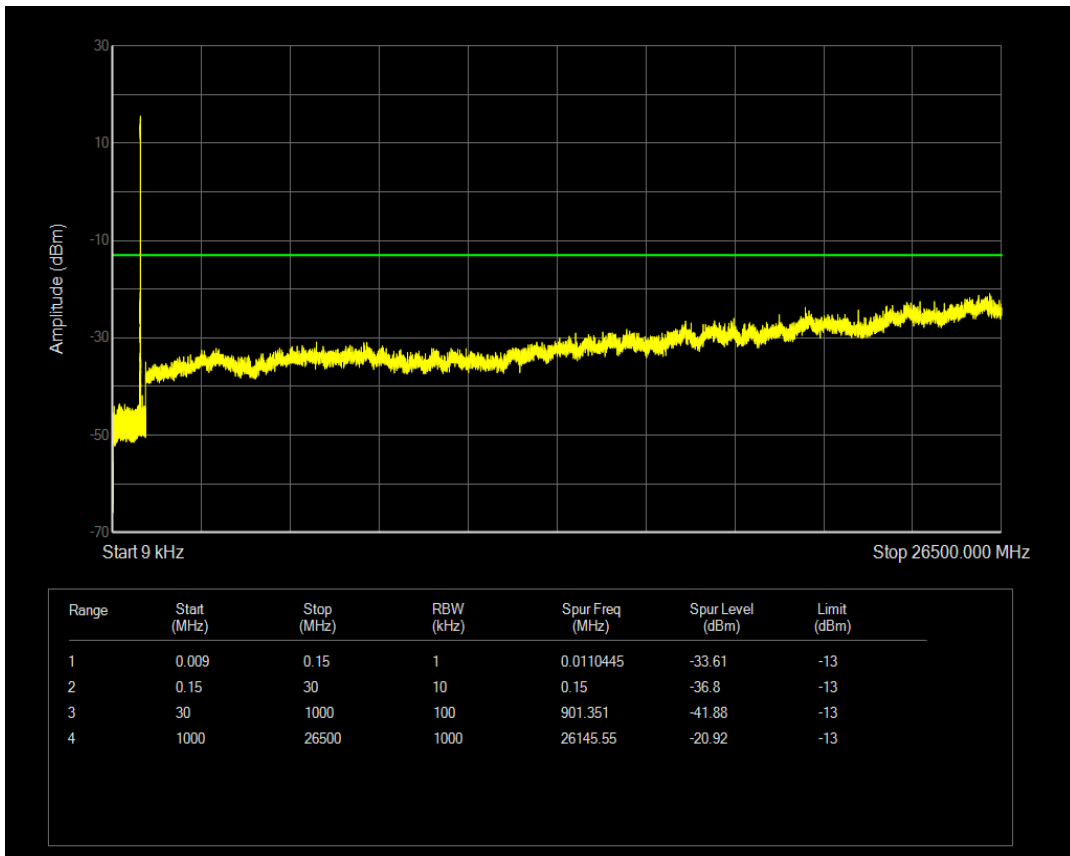

Band5 QPSK BW=5MHz Channel=20525 RB Size=1 Position=#0

Band5 16QAM BW=5MHz Channel=20525 RB Size=1 Position=#0

Band5 16QAM BW=5MHz Channel=20525 RB Size=25 Position=#0

Band5 QPSK BW=5MHz Channel=20625 RB Size=1 Position=#0

Band5 QPSK BW=5MHz Channel=20625 RB Size=25 Position=#0

Band5 16QAM BW=5MHz Channel=20625 RB Size=1 Position=#0

Band5 QPSK BW=10MHz Channel=20450 RB Size=1 Position=#0

Band5 16QAM BW=5MHz Channel=20625 RB Size=25 Position=#0