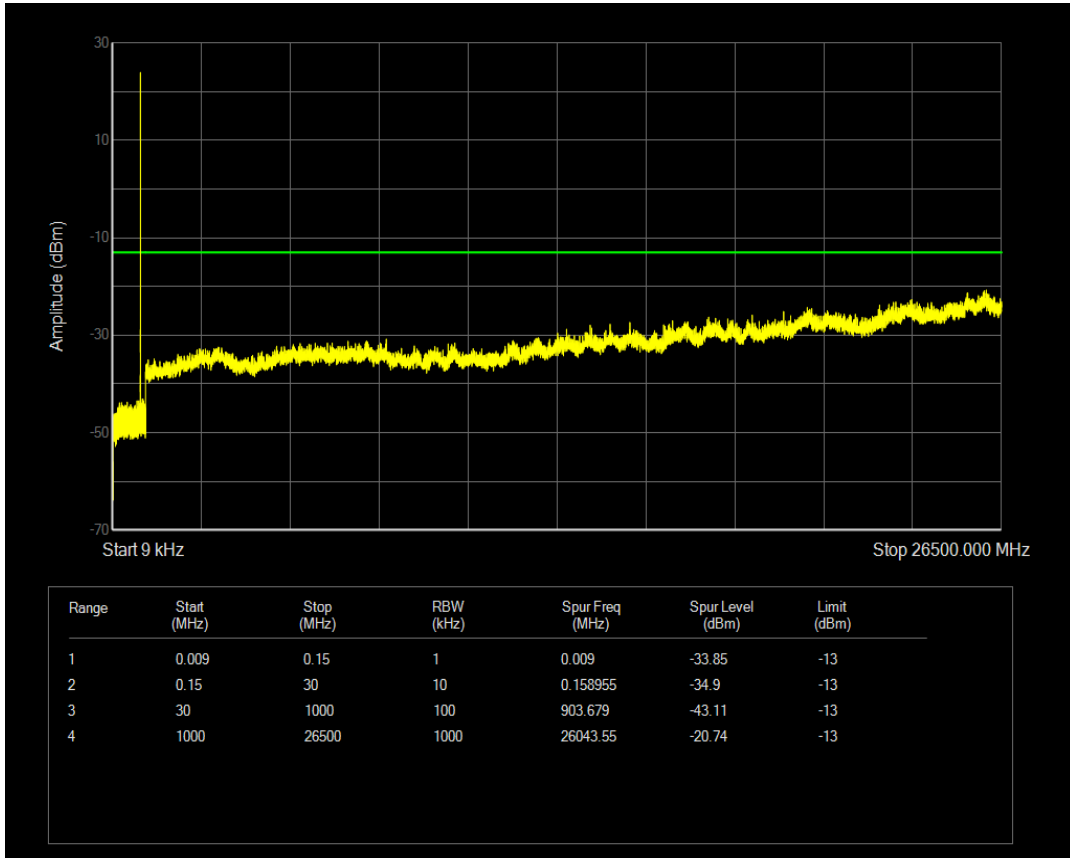

Band5 QPSK BW=1.4MHz Channel=20525 RB Size=6 Position=#0

Band5 16QAM BW=1.4MHz Channel=20525 RB Size=1 Position=#0

Band5 16QAM BW=1.4MHz Channel=20525 RB Size=6 Position=#0

Band5 QPSK BW=1.4MHz Channel=20643 RB Size=1 Position=#0

Band5 QPSK BW=1.4MHz Channel=20643 RB Size=6 Position=#0

Band5 16QAM BW=1.4MHz Channel=20643 RB Size=1 Position=#0

Band5 16QAM BW=1.4MHz Channel=20643 RB Size=6 Position=#0

Band5 QPSK BW=3MHz Channel=20415 RB Size=1 Position=#0