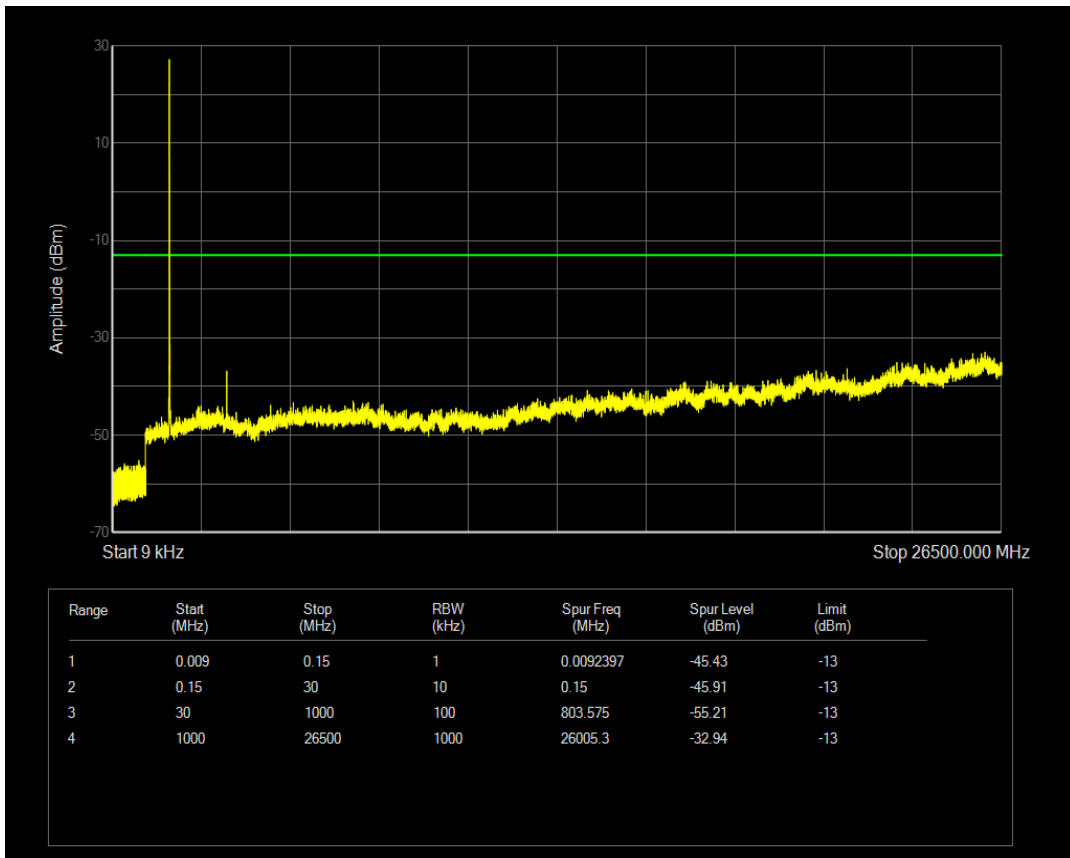

Band4 QPSK BW=5MHz Channel=20375 RB Size=25 Position=#0

Band4 16QAM BW=5MHz Channel=20375 RB Size=1 Position=#0

Band4 16QAM BW=5MHz Channel=20375 RB Size=25 Position=#0

Band4 QPSK BW=10MHz Channel=20000 RB Size=50 Position=#0

Band4 QPSK BW=10MHz Channel=20000 RB Size=1 Position=#0

Band4 16QAM BW=10MHz Channel=20000 RB Size=1 Position=#0

Band4 16QAM BW=10MHz Channel=20000 RB Size=50 Position=#0

Band4 QPSK BW=10MHz Channel=20175 RB Size=1 Position=#0