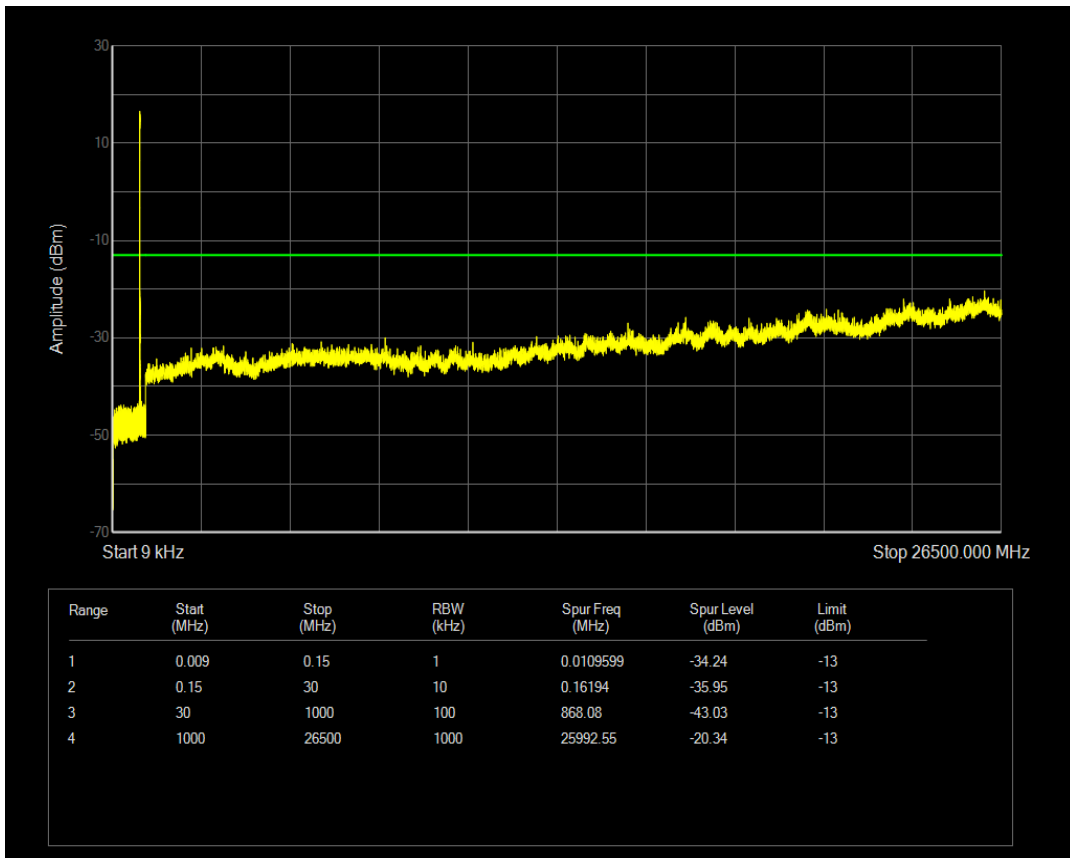

Band5 QPSK BW=3MHz Channel=20415 RB Size=15 Position=#0

Band5 16QAM BW=3MHz Channel=20415 RB Size=1 Position=#0