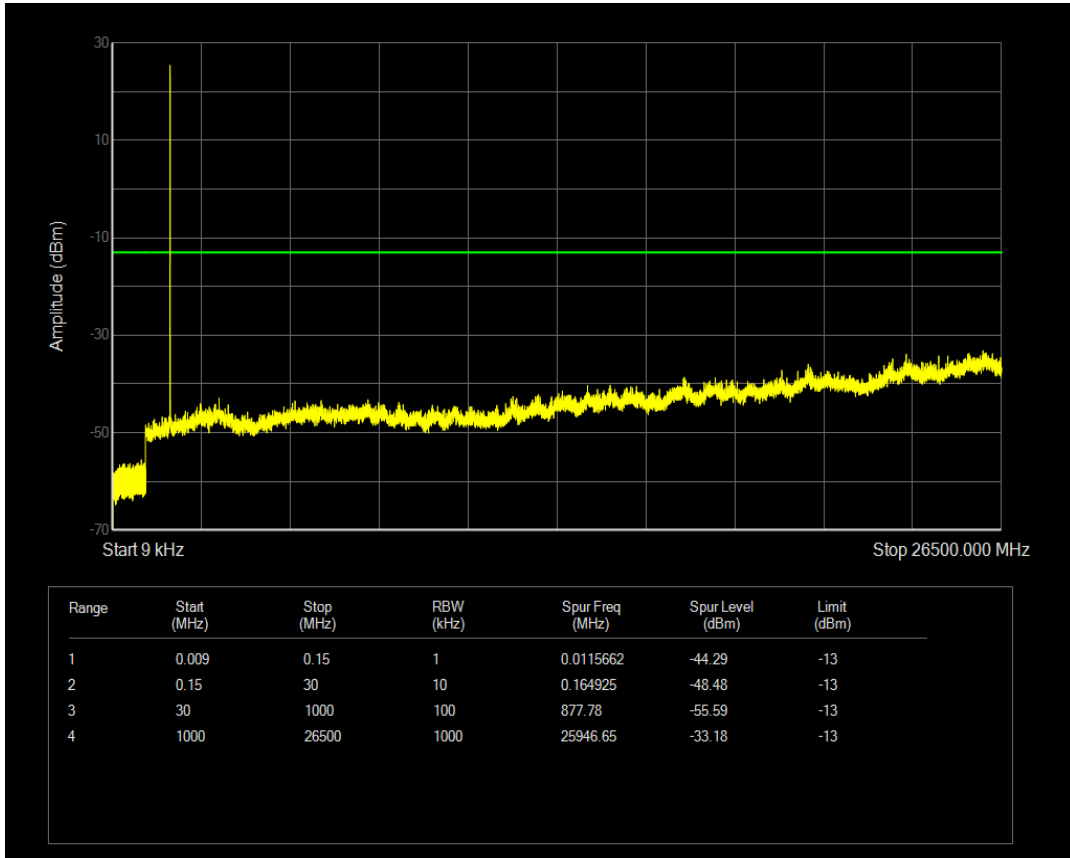

Band4 QPSK BW=1.4MHz Channel=19957 RB Size=6 Position=#0

Band4 16QAM BW=1.4MHz Channel=19957 RB Size=1 Position=#0

Band4 16QAM BW=1.4MHz Channel=19957 RB Size=6 Position=#0

Band4 QPSK BW=1.4MHz Channel=20175 RB Size=1 Position=#0

Band4 QPSK BW=1.4MHz Channel=20175 RB Size=6 Position=#0

Band4 16QAM BW=1.4MHz Channel=20175 RB Size=6 Position=#0

Band4 16QAM BW=1.4MHz Channel=20175 RB Size=1 Position=#0

Band4 QPSK BW=1.4MHz Channel=20393 RB Size=1 Position=#0