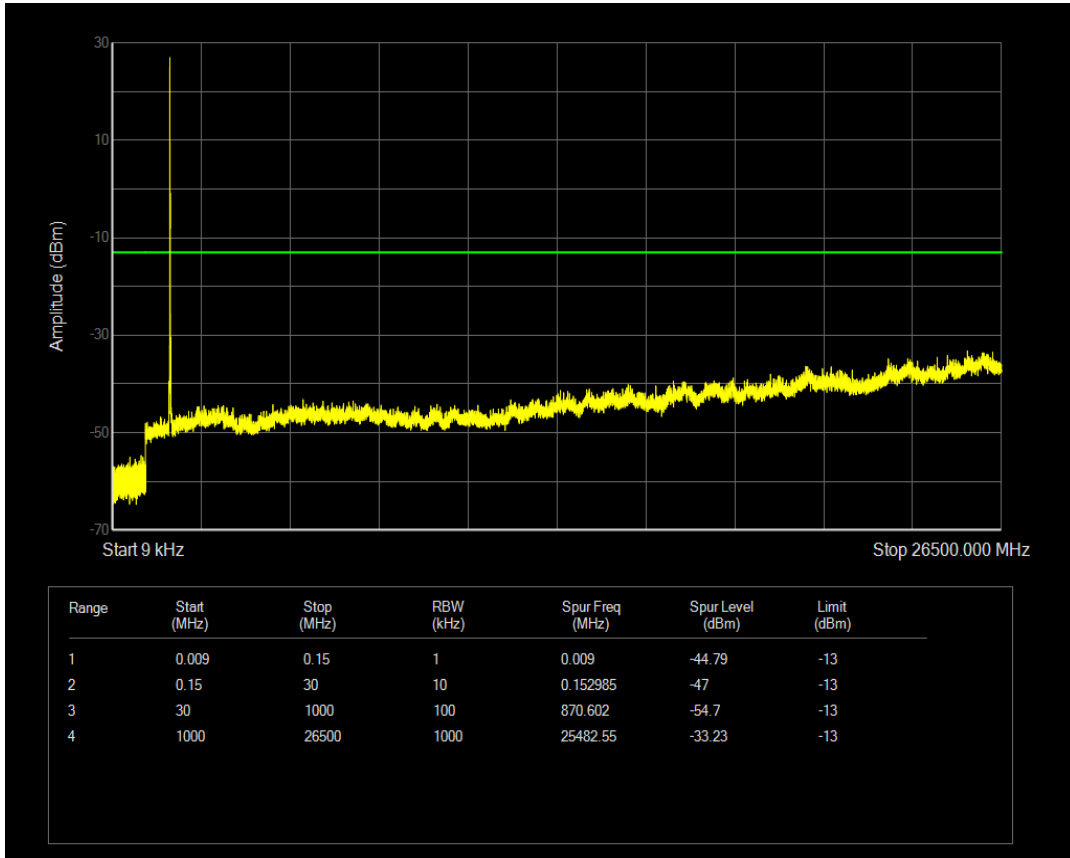

Band4 QPSK BW=15MHz Channel=20025 RB Size=75 Position=#0

Band4 16QAM BW=15MHz Channel=20025 RB Size=1 Position=#0

Band4 16QAM BW=15MHz Channel=20025 RB Size=75 Position=#0

Band4 QPSK BW=15MHz Channel=20175 RB Size=1 Position=#0