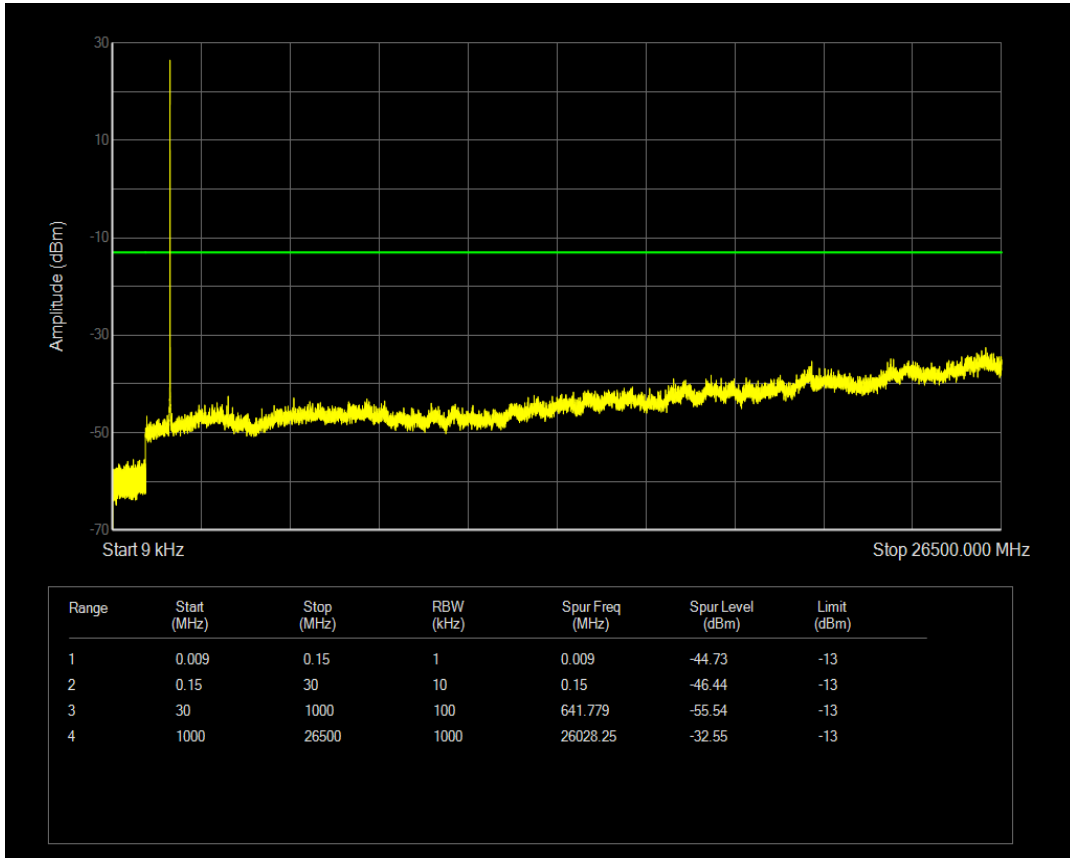

Band4 16QAM BW=3MHz Channel=20175 RB Size=1 Position=#0

Band4 16QAM BW=3MHz Channel=20175 RB Size=15 Position=#0