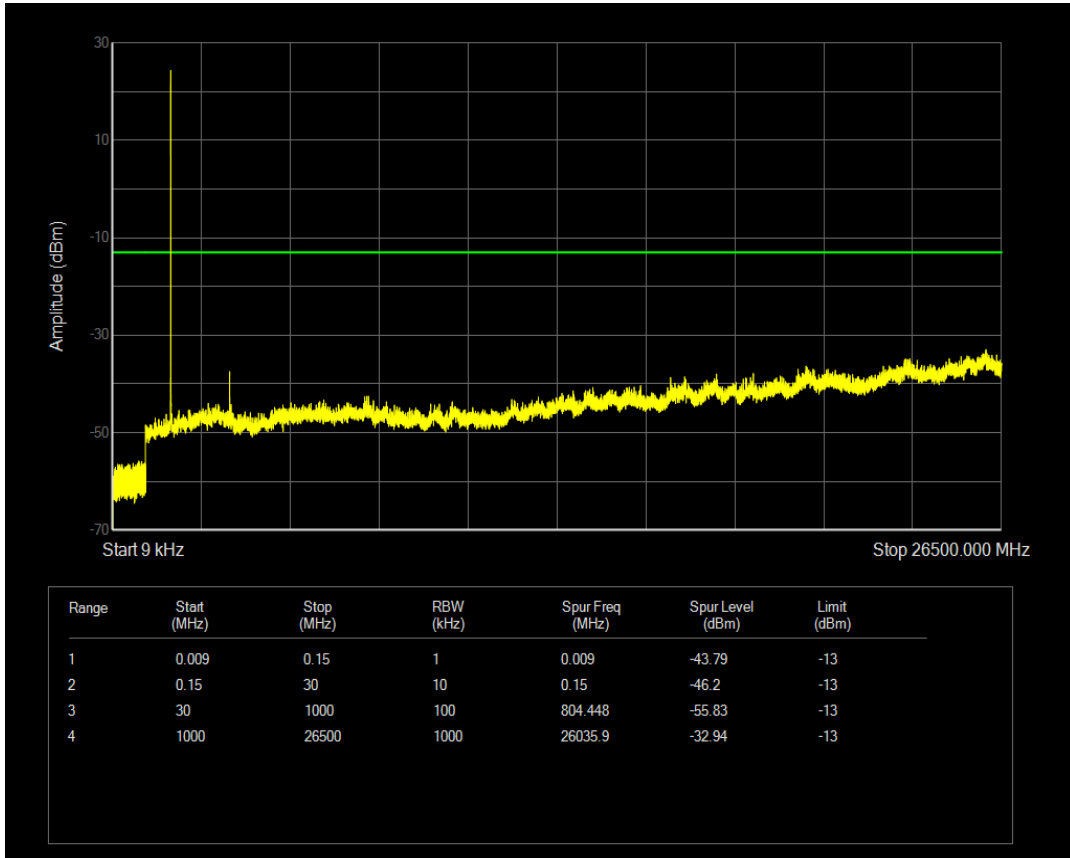

Band4 16QAM BW=1.4MHz Channel=20393 RB Size=1 Position=#0

Band4 16QAM BW=1.4MHz Channel=20393 RB Size=6 Position=#0