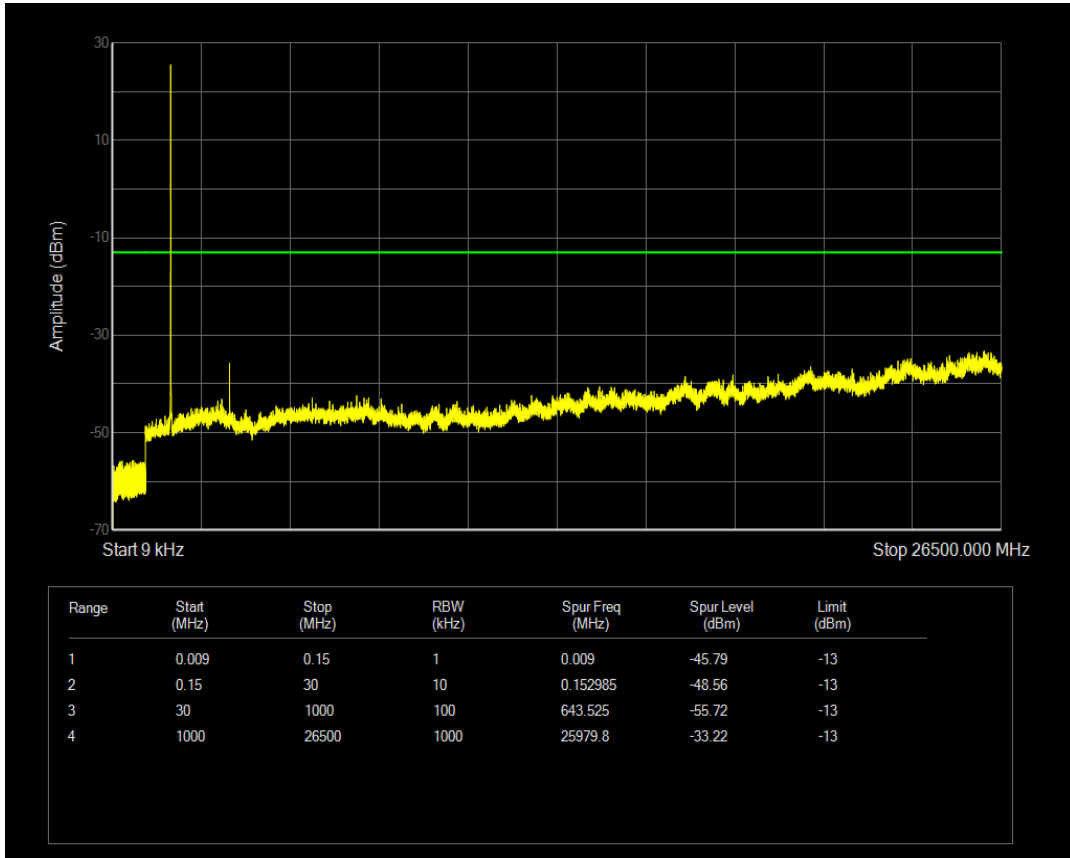

Band4 QPSK BW=3MHz Channel=20175 RB Size=15 Position=#0

Band4 16QAM BW=3MHz Channel=20175 RB Size=1 Position=#0

Band4 16QAM BW=3MHz Channel=20175 RB Size=15 Position=#0

Band4 QPSK BW=3MHz Channel=20385 RB Size=1 Position=#0