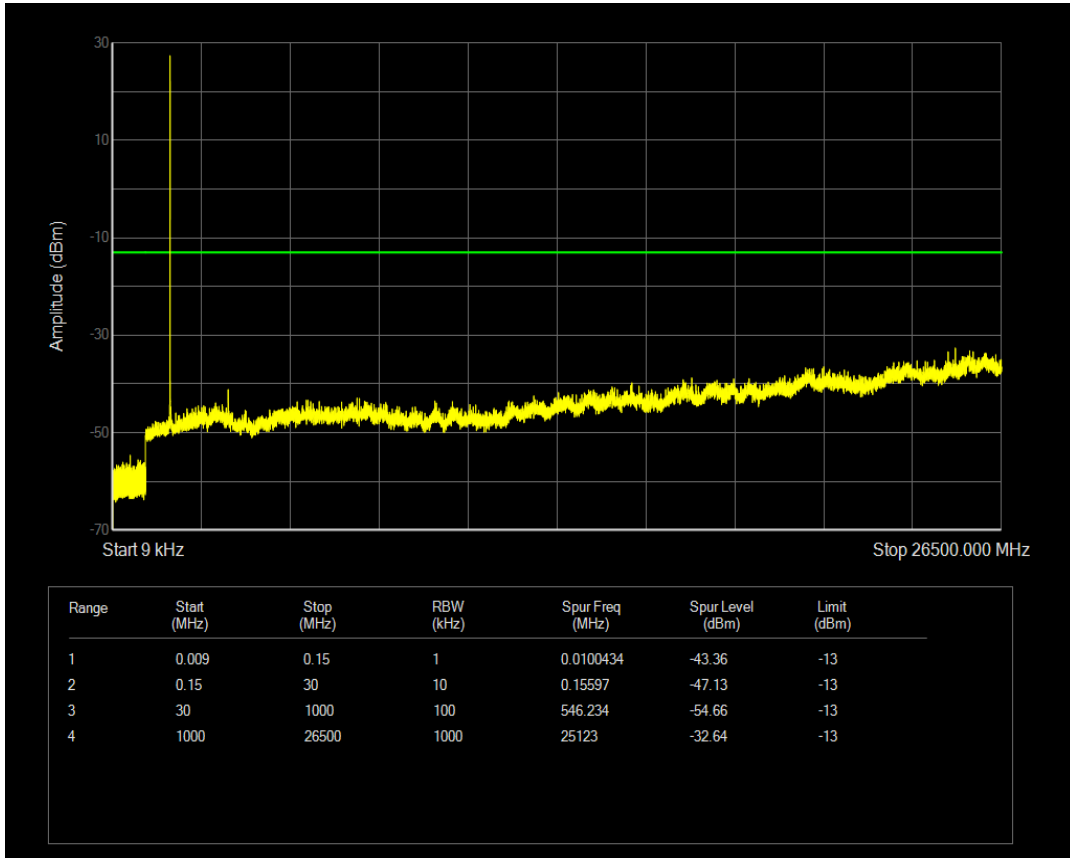

Band4 QPSK BW=1.4MHz Channel=19957 RB Size=6 Position=#0

Band4 16QAM BW=1.4MHz Channel=19957 RB Size=1 Position=#0

Band4 16QAM BW=1.4MHz Channel=19957 RB Size=6 Position=#0

Band4 QPSK BW=1.4MHz Channel=20175 RB Size=1 Position=#0