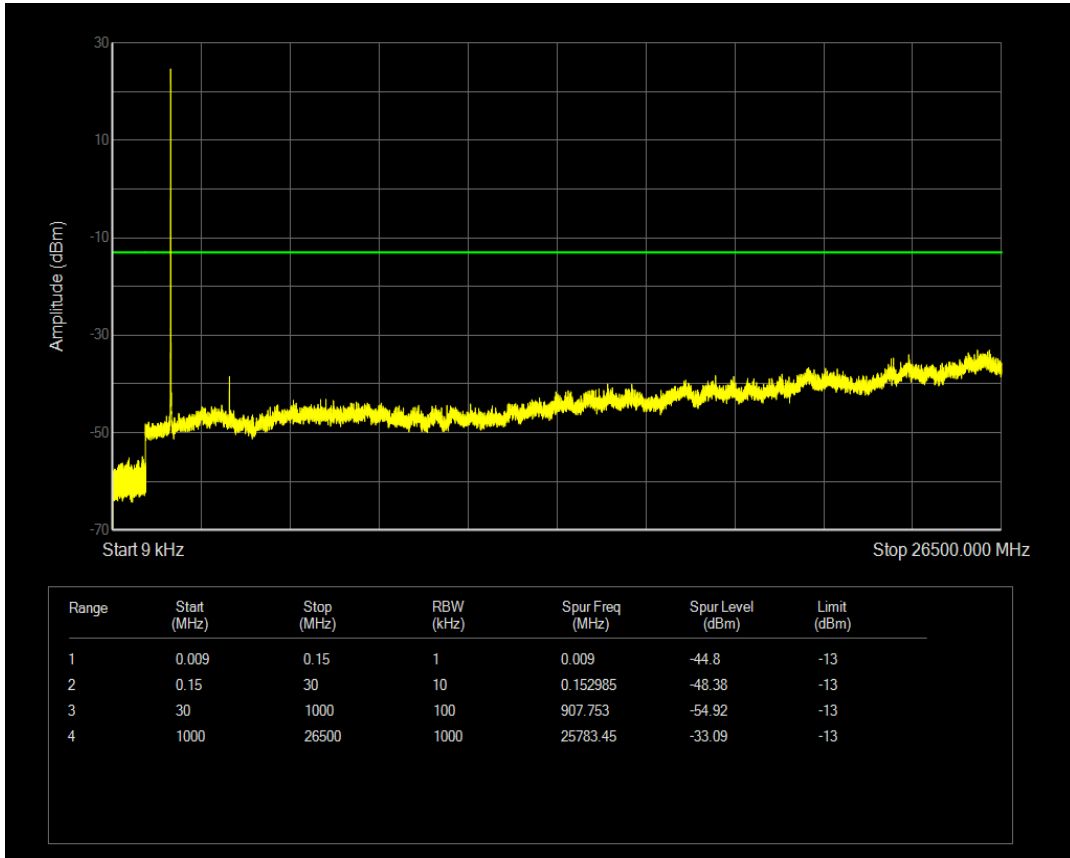

Band4 QPSK BW=5MHz Channel=20175 RB Size=25 Position=#0

Band4 16QAM BW=5MHz Channel=20175 RB Size=1 Position=#0

Band4 16QAM BW=5MHz Channel=20175 RB Size=25 Position=#0

Band4 QPSK BW=5MHz Channel=20375 RB Size=1 Position=#0

Band4 QPSK BW=5MHz Channel=20375 RB Size=25 Position=#0

Band4 16QAM BW=5MHz Channel=20375 RB Size=1 Position=#0

Band4 16QAM BW=5MHz Channel=20375 RB Size=25 Position=#0

Band4 QPSK BW=10MHz Channel=20000 RB Size=50 Position=#0