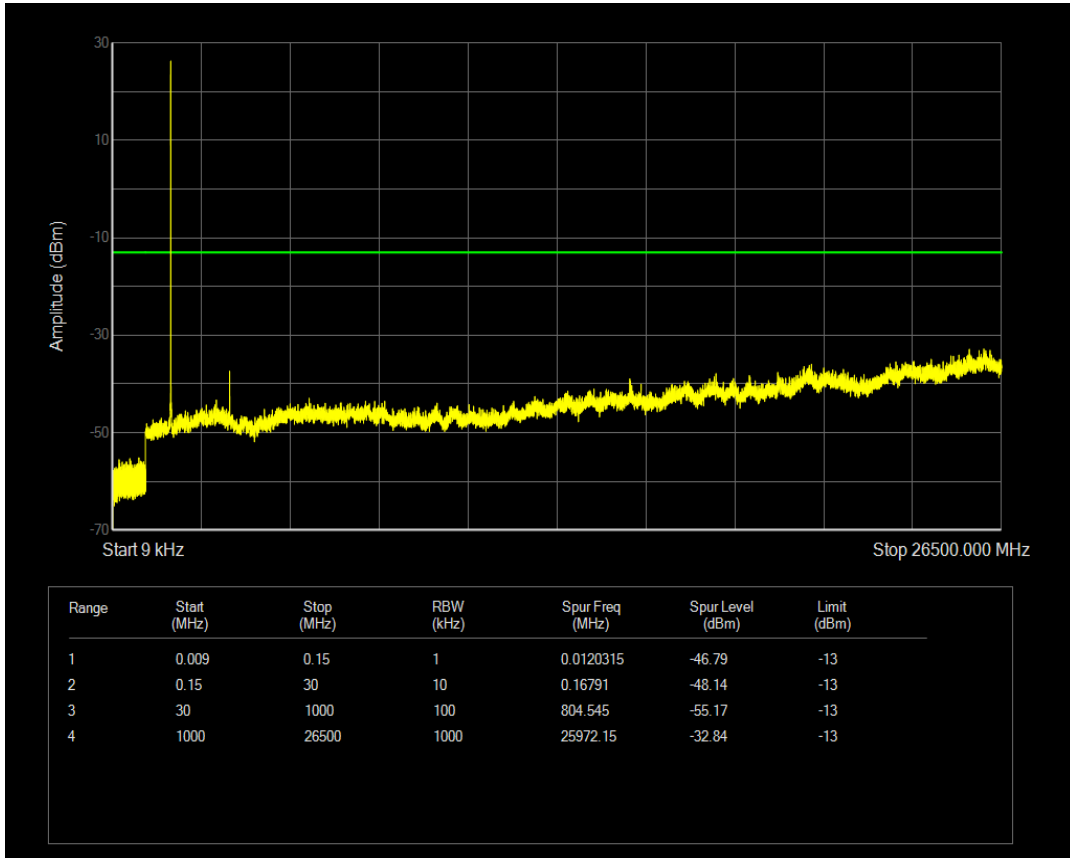

Band4 QPSK BW=1.4MHz Channel=20175 RB Size=6 Position=#0

Band4 16QAM BW=1.4MHz Channel=20175 RB Size=6 Position=#0

Band4 16QAM BW=1.4MHz Channel=20175 RB Size=1 Position=#0

Band4 QPSK BW=1.4MHz Channel=20393 RB Size=1 Position=#0