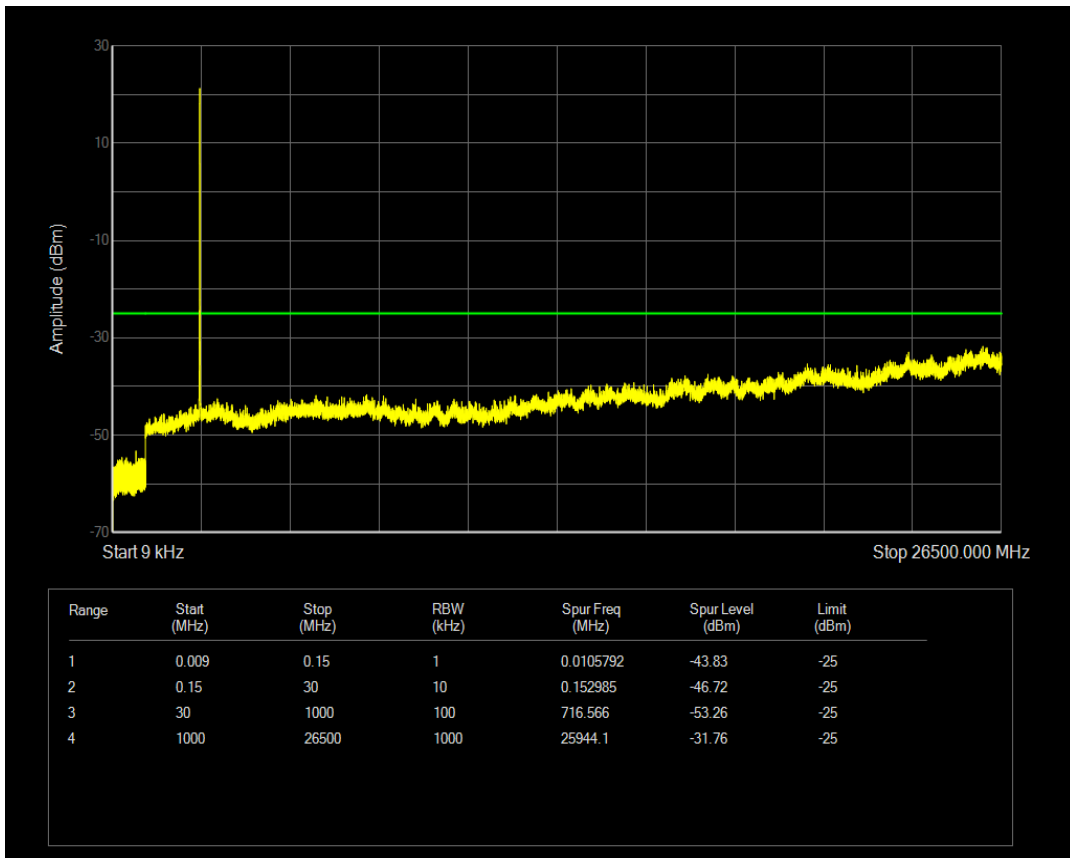

Band38 QPSK BW=5MHz Channel=38225 RB Size=25 Position=#0

Band38 16QAM BW=5MHz Channel=38225 RB Size=1 Position=#0