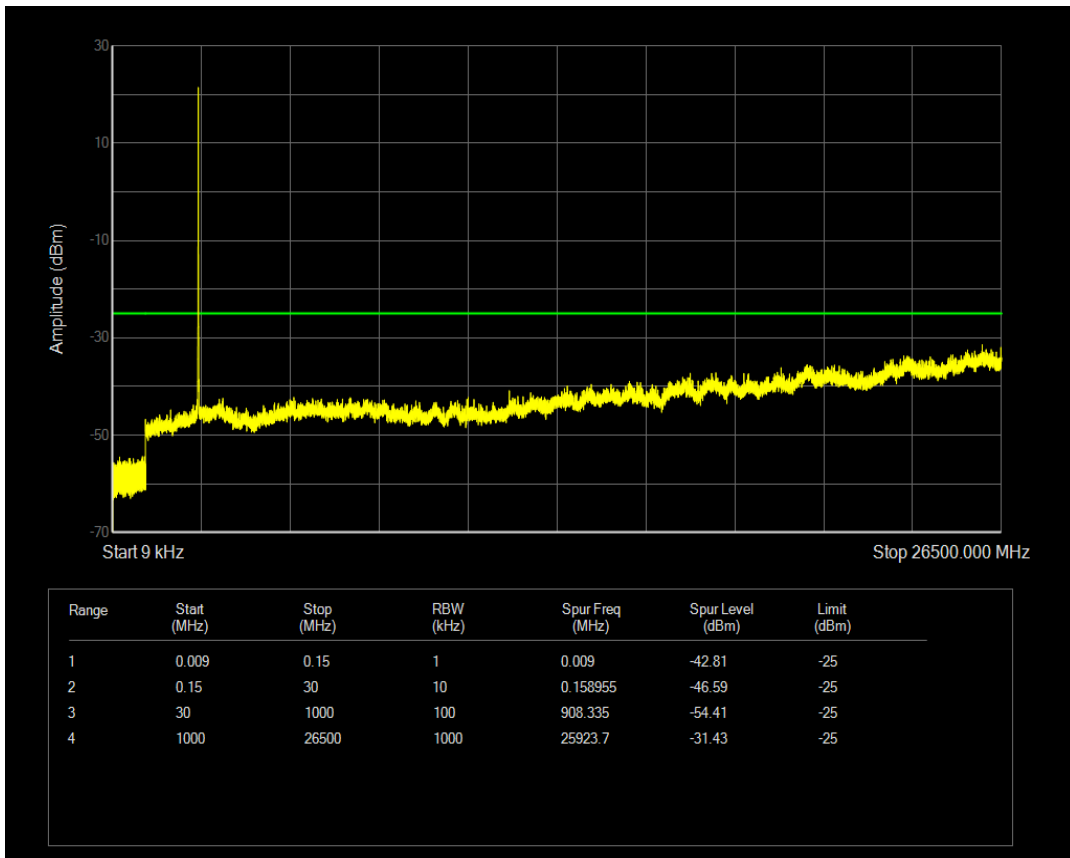

Band38 16QAM BW=5MHz Channel=37775 RB Size=25 Position=#0

Band38 QPSK BW=5MHz Channel=38000 RB Size=1 Position=#0