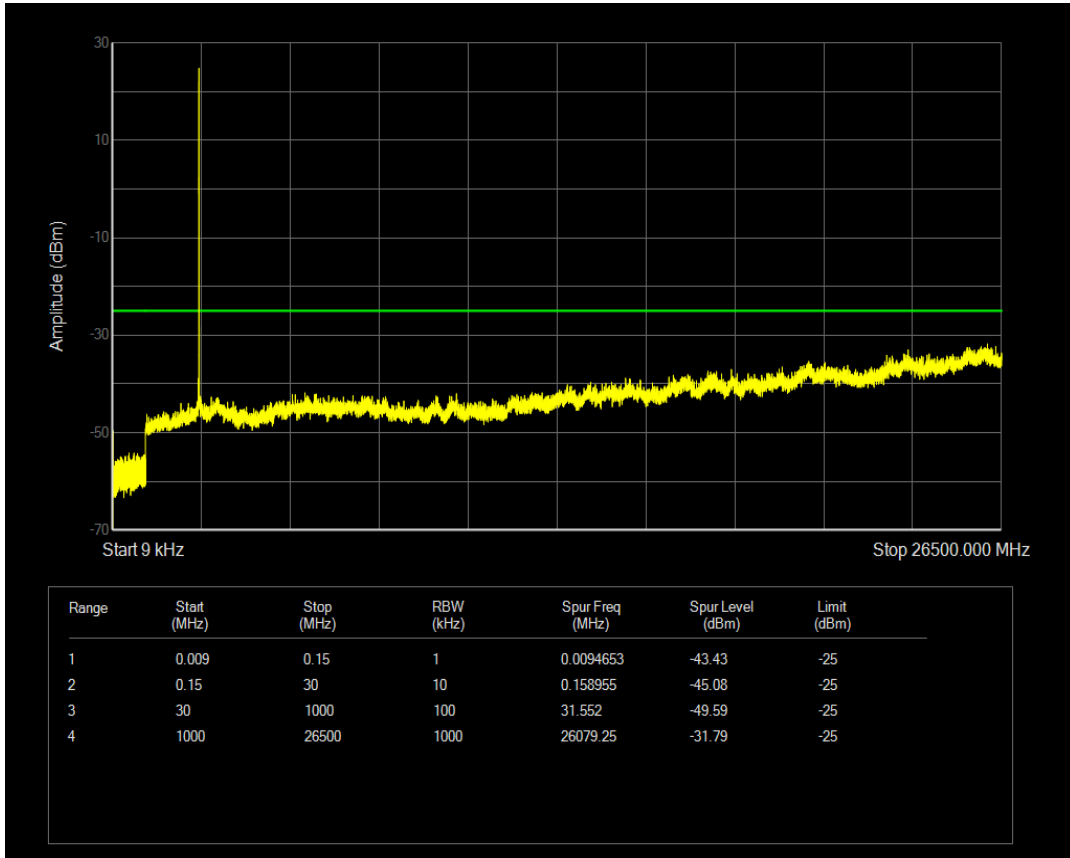

Band38 16QAM BW=5MHz Channel=38000 RB Size=1 Position=#0

Band38 16QAM BW=5MHz Channel=38000 RB Size=25 Position=#0