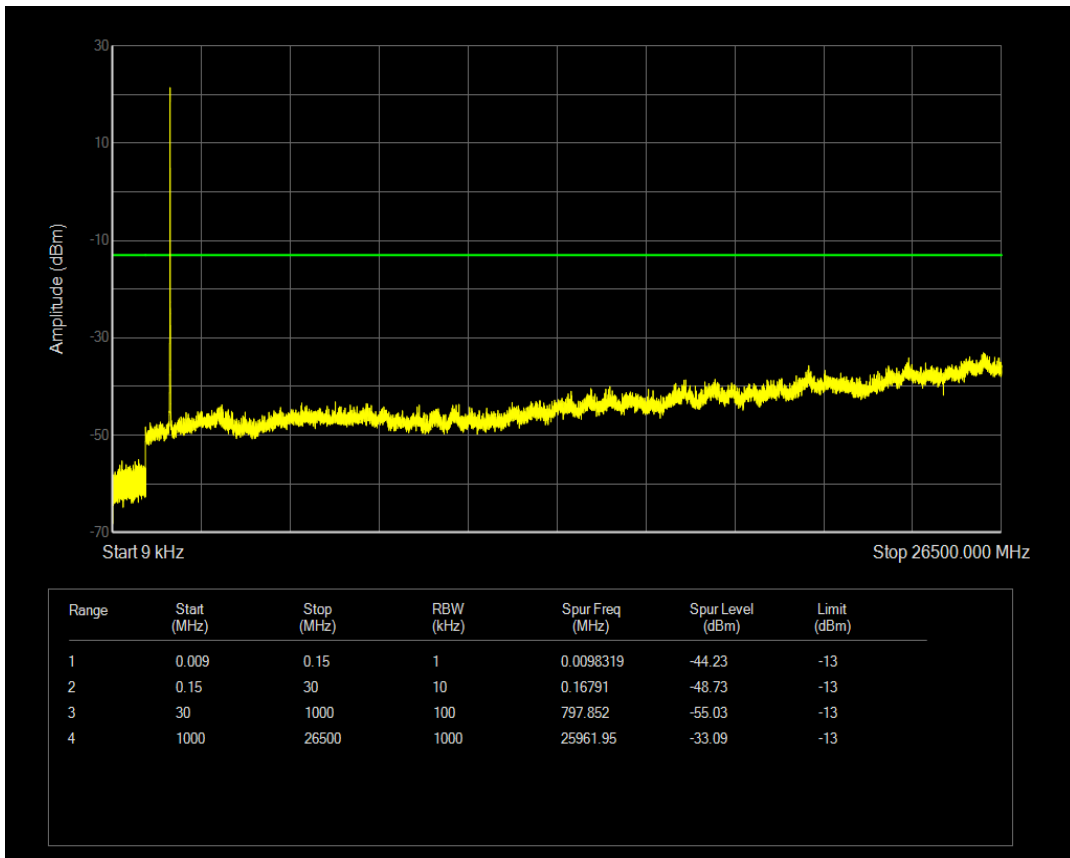

Band4 QPSK BW=5MHz Channel=20175 RB Size=25 Position=#0

Band4 16QAM BW=5MHz Channel=20175 RB Size=1 Position=#0