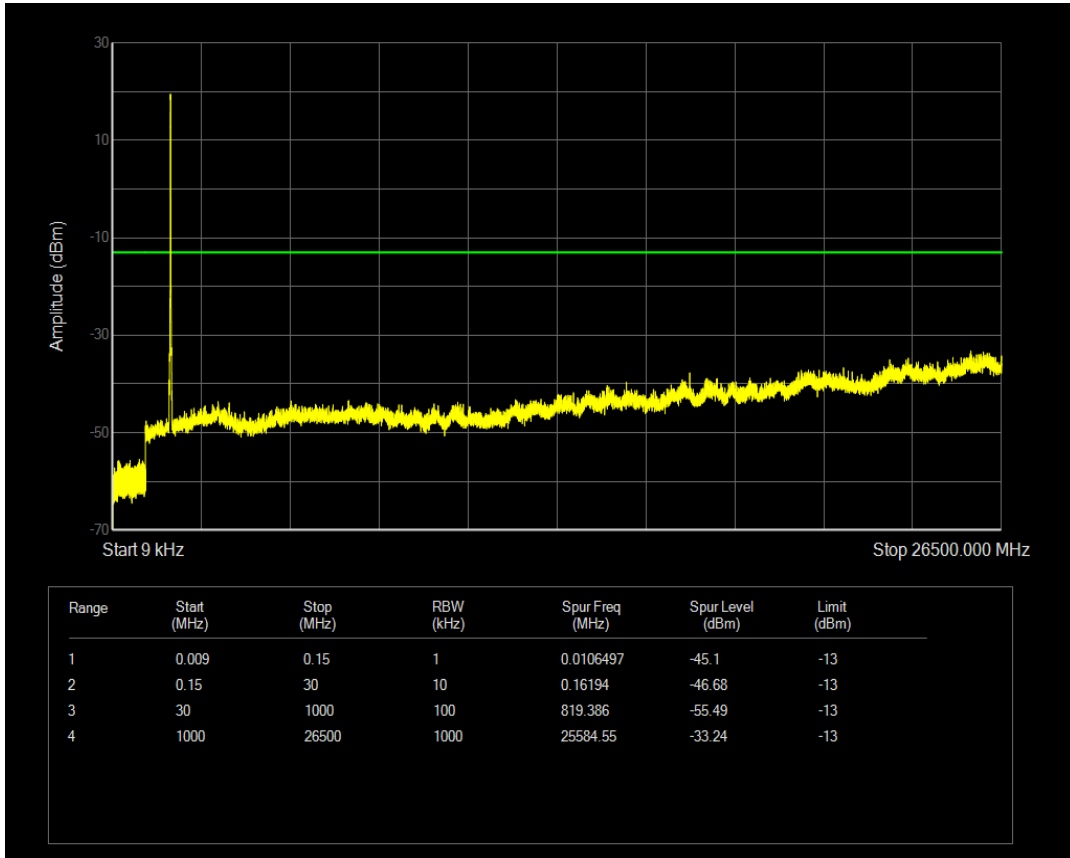

Band4 QPSK BW=15MHz Channel=20175 RB Size=75 Position=#0

Band4 16QAM BW=15MHz Channel=20175 RB Size=1 Position=#0

Band4 16QAM BW=15MHz Channel=20175 RB Size=75 Position=#0

Band4 QPSK BW=15MHz Channel=20325 RB Size=75 Position=#0