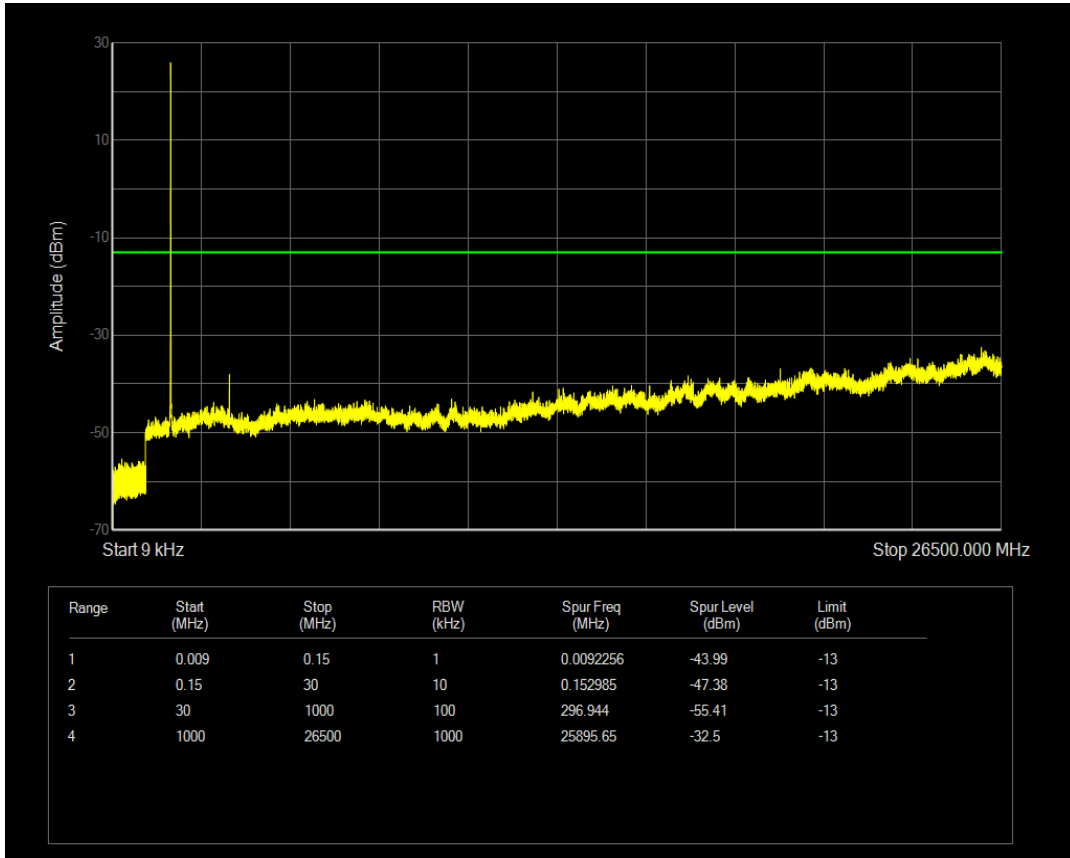

Band4 QPSK BW=5MHz Channel=20175 RB Size=25 Position=#0

Band4 16QAM BW=5MHz Channel=20175 RB Size=1 Position=#0

Band4 16QAM BW=5MHz Channel=20175 RB Size=25 Position=#0

Band4 QPSK BW=5MHz Channel=20375 RB Size=1 Position=#0

Band4 QPSK BW=5MHz Channel=20375 RB Size=25 Position=#0

Band4 16QAM BW=5MHz Channel=20375 RB Size=1 Position=#0

Band4 16QAM BW=5MHz Channel=20375 RB Size=25 Position=#0

Band4 QPSK BW=10MHz Channel=20000 RB Size=50 Position=#0