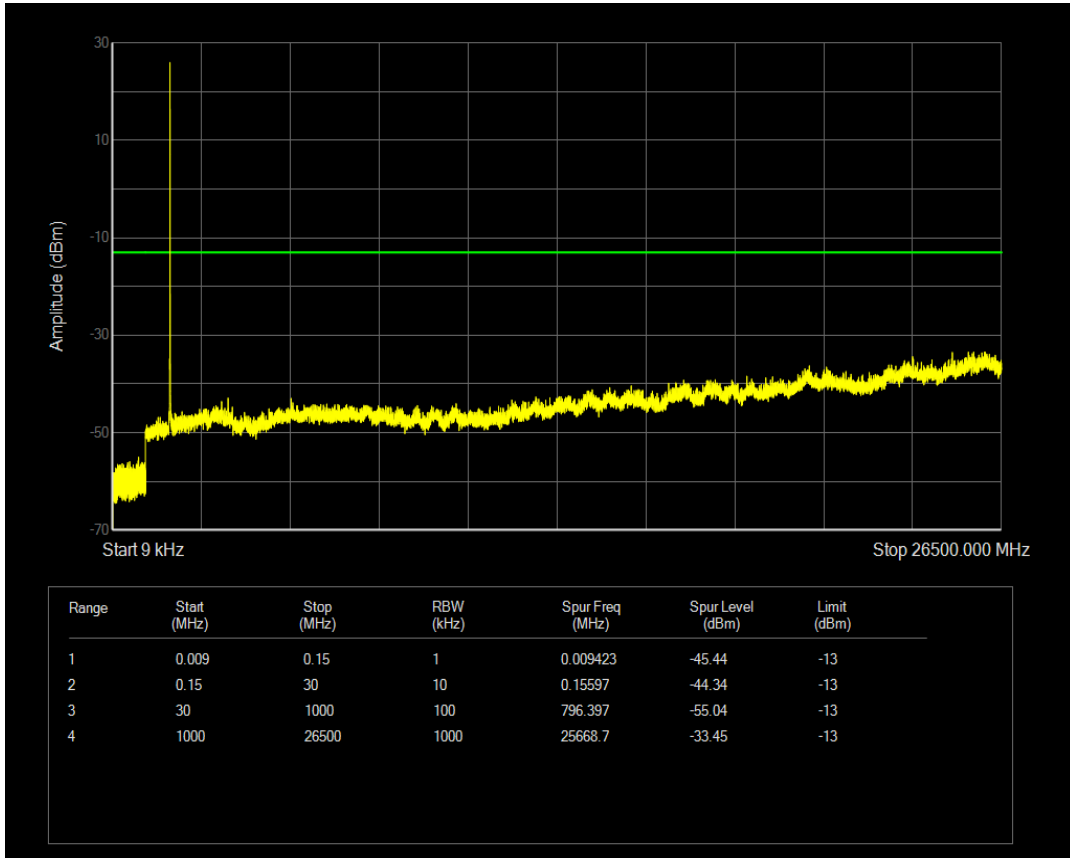

Band4 QPSK BW=5MHz Channel=19975 RB Size=1 Position=#0

Band4 16QAM BW=5MHz Channel=19975 RB Size=1 Position=#0

Band4 16QAM BW=5MHz Channel=19975 RB Size=25 Position=#0

Band4 QPSK BW=5MHz Channel=20175 RB Size=1 Position=#0