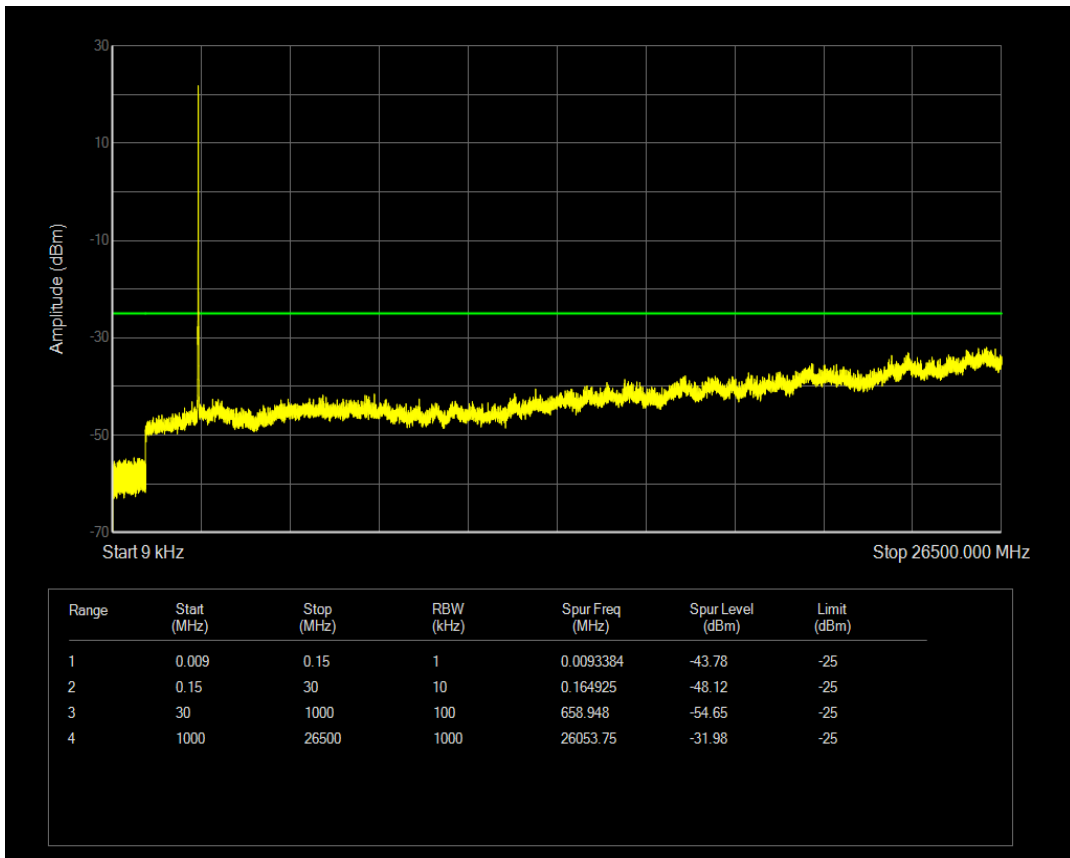

Band38 QPSK BW=5MHz Channel=37775 RB Size=25 Position=#0

Band38 16QAM BW=5MHz Channel=37775 RB Size=1 Position=#0