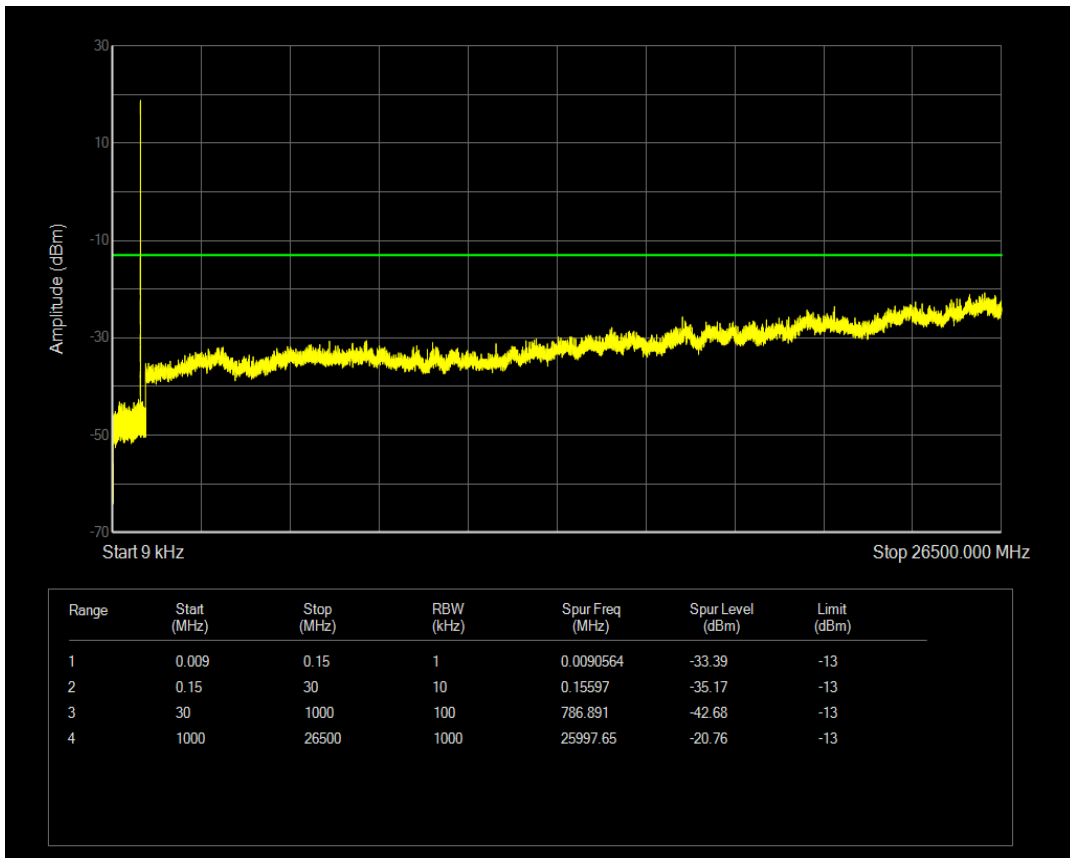

Band5 QPSK BW=1.4MHz Channel=20407 RB Size=6 Position=#0

Band5 16QAM BW=1.4MHz Channel=20407 RB Size=1 Position=#0

Band5 16QAM BW=1.4MHz Channel=20407 RB Size=6 Position=#0

Band5 QPSK BW=1.4MHz Channel=20525 RB Size=1 Position=#0

Band5 QPSK BW=1.4MHz Channel=20525 RB Size=6 Position=#0

Band5 16QAM BW=1.4MHz Channel=20525 RB Size=1 Position=#0

Band5 16QAM BW=1.4MHz Channel=20525 RB Size=6 Position=#0

Band5 QPSK BW=1.4MHz Channel=20643 RB Size=1 Position=#0

Band5 QPSK BW=1.4MHz Channel=20643 RB Size=6 Position=#0

Band5 16QAM BW=1.4MHz Channel=20643 RB Size=1 Position=#0

Band5 16QAM BW=1.4MHz Channel=20643 RB Size=6 Position=#0

Band5 QPSK BW=3MHz Channel=20415 RB Size=1 Position=#0