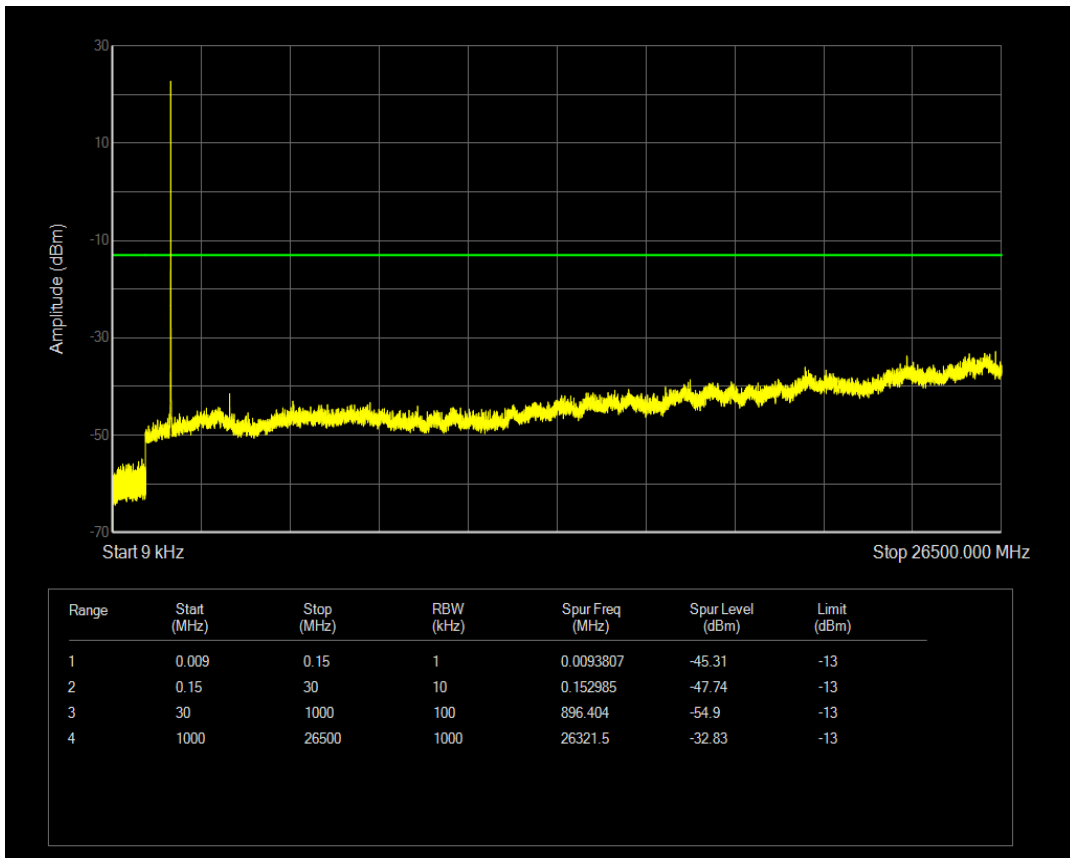

Band4 QPSK BW=3MHz Channel=20385 RB Size=15 Position=#0

Band4 16QAM BW=3MHz Channel=20385 RB Size=1 Position=#0