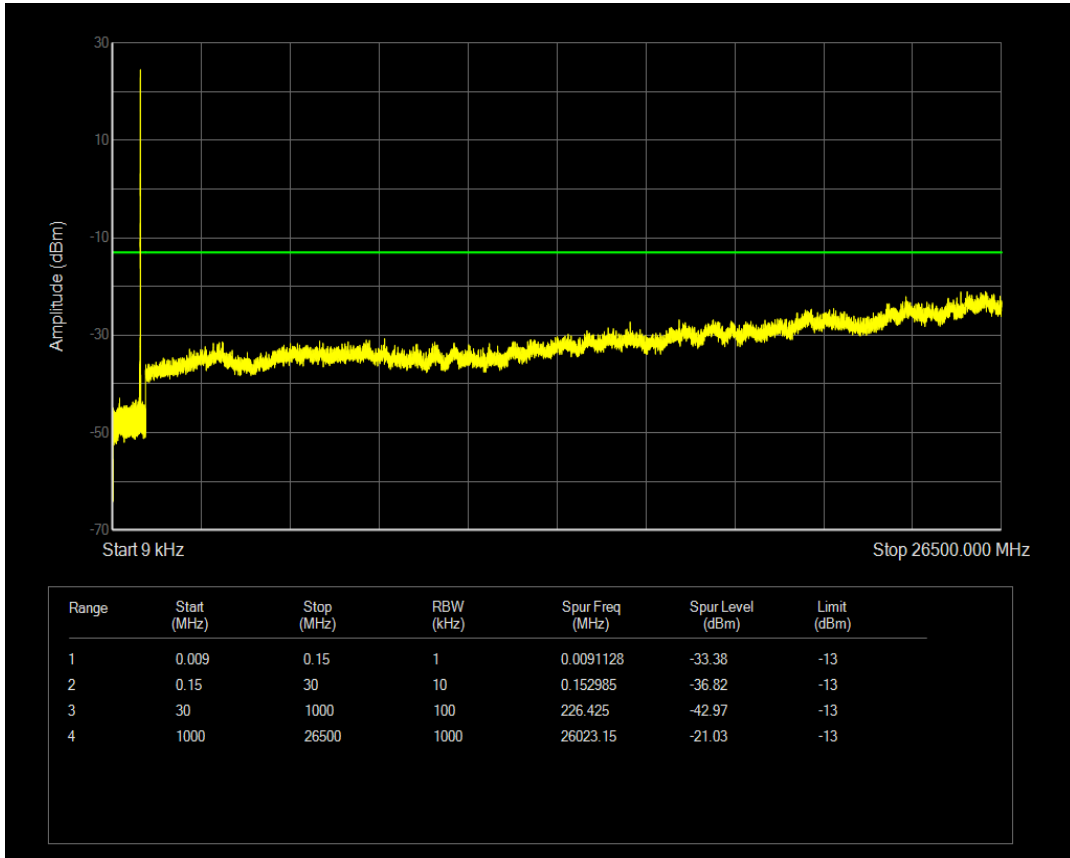

Band5 QPSK BW=5MHz Channel=20525 RB Size=1 Position=#0

Band5 16QAM BW=5MHz Channel=20525 RB Size=1 Position=#0

Band5 16QAM BW=5MHz Channel=20525 RB Size=25 Position=#0

Band5 QPSK BW=5MHz Channel=20625 RB Size=1 Position=#0

Band5 QPSK BW=5MHz Channel=20625 RB Size=25 Position=#0

Band5 16QAM BW=5MHz Channel=20625 RB Size=1 Position=#0

Band5 QPSK BW=10MHz Channel=20450 RB Size=1 Position=#0

Band5 16QAM BW=5MHz Channel=20625 RB Size=25 Position=#0