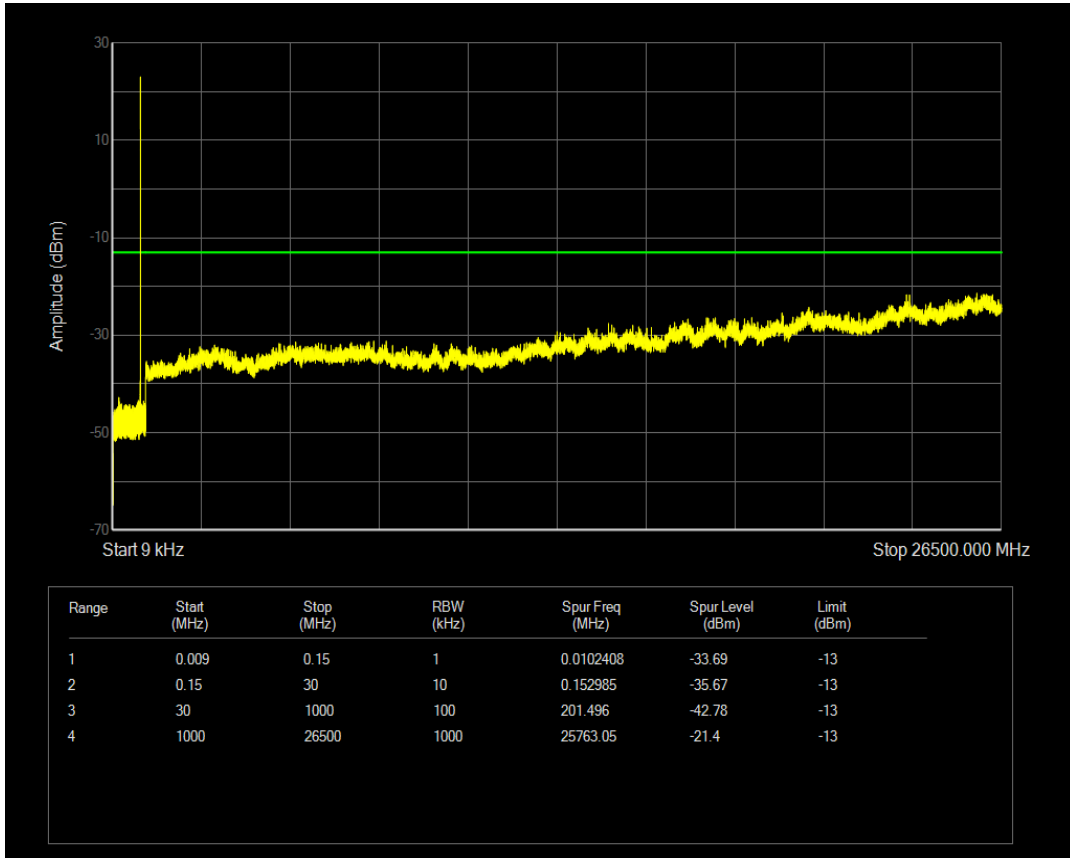

Band5 QPSK BW=1.4MHz Channel=20525 RB Size=6 Position=#0

Band5 16QAM BW=1.4MHz Channel=20525 RB Size=1 Position=#0

Band5 16QAM BW=1.4MHz Channel=20525 RB Size=6 Position=#0

Band5 QPSK BW=1.4MHz Channel=20643 RB Size=1 Position=#0

Band5 QPSK BW=1.4MHz Channel=20643 RB Size=6 Position=#0

Band5 16QAM BW=1.4MHz Channel=20643 RB Size=1 Position=#0

Band5 16QAM BW=1.4MHz Channel=20643 RB Size=6 Position=#0

Band5 QPSK BW=3MHz Channel=20415 RB Size=1 Position=#0