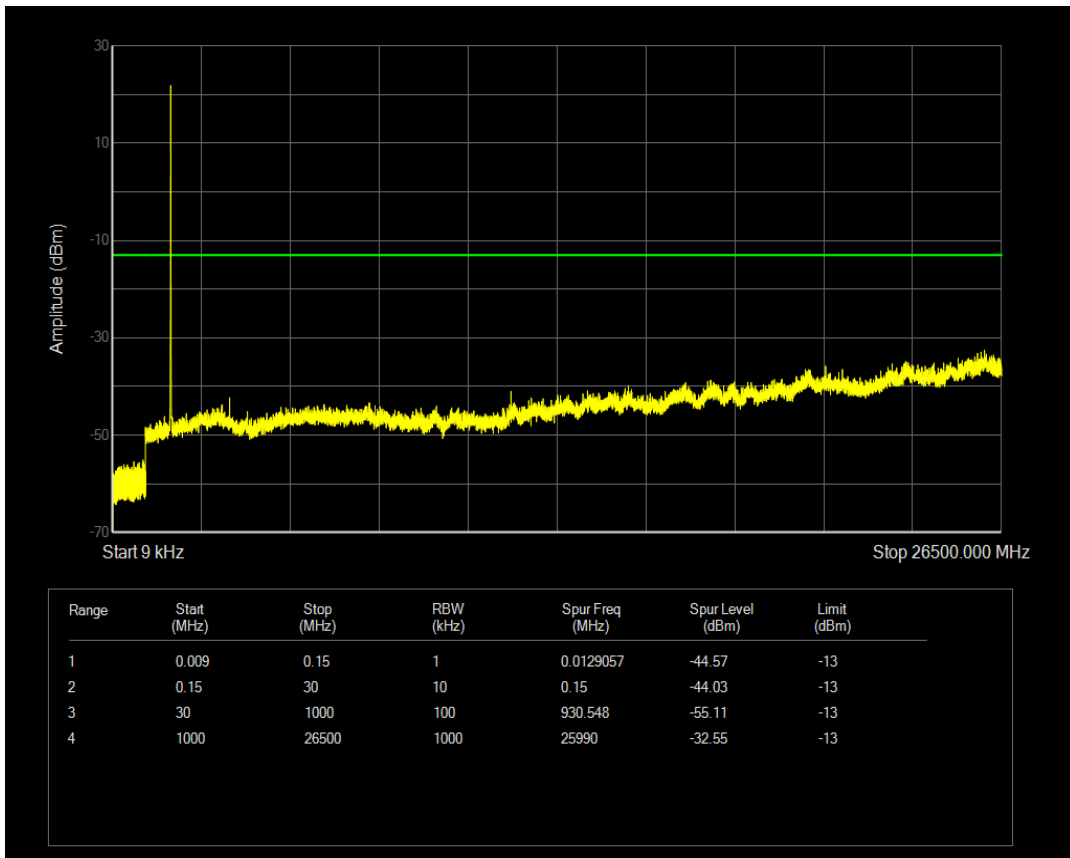

Band4 QPSK BW=5MHz Channel=20175 RB Size=25 Position=#0

Band4 16QAM BW=5MHz Channel=20175 RB Size=1 Position=#0

Band4 16QAM BW=5MHz Channel=20175 RB Size=25 Position=#0

Band4 QPSK BW=5MHz Channel=20375 RB Size=1 Position=#0

Band4 QPSK BW=5MHz Channel=20375 RB Size=25 Position=#0

Band4 16QAM BW=5MHz Channel=20375 RB Size=1 Position=#0

Band4 16QAM BW=5MHz Channel=20375 RB Size=25 Position=#0

Band4 QPSK BW=10MHz Channel=20000 RB Size=50 Position=#0