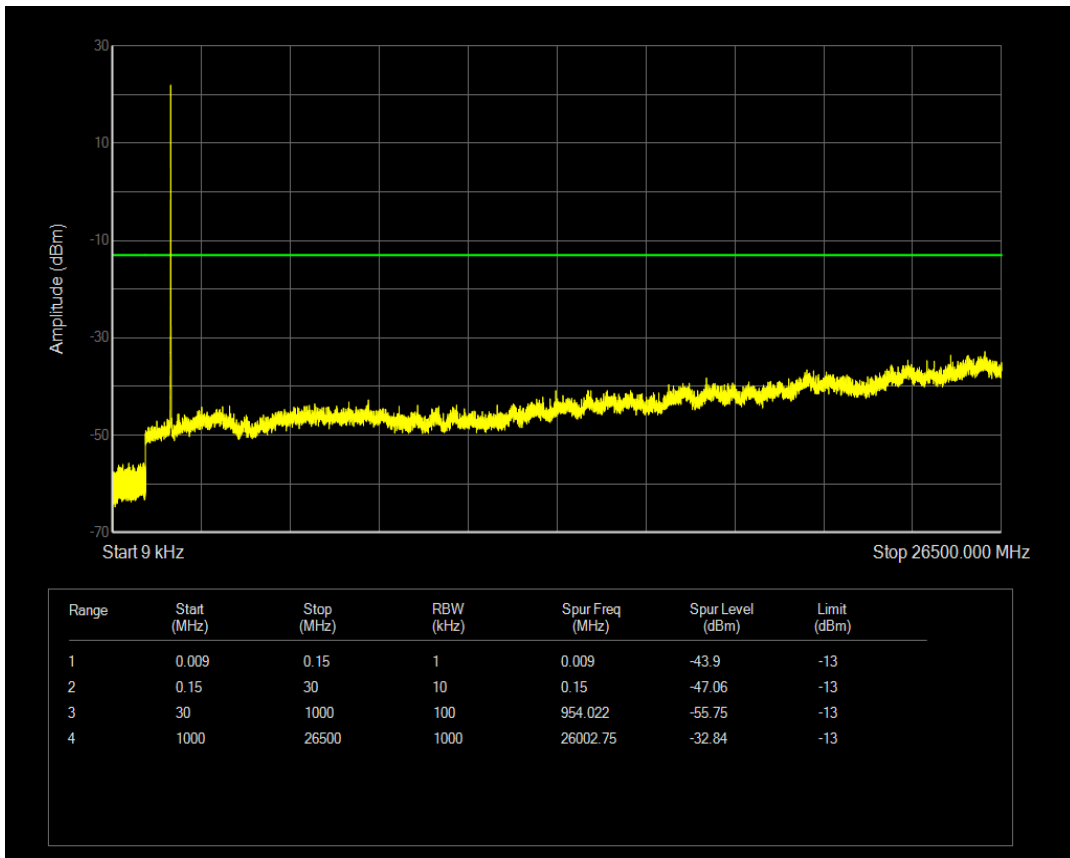

Band4 16QAM BW=5MHz Channel=20375 RB Size=25 Position=#0

Band4 QPSK BW=10MHz Channel=20000 RB Size=50 Position=#0