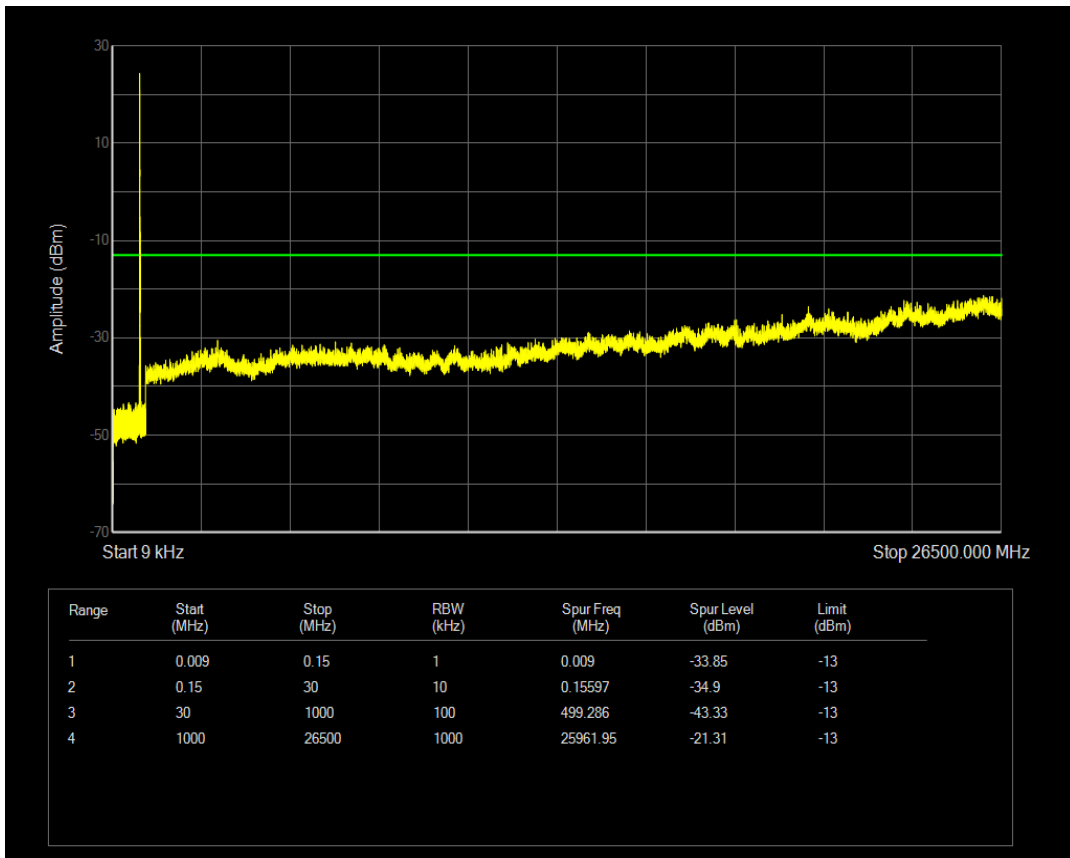

Band5 QPSK BW=5MHz Channel=20525 RB Size=1 Position=#0

Band5 16QAM BW=5MHz Channel=20525 RB Size=1 Position=#0

Band5 16QAM BW=5MHz Channel=20525 RB Size=25 Position=#0

Band5 QPSK BW=5MHz Channel=20625 RB Size=1 Position=#0

Band5 QPSK BW=5MHz Channel=20625 RB Size=25 Position=#0

Band5 16QAM BW=5MHz Channel=20625 RB Size=1 Position=#0

Band5 QPSK BW=10MHz Channel=20450 RB Size=1 Position=#0

Band5 16QAM BW=5MHz Channel=20625 RB Size=25 Position=#0