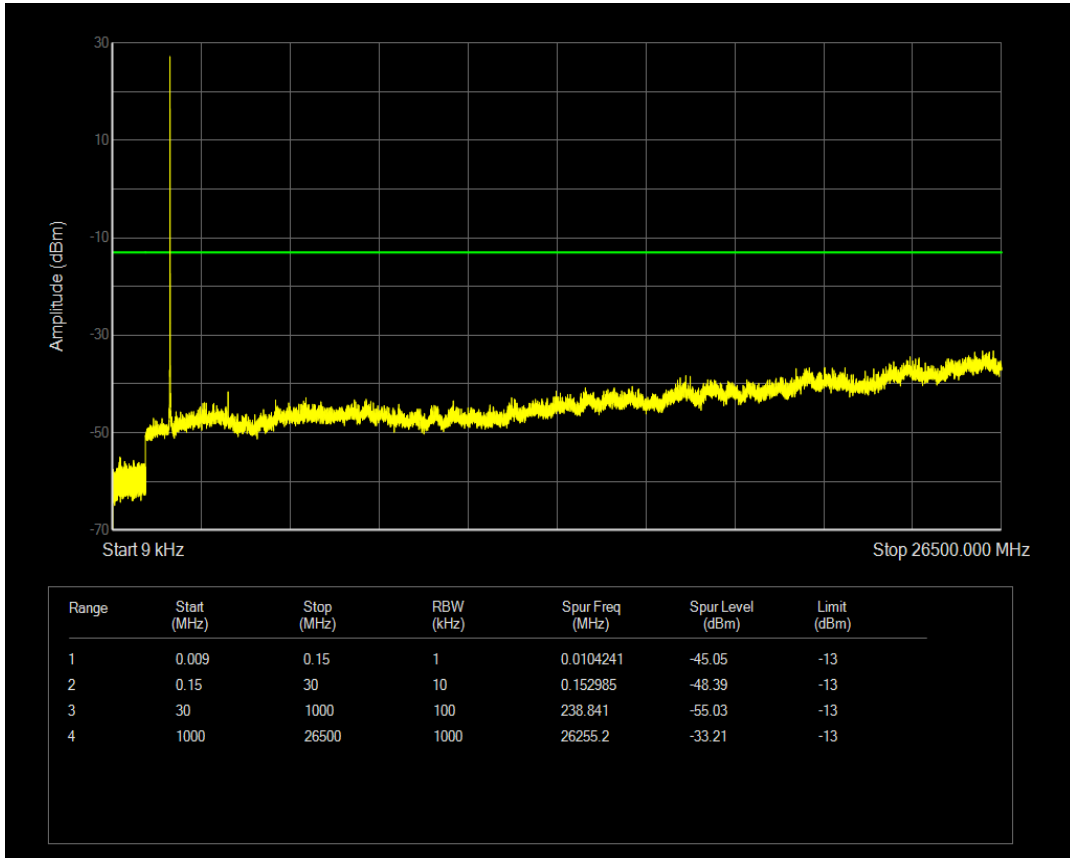

Band4 16QAM BW=5MHz Channel=20175 RB Size=1 Position=#0

Band4 16QAM BW=5MHz Channel=20175 RB Size=25 Position=#0