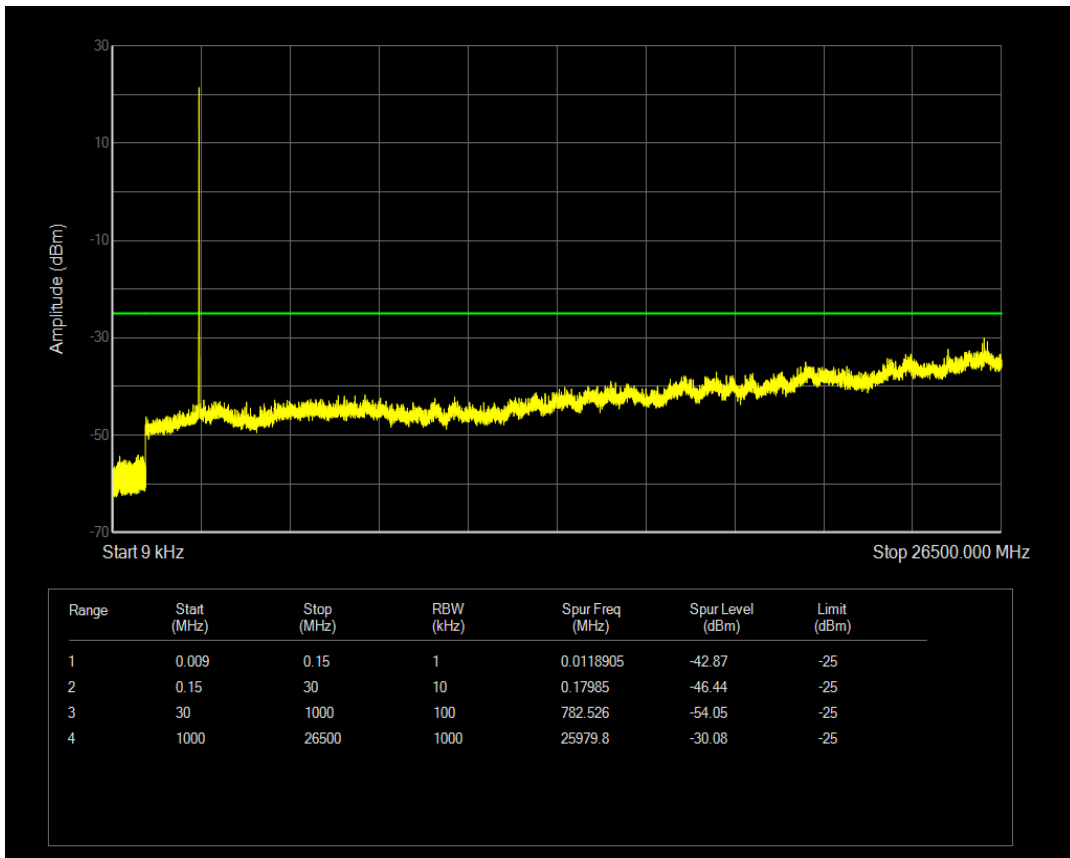

Band38 16QAM BW=5MHz Channel=38000 RB Size=25 Position=#0

Band38 QPSK BW=5MHz Channel=38225 RB Size=1 Position=#0