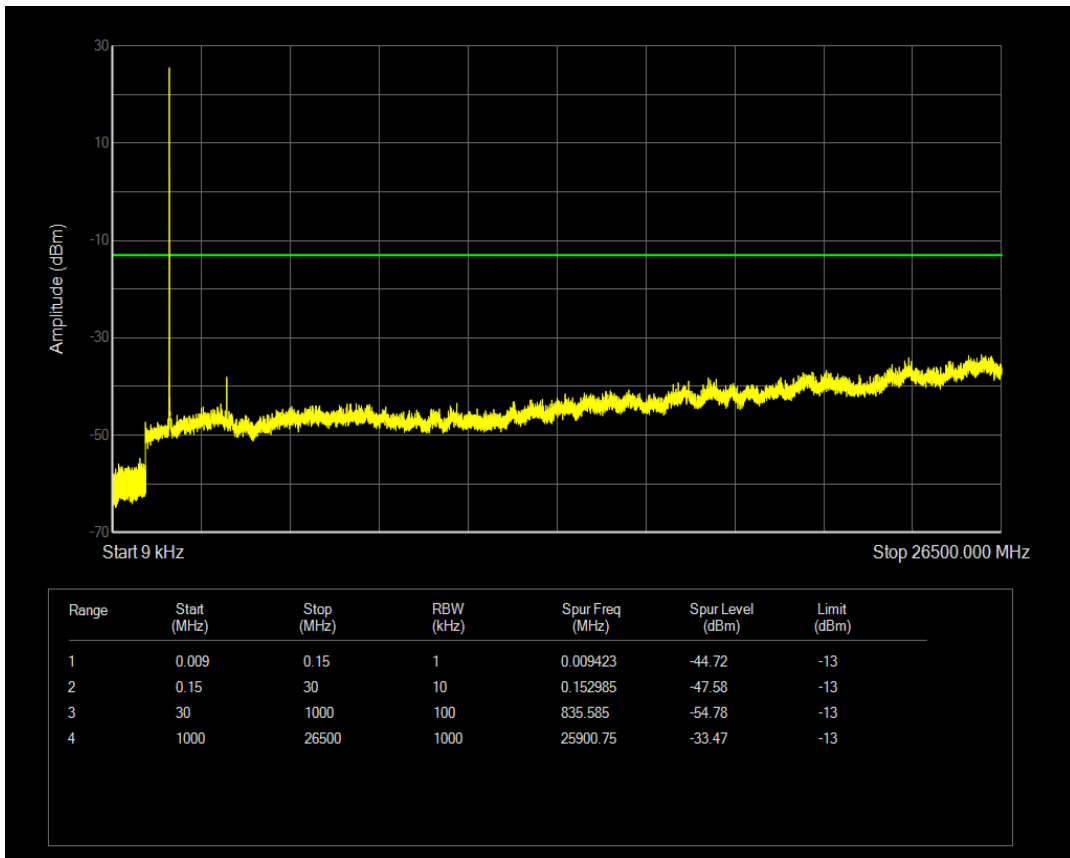

Band4 QPSK BW=3MHz Channel=20385 RB Size=15 Position=#0

Band4 16QAM BW=3MHz Channel=20385 RB Size=1 Position=#0

Band4 16QAM BW=3MHz Channel=20385 RB Size=15 Position=#0

Band4 QPSK BW=5MHz Channel=19975 RB Size=25 Position=#0

Band4 QPSK BW=5MHz Channel=19975 RB Size=1 Position=#0

Band4 16QAM BW=5MHz Channel=19975 RB Size=1 Position=#0

Band4 16QAM BW=5MHz Channel=19975 RB Size=25 Position=#0

Band4 QPSK BW=5MHz Channel=20175 RB Size=1 Position=#0