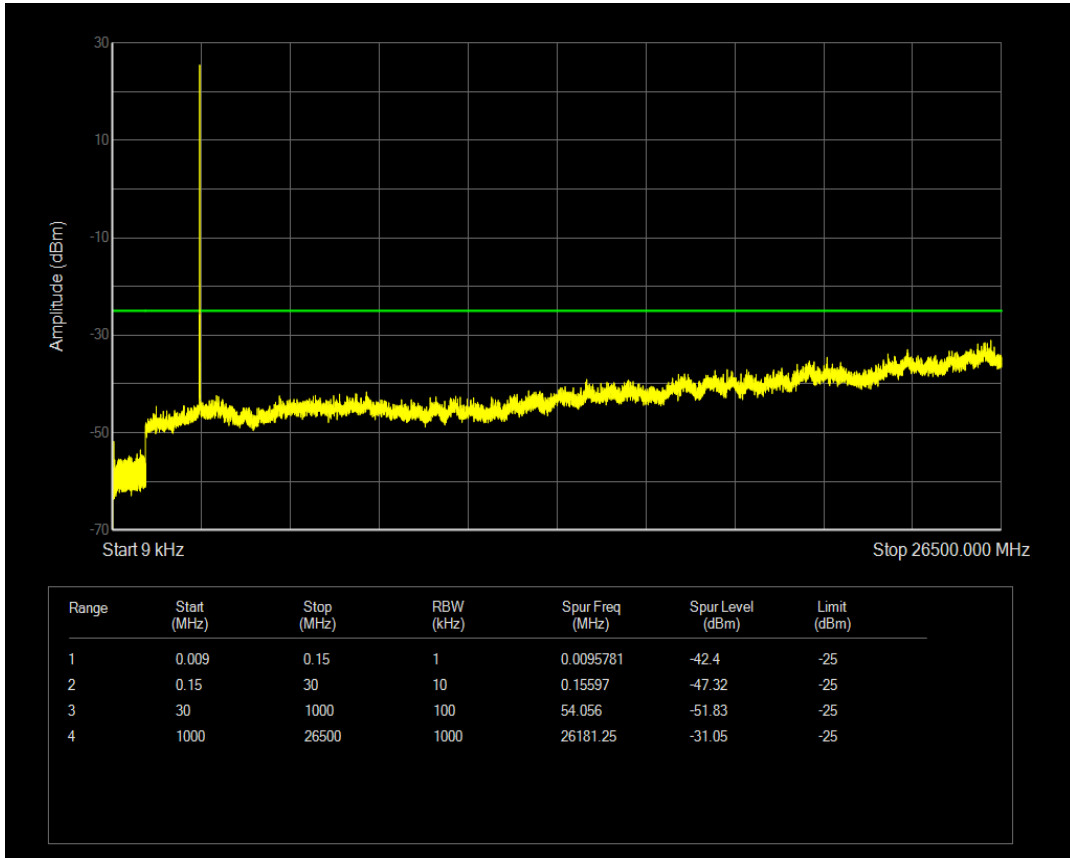

Band38 QPSK BW=5MHz Channel=38000 RB Size=25 Position=#0

Band38 16QAM BW=5MHz Channel=38000 RB Size=1 Position=#0

Band38 16QAM BW=5MHz Channel=38000 RB Size=25 Position=#0

Band38 QPSK BW=5MHz Channel=38225 RB Size=1 Position=#0