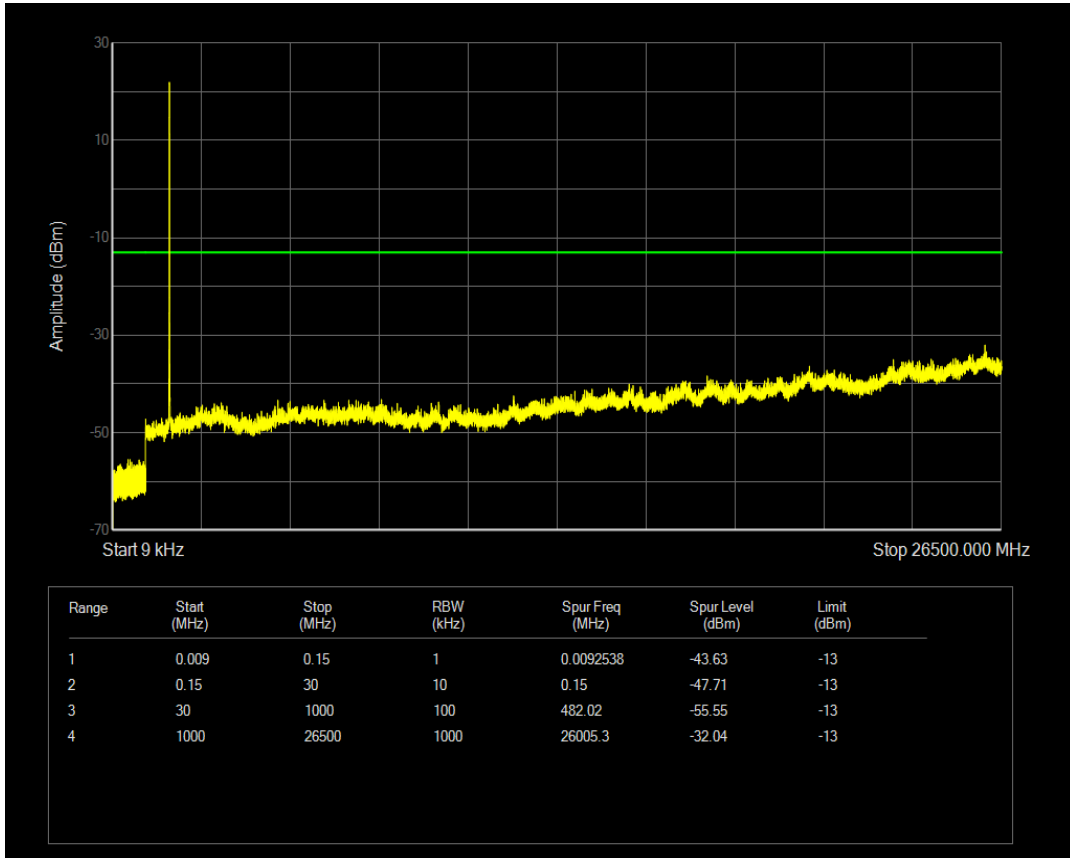

Band4 QPSK BW=3MHz Channel=20385 RB Size=15 Position=#0

Band4 16QAM BW=3MHz Channel=20385 RB Size=1 Position=#0

Band4 16QAM BW=3MHz Channel=20385 RB Size=15 Position=#0

Band4 QPSK BW=5MHz Channel=19975 RB Size=25 Position=#0

Band4 QPSK BW=5MHz Channel=19975 RB Size=1 Position=#0

Band4 16QAM BW=5MHz Channel=19975 RB Size=1 Position=#0

Band4 16QAM BW=5MHz Channel=19975 RB Size=25 Position=#0

Band4 QPSK BW=5MHz Channel=20175 RB Size=1 Position=#0