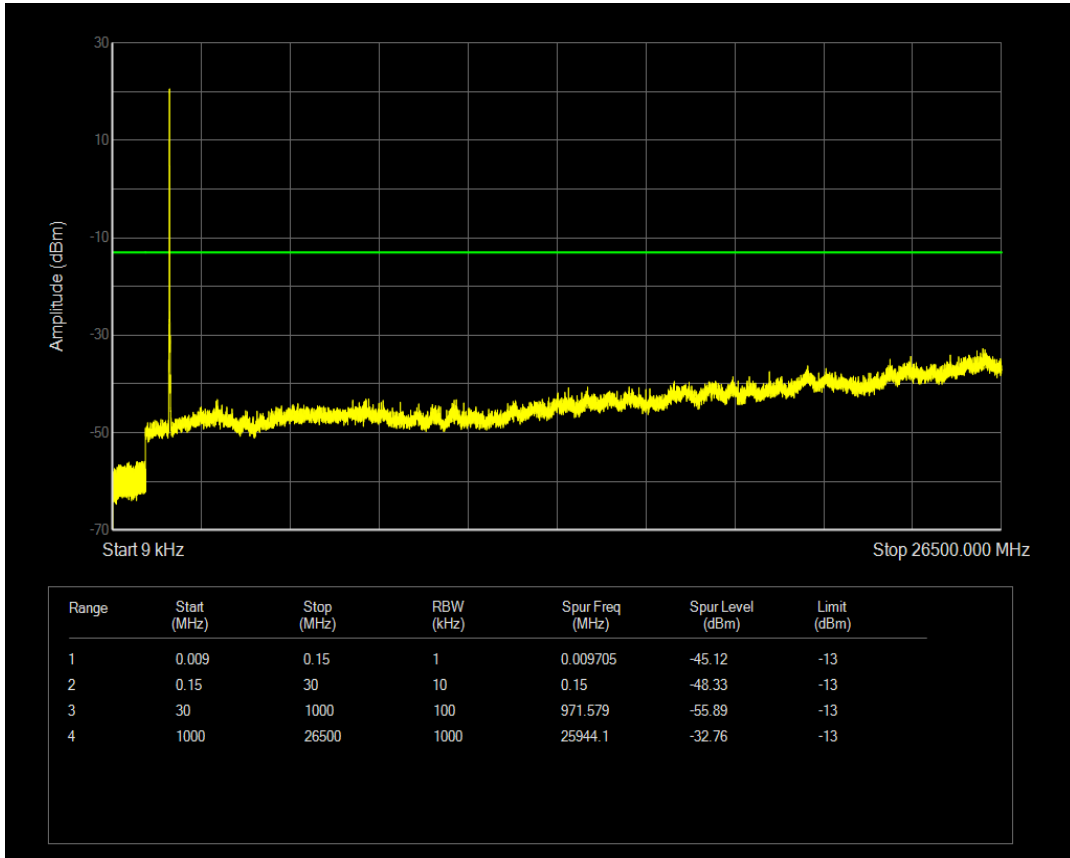

Band4 QPSK BW=5MHz Channel=20375 RB Size=25 Position=#0

Band4 16QAM BW=5MHz Channel=20375 RB Size=1 Position=#0

Band4 16QAM BW=5MHz Channel=20375 RB Size=25 Position=#0

Band4 QPSK BW=10MHz Channel=20000 RB Size=50 Position=#0

Band4 QPSK BW=10MHz Channel=20000 RB Size=1 Position=#0

Band4 16QAM BW=10MHz Channel=20000 RB Size=1 Position=#0

Band4 16QAM BW=10MHz Channel=20000 RB Size=50 Position=#0

Band4 QPSK BW=10MHz Channel=20175 RB Size=1 Position=#0