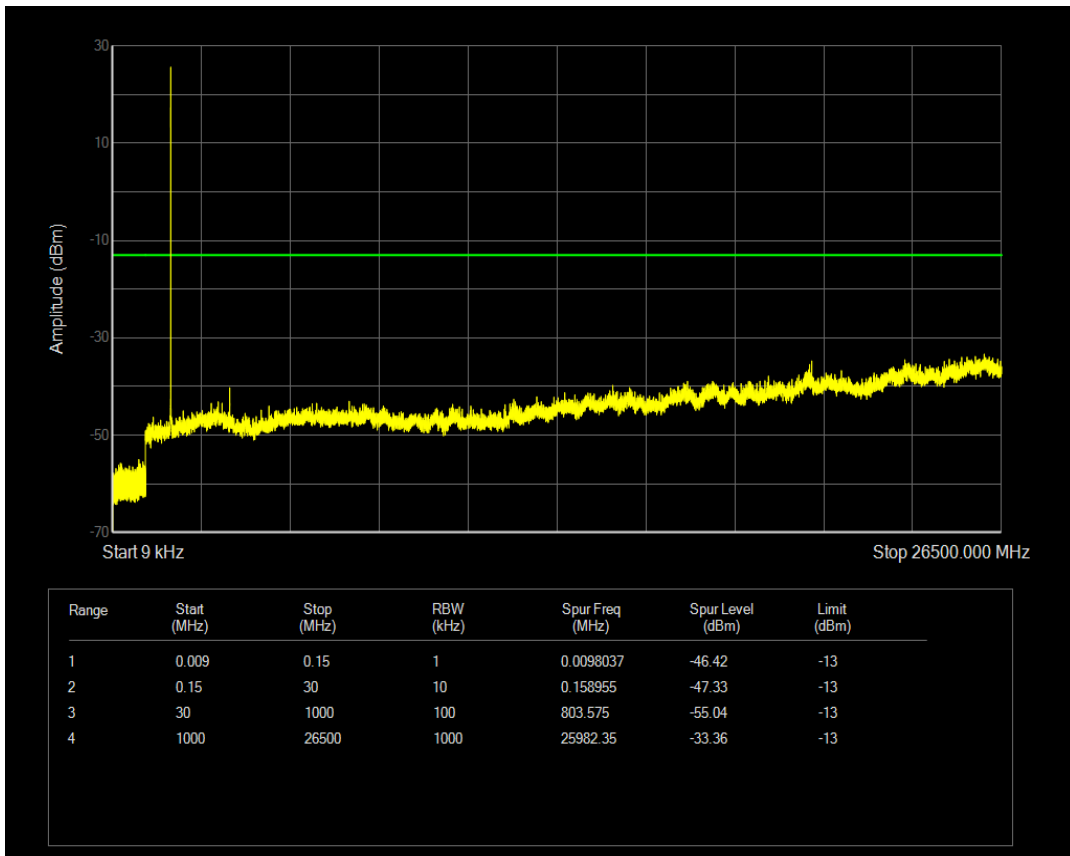

Band4 16QAM BW=1.4MHz Channel=20393 RB Size=6 Position=#0

Band4 QPSK BW=3MHz Channel=19965 RB Size=1 Position=#0