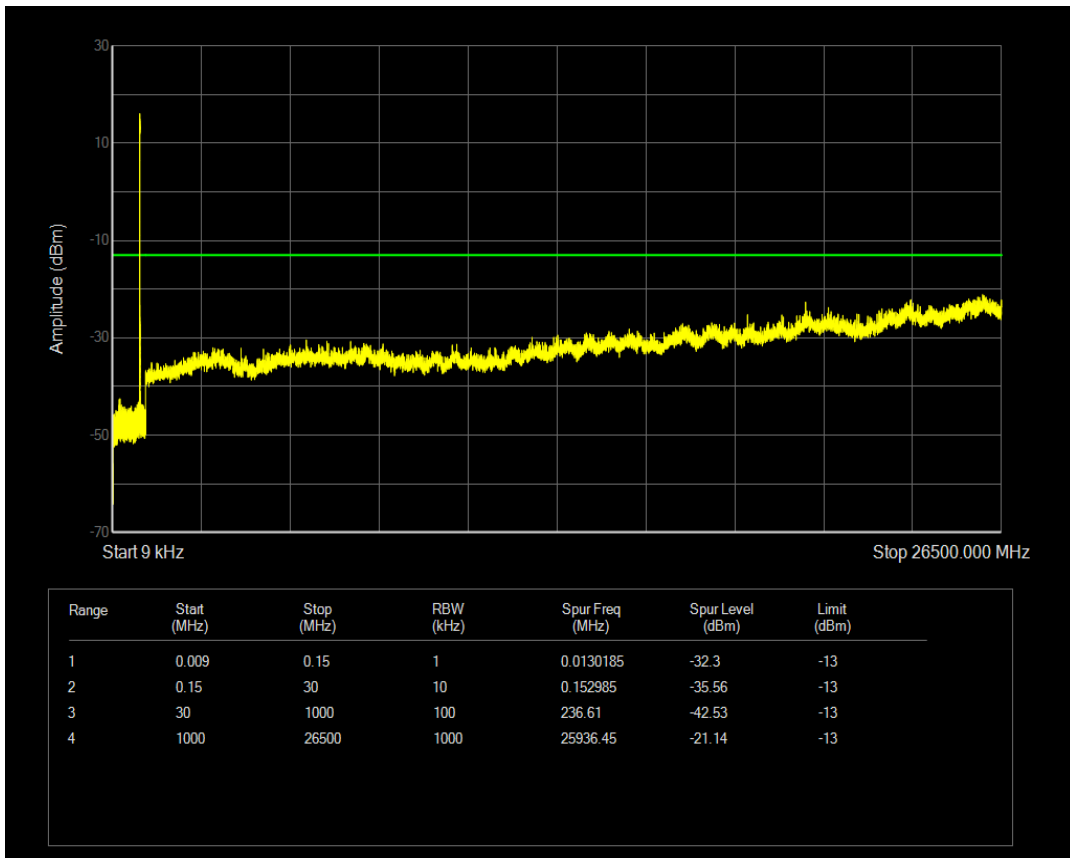

Band5 16QAM BW=3MHz Channel=20415 RB Size=15 Position=#0

Band5 QPSK BW=3MHz Channel=20525 RB Size=1 Position=#0