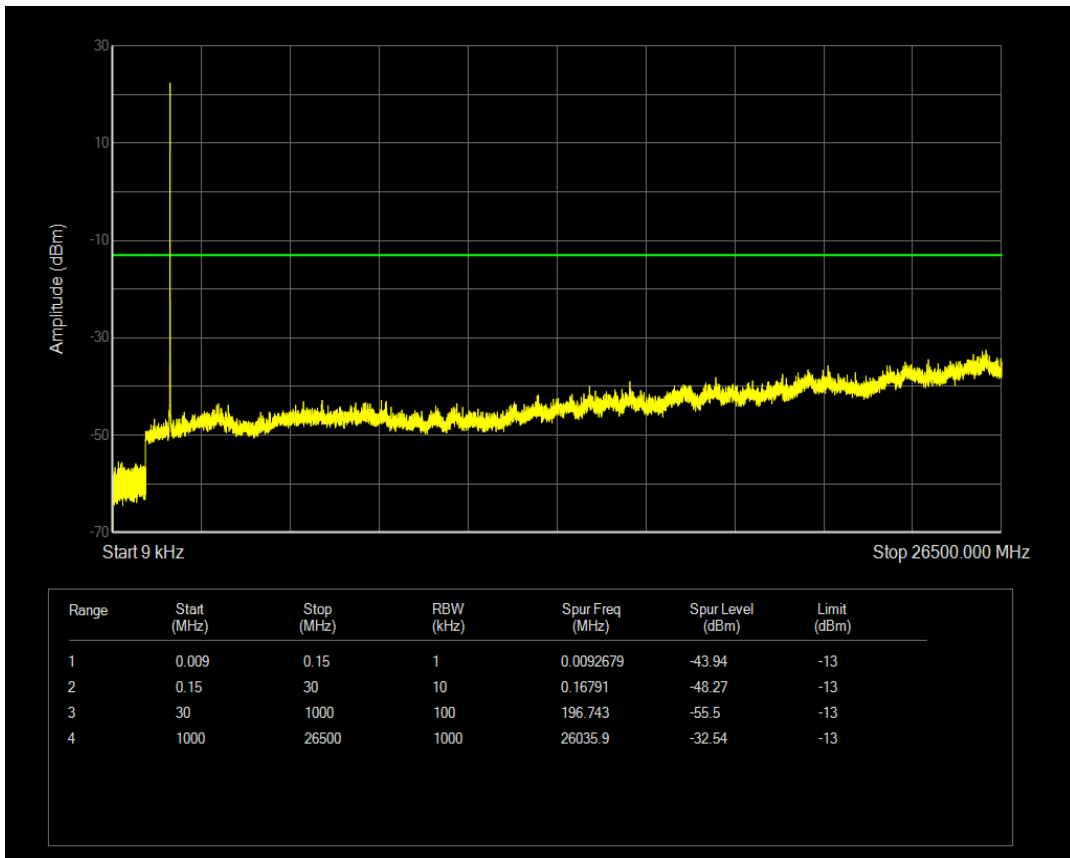

Band4 16QAM BW=3MHz Channel=20175 RB Size=15 Position=#0

Band4 QPSK BW=3MHz Channel=20385 RB Size=1 Position=#0