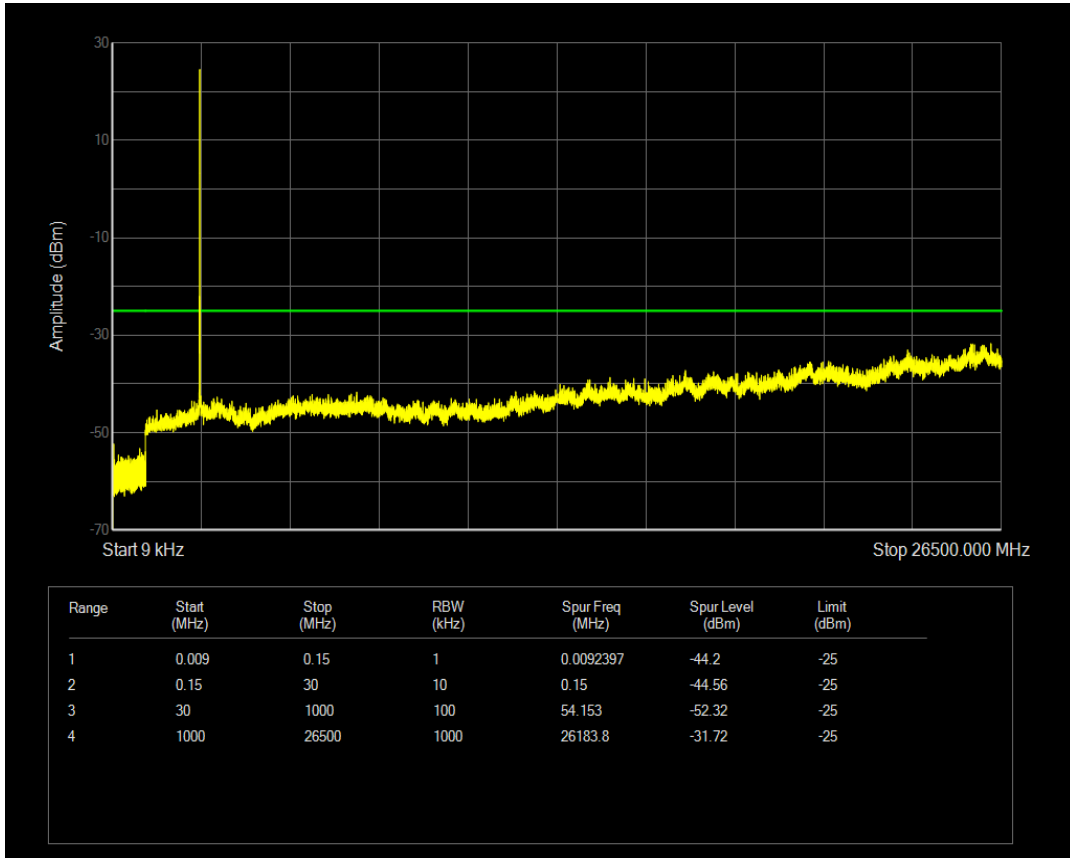

Band38 16QAM BW=5MHz Channel=38225 RB Size=1 Position=#0

Band38 16QAM BW=5MHz Channel=38225 RB Size=25 Position=#0