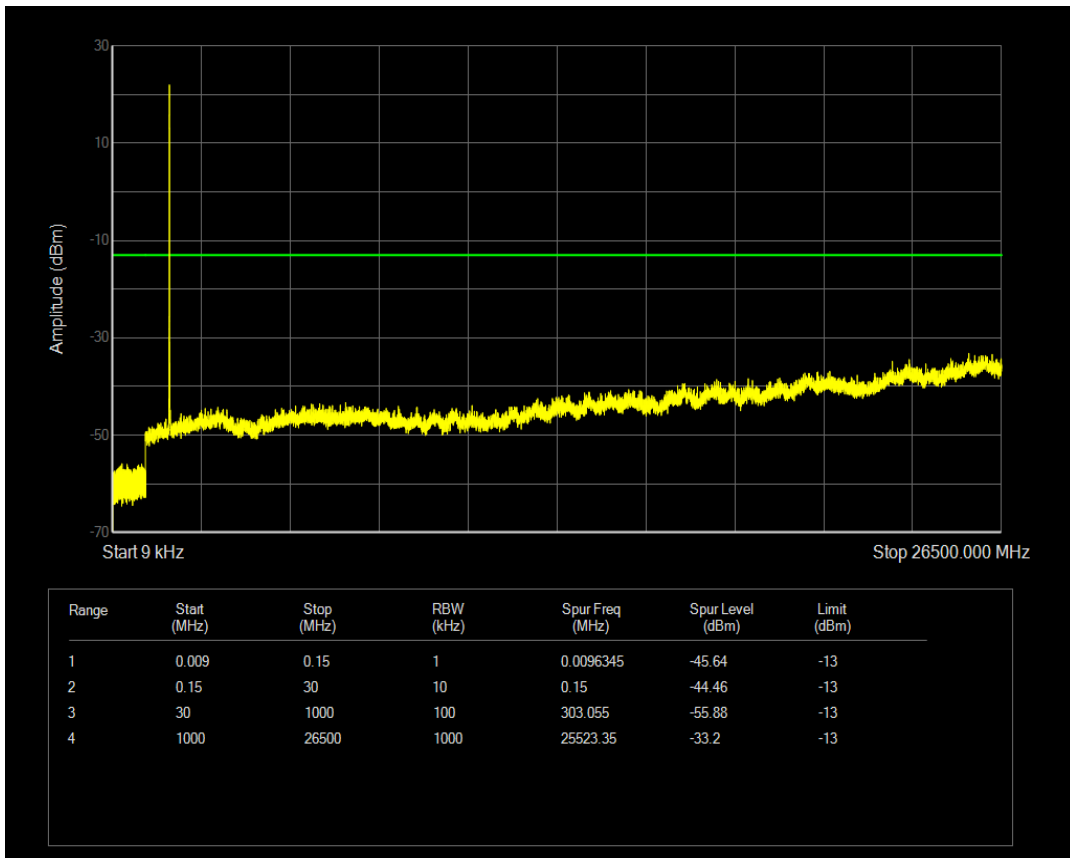

Band4 16QAM BW=5MHz Channel=19975 RB Size=25 Position=#0

Band4 QPSK BW=5MHz Channel=20175 RB Size=1 Position=#0