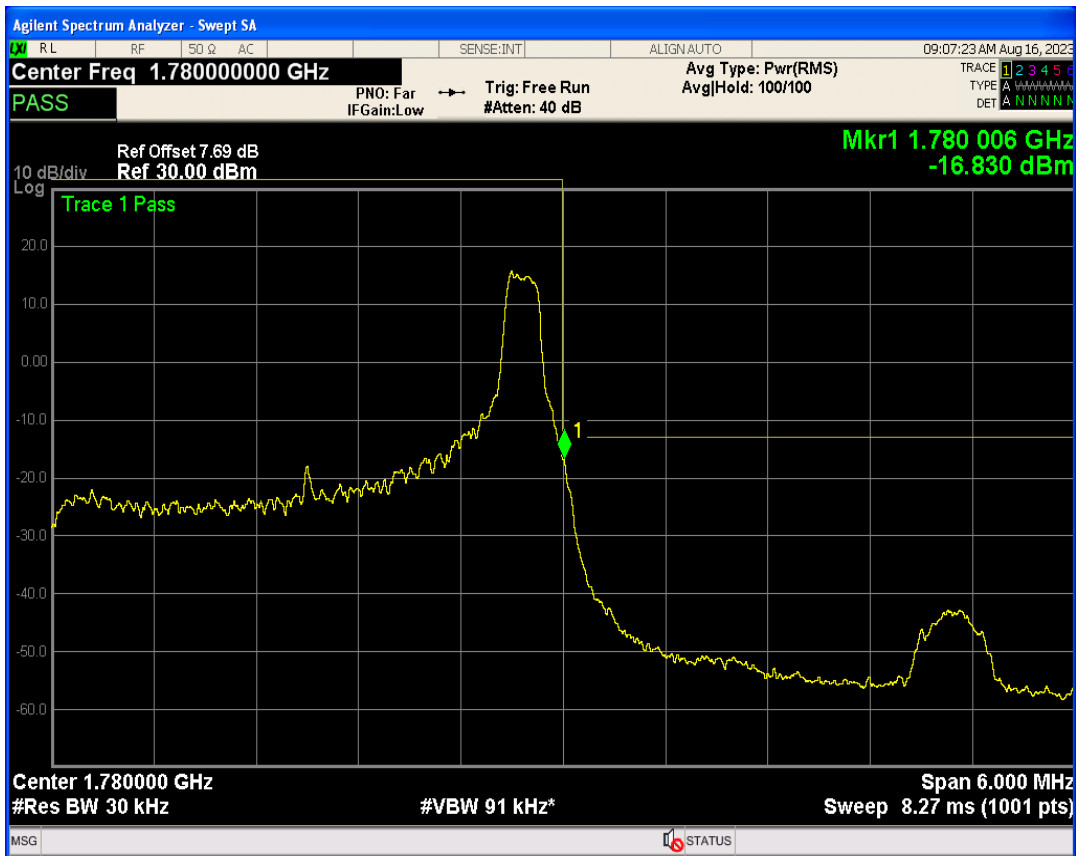

Band66 16QAM BW=3MHz Channel=132657 RB Size=1 Position=#Max

Band66 QPSK BW=5MHz Channel=131997 RB Size=1 Position=#0