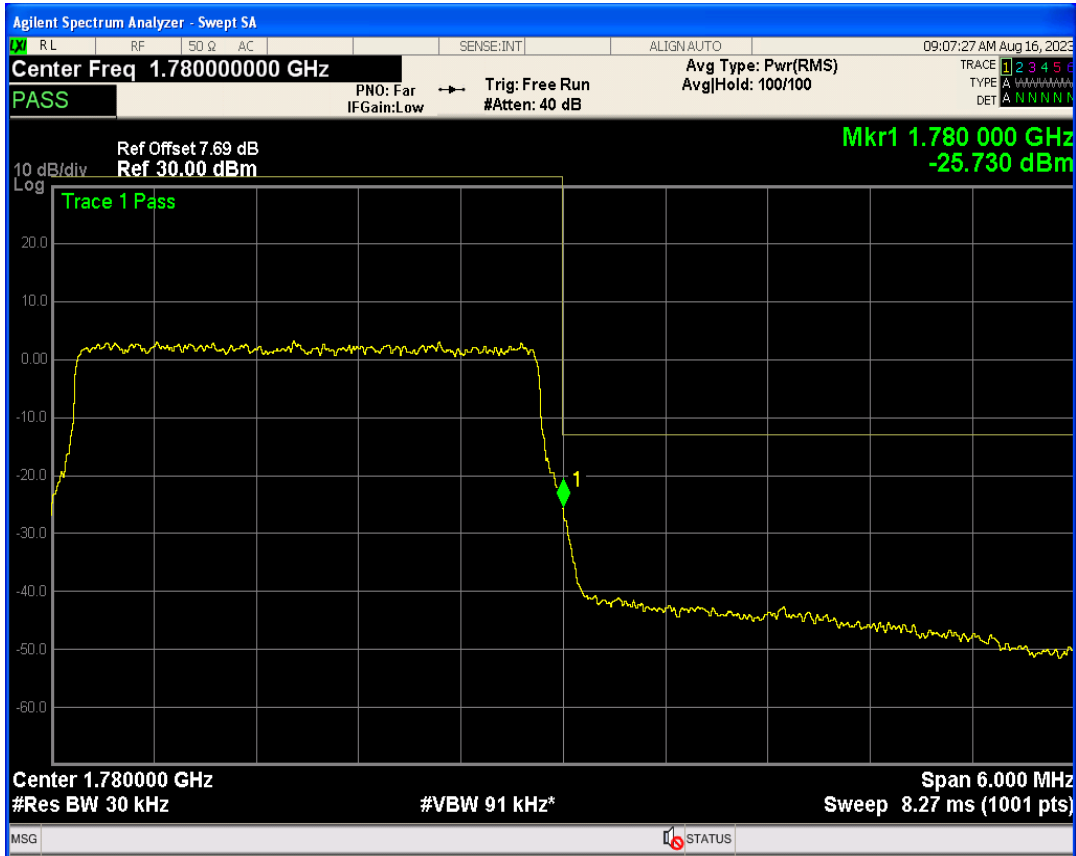

Band66 16QAM BW=3MHz Channel=132657 RB Size=15 Position=#0

Band66 16QAM BW=3MHz Channel=132657 RB Size=1 Position=#Max