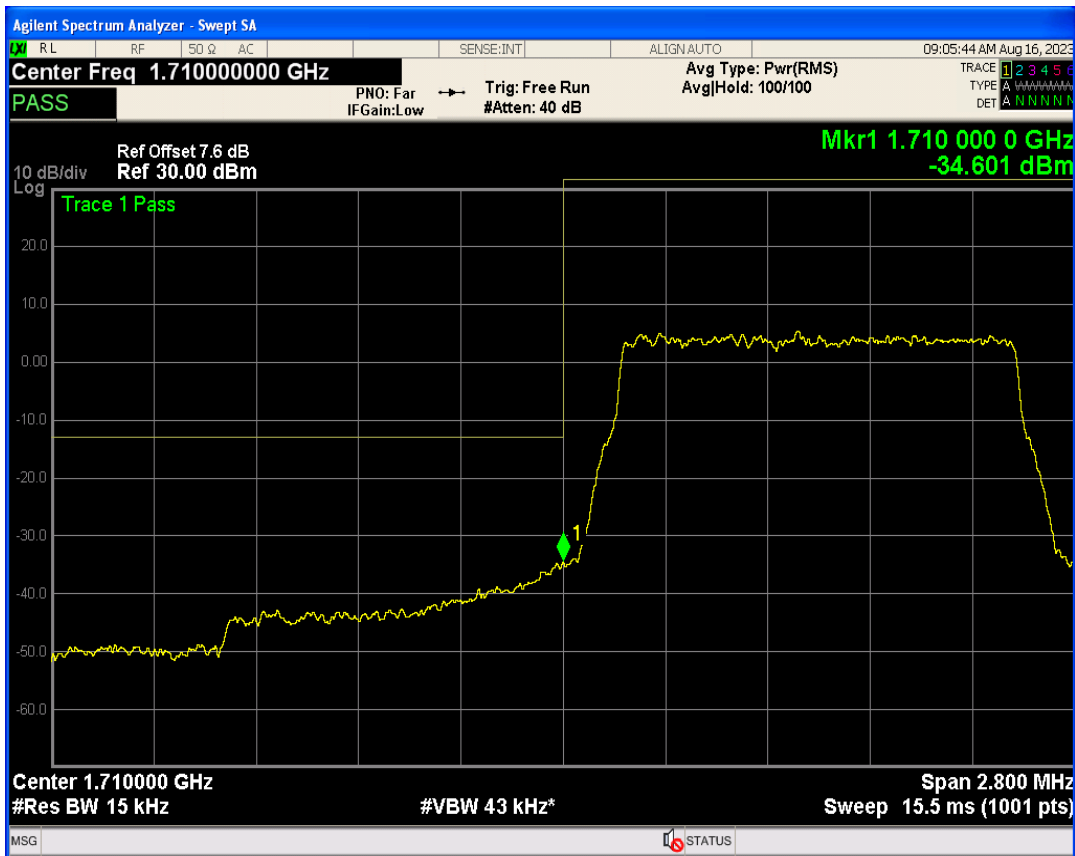

Band66 QPSK BW=1.4MHz Channel=131979 RB Size=6 Position=#0

Band66 16QAM BW=1.4MHz Channel=131979 RB Size=1 Position=#Max