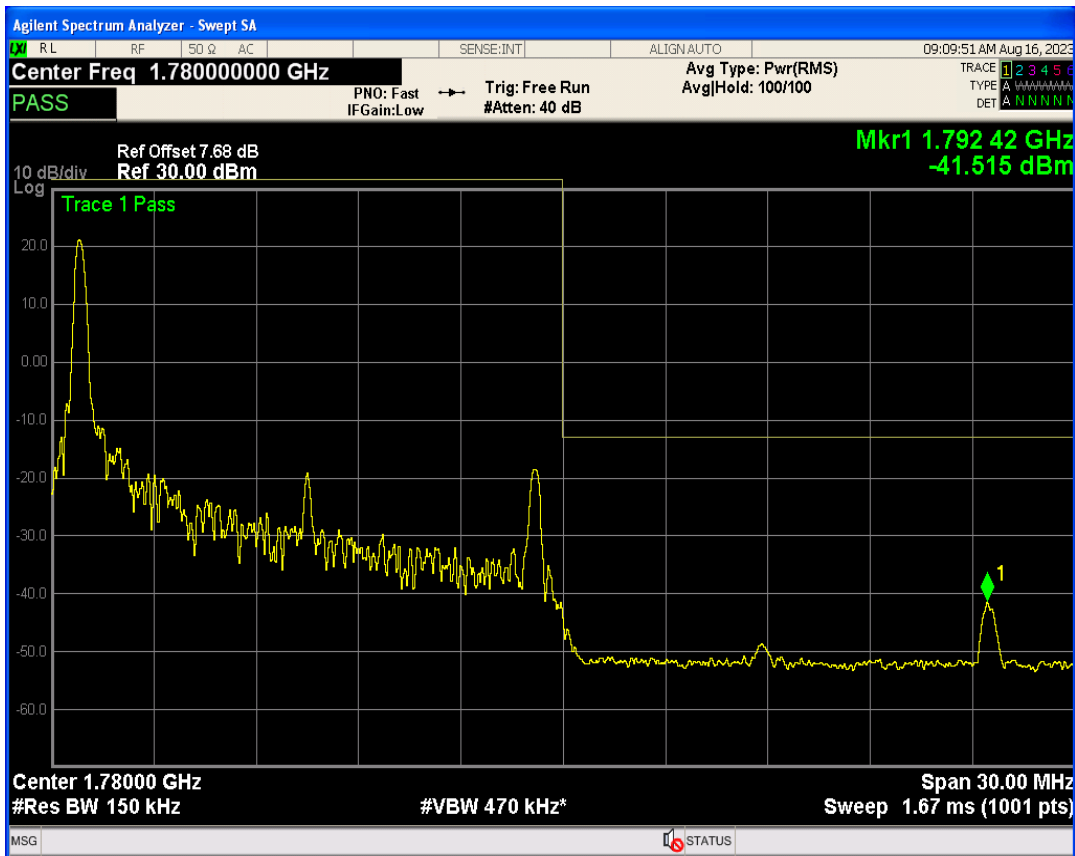

Band66 16QAM BW=15MHz Channel=132597 RB Size=1 Position=#0

Band66 16QAM BW=15MHz Channel=132597 RB Size=1 Position=#Max