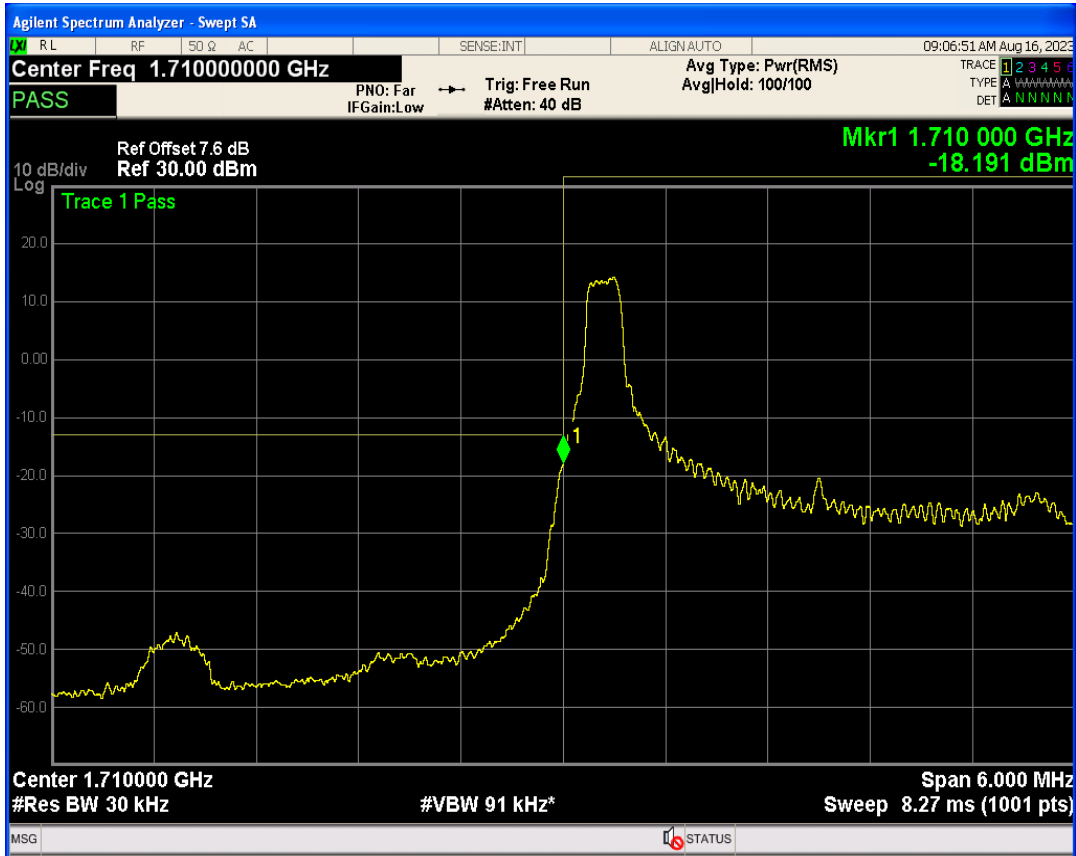

Band66 16QAM BW=3MHz Channel=131987 RB Size=1 Position=#0

Band66 QPSK BW=3MHz Channel=131987 RB Size=15 Position=#0