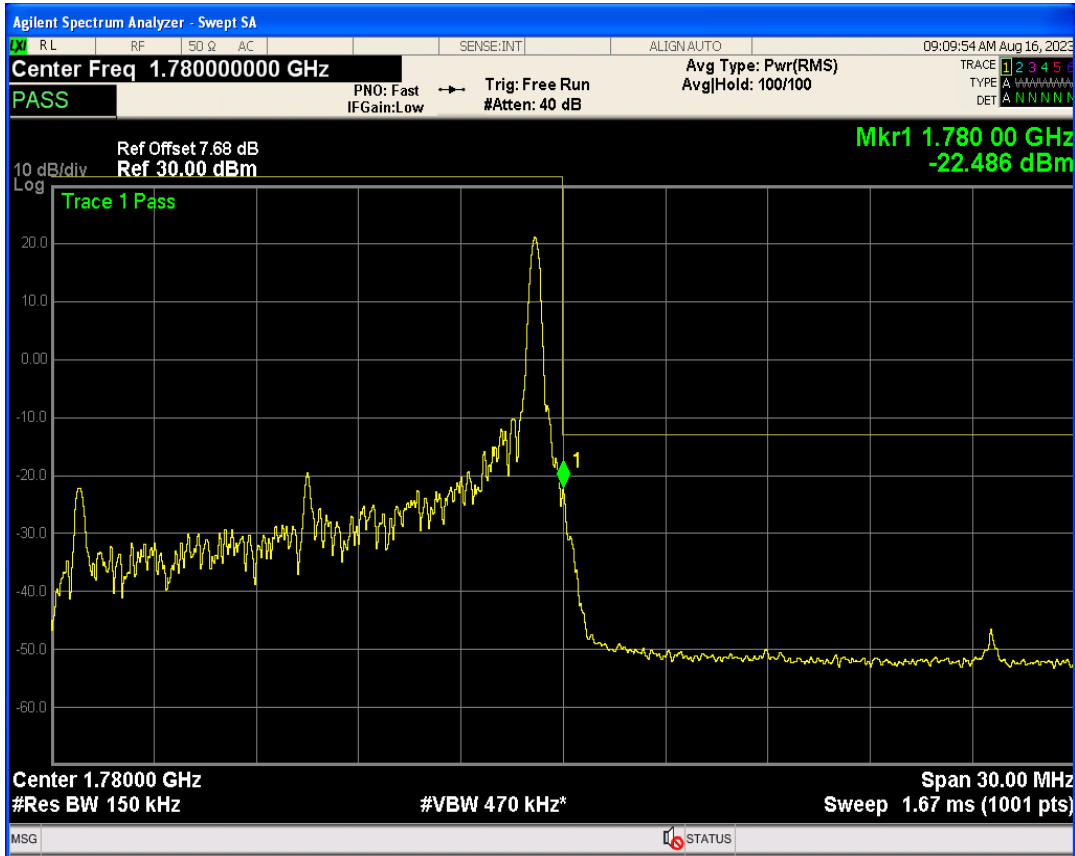

Band66 16QAM BW=15MHz Channel=132597 RB Size=1 Position=#Max

Band66 16QAM BW=15MHz Channel=132597 RB Size=75 Position=#0