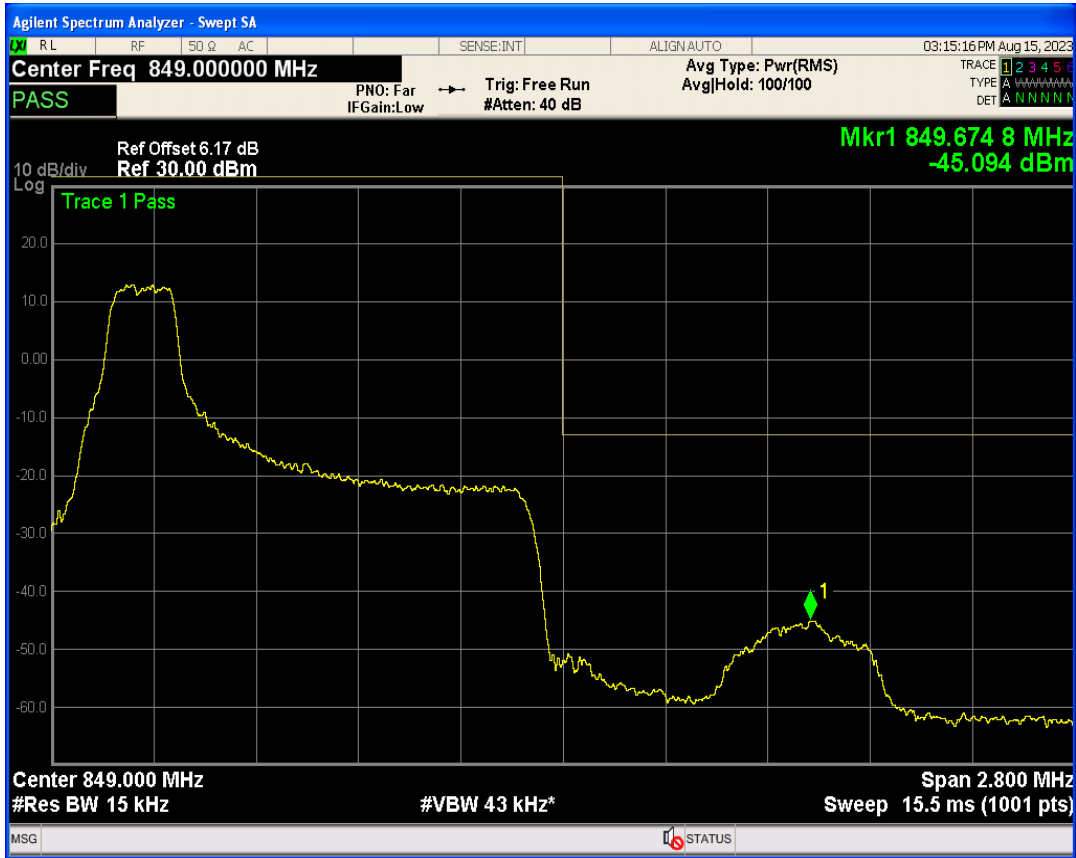

Band5 QPSK BW=1.4MHz Channel=20643 RB Size=1 Position=#0

Band5 QPSK BW=1.4MHz Channel=20643 RB Size=1 Position=#Max