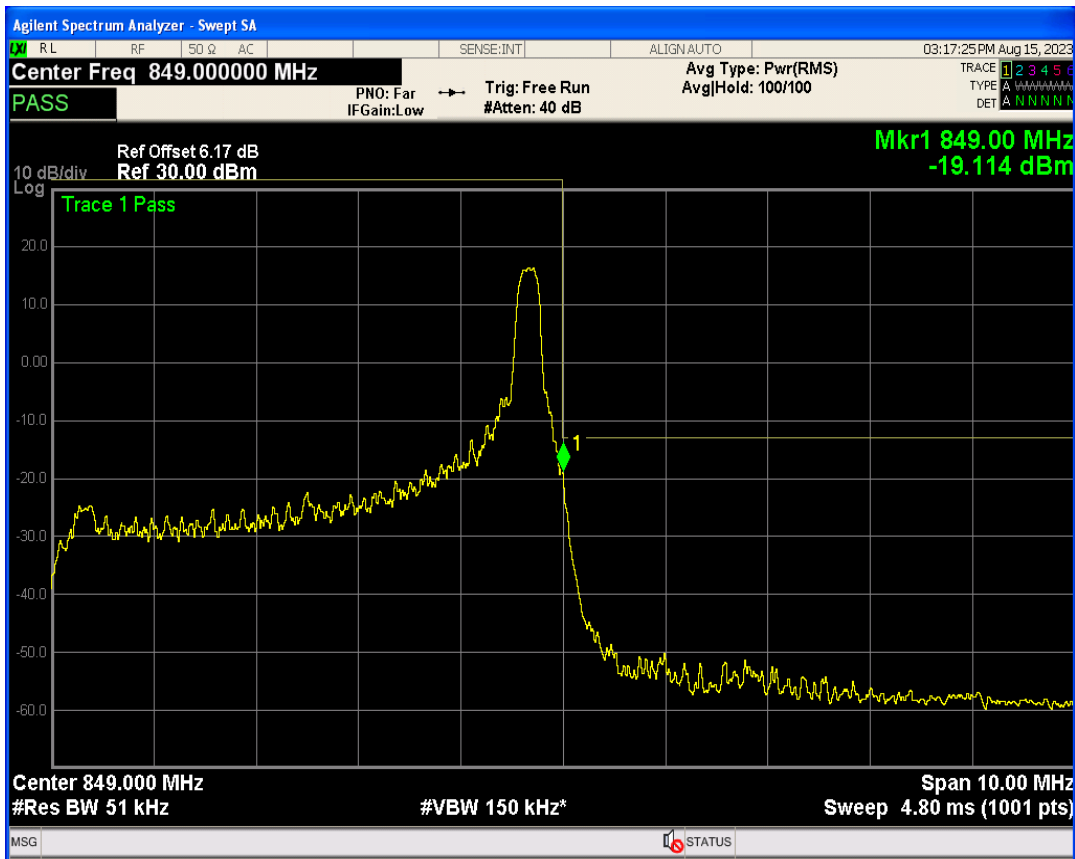

Band5 16QAM BW=5MHz Channel=20625 RB Size=1 Position=#Max

Band5 QPSK BW=10MHz Channel=20450 RB Size=1 Position=#0