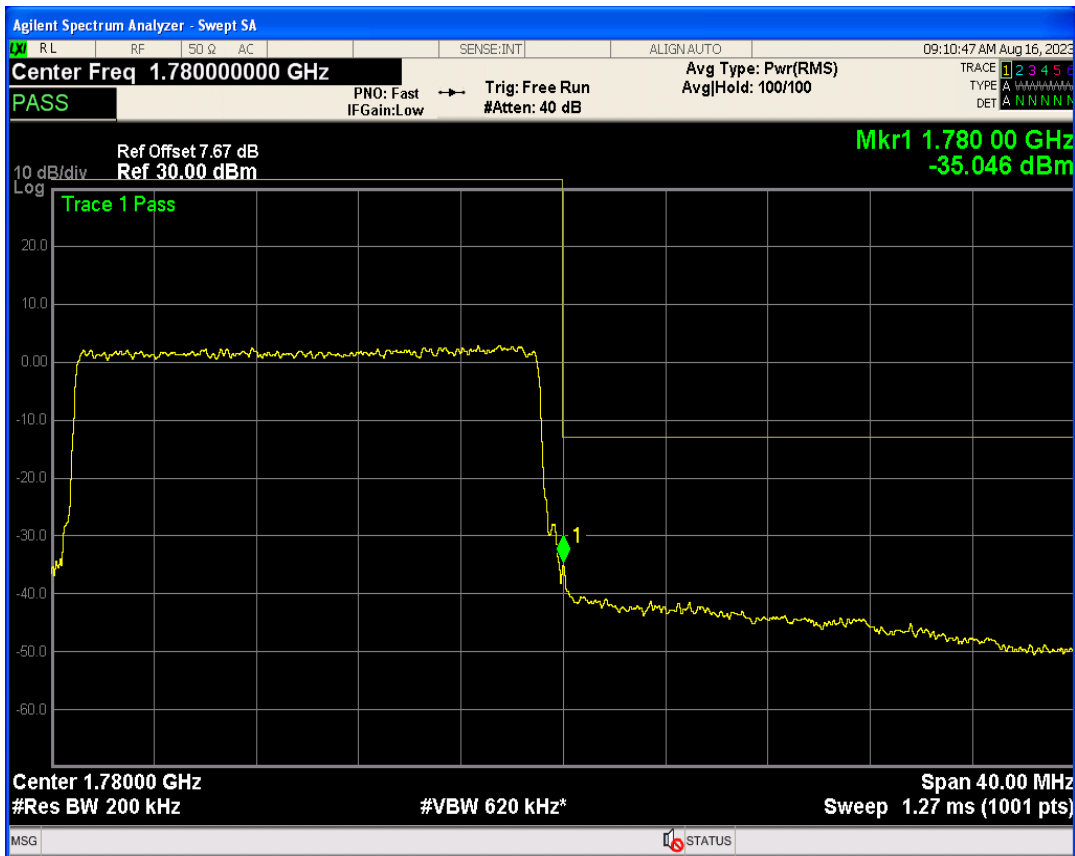

Band66 16QAM BW=20MHz Channel=132572 RB Size=100 Position=#0

Band7 QPSK BW=5MHz Channel=20775 RB Size=1 Position=#0