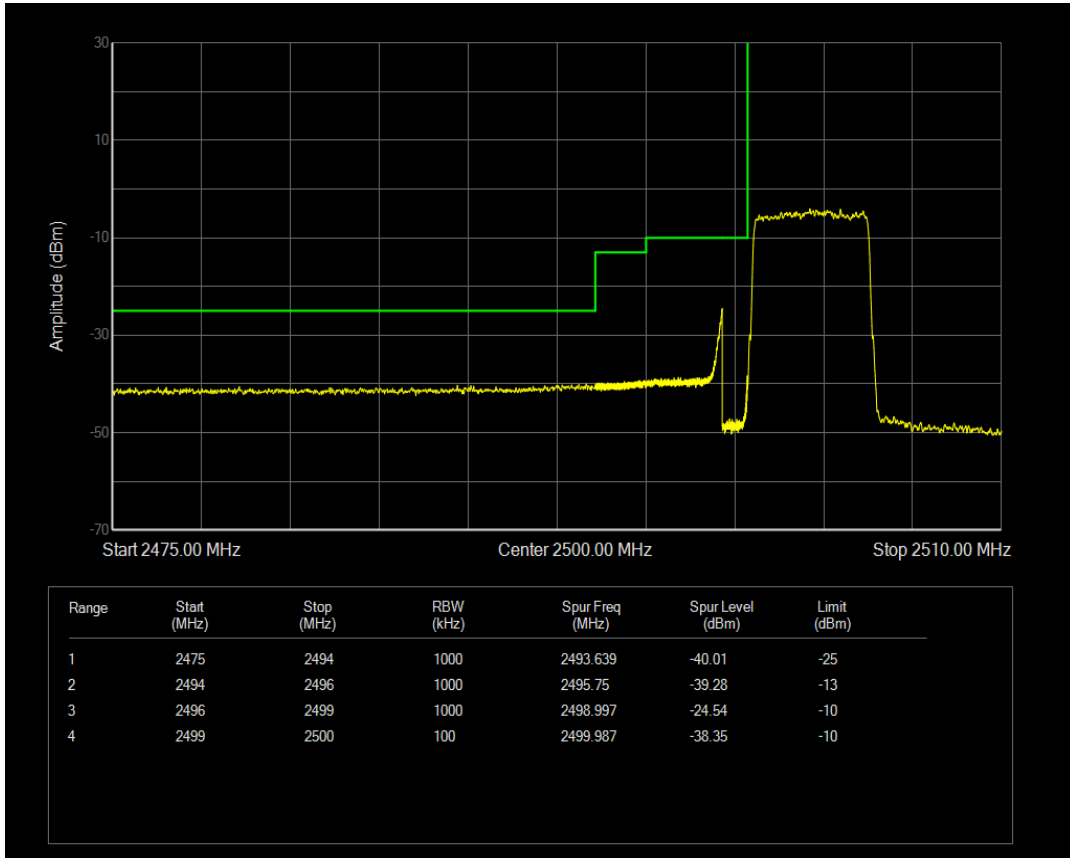

Band7 QPSK BW=5MHz Channel=20775 RB Size=25 Position=#0

Band7 16QAM BW=5MHz Channel=20775 RB Size=1 Position=#0