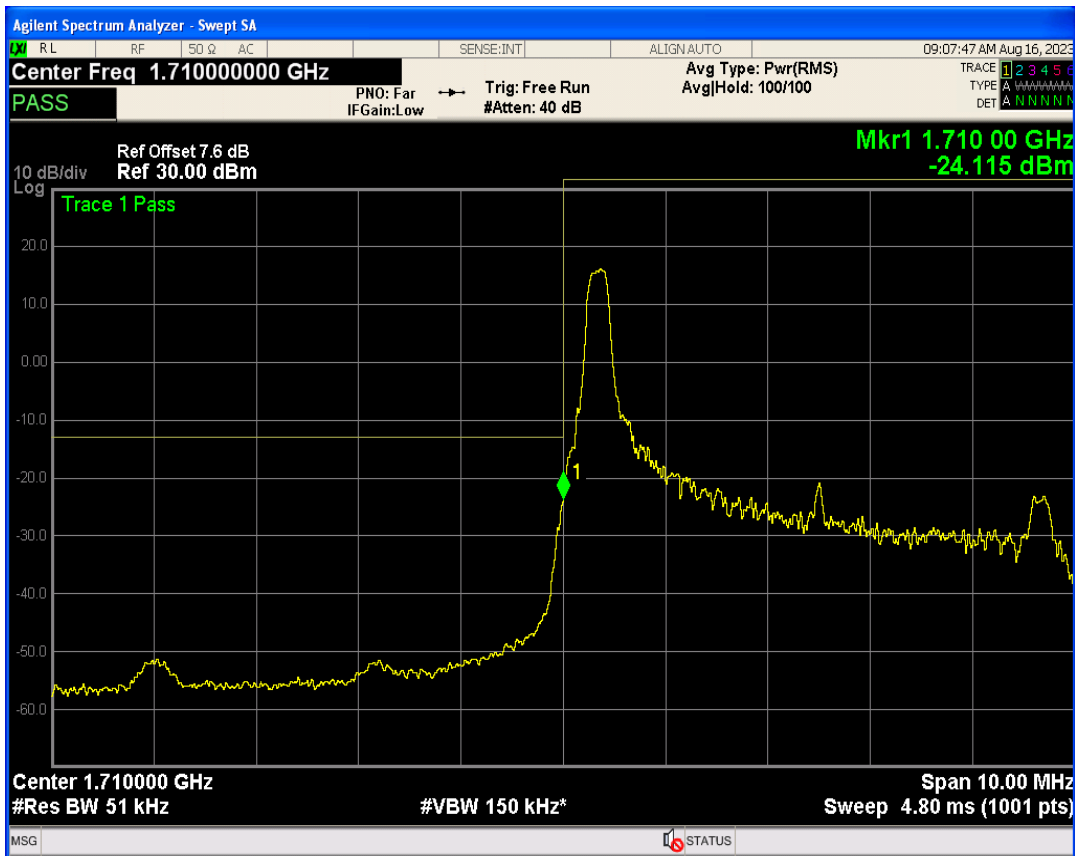

Band66 16QAM BW=5MHz Channel=131997 RB Size=1 Position=#0

Band66 16QAM BW=5MHz Channel=131997 RB Size=1 Position=#Max