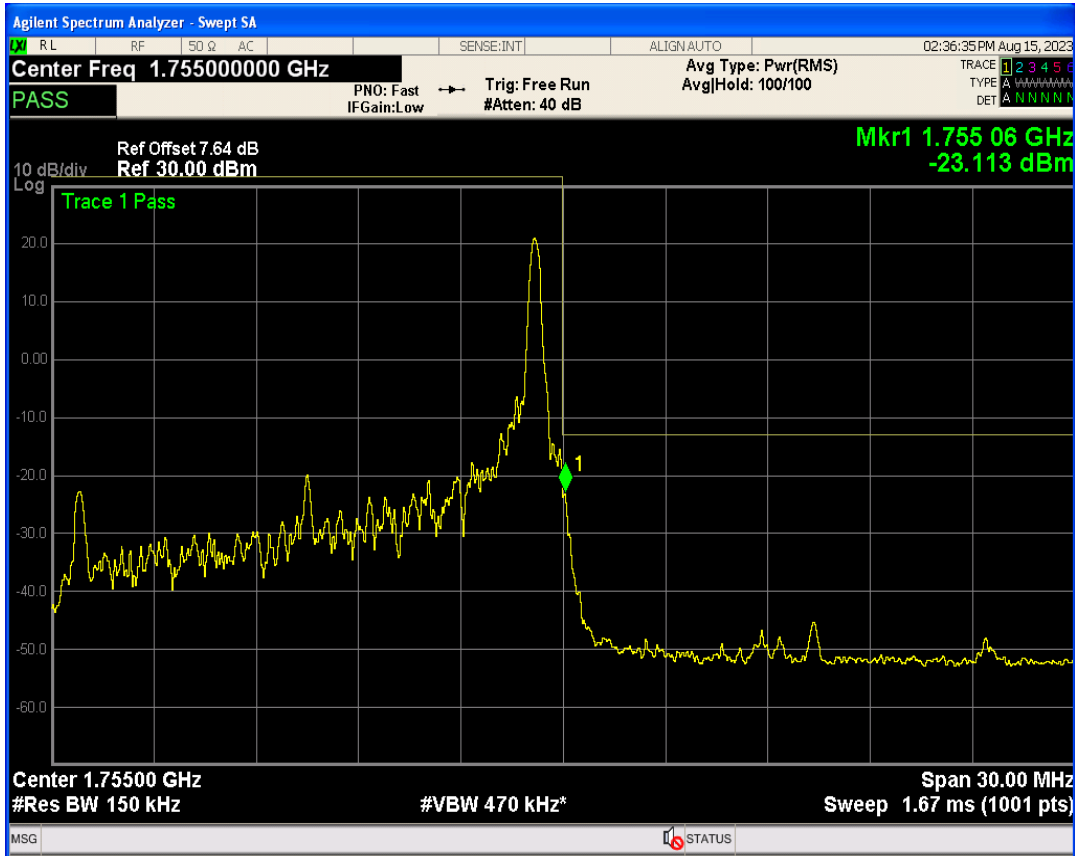

Band4 16QAM BW=15MHz Channel=20325 RB Size=1 Position=#Max

Band4 16QAM BW=15MHz Channel=20325 RB Size=75 Position=#0