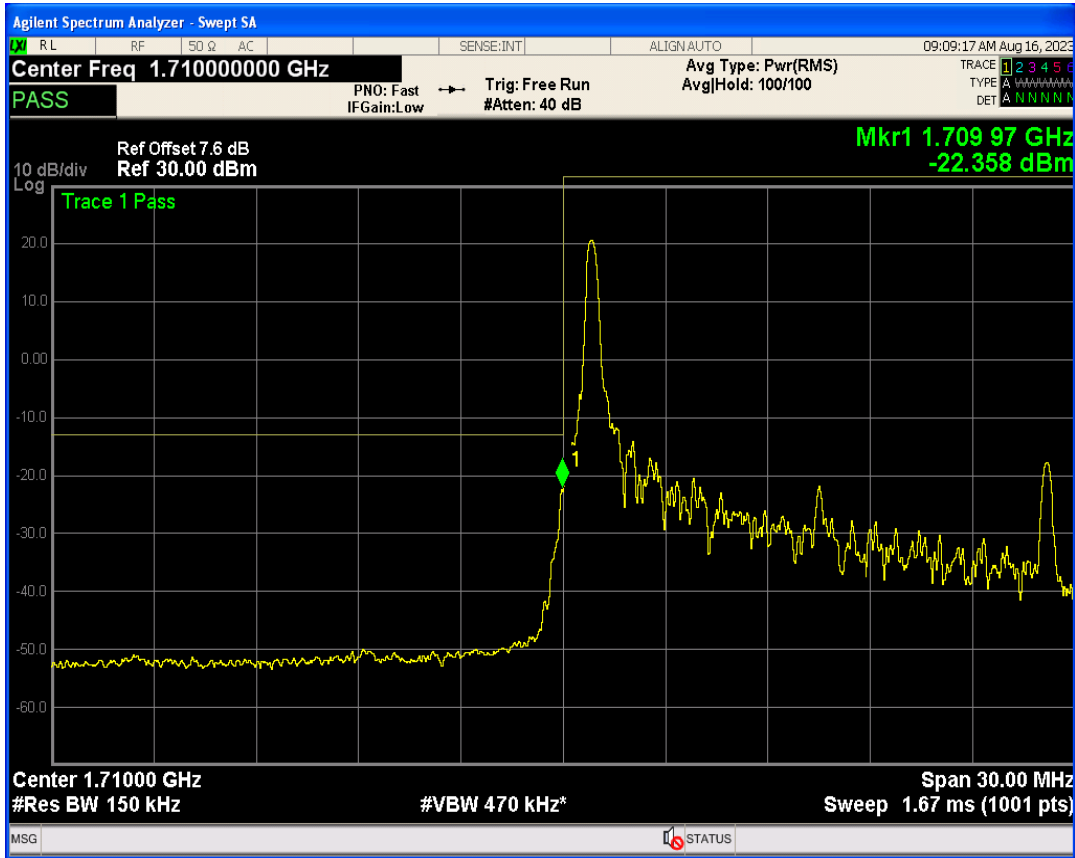

Band66 16QAM BW=10MHz Channel=132622 RB Size=1 Position=#0

Band66 16QAM BW=10MHz Channel=132622 RB Size=1 Position=#Max

Band66 16QAM BW=10MHz Channel=132622 RB Size=50 Position=#0

Band66 QPSK BW=15MHz Channel=132047 RB Size=1 Position=#0