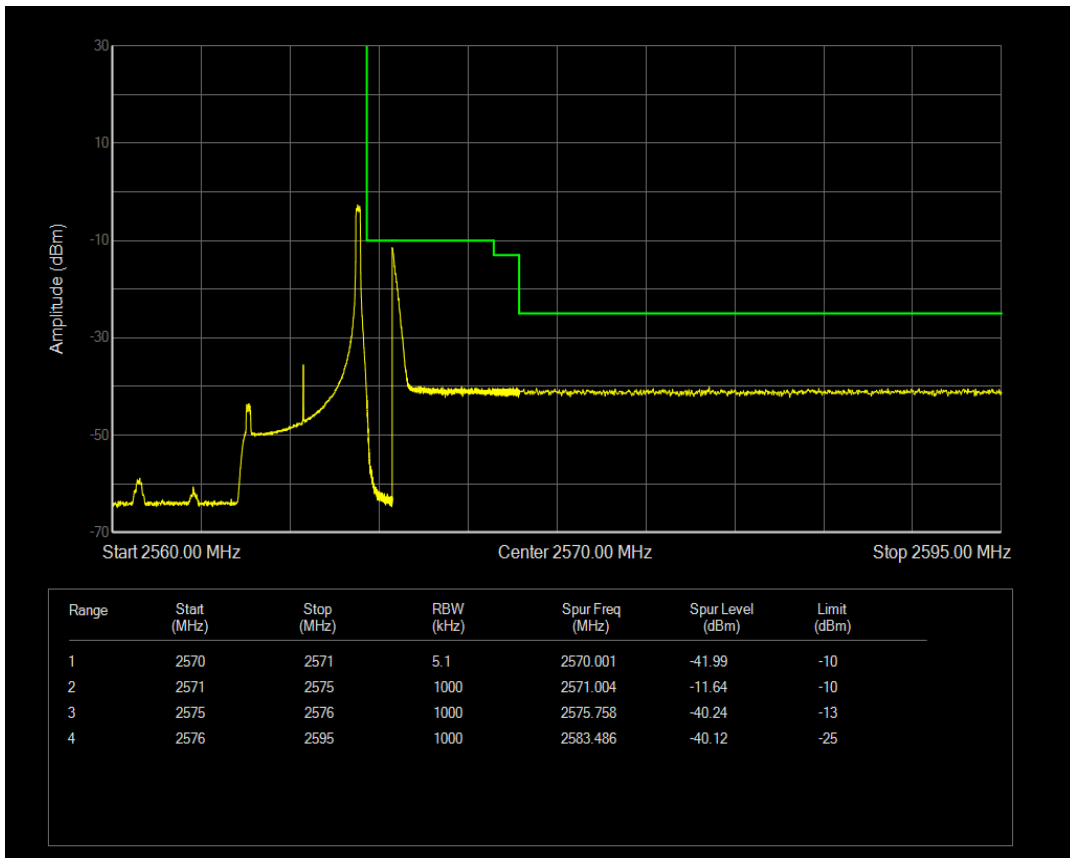

Band7 QPSK BW=5MHz Channel=20775 RB Size=1 Position=#Max

Band7 QPSK BW=5MHz Channel=20775 RB Size=25 Position=#0

Band7 16QAM BW=5MHz Channel=20775 RB Size=1 Position=#0

Band7 16QAM BW=5MHz Channel=20775 RB Size=1 Position=#Max

Band7 16QAM BW=5MHz Channel=20775 RB Size=25 Position=#0

Band7 QPSK BW=5MHz Channel=21425 RB Size=1 Position=#0

Band7 QPSK BW=5MHz Channel=21425 RB Size=1 Position=#Max

Band7 QPSK BW=5MHz Channel=21425 RB Size=25 Position=#0