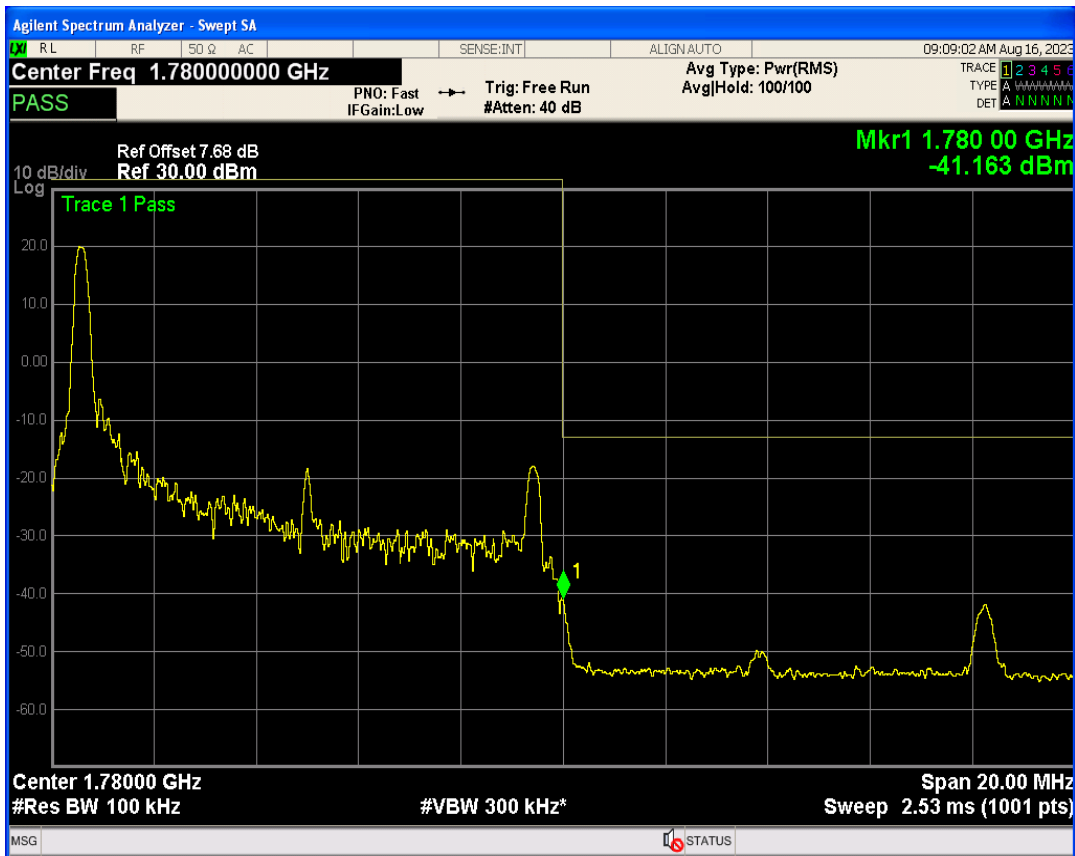

Band66 16QAM BW=10MHz Channel=132622 RB Size=1 Position=#0

Band66 16QAM BW=10MHz Channel=132622 RB Size=1 Position=#Max