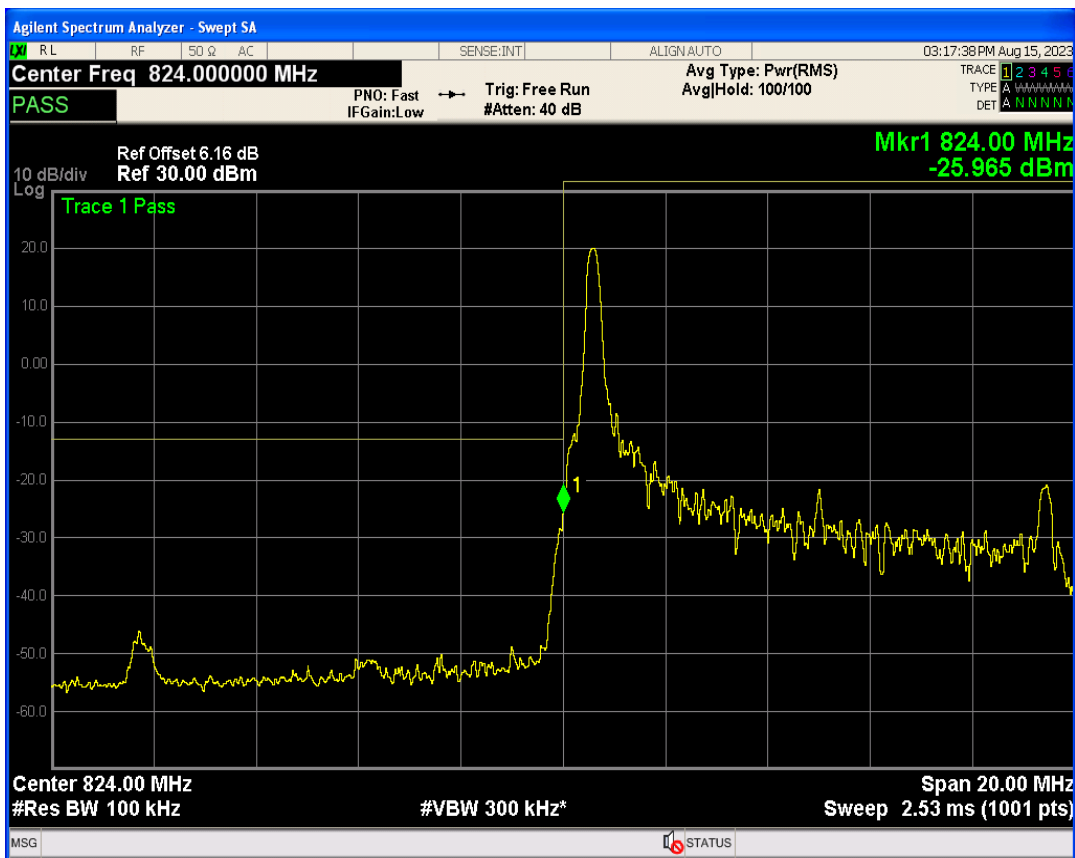

Band5 QPSK BW=10MHz Channel=20450 RB Size=1 Position=#0

Band5 16QAM BW=5MHz Channel=20625 RB Size=25 Position=#0