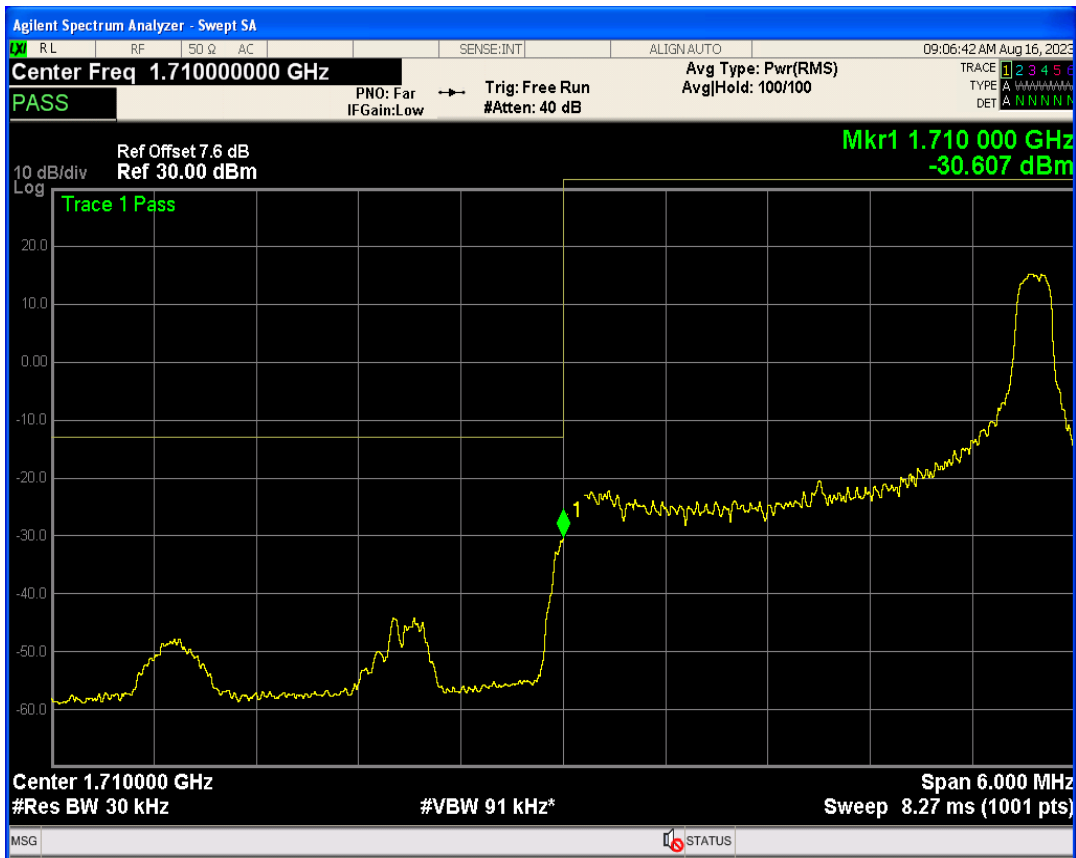

Band66 QPSK BW=3MHz Channel=131987 RB Size=1 Position=#Max

Band66 16QAM BW=3MHz Channel=131987 RB Size=1 Position=#0