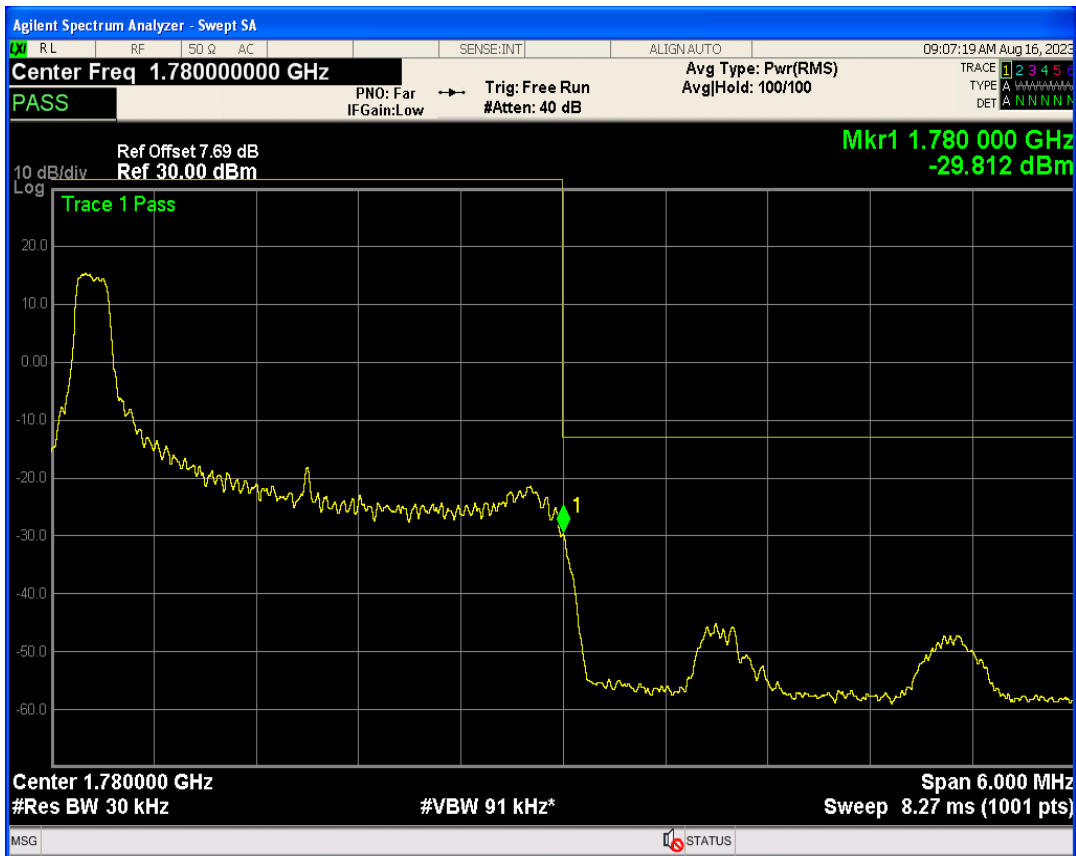

Band66 16QAM BW=3MHz Channel=132657 RB Size=1 Position=#0

Band66 16QAM BW=3MHz Channel=132657 RB Size=15 Position=#0