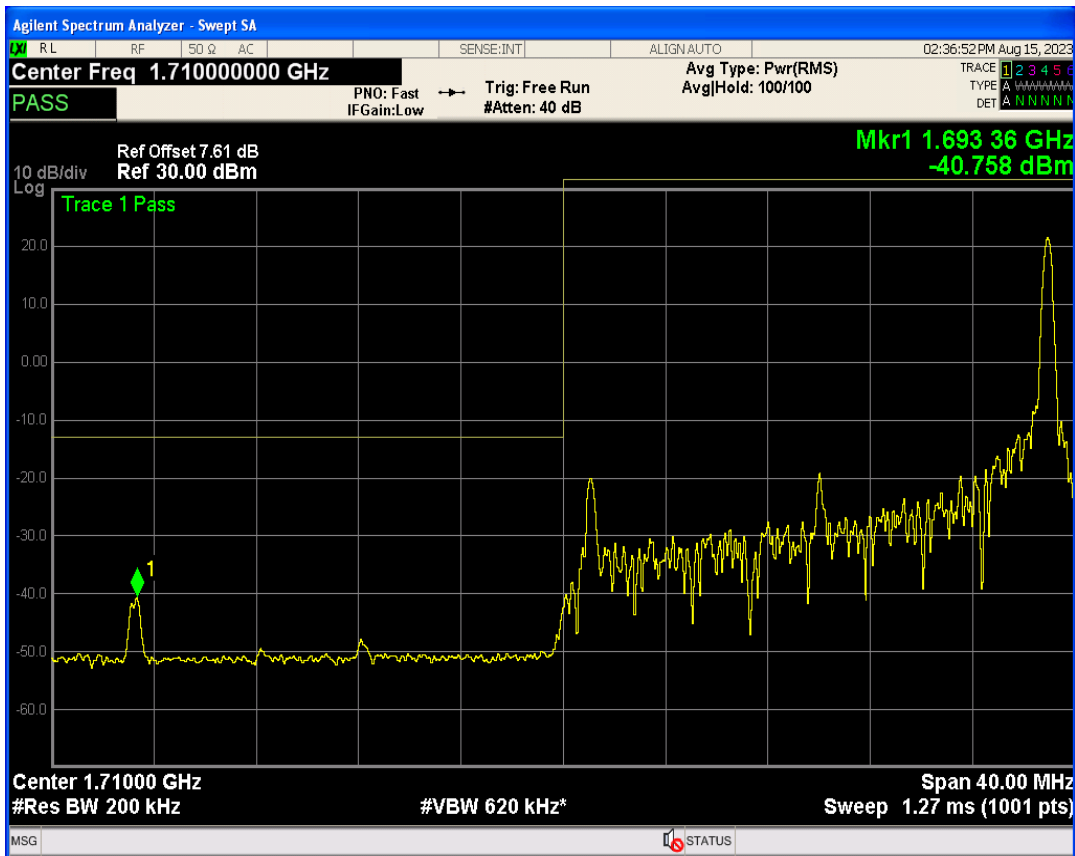

Band4 QPSK BW=20MHz Channel=20050 RB Size=1 Position=#Max

Band4 QPSK BW=20MHz Channel=20050 RB Size=100 Position=#0