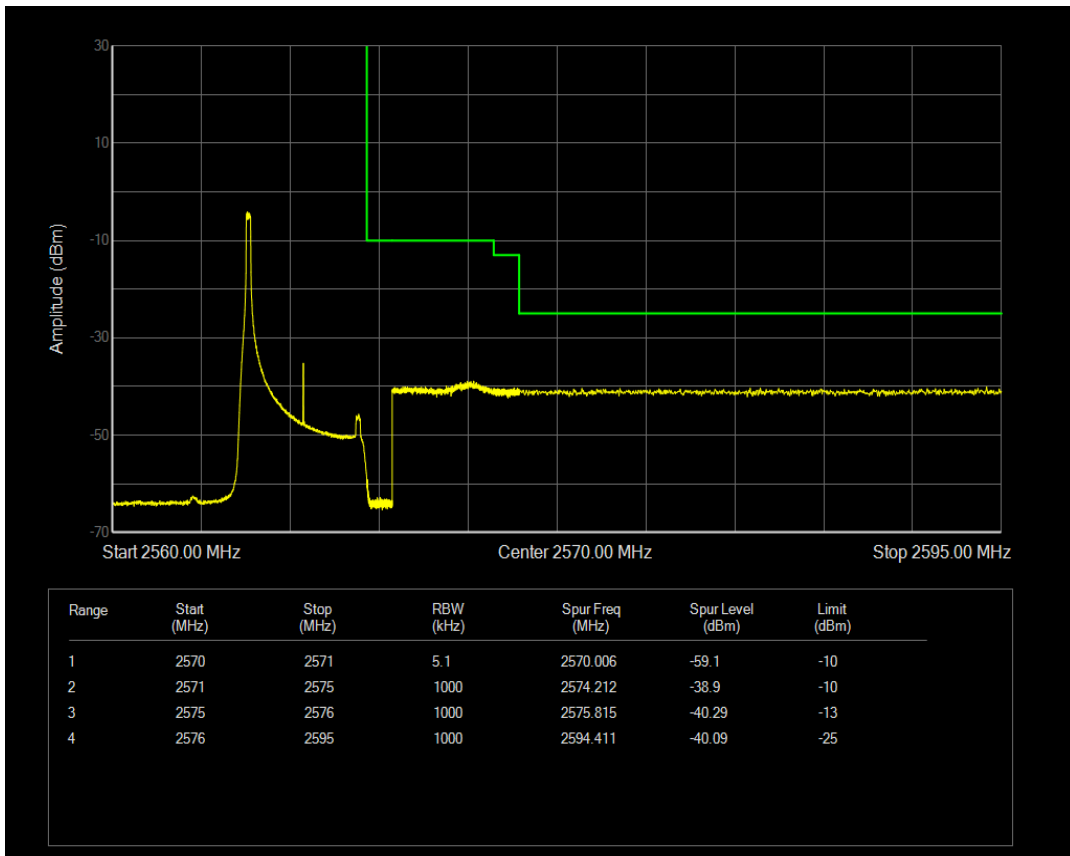

Band7 16QAM BW=5MHz Channel=20775 RB Size=25 Position=#0

Band7 QPSK BW=5MHz Channel=21425 RB Size=1 Position=#0

Band7 QPSK BW=5MHz Channel=21425 RB Size=1 Position=#Max

Band7 QPSK BW=5MHz Channel=21425 RB Size=25 Position=#0

Band7 16QAM BW=5MHz Channel=21425 RB Size=1 Position=#0

Band7 16QAM BW=5MHz Channel=21425 RB Size=1 Position=#Max

Band7 16QAM BW=5MHz Channel=21425 RB Size=25 Position=#0

Band7 QPSK BW=10MHz Channel=20800 RB Size=1 Position=#0