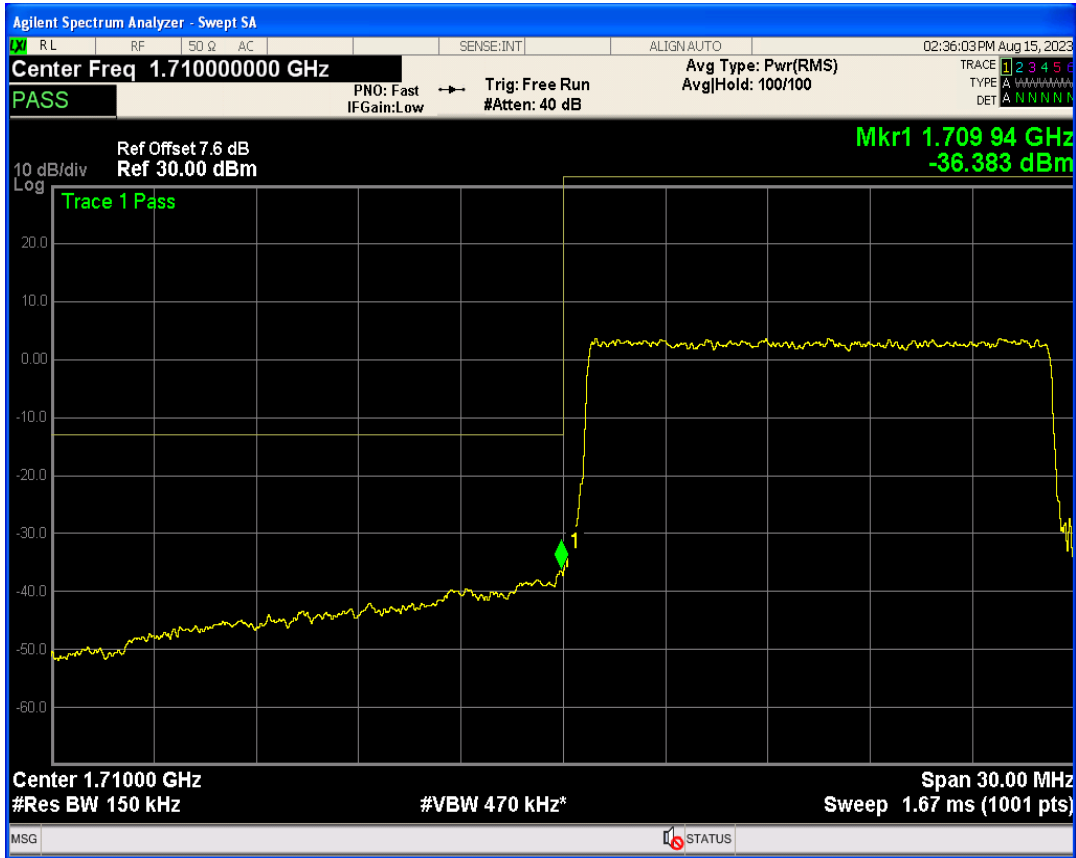

Band4 QPSK BW=15MHz Channel=20025 RB Size=1 Position=#Max

Band4 QPSK BW=15MHz Channel=20025 RB Size=75 Position=#0

Band4 16QAM BW=15MHz Channel=20025 RB Size=1 Position=#0

Band4 16QAM BW=15MHz Channel=20025 RB Size=1 Position=#Max

Band4 16QAM BW=15MHz Channel=20025 RB Size=75 Position=#0

Band4 QPSK BW=15MHz Channel=20325 RB Size=1 Position=#0

Band4 QPSK BW=15MHz Channel=20325 RB Size=75 Position=#0

Band4 QPSK BW=15MHz Channel=20325 RB Size=1 Position=#Max