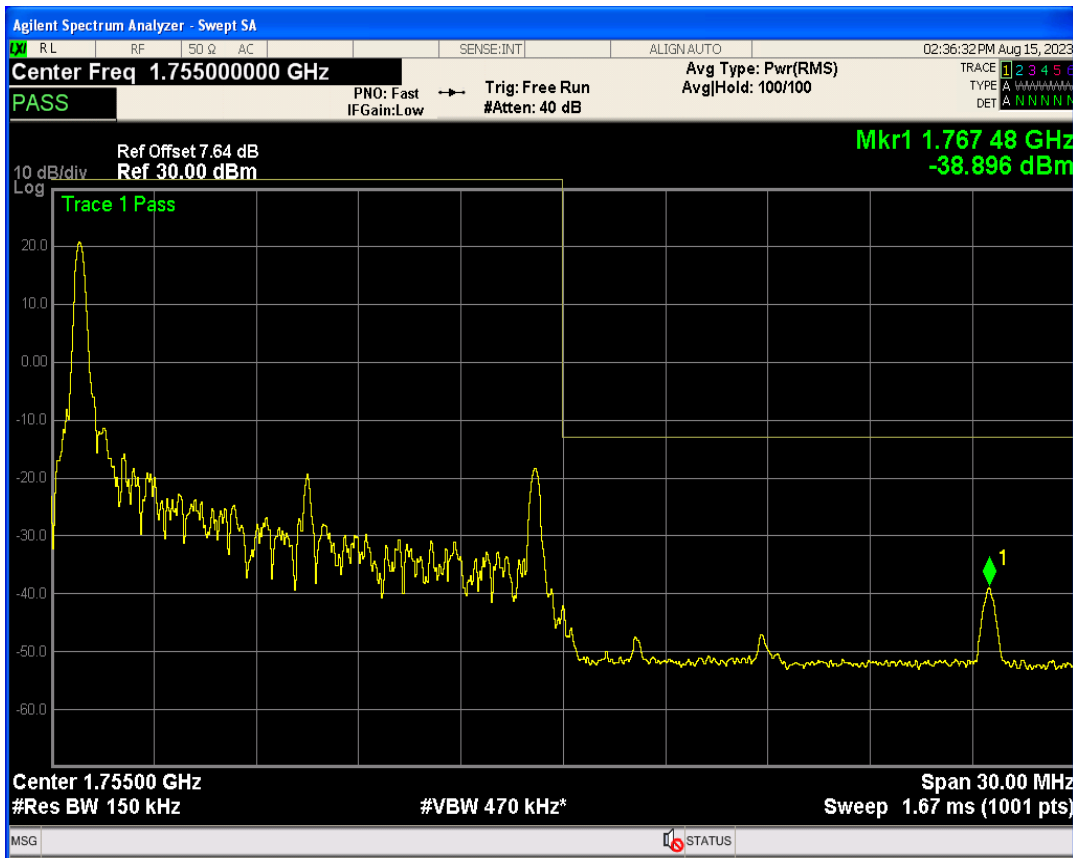

Band4 16QAM BW=15MHz Channel=20325 RB Size=1 Position=#0

Band4 16QAM BW=15MHz Channel=20325 RB Size=1 Position=#Max