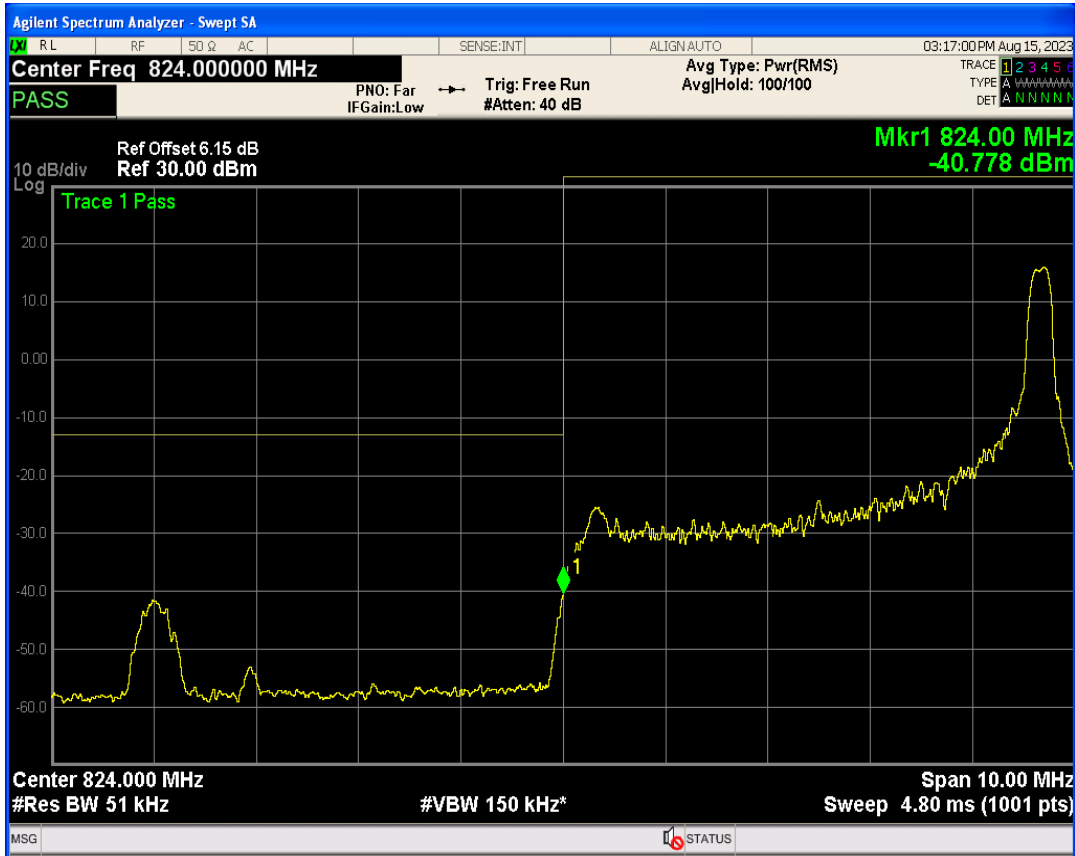

Band5 QPSK BW=5MHz Channel=20425 RB Size=1 Position=#Max

Band5 QPSK BW=5MHz Channel=20425 RB Size=25 Position=#0

Band5 16QAM BW=5MHz Channel=20425 RB Size=1 Position=#0

Band5 16QAM BW=5MHz Channel=20425 RB Size=1 Position=#Max