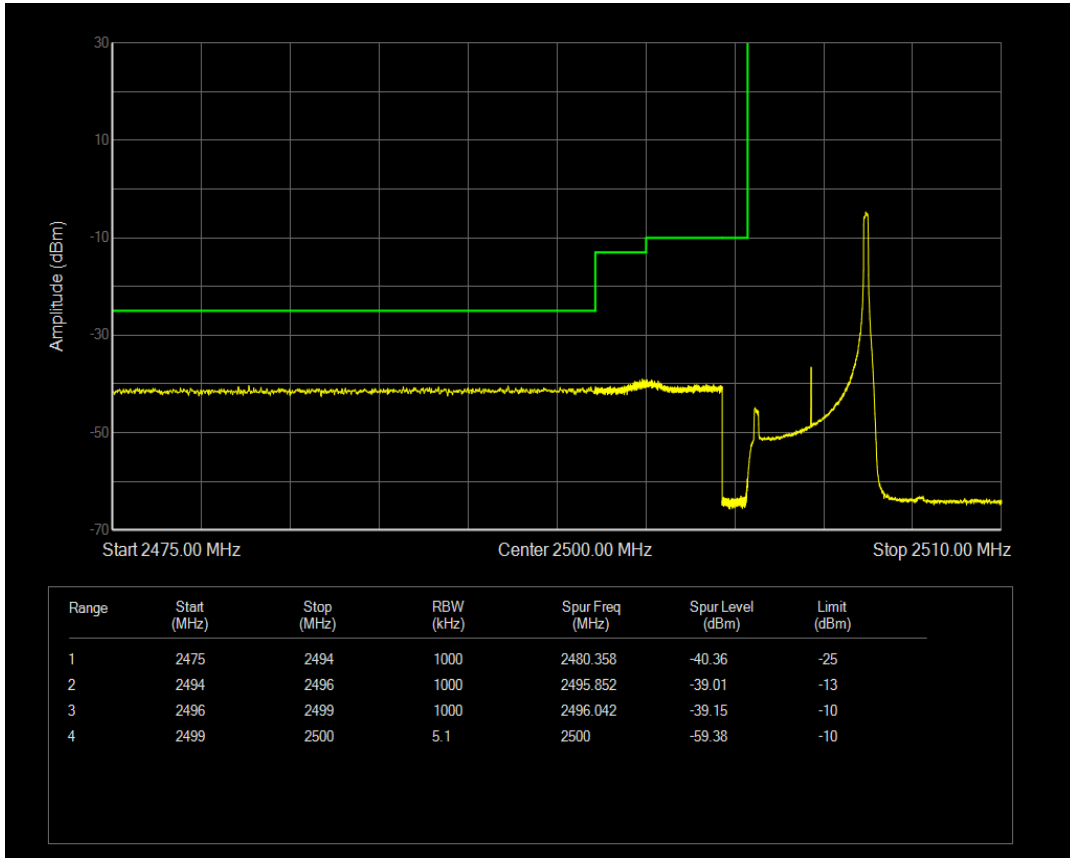

Band7 QPSK BW=5MHz Channel=20775 RB Size=1 Position=#Max

Band7 QPSK BW=5MHz Channel=20775 RB Size=25 Position=#0

Band7 16QAM BW=5MHz Channel=20775 RB Size=1 Position=#0

Band7 16QAM BW=5MHz Channel=20775 RB Size=1 Position=#Max

Band7 16QAM BW=5MHz Channel=20775 RB Size=25 Position=#0

Band7 QPSK BW=5MHz Channel=21425 RB Size=1 Position=#0

Band7 QPSK BW=5MHz Channel=21425 RB Size=1 Position=#Max

Band7 QPSK BW=5MHz Channel=21425 RB Size=25 Position=#0