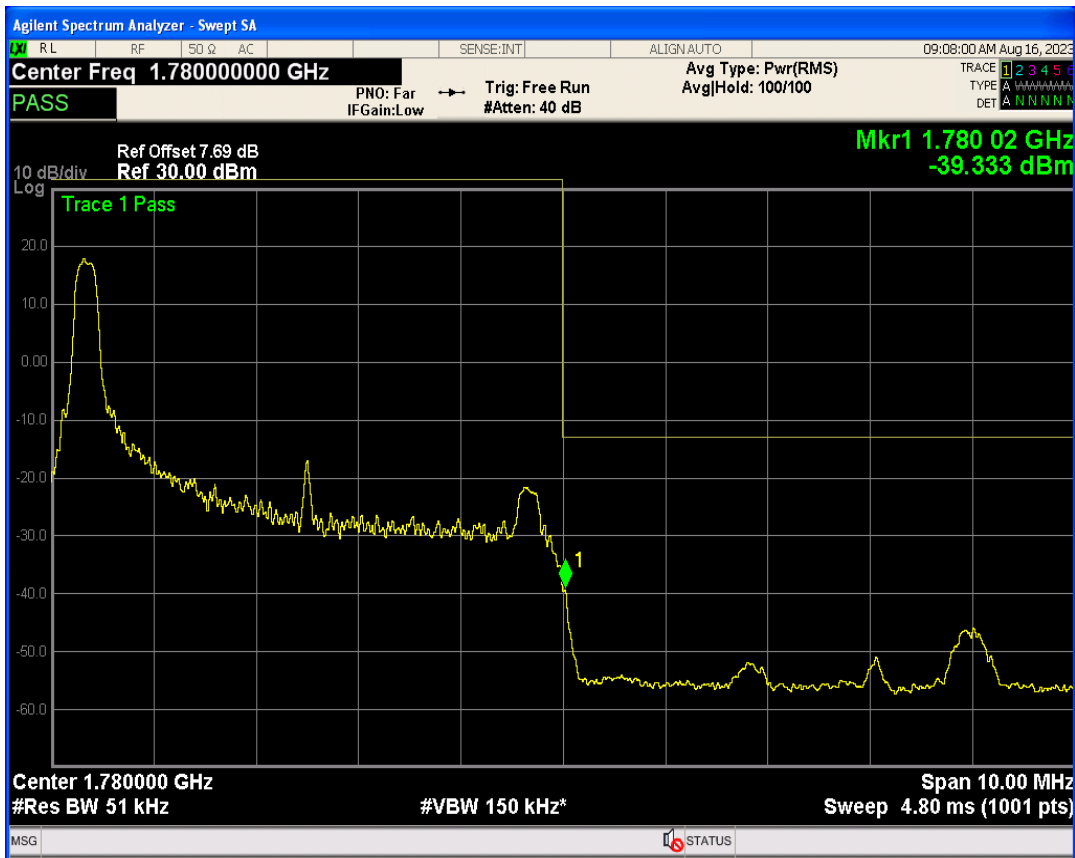

Band66 QPSK BW=5MHz Channel=132647 RB Size=1 Position=#0

Band66 16QAM BW=5MHz Channel=131997 RB Size=25 Position=#0