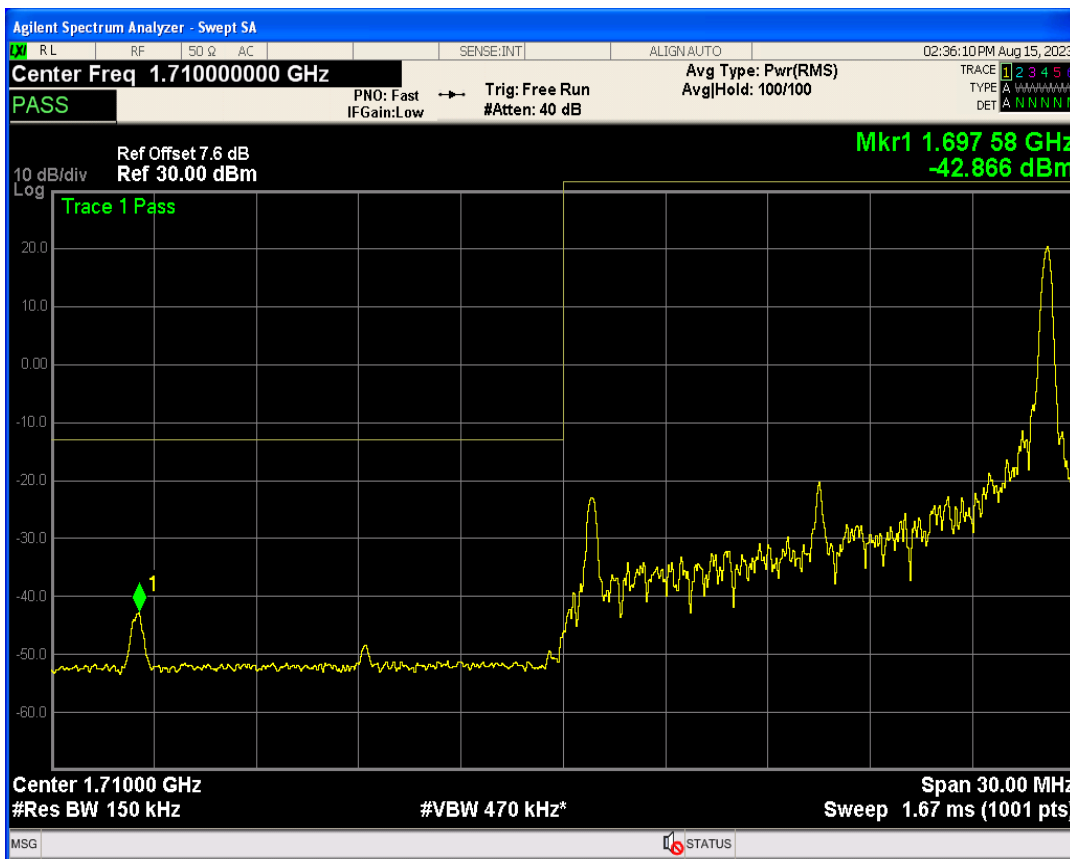

Band4 QPSK BW=15MHz Channel=20025 RB Size=1 Position=#Max

Band4 QPSK BW=15MHz Channel=20025 RB Size=75 Position=#0

Band4 16QAM BW=15MHz Channel=20025 RB Size=1 Position=#0

Band4 16QAM BW=15MHz Channel=20025 RB Size=1 Position=#Max

Band4 16QAM BW=15MHz Channel=20025 RB Size=75 Position=#0

Band4 QPSK BW=15MHz Channel=20325 RB Size=1 Position=#0

Band4 QPSK BW=15MHz Channel=20325 RB Size=75 Position=#0

Band4 QPSK BW=15MHz Channel=20325 RB Size=1 Position=#Max