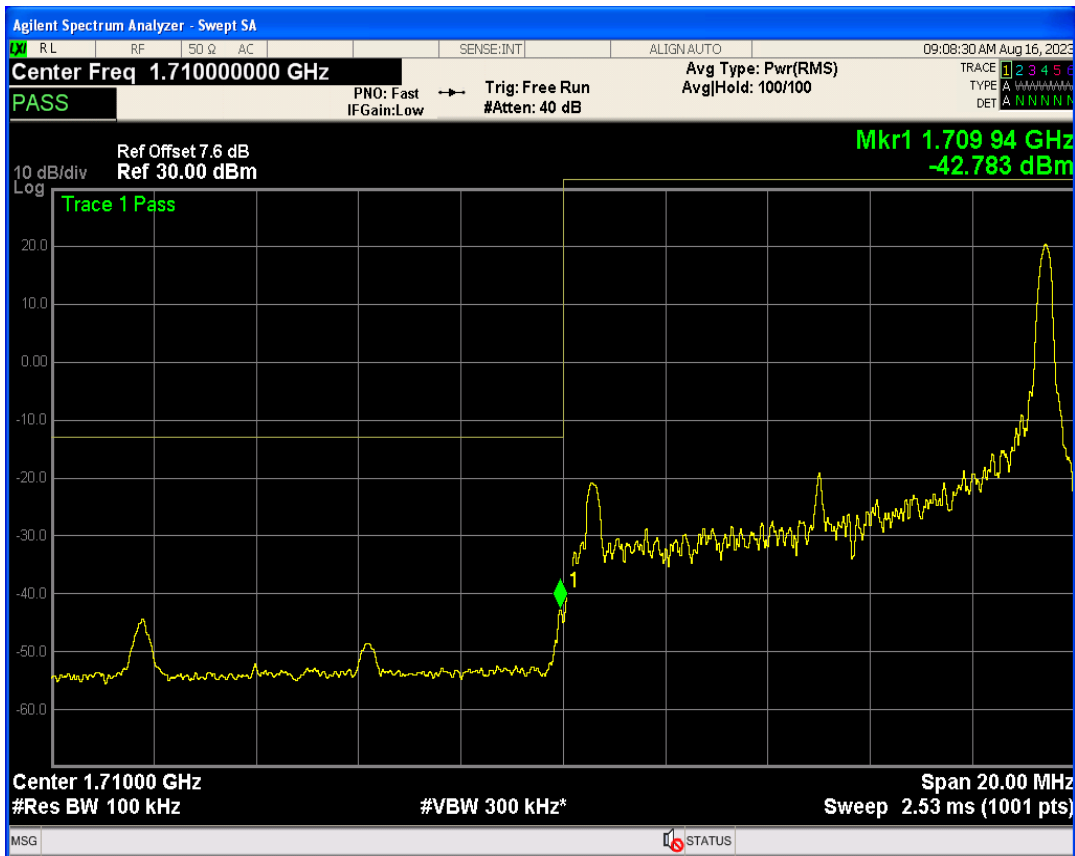

Band66 QPSK BW=10MHz Channel=132022 RB Size=1 Position=#Max

Band66 QPSK BW=10MHz Channel=132022 RB Size=50 Position=#0