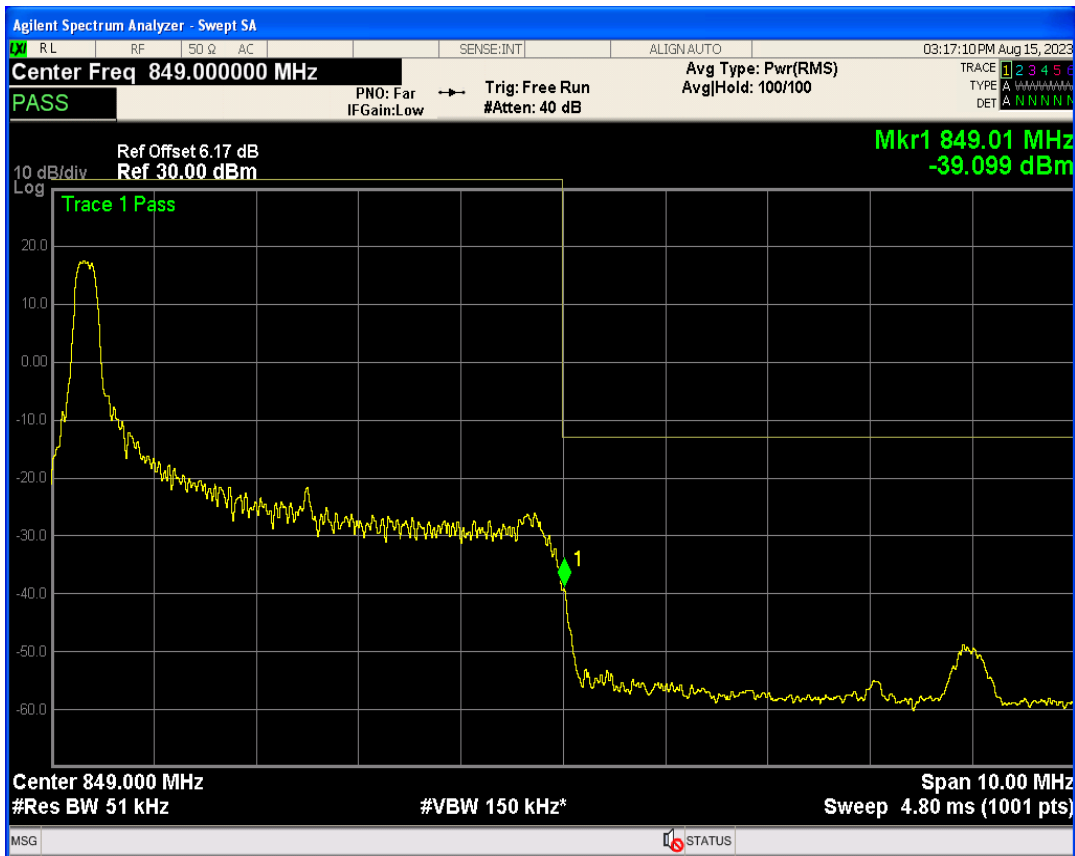

Band5 QPSK BW=5MHz Channel=20625 RB Size=1 Position=#0

Band5 16QAM BW=5MHz Channel=20425 RB Size=25 Position=#0