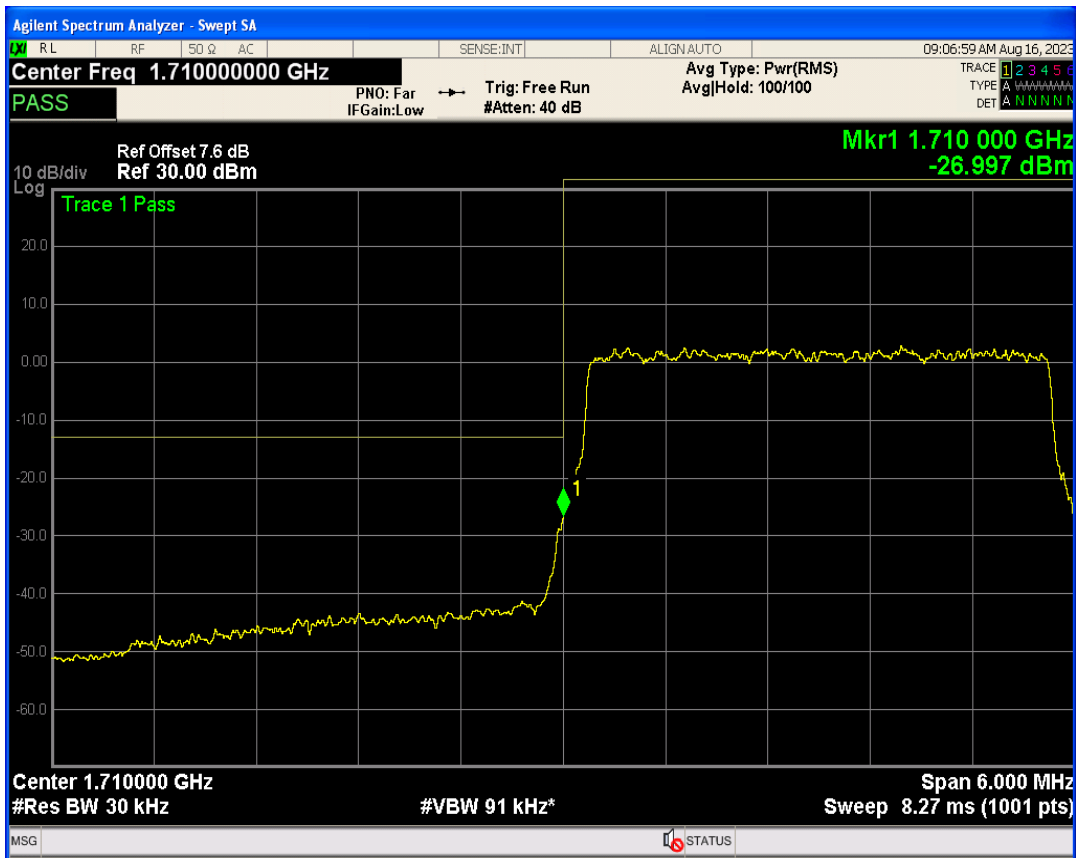

Band66 16QAM BW=3MHz Channel=131987 RB Size=15 Position=#0

Band66 QPSK BW=3MHz Channel=132657 RB Size=1 Position=#0