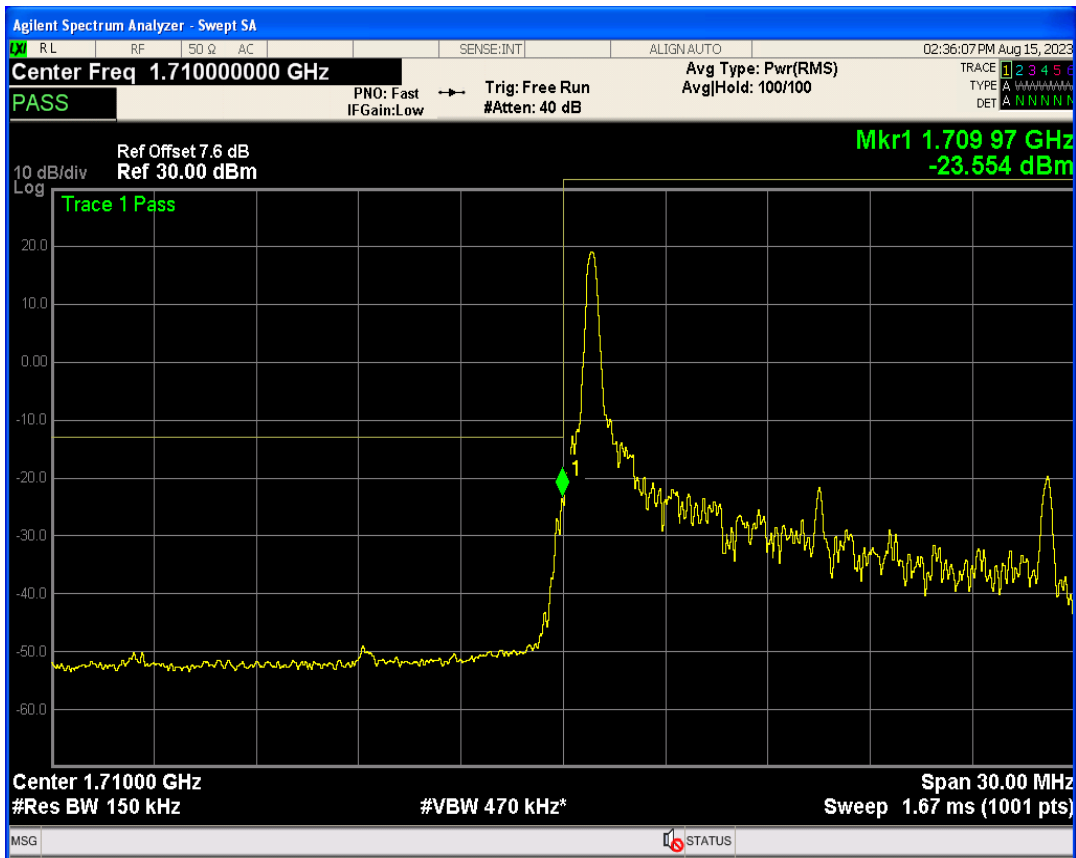

Band4 QPSK BW=15MHz Channel=20025 RB Size=1 Position=#Max

Band4 QPSK BW=15MHz Channel=20025 RB Size=75 Position=#0

Band4 16QAM BW=15MHz Channel=20025 RB Size=1 Position=#0

Band4 16QAM BW=15MHz Channel=20025 RB Size=1 Position=#Max

Band4 16QAM BW=15MHz Channel=20025 RB Size=75 Position=#0

Band4 QPSK BW=15MHz Channel=20325 RB Size=1 Position=#0

Band4 QPSK BW=15MHz Channel=20325 RB Size=75 Position=#0

Band4 QPSK BW=15MHz Channel=20325 RB Size=1 Position=#Max