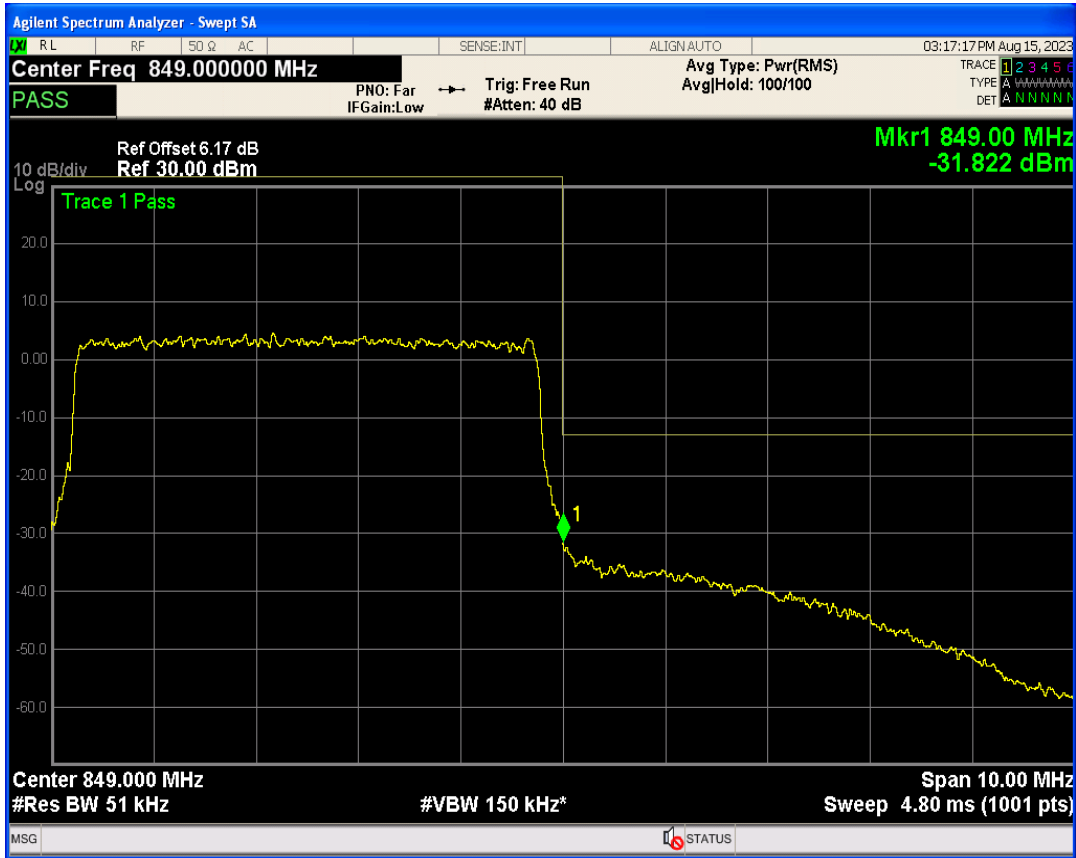

Band5 QPSK BW=5MHz Channel=20625 RB Size=1 Position=#0

Band5 16QAM BW=5MHz Channel=20425 RB Size=25 Position=#0

Band5 QPSK BW=5MHz Channel=20625 RB Size=1 Position=#Max

Band5 QPSK BW=5MHz Channel=20625 RB Size=25 Position=#0