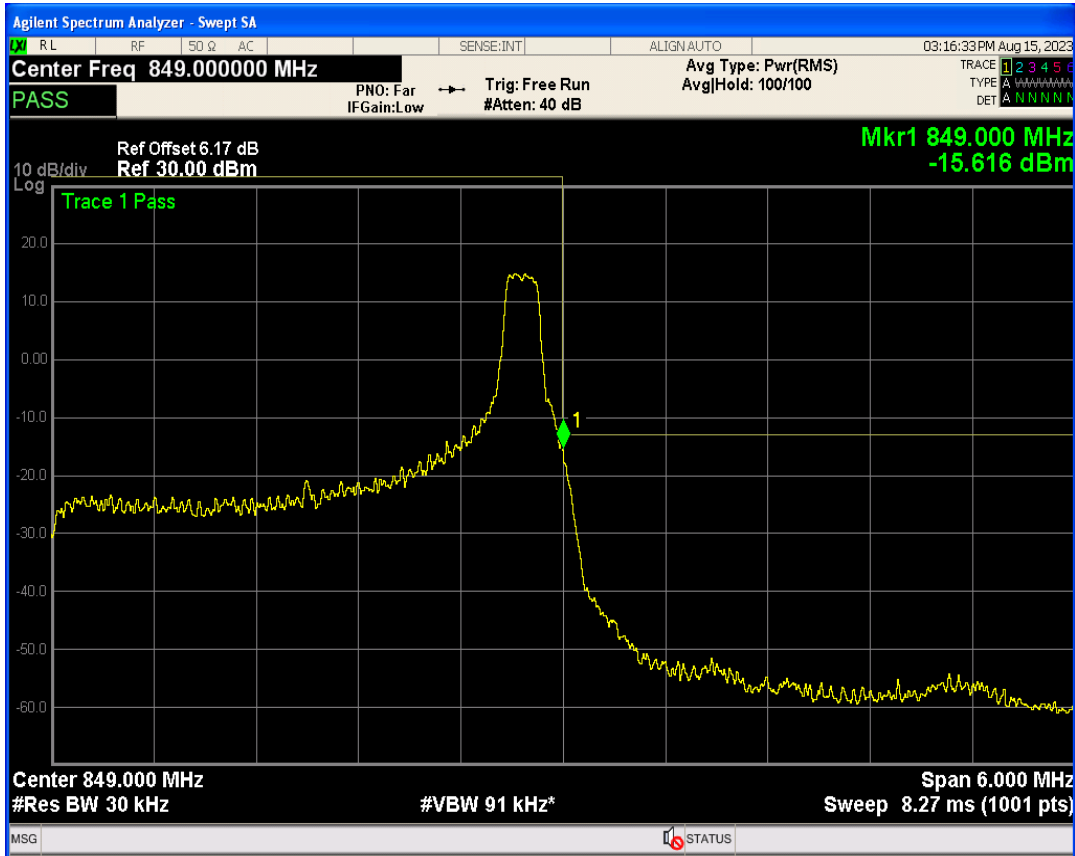

Band5 16QAM BW=3MHz Channel=20635 RB Size=1 Position=#Max

Band5 16QAM BW=3MHz Channel=20635 RB Size=15 Position=#0