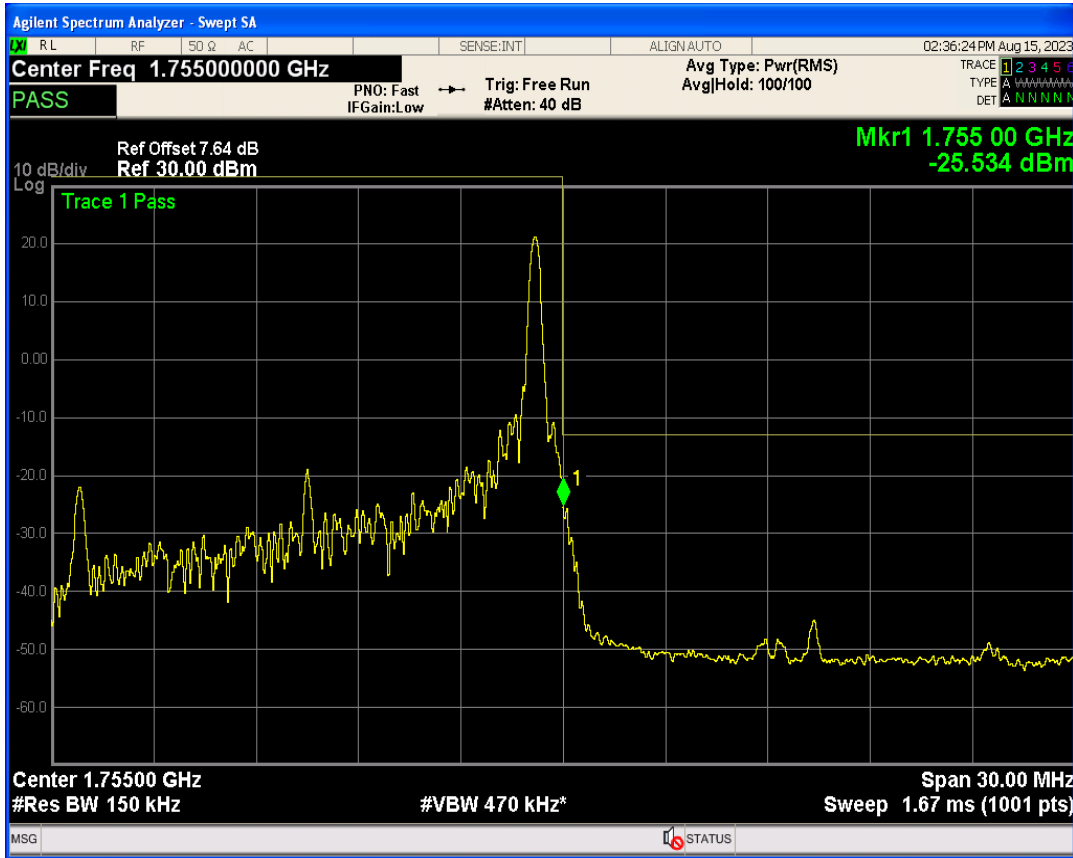

Band4 QPSK BW=15MHz Channel=20025 RB Size=1 Position=#Max

Band4 QPSK BW=15MHz Channel=20025 RB Size=75 Position=#0

Band4 16QAM BW=15MHz Channel=20025 RB Size=1 Position=#0

Band4 16QAM BW=15MHz Channel=20025 RB Size=1 Position=#Max

Band4 16QAM BW=15MHz Channel=20025 RB Size=75 Position=#0

Band4 QPSK BW=15MHz Channel=20325 RB Size=1 Position=#0

Band4 QPSK BW=15MHz Channel=20325 RB Size=75 Position=#0

Band4 QPSK BW=15MHz Channel=20325 RB Size=1 Position=#Max

Band4 16QAM BW=15MHz Channel=20325 RB Size=1 Position=#0

Band4 16QAM BW=15MHz Channel=20325 RB Size=1 Position=#Max

Band4 16QAM BW=15MHz Channel=20325 RB Size=75 Position=#0

Band4 QPSK BW=20MHz Channel=20050 RB Size=1 Position=#0