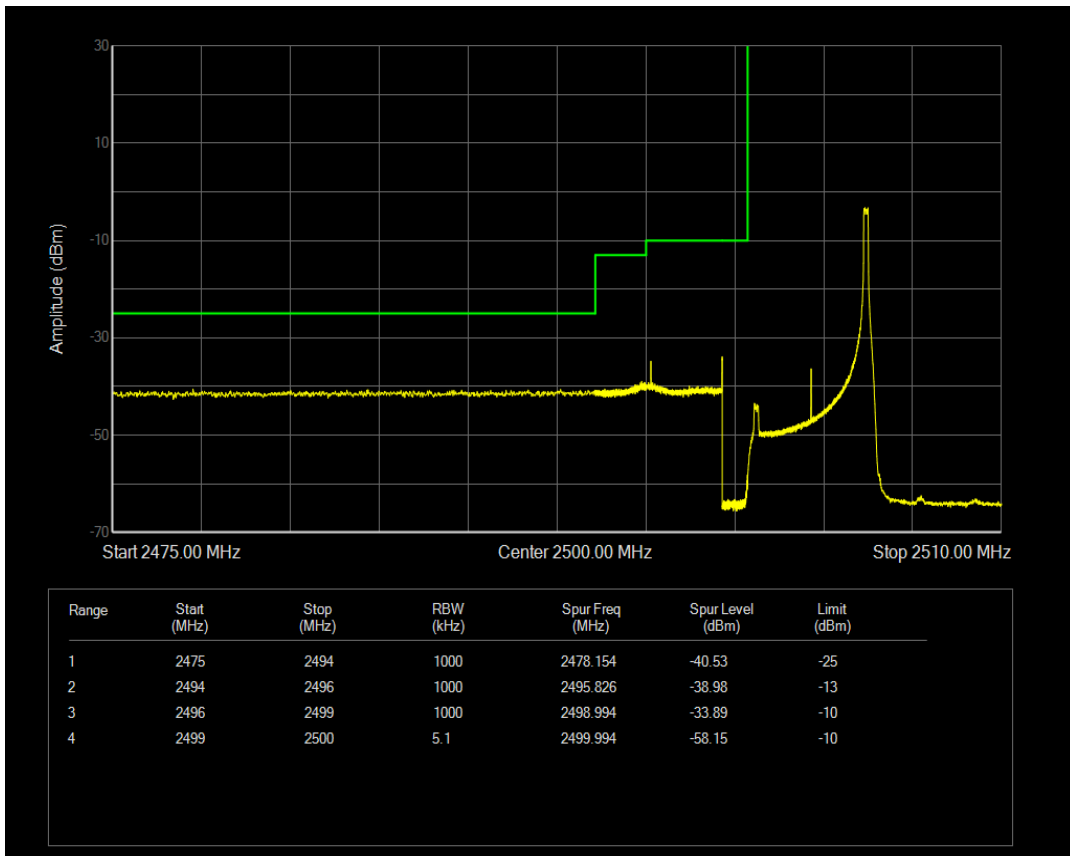

Band66 16QAM BW=20MHz Channel=132572 RB Size=1 Position=#0

Band66 16QAM BW=20MHz Channel=132572 RB Size=1 Position=#Max

Band66 16QAM BW=20MHz Channel=132572 RB Size=100 Position=#0

Band7 QPSK BW=5MHz Channel=20775 RB Size=1 Position=#0

Band7 QPSK BW=5MHz Channel=20775 RB Size=1 Position=#Max

Band7 QPSK BW=5MHz Channel=20775 RB Size=25 Position=#0

Band7 16QAM BW=5MHz Channel=20775 RB Size=1 Position=#0

Band7 16QAM BW=5MHz Channel=20775 RB Size=1 Position=#Max