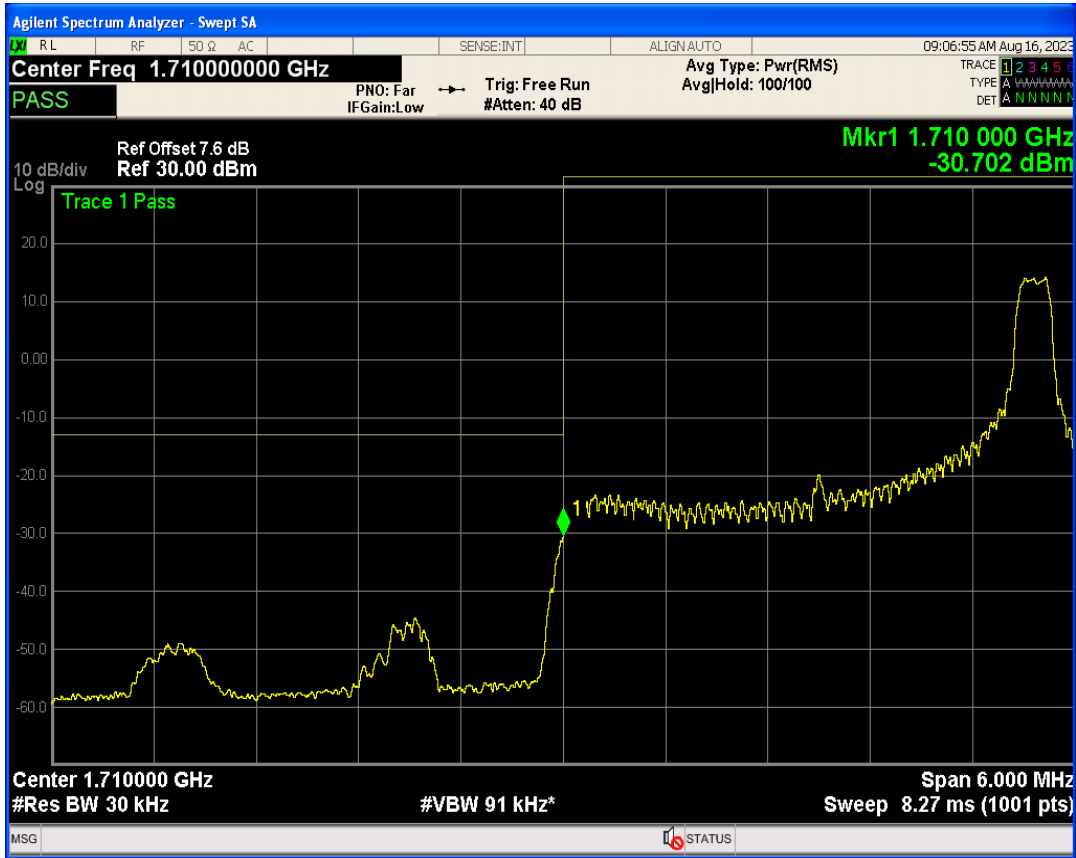

Band66 QPSK BW=3MHz Channel=131987 RB Size=1 Position=#Max

Band66 16QAM BW=3MHz Channel=131987 RB Size=1 Position=#0

Band66 QPSK BW=3MHz Channel=131987 RB Size=15 Position=#0

Band66 16QAM BW=3MHz Channel=131987 RB Size=1 Position=#Max