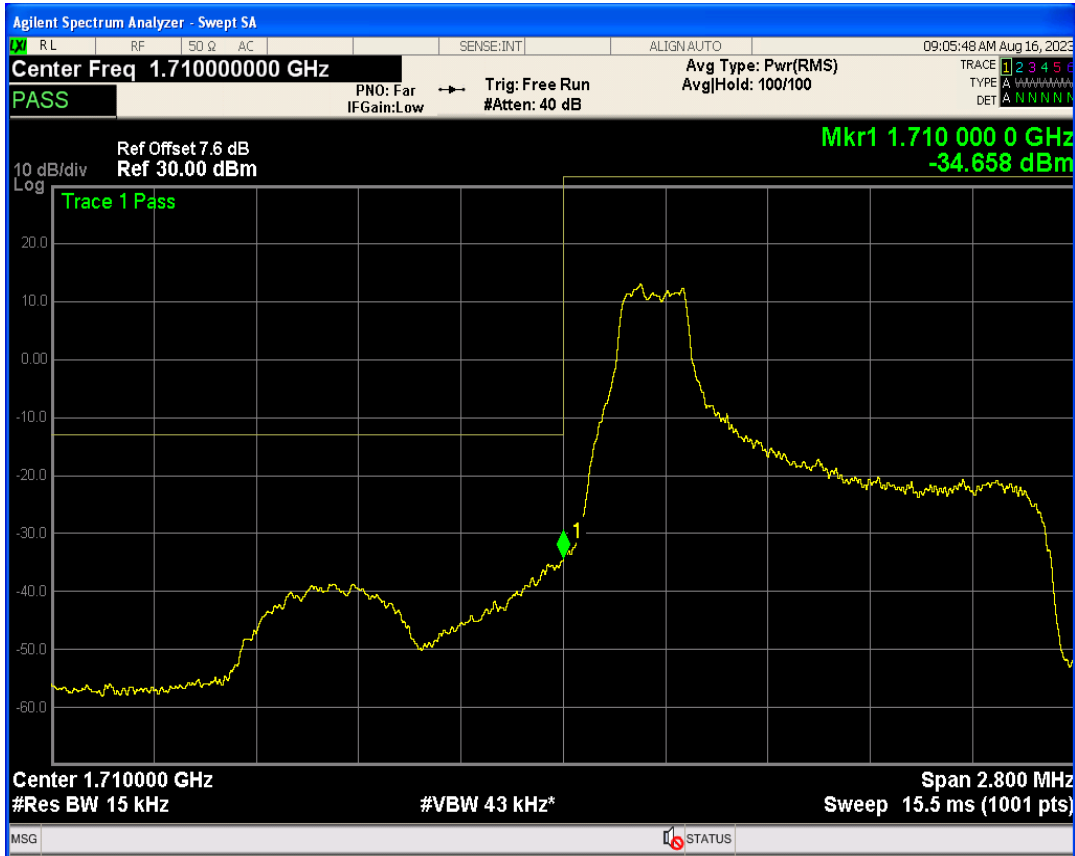

Band66 16QAM BW=1.4MHz Channel=131979 RB Size=1 Position=#0

Band66 QPSK BW=1.4MHz Channel=131979 RB Size=6 Position=#0