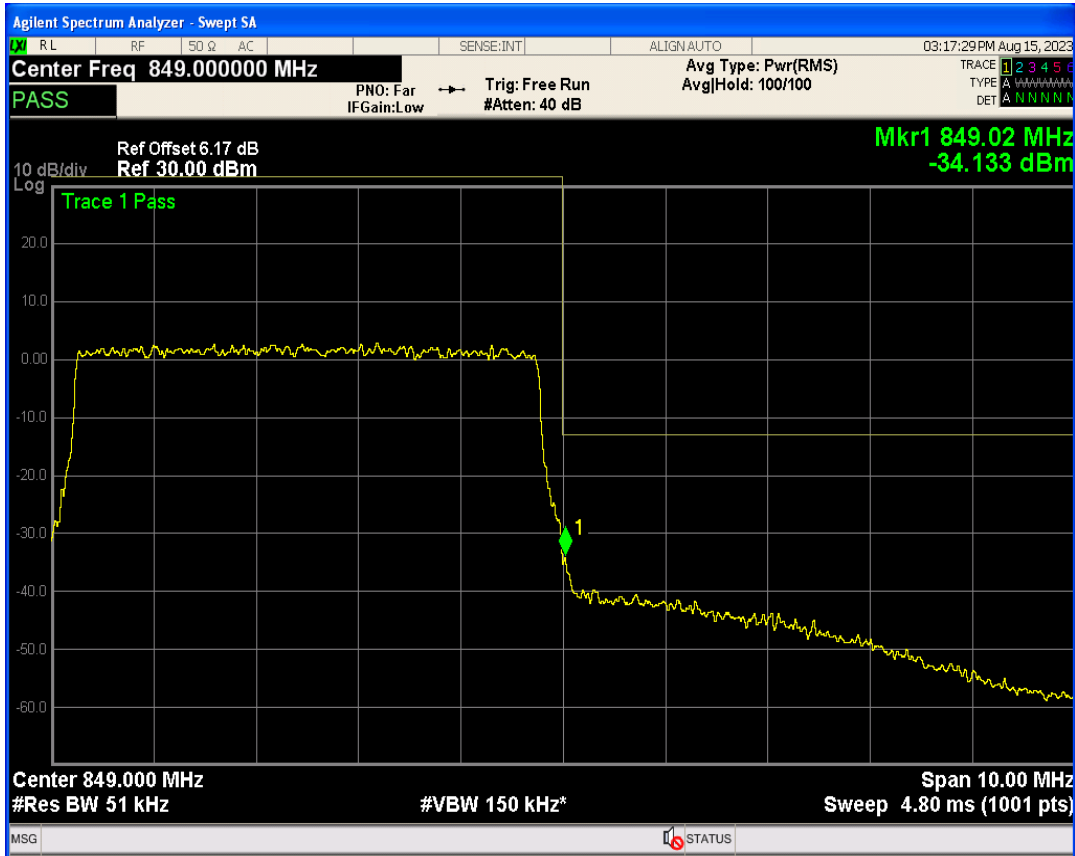

Band5 16QAM BW=5MHz Channel=20625 RB Size=1 Position=#0

Band5 16QAM BW=5MHz Channel=20625 RB Size=1 Position=#Max

Band5 QPSK BW=10MHz Channel=20450 RB Size=1 Position=#0

Band5 16QAM BW=5MHz Channel=20625 RB Size=25 Position=#0