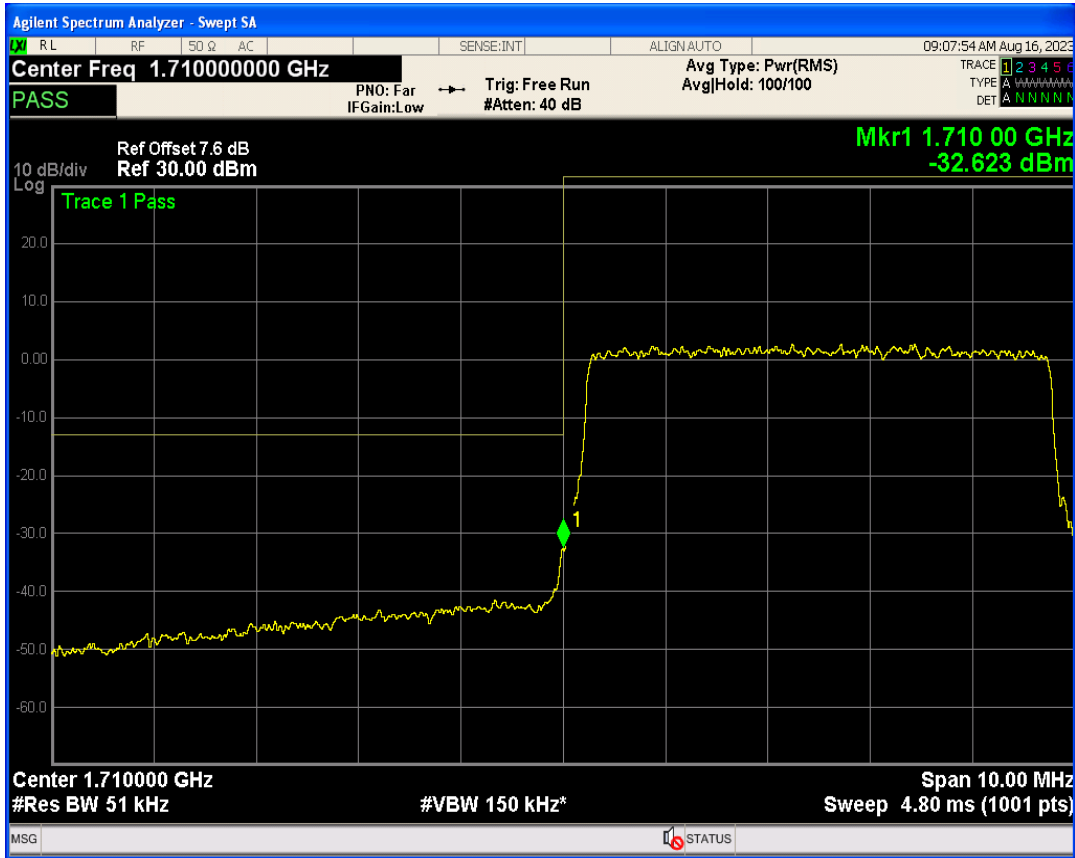

Band66 16QAM BW=5MHz Channel=131997 RB Size=25 Position=#0

Band66 QPSK BW=5MHz Channel=132647 RB Size=1 Position=#Max