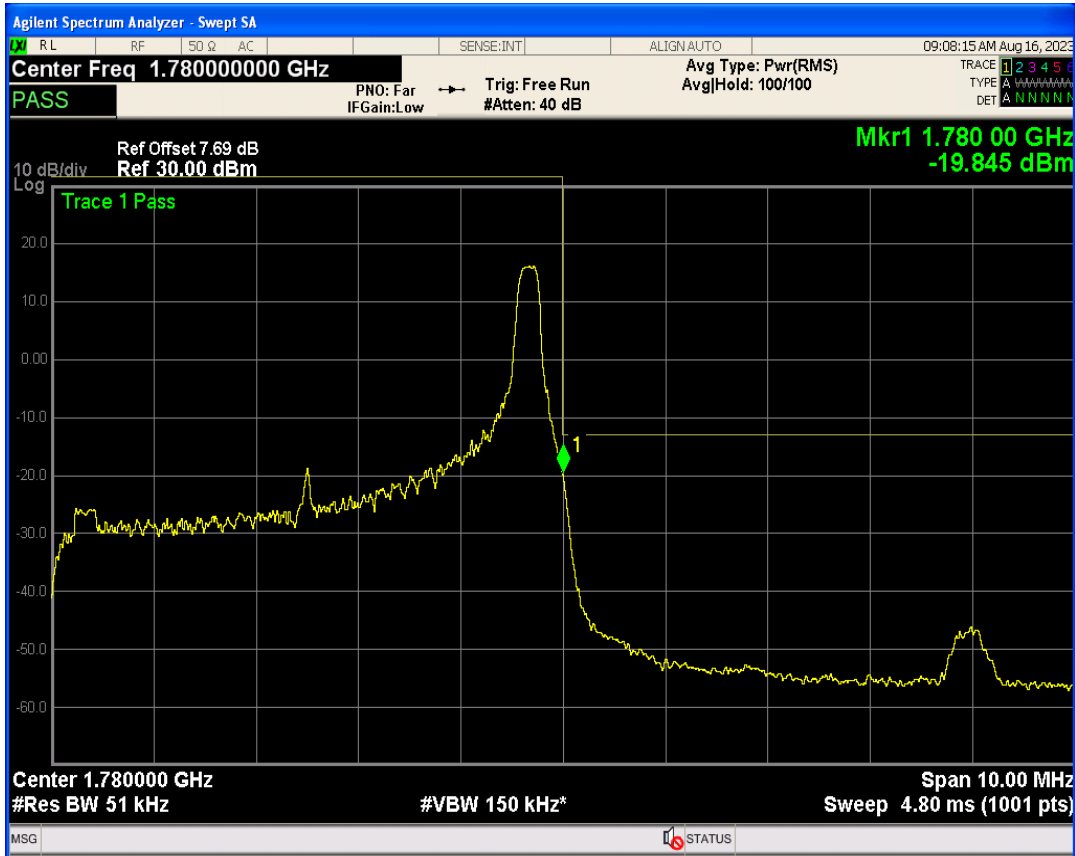

Band66 16QAM BW=5MHz Channel=132647 RB Size=1 Position=#Max

Band66 QPSK BW=10MHz Channel=132022 RB Size=1 Position=#0