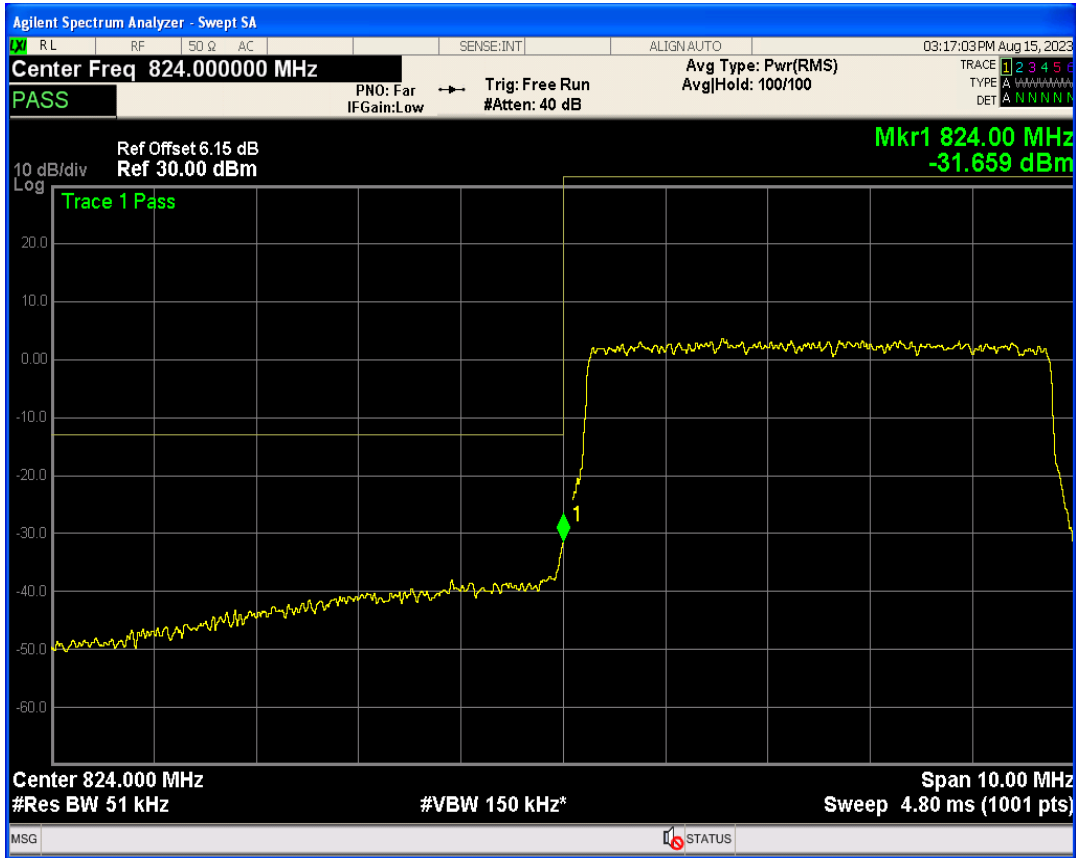

Band5 16QAM BW=5MHz Channel=20425 RB Size=25 Position=#0

Band5 QPSK BW=5MHz Channel=20625 RB Size=1 Position=#Max