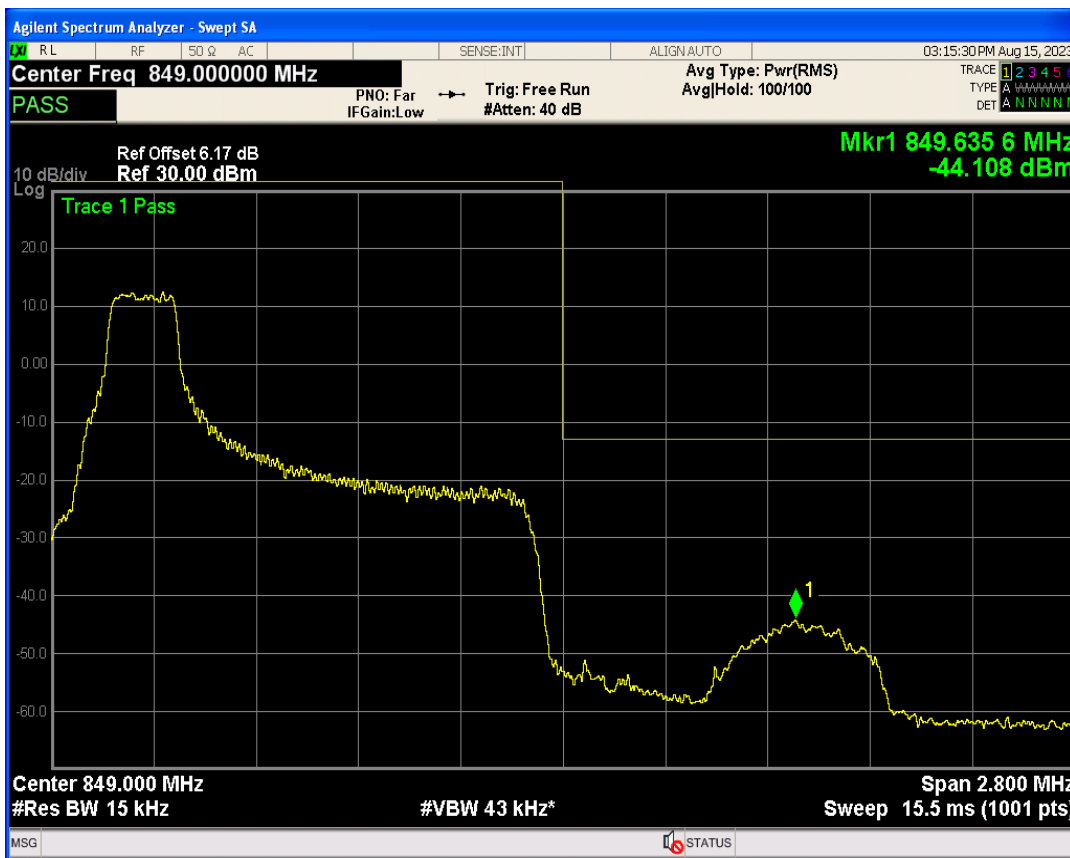

Band5 16QAM BW=1.4MHz Channel=20643 RB Size=1 Position=#0

Band5 16QAM BW=1.4MHz Channel=20643 RB Size=1 Position=#Max