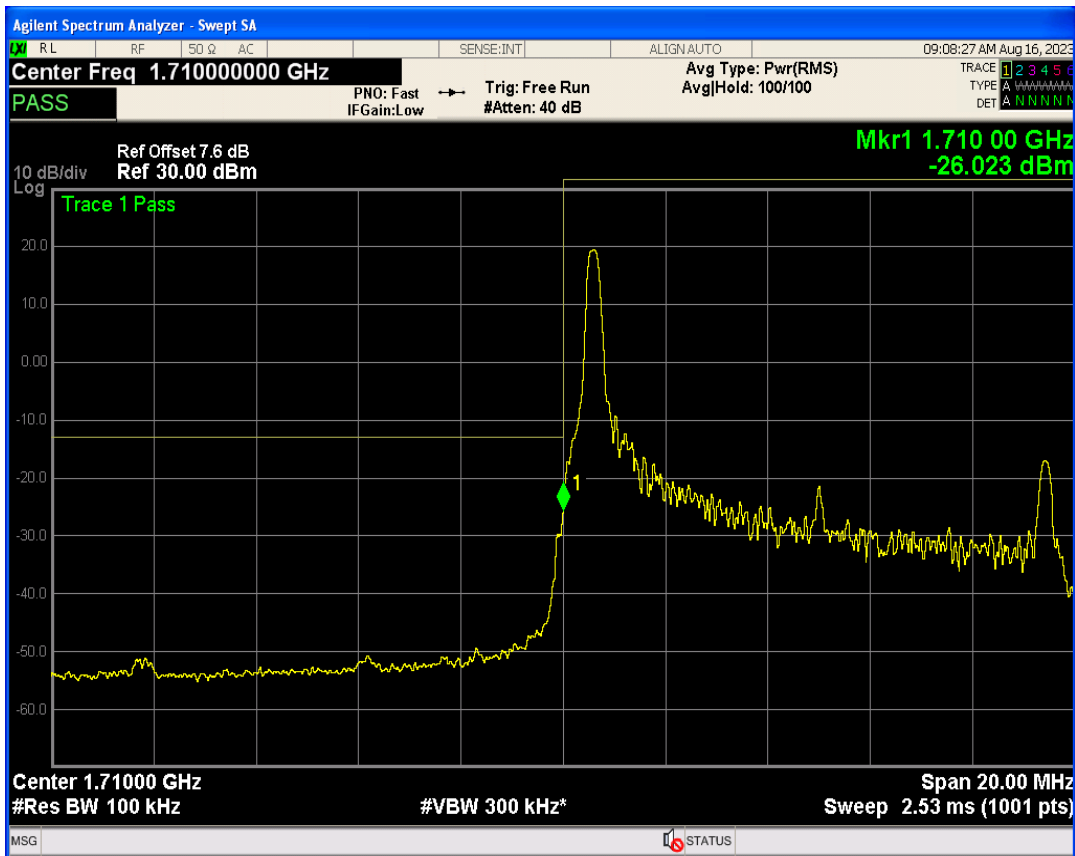

Band66 QPSK BW=10MHz Channel=132022 RB Size=1 Position=#0

Band66 16QAM BW=5MHz Channel=132647 RB Size=25 Position=#0