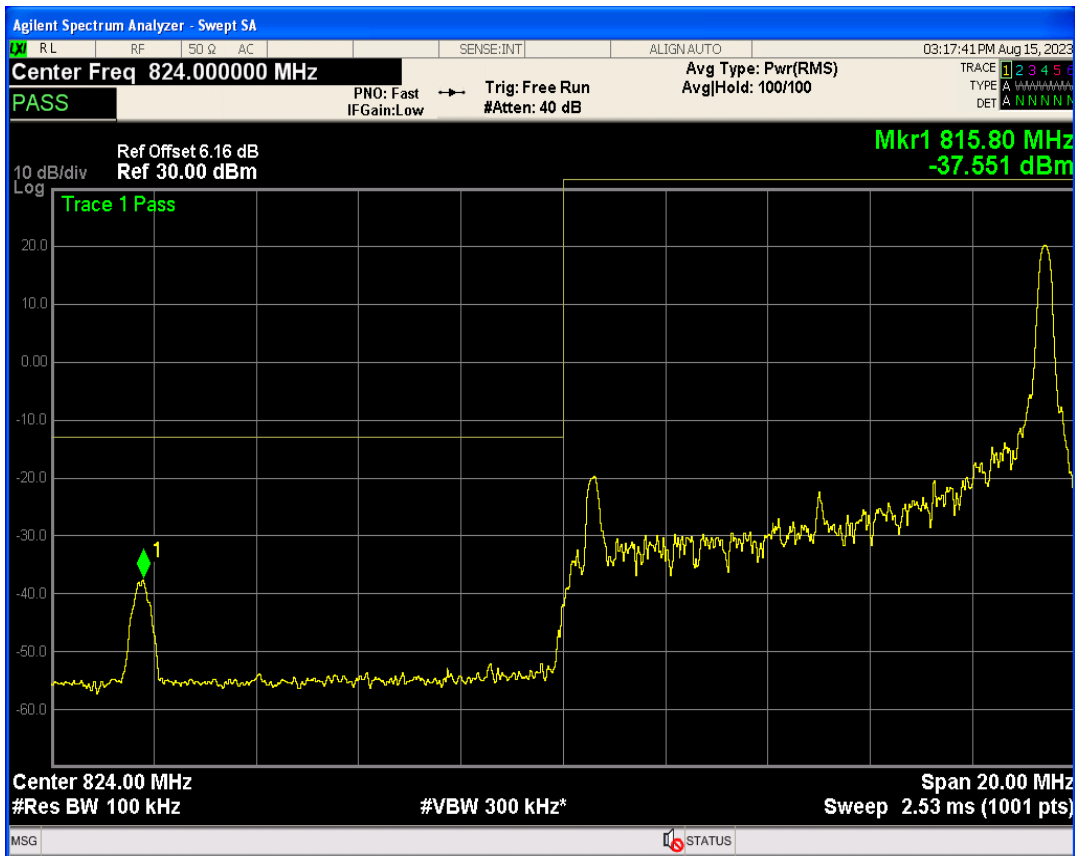

Band5 QPSK BW=10MHz Channel=20450 RB Size=1 Position=#Max

Band5 QPSK BW=10MHz Channel=20450 RB Size=50 Position=#0