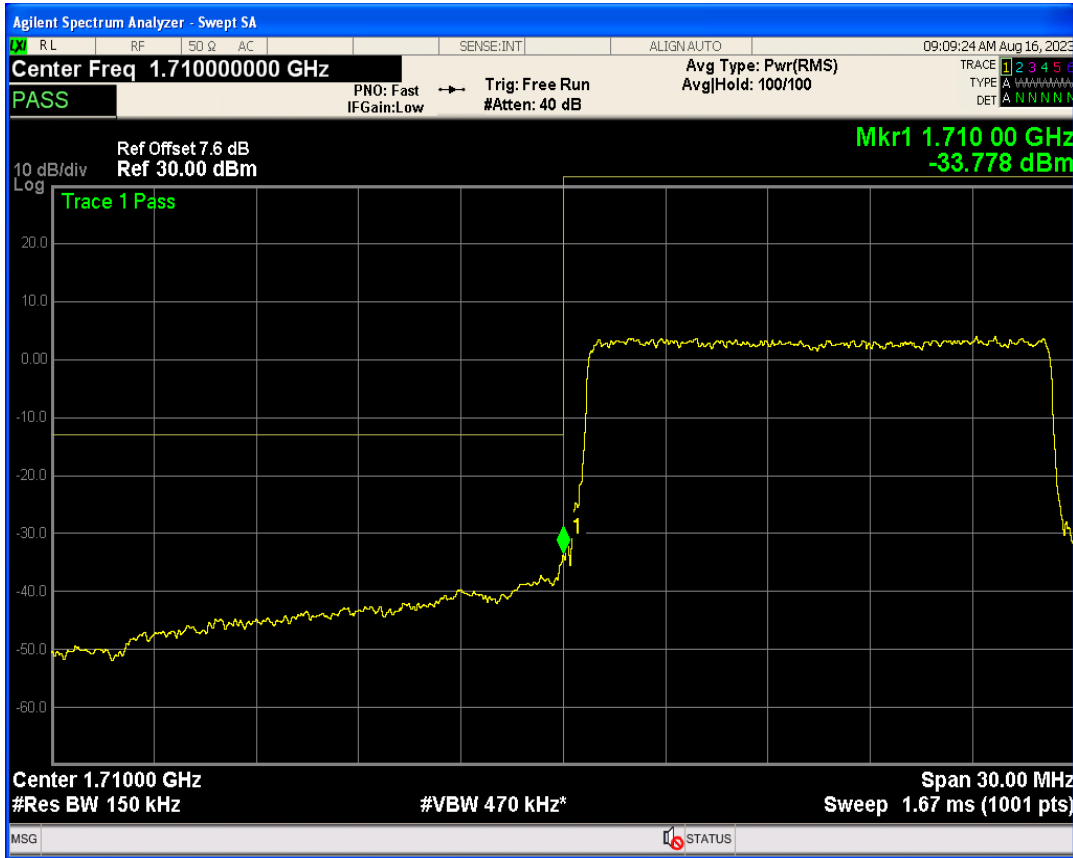

Band66 QPSK BW=15MHz Channel=132047 RB Size=75 Position=#0

Band66 16QAM BW=15MHz Channel=132047 RB Size=1 Position=#0