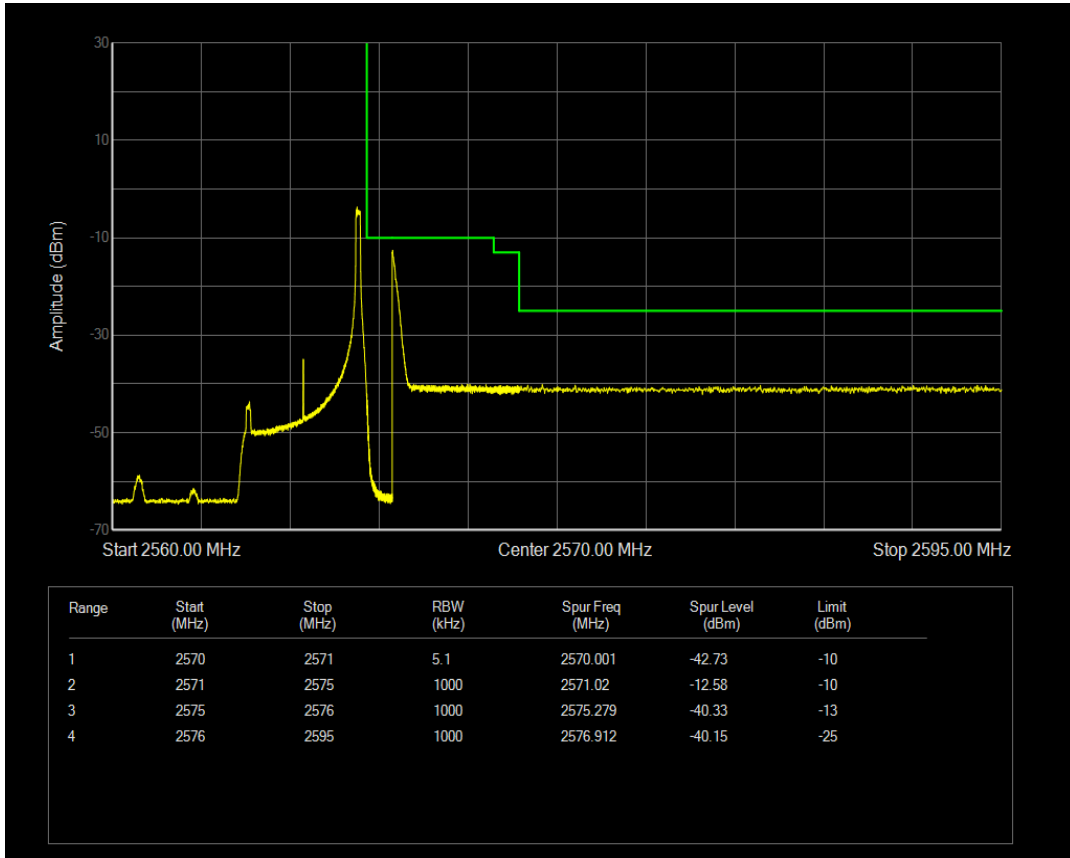

Band7 16QAM BW=5MHz Channel=20775 RB Size=25 Position=#0

Band7 QPSK BW=5MHz Channel=21425 RB Size=1 Position=#0

Band7 QPSK BW=5MHz Channel=21425 RB Size=1 Position=#Max

Band7 QPSK BW=5MHz Channel=21425 RB Size=25 Position=#0

Band7 16QAM BW=5MHz Channel=21425 RB Size=1 Position=#0

Band7 16QAM BW=5MHz Channel=21425 RB Size=1 Position=#Max

Band7 16QAM BW=5MHz Channel=21425 RB Size=25 Position=#0

Band7 QPSK BW=10MHz Channel=20800 RB Size=1 Position=#0