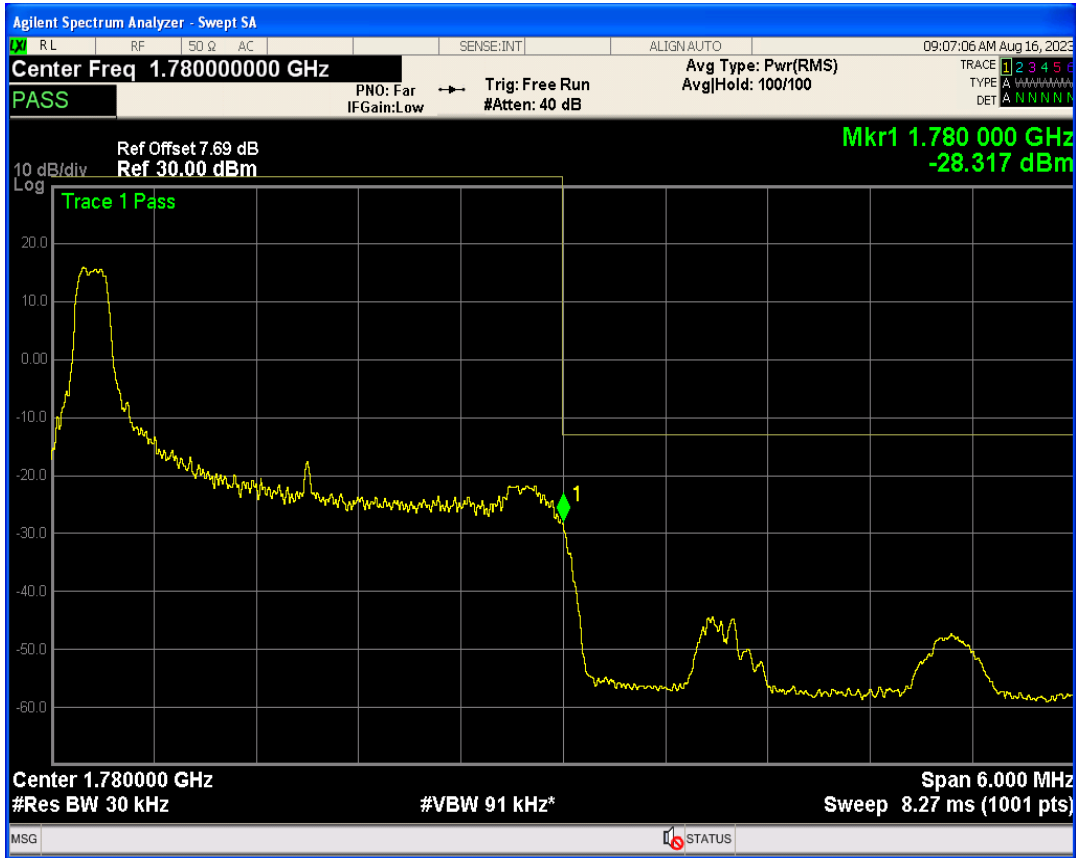

Band66 QPSK BW=3MHz Channel=132657 RB Size=1 Position=#0

Band66 QPSK BW=3MHz Channel=132657 RB Size=1 Position=#Max