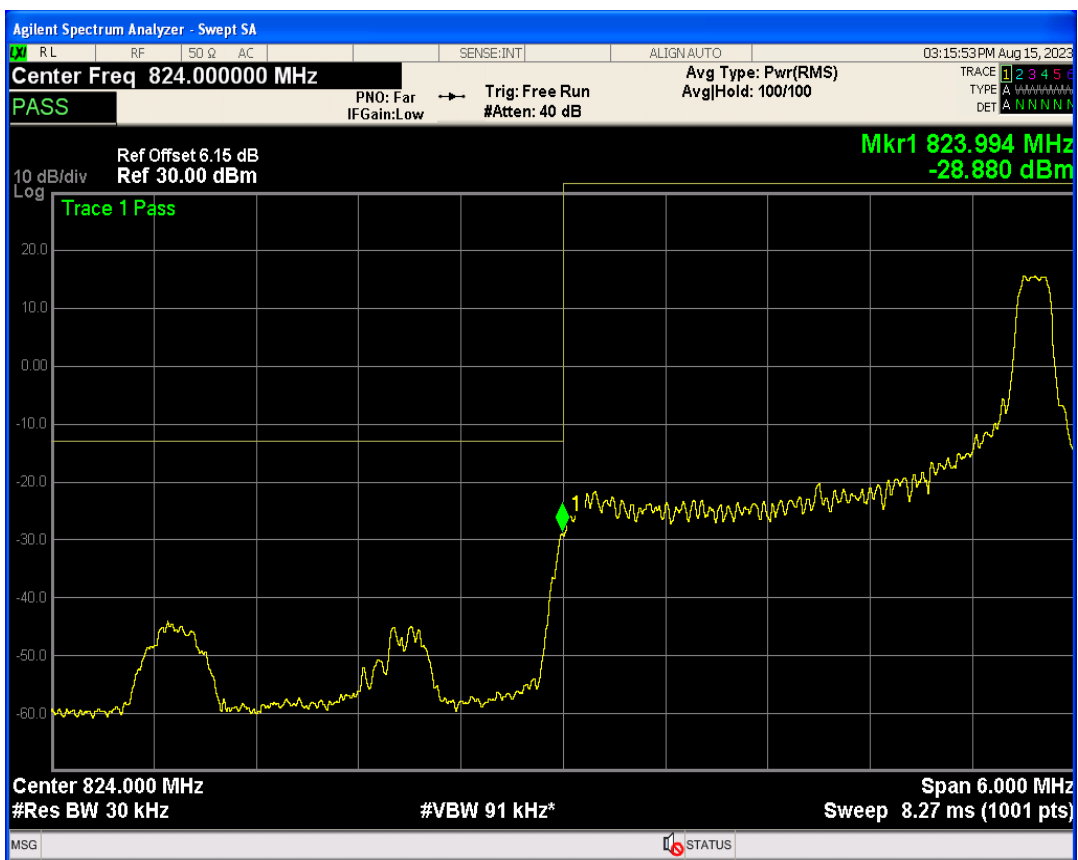

Band5 QPSK BW=3MHz Channel=20415 RB Size=1 Position=#Max

Band5 QPSK BW=3MHz Channel=20415 RB Size=15 Position=#0