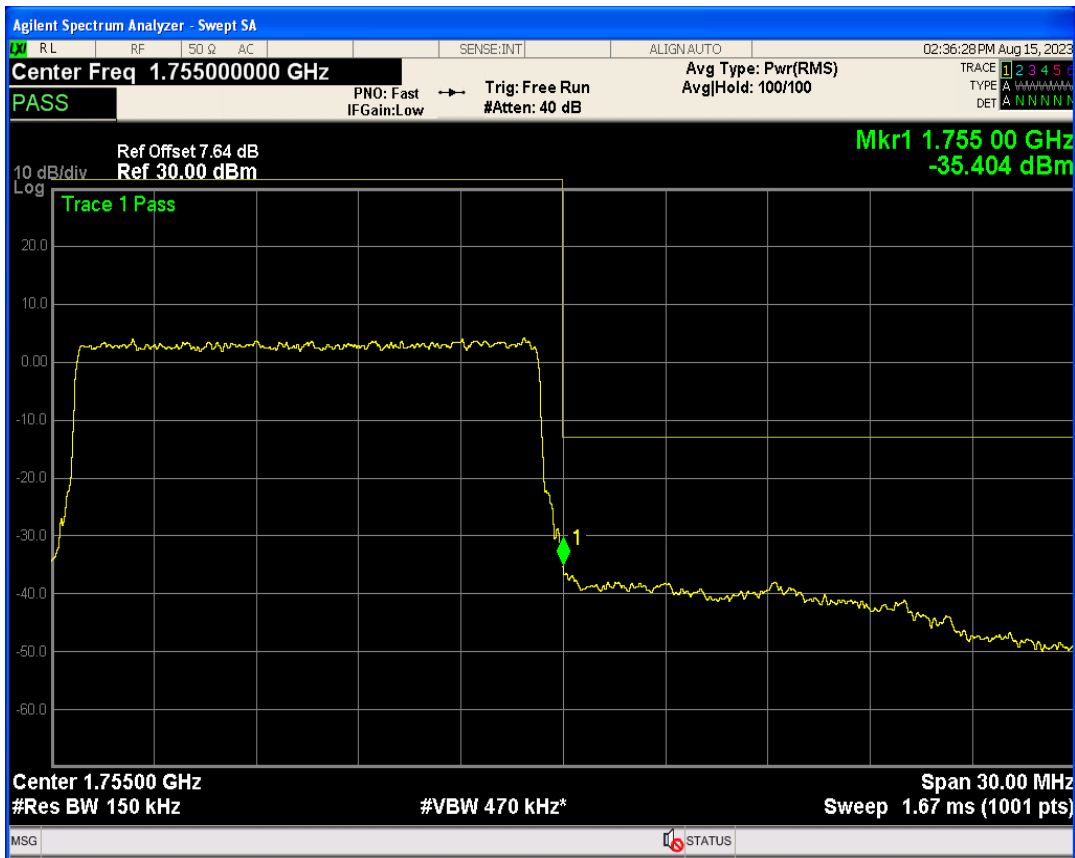

Band4 QPSK BW=15MHz Channel=20025 RB Size=1 Position=#Max

Band4 QPSK BW=15MHz Channel=20025 RB Size=75 Position=#0

Band4 16QAM BW=15MHz Channel=20025 RB Size=1 Position=#0

Band4 16QAM BW=15MHz Channel=20025 RB Size=1 Position=#Max

Band4 16QAM BW=15MHz Channel=20025 RB Size=75 Position=#0

Band4 QPSK BW=15MHz Channel=20325 RB Size=1 Position=#0

Band4 QPSK BW=15MHz Channel=20325 RB Size=75 Position=#0

Band4 QPSK BW=15MHz Channel=20325 RB Size=1 Position=#Max