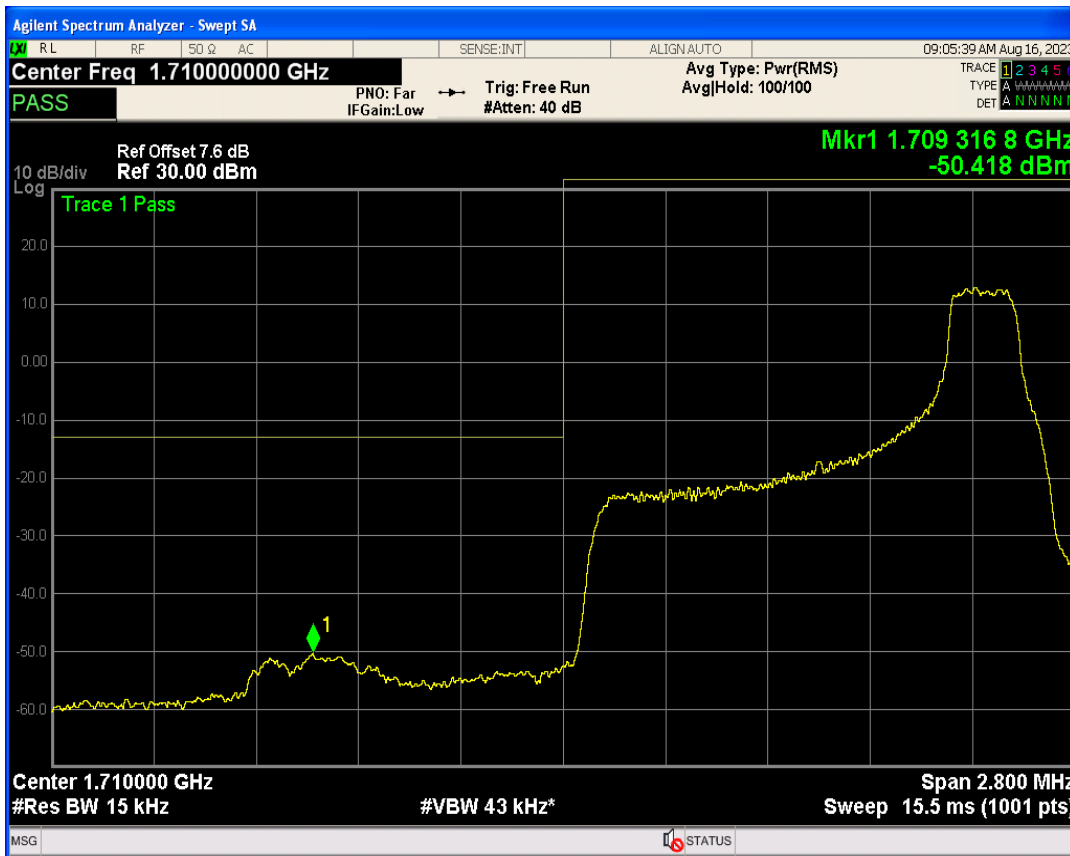

Band66 QPSK BW=1.4MHz Channel=131979 RB Size=1 Position=#Max

Band66 16QAM BW=1.4MHz Channel=131979 RB Size=1 Position=#0