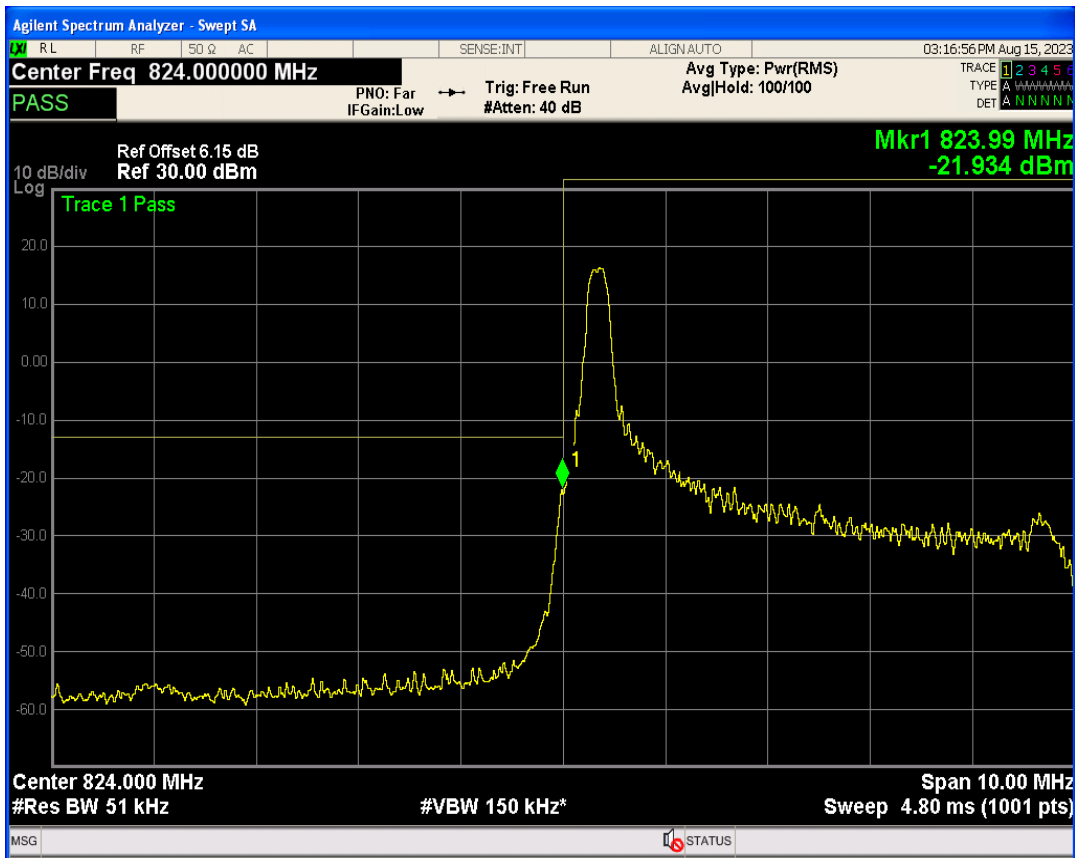

Band5 16QAM BW=5MHz Channel=20425 RB Size=1 Position=#0

Band5 16QAM BW=5MHz Channel=20425 RB Size=1 Position=#Max