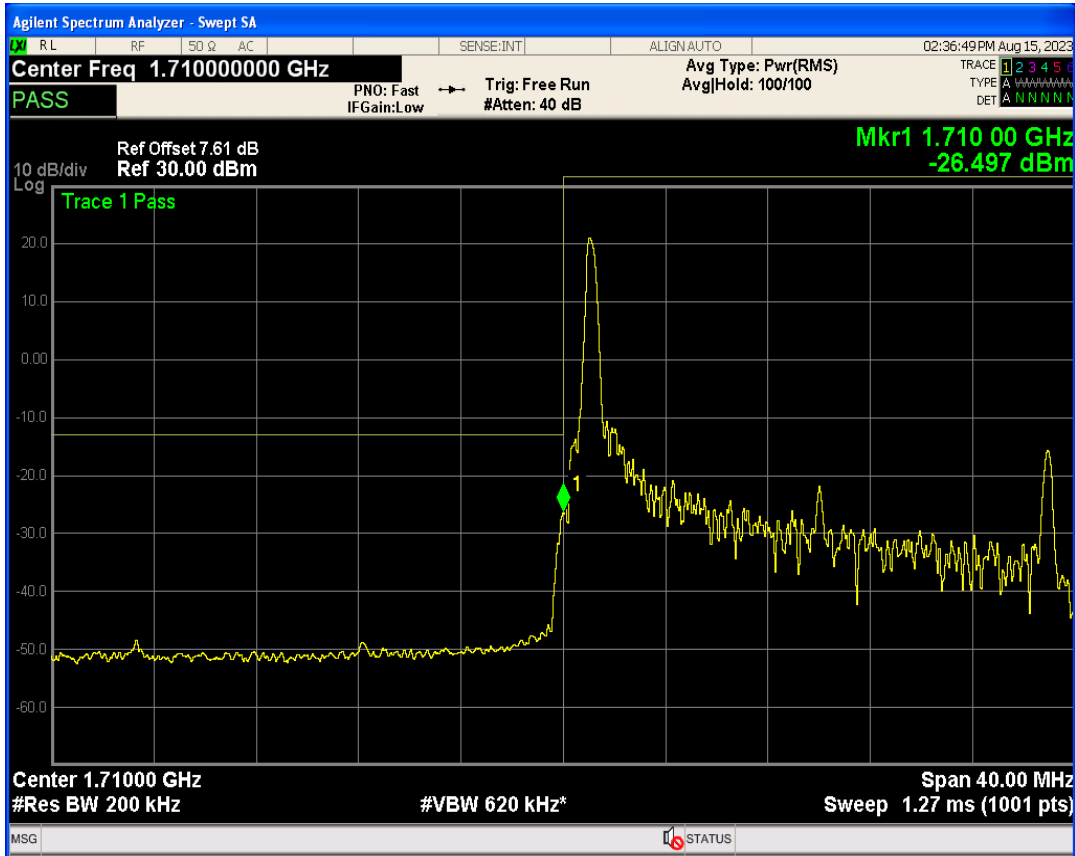

Band4 16QAM BW=15MHz Channel=20325 RB Size=1 Position=#0

Band4 16QAM BW=15MHz Channel=20325 RB Size=1 Position=#Max

Band4 16QAM BW=15MHz Channel=20325 RB Size=75 Position=#0

Band4 QPSK BW=20MHz Channel=20050 RB Size=1 Position=#0