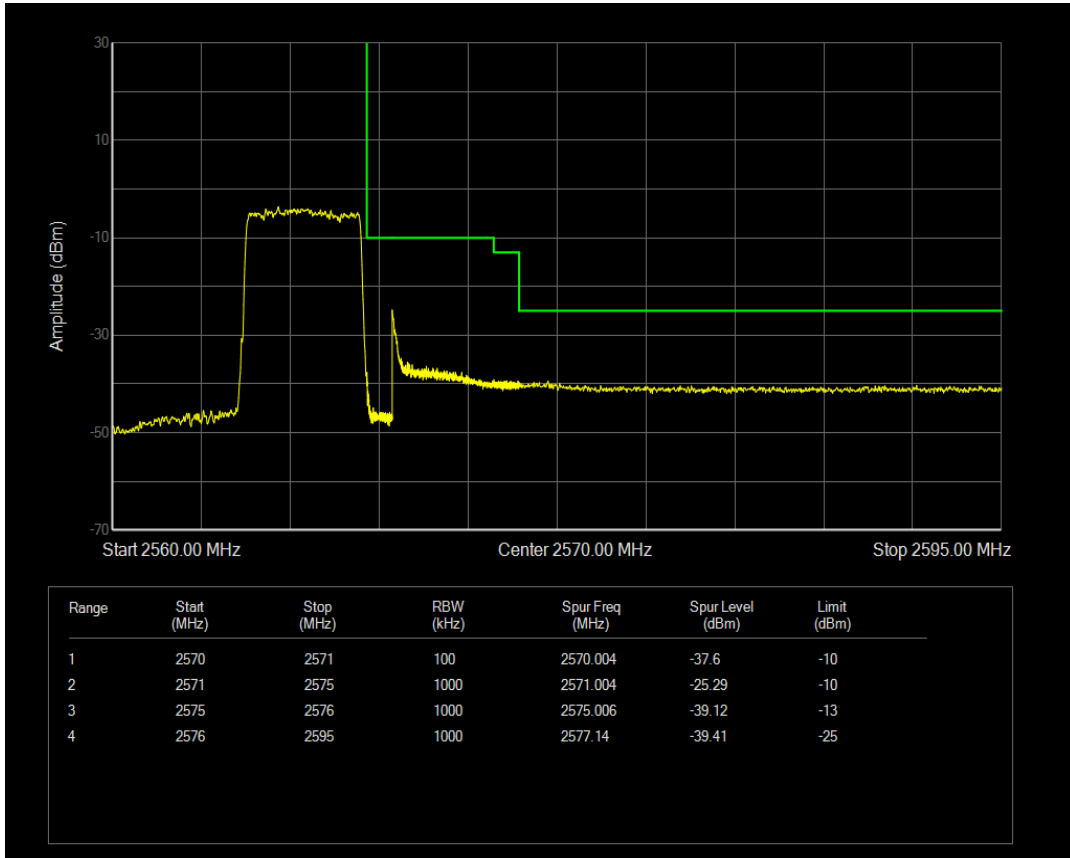

Band7 16QAM BW=5MHz Channel=20775 RB Size=25 Position=#0

Band7 QPSK BW=5MHz Channel=21425 RB Size=1 Position=#0

Band7 QPSK BW=5MHz Channel=21425 RB Size=1 Position=#Max

Band7 QPSK BW=5MHz Channel=21425 RB Size=25 Position=#0

Band7 16QAM BW=5MHz Channel=21425 RB Size=1 Position=#0

Band7 16QAM BW=5MHz Channel=21425 RB Size=1 Position=#Max

Band7 16QAM BW=5MHz Channel=21425 RB Size=25 Position=#0

Band7 QPSK BW=10MHz Channel=20800 RB Size=1 Position=#0