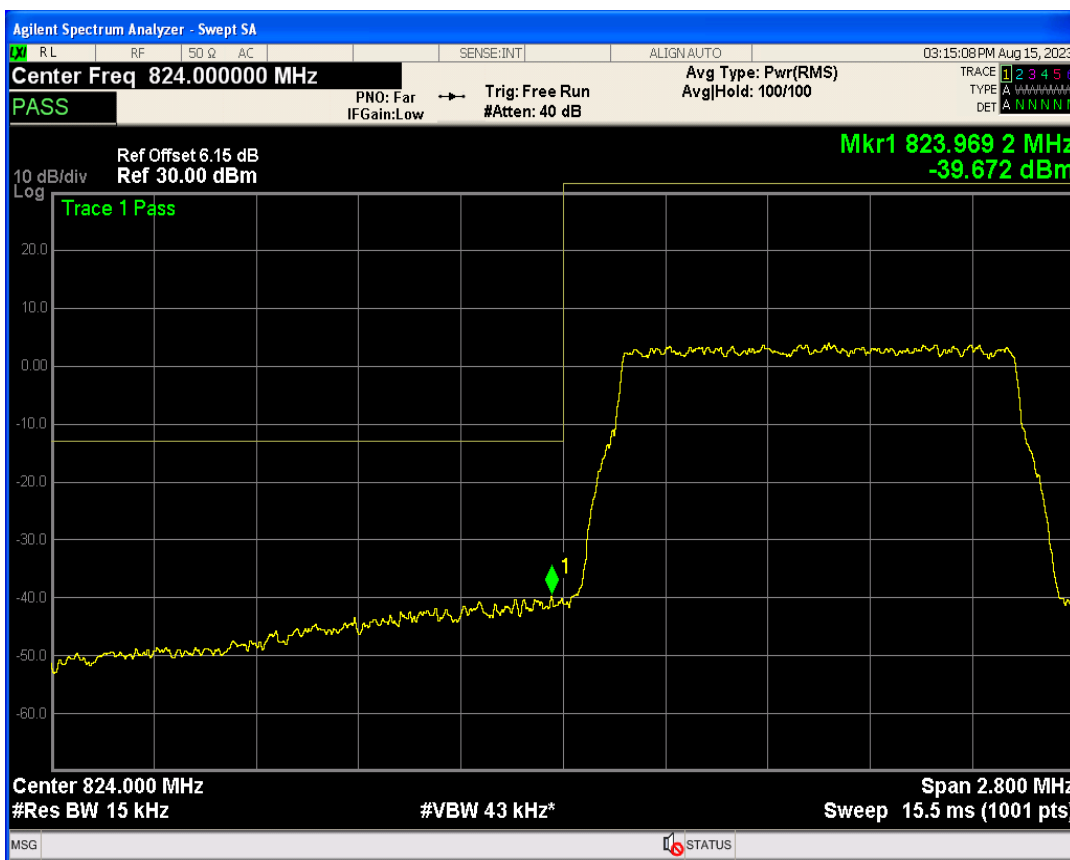

Band5 16QAM BW=1.4MHz Channel=20407 RB Size=6 Position=#0

Band5 QPSK BW=1.4MHz Channel=20643 RB Size=1 Position=#0