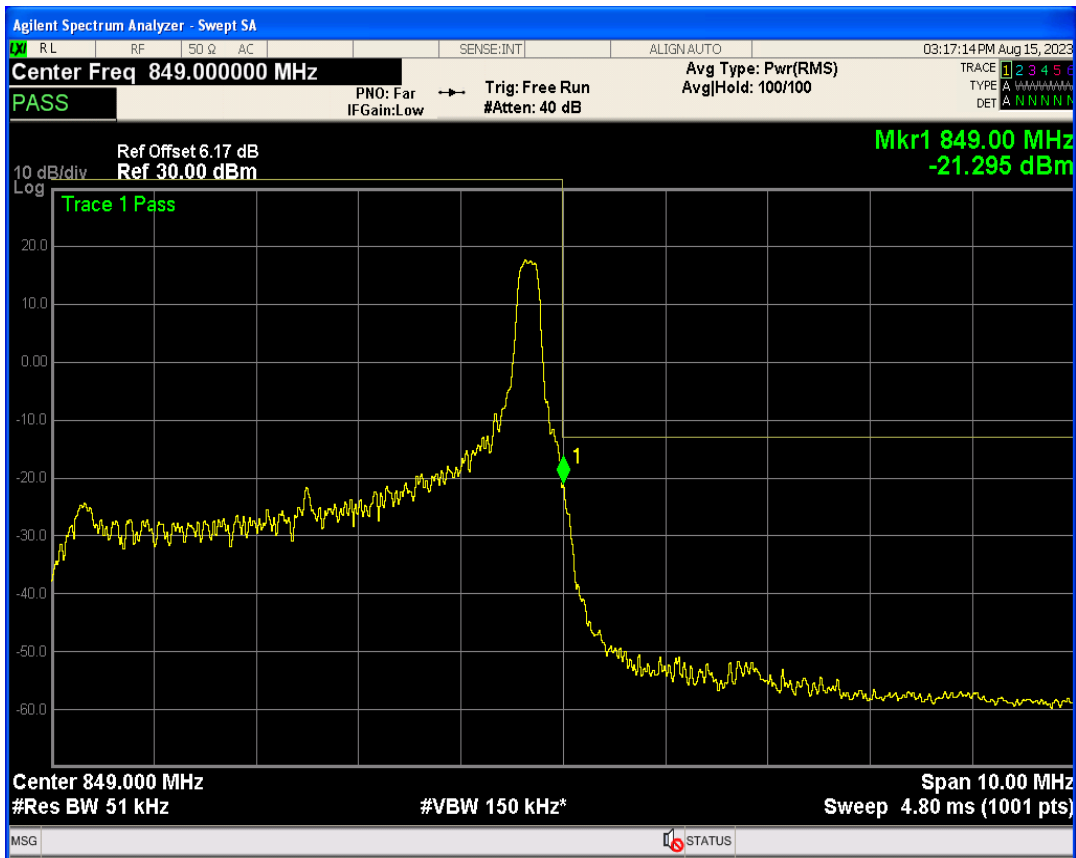

Band5 QPSK BW=5MHz Channel=20625 RB Size=1 Position=#Max

Band5 QPSK BW=5MHz Channel=20625 RB Size=25 Position=#0