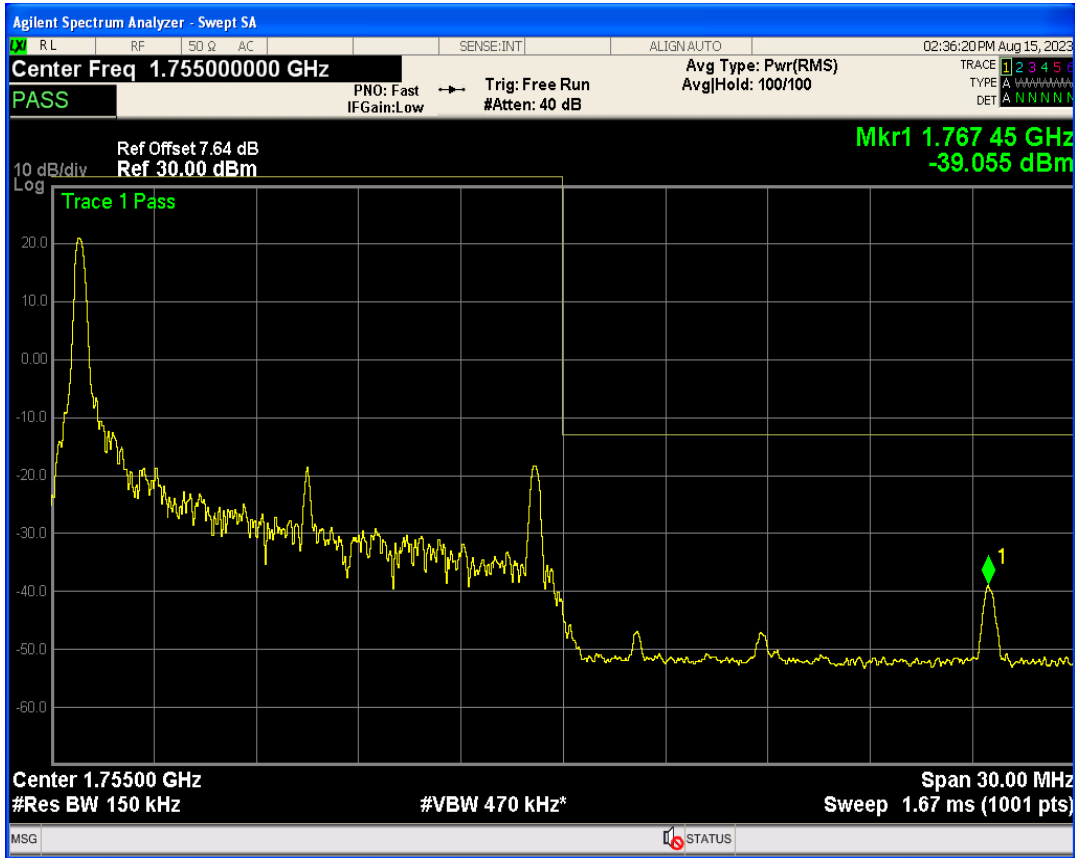

Band4 QPSK BW=15MHz Channel=20325 RB Size=1 Position=#0

Band4 QPSK BW=15MHz Channel=20325 RB Size=75 Position=#0