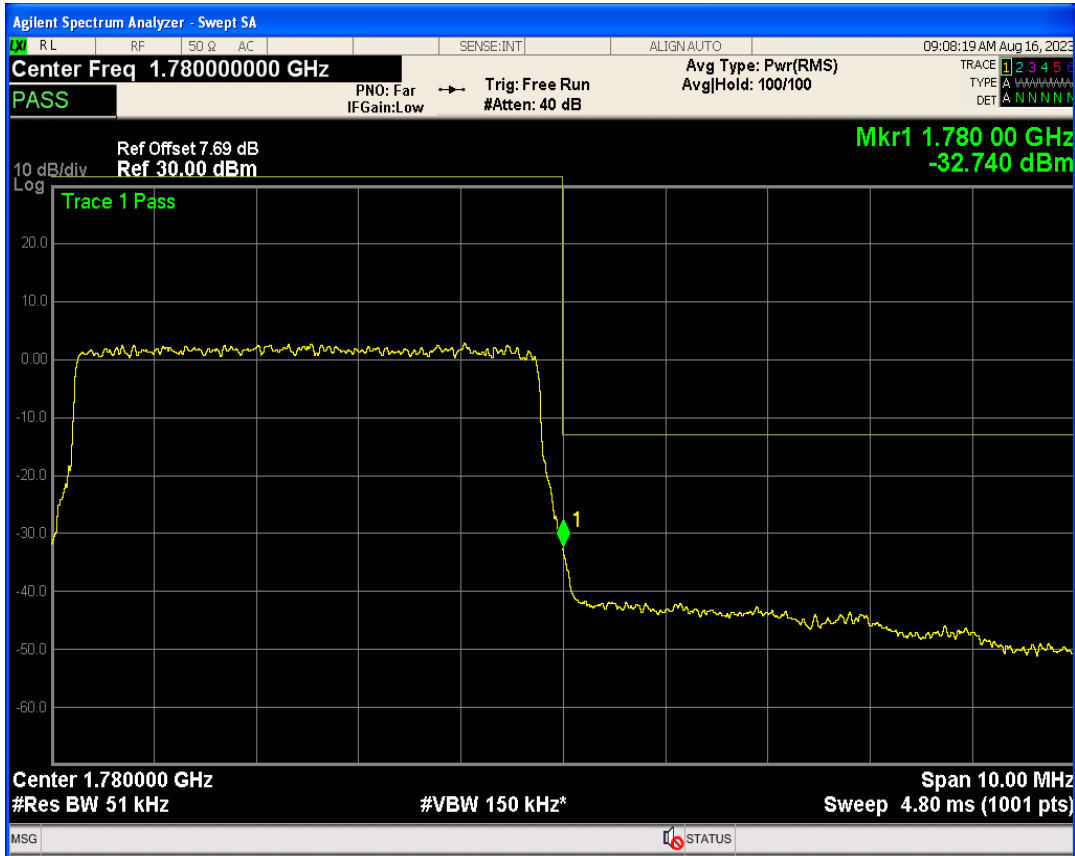

Band66 16QAM BW=5MHz Channel=132647 RB Size=1 Position=#0

Band66 16QAM BW=5MHz Channel=132647 RB Size=1 Position=#Max

Band66 QPSK BW=10MHz Channel=132022 RB Size=1 Position=#0

Band66 16QAM BW=5MHz Channel=132647 RB Size=25 Position=#0