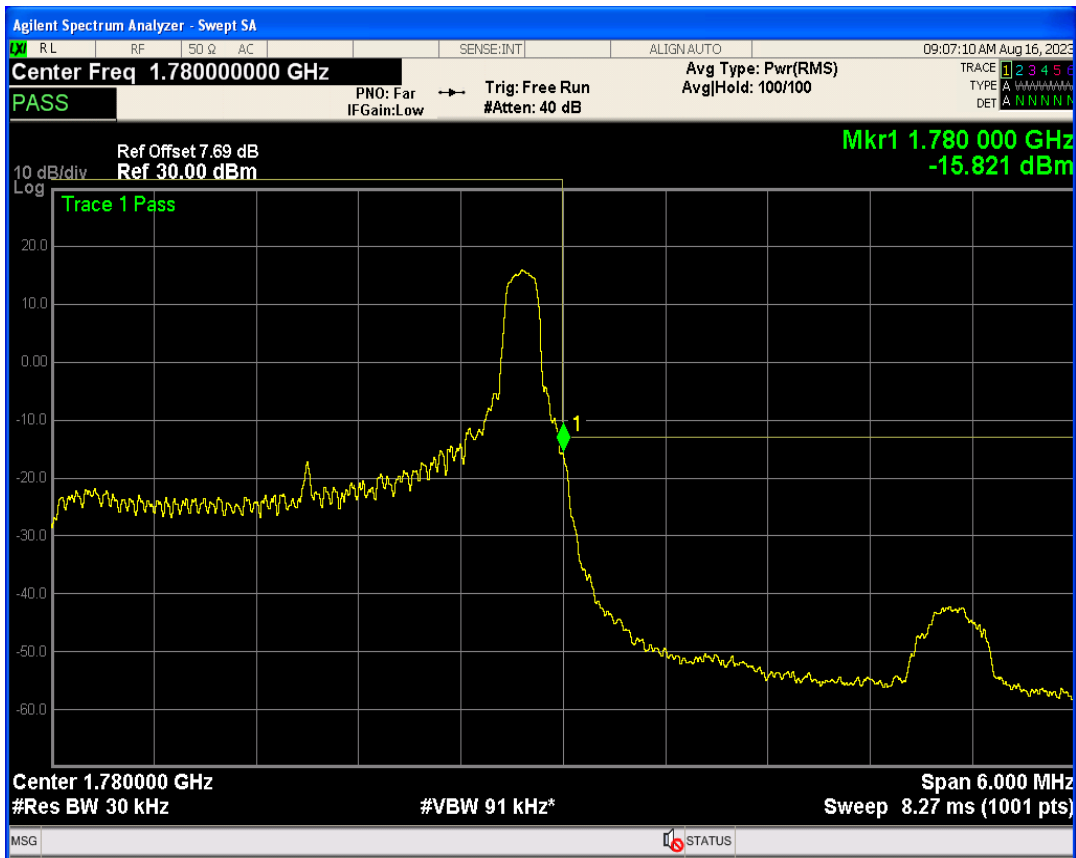

Band66 QPSK BW=3MHz Channel=132657 RB Size=1 Position=#Max

Band66 QPSK BW=3MHz Channel=132657 RB Size=15 Position=#0