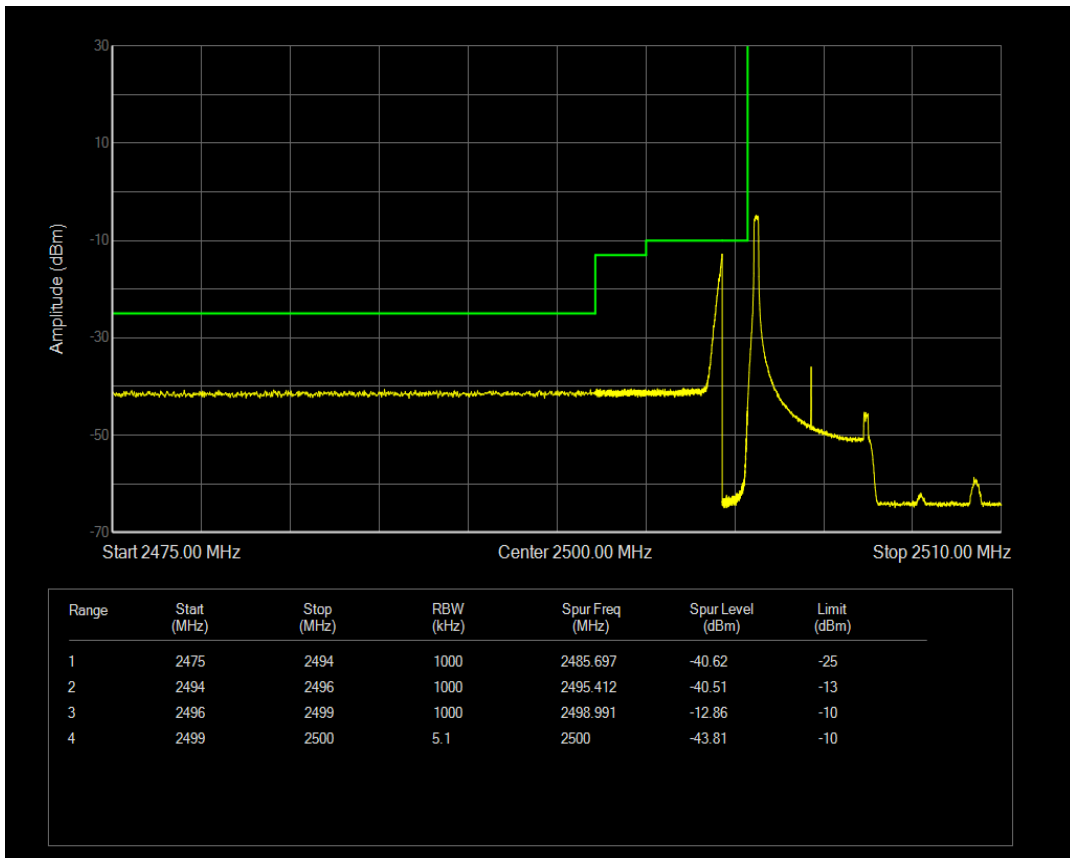

Band66 16QAM BW=20MHz Channel=132572 RB Size=1 Position=#0

Band66 16QAM BW=20MHz Channel=132572 RB Size=1 Position=#Max

Band66 16QAM BW=20MHz Channel=132572 RB Size=100 Position=#0

Band7 QPSK BW=5MHz Channel=20775 RB Size=1 Position=#0

Band7 QPSK BW=5MHz Channel=20775 RB Size=1 Position=#Max

Band7 QPSK BW=5MHz Channel=20775 RB Size=25 Position=#0

Band7 16QAM BW=5MHz Channel=20775 RB Size=1 Position=#0

Band7 16QAM BW=5MHz Channel=20775 RB Size=1 Position=#Max