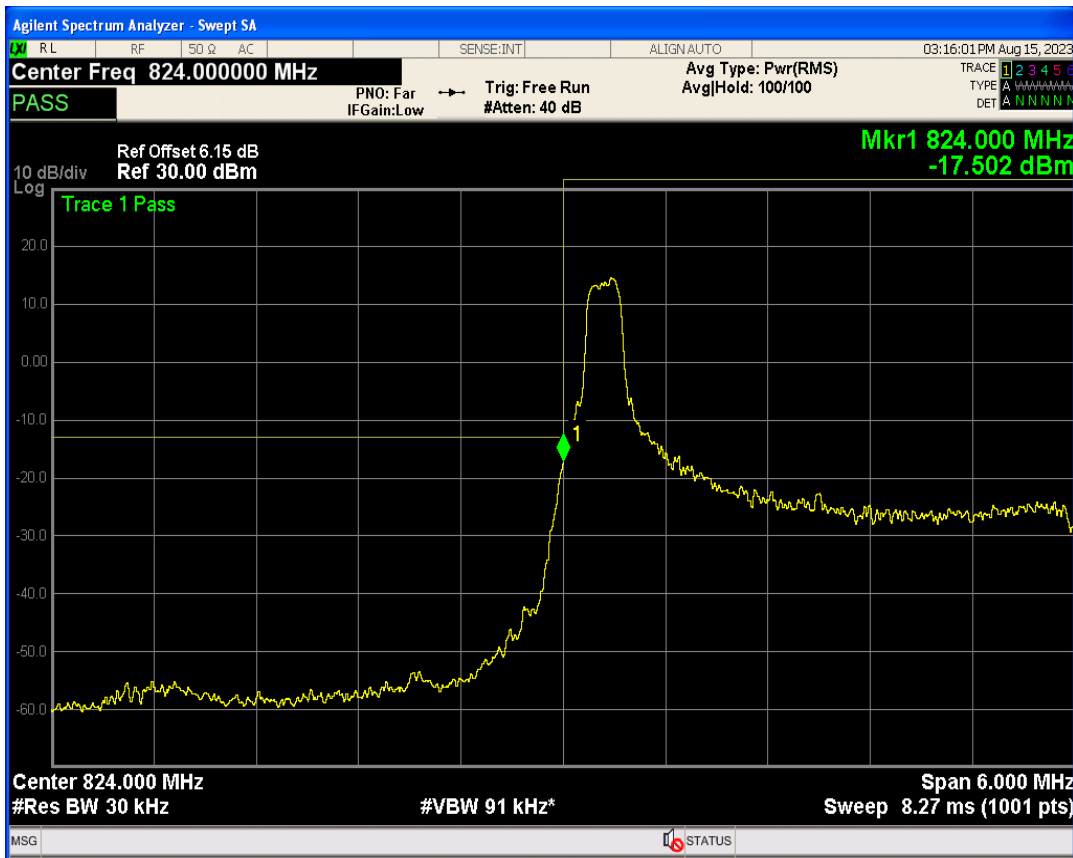

Band5 16QAM BW=3MHz Channel=20415 RB Size=1 Position=#0

Band5 16QAM BW=3MHz Channel=20415 RB Size=1 Position=#Max