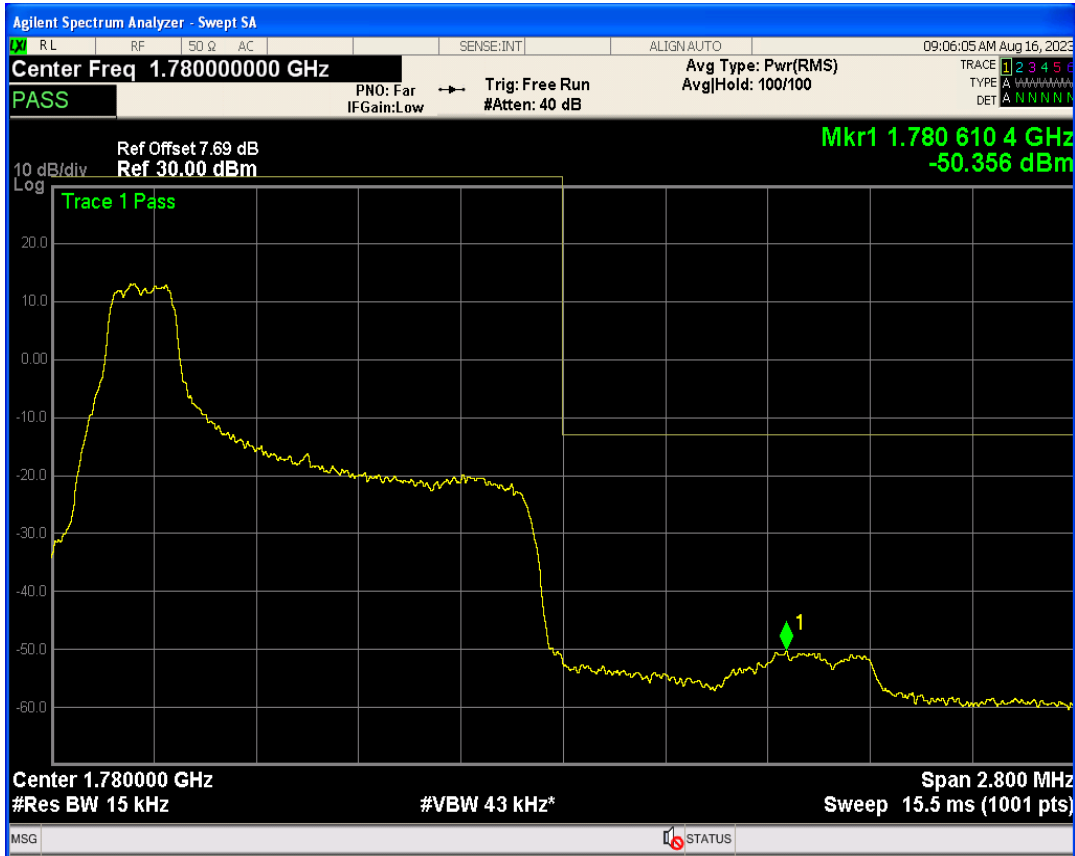

Band66 QPSK BW=1.4MHz Channel=132665 RB Size=1 Position=#0

Band66 QPSK BW=1.4MHz Channel=132665 RB Size=1 Position=#Max