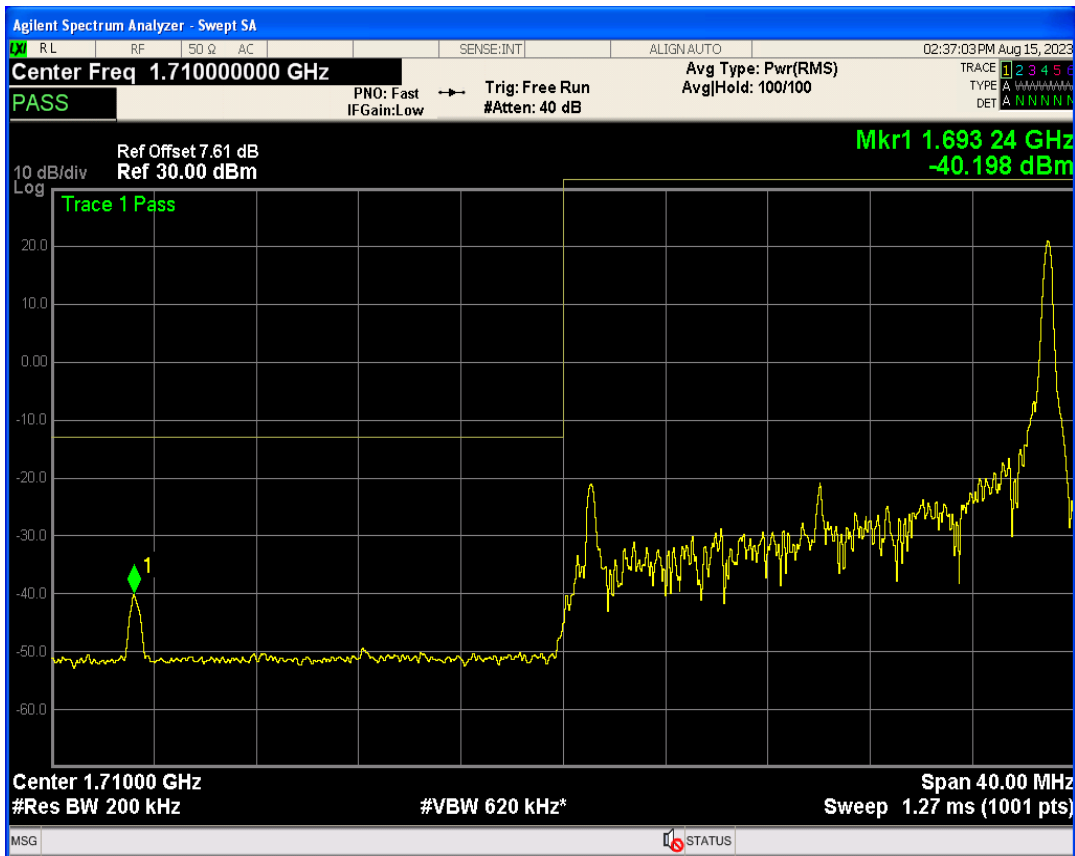

Band4 16QAM BW=15MHz Channel=20325 RB Size=1 Position=#0

Band4 16QAM BW=15MHz Channel=20325 RB Size=1 Position=#Max

Band4 16QAM BW=15MHz Channel=20325 RB Size=75 Position=#0

Band4 QPSK BW=20MHz Channel=20050 RB Size=1 Position=#0

Band4 QPSK BW=20MHz Channel=20050 RB Size=1 Position=#Max

Band4 QPSK BW=20MHz Channel=20050 RB Size=100 Position=#0

Band4 16QAM BW=20MHz Channel=20050 RB Size=1 Position=#Max

Band4 16QAM BW=20MHz Channel=20050 RB Size=1 Position=#0