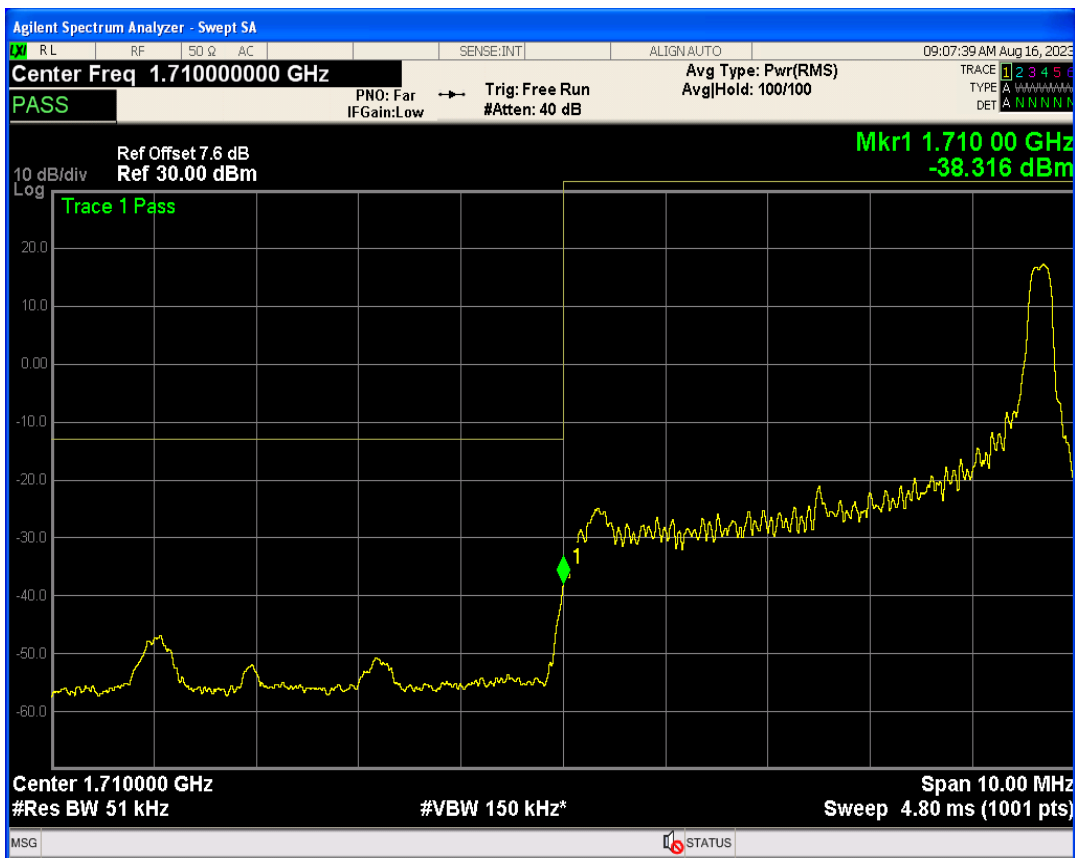

Band66 QPSK BW=5MHz Channel=131997 RB Size=1 Position=#Max

Band66 QPSK BW=5MHz Channel=131997 RB Size=25 Position=#0