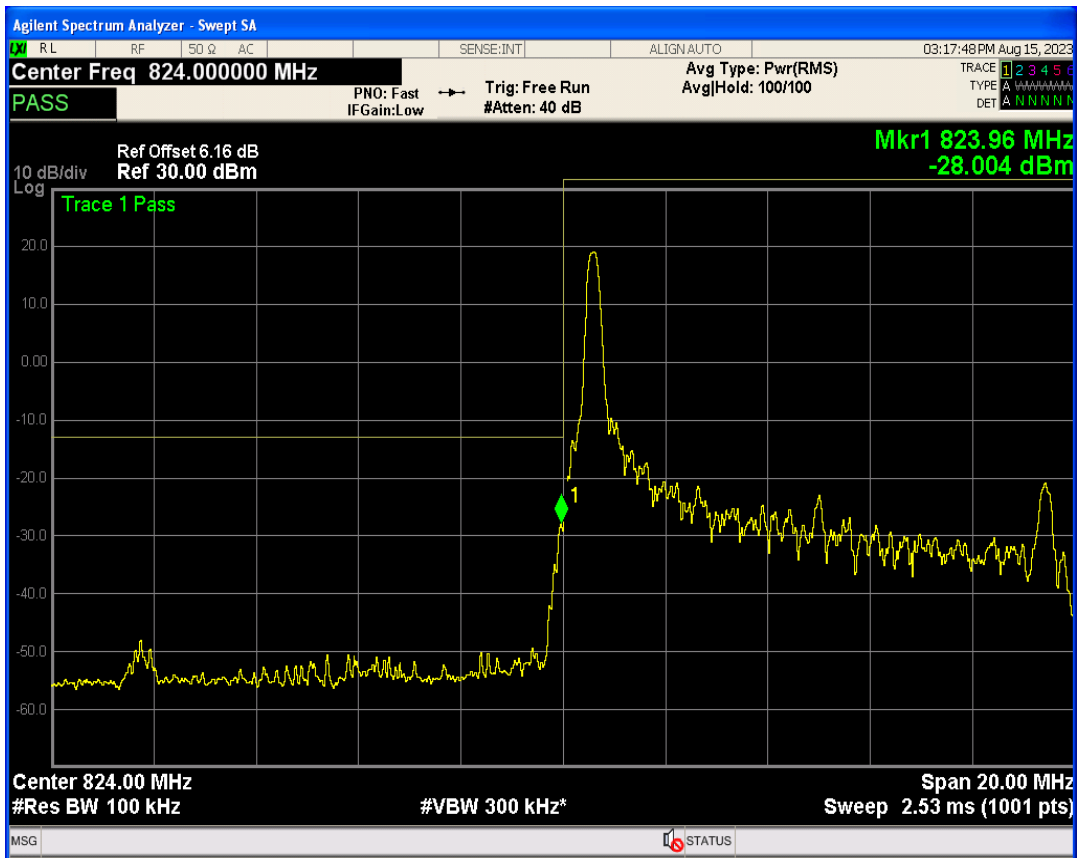

Band5 16QAM BW=10MHz Channel=20450 RB Size=1 Position=#0

Band5 16QAM BW=10MHz Channel=20450 RB Size=1 Position=#Max