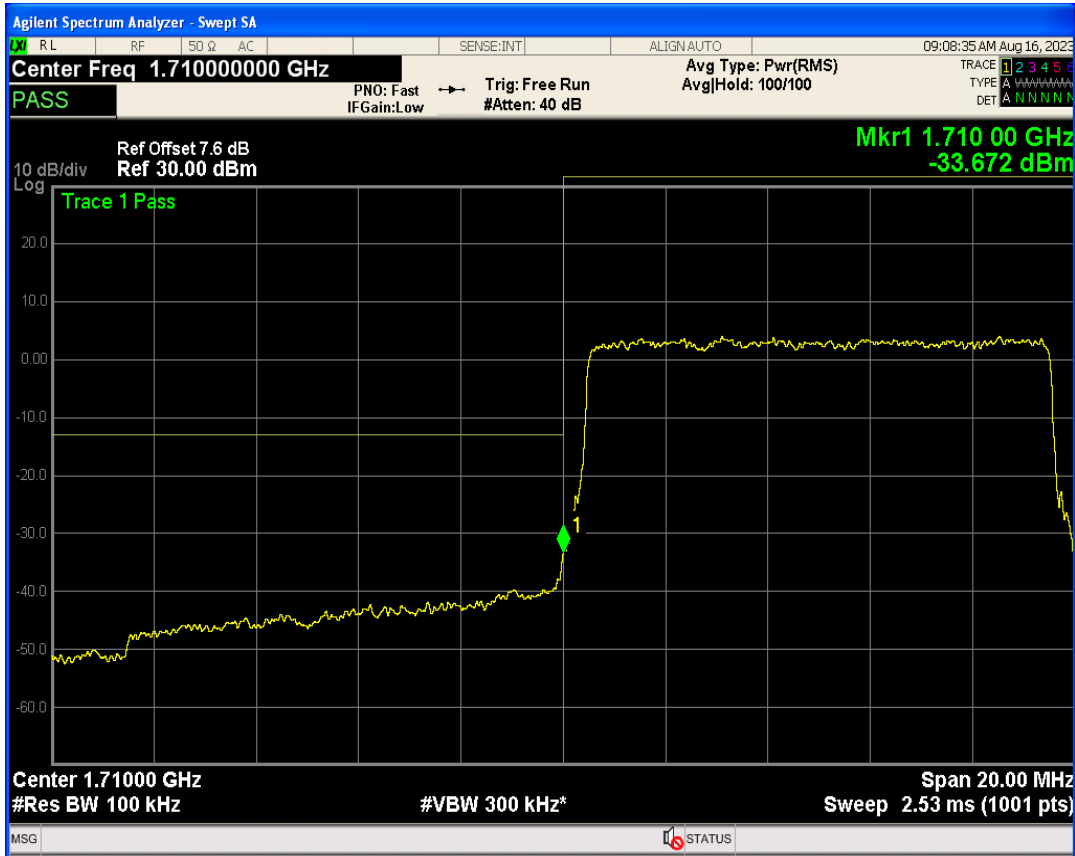

Band66 QPSK BW=10MHz Channel=132022 RB Size=50 Position=#0

Band66 16QAM BW=10MHz Channel=132022 RB Size=1 Position=#0