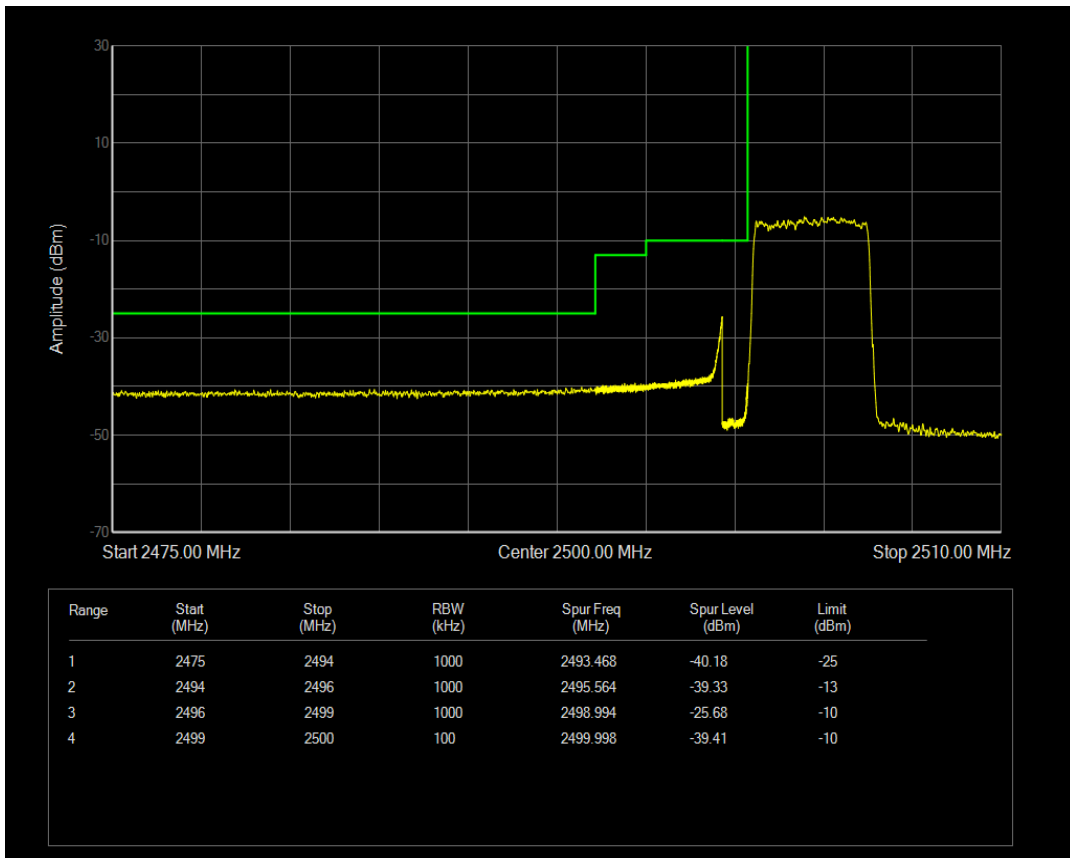

Band7 16QAM BW=5MHz Channel=20775 RB Size=25 Position=#0

Band7 QPSK BW=5MHz Channel=21425 RB Size=1 Position=#0