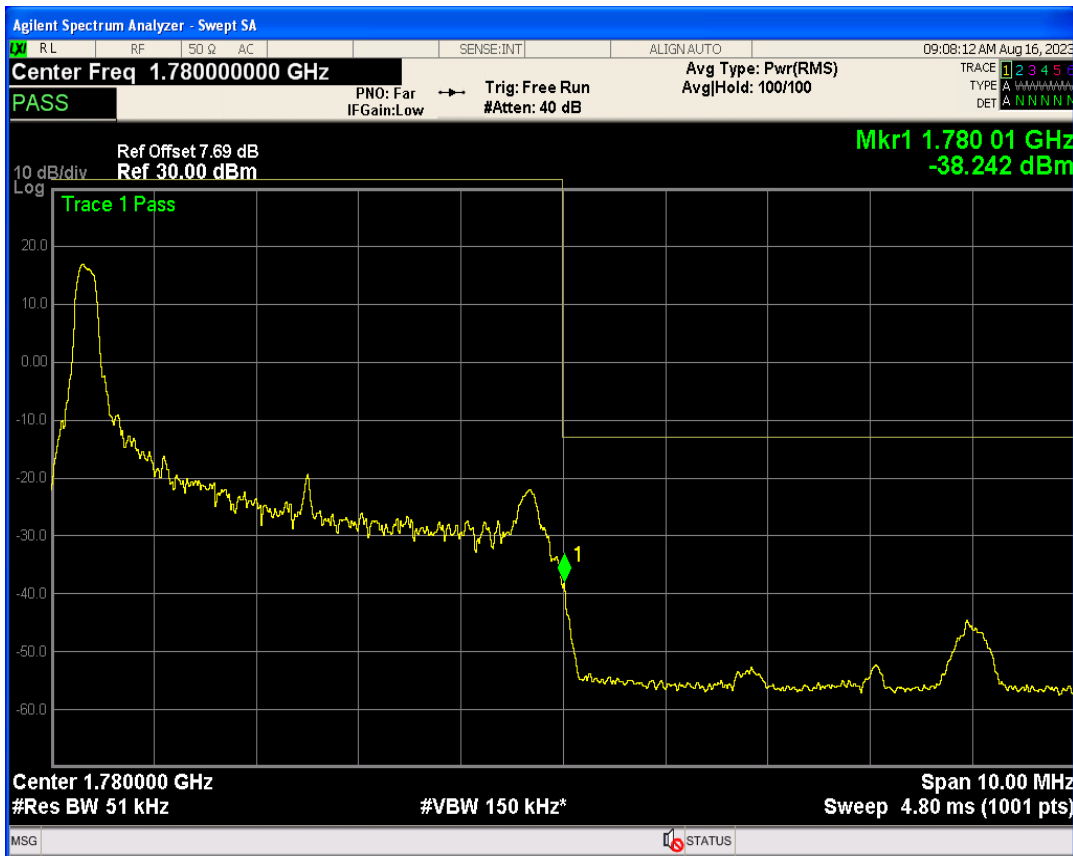

Band66 16QAM BW=5MHz Channel=132647 RB Size=1 Position=#0

Band66 16QAM BW=5MHz Channel=132647 RB Size=1 Position=#Max