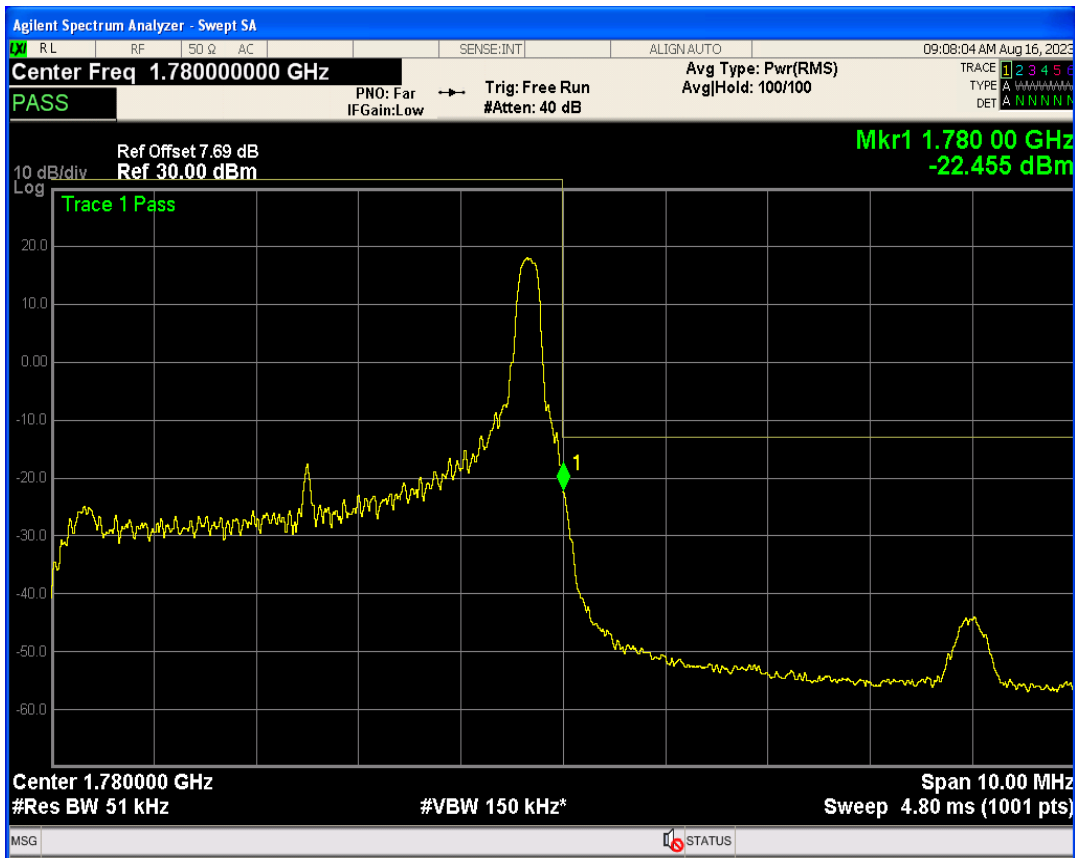

Band66 QPSK BW=5MHz Channel=132647 RB Size=1 Position=#Max

Band66 QPSK BW=5MHz Channel=132647 RB Size=25 Position=#0