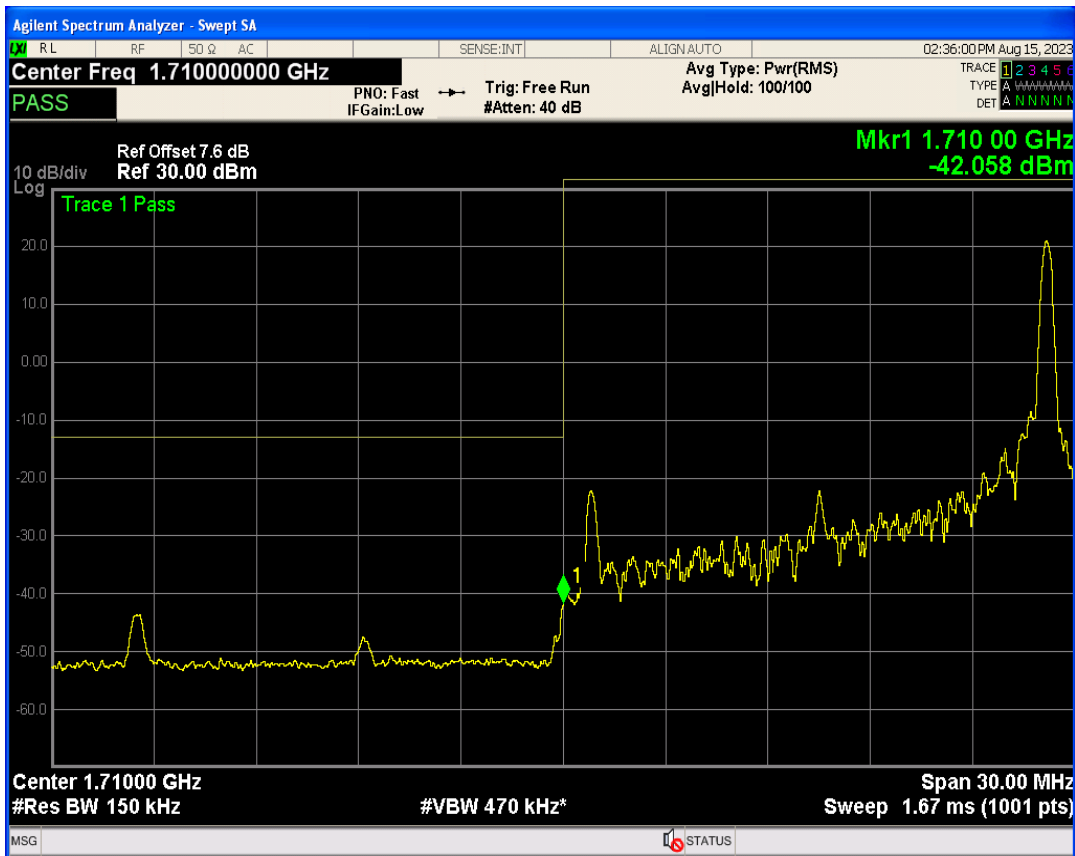

Band4 QPSK BW=15MHz Channel=20025 RB Size=1 Position=#Max

Band4 QPSK BW=15MHz Channel=20025 RB Size=75 Position=#0

Band4 16QAM BW=15MHz Channel=20025 RB Size=1 Position=#0

Band4 16QAM BW=15MHz Channel=20025 RB Size=1 Position=#Max

Band4 16QAM BW=15MHz Channel=20025 RB Size=75 Position=#0

Band4 QPSK BW=15MHz Channel=20325 RB Size=1 Position=#0

Band4 QPSK BW=15MHz Channel=20325 RB Size=75 Position=#0

Band4 QPSK BW=15MHz Channel=20325 RB Size=1 Position=#Max