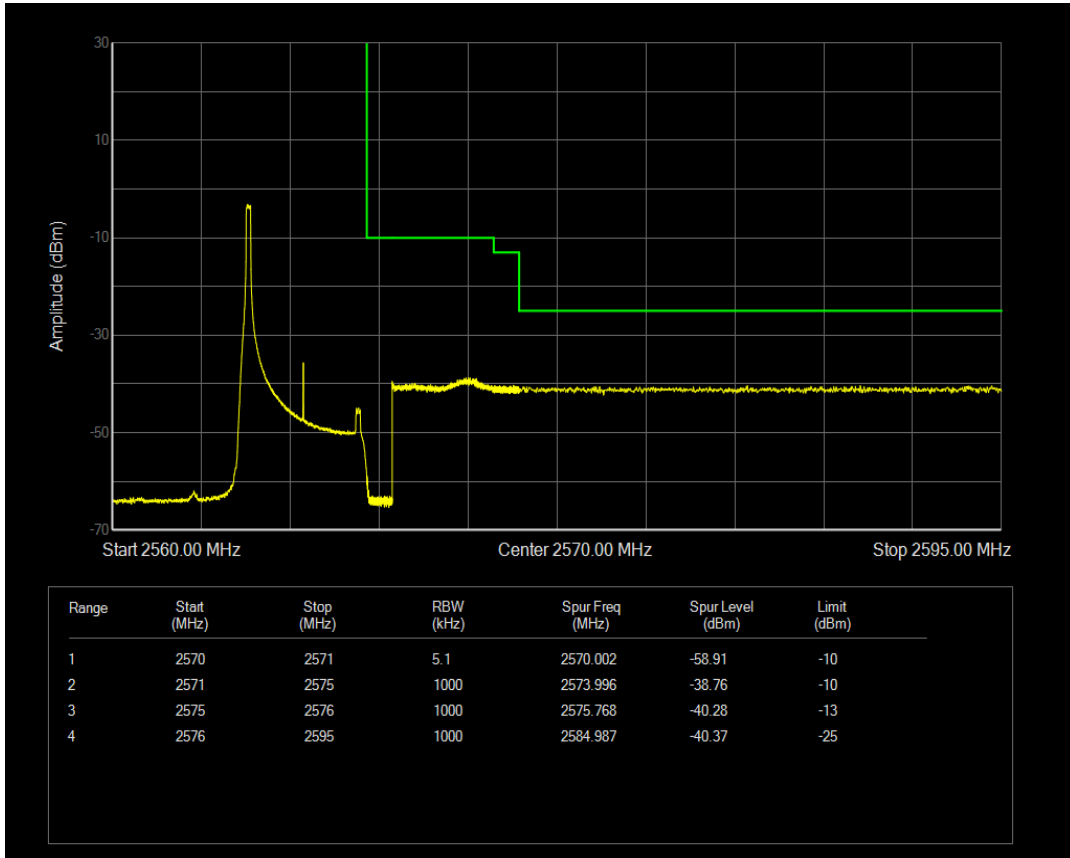

Band7 QPSK BW=5MHz Channel=21425 RB Size=1 Position=#0

Band7 QPSK BW=5MHz Channel=21425 RB Size=1 Position=#Max