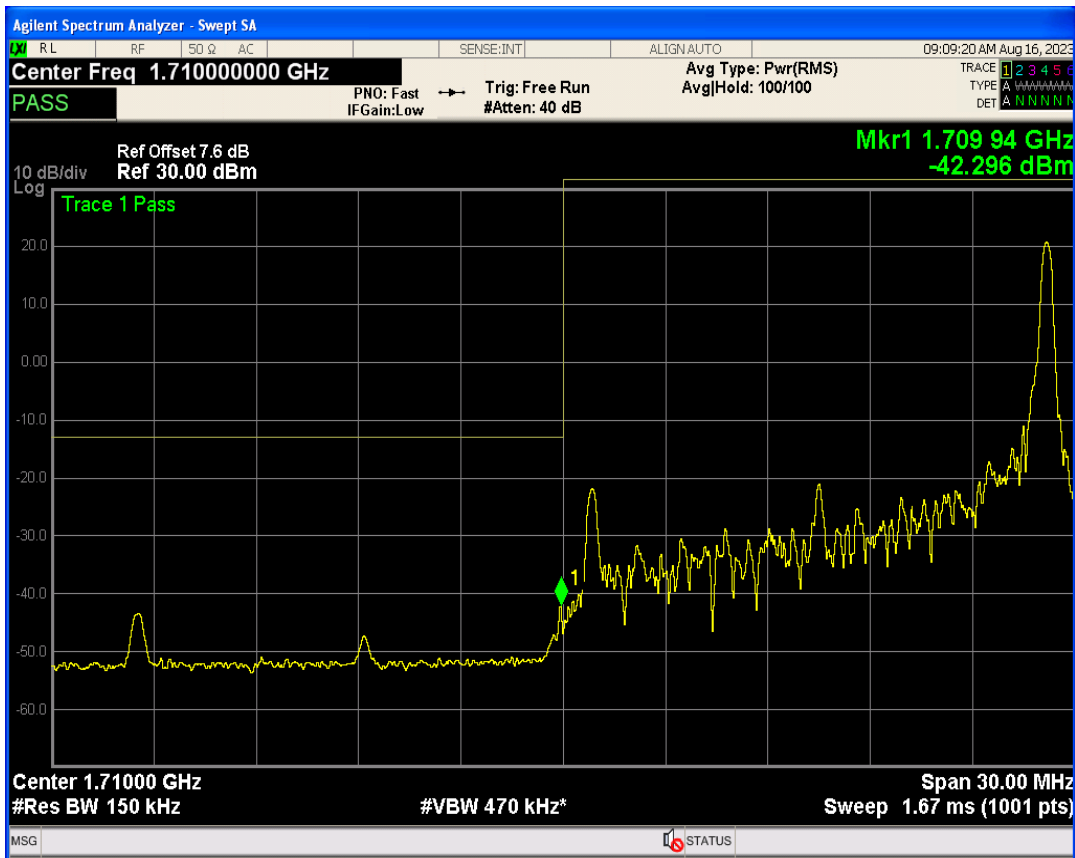

Band66 QPSK BW=15MHz Channel=132047 RB Size=1 Position=#Max

Band66 QPSK BW=15MHz Channel=132047 RB Size=75 Position=#0