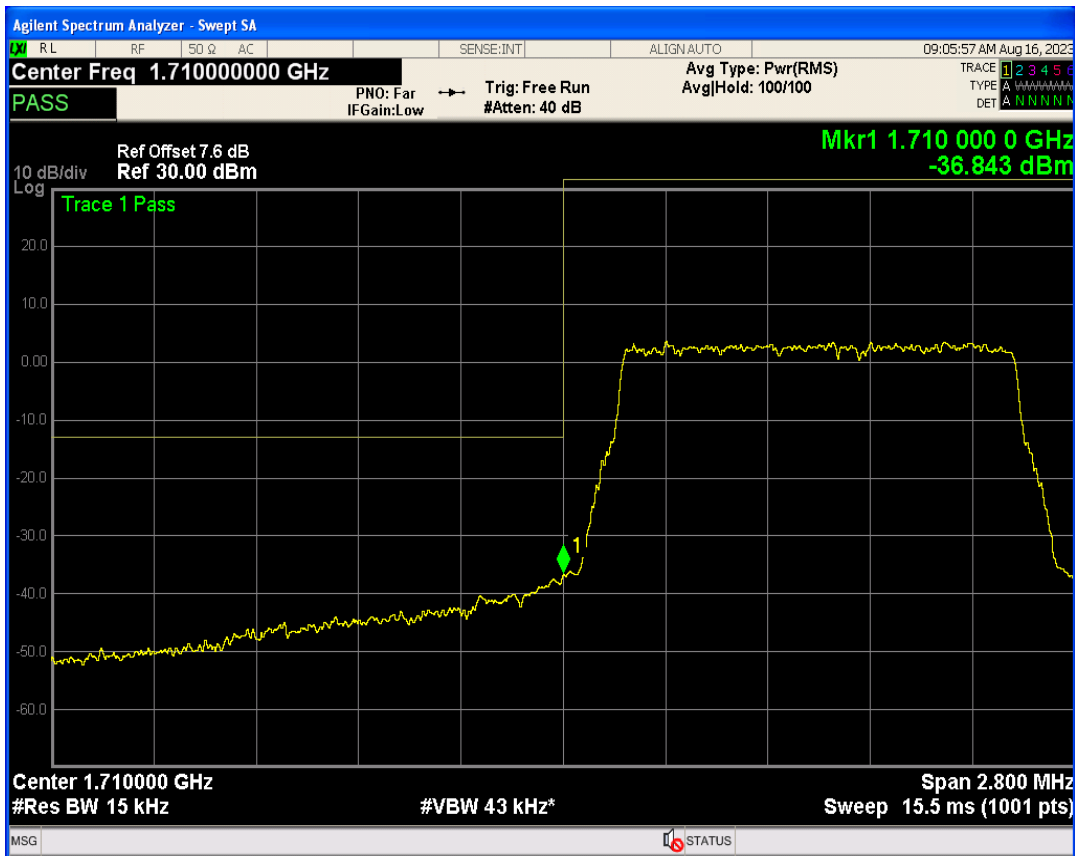

Band66 16QAM BW=1.4MHz Channel=131979 RB Size=6 Position=#0

Band66 QPSK BW=1.4MHz Channel=132665 RB Size=1 Position=#0