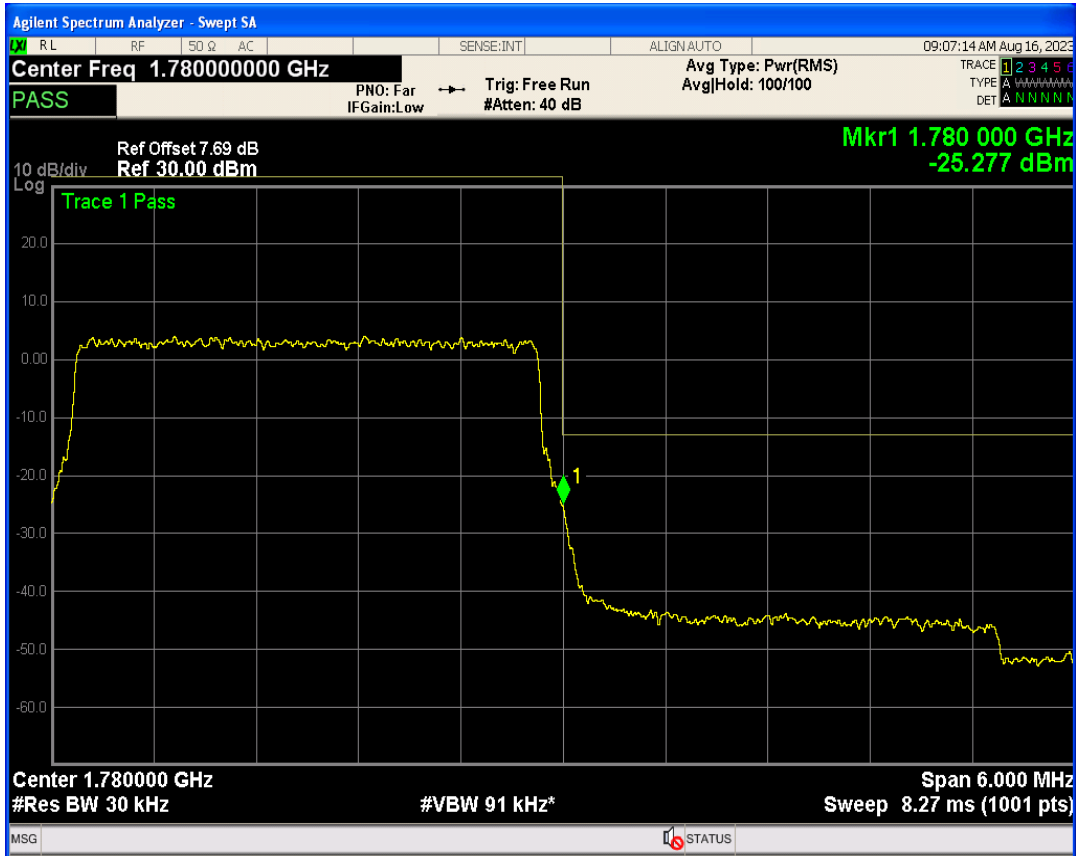

Band66 16QAM BW=3MHz Channel=131987 RB Size=15 Position=#0

Band66 QPSK BW=3MHz Channel=132657 RB Size=1 Position=#0

Band66 QPSK BW=3MHz Channel=132657 RB Size=1 Position=#Max

Band66 QPSK BW=3MHz Channel=132657 RB Size=15 Position=#0