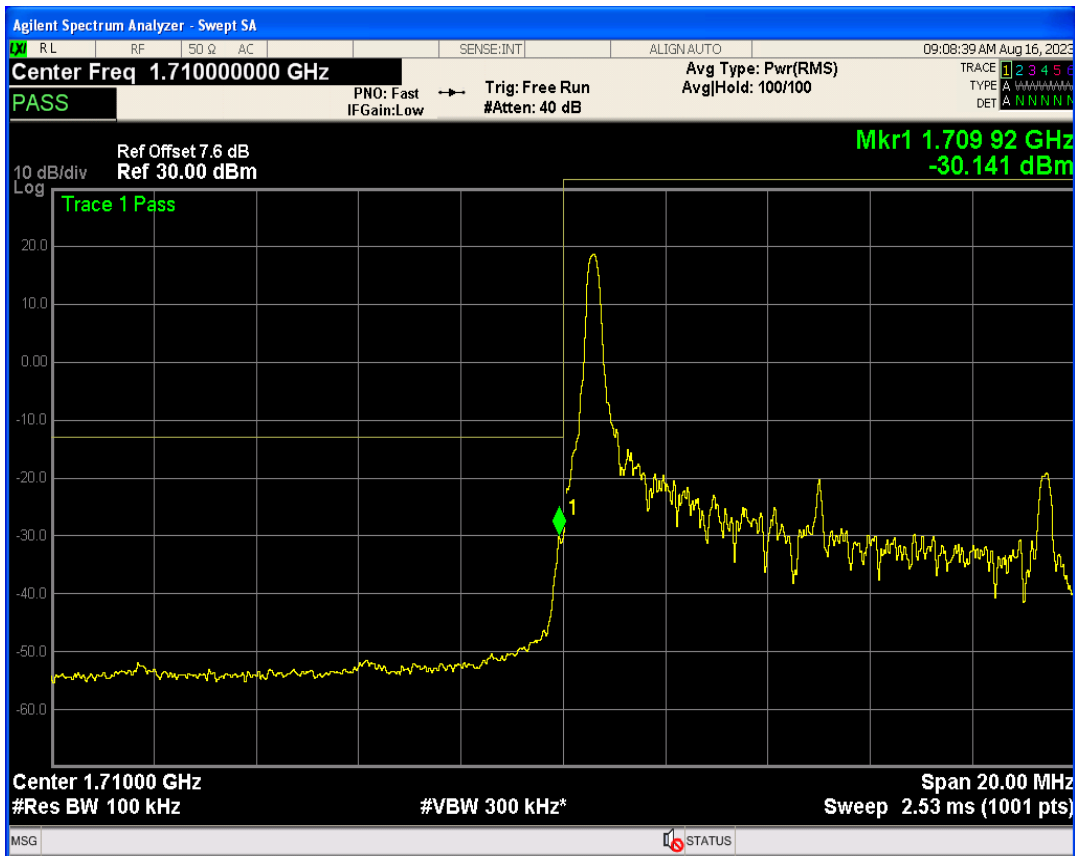

Band66 16QAM BW=10MHz Channel=132022 RB Size=1 Position=#0

Band66 16QAM BW=10MHz Channel=132022 RB Size=1 Position=#Max