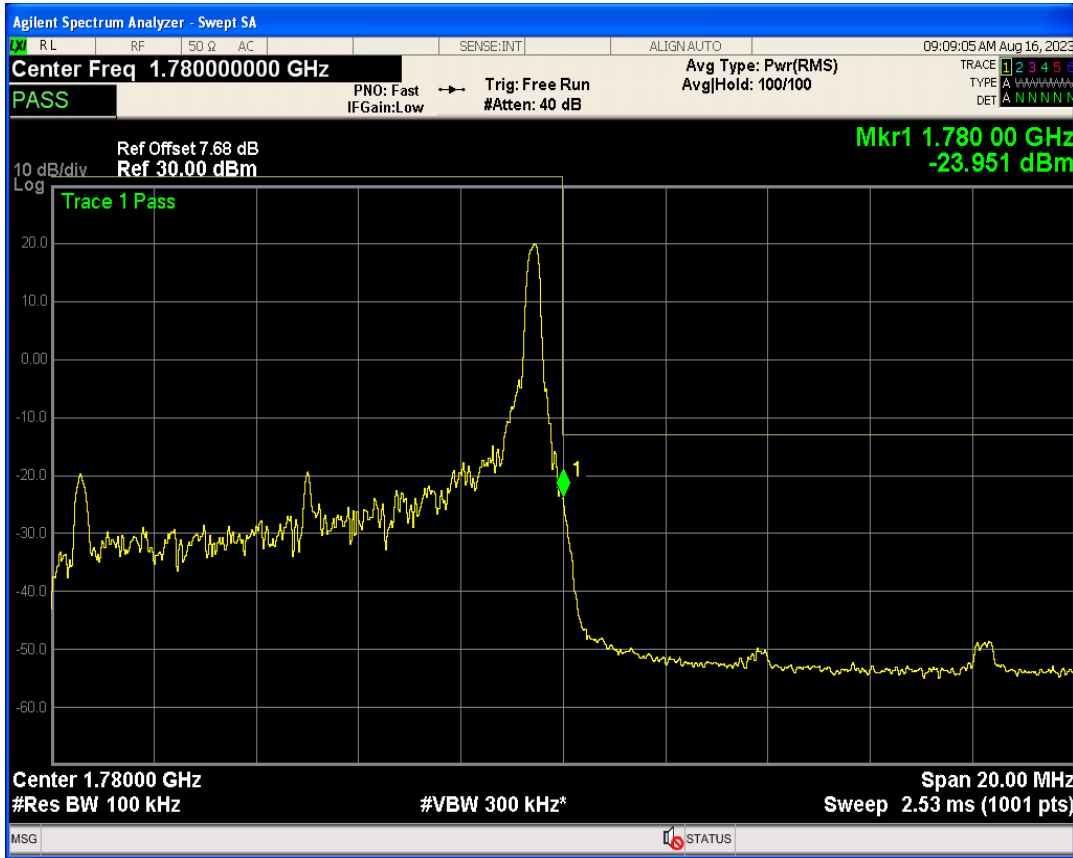

Band66 16QAM BW=10MHz Channel=132622 RB Size=1 Position=#Max

Band66 16QAM BW=10MHz Channel=132622 RB Size=50 Position=#0