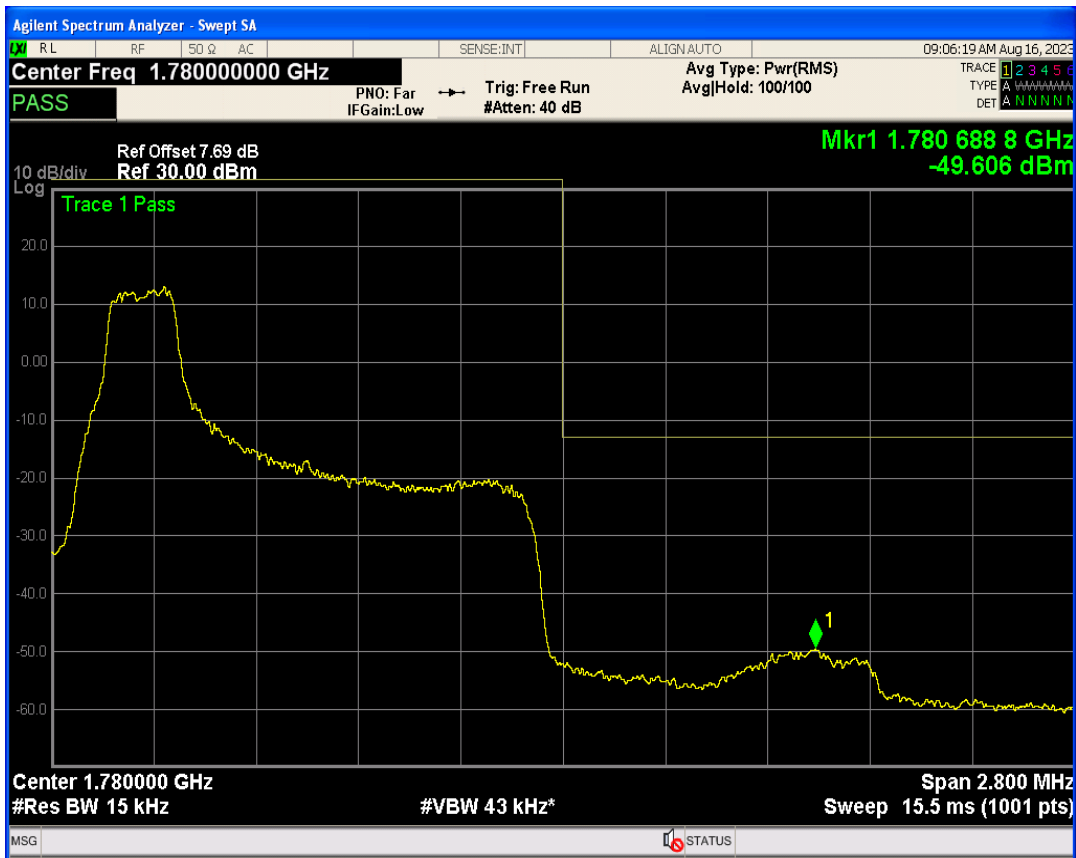

Band66 16QAM BW=1.4MHz Channel=132665 RB Size=1 Position=#0

Band66 16QAM BW=1.4MHz Channel=132665 RB Size=1 Position=#Max