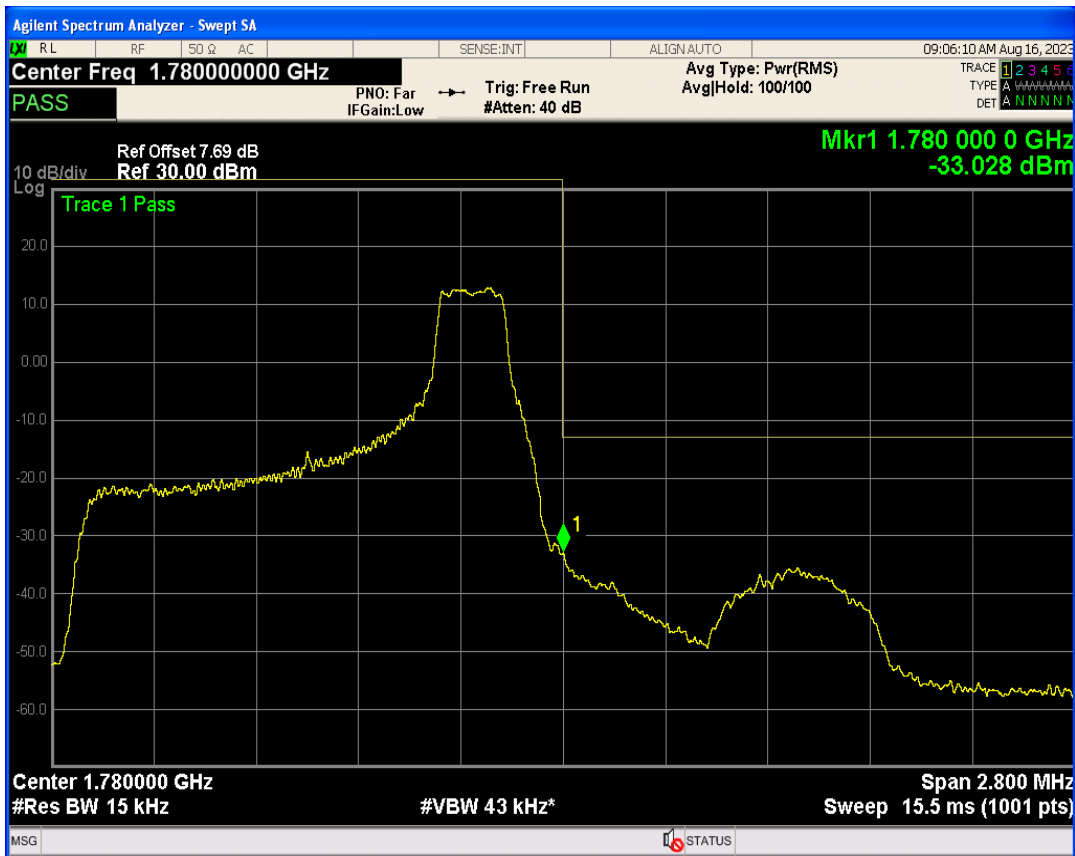

Band66 QPSK BW=1.4MHz Channel=132665 RB Size=1 Position=#Max

Band66 QPSK BW=1.4MHz Channel=132665 RB Size=6 Position=#0