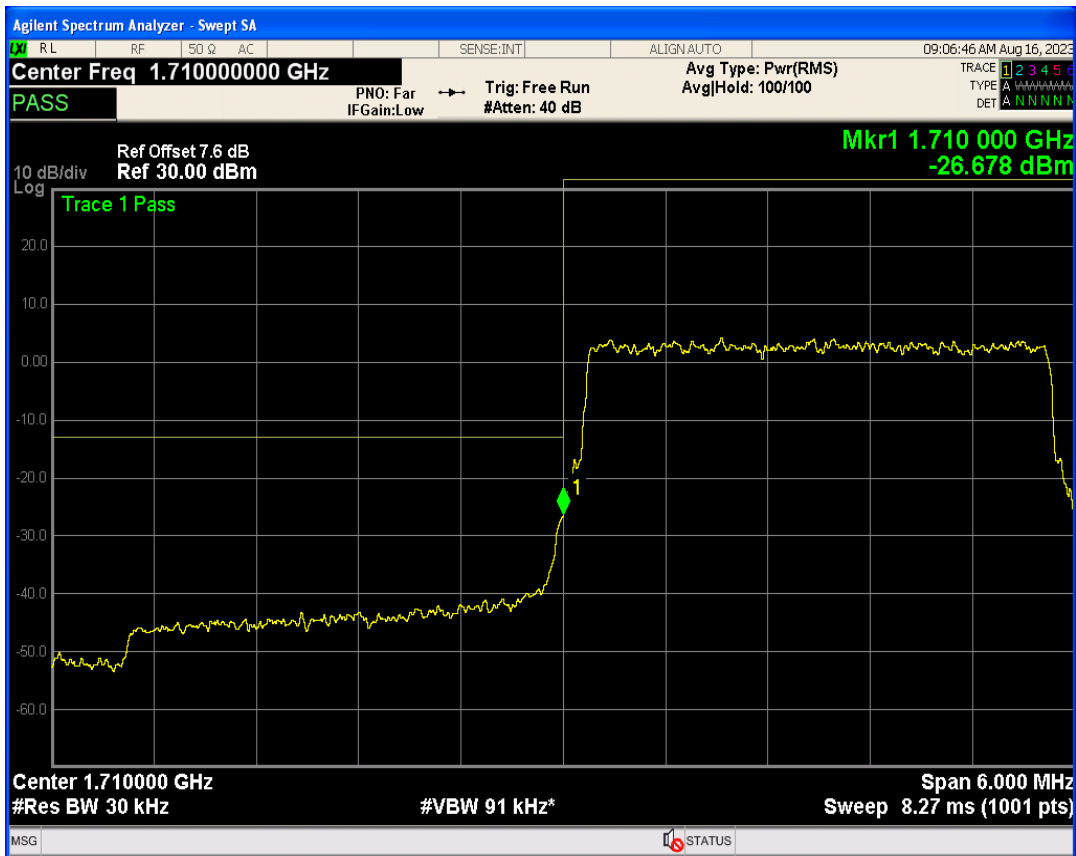

Band66 QPSK BW=3MHz Channel=131987 RB Size=15 Position=#0

Band66 16QAM BW=3MHz Channel=131987 RB Size=1 Position=#Max