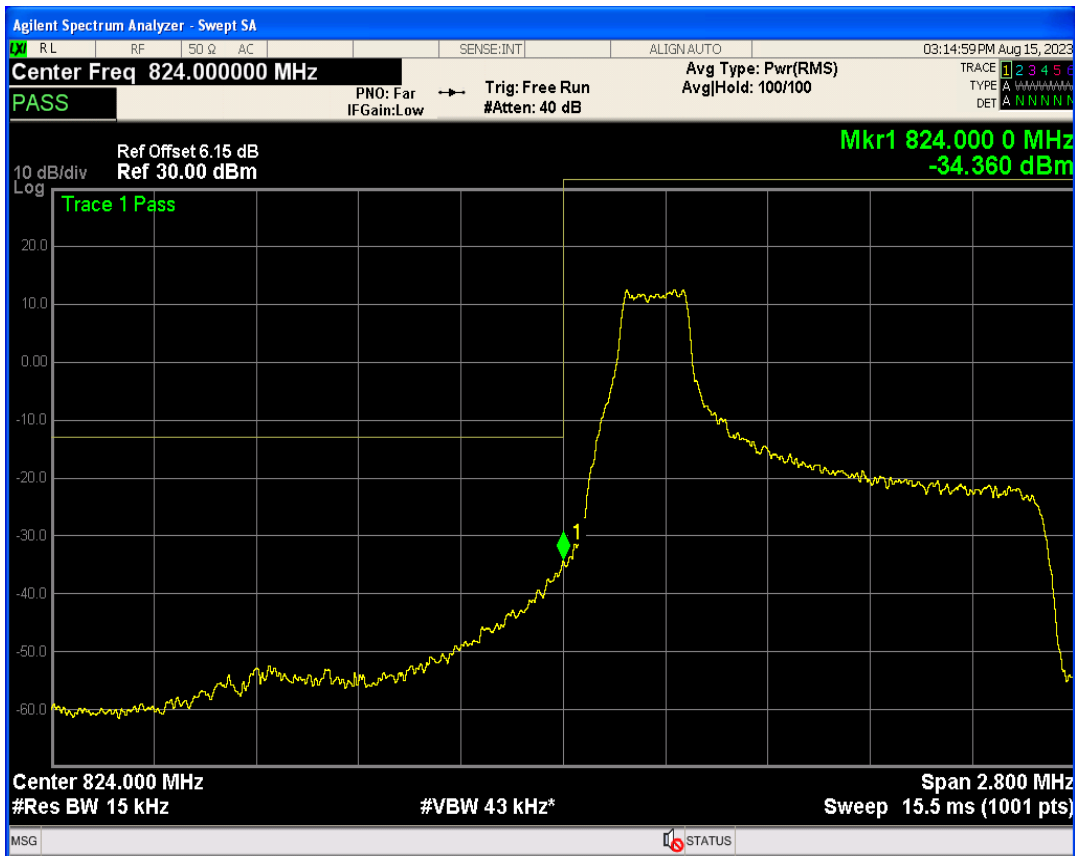

Band5 16QAM BW=1.4MHz Channel=20407 RB Size=1 Position=#0

Band5 16QAM BW=1.4MHz Channel=20407 RB Size=1 Position=#Max