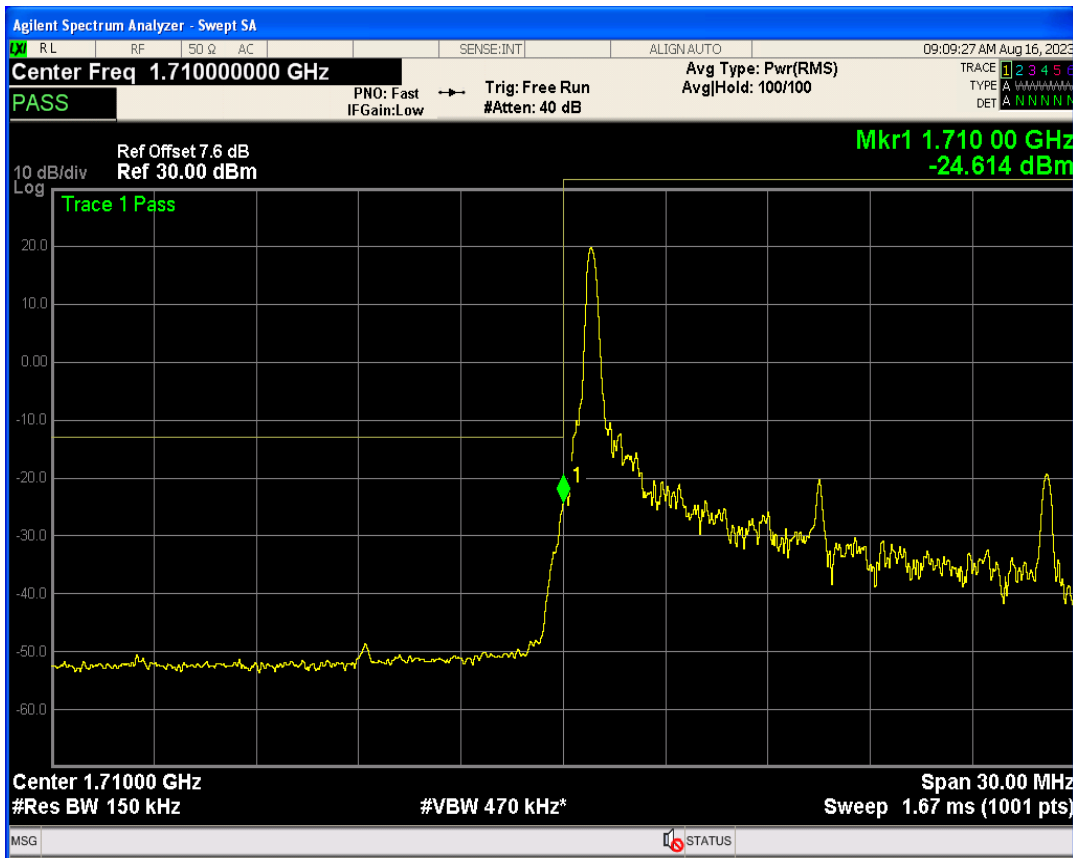

Band66 16QAM BW=15MHz Channel=132047 RB Size=1 Position=#0

Band66 16QAM BW=15MHz Channel=132047 RB Size=1 Position=#Max