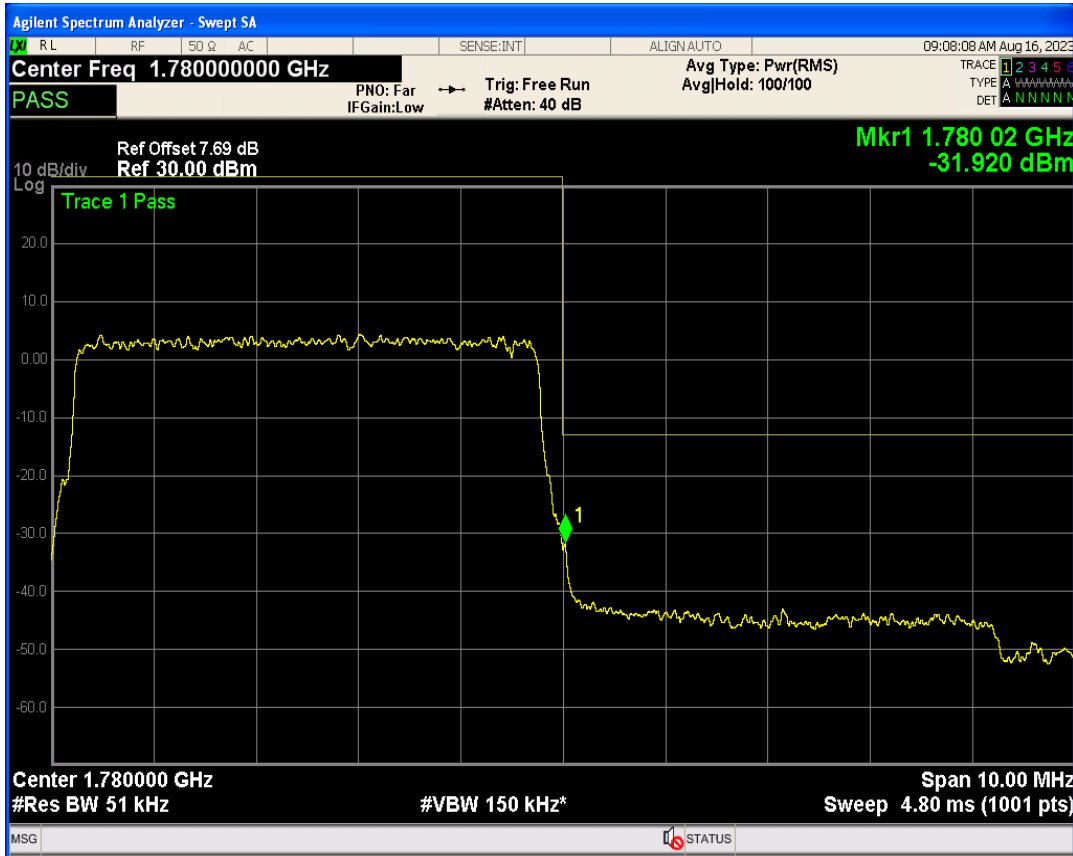

Band66 QPSK BW=5MHz Channel=132647 RB Size=1 Position=#0

Band66 16QAM BW=5MHz Channel=131997 RB Size=25 Position=#0

Band66 QPSK BW=5MHz Channel=132647 RB Size=1 Position=#Max

Band66 QPSK BW=5MHz Channel=132647 RB Size=25 Position=#0