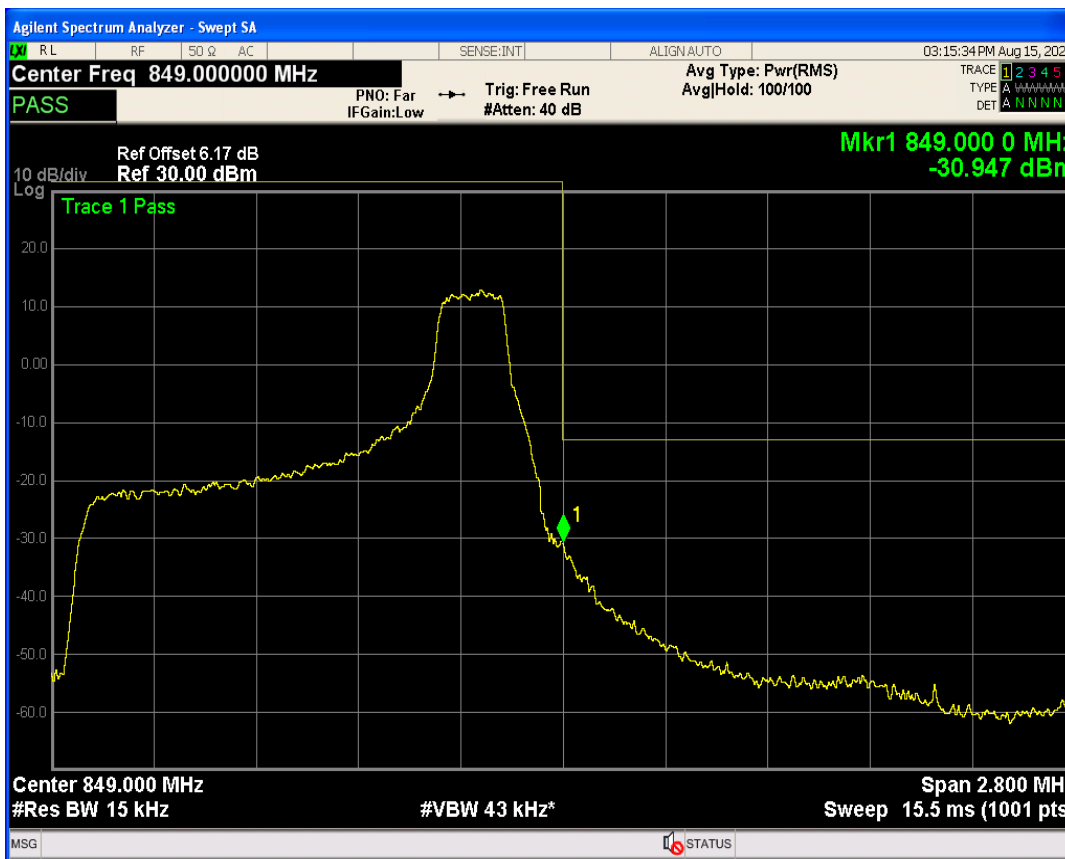

Band5 16QAM BW=1.4MHz Channel=20643 RB Size=1 Position=#Max

Band5 16QAM BW=1.4MHz Channel=20643 RB Size=6 Position=#0