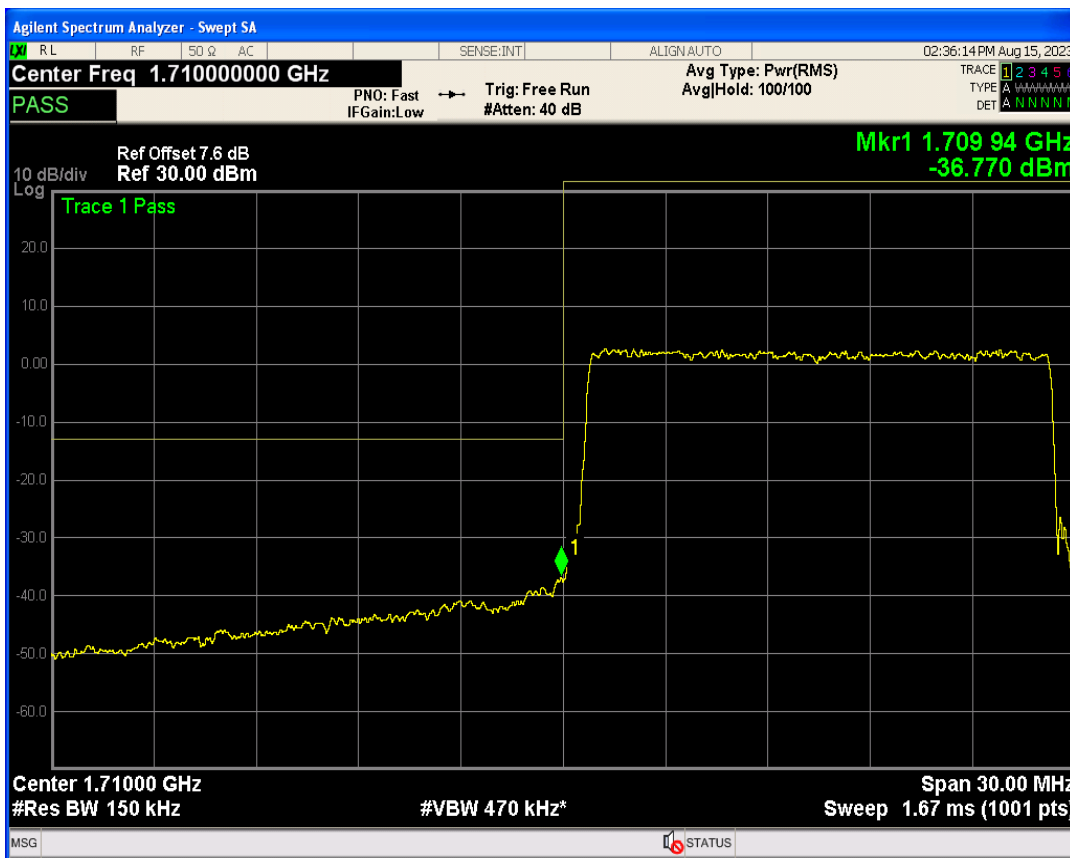

Band4 QPSK BW=15MHz Channel=20025 RB Size=1 Position=#Max

Band4 QPSK BW=15MHz Channel=20025 RB Size=75 Position=#0

Band4 16QAM BW=15MHz Channel=20025 RB Size=1 Position=#0

Band4 16QAM BW=15MHz Channel=20025 RB Size=1 Position=#Max

Band4 16QAM BW=15MHz Channel=20025 RB Size=75 Position=#0

Band4 QPSK BW=15MHz Channel=20325 RB Size=1 Position=#0

Band4 QPSK BW=15MHz Channel=20325 RB Size=75 Position=#0

Band4 QPSK BW=15MHz Channel=20325 RB Size=1 Position=#Max