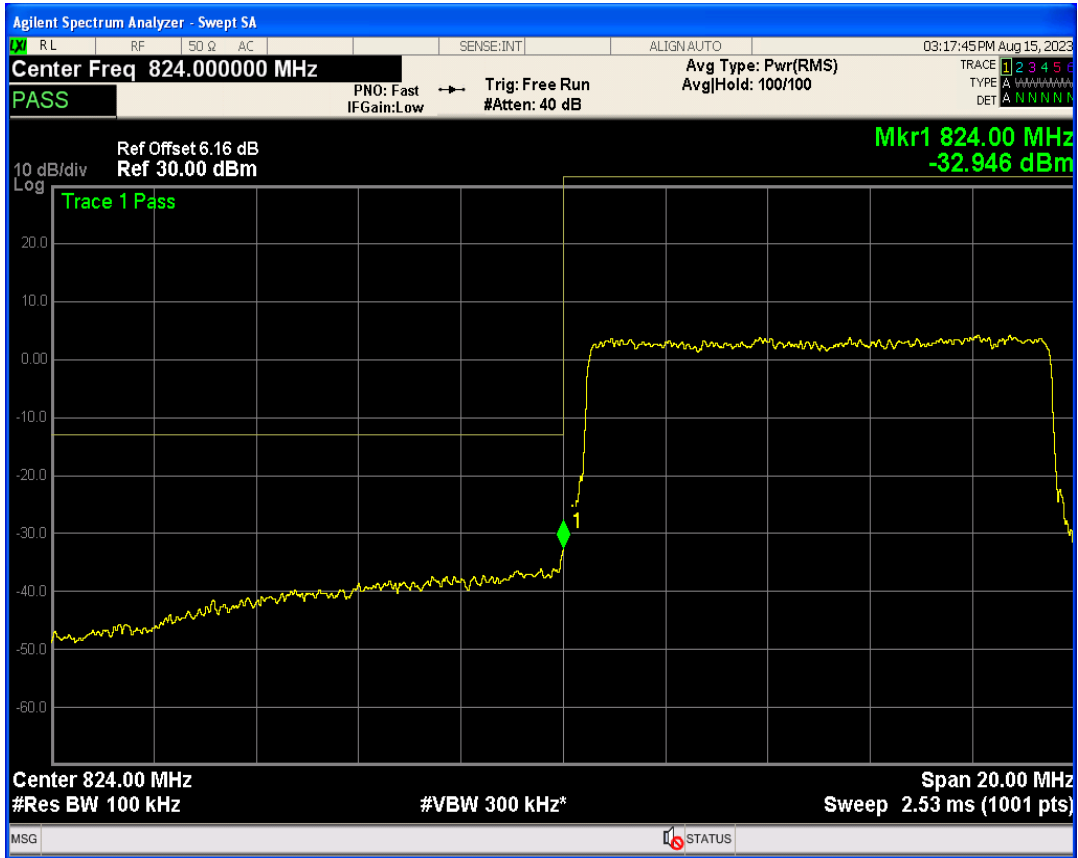

Band5 QPSK BW=10MHz Channel=20450 RB Size=50 Position=#0

Band5 16QAM BW=10MHz Channel=20450 RB Size=1 Position=#0