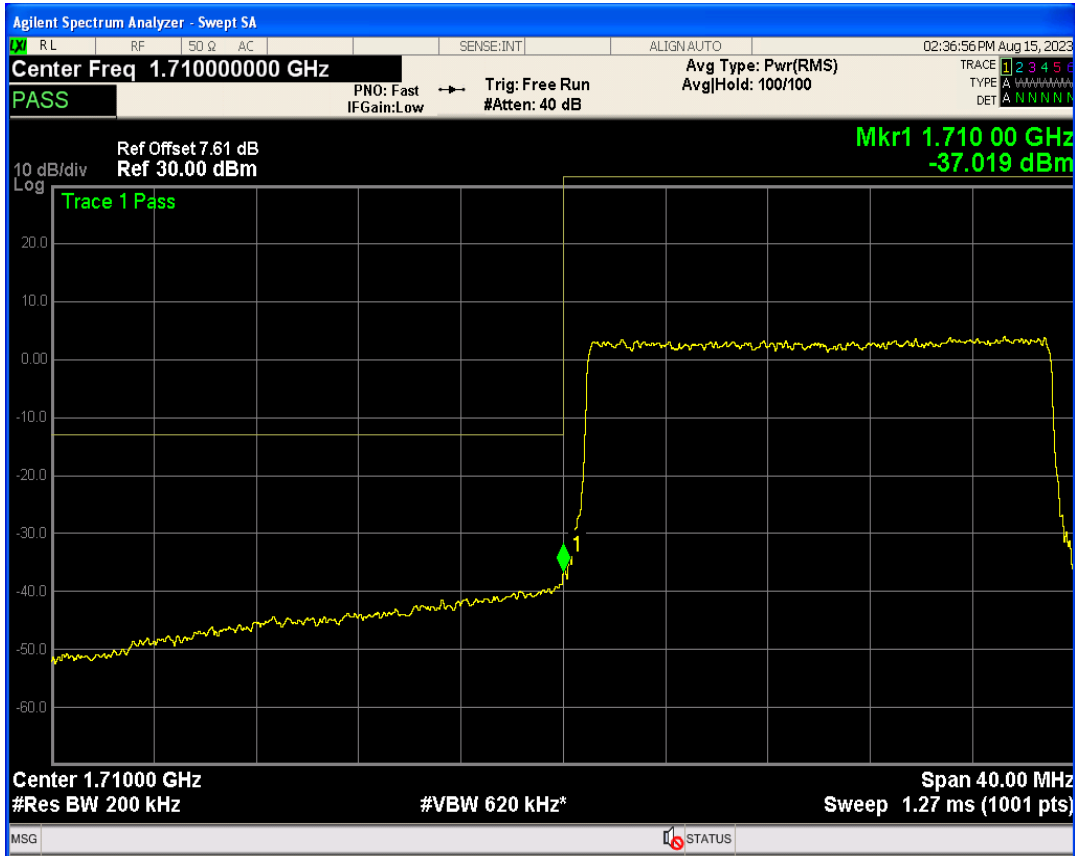

Band4 16QAM BW=15MHz Channel=20325 RB Size=1 Position=#0

Band4 16QAM BW=15MHz Channel=20325 RB Size=1 Position=#Max

Band4 16QAM BW=15MHz Channel=20325 RB Size=75 Position=#0

Band4 QPSK BW=20MHz Channel=20050 RB Size=1 Position=#0

Band4 QPSK BW=20MHz Channel=20050 RB Size=1 Position=#Max

Band4 QPSK BW=20MHz Channel=20050 RB Size=100 Position=#0

Band4 16QAM BW=20MHz Channel=20050 RB Size=1 Position=#Max

Band4 16QAM BW=20MHz Channel=20050 RB Size=1 Position=#0