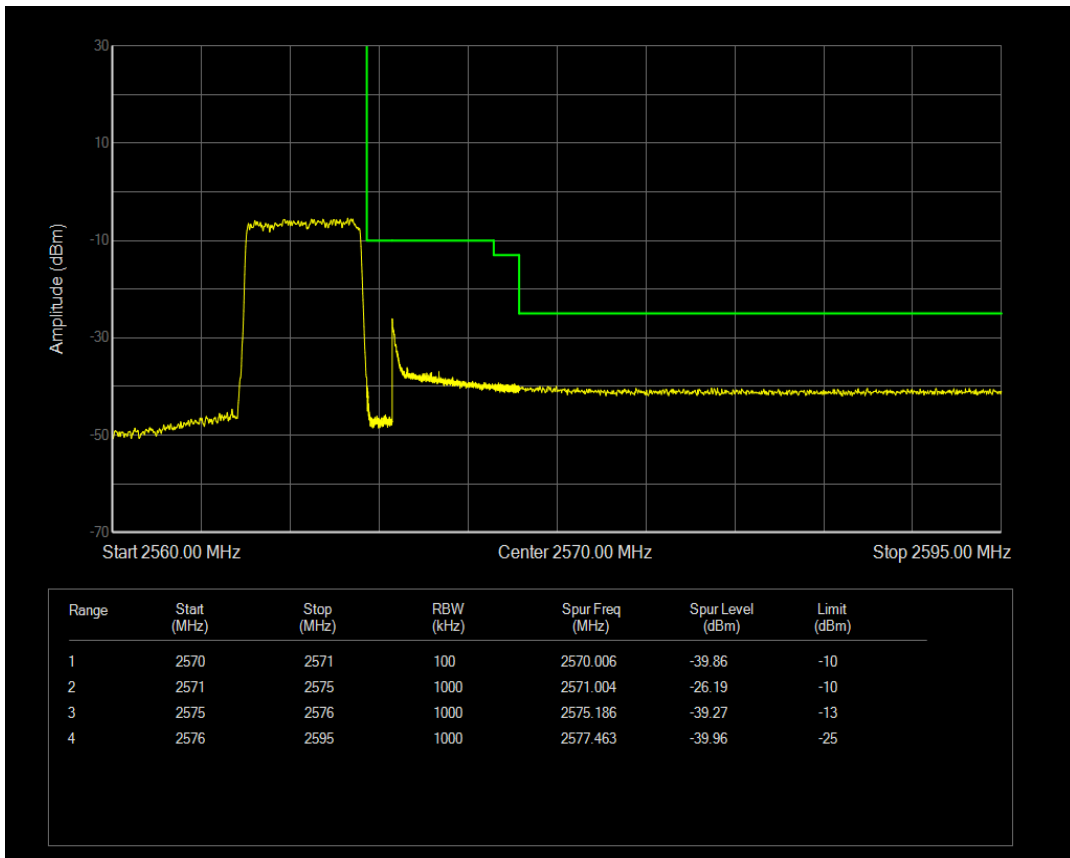

Band7 16QAM BW=5MHz Channel=20775 RB Size=25 Position=#0

Band7 QPSK BW=5MHz Channel=21425 RB Size=1 Position=#0

Band7 QPSK BW=5MHz Channel=21425 RB Size=1 Position=#Max

Band7 QPSK BW=5MHz Channel=21425 RB Size=25 Position=#0

Band7 16QAM BW=5MHz Channel=21425 RB Size=1 Position=#0

Band7 16QAM BW=5MHz Channel=21425 RB Size=1 Position=#Max

Band7 16QAM BW=5MHz Channel=21425 RB Size=25 Position=#0

Band7 QPSK BW=10MHz Channel=20800 RB Size=1 Position=#0