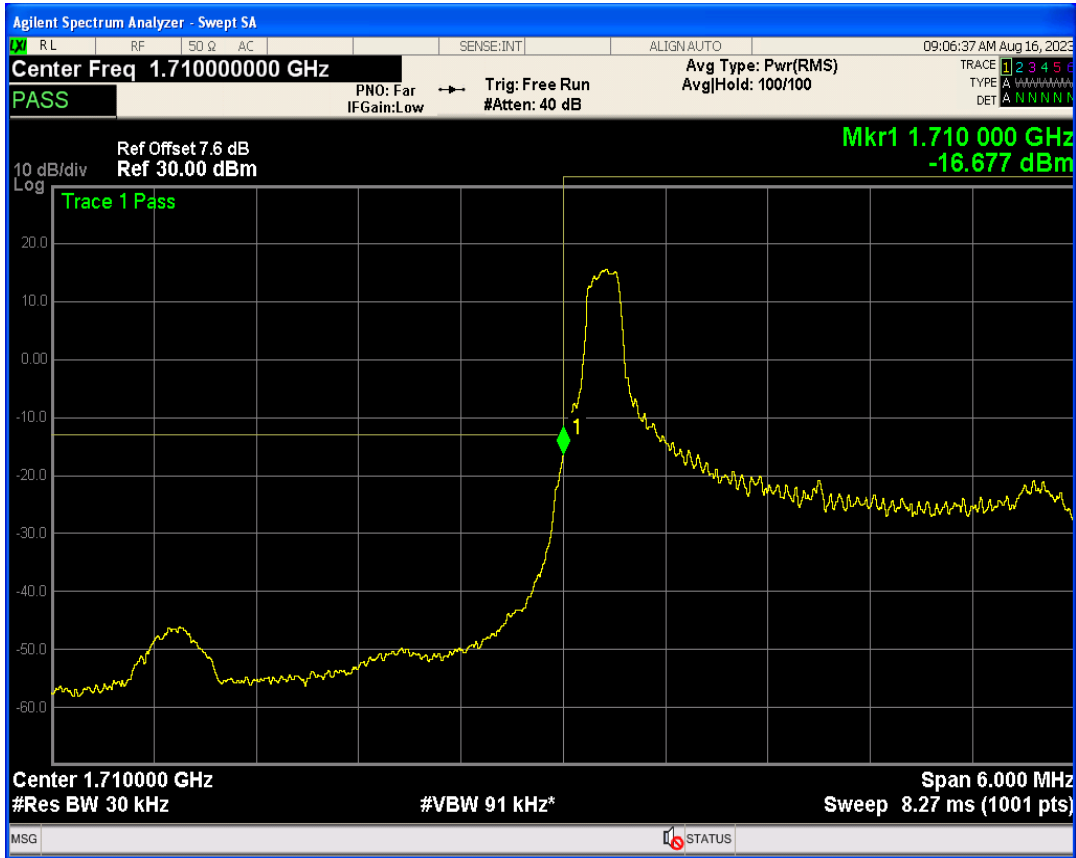

Band66 16QAM BW=1.4MHz Channel=132665 RB Size=1 Position=#0

Band66 16QAM BW=1.4MHz Channel=132665 RB Size=1 Position=#Max

Band66 16QAM BW=1.4MHz Channel=132665 RB Size=6 Position=#0

Band66 QPSK BW=3MHz Channel=131987 RB Size=1 Position=#0