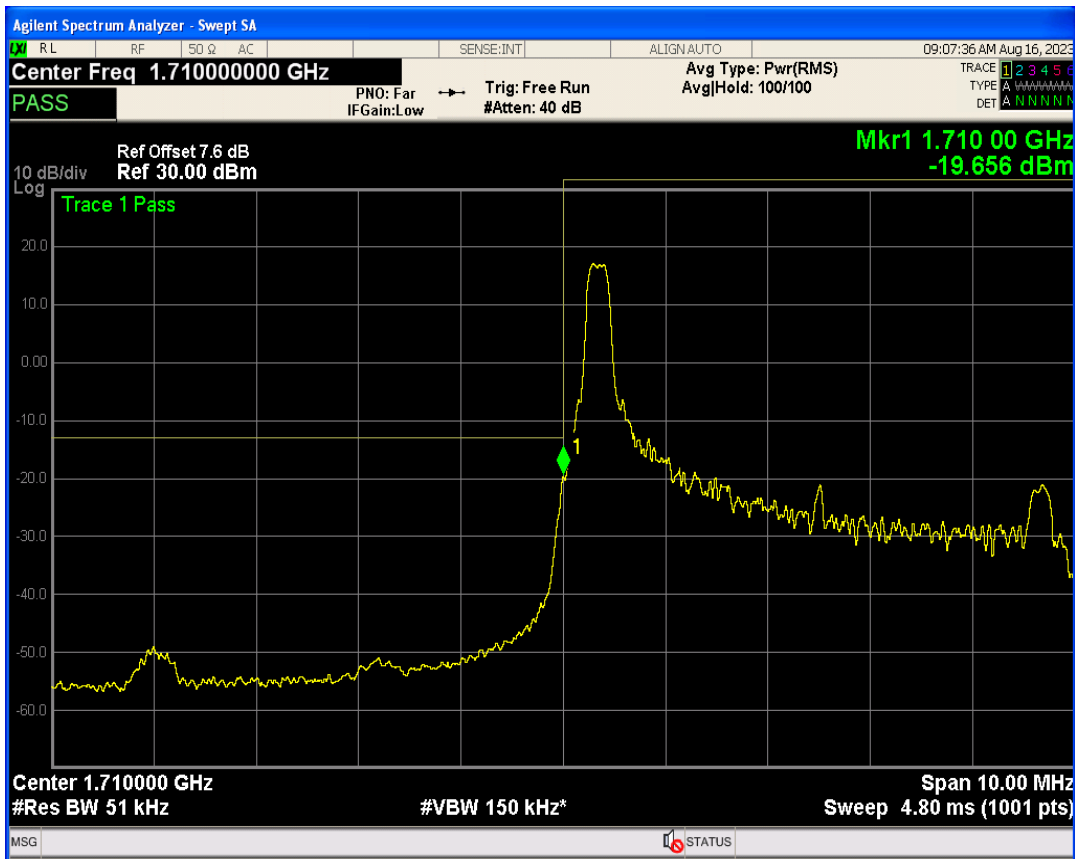

Band66 16QAM BW=3MHz Channel=132657 RB Size=1 Position=#0

Band66 16QAM BW=3MHz Channel=132657 RB Size=15 Position=#0

Band66 16QAM BW=3MHz Channel=132657 RB Size=1 Position=#Max

Band66 QPSK BW=5MHz Channel=131997 RB Size=1 Position=#0