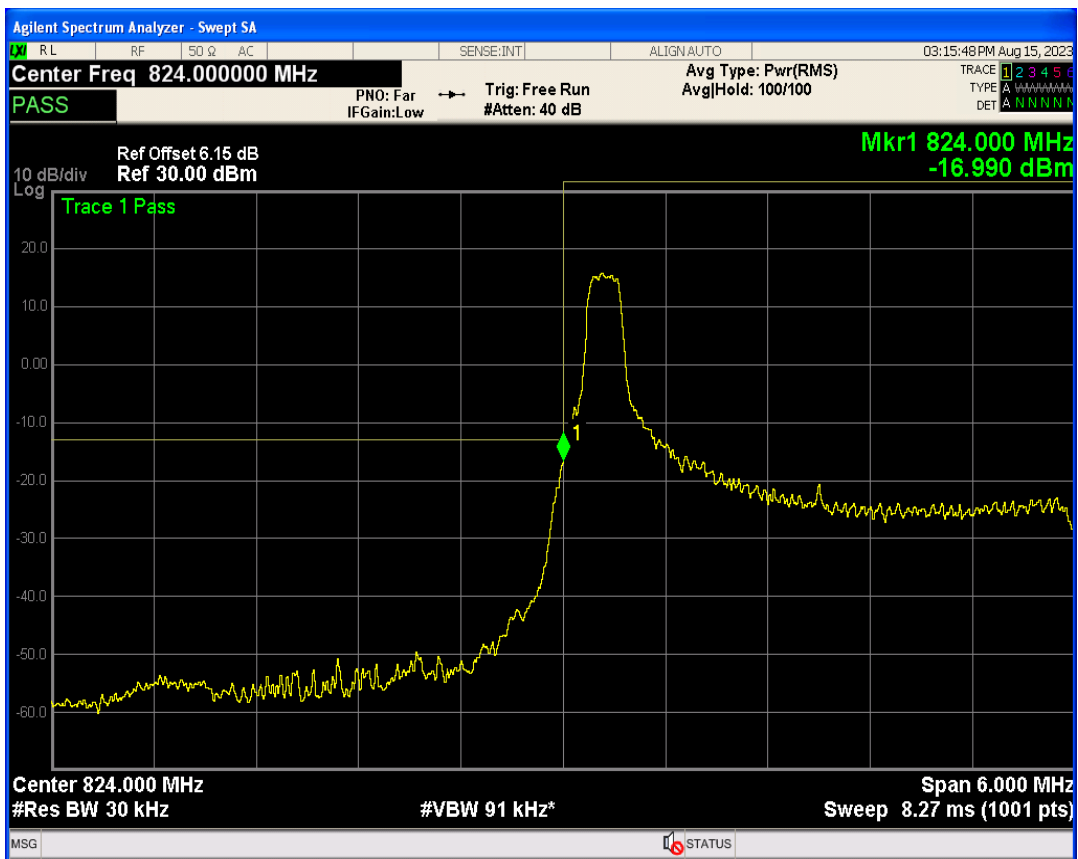

Band5 16QAM BW=1.4MHz Channel=20643 RB Size=1 Position=#0

Band5 16QAM BW=1.4MHz Channel=20643 RB Size=1 Position=#Max

Band5 16QAM BW=1.4MHz Channel=20643 RB Size=6 Position=#0

Band5 QPSK BW=3MHz Channel=20415 RB Size=1 Position=#0