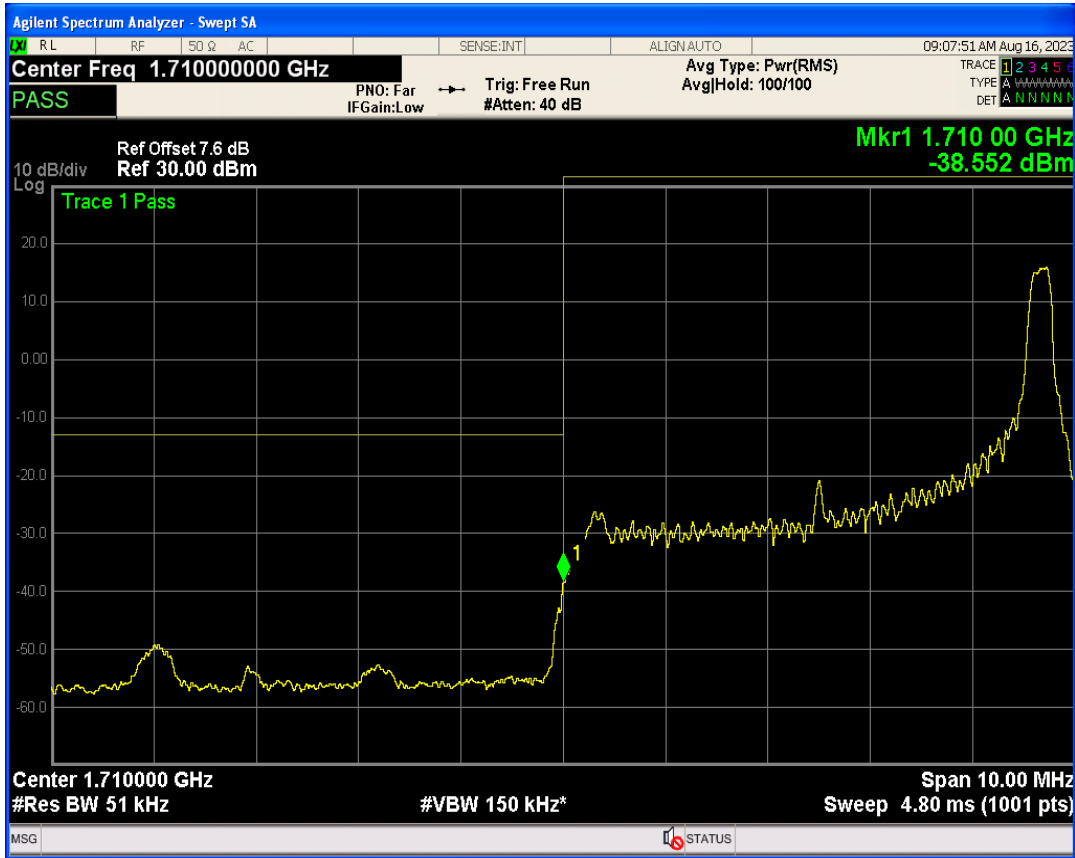

Band66 QPSK BW=5MHz Channel=131997 RB Size=1 Position=#Max

Band66 QPSK BW=5MHz Channel=131997 RB Size=25 Position=#0

Band66 16QAM BW=5MHz Channel=131997 RB Size=1 Position=#0

Band66 16QAM BW=5MHz Channel=131997 RB Size=1 Position=#Max