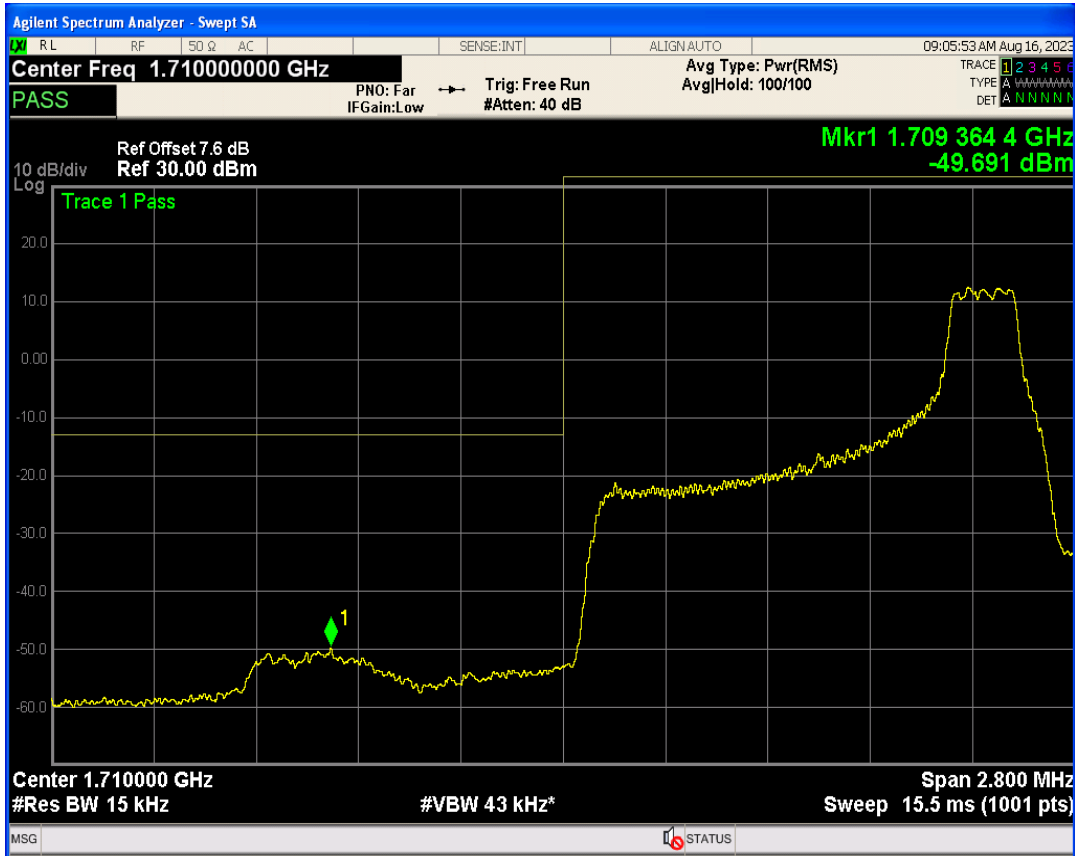

Band5 16QAM BW=10MHz Channel=20600 RB Size=1 Position=#0

Band5 16QAM BW=10MHz Channel=20600 RB Size=1 Position=#Max

Band5 16QAM BW=10MHz Channel=20600 RB Size=50 Position=#0

Band66 QPSK BW=1.4MHz Channel=131979 RB Size=1 Position=#0

Band66 QPSK BW=1.4MHz Channel=131979 RB Size=1 Position=#Max

Band66 16QAM BW=1.4MHz Channel=131979 RB Size=1 Position=#0

Band66 QPSK BW=1.4MHz Channel=131979 RB Size=6 Position=#0

Band66 16QAM BW=1.4MHz Channel=131979 RB Size=1 Position=#Max