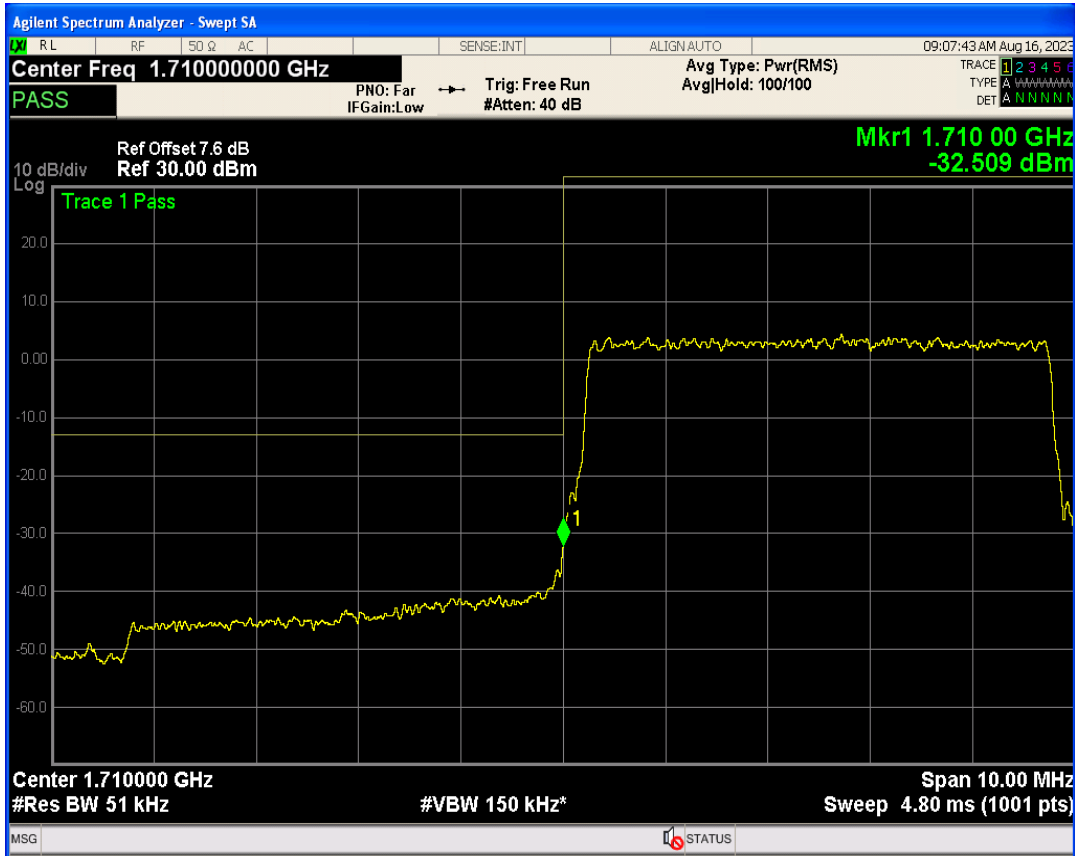

Band66 QPSK BW=5MHz Channel=131997 RB Size=25 Position=#0

Band66 16QAM BW=5MHz Channel=131997 RB Size=1 Position=#0