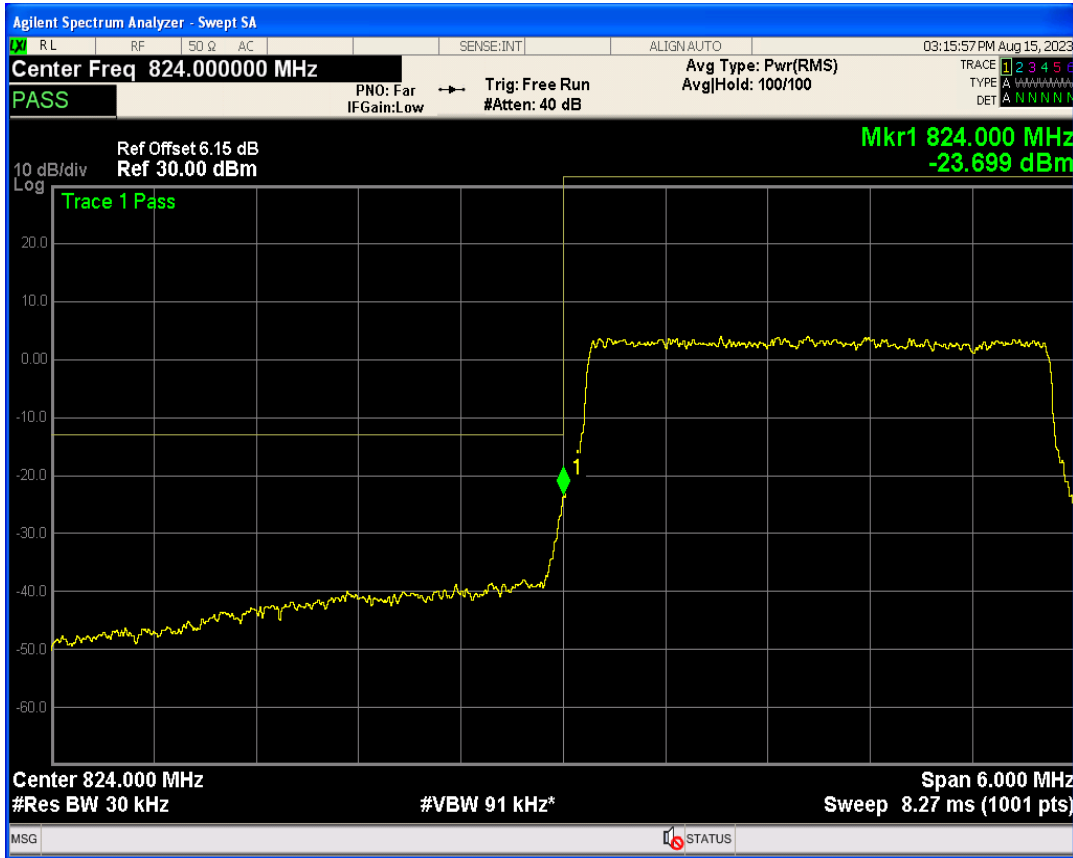

Band5 QPSK BW=3MHz Channel=20415 RB Size=15 Position=#0

Band5 16QAM BW=3MHz Channel=20415 RB Size=1 Position=#0