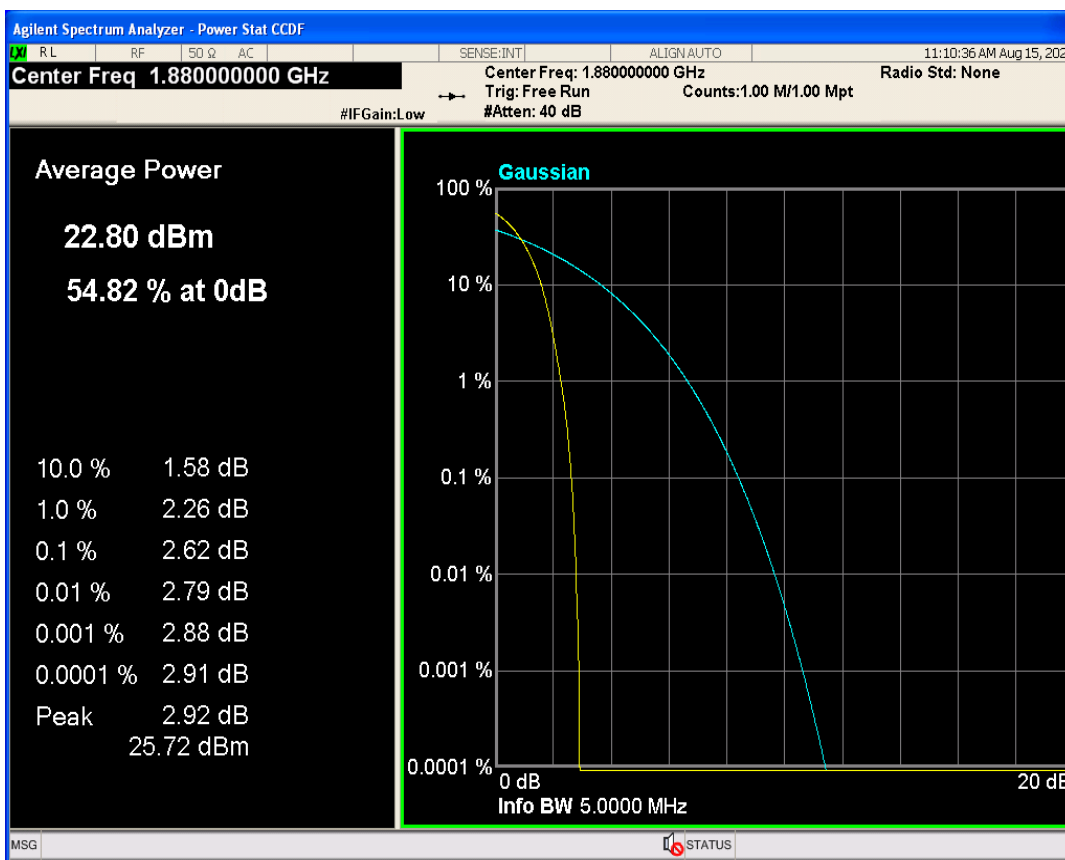

WCDMA Band2 Channel=9400