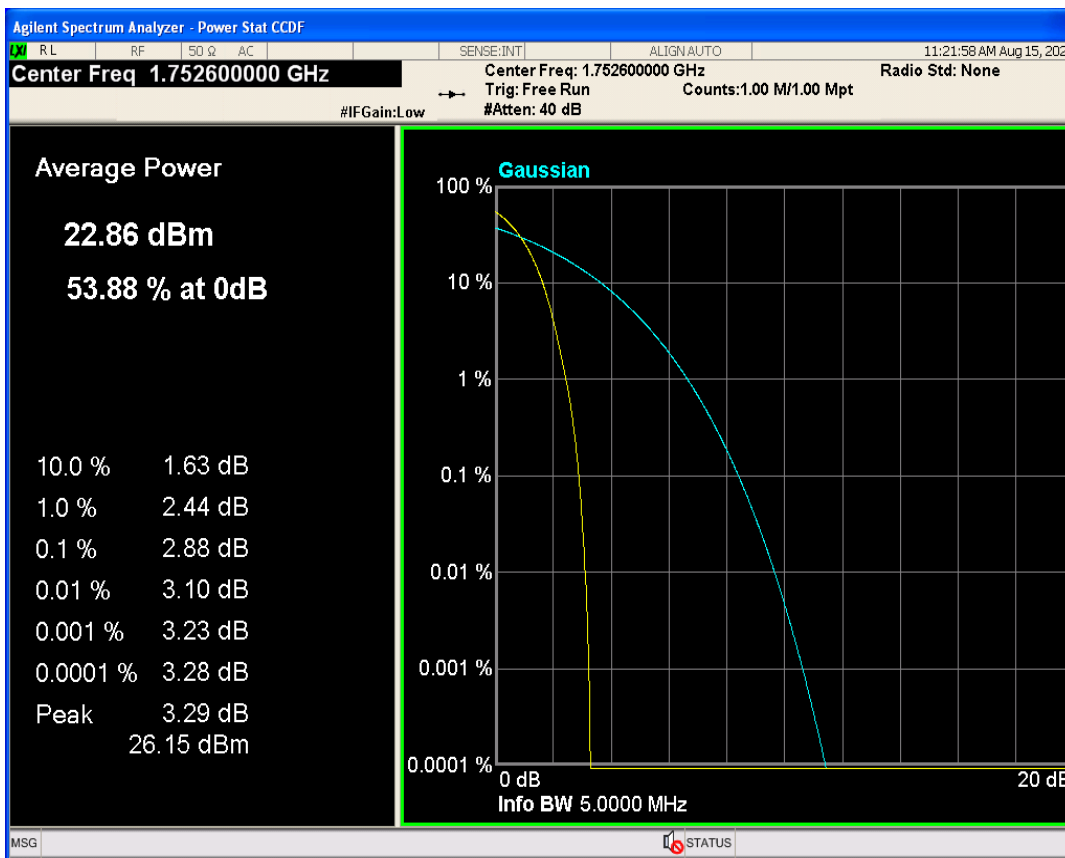

WCDMA Band2 Channel=9262

WCDMA Band2 Channel=9400

WCDMA Band2 Channel=9538

WCDMA Band4 Channel=1312

WCDMA Band4 Channel=1413

WCDMA Band5 Channel=4182

WCDMA Band5 Channel=4233

04 Occupied bandwidth