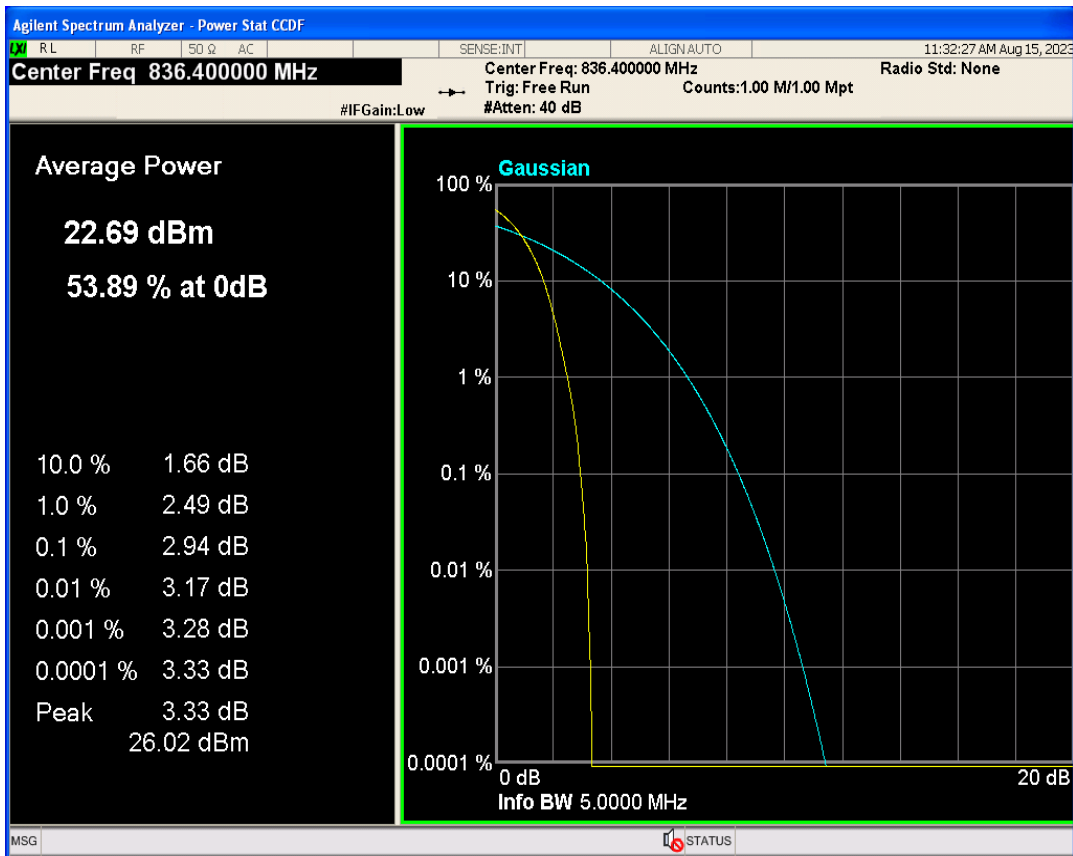

WCDMA Band2 Channel=9262

WCDMA Band2 Channel=9400

WCDMA Band2 Channel=9538

WCDMA Band4 Channel=1312

WCDMA Band4 Channel=1413

WCDMA Band5 Channel=4182

WCDMA Band5 Channel=4233

04 Occupied bandwidth