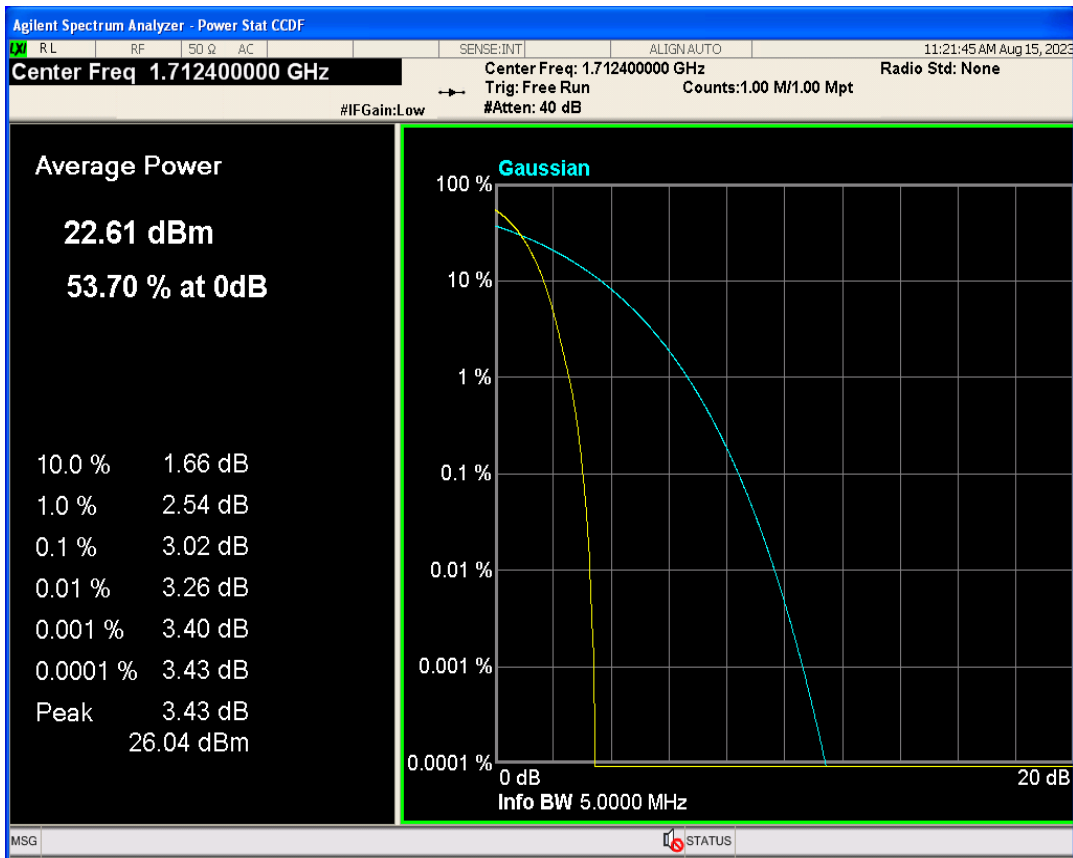

WCDMA Band2 Channel=9262

WCDMA Band2 Channel=9400

WCDMA Band2 Channel=9538

WCDMA Band4 Channel=1312

WCDMA Band4 Channel=1413

WCDMA Band5 Channel=4182

WCDMA Band5 Channel=4233

04 Occupied bandwidth