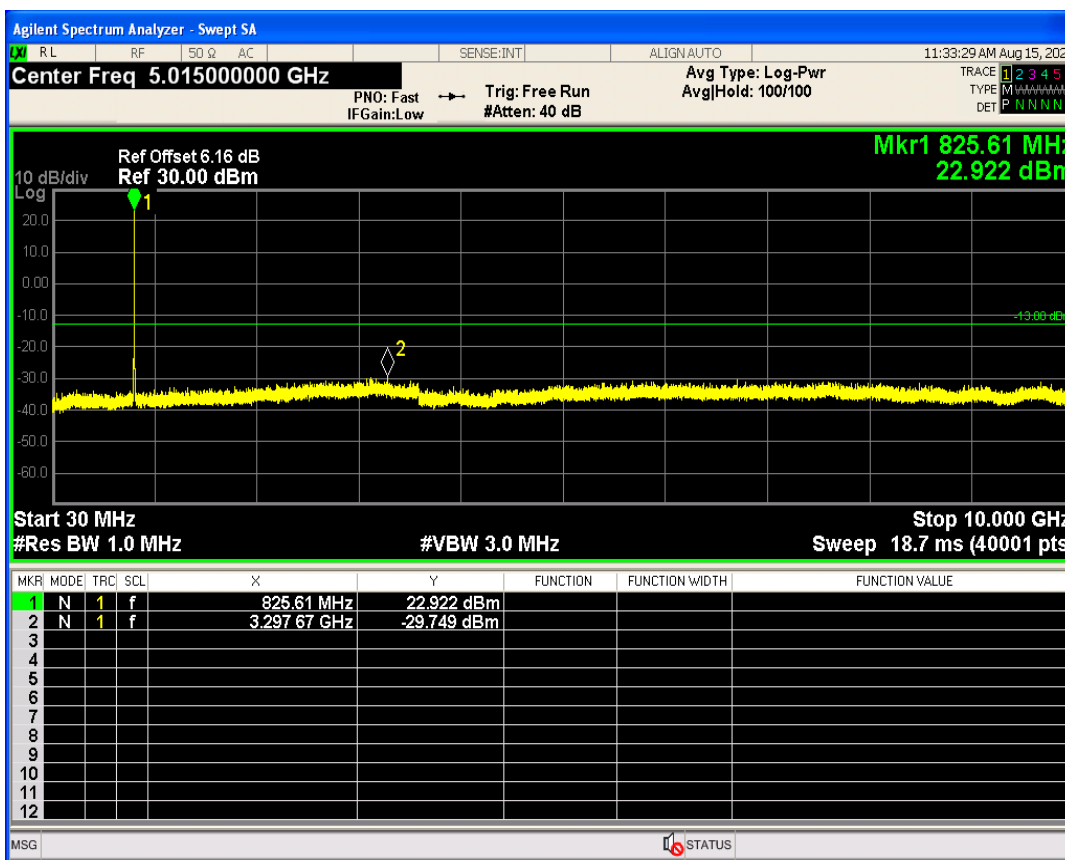

WCDMA Band2 Channel=9262

WCDMA Band2 Channel=9538

WCDMA Band4 Channel=1312

WCDMA Band4 Channel=1513

WCDMA Band5 Channel=4233

WCDMA Band5 Channel=4132

06 Out-of-band emissions

Band	Channel	Frequency (MHz)	Spur Freq (MHz)	Spur Level (dBm)	Limit (dBm)	Verdict
WCDMA Band2	9262	1852.4	18547.68	-23.14	-13	PASS
WCDMA Band2	9400	1880	19948.08	-23.13	-13	PASS
WCDMA Band2	9538	1907.6	18492.27	-22.92	-13	PASS
WCDMA Band4	1312	1712.4	19952.07	-24.04	-13	PASS
WCDMA Band4	1413	1732.6	18469.30	-23.47	-13	PASS
WCDMA Band4	1513	1752.6	19852.22	-23.71	-13	PASS
WCDMA Band5	4132	826.4	3297.67	-29.74	-13	PASS
WCDMA Band5	4182	836.4	3189.24	-29.85	-13	PASS
WCDMA Band5	4233	846.6	3158.84	-29.89	-13	PASS

WCDMA Band2 Channel=9262

WCDMA Band2 Channel=9400

WCDMA Band2 Channel=9538

WCDMA Band4 Channel=1312

WCDMA Band4 Channel=1413

WCDMA Band4 Channel=1513

WCDMA Band5 Channel=4132

WCDMA Band5 Channel=4233