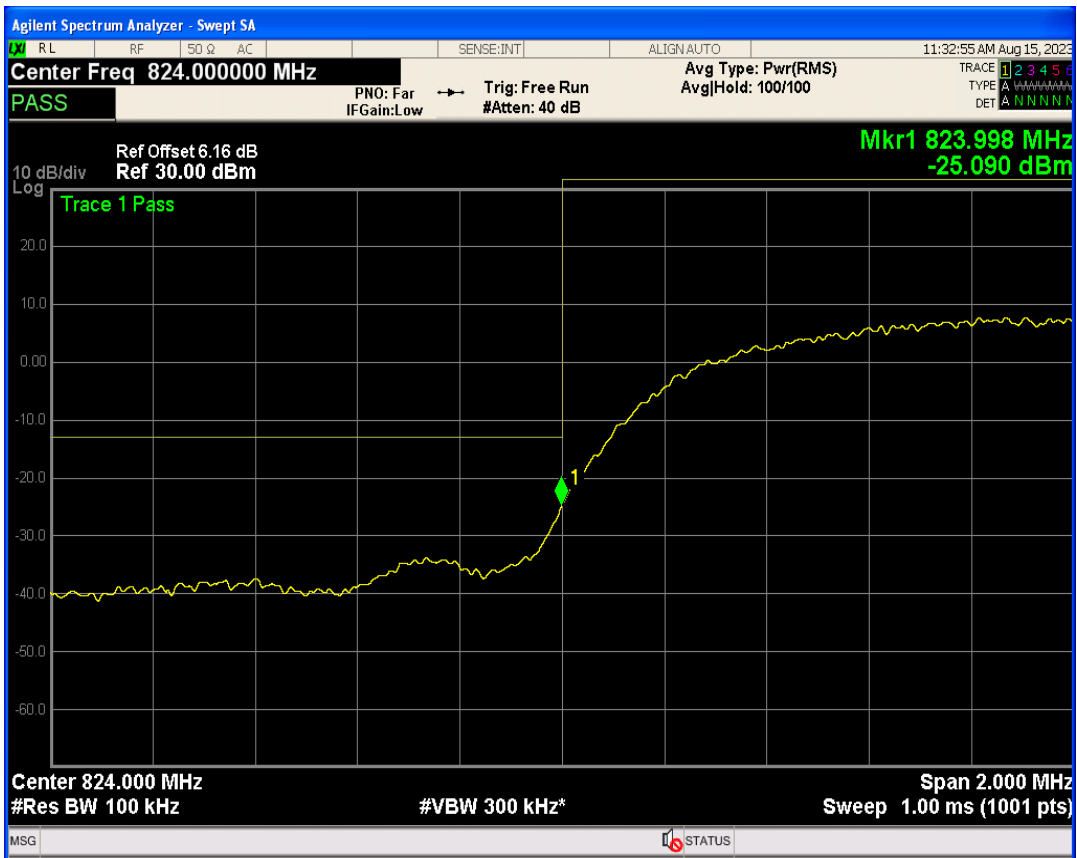

WCDMA Band2 Channel=9262

WCDMA Band2 Channel=9538

WCDMA Band4 Channel=1312

WCDMA Band4 Channel=1513

WCDMA Band5 Channel=4233

WCDMA Band5 Channel=4132

06 Out-of-band emissions

Band	Channel	Frequency (MHz)	Spur Freq (MHz)	Spur Level (dBm)	Limit (dBm)	Verdict
WCDMA Band2	9262	1852.4	18547.68	-23.14	-13	PASS
WCDMA Band2	9400	1880	19948.08	-23.13	-13	PASS
WCDMA Band2	9538	1907.6	18492.27	-22.92	-13	PASS
WCDMA Band4	1312	1712.4	19952.07	-24.04	-13	PASS
WCDMA Band4	1413	1732.6	18469.30	-23.47	-13	PASS
WCDMA Band4	1513	1752.6	19852.22	-23.71	-13	PASS
WCDMA Band5	4132	826.4	3297.67	-29.74	-13	PASS
WCDMA Band5	4182	836.4	3189.24	-29.85	-13	PASS
WCDMA Band5	4233	846.6	3158.84	-29.89	-13	PASS

WCDMA Band2 Channel=9262

WCDMA Band2 Channel=9400

WCDMA Band2 Channel=9538

WCDMA Band4 Channel=1312

WCDMA Band4 Channel=1413

WCDMA Band4 Channel=1513

WCDMA Band5 Channel=4132

WCDMA Band5 Channel=4233