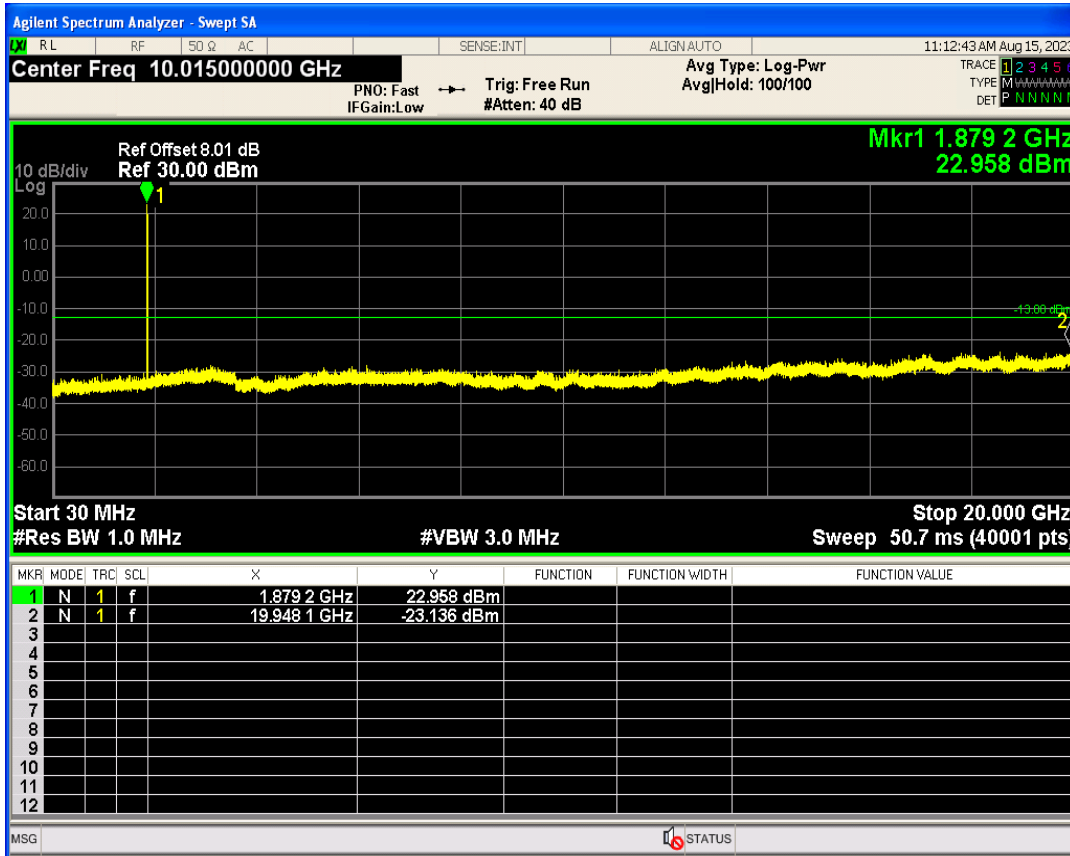

WCDMA Band2 Channel=9262

WCDMA Band2 Channel=9538

WCDMA Band4 Channel=1312

WCDMA Band4 Channel=1513

WCDMA Band5 Channel=4233

WCDMA Band5 Channel=4132

06 Out-of-band emissions

Band	Channel	Frequency (MHz)	Spur Freq (MHz)	Spur Level (dBm)	Limit (dBm)	Verdict
WCDMA Band2	9262	1852.4	18547.68	-23.14	-13	PASS
WCDMA Band2	9400	1880	19948.08	-23.13	-13	PASS
WCDMA Band2	9538	1907.6	18492.27	-22.92	-13	PASS
WCDMA Band4	1312	1712.4	19952.07	-24.04	-13	PASS
WCDMA Band4	1413	1732.6	18469.30	-23.47	-13	PASS
WCDMA Band4	1513	1752.6	19852.22	-23.71	-13	PASS
WCDMA Band5	4132	826.4	3297.67	-29.74	-13	PASS
WCDMA Band5	4182	836.4	3189.24	-29.85	-13	PASS
WCDMA Band5	4233	846.6	3158.84	-29.89	-13	PASS

WCDMA Band2 Channel=9262

WCDMA Band2 Channel=9400

WCDMA Band2 Channel=9538

WCDMA Band4 Channel=1312

WCDMA Band4 Channel=1413

WCDMA Band4 Channel=1513

WCDMA Band5 Channel=4132

WCDMA Band5 Channel=4233