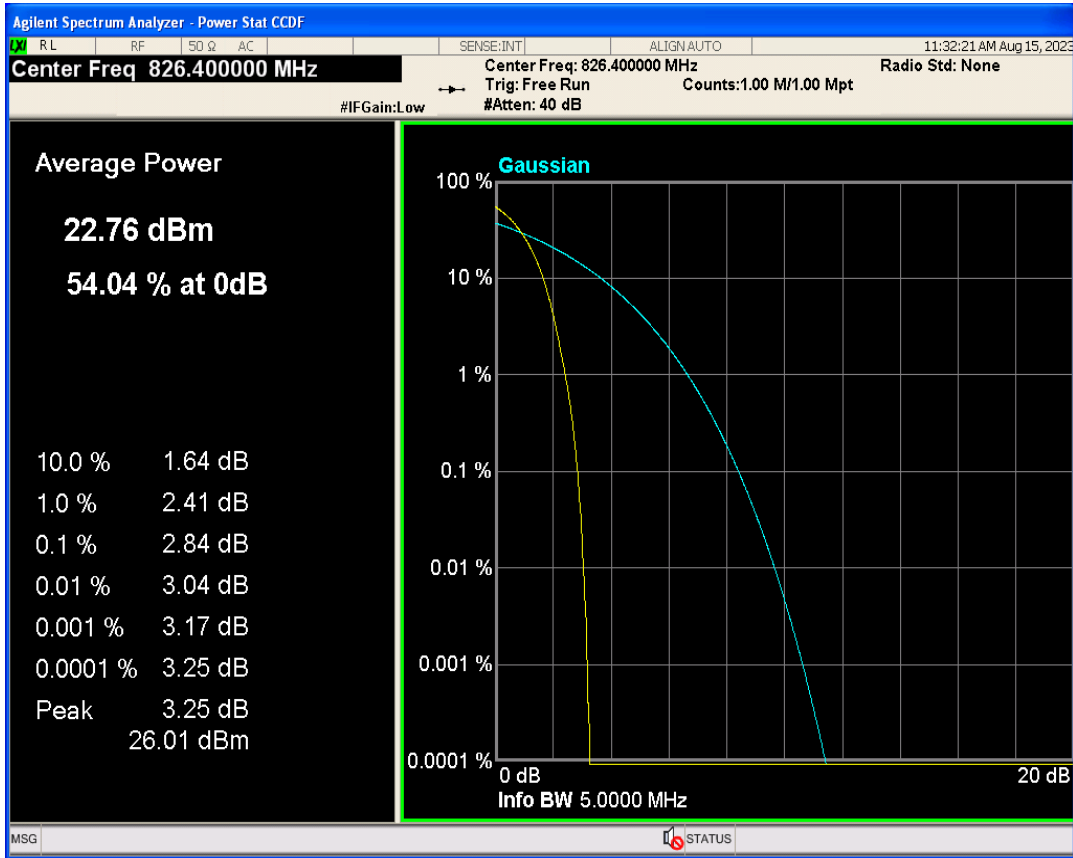

WCDMA Band2 Channel=9262

WCDMA Band2 Channel=9400

WCDMA Band2 Channel=9538

WCDMA Band4 Channel=1312

WCDMA Band4 Channel=1413

WCDMA Band5 Channel=4182

WCDMA Band5 Channel=4233

04 Occupied bandwidth