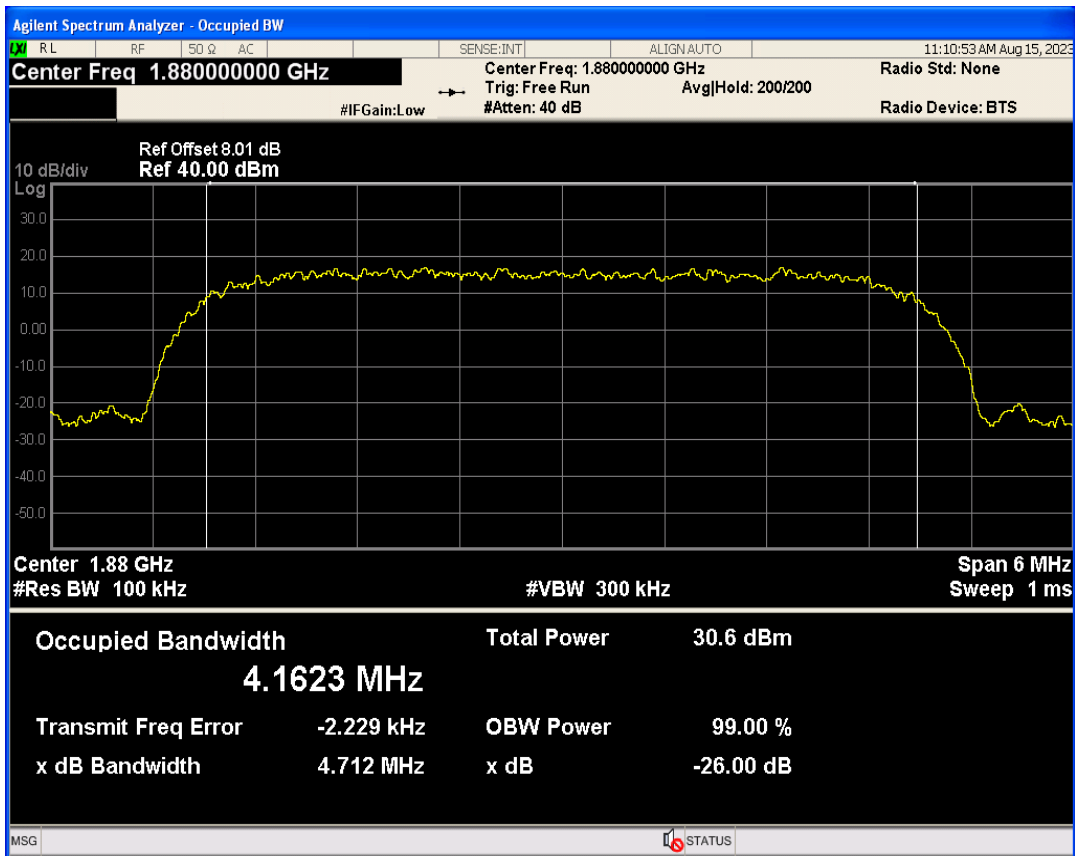

WCDMA Band2 Channel=9400