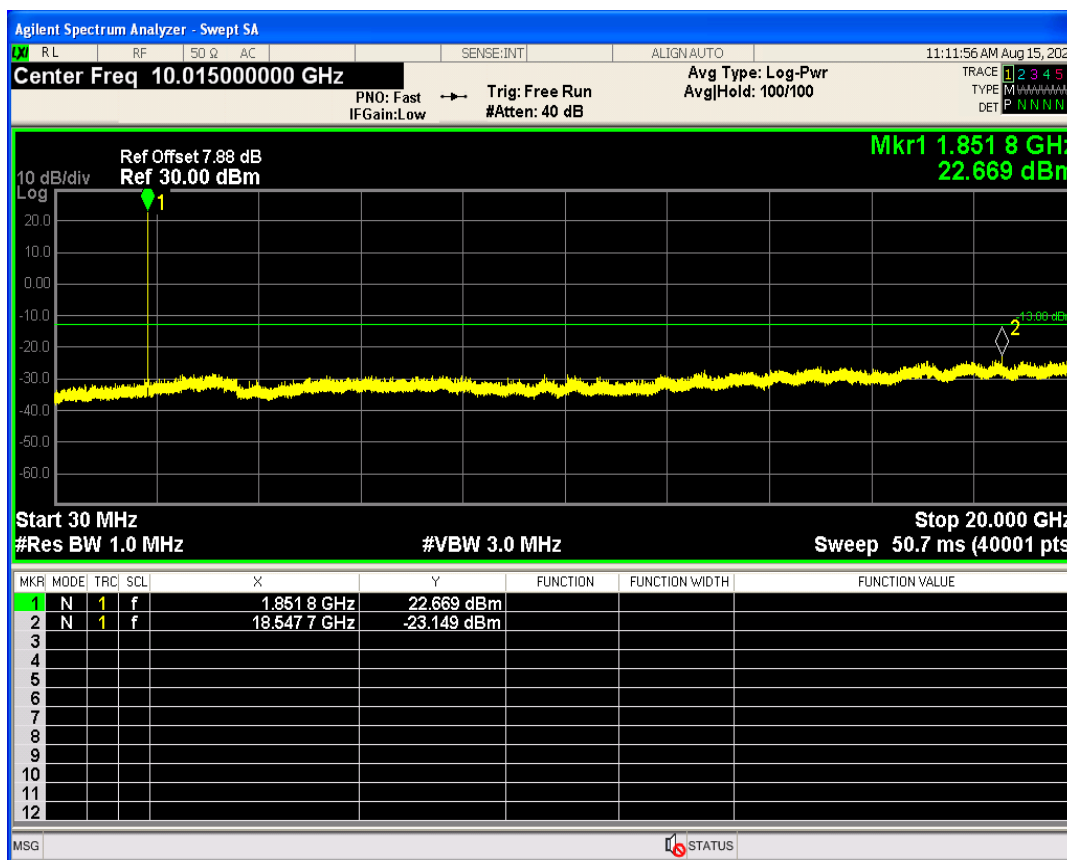

WCDMA Band2 Channel=9262

WCDMA Band2 Channel=9538

WCDMA Band4 Channel=1312

WCDMA Band4 Channel=1513

WCDMA Band5 Channel=4233

WCDMA Band5 Channel=4132

06 Out-of-band emissions

Band	Channel	Frequency (MHz)	Spur Freq (MHz)	Spur Level (dBm)	Limit (dBm)	Verdict
WCDMA Band2	9262	1852.4	18547.68	-23.14	-13	PASS
WCDMA Band2	9400	1880	19948.08	-23.13	-13	PASS
WCDMA Band2	9538	1907.6	18492.27	-22.92	-13	PASS
WCDMA Band4	1312	1712.4	19952.07	-24.04	-13	PASS
WCDMA Band4	1413	1732.6	18469.30	-23.47	-13	PASS
WCDMA Band4	1513	1752.6	19852.22	-23.71	-13	PASS
WCDMA Band5	4132	826.4	3297.67	-29.74	-13	PASS
WCDMA Band5	4182	836.4	3189.24	-29.85	-13	PASS
WCDMA Band5	4233	846.6	3158.84	-29.89	-13	PASS

WCDMA Band2 Channel=9262

WCDMA Band2 Channel=9400

WCDMA Band2 Channel=9538

WCDMA Band4 Channel=1312

WCDMA Band4 Channel=1413

WCDMA Band4 Channel=1513

WCDMA Band5 Channel=4132

WCDMA Band5 Channel=4233