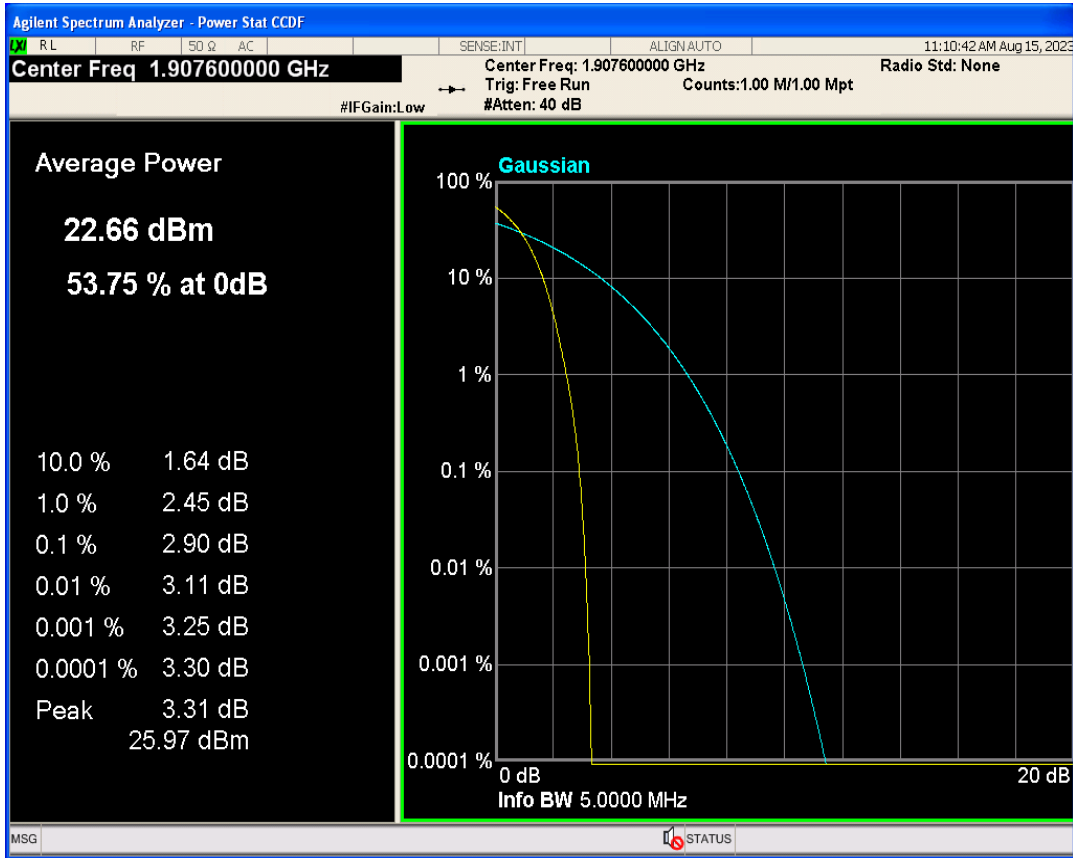

WCDMA Band2 Channel=9538