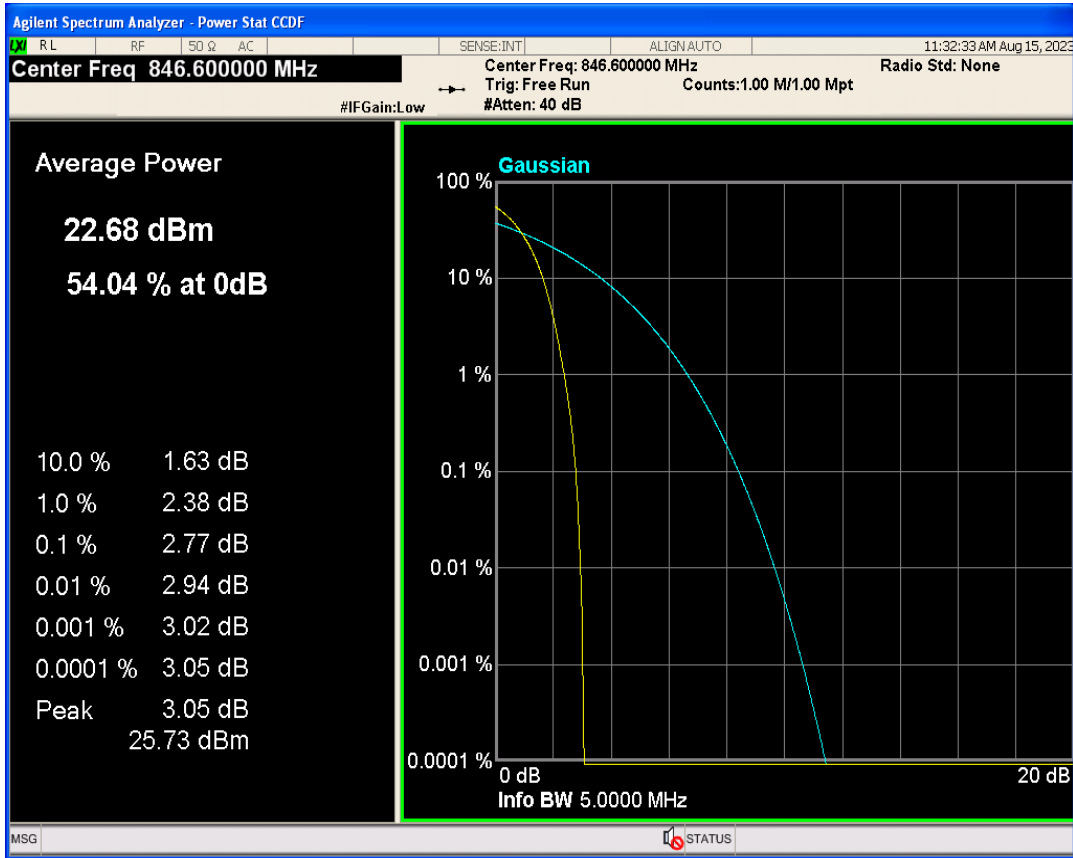

WCDMA Band2 Channel=9262

WCDMA Band2 Channel=9400

WCDMA Band2 Channel=9538

WCDMA Band4 Channel=1312

WCDMA Band4 Channel=1413

WCDMA Band5 Channel=4182

WCDMA Band5 Channel=4233

04 Occupied bandwidth