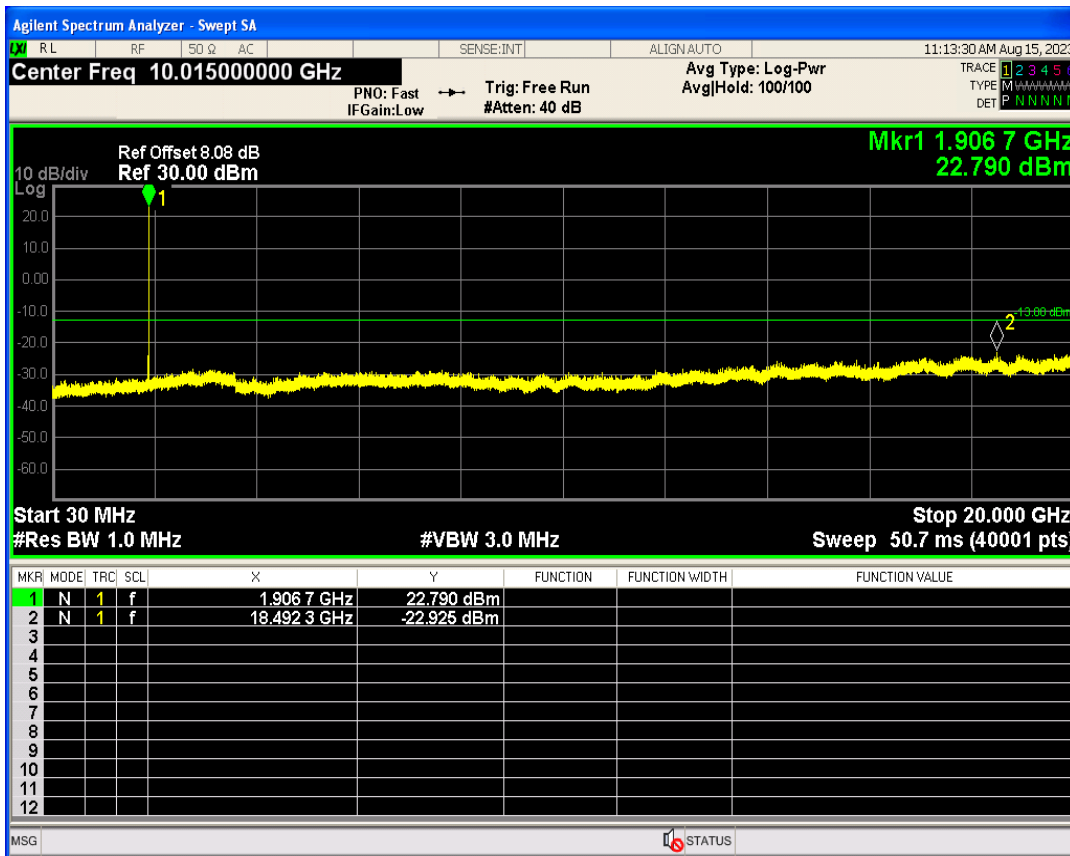

WCDMA Band2 Channel=9262

WCDMA Band2 Channel=9538

WCDMA Band4 Channel=1312

WCDMA Band4 Channel=1513

WCDMA Band5 Channel=4233

WCDMA Band5 Channel=4132

06 Out-of-band emissions

Band	Channel	Frequency (MHz)	Spur Freq (MHz)	Spur Level (dBm)	Limit (dBm)	Verdict
WCDMA Band2	9262	1852.4	18547.68	-23.14	-13	PASS
WCDMA Band2	9400	1880	19948.08	-23.13	-13	PASS
WCDMA Band2	9538	1907.6	18492.27	-22.92	-13	PASS
WCDMA Band4	1312	1712.4	19952.07	-24.04	-13	PASS
WCDMA Band4	1413	1732.6	18469.30	-23.47	-13	PASS
WCDMA Band4	1513	1752.6	19852.22	-23.71	-13	PASS
WCDMA Band5	4132	826.4	3297.67	-29.74	-13	PASS
WCDMA Band5	4182	836.4	3189.24	-29.85	-13	PASS
WCDMA Band5	4233	846.6	3158.84	-29.89	-13	PASS

WCDMA Band2 Channel=9262

WCDMA Band2 Channel=9400

WCDMA Band2 Channel=9538

WCDMA Band4 Channel=1312

WCDMA Band4 Channel=1413

WCDMA Band4 Channel=1513

WCDMA Band5 Channel=4132

WCDMA Band5 Channel=4233