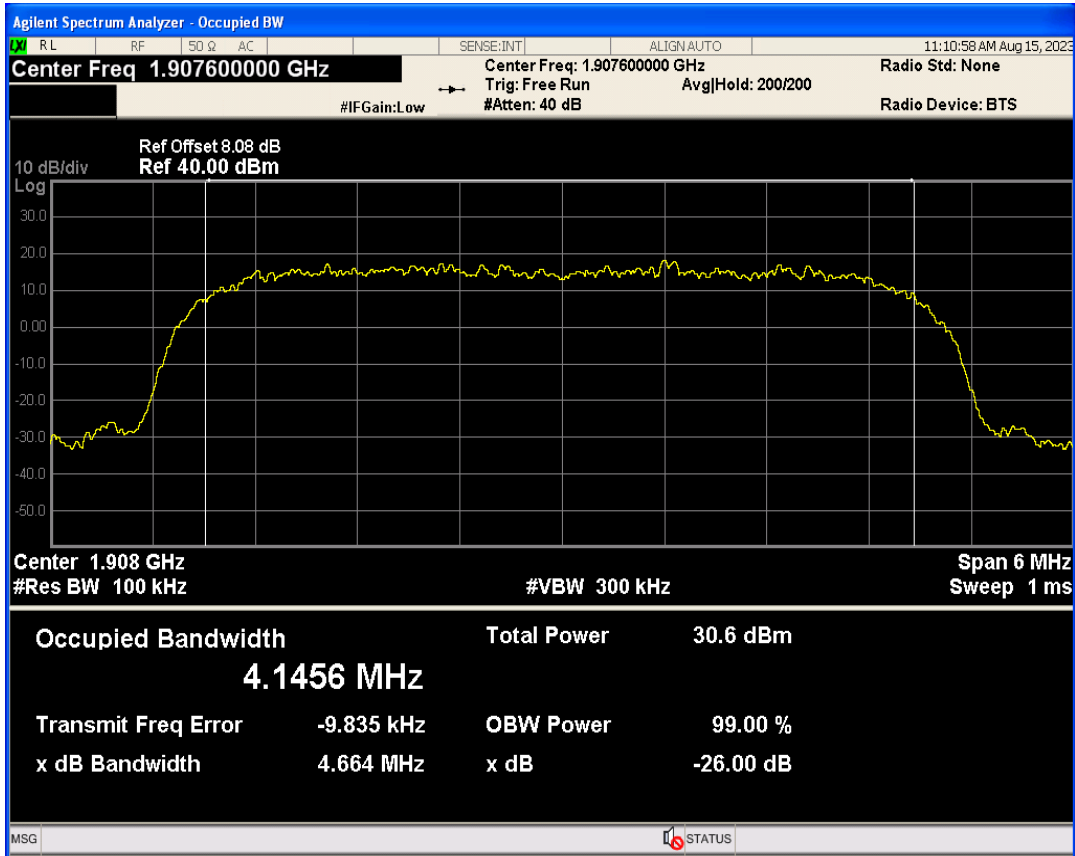

WCDMA Band2 Channel=9538