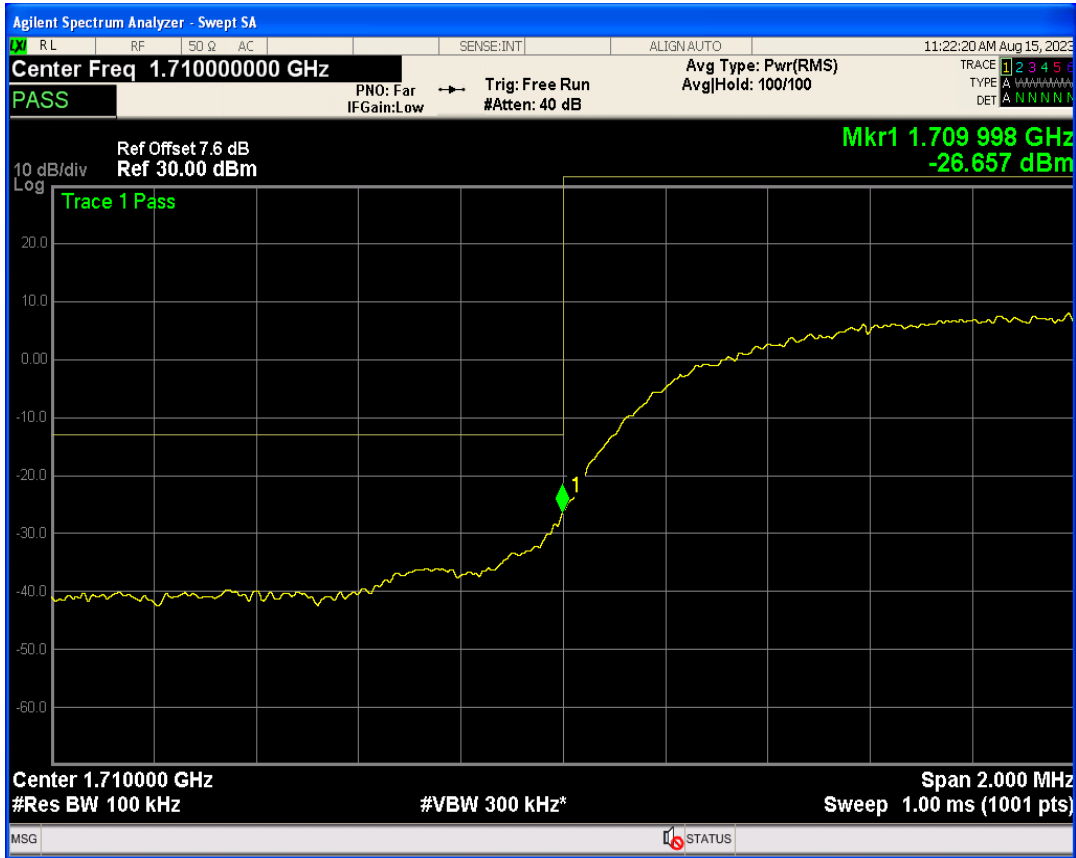

WCDMA Band5 Channel=4233

05 Band edge

Band	Channel	Frequency (MHz)	Spur Freq (MHz)	Spur Level (dBm)	Limit (dBm)	Verdict
WCDMA Band2	9262	1852.4	1850.00	-26.54	-13	PASS
WCDMA Band2	9538	1907.6	1910.00	-25.96	-13	PASS
WCDMA Band4	1312	1712.4	1710.00	-26.65	-13	PASS
WCDMA Band4	1513	1752.6	1755.00	-24.73	-13	PASS
WCDMA Band5	4132	826.4	824.00	-25.09	-13	PASS
WCDMA Band5	4233	846.6	849.00	-25.07	-13	PASS

WCDMA Band2 Channel=9262

WCDMA Band2 Channel=9538

WCDMA Band4 Channel=1312

WCDMA Band4 Channel=1513

WCDMA Band5 Channel=4233

WCDMA Band5 Channel=4132

06 Out-of-band emissions

Band	Channel	Frequency (MHz)	Spur Freq (MHz)	Spur Level (dBm)	Limit (dBm)	Verdict
WCDMA Band2	9262	1852.4	18547.68	-23.14	-13	PASS
WCDMA Band2	9400	1880	19948.08	-23.13	-13	PASS
WCDMA Band2	9538	1907.6	18492.27	-22.92	-13	PASS
WCDMA Band4	1312	1712.4	19952.07	-24.04	-13	PASS
WCDMA Band4	1413	1732.6	18469.30	-23.47	-13	PASS
WCDMA Band4	1513	1752.6	19852.22	-23.71	-13	PASS
WCDMA Band5	4132	826.4	3297.67	-29.74	-13	PASS
WCDMA Band5	4182	836.4	3189.24	-29.85	-13	PASS
WCDMA Band5	4233	846.6	3158.84	-29.89	-13	PASS