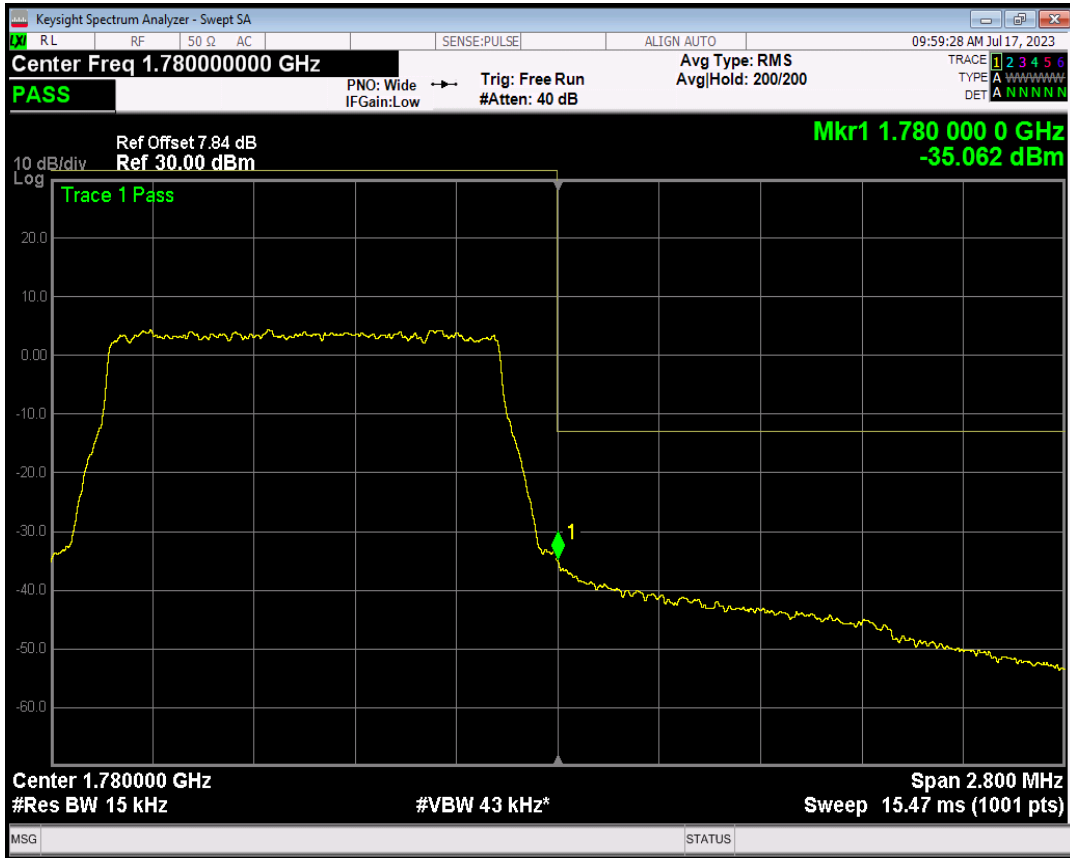

Band66 16QAM BW=1.4MHz Channel=132665 RB Size=6 Position=#0

Band66 QPSK BW=3MHz Channel=131987 RB Size=1 Position=#0