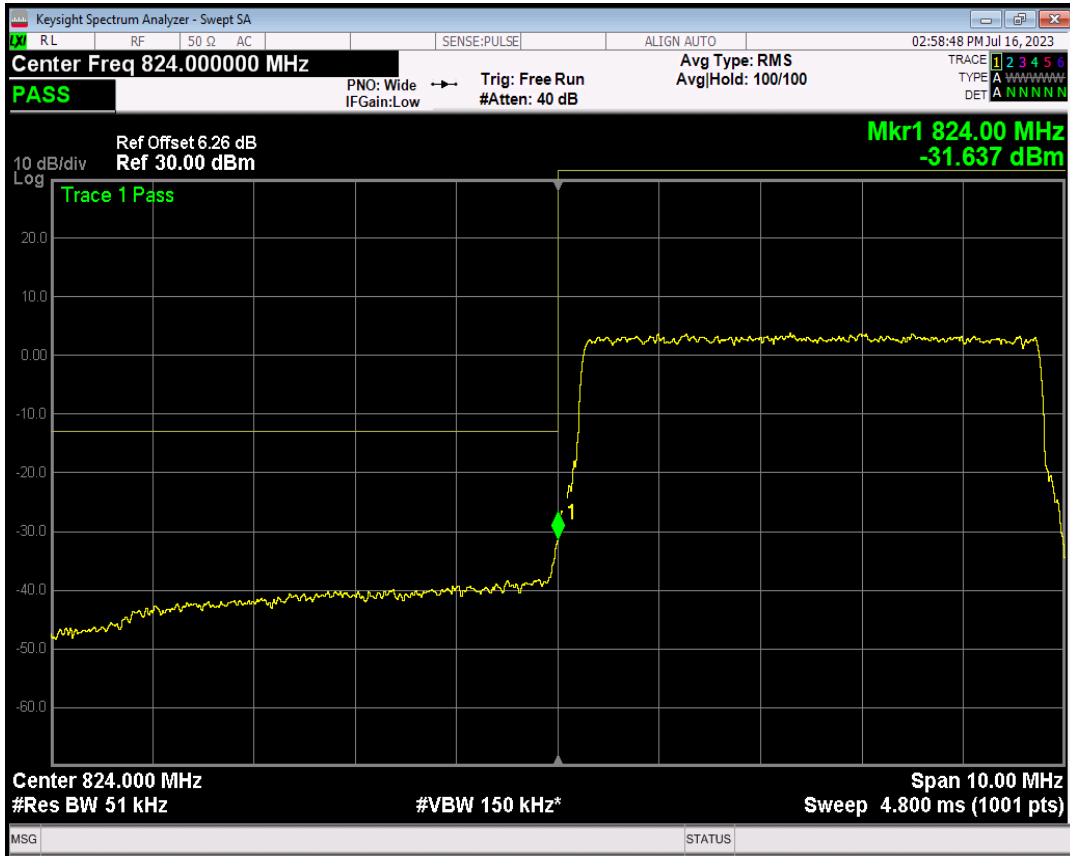

Band5 QPSK BW=5MHz Channel=20425 RB Size=25 Position=#0

Band5 16QAM BW=5MHz Channel=20425 RB Size=1 Position=#0

Band5 16QAM BW=5MHz Channel=20425 RB Size=1 Position=#Max

Band5 16QAM BW=5MHz Channel=20425 RB Size=25 Position=#0