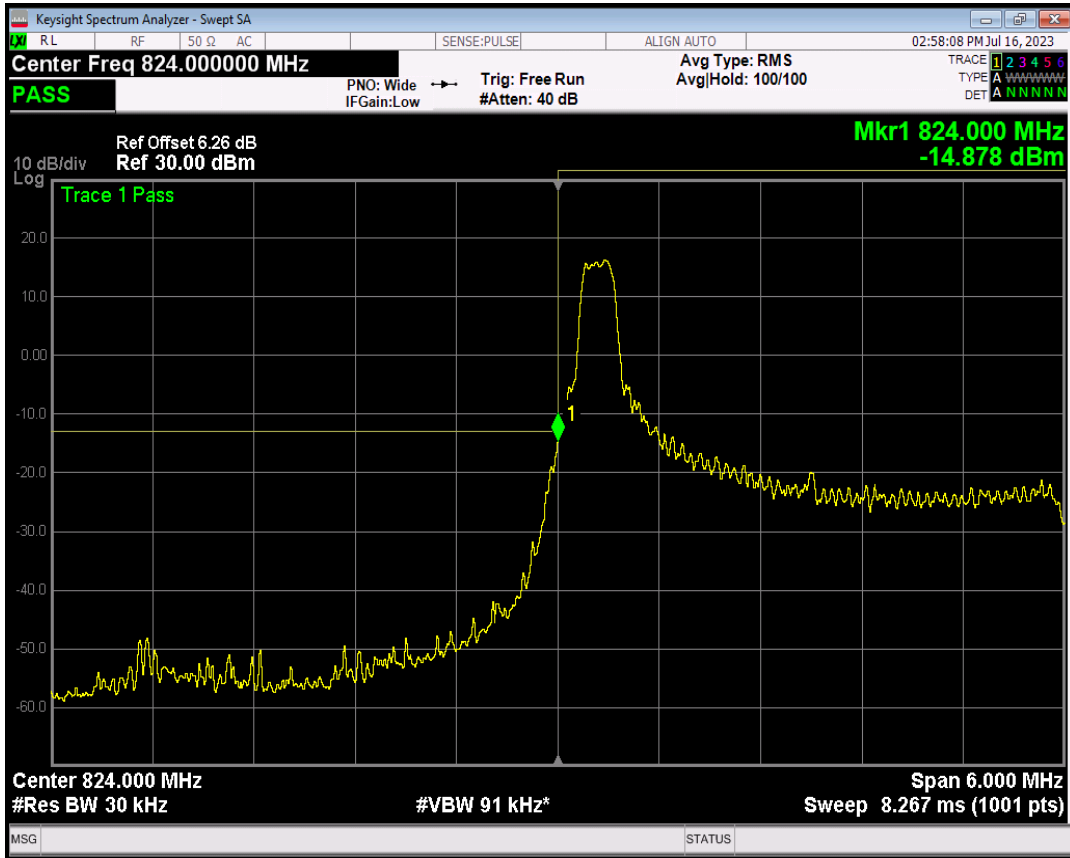

Band5 16QAM BW=3MHz Channel=20415 RB Size=1 Position=#0

Band5 16QAM BW=3MHz Channel=20415 RB Size=1 Position=#Max