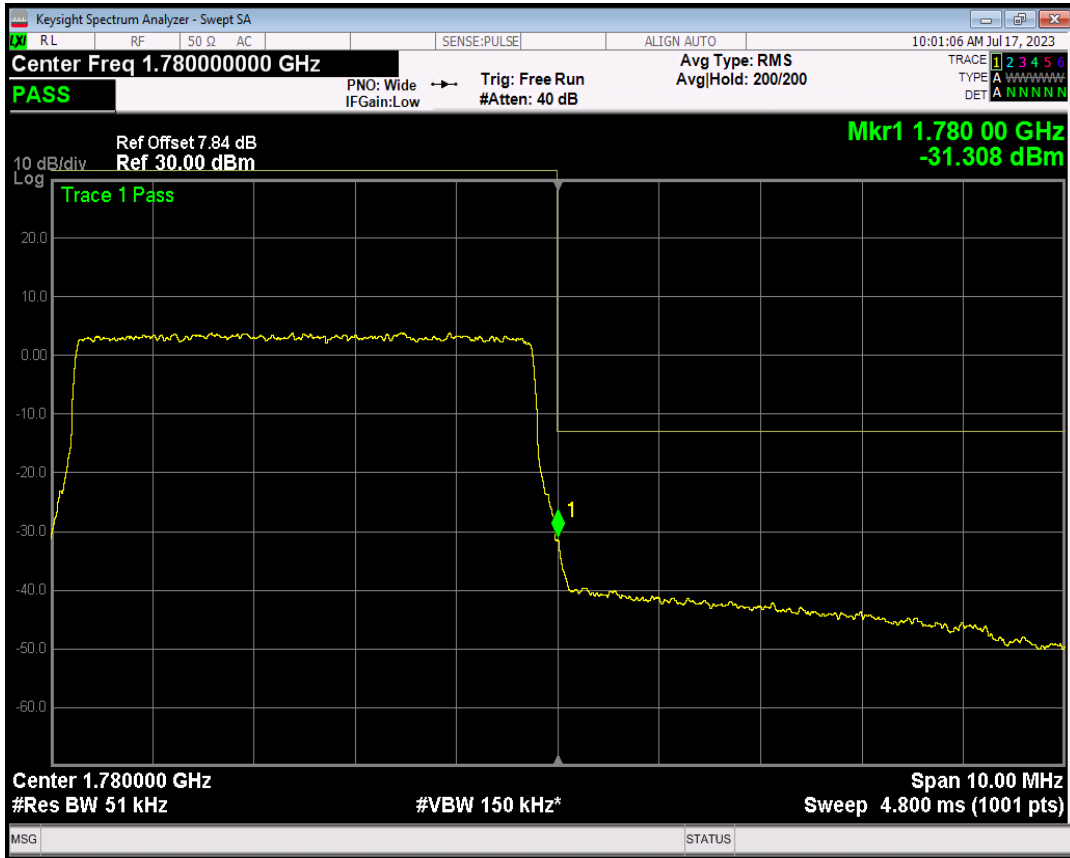

Band66 16QAM BW=5MHz Channel=132647 RB Size=25 Position=#0

Band66 QPSK BW=10MHz Channel=132022 RB Size=1 Position=#0