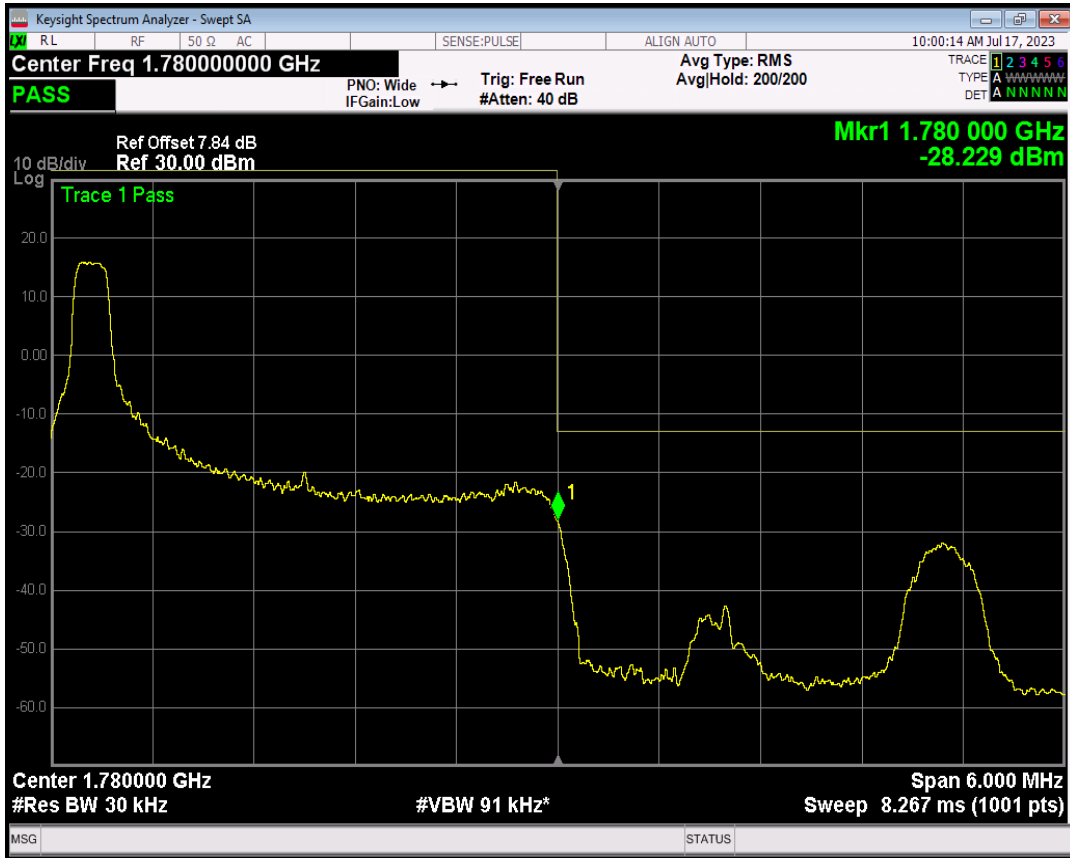

Band66 QPSK BW=3MHz Channel=132657 RB Size=1 Position=#0

Band66 QPSK BW=3MHz Channel=132657 RB Size=1 Position=#Max

Band66 QPSK BW=3MHz Channel=132657 RB Size=15 Position=#0

Band66 16QAM BW=3MHz Channel=132657 RB Size=1 Position=#0