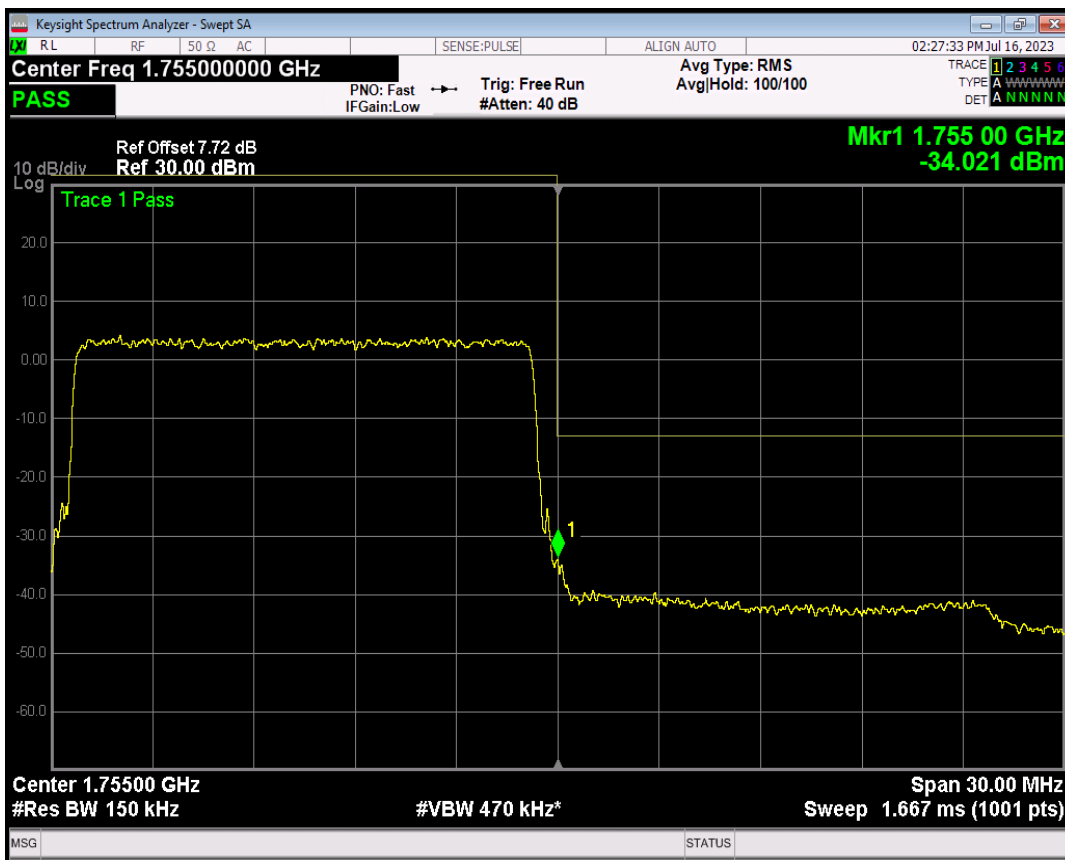

Band4 QPSK BW=15MHz Channel=20325 RB Size=75 Position=#0

Band4 16QAM BW=15MHz Channel=20325 RB Size=1 Position=#0