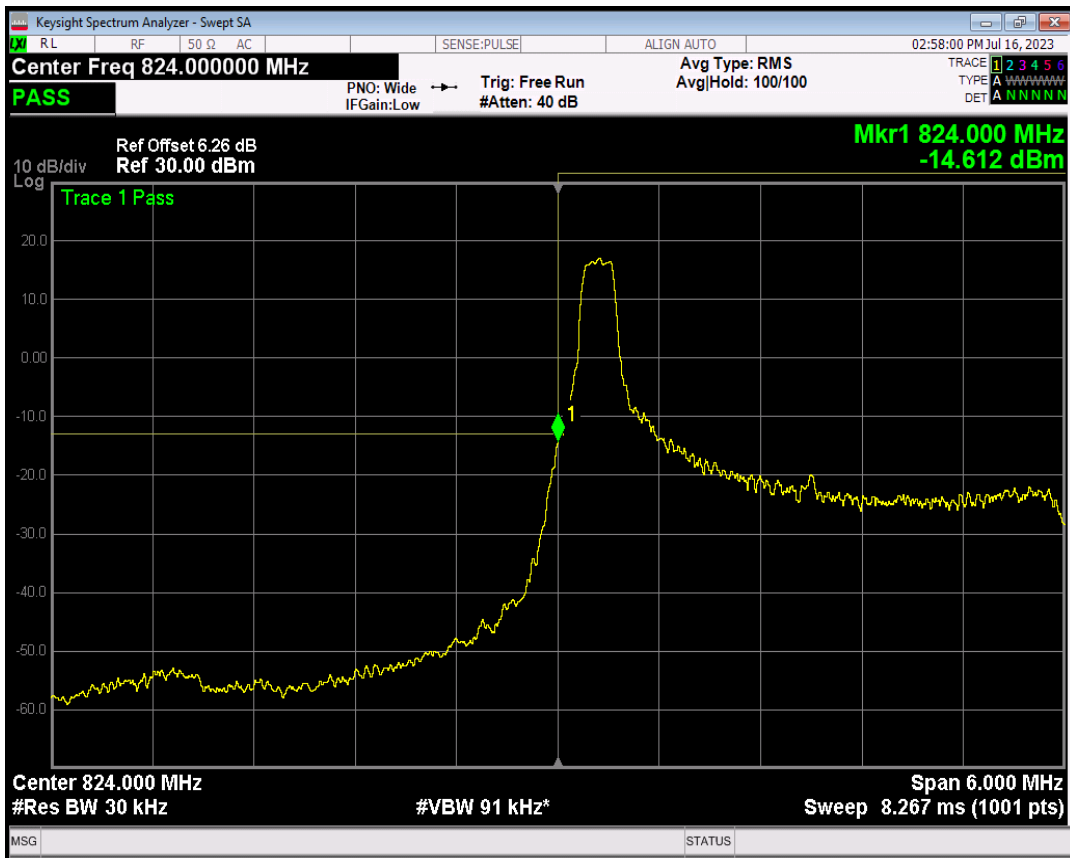

Band5 QPSK BW=3MHz Channel=20415 RB Size=1 Position=#0

Band5 QPSK BW=3MHz Channel=20415 RB Size=1 Position=#Max