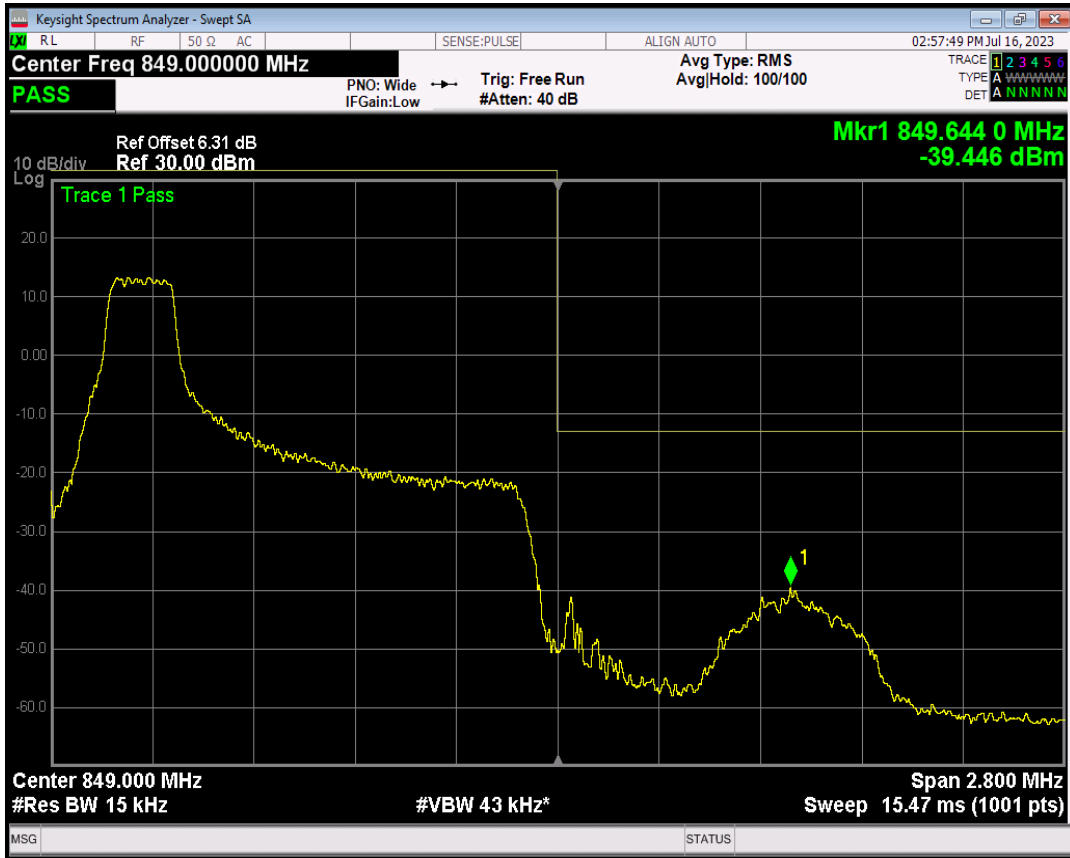

Band5 QPSK BW=1.4MHz Channel=20643 RB Size=1 Position=#0

Band5 QPSK BW=1.4MHz Channel=20643 RB Size=1 Position=#Max

Band5 QPSK BW=1.4MHz Channel=20643 RB Size=6 Position=#0

Band5 16QAM BW=1.4MHz Channel=20643 RB Size=1 Position=#0