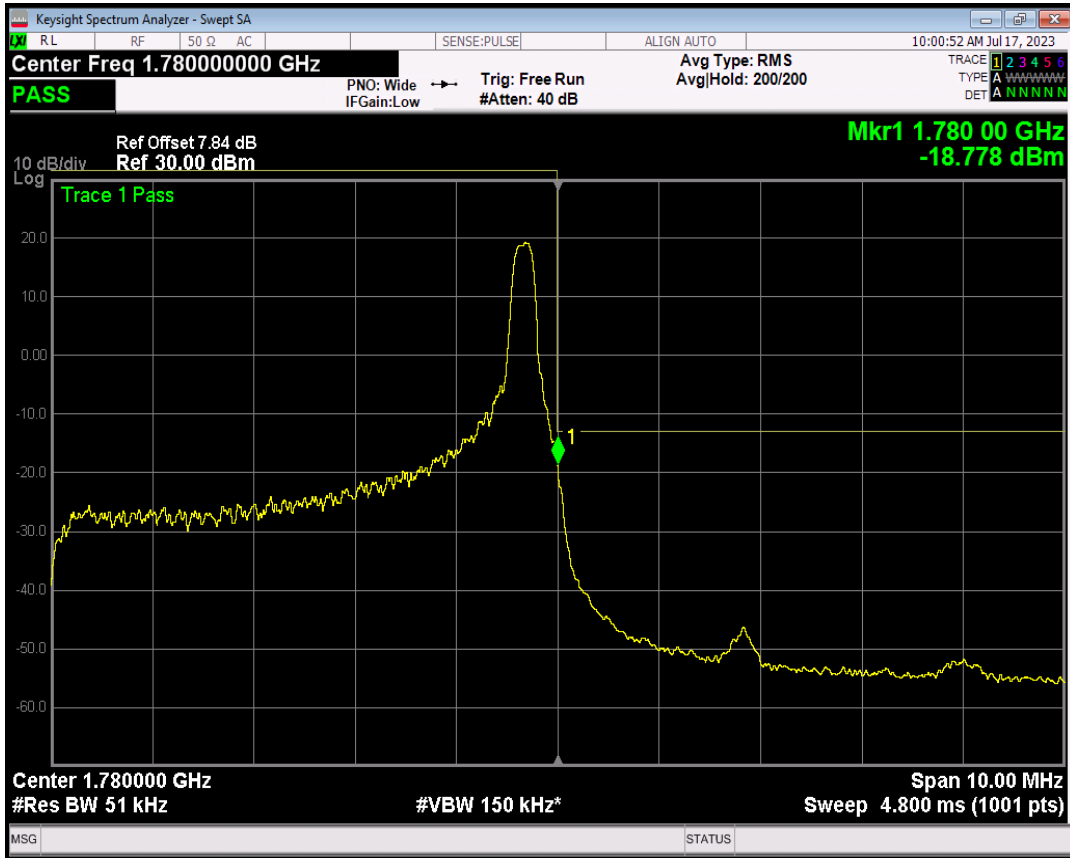

Band66 QPSK BW=5MHz Channel=132647 RB Size=1 Position=#Max

Band66 QPSK BW=5MHz Channel=132647 RB Size=25 Position=#0