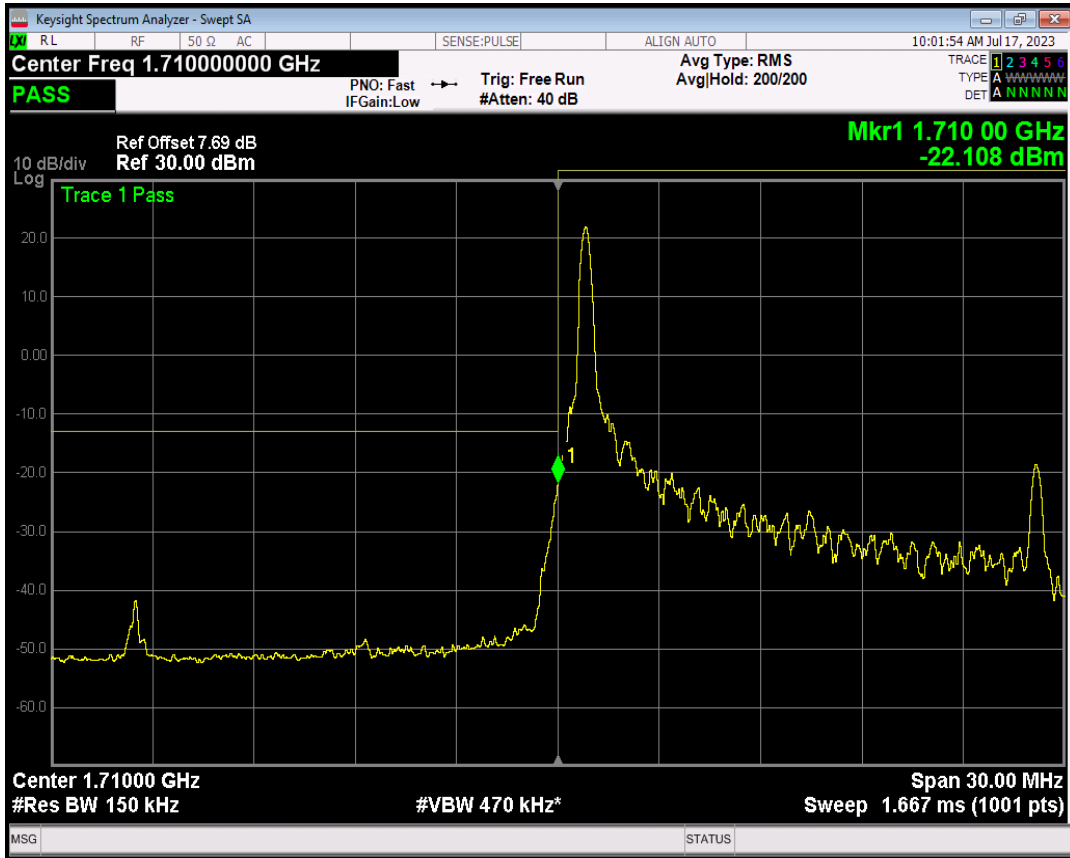

Band66 16QAM BW=15MHz Channel=132047 RB Size=1 Position=#0

Band66 16QAM BW=15MHz Channel=132047 RB Size=1 Position=#Max