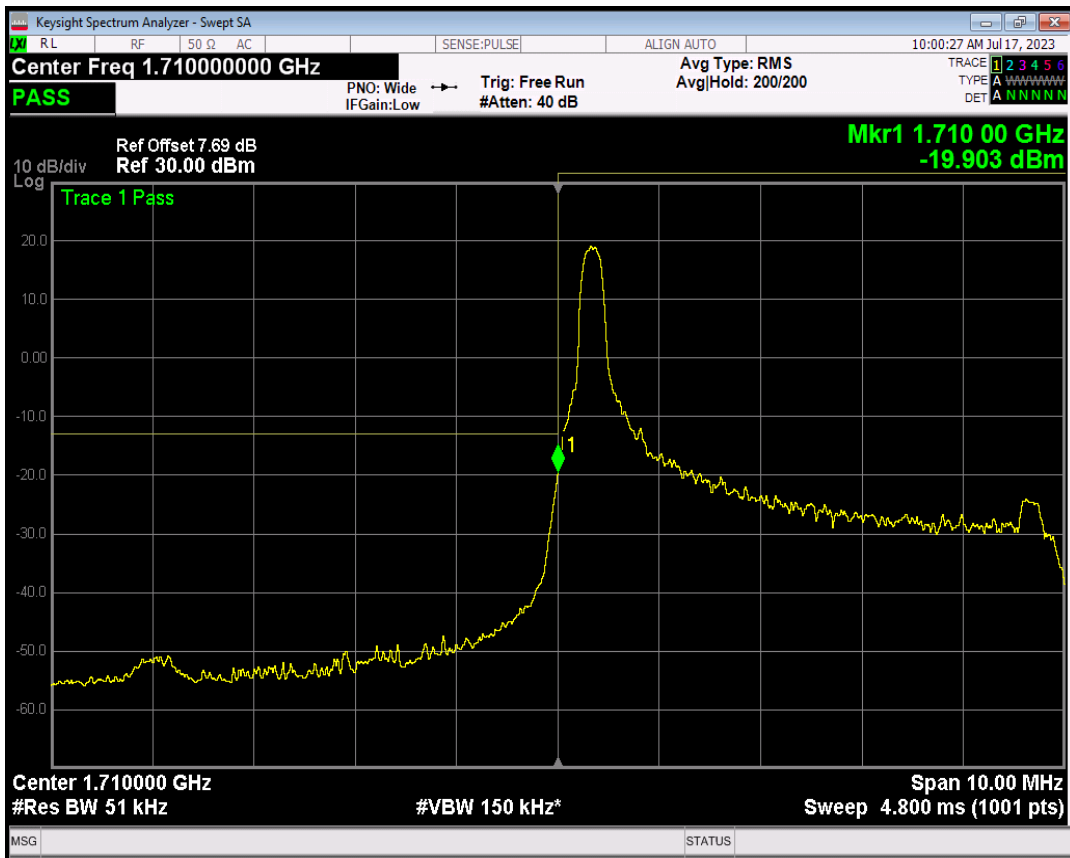

Band66 QPSK BW=5MHz Channel=131997 RB Size=1 Position=#0

Band66 QPSK BW=5MHz Channel=131997 RB Size=1 Position=#Max