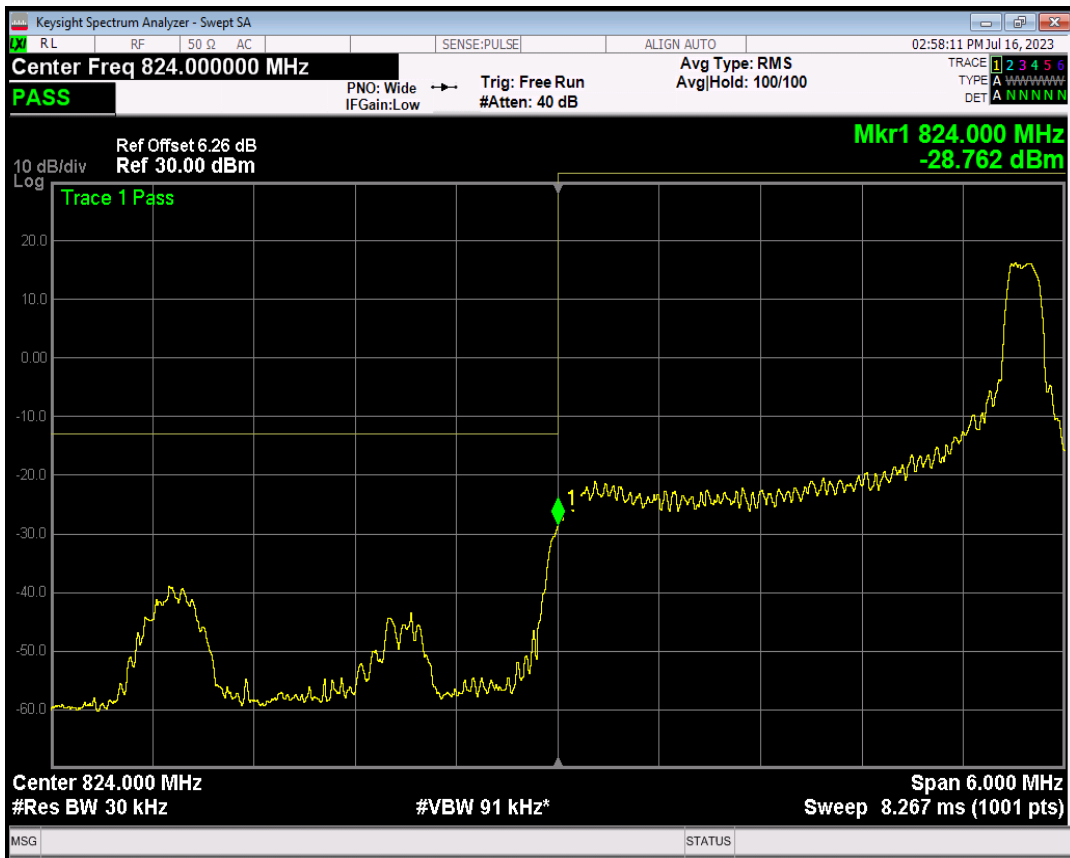

Band5 16QAM BW=3MHz Channel=20415 RB Size=1 Position=#Max

Band5 16QAM BW=3MHz Channel=20415 RB Size=15 Position=#0