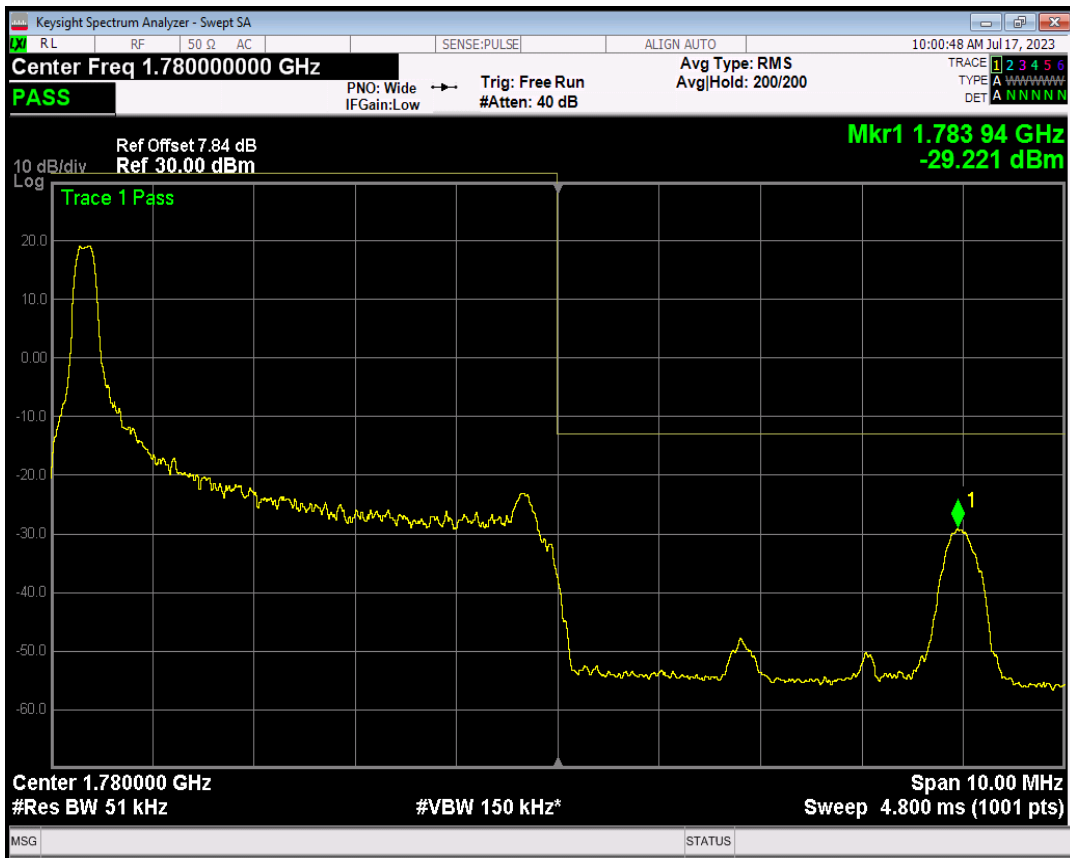

Band66 QPSK BW=5MHz Channel=132647 RB Size=1 Position=#0

Band66 QPSK BW=5MHz Channel=132647 RB Size=1 Position=#Max