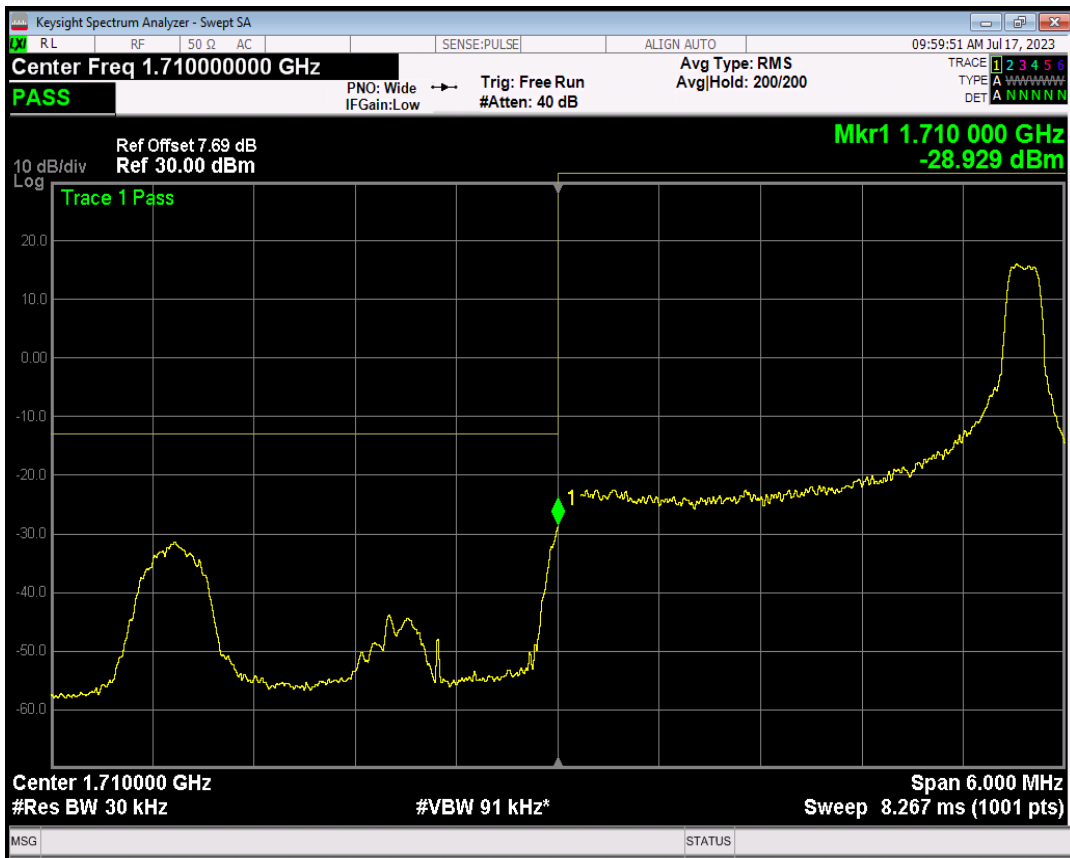

Band66 16QAM BW=3MHz Channel=131987 RB Size=1 Position=#Max

Band66 16QAM BW=3MHz Channel=131987 RB Size=15 Position=#0