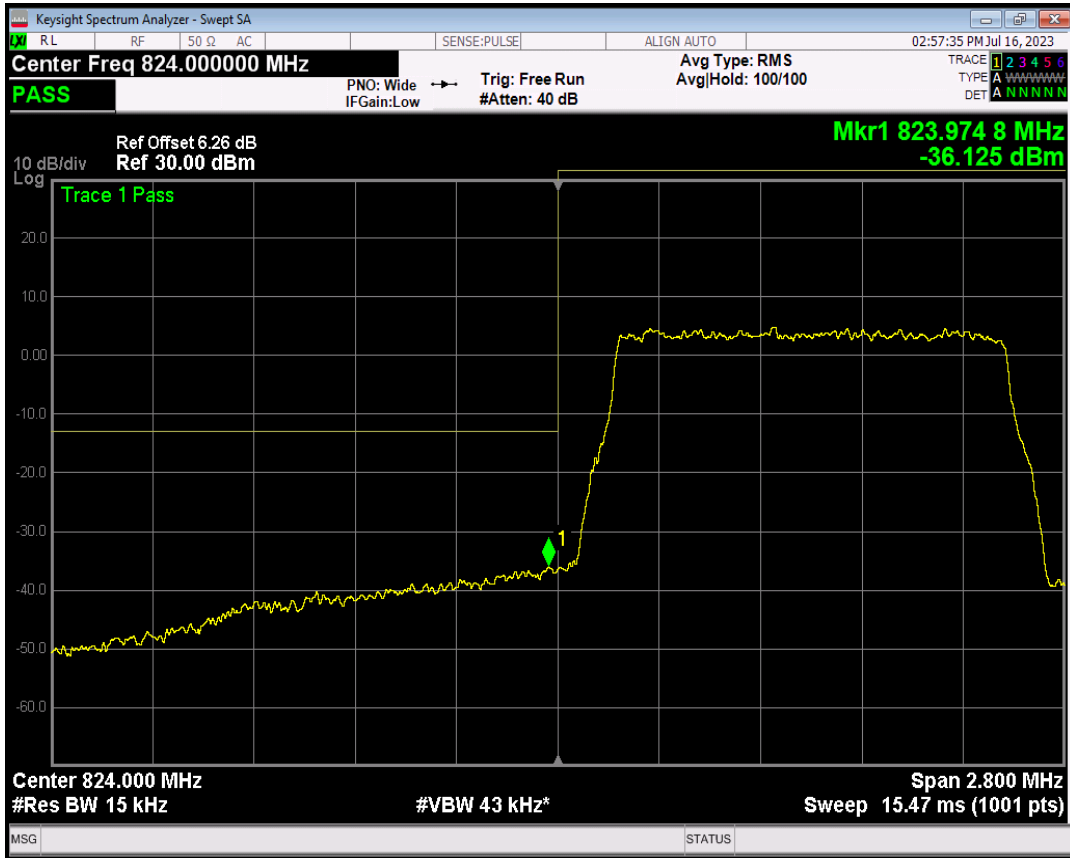

Band5 QPSK BW=1.4MHz Channel=20407 RB Size=6 Position=#0

Band5 16QAM BW=1.4MHz Channel=20407 RB Size=1 Position=#0

Band5 16QAM BW=1.4MHz Channel=20407 RB Size=1 Position=#Max

Band5 16QAM BW=1.4MHz Channel=20407 RB Size=6 Position=#0