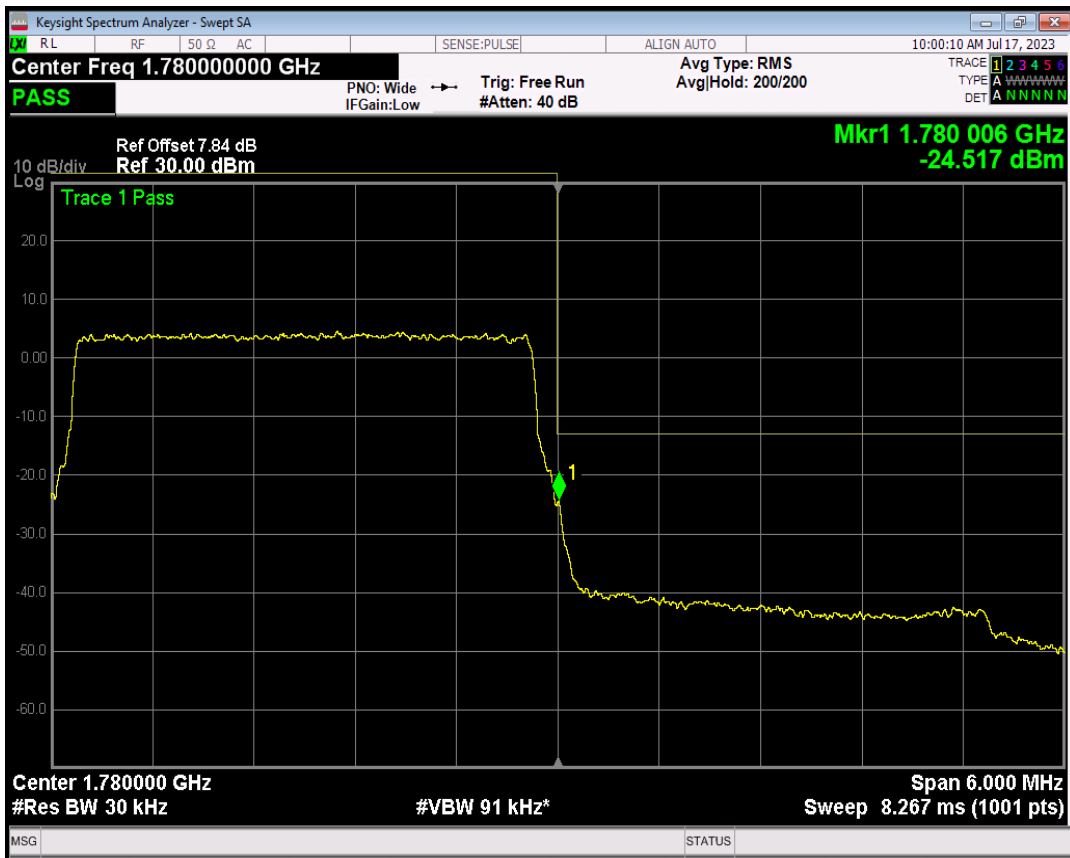

Band66 QPSK BW=3MHz Channel=132657 RB Size=15 Position=#0

Band66 16QAM BW=3MHz Channel=132657 RB Size=1 Position=#0