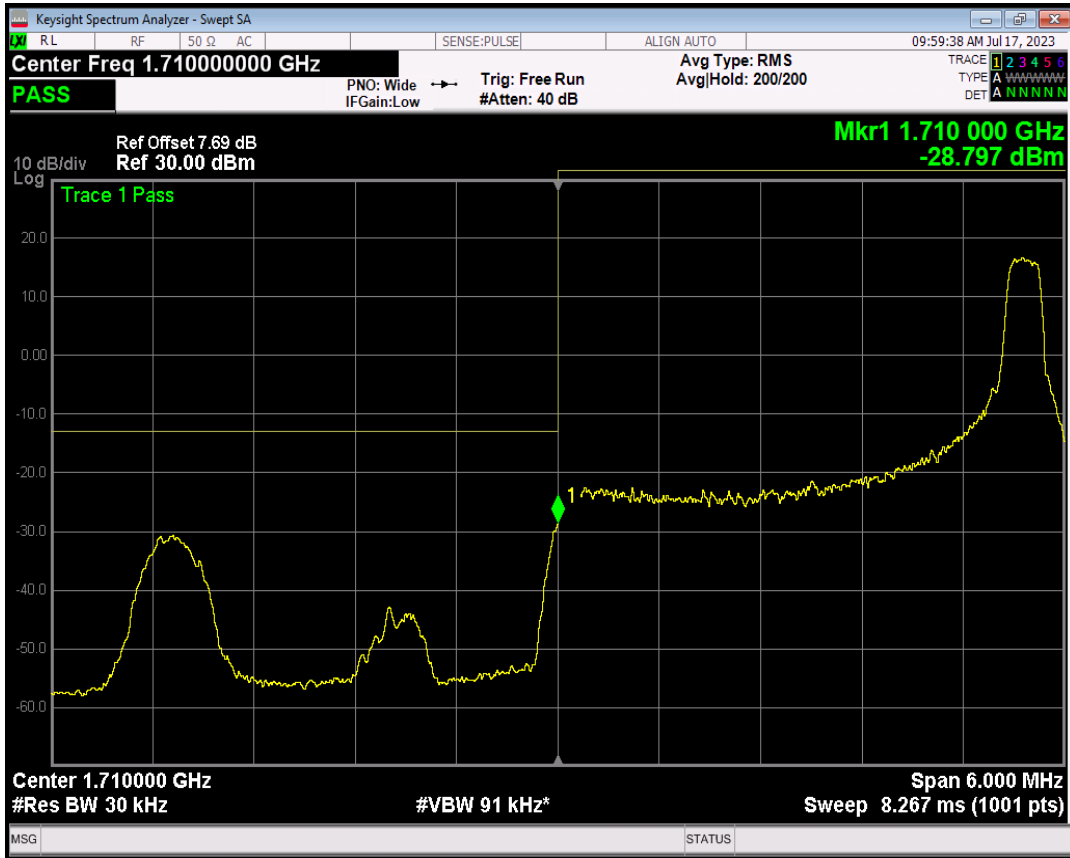

Band66 16QAM BW=1.4MHz Channel=132665 RB Size=1 Position=#Max

Band66 16QAM BW=1.4MHz Channel=132665 RB Size=6 Position=#0

Band66 QPSK BW=3MHz Channel=131987 RB Size=1 Position=#0

Band66 QPSK BW=3MHz Channel=131987 RB Size=1 Position=#Max