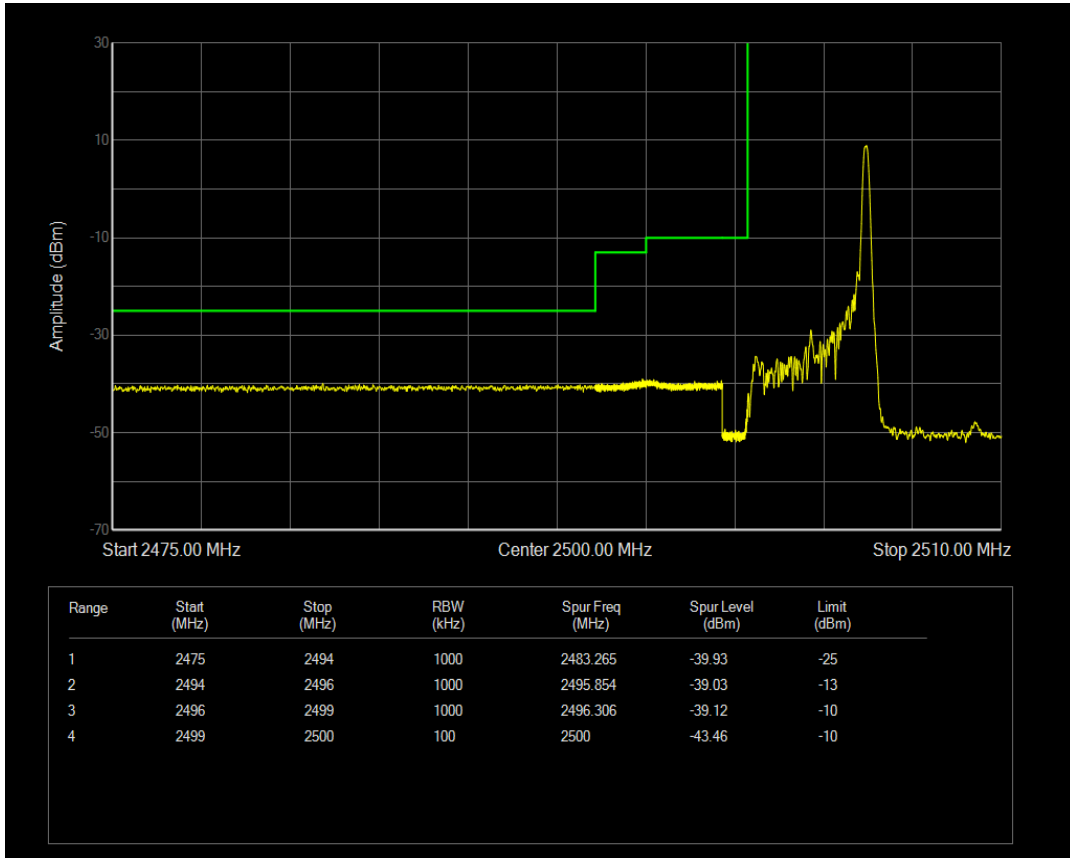

Band66 16QAM BW=20MHz Channel=132572 RB Size=1 Position=#Max

Band66 16QAM BW=20MHz Channel=132572 RB Size=100 Position=#0

Band7 QPSK BW=5MHz Channel=20775 RB Size=1 Position=#0

Band7 QPSK BW=5MHz Channel=20775 RB Size=1 Position=#Max

Band7 QPSK BW=5MHz Channel=20775 RB Size=25 Position=#0

Band7 16QAM BW=5MHz Channel=20775 RB Size=1 Position=#0

Band7 16QAM BW=5MHz Channel=20775 RB Size=1 Position=#Max

Band7 16QAM BW=5MHz Channel=20775 RB Size=25 Position=#0