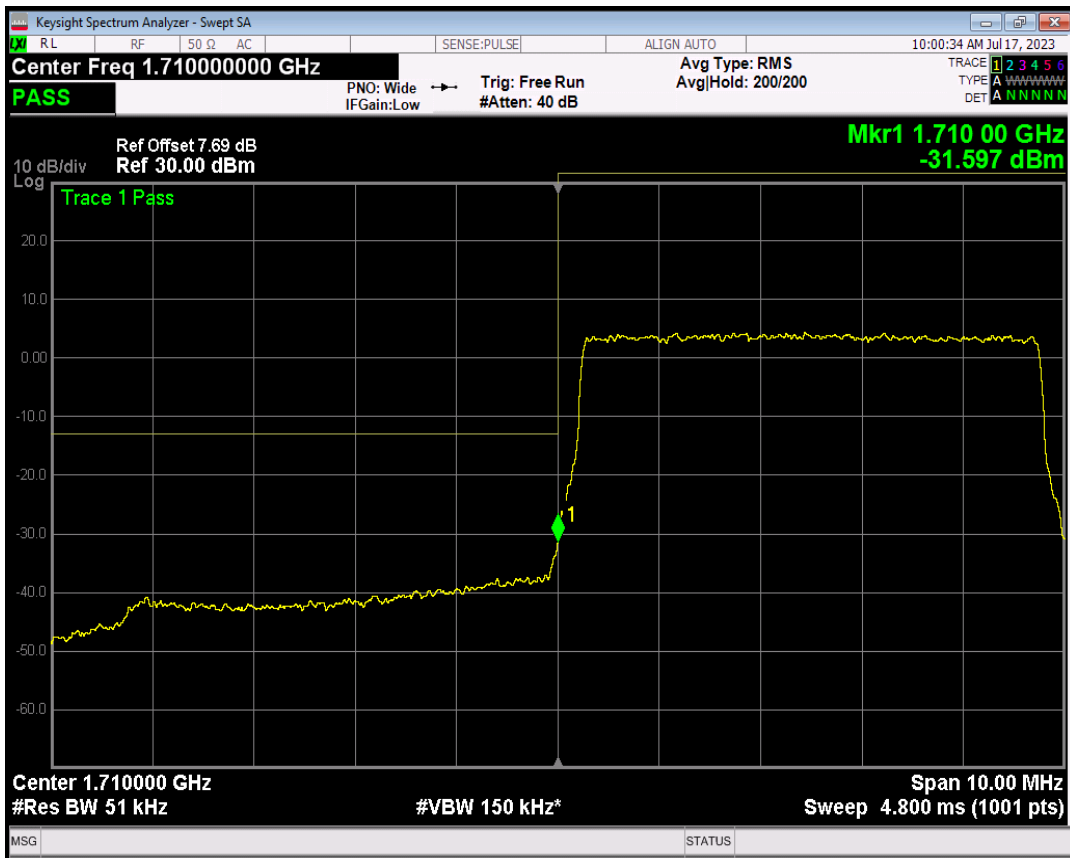

Band66 QPSK BW=5MHz Channel=131997 RB Size=25 Position=#0

Band66 16QAM BW=5MHz Channel=131997 RB Size=1 Position=#0