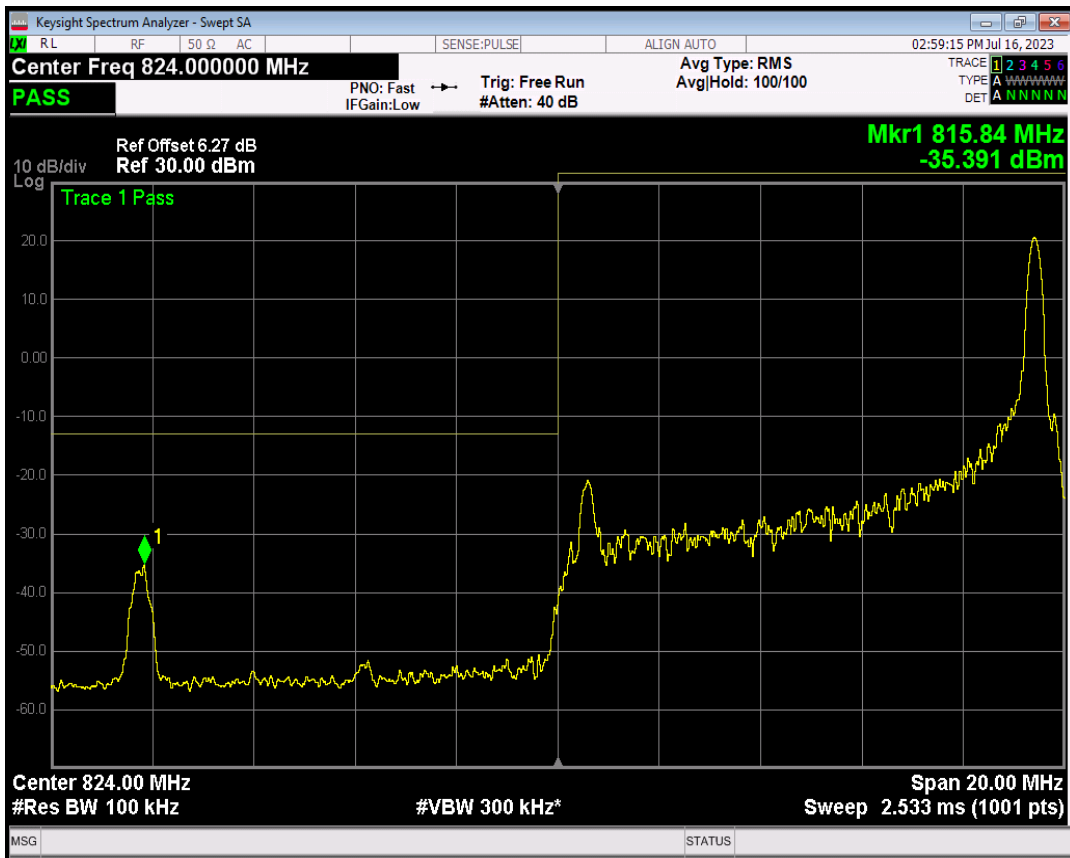

Band5 16QAM BW=10MHz Channel=20450 RB Size=1 Position=#Max

Band5 16QAM BW=10MHz Channel=20450 RB Size=50 Position=#0