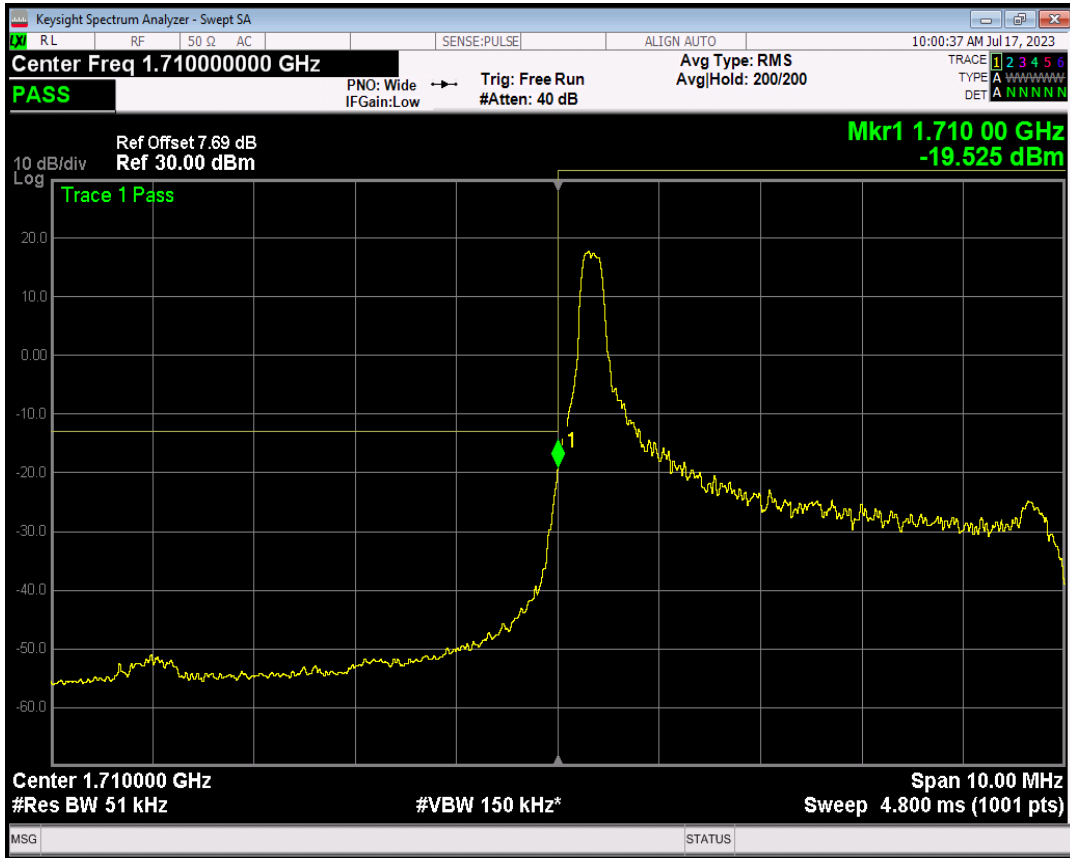

Band66 16QAM BW=5MHz Channel=131997 RB Size=1 Position=#0

Band66 16QAM BW=5MHz Channel=131997 RB Size=1 Position=#Max