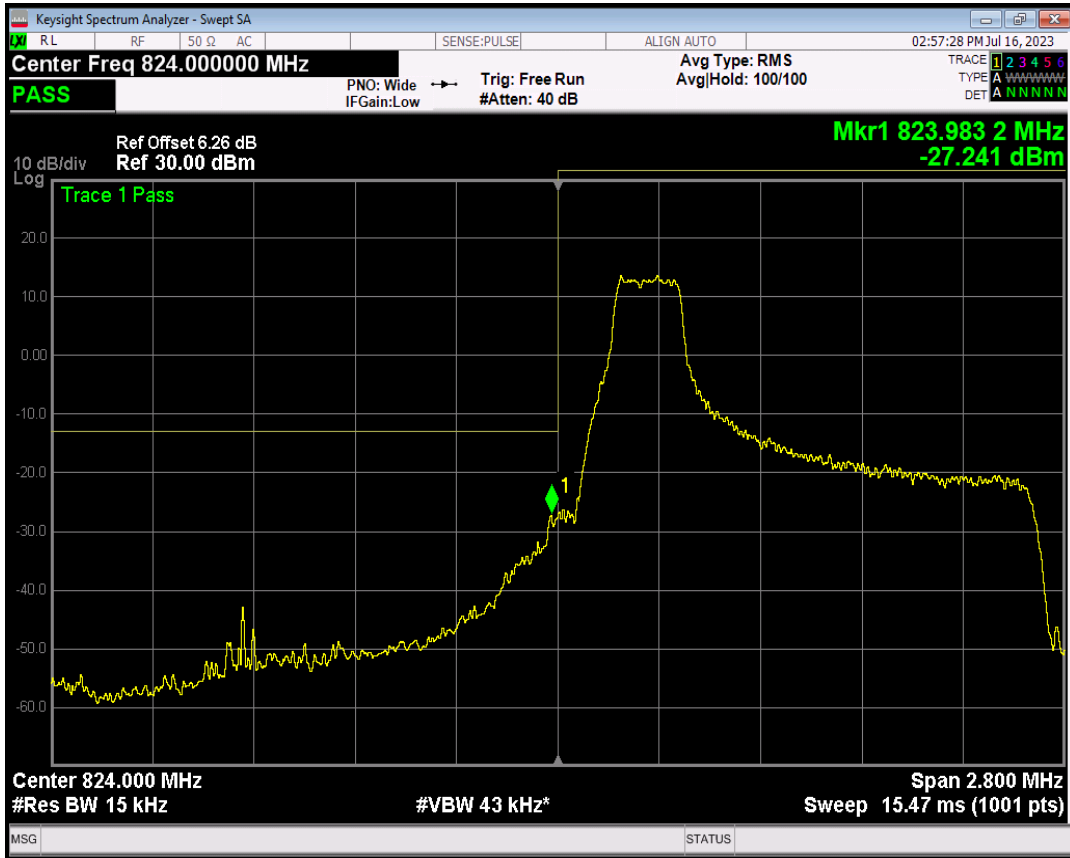

Band5 16QAM BW=1.4MHz Channel=20407 RB Size=1 Position=#0

Band5 16QAM BW=1.4MHz Channel=20407 RB Size=1 Position=#Max