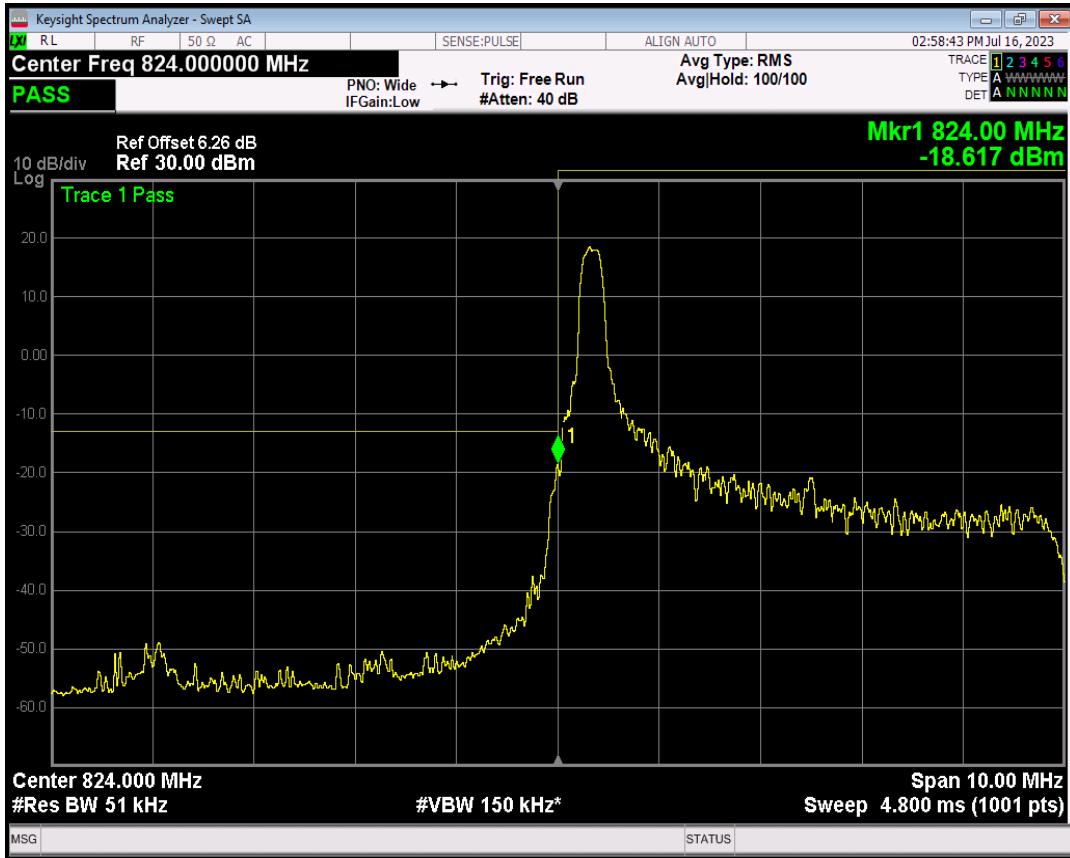

Band5 16QAM BW=5MHz Channel=20425 RB Size=1 Position=#0

Band5 16QAM BW=5MHz Channel=20425 RB Size=1 Position=#Max