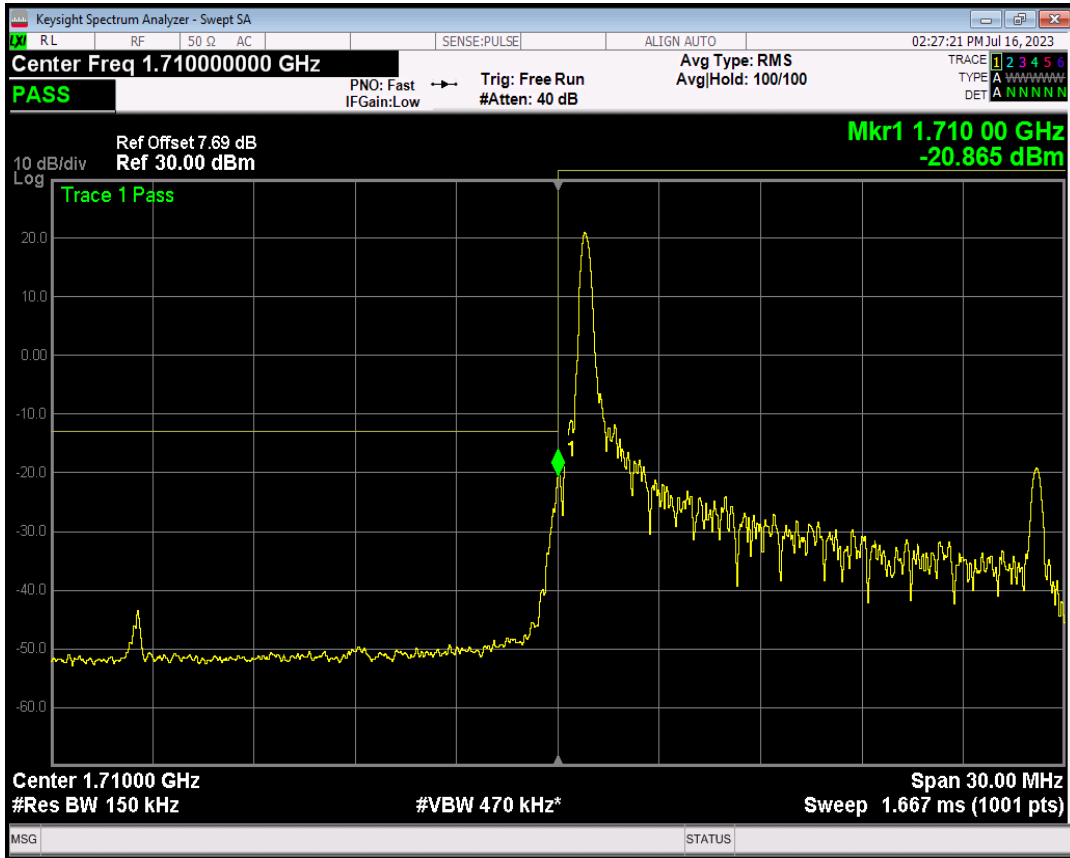

Band4 16QAM BW=10MHz Channel=20350 RB Size=1 Position=#Max

Band4 16QAM BW=10MHz Channel=20350 RB Size=50 Position=#0

Band4 QPSK BW=15MHz Channel=20025 RB Size=1 Position=#0

Band4 QPSK BW=15MHz Channel=20025 RB Size=1 Position=#Max

Band4 QPSK BW=15MHz Channel=20025 RB Size=75 Position=#0

Band4 16QAM BW=15MHz Channel=20025 RB Size=1 Position=#0

Band4 16QAM BW=15MHz Channel=20025 RB Size=1 Position=#Max

Band4 16QAM BW=15MHz Channel=20025 RB Size=75 Position=#0