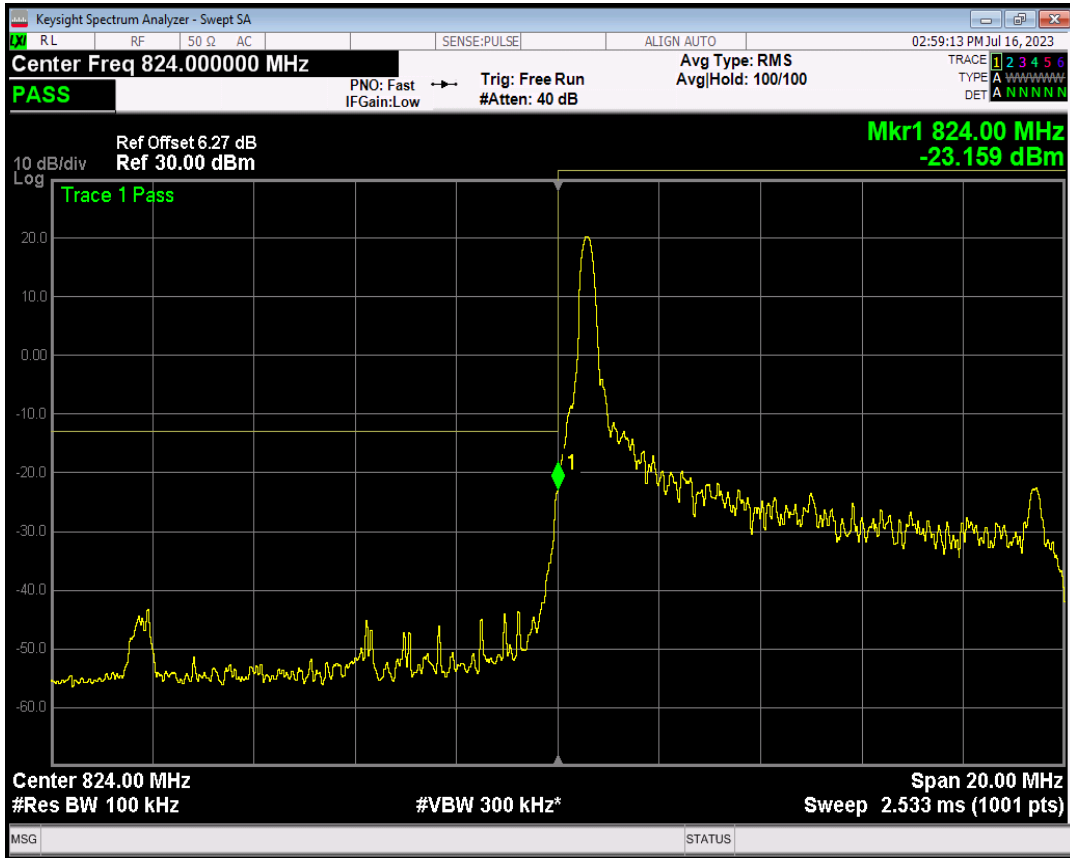

Band5 16QAM BW=10MHz Channel=20450 RB Size=1 Position=#0

Band5 16QAM BW=10MHz Channel=20450 RB Size=1 Position=#Max