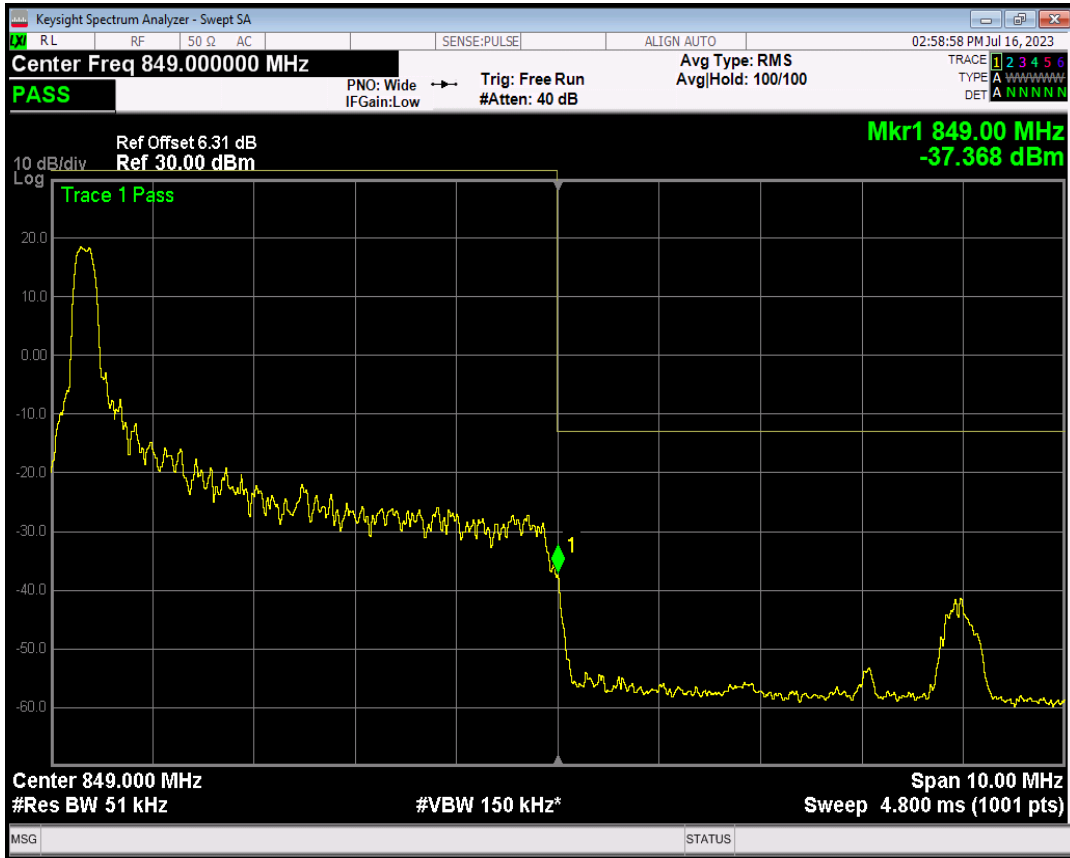

Band5 QPSK BW=5MHz Channel=20625 RB Size=1 Position=#0

Band5 QPSK BW=5MHz Channel=20625 RB Size=1 Position=#Max

Band5 QPSK BW=5MHz Channel=20625 RB Size=25 Position=#0

Band5 16QAM BW=5MHz Channel=20625 RB Size=1 Position=#0