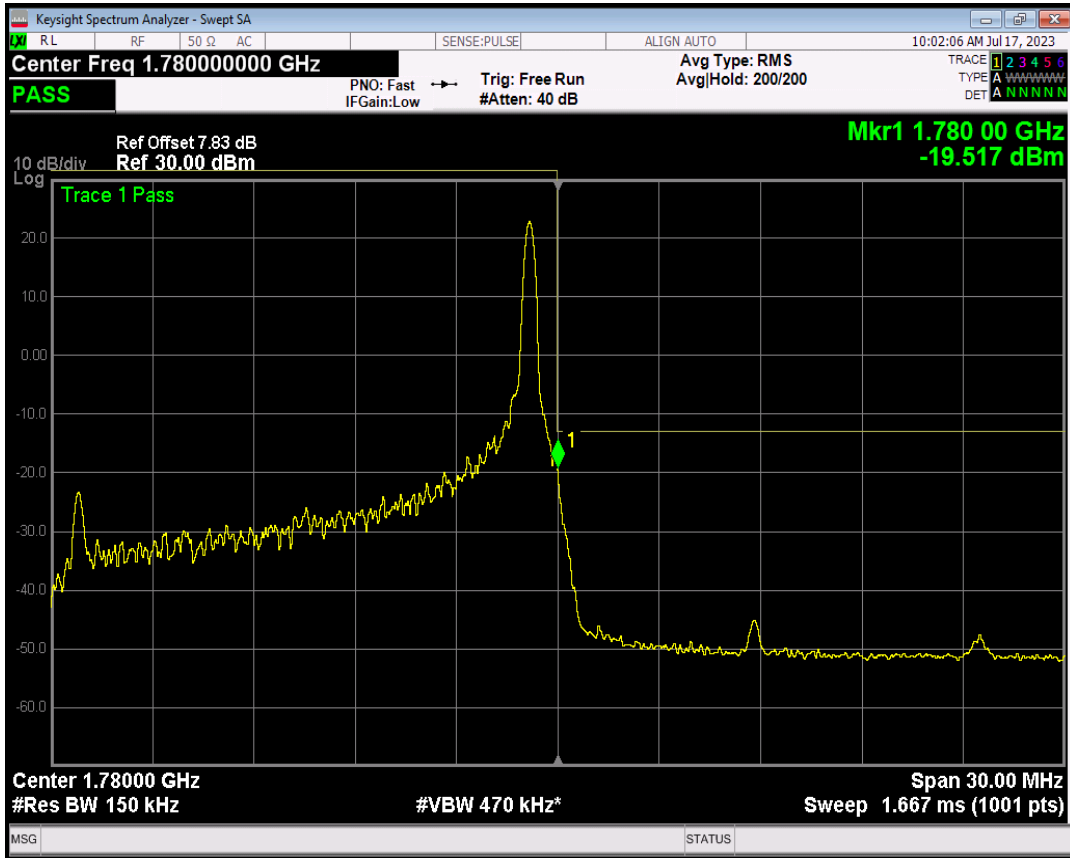

Band66 QPSK BW=15MHz Channel=132597 RB Size=1 Position=#Max

Band66 QPSK BW=15MHz Channel=132597 RB Size=75 Position=#0