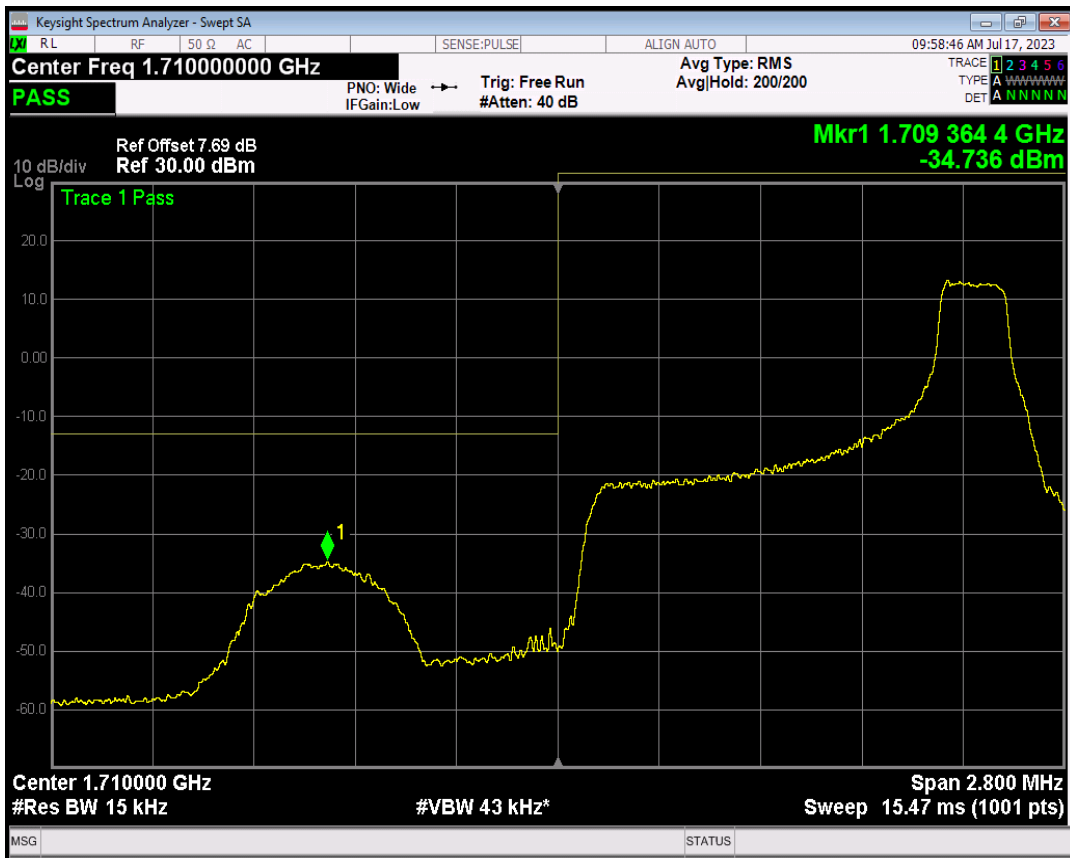

Band66 16QAM BW=1.4MHz Channel=131979 RB Size=1 Position=#Max

Band66 16QAM BW=1.4MHz Channel=131979 RB Size=6 Position=#0