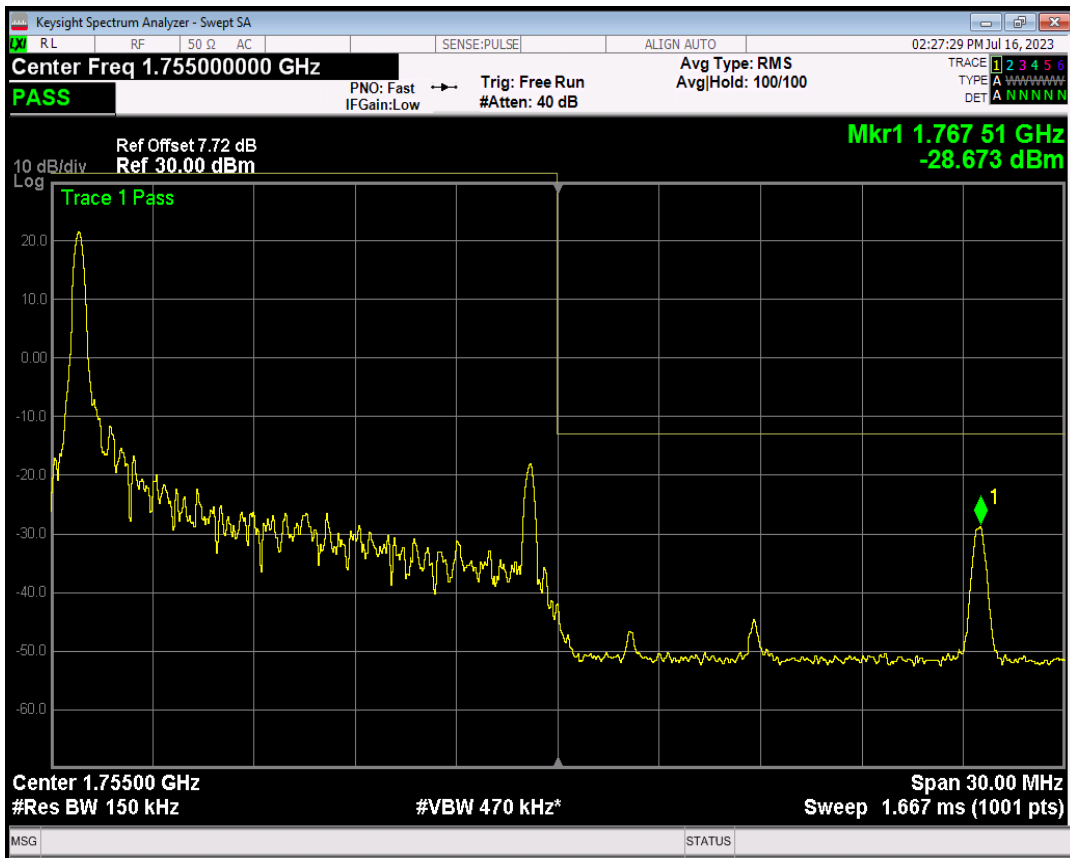

Band4 QPSK BW=15MHz Channel=20325 RB Size=1 Position=#0

Band4 QPSK BW=15MHz Channel=20325 RB Size=1 Position=#Max