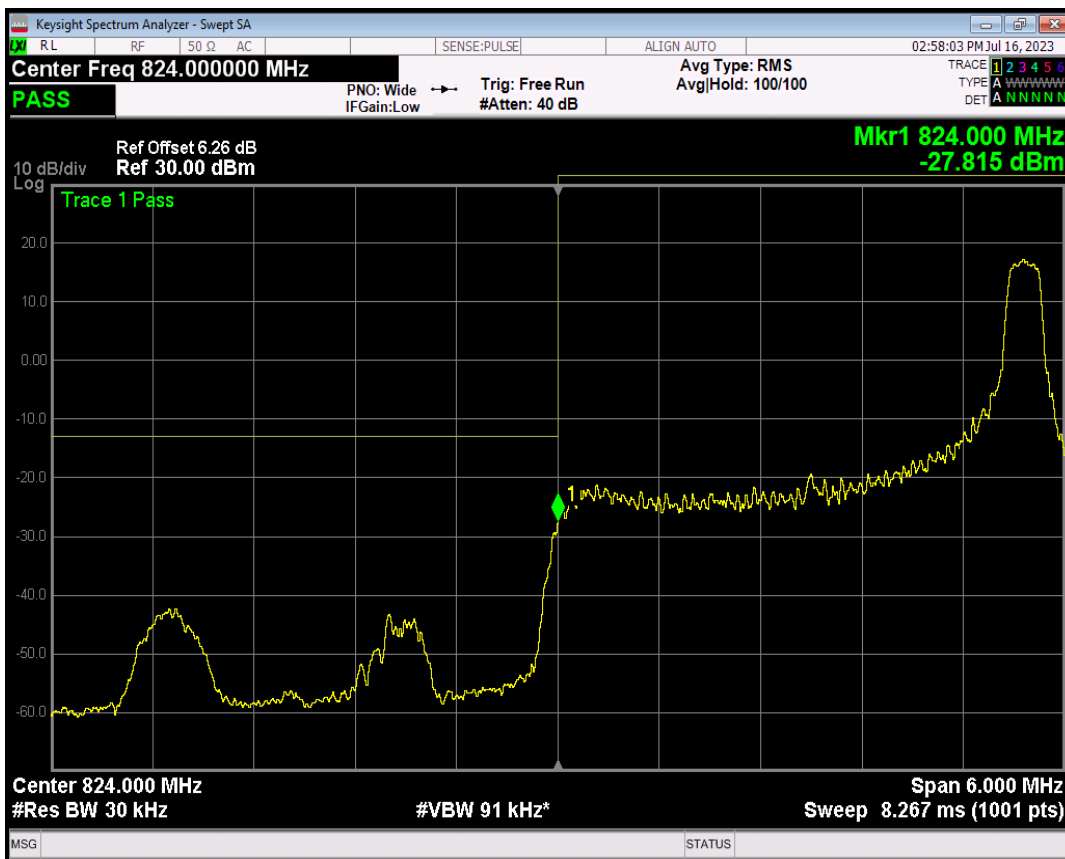

Band5 16QAM BW=1.4MHz Channel=20643 RB Size=1 Position=#Max

Band5 16QAM BW=1.4MHz Channel=20643 RB Size=6 Position=#0

Band5 QPSK BW=3MHz Channel=20415 RB Size=1 Position=#0

Band5 QPSK BW=3MHz Channel=20415 RB Size=1 Position=#Max