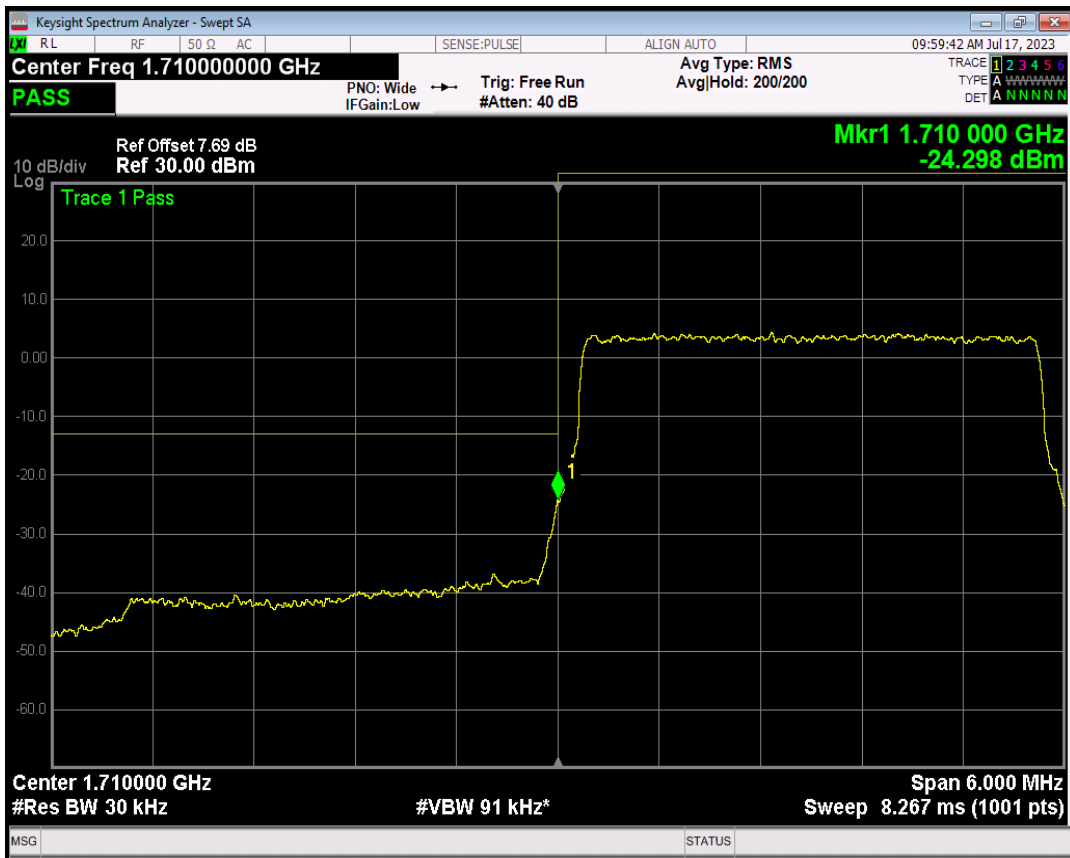

Band66 QPSK BW=3MHz Channel=131987 RB Size=15 Position=#0

Band66 16QAM BW=3MHz Channel=131987 RB Size=1 Position=#0