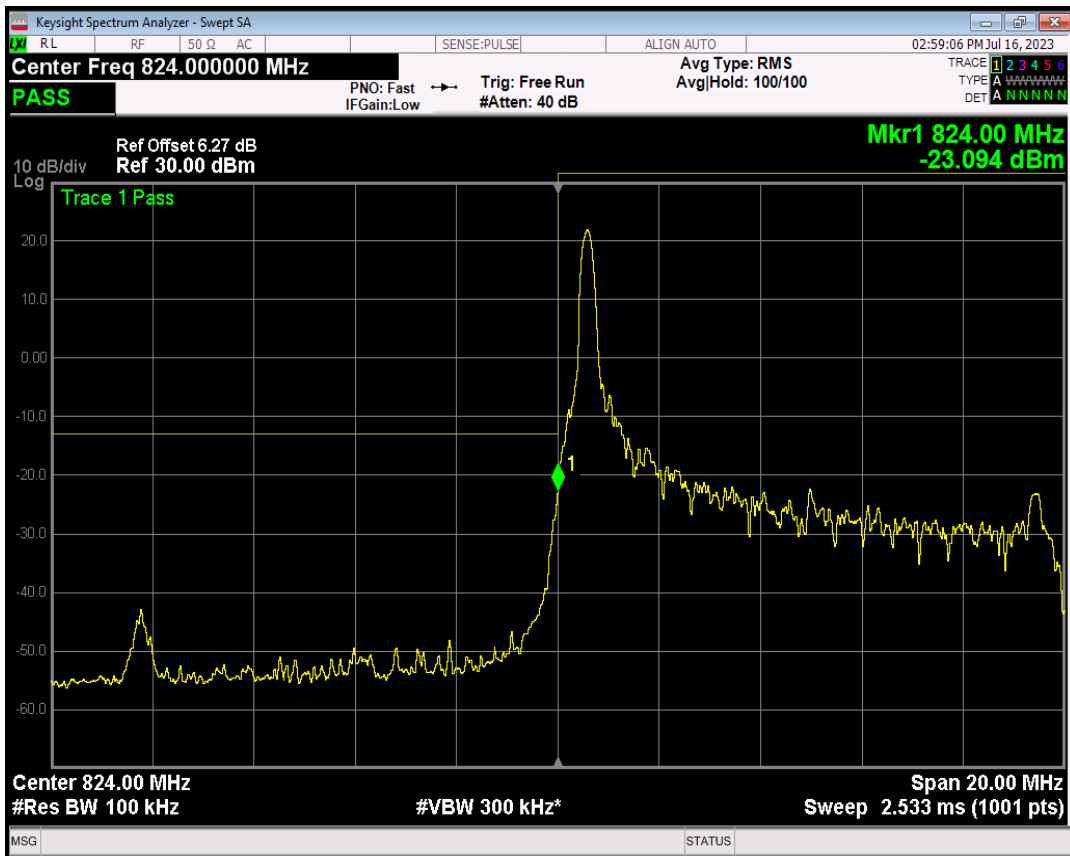

Band5 QPSK BW=10MHz Channel=20450 RB Size=1 Position=#0

Band5 QPSK BW=10MHz Channel=20450 RB Size=1 Position=#Max