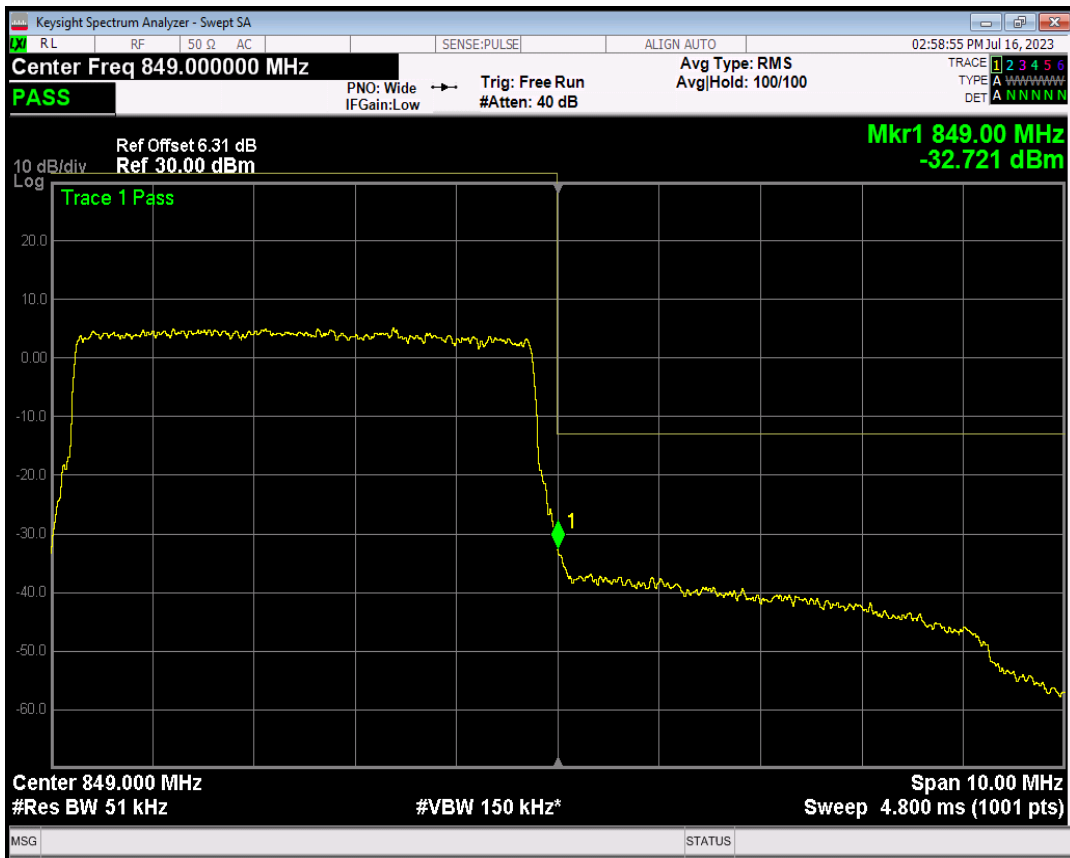

Band5 QPSK BW=5MHz Channel=20625 RB Size=25 Position=#0

Band5 16QAM BW=5MHz Channel=20625 RB Size=1 Position=#0