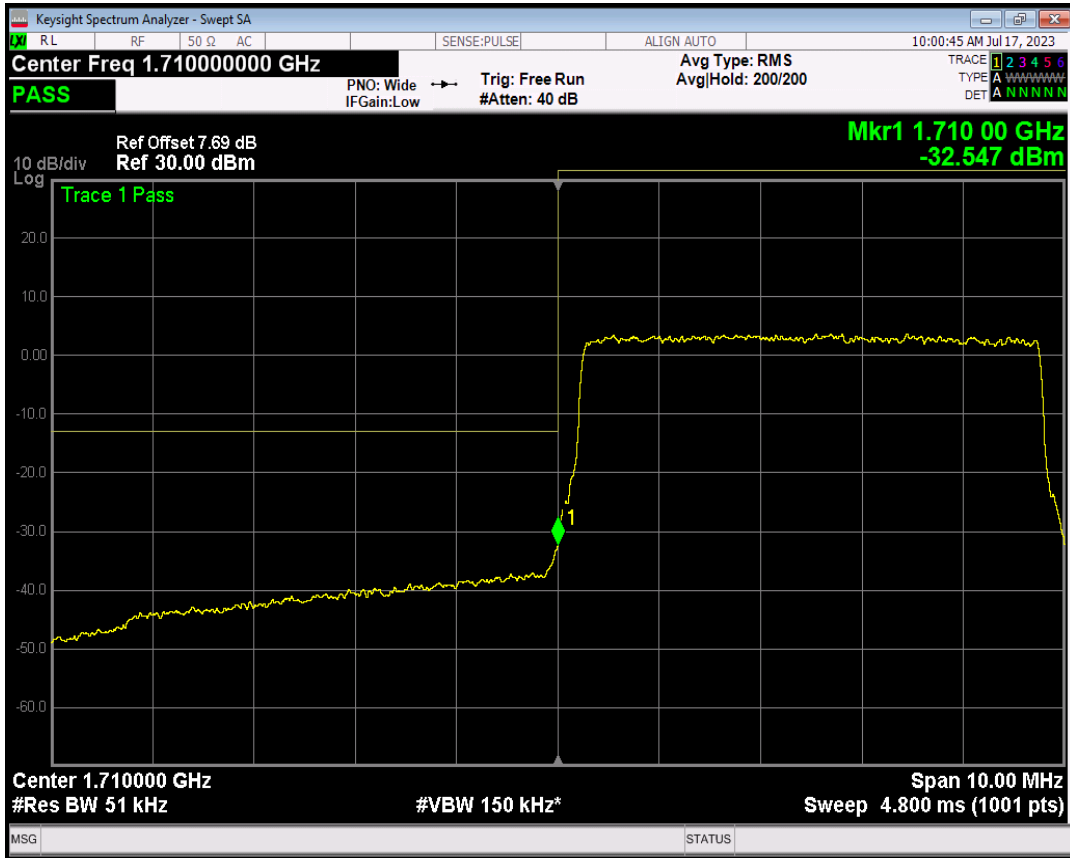

Band66 QPSK BW=5MHz Channel=131997 RB Size=25 Position=#0

Band66 16QAM BW=5MHz Channel=131997 RB Size=1 Position=#0

Band66 16QAM BW=5MHz Channel=131997 RB Size=1 Position=#Max

Band66 16QAM BW=5MHz Channel=131997 RB Size=25 Position=#0