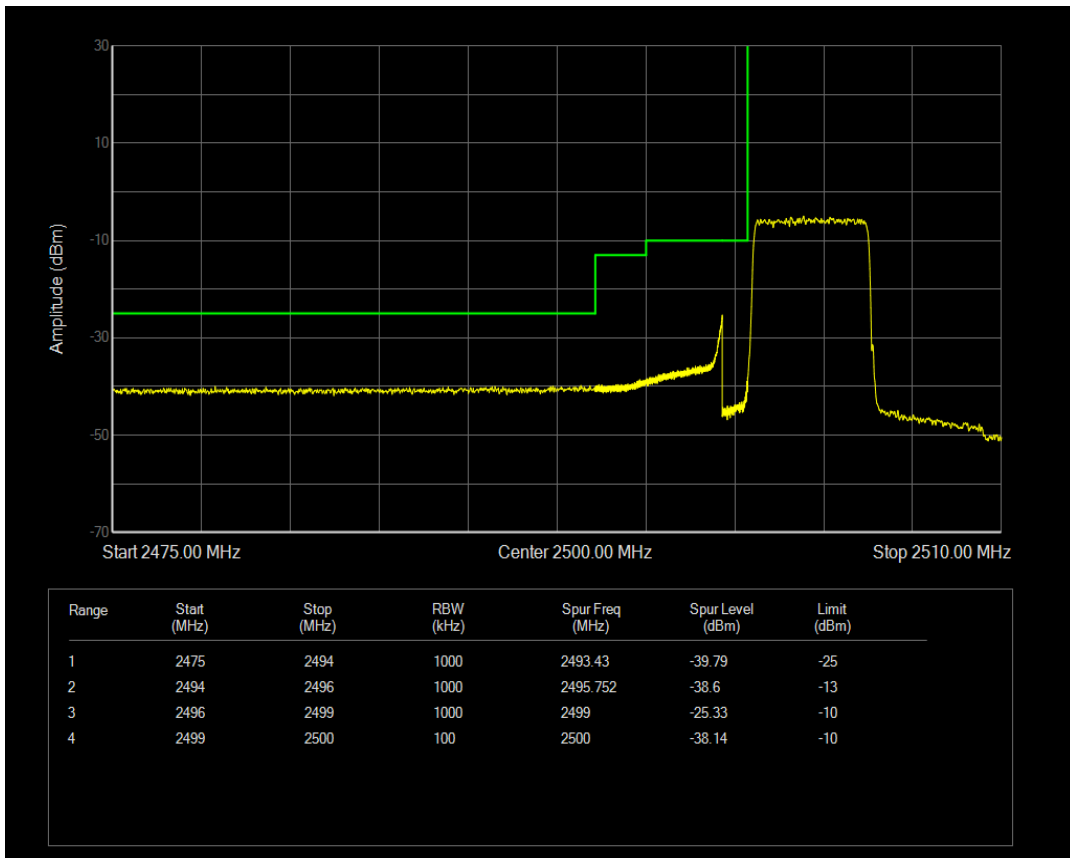

Band66 16QAM BW=20MHz Channel=132572 RB Size=1 Position=#Max

Band66 16QAM BW=20MHz Channel=132572 RB Size=100 Position=#0

Band7 QPSK BW=5MHz Channel=20775 RB Size=1 Position=#0

Band7 QPSK BW=5MHz Channel=20775 RB Size=1 Position=#Max

Band7 QPSK BW=5MHz Channel=20775 RB Size=25 Position=#0

Band7 16QAM BW=5MHz Channel=20775 RB Size=1 Position=#0

Band7 16QAM BW=5MHz Channel=20775 RB Size=1 Position=#Max

Band7 16QAM BW=5MHz Channel=20775 RB Size=25 Position=#0