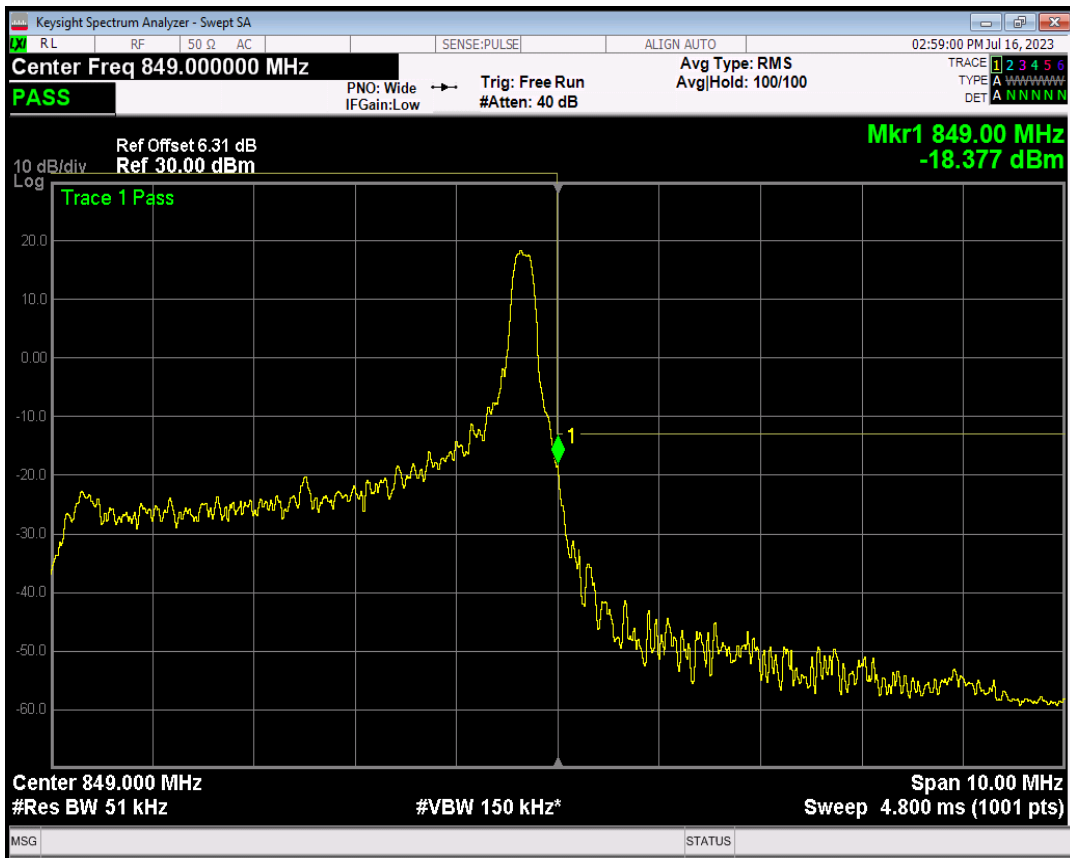

Band5 16QAM BW=5MHz Channel=20625 RB Size=1 Position=#Max

Band5 16QAM BW=5MHz Channel=20625 RB Size=25 Position=#0