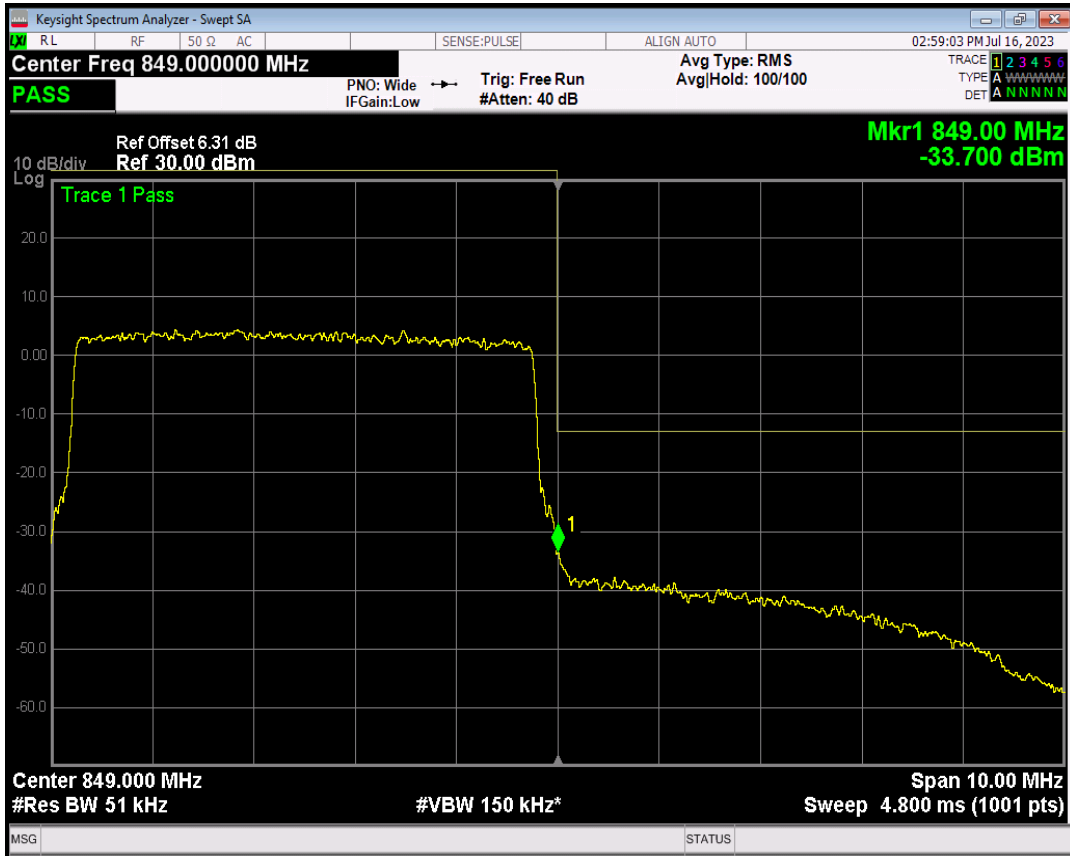

Band5 16QAM BW=5MHz Channel=20625 RB Size=25 Position=#0

Band5 QPSK BW=10MHz Channel=20450 RB Size=1 Position=#0