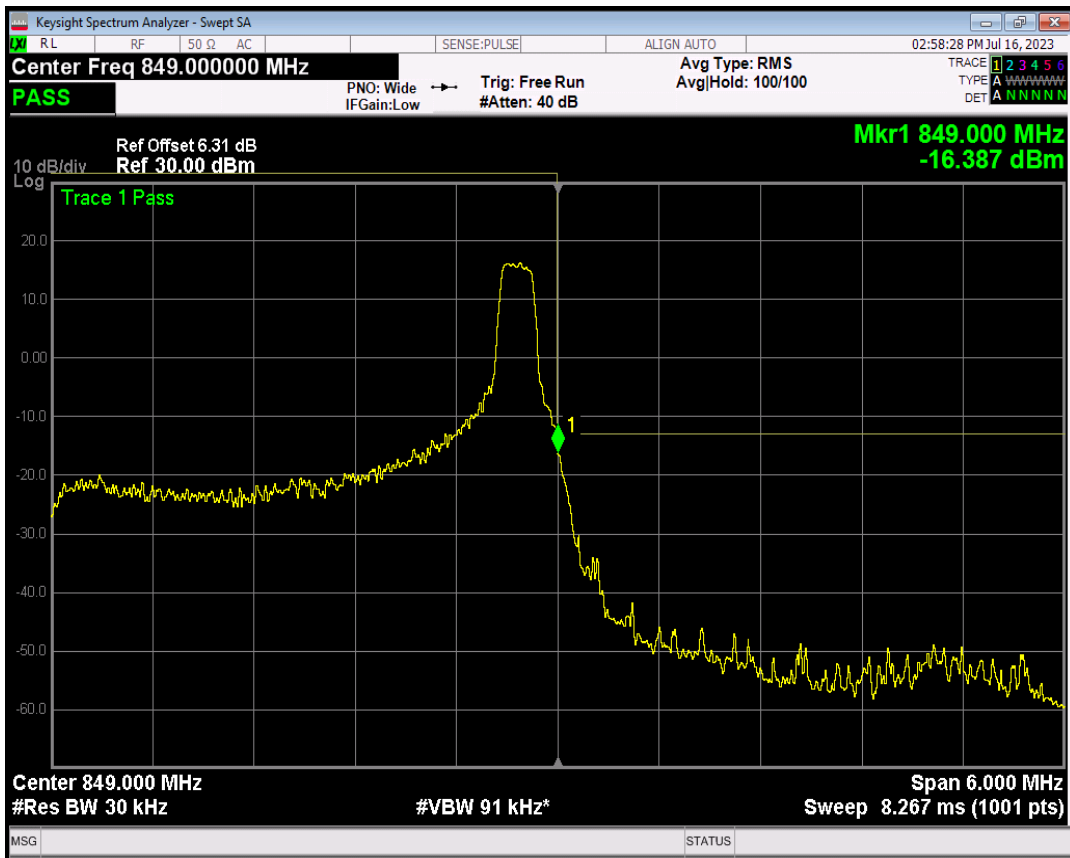

Band5 16QAM BW=3MHz Channel=20635 RB Size=1 Position=#Max

Band5 16QAM BW=3MHz Channel=20635 RB Size=15 Position=#0