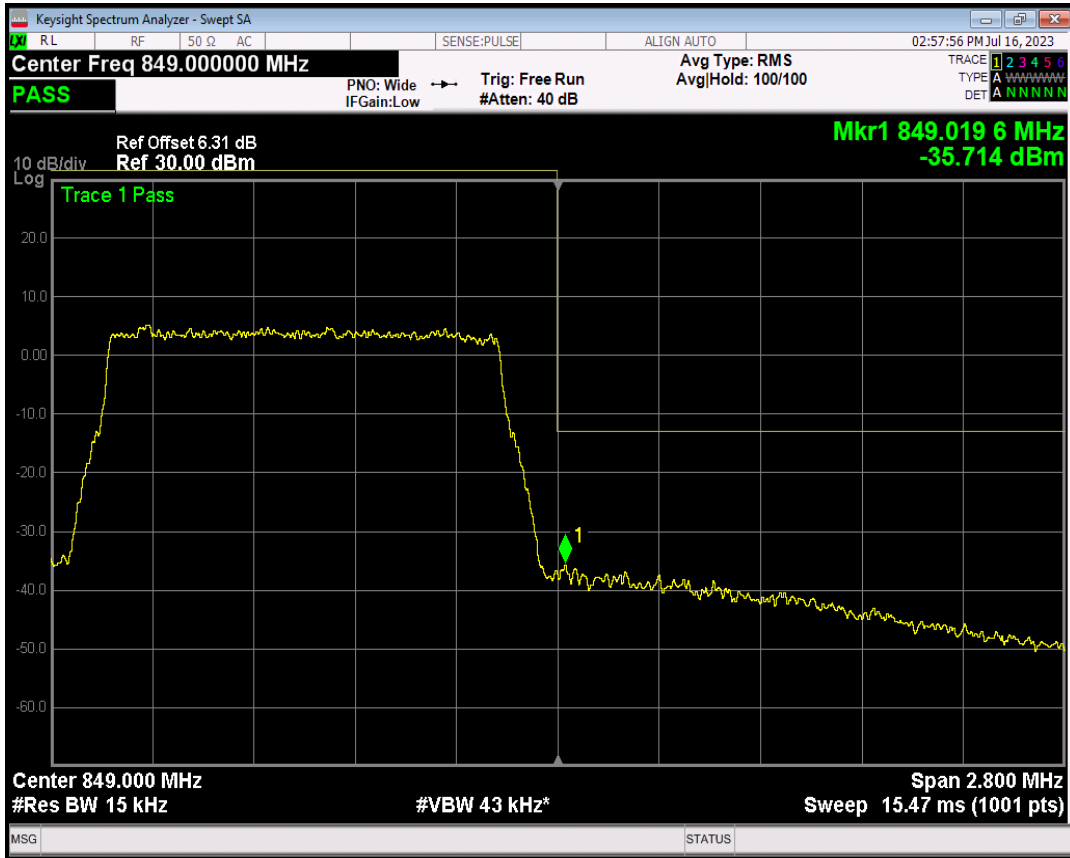

Band5 16QAM BW=1.4MHz Channel=20643 RB Size=6 Position=#0

Band5 QPSK BW=3MHz Channel=20415 RB Size=1 Position=#0