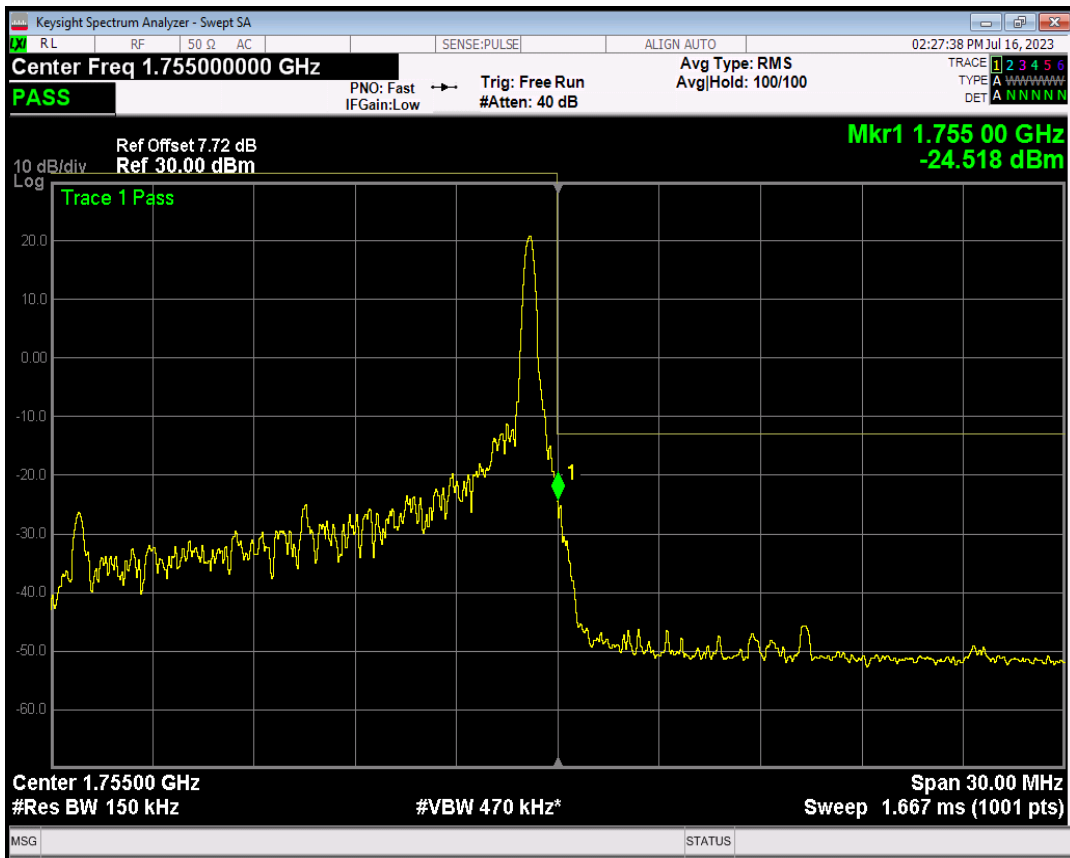

Band4 16QAM BW=15MHz Channel=20325 RB Size=1 Position=#Max

Band4 16QAM BW=15MHz Channel=20325 RB Size=75 Position=#0