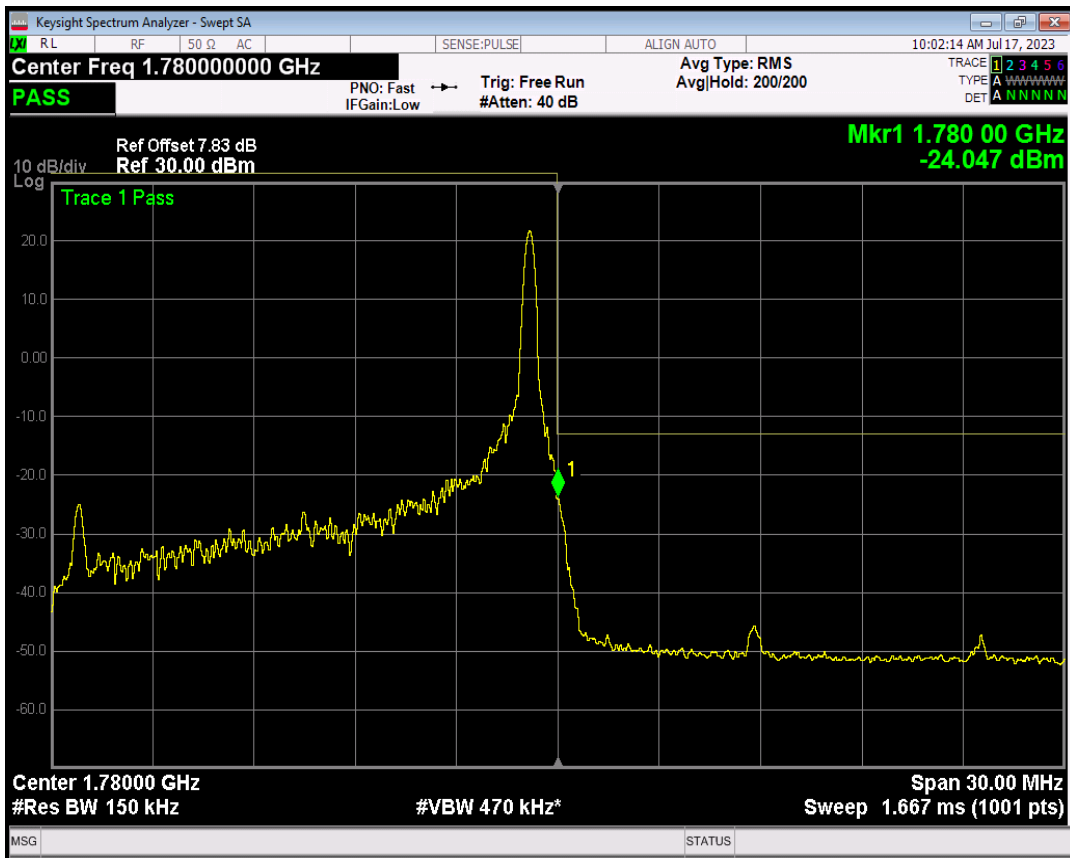

Band66 16QAM BW=15MHz Channel=132597 RB Size=1 Position=#Max

Band66 16QAM BW=15MHz Channel=132597 RB Size=75 Position=#0