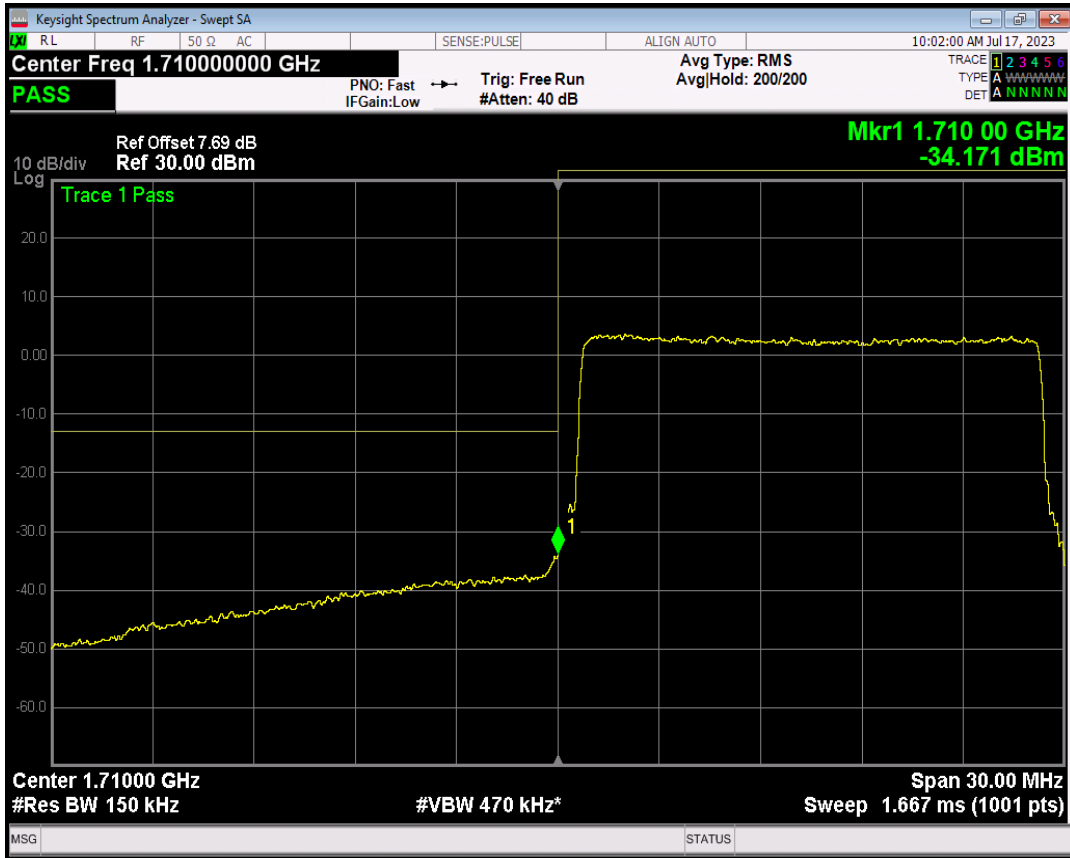

Band66 QPSK BW=15MHz Channel=132047 RB Size=75 Position=#0

Band66 16QAM BW=15MHz Channel=132047 RB Size=1 Position=#0

Band66 16QAM BW=15MHz Channel=132047 RB Size=1 Position=#Max

Band66 16QAM BW=15MHz Channel=132047 RB Size=75 Position=#0