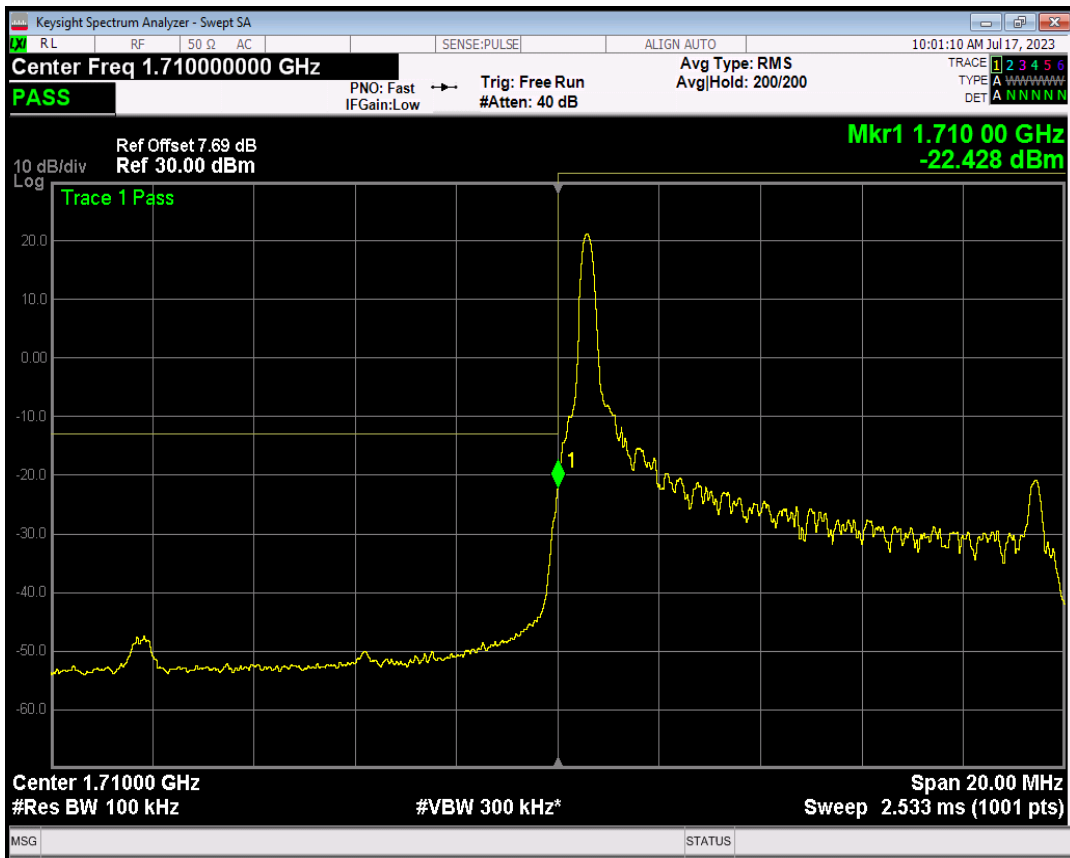

Band66 QPSK BW=10MHz Channel=132022 RB Size=1 Position=#0

Band66 QPSK BW=10MHz Channel=132022 RB Size=1 Position=#Max