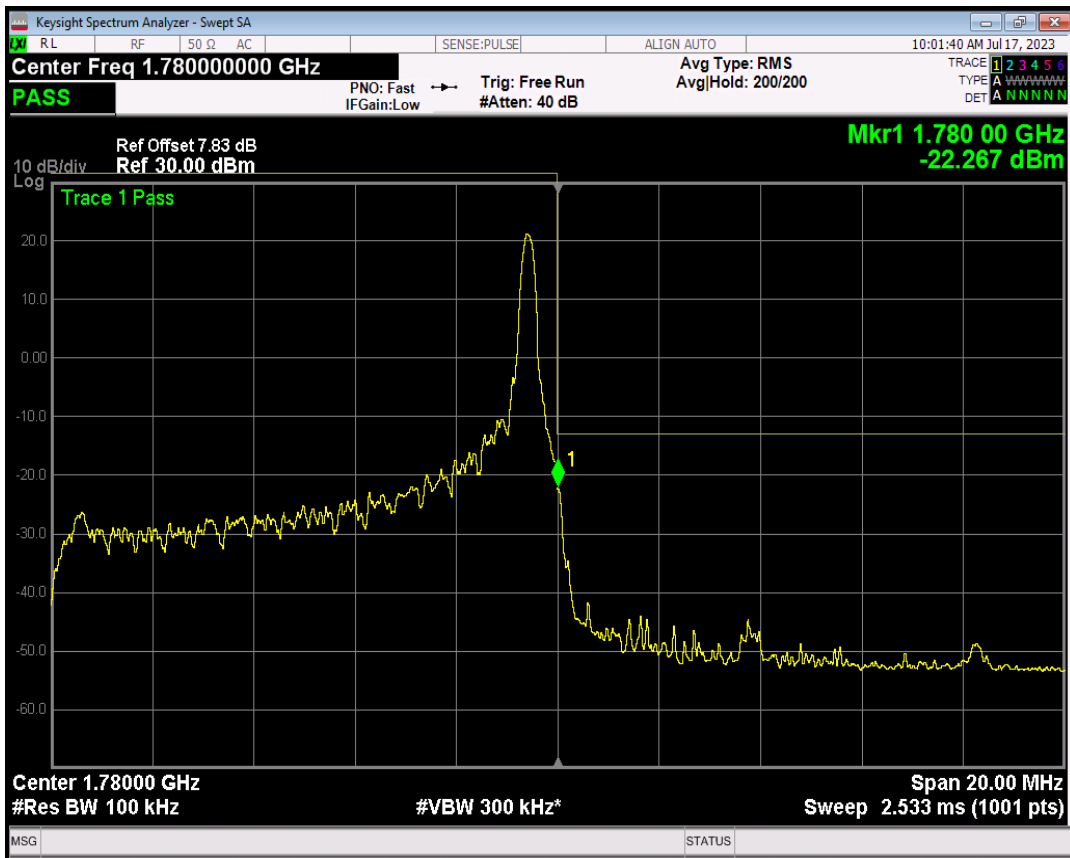

Band66 16QAM BW=10MHz Channel=132622 RB Size=1 Position=#Max

Band66 16QAM BW=10MHz Channel=132622 RB Size=50 Position=#0