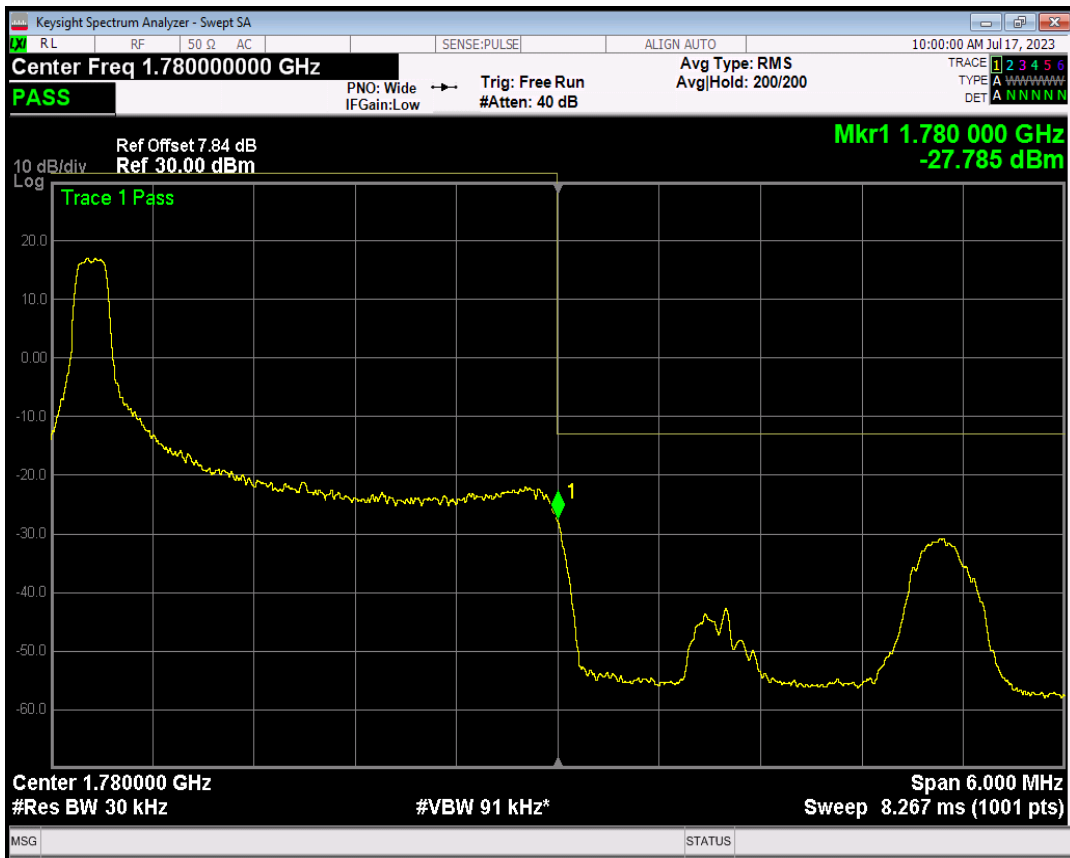

Band66 QPSK BW=3MHz Channel=132657 RB Size=1 Position=#0

Band66 QPSK BW=3MHz Channel=132657 RB Size=1 Position=#Max