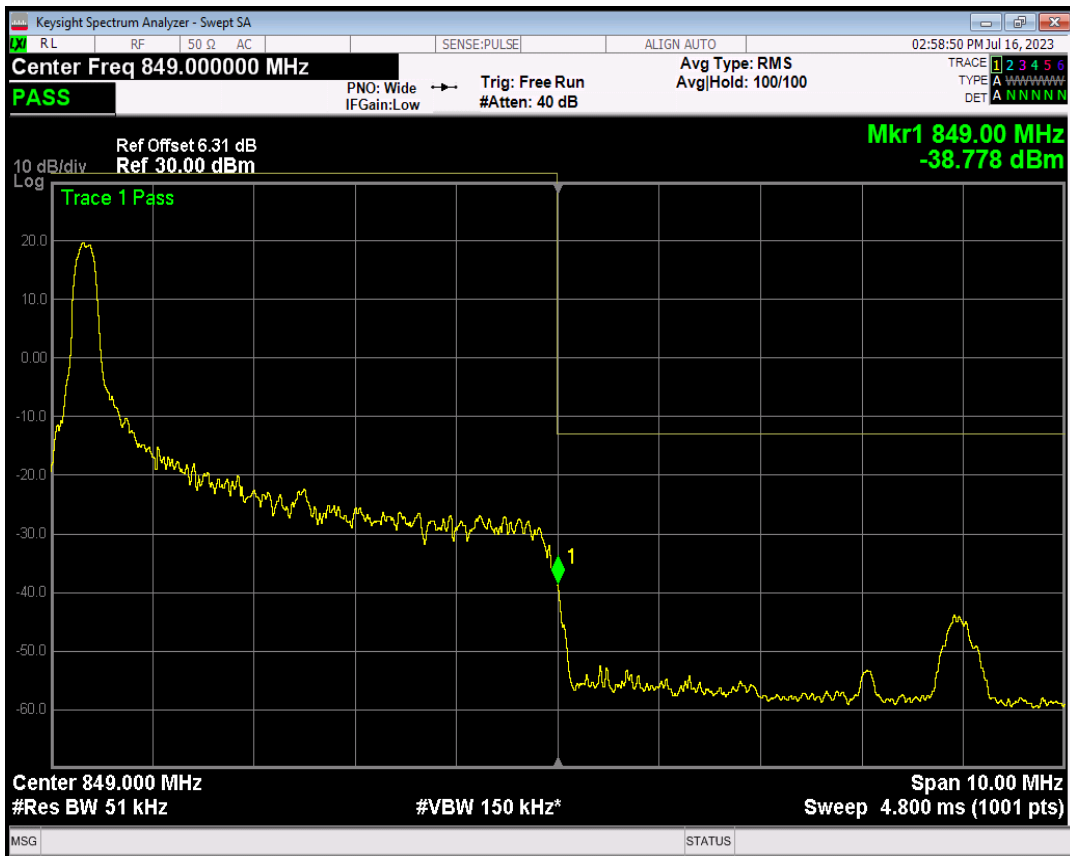

Band5 QPSK BW=5MHz Channel=20625 RB Size=1 Position=#0

Band5 QPSK BW=5MHz Channel=20625 RB Size=1 Position=#Max