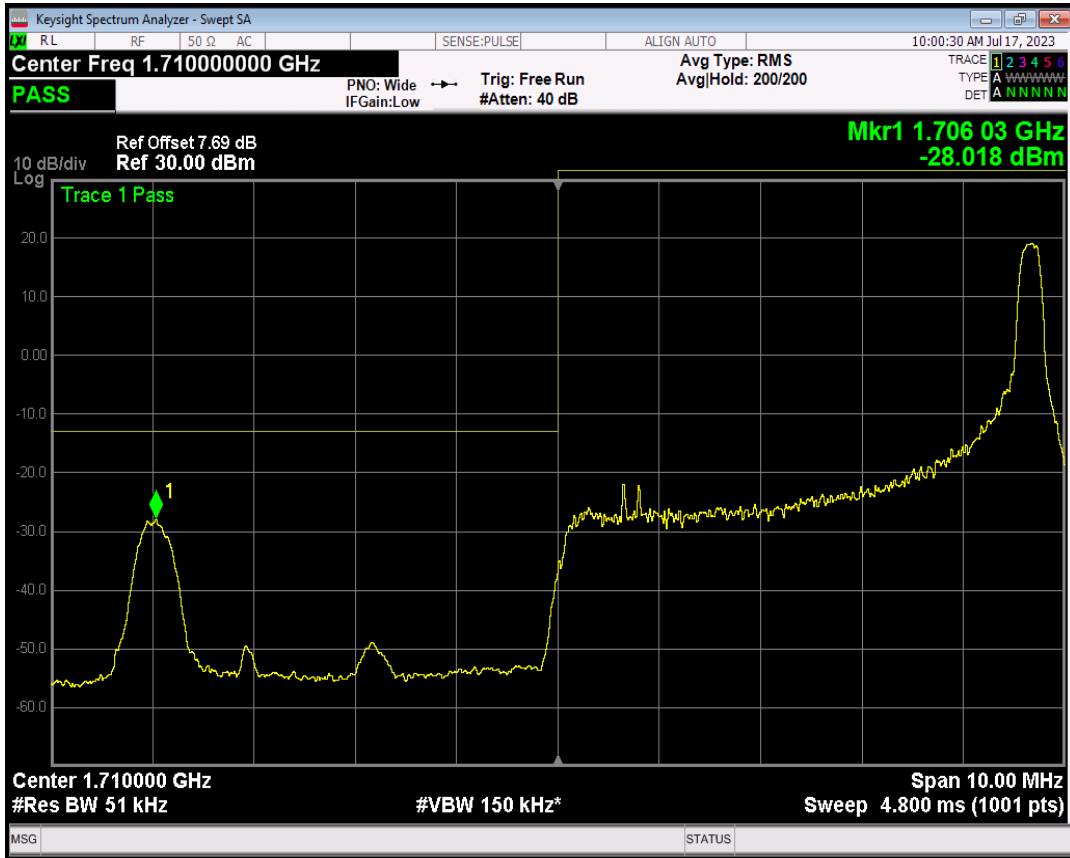

Band66 16QAM BW=3MHz Channel=132657 RB Size=1 Position=#Max

Band66 16QAM BW=3MHz Channel=132657 RB Size=15 Position=#0

Band66 QPSK BW=5MHz Channel=131997 RB Size=1 Position=#0

Band66 QPSK BW=5MHz Channel=131997 RB Size=1 Position=#Max