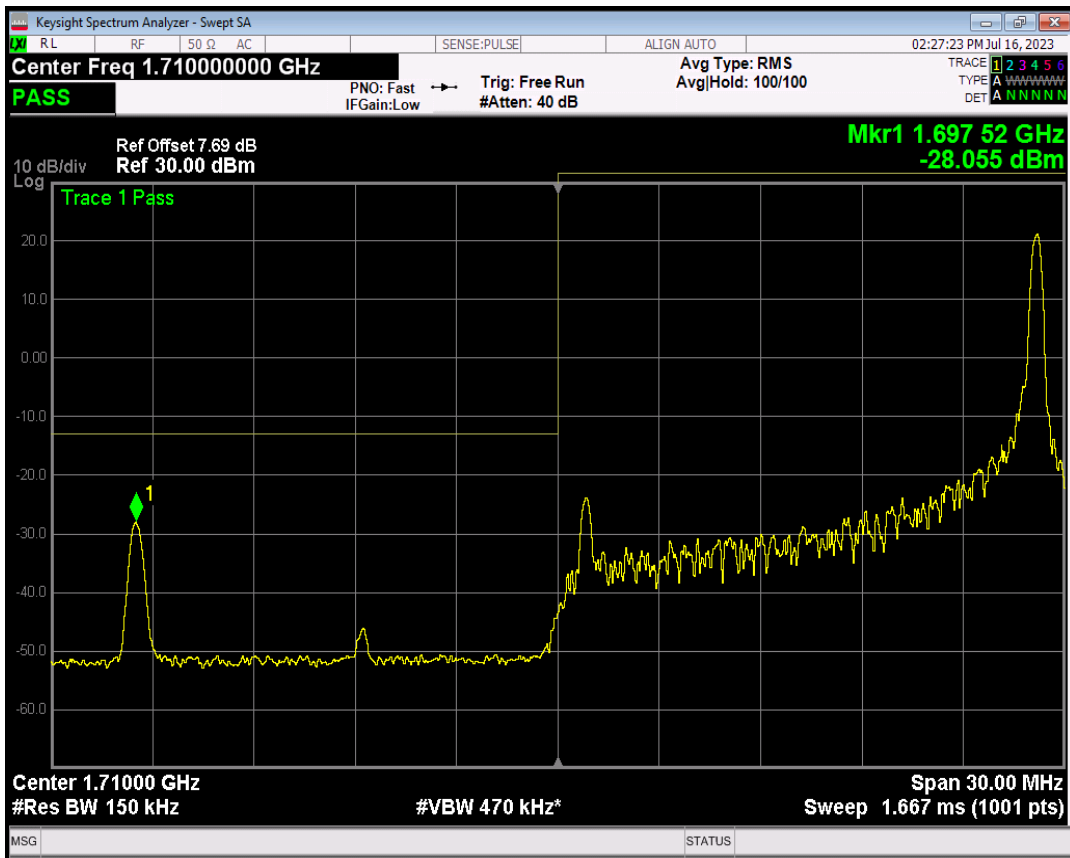

Band4 16QAM BW=15MHz Channel=20025 RB Size=1 Position=#Max

Band4 16QAM BW=15MHz Channel=20025 RB Size=75 Position=#0