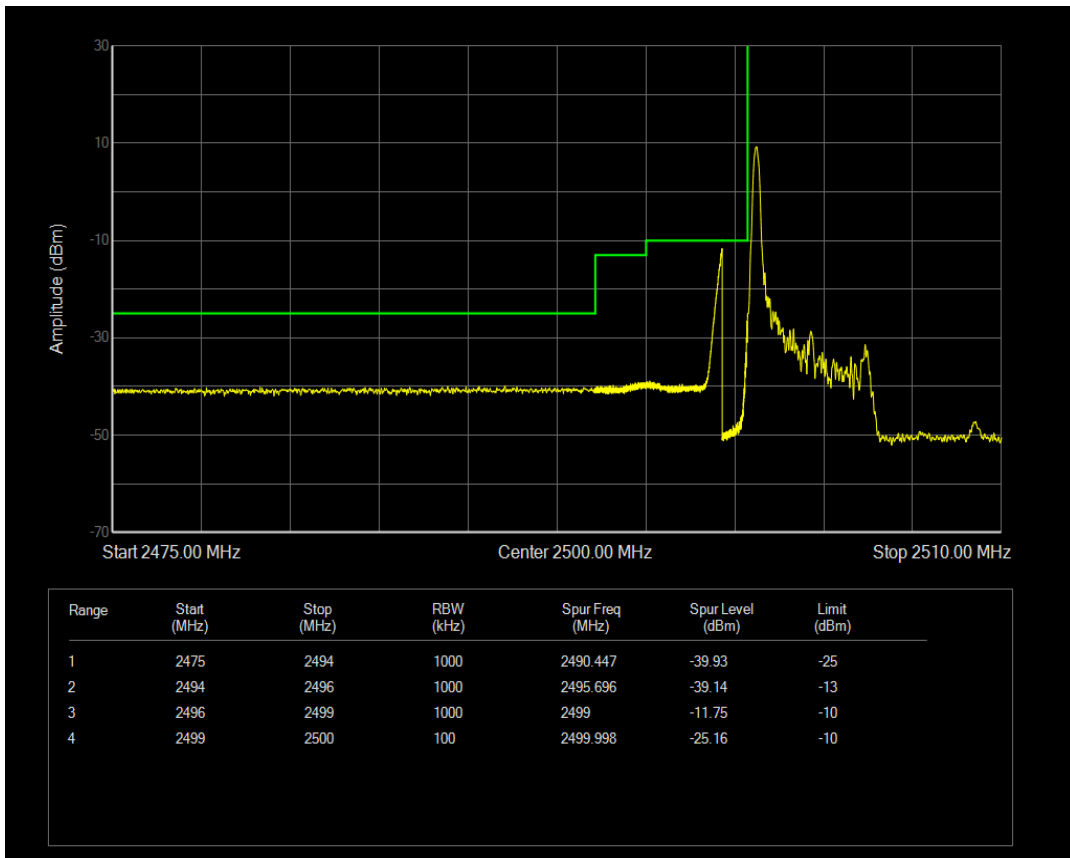

Band7 QPSK BW=5MHz Channel=20775 RB Size=1 Position=#0

Band7 QPSK BW=5MHz Channel=20775 RB Size=1 Position=#Max