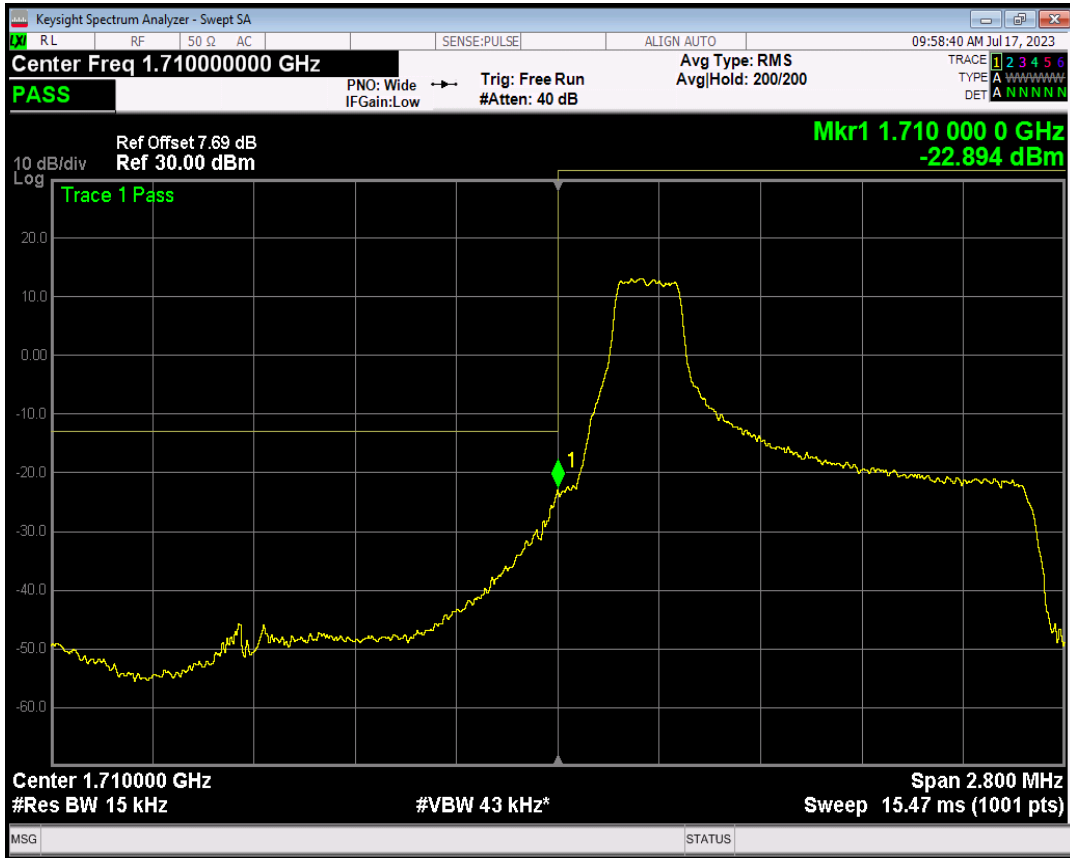

Band66 16QAM BW=1.4MHz Channel=131979 RB Size=1 Position=#0

Band66 16QAM BW=1.4MHz Channel=131979 RB Size=1 Position=#Max