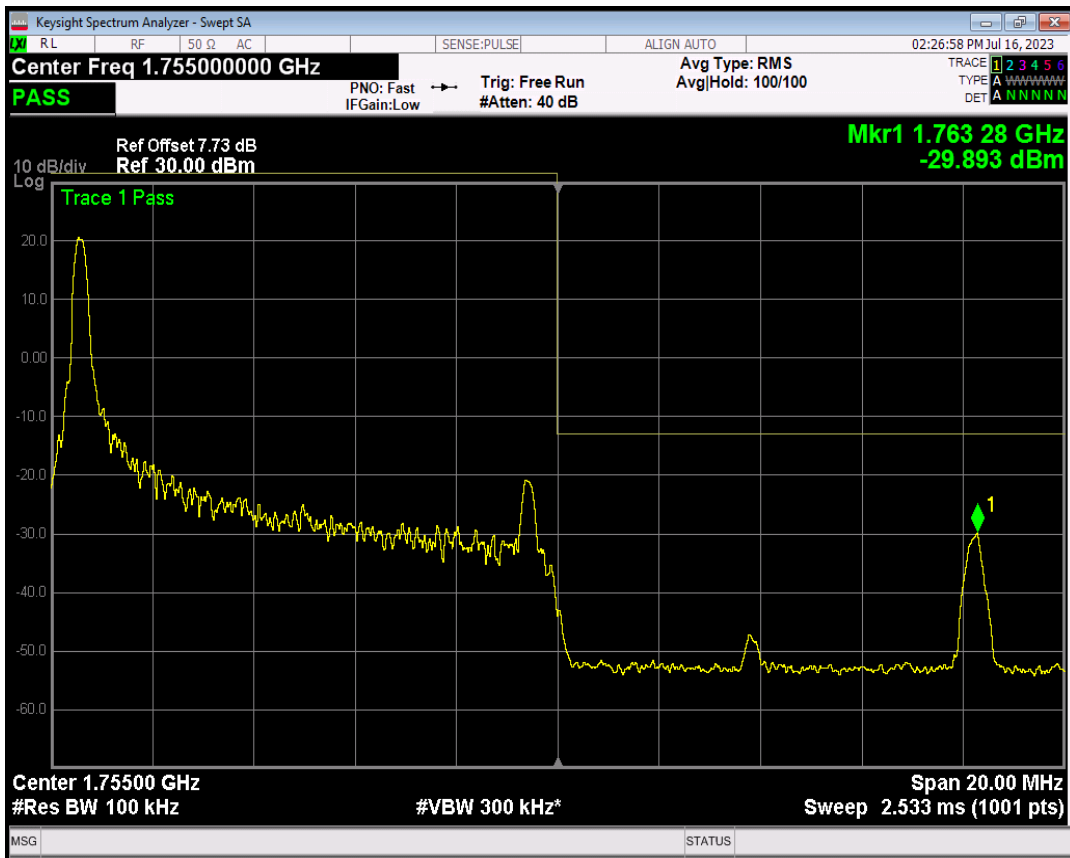

Band4 QPSK BW=10MHz Channel=20350 RB Size=1 Position=#0

Band4 QPSK BW=10MHz Channel=20350 RB Size=1 Position=#Max