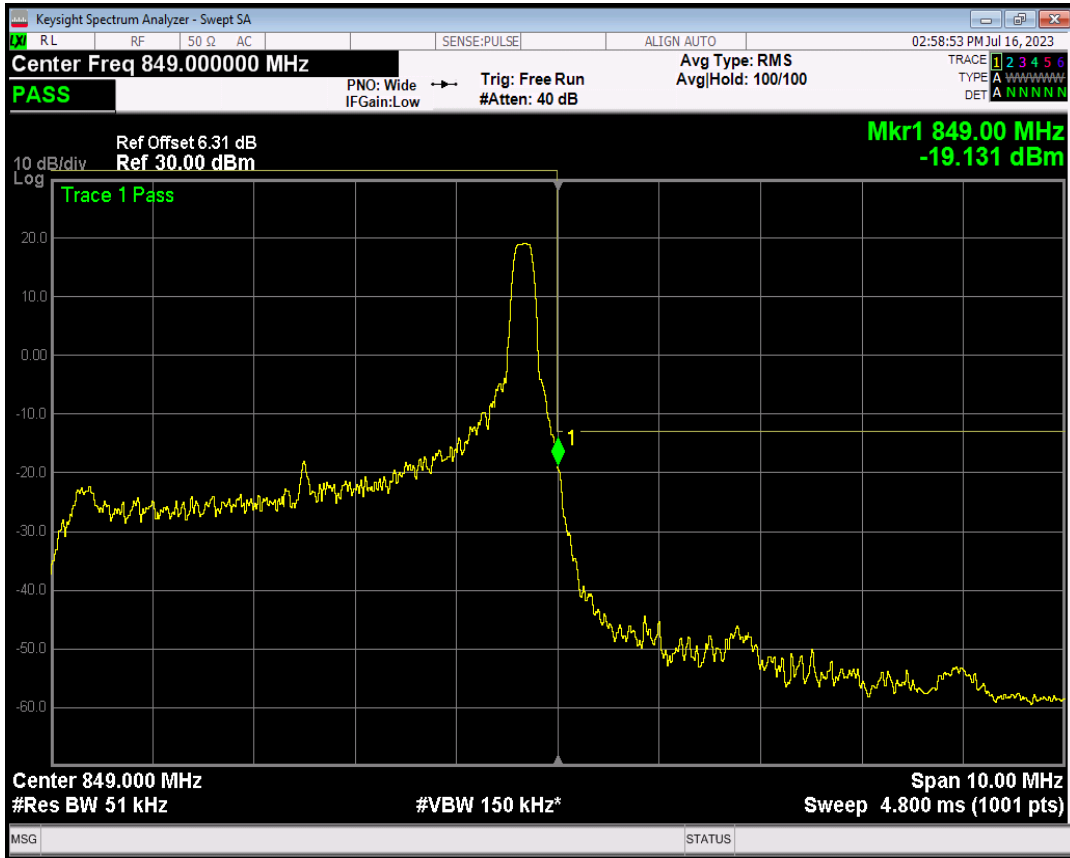

Band5 QPSK BW=5MHz Channel=20625 RB Size=1 Position=#Max

Band5 QPSK BW=5MHz Channel=20625 RB Size=25 Position=#0