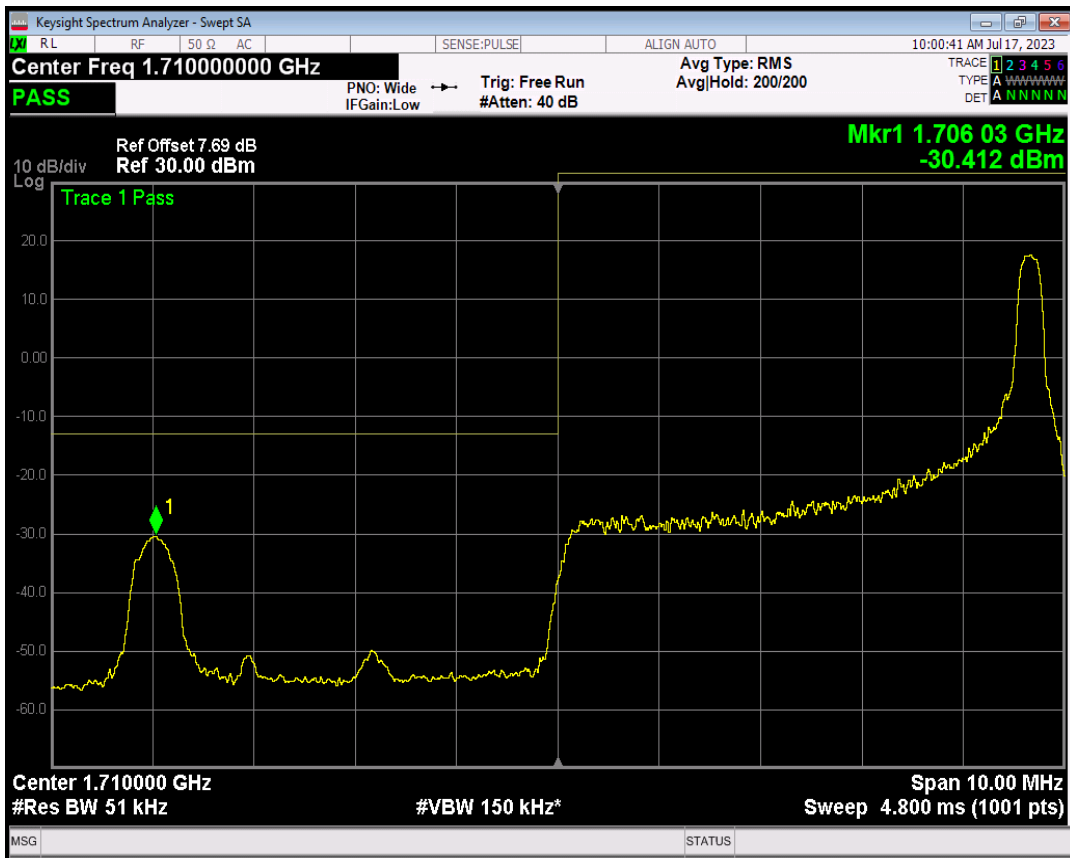

Band66 16QAM BW=5MHz Channel=131997 RB Size=1 Position=#Max

Band66 16QAM BW=5MHz Channel=131997 RB Size=25 Position=#0