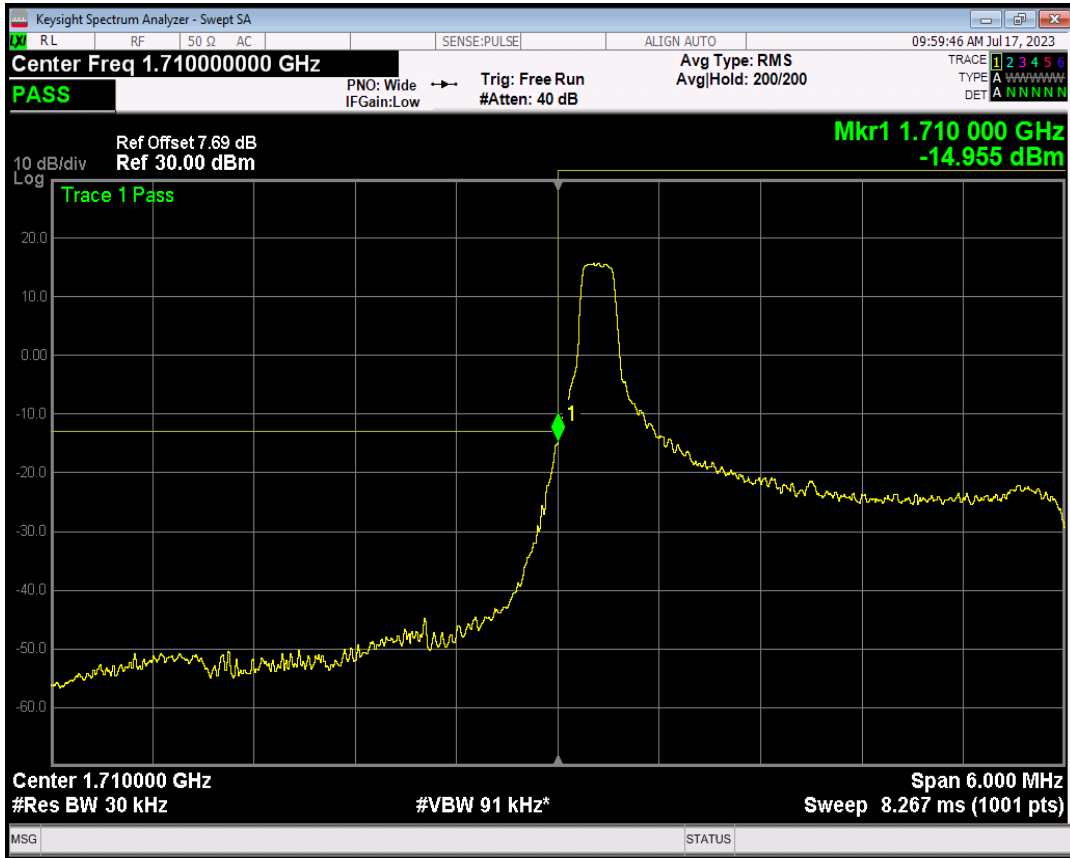

Band66 16QAM BW=3MHz Channel=131987 RB Size=1 Position=#0

Band66 16QAM BW=3MHz Channel=131987 RB Size=1 Position=#Max