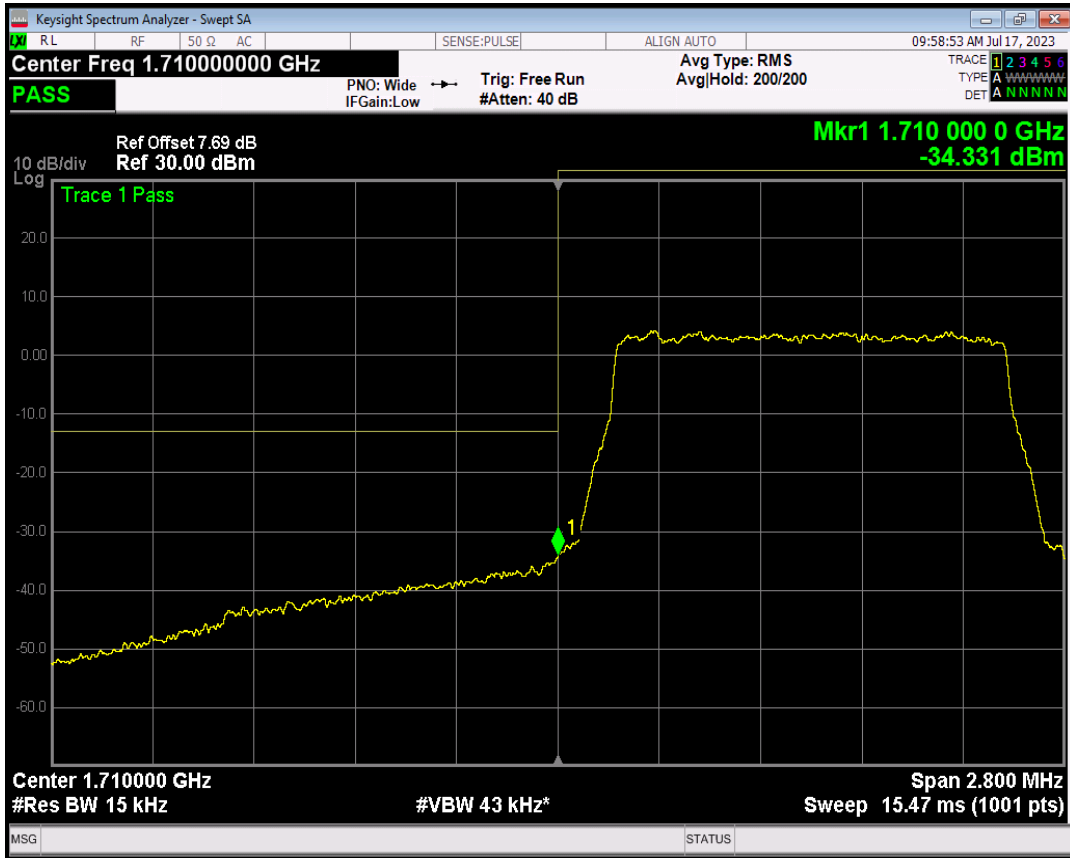

Band66 QPSK BW=1.4MHz Channel=131979 RB Size=6 Position=#0

Band66 16QAM BW=1.4MHz Channel=131979 RB Size=1 Position=#0

Band66 16QAM BW=1.4MHz Channel=131979 RB Size=1 Position=#Max

Band66 16QAM BW=1.4MHz Channel=131979 RB Size=6 Position=#0