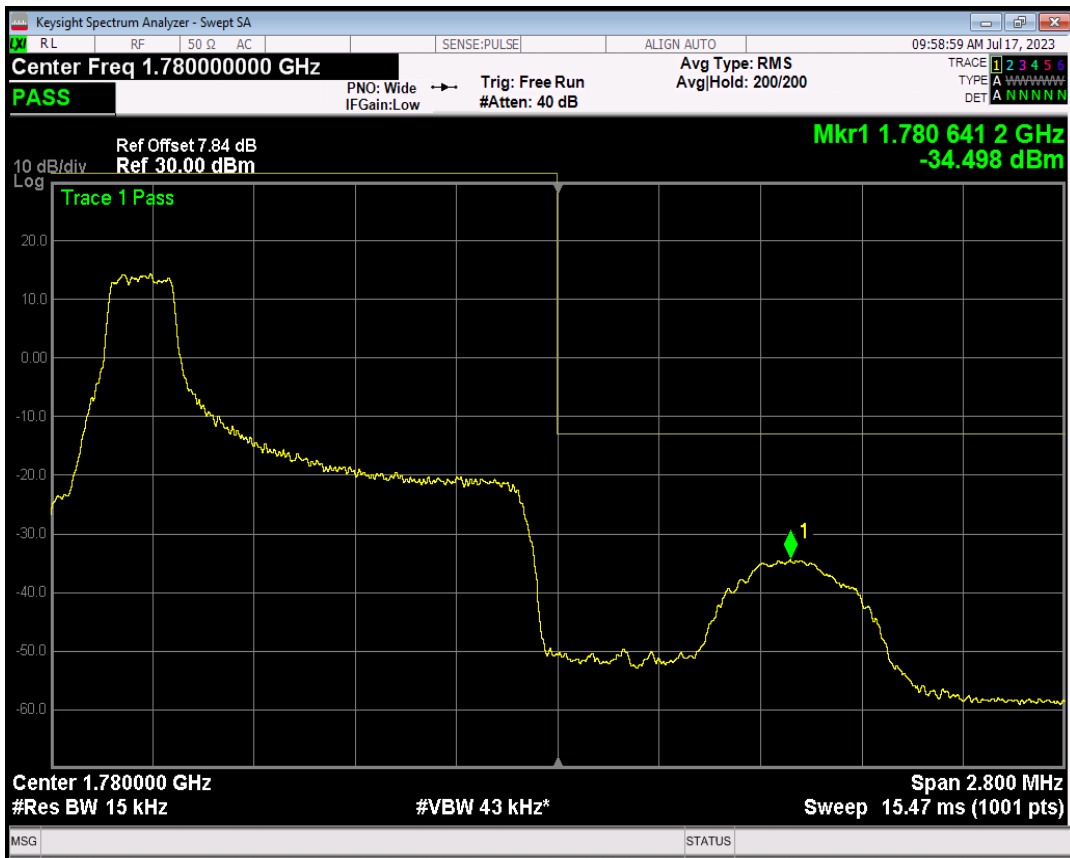

Band66 QPSK BW=1.4MHz Channel=132665 RB Size=1 Position=#0

Band66 QPSK BW=1.4MHz Channel=132665 RB Size=1 Position=#Max