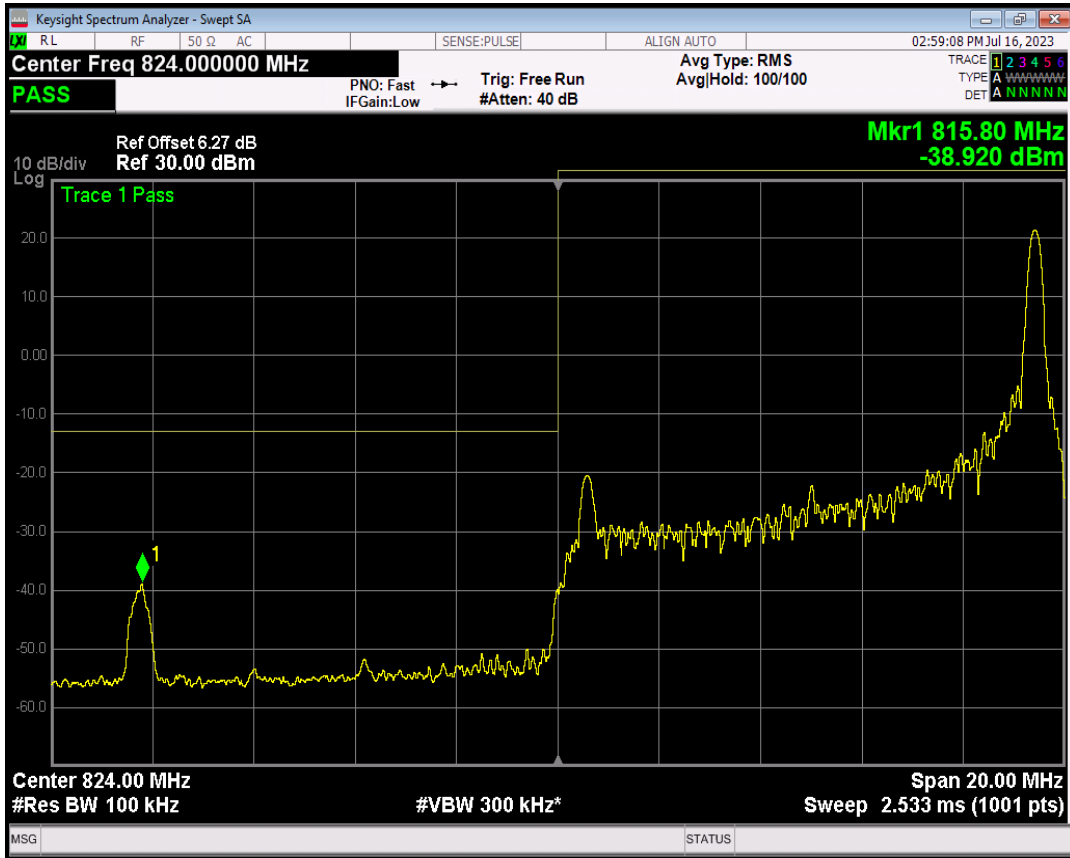

Band5 16QAM BW=5MHz Channel=20625 RB Size=1 Position=#Max

Band5 16QAM BW=5MHz Channel=20625 RB Size=25 Position=#0

Band5 QPSK BW=10MHz Channel=20450 RB Size=1 Position=#0

Band5 QPSK BW=10MHz Channel=20450 RB Size=1 Position=#Max