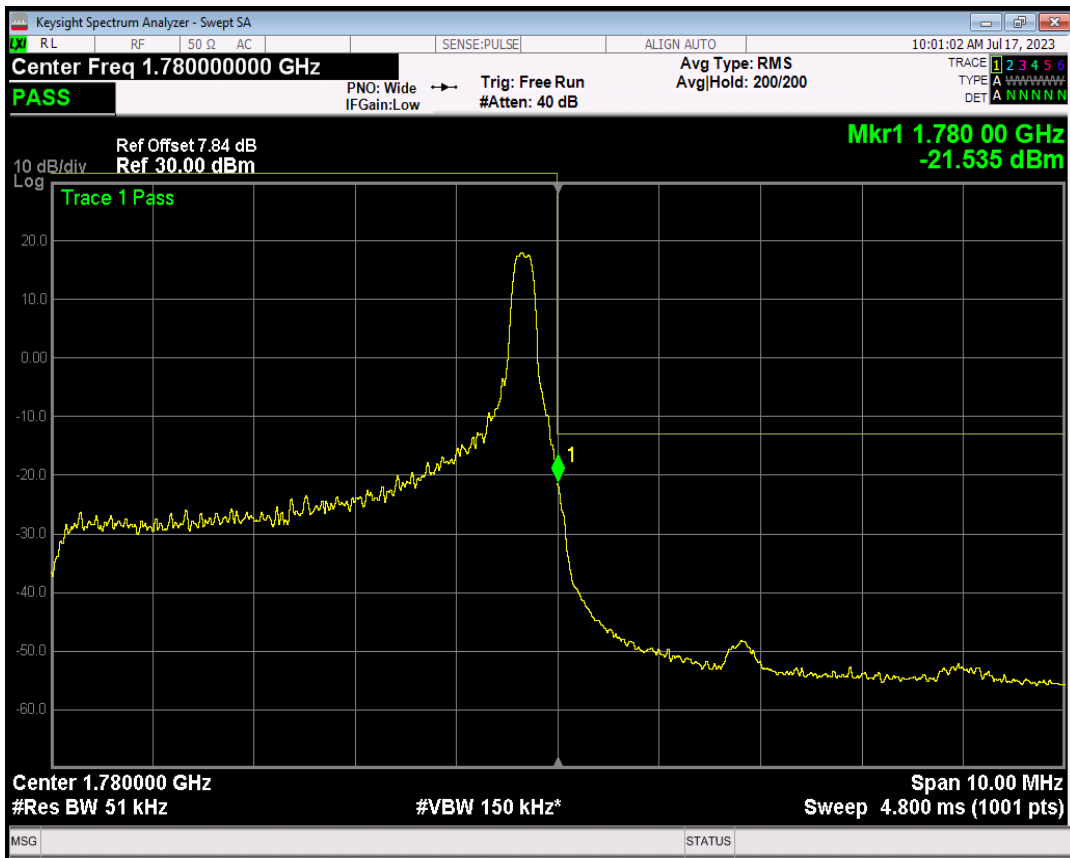

Band66 16QAM BW=5MHz Channel=132647 RB Size=1 Position=#Max

Band66 16QAM BW=5MHz Channel=132647 RB Size=25 Position=#0