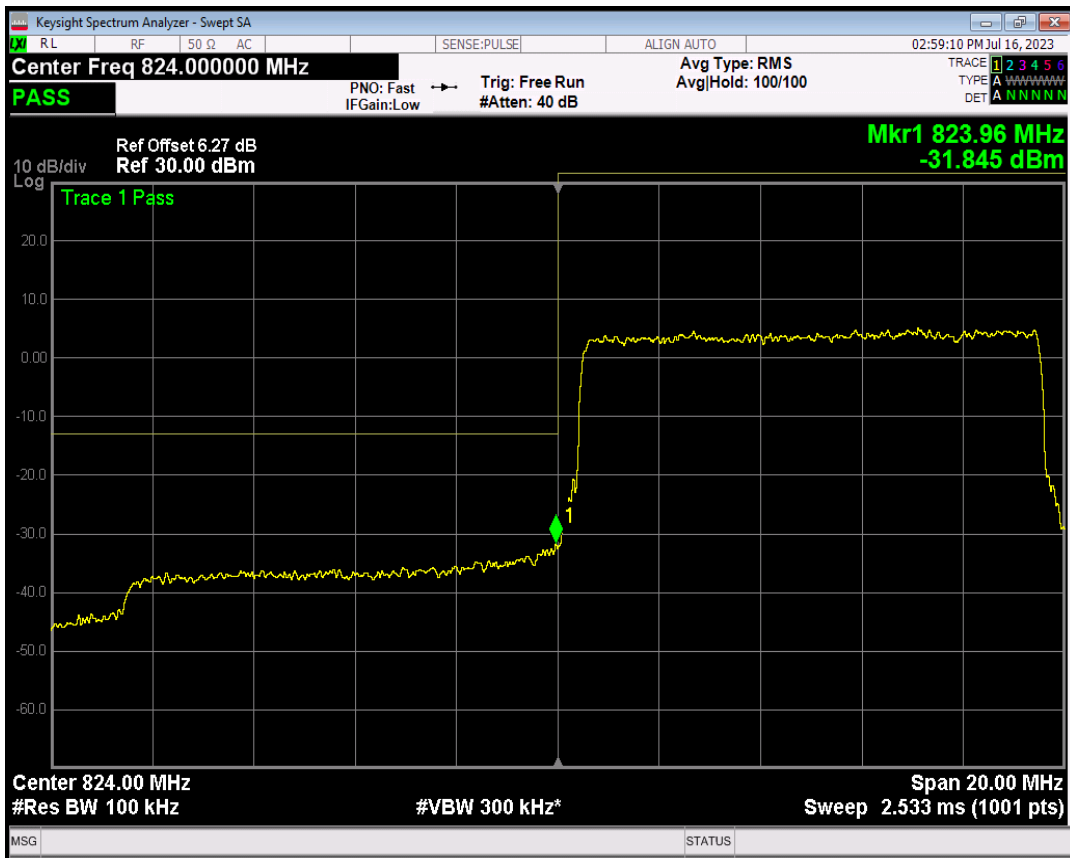

Band5 QPSK BW=10MHz Channel=20450 RB Size=50 Position=#0

Band5 16QAM BW=10MHz Channel=20450 RB Size=1 Position=#0