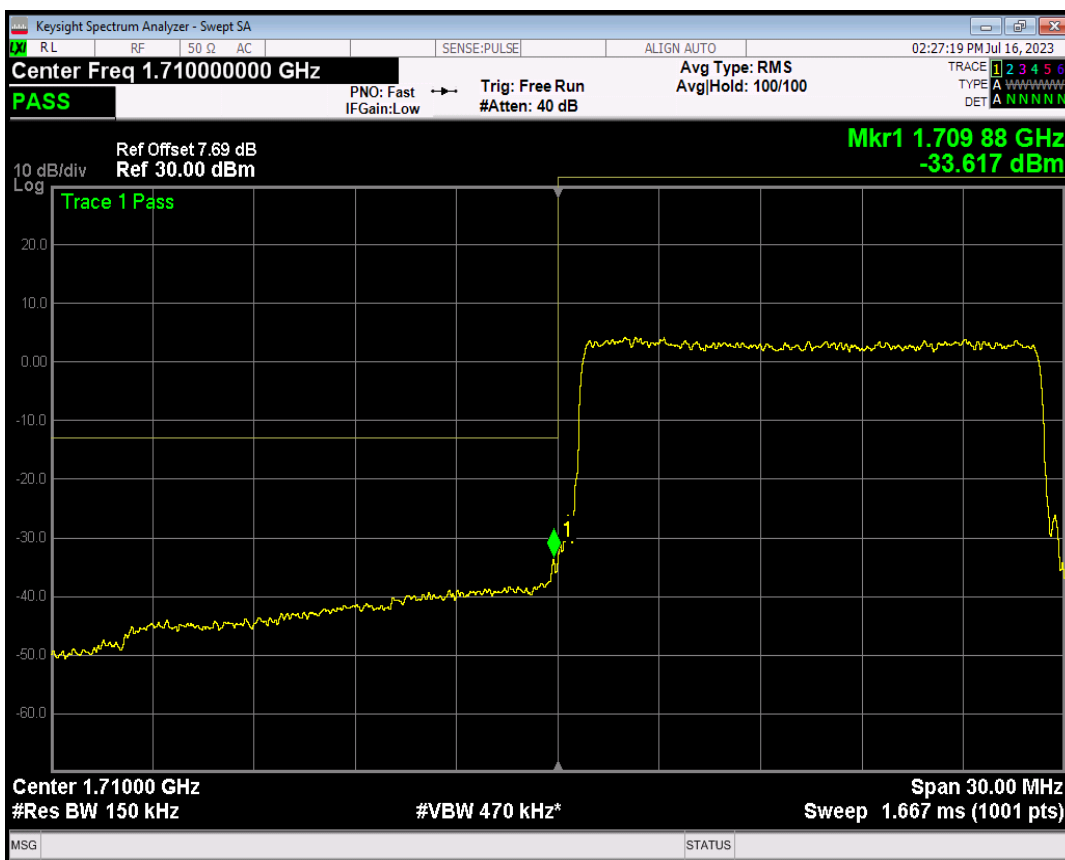

Band4 16QAM BW=10MHz Channel=20350 RB Size=1 Position=#Max

Band4 16QAM BW=10MHz Channel=20350 RB Size=50 Position=#0

Band4 QPSK BW=15MHz Channel=20025 RB Size=1 Position=#0

Band4 QPSK BW=15MHz Channel=20025 RB Size=1 Position=#Max

Band4 QPSK BW=15MHz Channel=20025 RB Size=75 Position=#0

Band4 16QAM BW=15MHz Channel=20025 RB Size=1 Position=#0

Band4 16QAM BW=15MHz Channel=20025 RB Size=1 Position=#Max

Band4 16QAM BW=15MHz Channel=20025 RB Size=75 Position=#0