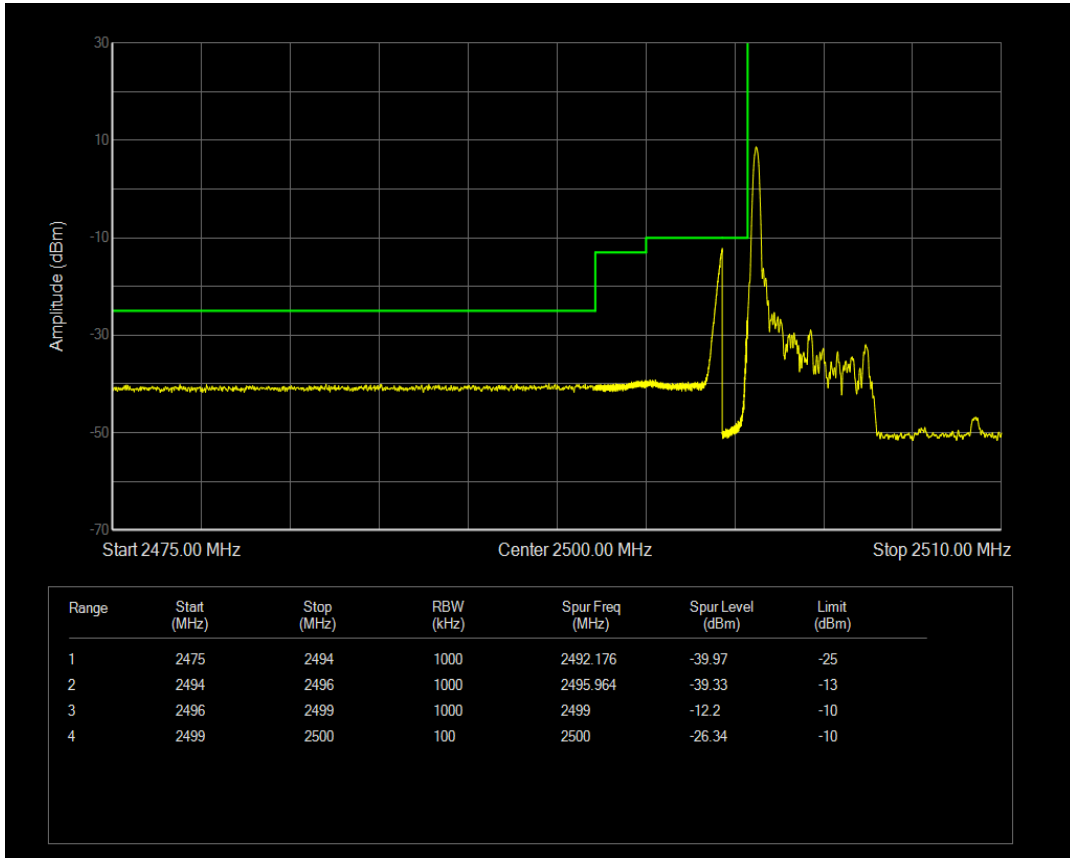

Band66 16QAM BW=20MHz Channel=132572 RB Size=1 Position=#Max

Band66 16QAM BW=20MHz Channel=132572 RB Size=100 Position=#0

Band7 QPSK BW=5MHz Channel=20775 RB Size=1 Position=#0

Band7 QPSK BW=5MHz Channel=20775 RB Size=1 Position=#Max

Band7 QPSK BW=5MHz Channel=20775 RB Size=25 Position=#0

Band7 16QAM BW=5MHz Channel=20775 RB Size=1 Position=#0

Band7 16QAM BW=5MHz Channel=20775 RB Size=1 Position=#Max

Band7 16QAM BW=5MHz Channel=20775 RB Size=25 Position=#0