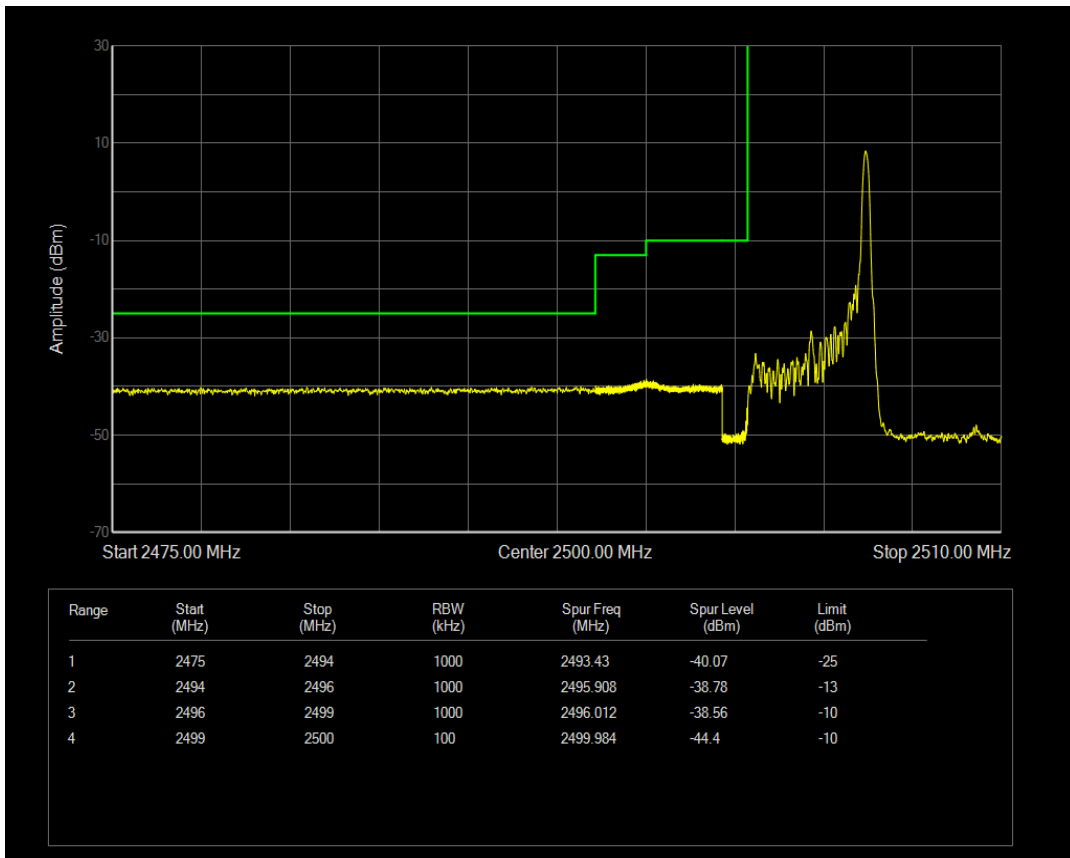

Band66 16QAM BW=20MHz Channel=132572 RB Size=1 Position=#Max

Band66 16QAM BW=20MHz Channel=132572 RB Size=100 Position=#0

Band7 QPSK BW=5MHz Channel=20775 RB Size=1 Position=#0

Band7 QPSK BW=5MHz Channel=20775 RB Size=1 Position=#Max

Band7 QPSK BW=5MHz Channel=20775 RB Size=25 Position=#0

Band7 16QAM BW=5MHz Channel=20775 RB Size=1 Position=#0

Band7 16QAM BW=5MHz Channel=20775 RB Size=1 Position=#Max

Band7 16QAM BW=5MHz Channel=20775 RB Size=25 Position=#0