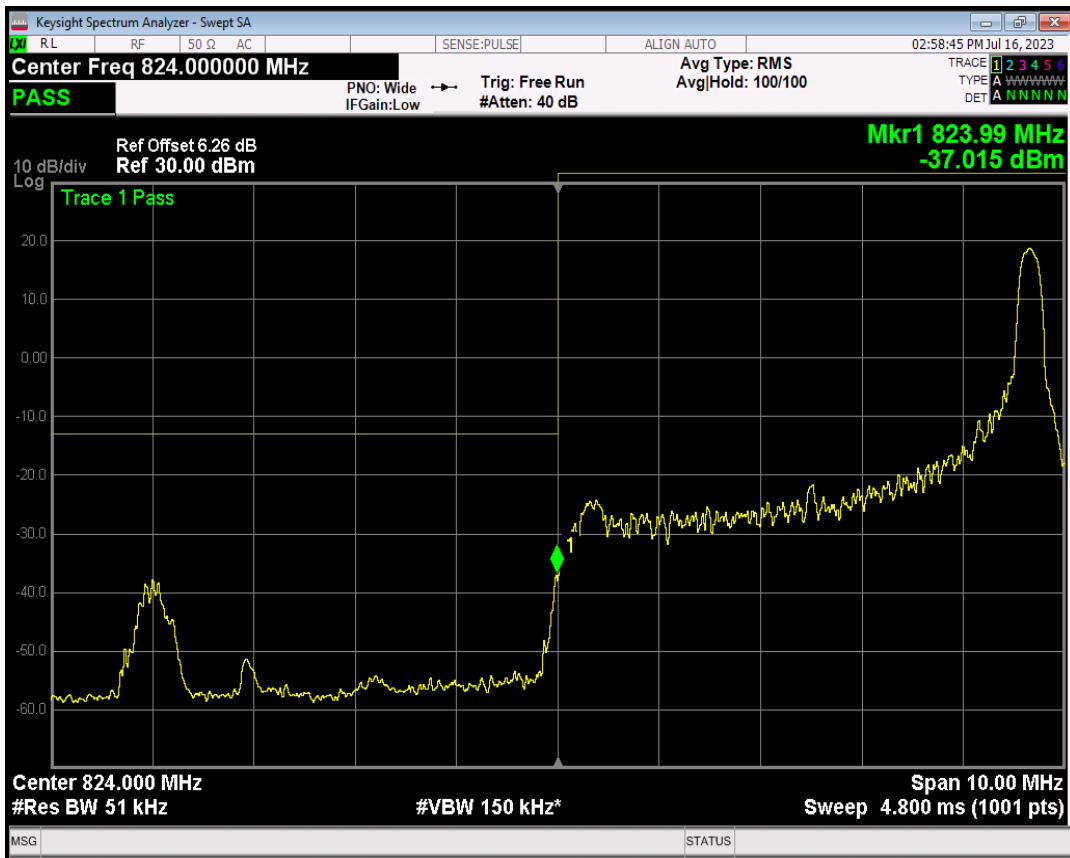

Band5 16QAM BW=5MHz Channel=20425 RB Size=1 Position=#Max

Band5 16QAM BW=5MHz Channel=20425 RB Size=25 Position=#0