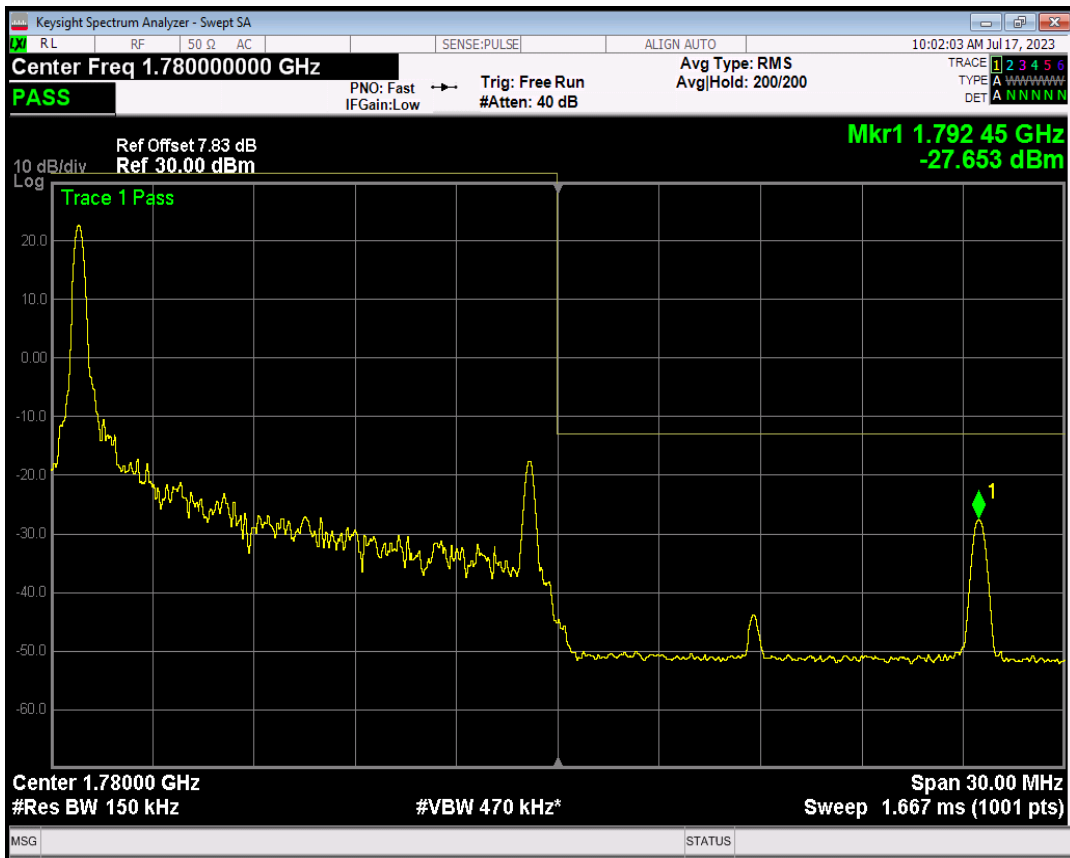

Band66 QPSK BW=15MHz Channel=132597 RB Size=1 Position=#0

Band66 QPSK BW=15MHz Channel=132597 RB Size=1 Position=#Max