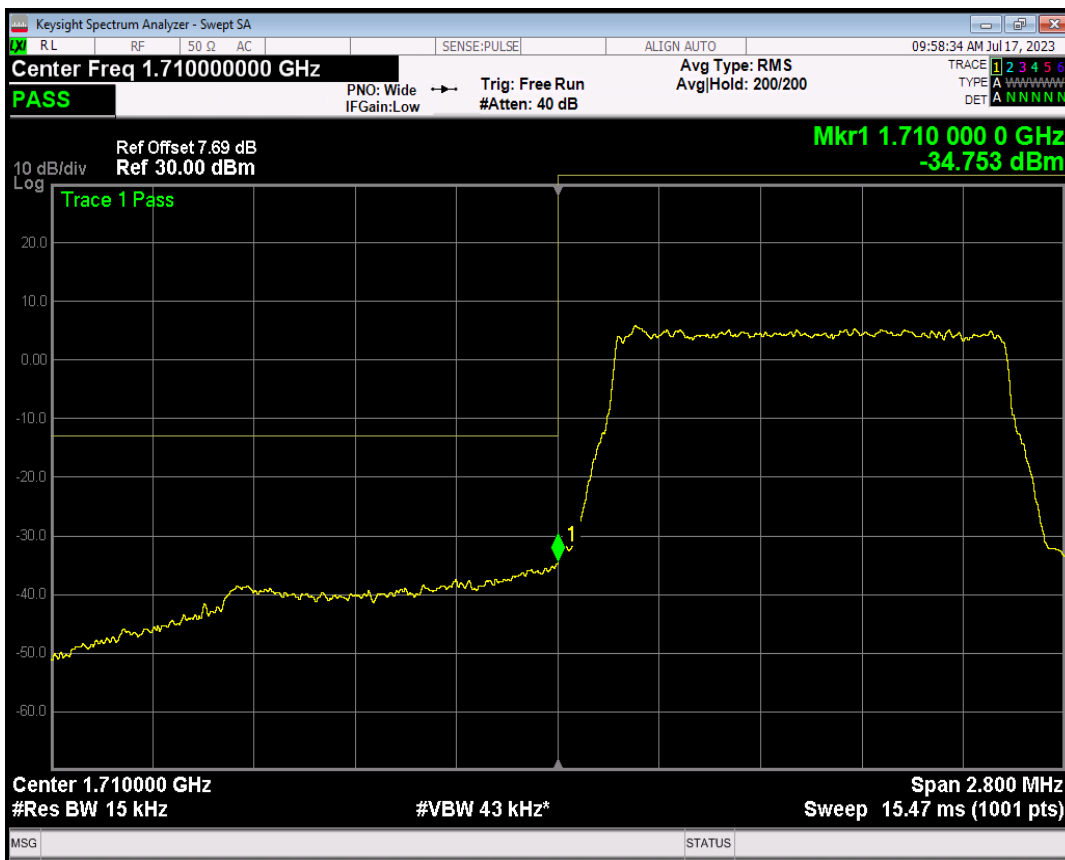

Band66 QPSK BW=1.4MHz Channel=131979 RB Size=6 Position=#0

Band66 16QAM BW=1.4MHz Channel=131979 RB Size=1 Position=#0