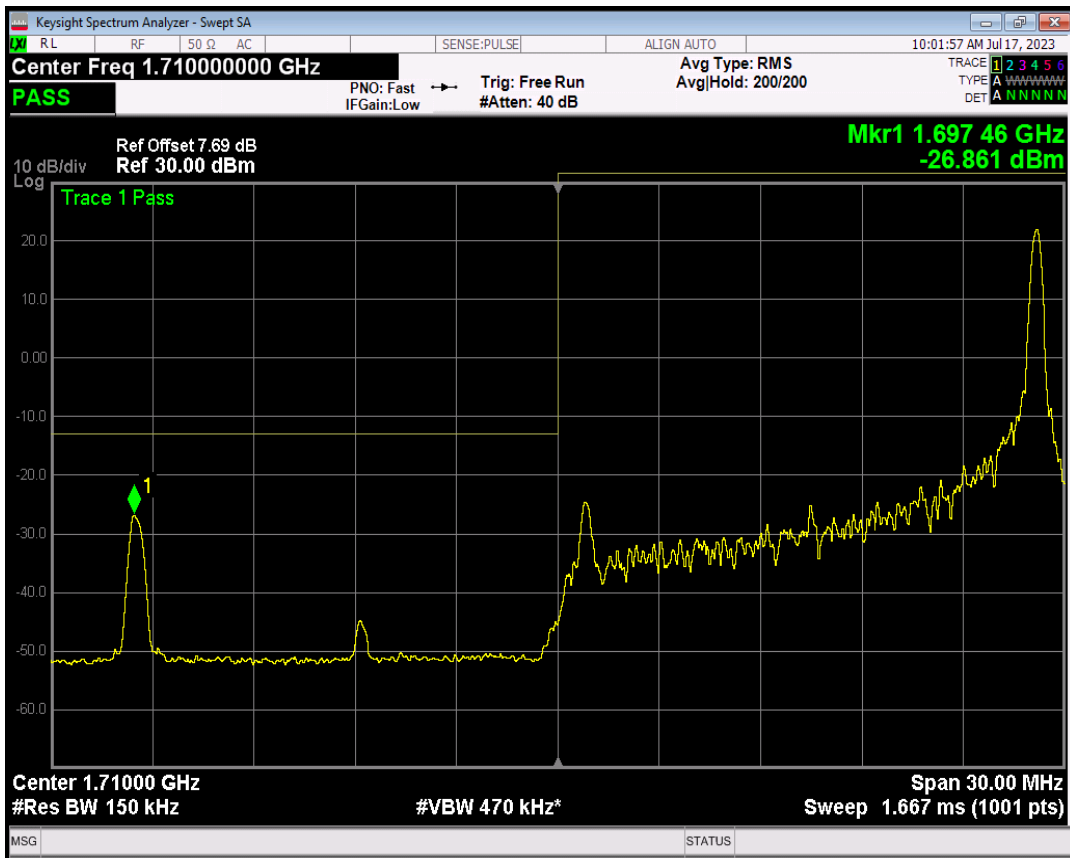

Band66 16QAM BW=15MHz Channel=132047 RB Size=1 Position=#Max

Band66 16QAM BW=15MHz Channel=132047 RB Size=75 Position=#0