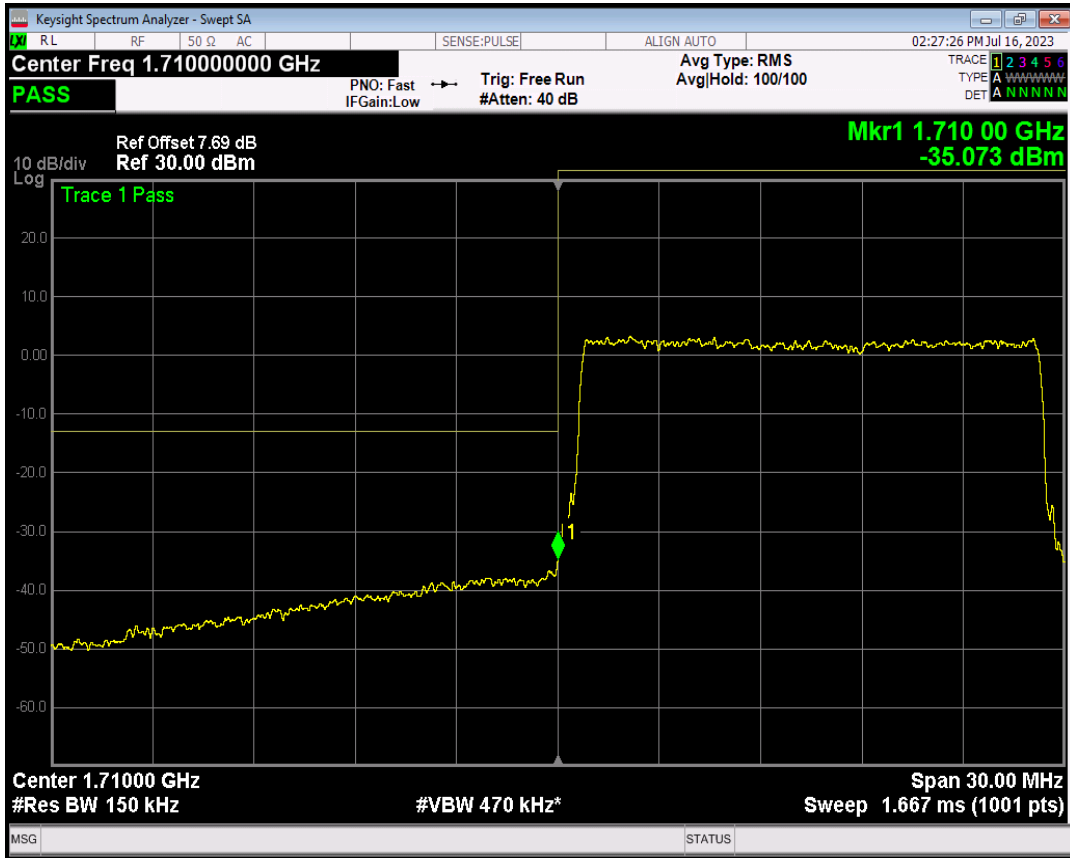

Band4 16QAM BW=10MHz Channel=20350 RB Size=1 Position=#Max

Band4 16QAM BW=10MHz Channel=20350 RB Size=50 Position=#0

Band4 QPSK BW=15MHz Channel=20025 RB Size=1 Position=#0

Band4 QPSK BW=15MHz Channel=20025 RB Size=1 Position=#Max

Band4 QPSK BW=15MHz Channel=20025 RB Size=75 Position=#0

Band4 16QAM BW=15MHz Channel=20025 RB Size=1 Position=#0

Band4 16QAM BW=15MHz Channel=20025 RB Size=1 Position=#Max

Band4 16QAM BW=15MHz Channel=20025 RB Size=75 Position=#0

Band4 QPSK BW=15MHz Channel=20325 RB Size=1 Position=#0

Band4 QPSK BW=15MHz Channel=20325 RB Size=1 Position=#Max

Band4 QPSK BW=15MHz Channel=20325 RB Size=75 Position=#0

Band4 16QAM BW=15MHz Channel=20325 RB Size=1 Position=#0