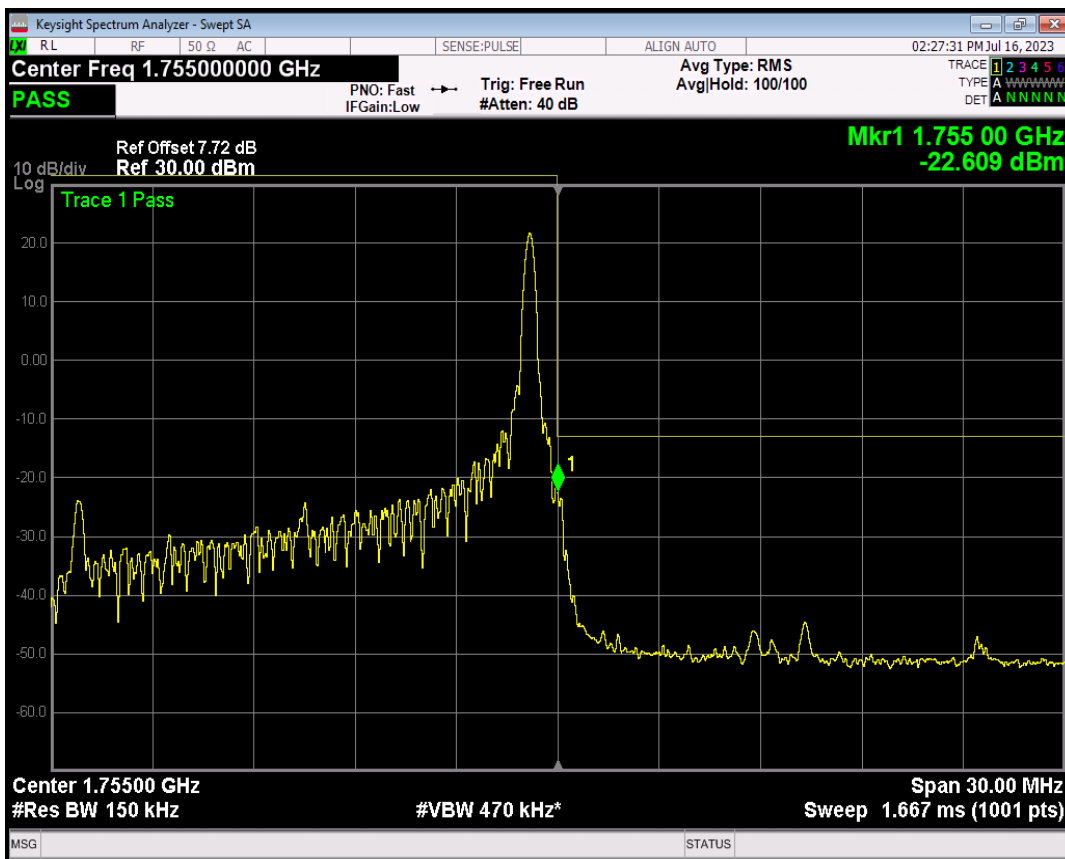

Band4 QPSK BW=15MHz Channel=20325 RB Size=1 Position=#Max

Band4 QPSK BW=15MHz Channel=20325 RB Size=75 Position=#0