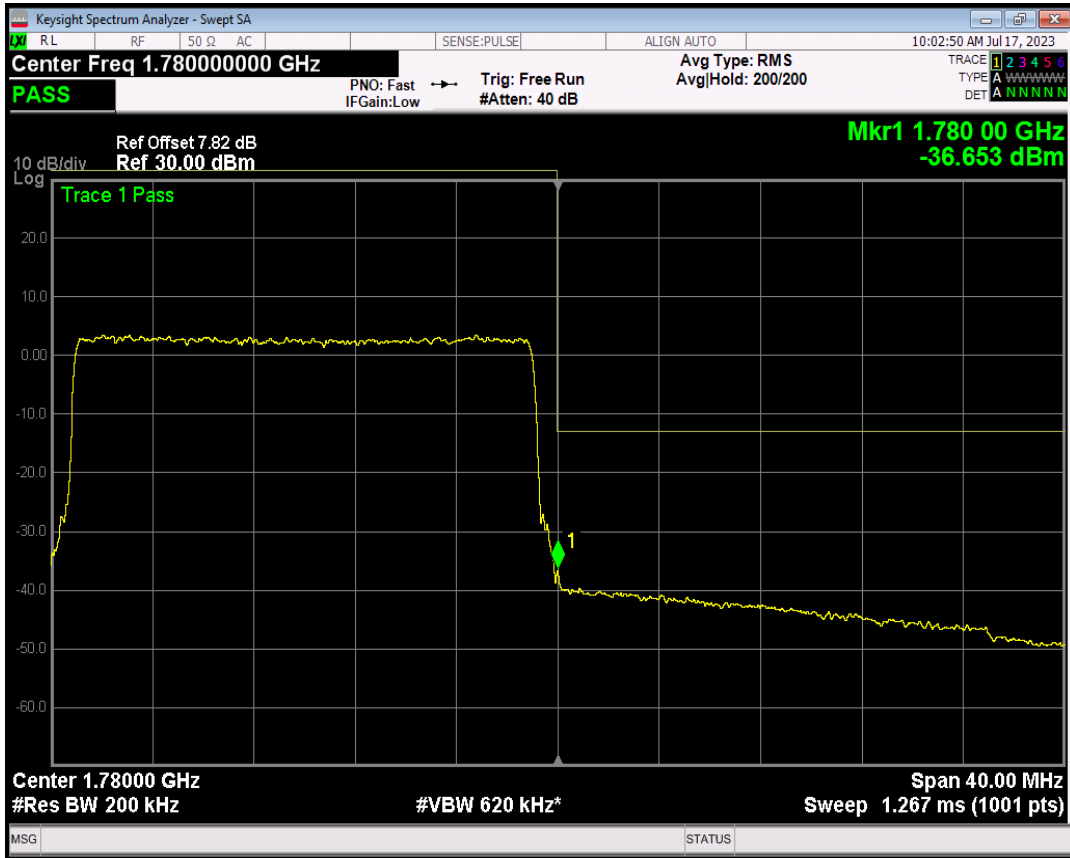

Band66 16QAM BW=20MHz Channel=132572 RB Size=100 Position=#0

Band7 QPSK BW=5MHz Channel=20775 RB Size=1 Position=#0