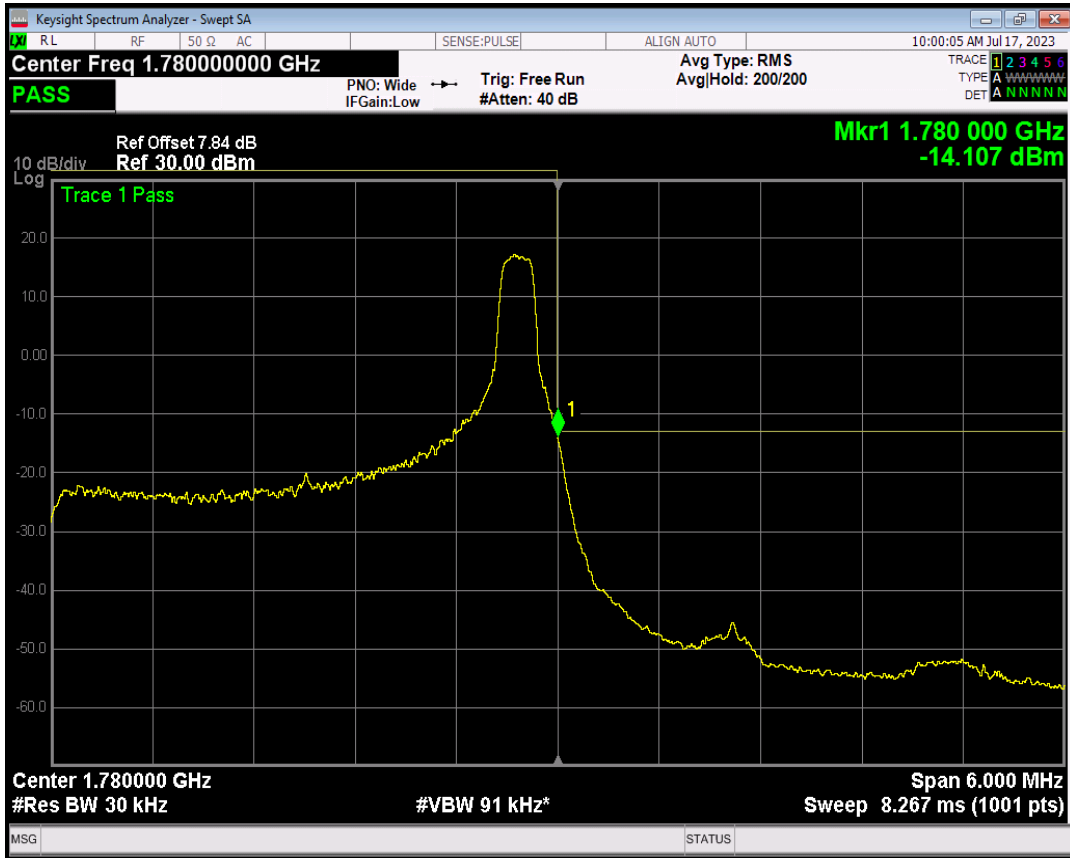

Band66 QPSK BW=3MHz Channel=132657 RB Size=1 Position=#Max

Band66 QPSK BW=3MHz Channel=132657 RB Size=15 Position=#0