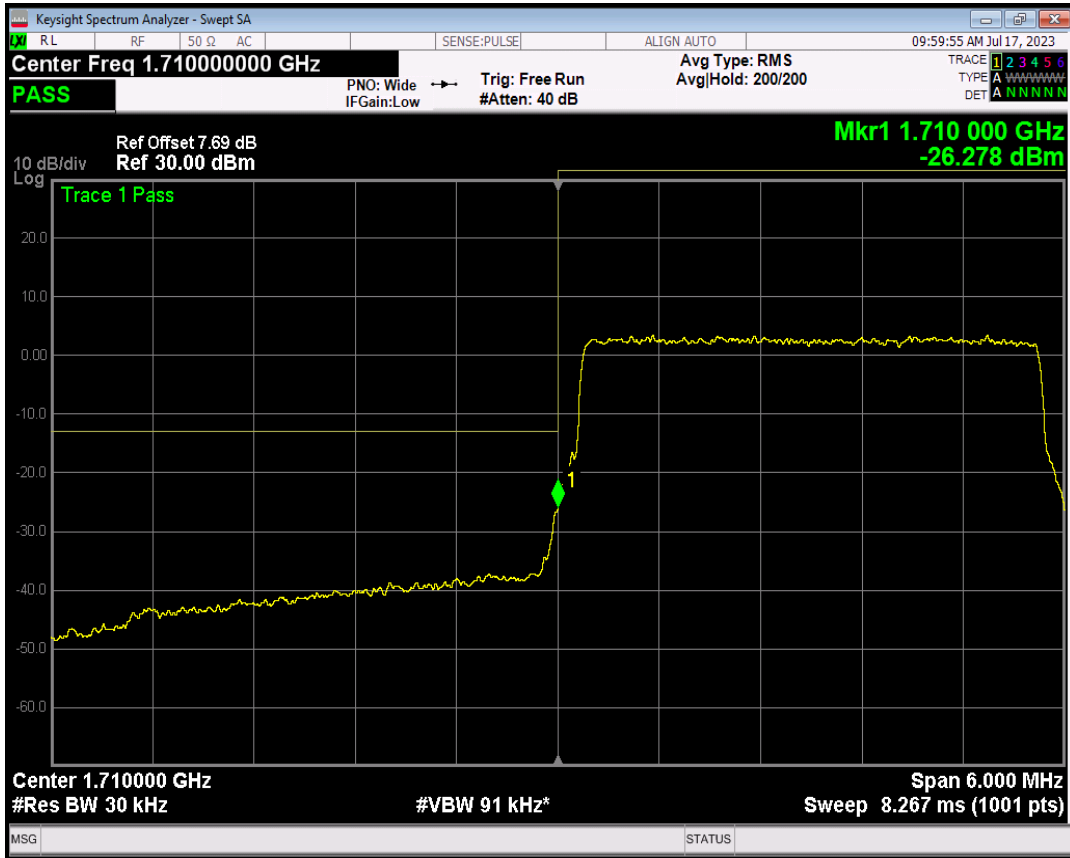

Band66 QPSK BW=3MHz Channel=131987 RB Size=15 Position=#0

Band66 16QAM BW=3MHz Channel=131987 RB Size=1 Position=#0

Band66 16QAM BW=3MHz Channel=131987 RB Size=1 Position=#Max

Band66 16QAM BW=3MHz Channel=131987 RB Size=15 Position=#0