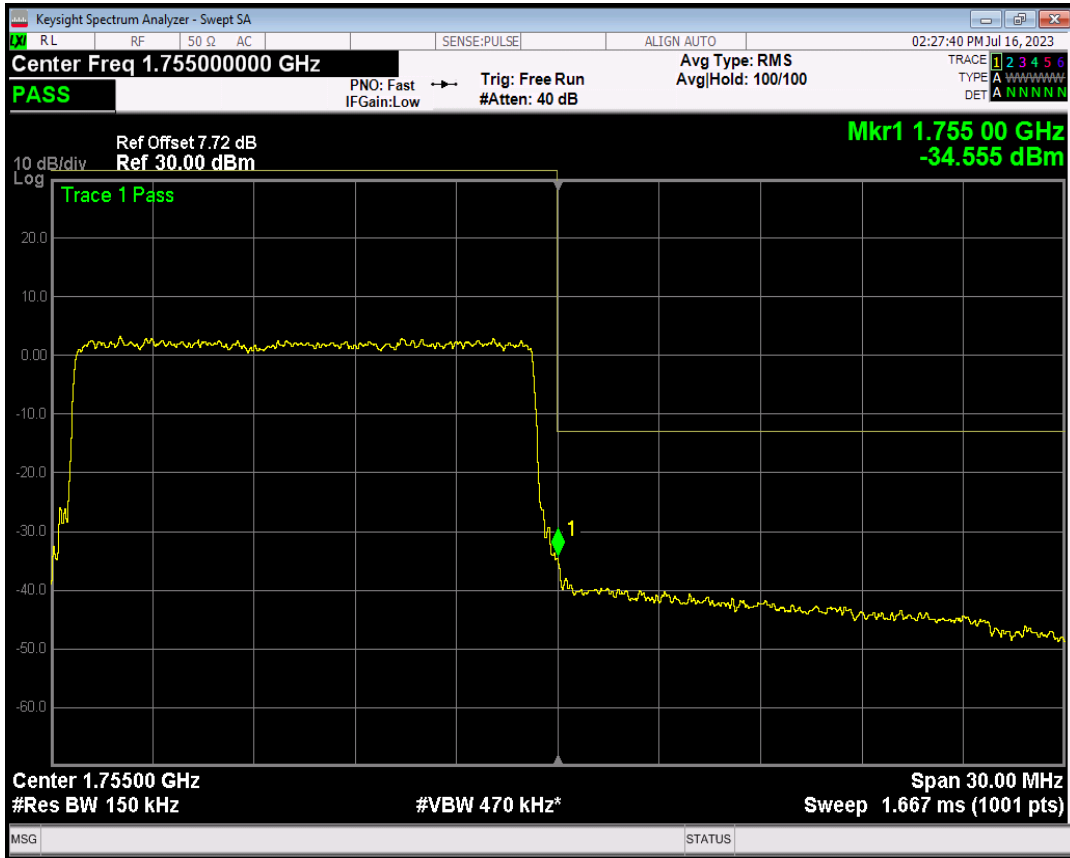

Band4 16QAM BW=15MHz Channel=20325 RB Size=75 Position=#0

Band4 QPSK BW=20MHz Channel=20050 RB Size=1 Position=#0