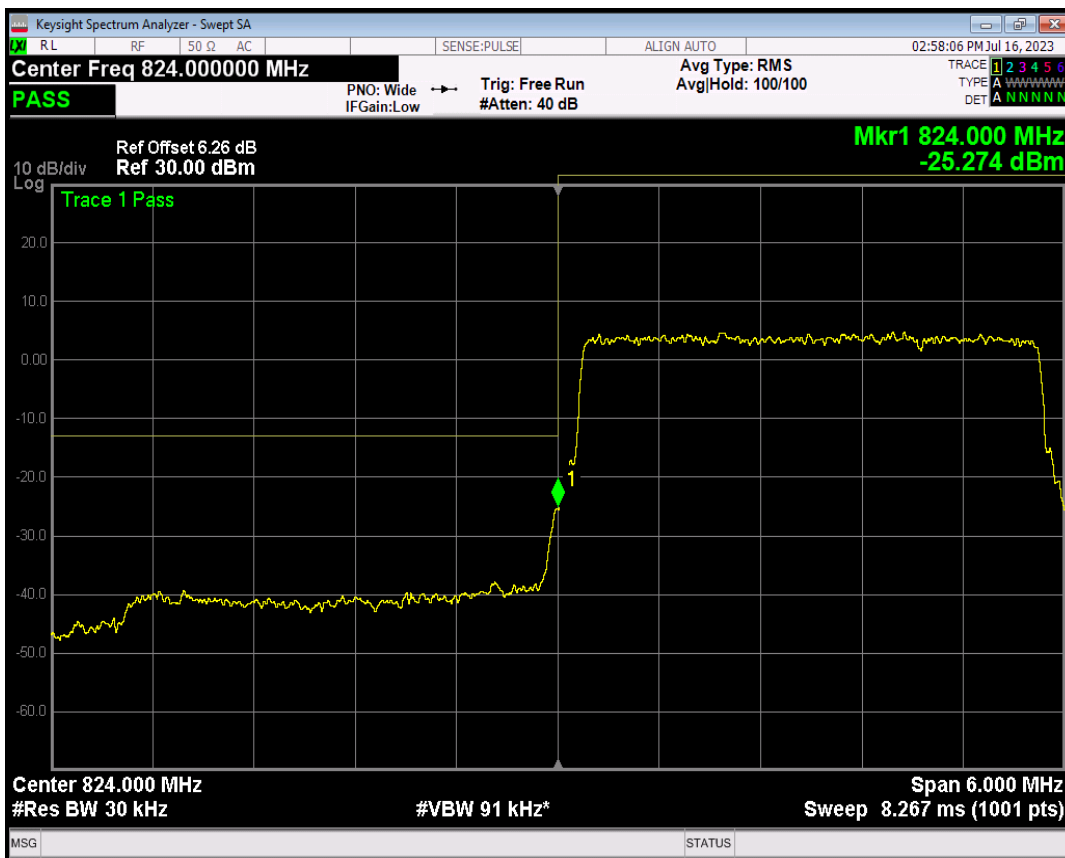

Band5 QPSK BW=3MHz Channel=20415 RB Size=15 Position=#0

Band5 16QAM BW=3MHz Channel=20415 RB Size=1 Position=#0