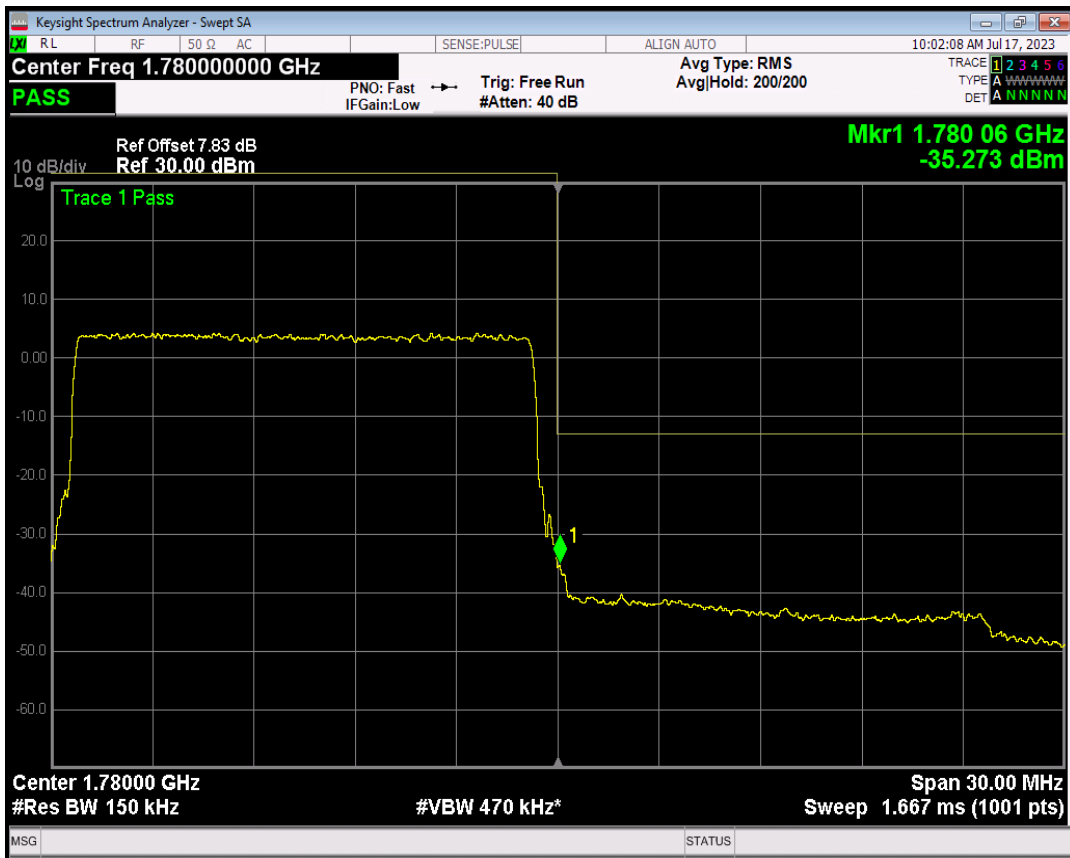

Band66 QPSK BW=15MHz Channel=132597 RB Size=75 Position=#0

Band66 16QAM BW=15MHz Channel=132597 RB Size=1 Position=#0