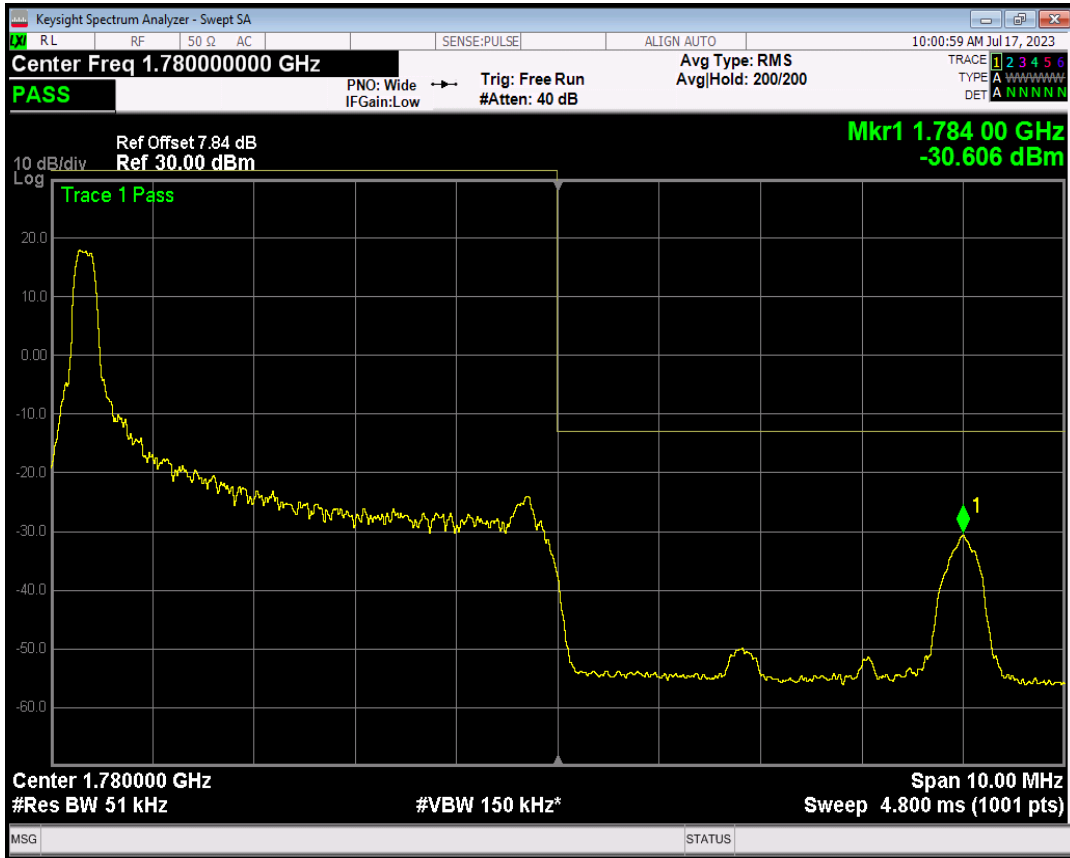

Band66 QPSK BW=5MHz Channel=132647 RB Size=1 Position=#0

Band66 QPSK BW=5MHz Channel=132647 RB Size=1 Position=#Max

Band66 QPSK BW=5MHz Channel=132647 RB Size=25 Position=#0

Band66 16QAM BW=5MHz Channel=132647 RB Size=1 Position=#0