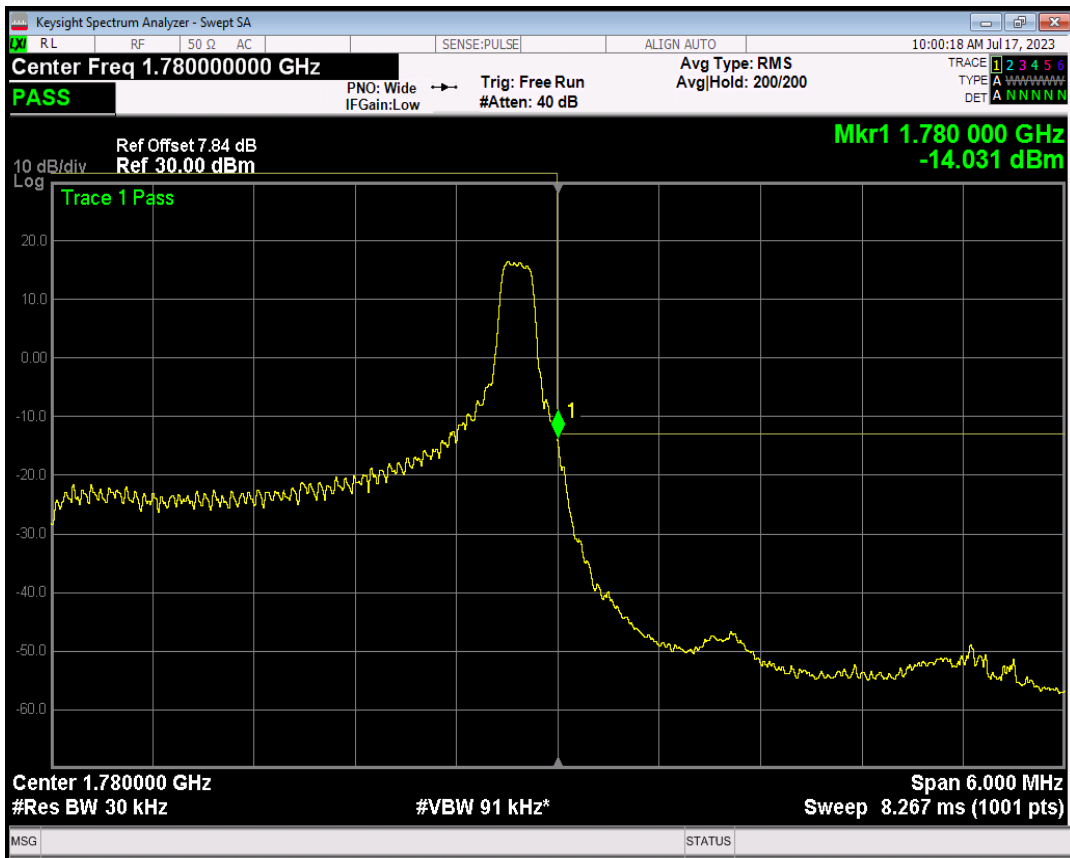

Band66 16QAM BW=3MHz Channel=132657 RB Size=1 Position=#Max

Band66 16QAM BW=3MHz Channel=132657 RB Size=15 Position=#0