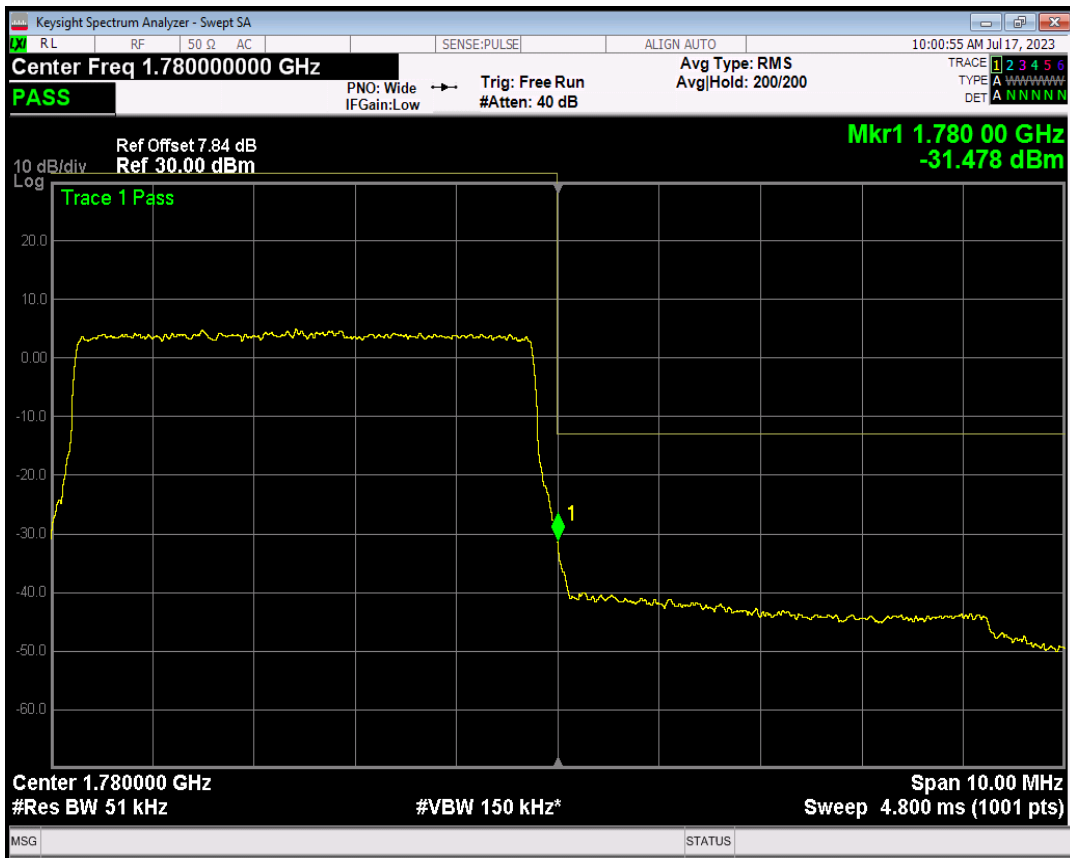

Band66 QPSK BW=5MHz Channel=132647 RB Size=25 Position=#0

Band66 16QAM BW=5MHz Channel=132647 RB Size=1 Position=#0