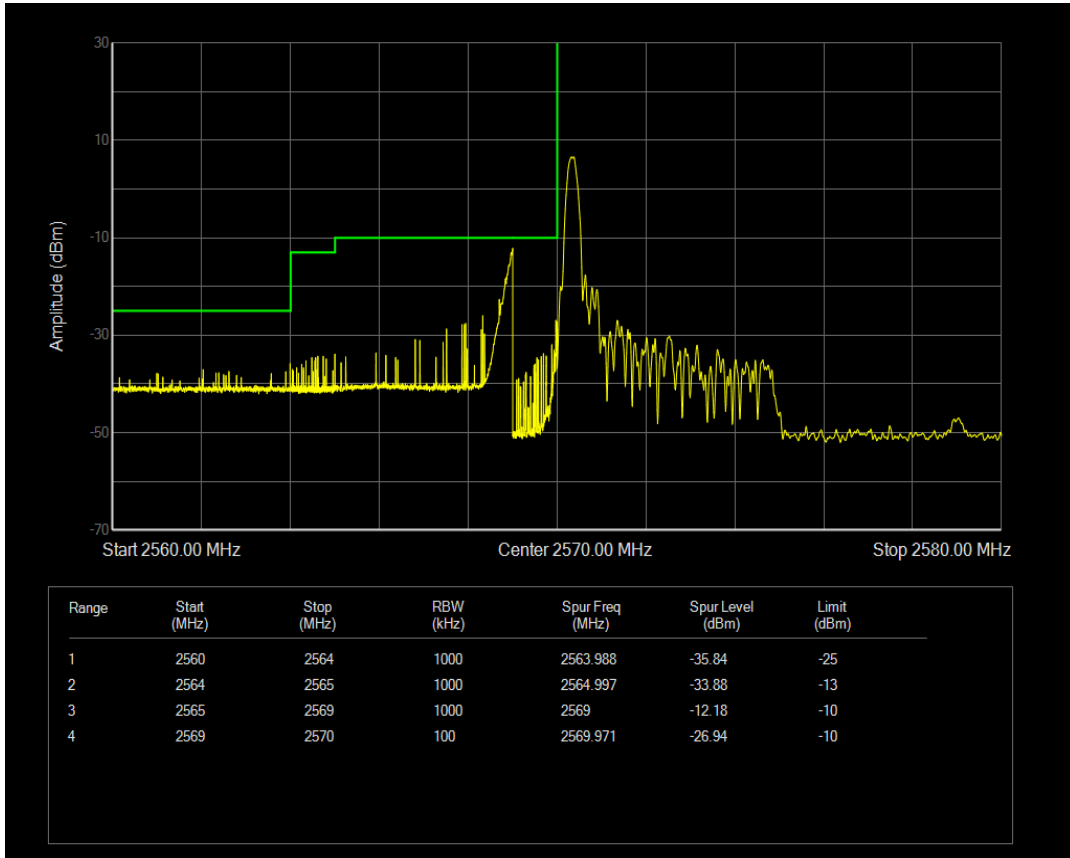

Band38 16QAM BW=5MHz Channel=37775 RB Size=1 Position=#0

Band38 16QAM BW=5MHz Channel=37775 RB Size=1 Position=#Max