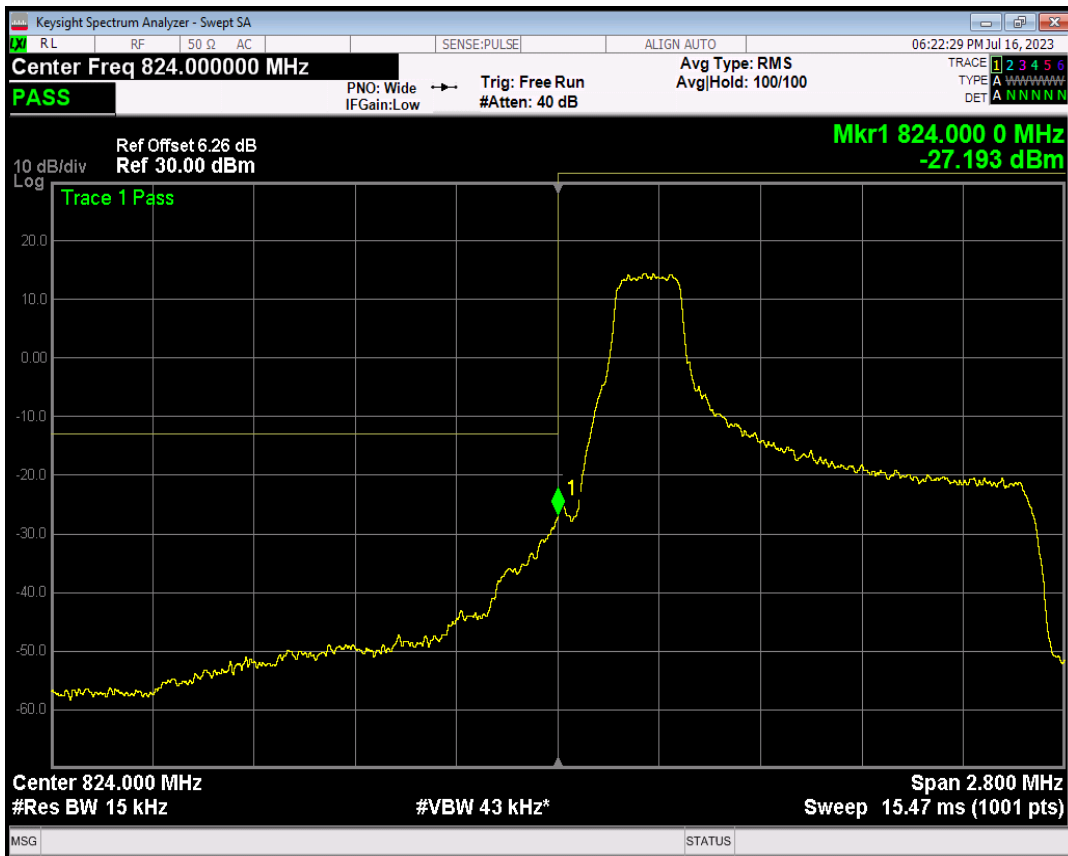

Band26(814-824) 16QAM BW=10MHz Channel=26740 RB Size=1 Position=#Max

Band26(814-824) 16QAM BW=10MHz Channel=26740 RB Size=50 Position=#0

Band26(824-849) QPSK BW=1.4MHz Channel=26797 RB Size=1 Position=#0