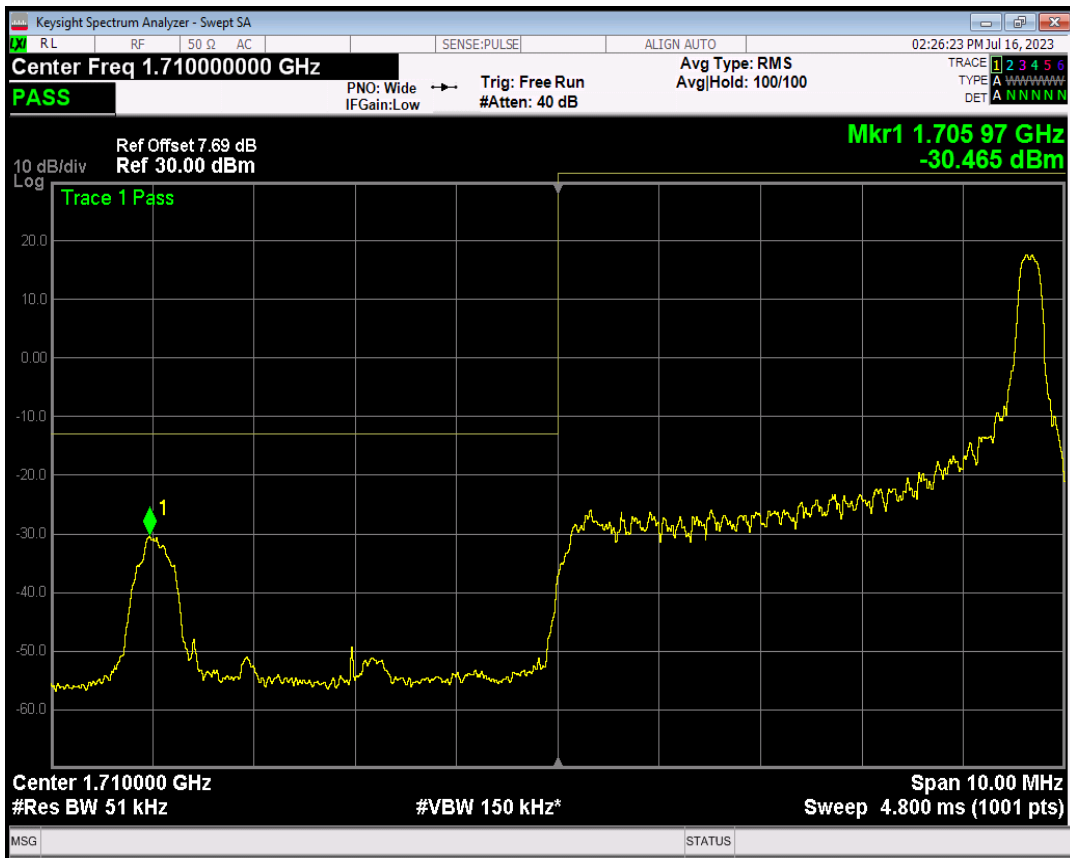

Band4 16QAM BW=5MHz Channel=19975 RB Size=1 Position=#Max

Band4 16QAM BW=5MHz Channel=19975 RB Size=25 Position=#0