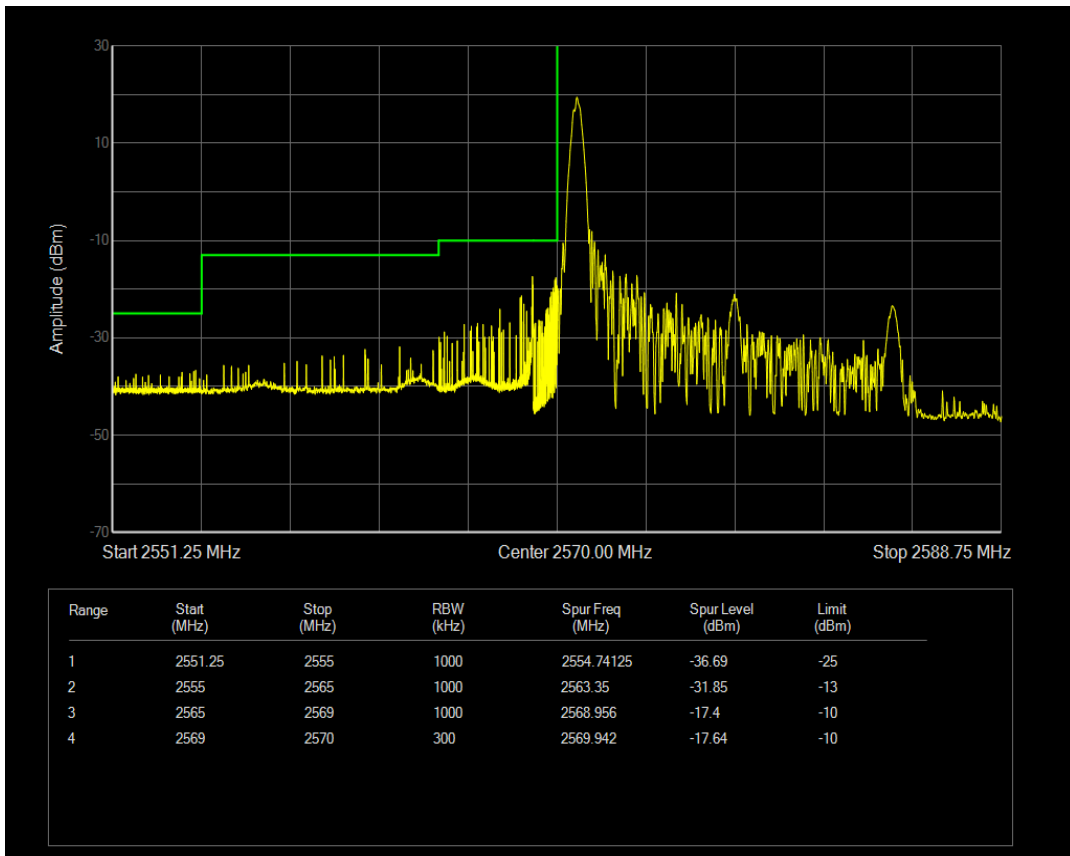

Band38 QPSK BW=15MHz Channel=37825 RB Size=1 Position=#0

Band38 QPSK BW=15MHz Channel=37825 RB Size=1 Position=#Max