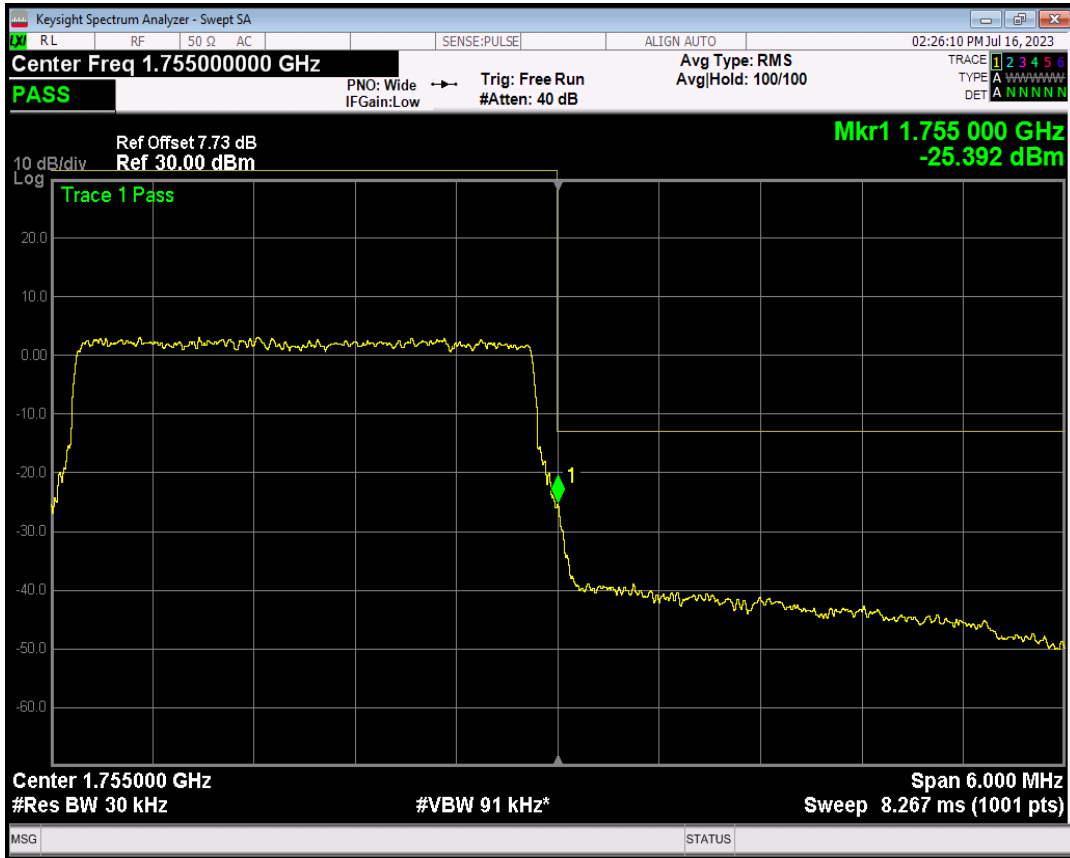

Band4 16QAM BW=3MHz Channel=20385 RB Size=15 Position=#0

Band4 QPSK BW=5MHz Channel=19975 RB Size=1 Position=#0