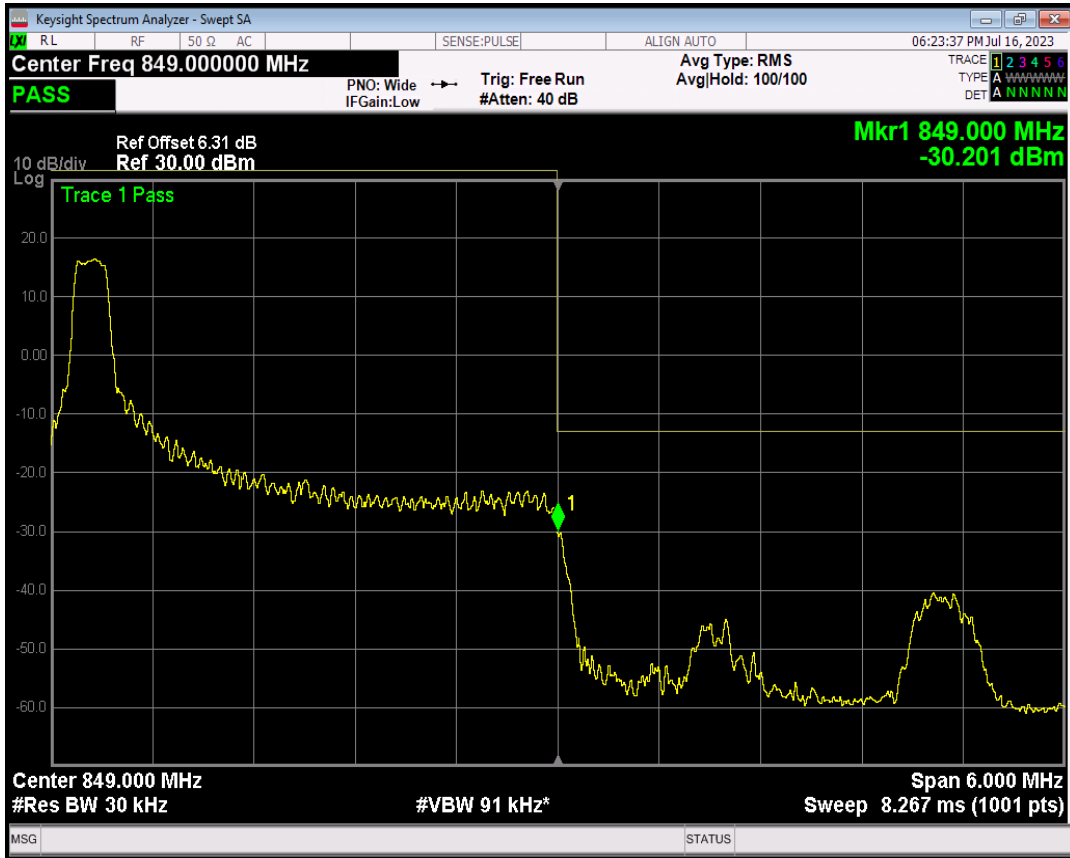

Band26(824-849) 16QAM BW=3MHz Channel=27025 RB Size=1 Position=#0

Band26(824-849) 16QAM BW=3MHz Channel=27025 RB Size=1 Position=#Max