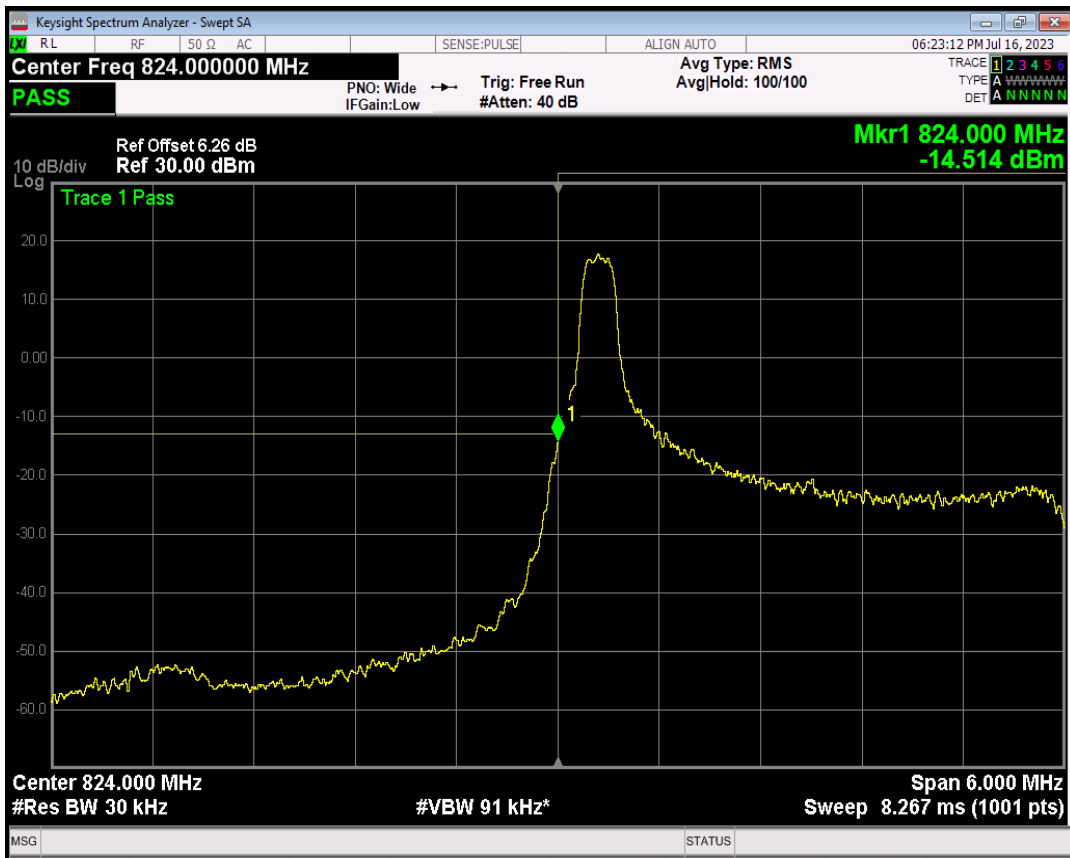

Band26(824-849) QPSK BW=3MHz Channel=26805 RB Size=1 Position=#0

Band26(824-849) QPSK BW=3MHz Channel=26805 RB Size=1 Position=#Max