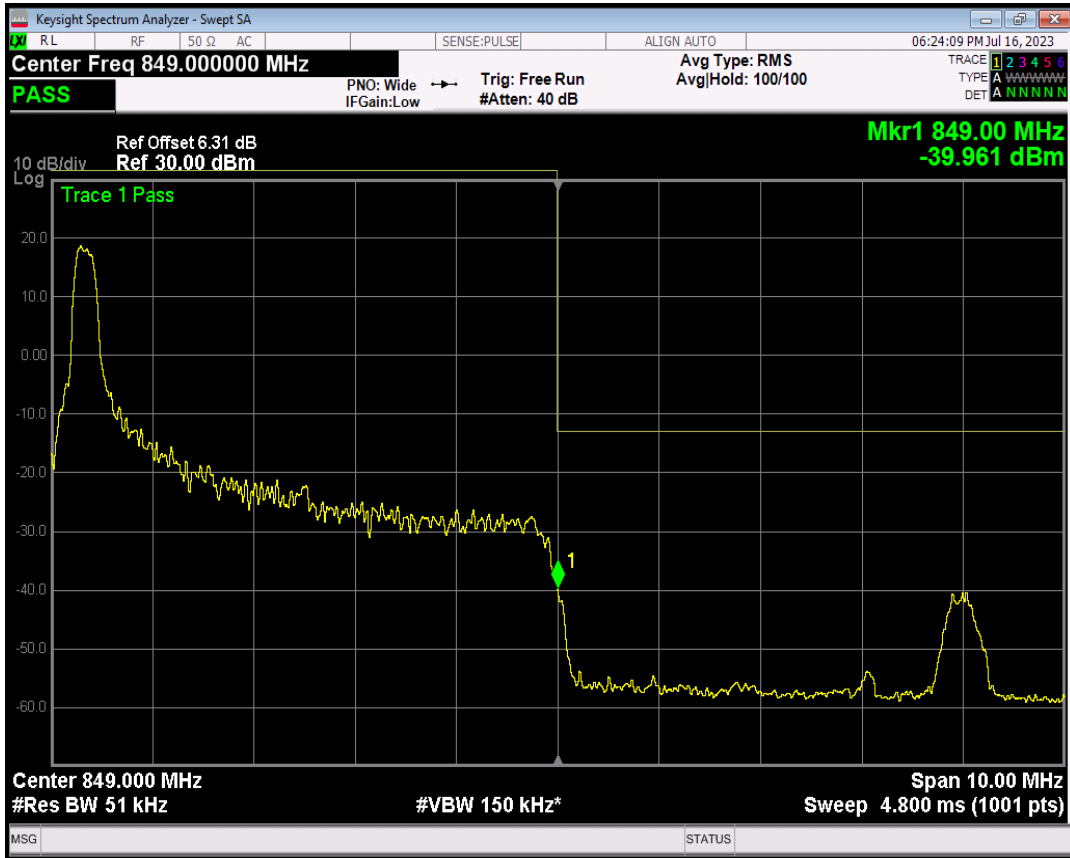

Band26(824-849) 16QAM BW=5MHz Channel=27015 RB Size=1 Position=#0

Band26(824-849) 16QAM BW=5MHz Channel=27015 RB Size=1 Position=#Max