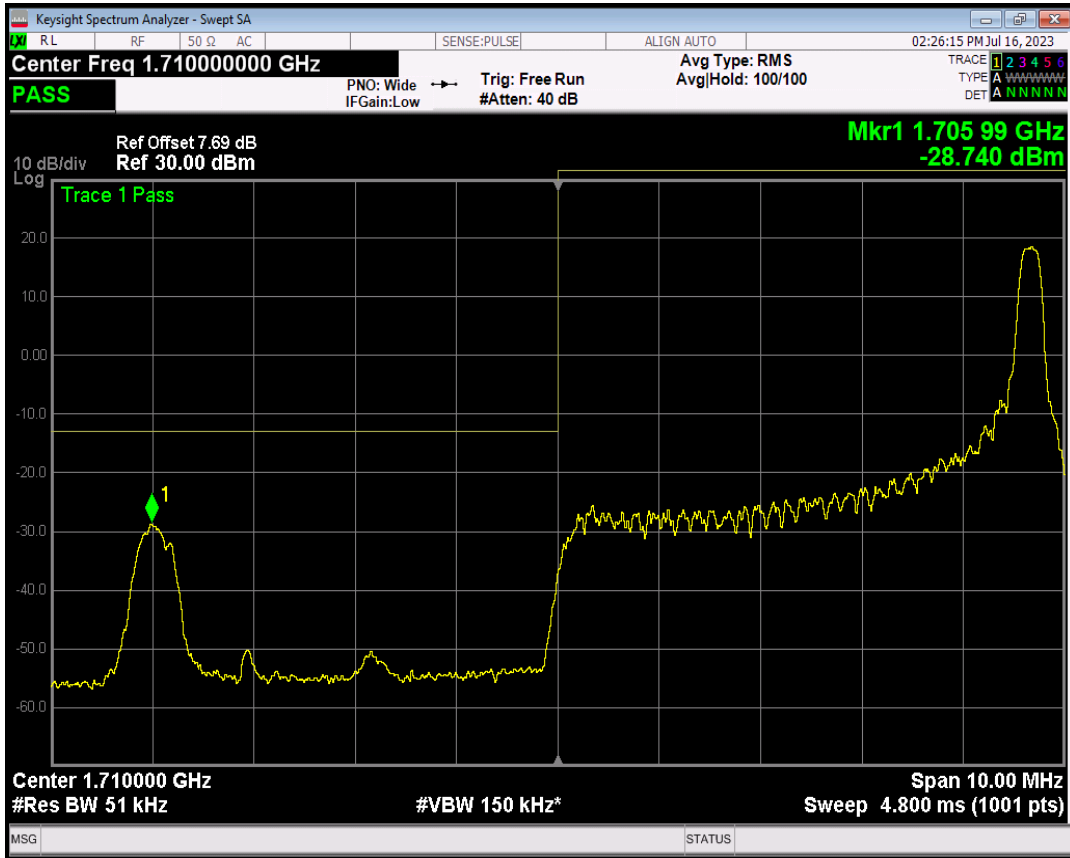

Band4 QPSK BW=5MHz Channel=19975 RB Size=1 Position=#Max

Band4 QPSK BW=5MHz Channel=19975 RB Size=25 Position=#0