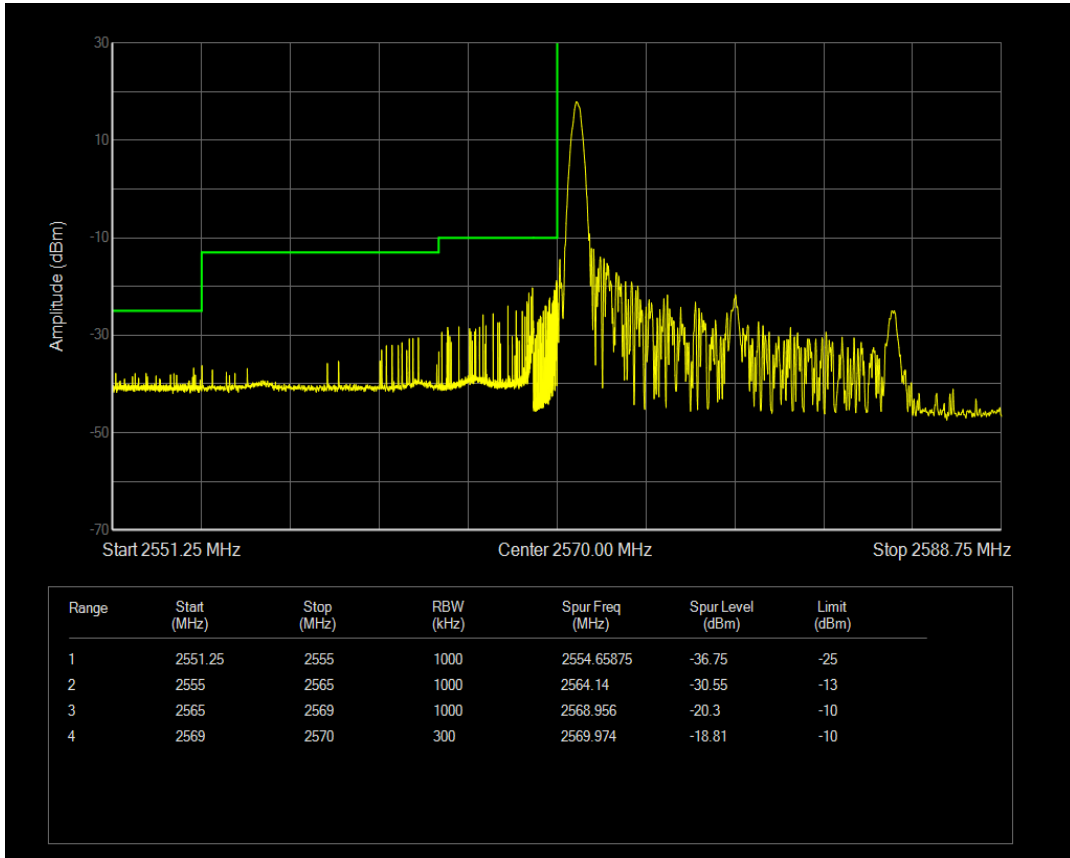

Band38 16QAM BW=15MHz Channel=37825 RB Size=1 Position=#0

Band38 16QAM BW=15MHz Channel=37825 RB Size=1 Position=#Max