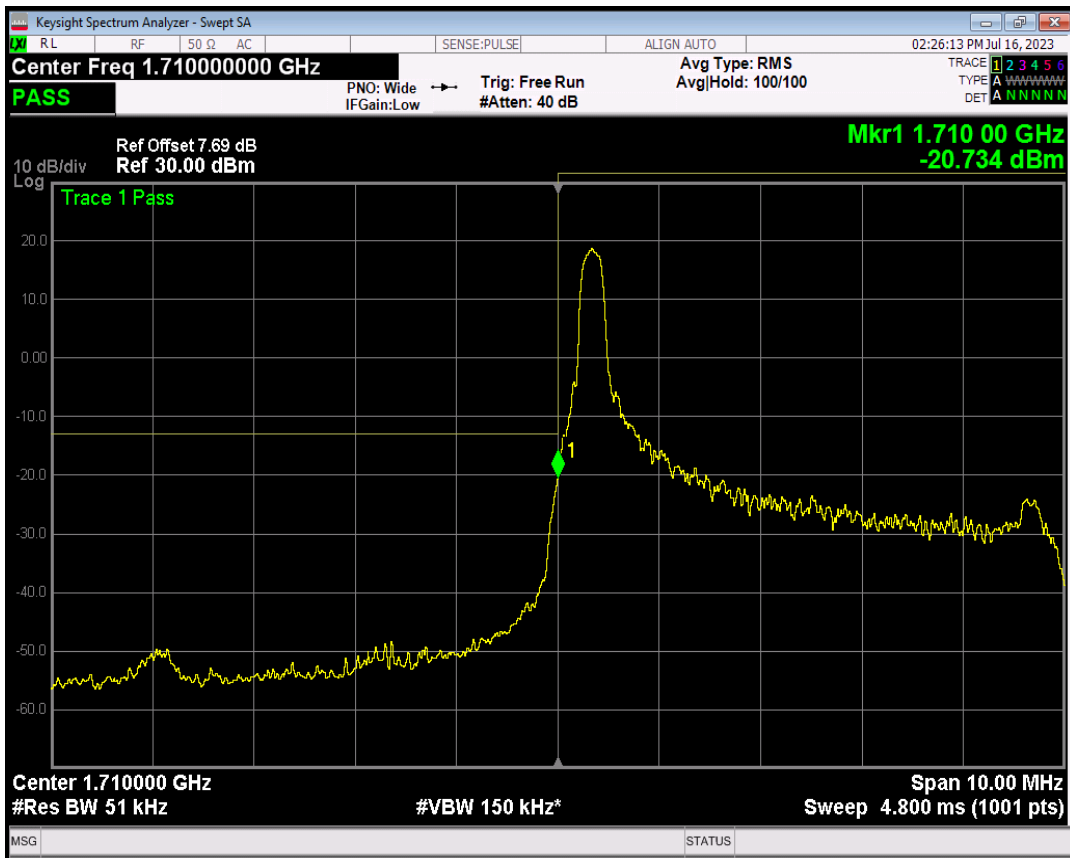

Band4 QPSK BW=5MHz Channel=19975 RB Size=1 Position=#0

Band4 QPSK BW=5MHz Channel=19975 RB Size=1 Position=#Max