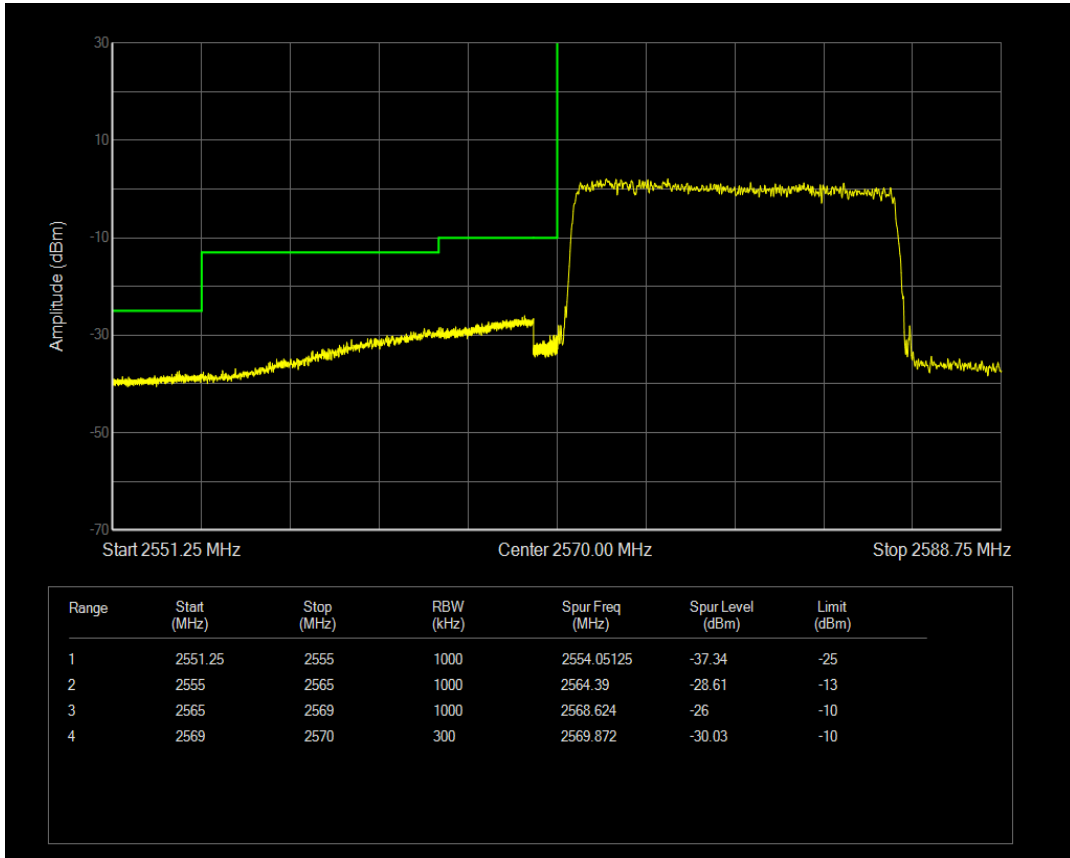

Band38 16QAM BW=15MHz Channel=37825 RB Size=75 Position=#0

Band38 QPSK BW=15MHz Channel=38175 RB Size=1 Position=#0