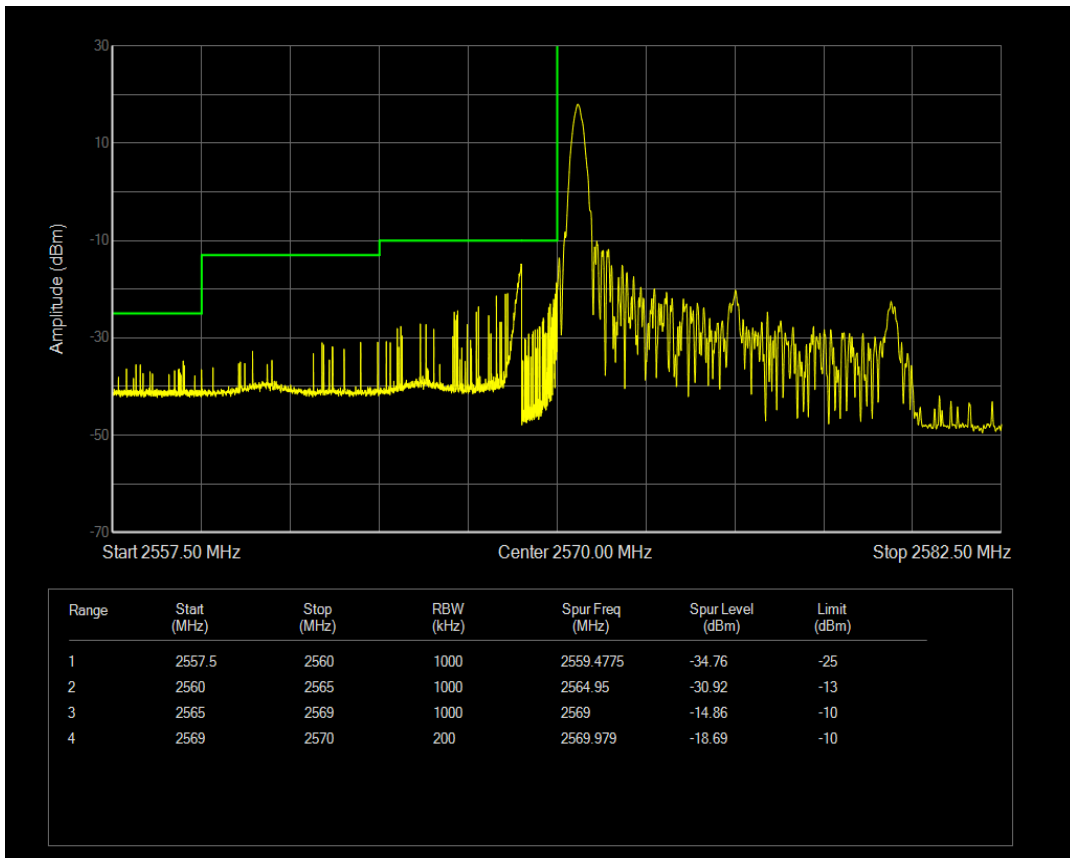

Band38 QPSK BW=10MHz Channel=37800 RB Size=1 Position=#0

Band38 QPSK BW=10MHz Channel=37800 RB Size=1 Position=#Max