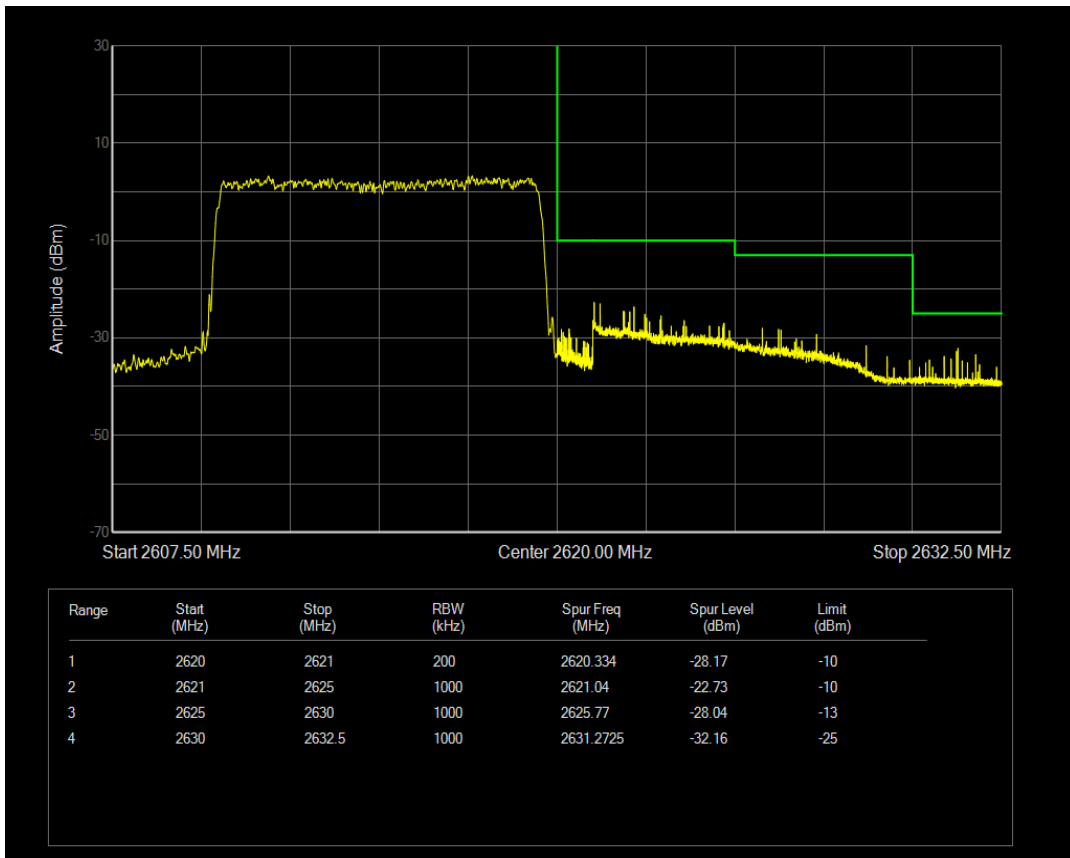

Band38 QPSK BW=10MHz Channel=38200 RB Size=50 Position=#0

Band38 16QAM BW=10MHz Channel=38200 RB Size=1 Position=#0