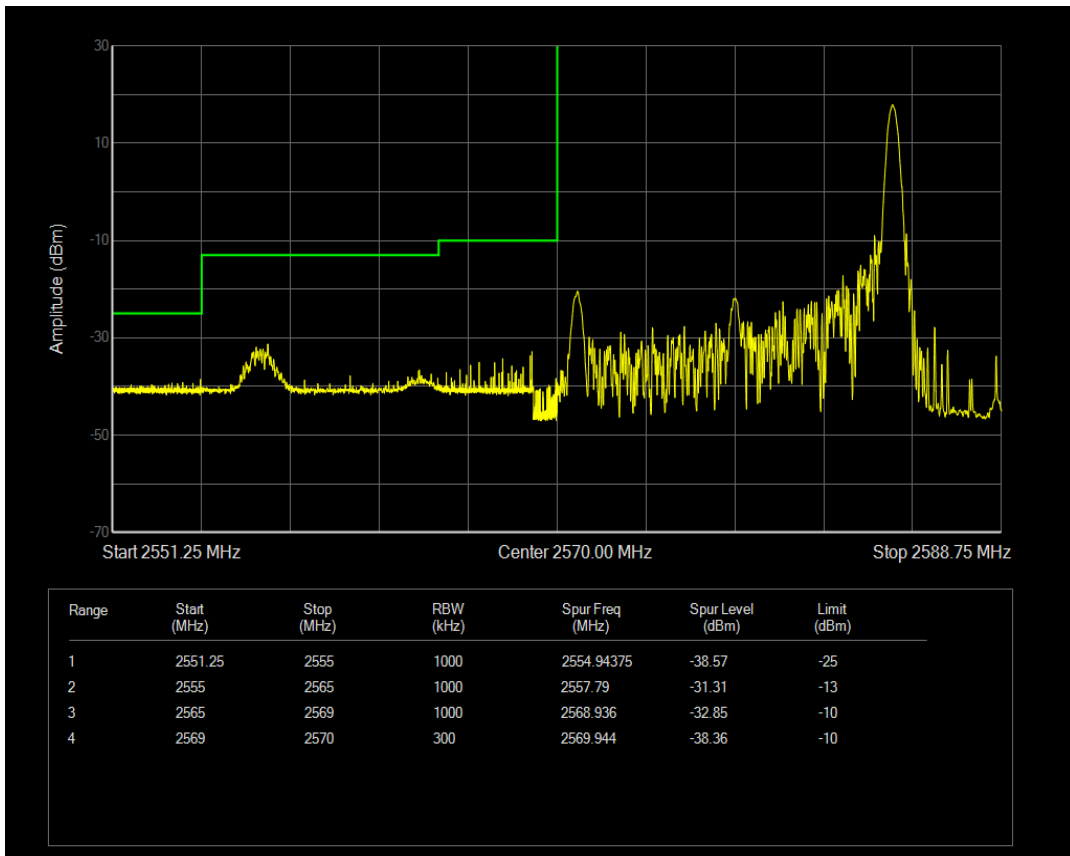

Band38 16QAM BW=15MHz Channel=37825 RB Size=1 Position=#Max

Band38 16QAM BW=15MHz Channel=37825 RB Size=75 Position=#0