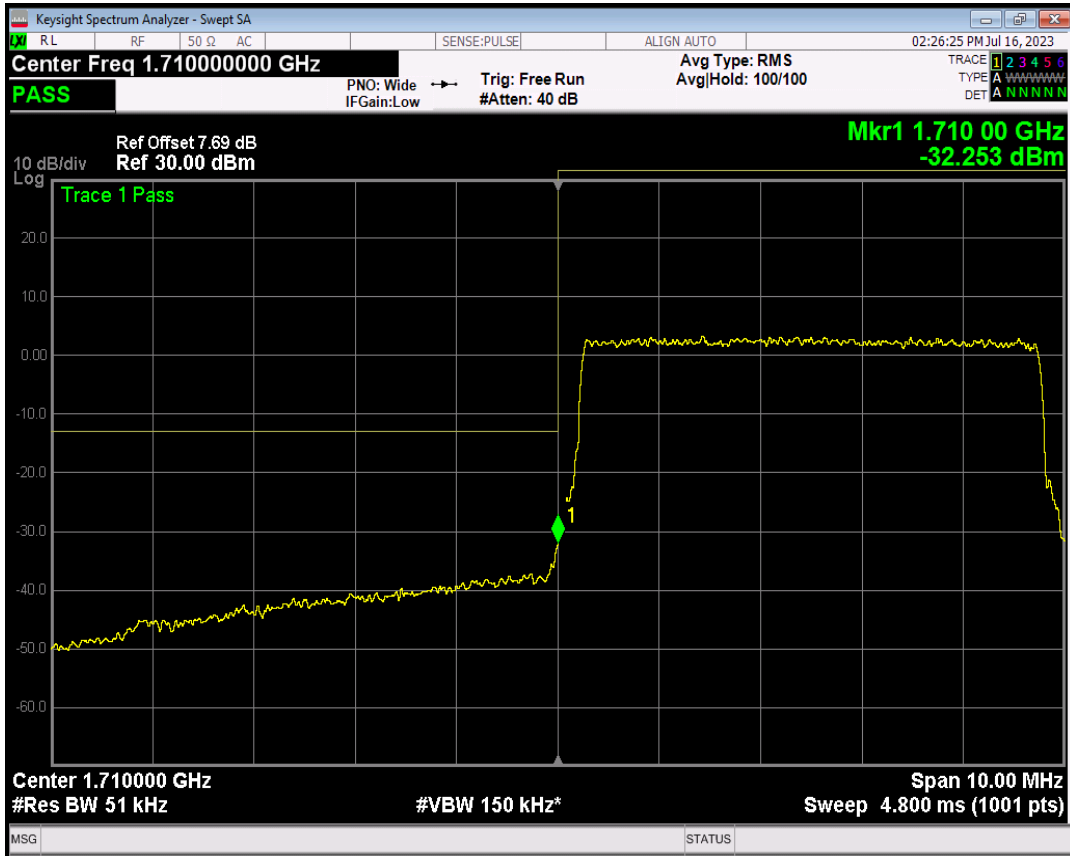

Band4 16QAM BW=3MHz Channel=20385 RB Size=15 Position=#0

Band4 QPSK BW=5MHz Channel=19975 RB Size=1 Position=#0

Band4 QPSK BW=5MHz Channel=19975 RB Size=1 Position=#Max

Band4 QPSK BW=5MHz Channel=19975 RB Size=25 Position=#0

Band4 16QAM BW=5MHz Channel=19975 RB Size=1 Position=#0

Band4 16QAM BW=5MHz Channel=19975 RB Size=1 Position=#Max

Band4 16QAM BW=5MHz Channel=19975 RB Size=25 Position=#0

Band4 QPSK BW=5MHz Channel=20375 RB Size=1 Position=#0