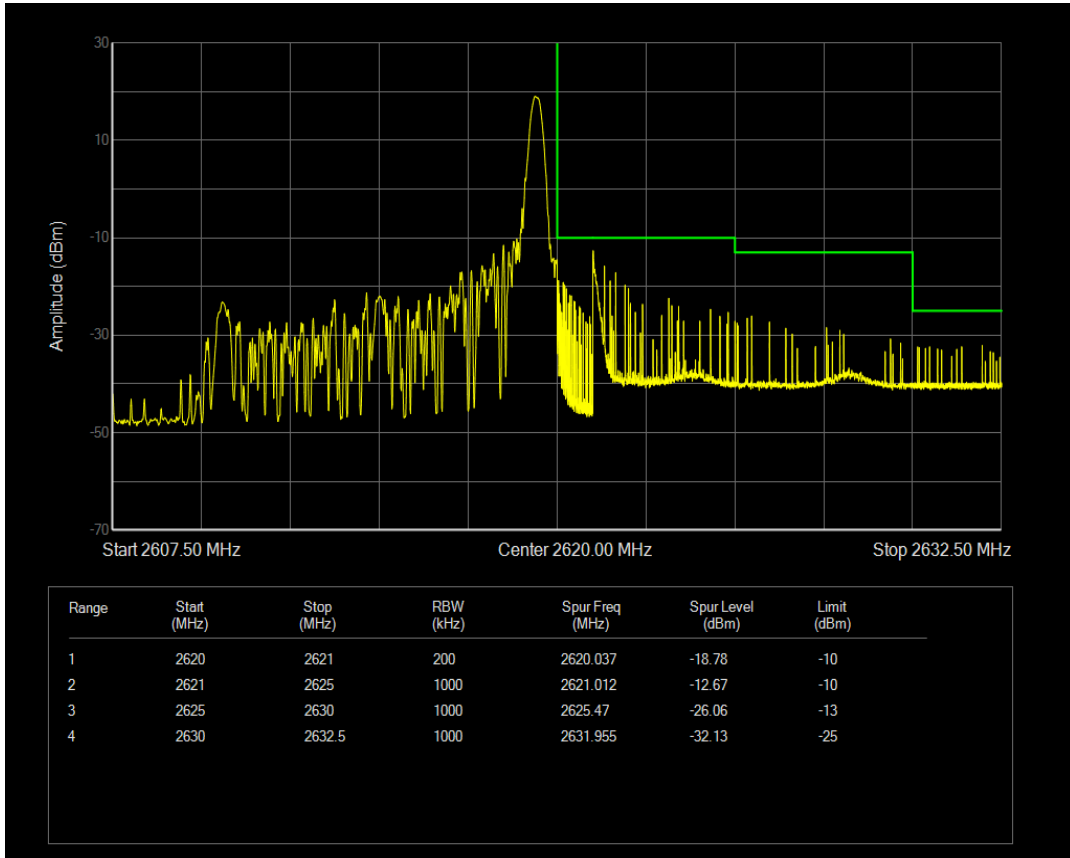

Band38 QPSK BW=10MHz Channel=38200 RB Size=1 Position=#Max

Band38 QPSK BW=10MHz Channel=38200 RB Size=50 Position=#0