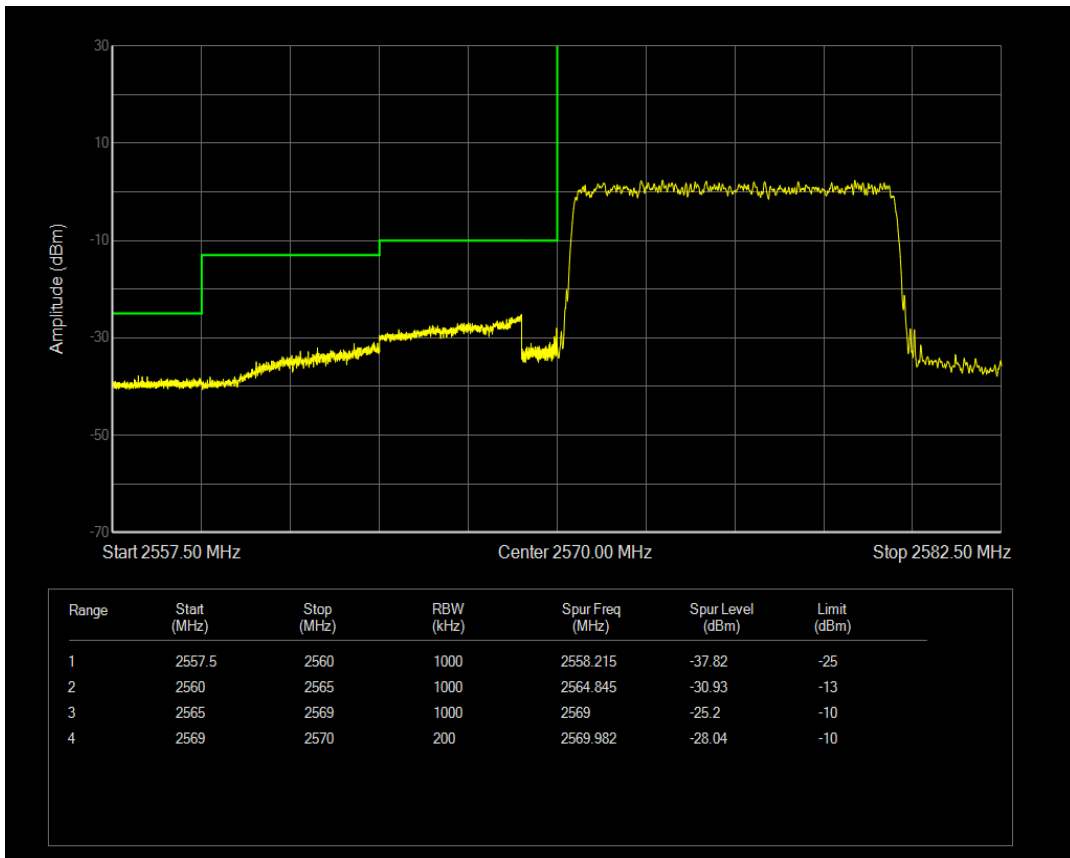

Band38 16QAM BW=5MHz Channel=38225 RB Size=25 Position=#0

Band38 QPSK BW=10MHz Channel=37800 RB Size=1 Position=#0

Band38 QPSK BW=10MHz Channel=37800 RB Size=1 Position=#Max

Band38 QPSK BW=10MHz Channel=37800 RB Size=50 Position=#0