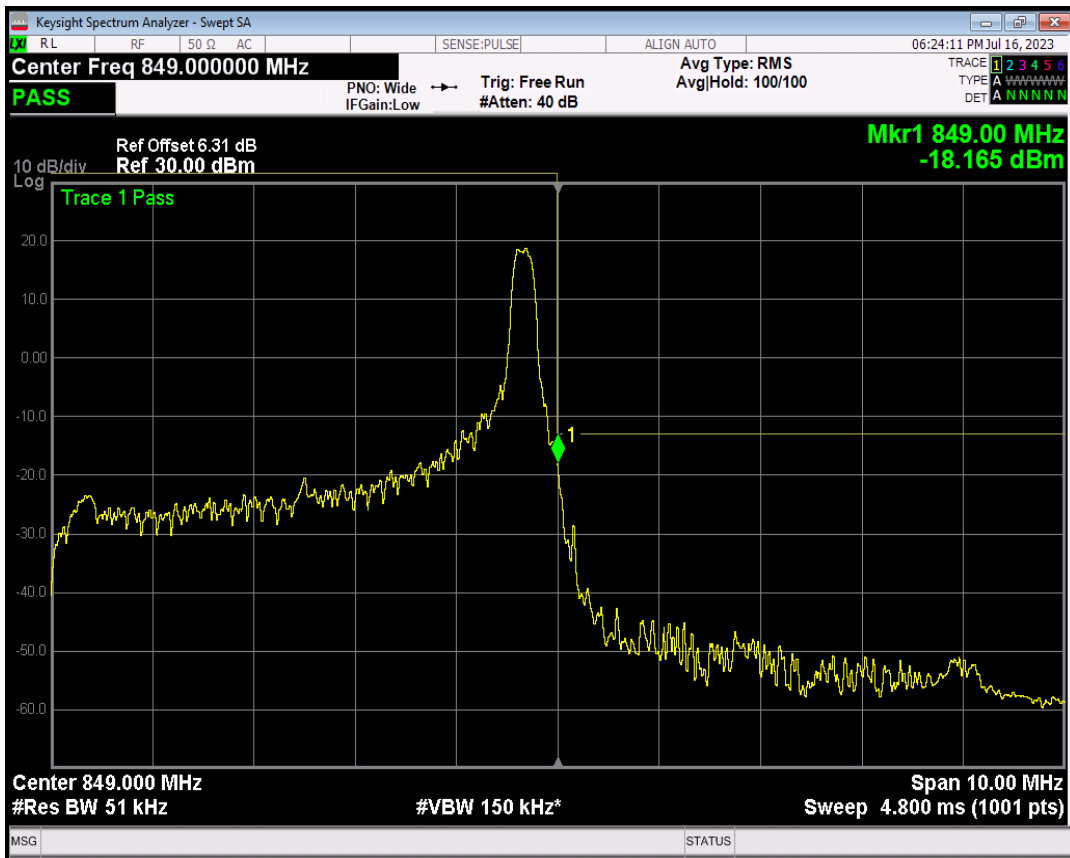

Band26(824-849) 16QAM BW=5MHz Channel=27015 RB Size=1 Position=#Max

Band26(824-849) 16QAM BW=5MHz Channel=27015 RB Size=25 Position=#0