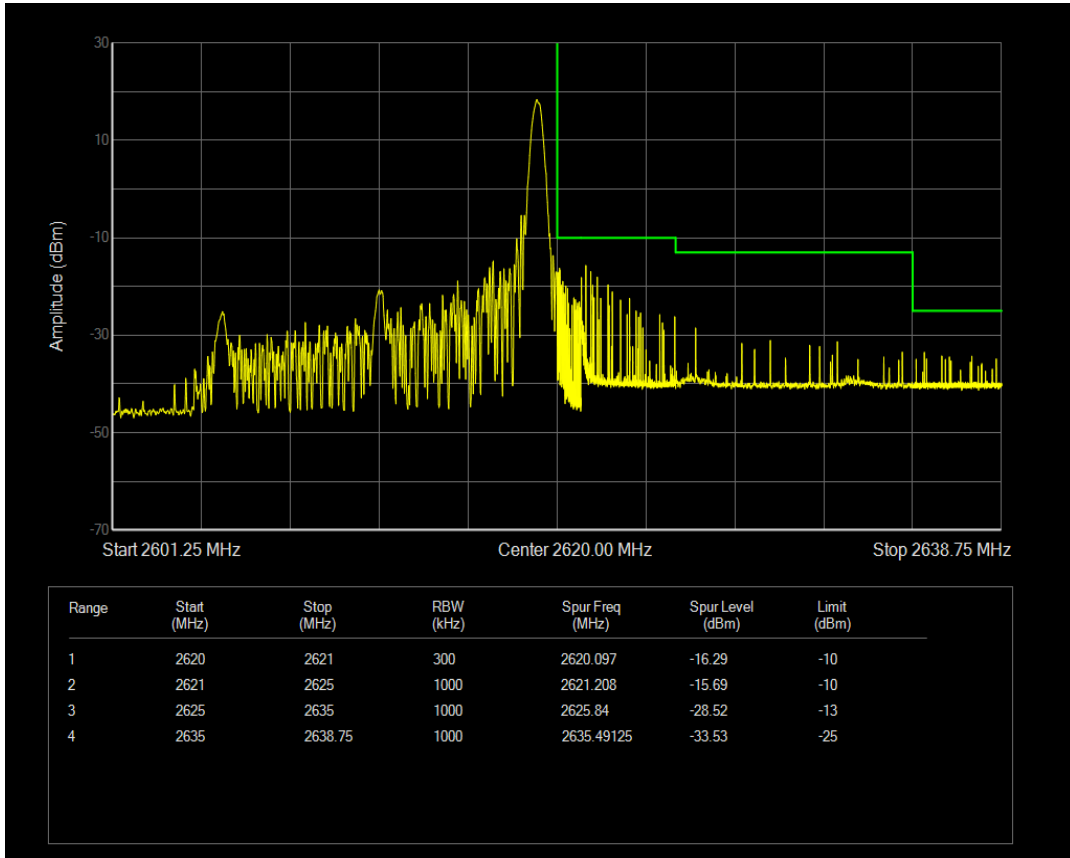

Band38 QPSK BW=15MHz Channel=38175 RB Size=1 Position=#Max

Band38 QPSK BW=15MHz Channel=38175 RB Size=75 Position=#0