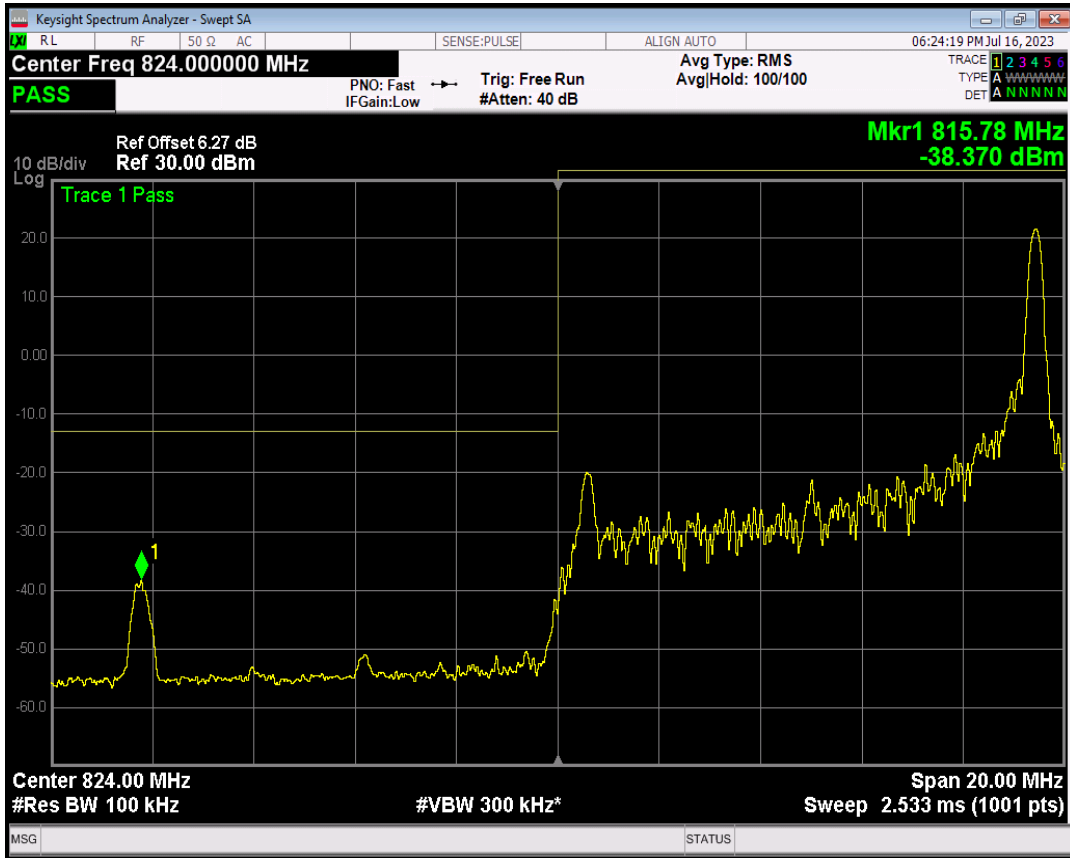

Band26(824-849) QPSK BW=10MHz Channel=26840 RB Size=1 Position=#Max

Band26(824-849) QPSK BW=10MHz Channel=26840 RB Size=50 Position=#0