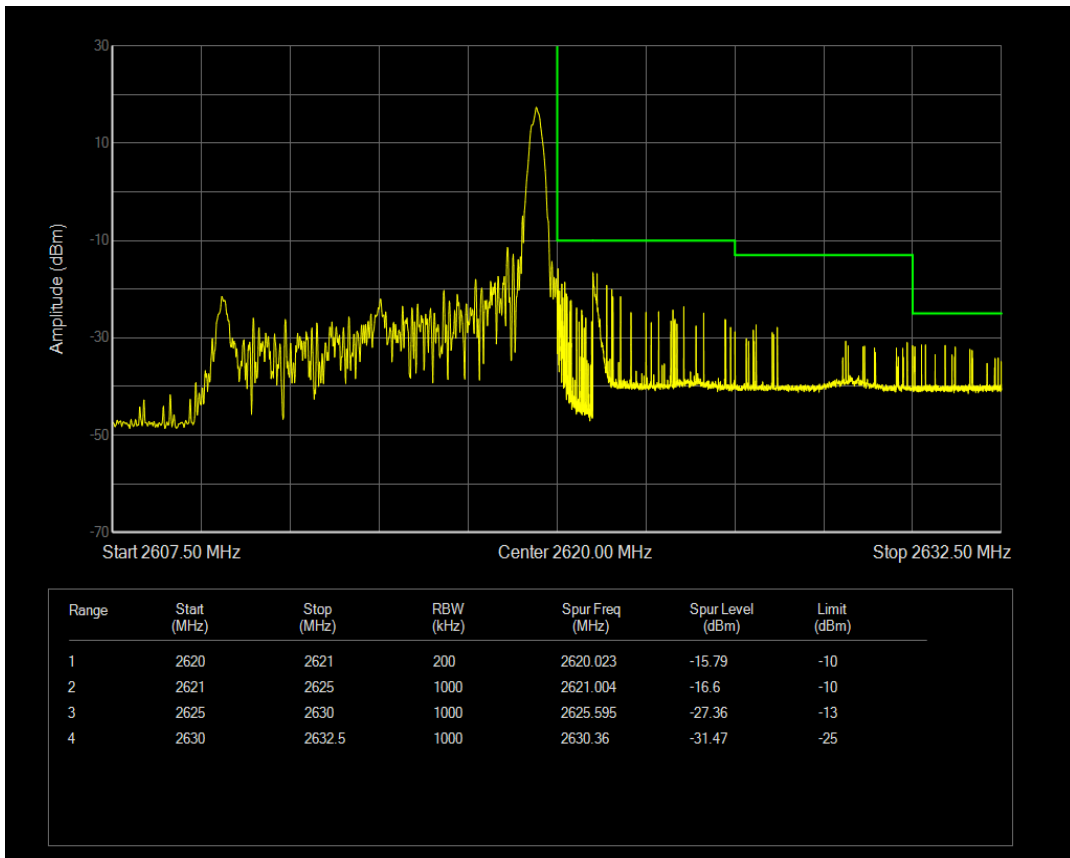

Band38 QPSK BW=10MHz Channel=38200 RB Size=1 Position=#Max

Band38 QPSK BW=10MHz Channel=38200 RB Size=50 Position=#0

Band38 16QAM BW=10MHz Channel=38200 RB Size=1 Position=#0

Band38 16QAM BW=10MHz Channel=38200 RB Size=1 Position=#Max