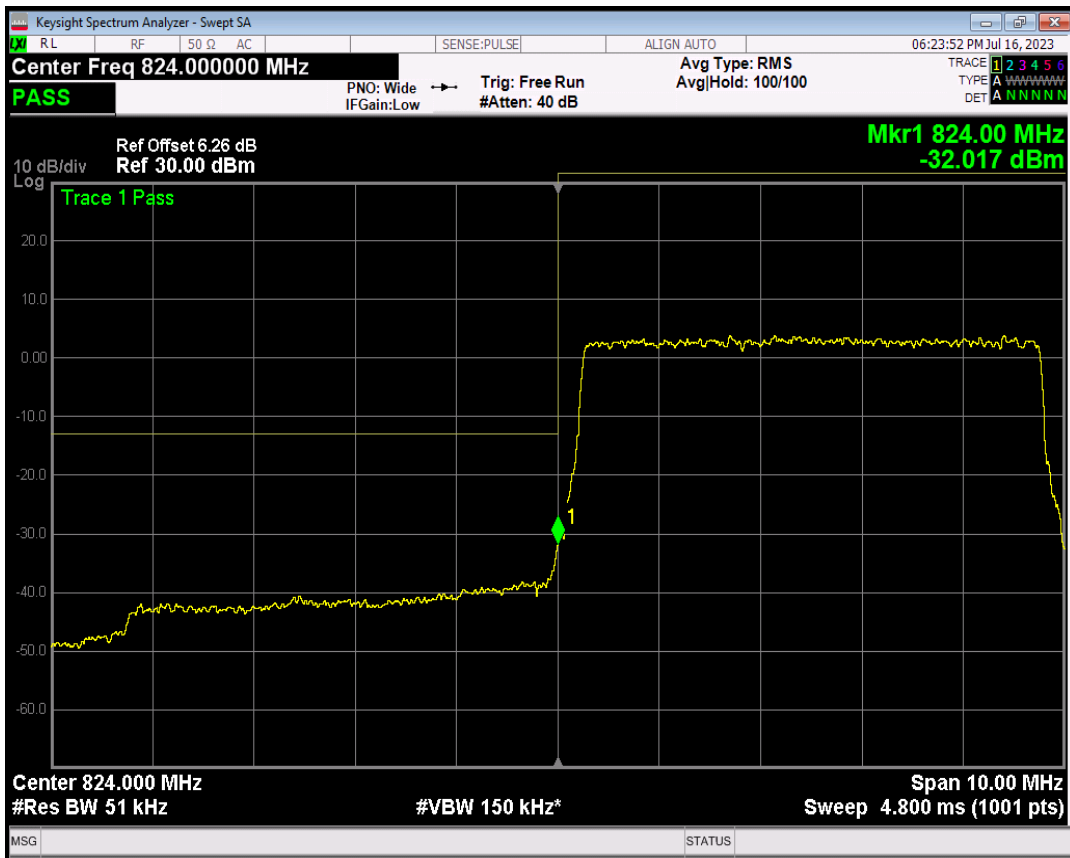

Band26(824-849) QPSK BW=5MHz Channel=26815 RB Size=25 Position=#0

Band26(824-849) 16QAM BW=5MHz Channel=26815 RB Size=1 Position=#0