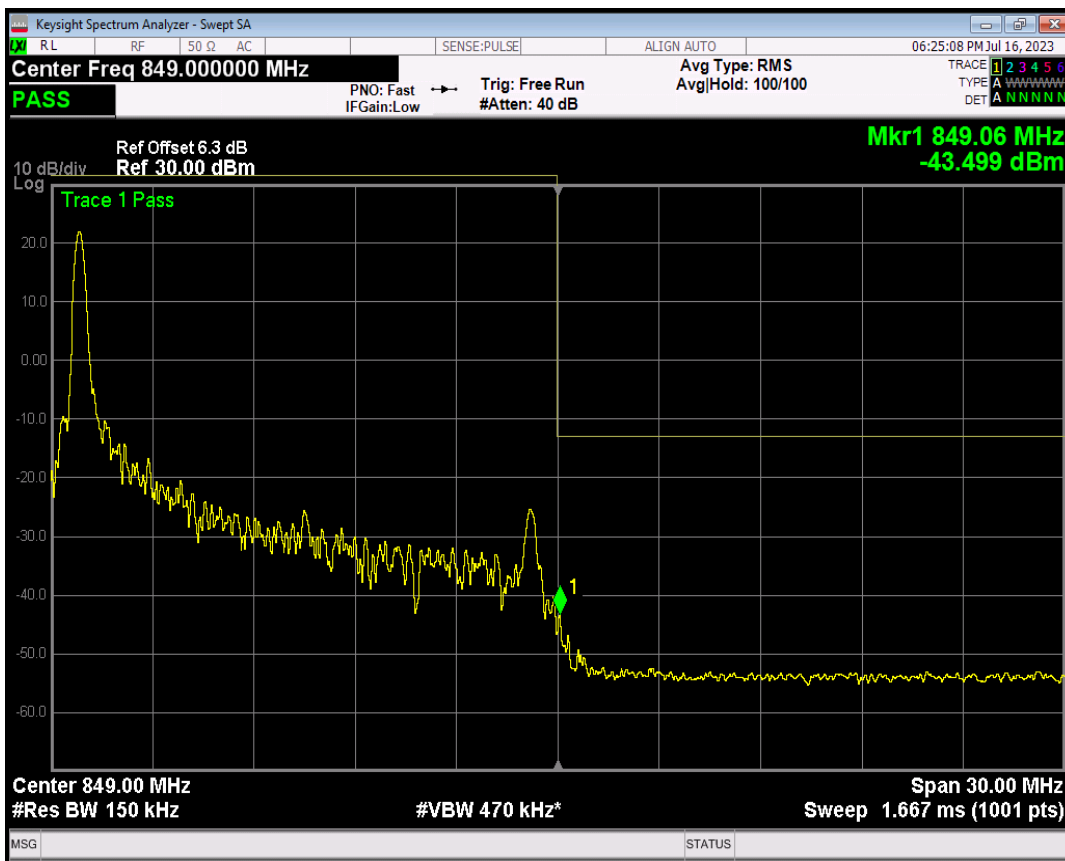

Band26(824-849) 16QAM BW=15MHz Channel=26965 RB Size=1 Position=#0

Band26(824-849) 16QAM BW=15MHz Channel=26965 RB Size=1 Position=#Max