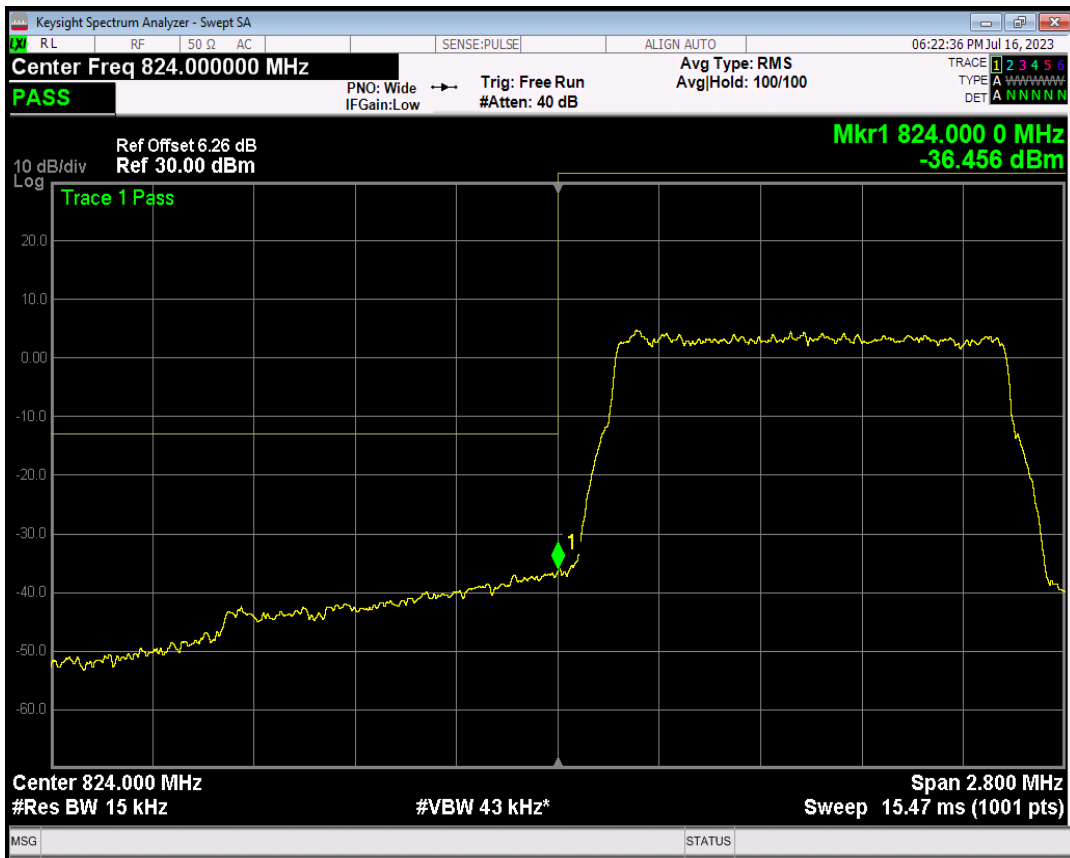

Band26(814-824) 16QAM BW=10MHz Channel=26740 RB Size=1 Position=#Max

Band26(814-824) 16QAM BW=10MHz Channel=26740 RB Size=50 Position=#0

Band26(824-849) QPSK BW=1.4MHz Channel=26797 RB Size=1 Position=#0

Band26(824-849) QPSK BW=1.4MHz Channel=26797 RB Size=1 Position=#Max

Band26(824-849) QPSK BW=1.4MHz Channel=26797 RB Size=6 Position=#0

Band26(824-849) 16QAM BW=1.4MHz Channel=26797 RB Size=1 Position=#0