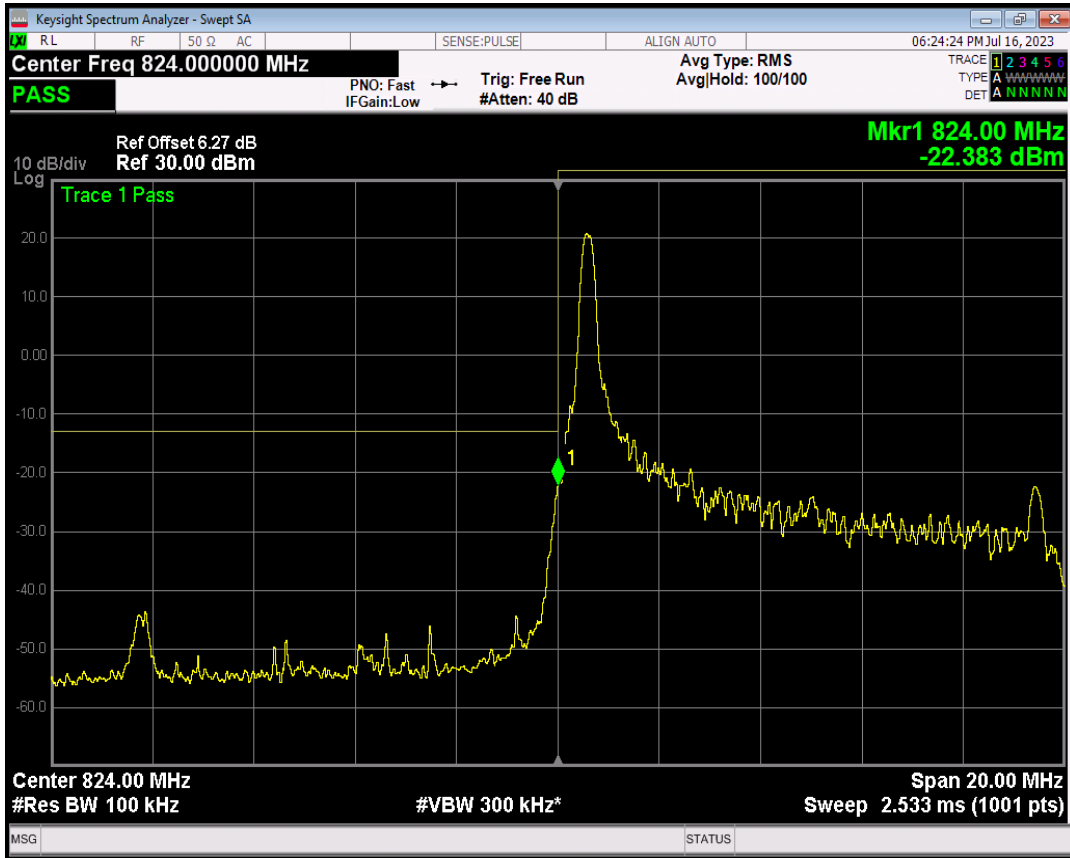

Band26(824-849) 16QAM BW=10MHz Channel=26840 RB Size=1 Position=#0

Band26(824-849) 16QAM BW=10MHz Channel=26840 RB Size=1 Position=#Max