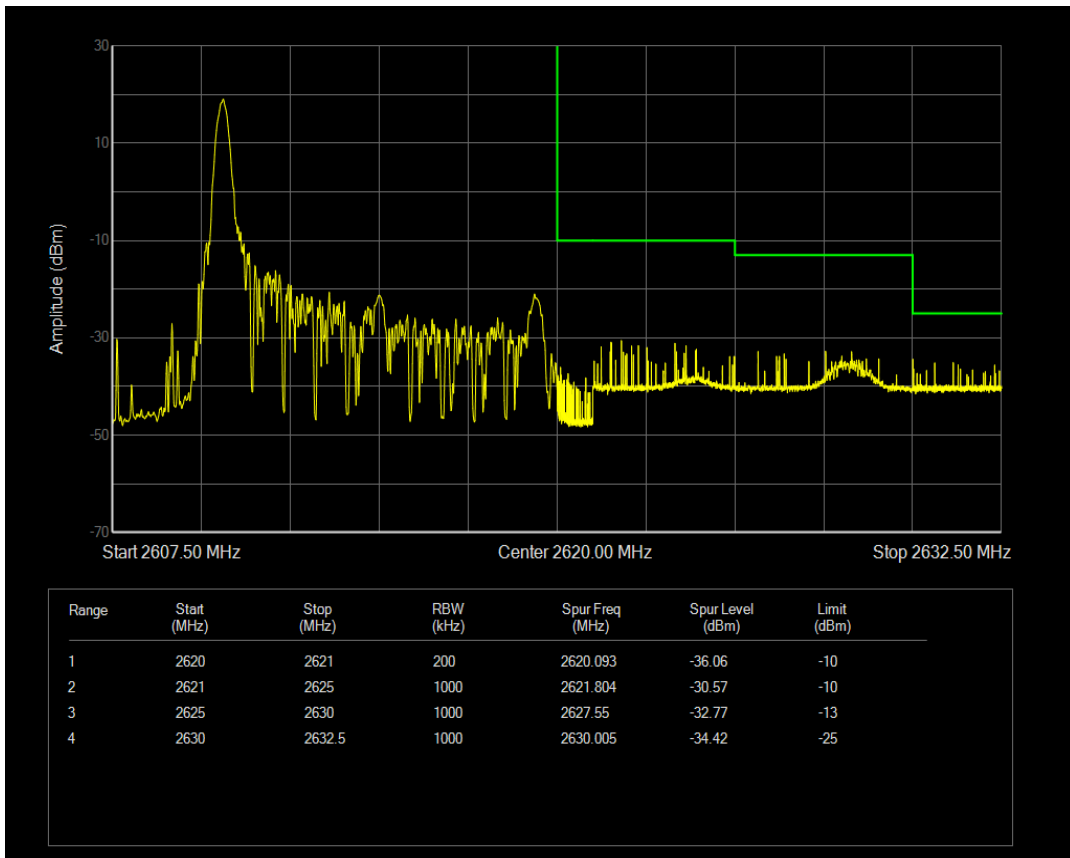

Band38 16QAM BW=10MHz Channel=37800 RB Size=1 Position=#0

Band38 16QAM BW=10MHz Channel=37800 RB Size=1 Position=#Max

Band38 16QAM BW=10MHz Channel=37800 RB Size=50 Position=#0

Band38 QPSK BW=10MHz Channel=38200 RB Size=1 Position=#0