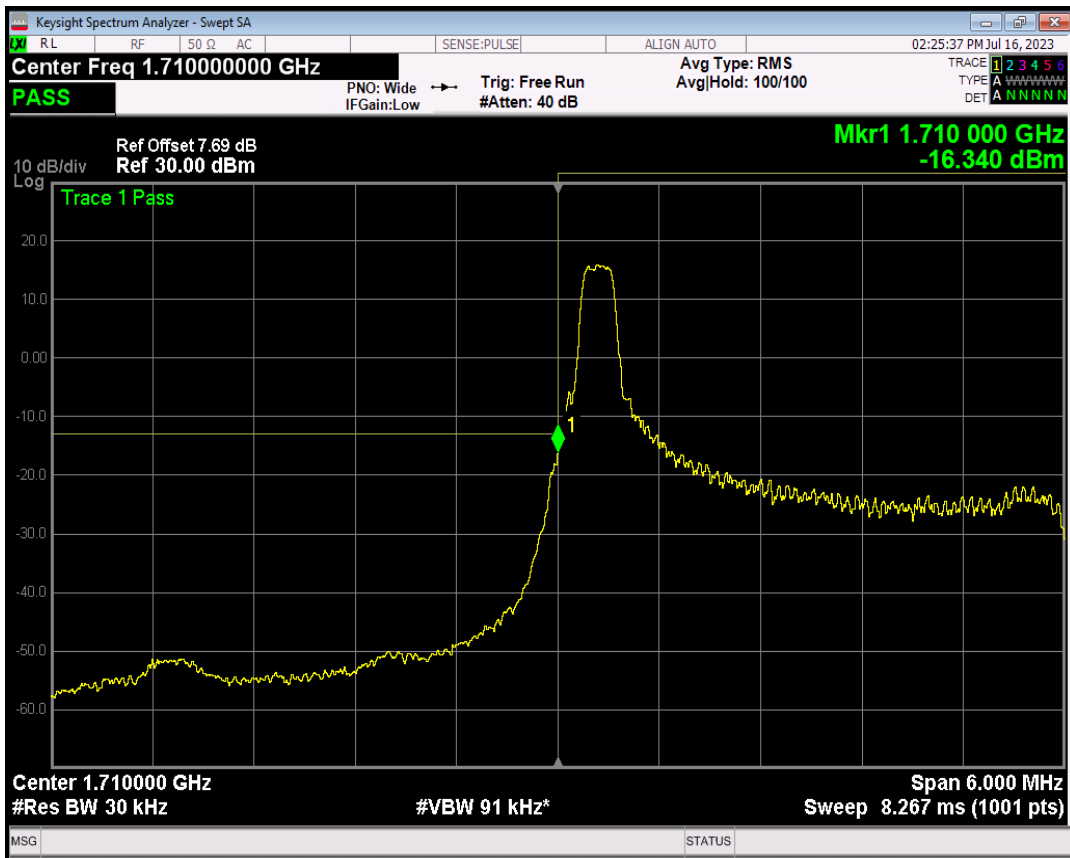

Band4 QPSK BW=3MHz Channel=19965 RB Size=1 Position=#0

Band4 QPSK BW=3MHz Channel=19965 RB Size=1 Position=#Max