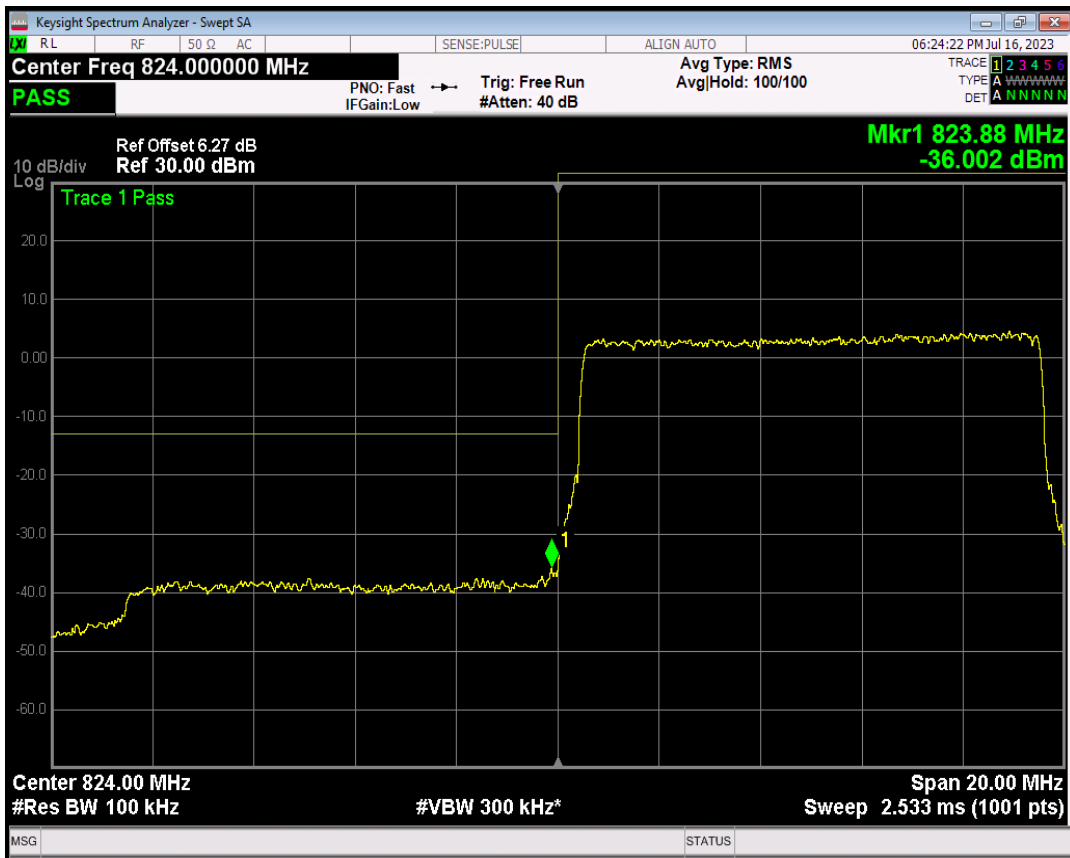

Band26(824-849) QPSK BW=10MHz Channel=26840 RB Size=50 Position=#0

Band26(824-849) 16QAM BW=10MHz Channel=26840 RB Size=1 Position=#0