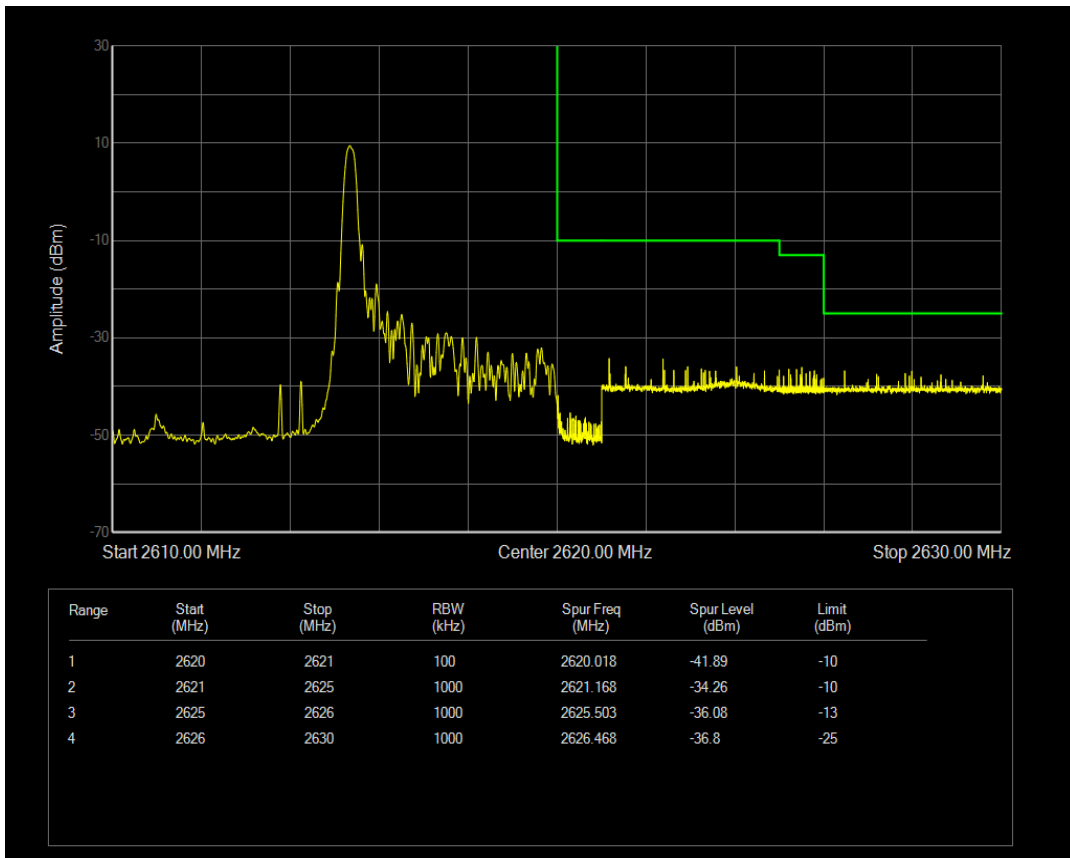

Band38 16QAM BW=5MHz Channel=37775 RB Size=1 Position=#0

Band38 16QAM BW=5MHz Channel=37775 RB Size=1 Position=#Max

Band38 16QAM BW=5MHz Channel=37775 RB Size=25 Position=#0

Band38 QPSK BW=5MHz Channel=38225 RB Size=1 Position=#0