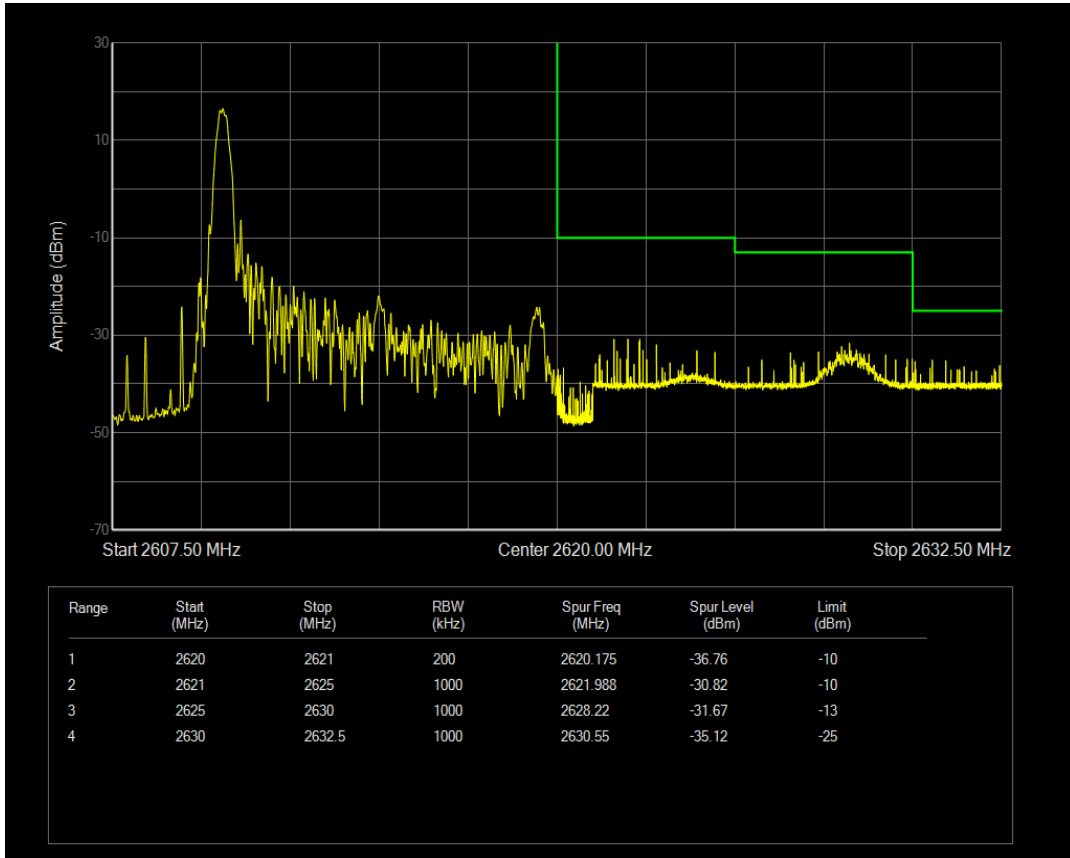

Band38 16QAM BW=10MHz Channel=38200 RB Size=1 Position=#0

Band38 16QAM BW=10MHz Channel=38200 RB Size=1 Position=#Max