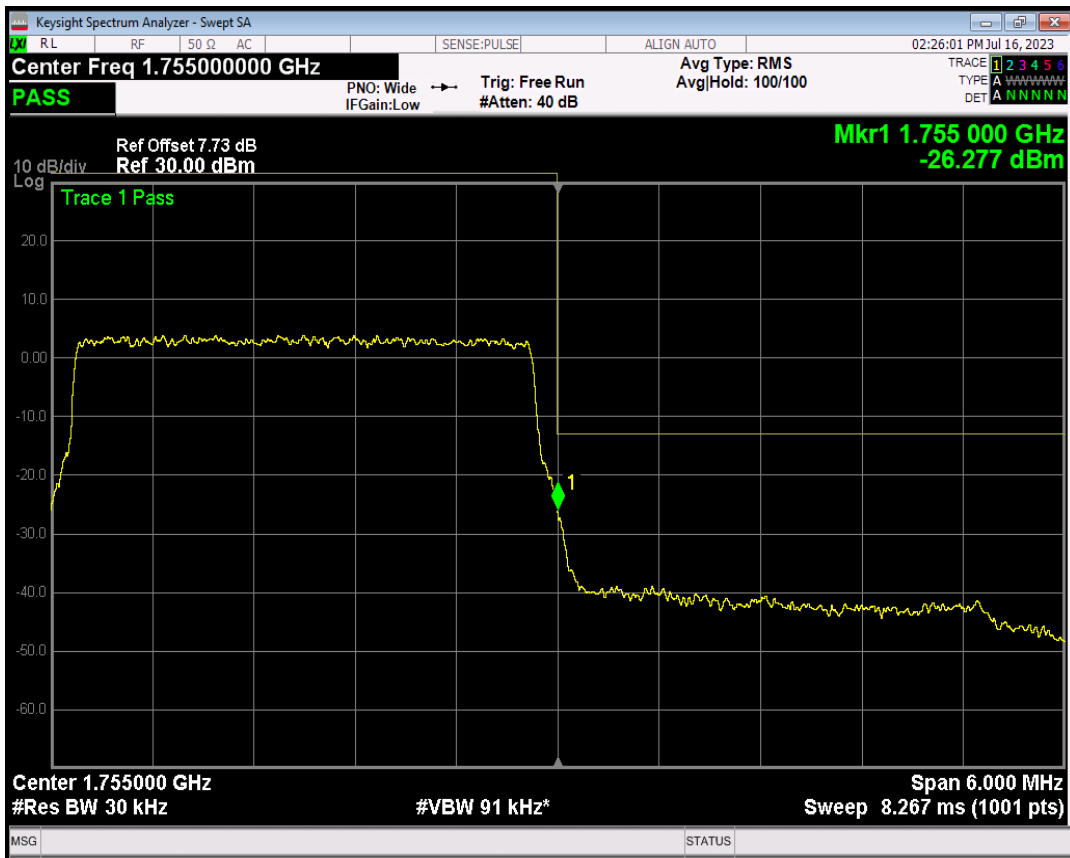

Band4 QPSK BW=3MHz Channel=20385 RB Size=15 Position=#0

Band4 16QAM BW=3MHz Channel=20385 RB Size=1 Position=#0