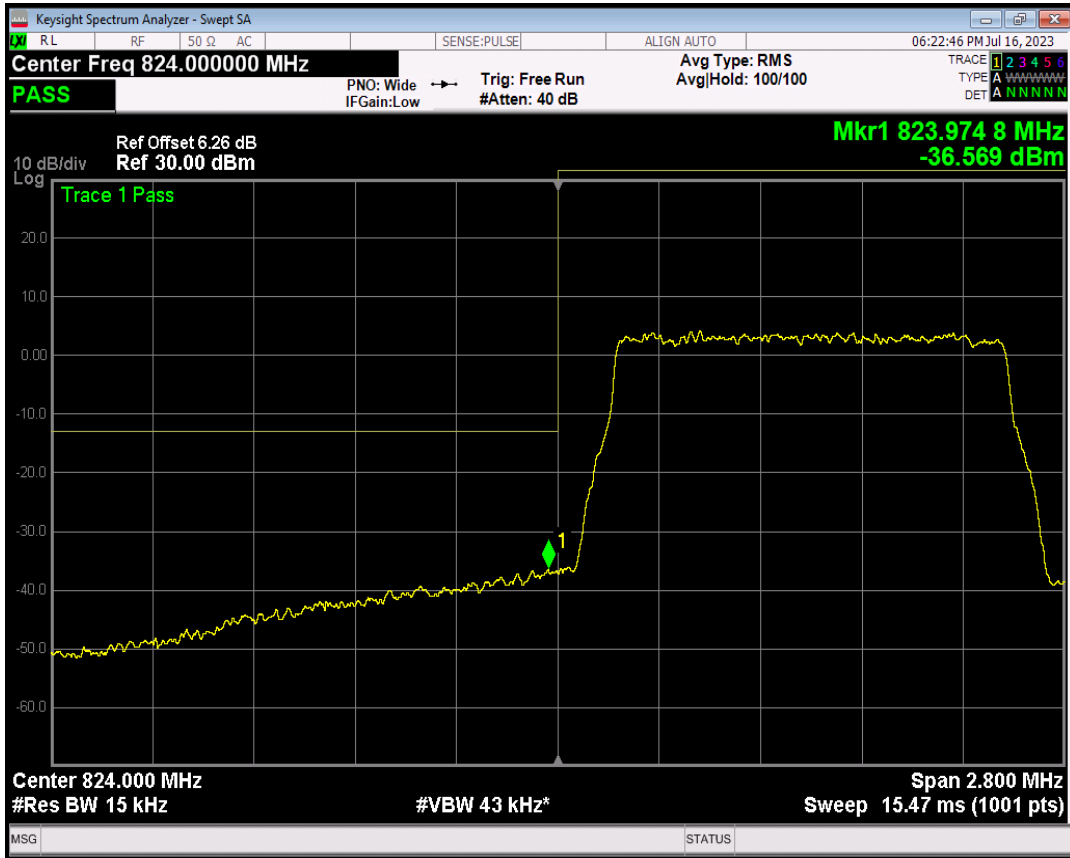

Band26(824-849) QPSK BW=1.4MHz Channel=26797 RB Size=1 Position=#Max

Band26(824-849) QPSK BW=1.4MHz Channel=26797 RB Size=6 Position=#0

Band26(824-849) 16QAM BW=1.4MHz Channel=26797 RB Size=1 Position=#0

Band26(824-849) 16QAM BW=1.4MHz Channel=26797 RB Size=1 Position=#Max

Band26(824-849) 16QAM BW=1.4MHz Channel=26797 RB Size=6 Position=#0

Band26(824-849) QPSK BW=1.4MHz Channel=27033 RB Size=1 Position=#0