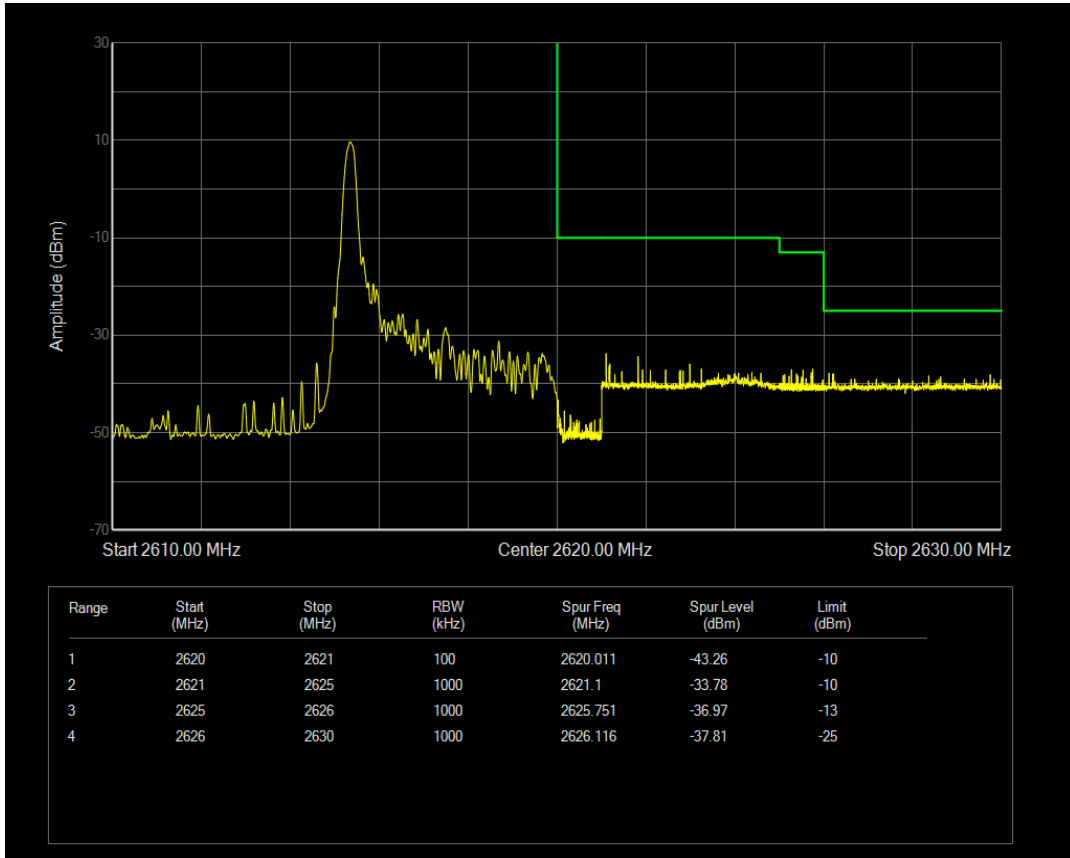

Band38 16QAM BW=5MHz Channel=38225 RB Size=1 Position=#0

Band38 16QAM BW=5MHz Channel=38225 RB Size=1 Position=#Max