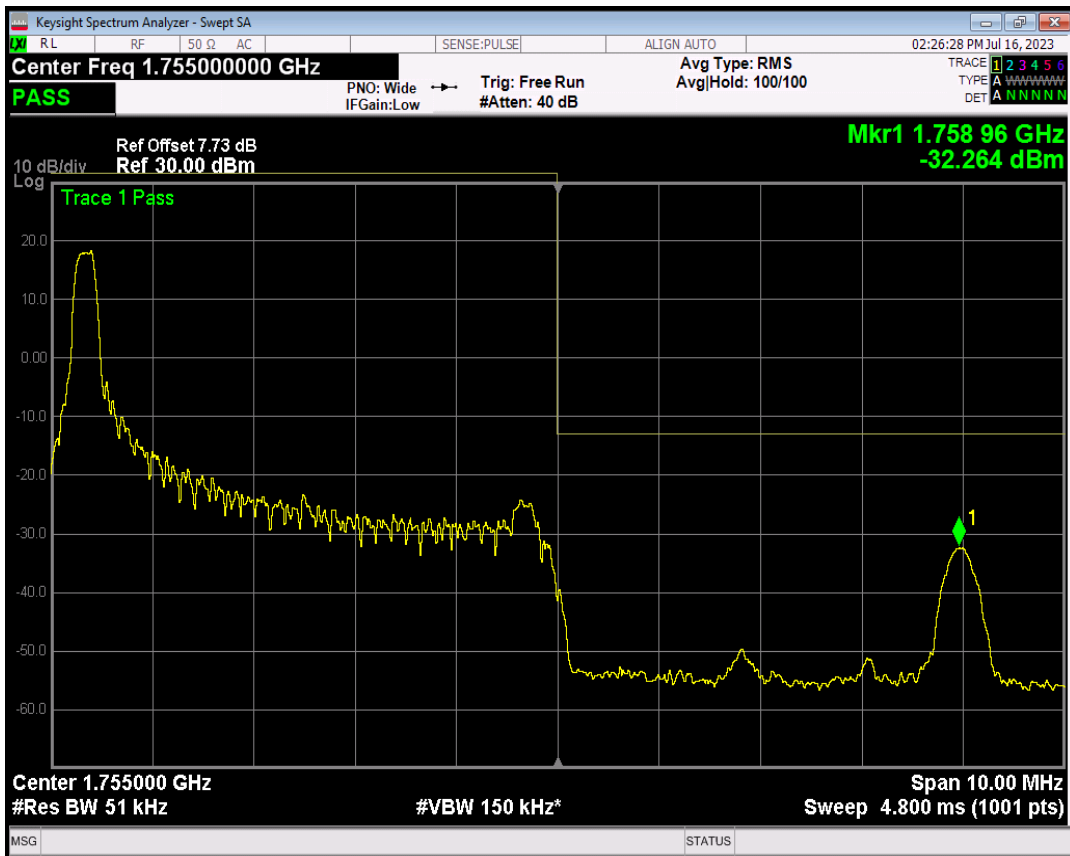

Band4 16QAM BW=5MHz Channel=19975 RB Size=1 Position=#0

Band4 16QAM BW=5MHz Channel=19975 RB Size=1 Position=#Max

Band4 16QAM BW=5MHz Channel=19975 RB Size=25 Position=#0

Band4 QPSK BW=5MHz Channel=20375 RB Size=1 Position=#0