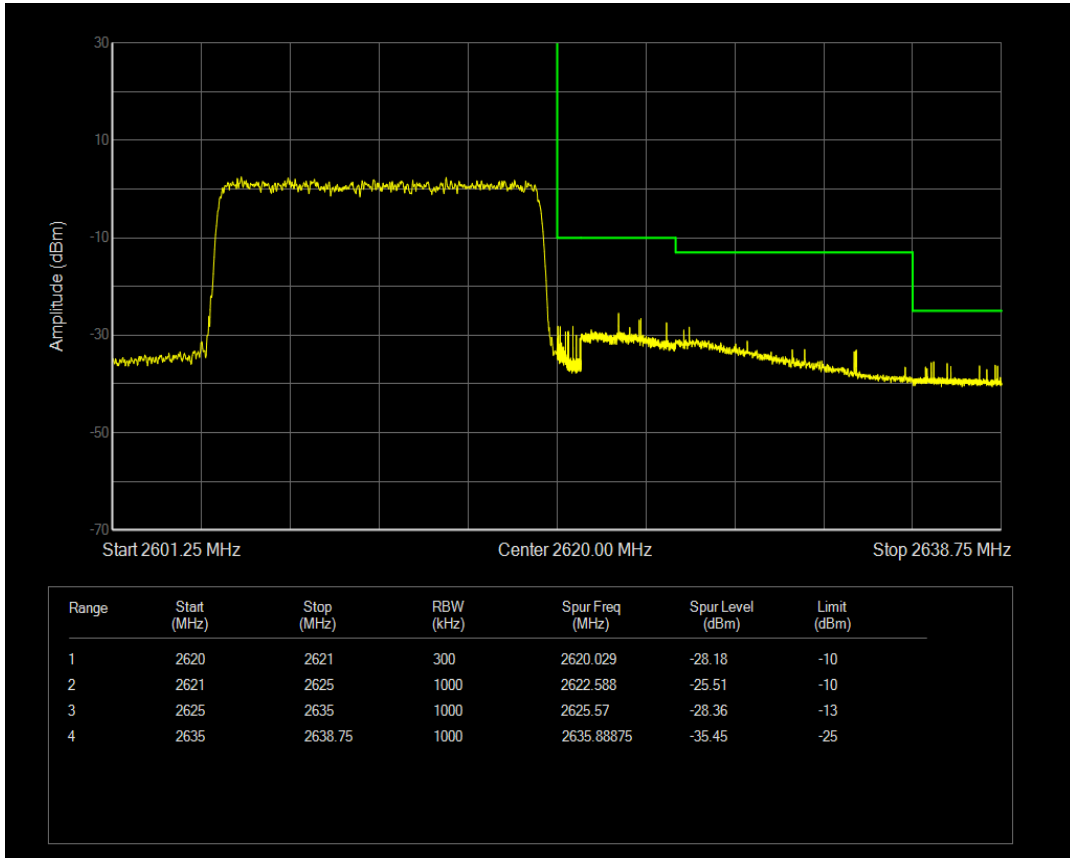

Band38 16QAM BW=15MHz Channel=38175 RB Size=75 Position=#0

Band38 QPSK BW=20MHz Channel=37850 RB Size=1 Position=#0