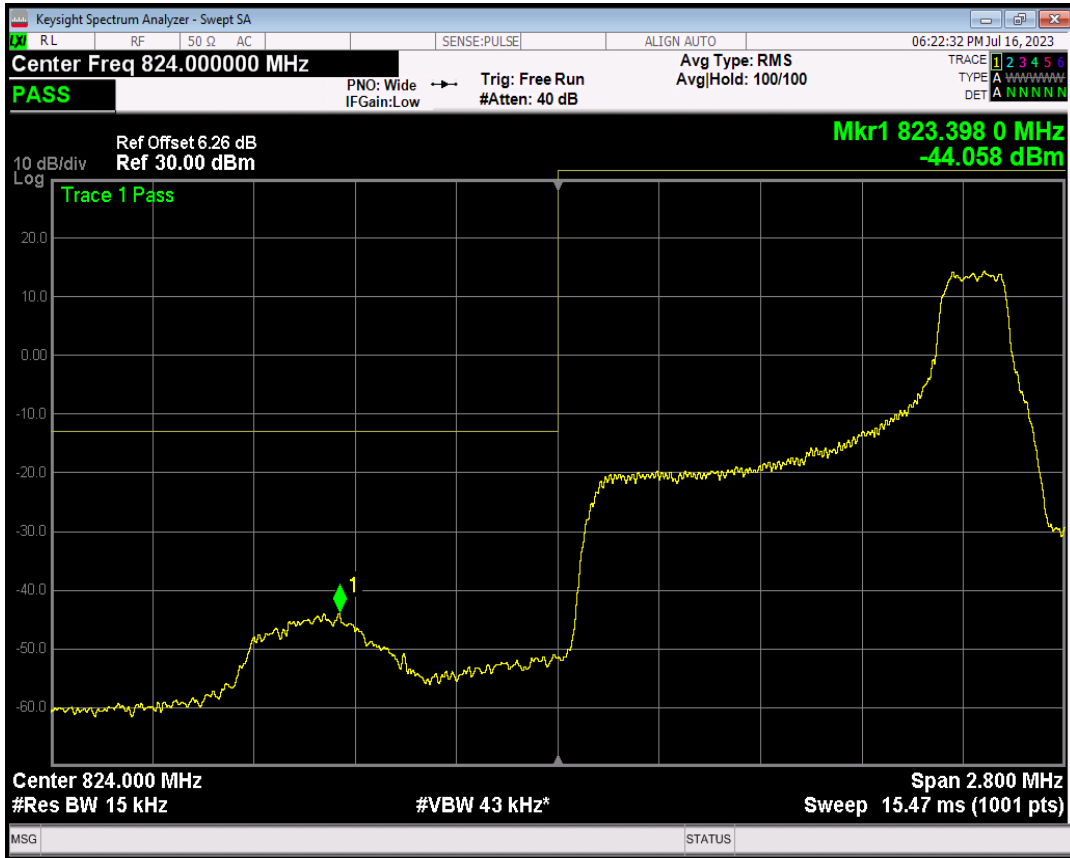

Band26(814-824) 16QAM BW=10MHz Channel=26740 RB Size=1 Position=#Max

Band26(814-824) 16QAM BW=10MHz Channel=26740 RB Size=50 Position=#0

Band26(824-849) QPSK BW=1.4MHz Channel=26797 RB Size=1 Position=#0

Band26(824-849) QPSK BW=1.4MHz Channel=26797 RB Size=1 Position=#Max

Band26(824-849) QPSK BW=1.4MHz Channel=26797 RB Size=6 Position=#0

Band26(824-849) 16QAM BW=1.4MHz Channel=26797 RB Size=1 Position=#0