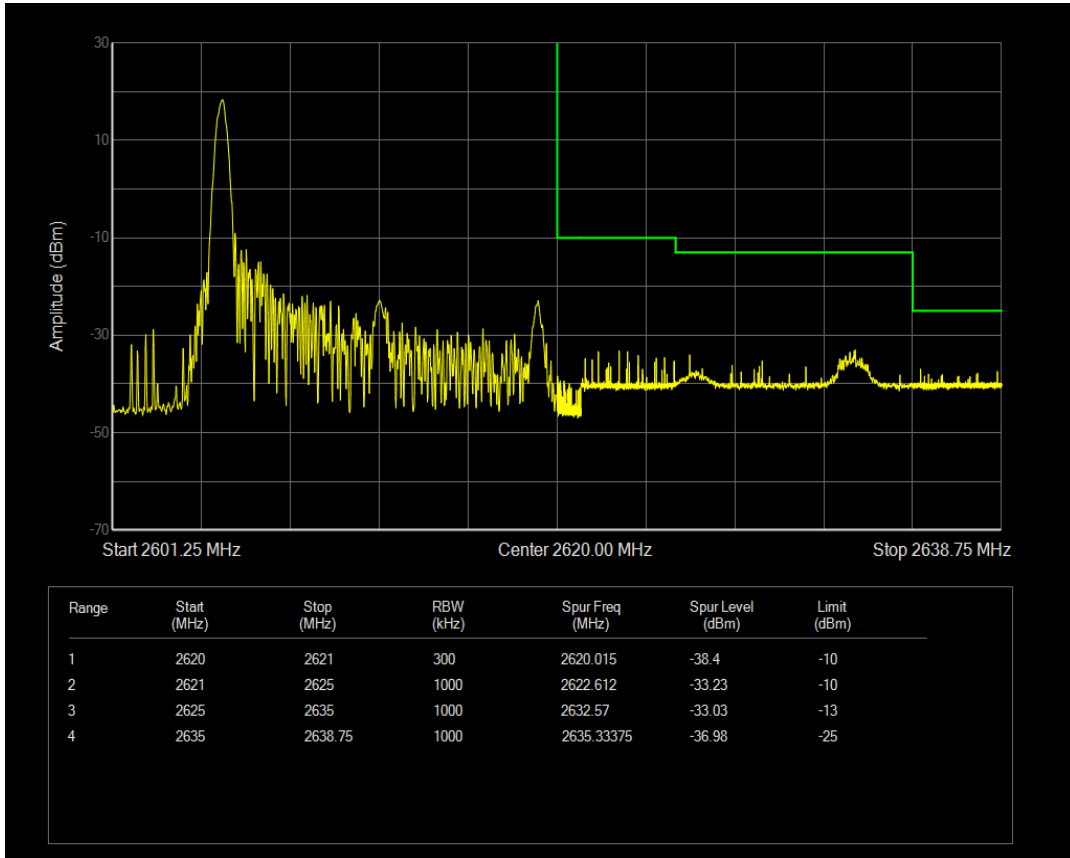

Band38 QPSK BW=15MHz Channel=38175 RB Size=1 Position=#Max

Band38 QPSK BW=15MHz Channel=38175 RB Size=75 Position=#0

Band38 16QAM BW=15MHz Channel=38175 RB Size=1 Position=#0

Band38 16QAM BW=15MHz Channel=38175 RB Size=1 Position=#Max