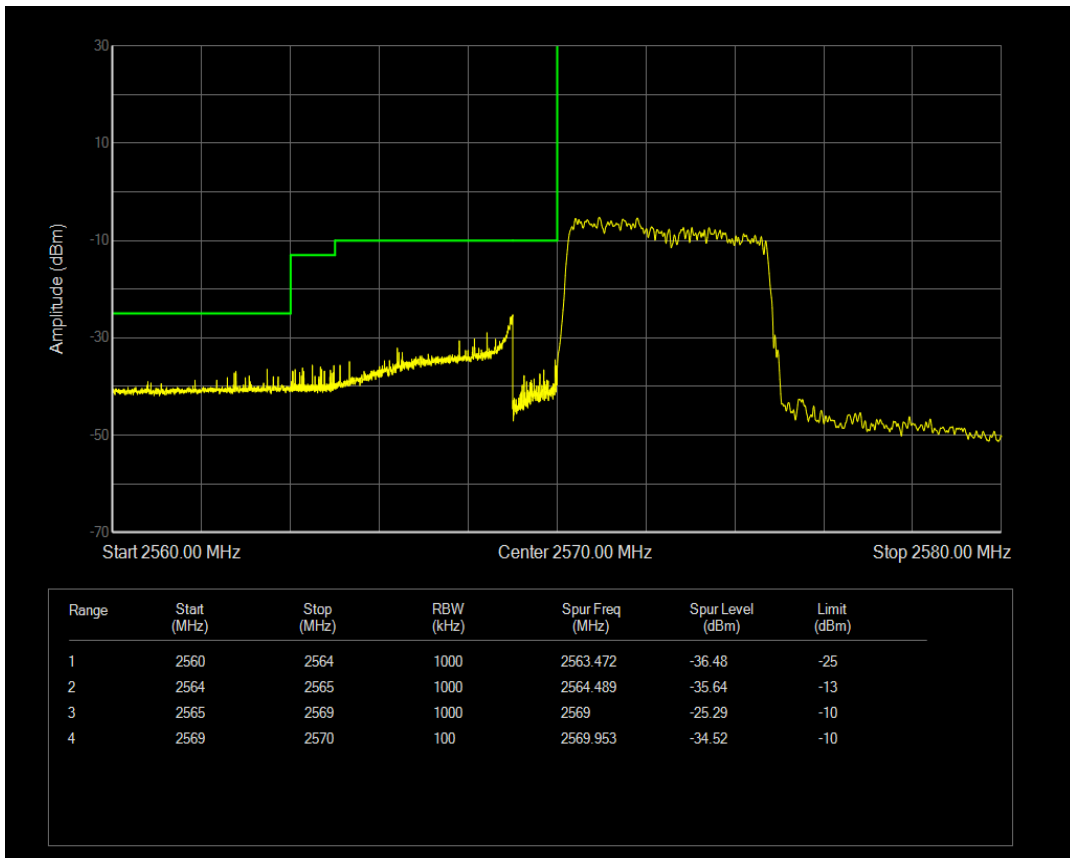

Band26(824-849) 16QAM BW=15MHz Channel=26965 RB Size=75 Position=#0

Band38 QPSK BW=5MHz Channel=37775 RB Size=1 Position=#0

Band38 QPSK BW=5MHz Channel=37775 RB Size=1 Position=#Max

Band38 QPSK BW=5MHz Channel=37775 RB Size=25 Position=#0