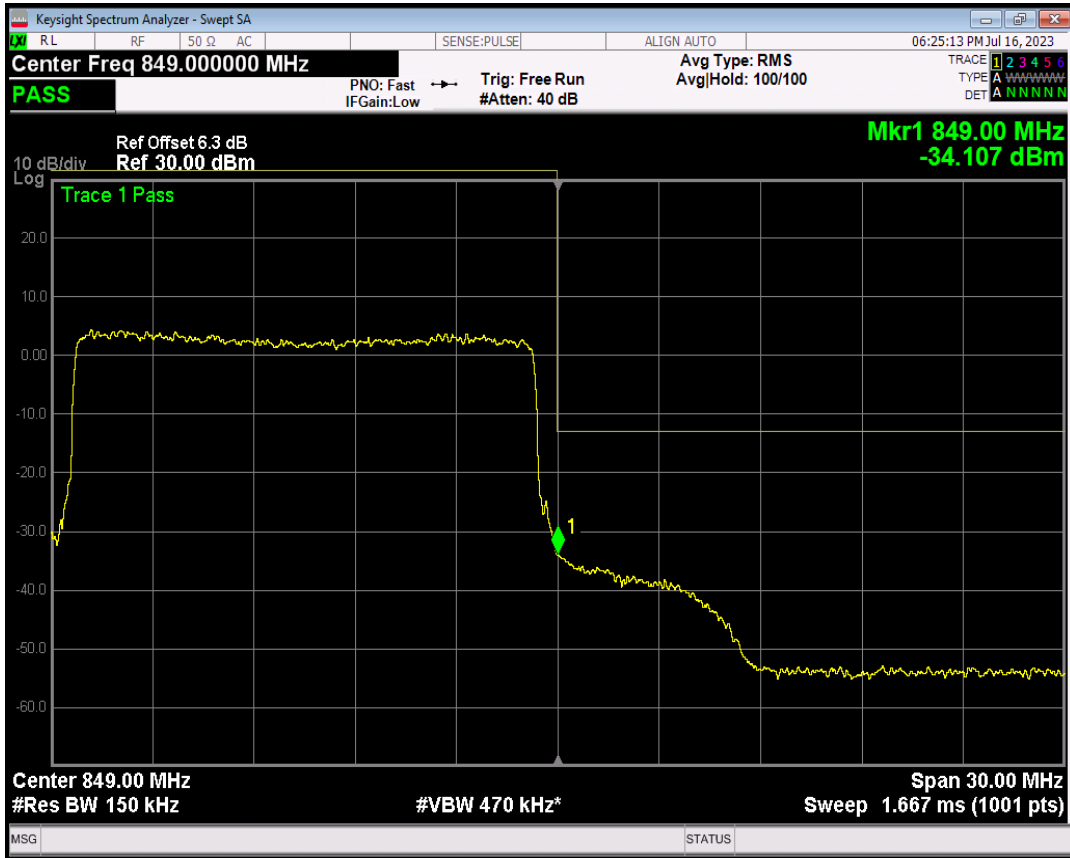

Band26(824-849) 16QAM BW=15MHz Channel=26965 RB Size=75 Position=#0

Band38 QPSK BW=5MHz Channel=37775 RB Size=1 Position=#0