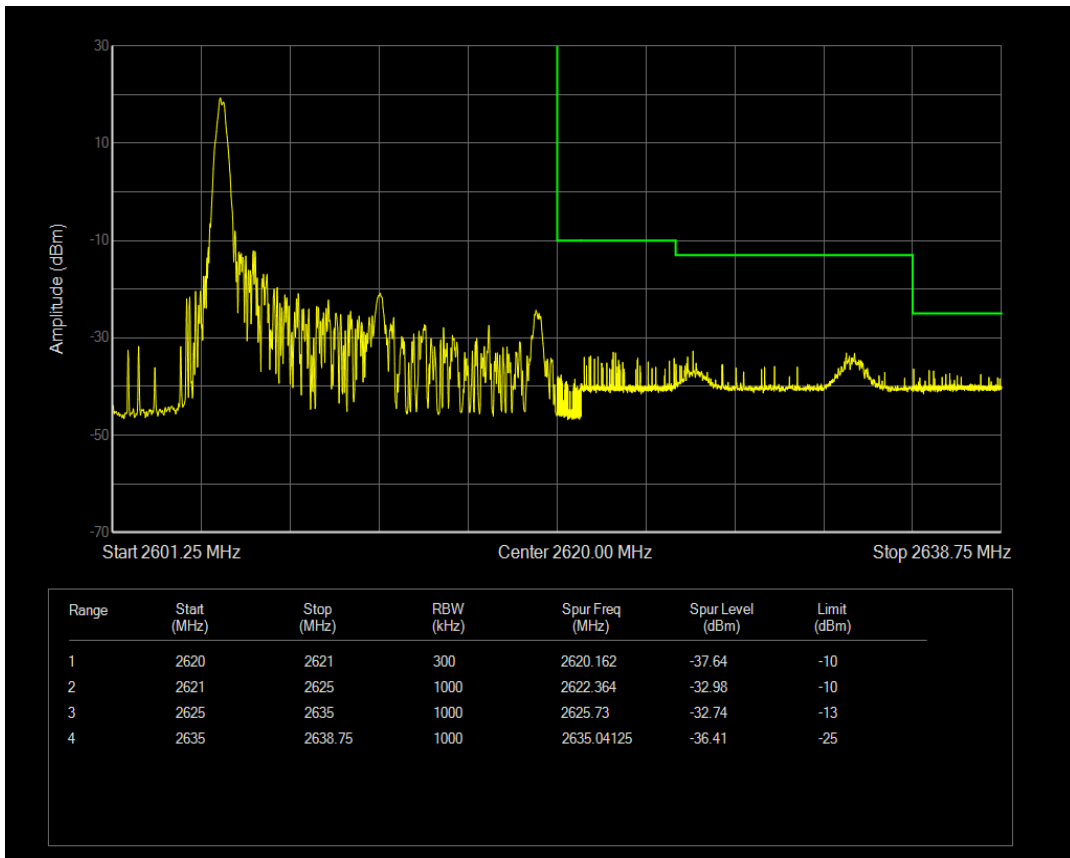

Band38 16QAM BW=15MHz Channel=37825 RB Size=1 Position=#0

Band38 16QAM BW=15MHz Channel=37825 RB Size=1 Position=#Max

Band38 16QAM BW=15MHz Channel=37825 RB Size=75 Position=#0

Band38 QPSK BW=15MHz Channel=38175 RB Size=1 Position=#0