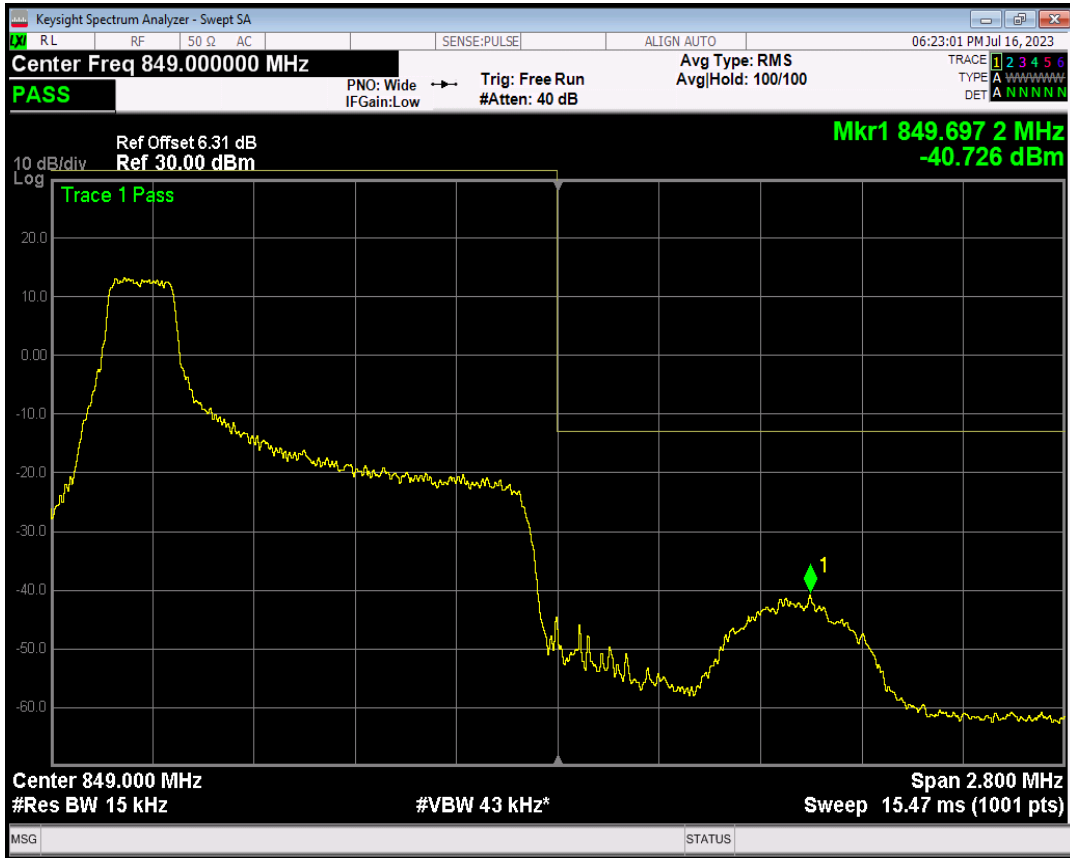

Band26(824-849) 16QAM BW=1.4MHz Channel=27033 RB Size=1 Position=#0

Band26(824-849) 16QAM BW=1.4MHz Channel=27033 RB Size=1 Position=#Max