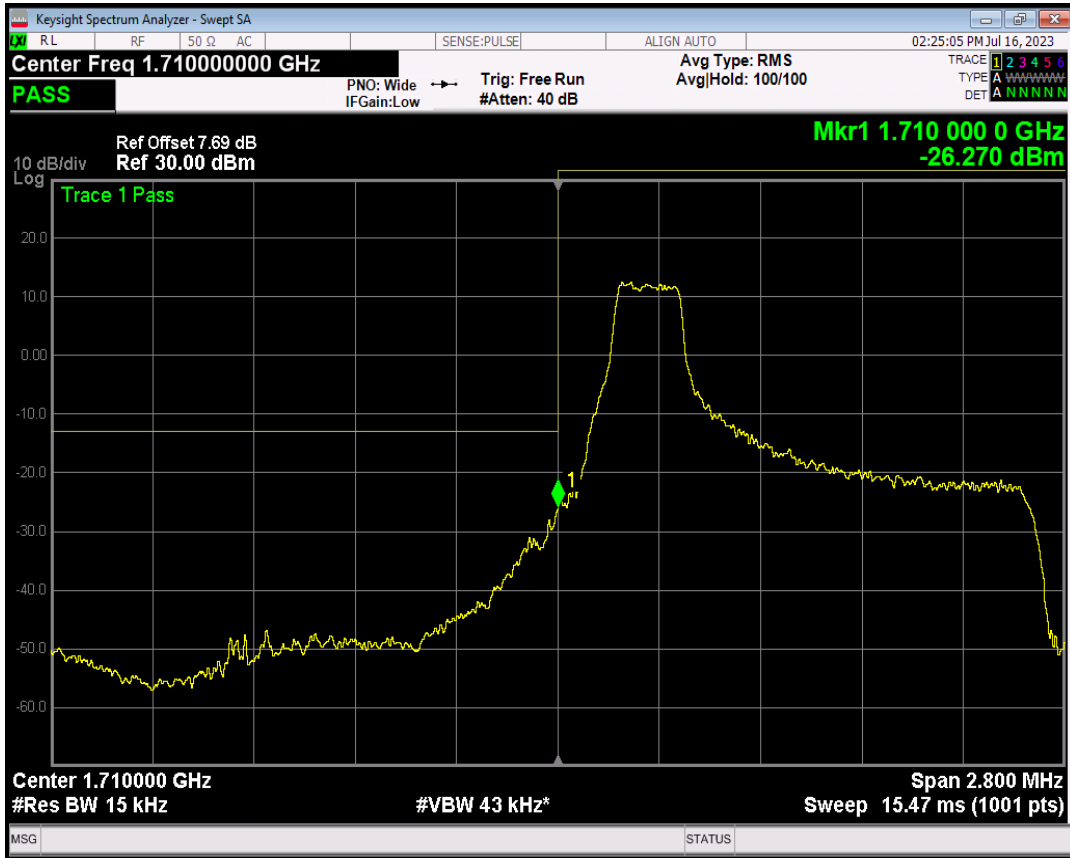

Band4 16QAM BW=1.4MHz Channel=19957 RB Size=1 Position=#0

Band4 16QAM BW=1.4MHz Channel=19957 RB Size=1 Position=#Max