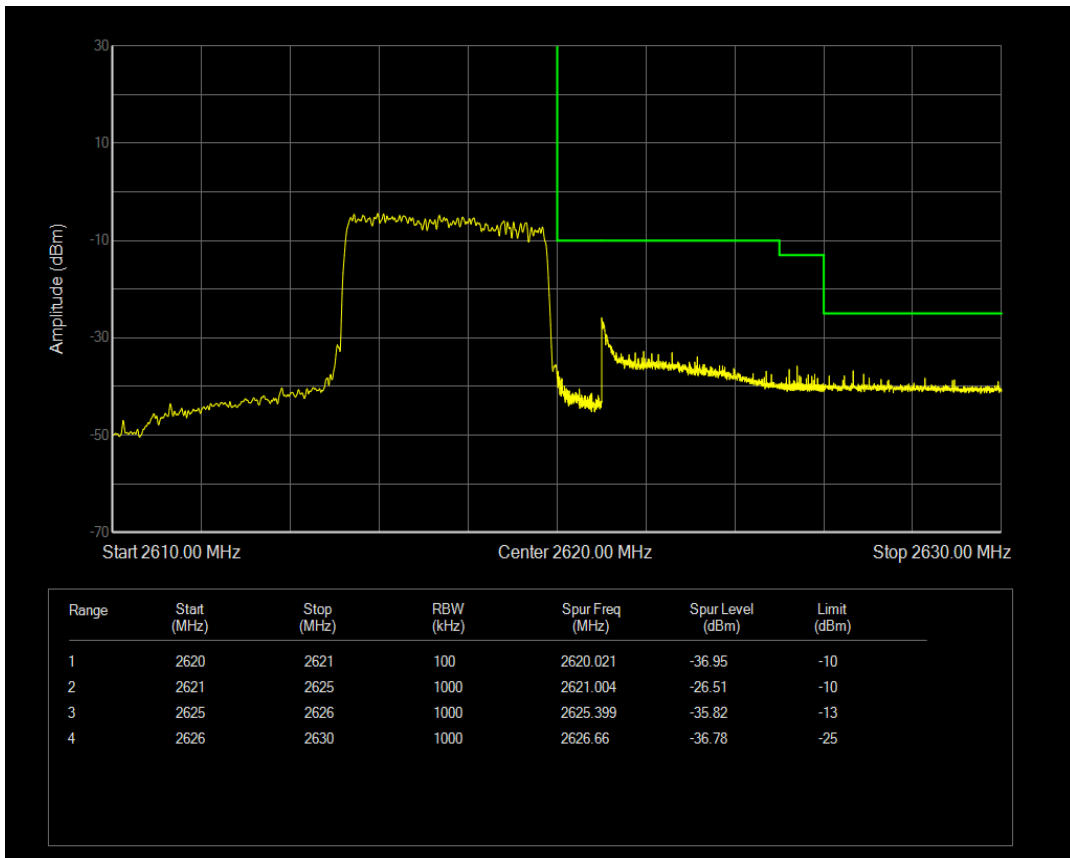

Band38 QPSK BW=5MHz Channel=38225 RB Size=25 Position=#0

Band38 16QAM BW=5MHz Channel=38225 RB Size=1 Position=#0