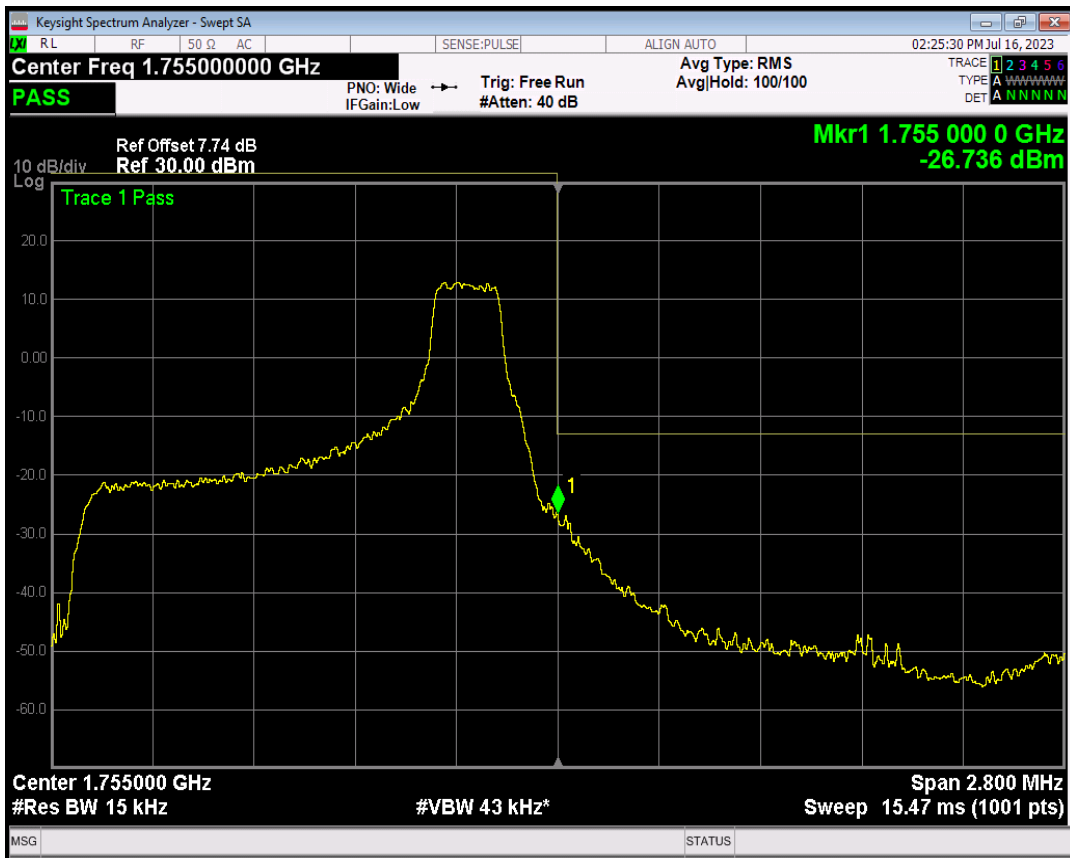

Band4 QPSK BW=1.4MHz Channel=20393 RB Size=1 Position=#Max

Band4 QPSK BW=1.4MHz Channel=20393 RB Size=6 Position=#0

Band4 16QAM BW=1.4MHz Channel=20393 RB Size=1 Position=#0

Band4 16QAM BW=1.4MHz Channel=20393 RB Size=1 Position=#Max