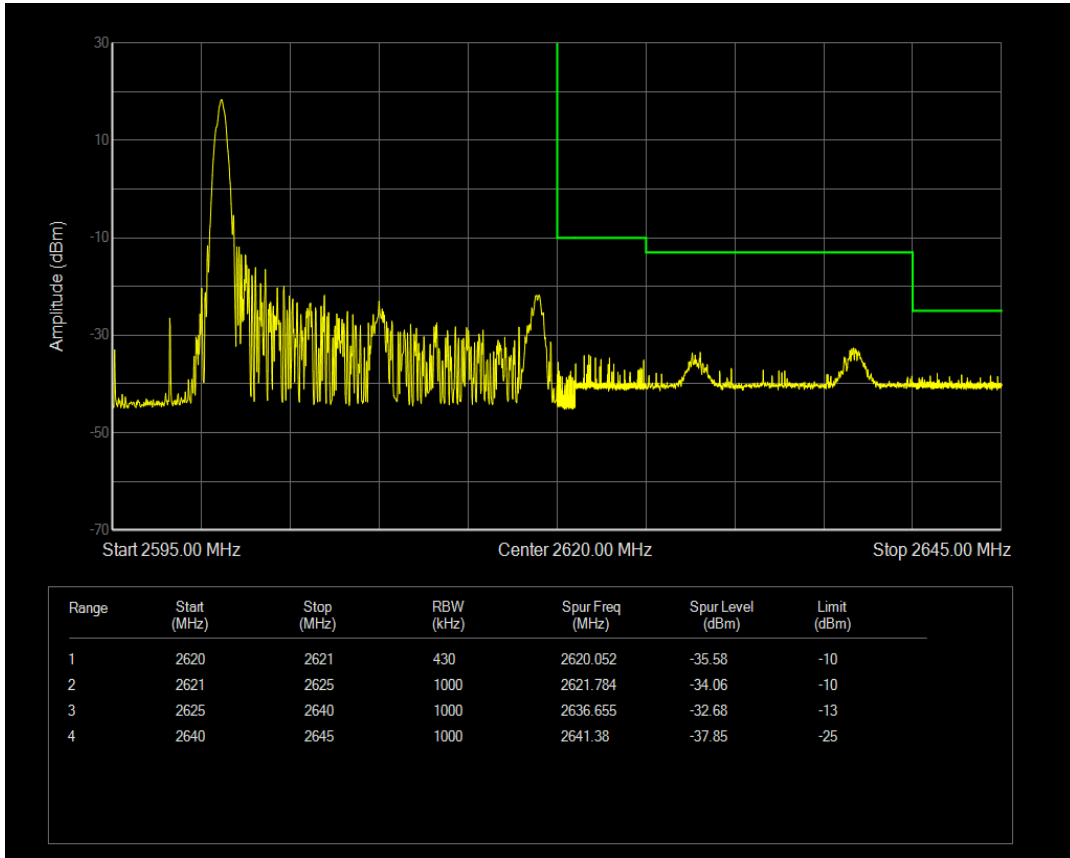

Band38 16QAM BW=20MHz Channel=38150 RB Size=1 Position=#0

Band38 16QAM BW=20MHz Channel=38150 RB Size=1 Position=#Max