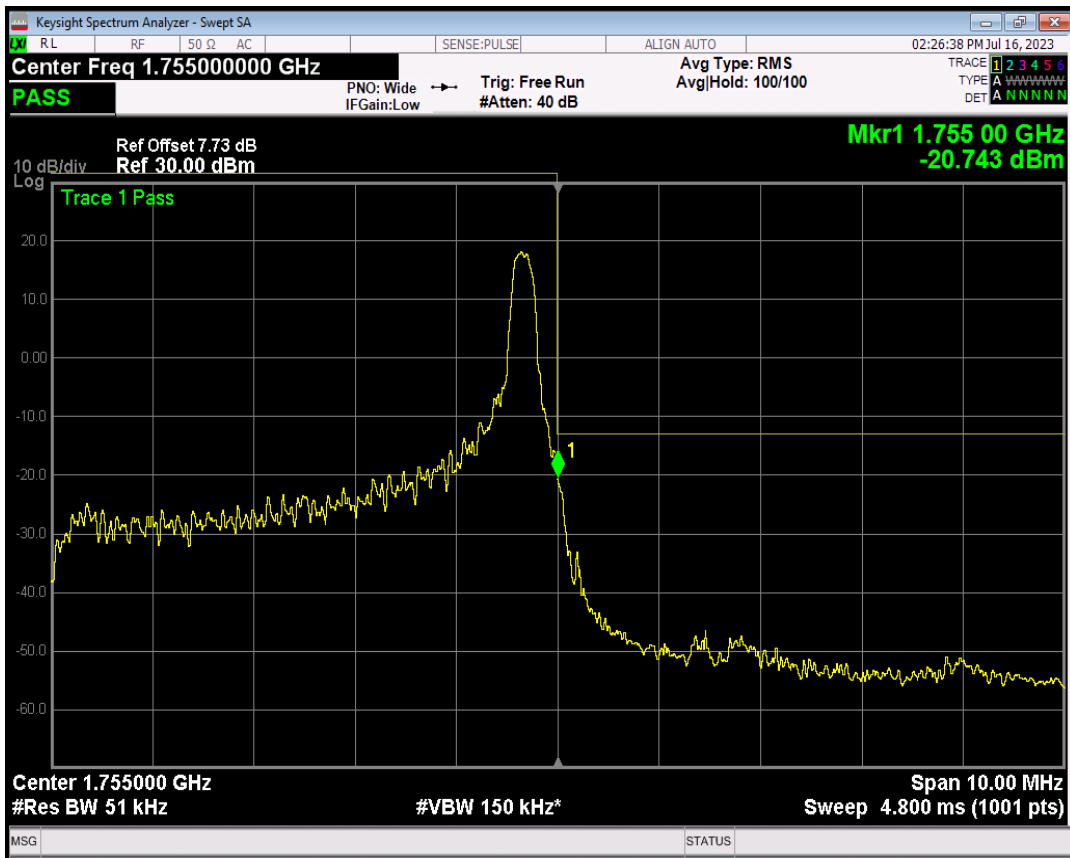

Band4 QPSK BW=5MHz Channel=20375 RB Size=1 Position=#Max

Band4 QPSK BW=5MHz Channel=20375 RB Size=25 Position=#0

Band4 16QAM BW=5MHz Channel=20375 RB Size=1 Position=#0

Band4 16QAM BW=5MHz Channel=20375 RB Size=1 Position=#Max