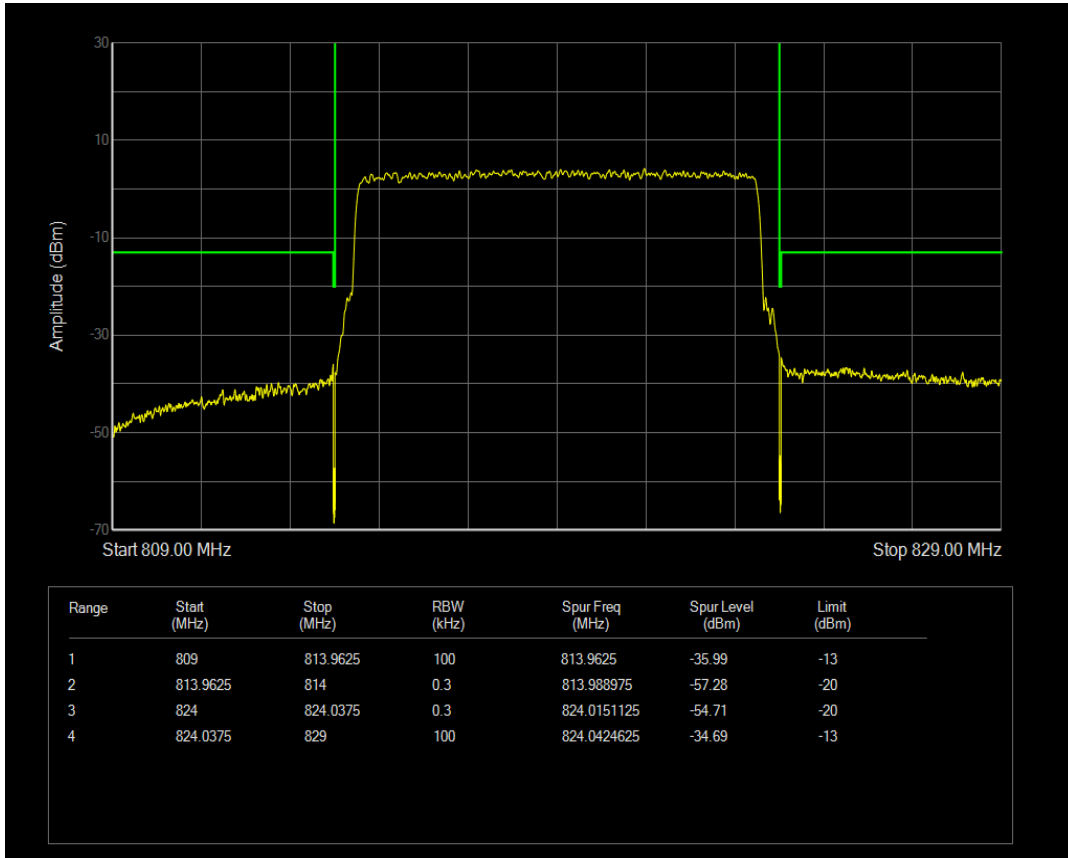

Band26(814-824) 16QAM BW=10MHz Channel=26740 RB Size=1 Position=#Max

Band26(814-824) 16QAM BW=10MHz Channel=26740 RB Size=50 Position=#0

Band26(824-849) QPSK BW=1.4MHz Channel=26797 RB Size=1 Position=#0