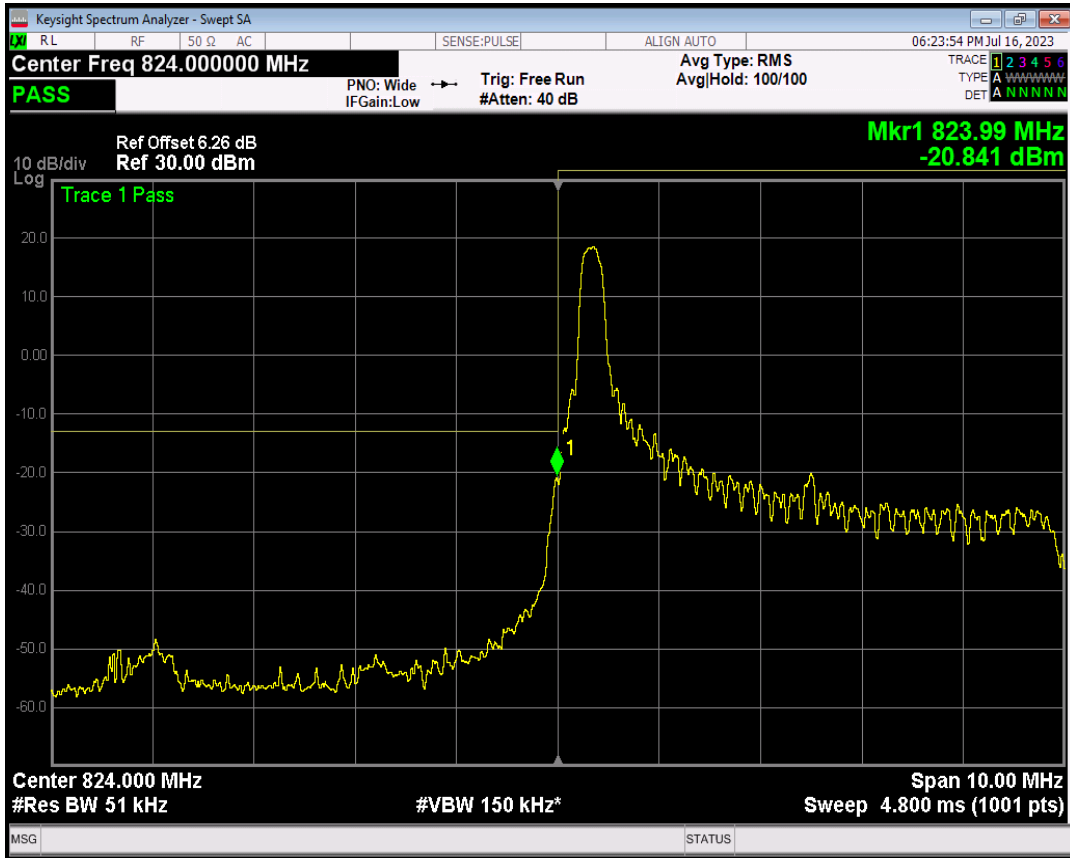

Band26(824-849) 16QAM BW=5MHz Channel=26815 RB Size=1 Position=#0

Band26(824-849) 16QAM BW=5MHz Channel=26815 RB Size=1 Position=#Max