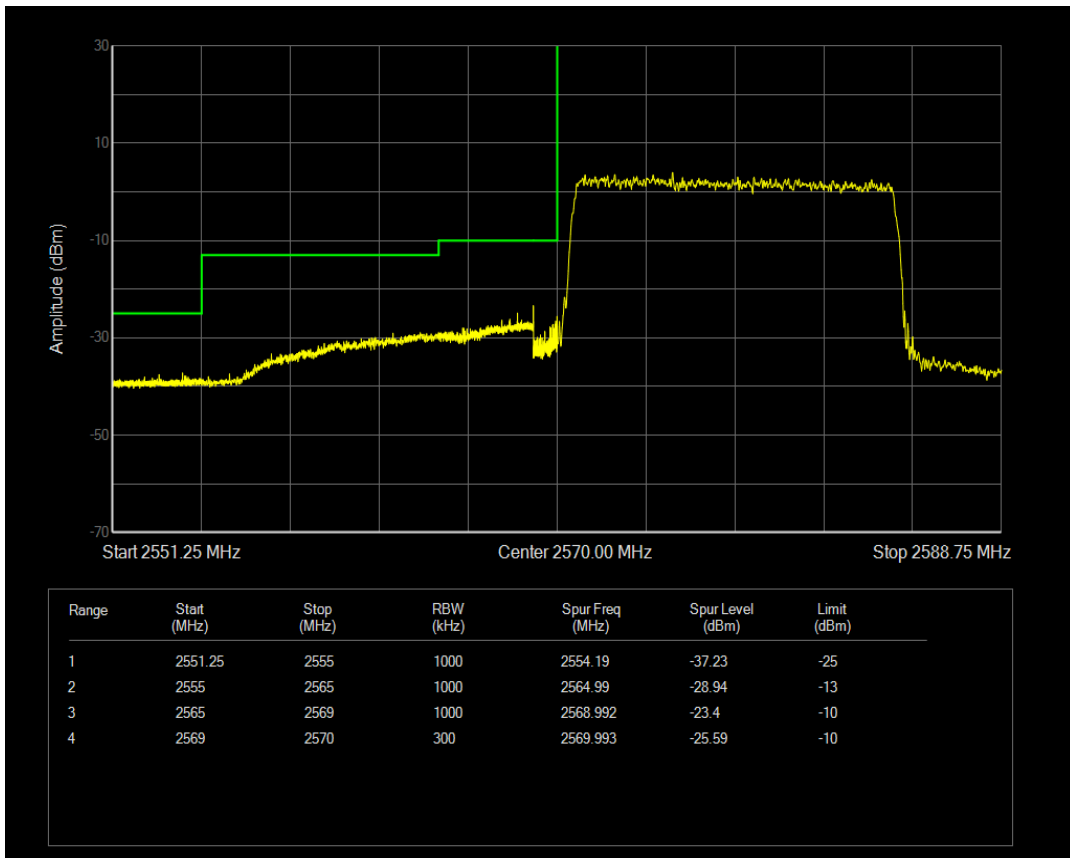

Band38 16QAM BW=10MHz Channel=38200 RB Size=50 Position=#0

Band38 QPSK BW=15MHz Channel=37825 RB Size=1 Position=#0

Band38 QPSK BW=15MHz Channel=37825 RB Size=1 Position=#Max

Band38 QPSK BW=15MHz Channel=37825 RB Size=75 Position=#0