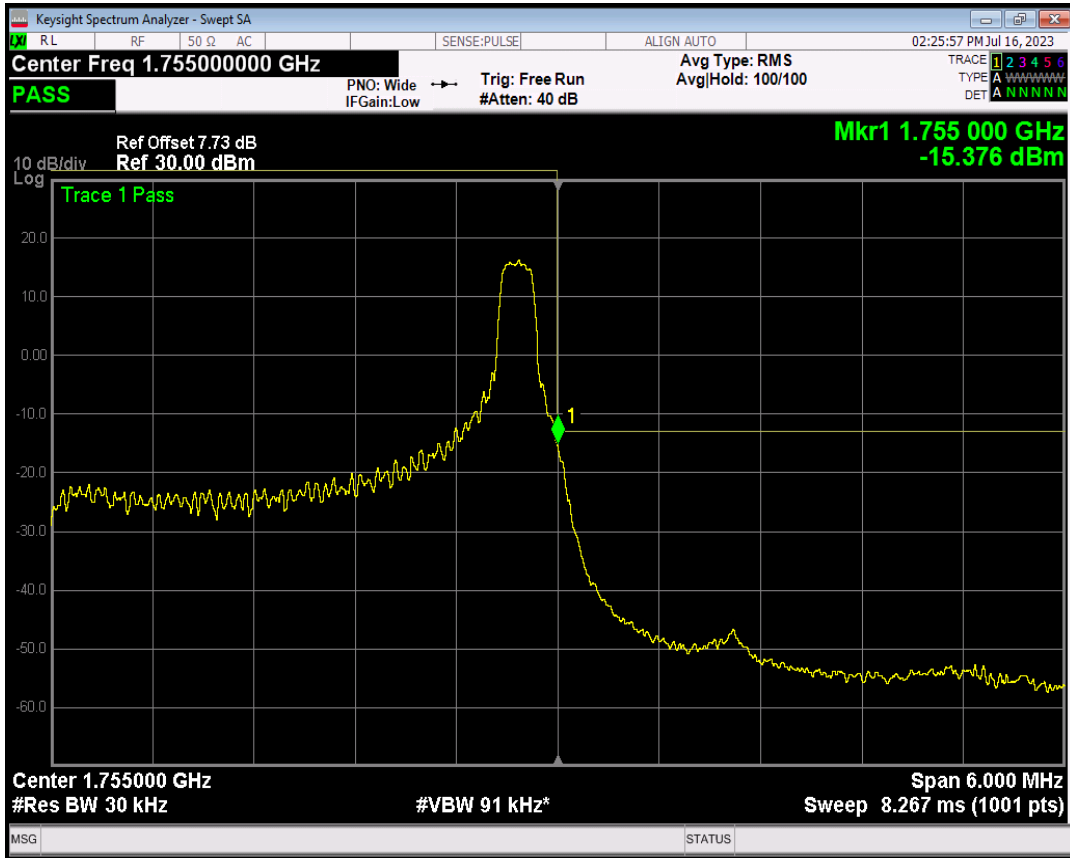

Band4 QPSK BW=3MHz Channel=20385 RB Size=1 Position=#Max

Band4 QPSK BW=3MHz Channel=20385 RB Size=15 Position=#0