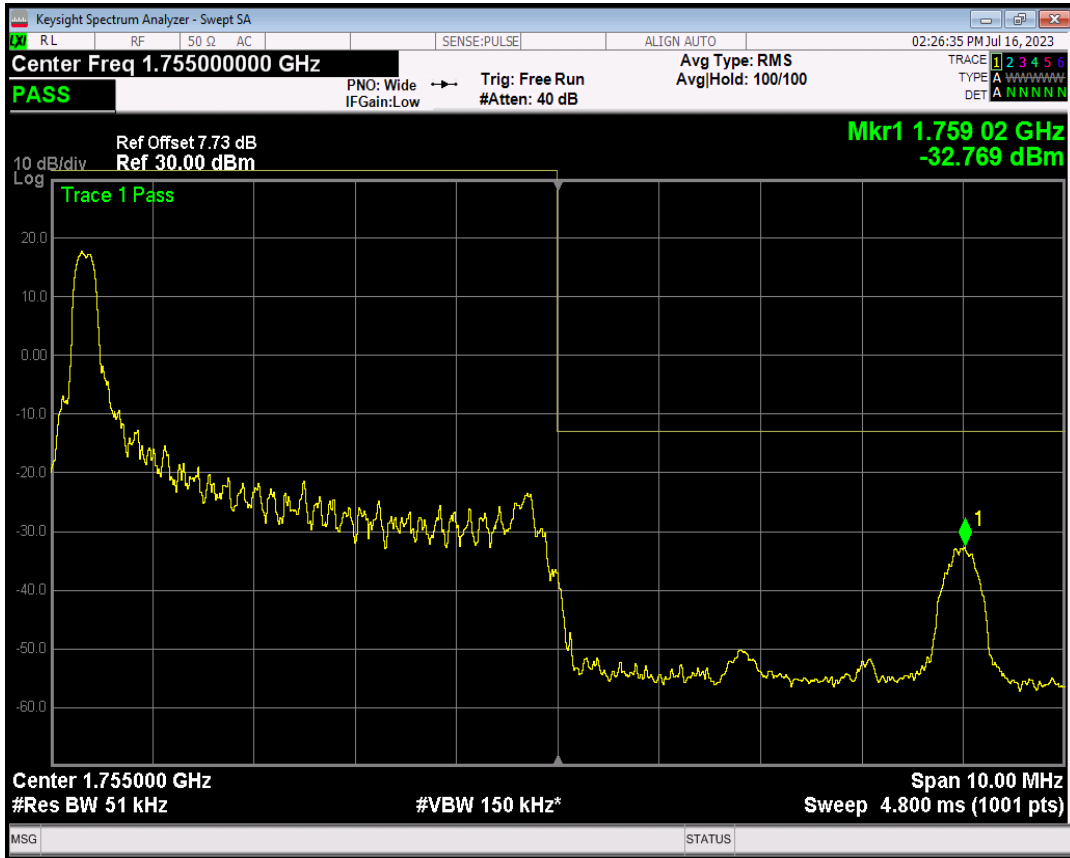

Band4 QPSK BW=5MHz Channel=20375 RB Size=1 Position=#Max

Band4 QPSK BW=5MHz Channel=20375 RB Size=25 Position=#0

Band4 16QAM BW=5MHz Channel=20375 RB Size=1 Position=#0

Band4 16QAM BW=5MHz Channel=20375 RB Size=1 Position=#Max