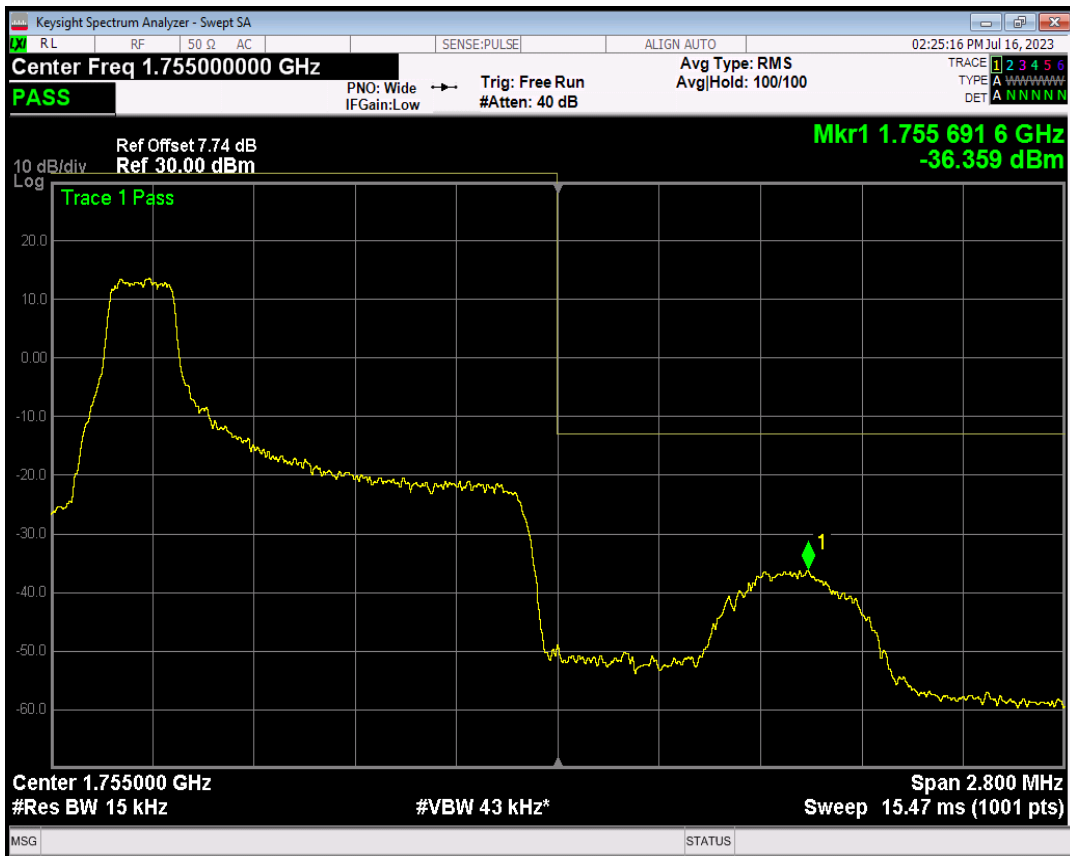

Band4 16QAM BW=1.4MHz Channel=19957 RB Size=1 Position=#0

Band4 16QAM BW=1.4MHz Channel=19957 RB Size=1 Position=#Max

Band4 16QAM BW=1.4MHz Channel=19957 RB Size=6 Position=#0

Band4 QPSK BW=1.4MHz Channel=20393 RB Size=1 Position=#0