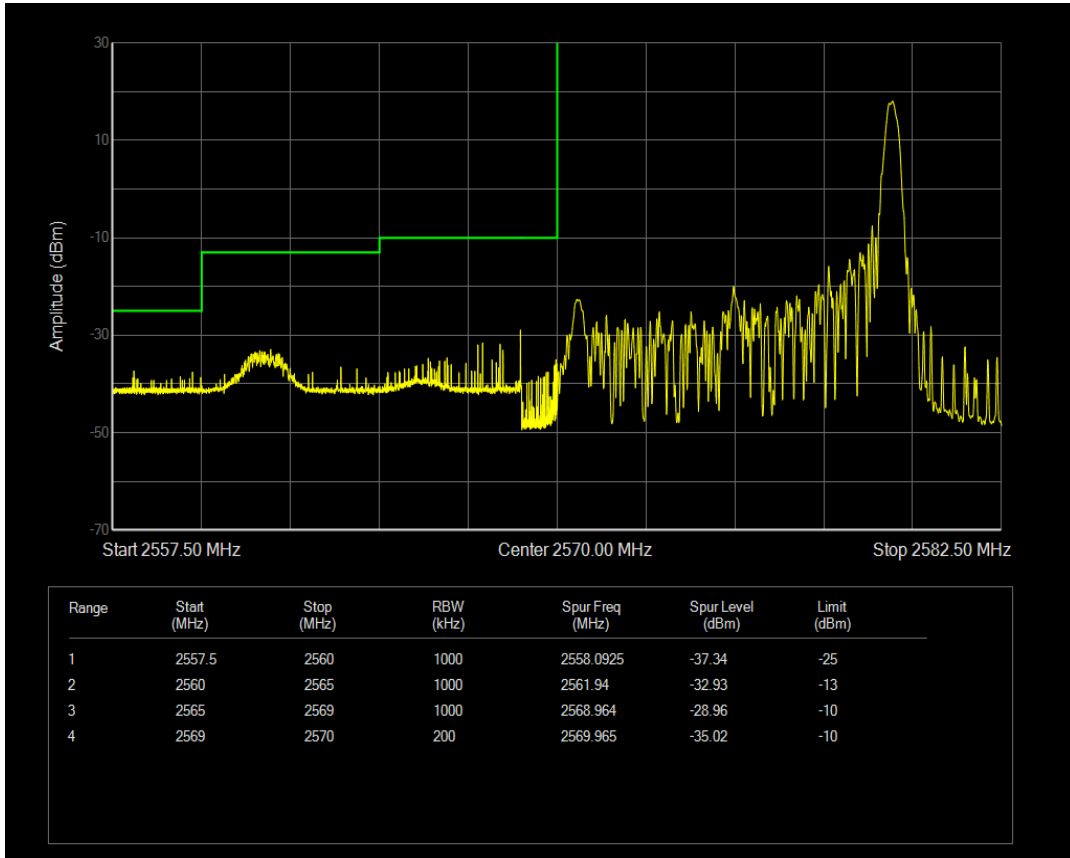

Band38 QPSK BW=10MHz Channel=37800 RB Size=1 Position=#Max

Band38 QPSK BW=10MHz Channel=37800 RB Size=50 Position=#0