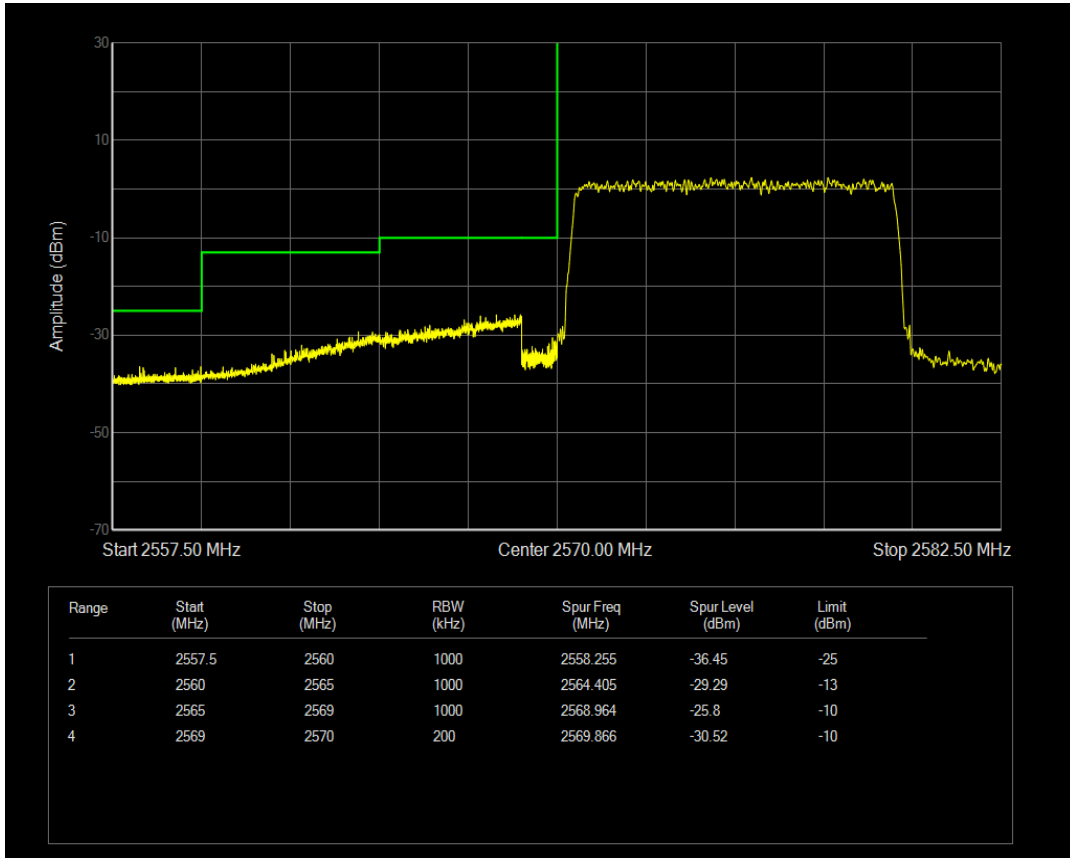

Band38 16QAM BW=10MHz Channel=37800 RB Size=1 Position=#0

Band38 16QAM BW=10MHz Channel=37800 RB Size=1 Position=#Max

Band38 16QAM BW=10MHz Channel=37800 RB Size=50 Position=#0

Band38 QPSK BW=10MHz Channel=38200 RB Size=1 Position=#0