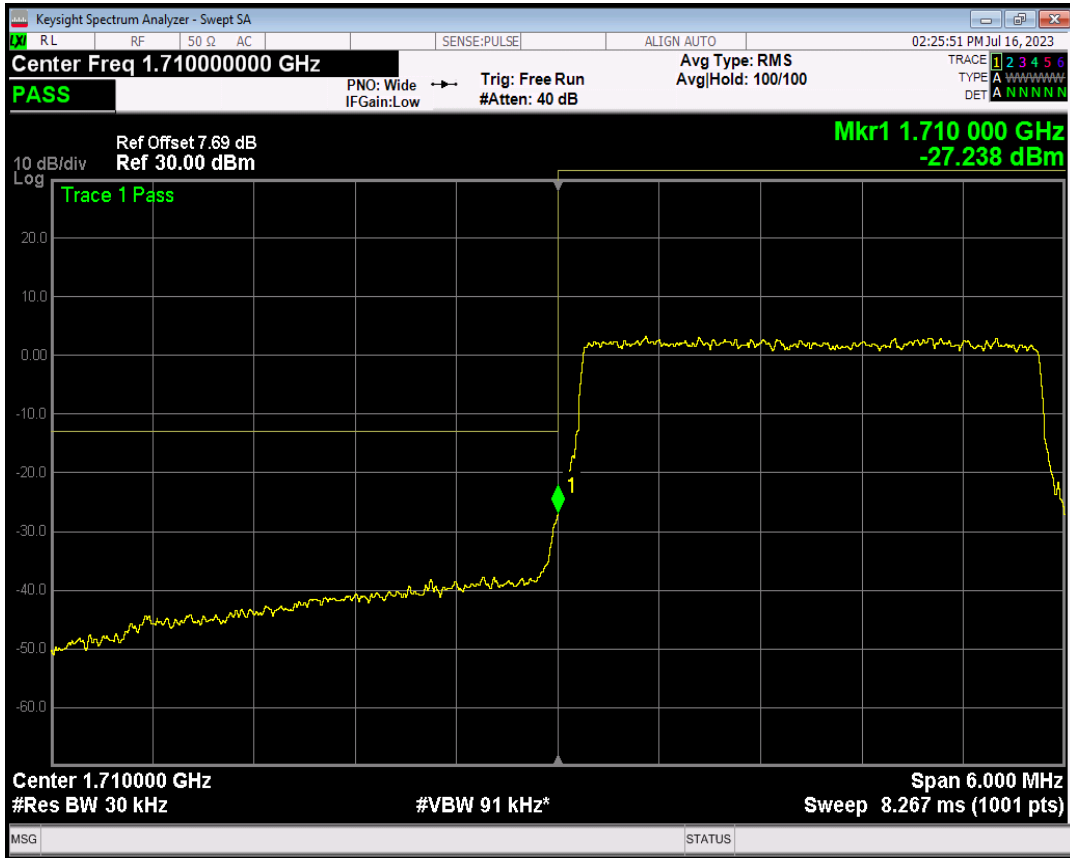

Band4 16QAM BW=3MHz Channel=19965 RB Size=1 Position=#0

Band4 16QAM BW=3MHz Channel=19965 RB Size=1 Position=#Max

Band4 16QAM BW=3MHz Channel=19965 RB Size=15 Position=#0

Band4 QPSK BW=3MHz Channel=20385 RB Size=1 Position=#0