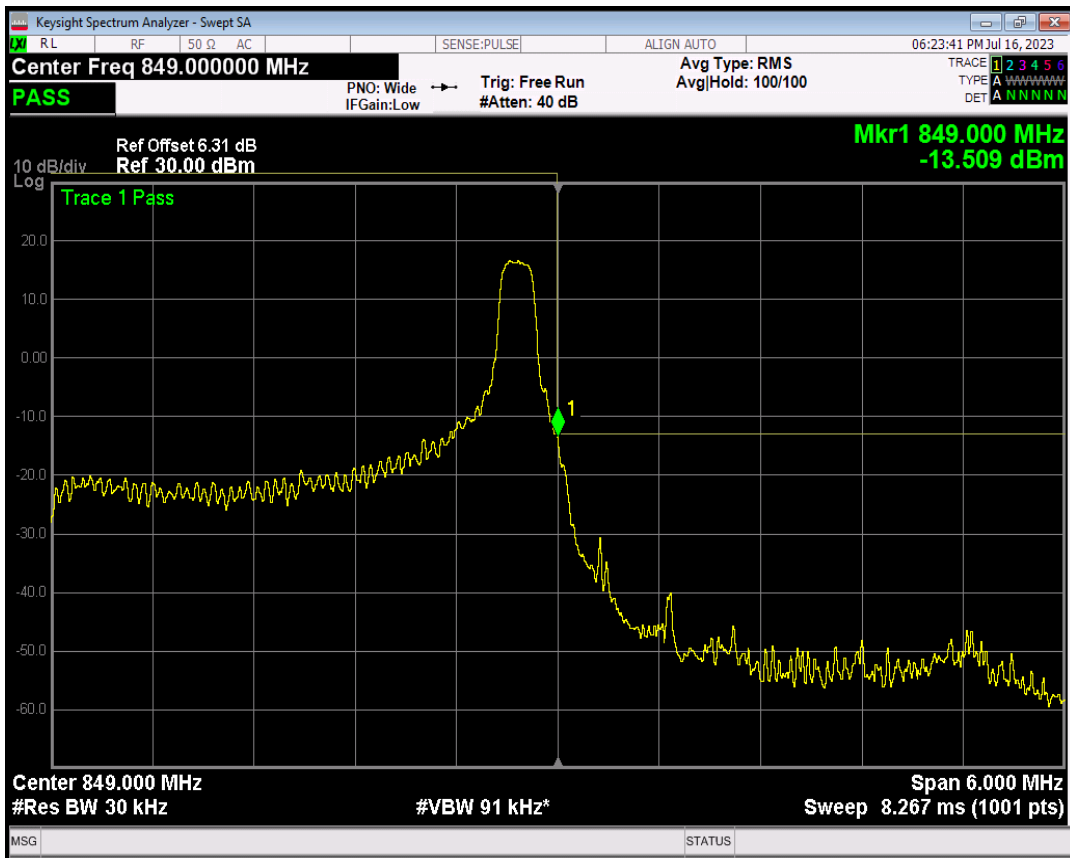

Band26(824-849) 16QAM BW=3MHz Channel=27025 RB Size=1 Position=#Max

Band26(824-849) 16QAM BW=3MHz Channel=27025 RB Size=15 Position=#0