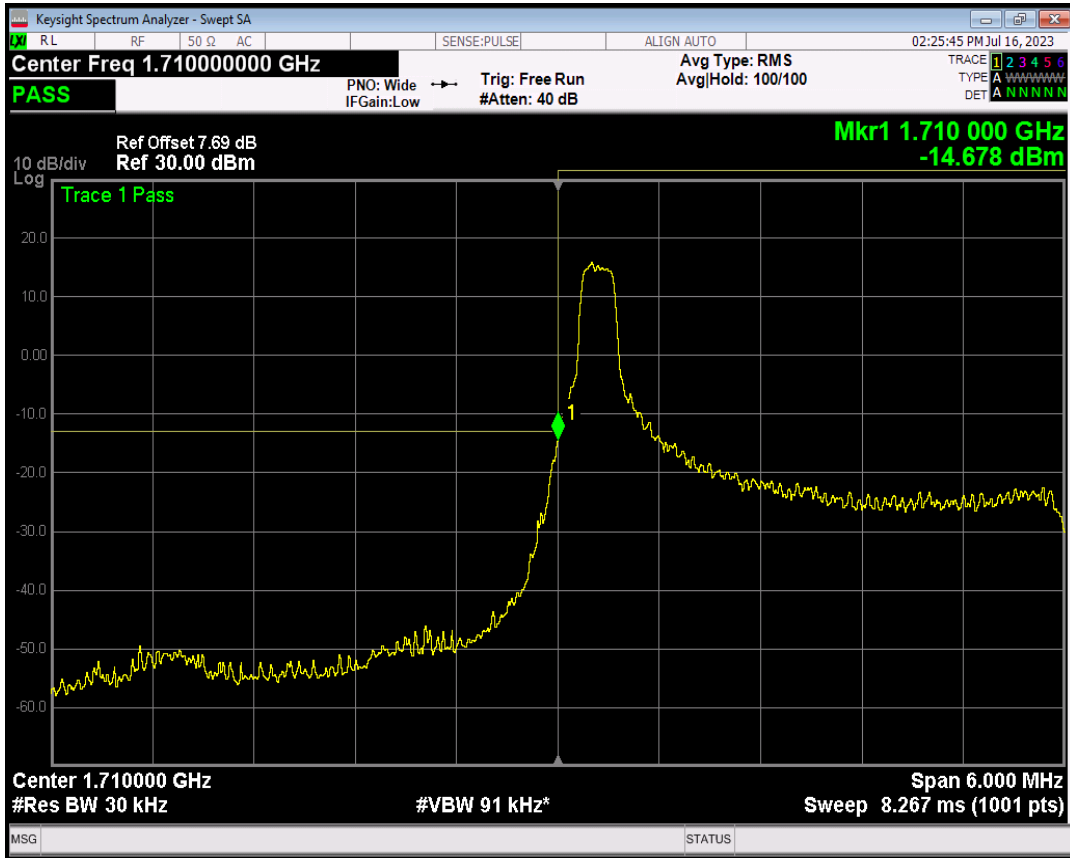

Band4 16QAM BW=3MHz Channel=19965 RB Size=1 Position=#0

Band4 16QAM BW=3MHz Channel=19965 RB Size=1 Position=#Max