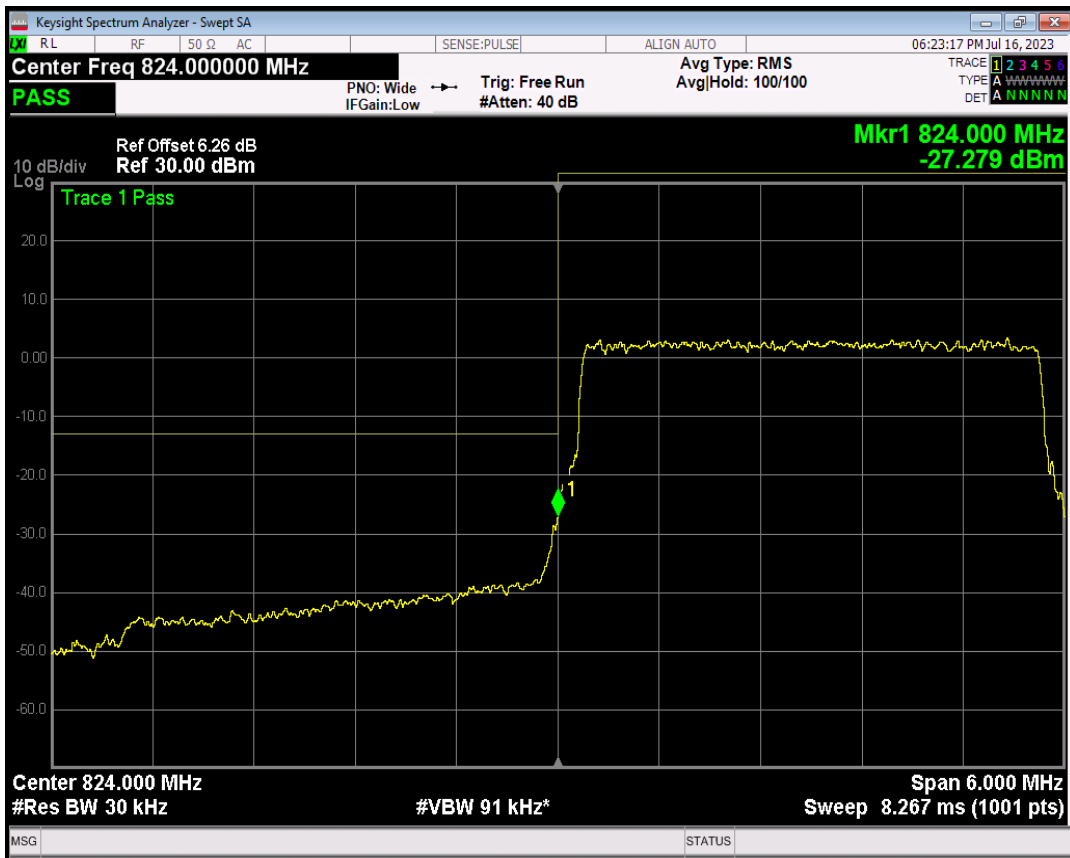

Band26(824-849) QPSK BW=3MHz Channel=26805 RB Size=15 Position=#0

Band26(824-849) 16QAM BW=3MHz Channel=26805 RB Size=1 Position=#0