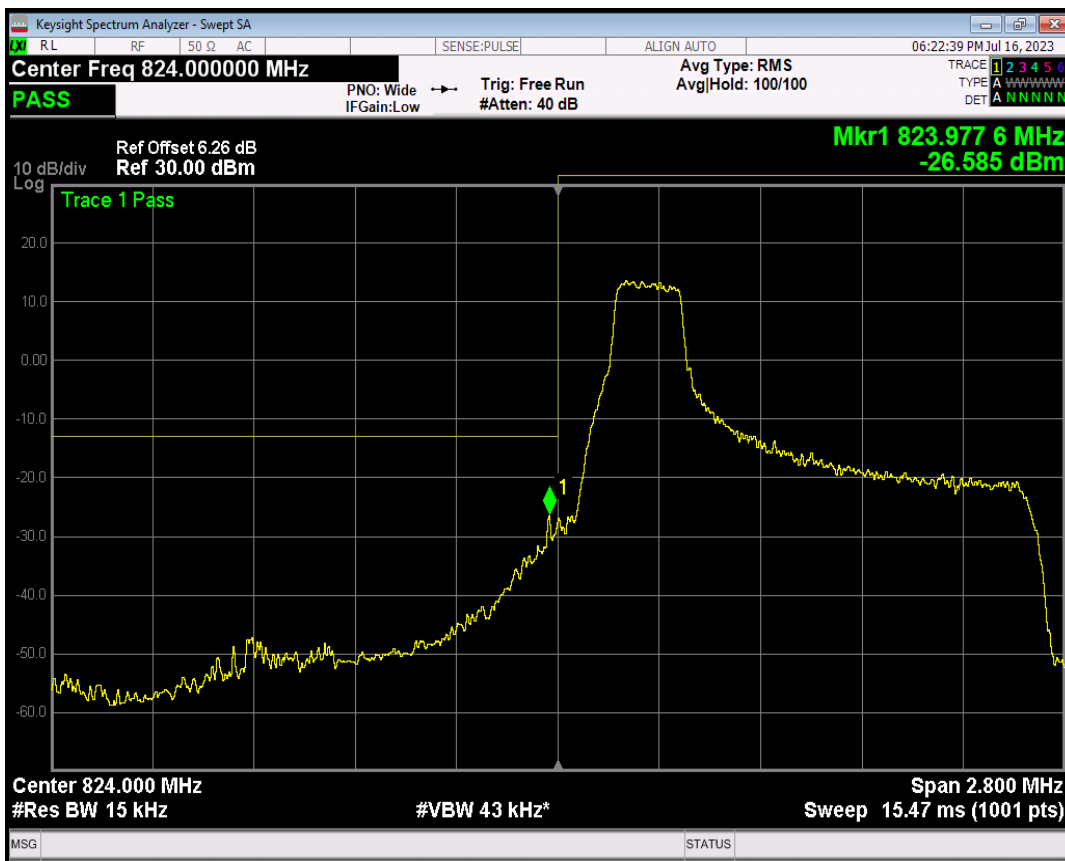

Band26(814-824) 16QAM BW=10MHz Channel=26740 RB Size=1 Position=#Max

Band26(814-824) 16QAM BW=10MHz Channel=26740 RB Size=50 Position=#0

Band26(824-849) QPSK BW=1.4MHz Channel=26797 RB Size=1 Position=#0

Band26(824-849) QPSK BW=1.4MHz Channel=26797 RB Size=1 Position=#Max

Band26(824-849) QPSK BW=1.4MHz Channel=26797 RB Size=6 Position=#0

Band26(824-849) 16QAM BW=1.4MHz Channel=26797 RB Size=1 Position=#0