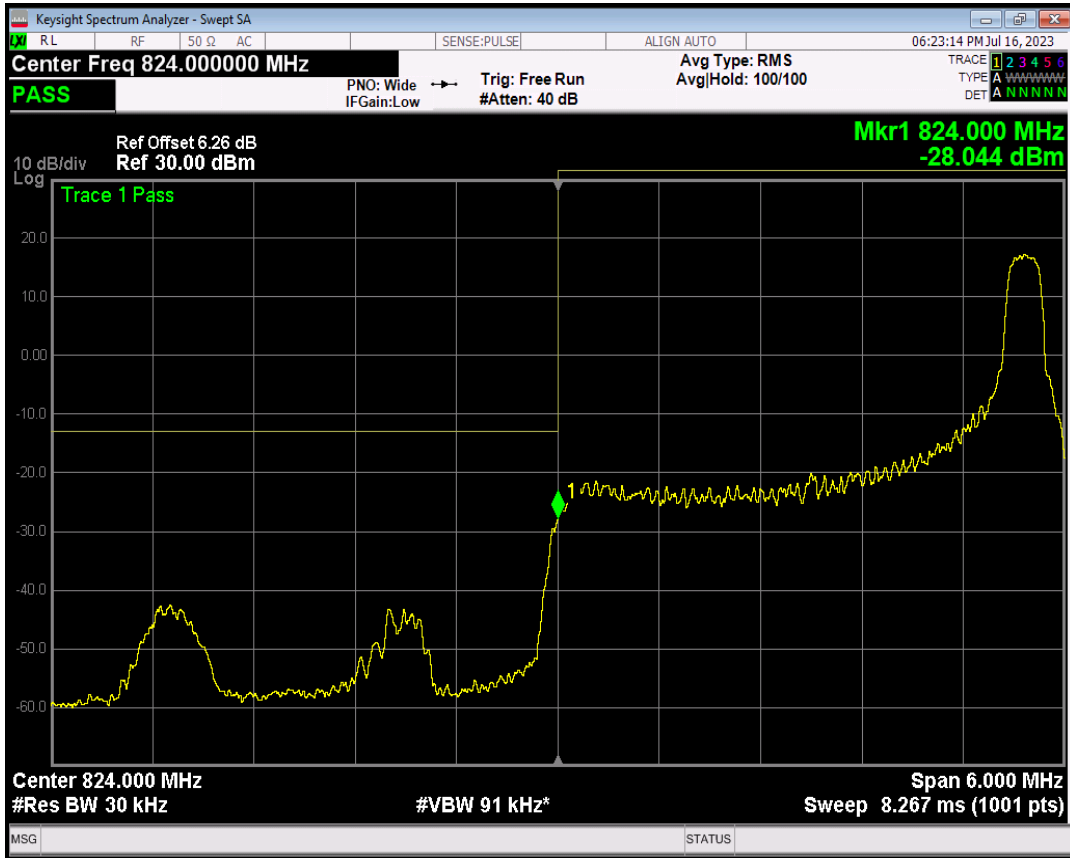

Band26(824-849) QPSK BW=3MHz Channel=26805 RB Size=1 Position=#Max

Band26(824-849) QPSK BW=3MHz Channel=26805 RB Size=15 Position=#0