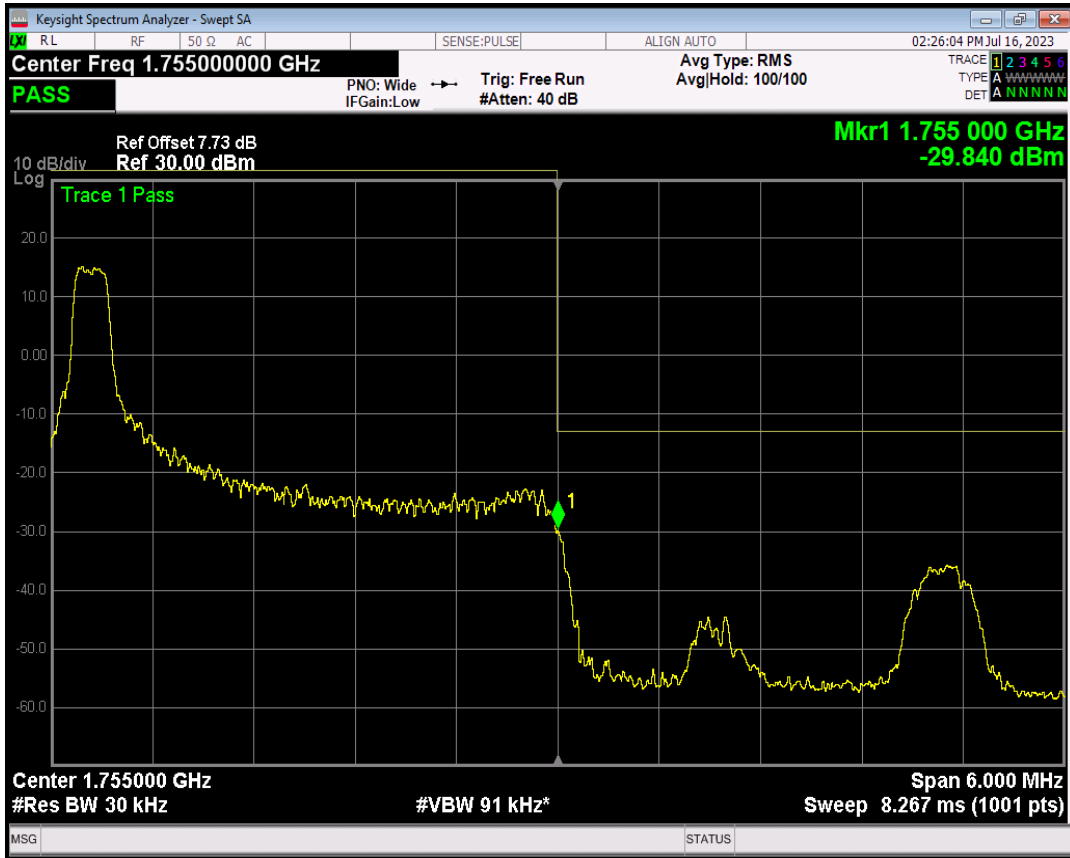

Band4 16QAM BW=3MHz Channel=20385 RB Size=1 Position=#0

Band4 16QAM BW=3MHz Channel=20385 RB Size=1 Position=#Max