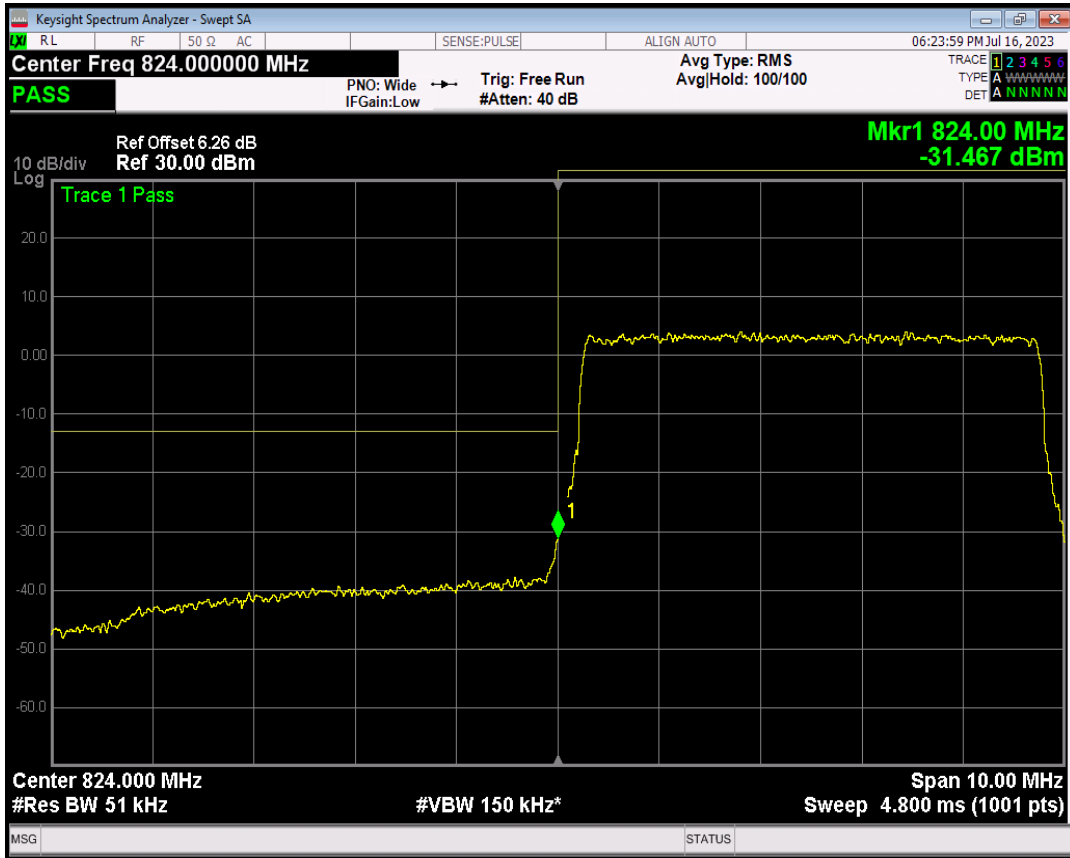

Band26(824-849) 16QAM BW=5MHz Channel=26815 RB Size=25 Position=#0

Band26(824-849) QPSK BW=5MHz Channel=27015 RB Size=1 Position=#0