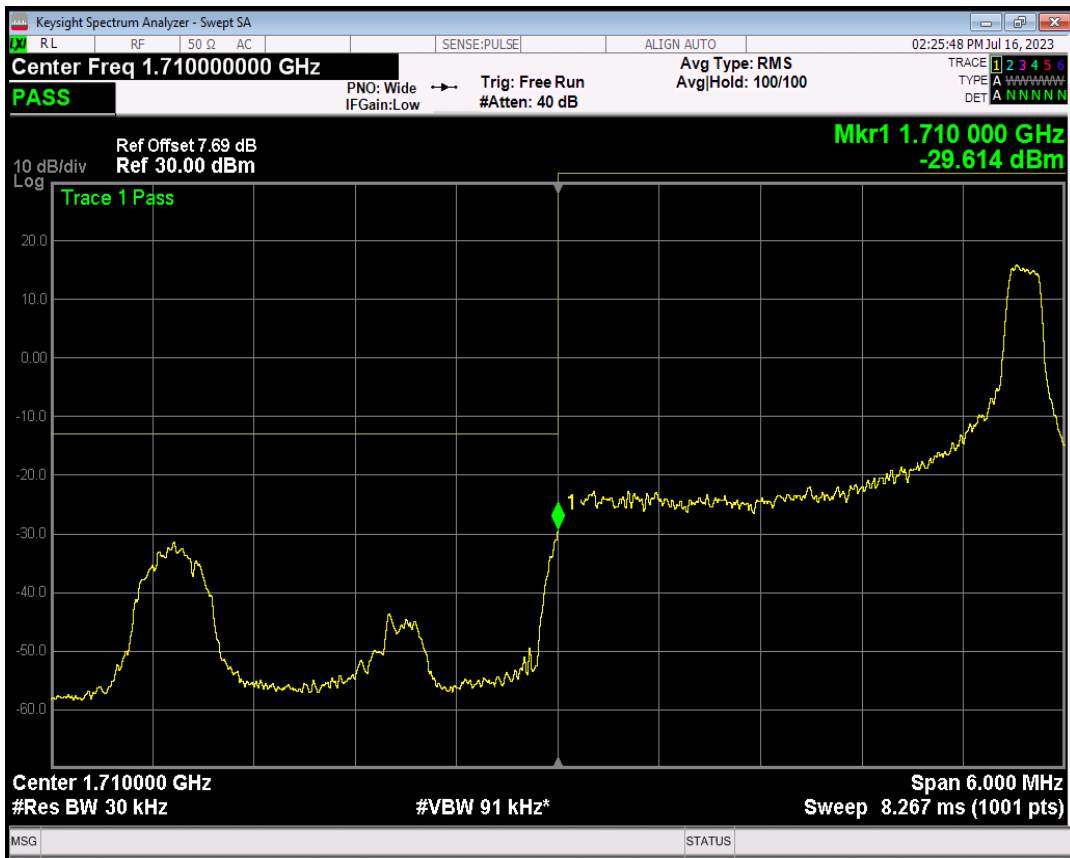

Band4 16QAM BW=3MHz Channel=19965 RB Size=1 Position=#Max

Band4 16QAM BW=3MHz Channel=19965 RB Size=15 Position=#0