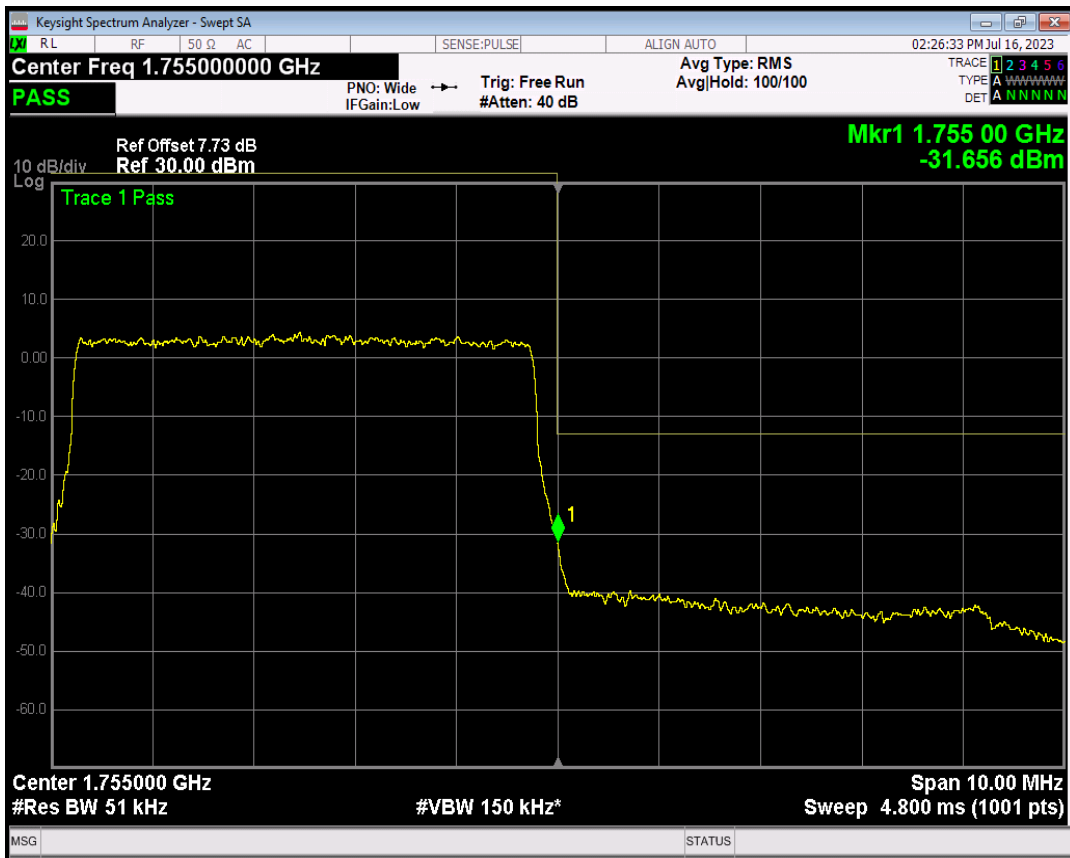

Band4 QPSK BW=5MHz Channel=20375 RB Size=25 Position=#0

Band4 16QAM BW=5MHz Channel=20375 RB Size=1 Position=#0