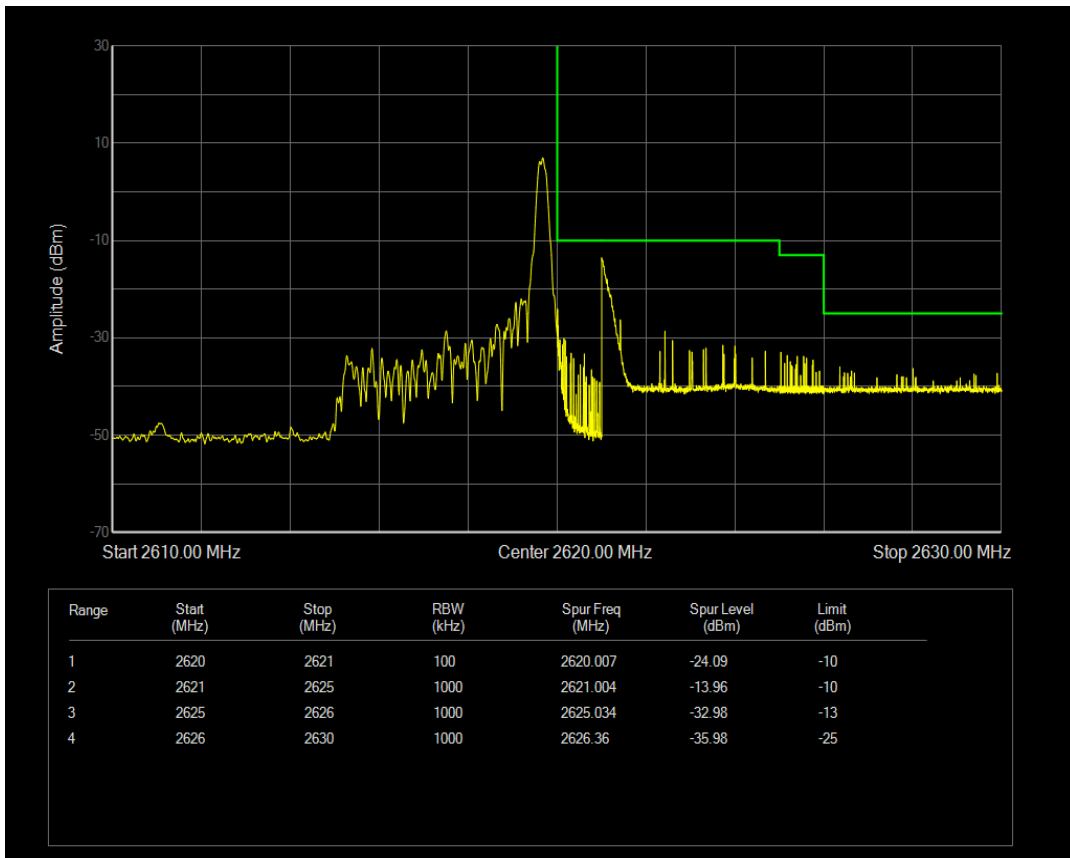

Band38 QPSK BW=5MHz Channel=38225 RB Size=1 Position=#Max

Band38 QPSK BW=5MHz Channel=38225 RB Size=25 Position=#0

Band38 16QAM BW=5MHz Channel=38225 RB Size=1 Position=#0

Band38 16QAM BW=5MHz Channel=38225 RB Size=1 Position=#Max