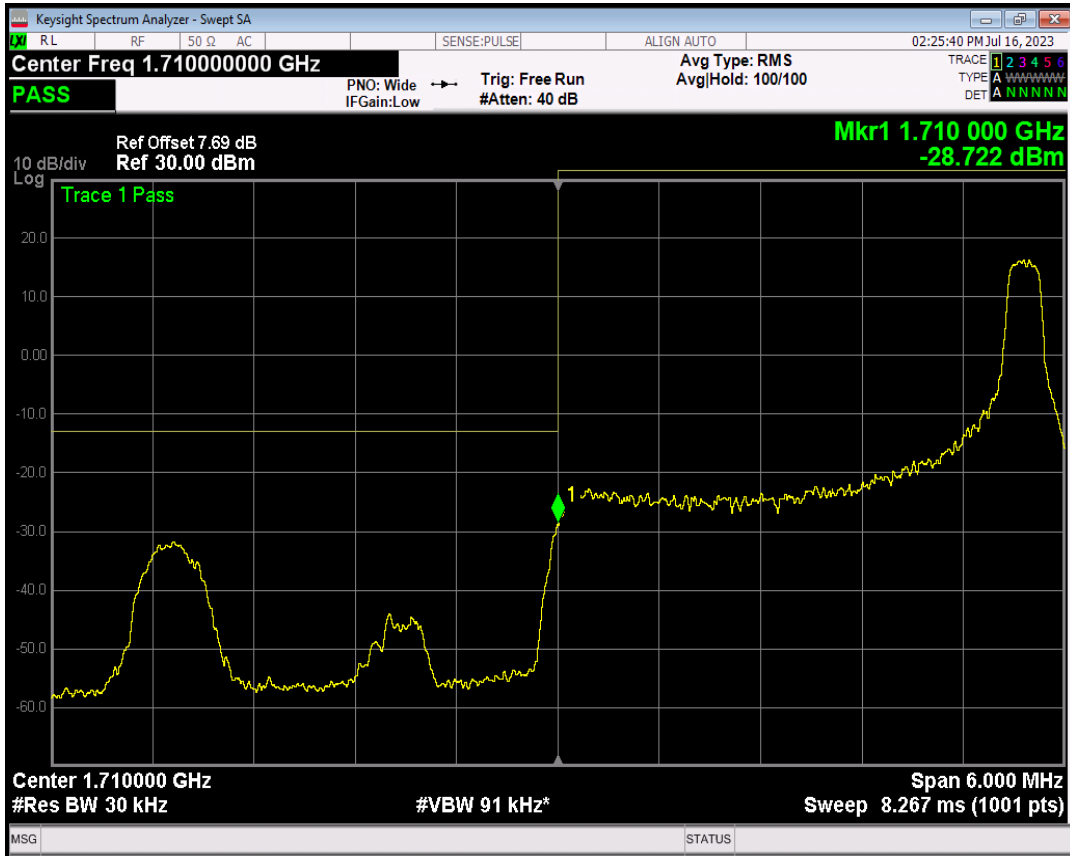

Band4 QPSK BW=3MHz Channel=19965 RB Size=1 Position=#Max

Band4 QPSK BW=3MHz Channel=19965 RB Size=15 Position=#0