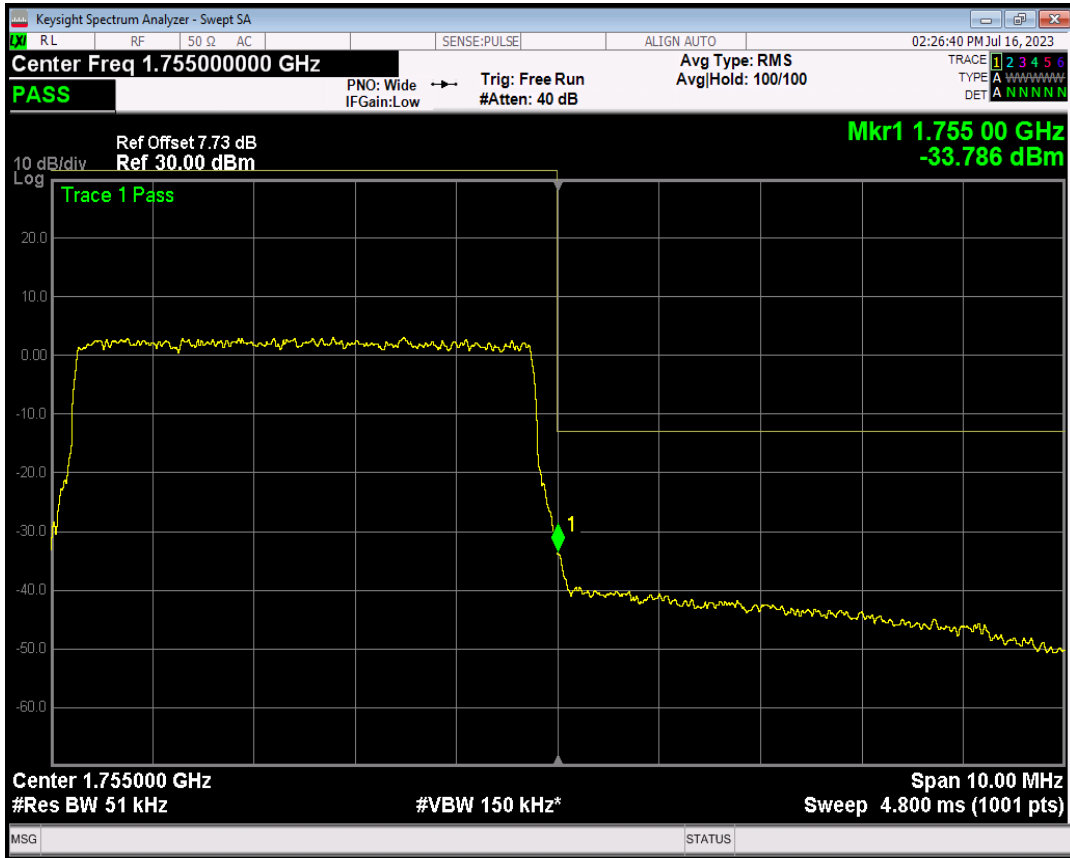

Band4 16QAM BW=5MHz Channel=20375 RB Size=25 Position=#0

Band4 QPSK BW=10MHz Channel=20000 RB Size=1 Position=#0