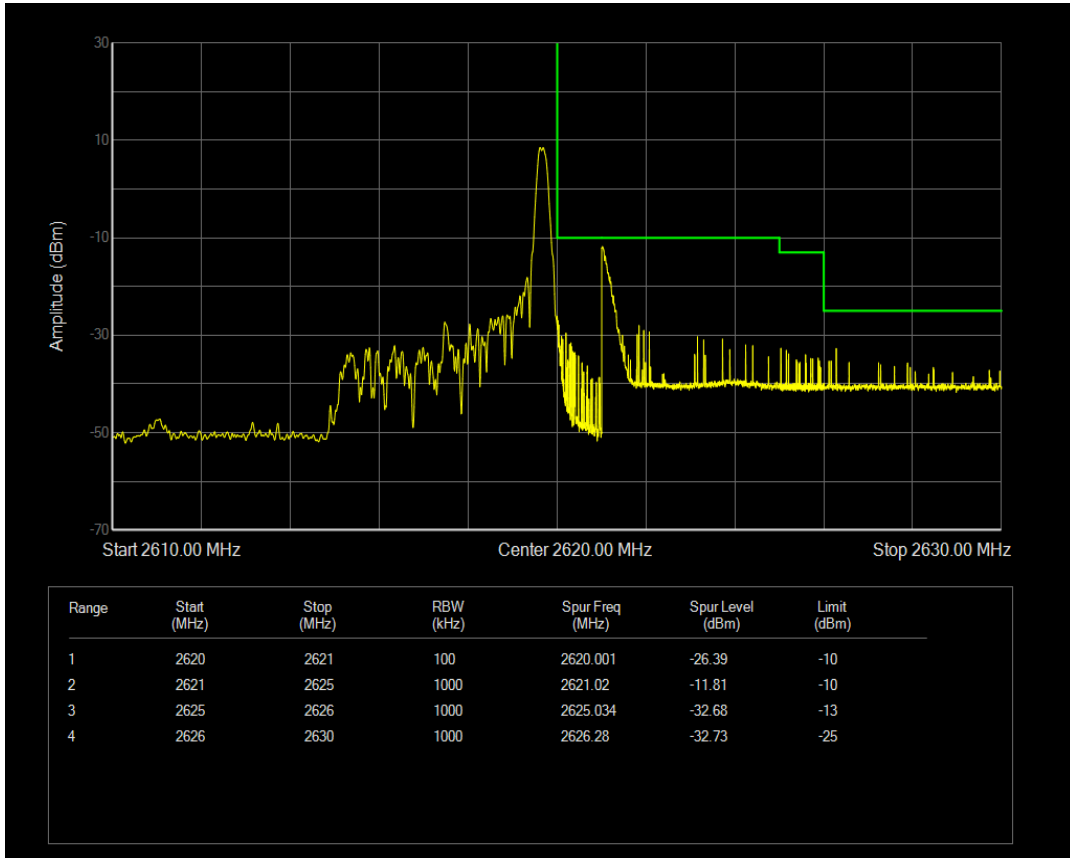

Band38 QPSK BW=5MHz Channel=38225 RB Size=1 Position=#Max

Band38 QPSK BW=5MHz Channel=38225 RB Size=25 Position=#0