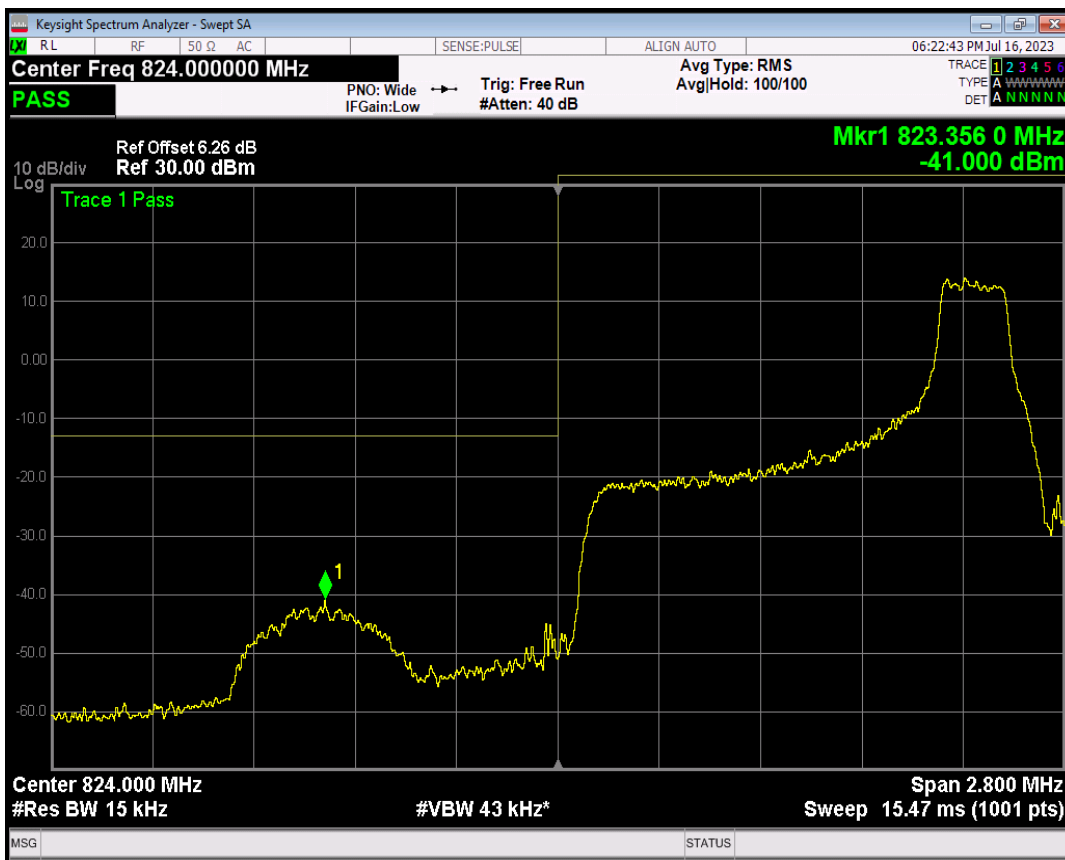

Band26(824-849) QPSK BW=1.4MHz Channel=26797 RB Size=1 Position=#Max

Band26(824-849) QPSK BW=1.4MHz Channel=26797 RB Size=6 Position=#0

Band26(824-849) 16QAM BW=1.4MHz Channel=26797 RB Size=1 Position=#0

Band26(824-849) 16QAM BW=1.4MHz Channel=26797 RB Size=1 Position=#Max

Band26(824-849) 16QAM BW=1.4MHz Channel=26797 RB Size=6 Position=#0

Band26(824-849) QPSK BW=1.4MHz Channel=27033 RB Size=1 Position=#0