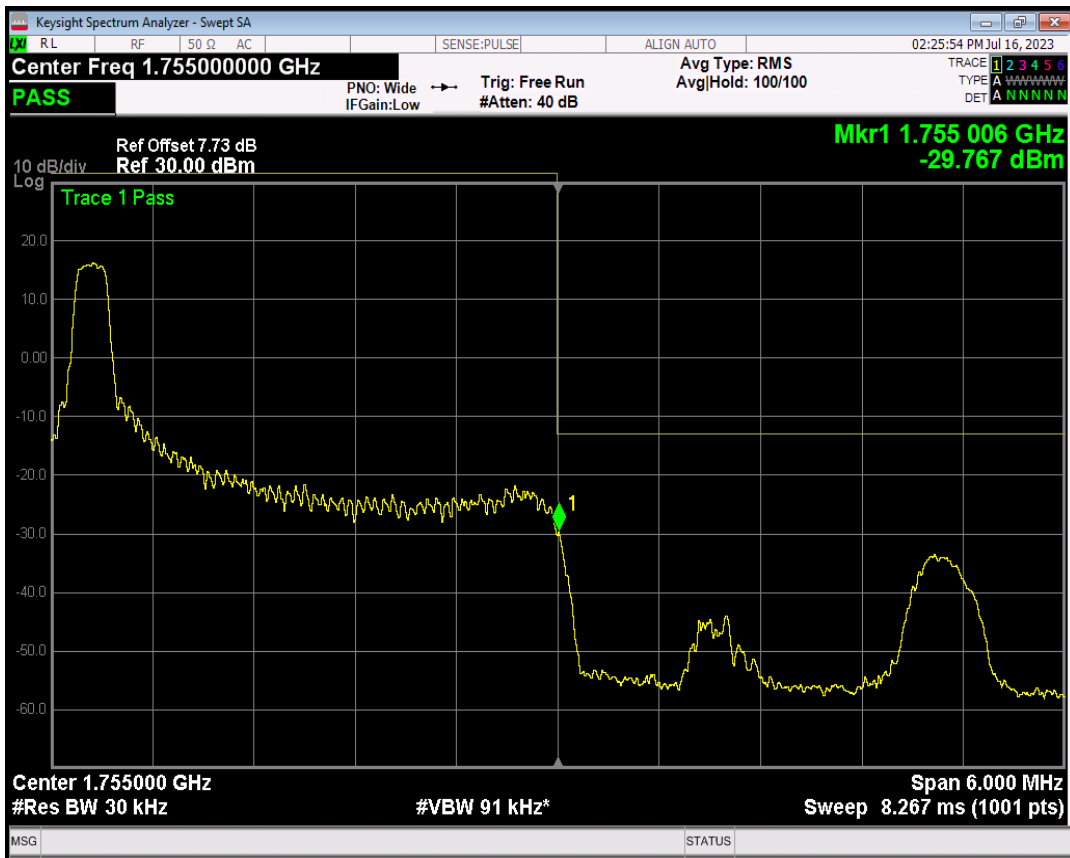

Band4 16QAM BW=3MHz Channel=19965 RB Size=1 Position=#0

Band4 16QAM BW=3MHz Channel=19965 RB Size=1 Position=#Max

Band4 16QAM BW=3MHz Channel=19965 RB Size=15 Position=#0

Band4 QPSK BW=3MHz Channel=20385 RB Size=1 Position=#0