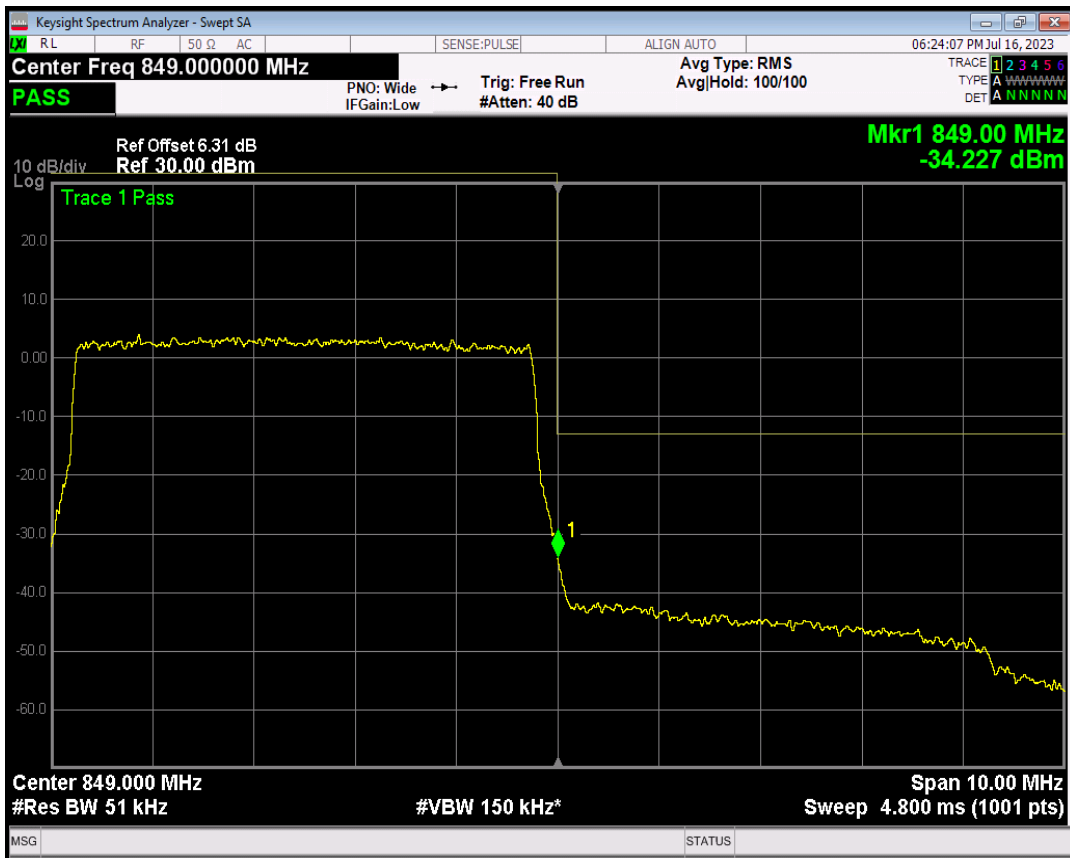

Band26(824-849) 16QAM BW=5MHz Channel=26815 RB Size=25 Position=#0

Band26(824-849) QPSK BW=5MHz Channel=27015 RB Size=1 Position=#0

Band26(824-849) QPSK BW=5MHz Channel=27015 RB Size=1 Position=#Max

Band26(824-849) QPSK BW=5MHz Channel=27015 RB Size=25 Position=#0