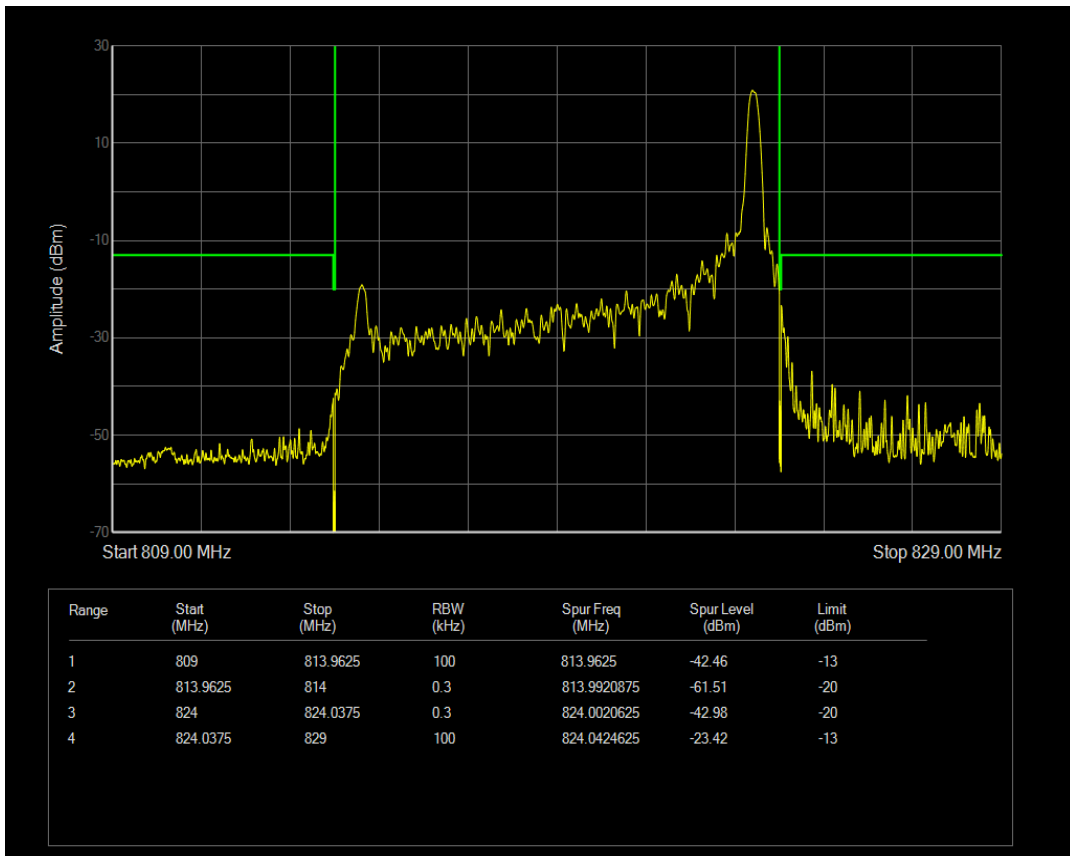

Band26(814-824) 16QAM BW=10MHz Channel=26740 RB Size=1 Position=#Max

Band26(814-824) 16QAM BW=10MHz Channel=26740 RB Size=50 Position=#0

Band26(824-849) QPSK BW=1.4MHz Channel=26797 RB Size=1 Position=#0