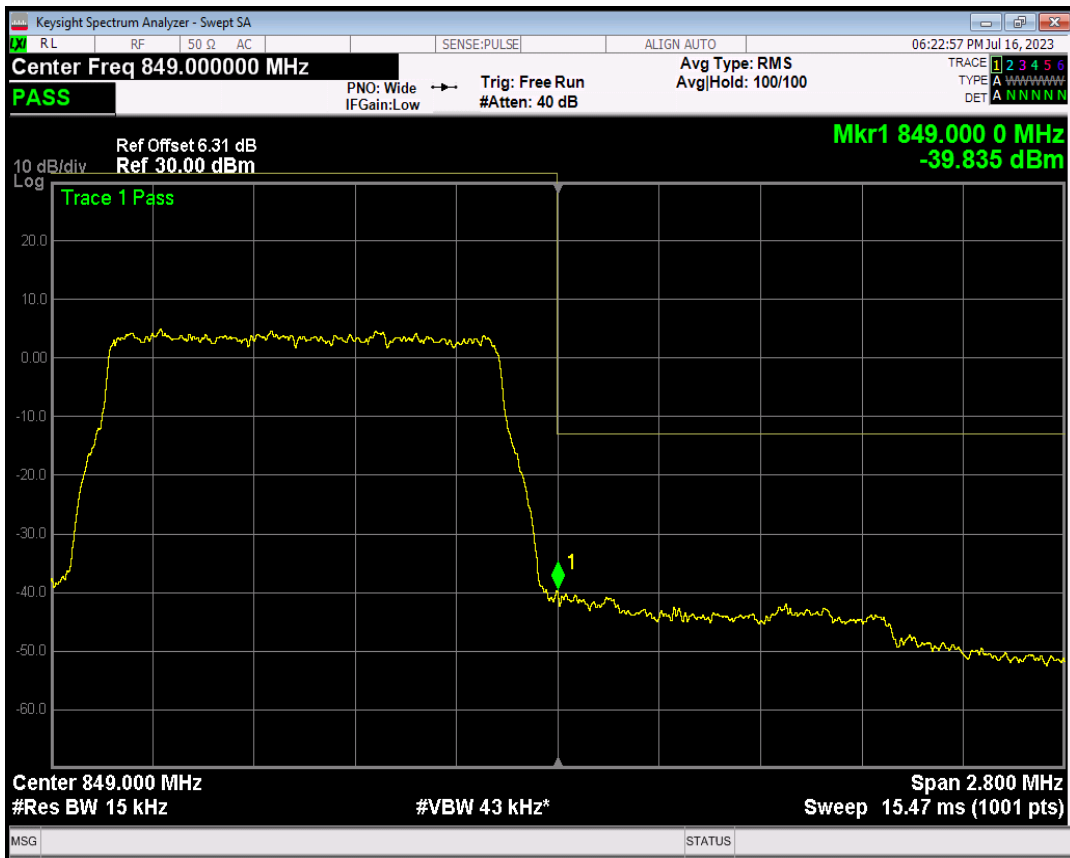

Band26(824-849) 16QAM BW=1.4MHz Channel=26797 RB Size=1 Position=#Max

Band26(824-849) 16QAM BW=1.4MHz Channel=26797 RB Size=6 Position=#0

Band26(824-849) QPSK BW=1.4MHz Channel=27033 RB Size=1 Position=#0

Band26(824-849) QPSK BW=1.4MHz Channel=27033 RB Size=1 Position=#Max

Band26(824-849) QPSK BW=1.4MHz Channel=27033 RB Size=6 Position=#0

Band26(824-849) 16QAM BW=1.4MHz Channel=27033 RB Size=1 Position=#0