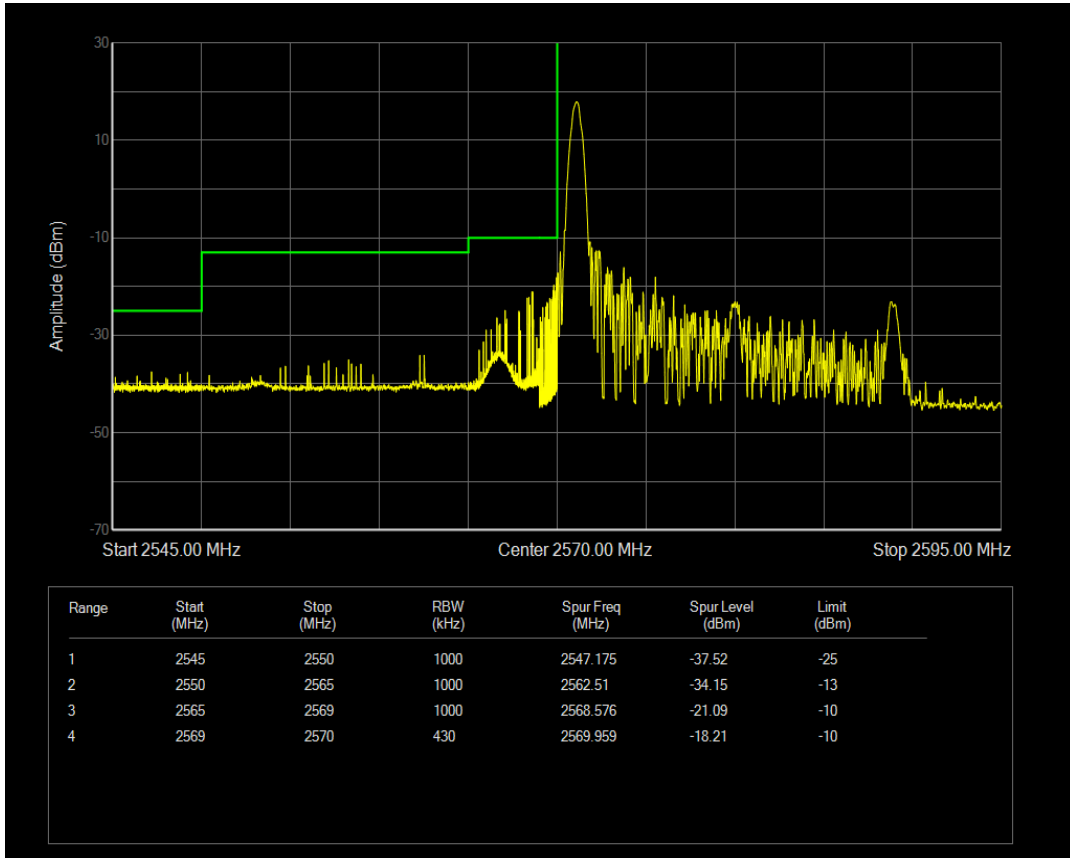

Band38 16QAM BW=20MHz Channel=37850 RB Size=1 Position=#0

Band38 16QAM BW=20MHz Channel=37850 RB Size=1 Position=#Max