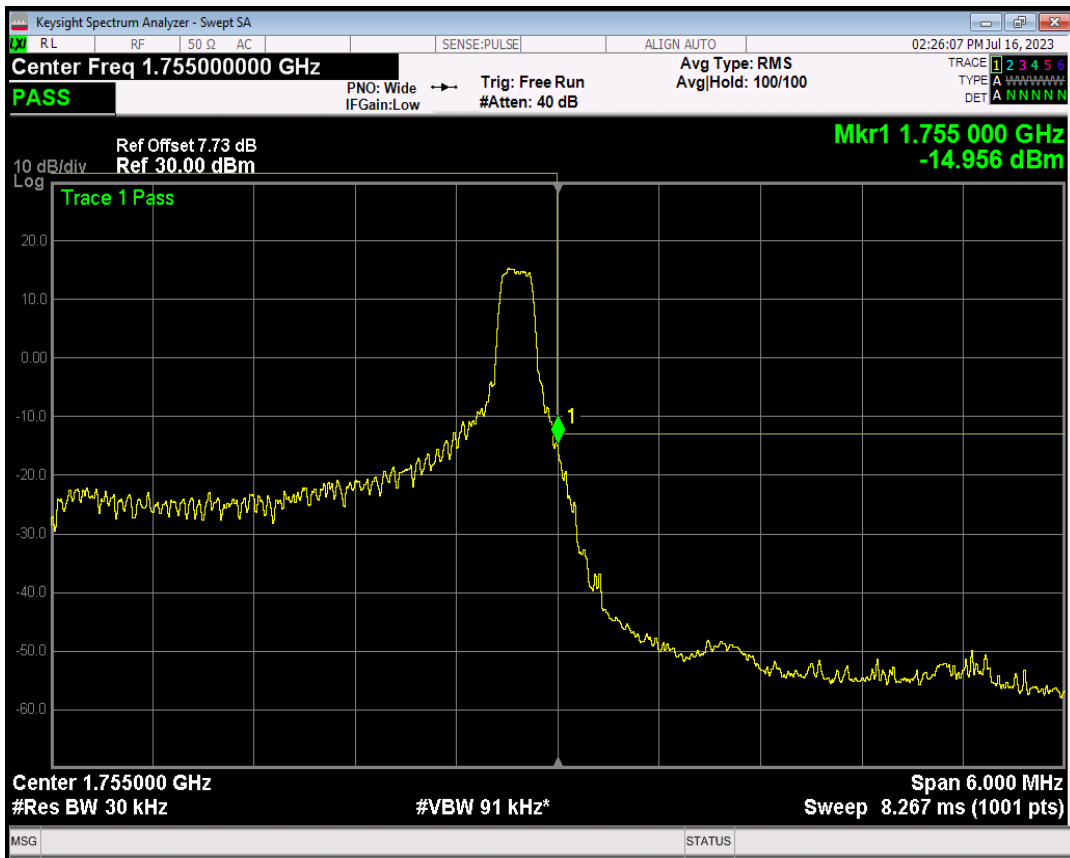

Band4 QPSK BW=3MHz Channel=20385 RB Size=1 Position=#Max

Band4 QPSK BW=3MHz Channel=20385 RB Size=15 Position=#0

Band4 16QAM BW=3MHz Channel=20385 RB Size=1 Position=#0

Band4 16QAM BW=3MHz Channel=20385 RB Size=1 Position=#Max