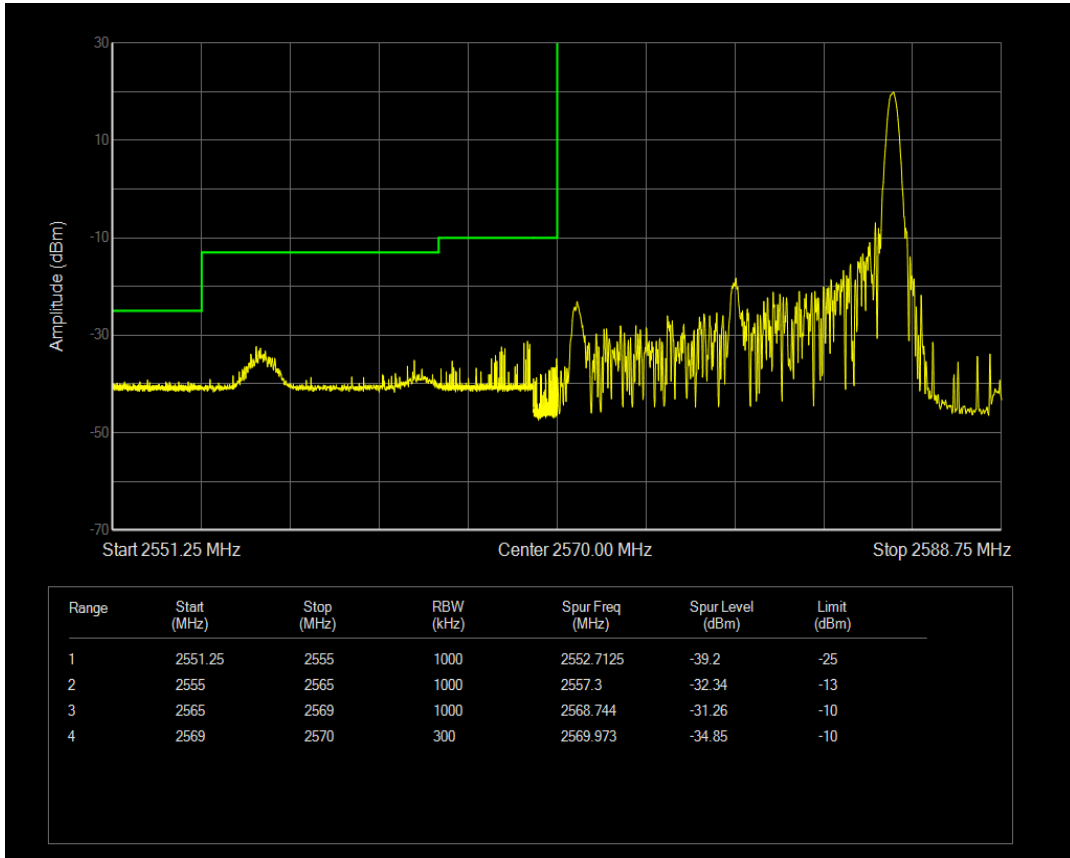

Band38 QPSK BW=15MHz Channel=37825 RB Size=1 Position=#Max

Band38 QPSK BW=15MHz Channel=37825 RB Size=75 Position=#0