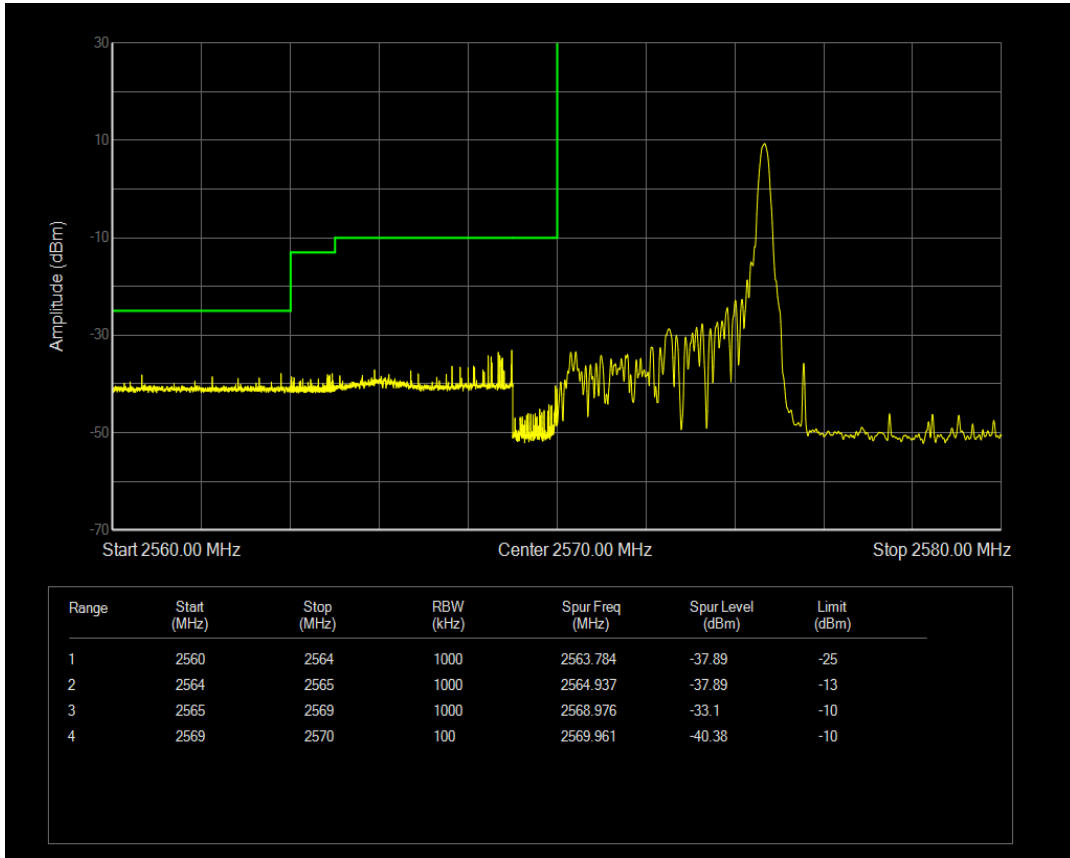

Band26(824-849) 16QAM BW=15MHz Channel=26965 RB Size=75 Position=#0

Band38 QPSK BW=5MHz Channel=37775 RB Size=1 Position=#0

Band38 QPSK BW=5MHz Channel=37775 RB Size=1 Position=#Max

Band38 QPSK BW=5MHz Channel=37775 RB Size=25 Position=#0