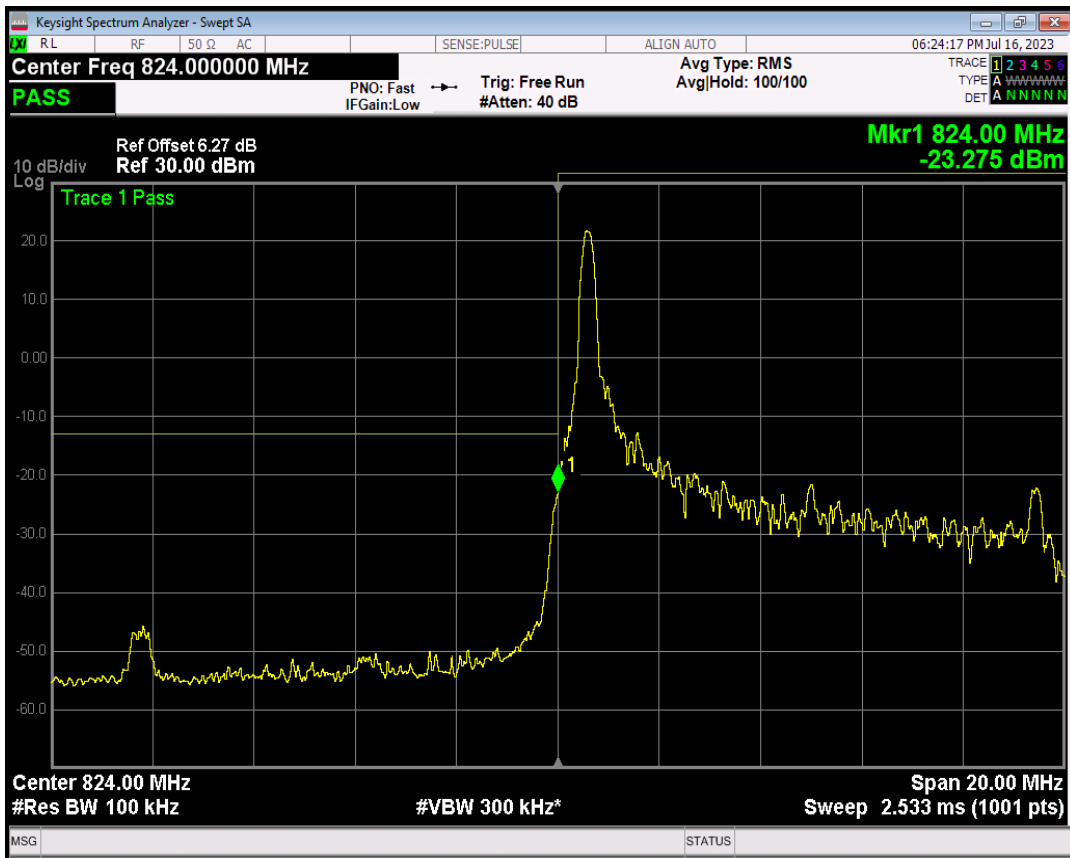

Band26(824-849) 16QAM BW=5MHz Channel=27015 RB Size=1 Position=#0

Band26(824-849) 16QAM BW=5MHz Channel=27015 RB Size=1 Position=#Max

Band26(824-849) 16QAM BW=5MHz Channel=27015 RB Size=25 Position=#0

Band26(824-849) QPSK BW=10MHz Channel=26840 RB Size=1 Position=#0