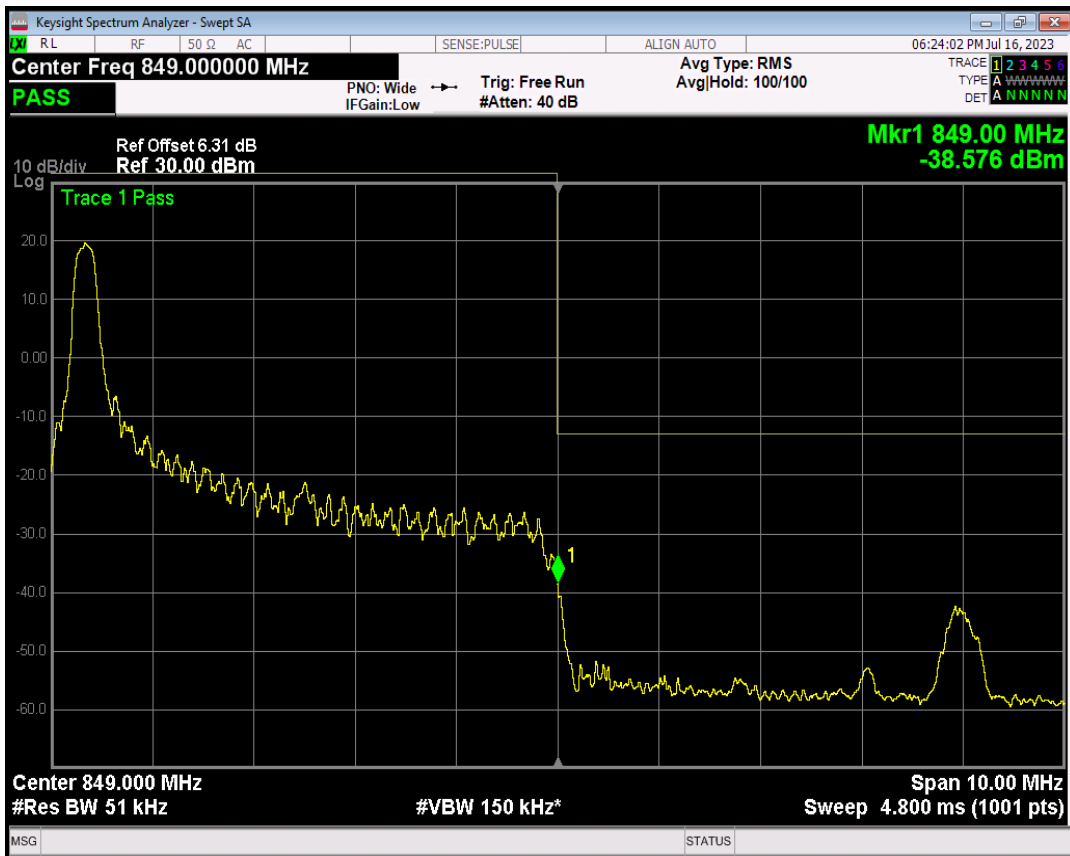

Band26(824-849) QPSK BW=5MHz Channel=27015 RB Size=1 Position=#0

Band26(824-849) QPSK BW=5MHz Channel=27015 RB Size=1 Position=#Max