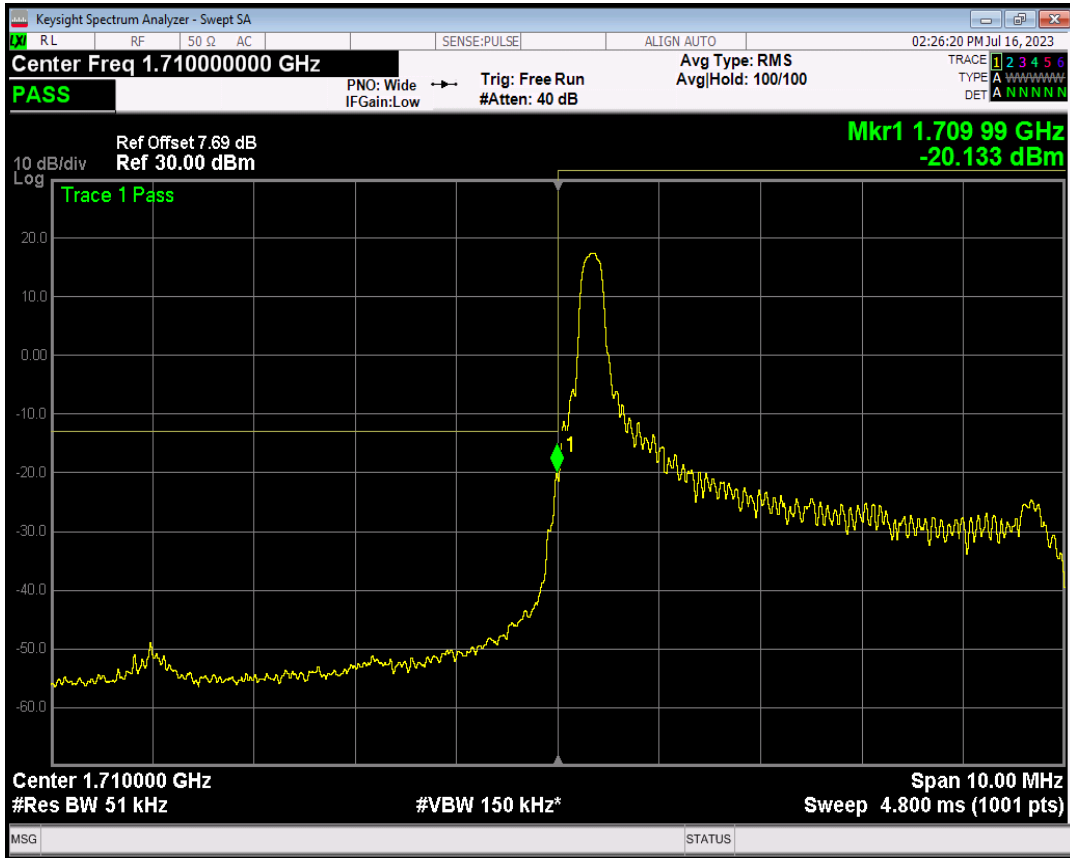

Band4 16QAM BW=5MHz Channel=19975 RB Size=1 Position=#0

Band4 16QAM BW=5MHz Channel=19975 RB Size=1 Position=#Max