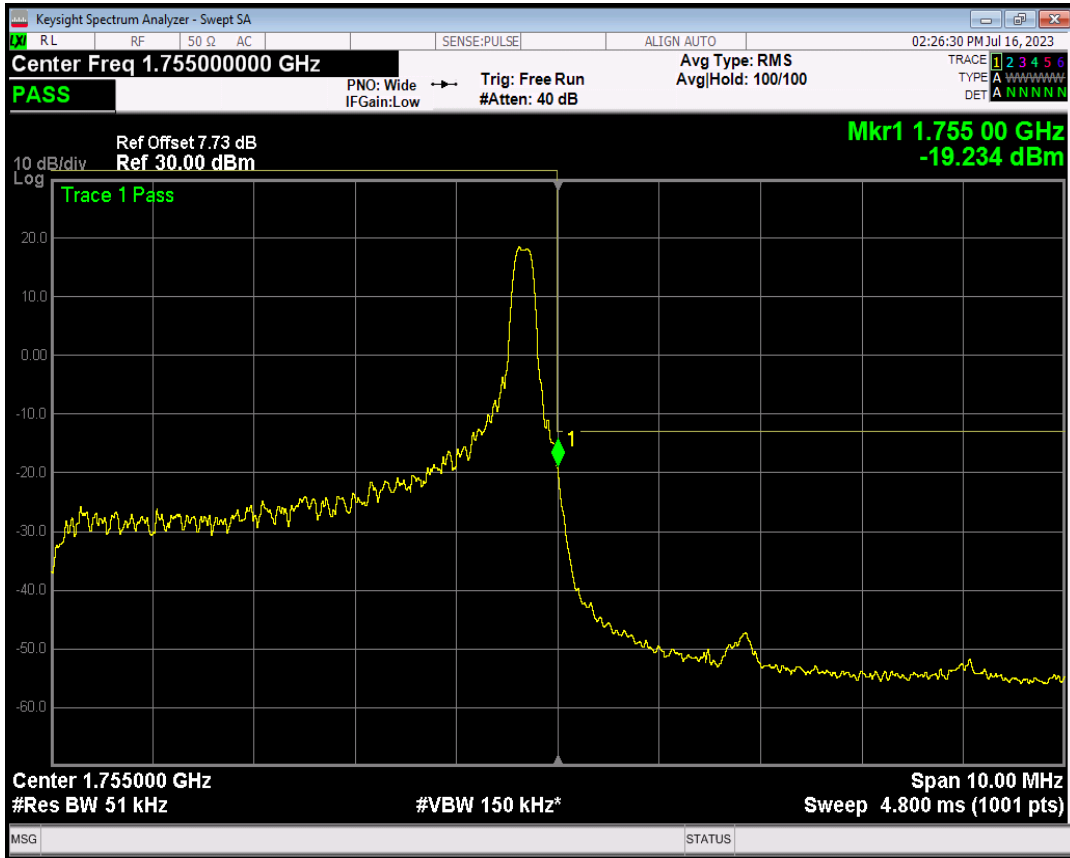

Band4 QPSK BW=5MHz Channel=20375 RB Size=1 Position=#Max

Band4 QPSK BW=5MHz Channel=20375 RB Size=25 Position=#0