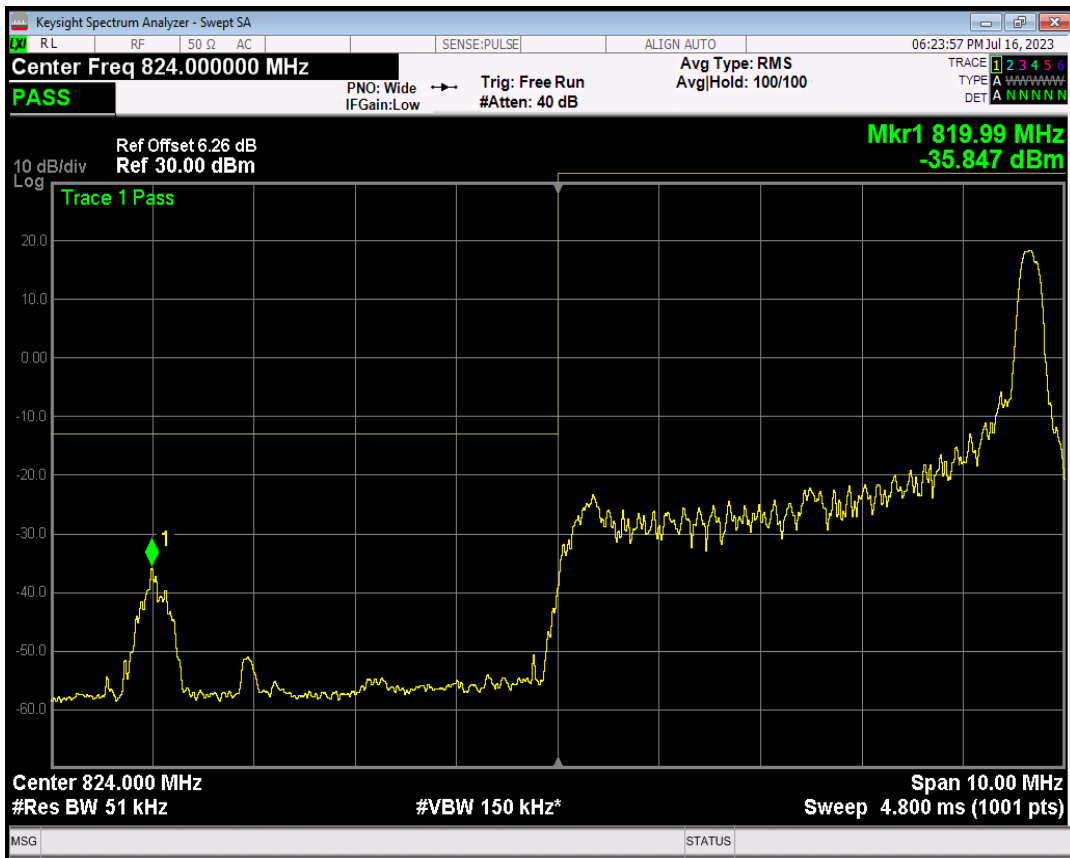

Band26(824-849) QPSK BW=5MHz Channel=26815 RB Size=1 Position=#Max

Band26(824-849) QPSK BW=5MHz Channel=26815 RB Size=25 Position=#0

Band26(824-849) 16QAM BW=5MHz Channel=26815 RB Size=1 Position=#0

Band26(824-849) 16QAM BW=5MHz Channel=26815 RB Size=1 Position=#Max