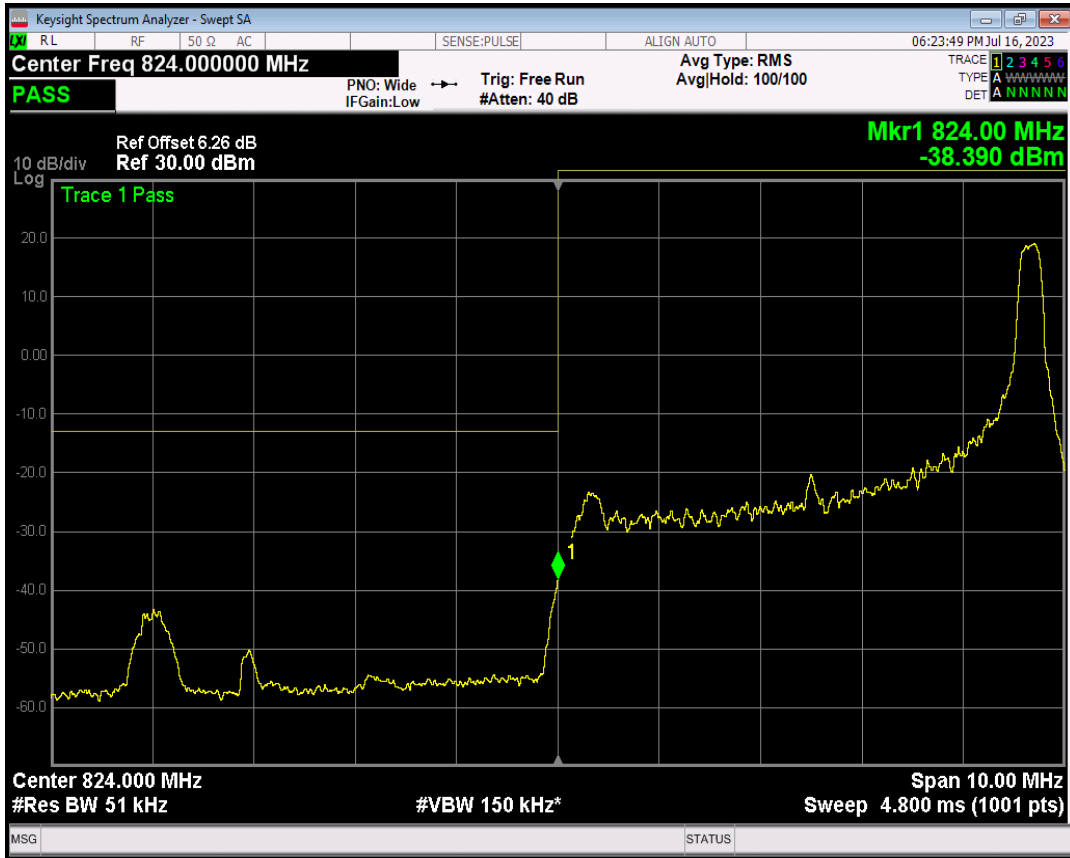

Band26(824-849) QPSK BW=5MHz Channel=26815 RB Size=1 Position=#Max

Band26(824-849) QPSK BW=5MHz Channel=26815 RB Size=25 Position=#0