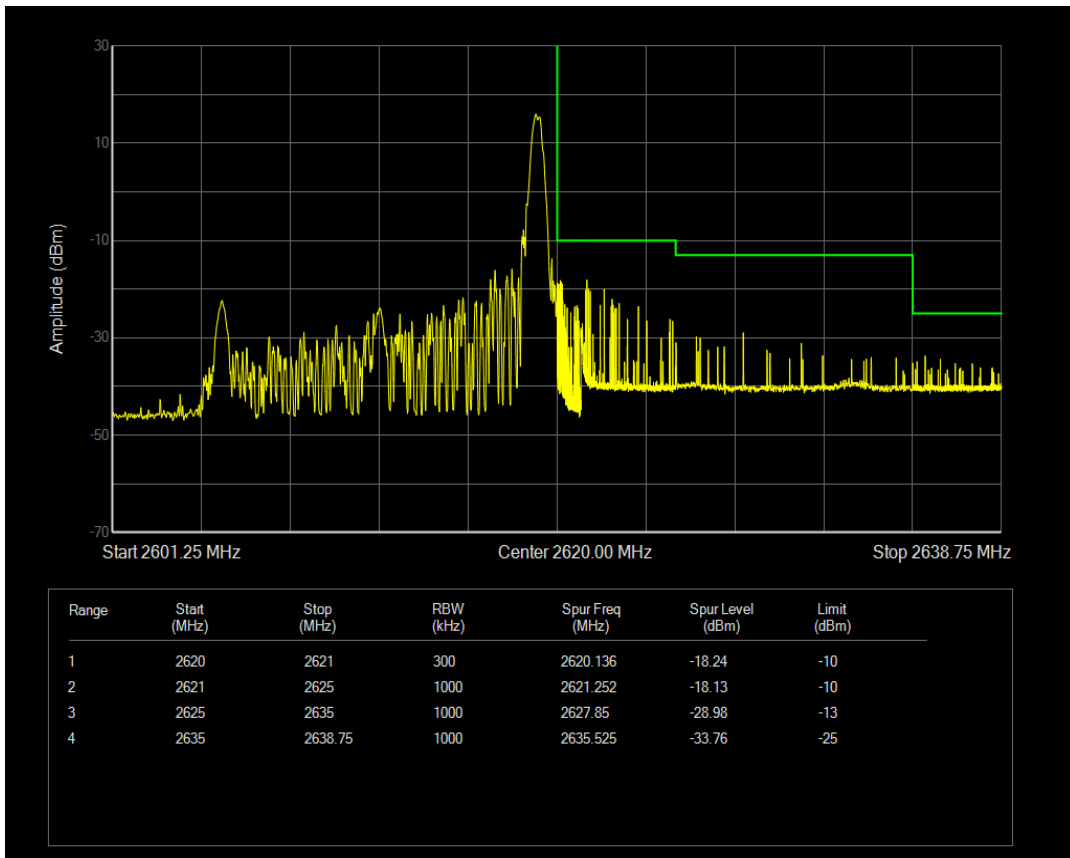

Band38 QPSK BW=15MHz Channel=38175 RB Size=1 Position=#Max

Band38 QPSK BW=15MHz Channel=38175 RB Size=75 Position=#0

Band38 16QAM BW=15MHz Channel=38175 RB Size=1 Position=#0

Band38 16QAM BW=15MHz Channel=38175 RB Size=1 Position=#Max