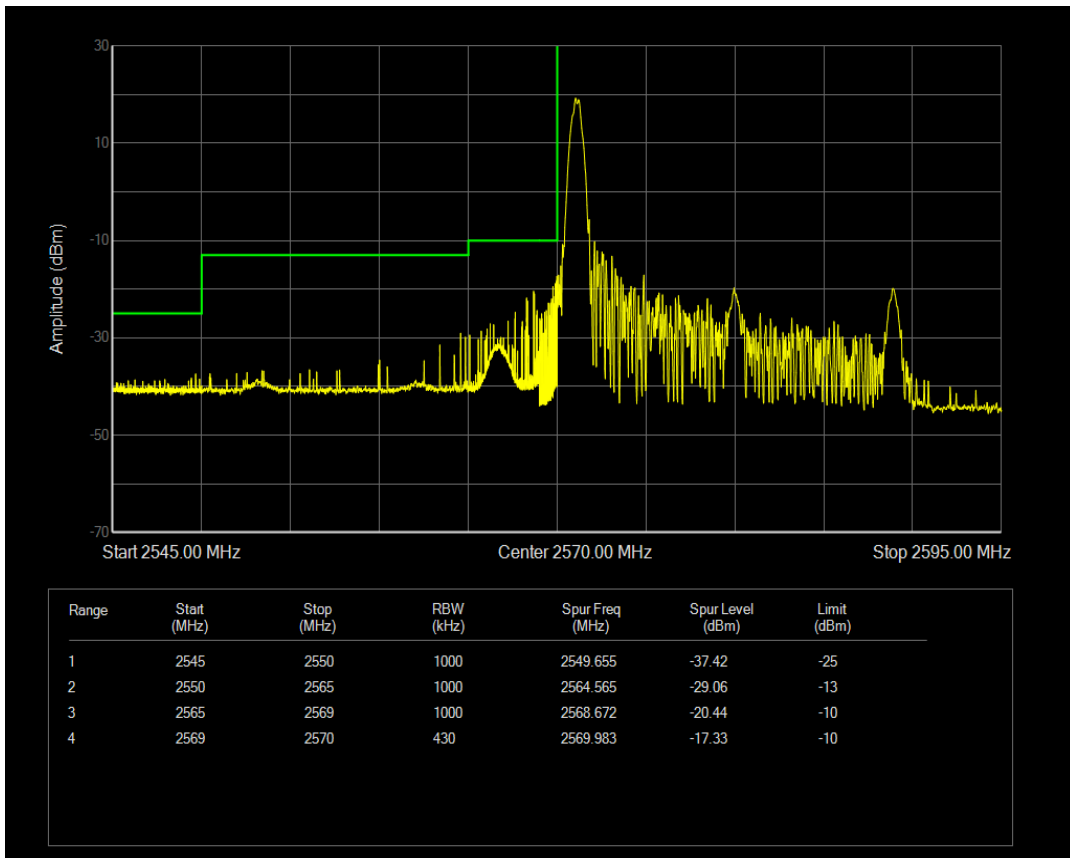

Band38 QPSK BW=20MHz Channel=37850 RB Size=1 Position=#0

Band38 QPSK BW=20MHz Channel=37850 RB Size=1 Position=#Max