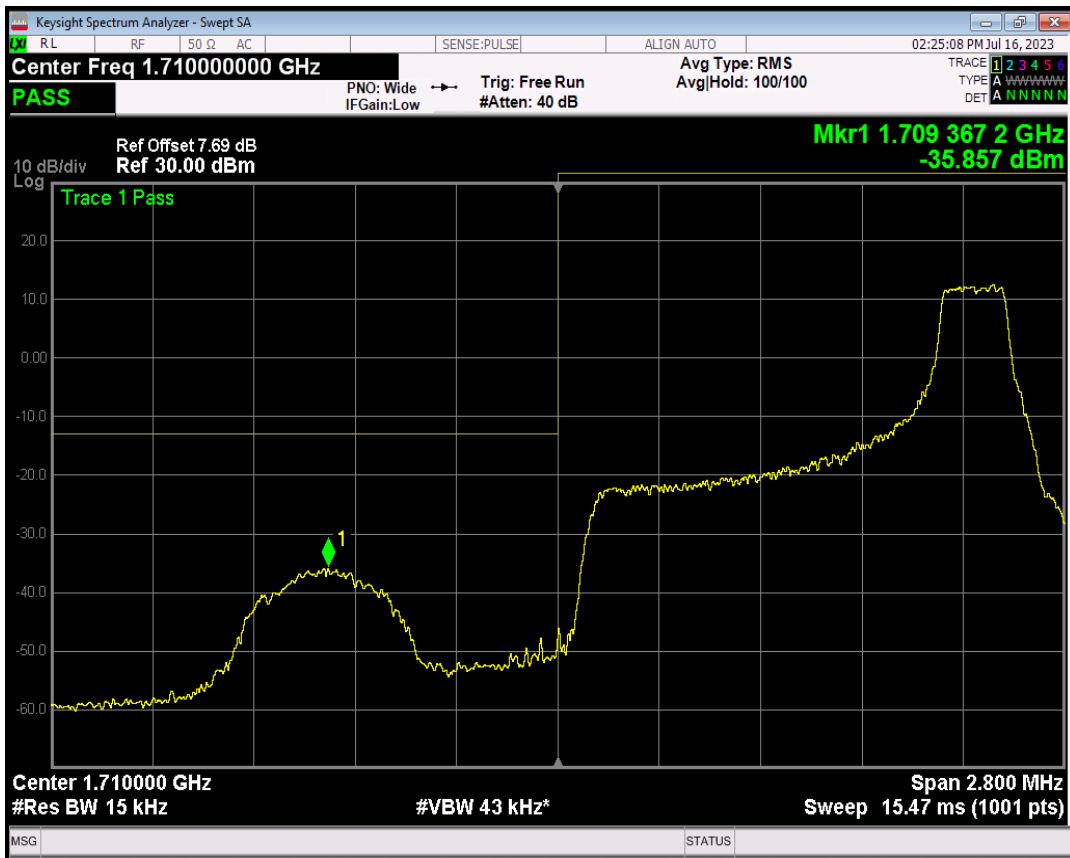

Band4 16QAM BW=1.4MHz Channel=19957 RB Size=1 Position=#Max

Band4 16QAM BW=1.4MHz Channel=19957 RB Size=6 Position=#0