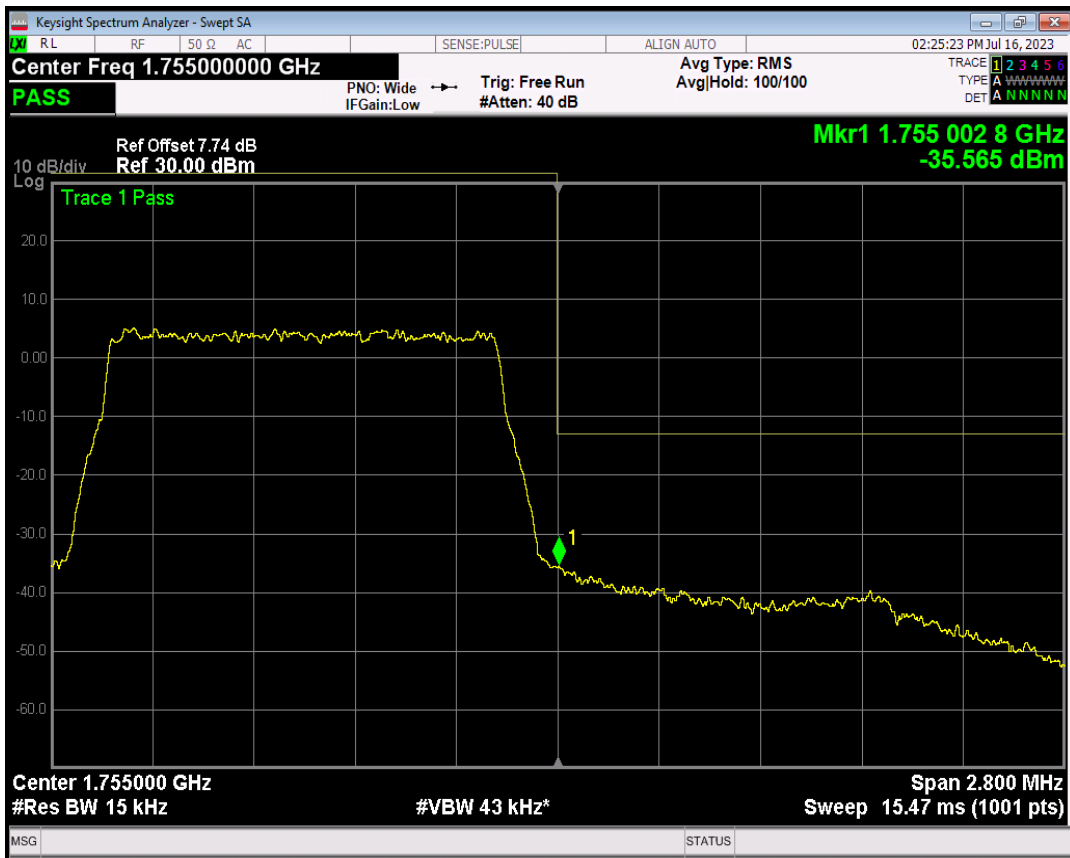

Band4 QPSK BW=1.4MHz Channel=20393 RB Size=6 Position=#0

Band4 16QAM BW=1.4MHz Channel=20393 RB Size=1 Position=#0