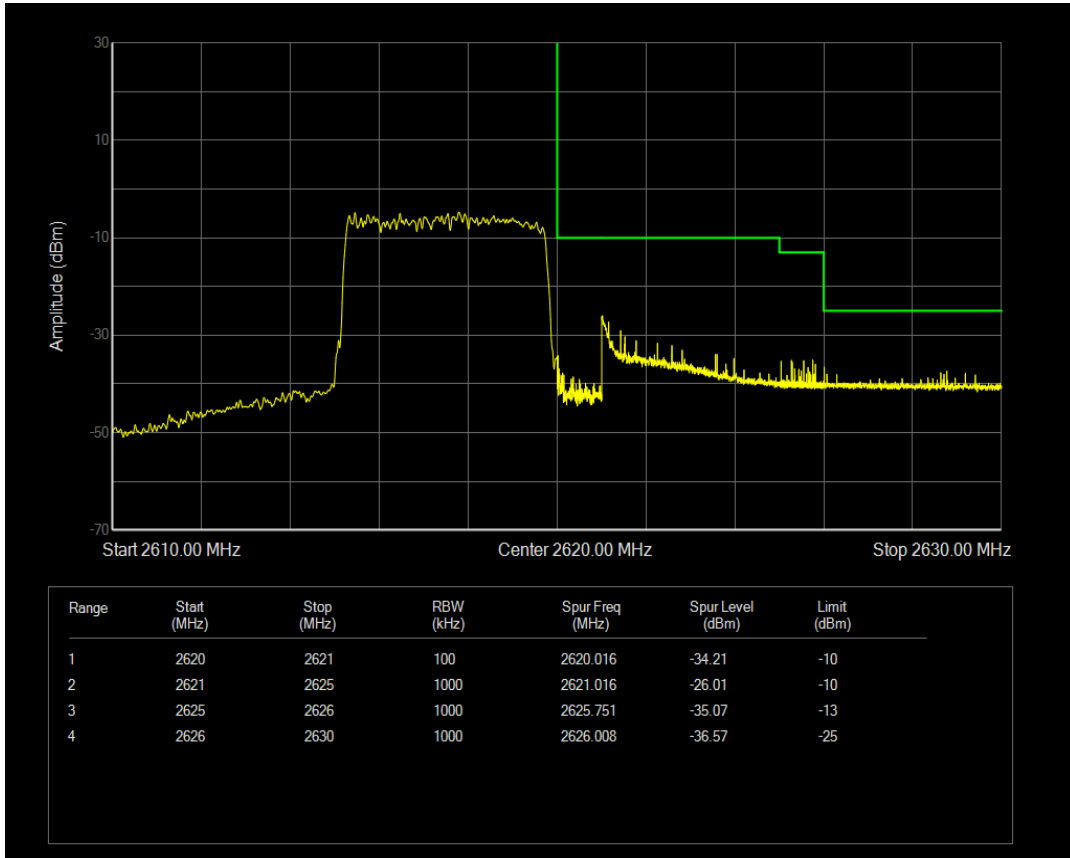

Band38 16QAM BW=5MHz Channel=38225 RB Size=25 Position=#0

Band38 QPSK BW=10MHz Channel=37800 RB Size=1 Position=#0