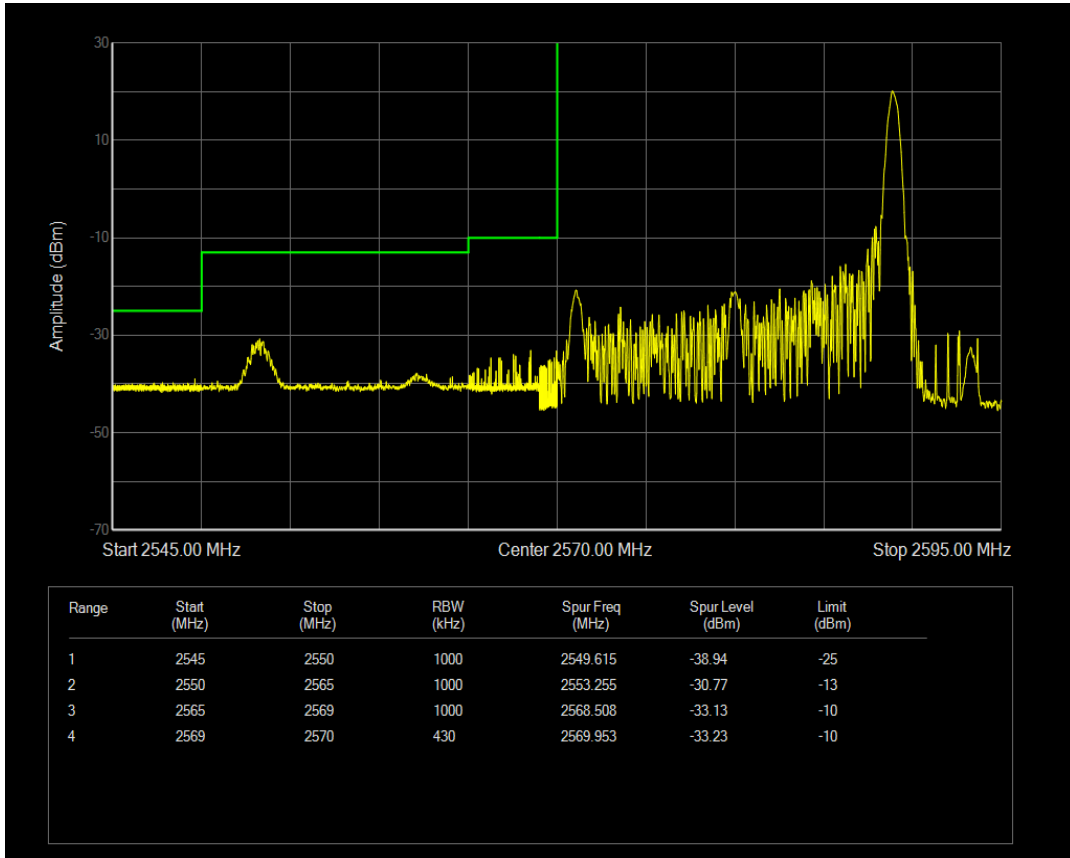

Band38 QPSK BW=20MHz Channel=37850 RB Size=1 Position=#Max

Band38 QPSK BW=20MHz Channel=37850 RB Size=100 Position=#0