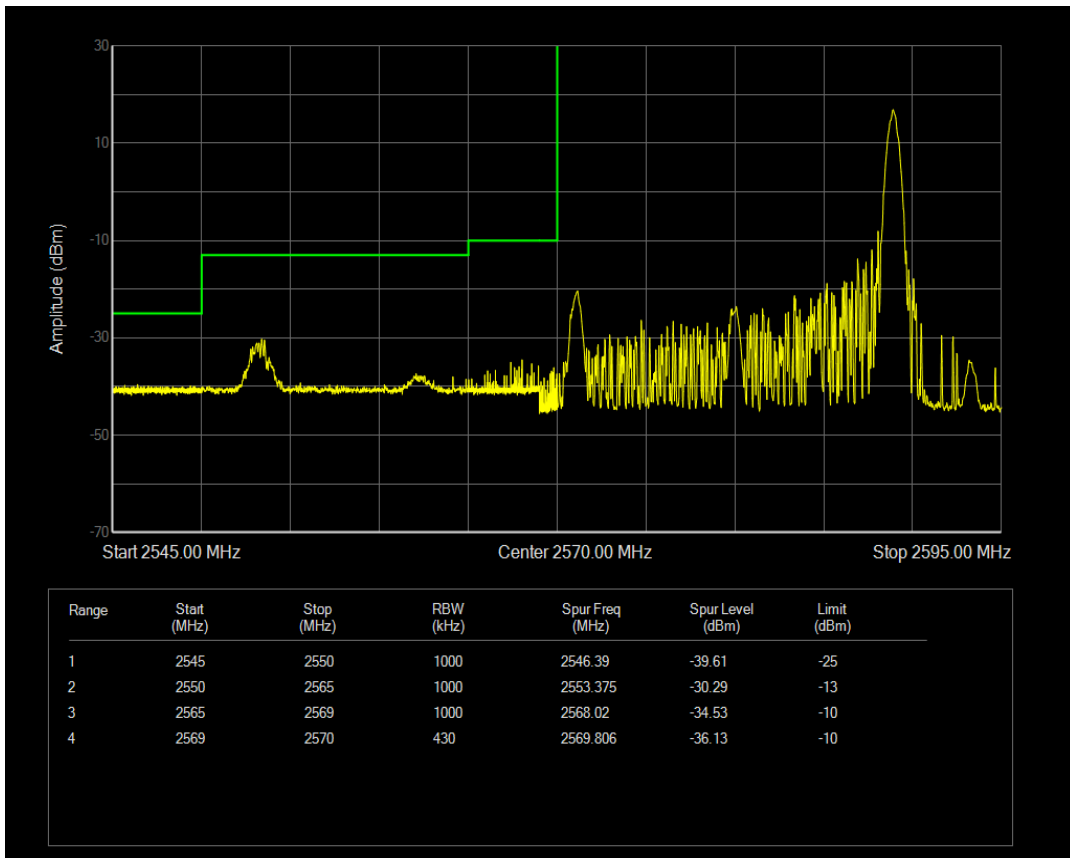

Band38 16QAM BW=20MHz Channel=37850 RB Size=1 Position=#Max

Band38 16QAM BW=20MHz Channel=37850 RB Size=100 Position=#0