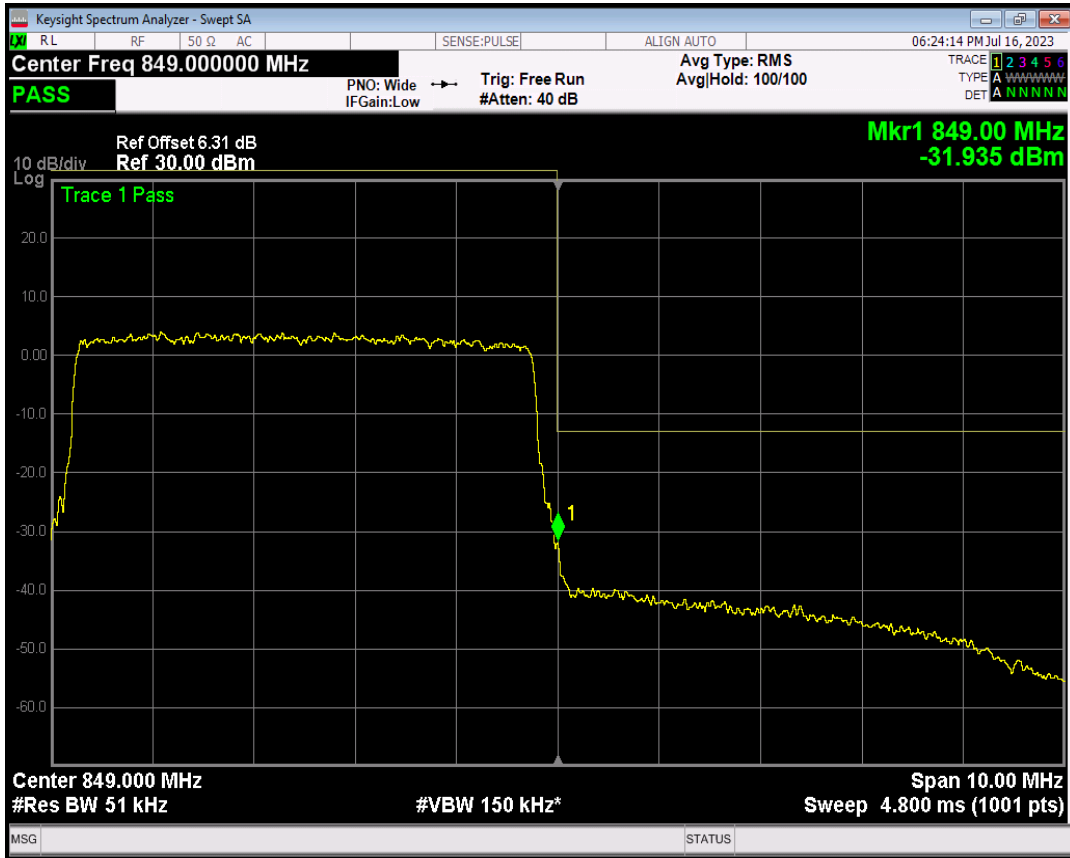

Band26(824-849) 16QAM BW=5MHz Channel=27015 RB Size=25 Position=#0

Band26(824-849) QPSK BW=10MHz Channel=26840 RB Size=1 Position=#0