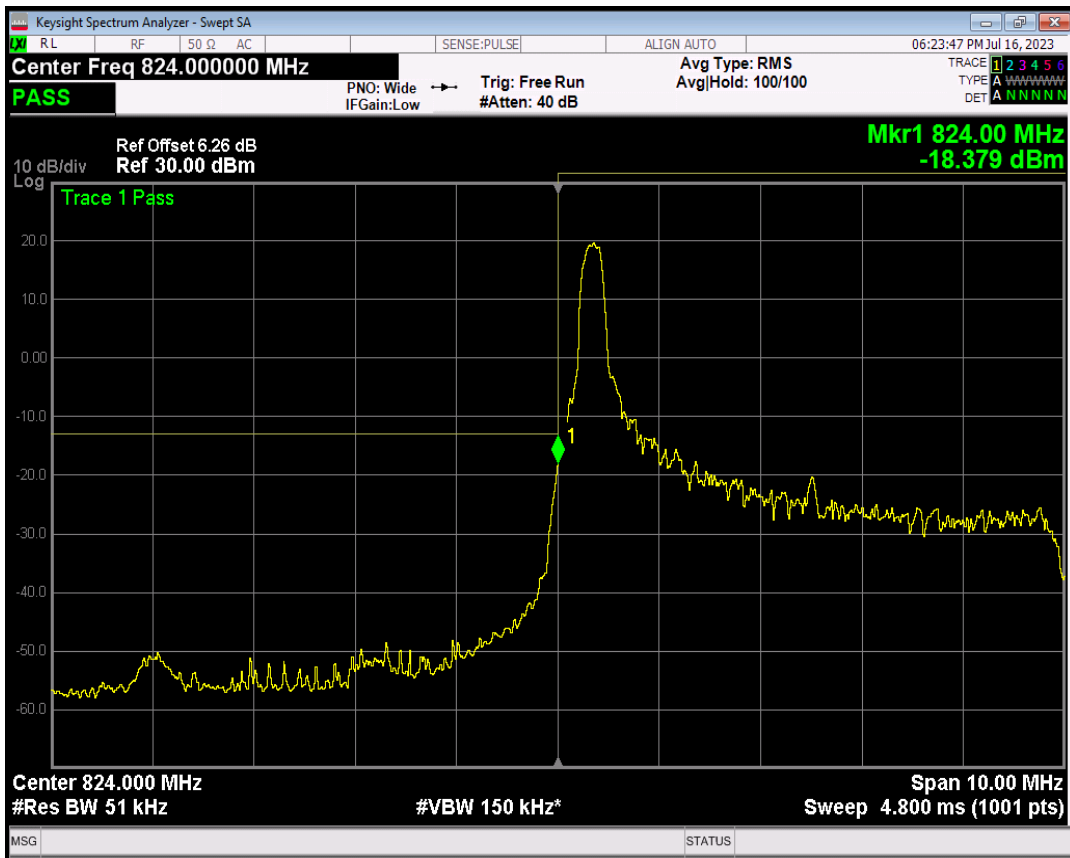

Band26(824-849) 16QAM BW=3MHz Channel=27025 RB Size=1 Position=#0

Band26(824-849) 16QAM BW=3MHz Channel=27025 RB Size=1 Position=#Max

Band26(824-849) 16QAM BW=3MHz Channel=27025 RB Size=15 Position=#0

Band26(824-849) QPSK BW=5MHz Channel=26815 RB Size=1 Position=#0