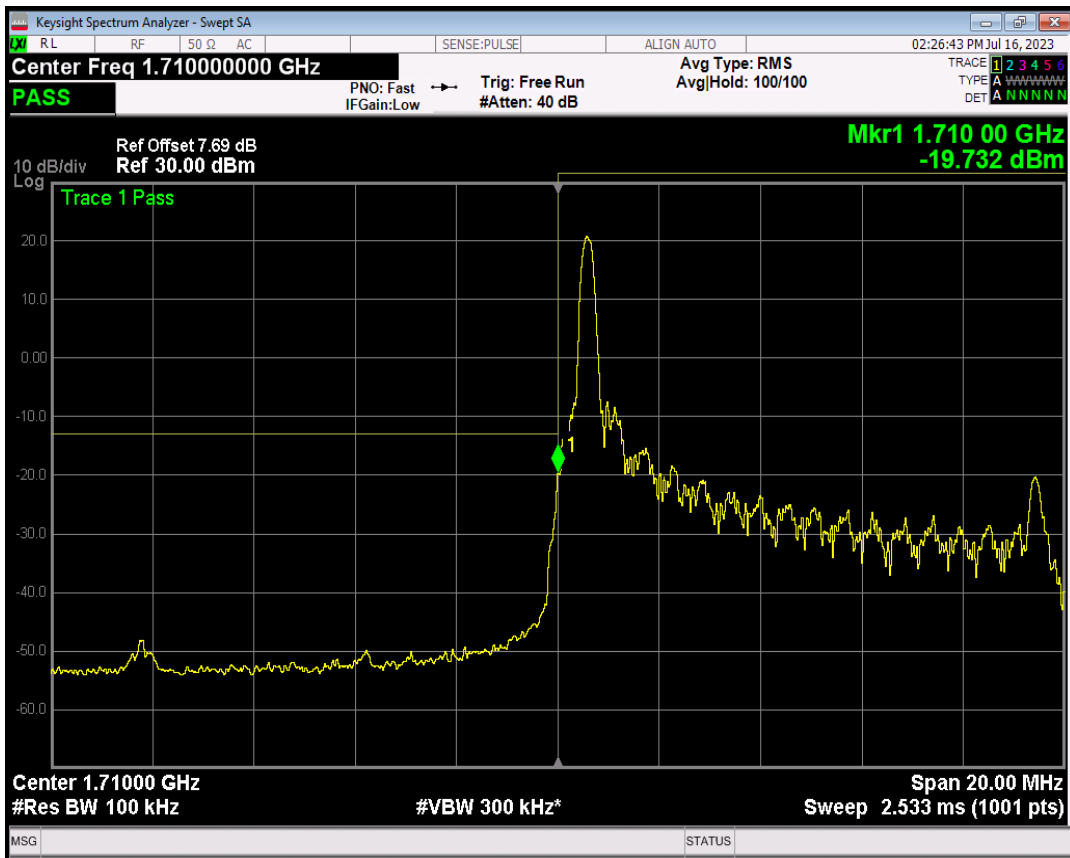

Band4 QPSK BW=10MHz Channel=20000 RB Size=1 Position=#0

Band4 QPSK BW=10MHz Channel=20000 RB Size=1 Position=#Max