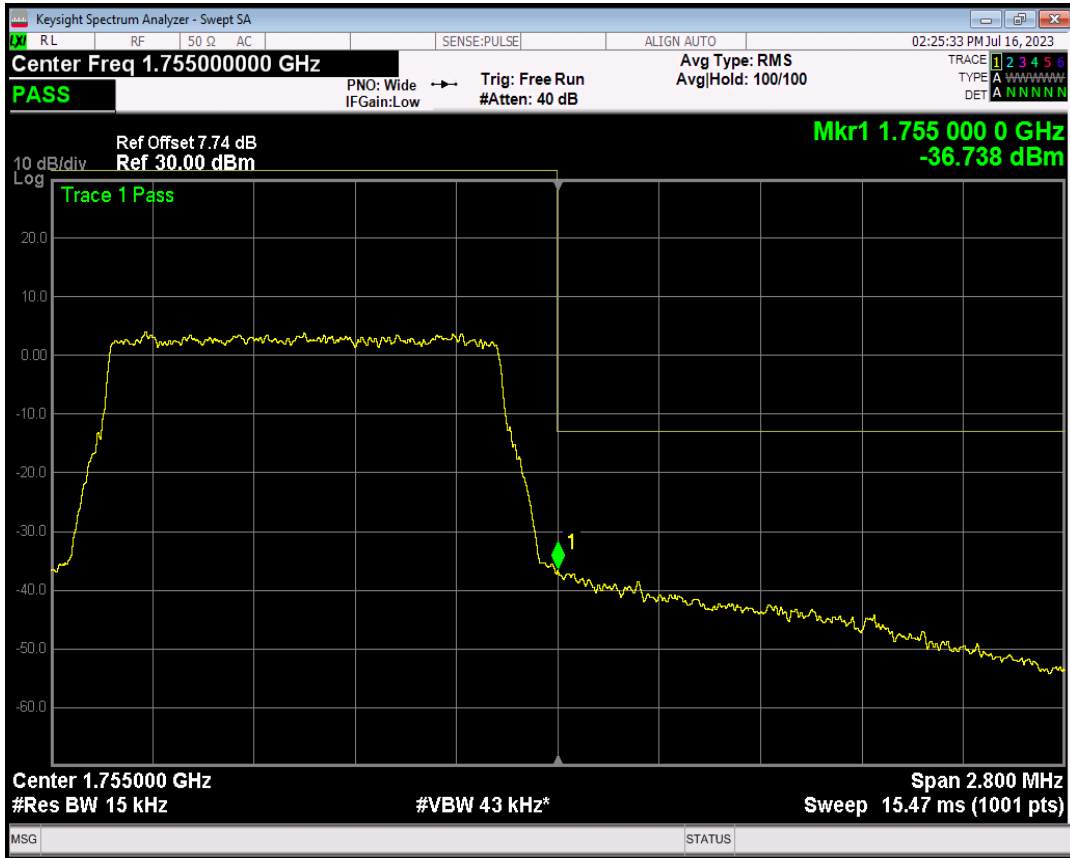

Band4 16QAM BW=1.4MHz Channel=20393 RB Size=6 Position=#0

Band4 QPSK BW=3MHz Channel=19965 RB Size=1 Position=#0