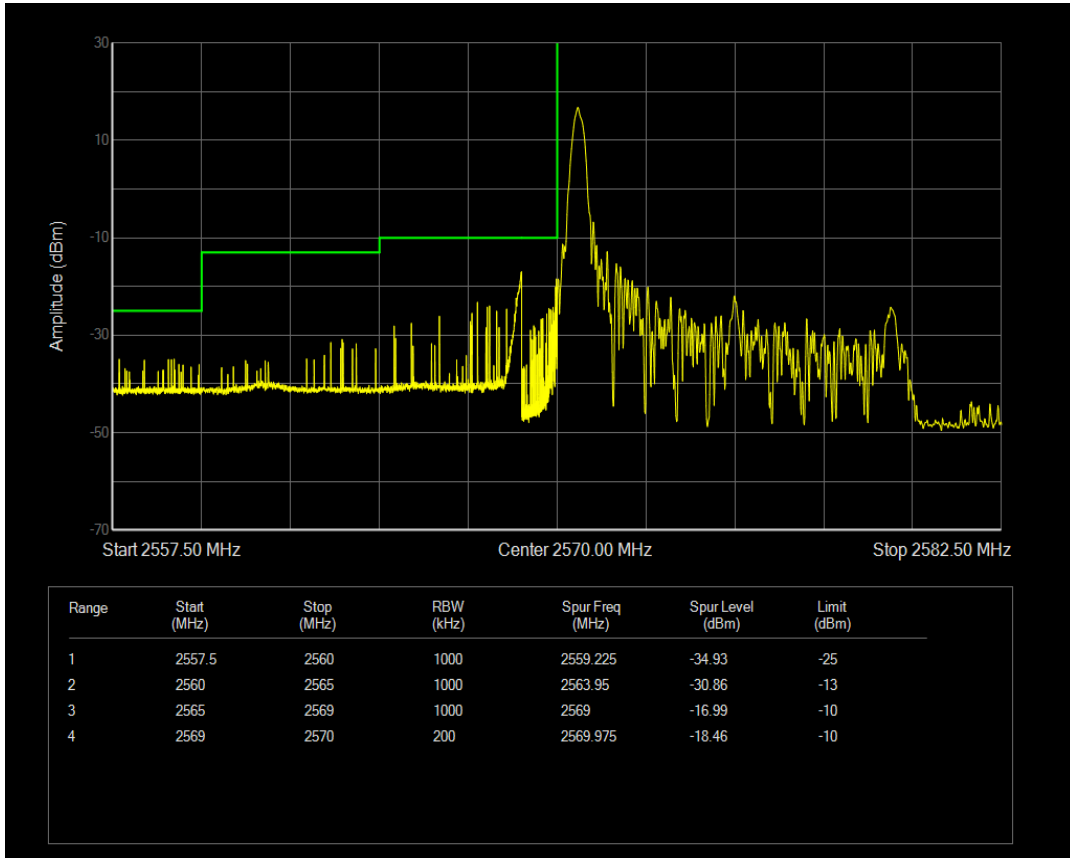

Band38 16QAM BW=10MHz Channel=37800 RB Size=1 Position=#0

Band38 16QAM BW=10MHz Channel=37800 RB Size=1 Position=#Max