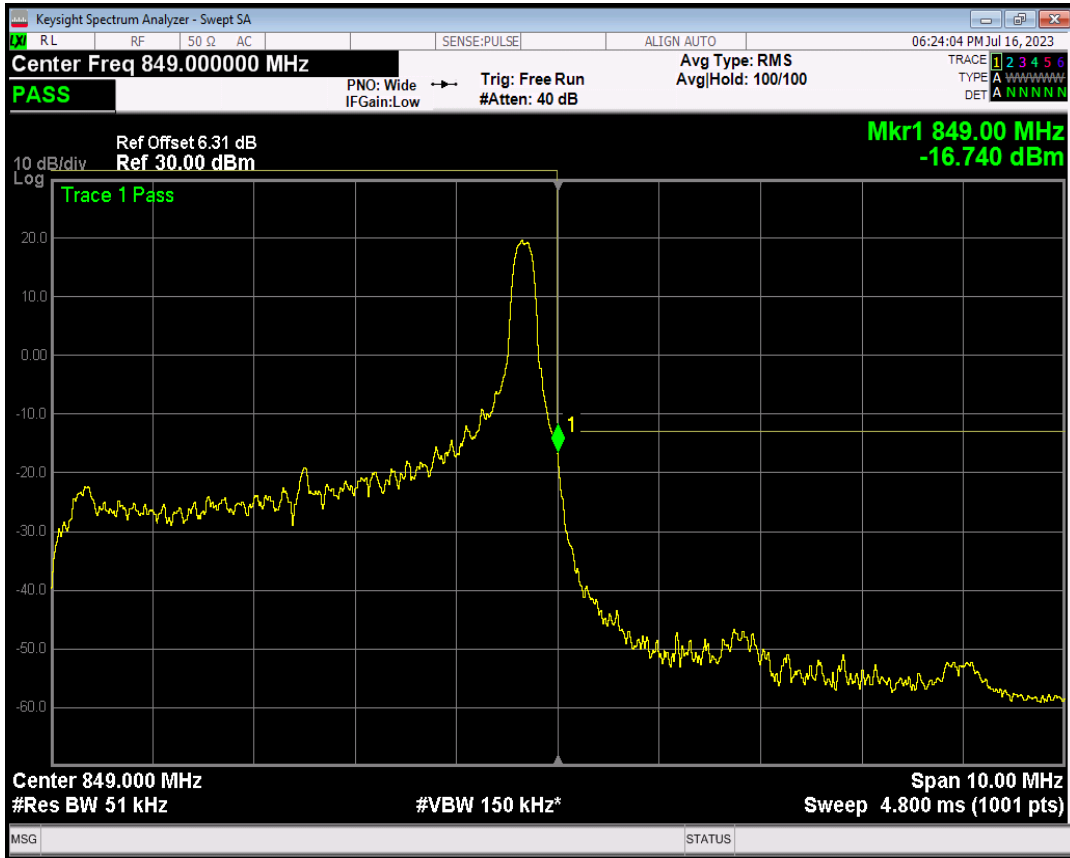

Band26(824-849) 16QAM BW=5MHz Channel=26815 RB Size=25 Position=#0

Band26(824-849) QPSK BW=5MHz Channel=27015 RB Size=1 Position=#0

Band26(824-849) QPSK BW=5MHz Channel=27015 RB Size=1 Position=#Max

Band26(824-849) QPSK BW=5MHz Channel=27015 RB Size=25 Position=#0