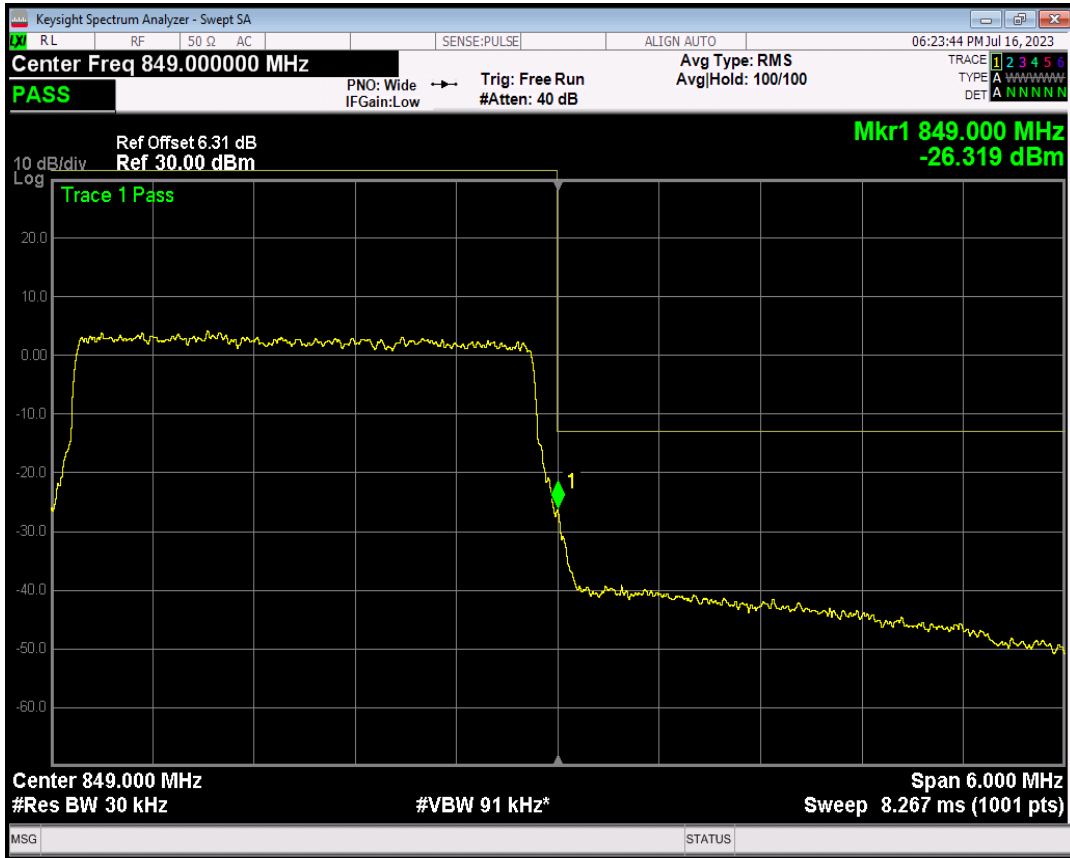

Band26(824-849) 16QAM BW=3MHz Channel=27025 RB Size=15 Position=#0

Band26(824-849) QPSK BW=5MHz Channel=26815 RB Size=1 Position=#0