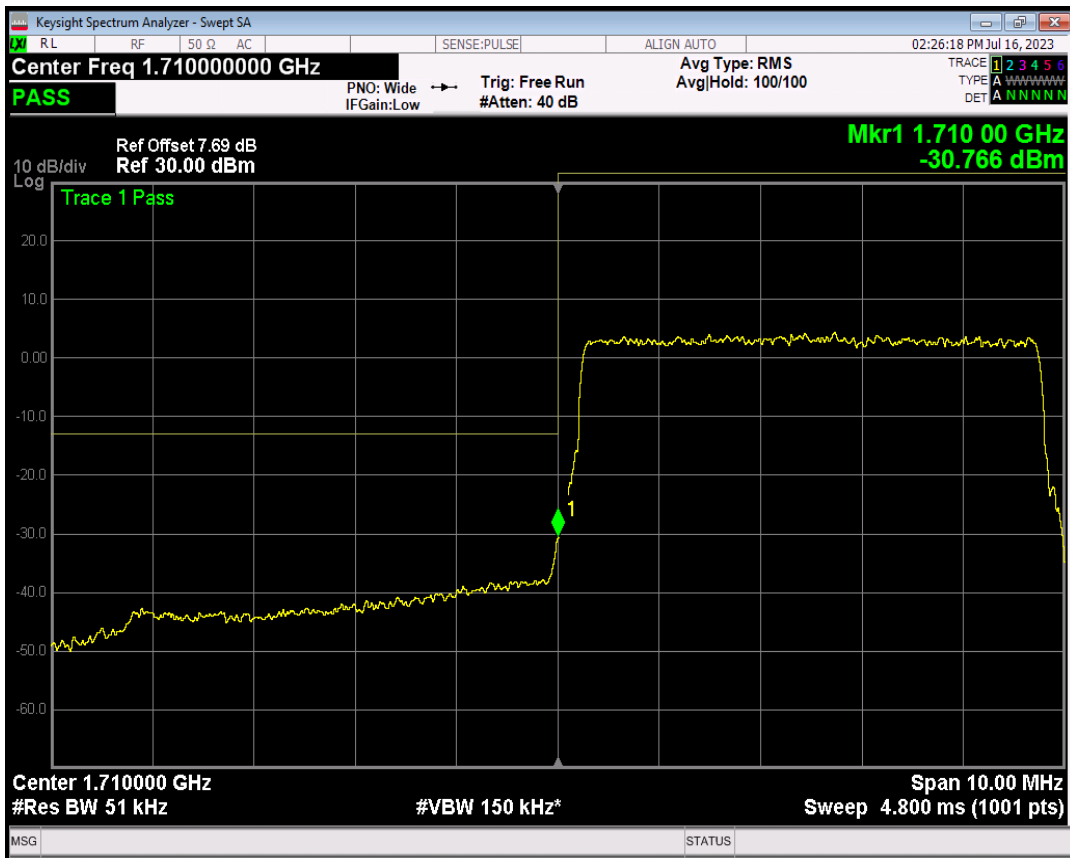

Band4 16QAM BW=3MHz Channel=20385 RB Size=15 Position=#0

Band4 QPSK BW=5MHz Channel=19975 RB Size=1 Position=#0

Band4 QPSK BW=5MHz Channel=19975 RB Size=1 Position=#Max

Band4 QPSK BW=5MHz Channel=19975 RB Size=25 Position=#0