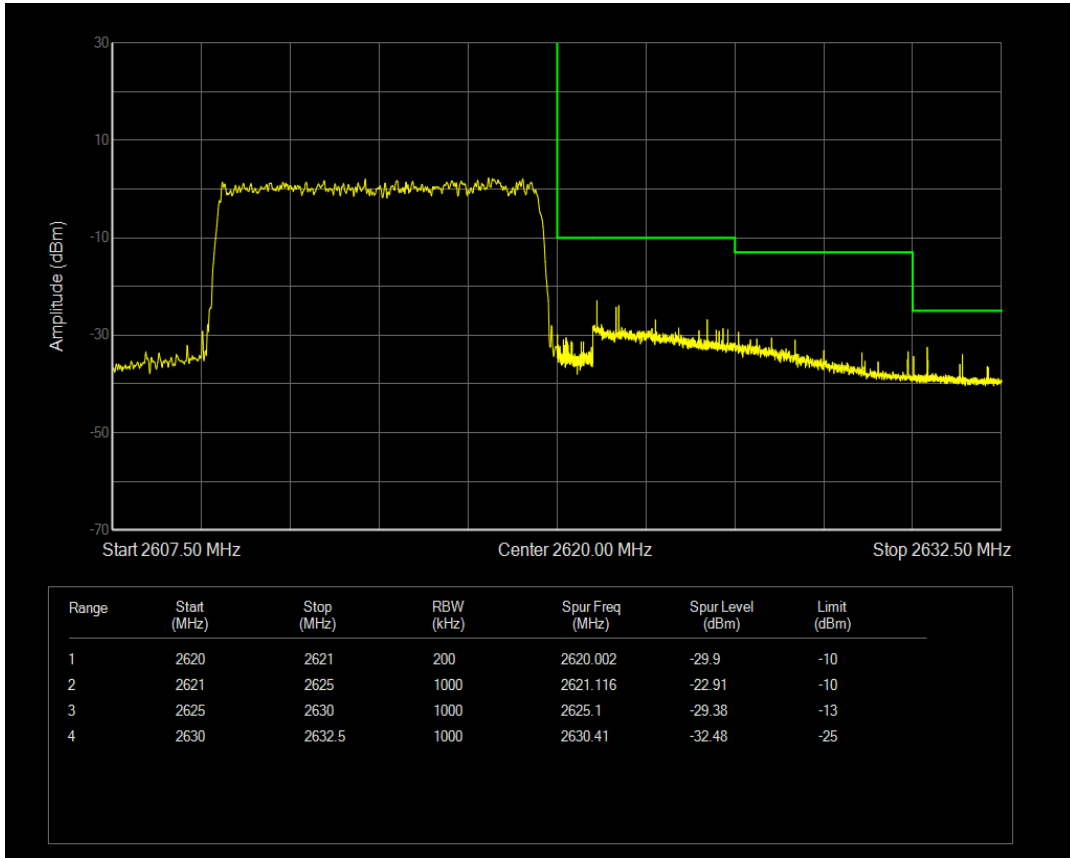

Band38 16QAM BW=10MHz Channel=38200 RB Size=50 Position=#0

Band38 QPSK BW=15MHz Channel=37825 RB Size=1 Position=#0