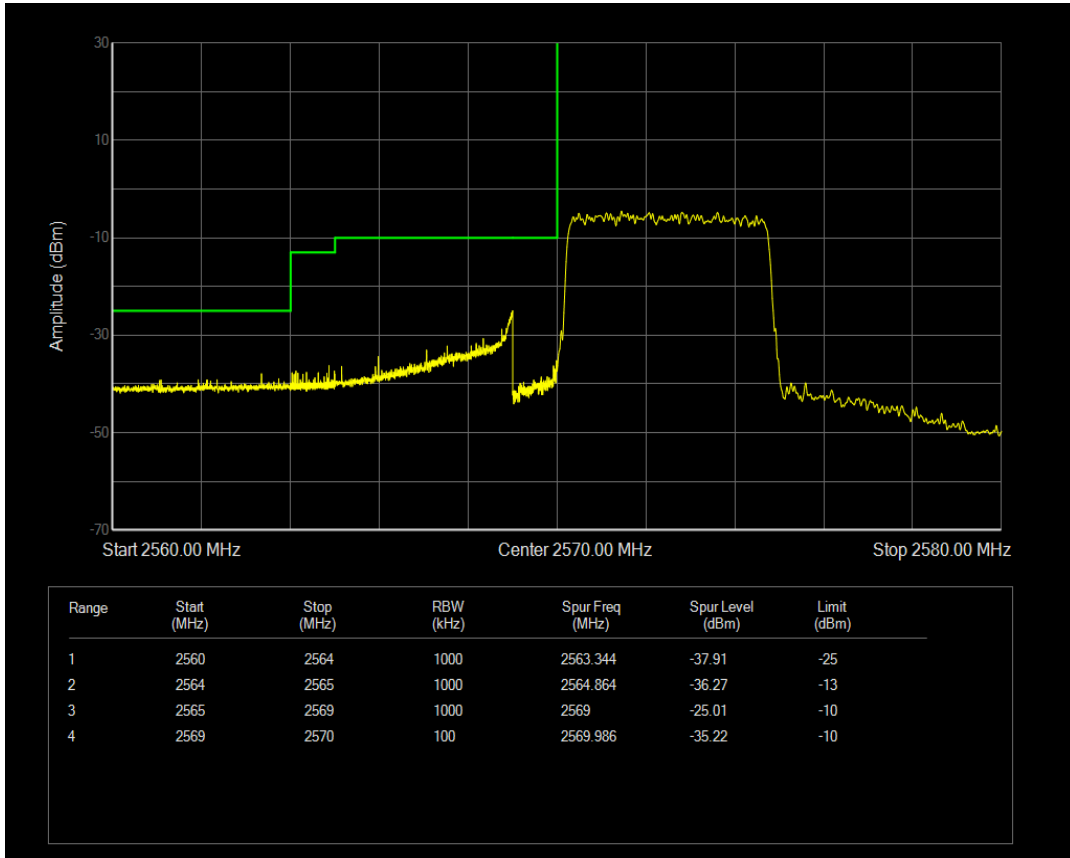

Band38 16QAM BW=5MHz Channel=37775 RB Size=25 Position=#0

Band38 QPSK BW=5MHz Channel=38225 RB Size=1 Position=#0