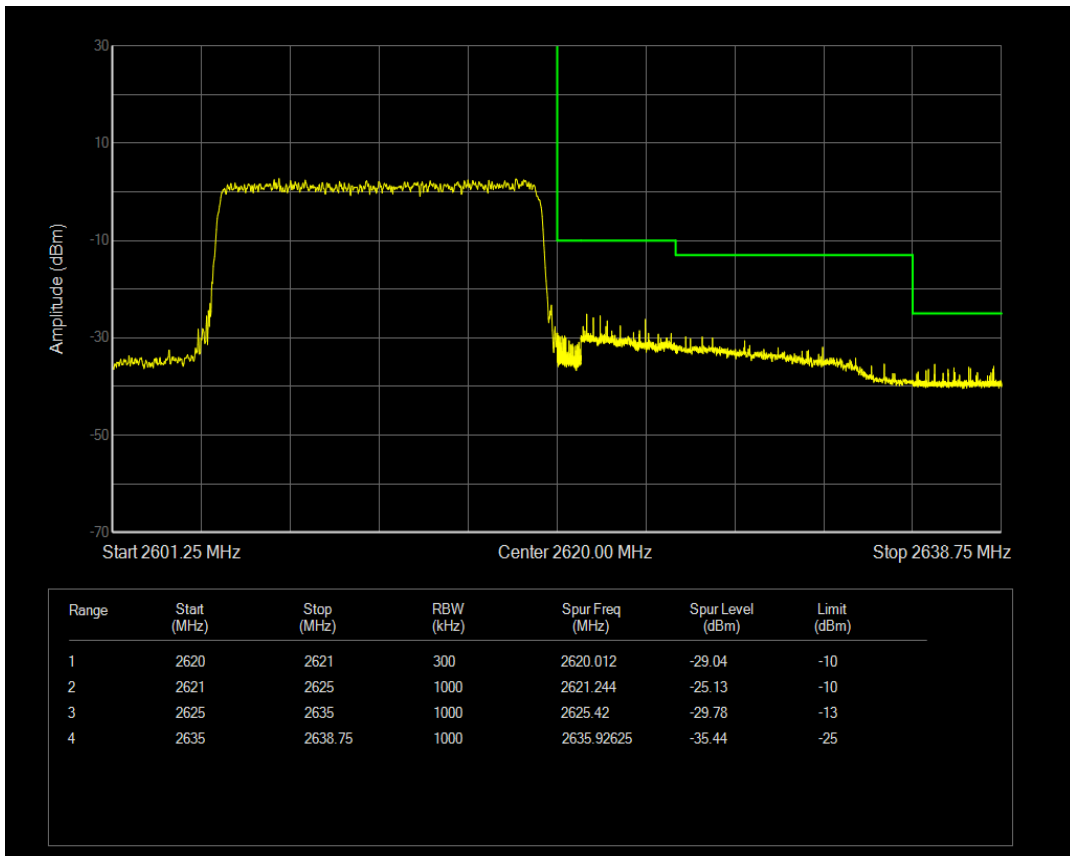

Band38 QPSK BW=15MHz Channel=38175 RB Size=75 Position=#0

Band38 16QAM BW=15MHz Channel=38175 RB Size=1 Position=#0