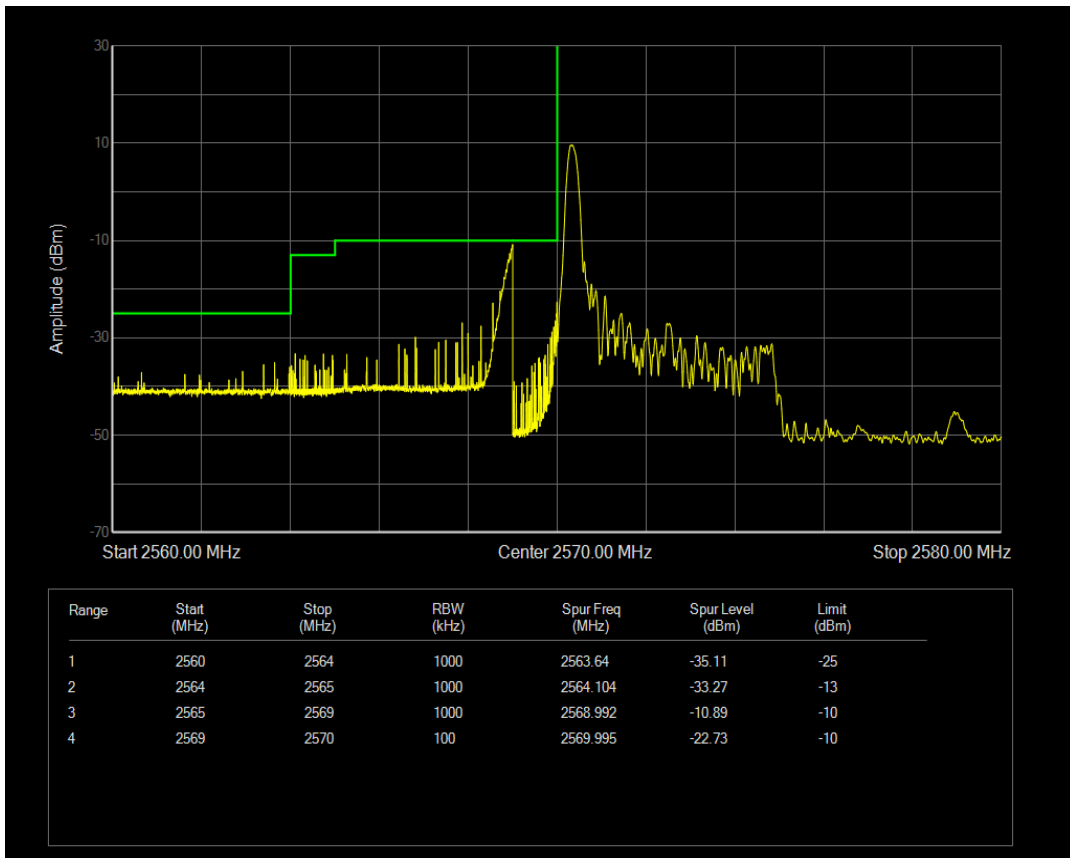

Band38 QPSK BW=5MHz Channel=37775 RB Size=1 Position=#0

Band38 QPSK BW=5MHz Channel=37775 RB Size=1 Position=#Max