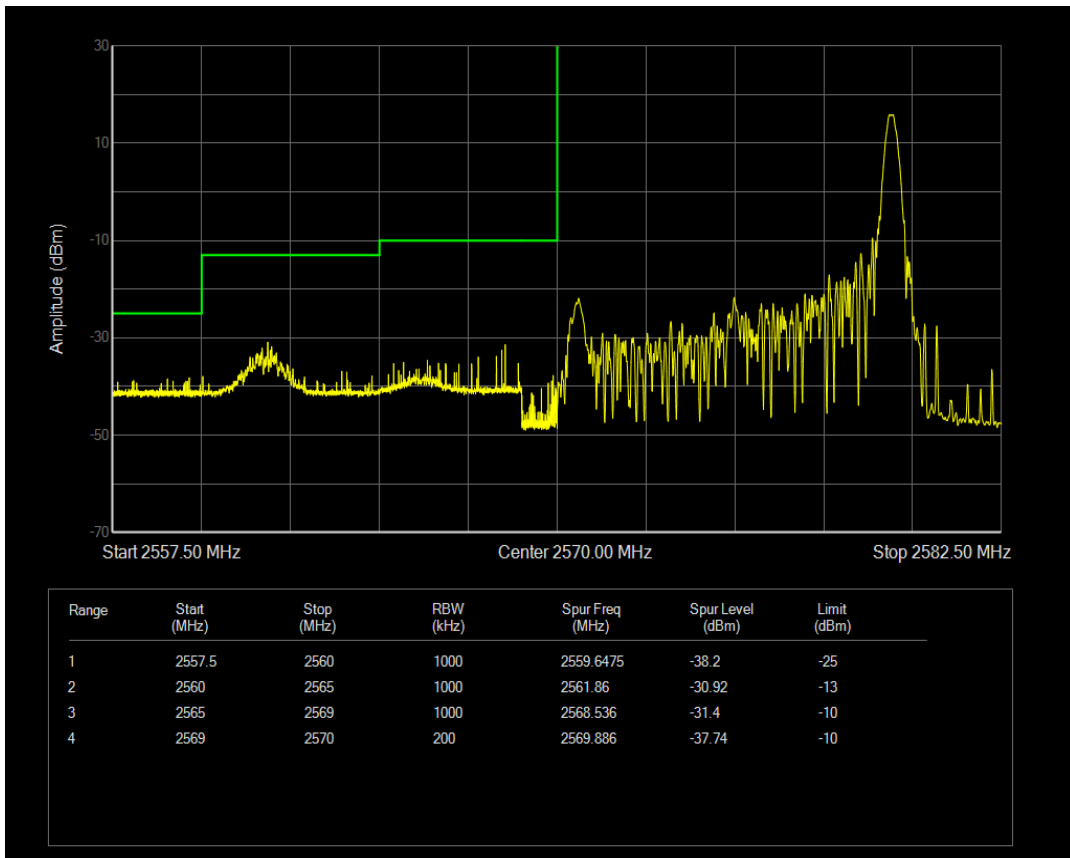

Band38 16QAM BW=10MHz Channel=37800 RB Size=1 Position=#Max

Band38 16QAM BW=10MHz Channel=37800 RB Size=50 Position=#0