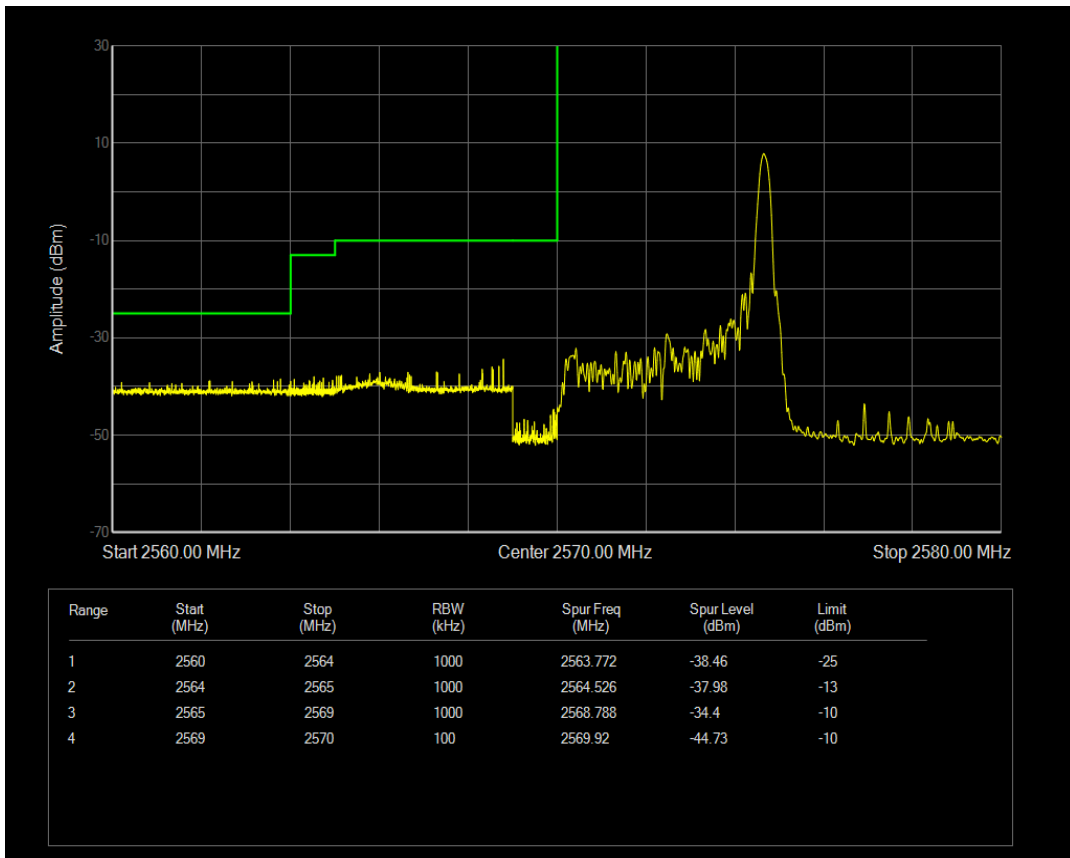

Band38 16QAM BW=5MHz Channel=37775 RB Size=1 Position=#Max

Band38 16QAM BW=5MHz Channel=37775 RB Size=25 Position=#0