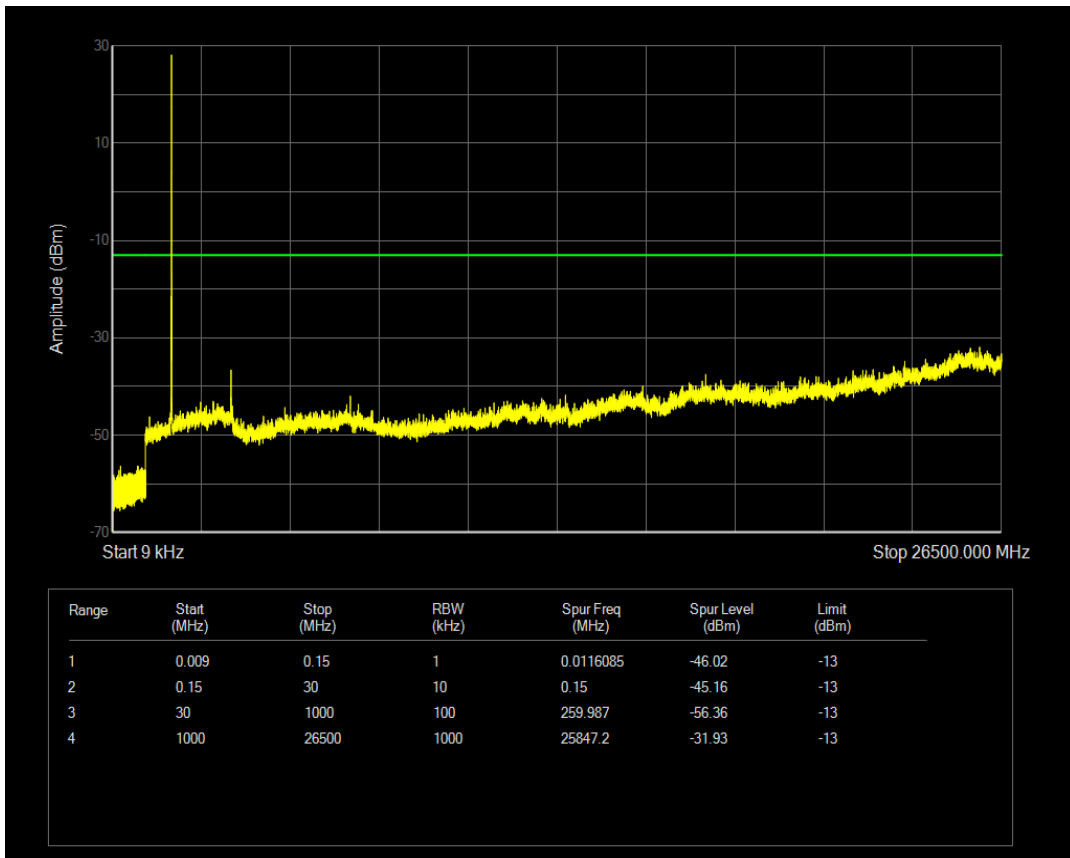

Band66 QPSK BW=5MHz Channel=132647 RB Size=1 Position=#0

Band66 QPSK BW=5MHz Channel=132647 RB Size=25 Position=#0