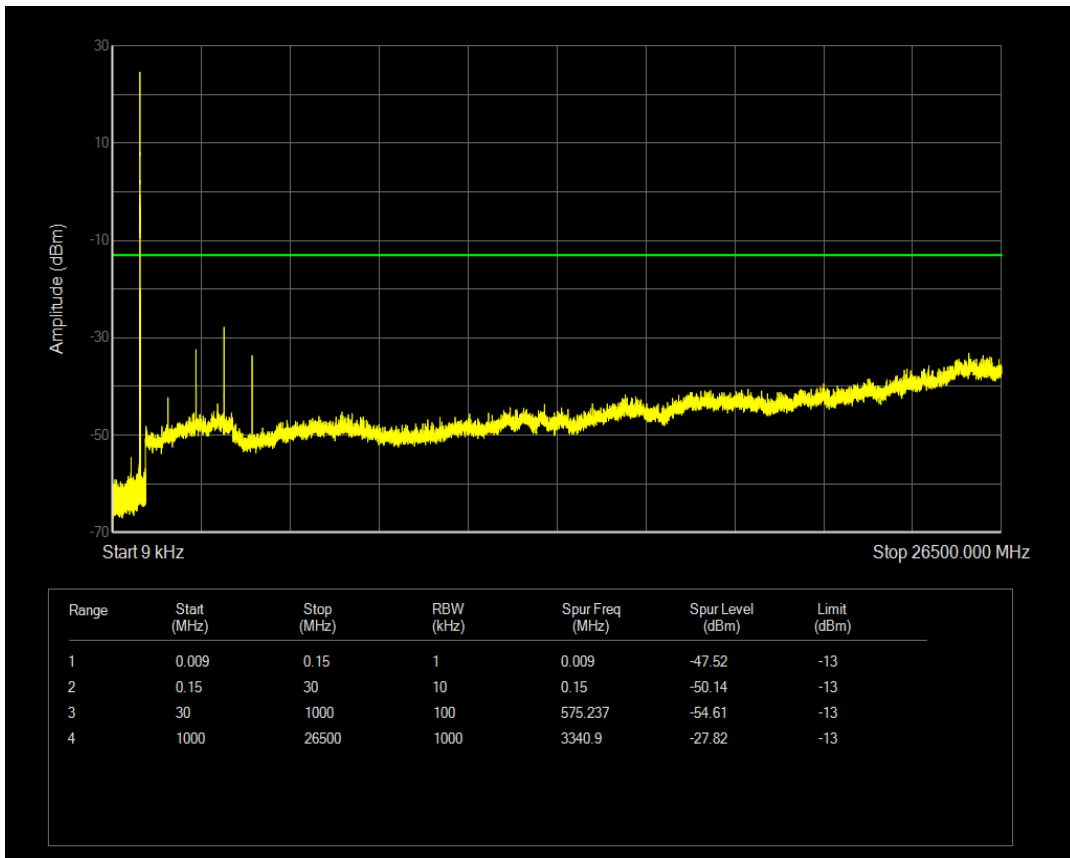

Band5 QPSK BW=3MHz Channel=20525 RB Size=1 Position=#0

Band5 QPSK BW=3MHz Channel=20525 RB Size=15 Position=#0

Band5 16QAM BW=3MHz Channel=20525 RB Size=1 Position=#0

Band5 16QAM BW=3MHz Channel=20525 RB Size=15 Position=#0