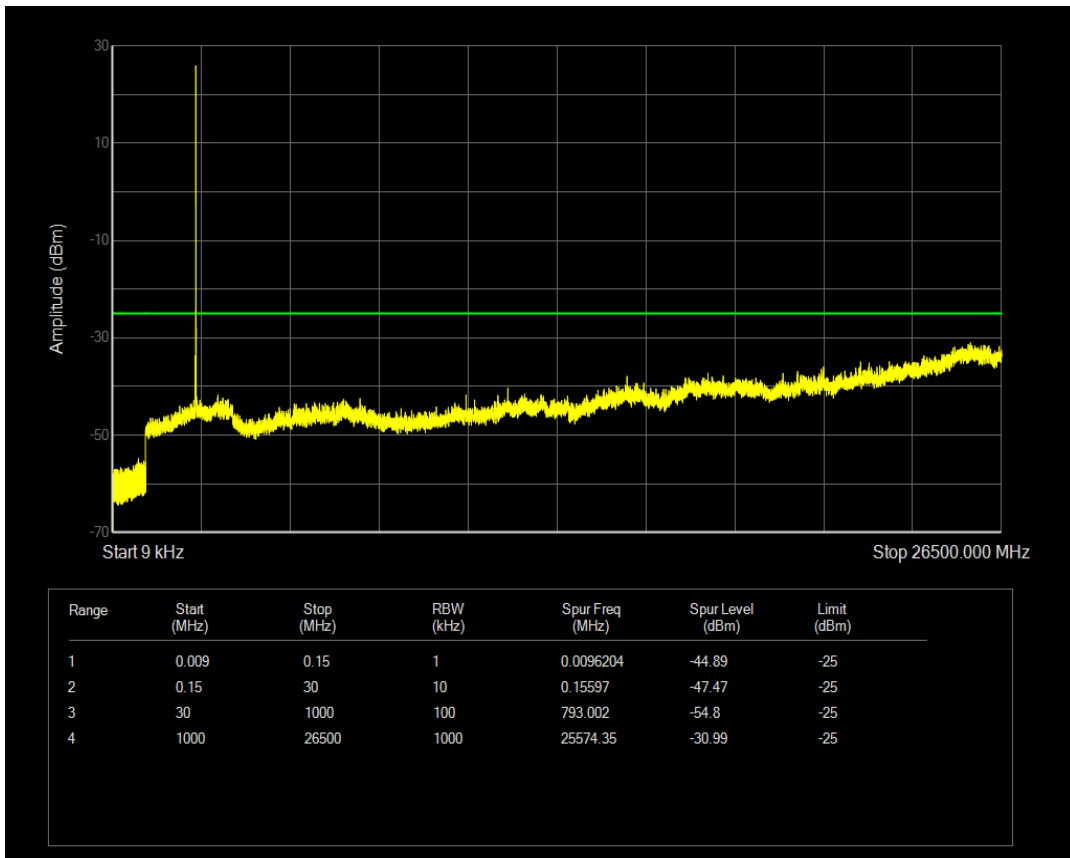

Band66 QPSK BW=20MHz Channel=132572 RB Size=1 Position=#0

Band66 QPSK BW=20MHz Channel=132572 RB Size=100 Position=#0

Band66 16QAM BW=20MHz Channel=132572 RB Size=1 Position=#0

Band66 16QAM BW=20MHz Channel=132572 RB Size=100 Position=#0

Band7 QPSK BW=5MHz Channel=20775 RB Size=1 Position=#0

Band7 QPSK BW=5MHz Channel=20775 RB Size=25 Position=#0

Band7 16QAM BW=5MHz Channel=20775 RB Size=1 Position=#0

Band7 16QAM BW=5MHz Channel=20775 RB Size=25 Position=#0