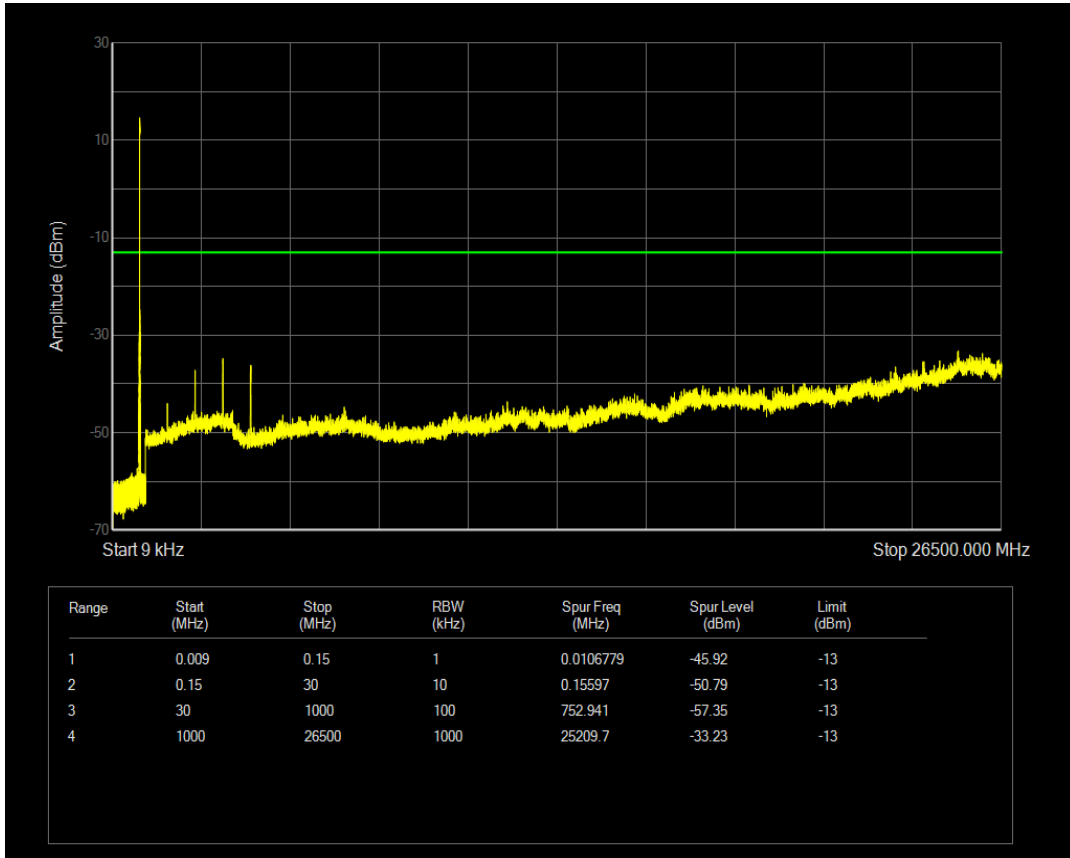

Band5 QPSK BW=5MHz Channel=20425 RB Size=1 Position=#0

Band5 QPSK BW=5MHz Channel=20425 RB Size=25 Position=#0

Band5 16QAM BW=5MHz Channel=20425 RB Size=1 Position=#0

Band5 16QAM BW=5MHz Channel=20425 RB Size=25 Position=#0

Band5 QPSK BW=5MHz Channel=20525 RB Size=1 Position=#0

Band5 QPSK BW=5MHz Channel=20525 RB Size=25 Position=#0

Band5 16QAM BW=5MHz Channel=20525 RB Size=1 Position=#0

Band5 16QAM BW=5MHz Channel=20525 RB Size=25 Position=#0