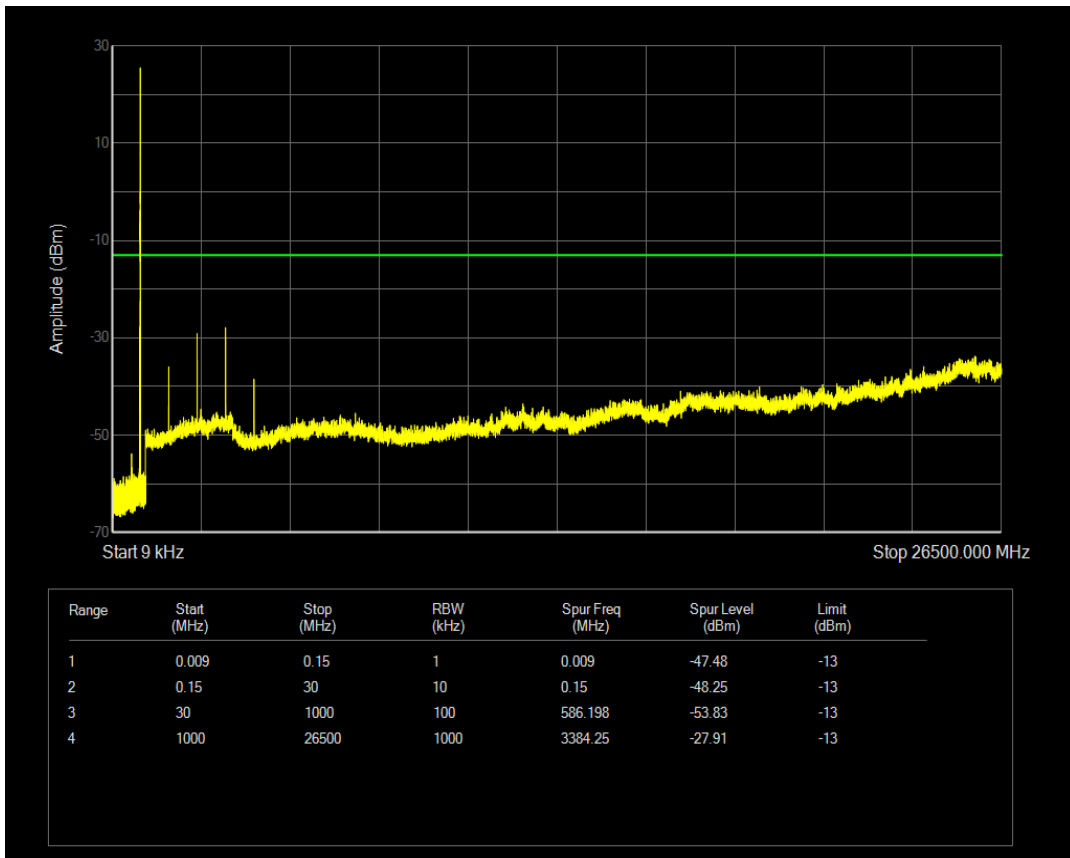

Band5 16QAM BW=3MHz Channel=20635 RB Size=1 Position=#0

Band5 16QAM BW=3MHz Channel=20635 RB Size=15 Position=#0