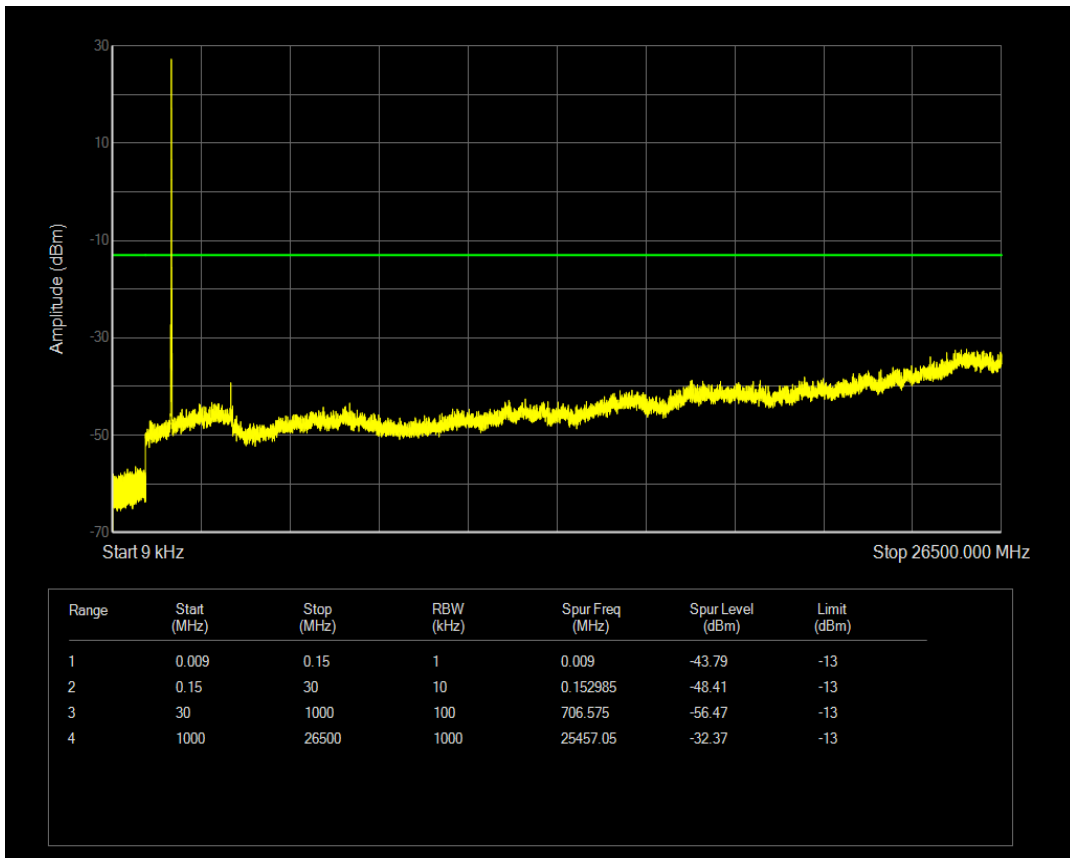

Band66 16QAM BW=10MHz Channel=132622 RB Size=1 Position=#0

Band66 16QAM BW=10MHz Channel=132622 RB Size=50 Position=#0