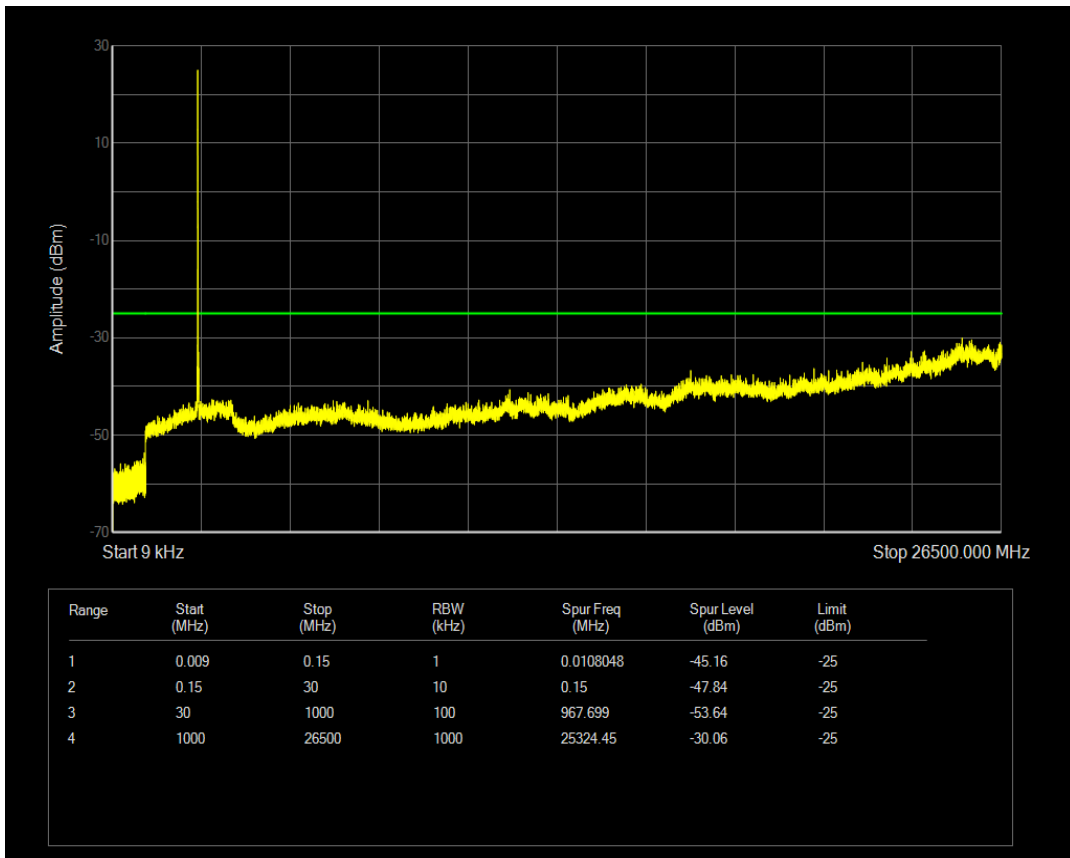

Band7 16QAM BW=15MHz Channel=21375 RB Size=1 Position=#0

Band7 16QAM BW=15MHz Channel=21375 RB Size=75 Position=#0