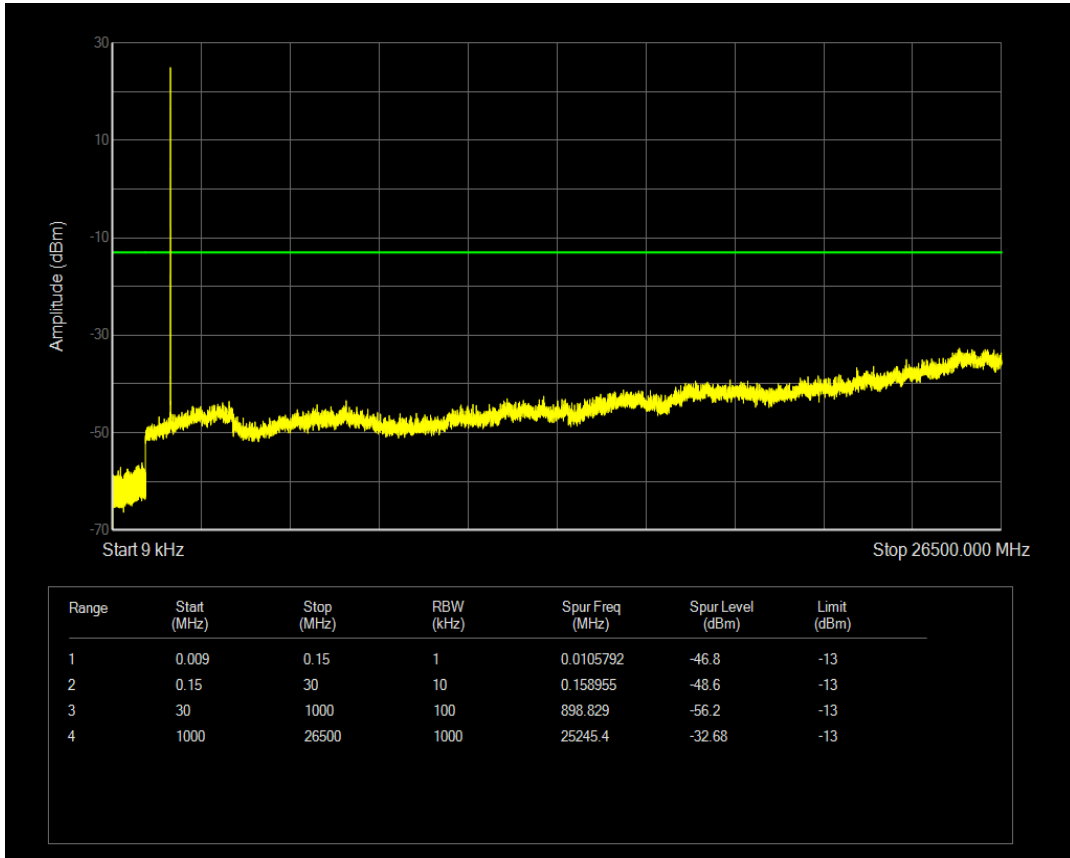

Band66 QPSK BW=1.4MHz Channel=132322 RB Size=1 Position=#0

Band66 QPSK BW=1.4MHz Channel=132322 RB Size=6 Position=#0

Band66 16QAM BW=1.4MHz Channel=132322 RB Size=1 Position=#0

Band66 16QAM BW=1.4MHz Channel=132322 RB Size=6 Position=#0