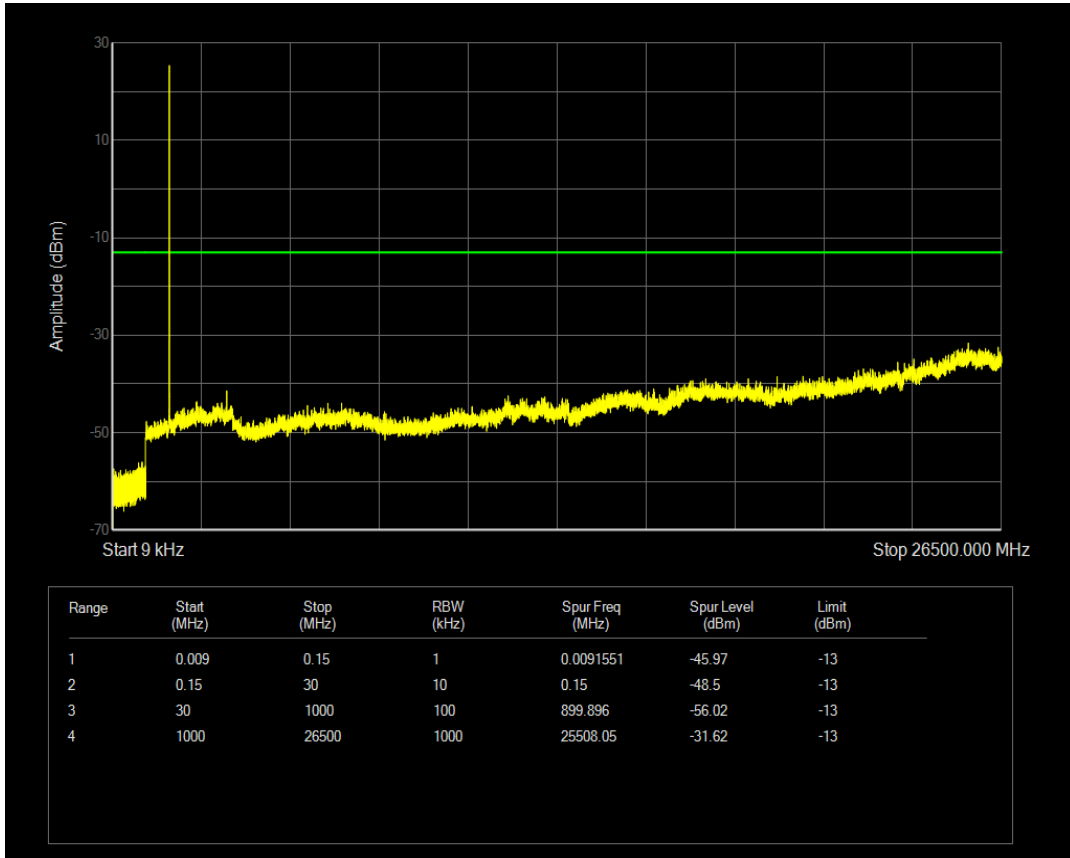

Band66 QPSK BW=1.4MHz Channel=131979 RB Size=6 Position=#0

Band66 16QAM BW=1.4MHz Channel=131979 RB Size=1 Position=#0