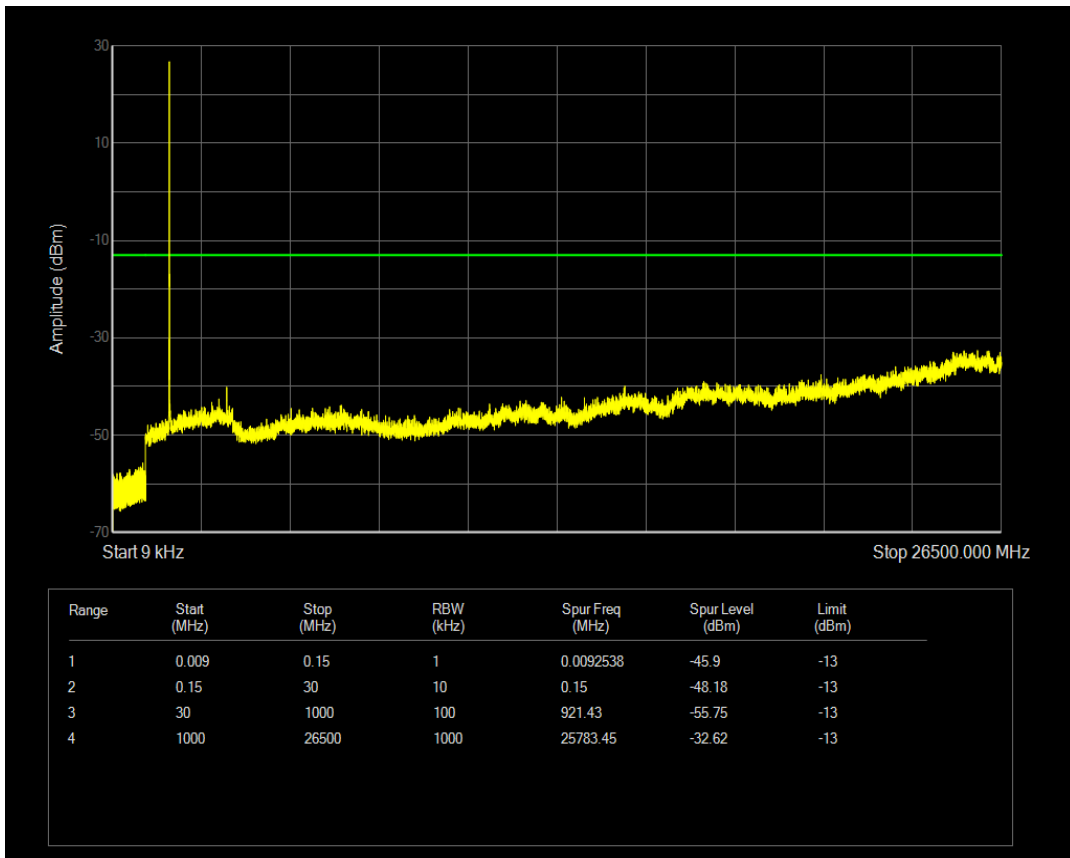

Band66 16QAM BW=5MHz Channel=131997 RB Size=1 Position=#0

Band66 16QAM BW=5MHz Channel=131997 RB Size=25 Position=#0