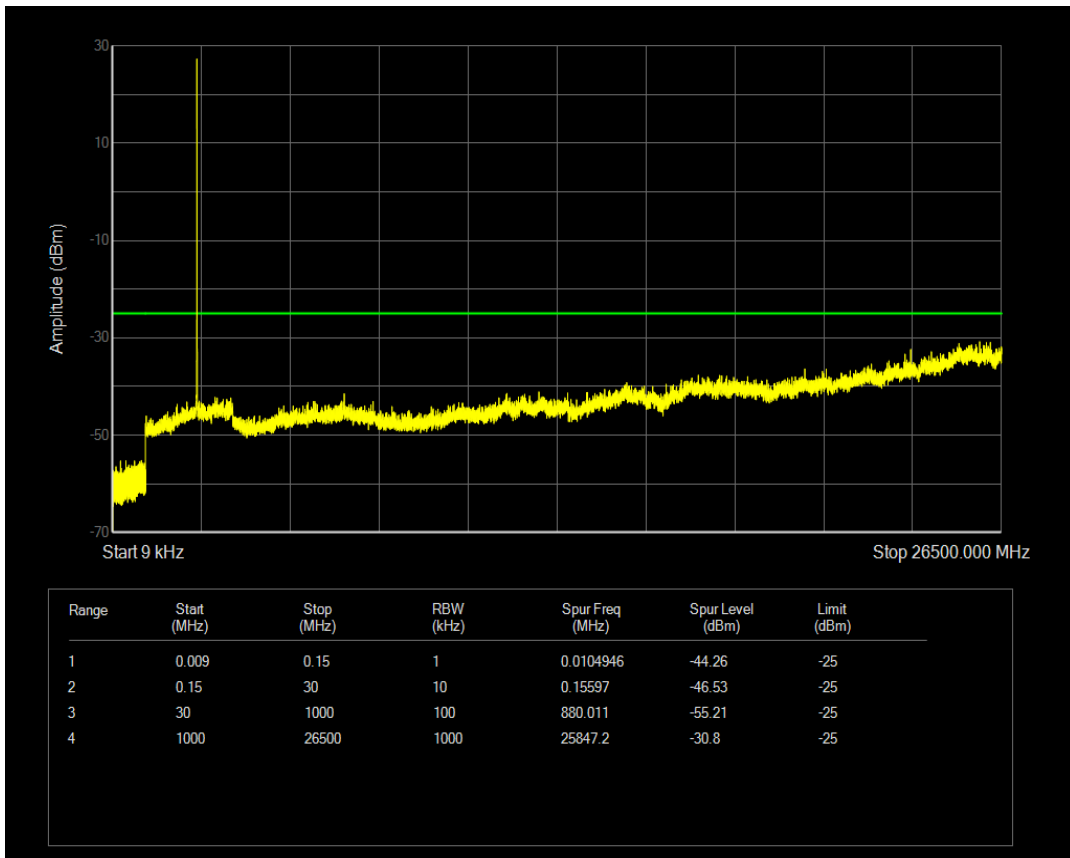

Band7 16QAM BW=5MHz Channel=21100 RB Size=1 Position=#0

Band7 16QAM BW=5MHz Channel=21100 RB Size=25 Position=#0