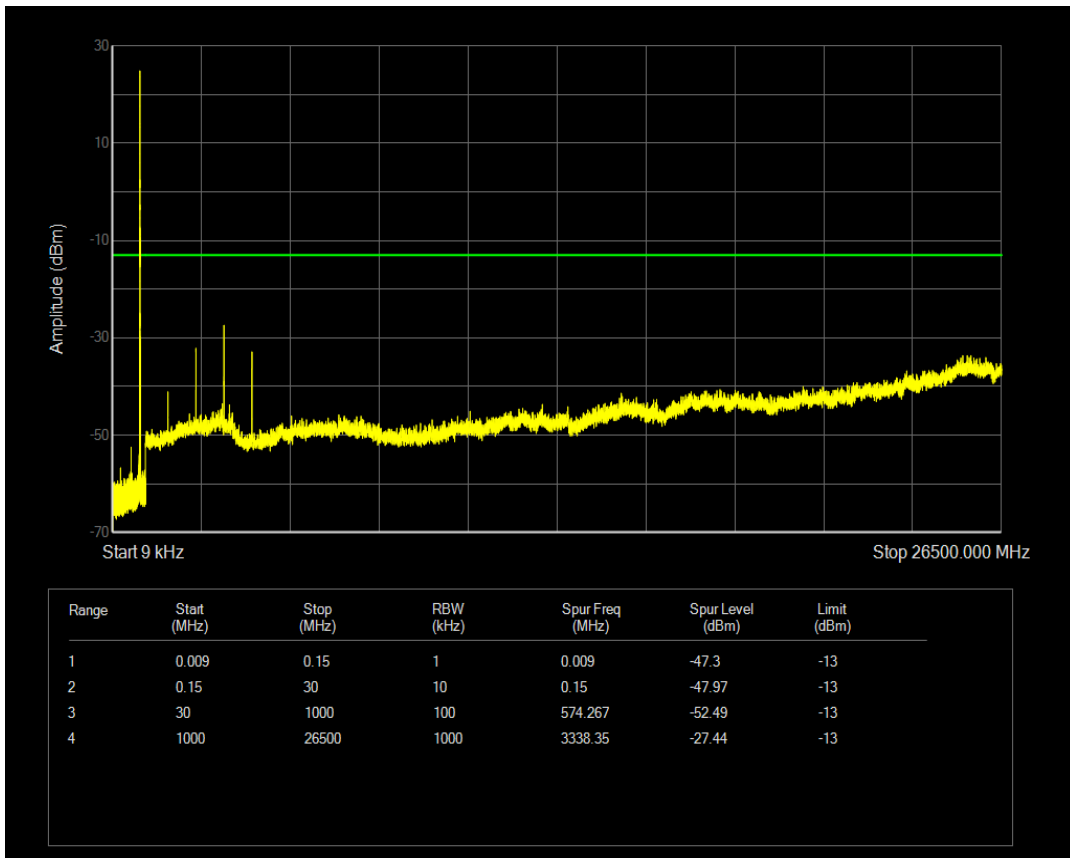

Band5 QPSK BW=5MHz Channel=20425 RB Size=1 Position=#0

Band5 QPSK BW=5MHz Channel=20425 RB Size=25 Position=#0

Band5 16QAM BW=5MHz Channel=20425 RB Size=1 Position=#0

Band5 16QAM BW=5MHz Channel=20425 RB Size=25 Position=#0

Band5 QPSK BW=5MHz Channel=20525 RB Size=1 Position=#0

Band5 QPSK BW=5MHz Channel=20525 RB Size=25 Position=#0

Band5 16QAM BW=5MHz Channel=20525 RB Size=1 Position=#0

Band5 16QAM BW=5MHz Channel=20525 RB Size=25 Position=#0