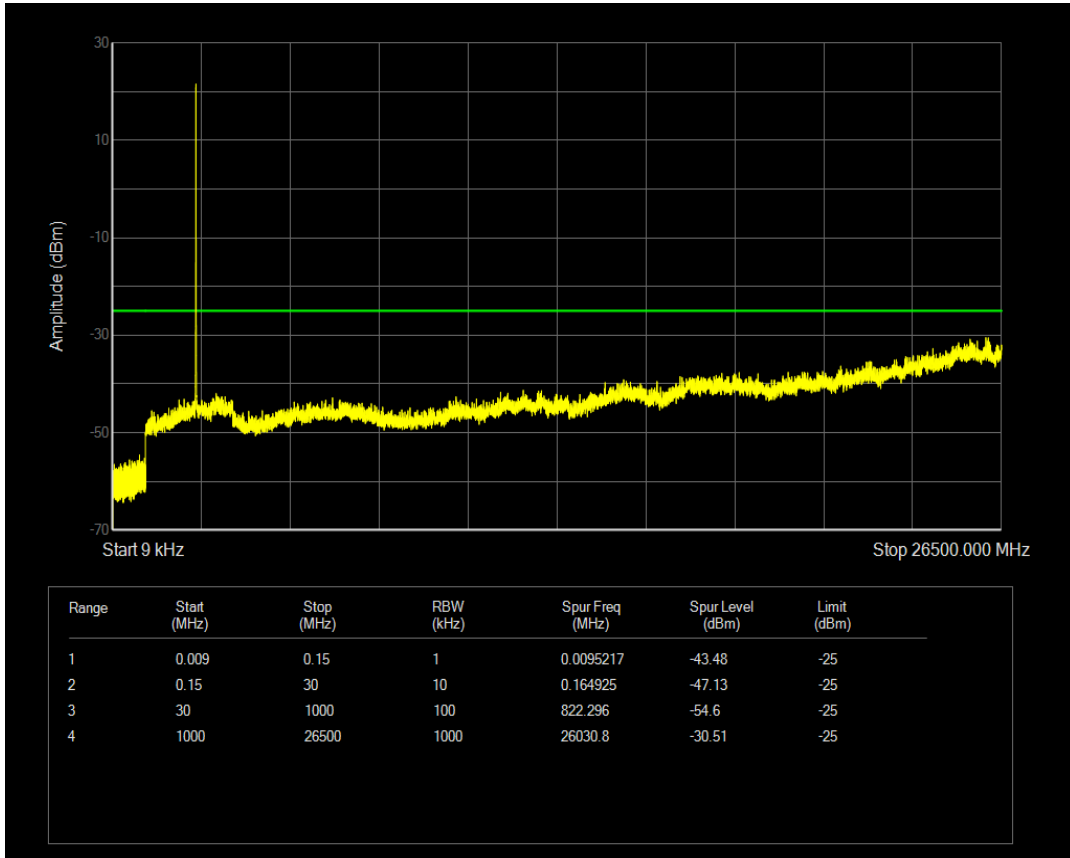

Band66 QPSK BW=20MHz Channel=132572 RB Size=1 Position=#0

Band66 QPSK BW=20MHz Channel=132572 RB Size=100 Position=#0

Band66 16QAM BW=20MHz Channel=132572 RB Size=1 Position=#0

Band66 16QAM BW=20MHz Channel=132572 RB Size=100 Position=#0

Band7 QPSK BW=5MHz Channel=20775 RB Size=1 Position=#0

Band7 QPSK BW=5MHz Channel=20775 RB Size=25 Position=#0

Band7 16QAM BW=5MHz Channel=20775 RB Size=1 Position=#0

Band7 16QAM BW=5MHz Channel=20775 RB Size=25 Position=#0