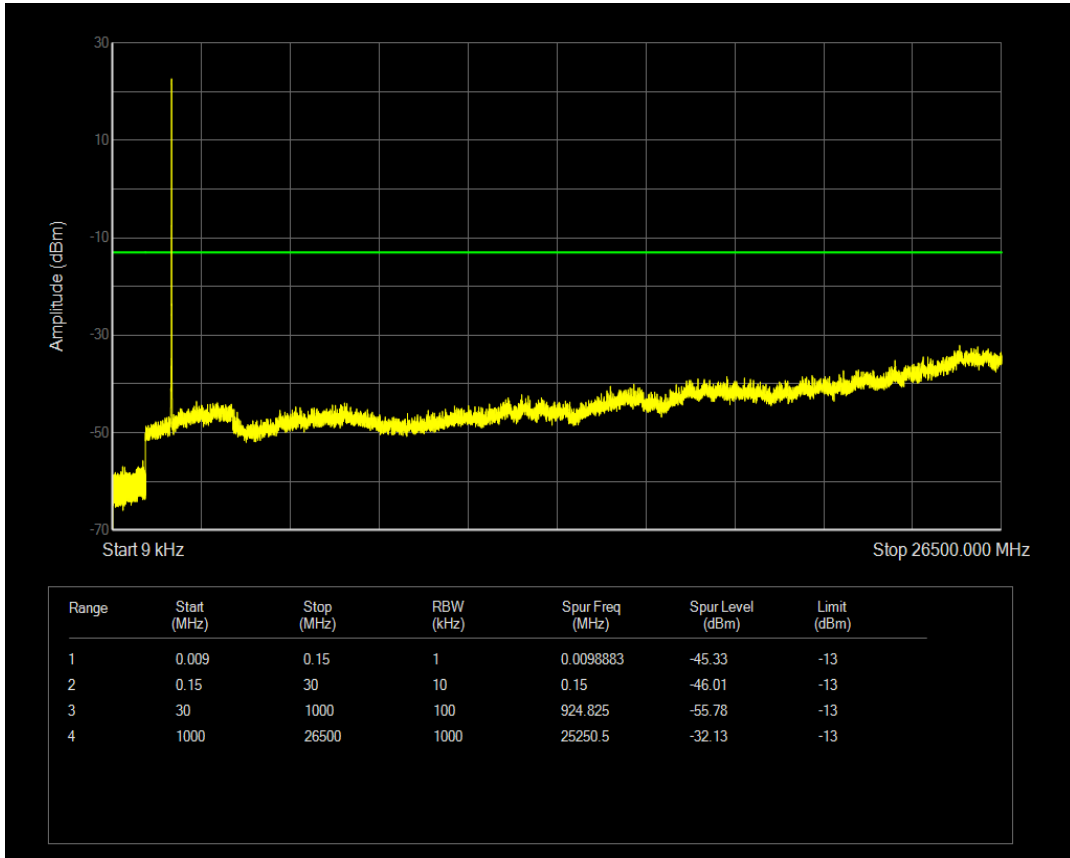

Band66 QPSK BW=5MHz Channel=132647 RB Size=25 Position=#0

Band66 16QAM BW=5MHz Channel=132647 RB Size=1 Position=#0