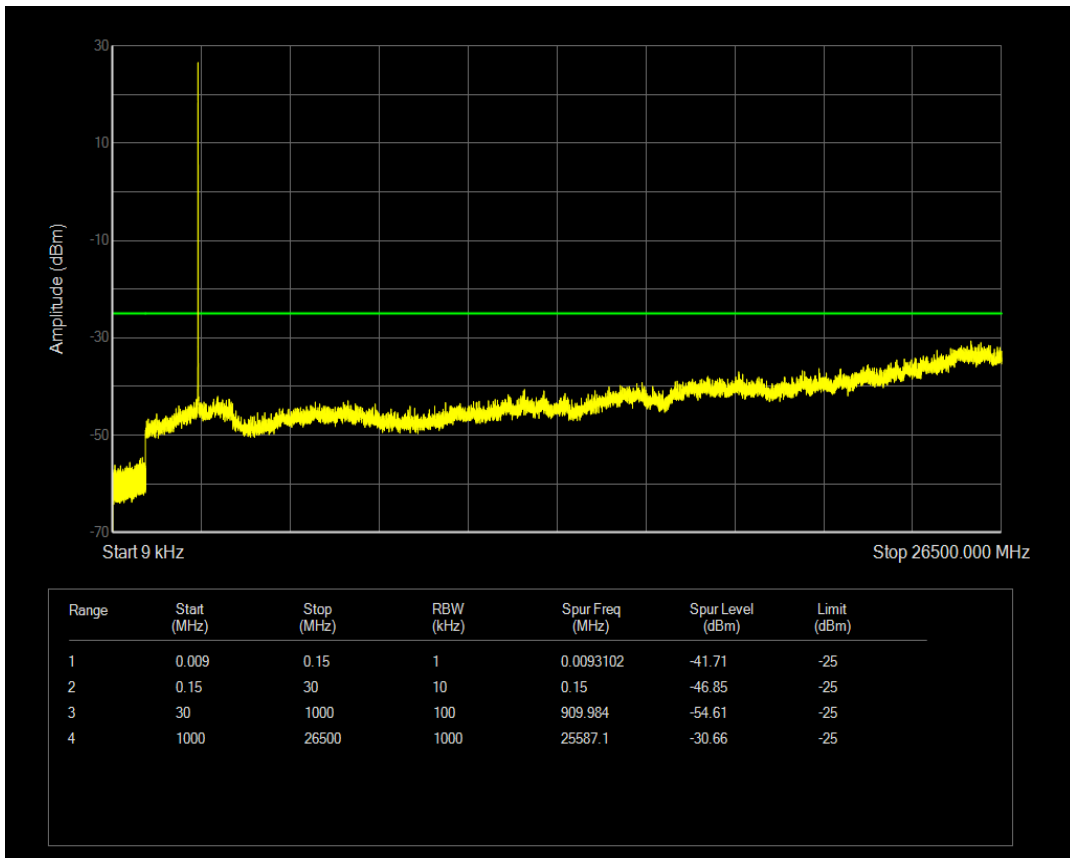

Band7 QPSK BW=5MHz Channel=21425 RB Size=1 Position=#0

Band7 QPSK BW=5MHz Channel=21425 RB Size=25 Position=#0