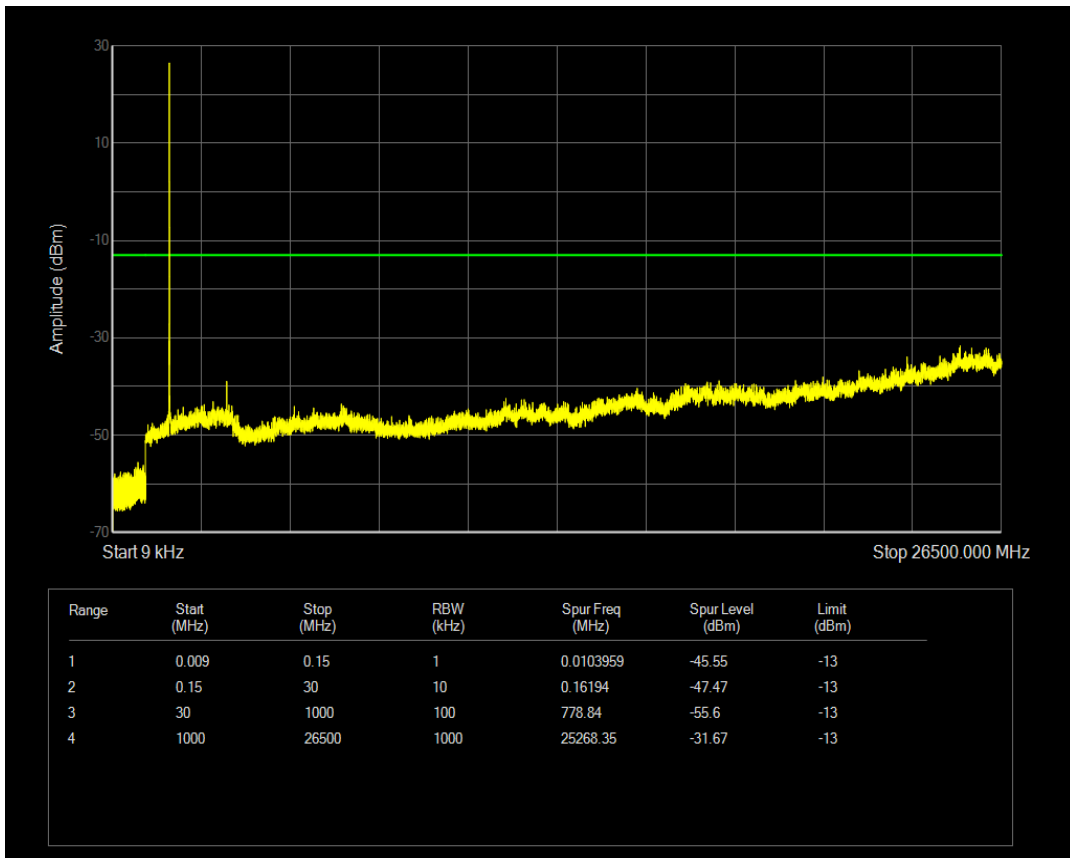

Band66 QPSK BW=5MHz Channel=131997 RB Size=1 Position=#0

Band66 QPSK BW=5MHz Channel=131997 RB Size=25 Position=#0