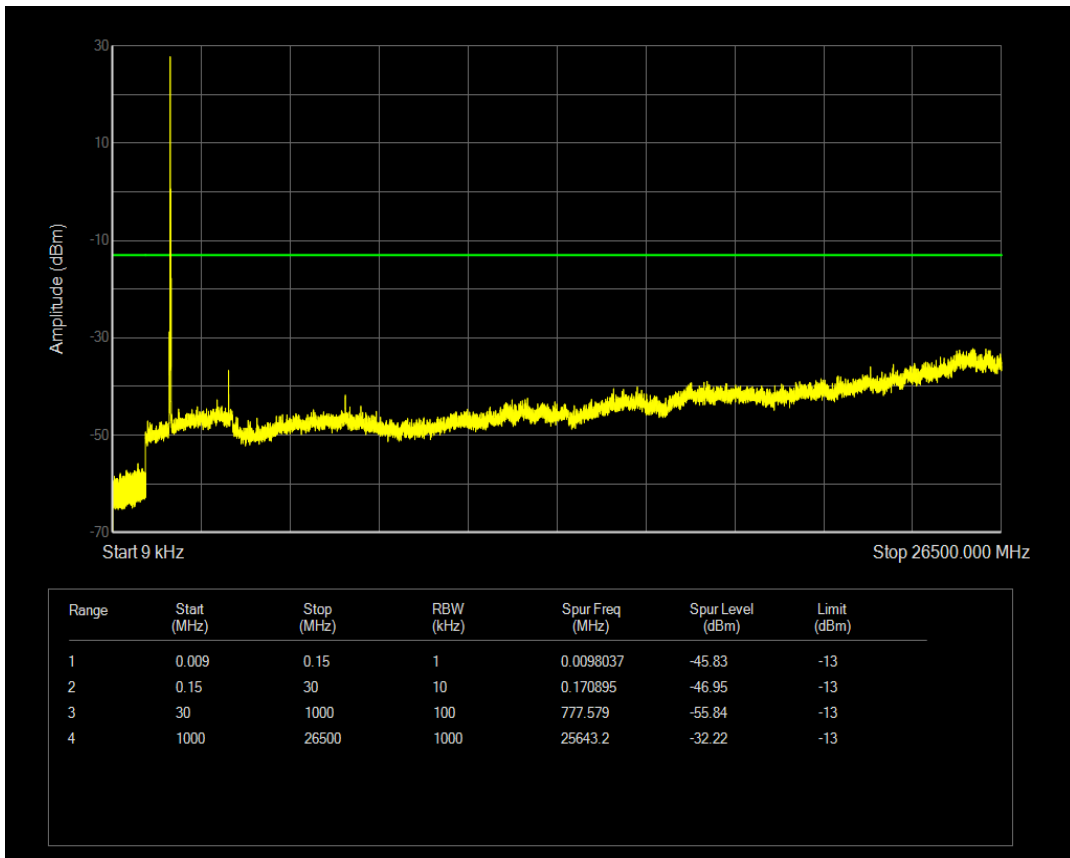

Band66 16QAM BW=15MHz Channel=132322 RB Size=1 Position=#0

Band66 16QAM BW=15MHz Channel=132322 RB Size=75 Position=#0