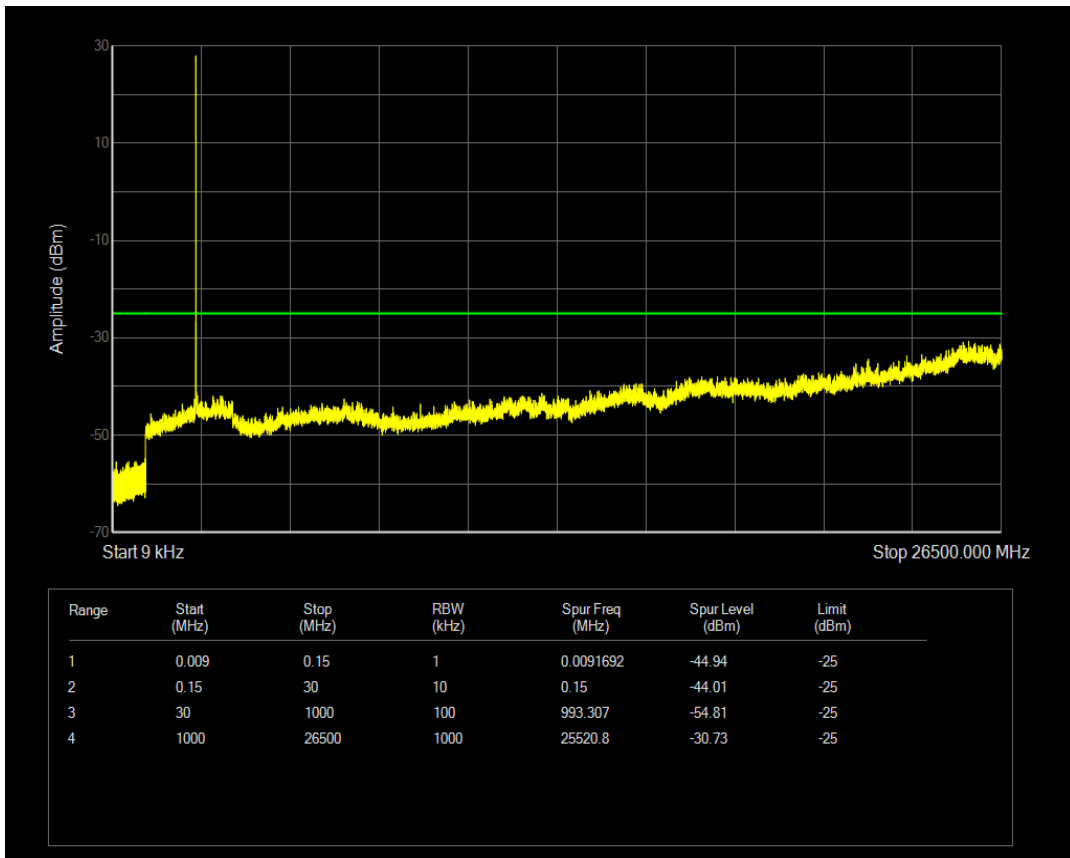

Band66 QPSK BW=20MHz Channel=132572 RB Size=1 Position=#0

Band66 QPSK BW=20MHz Channel=132572 RB Size=100 Position=#0

Band66 16QAM BW=20MHz Channel=132572 RB Size=1 Position=#0

Band66 16QAM BW=20MHz Channel=132572 RB Size=100 Position=#0

Band7 QPSK BW=5MHz Channel=20775 RB Size=1 Position=#0

Band7 QPSK BW=5MHz Channel=20775 RB Size=25 Position=#0

Band7 16QAM BW=5MHz Channel=20775 RB Size=1 Position=#0

Band7 16QAM BW=5MHz Channel=20775 RB Size=25 Position=#0