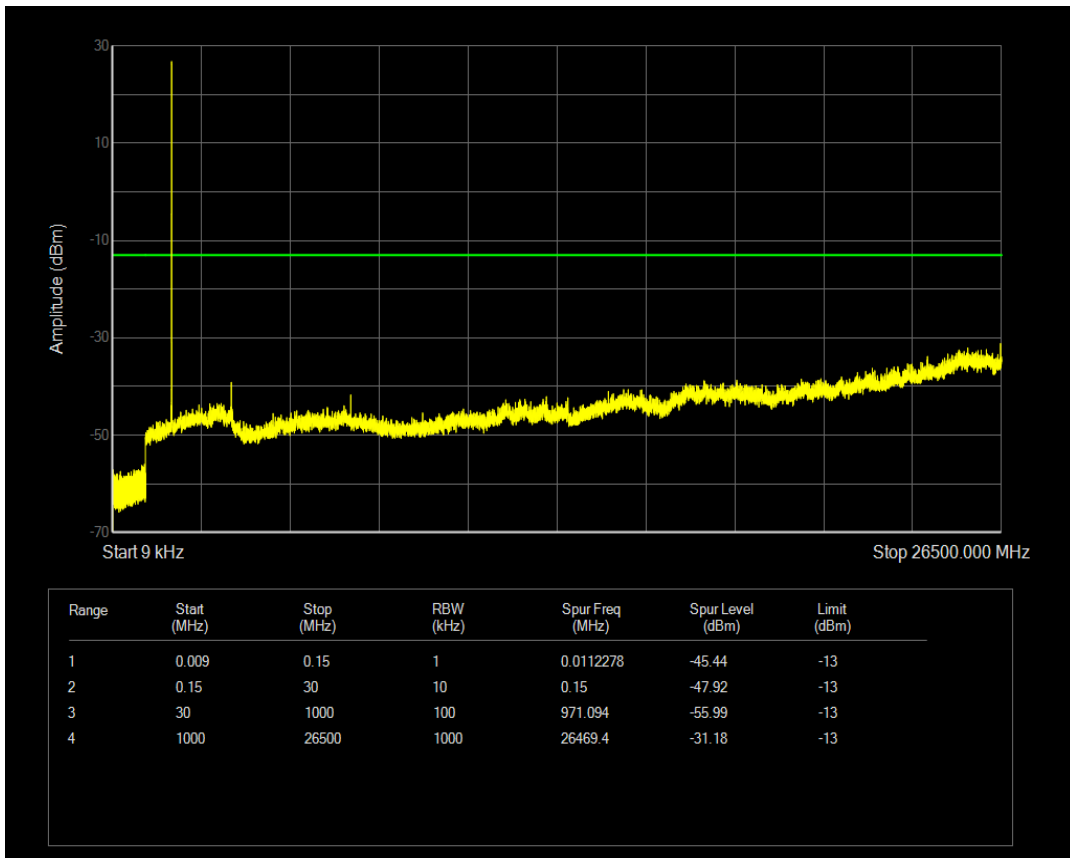

Band66 16QAM BW=1.4MHz Channel=132665 RB Size=1 Position=#0

Band66 16QAM BW=1.4MHz Channel=132665 RB Size=6 Position=#0