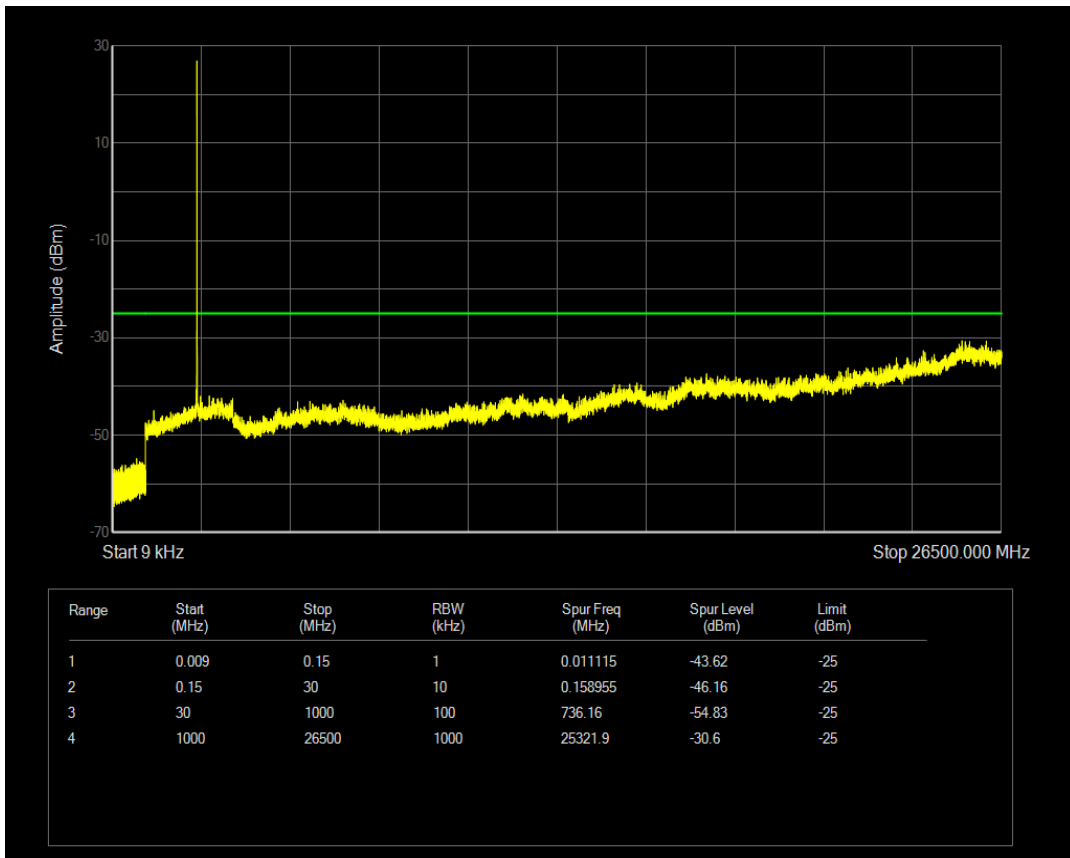

Band7 QPSK BW=5MHz Channel=21100 RB Size=1 Position=#0

Band7 QPSK BW=5MHz Channel=21100 RB Size=25 Position=#0