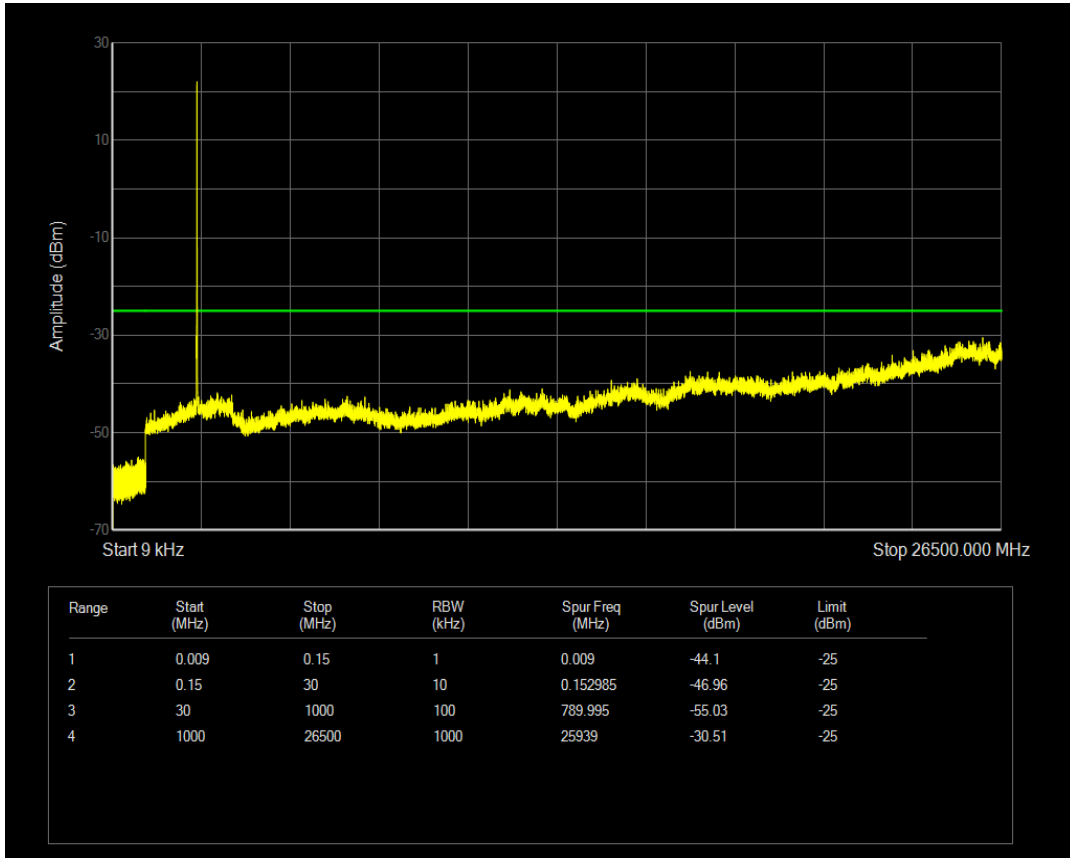

Band7 QPSK BW=5MHz Channel=21100 RB Size=25 Position=#0

Band7 16QAM BW=5MHz Channel=21100 RB Size=1 Position=#0