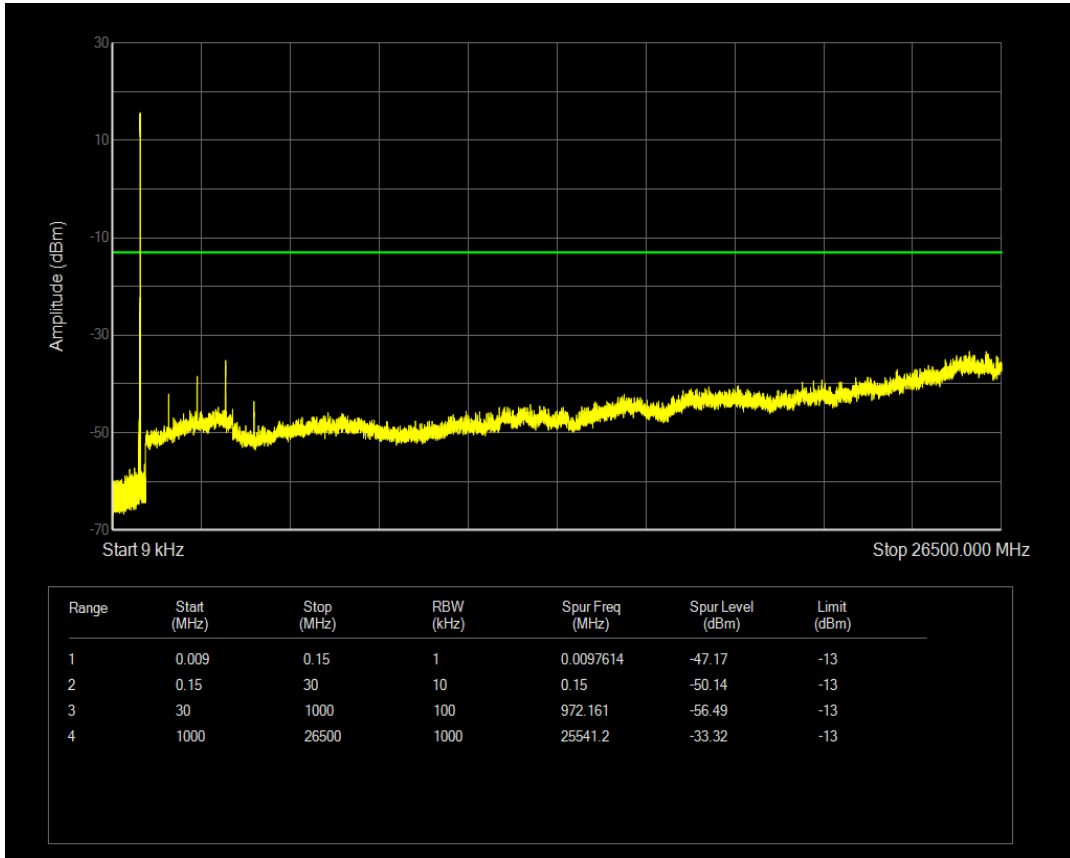

Band5 QPSK BW=5MHz Channel=20525 RB Size=1 Position=#0

Band5 QPSK BW=5MHz Channel=20525 RB Size=25 Position=#0

Band5 16QAM BW=5MHz Channel=20525 RB Size=1 Position=#0

Band5 16QAM BW=5MHz Channel=20525 RB Size=25 Position=#0

Band5 QPSK BW=5MHz Channel=20625 RB Size=1 Position=#0

Band5 QPSK BW=5MHz Channel=20625 RB Size=25 Position=#0

Band5 16QAM BW=5MHz Channel=20625 RB Size=1 Position=#0

Band5 16QAM BW=5MHz Channel=20625 RB Size=25 Position=#0