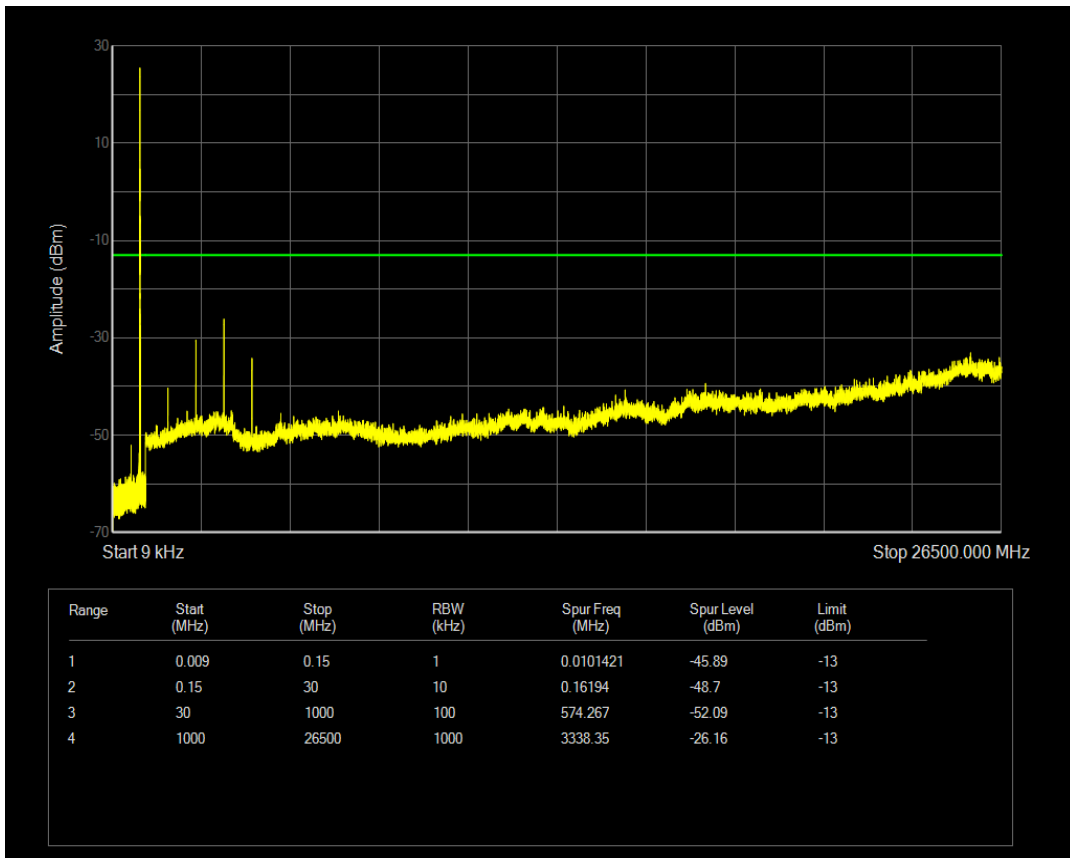

Band5 QPSK BW=5MHz Channel=20425 RB Size=1 Position=#0

Band5 QPSK BW=5MHz Channel=20425 RB Size=25 Position=#0

Band5 16QAM BW=5MHz Channel=20425 RB Size=1 Position=#0

Band5 16QAM BW=5MHz Channel=20425 RB Size=25 Position=#0

Band5 QPSK BW=5MHz Channel=20525 RB Size=1 Position=#0

Band5 QPSK BW=5MHz Channel=20525 RB Size=25 Position=#0

Band5 16QAM BW=5MHz Channel=20525 RB Size=1 Position=#0

Band5 16QAM BW=5MHz Channel=20525 RB Size=25 Position=#0