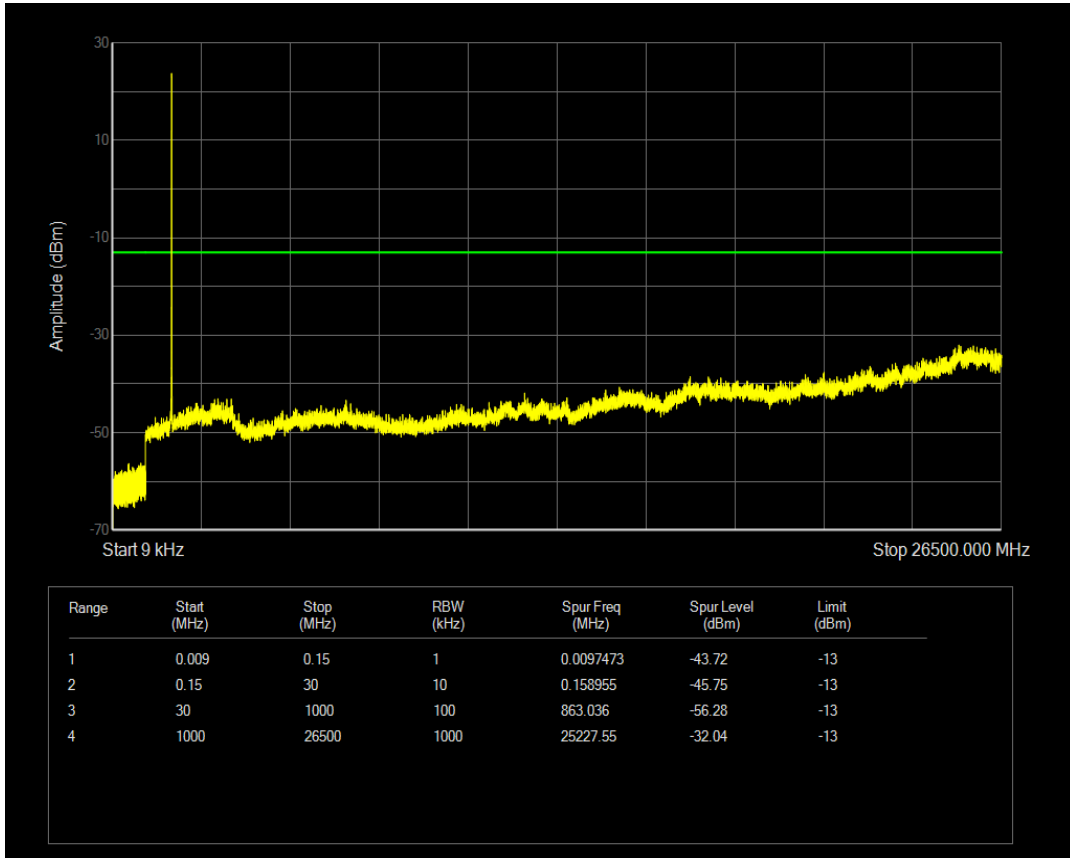

Band66 QPSK BW=3MHz Channel=132657 RB Size=1 Position=#0

Band66 QPSK BW=3MHz Channel=132657 RB Size=15 Position=#0

Band66 16QAM BW=3MHz Channel=132657 RB Size=1 Position=#0

Band66 16QAM BW=3MHz Channel=132657 RB Size=15 Position=#0