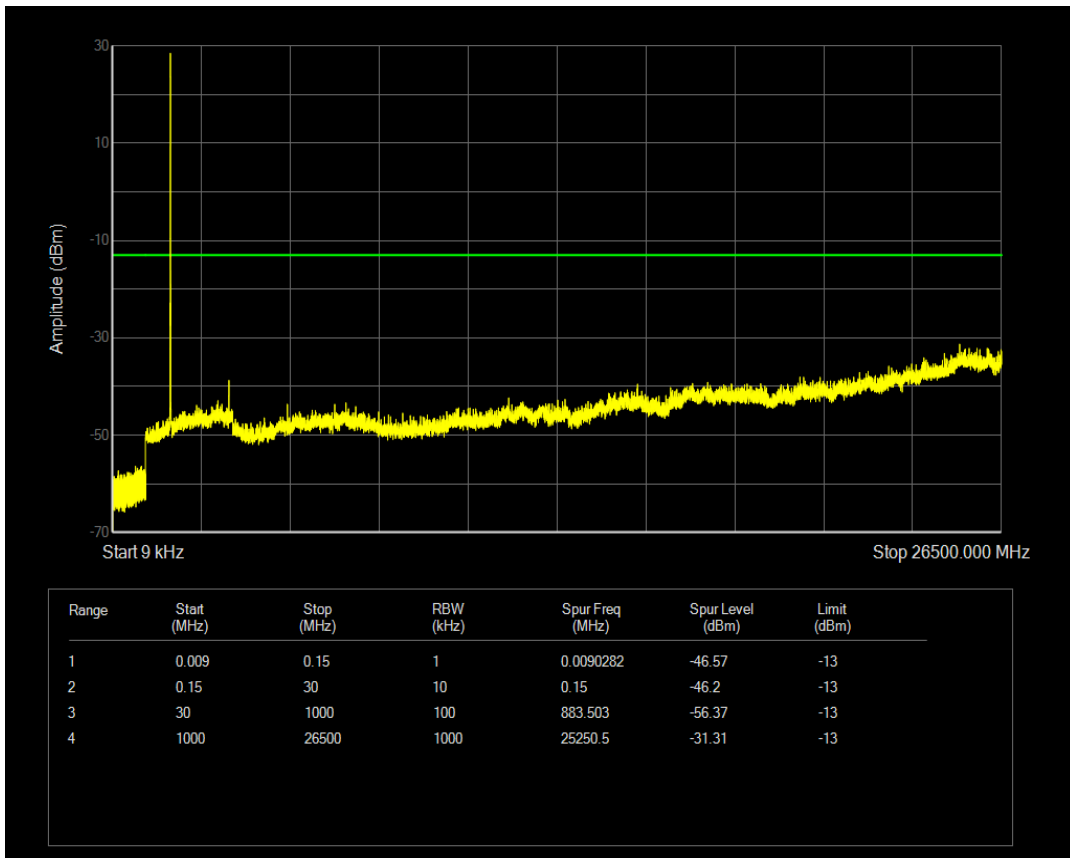

Band66 16QAM BW=5MHz Channel=132322 RB Size=1 Position=#0

Band66 16QAM BW=5MHz Channel=132322 RB Size=25 Position=#0