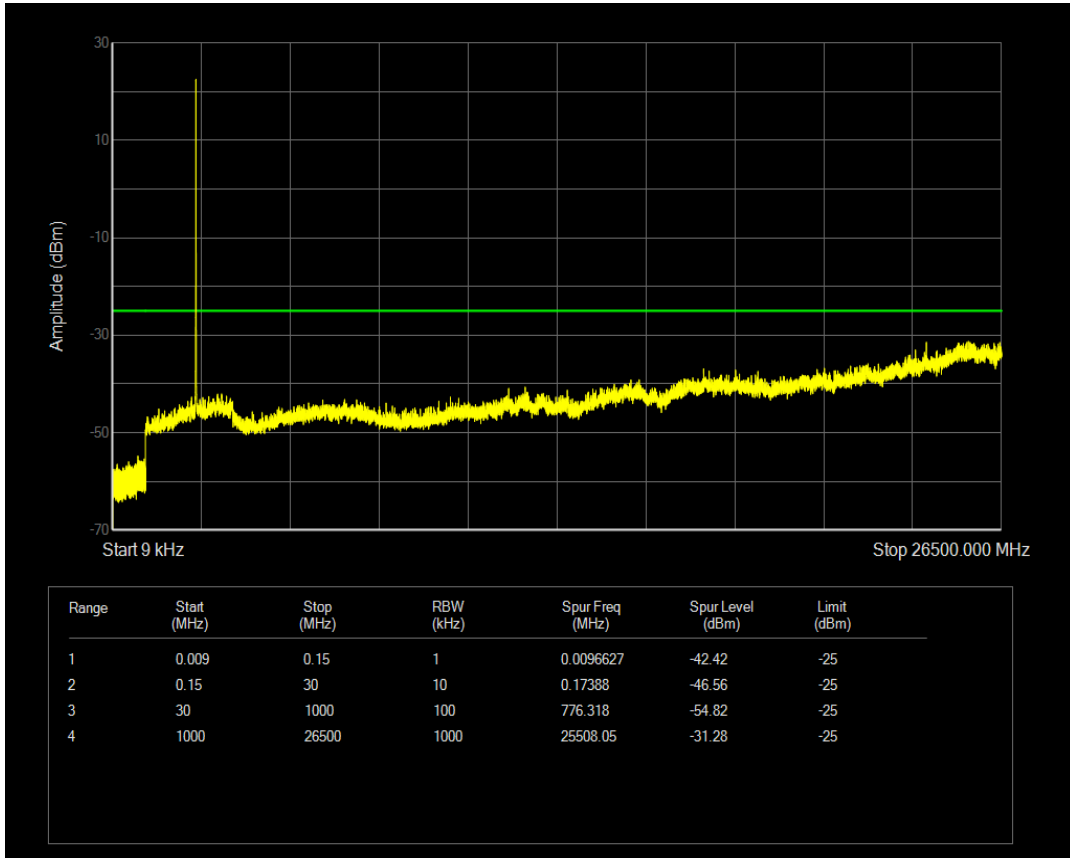

Band7 QPSK BW=5MHz Channel=20775 RB Size=1 Position=#0

Band7 QPSK BW=5MHz Channel=20775 RB Size=25 Position=#0

Band7 16QAM BW=5MHz Channel=20775 RB Size=1 Position=#0

Band7 16QAM BW=5MHz Channel=20775 RB Size=25 Position=#0