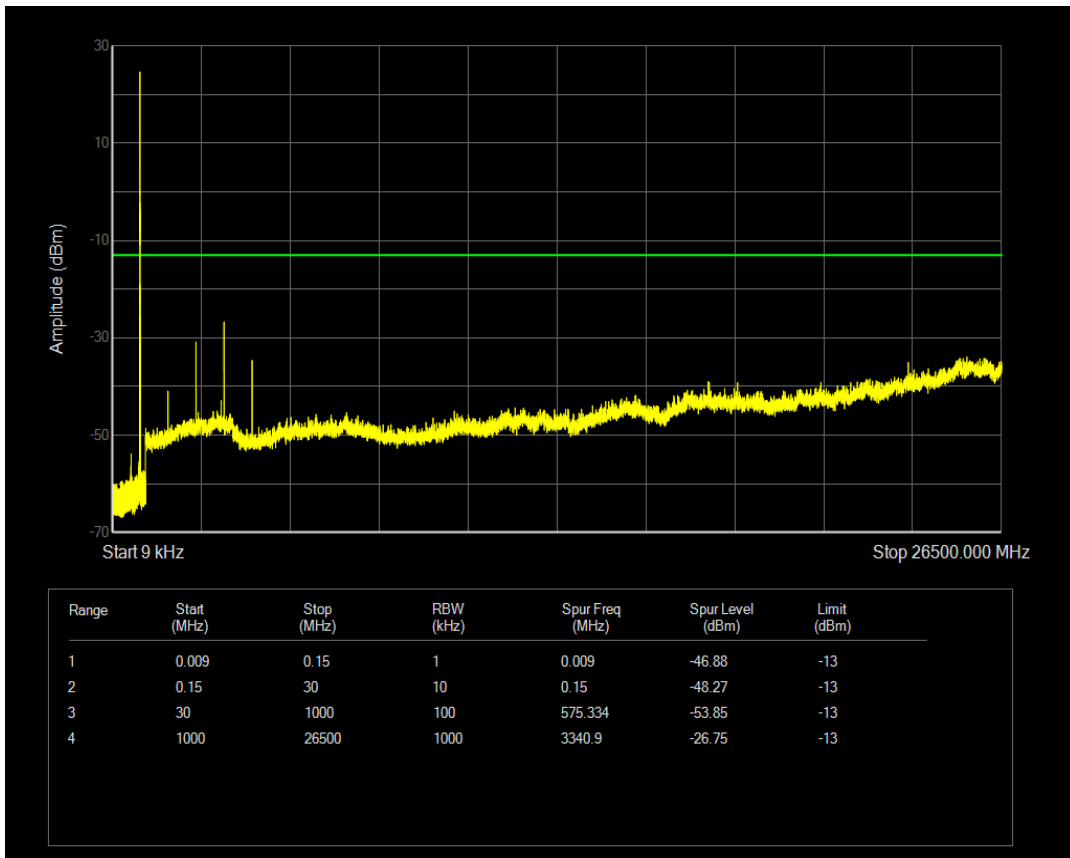

Band5 QPSK BW=3MHz Channel=20525 RB Size=1 Position=#0

Band5 QPSK BW=3MHz Channel=20525 RB Size=15 Position=#0

Band5 16QAM BW=3MHz Channel=20525 RB Size=1 Position=#0

Band5 16QAM BW=3MHz Channel=20525 RB Size=15 Position=#0