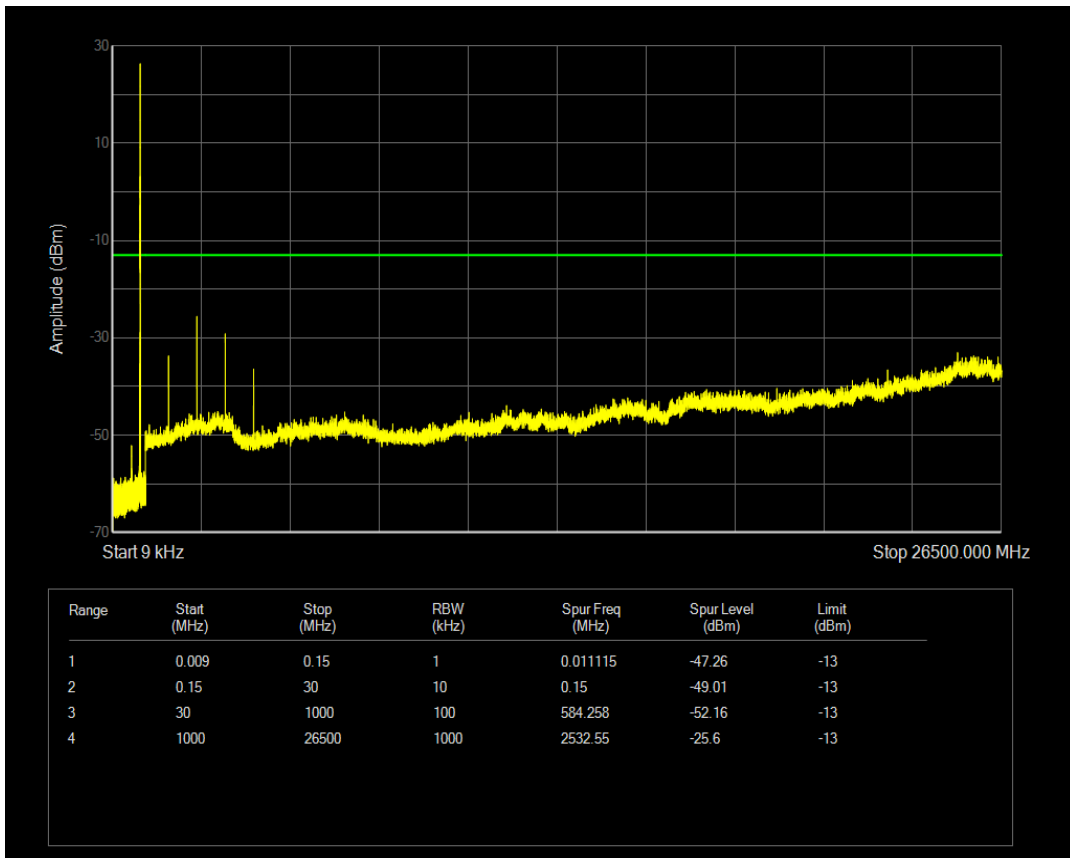

Band5 QPSK BW=5MHz Channel=20525 RB Size=1 Position=#0

Band5 QPSK BW=5MHz Channel=20525 RB Size=25 Position=#0

Band5 16QAM BW=5MHz Channel=20525 RB Size=1 Position=#0

Band5 16QAM BW=5MHz Channel=20525 RB Size=25 Position=#0

Band5 QPSK BW=5MHz Channel=20625 RB Size=1 Position=#0

Band5 QPSK BW=5MHz Channel=20625 RB Size=25 Position=#0

Band5 16QAM BW=5MHz Channel=20625 RB Size=1 Position=#0

Band5 16QAM BW=5MHz Channel=20625 RB Size=25 Position=#0