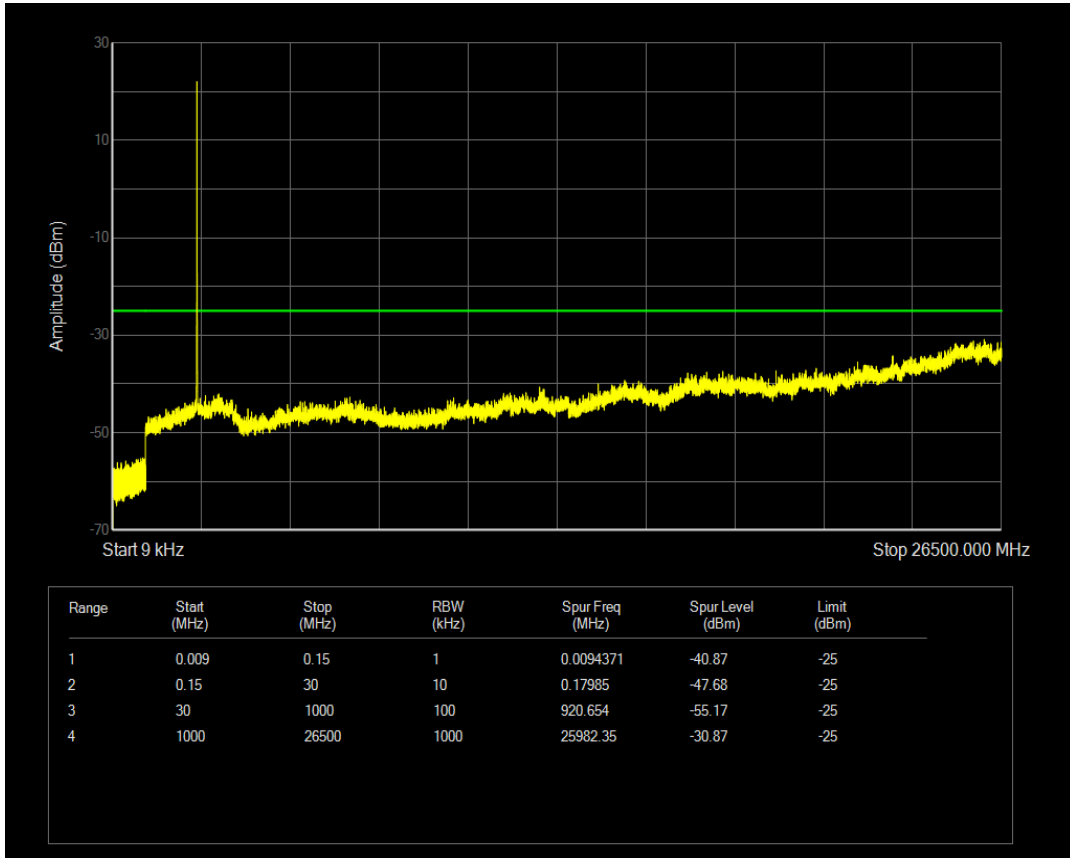

Band7 QPSK BW=5MHz Channel=21100 RB Size=1 Position=#0

Band7 QPSK BW=5MHz Channel=21100 RB Size=25 Position=#0

Band7 16QAM BW=5MHz Channel=21100 RB Size=1 Position=#0

Band7 16QAM BW=5MHz Channel=21100 RB Size=25 Position=#0