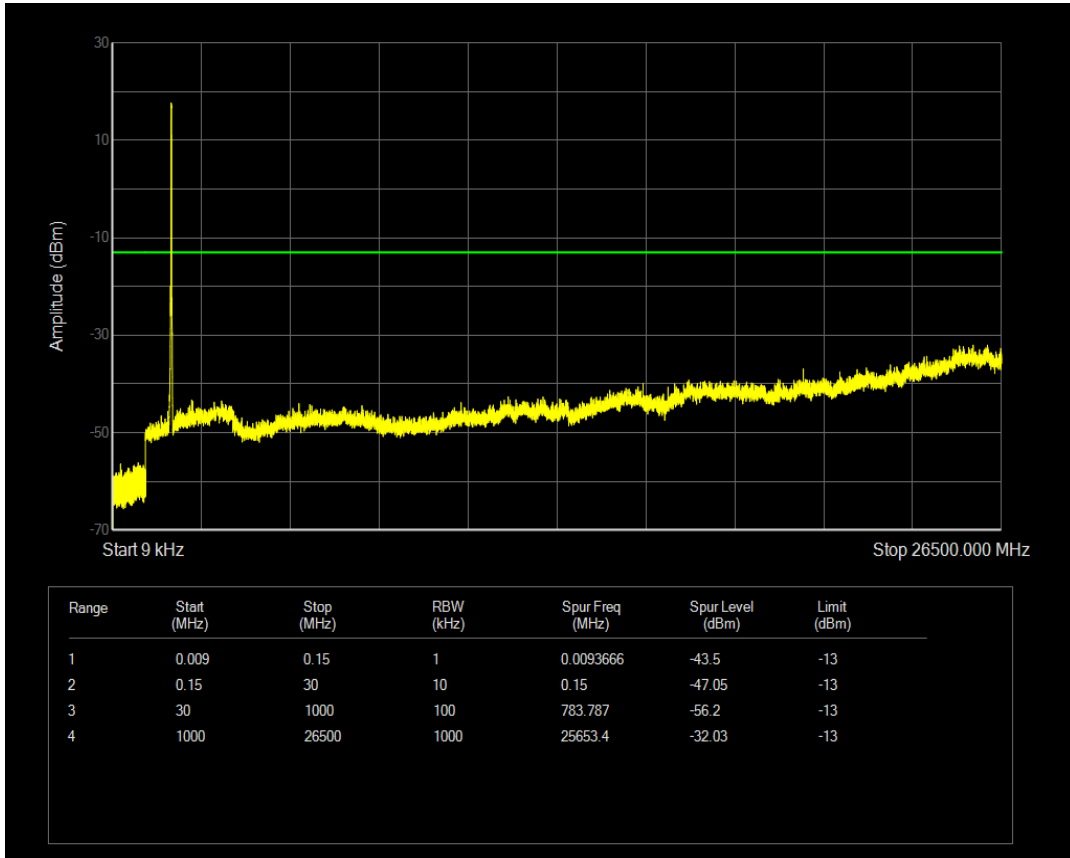

Band66 QPSK BW=20MHz Channel=132572 RB Size=1 Position=#0

Band66 QPSK BW=20MHz Channel=132572 RB Size=100 Position=#0

Band66 16QAM BW=20MHz Channel=132572 RB Size=1 Position=#0

Band66 16QAM BW=20MHz Channel=132572 RB Size=100 Position=#0

Band7 QPSK BW=5MHz Channel=20775 RB Size=1 Position=#0

Band7 QPSK BW=5MHz Channel=20775 RB Size=25 Position=#0

Band7 16QAM BW=5MHz Channel=20775 RB Size=1 Position=#0

Band7 16QAM BW=5MHz Channel=20775 RB Size=25 Position=#0