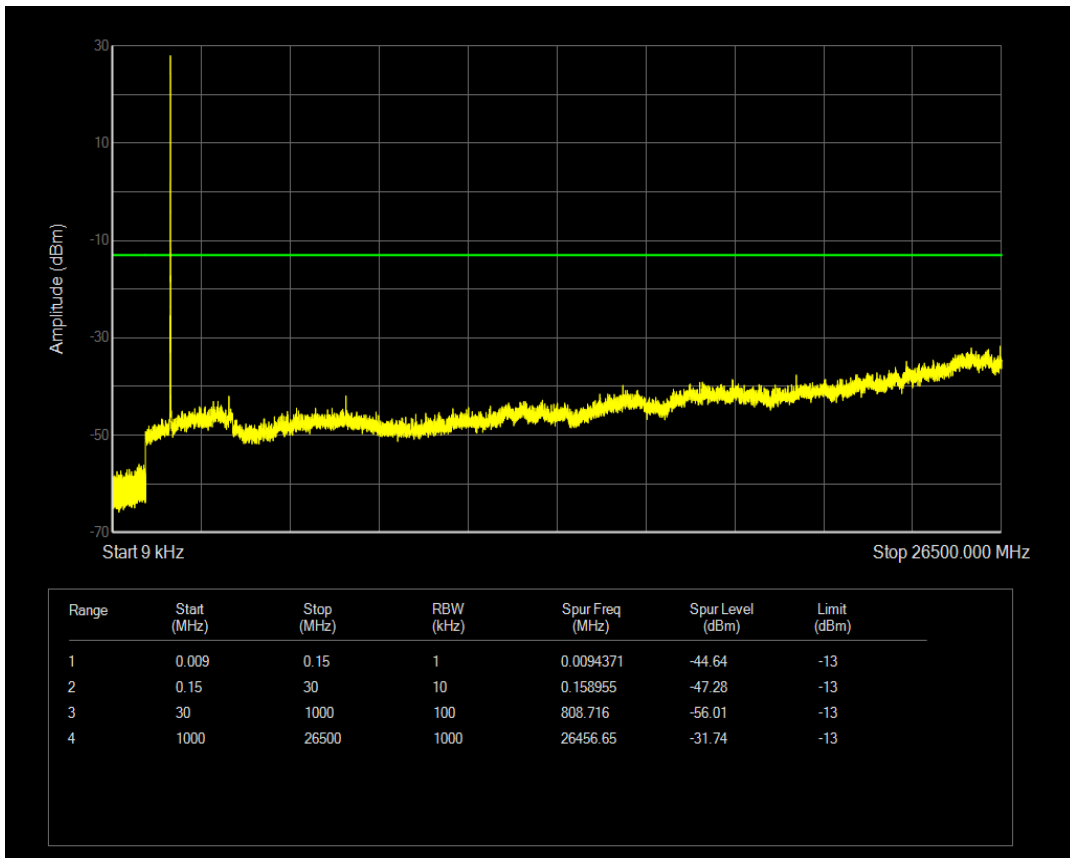

Band66 QPSK BW=5MHz Channel=132322 RB Size=1 Position=#0

Band66 QPSK BW=5MHz Channel=132322 RB Size=25 Position=#0