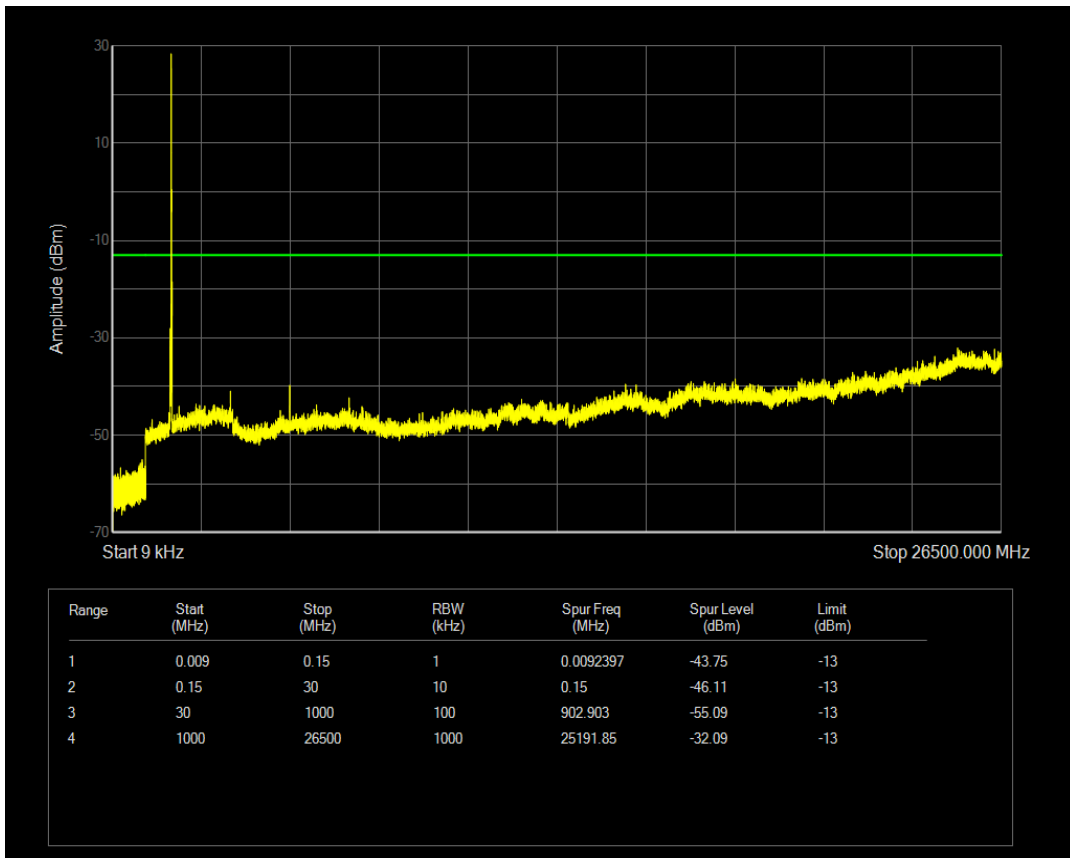

Band66 16QAM BW=15MHz Channel=132597 RB Size=1 Position=#0

Band66 16QAM BW=15MHz Channel=132597 RB Size=75 Position=#0