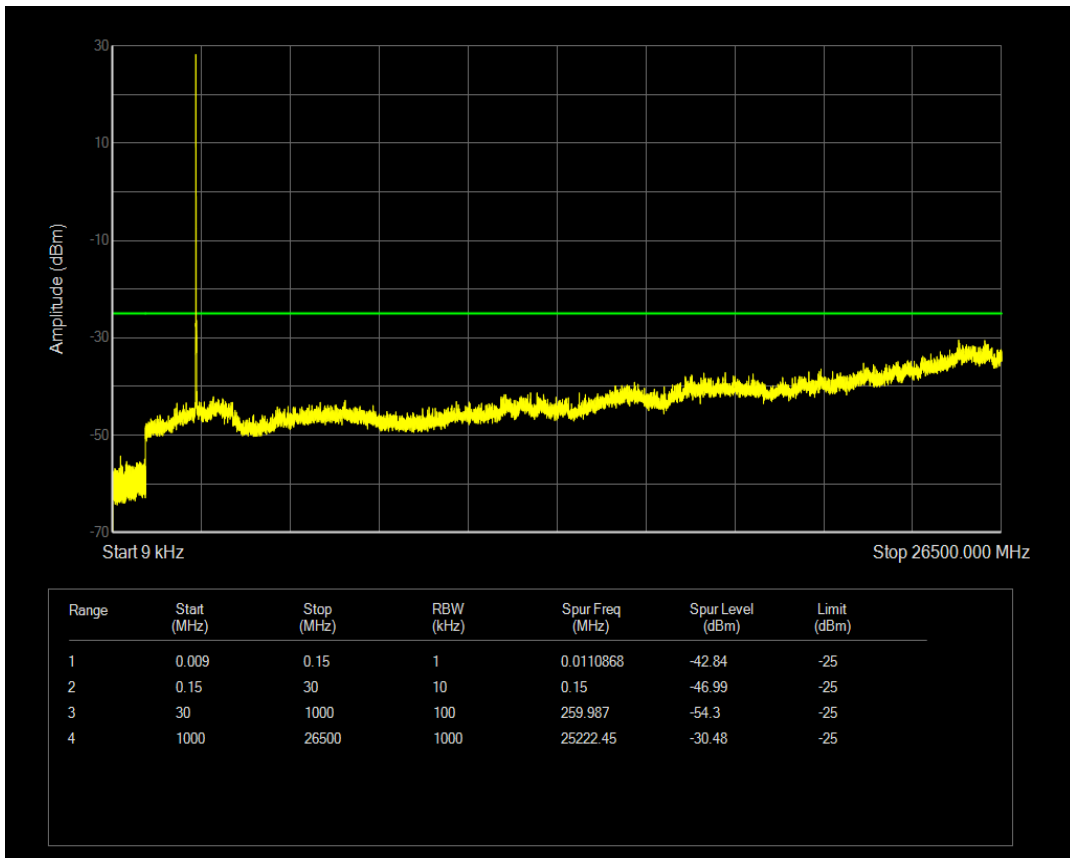

Band7 QPSK BW=5MHz Channel=21425 RB Size=1 Position=#0

Band7 QPSK BW=5MHz Channel=21425 RB Size=25 Position=#0

Band7 16QAM BW=5MHz Channel=21425 RB Size=1 Position=#0

Band7 16QAM BW=5MHz Channel=21425 RB Size=25 Position=#0

Band7 QPSK BW=10MHz Channel=20800 RB Size=1 Position=#0

Band7 QPSK BW=10MHz Channel=20800 RB Size=50 Position=#0

Band7 16QAM BW=10MHz Channel=20800 RB Size=1 Position=#0

Band7 16QAM BW=10MHz Channel=20800 RB Size=50 Position=#0