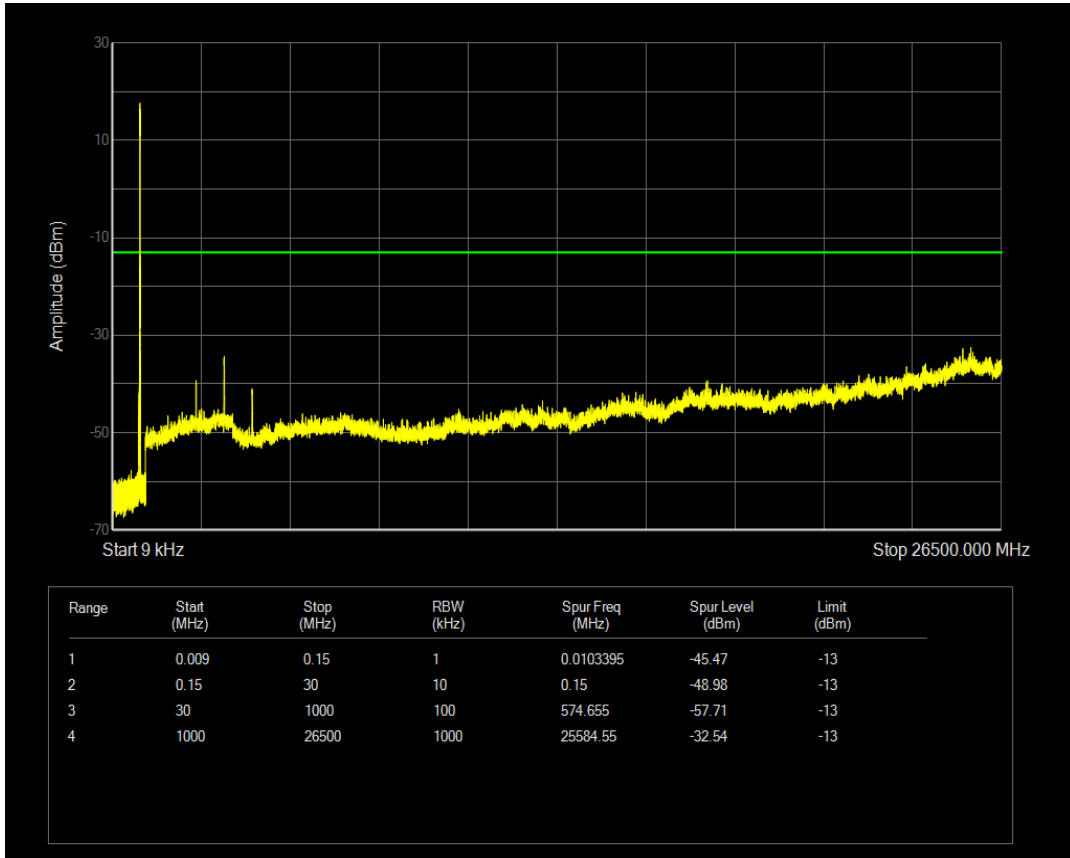

Band5 QPSK BW=5MHz Channel=20425 RB Size=1 Position=#0

Band5 QPSK BW=5MHz Channel=20425 RB Size=25 Position=#0

Band5 16QAM BW=5MHz Channel=20425 RB Size=1 Position=#0

Band5 16QAM BW=5MHz Channel=20425 RB Size=25 Position=#0

Band5 QPSK BW=5MHz Channel=20525 RB Size=1 Position=#0

Band5 QPSK BW=5MHz Channel=20525 RB Size=25 Position=#0

Band5 16QAM BW=5MHz Channel=20525 RB Size=1 Position=#0

Band5 16QAM BW=5MHz Channel=20525 RB Size=25 Position=#0