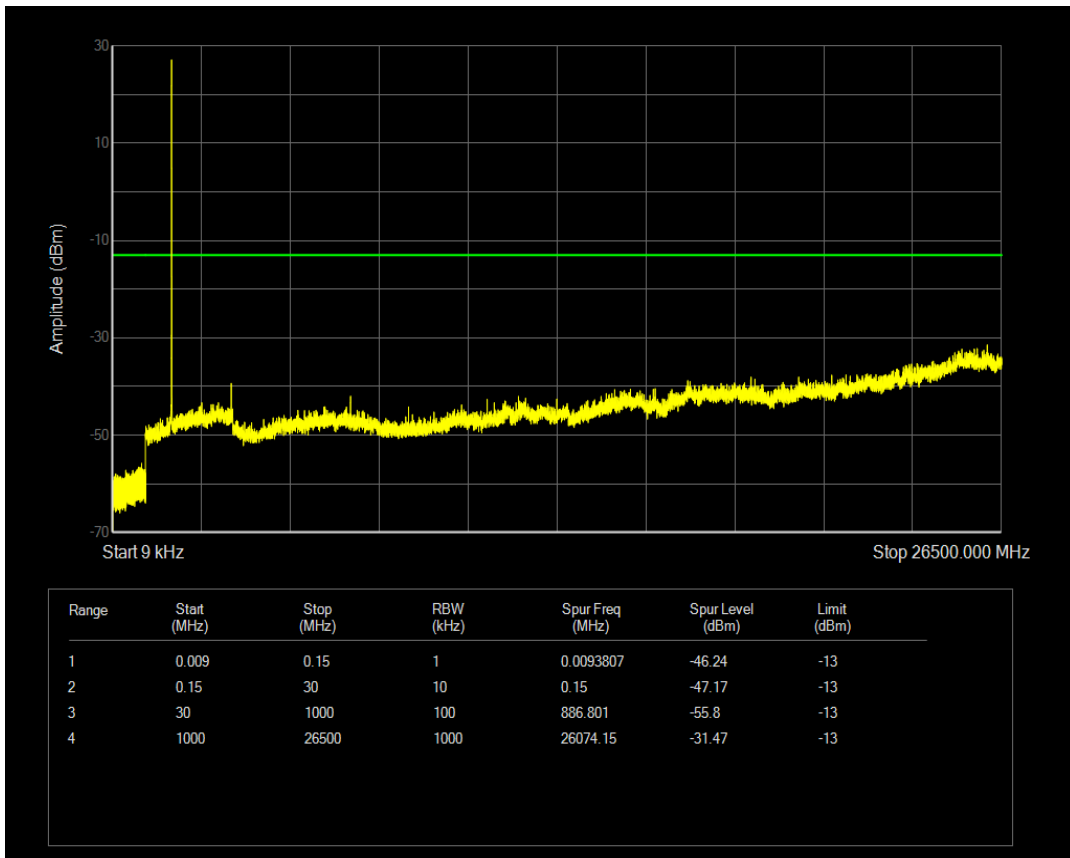

Band66 16QAM BW=3MHz Channel=132657 RB Size=1 Position=#0

Band66 16QAM BW=3MHz Channel=132657 RB Size=15 Position=#0