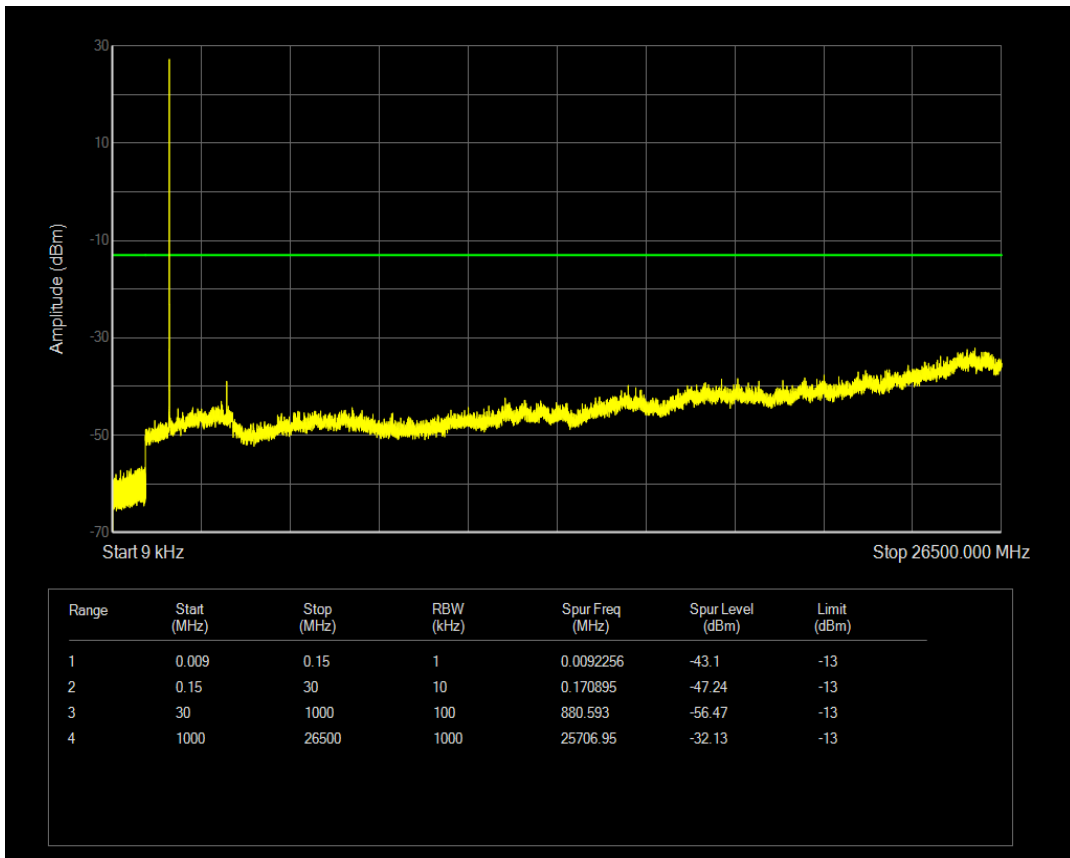

Band66 16QAM BW=1.4MHz Channel=131979 RB Size=1 Position=#0

Band66 16QAM BW=1.4MHz Channel=131979 RB Size=6 Position=#0