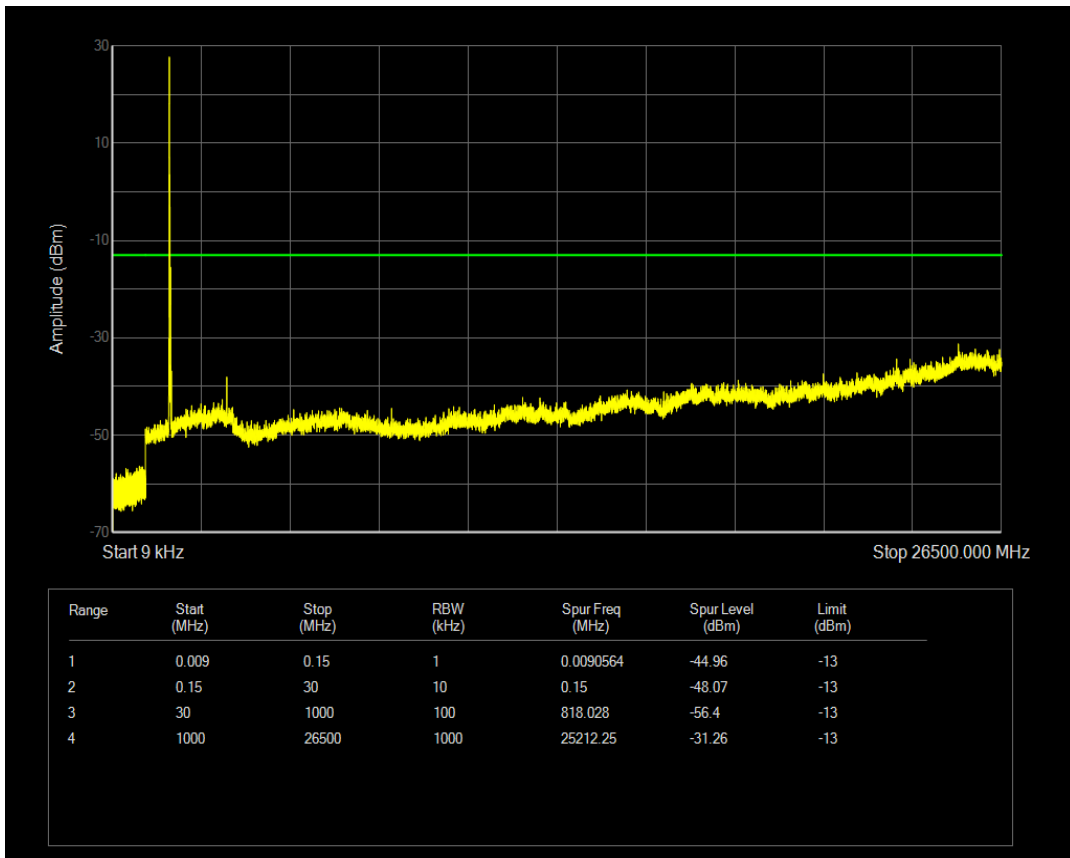

Band66 16QAM BW=20MHz Channel=132072 RB Size=1 Position=#0

Band66 16QAM BW=20MHz Channel=132072 RB Size=100 Position=#0