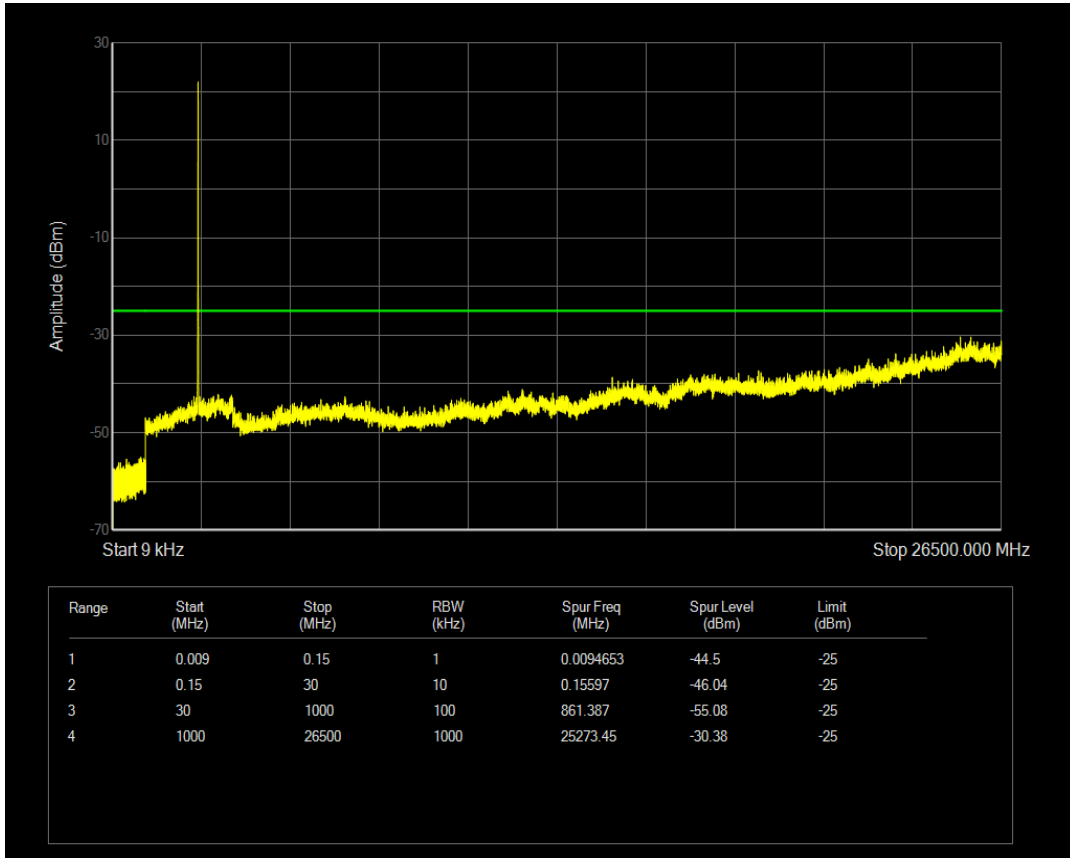

Band7 QPSK BW=5MHz Channel=21425 RB Size=25 Position=#0

Band7 16QAM BW=5MHz Channel=21425 RB Size=1 Position=#0