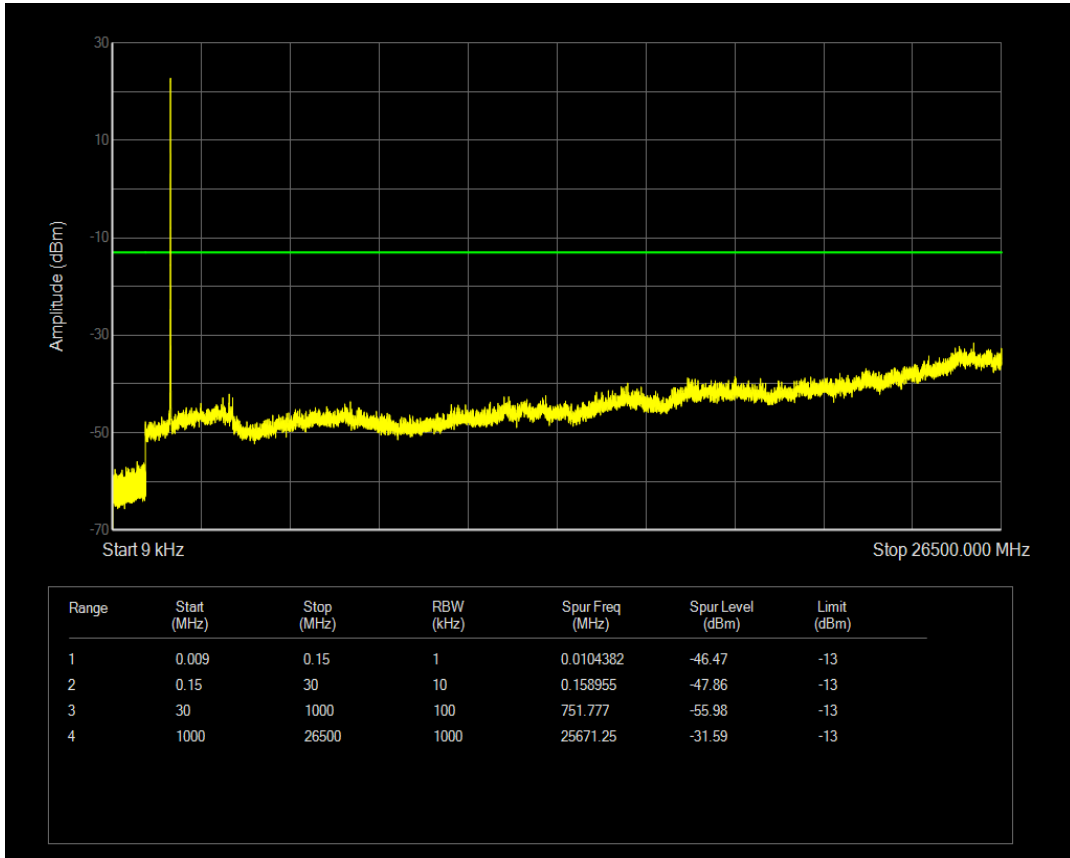

Band66 QPSK BW=5MHz Channel=132322 RB Size=25 Position=#0

Band66 16QAM BW=5MHz Channel=132322 RB Size=1 Position=#0