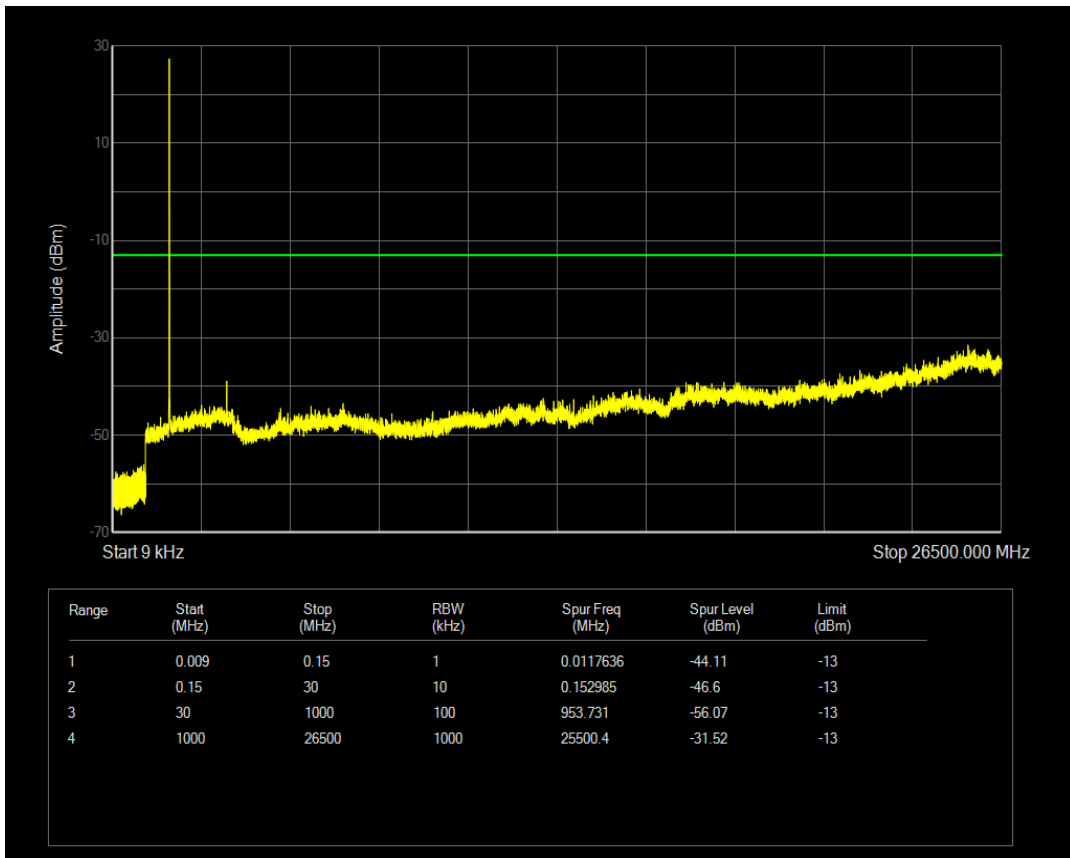

Band66 QPSK BW=3MHz Channel=131987 RB Size=1 Position=#0

Band66 QPSK BW=3MHz Channel=131987 RB Size=15 Position=#0