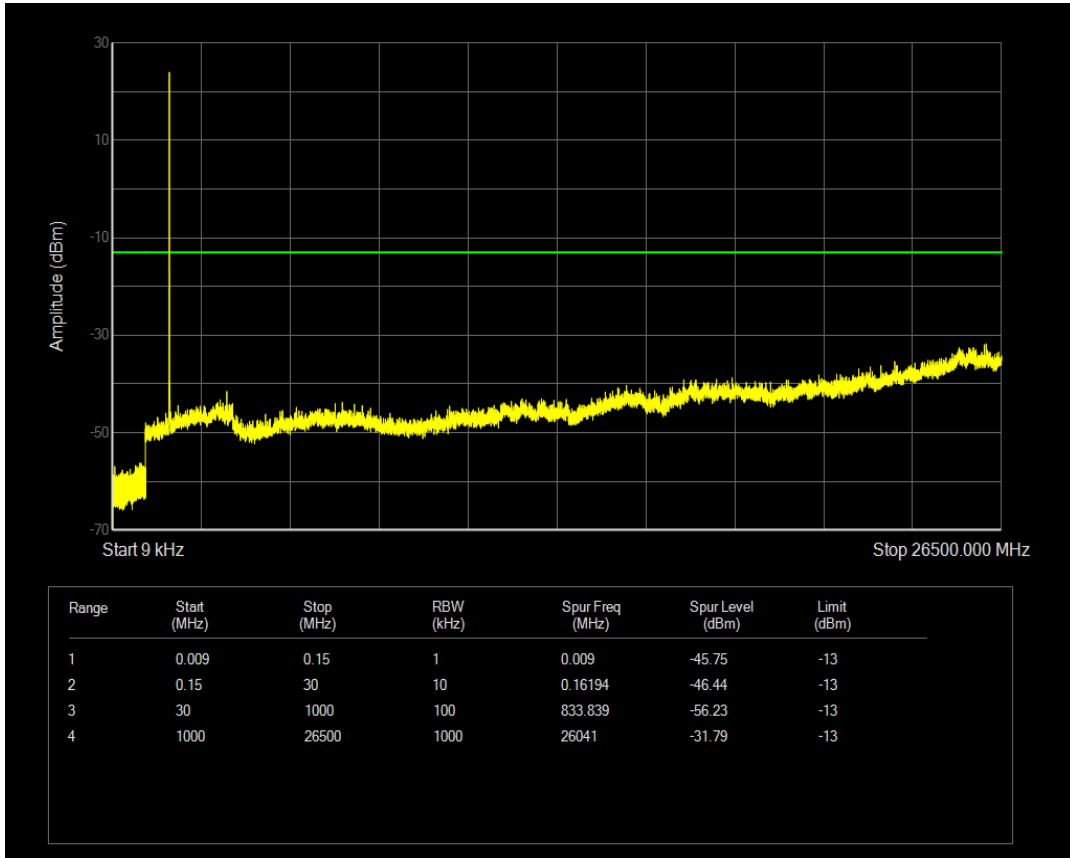

Band66 QPSK BW=3MHz Channel=131987 RB Size=1 Position=#0

Band66 QPSK BW=3MHz Channel=131987 RB Size=15 Position=#0

Band66 16QAM BW=3MHz Channel=131987 RB Size=1 Position=#0

Band66 16QAM BW=3MHz Channel=131987 RB Size=15 Position=#0