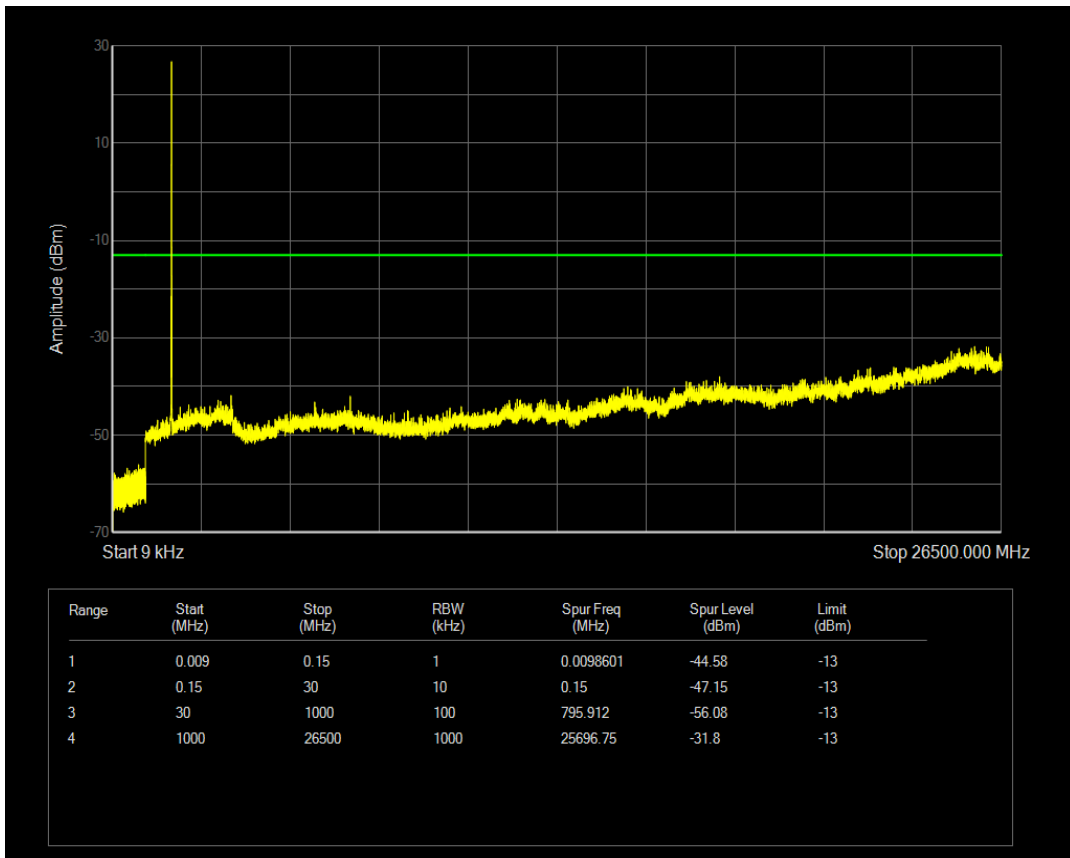

Band66 16QAM BW=5MHz Channel=132647 RB Size=1 Position=#0

Band66 16QAM BW=5MHz Channel=132647 RB Size=25 Position=#0