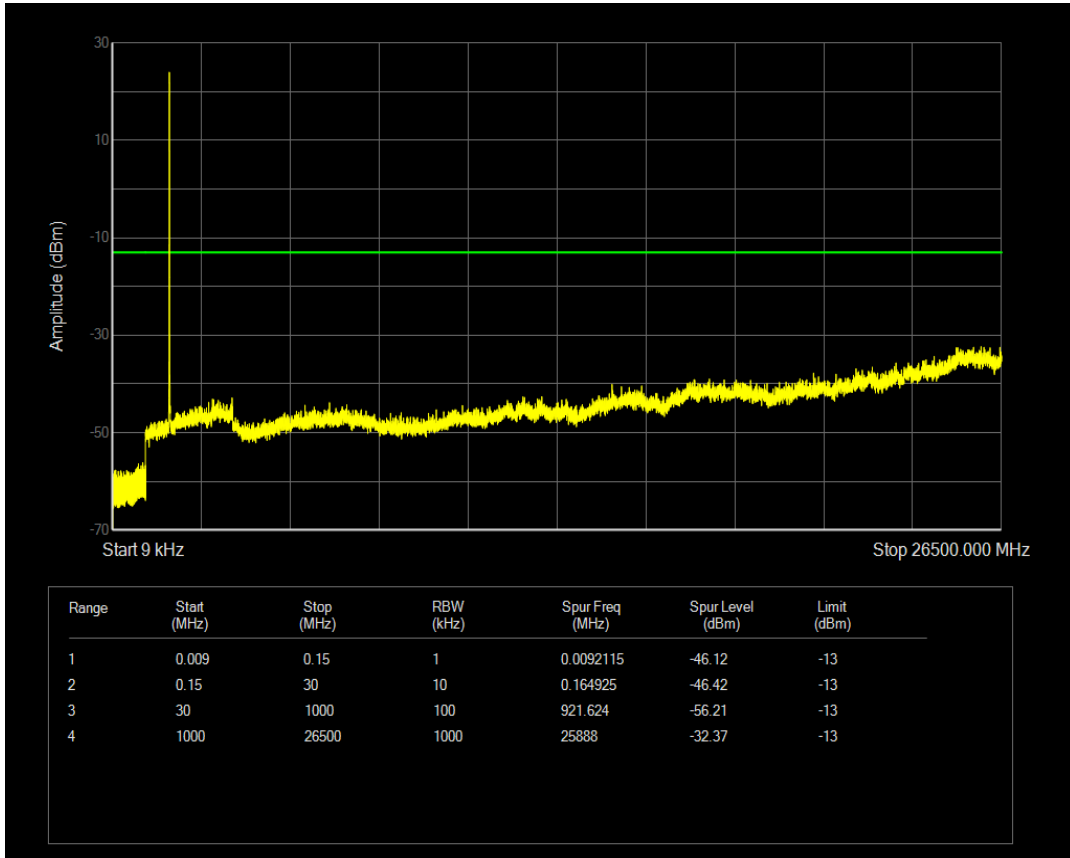

Band66 QPSK BW=5MHz Channel=131997 RB Size=1 Position=#0

Band66 QPSK BW=5MHz Channel=131997 RB Size=25 Position=#0

Band66 16QAM BW=5MHz Channel=131997 RB Size=1 Position=#0

Band66 16QAM BW=5MHz Channel=131997 RB Size=25 Position=#0