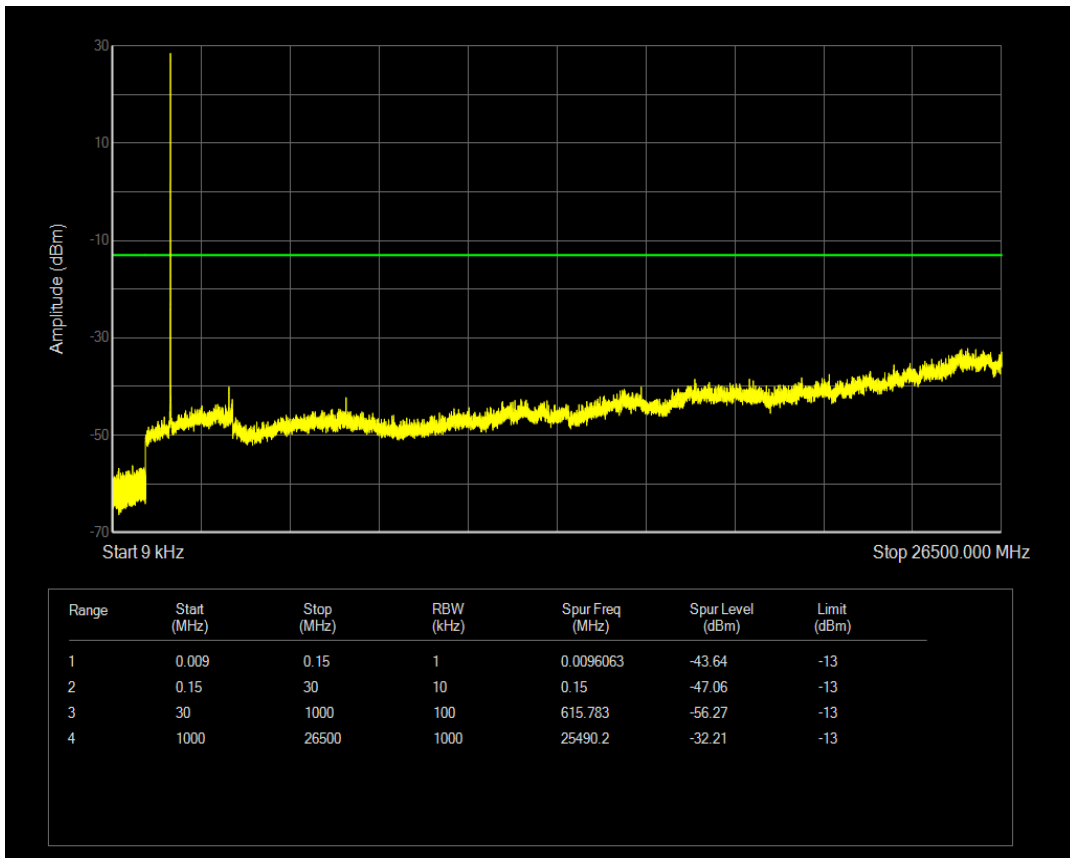

Band66 16QAM BW=3MHz Channel=132322 RB Size=1 Position=#0

Band66 16QAM BW=3MHz Channel=132322 RB Size=15 Position=#0