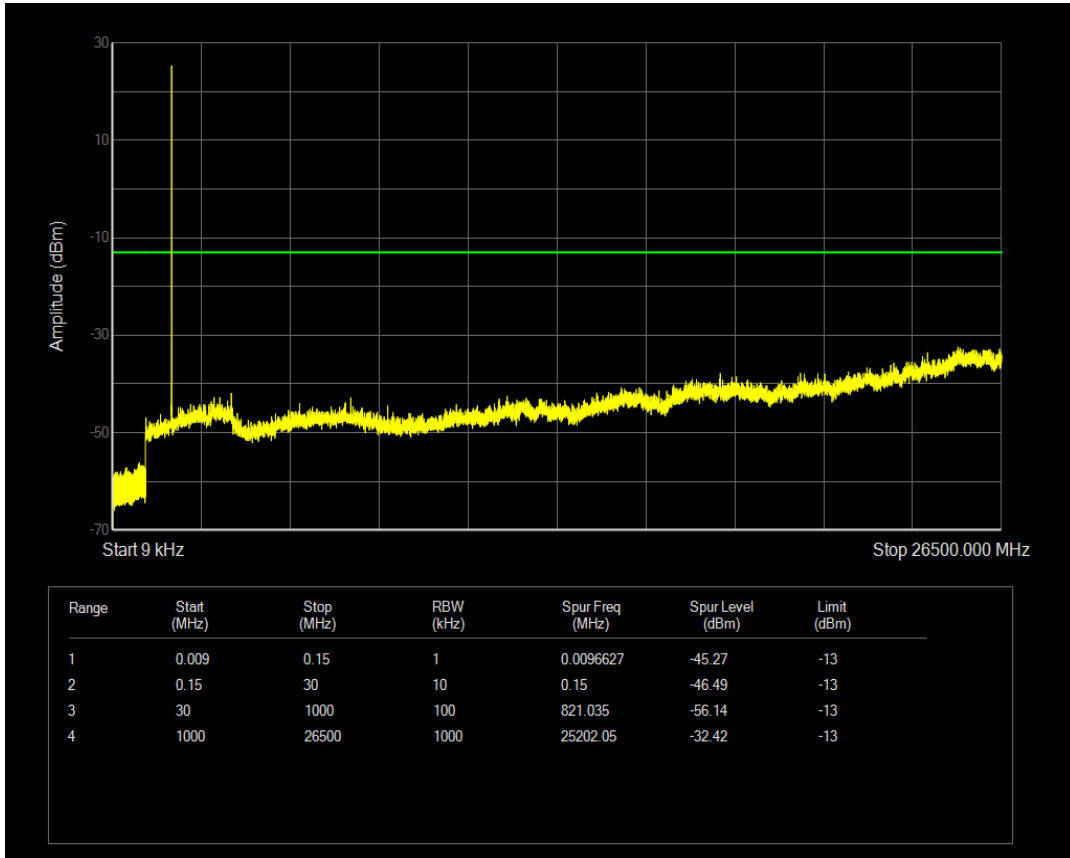

Band66 QPSK BW=1.4MHz Channel=132665 RB Size=1 Position=#0

Band66 QPSK BW=1.4MHz Channel=132665 RB Size=6 Position=#0

Band66 16QAM BW=1.4MHz Channel=132665 RB Size=1 Position=#0

Band66 16QAM BW=1.4MHz Channel=132665 RB Size=6 Position=#0