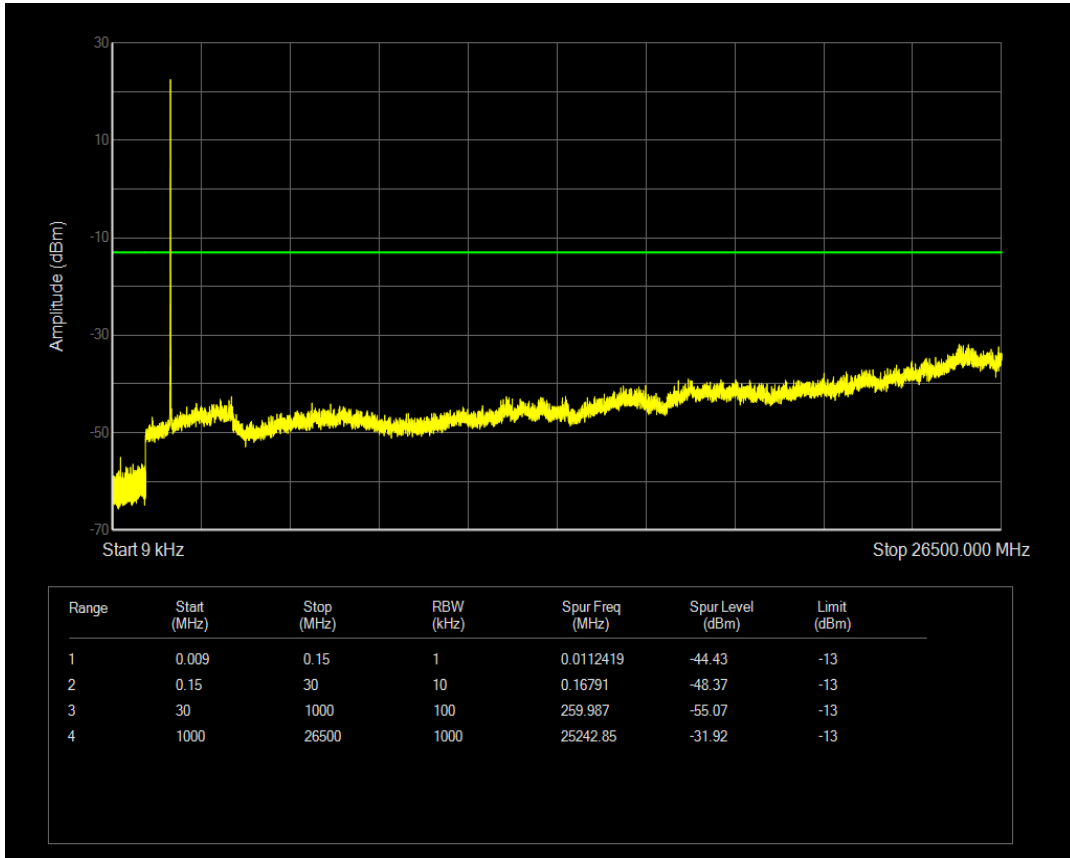

Band66 QPSK BW=5MHz Channel=132322 RB Size=1 Position=#0

Band66 QPSK BW=5MHz Channel=132322 RB Size=25 Position=#0

Band66 16QAM BW=5MHz Channel=132322 RB Size=1 Position=#0

Band66 16QAM BW=5MHz Channel=132322 RB Size=25 Position=#0