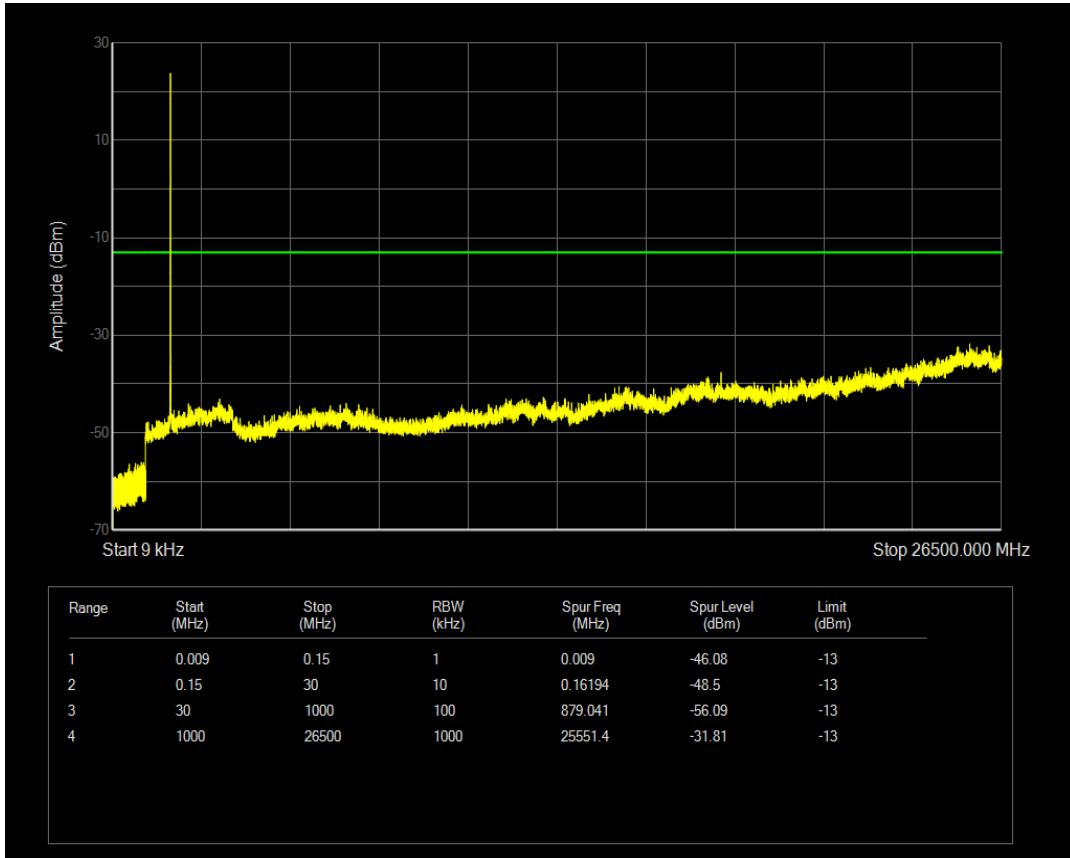

Band66 QPSK BW=3MHz Channel=132322 RB Size=15 Position=#0

Band66 16QAM BW=3MHz Channel=132322 RB Size=1 Position=#0