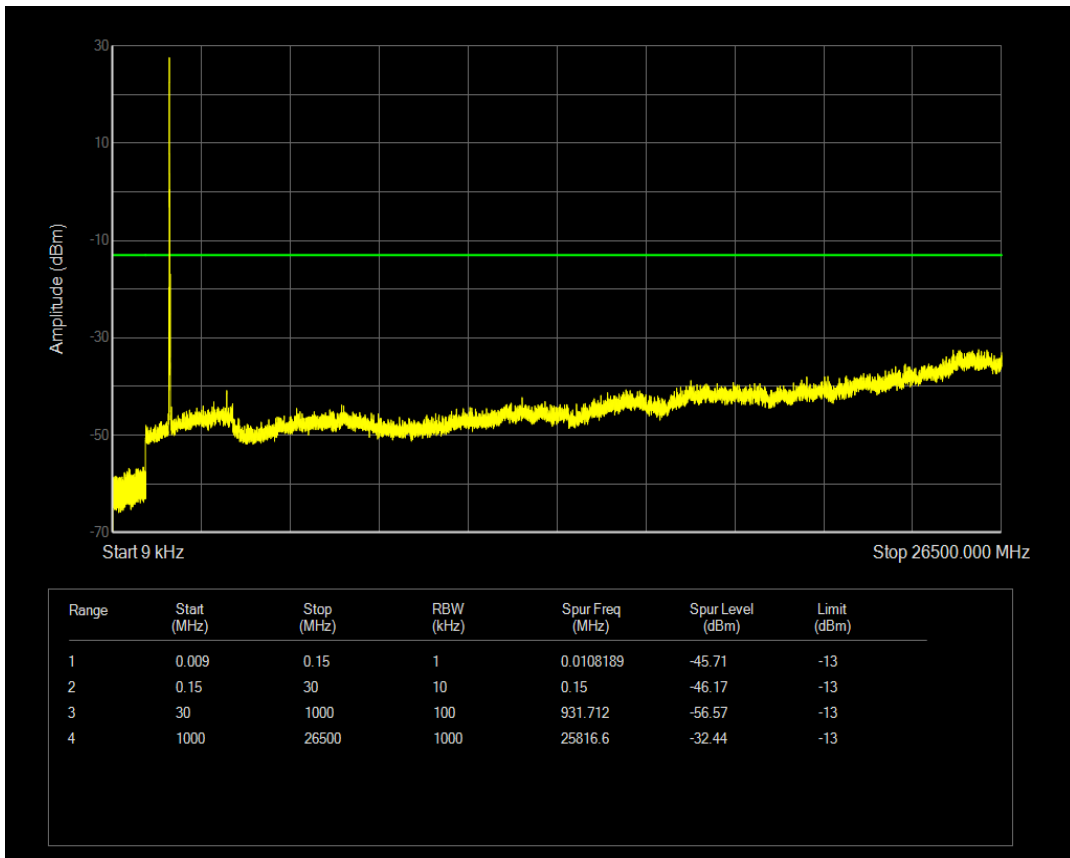

Band66 16QAM BW=15MHz Channel=132047 RB Size=1 Position=#0

Band66 16QAM BW=15MHz Channel=132047 RB Size=75 Position=#0