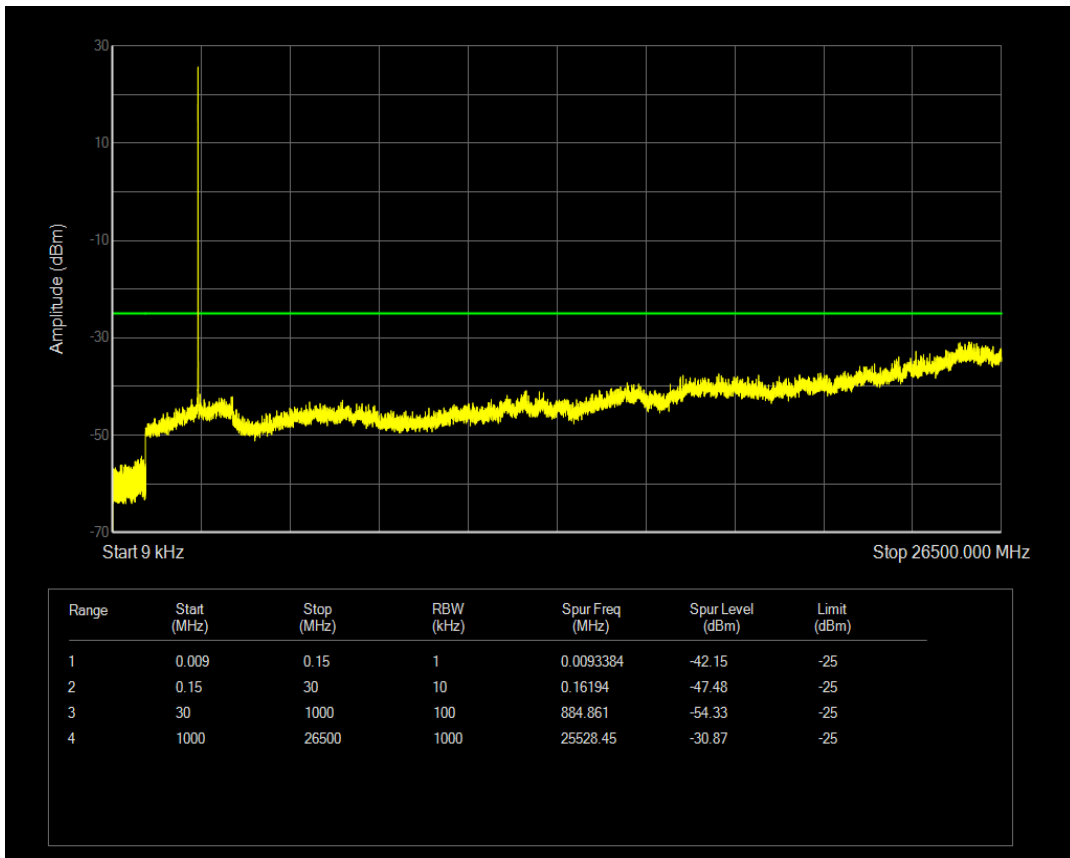

Band7 16QAM BW=5MHz Channel=21425 RB Size=1 Position=#0

Band7 16QAM BW=5MHz Channel=21425 RB Size=25 Position=#0