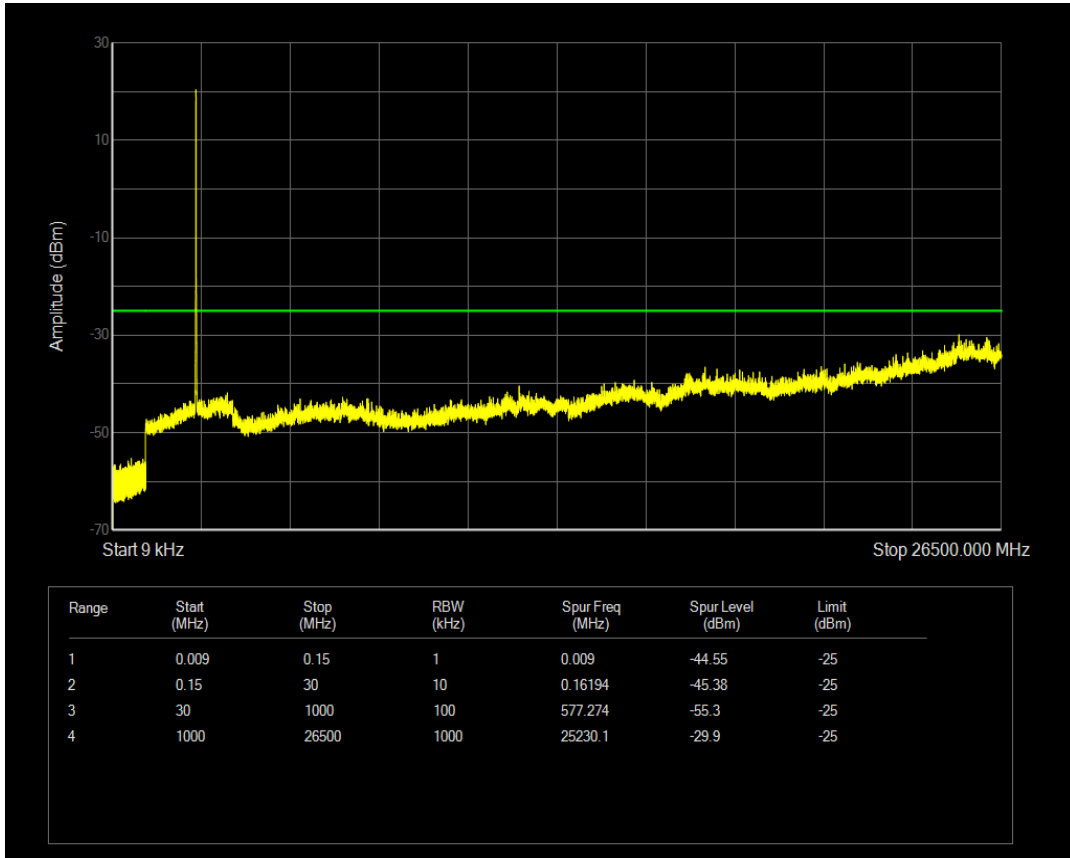

Band7 QPSK BW=5MHz Channel=21425 RB Size=1 Position=#0

Band7 QPSK BW=5MHz Channel=21425 RB Size=25 Position=#0

Band7 16QAM BW=5MHz Channel=21425 RB Size=1 Position=#0

Band7 16QAM BW=5MHz Channel=21425 RB Size=25 Position=#0

Band7 QPSK BW=10MHz Channel=20800 RB Size=1 Position=#0

Band7 QPSK BW=10MHz Channel=20800 RB Size=50 Position=#0

Band7 16QAM BW=10MHz Channel=20800 RB Size=1 Position=#0

Band7 16QAM BW=10MHz Channel=20800 RB Size=50 Position=#0