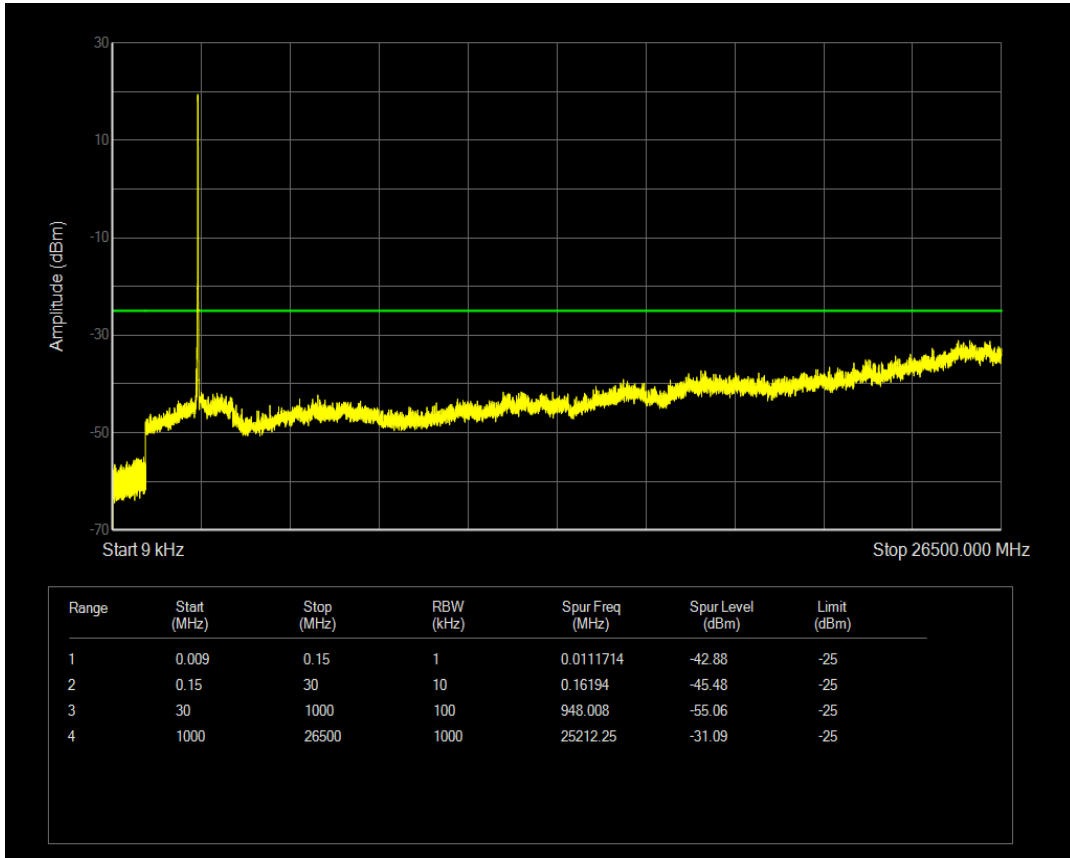

Band7 QPSK BW=15MHz Channel=21375 RB Size=75 Position=#0

Band7 16QAM BW=15MHz Channel=21375 RB Size=1 Position=#0