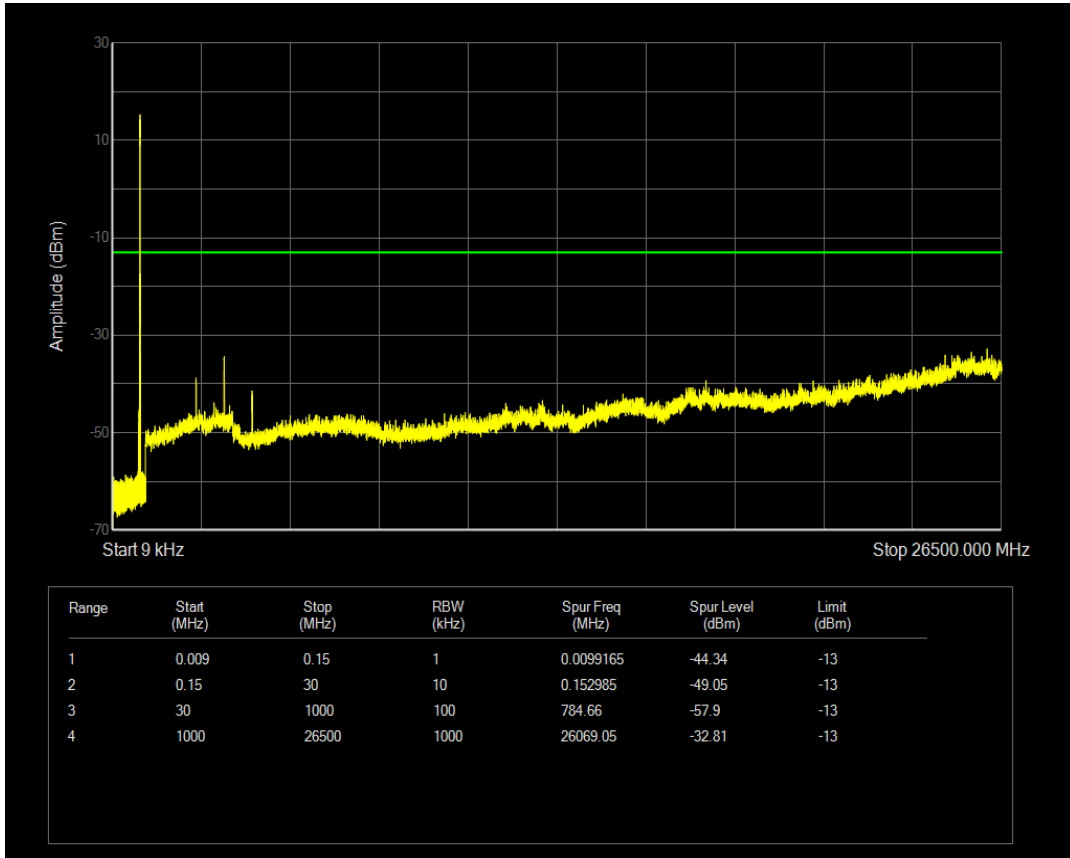

Band5 QPSK BW=5MHz Channel=20525 RB Size=1 Position=#0

Band5 QPSK BW=5MHz Channel=20525 RB Size=25 Position=#0

Band5 16QAM BW=5MHz Channel=20525 RB Size=1 Position=#0

Band5 16QAM BW=5MHz Channel=20525 RB Size=25 Position=#0

Band5 QPSK BW=5MHz Channel=20625 RB Size=1 Position=#0

Band5 QPSK BW=5MHz Channel=20625 RB Size=25 Position=#0

Band5 16QAM BW=5MHz Channel=20625 RB Size=1 Position=#0

Band5 16QAM BW=5MHz Channel=20625 RB Size=25 Position=#0