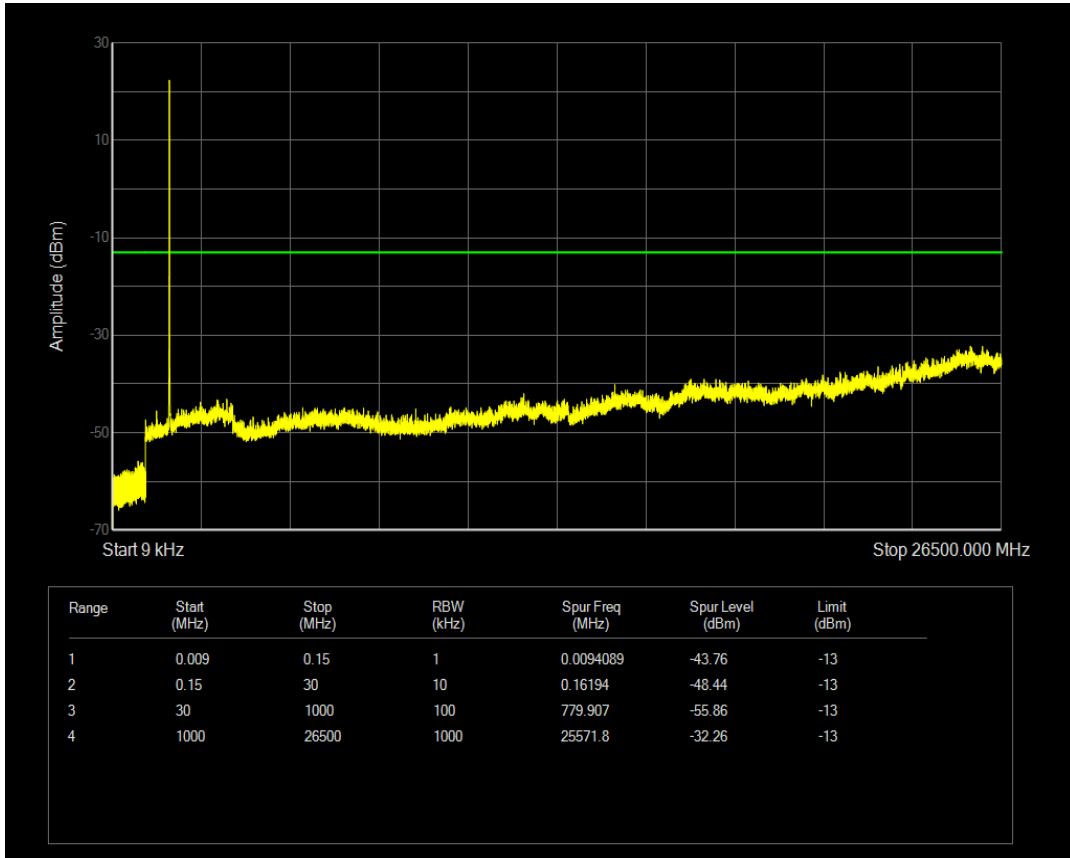

Band66 QPSK BW=5MHz Channel=131997 RB Size=25 Position=#0

Band66 16QAM BW=5MHz Channel=131997 RB Size=1 Position=#0