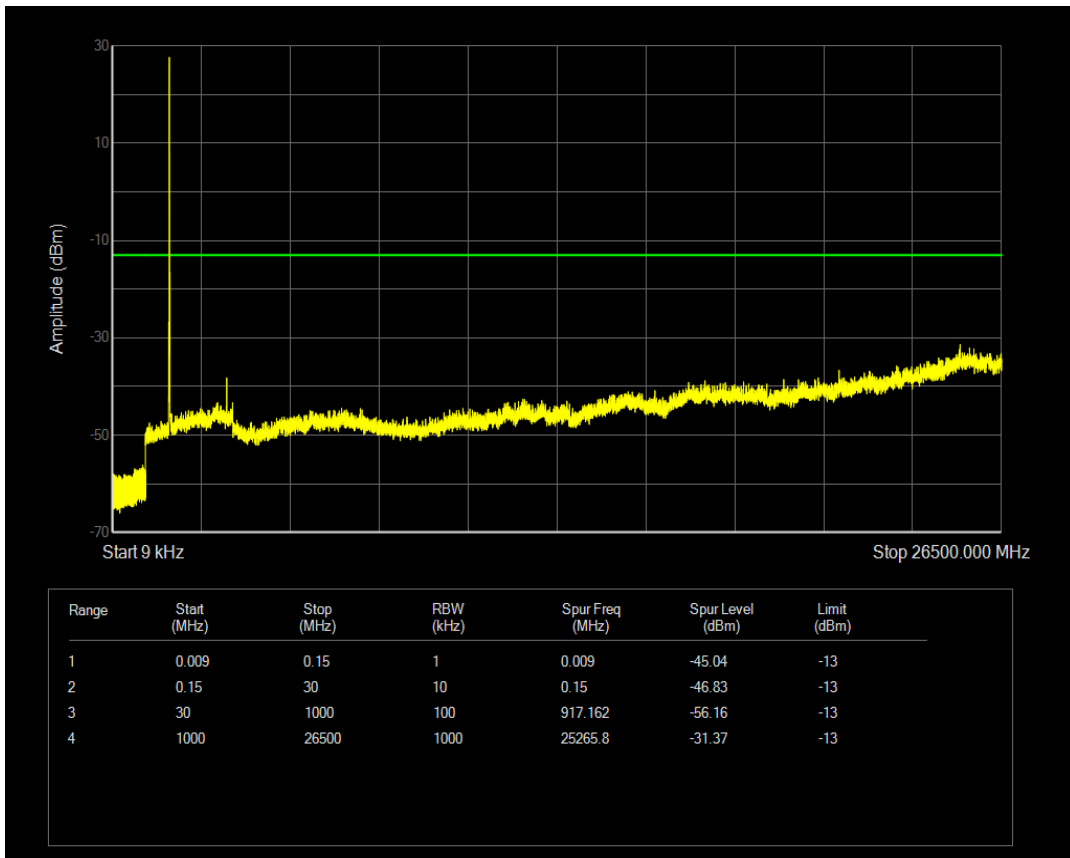

Band66 QPSK BW=10MHz Channel=132022 RB Size=1 Position=#0

Band66 QPSK BW=10MHz Channel=132022 RB Size=50 Position=#0