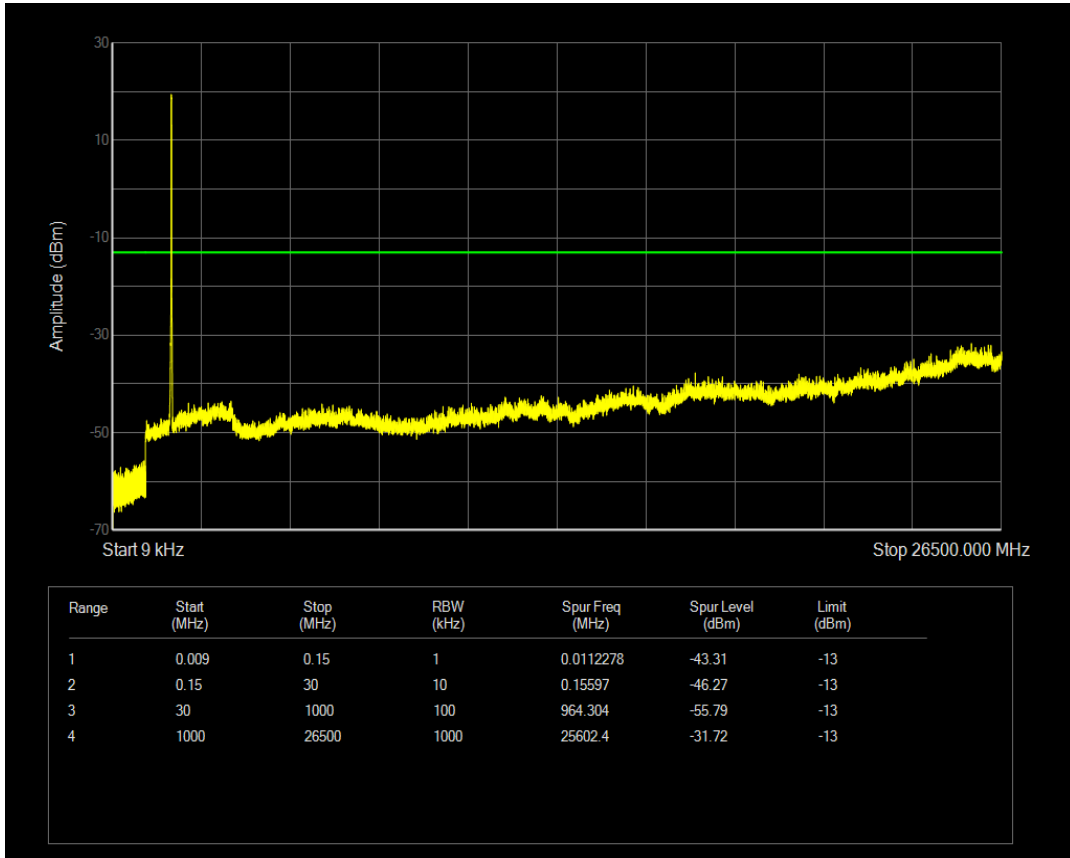

Band66 QPSK BW=15MHz Channel=132597 RB Size=1 Position=#0

Band66 QPSK BW=15MHz Channel=132597 RB Size=75 Position=#0

Band66 16QAM BW=15MHz Channel=132597 RB Size=1 Position=#0

Band66 16QAM BW=15MHz Channel=132597 RB Size=75 Position=#0