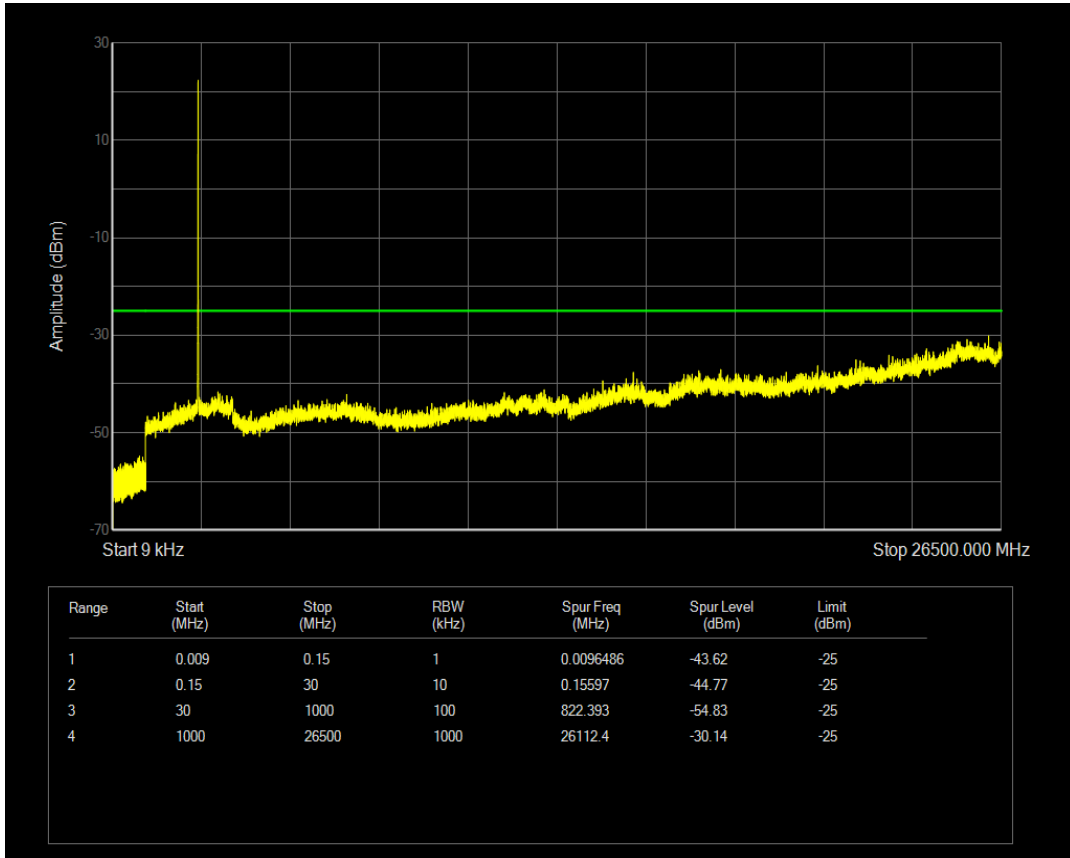

Band7 QPSK BW=5MHz Channel=21425 RB Size=1 Position=#0

Band7 QPSK BW=5MHz Channel=21425 RB Size=25 Position=#0

Band7 16QAM BW=5MHz Channel=21425 RB Size=1 Position=#0

Band7 16QAM BW=5MHz Channel=21425 RB Size=25 Position=#0

Band7 QPSK BW=10MHz Channel=20800 RB Size=1 Position=#0

Band7 QPSK BW=10MHz Channel=20800 RB Size=50 Position=#0

Band7 16QAM BW=10MHz Channel=20800 RB Size=1 Position=#0

Band7 16QAM BW=10MHz Channel=20800 RB Size=50 Position=#0