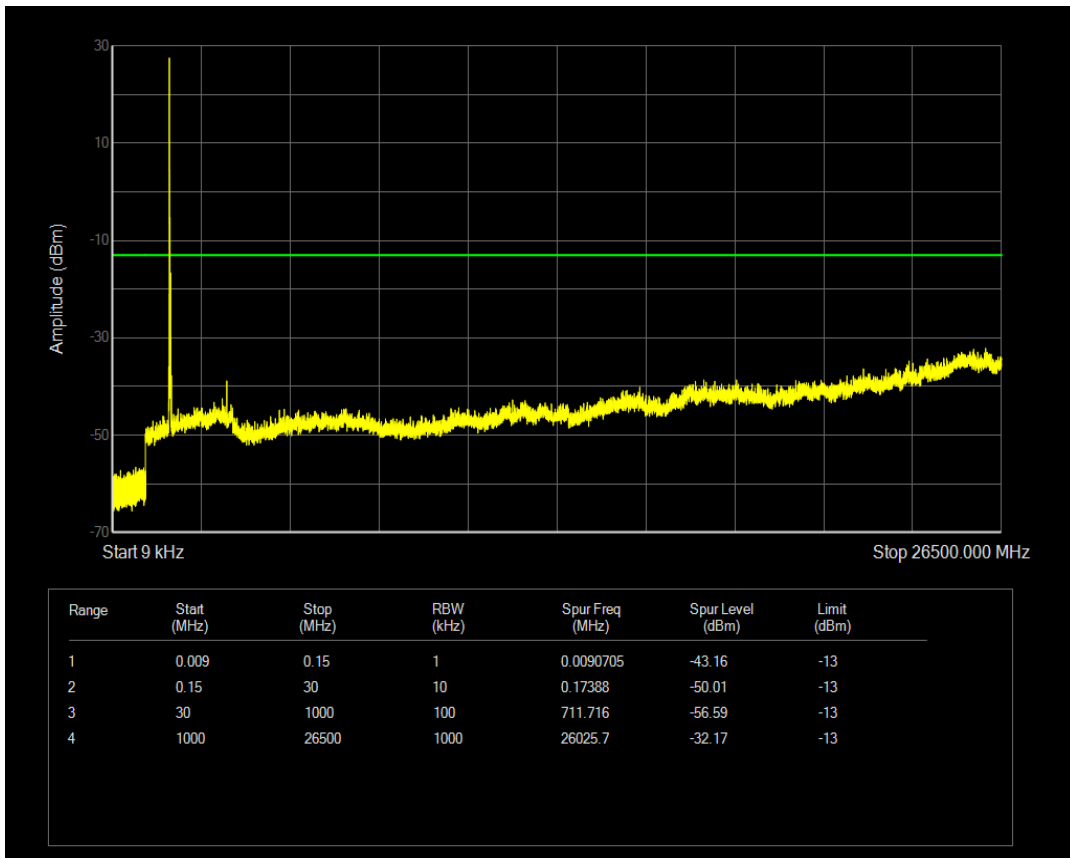

Band66 QPSK BW=20MHz Channel=132072 RB Size=1 Position=#0

Band66 QPSK BW=20MHz Channel=132072 RB Size=100 Position=#0