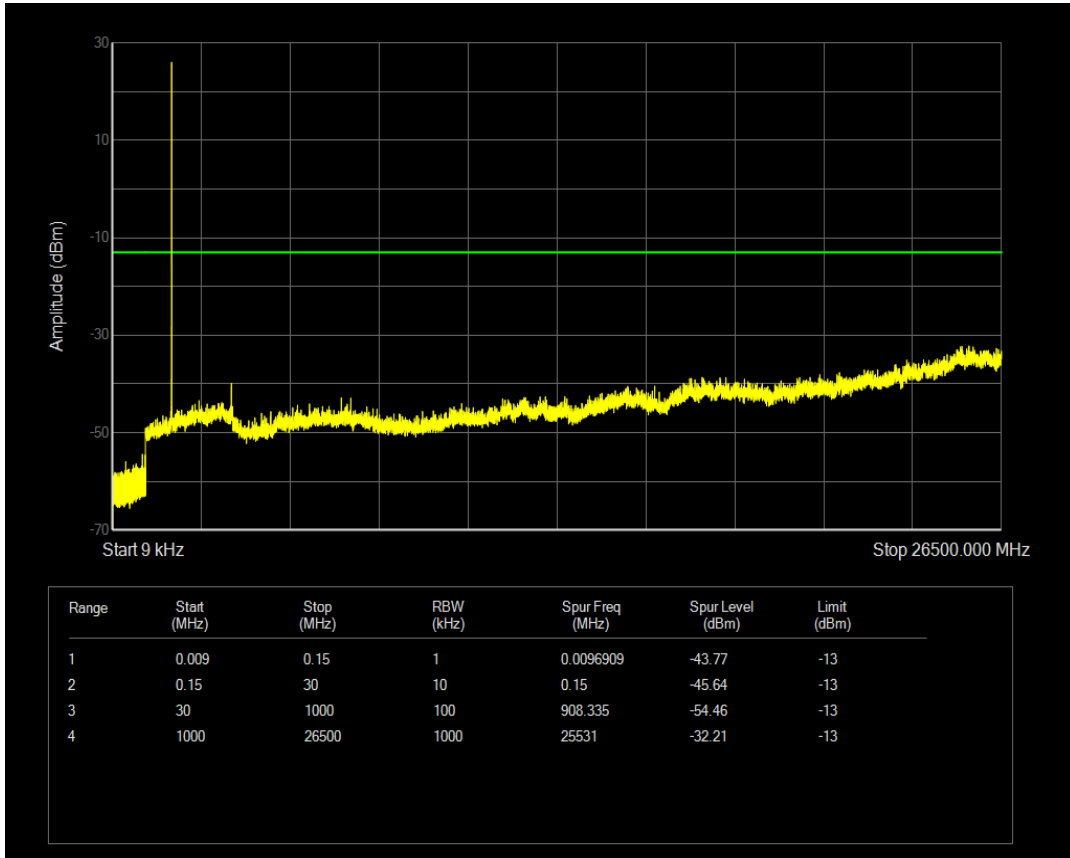

Band66 QPSK BW=1.4MHz Channel=132665 RB Size=6 Position=#0

Band66 16QAM BW=1.4MHz Channel=132665 RB Size=1 Position=#0