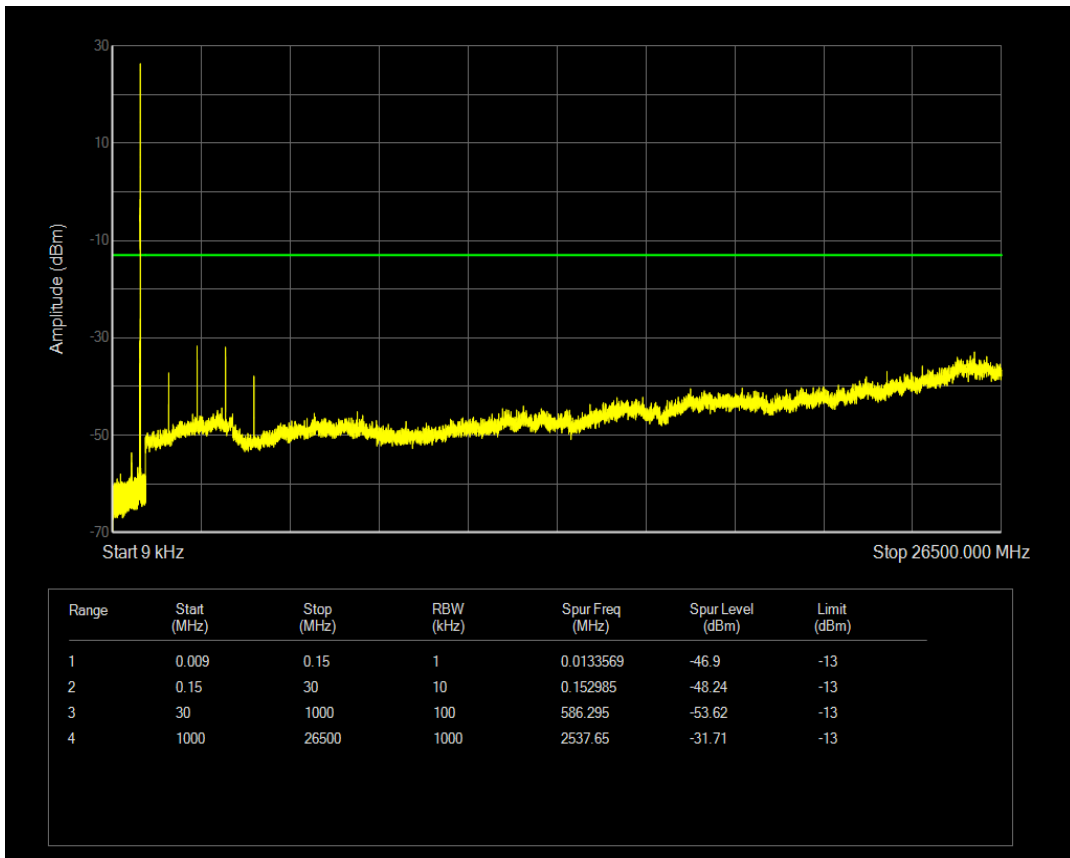

Band5 QPSK BW=3MHz Channel=20635 RB Size=1 Position=#0

Band5 QPSK BW=3MHz Channel=20635 RB Size=15 Position=#0