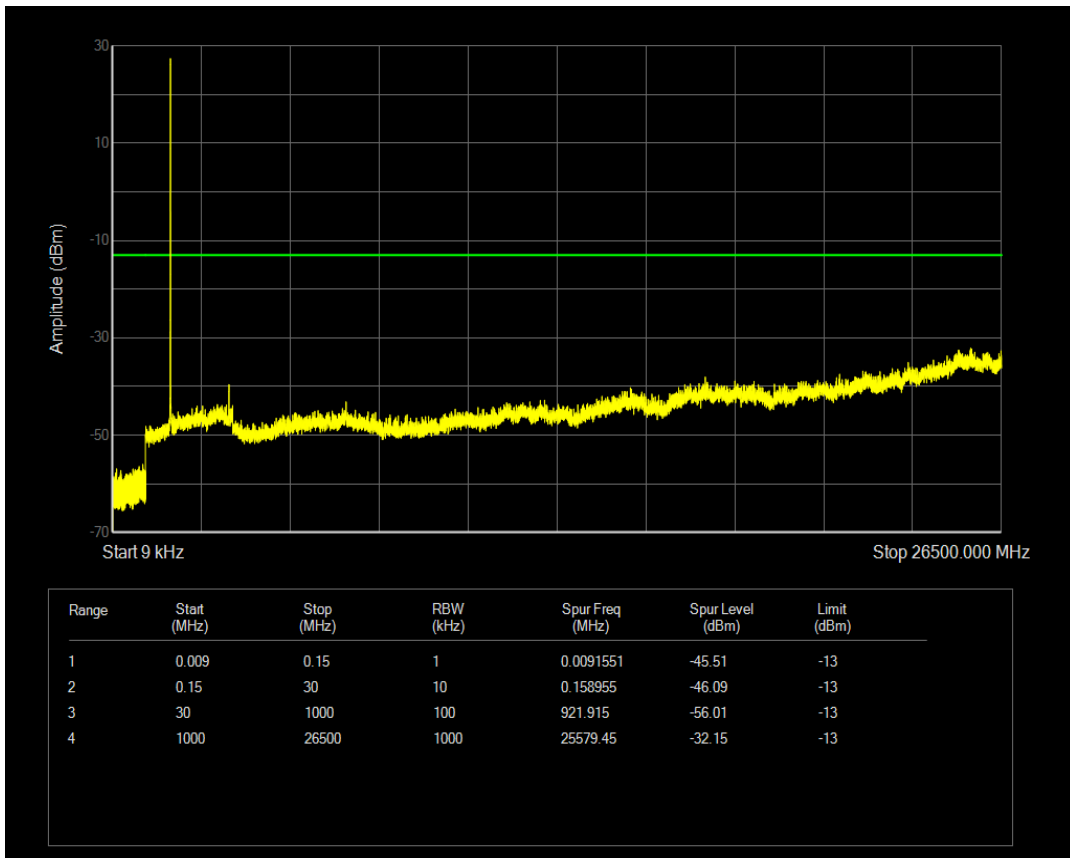

Band66 QPSK BW=3MHz Channel=132322 RB Size=1 Position=#0

Band66 QPSK BW=3MHz Channel=132322 RB Size=15 Position=#0