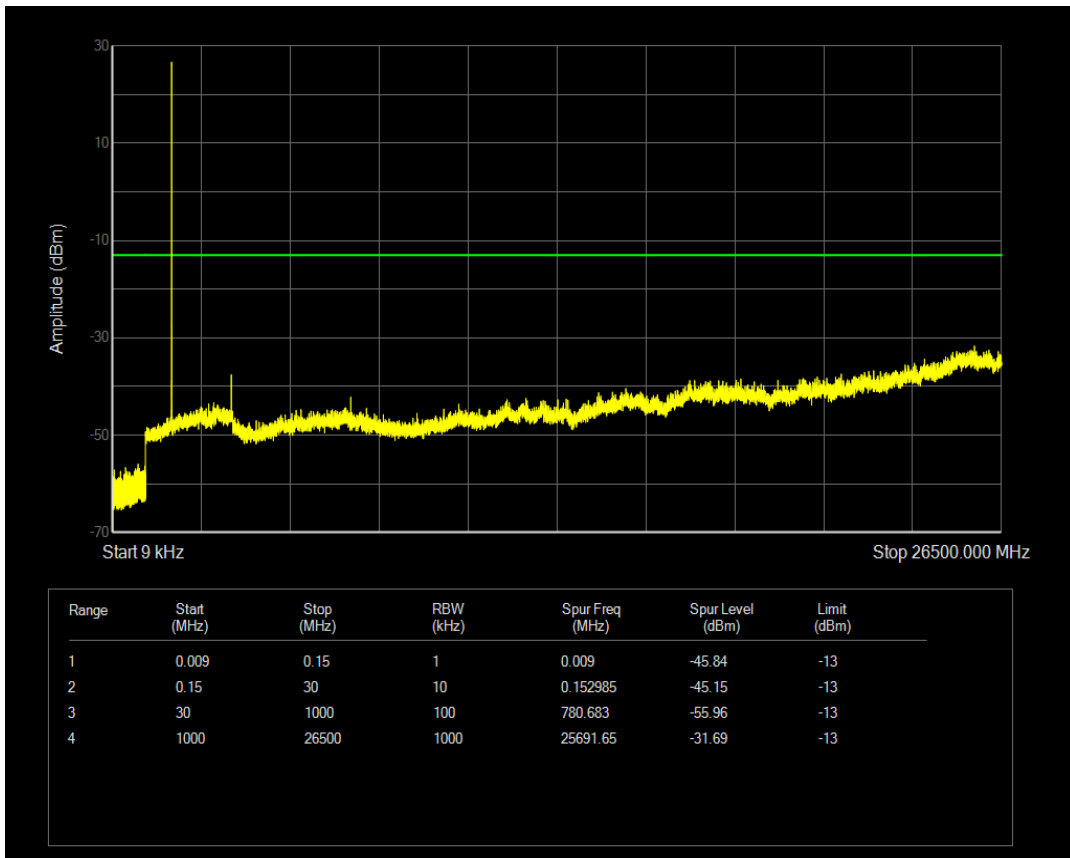

Band66 QPSK BW=1.4MHz Channel=132665 RB Size=1 Position=#0

Band66 QPSK BW=1.4MHz Channel=132665 RB Size=6 Position=#0