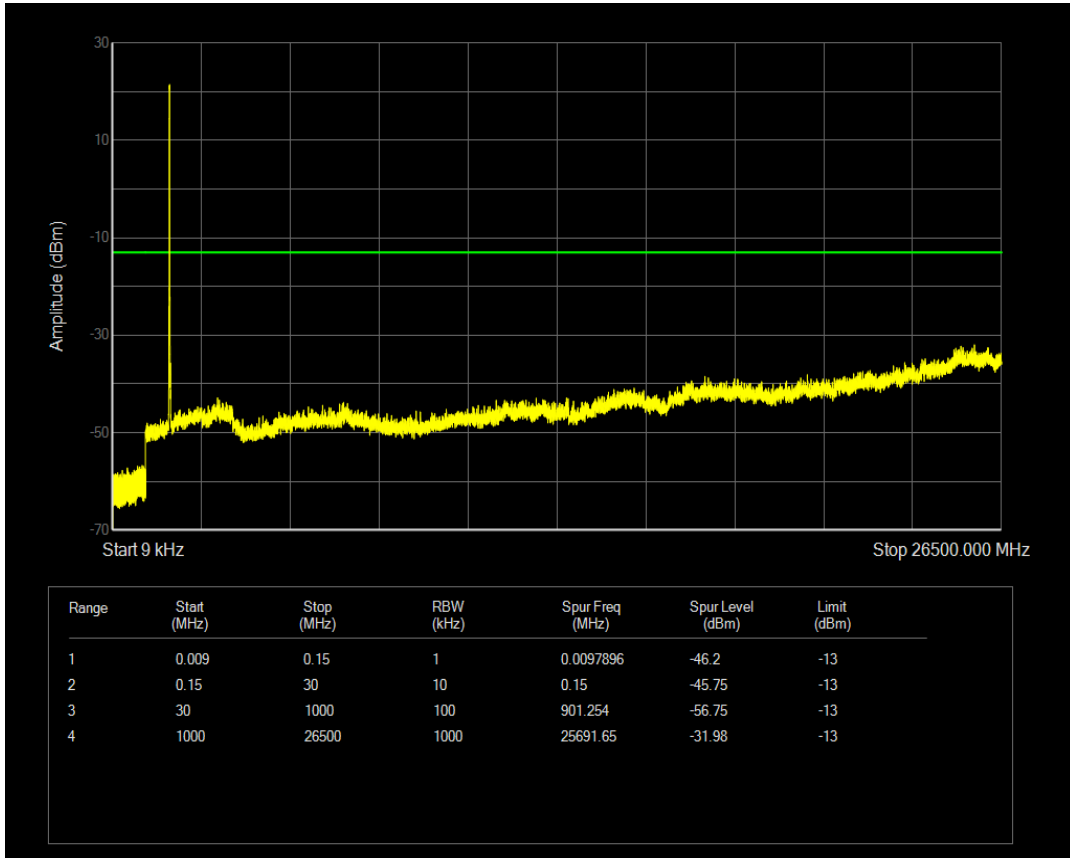

Band66 QPSK BW=10MHz Channel=132022 RB Size=50 Position=#0

Band66 16QAM BW=10MHz Channel=132022 RB Size=1 Position=#0