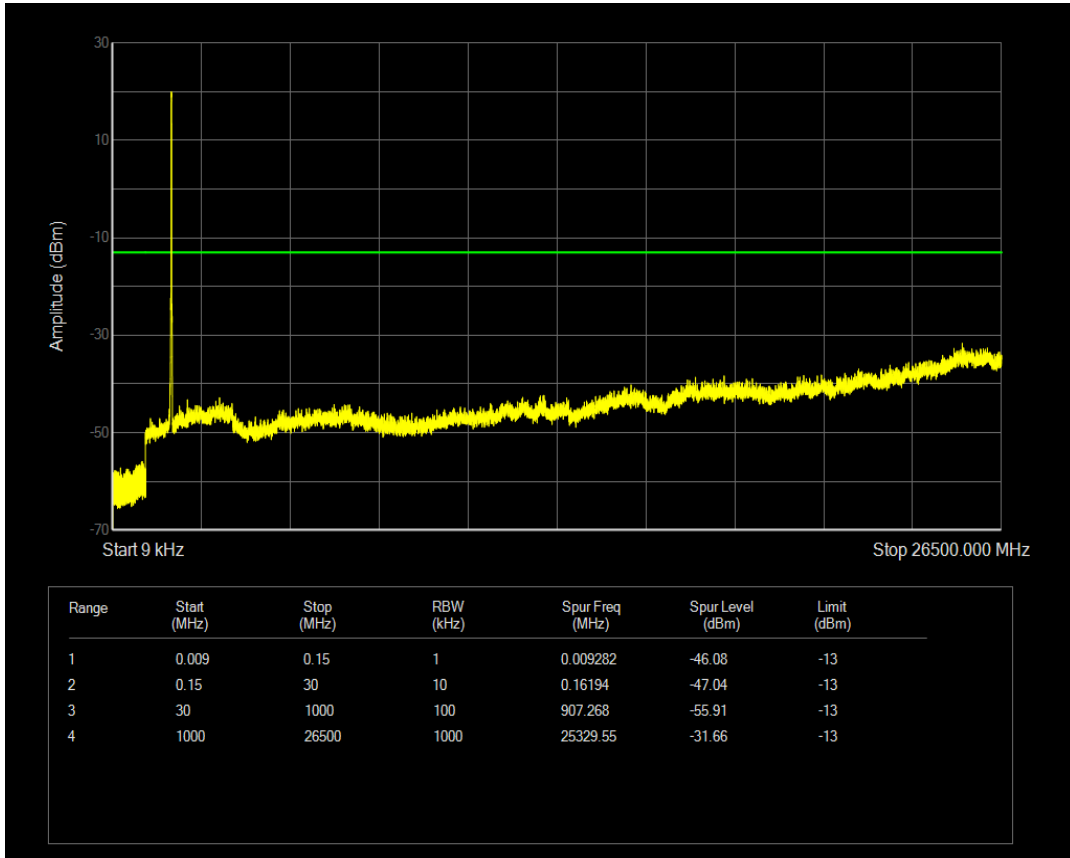

Band66 QPSK BW=15MHz Channel=132597 RB Size=75 Position=#0

Band66 16QAM BW=15MHz Channel=132597 RB Size=1 Position=#0