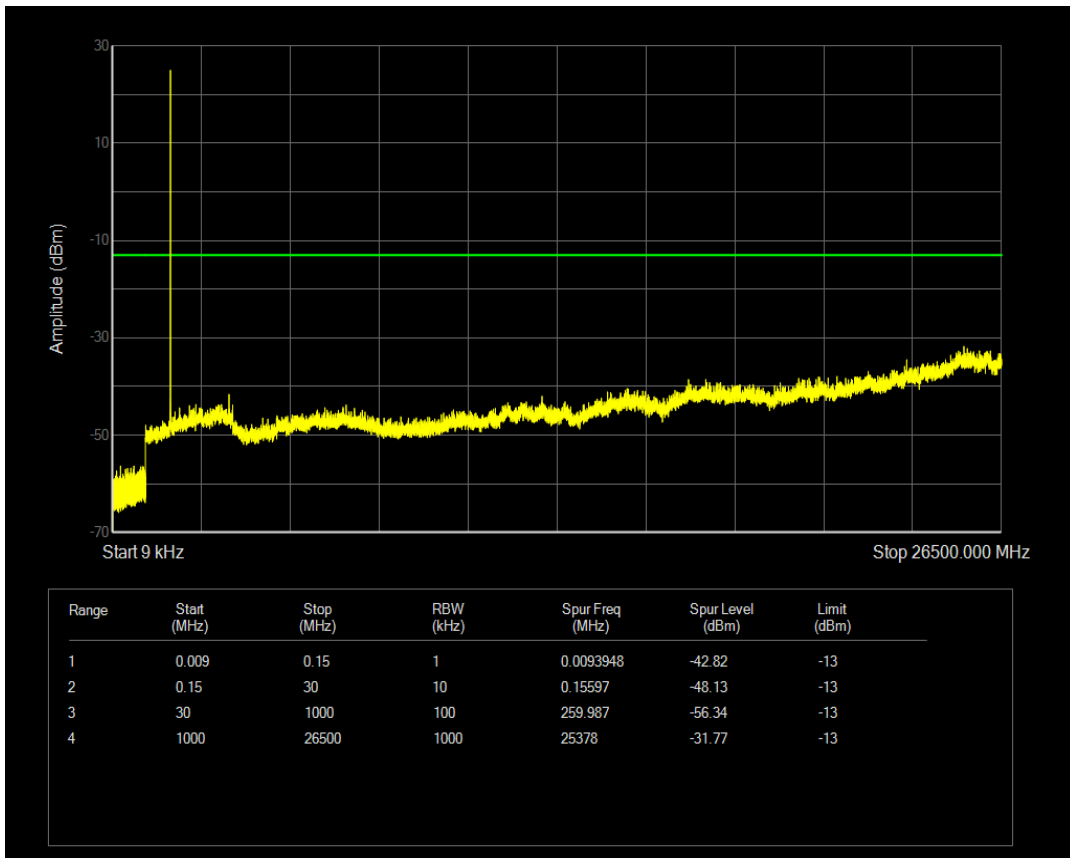

Band66 16QAM BW=1.4MHz Channel=132322 RB Size=1 Position=#0

Band66 16QAM BW=1.4MHz Channel=132322 RB Size=6 Position=#0