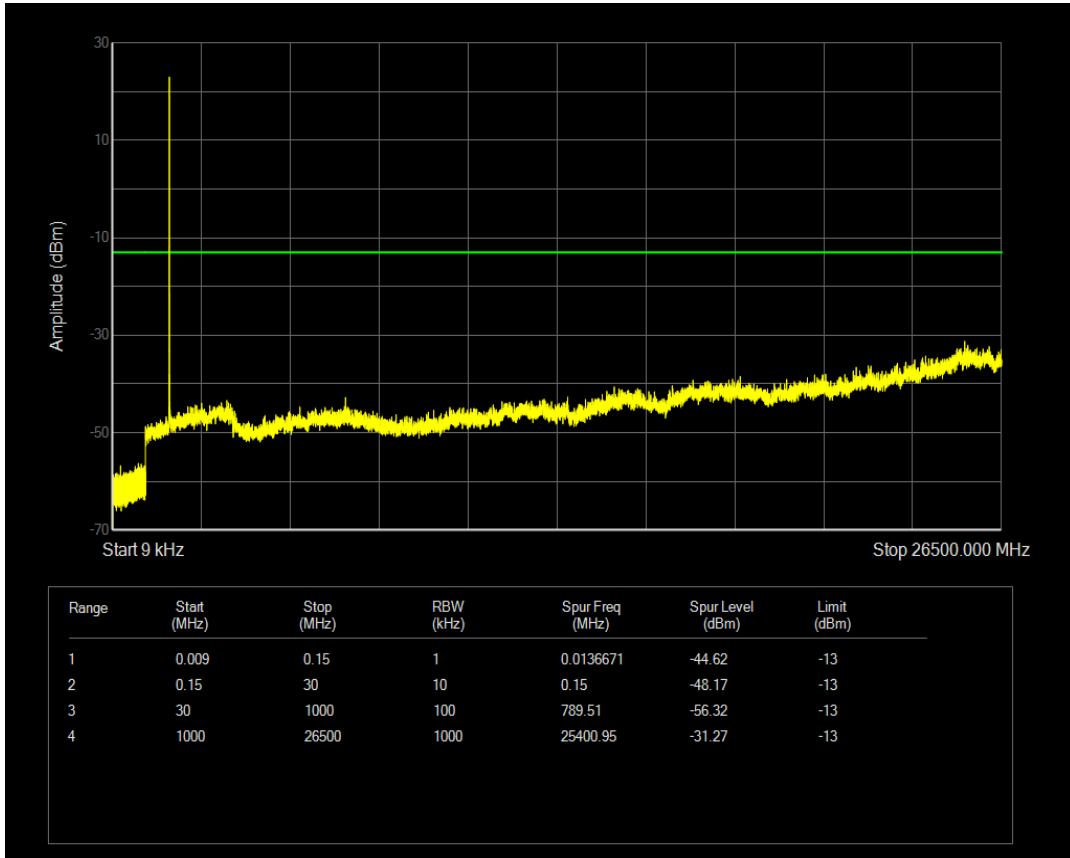

Band66 QPSK BW=3MHz Channel=131987 RB Size=15 Position=#0

Band66 16QAM BW=3MHz Channel=131987 RB Size=1 Position=#0