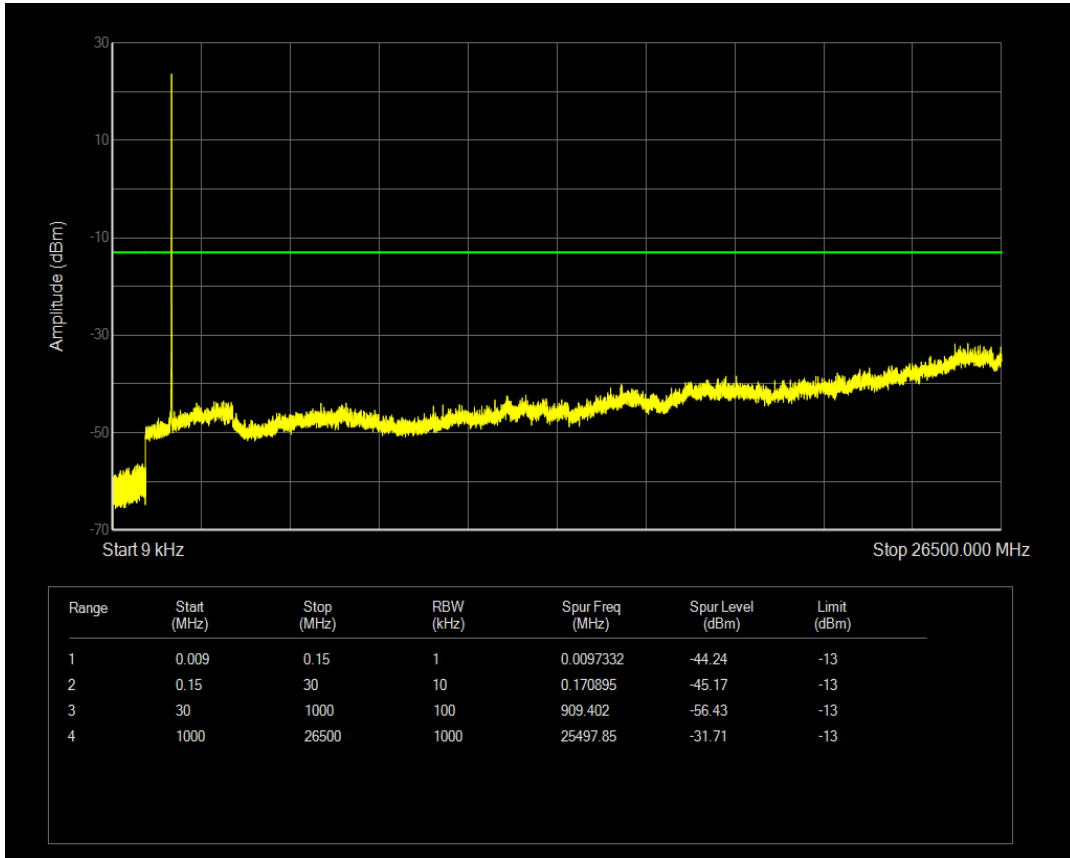

Band66 QPSK BW=5MHz Channel=132647 RB Size=1 Position=#0

Band66 QPSK BW=5MHz Channel=132647 RB Size=25 Position=#0

Band66 16QAM BW=5MHz Channel=132647 RB Size=1 Position=#0

Band66 16QAM BW=5MHz Channel=132647 RB Size=25 Position=#0