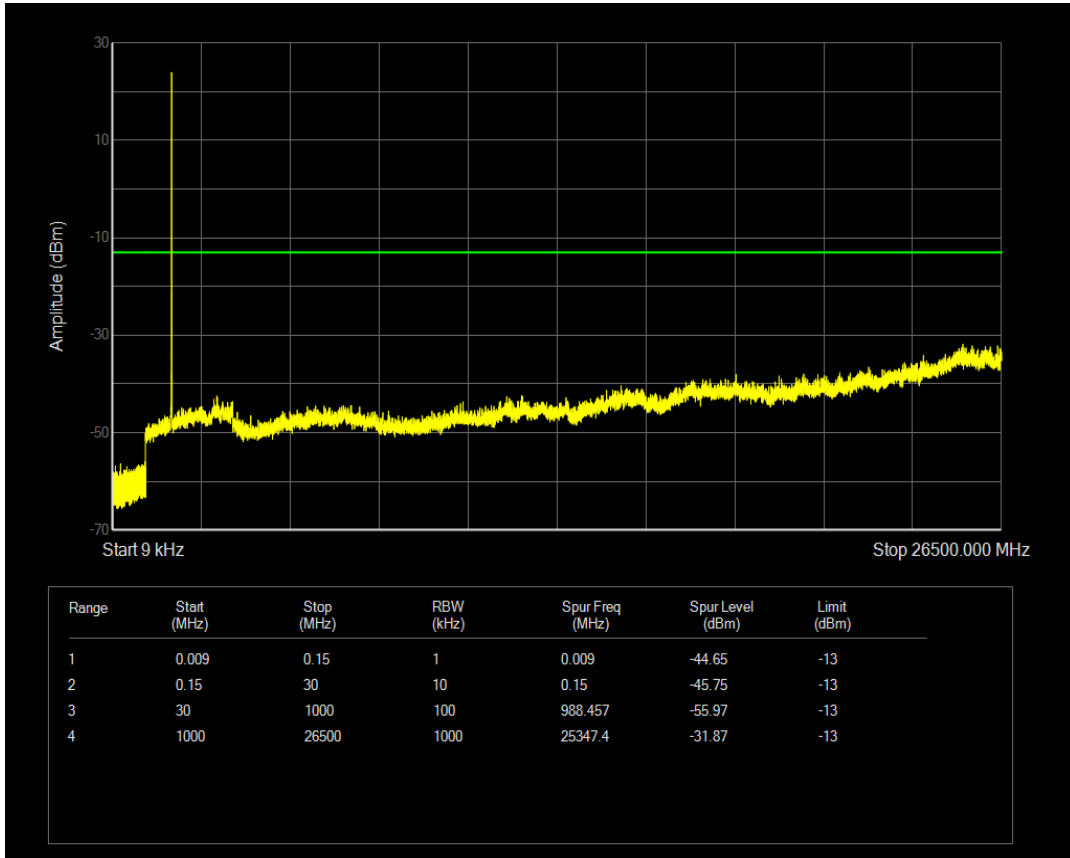

Band66 QPSK BW=3MHz Channel=132657 RB Size=15 Position=#0

Band66 16QAM BW=3MHz Channel=132657 RB Size=1 Position=#0