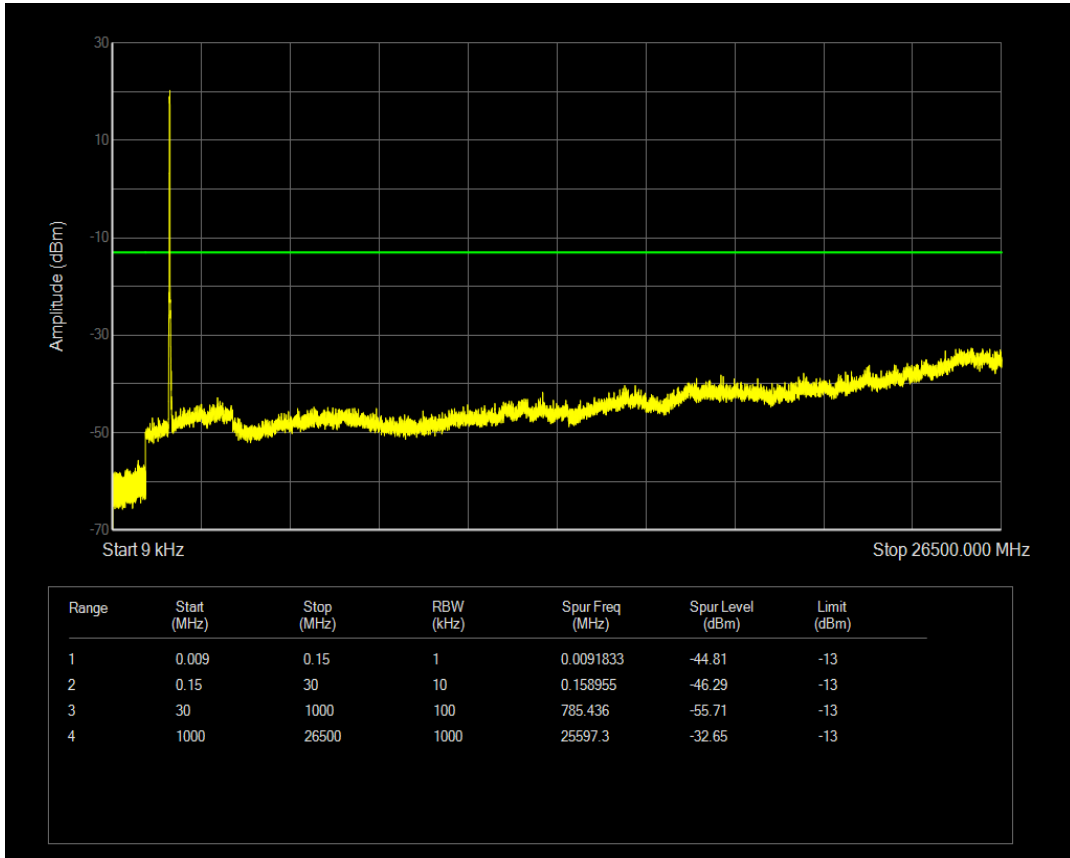

Band66 QPSK BW=20MHz Channel=132072 RB Size=100 Position=#0

Band66 16QAM BW=20MHz Channel=132072 RB Size=1 Position=#0