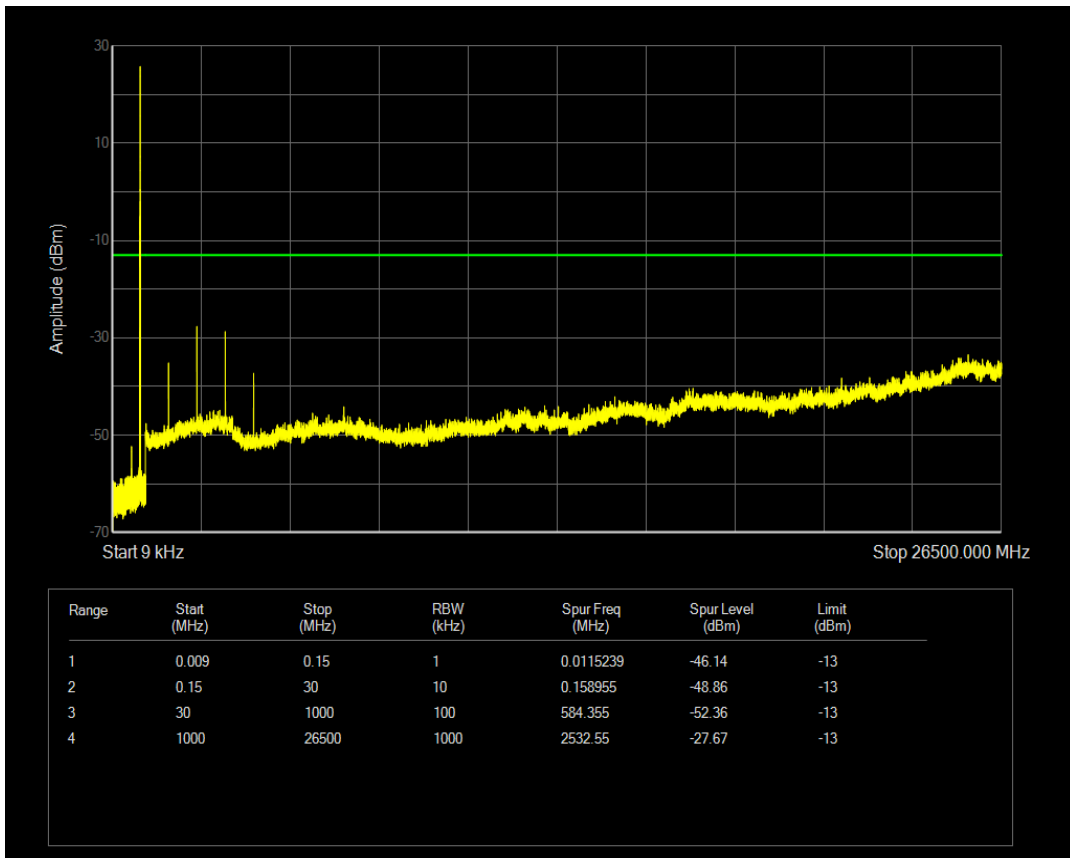

Band5 QPSK BW=5MHz Channel=20625 RB Size=1 Position=#0

Band5 QPSK BW=5MHz Channel=20625 RB Size=25 Position=#0