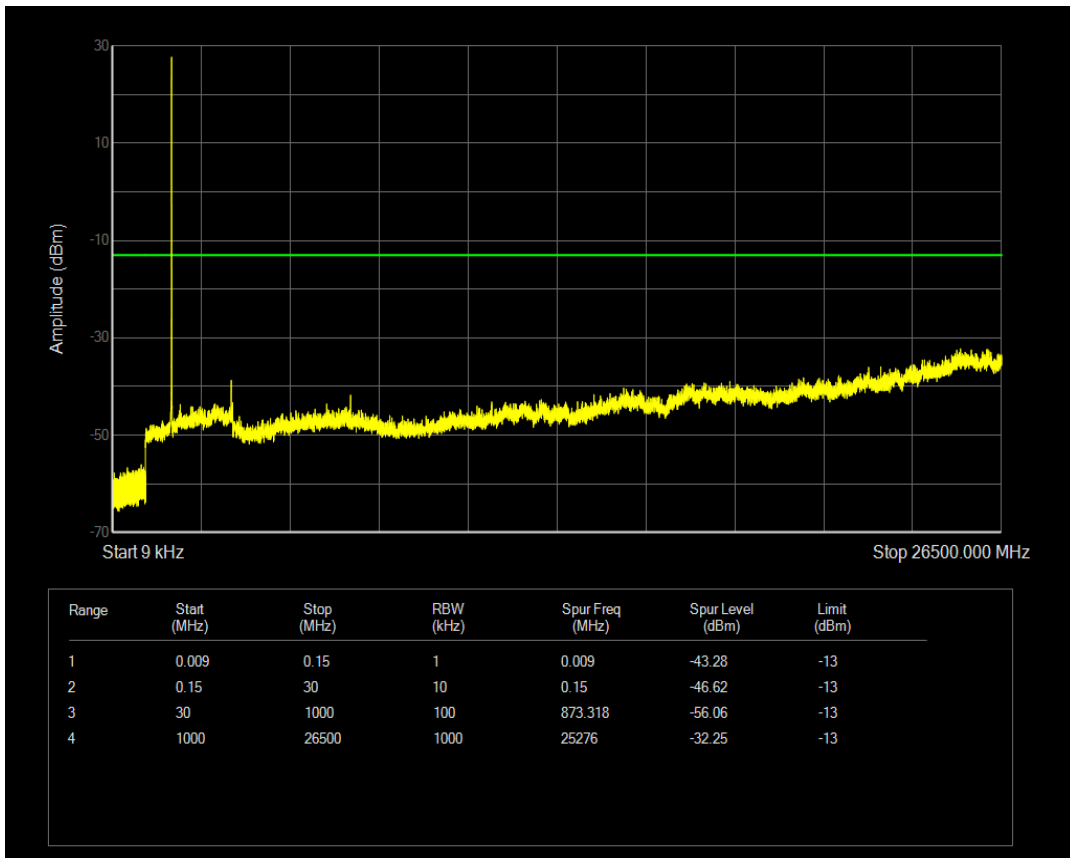

Band66 QPSK BW=3MHz Channel=132657 RB Size=1 Position=#0

Band66 QPSK BW=3MHz Channel=132657 RB Size=15 Position=#0