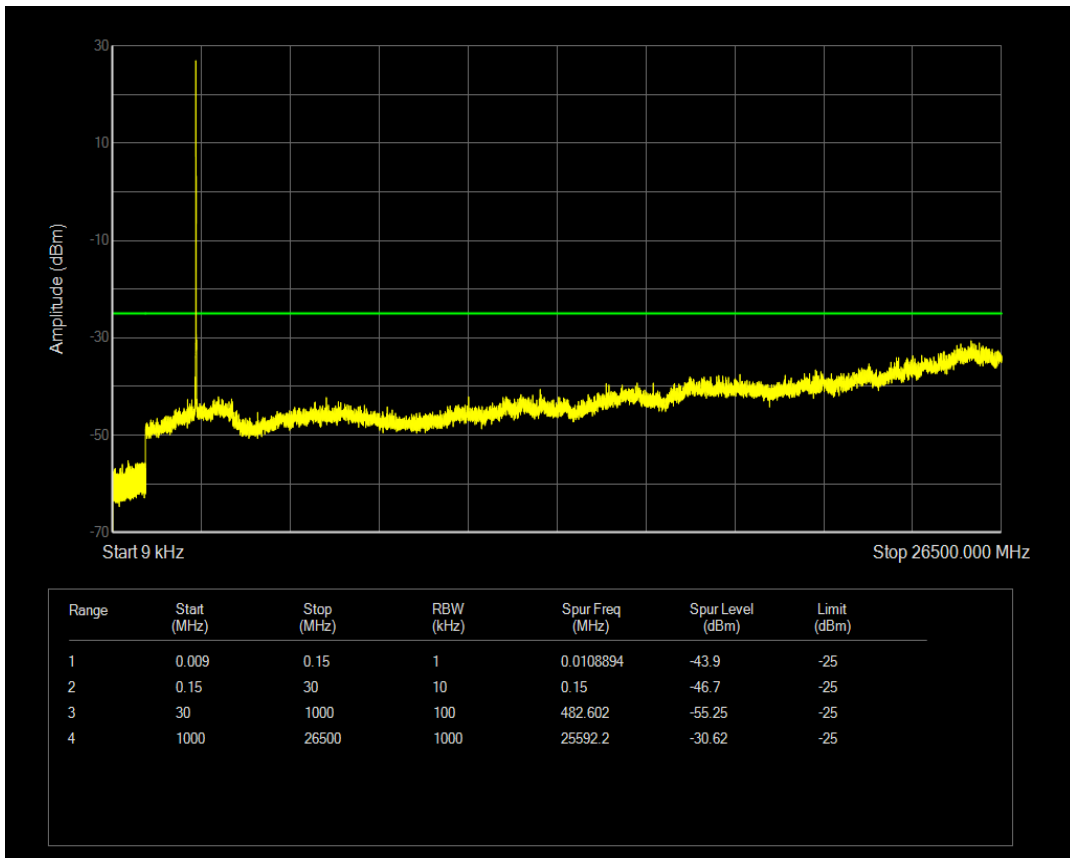

Band7 QPSK BW=5MHz Channel=21425 RB Size=1 Position=#0

Band7 QPSK BW=5MHz Channel=21425 RB Size=25 Position=#0

Band7 16QAM BW=5MHz Channel=21425 RB Size=1 Position=#0

Band7 16QAM BW=5MHz Channel=21425 RB Size=25 Position=#0

Band7 QPSK BW=10MHz Channel=20800 RB Size=1 Position=#0

Band7 QPSK BW=10MHz Channel=20800 RB Size=50 Position=#0

Band7 16QAM BW=10MHz Channel=20800 RB Size=1 Position=#0

Band7 16QAM BW=10MHz Channel=20800 RB Size=50 Position=#0