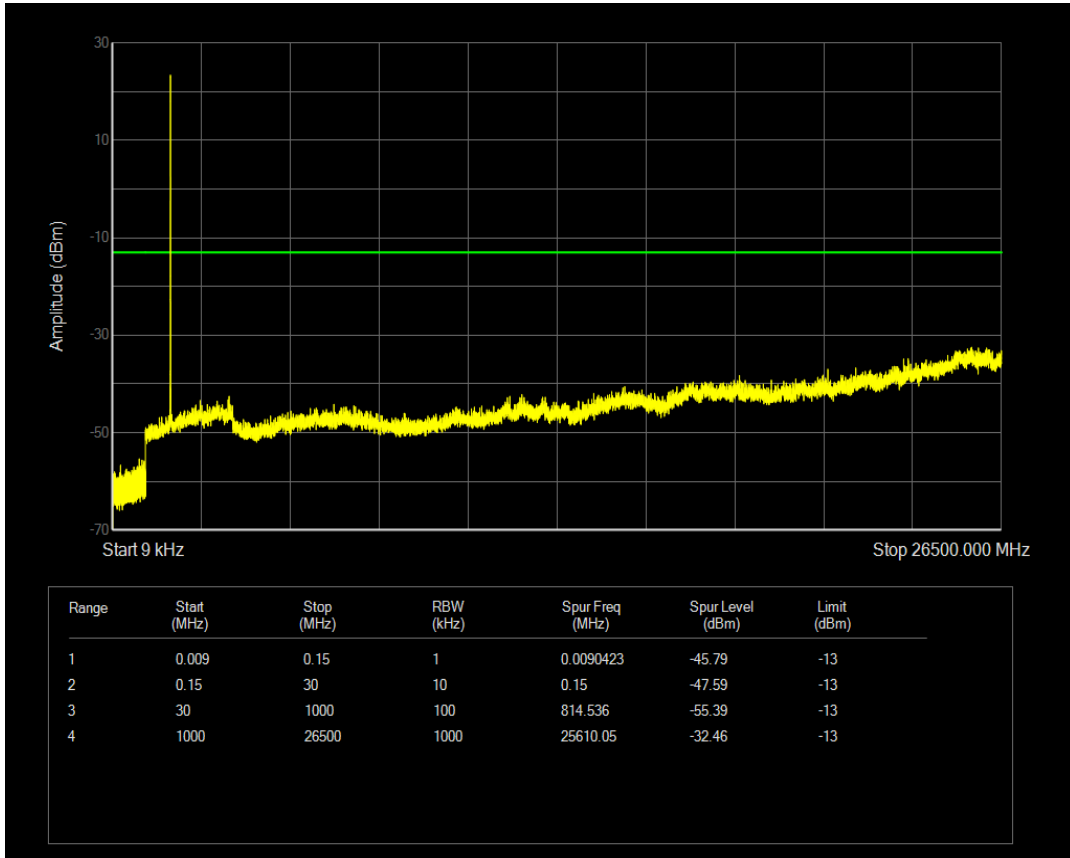

Band66 QPSK BW=3MHz Channel=132322 RB Size=1 Position=#0

Band66 QPSK BW=3MHz Channel=132322 RB Size=15 Position=#0

Band66 16QAM BW=3MHz Channel=132322 RB Size=1 Position=#0

Band66 16QAM BW=3MHz Channel=132322 RB Size=15 Position=#0