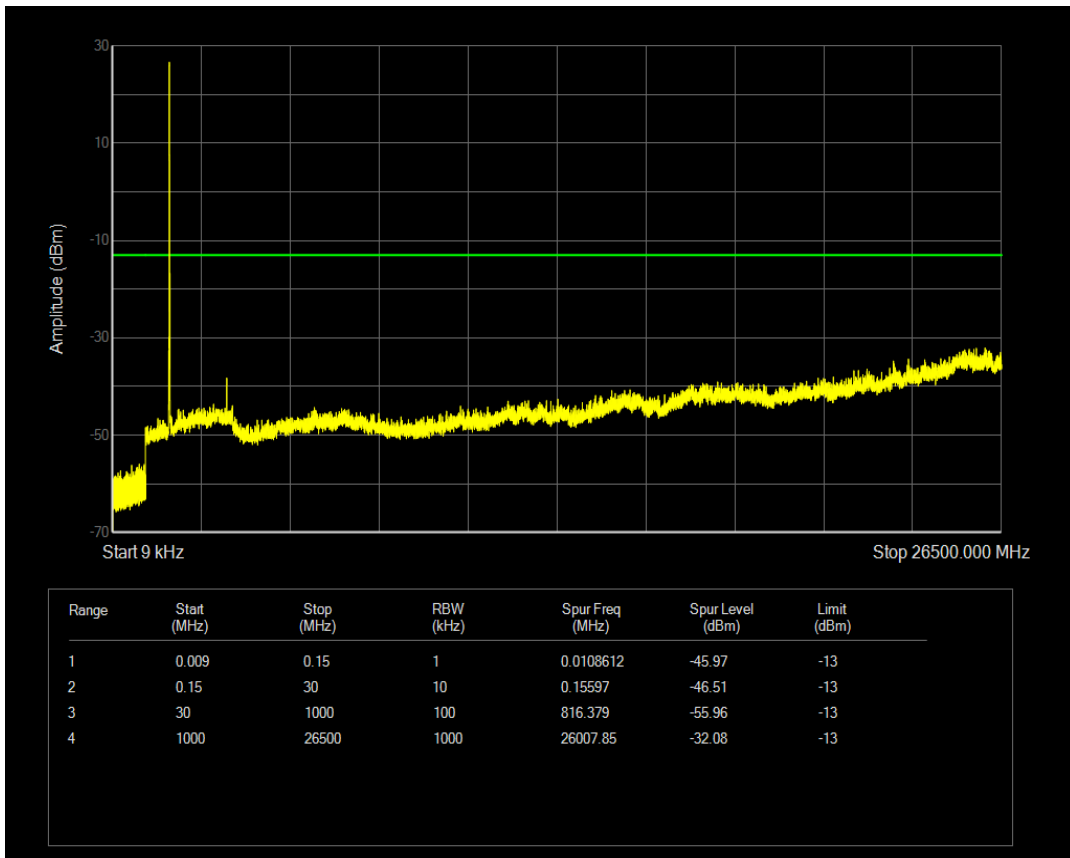

Band66 16QAM BW=10MHz Channel=132022 RB Size=1 Position=#0

Band66 16QAM BW=10MHz Channel=132022 RB Size=50 Position=#0