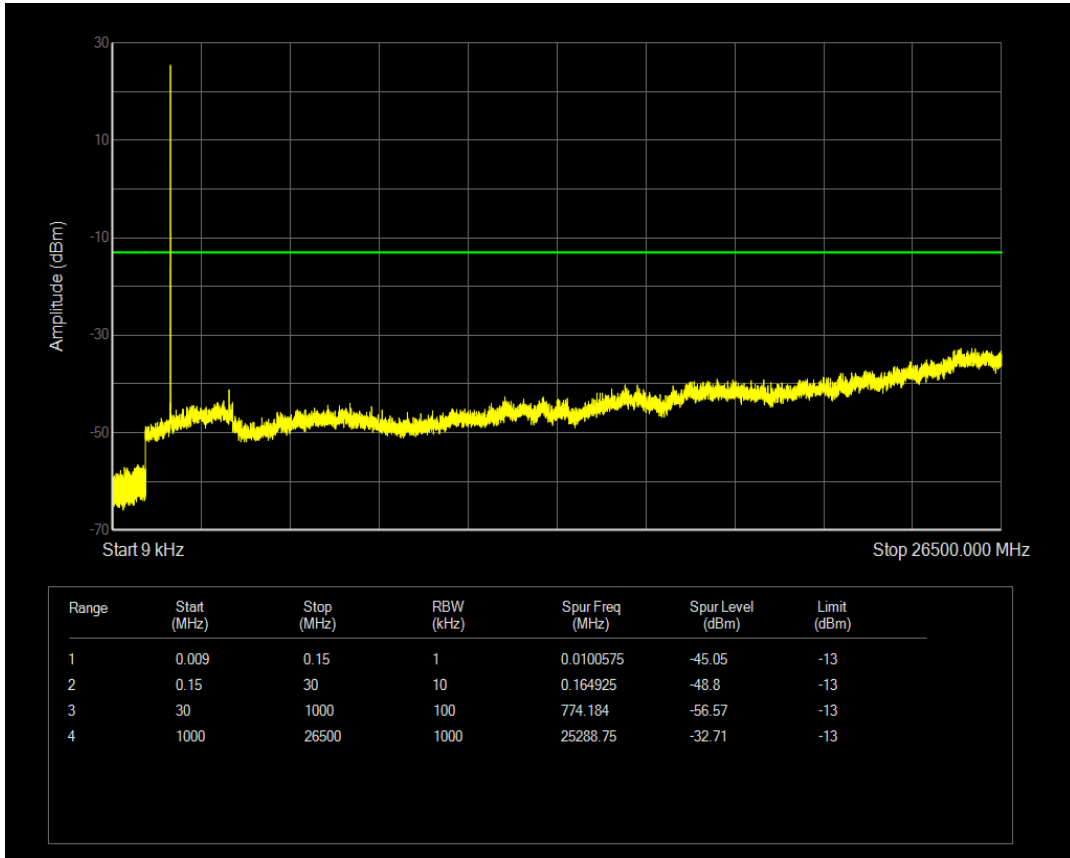

Band66 QPSK BW=1.4MHz Channel=132322 RB Size=6 Position=#0

Band66 16QAM BW=1.4MHz Channel=132322 RB Size=1 Position=#0