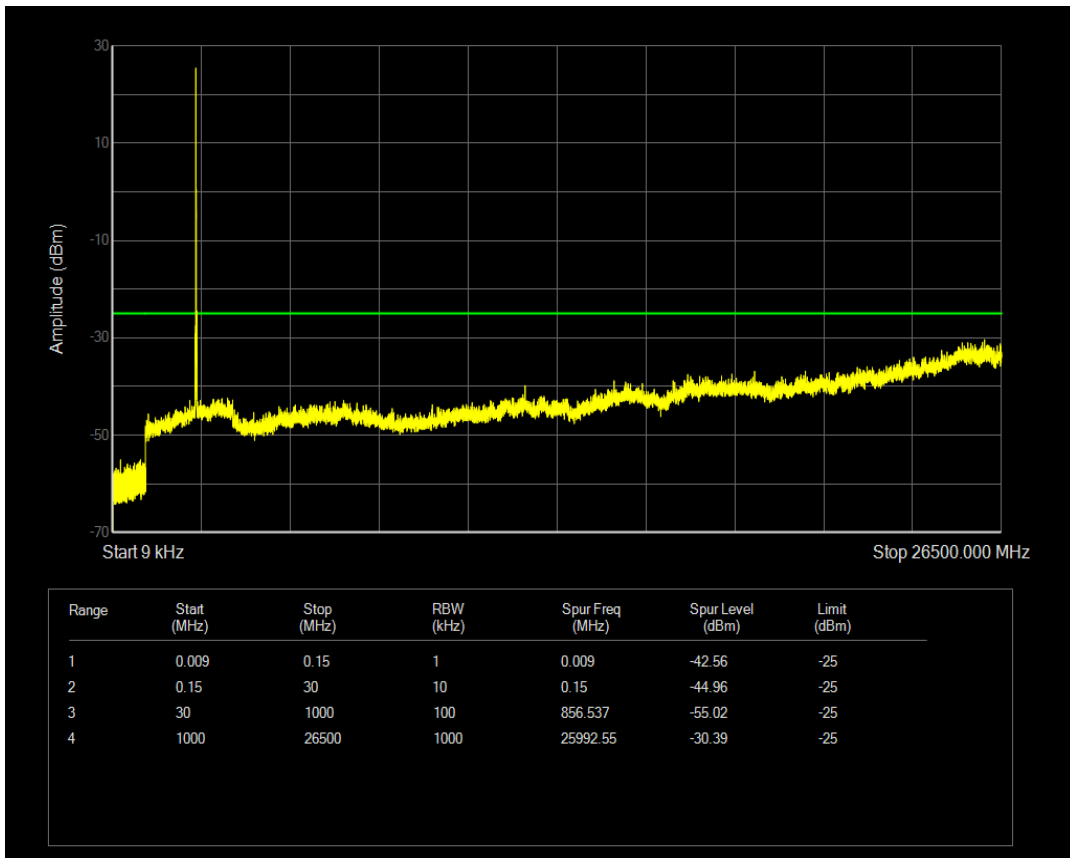

Band7 16QAM BW=15MHz Channel=20825 RB Size=1 Position=#0

Band7 16QAM BW=15MHz Channel=20825 RB Size=75 Position=#0