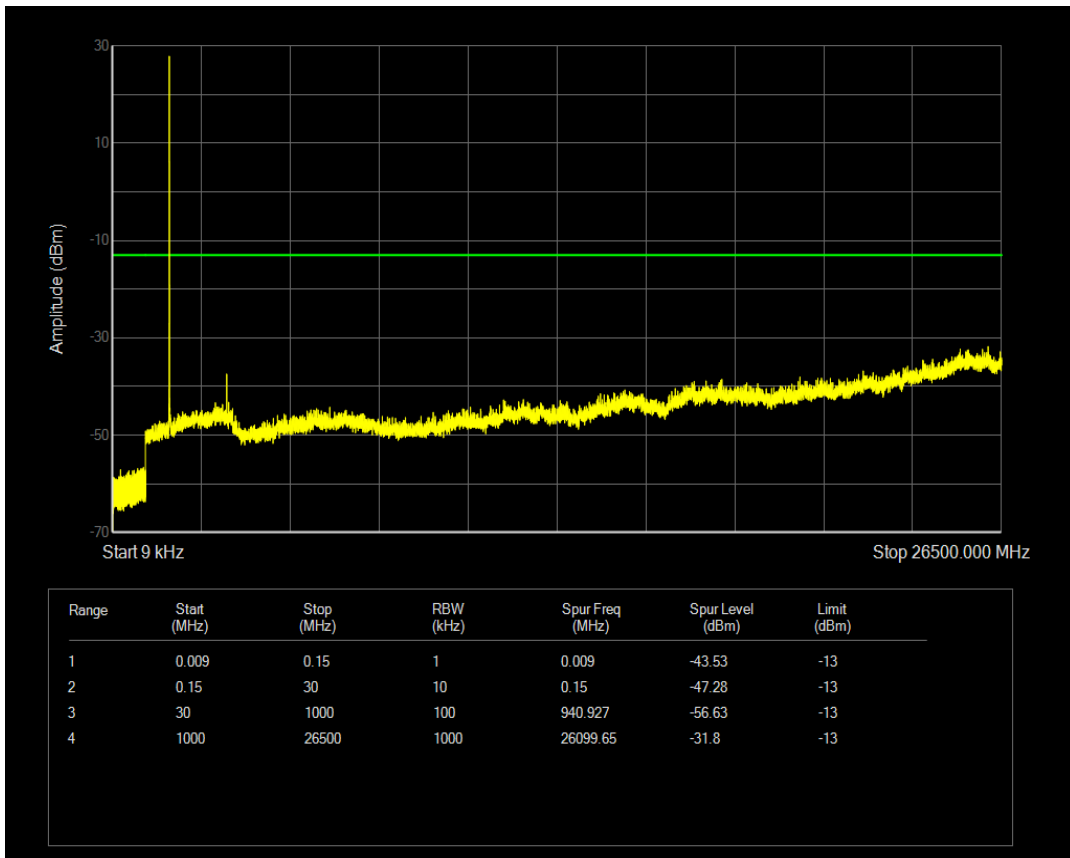

Band66 16QAM BW=3MHz Channel=131987 RB Size=1 Position=#0

Band66 16QAM BW=3MHz Channel=131987 RB Size=15 Position=#0