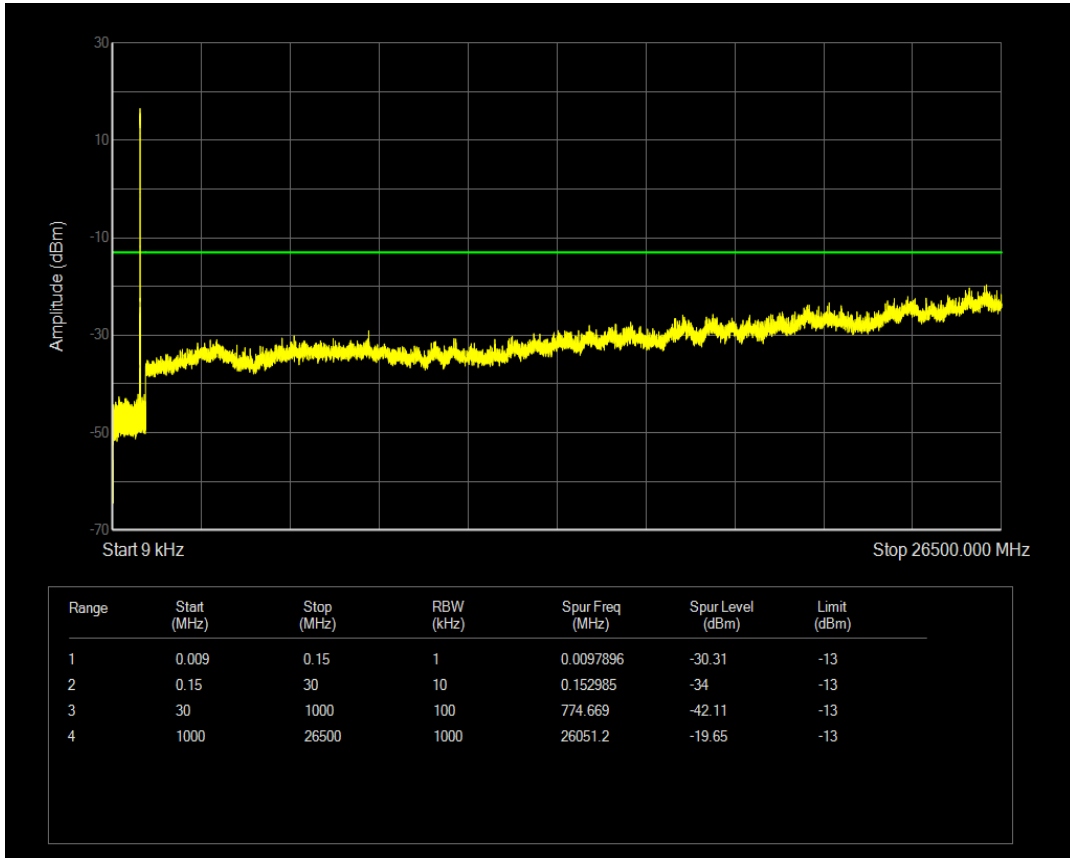

Band5 QPSK BW=3MHz Channel=20525 RB Size=1 Position=#0

Band5 QPSK BW=3MHz Channel=20525 RB Size=15 Position=#0

Band5 16QAM BW=3MHz Channel=20525 RB Size=1 Position=#0

Band5 16QAM BW=3MHz Channel=20525 RB Size=15 Position=#0