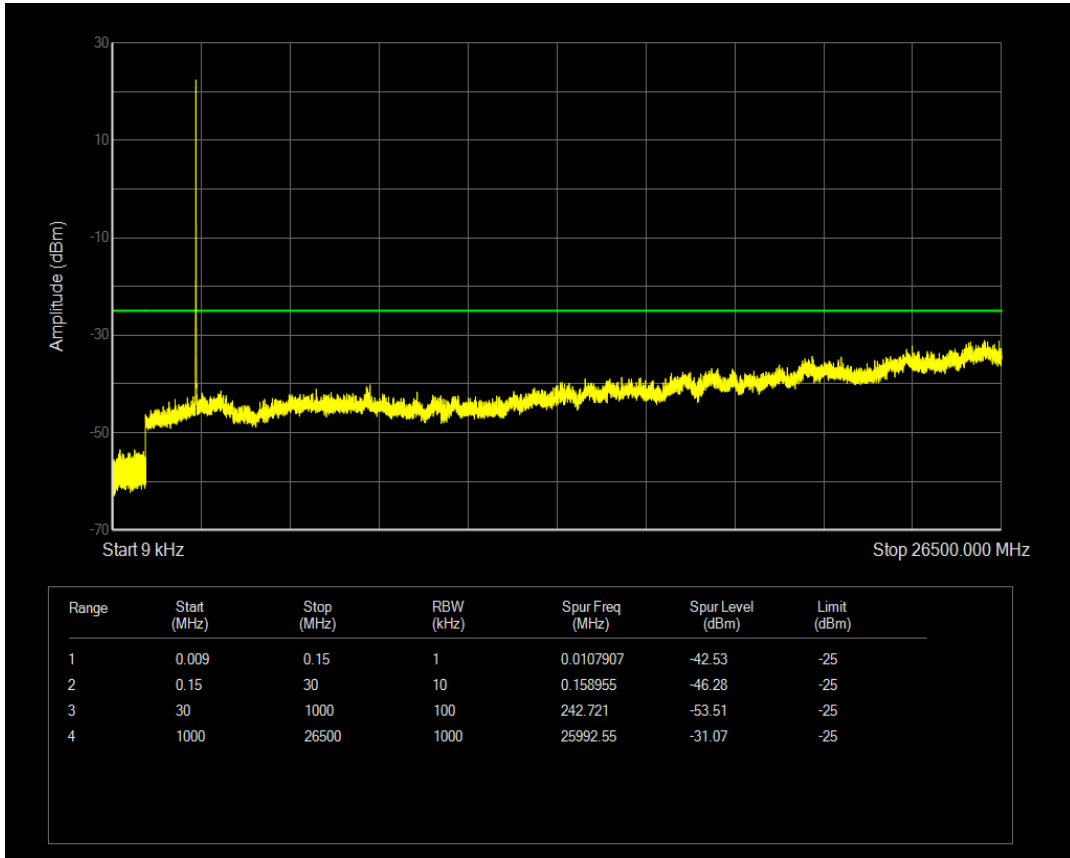

Band7 QPSK BW=5MHz Channel=20775 RB Size=25 Position=#0

Band7 16QAM BW=5MHz Channel=20775 RB Size=1 Position=#0