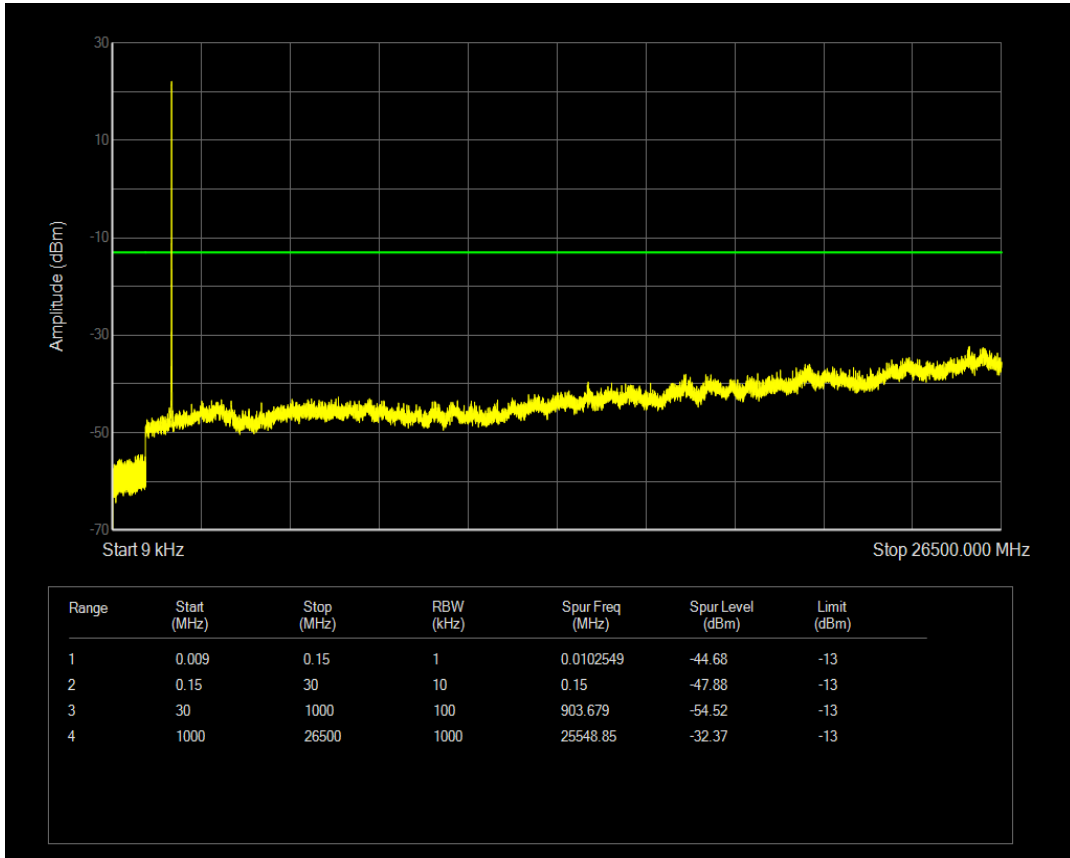

Band66 QPSK BW=5MHz Channel=132647 RB Size=25 Position=#0

Band66 QPSK BW=5MHz Channel=132647 RB Size=1 Position=#0

Band66 16QAM BW=5MHz Channel=132647 RB Size=1 Position=#0

Band66 16QAM BW=5MHz Channel=132647 RB Size=25 Position=#0