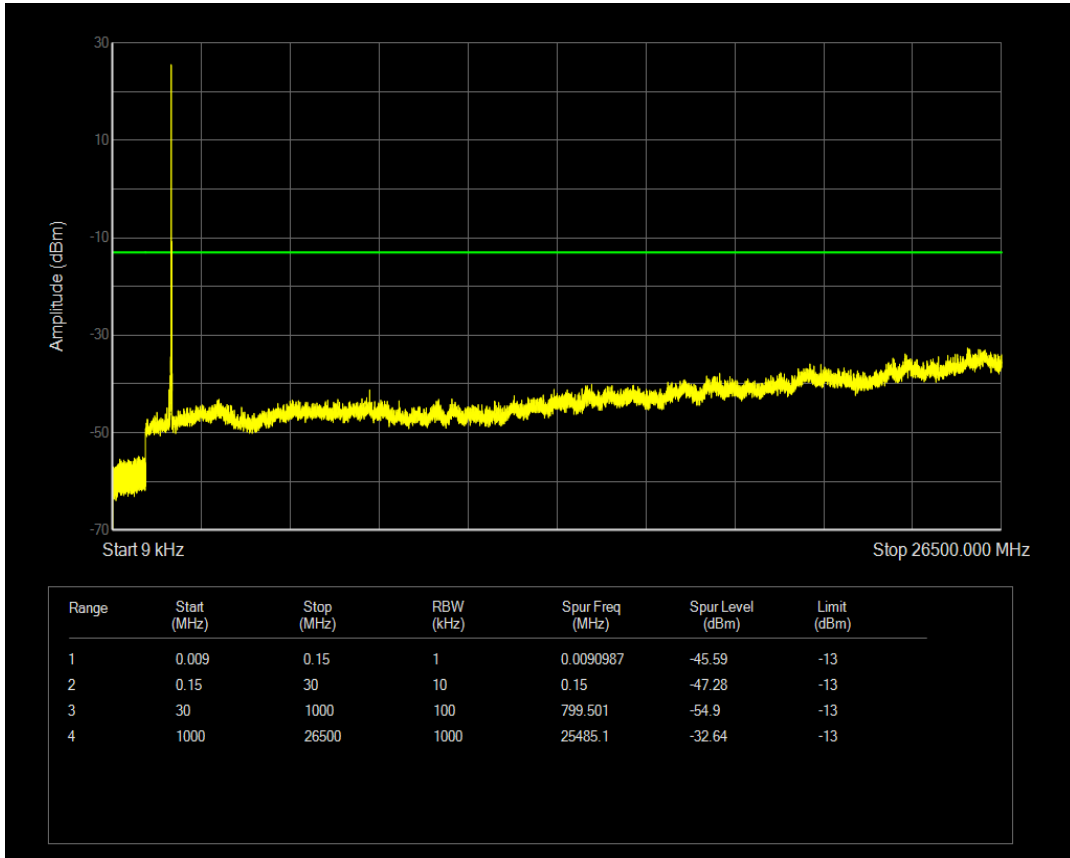

Band66 16QAM BW=15MHz Channel=132597 RB Size=1 Position=#0

Band66 QPSK BW=15MHz Channel=132597 RB Size=75 Position=#0