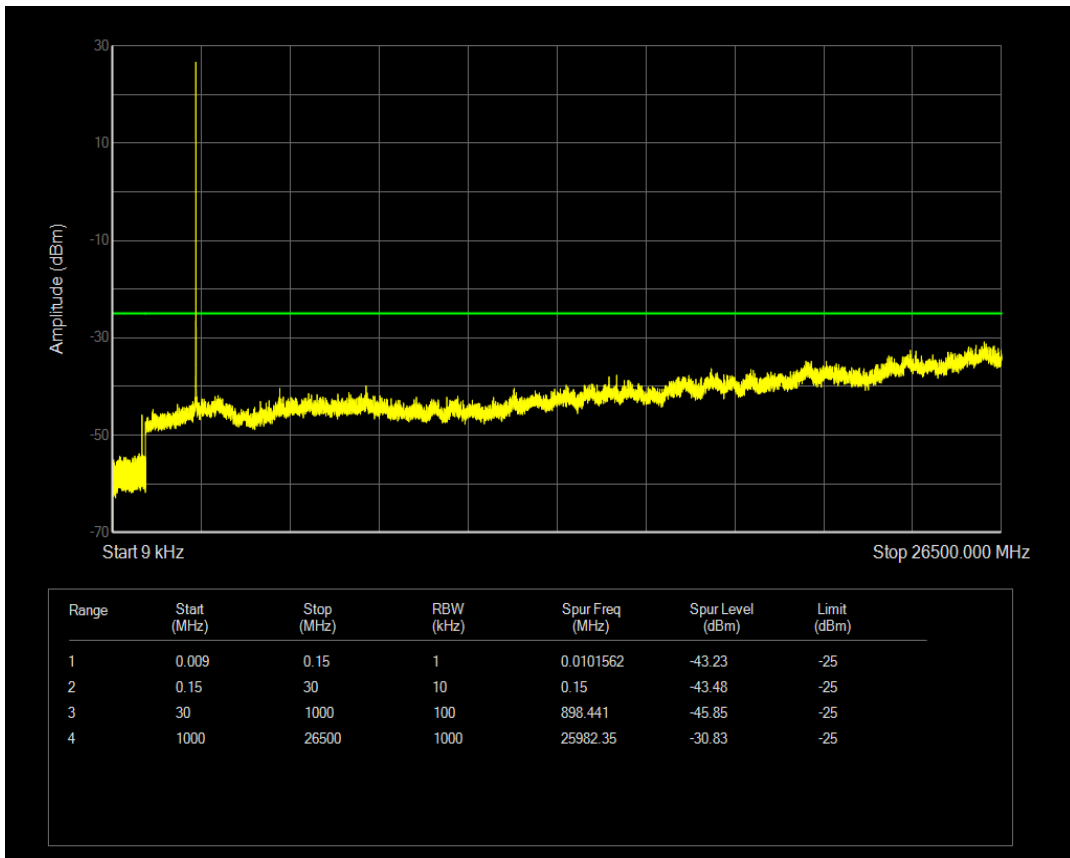

Band7 QPSK BW=5MHz Channel=20775 RB Size=1 Position=#0

Band7 QPSK BW=5MHz Channel=20775 RB Size=25 Position=#0