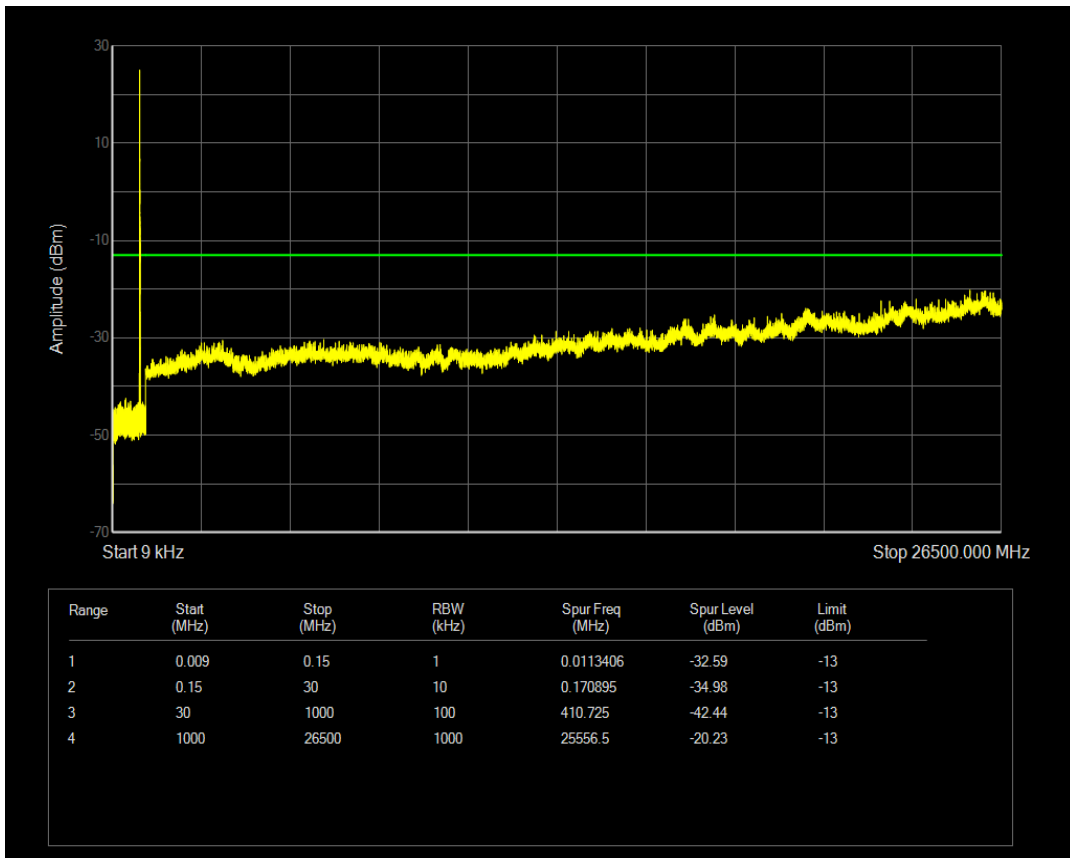

Band5 16QAM BW=5MHz Channel=20425 RB Size=1 Position=#0

Band5 16QAM BW=5MHz Channel=20425 RB Size=25 Position=#0