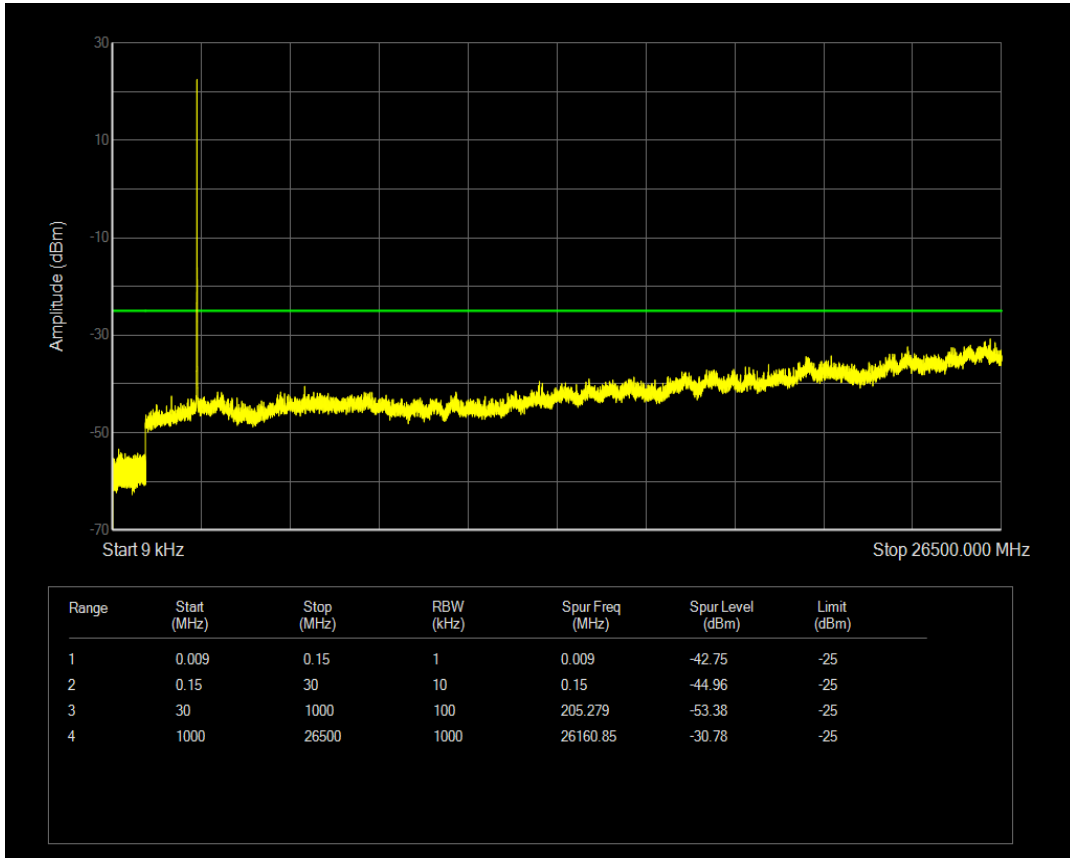

Band7 QPSK BW=5MHz Channel=21100 RB Size=25 Position=#0

Band7 16QAM BW=5MHz Channel=21100 RB Size=1 Position=#0