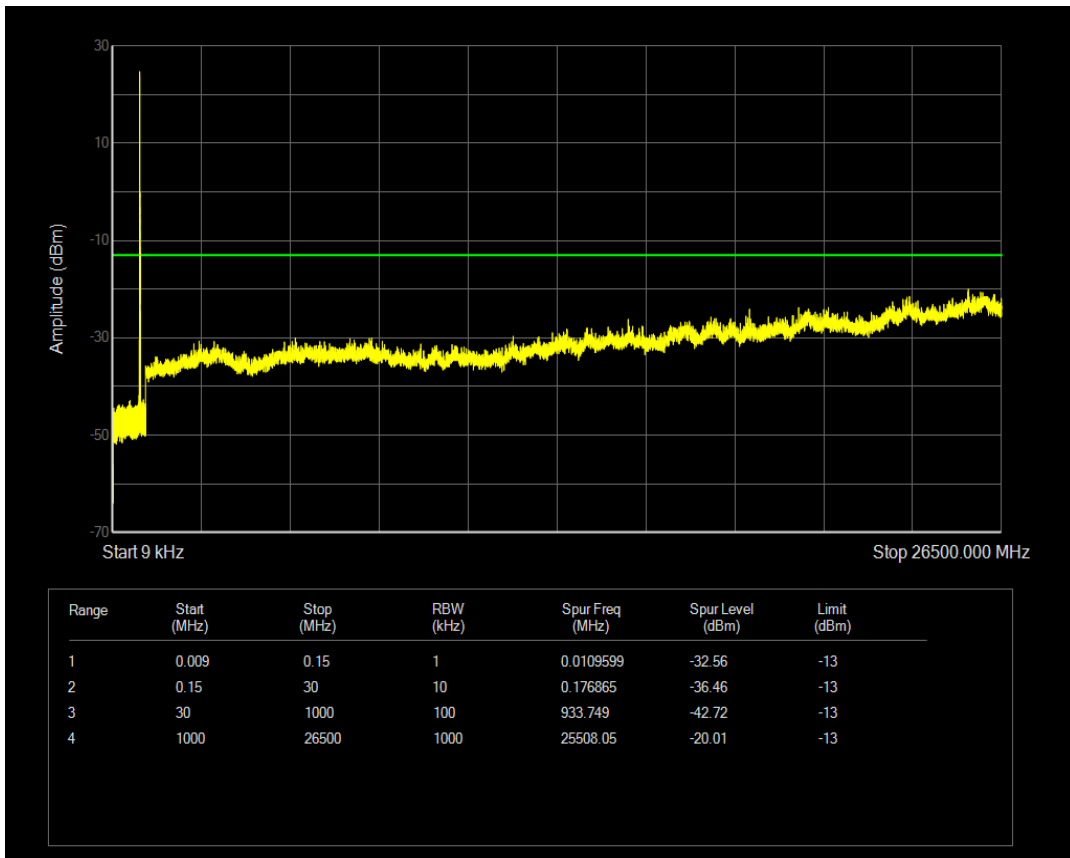

Band5 16QAM BW=10MHz Channel=20450 RB Size=1 Position=#0

Band5 QPSK BW=10MHz Channel=20525 RB Size=1 Position=#0