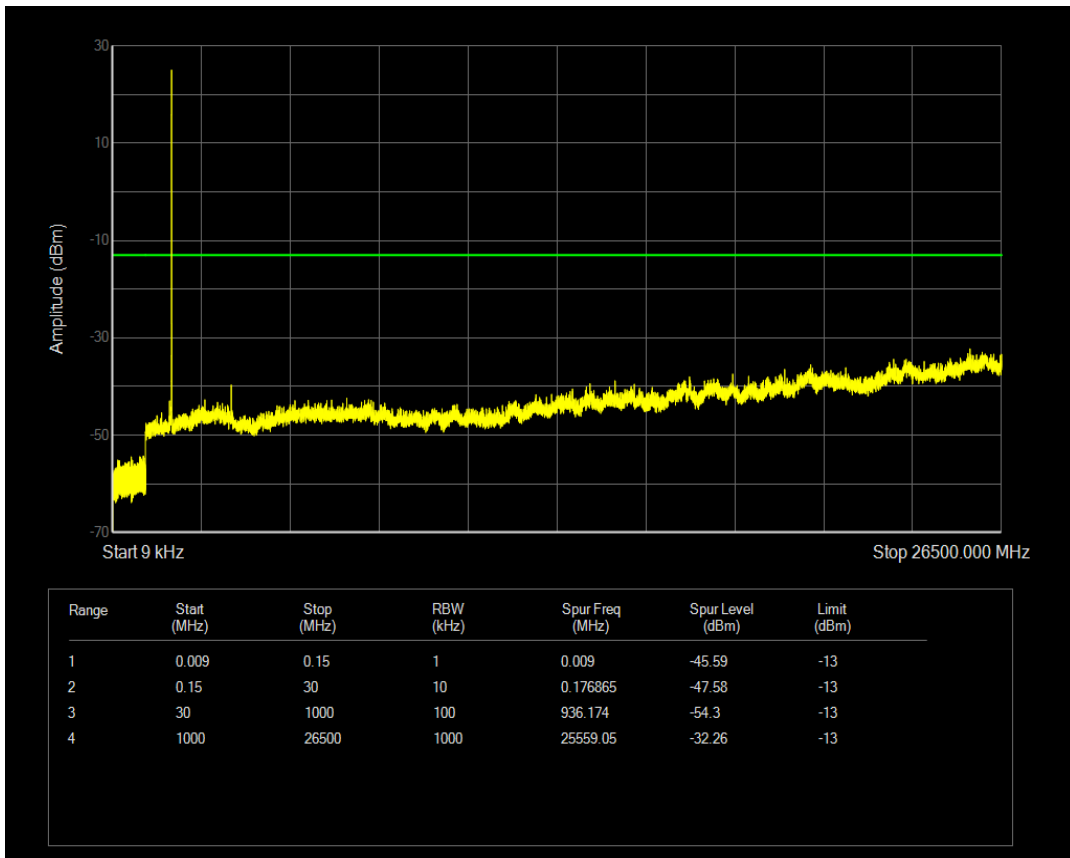

Band66 16QAM BW=3MHz Channel=132657 RB Size=1 Position=#0

Band66 16QAM BW=3MHz Channel=132657 RB Size=15 Position=#0