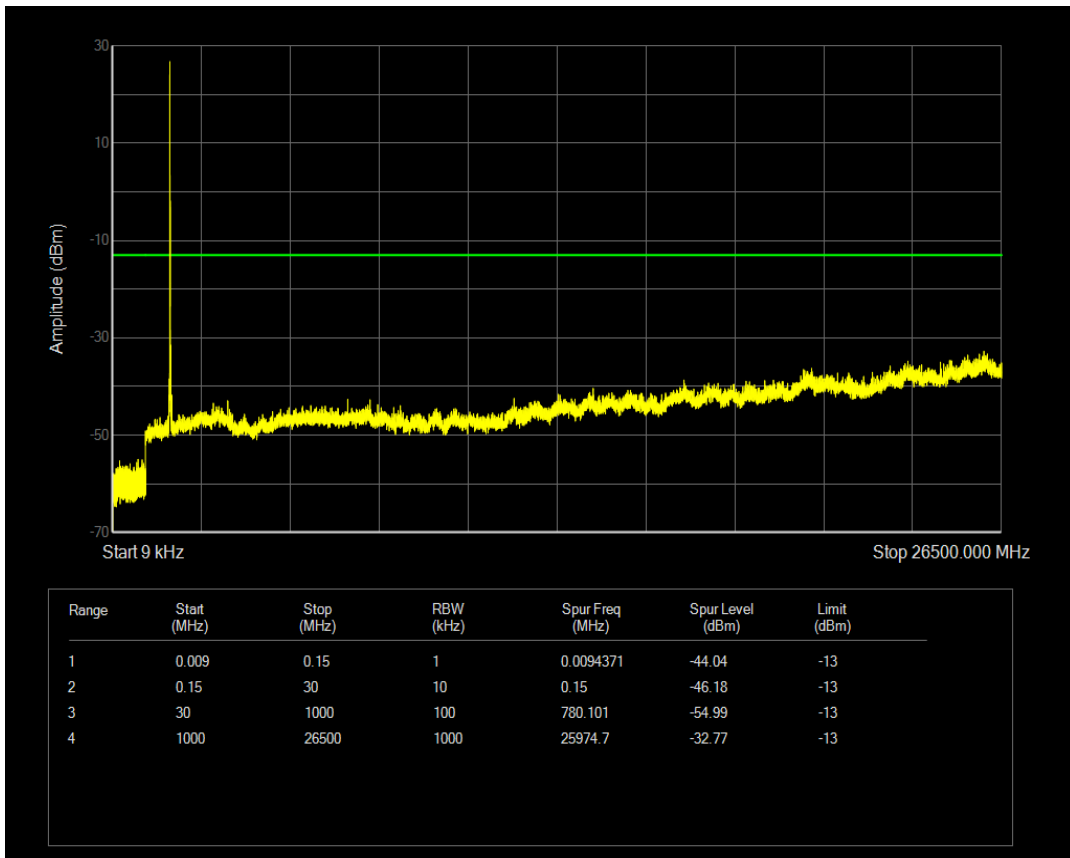

Band4 QPSK BW=15MHz Channel=20025 RB Size=1 Position=#0

Band4 QPSK BW=15MHz Channel=20025 RB Size=75 Position=#0

Band4 16QAM BW=15MHz Channel=20025 RB Size=1 Position=#0

Band4 16QAM BW=15MHz Channel=20025 RB Size=75 Position=#0

Band4 QPSK BW=15MHz Channel=20175 RB Size=1 Position=#0

Band4 16QAM BW=15MHz Channel=20175 RB Size=1 Position=#0

Band4 QPSK BW=15MHz Channel=20175 RB Size=75 Position=#0

Band4 16QAM BW=15MHz Channel=20175 RB Size=75 Position=#0