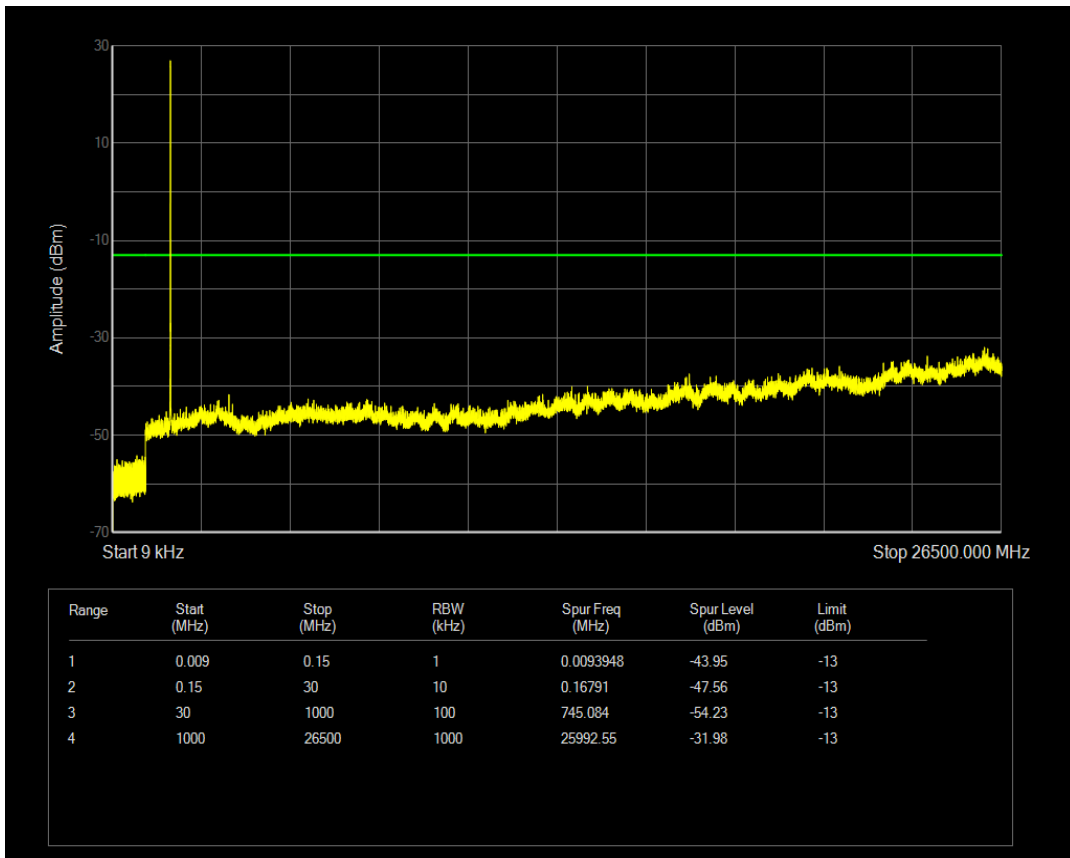

Band66 16QAM BW=5MHz Channel=132322 RB Size=1 Position=#0

Band66 16QAM BW=5MHz Channel=132322 RB Size=25 Position=#0