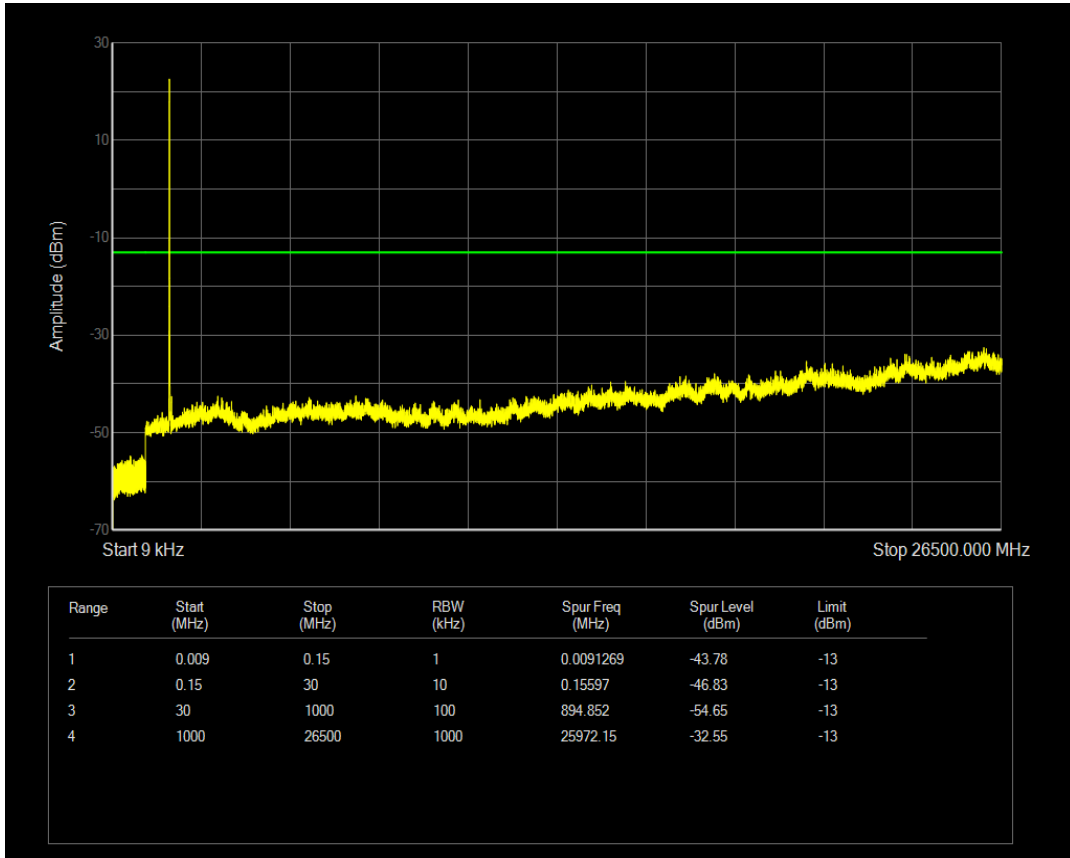

Band66 QPSK BW=5MHz Channel=131997 RB Size=25 Position=#0

Band66 16QAM BW=5MHz Channel=131997 RB Size=1 Position=#0