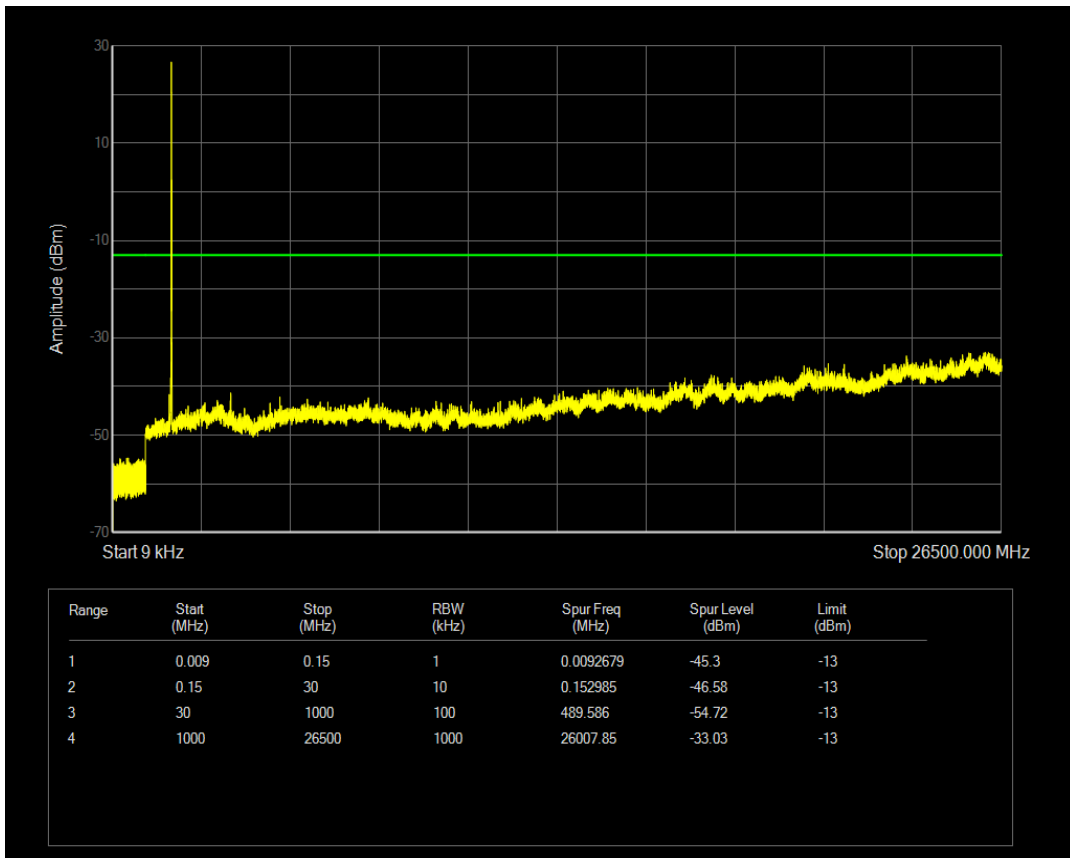

Band66 16QAM BW=10MHz Channel=132622 RB Size=1 Position=#0

Band66 16QAM BW=10MHz Channel=132622 RB Size=50 Position=#0