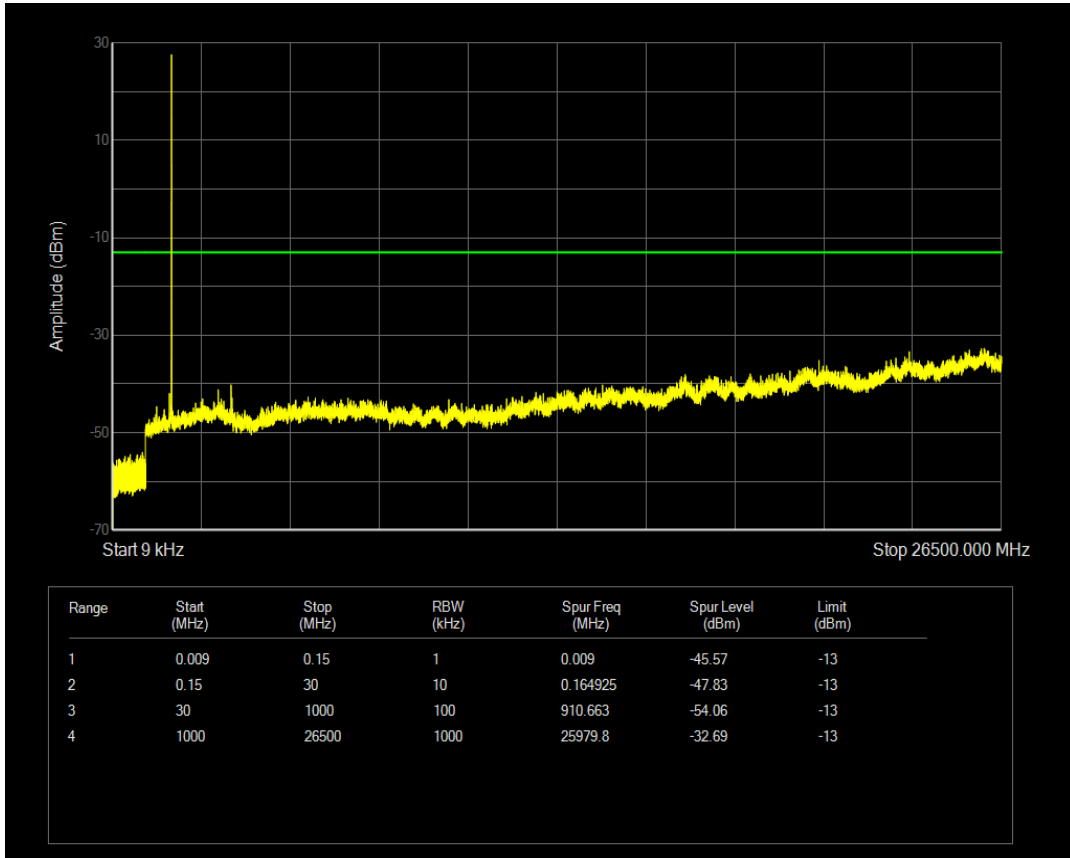

Band66 QPSK BW=5MHz Channel=132647 RB Size=1 Position=#0

Band66 16QAM BW=5MHz Channel=132647 RB Size=1 Position=#0