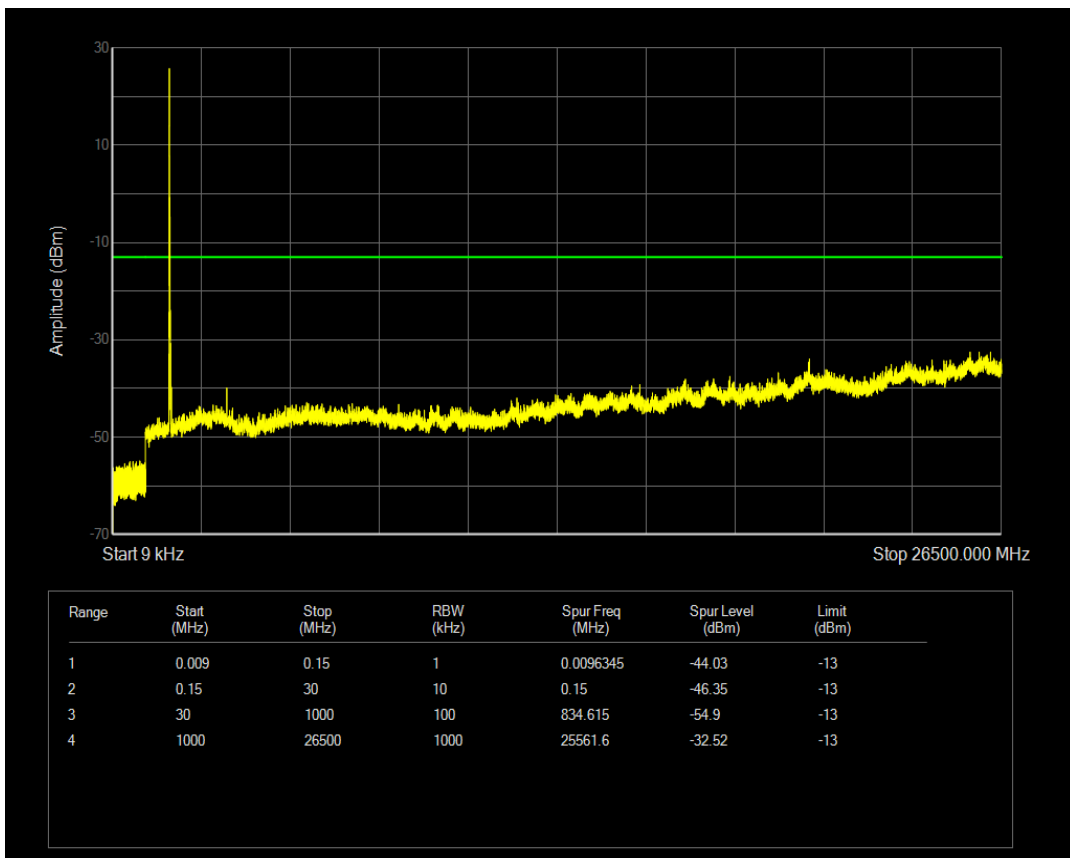

Band66 16QAM BW=20MHz Channel=132072 RB Size=1 Position=#0

Band66 16QAM BW=20MHz Channel=132072 RB Size=100 Position=#0