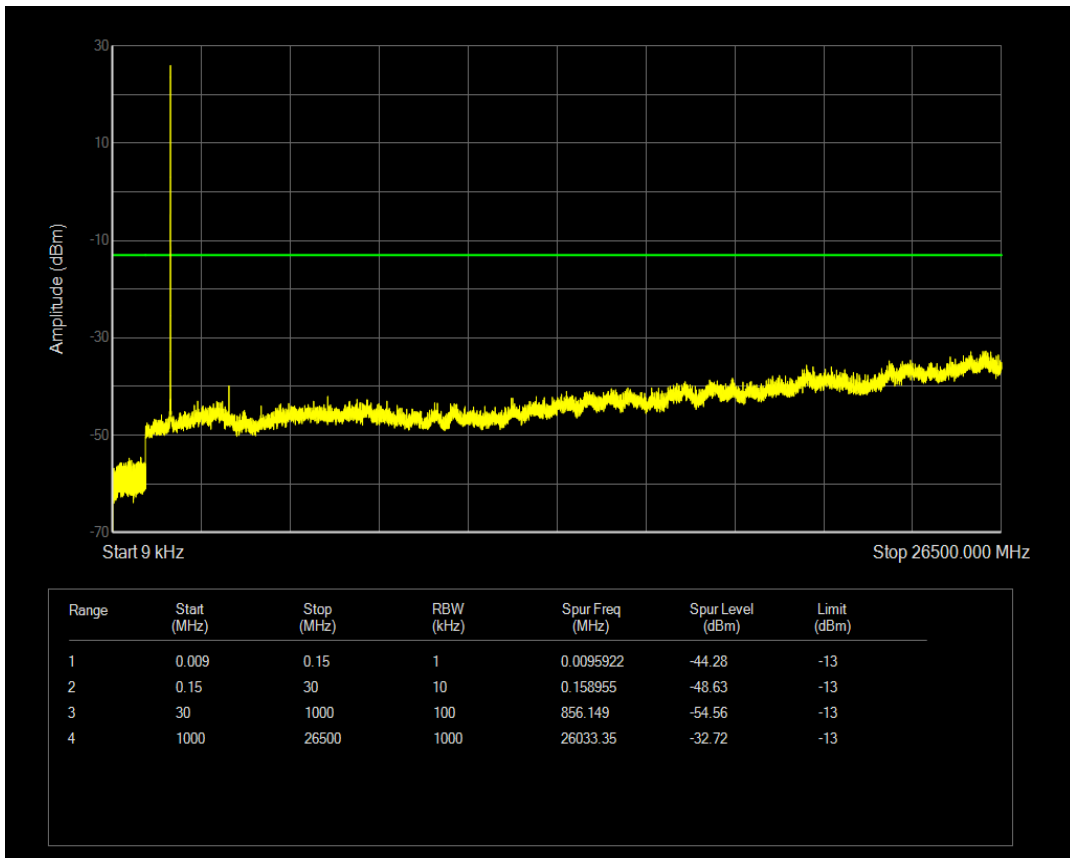

Band66 QPSK BW=3MHz Channel=132322 RB Size=1 Position=#0

Band66 QPSK BW=3MHz Channel=132322 RB Size=15 Position=#0