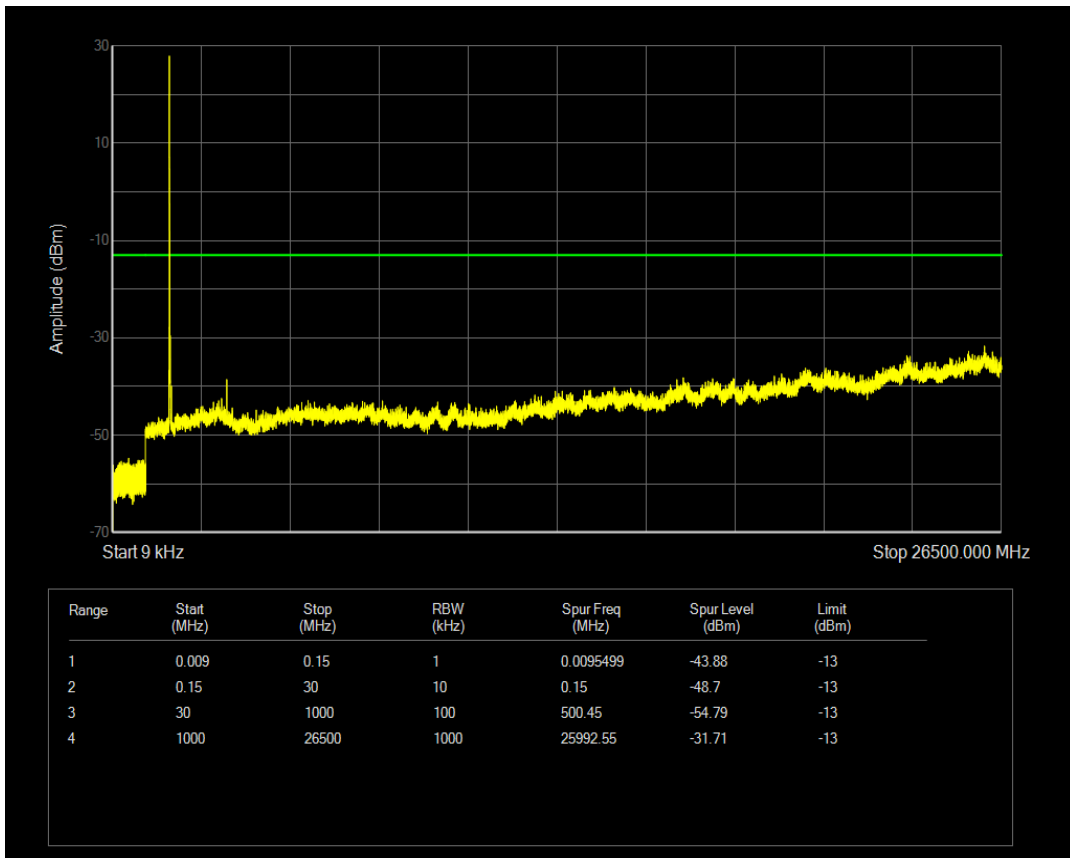

Band66 16QAM BW=15MHz Channel=132047 RB Size=1 Position=#0

Band66 16QAM BW=15MHz Channel=132047 RB Size=75 Position=#0