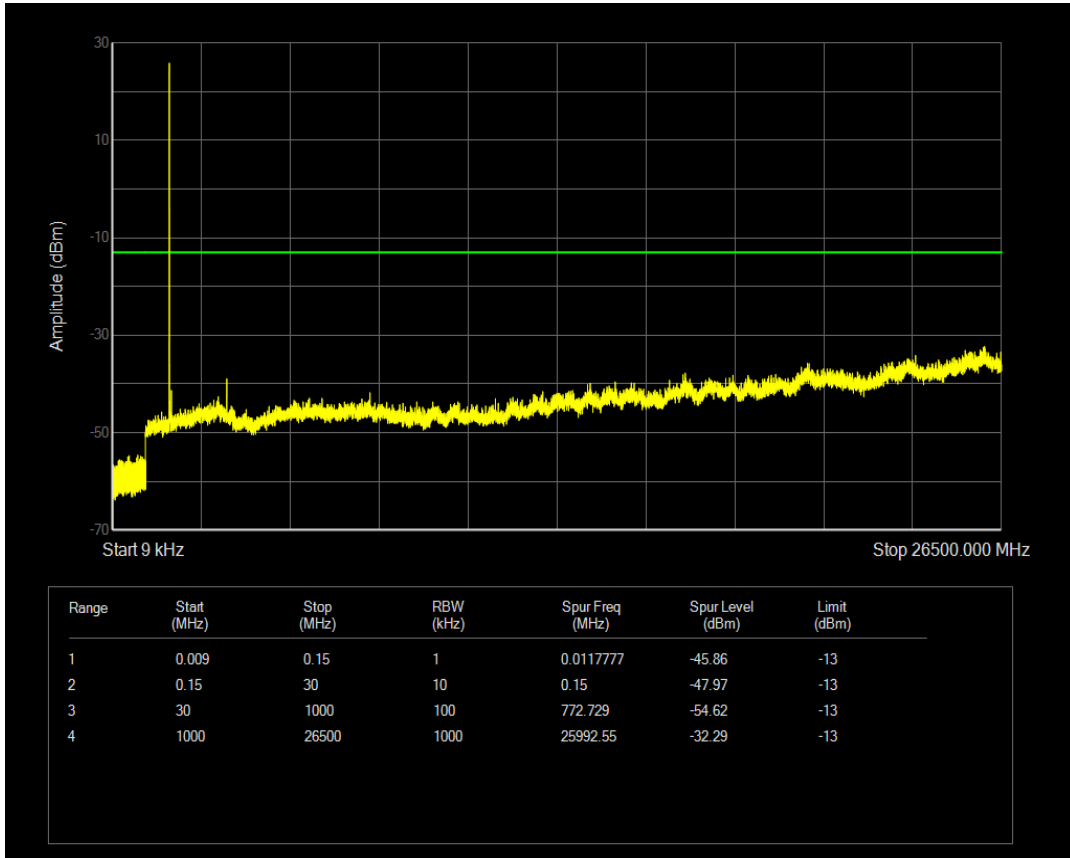

Band66 QPSK BW=1.4MHz Channel=131979 RB Size=6 Position=#0

Band66 16QAM BW=1.4MHz Channel=131979 RB Size=1 Position=#0