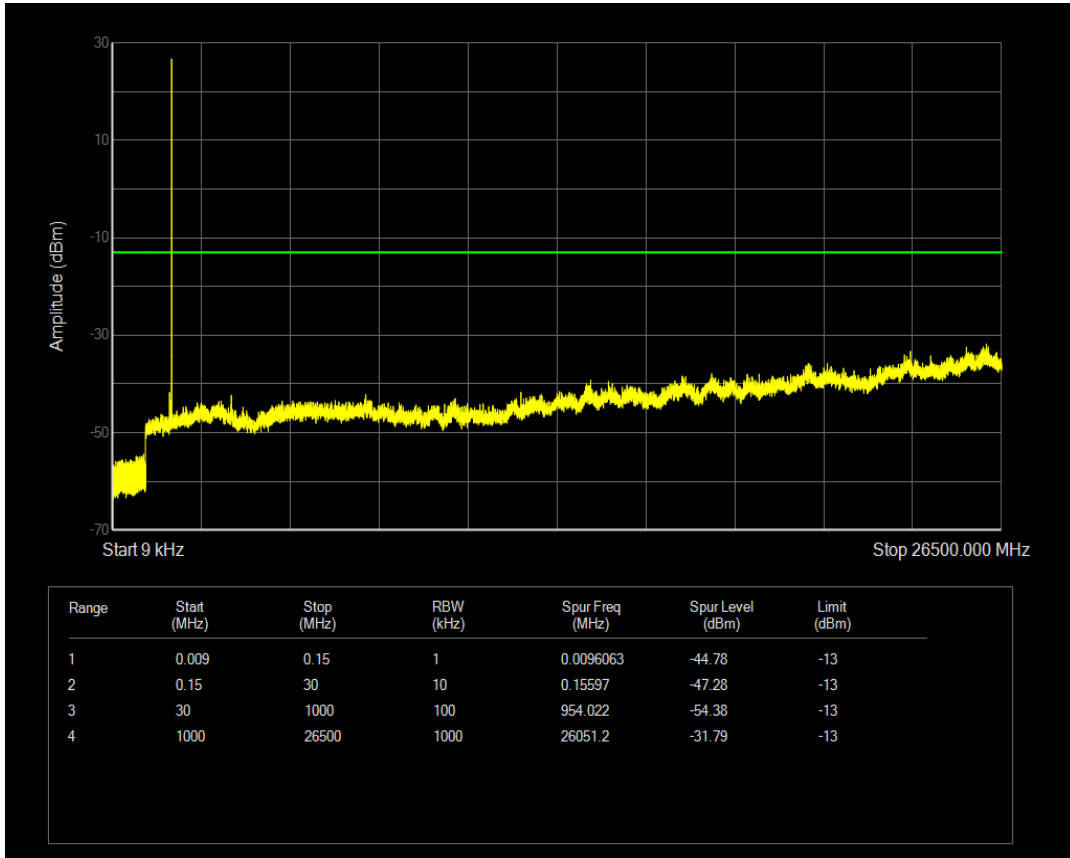

Band66 QPSK BW=1.4MHz Channel=132665 RB Size=1 Position=#0

Band66 QPSK BW=1.4MHz Channel=132665 RB Size=6 Position=#0

Band66 16QAM BW=1.4MHz Channel=132665 RB Size=6 Position=#0

Band66 16QAM BW=1.4MHz Channel=132665 RB Size=1 Position=#0