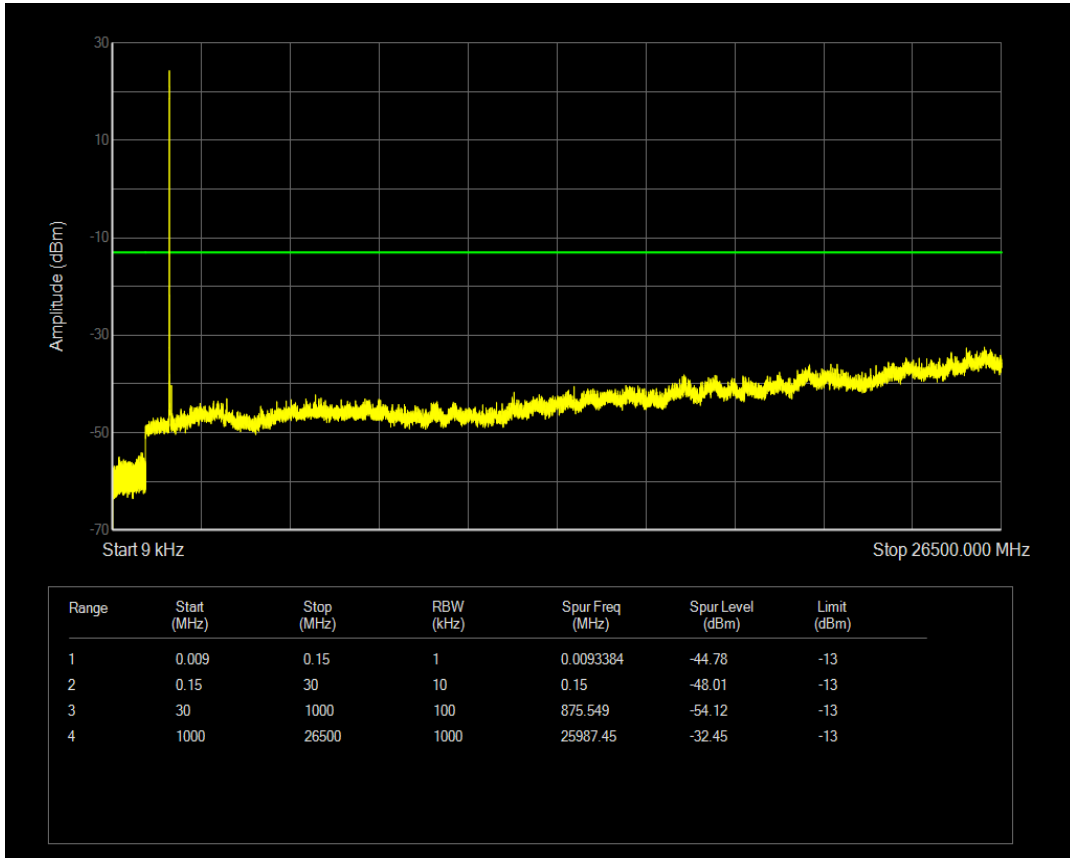

Band66 QPSK BW=3MHz Channel=131987 RB Size=1 Position=#0

Band66 QPSK BW=3MHz Channel=131987 RB Size=15 Position=#0

Band66 16QAM BW=3MHz Channel=131987 RB Size=1 Position=#0

Band66 16QAM BW=3MHz Channel=131987 RB Size=15 Position=#0