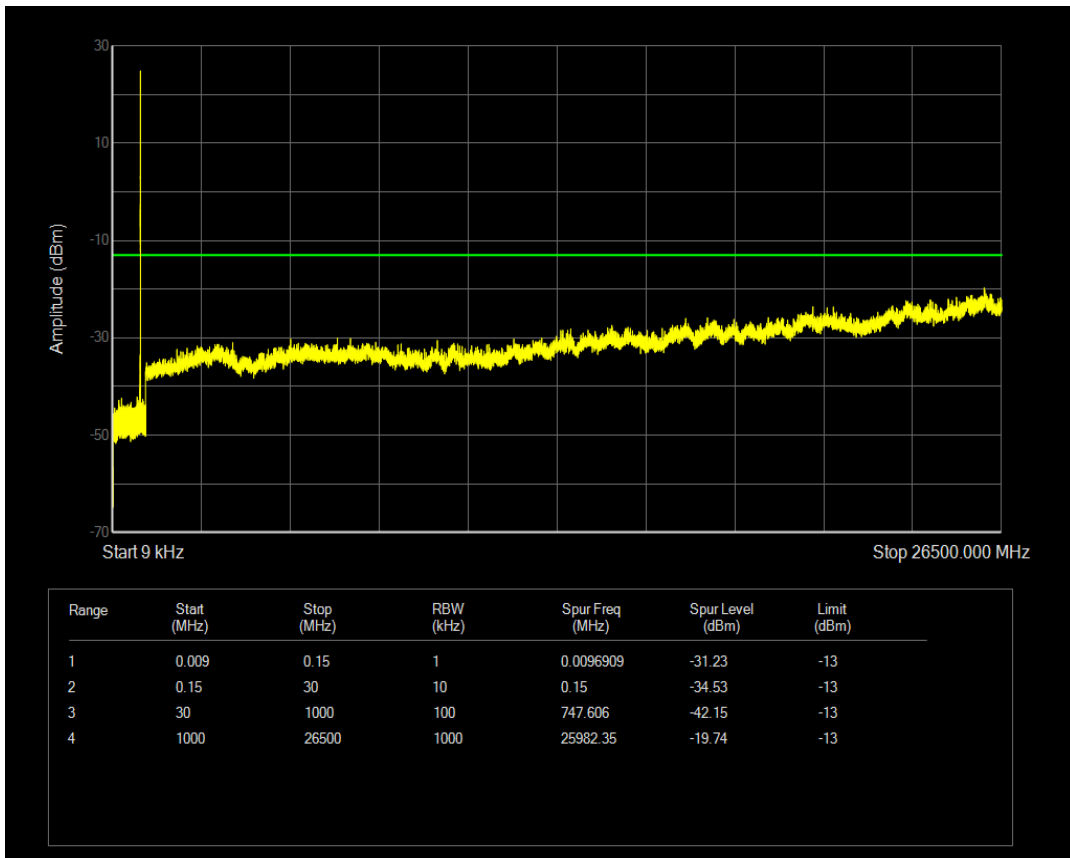

Band5 QPSK BW=3MHz Channel=20635 RB Size=1 Position=#0

Band5 QPSK BW=3MHz Channel=20635 RB Size=15 Position=#0