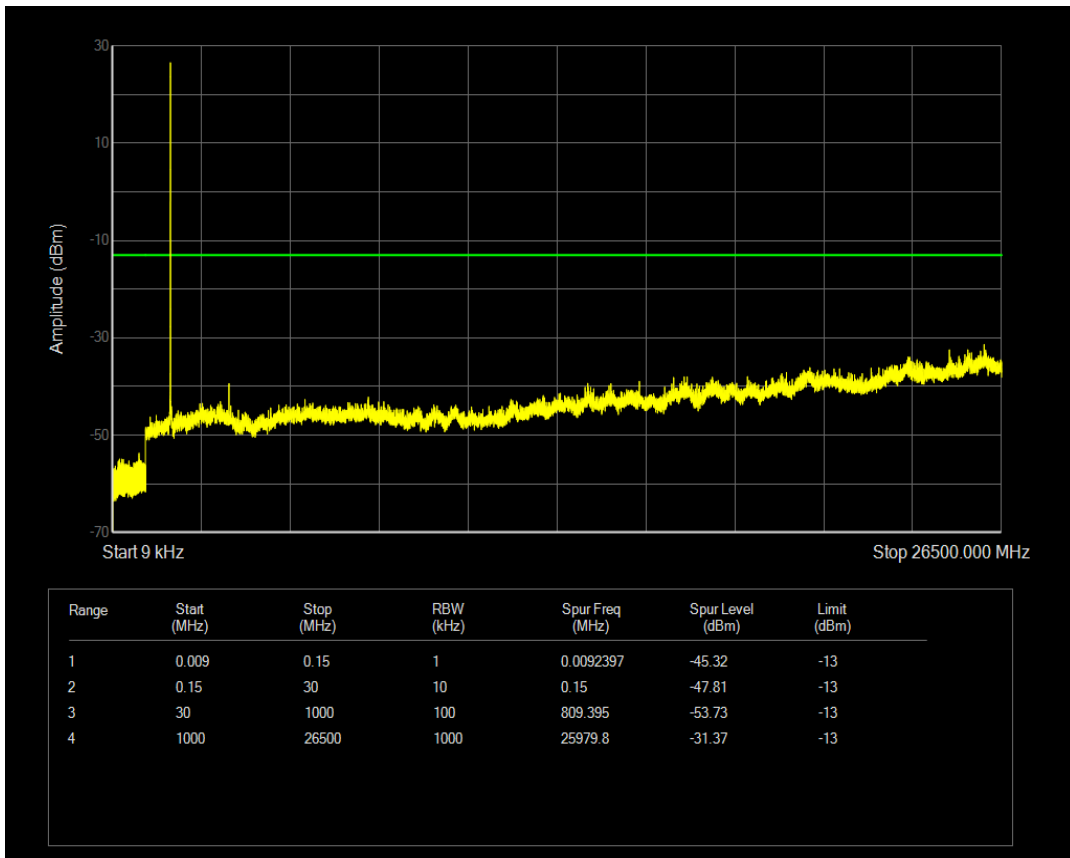

Band66 16QAM BW=3MHz Channel=132322 RB Size=1 Position=#0

Band66 16QAM BW=3MHz Channel=132322 RB Size=15 Position=#0