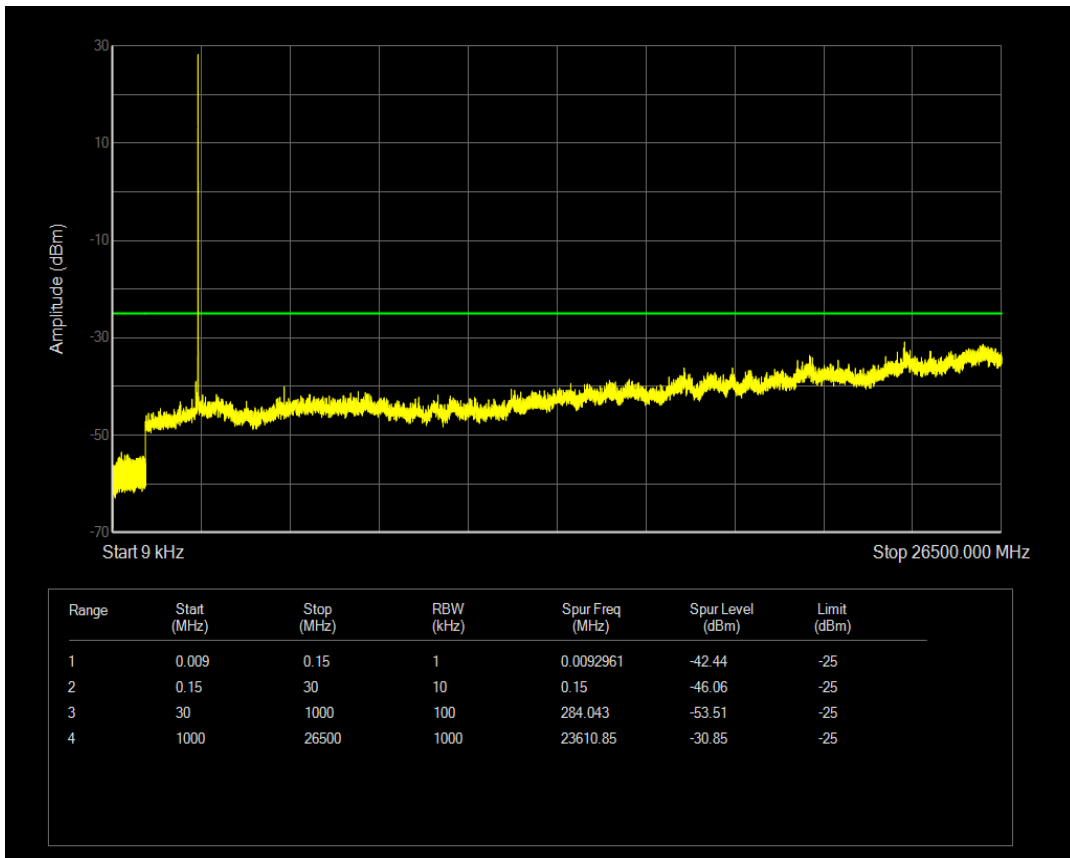

Band7 16QAM BW=5MHz Channel=21425 RB Size=1 Position=#0

Band7 16QAM BW=5MHz Channel=21425 RB Size=25 Position=#0