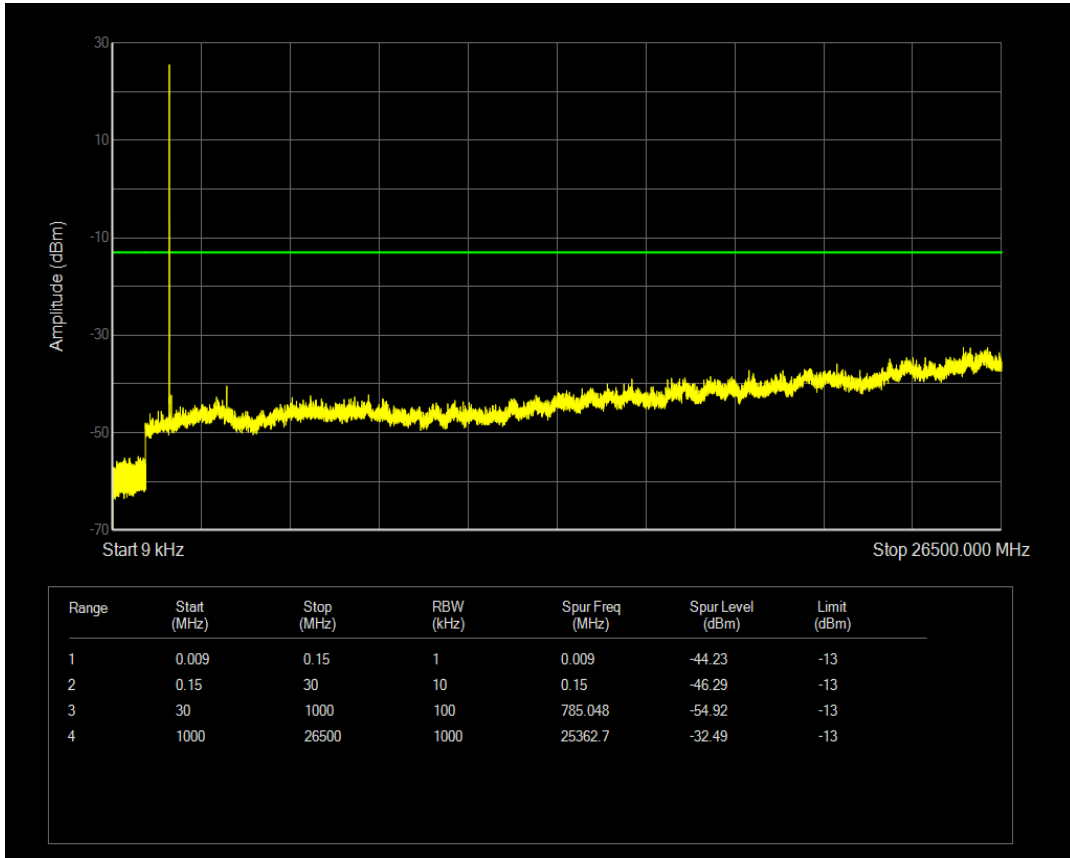

Band66 QPSK BW=1.4MHz Channel=131979 RB Size=1 Position=#0

Band66 QPSK BW=1.4MHz Channel=131979 RB Size=6 Position=#0

Band66 16QAM BW=1.4MHz Channel=131979 RB Size=1 Position=#0

Band66 16QAM BW=1.4MHz Channel=131979 RB Size=6 Position=#0