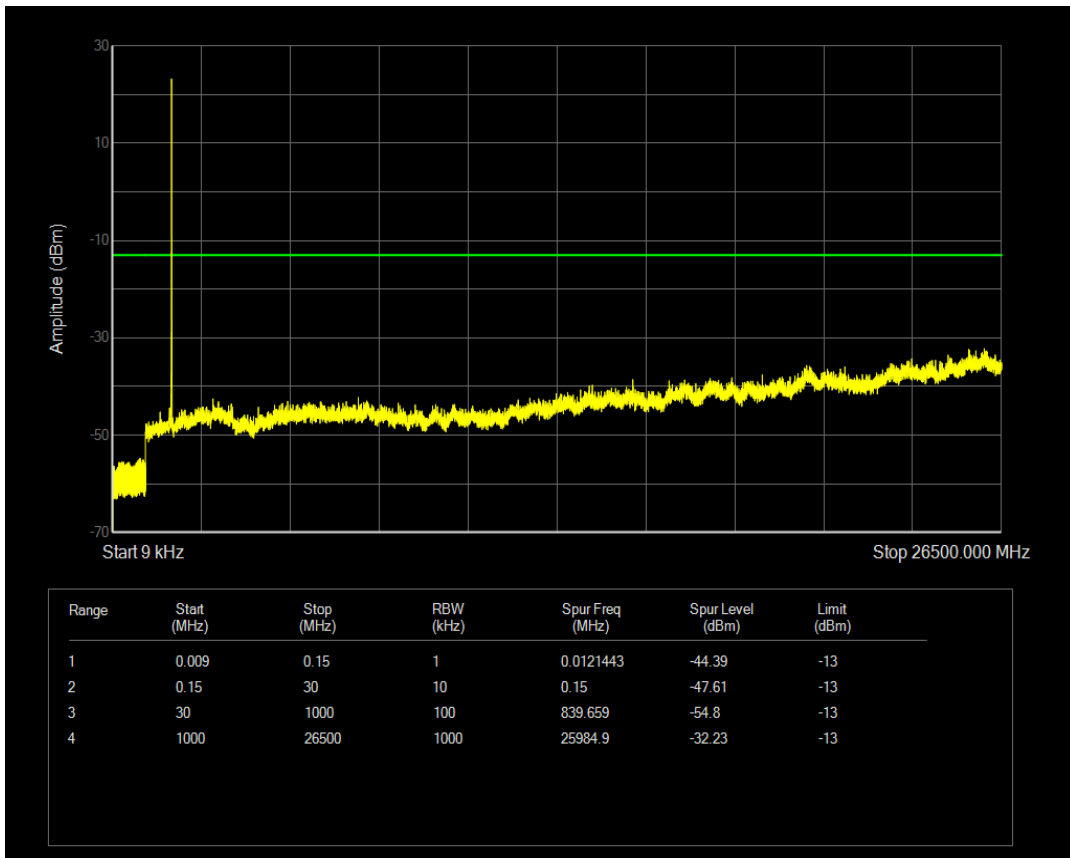

Band66 QPSK BW=5MHz Channel=132647 RB Size=25 Position=#0

Band66 QPSK BW=5MHz Channel=132647 RB Size=1 Position=#0