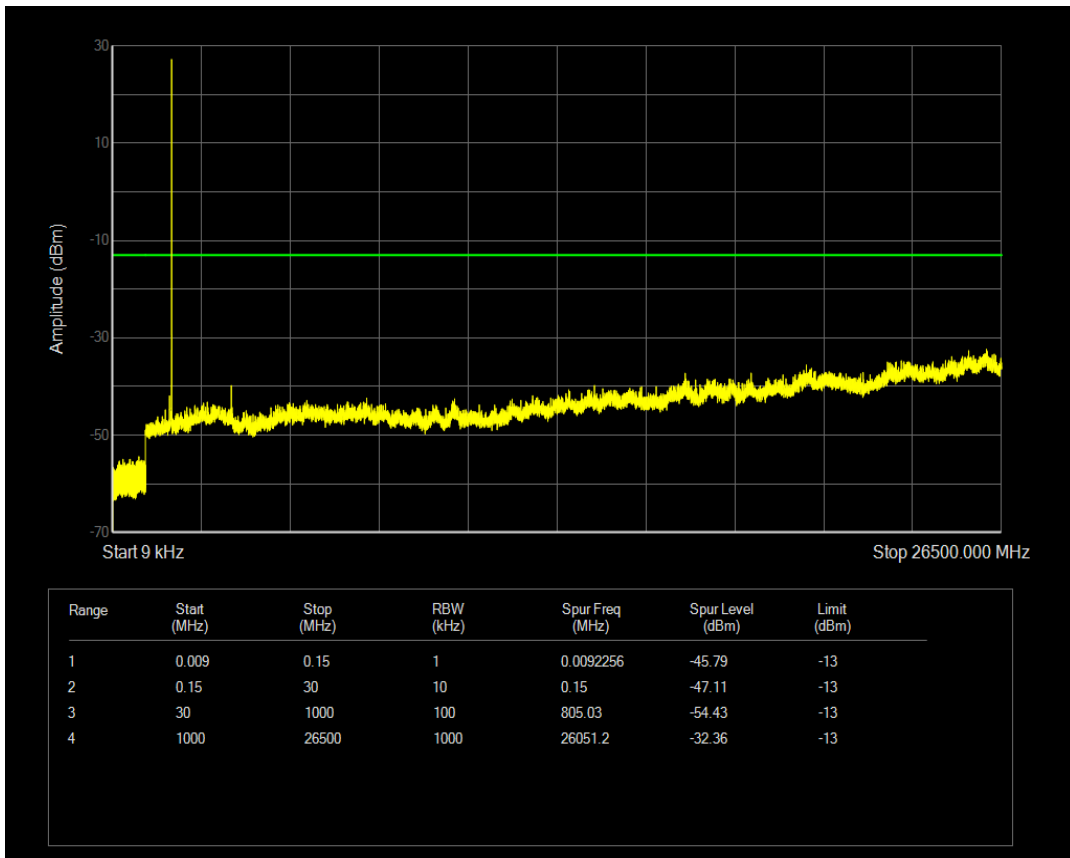

Band66 QPSK BW=1.4MHz Channel=132665 RB Size=1 Position=#0

Band66 QPSK BW=1.4MHz Channel=132665 RB Size=6 Position=#0