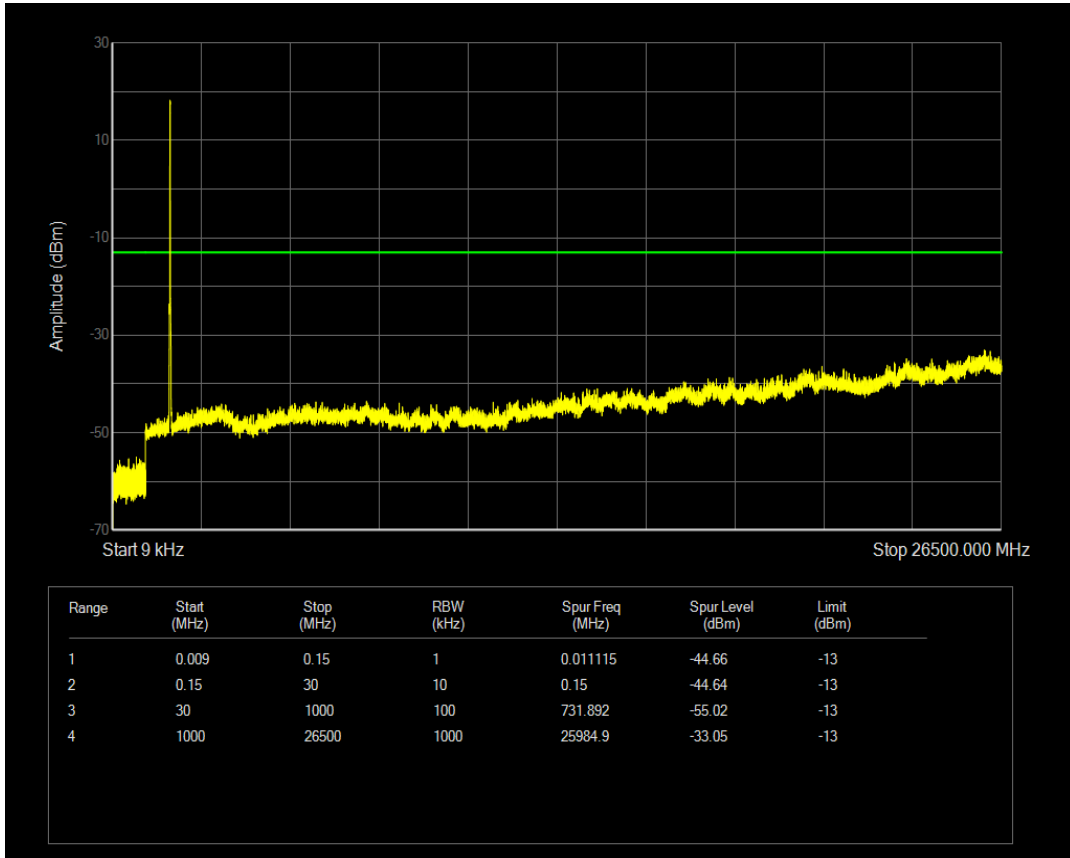

Band4 QPSK BW=15MHz Channel=20025 RB Size=1 Position=#0

Band4 QPSK BW=15MHz Channel=20025 RB Size=75 Position=#0

Band4 16QAM BW=15MHz Channel=20025 RB Size=1 Position=#0

Band4 16QAM BW=15MHz Channel=20025 RB Size=75 Position=#0

Band4 QPSK BW=15MHz Channel=20175 RB Size=1 Position=#0

Band4 16QAM BW=15MHz Channel=20175 RB Size=1 Position=#0

Band4 QPSK BW=15MHz Channel=20175 RB Size=75 Position=#0

Band4 16QAM BW=15MHz Channel=20175 RB Size=75 Position=#0

Band4 QPSK BW=15MHz Channel=20325 RB Size=1 Position=#0

Band4 QPSK BW=15MHz Channel=20325 RB Size=75 Position=#0

Band4 16QAM BW=15MHz Channel=20325 RB Size=1 Position=#0

Band4 16QAM BW=15MHz Channel=20325 RB Size=75 Position=#0