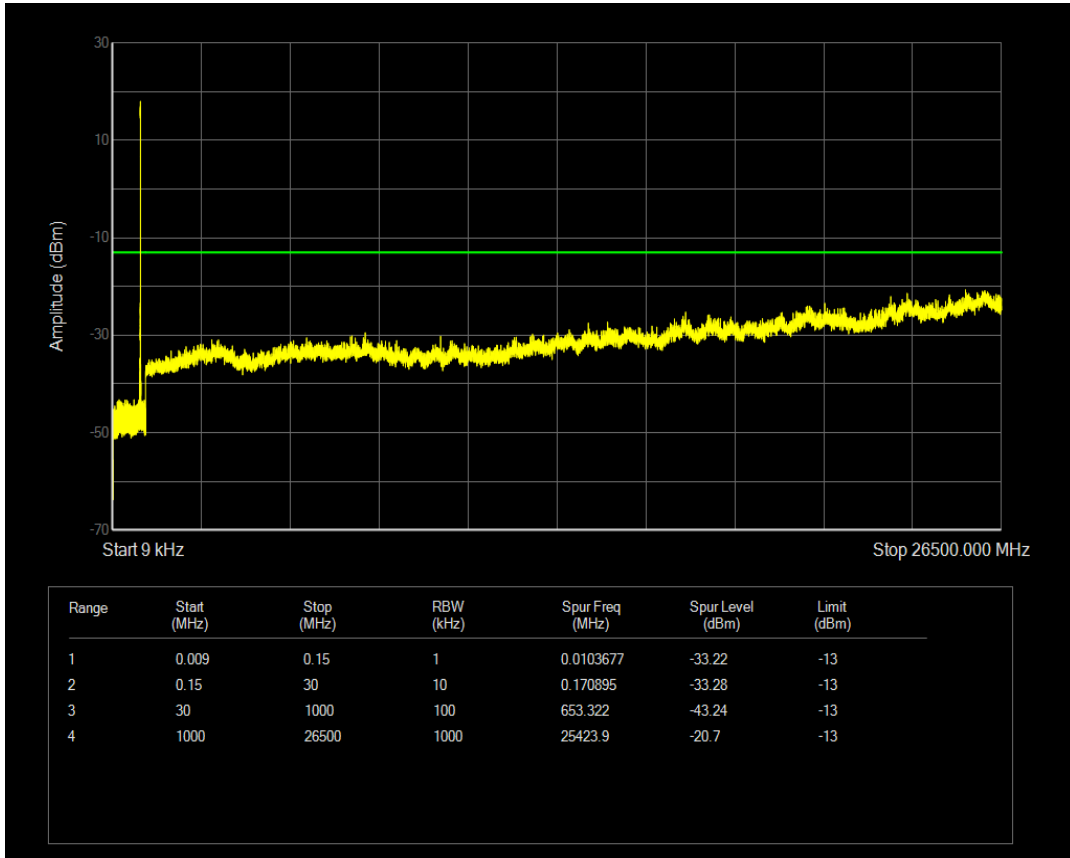

Band5 QPSK BW=3MHz Channel=20635 RB Size=15 Position=#0

Band5 16QAM BW=3MHz Channel=20635 RB Size=1 Position=#0