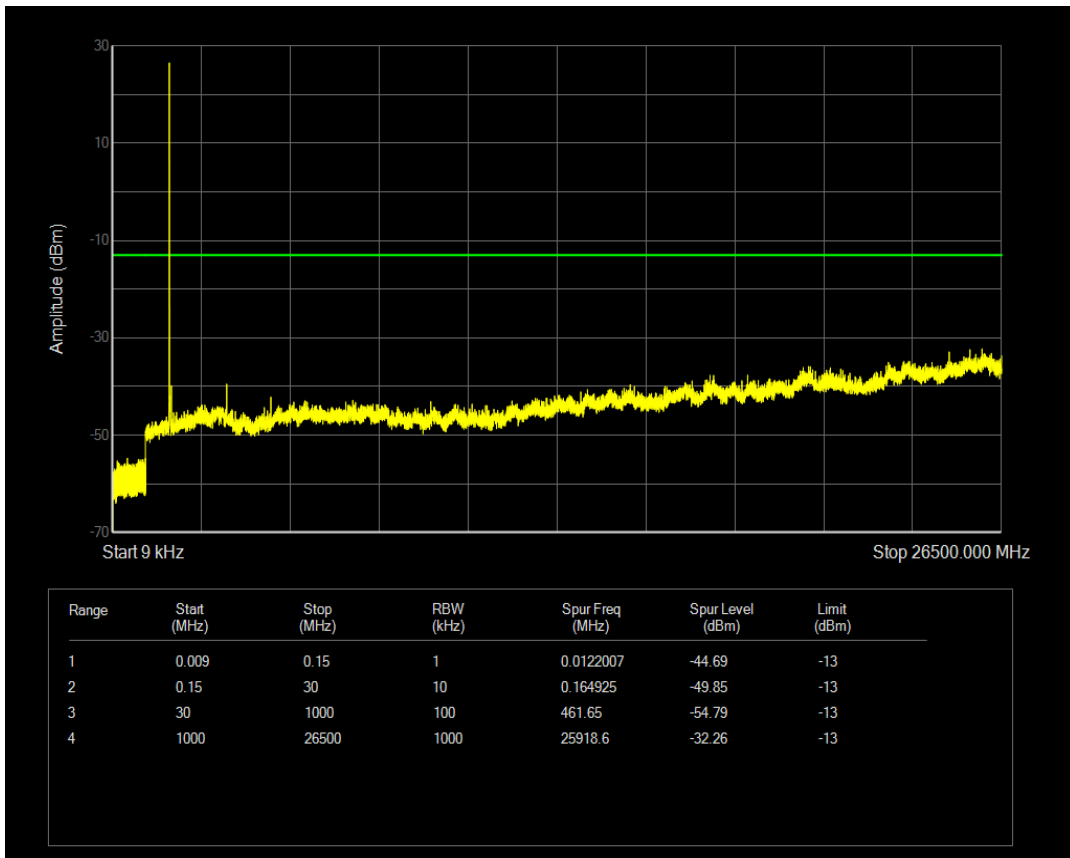

Band66 16QAM BW=3MHz Channel=131987 RB Size=1 Position=#0

Band66 16QAM BW=3MHz Channel=131987 RB Size=15 Position=#0