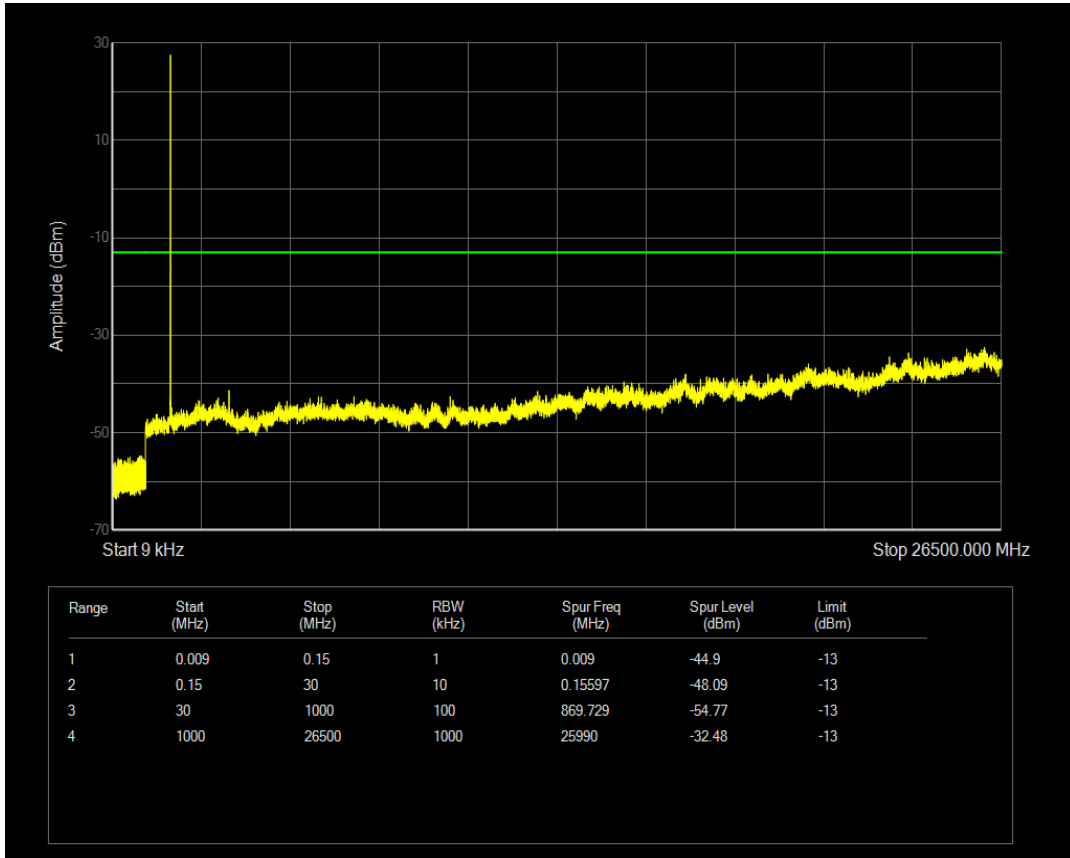

Band66 QPSK BW=1.4MHz Channel=132322 RB Size=1 Position=#0

Band66 QPSK BW=1.4MHz Channel=132322 RB Size=6 Position=#0

Band66 16QAM BW=1.4MHz Channel=132322 RB Size=6 Position=#0

Band66 16QAM BW=1.4MHz Channel=132322 RB Size=1 Position=#0