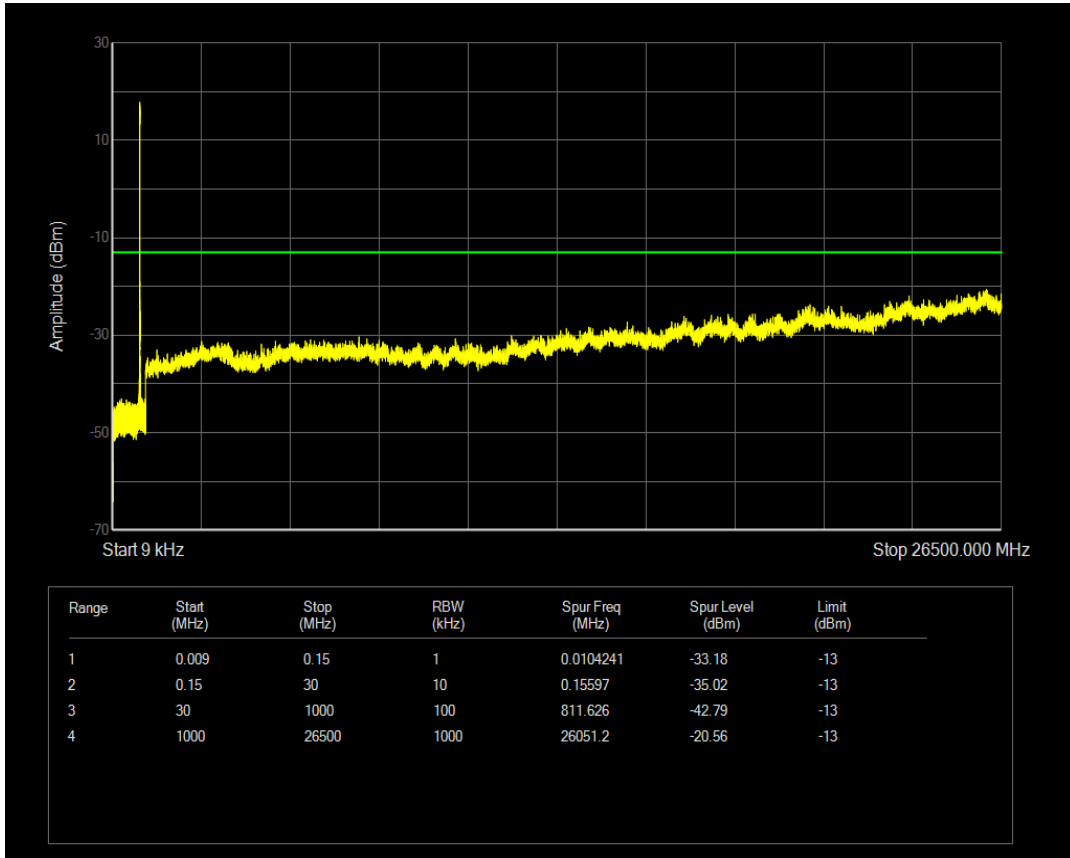

Band5 QPSK BW=3MHz Channel=20415 RB Size=15 Position=#0

Band5 16QAM BW=3MHz Channel=20415 RB Size=1 Position=#0