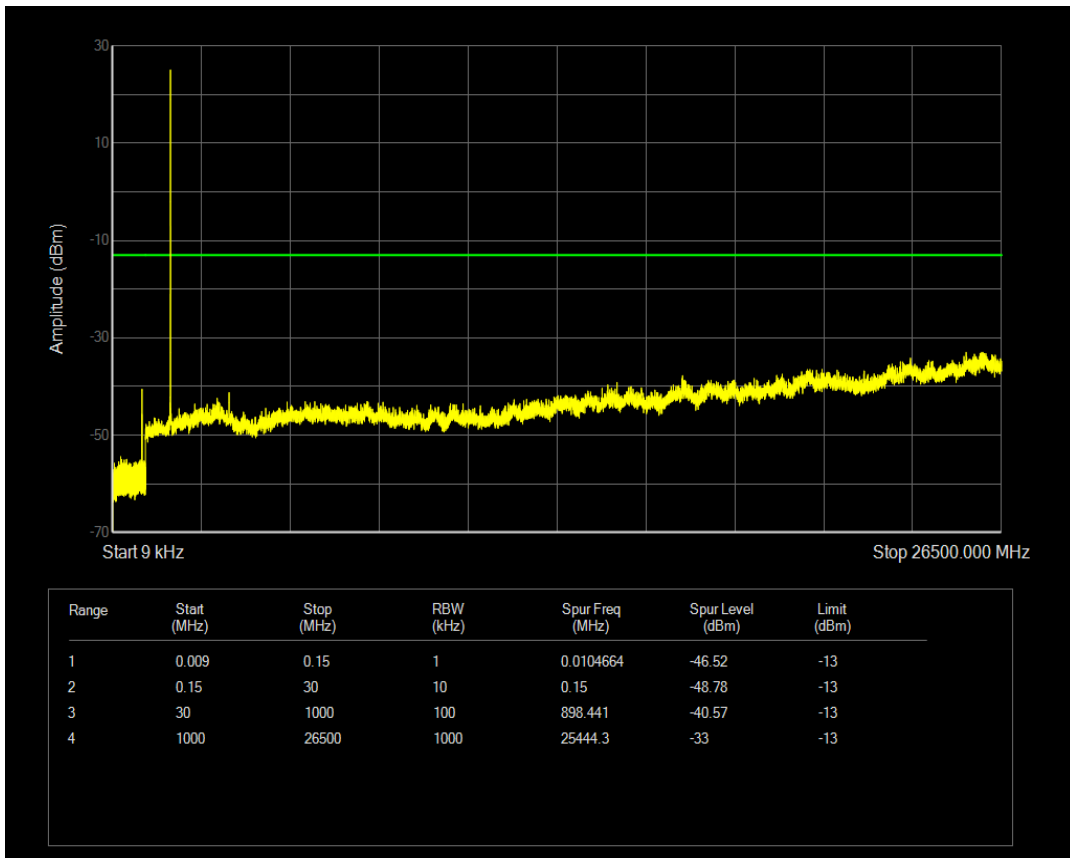

Band66 16QAM BW=1.4MHz Channel=132322 RB Size=6 Position=#0

Band66 16QAM BW=1.4MHz Channel=132322 RB Size=1 Position=#0