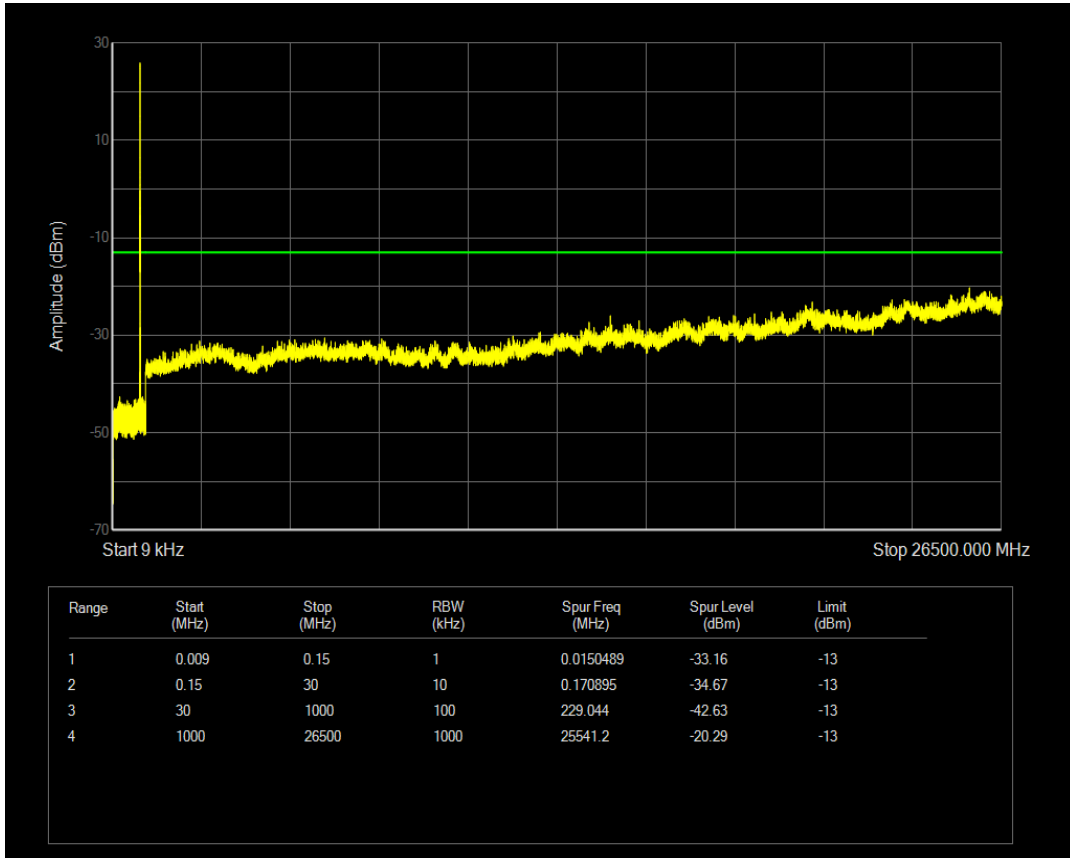

Band5 QPSK BW=5MHz Channel=20525 RB Size=1 Position=#0

Band5 16QAM BW=5MHz Channel=20525 RB Size=1 Position=#0