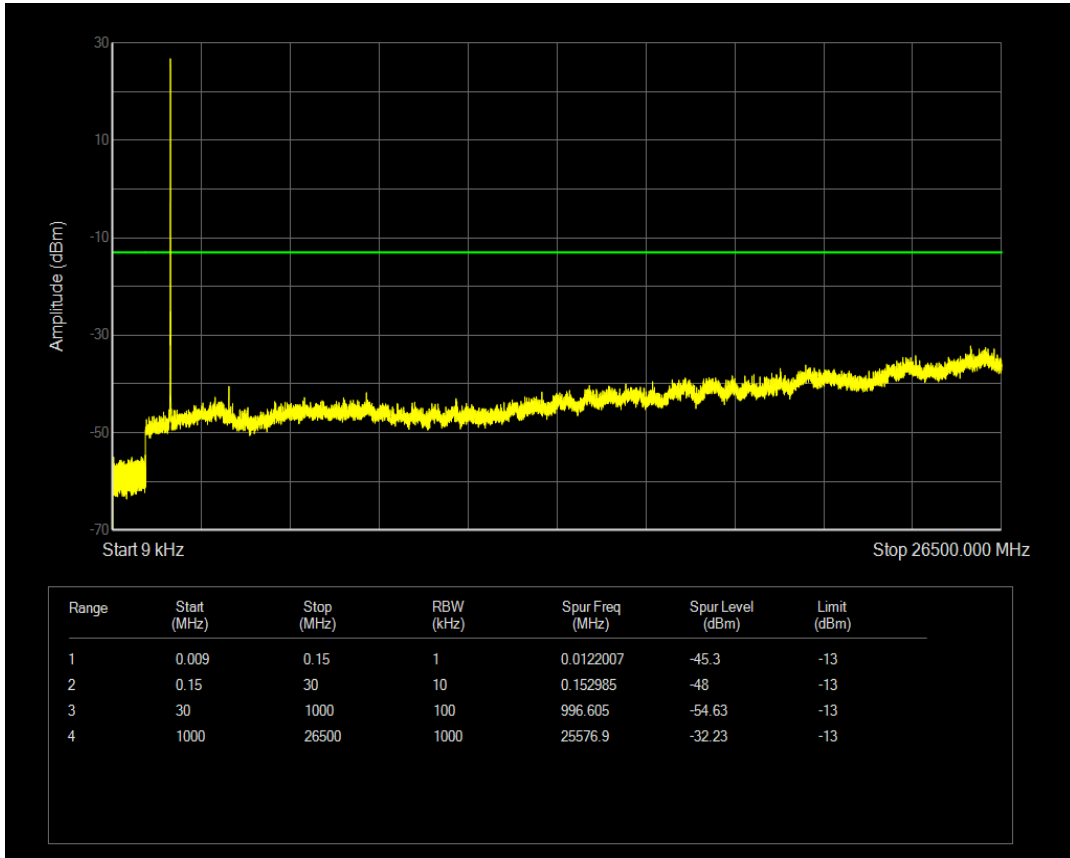

Band66 QPSK BW=5MHz Channel=131997 RB Size=1 Position=#0

Band66 QPSK BW=5MHz Channel=131997 RB Size=25 Position=#0

Band66 16QAM BW=5MHz Channel=131997 RB Size=1 Position=#0

Band66 QPSK BW=5MHz Channel=132322 RB Size=1 Position=#0