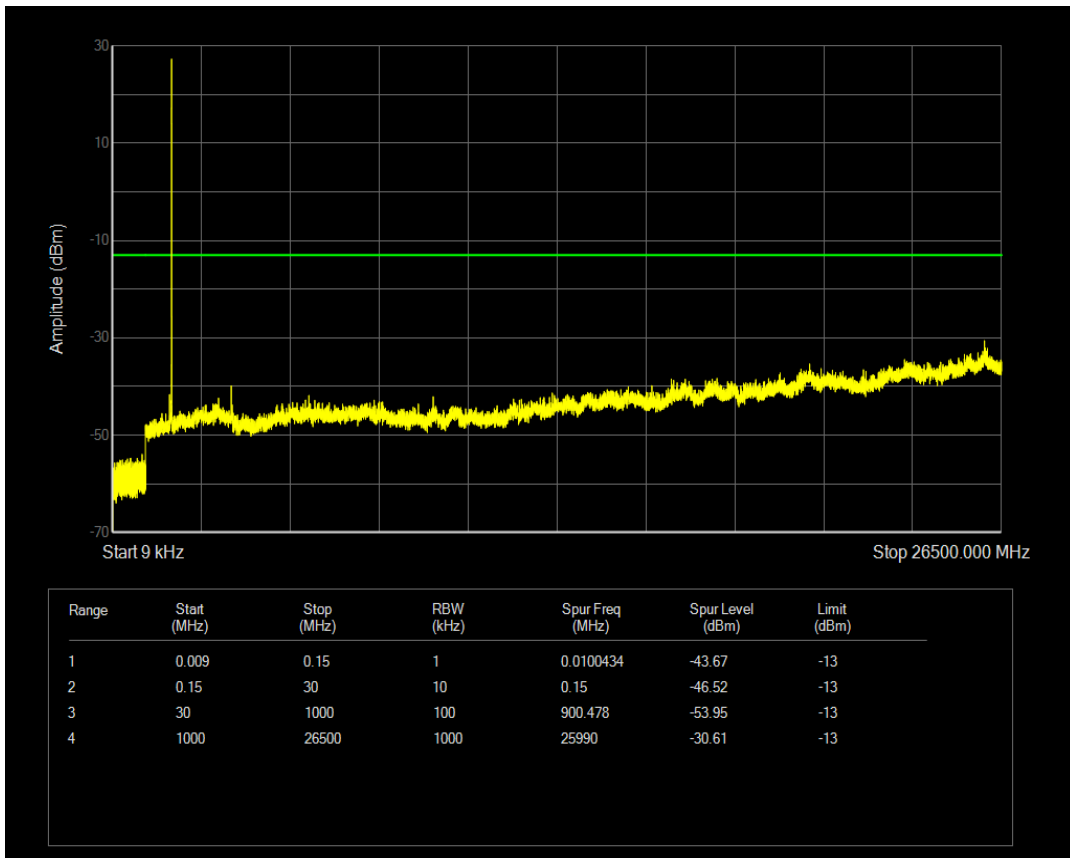

Band66 QPSK BW=3MHz Channel=132657 RB Size=1 Position=#0

Band66 QPSK BW=3MHz Channel=132657 RB Size=15 Position=#0