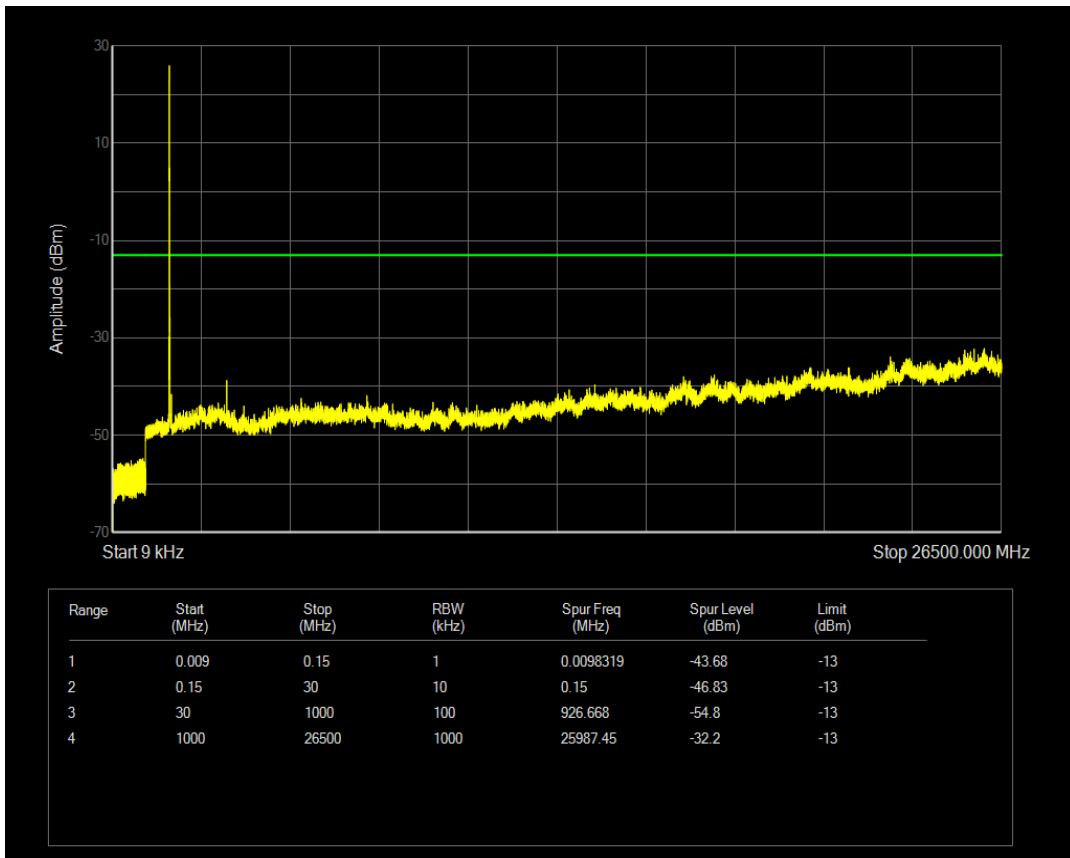

Band66 QPSK BW=10MHz Channel=132022 RB Size=1 Position=#0

Band66 QPSK BW=10MHz Channel=132022 RB Size=50 Position=#0