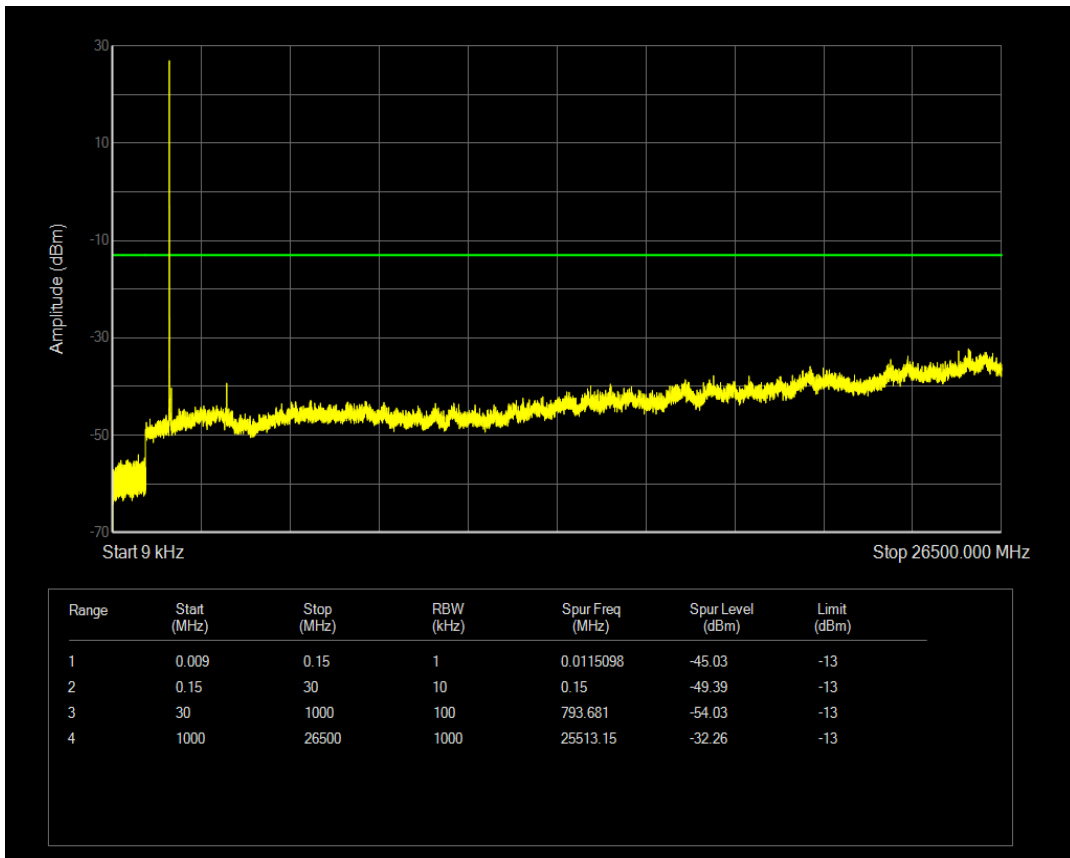

Band66 QPSK BW=3MHz Channel=131987 RB Size=1 Position=#0

Band66 QPSK BW=3MHz Channel=131987 RB Size=15 Position=#0