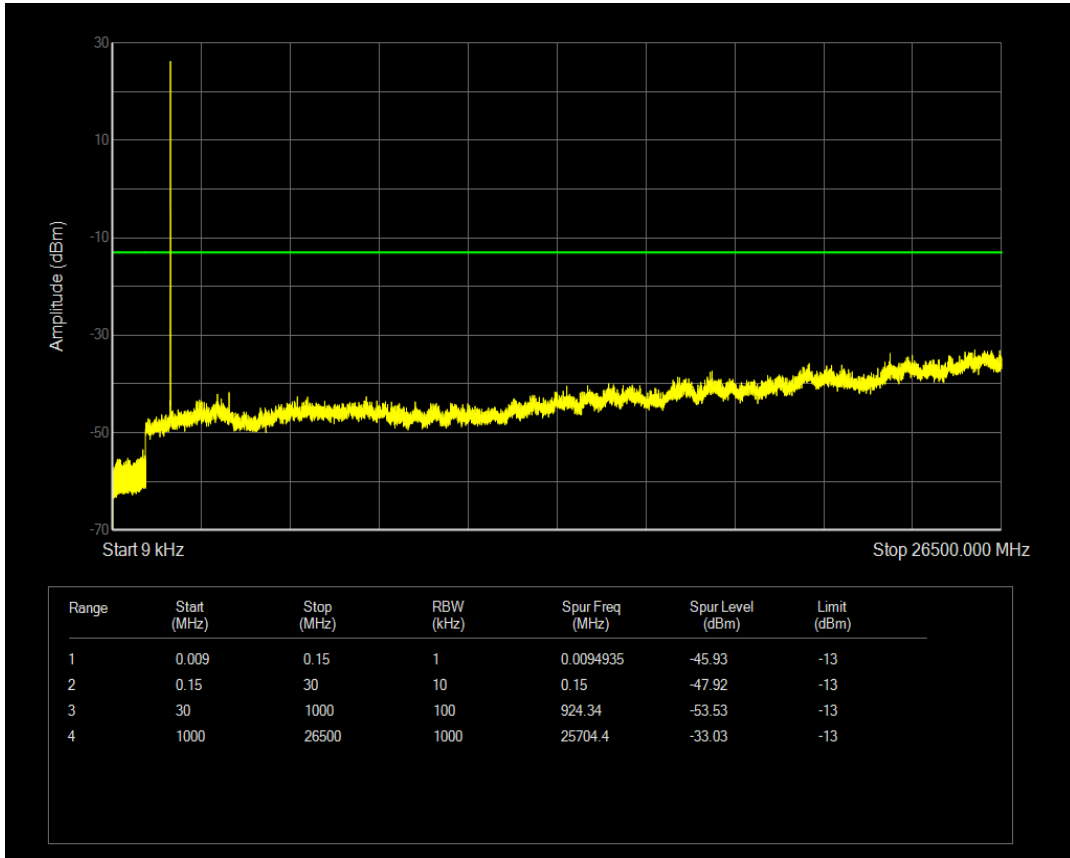

Band66 QPSK BW=1.4MHz Channel=132322 RB Size=6 Position=#0

Band66 16QAM BW=1.4MHz Channel=132322 RB Size=6 Position=#0