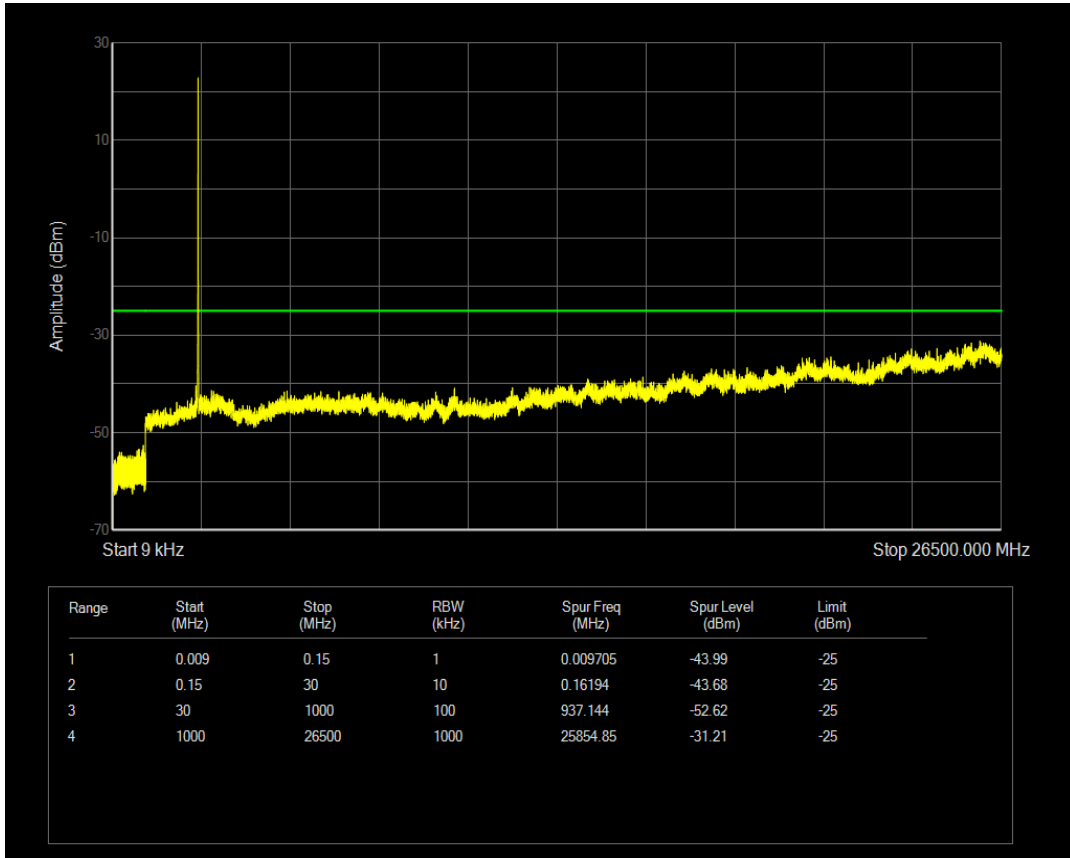

Band7 QPSK BW=5MHz Channel=21425 RB Size=25 Position=#0

Band7 16QAM BW=5MHz Channel=21425 RB Size=1 Position=#0