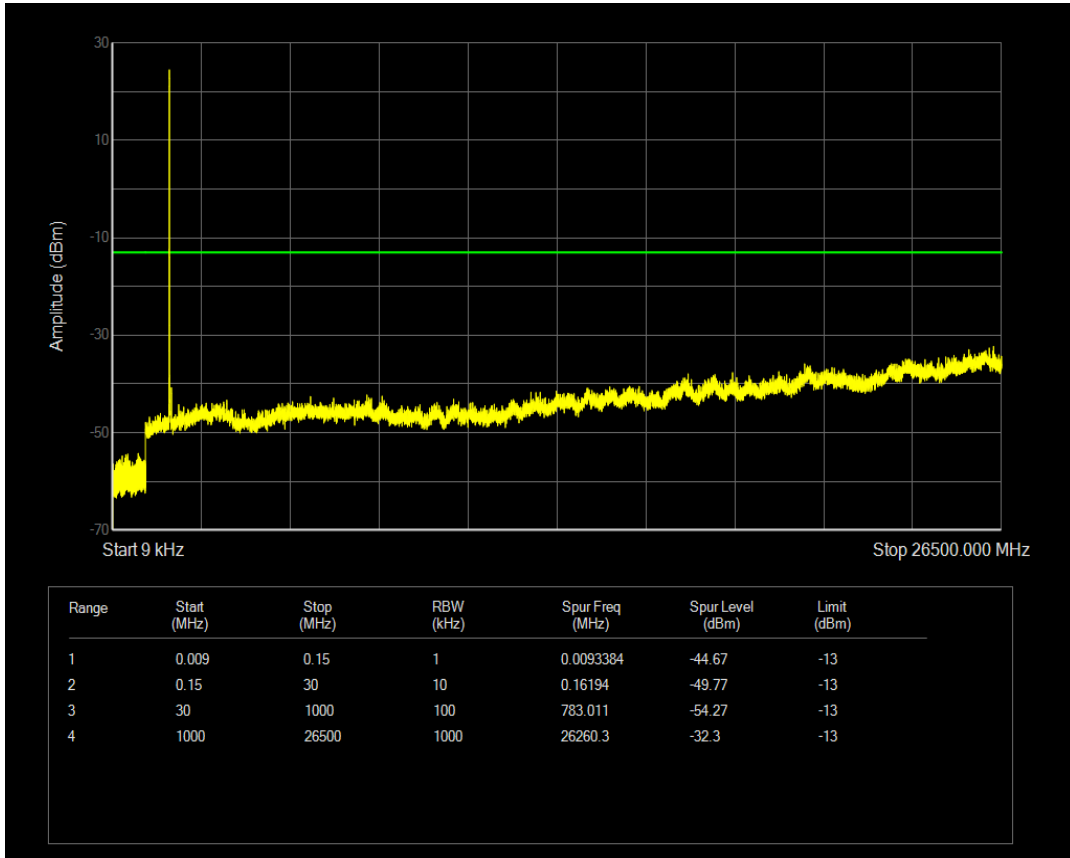

Band66 QPSK BW=3MHz Channel=131987 RB Size=15 Position=#0

Band66 16QAM BW=3MHz Channel=131987 RB Size=1 Position=#0