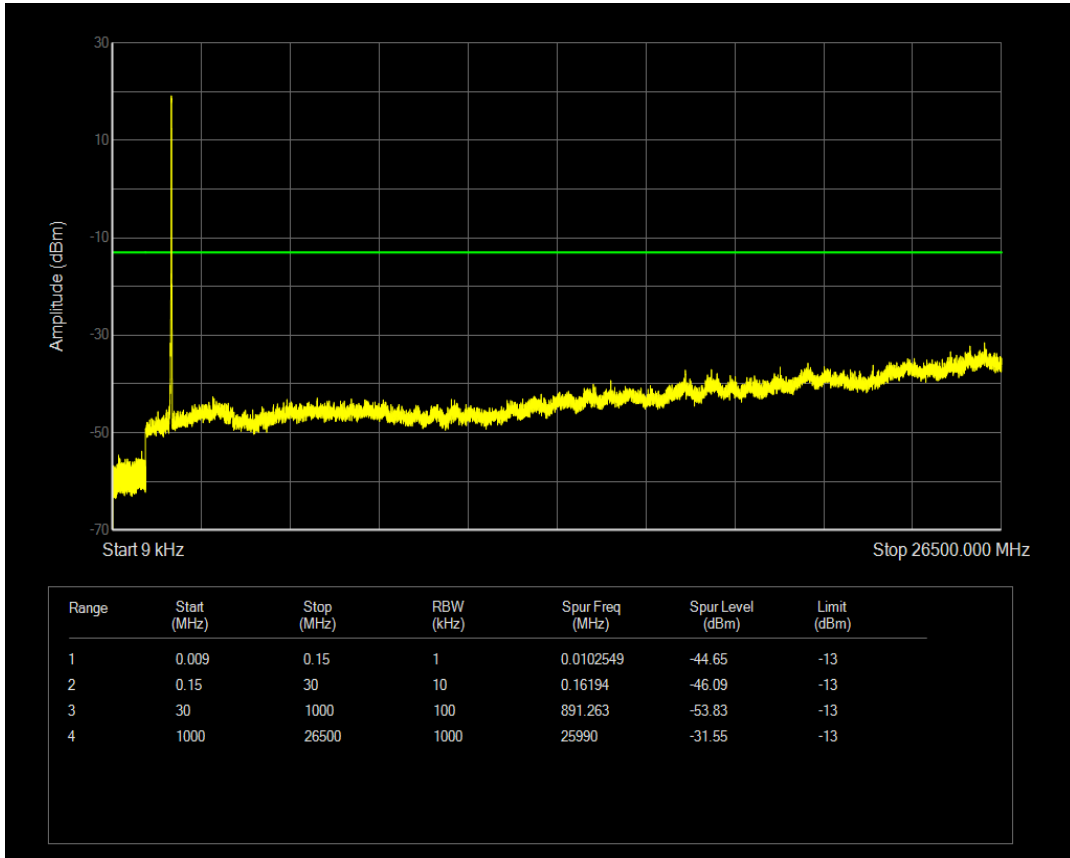

Band66 QPSK BW=15MHz Channel=132597 RB Size=1 Position=#0

Band66 16QAM BW=15MHz Channel=132597 RB Size=1 Position=#0

Band66 QPSK BW=15MHz Channel=132597 RB Size=75 Position=#0

Band66 16QAM BW=15MHz Channel=132597 RB Size=75 Position=#0