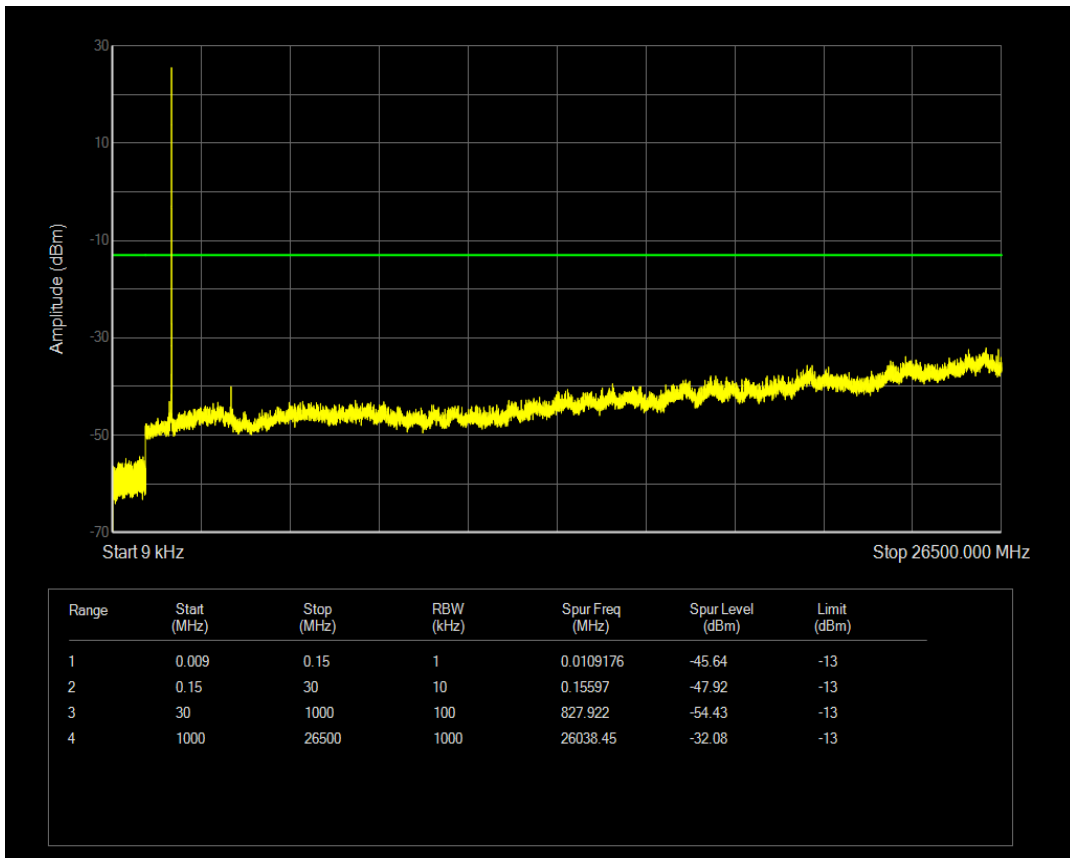

Band66 16QAM BW=5MHz Channel=132647 RB Size=1 Position=#0

Band66 16QAM BW=5MHz Channel=132647 RB Size=25 Position=#0