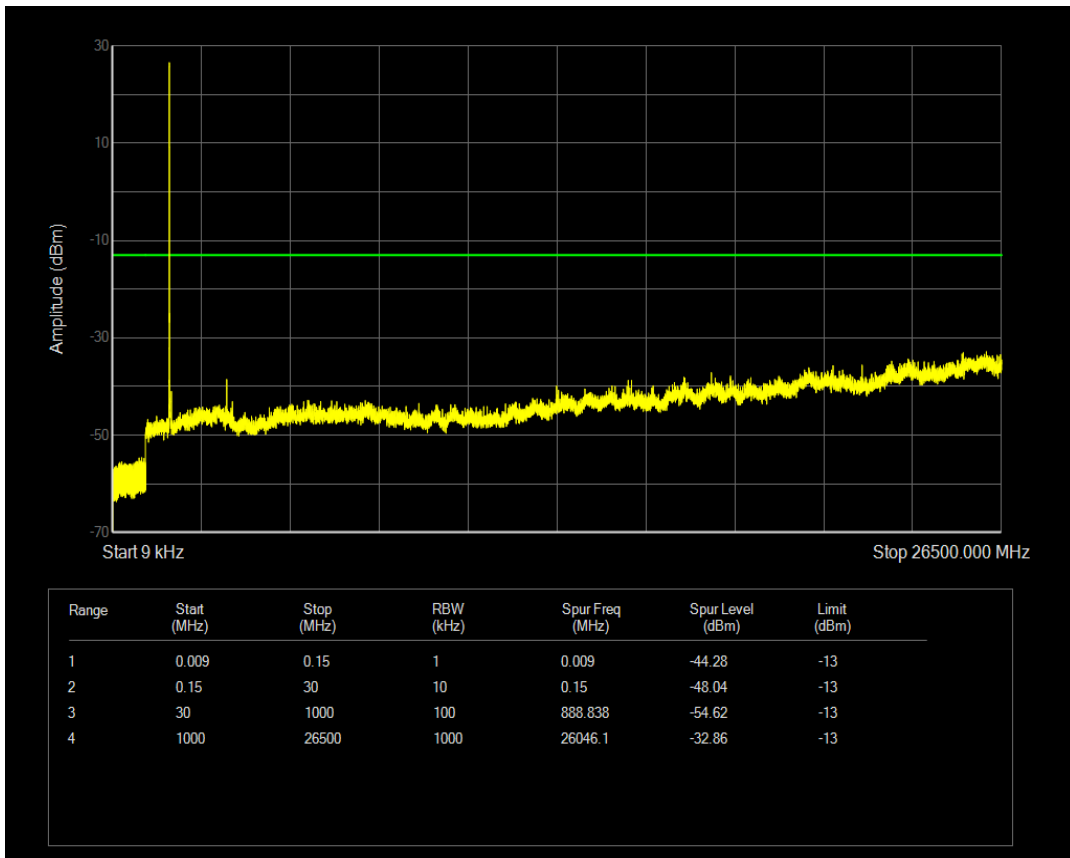

Band66 QPSK BW=5MHz Channel=131997 RB Size=1 Position=#0

Band66 QPSK BW=5MHz Channel=131997 RB Size=25 Position=#0