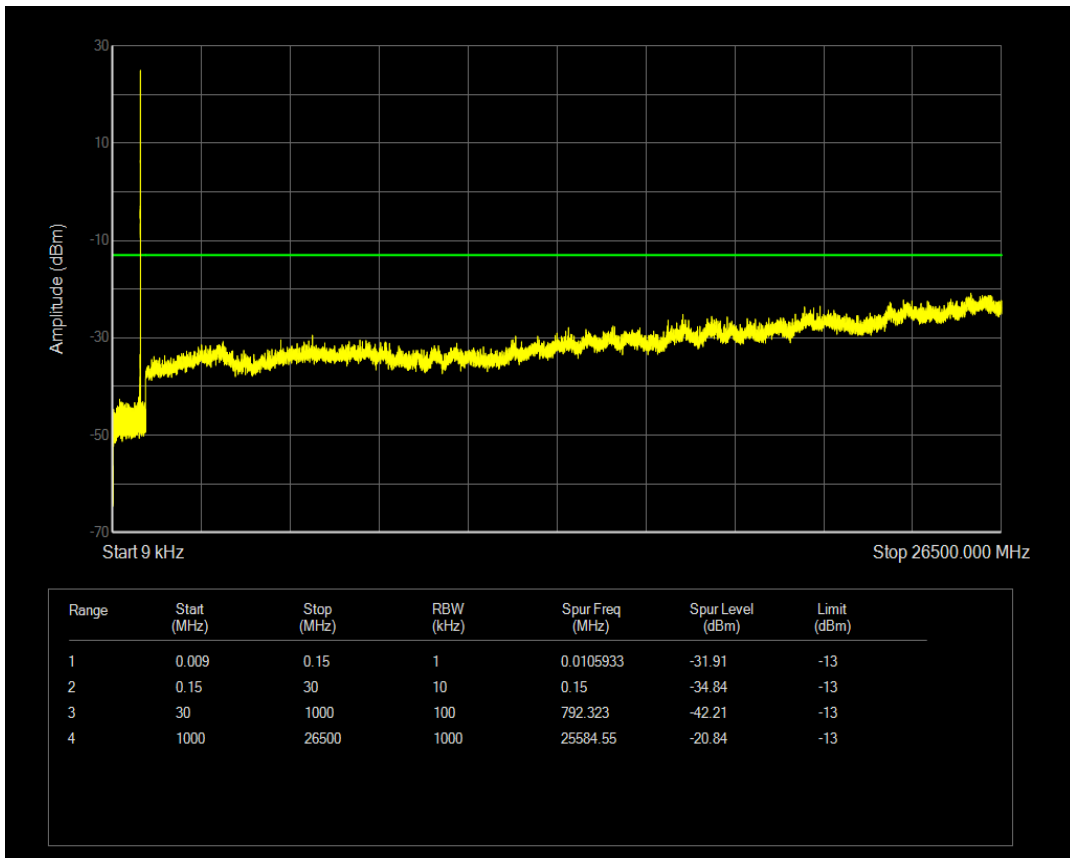

Band5 16QAM BW=3MHz Channel=20635 RB Size=1 Position=#0

Band5 QPSK BW=5MHz Channel=20425 RB Size=1 Position=#0