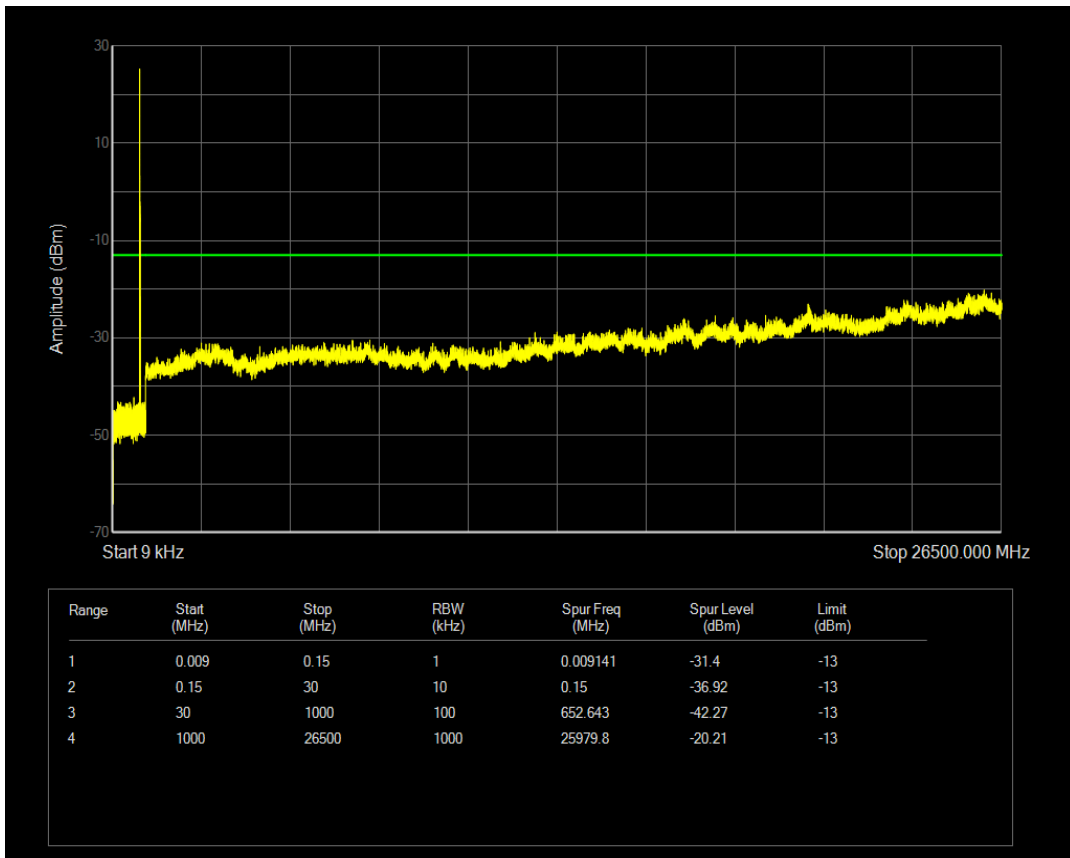

Band5 QPSK BW=3MHz Channel=20415 RB Size=1 Position=#0

Band5 QPSK BW=3MHz Channel=20415 RB Size=15 Position=#0