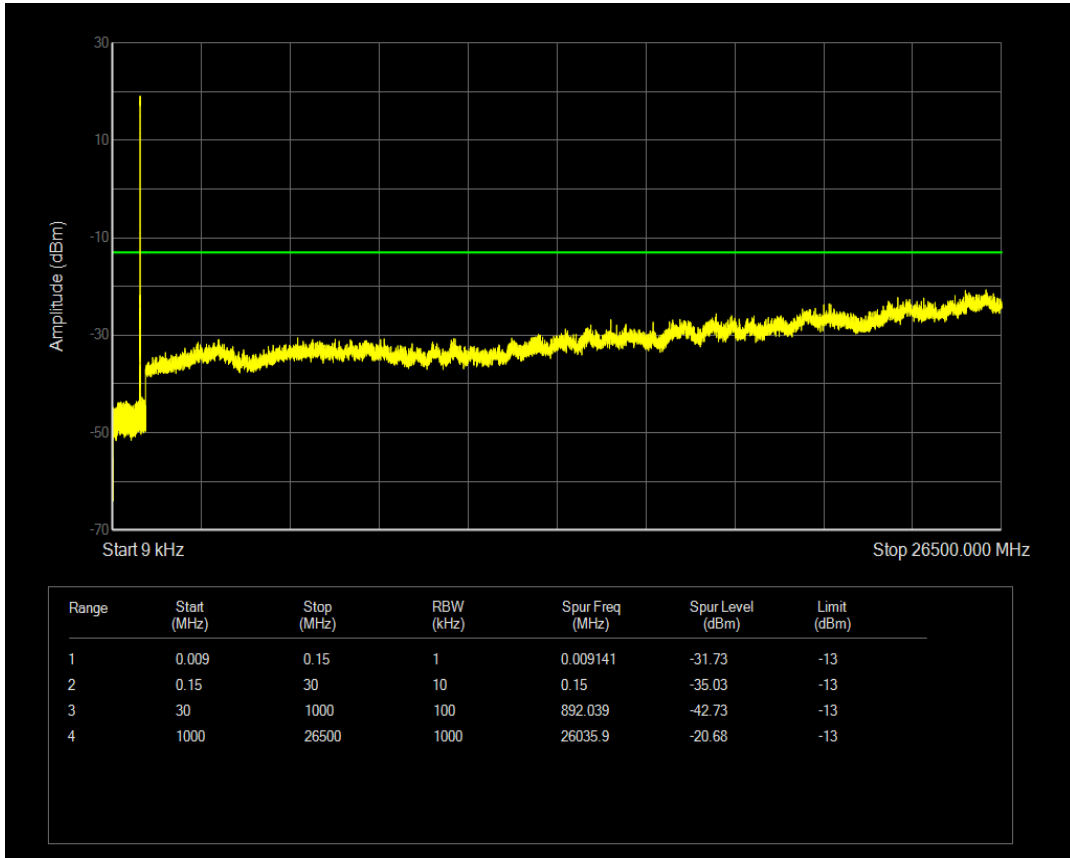

Band5 QPSK BW=1.4MHz Channel=20525 RB Size=1 Position=#0

Band5 QPSK BW=1.4MHz Channel=20525 RB Size=6 Position=#0

Band5 16QAM BW=1.4MHz Channel=20525 RB Size=1 Position=#0

Band5 16QAM BW=1.4MHz Channel=20525 RB Size=6 Position=#0

Band5 QPSK BW=1.4MHz Channel=20643 RB Size=1 Position=#0

Band5 QPSK BW=1.4MHz Channel=20643 RB Size=6 Position=#0

Band5 16QAM BW=1.4MHz Channel=20643 RB Size=1 Position=#0

Band5 16QAM BW=1.4MHz Channel=20643 RB Size=6 Position=#0