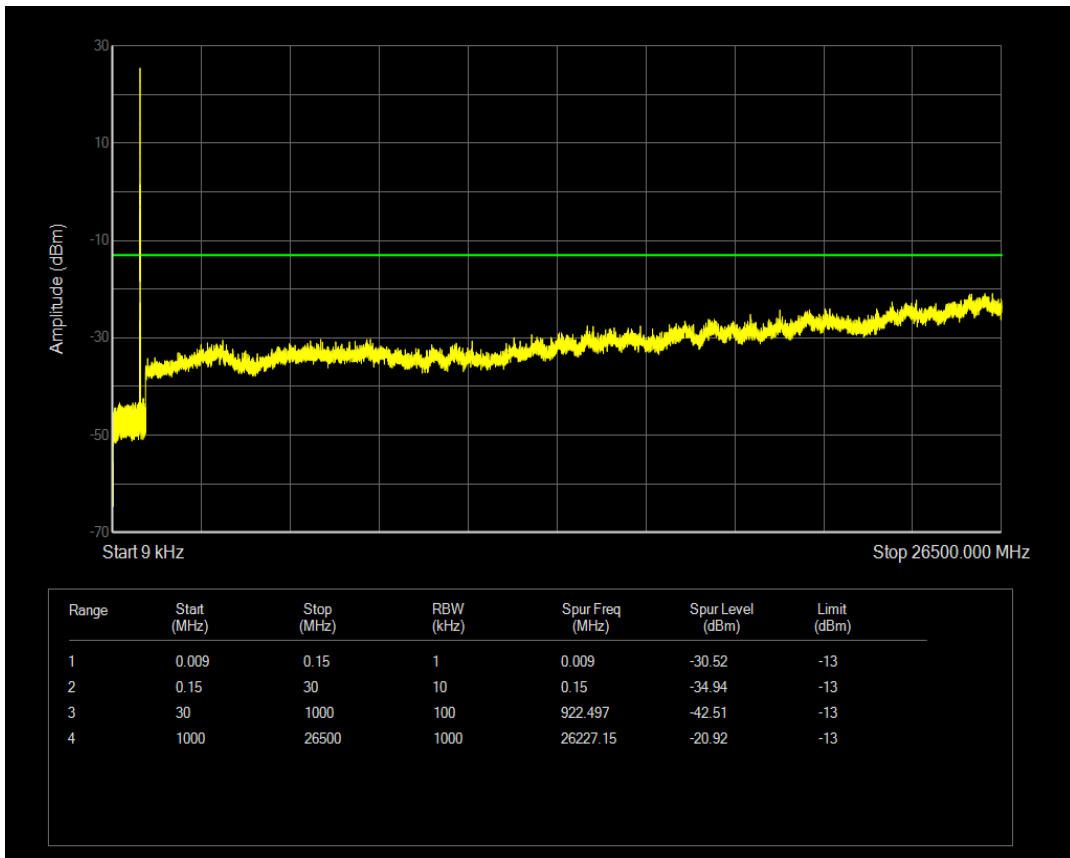

Band5 16QAM BW=3MHz Channel=20525 RB Size=1 Position=#0

Band5 16QAM BW=3MHz Channel=20525 RB Size=15 Position=#0