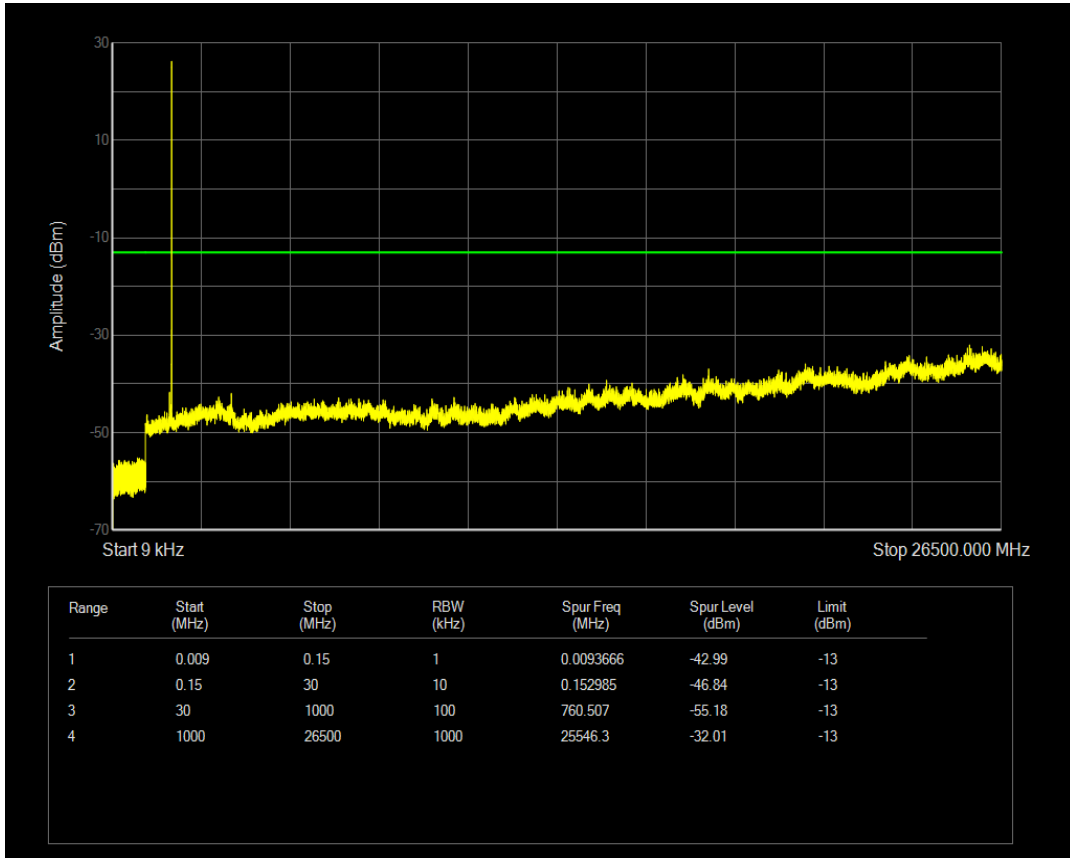

Band66 QPSK BW=1.4MHz Channel=132665 RB Size=6 Position=#0

Band66 16QAM BW=1.4MHz Channel=132665 RB Size=6 Position=#0