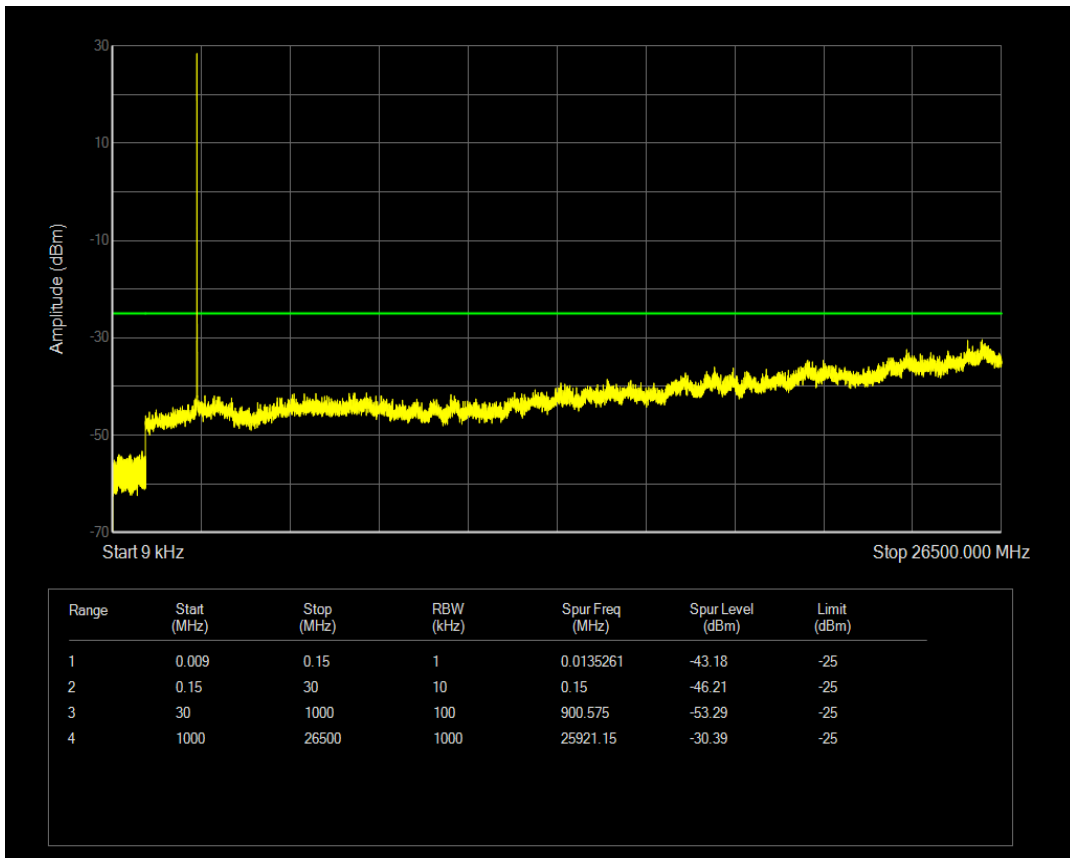

Band7 QPSK BW=5MHz Channel=21100 RB Size=1 Position=#0

Band7 QPSK BW=5MHz Channel=21100 RB Size=25 Position=#0