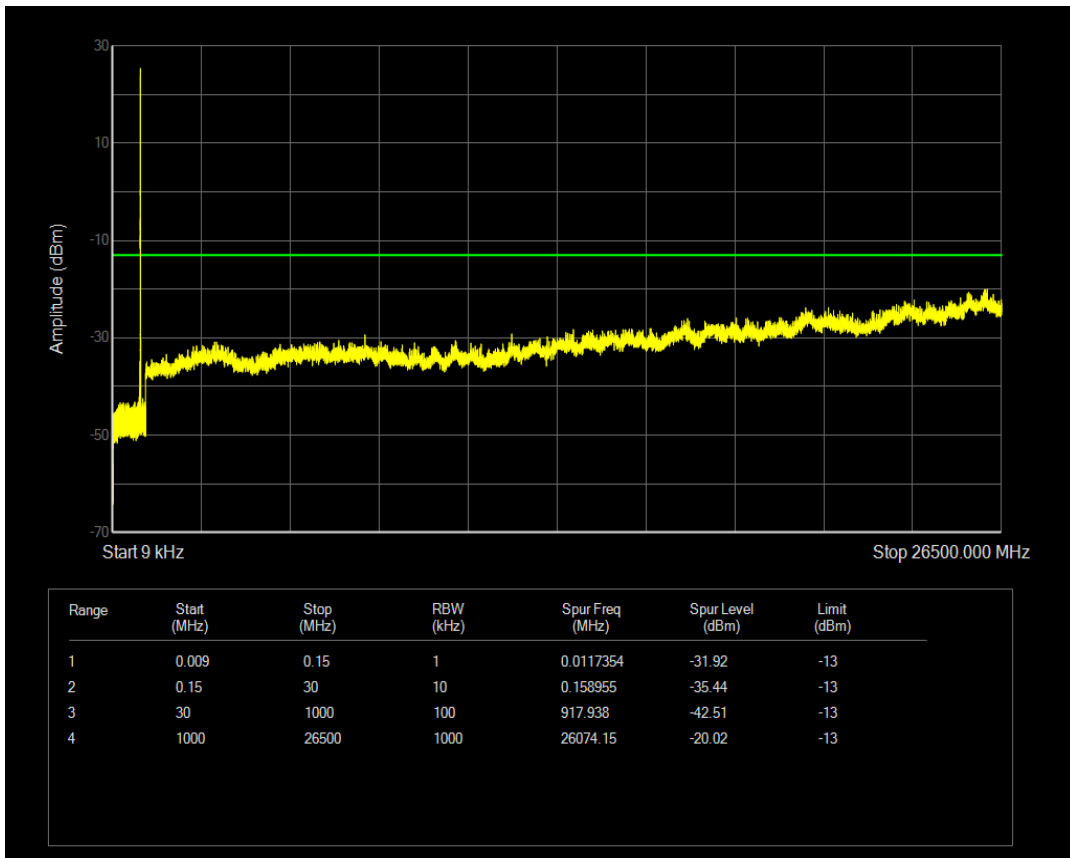

Band5 QPSK BW=5MHz Channel=20625 RB Size=1 Position=#0

Band5 QPSK BW=5MHz Channel=20625 RB Size=25 Position=#0