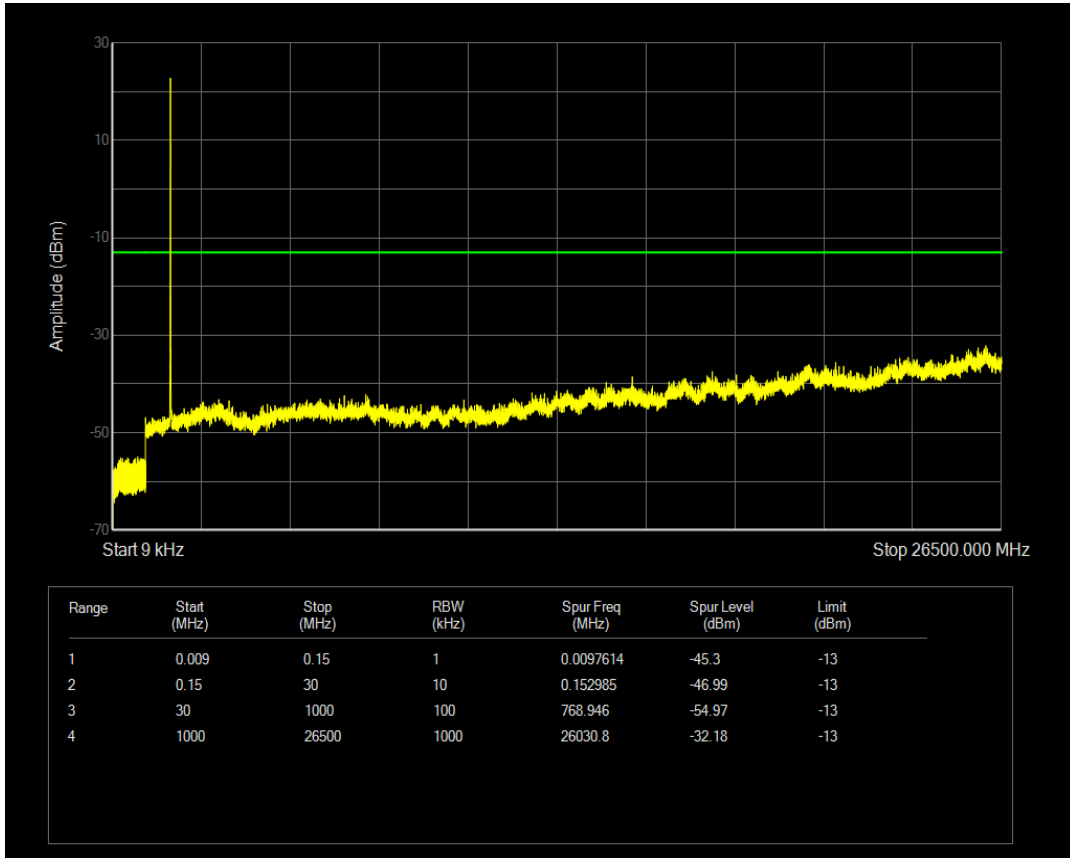

Band66 16QAM BW=5MHz Channel=131997 RB Size=25 Position=#0

Band66 QPSK BW=5MHz Channel=132322 RB Size=25 Position=#0

Band66 16QAM BW=5MHz Channel=132322 RB Size=1 Position=#0

Band66 16QAM BW=5MHz Channel=132322 RB Size=25 Position=#0