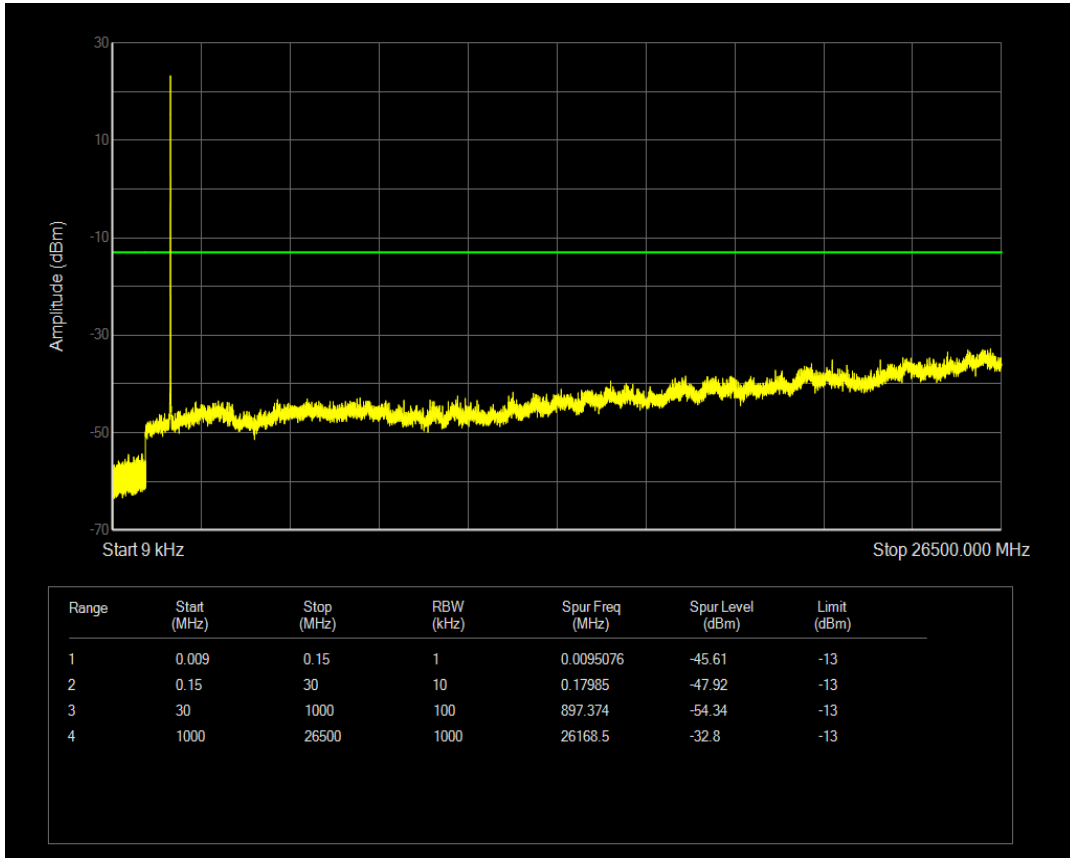

Band66 QPSK BW=3MHz Channel=132322 RB Size=1 Position=#0

Band66 QPSK BW=3MHz Channel=132322 RB Size=15 Position=#0

Band66 16QAM BW=3MHz Channel=132322 RB Size=1 Position=#0

Band66 16QAM BW=3MHz Channel=132322 RB Size=15 Position=#0