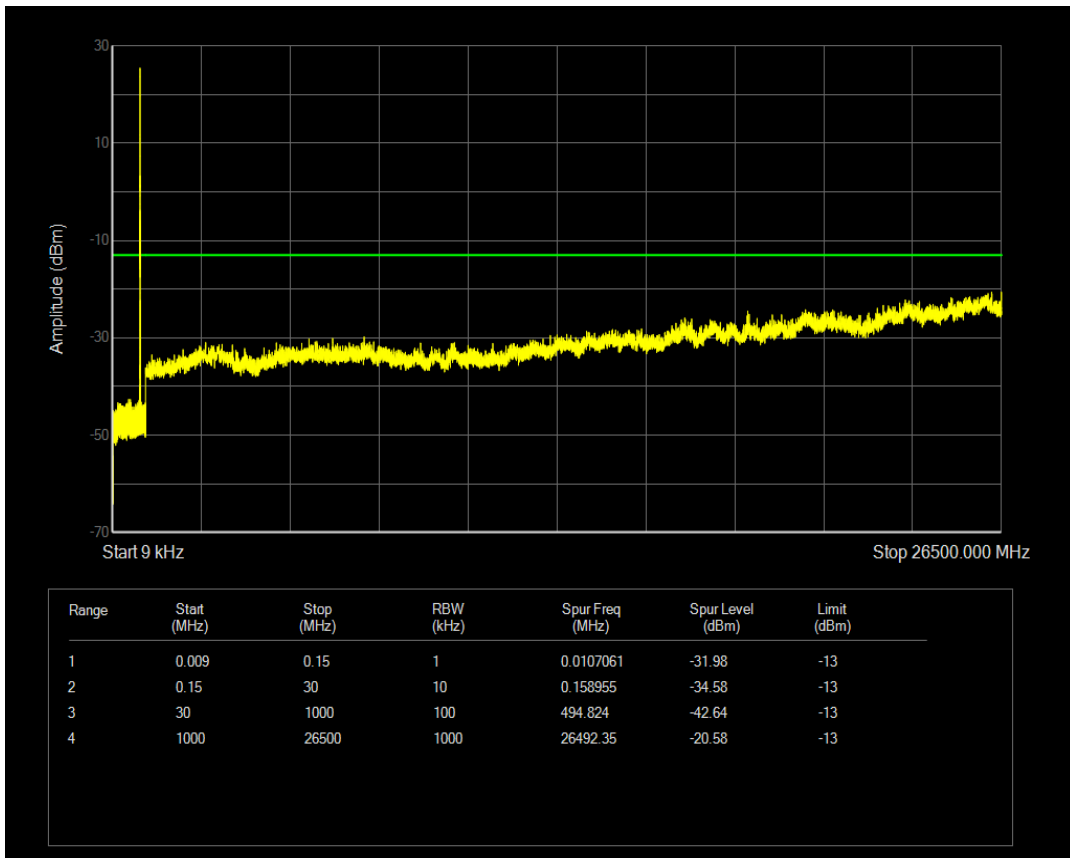

Band5 16QAM BW=5MHz Channel=20525 RB Size=1 Position=#0

Band5 16QAM BW=5MHz Channel=20525 RB Size=25 Position=#0