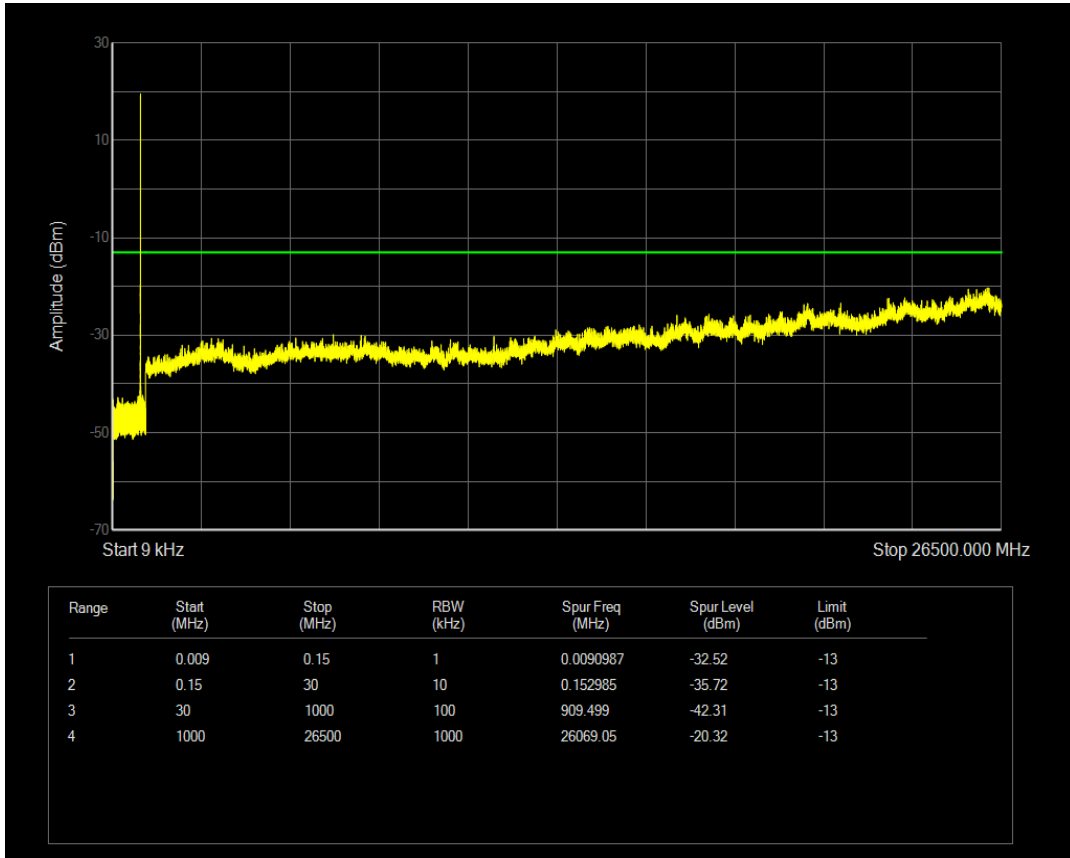

Band5 QPSK BW=1.4MHz Channel=20643 RB Size=1 Position=#0

Band5 QPSK BW=1.4MHz Channel=20643 RB Size=6 Position=#0

Band5 16QAM BW=1.4MHz Channel=20643 RB Size=1 Position=#0

Band5 16QAM BW=1.4MHz Channel=20643 RB Size=6 Position=#0