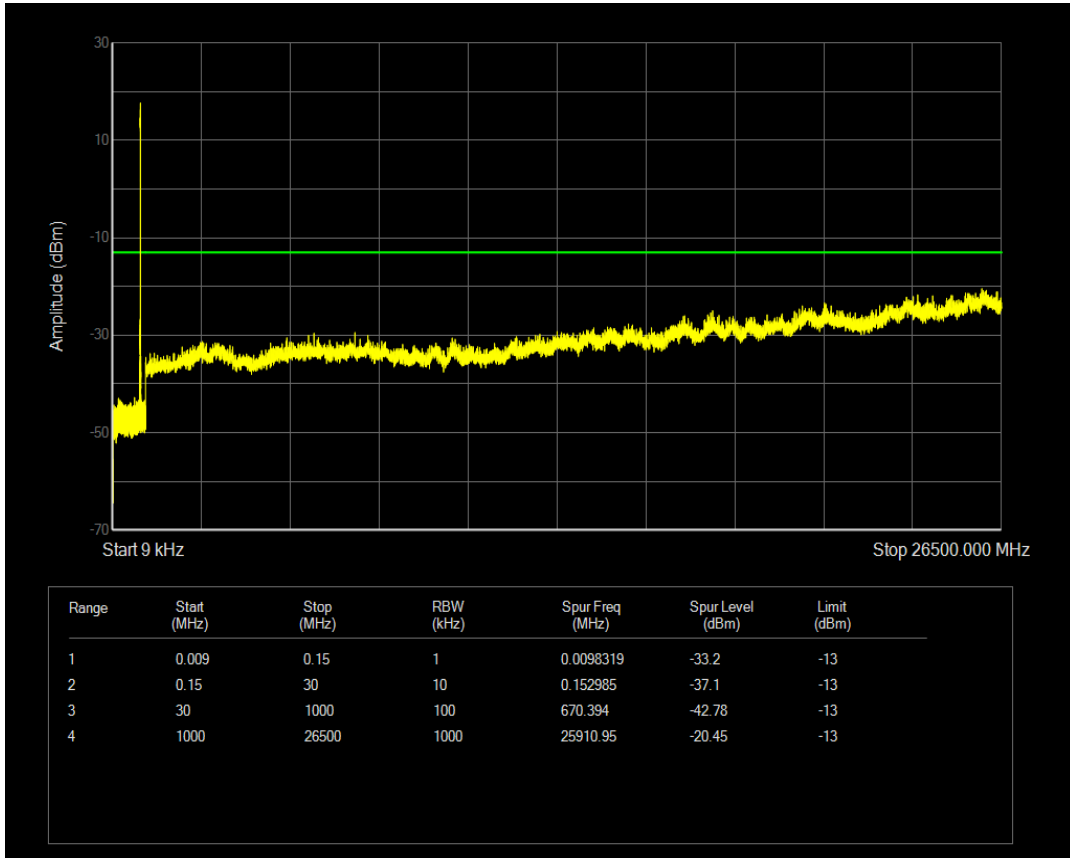

Band5 QPSK BW=5MHz Channel=20625 RB Size=25 Position=#0

Band5 16QAM BW=5MHz Channel=20625 RB Size=25 Position=#0