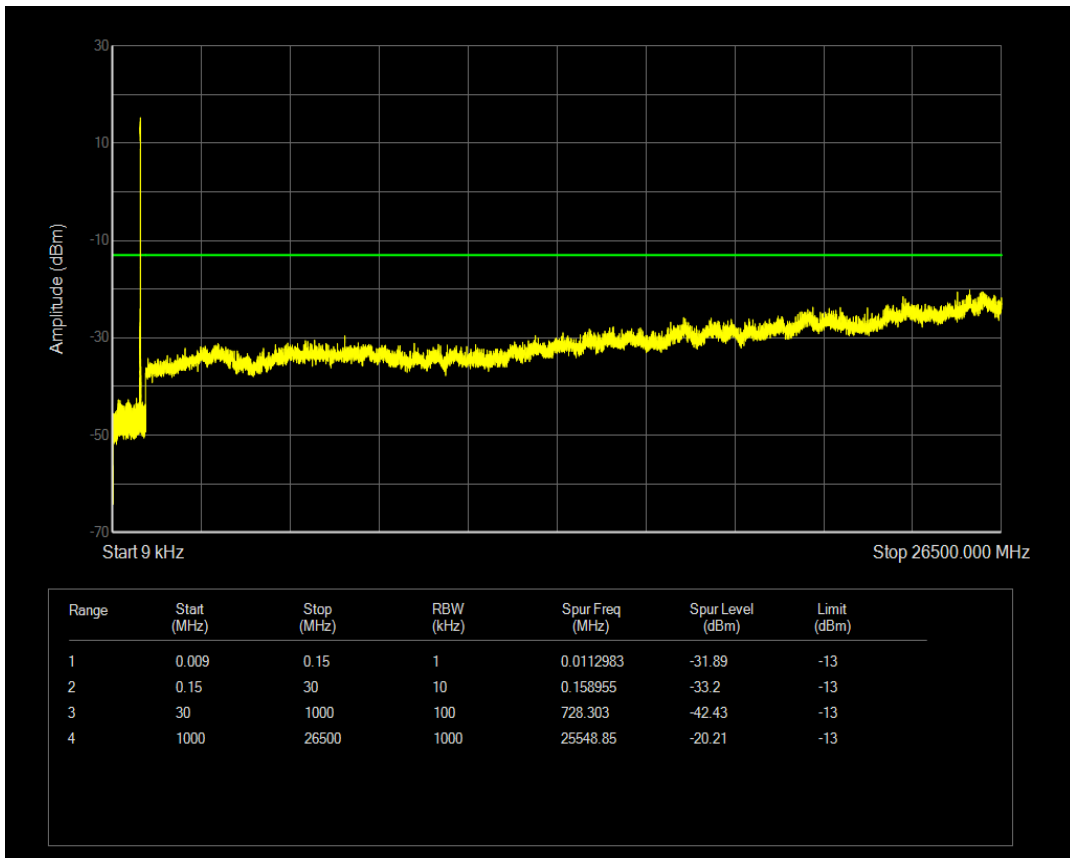

Band5 16QAM BW=5MHz Channel=20625 RB Size=25 Position=#0

Band5 16QAM BW=5MHz Channel=20625 RB Size=1 Position=#0