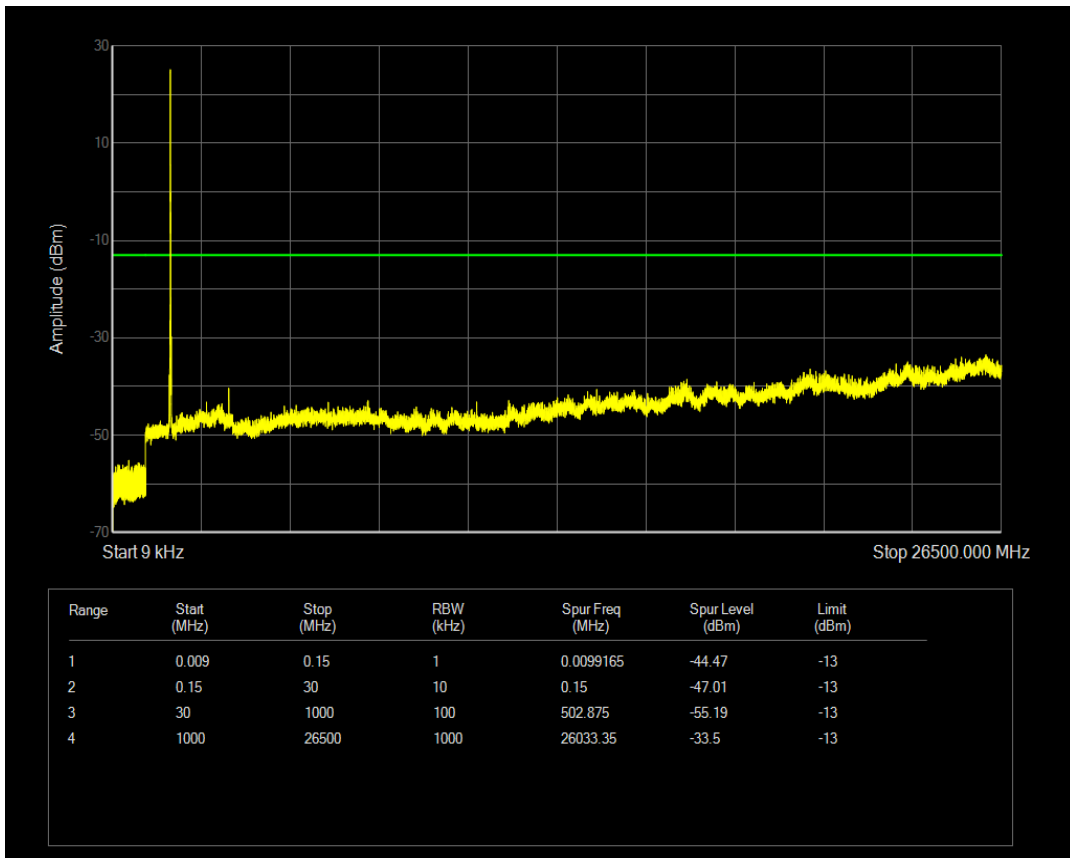

Band4 QPSK BW=15MHz Channel=20025 RB Size=1 Position=#0

Band4 QPSK BW=15MHz Channel=20025 RB Size=75 Position=#0

Band4 16QAM BW=15MHz Channel=20025 RB Size=1 Position=#0

Band4 16QAM BW=15MHz Channel=20025 RB Size=75 Position=#0

Band4 QPSK BW=15MHz Channel=20175 RB Size=1 Position=#0

Band4 16QAM BW=15MHz Channel=20175 RB Size=1 Position=#0

Band4 QPSK BW=15MHz Channel=20175 RB Size=75 Position=#0

Band4 16QAM BW=15MHz Channel=20175 RB Size=75 Position=#0

Band4 QPSK BW=15MHz Channel=20325 RB Size=1 Position=#0

Band4 QPSK BW=15MHz Channel=20325 RB Size=75 Position=#0

Band4 16QAM BW=15MHz Channel=20325 RB Size=1 Position=#0

Band4 16QAM BW=15MHz Channel=20325 RB Size=75 Position=#0