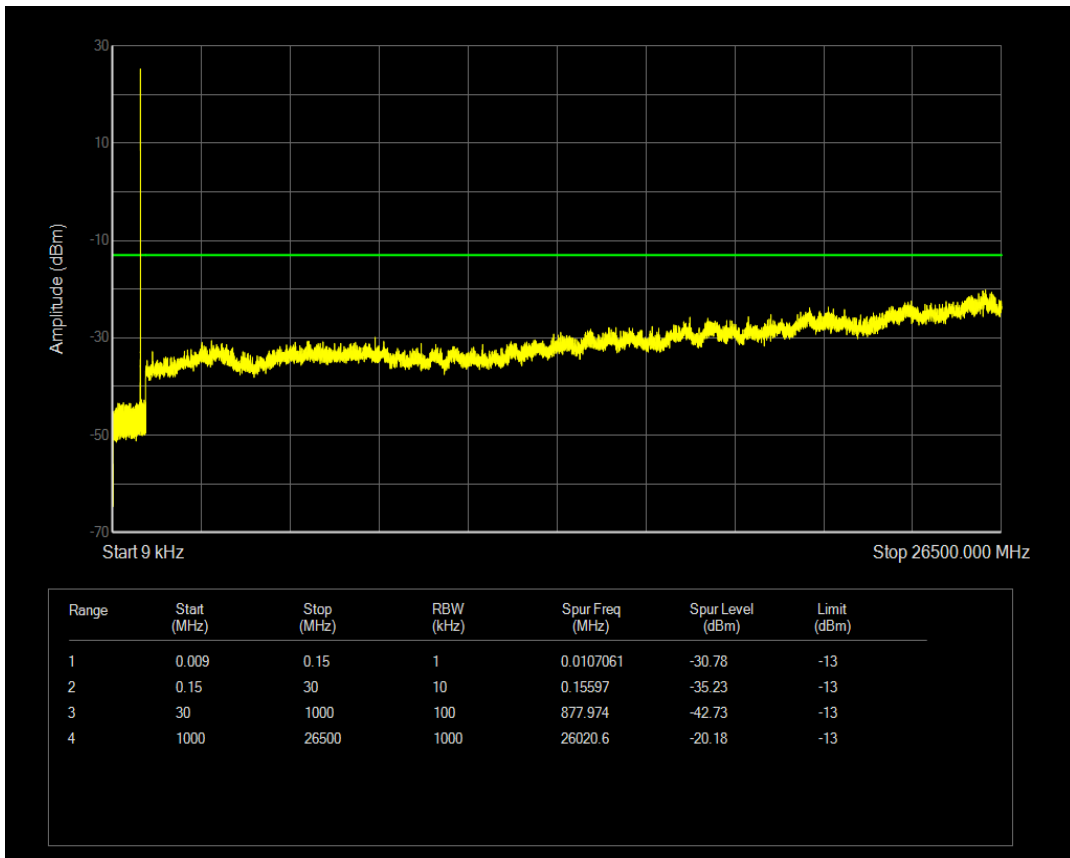

Band5 16QAM BW=1.4MHz Channel=20643 RB Size=1 Position=#0

Band5 16QAM BW=1.4MHz Channel=20643 RB Size=6 Position=#0