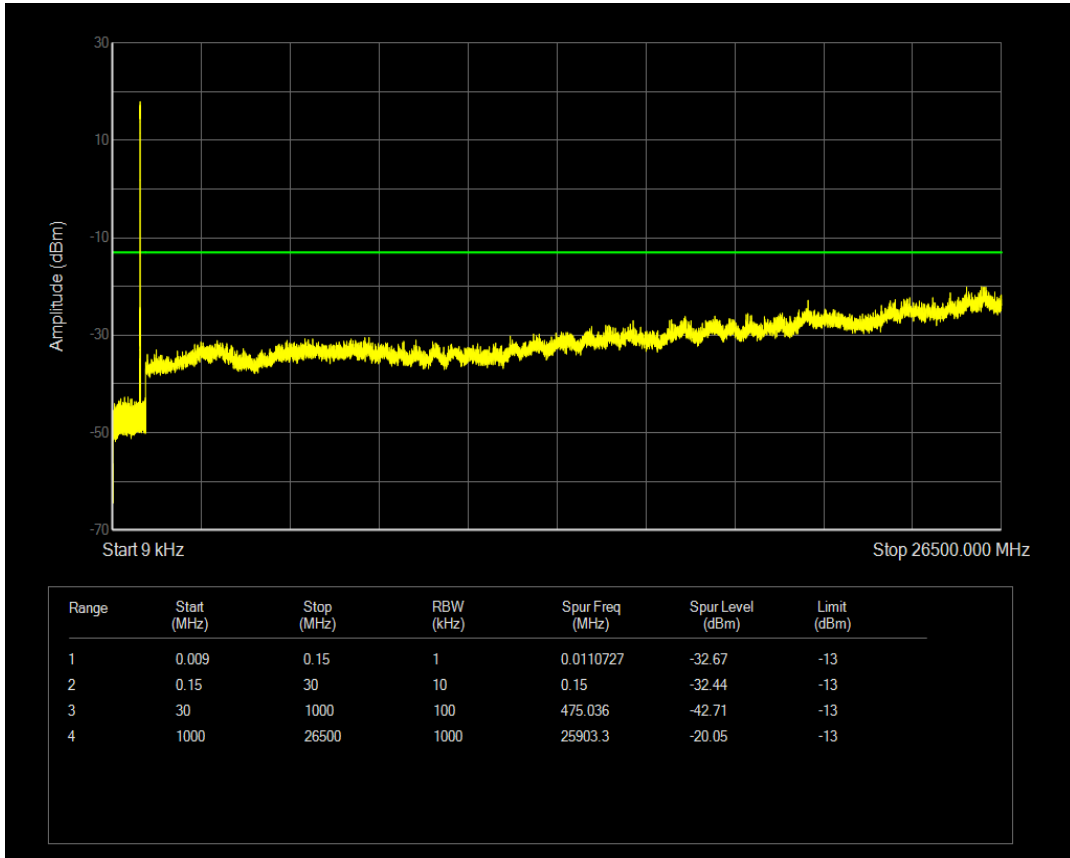

Band5 QPSK BW=3MHz Channel=20525 RB Size=15 Position=#0

Band5 16QAM BW=3MHz Channel=20525 RB Size=1 Position=#0