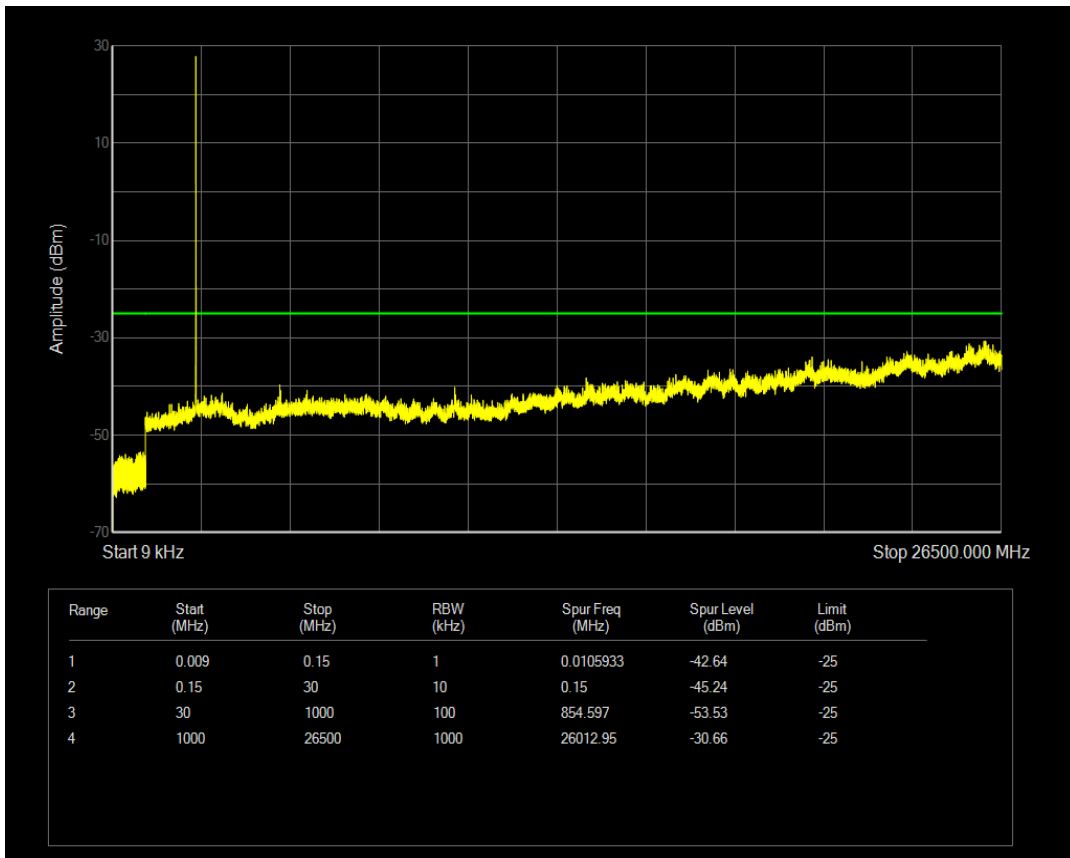

Band7 16QAM BW=5MHz Channel=20775 RB Size=1 Position=#0

Band7 16QAM BW=5MHz Channel=20775 RB Size=25 Position=#0