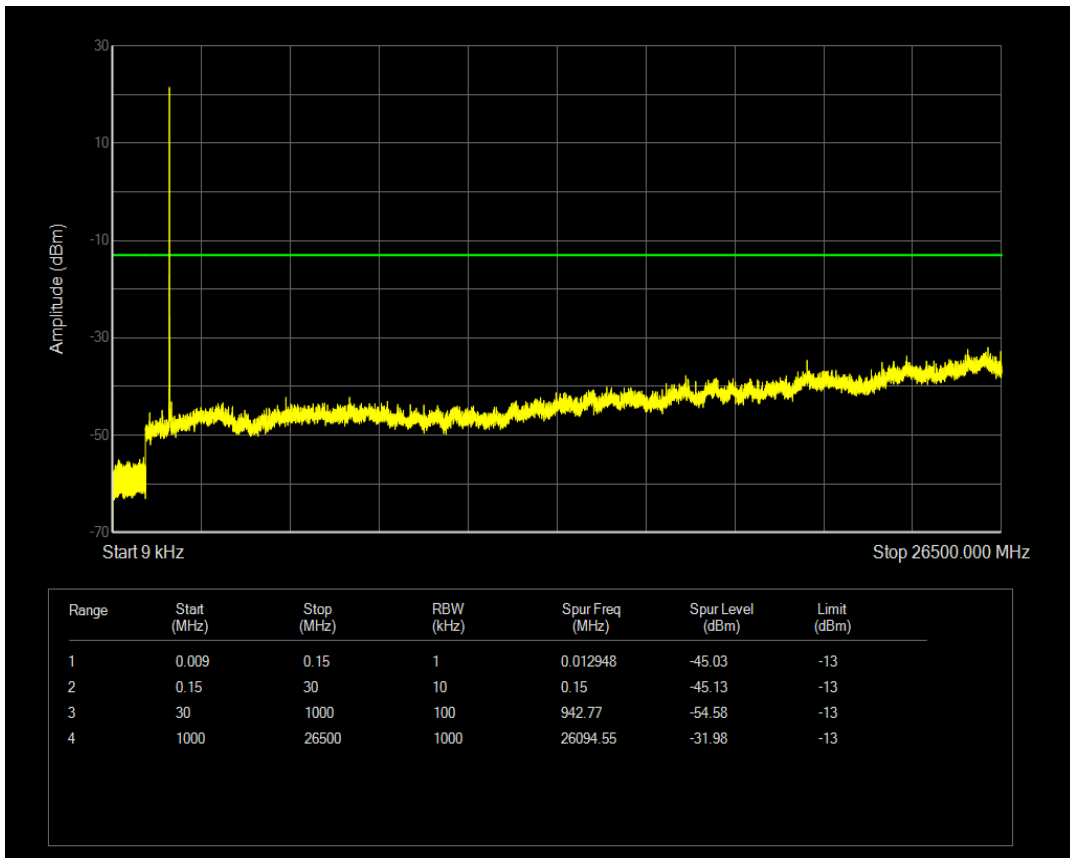

Band66 16QAM BW=5MHz Channel=131997 RB Size=25 Position=#0

Band66 QPSK BW=5MHz Channel=132322 RB Size=25 Position=#0