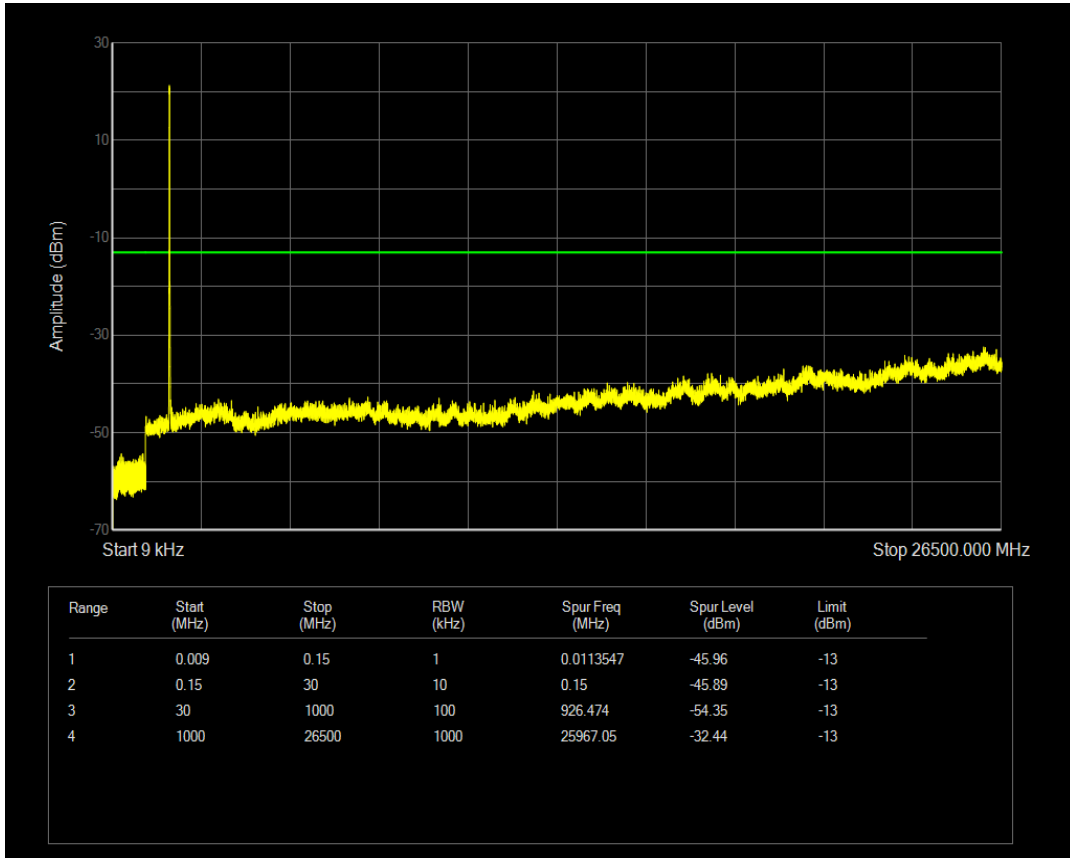

Band66 QPSK BW=10MHz Channel=132022 RB Size=50 Position=#0

Band66 16QAM BW=10MHz Channel=132022 RB Size=50 Position=#0