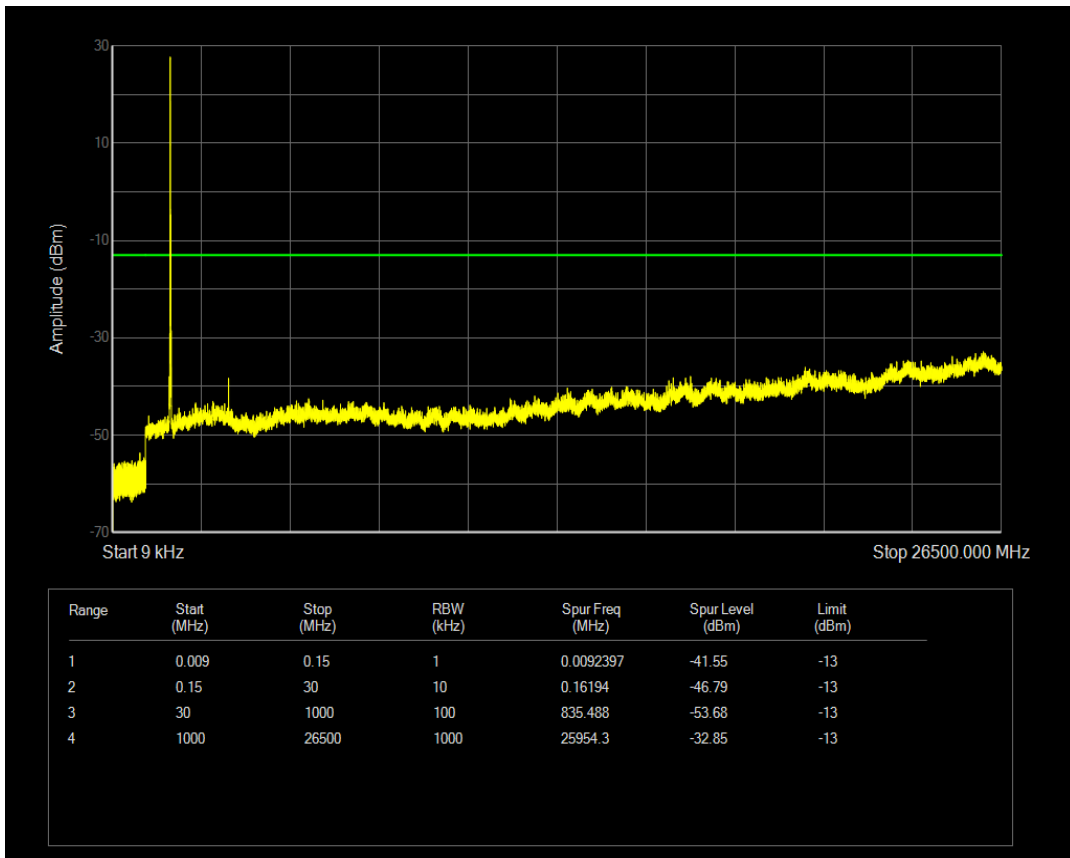

Band66 16QAM BW=15MHz Channel=132322 RB Size=1 Position=#0

Band66 16QAM BW=15MHz Channel=132322 RB Size=75 Position=#0