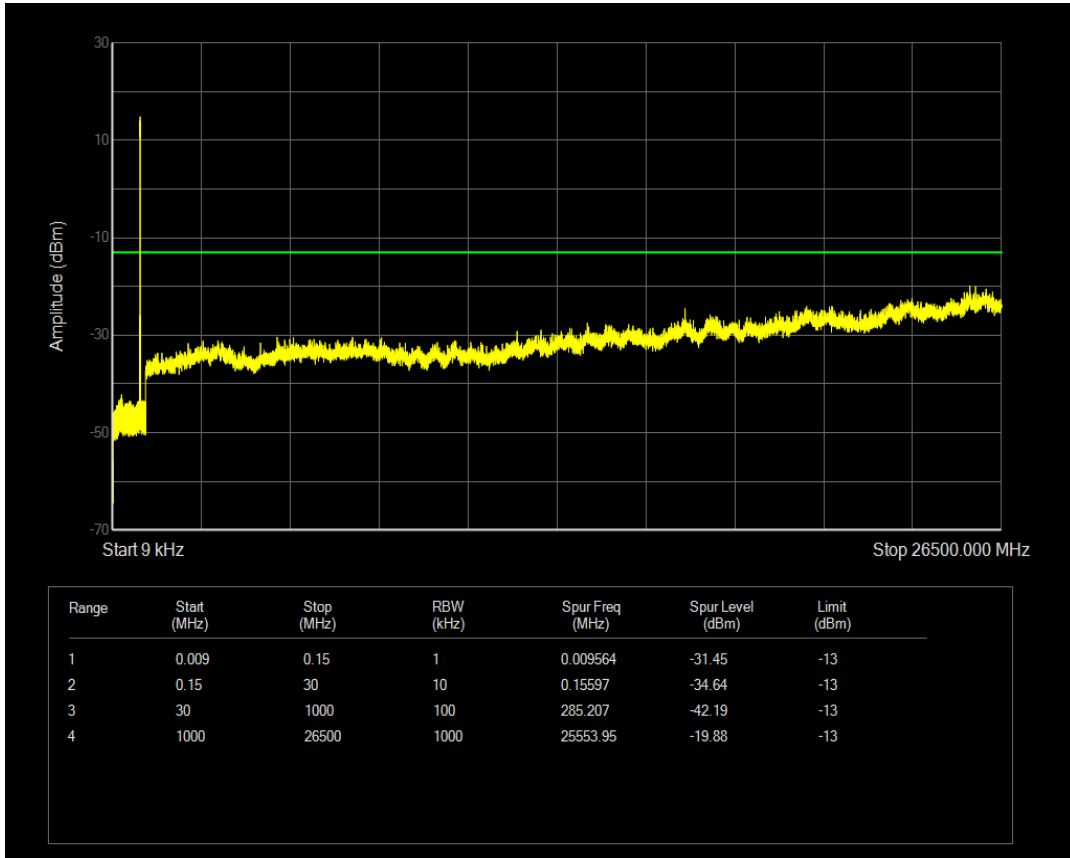

Band5 QPSK BW=5MHz Channel=20525 RB Size=25 Position=#0

Band5 QPSK BW=5MHz Channel=20525 RB Size=1 Position=#0

Band5 16QAM BW=5MHz Channel=20525 RB Size=1 Position=#0

Band5 16QAM BW=5MHz Channel=20525 RB Size=25 Position=#0