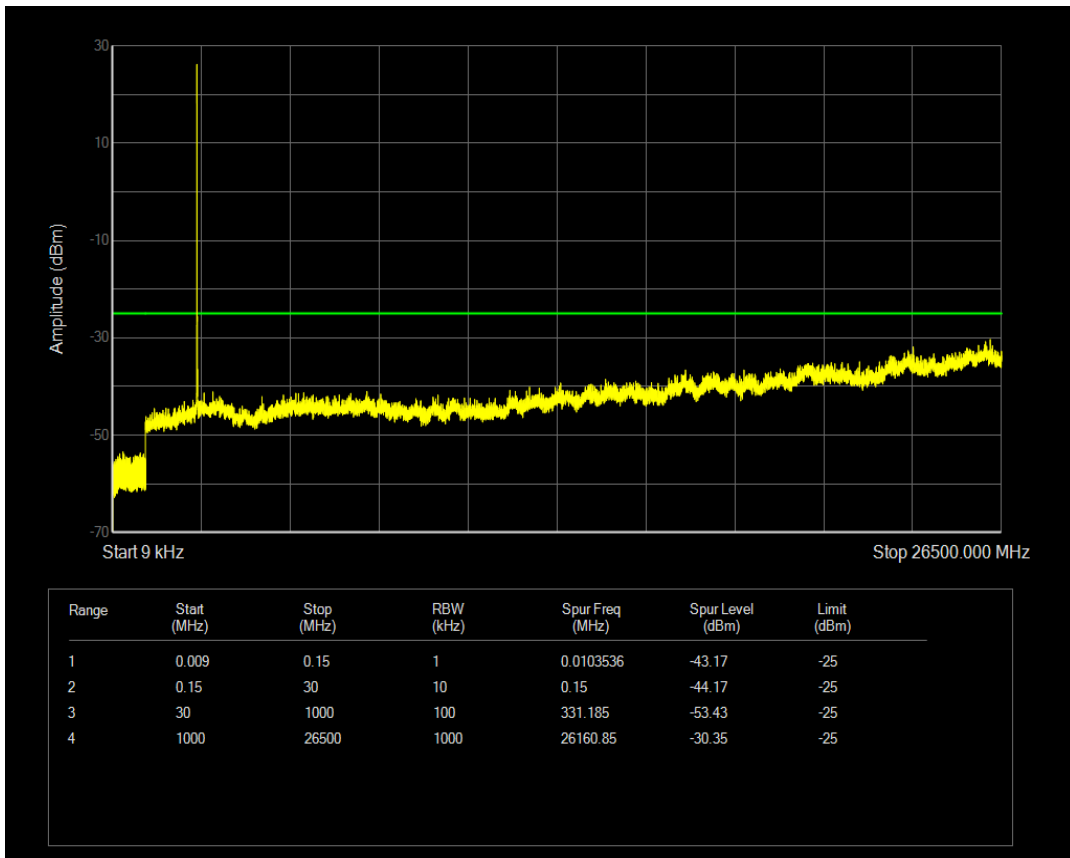

Band7 16QAM BW=5MHz Channel=21100 RB Size=1 Position=#0

Band7 16QAM BW=5MHz Channel=21100 RB Size=25 Position=#0