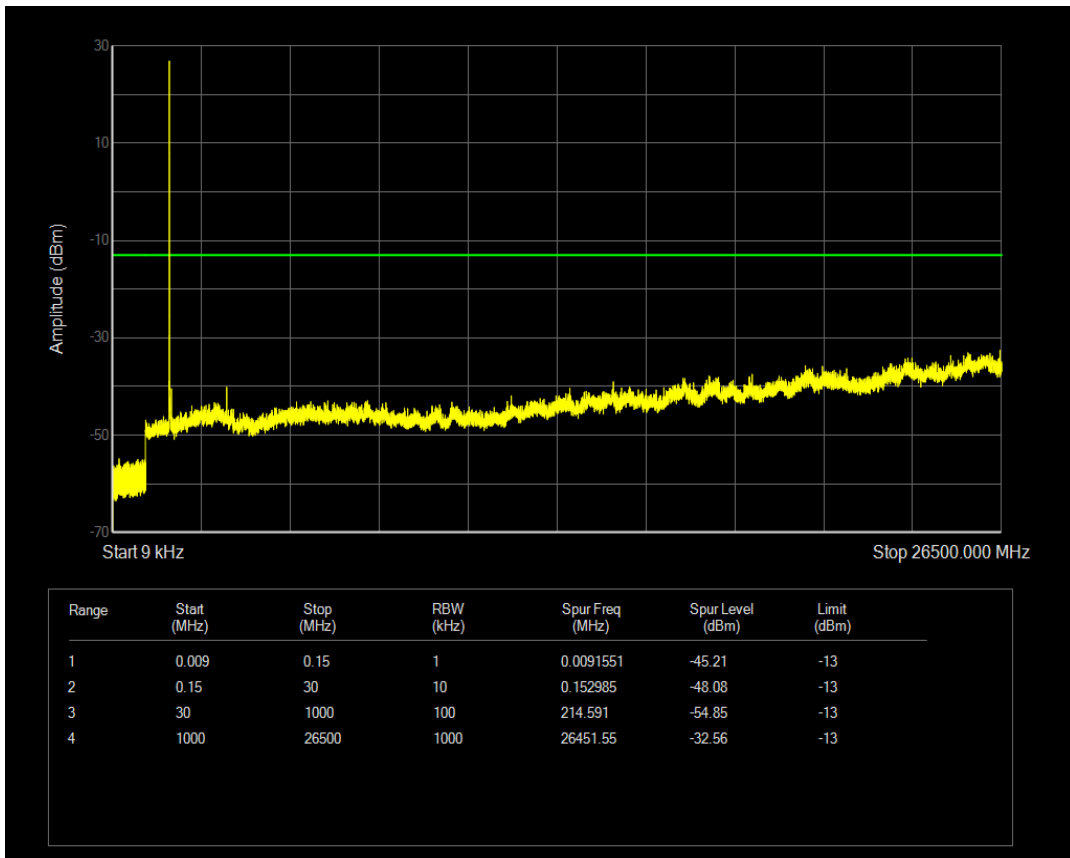

Band66 16QAM BW=5MHz Channel=131997 RB Size=1 Position=#0

Band66 QPSK BW=5MHz Channel=132322 RB Size=1 Position=#0