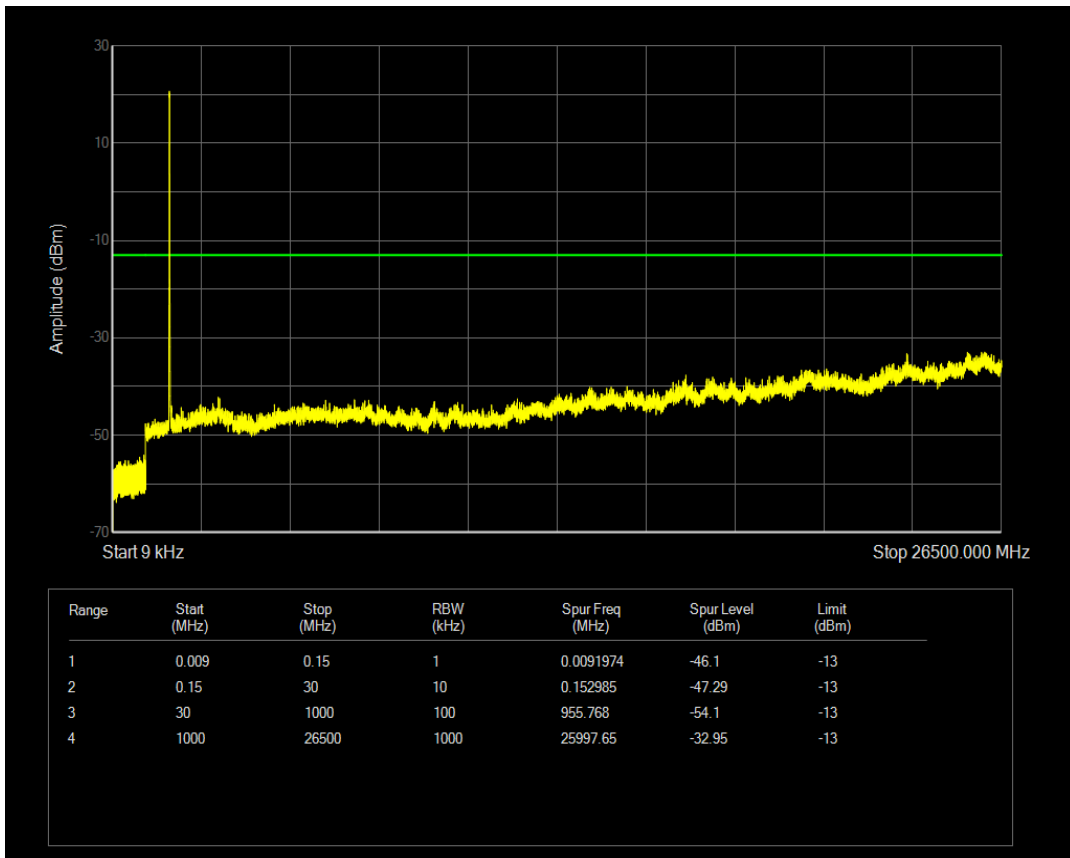

Band66 16QAM BW=10MHz Channel=132022 RB Size=50 Position=#0

Band66 16QAM BW=10MHz Channel=132022 RB Size=1 Position=#0