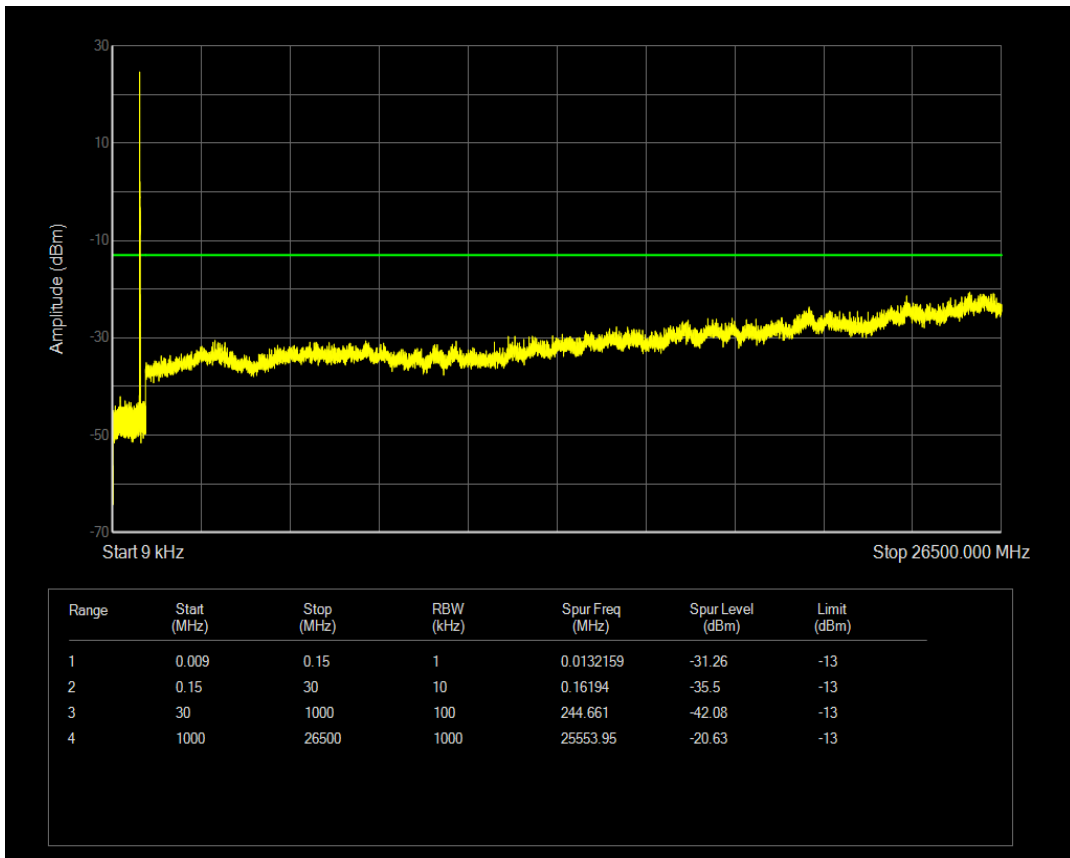

Band5 16QAM BW=3MHz Channel=20415 RB Size=1 Position=#0

Band5 16QAM BW=3MHz Channel=20415 RB Size=15 Position=#0