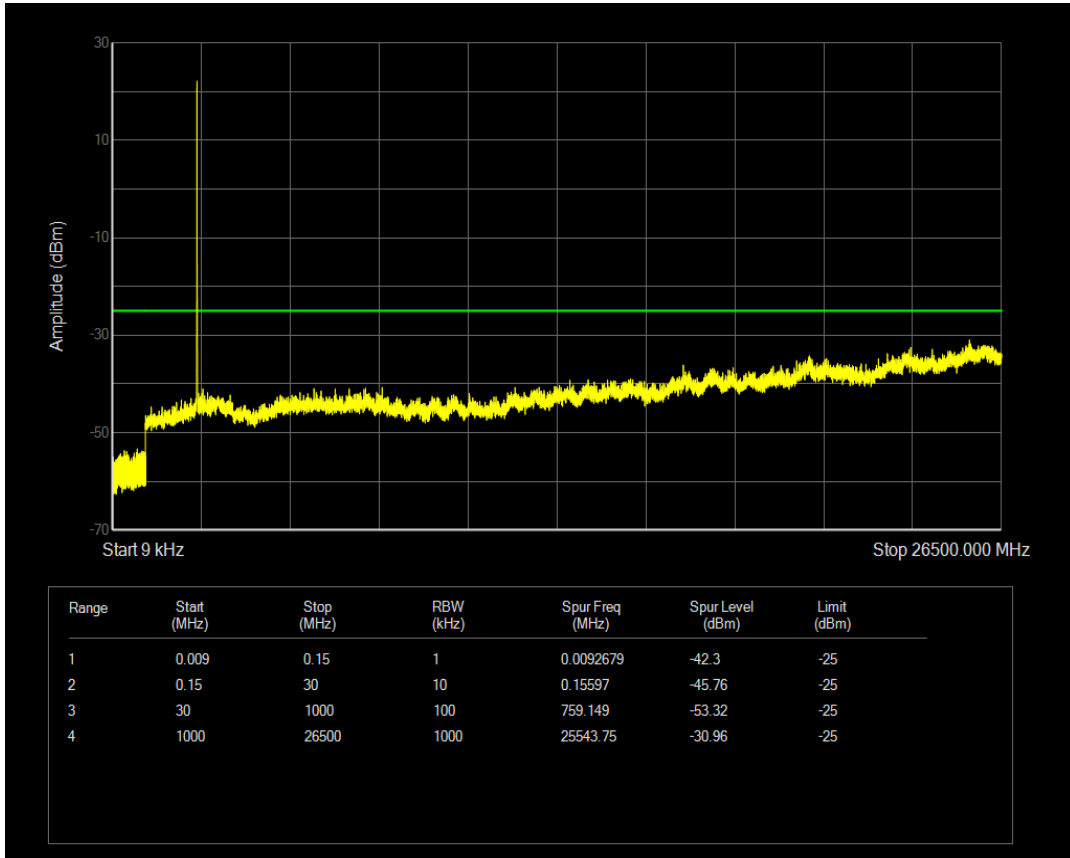

Band7 QPSK BW=5MHz Channel=21100 RB Size=1 Position=#0

Band7 QPSK BW=5MHz Channel=21100 RB Size=25 Position=#0

Band7 16QAM BW=5MHz Channel=21100 RB Size=1 Position=#0

Band7 16QAM BW=5MHz Channel=21100 RB Size=25 Position=#0