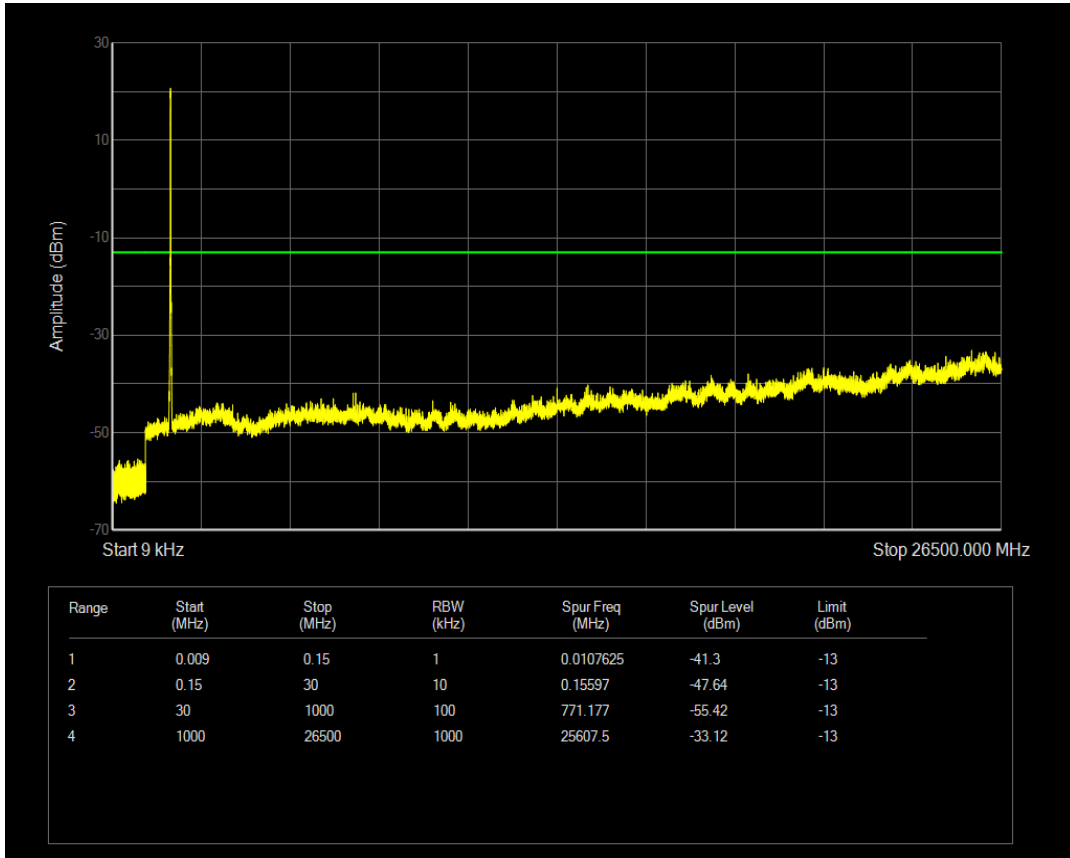

Band4 QPSK BW=15MHz Channel=20025 RB Size=1 Position=#0

Band4 QPSK BW=15MHz Channel=20025 RB Size=75 Position=#0

Band4 16QAM BW=15MHz Channel=20025 RB Size=1 Position=#0

Band4 16QAM BW=15MHz Channel=20025 RB Size=75 Position=#0

Band4 QPSK BW=15MHz Channel=20175 RB Size=1 Position=#0

Band4 16QAM BW=15MHz Channel=20175 RB Size=1 Position=#0

Band4 QPSK BW=15MHz Channel=20175 RB Size=75 Position=#0

Band4 16QAM BW=15MHz Channel=20175 RB Size=75 Position=#0

Band4 QPSK BW=15MHz Channel=20325 RB Size=1 Position=#0

Band4 QPSK BW=15MHz Channel=20325 RB Size=75 Position=#0

Band4 16QAM BW=15MHz Channel=20325 RB Size=1 Position=#0

Band4 16QAM BW=15MHz Channel=20325 RB Size=75 Position=#0