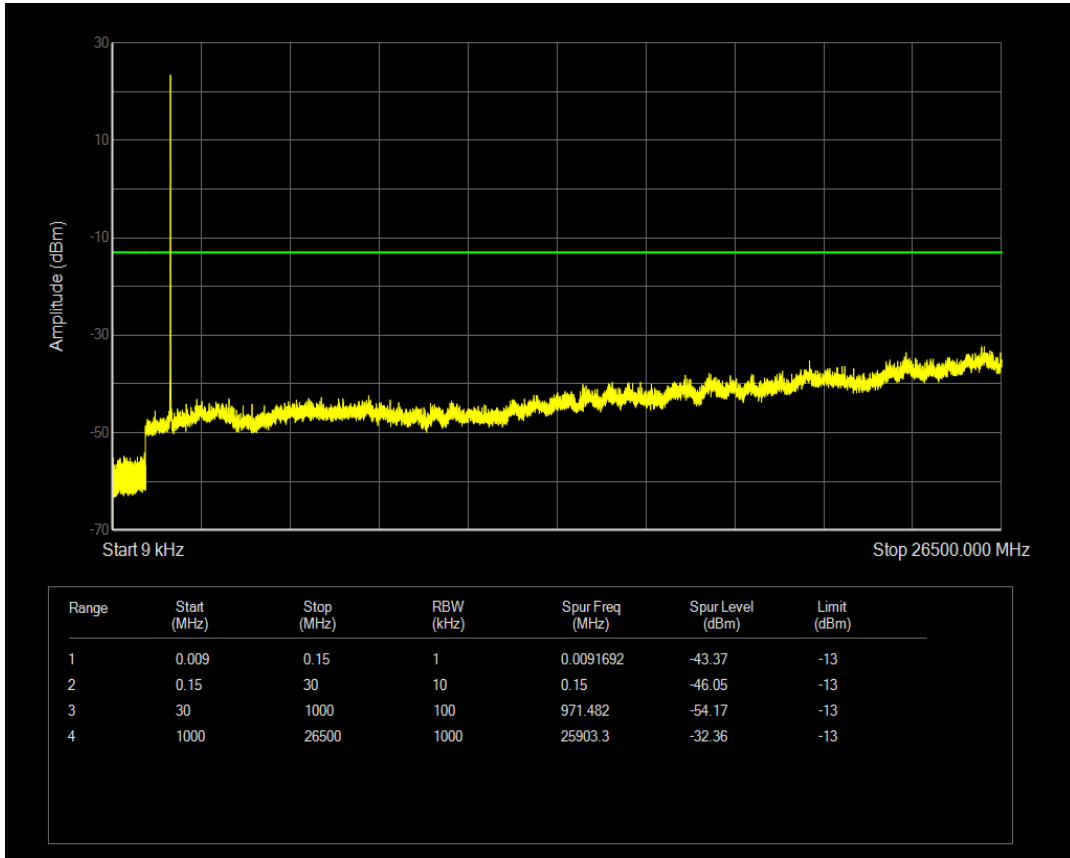

Band66 QPSK BW=3MHz Channel=132322 RB Size=15 Position=#0

Band66 16QAM BW=3MHz Channel=132322 RB Size=1 Position=#0