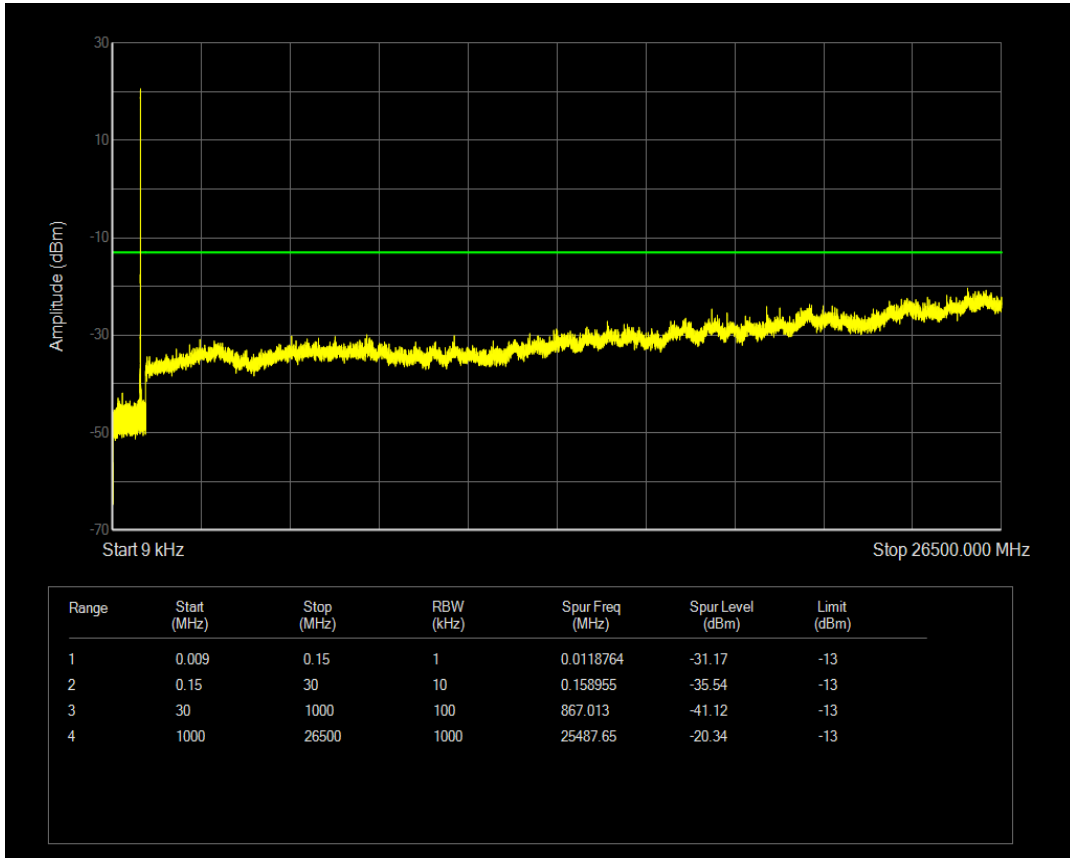

Band5 QPSK BW=1.4MHz Channel=20525 RB Size=1 Position=#0

Band5 QPSK BW=1.4MHz Channel=20525 RB Size=6 Position=#0

Band5 16QAM BW=1.4MHz Channel=20525 RB Size=1 Position=#0

Band5 16QAM BW=1.4MHz Channel=20525 RB Size=6 Position=#0

Band5 QPSK BW=1.4MHz Channel=20643 RB Size=1 Position=#0

Band5 QPSK BW=1.4MHz Channel=20643 RB Size=6 Position=#0

Band5 16QAM BW=1.4MHz Channel=20643 RB Size=1 Position=#0

Band5 16QAM BW=1.4MHz Channel=20643 RB Size=6 Position=#0