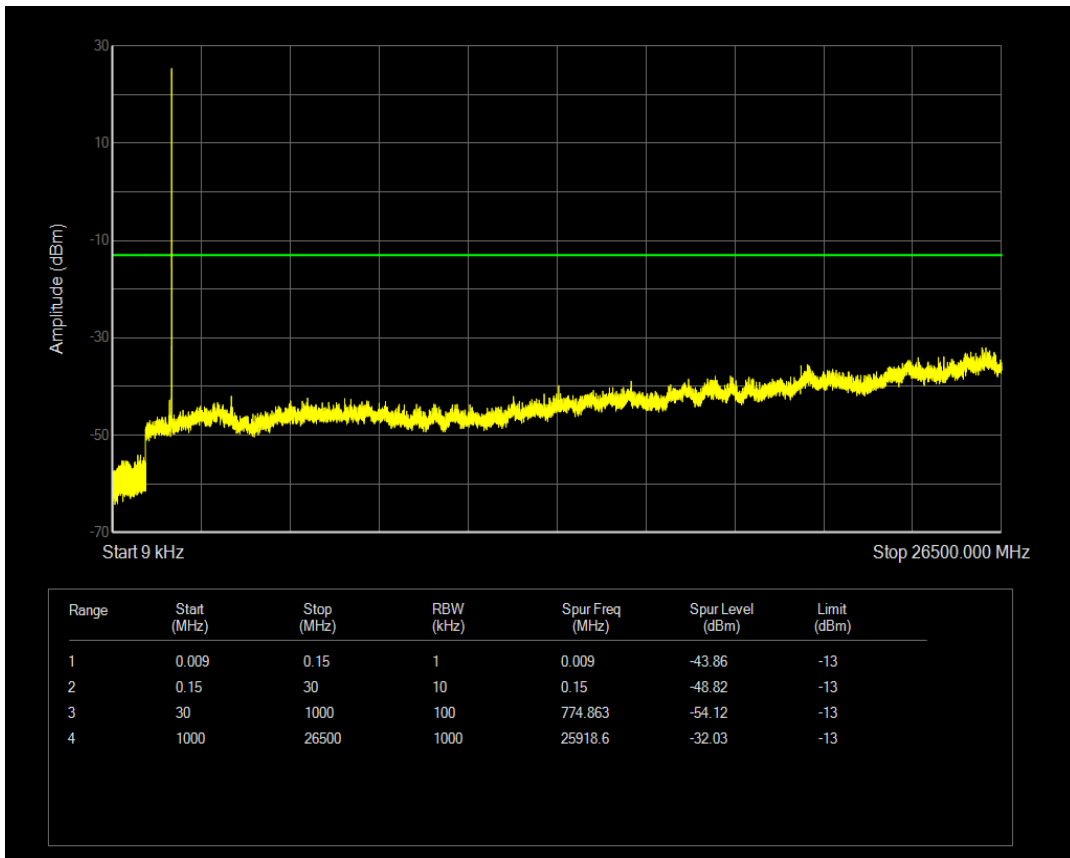

Band66 16QAM BW=1.4MHz Channel=132665 RB Size=6 Position=#0

Band66 16QAM BW=1.4MHz Channel=132665 RB Size=1 Position=#0