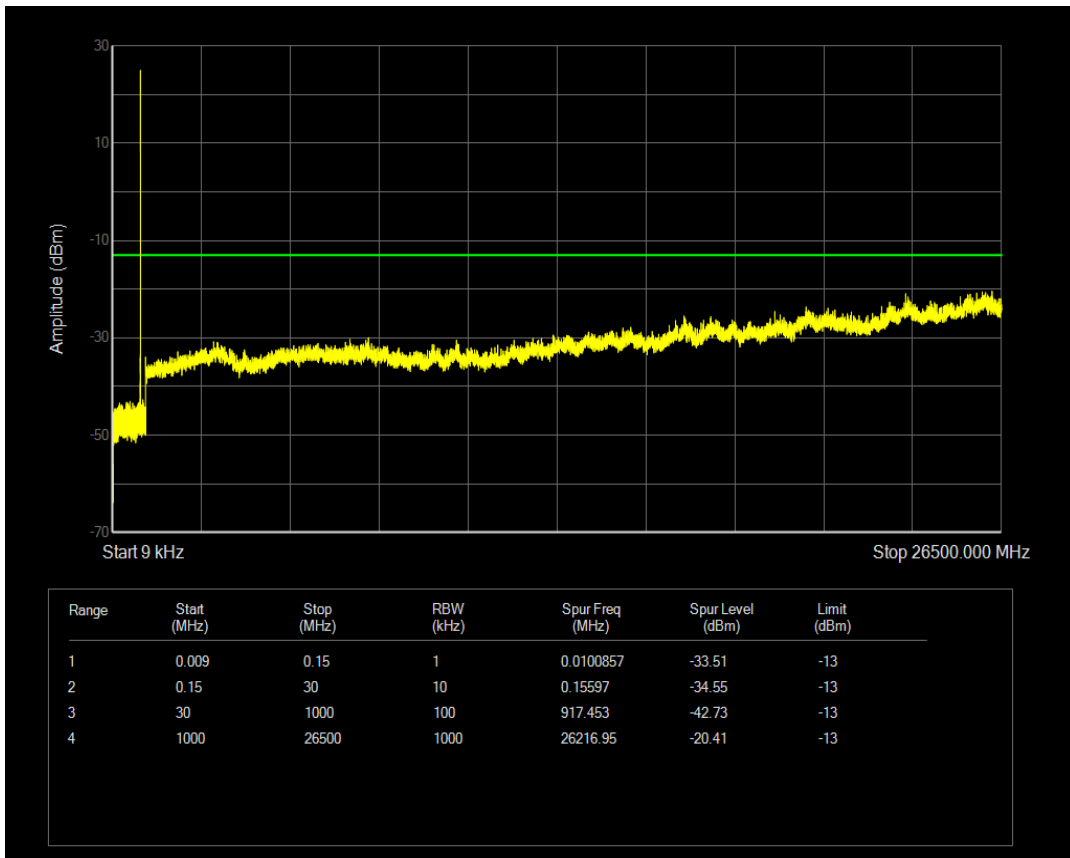

Band5 QPSK BW=1.4MHz Channel=20525 RB Size=1 Position=#0

Band5 QPSK BW=1.4MHz Channel=20525 RB Size=6 Position=#0

Band5 16QAM BW=1.4MHz Channel=20525 RB Size=1 Position=#0

Band5 16QAM BW=1.4MHz Channel=20525 RB Size=6 Position=#0

Band5 QPSK BW=1.4MHz Channel=20643 RB Size=1 Position=#0

Band5 QPSK BW=1.4MHz Channel=20643 RB Size=6 Position=#0

Band5 16QAM BW=1.4MHz Channel=20643 RB Size=1 Position=#0

Band5 16QAM BW=1.4MHz Channel=20643 RB Size=6 Position=#0