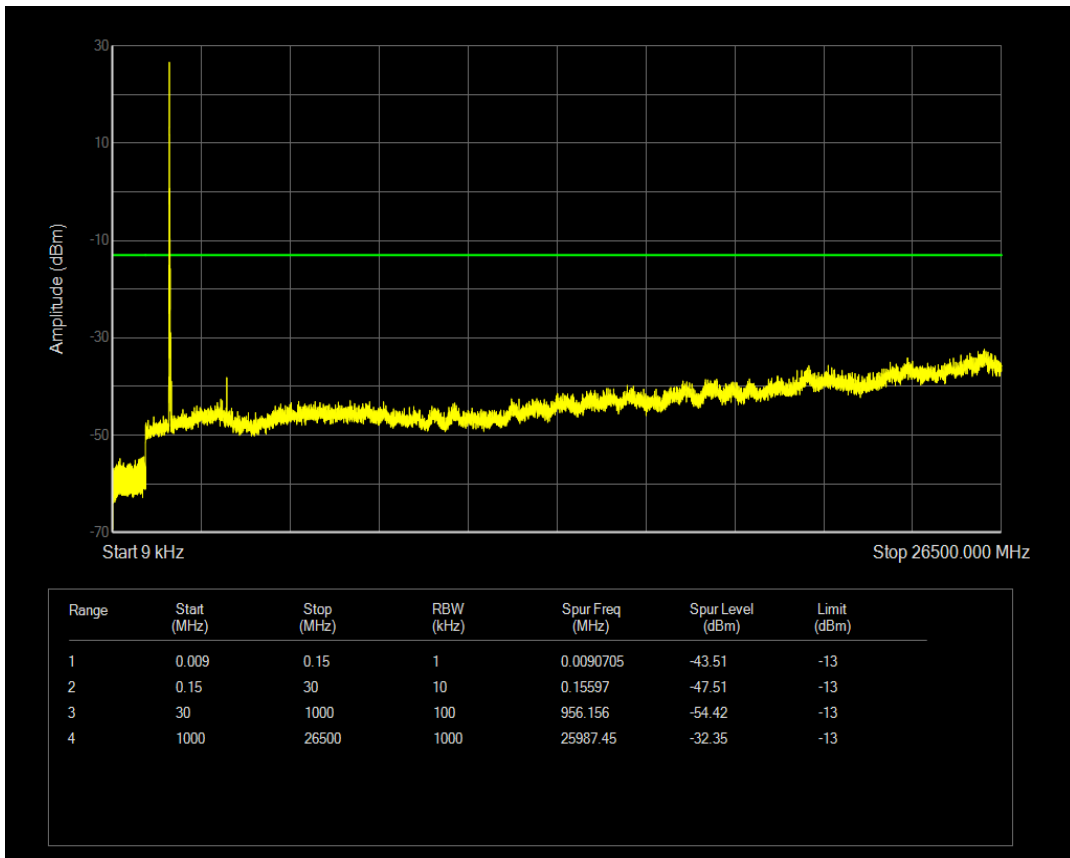

Band66 QPSK BW=20MHz Channel=132072 RB Size=1 Position=#0

Band66 QPSK BW=20MHz Channel=132072 RB Size=100 Position=#0