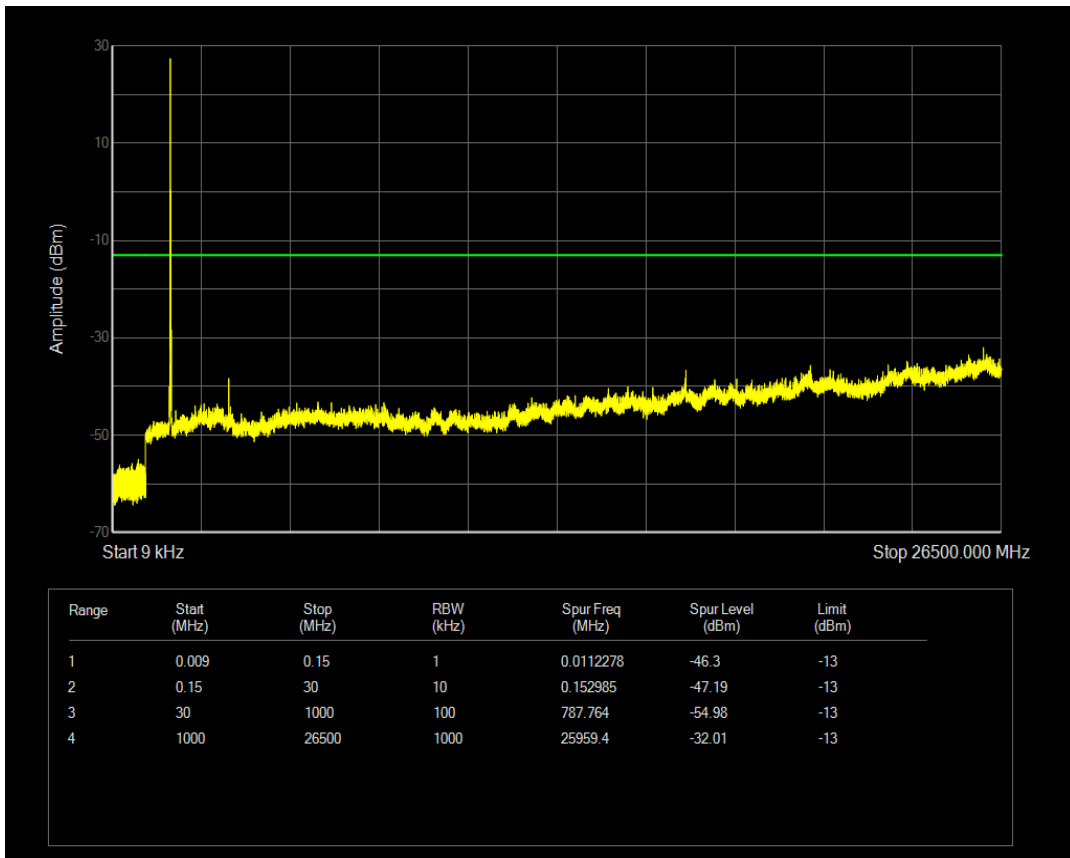

Band4 QPSK BW=15MHz Channel=20325 RB Size=1 Position=#0

Band4 QPSK BW=15MHz Channel=20325 RB Size=75 Position=#0