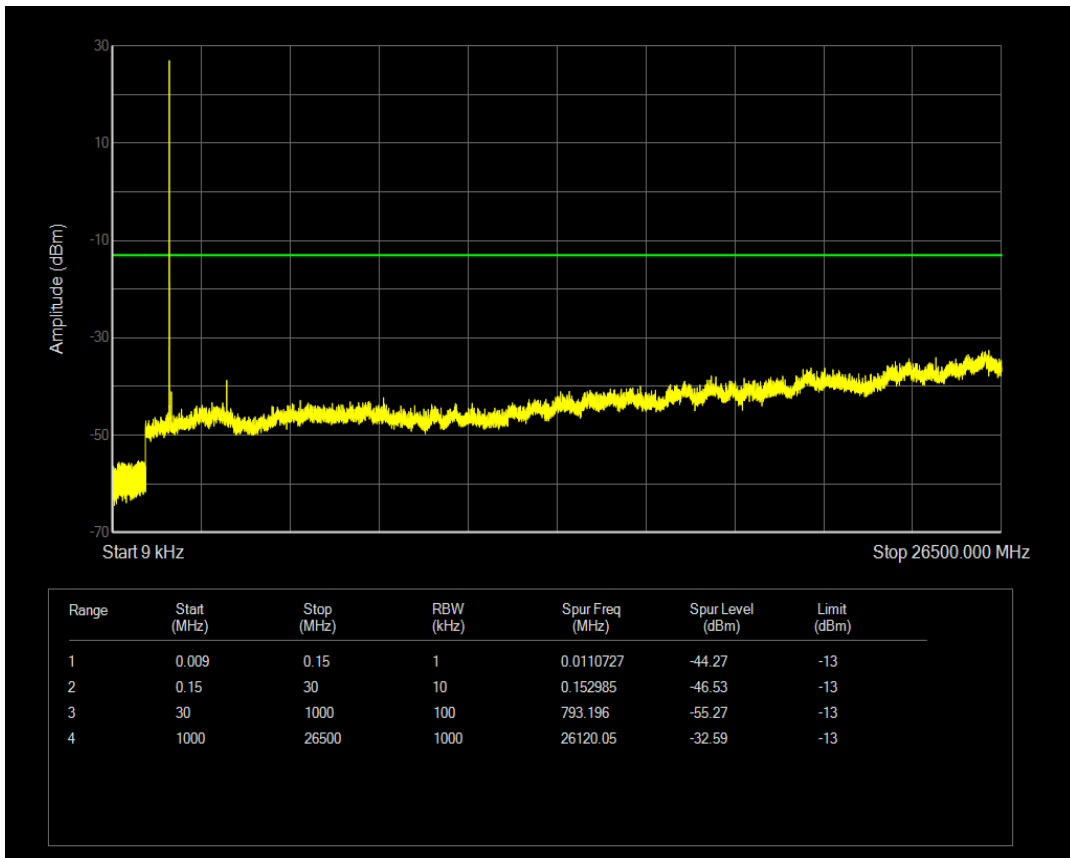

Band66 16QAM BW=1.4MHz Channel=131979 RB Size=1 Position=#0

Band66 16QAM BW=1.4MHz Channel=131979 RB Size=6 Position=#0