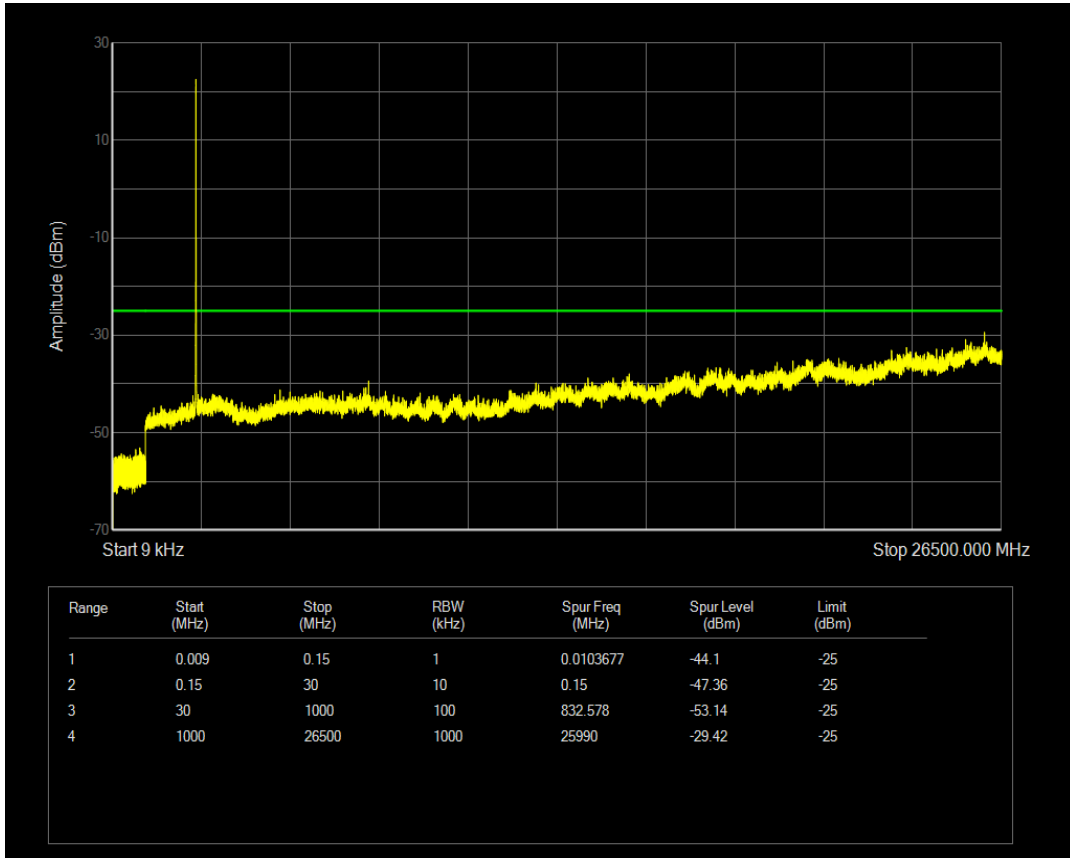

Band7 QPSK BW=5MHz Channel=20775 RB Size=1 Position=#0

Band7 QPSK BW=5MHz Channel=20775 RB Size=25 Position=#0

Band7 16QAM BW=5MHz Channel=20775 RB Size=1 Position=#0

Band7 16QAM BW=5MHz Channel=20775 RB Size=25 Position=#0