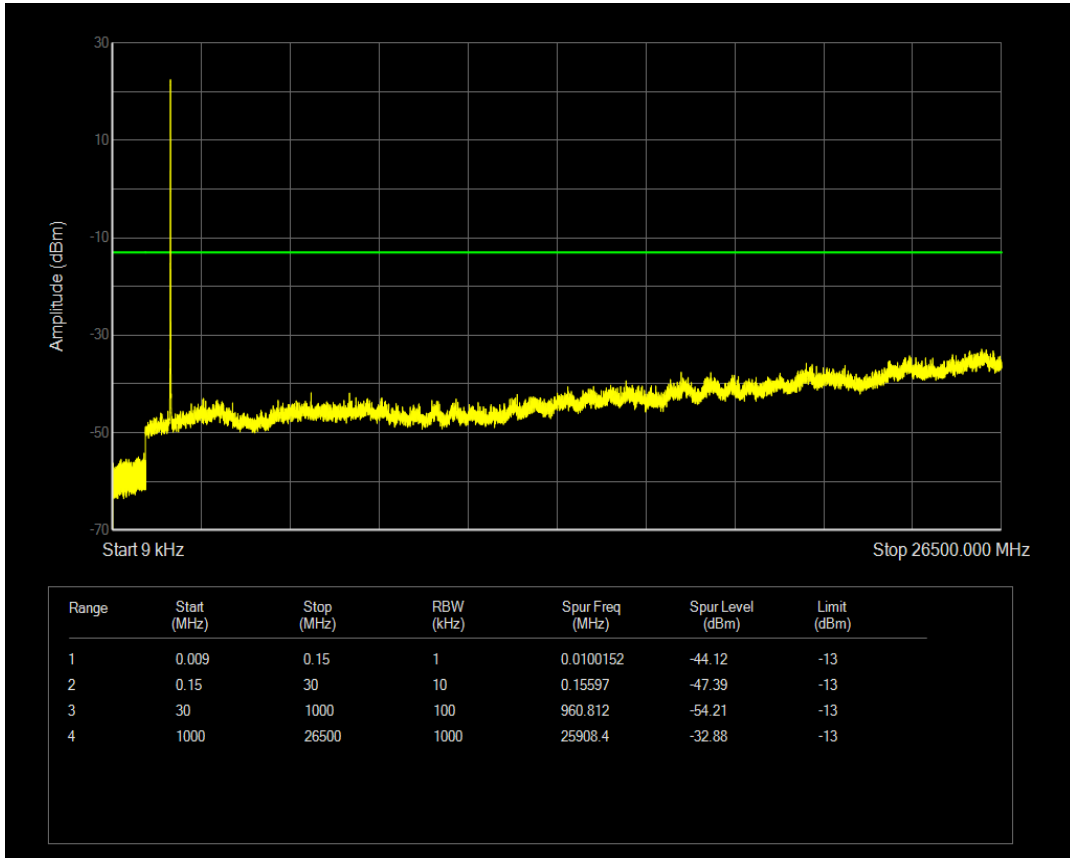

Band66 QPSK BW=5MHz Channel=132322 RB Size=25 Position=#0

Band66 16QAM BW=5MHz Channel=132322 RB Size=1 Position=#0