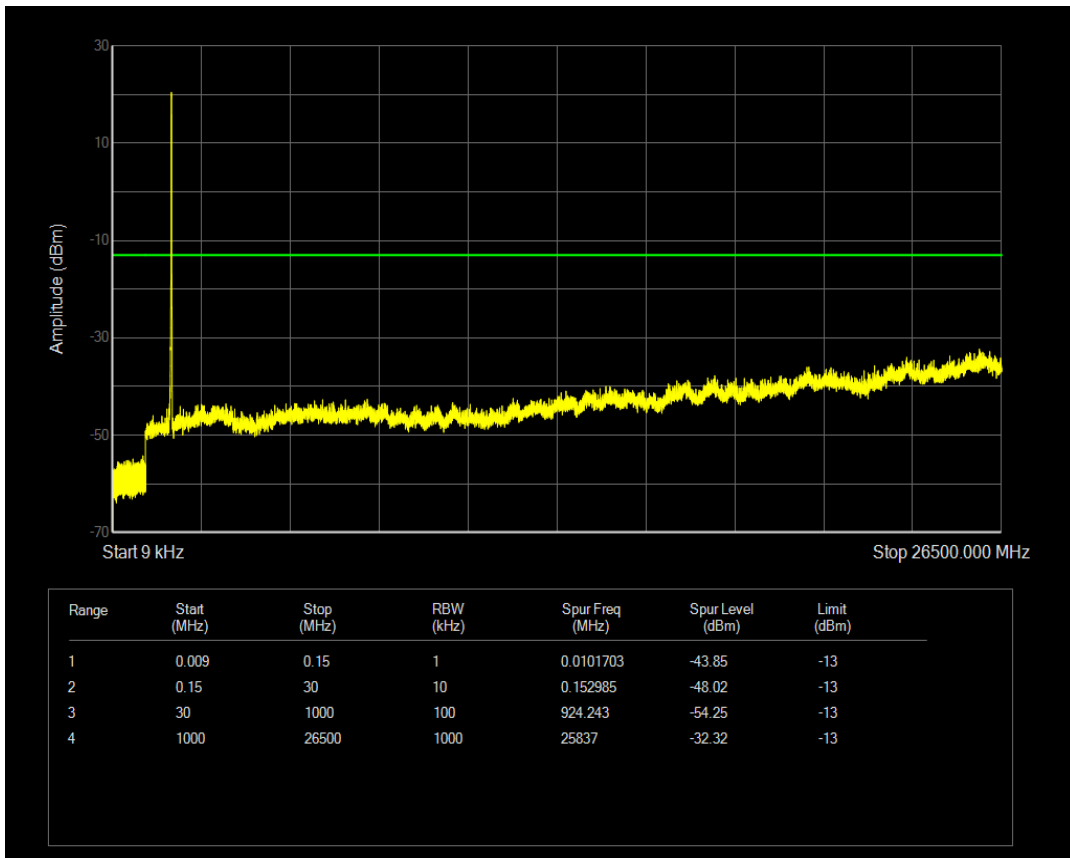

Band66 QPSK BW=15MHz Channel=132597 RB Size=75 Position=#0

Band66 16QAM BW=15MHz Channel=132597 RB Size=75 Position=#0