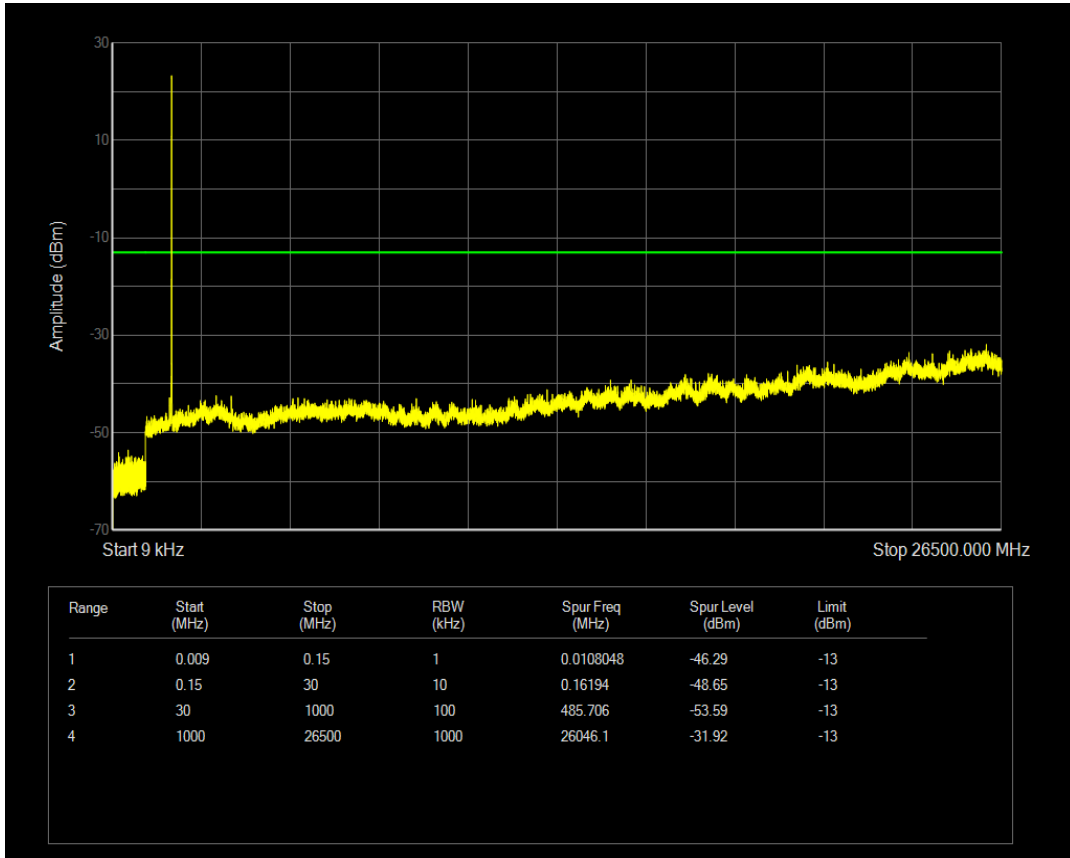

Band66 QPSK BW=3MHz Channel=132657 RB Size=15 Position=#0

Band66 16QAM BW=3MHz Channel=132657 RB Size=1 Position=#0