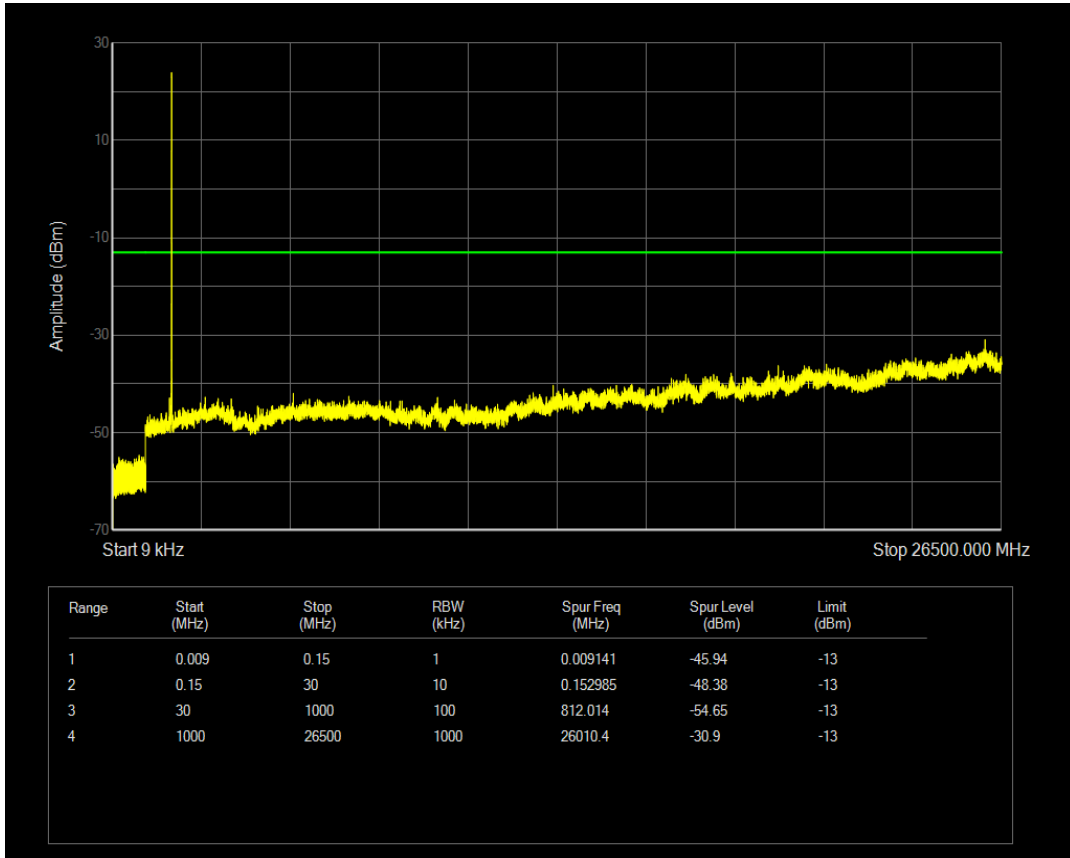

Band66 QPSK BW=3MHz Channel=132657 RB Size=1 Position=#0

Band66 QPSK BW=3MHz Channel=132657 RB Size=15 Position=#0

Band66 16QAM BW=3MHz Channel=132657 RB Size=1 Position=#0

Band66 16QAM BW=3MHz Channel=132657 RB Size=15 Position=#0