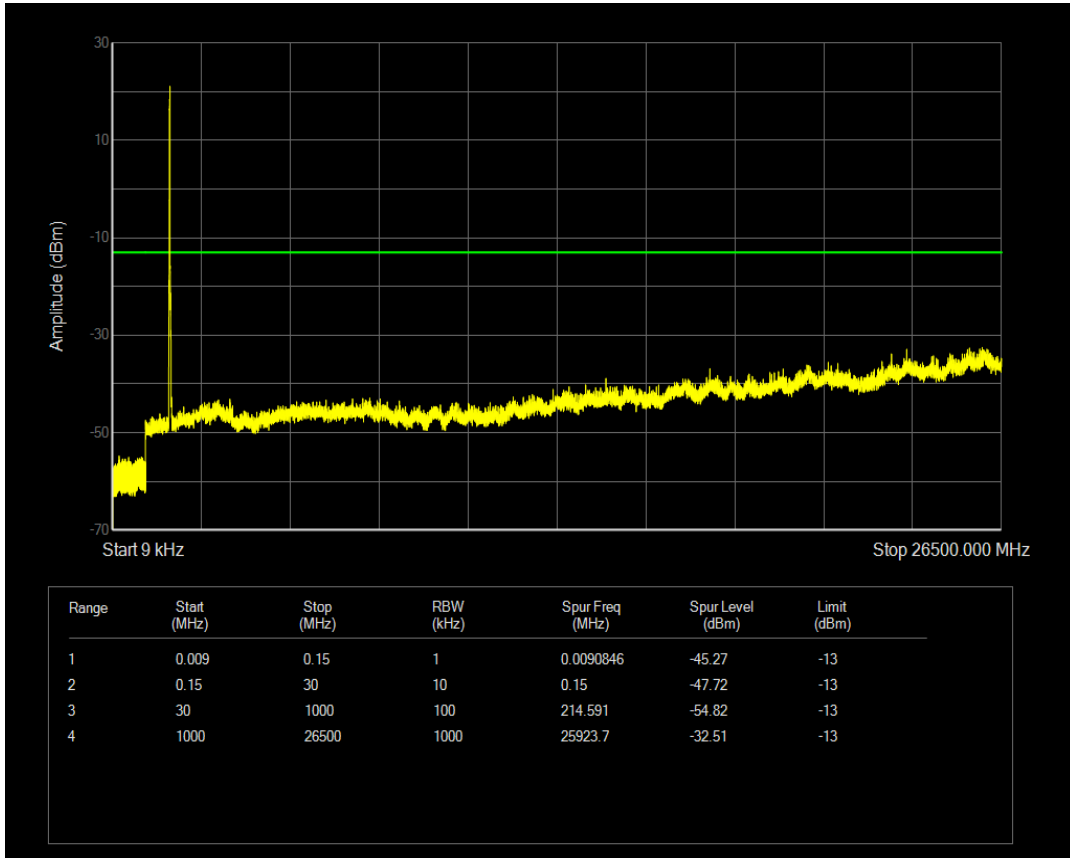

Band66 QPSK BW=20MHz Channel=132072 RB Size=100 Position=#0

Band66 16QAM BW=20MHz Channel=132072 RB Size=1 Position=#0