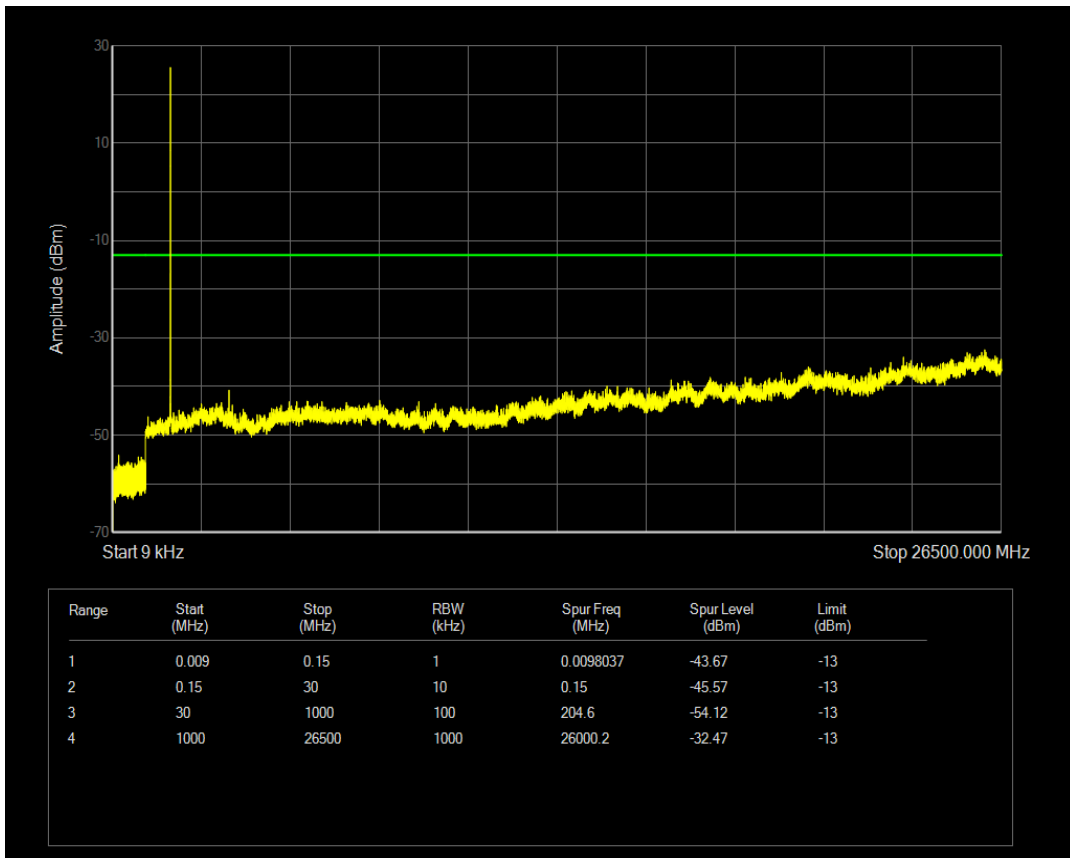

Band66 QPSK BW=1.4MHz Channel=132322 RB Size=1 Position=#0

Band66 QPSK BW=1.4MHz Channel=132322 RB Size=6 Position=#0