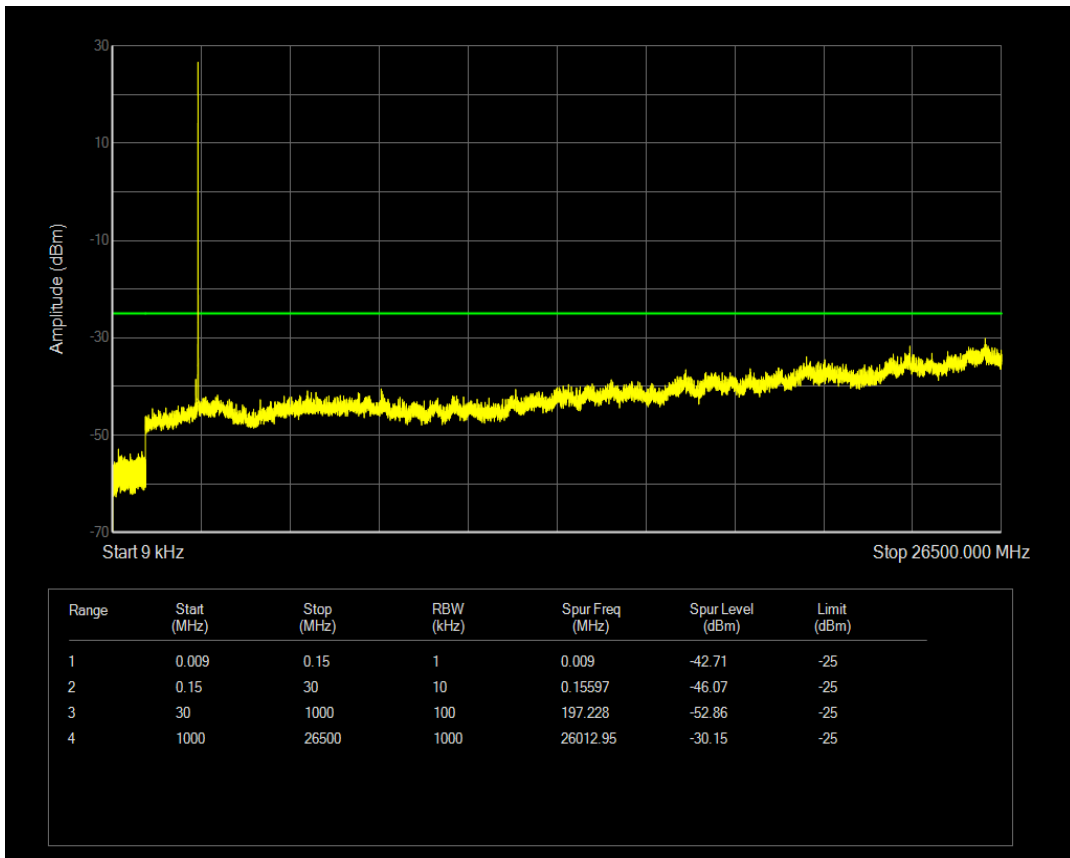

Band7 QPSK BW=5MHz Channel=21425 RB Size=1 Position=#0

Band7 QPSK BW=5MHz Channel=21425 RB Size=25 Position=#0