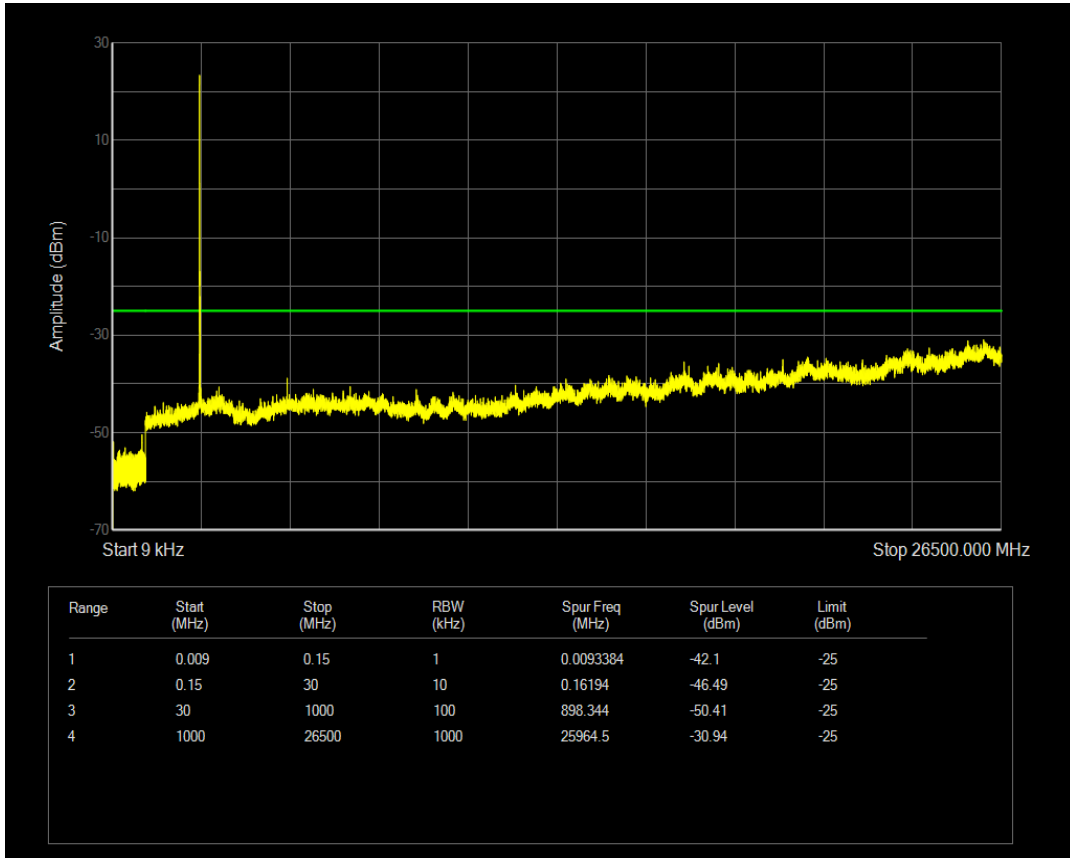

Band38 QPSK BW=10MHz Channel=38000 RB Size=1 Position=#0

Band38 QPSK BW=10MHz Channel=38000 RB Size=50 Position=#0

Band38 16QAM BW=10MHz Channel=38000 RB Size=1 Position=#0

Band38 16QAM BW=10MHz Channel=38000 RB Size=50 Position=#0

Band38 QPSK BW=10MHz Channel=38200 RB Size=1 Position=#0

Band38 16QAM BW=10MHz Channel=38200 RB Size=1 Position=#0

Band38 QPSK BW=10MHz Channel=38200 RB Size=50 Position=#0

Band38 16QAM BW=10MHz Channel=38200 RB Size=50 Position=#0