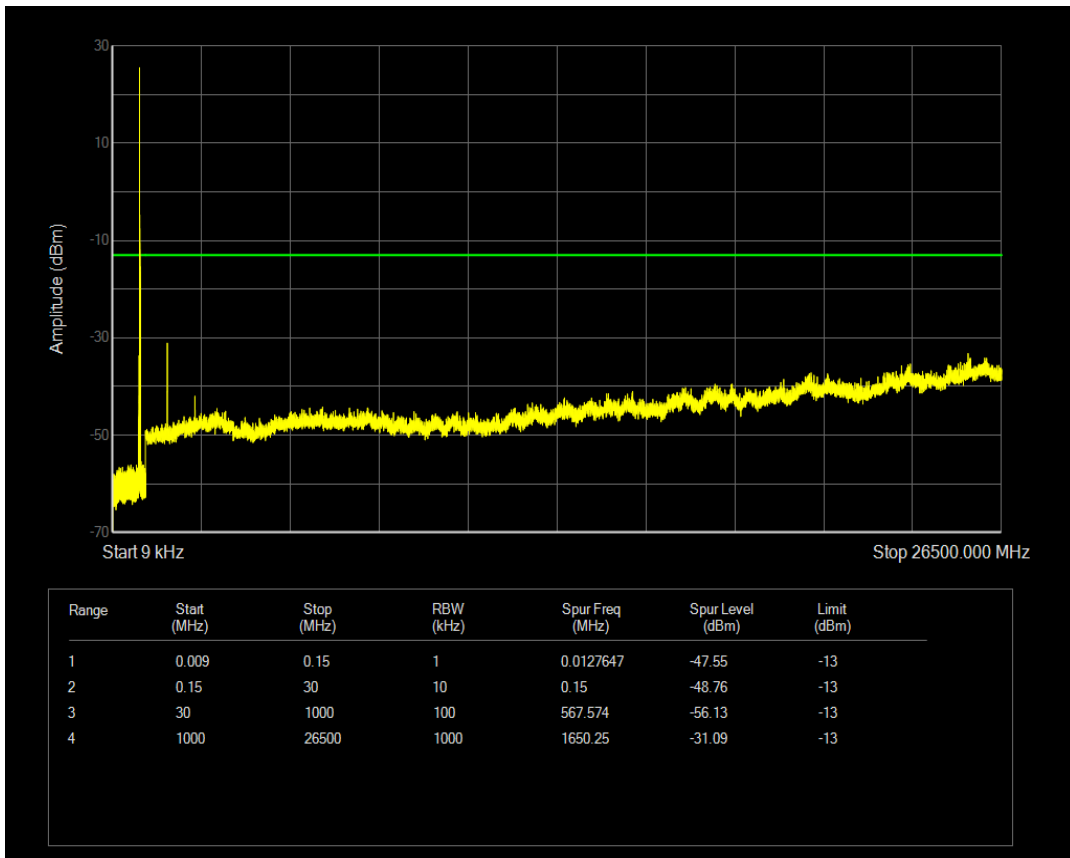

Band26b 16QAM BW=15MHz Channel=26865 RB Size=1 Position=#0

Band26b 16QAM BW=15MHz Channel=26865 RB Size=75 Position=#0