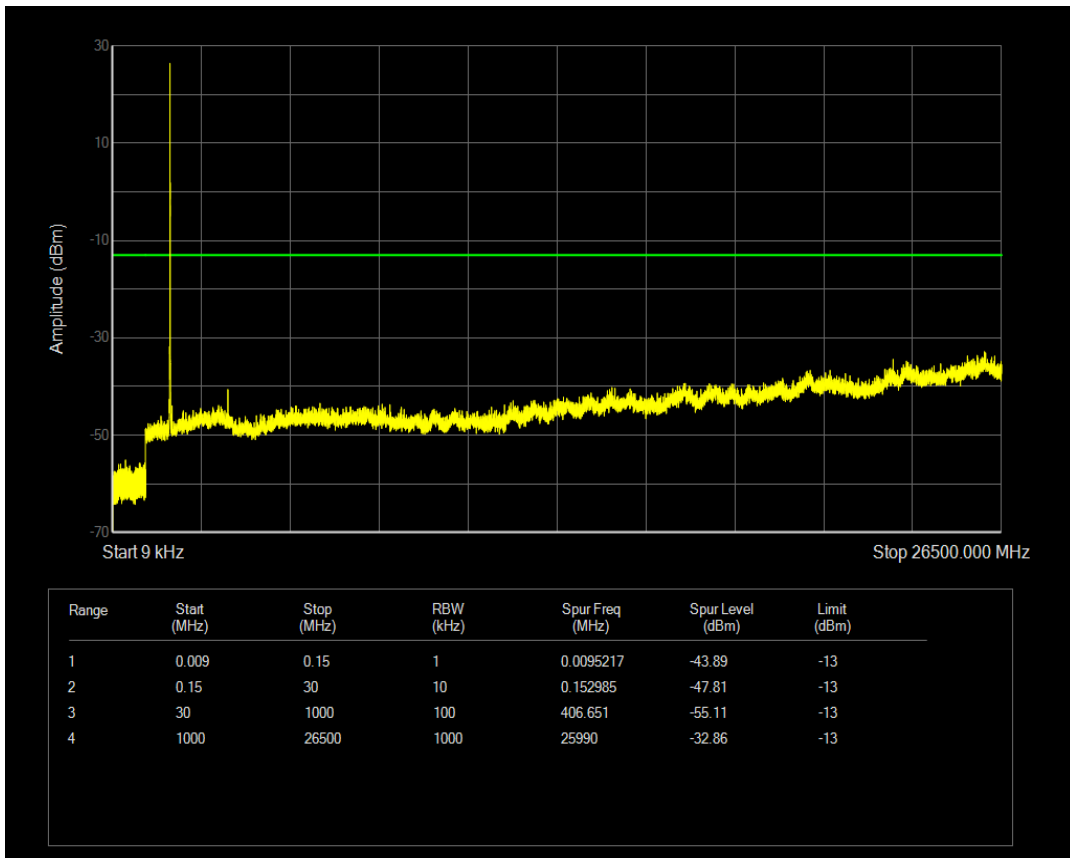

Band4 16QAM BW=10MHz Channel=20175 RB Size=1 Position=#0

Band4 16QAM BW=10MHz Channel=20175 RB Size=50 Position=#0