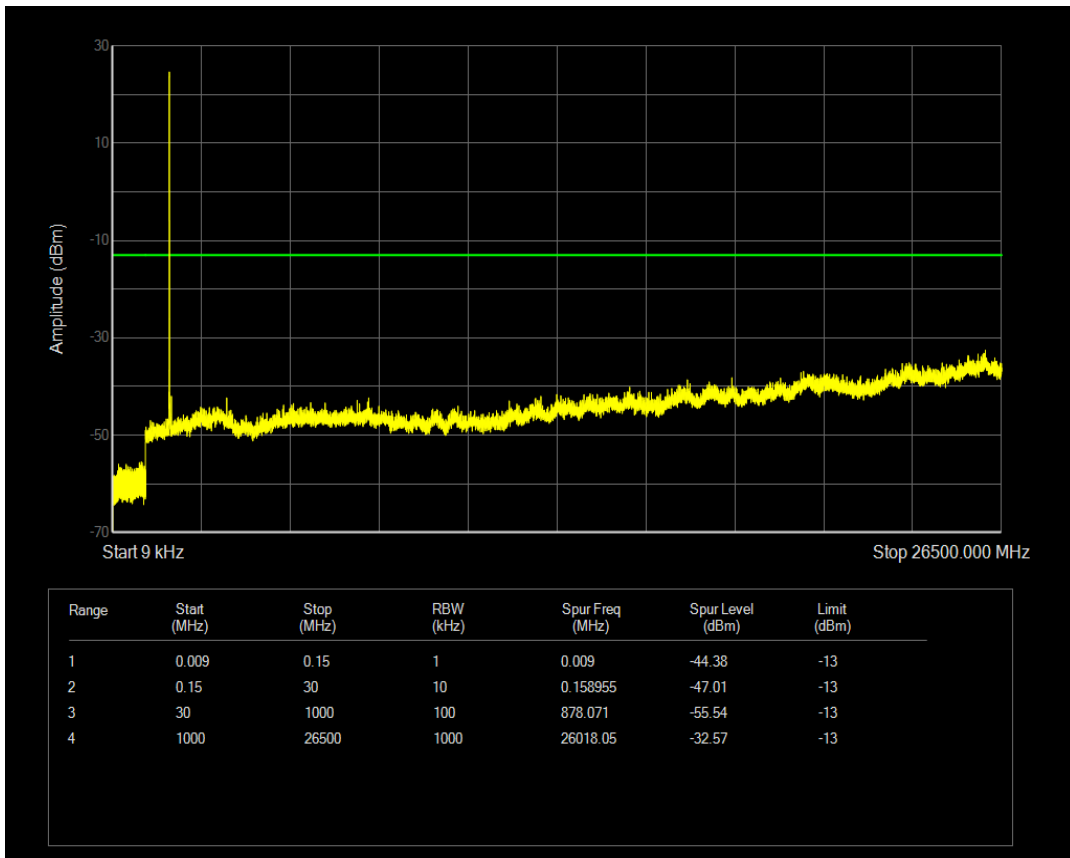

Band4 QPSK BW=3MHz Channel=20385 RB Size=1 Position=#0

Band4 QPSK BW=3MHz Channel=20385 RB Size=15 Position=#0

Band4 16QAM BW=3MHz Channel=20385 RB Size=1 Position=#0

Band4 16QAM BW=3MHz Channel=20385 RB Size=15 Position=#0

Band4 QPSK BW=5MHz Channel=19975 RB Size=25 Position=#0

Band4 QPSK BW=5MHz Channel=19975 RB Size=1 Position=#0

Band4 16QAM BW=5MHz Channel=19975 RB Size=1 Position=#0

Band4 16QAM BW=5MHz Channel=19975 RB Size=25 Position=#0