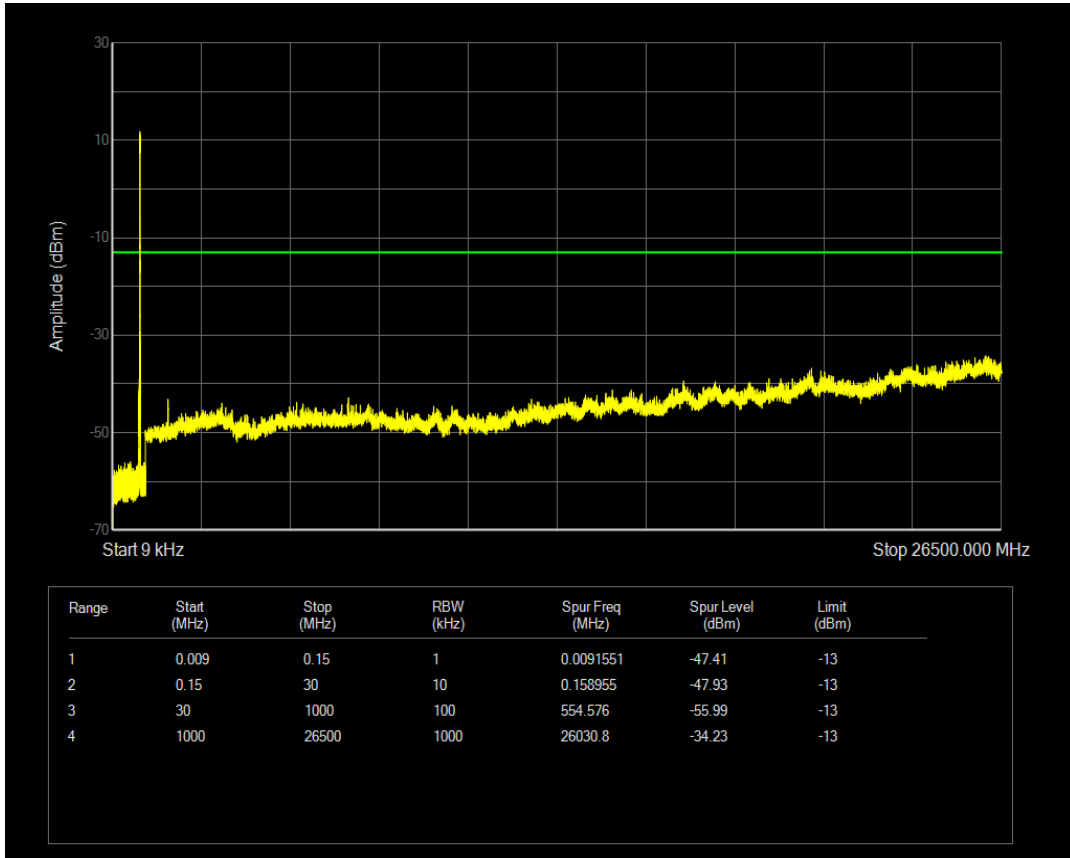

Band26b QPSK BW=10MHz Channel=26915 RB Size=1 Position=#0

Band26b QPSK BW=10MHz Channel=26915 RB Size=50 Position=#0

Band26b 16QAM BW=10MHz Channel=26915 RB Size=1 Position=#0

Band26b 16QAM BW=10MHz Channel=26915 RB Size=50 Position=#0

Band26b QPSK BW=10MHz Channel=26990 RB Size=1 Position=#0

Band26b QPSK BW=10MHz Channel=26990 RB Size=50 Position=#0

Band26b 16QAM BW=10MHz Channel=26990 RB Size=1 Position=#0

Band26b 16QAM BW=10MHz Channel=26990 RB Size=50 Position=#0