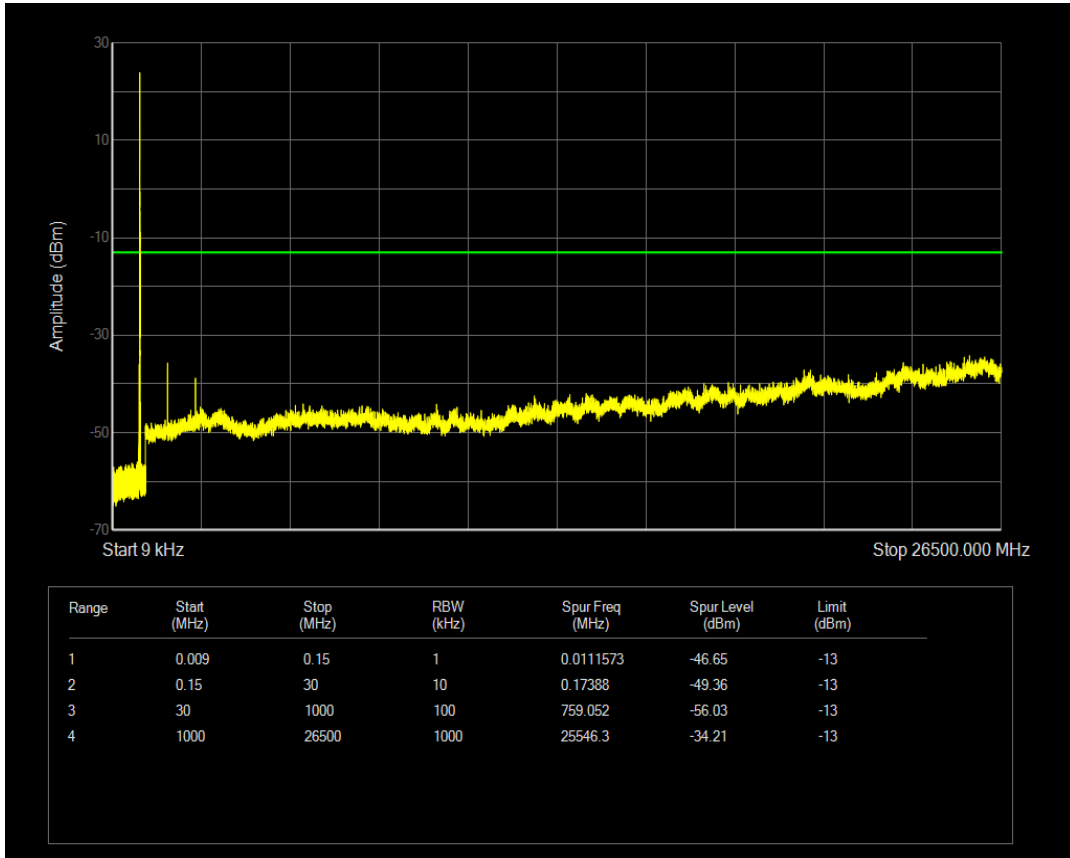

Band26b QPSK BW=15MHz Channel=26915 RB Size=1 Position=#0

Band26b QPSK BW=15MHz Channel=26915 RB Size=75 Position=#0

Band26b 16QAM BW=15MHz Channel=26915 RB Size=75 Position=#0

Band26b 16QAM BW=15MHz Channel=26915 RB Size=1 Position=#0

Band26b QPSK BW=15MHz Channel=26965 RB Size=1 Position=#0

Band26b QPSK BW=15MHz Channel=26965 RB Size=75 Position=#0

Band26b 16QAM BW=15MHz Channel=26965 RB Size=1 Position=#0

Band26b 16QAM BW=15MHz Channel=26965 RB Size=75 Position=#0