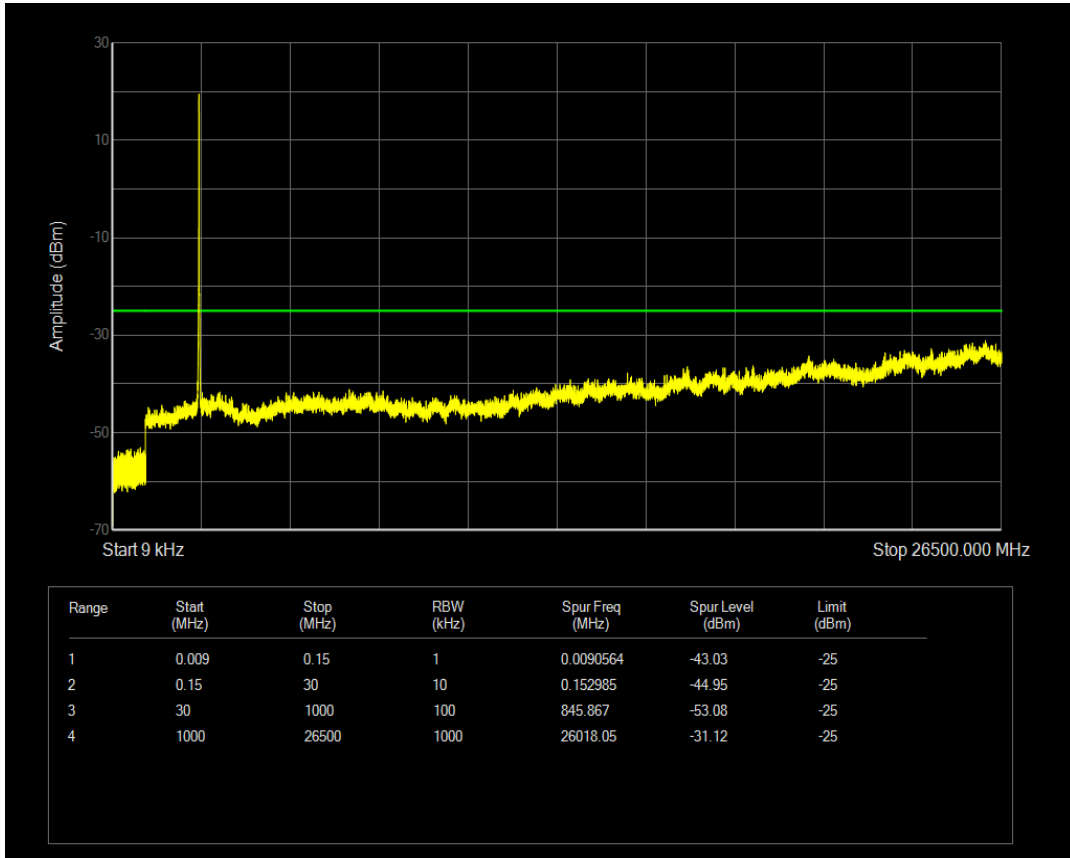

Band38 QPSK BW=15MHz Channel=38000 RB Size=1 Position=#0

Band38 QPSK BW=15MHz Channel=38000 RB Size=75 Position=#0

Band38 16QAM BW=15MHz Channel=38000 RB Size=1 Position=#0

Band38 16QAM BW=15MHz Channel=38000 RB Size=75 Position=#0