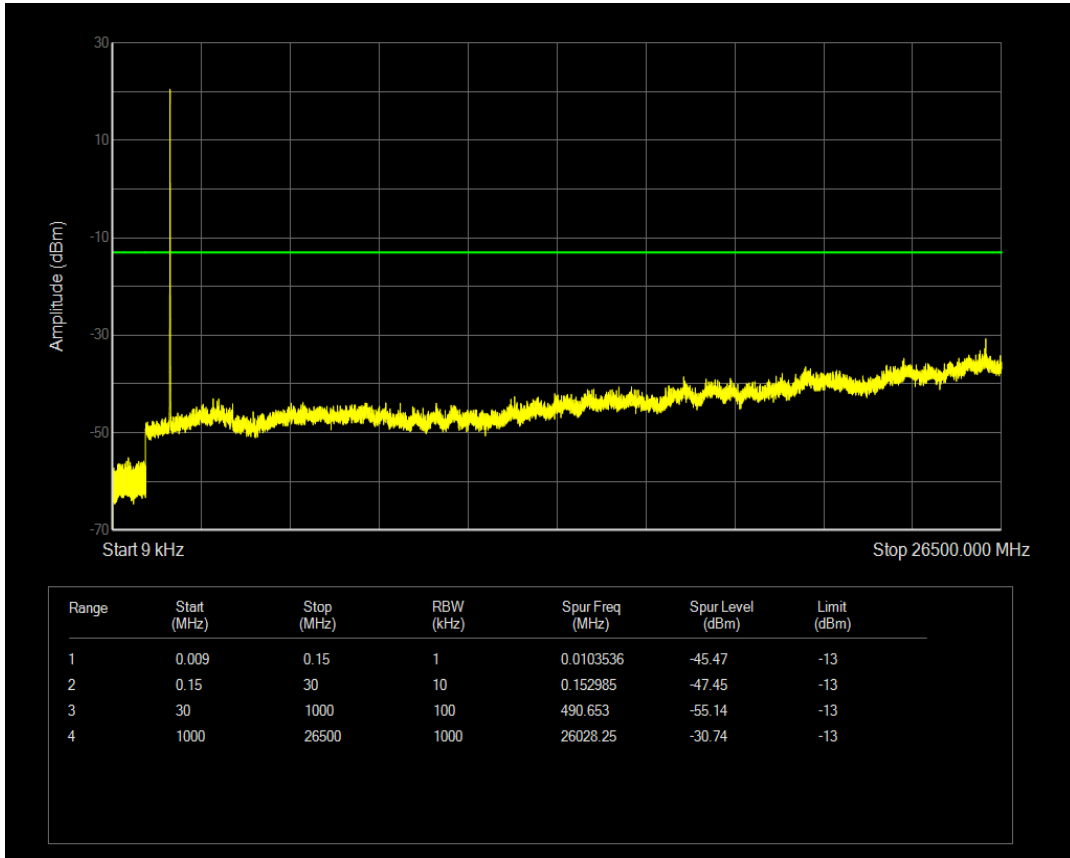

Band4 QPSK BW=5MHz Channel=20175 RB Size=25 Position=#0

Band4 16QAM BW=5MHz Channel=20175 RB Size=1 Position=#0