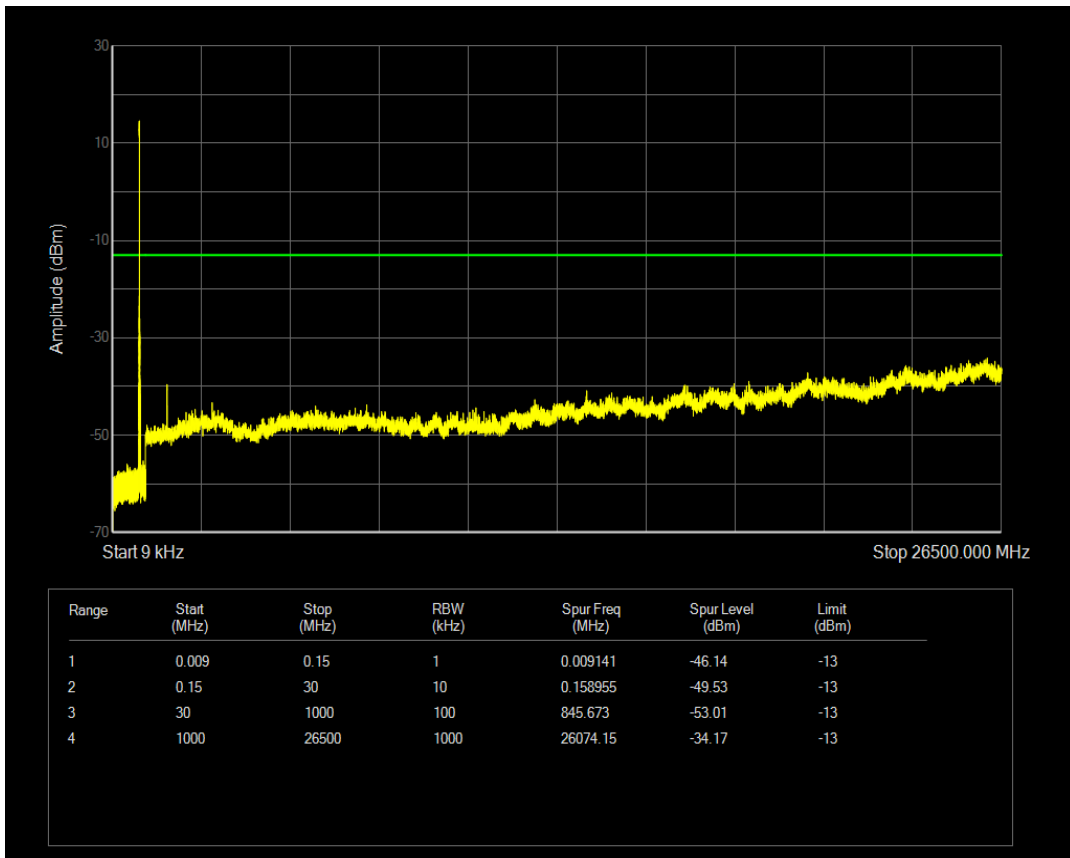

Band26a QPSK BW=5MHz Channel=26765 RB Size=1 Position=#0

Band26a QPSK BW=5MHz Channel=26765 RB Size=25 Position=#0

Band26a 16QAM BW=5MHz Channel=26765 RB Size=25 Position=#0

Band26a 16QAM BW=5MHz Channel=26765 RB Size=1 Position=#0