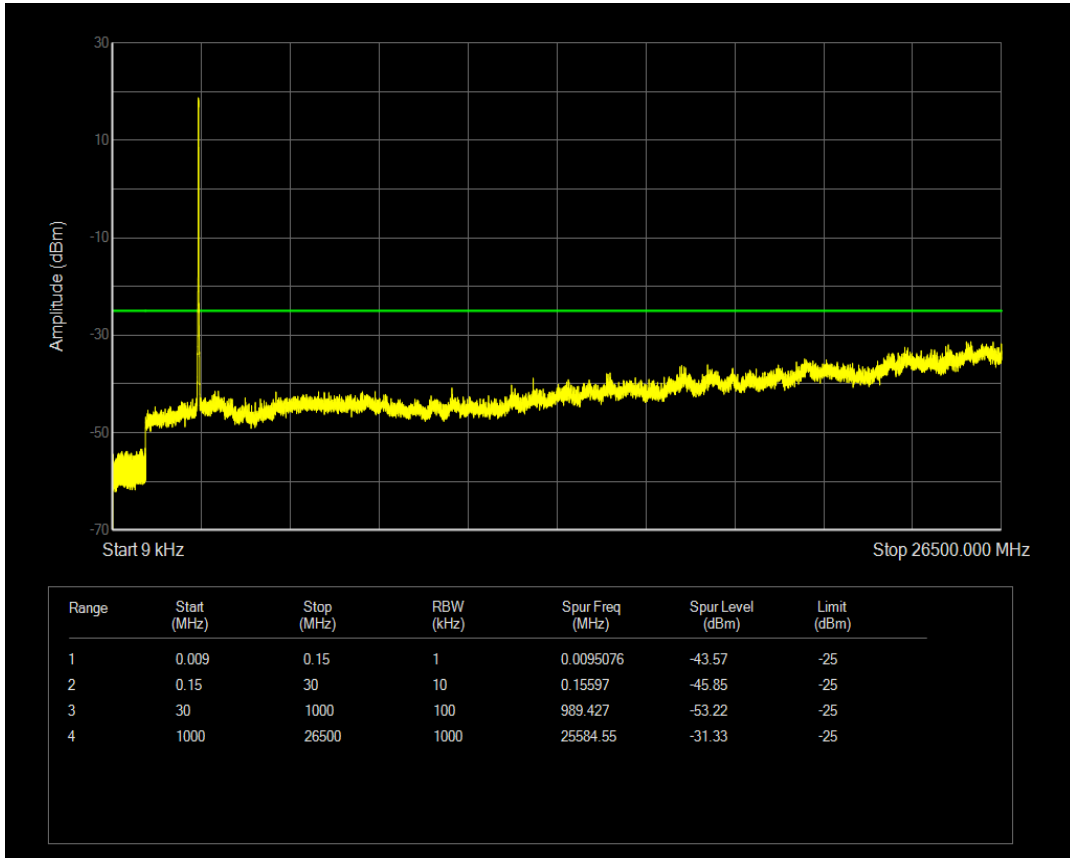

Band38 QPSK BW=15MHz Channel=37825 RB Size=1 Position=#0

Band38 QPSK BW=15MHz Channel=37825 RB Size=75 Position=#0

Band38 16QAM BW=15MHz Channel=37825 RB Size=1 Position=#0

Band38 16QAM BW=15MHz Channel=37825 RB Size=75 Position=#0