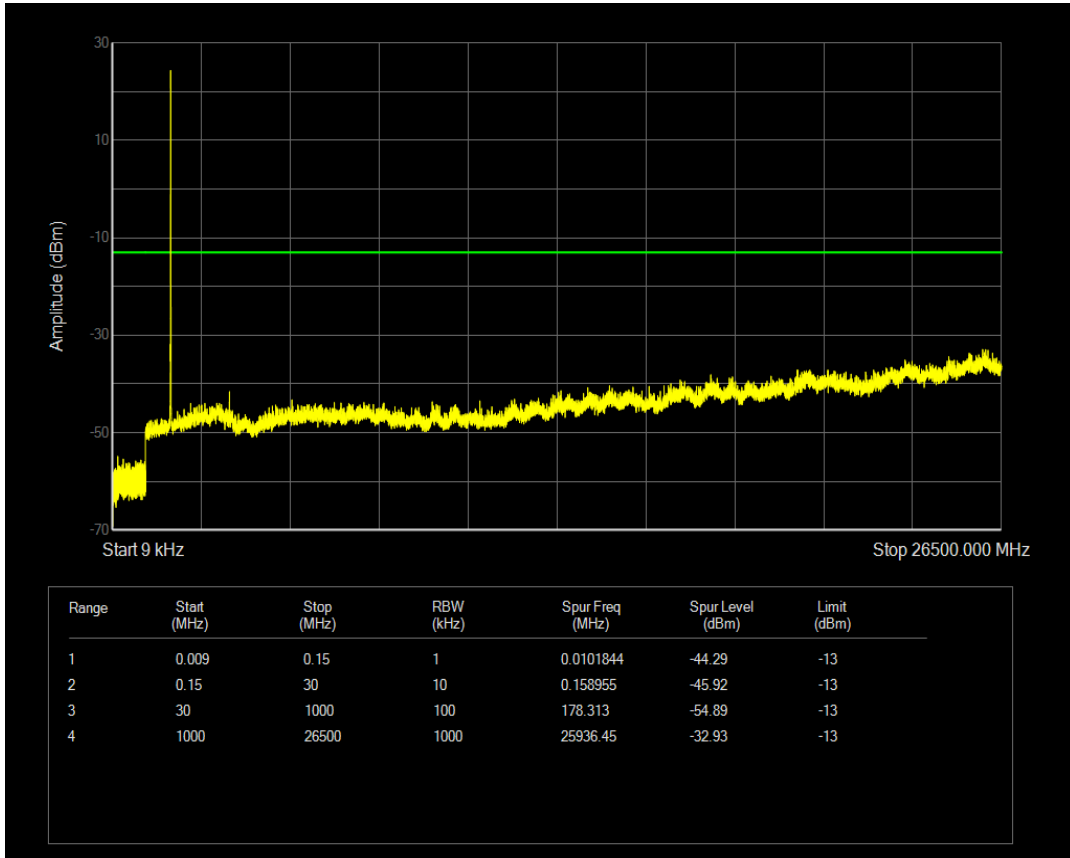

Band4 QPSK BW=5MHz Channel=20175 RB Size=1 Position=#0

Band4 QPSK BW=5MHz Channel=20175 RB Size=25 Position=#0

Band4 16QAM BW=5MHz Channel=20175 RB Size=1 Position=#0

Band4 QPSK BW=5MHz Channel=20375 RB Size=1 Position=#0

Band4 16QAM BW=5MHz Channel=20175 RB Size=25 Position=#0

Band4 QPSK BW=5MHz Channel=20375 RB Size=25 Position=#0

Band4 16QAM BW=5MHz Channel=20375 RB Size=1 Position=#0

Band4 16QAM BW=5MHz Channel=20375 RB Size=25 Position=#0