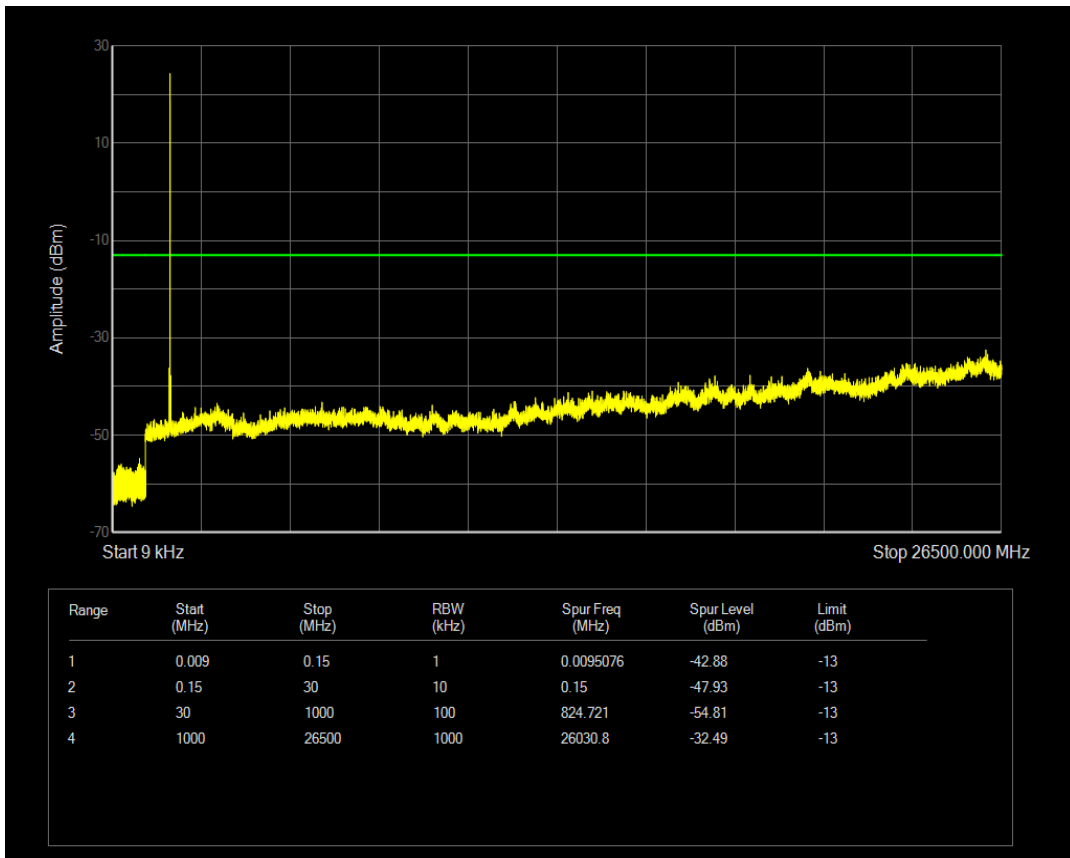

Band4 QPSK BW=1.4MHz Channel=19957 RB Size=1 Position=#0

Band4 QPSK BW=1.4MHz Channel=19957 RB Size=6 Position=#0

Band4 16QAM BW=1.4MHz Channel=19957 RB Size=1 Position=#0

Band4 16QAM BW=1.4MHz Channel=19957 RB Size=6 Position=#0

Band4 QPSK BW=1.4MHz Channel=20175 RB Size=1 Position=#0

Band4 QPSK BW=1.4MHz Channel=20175 RB Size=6 Position=#0

Band4 16QAM BW=1.4MHz Channel=20175 RB Size=1 Position=#0

Band4 16QAM BW=1.4MHz Channel=20175 RB Size=6 Position=#0