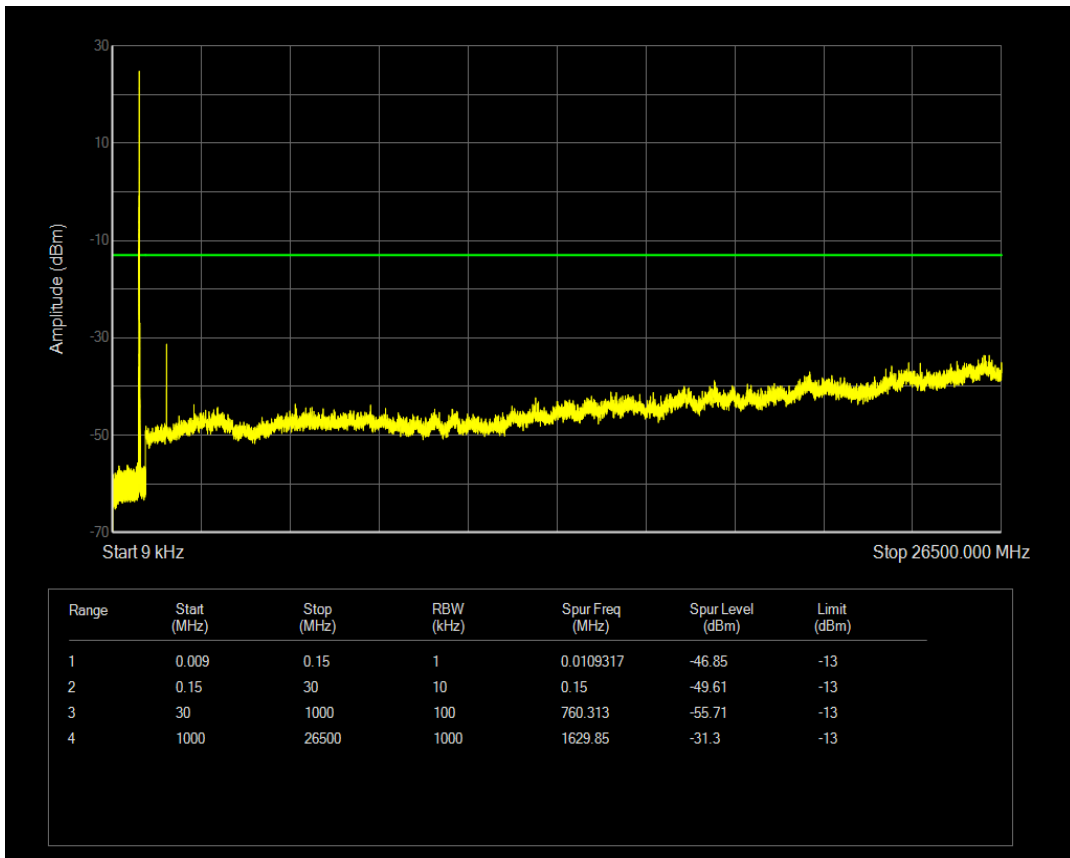

Band26a QPSK BW=10MHz Channel=26740 RB Size=1 Position=#0

Band26a QPSK BW=10MHz Channel=26740 RB Size=50 Position=#0