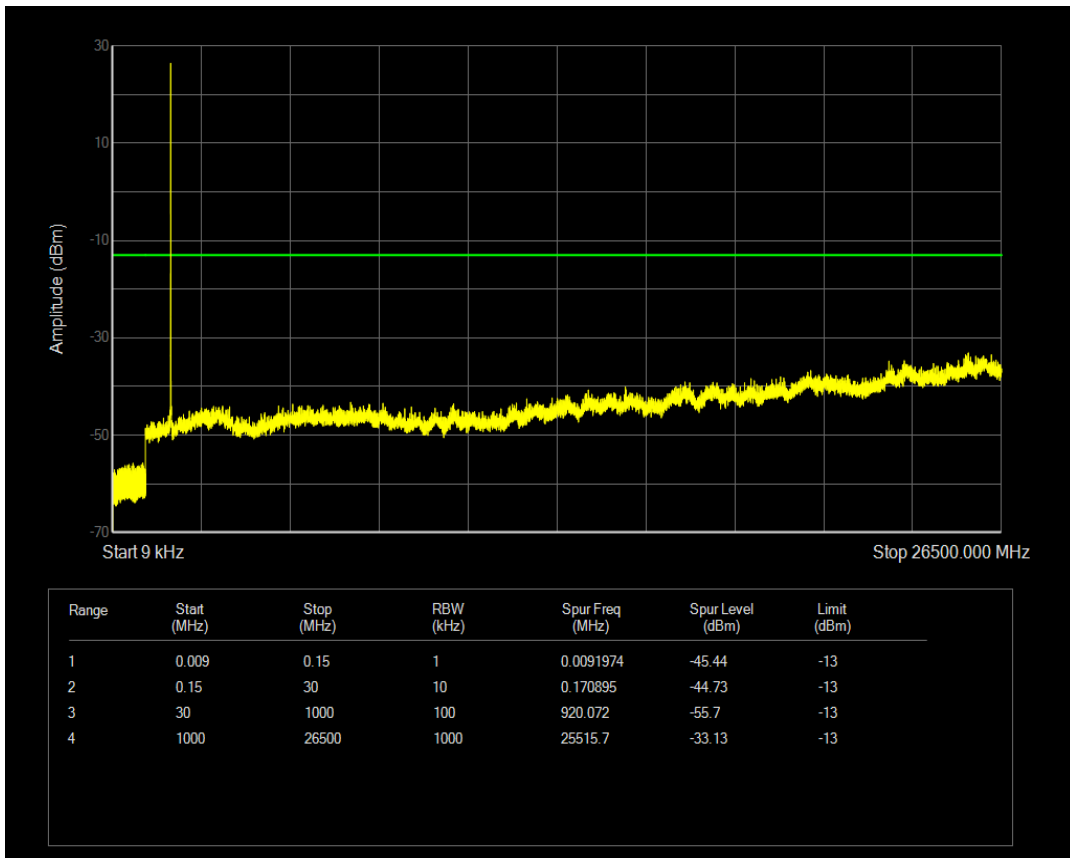

Band4 QPSK BW=3MHz Channel=20385 RB Size=1 Position=#0

Band4 QPSK BW=3MHz Channel=20385 RB Size=15 Position=#0