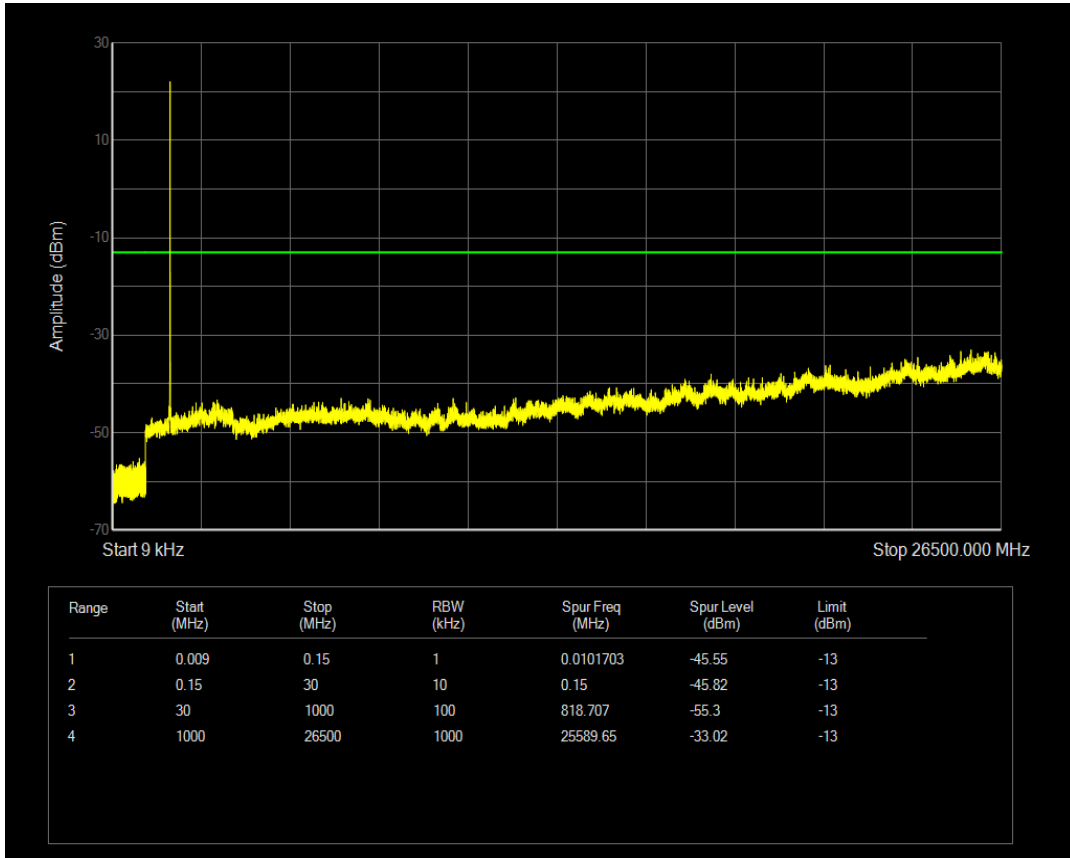

Band4 QPSK BW=3MHz Channel=20175 RB Size=15 Position=#0

Band4 16QAM BW=3MHz Channel=20175 RB Size=1 Position=#0