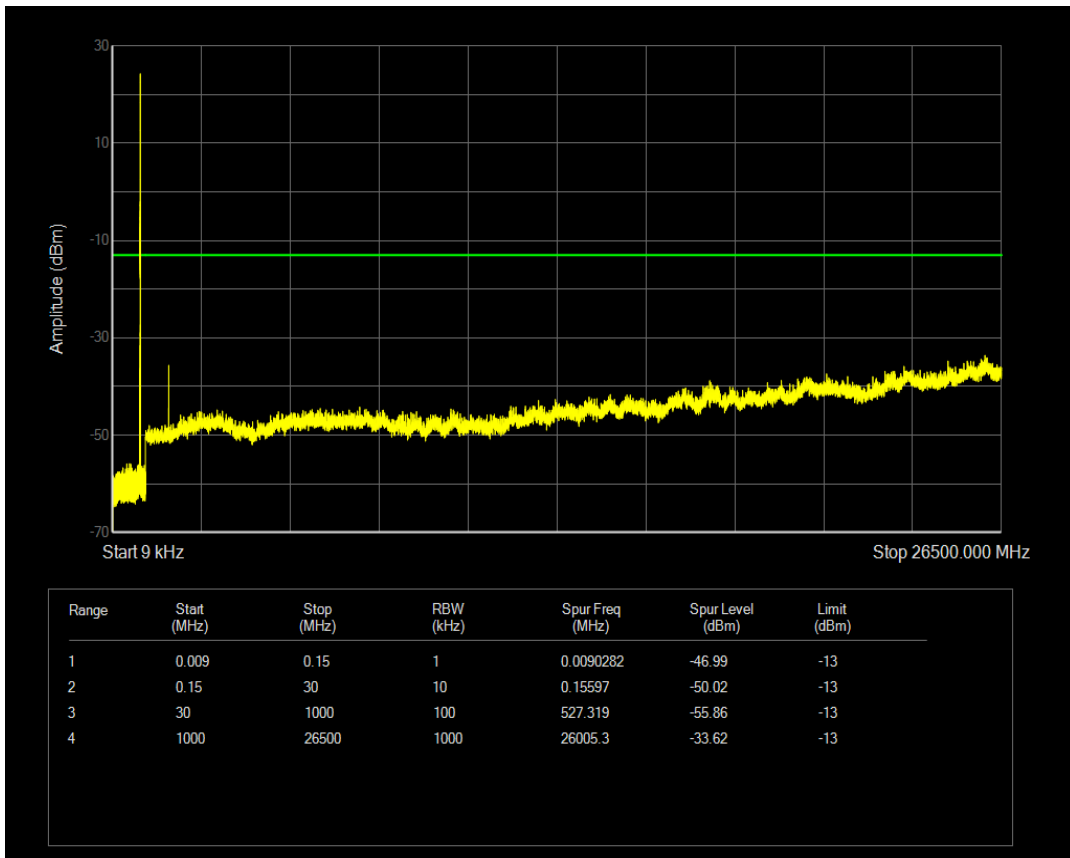

Band26b 16QAM BW=3MHz Channel=27025 RB Size=1 Position=#0

Band26b 16QAM BW=3MHz Channel=27025 RB Size=15 Position=#0