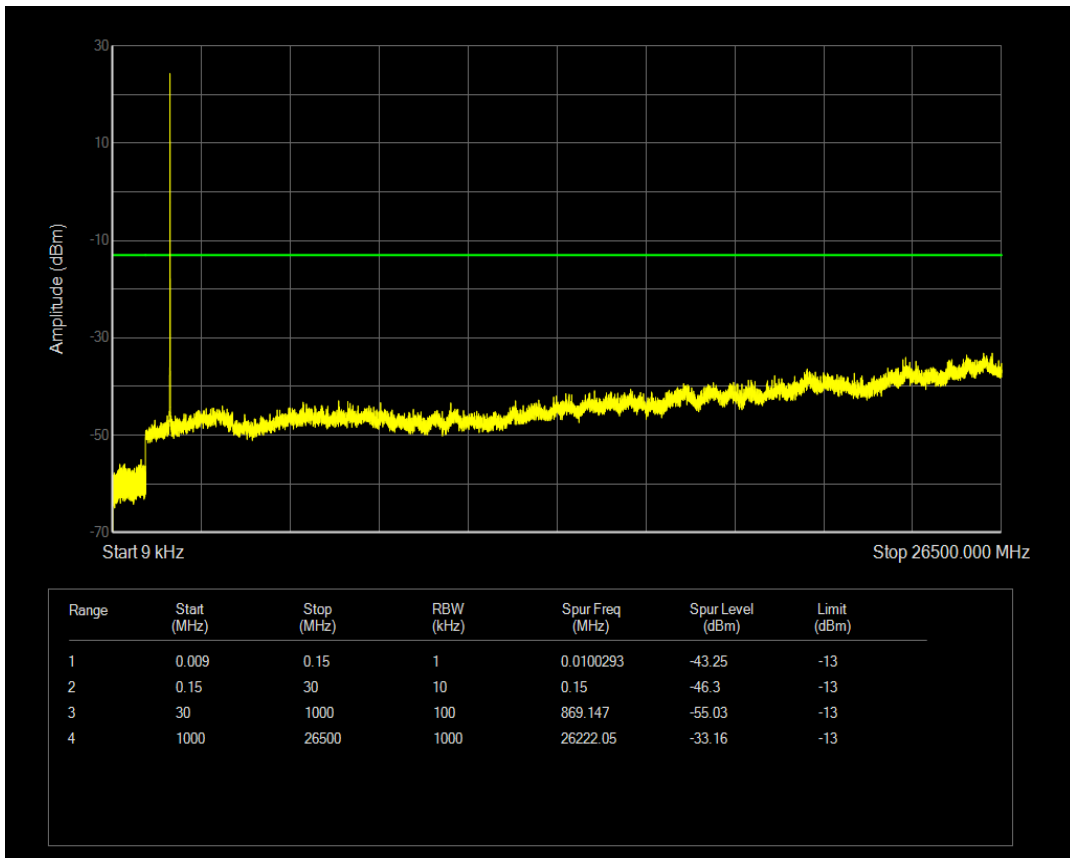

Band4 QPSK BW=5MHz Channel=20175 RB Size=1 Position=#0

Band4 QPSK BW=5MHz Channel=20175 RB Size=25 Position=#0