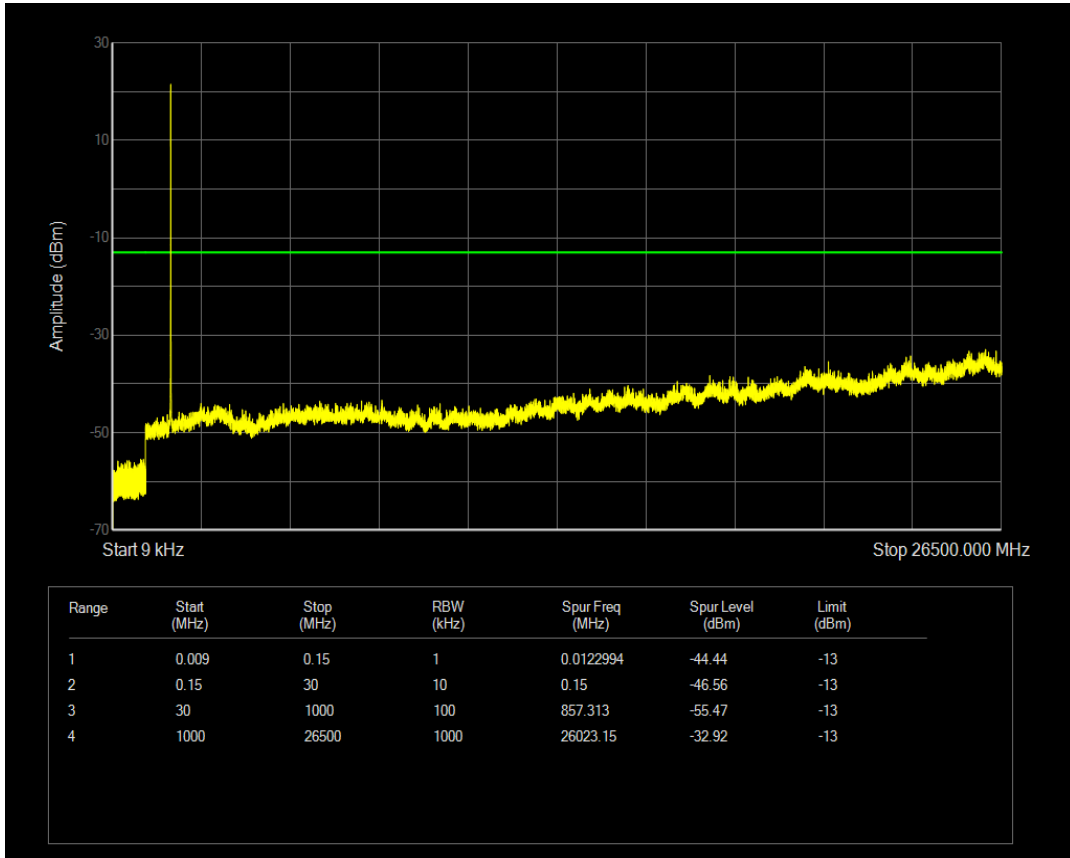

Band4 QPSK BW=3MHz Channel=20385 RB Size=1 Position=#0

Band4 QPSK BW=3MHz Channel=20385 RB Size=15 Position=#0

Band4 16QAM BW=3MHz Channel=20385 RB Size=1 Position=#0

Band4 16QAM BW=3MHz Channel=20385 RB Size=15 Position=#0

Band4 QPSK BW=5MHz Channel=19975 RB Size=25 Position=#0

Band4 QPSK BW=5MHz Channel=19975 RB Size=1 Position=#0

Band4 16QAM BW=5MHz Channel=19975 RB Size=1 Position=#0

Band4 16QAM BW=5MHz Channel=19975 RB Size=25 Position=#0