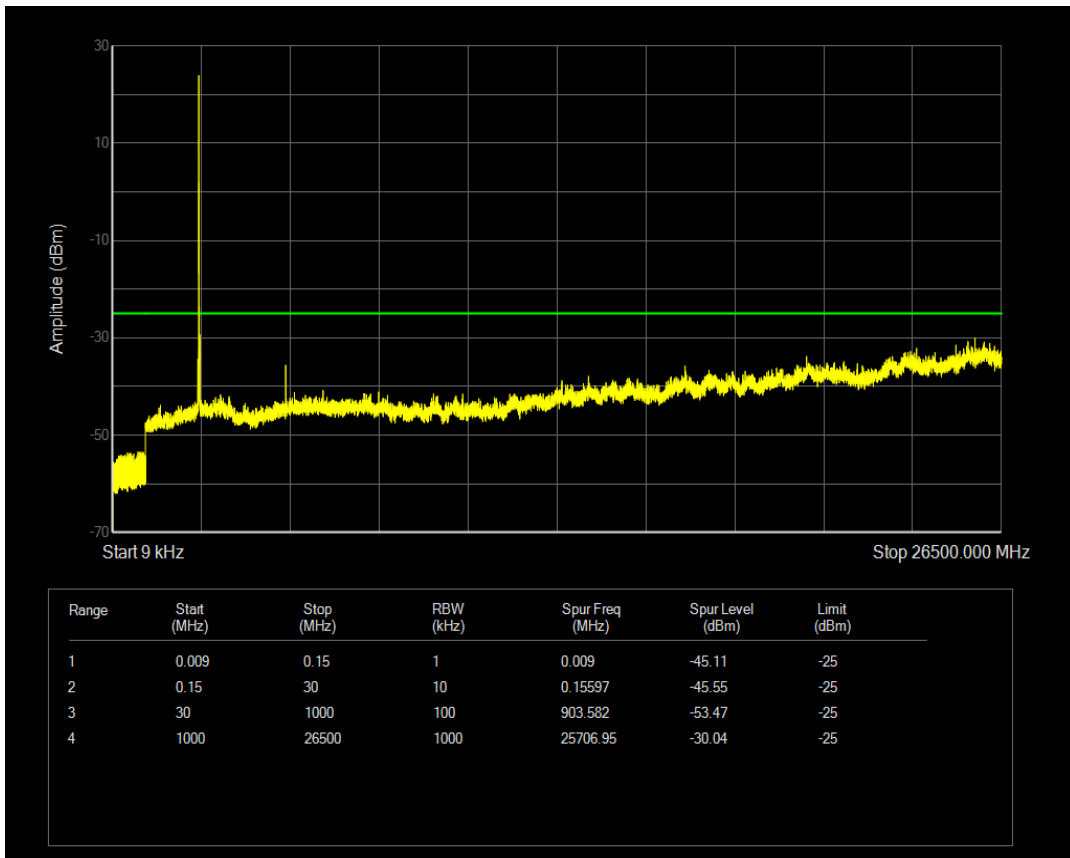

Band38 QPSK BW=15MHz Channel=38000 RB Size=1 Position=#0

Band38 QPSK BW=15MHz Channel=38000 RB Size=75 Position=#0