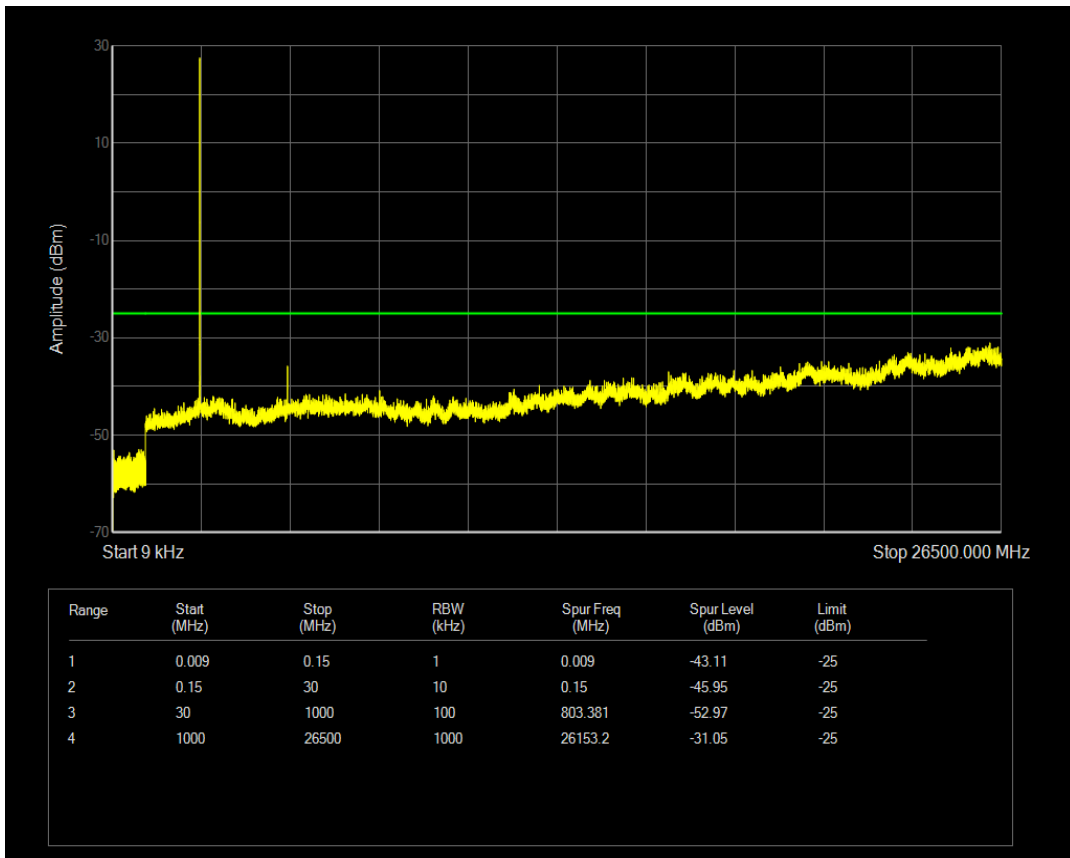

Band38 QPSK BW=5MHz Channel=38225 RB Size=1 Position=#0

Band38 QPSK BW=5MHz Channel=38225 RB Size=25 Position=#0