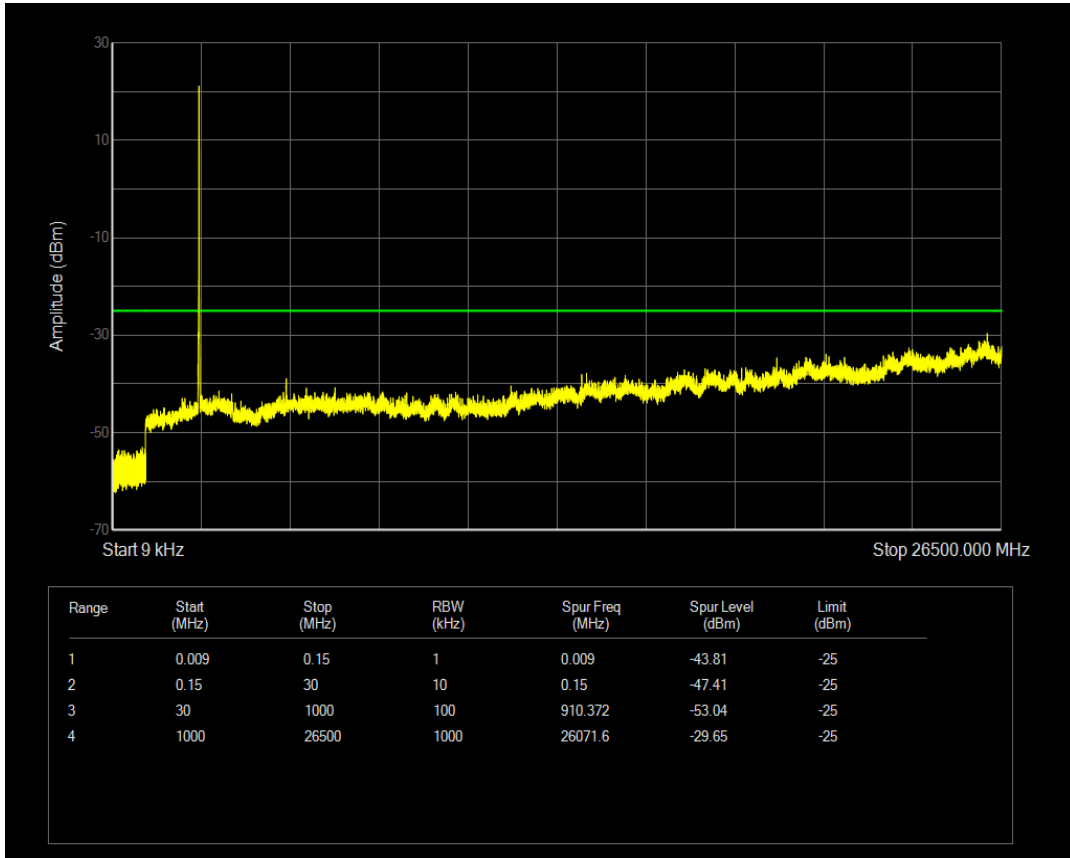

Band38 QPSK BW=10MHz Channel=38000 RB Size=50 Position=#0

Band38 16QAM BW=10MHz Channel=38000 RB Size=1 Position=#0