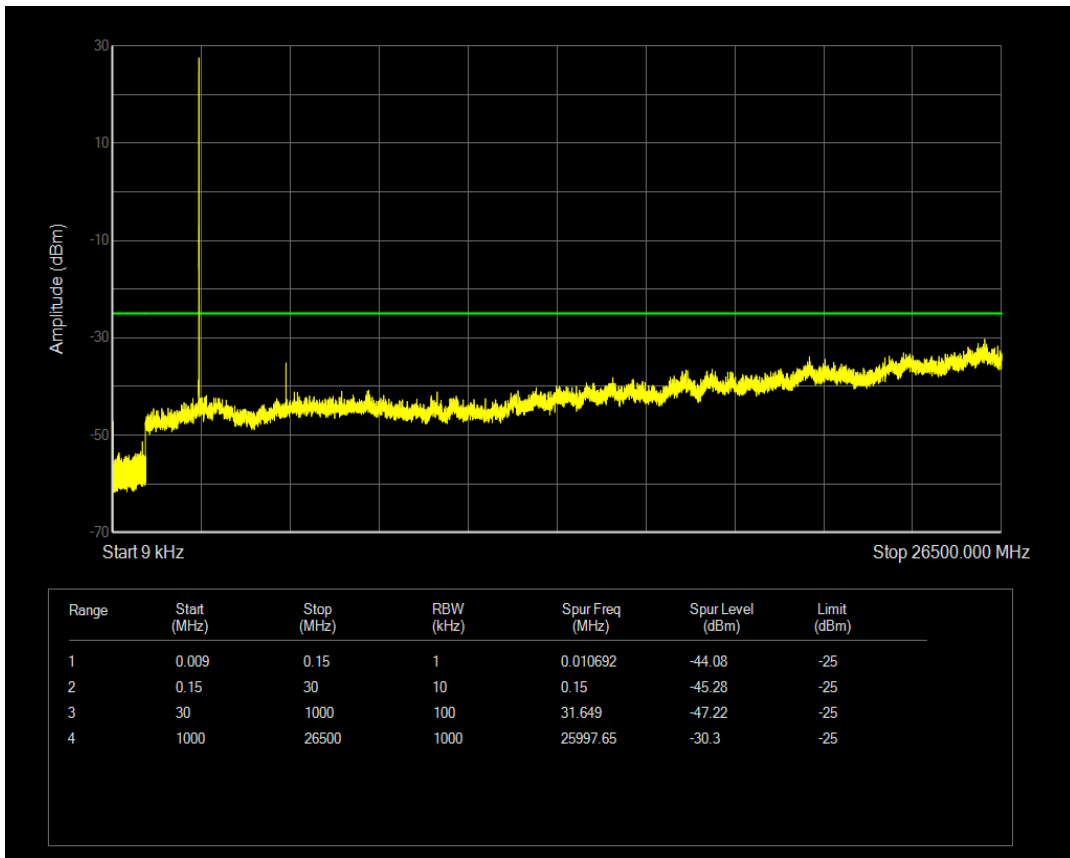

Band38 16QAM BW=5MHz Channel=38000 RB Size=1 Position=#0

Band38 16QAM BW=5MHz Channel=38000 RB Size=25 Position=#0