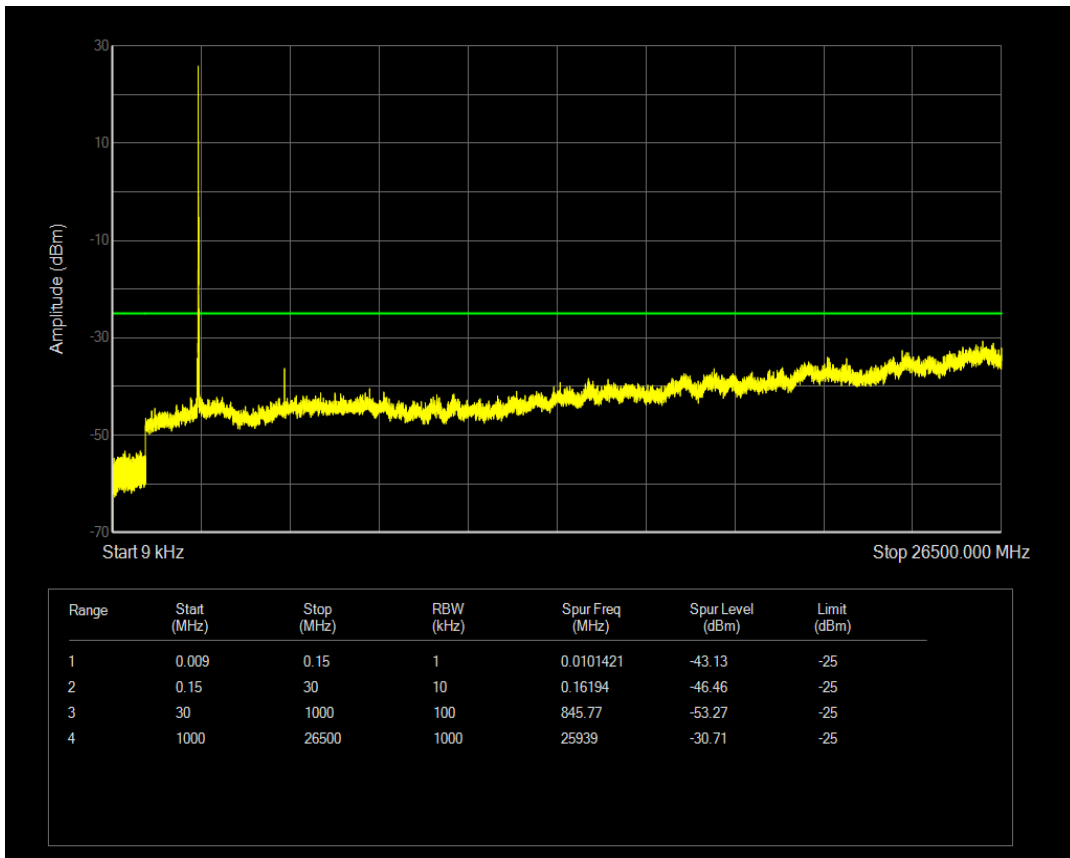

Band38 QPSK BW=15MHz Channel=37825 RB Size=1 Position=#0

Band38 QPSK BW=15MHz Channel=37825 RB Size=75 Position=#0