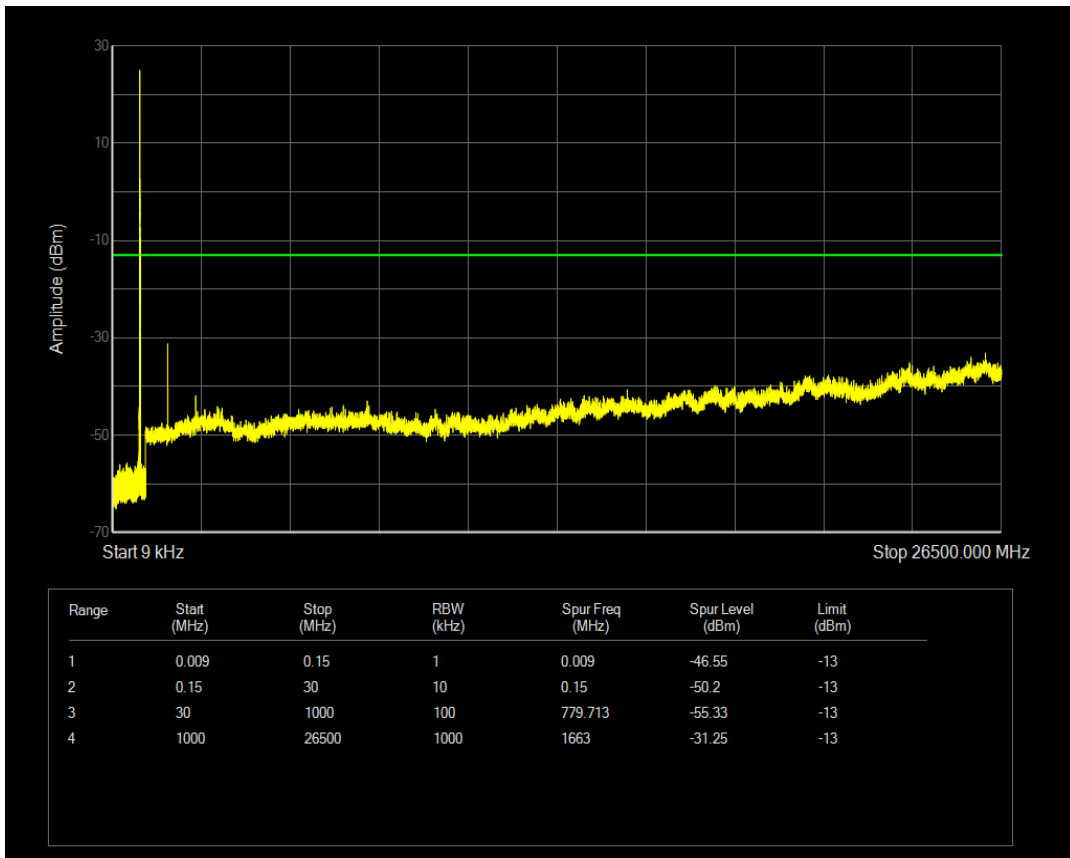

Band26b QPSK BW=10MHz Channel=26840 RB Size=1 Position=#0

Band26b QPSK BW=10MHz Channel=26840 RB Size=50 Position=#0

Band26b 16QAM BW=10MHz Channel=26840 RB Size=1 Position=#0

Band26b 16QAM BW=10MHz Channel=26840 RB Size=50 Position=#0

Band26b QPSK BW=10MHz Channel=26915 RB Size=1 Position=#0

Band26b QPSK BW=10MHz Channel=26915 RB Size=50 Position=#0

Band26b 16QAM BW=10MHz Channel=26915 RB Size=1 Position=#0

Band26b 16QAM BW=10MHz Channel=26915 RB Size=50 Position=#0