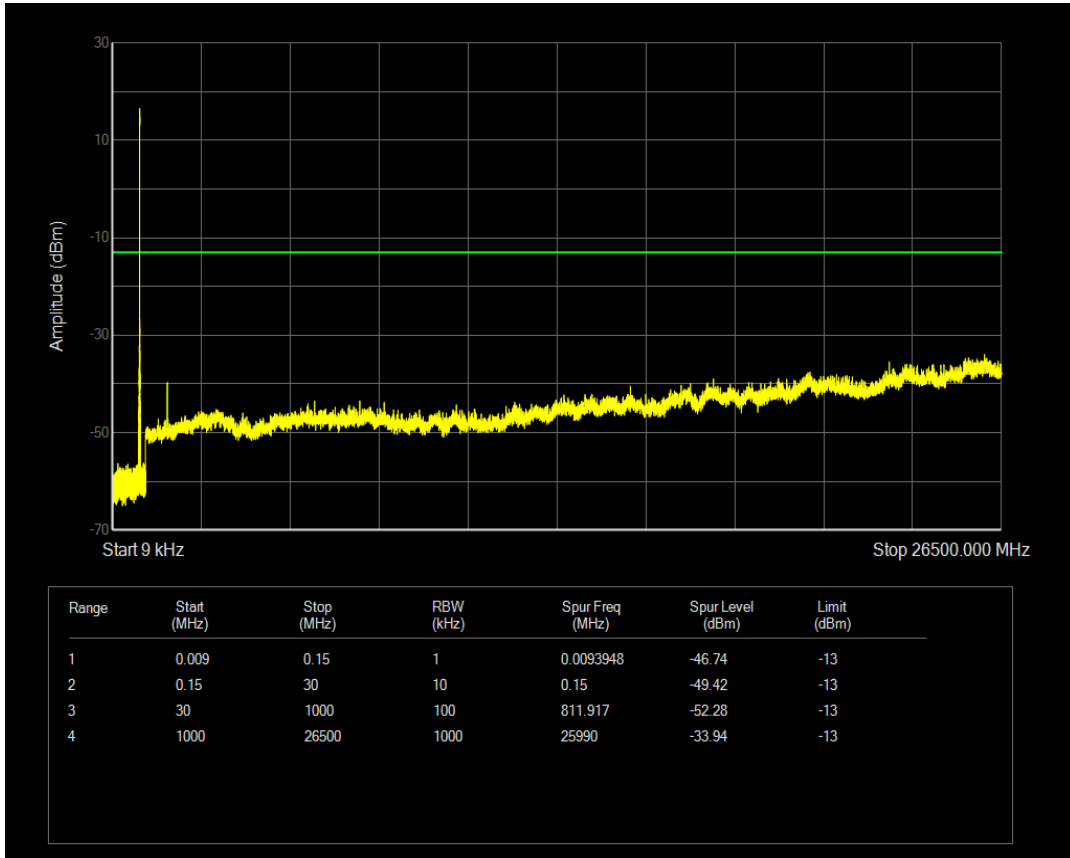

Band26b QPSK BW=3MHz Channel=26805 RB Size=1 Position=#0

Band26b QPSK BW=3MHz Channel=26805 RB Size=15 Position=#0

Band26b 16QAM BW=3MHz Channel=26805 RB Size=1 Position=#0

Band26b 16QAM BW=3MHz Channel=26805 RB Size=15 Position=#0