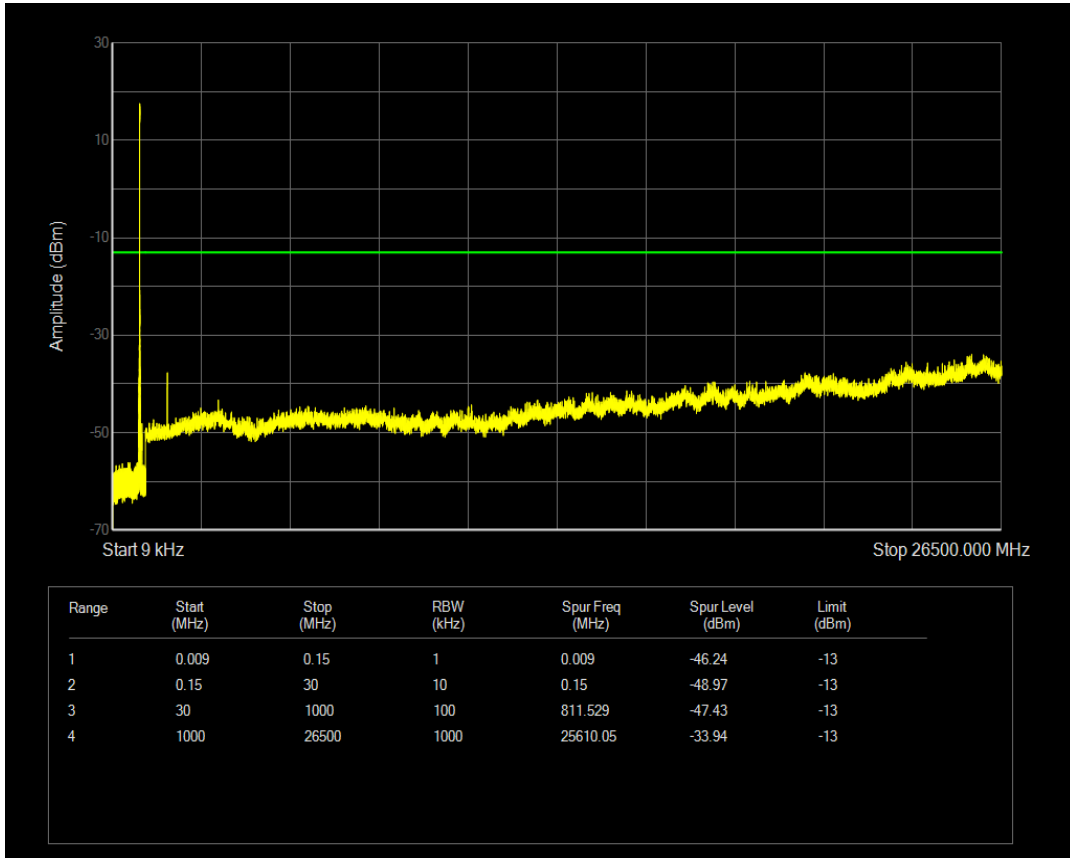

Band26b QPSK BW=3MHz Channel=26805 RB Size=15 Position=#0

Band26b 16QAM BW=3MHz Channel=26805 RB Size=1 Position=#0