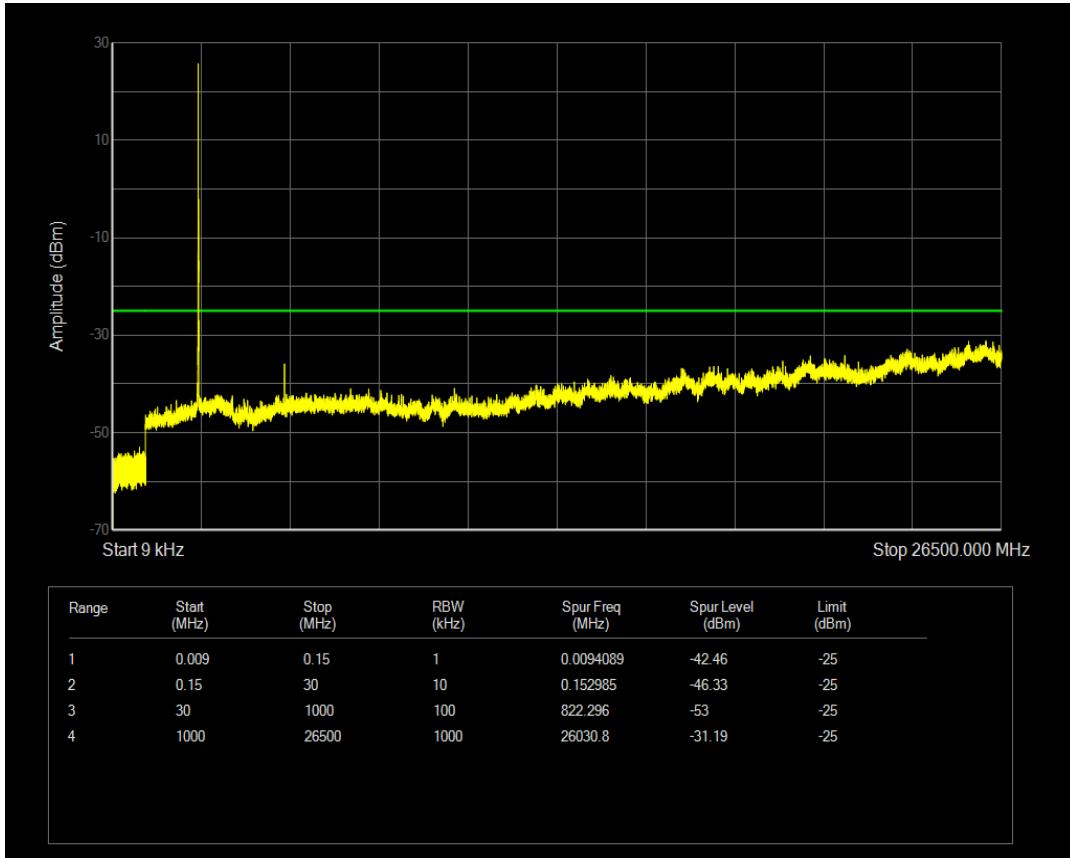

Band38 QPSK BW=5MHz Channel=38225 RB Size=1 Position=#0

Band38 QPSK BW=5MHz Channel=38225 RB Size=25 Position=#0

Band38 16QAM BW=5MHz Channel=38225 RB Size=1 Position=#0

Band38 QPSK BW=10MHz Channel=37800 RB Size=1 Position=#0