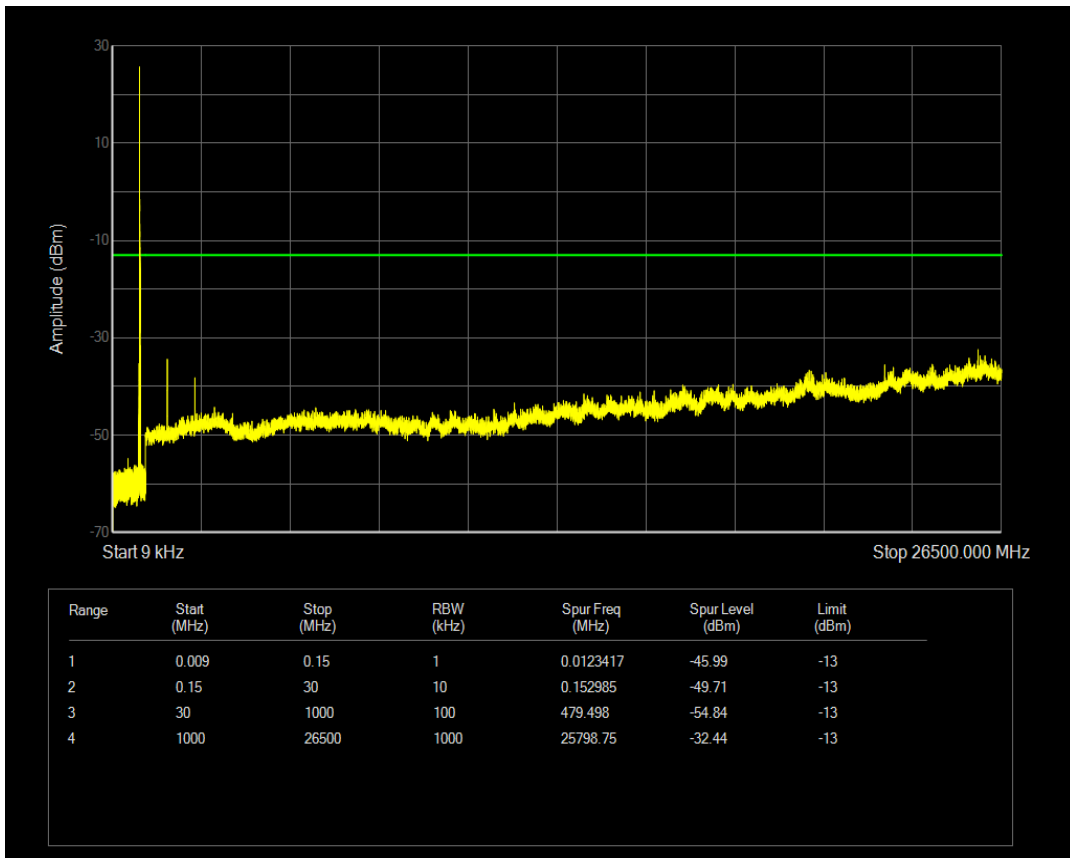

Band26b QPSK BW=15MHz Channel=26865 RB Size=1 Position=#0

Band26b QPSK BW=15MHz Channel=26865 RB Size=75 Position=#0