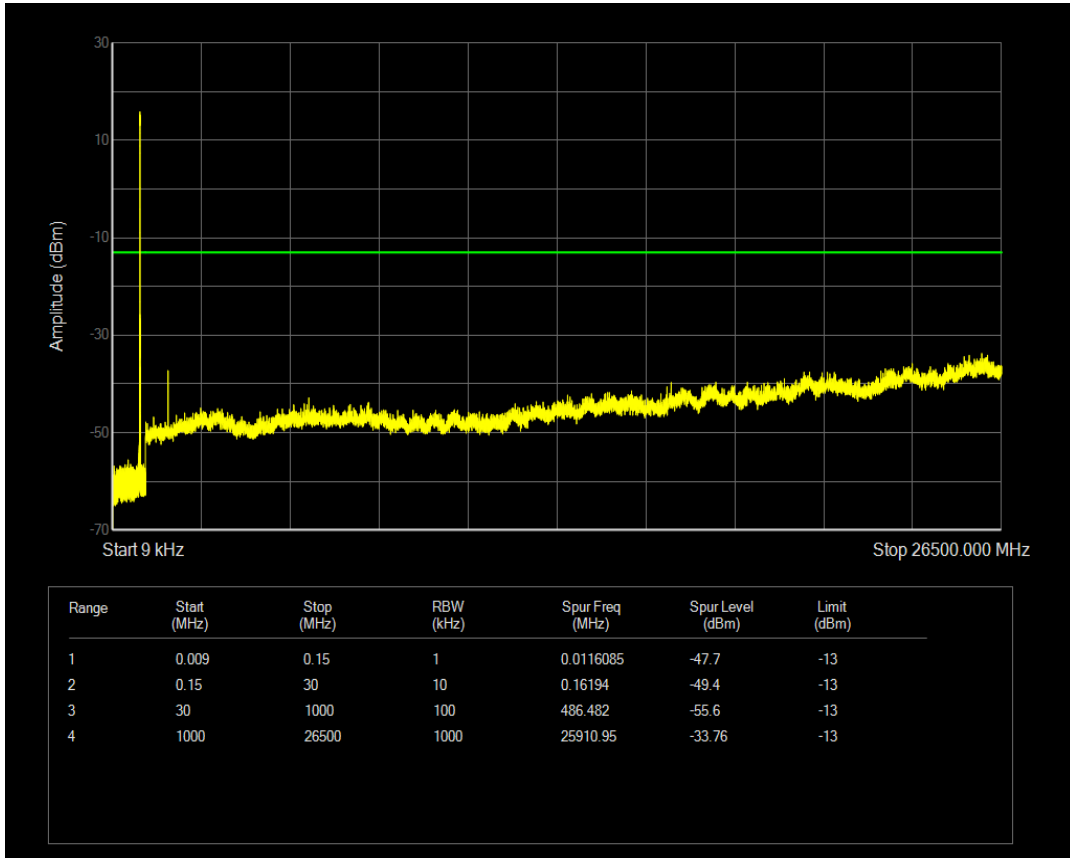

Band26b QPSK BW=3MHz Channel=26915 RB Size=1 Position=#0

Band26b QPSK BW=3MHz Channel=26915 RB Size=15 Position=#0

Band26b 16QAM BW=3MHz Channel=26915 RB Size=1 Position=#0

Band26b 16QAM BW=3MHz Channel=26915 RB Size=15 Position=#0