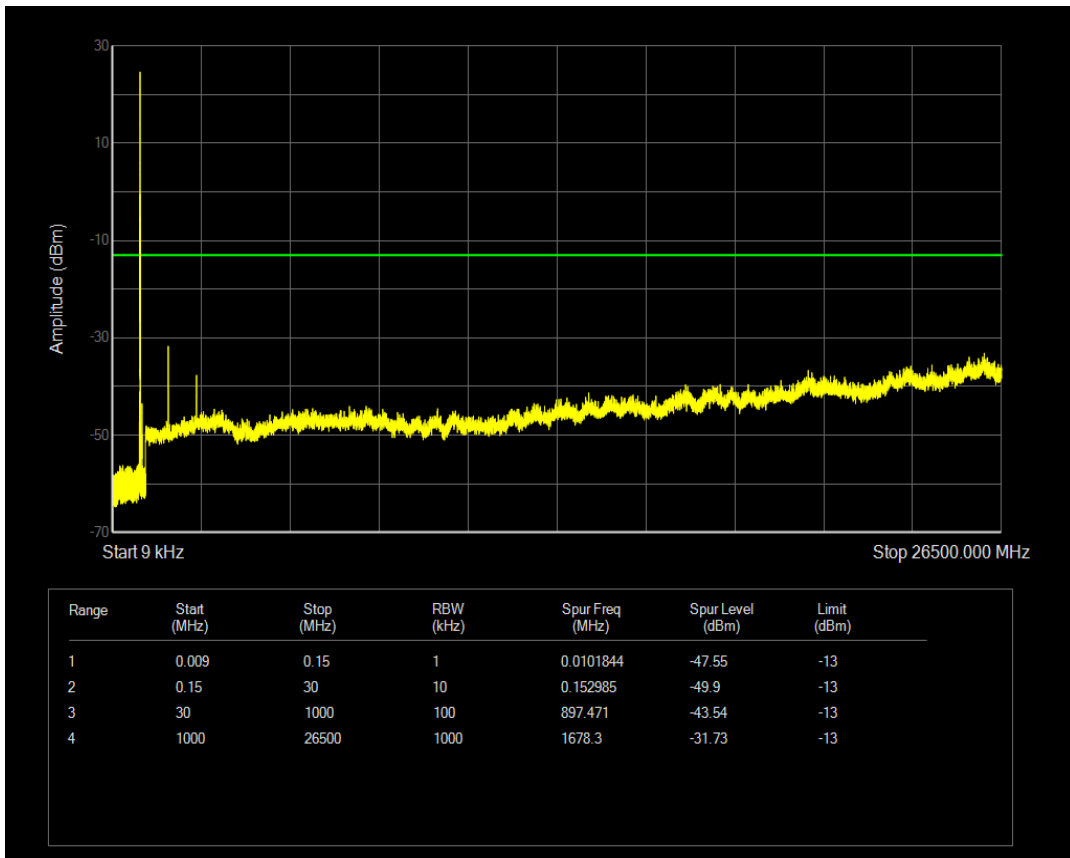

Band26b QPSK BW=10MHz Channel=26990 RB Size=1 Position=#0

Band26b QPSK BW=10MHz Channel=26990 RB Size=50 Position=#0