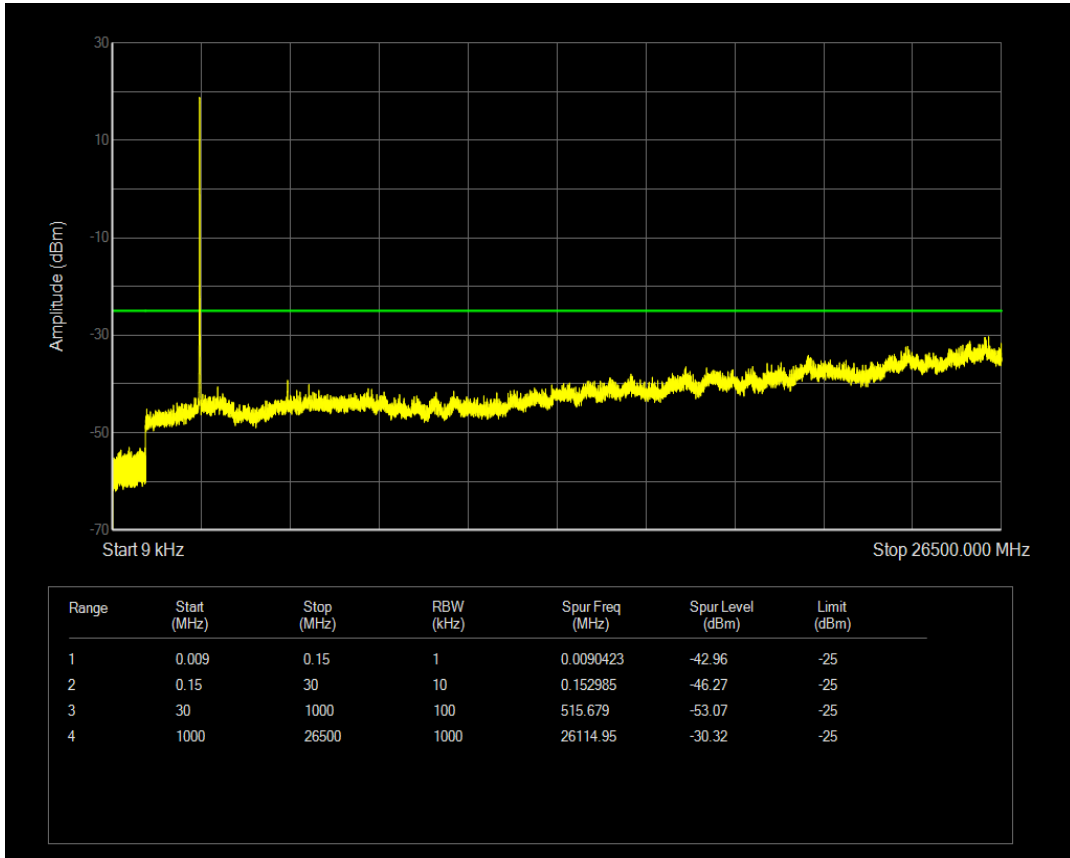

Band38 QPSK BW=10MHz Channel=38200 RB Size=1 Position=#0

Band38 16QAM BW=10MHz Channel=38200 RB Size=1 Position=#0

Band38 QPSK BW=10MHz Channel=38200 RB Size=50 Position=#0

Band38 16QAM BW=10MHz Channel=38200 RB Size=50 Position=#0