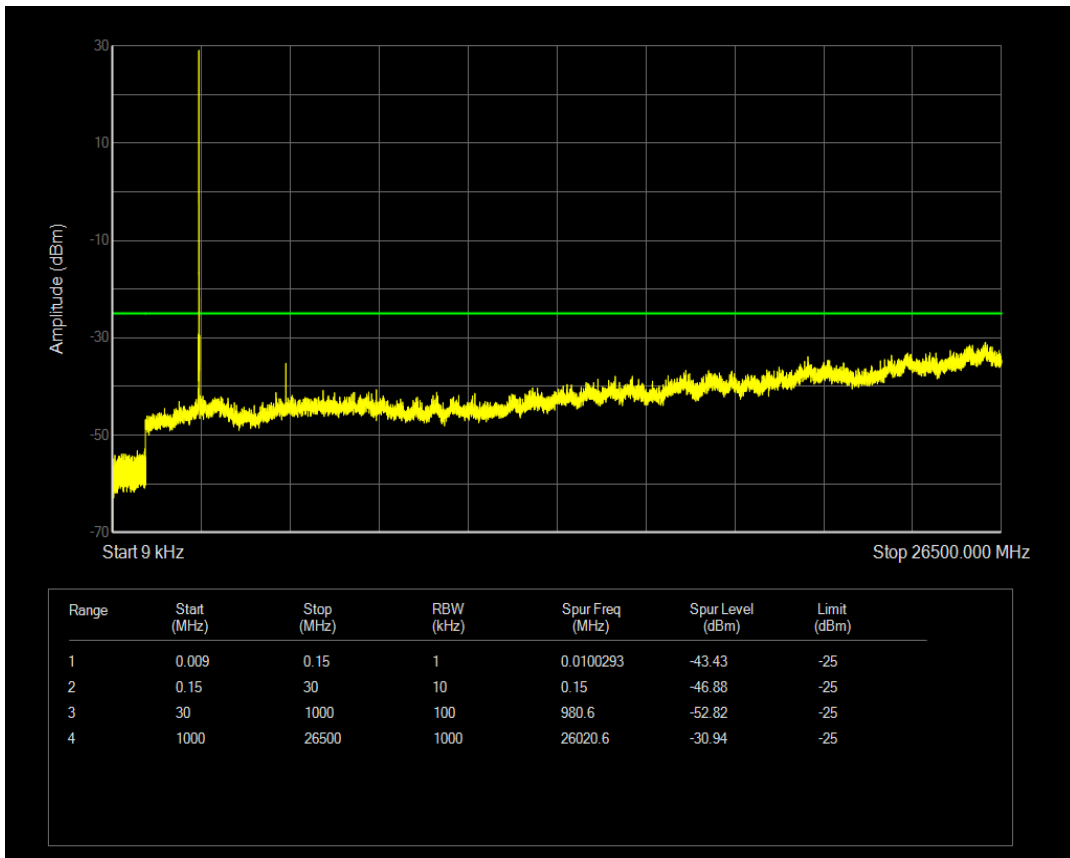

Band38 16QAM BW=10MHz Channel=38000 RB Size=1 Position=#0

Band38 16QAM BW=10MHz Channel=38000 RB Size=50 Position=#0