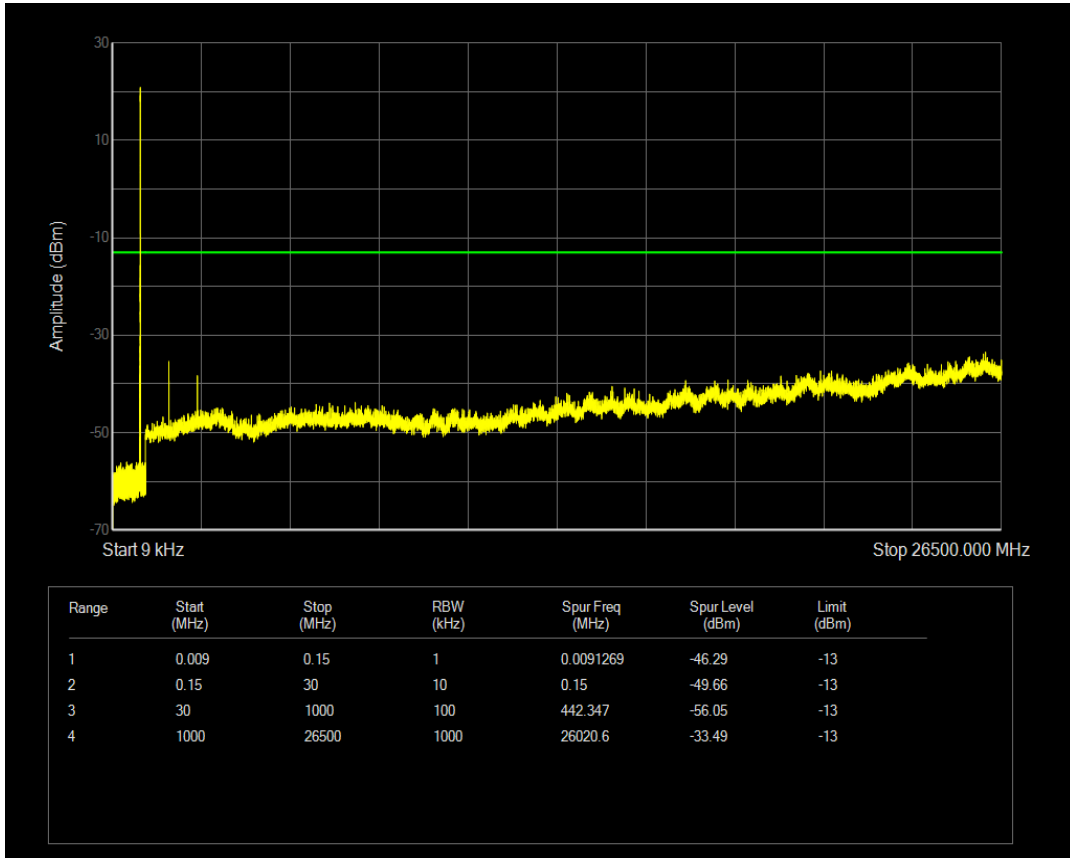

Band26b QPSK BW=1.4MHz Channel=26915 RB Size=1 Position=#0

Band26b QPSK BW=1.4MHz Channel=26915 RB Size=6 Position=#0

Band26b 16QAM BW=1.4MHz Channel=26915 RB Size=1 Position=#0

Band26b 16QAM BW=1.4MHz Channel=26915 RB Size=6 Position=#0

Band26b QPSK BW=1.4MHz Channel=27033 RB Size=1 Position=#0

Band26b QPSK BW=1.4MHz Channel=27033 RB Size=6 Position=#0

Band26b 16QAM BW=1.4MHz Channel=27033 RB Size=1 Position=#0

Band26b 16QAM BW=1.4MHz Channel=27033 RB Size=6 Position=#0