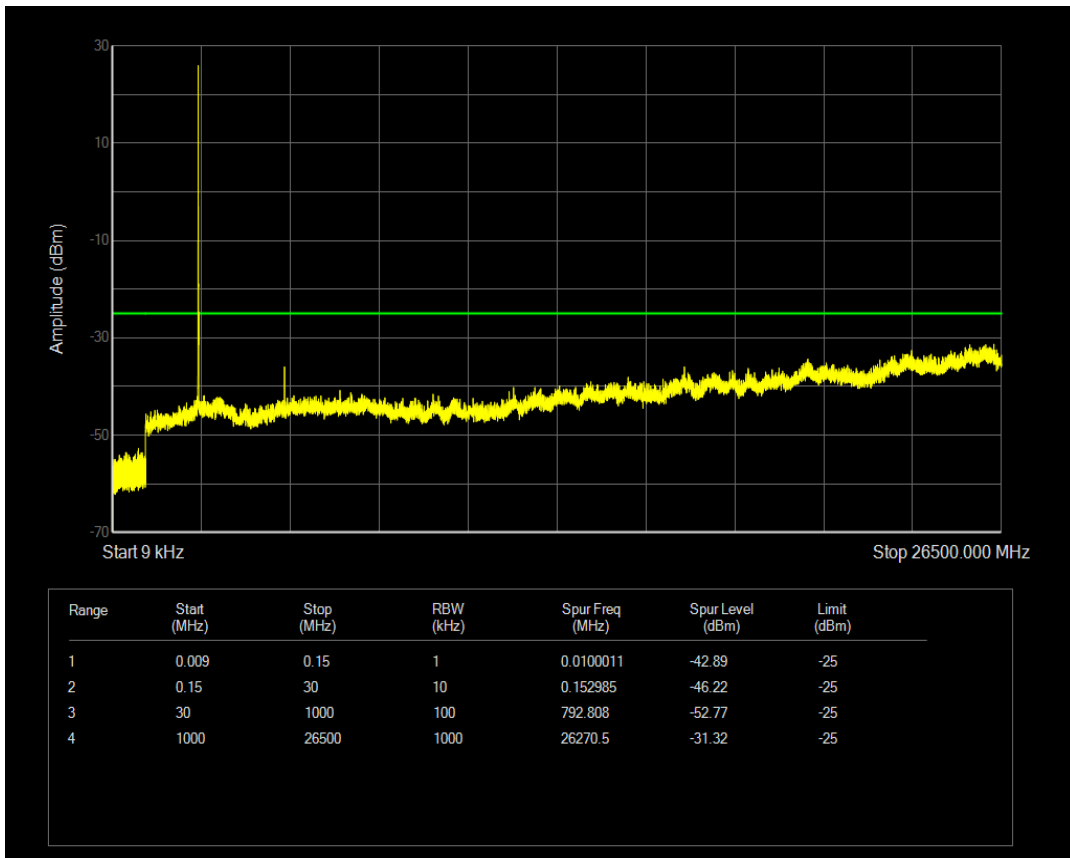

Band38 16QAM BW=10MHz Channel=37800 RB Size=1 Position=#0

Band38 16QAM BW=10MHz Channel=37800 RB Size=50 Position=#0