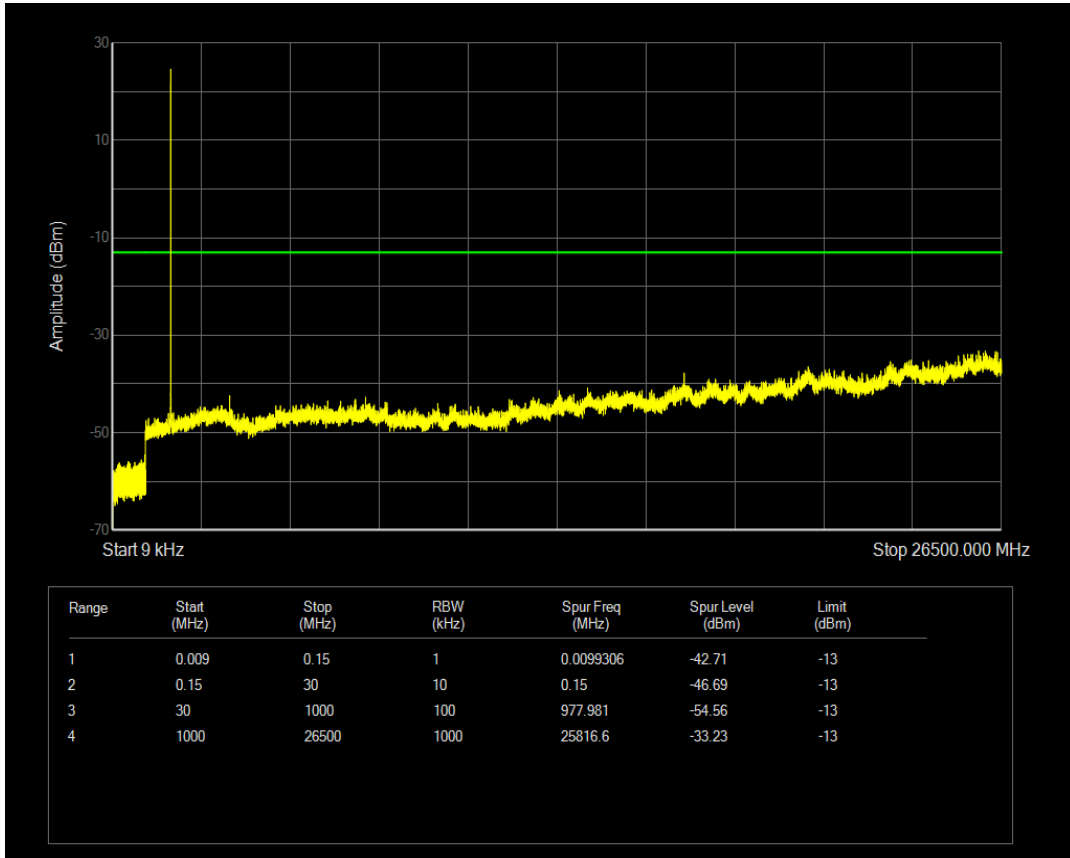

Band4 QPSK BW=1.4MHz Channel=20175 RB Size=1 Position=#0

Band4 QPSK BW=1.4MHz Channel=20175 RB Size=6 Position=#0

Band4 16QAM BW=1.4MHz Channel=20175 RB Size=1 Position=#0

Band4 16QAM BW=1.4MHz Channel=20175 RB Size=6 Position=#0

Band4 QPSK BW=1.4MHz Channel=20393 RB Size=6 Position=#0

Band4 QPSK BW=1.4MHz Channel=20393 RB Size=1 Position=#0

Band4 16QAM BW=1.4MHz Channel=20393 RB Size=1 Position=#0

Band4 16QAM BW=1.4MHz Channel=20393 RB Size=6 Position=#0