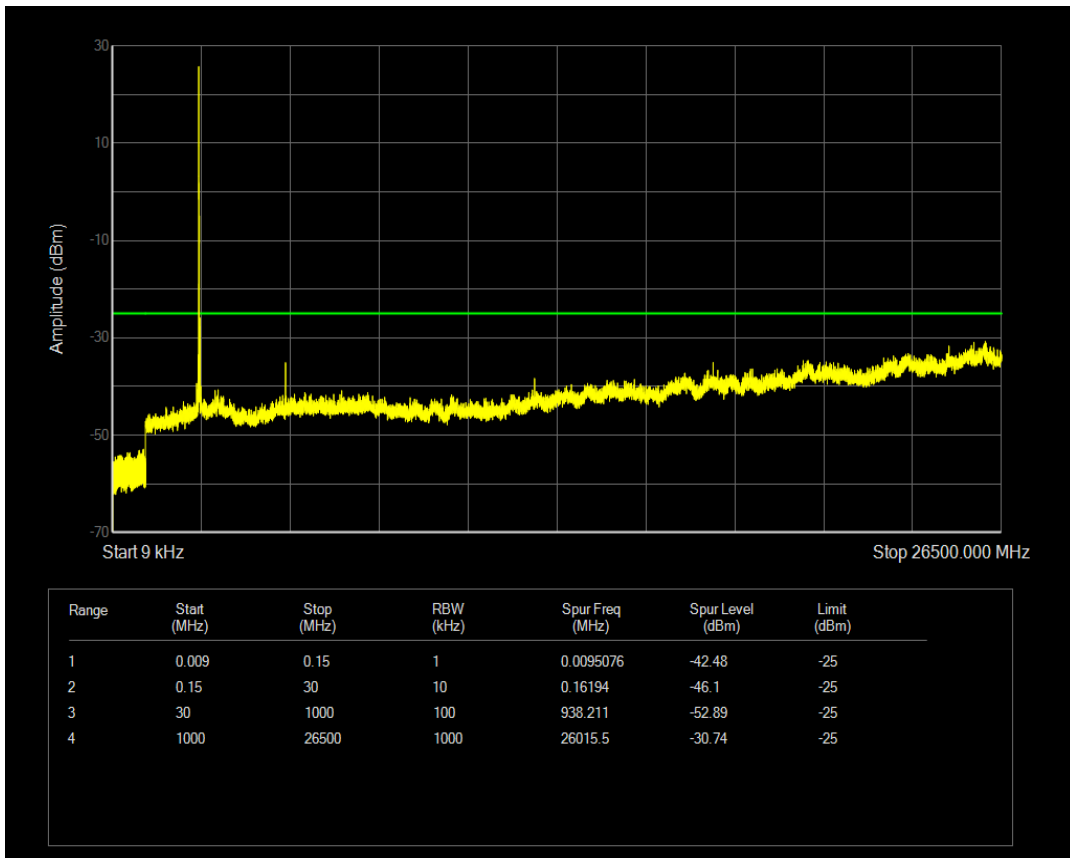

Band38 16QAM BW=20MHz Channel=38000 RB Size=1 Position=#0

Band38 16QAM BW=20MHz Channel=38000 RB Size=100 Position=#0