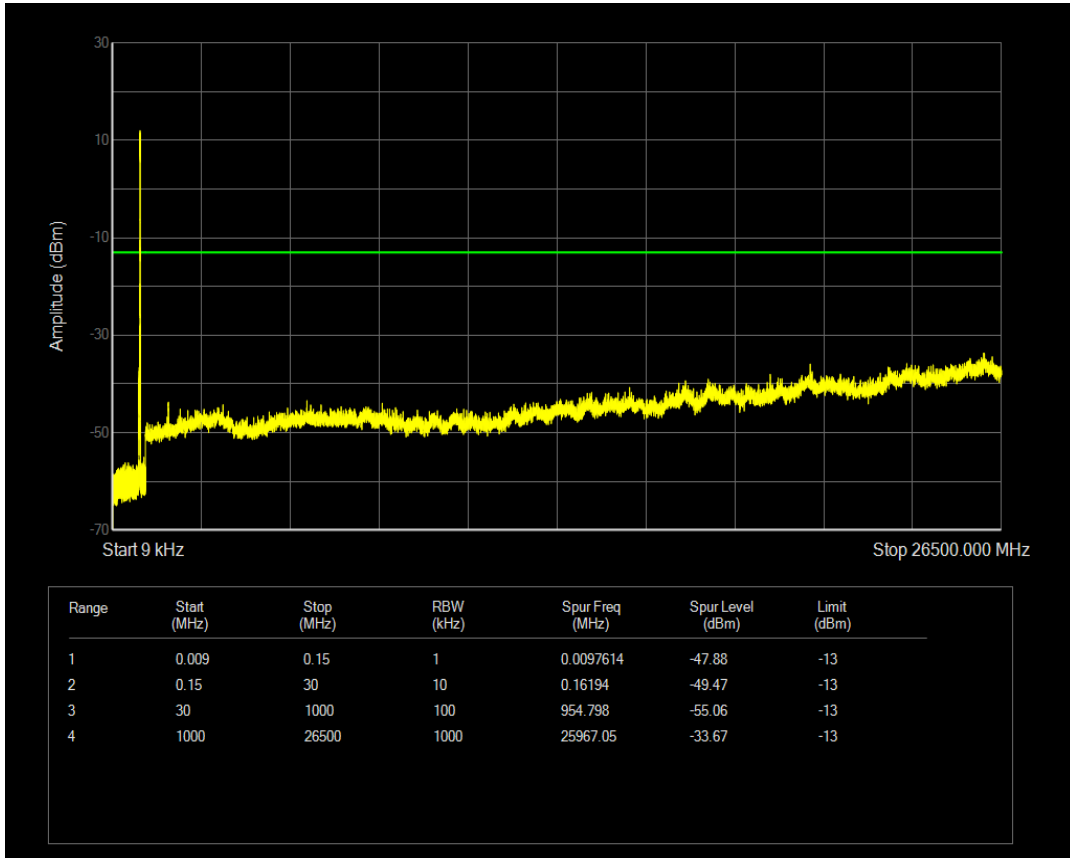

Band26b QPSK BW=15MHz Channel=26965 RB Size=75 Position=#0

Band26b 16QAM BW=15MHz Channel=26965 RB Size=1 Position=#0