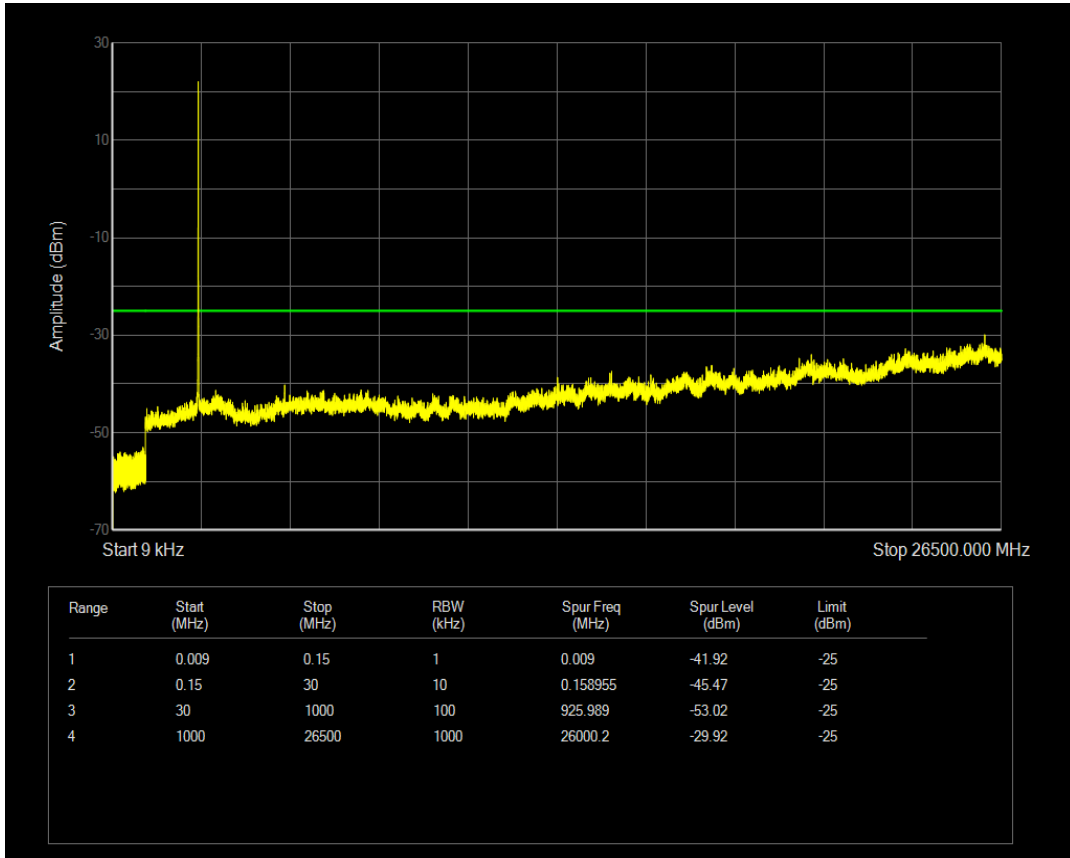

Band38 QPSK BW=5MHz Channel=37775 RB Size=25 Position=#0

Band38 16QAM BW=5MHz Channel=37775 RB Size=1 Position=#0