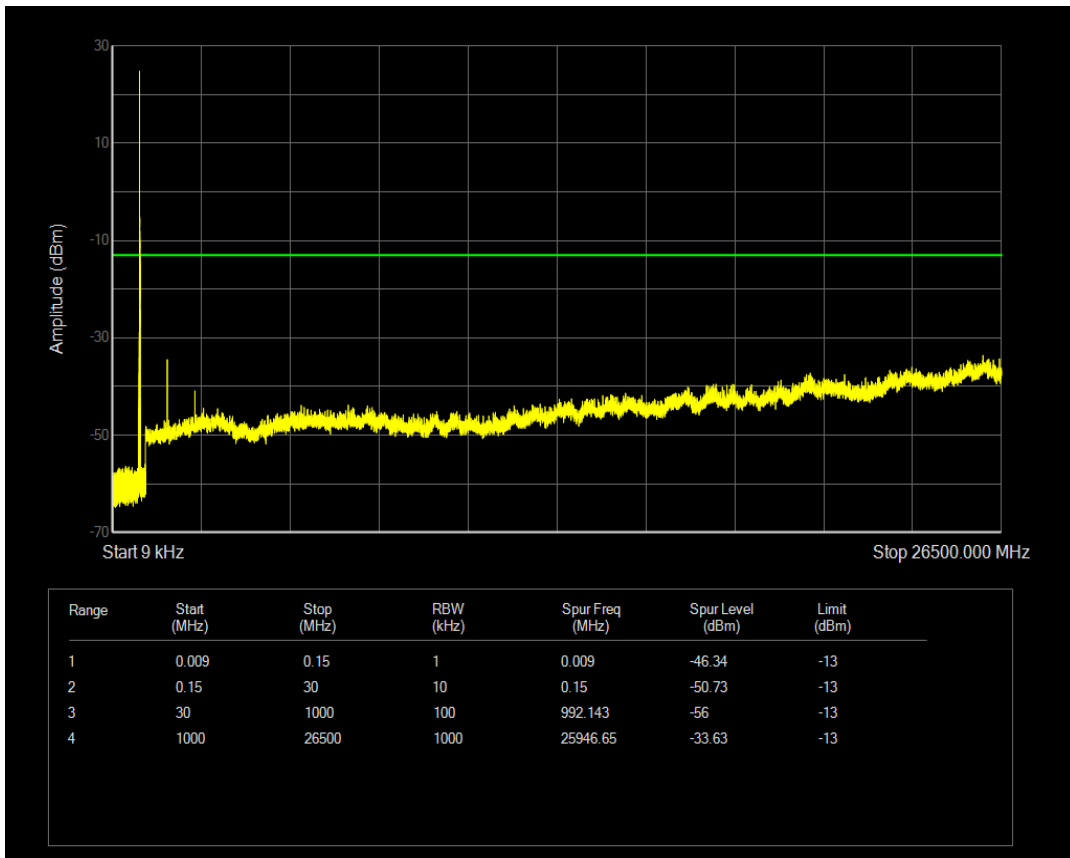

Band26b 16QAM BW=10MHz Channel=26840 RB Size=1 Position=#0

Band26b 16QAM BW=10MHz Channel=26840 RB Size=50 Position=#0