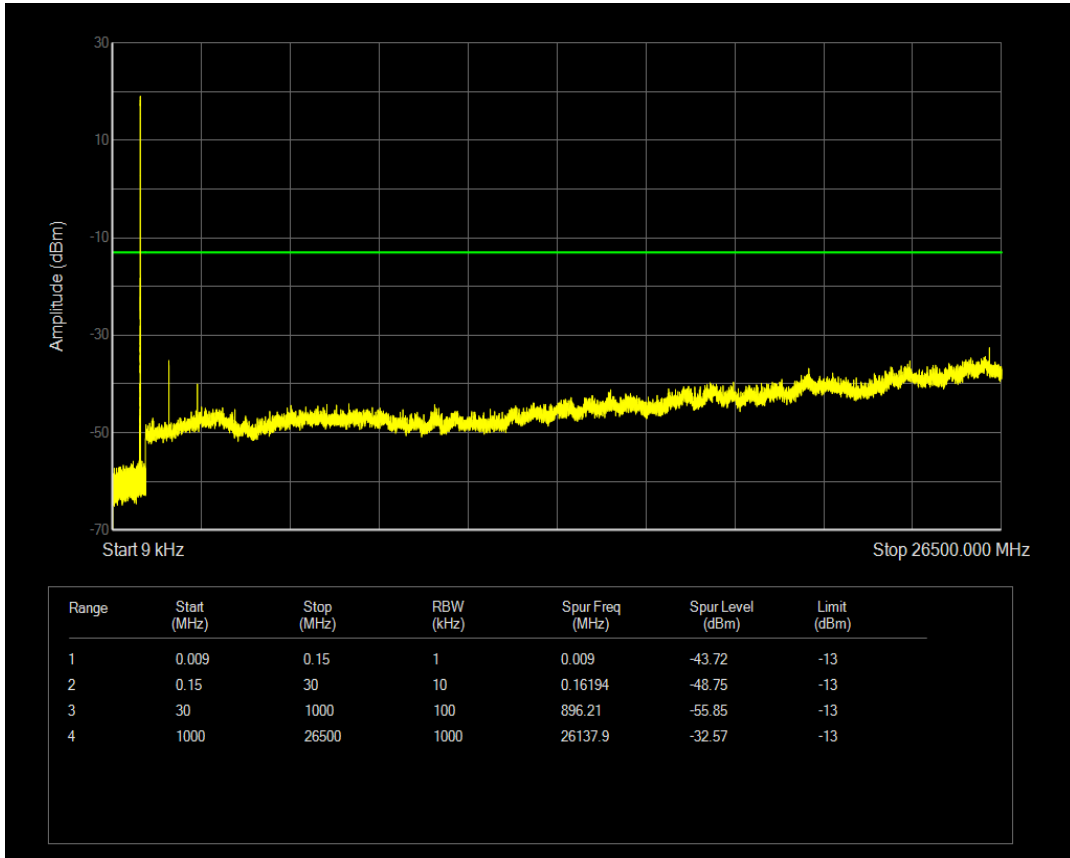

Band26b QPSK BW=1.4MHz Channel=27033 RB Size=1 Position=#0

Band26b QPSK BW=1.4MHz Channel=27033 RB Size=6 Position=#0

Band26b 16QAM BW=1.4MHz Channel=27033 RB Size=1 Position=#0

Band26b 16QAM BW=1.4MHz Channel=27033 RB Size=6 Position=#0