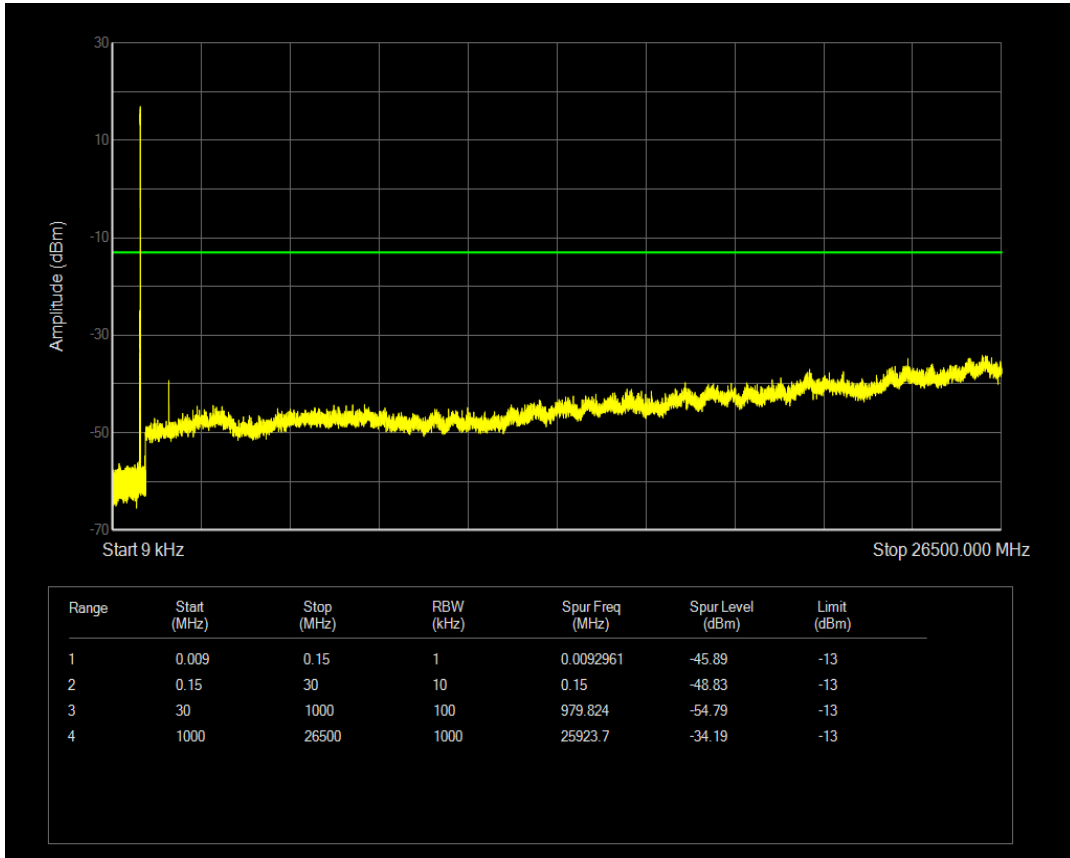

Band26b QPSK BW=3MHz Channel=27025 RB Size=1 Position=#0

Band26b QPSK BW=3MHz Channel=27025 RB Size=15 Position=#0

Band26b 16QAM BW=3MHz Channel=27025 RB Size=1 Position=#0

Band26b 16QAM BW=3MHz Channel=27025 RB Size=15 Position=#0