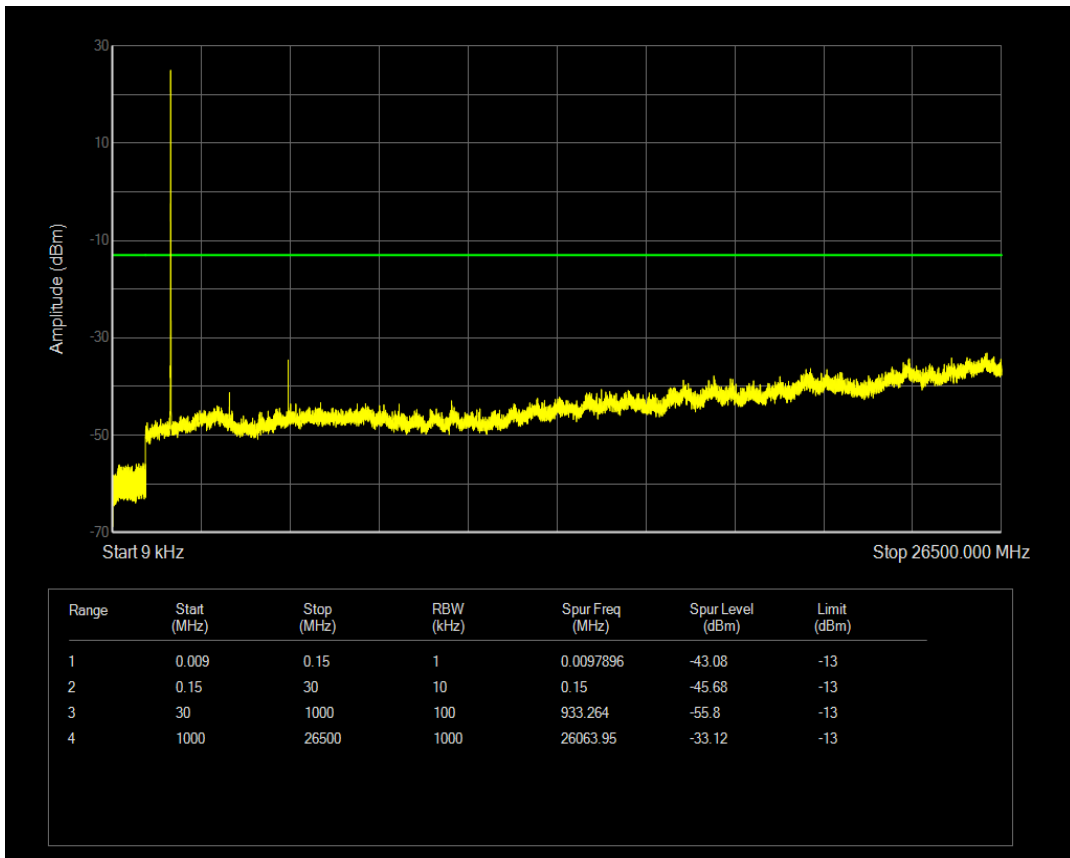

Band4 QPSK BW=5MHz Channel=20175 RB Size=1 Position=#0

Band4 QPSK BW=5MHz Channel=20175 RB Size=25 Position=#0

Band4 16QAM BW=5MHz Channel=20175 RB Size=1 Position=#0

Band4 QPSK BW=5MHz Channel=20375 RB Size=1 Position=#0

Band4 16QAM BW=5MHz Channel=20175 RB Size=25 Position=#0

Band4 QPSK BW=5MHz Channel=20375 RB Size=25 Position=#0

Band4 16QAM BW=5MHz Channel=20375 RB Size=1 Position=#0

Band4 16QAM BW=5MHz Channel=20375 RB Size=25 Position=#0