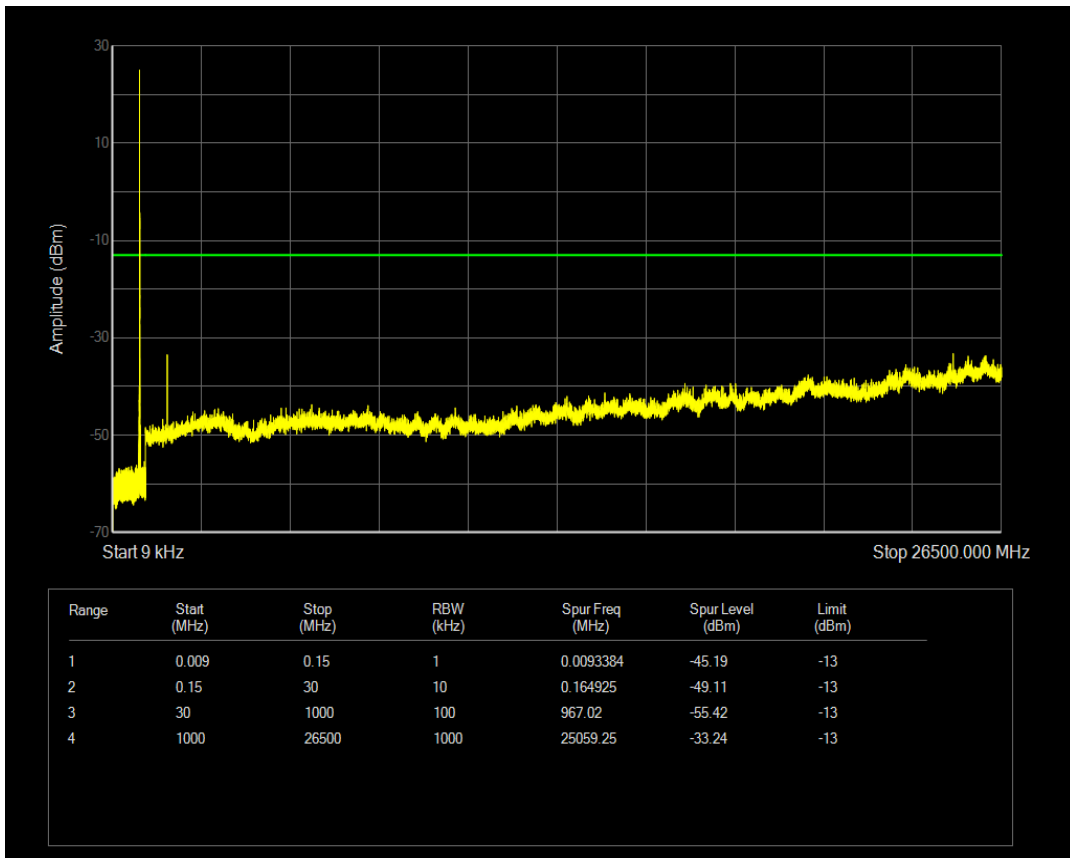

Band26b 16QAM BW=3MHz Channel=26805 RB Size=1 Position=#0

Band26b 16QAM BW=3MHz Channel=26805 RB Size=15 Position=#0