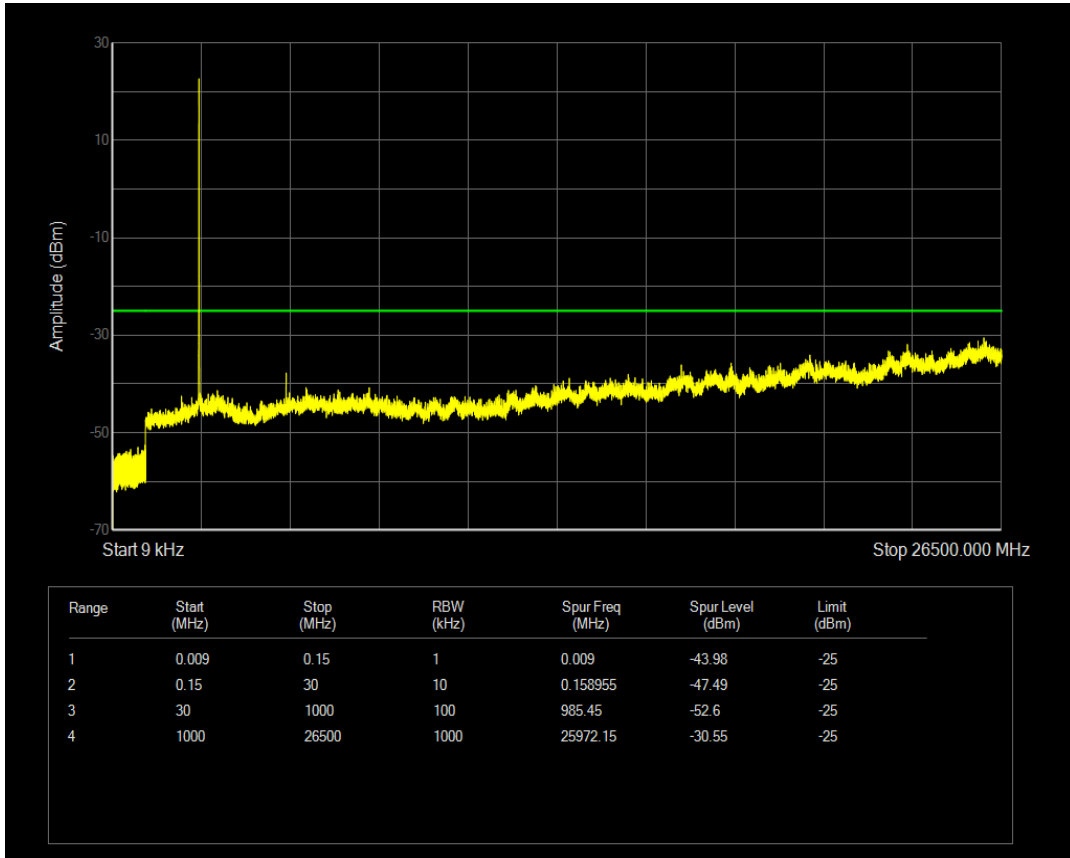

Band38 QPSK BW=5MHz Channel=38000 RB Size=25 Position=#0

Band38 16QAM BW=5MHz Channel=38000 RB Size=1 Position=#0