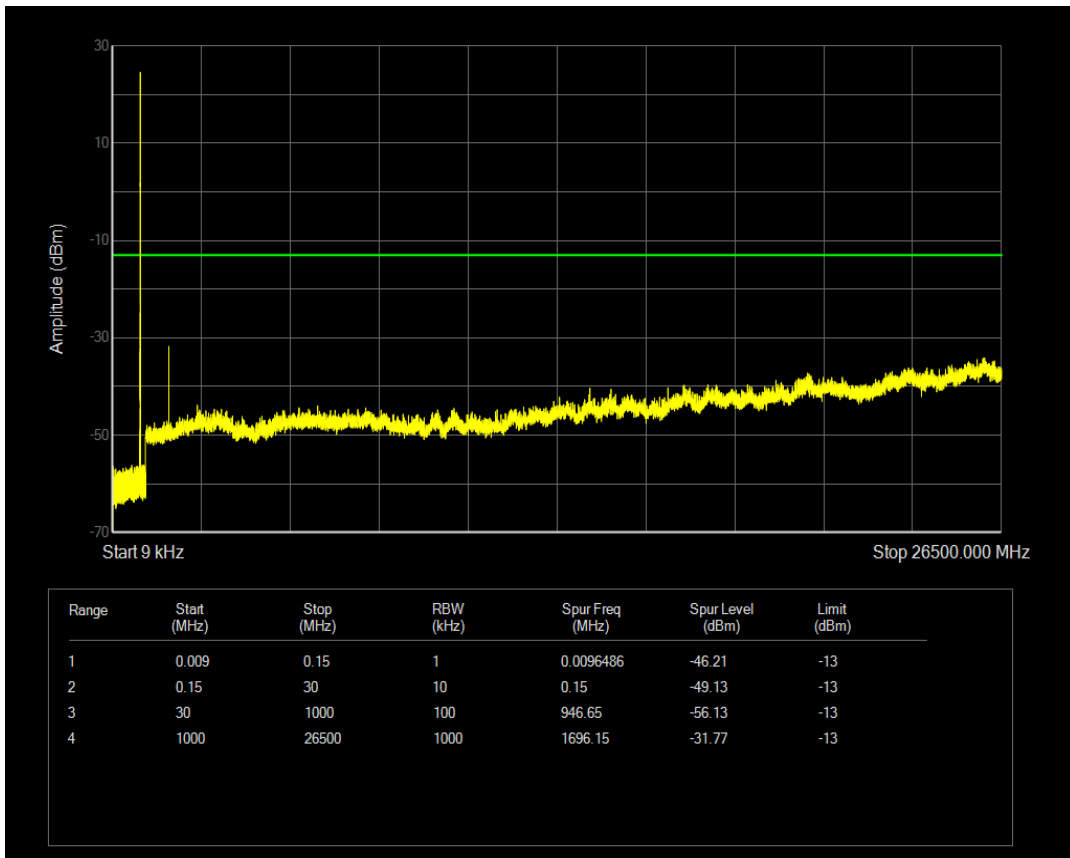

Band26b QPSK BW=1.4MHz Channel=26915 RB Size=1 Position=#0

Band26b QPSK BW=1.4MHz Channel=26915 RB Size=6 Position=#0

Band26b 16QAM BW=1.4MHz Channel=26915 RB Size=1 Position=#0

Band26b 16QAM BW=1.4MHz Channel=26915 RB Size=6 Position=#0

Band26b QPSK BW=1.4MHz Channel=27033 RB Size=1 Position=#0

Band26b QPSK BW=1.4MHz Channel=27033 RB Size=6 Position=#0

Band26b 16QAM BW=1.4MHz Channel=27033 RB Size=1 Position=#0

Band26b 16QAM BW=1.4MHz Channel=27033 RB Size=6 Position=#0