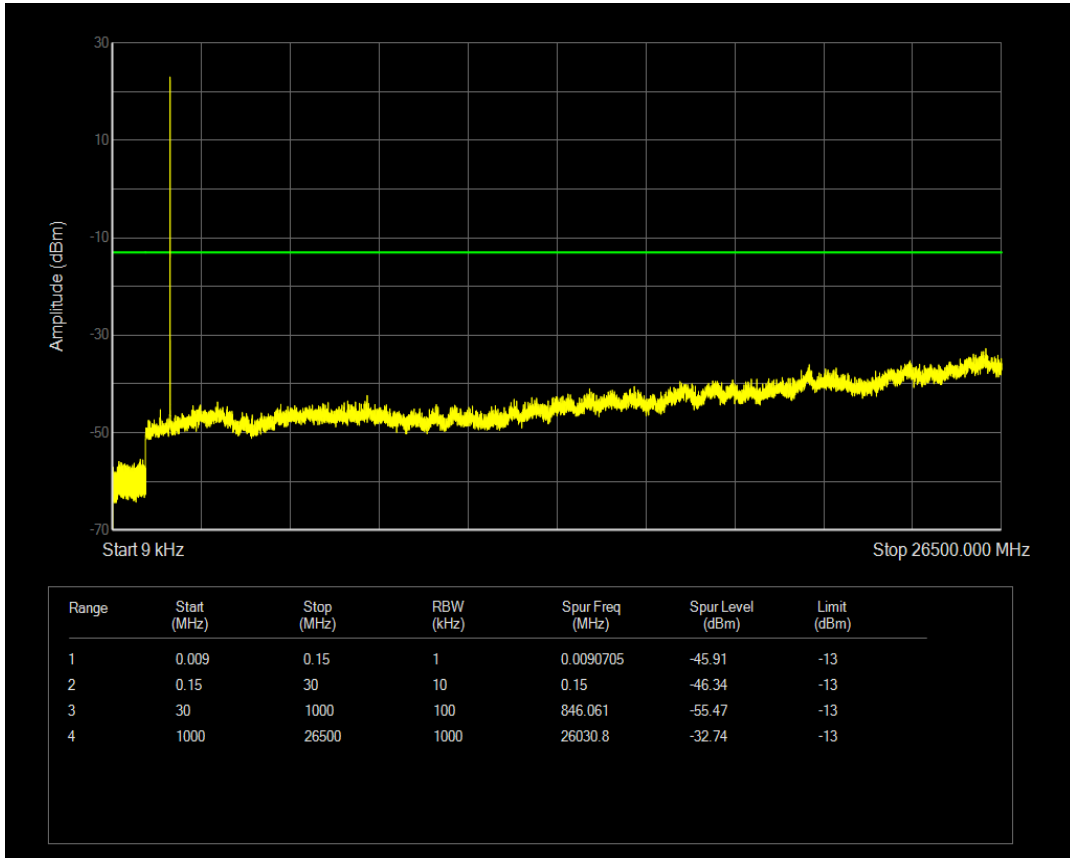

Band4 QPSK BW=1.4MHz Channel=19957 RB Size=1 Position=#0

Band4 QPSK BW=1.4MHz Channel=19957 RB Size=6 Position=#0

Band4 16QAM BW=1.4MHz Channel=19957 RB Size=1 Position=#0

Band4 16QAM BW=1.4MHz Channel=19957 RB Size=6 Position=#0

Band4 QPSK BW=1.4MHz Channel=20175 RB Size=1 Position=#0

Band4 QPSK BW=1.4MHz Channel=20175 RB Size=6 Position=#0

Band4 16QAM BW=1.4MHz Channel=20175 RB Size=1 Position=#0

Band4 16QAM BW=1.4MHz Channel=20175 RB Size=6 Position=#0