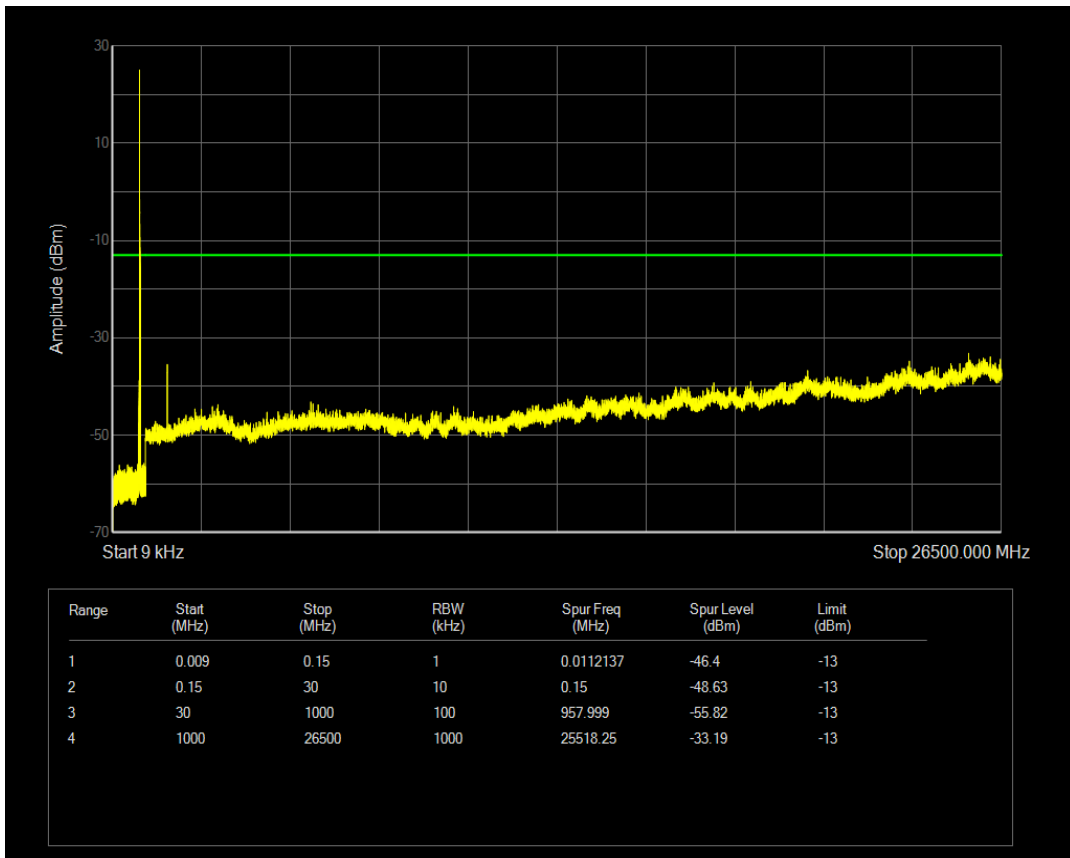

Band26b QPSK BW=10MHz Channel=26840 RB Size=1 Position=#0

Band26b QPSK BW=10MHz Channel=26840 RB Size=50 Position=#0