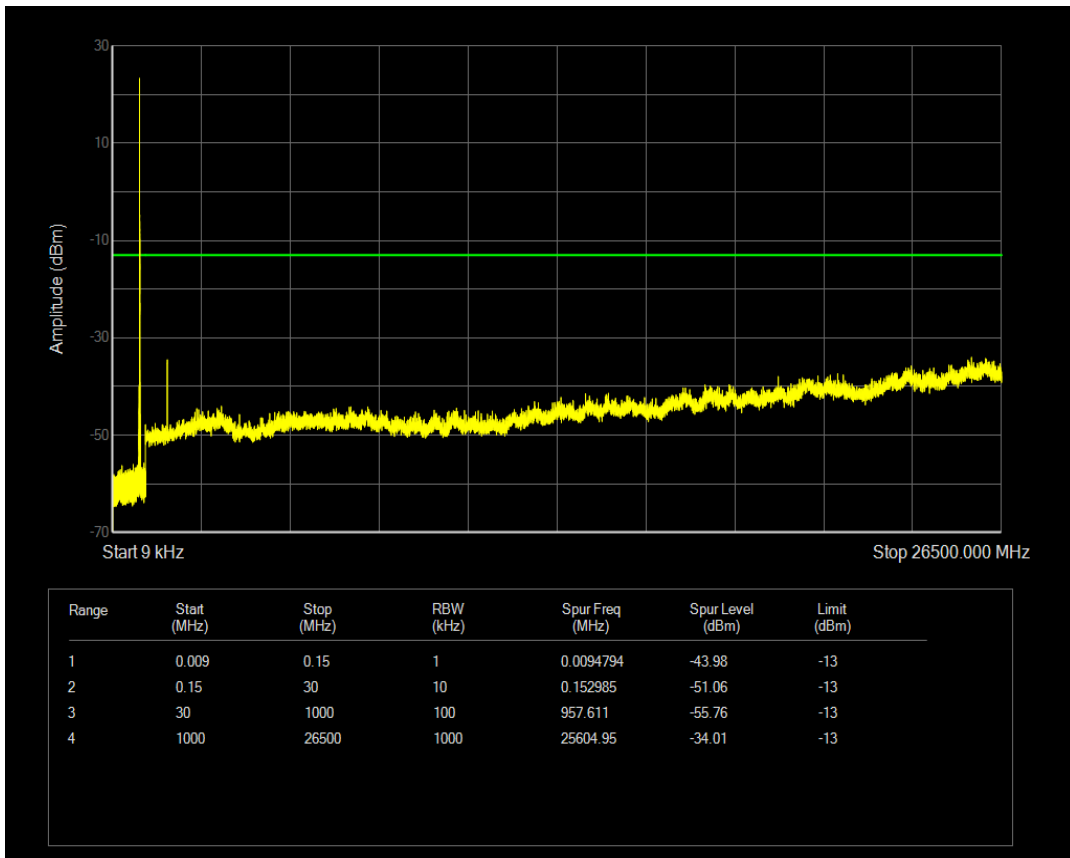

Band26b 16QAM BW=5MHz Channel=26815 RB Size=1 Position=#0

Band26b 16QAM BW=5MHz Channel=26815 RB Size=25 Position=#0