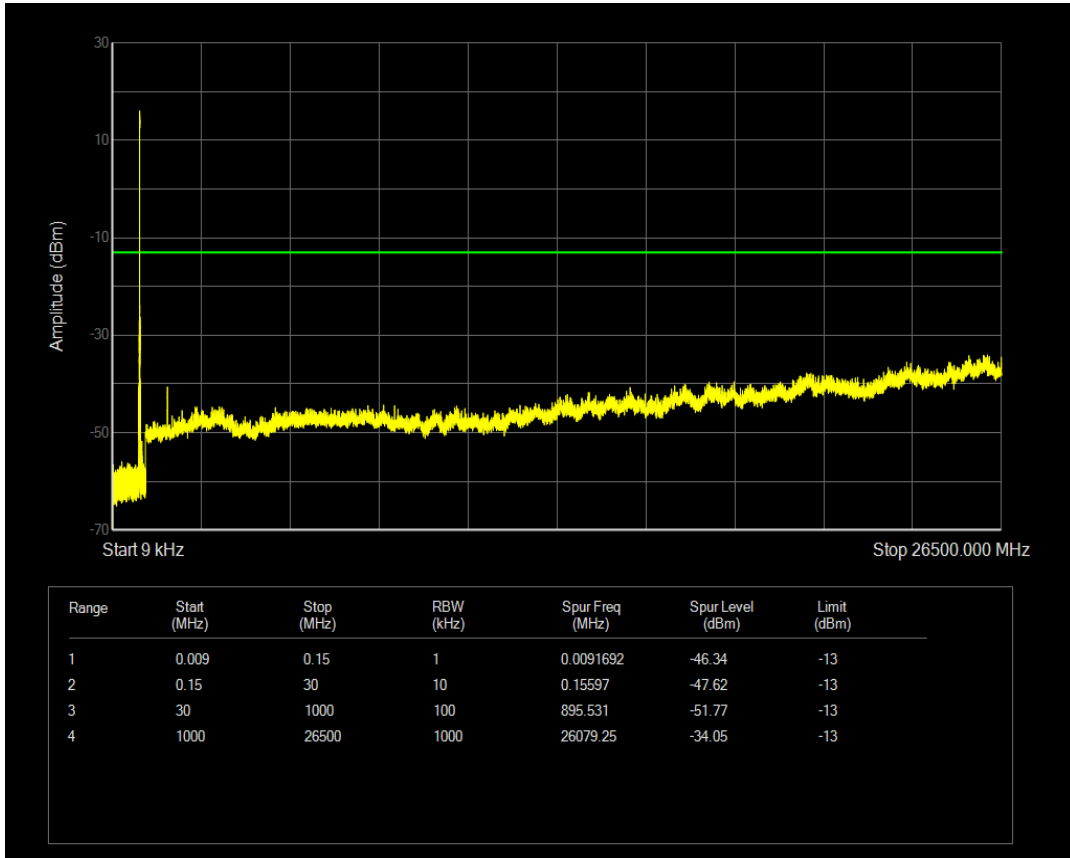

Band26b QPSK BW=3MHz Channel=27025 RB Size=1 Position=#0

Band26b QPSK BW=3MHz Channel=27025 RB Size=15 Position=#0

Band26b 16QAM BW=3MHz Channel=27025 RB Size=1 Position=#0

Band26b 16QAM BW=3MHz Channel=27025 RB Size=15 Position=#0

Band26b QPSK BW=5MHz Channel=26815 RB Size=1 Position=#0

Band26b QPSK BW=5MHz Channel=26815 RB Size=25 Position=#0

Band26b 16QAM BW=5MHz Channel=26815 RB Size=1 Position=#0

Band26b 16QAM BW=5MHz Channel=26815 RB Size=25 Position=#0