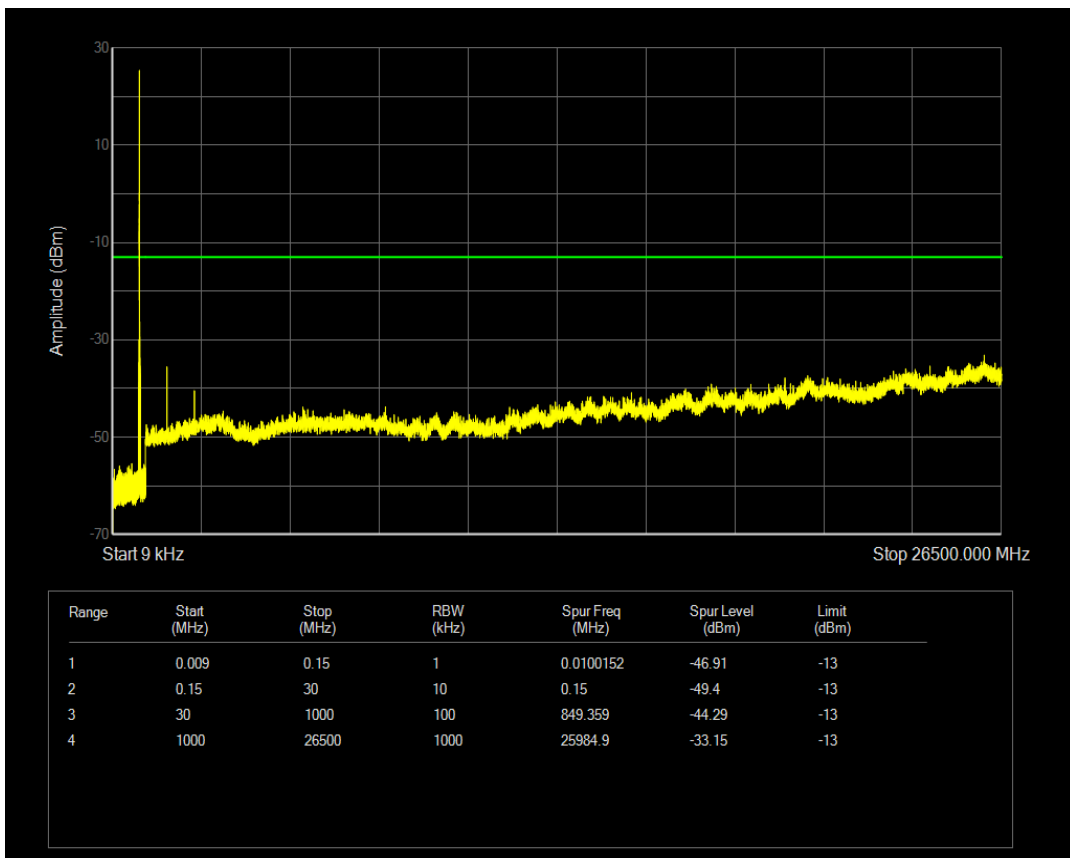

Band26a QPSK BW=5MHz Channel=26765 RB Size=1 Position=#0

Band26a QPSK BW=5MHz Channel=26765 RB Size=25 Position=#0

Band26a 16QAM BW=5MHz Channel=26765 RB Size=25 Position=#0

Band26a 16QAM BW=5MHz Channel=26765 RB Size=1 Position=#0