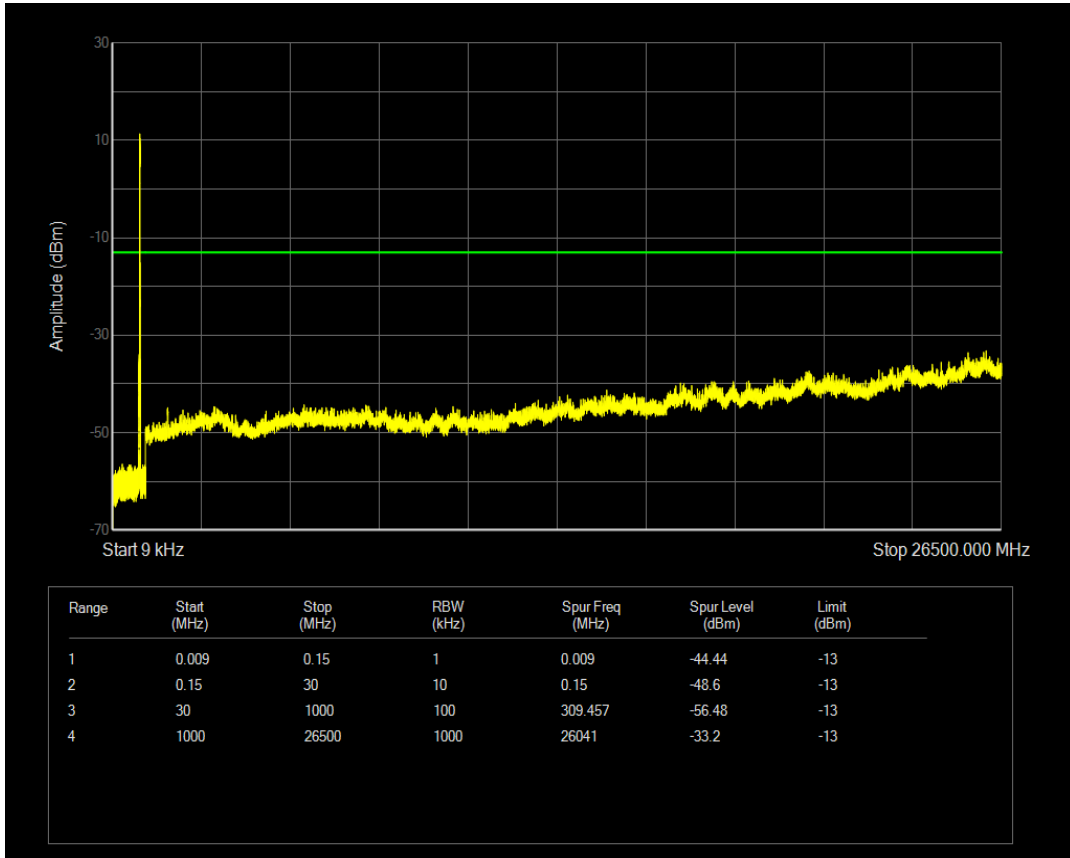

Band26b QPSK BW=15MHz Channel=26865 RB Size=1 Position=#0

Band26b QPSK BW=15MHz Channel=26865 RB Size=75 Position=#0

Band26b 16QAM BW=15MHz Channel=26865 RB Size=1 Position=#0

Band26b 16QAM BW=15MHz Channel=26865 RB Size=75 Position=#0