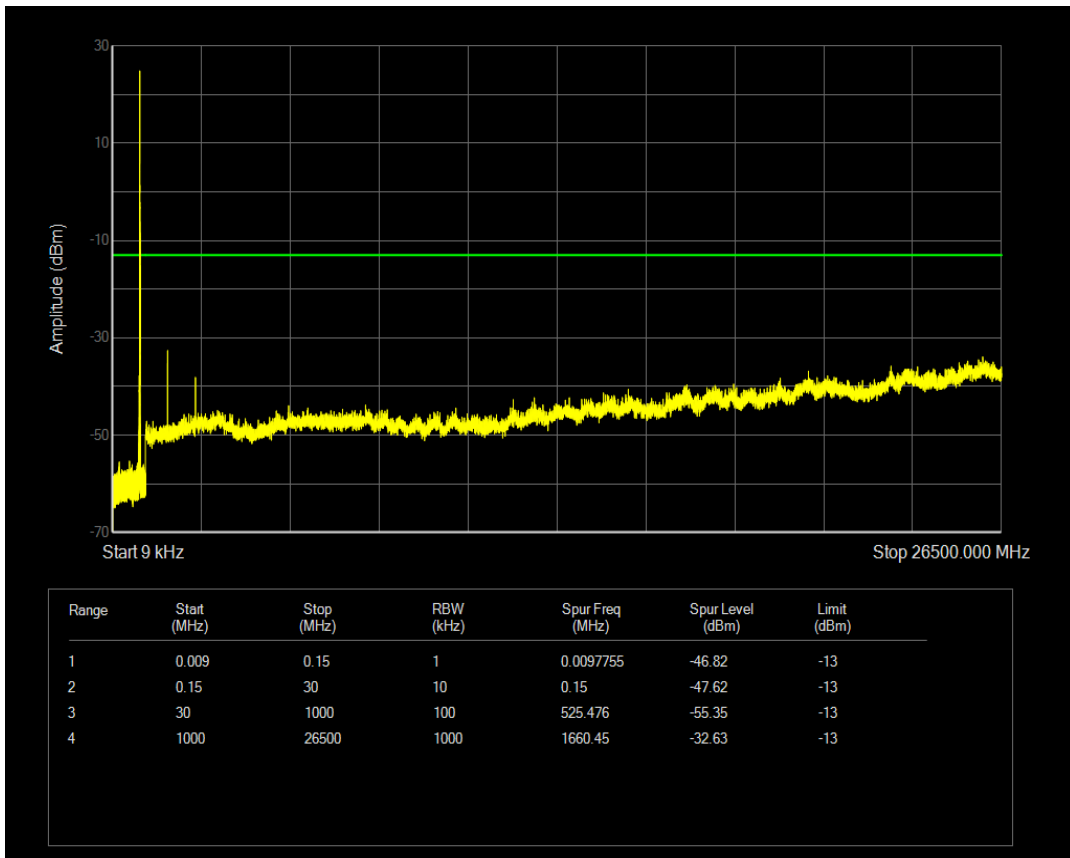

Band26b QPSK BW=15MHz Channel=26915 RB Size=1 Position=#0

Band26b QPSK BW=15MHz Channel=26915 RB Size=75 Position=#0