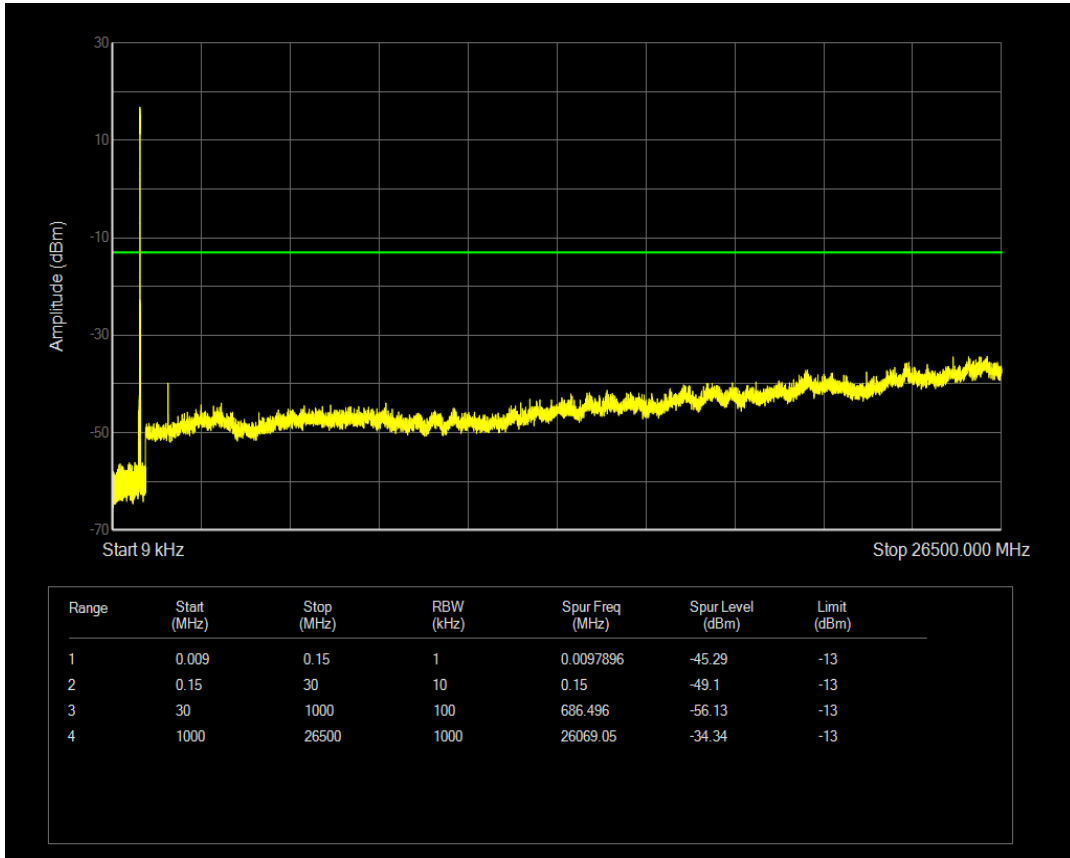

Band26b QPSK BW=5MHz Channel=26915 RB Size=25 Position=#0

Band26b 16QAM BW=5MHz Channel=26915 RB Size=1 Position=#0