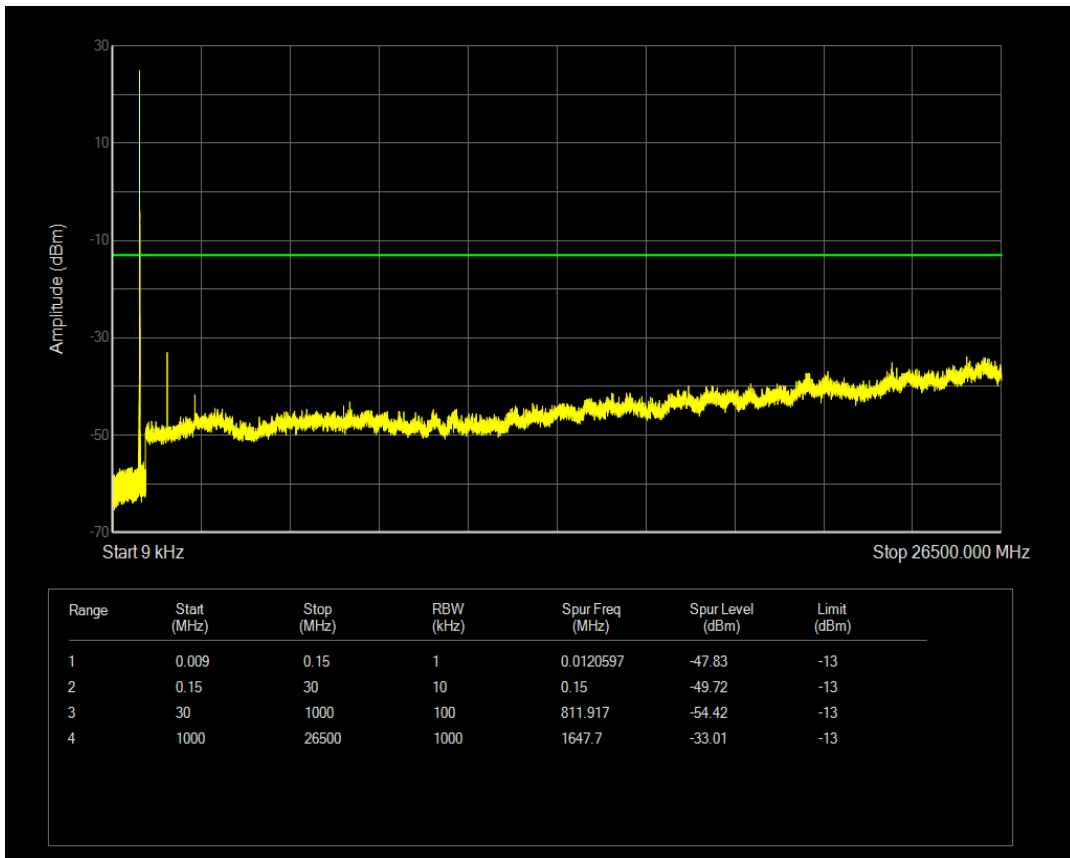

Band26b QPSK BW=3MHz Channel=26805 RB Size=1 Position=#0

Band26b QPSK BW=3MHz Channel=26805 RB Size=15 Position=#0