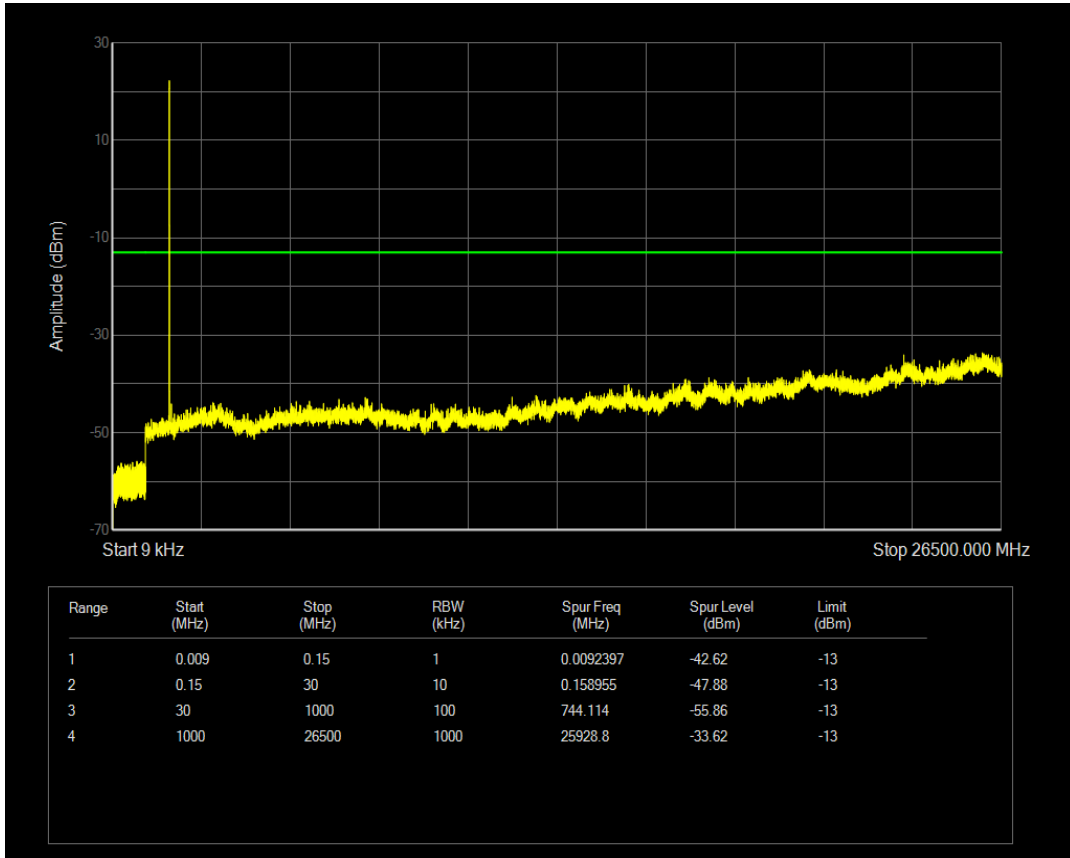

Band4 QPSK BW=1.4MHz Channel=19957 RB Size=1 Position=#0

Band4 QPSK BW=1.4MHz Channel=19957 RB Size=6 Position=#0

Band4 16QAM BW=1.4MHz Channel=19957 RB Size=1 Position=#0

Band4 16QAM BW=1.4MHz Channel=19957 RB Size=6 Position=#0

Band4 QPSK BW=1.4MHz Channel=20175 RB Size=1 Position=#0

Band4 QPSK BW=1.4MHz Channel=20175 RB Size=6 Position=#0

Band4 16QAM BW=1.4MHz Channel=20175 RB Size=1 Position=#0

Band4 16QAM BW=1.4MHz Channel=20175 RB Size=6 Position=#0