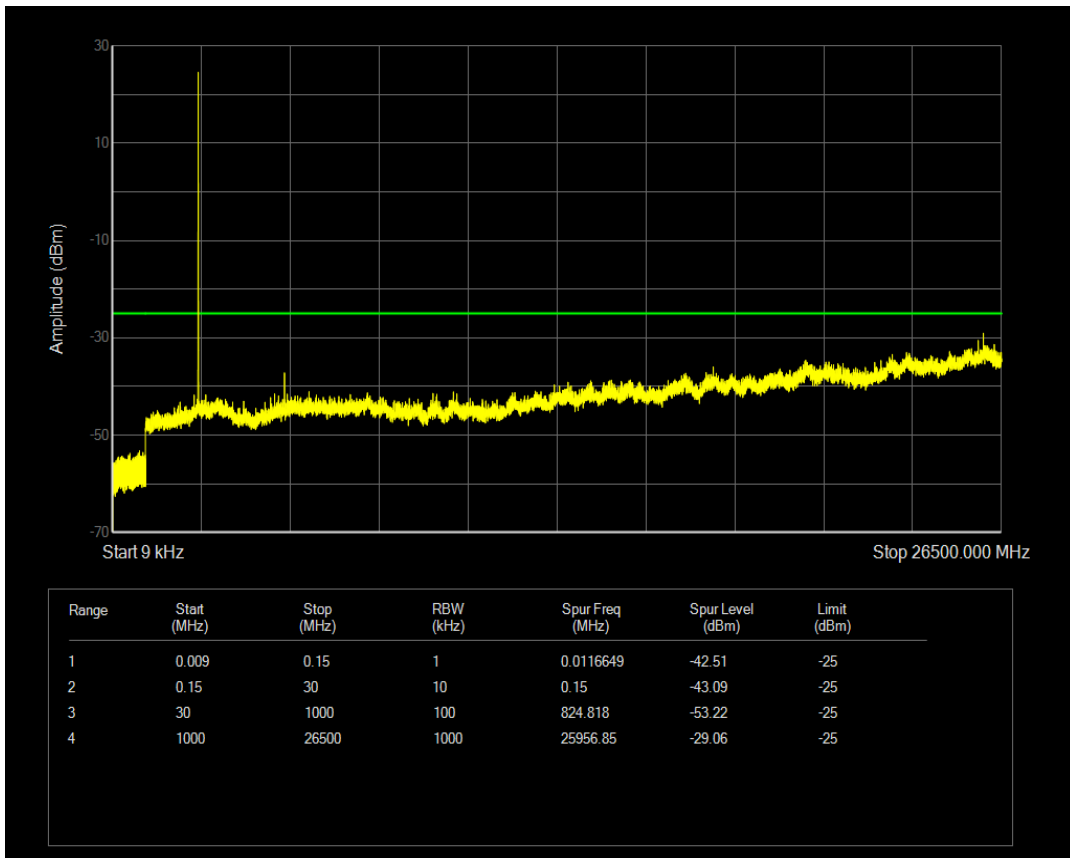

Band38 16QAM BW=5MHz Channel=37775 RB Size=1 Position=#0

Band38 16QAM BW=5MHz Channel=37775 RB Size=25 Position=#0