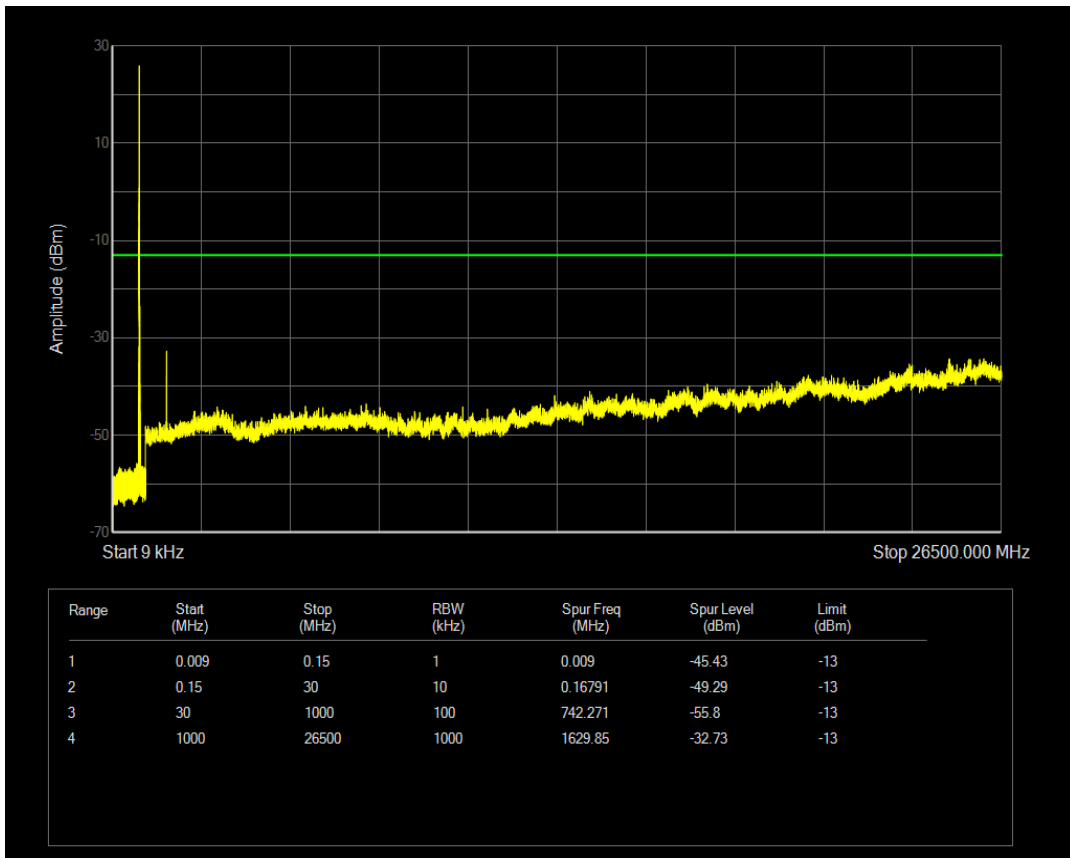

Band26a 16QAM BW=10MHz Channel=26740 RB Size=1 Position=#0

Band26a 16QAM BW=10MHz Channel=26740 RB Size=50 Position=#0