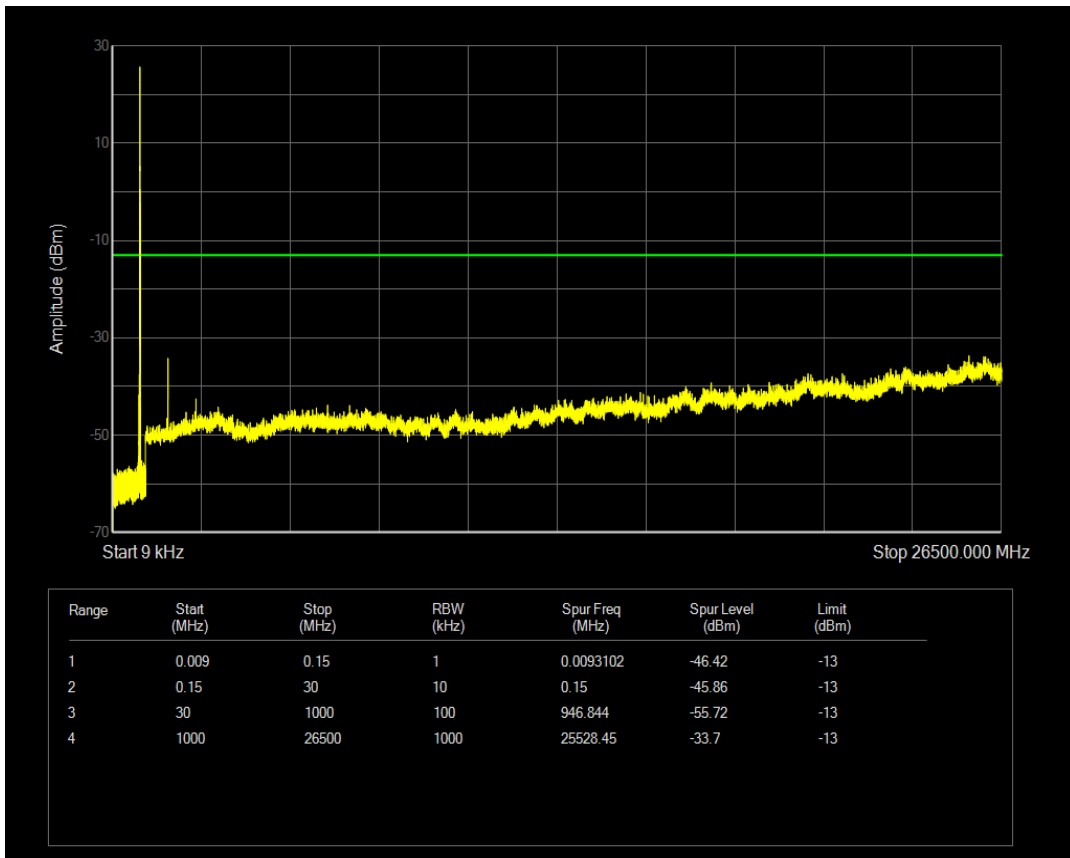

Band26b QPSK BW=15MHz Channel=26965 RB Size=1 Position=#0

Band26b QPSK BW=15MHz Channel=26965 RB Size=75 Position=#0