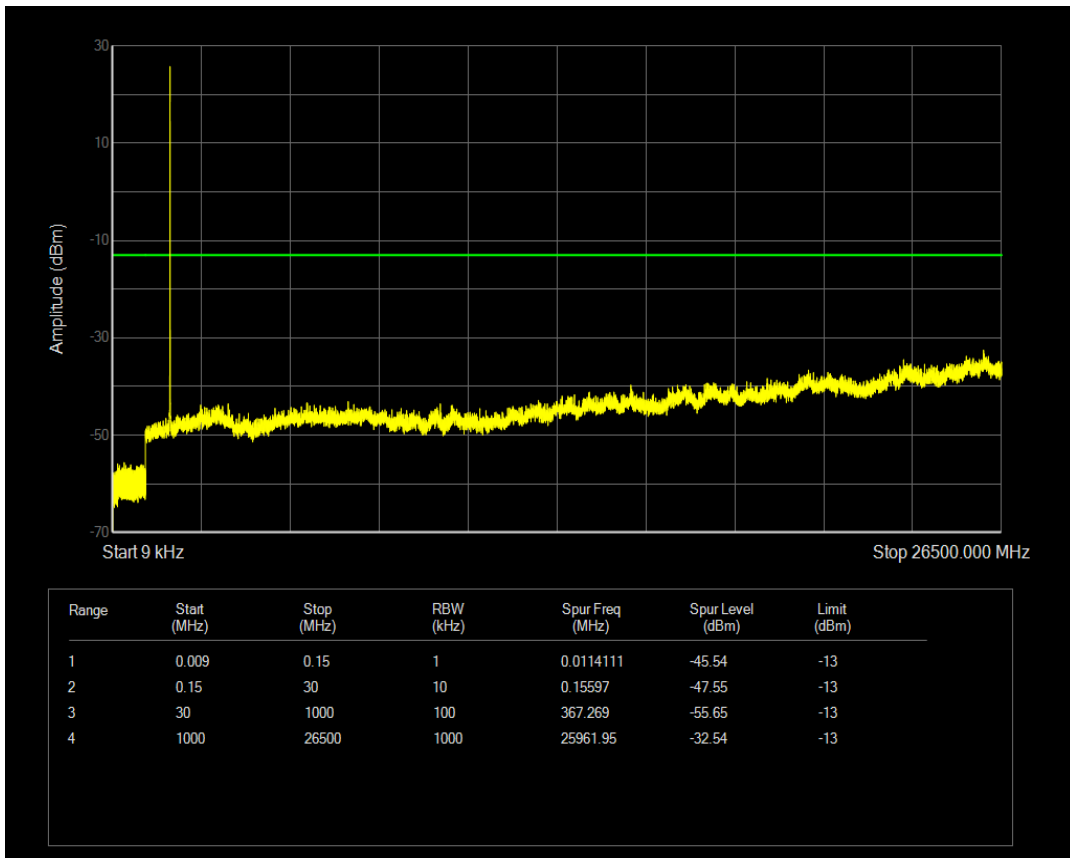

Band4 16QAM BW=3MHz Channel=20175 RB Size=1 Position=#0

Band4 16QAM BW=3MHz Channel=20175 RB Size=15 Position=#0