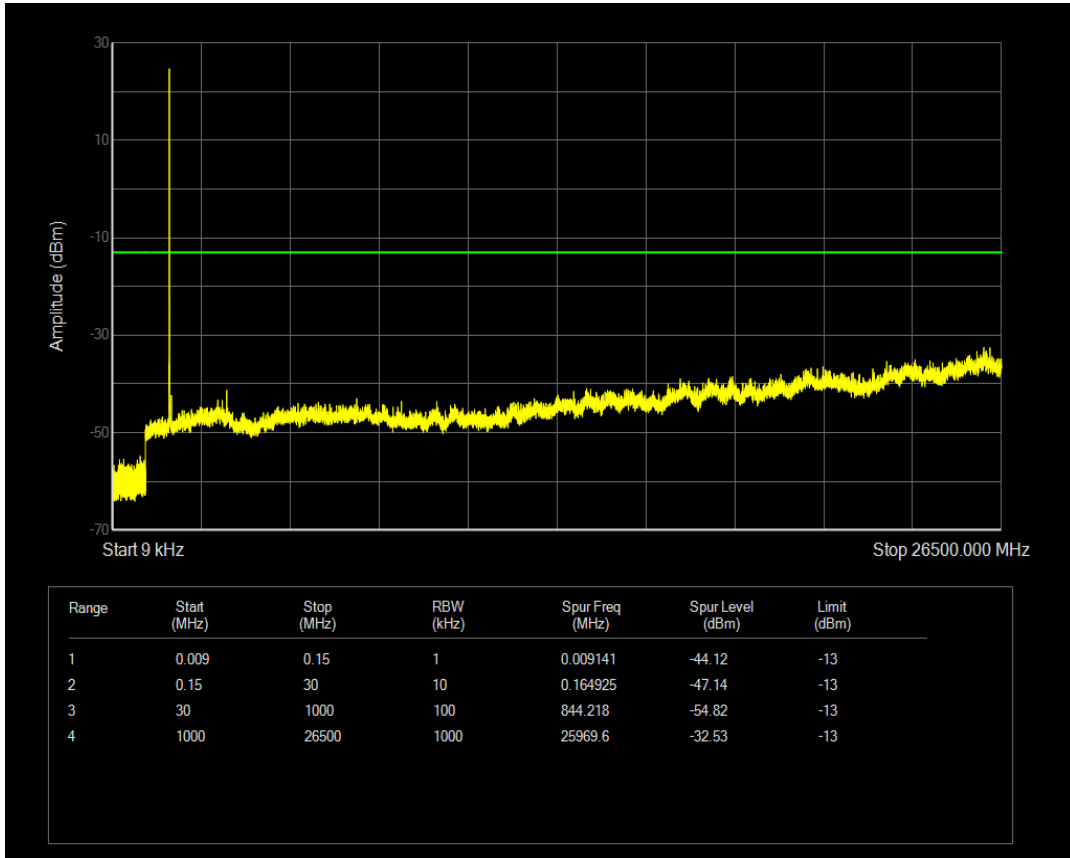

Band4 QPSK BW=3MHz Channel=20385 RB Size=1 Position=#0

Band4 QPSK BW=3MHz Channel=20385 RB Size=15 Position=#0

Band4 16QAM BW=3MHz Channel=20385 RB Size=1 Position=#0

Band4 16QAM BW=3MHz Channel=20385 RB Size=15 Position=#0

Band4 QPSK BW=5MHz Channel=19975 RB Size=25 Position=#0

Band4 QPSK BW=5MHz Channel=19975 RB Size=1 Position=#0

Band4 16QAM BW=5MHz Channel=19975 RB Size=1 Position=#0

Band4 16QAM BW=5MHz Channel=19975 RB Size=25 Position=#0