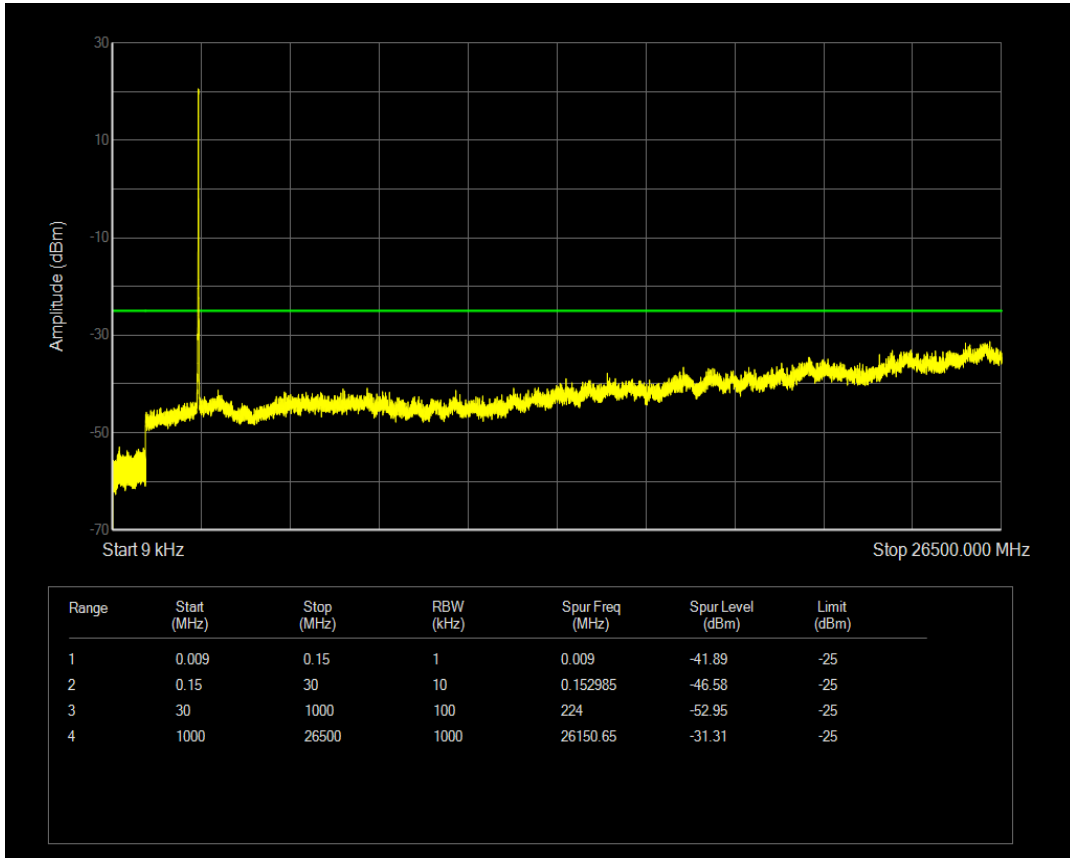

Band38 QPSK BW=10MHz Channel=37800 RB Size=50 Position=#0

Band38 16QAM BW=10MHz Channel=37800 RB Size=1 Position=#0