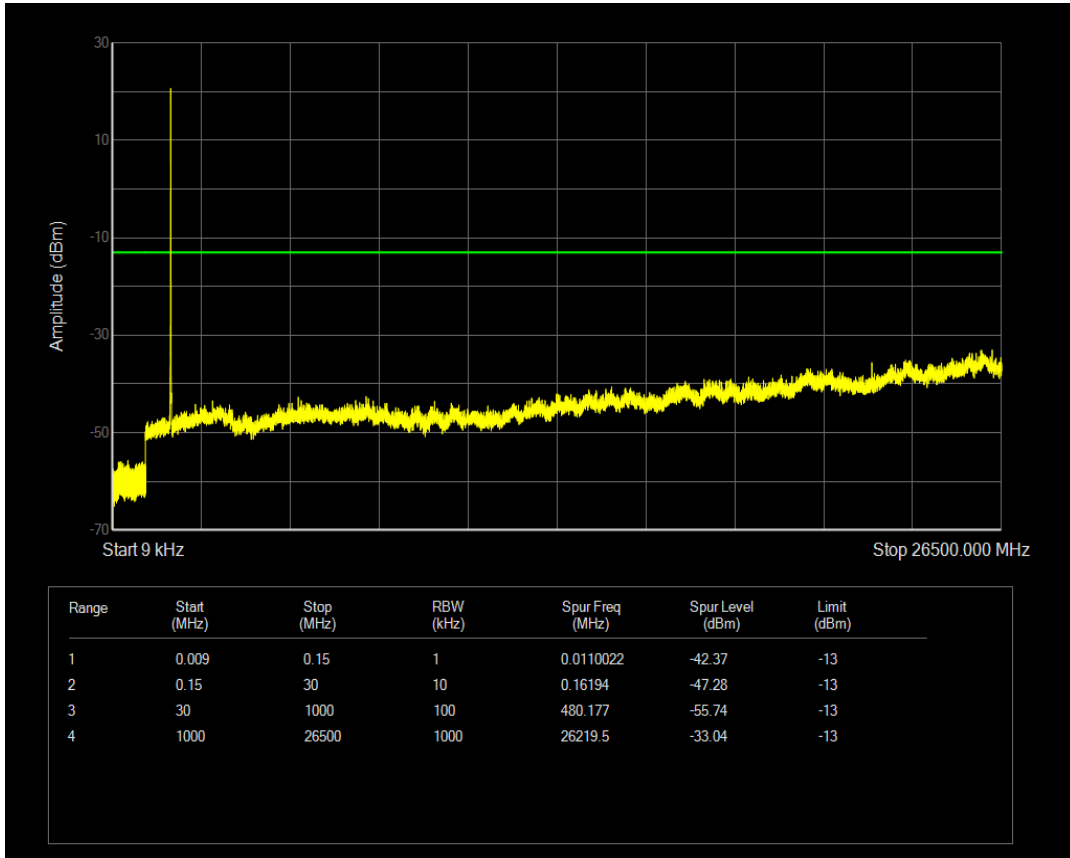

Band4 16QAM BW=5MHz Channel=20175 RB Size=25 Position=#0

Band4 QPSK BW=5MHz Channel=20375 RB Size=25 Position=#0

Band4 16QAM BW=5MHz Channel=20375 RB Size=1 Position=#0

Band4 16QAM BW=5MHz Channel=20375 RB Size=25 Position=#0

Band4 QPSK BW=10MHz Channel=20000 RB Size=1 Position=#0

Band4 QPSK BW=10MHz Channel=20000 RB Size=50 Position=#0

Band4 16QAM BW=10MHz Channel=20000 RB Size=50 Position=#0

Band4 16QAM BW=10MHz Channel=20000 RB Size=1 Position=#0