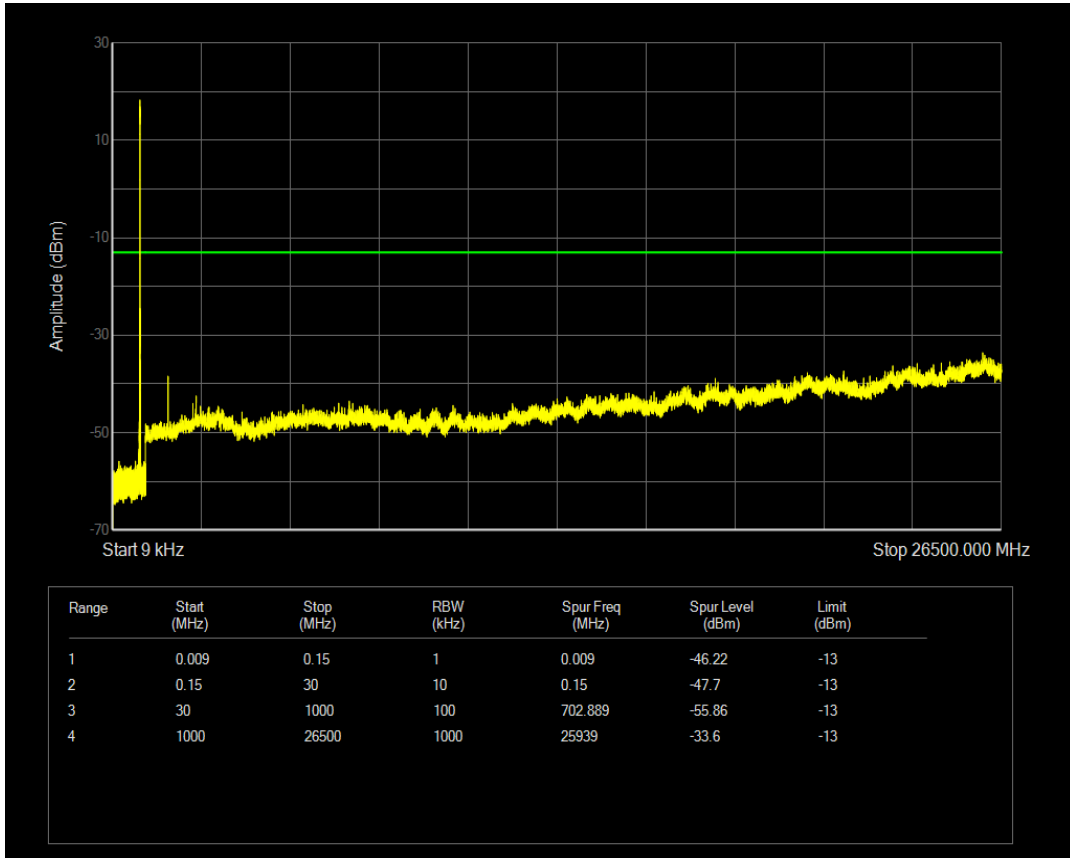

Band26b QPSK BW=3MHz Channel=26915 RB Size=15 Position=#0

Band26b 16QAM BW=3MHz Channel=26915 RB Size=1 Position=#0