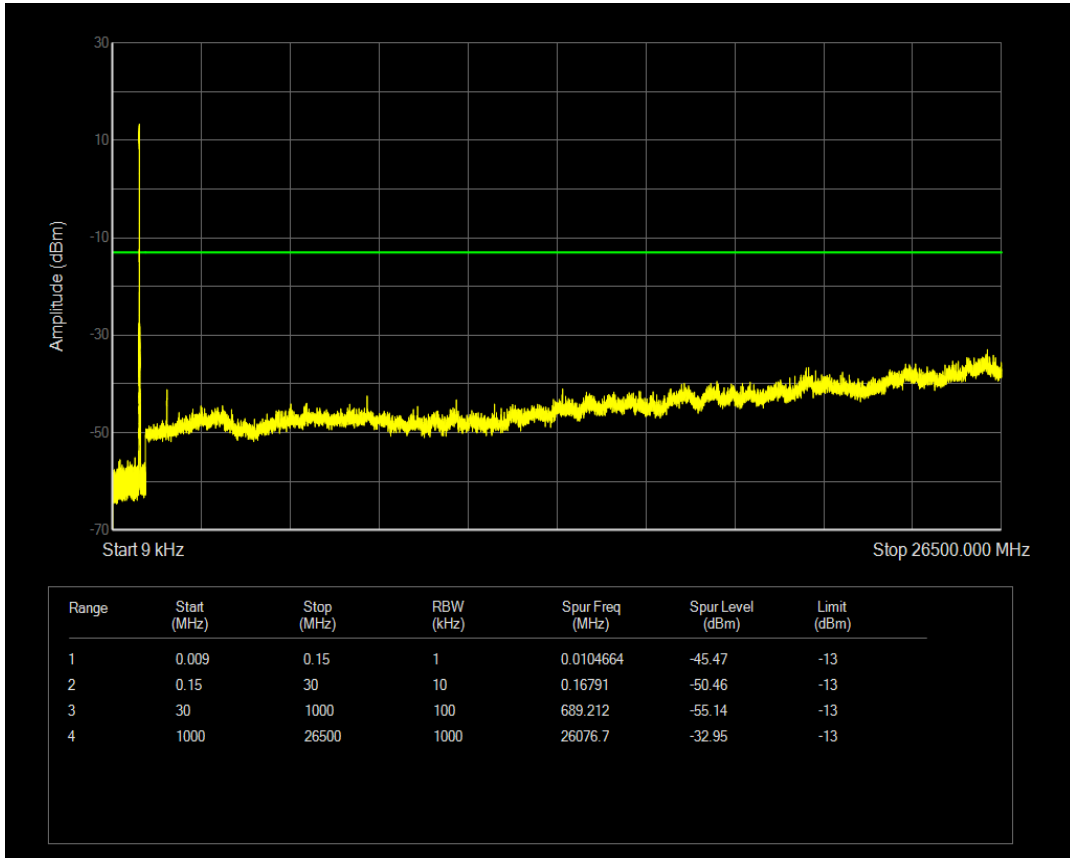

Band26a QPSK BW=5MHz Channel=26765 RB Size=1 Position=#0

Band26a QPSK BW=5MHz Channel=26765 RB Size=25 Position=#0

Band26a 16QAM BW=5MHz Channel=26765 RB Size=25 Position=#0

Band26a 16QAM BW=5MHz Channel=26765 RB Size=1 Position=#0

Band26a QPSK BW=10MHz Channel=26740 RB Size=1 Position=#0

Band26a QPSK BW=10MHz Channel=26740 RB Size=50 Position=#0

Band26a 16QAM BW=10MHz Channel=26740 RB Size=1 Position=#0

Band26a 16QAM BW=10MHz Channel=26740 RB Size=50 Position=#0