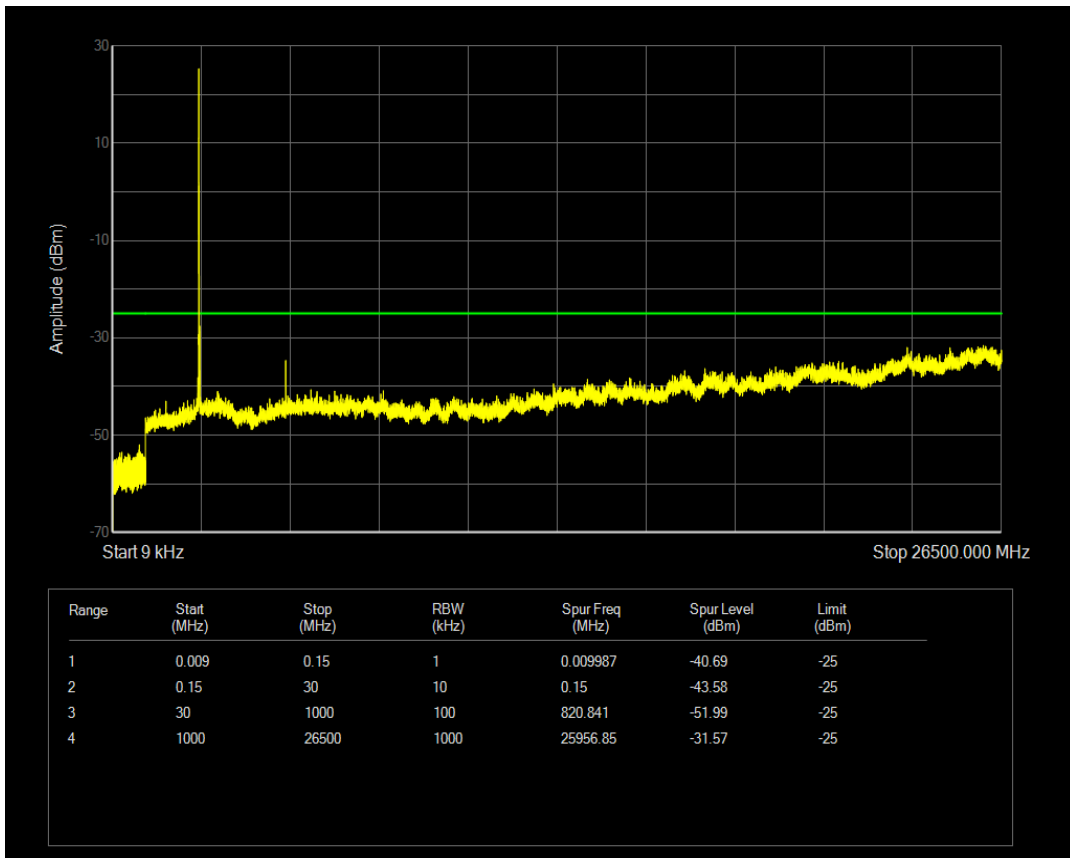

Band38 16QAM BW=15MHz Channel=38000 RB Size=1 Position=#0

Band38 16QAM BW=15MHz Channel=38000 RB Size=75 Position=#0