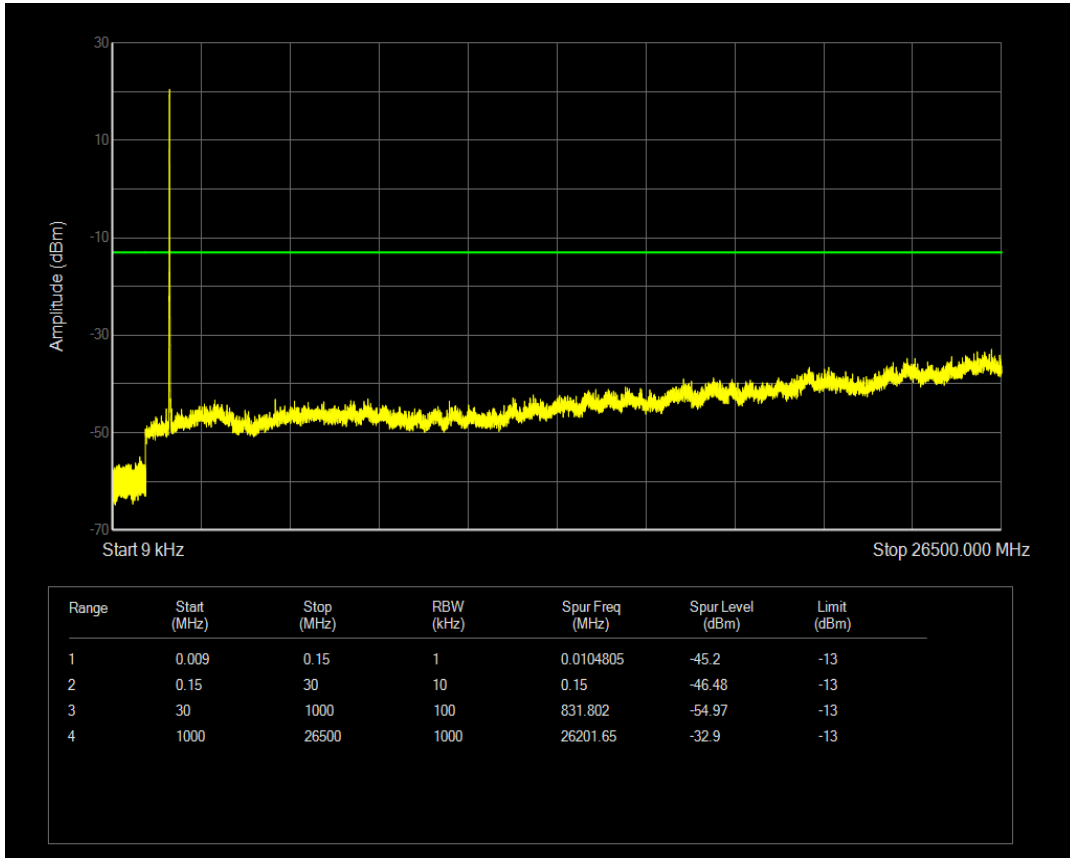

Band4 16QAM BW=5MHz Channel=20175 RB Size=25 Position=#0

Band4 QPSK BW=5MHz Channel=20375 RB Size=25 Position=#0

Band4 16QAM BW=5MHz Channel=20375 RB Size=1 Position=#0

Band4 16QAM BW=5MHz Channel=20375 RB Size=25 Position=#0

Band4 QPSK BW=10MHz Channel=20000 RB Size=1 Position=#0

Band4 QPSK BW=10MHz Channel=20000 RB Size=50 Position=#0

Band4 16QAM BW=10MHz Channel=20000 RB Size=50 Position=#0

Band4 16QAM BW=10MHz Channel=20000 RB Size=1 Position=#0