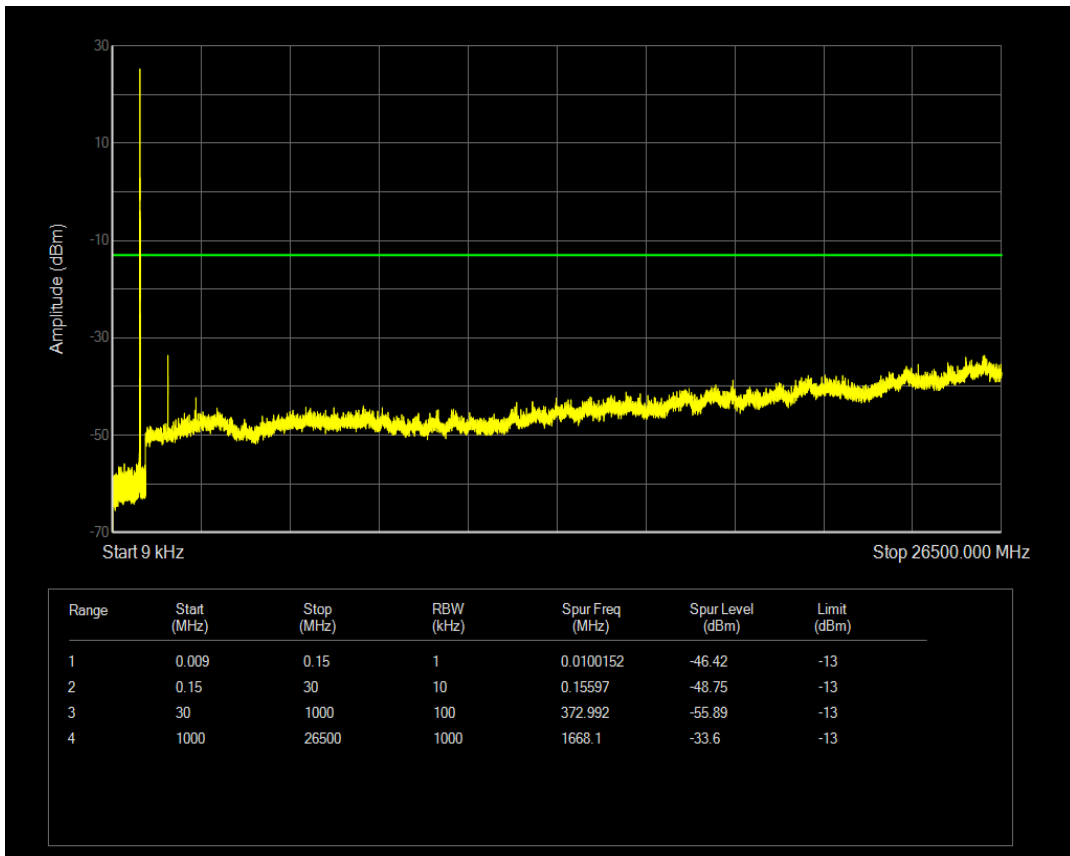

Band26b 16QAM BW=5MHz Channel=26915 RB Size=1 Position=#0

Band26b 16QAM BW=5MHz Channel=26915 RB Size=25 Position=#0