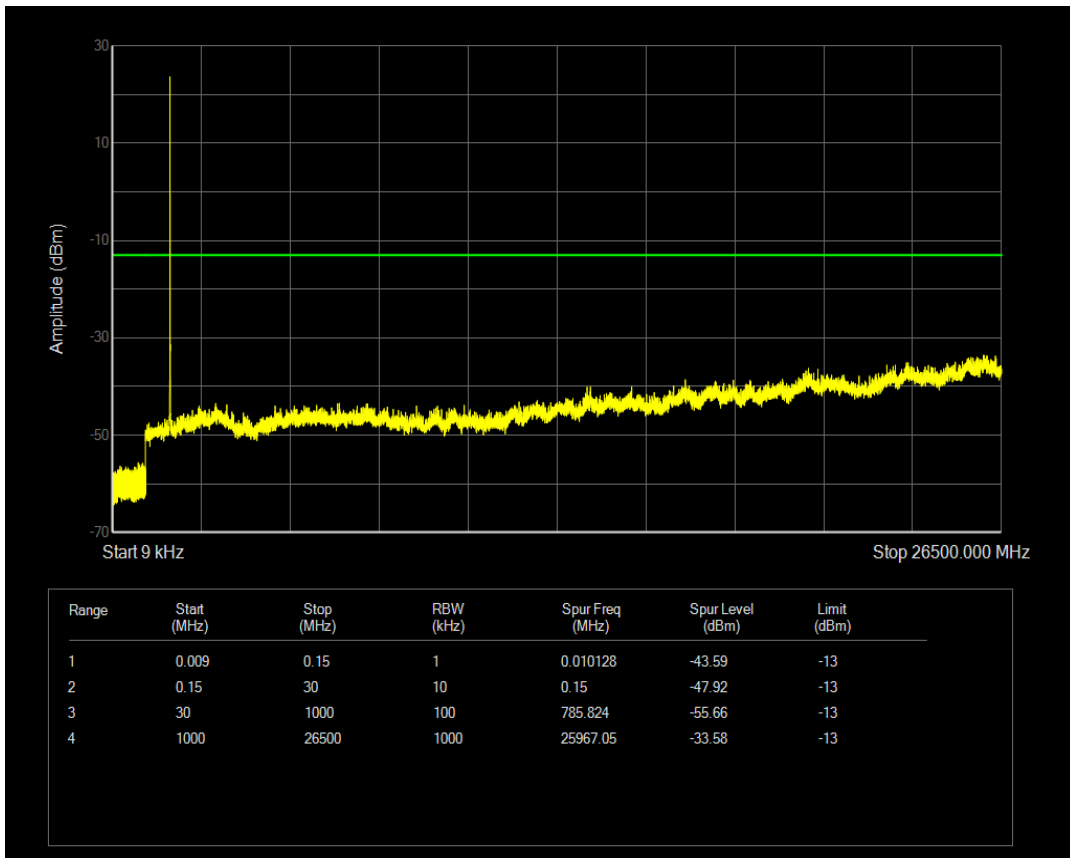

Band4 16QAM BW=5MHz Channel=20175 RB Size=1 Position=#0

Band4 QPSK BW=5MHz Channel=20375 RB Size=1 Position=#0