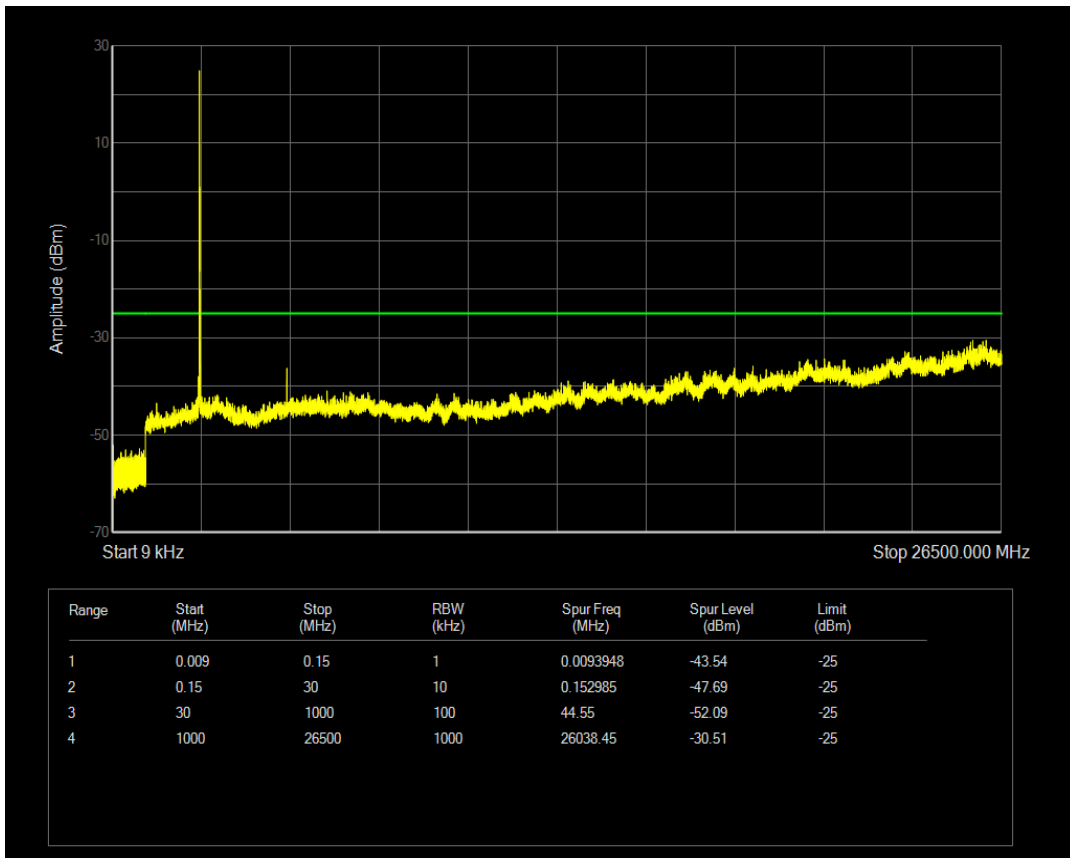

Band38 QPSK BW=15MHz Channel=38175 RB Size=1 Position=#0

Band38 QPSK BW=15MHz Channel=38175 RB Size=75 Position=#0