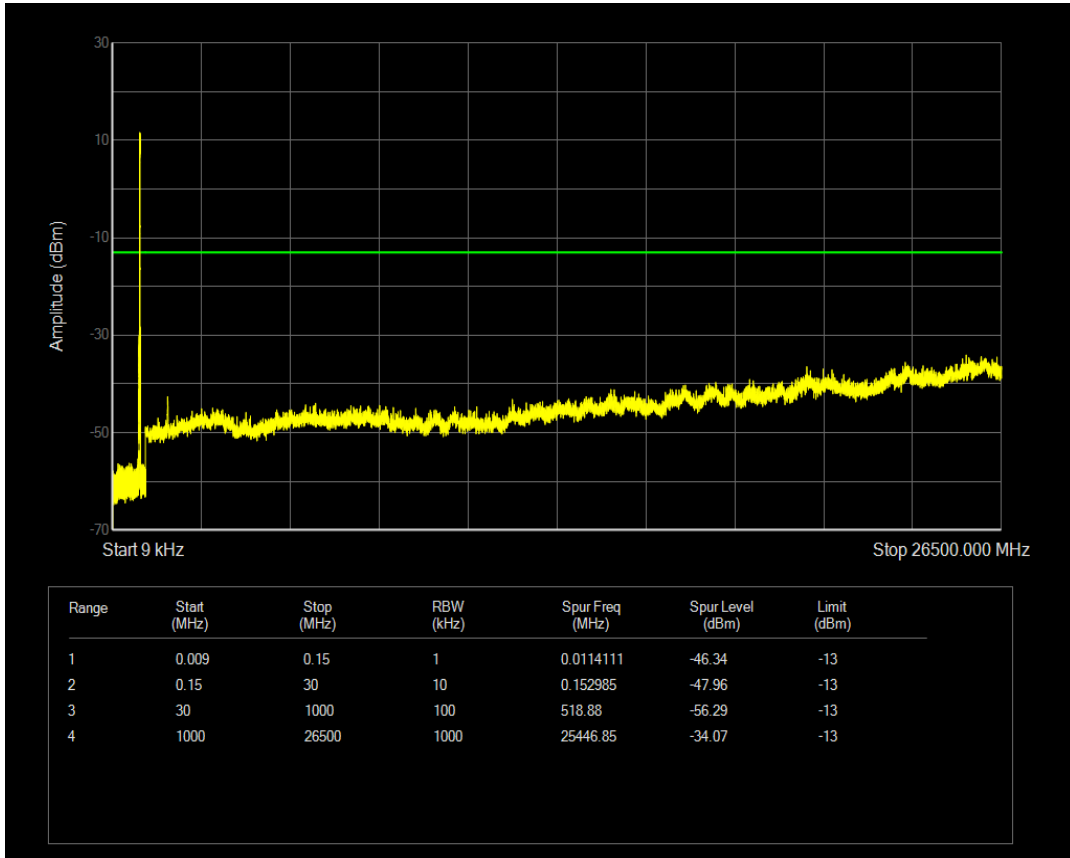

Band26b QPSK BW=15MHz Channel=26865 RB Size=75 Position=#0

Band26b 16QAM BW=15MHz Channel=26865 RB Size=1 Position=#0