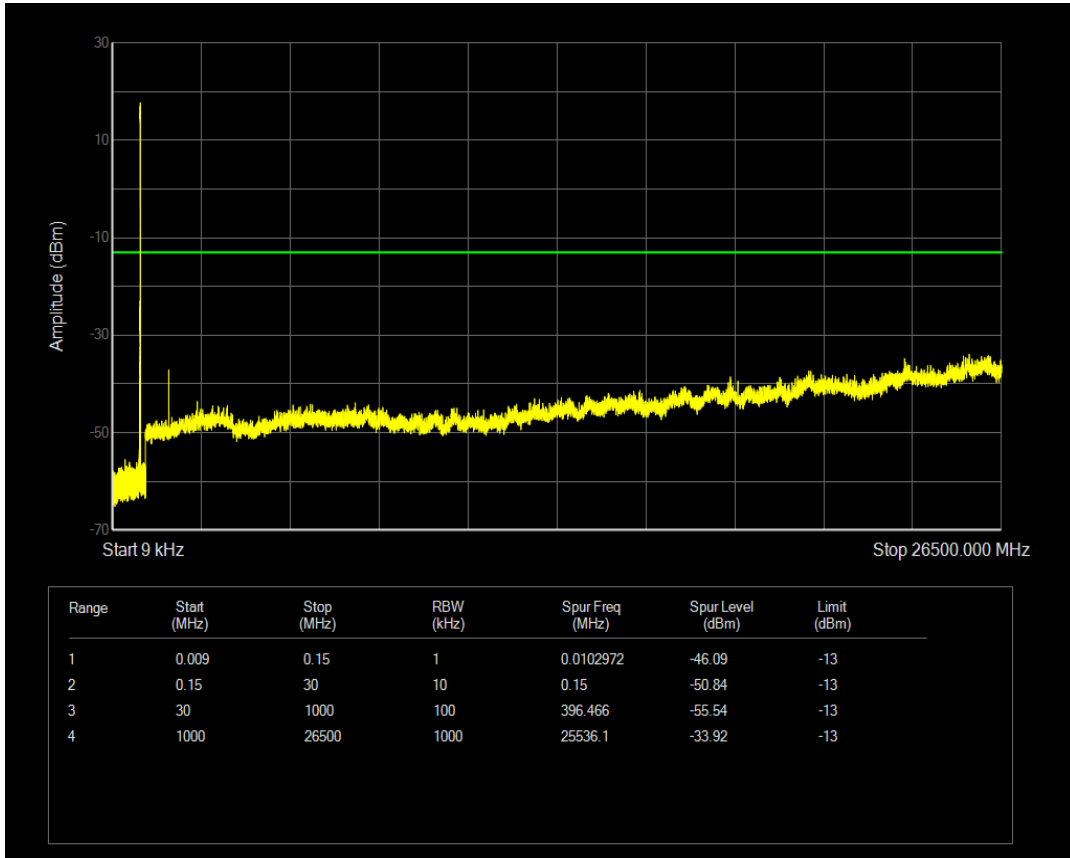

Band26b QPSK BW=3MHz Channel=27025 RB Size=15 Position=#0

Band26b 16QAM BW=3MHz Channel=27025 RB Size=1 Position=#0