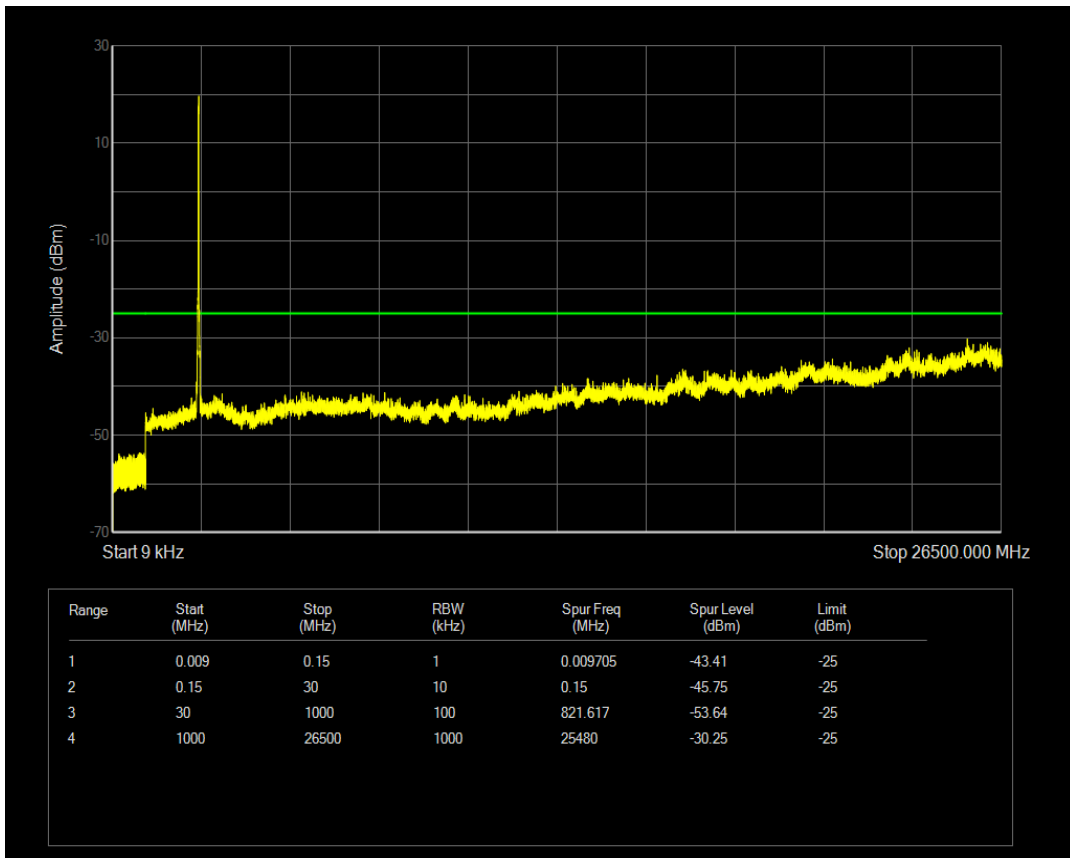

Band38 QPSK BW=20MHz Channel=37850 RB Size=100 Position=#0

Band38 16QAM BW=20MHz Channel=37850 RB Size=100 Position=#0