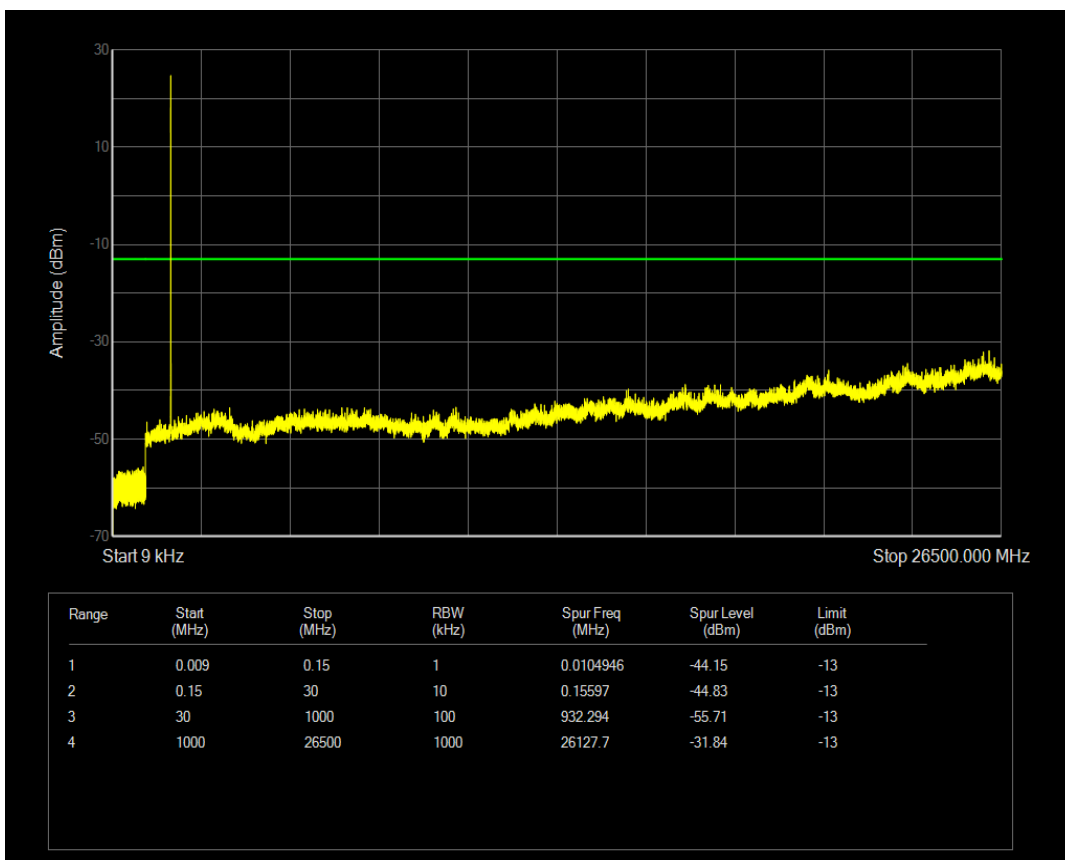

Band4 QPSK BW=1.4MHz Channel=20393 RB Size=6 Position=#0

Band4 QPSK BW=1.4MHz Channel=20393 RB Size=1 Position=#0