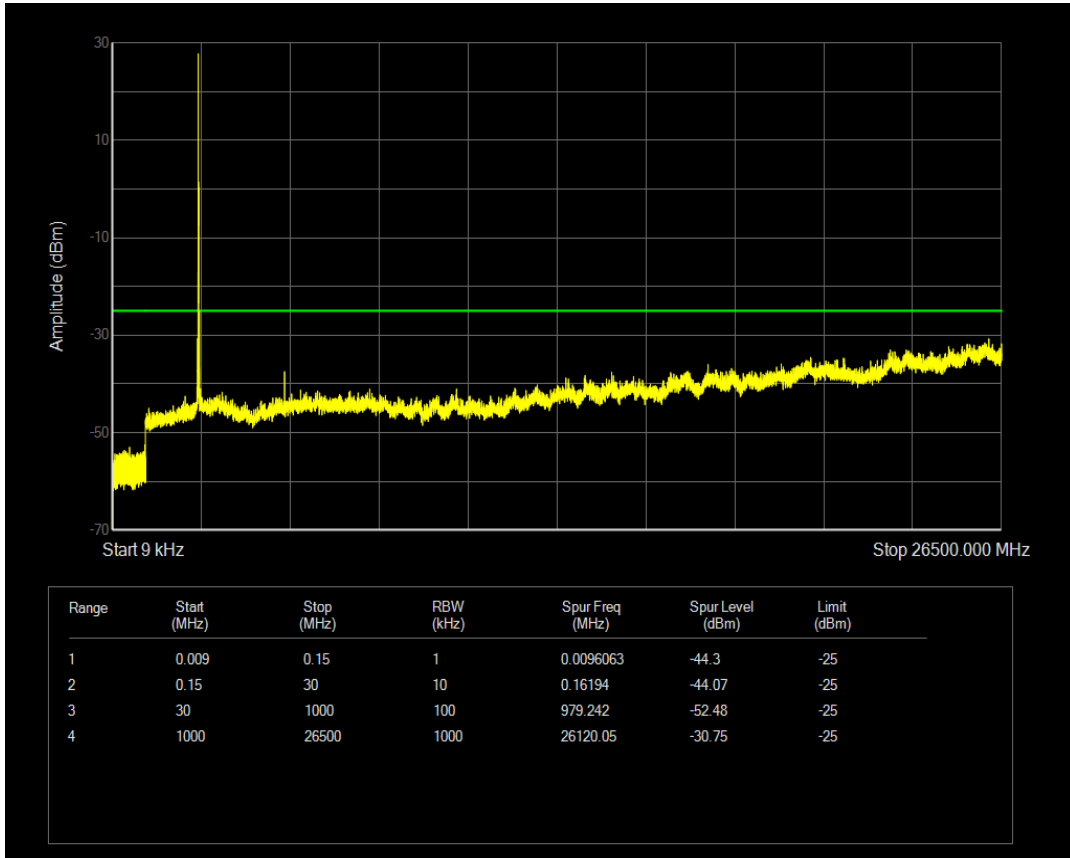

Band38 QPSK BW=15MHz Channel=38175 RB Size=1 Position=#0

Band38 QPSK BW=15MHz Channel=38175 RB Size=75 Position=#0

Band38 16QAM BW=15MHz Channel=38175 RB Size=1 Position=#0

Band38 16QAM BW=15MHz Channel=38175 RB Size=75 Position=#0

Band38 QPSK BW=20MHz Channel=37850 RB Size=1 Position=#0

Band38 16QAM BW=20MHz Channel=37850 RB Size=1 Position=#0

Band38 QPSK BW=20MHz Channel=37850 RB Size=100 Position=#0

Band38 16QAM BW=20MHz Channel=37850 RB Size=100 Position=#0