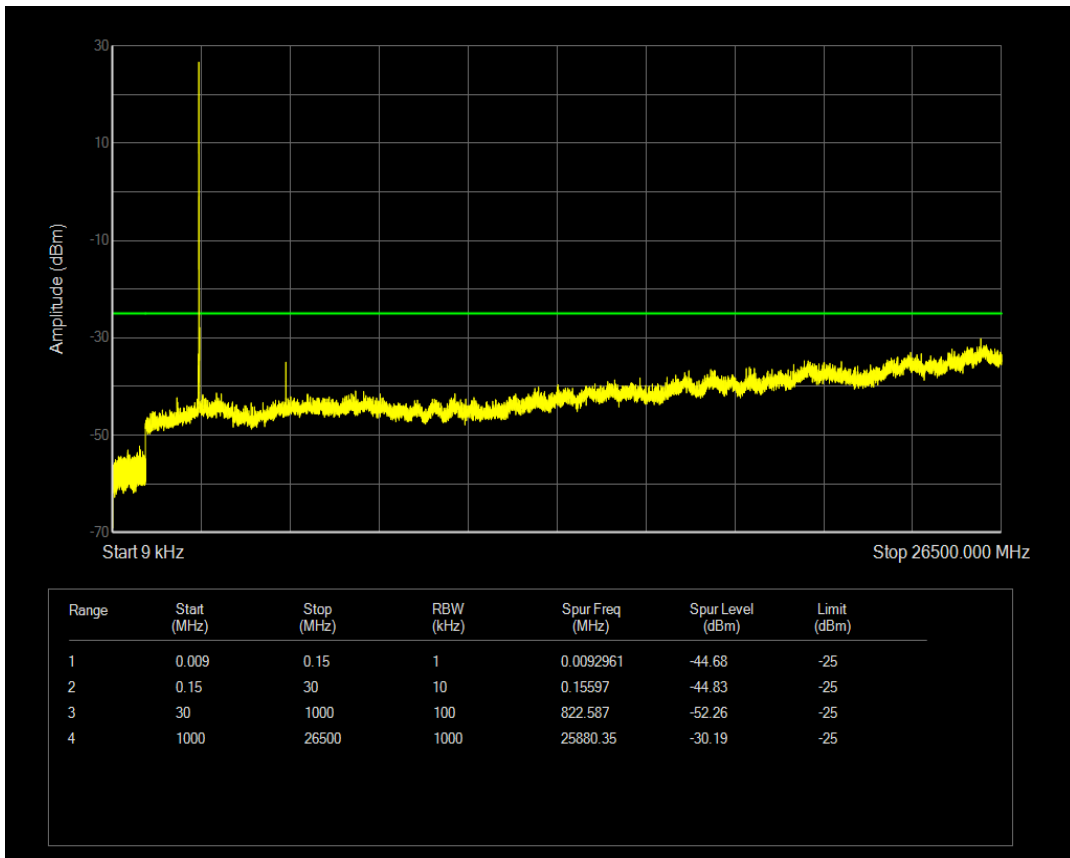

Band38 QPSK BW=10MHz Channel=38000 RB Size=1 Position=#0

Band38 QPSK BW=10MHz Channel=38000 RB Size=50 Position=#0