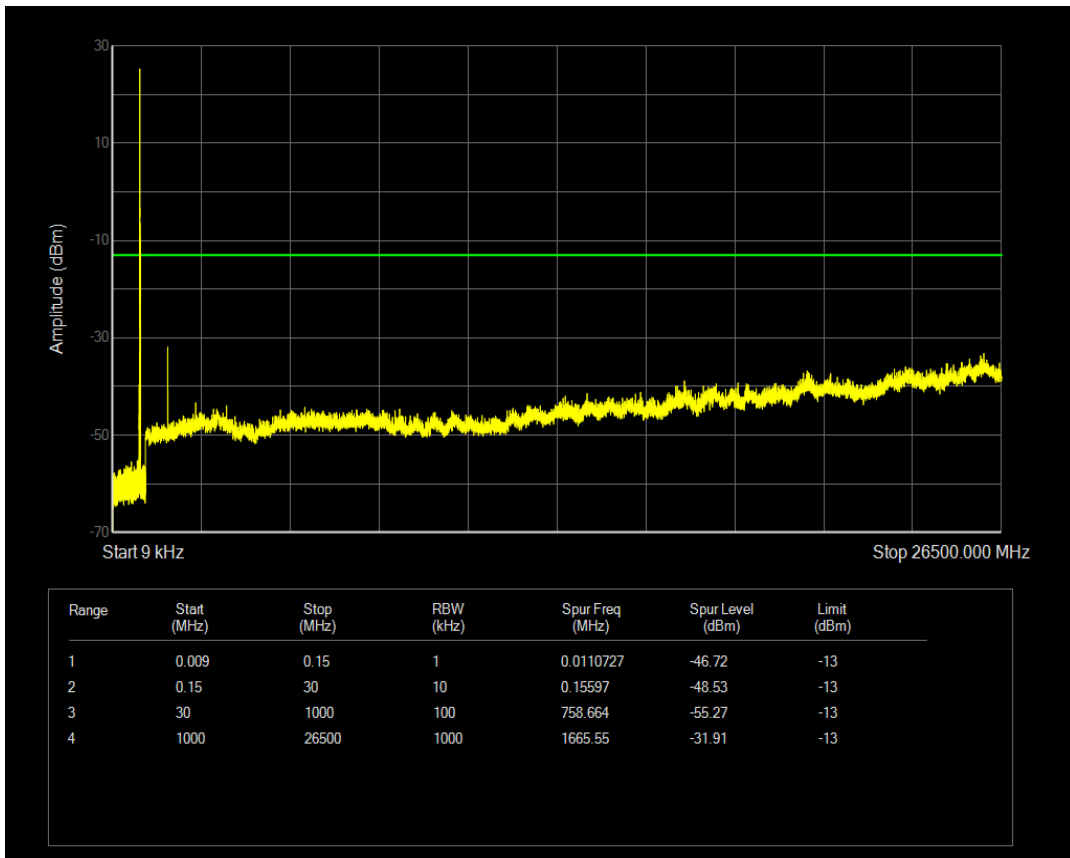

Band26b QPSK BW=10MHz Channel=26840 RB Size=1 Position=#0

Band26b QPSK BW=10MHz Channel=26840 RB Size=50 Position=#0

Band26b 16QAM BW=10MHz Channel=26840 RB Size=1 Position=#0

Band26b 16QAM BW=10MHz Channel=26840 RB Size=50 Position=#0

Band26b QPSK BW=10MHz Channel=26915 RB Size=1 Position=#0

Band26b QPSK BW=10MHz Channel=26915 RB Size=50 Position=#0

Band26b 16QAM BW=10MHz Channel=26915 RB Size=1 Position=#0

Band26b 16QAM BW=10MHz Channel=26915 RB Size=50 Position=#0