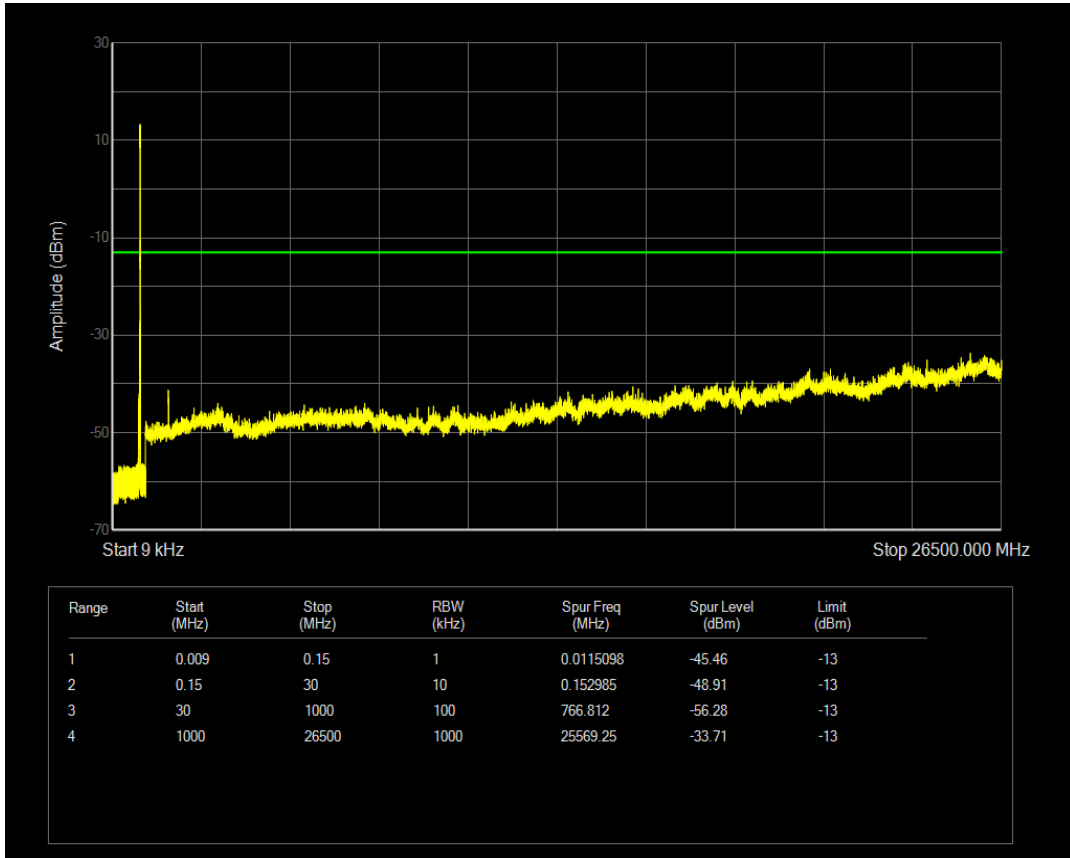

Band26b QPSK BW=10MHz Channel=26915 RB Size=1 Position=#0

Band26b QPSK BW=10MHz Channel=26915 RB Size=50 Position=#0

Band26b 16QAM BW=10MHz Channel=26915 RB Size=1 Position=#0

Band26b 16QAM BW=10MHz Channel=26915 RB Size=50 Position=#0

Band26b QPSK BW=10MHz Channel=26990 RB Size=1 Position=#0

Band26b QPSK BW=10MHz Channel=26990 RB Size=50 Position=#0

Band26b 16QAM BW=10MHz Channel=26990 RB Size=1 Position=#0

Band26b 16QAM BW=10MHz Channel=26990 RB Size=50 Position=#0