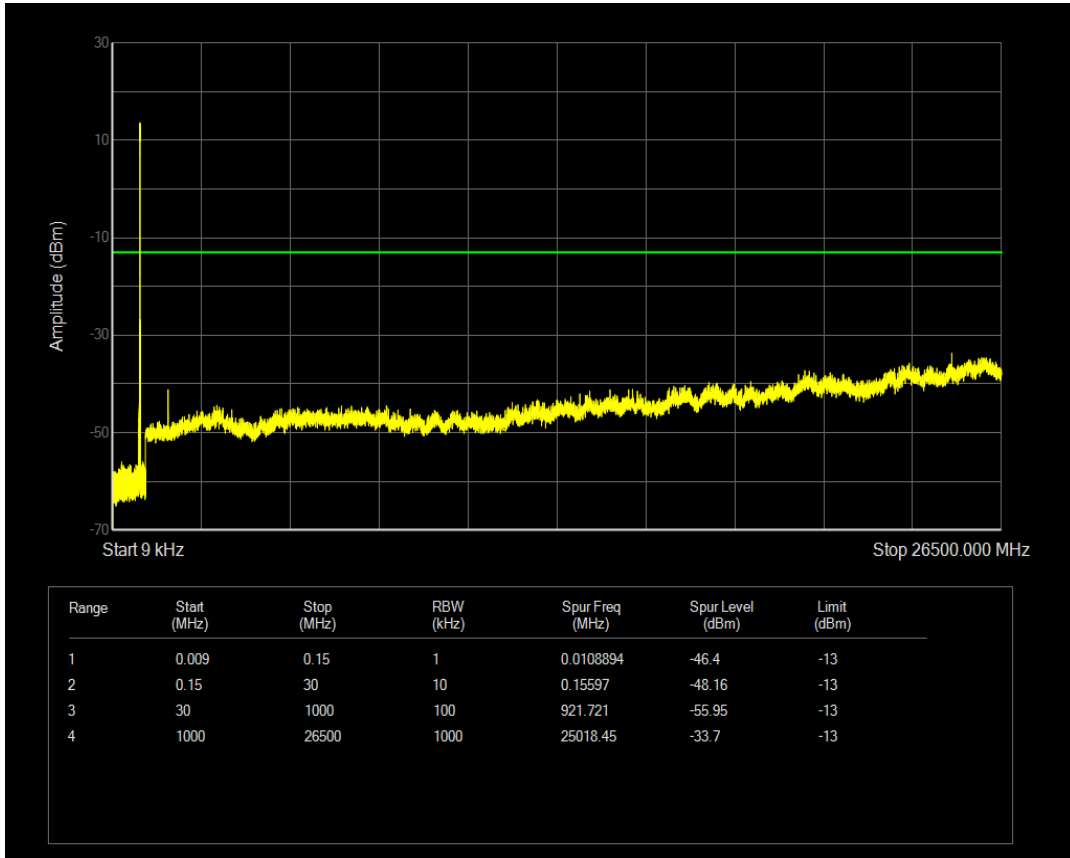

Band26b QPSK BW=5MHz Channel=26915 RB Size=1 Position=#0

Band26b QPSK BW=5MHz Channel=26915 RB Size=25 Position=#0

Band26b 16QAM BW=5MHz Channel=26915 RB Size=1 Position=#0

Band26b 16QAM BW=5MHz Channel=26915 RB Size=25 Position=#0