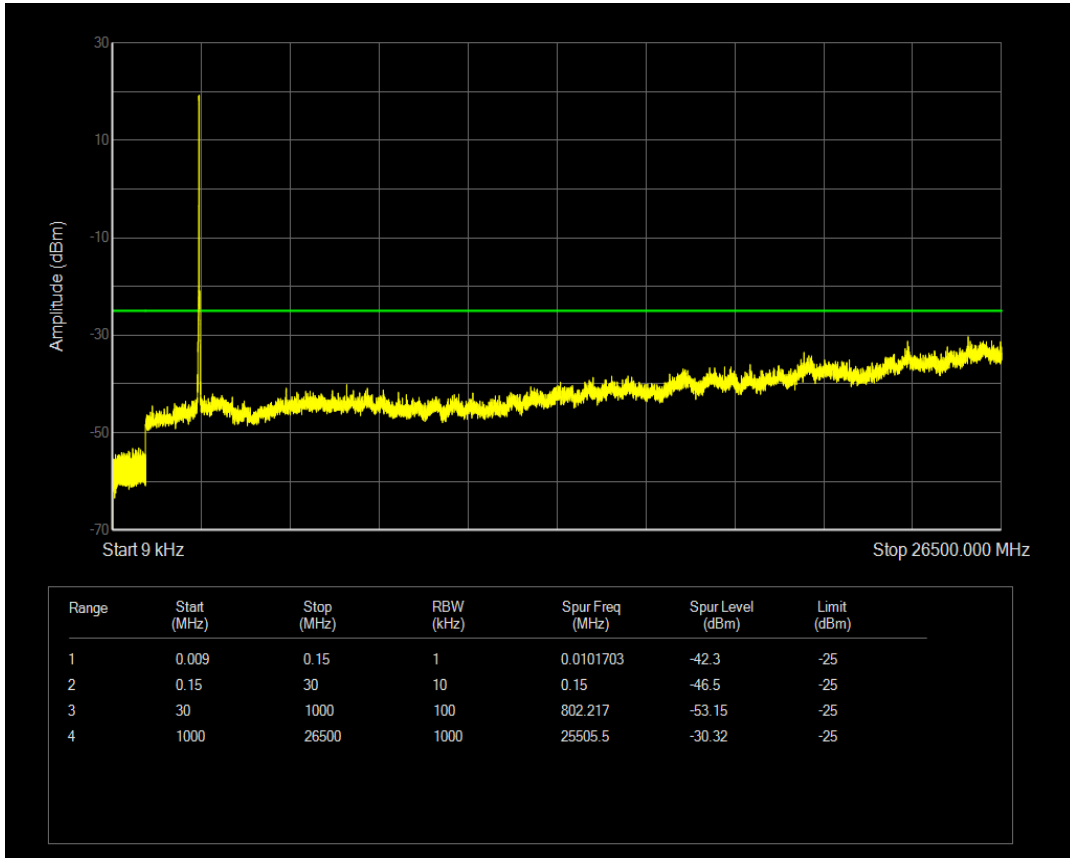

Band38 QPSK BW=15MHz Channel=38000 RB Size=75 Position=#0

Band38 16QAM BW=15MHz Channel=38000 RB Size=1 Position=#0