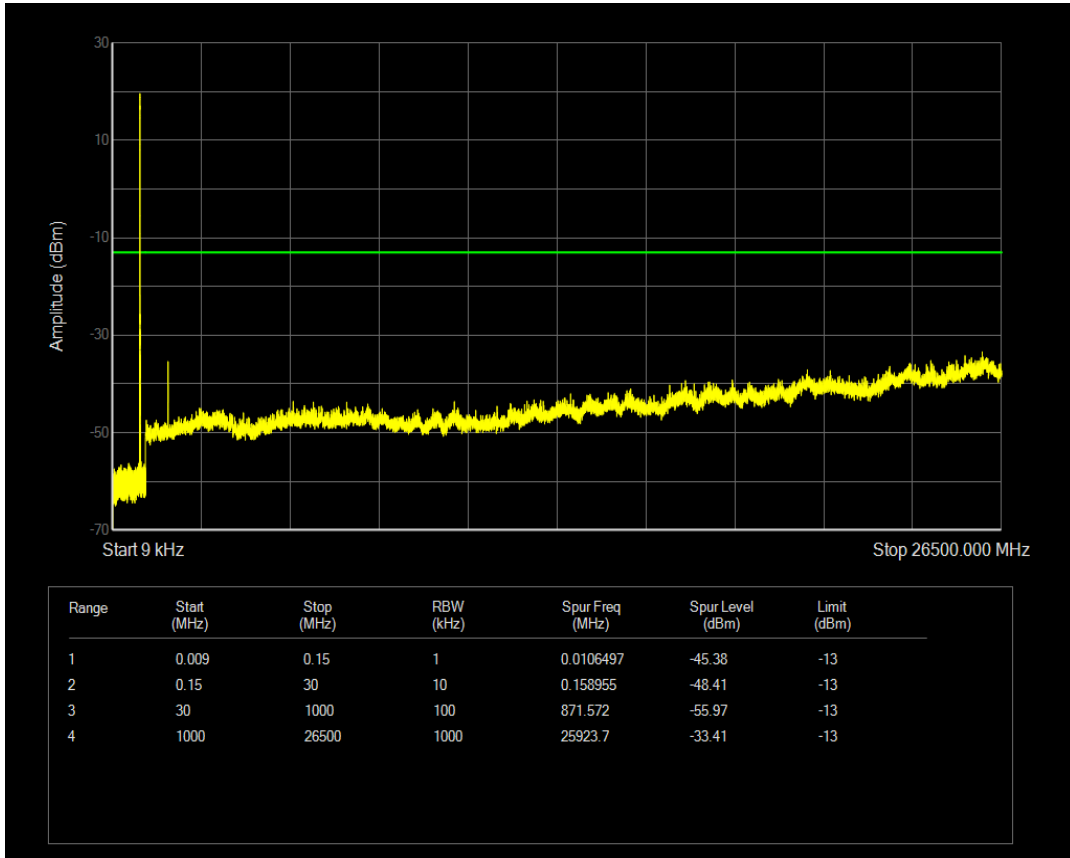

Band26b QPSK BW=1.4MHz Channel=26915 RB Size=1 Position=#0

Band26b QPSK BW=1.4MHz Channel=26915 RB Size=6 Position=#0

Band26b 16QAM BW=1.4MHz Channel=26915 RB Size=1 Position=#0

Band26b 16QAM BW=1.4MHz Channel=26915 RB Size=6 Position=#0

Band26b QPSK BW=1.4MHz Channel=27033 RB Size=1 Position=#0

Band26b QPSK BW=1.4MHz Channel=27033 RB Size=6 Position=#0

Band26b 16QAM BW=1.4MHz Channel=27033 RB Size=1 Position=#0

Band26b 16QAM BW=1.4MHz Channel=27033 RB Size=6 Position=#0