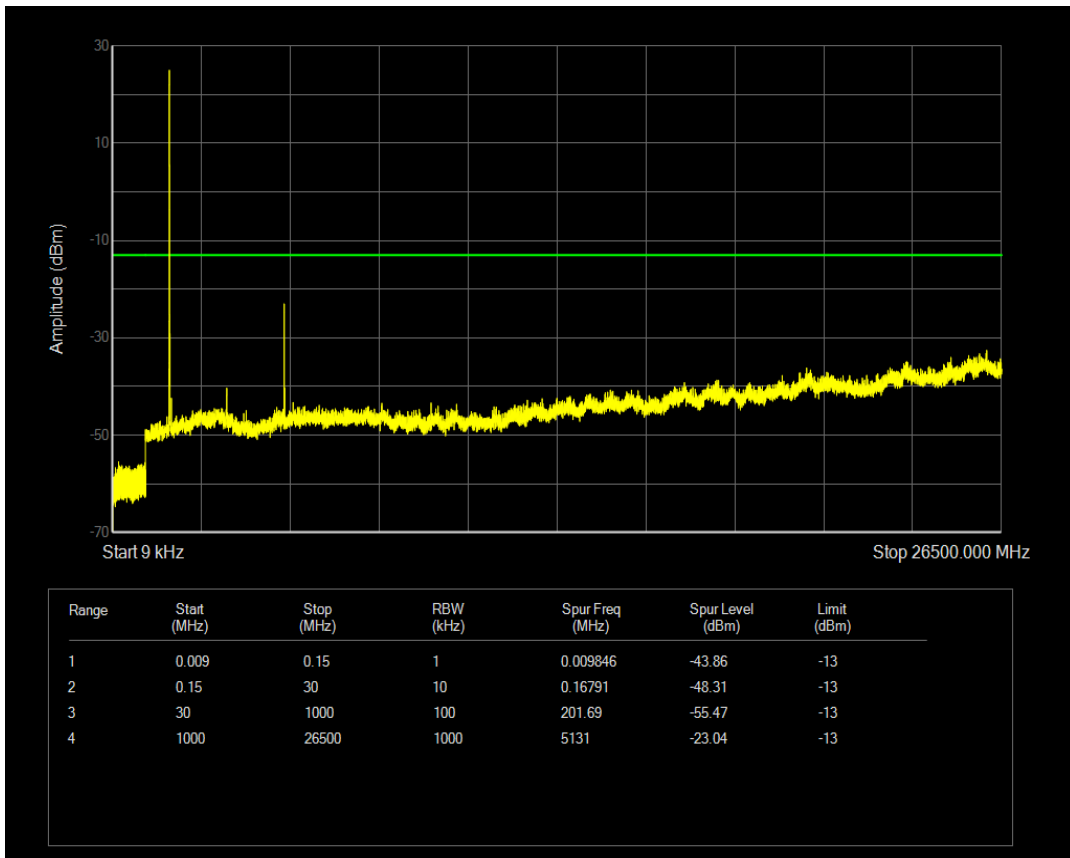

Band4 16QAM BW=5MHz Channel=20175 RB Size=25 Position=#0

Band4 QPSK BW=5MHz Channel=20375 RB Size=25 Position=#0

Band4 16QAM BW=5MHz Channel=20375 RB Size=1 Position=#0

Band4 16QAM BW=5MHz Channel=20375 RB Size=25 Position=#0

Band4 QPSK BW=10MHz Channel=20000 RB Size=1 Position=#0

Band4 QPSK BW=10MHz Channel=20000 RB Size=50 Position=#0

Band4 16QAM BW=10MHz Channel=20000 RB Size=50 Position=#0

Band4 16QAM BW=10MHz Channel=20000 RB Size=1 Position=#0