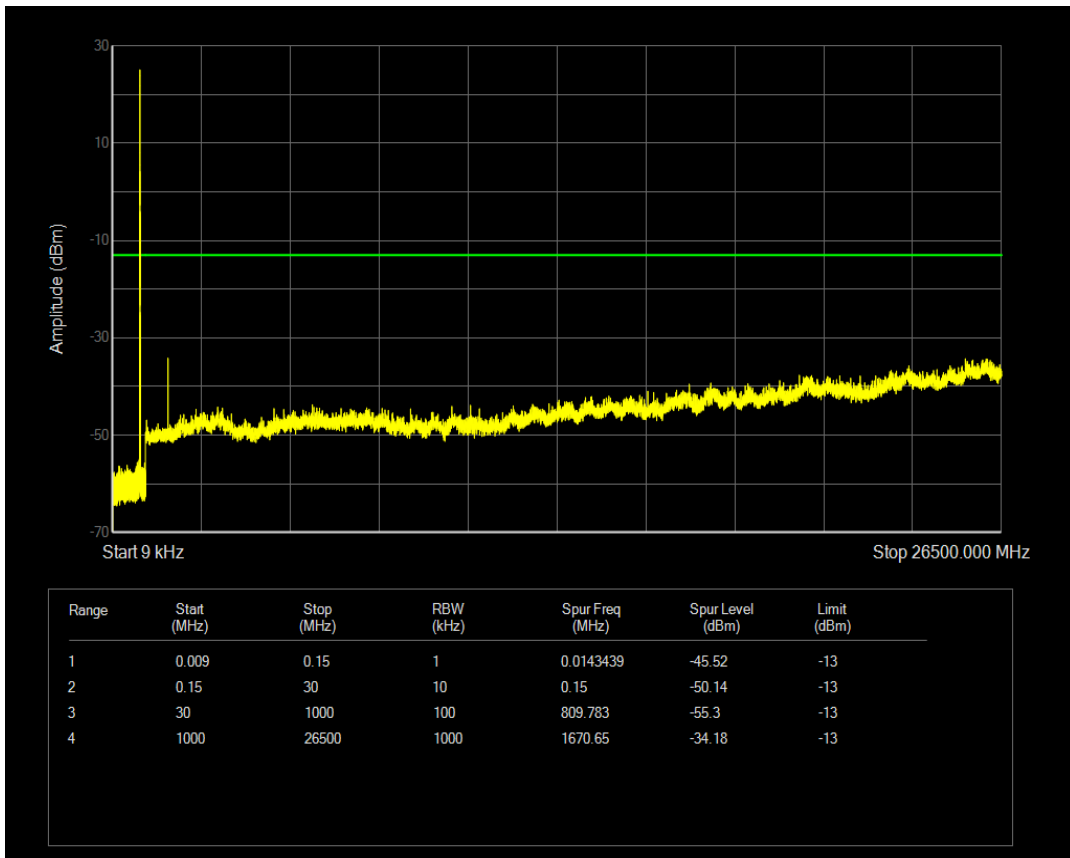

Band26b 16QAM BW=3MHz Channel=26915 RB Size=1 Position=#0

Band26b 16QAM BW=3MHz Channel=26915 RB Size=15 Position=#0