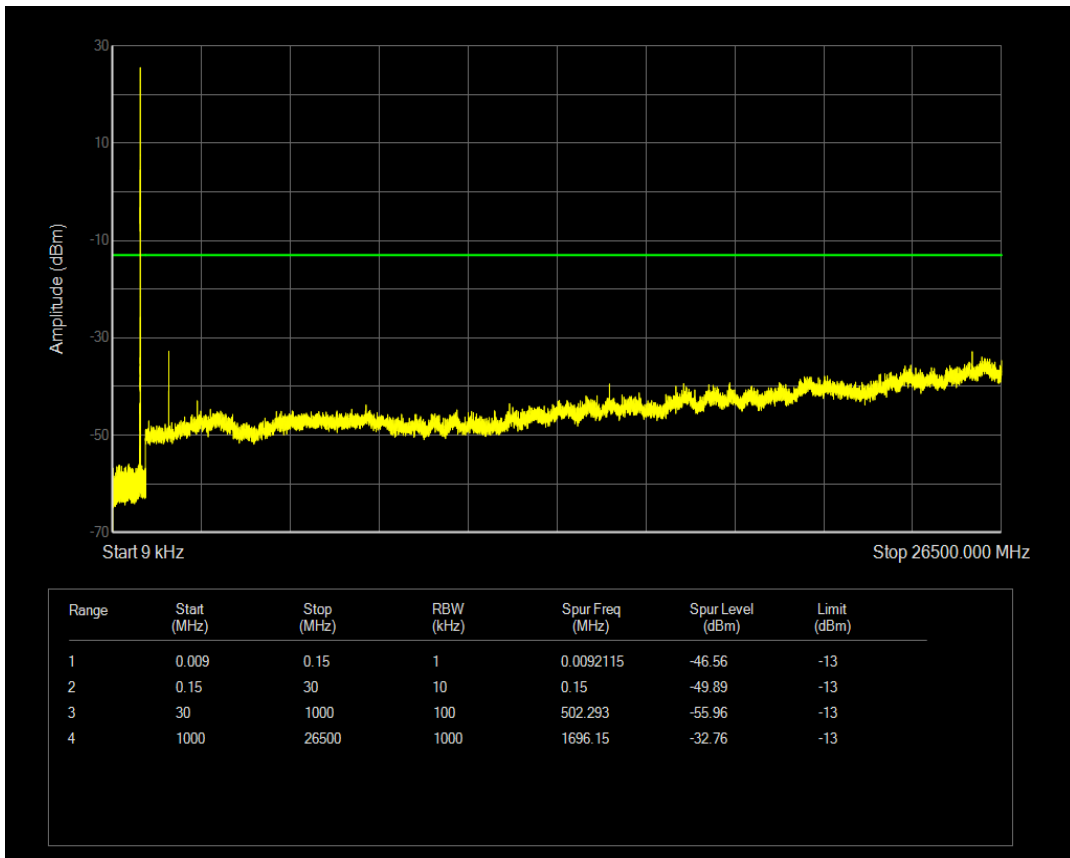

Band26b QPSK BW=1.4MHz Channel=26915 RB Size=1 Position=#0

Band26b QPSK BW=1.4MHz Channel=26915 RB Size=6 Position=#0

Band26b 16QAM BW=1.4MHz Channel=26915 RB Size=1 Position=#0

Band26b 16QAM BW=1.4MHz Channel=26915 RB Size=6 Position=#0

Band26b QPSK BW=1.4MHz Channel=27033 RB Size=1 Position=#0

Band26b QPSK BW=1.4MHz Channel=27033 RB Size=6 Position=#0

Band26b 16QAM BW=1.4MHz Channel=27033 RB Size=1 Position=#0

Band26b 16QAM BW=1.4MHz Channel=27033 RB Size=6 Position=#0