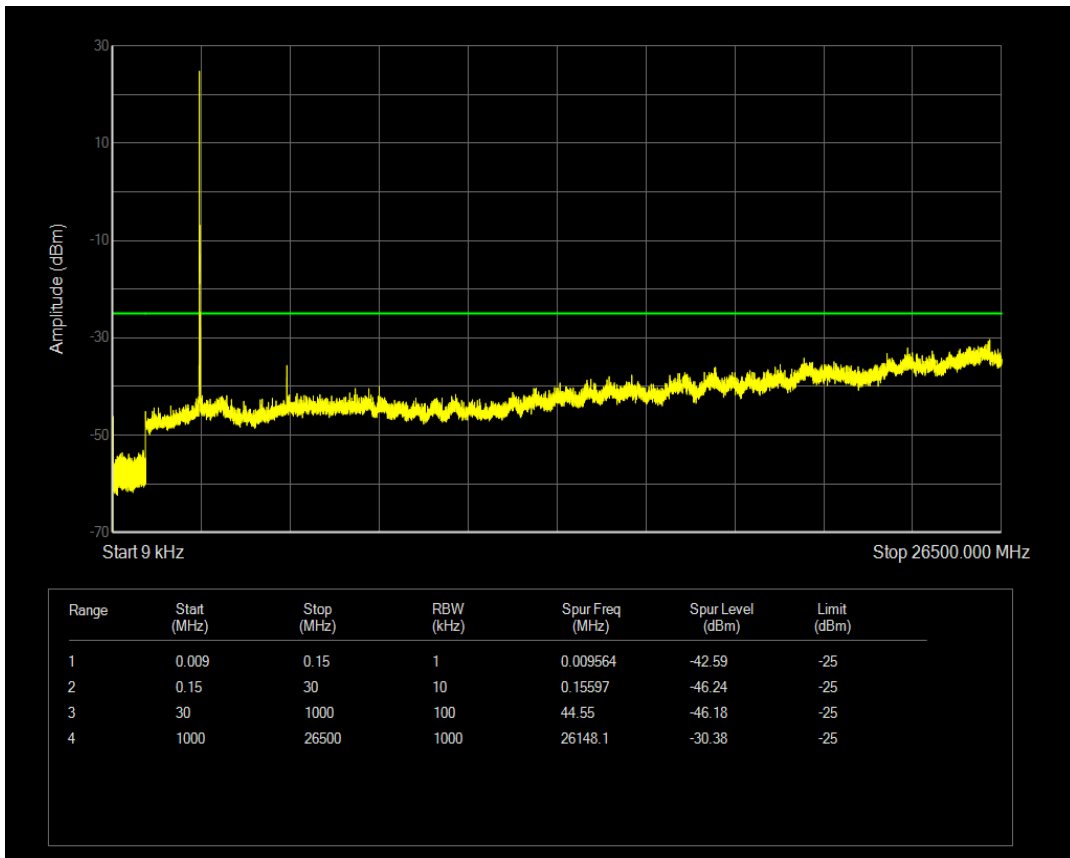

Band38 16QAM BW=15MHz Channel=38175 RB Size=1 Position=#0

Band38 16QAM BW=15MHz Channel=38175 RB Size=75 Position=#0