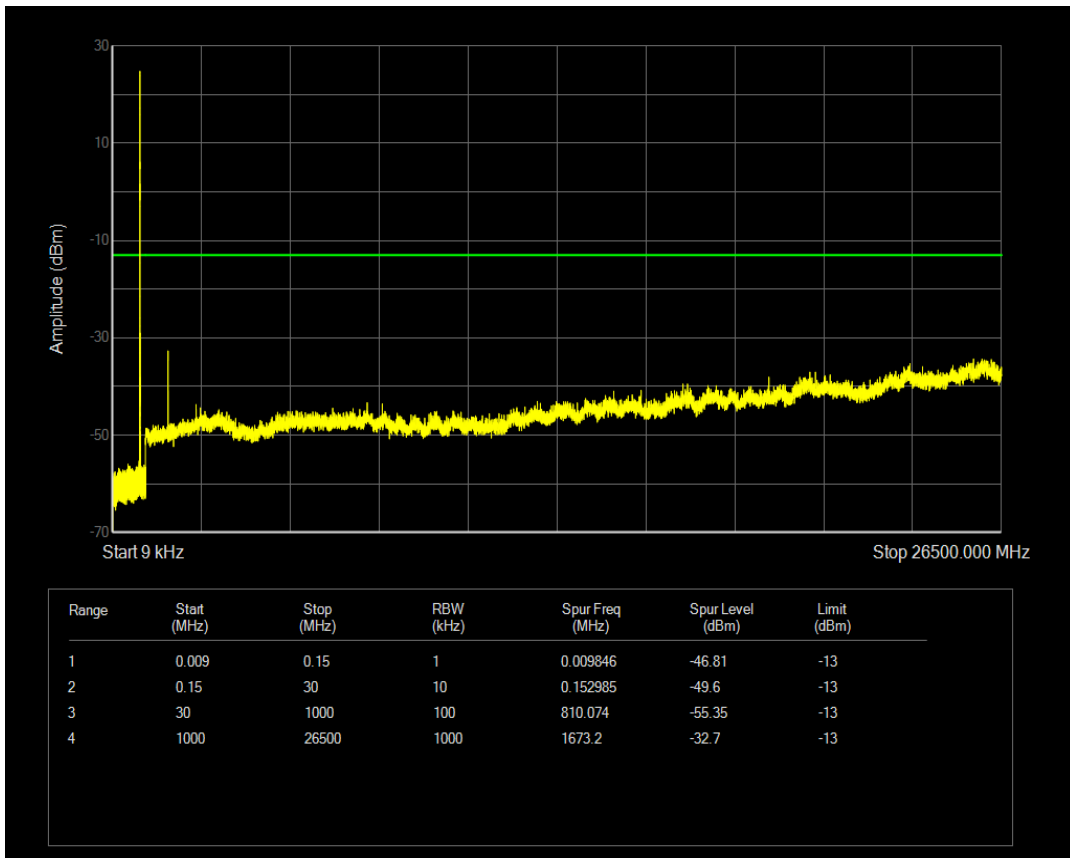

Band26b QPSK BW=1.4MHz Channel=26797 RB Size=1 Position=#0

Band26b QPSK BW=1.4MHz Channel=26797 RB Size=6 Position=#0

Band26b 16QAM BW=1.4MHz Channel=26797 RB Size=1 Position=#0

Band26b 16QAM BW=1.4MHz Channel=26797 RB Size=6 Position=#0

Band26b QPSK BW=1.4MHz Channel=26915 RB Size=1 Position=#0

Band26b QPSK BW=1.4MHz Channel=26915 RB Size=6 Position=#0

Band26b 16QAM BW=1.4MHz Channel=26915 RB Size=1 Position=#0

Band26b 16QAM BW=1.4MHz Channel=26915 RB Size=6 Position=#0