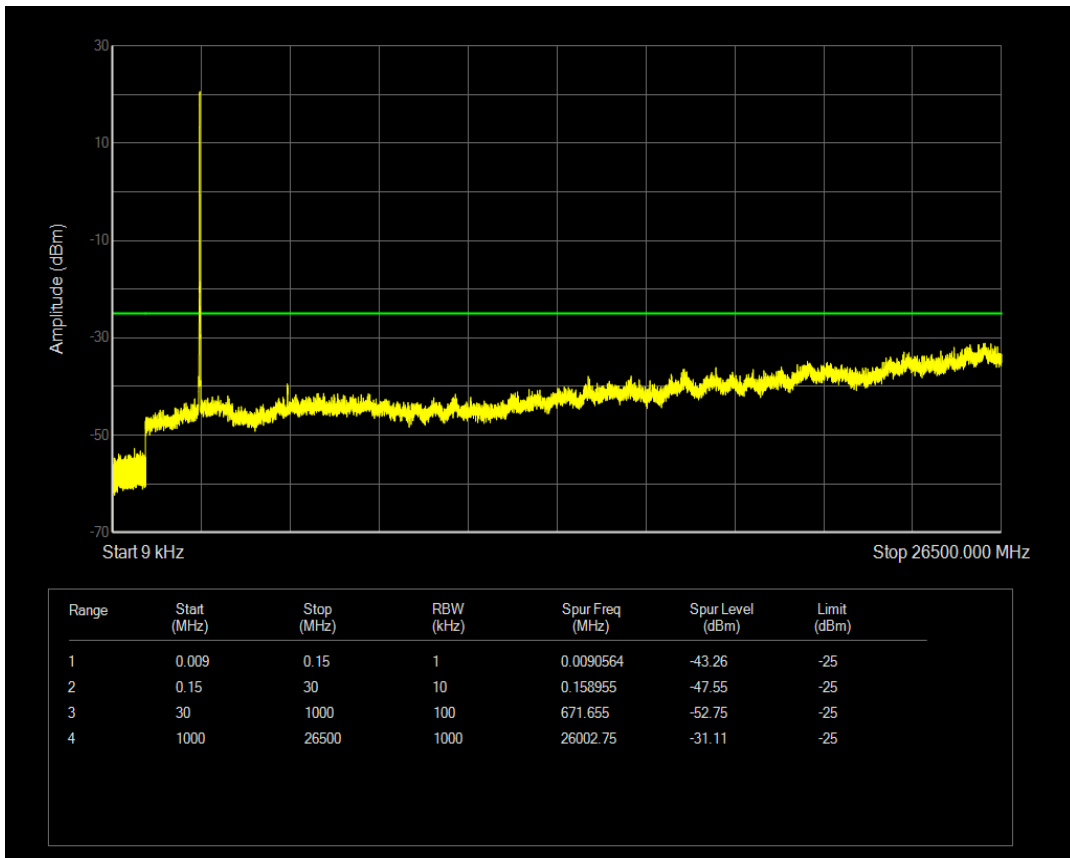

Band38 QPSK BW=10MHz Channel=38000 RB Size=1 Position=#0

Band38 QPSK BW=10MHz Channel=38000 RB Size=50 Position=#0

Band38 16QAM BW=10MHz Channel=38000 RB Size=1 Position=#0

Band38 16QAM BW=10MHz Channel=38000 RB Size=50 Position=#0

Band38 QPSK BW=10MHz Channel=38200 RB Size=1 Position=#0

Band38 16QAM BW=10MHz Channel=38200 RB Size=1 Position=#0

Band38 QPSK BW=10MHz Channel=38200 RB Size=50 Position=#0

Band38 16QAM BW=10MHz Channel=38200 RB Size=50 Position=#0