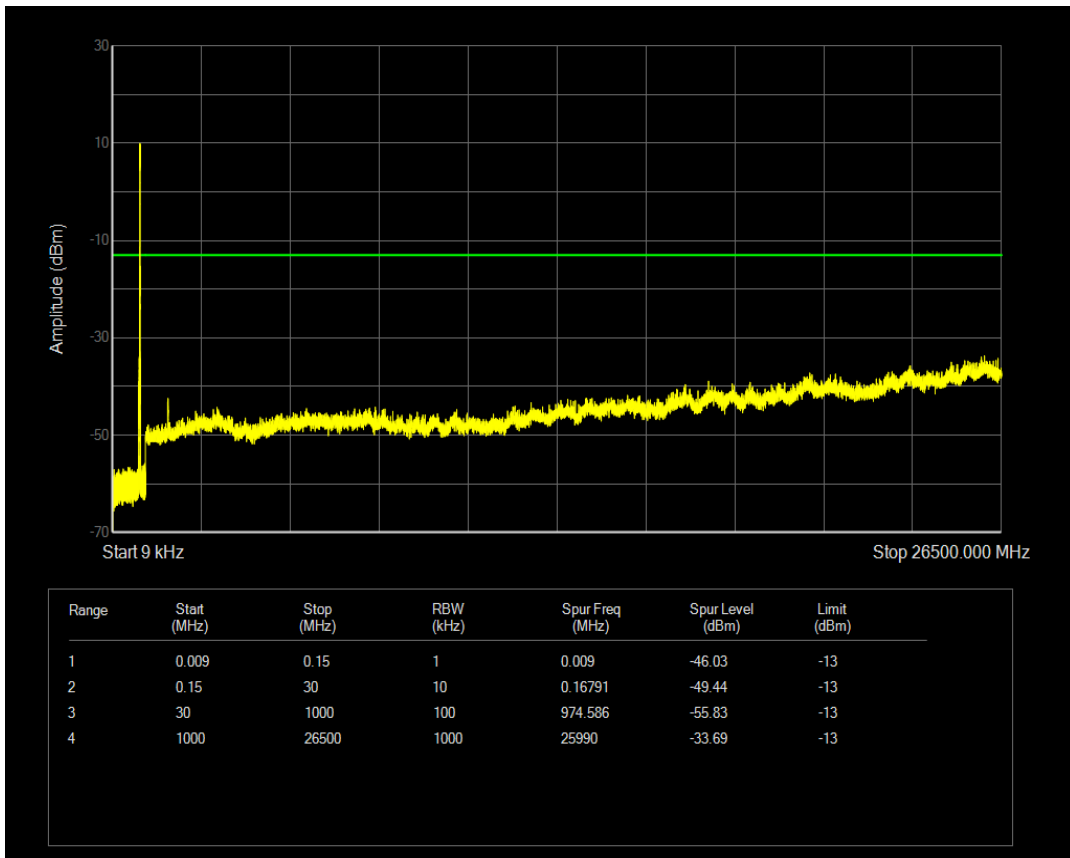

Band26b 16QAM BW=15MHz Channel=26915 RB Size=75 Position=#0

Band26b 16QAM BW=15MHz Channel=26915 RB Size=1 Position=#0