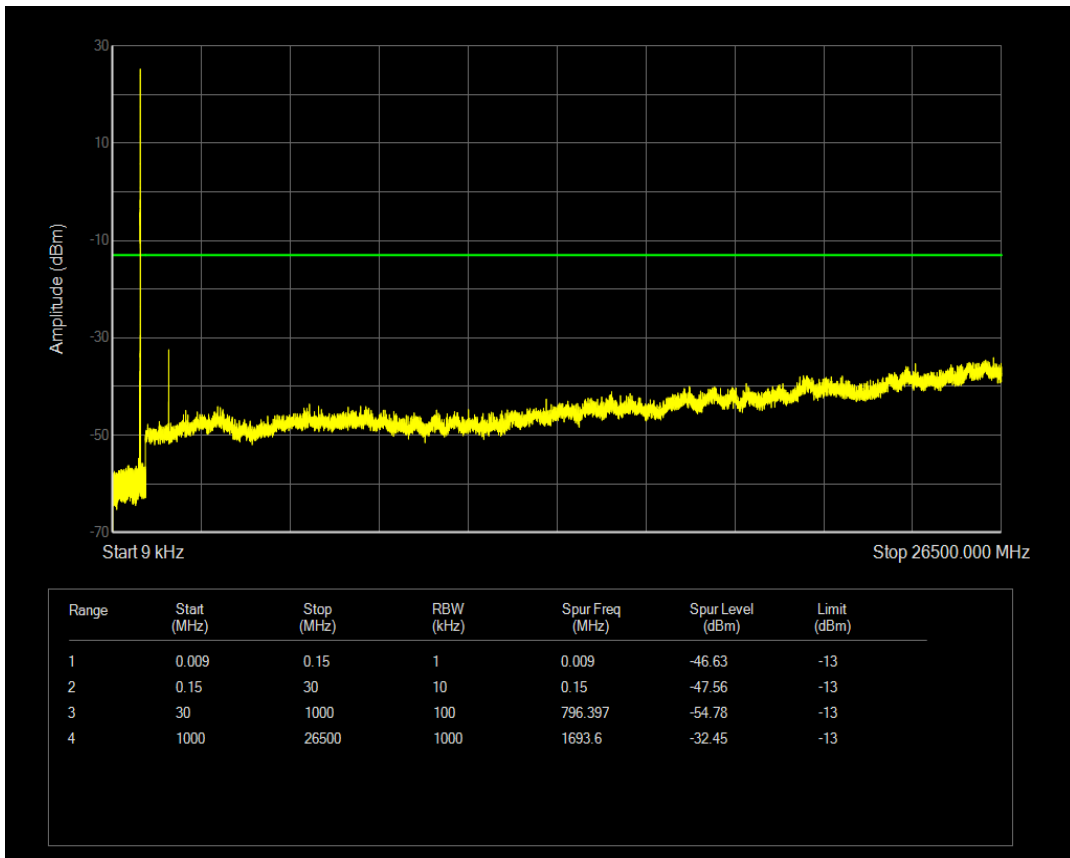

Band26b QPSK BW=3MHz Channel=27025 RB Size=1 Position=#0

Band26b QPSK BW=3MHz Channel=27025 RB Size=15 Position=#0