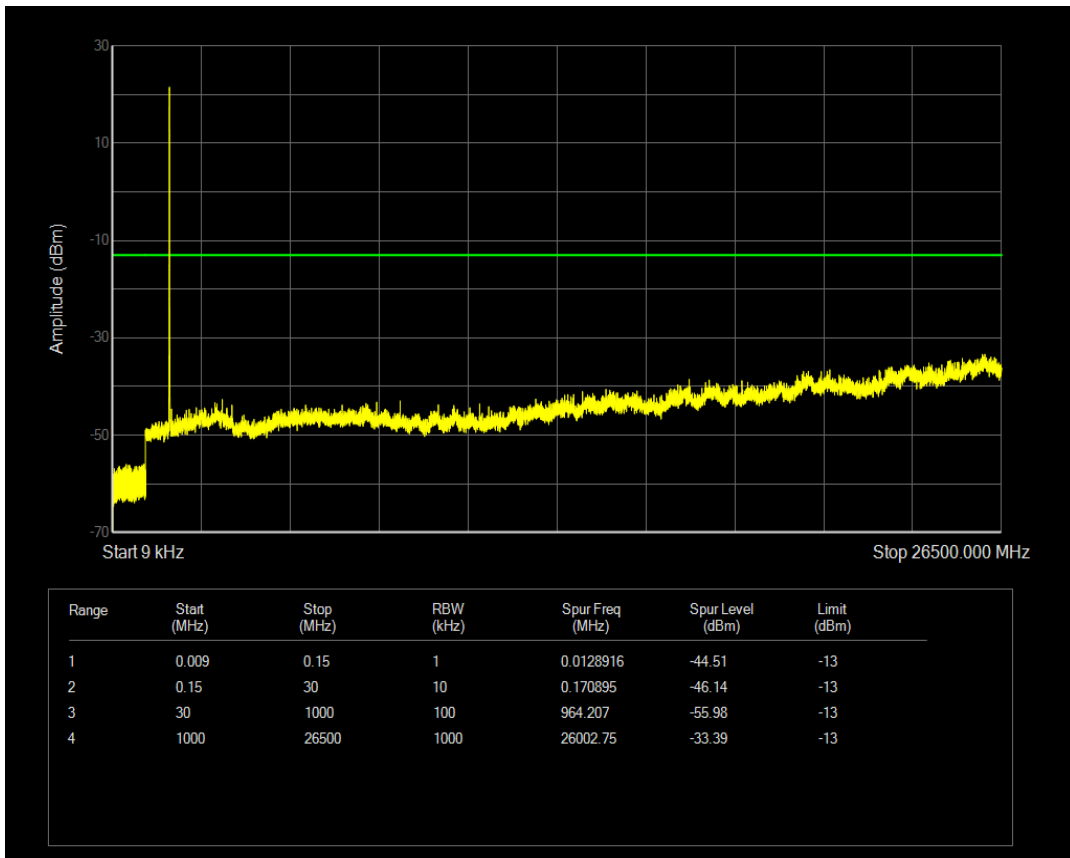

Band4 QPSK BW=3MHz Channel=20385 RB Size=1 Position=#0

Band4 QPSK BW=3MHz Channel=20385 RB Size=15 Position=#0

Band4 16QAM BW=3MHz Channel=20385 RB Size=1 Position=#0

Band4 16QAM BW=3MHz Channel=20385 RB Size=15 Position=#0

Band4 QPSK BW=5MHz Channel=19975 RB Size=25 Position=#0

Band4 QPSK BW=5MHz Channel=19975 RB Size=1 Position=#0

Band4 16QAM BW=5MHz Channel=19975 RB Size=1 Position=#0

Band4 16QAM BW=5MHz Channel=19975 RB Size=25 Position=#0