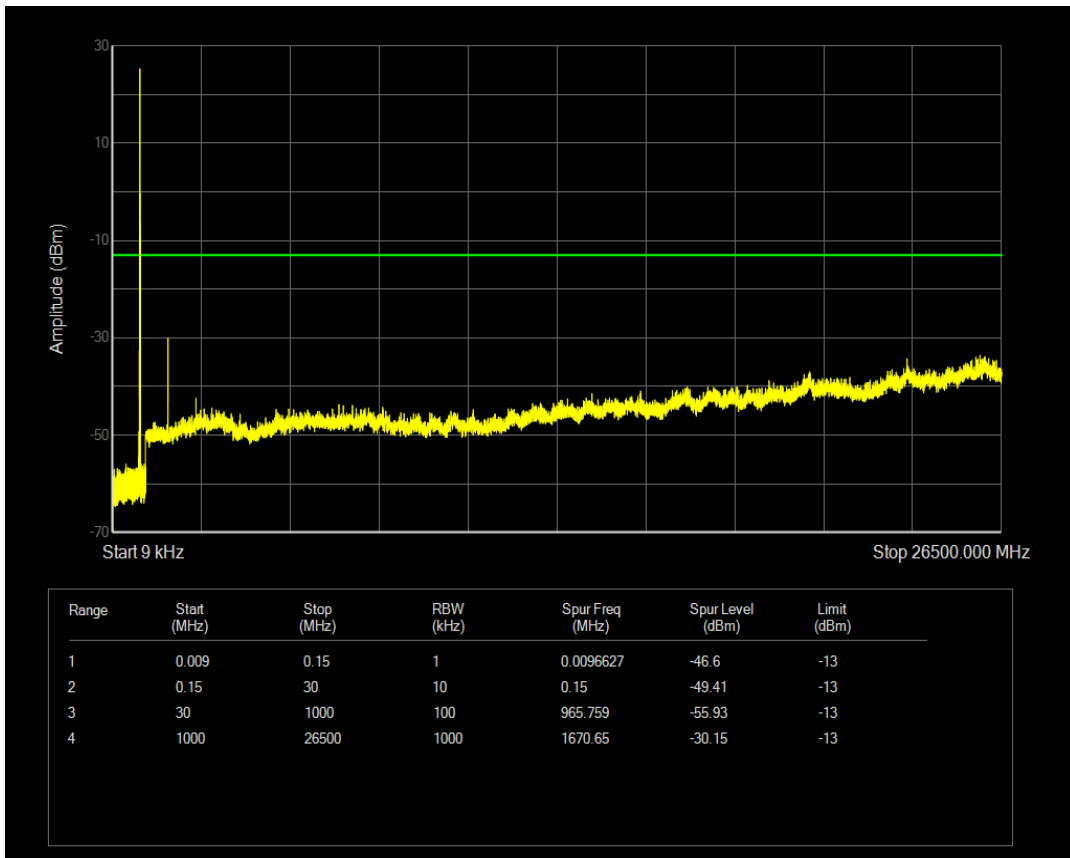

Band26b 16QAM BW=15MHz Channel=26965 RB Size=1 Position=#0

Band26b 16QAM BW=15MHz Channel=26965 RB Size=75 Position=#0