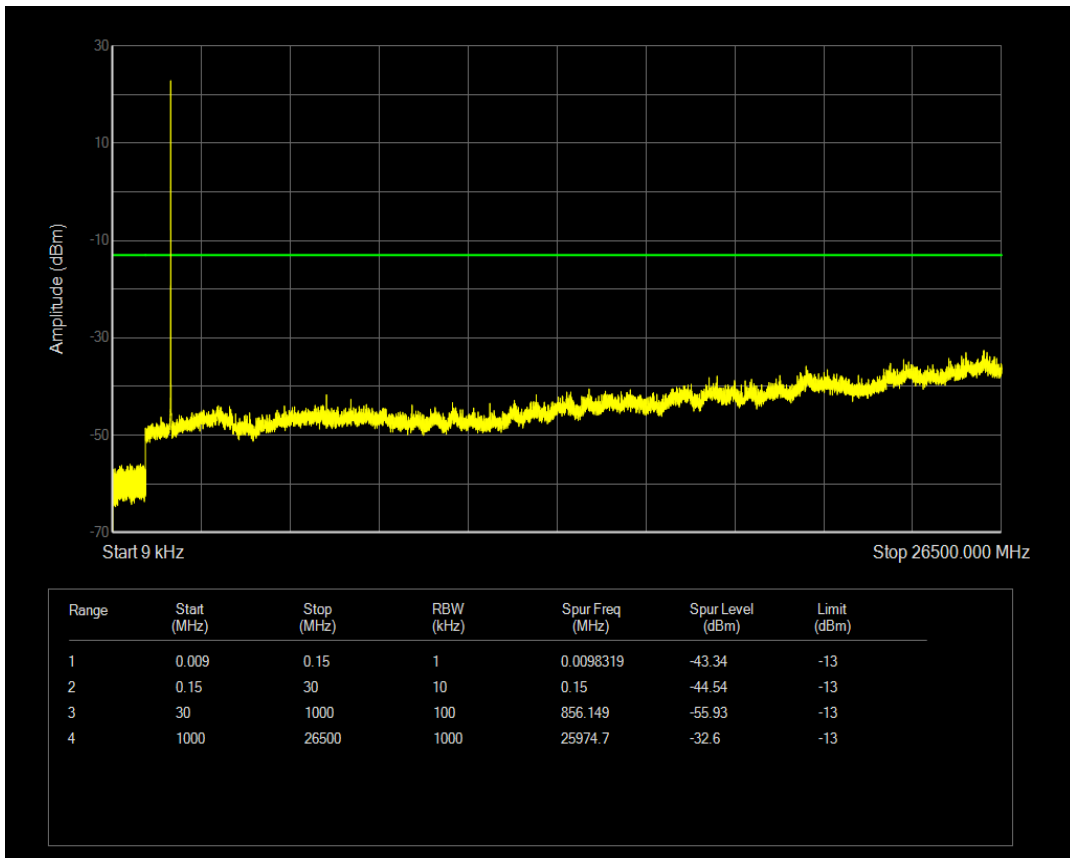

Band4 16QAM BW=3MHz Channel=20385 RB Size=1 Position=#0

Band4 16QAM BW=3MHz Channel=20385 RB Size=15 Position=#0