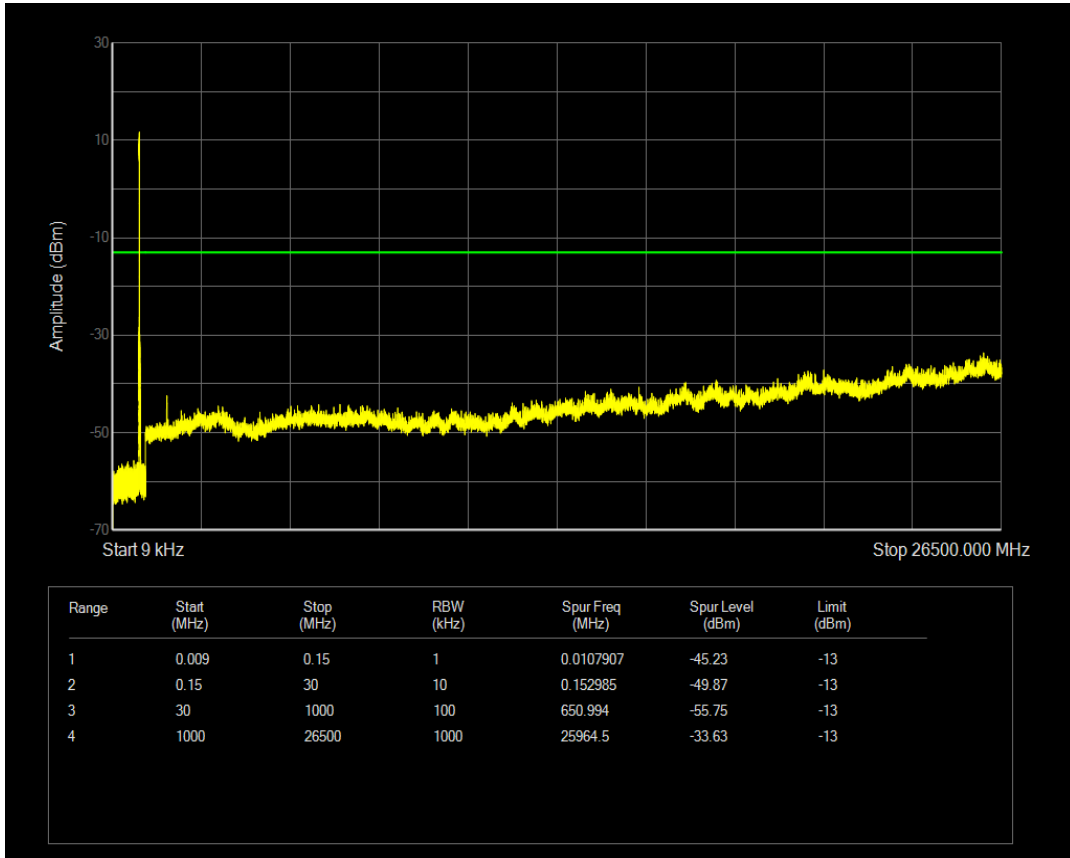

Band26a QPSK BW=10MHz Channel=26740 RB Size=1 Position=#0

Band26a QPSK BW=10MHz Channel=26740 RB Size=50 Position=#0

Band26a 16QAM BW=10MHz Channel=26740 RB Size=1 Position=#0

Band26a 16QAM BW=10MHz Channel=26740 RB Size=50 Position=#0

Band26b QPSK BW=1.4MHz Channel=26797 RB Size=1 Position=#0

Band26b QPSK BW=1.4MHz Channel=26797 RB Size=6 Position=#0

Band26b 16QAM BW=1.4MHz Channel=26797 RB Size=1 Position=#0

Band26b 16QAM BW=1.4MHz Channel=26797 RB Size=6 Position=#0