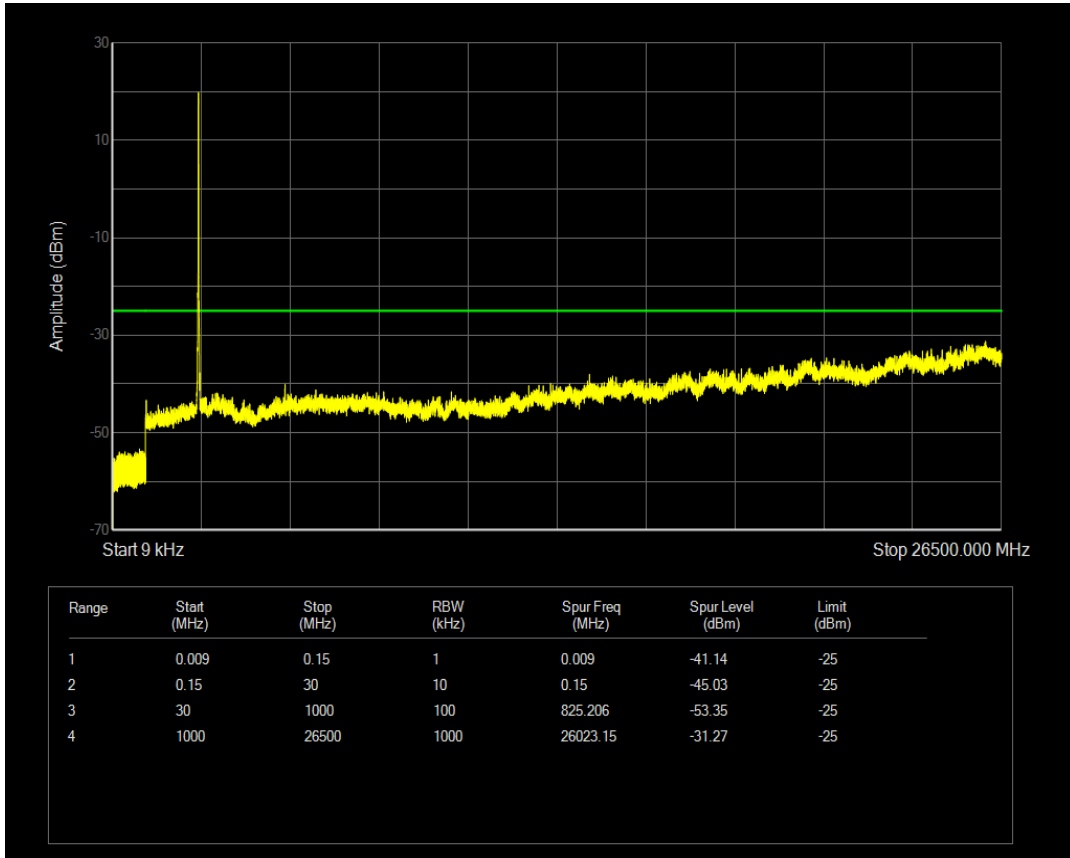

Band38 QPSK BW=15MHz Channel=37825 RB Size=75 Position=#0

Band38 16QAM BW=15MHz Channel=37825 RB Size=1 Position=#0