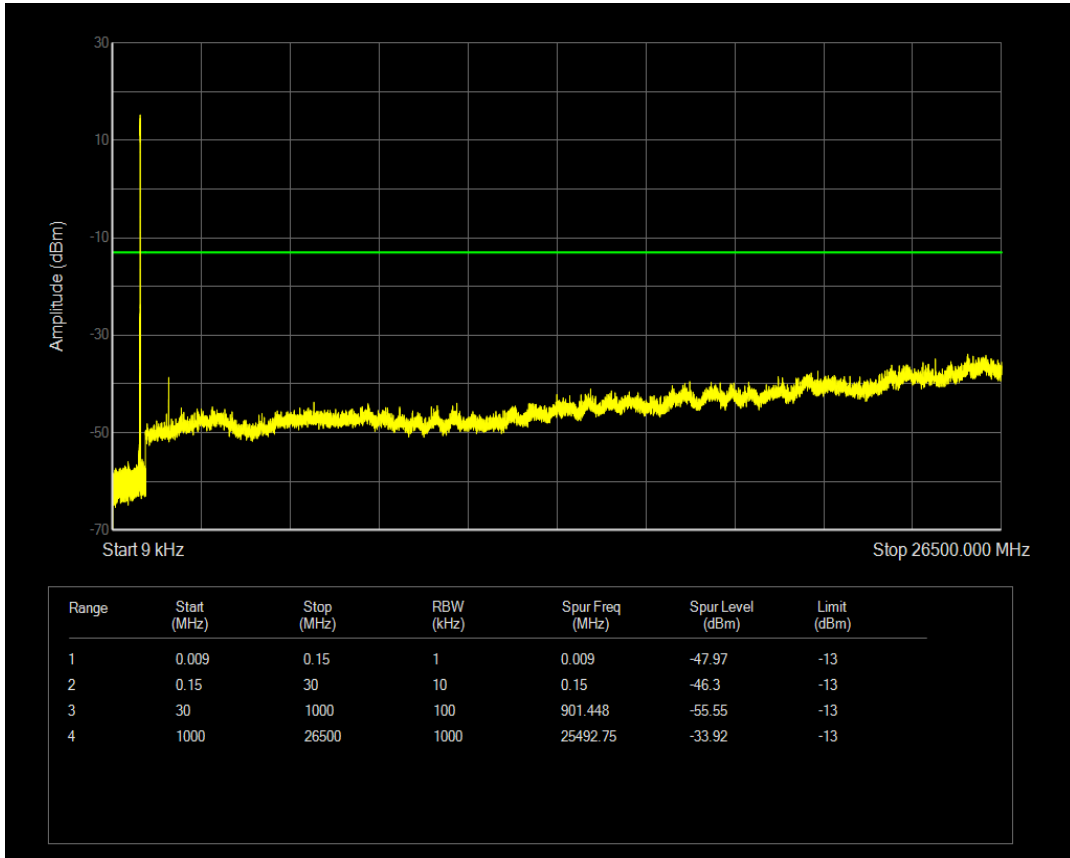

Band26b QPSK BW=5MHz Channel=27015 RB Size=1 Position=#0

Band26b QPSK BW=5MHz Channel=27015 RB Size=25 Position=#0

Band26b 16QAM BW=5MHz Channel=27015 RB Size=1 Position=#0

Band26b 16QAM BW=5MHz Channel=27015 RB Size=25 Position=#0

Band26b QPSK BW=10MHz Channel=26840 RB Size=1 Position=#0

Band26b QPSK BW=10MHz Channel=26840 RB Size=50 Position=#0

Band26b 16QAM BW=10MHz Channel=26840 RB Size=1 Position=#0

Band26b 16QAM BW=10MHz Channel=26840 RB Size=50 Position=#0