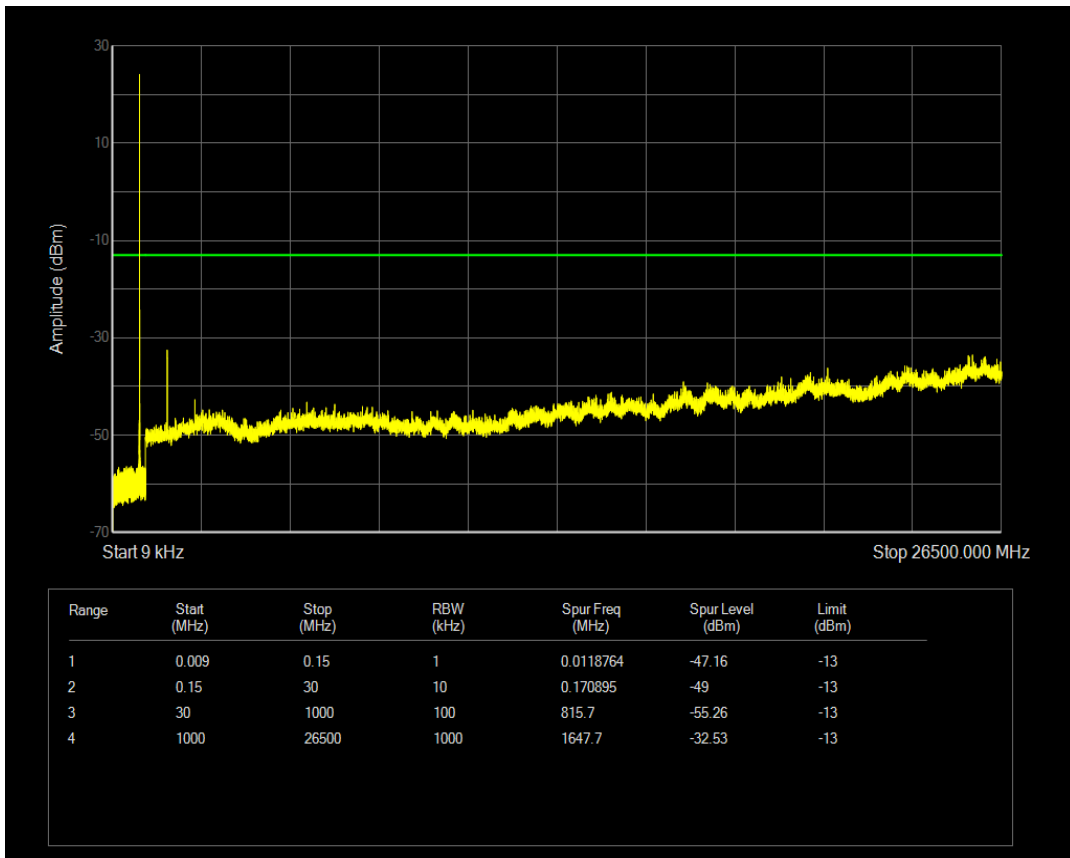

Band26a QPSK BW=10MHz Channel=26740 RB Size=1 Position=#0

Band26a QPSK BW=10MHz Channel=26740 RB Size=50 Position=#0

Band26a 16QAM BW=10MHz Channel=26740 RB Size=1 Position=#0

Band26a 16QAM BW=10MHz Channel=26740 RB Size=50 Position=#0

Band26b QPSK BW=1.4MHz Channel=26797 RB Size=1 Position=#0

Band26b QPSK BW=1.4MHz Channel=26797 RB Size=6 Position=#0

Band26b 16QAM BW=1.4MHz Channel=26797 RB Size=1 Position=#0

Band26b 16QAM BW=1.4MHz Channel=26797 RB Size=6 Position=#0