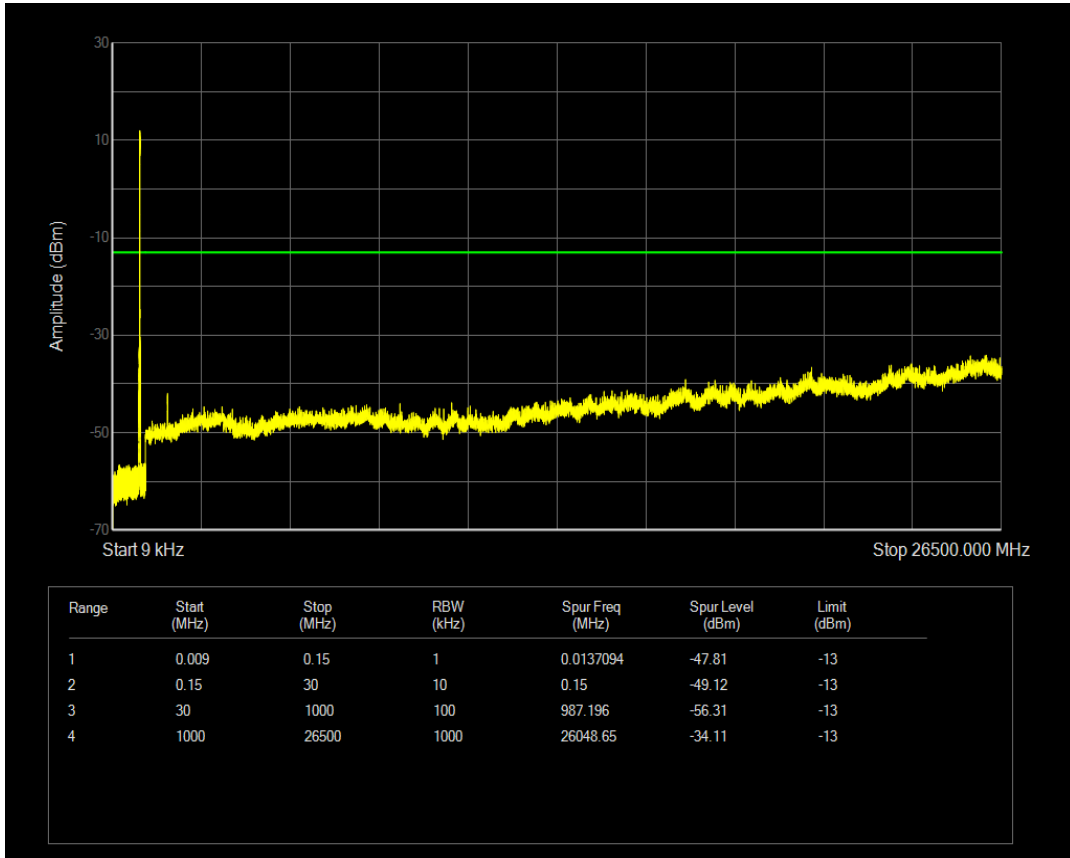

Band26b QPSK BW=10MHz Channel=26840 RB Size=1 Position=#0

Band26b QPSK BW=10MHz Channel=26840 RB Size=50 Position=#0

Band26b 16QAM BW=10MHz Channel=26840 RB Size=1 Position=#0

Band26b 16QAM BW=10MHz Channel=26840 RB Size=50 Position=#0

Band26b QPSK BW=10MHz Channel=26915 RB Size=1 Position=#0

Band26b QPSK BW=10MHz Channel=26915 RB Size=50 Position=#0

Band26b 16QAM BW=10MHz Channel=26915 RB Size=1 Position=#0

Band26b 16QAM BW=10MHz Channel=26915 RB Size=50 Position=#0