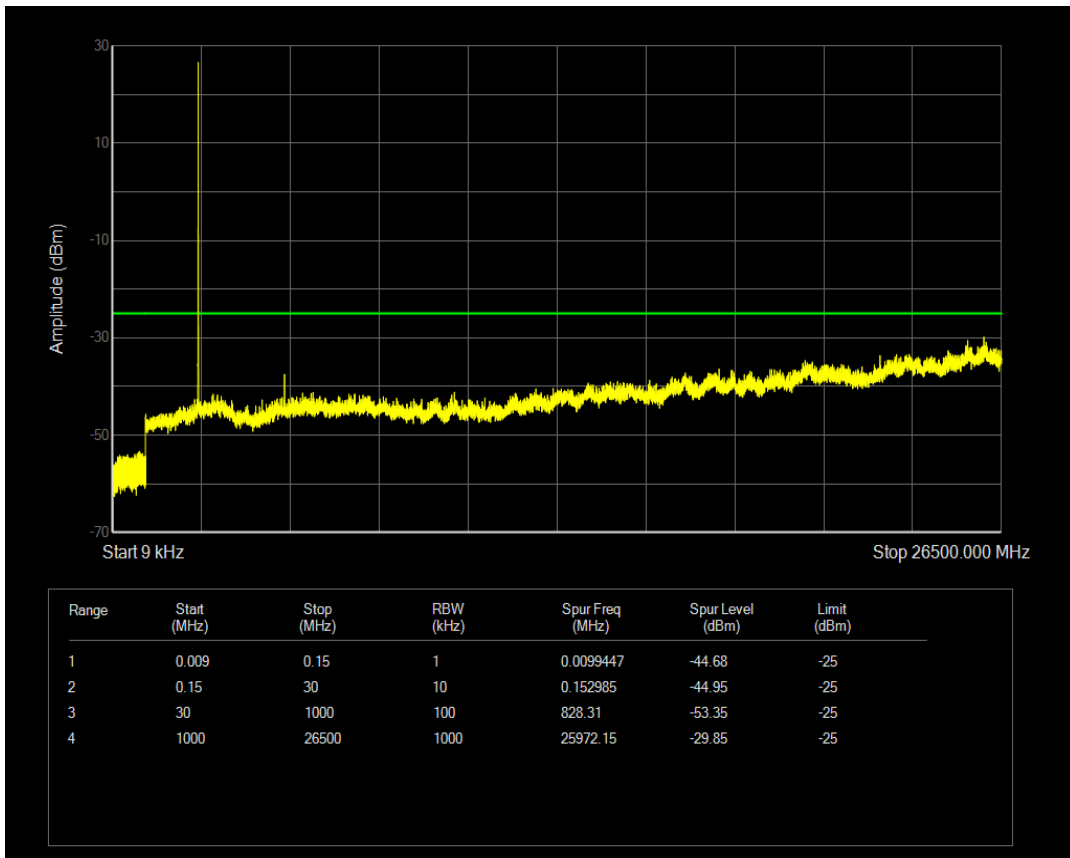

Band38 QPSK BW=5MHz Channel=37775 RB Size=1 Position=#0

Band38 QPSK BW=5MHz Channel=37775 RB Size=25 Position=#0