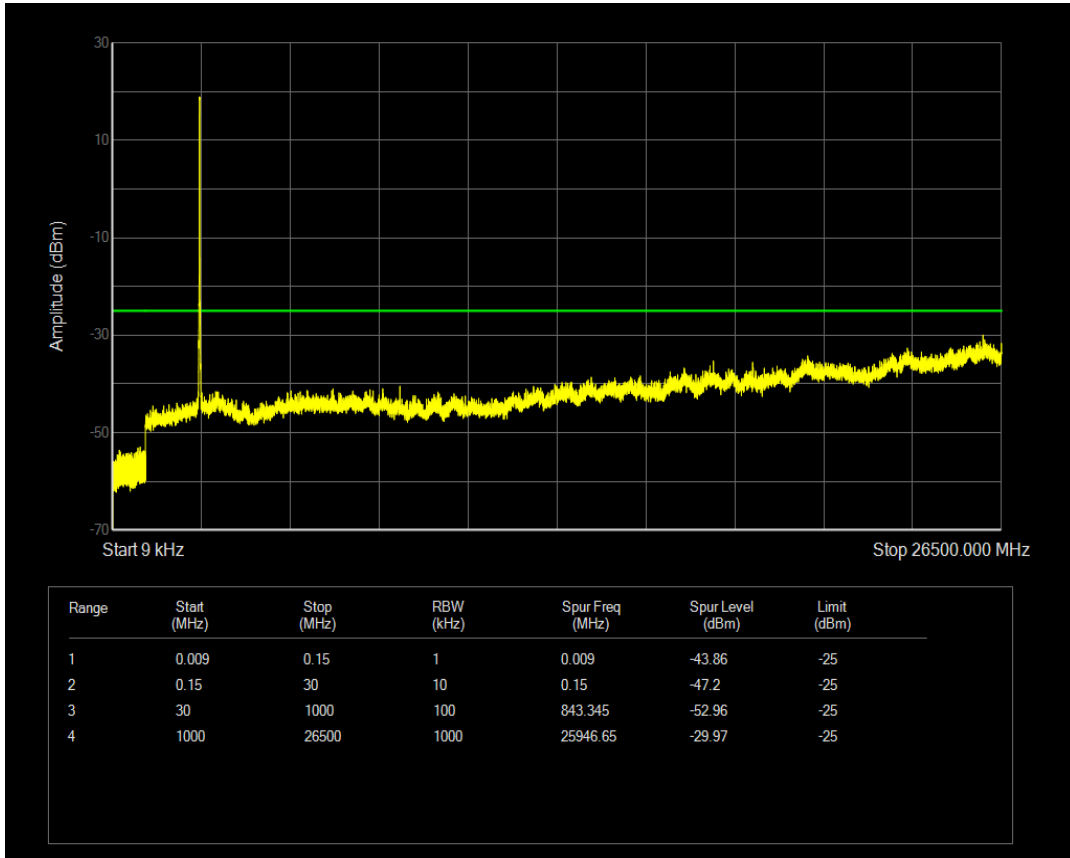

Band38 QPSK BW=15MHz Channel=38175 RB Size=1 Position=#0

Band38 QPSK BW=15MHz Channel=38175 RB Size=75 Position=#0

Band38 16QAM BW=15MHz Channel=38175 RB Size=1 Position=#0

Band38 16QAM BW=15MHz Channel=38175 RB Size=75 Position=#0

Band38 QPSK BW=20MHz Channel=37850 RB Size=1 Position=#0

Band38 16QAM BW=20MHz Channel=37850 RB Size=1 Position=#0

Band38 QPSK BW=20MHz Channel=37850 RB Size=100 Position=#0

Band38 16QAM BW=20MHz Channel=37850 RB Size=100 Position=#0