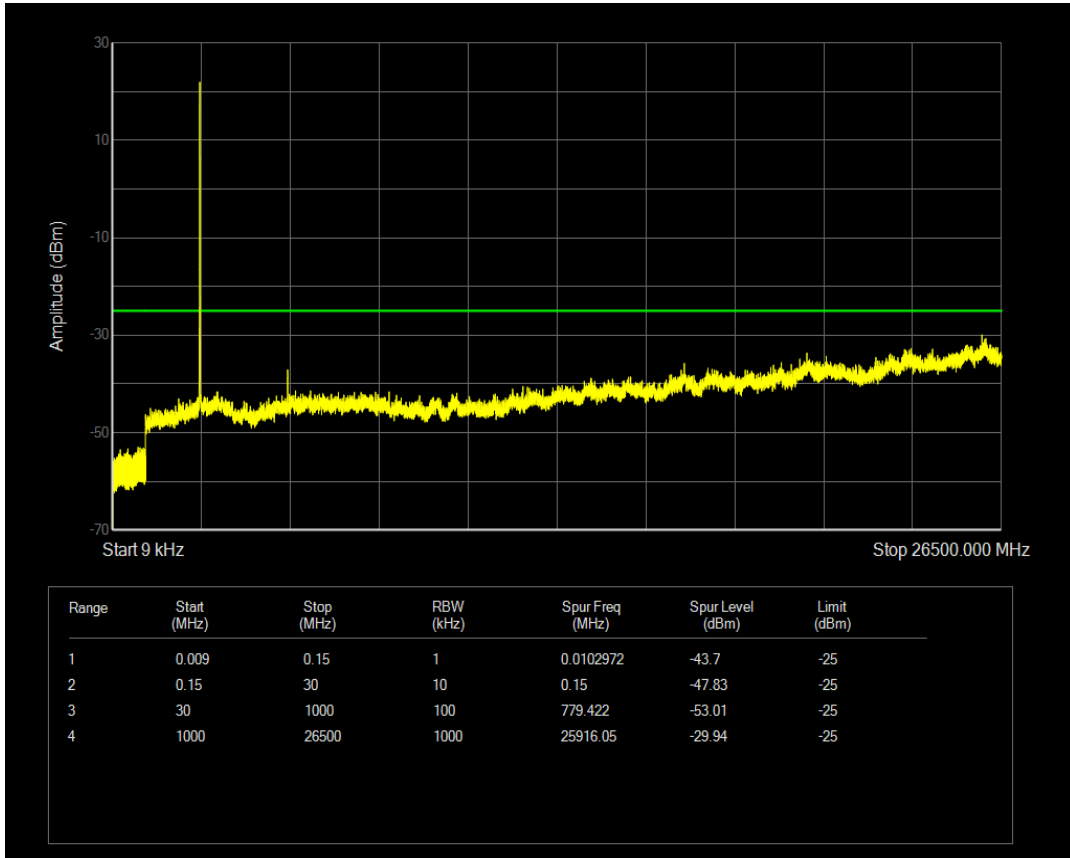

Band38 QPSK BW=5MHz Channel=38225 RB Size=25 Position=#0

Band38 16QAM BW=5MHz Channel=38225 RB Size=1 Position=#0