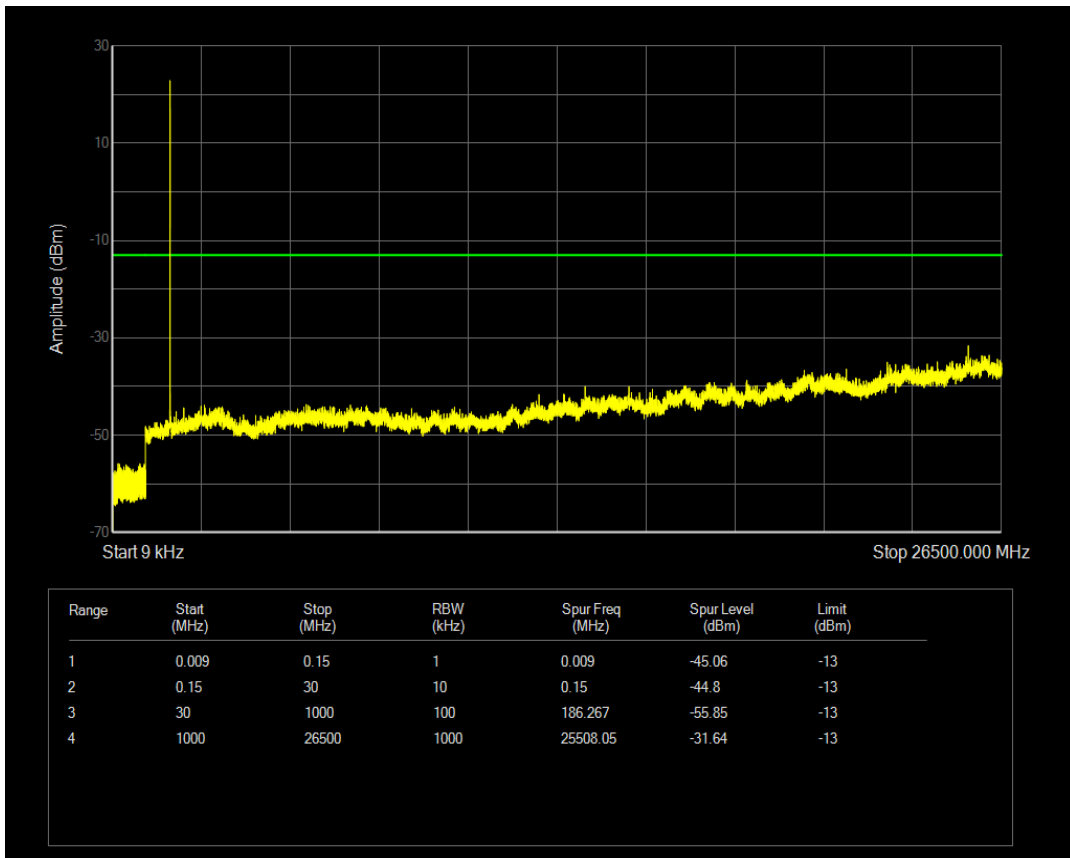

Band4 QPSK BW=1.4MHz Channel=20175 RB Size=1 Position=#0

Band4 QPSK BW=1.4MHz Channel=20175 RB Size=6 Position=#0