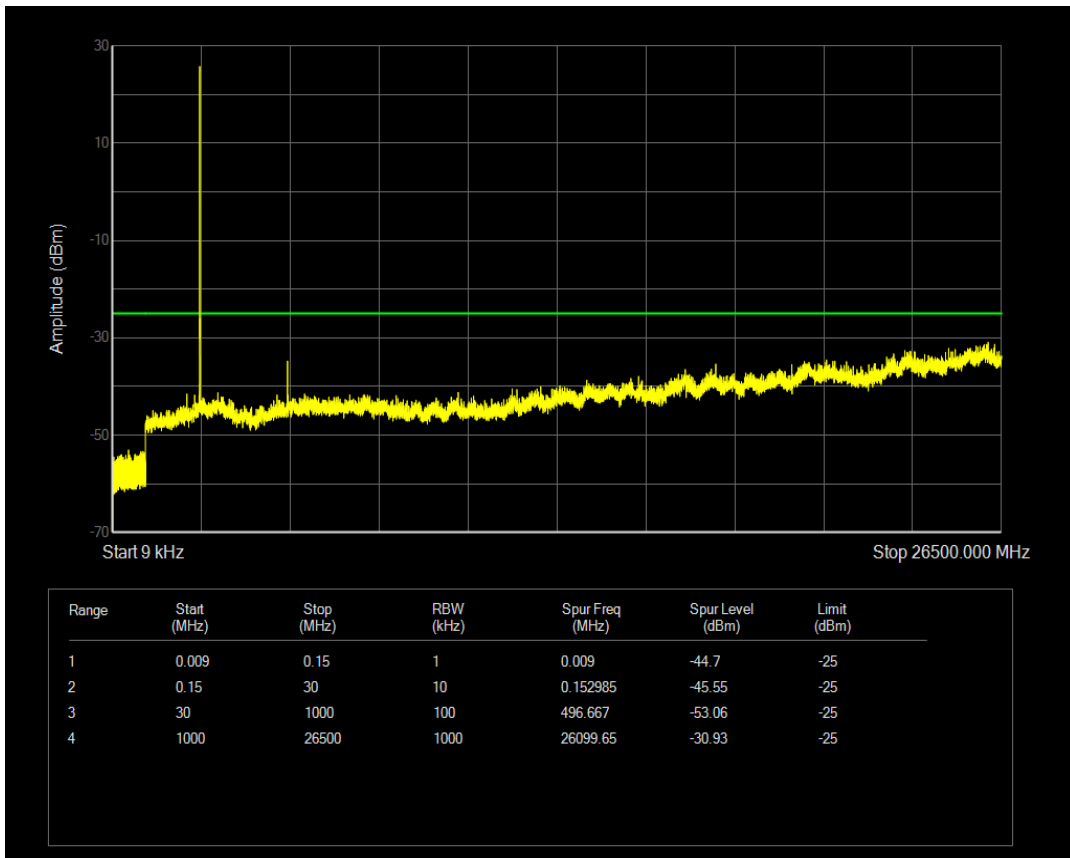

Band38 16QAM BW=5MHz Channel=38225 RB Size=1 Position=#0

Band38 QPSK BW=10MHz Channel=37800 RB Size=1 Position=#0