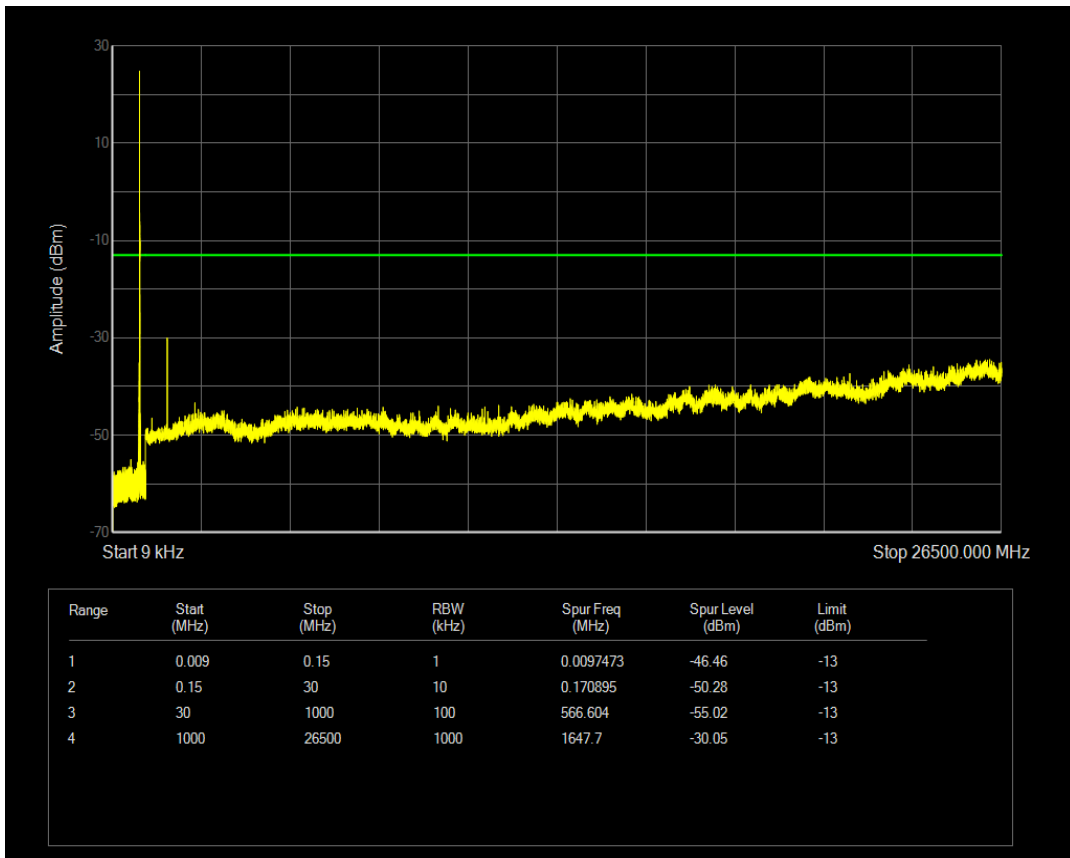

Band26b QPSK BW=5MHz Channel=26815 RB Size=1 Position=#0

Band26b QPSK BW=5MHz Channel=26815 RB Size=25 Position=#0