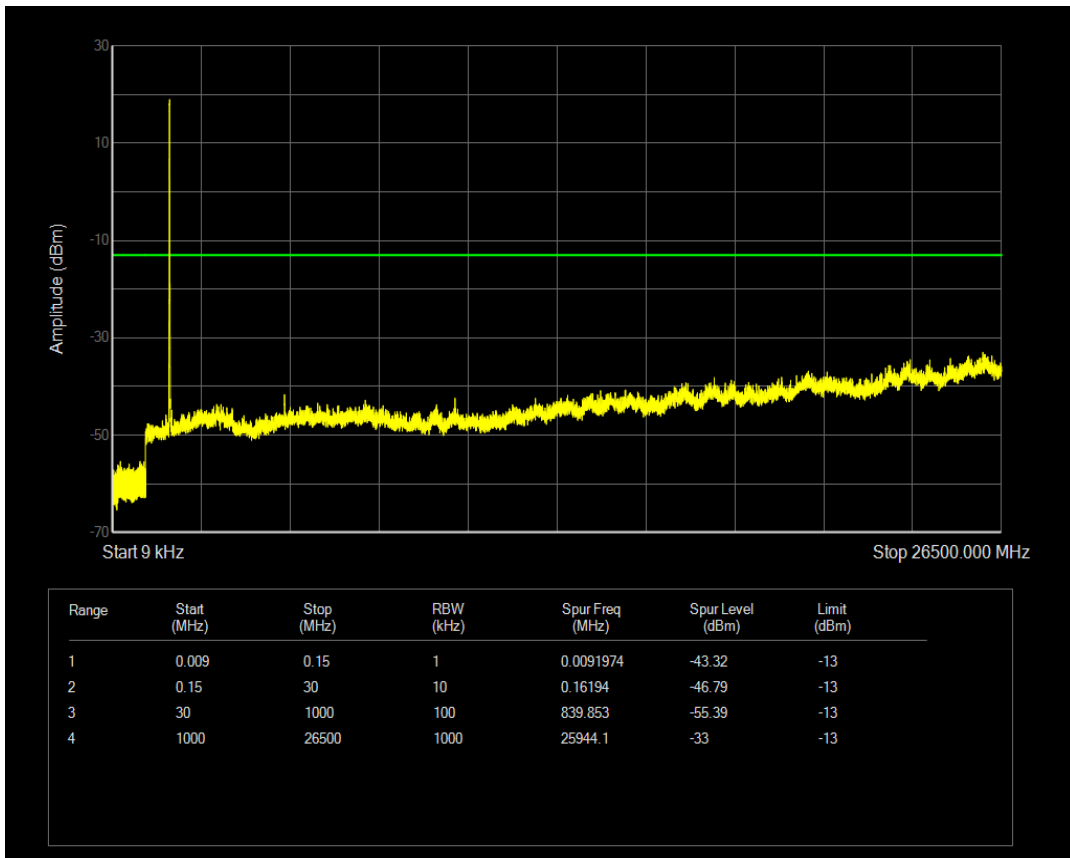

Band4 16QAM BW=5MHz Channel=20175 RB Size=25 Position=#0

Band4 QPSK BW=5MHz Channel=20375 RB Size=25 Position=#0

Band4 16QAM BW=5MHz Channel=20375 RB Size=1 Position=#0

Band4 16QAM BW=5MHz Channel=20375 RB Size=25 Position=#0

Band4 QPSK BW=10MHz Channel=20000 RB Size=1 Position=#0

Band4 QPSK BW=10MHz Channel=20000 RB Size=50 Position=#0

Band4 16QAM BW=10MHz Channel=20000 RB Size=50 Position=#0

Band4 16QAM BW=10MHz Channel=20000 RB Size=1 Position=#0