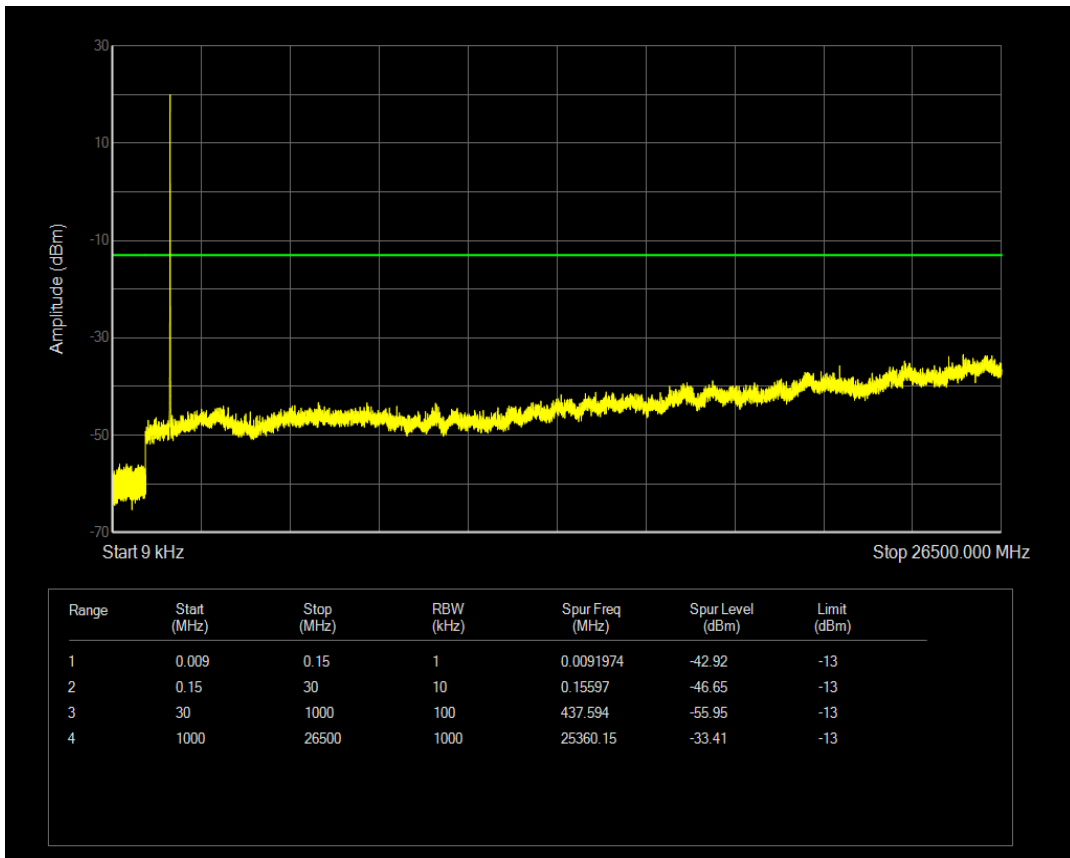

Band4 QPSK BW=5MHz Channel=20175 RB Size=1 Position=#0

Band4 QPSK BW=5MHz Channel=20175 RB Size=25 Position=#0

Band4 16QAM BW=5MHz Channel=20175 RB Size=1 Position=#0

Band4 QPSK BW=5MHz Channel=20375 RB Size=1 Position=#0

Band4 16QAM BW=5MHz Channel=20175 RB Size=25 Position=#0

Band4 QPSK BW=5MHz Channel=20375 RB Size=25 Position=#0

Band4 16QAM BW=5MHz Channel=20375 RB Size=1 Position=#0

Band4 16QAM BW=5MHz Channel=20375 RB Size=25 Position=#0