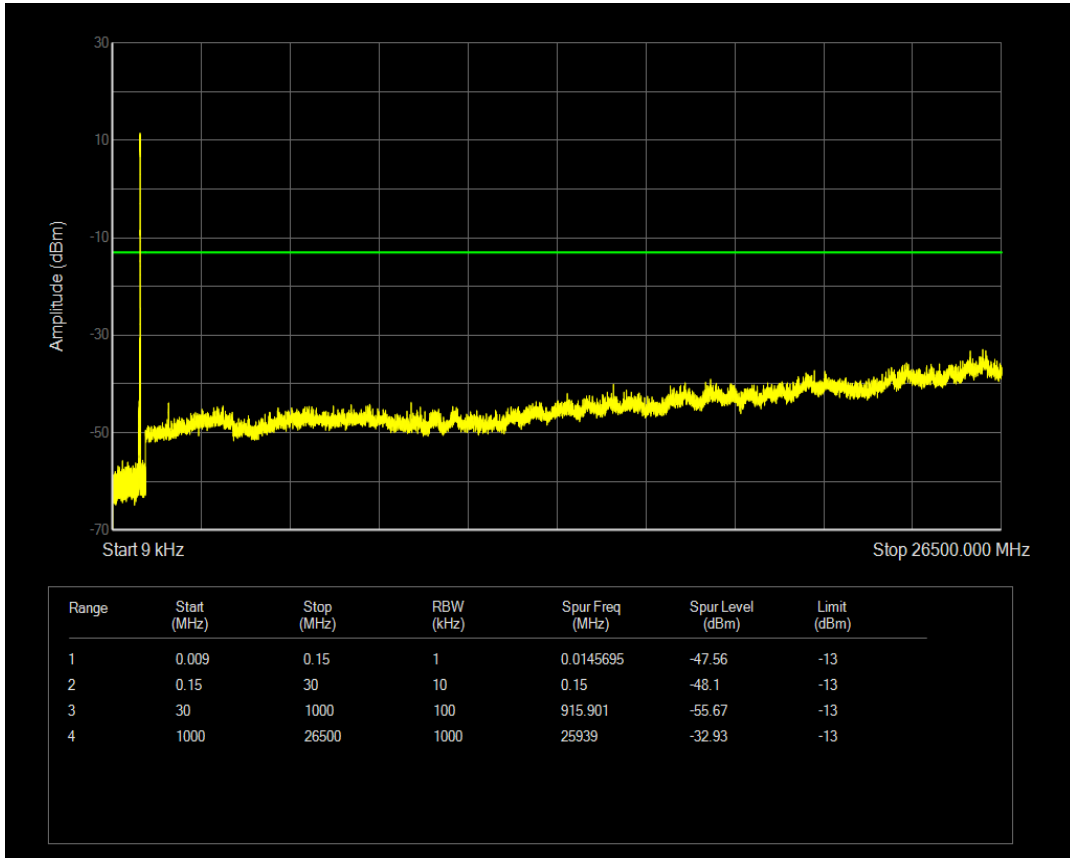

Band26b QPSK BW=10MHz Channel=26990 RB Size=1 Position=#0

Band26b QPSK BW=10MHz Channel=26990 RB Size=50 Position=#0

Band26b 16QAM BW=10MHz Channel=26990 RB Size=1 Position=#0

Band26b 16QAM BW=10MHz Channel=26990 RB Size=50 Position=#0