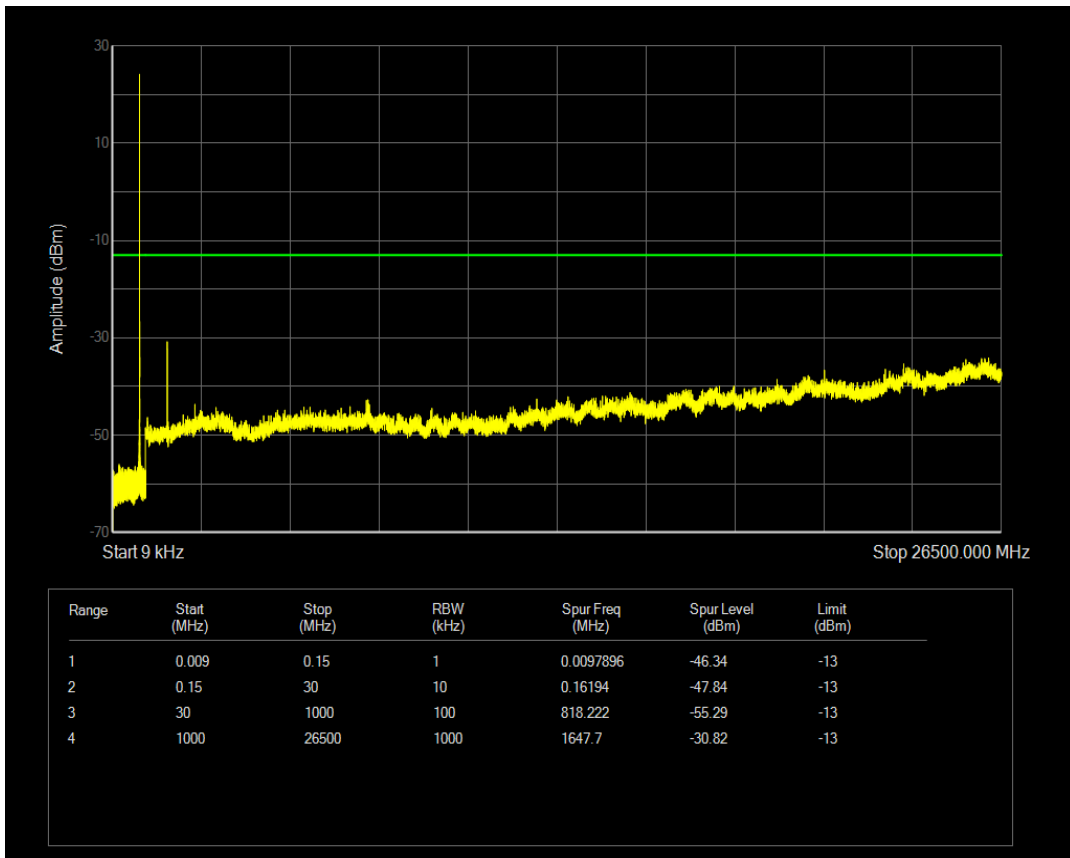

Band26a QPSK BW=10MHz Channel=26740 RB Size=1 Position=#0

Band26a QPSK BW=10MHz Channel=26740 RB Size=50 Position=#0

Band26a 16QAM BW=10MHz Channel=26740 RB Size=1 Position=#0

Band26a 16QAM BW=10MHz Channel=26740 RB Size=50 Position=#0

Band26b QPSK BW=1.4MHz Channel=26797 RB Size=1 Position=#0

Band26b QPSK BW=1.4MHz Channel=26797 RB Size=6 Position=#0

Band26b 16QAM BW=1.4MHz Channel=26797 RB Size=1 Position=#0

Band26b 16QAM BW=1.4MHz Channel=26797 RB Size=6 Position=#0