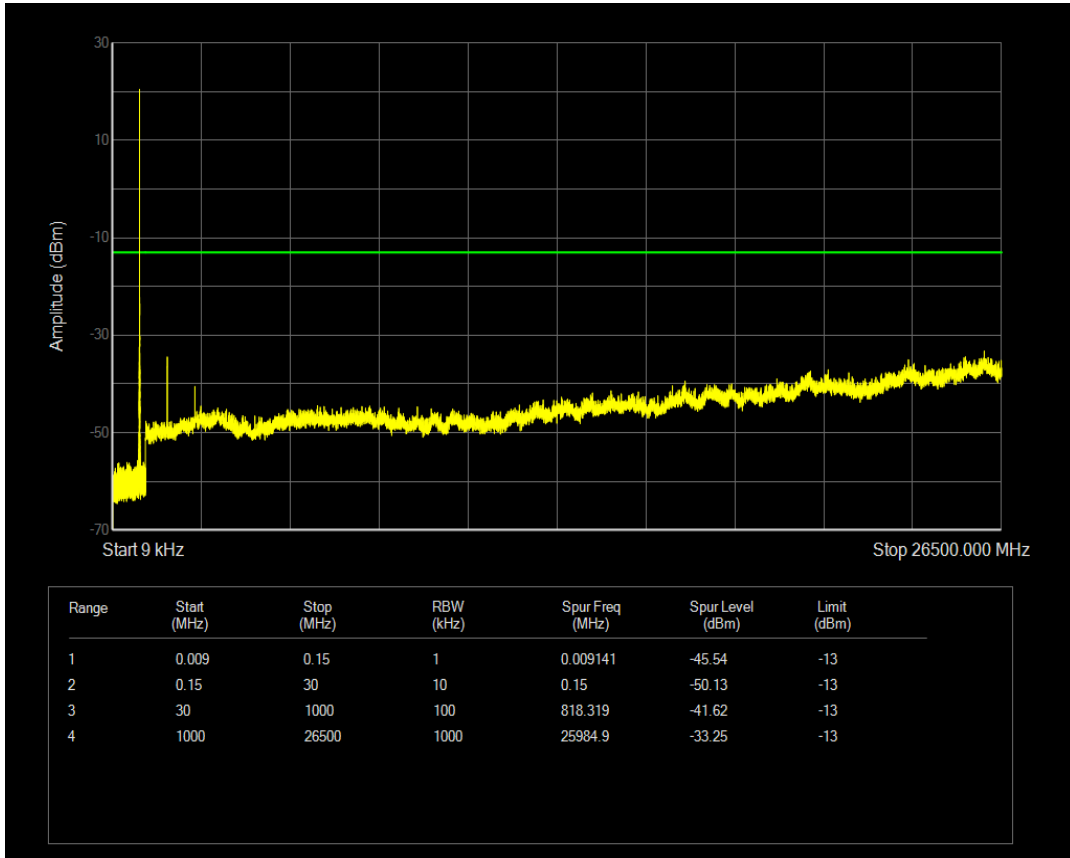

Band26a QPSK BW=10MHz Channel=26740 RB Size=1 Position=#0

Band26a QPSK BW=10MHz Channel=26740 RB Size=50 Position=#0

Band26a 16QAM BW=10MHz Channel=26740 RB Size=1 Position=#0

Band26a 16QAM BW=10MHz Channel=26740 RB Size=50 Position=#0

Band26b QPSK BW=1.4MHz Channel=26797 RB Size=1 Position=#0

Band26b QPSK BW=1.4MHz Channel=26797 RB Size=6 Position=#0

Band26b 16QAM BW=1.4MHz Channel=26797 RB Size=1 Position=#0

Band26b 16QAM BW=1.4MHz Channel=26797 RB Size=6 Position=#0