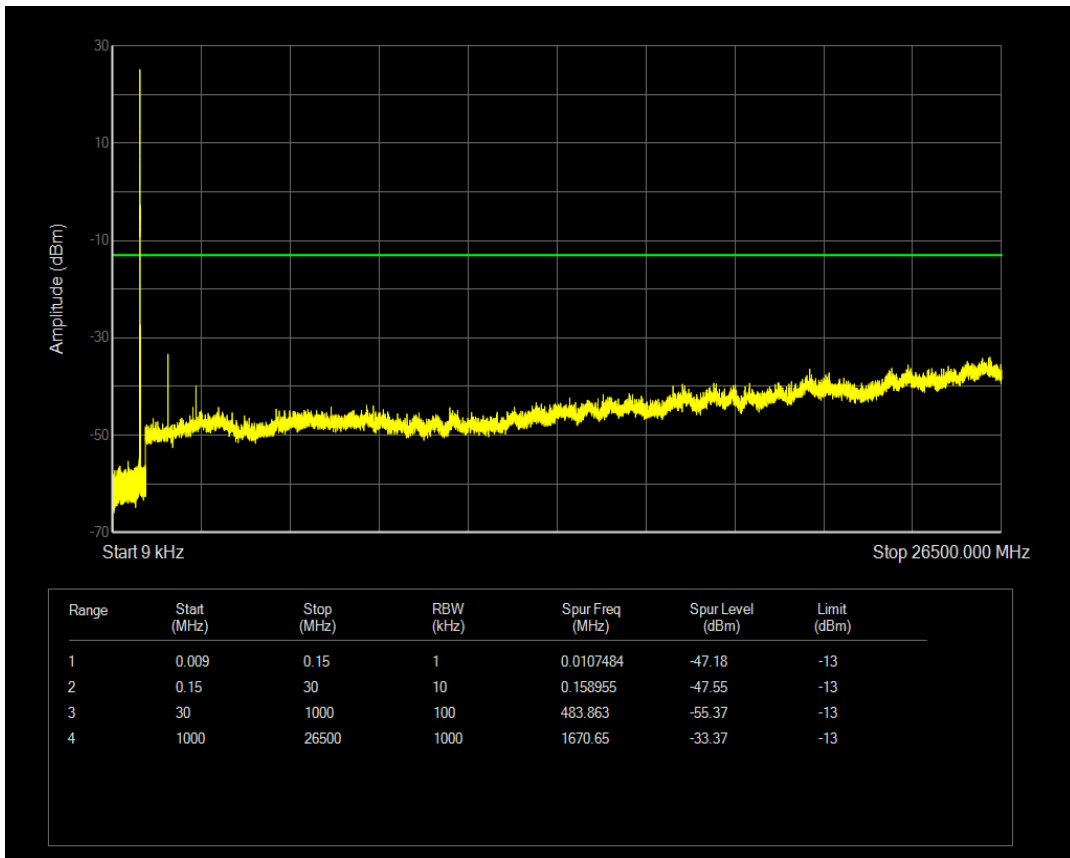

Band26b QPSK BW=3MHz Channel=26915 RB Size=1 Position=#0

Band26b QPSK BW=3MHz Channel=26915 RB Size=15 Position=#0