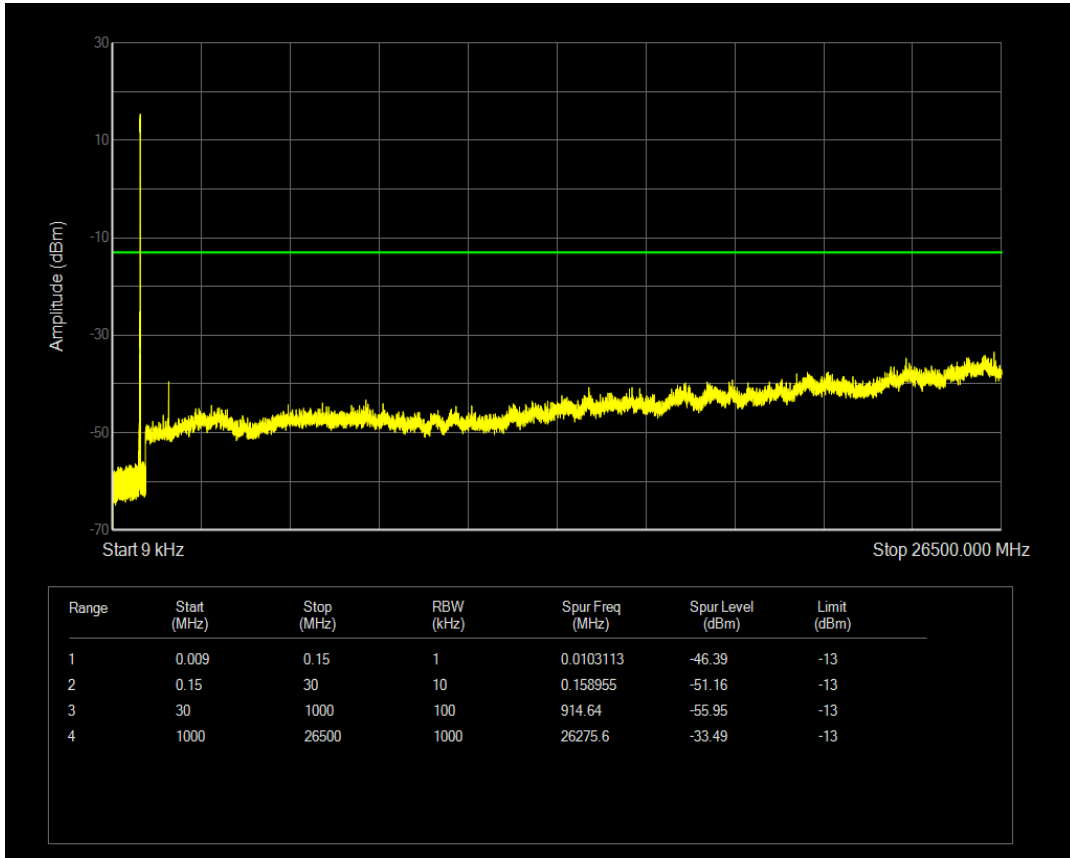

Band26b QPSK BW=5MHz Channel=27015 RB Size=25 Position=#0

Band26b 16QAM BW=5MHz Channel=27015 RB Size=1 Position=#0