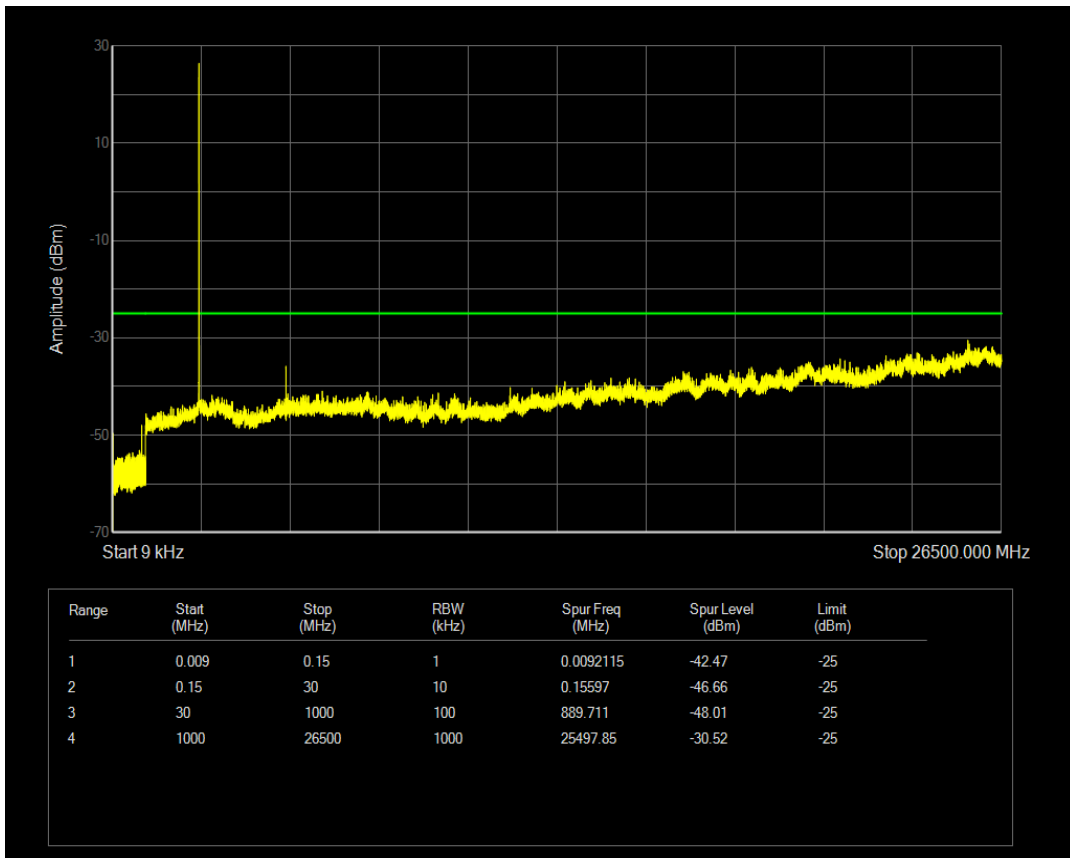

Band38 QPSK BW=5MHz Channel=38000 RB Size=1 Position=#0

Band38 QPSK BW=5MHz Channel=38000 RB Size=25 Position=#0