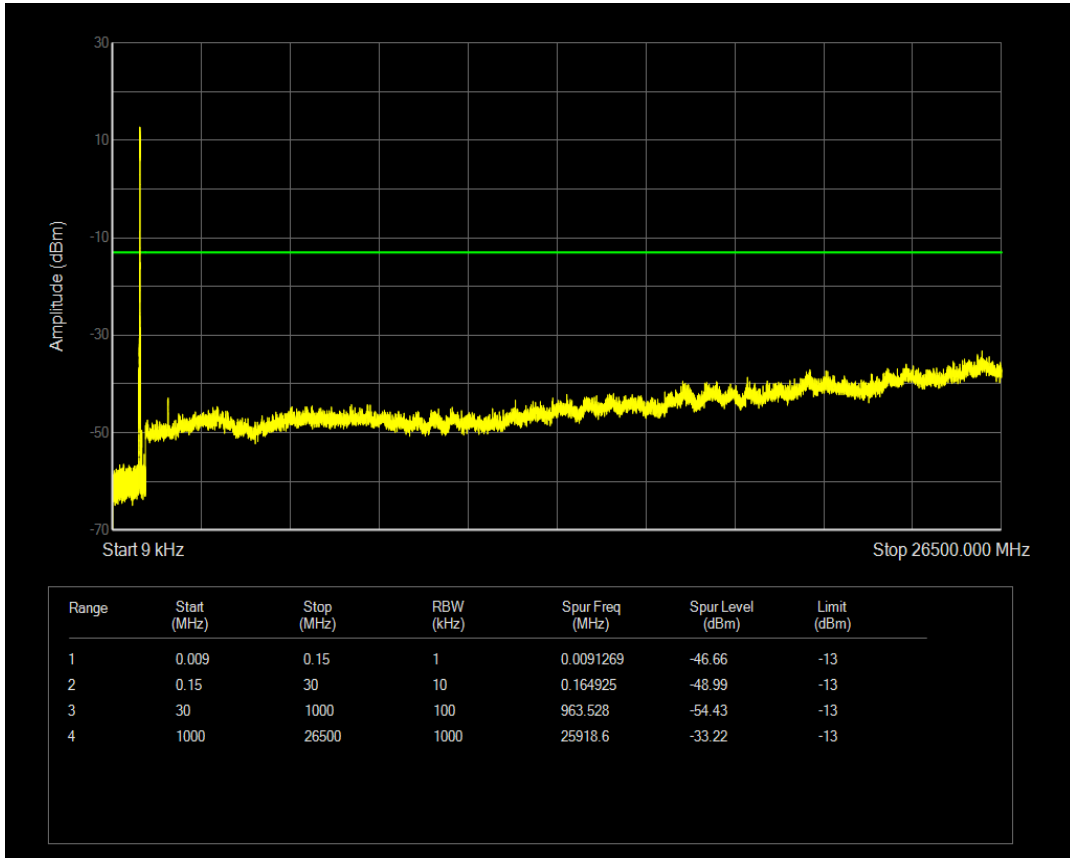

Band26b QPSK BW=15MHz Channel=26865 RB Size=1 Position=#0

Band26b QPSK BW=15MHz Channel=26865 RB Size=75 Position=#0

Band26b 16QAM BW=15MHz Channel=26865 RB Size=1 Position=#0

Band26b 16QAM BW=15MHz Channel=26865 RB Size=75 Position=#0

Band26b QPSK BW=15MHz Channel=26915 RB Size=1 Position=#0

Band26b QPSK BW=15MHz Channel=26915 RB Size=75 Position=#0

Band26b 16QAM BW=15MHz Channel=26915 RB Size=75 Position=#0

Band26b 16QAM BW=15MHz Channel=26915 RB Size=1 Position=#0