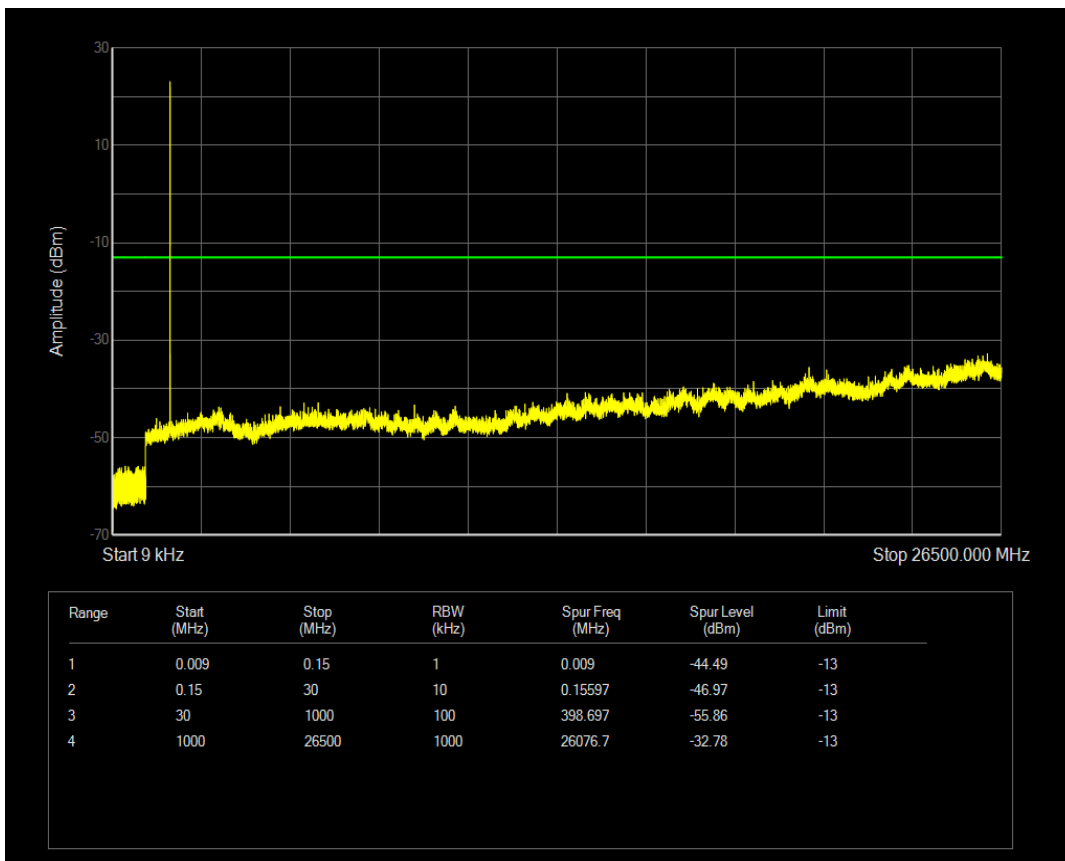

Band4 QPSK BW=1.4MHz Channel=20175 RB Size=1 Position=#0

Band4 QPSK BW=1.4MHz Channel=20175 RB Size=6 Position=#0

Band4 16QAM BW=1.4MHz Channel=20175 RB Size=1 Position=#0

Band4 16QAM BW=1.4MHz Channel=20175 RB Size=6 Position=#0