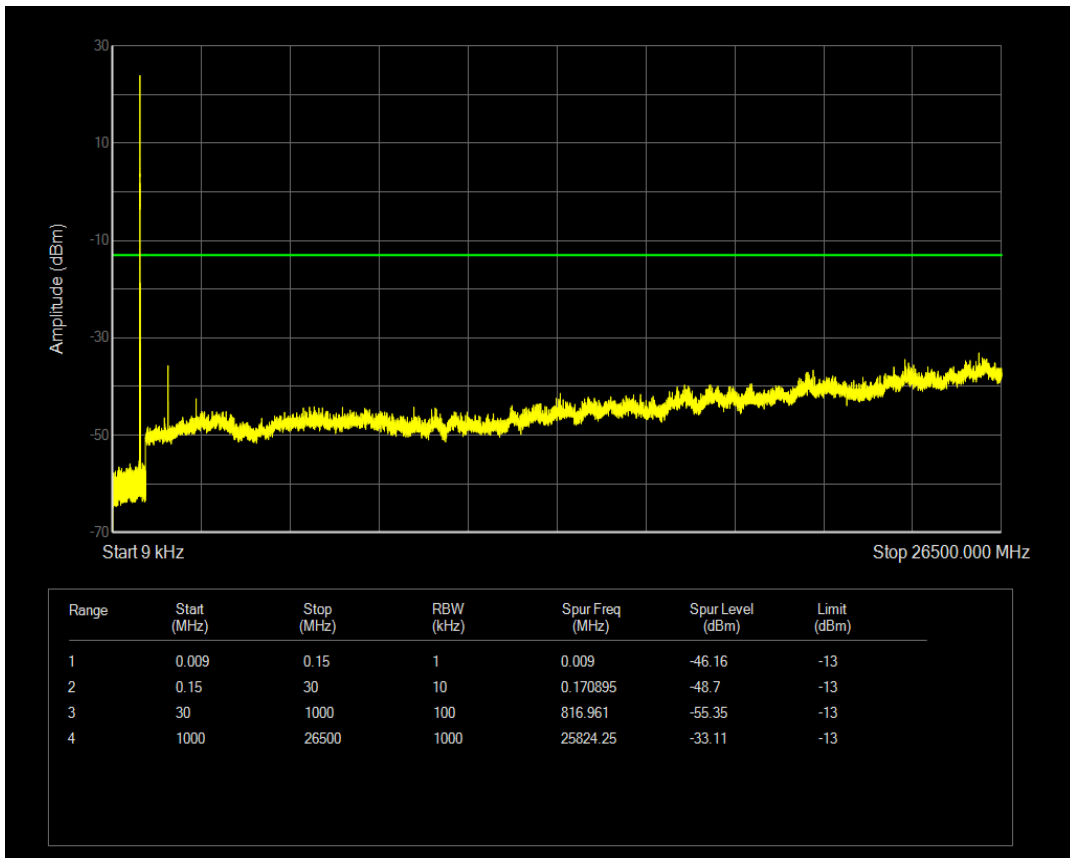

Band26b QPSK BW=1.4MHz Channel=26797 RB Size=1 Position=#0

Band26b QPSK BW=1.4MHz Channel=26797 RB Size=6 Position=#0

Band26b 16QAM BW=1.4MHz Channel=26797 RB Size=1 Position=#0

Band26b 16QAM BW=1.4MHz Channel=26797 RB Size=6 Position=#0

Band26b QPSK BW=1.4MHz Channel=26915 RB Size=1 Position=#0

Band26b QPSK BW=1.4MHz Channel=26915 RB Size=6 Position=#0

Band26b 16QAM BW=1.4MHz Channel=26915 RB Size=1 Position=#0

Band26b 16QAM BW=1.4MHz Channel=26915 RB Size=6 Position=#0