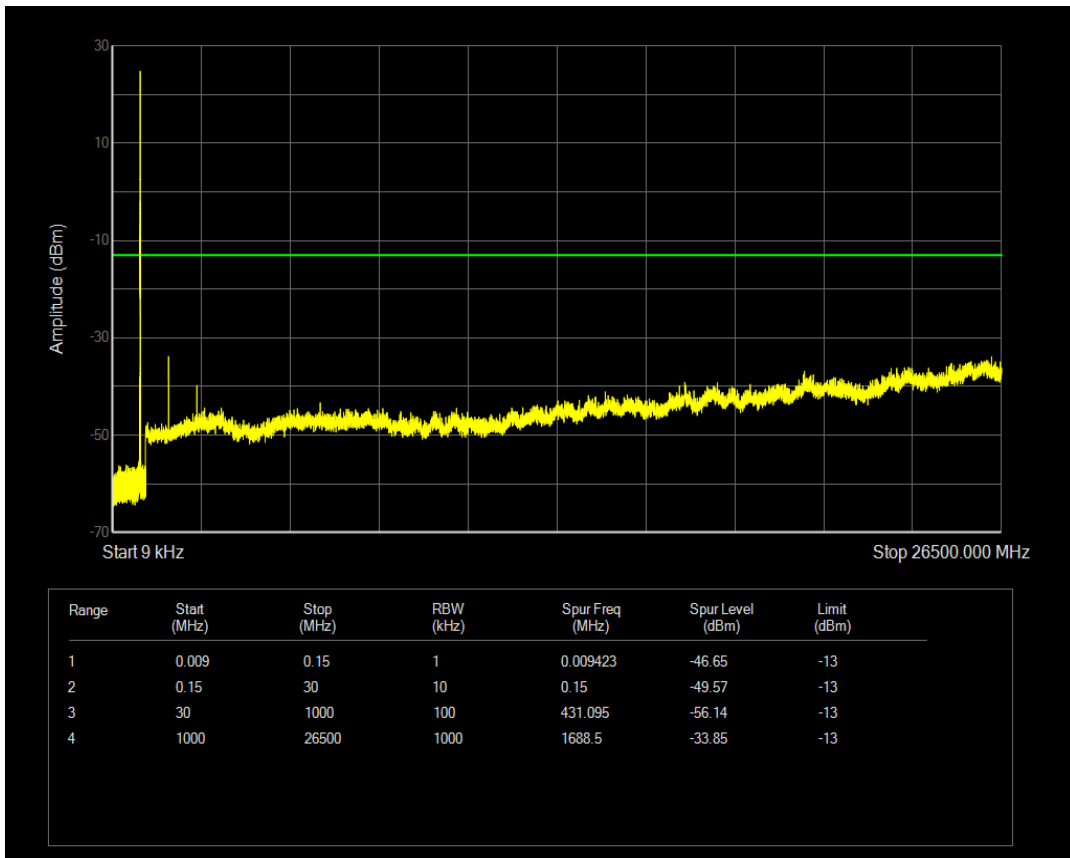

Band26b QPSK BW=5MHz Channel=27015 RB Size=1 Position=#0

Band26b QPSK BW=5MHz Channel=27015 RB Size=25 Position=#0