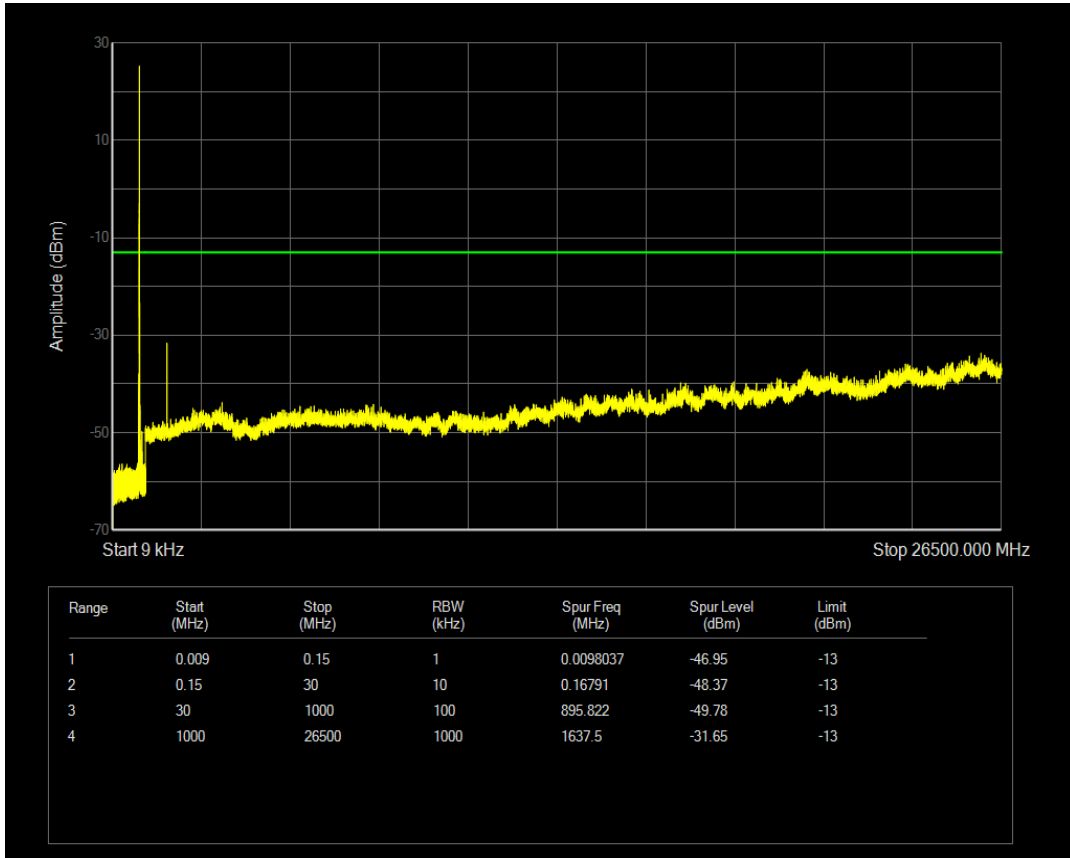

Band26a QPSK BW=5MHz Channel=26765 RB Size=1 Position=#0

Band26a QPSK BW=5MHz Channel=26765 RB Size=25 Position=#0

Band26a 16QAM BW=5MHz Channel=26765 RB Size=25 Position=#0

Band26a 16QAM BW=5MHz Channel=26765 RB Size=1 Position=#0

Band26a QPSK BW=10MHz Channel=26740 RB Size=1 Position=#0

Band26a QPSK BW=10MHz Channel=26740 RB Size=50 Position=#0

Band26a 16QAM BW=10MHz Channel=26740 RB Size=1 Position=#0

Band26a 16QAM BW=10MHz Channel=26740 RB Size=50 Position=#0