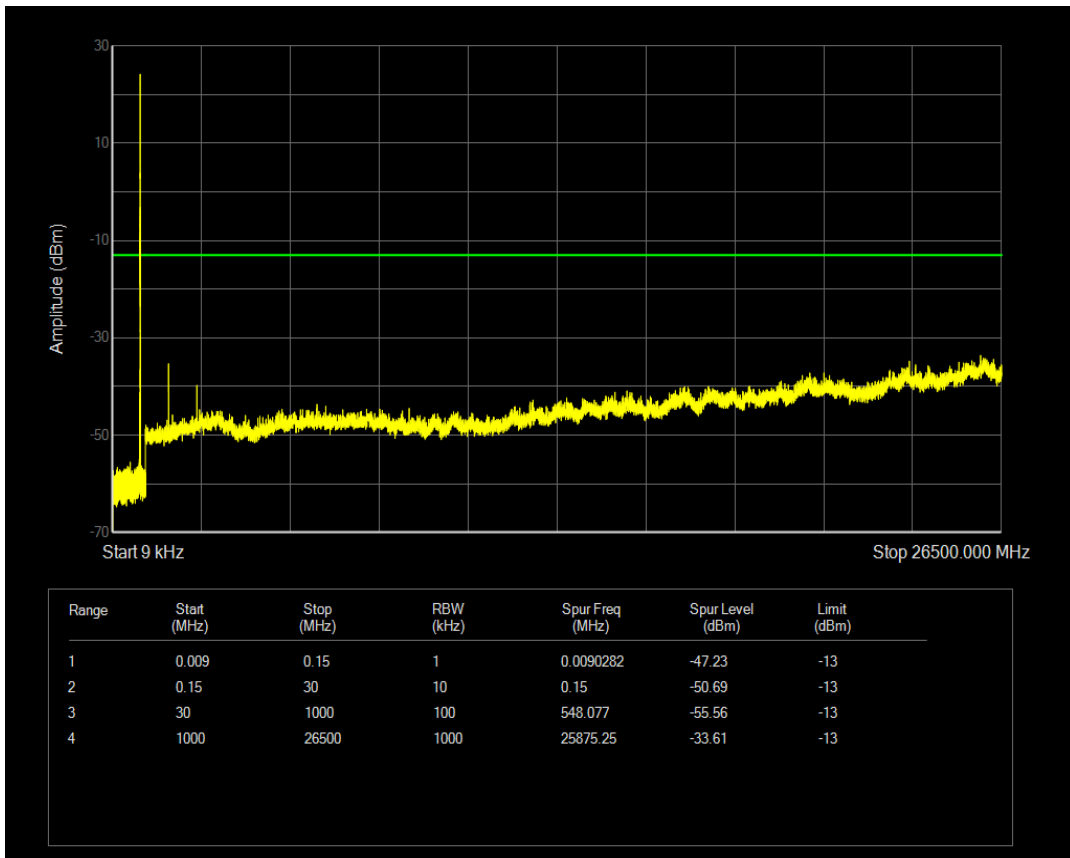

Band26b 16QAM BW=5MHz Channel=27015 RB Size=1 Position=#0

Band26b 16QAM BW=5MHz Channel=27015 RB Size=25 Position=#0