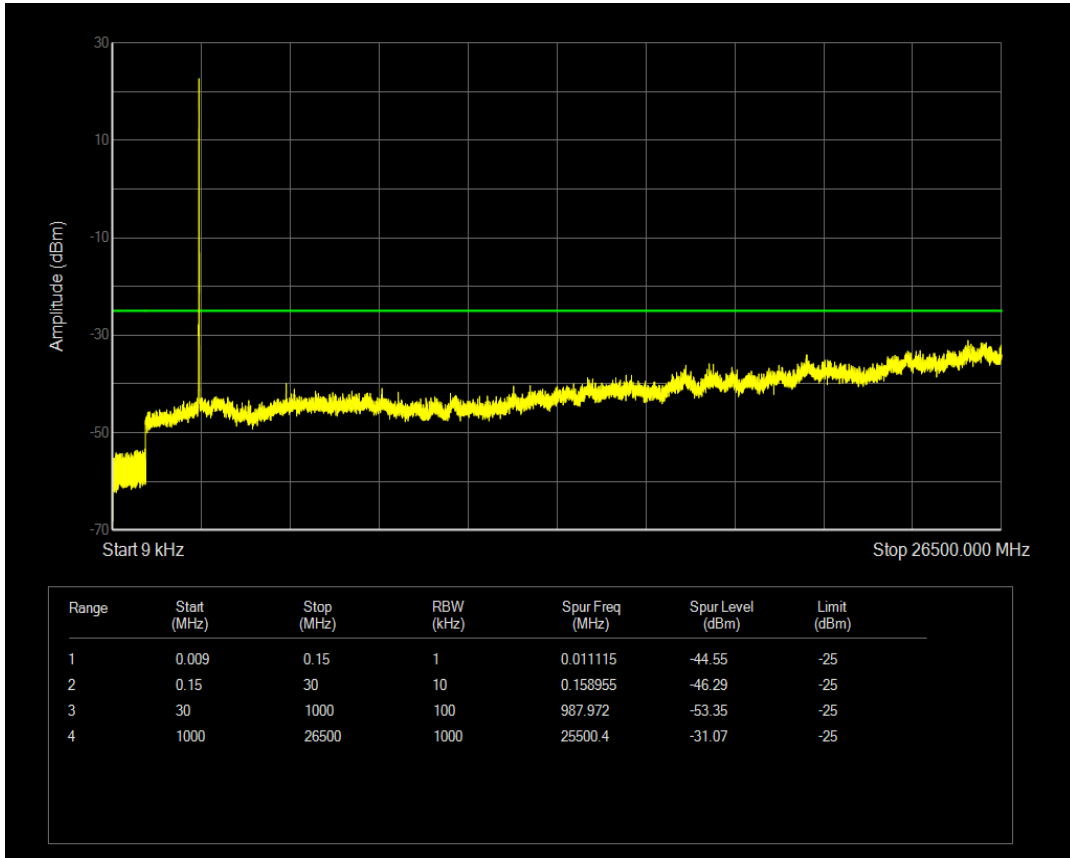

Band38 QPSK BW=5MHz Channel=38000 RB Size=1 Position=#0

Band38 QPSK BW=5MHz Channel=38000 RB Size=25 Position=#0

Band38 16QAM BW=5MHz Channel=38000 RB Size=1 Position=#0

Band38 16QAM BW=5MHz Channel=38000 RB Size=25 Position=#0