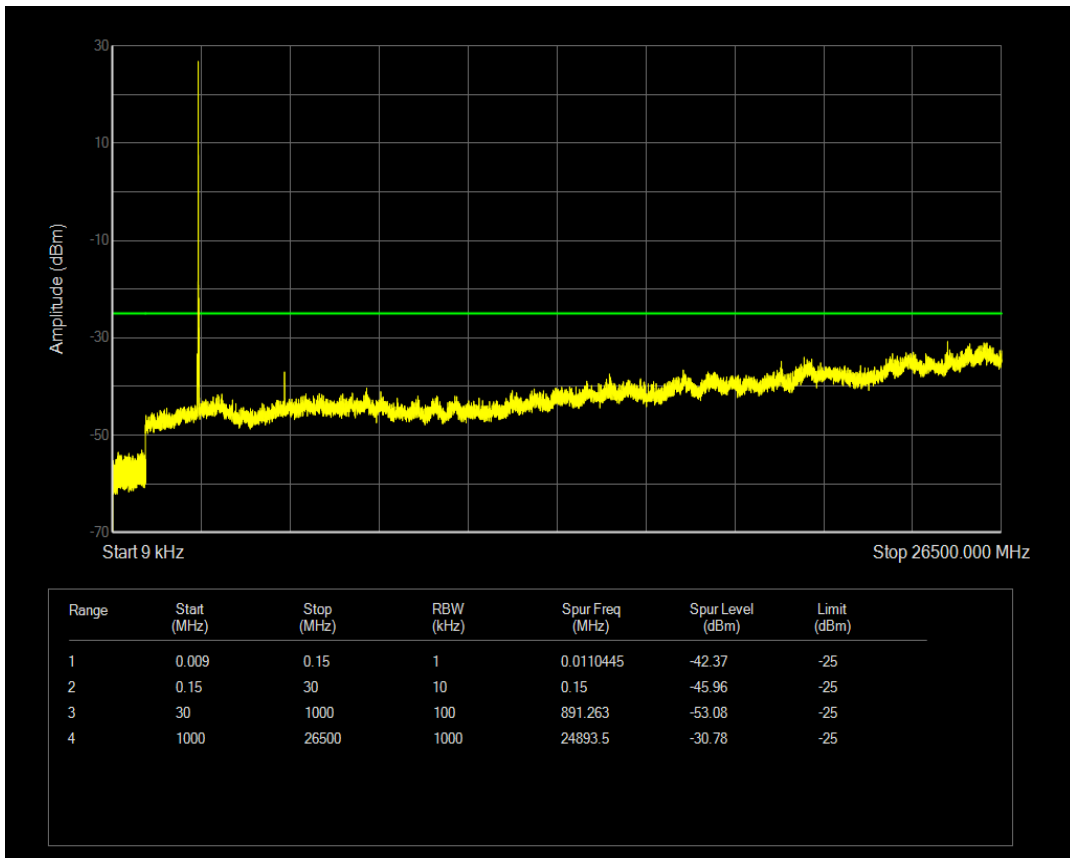

Band38 16QAM BW=15MHz Channel=37825 RB Size=1 Position=#0

Band38 16QAM BW=15MHz Channel=37825 RB Size=75 Position=#0