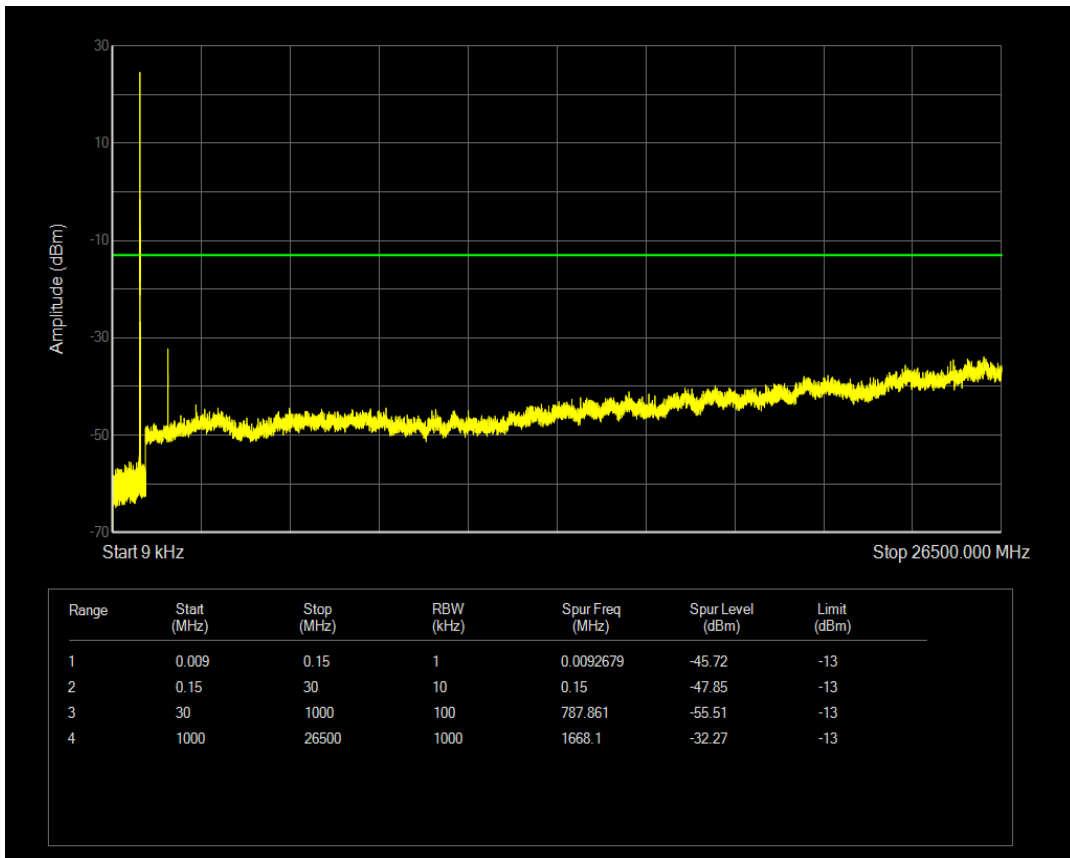

Band26b QPSK BW=5MHz Channel=26915 RB Size=1 Position=#0

Band26b QPSK BW=5MHz Channel=26915 RB Size=25 Position=#0