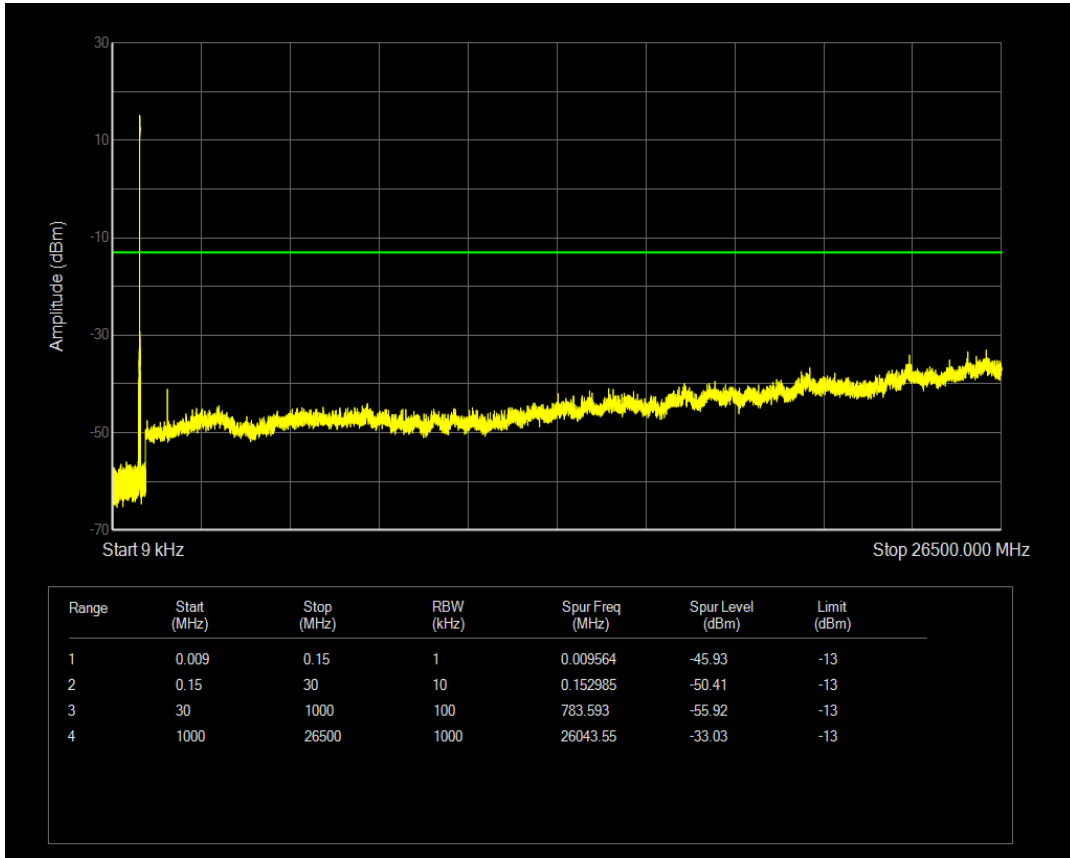

Band26b QPSK BW=5MHz Channel=26815 RB Size=1 Position=#0

Band26b QPSK BW=5MHz Channel=26815 RB Size=25 Position=#0

Band26b 16QAM BW=5MHz Channel=26815 RB Size=1 Position=#0

Band26b 16QAM BW=5MHz Channel=26815 RB Size=25 Position=#0