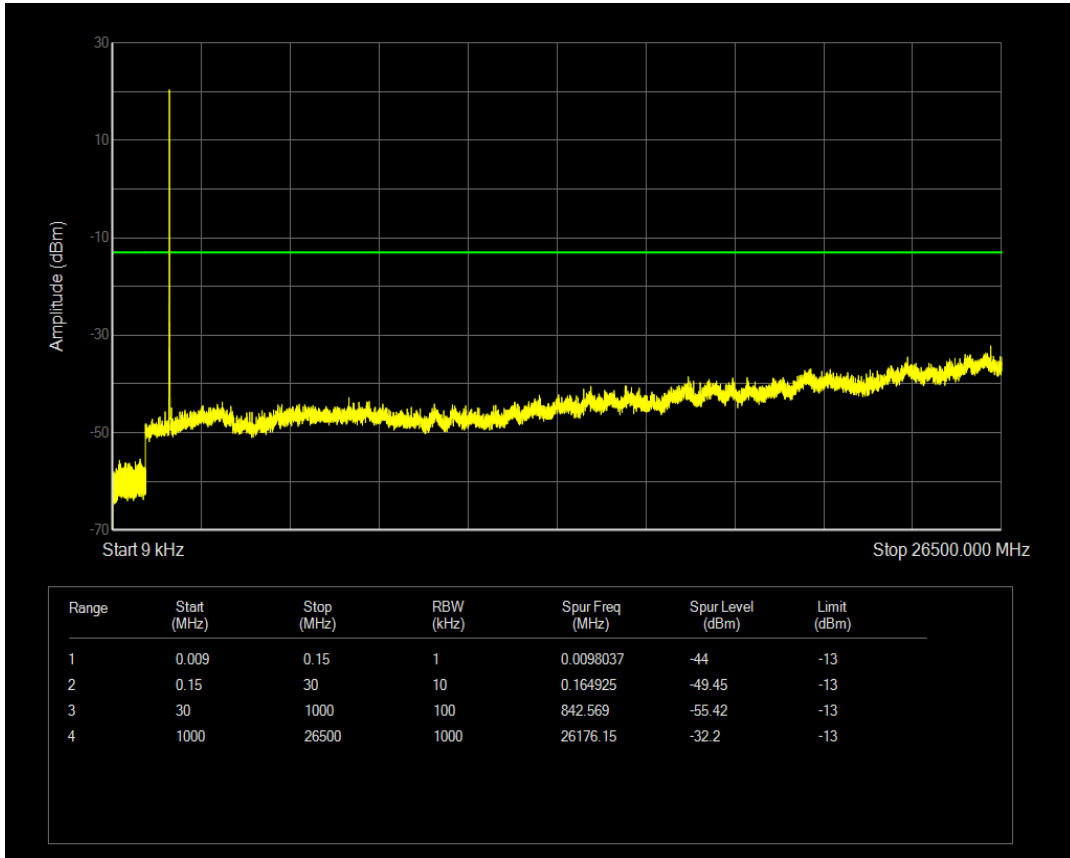

Band4 QPSK BW=5MHz Channel=19975 RB Size=25 Position=#0

Band4 QPSK BW=5MHz Channel=19975 RB Size=1 Position=#0

Band4 16QAM BW=5MHz Channel=19975 RB Size=1 Position=#0

Band4 16QAM BW=5MHz Channel=19975 RB Size=25 Position=#0