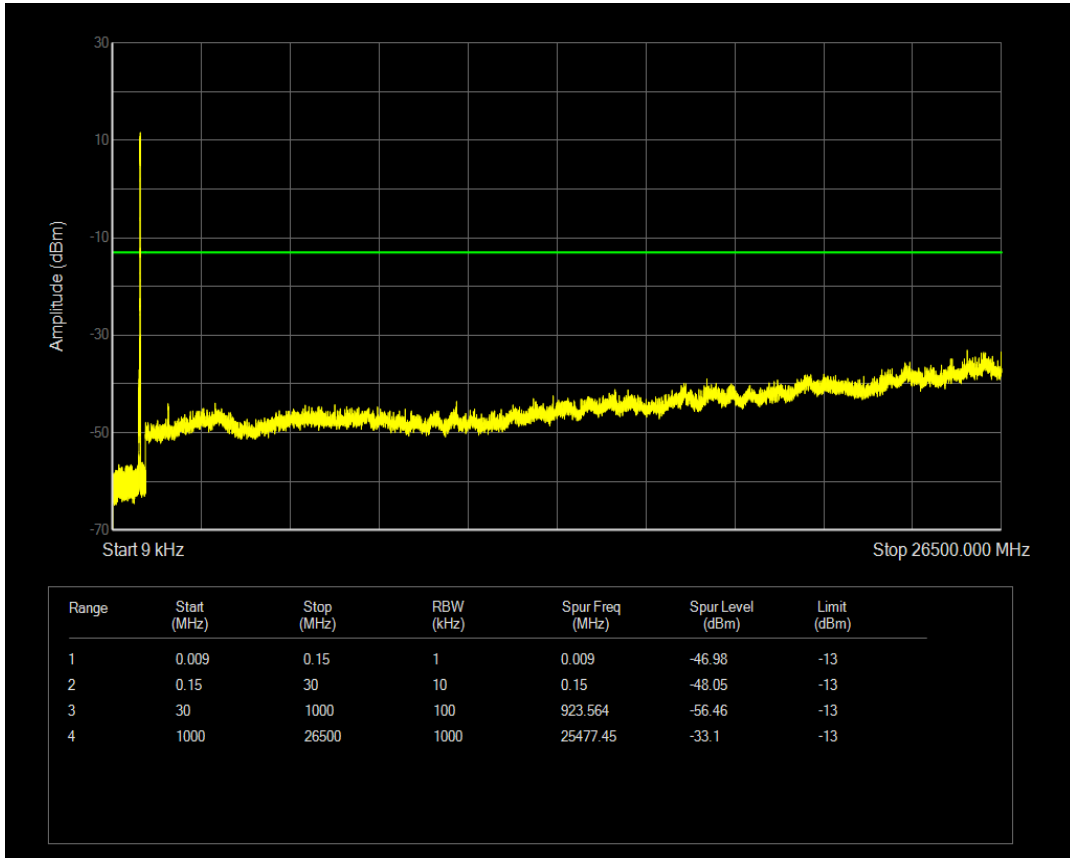

Band26b QPSK BW=15MHz Channel=26965 RB Size=1 Position=#0

Band26b QPSK BW=15MHz Channel=26965 RB Size=75 Position=#0

Band26b 16QAM BW=15MHz Channel=26965 RB Size=1 Position=#0

Band26b 16QAM BW=15MHz Channel=26965 RB Size=75 Position=#0