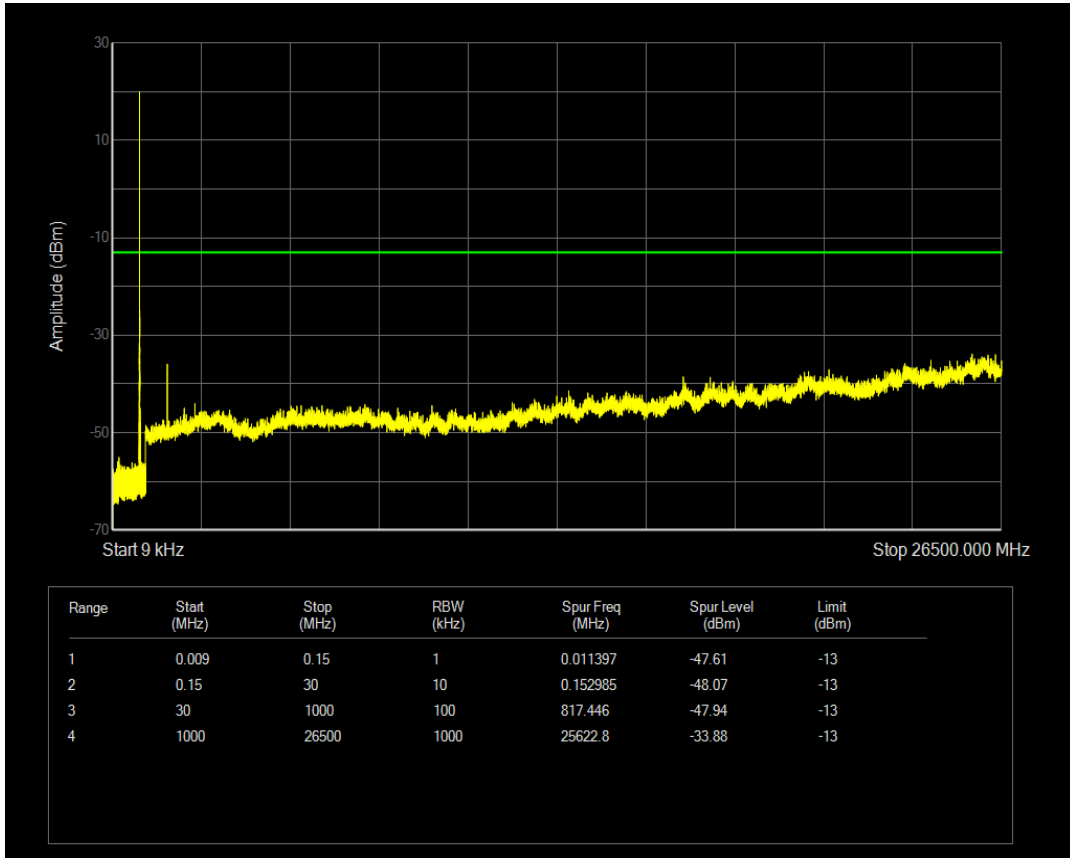

Band26b QPSK BW=1.4MHz Channel=26797 RB Size=1 Position=#0

Band26b QPSK BW=1.4MHz Channel=26797 RB Size=6 Position=#0

Band26b 16QAM BW=1.4MHz Channel=26797 RB Size=1 Position=#0

Band26b 16QAM BW=1.4MHz Channel=26797 RB Size=6 Position=#0

Band26b QPSK BW=1.4MHz Channel=26915 RB Size=1 Position=#0

Band26b QPSK BW=1.4MHz Channel=26915 RB Size=6 Position=#0

Band26b 16QAM BW=1.4MHz Channel=26915 RB Size=1 Position=#0

Band26b 16QAM BW=1.4MHz Channel=26915 RB Size=6 Position=#0