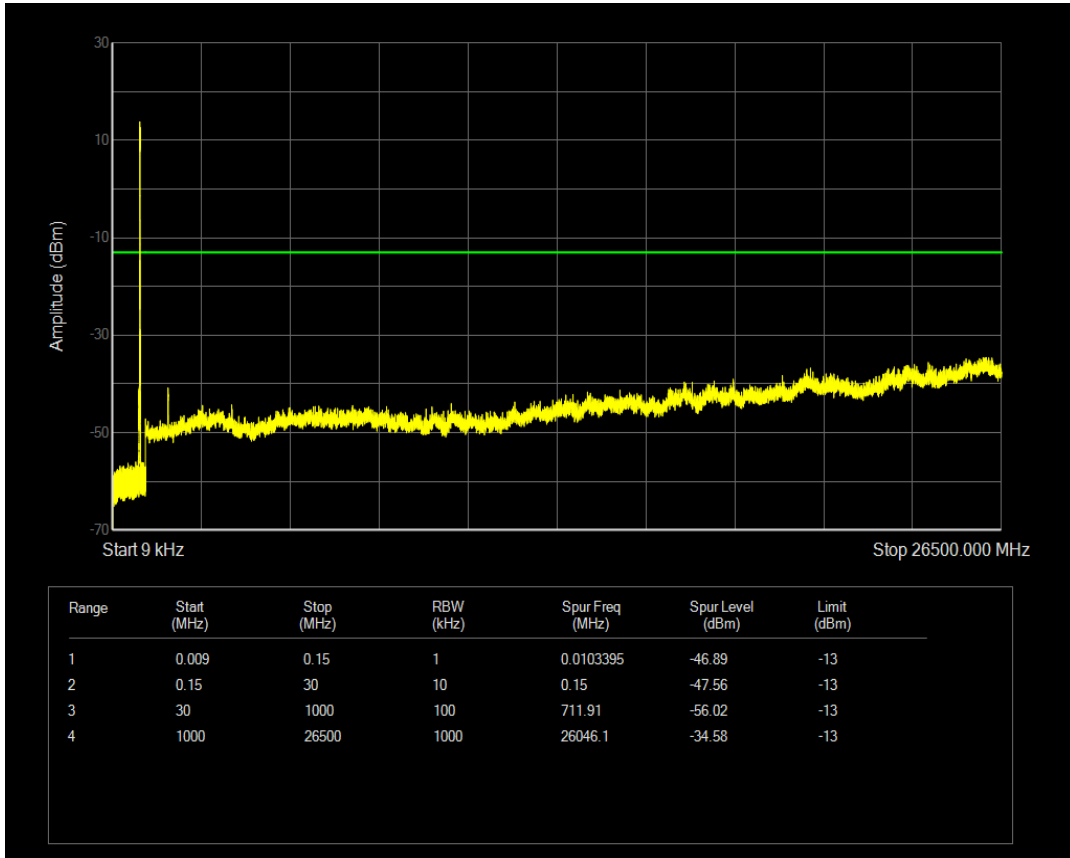

Band26b QPSK BW=10MHz Channel=26840 RB Size=1 Position=#0

Band26b QPSK BW=10MHz Channel=26840 RB Size=50 Position=#0

Band26b 16QAM BW=10MHz Channel=26840 RB Size=1 Position=#0

Band26b 16QAM BW=10MHz Channel=26840 RB Size=50 Position=#0

Band26b QPSK BW=10MHz Channel=26915 RB Size=1 Position=#0

Band26b QPSK BW=10MHz Channel=26915 RB Size=50 Position=#0

Band26b 16QAM BW=10MHz Channel=26915 RB Size=1 Position=#0

Band26b 16QAM BW=10MHz Channel=26915 RB Size=50 Position=#0