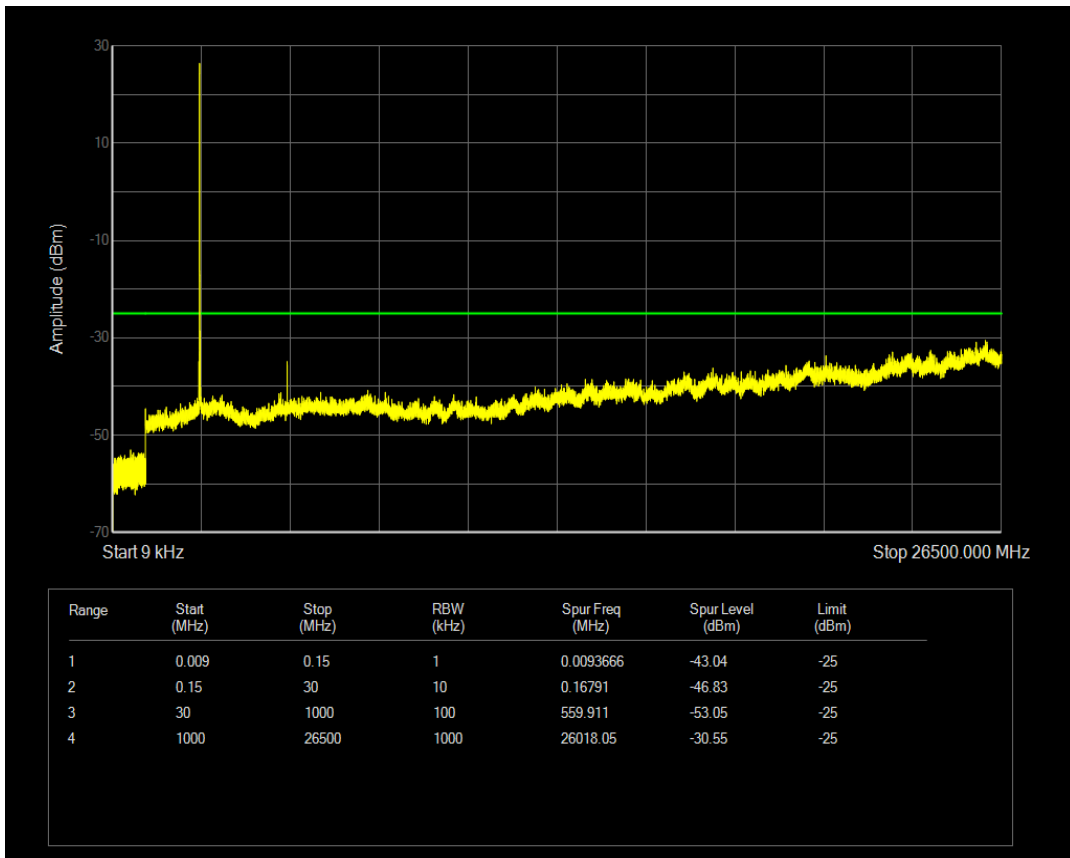

Band38 QPSK BW=10MHz Channel=38000 RB Size=1 Position=#0

Band38 QPSK BW=10MHz Channel=38000 RB Size=50 Position=#0

Band38 16QAM BW=10MHz Channel=38000 RB Size=1 Position=#0

Band38 16QAM BW=10MHz Channel=38000 RB Size=50 Position=#0

Band38 QPSK BW=10MHz Channel=38200 RB Size=1 Position=#0

Band38 16QAM BW=10MHz Channel=38200 RB Size=1 Position=#0

Band38 QPSK BW=10MHz Channel=38200 RB Size=50 Position=#0

Band38 16QAM BW=10MHz Channel=38200 RB Size=50 Position=#0