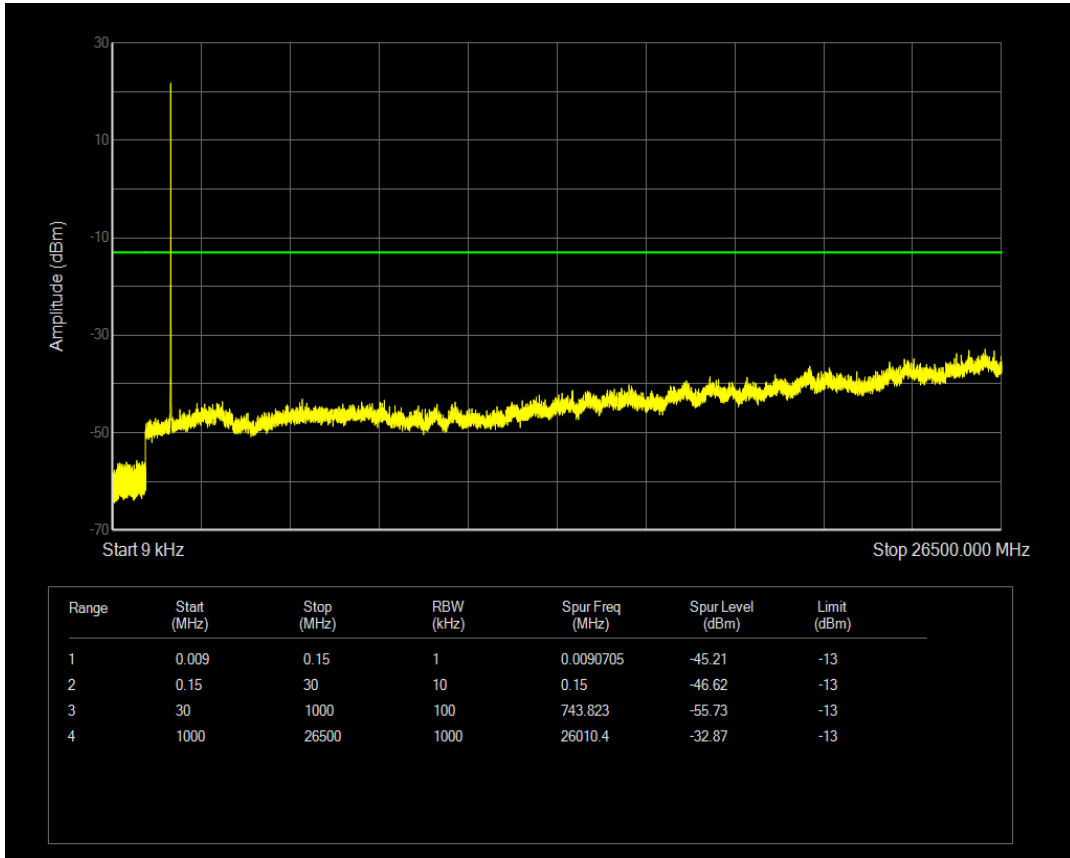

Band4 QPSK BW=3MHz Channel=20385 RB Size=15 Position=#0

Band4 16QAM BW=3MHz Channel=20385 RB Size=1 Position=#0