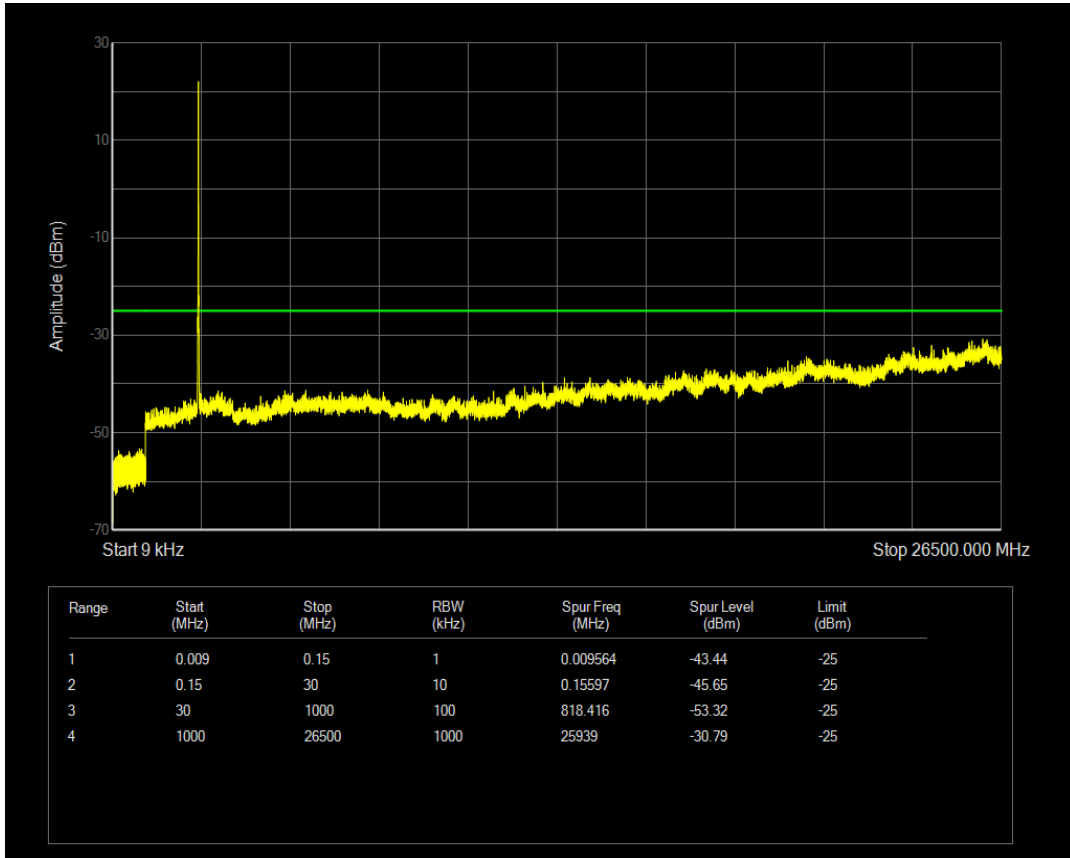

Band38 16QAM BW=5MHz Channel=38225 RB Size=25 Position=#0

Band38 QPSK BW=10MHz Channel=37800 RB Size=50 Position=#0

Band38 16QAM BW=10MHz Channel=37800 RB Size=1 Position=#0

Band38 16QAM BW=10MHz Channel=37800 RB Size=50 Position=#0