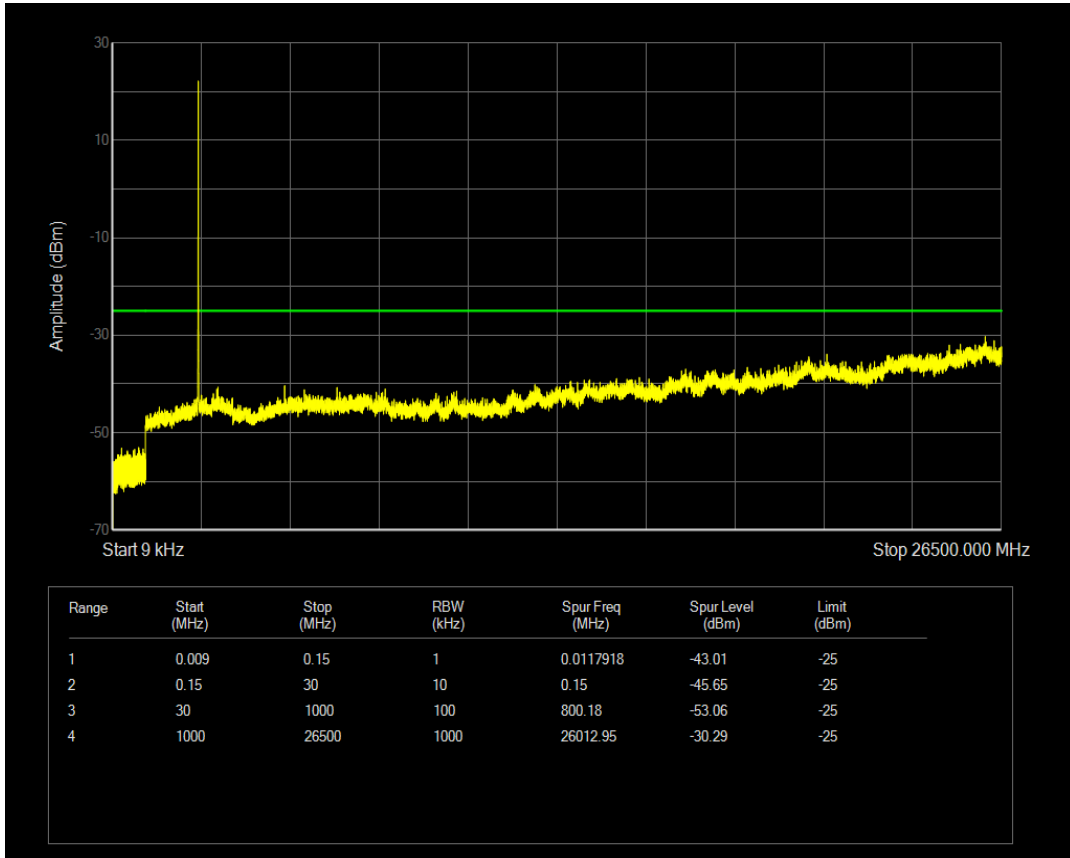

Band38 QPSK BW=5MHz Channel=37775 RB Size=1 Position=#0

Band38 QPSK BW=5MHz Channel=37775 RB Size=25 Position=#0

Band38 16QAM BW=5MHz Channel=37775 RB Size=1 Position=#0

Band38 16QAM BW=5MHz Channel=37775 RB Size=25 Position=#0