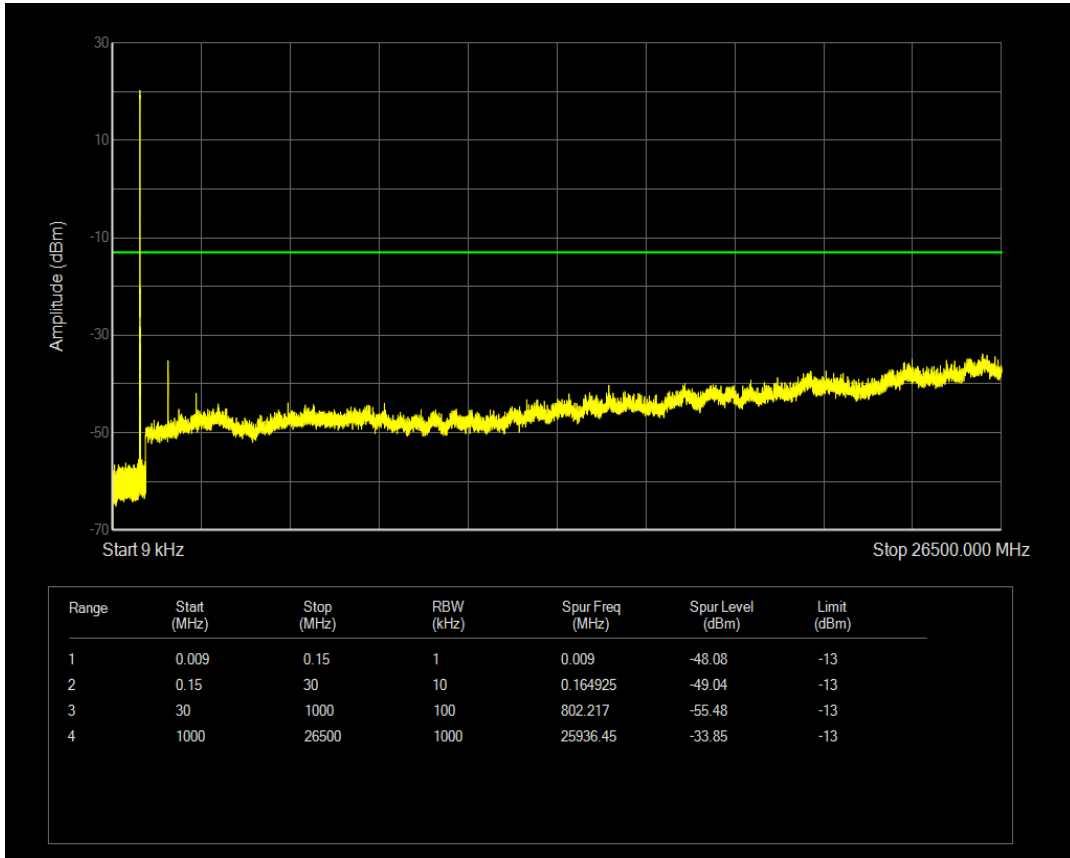

Band26b QPSK BW=1.4MHz Channel=26797 RB Size=1 Position=#0

Band26b QPSK BW=1.4MHz Channel=26797 RB Size=6 Position=#0

Band26b 16QAM BW=1.4MHz Channel=26797 RB Size=1 Position=#0

Band26b 16QAM BW=1.4MHz Channel=26797 RB Size=6 Position=#0

Band26b QPSK BW=1.4MHz Channel=26915 RB Size=1 Position=#0

Band26b QPSK BW=1.4MHz Channel=26915 RB Size=6 Position=#0

Band26b 16QAM BW=1.4MHz Channel=26915 RB Size=1 Position=#0

Band26b 16QAM BW=1.4MHz Channel=26915 RB Size=6 Position=#0