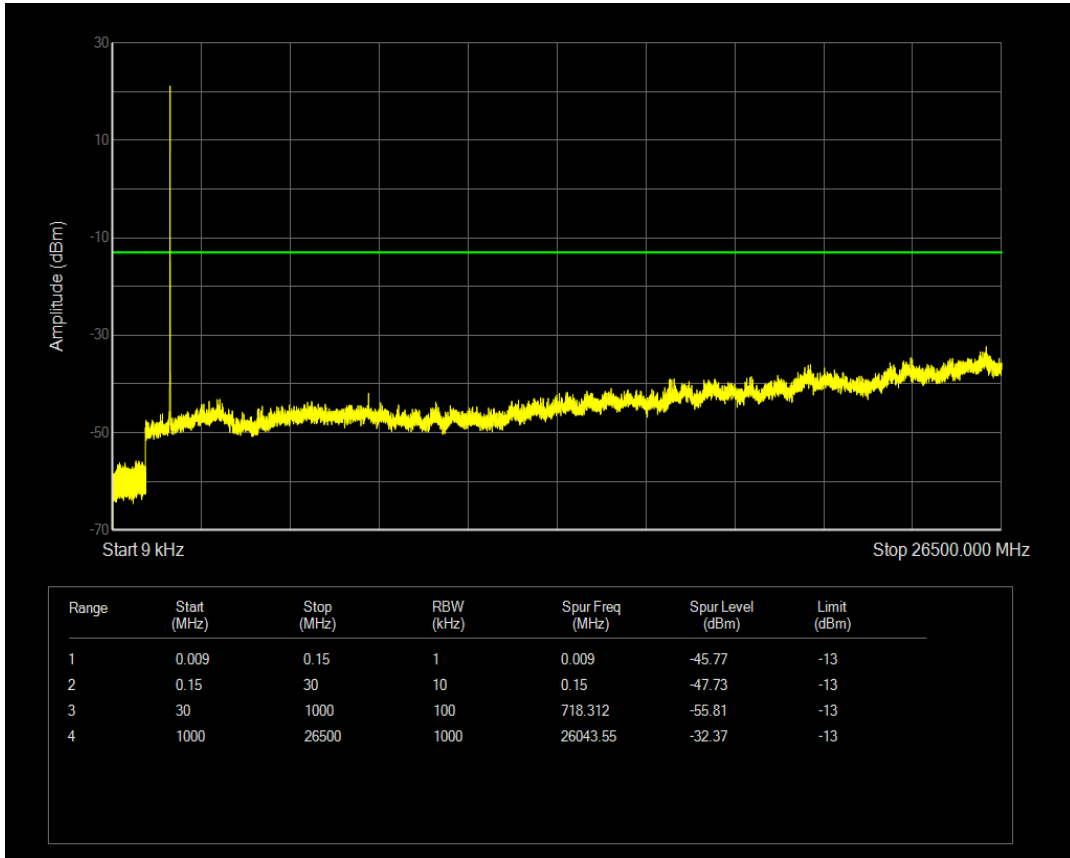

Band4 QPSK BW=3MHz Channel=20175 RB Size=1 Position=#0

Band4 QPSK BW=3MHz Channel=20175 RB Size=15 Position=#0

Band4 16QAM BW=3MHz Channel=20175 RB Size=1 Position=#0

Band4 16QAM BW=3MHz Channel=20175 RB Size=15 Position=#0