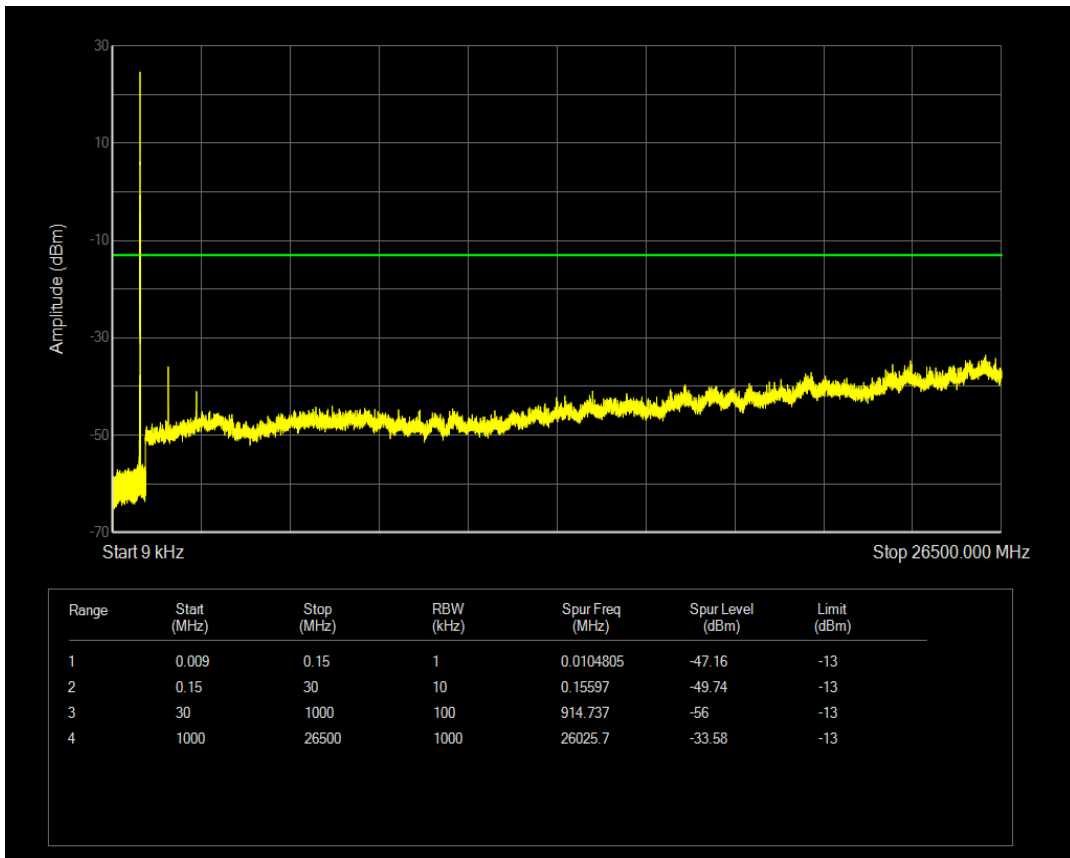

Band26b 16QAM BW=10MHz Channel=26990 RB Size=1 Position=#0

Band26b 16QAM BW=10MHz Channel=26990 RB Size=50 Position=#0