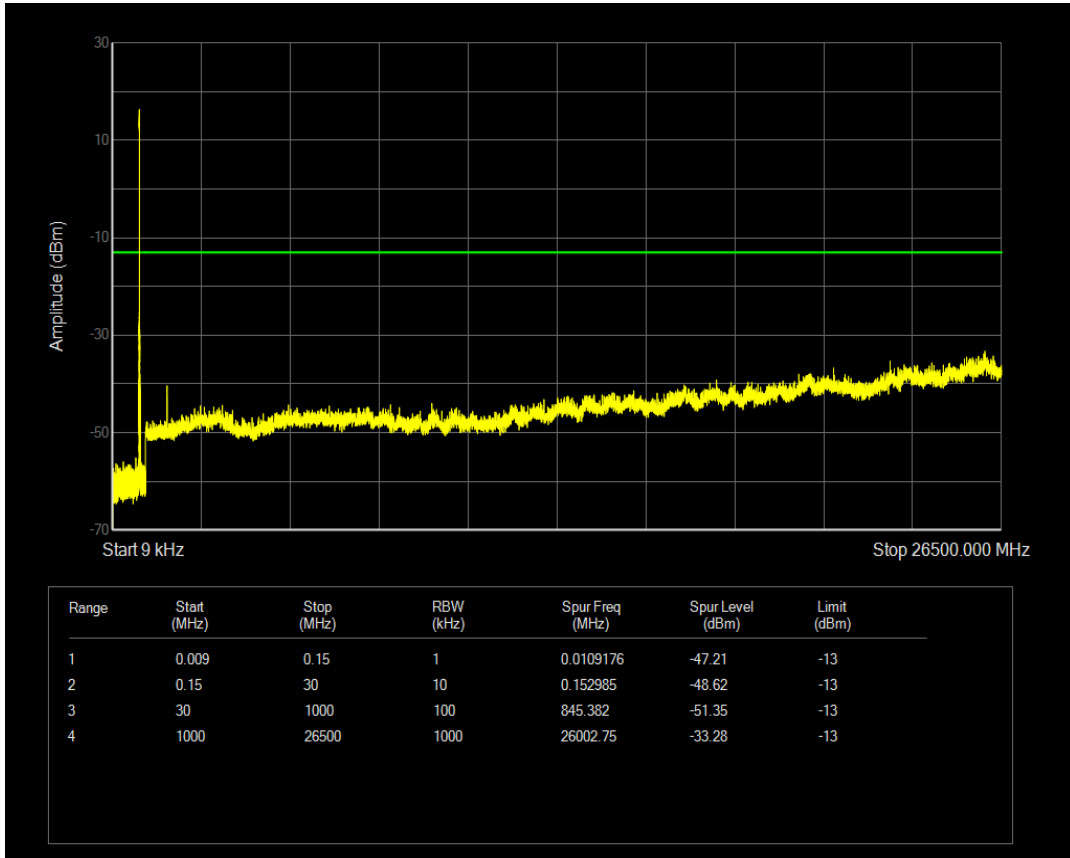

Band26a QPSK BW=5MHz Channel=26765 RB Size=1 Position=#0

Band26a QPSK BW=5MHz Channel=26765 RB Size=25 Position=#0

Band26a 16QAM BW=5MHz Channel=26765 RB Size=25 Position=#0

Band26a 16QAM BW=5MHz Channel=26765 RB Size=1 Position=#0

Band26a QPSK BW=10MHz Channel=26740 RB Size=1 Position=#0

Band26a QPSK BW=10MHz Channel=26740 RB Size=50 Position=#0

Band26a 16QAM BW=10MHz Channel=26740 RB Size=1 Position=#0

Band26a 16QAM BW=10MHz Channel=26740 RB Size=50 Position=#0