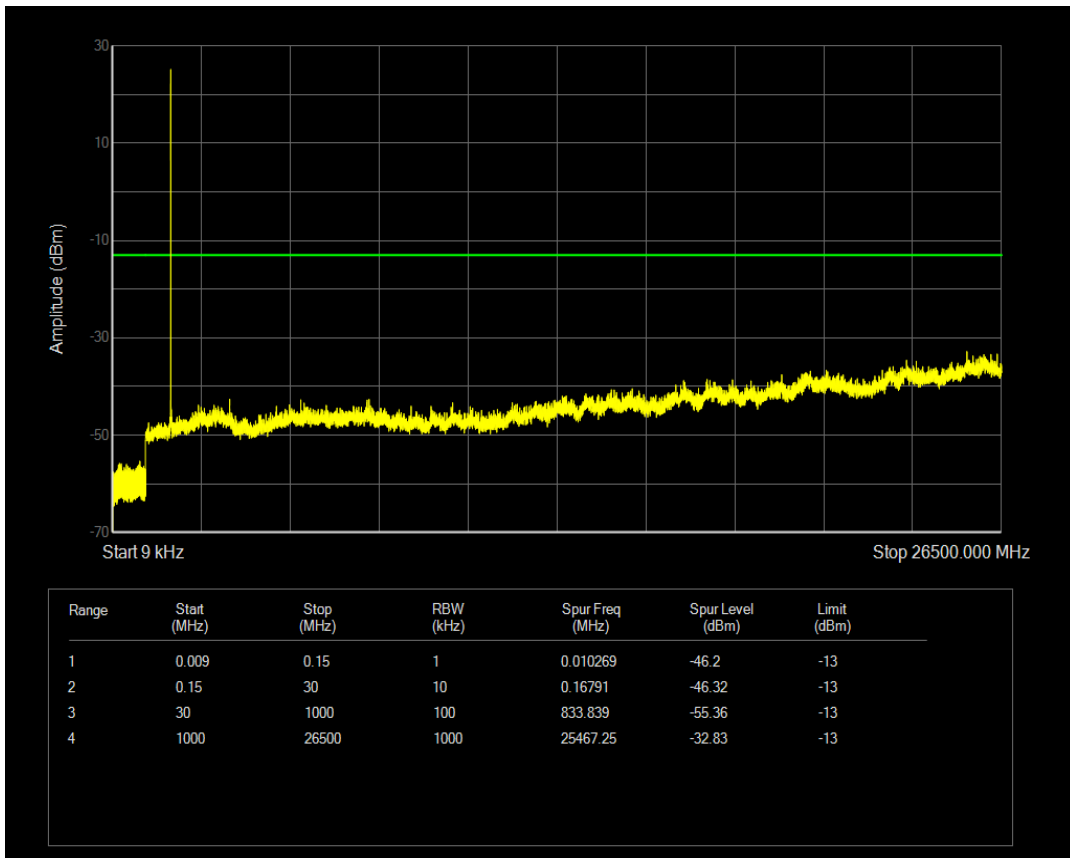

Band4 QPSK BW=1.4MHz Channel=20175 RB Size=1 Position=#0

Band4 QPSK BW=1.4MHz Channel=20175 RB Size=6 Position=#0

Band4 16QAM BW=1.4MHz Channel=20175 RB Size=1 Position=#0

Band4 16QAM BW=1.4MHz Channel=20175 RB Size=6 Position=#0

Band4 QPSK BW=1.4MHz Channel=20393 RB Size=6 Position=#0

Band4 QPSK BW=1.4MHz Channel=20393 RB Size=1 Position=#0

Band4 16QAM BW=1.4MHz Channel=20393 RB Size=1 Position=#0

Band4 16QAM BW=1.4MHz Channel=20393 RB Size=6 Position=#0