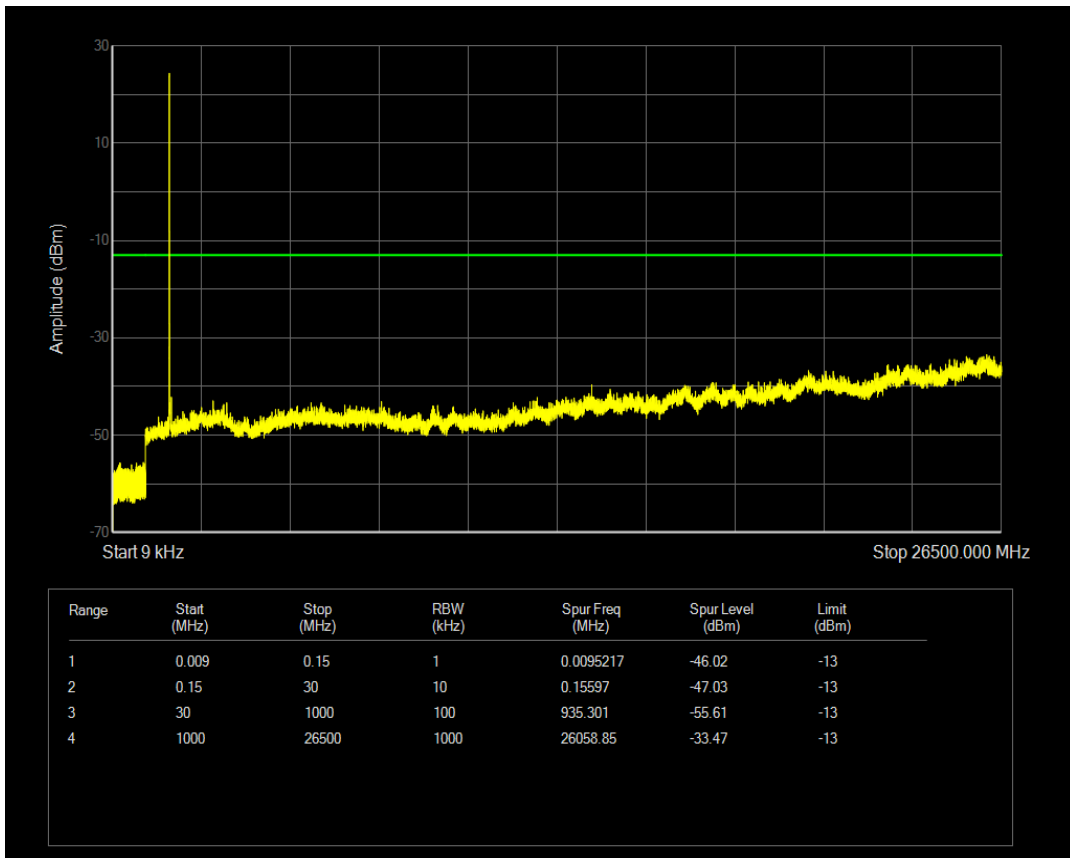

Band4 16QAM BW=3MHz Channel=19965 RB Size=1 Position=#0

Band4 16QAM BW=3MHz Channel=19965 RB Size=15 Position=#0