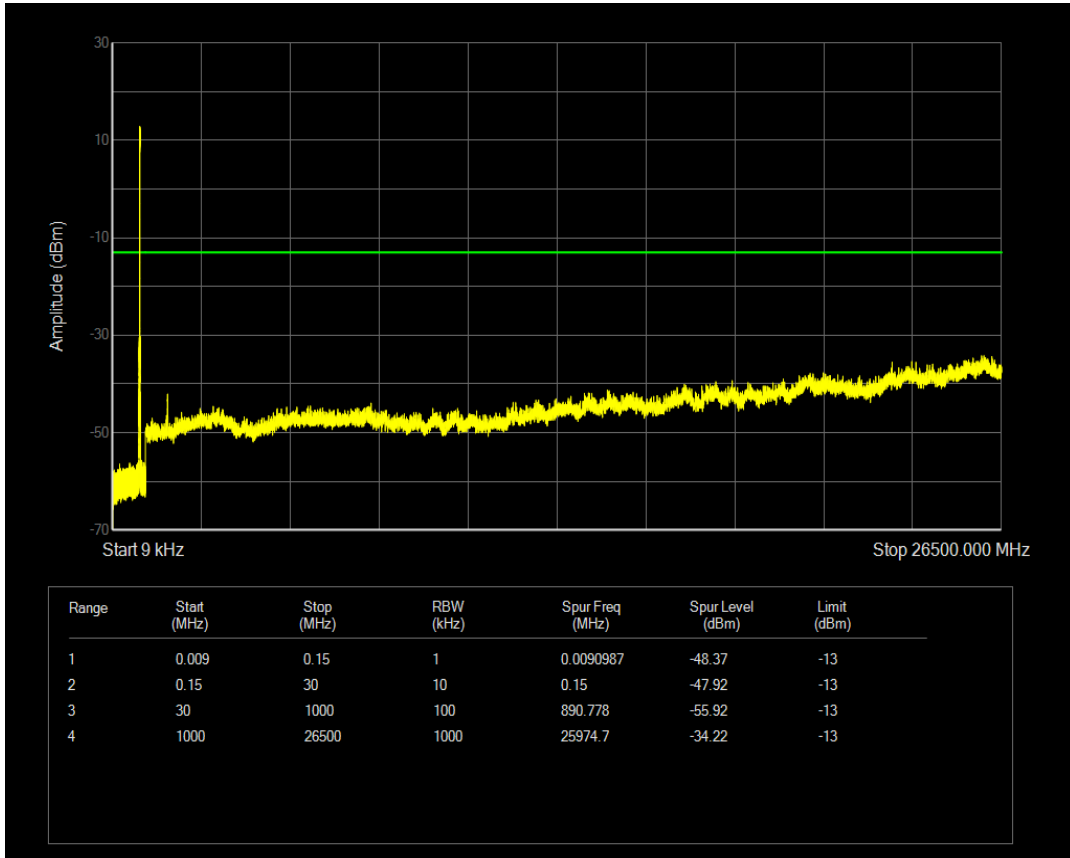

Band26b QPSK BW=5MHz Channel=27015 RB Size=1 Position=#0

Band26b QPSK BW=5MHz Channel=27015 RB Size=25 Position=#0

Band26b 16QAM BW=5MHz Channel=27015 RB Size=1 Position=#0

Band26b 16QAM BW=5MHz Channel=27015 RB Size=25 Position=#0

Band26b QPSK BW=10MHz Channel=26840 RB Size=1 Position=#0

Band26b QPSK BW=10MHz Channel=26840 RB Size=50 Position=#0

Band26b 16QAM BW=10MHz Channel=26840 RB Size=1 Position=#0

Band26b 16QAM BW=10MHz Channel=26840 RB Size=50 Position=#0