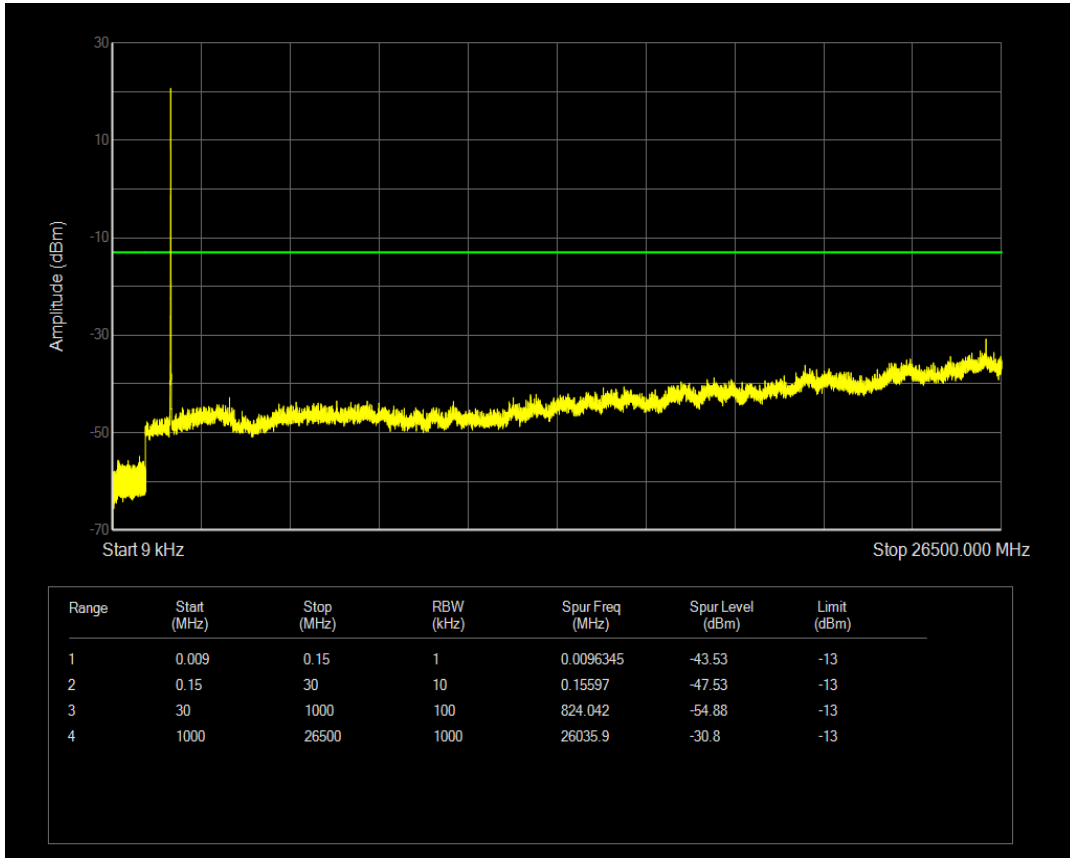

Band4 QPSK BW=5MHz Channel=20175 RB Size=1 Position=#0

Band4 QPSK BW=5MHz Channel=20175 RB Size=25 Position=#0

Band4 16QAM BW=5MHz Channel=20175 RB Size=1 Position=#0

Band4 QPSK BW=5MHz Channel=20375 RB Size=1 Position=#0

Band4 16QAM BW=5MHz Channel=20175 RB Size=25 Position=#0

Band4 QPSK BW=5MHz Channel=20375 RB Size=25 Position=#0

Band4 16QAM BW=5MHz Channel=20375 RB Size=1 Position=#0

Band4 16QAM BW=5MHz Channel=20375 RB Size=25 Position=#0