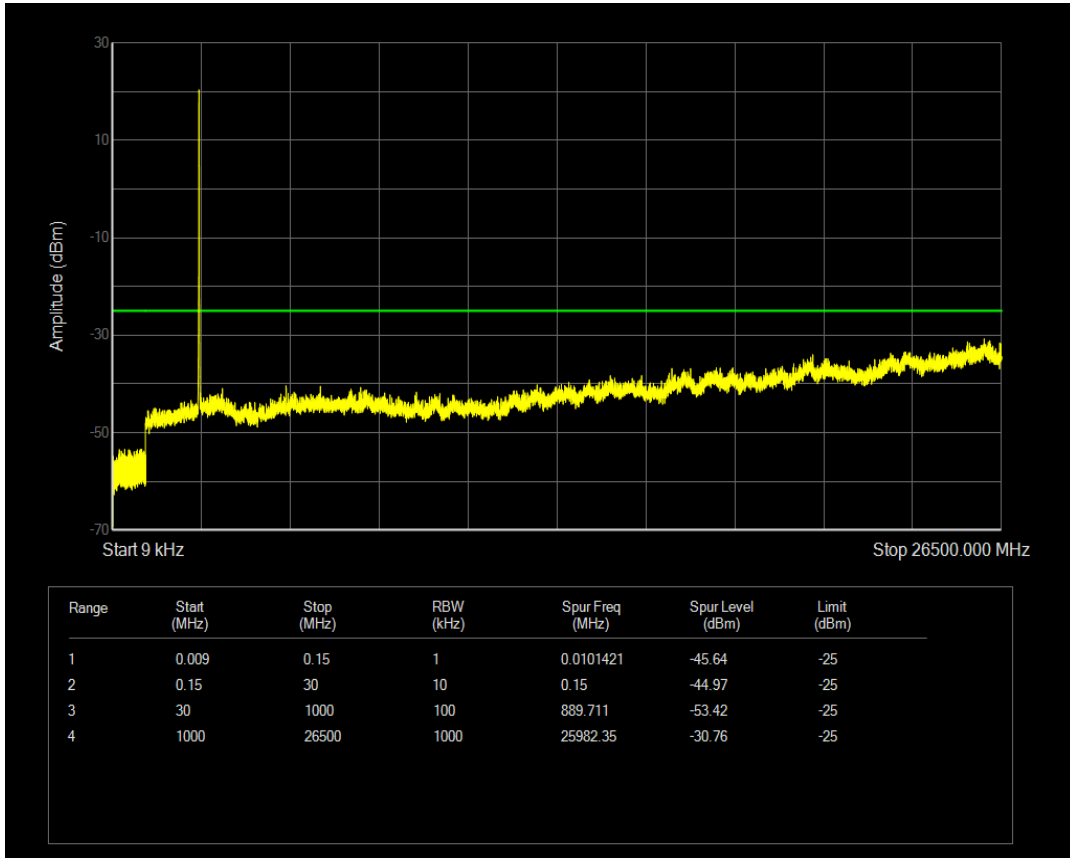

Band38 QPSK BW=10MHz Channel=38000 RB Size=1 Position=#0

Band38 QPSK BW=10MHz Channel=38000 RB Size=50 Position=#0

Band38 16QAM BW=10MHz Channel=38000 RB Size=1 Position=#0

Band38 16QAM BW=10MHz Channel=38000 RB Size=50 Position=#0

Band38 QPSK BW=10MHz Channel=38200 RB Size=1 Position=#0

Band38 16QAM BW=10MHz Channel=38200 RB Size=1 Position=#0

Band38 QPSK BW=10MHz Channel=38200 RB Size=50 Position=#0

Band38 16QAM BW=10MHz Channel=38200 RB Size=50 Position=#0