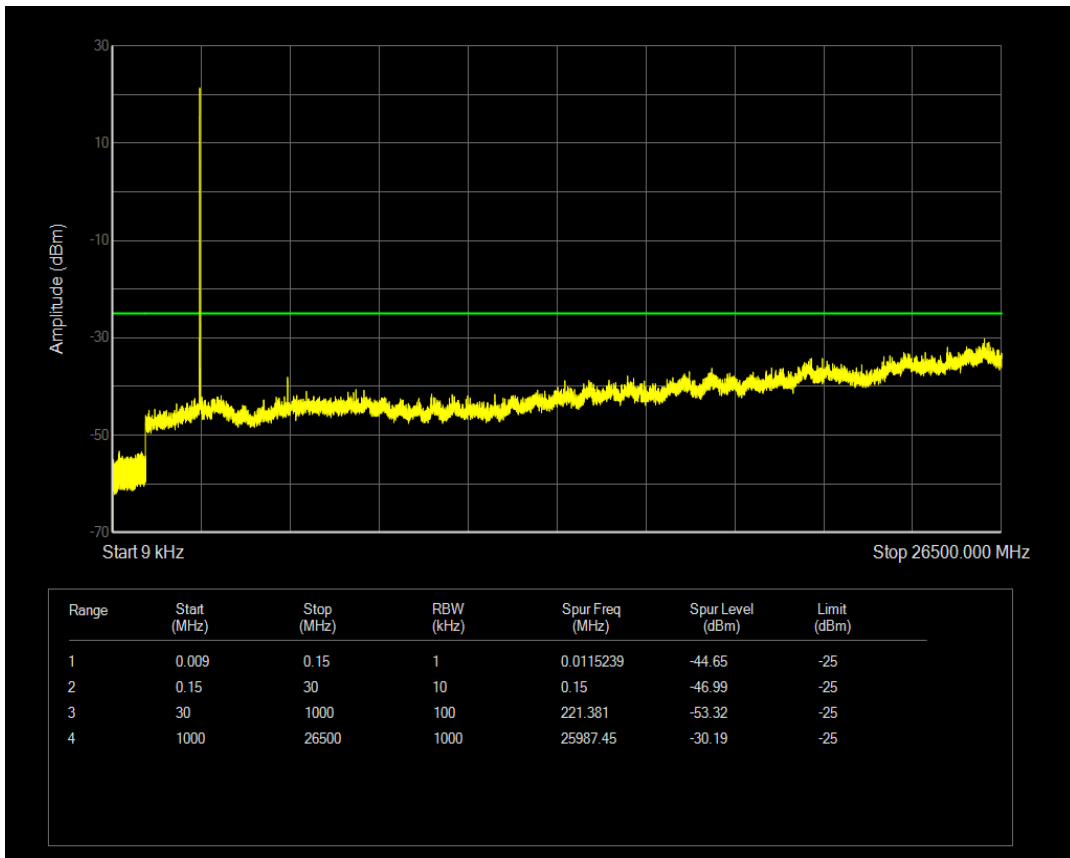

Band38 16QAM BW=5MHz Channel=38225 RB Size=25 Position=#0

Band38 QPSK BW=10MHz Channel=37800 RB Size=50 Position=#0