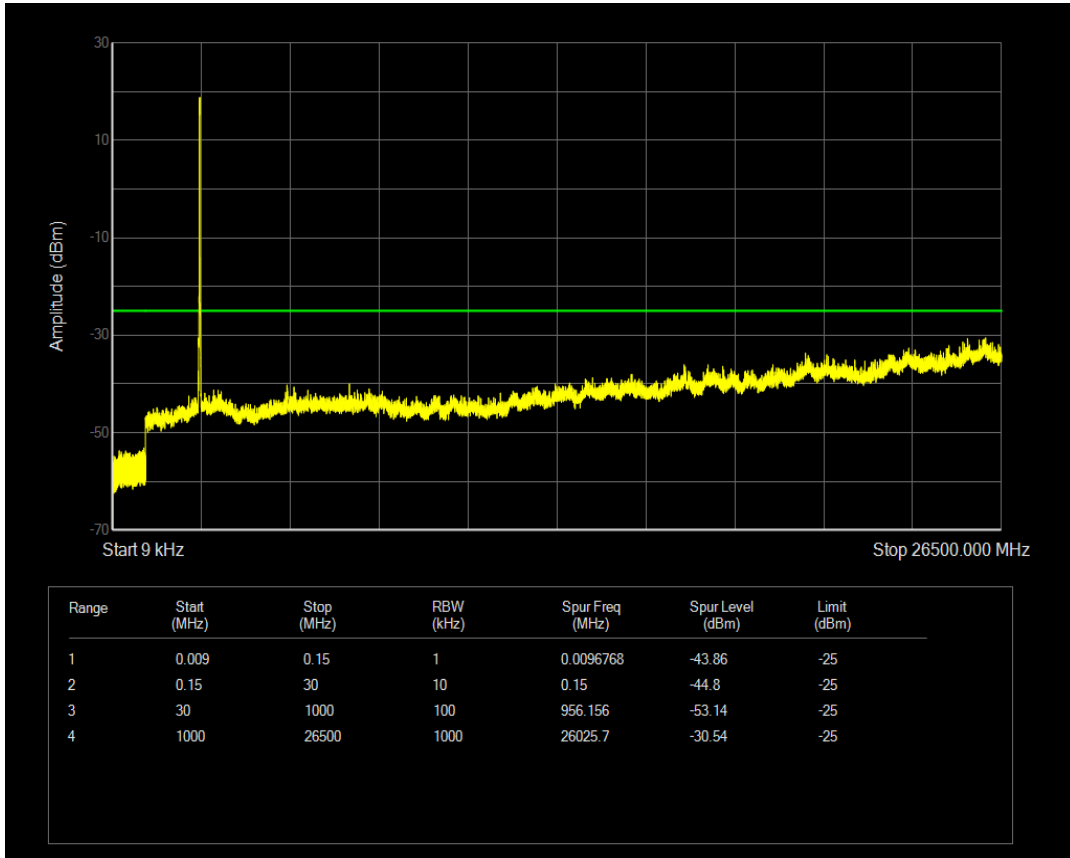

Band38 QPSK BW=15MHz Channel=38175 RB Size=75 Position=#0

Band38 16QAM BW=15MHz Channel=38175 RB Size=1 Position=#0