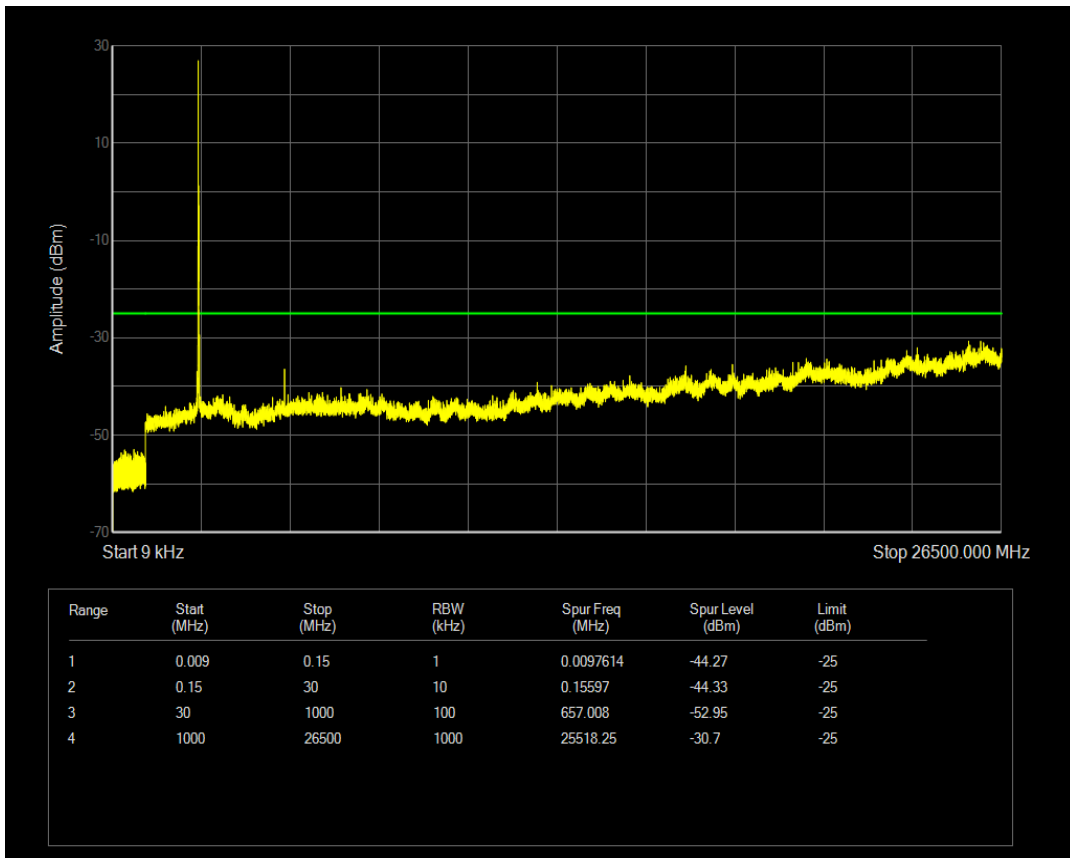

Band38 QPSK BW=15MHz Channel=38175 RB Size=1 Position=#0

Band38 QPSK BW=15MHz Channel=38175 RB Size=75 Position=#0

Band38 16QAM BW=15MHz Channel=38175 RB Size=1 Position=#0

Band38 16QAM BW=15MHz Channel=38175 RB Size=75 Position=#0

Band38 QPSK BW=20MHz Channel=37850 RB Size=1 Position=#0

Band38 16QAM BW=20MHz Channel=37850 RB Size=1 Position=#0

Band38 QPSK BW=20MHz Channel=37850 RB Size=100 Position=#0

Band38 16QAM BW=20MHz Channel=37850 RB Size=100 Position=#0