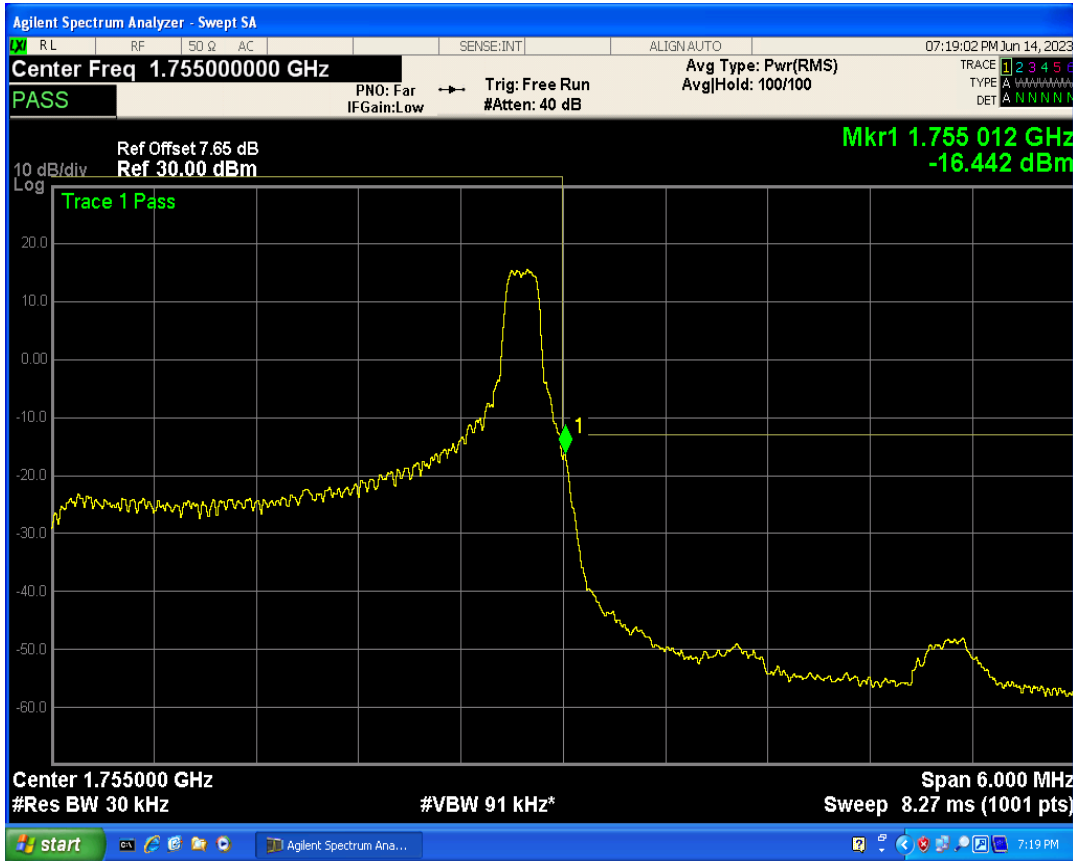

Band4 QPSK BW=3MHz Channel=20385 RB Size=1 Position=#0

Band4 QPSK BW=3MHz Channel=20385 RB Size=1 Position=#Max

Band4 QPSK BW=3MHz Channel=20385 RB Size=15 Position=#0

Band4 16QAM BW=3MHz Channel=20385 RB Size=1 Position=#0