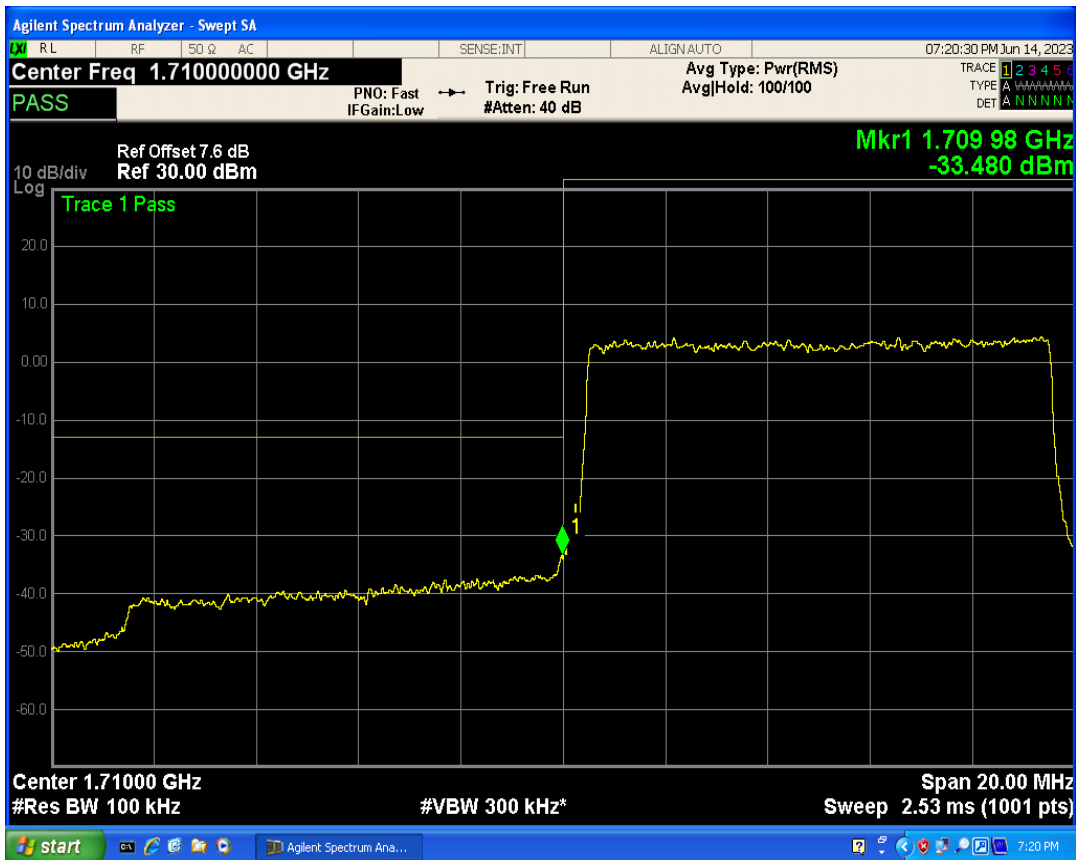

Band4 16QAM BW=5MHz Channel=20375 RB Size=1 Position=#0

Band4 16QAM BW=5MHz Channel=20375 RB Size=25 Position=#0

Band4 QPSK BW=10MHz Channel=20000 RB Size=1 Position=#0

Band4 QPSK BW=10MHz Channel=20000 RB Size=1 Position=#Max

Band4 QPSK BW=10MHz Channel=20000 RB Size=50 Position=#0

Band4 16QAM BW=10MHz Channel=20000 RB Size=1 Position=#0

Band4 16QAM BW=10MHz Channel=20000 RB Size=1 Position=#Max

Band4 16QAM BW=10MHz Channel=20000 RB Size=50 Position=#0