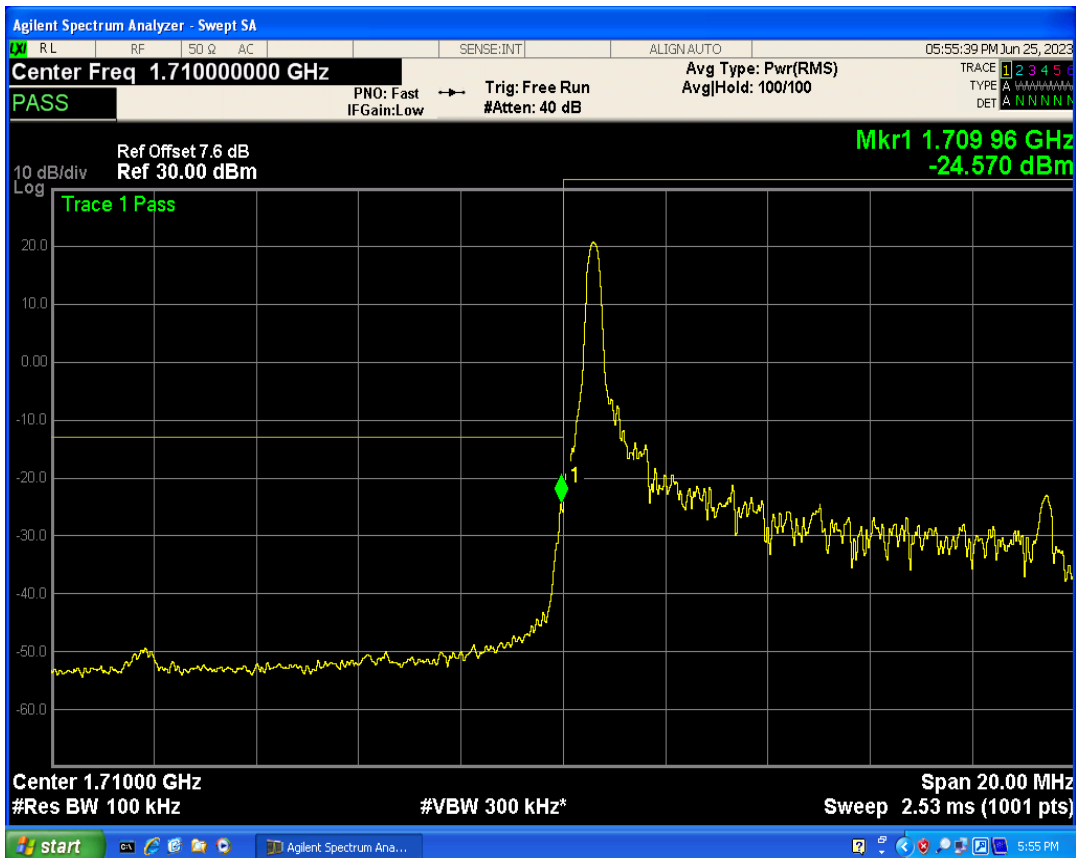

Band66 QPSK BW=10MHz Channel=132022 RB Size=1 Position=#0

Band66 QPSK BW=10MHz Channel=132022 RB Size=1 Position=#Max