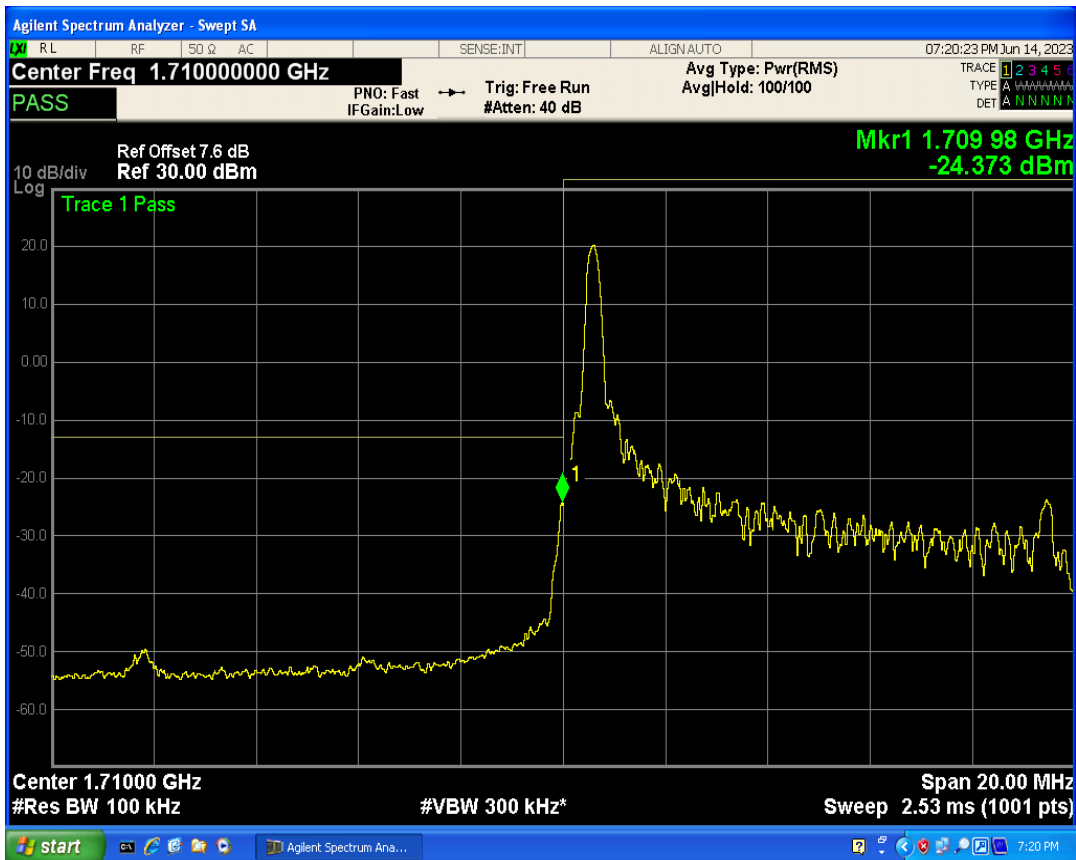

Band4 QPSK BW=5MHz Channel=20375 RB Size=1 Position=#0

Band4 QPSK BW=5MHz Channel=20375 RB Size=1 Position=#Max

Band4 QPSK BW=5MHz Channel=20375 RB Size=25 Position=#0

Band4 16QAM BW=5MHz Channel=20375 RB Size=1 Position=#Max

Band4 16QAM BW=5MHz Channel=20375 RB Size=1 Position=#0

Band4 16QAM BW=5MHz Channel=20375 RB Size=25 Position=#0

Band4 QPSK BW=10MHz Channel=20000 RB Size=1 Position=#0

Band4 QPSK BW=10MHz Channel=20000 RB Size=1 Position=#Max