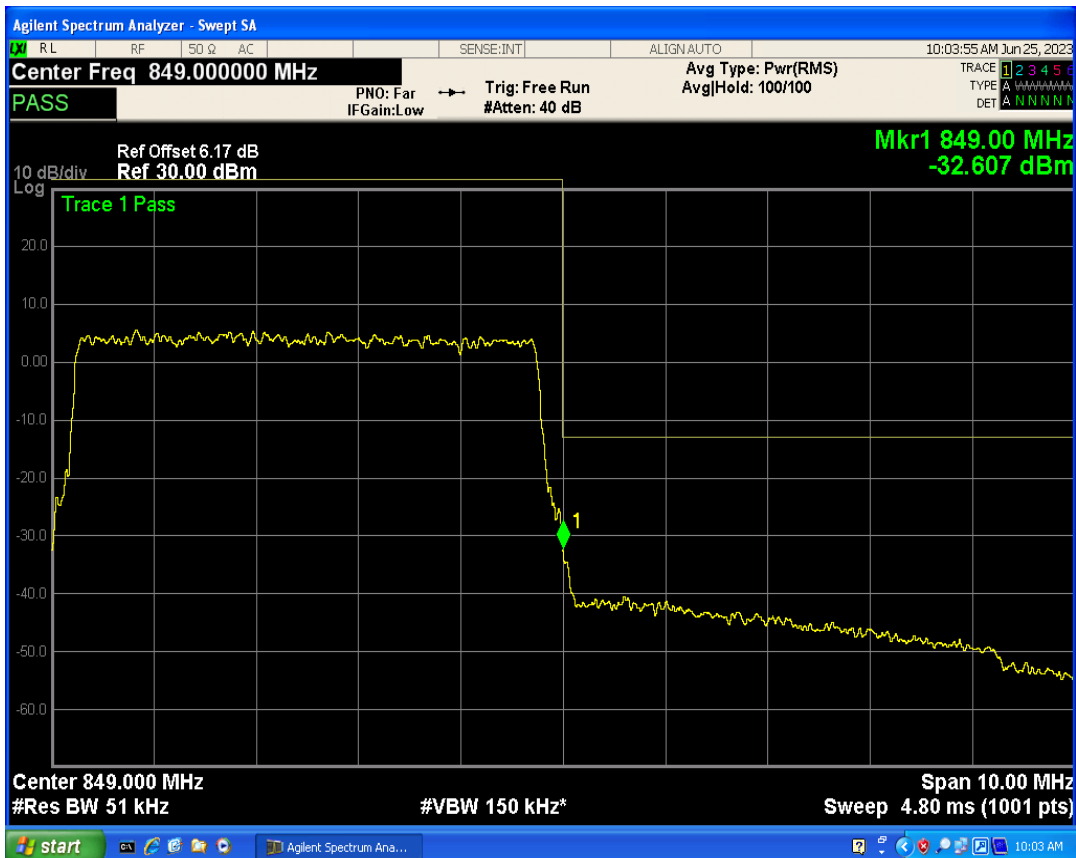

Band5 QPSK BW=5MHz Channel=20625 RB Size=25 Position=#0

Band5 16QAM BW=5MHz Channel=20625 RB Size=1 Position=#0