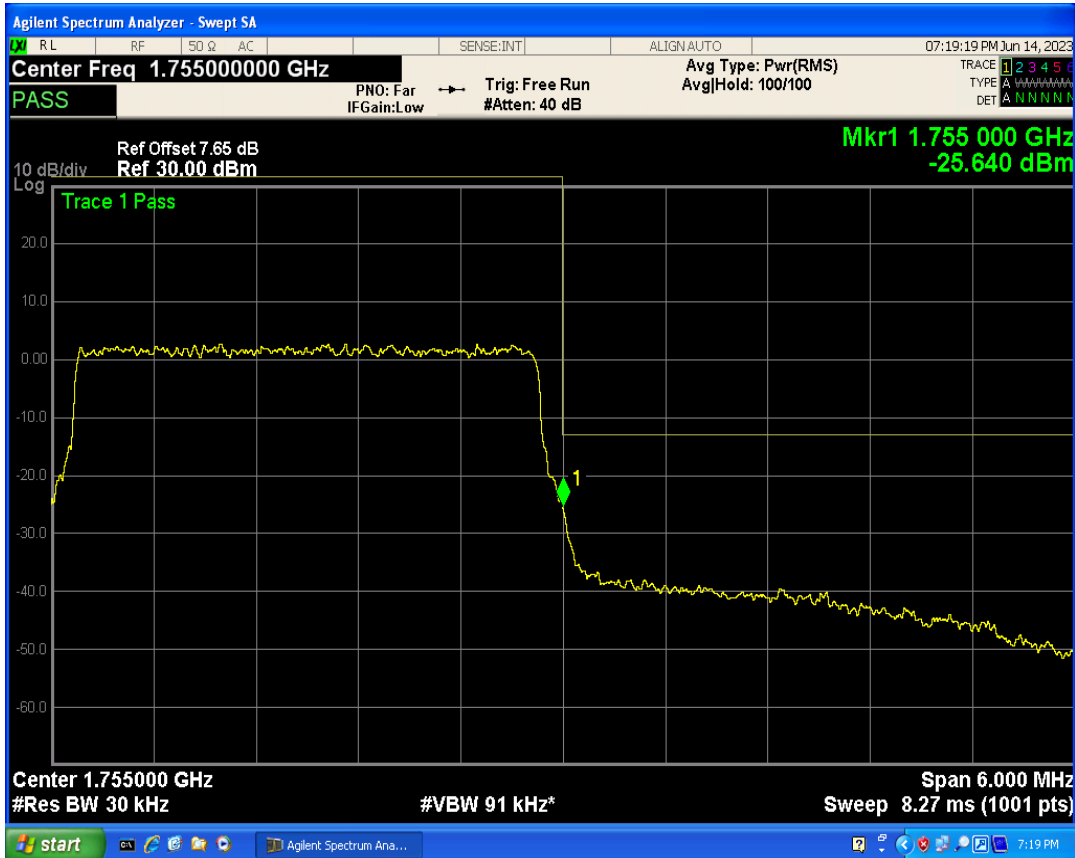

Band4 16QAM BW=3MHz Channel=20385 RB Size=15 Position=#0

Band4 QPSK BW=5MHz Channel=19975 RB Size=1 Position=#0