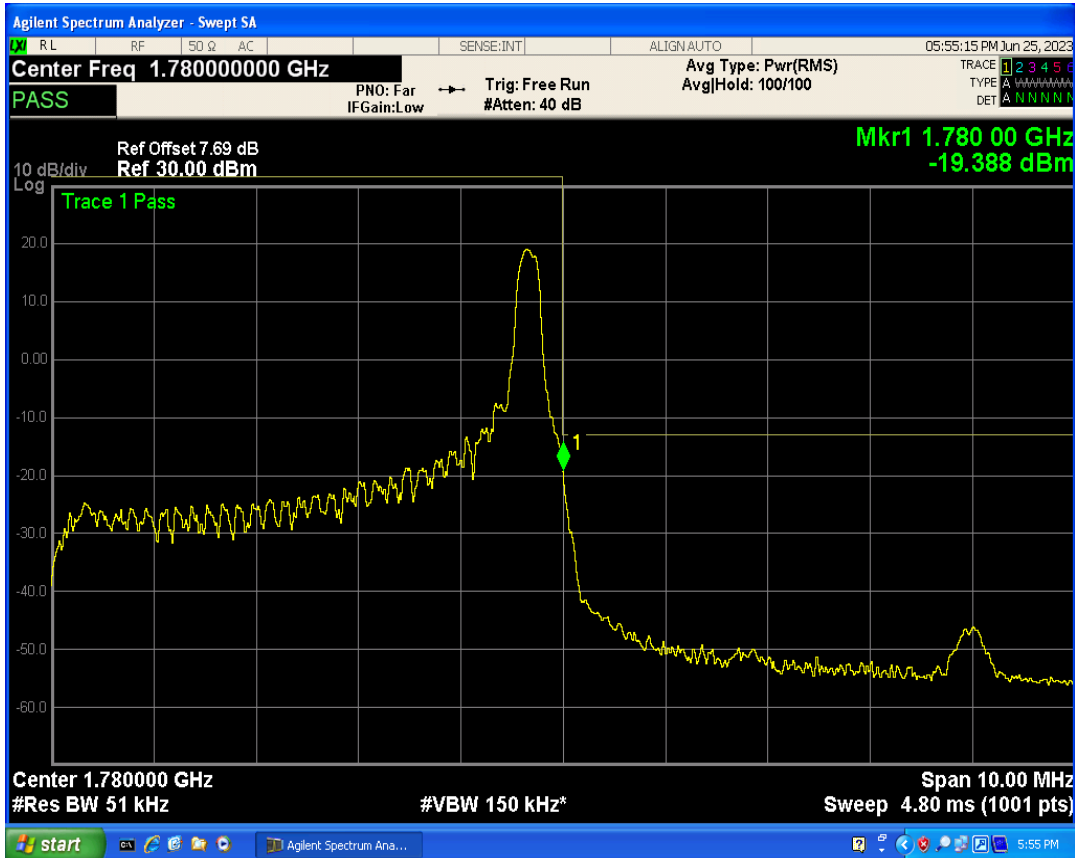

Band66 QPSK BW=5MHz Channel=132647 RB Size=1 Position=#Max

Band66 QPSK BW=5MHz Channel=132647 RB Size=25 Position=#0