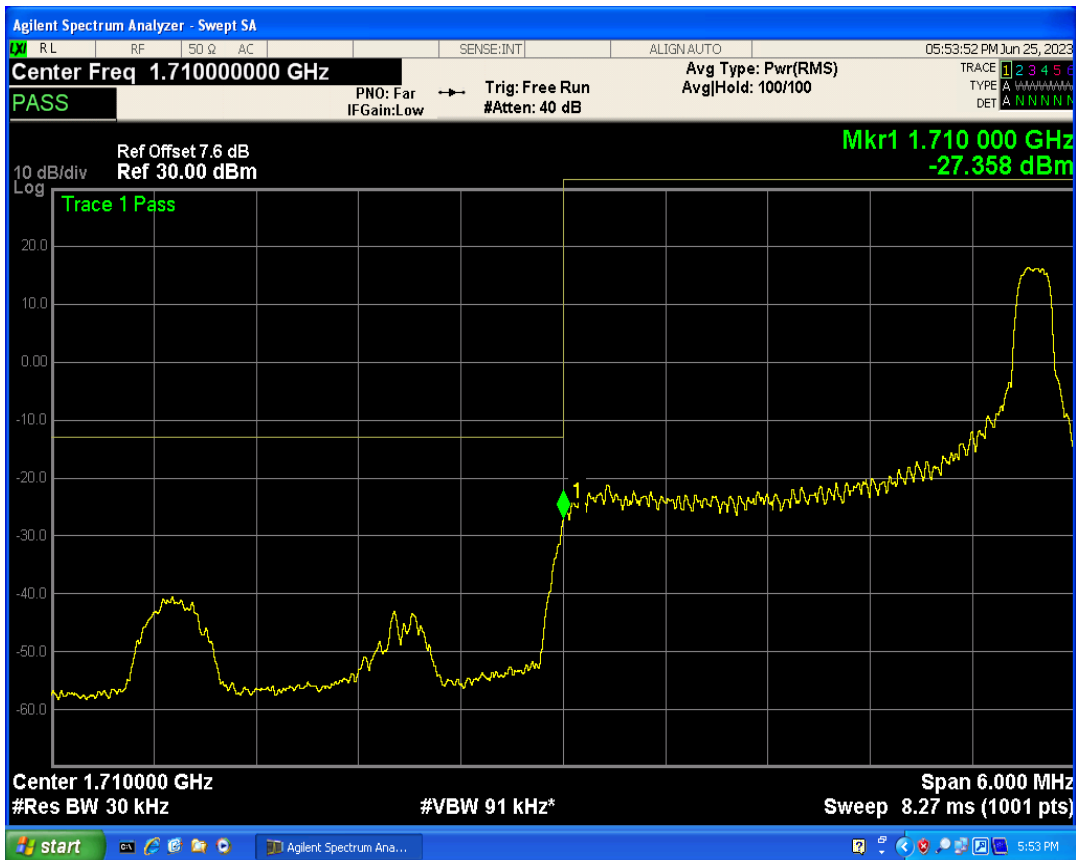

Band66 QPSK BW=3MHz Channel=131987 RB Size=1 Position=#Max

Band66 16QAM BW=3MHz Channel=131987 RB Size=1 Position=#0