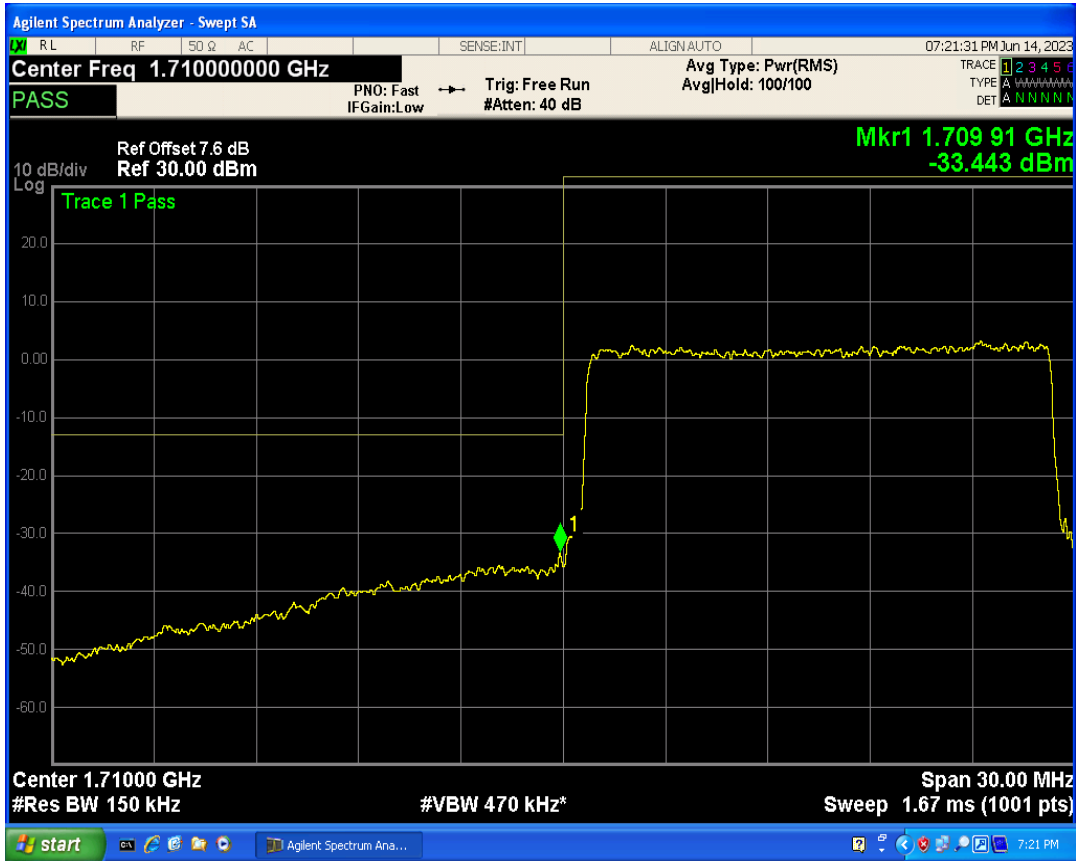

Band4 16QAM BW=15MHz Channel=20025 RB Size=1 Position=#0

Band4 QPSK BW=15MHz Channel=20025 RB Size=75 Position=#0

Band4 16QAM BW=15MHz Channel=20025 RB Size=1 Position=#Max

Band4 16QAM BW=15MHz Channel=20025 RB Size=75 Position=#0