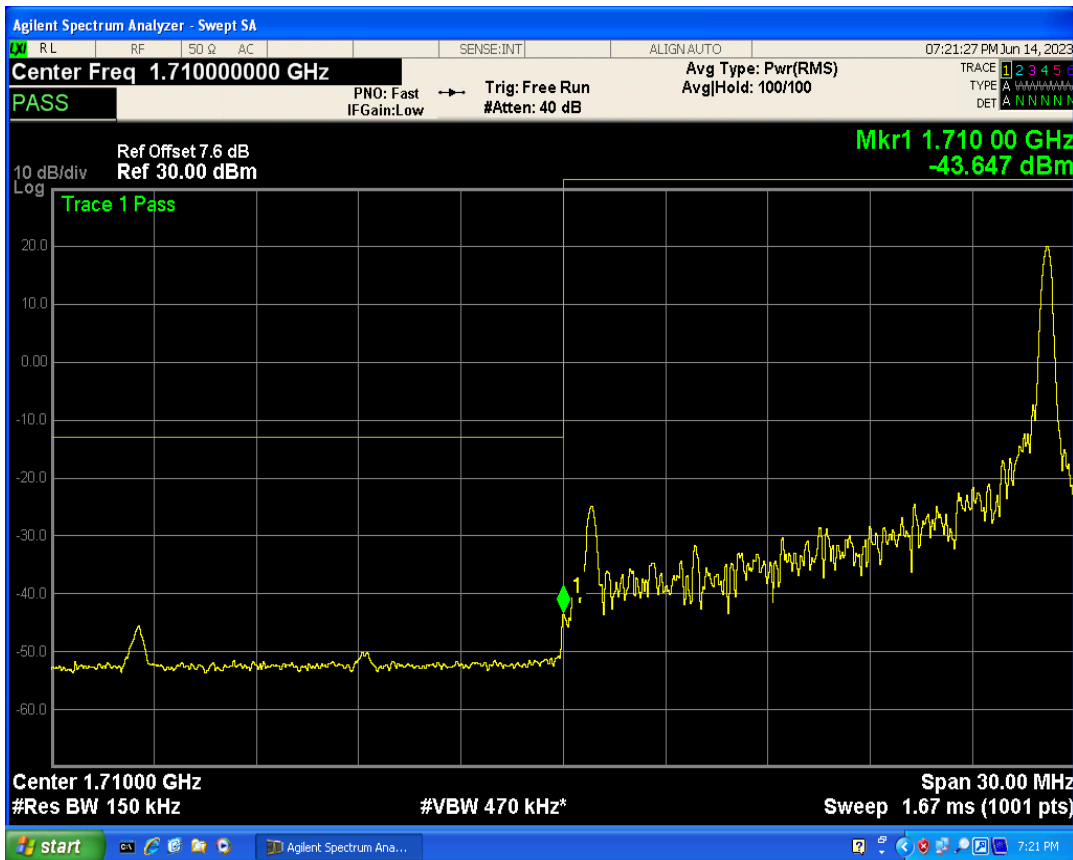

Band4 16QAM BW=10MHz Channel=20350 RB Size=1 Position=#Max

Band4 16QAM BW=10MHz Channel=20350 RB Size=50 Position=#0

Band4 QPSK BW=15MHz Channel=20025 RB Size=1 Position=#0

Band4 QPSK BW=15MHz Channel=20025 RB Size=1 Position=#Max

Band4 16QAM BW=15MHz Channel=20025 RB Size=1 Position=#0

Band4 QPSK BW=15MHz Channel=20025 RB Size=75 Position=#0

Band4 16QAM BW=15MHz Channel=20025 RB Size=1 Position=#Max

Band4 16QAM BW=15MHz Channel=20025 RB Size=75 Position=#0