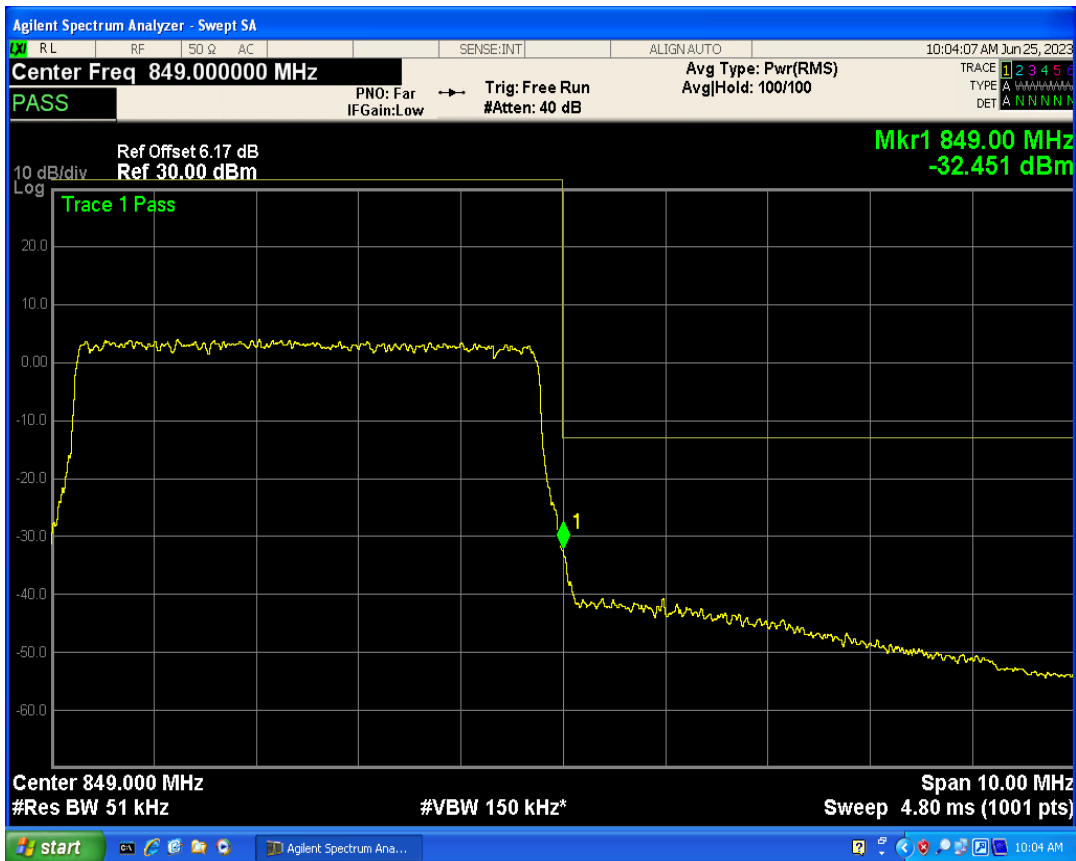

Band5 16QAM BW=5MHz Channel=20625 RB Size=25 Position=#0

Band5 QPSK BW=10MHz Channel=20450 RB Size=1 Position=#0