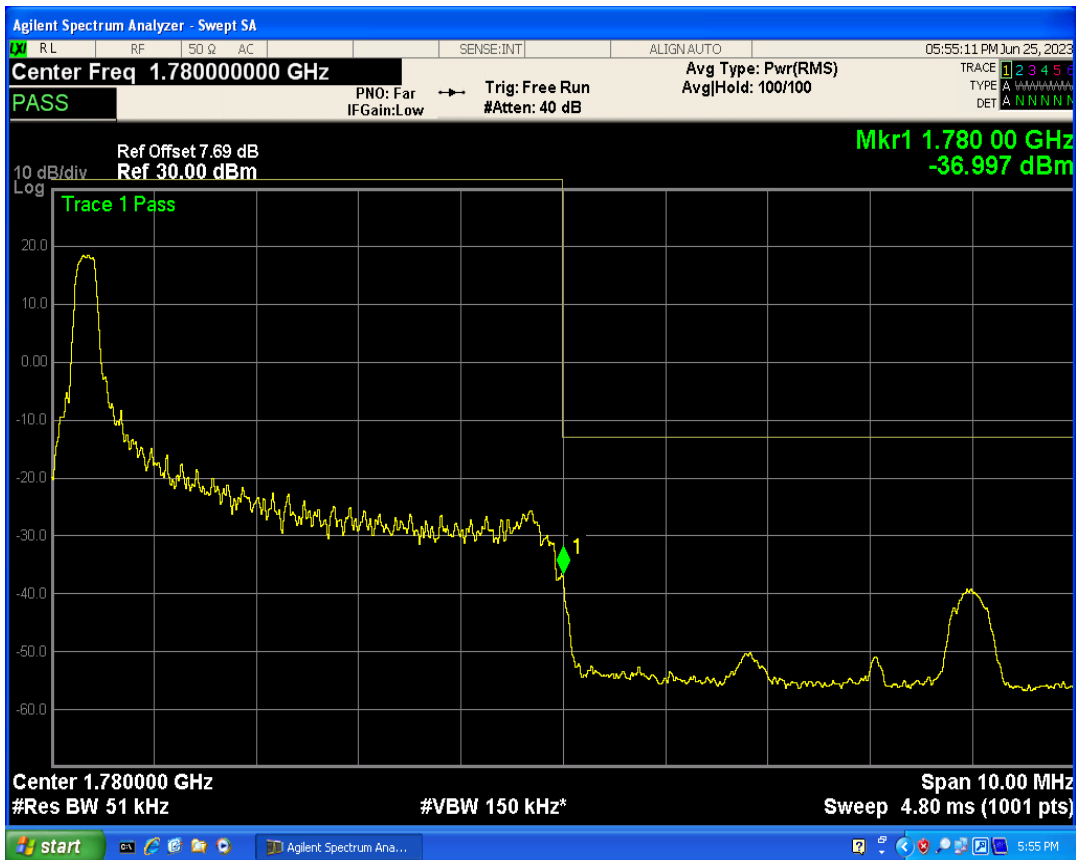

Band66 QPSK BW=5MHz Channel=132647 RB Size=1 Position=#0

Band66 QPSK BW=5MHz Channel=132647 RB Size=1 Position=#Max