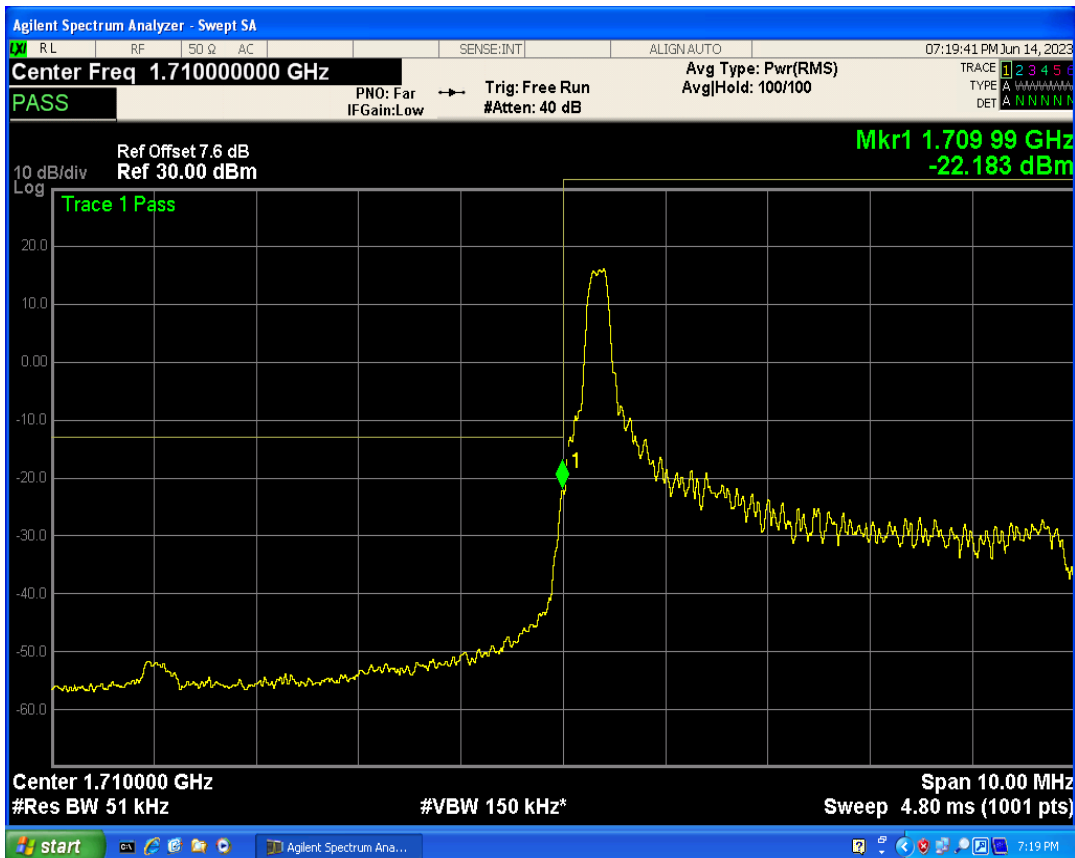

Band4 16QAM BW=5MHz Channel=19975 RB Size=1 Position=#0

Band4 QPSK BW=5MHz Channel=19975 RB Size=25 Position=#0