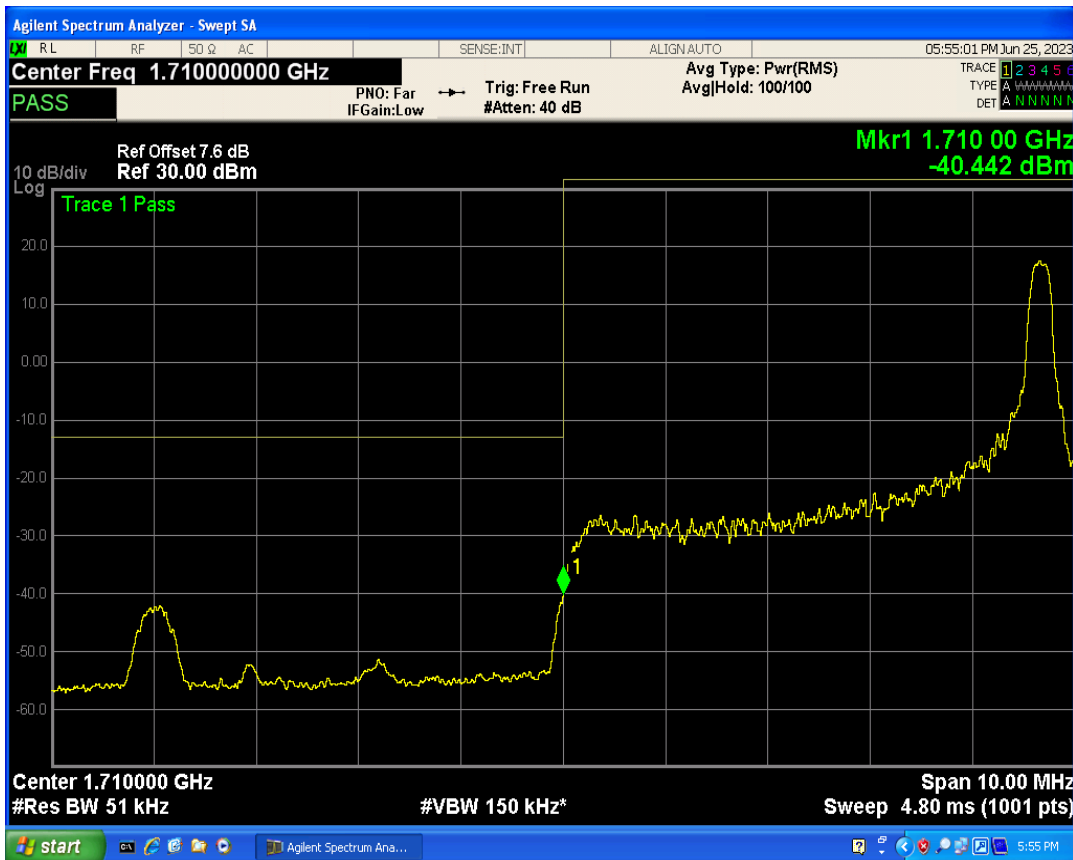

Band66 16QAM BW=5MHz Channel=131997 RB Size=1 Position=#Max

Band66 16QAM BW=5MHz Channel=131997 RB Size=25 Position=#0