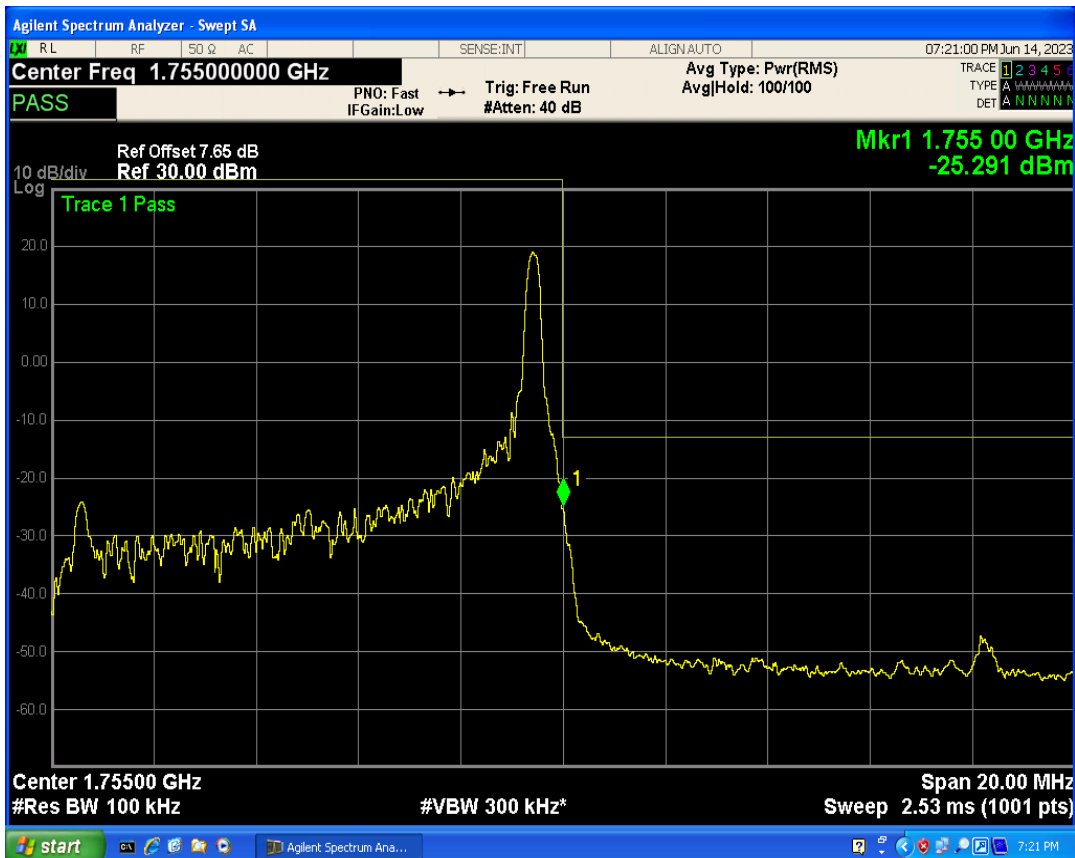

Band4 16QAM BW=10MHz Channel=20350 RB Size=1 Position=#Max

Band4 16QAM BW=10MHz Channel=20350 RB Size=50 Position=#0