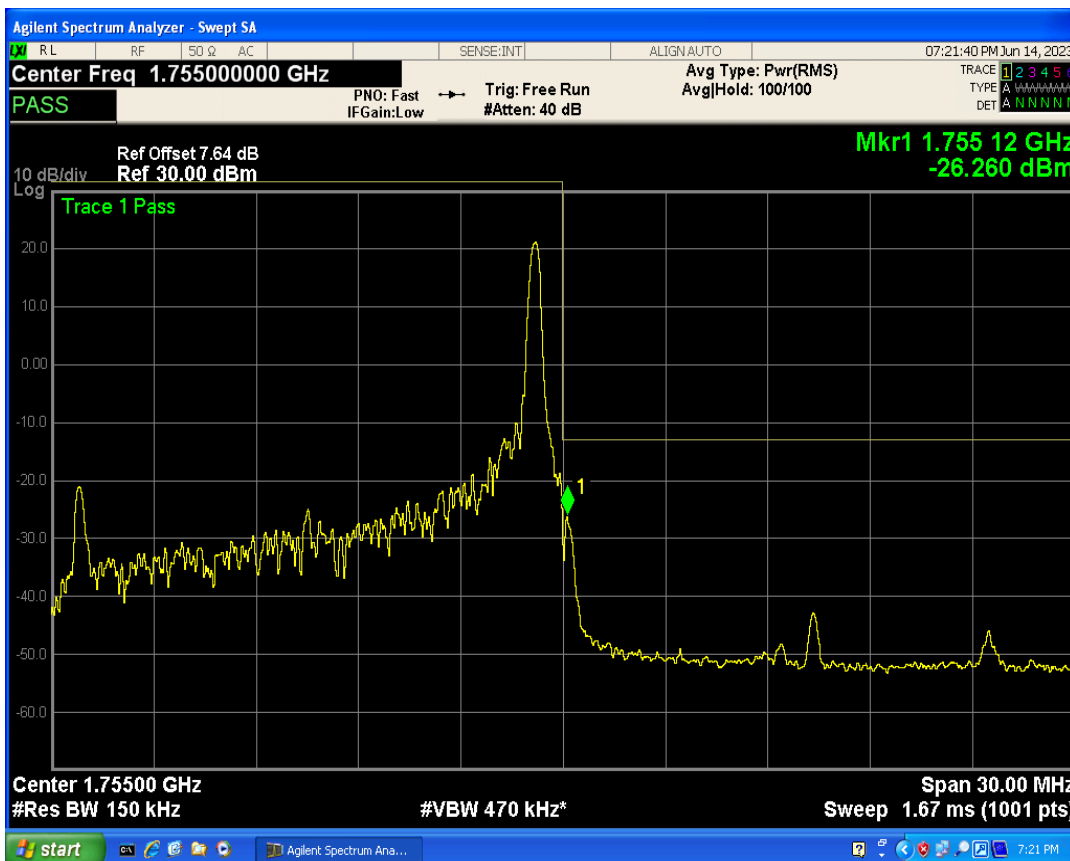

Band4 QPSK BW=15MHz Channel=20325 RB Size=1 Position=#Max

Band4 QPSK BW=15MHz Channel=20325 RB Size=75 Position=#0