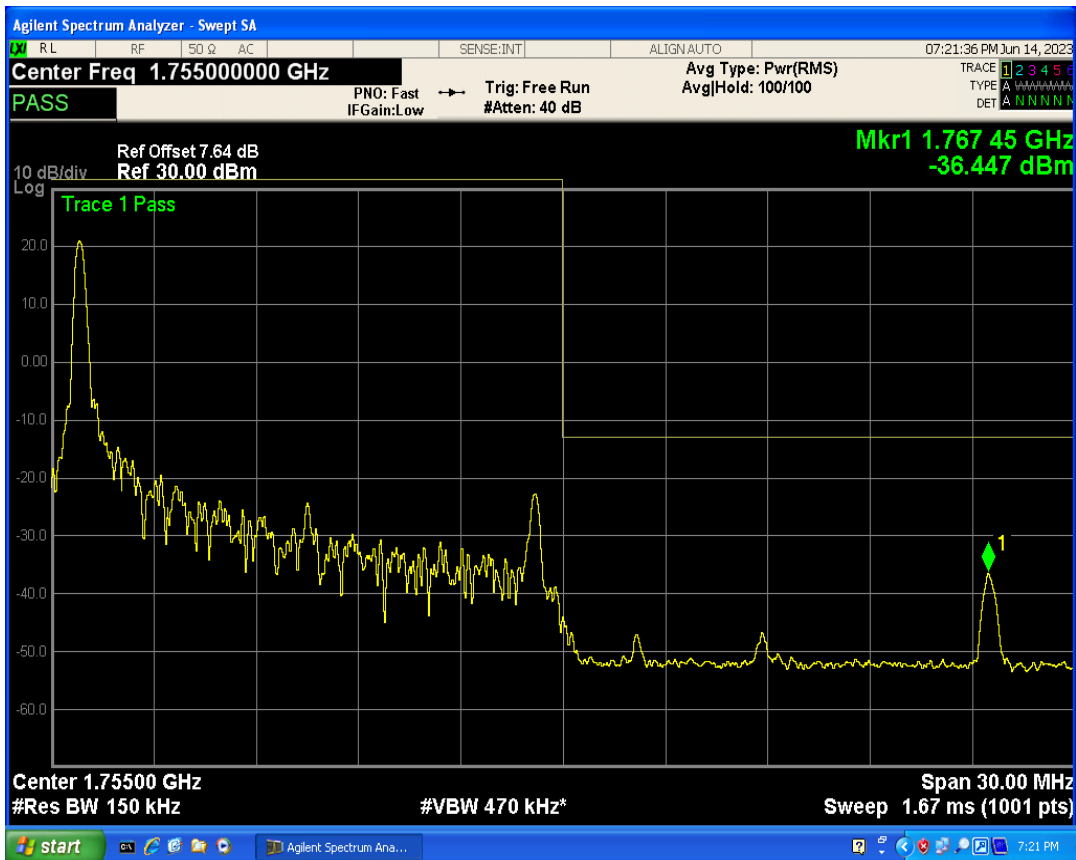

Band4 QPSK BW=15MHz Channel=20325 RB Size=1 Position=#0

Band4 QPSK BW=15MHz Channel=20325 RB Size=1 Position=#Max