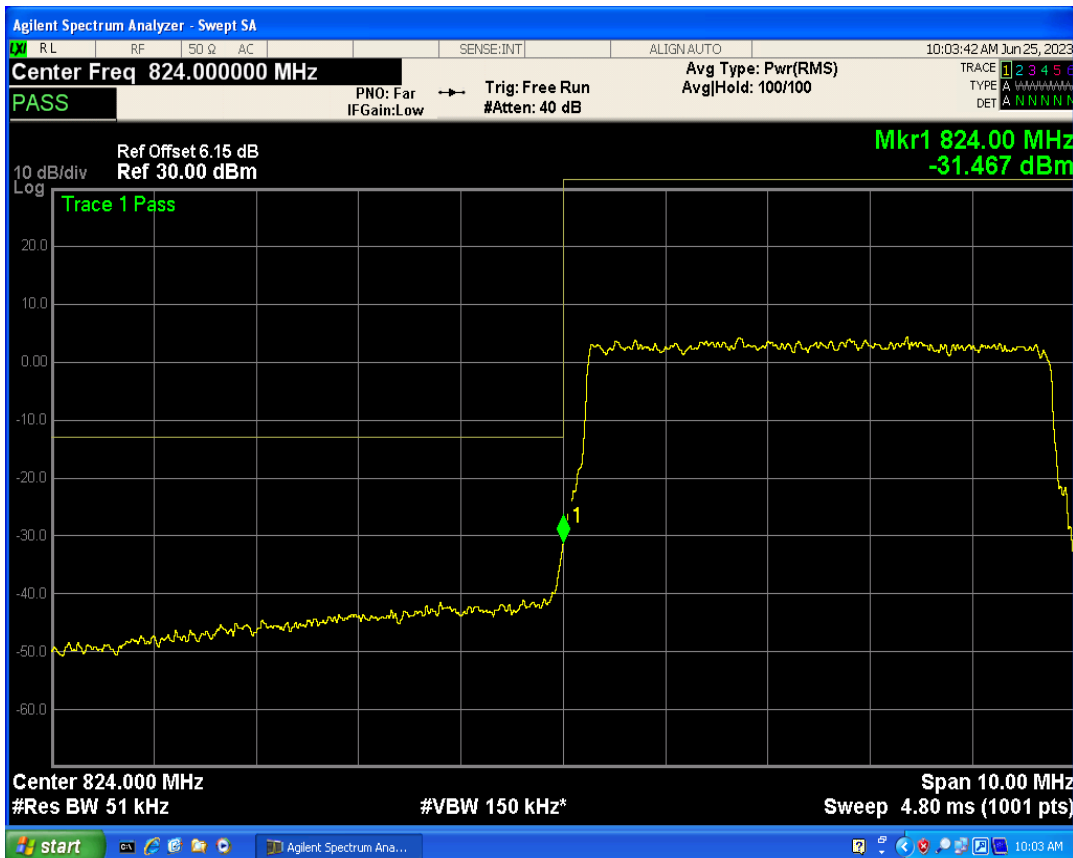

Band5 16QAM BW=5MHz Channel=20425 RB Size=25 Position=#0

Band5 16QAM BW=5MHz Channel=20425 RB Size=1 Position=#Max