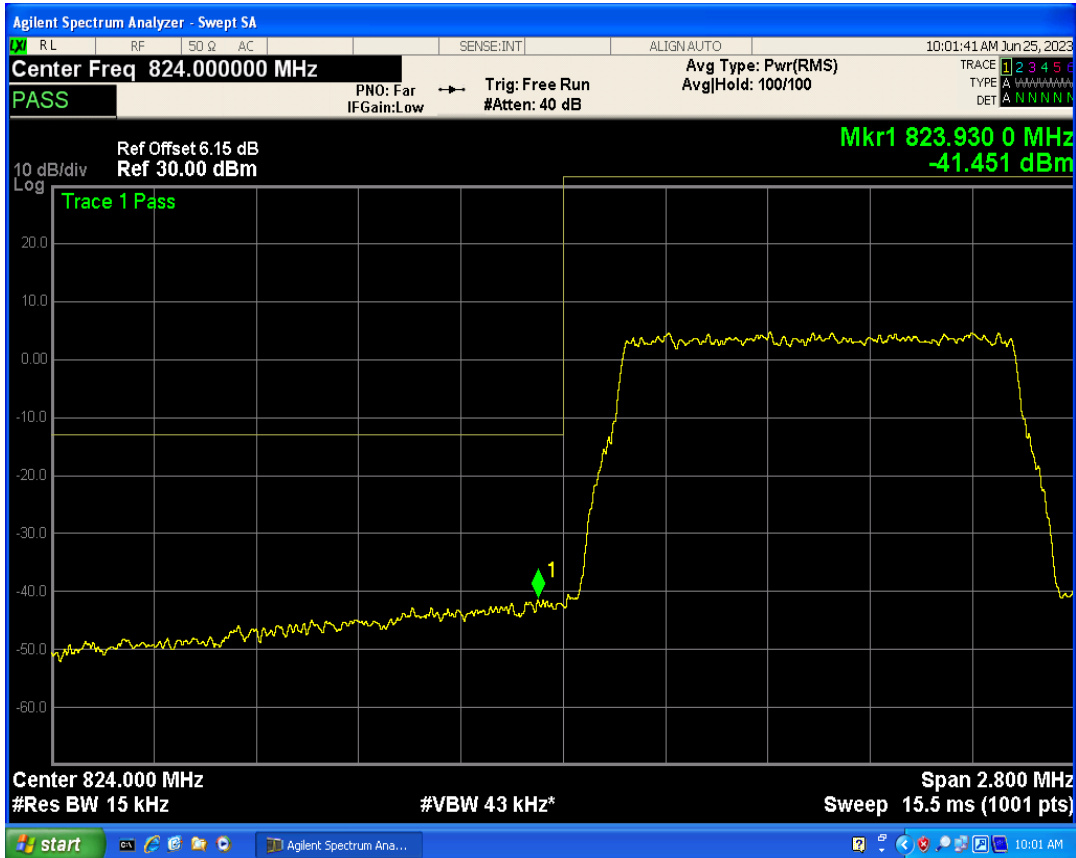

Band5 QPSK BW=1.4MHz Channel=20407 RB Size=6 Position=#0

Band5 16QAM BW=1.4MHz Channel=20407 RB Size=1 Position=#0

Band5 16QAM BW=1.4MHz Channel=20407 RB Size=1 Position=#Max

Band5 16QAM BW=1.4MHz Channel=20407 RB Size=6 Position=#0

Band5 QPSK BW=1.4MHz Channel=20643 RB Size=1 Position=#Max

Band5 QPSK BW=1.4MHz Channel=20643 RB Size=1 Position=#0

Band5 QPSK BW=1.4MHz Channel=20643 RB Size=6 Position=#0

Band5 16QAM BW=1.4MHz Channel=20643 RB Size=1 Position=#0