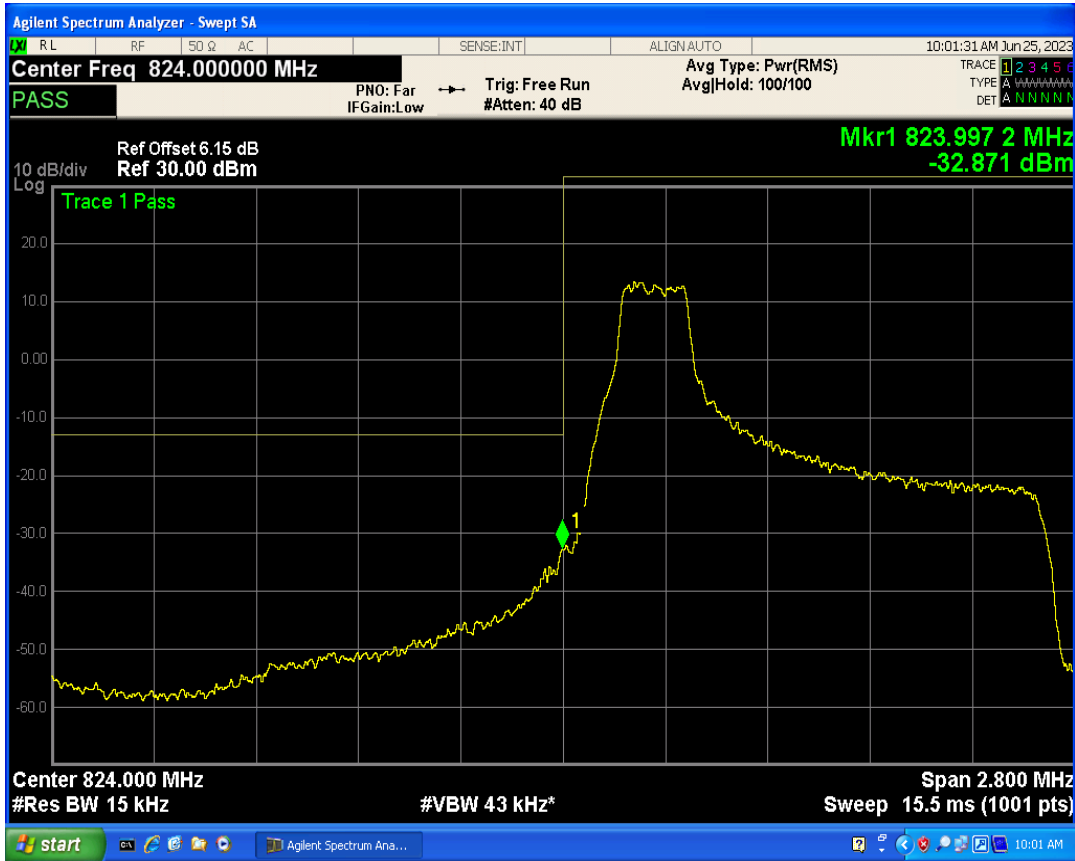

Band5 16QAM BW=1.4MHz Channel=20407 RB Size=1 Position=#0

Band5 16QAM BW=1.4MHz Channel=20407 RB Size=1 Position=#Max