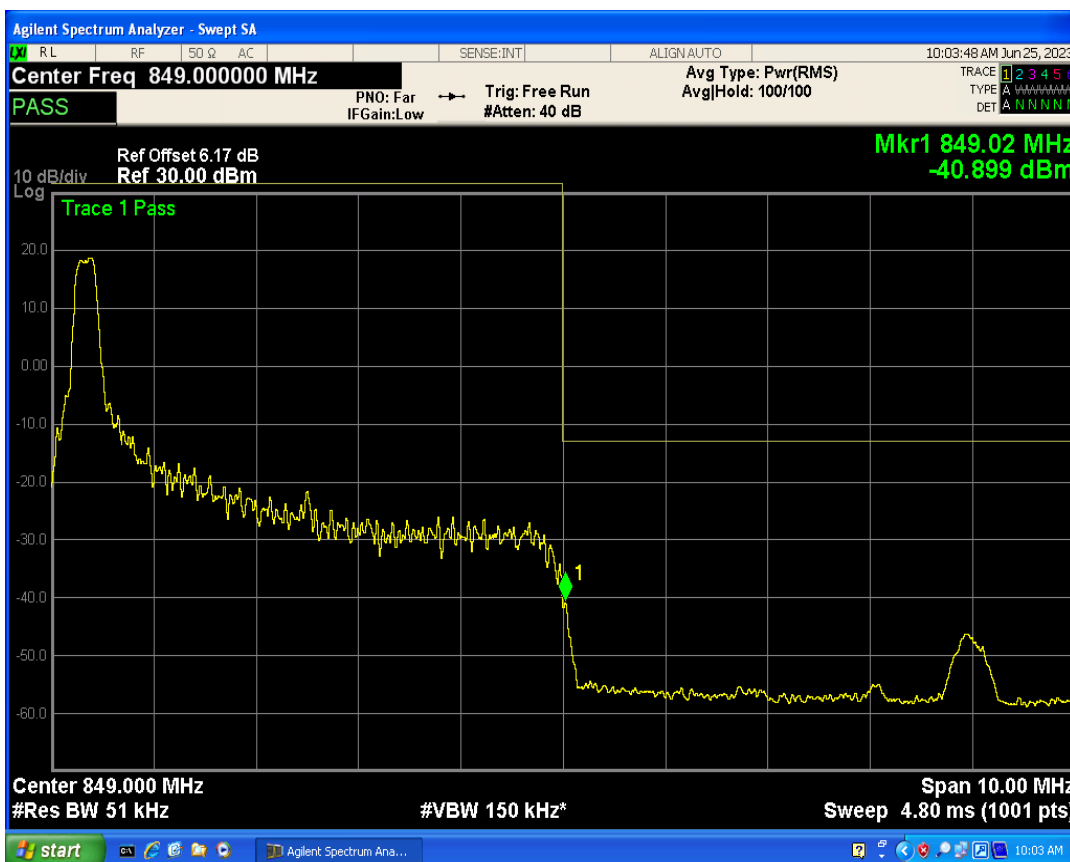

Band5 QPSK BW=5MHz Channel=20625 RB Size=1 Position=#0

Band5 QPSK BW=5MHz Channel=20625 RB Size=1 Position=#Max