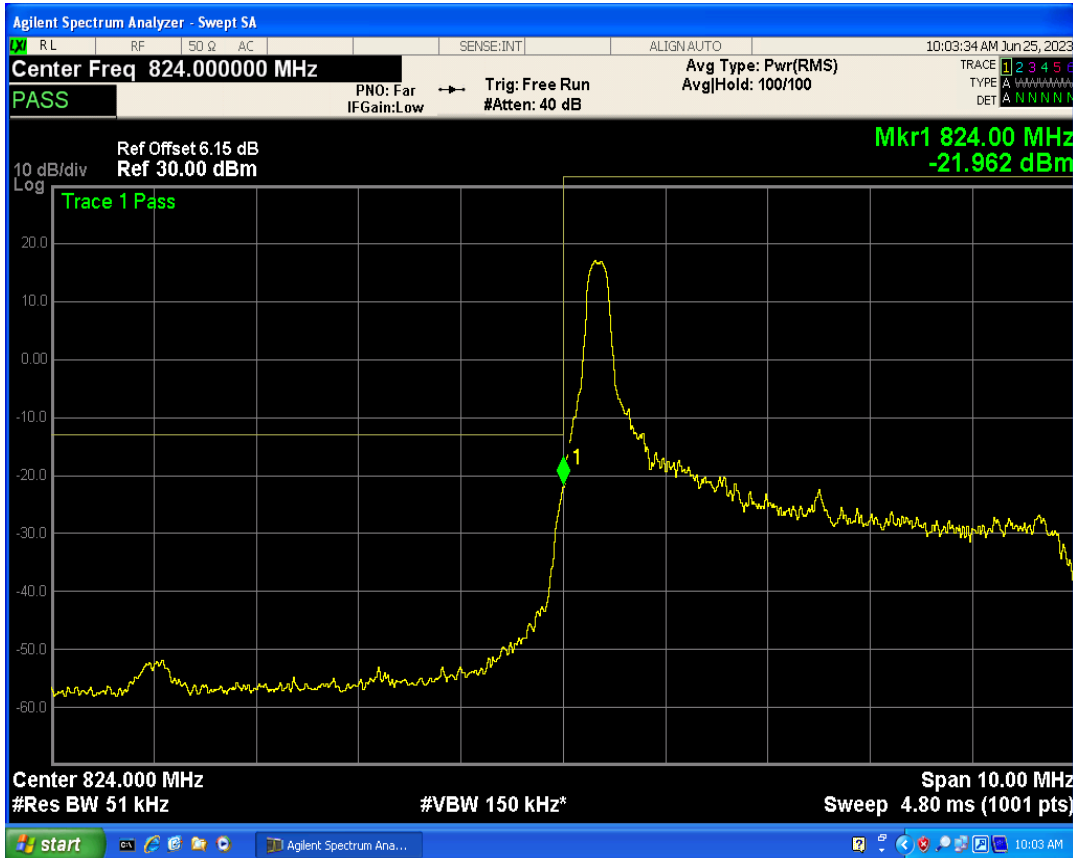

Band5 16QAM BW=5MHz Channel=20425 RB Size=1 Position=#0

Band5 16QAM BW=5MHz Channel=20425 RB Size=25 Position=#0