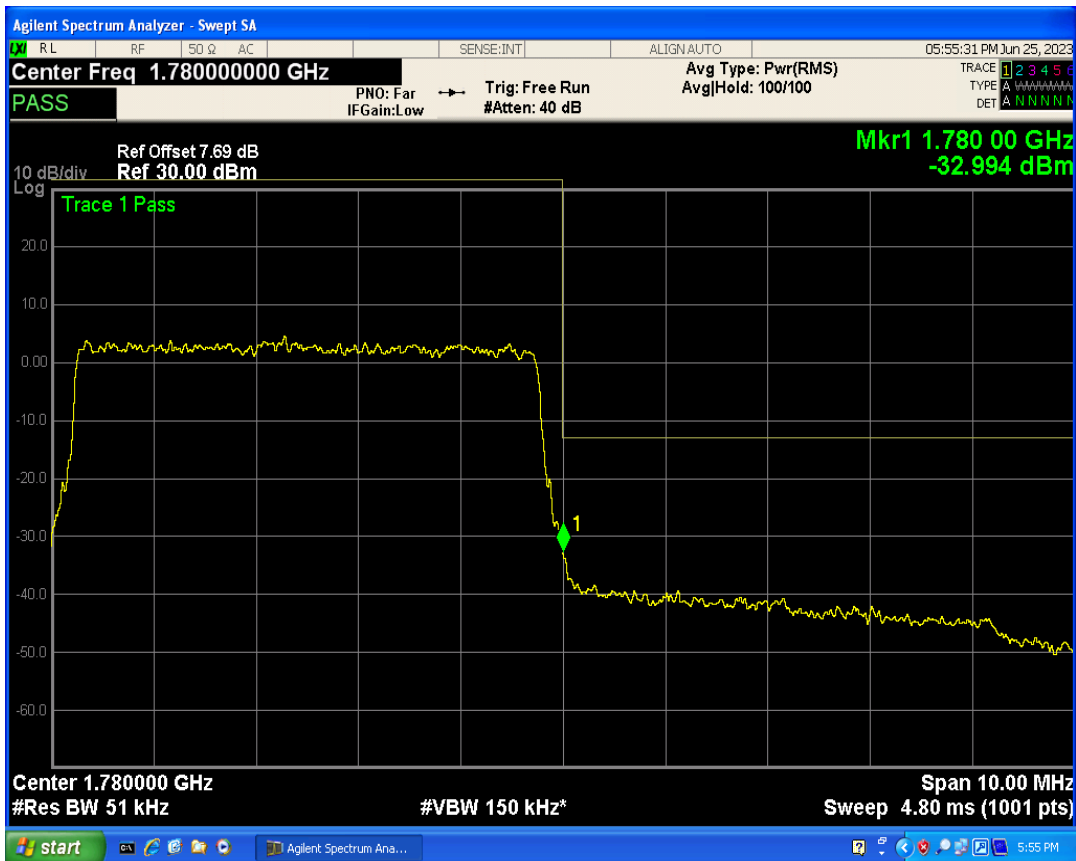

Band66 16QAM BW=5MHz Channel=132647 RB Size=25 Position=#0

Band66 QPSK BW=10MHz Channel=132022 RB Size=1 Position=#0