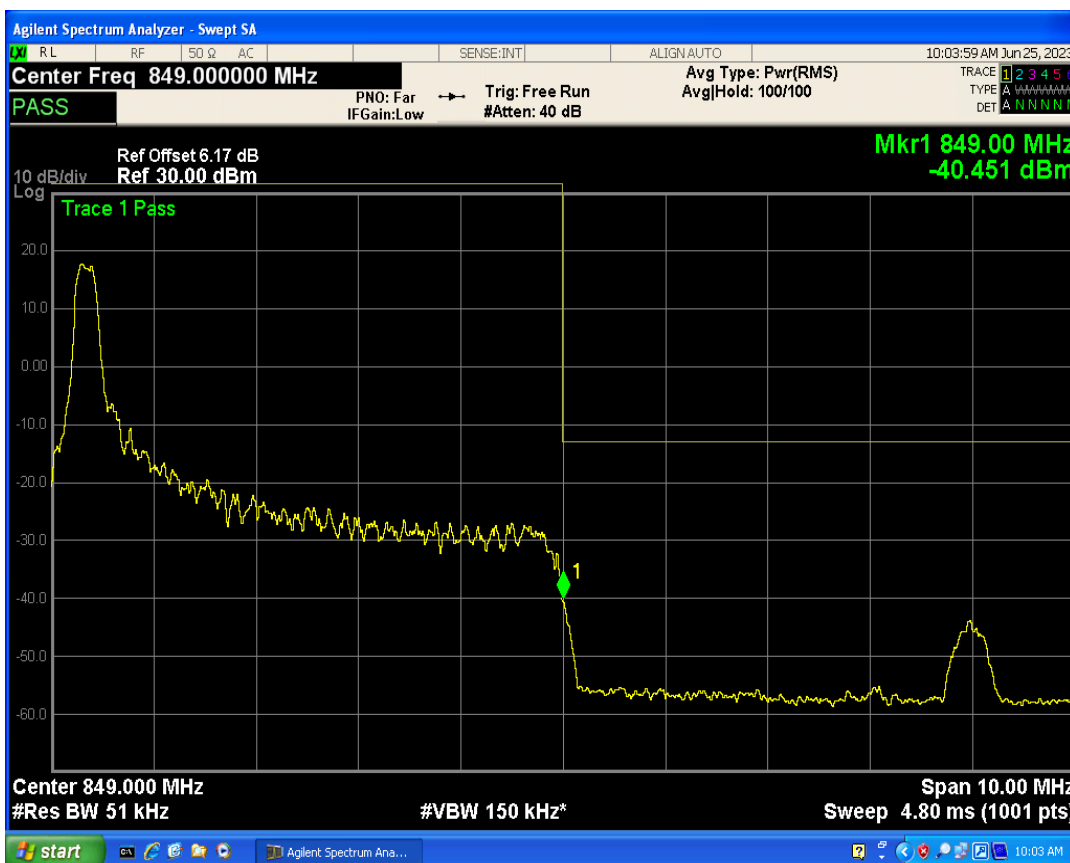

Band5 QPSK BW=5MHz Channel=20625 RB Size=1 Position=#0

Band5 QPSK BW=5MHz Channel=20625 RB Size=1 Position=#Max

Band5 QPSK BW=5MHz Channel=20625 RB Size=25 Position=#0

Band5 16QAM BW=5MHz Channel=20625 RB Size=1 Position=#0