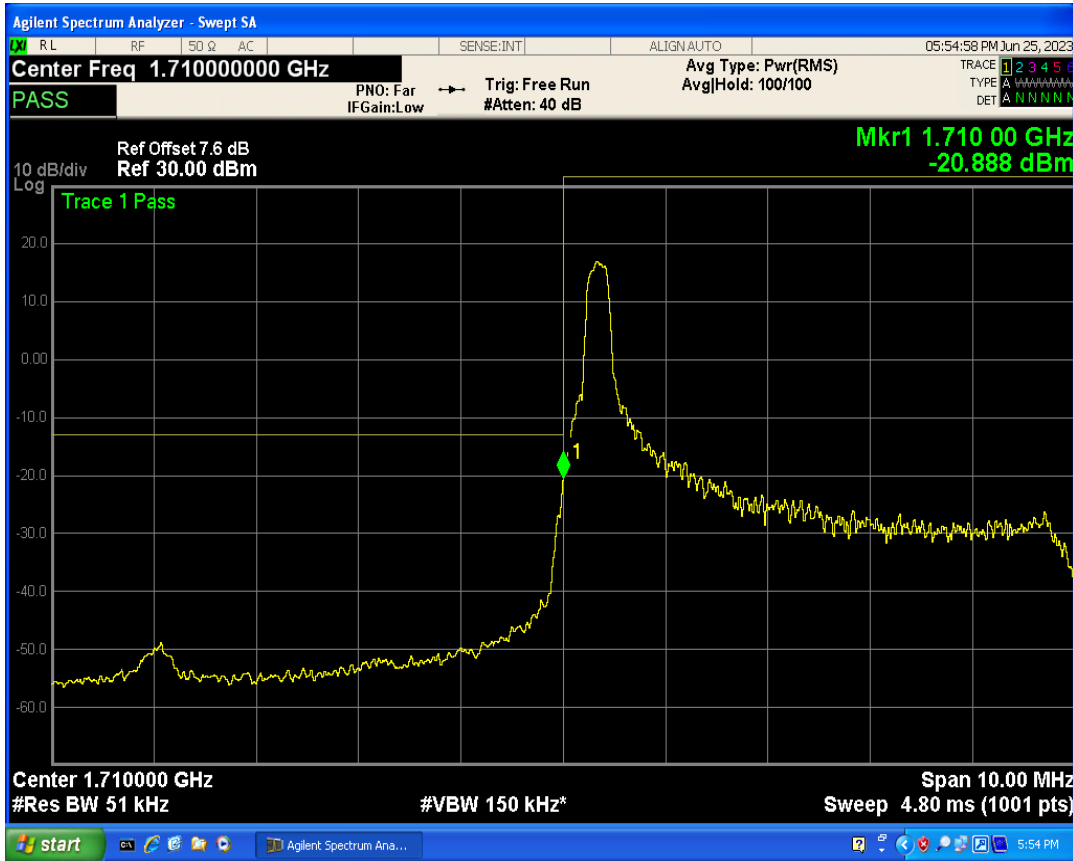

Band66 16QAM BW=5MHz Channel=131997 RB Size=1 Position=#0

Band66 16QAM BW=5MHz Channel=131997 RB Size=1 Position=#Max