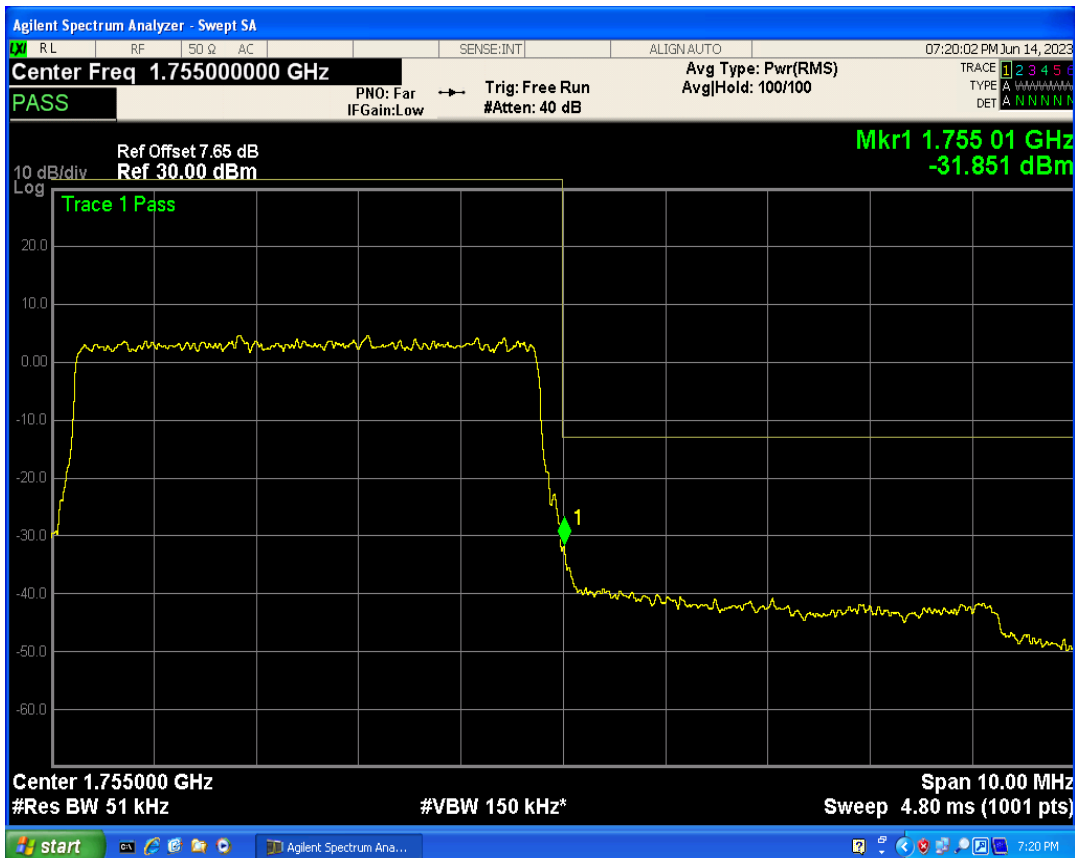

Band4 QPSK BW=5MHz Channel=20375 RB Size=25 Position=#0

Band4 16QAM BW=5MHz Channel=20375 RB Size=1 Position=#Max