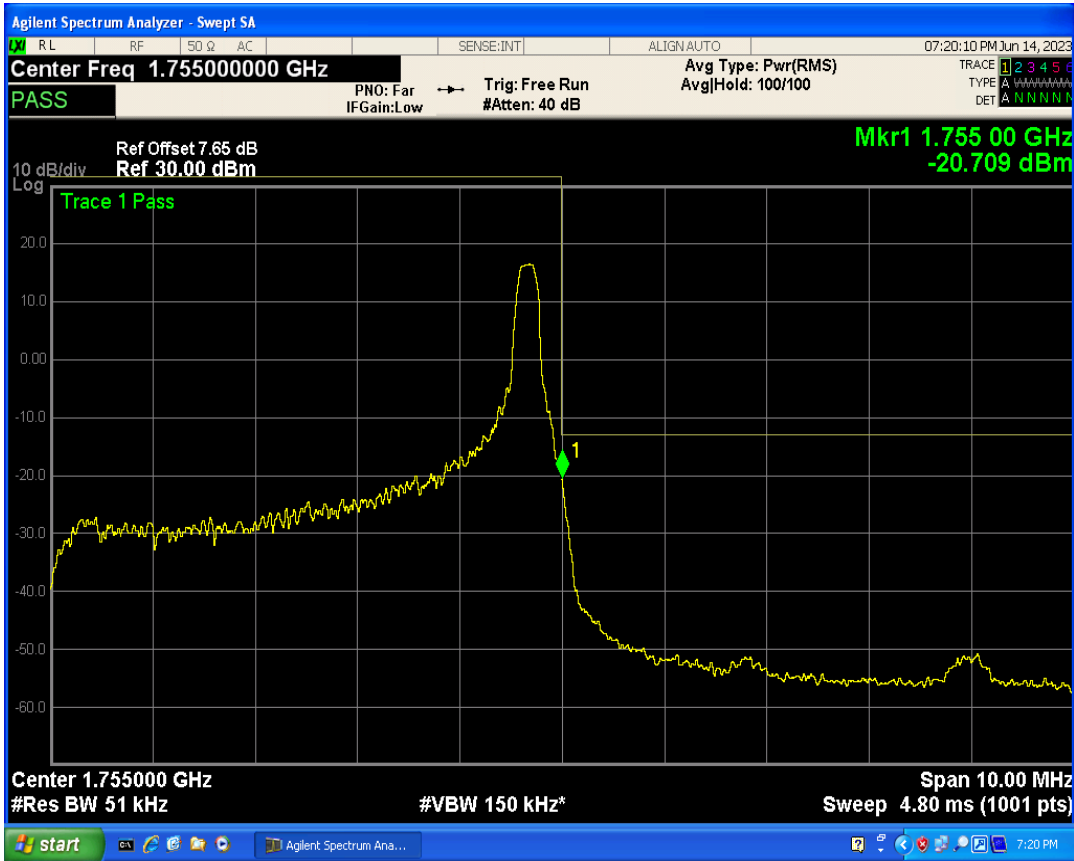

Band4 QPSK BW=5MHz Channel=20375 RB Size=1 Position=#0

Band4 QPSK BW=5MHz Channel=20375 RB Size=1 Position=#Max

Band4 QPSK BW=5MHz Channel=20375 RB Size=25 Position=#0

Band4 16QAM BW=5MHz Channel=20375 RB Size=1 Position=#Max