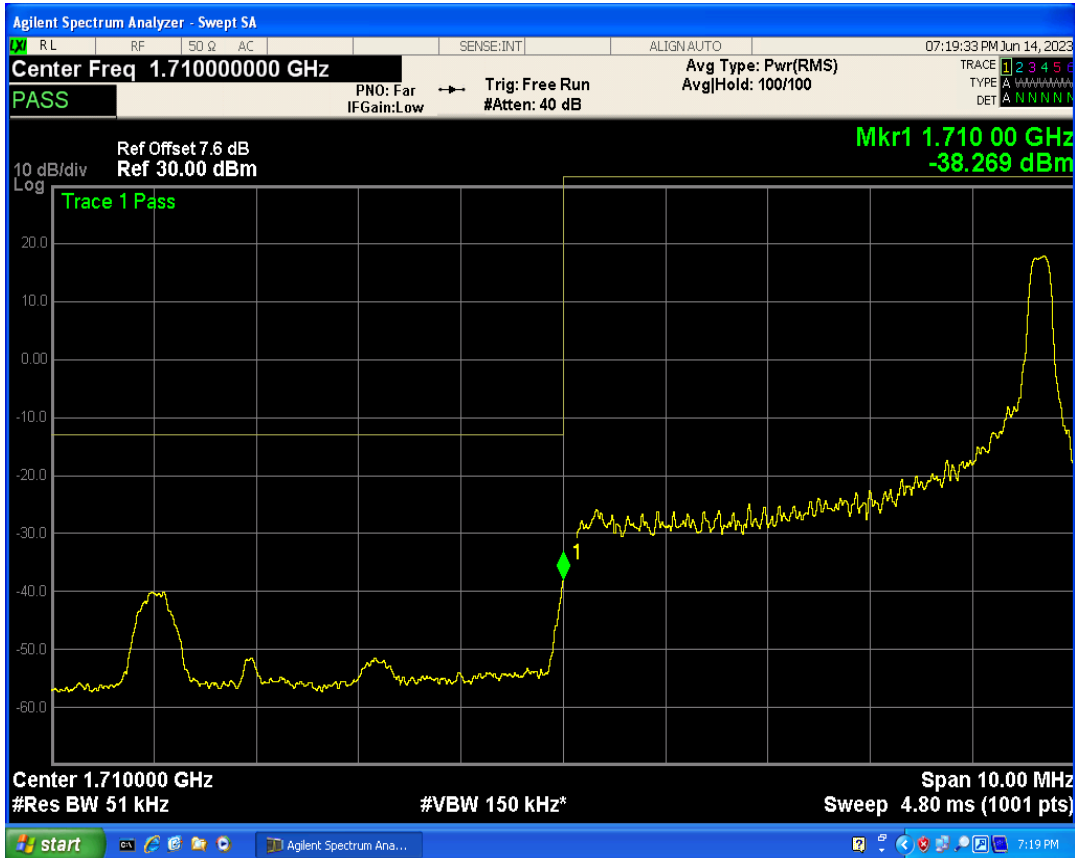

Band4 16QAM BW=3MHz Channel=20385 RB Size=1 Position=#Max

Band4 16QAM BW=3MHz Channel=20385 RB Size=15 Position=#0

Band4 QPSK BW=5MHz Channel=19975 RB Size=1 Position=#0

Band4 QPSK BW=5MHz Channel=19975 RB Size=1 Position=#Max

Band4 16QAM BW=5MHz Channel=19975 RB Size=1 Position=#0

Band4 QPSK BW=5MHz Channel=19975 RB Size=25 Position=#0

Band4 16QAM BW=5MHz Channel=19975 RB Size=1 Position=#Max

Band4 16QAM BW=5MHz Channel=19975 RB Size=25 Position=#0