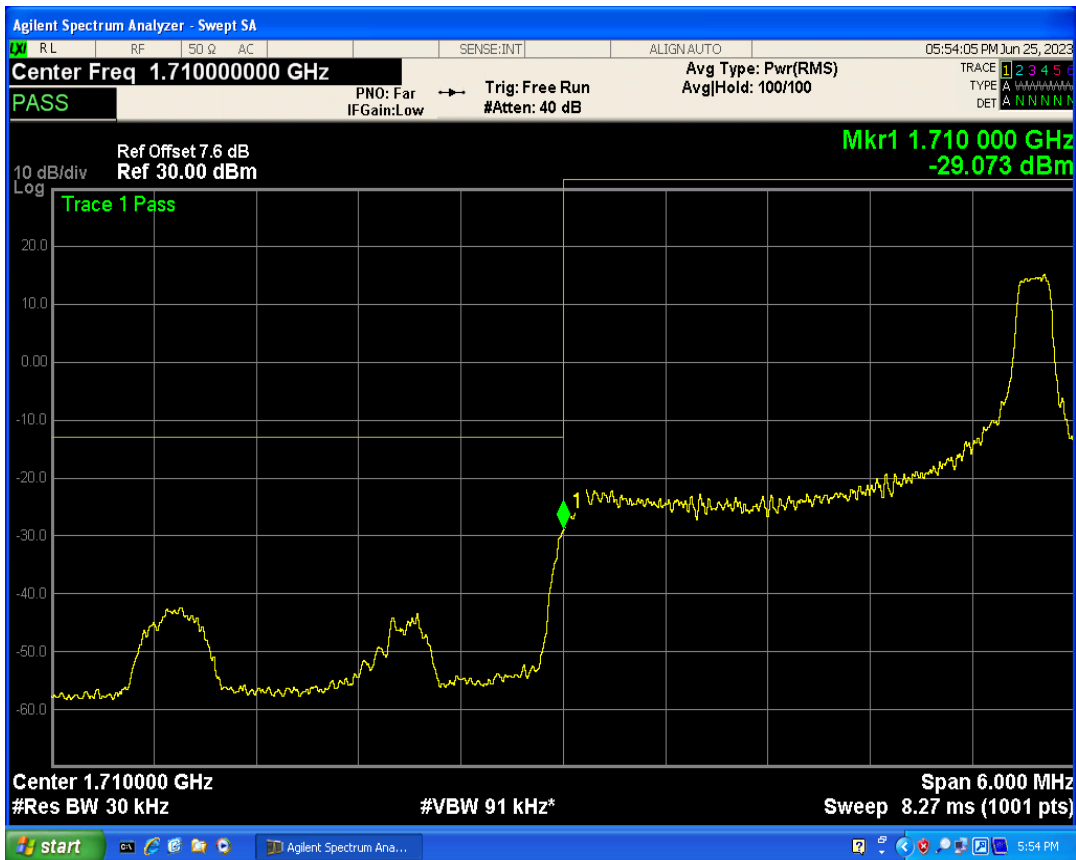

Band66 16QAM BW=3MHz Channel=131987 RB Size=1 Position=#Max

Band66 16QAM BW=3MHz Channel=131987 RB Size=15 Position=#0