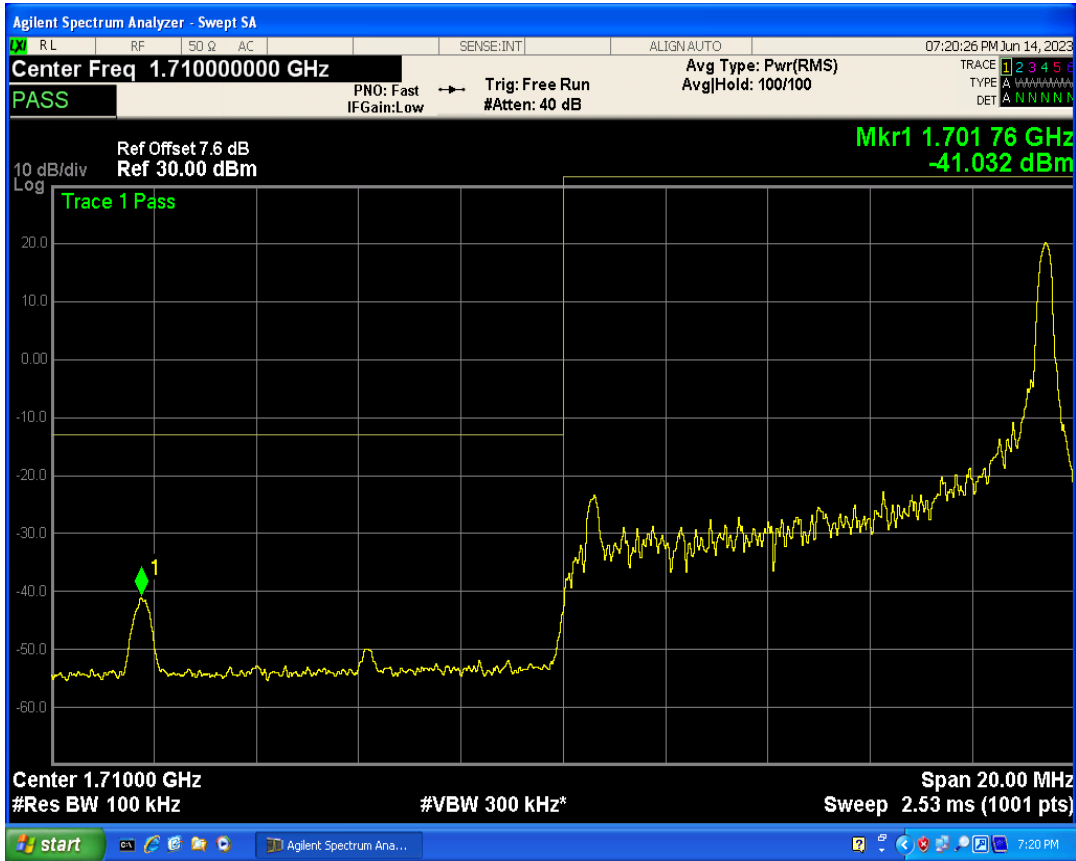

Band4 16QAM BW=5MHz Channel=20375 RB Size=1 Position=#0

Band4 16QAM BW=5MHz Channel=20375 RB Size=25 Position=#0

Band4 QPSK BW=10MHz Channel=20000 RB Size=1 Position=#0

Band4 QPSK BW=10MHz Channel=20000 RB Size=1 Position=#Max

Band4 QPSK BW=10MHz Channel=20000 RB Size=50 Position=#0

Band4 16QAM BW=10MHz Channel=20000 RB Size=1 Position=#0

Band4 16QAM BW=10MHz Channel=20000 RB Size=1 Position=#Max

Band4 16QAM BW=10MHz Channel=20000 RB Size=50 Position=#0