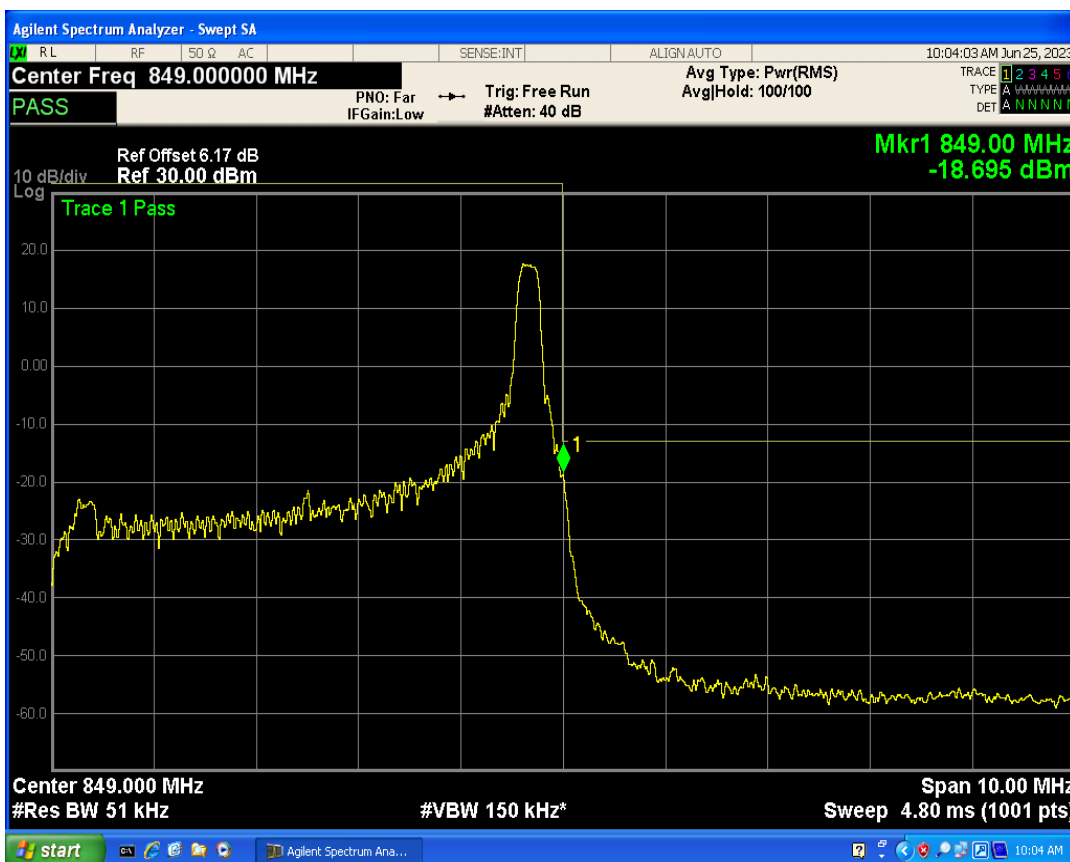

Band5 16QAM BW=5MHz Channel=20625 RB Size=1 Position=#Max

Band5 16QAM BW=5MHz Channel=20625 RB Size=25 Position=#0