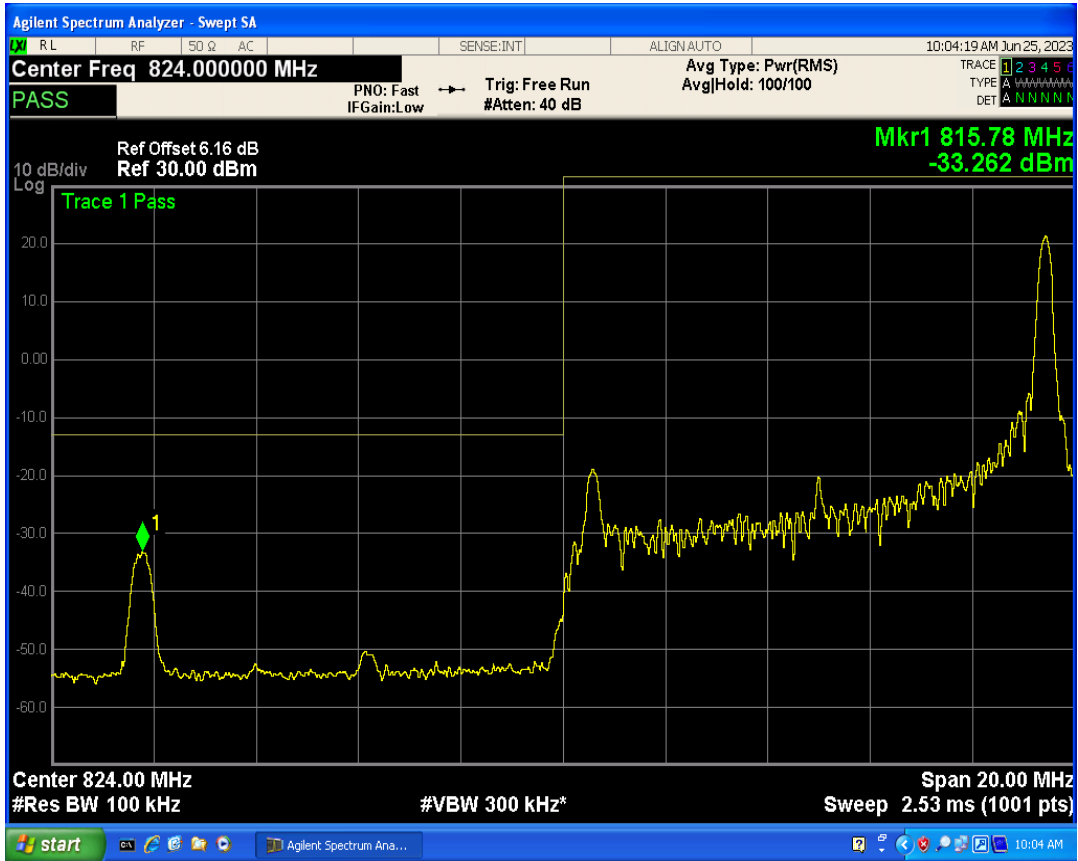

Band5 16QAM BW=5MHz Channel=20625 RB Size=1 Position=#Max

Band5 16QAM BW=5MHz Channel=20625 RB Size=25 Position=#0

Band5 QPSK BW=10MHz Channel=20450 RB Size=1 Position=#0

Band5 QPSK BW=10MHz Channel=20450 RB Size=1 Position=#Max