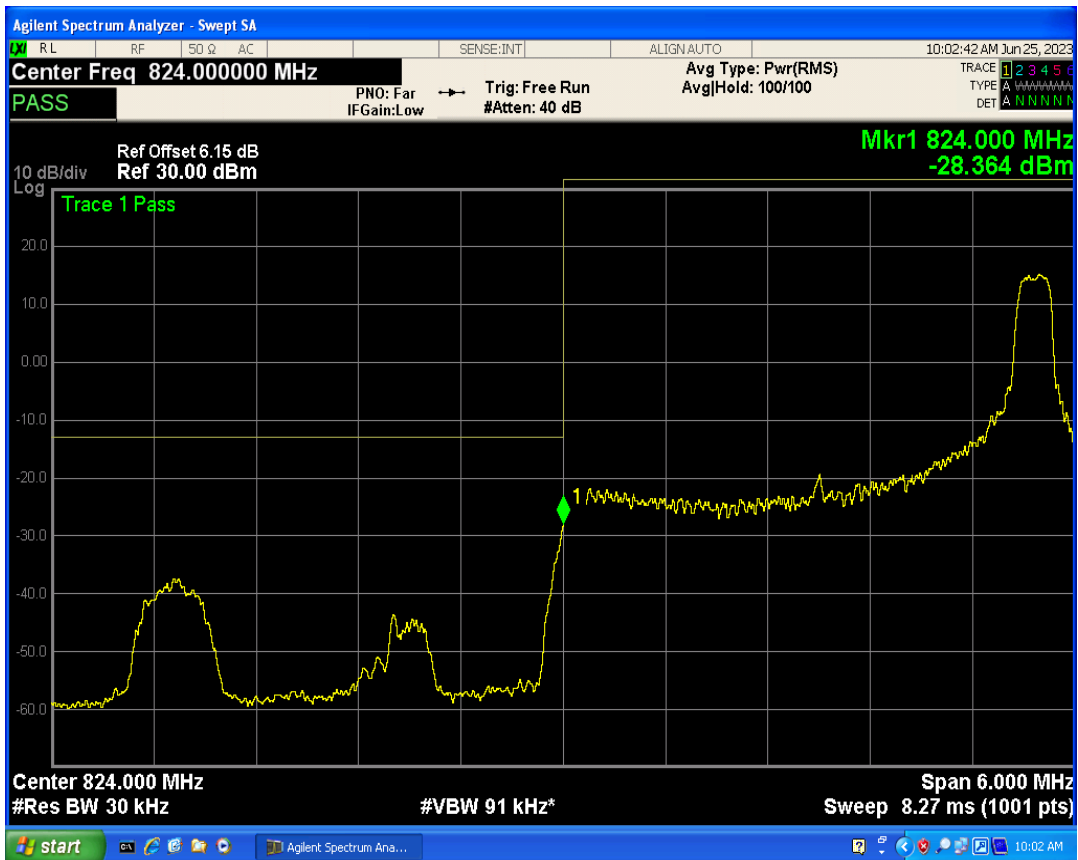

Band5 16QAM BW=3MHz Channel=20415 RB Size=1 Position=#Max

Band5 16QAM BW=3MHz Channel=20415 RB Size=15 Position=#0