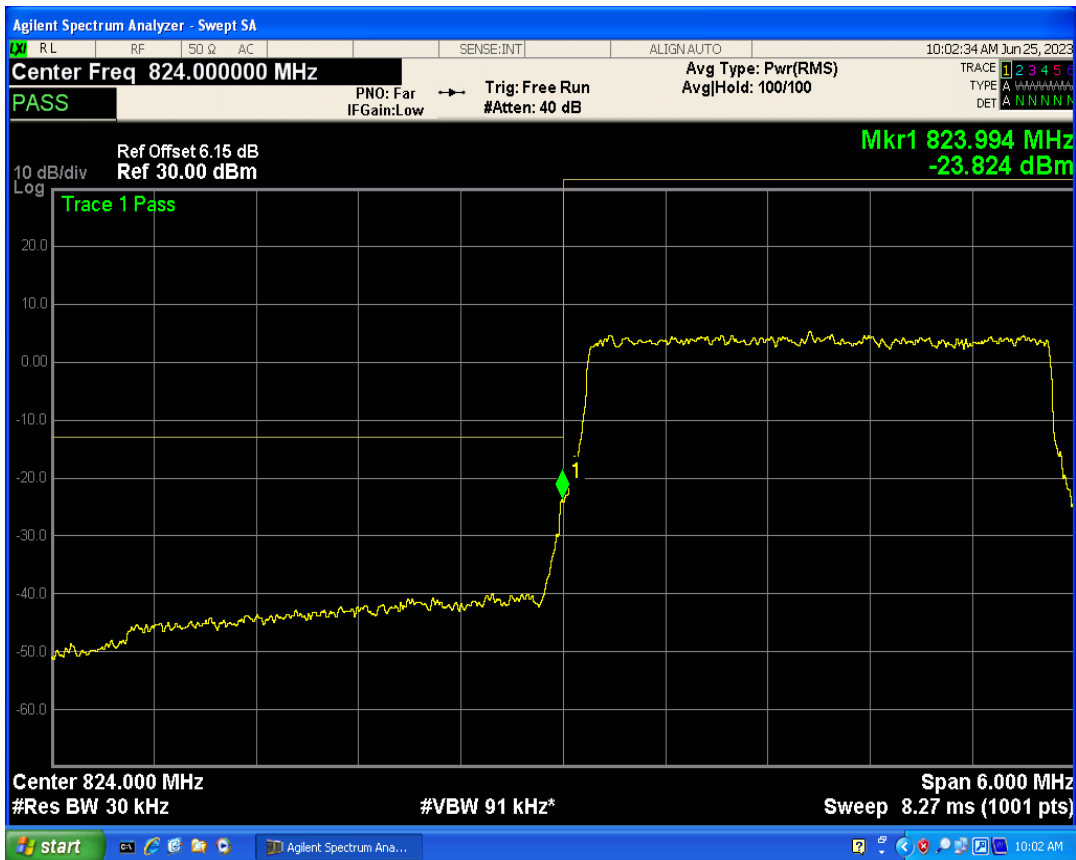

Band5 QPSK BW=3MHz Channel=20415 RB Size=15 Position=#0

Band5 16QAM BW=3MHz Channel=20415 RB Size=1 Position=#0