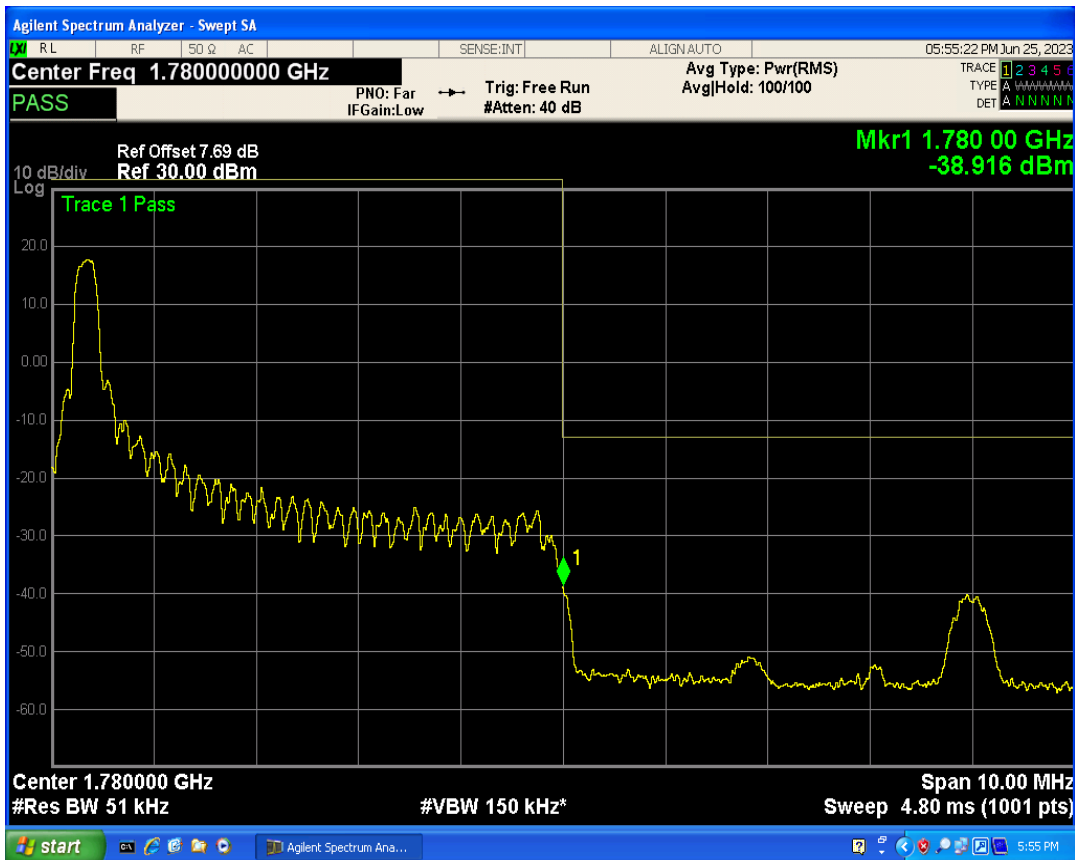

Band66 16QAM BW=5MHz Channel=132647 RB Size=1 Position=#0

Band66 16QAM BW=5MHz Channel=132647 RB Size=25 Position=#0