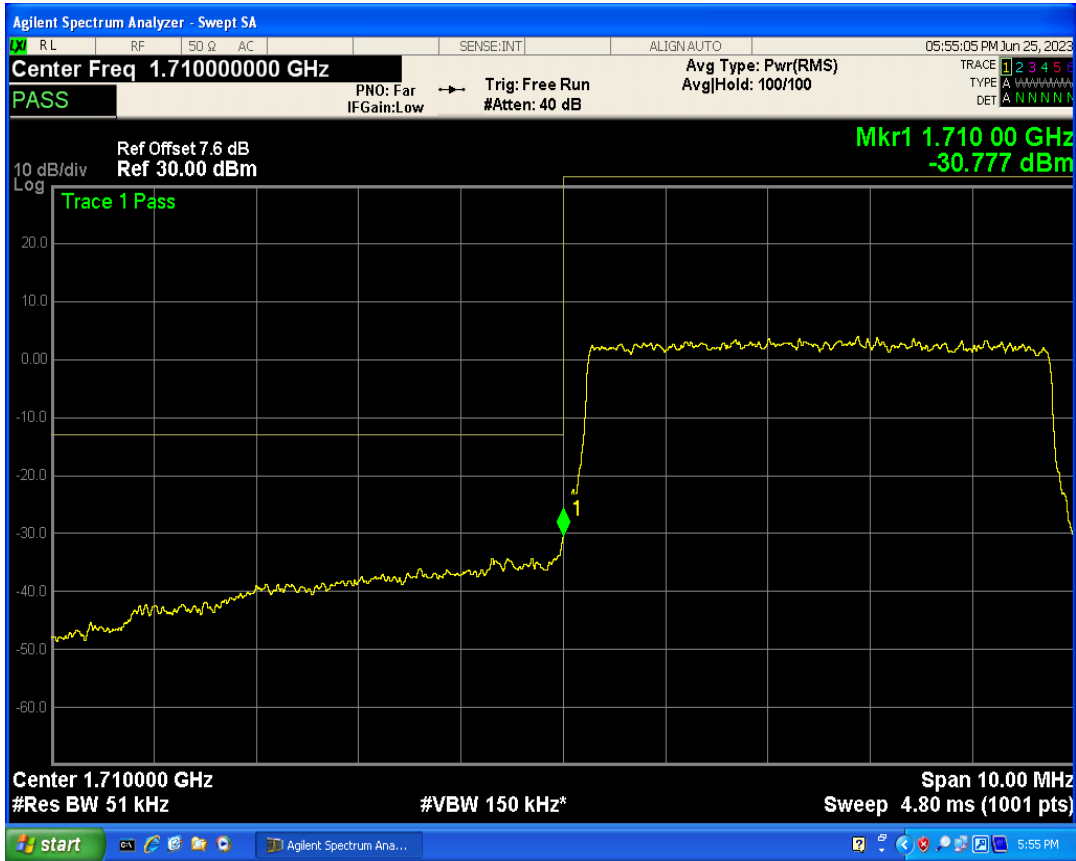

Band66 QPSK BW=5MHz Channel=131997 RB Size=25 Position=#0

Band66 16QAM BW=5MHz Channel=131997 RB Size=1 Position=#0

Band66 16QAM BW=5MHz Channel=131997 RB Size=1 Position=#Max

Band66 16QAM BW=5MHz Channel=131997 RB Size=25 Position=#0