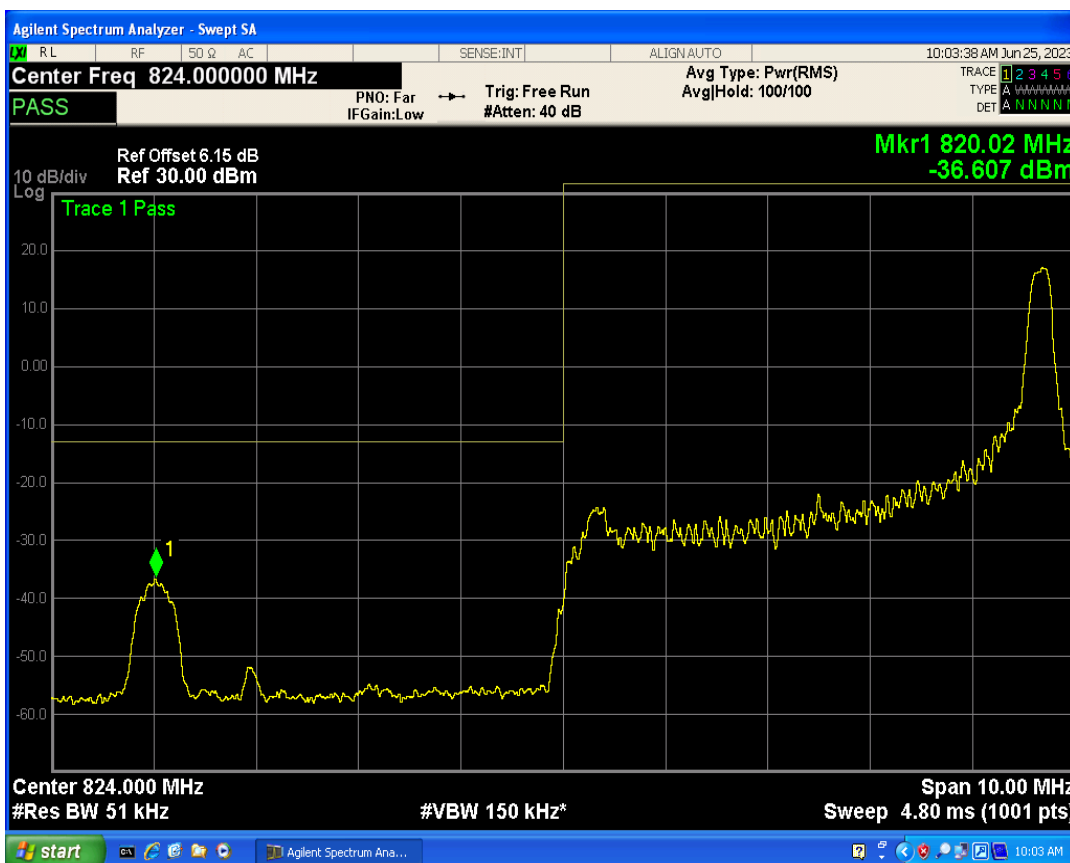

Band5 QPSK BW=5MHz Channel=20425 RB Size=25 Position=#0

Band5 16QAM BW=5MHz Channel=20425 RB Size=1 Position=#0

Band5 16QAM BW=5MHz Channel=20425 RB Size=25 Position=#0

Band5 16QAM BW=5MHz Channel=20425 RB Size=1 Position=#Max