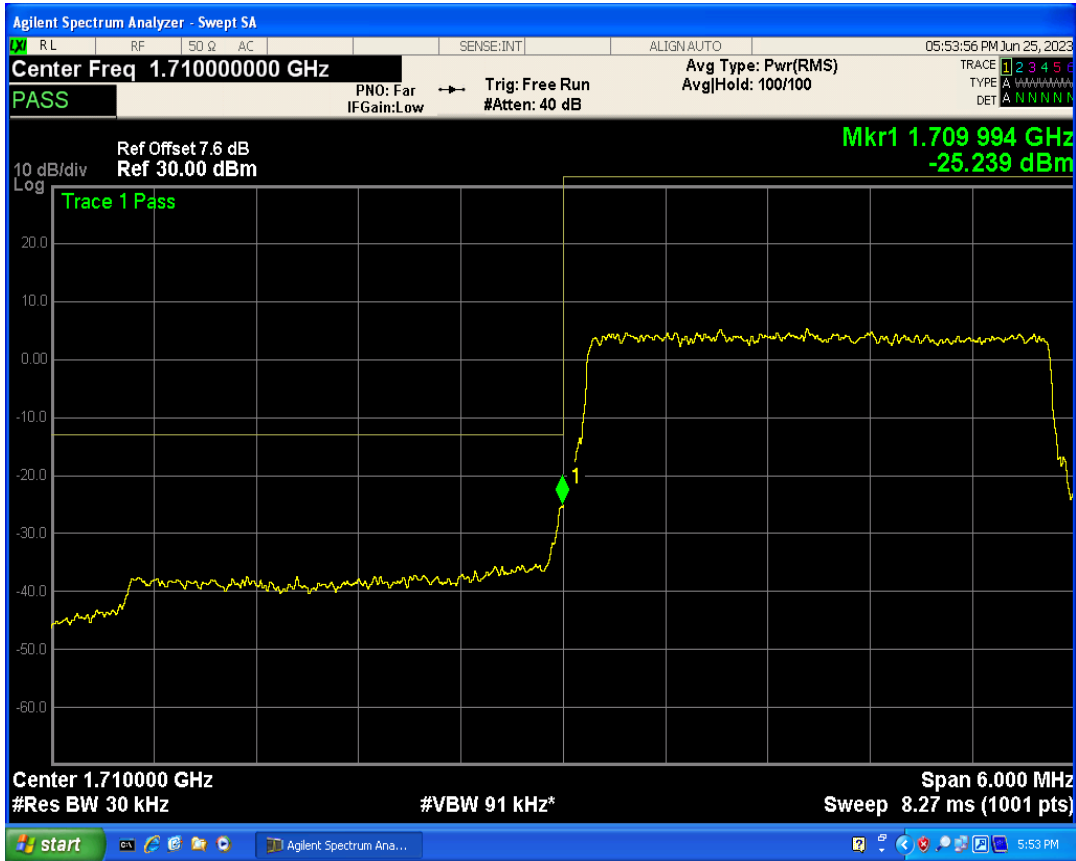

Band66 16QAM BW=1.4MHz Channel=132665 RB Size=1 Position=#Max

Band66 16QAM BW=1.4MHz Channel=132665 RB Size=6 Position=#0

Band66 QPSK BW=3MHz Channel=131987 RB Size=1 Position=#0

Band66 QPSK BW=3MHz Channel=131987 RB Size=15 Position=#0