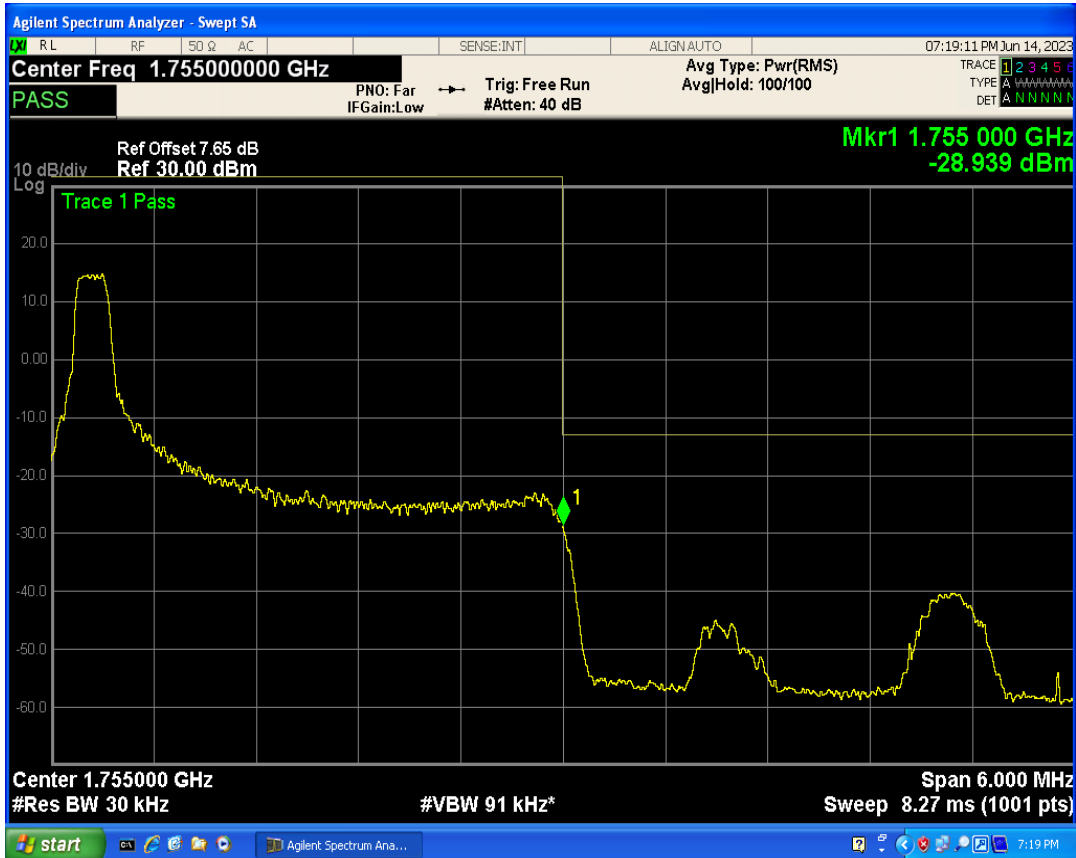

Band4 QPSK BW=3MHz Channel=20385 RB Size=1 Position=#0

Band4 QPSK BW=3MHz Channel=20385 RB Size=1 Position=#Max

Band4 QPSK BW=3MHz Channel=20385 RB Size=15 Position=#0

Band4 16QAM BW=3MHz Channel=20385 RB Size=1 Position=#0