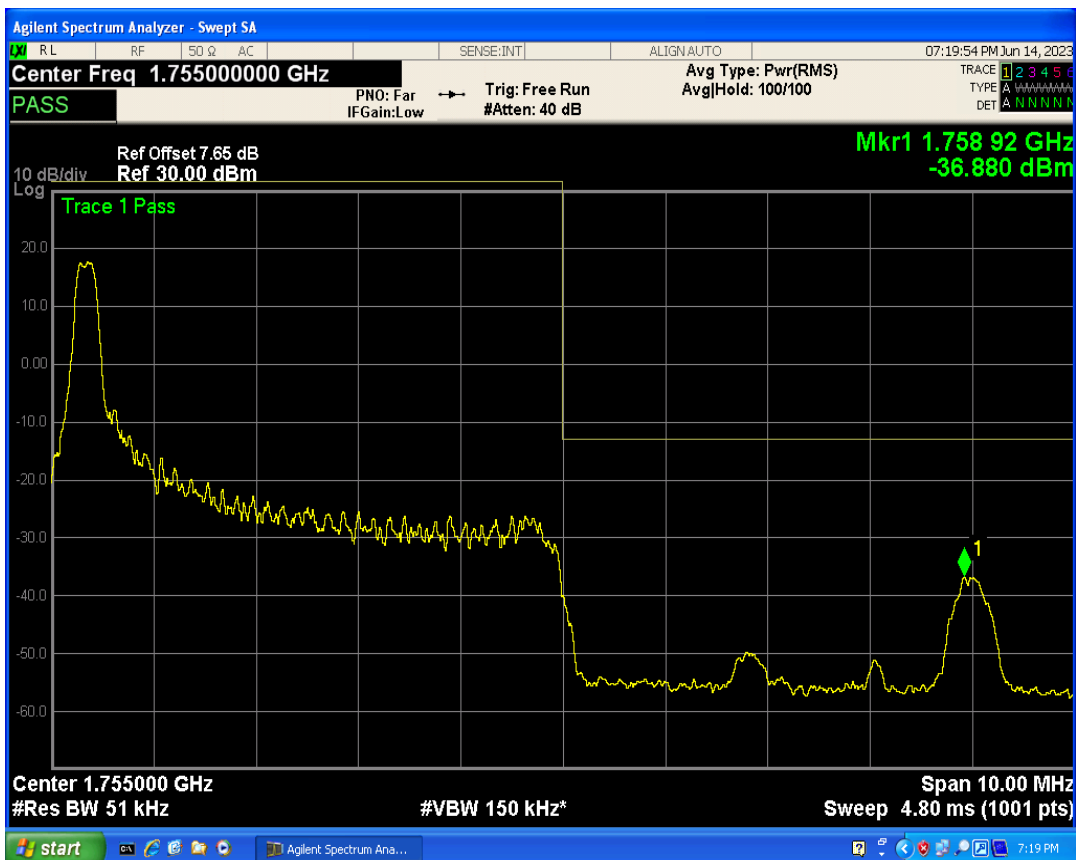

Band4 QPSK BW=5MHz Channel=20375 RB Size=1 Position=#0

Band4 QPSK BW=5MHz Channel=20375 RB Size=1 Position=#Max