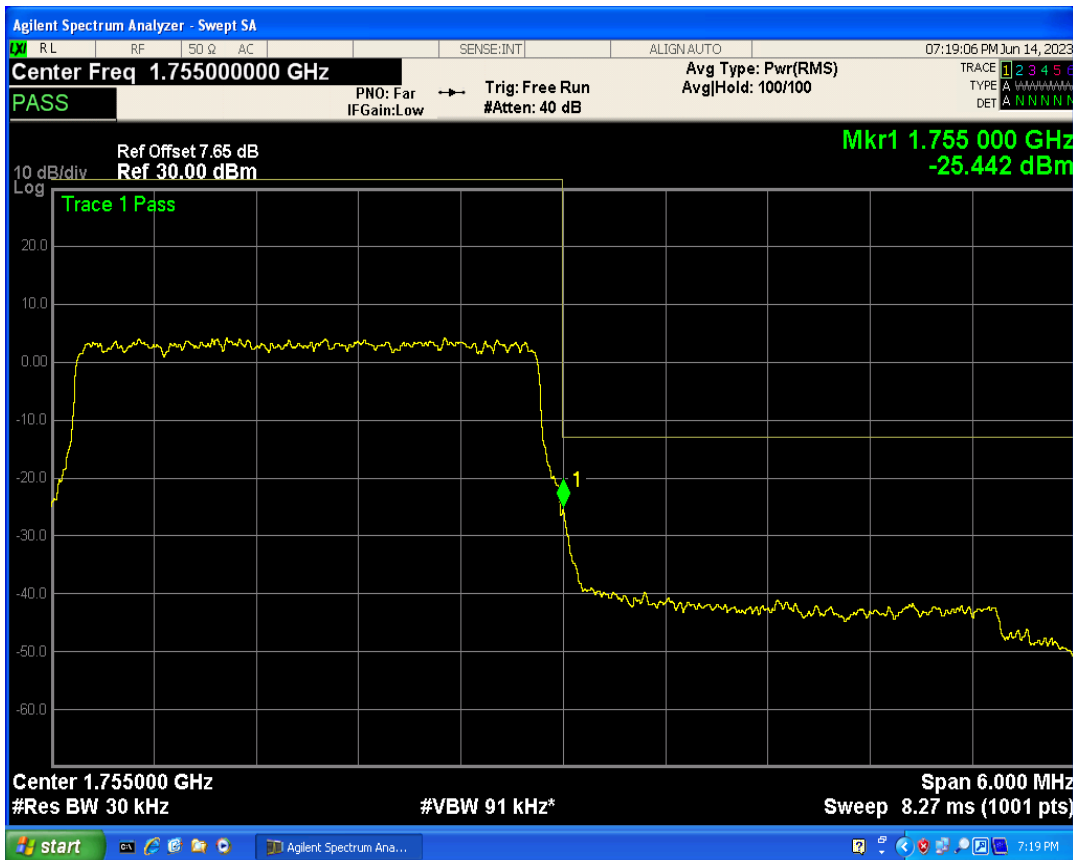

Band4 QPSK BW=3MHz Channel=20385 RB Size=1 Position=#0

Band4 QPSK BW=3MHz Channel=20385 RB Size=1 Position=#Max

Band4 QPSK BW=3MHz Channel=20385 RB Size=15 Position=#0

Band4 16QAM BW=3MHz Channel=20385 RB Size=1 Position=#0