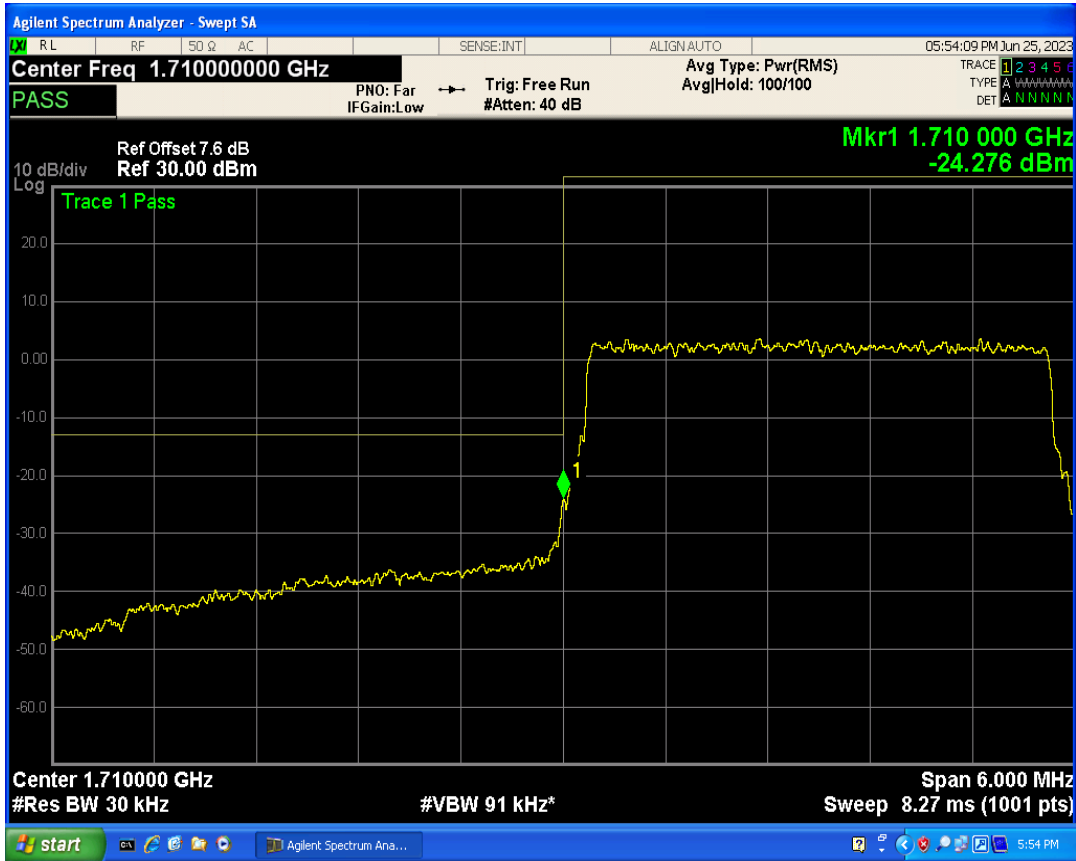

Band66 QPSK BW=3MHz Channel=131987 RB Size=1 Position=#Max

Band66 16QAM BW=3MHz Channel=131987 RB Size=1 Position=#0

Band66 16QAM BW=3MHz Channel=131987 RB Size=1 Position=#Max

Band66 16QAM BW=3MHz Channel=131987 RB Size=15 Position=#0