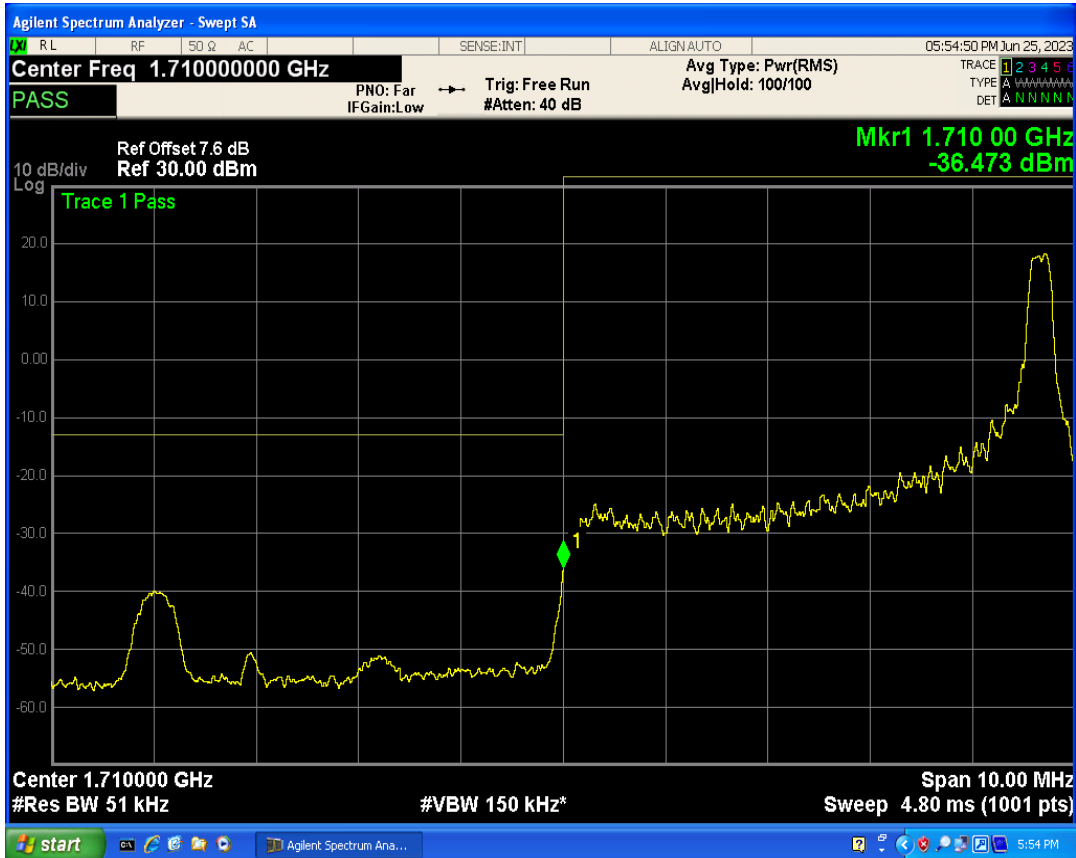

Band66 16QAM BW=3MHz Channel=132657 RB Size=1 Position=#Max

Band66 16QAM BW=3MHz Channel=132657 RB Size=15 Position=#0

Band66 QPSK BW=5MHz Channel=131997 RB Size=1 Position=#0

Band66 QPSK BW=5MHz Channel=131997 RB Size=1 Position=#Max