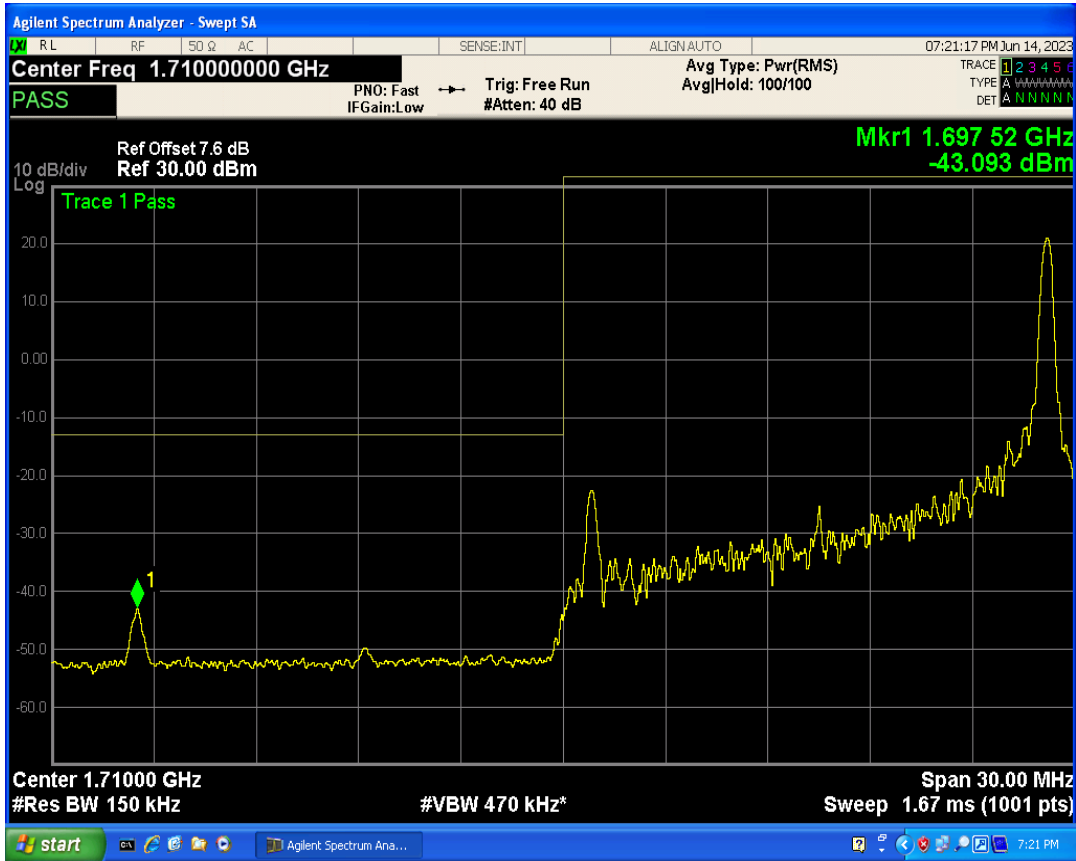

Band4 16QAM BW=10MHz Channel=20350 RB Size=1 Position=#Max

Band4 16QAM BW=10MHz Channel=20350 RB Size=50 Position=#0

Band4 QPSK BW=15MHz Channel=20025 RB Size=1 Position=#0

Band4 QPSK BW=15MHz Channel=20025 RB Size=1 Position=#Max

Band4 16QAM BW=15MHz Channel=20025 RB Size=1 Position=#0

Band4 QPSK BW=15MHz Channel=20025 RB Size=75 Position=#0

Band4 16QAM BW=15MHz Channel=20025 RB Size=1 Position=#Max

Band4 16QAM BW=15MHz Channel=20025 RB Size=75 Position=#0