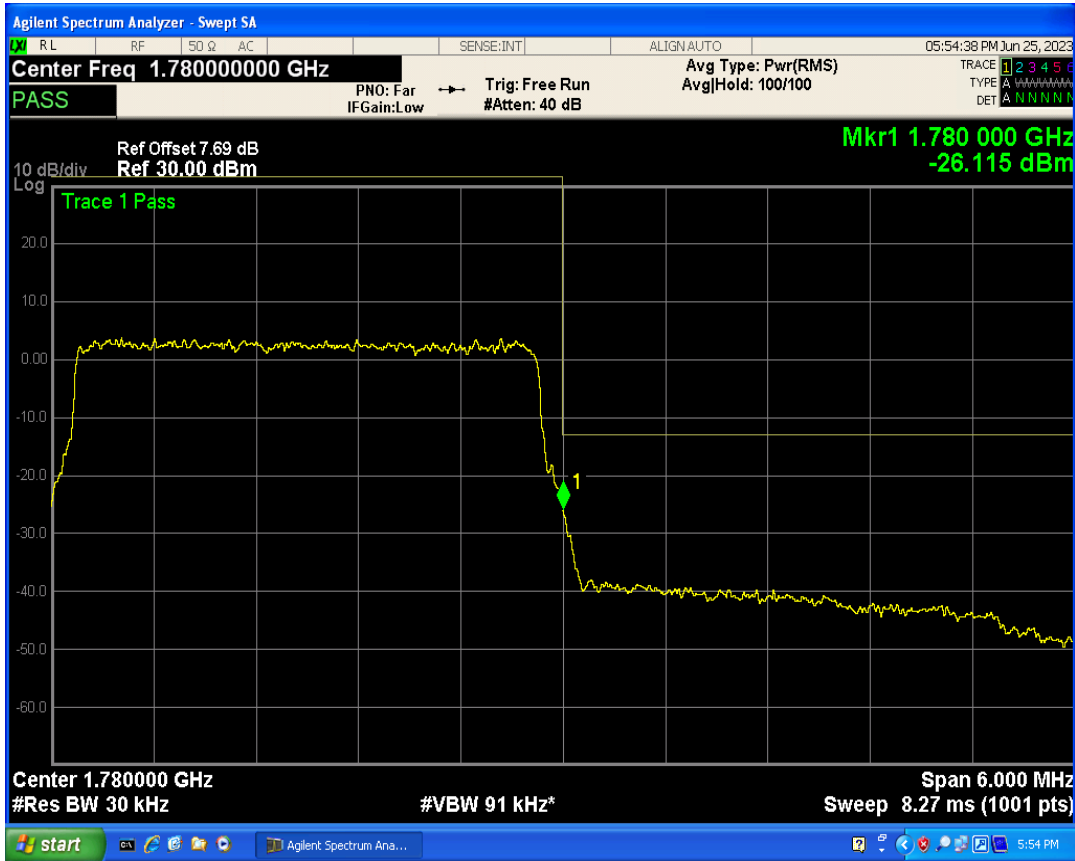

Band66 16QAM BW=3MHz Channel=132657 RB Size=15 Position=#0

Band66 QPSK BW=5MHz Channel=131997 RB Size=1 Position=#0