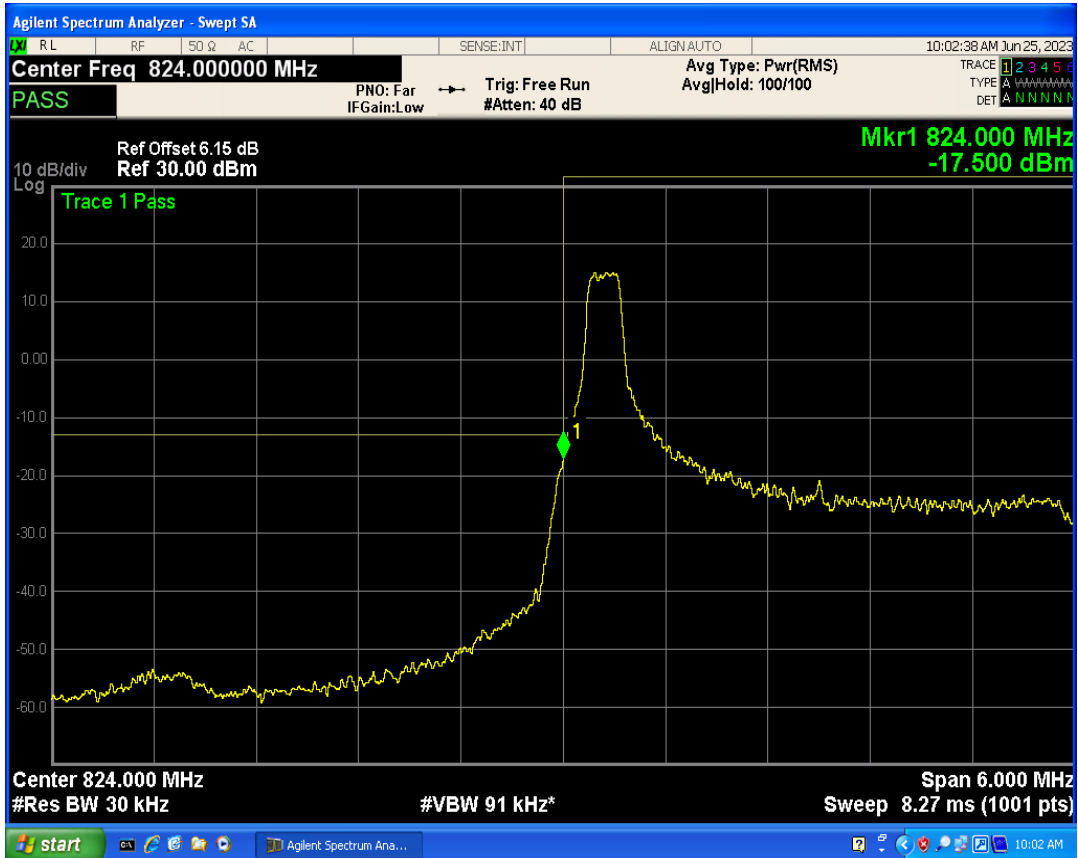

Band5 16QAM BW=3MHz Channel=20415 RB Size=1 Position=#0

Band5 16QAM BW=3MHz Channel=20415 RB Size=1 Position=#Max