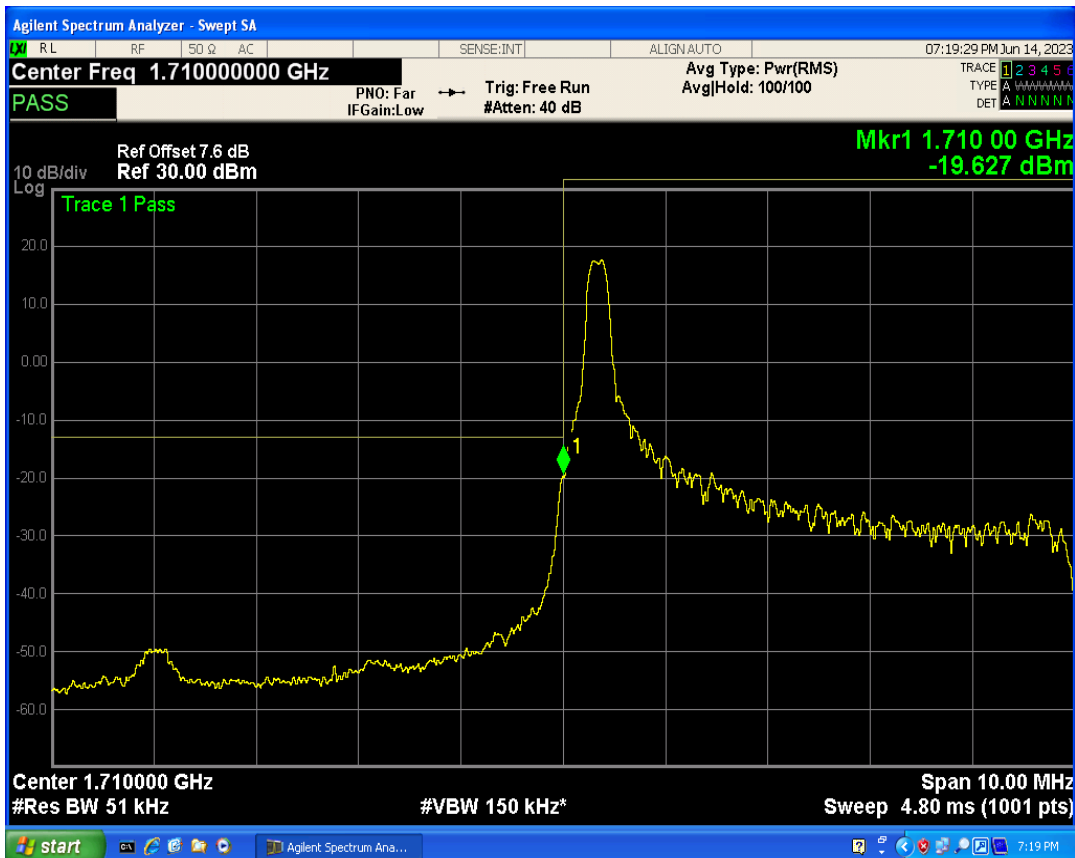

Band4 QPSK BW=5MHz Channel=19975 RB Size=1 Position=#0

Band4 QPSK BW=5MHz Channel=19975 RB Size=1 Position=#Max