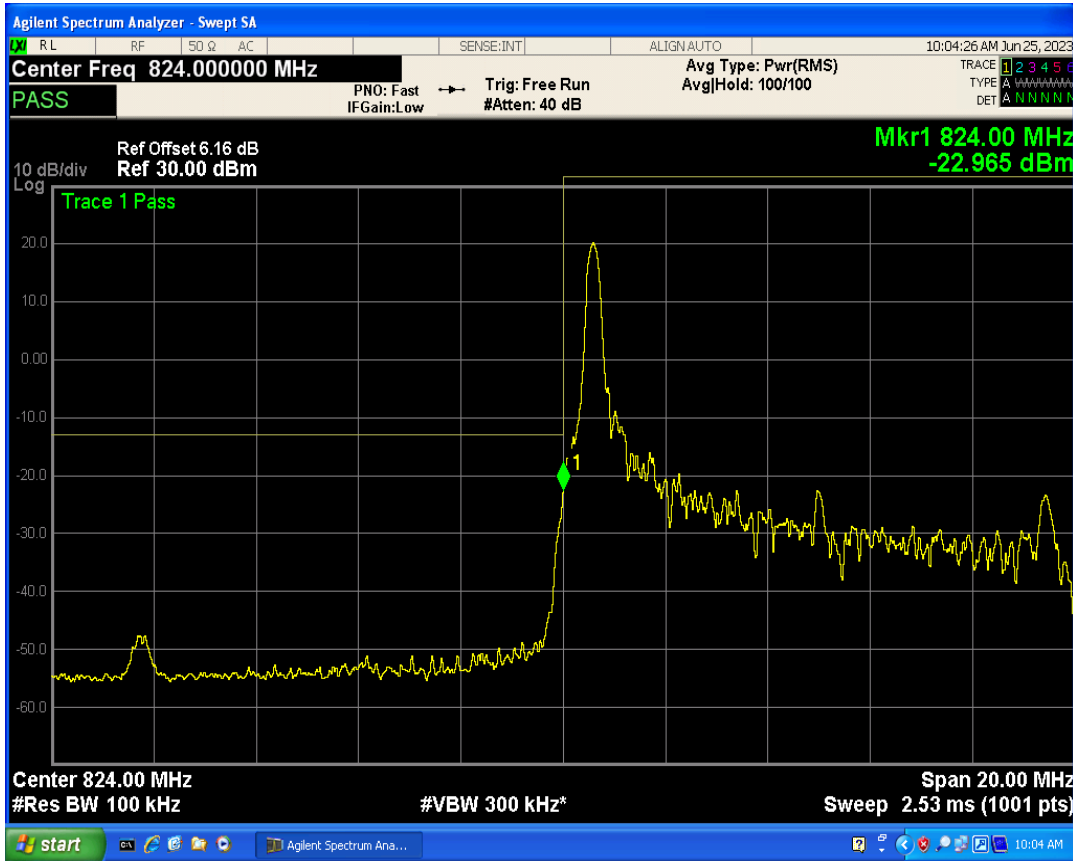

Band5 16QAM BW=10MHz Channel=20450 RB Size=1 Position=#0

Band5 16QAM BW=10MHz Channel=20450 RB Size=1 Position=#Max