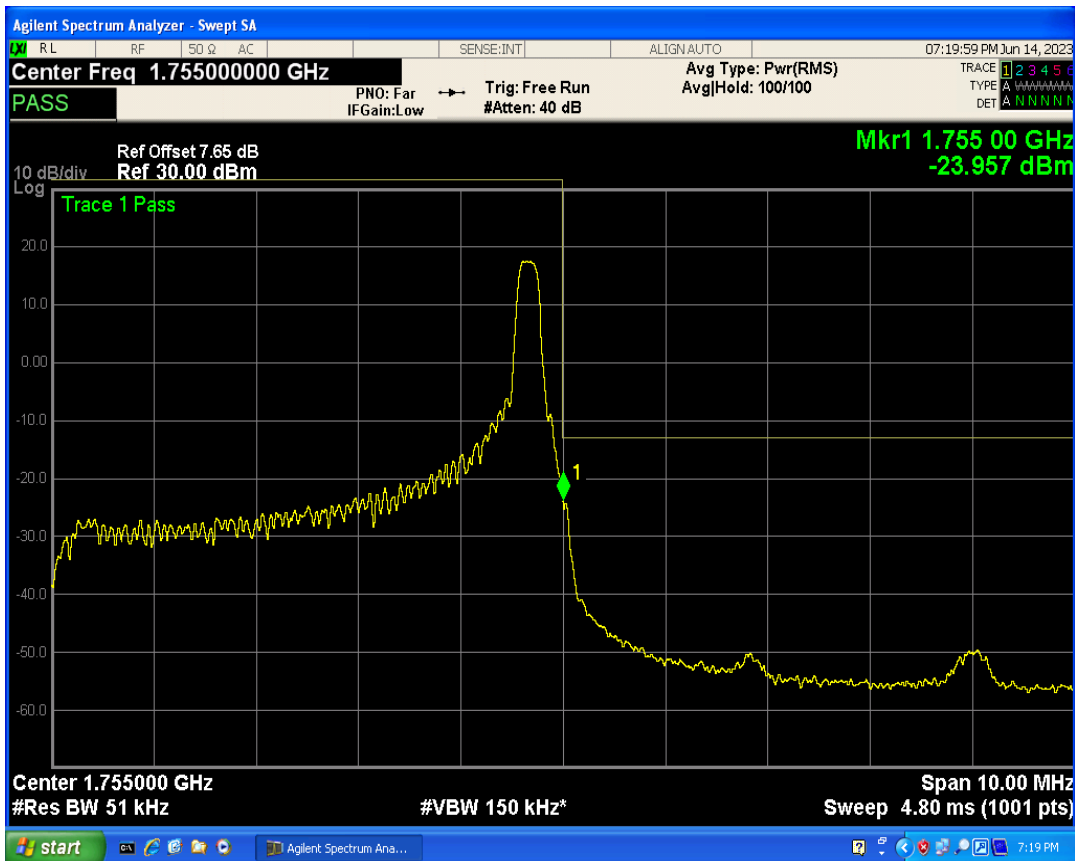

Band4 QPSK BW=5MHz Channel=20375 RB Size=1 Position=#Max

Band4 QPSK BW=5MHz Channel=20375 RB Size=25 Position=#0