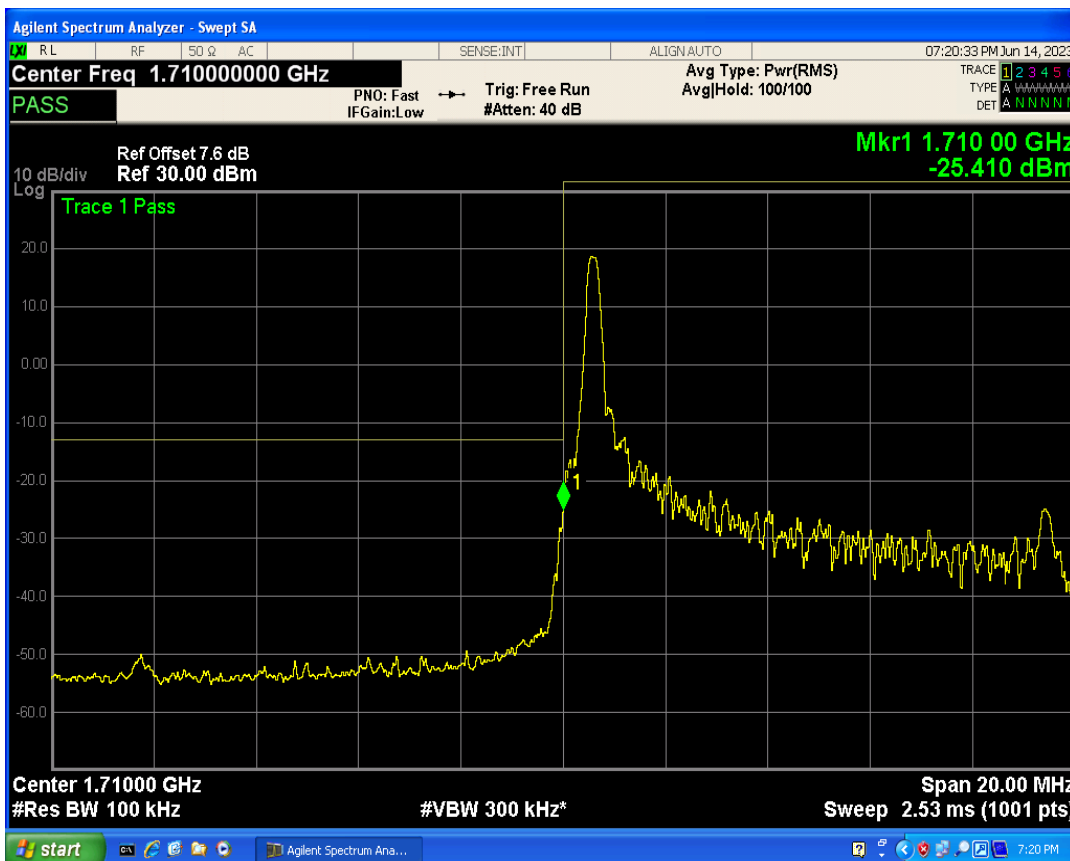

Band4 16QAM BW=5MHz Channel=20375 RB Size=1 Position=#0

Band4 16QAM BW=5MHz Channel=20375 RB Size=25 Position=#0

Band4 QPSK BW=10MHz Channel=20000 RB Size=1 Position=#0

Band4 QPSK BW=10MHz Channel=20000 RB Size=1 Position=#Max

Band4 QPSK BW=10MHz Channel=20000 RB Size=50 Position=#0

Band4 16QAM BW=10MHz Channel=20000 RB Size=1 Position=#0

Band4 16QAM BW=10MHz Channel=20000 RB Size=1 Position=#Max

Band4 16QAM BW=10MHz Channel=20000 RB Size=50 Position=#0