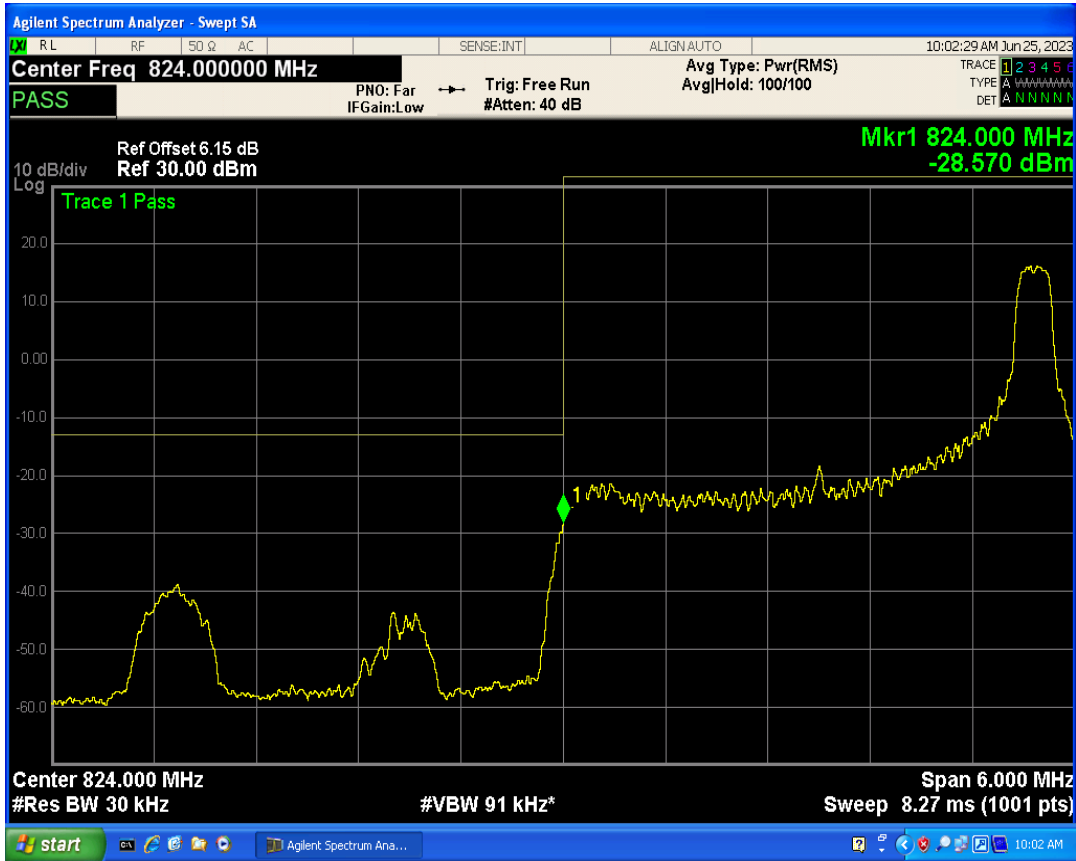

Band5 16QAM BW=1.4MHz Channel=20643 RB Size=1 Position=#Max

Band5 16QAM BW=1.4MHz Channel=20643 RB Size=6 Position=#0

Band5 QPSK BW=3MHz Channel=20415 RB Size=1 Position=#0

Band5 QPSK BW=3MHz Channel=20415 RB Size=1 Position=#Max