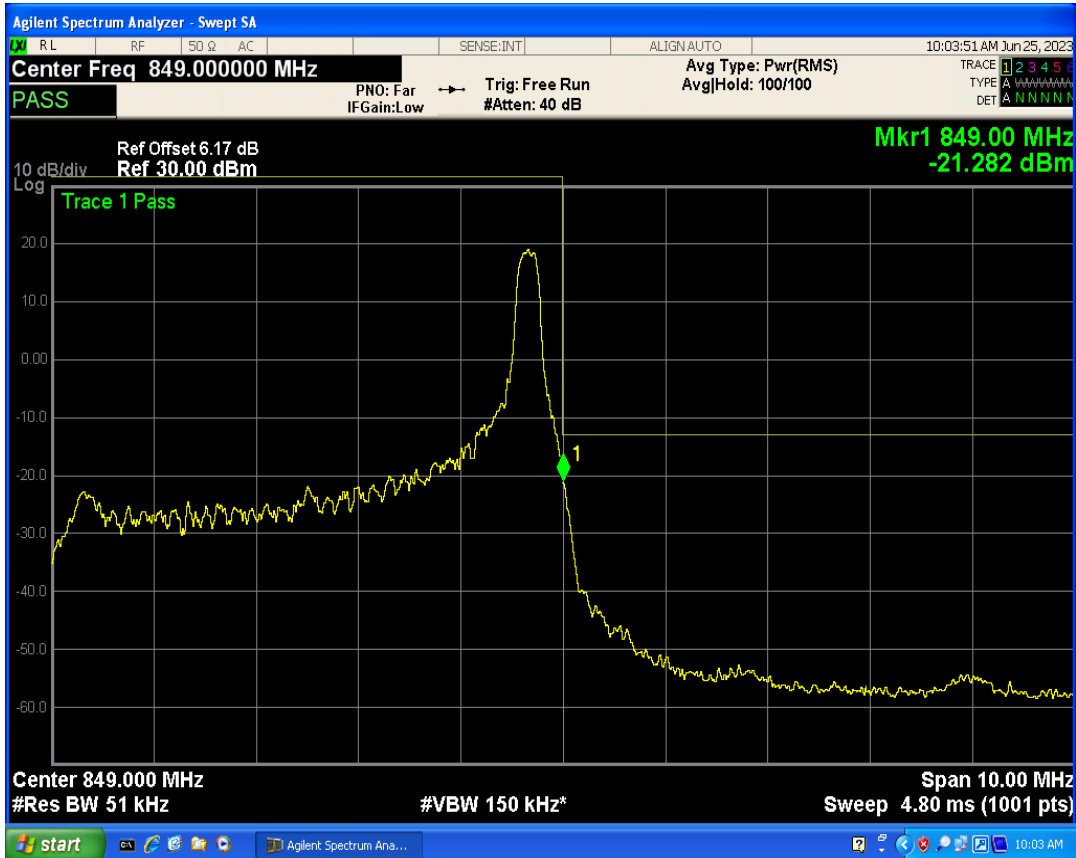

Band5 QPSK BW=5MHz Channel=20625 RB Size=1 Position=#Max

Band5 QPSK BW=5MHz Channel=20625 RB Size=25 Position=#0