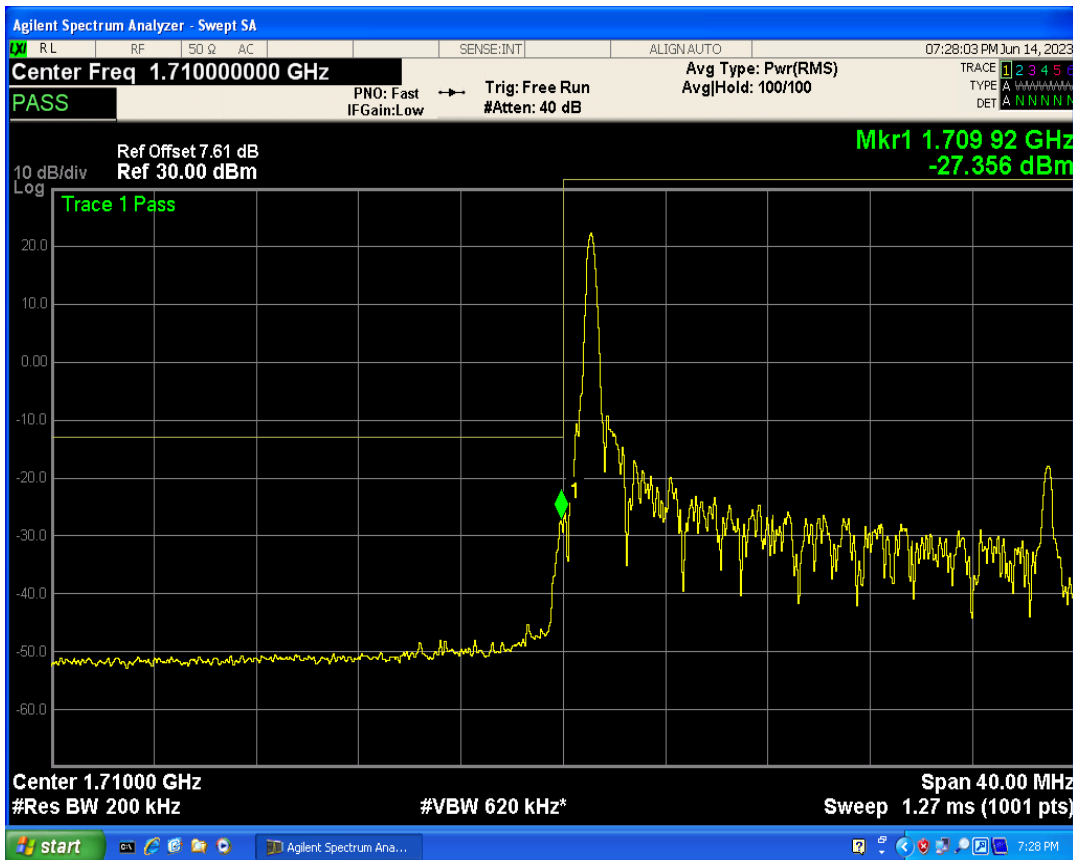

Band4 16QAM BW=15MHz Channel=20025 RB Size=1 Position=#0

Band4 QPSK BW=15MHz Channel=20025 RB Size=75 Position=#0

Band4 16QAM BW=15MHz Channel=20025 RB Size=1 Position=#Max

Band4 16QAM BW=15MHz Channel=20025 RB Size=75 Position=#0

Band4 QPSK BW=15MHz Channel=20325 RB Size=1 Position=#0

Band4 QPSK BW=15MHz Channel=20325 RB Size=1 Position=#Max

Band4 QPSK BW=15MHz Channel=20325 RB Size=75 Position=#0

Band4 16QAM BW=15MHz Channel=20325 RB Size=1 Position=#0

Band4 16QAM BW=15MHz Channel=20325 RB Size=1 Position=#Max

Band4 16QAM BW=15MHz Channel=20325 RB Size=75 Position=#0

Band4 QPSK BW=20MHz Channel=20050 RB Size=1 Position=#0

Band4 QPSK BW=20MHz Channel=20050 RB Size=1 Position=#Max