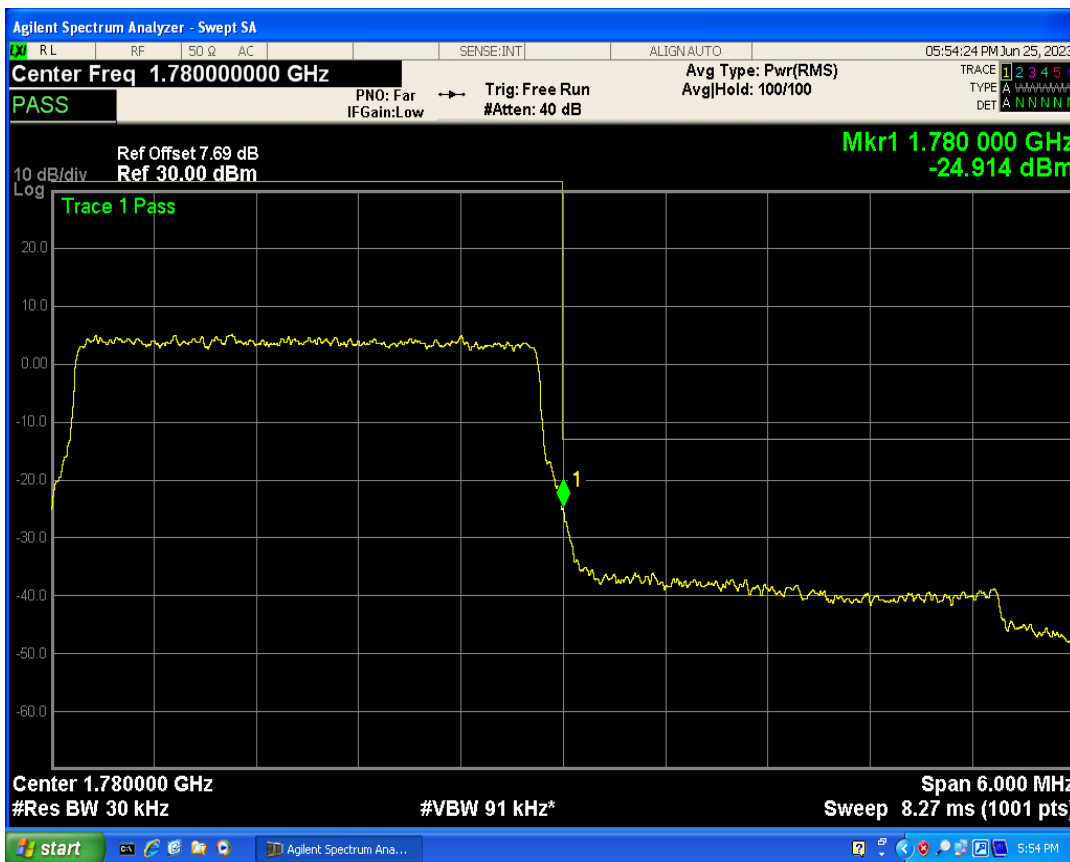

Band66 QPSK BW=3MHz Channel=132657 RB Size=15 Position=#0

Band66 16QAM BW=3MHz Channel=132657 RB Size=1 Position=#0