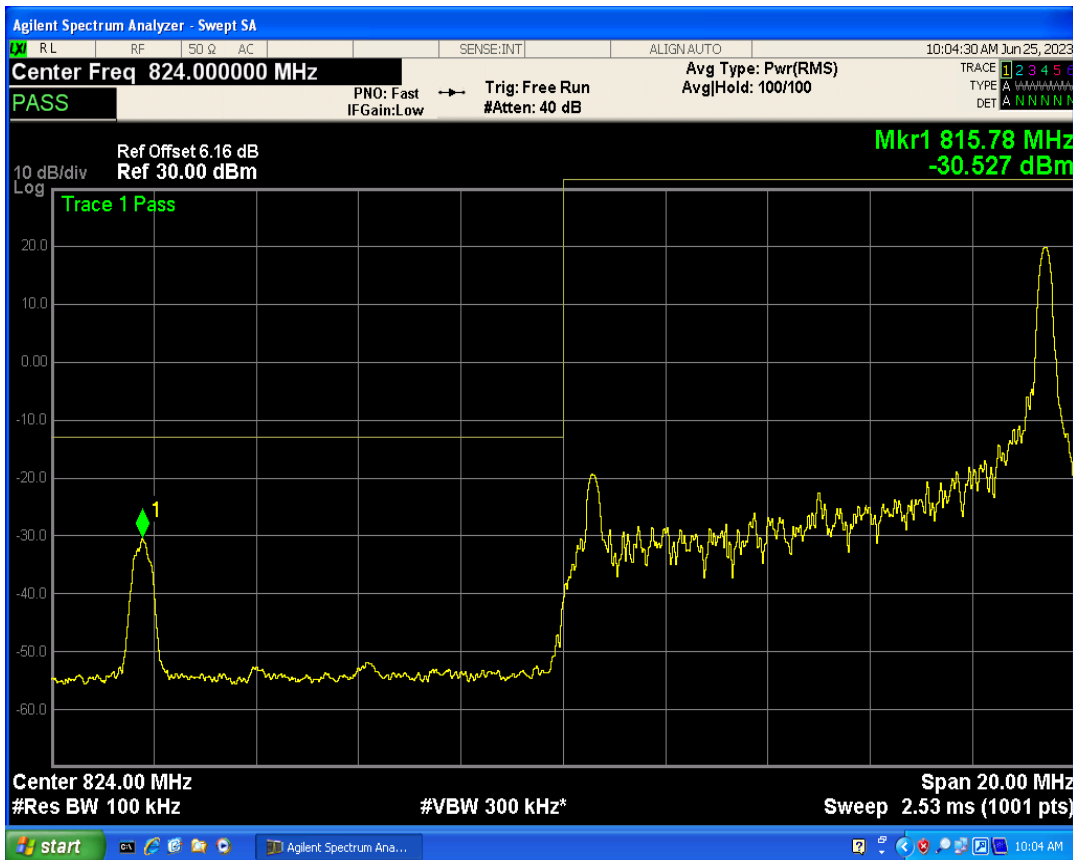

Band5 16QAM BW=10MHz Channel=20450 RB Size=1 Position=#Max

Band5 16QAM BW=10MHz Channel=20450 RB Size=50 Position=#0