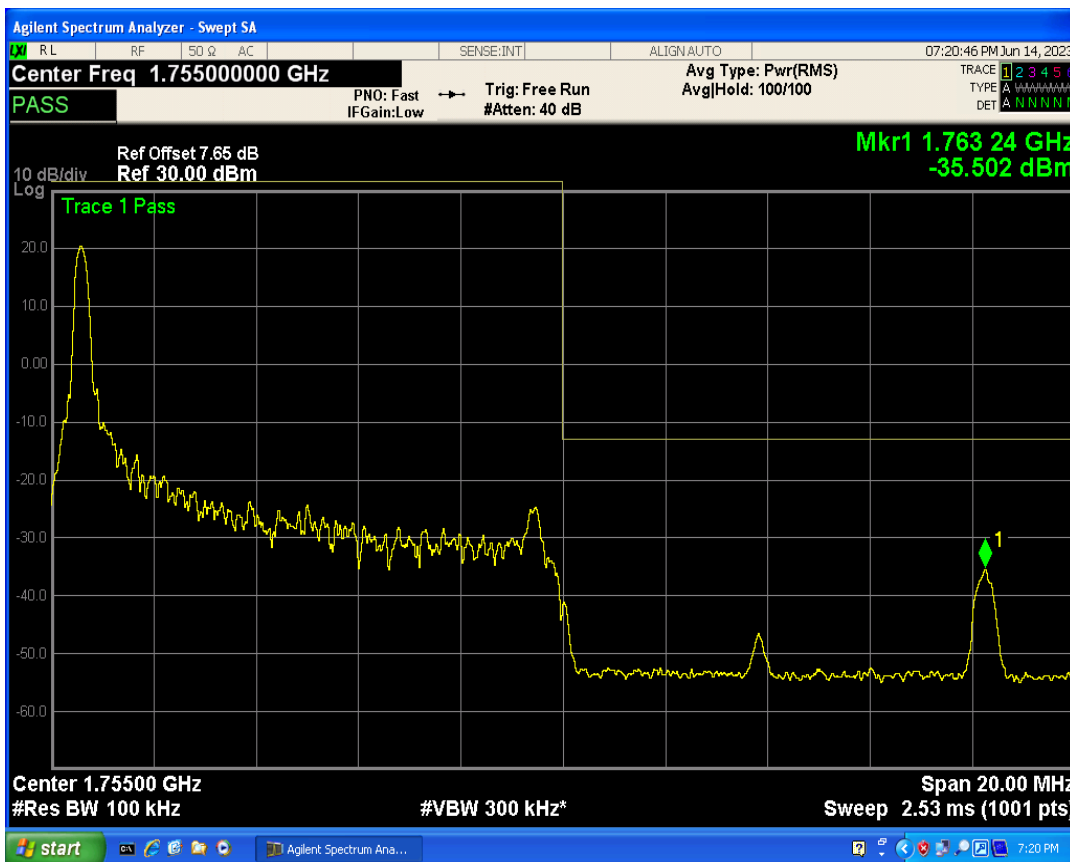

Band4 QPSK BW=10MHz Channel=20350 RB Size=1 Position=#0

Band4 QPSK BW=10MHz Channel=20350 RB Size=1 Position=#Max