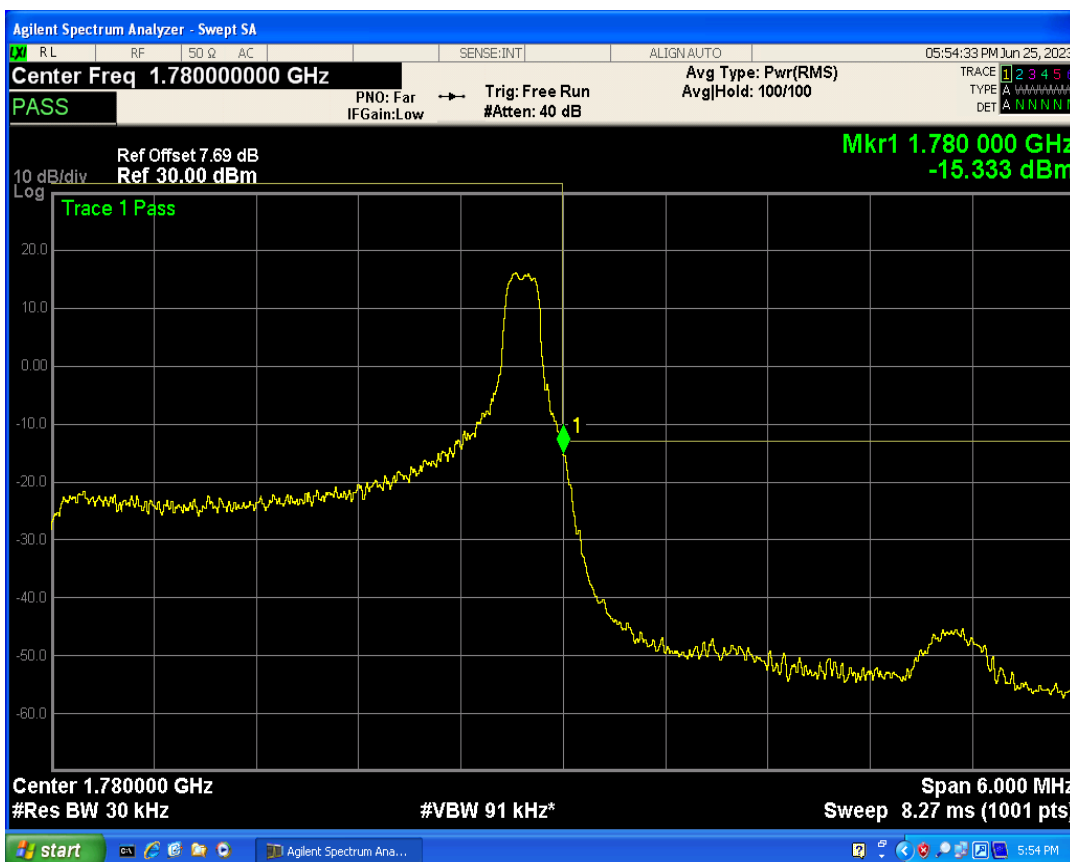

Band66 16QAM BW=3MHz Channel=132657 RB Size=1 Position=#Max

Band66 16QAM BW=3MHz Channel=132657 RB Size=15 Position=#0