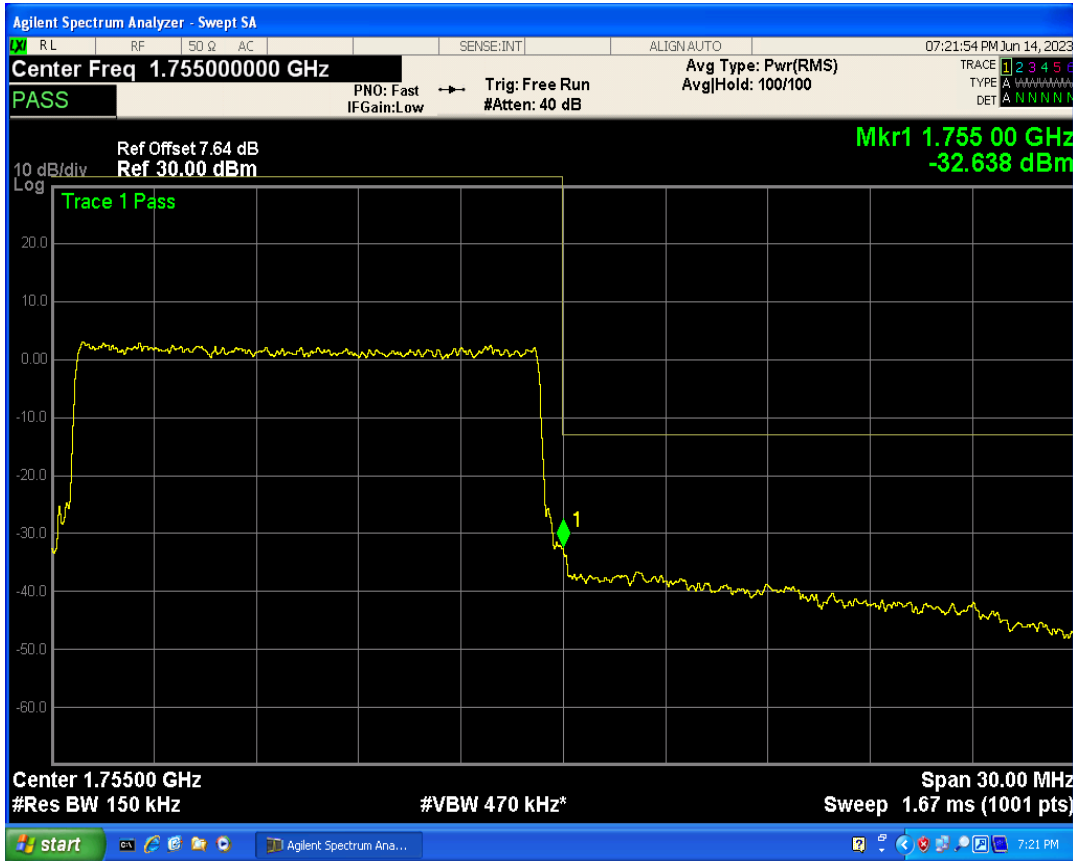

Band4 16QAM BW=15MHz Channel=20325 RB Size=75 Position=#0

Band4 QPSK BW=20MHz Channel=20050 RB Size=1 Position=#0