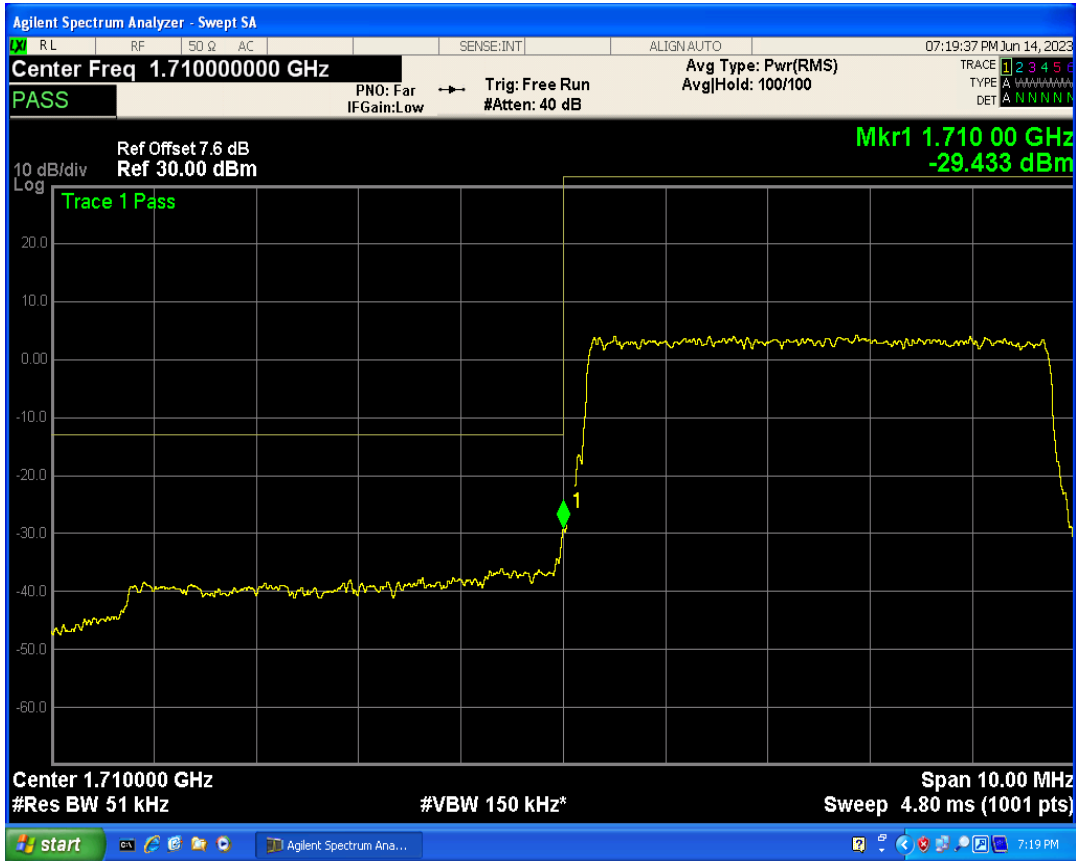

Band4 16QAM BW=3MHz Channel=20385 RB Size=1 Position=#Max

Band4 16QAM BW=3MHz Channel=20385 RB Size=15 Position=#0

Band4 QPSK BW=5MHz Channel=19975 RB Size=1 Position=#0

Band4 QPSK BW=5MHz Channel=19975 RB Size=1 Position=#Max

Band4 16QAM BW=5MHz Channel=19975 RB Size=1 Position=#0

Band4 QPSK BW=5MHz Channel=19975 RB Size=25 Position=#0

Band4 16QAM BW=5MHz Channel=19975 RB Size=1 Position=#Max

Band4 16QAM BW=5MHz Channel=19975 RB Size=25 Position=#0