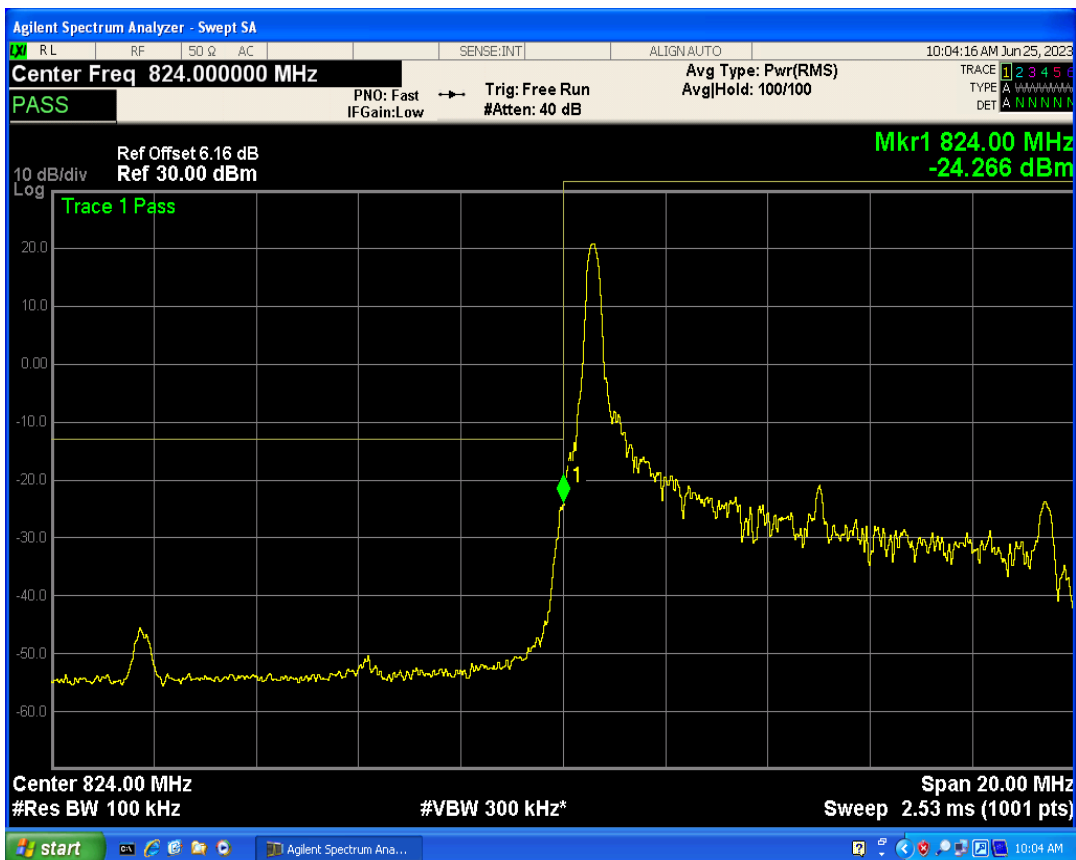

Band5 QPSK BW=10MHz Channel=20450 RB Size=1 Position=#0

Band5 QPSK BW=10MHz Channel=20450 RB Size=1 Position=#Max