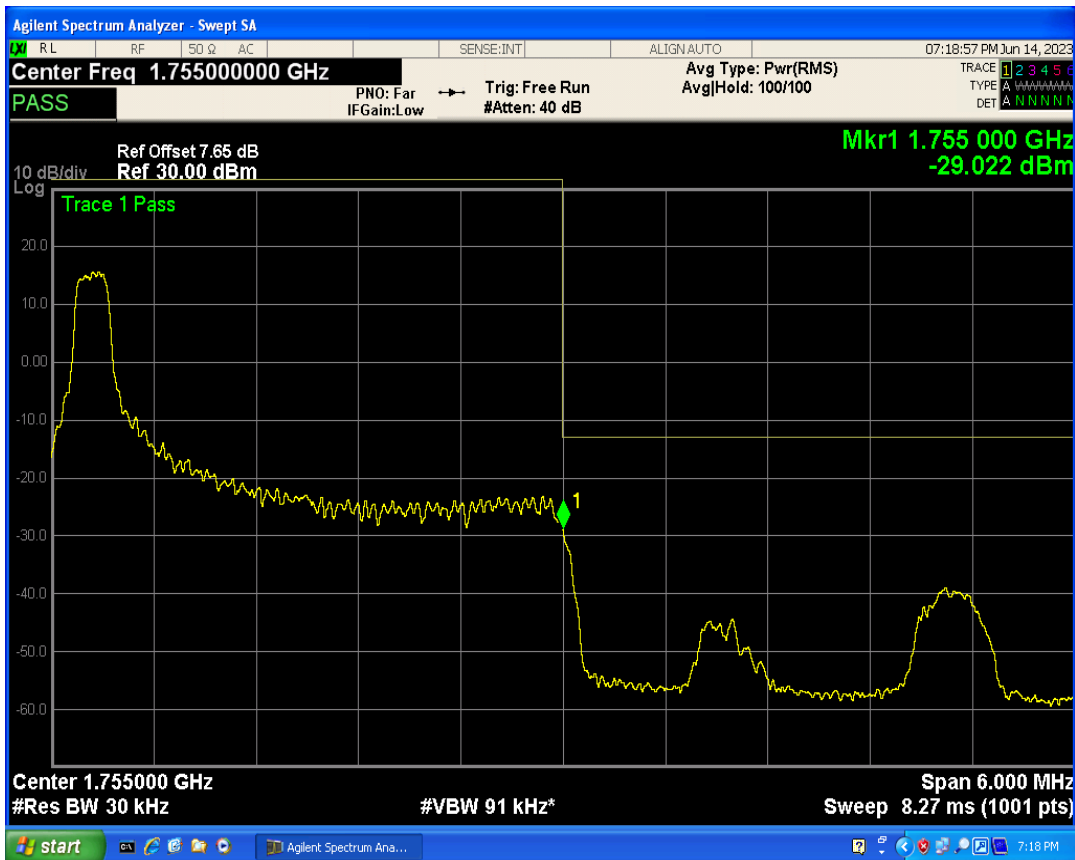

Band4 QPSK BW=3MHz Channel=20385 RB Size=1 Position=#0

Band4 QPSK BW=3MHz Channel=20385 RB Size=1 Position=#Max

Band4 QPSK BW=3MHz Channel=20385 RB Size=15 Position=#0

Band4 16QAM BW=3MHz Channel=20385 RB Size=1 Position=#0