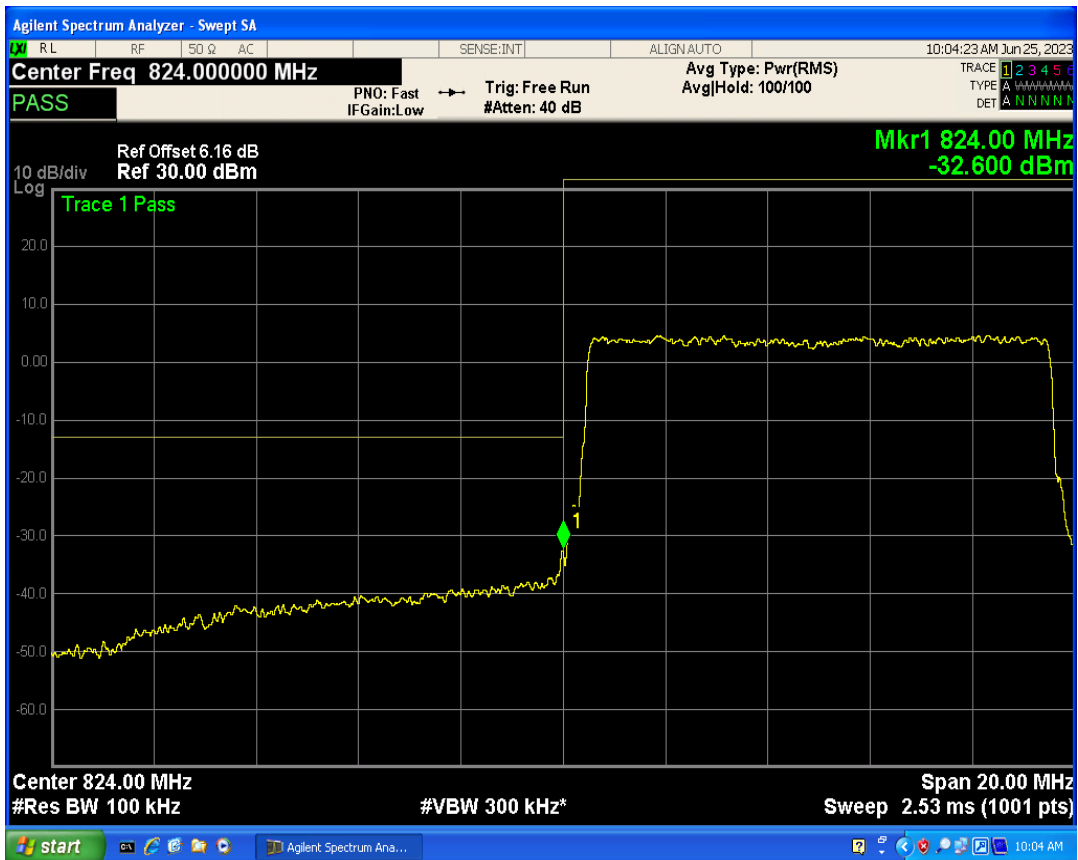

Band5 QPSK BW=10MHz Channel=20450 RB Size=50 Position=#0

Band5 16QAM BW=10MHz Channel=20450 RB Size=1 Position=#0