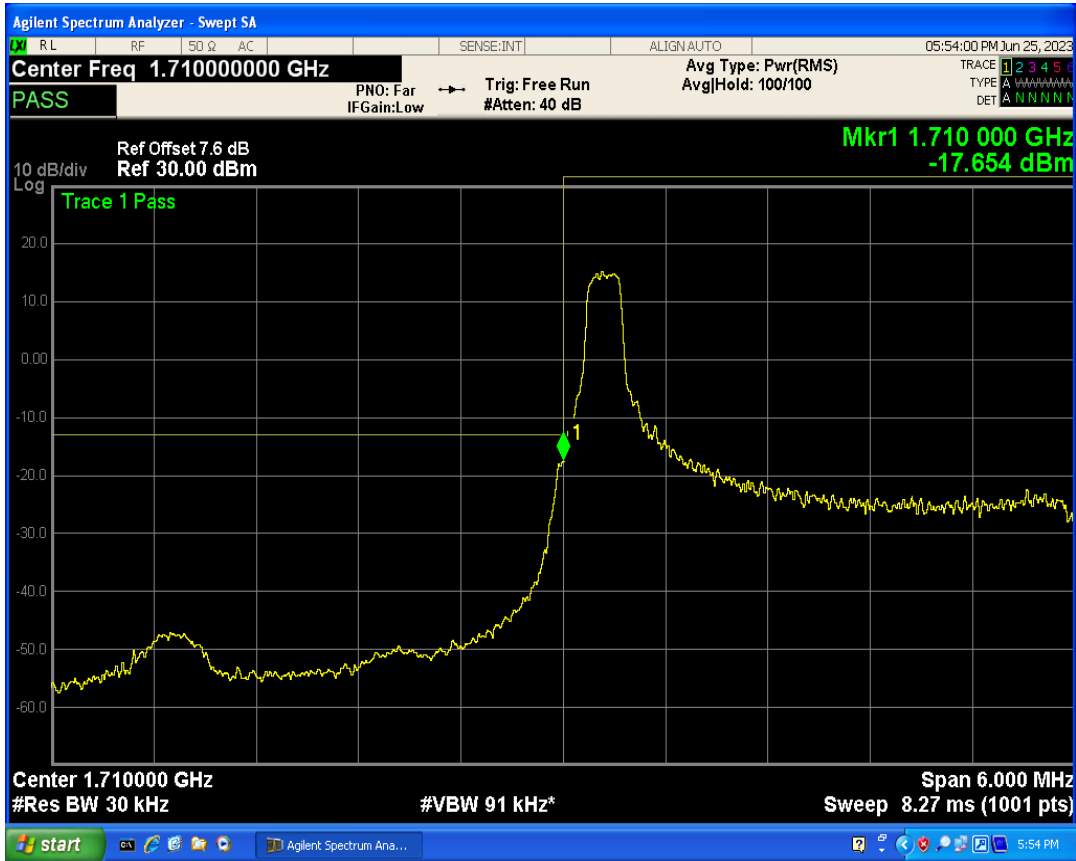

Band66 16QAM BW=3MHz Channel=131987 RB Size=1 Position=#0

Band66 16QAM BW=3MHz Channel=131987 RB Size=1 Position=#Max