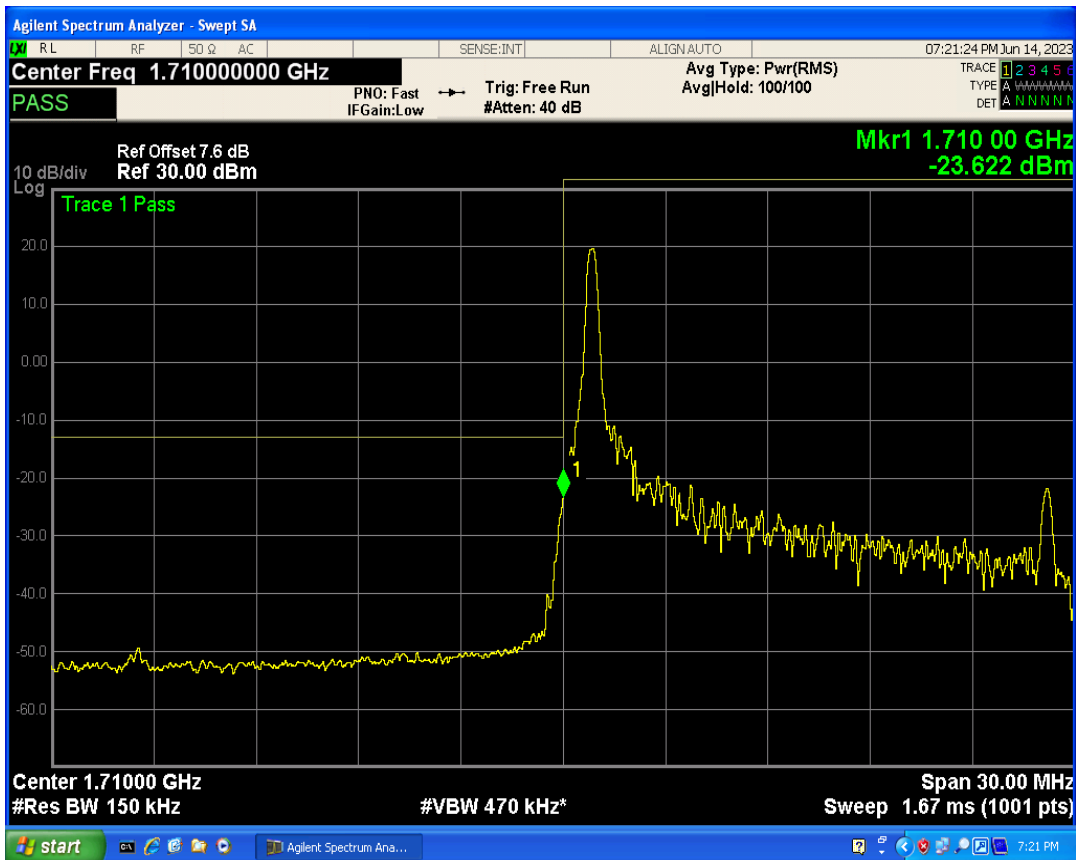

Band4 16QAM BW=10MHz Channel=20350 RB Size=1 Position=#Max

Band4 16QAM BW=10MHz Channel=20350 RB Size=50 Position=#0

Band4 QPSK BW=15MHz Channel=20025 RB Size=1 Position=#0

Band4 QPSK BW=15MHz Channel=20025 RB Size=1 Position=#Max

Band4 16QAM BW=15MHz Channel=20025 RB Size=1 Position=#0

Band4 QPSK BW=15MHz Channel=20025 RB Size=75 Position=#0

Band4 16QAM BW=15MHz Channel=20025 RB Size=1 Position=#Max

Band4 16QAM BW=15MHz Channel=20025 RB Size=75 Position=#0