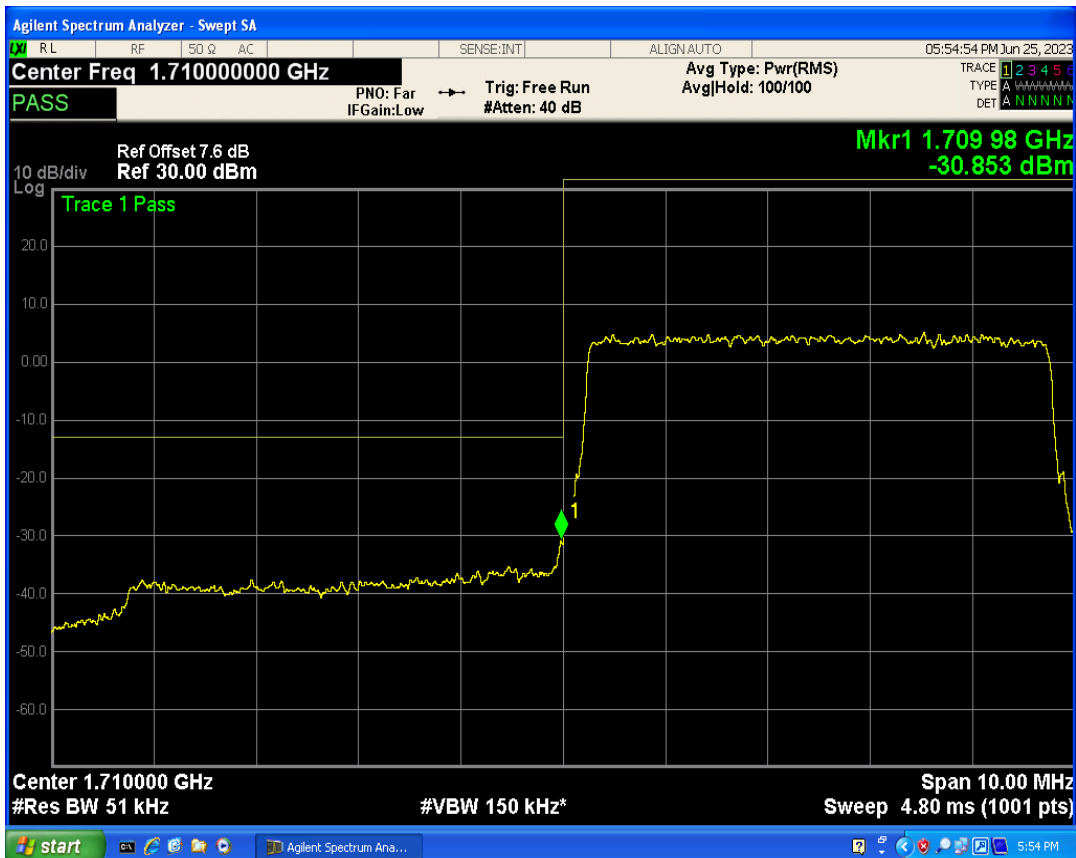

Band66 QPSK BW=5MHz Channel=131997 RB Size=25 Position=#0

Band66 16QAM BW=5MHz Channel=131997 RB Size=1 Position=#0