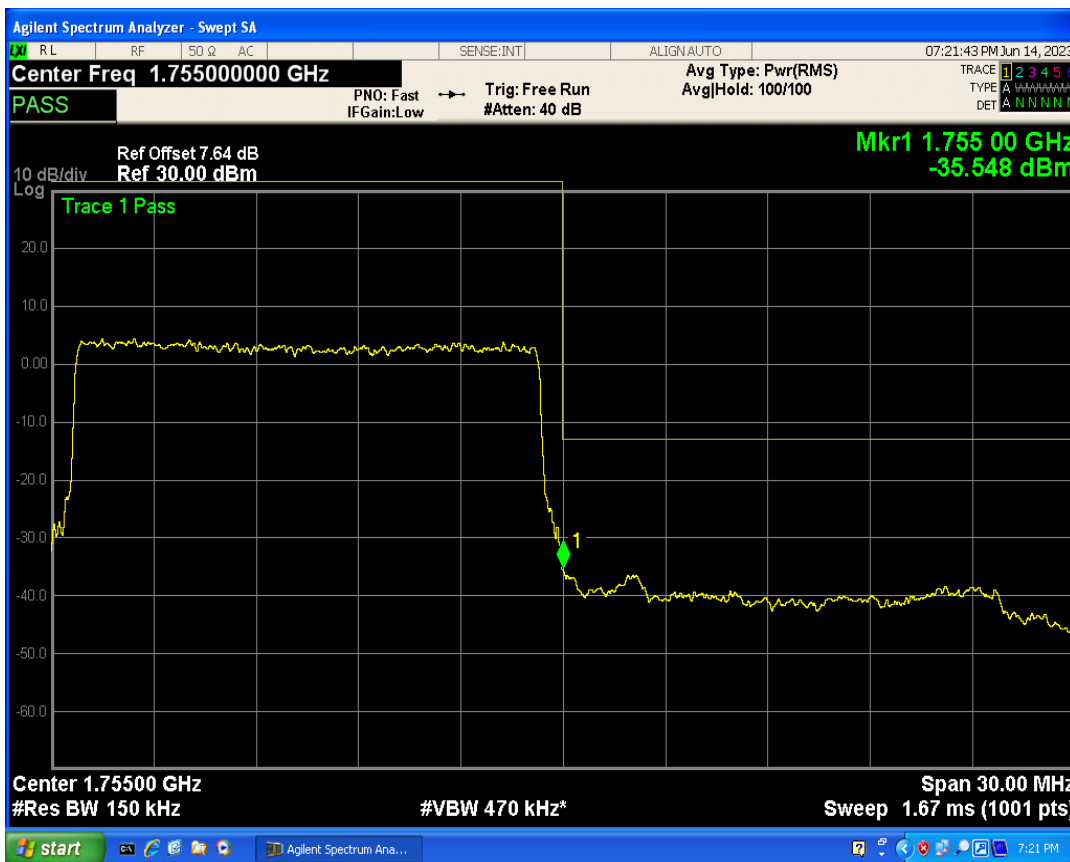

Band4 QPSK BW=15MHz Channel=20325 RB Size=75 Position=#0

Band4 16QAM BW=15MHz Channel=20325 RB Size=1 Position=#0