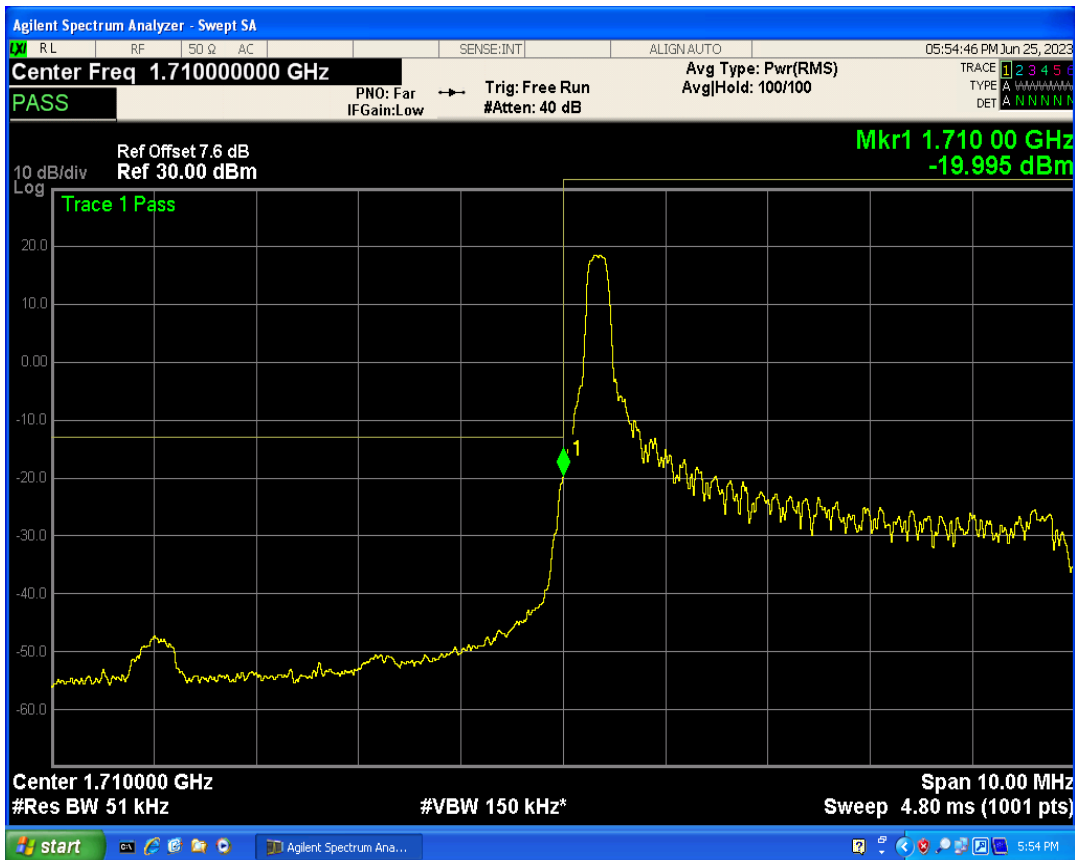

Band66 QPSK BW=5MHz Channel=131997 RB Size=1 Position=#0

Band66 QPSK BW=5MHz Channel=131997 RB Size=1 Position=#Max