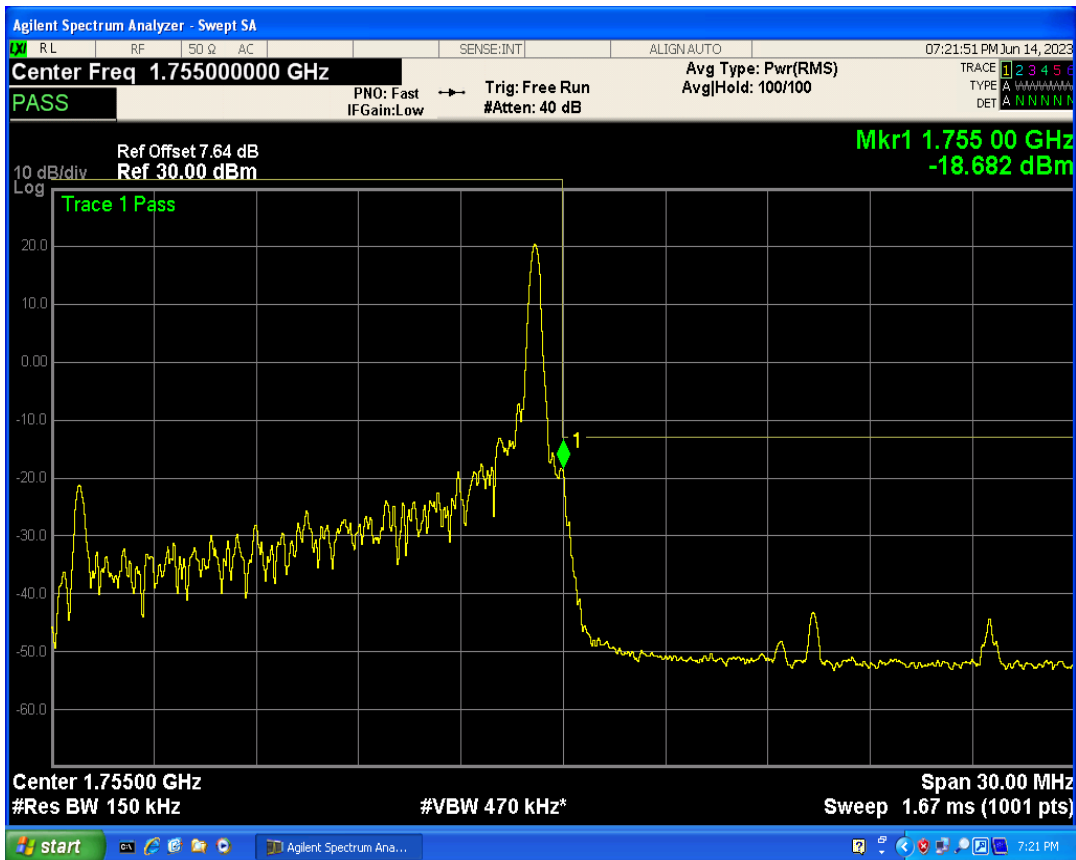

Band4 16QAM BW=15MHz Channel=20325 RB Size=1 Position=#Max

Band4 16QAM BW=15MHz Channel=20325 RB Size=75 Position=#0