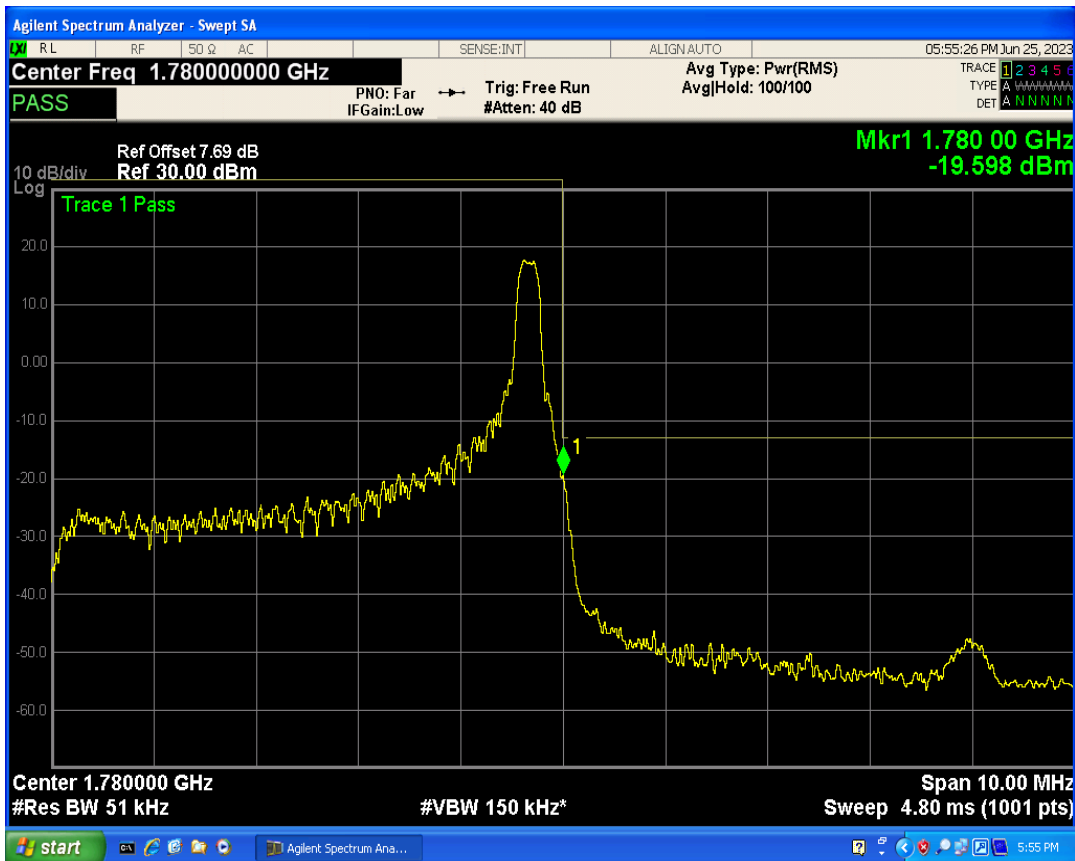

Band66 QPSK BW=5MHz Channel=132647 RB Size=1 Position=#0

Band66 QPSK BW=5MHz Channel=132647 RB Size=1 Position=#Max

Band66 QPSK BW=5MHz Channel=132647 RB Size=25 Position=#0

Band66 16QAM BW=5MHz Channel=132647 RB Size=1 Position=#Max