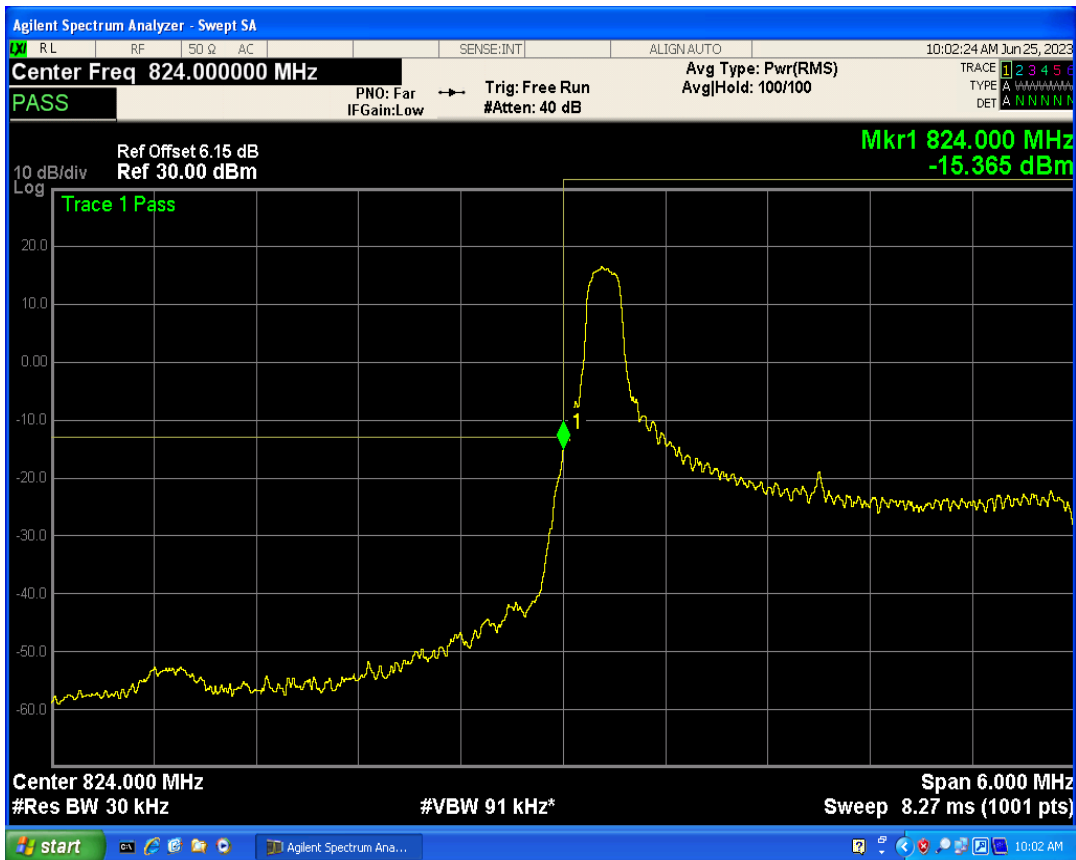

Band5 QPSK BW=3MHz Channel=20415 RB Size=1 Position=#0

Band5 QPSK BW=3MHz Channel=20415 RB Size=1 Position=#Max