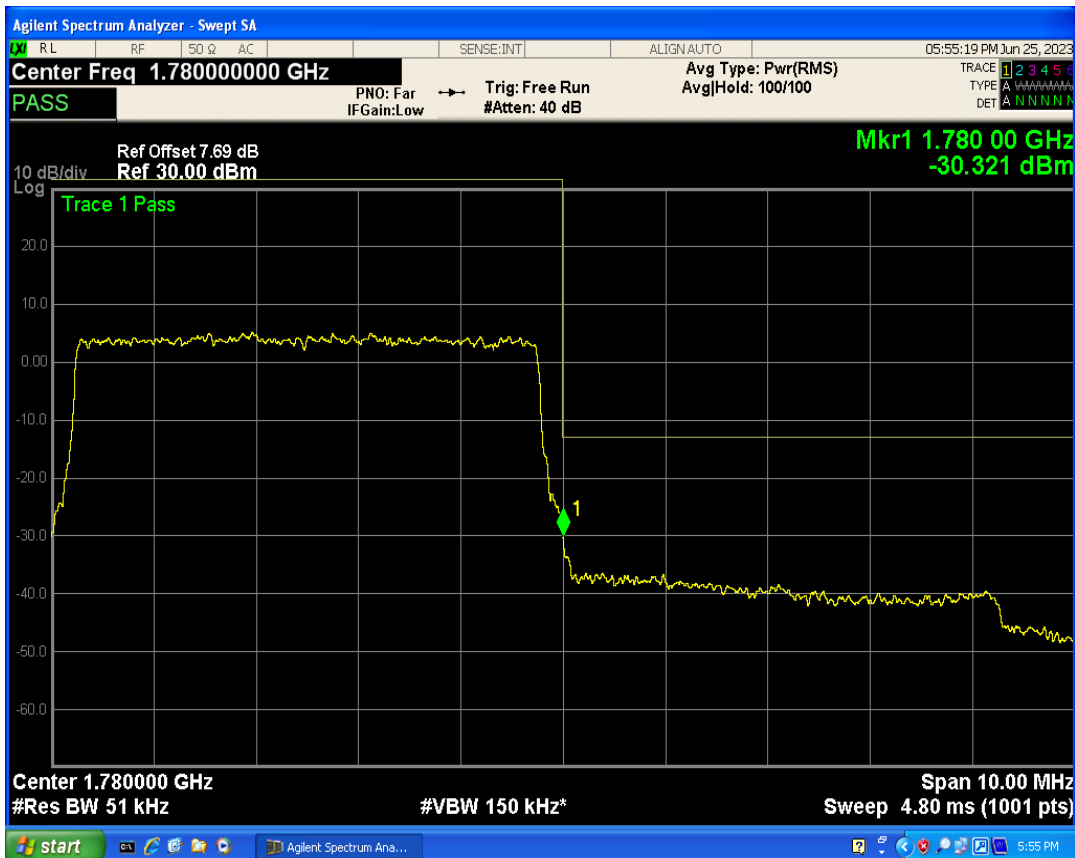

Band66 QPSK BW=5MHz Channel=132647 RB Size=25 Position=#0

Band66 16QAM BW=5MHz Channel=132647 RB Size=1 Position=#Max