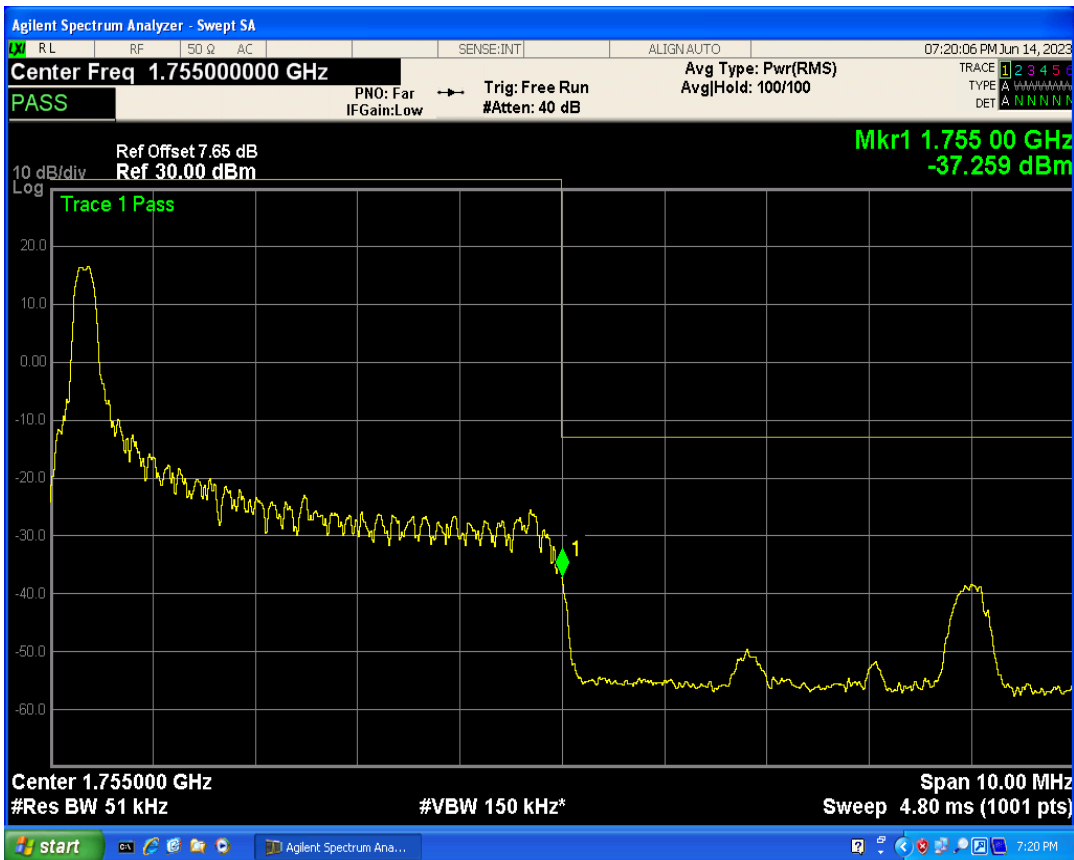

Band4 QPSK BW=5MHz Channel=20375 RB Size=1 Position=#0

Band4 QPSK BW=5MHz Channel=20375 RB Size=1 Position=#Max

Band4 QPSK BW=5MHz Channel=20375 RB Size=25 Position=#0

Band4 16QAM BW=5MHz Channel=20375 RB Size=1 Position=#Max

Band4 16QAM BW=5MHz Channel=20375 RB Size=1 Position=#0

Band4 16QAM BW=5MHz Channel=20375 RB Size=25 Position=#0

Band4 QPSK BW=10MHz Channel=20000 RB Size=1 Position=#0

Band4 QPSK BW=10MHz Channel=20000 RB Size=1 Position=#Max