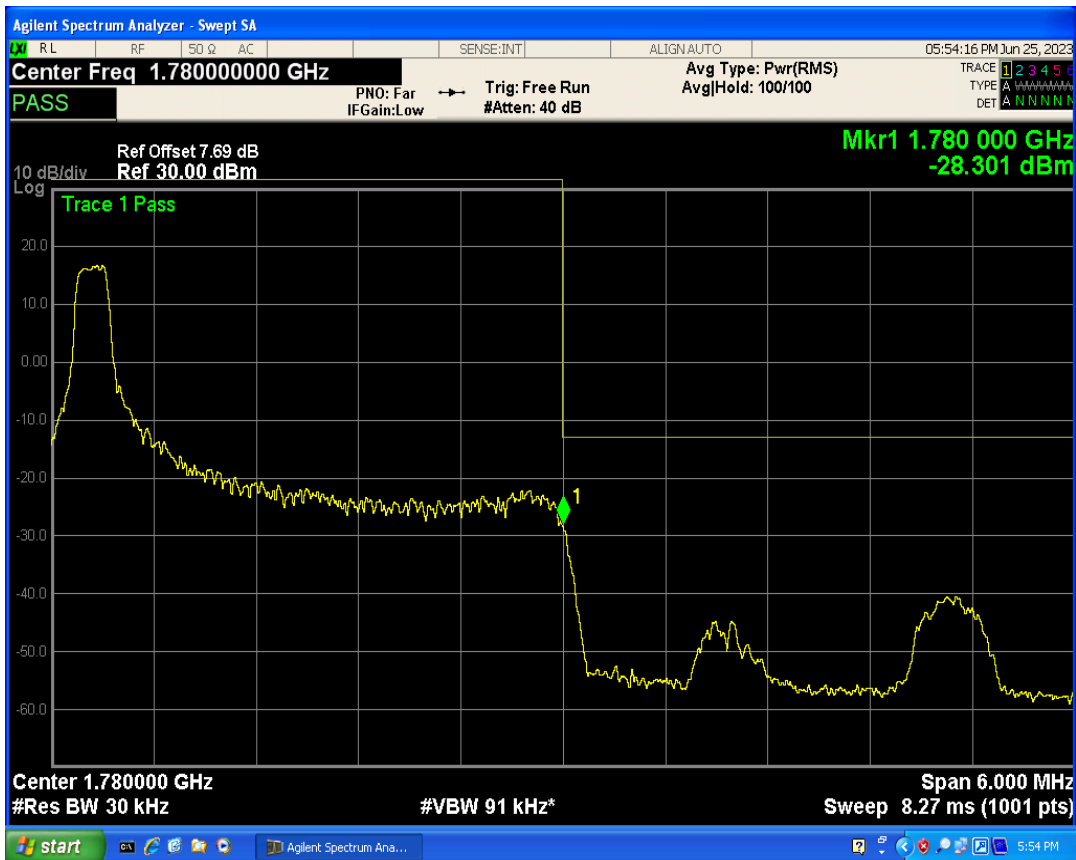

Band66 QPSK BW=3MHz Channel=132657 RB Size=1 Position=#0

Band66 QPSK BW=3MHz Channel=132657 RB Size=1 Position=#Max