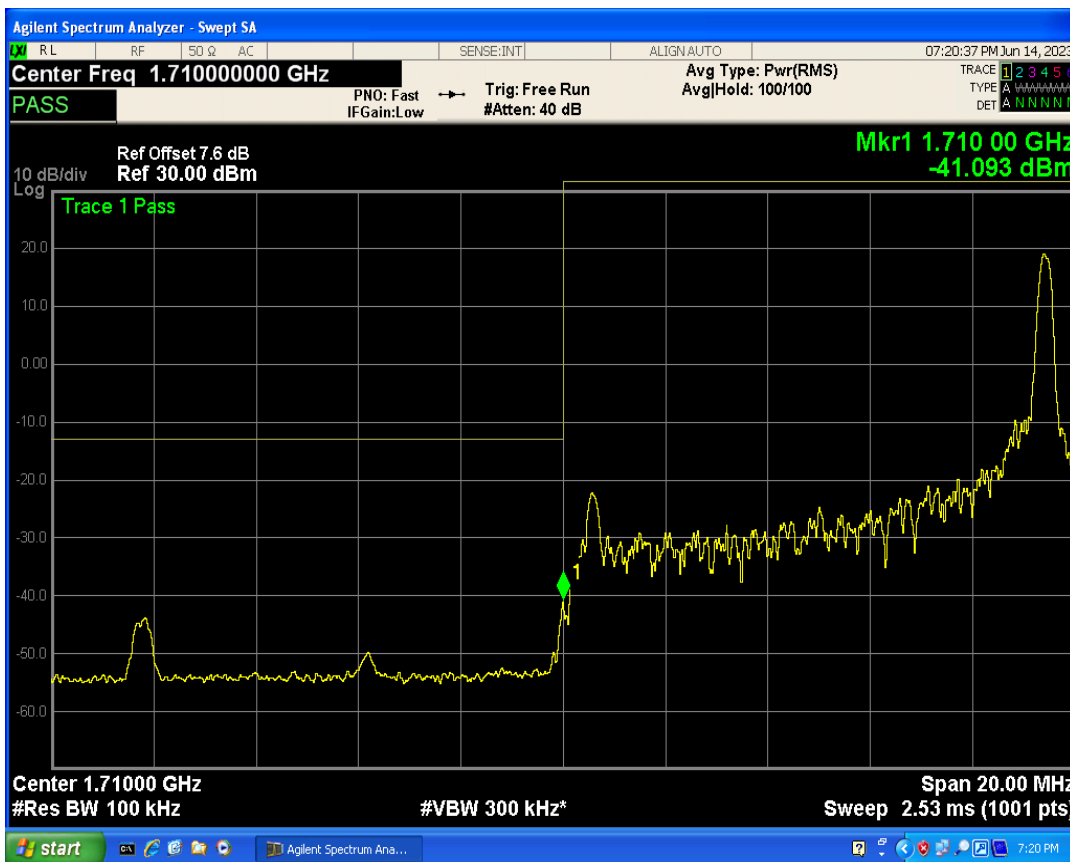

Band4 16QAM BW=5MHz Channel=20375 RB Size=1 Position=#0

Band4 16QAM BW=5MHz Channel=20375 RB Size=25 Position=#0

Band4 QPSK BW=10MHz Channel=20000 RB Size=1 Position=#0

Band4 QPSK BW=10MHz Channel=20000 RB Size=1 Position=#Max

Band4 QPSK BW=10MHz Channel=20000 RB Size=50 Position=#0

Band4 16QAM BW=10MHz Channel=20000 RB Size=1 Position=#0

Band4 16QAM BW=10MHz Channel=20000 RB Size=1 Position=#Max

Band4 16QAM BW=10MHz Channel=20000 RB Size=50 Position=#0