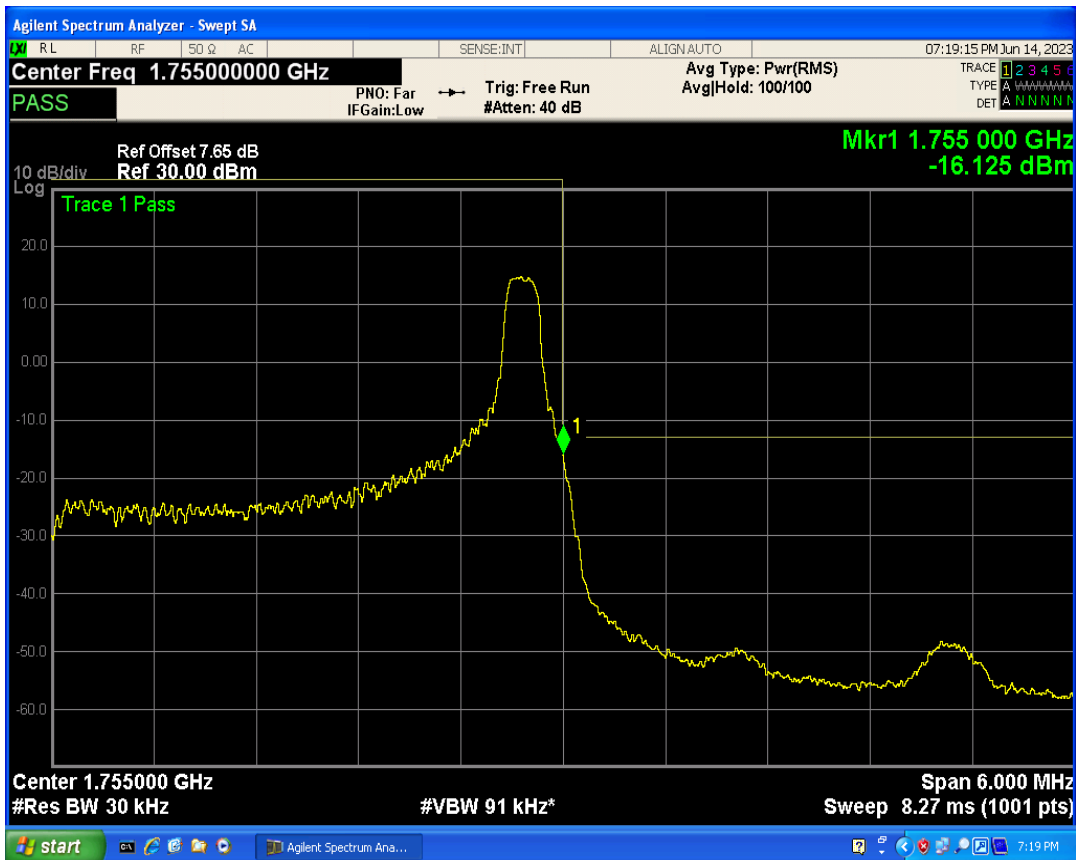

Band4 16QAM BW=3MHz Channel=20385 RB Size=1 Position=#Max

Band4 16QAM BW=3MHz Channel=20385 RB Size=15 Position=#0