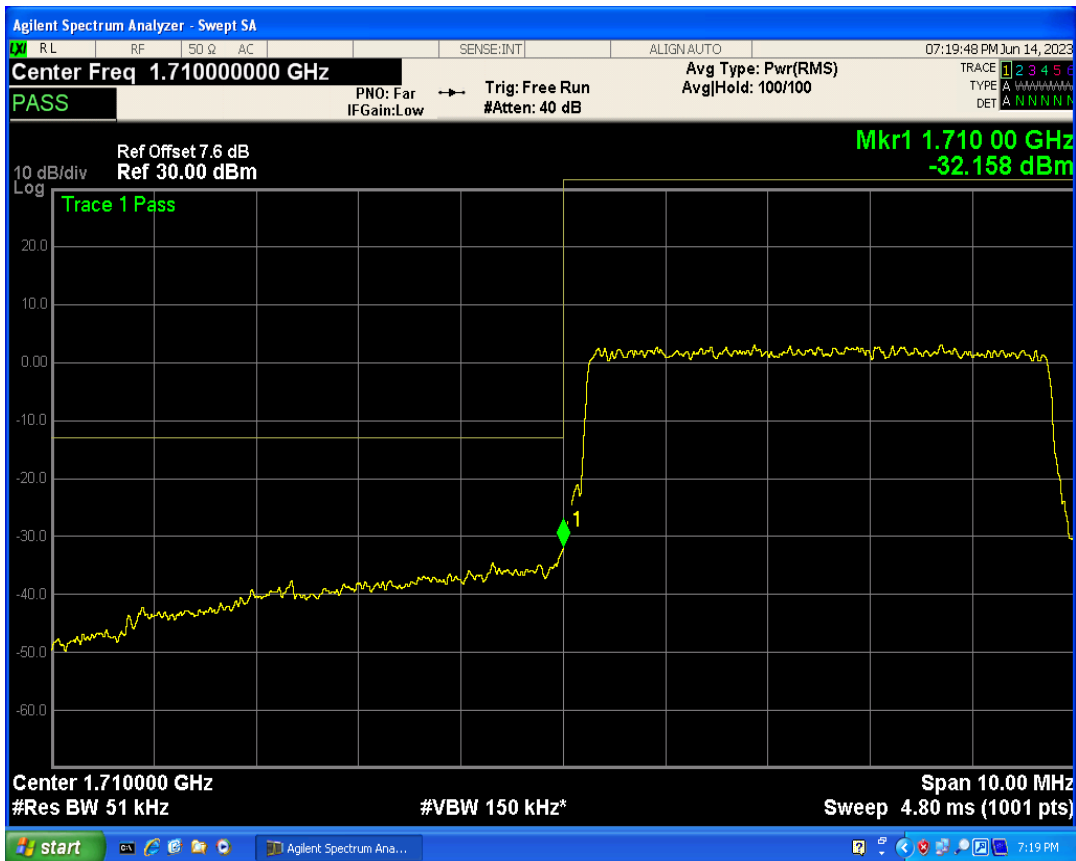

Band4 16QAM BW=5MHz Channel=19975 RB Size=1 Position=#0

Band4 QPSK BW=5MHz Channel=19975 RB Size=25 Position=#0

Band4 16QAM BW=5MHz Channel=19975 RB Size=1 Position=#Max

Band4 16QAM BW=5MHz Channel=19975 RB Size=25 Position=#0