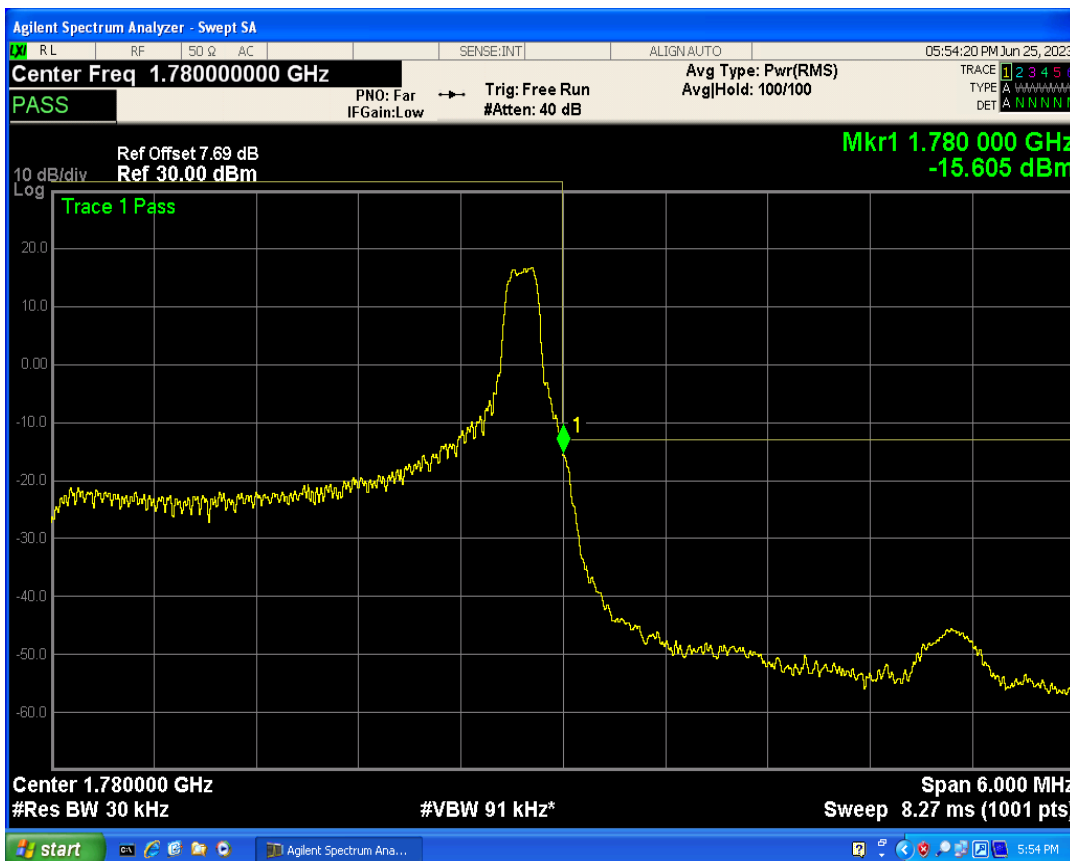

Band66 QPSK BW=3MHz Channel=132657 RB Size=1 Position=#Max

Band66 QPSK BW=3MHz Channel=132657 RB Size=15 Position=#0