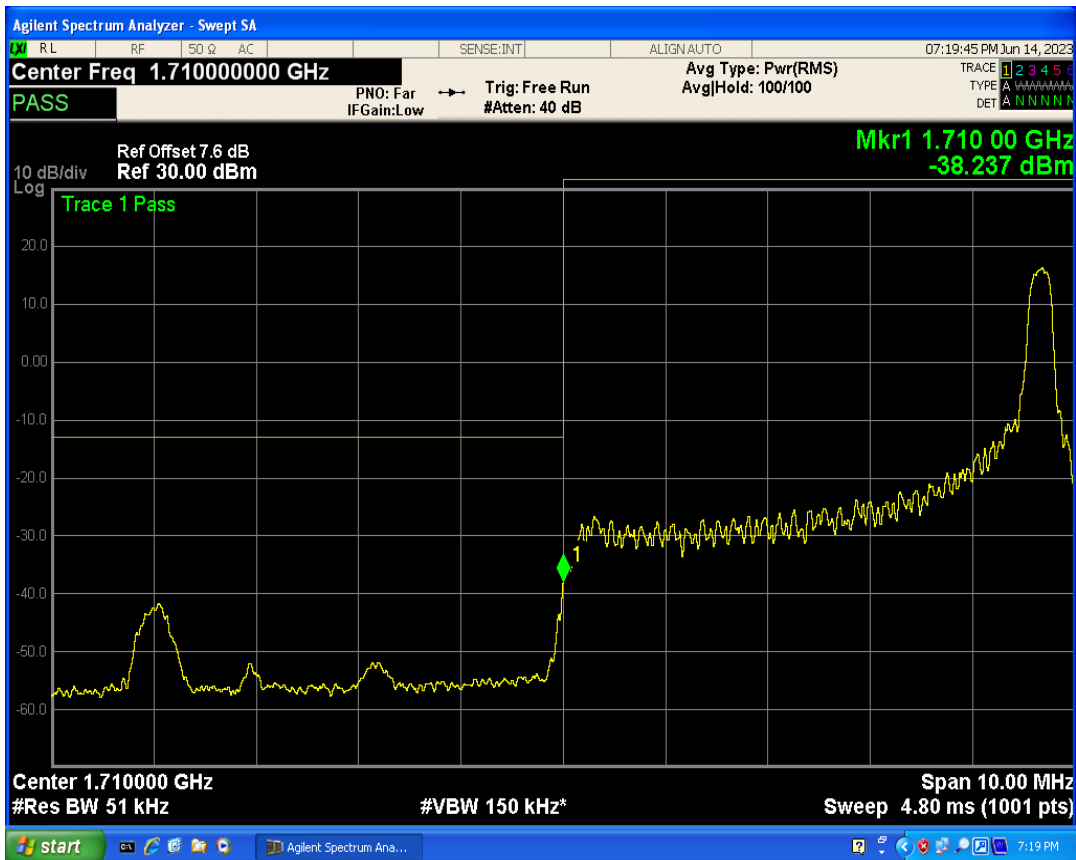

Band4 16QAM BW=3MHz Channel=20385 RB Size=1 Position=#Max

Band4 16QAM BW=3MHz Channel=20385 RB Size=15 Position=#0

Band4 QPSK BW=5MHz Channel=19975 RB Size=1 Position=#0

Band4 QPSK BW=5MHz Channel=19975 RB Size=1 Position=#Max

Band4 16QAM BW=5MHz Channel=19975 RB Size=1 Position=#0

Band4 QPSK BW=5MHz Channel=19975 RB Size=25 Position=#0

Band4 16QAM BW=5MHz Channel=19975 RB Size=1 Position=#Max

Band4 16QAM BW=5MHz Channel=19975 RB Size=25 Position=#0