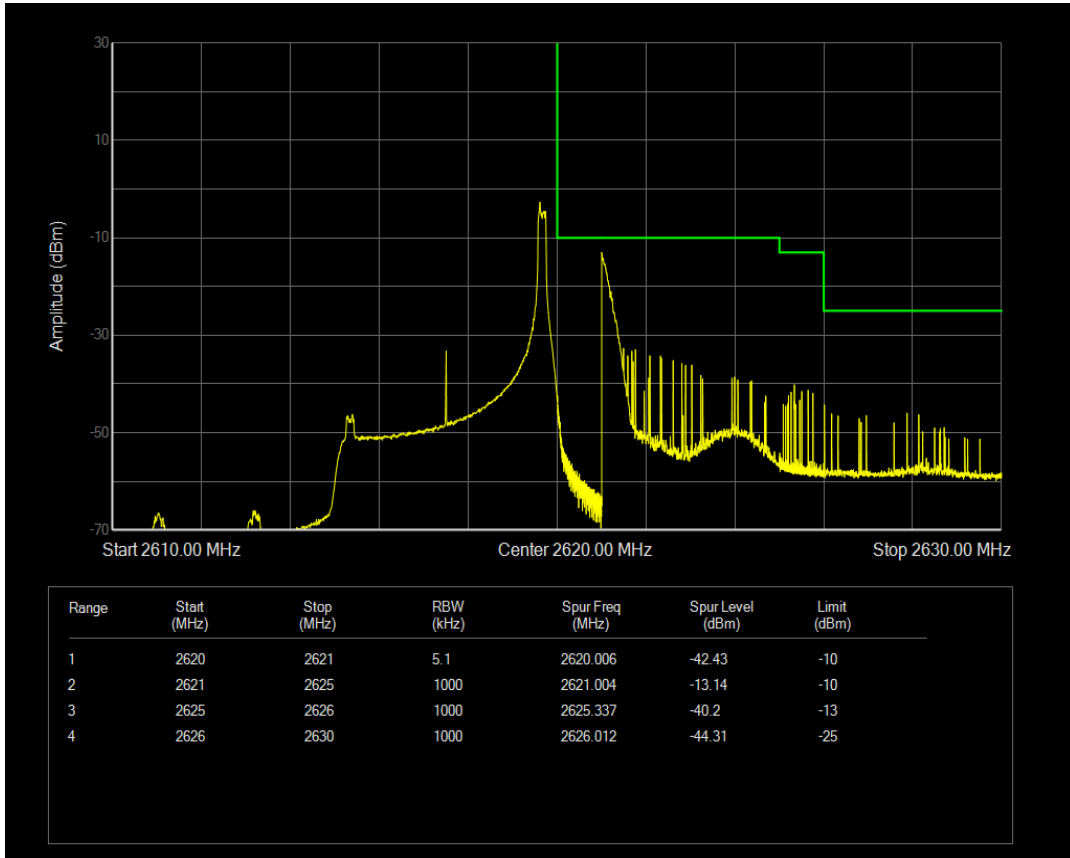

Band38 QPSK BW=5MHz Channel=38225 RB Size=1 Position=#Max

Band38 QPSK BW=5MHz Channel=38225 RB Size=25 Position=#0