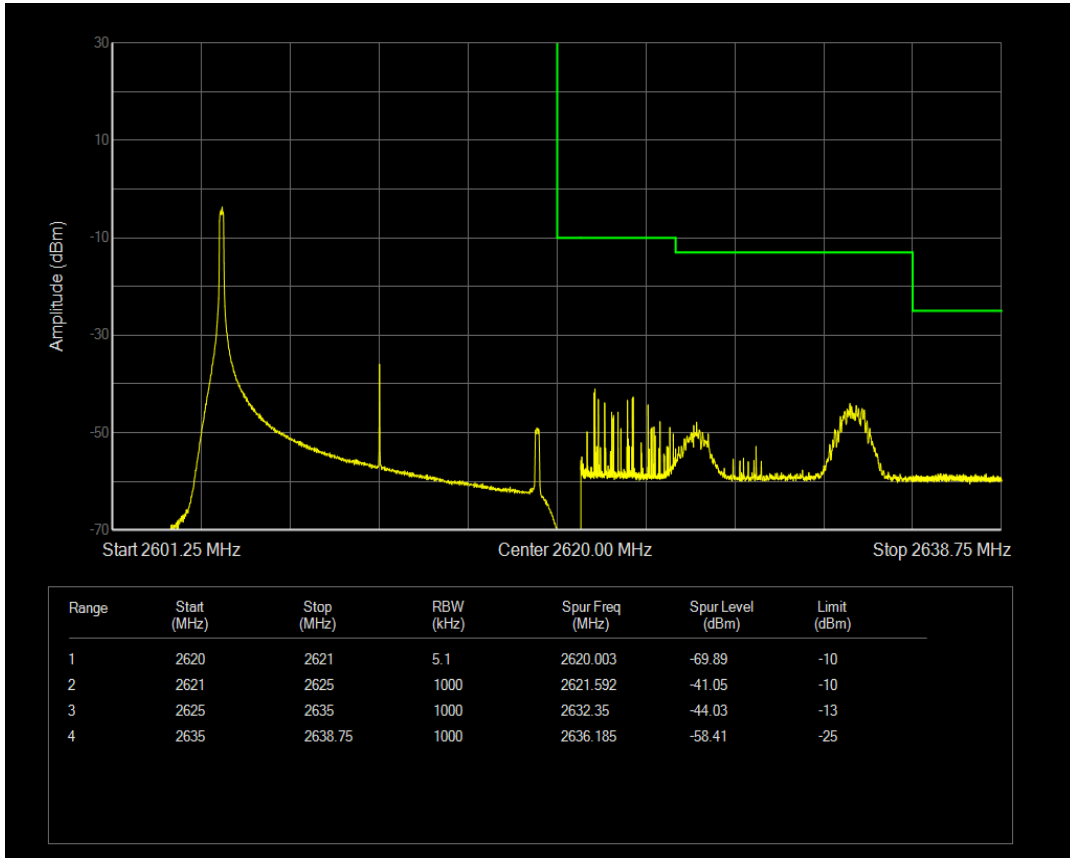

Band38 QPSK BW=15MHz Channel=38175 RB Size=1 Position=#0

Band38 QPSK BW=15MHz Channel=38175 RB Size=1 Position=#Max

Band38 QPSK BW=15MHz Channel=38175 RB Size=75 Position=#0

Band38 16QAM BW=15MHz Channel=38175 RB Size=1 Position=#0