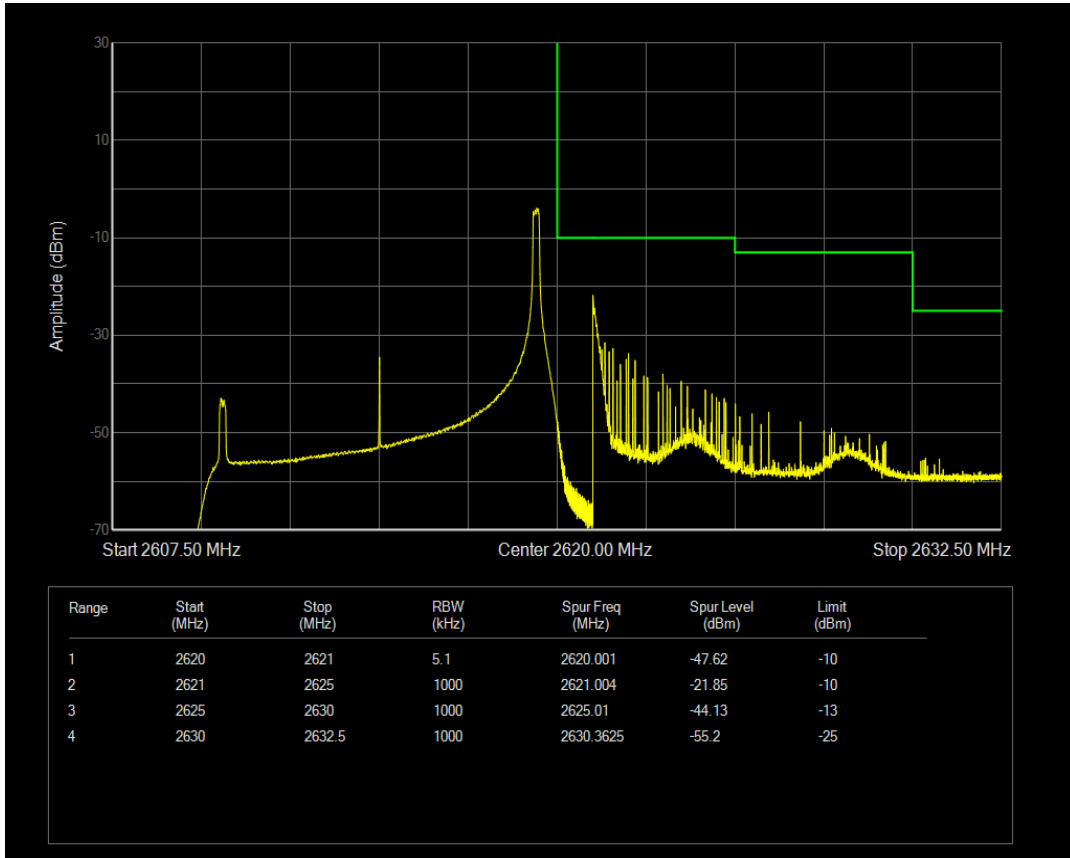

Band38 QPSK BW=10MHz Channel=38200 RB Size=1 Position=#Max

Band38 QPSK BW=10MHz Channel=38200 RB Size=50 Position=#0