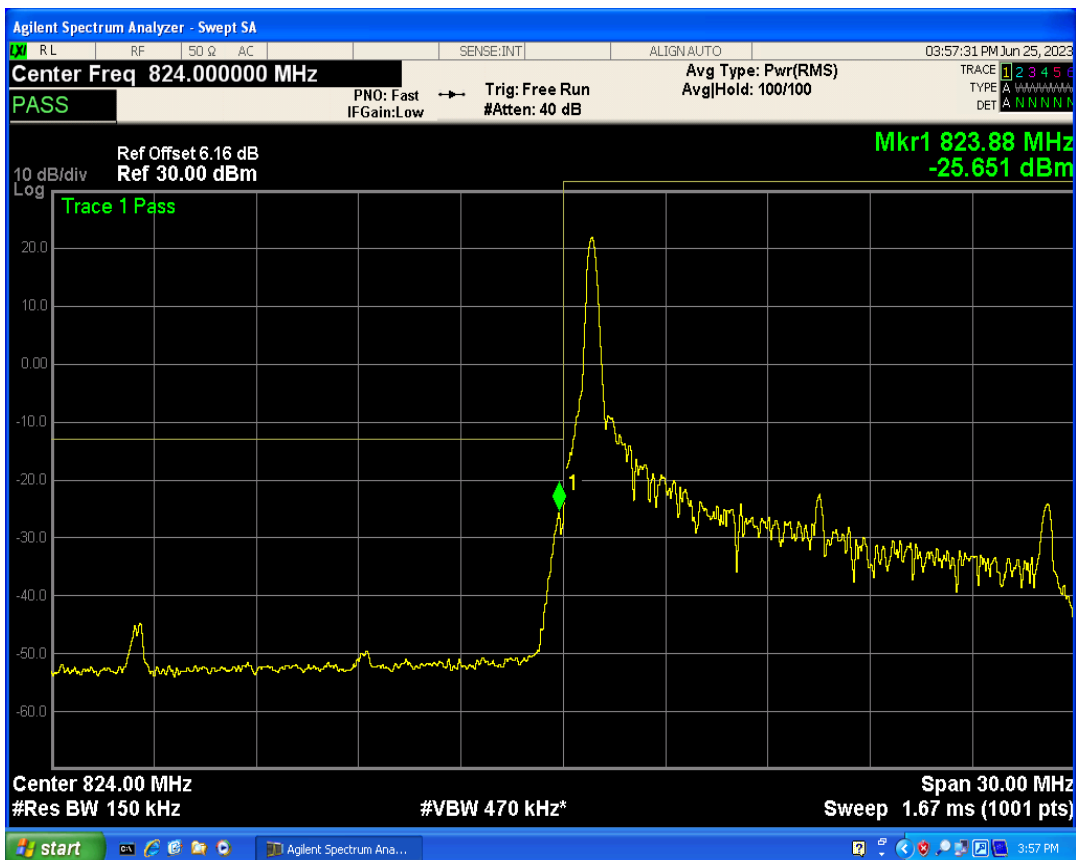

Band26b QPSK BW=15MHz Channel=26865 RB Size=1 Position=#0

Band26b QPSK BW=15MHz Channel=26865 RB Size=1 Position=#Max