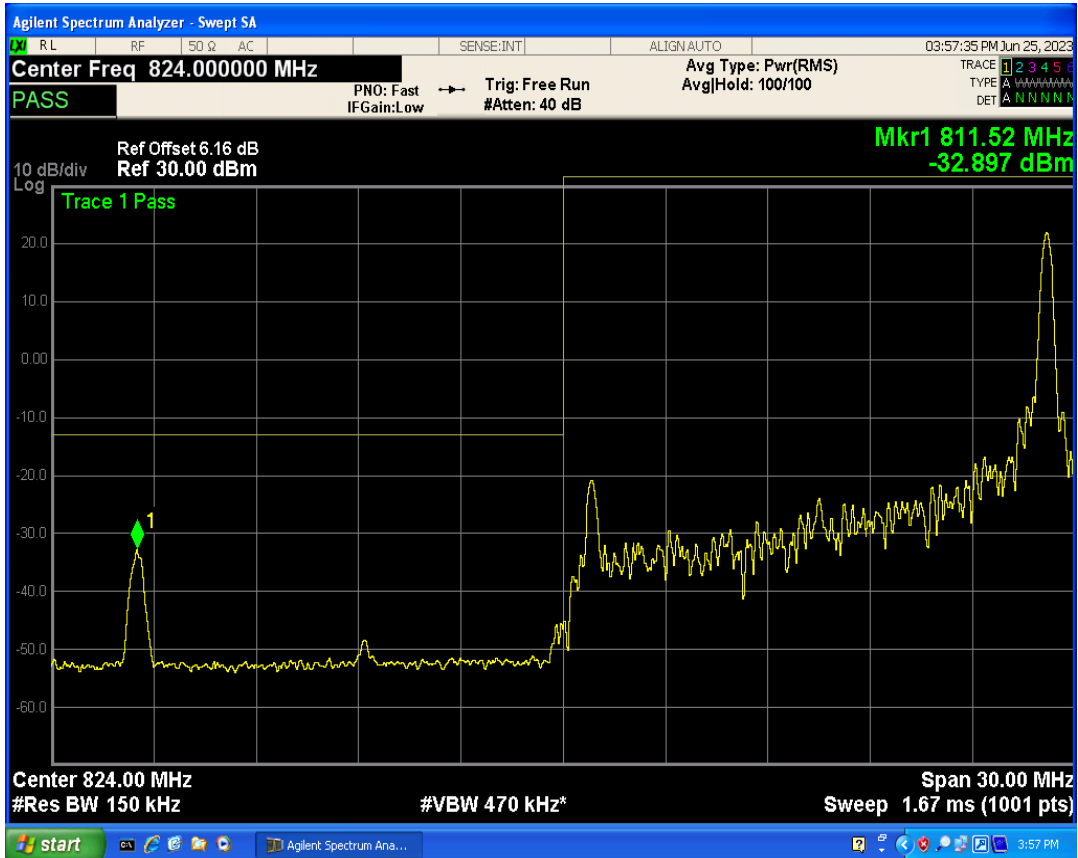

Band26b 16QAM BW=10MHz Channel=26990 RB Size=1 Position=#Max

Band26b 16QAM BW=10MHz Channel=26990 RB Size=50 Position=#0

Band26b QPSK BW=15MHz Channel=26865 RB Size=1 Position=#0

Band26b QPSK BW=15MHz Channel=26865 RB Size=1 Position=#Max

Band26b QPSK BW=15MHz Channel=26865 RB Size=75 Position=#0

Band26b 16QAM BW=15MHz Channel=26865 RB Size=1 Position=#0

Band26b 16QAM BW=15MHz Channel=26865 RB Size=75 Position=#0

Band26b 16QAM BW=15MHz Channel=26865 RB Size=1 Position=#Max