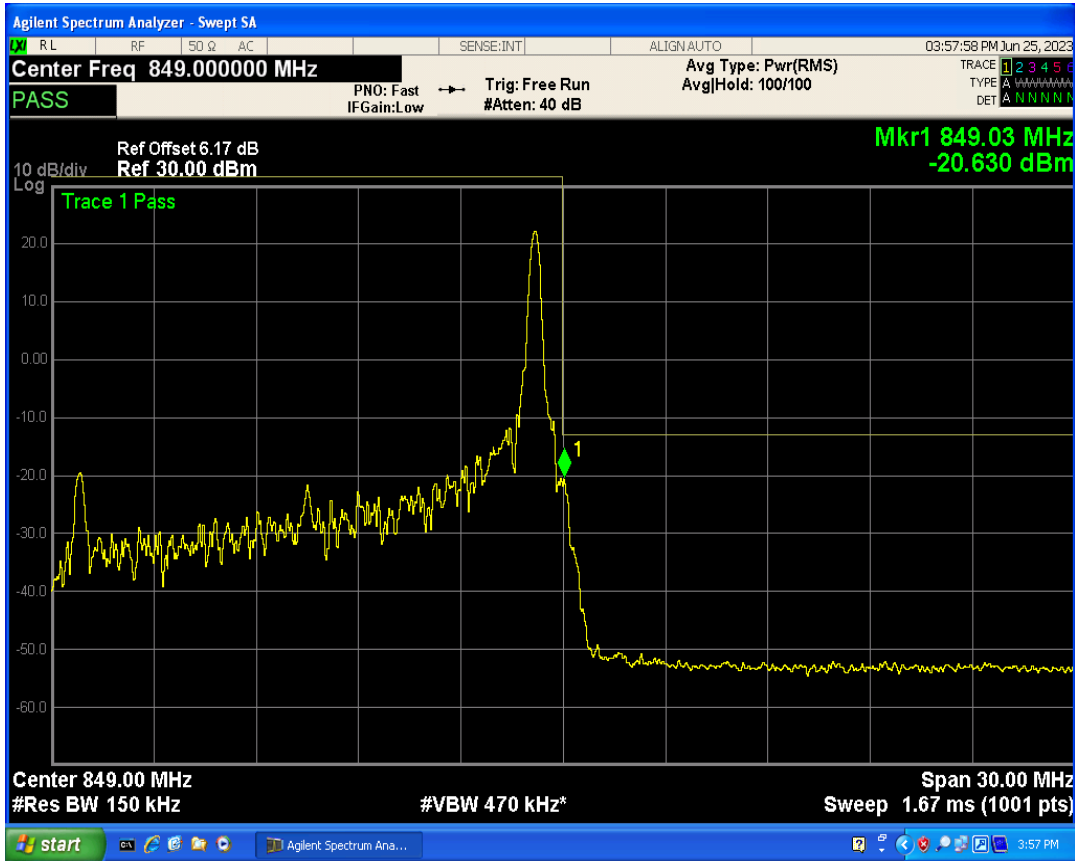

Band26b QPSK BW=15MHz Channel=26965 RB Size=1 Position=#Max

Band26b QPSK BW=15MHz Channel=26965 RB Size=75 Position=#0