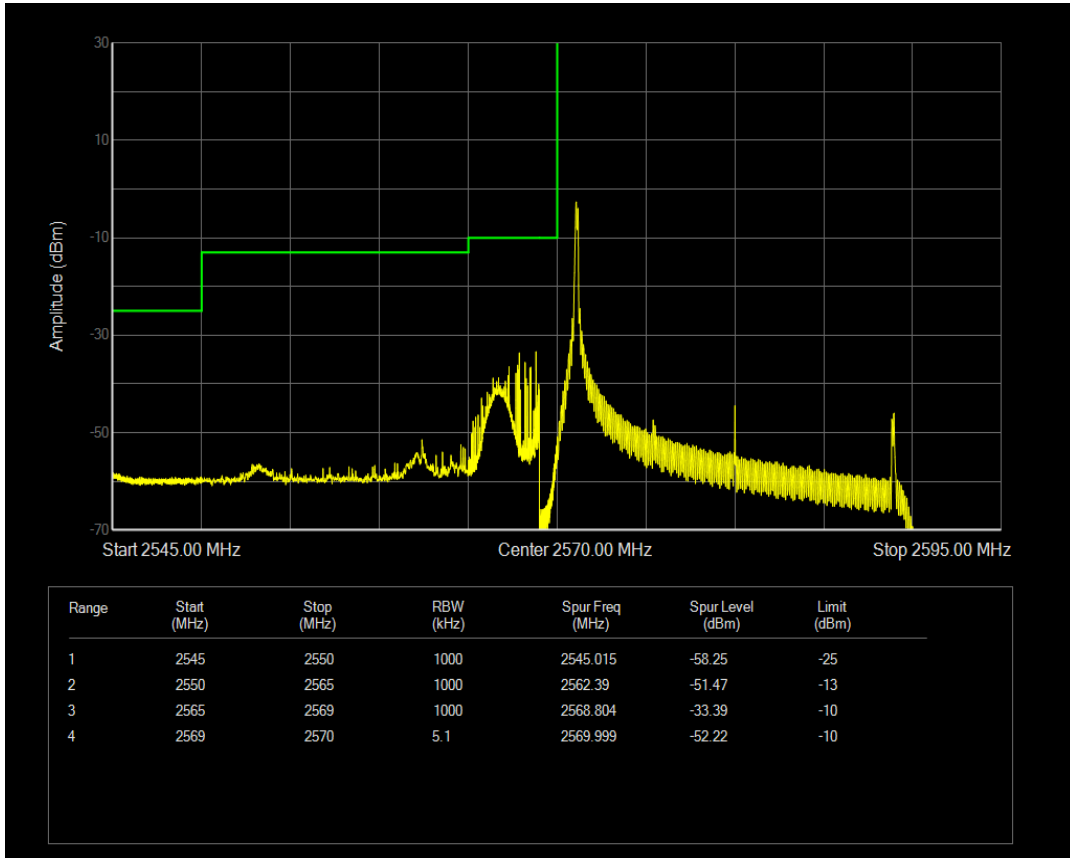

Band38 16QAM BW=20MHz Channel=37850 RB Size=1 Position=#0

Band38 16QAM BW=20MHz Channel=37850 RB Size=1 Position=#Max