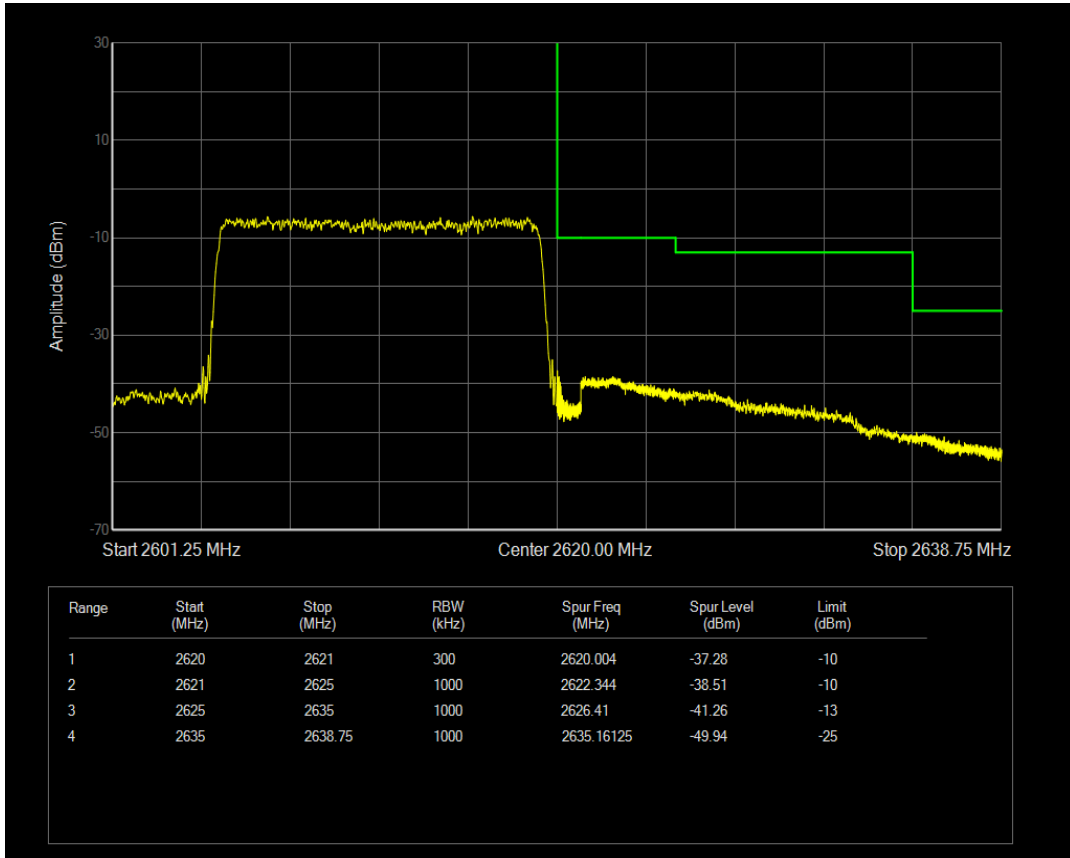

Band38 16QAM BW=15MHz Channel=38175 RB Size=75 Position=#0

Band38 QPSK BW=20MHz Channel=37850 RB Size=1 Position=#0