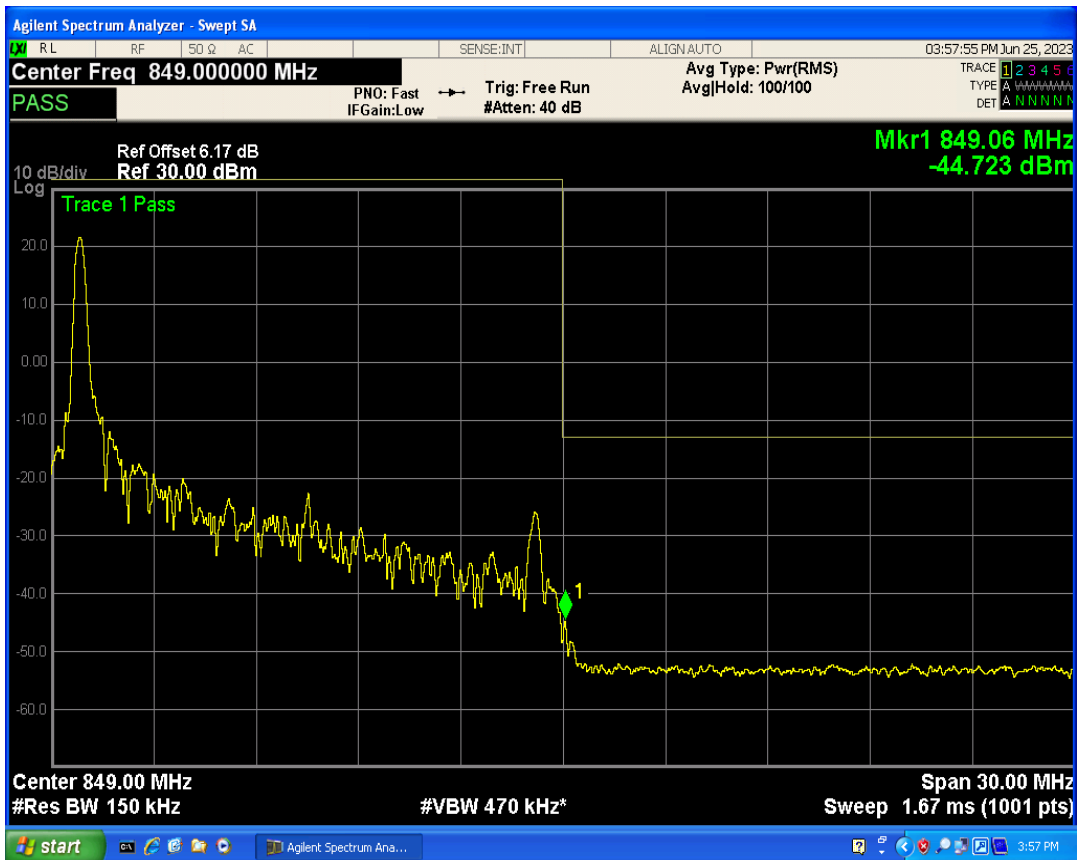

Band26b QPSK BW=15MHz Channel=26965 RB Size=1 Position=#0

Band26b QPSK BW=15MHz Channel=26965 RB Size=1 Position=#Max