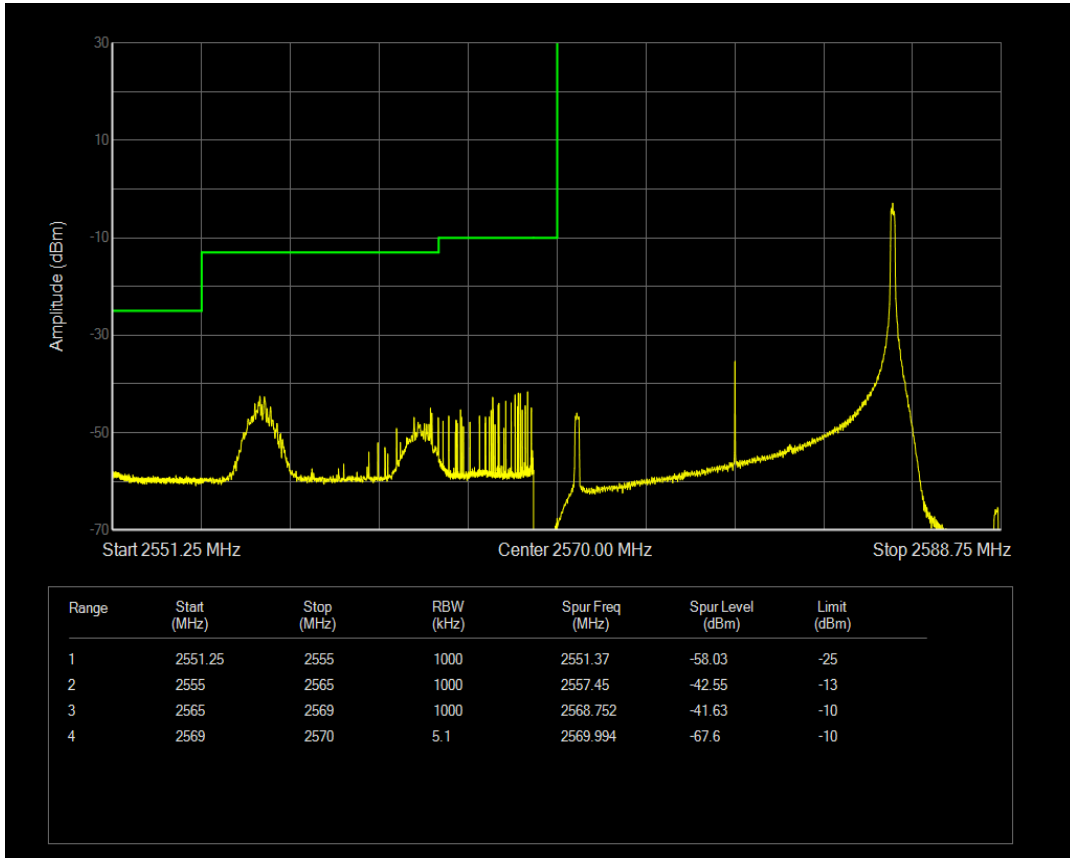

Band38 16QAM BW=10MHz Channel=38200 RB Size=1 Position=#Max

Band38 16QAM BW=10MHz Channel=38200 RB Size=50 Position=#0

Band38 QPSK BW=15MHz Channel=37825 RB Size=1 Position=#0

Band38 QPSK BW=15MHz Channel=37825 RB Size=1 Position=#Max