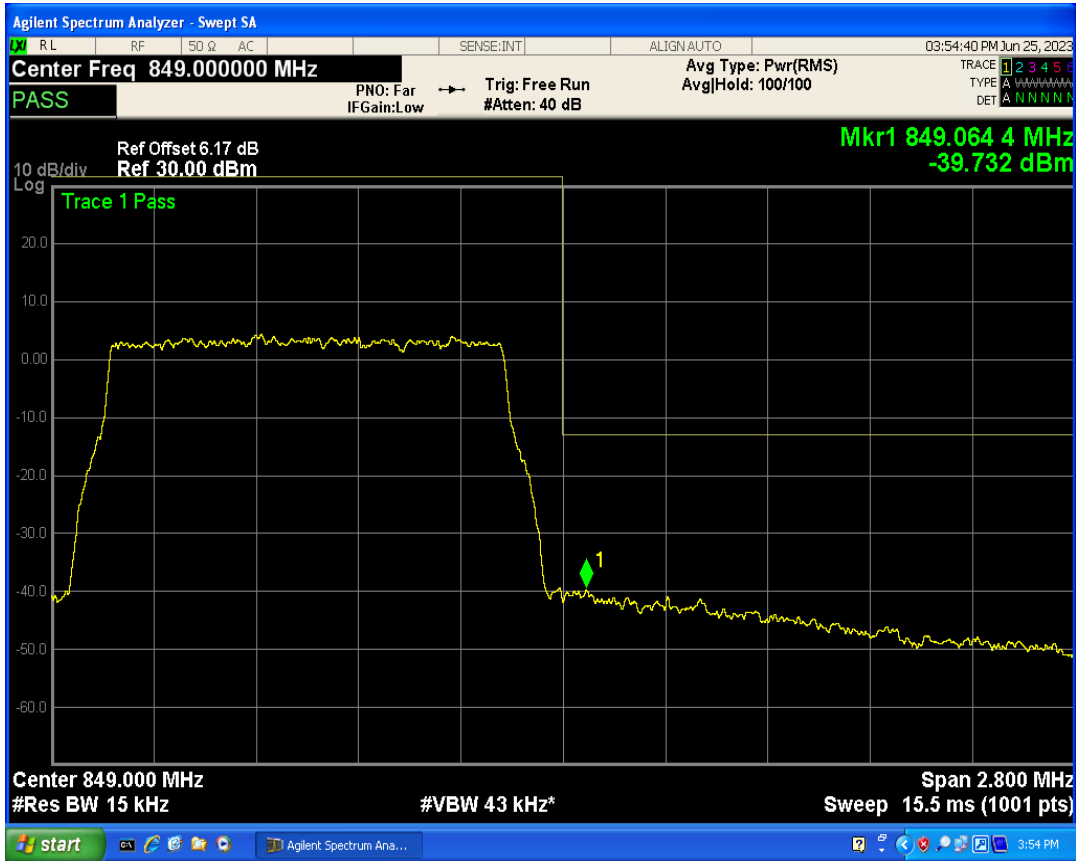

Band26b QPSK BW=1.4MHz Channel=27033 RB Size=1 Position=#0

Band26b QPSK BW=1.4MHz Channel=27033 RB Size=1 Position=#Max

Band26b QPSK BW=1.4MHz Channel=27033 RB Size=6 Position=#0

Band26b 16QAM BW=1.4MHz Channel=27033 RB Size=1 Position=#0

Band26b 16QAM BW=1.4MHz Channel=27033 RB Size=1 Position=#Max

Band26b 16QAM BW=1.4MHz Channel=27033 RB Size=6 Position=#0

Band26b QPSK BW=3MHz Channel=26805 RB Size=1 Position=#0

Band26b QPSK BW=3MHz Channel=26805 RB Size=1 Position=#Max