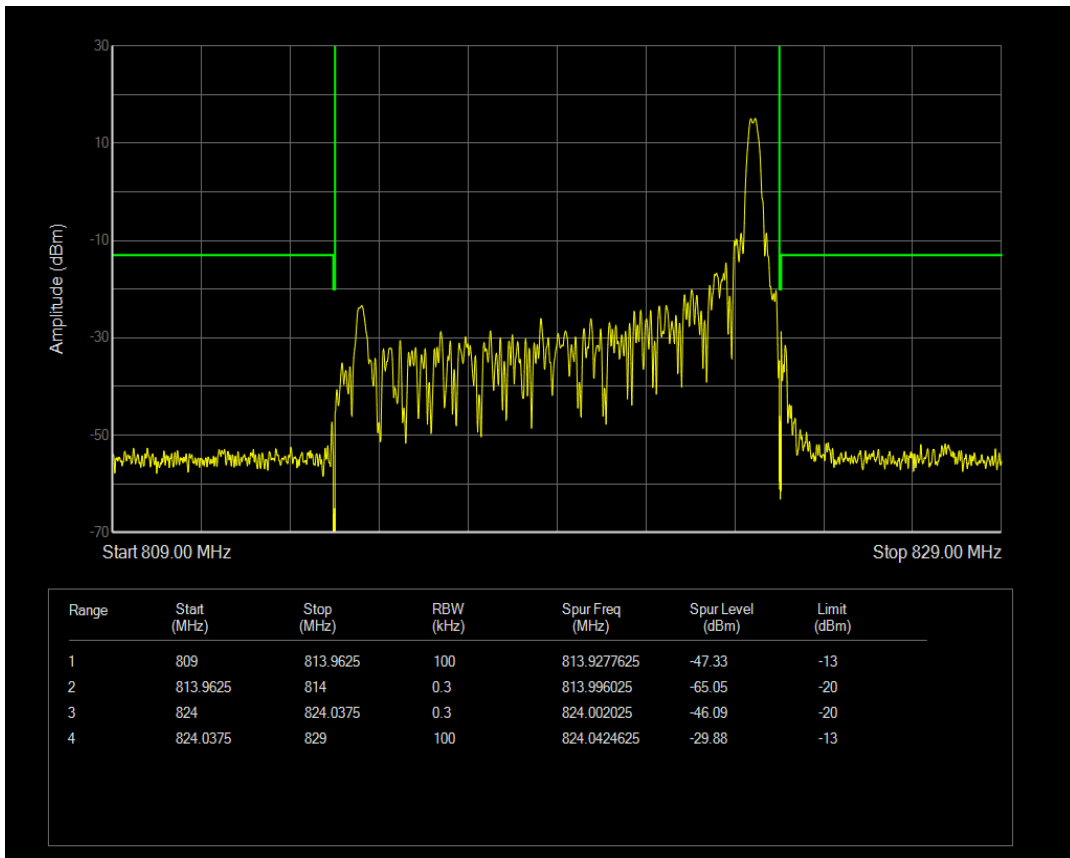

Band26a 16QAM BW=10MHz Channel=26740 RB Size=1 Position=#Max

Band26a 16QAM BW=10MHz Channel=26740 RB Size=50 Position=#0