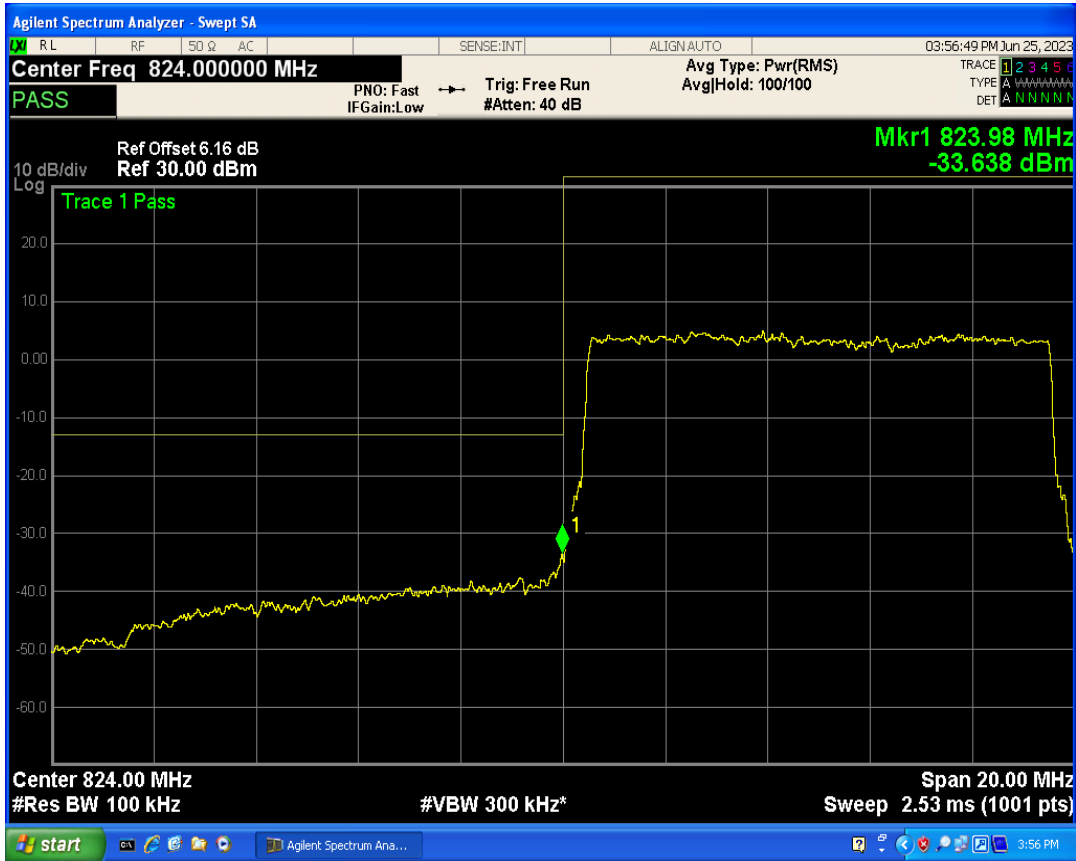

Band26b 16QAM BW=5MHz Channel=27015 RB Size=1 Position=#Max

Band26b 16QAM BW=5MHz Channel=27015 RB Size=25 Position=#0

Band26b QPSK BW=10MHz Channel=26840 RB Size=1 Position=#0

Band26b QPSK BW=10MHz Channel=26840 RB Size=50 Position=#0

Band26b QPSK BW=10MHz Channel=26840 RB Size=1 Position=#Max

Band26b 16QAM BW=10MHz Channel=26840 RB Size=1 Position=#0

Band26b 16QAM BW=10MHz Channel=26840 RB Size=1 Position=#Max

Band26b 16QAM BW=10MHz Channel=26840 RB Size=50 Position=#0