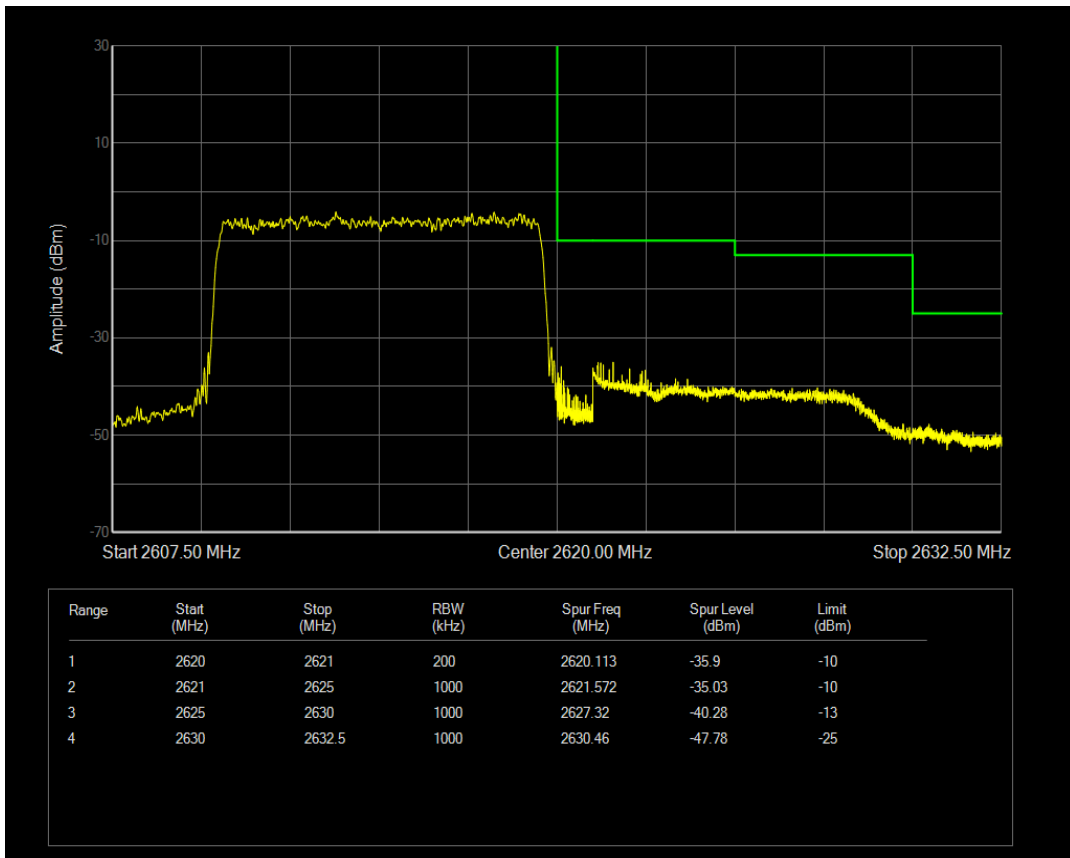

Band38 QPSK BW=10MHz Channel=38200 RB Size=50 Position=#0

Band38 16QAM BW=10MHz Channel=38200 RB Size=1 Position=#0