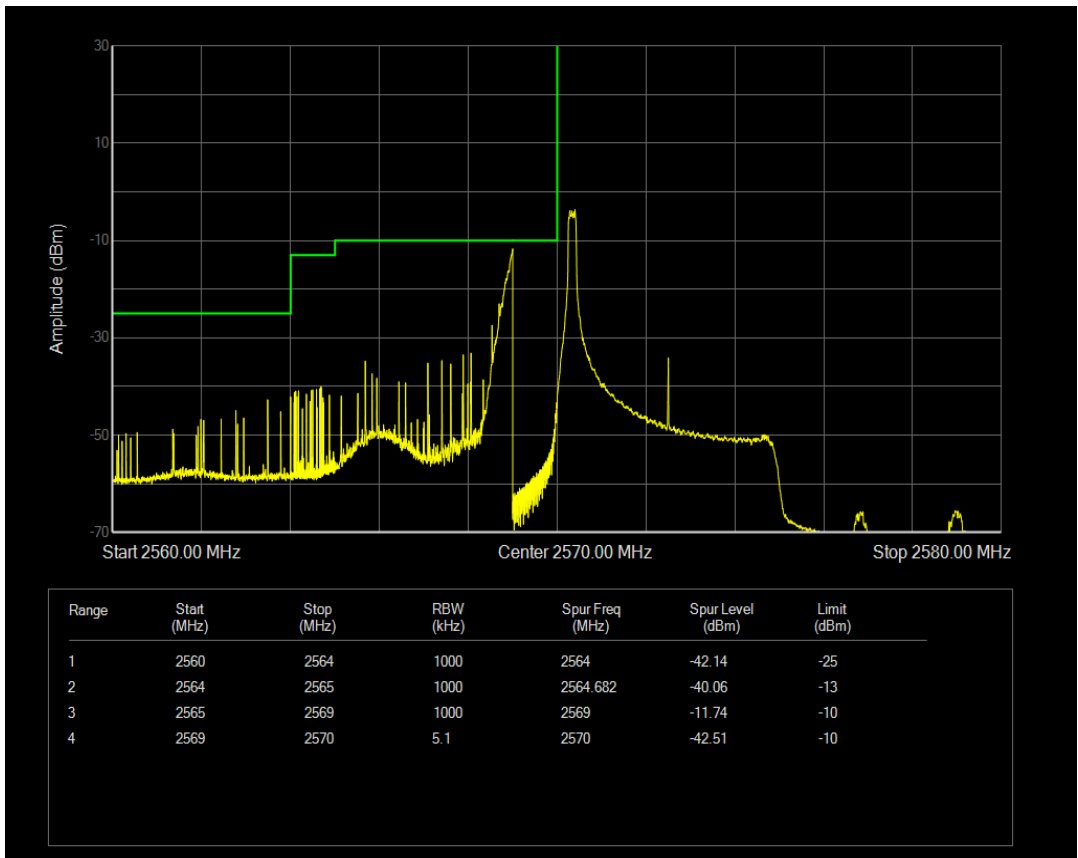

Band38 QPSK BW=5MHz Channel=37775 RB Size=1 Position=#0

Band38 QPSK BW=5MHz Channel=37775 RB Size=1 Position=#Max