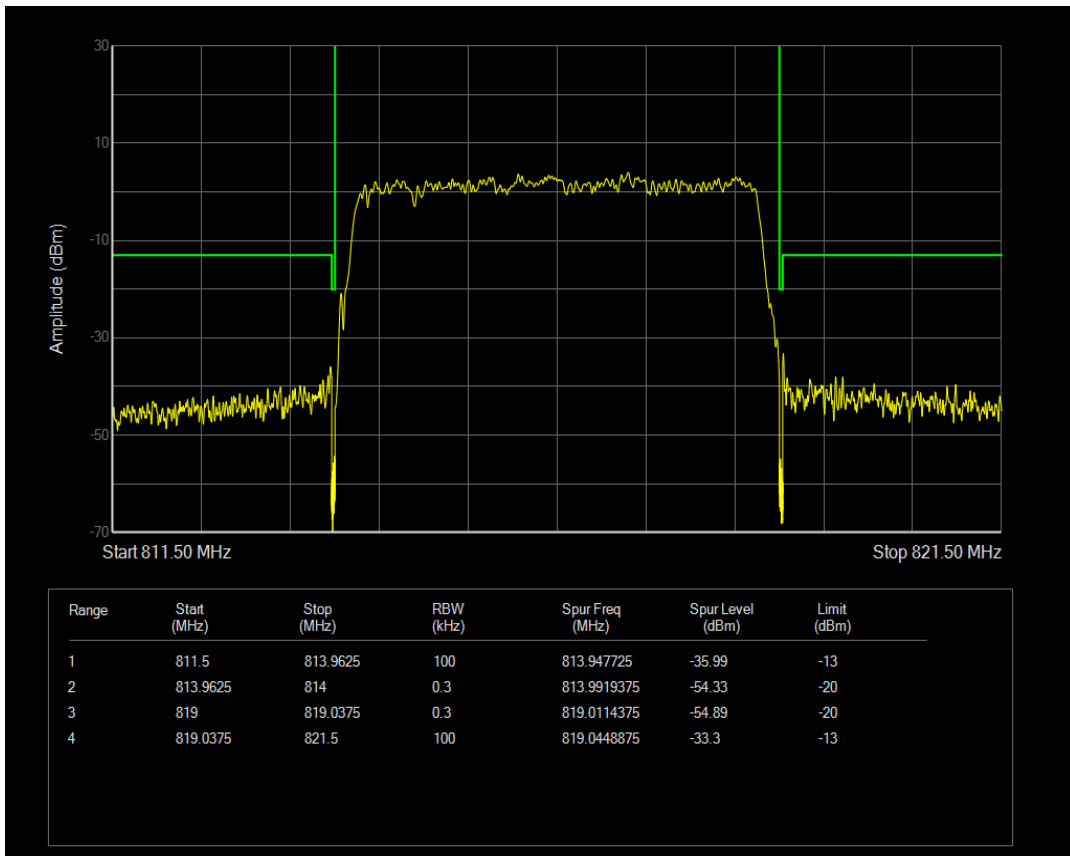

Band26a 16QAM BW=5MHz Channel=26715 RB Size=1 Position=#Max

Band26a QPSK BW=5MHz Channel=26765 RB Size=1 Position=#0

Band26a 16QAM BW=5MHz Channel=26715 RB Size=25 Position=#0

Band26a QPSK BW=5MHz Channel=26765 RB Size=1 Position=#Max