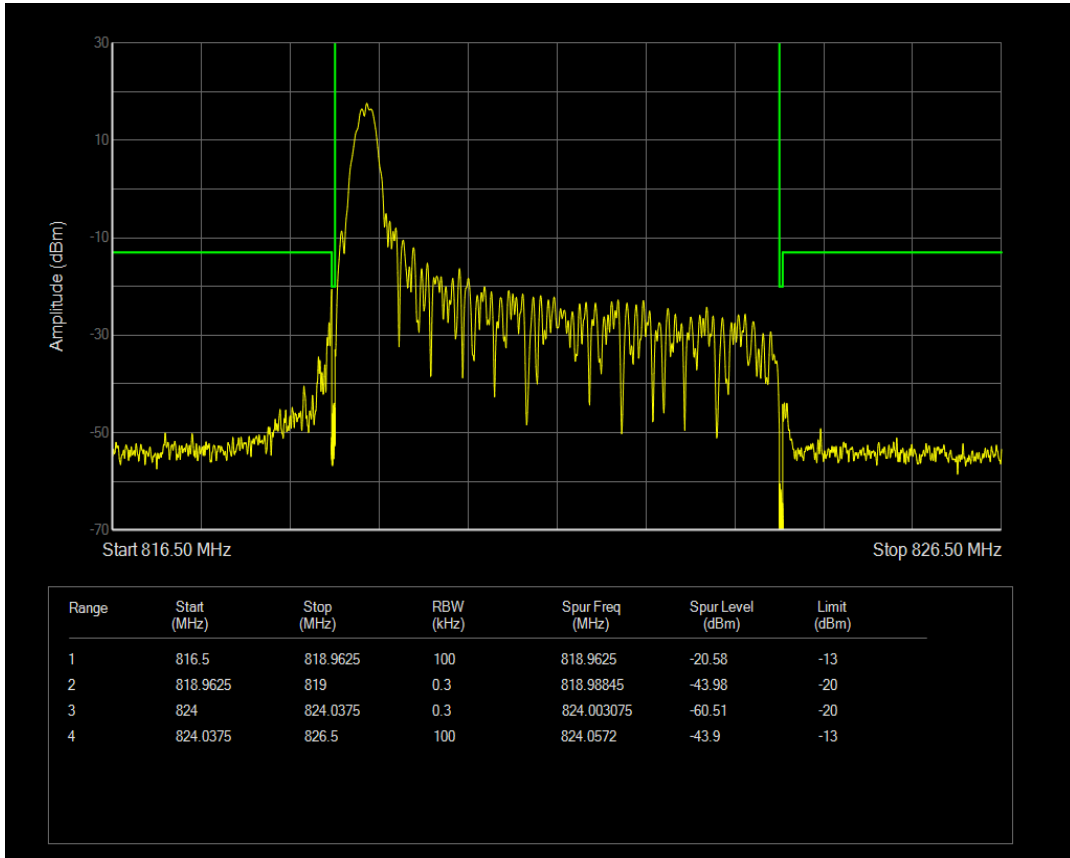

Band26a 16QAM BW=5MHz Channel=26715 RB Size=1 Position=#Max

Band26a QPSK BW=5MHz Channel=26765 RB Size=1 Position=#0

Band26a 16QAM BW=5MHz Channel=26715 RB Size=25 Position=#0

Band26a QPSK BW=5MHz Channel=26765 RB Size=1 Position=#Max