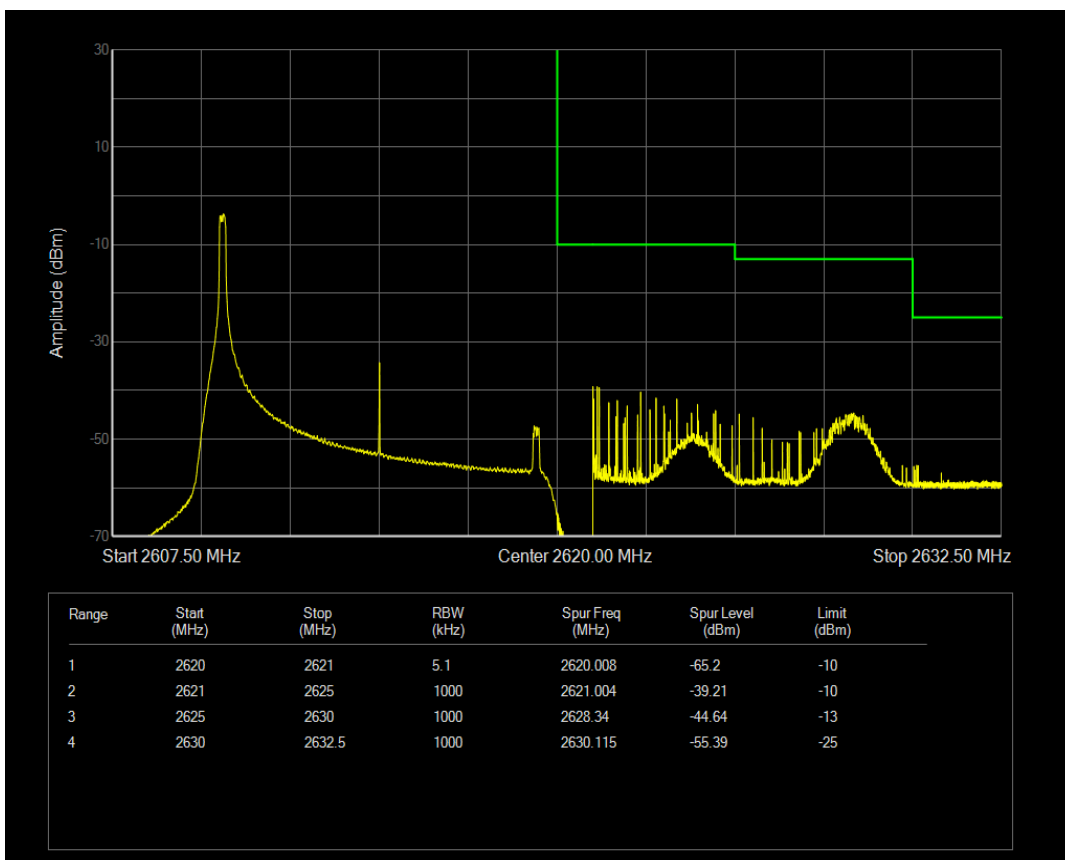

Band38 QPSK BW=10MHz Channel=38200 RB Size=1 Position=#0

Band38 QPSK BW=10MHz Channel=38200 RB Size=1 Position=#Max