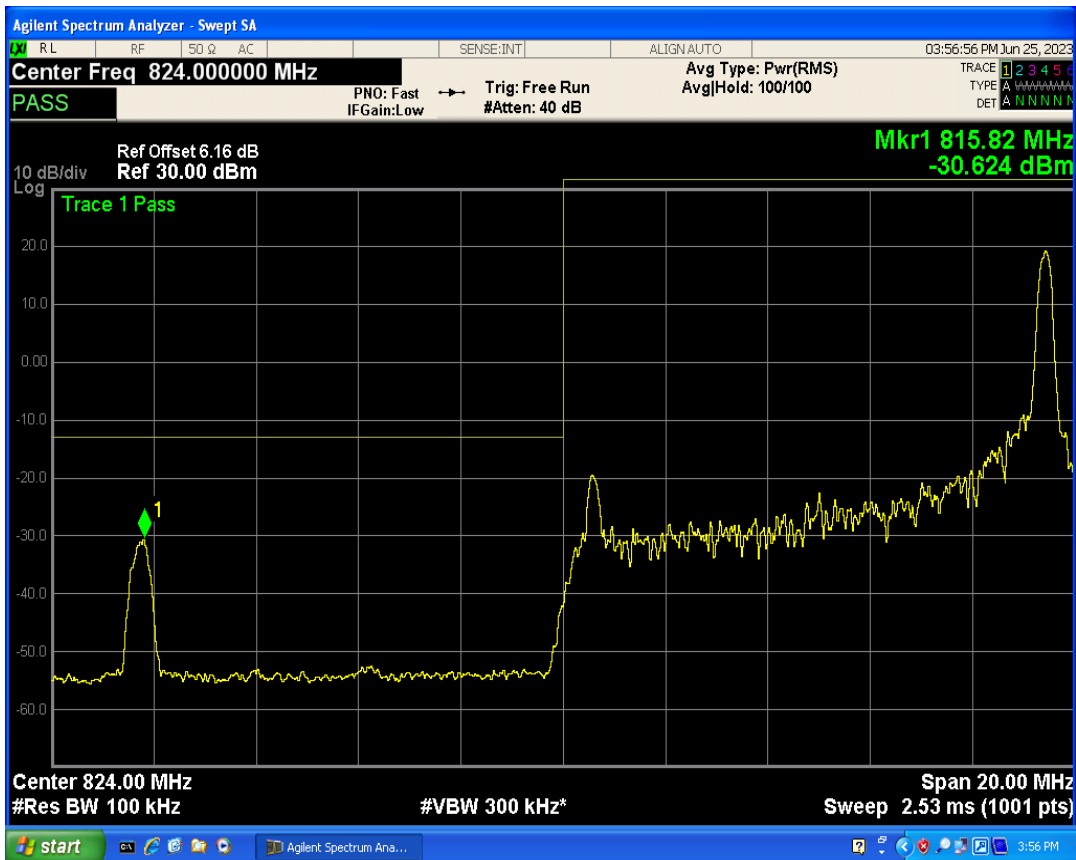

Band26b 16QAM BW=10MHz Channel=26840 RB Size=1 Position=#Max

Band26b 16QAM BW=10MHz Channel=26840 RB Size=50 Position=#0