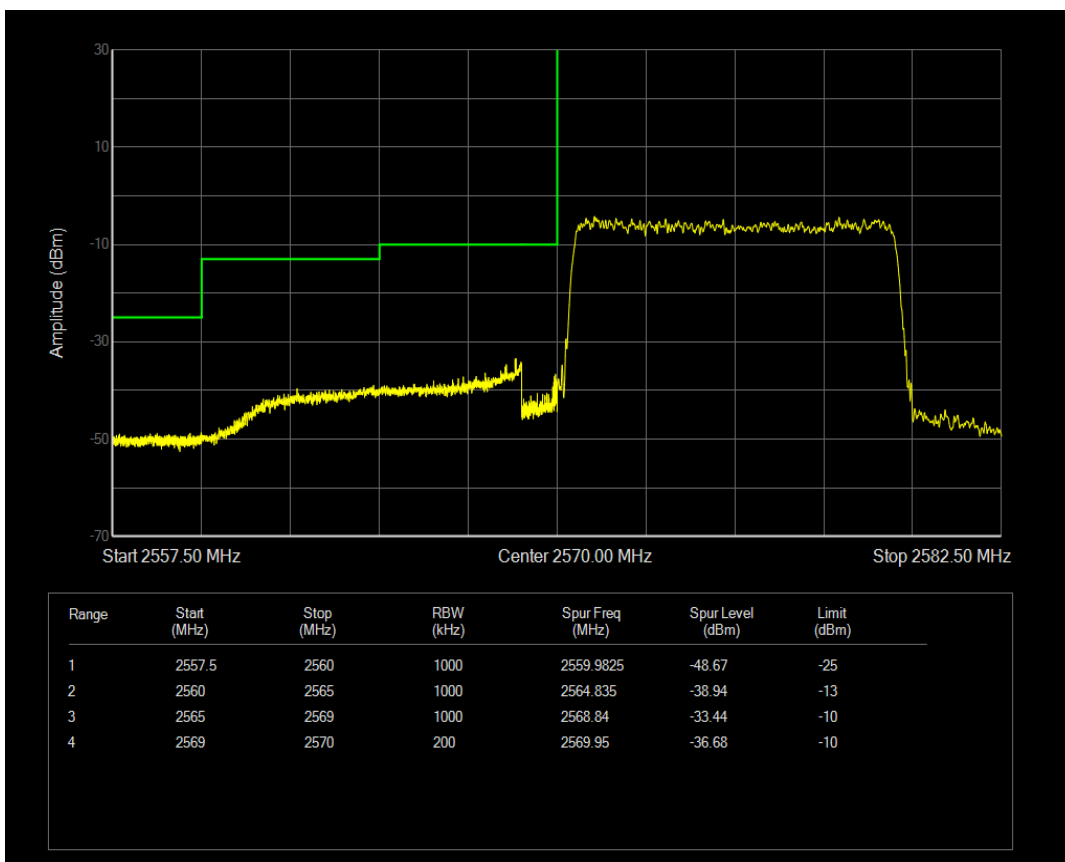

Band38 16QAM BW=5MHz Channel=38225 RB Size=1 Position=#Max

Band38 16QAM BW=5MHz Channel=38225 RB Size=25 Position=#0

Band38 QPSK BW=10MHz Channel=37800 RB Size=1 Position=#0

Band38 QPSK BW=10MHz Channel=37800 RB Size=1 Position=#Max

Band38 QPSK BW=10MHz Channel=37800 RB Size=50 Position=#0

Band38 16QAM BW=10MHz Channel=37800 RB Size=1 Position=#0

Band38 16QAM BW=10MHz Channel=37800 RB Size=1 Position=#Max

Band38 16QAM BW=10MHz Channel=37800 RB Size=50 Position=#0