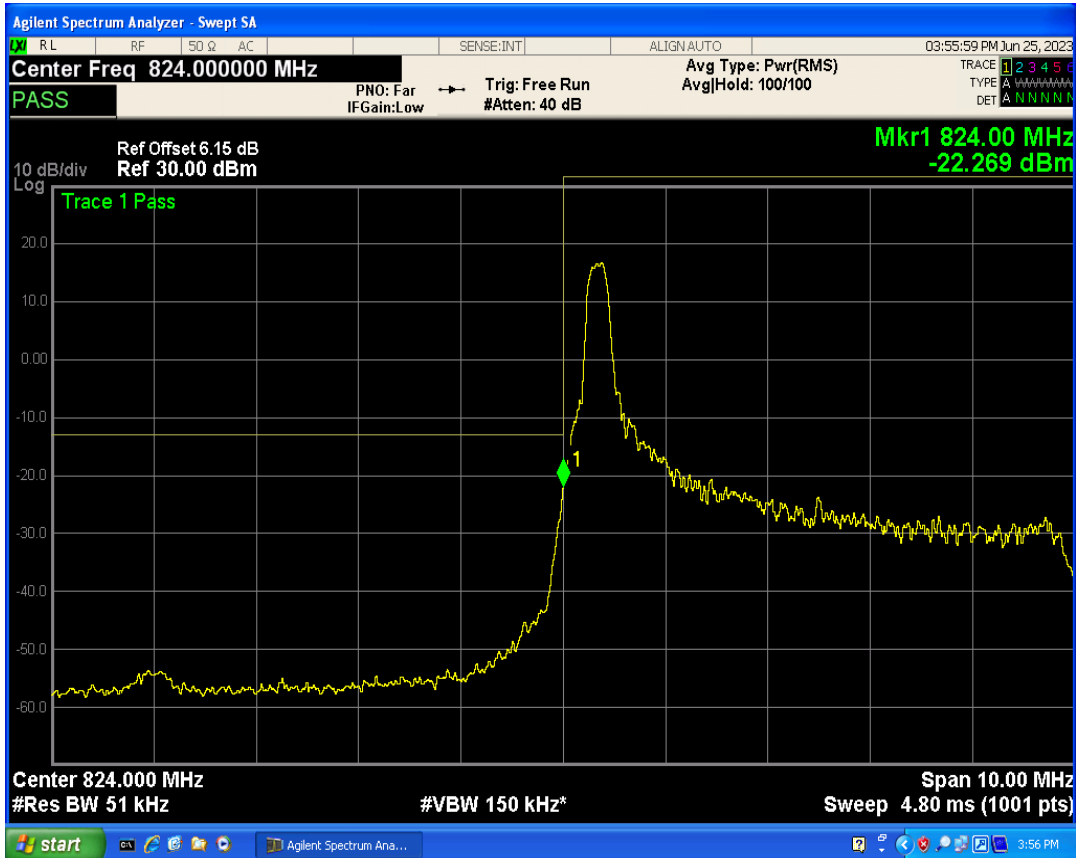

Band26b 16QAM BW=5MHz Channel=26815 RB Size=1 Position=#0

Band26b 16QAM BW=5MHz Channel=26815 RB Size=1 Position=#Max