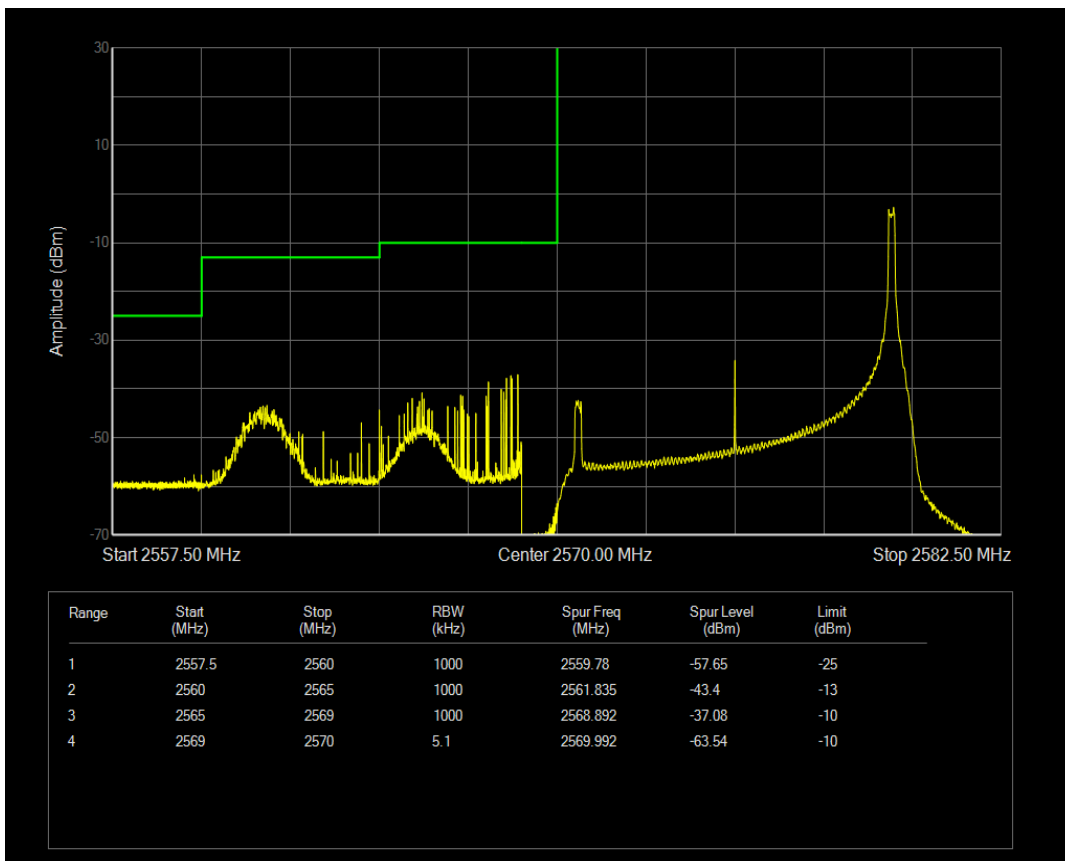

Band38 16QAM BW=5MHz Channel=38225 RB Size=1 Position=#Max

Band38 16QAM BW=5MHz Channel=38225 RB Size=25 Position=#0

Band38 QPSK BW=10MHz Channel=37800 RB Size=1 Position=#0

Band38 QPSK BW=10MHz Channel=37800 RB Size=1 Position=#Max