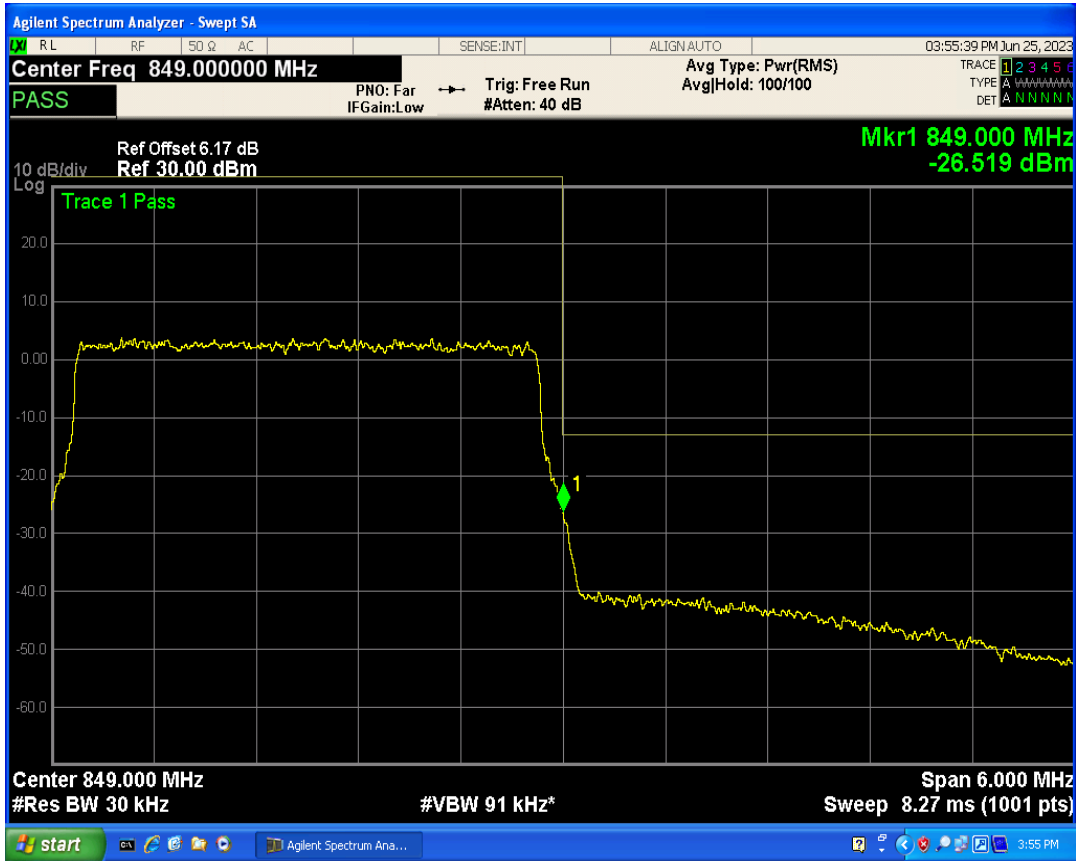

Band26b 16QAM BW=3MHz Channel=27025 RB Size=15 Position=#0

Band26b QPSK BW=5MHz Channel=26815 RB Size=1 Position=#Max