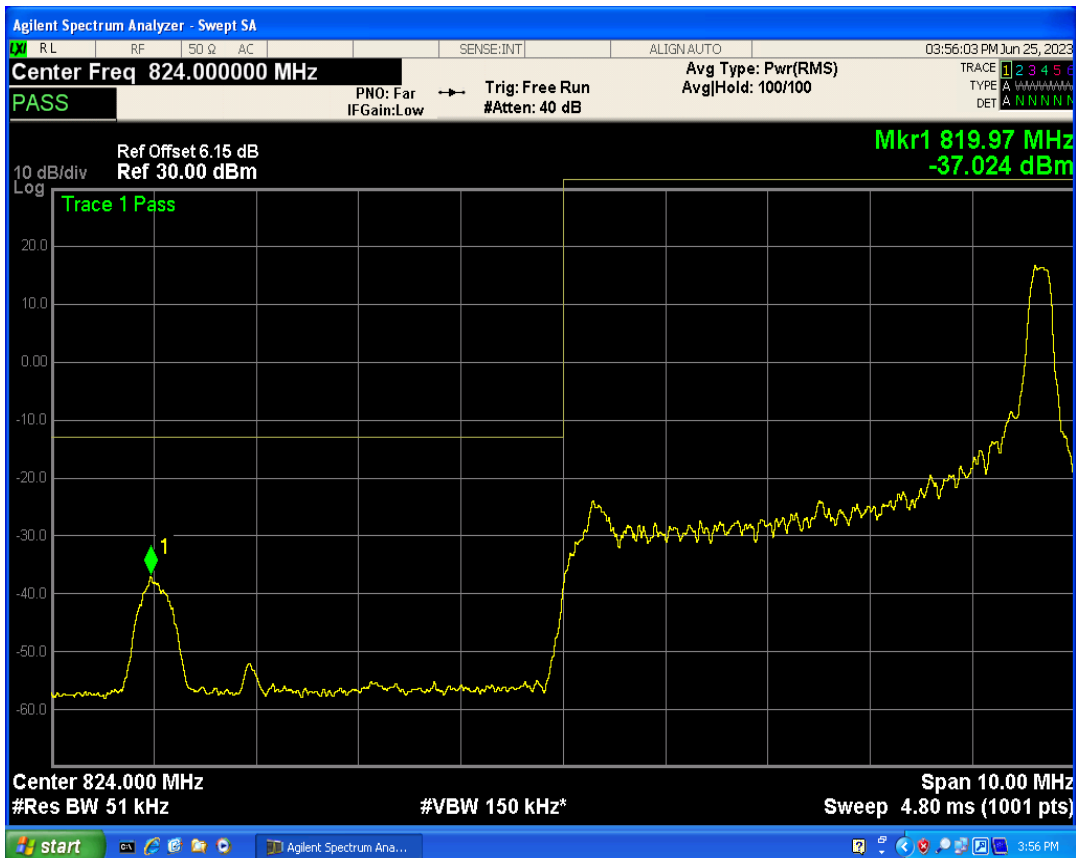

Band26b 16QAM BW=5MHz Channel=26815 RB Size=1 Position=#Max

Band26b 16QAM BW=5MHz Channel=26815 RB Size=25 Position=#0