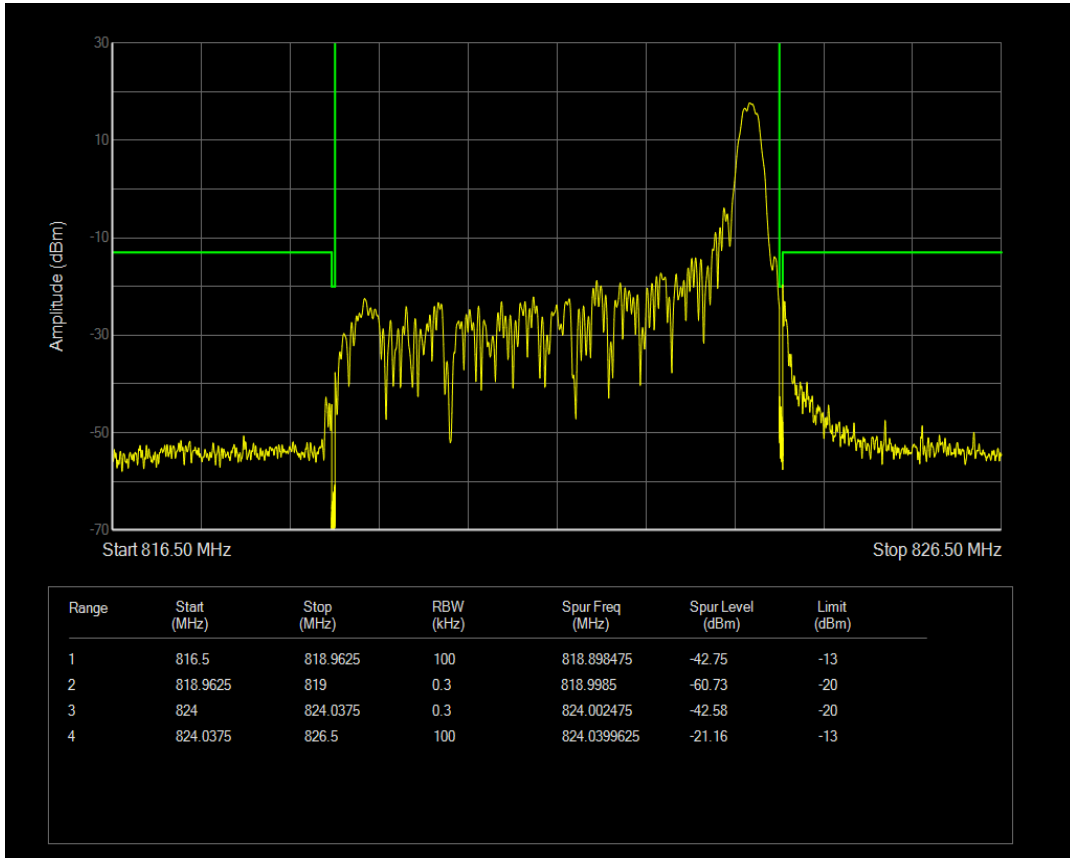

Band26a 16QAM BW=5MHz Channel=26715 RB Size=1 Position=#Max

Band26a QPSK BW=5MHz Channel=26765 RB Size=1 Position=#0

Band26a 16QAM BW=5MHz Channel=26715 RB Size=25 Position=#0

Band26a QPSK BW=5MHz Channel=26765 RB Size=1 Position=#Max