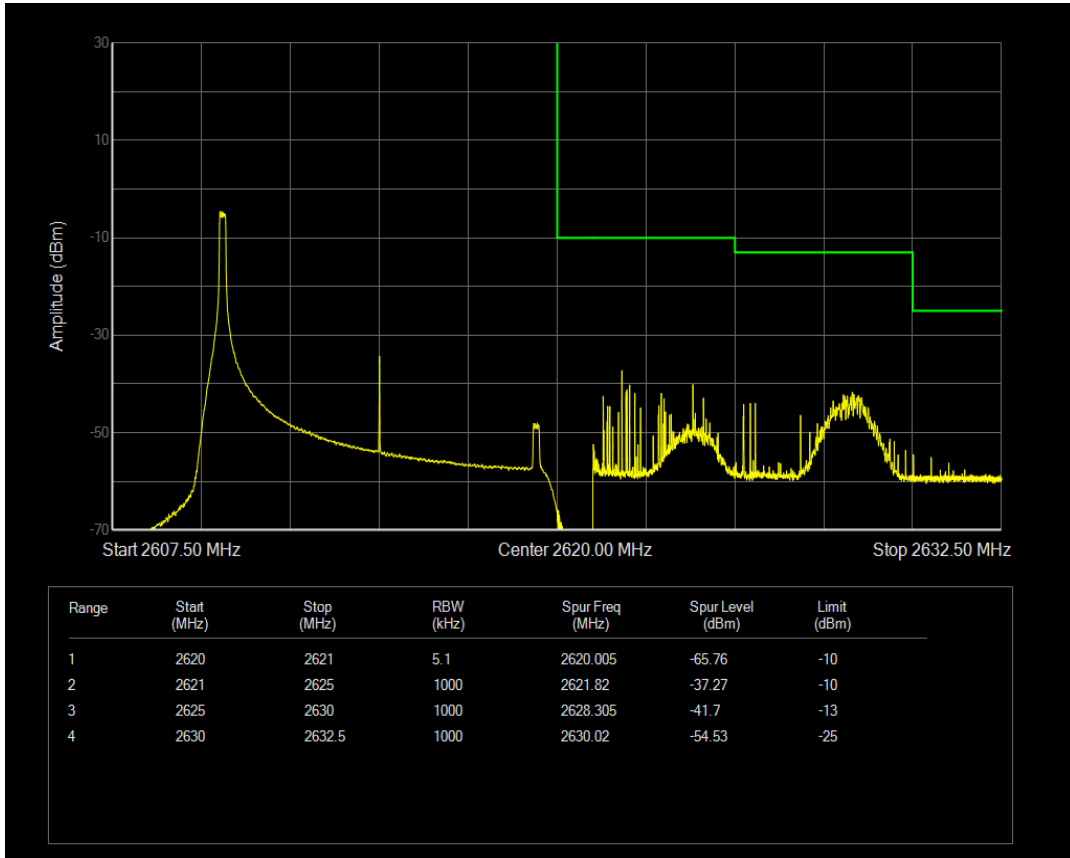

Band38 QPSK BW=10MHz Channel=38200 RB Size=1 Position=#0

Band38 QPSK BW=10MHz Channel=38200 RB Size=1 Position=#Max

Band38 QPSK BW=10MHz Channel=38200 RB Size=50 Position=#0

Band38 16QAM BW=10MHz Channel=38200 RB Size=1 Position=#0