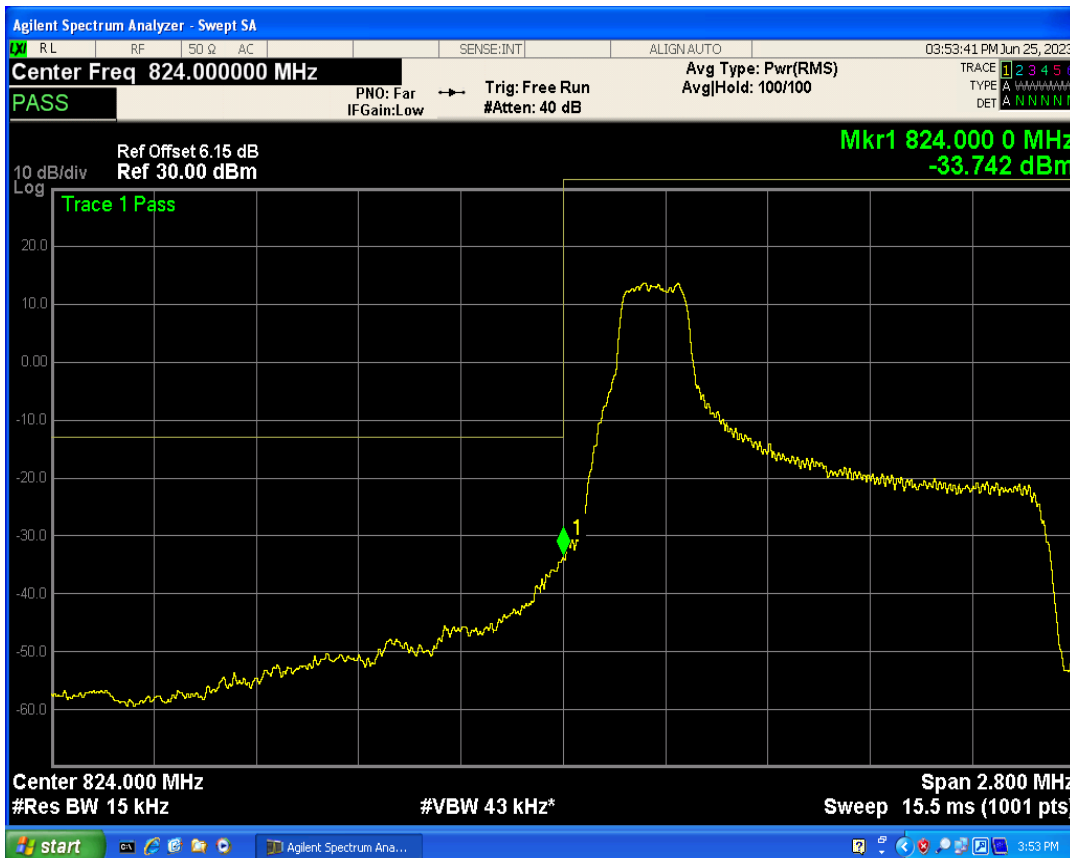

Band26b QPSK BW=1.4MHz Channel=26797 RB Size=1 Position=#0

Band26b QPSK BW=1.4MHz Channel=26797 RB Size=1 Position=#Max