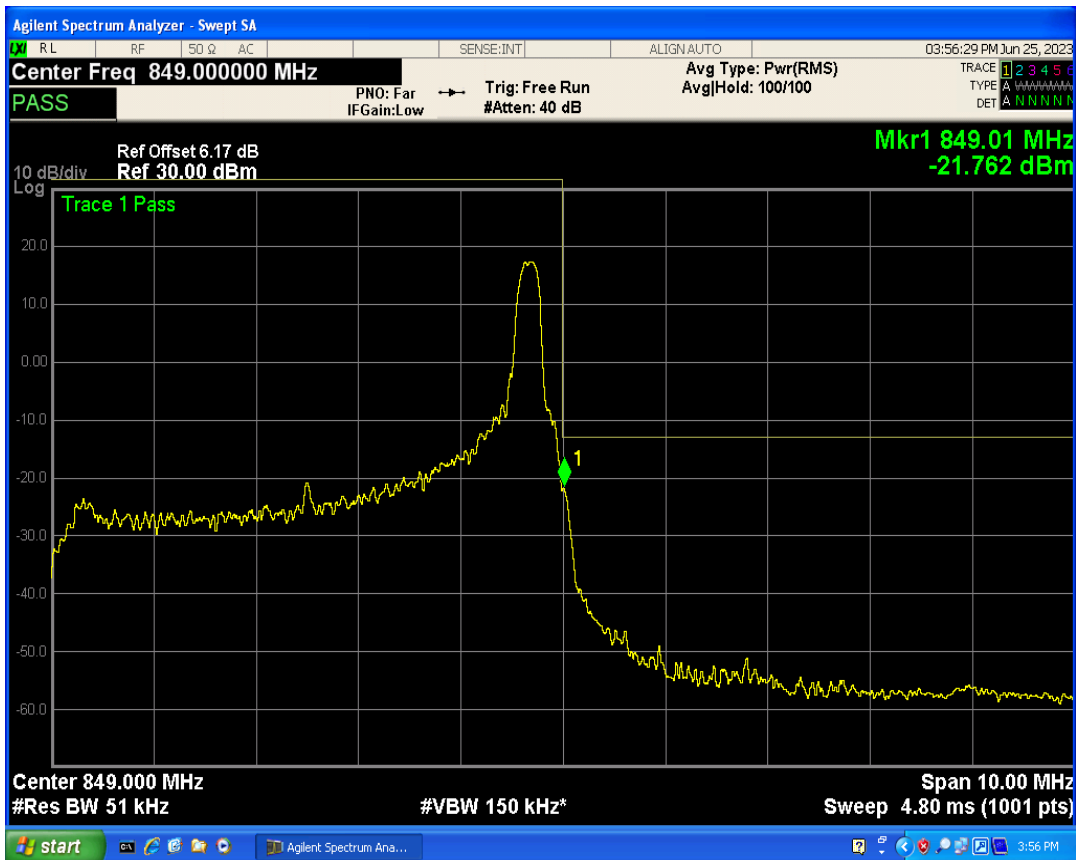

Band26b 16QAM BW=5MHz Channel=27015 RB Size=1 Position=#Max

Band26b 16QAM BW=5MHz Channel=27015 RB Size=25 Position=#0