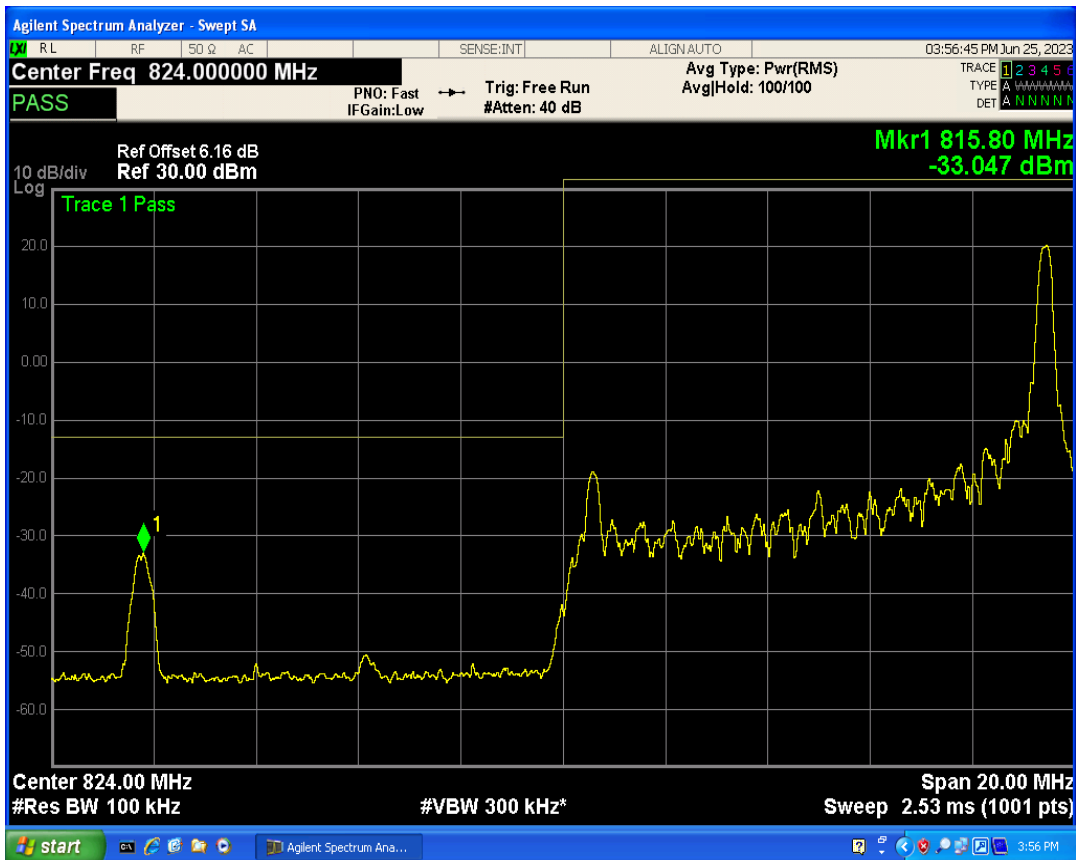

Band26b QPSK BW=10MHz Channel=26840 RB Size=1 Position=#Max

Band26b 16QAM BW=10MHz Channel=26840 RB Size=1 Position=#0