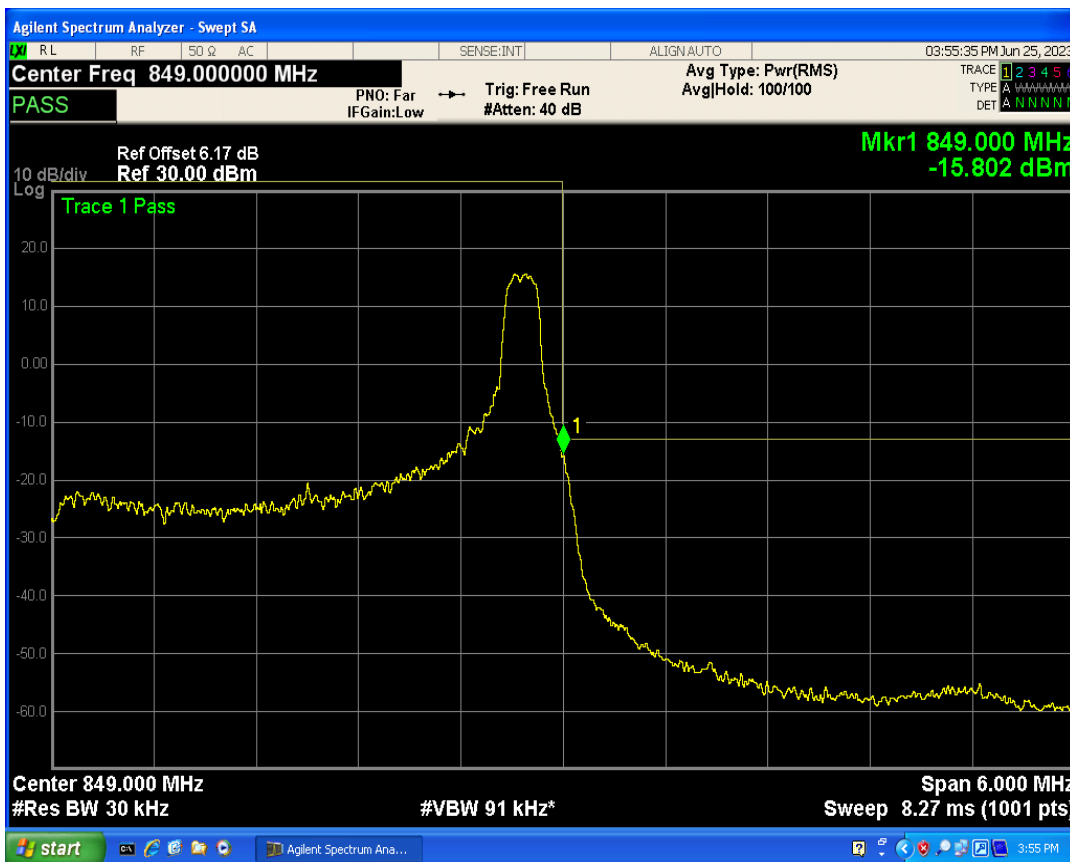

Band26b 16QAM BW=3MHz Channel=27025 RB Size=1 Position=#Max

Band26b 16QAM BW=3MHz Channel=27025 RB Size=15 Position=#0