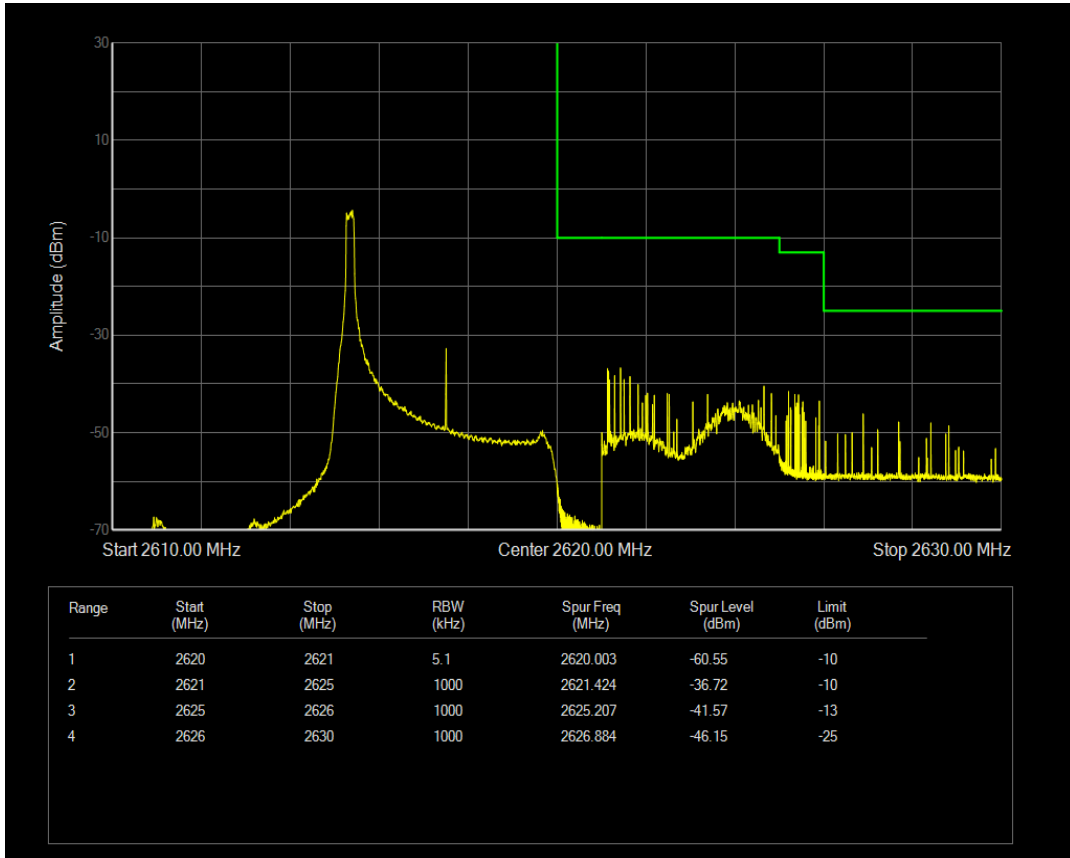

Band38 QPSK BW=5MHz Channel=38225 RB Size=1 Position=#0

Band38 QPSK BW=5MHz Channel=38225 RB Size=1 Position=#Max

Band38 QPSK BW=5MHz Channel=38225 RB Size=25 Position=#0

Band38 16QAM BW=5MHz Channel=38225 RB Size=1 Position=#0