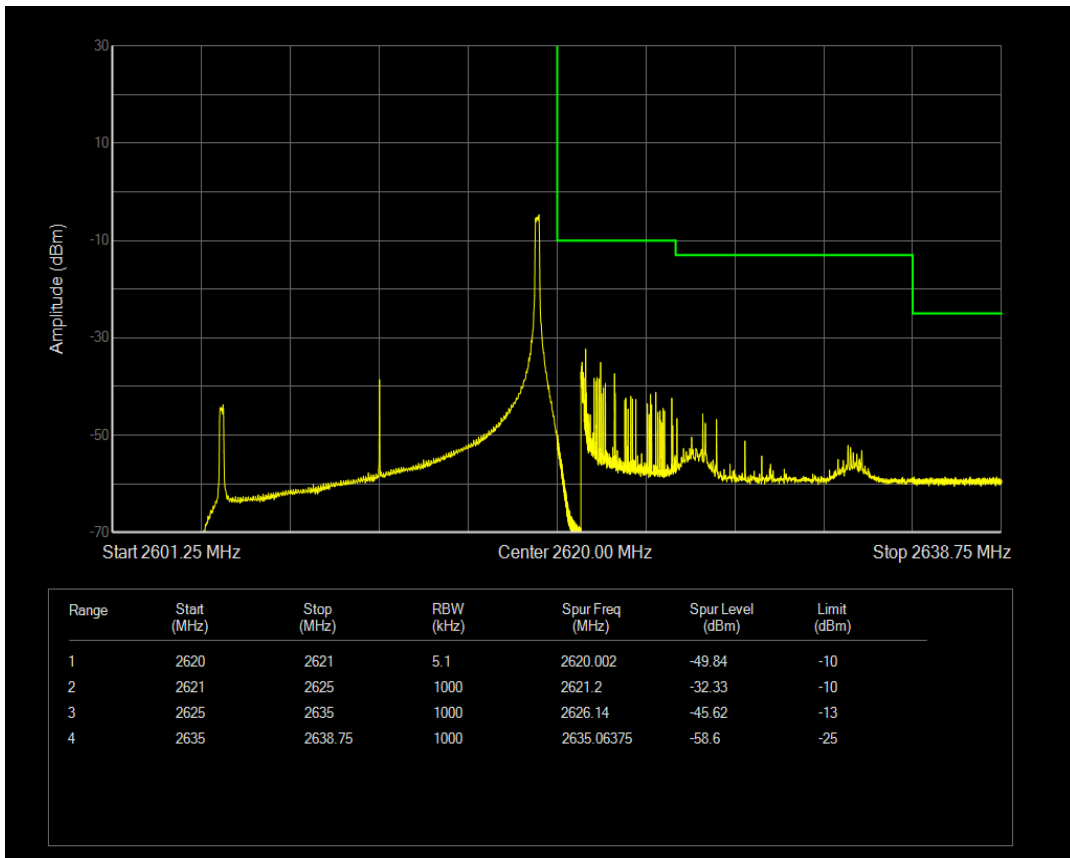

Band38 16QAM BW=15MHz Channel=38175 RB Size=1 Position=#Max

Band38 16QAM BW=15MHz Channel=38175 RB Size=75 Position=#0