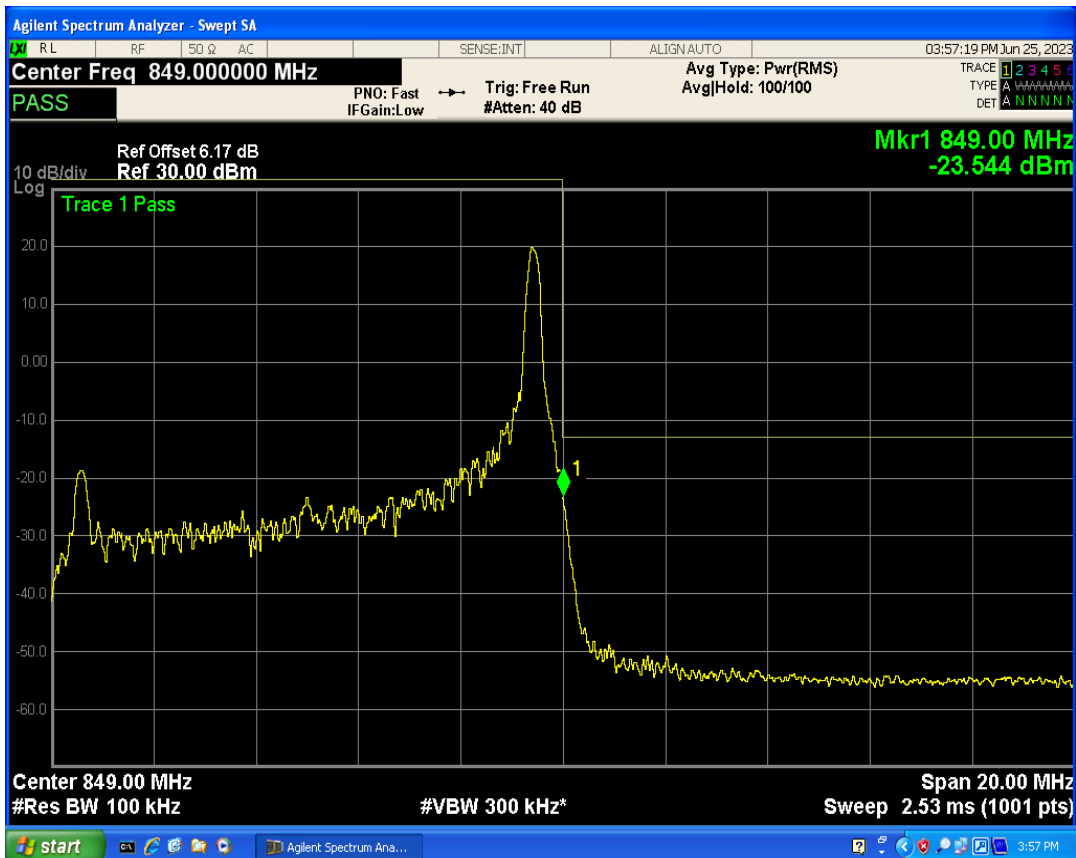

Band26b 16QAM BW=10MHz Channel=26990 RB Size=1 Position=#Max

Band26b 16QAM BW=10MHz Channel=26990 RB Size=50 Position=#0