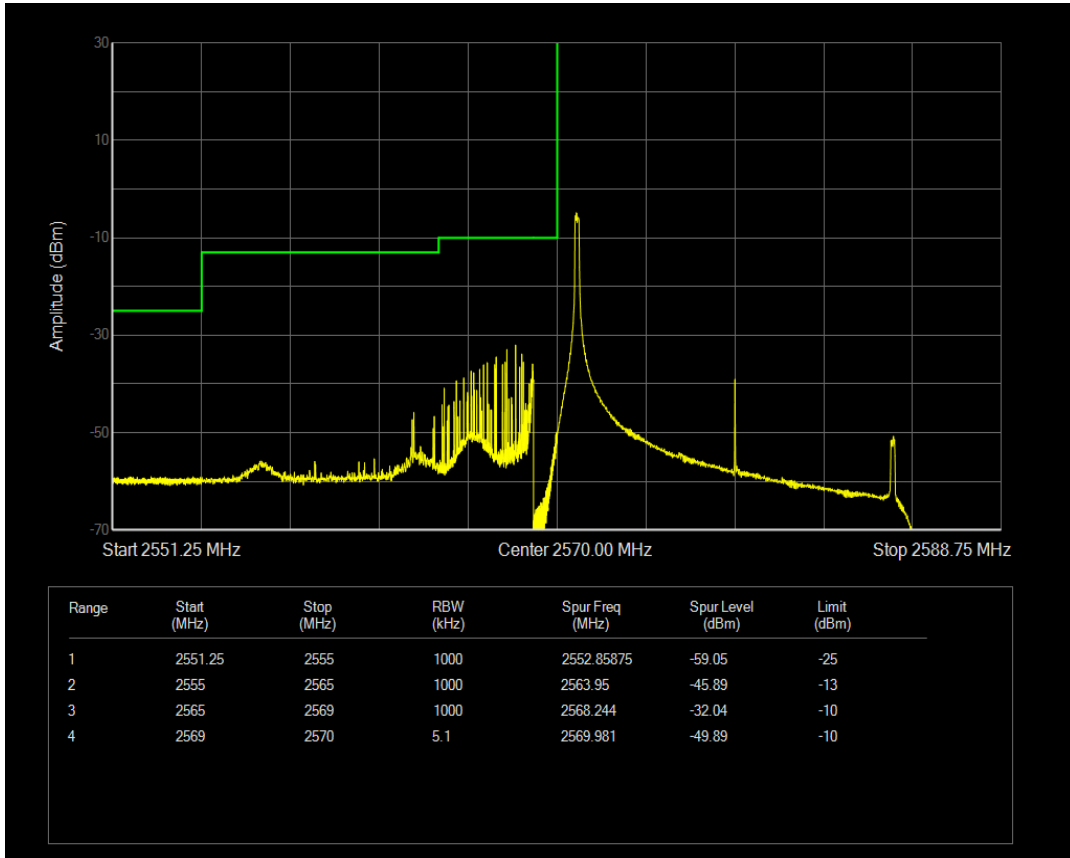

Band38 16QAM BW=15MHz Channel=37825 RB Size=1 Position=#0

Band38 16QAM BW=15MHz Channel=37825 RB Size=1 Position=#Max