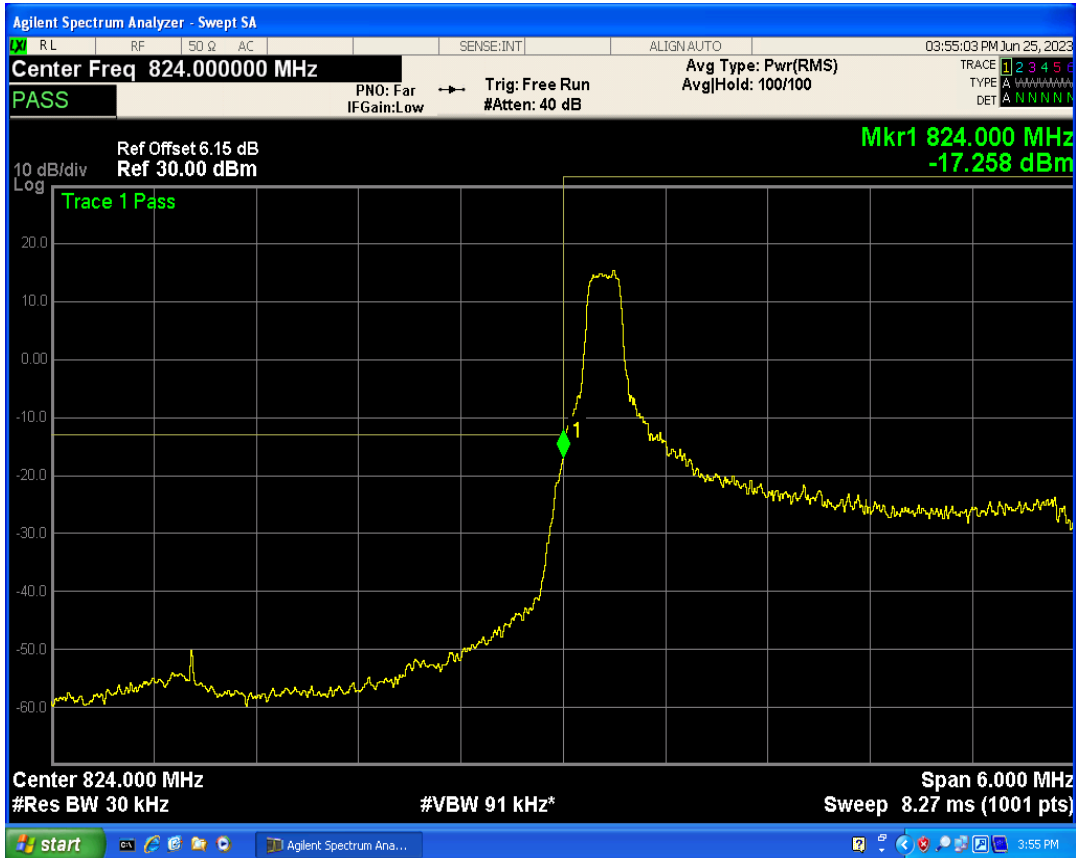

Band26b 16QAM BW=3MHz Channel=26805 RB Size=1 Position=#0

Band26b 16QAM BW=3MHz Channel=26805 RB Size=1 Position=#Max