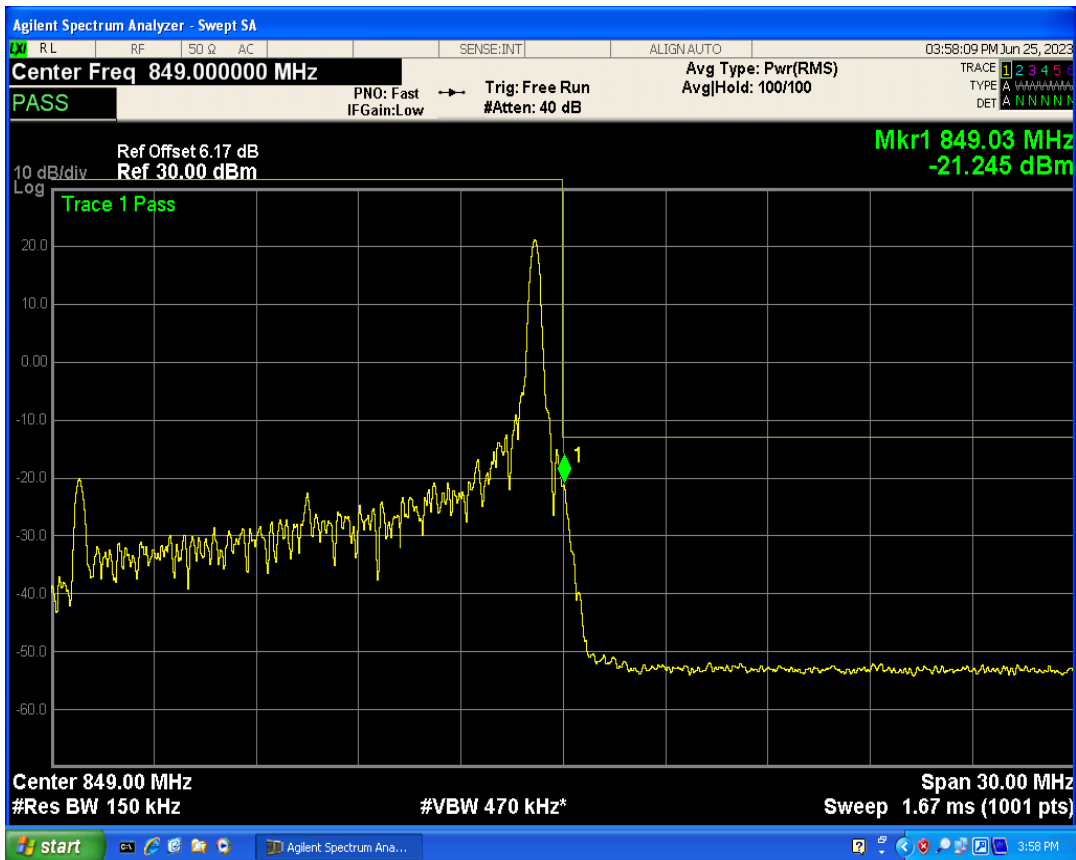

Band26b 16QAM BW=15MHz Channel=26965 RB Size=1 Position=#Max

Band26b 16QAM BW=15MHz Channel=26965 RB Size=75 Position=#0