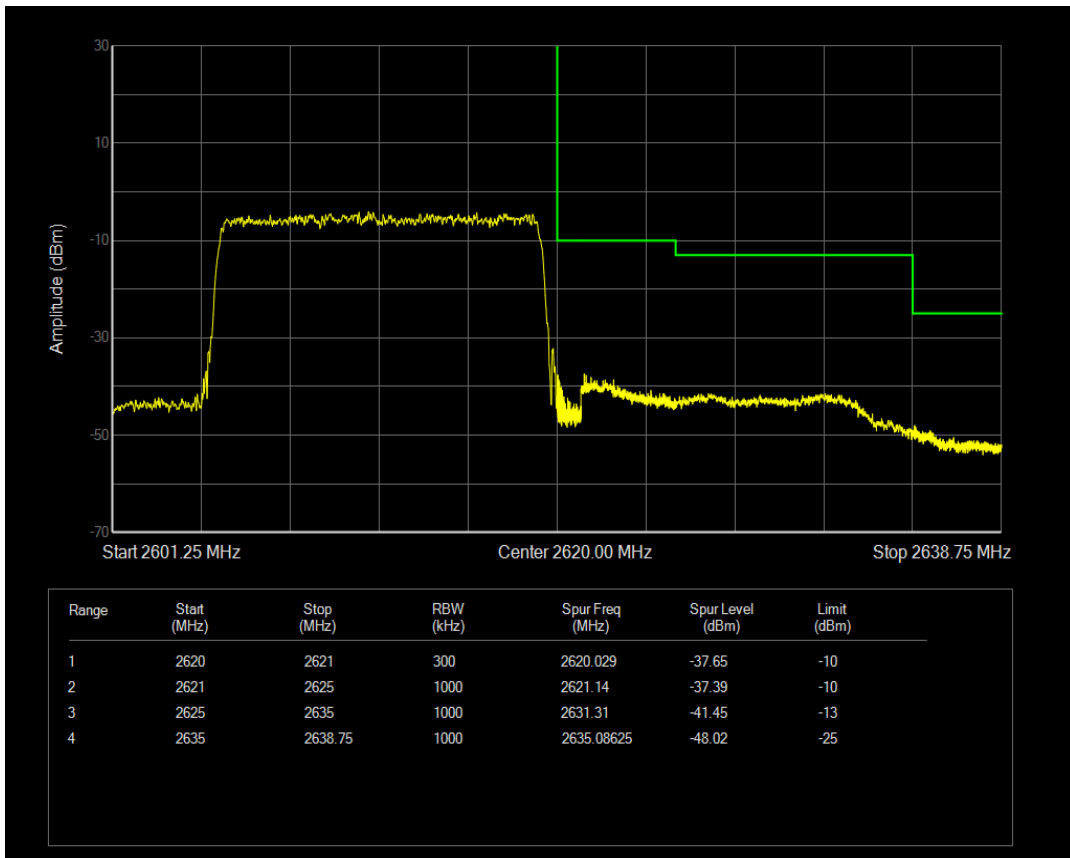

Band38 QPSK BW=15MHz Channel=38175 RB Size=75 Position=#0

Band38 16QAM BW=15MHz Channel=38175 RB Size=1 Position=#0