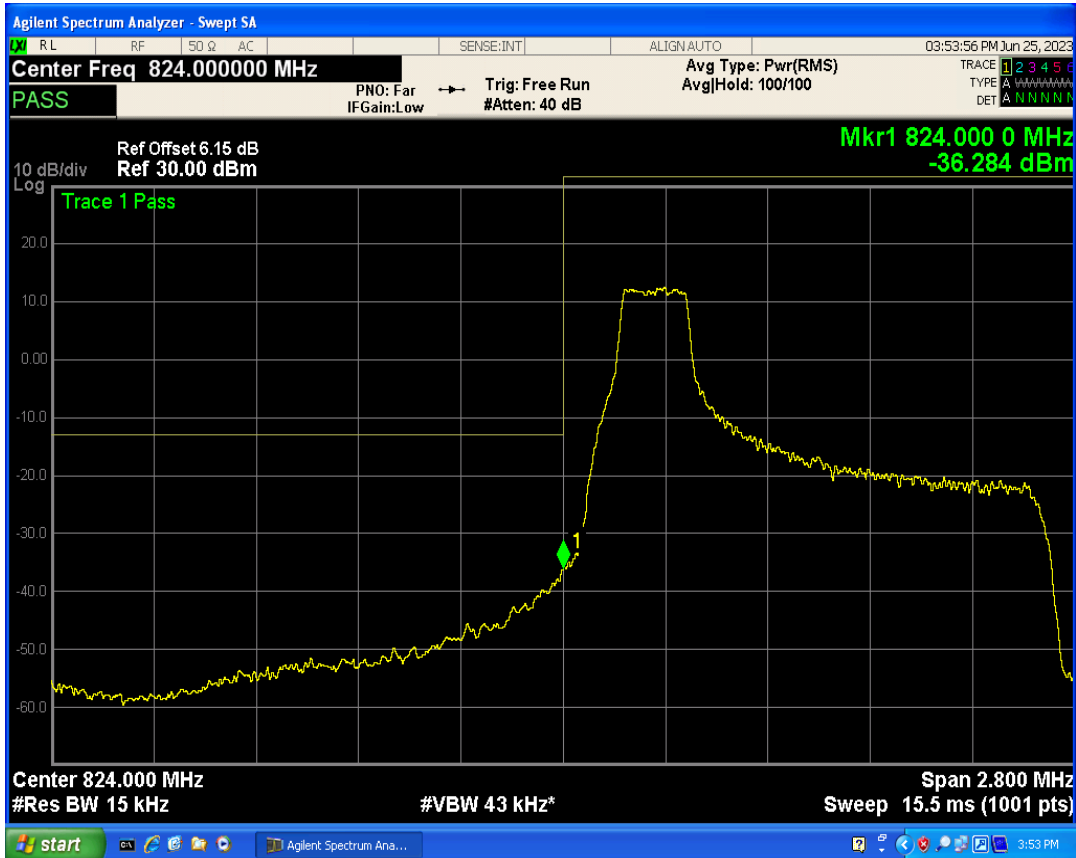

Band26a 16QAM BW=10MHz Channel=26740 RB Size=1 Position=#Max

Band26a 16QAM BW=10MHz Channel=26740 RB Size=50 Position=#0

Band26b QPSK BW=1.4MHz Channel=26797 RB Size=1 Position=#0

Band26b QPSK BW=1.4MHz Channel=26797 RB Size=1 Position=#Max

Band26b QPSK BW=1.4MHz Channel=26797 RB Size=6 Position=#0

Band26b 16QAM BW=1.4MHz Channel=26797 RB Size=1 Position=#0

Band26b 16QAM BW=1.4MHz Channel=26797 RB Size=1 Position=#Max

Band26b 16QAM BW=1.4MHz Channel=26797 RB Size=6 Position=#0