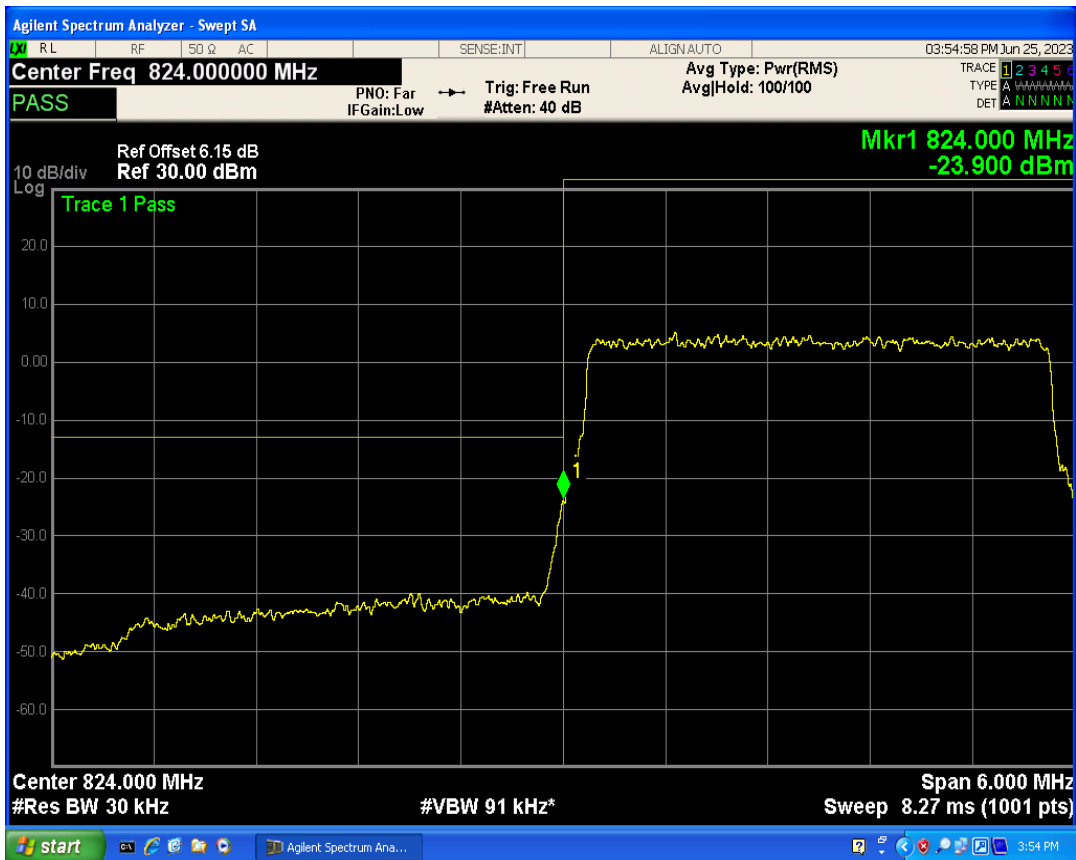

Band26b QPSK BW=3MHz Channel=26805 RB Size=15 Position=#0

Band26b 16QAM BW=3MHz Channel=26805 RB Size=1 Position=#0