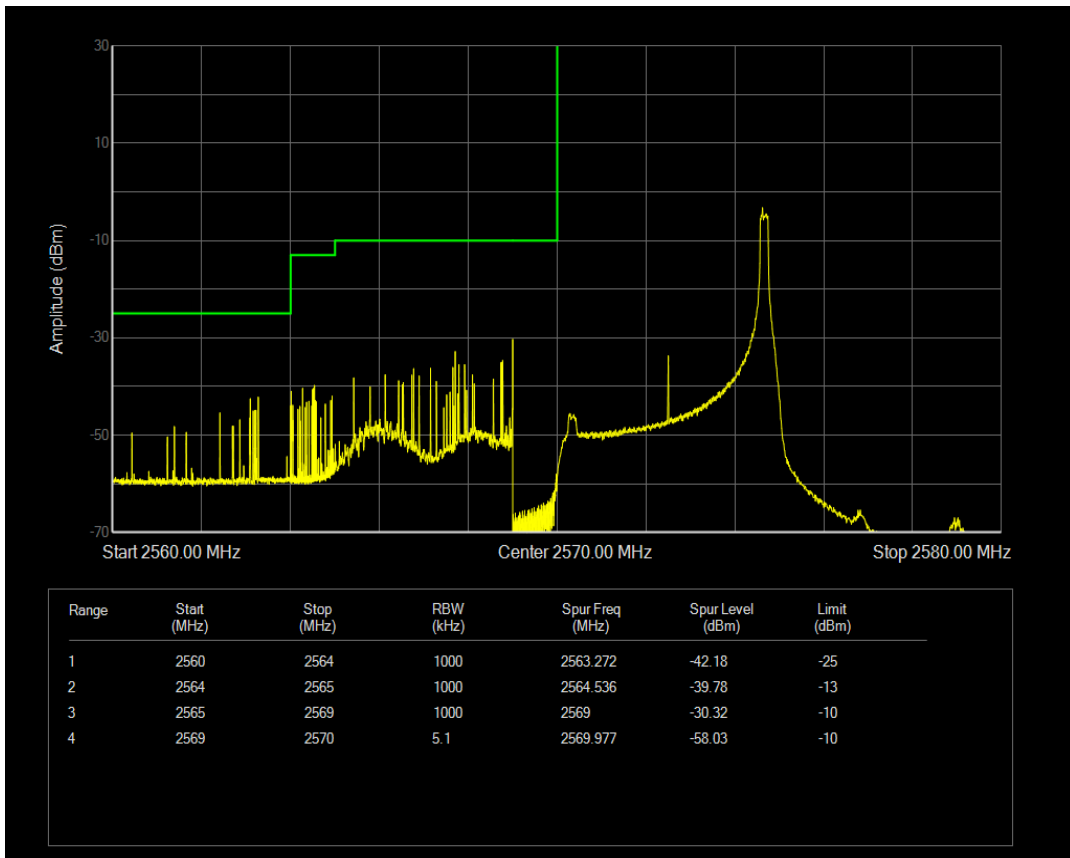

Band38 16QAM BW=5MHz Channel=37775 RB Size=1 Position=#Max

Band38 16QAM BW=5MHz Channel=37775 RB Size=25 Position=#0