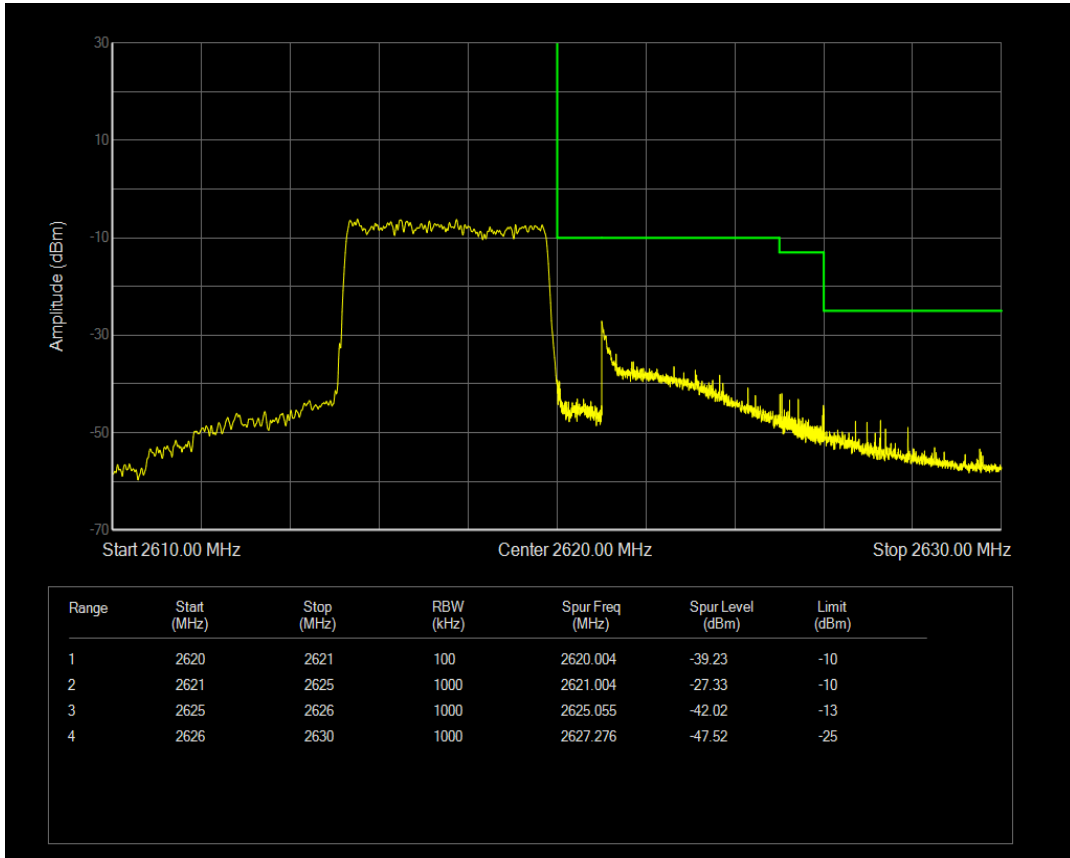

Band38 16QAM BW=5MHz Channel=38225 RB Size=25 Position=#0

Band38 QPSK BW=10MHz Channel=37800 RB Size=1 Position=#0