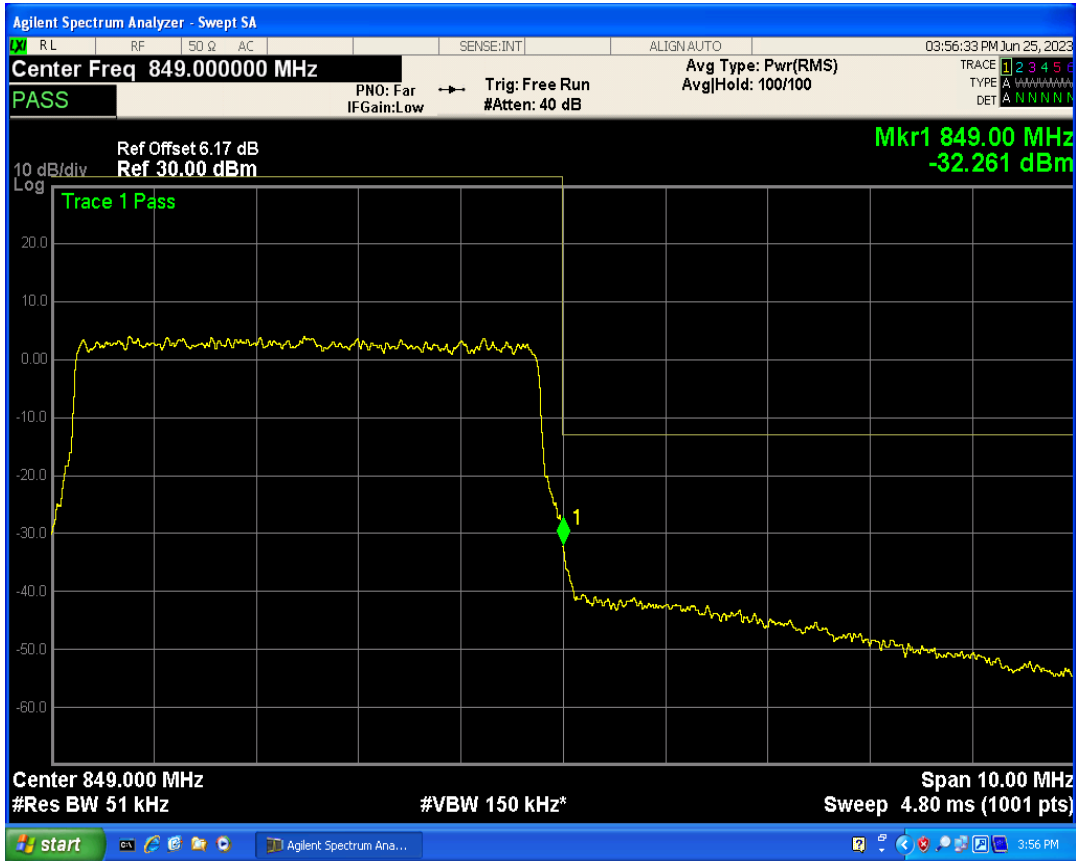

Band26b 16QAM BW=5MHz Channel=27015 RB Size=25 Position=#0

Band26b QPSK BW=10MHz Channel=26840 RB Size=1 Position=#0