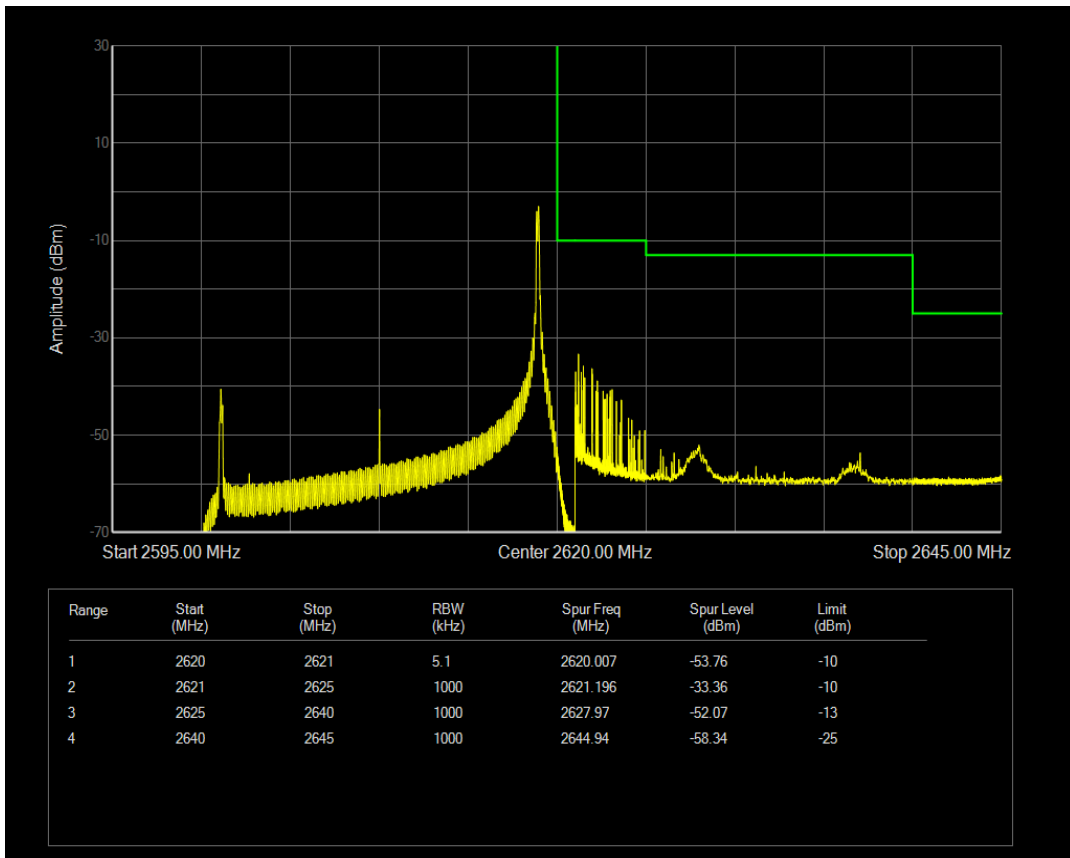

Band38 16QAM BW=20MHz Channel=38150 RB Size=1 Position=#Max

Band38 16QAM BW=20MHz Channel=38150 RB Size=100 Position=#0