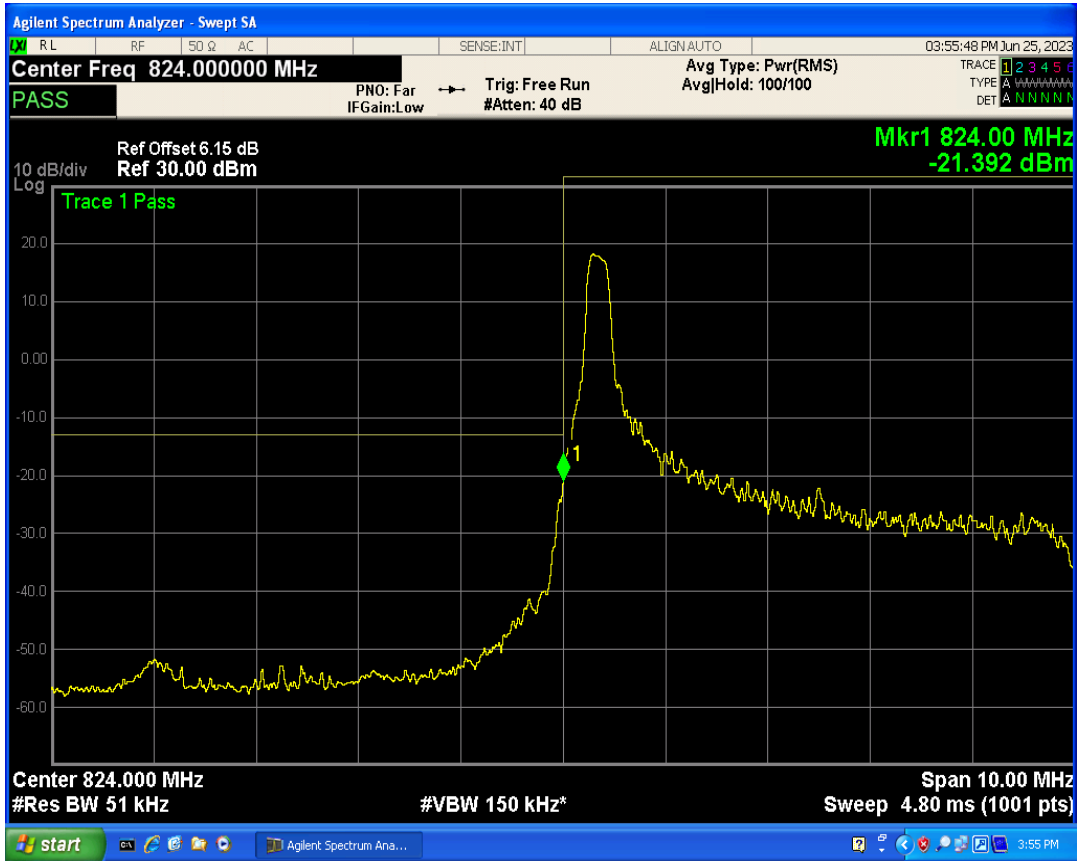

Band26b 16QAM BW=3MHz Channel=27025 RB Size=1 Position=#Max

Band26b 16QAM BW=3MHz Channel=27025 RB Size=15 Position=#0

Band26b QPSK BW=5MHz Channel=26815 RB Size=1 Position=#Max

Band26b QPSK BW=5MHz Channel=26815 RB Size=1 Position=#0