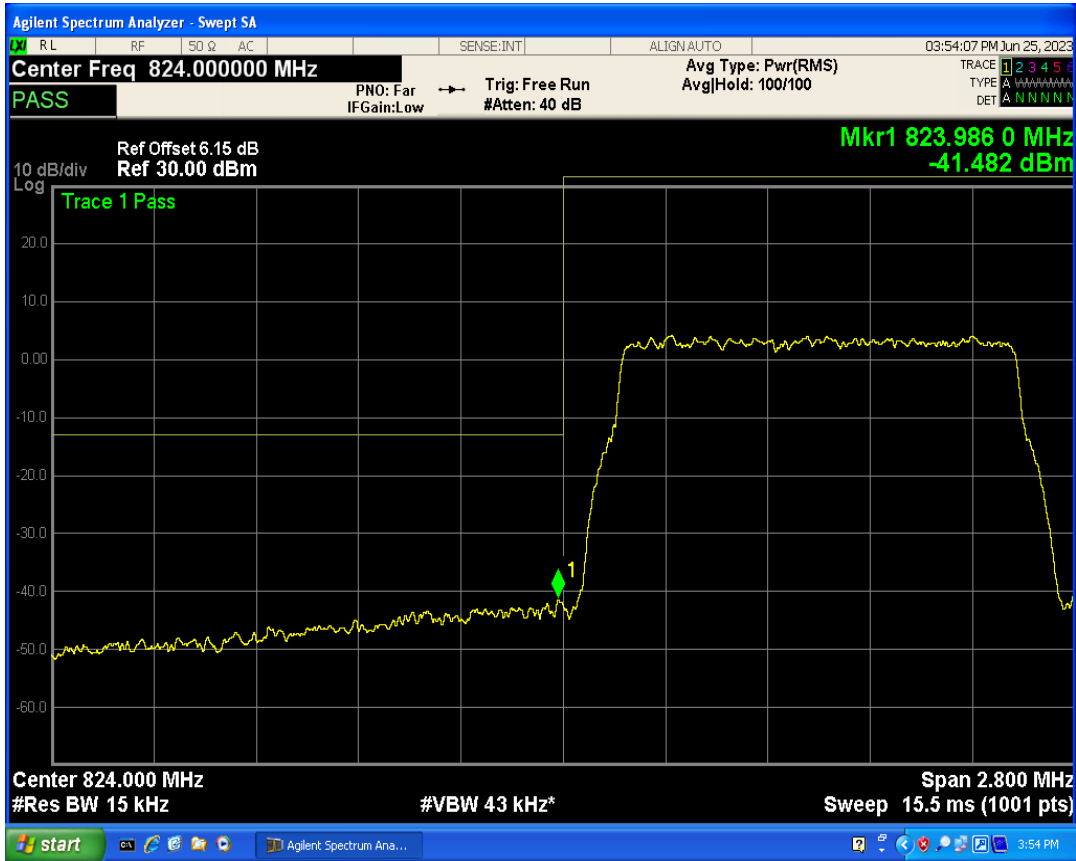

Band26b QPSK BW=1.4MHz Channel=26797 RB Size=6 Position=#0

Band26b 16QAM BW=1.4MHz Channel=26797 RB Size=1 Position=#0

Band26b 16QAM BW=1.4MHz Channel=26797 RB Size=1 Position=#Max

Band26b 16QAM BW=1.4MHz Channel=26797 RB Size=6 Position=#0

Band26b QPSK BW=1.4MHz Channel=27033 RB Size=1 Position=#0

Band26b QPSK BW=1.4MHz Channel=27033 RB Size=1 Position=#Max

Band26b QPSK BW=1.4MHz Channel=27033 RB Size=6 Position=#0

Band26b 16QAM BW=1.4MHz Channel=27033 RB Size=1 Position=#0