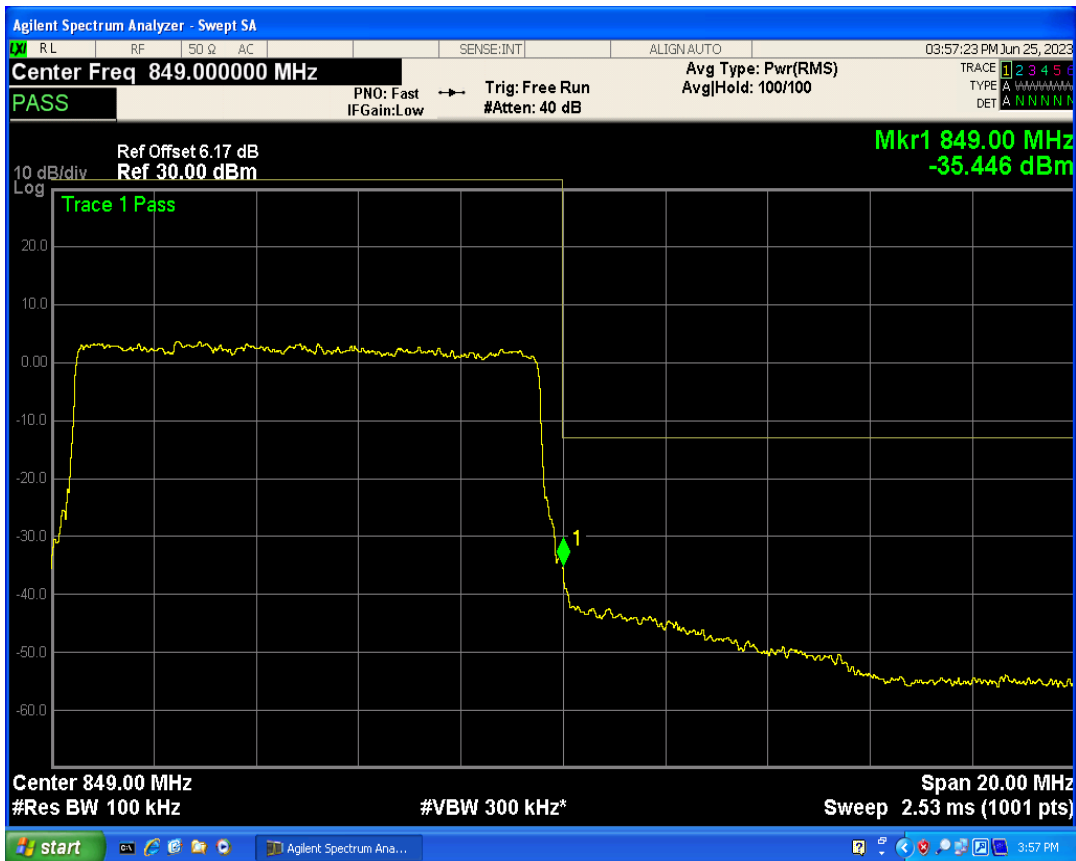

Band26b 16QAM BW=10MHz Channel=26990 RB Size=50 Position=#0

Band26b QPSK BW=15MHz Channel=26865 RB Size=1 Position=#0