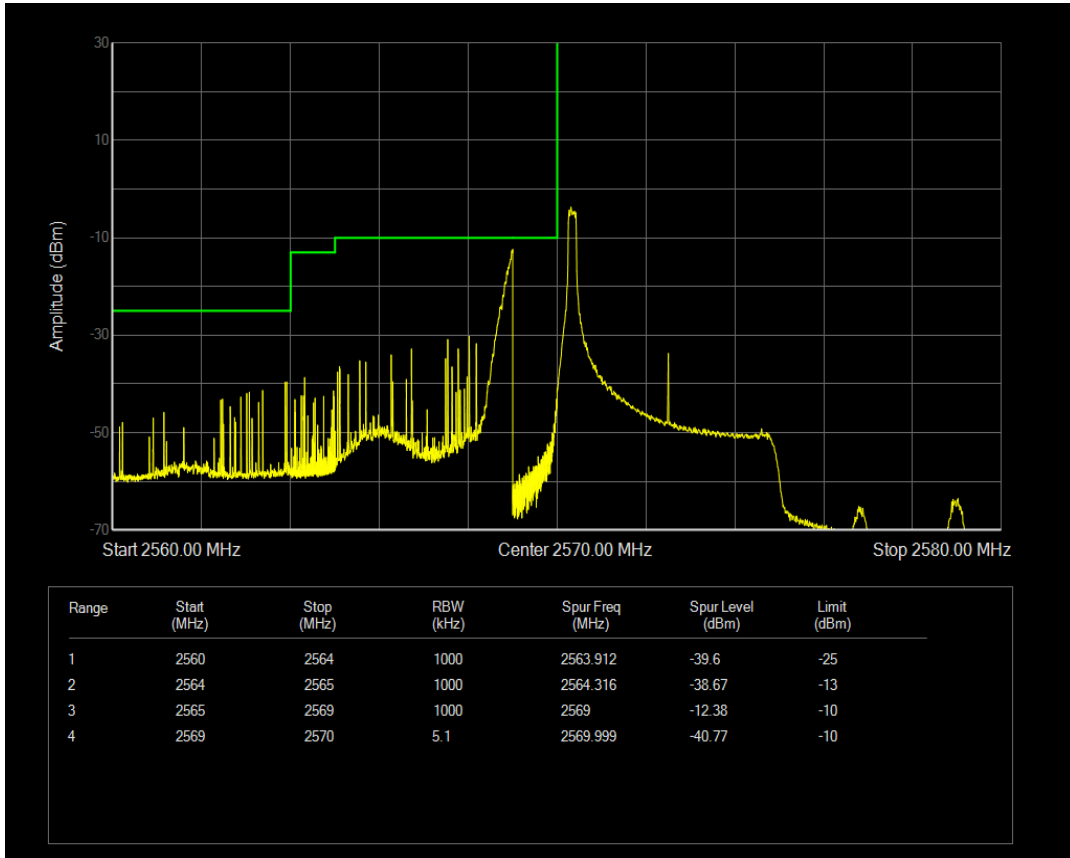

Band38 16QAM BW=5MHz Channel=37775 RB Size=1 Position=#0

Band38 16QAM BW=5MHz Channel=37775 RB Size=1 Position=#Max