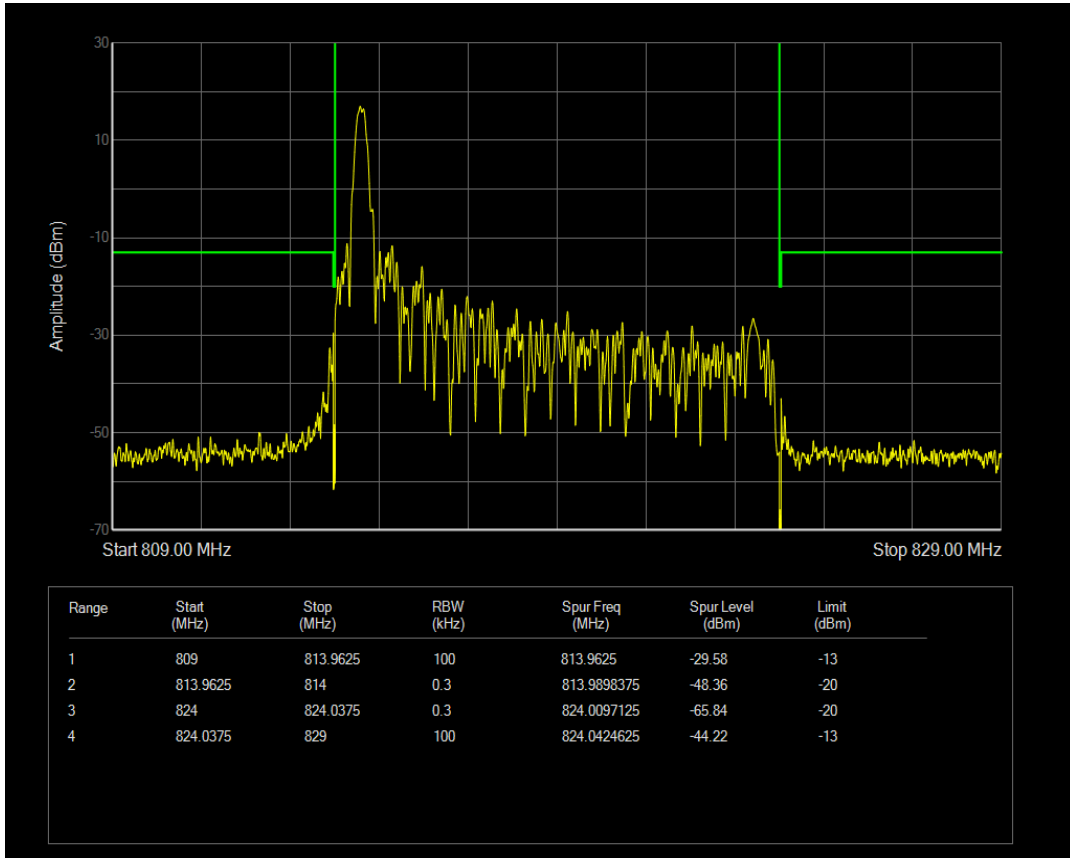

Band26a QPSK BW=10MHz Channel=26740 RB Size=1 Position=#0

Band26a QPSK BW=10MHz Channel=26740 RB Size=50 Position=#0