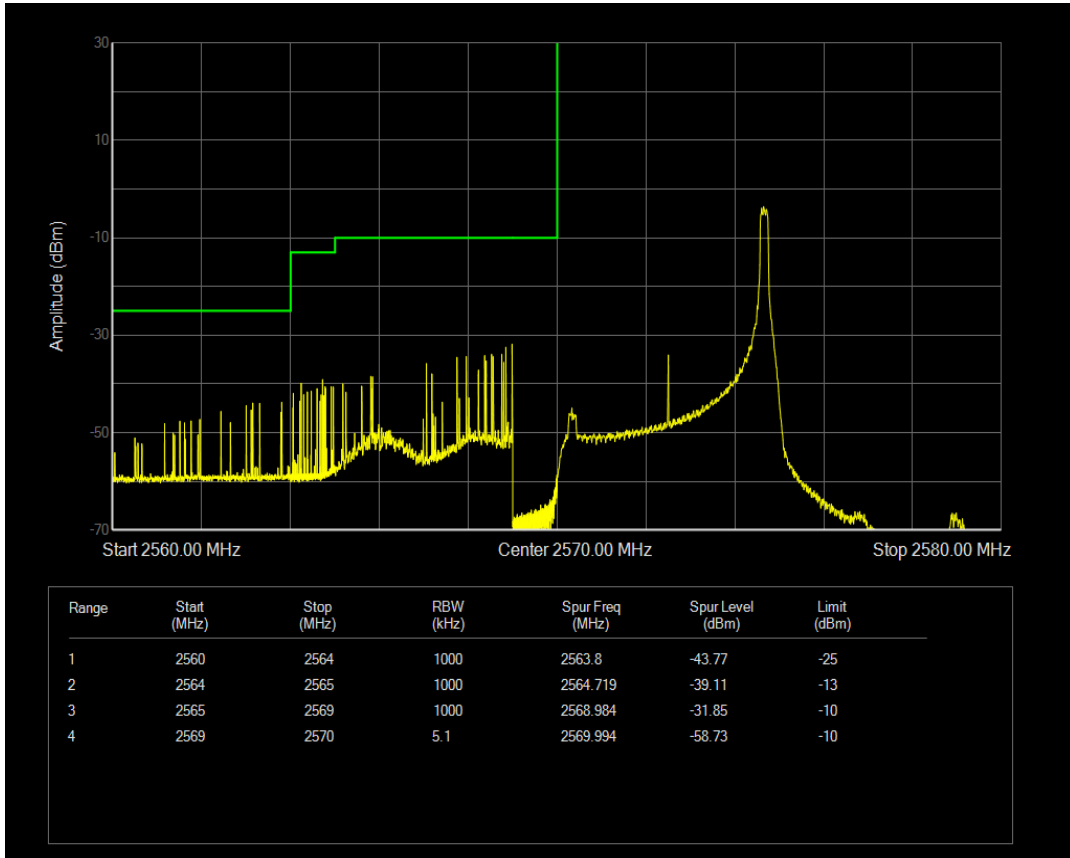

Band26b 16QAM BW=15MHz Channel=26965 RB Size=1 Position=#Max

Band26b 16QAM BW=15MHz Channel=26965 RB Size=75 Position=#0

Band38 QPSK BW=5MHz Channel=37775 RB Size=1 Position=#0

Band38 QPSK BW=5MHz Channel=37775 RB Size=1 Position=#Max