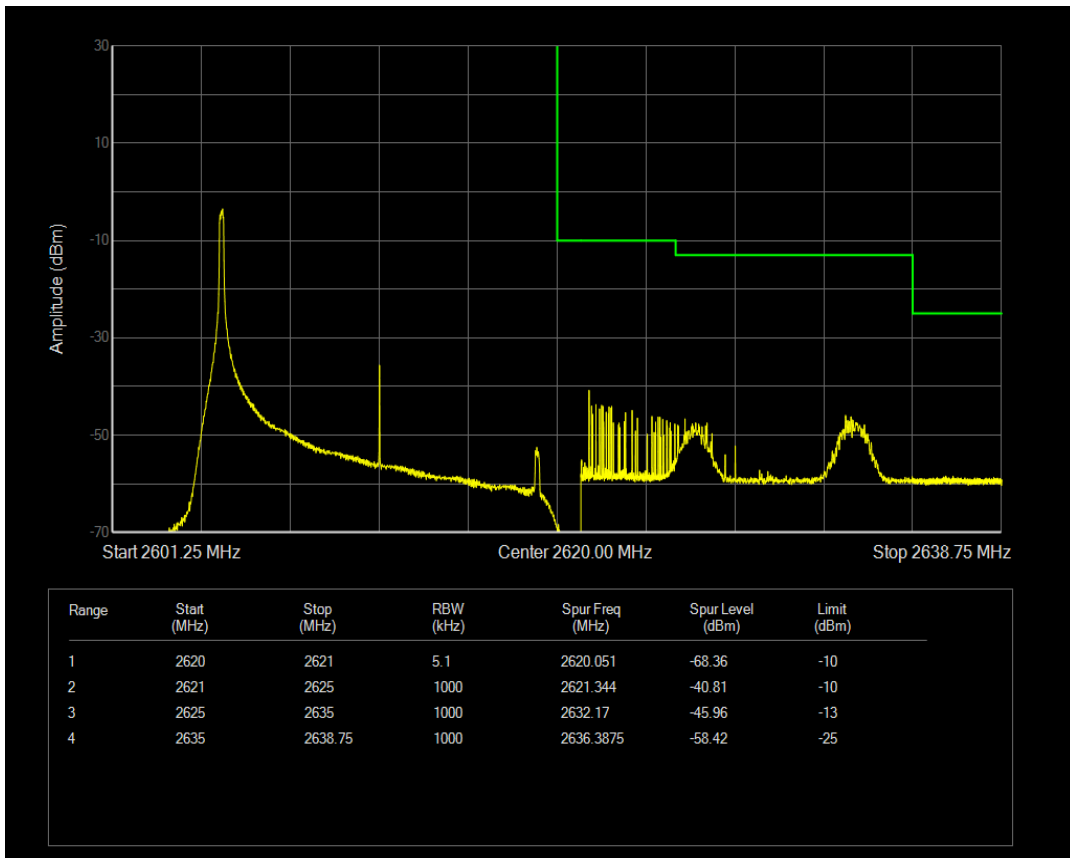

Band38 QPSK BW=15MHz Channel=38175 RB Size=1 Position=#0

Band38 QPSK BW=15MHz Channel=38175 RB Size=1 Position=#Max