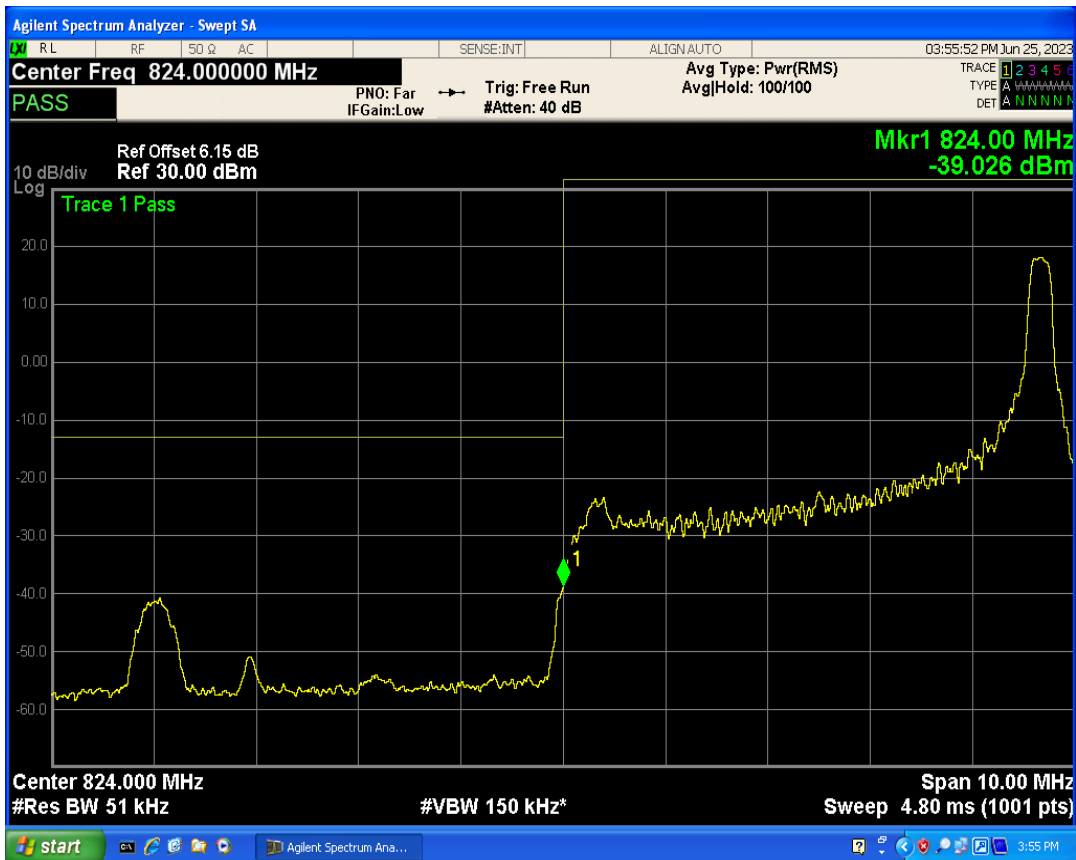

Band26b QPSK BW=5MHz Channel=26815 RB Size=1 Position=#Max

Band26b QPSK BW=5MHz Channel=26815 RB Size=1 Position=#0