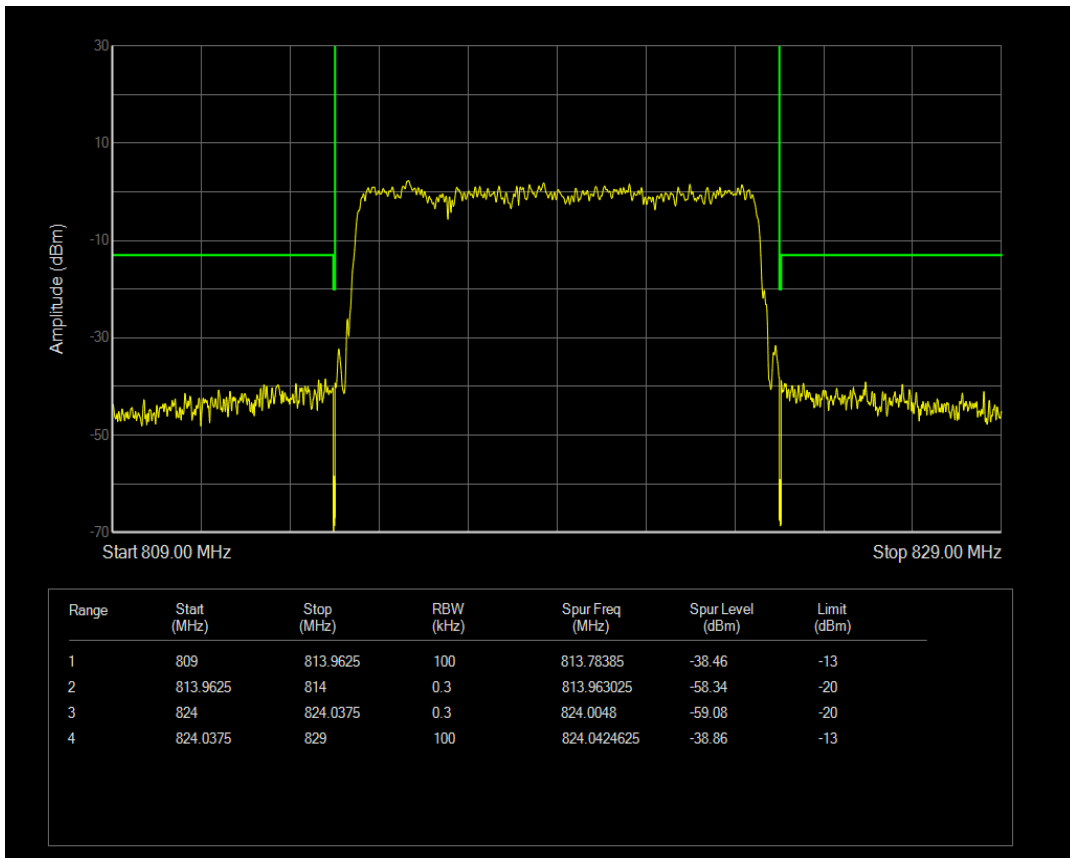

Band26a QPSK BW=10MHz Channel=26740 RB Size=50 Position=#0

Band26a 16QAM BW=10MHz Channel=26740 RB Size=1 Position=#0