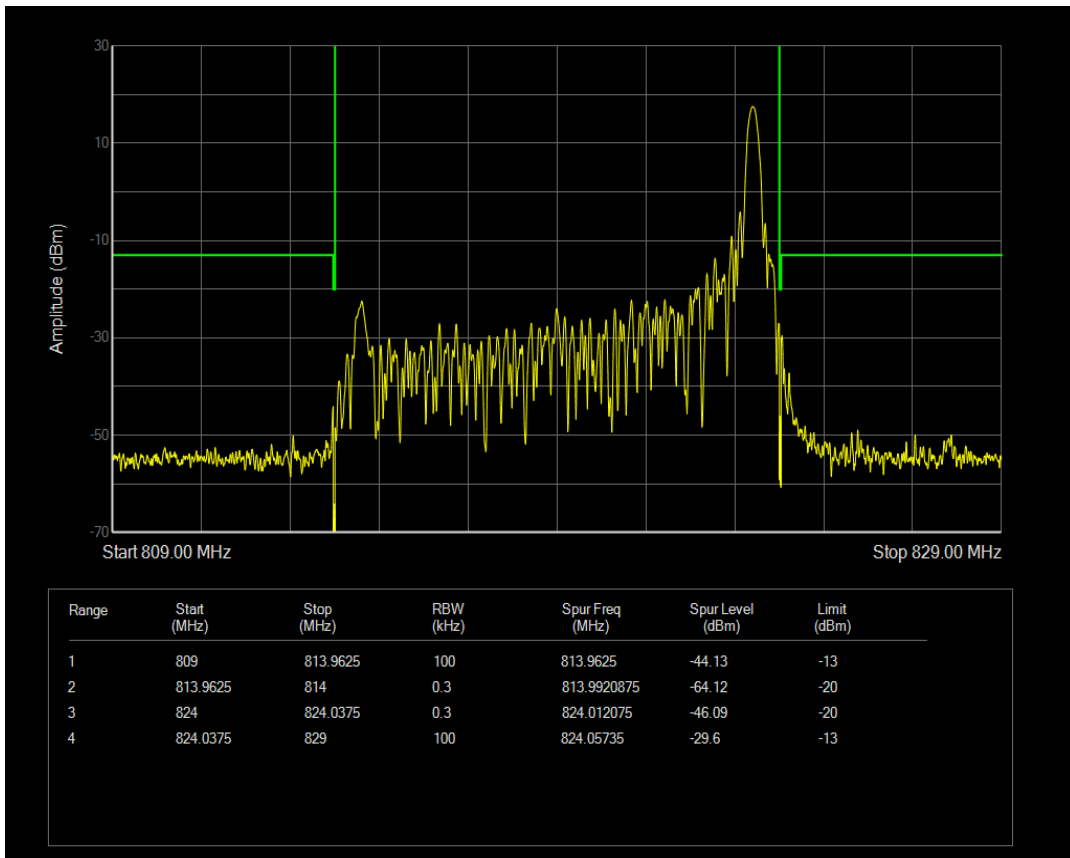

Band26a QPSK BW=10MHz Channel=26740 RB Size=1 Position=#Max

Band26a QPSK BW=10MHz Channel=26740 RB Size=1 Position=#0