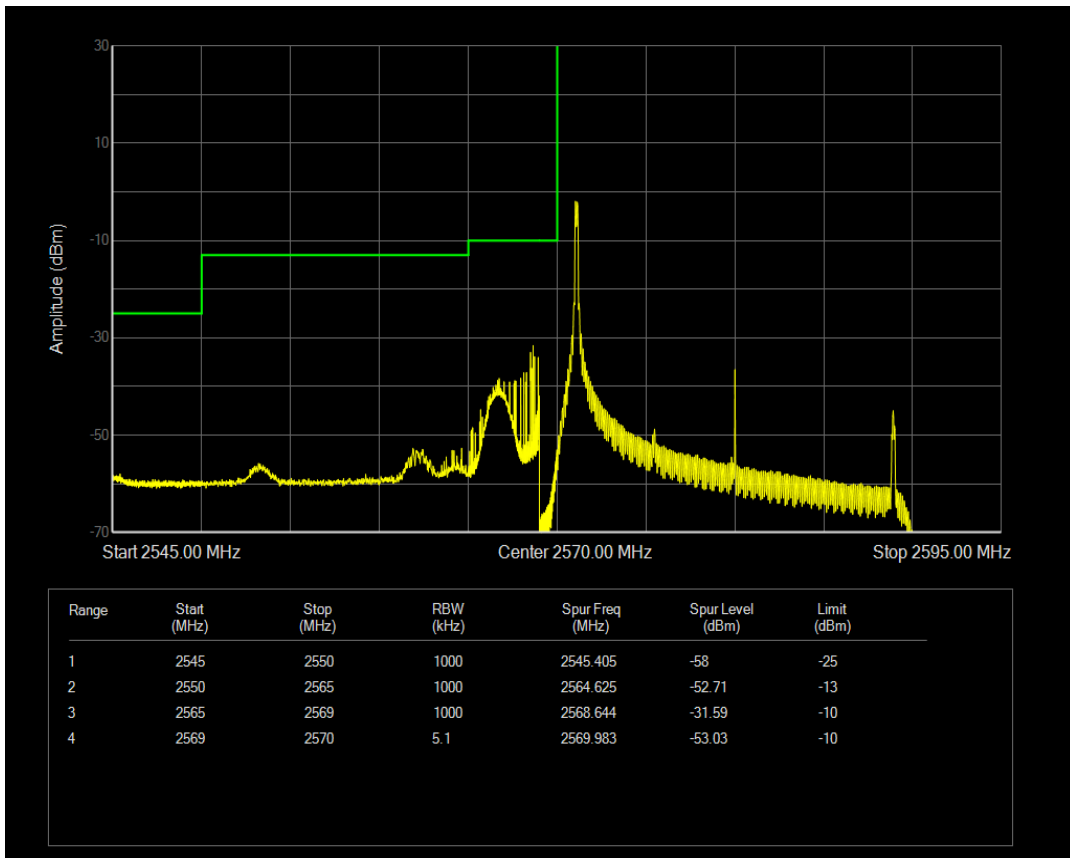

Band38 QPSK BW=20MHz Channel=37850 RB Size=1 Position=#0

Band38 QPSK BW=20MHz Channel=37850 RB Size=1 Position=#Max