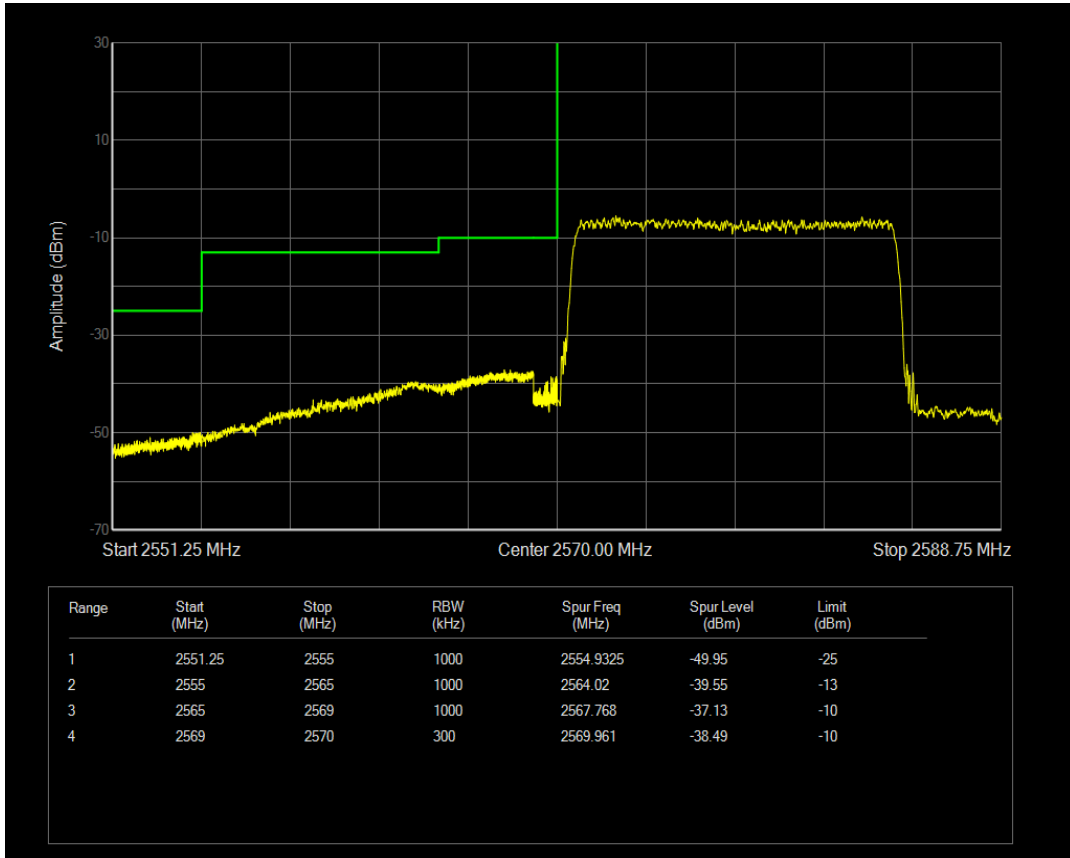

Band38 QPSK BW=15MHz Channel=37825 RB Size=75 Position=#0

Band38 16QAM BW=15MHz Channel=37825 RB Size=1 Position=#0

Band38 16QAM BW=15MHz Channel=37825 RB Size=1 Position=#Max

Band38 16QAM BW=15MHz Channel=37825 RB Size=75 Position=#0