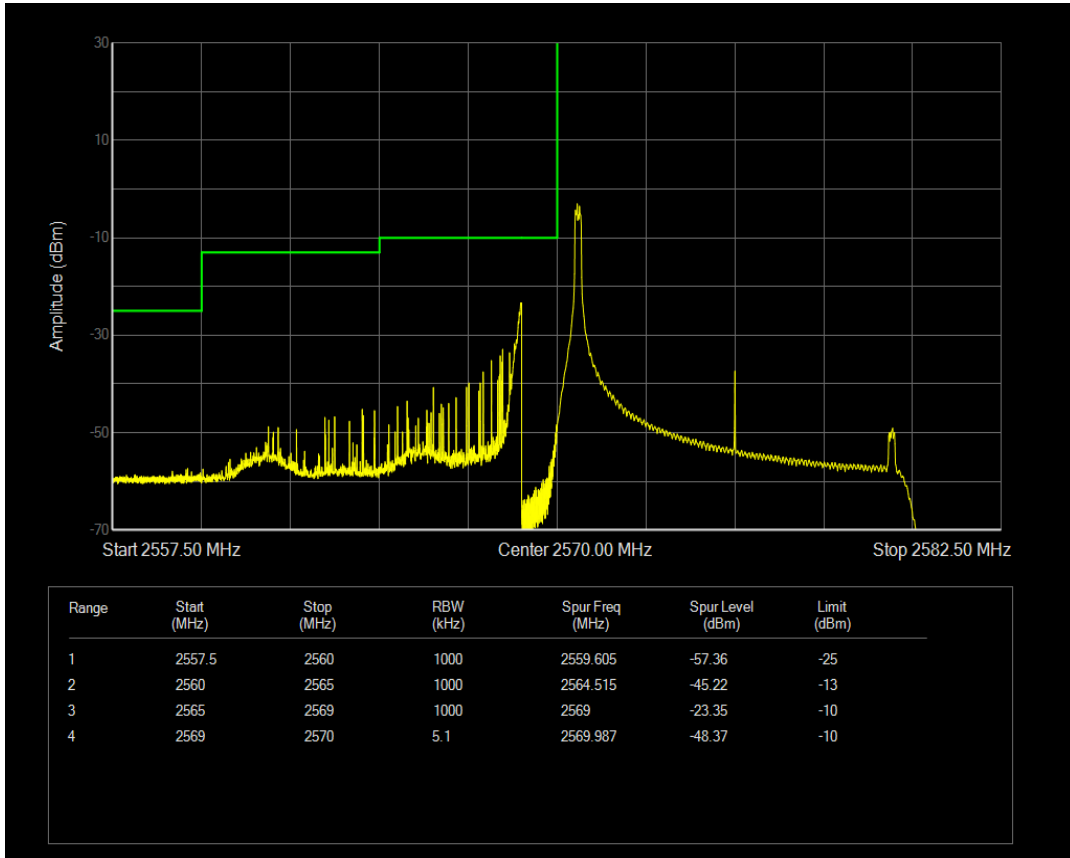

Band38 16QAM BW=10MHz Channel=37800 RB Size=1 Position=#0

Band38 16QAM BW=10MHz Channel=37800 RB Size=1 Position=#Max