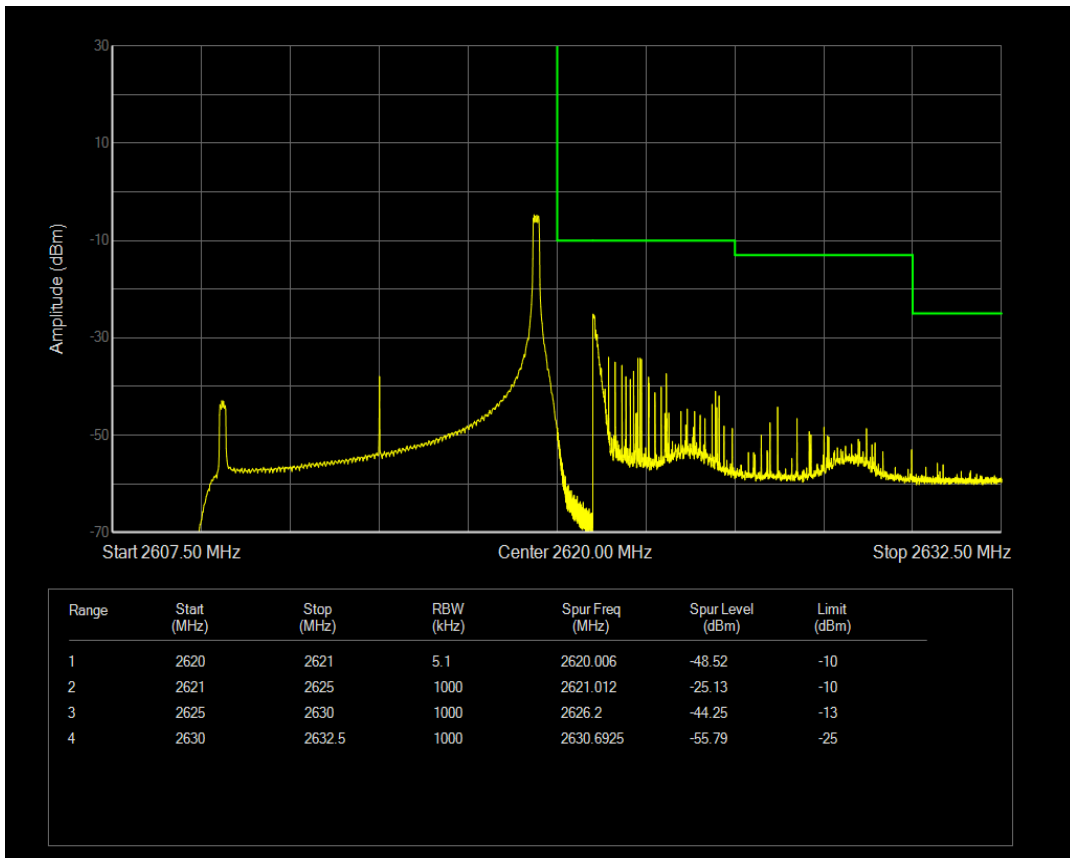

Band38 16QAM BW=10MHz Channel=38200 RB Size=1 Position=#Max

Band38 16QAM BW=10MHz Channel=38200 RB Size=50 Position=#0