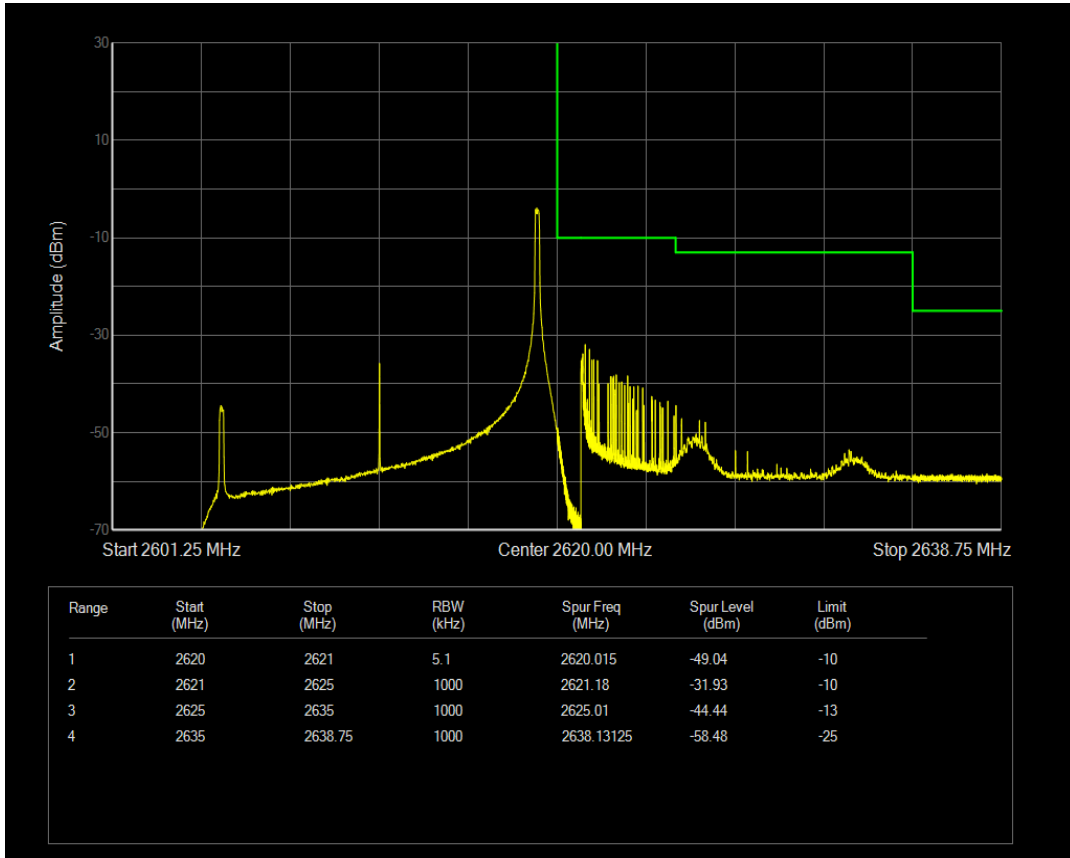

Band38 QPSK BW=15MHz Channel=38175 RB Size=1 Position=#Max

Band38 QPSK BW=15MHz Channel=38175 RB Size=75 Position=#0