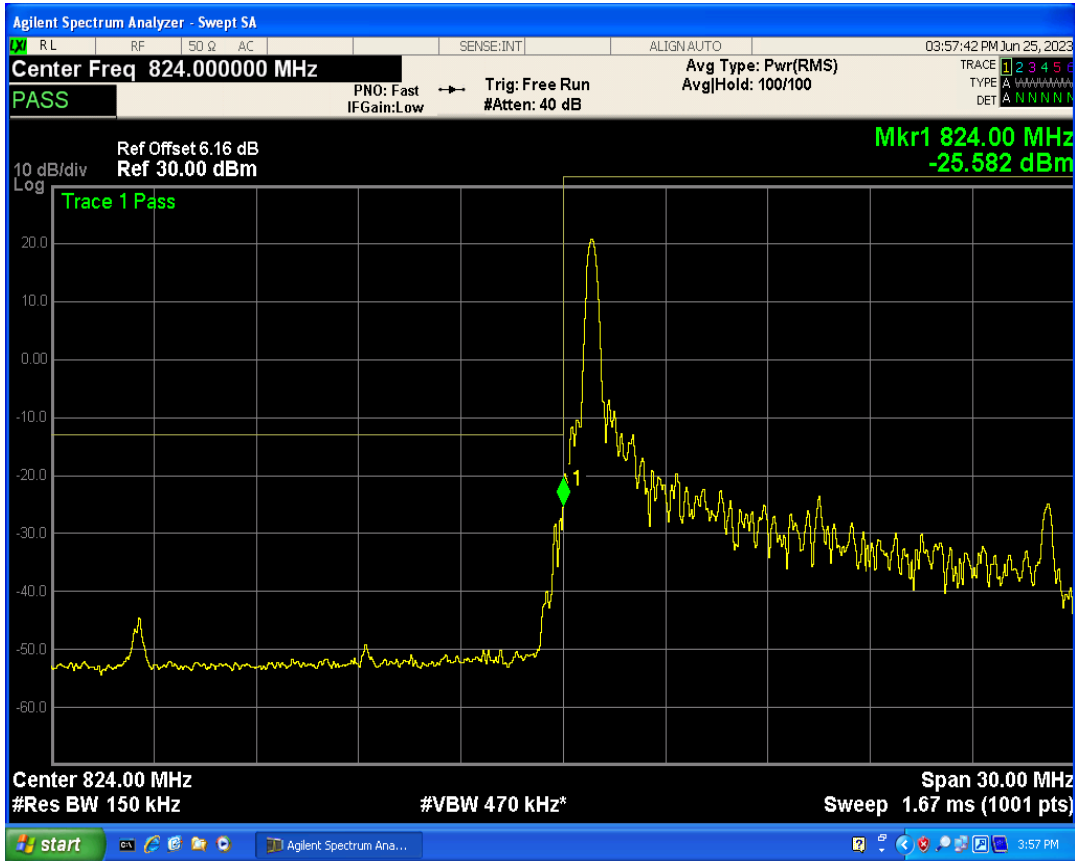

Band26b 16QAM BW=15MHz Channel=26865 RB Size=1 Position=#0

Band26b 16QAM BW=15MHz Channel=26865 RB Size=75 Position=#0