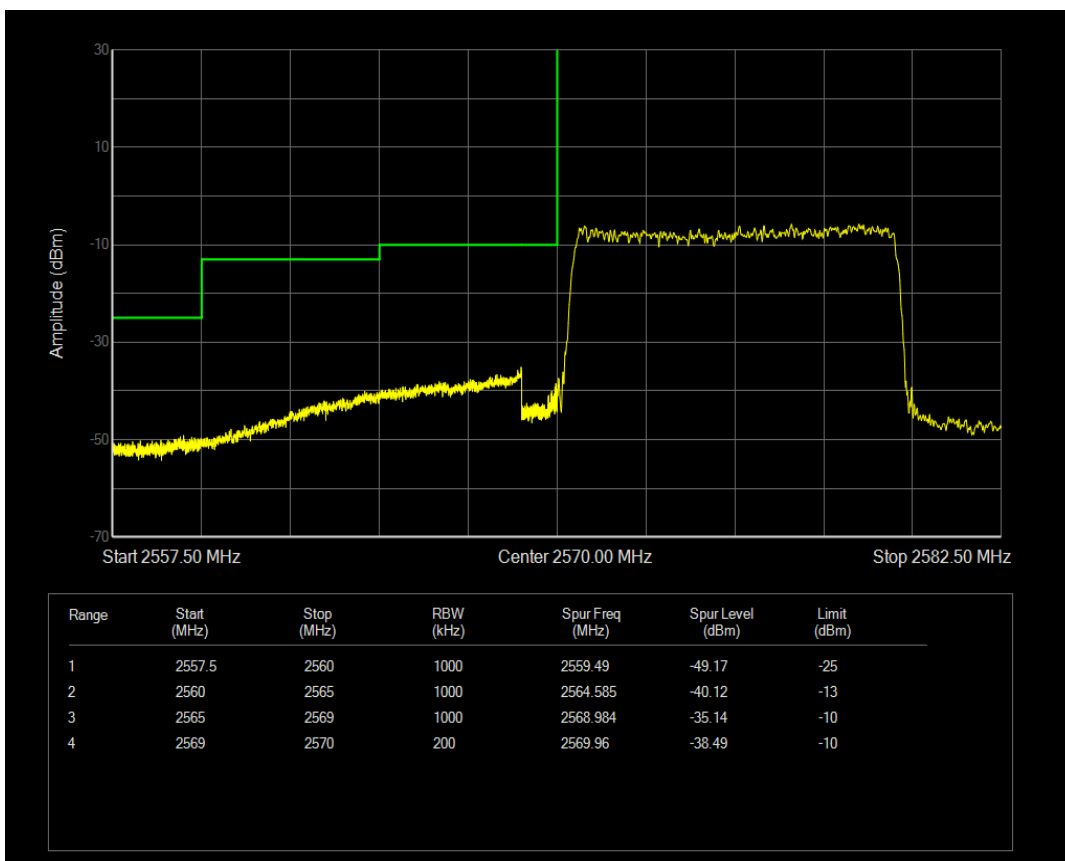

Band38 QPSK BW=10MHz Channel=37800 RB Size=50 Position=#0

Band38 16QAM BW=10MHz Channel=37800 RB Size=1 Position=#0

Band38 16QAM BW=10MHz Channel=37800 RB Size=1 Position=#Max

Band38 16QAM BW=10MHz Channel=37800 RB Size=50 Position=#0