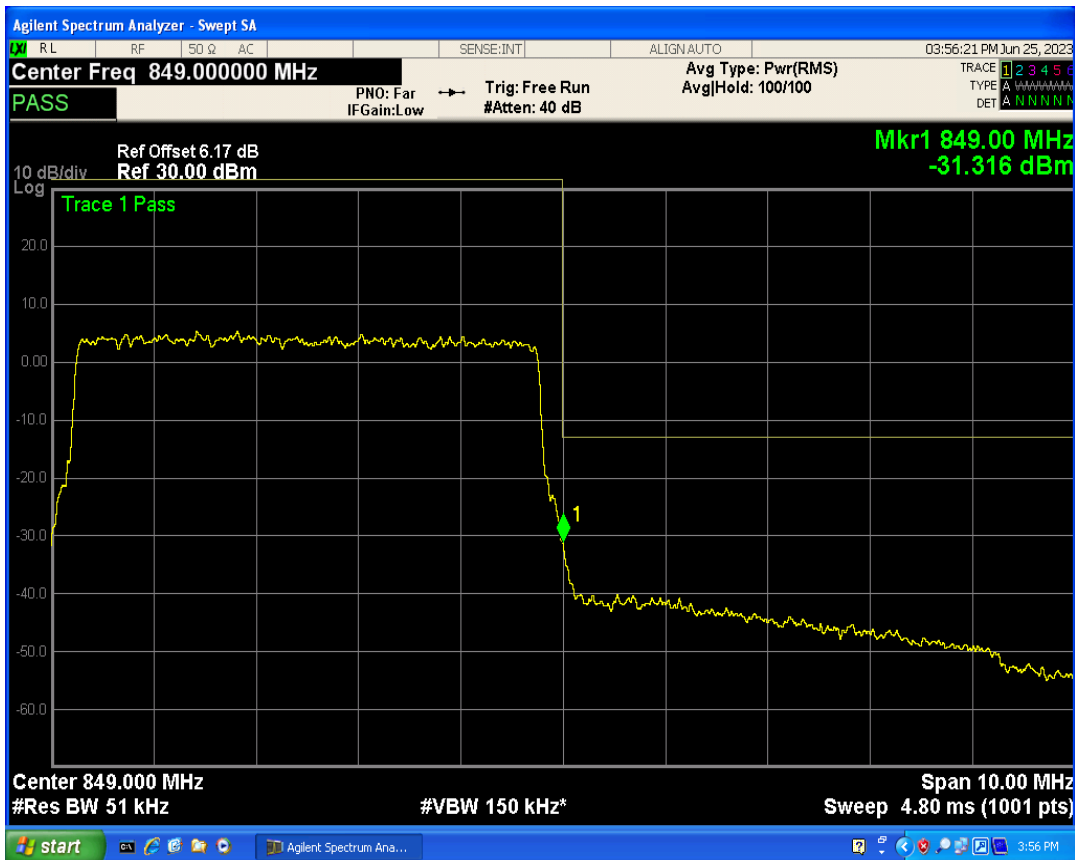

Band26b QPSK BW=5MHz Channel=27015 RB Size=25 Position=#0

Band26b 16QAM BW=5MHz Channel=27015 RB Size=1 Position=#0