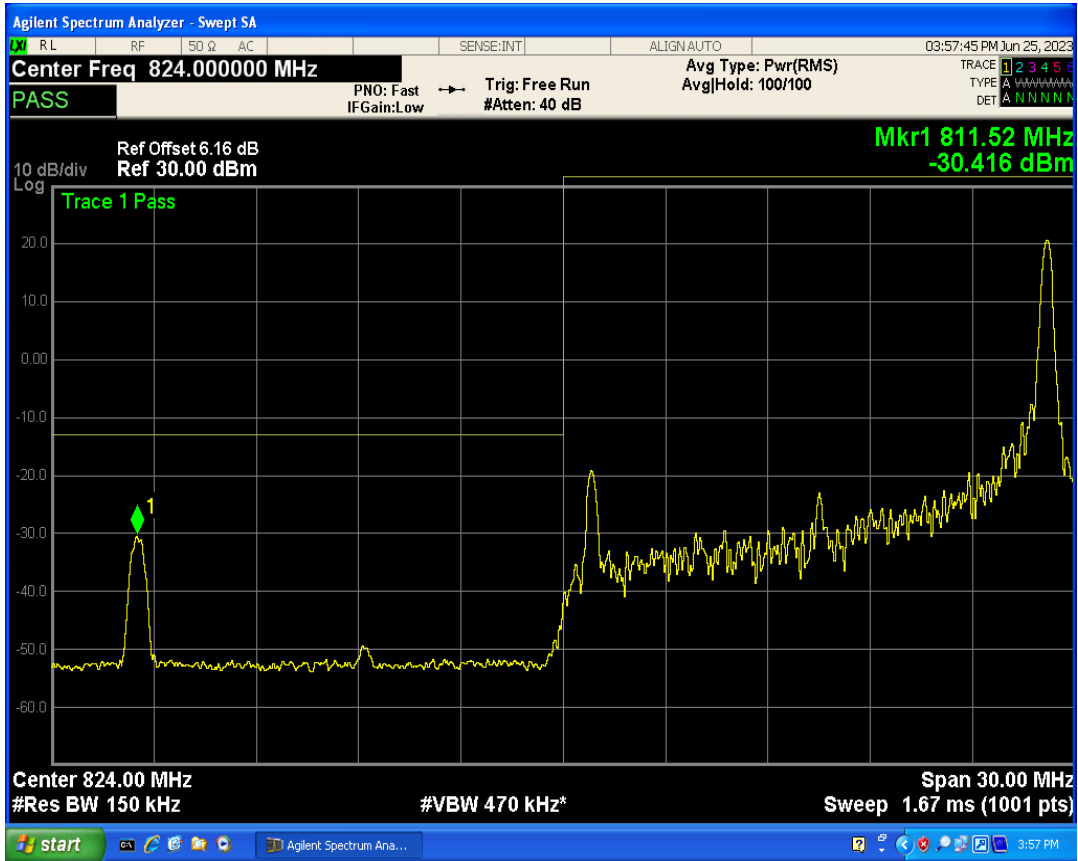

Band26b QPSK BW=15MHz Channel=26865 RB Size=75 Position=#0

Band26b 16QAM BW=15MHz Channel=26865 RB Size=1 Position=#0

Band26b 16QAM BW=15MHz Channel=26865 RB Size=75 Position=#0

Band26b 16QAM BW=15MHz Channel=26865 RB Size=1 Position=#Max