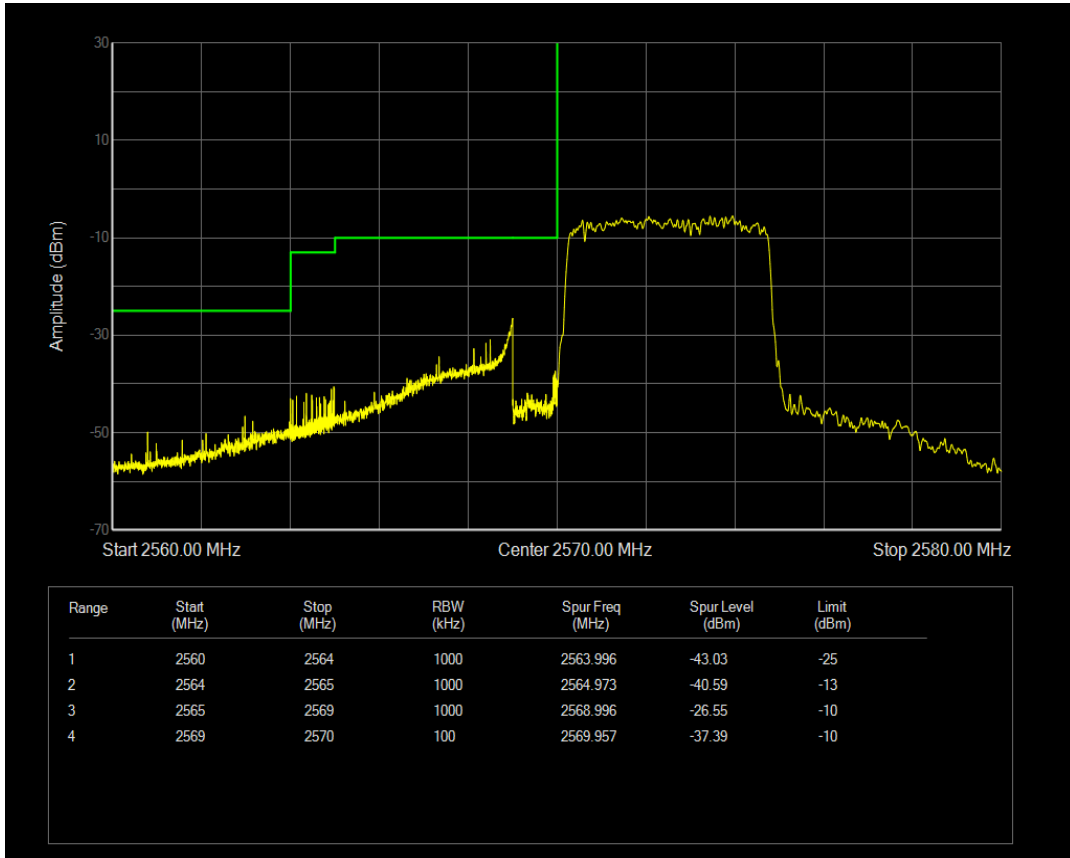

Band38 QPSK BW=5MHz Channel=37775 RB Size=25 Position=#0

Band38 16QAM BW=5MHz Channel=37775 RB Size=1 Position=#0

Band38 16QAM BW=5MHz Channel=37775 RB Size=1 Position=#Max

Band38 16QAM BW=5MHz Channel=37775 RB Size=25 Position=#0