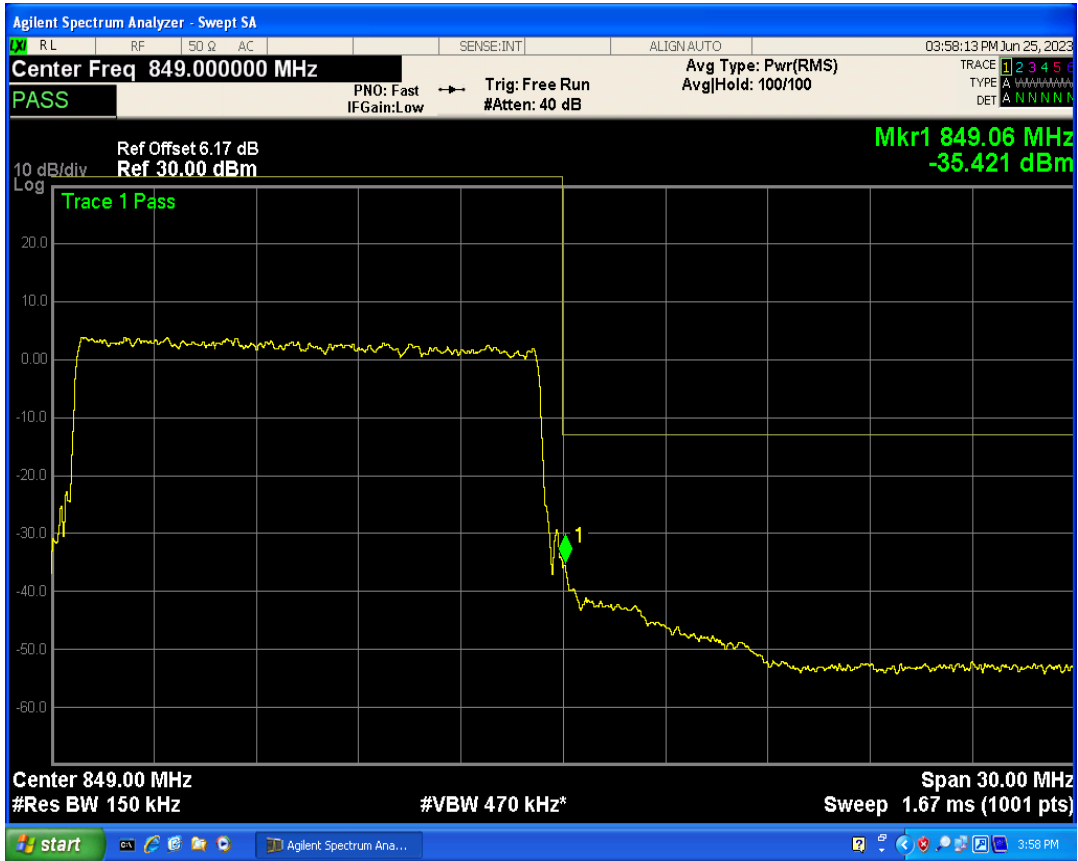

Band26b 16QAM BW=15MHz Channel=26965 RB Size=75 Position=#0

Band38 QPSK BW=5MHz Channel=37775 RB Size=1 Position=#0