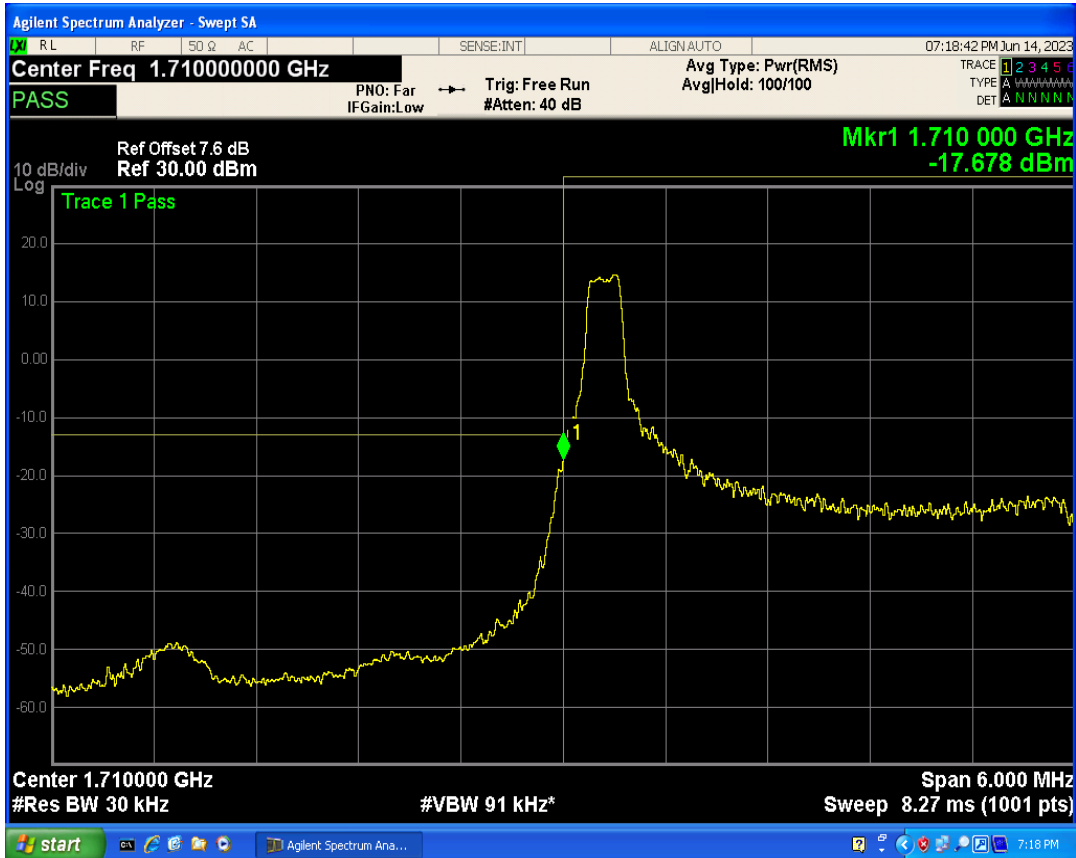

Band4 16QAM BW=3MHz Channel=19965 RB Size=1 Position=#0

Band4 16QAM BW=3MHz Channel=19965 RB Size=1 Position=#Max