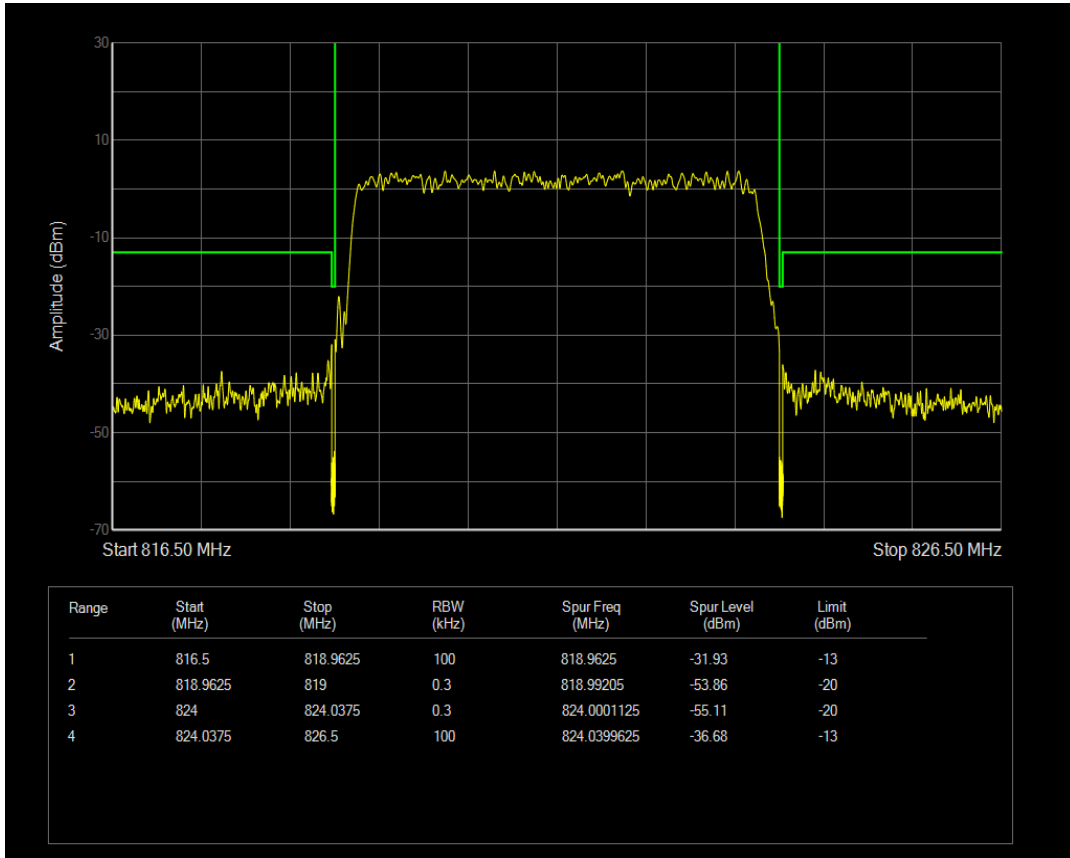

Band26a QPSK BW=5MHz Channel=26765 RB Size=25 Position=#0

Band26a 16QAM BW=5MHz Channel=26765 RB Size=1 Position=#0

Band26a 16QAM BW=5MHz Channel=26765 RB Size=1 Position=#Max

Band26a 16QAM BW=5MHz Channel=26765 RB Size=25 Position=#0