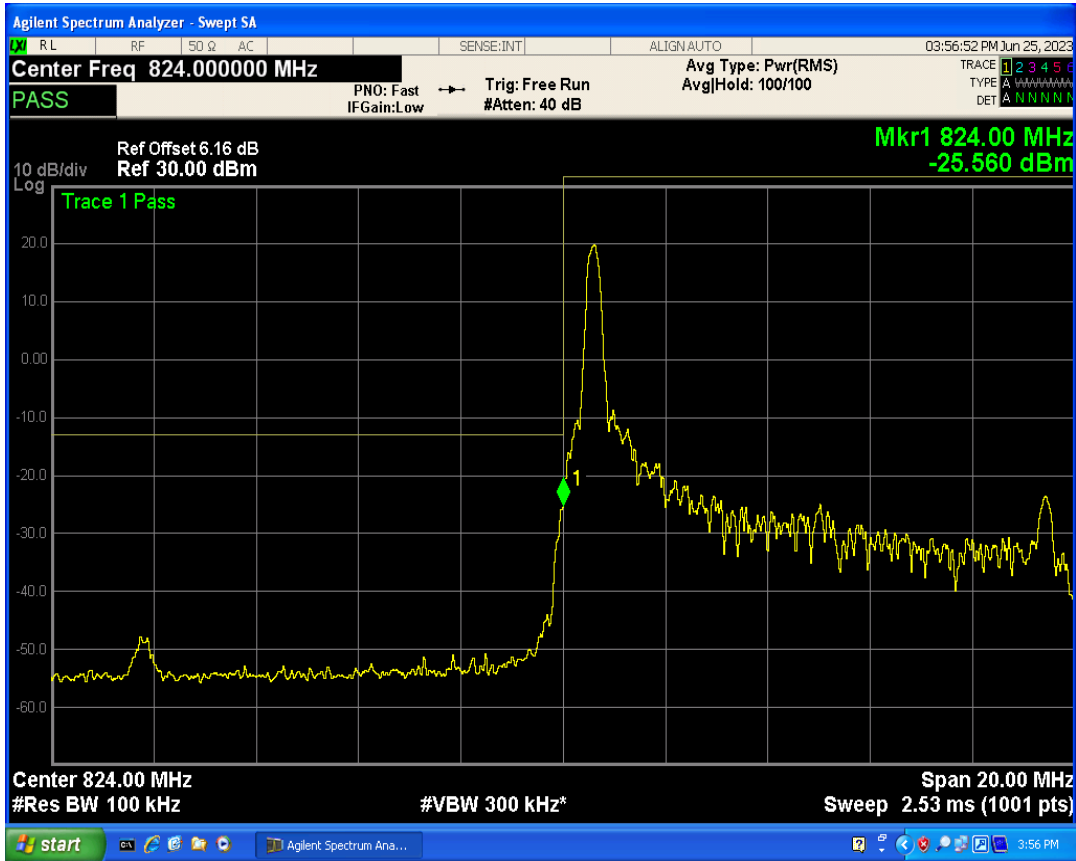

Band26b 16QAM BW=10MHz Channel=26840 RB Size=1 Position=#0

Band26b 16QAM BW=10MHz Channel=26840 RB Size=1 Position=#Max