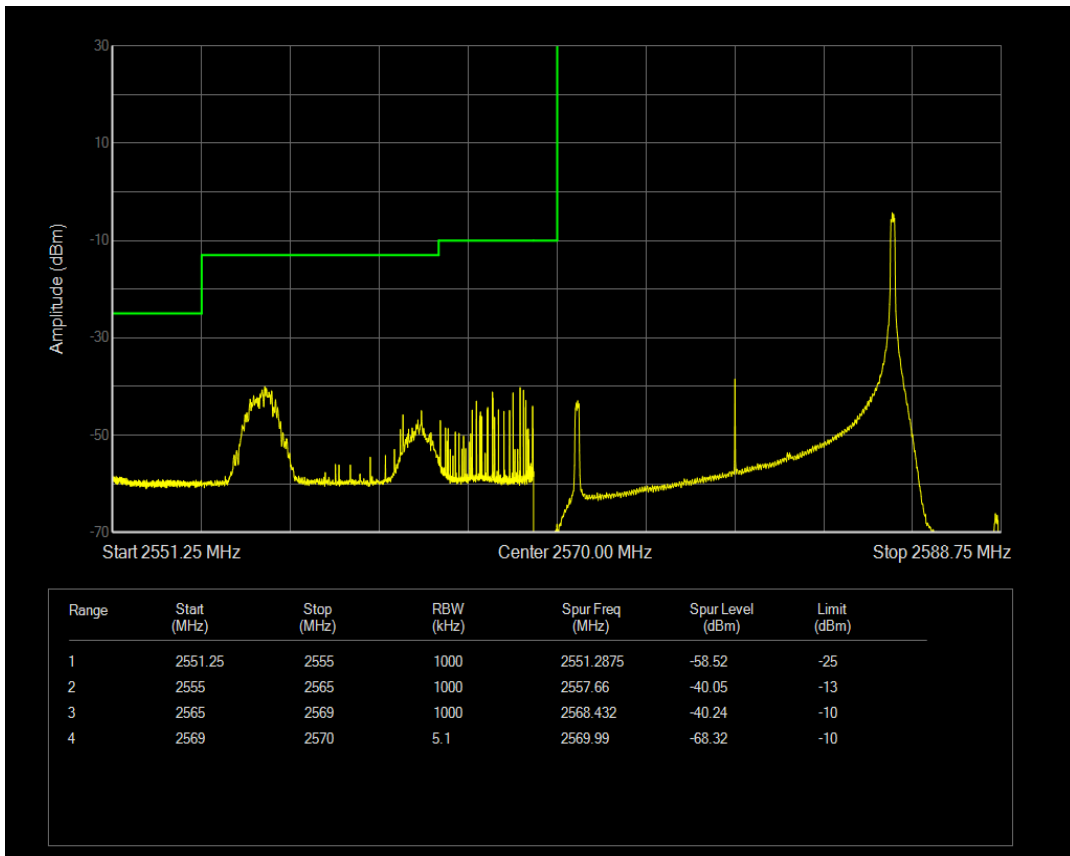

Band38 16QAM BW=15MHz Channel=37825 RB Size=1 Position=#Max

Band38 16QAM BW=15MHz Channel=37825 RB Size=75 Position=#0