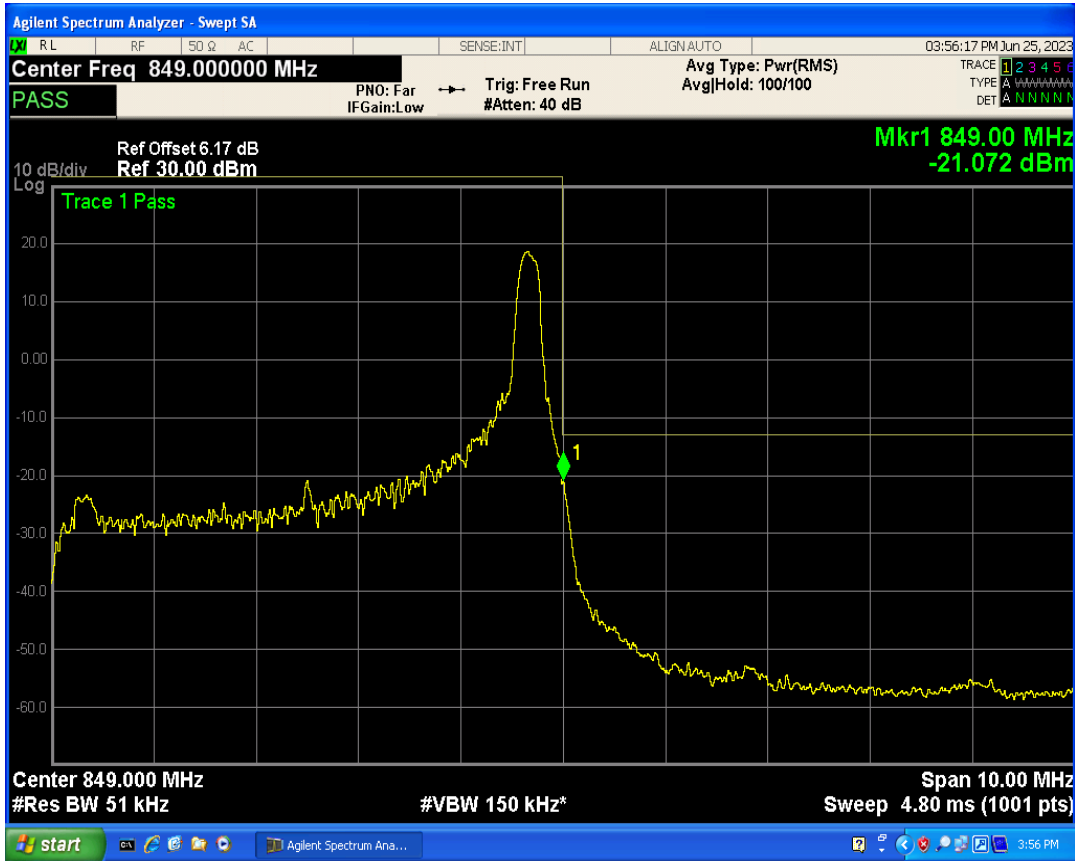

Band26b QPSK BW=5MHz Channel=27015 RB Size=1 Position=#Max

Band26b QPSK BW=5MHz Channel=27015 RB Size=25 Position=#0