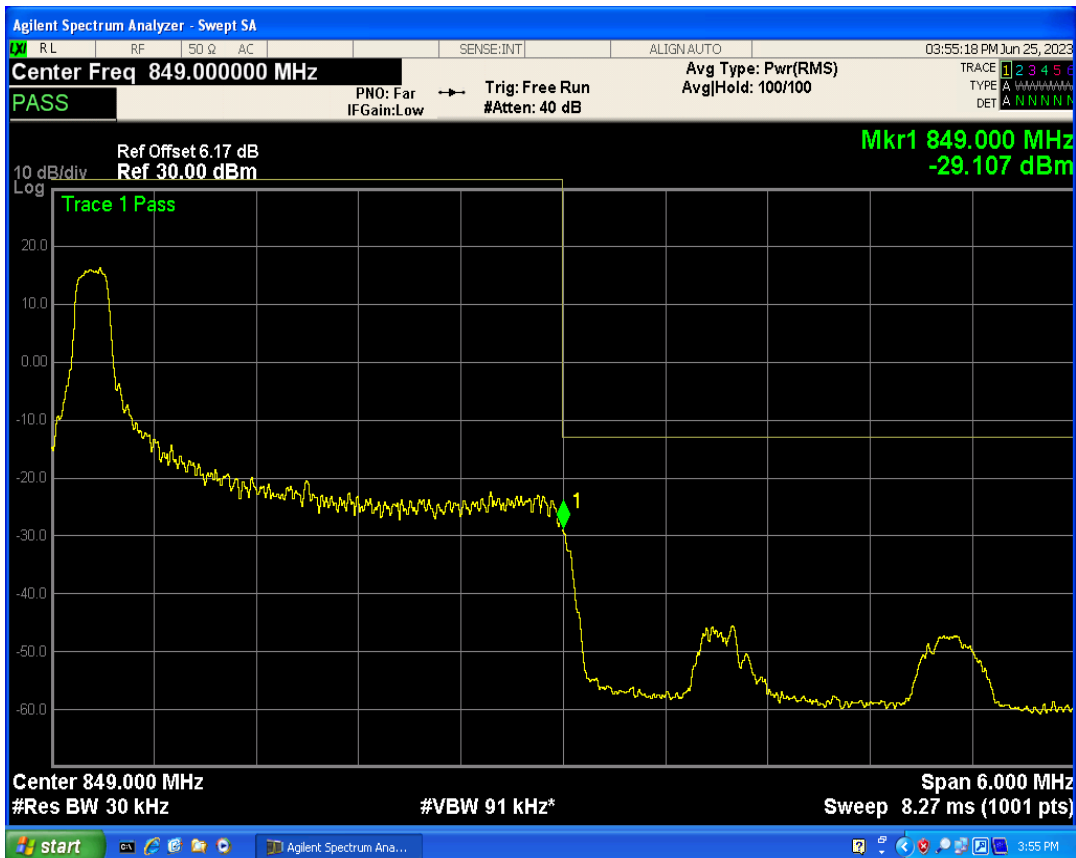

Band26b QPSK BW=3MHz Channel=27025 RB Size=1 Position=#0

Band26b QPSK BW=3MHz Channel=27025 RB Size=1 Position=#Max