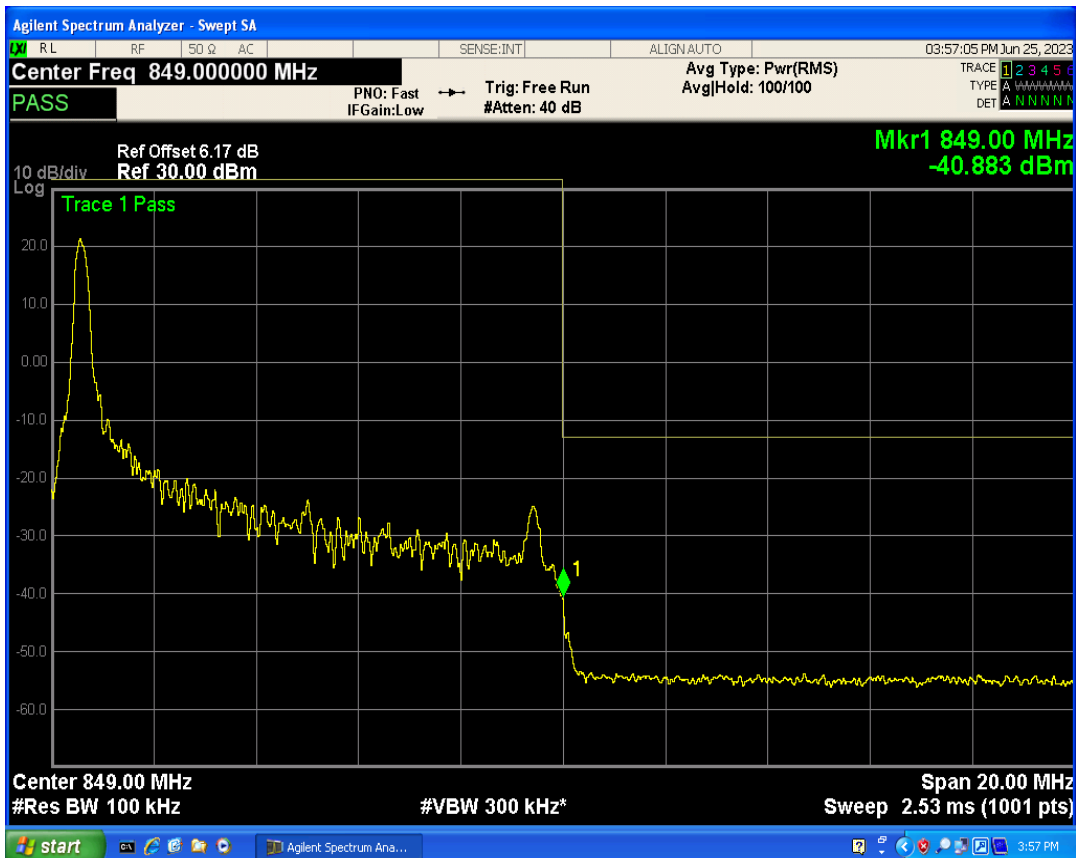

Band26b QPSK BW=10MHz Channel=26990 RB Size=1 Position=#0

Band26b QPSK BW=10MHz Channel=26990 RB Size=1 Position=#Max