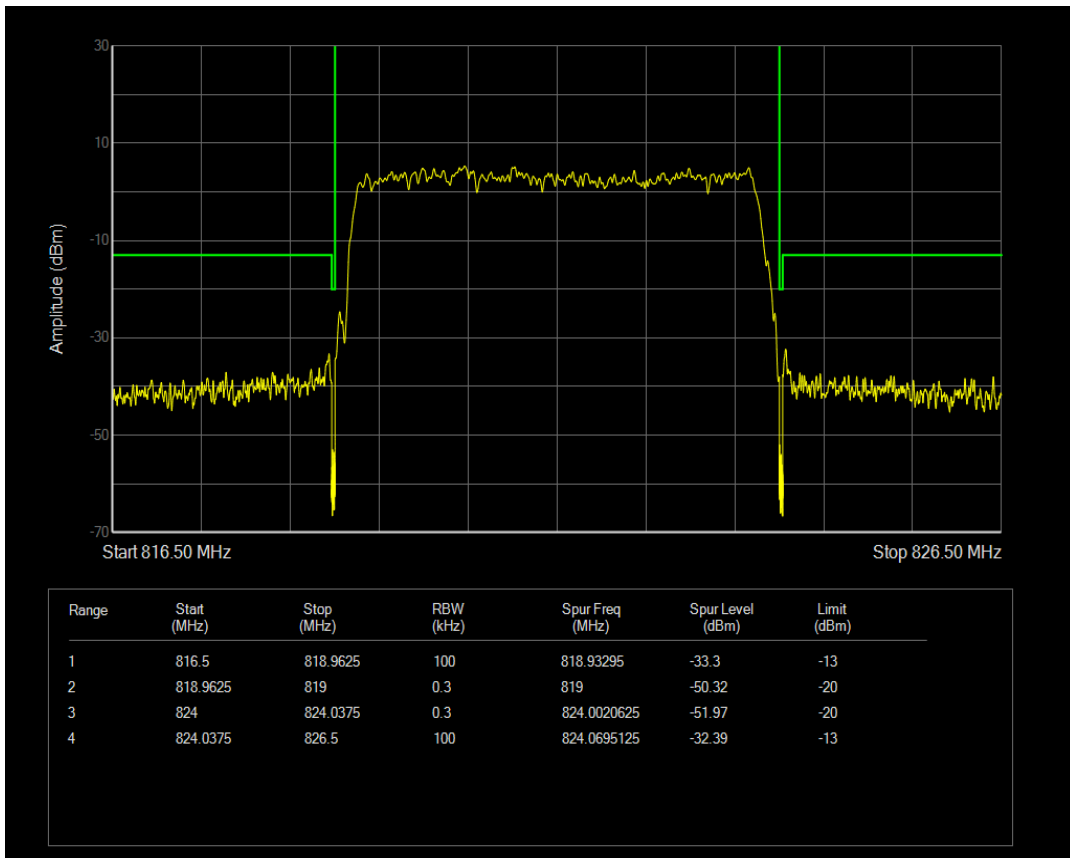

Band26a QPSK BW=5MHz Channel=26765 RB Size=25 Position=#0

Band26a 16QAM BW=5MHz Channel=26765 RB Size=1 Position=#0