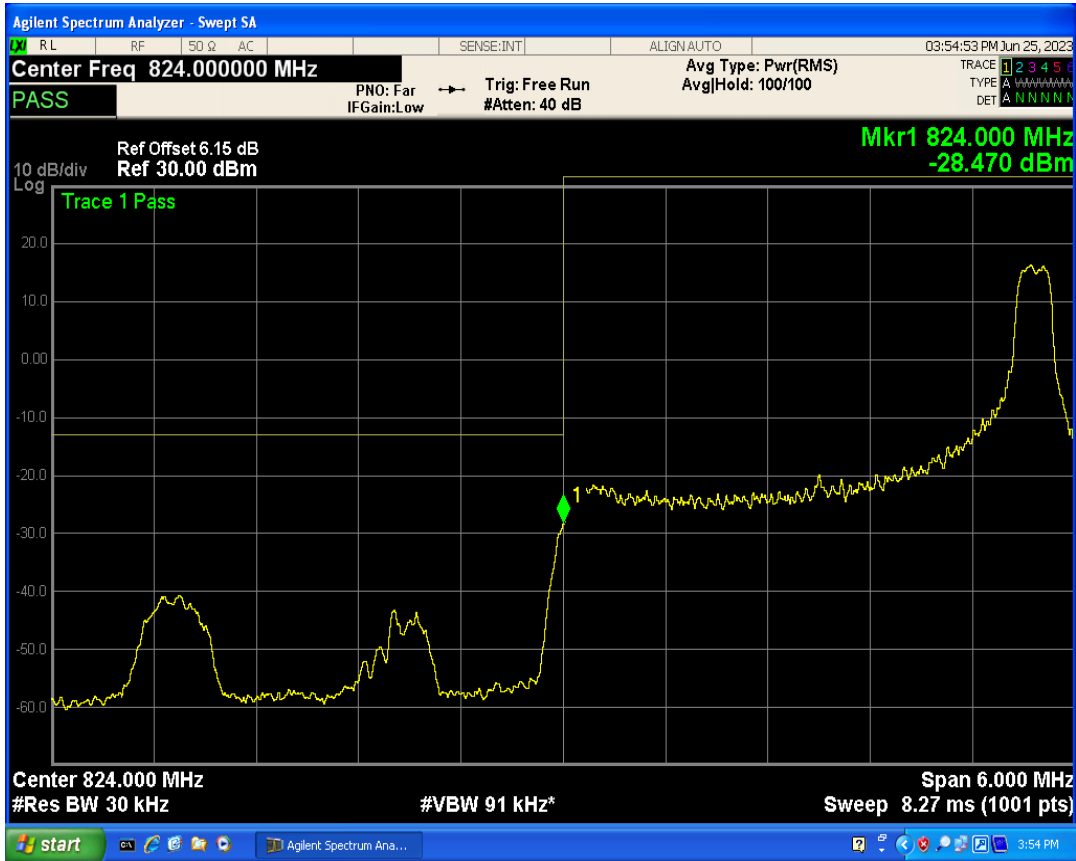

Band26b 16QAM BW=1.4MHz Channel=27033 RB Size=1 Position=#Max

Band26b 16QAM BW=1.4MHz Channel=27033 RB Size=6 Position=#0

Band26b QPSK BW=3MHz Channel=26805 RB Size=1 Position=#0

Band26b QPSK BW=3MHz Channel=26805 RB Size=1 Position=#Max