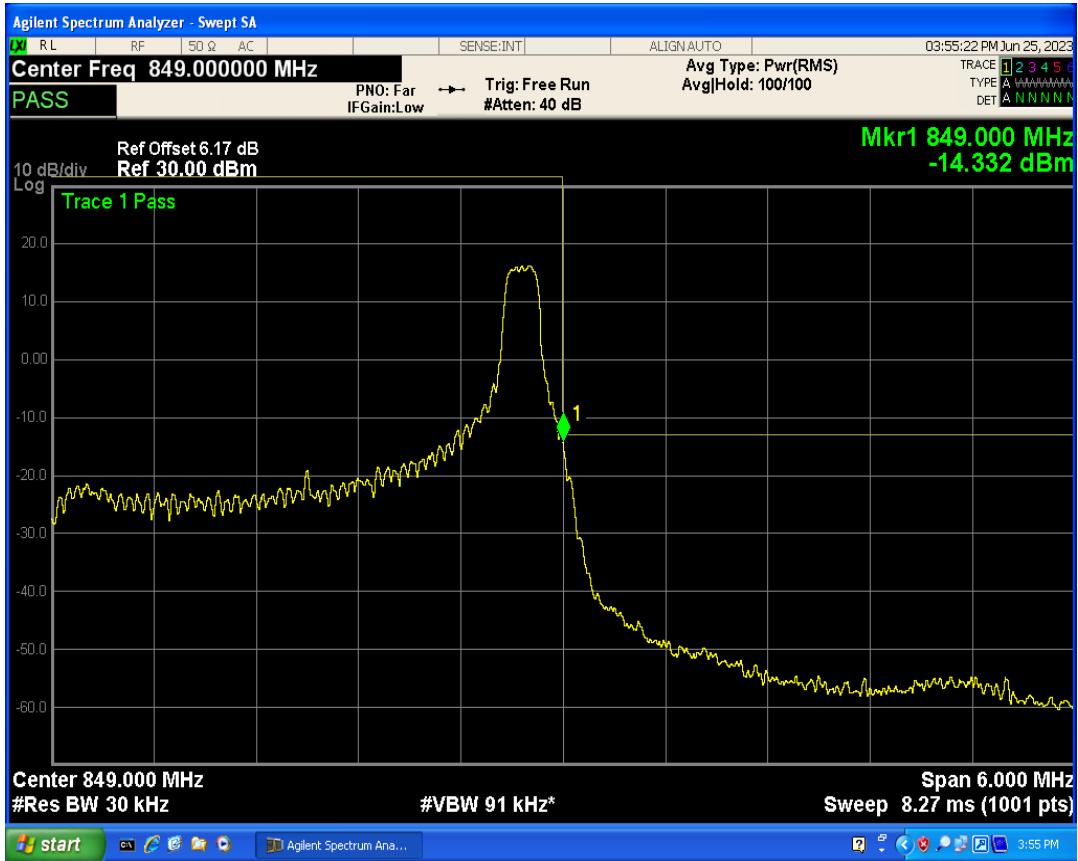

Band26b QPSK BW=3MHz Channel=27025 RB Size=1 Position=#Max

Band26b QPSK BW=3MHz Channel=27025 RB Size=15 Position=#0