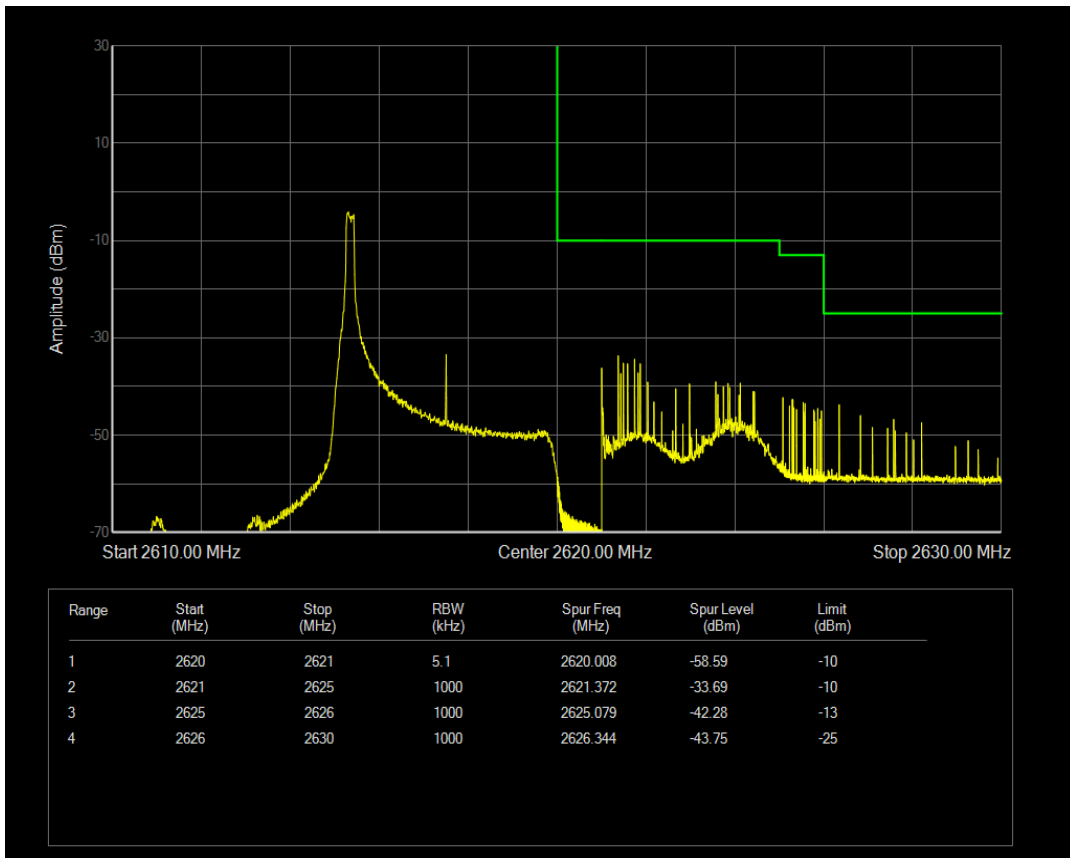

Band38 QPSK BW=5MHz Channel=38225 RB Size=1 Position=#0

Band38 QPSK BW=5MHz Channel=38225 RB Size=1 Position=#Max