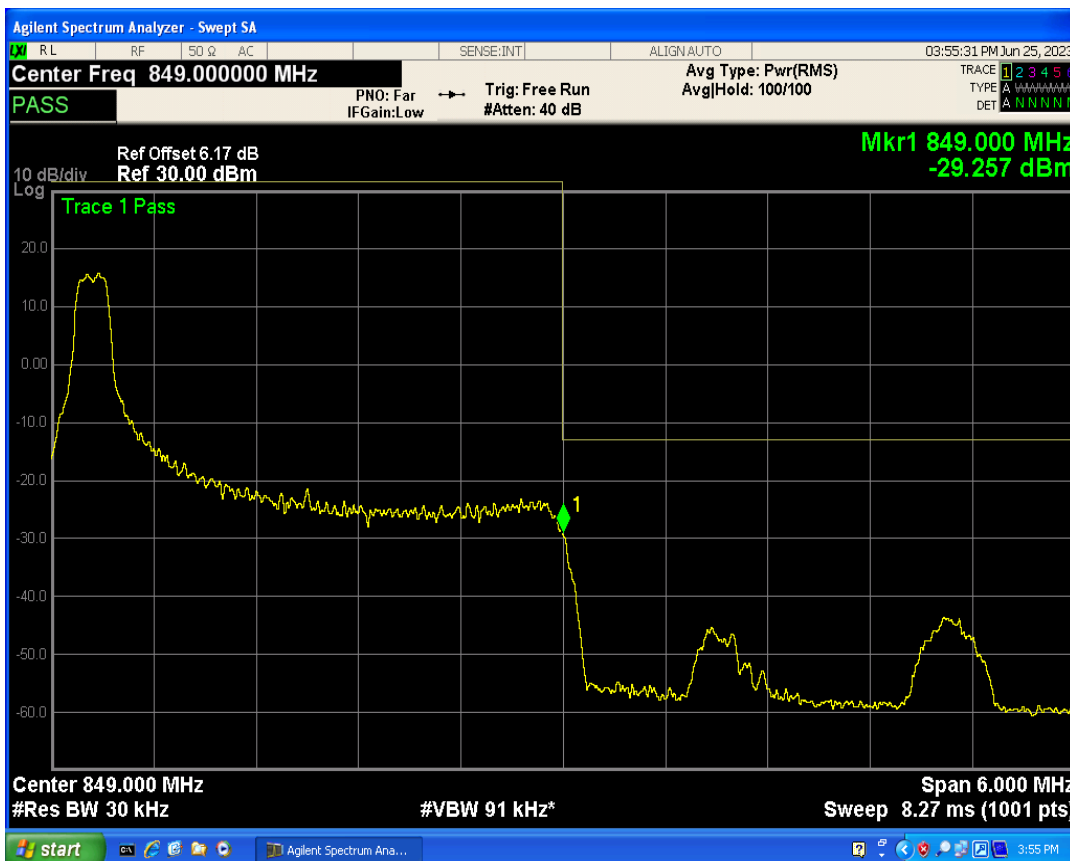

Band26b QPSK BW=3MHz Channel=27025 RB Size=1 Position=#0

Band26b QPSK BW=3MHz Channel=27025 RB Size=1 Position=#Max

Band26b QPSK BW=3MHz Channel=27025 RB Size=15 Position=#0

Band26b 16QAM BW=3MHz Channel=27025 RB Size=1 Position=#0