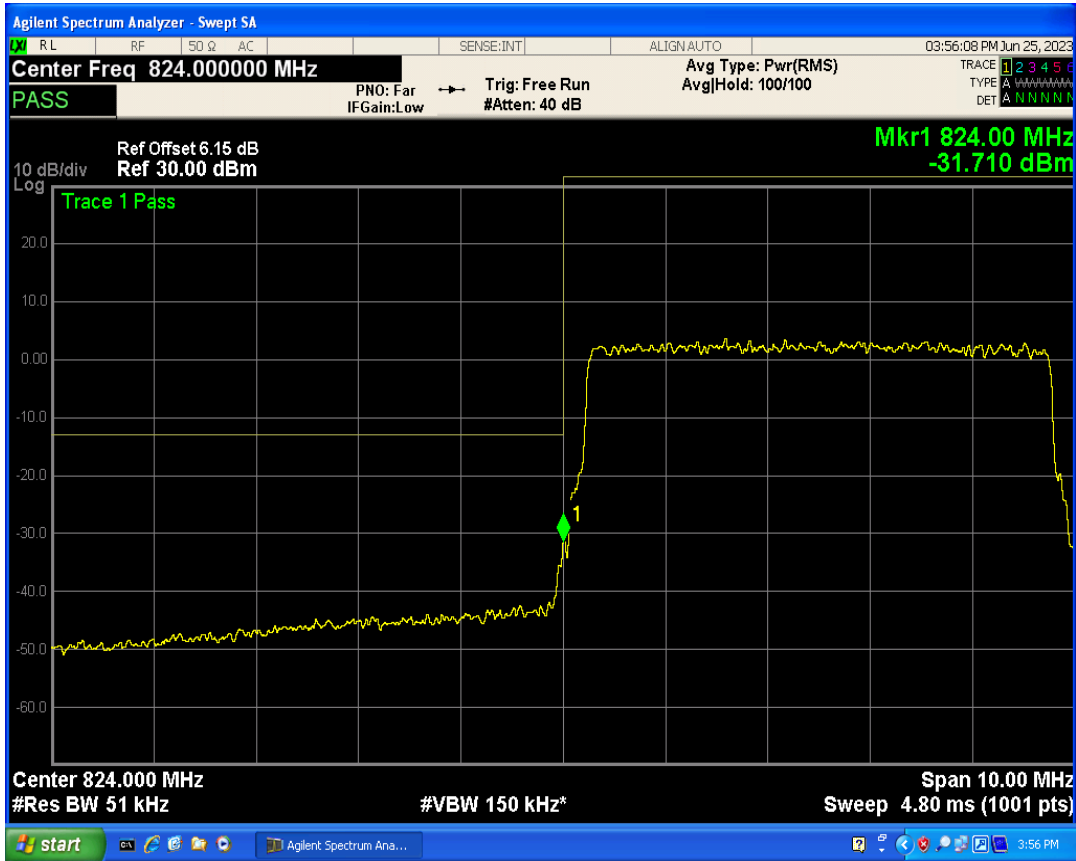

Band26b QPSK BW=5MHz Channel=26815 RB Size=25 Position=#0

Band26b 16QAM BW=5MHz Channel=26815 RB Size=1 Position=#0

Band26b 16QAM BW=5MHz Channel=26815 RB Size=1 Position=#Max

Band26b 16QAM BW=5MHz Channel=26815 RB Size=25 Position=#0