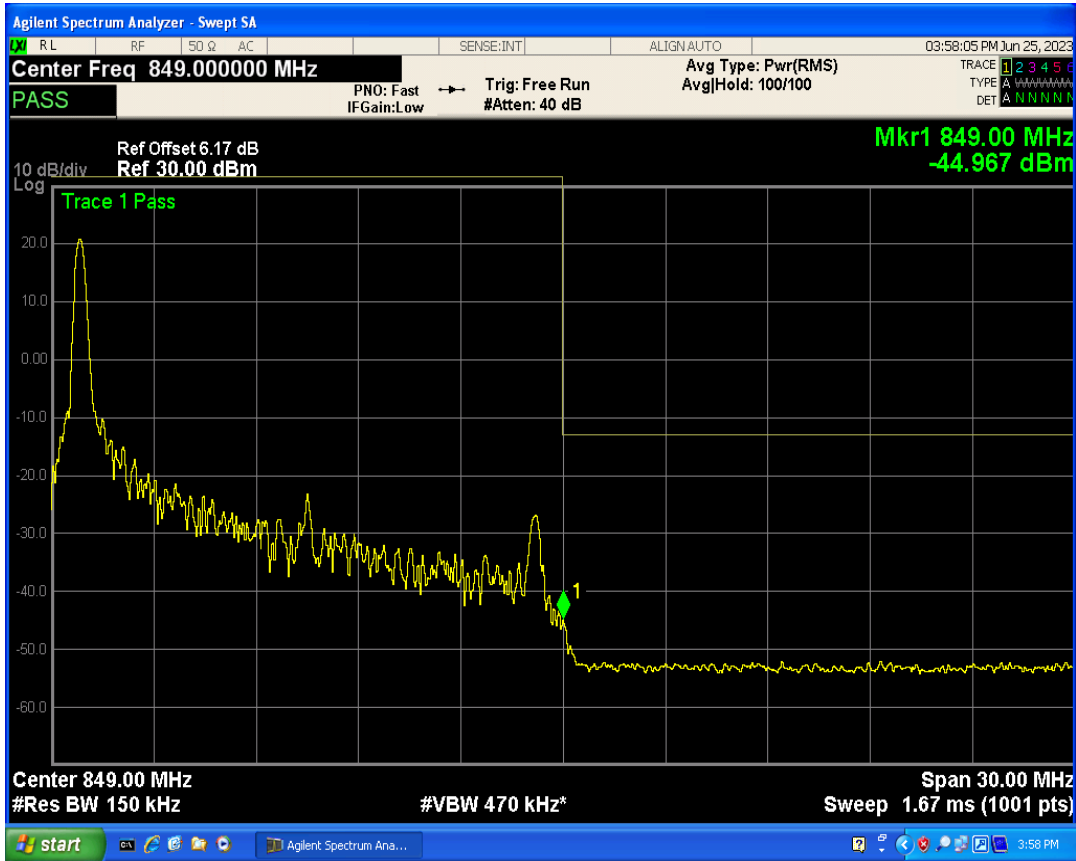

Band26b QPSK BW=15MHz Channel=26965 RB Size=1 Position=#0

Band26b QPSK BW=15MHz Channel=26965 RB Size=1 Position=#Max

Band26b QPSK BW=15MHz Channel=26965 RB Size=75 Position=#0

Band26b 16QAM BW=15MHz Channel=26965 RB Size=1 Position=#0