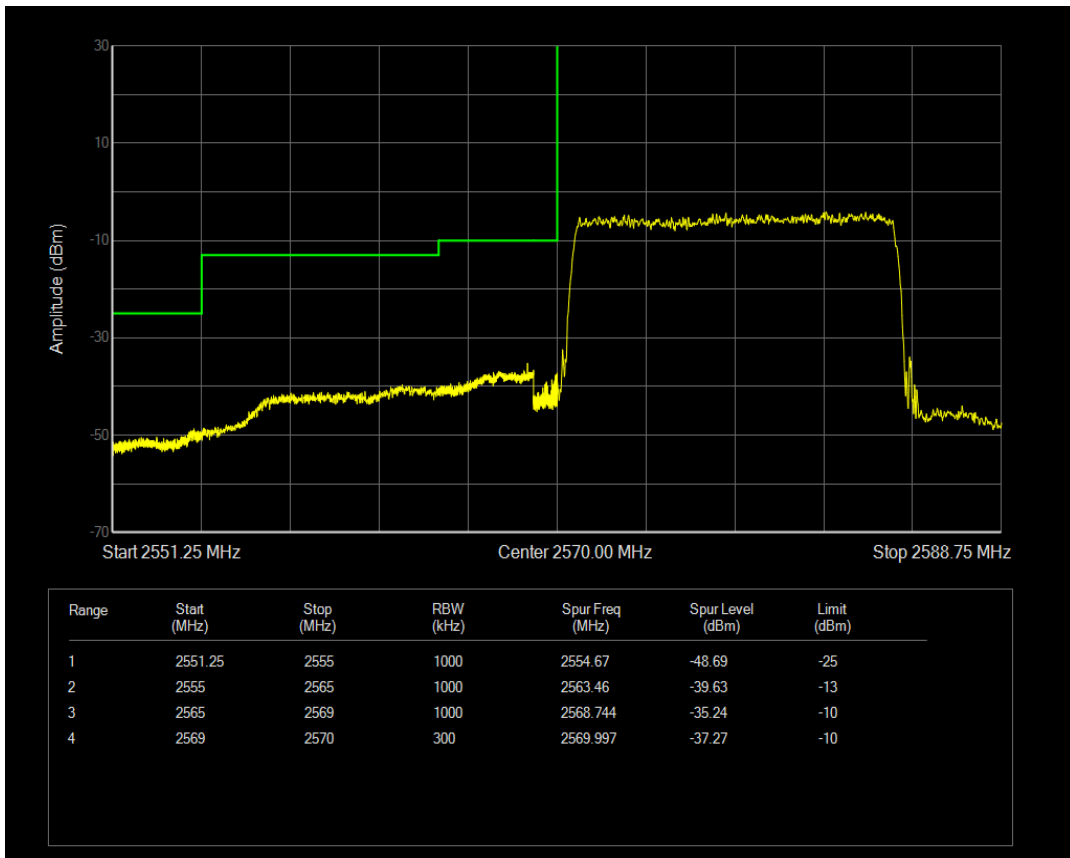

Band38 QPSK BW=15MHz Channel=37825 RB Size=75 Position=#0

Band38 16QAM BW=15MHz Channel=37825 RB Size=1 Position=#0