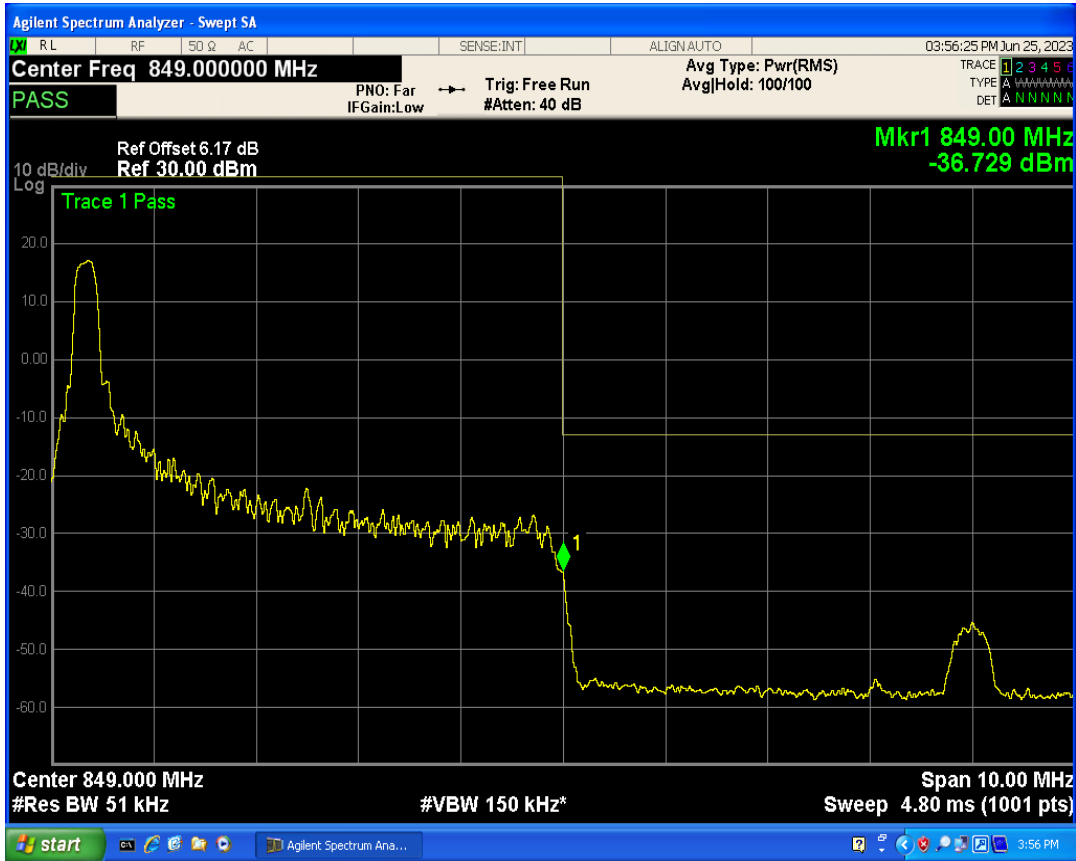

Band26b QPSK BW=5MHz Channel=27015 RB Size=1 Position=#0

Band26b QPSK BW=5MHz Channel=27015 RB Size=1 Position=#Max

Band26b QPSK BW=5MHz Channel=27015 RB Size=25 Position=#0

Band26b 16QAM BW=5MHz Channel=27015 RB Size=1 Position=#0