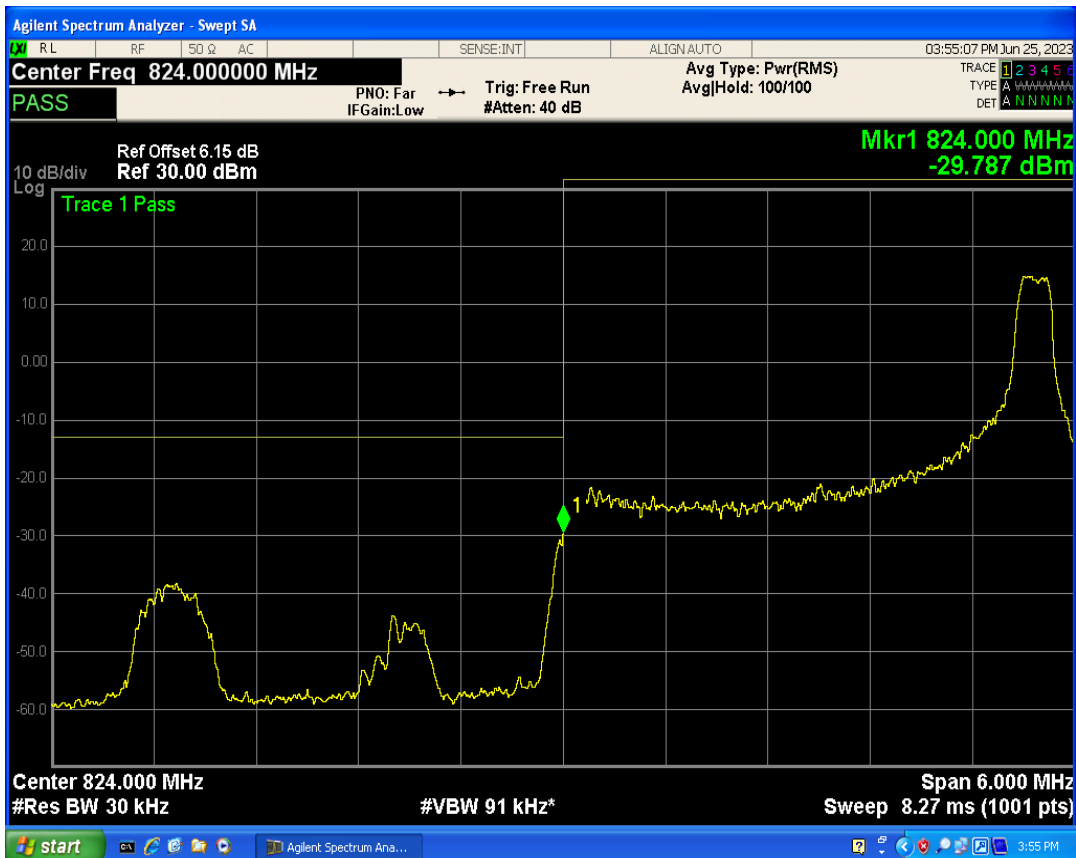

Band26b 16QAM BW=3MHz Channel=26805 RB Size=1 Position=#Max

Band26b 16QAM BW=3MHz Channel=26805 RB Size=15 Position=#0