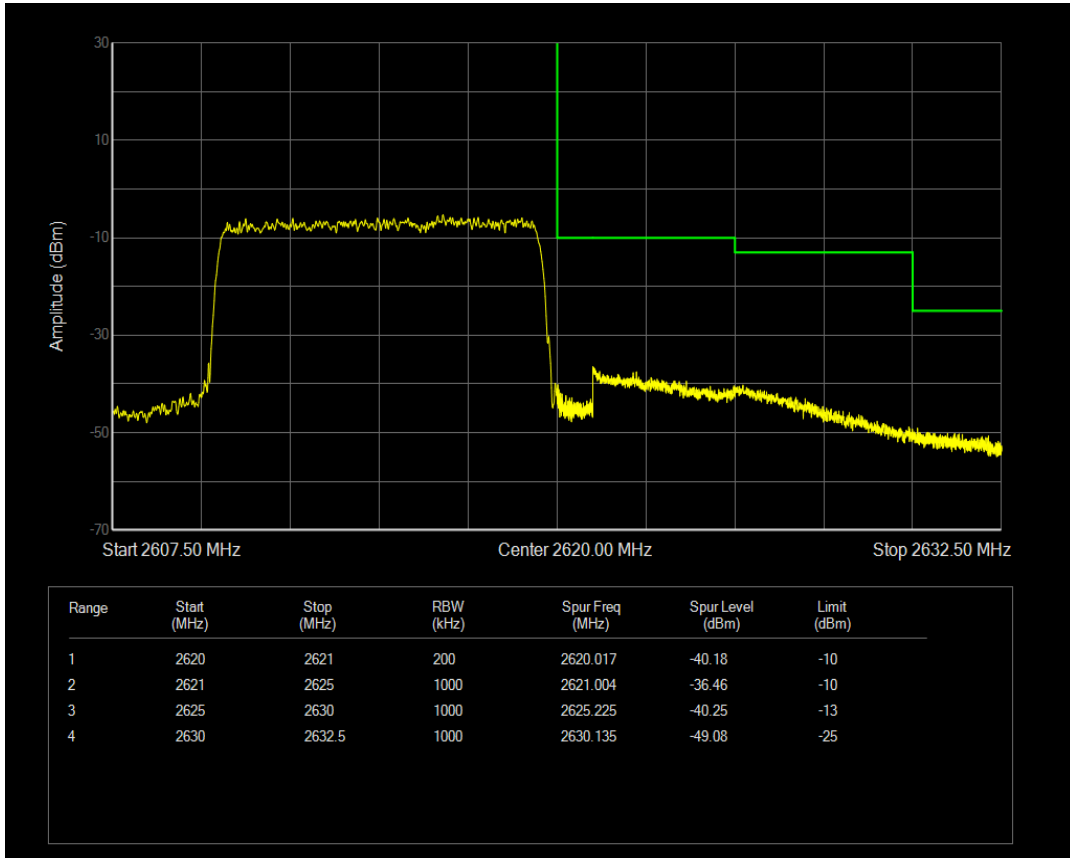

Band38 16QAM BW=10MHz Channel=38200 RB Size=50 Position=#0

Band38 QPSK BW=15MHz Channel=37825 RB Size=1 Position=#0