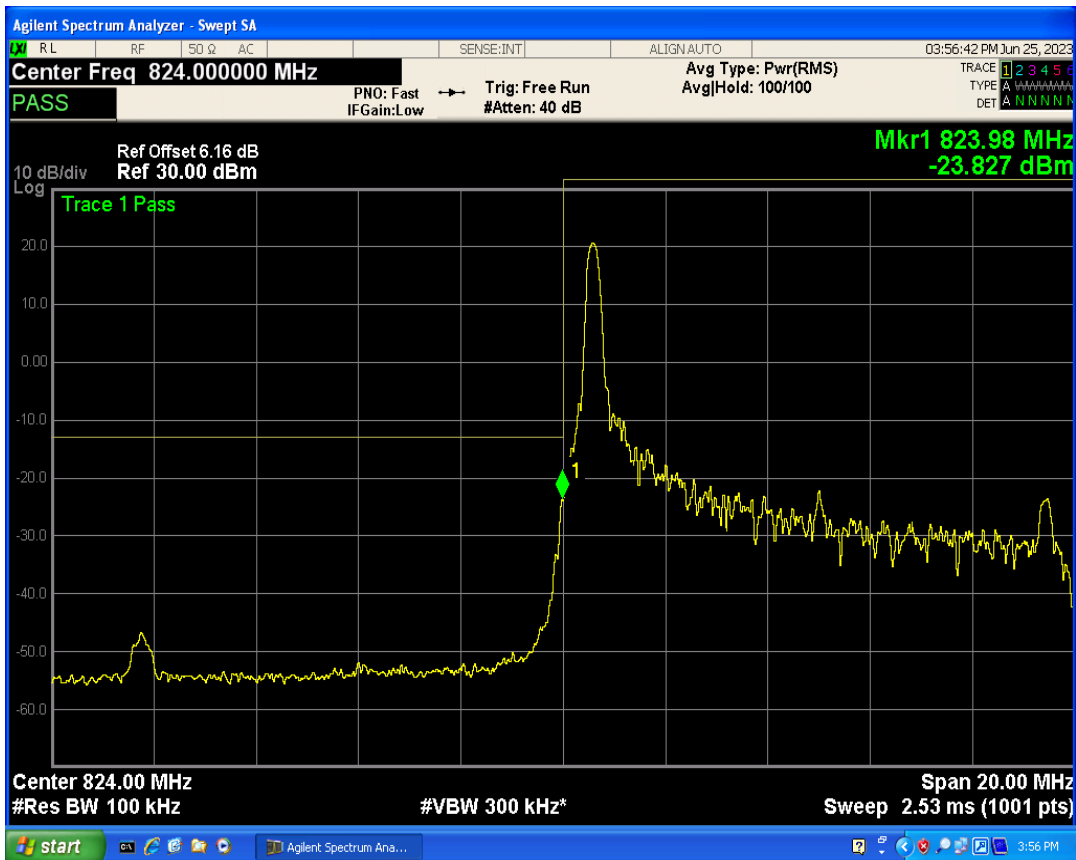

Band26b QPSK BW=10MHz Channel=26840 RB Size=1 Position=#0

Band26b QPSK BW=10MHz Channel=26840 RB Size=50 Position=#0