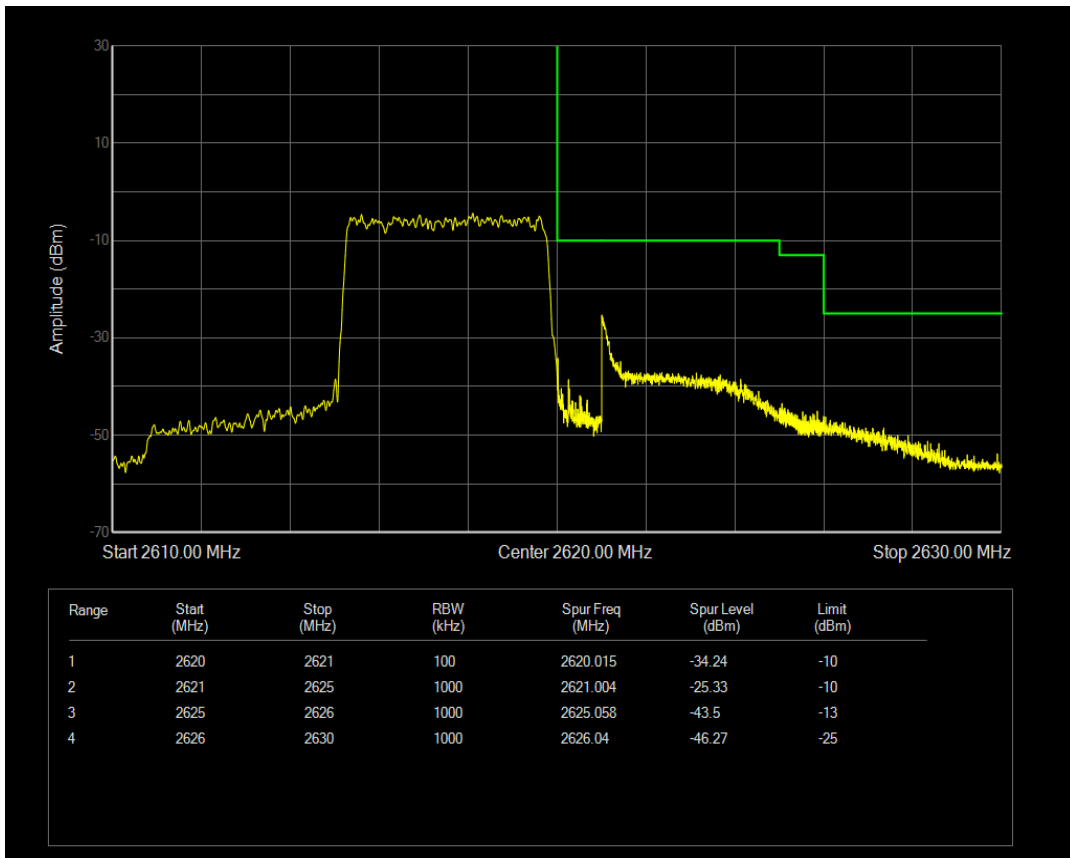

Band38 QPSK BW=5MHz Channel=38225 RB Size=25 Position=#0

Band38 16QAM BW=5MHz Channel=38225 RB Size=1 Position=#0