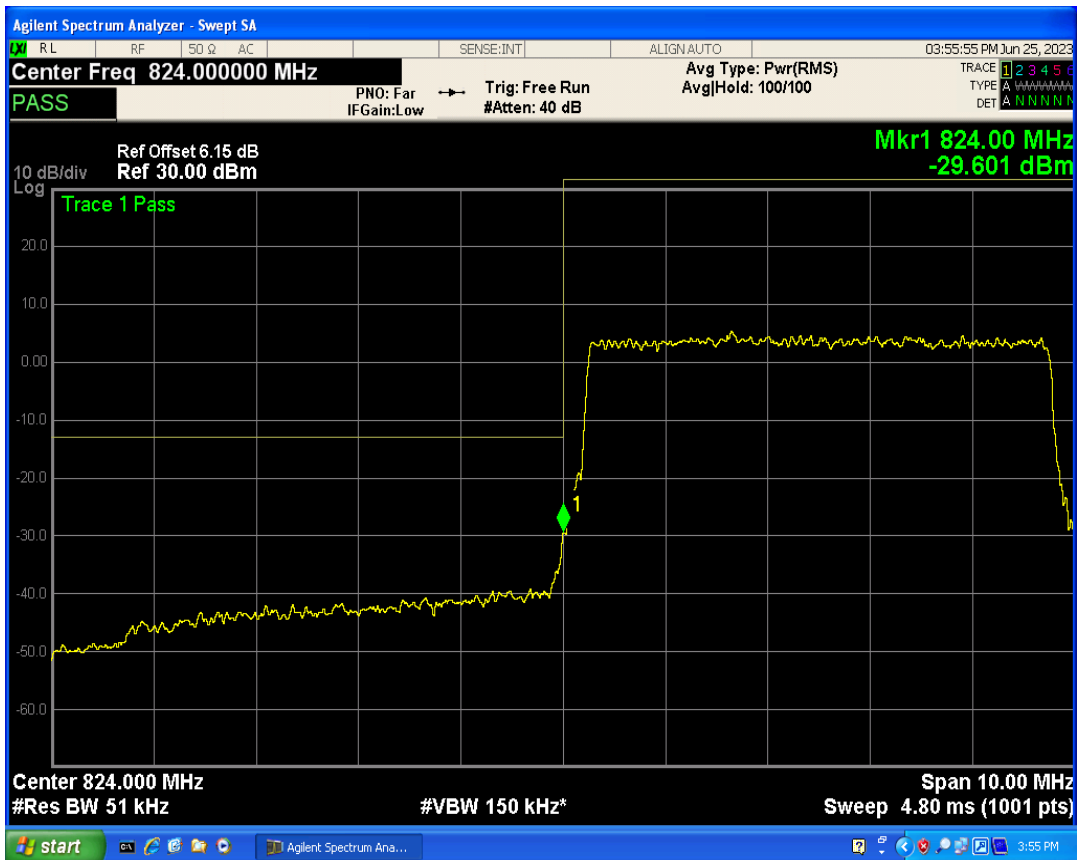

Band26b QPSK BW=5MHz Channel=26815 RB Size=25 Position=#0

Band26b 16QAM BW=5MHz Channel=26815 RB Size=1 Position=#0