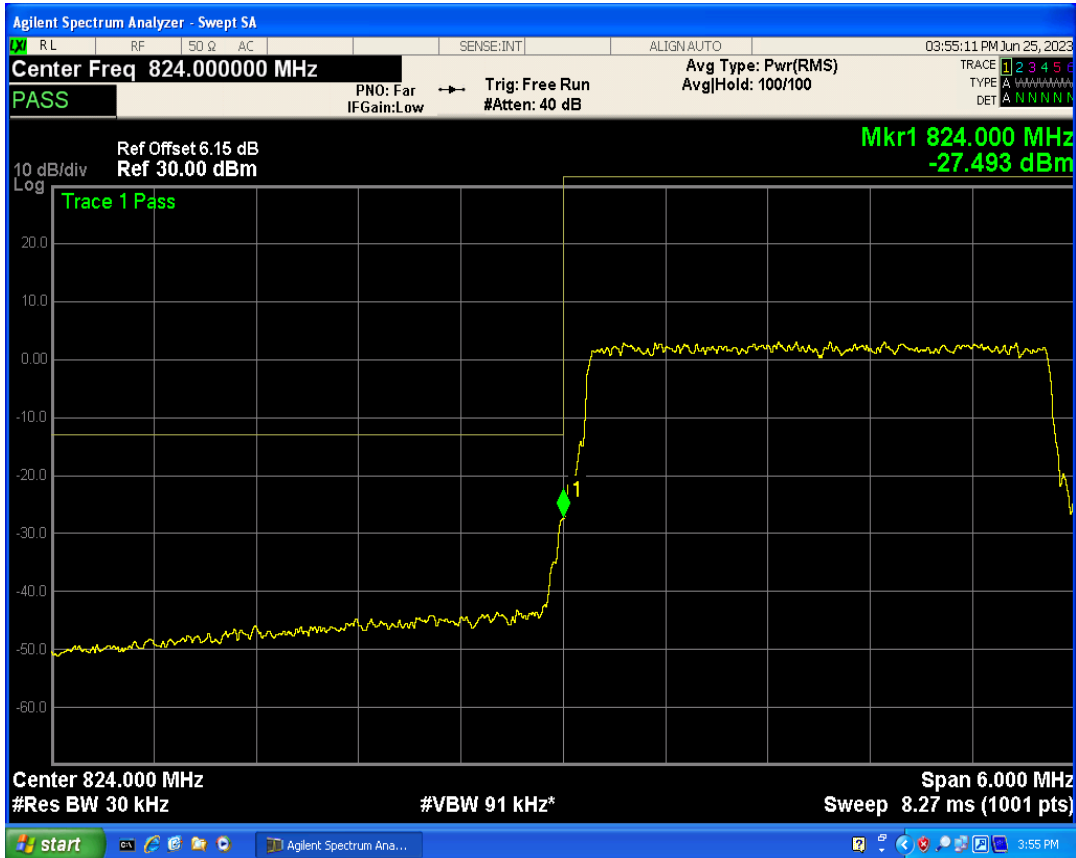

Band26b QPSK BW=3MHz Channel=26805 RB Size=15 Position=#0

Band26b 16QAM BW=3MHz Channel=26805 RB Size=1 Position=#0

Band26b 16QAM BW=3MHz Channel=26805 RB Size=1 Position=#Max

Band26b 16QAM BW=3MHz Channel=26805 RB Size=15 Position=#0

Band26b QPSK BW=3MHz Channel=27025 RB Size=1 Position=#0

Band26b QPSK BW=3MHz Channel=27025 RB Size=1 Position=#Max

Band26b QPSK BW=3MHz Channel=27025 RB Size=15 Position=#0

Band26b 16QAM BW=3MHz Channel=27025 RB Size=1 Position=#0