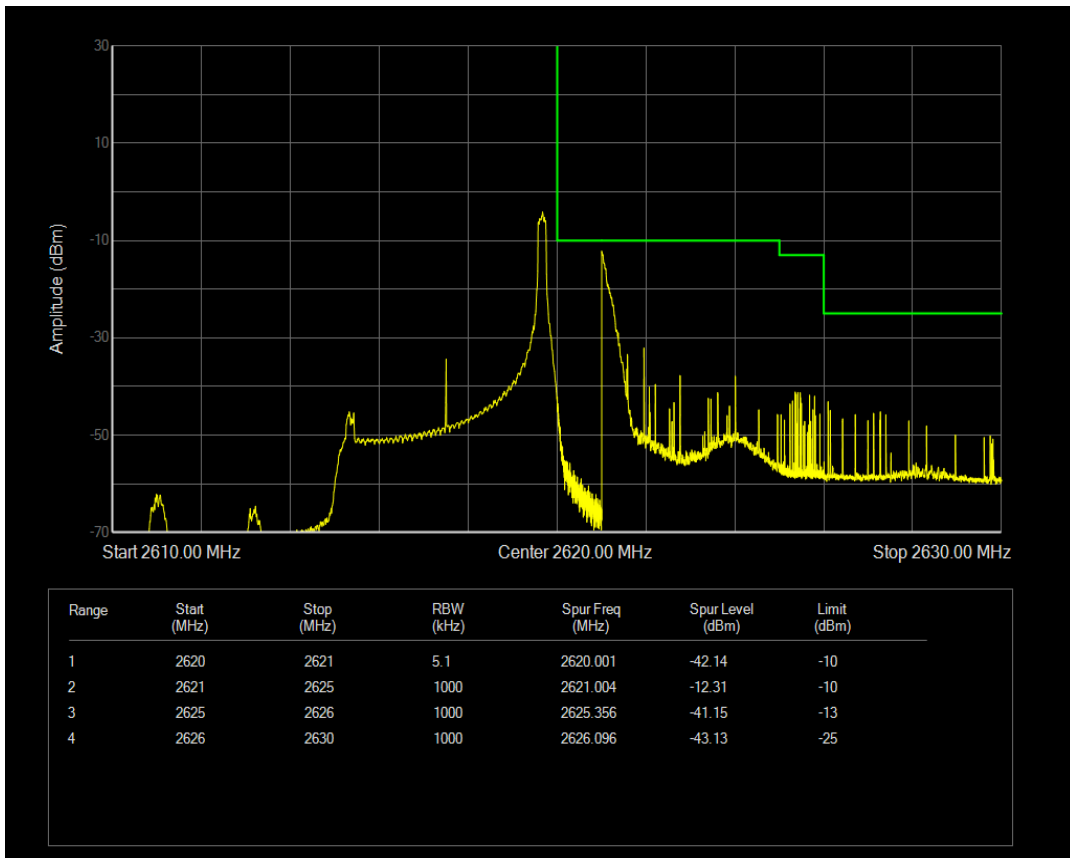

Band38 16QAM BW=5MHz Channel=38225 RB Size=1 Position=#Max

Band38 16QAM BW=5MHz Channel=38225 RB Size=25 Position=#0