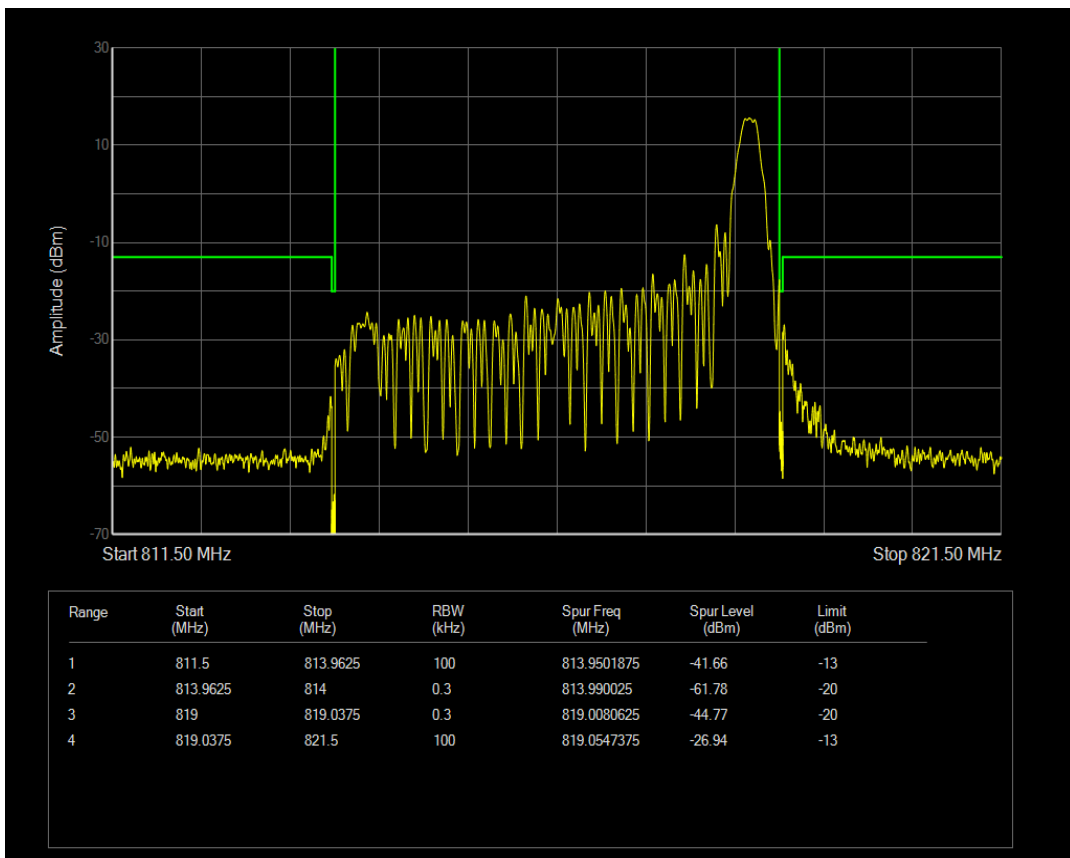

Band26a 16QAM BW=5MHz Channel=26715 RB Size=1 Position=#Max

Band26a QPSK BW=5MHz Channel=26765 RB Size=1 Position=#0

Band26a 16QAM BW=5MHz Channel=26715 RB Size=25 Position=#0

Band26a QPSK BW=5MHz Channel=26765 RB Size=1 Position=#Max