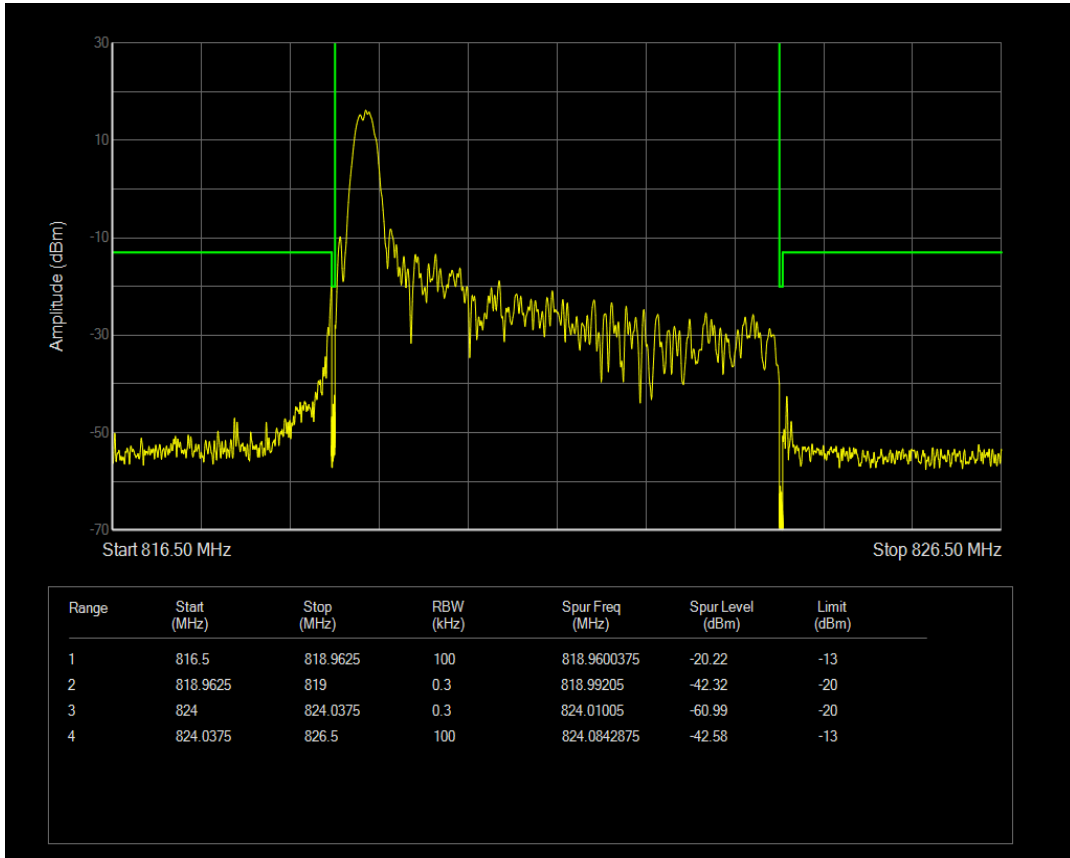

Band26a 16QAM BW=5MHz Channel=26765 RB Size=1 Position=#0

Band26a 16QAM BW=5MHz Channel=26765 RB Size=1 Position=#Max