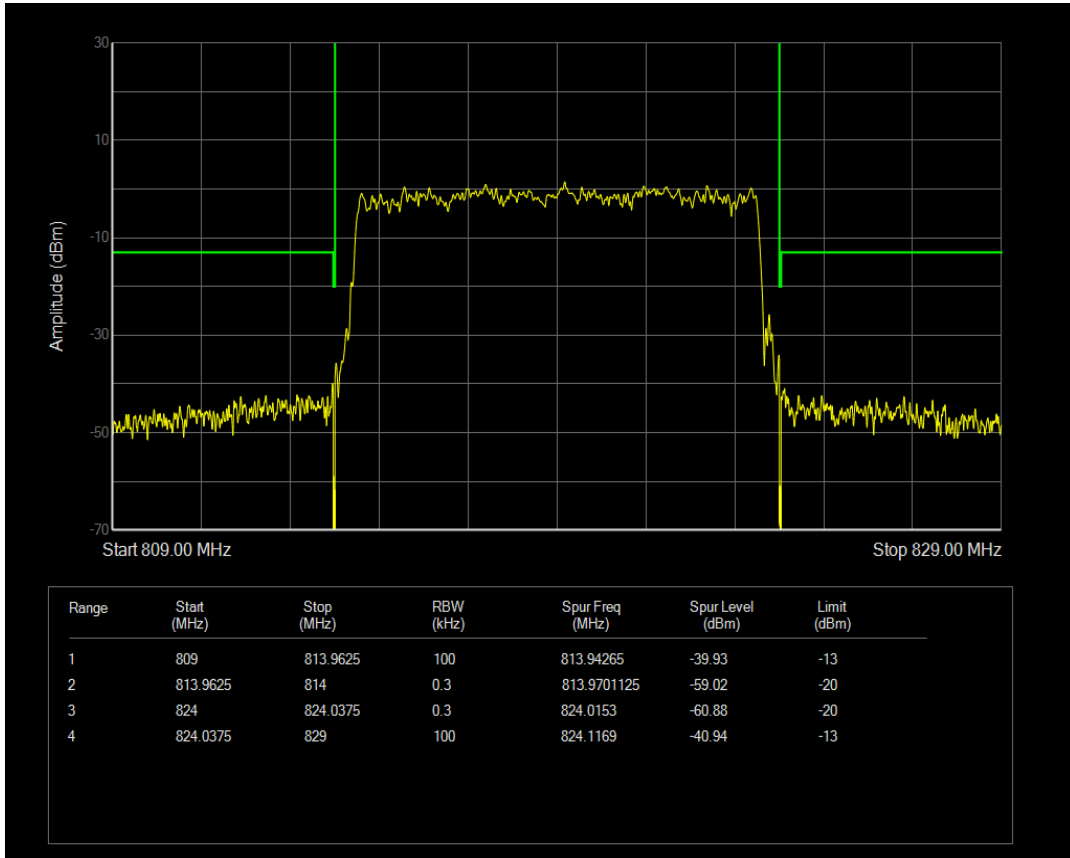

Band26a 16QAM BW=10MHz Channel=26740 RB Size=50 Position=#0

Band26b QPSK BW=1.4MHz Channel=26797 RB Size=1 Position=#0