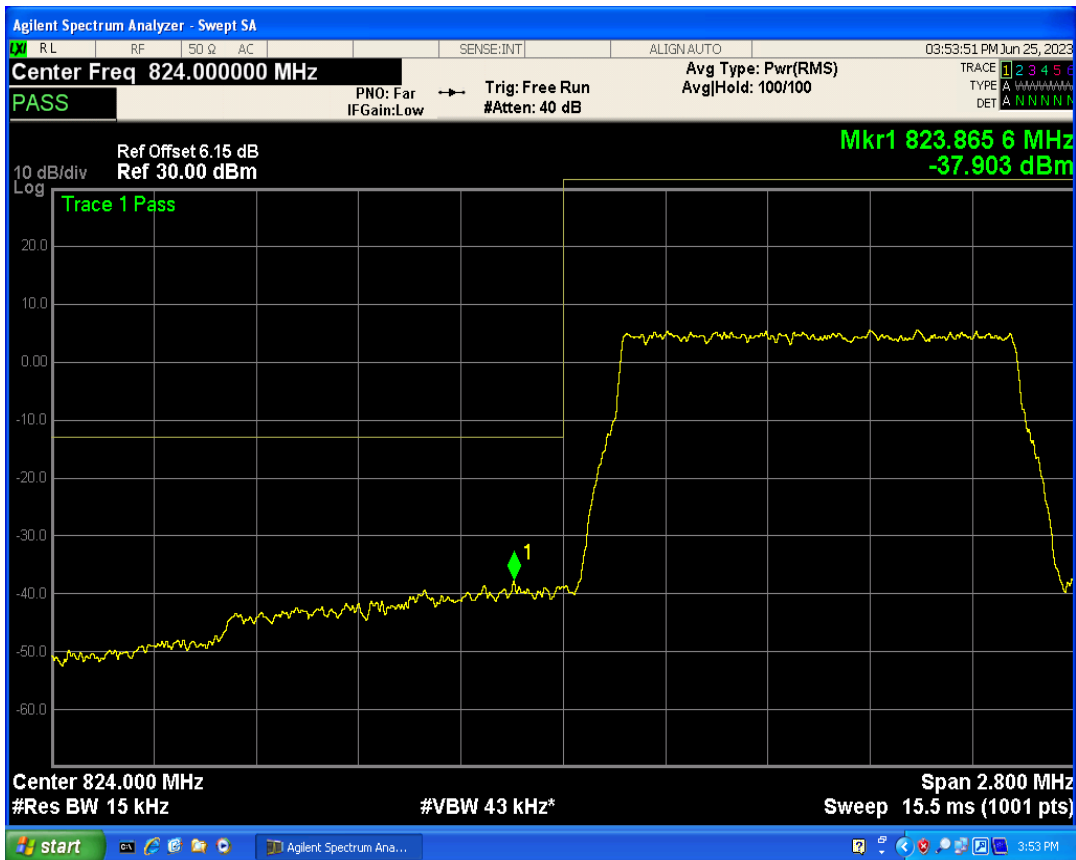

Band26a 16QAM BW=10MHz Channel=26740 RB Size=1 Position=#Max

Band26a 16QAM BW=10MHz Channel=26740 RB Size=50 Position=#0

Band26b QPSK BW=1.4MHz Channel=26797 RB Size=1 Position=#0

Band26b QPSK BW=1.4MHz Channel=26797 RB Size=1 Position=#Max

Band26b QPSK BW=1.4MHz Channel=26797 RB Size=6 Position=#0

Band26b 16QAM BW=1.4MHz Channel=26797 RB Size=1 Position=#0

Band26b 16QAM BW=1.4MHz Channel=26797 RB Size=1 Position=#Max

Band26b 16QAM BW=1.4MHz Channel=26797 RB Size=6 Position=#0