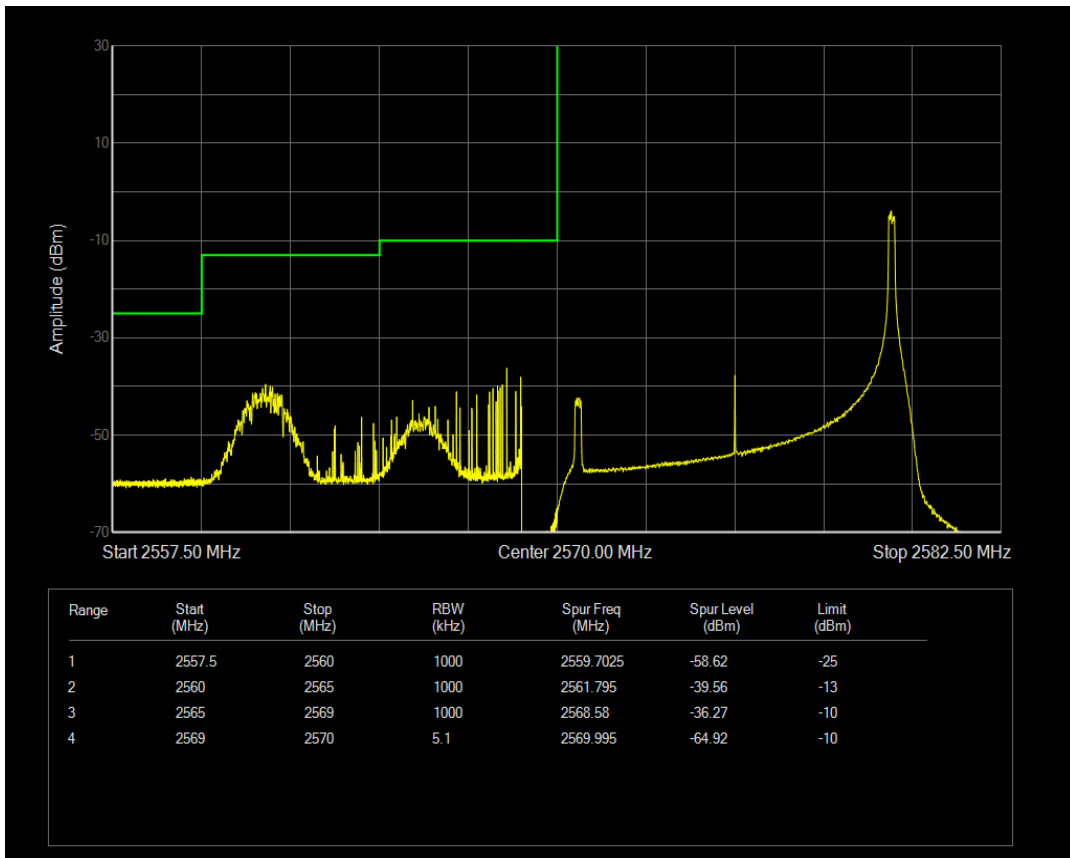

Band38 16QAM BW=10MHz Channel=37800 RB Size=1 Position=#Max

Band38 16QAM BW=10MHz Channel=37800 RB Size=50 Position=#0