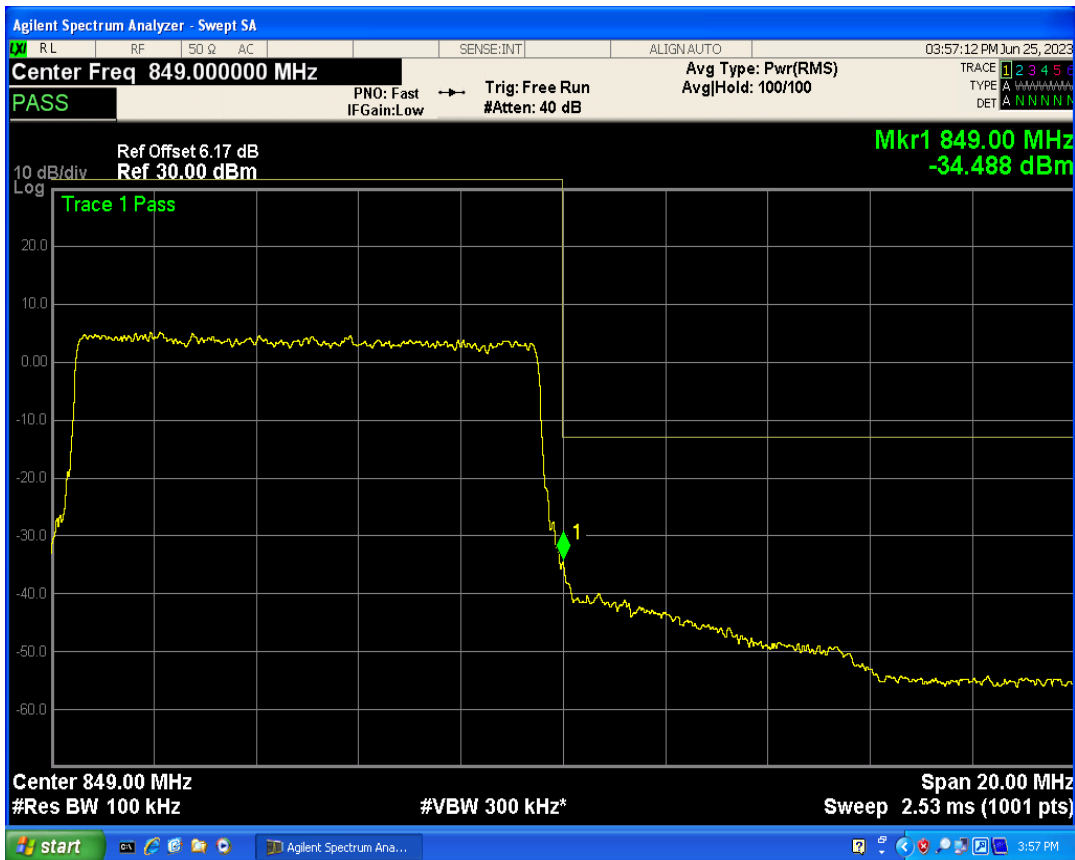

Band26b QPSK BW=10MHz Channel=26840 RB Size=1 Position=#Max

Band26b 16QAM BW=10MHz Channel=26840 RB Size=1 Position=#0

Band26b 16QAM BW=10MHz Channel=26840 RB Size=1 Position=#Max

Band26b 16QAM BW=10MHz Channel=26840 RB Size=50 Position=#0

Band26b QPSK BW=10MHz Channel=26990 RB Size=1 Position=#0

Band26b QPSK BW=10MHz Channel=26990 RB Size=1 Position=#Max

Band26b QPSK BW=10MHz Channel=26990 RB Size=50 Position=#0

Band26b 16QAM BW=10MHz Channel=26990 RB Size=1 Position=#0