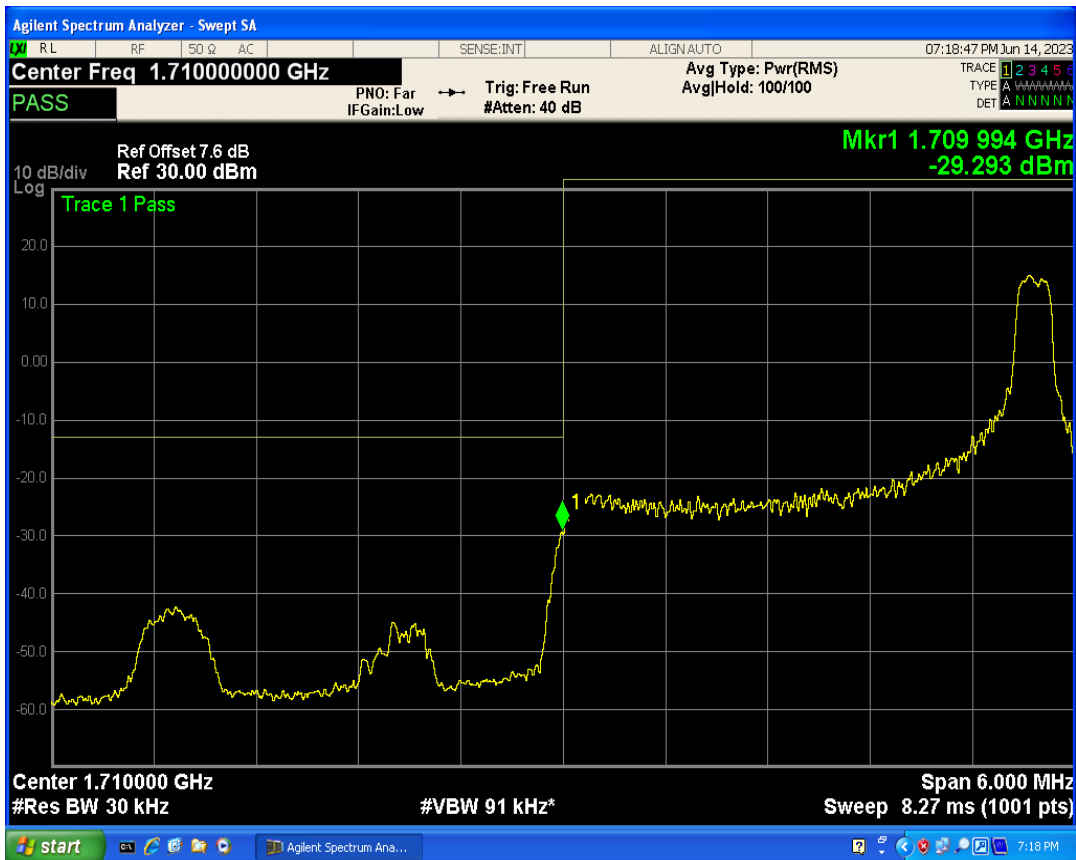

Band4 16QAM BW=3MHz Channel=19965 RB Size=1 Position=#Max

Band4 16QAM BW=3MHz Channel=19965 RB Size=15 Position=#0