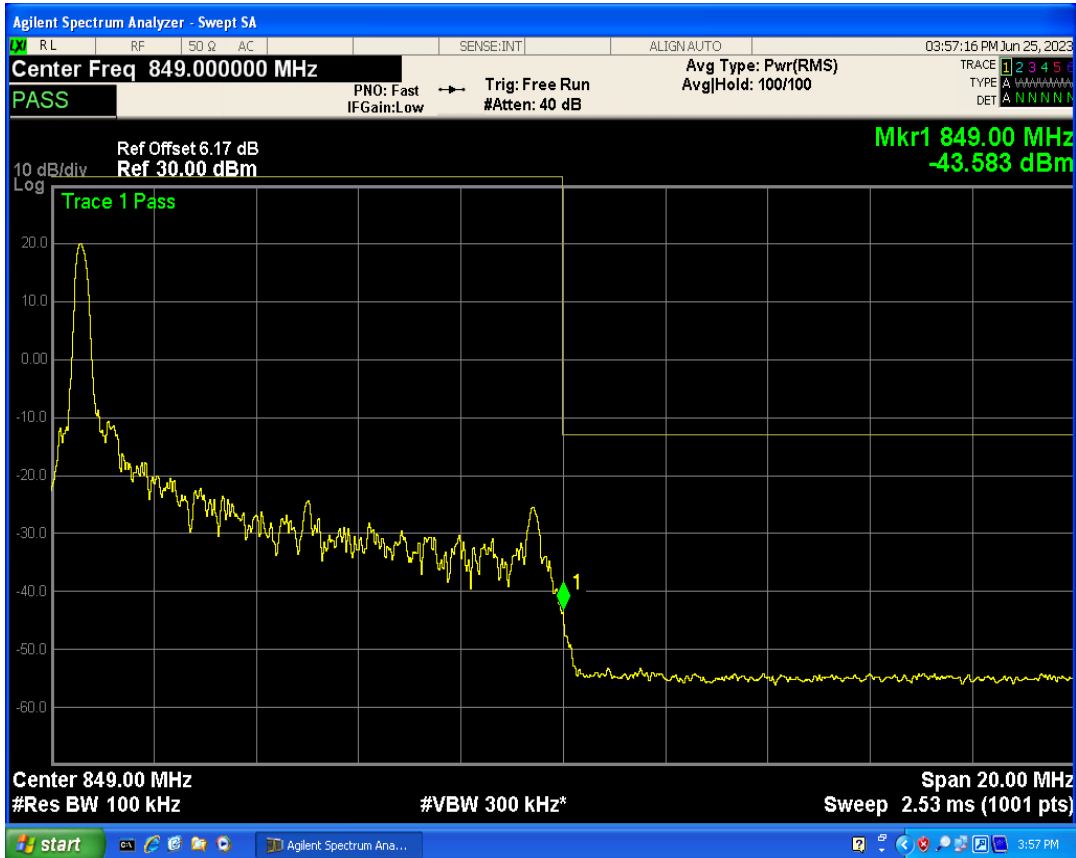

Band26b QPSK BW=10MHz Channel=26990 RB Size=1 Position=#0

Band26b QPSK BW=10MHz Channel=26990 RB Size=1 Position=#Max

Band26b QPSK BW=10MHz Channel=26990 RB Size=50 Position=#0

Band26b 16QAM BW=10MHz Channel=26990 RB Size=1 Position=#0