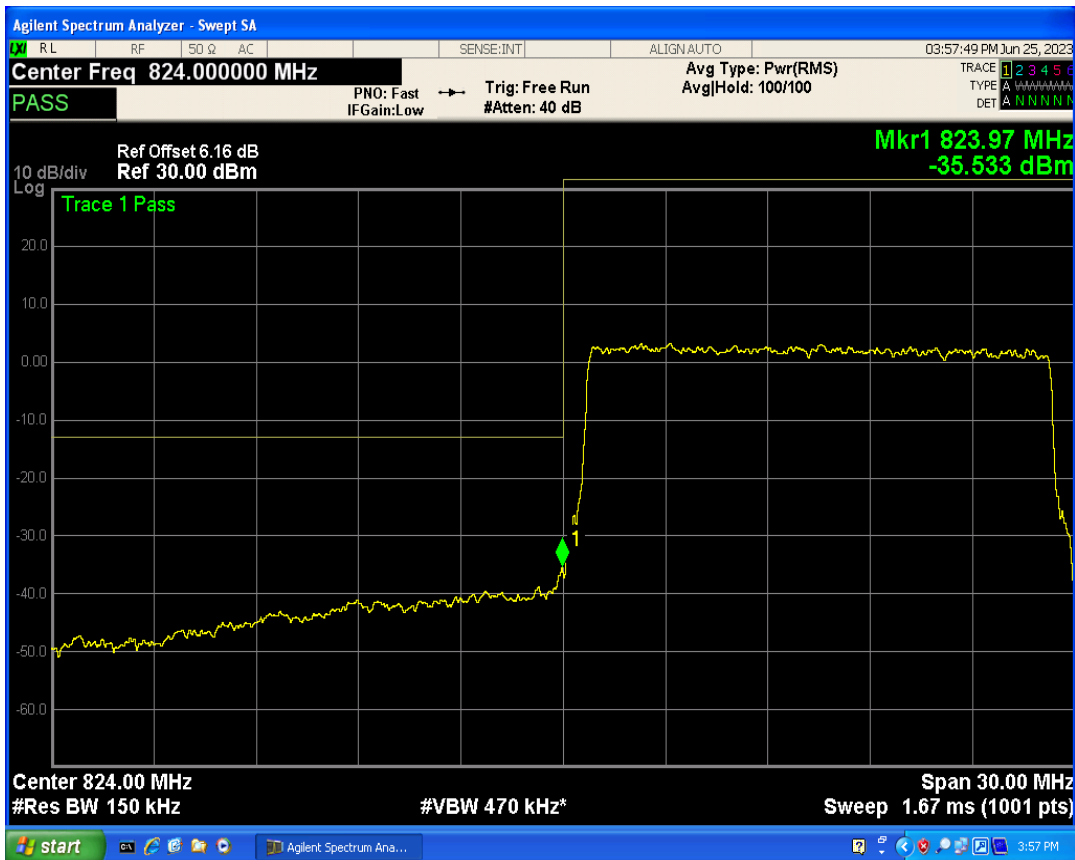

Band26b 16QAM BW=15MHz Channel=26865 RB Size=75 Position=#0

Band26b 16QAM BW=15MHz Channel=26865 RB Size=1 Position=#Max