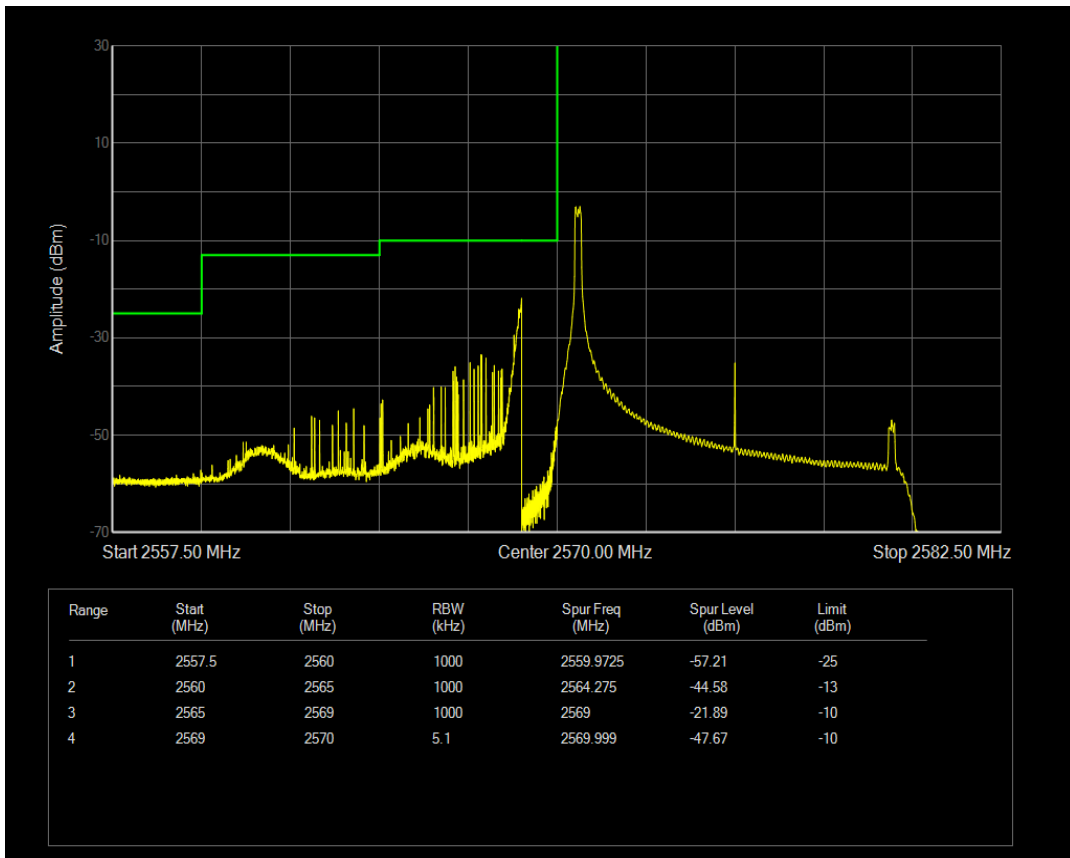

Band38 QPSK BW=10MHz Channel=37800 RB Size=1 Position=#0

Band38 QPSK BW=10MHz Channel=37800 RB Size=1 Position=#Max