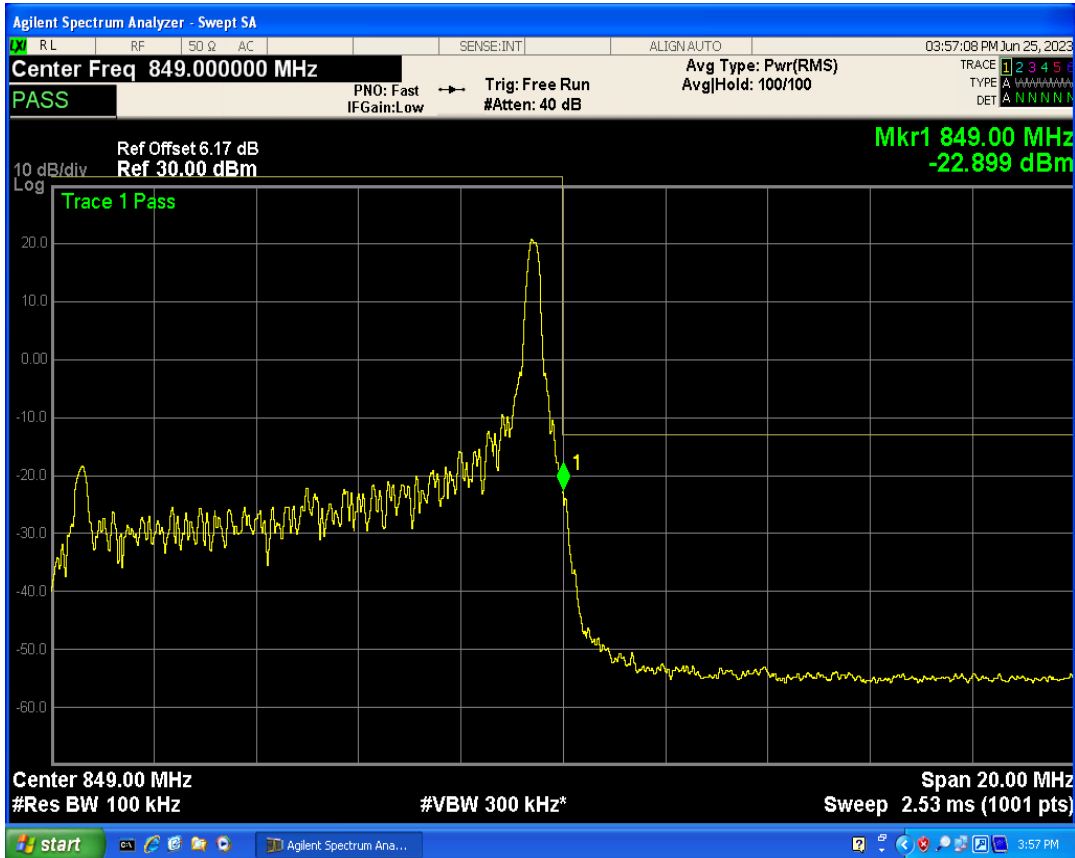

Band26b QPSK BW=10MHz Channel=26990 RB Size=1 Position=#Max

Band26b QPSK BW=10MHz Channel=26990 RB Size=50 Position=#0