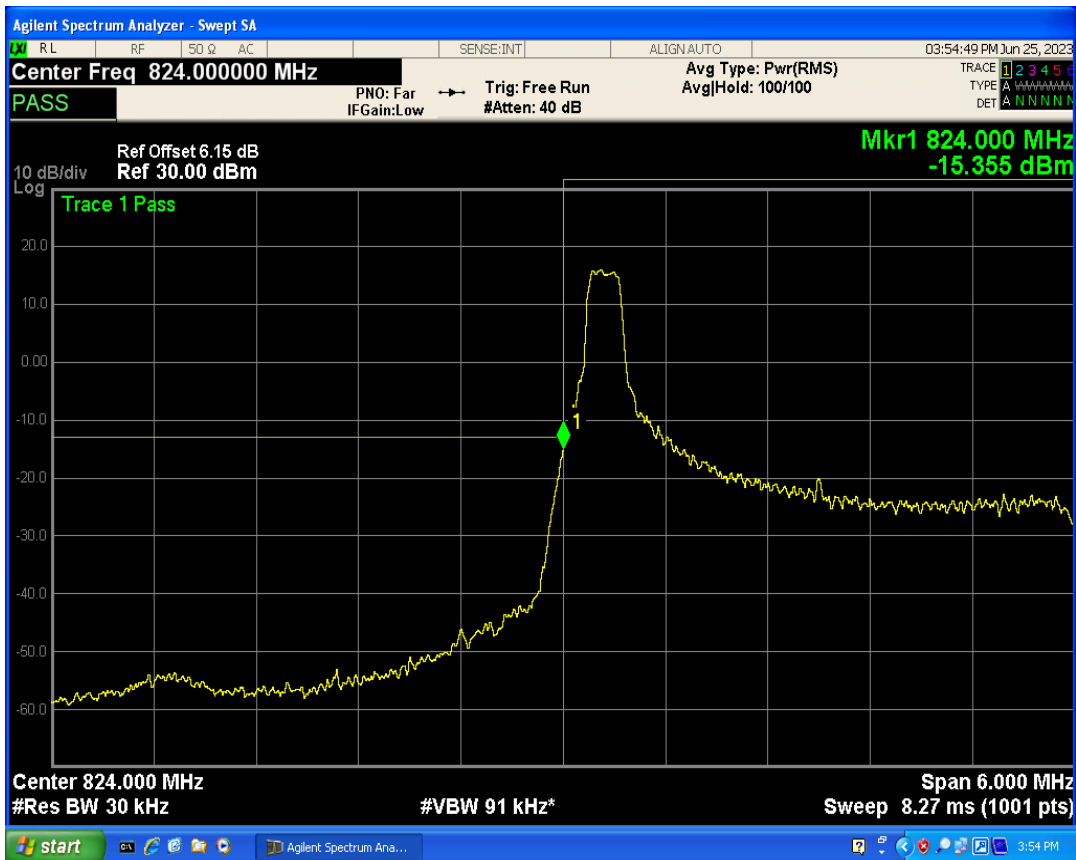

Band26b QPSK BW=3MHz Channel=26805 RB Size=1 Position=#0

Band26b QPSK BW=3MHz Channel=26805 RB Size=1 Position=#Max