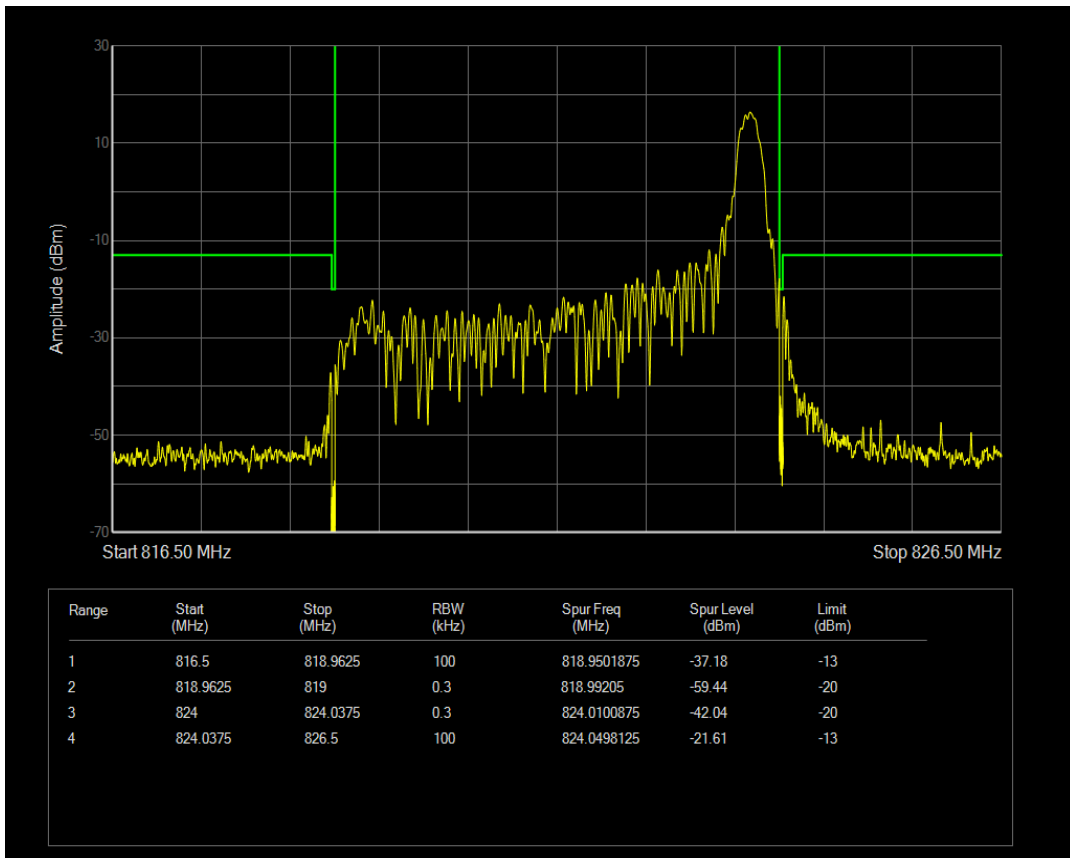

Band26a 16QAM BW=5MHz Channel=26765 RB Size=1 Position=#Max

Band26a 16QAM BW=5MHz Channel=26765 RB Size=25 Position=#0