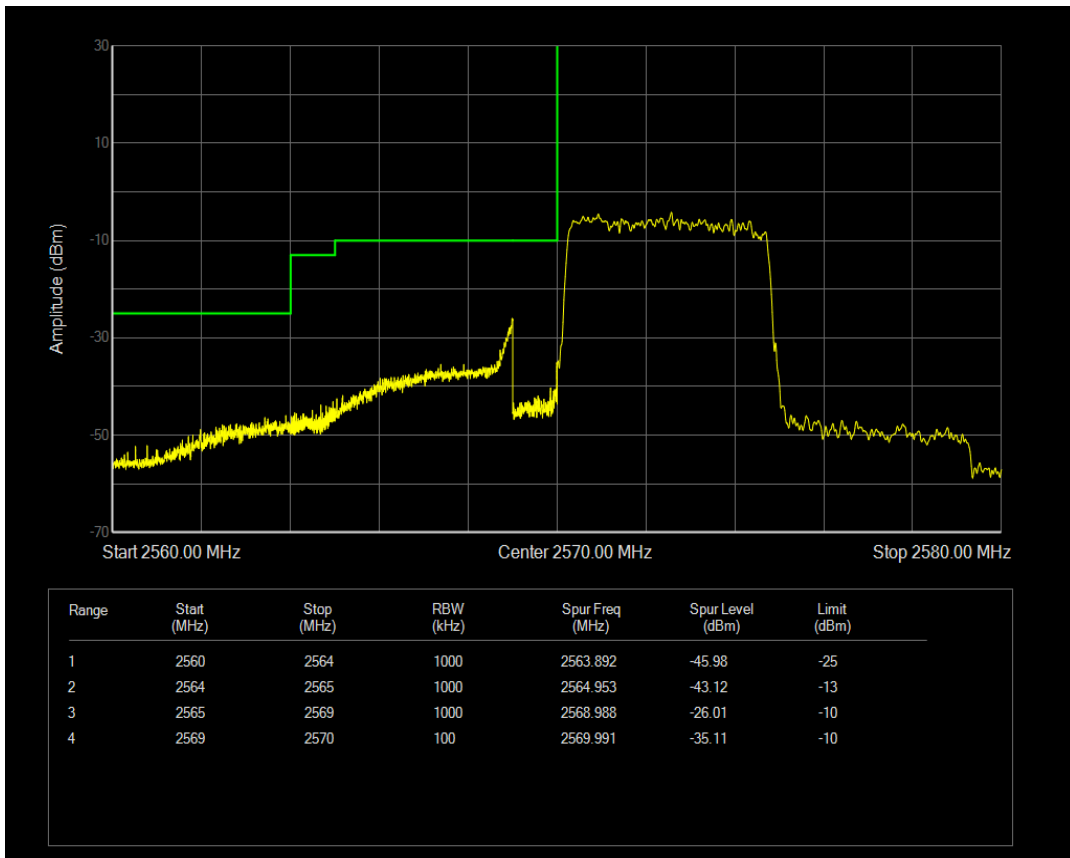

Band38 QPSK BW=5MHz Channel=37775 RB Size=25 Position=#0

Band38 16QAM BW=5MHz Channel=37775 RB Size=1 Position=#0