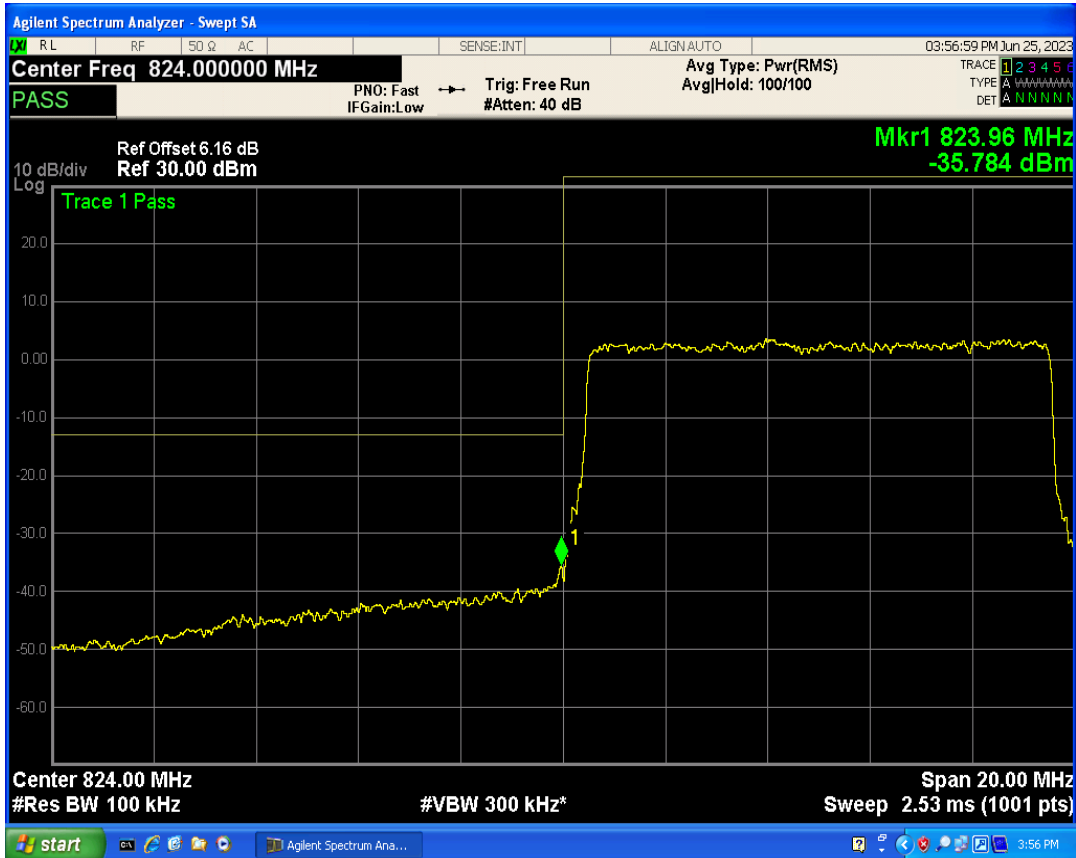

Band26b QPSK BW=10MHz Channel=26840 RB Size=1 Position=#Max

Band26b 16QAM BW=10MHz Channel=26840 RB Size=1 Position=#0

Band26b 16QAM BW=10MHz Channel=26840 RB Size=1 Position=#Max

Band26b 16QAM BW=10MHz Channel=26840 RB Size=50 Position=#0

Band26b QPSK BW=10MHz Channel=26990 RB Size=1 Position=#0

Band26b QPSK BW=10MHz Channel=26990 RB Size=1 Position=#Max

Band26b QPSK BW=10MHz Channel=26990 RB Size=50 Position=#0

Band26b 16QAM BW=10MHz Channel=26990 RB Size=1 Position=#0