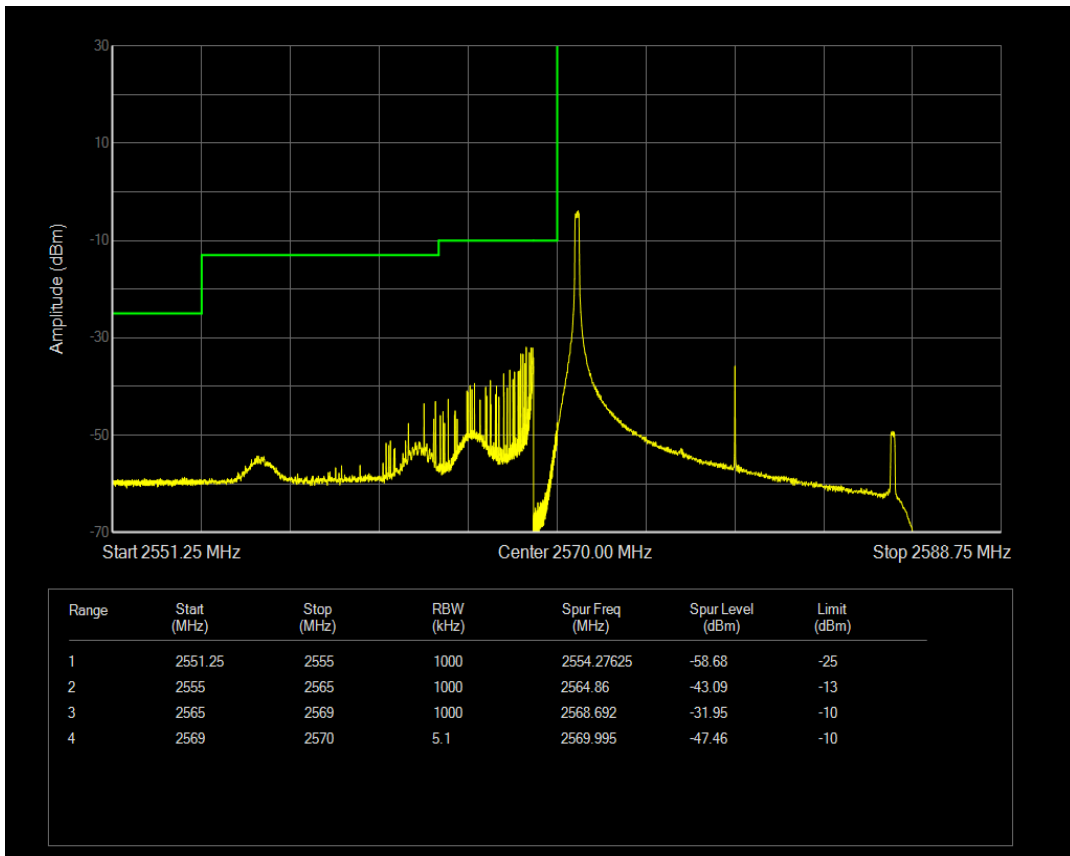

Band38 QPSK BW=15MHz Channel=37825 RB Size=1 Position=#0

Band38 QPSK BW=15MHz Channel=37825 RB Size=1 Position=#Max