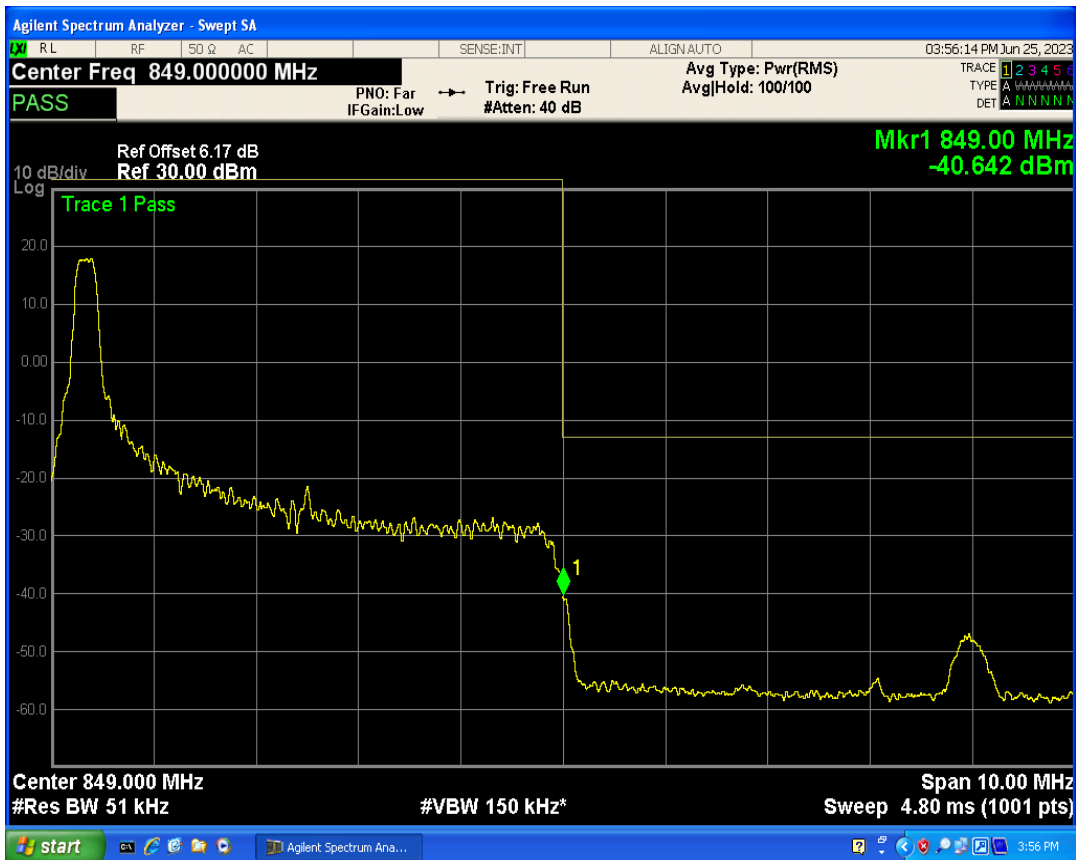

Band26b QPSK BW=5MHz Channel=27015 RB Size=1 Position=#0

Band26b QPSK BW=5MHz Channel=27015 RB Size=1 Position=#Max