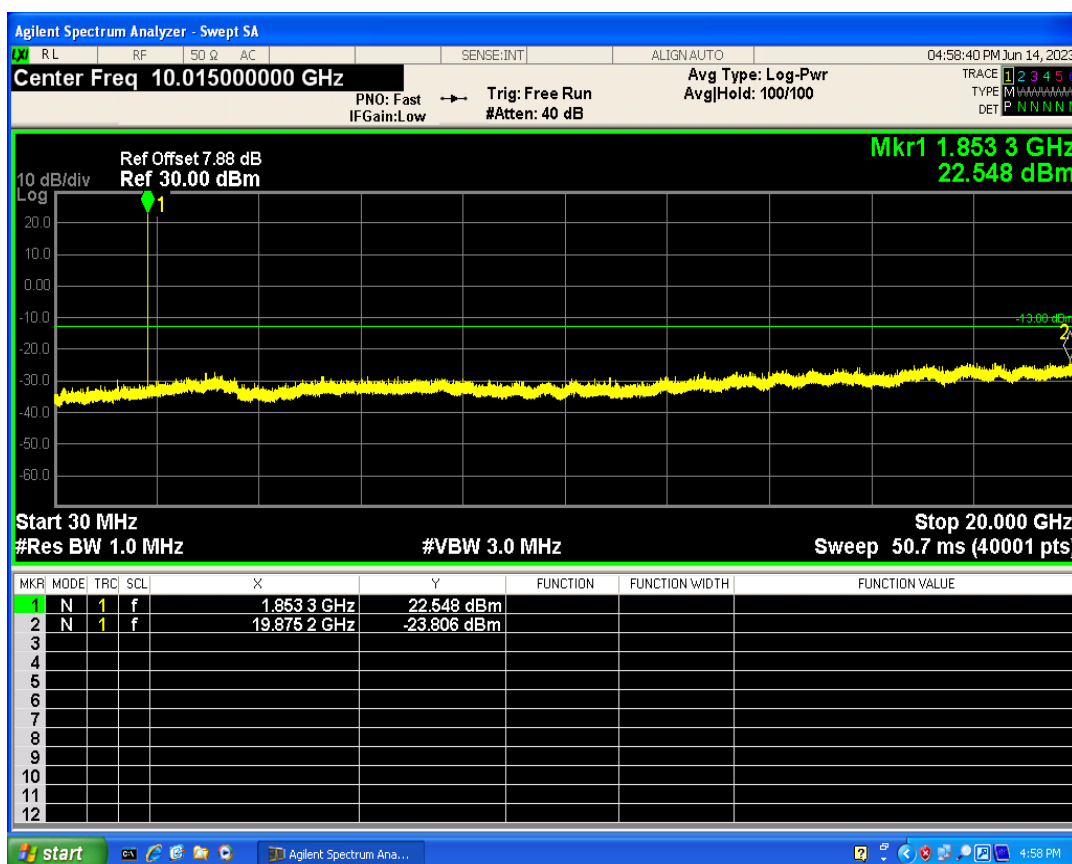

WCDMA Band5 Channel=4233

05 Band edge

Band	Channel	Frequency (MHz)	Spur Freq (MHz)	Spur Level (dBm)	Limit (dBm)	Verdict
WCDMA Band2	9262	1852.4	1850.00	-26.99	-13	PASS
WCDMA Band2	9538	1907.6	1910.00	-26.44	-13	PASS
WCDMA Band4	1312	1712.4	1710.00	-26.87	-13	PASS
WCDMA Band4	1513	1752.6	1755.00	-27.02	-13	PASS
WCDMA Band5	4132	826.4	824.00	-27.19	-13	PASS
WCDMA Band5	4233	846.6	849.00	-27.54	-13	PASS

WCDMA Band2 Channel=9538

WCDMA Band2 Channel=9262

WCDMA Band4 Channel=1312

WCDMA Band4 Channel=1513

WCDMA Band5 Channel=4132

WCDMA Band5 Channel=4233

06 Out-of-band emissions

Band	Channel	Frequency (MHz)	Spur Freq (MHz)	Spur Level (dBm)	Limit (dBm)	Verdict
WCDMA Band2	9262	1852.4	19875.19	-23.80	-13	PASS
WCDMA Band2	9400	1880	19796.31	-23.86	-13	PASS
WCDMA Band2	9538	1907.6	19922.12	-22.66	-13	PASS
WCDMA Band4	1312	1712.4	19956.57	-23.55	-13	PASS
WCDMA Band4	1413	1732.6	18070.40	-23.77	-13	PASS
WCDMA Band4	1513	1752.6	17914.63	-23.93	-13	PASS
WCDMA Band5	4132	826.4	8096.98	-29.64	-13	PASS
WCDMA Band5	4182	836.4	3149.36	-28.31	-13	PASS
WCDMA Band5	4233	846.6	3161.58	-29.42	-13	PASS

WCDMA Band2 Channel=9262

WCDMA Band2 Channel=9400

WCDMA Band2 Channel=9538

WCDMA Band4 Channel=1312

WCDMA Band4 Channel=1413

WCDMA Band4 Channel=1513

WCDMA Band5 Channel=4132

WCDMA Band5 Channel=4182