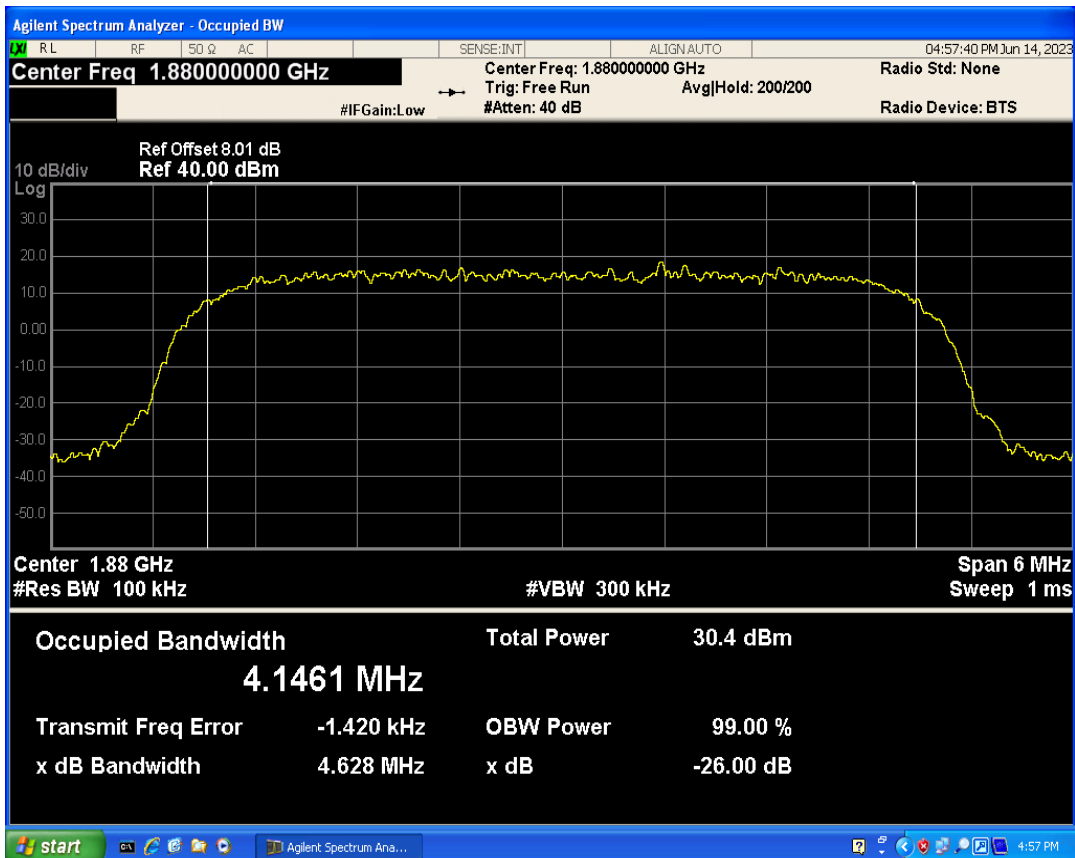

WCDMA Band5 Channel=4182

04 Occupied bandwidth

Band	Channel	Frequency (MHz)	99% OBW (kHz)	-26dB EBW (kHz)	Verdict
WCDMA Band2	9262	1852.4	4165.568	4667.164	PASS
WCDMA Band2	9400	1880	4146.065	4627.925	PASS
WCDMA Band2	9538	1907.6	4169.781	4673.865	PASS
WCDMA Band4	1312	1712.4	4143.408	4671.540	PASS
WCDMA Band4	1413	1732.6	4155.307	4661.836	PASS
WCDMA Band4	1513	1752.6	4138.158	4657.598	PASS
WCDMA Band5	4132	826.4	4159.230	4665.357	PASS
WCDMA Band5	4182	836.4	4156.323	4684.330	PASS
WCDMA Band5	4233	846.6	4171.940	4670.915	PASS

WCDMA Band2 Channel=9262

WCDMA Band2 Channel=9400

WCDMA Band2 Channel=9538

WCDMA Band4 Channel=1312

WCDMA Band4 Channel=1413

WCDMA Band4 Channel=1513

WCDMA Band5 Channel=4132

WCDMA Band5 Channel=4182