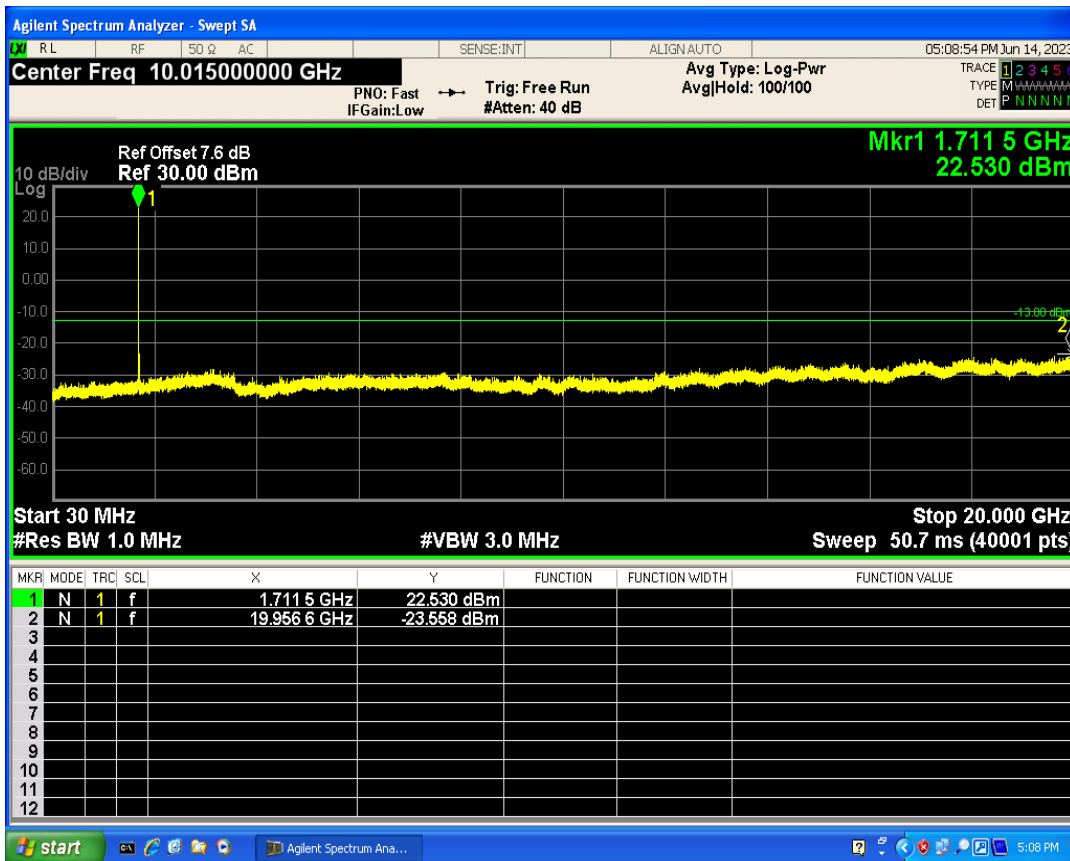

WCDMA Band2 Channel=9538

WCDMA Band2 Channel=9262

WCDMA Band4 Channel=1312

WCDMA Band4 Channel=1513

WCDMA Band5 Channel=4132

WCDMA Band5 Channel=4233

06 Out-of-band emissions

Band	Channel	Frequency (MHz)	Spur Freq (MHz)	Spur Level (dBm)	Limit (dBm)	Verdict
WCDMA Band2	9262	1852.4	19875.19	-23.80	-13	PASS
WCDMA Band2	9400	1880	19796.31	-23.86	-13	PASS
WCDMA Band2	9538	1907.6	19922.12	-22.66	-13	PASS
WCDMA Band4	1312	1712.4	19956.57	-23.55	-13	PASS
WCDMA Band4	1413	1732.6	18070.40	-23.77	-13	PASS
WCDMA Band4	1513	1752.6	17914.63	-23.93	-13	PASS
WCDMA Band5	4132	826.4	8096.98	-29.64	-13	PASS
WCDMA Band5	4182	836.4	3149.36	-28.31	-13	PASS
WCDMA Band5	4233	846.6	3161.58	-29.42	-13	PASS

WCDMA Band2 Channel=9262

WCDMA Band2 Channel=9400

WCDMA Band2 Channel=9538

WCDMA Band4 Channel=1312

WCDMA Band4 Channel=1413

WCDMA Band4 Channel=1513

WCDMA Band5 Channel=4132

WCDMA Band5 Channel=4182