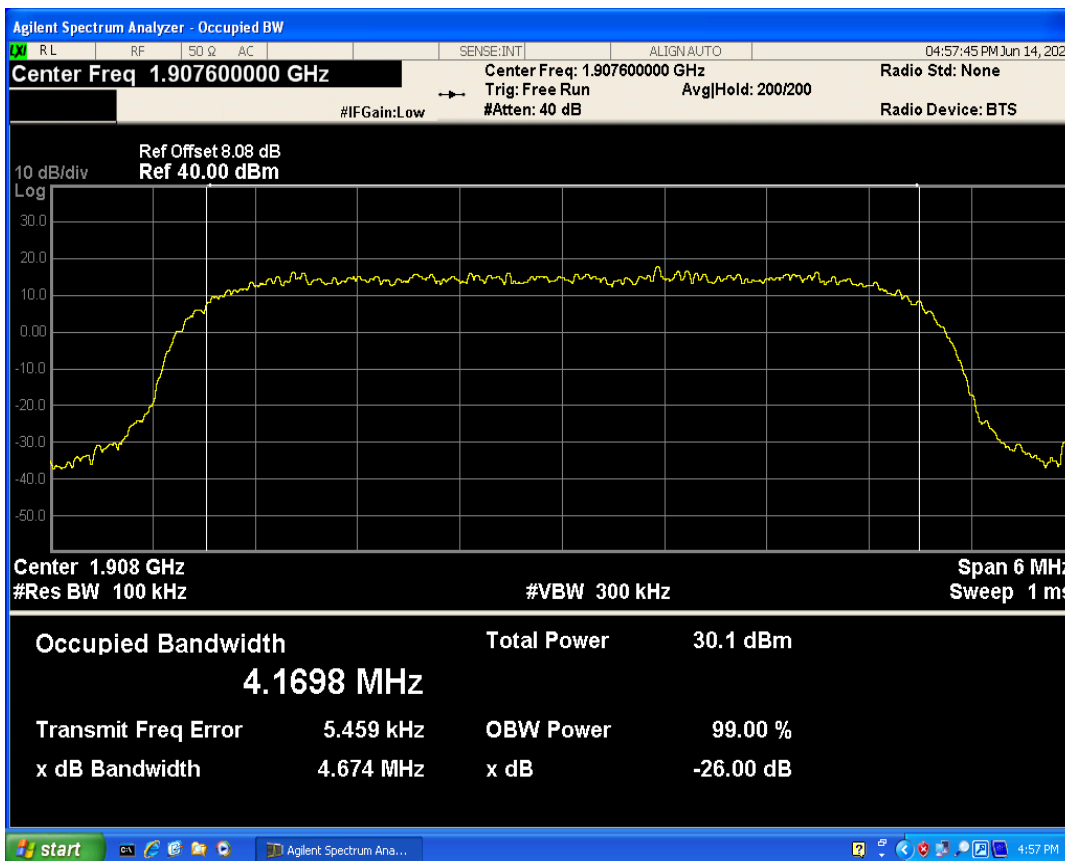

WCDMA Band5 Channel=4182

04 Occupied bandwidth

Band	Channel	Frequency (MHz)	99% OBW (kHz)	-26dB EBW (kHz)	Verdict
WCDMA Band2	9262	1852.4	4165.568	4667.164	PASS
WCDMA Band2	9400	1880	4146.065	4627.925	PASS
WCDMA Band2	9538	1907.6	4169.781	4673.865	PASS
WCDMA Band4	1312	1712.4	4143.408	4671.540	PASS
WCDMA Band4	1413	1732.6	4155.307	4661.836	PASS
WCDMA Band4	1513	1752.6	4138.158	4657.598	PASS
WCDMA Band5	4132	826.4	4159.230	4665.357	PASS
WCDMA Band5	4182	836.4	4156.323	4684.330	PASS
WCDMA Band5	4233	846.6	4171.940	4670.915	PASS

WCDMA Band2 Channel=9262

WCDMA Band2 Channel=9400

WCDMA Band2 Channel=9538

WCDMA Band4 Channel=1312

WCDMA Band4 Channel=1413

WCDMA Band4 Channel=1513

WCDMA Band5 Channel=4132

WCDMA Band5 Channel=4182