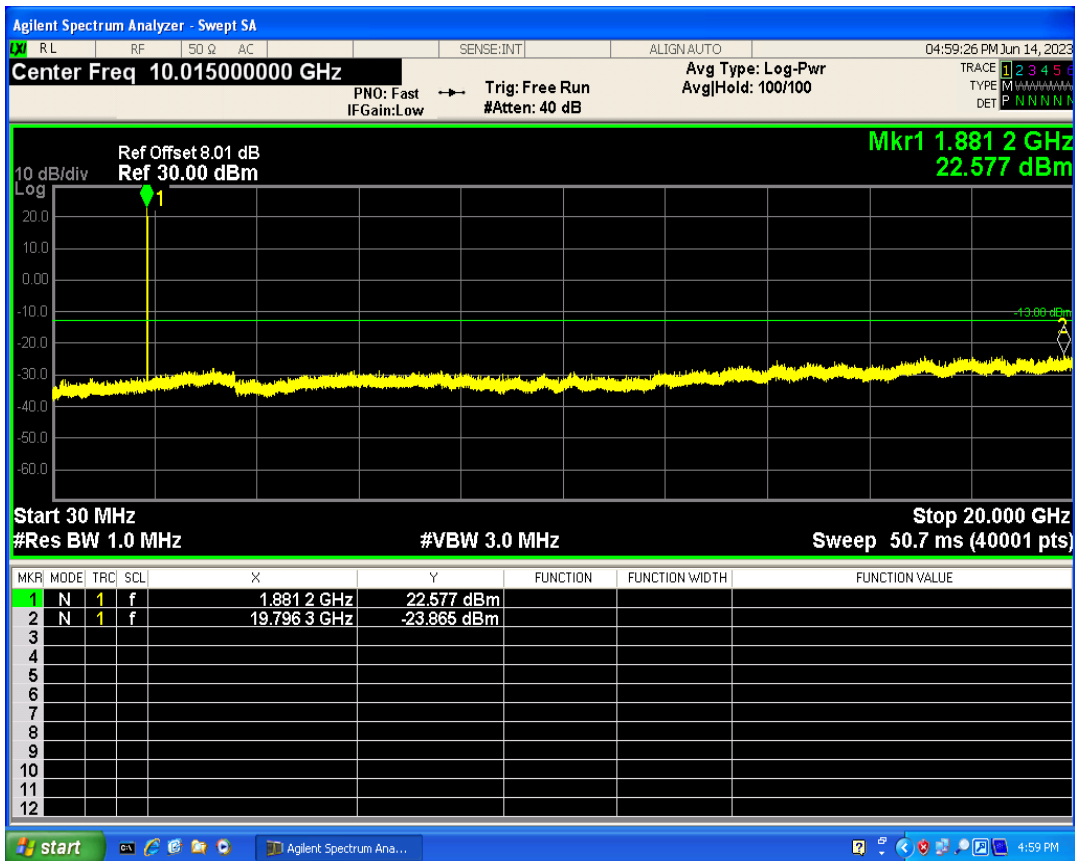

WCDMA Band2 Channel=9538

WCDMA Band2 Channel=9262

WCDMA Band4 Channel=1312

WCDMA Band4 Channel=1513

WCDMA Band5 Channel=4132

WCDMA Band5 Channel=4233

06 Out-of-band emissions

Band	Channel	Frequency (MHz)	Spur Freq (MHz)	Spur Level (dBm)	Limit (dBm)	Verdict
WCDMA Band2	9262	1852.4	19875.19	-23.80	-13	PASS
WCDMA Band2	9400	1880	19796.31	-23.86	-13	PASS
WCDMA Band2	9538	1907.6	19922.12	-22.66	-13	PASS
WCDMA Band4	1312	1712.4	19956.57	-23.55	-13	PASS
WCDMA Band4	1413	1732.6	18070.40	-23.77	-13	PASS
WCDMA Band4	1513	1752.6	17914.63	-23.93	-13	PASS
WCDMA Band5	4132	826.4	8096.98	-29.64	-13	PASS
WCDMA Band5	4182	836.4	3149.36	-28.31	-13	PASS
WCDMA Band5	4233	846.6	3161.58	-29.42	-13	PASS

WCDMA Band2 Channel=9262

WCDMA Band2 Channel=9400

WCDMA Band2 Channel=9538

WCDMA Band4 Channel=1312

WCDMA Band4 Channel=1413

WCDMA Band4 Channel=1513

WCDMA Band5 Channel=4132

WCDMA Band5 Channel=4182