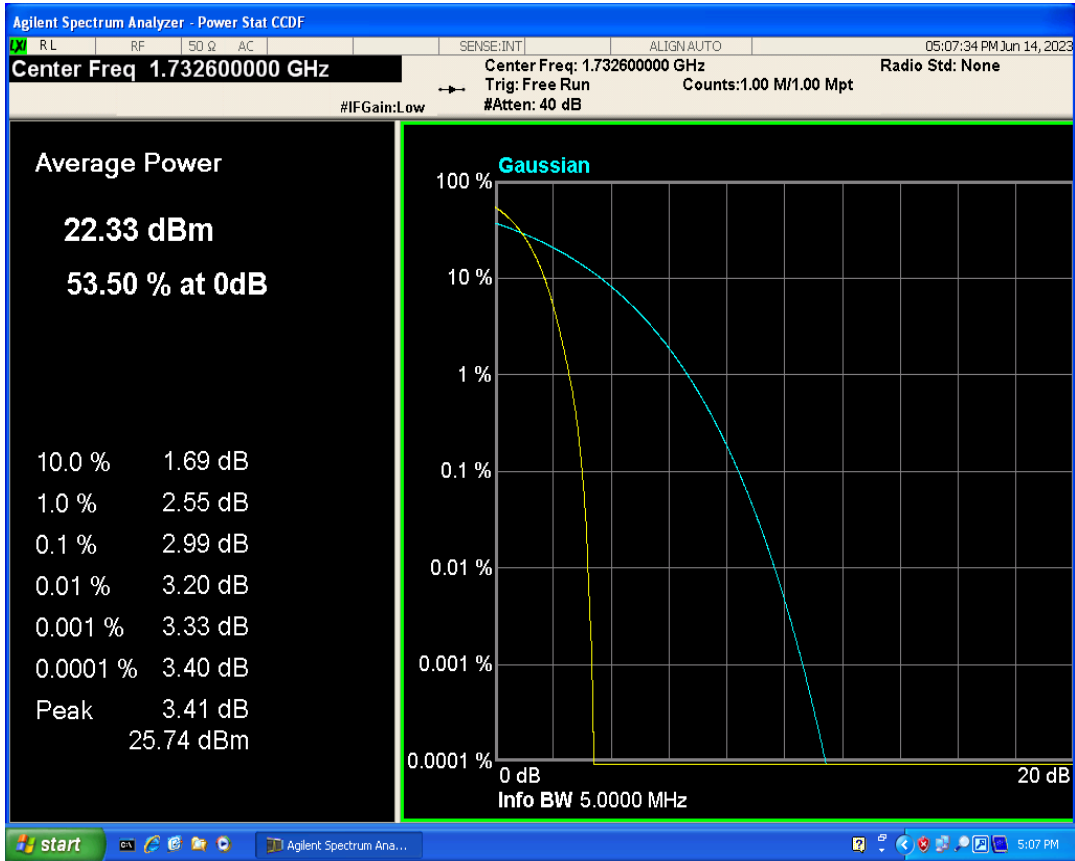

WCDMA Band2 Channel=9262

WCDMA Band2 Channel=9538

WCDMA Band2 Channel=9400

WCDMA Band4 Channel=1312

WCDMA Band4 Channel=1413

WCDMA Band4 Channel=1513

WCDMA Band5 Channel=4132

WCDMA Band5 Channel=4233