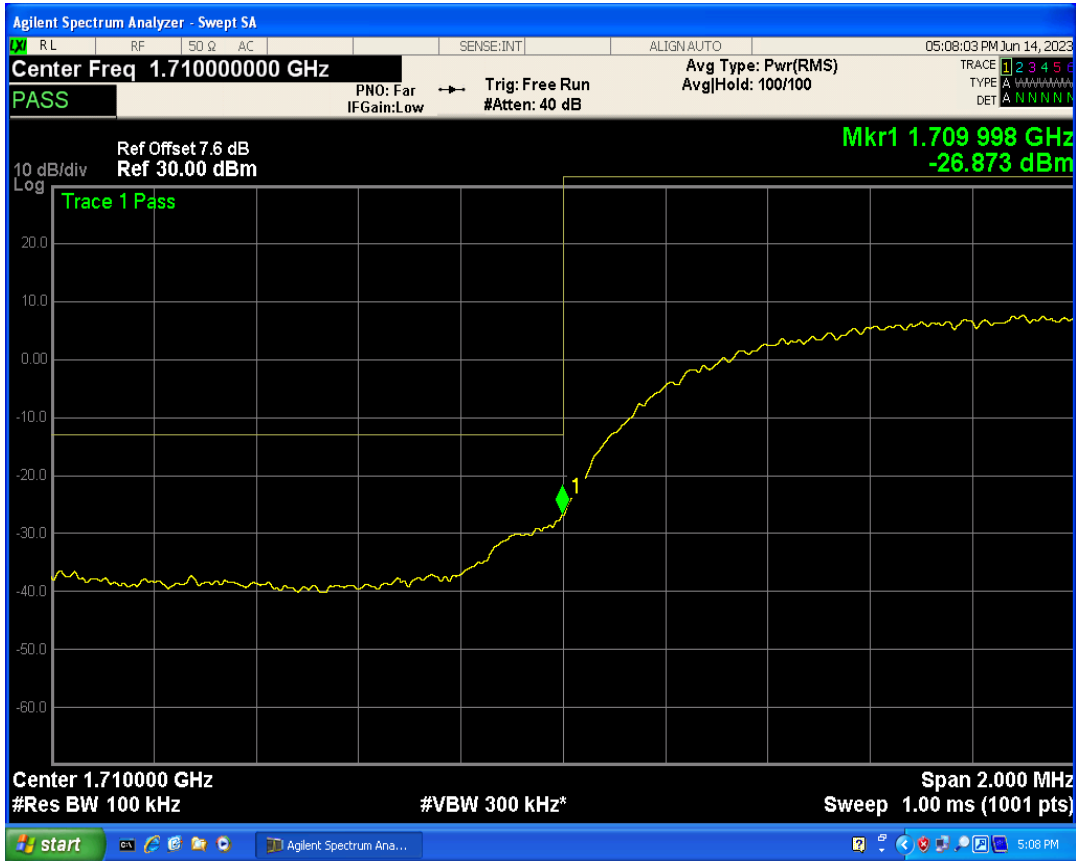

WCDMA Band5 Channel=4233

05 Band edge

Band	Channel	Frequency (MHz)	Spur Freq (MHz)	Spur Level (dBm)	Limit (dBm)	Verdict
WCDMA Band2	9262	1852.4	1850.00	-26.99	-13	PASS
WCDMA Band2	9538	1907.6	1910.00	-26.44	-13	PASS
WCDMA Band4	1312	1712.4	1710.00	-26.87	-13	PASS
WCDMA Band4	1513	1752.6	1755.00	-27.02	-13	PASS
WCDMA Band5	4132	826.4	824.00	-27.19	-13	PASS
WCDMA Band5	4233	846.6	849.00	-27.54	-13	PASS

WCDMA Band2 Channel=9538

WCDMA Band2 Channel=9262

WCDMA Band4 Channel=1312

WCDMA Band4 Channel=1513

WCDMA Band5 Channel=4132

WCDMA Band5 Channel=4233

06 Out-of-band emissions

Band	Channel	Frequency (MHz)	Spur Freq (MHz)	Spur Level (dBm)	Limit (dBm)	Verdict
WCDMA Band2	9262	1852.4	19875.19	-23.80	-13	PASS
WCDMA Band2	9400	1880	19796.31	-23.86	-13	PASS
WCDMA Band2	9538	1907.6	19922.12	-22.66	-13	PASS
WCDMA Band4	1312	1712.4	19956.57	-23.55	-13	PASS
WCDMA Band4	1413	1732.6	18070.40	-23.77	-13	PASS
WCDMA Band4	1513	1752.6	17914.63	-23.93	-13	PASS
WCDMA Band5	4132	826.4	8096.98	-29.64	-13	PASS
WCDMA Band5	4182	836.4	3149.36	-28.31	-13	PASS
WCDMA Band5	4233	846.6	3161.58	-29.42	-13	PASS