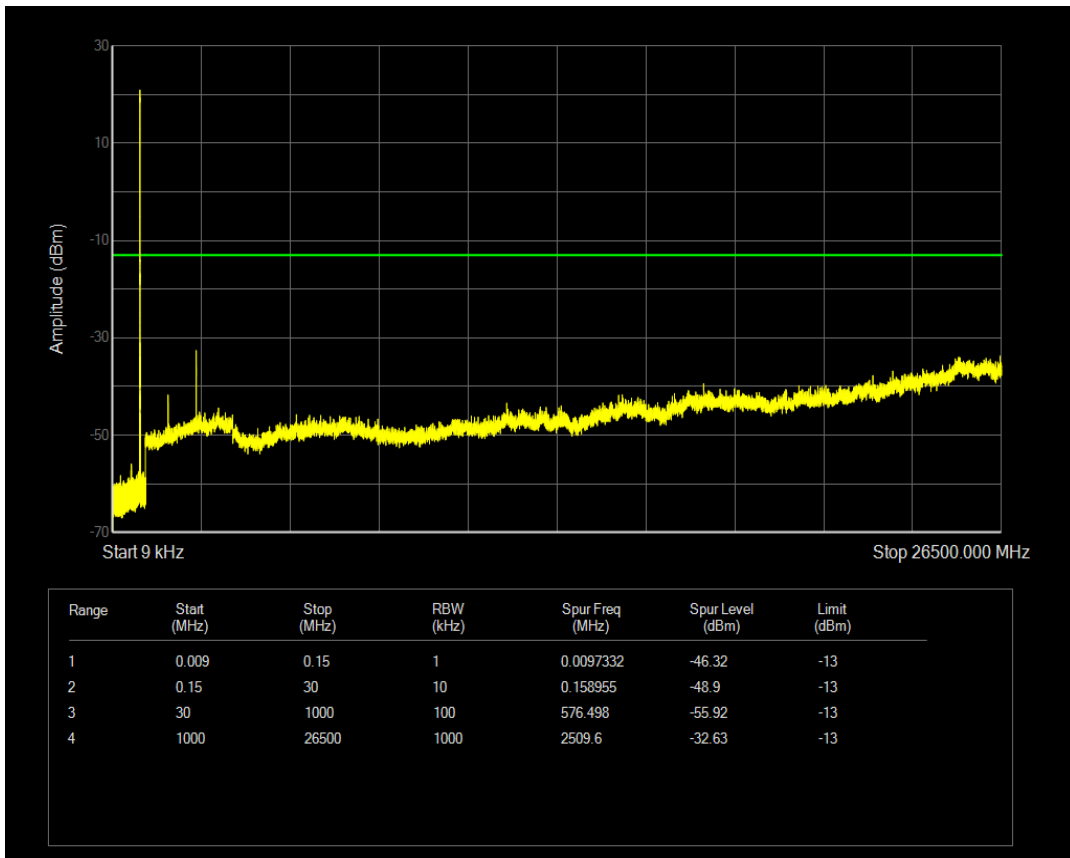

Band4 QPSK BW=20MHz Channel=20300 RB Size=100 Position=#0

Band4 QAM16 BW=20MHz Channel=20300 RB Size=1 Position=#0

Band4 QAM16 BW=20MHz Channel=20300 RB Size=100 Position=#0

Band5 QPSK BW=1.4MHz Channel=20407 RB Size=1 Position=#0

Band5 QPSK BW=1.4MHz Channel=20407 RB Size=6 Position=#0

Band5 QAM16 BW=1.4MHz Channel=20407 RB Size=1 Position=#0

Band5 QAM16 BW=1.4MHz Channel=20407 RB Size=6 Position=#0

Band5 QPSK BW=1.4MHz Channel=20525 RB Size=1 Position=#0

Band5 QPSK BW=1.4MHz Channel=20525 RB Size=6 Position=#0

Band5 QAM16 BW=1.4MHz Channel=20525 RB Size=1 Position=#0

Band5 QAM16 BW=1.4MHz Channel=20525 RB Size=6 Position=#0

Band5 QPSK BW=1.4MHz Channel=20643 RB Size=1 Position=#0