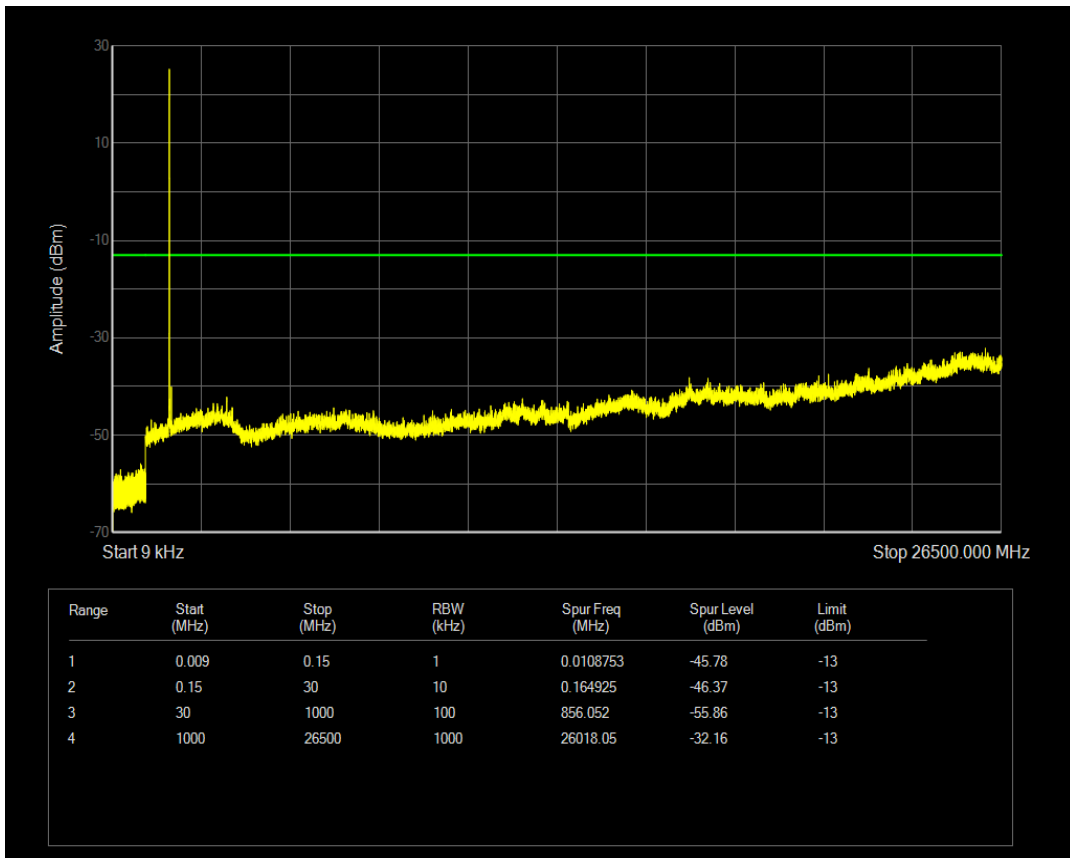

Band5 QPSK BW=10MHz Channel=20525 RB Size=50 Position=#0

Band5 QAM16 BW=10MHz Channel=20525 RB Size=1 Position=#0

Band5 QAM16 BW=10MHz Channel=20525 RB Size=50 Position=#0

Band5 QPSK BW=10MHz Channel=20600 RB Size=1 Position=#0

Band5 QPSK BW=10MHz Channel=20600 RB Size=50 Position=#0

Band5 QAM16 BW=10MHz Channel=20600 RB Size=1 Position=#0

Band5 QAM16 BW=10MHz Channel=20600 RB Size=50 Position=#0

Band66 QPSK BW=1.4MHz Channel=131979 RB Size=1 Position=#0

Band66 QPSK BW=1.4MHz Channel=131979 RB Size=6 Position=#0

Band66 QAM16 BW=1.4MHz Channel=131979 RB Size=1 Position=#0

Band66 QAM16 BW=1.4MHz Channel=131979 RB Size=6 Position=#0

Band66 QPSK BW=1.4MHz Channel=132322 RB Size=1 Position=#0