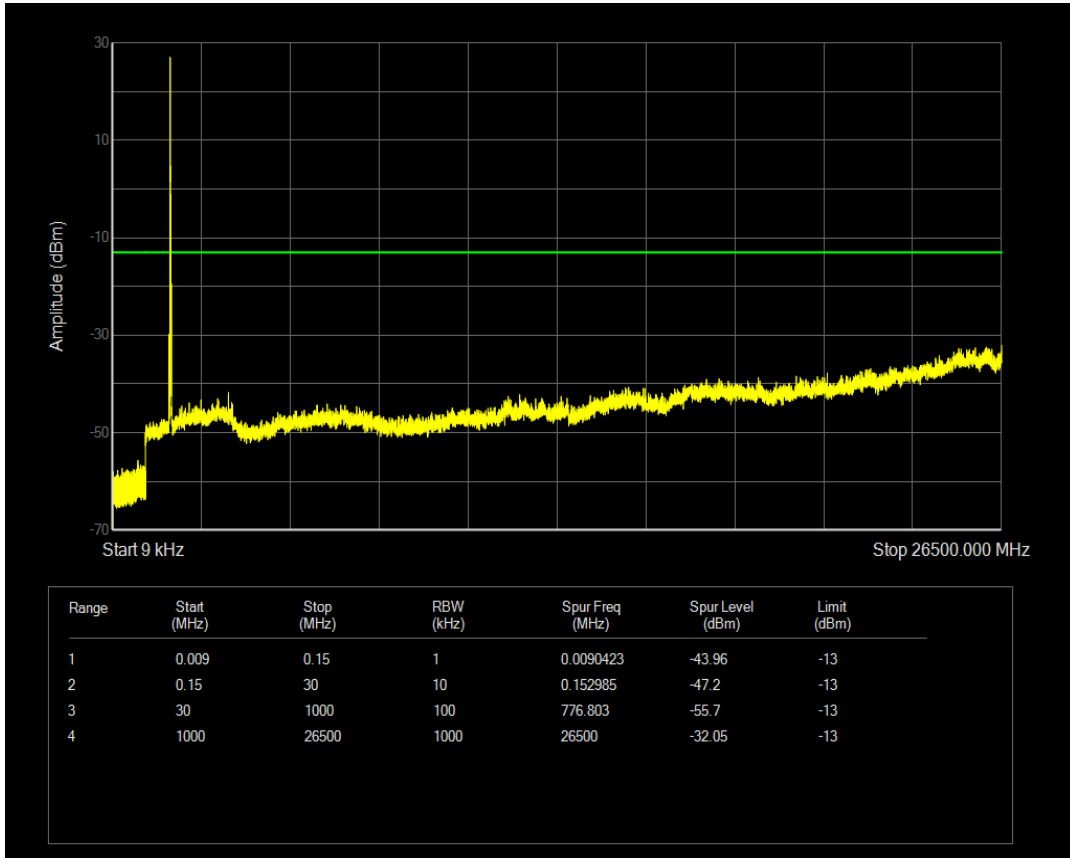

Band4 QPSK BW=20MHz Channel=20300 RB Size=100 Position=#0

Band4 QAM16 BW=20MHz Channel=20300 RB Size=1 Position=#0

Band4 QAM16 BW=20MHz Channel=20300 RB Size=100 Position=#0

Band5 QPSK BW=1.4MHz Channel=20407 RB Size=1 Position=#0

Band5 QPSK BW=1.4MHz Channel=20407 RB Size=6 Position=#0

Band5 QAM16 BW=1.4MHz Channel=20407 RB Size=1 Position=#0

Band5 QAM16 BW=1.4MHz Channel=20407 RB Size=6 Position=#0

Band5 QPSK BW=1.4MHz Channel=20525 RB Size=1 Position=#0

Band5 QPSK BW=1.4MHz Channel=20525 RB Size=6 Position=#0

Band5 QAM16 BW=1.4MHz Channel=20525 RB Size=1 Position=#0

Band5 QAM16 BW=1.4MHz Channel=20525 RB Size=6 Position=#0

Band5 QPSK BW=1.4MHz Channel=20643 RB Size=1 Position=#0