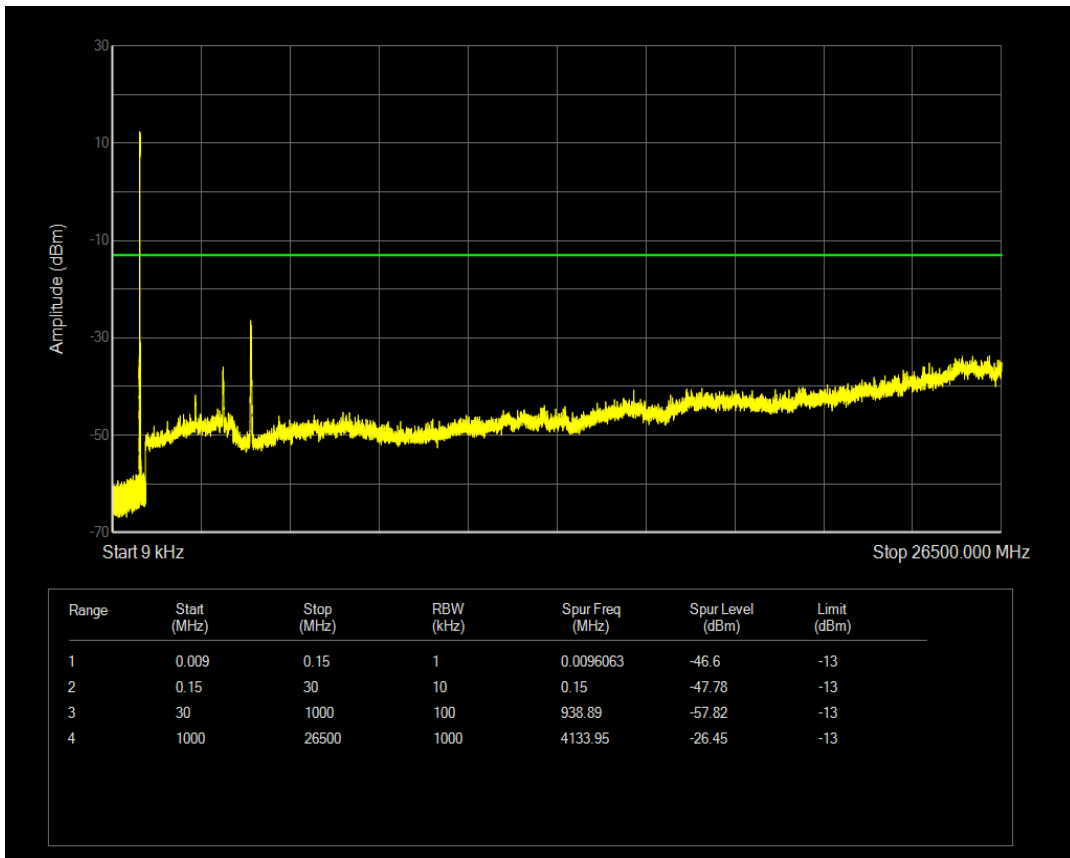

Band5 QPSK BW=5MHz Channel=20625 RB Size=25 Position=#0

Band5 QAM16 BW=5MHz Channel=20625 RB Size=1 Position=#0

Band5 QAM16 BW=5MHz Channel=20625 RB Size=25 Position=#0

Band5 QPSK BW=10MHz Channel=20450 RB Size=1 Position=#0

Band5 QPSK BW=10MHz Channel=20450 RB Size=50 Position=#0

Band5 QAM16 BW=10MHz Channel=20450 RB Size=1 Position=#0

Band5 QAM16 BW=10MHz Channel=20450 RB Size=50 Position=#0

Band5 QPSK BW=10MHz Channel=20525 RB Size=1 Position=#0