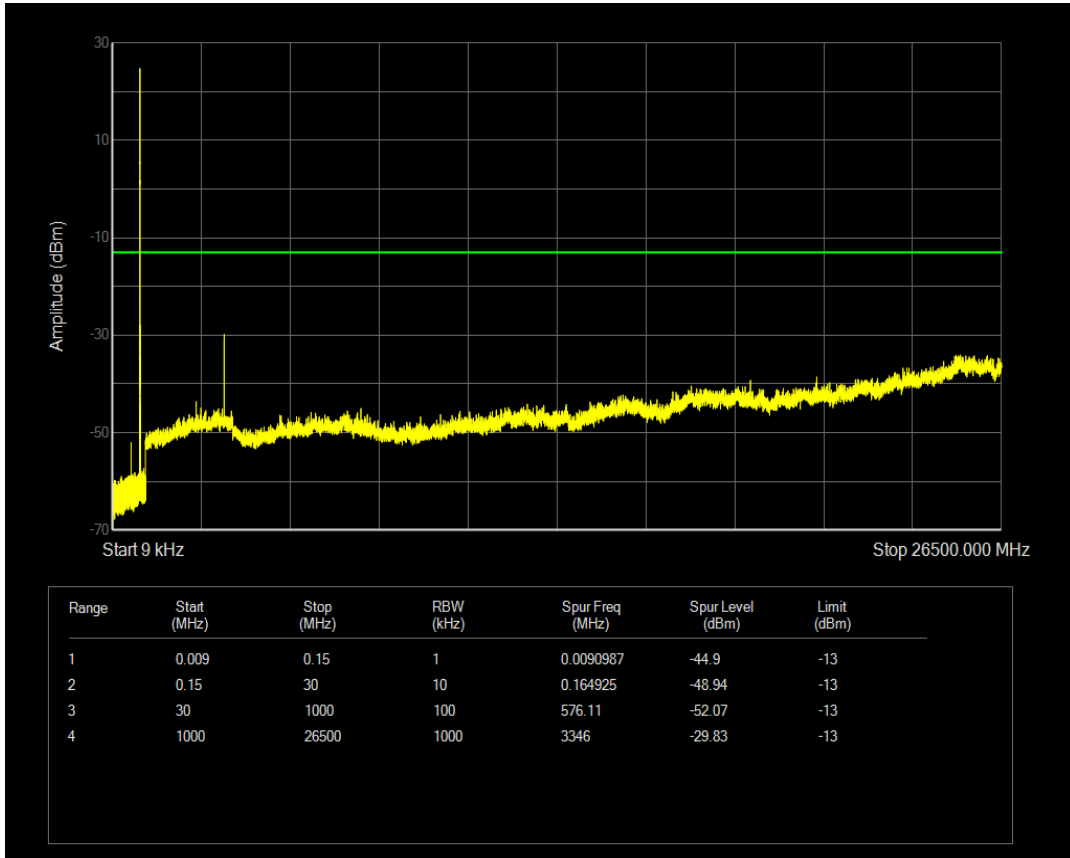

Band4 QPSK BW=20MHz Channel=20300 RB Size=100 Position=#0

Band4 QAM16 BW=20MHz Channel=20300 RB Size=1 Position=#0

Band4 QAM16 BW=20MHz Channel=20300 RB Size=100 Position=#0

Band5 QPSK BW=1.4MHz Channel=20407 RB Size=1 Position=#0

Band5 QPSK BW=1.4MHz Channel=20407 RB Size=6 Position=#0

Band5 QAM16 BW=1.4MHz Channel=20407 RB Size=1 Position=#0

Band5 QAM16 BW=1.4MHz Channel=20407 RB Size=6 Position=#0

Band5 QPSK BW=1.4MHz Channel=20525 RB Size=1 Position=#0

Band5 QPSK BW=1.4MHz Channel=20525 RB Size=6 Position=#0

Band5 QAM16 BW=1.4MHz Channel=20525 RB Size=1 Position=#0

Band5 QAM16 BW=1.4MHz Channel=20525 RB Size=6 Position=#0

Band5 QPSK BW=1.4MHz Channel=20643 RB Size=1 Position=#0