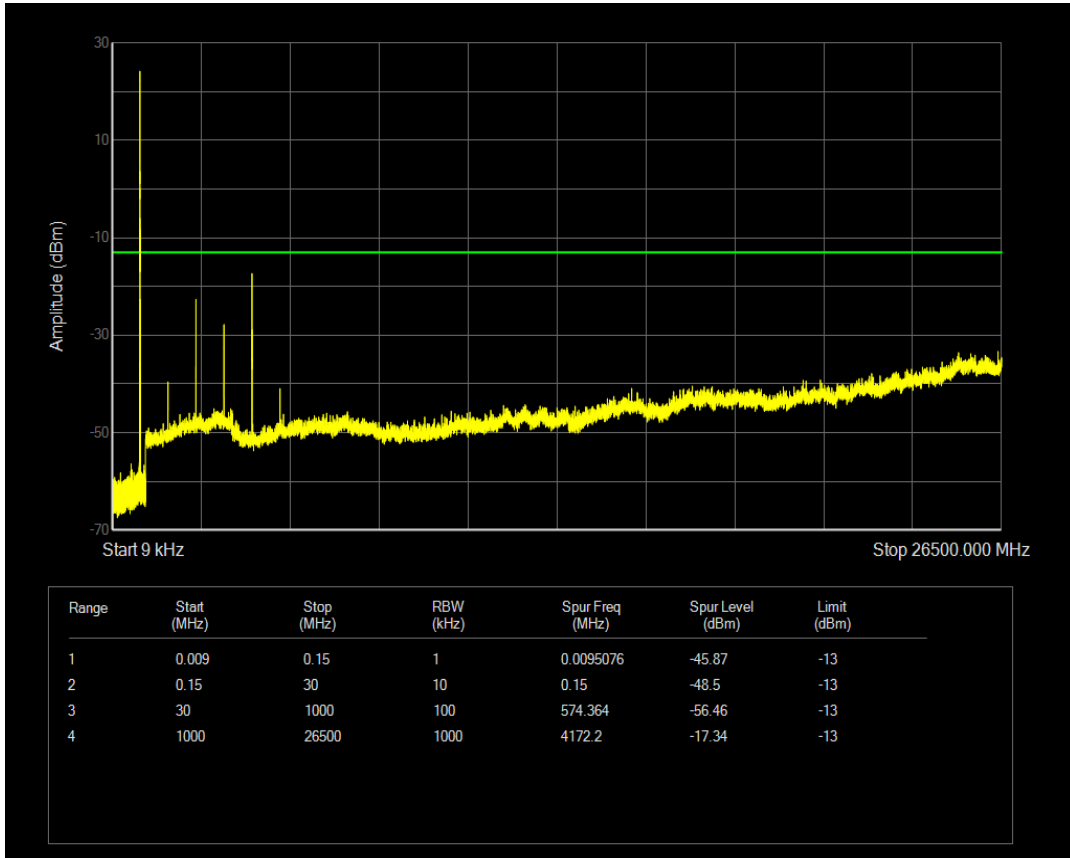

Band5 QPSK BW=5MHz Channel=20425 RB Size=25 Position=#0

Band5 QAM16 BW=5MHz Channel=20425 RB Size=1 Position=#0

Band5 QAM16 BW=5MHz Channel=20425 RB Size=25 Position=#0

Band5 QPSK BW=5MHz Channel=20525 RB Size=1 Position=#0

Band5 QPSK BW=5MHz Channel=20525 RB Size=25 Position=#0

Band5 QAM16 BW=5MHz Channel=20525 RB Size=1 Position=#0

Band5 QAM16 BW=5MHz Channel=20525 RB Size=25 Position=#0

Band5 QPSK BW=5MHz Channel=20625 RB Size=1 Position=#0