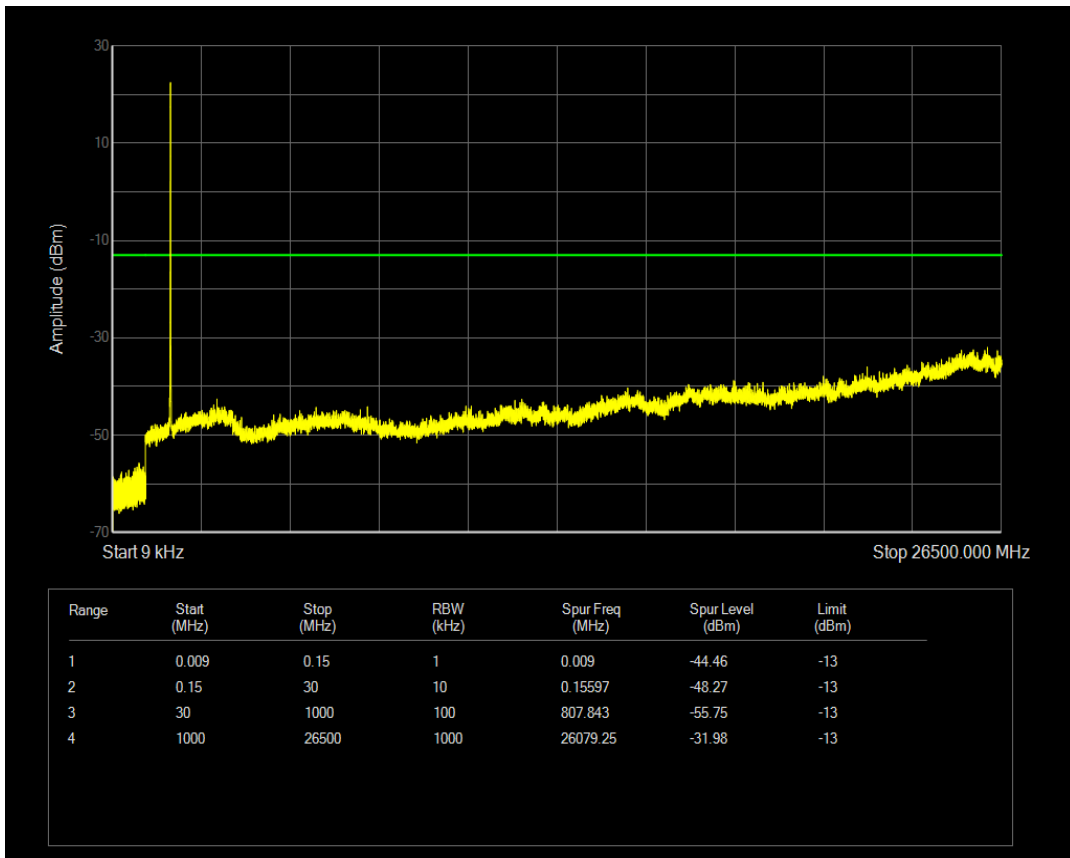

Band66 QPSK BW=5MHz Channel=132322 RB Size=25 Position=#0

Band66 QAM16 BW=5MHz Channel=132322 RB Size=1 Position=#0