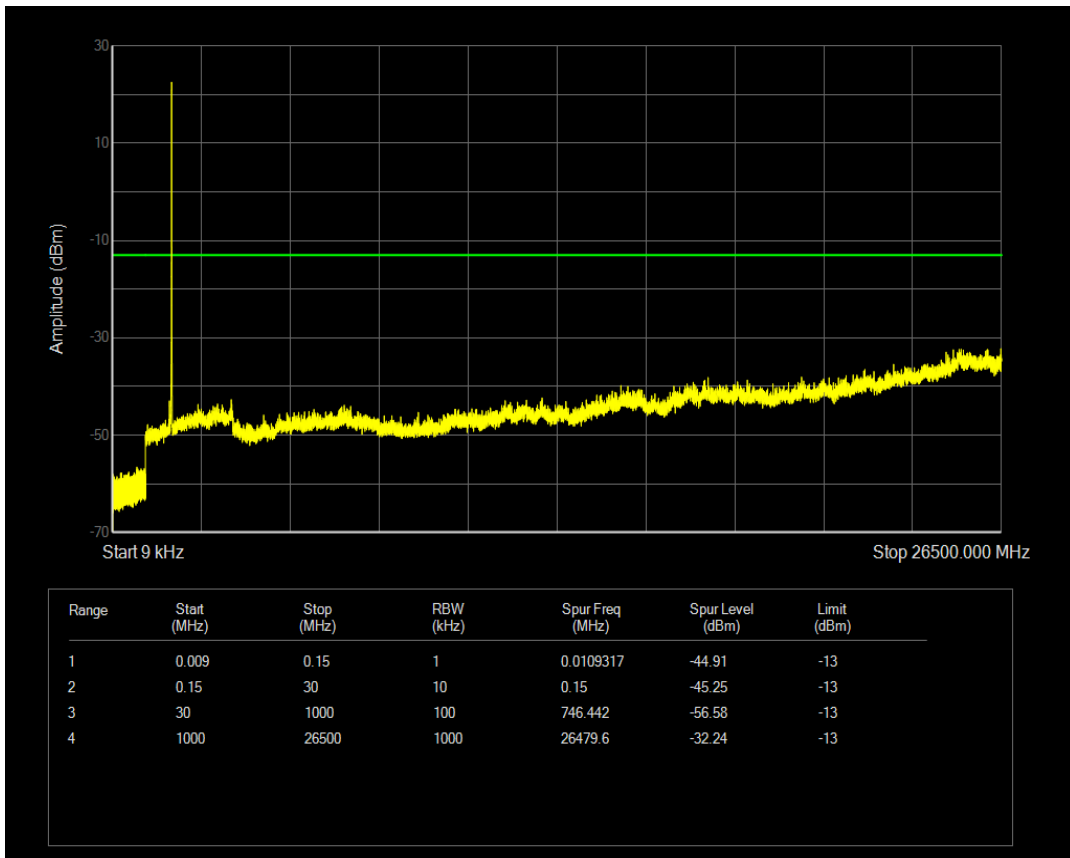

Band66 QAM16 BW=5MHz Channel=132647 RB Size=25 Position=#0

Band66 QPSK BW=10MHz Channel=132022 RB Size=1 Position=#0