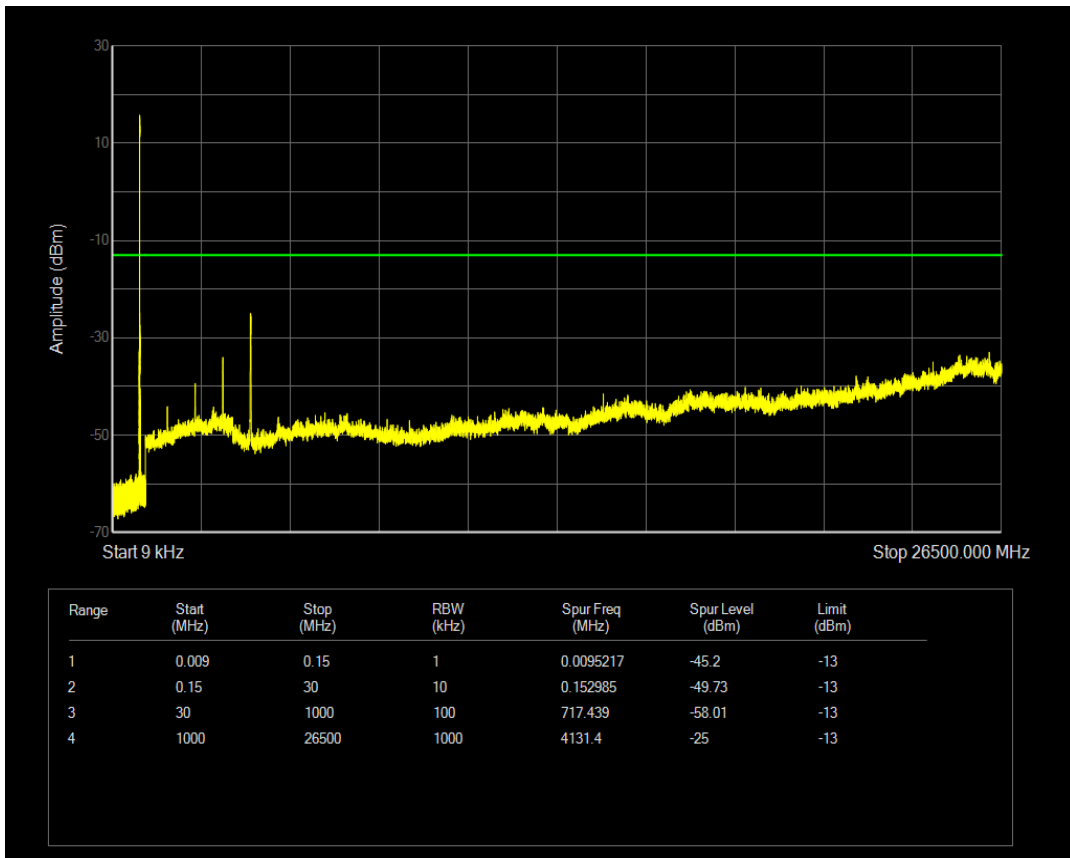

Band5 QPSK BW=3MHz Channel=20635 RB Size=15 Position=#0

Band5 QAM16 BW=3MHz Channel=20635 RB Size=1 Position=#0

Band5 QAM16 BW=3MHz Channel=20635 RB Size=15 Position=#0

Band5 QPSK BW=5MHz Channel=20425 RB Size=1 Position=#0

Band5 QPSK BW=5MHz Channel=20425 RB Size=25 Position=#0

Band5 QAM16 BW=5MHz Channel=20425 RB Size=1 Position=#0

Band5 QAM16 BW=5MHz Channel=20425 RB Size=25 Position=#0

Band5 QPSK BW=5MHz Channel=20525 RB Size=1 Position=#0