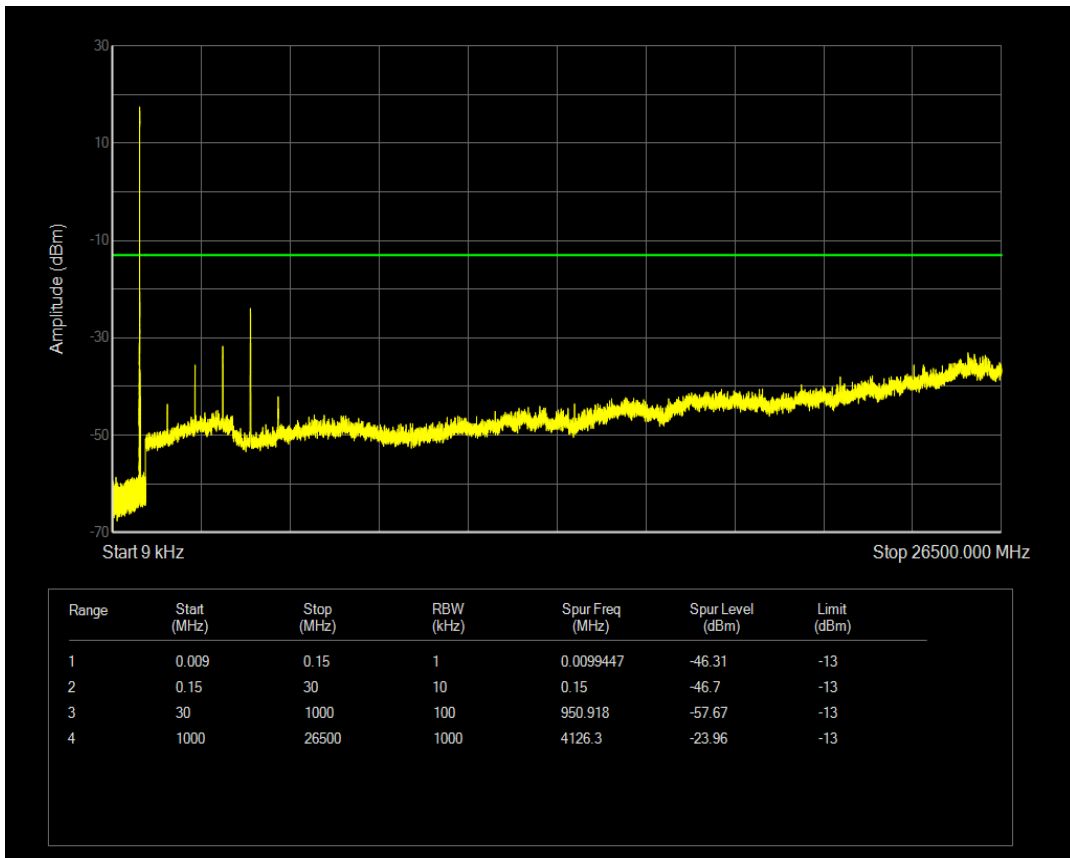

Band5 QPSK BW=1.4MHz Channel=20525 RB Size=6 Position=#0

Band5 QAM16 BW=1.4MHz Channel=20525 RB Size=1 Position=#0

Band5 QAM16 BW=1.4MHz Channel=20525 RB Size=6 Position=#0

Band5 QPSK BW=1.4MHz Channel=20643 RB Size=1 Position=#0

Band5 QPSK BW=1.4MHz Channel=20643 RB Size=6 Position=#0

Band5 QAM16 BW=1.4MHz Channel=20643 RB Size=1 Position=#0

Band5 QAM16 BW=1.4MHz Channel=20643 RB Size=6 Position=#0

Band5 QPSK BW=3MHz Channel=20415 RB Size=1 Position=#0

Band5 QPSK BW=3MHz Channel=20415 RB Size=15 Position=#0

Band5 QAM16 BW=3MHz Channel=20415 RB Size=1 Position=#0

Band5 QAM16 BW=3MHz Channel=20415 RB Size=15 Position=#0

Band5 QPSK BW=3MHz Channel=20525 RB Size=1 Position=#0