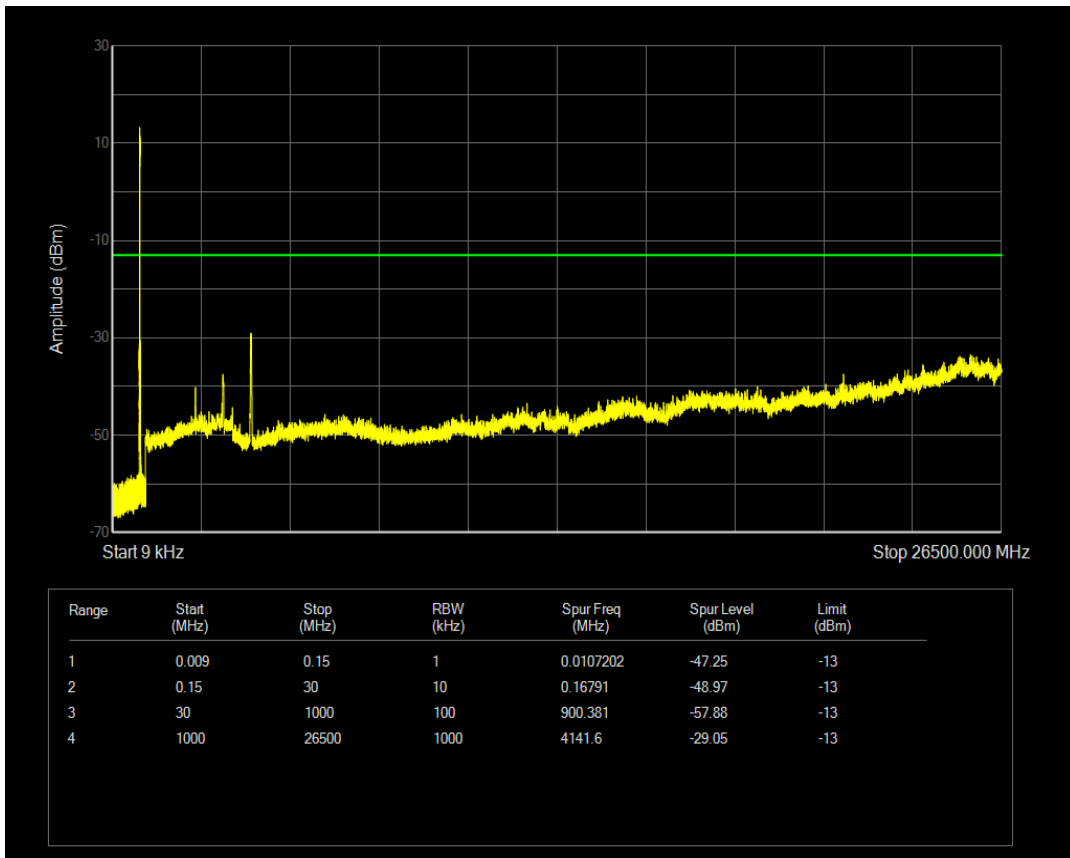

Band5 QPSK BW=5MHz Channel=20625 RB Size=25 Position=#0

Band5 QAM16 BW=5MHz Channel=20625 RB Size=1 Position=#0

Band5 QAM16 BW=5MHz Channel=20625 RB Size=25 Position=#0

Band5 QPSK BW=10MHz Channel=20450 RB Size=1 Position=#0

Band5 QPSK BW=10MHz Channel=20450 RB Size=50 Position=#0

Band5 QAM16 BW=10MHz Channel=20450 RB Size=1 Position=#0

Band5 QAM16 BW=10MHz Channel=20450 RB Size=50 Position=#0

Band5 QPSK BW=10MHz Channel=20525 RB Size=1 Position=#0