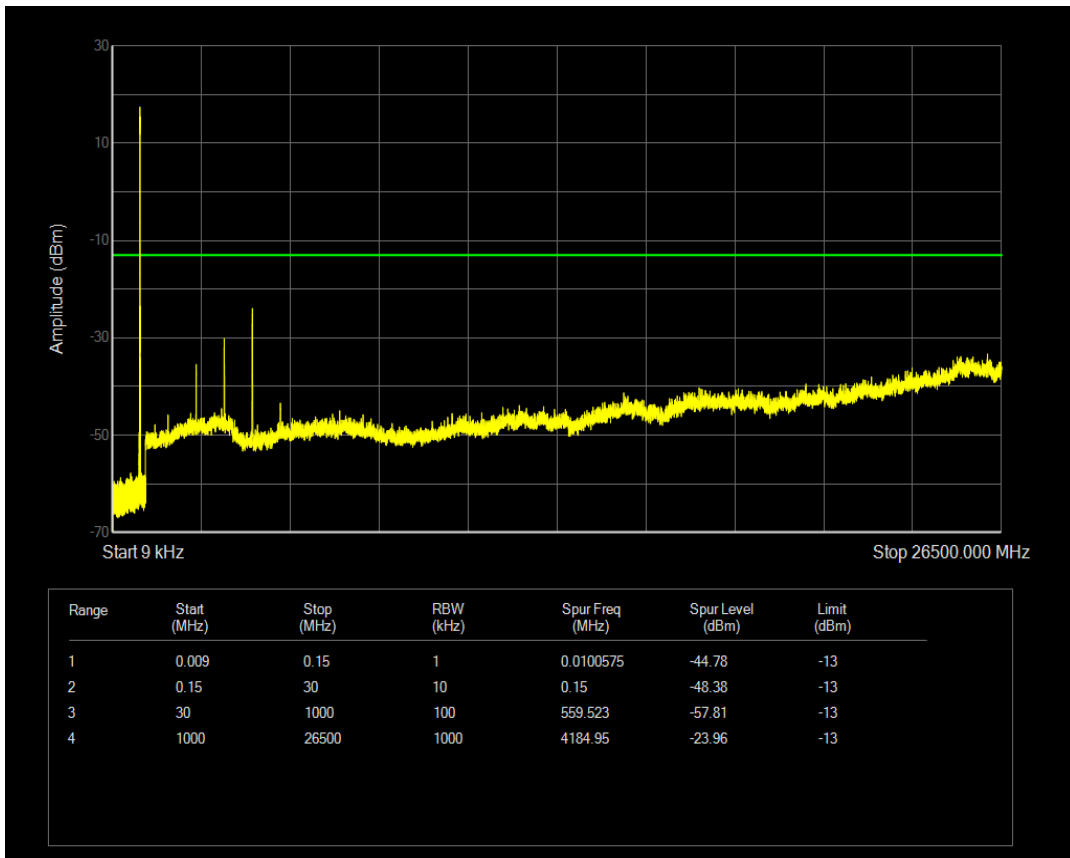

Band5 QPSK BW=3MHz Channel=20525 RB Size=15 Position=#0

Band5 QAM16 BW=3MHz Channel=20525 RB Size=1 Position=#0