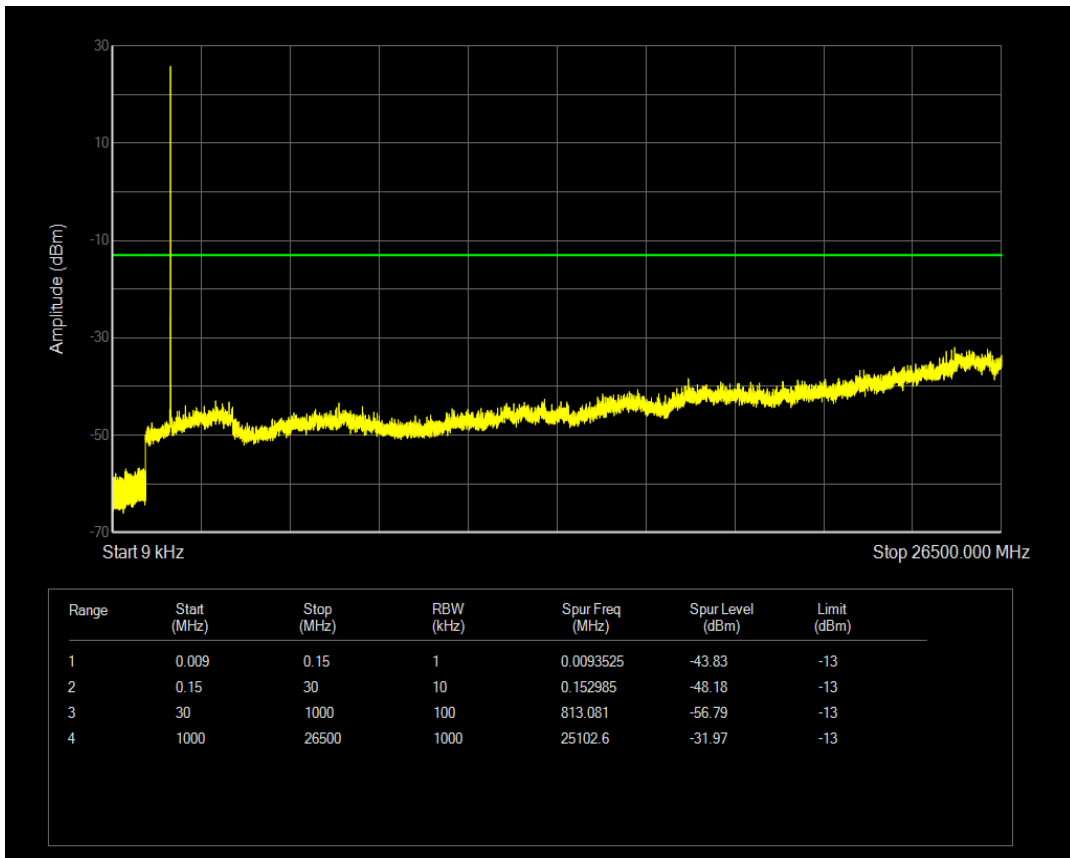

Band66 QPSK BW=1.4MHz Channel=132322 RB Size=6 Position=#0

Band66 QAM16 BW=1.4MHz Channel=132322 RB Size=1 Position=#0