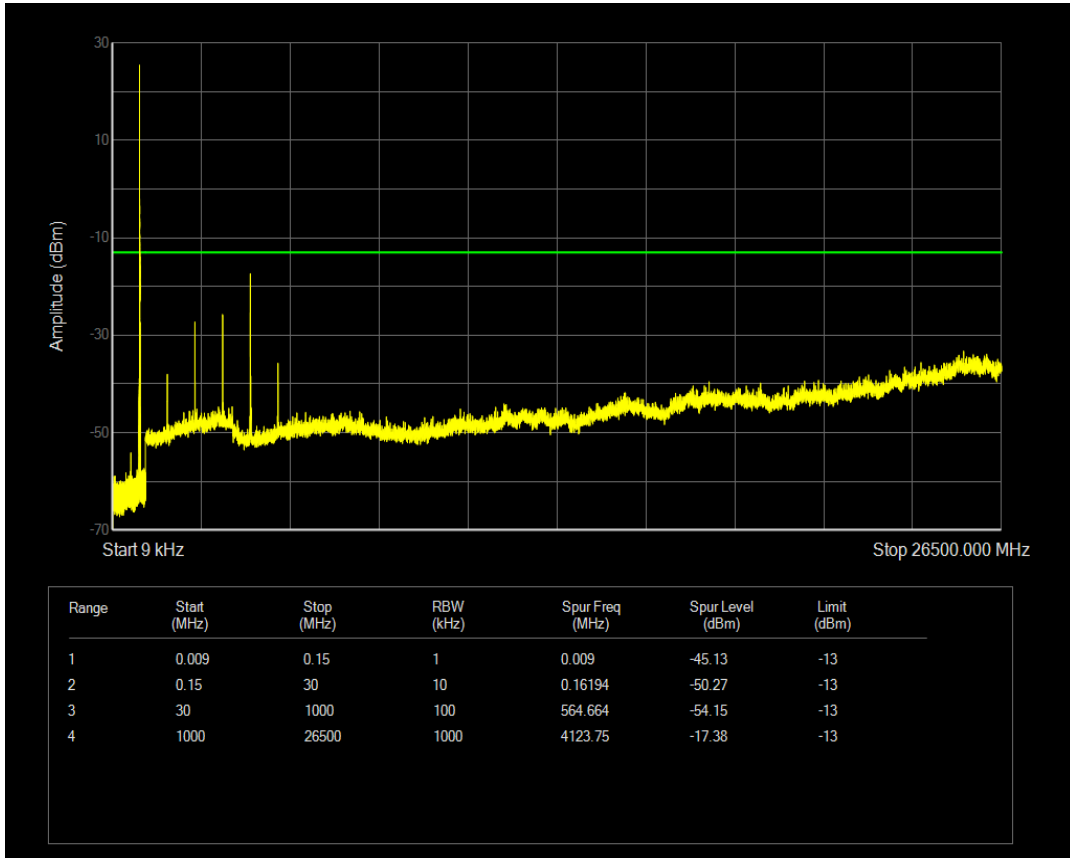

Band5 QPSK BW=5MHz Channel=20625 RB Size=25 Position=#0

Band5 QAM16 BW=5MHz Channel=20625 RB Size=1 Position=#0

Band5 QAM16 BW=5MHz Channel=20625 RB Size=25 Position=#0

Band5 QPSK BW=10MHz Channel=20450 RB Size=1 Position=#0

Band5 QPSK BW=10MHz Channel=20450 RB Size=50 Position=#0

Band5 QAM16 BW=10MHz Channel=20450 RB Size=1 Position=#0

Band5 QAM16 BW=10MHz Channel=20450 RB Size=50 Position=#0

Band5 QPSK BW=10MHz Channel=20525 RB Size=1 Position=#0