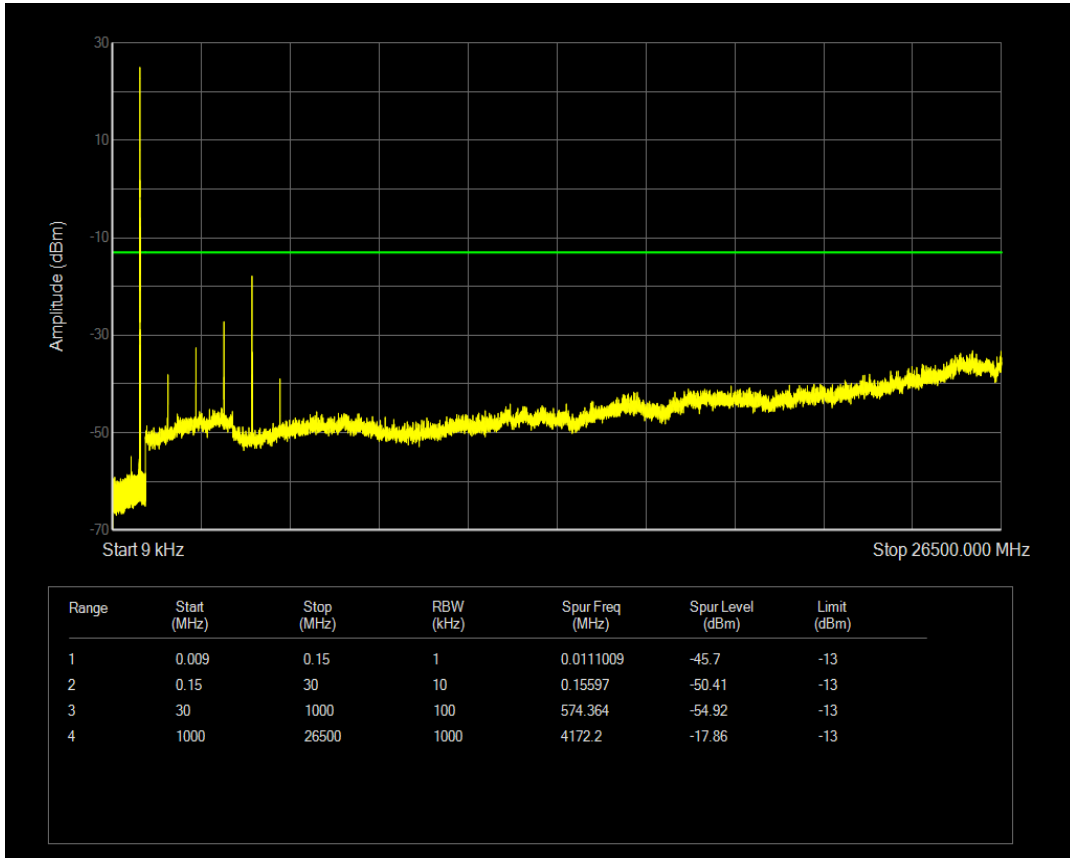

Band5 QPSK BW=5MHz Channel=20425 RB Size=25 Position=#0

Band5 QAM16 BW=5MHz Channel=20425 RB Size=1 Position=#0

Band5 QAM16 BW=5MHz Channel=20425 RB Size=25 Position=#0

Band5 QPSK BW=5MHz Channel=20525 RB Size=1 Position=#0

Band5 QPSK BW=5MHz Channel=20525 RB Size=25 Position=#0

Band5 QAM16 BW=5MHz Channel=20525 RB Size=1 Position=#0

Band5 QAM16 BW=5MHz Channel=20525 RB Size=25 Position=#0

Band5 QPSK BW=5MHz Channel=20625 RB Size=1 Position=#0