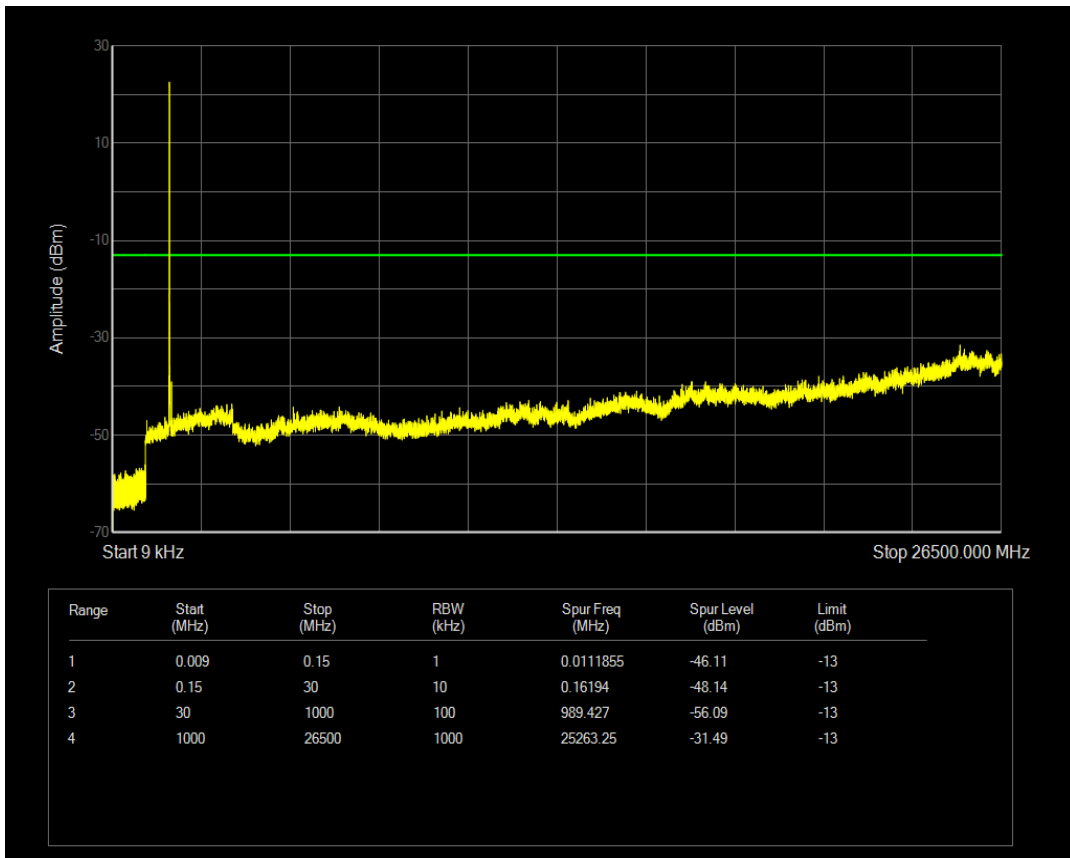

Band66 QPSK BW=3MHz Channel=132657 RB Size=15 Position=#0

Band66 QAM16 BW=3MHz Channel=132657 RB Size=1 Position=#0

Band66 QAM16 BW=3MHz Channel=132657 RB Size=15 Position=#0

Band66 QPSK BW=5MHz Channel=131997 RB Size=1 Position=#0

Band66 QPSK BW=5MHz Channel=131997 RB Size=25 Position=#0

Band66 QAM16 BW=5MHz Channel=131997 RB Size=1 Position=#0

Band66 QAM16 BW=5MHz Channel=131997 RB Size=25 Position=#0

Band66 QPSK BW=5MHz Channel=132322 RB Size=1 Position=#0