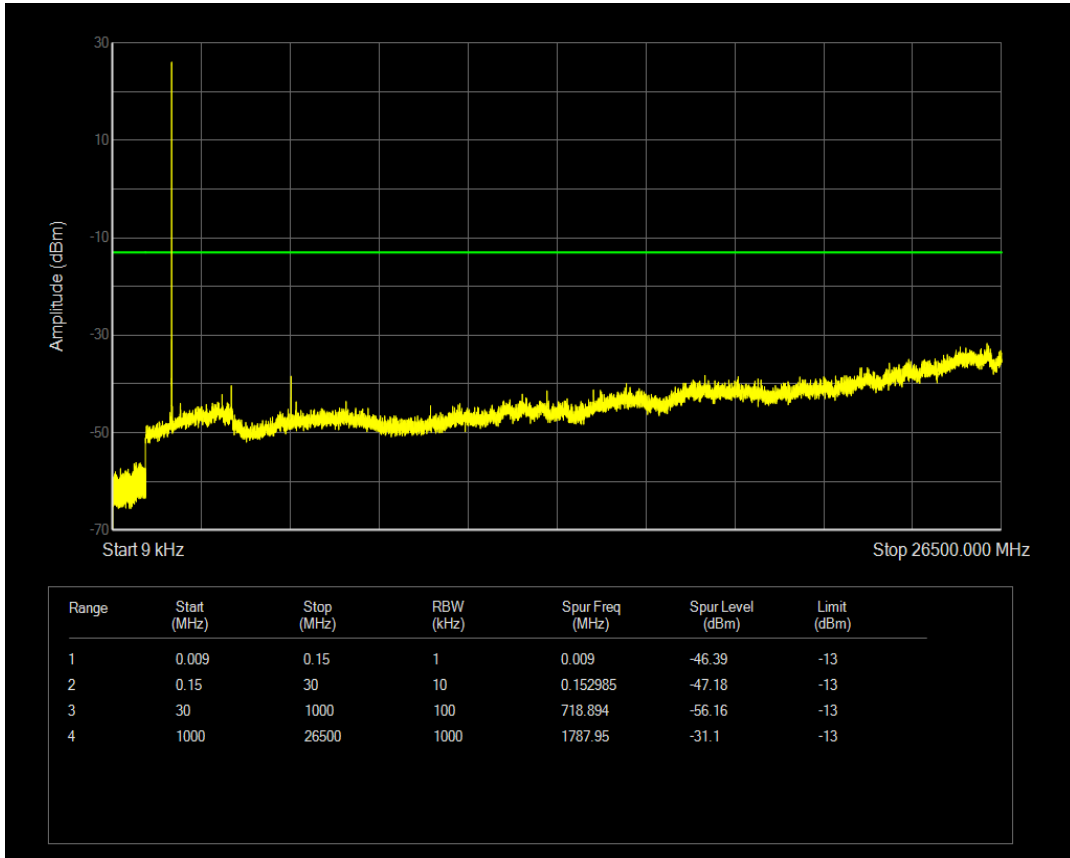

Band66 QPSK BW=1.4MHz Channel=132322 RB Size=6 Position=#0

Band66 QAM16 BW=1.4MHz Channel=132322 RB Size=1 Position=#0

Band66 QAM16 BW=1.4MHz Channel=132322 RB Size=6 Position=#0

Band66 QPSK BW=1.4MHz Channel=132665 RB Size=1 Position=#0

Band66 QPSK BW=1.4MHz Channel=132665 RB Size=6 Position=#0

Band66 QAM16 BW=1.4MHz Channel=132665 RB Size=1 Position=#0

Band66 QAM16 BW=1.4MHz Channel=132665 RB Size=6 Position=#0

Band66 QPSK BW=3MHz Channel=131987 RB Size=1 Position=#0