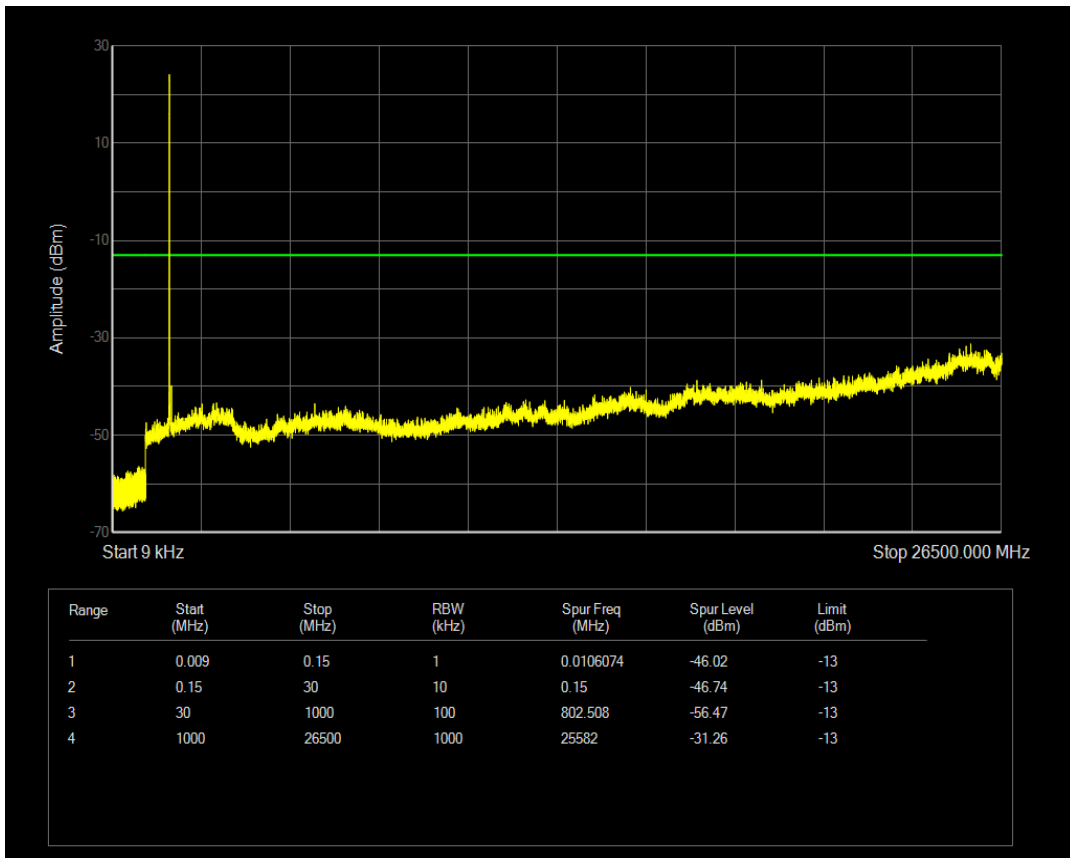

Band66 QAM16 BW=3MHz Channel=131987 RB Size=15 Position=#0

Band66 QPSK BW=3MHz Channel=132322 RB Size=1 Position=#0