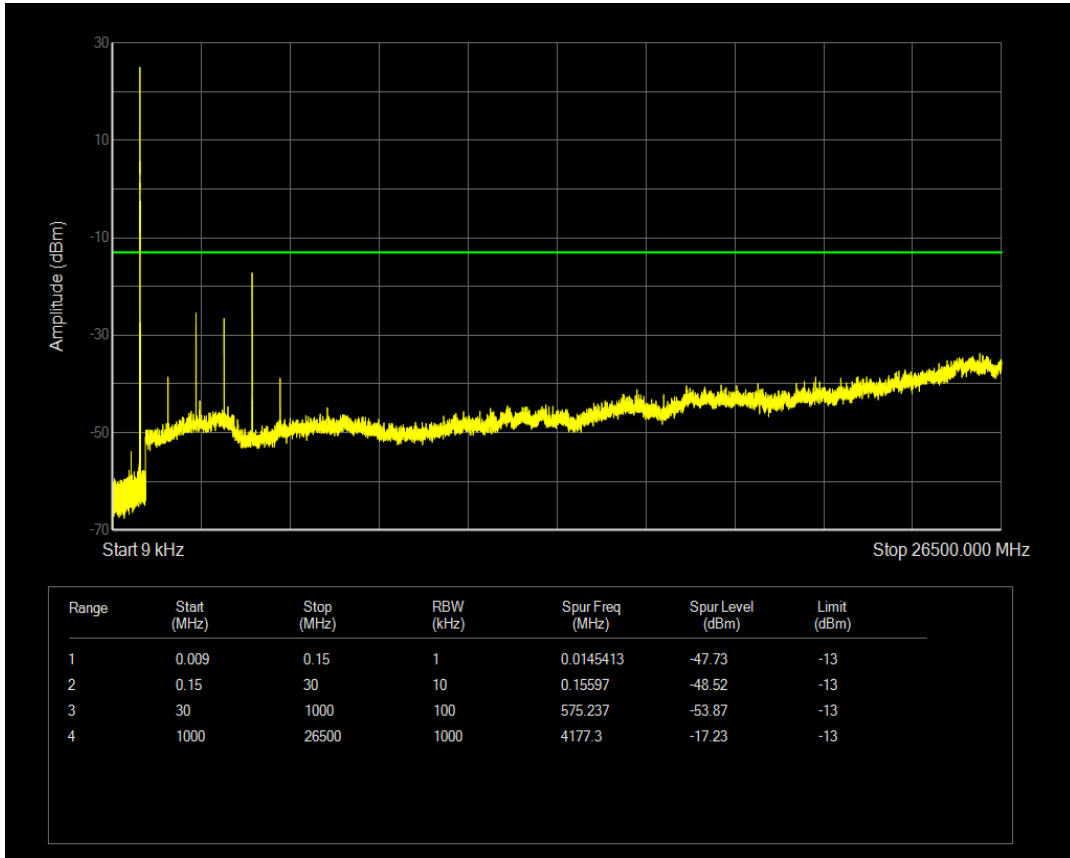

Band5 QPSK BW=1.4MHz Channel=20643 RB Size=6 Position=#0

Band5 QAM16 BW=1.4MHz Channel=20643 RB Size=1 Position=#0

Band5 QAM16 BW=1.4MHz Channel=20643 RB Size=6 Position=#0

Band5 QPSK BW=3MHz Channel=20415 RB Size=1 Position=#0

Band5 QPSK BW=3MHz Channel=20415 RB Size=15 Position=#0

Band5 QAM16 BW=3MHz Channel=20415 RB Size=1 Position=#0

Band5 QAM16 BW=3MHz Channel=20415 RB Size=15 Position=#0

Band5 QPSK BW=3MHz Channel=20525 RB Size=1 Position=#0

Band5 QPSK BW=3MHz Channel=20525 RB Size=15 Position=#0

Band5 QAM16 BW=3MHz Channel=20525 RB Size=1 Position=#0

Band5 QAM16 BW=3MHz Channel=20525 RB Size=15 Position=#0

Band5 QPSK BW=3MHz Channel=20635 RB Size=1 Position=#0