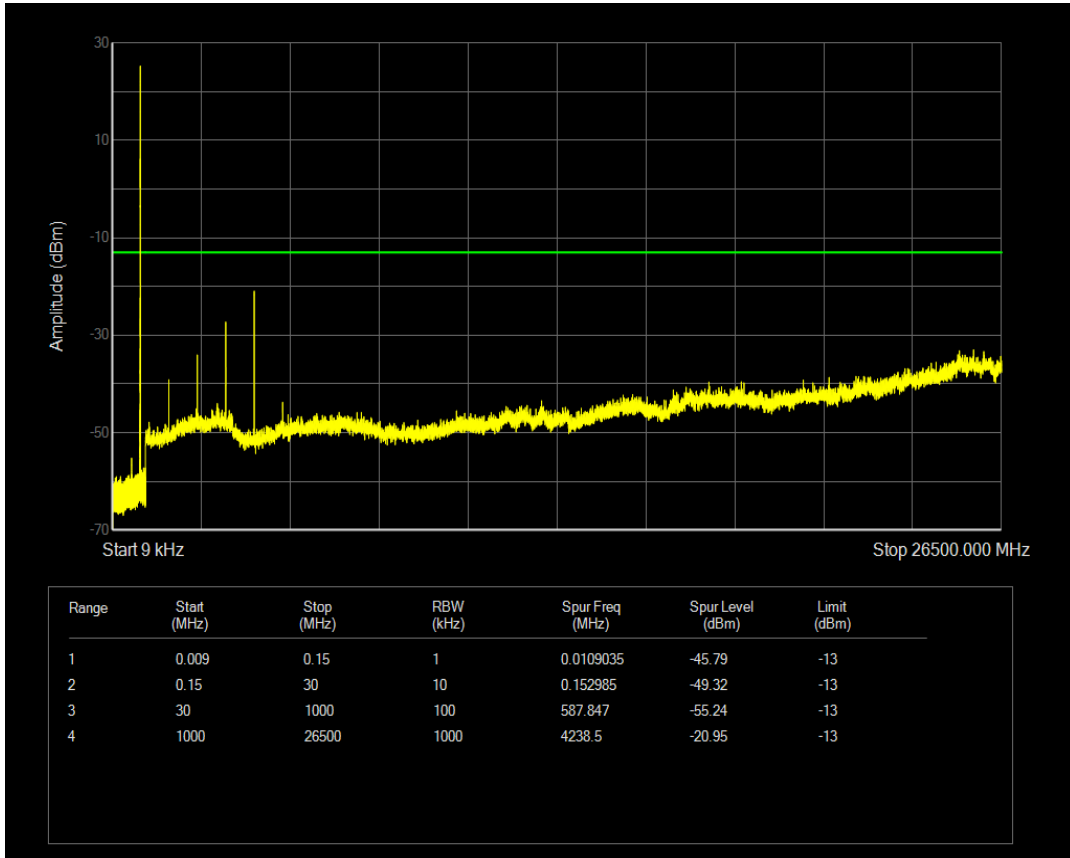

Band4 QPSK BW=20MHz Channel=20300 RB Size=100 Position=#0

Band4 QAM16 BW=20MHz Channel=20300 RB Size=1 Position=#0

Band4 QAM16 BW=20MHz Channel=20300 RB Size=100 Position=#0

Band5 QPSK BW=1.4MHz Channel=20407 RB Size=1 Position=#0

Band5 QPSK BW=1.4MHz Channel=20407 RB Size=6 Position=#0

Band5 QAM16 BW=1.4MHz Channel=20407 RB Size=1 Position=#0

Band5 QAM16 BW=1.4MHz Channel=20407 RB Size=6 Position=#0

Band5 QPSK BW=1.4MHz Channel=20525 RB Size=1 Position=#0

Band5 QPSK BW=1.4MHz Channel=20525 RB Size=6 Position=#0

Band5 QAM16 BW=1.4MHz Channel=20525 RB Size=1 Position=#0

Band5 QAM16 BW=1.4MHz Channel=20525 RB Size=6 Position=#0

Band5 QPSK BW=1.4MHz Channel=20643 RB Size=1 Position=#0

Band5 QPSK BW=1.4MHz Channel=20643 RB Size=6 Position=#0

Band5 QAM16 BW=1.4MHz Channel=20643 RB Size=1 Position=#0

Band5 QAM16 BW=1.4MHz Channel=20643 RB Size=6 Position=#0

Band5 QPSK BW=3MHz Channel=20415 RB Size=1 Position=#0