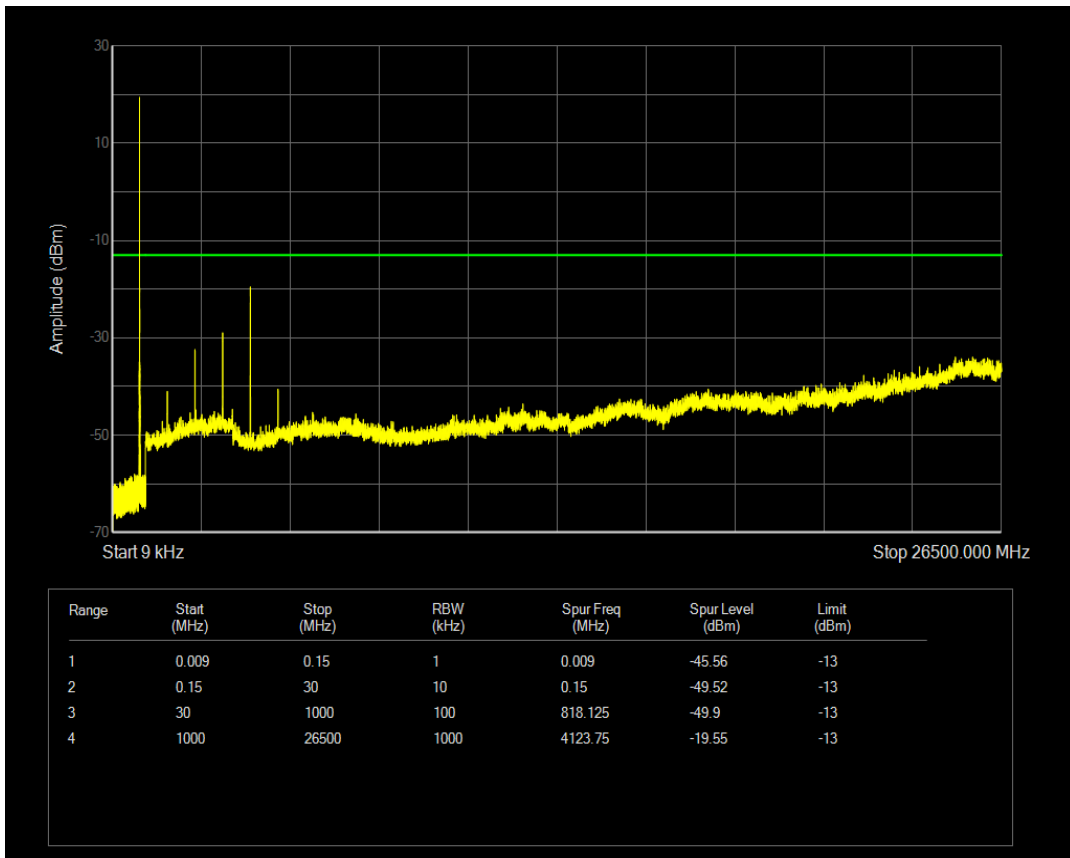

Band4 QPSK BW=20MHz Channel=20300 RB Size=100 Position=#0

Band4 QAM16 BW=20MHz Channel=20300 RB Size=1 Position=#0

Band4 QAM16 BW=20MHz Channel=20300 RB Size=100 Position=#0

Band5 QPSK BW=1.4MHz Channel=20407 RB Size=1 Position=#0

Band5 QPSK BW=1.4MHz Channel=20407 RB Size=6 Position=#0

Band5 QAM16 BW=1.4MHz Channel=20407 RB Size=1 Position=#0

Band5 QAM16 BW=1.4MHz Channel=20407 RB Size=6 Position=#0

Band5 QPSK BW=1.4MHz Channel=20525 RB Size=1 Position=#0