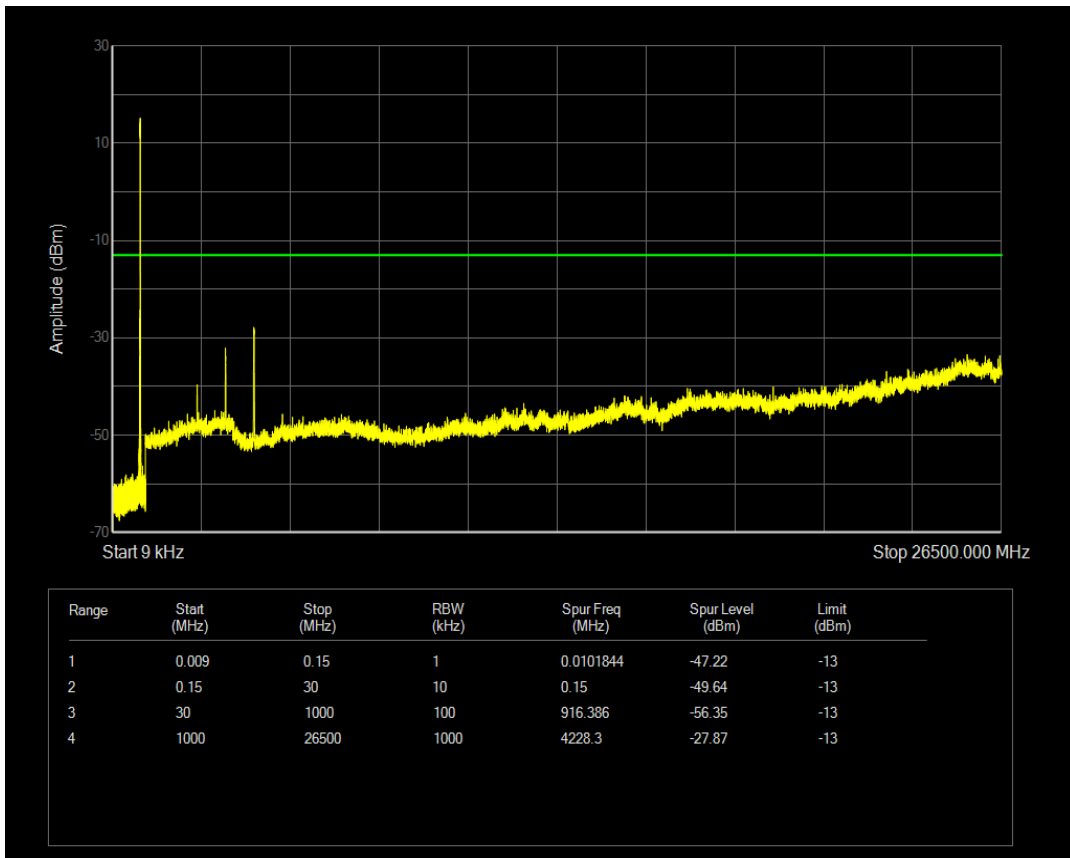

Band5 QPSK BW=5MHz Channel=20525 RB Size=25 Position=#0

Band5 QAM16 BW=5MHz Channel=20525 RB Size=1 Position=#0

Band5 QAM16 BW=5MHz Channel=20525 RB Size=25 Position=#0

Band5 QPSK BW=5MHz Channel=20625 RB Size=1 Position=#0

Band5 QPSK BW=5MHz Channel=20625 RB Size=25 Position=#0

Band5 QAM16 BW=5MHz Channel=20625 RB Size=1 Position=#0

Band5 QAM16 BW=5MHz Channel=20625 RB Size=25 Position=#0

Band5 QPSK BW=10MHz Channel=20450 RB Size=1 Position=#0