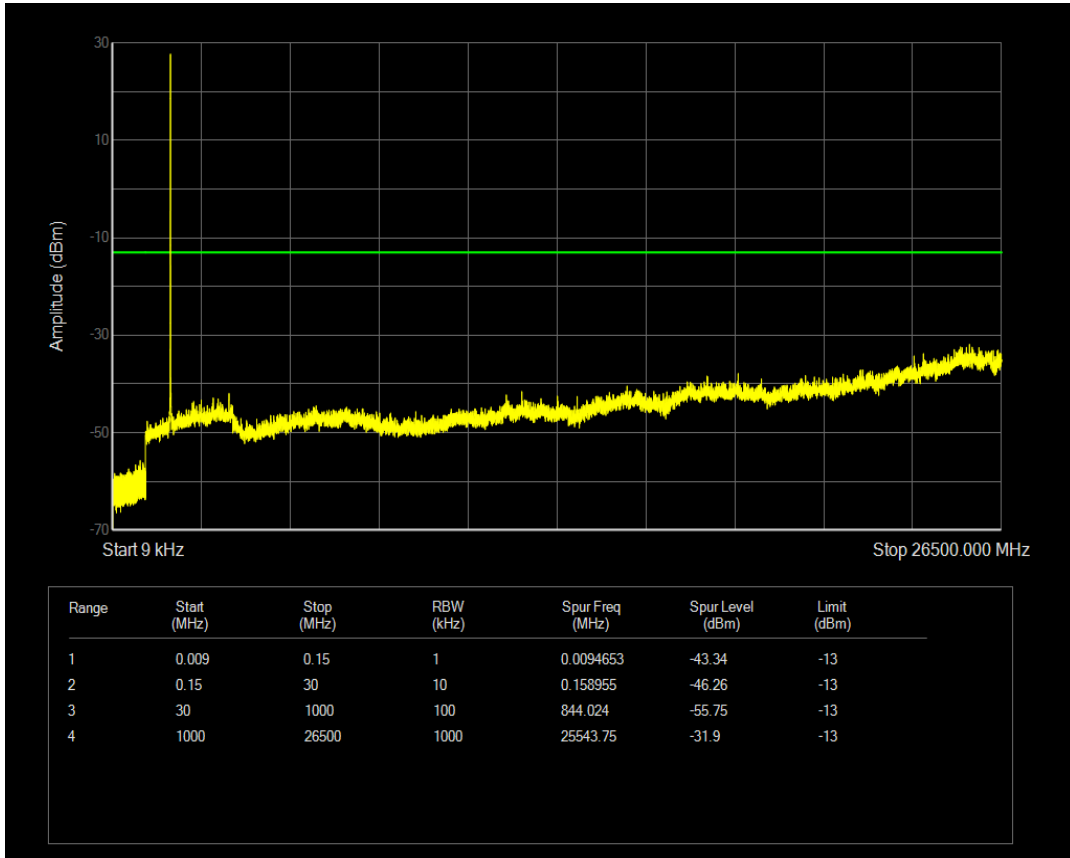

Band66 QAM16 BW=3MHz Channel=132322 RB Size=1 Position=#0

Band66 QAM16 BW=3MHz Channel=132322 RB Size=15 Position=#0