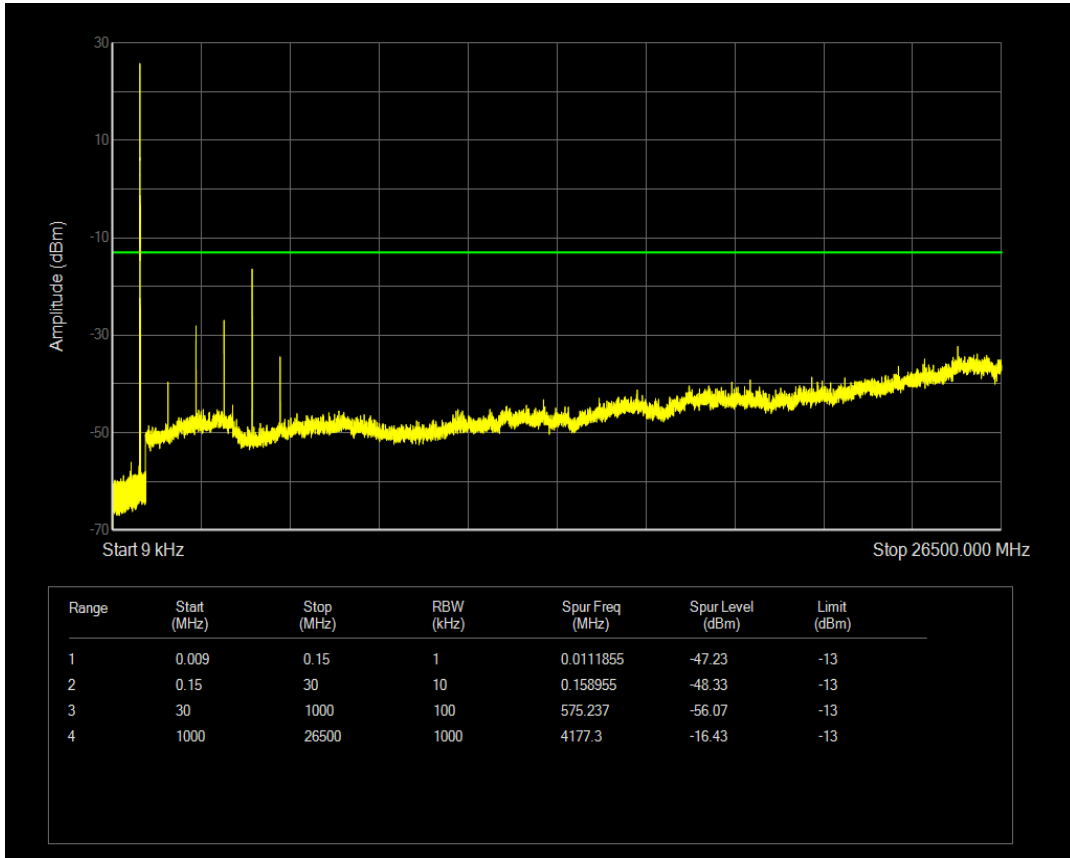

Band5 QPSK BW=1.4MHz Channel=20643 RB Size=6 Position=#0

Band5 QAM16 BW=1.4MHz Channel=20643 RB Size=1 Position=#0

Band5 QAM16 BW=1.4MHz Channel=20643 RB Size=6 Position=#0

Band5 QPSK BW=3MHz Channel=20415 RB Size=1 Position=#0

Band5 QPSK BW=3MHz Channel=20415 RB Size=15 Position=#0

Band5 QAM16 BW=3MHz Channel=20415 RB Size=1 Position=#0

Band5 QAM16 BW=3MHz Channel=20415 RB Size=15 Position=#0

Band5 QPSK BW=3MHz Channel=20525 RB Size=1 Position=#0

Band5 QPSK BW=3MHz Channel=20525 RB Size=15 Position=#0

Band5 QAM16 BW=3MHz Channel=20525 RB Size=1 Position=#0

Band5 QAM16 BW=3MHz Channel=20525 RB Size=15 Position=#0

Band5 QPSK BW=3MHz Channel=20635 RB Size=1 Position=#0