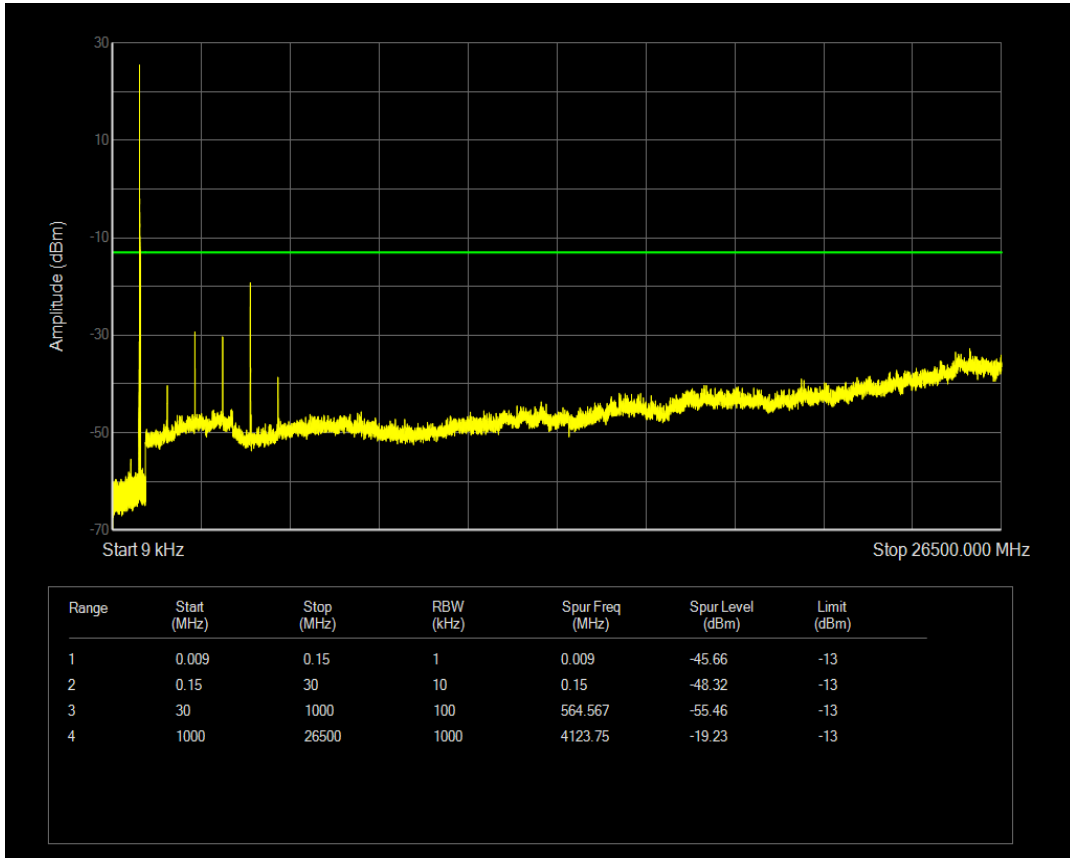

Band5 QPSK BW=5MHz Channel=20625 RB Size=25 Position=#0

Band5 QAM16 BW=5MHz Channel=20625 RB Size=1 Position=#0

Band5 QAM16 BW=5MHz Channel=20625 RB Size=25 Position=#0

Band5 QPSK BW=10MHz Channel=20450 RB Size=1 Position=#0

Band5 QPSK BW=10MHz Channel=20450 RB Size=50 Position=#0

Band5 QAM16 BW=10MHz Channel=20450 RB Size=1 Position=#0

Band5 QAM16 BW=10MHz Channel=20450 RB Size=50 Position=#0

Band5 QPSK BW=10MHz Channel=20525 RB Size=1 Position=#0