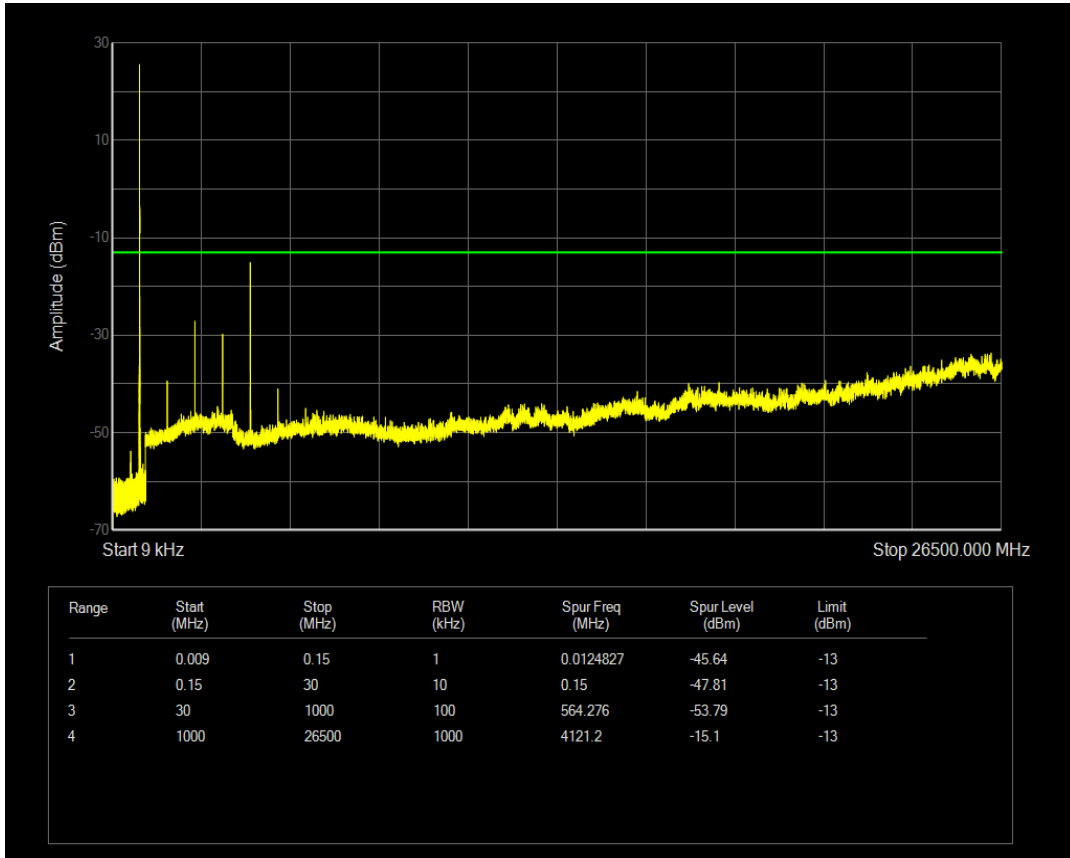

Band5 QPSK BW=1.4MHz Channel=20525 RB Size=6 Position=#0

Band5 QAM16 BW=1.4MHz Channel=20525 RB Size=1 Position=#0

Band5 QAM16 BW=1.4MHz Channel=20525 RB Size=6 Position=#0

Band5 QPSK BW=1.4MHz Channel=20643 RB Size=1 Position=#0

Band5 QPSK BW=1.4MHz Channel=20643 RB Size=6 Position=#0

Band5 QAM16 BW=1.4MHz Channel=20643 RB Size=1 Position=#0

Band5 QAM16 BW=1.4MHz Channel=20643 RB Size=6 Position=#0

Band5 QPSK BW=3MHz Channel=20415 RB Size=1 Position=#0

Band5 QPSK BW=3MHz Channel=20415 RB Size=15 Position=#0

Band5 QAM16 BW=3MHz Channel=20415 RB Size=1 Position=#0

Band5 QAM16 BW=3MHz Channel=20415 RB Size=15 Position=#0

Band5 QPSK BW=3MHz Channel=20525 RB Size=1 Position=#0