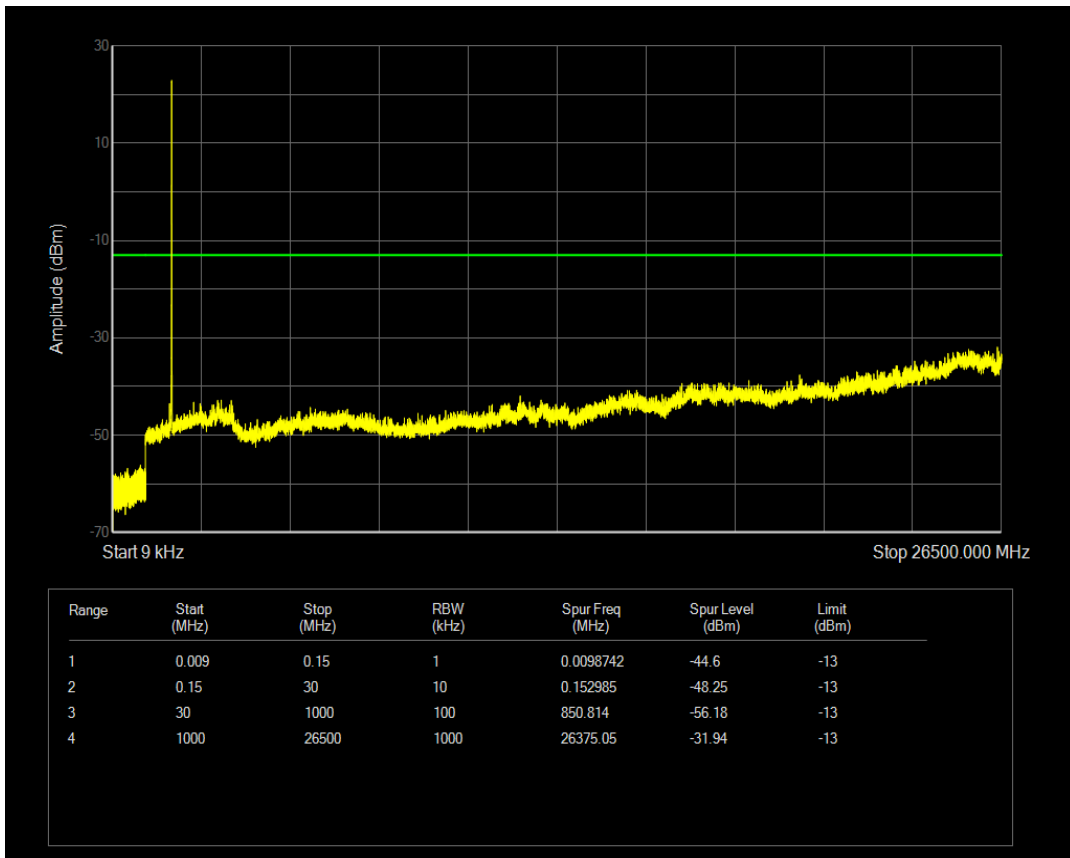

Band66 QPSK BW=3MHz Channel=132657 RB Size=15 Position=#0

Band66 QAM16 BW=3MHz Channel=132657 RB Size=1 Position=#0