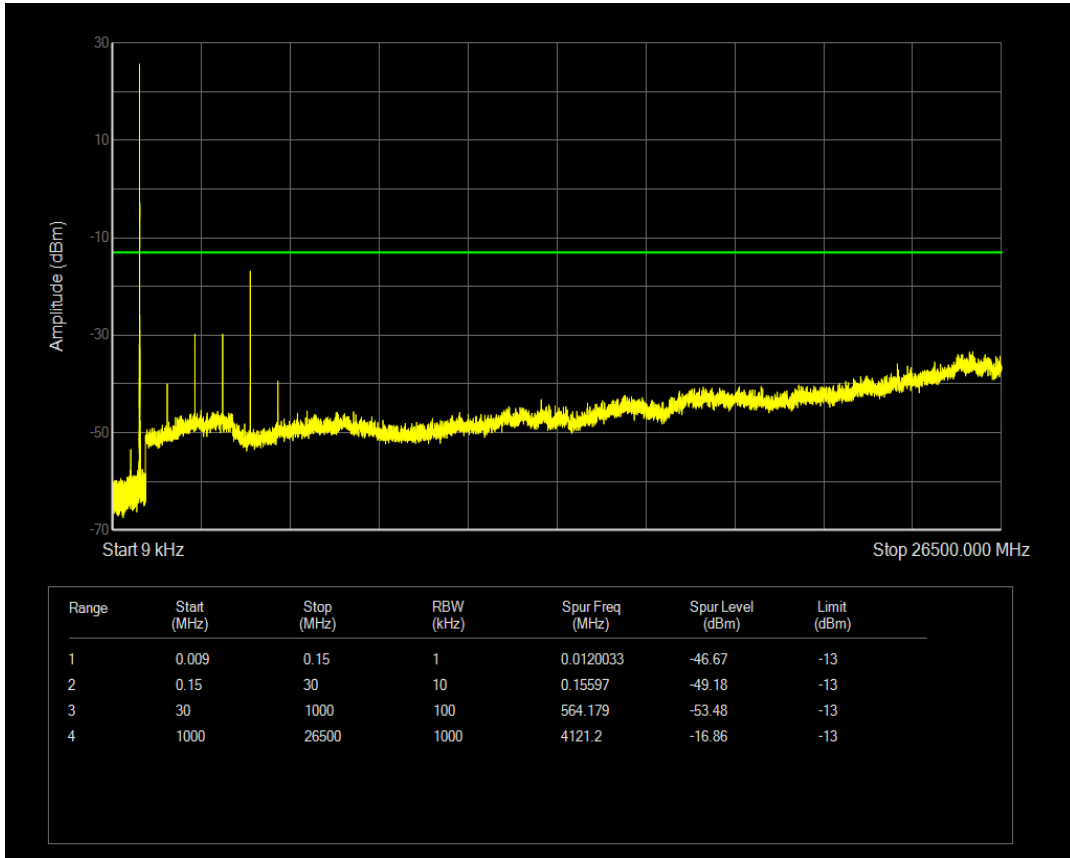

Band5 QPSK BW=1.4MHz Channel=20525 RB Size=6 Position=#0

Band5 QAM16 BW=1.4MHz Channel=20525 RB Size=1 Position=#0

Band5 QAM16 BW=1.4MHz Channel=20525 RB Size=6 Position=#0

Band5 QPSK BW=1.4MHz Channel=20643 RB Size=1 Position=#0

Band5 QPSK BW=1.4MHz Channel=20643 RB Size=6 Position=#0

Band5 QAM16 BW=1.4MHz Channel=20643 RB Size=1 Position=#0

Band5 QAM16 BW=1.4MHz Channel=20643 RB Size=6 Position=#0

Band5 QPSK BW=3MHz Channel=20415 RB Size=1 Position=#0

Band5 QPSK BW=3MHz Channel=20415 RB Size=15 Position=#0

Band5 QAM16 BW=3MHz Channel=20415 RB Size=1 Position=#0

Band5 QAM16 BW=3MHz Channel=20415 RB Size=15 Position=#0

Band5 QPSK BW=3MHz Channel=20525 RB Size=1 Position=#0