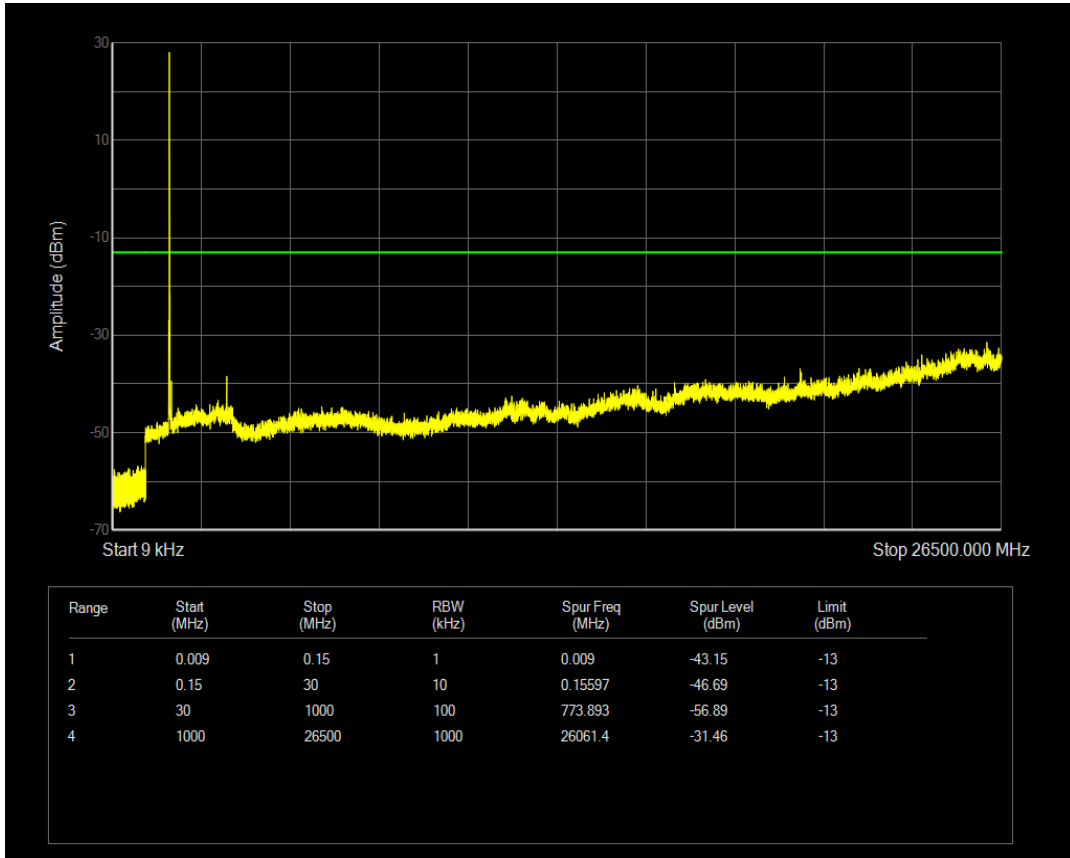

Band66 QPSK BW=5MHz Channel=132647 RB Size=25 Position=#0

Band66 QAM16 BW=5MHz Channel=132647 RB Size=1 Position=#0

Band66 QAM16 BW=5MHz Channel=132647 RB Size=25 Position=#0

Band66 QPSK BW=10MHz Channel=132022 RB Size=1 Position=#0

Band66 QPSK BW=10MHz Channel=132022 RB Size=50 Position=#0

Band66 QAM16 BW=10MHz Channel=132022 RB Size=1 Position=#0