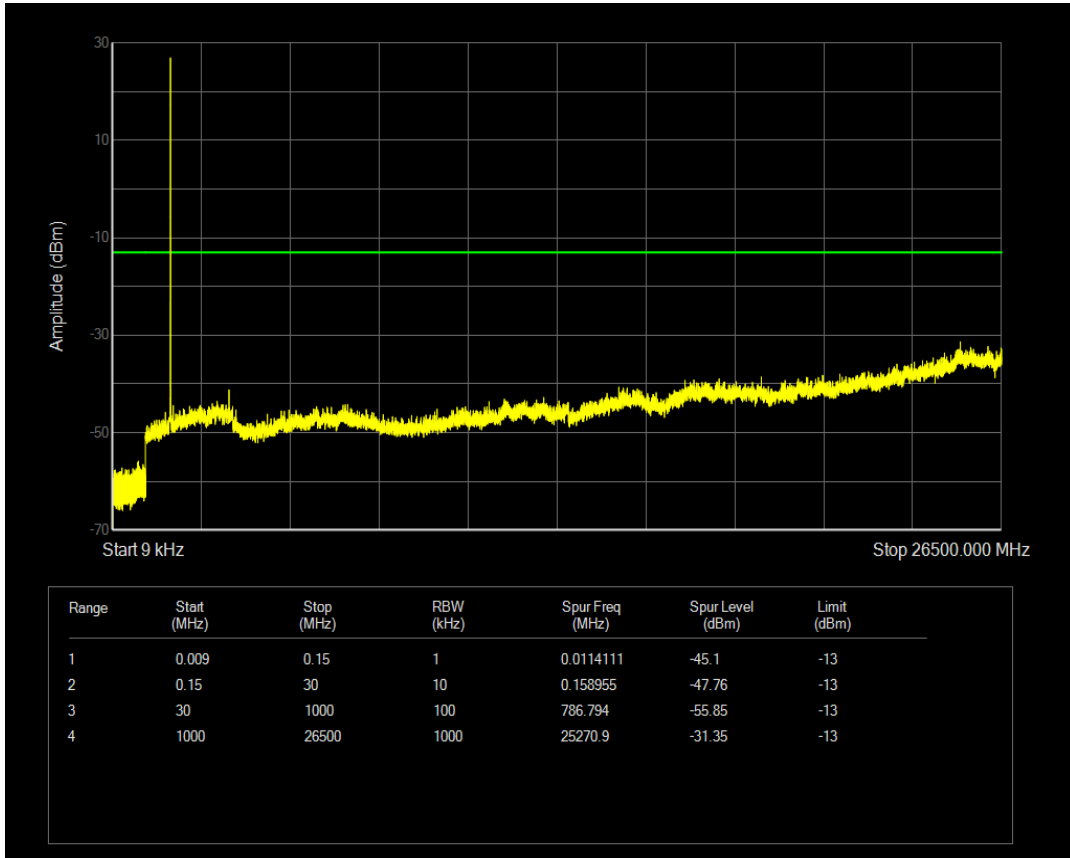

Band66 QAM16 BW=1.4MHz Channel=132322 RB Size=1 Position=#0

Band66 QAM16 BW=1.4MHz Channel=132322 RB Size=6 Position=#0