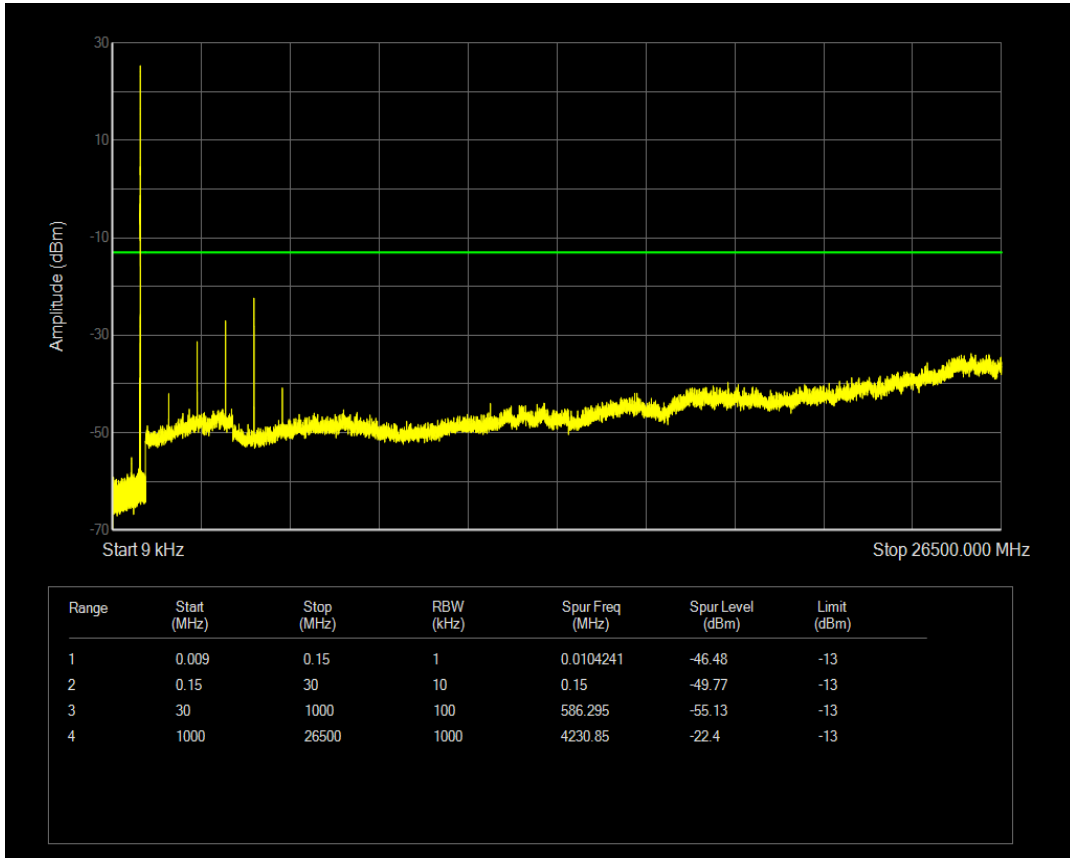

Band5 QPSK BW=3MHz Channel=20525 RB Size=15 Position=#0

Band5 QAM16 BW=3MHz Channel=20525 RB Size=1 Position=#0

Band5 QAM16 BW=3MHz Channel=20525 RB Size=15 Position=#0

Band5 QPSK BW=3MHz Channel=20635 RB Size=1 Position=#0

Band5 QPSK BW=3MHz Channel=20635 RB Size=15 Position=#0

Band5 QAM16 BW=3MHz Channel=20635 RB Size=1 Position=#0

Band5 QAM16 BW=3MHz Channel=20635 RB Size=15 Position=#0

Band5 QPSK BW=5MHz Channel=20425 RB Size=1 Position=#0