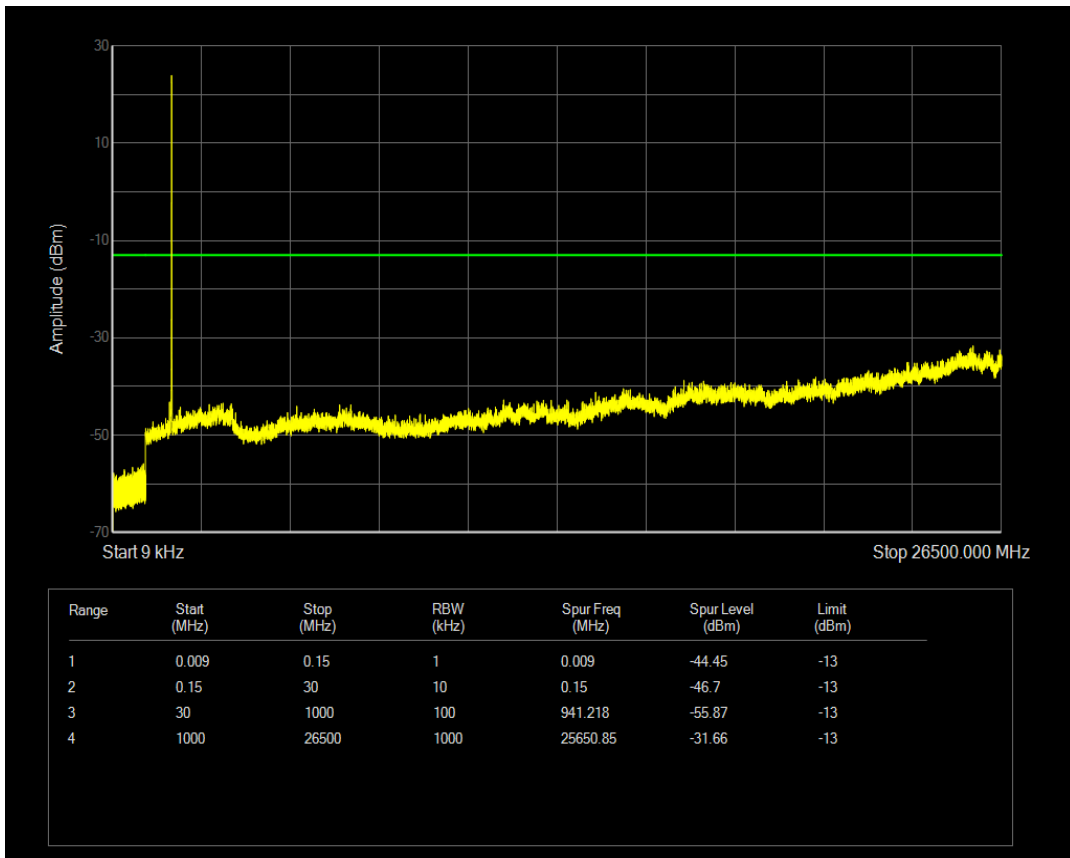

Band66 QAM16 BW=3MHz Channel=132657 RB Size=15 Position=#0

Band66 QPSK BW=5MHz Channel=131997 RB Size=1 Position=#0