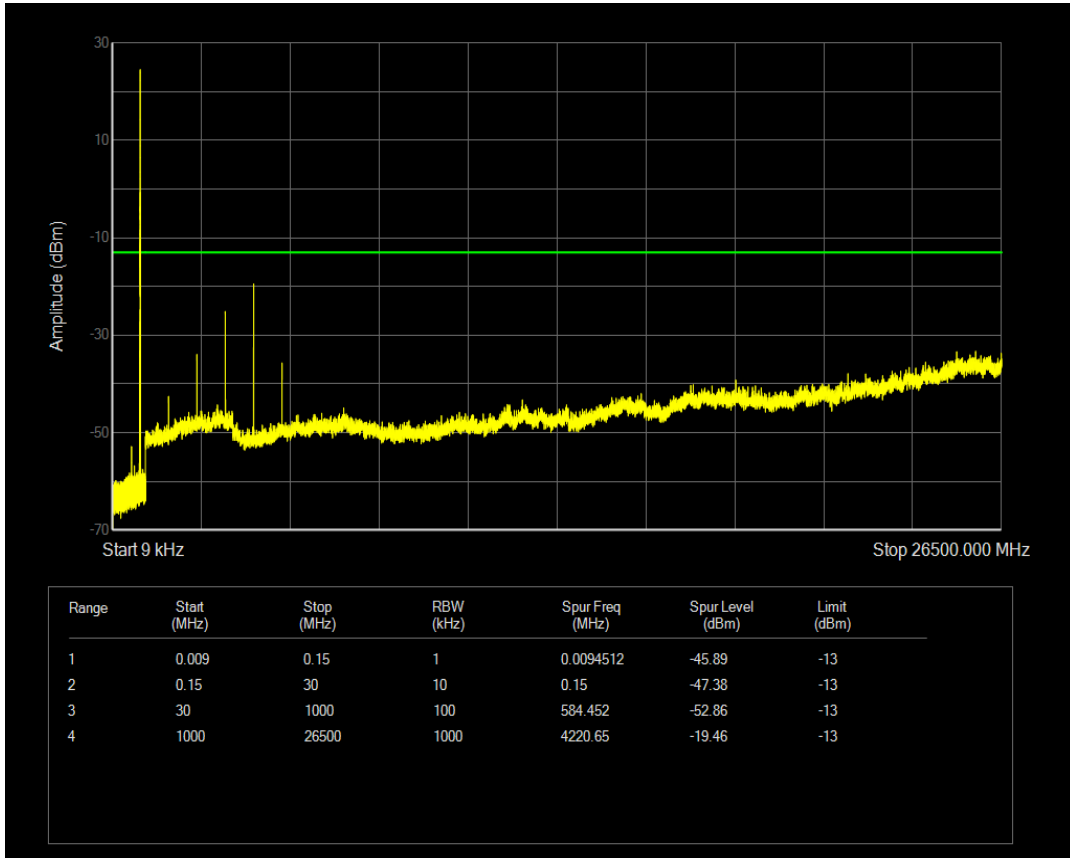

Band5 QPSK BW=5MHz Channel=20525 RB Size=25 Position=#0

Band5 QAM16 BW=5MHz Channel=20525 RB Size=1 Position=#0

Band5 QAM16 BW=5MHz Channel=20525 RB Size=25 Position=#0

Band5 QPSK BW=5MHz Channel=20625 RB Size=1 Position=#0

Band5 QPSK BW=5MHz Channel=20625 RB Size=25 Position=#0

Band5 QAM16 BW=5MHz Channel=20625 RB Size=1 Position=#0

Band5 QAM16 BW=5MHz Channel=20625 RB Size=25 Position=#0

Band5 QPSK BW=10MHz Channel=20450 RB Size=1 Position=#0