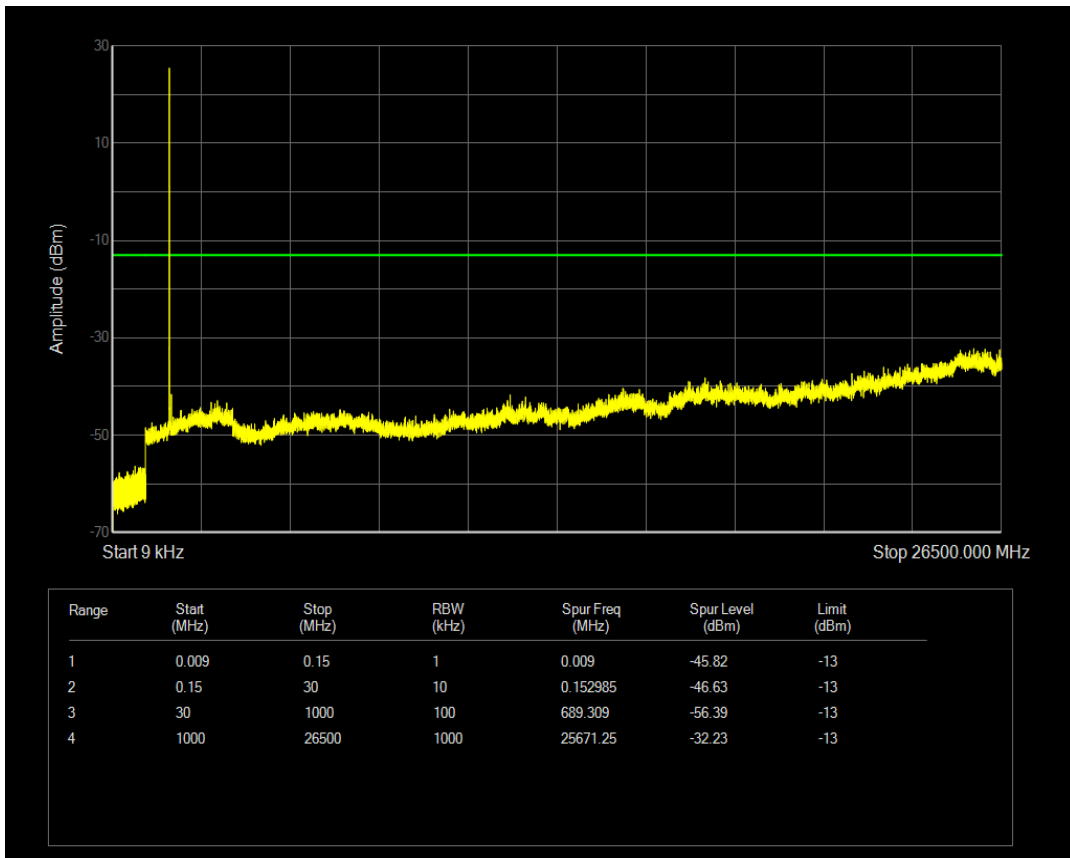

Band5 QPSK BW=10MHz Channel=20525 RB Size=50 Position=#0

Band5 QAM16 BW=10MHz Channel=20525 RB Size=1 Position=#0

Band5 QAM16 BW=10MHz Channel=20525 RB Size=50 Position=#0

Band5 QPSK BW=10MHz Channel=20600 RB Size=1 Position=#0

Band5 QPSK BW=10MHz Channel=20600 RB Size=50 Position=#0

Band5 QAM16 BW=10MHz Channel=20600 RB Size=1 Position=#0

Band5 QAM16 BW=10MHz Channel=20600 RB Size=50 Position=#0

Band66 QPSK BW=1.4MHz Channel=131979 RB Size=1 Position=#0

Band66 QPSK BW=1.4MHz Channel=131979 RB Size=6 Position=#0

Band66 QAM16 BW=1.4MHz Channel=131979 RB Size=1 Position=#0

Band66 QAM16 BW=1.4MHz Channel=131979 RB Size=6 Position=#0

Band66 QPSK BW=1.4MHz Channel=132322 RB Size=1 Position=#0