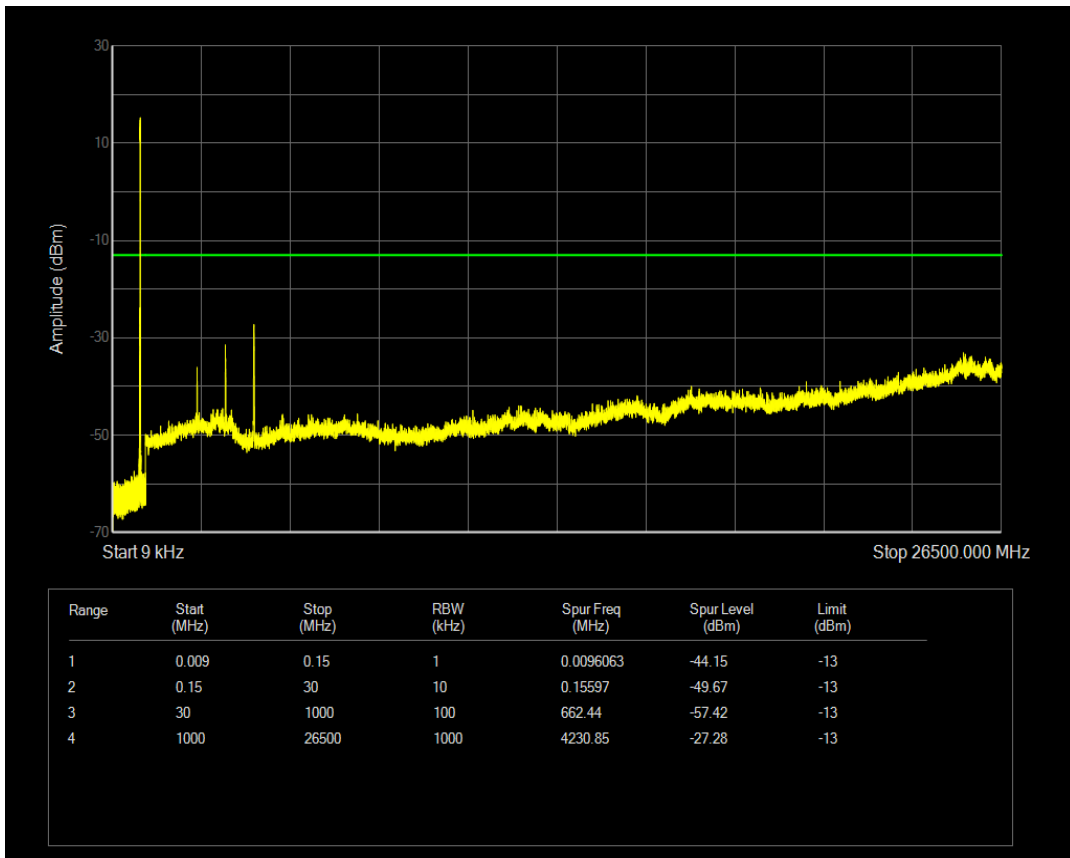

Band5 QPSK BW=5MHz Channel=20525 RB Size=25 Position=#0

Band5 QAM16 BW=5MHz Channel=20525 RB Size=1 Position=#0

Band5 QAM16 BW=5MHz Channel=20525 RB Size=25 Position=#0

Band5 QPSK BW=5MHz Channel=20625 RB Size=1 Position=#0

Band5 QPSK BW=5MHz Channel=20625 RB Size=25 Position=#0

Band5 QAM16 BW=5MHz Channel=20625 RB Size=1 Position=#0

Band5 QAM16 BW=5MHz Channel=20625 RB Size=25 Position=#0

Band5 QPSK BW=10MHz Channel=20450 RB Size=1 Position=#0