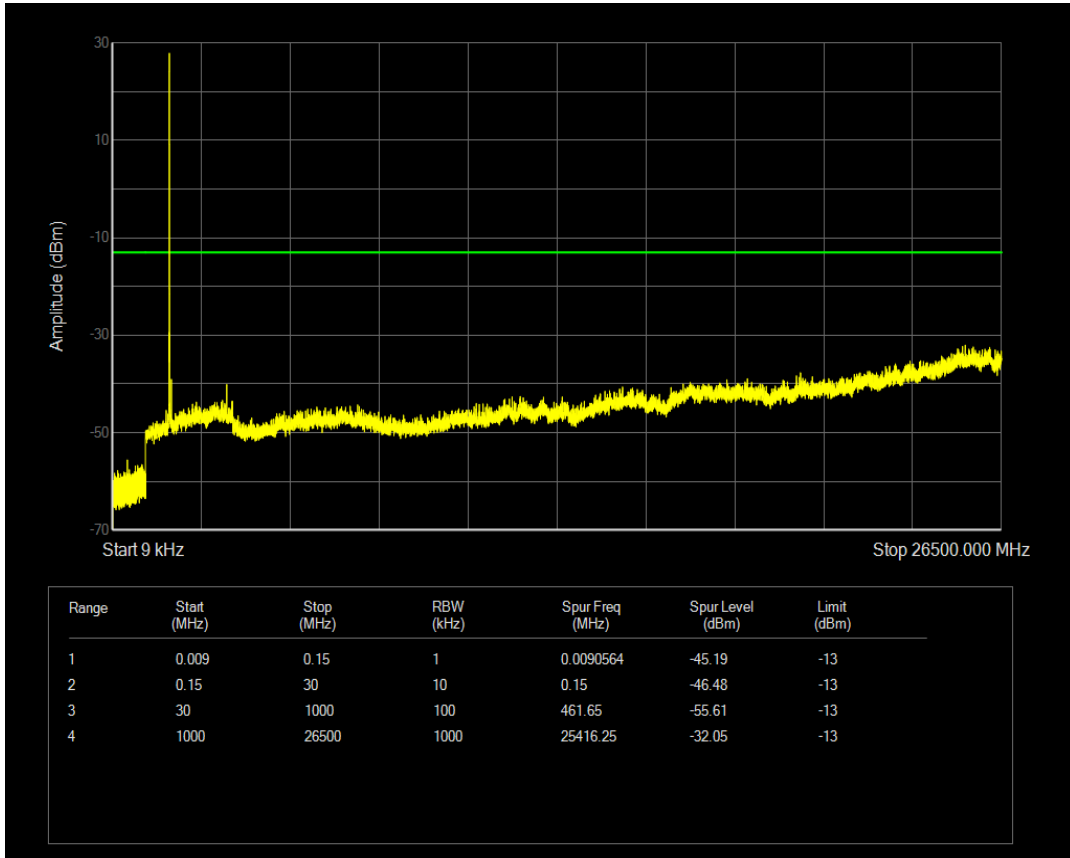

Band66 QPSK BW=3MHz Channel=132657 RB Size=15 Position=#0

Band66 QAM16 BW=3MHz Channel=132657 RB Size=1 Position=#0

Band66 QAM16 BW=3MHz Channel=132657 RB Size=15 Position=#0

Band66 QPSK BW=5MHz Channel=131997 RB Size=1 Position=#0

Band66 QPSK BW=5MHz Channel=131997 RB Size=25 Position=#0

Band66 QAM16 BW=5MHz Channel=131997 RB Size=1 Position=#0

Band66 QAM16 BW=5MHz Channel=131997 RB Size=25 Position=#0

Band66 QPSK BW=5MHz Channel=132322 RB Size=1 Position=#0