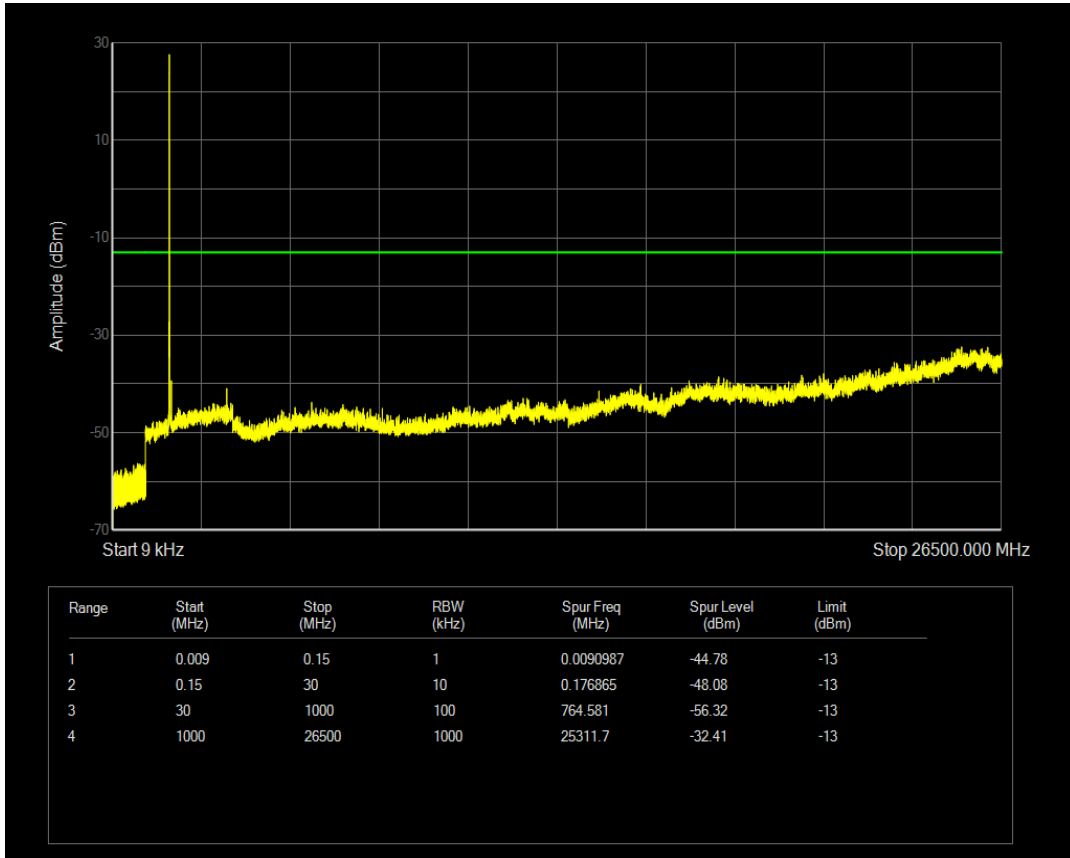

Band66 QPSK BW=3MHz Channel=132657 RB Size=15 Position=#0

Band66 QAM16 BW=3MHz Channel=132657 RB Size=1 Position=#0

Band66 QAM16 BW=3MHz Channel=132657 RB Size=15 Position=#0

Band66 QPSK BW=5MHz Channel=131997 RB Size=1 Position=#0

Band66 QPSK BW=5MHz Channel=131997 RB Size=25 Position=#0

Band66 QAM16 BW=5MHz Channel=131997 RB Size=1 Position=#0

Band66 QAM16 BW=5MHz Channel=131997 RB Size=25 Position=#0

Band66 QPSK BW=5MHz Channel=132322 RB Size=1 Position=#0