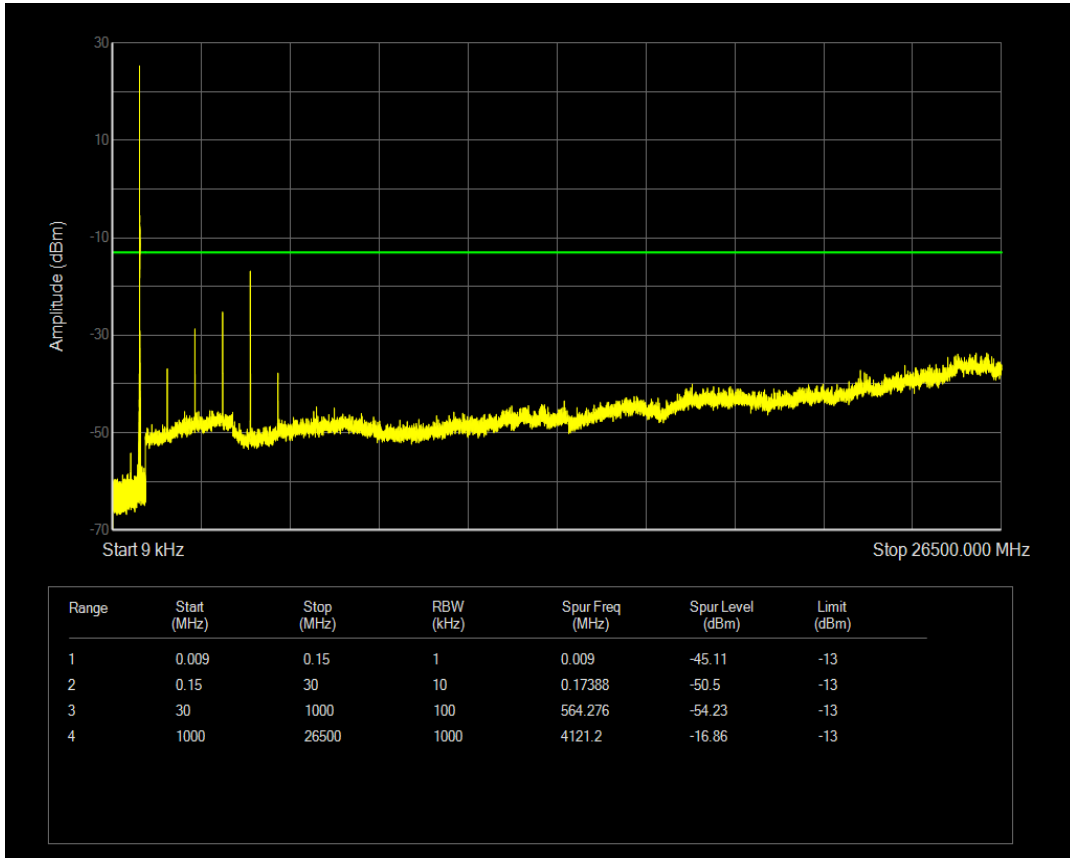

Band5 QPSK BW=3MHz Channel=20635 RB Size=15 Position=#0

Band5 QAM16 BW=3MHz Channel=20635 RB Size=1 Position=#0

Band5 QAM16 BW=3MHz Channel=20635 RB Size=15 Position=#0

Band5 QPSK BW=5MHz Channel=20425 RB Size=1 Position=#0

Band5 QPSK BW=5MHz Channel=20425 RB Size=25 Position=#0

Band5 QAM16 BW=5MHz Channel=20425 RB Size=1 Position=#0

Band5 QAM16 BW=5MHz Channel=20425 RB Size=25 Position=#0

Band5 QPSK BW=5MHz Channel=20525 RB Size=1 Position=#0