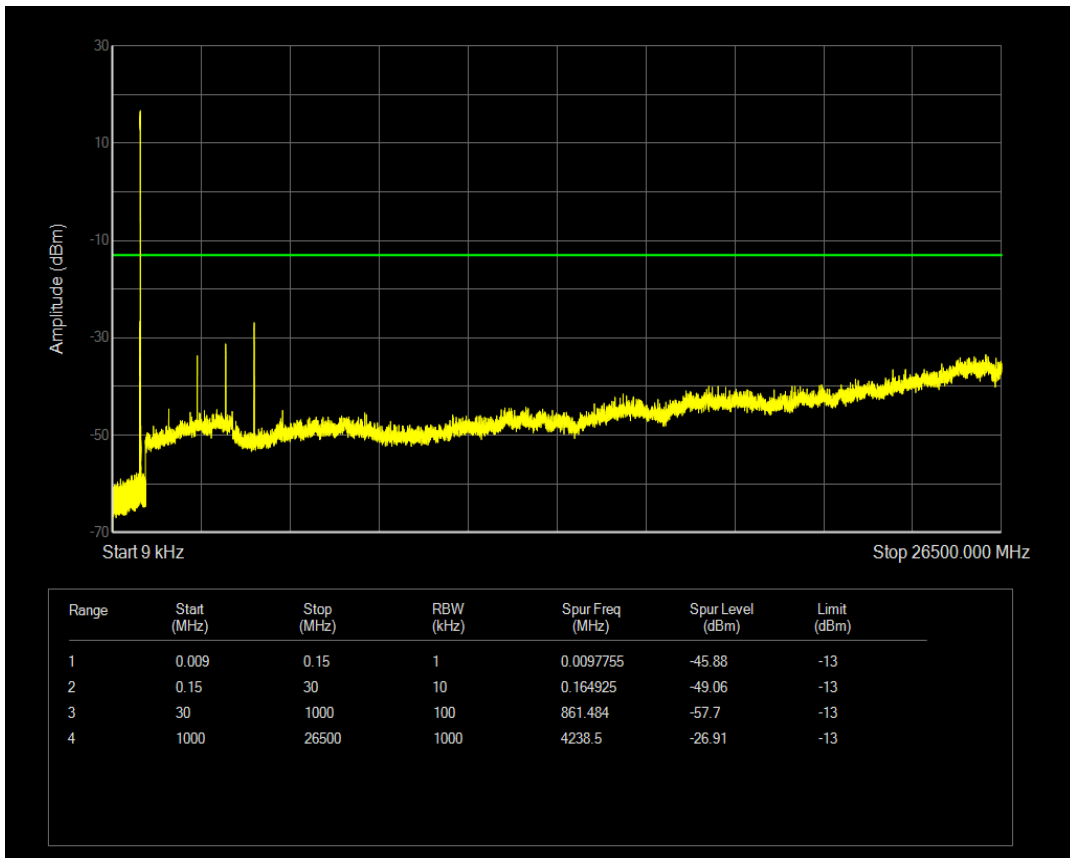

Band5 QPSK BW=3MHz Channel=20635 RB Size=15 Position=#0

Band5 QAM16 BW=3MHz Channel=20635 RB Size=1 Position=#0