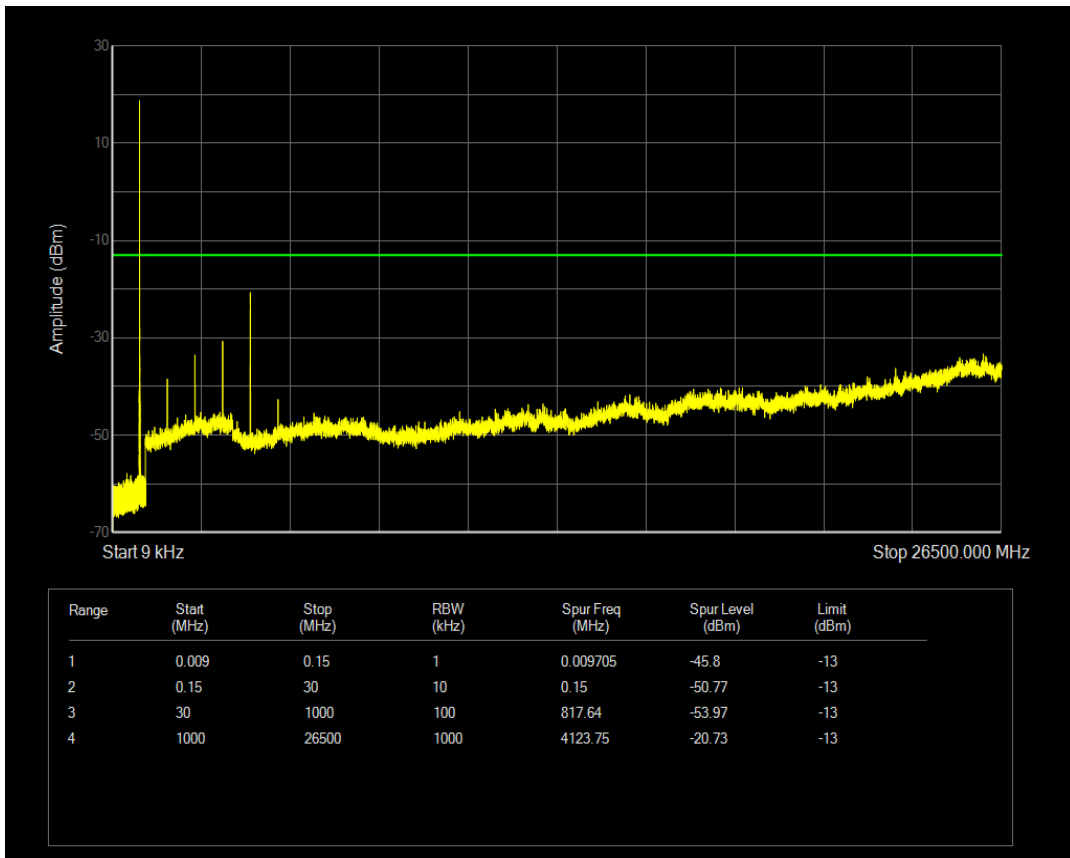

Band4 QPSK BW=20MHz Channel=20300 RB Size=100 Position=#0

Band4 QAM16 BW=20MHz Channel=20300 RB Size=1 Position=#0

Band4 QAM16 BW=20MHz Channel=20300 RB Size=100 Position=#0

Band5 QPSK BW=1.4MHz Channel=20407 RB Size=1 Position=#0

Band5 QPSK BW=1.4MHz Channel=20407 RB Size=6 Position=#0

Band5 QAM16 BW=1.4MHz Channel=20407 RB Size=1 Position=#0

Band5 QAM16 BW=1.4MHz Channel=20407 RB Size=6 Position=#0

Band5 QPSK BW=1.4MHz Channel=20525 RB Size=1 Position=#0