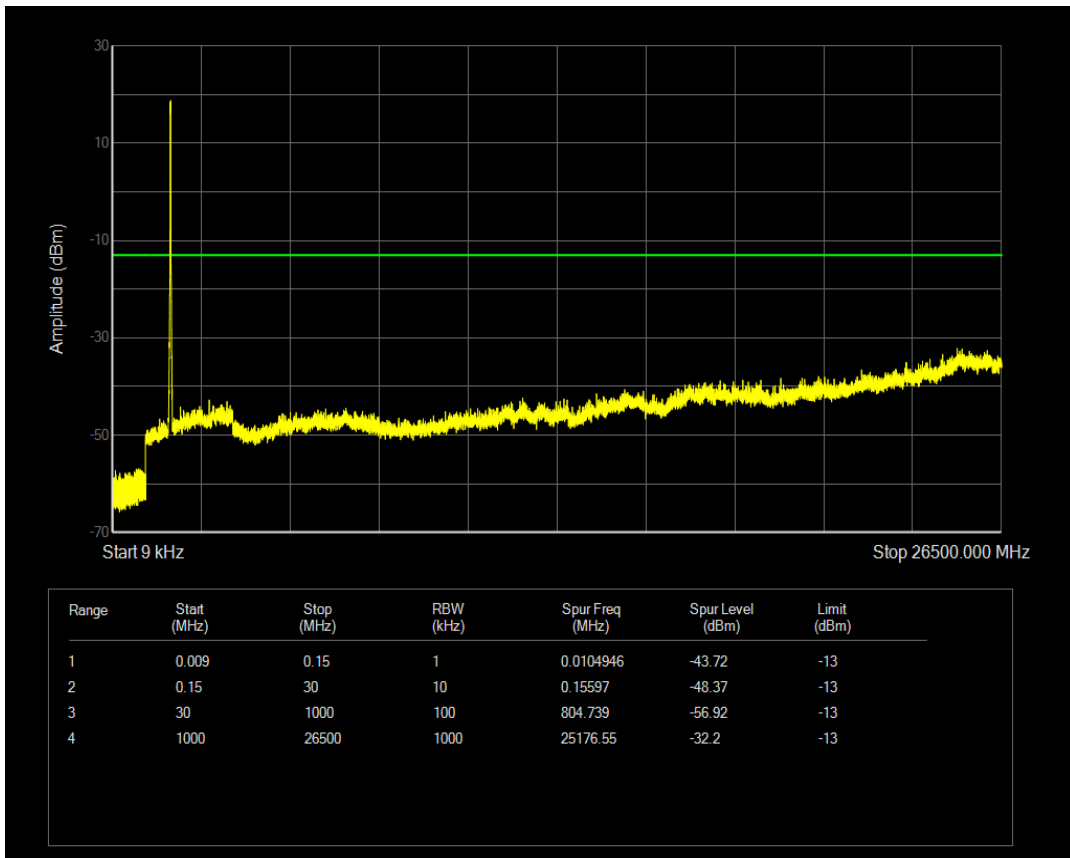

Band4 QPSK BW=20MHz Channel=20300 RB Size=100 Position=#0

Band4 QAM16 BW=20MHz Channel=20300 RB Size=1 Position=#0

Band4 QAM16 BW=20MHz Channel=20300 RB Size=100 Position=#0

Band5 QPSK BW=1.4MHz Channel=20407 RB Size=1 Position=#0

Band5 QPSK BW=1.4MHz Channel=20407 RB Size=6 Position=#0

Band5 QAM16 BW=1.4MHz Channel=20407 RB Size=1 Position=#0

Band5 QAM16 BW=1.4MHz Channel=20407 RB Size=6 Position=#0

Band5 QPSK BW=1.4MHz Channel=20525 RB Size=1 Position=#0