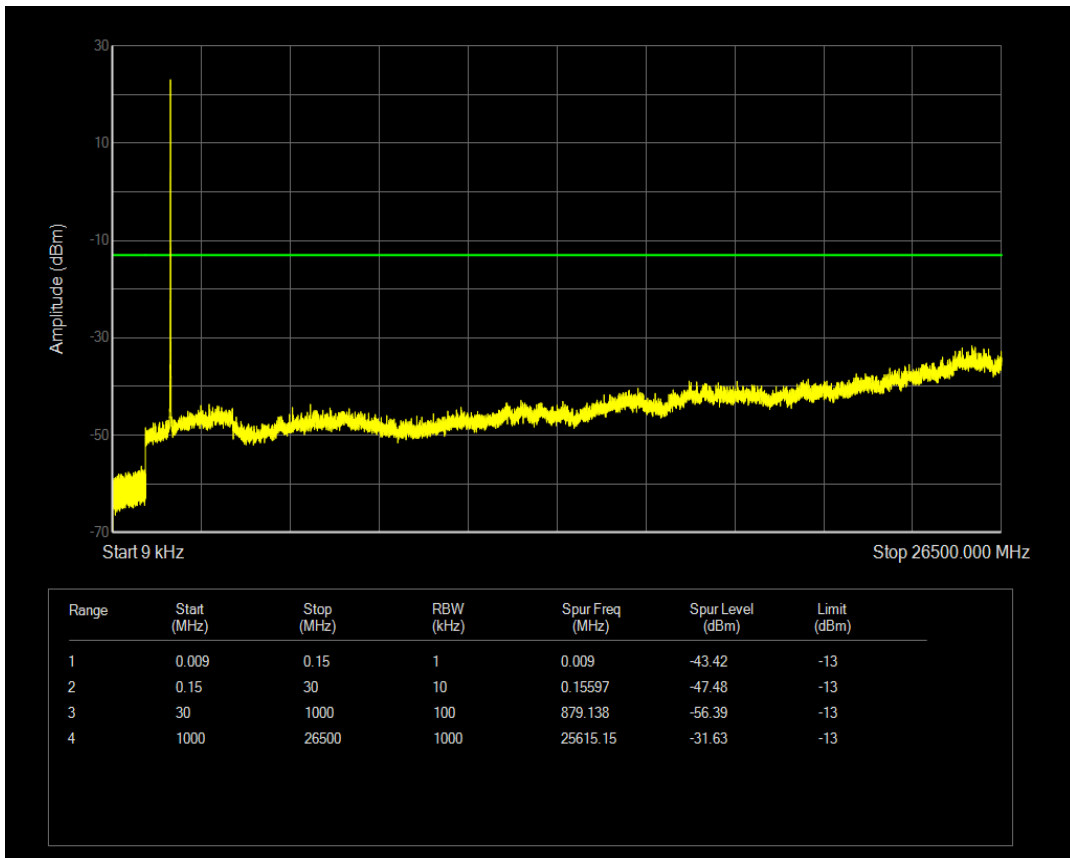

Band66 QAM16 BW=5MHz Channel=132322 RB Size=25 Position=#0

Band66 QPSK BW=5MHz Channel=132647 RB Size=1 Position=#0