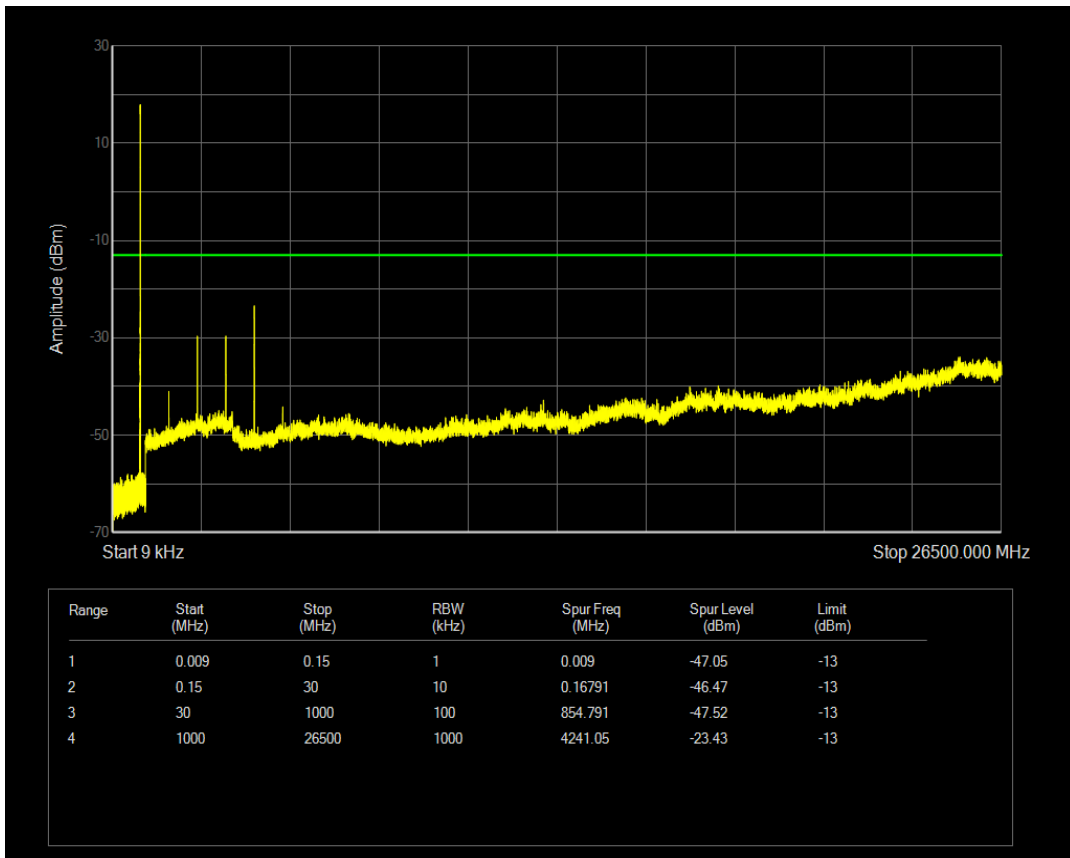

Band4 QPSK BW=20MHz Channel=20300 RB Size=100 Position=#0

Band4 QAM16 BW=20MHz Channel=20300 RB Size=1 Position=#0

Band4 QAM16 BW=20MHz Channel=20300 RB Size=100 Position=#0

Band5 QPSK BW=1.4MHz Channel=20407 RB Size=1 Position=#0

Band5 QPSK BW=1.4MHz Channel=20407 RB Size=6 Position=#0

Band5 QAM16 BW=1.4MHz Channel=20407 RB Size=1 Position=#0

Band5 QAM16 BW=1.4MHz Channel=20407 RB Size=6 Position=#0

Band5 QPSK BW=1.4MHz Channel=20525 RB Size=1 Position=#0

Band5 QPSK BW=1.4MHz Channel=20525 RB Size=6 Position=#0

Band5 QAM16 BW=1.4MHz Channel=20525 RB Size=1 Position=#0

Band5 QAM16 BW=1.4MHz Channel=20525 RB Size=6 Position=#0

Band5 QPSK BW=1.4MHz Channel=20643 RB Size=1 Position=#0

Band5 QPSK BW=1.4MHz Channel=20643 RB Size=6 Position=#0

Band5 QAM16 BW=1.4MHz Channel=20643 RB Size=1 Position=#0

Band5 QAM16 BW=1.4MHz Channel=20643 RB Size=6 Position=#0

Band5 QPSK BW=3MHz Channel=20415 RB Size=1 Position=#0