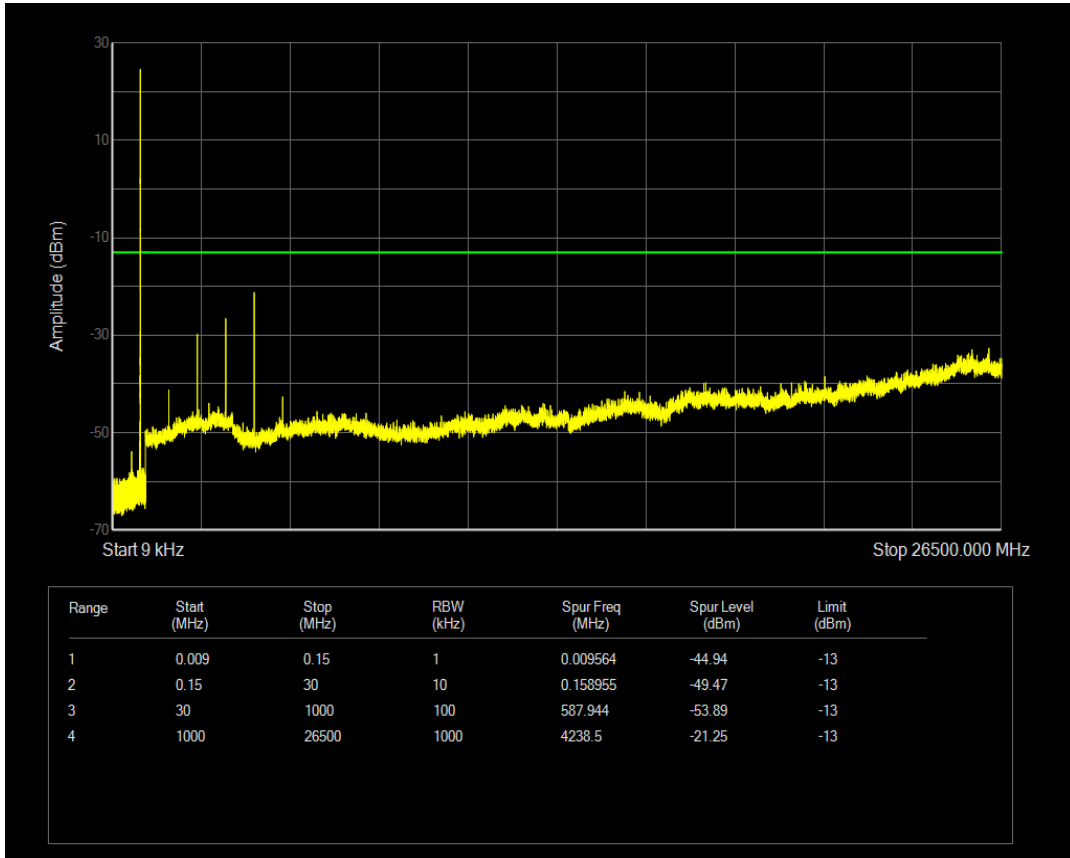

Band4 QPSK BW=20MHz Channel=20300 RB Size=100 Position=#0

Band4 QAM16 BW=20MHz Channel=20300 RB Size=1 Position=#0

Band4 QAM16 BW=20MHz Channel=20300 RB Size=100 Position=#0

Band5 QPSK BW=1.4MHz Channel=20407 RB Size=1 Position=#0

Band5 QPSK BW=1.4MHz Channel=20407 RB Size=6 Position=#0

Band5 QAM16 BW=1.4MHz Channel=20407 RB Size=1 Position=#0

Band5 QAM16 BW=1.4MHz Channel=20407 RB Size=6 Position=#0

Band5 QPSK BW=1.4MHz Channel=20525 RB Size=1 Position=#0

Band5 QPSK BW=1.4MHz Channel=20525 RB Size=6 Position=#0

Band5 QAM16 BW=1.4MHz Channel=20525 RB Size=1 Position=#0

Band5 QAM16 BW=1.4MHz Channel=20525 RB Size=6 Position=#0

Band5 QPSK BW=1.4MHz Channel=20643 RB Size=1 Position=#0

Band5 QPSK BW=1.4MHz Channel=20643 RB Size=6 Position=#0

Band5 QAM16 BW=1.4MHz Channel=20643 RB Size=1 Position=#0

Band5 QAM16 BW=1.4MHz Channel=20643 RB Size=6 Position=#0

Band5 QPSK BW=3MHz Channel=20415 RB Size=1 Position=#0