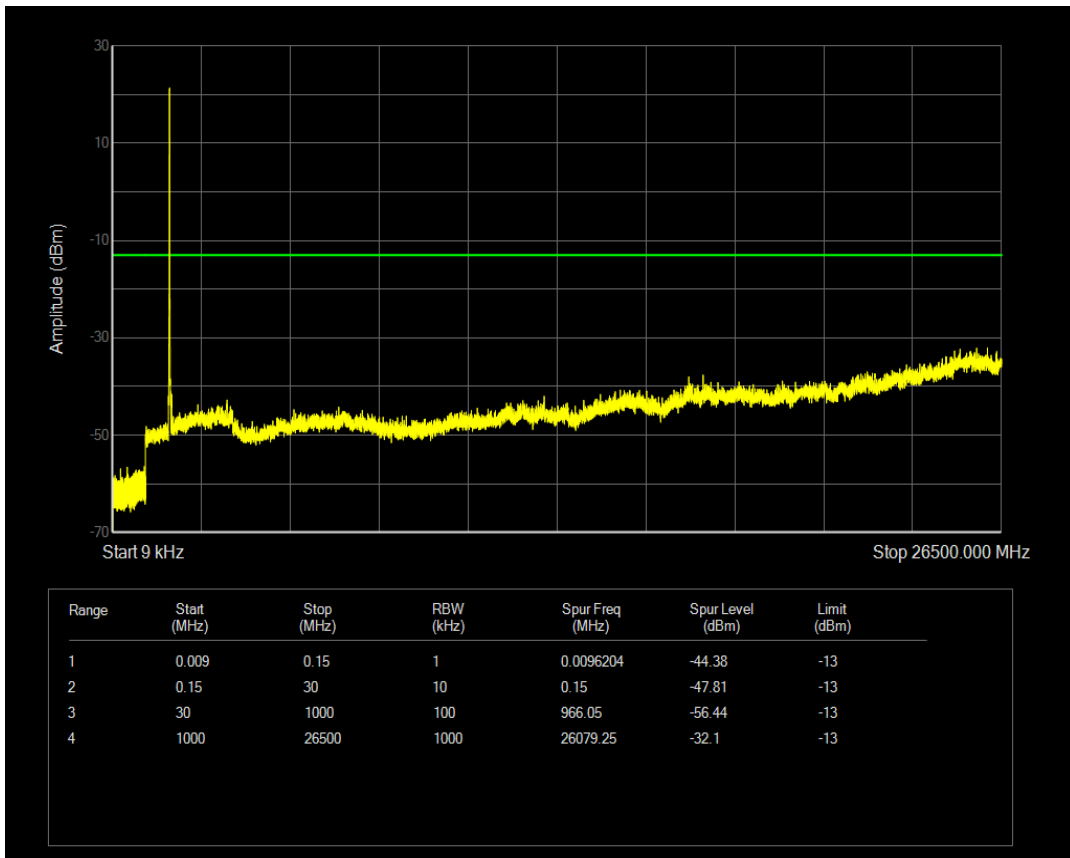

Band66 QPSK BW=5MHz Channel=132647 RB Size=25 Position=#0

Band66 QAM16 BW=5MHz Channel=132647 RB Size=1 Position=#0

Band66 QAM16 BW=5MHz Channel=132647 RB Size=25 Position=#0

Band66 QPSK BW=10MHz Channel=132022 RB Size=1 Position=#0

Band66 QPSK BW=10MHz Channel=132022 RB Size=50 Position=#0

Band66 QAM16 BW=10MHz Channel=132022 RB Size=1 Position=#0