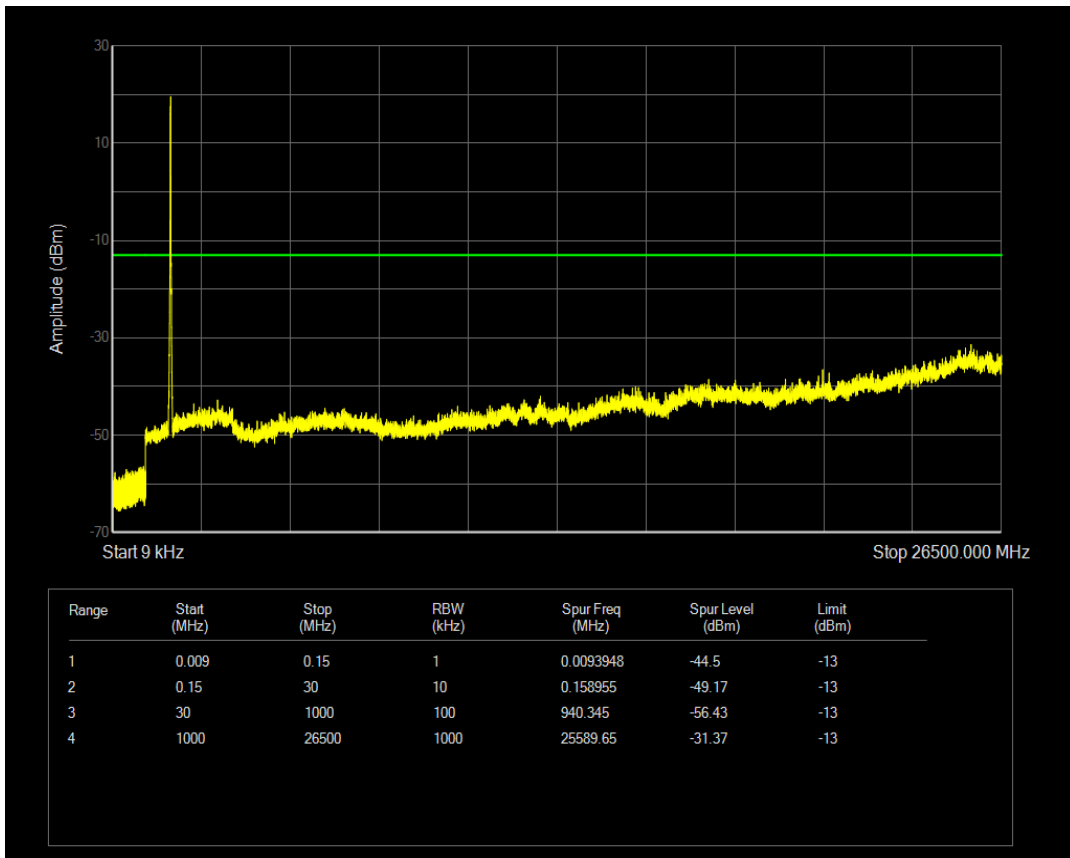

Band4 QPSK BW=20MHz Channel=20300 RB Size=100 Position=#0

Band4 QAM16 BW=20MHz Channel=20300 RB Size=1 Position=#0

Band4 QAM16 BW=20MHz Channel=20300 RB Size=100 Position=#0

Band5 QPSK BW=1.4MHz Channel=20407 RB Size=1 Position=#0

Band5 QPSK BW=1.4MHz Channel=20407 RB Size=6 Position=#0

Band5 QAM16 BW=1.4MHz Channel=20407 RB Size=1 Position=#0

Band5 QAM16 BW=1.4MHz Channel=20407 RB Size=6 Position=#0

Band5 QPSK BW=1.4MHz Channel=20525 RB Size=1 Position=#0