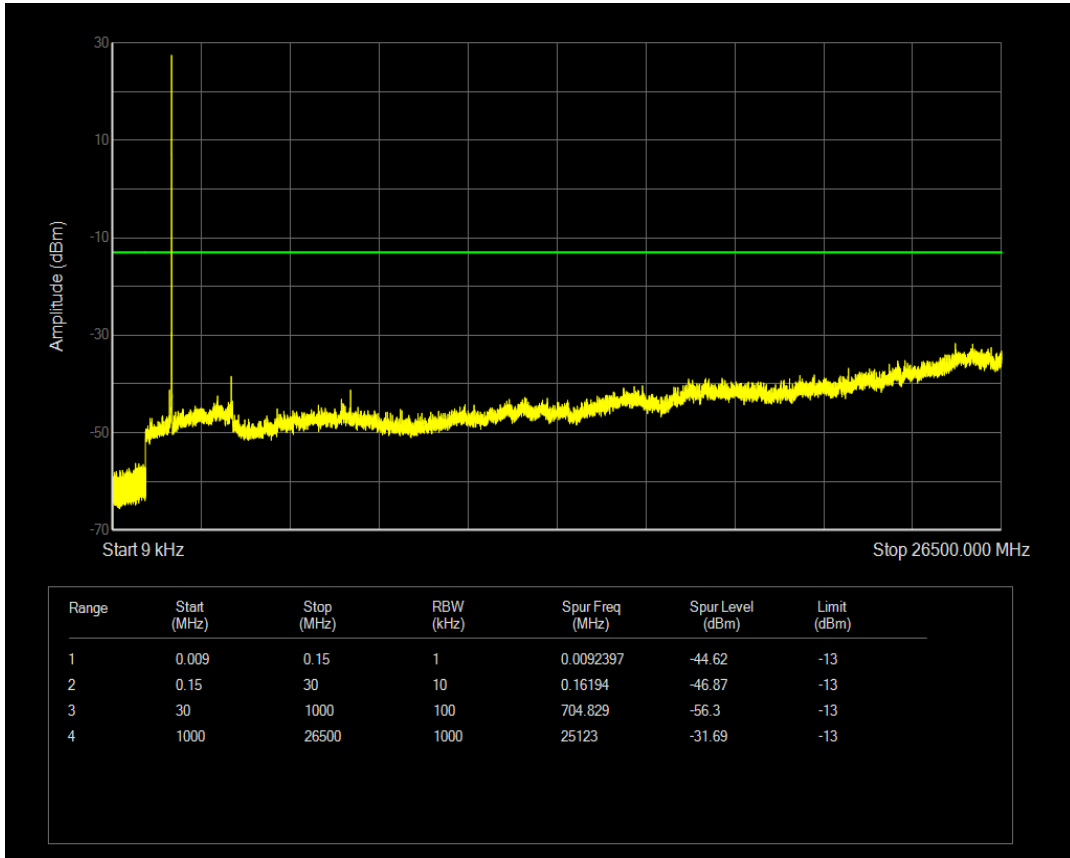

Band66 QPSK BW=3MHz Channel=132322 RB Size=15 Position=#0

Band66 QAM16 BW=3MHz Channel=132322 RB Size=1 Position=#0

Band66 QAM16 BW=3MHz Channel=132322 RB Size=15 Position=#0

Band66 QPSK BW=3MHz Channel=132657 RB Size=1 Position=#0