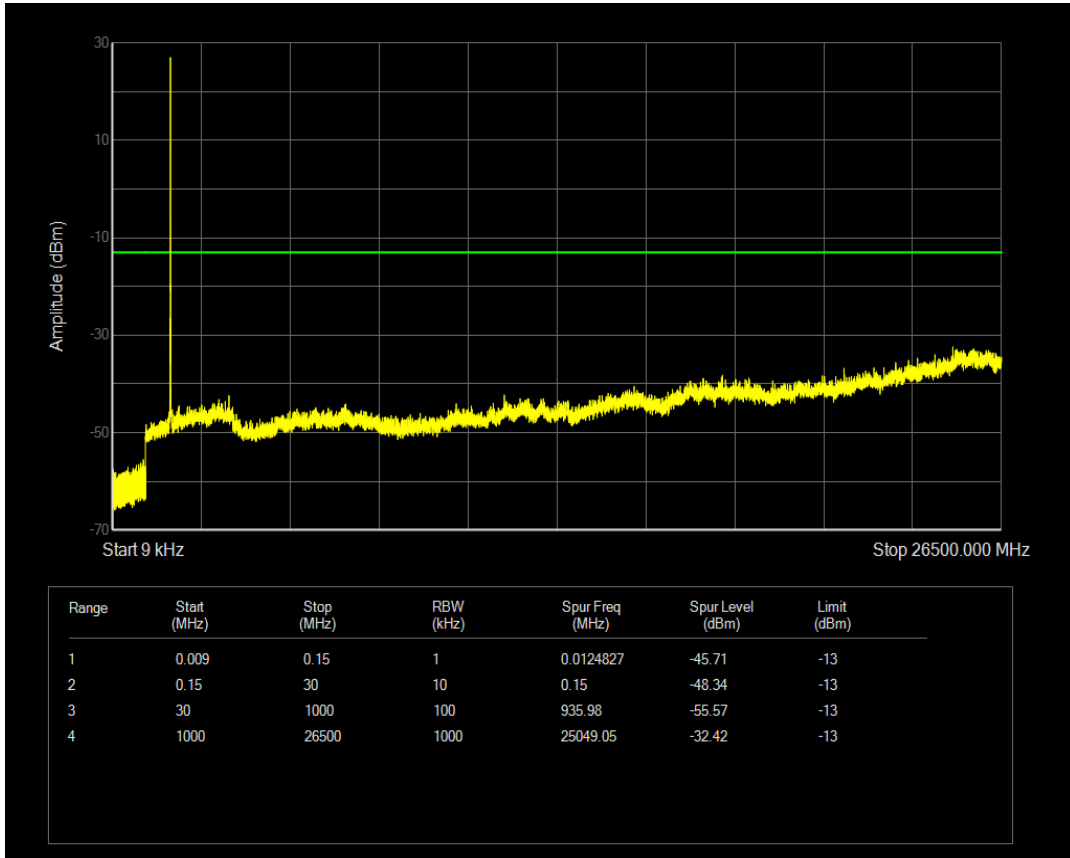

Band66 QPSK BW=5MHz Channel=131997 RB Size=25 Position=#0

Band66 QAM16 BW=5MHz Channel=131997 RB Size=1 Position=#0

Band66 QAM16 BW=5MHz Channel=131997 RB Size=25 Position=#0

Band66 QPSK BW=5MHz Channel=132322 RB Size=1 Position=#0