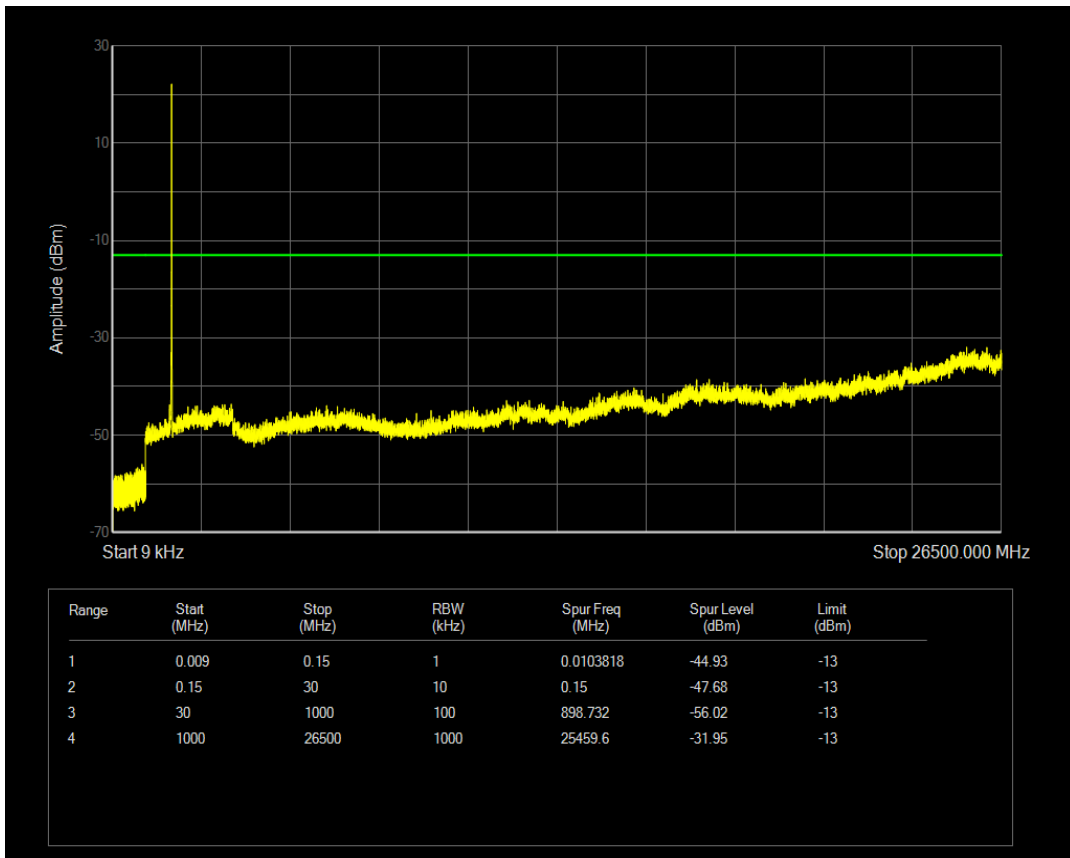

Band66 QPSK BW=5MHz Channel=132322 RB Size=25 Position=#0

Band66 QAM16 BW=5MHz Channel=132322 RB Size=1 Position=#0

Band66 QAM16 BW=5MHz Channel=132322 RB Size=25 Position=#0

Band66 QPSK BW=5MHz Channel=132647 RB Size=1 Position=#0

Band66 QPSK BW=5MHz Channel=132647 RB Size=25 Position=#0

Band66 QAM16 BW=5MHz Channel=132647 RB Size=1 Position=#0

Band66 QAM16 BW=5MHz Channel=132647 RB Size=25 Position=#0

Band66 QPSK BW=10MHz Channel=132022 RB Size=1 Position=#0