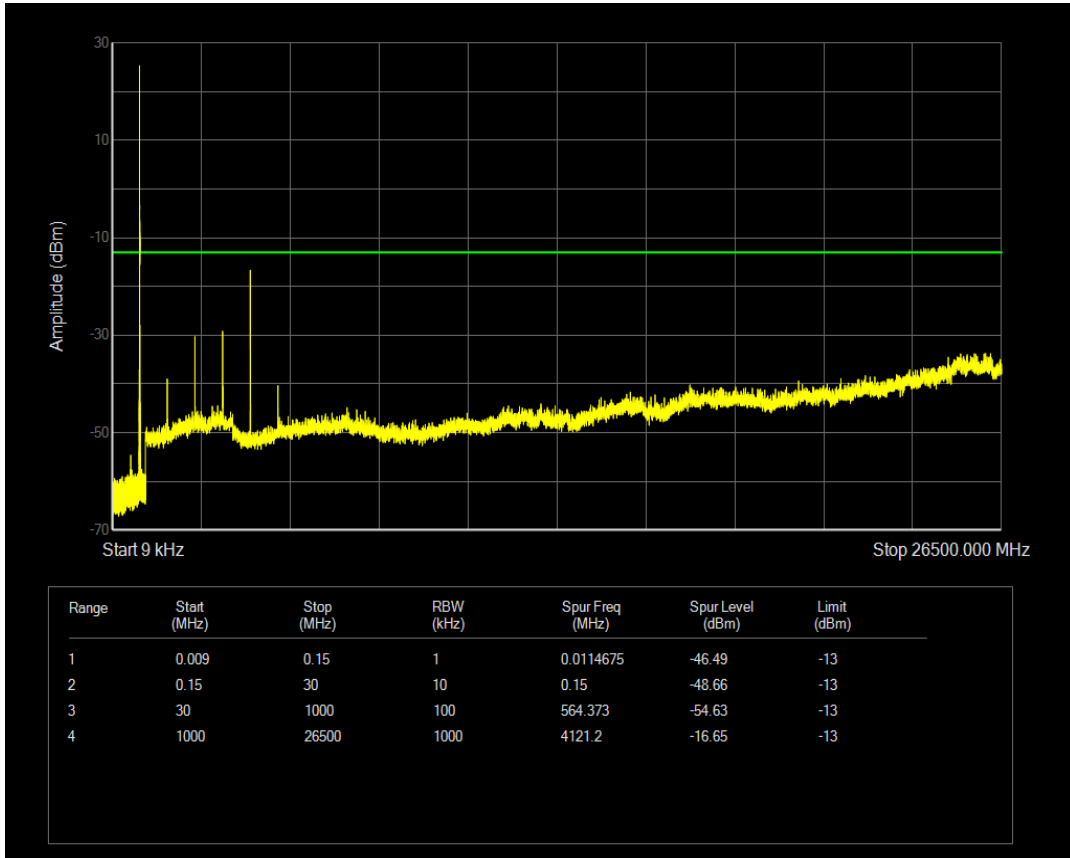

Band5 QPSK BW=3MHz Channel=20635 RB Size=15 Position=#0

Band5 QAM16 BW=3MHz Channel=20635 RB Size=1 Position=#0

Band5 QAM16 BW=3MHz Channel=20635 RB Size=15 Position=#0

Band5 QPSK BW=5MHz Channel=20425 RB Size=1 Position=#0

Band5 QPSK BW=5MHz Channel=20425 RB Size=25 Position=#0

Band5 QAM16 BW=5MHz Channel=20425 RB Size=1 Position=#0

Band5 QAM16 BW=5MHz Channel=20425 RB Size=25 Position=#0

Band5 QPSK BW=5MHz Channel=20525 RB Size=1 Position=#0