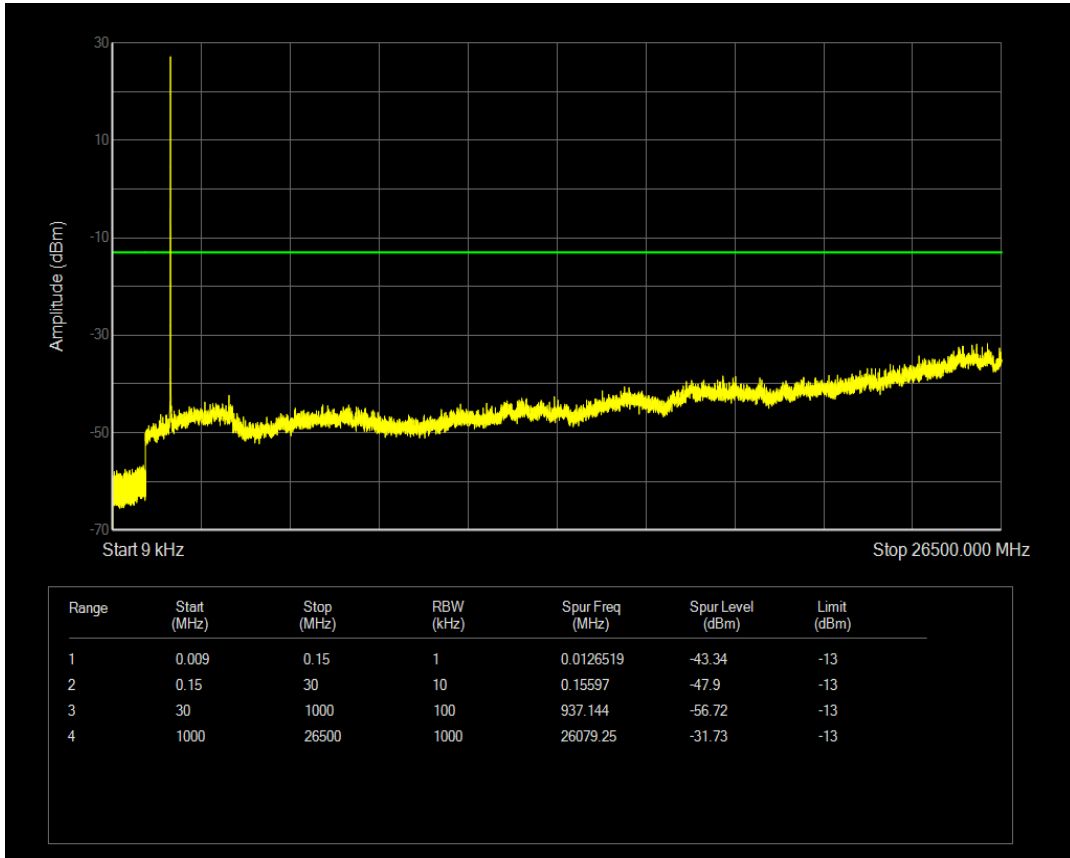

Band66 QPSK BW=3MHz Channel=131987 RB Size=15 Position=#0

Band66 QAM16 BW=3MHz Channel=131987 RB Size=1 Position=#0

Band66 QAM16 BW=3MHz Channel=131987 RB Size=15 Position=#0

Band66 QPSK BW=3MHz Channel=132322 RB Size=1 Position=#0