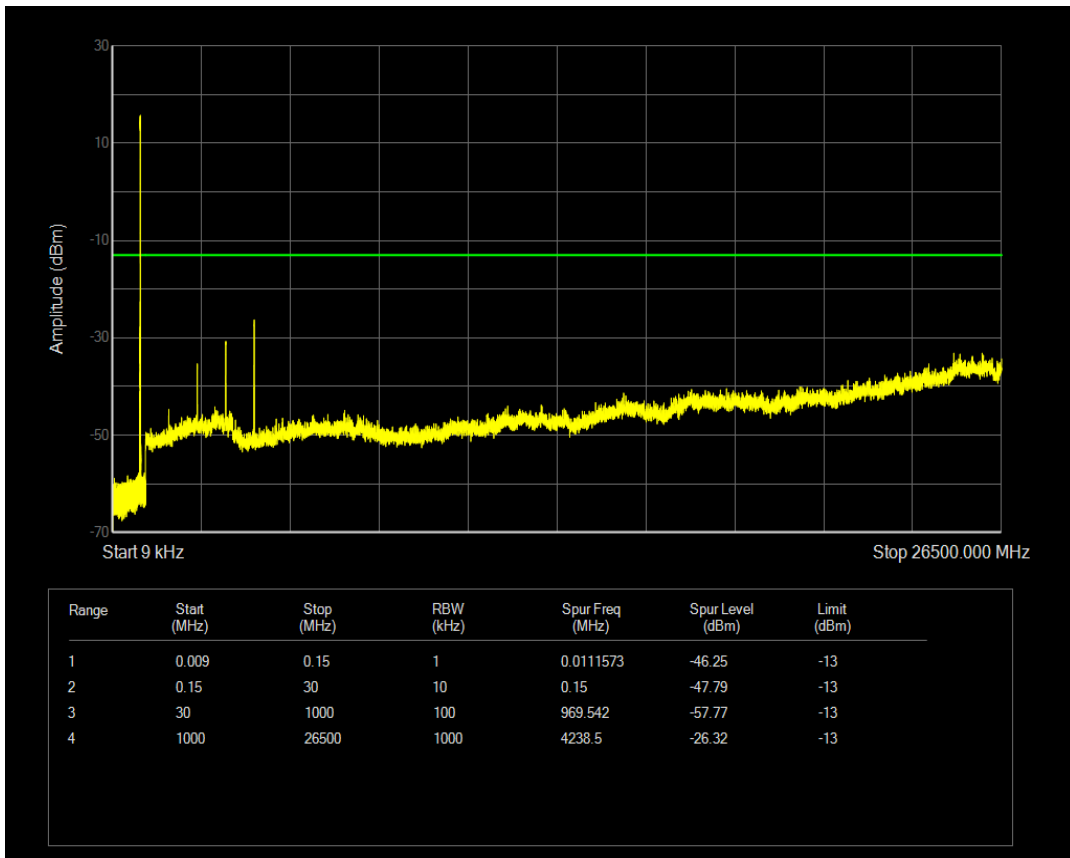

Band5 QAM16 BW=3MHz Channel=20635 RB Size=15 Position=#0

Band5 QPSK BW=5MHz Channel=20425 RB Size=1 Position=#0