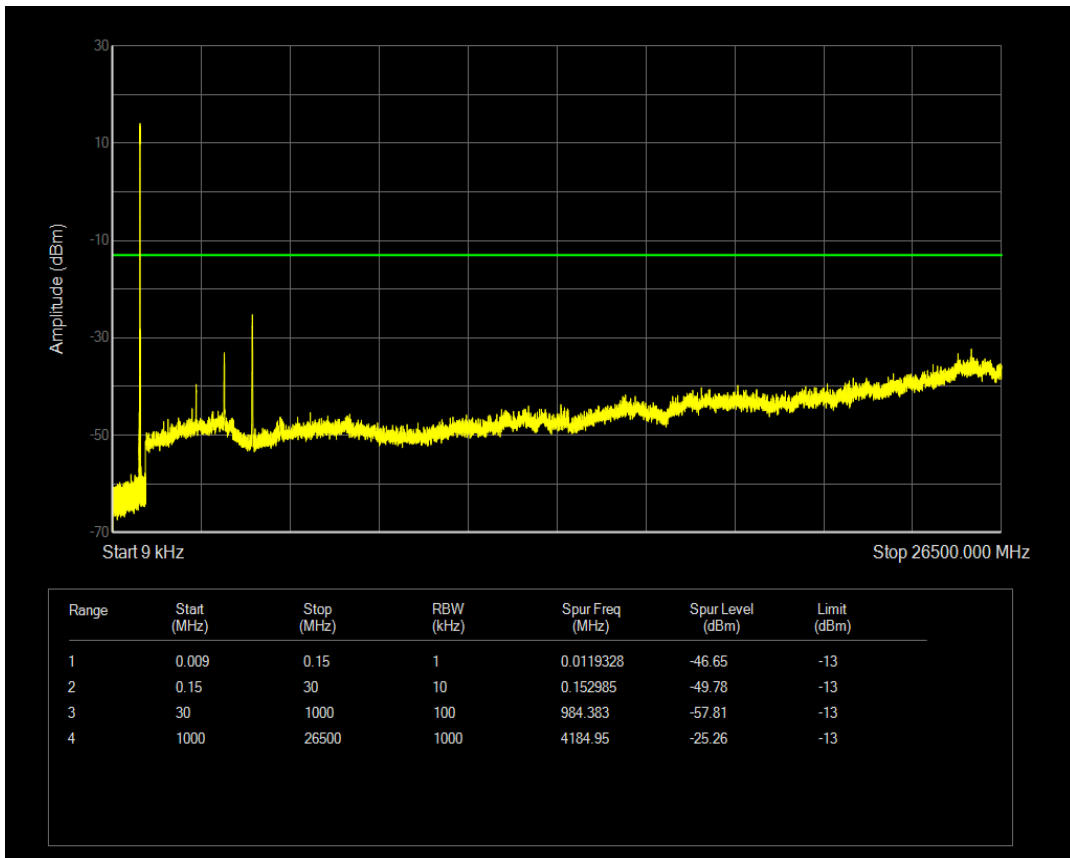

Band5 QPSK BW=5MHz Channel=20425 RB Size=25 Position=#0

Band5 QAM16 BW=5MHz Channel=20425 RB Size=1 Position=#0

Band5 QAM16 BW=5MHz Channel=20425 RB Size=25 Position=#0

Band5 QPSK BW=5MHz Channel=20525 RB Size=1 Position=#0

Band5 QPSK BW=5MHz Channel=20525 RB Size=25 Position=#0

Band5 QAM16 BW=5MHz Channel=20525 RB Size=1 Position=#0

Band5 QAM16 BW=5MHz Channel=20525 RB Size=25 Position=#0

Band5 QPSK BW=5MHz Channel=20625 RB Size=1 Position=#0