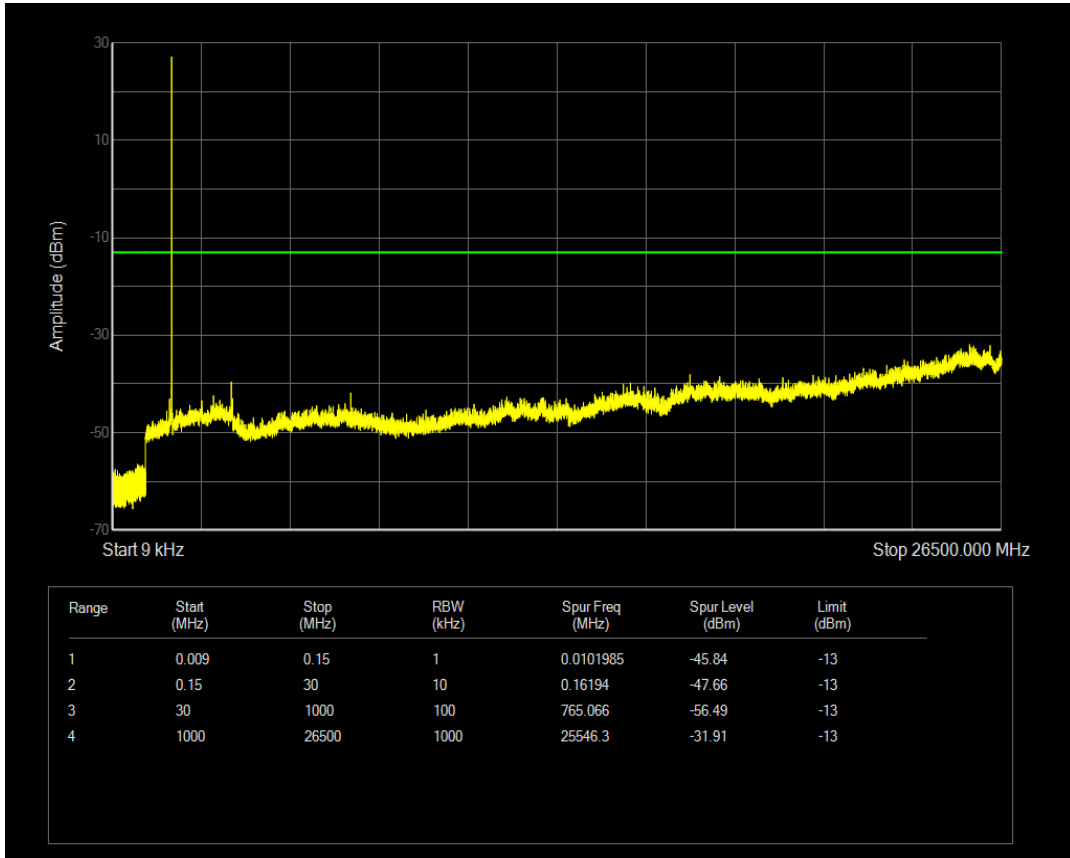

Band66 QPSK BW=1.4MHz Channel=132322 RB Size=6 Position=#0

Band66 QAM16 BW=1.4MHz Channel=132322 RB Size=1 Position=#0

Band66 QAM16 BW=1.4MHz Channel=132322 RB Size=6 Position=#0

Band66 QPSK BW=1.4MHz Channel=132665 RB Size=1 Position=#0