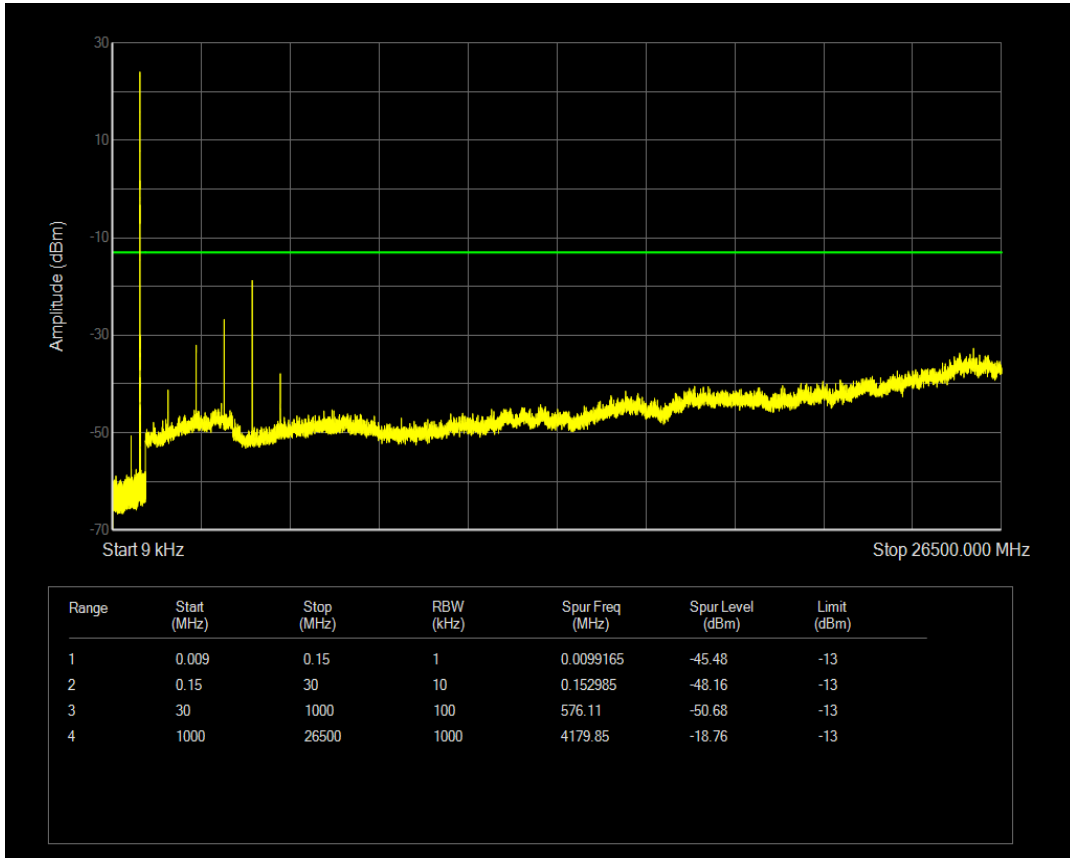

Band4 QPSK BW=20MHz Channel=20300 RB Size=100 Position=#0

Band4 QAM16 BW=20MHz Channel=20300 RB Size=1 Position=#0

Band4 QAM16 BW=20MHz Channel=20300 RB Size=100 Position=#0

Band5 QPSK BW=1.4MHz Channel=20407 RB Size=1 Position=#0

Band5 QPSK BW=1.4MHz Channel=20407 RB Size=6 Position=#0

Band5 QAM16 BW=1.4MHz Channel=20407 RB Size=1 Position=#0

Band5 QAM16 BW=1.4MHz Channel=20407 RB Size=6 Position=#0

Band5 QPSK BW=1.4MHz Channel=20525 RB Size=1 Position=#0

Band5 QPSK BW=1.4MHz Channel=20525 RB Size=6 Position=#0

Band5 QAM16 BW=1.4MHz Channel=20525 RB Size=1 Position=#0

Band5 QAM16 BW=1.4MHz Channel=20525 RB Size=6 Position=#0

Band5 QPSK BW=1.4MHz Channel=20643 RB Size=1 Position=#0