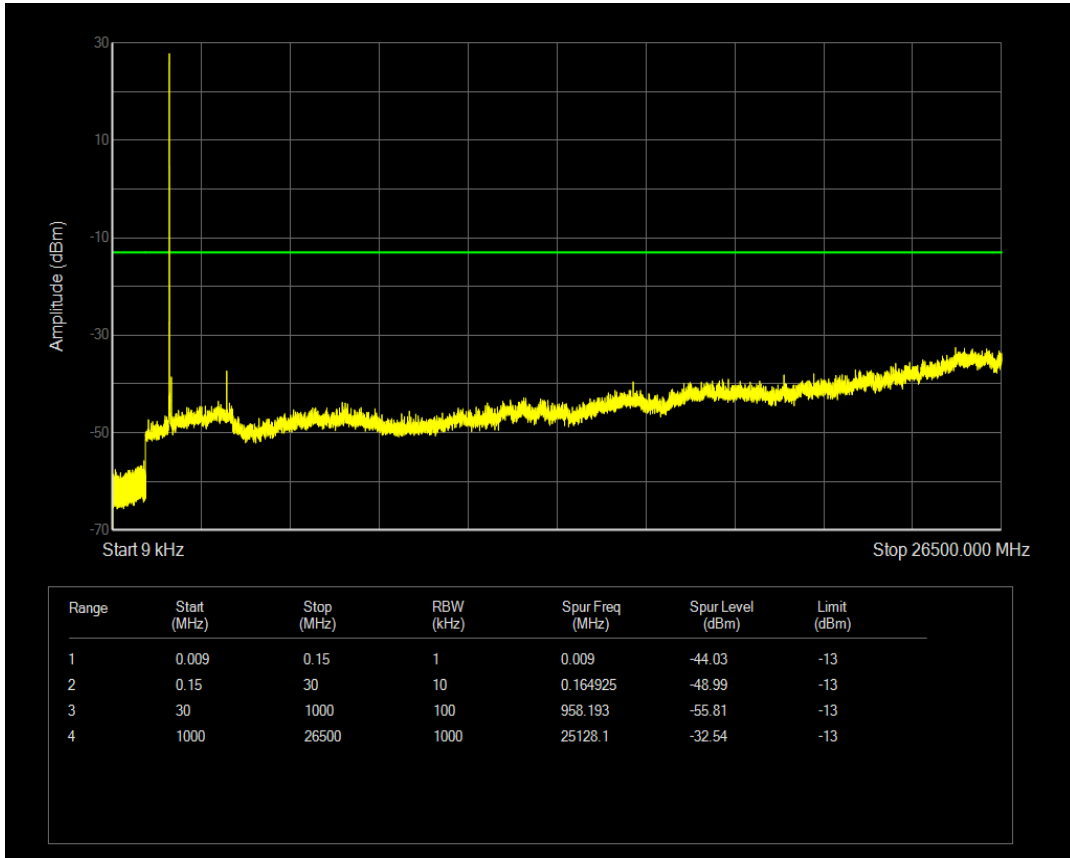

Band66 QAM16 BW=3MHz Channel=131987 RB Size=1 Position=#0

Band66 QAM16 BW=3MHz Channel=131987 RB Size=15 Position=#0