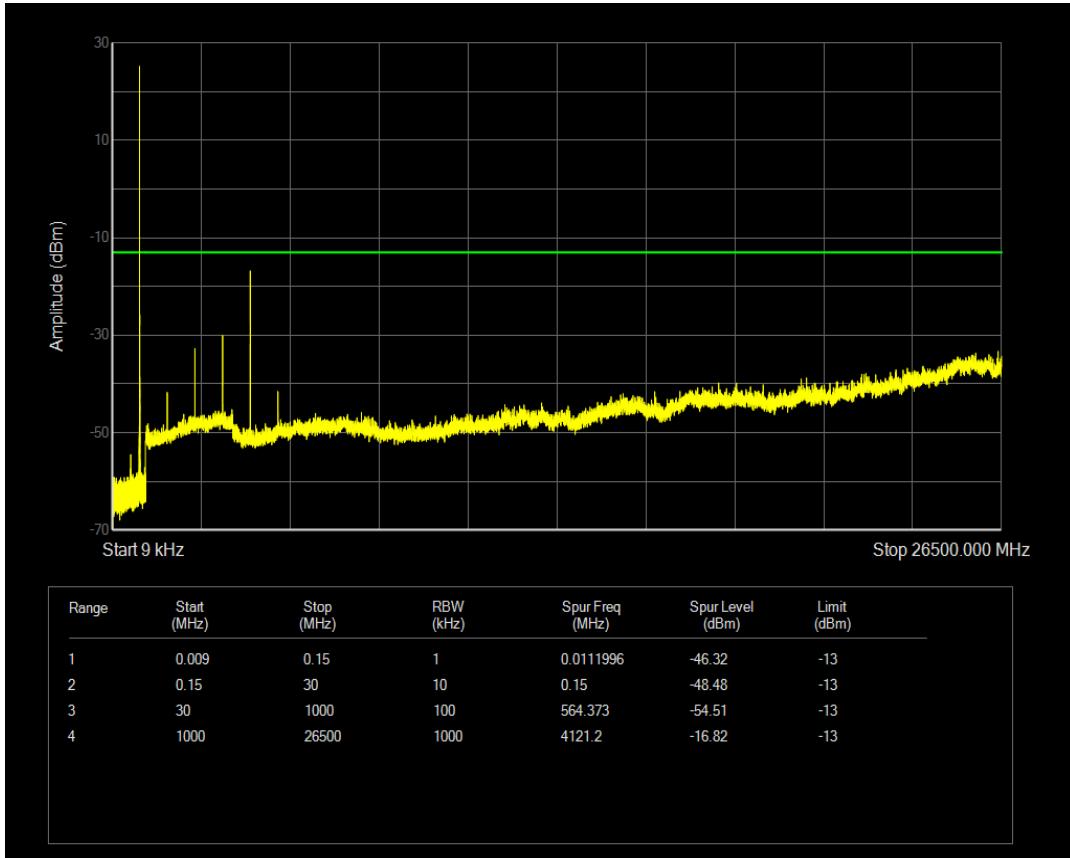

Band4 QPSK BW=20MHz Channel=20300 RB Size=100 Position=#0

Band4 QAM16 BW=20MHz Channel=20300 RB Size=1 Position=#0

Band4 QAM16 BW=20MHz Channel=20300 RB Size=100 Position=#0

Band5 QPSK BW=1.4MHz Channel=20407 RB Size=1 Position=#0

Band5 QPSK BW=1.4MHz Channel=20407 RB Size=6 Position=#0

Band5 QAM16 BW=1.4MHz Channel=20407 RB Size=1 Position=#0

Band5 QAM16 BW=1.4MHz Channel=20407 RB Size=6 Position=#0

Band5 QPSK BW=1.4MHz Channel=20525 RB Size=1 Position=#0

Band5 QPSK BW=1.4MHz Channel=20525 RB Size=6 Position=#0

Band5 QAM16 BW=1.4MHz Channel=20525 RB Size=1 Position=#0

Band5 QAM16 BW=1.4MHz Channel=20525 RB Size=6 Position=#0

Band5 QPSK BW=1.4MHz Channel=20643 RB Size=1 Position=#0