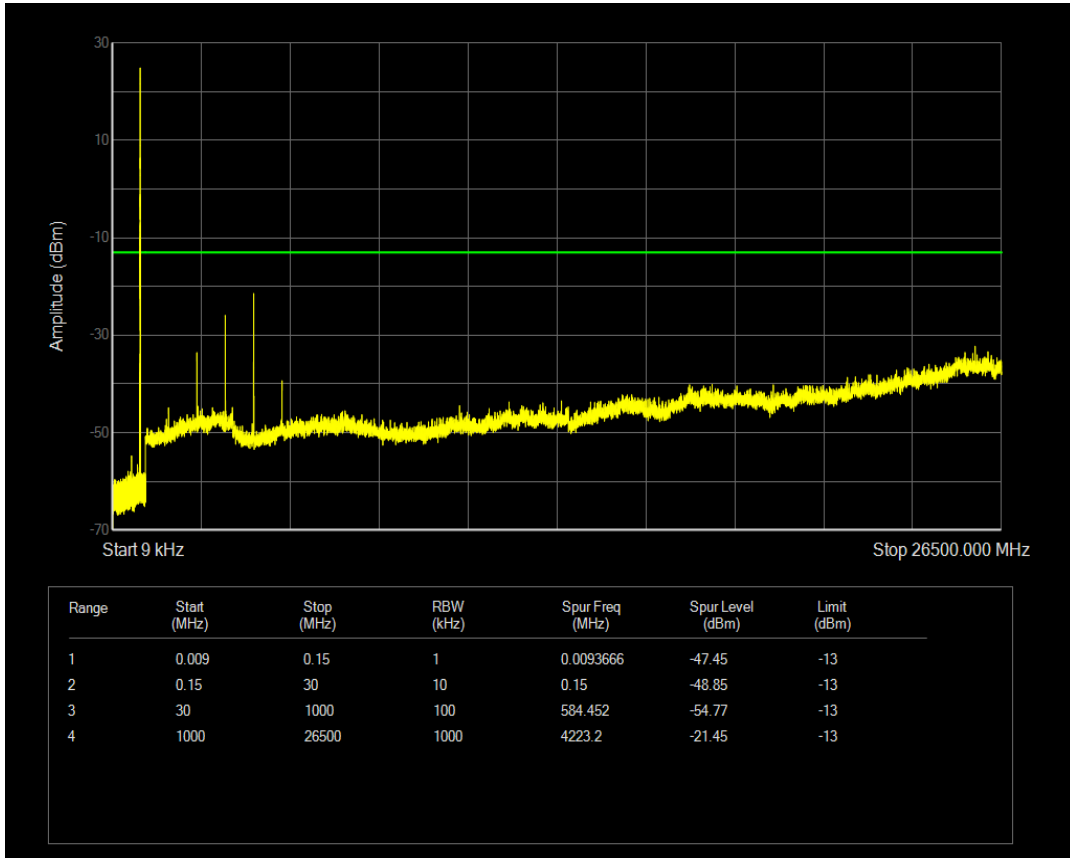

Band5 QPSK BW=5MHz Channel=20525 RB Size=25 Position=#0

Band5 QAM16 BW=5MHz Channel=20525 RB Size=1 Position=#0

Band5 QAM16 BW=5MHz Channel=20525 RB Size=25 Position=#0

Band5 QPSK BW=5MHz Channel=20625 RB Size=1 Position=#0

Band5 QPSK BW=5MHz Channel=20625 RB Size=25 Position=#0

Band5 QAM16 BW=5MHz Channel=20625 RB Size=1 Position=#0

Band5 QAM16 BW=5MHz Channel=20625 RB Size=25 Position=#0

Band5 QPSK BW=10MHz Channel=20450 RB Size=1 Position=#0