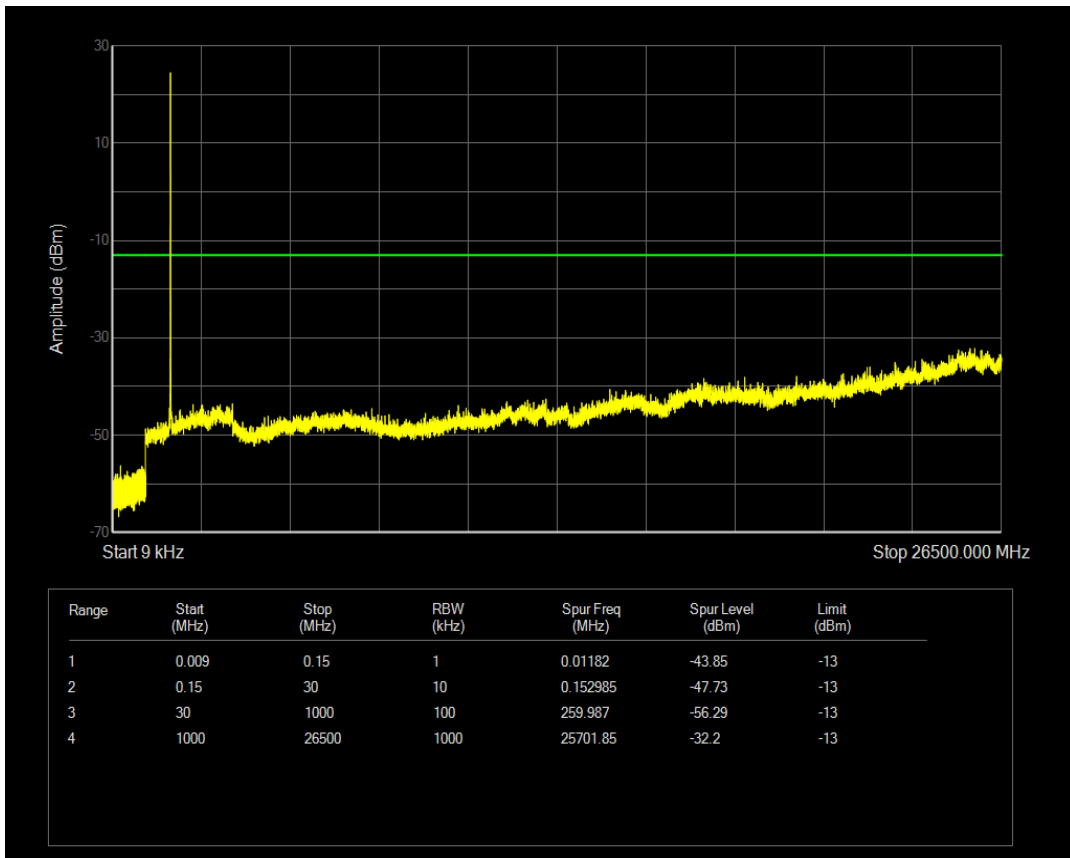

Band66 QAM16 BW=3MHz Channel=132322 RB Size=15 Position=#0

Band66 QPSK BW=3MHz Channel=132657 RB Size=1 Position=#0