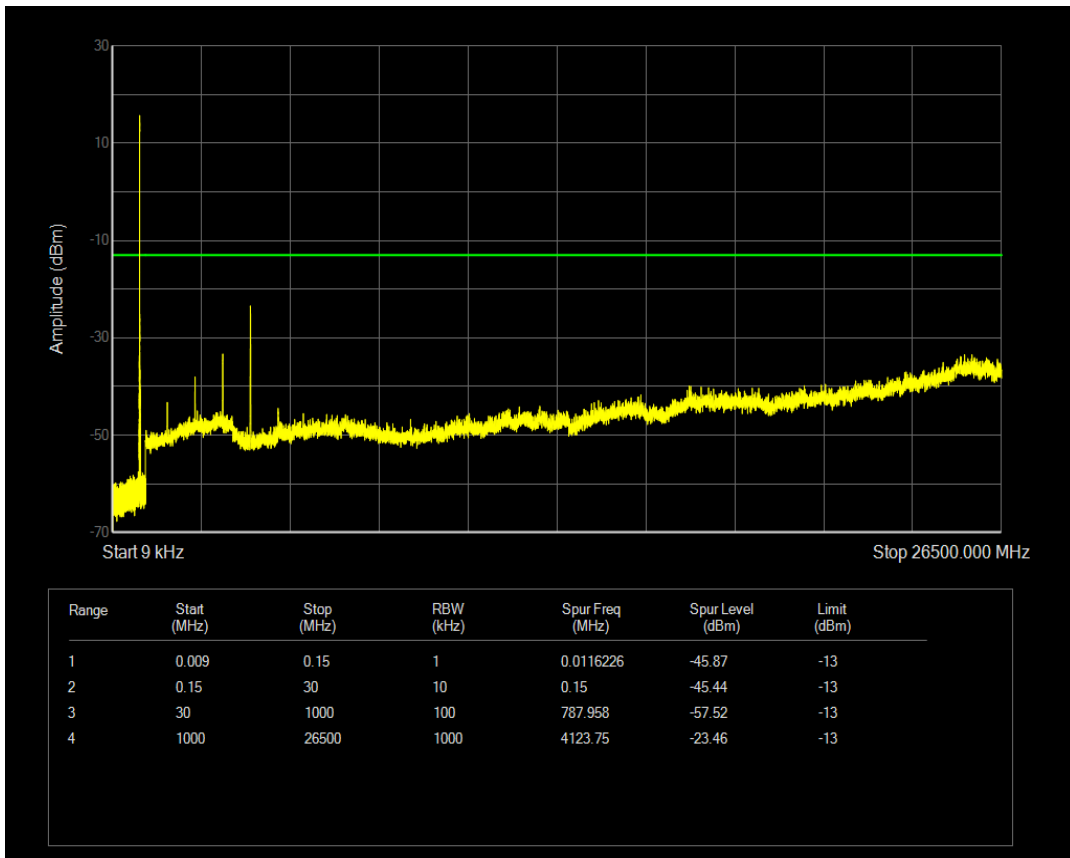

Band5 QPSK BW=1.4MHz Channel=20525 RB Size=6 Position=#0

Band5 QAM16 BW=1.4MHz Channel=20525 RB Size=1 Position=#0

Band5 QAM16 BW=1.4MHz Channel=20525 RB Size=6 Position=#0

Band5 QPSK BW=1.4MHz Channel=20643 RB Size=1 Position=#0

Band5 QPSK BW=1.4MHz Channel=20643 RB Size=6 Position=#0

Band5 QAM16 BW=1.4MHz Channel=20643 RB Size=1 Position=#0

Band5 QAM16 BW=1.4MHz Channel=20643 RB Size=6 Position=#0

Band5 QPSK BW=3MHz Channel=20415 RB Size=1 Position=#0

Band5 QPSK BW=3MHz Channel=20415 RB Size=15 Position=#0

Band5 QAM16 BW=3MHz Channel=20415 RB Size=1 Position=#0

Band5 QAM16 BW=3MHz Channel=20415 RB Size=15 Position=#0

Band5 QPSK BW=3MHz Channel=20525 RB Size=1 Position=#0