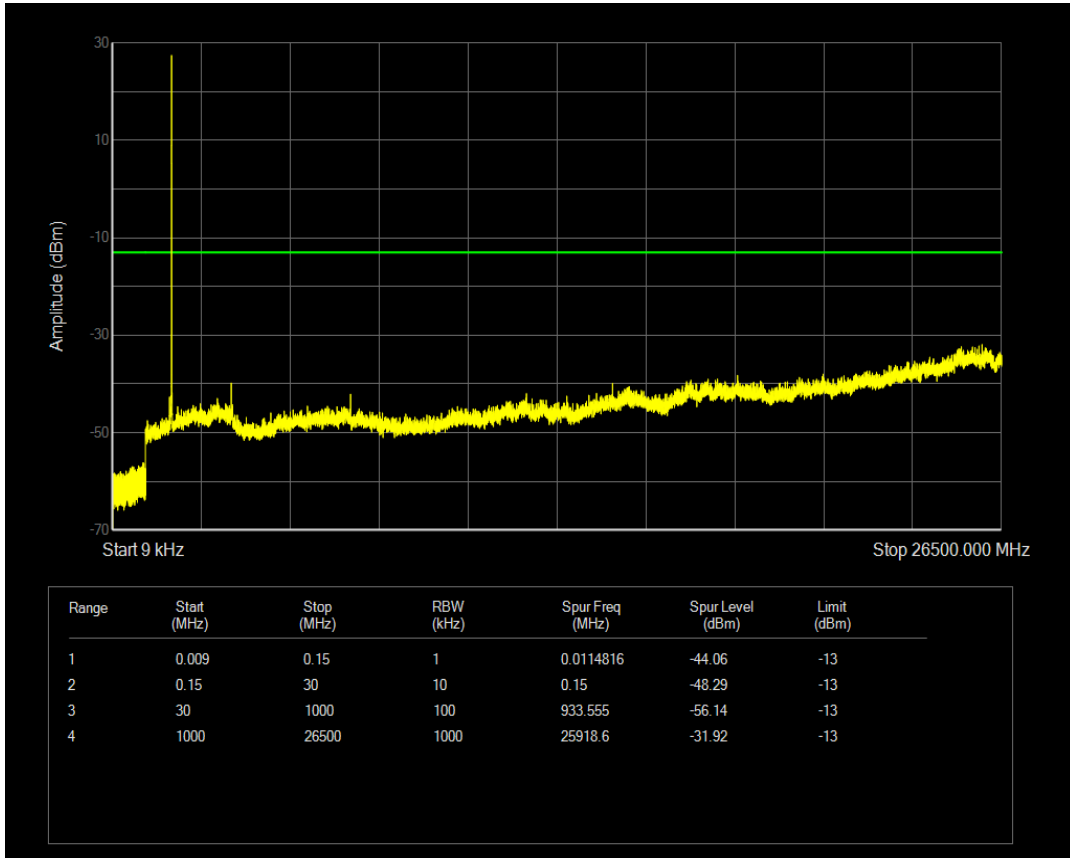

Band66 QAM16 BW=3MHz Channel=132657 RB Size=1 Position=#0

Band66 QAM16 BW=3MHz Channel=132657 RB Size=15 Position=#0