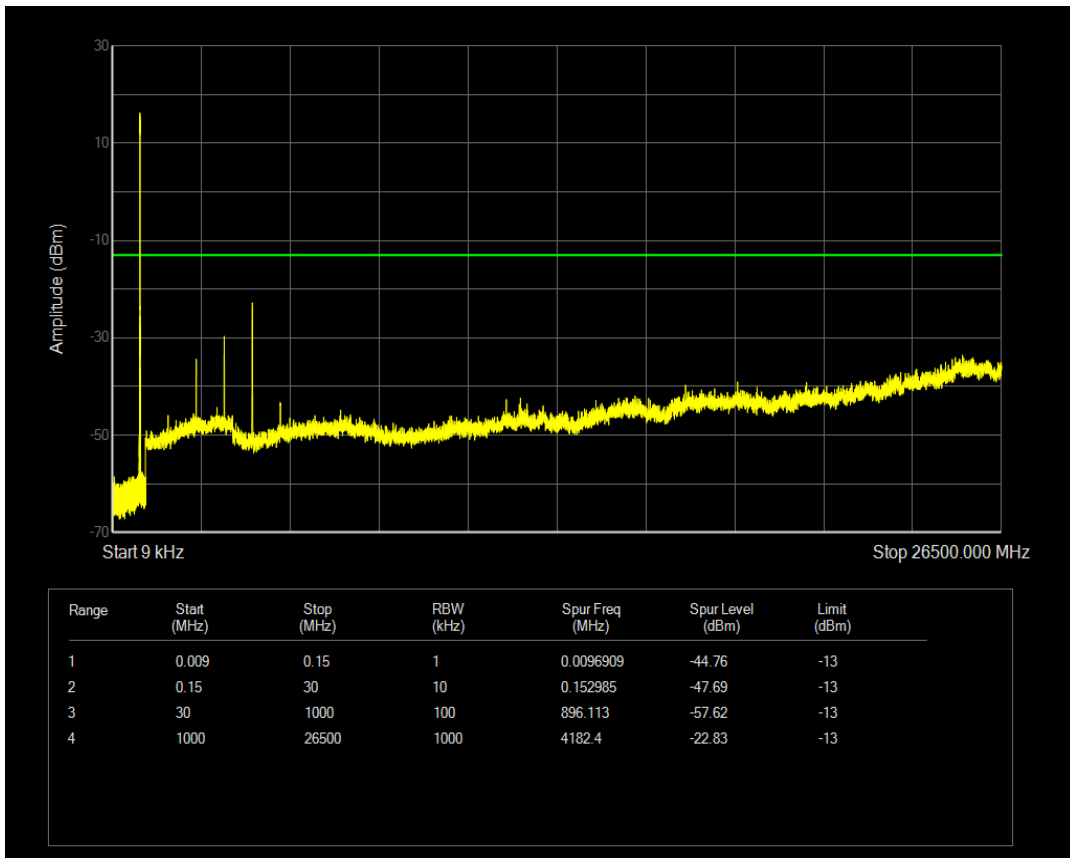

Band5 QPSK BW=3MHz Channel=20415 RB Size=15 Position=#0

Band5 QAM16 BW=3MHz Channel=20415 RB Size=1 Position=#0

Band5 QAM16 BW=3MHz Channel=20415 RB Size=15 Position=#0

Band5 QPSK BW=3MHz Channel=20525 RB Size=1 Position=#0

Band5 QPSK BW=3MHz Channel=20525 RB Size=15 Position=#0

Band5 QAM16 BW=3MHz Channel=20525 RB Size=1 Position=#0

Band5 QAM16 BW=3MHz Channel=20525 RB Size=15 Position=#0

Band5 QPSK BW=3MHz Channel=20635 RB Size=1 Position=#0