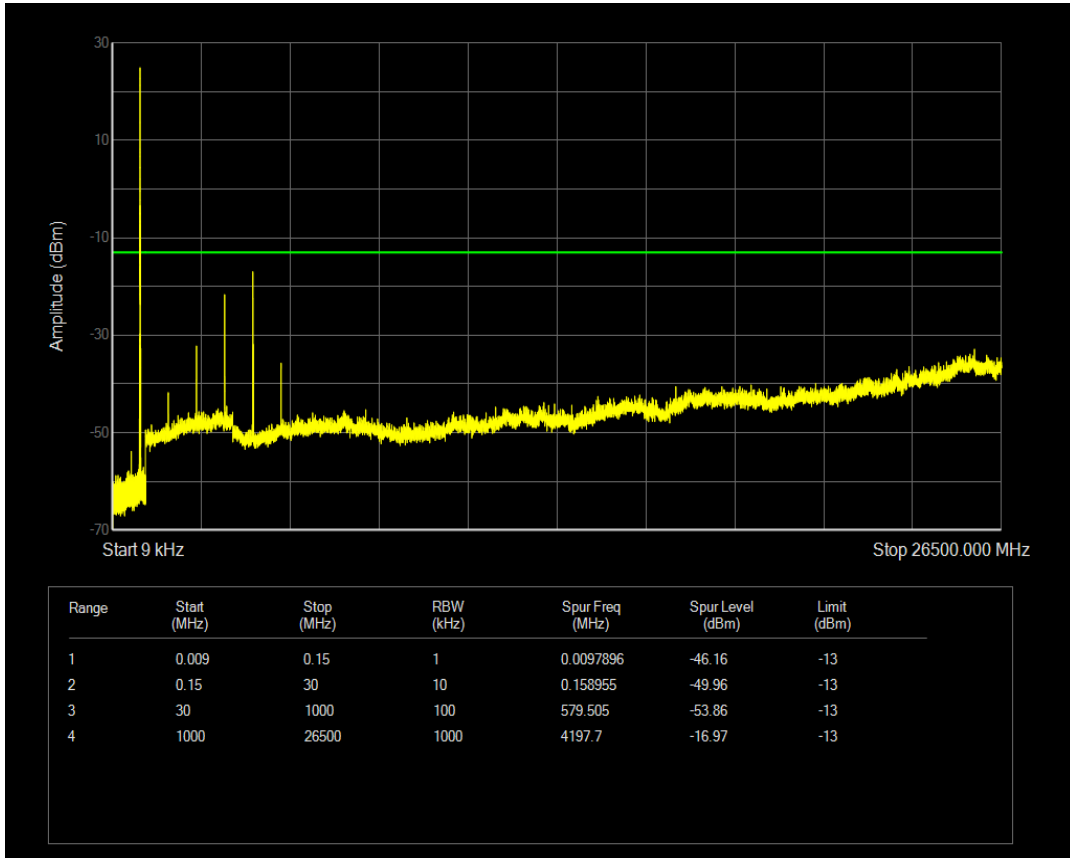

Band5 QPSK BW=10MHz Channel=20525 RB Size=50 Position=#0

Band5 QAM16 BW=10MHz Channel=20525 RB Size=1 Position=#0

Band5 QAM16 BW=10MHz Channel=20525 RB Size=50 Position=#0

Band5 QPSK BW=10MHz Channel=20600 RB Size=1 Position=#0

Band5 QPSK BW=10MHz Channel=20600 RB Size=50 Position=#0

Band5 QAM16 BW=10MHz Channel=20600 RB Size=1 Position=#0

Band5 QAM16 BW=10MHz Channel=20600 RB Size=50 Position=#0

Band66 QPSK BW=1.4MHz Channel=131979 RB Size=1 Position=#0