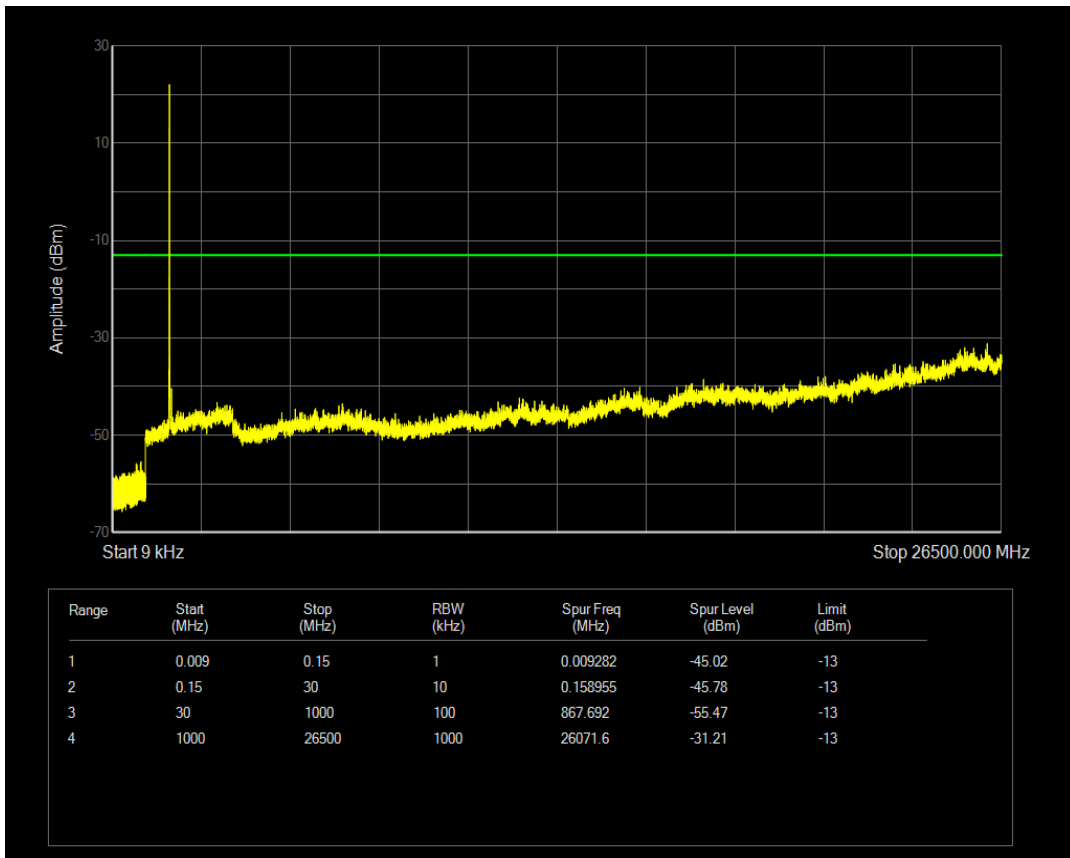

Band66 QPSK BW=3MHz Channel=132657 RB Size=15 Position=#0

Band66 QAM16 BW=3MHz Channel=132657 RB Size=1 Position=#0

Band66 QAM16 BW=3MHz Channel=132657 RB Size=15 Position=#0

Band66 QPSK BW=5MHz Channel=131997 RB Size=1 Position=#0

Band66 QPSK BW=5MHz Channel=131997 RB Size=25 Position=#0

Band66 QAM16 BW=5MHz Channel=131997 RB Size=1 Position=#0

Band66 QAM16 BW=5MHz Channel=131997 RB Size=25 Position=#0

Band66 QPSK BW=5MHz Channel=132322 RB Size=1 Position=#0