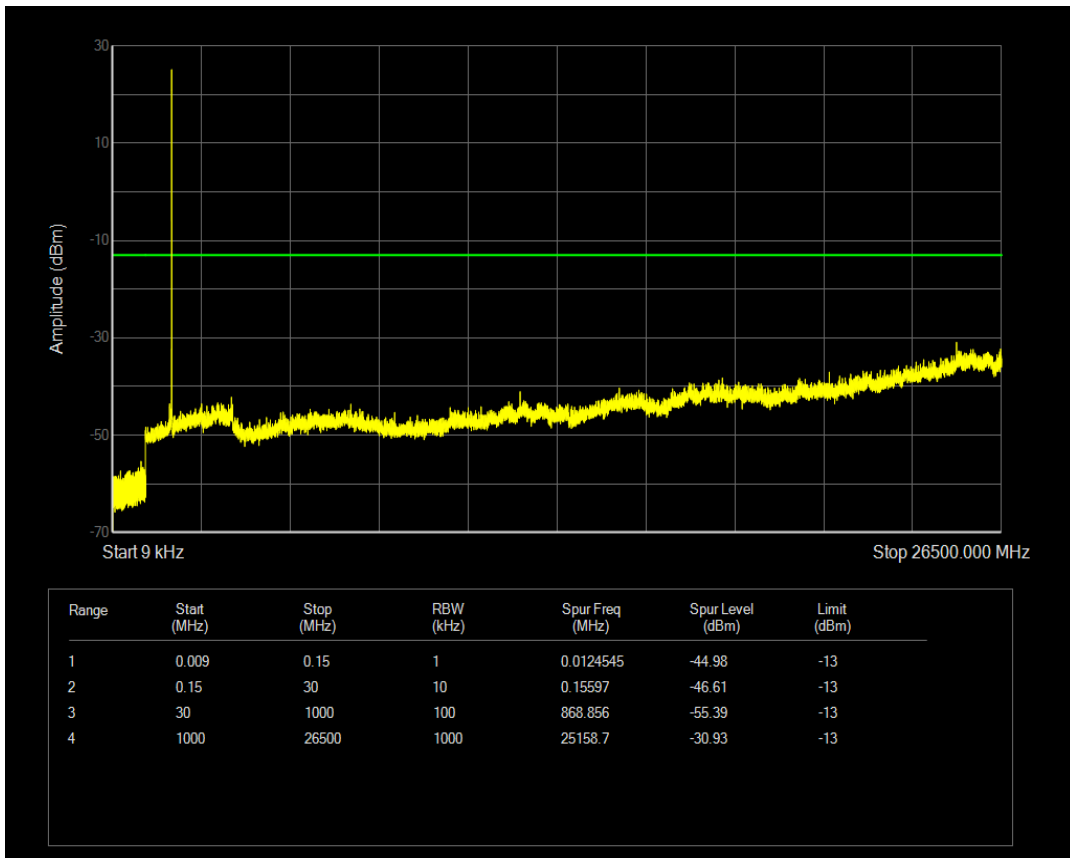

Band66 QAM16 BW=1.4MHz Channel=132665 RB Size=6 Position=#0

Band66 QPSK BW=3MHz Channel=131987 RB Size=1 Position=#0