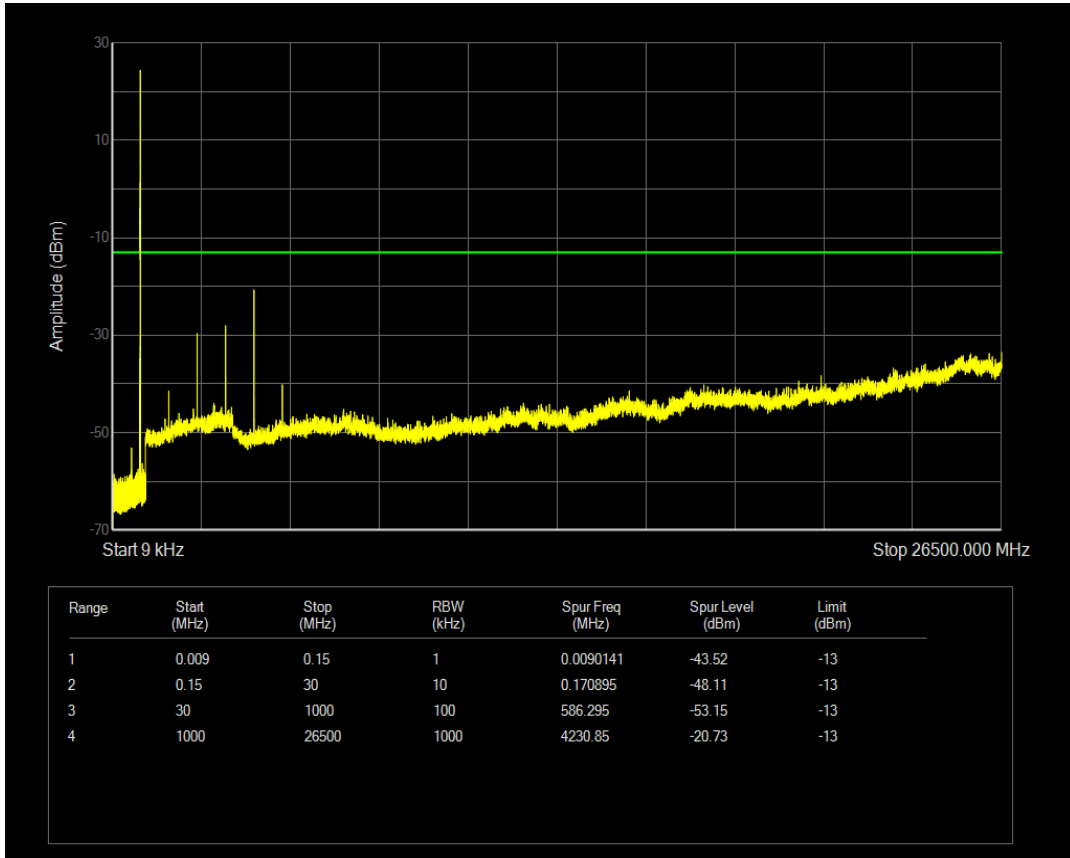

Band5 QPSK BW=3MHz Channel=20525 RB Size=15 Position=#0

Band5 QAM16 BW=3MHz Channel=20525 RB Size=1 Position=#0

Band5 QAM16 BW=3MHz Channel=20525 RB Size=15 Position=#0

Band5 QPSK BW=3MHz Channel=20635 RB Size=1 Position=#0

Band5 QPSK BW=3MHz Channel=20635 RB Size=15 Position=#0

Band5 QAM16 BW=3MHz Channel=20635 RB Size=1 Position=#0

Band5 QAM16 BW=3MHz Channel=20635 RB Size=15 Position=#0

Band5 QPSK BW=5MHz Channel=20425 RB Size=1 Position=#0