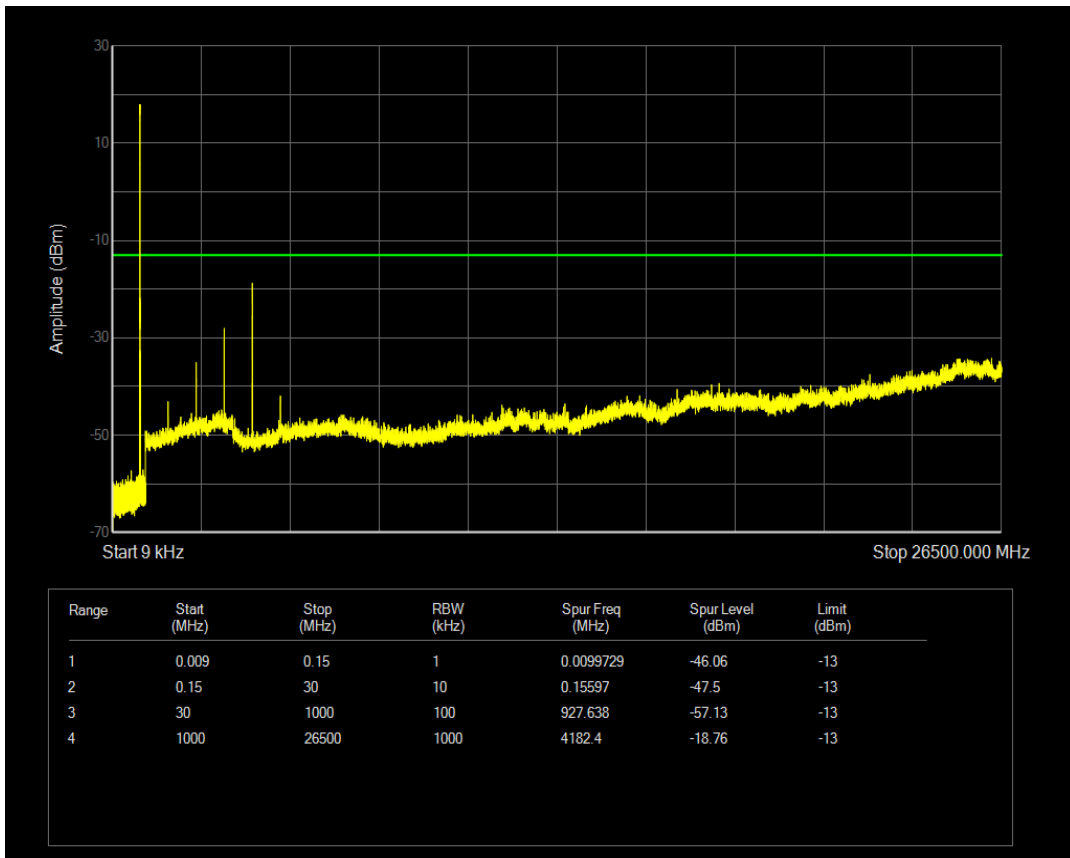

Band4 QPSK BW=20MHz Channel=20300 RB Size=100 Position=#0

Band4 QAM16 BW=20MHz Channel=20300 RB Size=1 Position=#0

Band4 QAM16 BW=20MHz Channel=20300 RB Size=100 Position=#0

Band5 QPSK BW=1.4MHz Channel=20407 RB Size=1 Position=#0

Band5 QPSK BW=1.4MHz Channel=20407 RB Size=6 Position=#0

Band5 QAM16 BW=1.4MHz Channel=20407 RB Size=1 Position=#0

Band5 QAM16 BW=1.4MHz Channel=20407 RB Size=6 Position=#0

Band5 QPSK BW=1.4MHz Channel=20525 RB Size=1 Position=#0

Band5 QPSK BW=1.4MHz Channel=20525 RB Size=6 Position=#0

Band5 QAM16 BW=1.4MHz Channel=20525 RB Size=1 Position=#0

Band5 QAM16 BW=1.4MHz Channel=20525 RB Size=6 Position=#0

Band5 QPSK BW=1.4MHz Channel=20643 RB Size=1 Position=#0