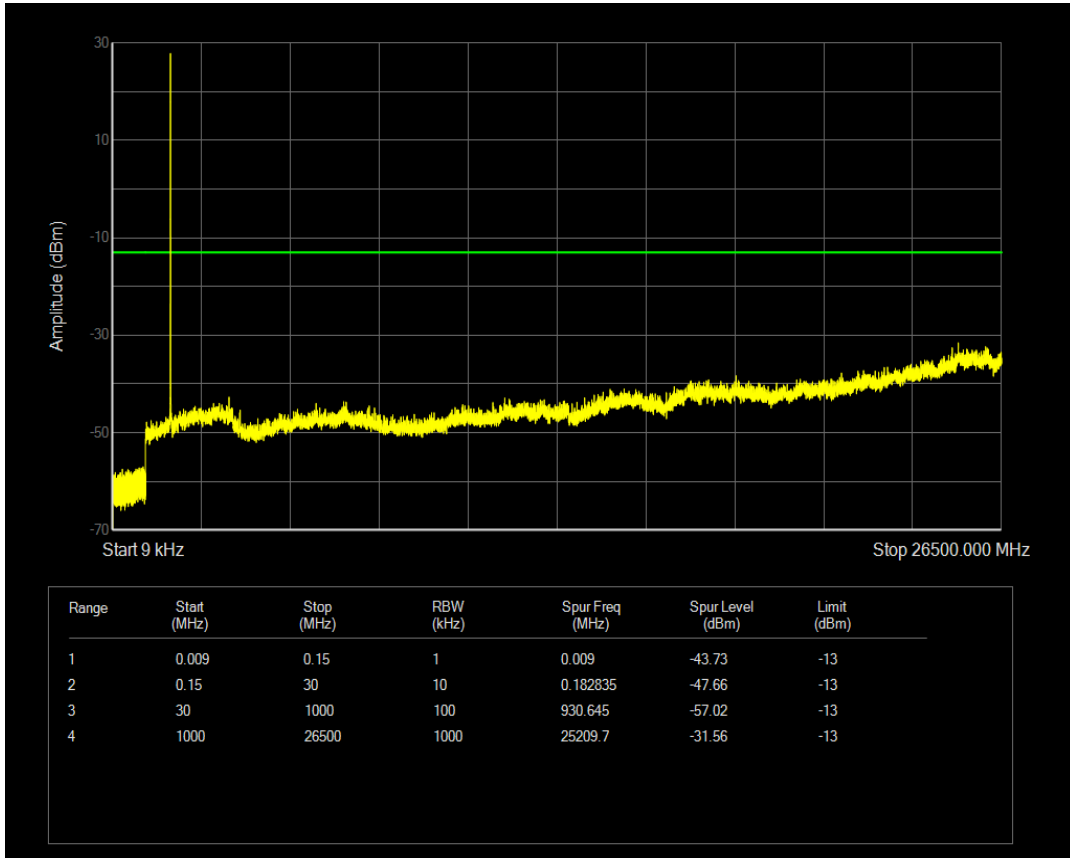

Band5 QPSK BW=10MHz Channel=20600 RB Size=50 Position=#0

Band5 QAM16 BW=10MHz Channel=20600 RB Size=1 Position=#0

Band5 QAM16 BW=10MHz Channel=20600 RB Size=50 Position=#0

Band66 QPSK BW=1.4MHz Channel=131979 RB Size=1 Position=#0

Band66 QPSK BW=1.4MHz Channel=131979 RB Size=6 Position=#0

Band66 QAM16 BW=1.4MHz Channel=131979 RB Size=1 Position=#0

Band66 QAM16 BW=1.4MHz Channel=131979 RB Size=6 Position=#0

Band66 QPSK BW=1.4MHz Channel=132322 RB Size=1 Position=#0