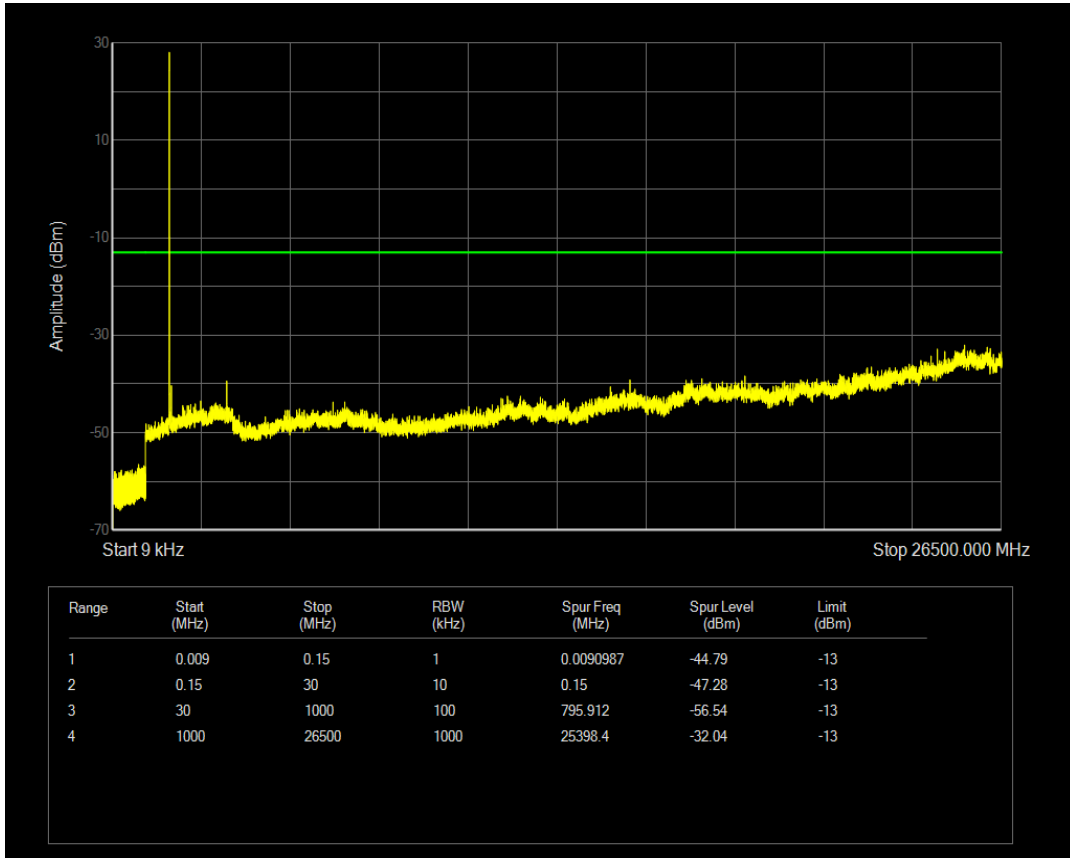

Band5 QPSK BW=10MHz Channel=20525 RB Size=50 Position=#0

Band5 QAM16 BW=10MHz Channel=20525 RB Size=1 Position=#0

Band5 QAM16 BW=10MHz Channel=20525 RB Size=50 Position=#0

Band5 QPSK BW=10MHz Channel=20600 RB Size=1 Position=#0

Band5 QPSK BW=10MHz Channel=20600 RB Size=50 Position=#0

Band5 QAM16 BW=10MHz Channel=20600 RB Size=1 Position=#0

Band5 QAM16 BW=10MHz Channel=20600 RB Size=50 Position=#0

Band66 QPSK BW=1.4MHz Channel=131979 RB Size=1 Position=#0

Band66 QPSK BW=1.4MHz Channel=131979 RB Size=6 Position=#0

Band66 QAM16 BW=1.4MHz Channel=131979 RB Size=1 Position=#0

Band66 QAM16 BW=1.4MHz Channel=131979 RB Size=6 Position=#0

Band66 QPSK BW=1.4MHz Channel=132322 RB Size=1 Position=#0