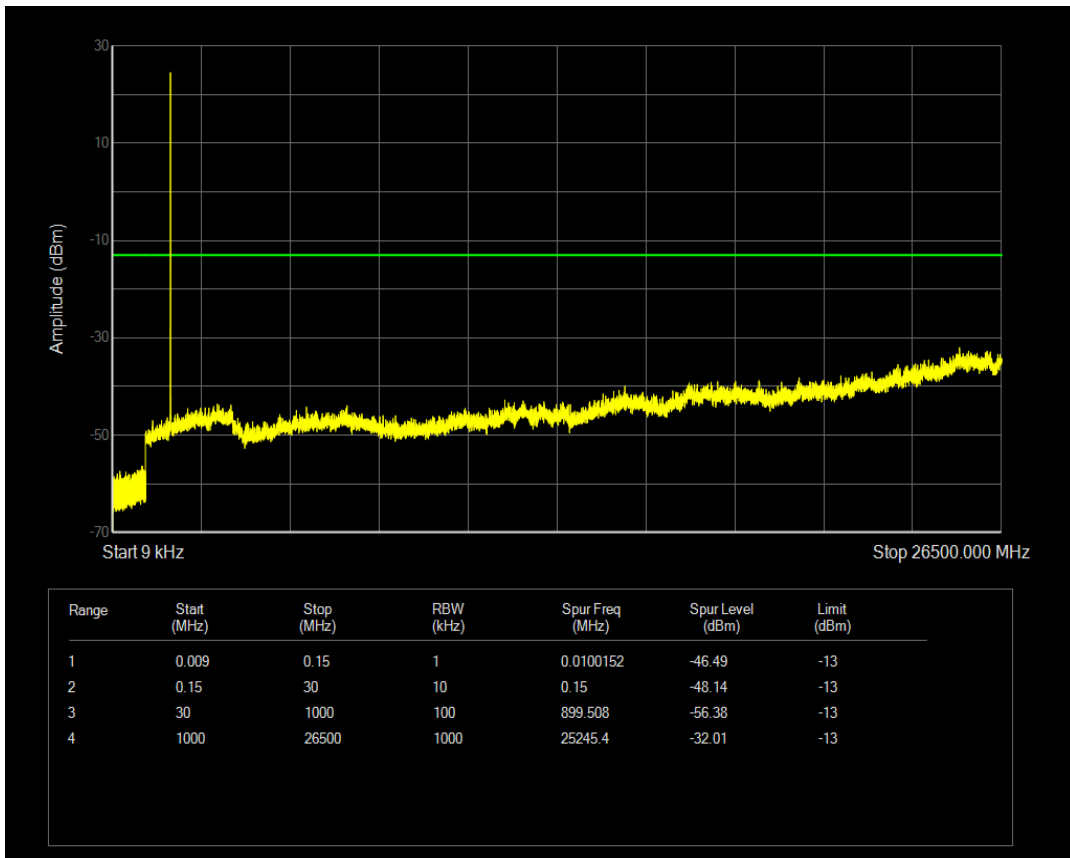

Band66 QAM16 BW=1.4MHz Channel=132322 RB Size=6 Position=#0

Band66 QPSK BW=1.4MHz Channel=132665 RB Size=1 Position=#0