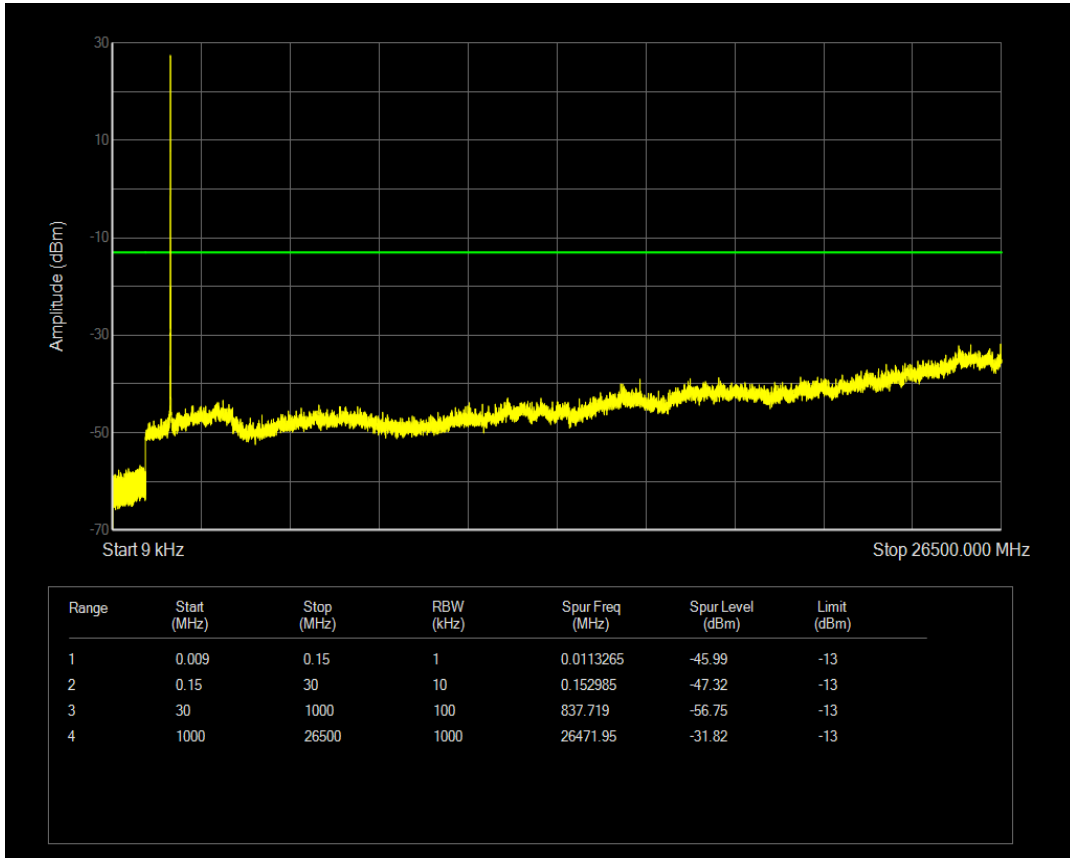

Band66 QPSK BW=5MHz Channel=131997 RB Size=25 Position=#0

Band66 QAM16 BW=5MHz Channel=131997 RB Size=1 Position=#0

Band66 QAM16 BW=5MHz Channel=131997 RB Size=25 Position=#0

Band66 QPSK BW=5MHz Channel=132322 RB Size=1 Position=#0

Band66 QPSK BW=5MHz Channel=132322 RB Size=25 Position=#0

Band66 QAM16 BW=5MHz Channel=132322 RB Size=1 Position=#0

Band66 QAM16 BW=5MHz Channel=132322 RB Size=25 Position=#0

Band66 QPSK BW=5MHz Channel=132647 RB Size=1 Position=#0