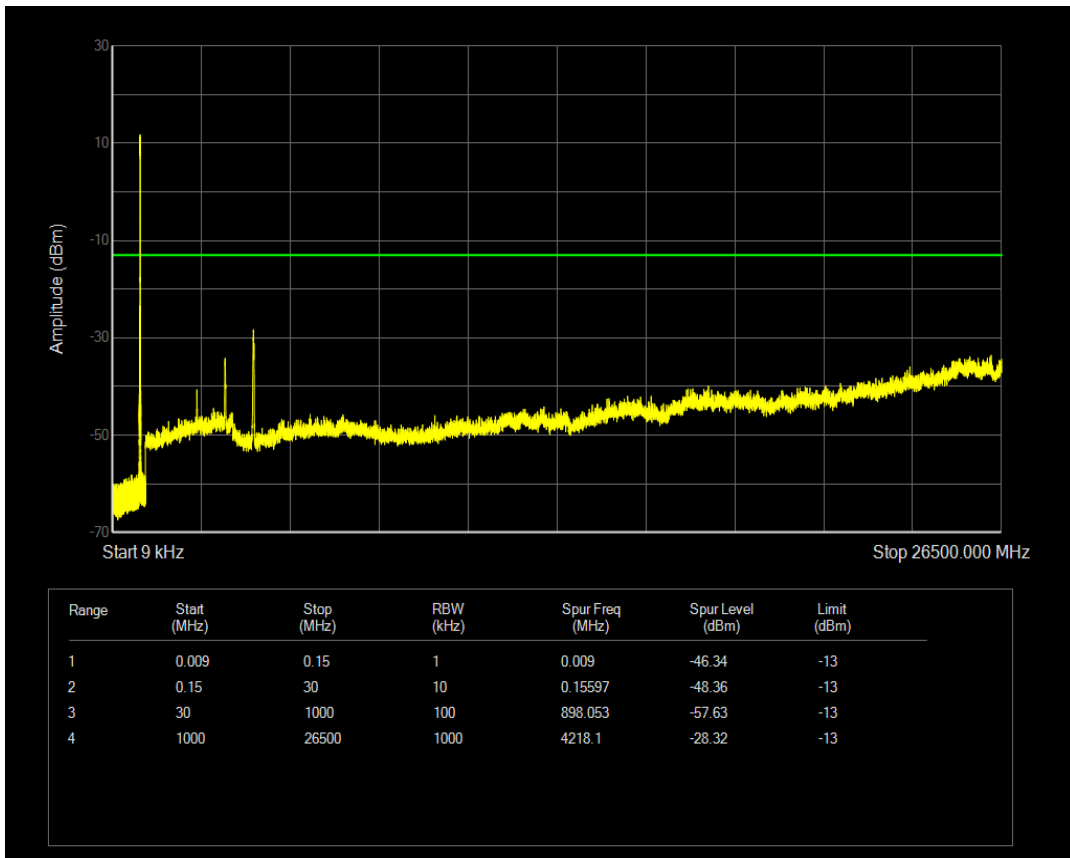

Band5 QPSK BW=10MHz Channel=20525 RB Size=50 Position=#0

Band5 QAM16 BW=10MHz Channel=20525 RB Size=1 Position=#0

Band5 QAM16 BW=10MHz Channel=20525 RB Size=50 Position=#0

Band5 QPSK BW=10MHz Channel=20600 RB Size=1 Position=#0

Band5 QPSK BW=10MHz Channel=20600 RB Size=50 Position=#0

Band5 QAM16 BW=10MHz Channel=20600 RB Size=1 Position=#0

Band5 QAM16 BW=10MHz Channel=20600 RB Size=50 Position=#0

Band66 QPSK BW=1.4MHz Channel=131979 RB Size=1 Position=#0