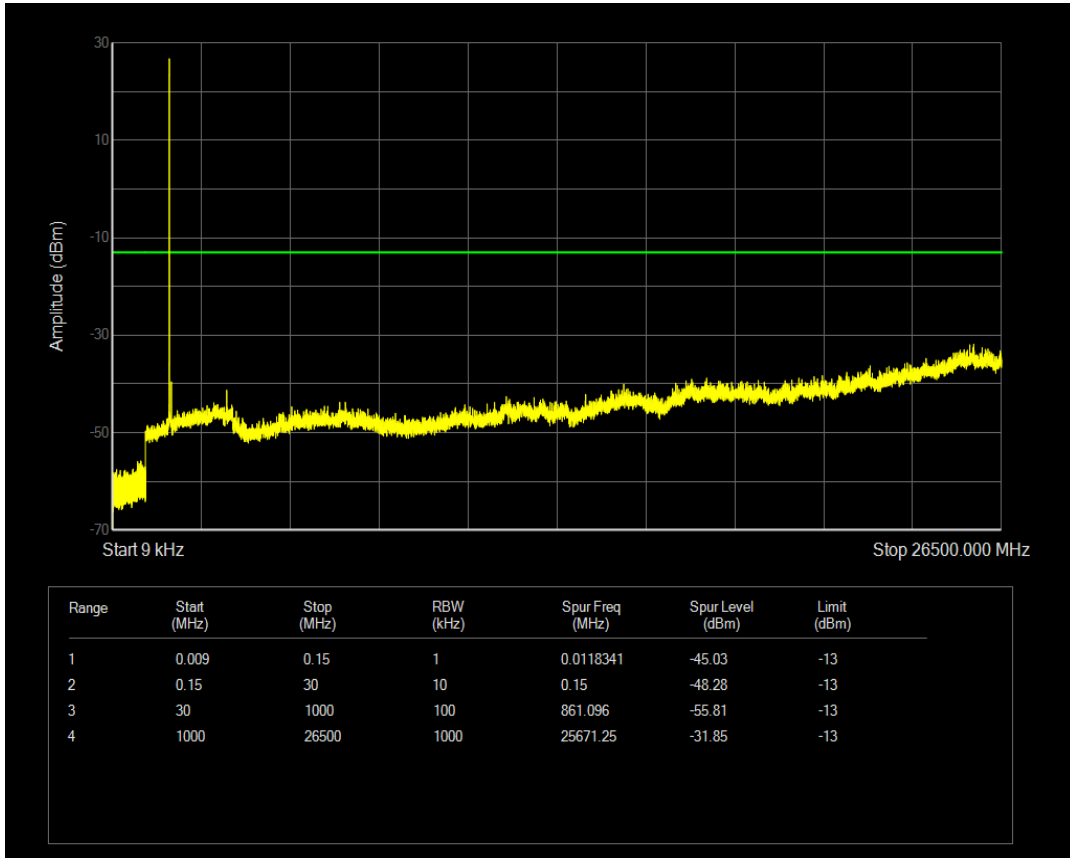

Band5 QPSK BW=10MHz Channel=20525 RB Size=50 Position=#0

Band5 QAM16 BW=10MHz Channel=20525 RB Size=1 Position=#0

Band5 QAM16 BW=10MHz Channel=20525 RB Size=50 Position=#0

Band5 QPSK BW=10MHz Channel=20600 RB Size=1 Position=#0

Band5 QPSK BW=10MHz Channel=20600 RB Size=50 Position=#0

Band5 QAM16 BW=10MHz Channel=20600 RB Size=1 Position=#0

Band5 QAM16 BW=10MHz Channel=20600 RB Size=50 Position=#0

Band66 QPSK BW=1.4MHz Channel=131979 RB Size=1 Position=#0

Band66 QPSK BW=1.4MHz Channel=131979 RB Size=6 Position=#0

Band66 QAM16 BW=1.4MHz Channel=131979 RB Size=1 Position=#0

Band66 QAM16 BW=1.4MHz Channel=131979 RB Size=6 Position=#0

Band66 QPSK BW=1.4MHz Channel=132322 RB Size=1 Position=#0