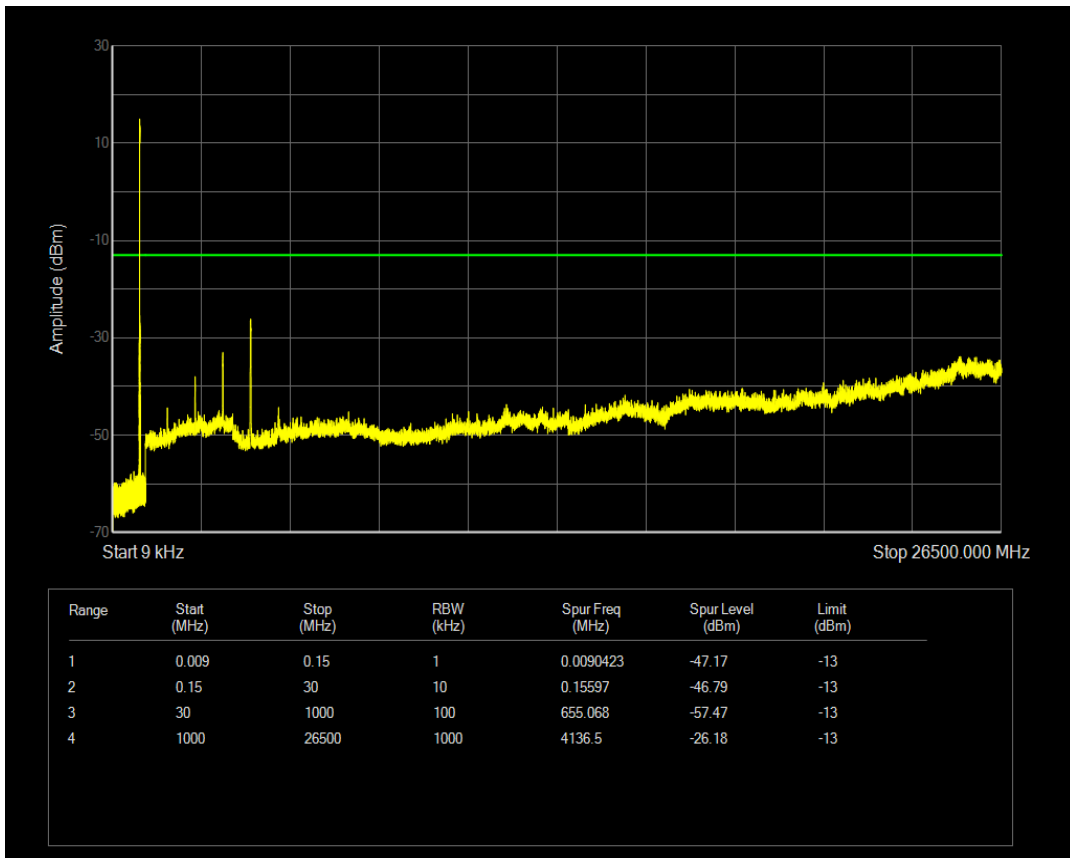

Band5 QPSK BW=3MHz Channel=20635 RB Size=15 Position=#0

Band5 QAM16 BW=3MHz Channel=20635 RB Size=1 Position=#0

Band5 QAM16 BW=3MHz Channel=20635 RB Size=15 Position=#0

Band5 QPSK BW=5MHz Channel=20425 RB Size=1 Position=#0

Band5 QPSK BW=5MHz Channel=20425 RB Size=25 Position=#0

Band5 QAM16 BW=5MHz Channel=20425 RB Size=1 Position=#0

Band5 QAM16 BW=5MHz Channel=20425 RB Size=25 Position=#0

Band5 QPSK BW=5MHz Channel=20525 RB Size=1 Position=#0