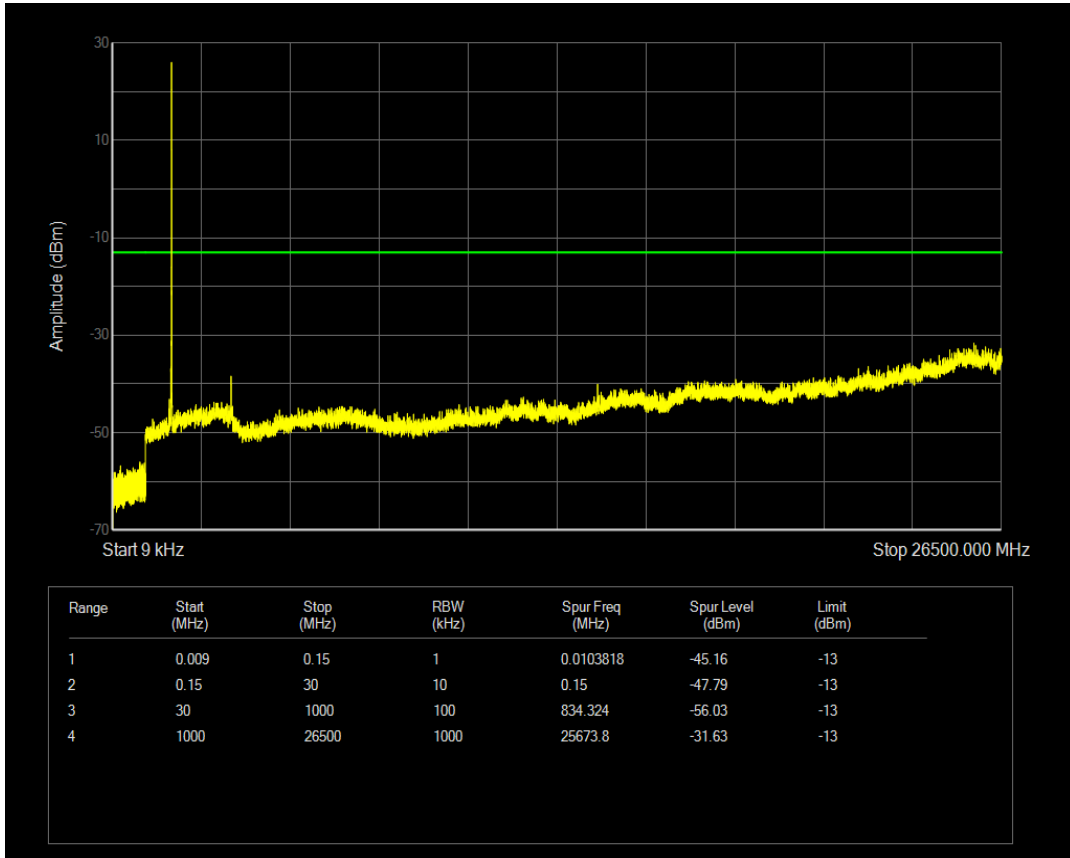

Band66 QPSK BW=5MHz Channel=131997 RB Size=25 Position=#0

Band66 QAM16 BW=5MHz Channel=131997 RB Size=1 Position=#0

Band66 QAM16 BW=5MHz Channel=131997 RB Size=25 Position=#0

Band66 QPSK BW=5MHz Channel=132322 RB Size=1 Position=#0

Band66 QPSK BW=5MHz Channel=132322 RB Size=25 Position=#0

Band66 QAM16 BW=5MHz Channel=132322 RB Size=1 Position=#0

Band66 QAM16 BW=5MHz Channel=132322 RB Size=25 Position=#0

Band66 QPSK BW=5MHz Channel=132647 RB Size=1 Position=#0

Band66 QPSK BW=5MHz Channel=132647 RB Size=25 Position=#0

Band66 QAM16 BW=5MHz Channel=132647 RB Size=1 Position=#0

Band66 QAM16 BW=5MHz Channel=132647 RB Size=25 Position=#0

Band66 QPSK BW=10MHz Channel=132022 RB Size=1 Position=#0