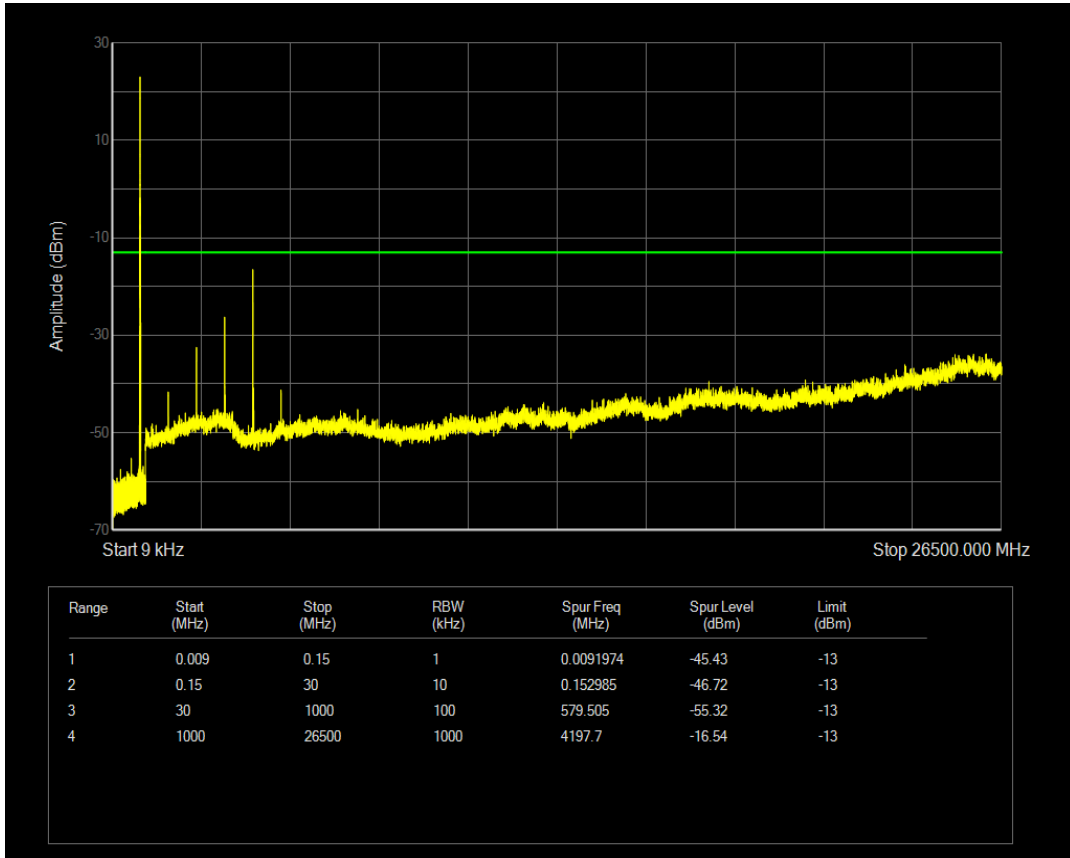

Band5 QPSK BW=10MHz Channel=20525 RB Size=50 Position=#0

Band5 QAM16 BW=10MHz Channel=20525 RB Size=1 Position=#0

Band5 QAM16 BW=10MHz Channel=20525 RB Size=50 Position=#0

Band5 QPSK BW=10MHz Channel=20600 RB Size=1 Position=#0

Band5 QPSK BW=10MHz Channel=20600 RB Size=50 Position=#0

Band5 QAM16 BW=10MHz Channel=20600 RB Size=1 Position=#0

Band5 QAM16 BW=10MHz Channel=20600 RB Size=50 Position=#0

Band66 QPSK BW=1.4MHz Channel=131979 RB Size=1 Position=#0