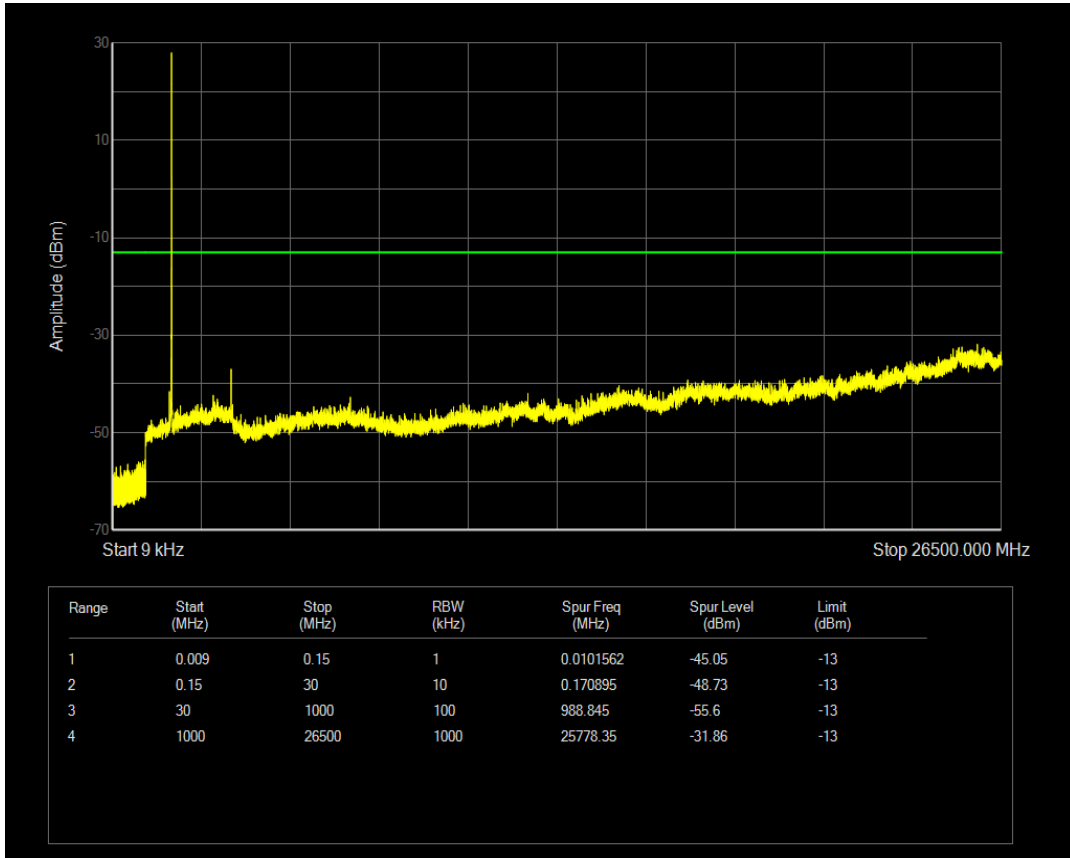

Band66 QPSK BW=5MHz Channel=131997 RB Size=25 Position=#0

Band66 QAM16 BW=5MHz Channel=131997 RB Size=1 Position=#0

Band66 QAM16 BW=5MHz Channel=131997 RB Size=25 Position=#0

Band66 QPSK BW=5MHz Channel=132322 RB Size=1 Position=#0

Band66 QPSK BW=5MHz Channel=132322 RB Size=25 Position=#0

Band66 QAM16 BW=5MHz Channel=132322 RB Size=1 Position=#0

Band66 QAM16 BW=5MHz Channel=132322 RB Size=25 Position=#0

Band66 QPSK BW=5MHz Channel=132647 RB Size=1 Position=#0

Band66 QPSK BW=5MHz Channel=132647 RB Size=25 Position=#0

Band66 QAM16 BW=5MHz Channel=132647 RB Size=1 Position=#0

Band66 QAM16 BW=5MHz Channel=132647 RB Size=25 Position=#0

Band66 QPSK BW=10MHz Channel=132022 RB Size=1 Position=#0