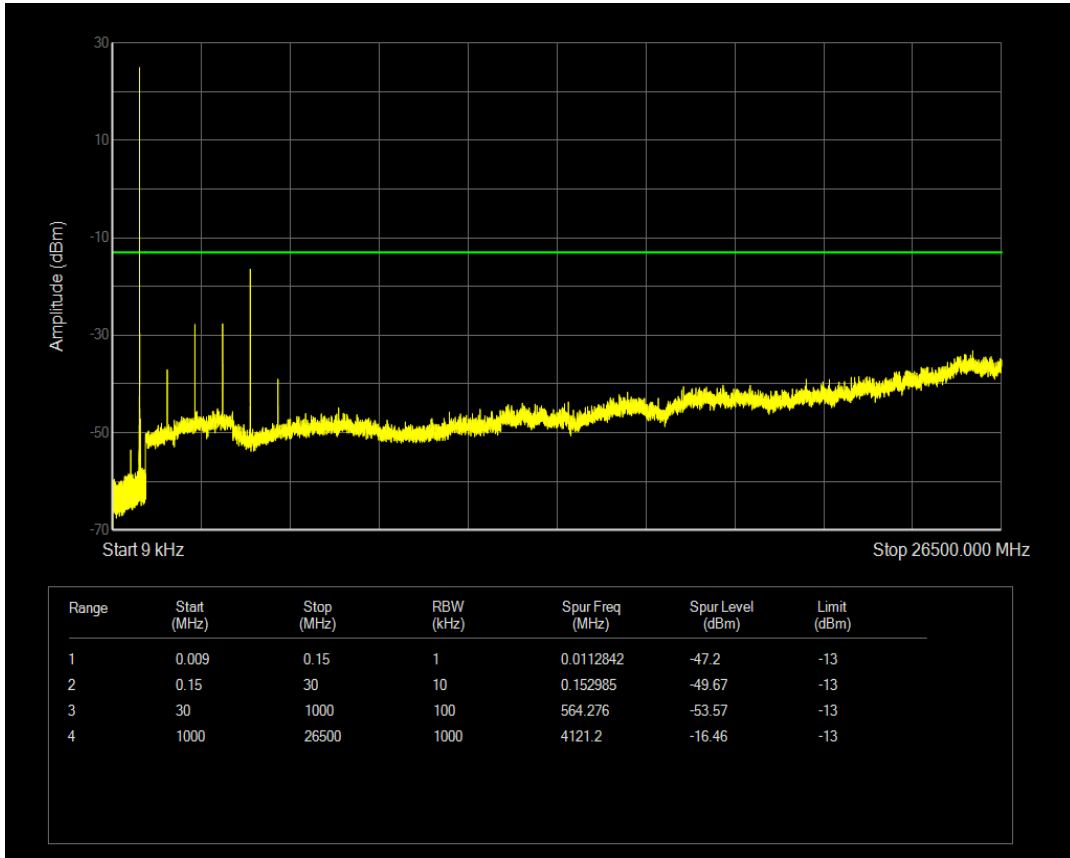

Band4 QPSK BW=20MHz Channel=20300 RB Size=100 Position=#0

Band4 QAM16 BW=20MHz Channel=20300 RB Size=1 Position=#0

Band4 QAM16 BW=20MHz Channel=20300 RB Size=100 Position=#0

Band5 QPSK BW=1.4MHz Channel=20407 RB Size=1 Position=#0

Band5 QPSK BW=1.4MHz Channel=20407 RB Size=6 Position=#0

Band5 QAM16 BW=1.4MHz Channel=20407 RB Size=1 Position=#0

Band5 QAM16 BW=1.4MHz Channel=20407 RB Size=6 Position=#0

Band5 QPSK BW=1.4MHz Channel=20525 RB Size=1 Position=#0

Band5 QPSK BW=1.4MHz Channel=20525 RB Size=6 Position=#0

Band5 QAM16 BW=1.4MHz Channel=20525 RB Size=1 Position=#0

Band5 QAM16 BW=1.4MHz Channel=20525 RB Size=6 Position=#0

Band5 QPSK BW=1.4MHz Channel=20643 RB Size=1 Position=#0