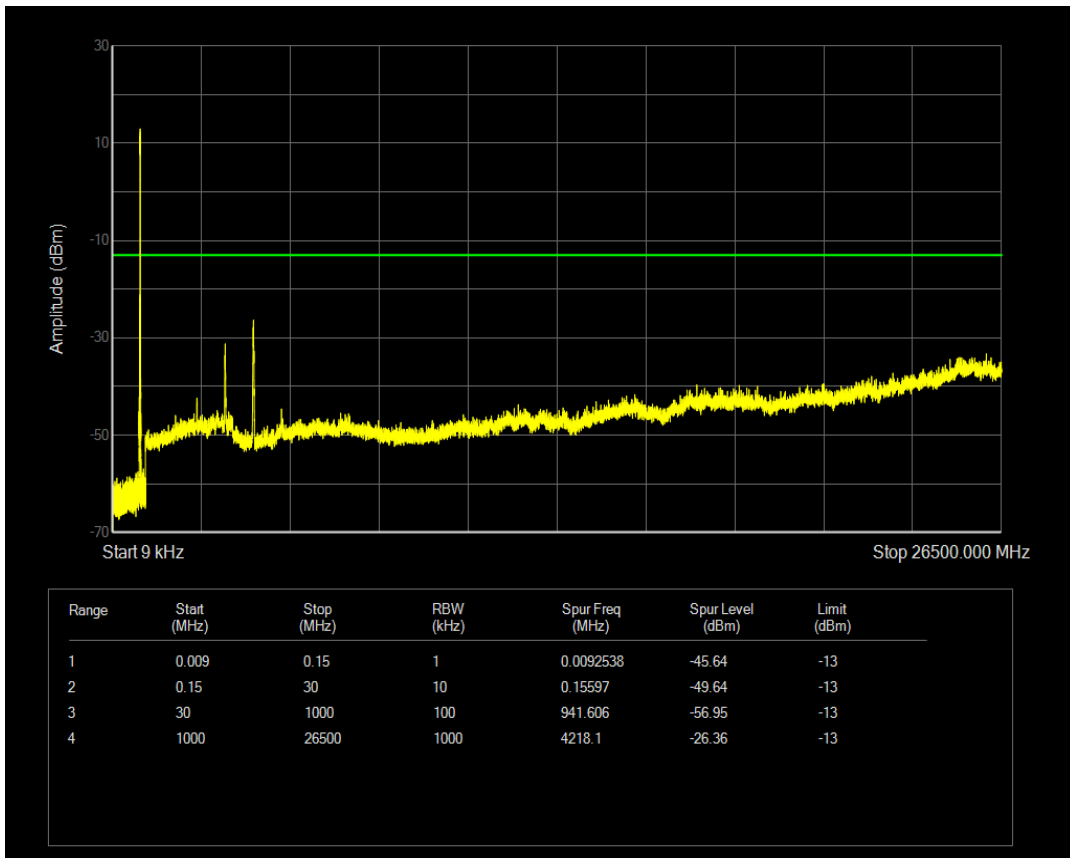

Band5 QPSK BW=10MHz Channel=20525 RB Size=50 Position=#0

Band5 QAM16 BW=10MHz Channel=20525 RB Size=1 Position=#0

Band5 QAM16 BW=10MHz Channel=20525 RB Size=50 Position=#0

Band5 QPSK BW=10MHz Channel=20600 RB Size=1 Position=#0

Band5 QPSK BW=10MHz Channel=20600 RB Size=50 Position=#0

Band5 QAM16 BW=10MHz Channel=20600 RB Size=1 Position=#0

Band5 QAM16 BW=10MHz Channel=20600 RB Size=50 Position=#0

Band66 QPSK BW=1.4MHz Channel=131979 RB Size=1 Position=#0