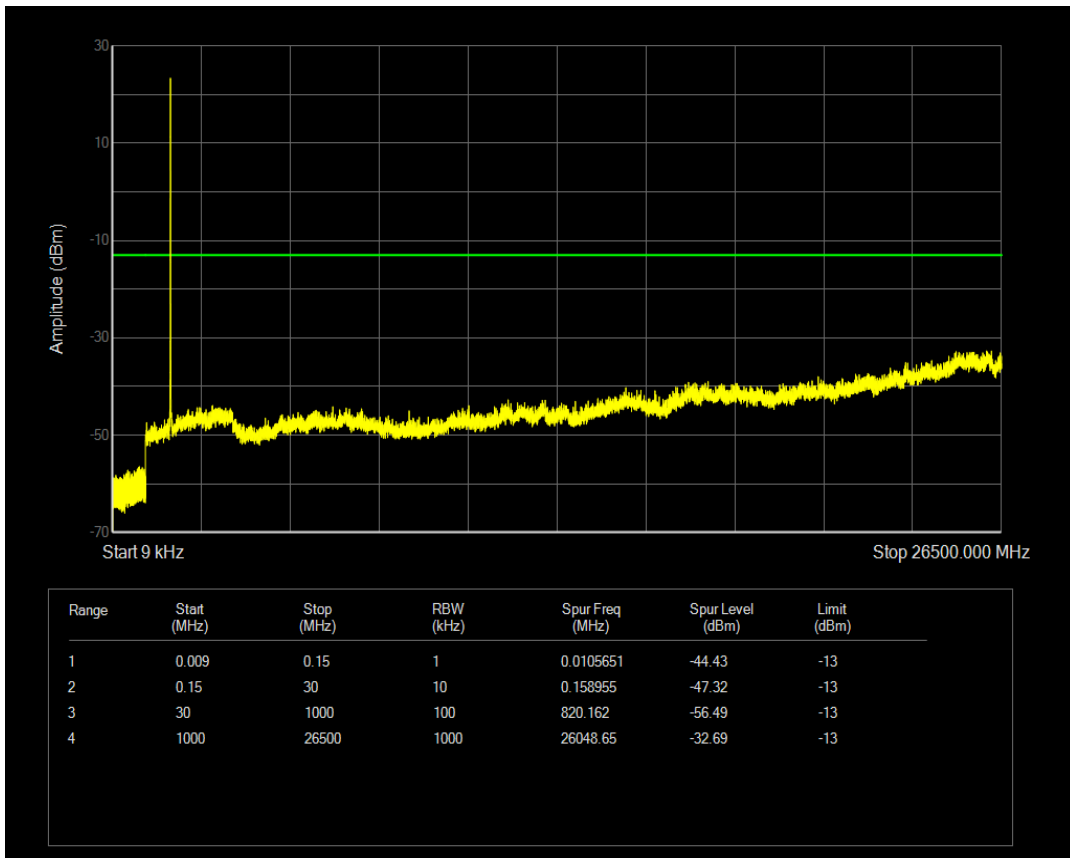

Band66 QPSK BW=3MHz Channel=132322 RB Size=15 Position=#0

Band66 QAM16 BW=3MHz Channel=132322 RB Size=1 Position=#0