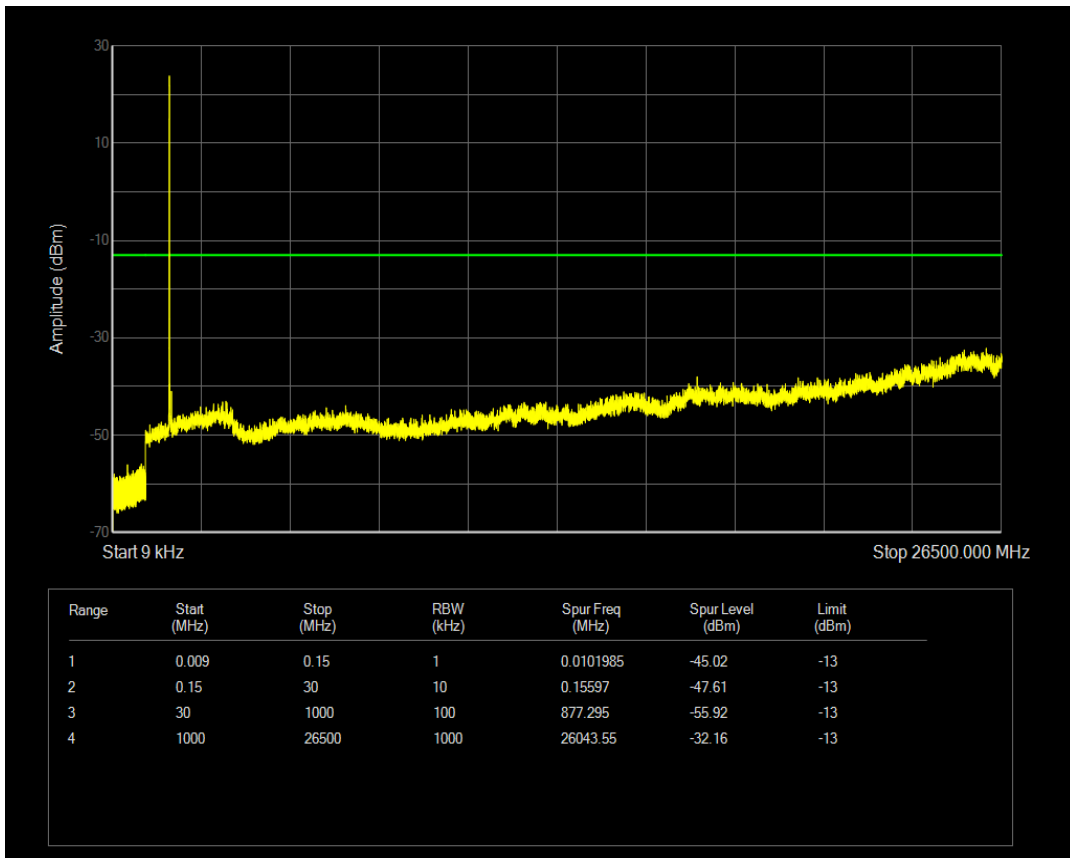

Band66 QPSK BW=3MHz Channel=131987 RB Size=15 Position=#0

Band66 QAM16 BW=3MHz Channel=131987 RB Size=1 Position=#0