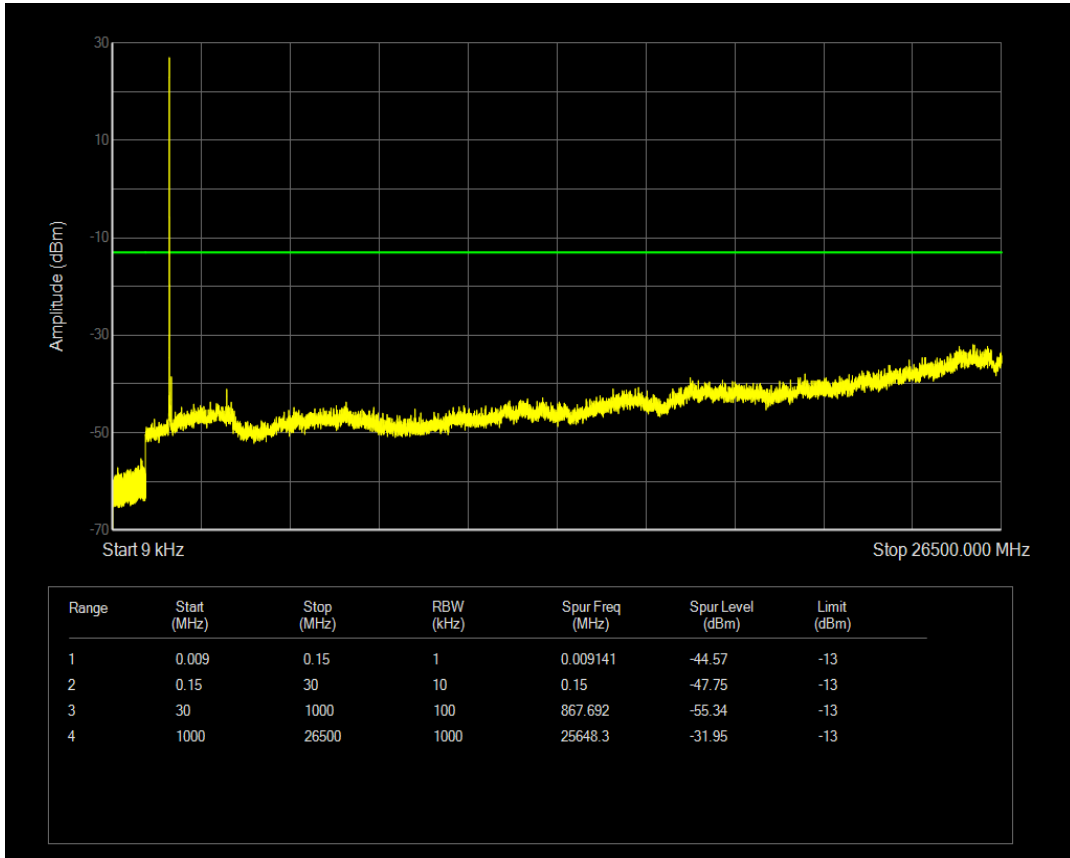

Band66 QPSK BW=1.4MHz Channel=132665 RB Size=6 Position=#0

Band66 QAM16 BW=1.4MHz Channel=132665 RB Size=1 Position=#0

Band66 QAM16 BW=1.4MHz Channel=132665 RB Size=6 Position=#0

Band66 QPSK BW=3MHz Channel=131987 RB Size=1 Position=#0