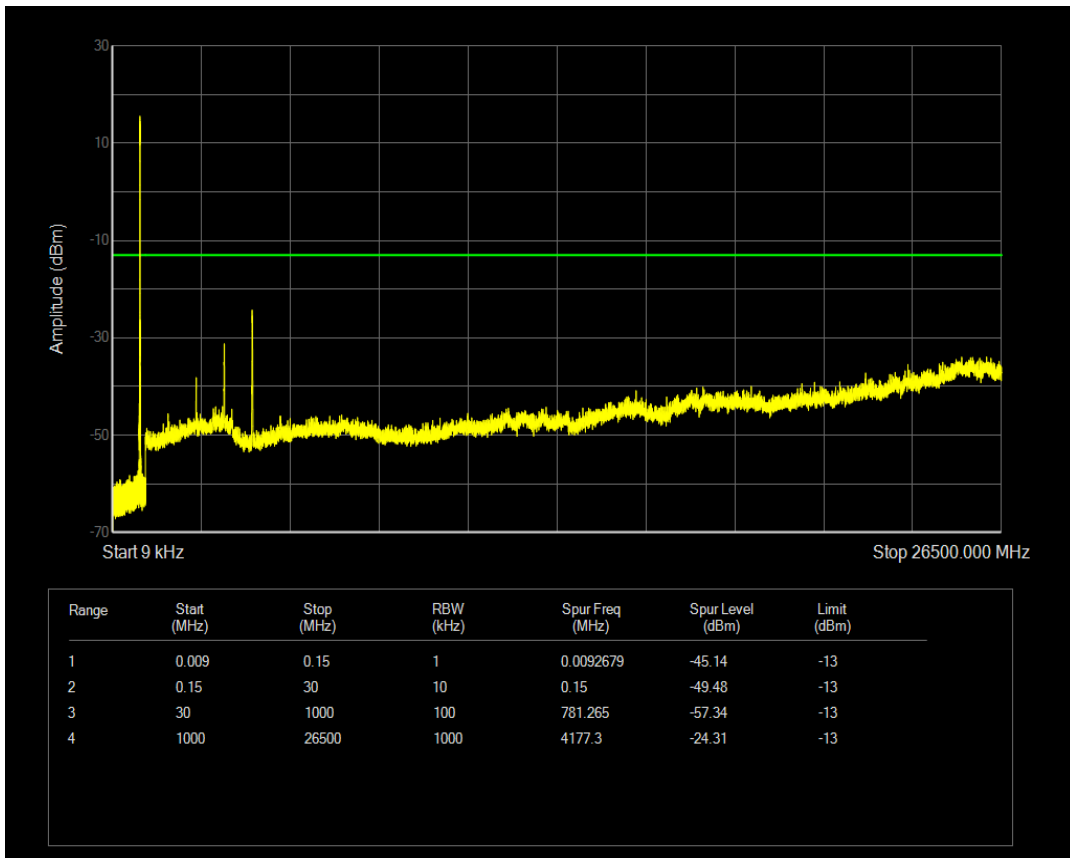

Band5 QPSK BW=5MHz Channel=20425 RB Size=25 Position=#0

Band5 QAM16 BW=5MHz Channel=20425 RB Size=1 Position=#0

Band5 QAM16 BW=5MHz Channel=20425 RB Size=25 Position=#0

Band5 QPSK BW=5MHz Channel=20525 RB Size=1 Position=#0

Band5 QPSK BW=5MHz Channel=20525 RB Size=25 Position=#0

Band5 QAM16 BW=5MHz Channel=20525 RB Size=1 Position=#0

Band5 QAM16 BW=5MHz Channel=20525 RB Size=25 Position=#0

Band5 QPSK BW=5MHz Channel=20625 RB Size=1 Position=#0