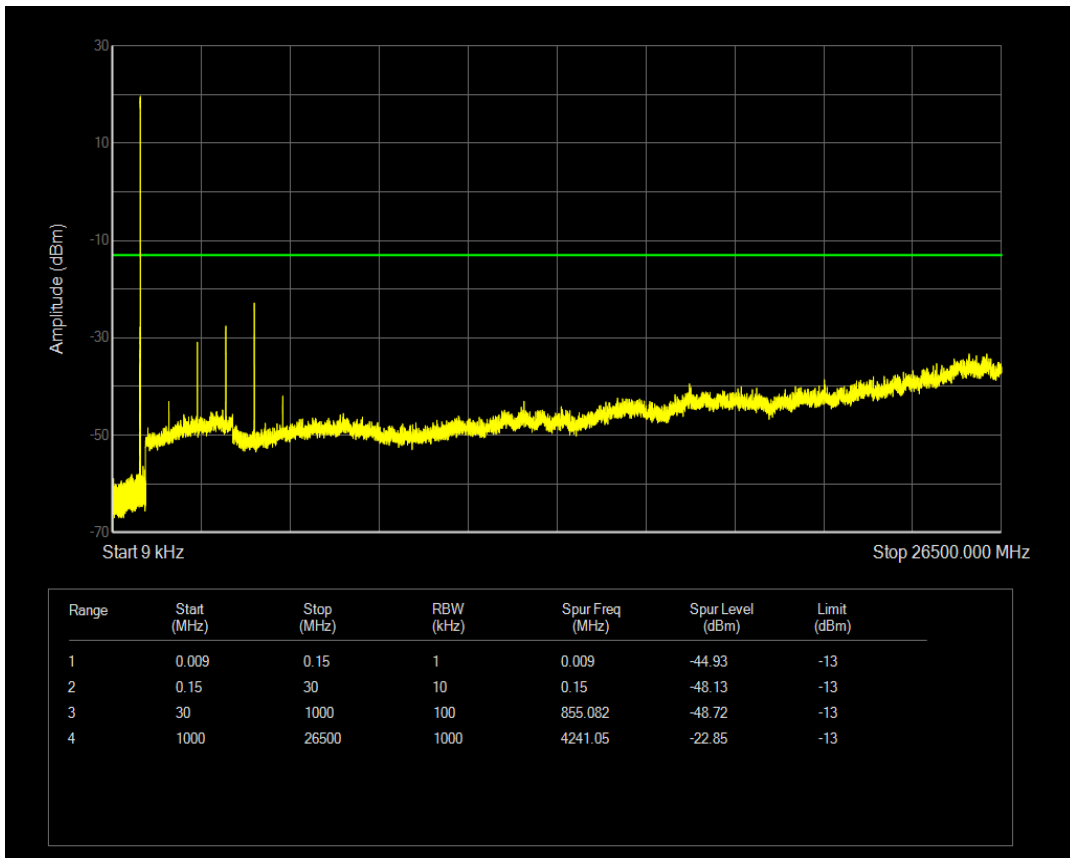

Band5 QPSK BW=1.4MHz Channel=20407 RB Size=6 Position=#0

Band5 QAM16 BW=1.4MHz Channel=20407 RB Size=1 Position=#0

Band5 QAM16 BW=1.4MHz Channel=20407 RB Size=6 Position=#0

Band5 QPSK BW=1.4MHz Channel=20525 RB Size=1 Position=#0

Band5 QPSK BW=1.4MHz Channel=20525 RB Size=6 Position=#0

Band5 QAM16 BW=1.4MHz Channel=20525 RB Size=1 Position=#0

Band5 QAM16 BW=1.4MHz Channel=20525 RB Size=6 Position=#0

Band5 QPSK BW=1.4MHz Channel=20643 RB Size=1 Position=#0

Band5 QPSK BW=1.4MHz Channel=20643 RB Size=6 Position=#0

Band5 QAM16 BW=1.4MHz Channel=20643 RB Size=1 Position=#0

Band5 QAM16 BW=1.4MHz Channel=20643 RB Size=6 Position=#0

Band5 QPSK BW=3MHz Channel=20415 RB Size=1 Position=#0