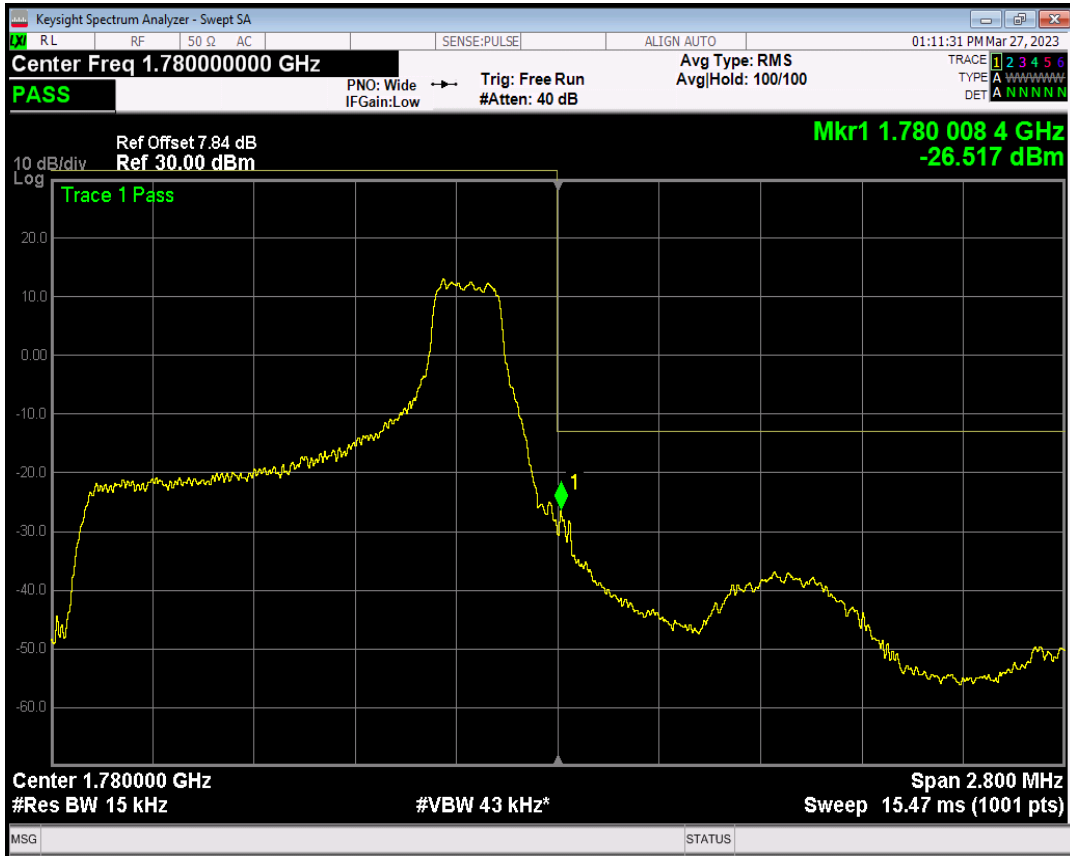

Band66 QPSK BW=1.4MHz Channel=132665 RB Size=1 Position=#Max

Band66 QPSK BW=1.4MHz Channel=132665 RB Size=6 Position=#0

Band66 QAM16 BW=1.4MHz Channel=132665 RB Size=1 Position=#0

Band66 QAM16 BW=1.4MHz Channel=132665 RB Size=1 Position=#Max