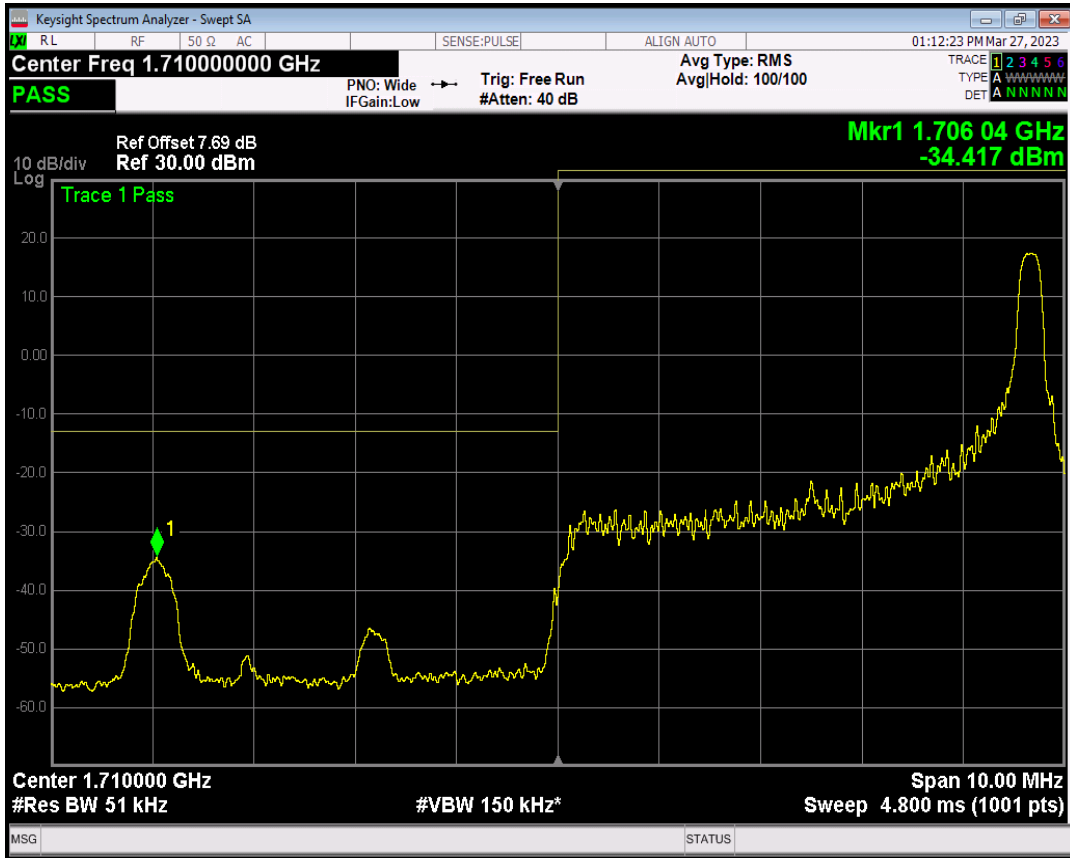

Band66 QAM16 BW=5MHz Channel=131997 RB Size=1 Position=#Max

Band66 QAM16 BW=5MHz Channel=131997 RB Size=25 Position=#0