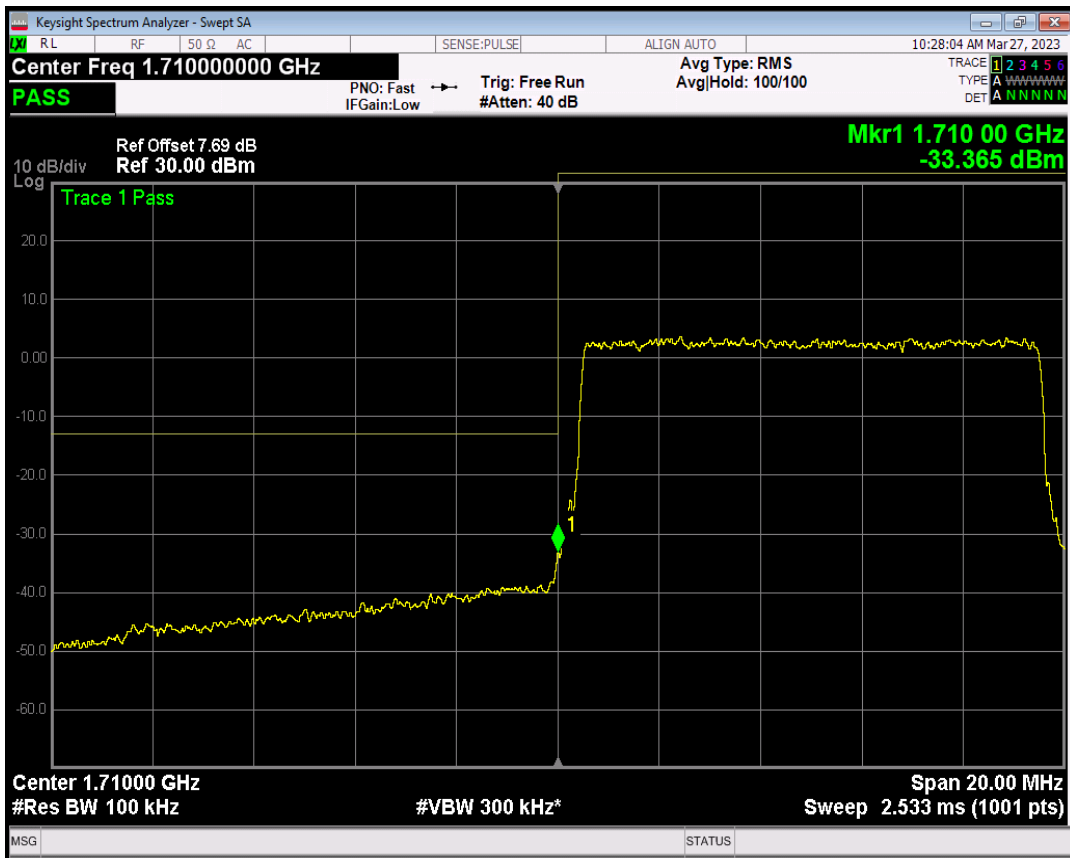

Band4 QAM16 BW=10MHz Channel=20000 RB Size=1 Position=#0

Band4 QAM16 BW=10MHz Channel=20000 RB Size=1 Position=#Max

Band4 QAM16 BW=10MHz Channel=20000 RB Size=50 Position=#0

Band4 QPSK BW=10MHz Channel=20350 RB Size=1 Position=#0