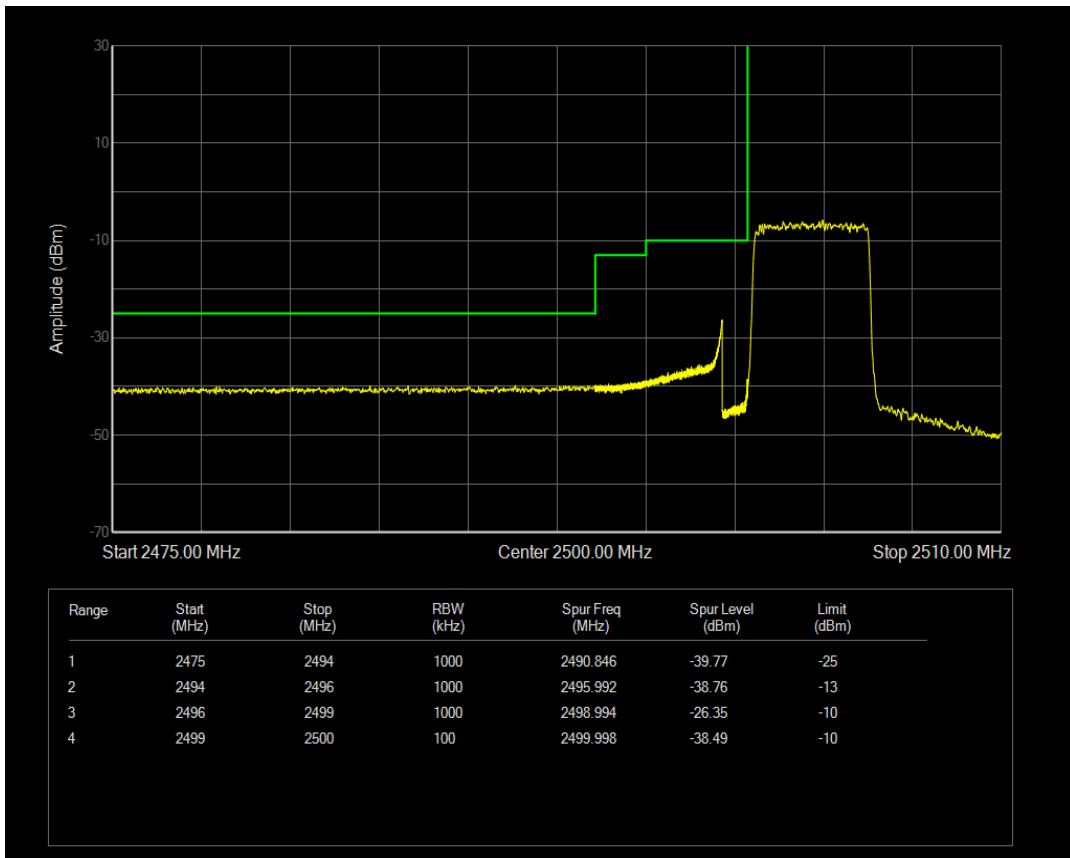

Band66 QAM16 BW=20MHz Channel=132572 RB Size=100 Position=#0

Band7 QPSK BW=5MHz Channel=20775 RB Size=1 Position=#0

Band7 QPSK BW=5MHz Channel=20775 RB Size=1 Position=#Max

Band7 QPSK BW=5MHz Channel=20775 RB Size=25 Position=#0

Band7 QAM16 BW=5MHz Channel=20775 RB Size=1 Position=#0

Band7 QAM16 BW=5MHz Channel=20775 RB Size=1 Position=#Max

Band7 QAM16 BW=5MHz Channel=20775 RB Size=25 Position=#0

Band7 QPSK BW=5MHz Channel=21425 RB Size=1 Position=#0