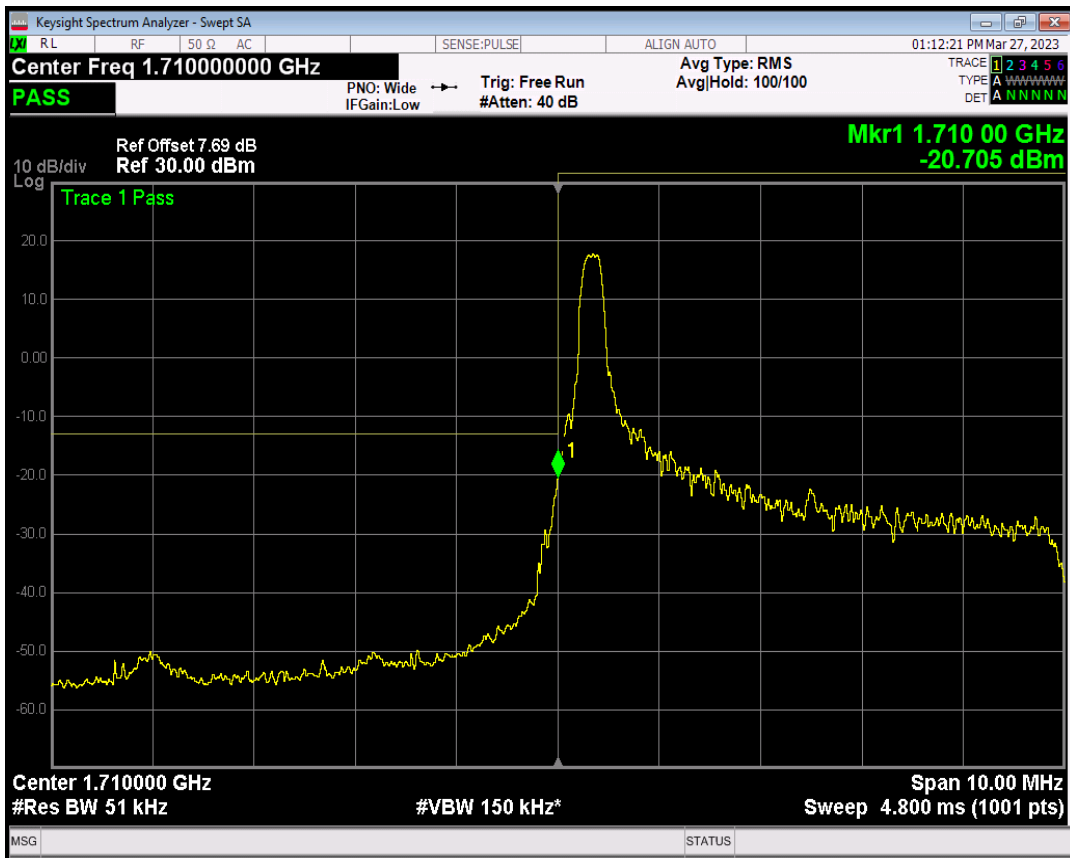

Band66 QAM16 BW=5MHz Channel=131997 RB Size=1 Position=#0

Band66 QAM16 BW=5MHz Channel=131997 RB Size=1 Position=#Max