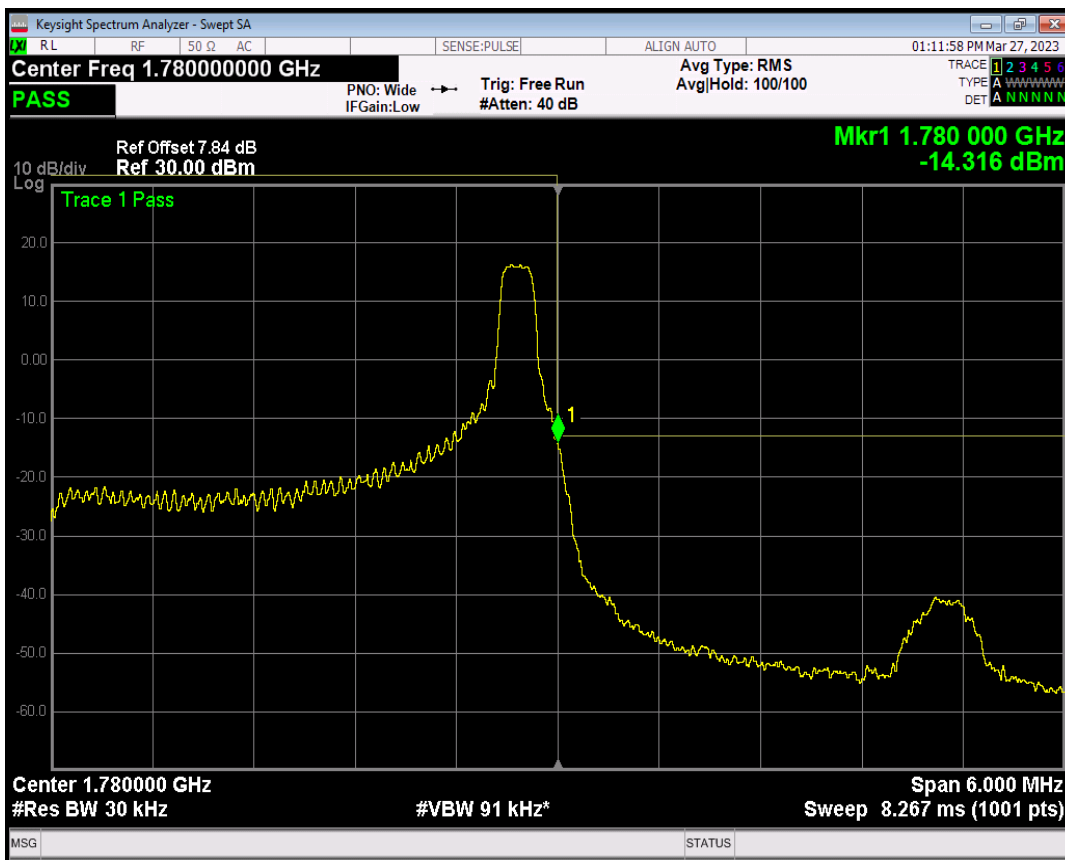

Band66 QPSK BW=3MHz Channel=132657 RB Size=1 Position=#Max

Band66 QPSK BW=3MHz Channel=132657 RB Size=15 Position=#0