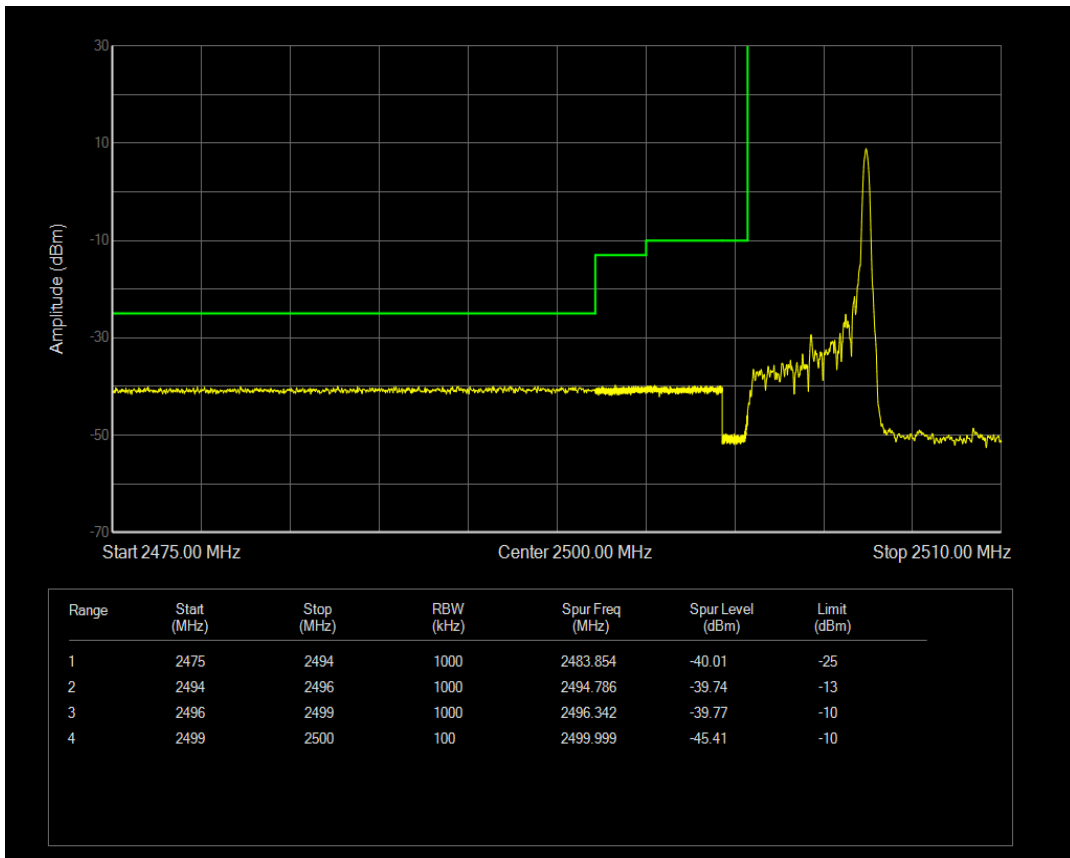

Band66 QPSK BW=20MHz Channel=132572 RB Size=1 Position=#Max

Band66 QPSK BW=20MHz Channel=132572 RB Size=100 Position=#0

Band66 QAM16 BW=20MHz Channel=132572 RB Size=1 Position=#0

Band66 QAM16 BW=20MHz Channel=132572 RB Size=1 Position=#Max

Band66 QAM16 BW=20MHz Channel=132572 RB Size=100 Position=#0

Band7 QPSK BW=5MHz Channel=20775 RB Size=1 Position=#0

Band7 QPSK BW=5MHz Channel=20775 RB Size=1 Position=#Max

Band7 QPSK BW=5MHz Channel=20775 RB Size=25 Position=#0