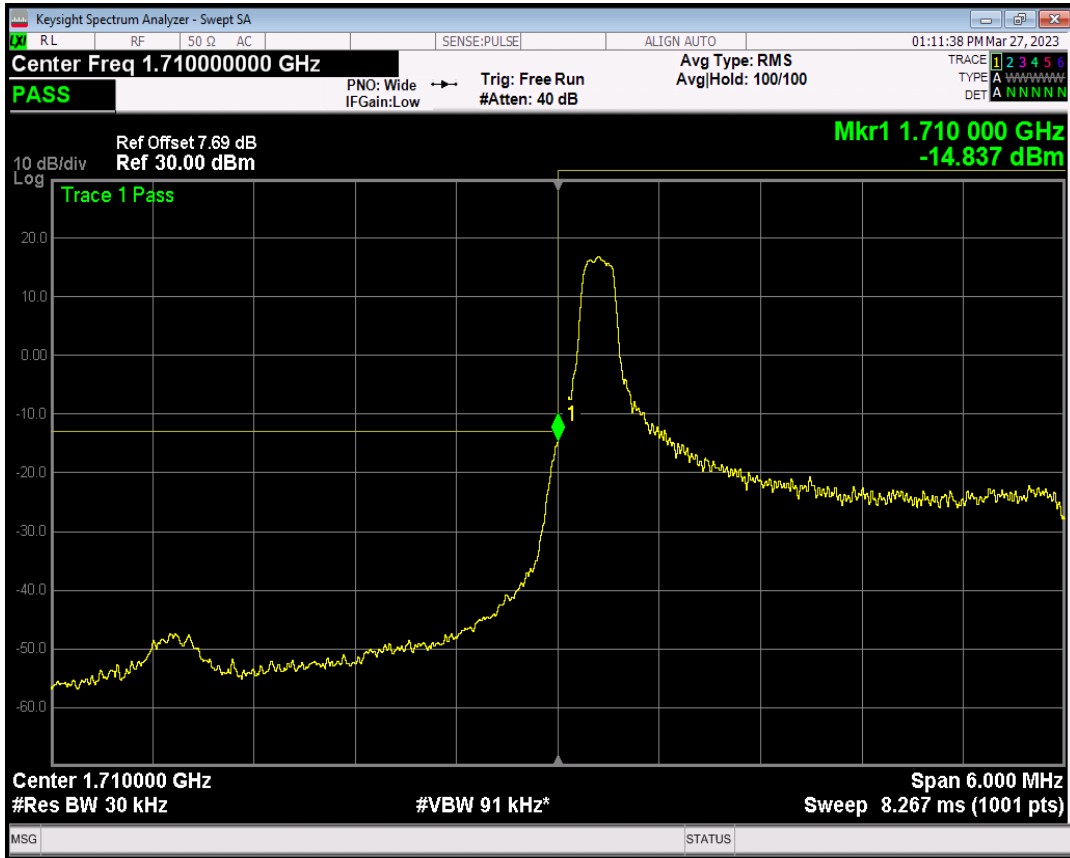

Band66 QPSK BW=3MHz Channel=131987 RB Size=1 Position=#0

Band66 QPSK BW=3MHz Channel=131987 RB Size=1 Position=#Max