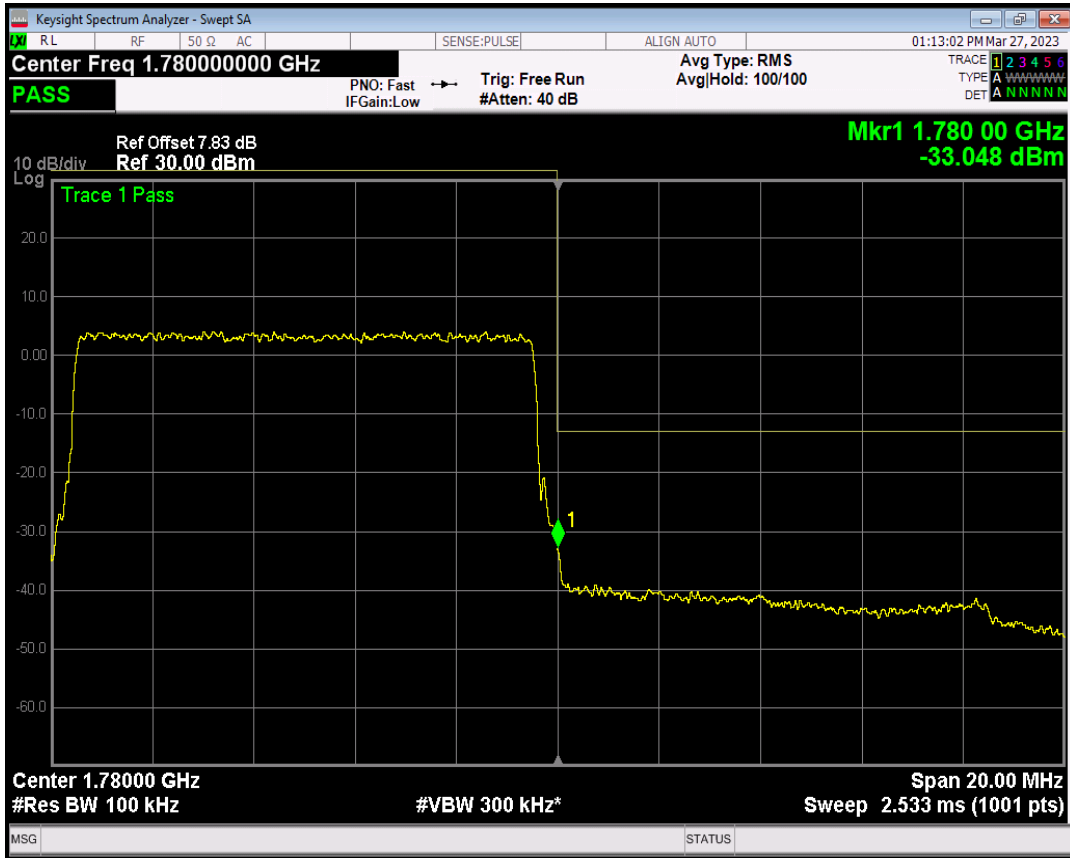

Band66 QPSK BW=10MHz Channel=132622 RB Size=50 Position=#0

Band66 QAM16 BW=10MHz Channel=132622 RB Size=1 Position=#0