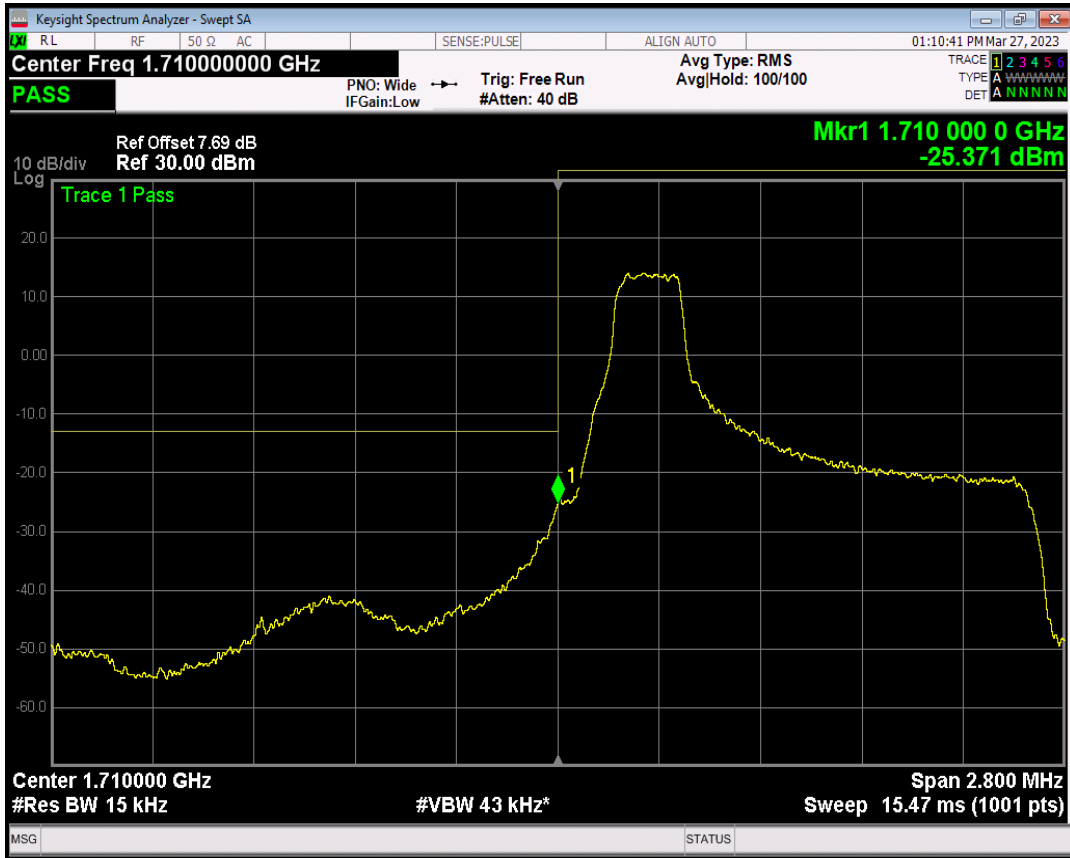

Band66 QPSK BW=1.4MHz Channel=131979 RB Size=1 Position=#0

Band66 QPSK BW=1.4MHz Channel=131979 RB Size=1 Position=#Max