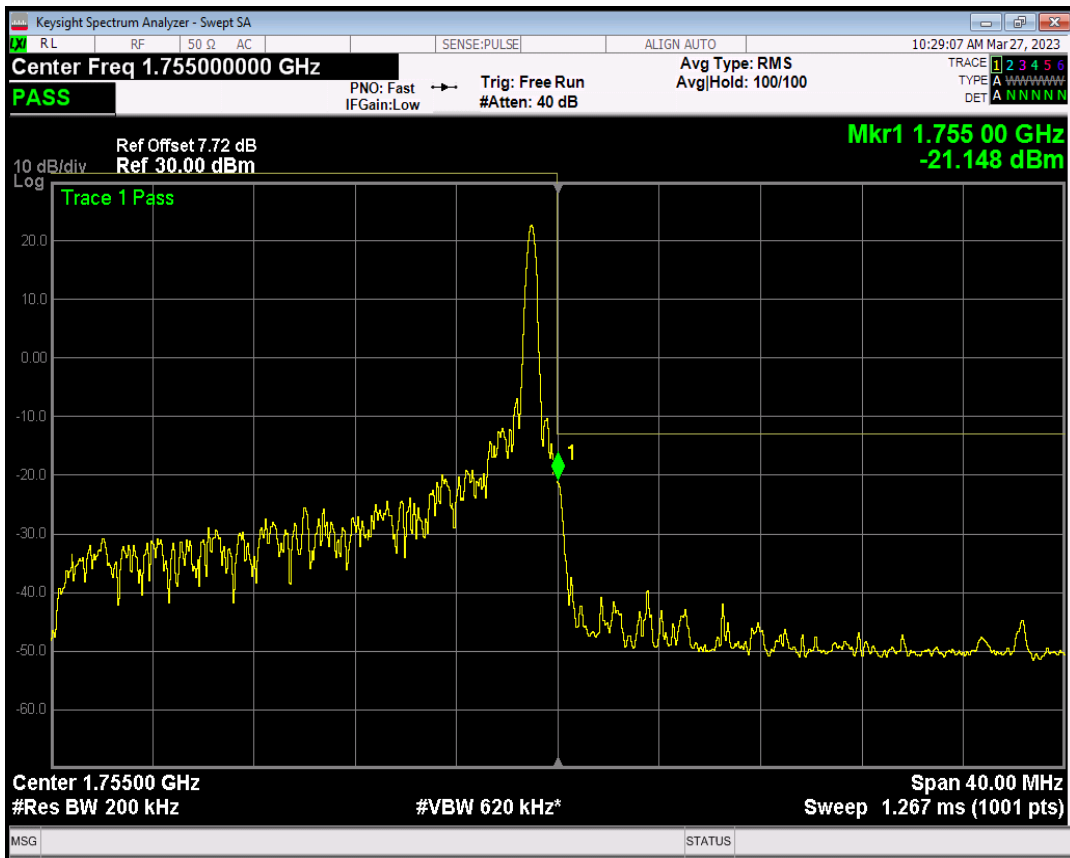

Band4 QAM16 BW=20MHz Channel=20050 RB Size=1 Position=#0

Band4 QAM16 BW=20MHz Channel=20050 RB Size=1 Position=#Max

Band4 QAM16 BW=20MHz Channel=20050 RB Size=100 Position=#0

Band4 QPSK BW=20MHz Channel=20300 RB Size=1 Position=#0

Band4 QPSK BW=20MHz Channel=20300 RB Size=1 Position=#Max

Band4 QPSK BW=20MHz Channel=20300 RB Size=100 Position=#0

Band4 QAM16 BW=20MHz Channel=20300 RB Size=1 Position=#0

Band4 QAM16 BW=20MHz Channel=20300 RB Size=1 Position=#Max