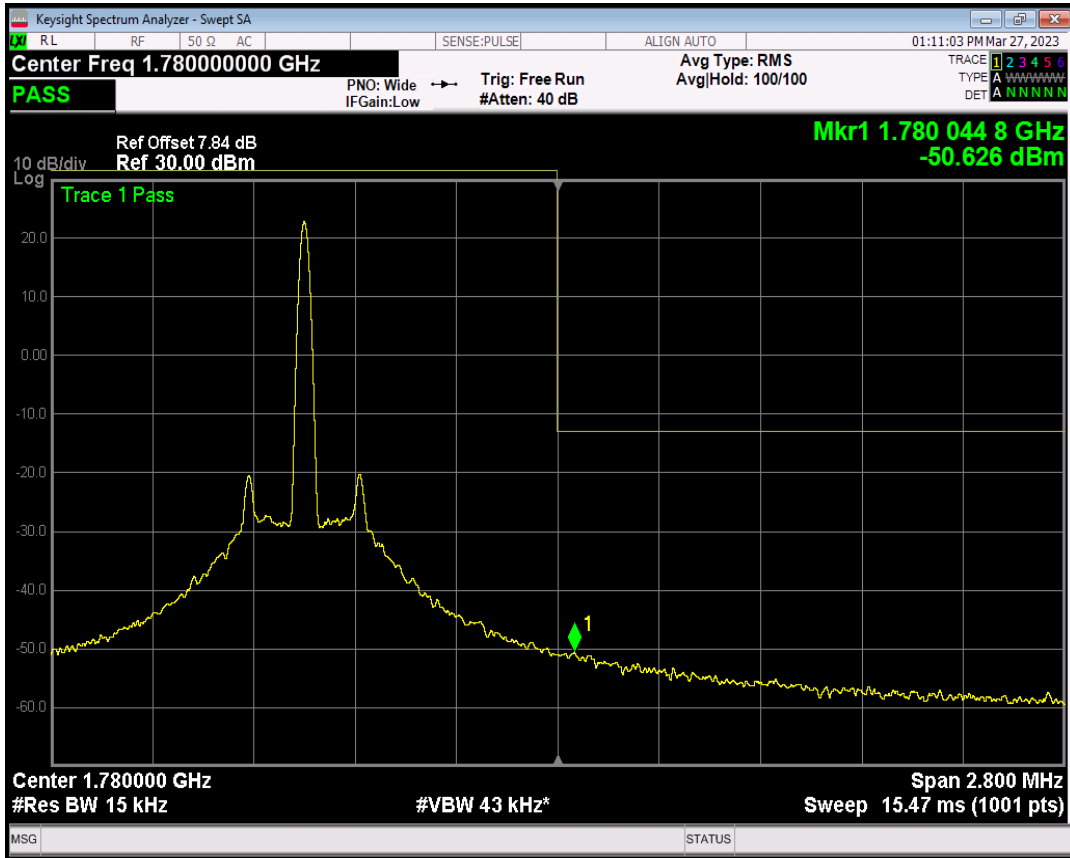

Band66 QAM16 BW=1.4MHz Channel=131979 RB Size=1 Position=#0

Band66 QAM16 BW=1.4MHz Channel=131979 RB Size=1 Position=#Max

Band66 QAM16 BW=1.4MHz Channel=131979 RB Size=6 Position=#0

Band66 QPSK BW=1.4MHz Channel=132665 RB Size=1 Position=#0