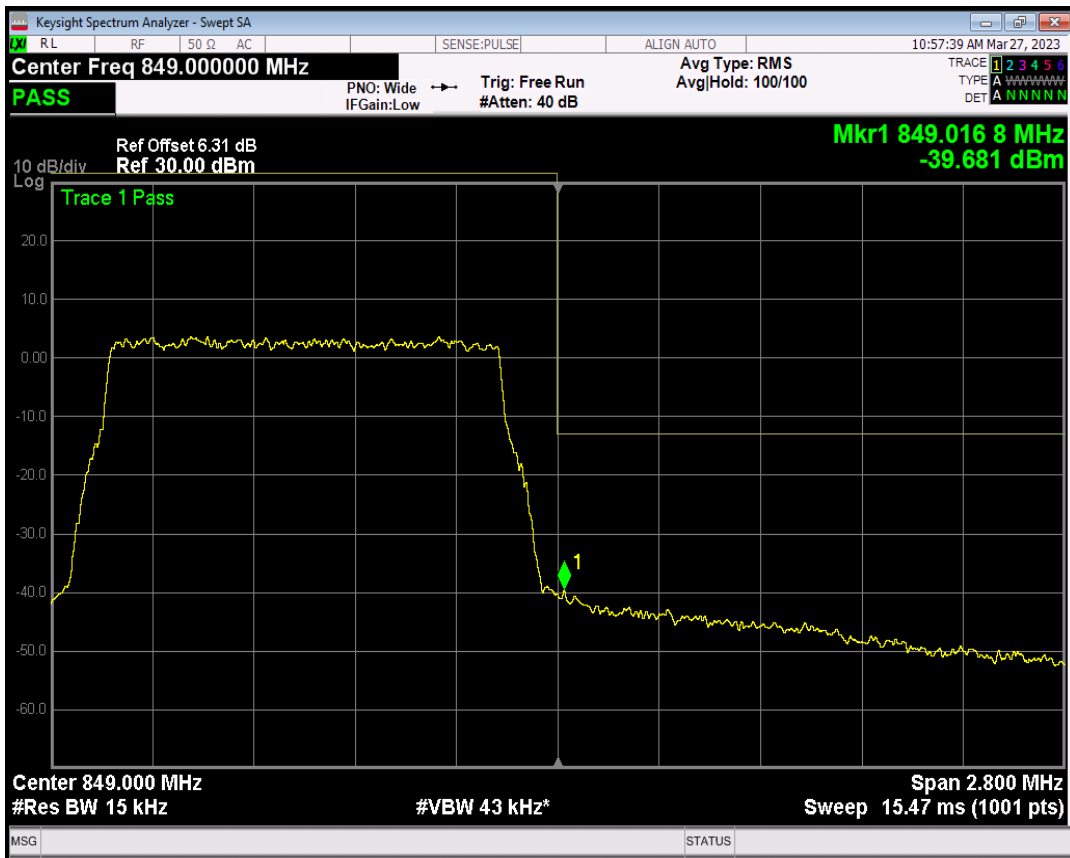

Band5 QAM16 BW=1.4MHz Channel=20643 RB Size=6 Position=#0

Band5 QPSK BW=3MHz Channel=20415 RB Size=1 Position=#0