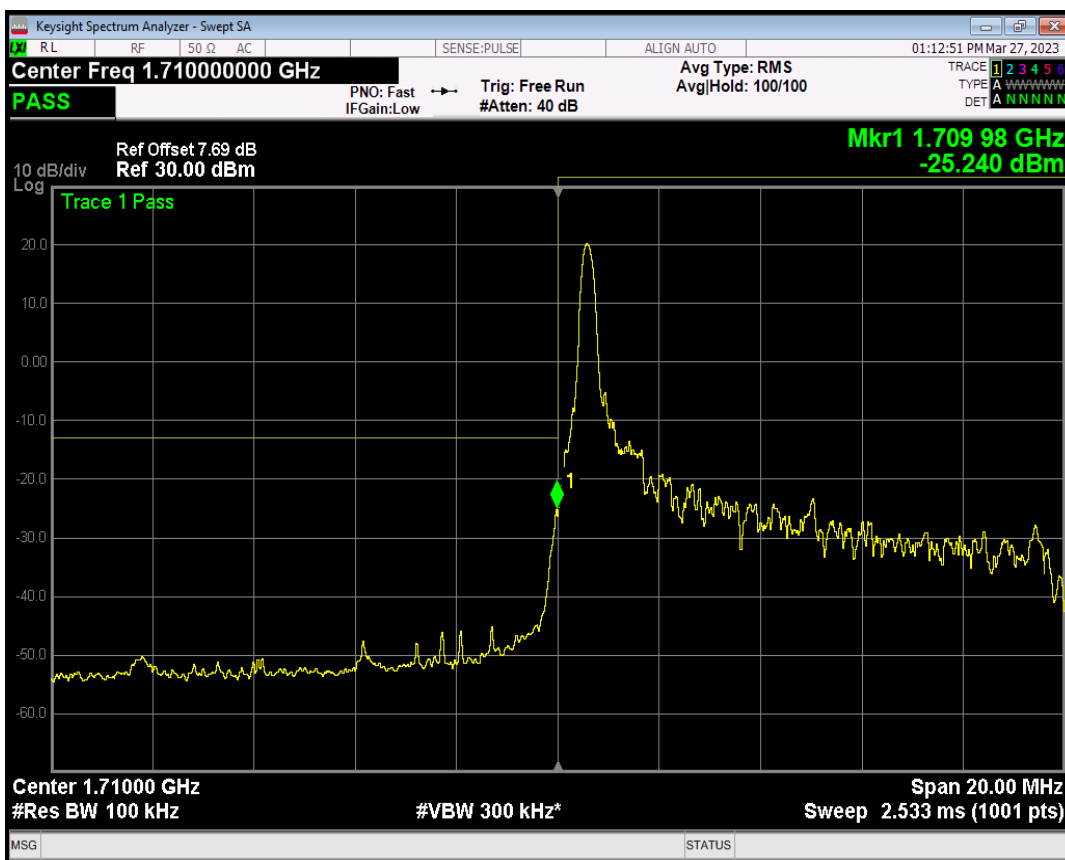

Band66 QAM16 BW=10MHz Channel=132022 RB Size=1 Position=#0

Band66 QAM16 BW=10MHz Channel=132022 RB Size=1 Position=#Max