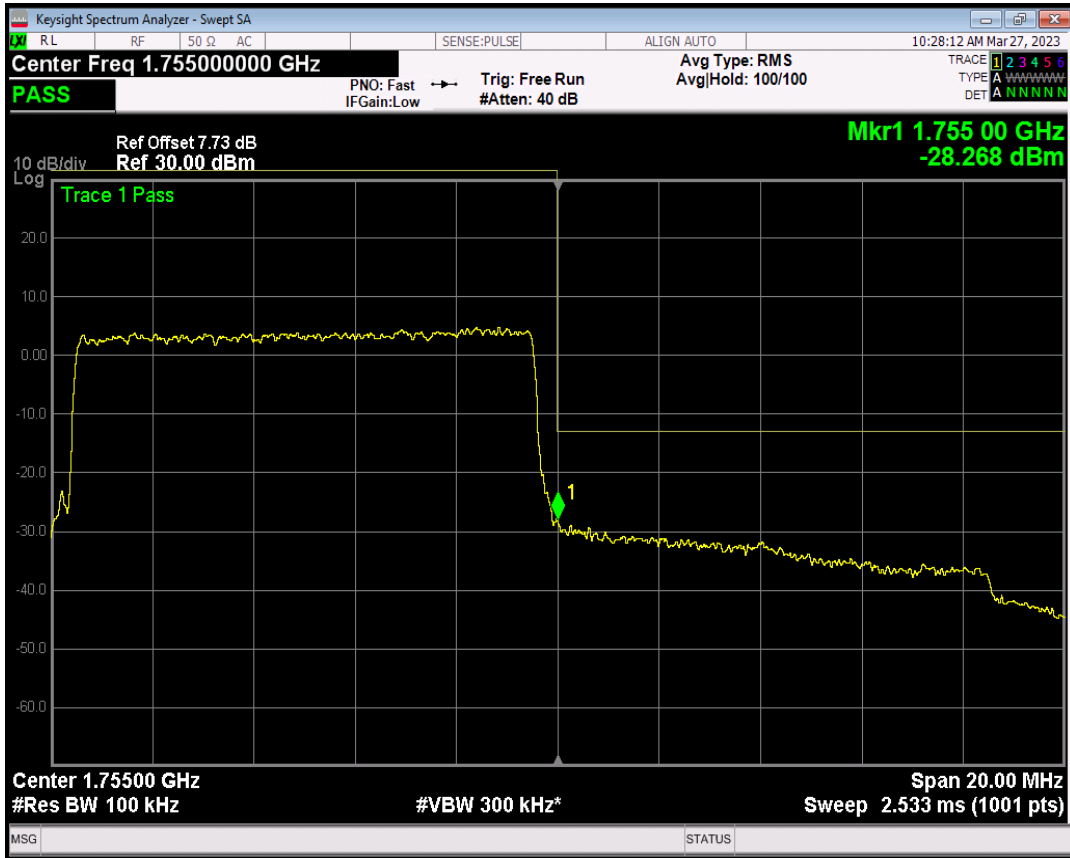

Band4 QPSK BW=10MHz Channel=20350 RB Size=50 Position=#0

Band4 QAM16 BW=10MHz Channel=20350 RB Size=1 Position=#0