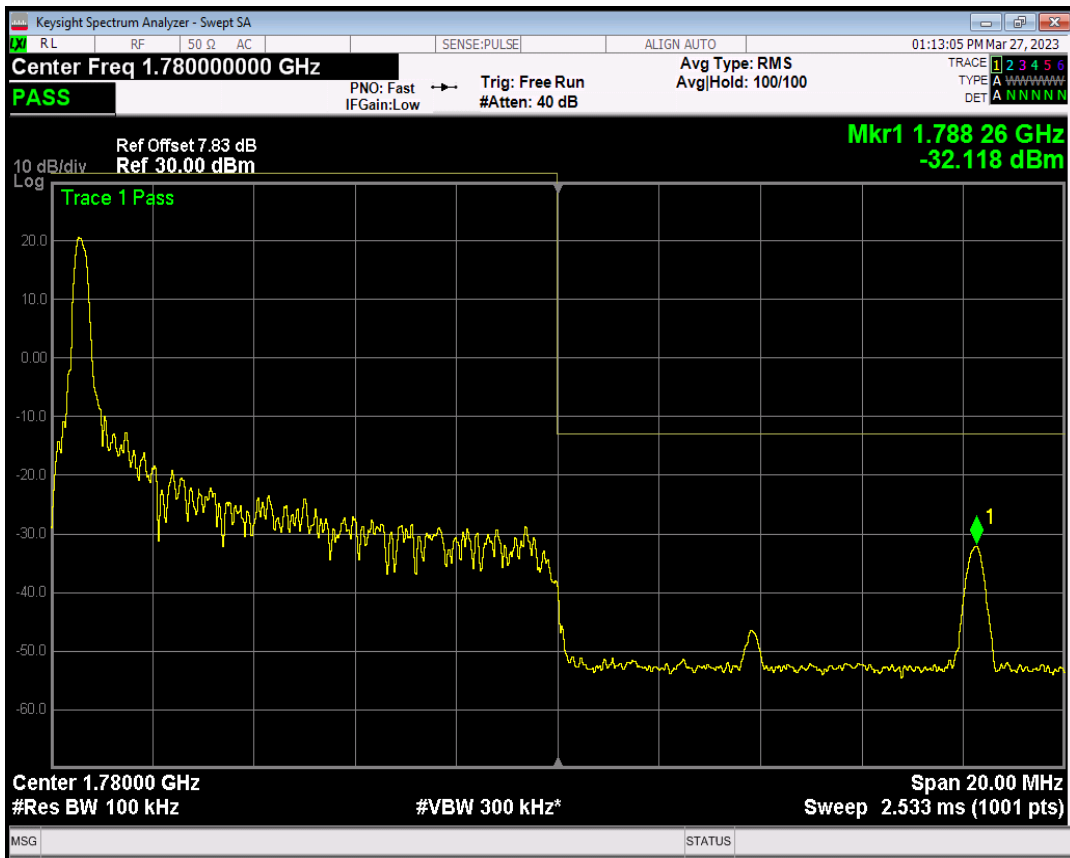

Band66 QAM16 BW=10MHz Channel=132622 RB Size=1 Position=#0

Band66 QAM16 BW=10MHz Channel=132622 RB Size=1 Position=#Max