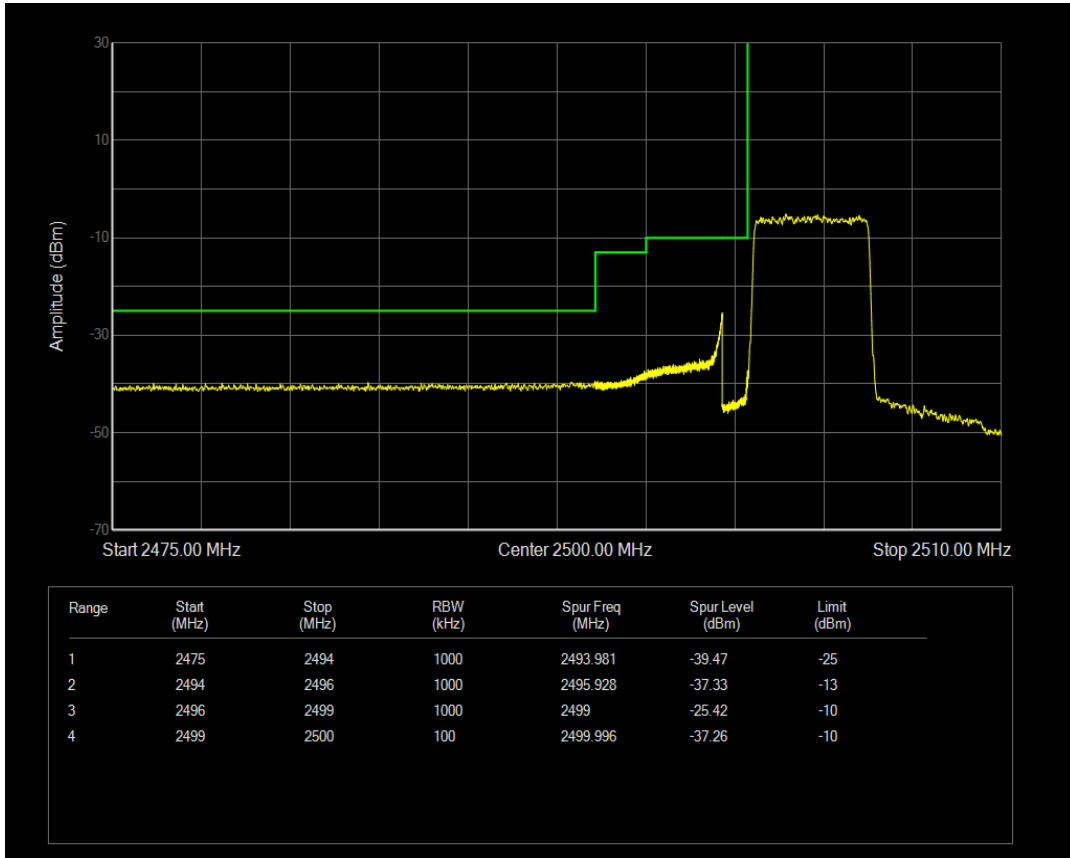

Band66 QAM16 BW=20MHz Channel=132572 RB Size=100 Position=#0

Band7 QPSK BW=5MHz Channel=20775 RB Size=1 Position=#0

Band7 QPSK BW=5MHz Channel=20775 RB Size=1 Position=#Max

Band7 QPSK BW=5MHz Channel=20775 RB Size=25 Position=#0

Band7 QAM16 BW=5MHz Channel=20775 RB Size=1 Position=#0

Band7 QAM16 BW=5MHz Channel=20775 RB Size=1 Position=#Max

Band7 QAM16 BW=5MHz Channel=20775 RB Size=25 Position=#0

Band7 QPSK BW=5MHz Channel=21425 RB Size=1 Position=#0