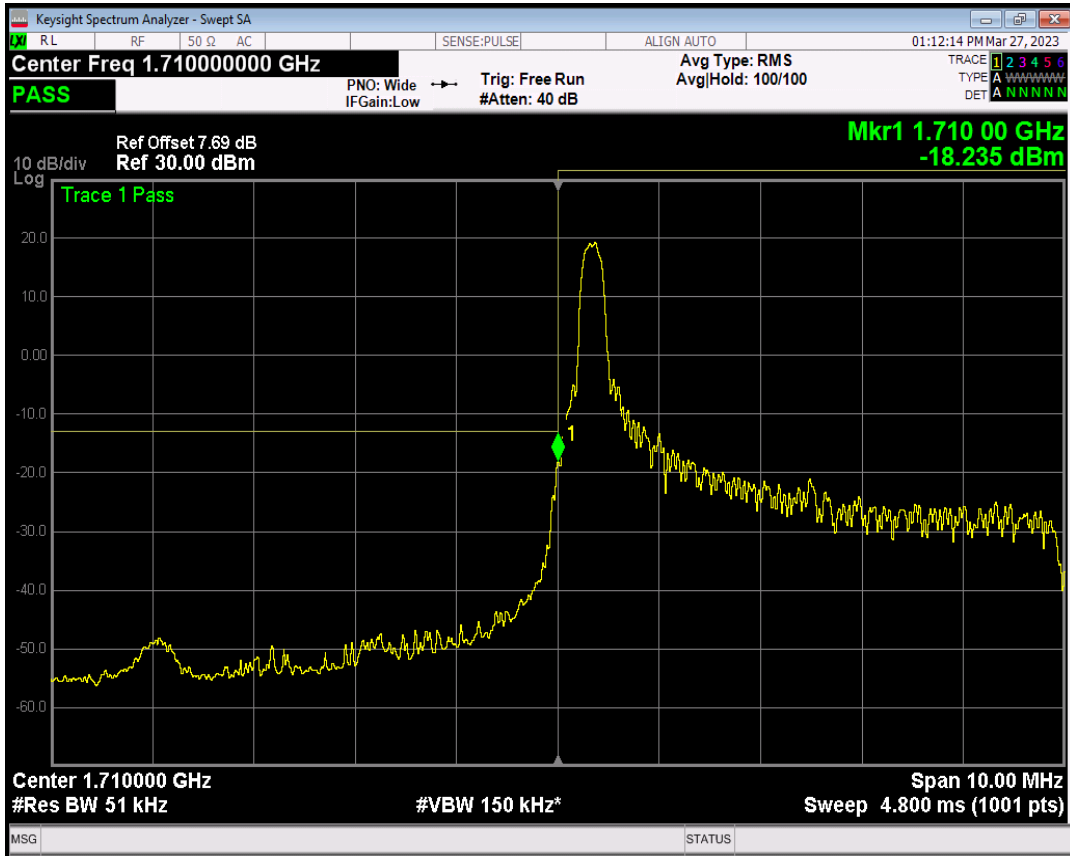

Band66 QPSK BW=5MHz Channel=131997 RB Size=1 Position=#0

Band66 QPSK BW=5MHz Channel=131997 RB Size=1 Position=#Max