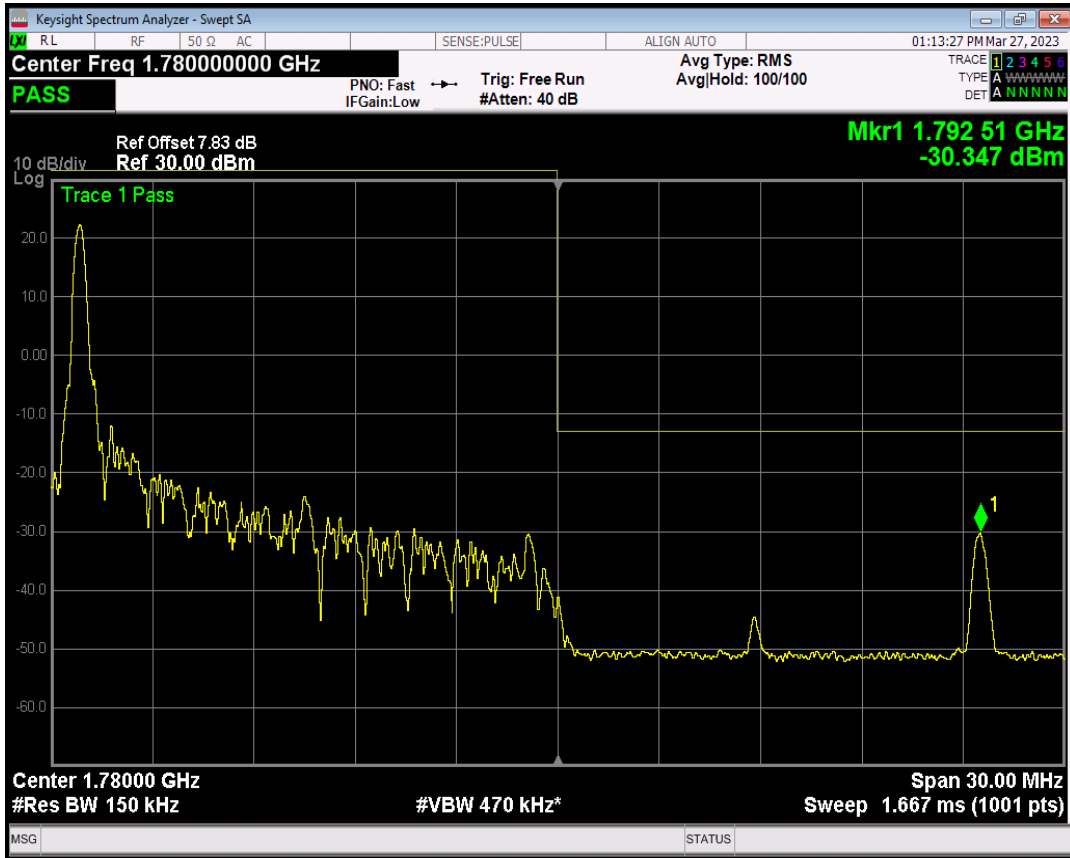

Band66 QAM16 BW=15MHz Channel=132047 RB Size=1 Position=#0

Band66 QAM16 BW=15MHz Channel=132047 RB Size=1 Position=#Max

Band66 QAM16 BW=15MHz Channel=132047 RB Size=75 Position=#0

Band66 QPSK BW=15MHz Channel=132597 RB Size=1 Position=#0