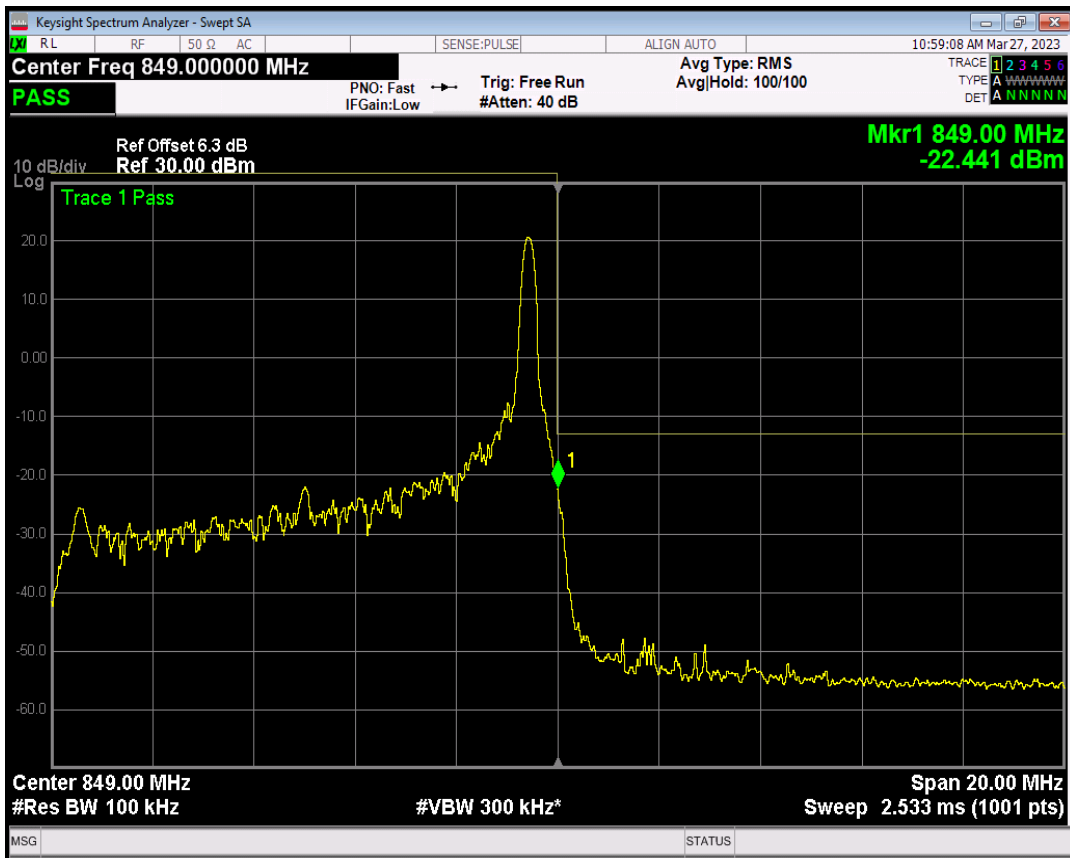

Band5 QPSK BW=10MHz Channel=20600 RB Size=1 Position=#Max

Band5 QPSK BW=10MHz Channel=20600 RB Size=50 Position=#0