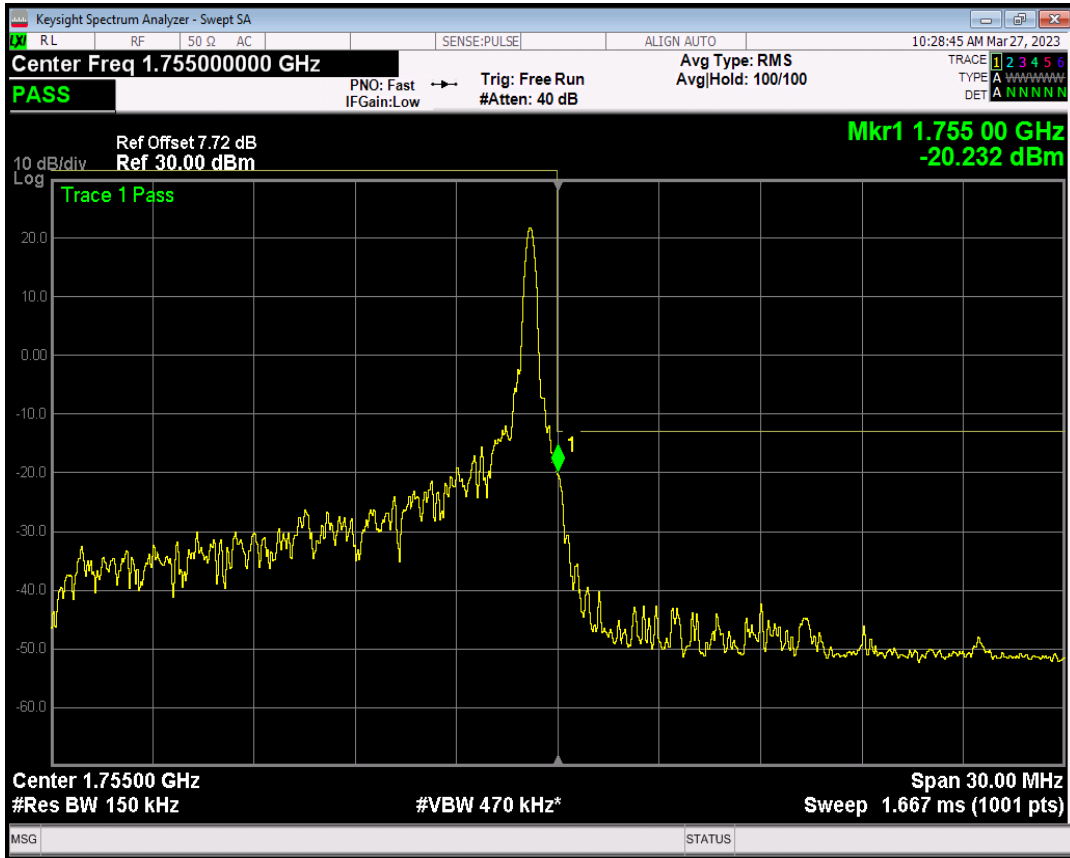

Band4 QPSK BW=15MHz Channel=20325 RB Size=1 Position=#Max

Band4 QPSK BW=15MHz Channel=20325 RB Size=75 Position=#0

Band4 QAM16 BW=15MHz Channel=20325 RB Size=1 Position=#0

Band4 QAM16 BW=15MHz Channel=20325 RB Size=1 Position=#Max