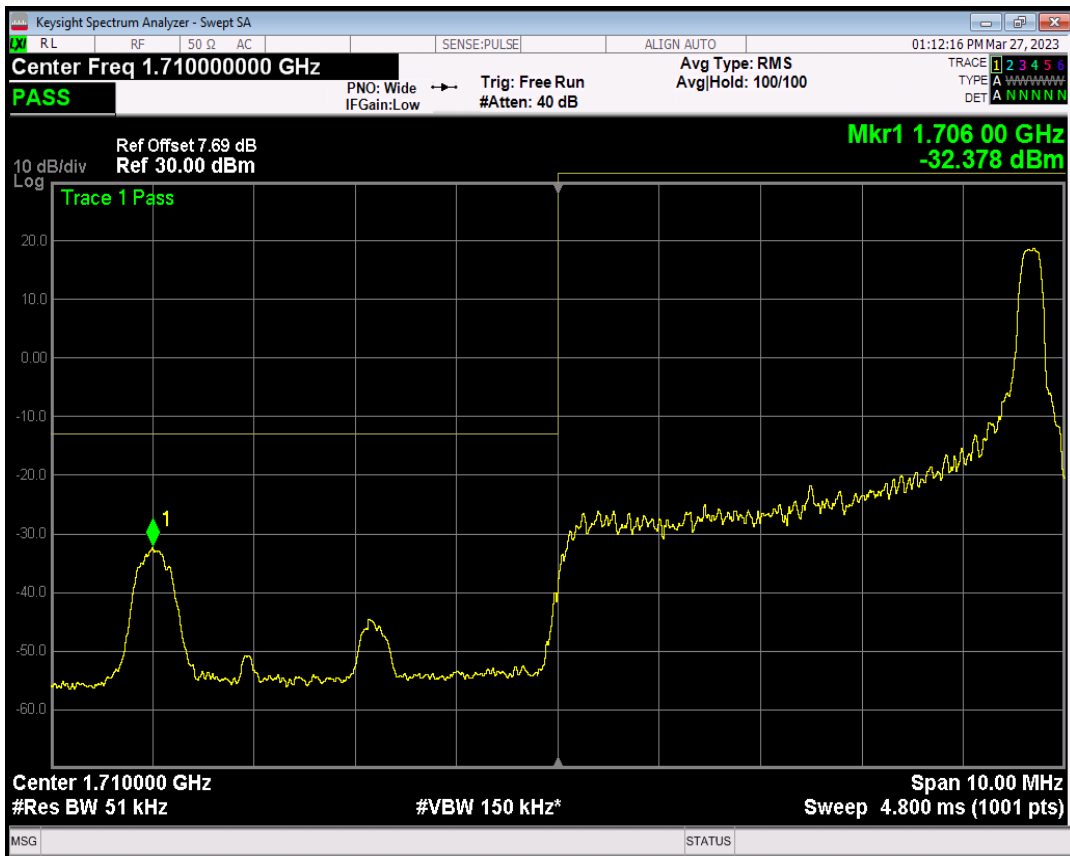

Band66 QPSK BW=5MHz Channel=131997 RB Size=1 Position=#Max

Band66 QPSK BW=5MHz Channel=131997 RB Size=25 Position=#0