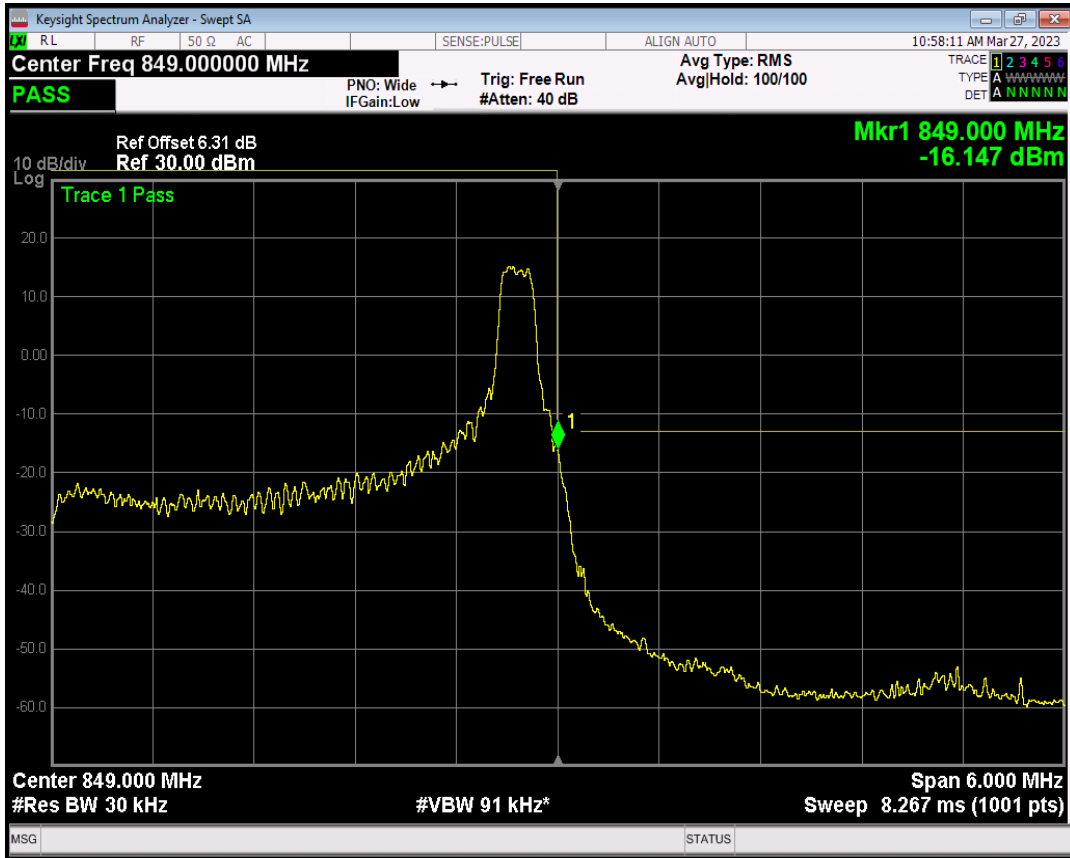

Band5 QPSK BW=3MHz Channel=20635 RB Size=1 Position=#Max

Band5 QPSK BW=3MHz Channel=20635 RB Size=15 Position=#0

Band5 QAM16 BW=3MHz Channel=20635 RB Size=1 Position=#0

Band5 QAM16 BW=3MHz Channel=20635 RB Size=1 Position=#Max