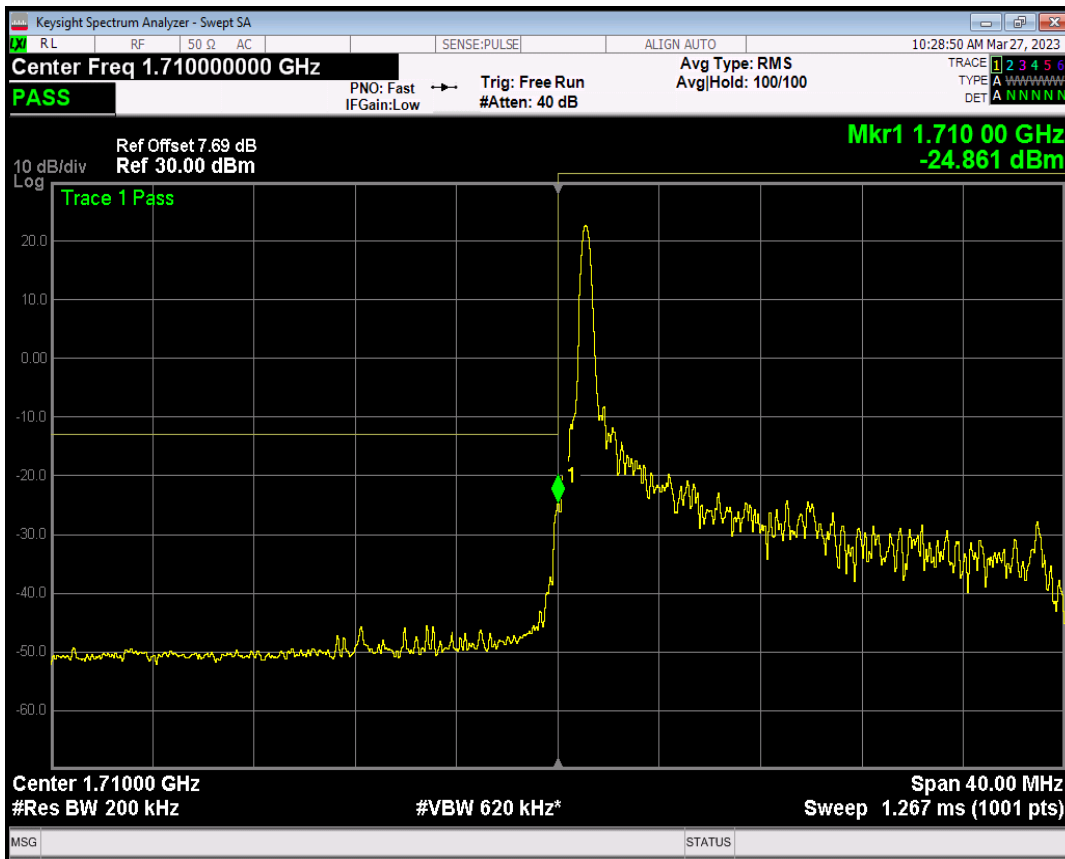

Band4 QPSK BW=20MHz Channel=20050 RB Size=1 Position=#0

Band4 QPSK BW=20MHz Channel=20050 RB Size=1 Position=#Max