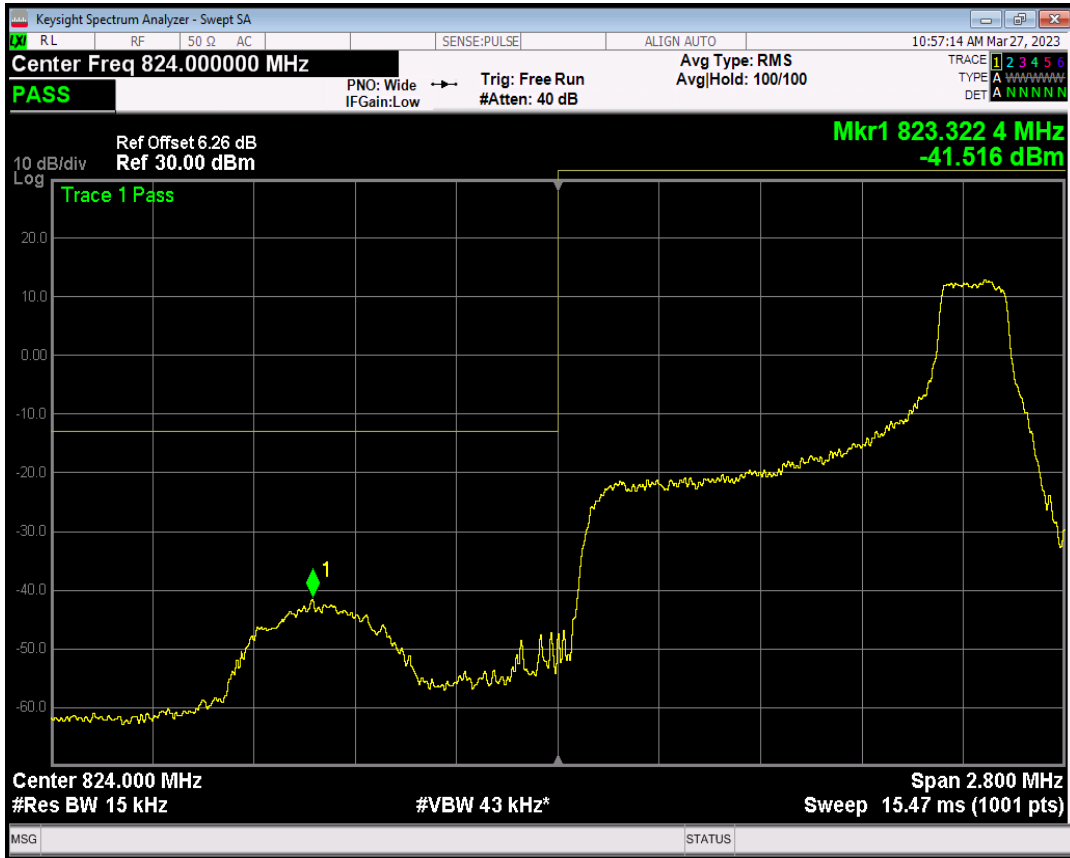

Band5 QAM16 BW=1.4MHz Channel=20407 RB Size=1 Position=#Max

Band5 QAM16 BW=1.4MHz Channel=20407 RB Size=6 Position=#0