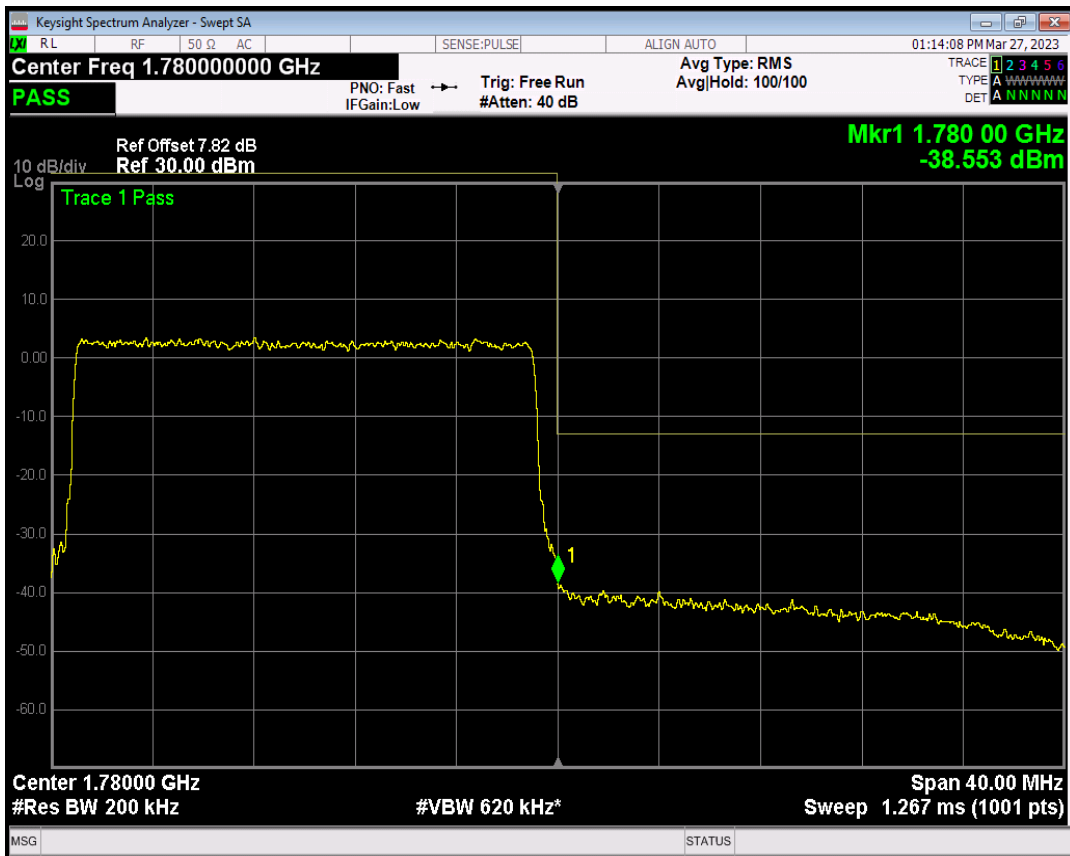

Band66 QAM16 BW=20MHz Channel=132572 RB Size=100 Position=#0

Band7 QPSK BW=5MHz Channel=20775 RB Size=1 Position=#0