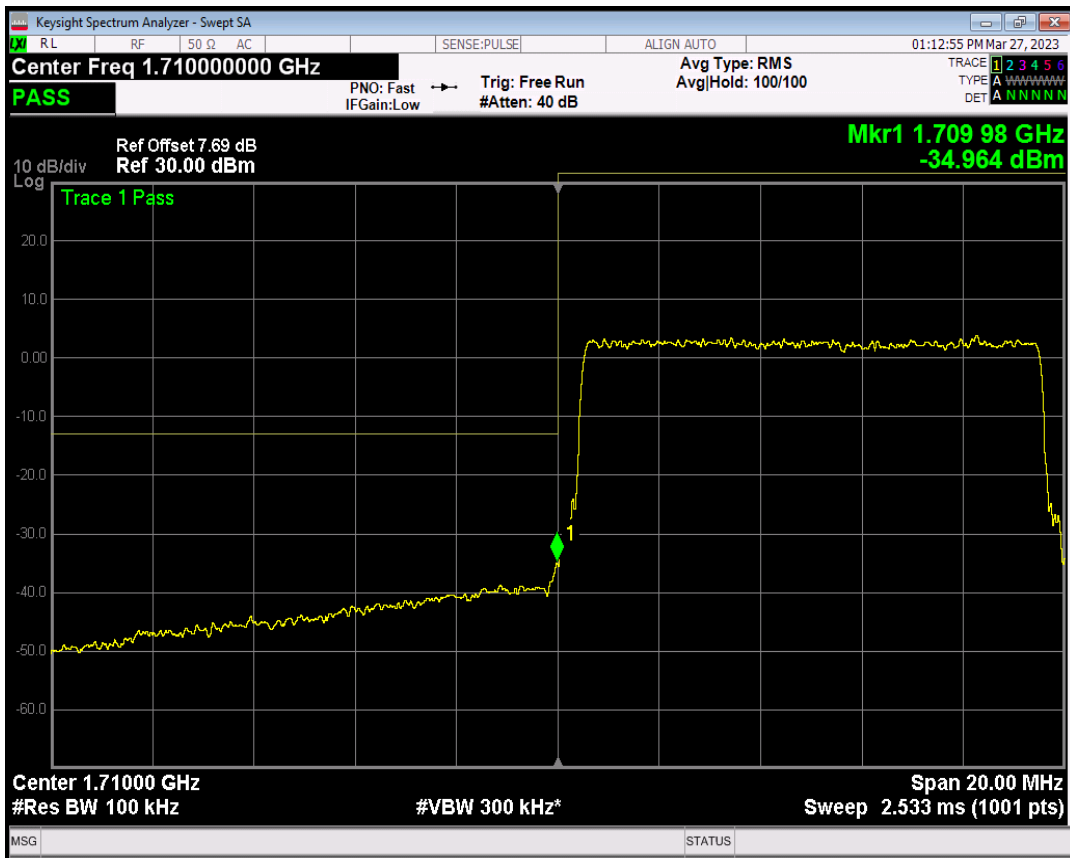

Band66 QAM16 BW=10MHz Channel=132022 RB Size=50 Position=#0

Band66 QPSK BW=10MHz Channel=132622 RB Size=1 Position=#0