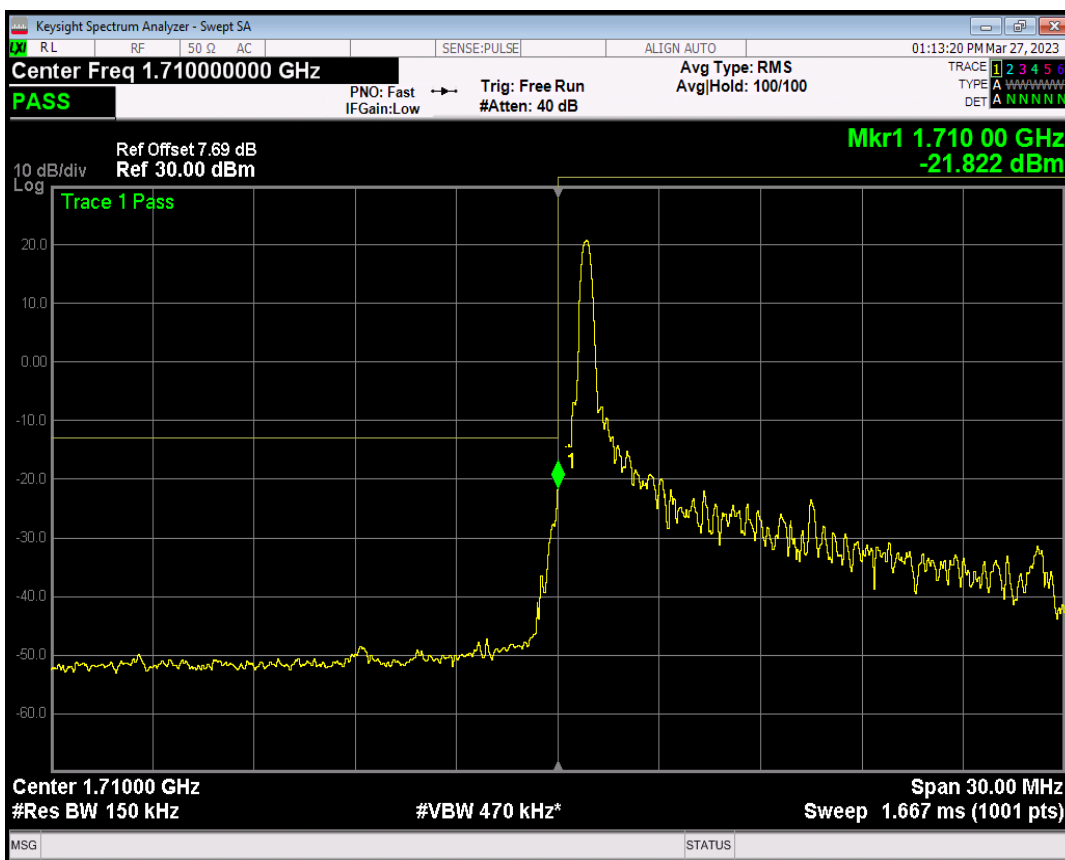

Band66 QAM16 BW=15MHz Channel=132047 RB Size=1 Position=#0

Band66 QAM16 BW=15MHz Channel=132047 RB Size=1 Position=#Max