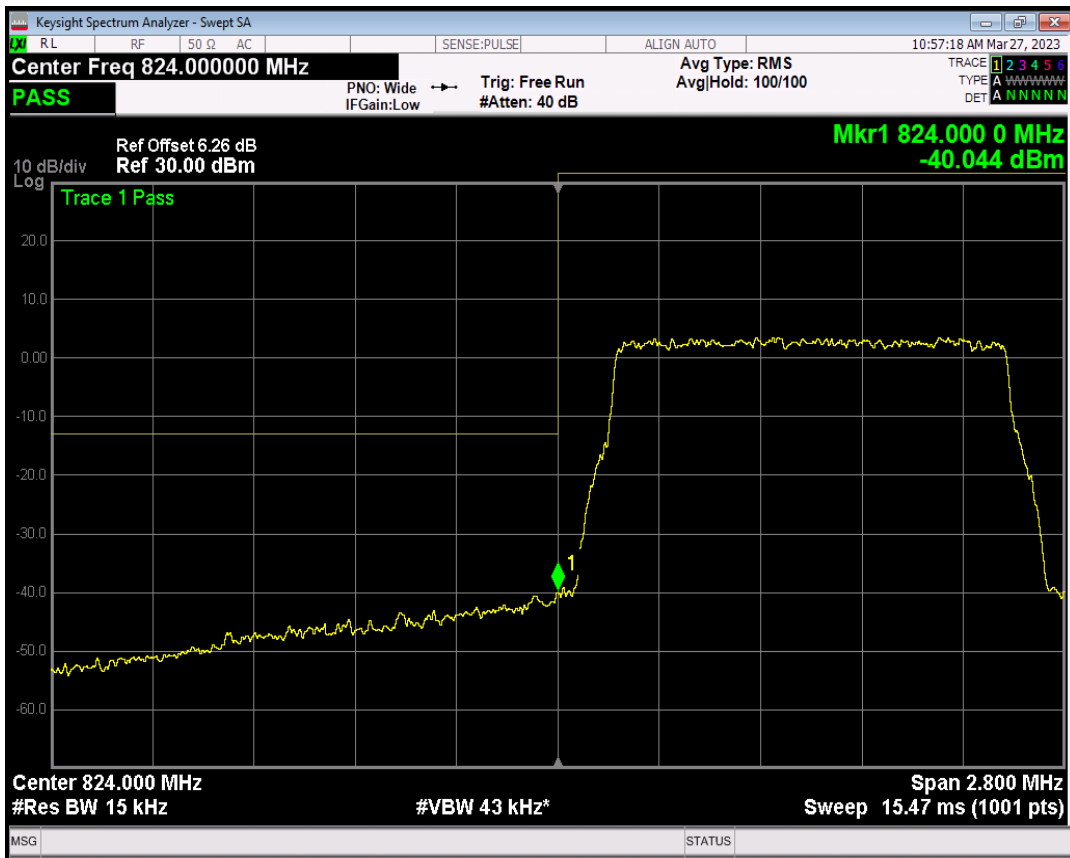

Band5 QAM16 BW=1.4MHz Channel=20407 RB Size=6 Position=#0

Band5 QPSK BW=1.4MHz Channel=20643 RB Size=1 Position=#0