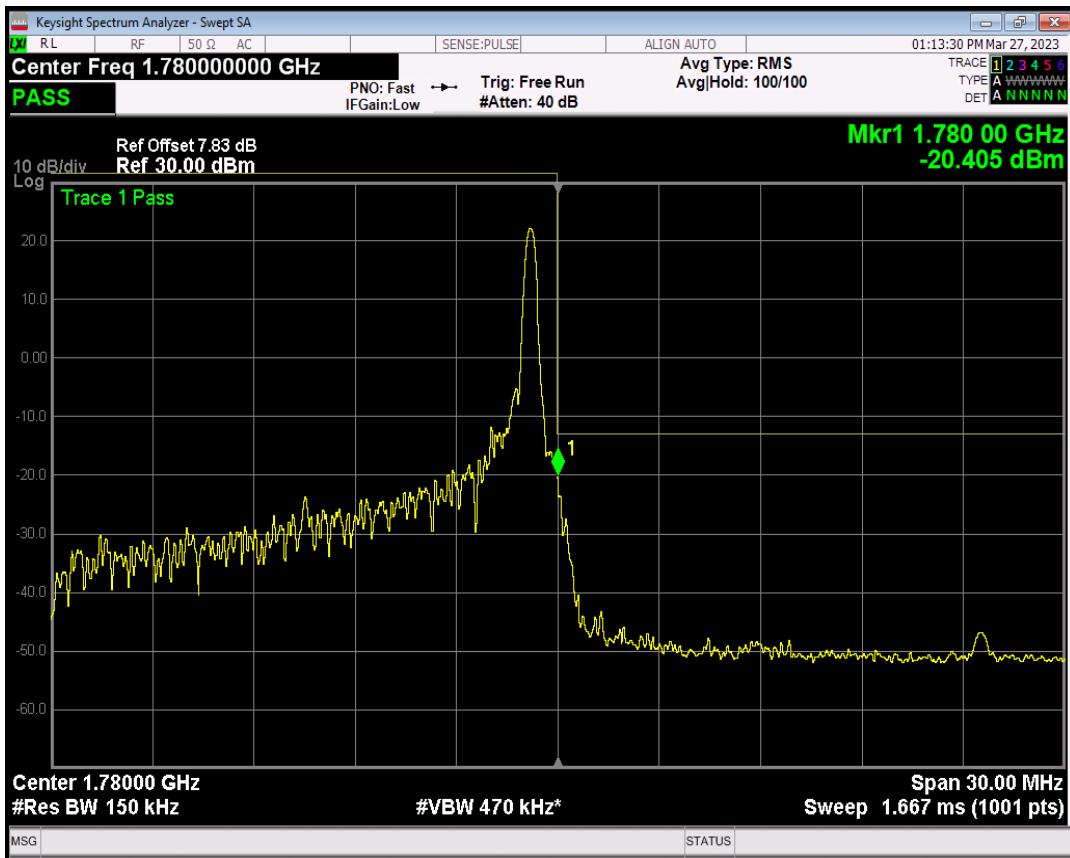

Band66 QPSK BW=15MHz Channel=132597 RB Size=1 Position=#Max

Band66 QPSK BW=15MHz Channel=132597 RB Size=75 Position=#0