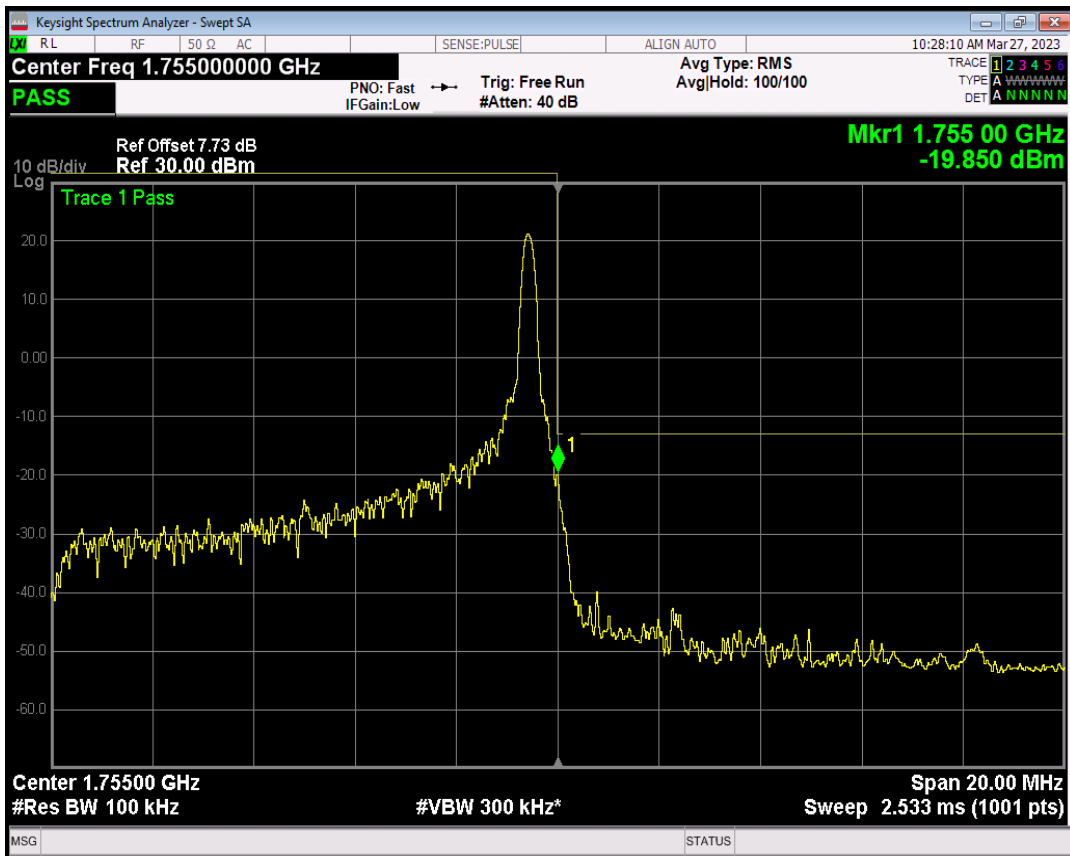

Band4 QPSK BW=10MHz Channel=20350 RB Size=1 Position=#Max

Band4 QPSK BW=10MHz Channel=20350 RB Size=50 Position=#0