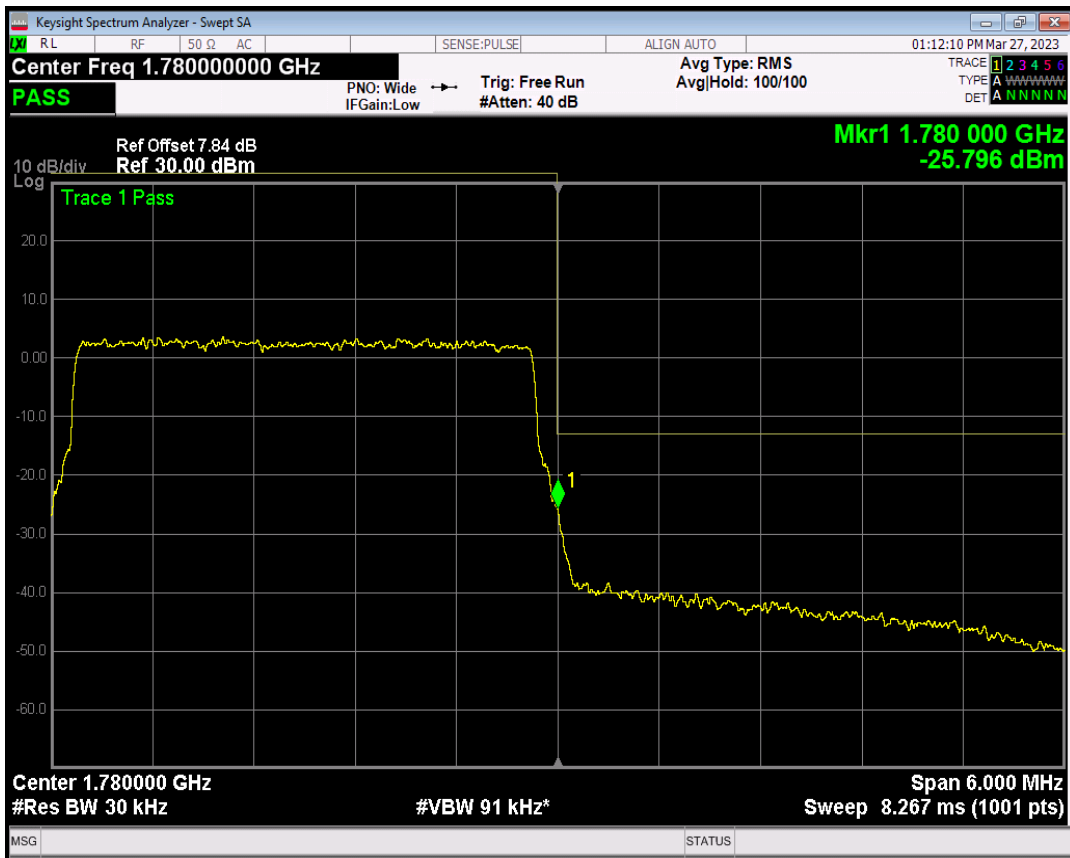

Band66 QAM16 BW=3MHz Channel=132657 RB Size=15 Position=#0

Band66 QPSK BW=5MHz Channel=131997 RB Size=1 Position=#0