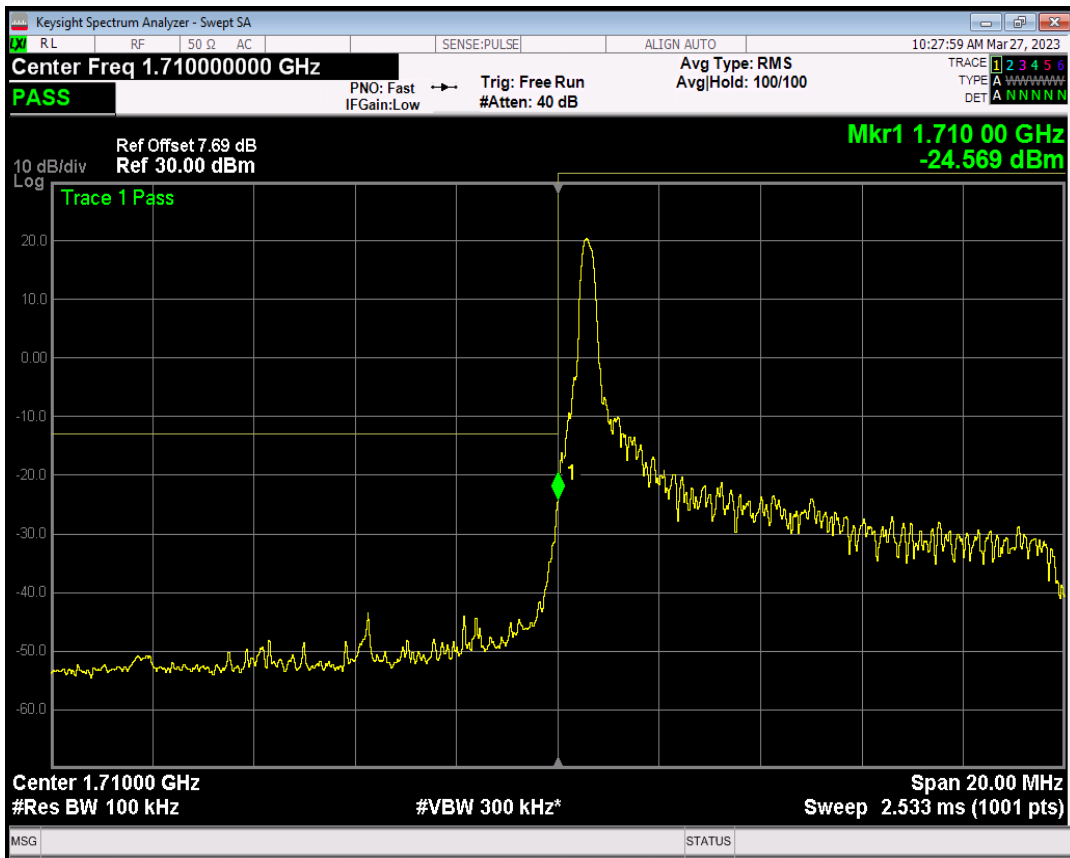

Band4 QAM16 BW=10MHz Channel=20000 RB Size=1 Position=#0

Band4 QAM16 BW=10MHz Channel=20000 RB Size=1 Position=#Max

Band4 QAM16 BW=10MHz Channel=20000 RB Size=50 Position=#0

Band4 QPSK BW=10MHz Channel=20350 RB Size=1 Position=#0