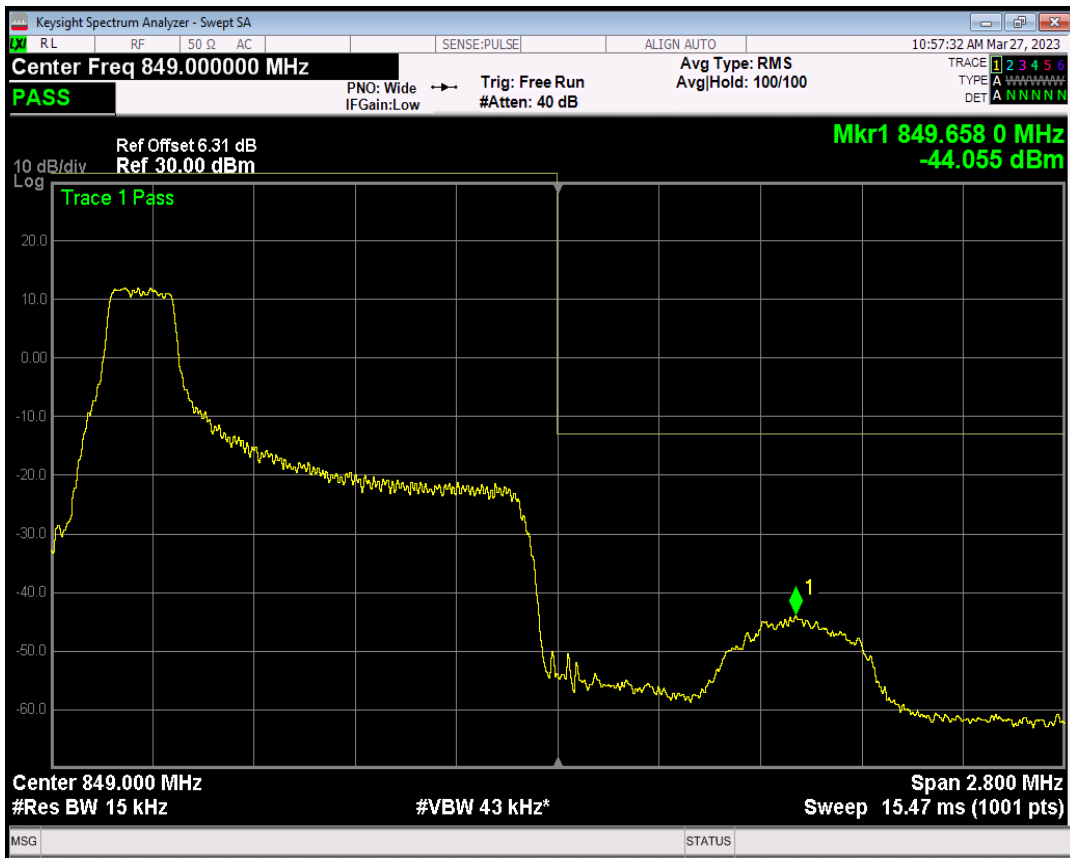

Band5 QAM16 BW=1.4MHz Channel=20643 RB Size=1 Position=#0

Band5 QAM16 BW=1.4MHz Channel=20643 RB Size=1 Position=#Max