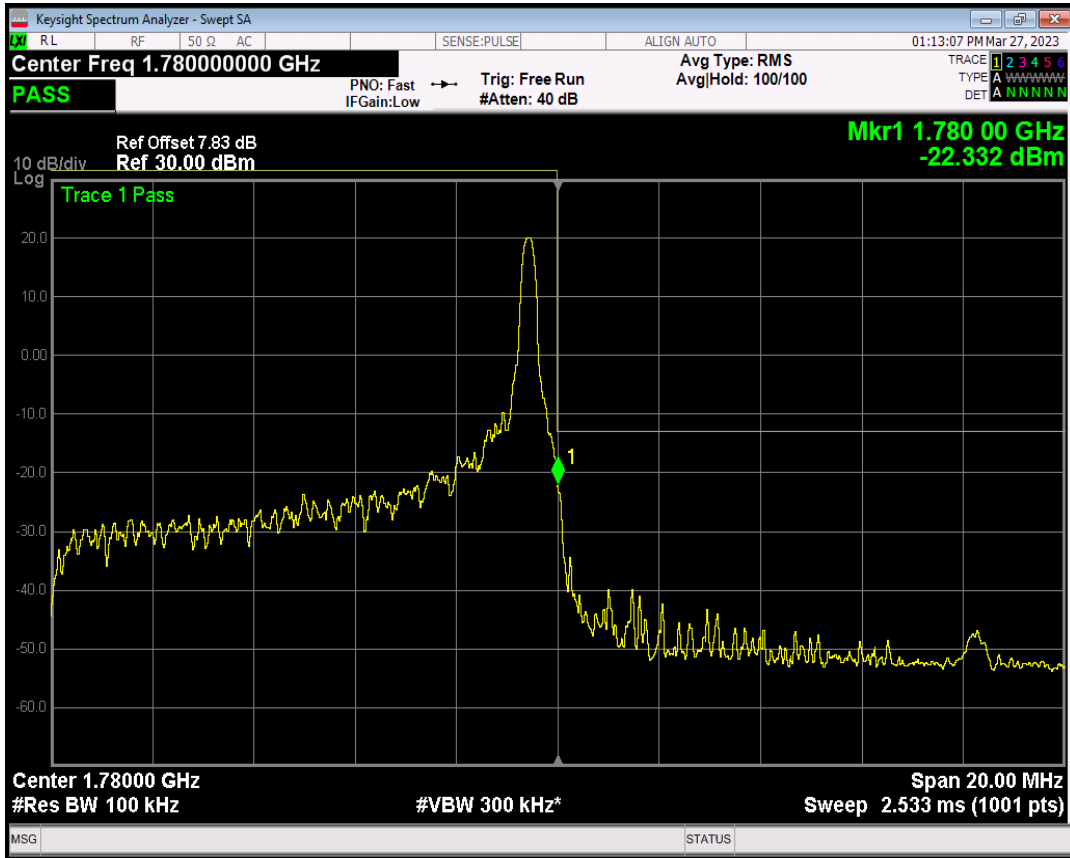

Band66 QPSK BW=10MHz Channel=132622 RB Size=1 Position=#Max

Band66 QPSK BW=10MHz Channel=132622 RB Size=50 Position=#0

Band66 QAM16 BW=10MHz Channel=132622 RB Size=1 Position=#0

Band66 QAM16 BW=10MHz Channel=132622 RB Size=1 Position=#Max