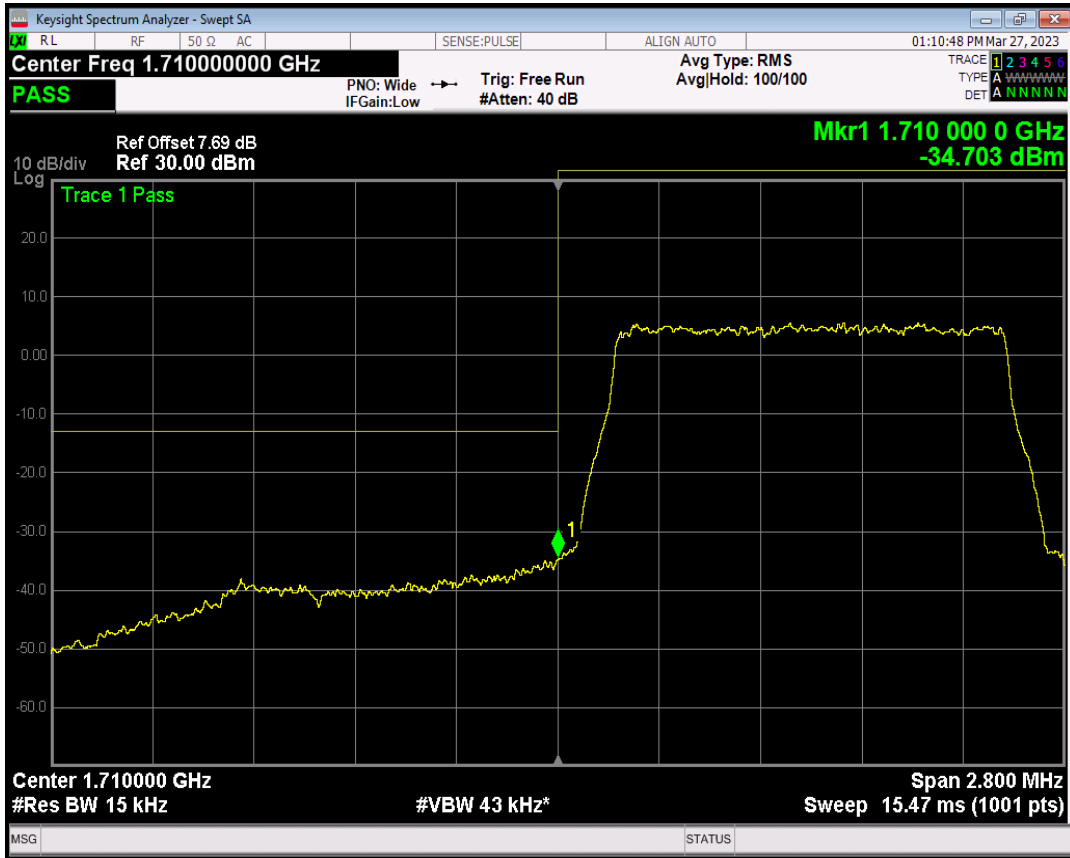

Band5 QAM16 BW=10MHz Channel=20600 RB Size=50 Position=#0

Band66 QPSK BW=1.4MHz Channel=131979 RB Size=1 Position=#0

Band66 QPSK BW=1.4MHz Channel=131979 RB Size=1 Position=#Max

Band66 QPSK BW=1.4MHz Channel=131979 RB Size=6 Position=#0