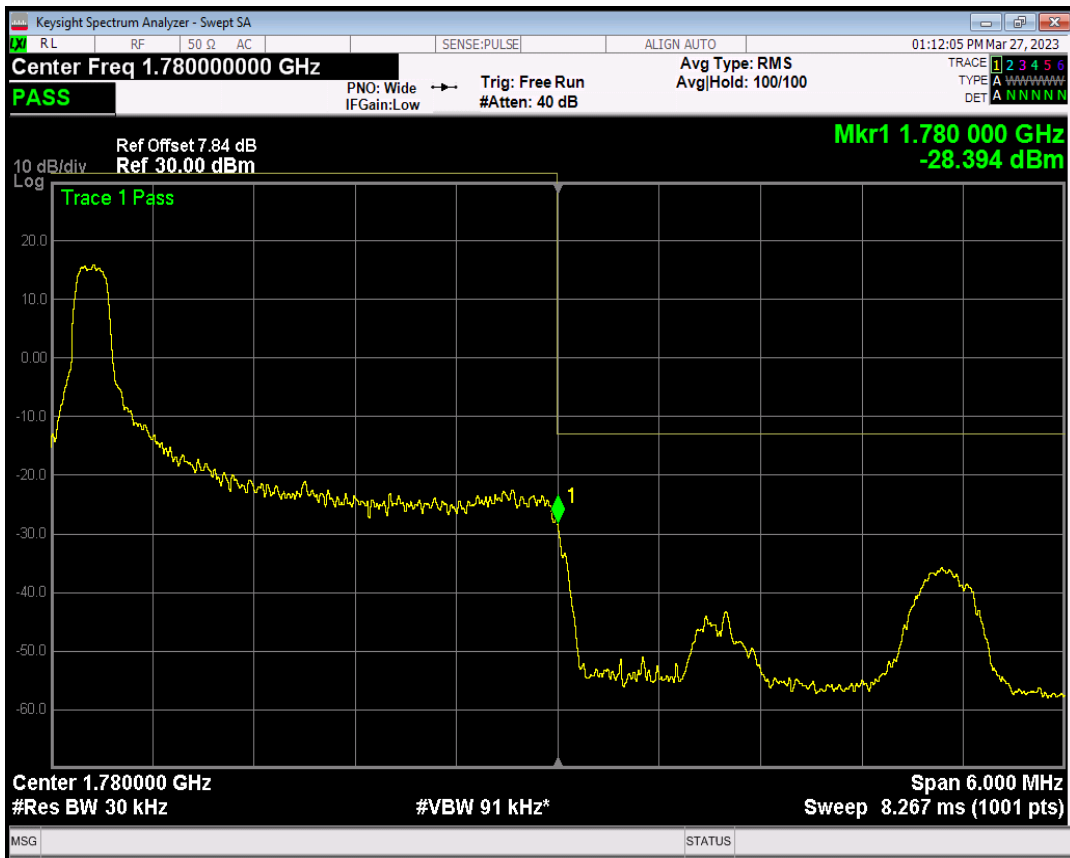

Band66 QAM16 BW=3MHz Channel=132657 RB Size=1 Position=#0

Band66 QAM16 BW=3MHz Channel=132657 RB Size=1 Position=#Max