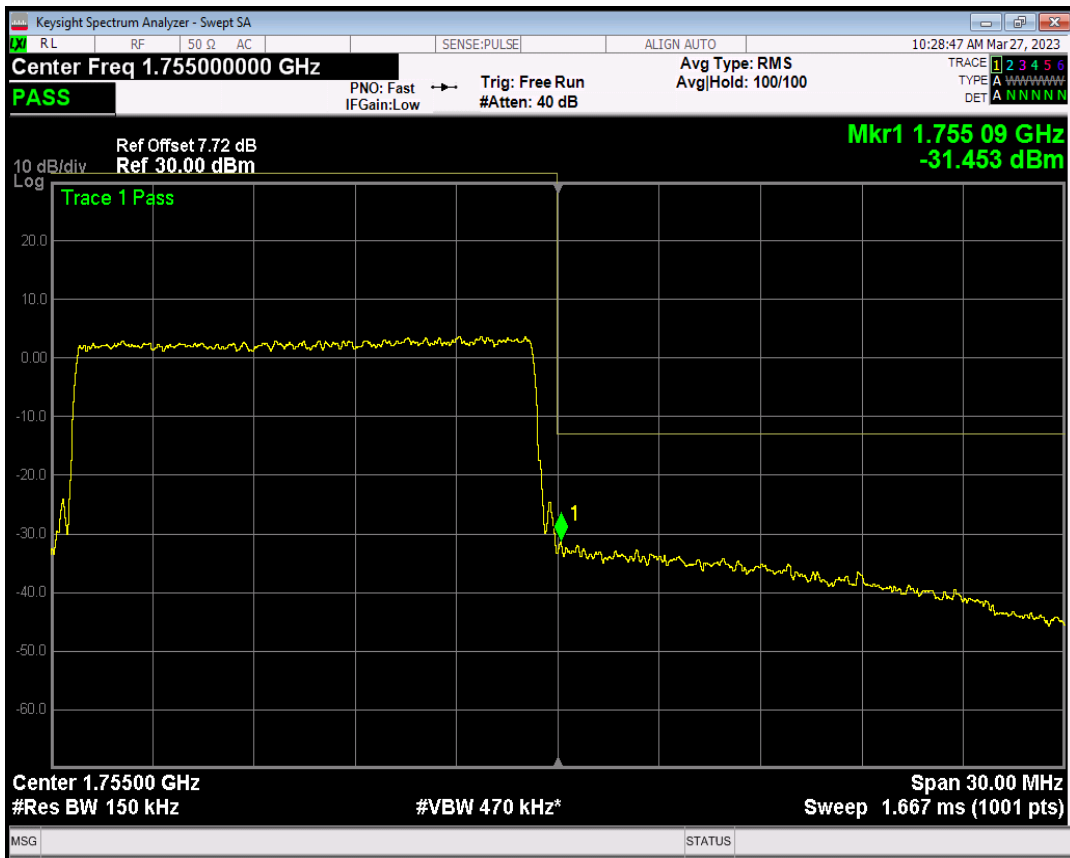

Band4 QAM16 BW=15MHz Channel=20325 RB Size=75 Position=#0

Band4 QPSK BW=20MHz Channel=20050 RB Size=1 Position=#0