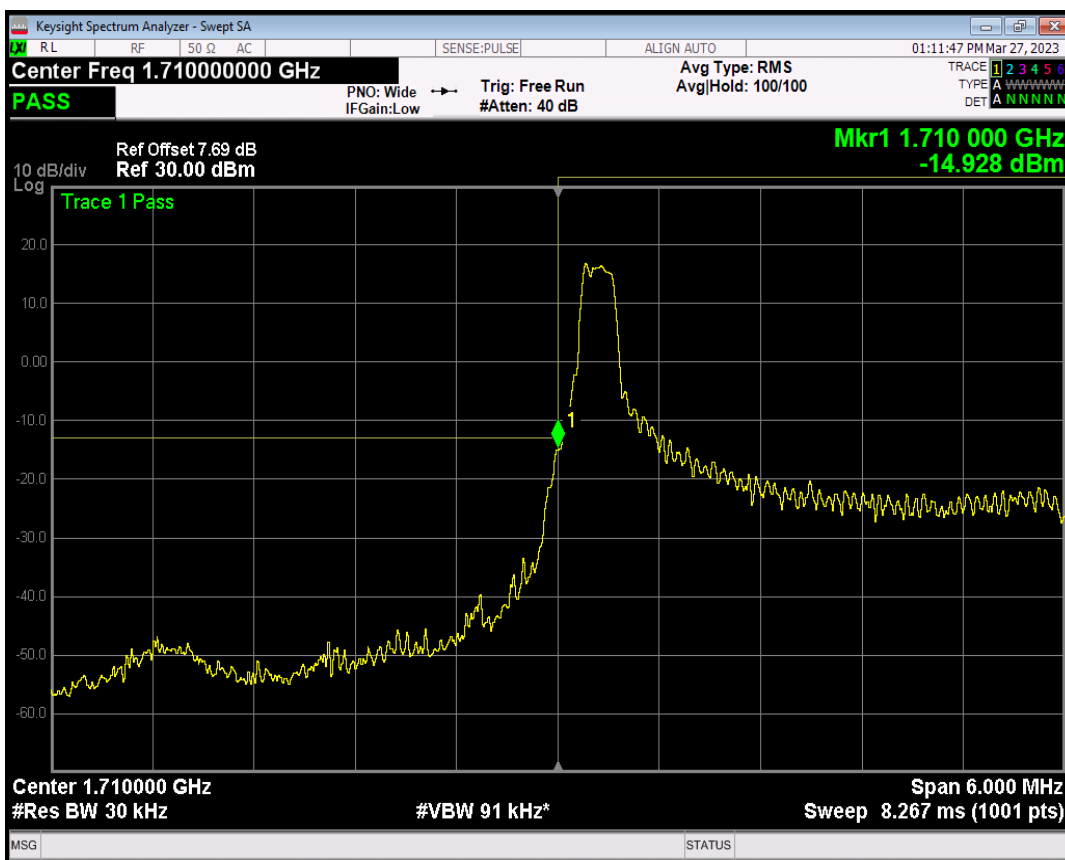

Band66 QAM16 BW=3MHz Channel=131987 RB Size=1 Position=#0

Band66 QAM16 BW=3MHz Channel=131987 RB Size=1 Position=#Max