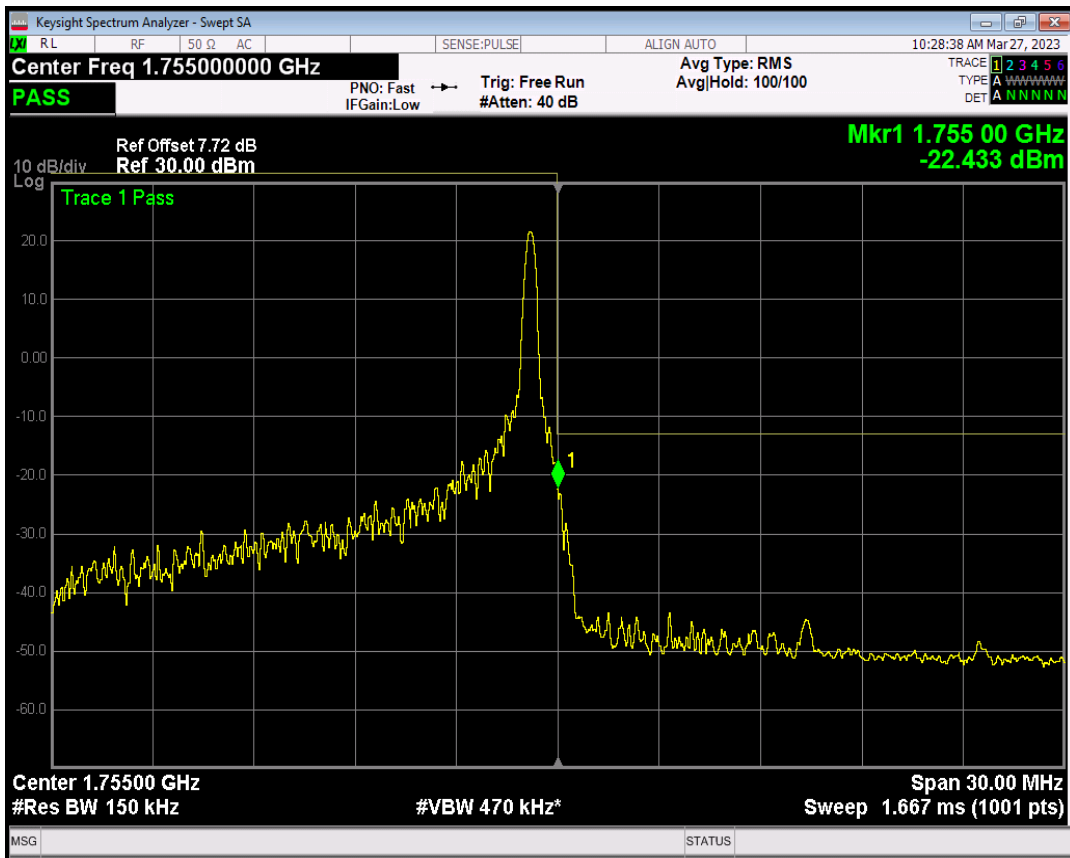

Band4 QPSK BW=15MHz Channel=20325 RB Size=1 Position=#Max

Band4 QPSK BW=15MHz Channel=20325 RB Size=75 Position=#0