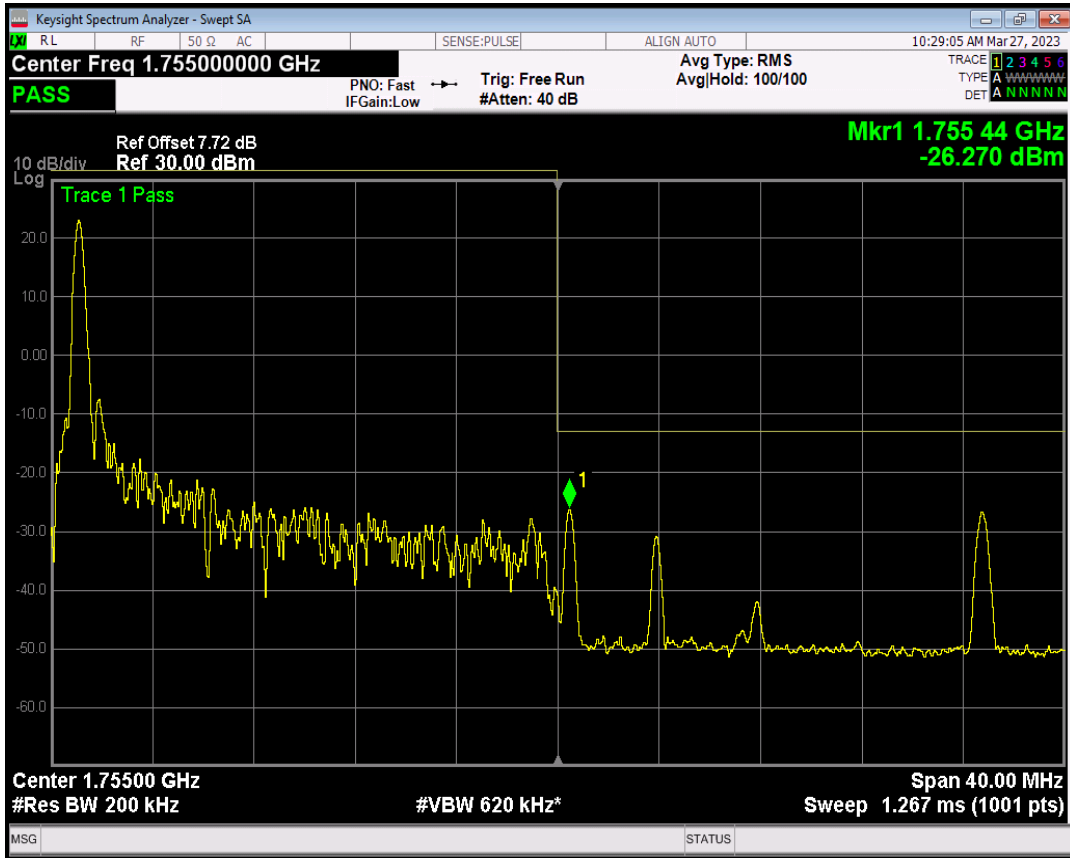

Band4 QAM16 BW=20MHz Channel=20050 RB Size=1 Position=#0

Band4 QAM16 BW=20MHz Channel=20050 RB Size=1 Position=#Max

Band4 QAM16 BW=20MHz Channel=20050 RB Size=100 Position=#0

Band4 QPSK BW=20MHz Channel=20300 RB Size=1 Position=#0