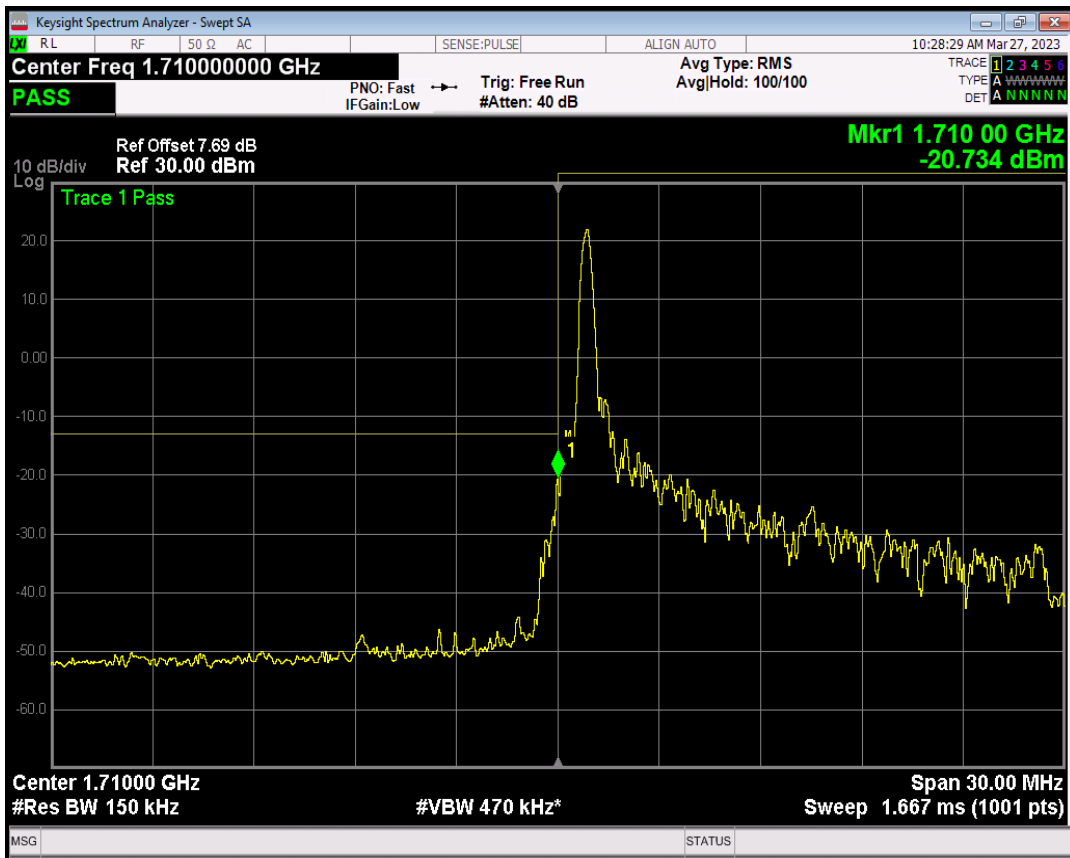

Band4 QAM16 BW=10MHz Channel=20350 RB Size=50 Position=#0

Band4 QPSK BW=15MHz Channel=20025 RB Size=1 Position=#0

Band4 QPSK BW=15MHz Channel=20025 RB Size=1 Position=#Max

Band4 QPSK BW=15MHz Channel=20025 RB Size=75 Position=#0

Band4 QAM16 BW=15MHz Channel=20025 RB Size=1 Position=#0

Band4 QAM16 BW=15MHz Channel=20025 RB Size=1 Position=#Max

Band4 QAM16 BW=15MHz Channel=20025 RB Size=75 Position=#0

Band4 QPSK BW=15MHz Channel=20325 RB Size=1 Position=#0