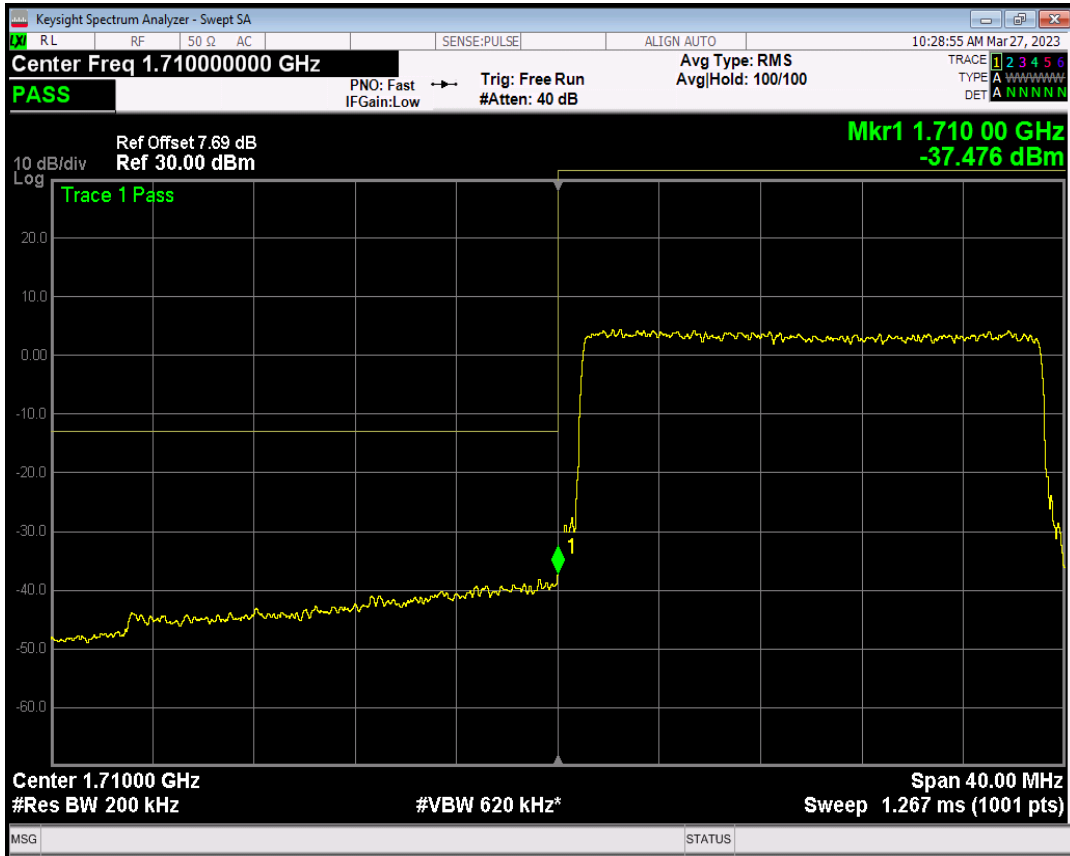

Band4 QAM16 BW=15MHz Channel=20325 RB Size=75 Position=#0

Band4 QPSK BW=20MHz Channel=20050 RB Size=1 Position=#0

Band4 QPSK BW=20MHz Channel=20050 RB Size=1 Position=#Max

Band4 QPSK BW=20MHz Channel=20050 RB Size=100 Position=#0

Band4 QAM16 BW=20MHz Channel=20050 RB Size=1 Position=#0

Band4 QAM16 BW=20MHz Channel=20050 RB Size=1 Position=#Max

Band4 QAM16 BW=20MHz Channel=20050 RB Size=100 Position=#0

Band4 QPSK BW=20MHz Channel=20300 RB Size=1 Position=#0