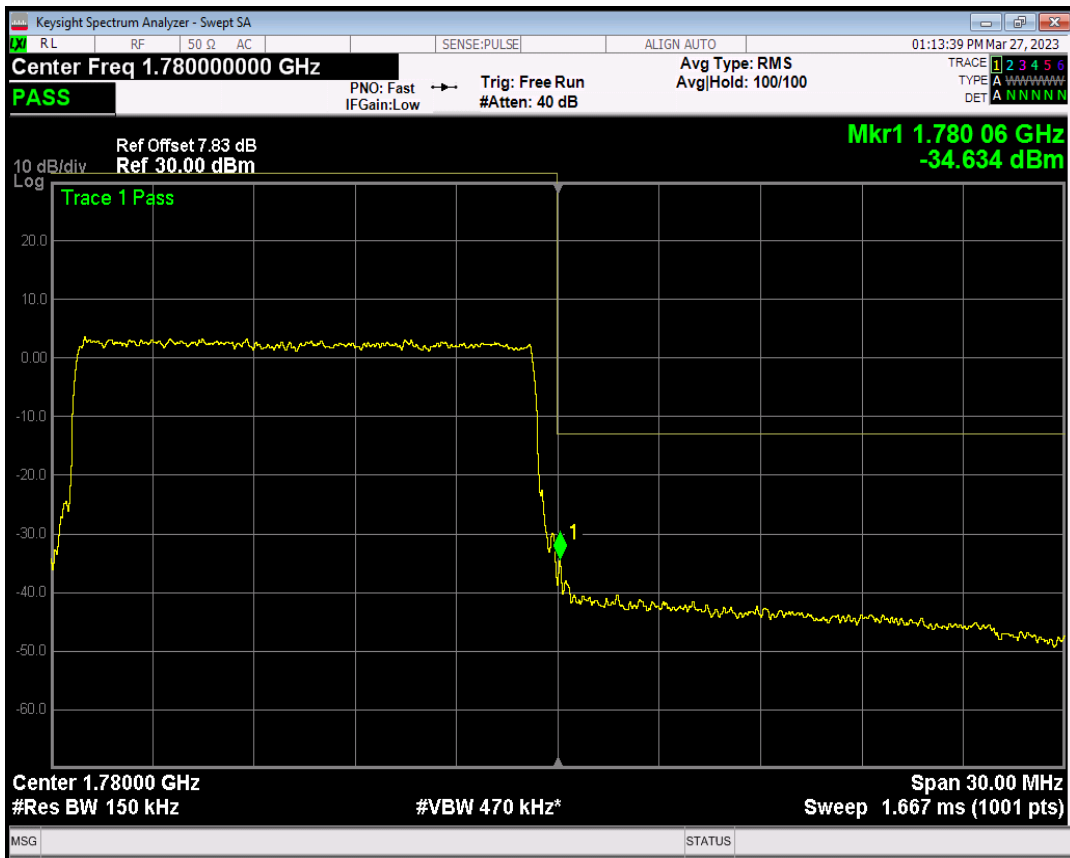

Band66 QAM16 BW=15MHz Channel=132597 RB Size=75 Position=#0

Band66 QPSK BW=20MHz Channel=132072 RB Size=1 Position=#0