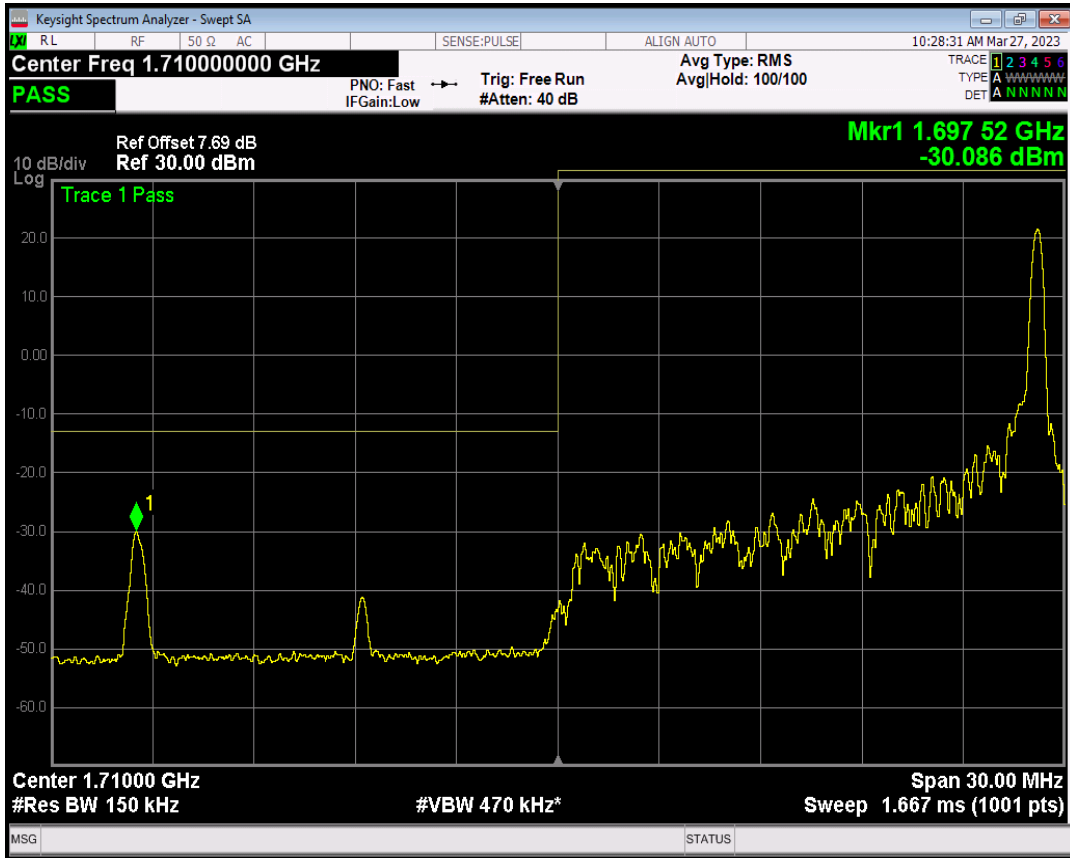

Band4 QAM16 BW=10MHz Channel=20350 RB Size=50 Position=#0

Band4 QPSK BW=15MHz Channel=20025 RB Size=1 Position=#0

Band4 QPSK BW=15MHz Channel=20025 RB Size=1 Position=#Max

Band4 QPSK BW=15MHz Channel=20025 RB Size=75 Position=#0

Band4 QAM16 BW=15MHz Channel=20025 RB Size=1 Position=#0

Band4 QAM16 BW=15MHz Channel=20025 RB Size=1 Position=#Max

Band4 QAM16 BW=15MHz Channel=20025 RB Size=75 Position=#0

Band4 QPSK BW=15MHz Channel=20325 RB Size=1 Position=#0