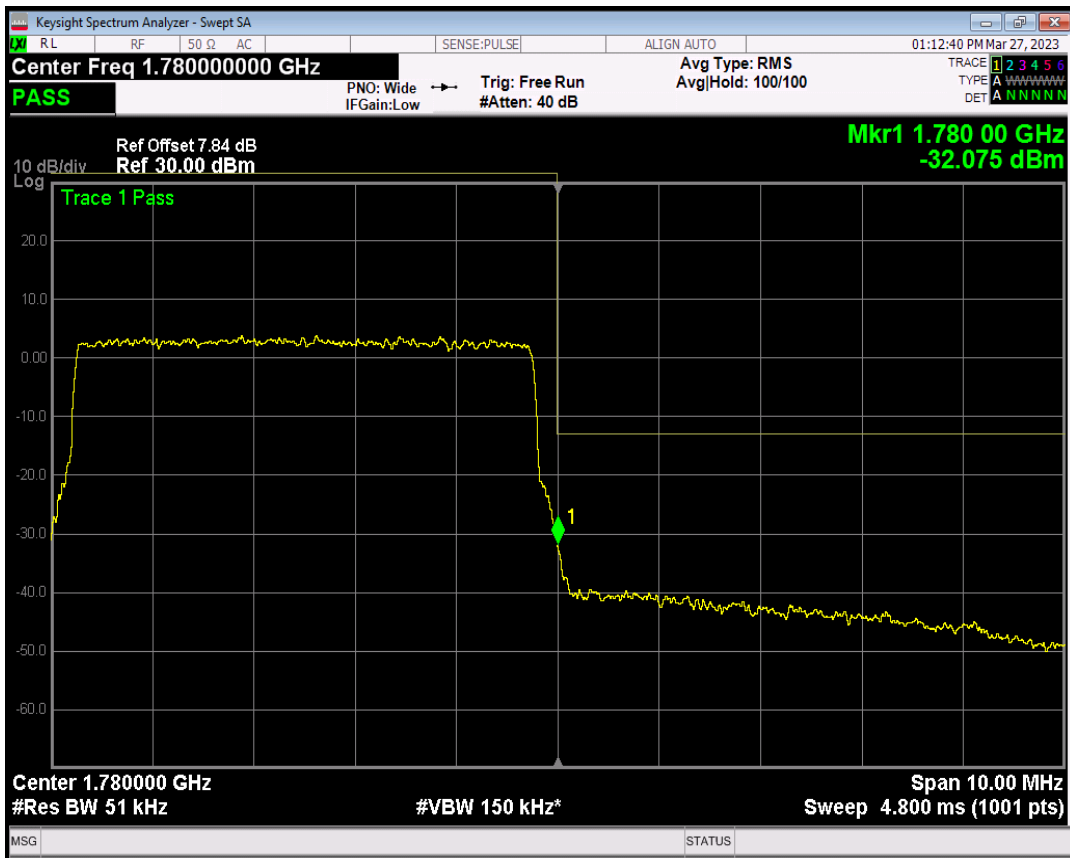

Band66 QAM16 BW=5MHz Channel=132647 RB Size=25 Position=#0

Band66 QPSK BW=10MHz Channel=132022 RB Size=1 Position=#0