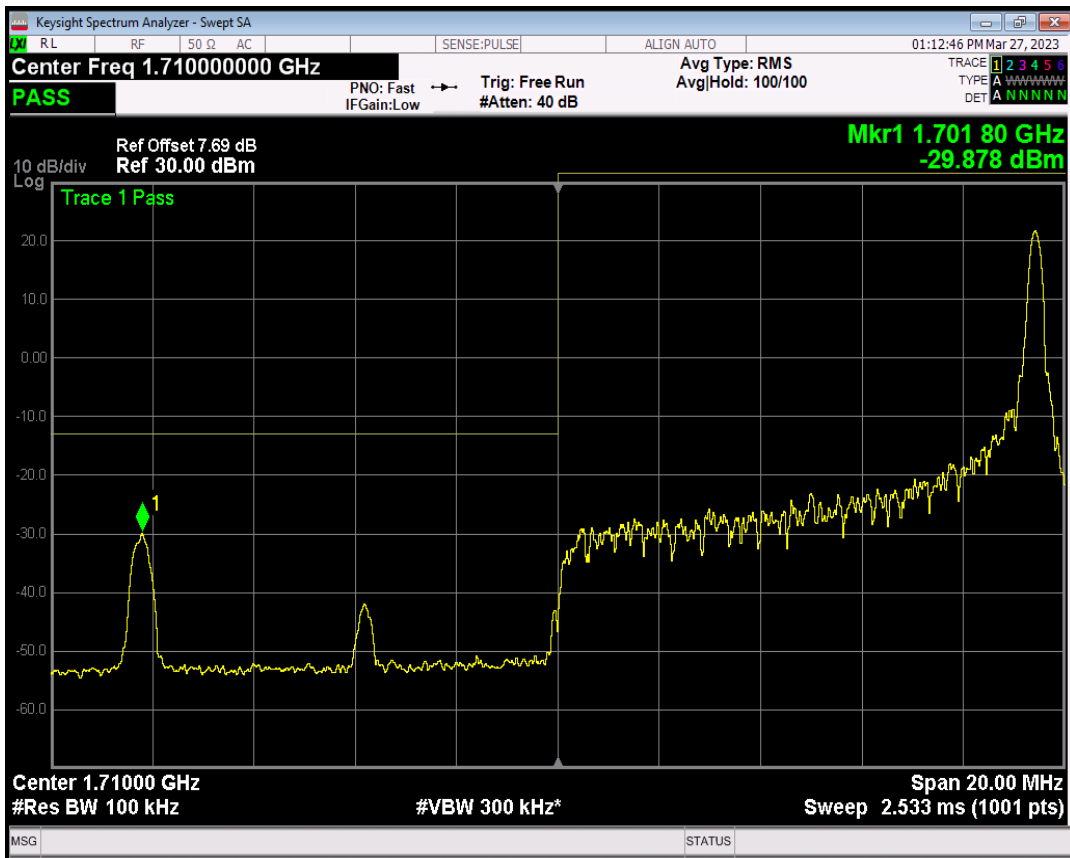

Band66 QPSK BW=10MHz Channel=132022 RB Size=1 Position=#Max

Band66 QPSK BW=10MHz Channel=132022 RB Size=50 Position=#0