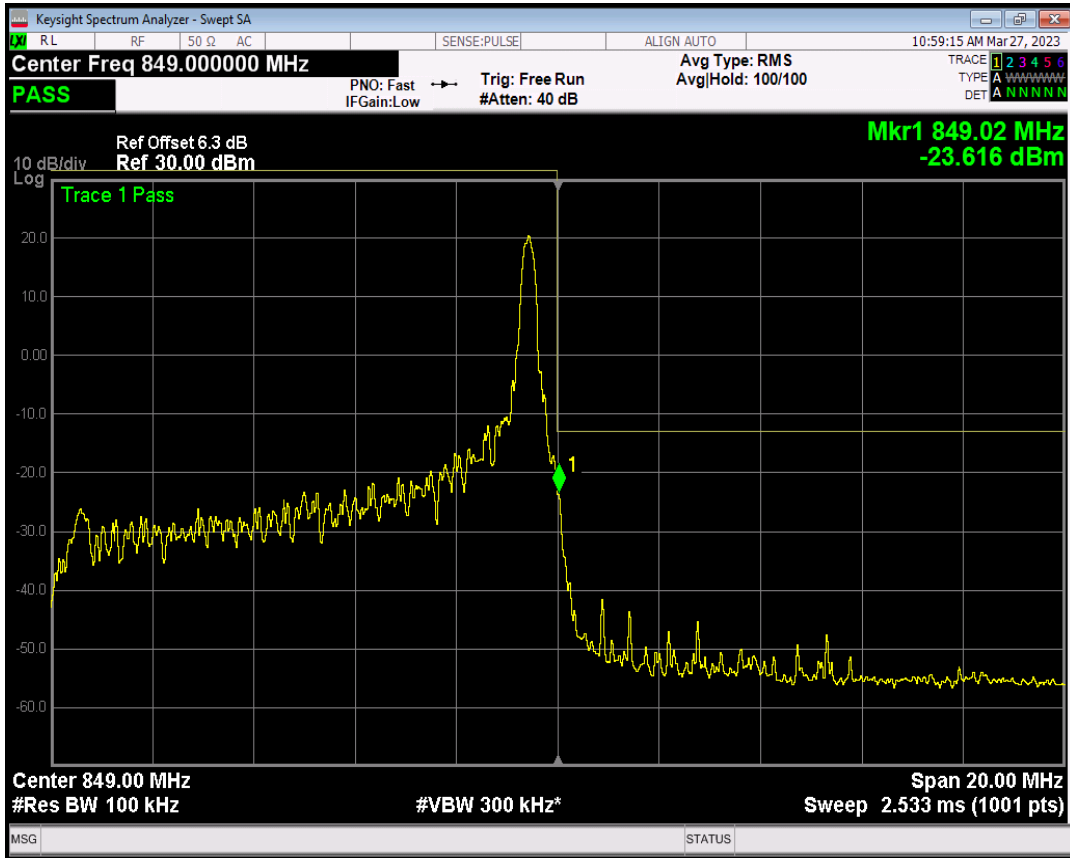

Band5 QPSK BW=10MHz Channel=20600 RB Size=1 Position=#Max

Band5 QPSK BW=10MHz Channel=20600 RB Size=50 Position=#0

Band5 QAM16 BW=10MHz Channel=20600 RB Size=1 Position=#0

Band5 QAM16 BW=10MHz Channel=20600 RB Size=1 Position=#Max