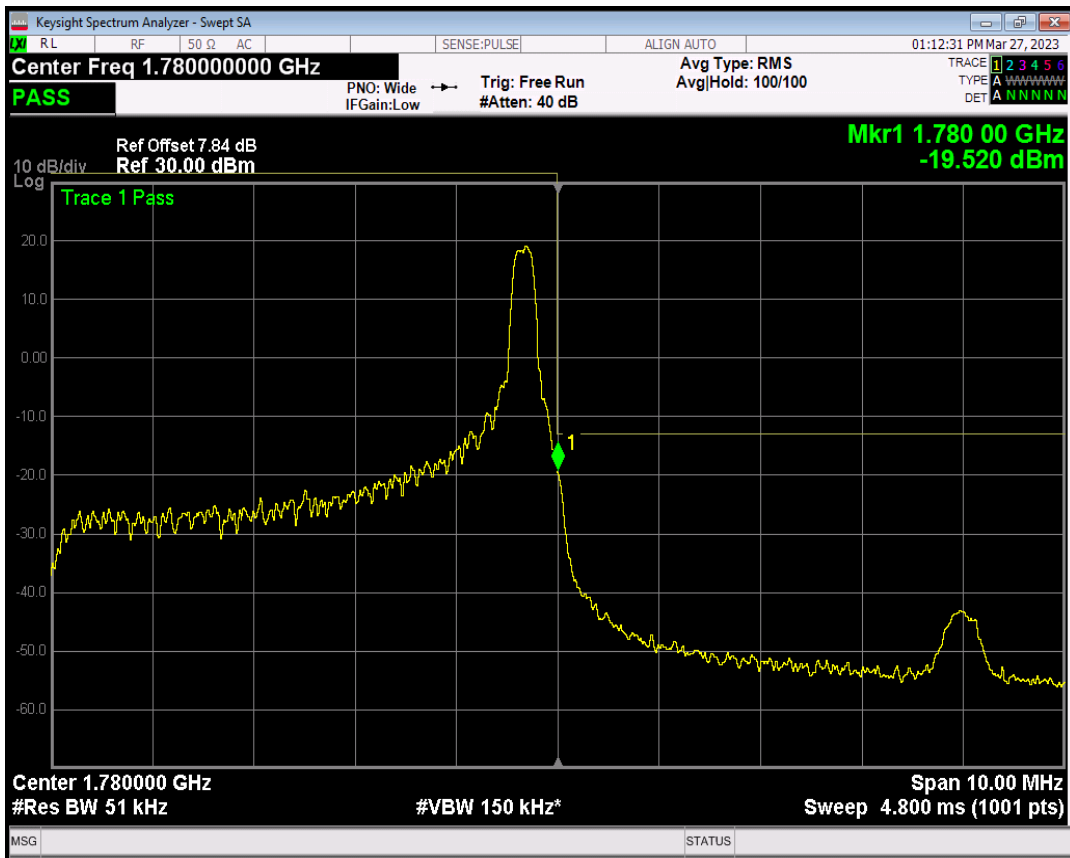

Band66 QPSK BW=5MHz Channel=132647 RB Size=1 Position=#Max

Band66 QPSK BW=5MHz Channel=132647 RB Size=25 Position=#0