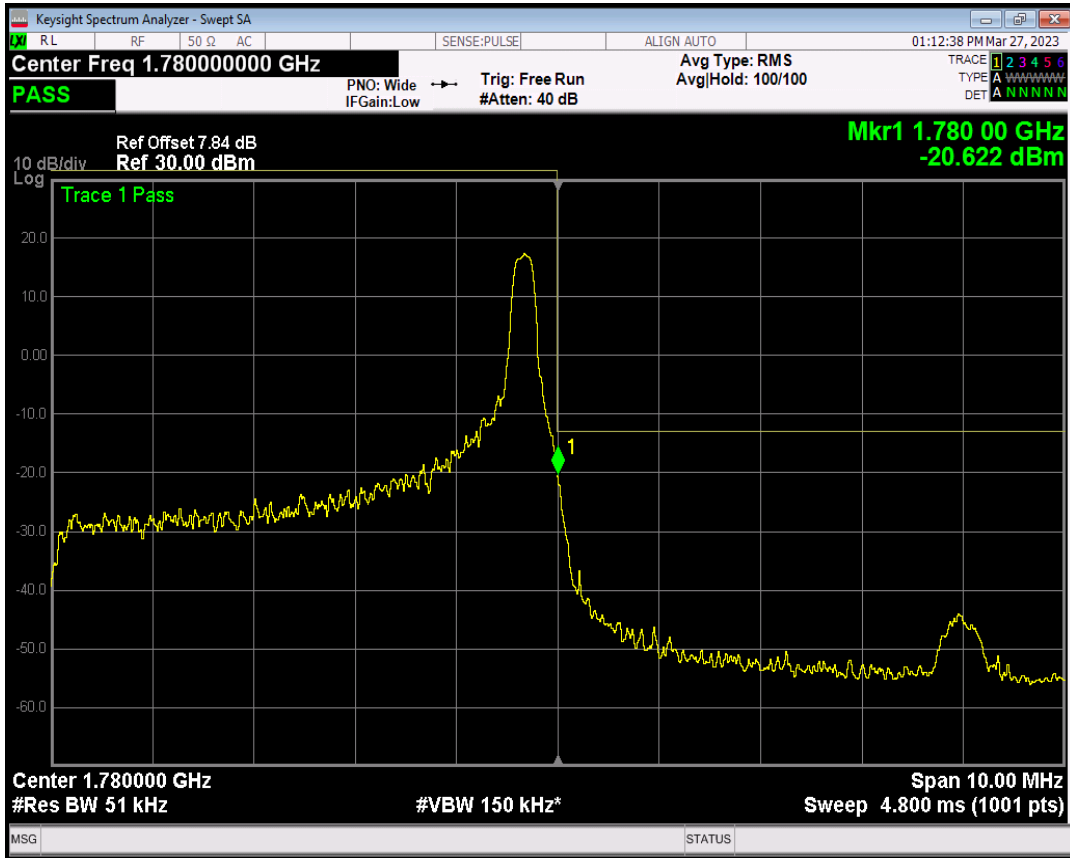

Band66 QPSK BW=5MHz Channel=132647 RB Size=1 Position=#Max

Band66 QPSK BW=5MHz Channel=132647 RB Size=25 Position=#0

Band66 QAM16 BW=5MHz Channel=132647 RB Size=1 Position=#0

Band66 QAM16 BW=5MHz Channel=132647 RB Size=1 Position=#Max