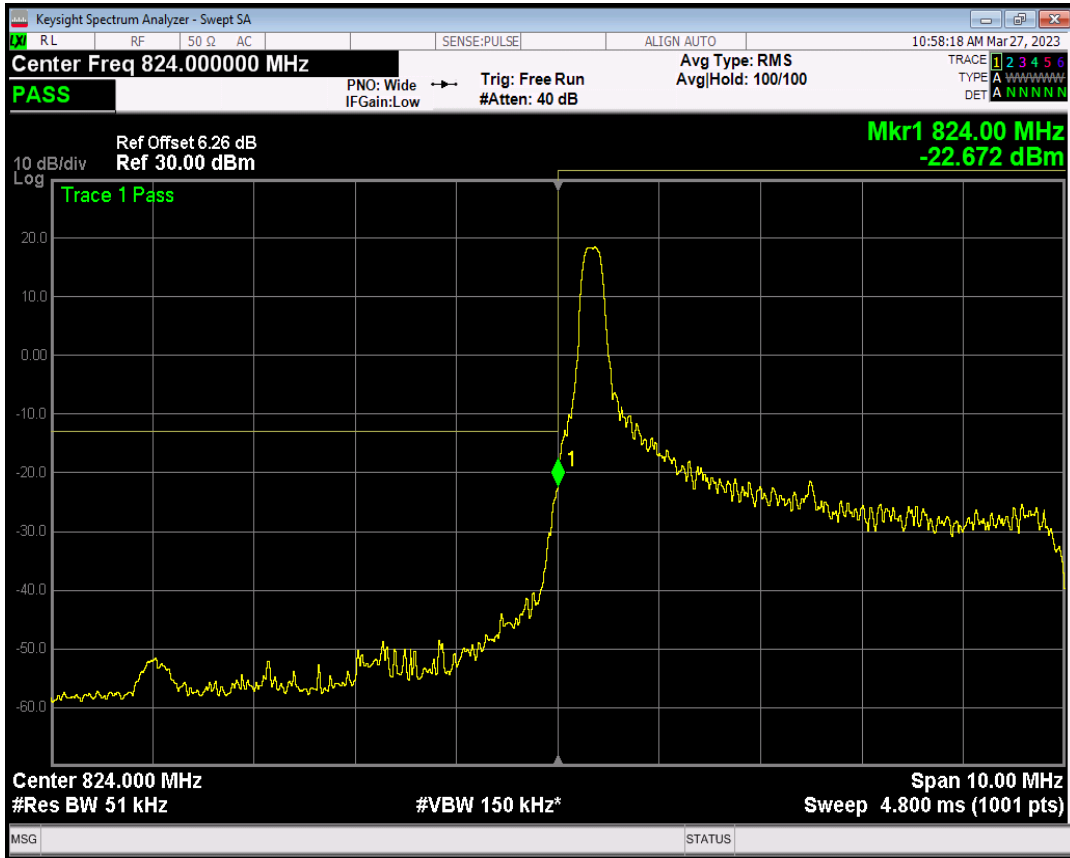

Band5 QPSK BW=5MHz Channel=20425 RB Size=1 Position=#0

Band5 QPSK BW=5MHz Channel=20425 RB Size=1 Position=#Max