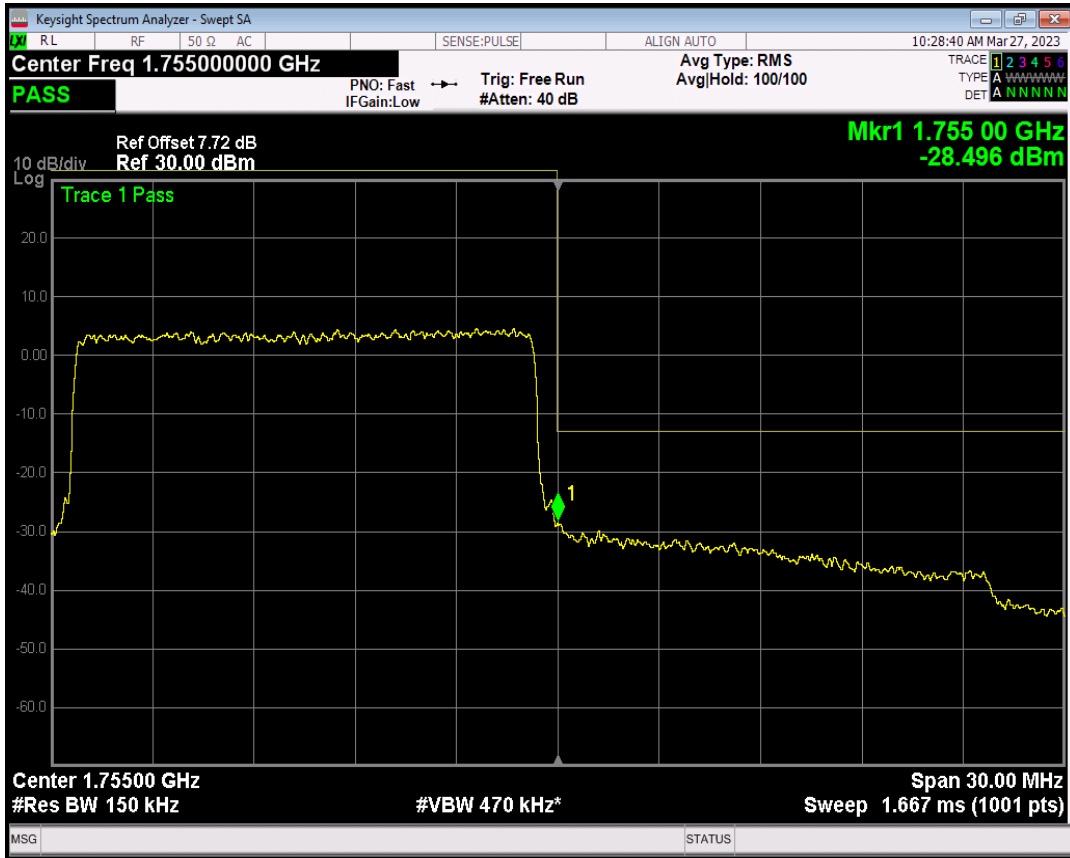

Band4 QPSK BW=15MHz Channel=20325 RB Size=75 Position=#0

Band4 QAM16 BW=15MHz Channel=20325 RB Size=1 Position=#0