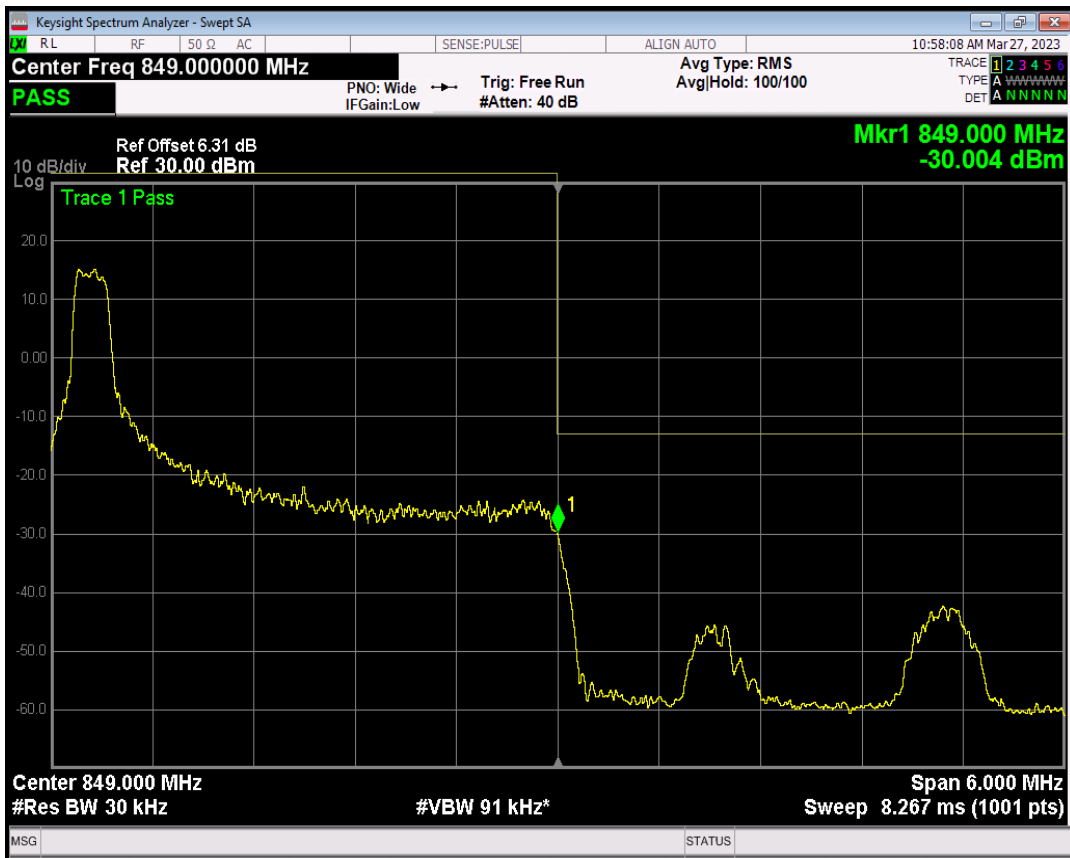

Band5 QAM16 BW=3MHz Channel=20635 RB Size=1 Position=#0

Band5 QAM16 BW=3MHz Channel=20635 RB Size=1 Position=#Max