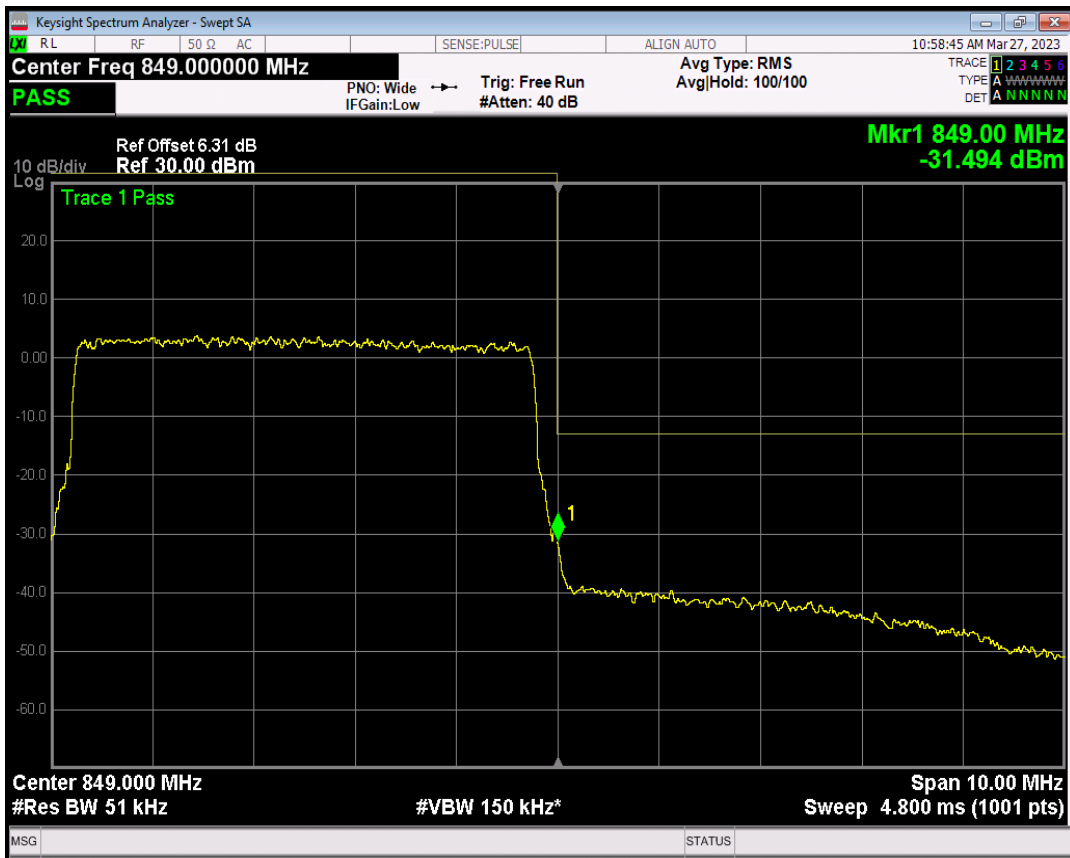

Band5 QAM16 BW=5MHz Channel=20625 RB Size=25 Position=#0

Band5 QPSK BW=10MHz Channel=20450 RB Size=1 Position=#0