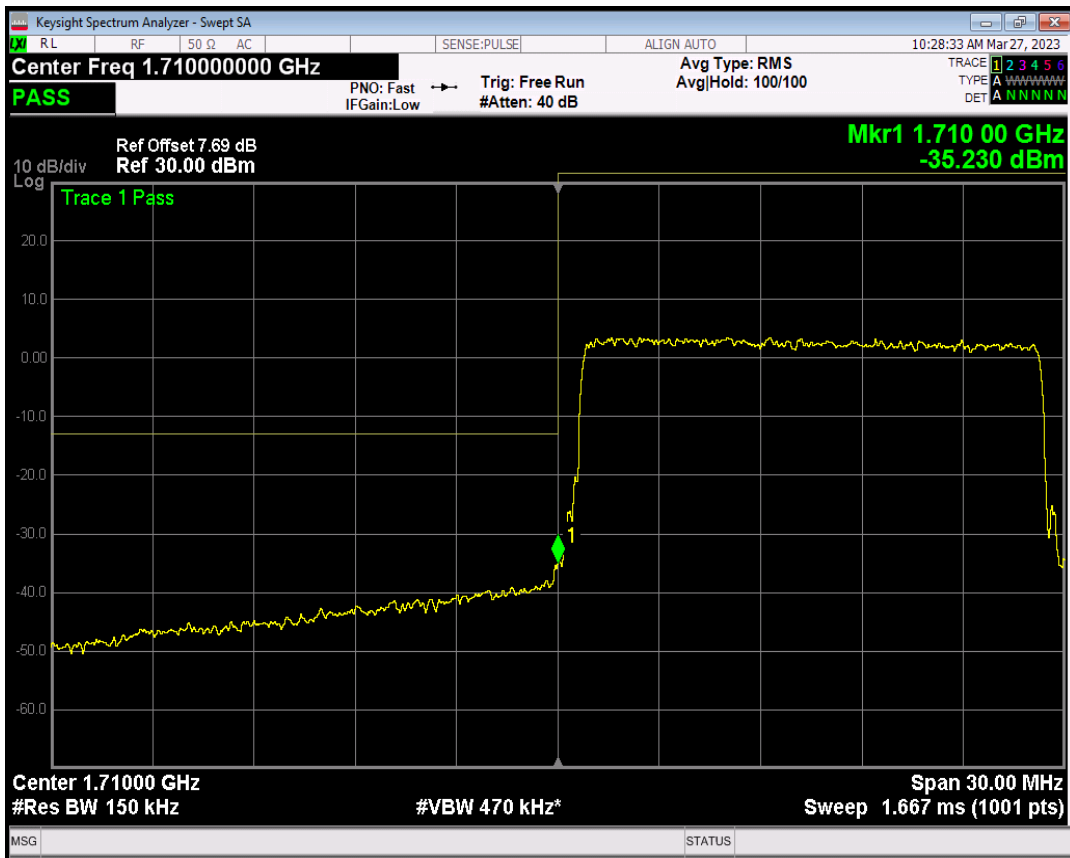

Band4 QAM16 BW=15MHz Channel=20025 RB Size=75 Position=#0

Band4 QPSK BW=15MHz Channel=20325 RB Size=1 Position=#0