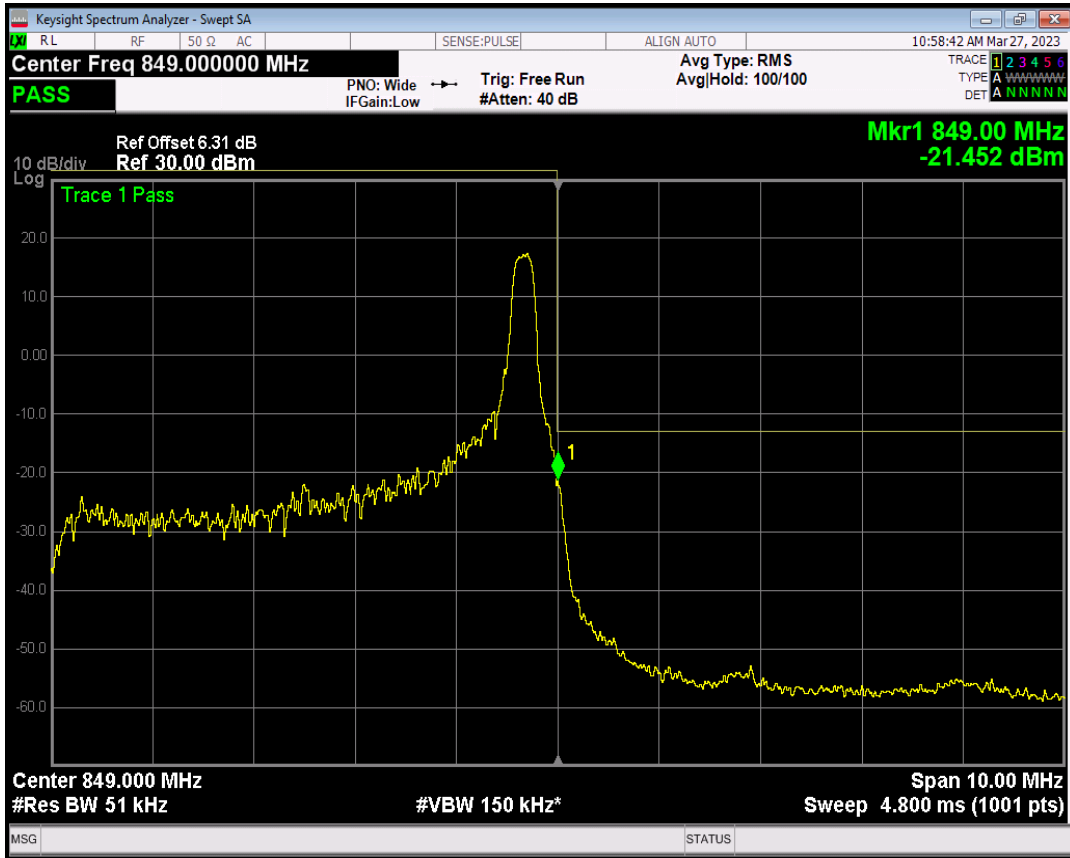

Band5 QPSK BW=5MHz Channel=20625 RB Size=1 Position=#Max

Band5 QPSK BW=5MHz Channel=20625 RB Size=25 Position=#0

Band5 QAM16 BW=5MHz Channel=20625 RB Size=1 Position=#0

Band5 QAM16 BW=5MHz Channel=20625 RB Size=1 Position=#Max