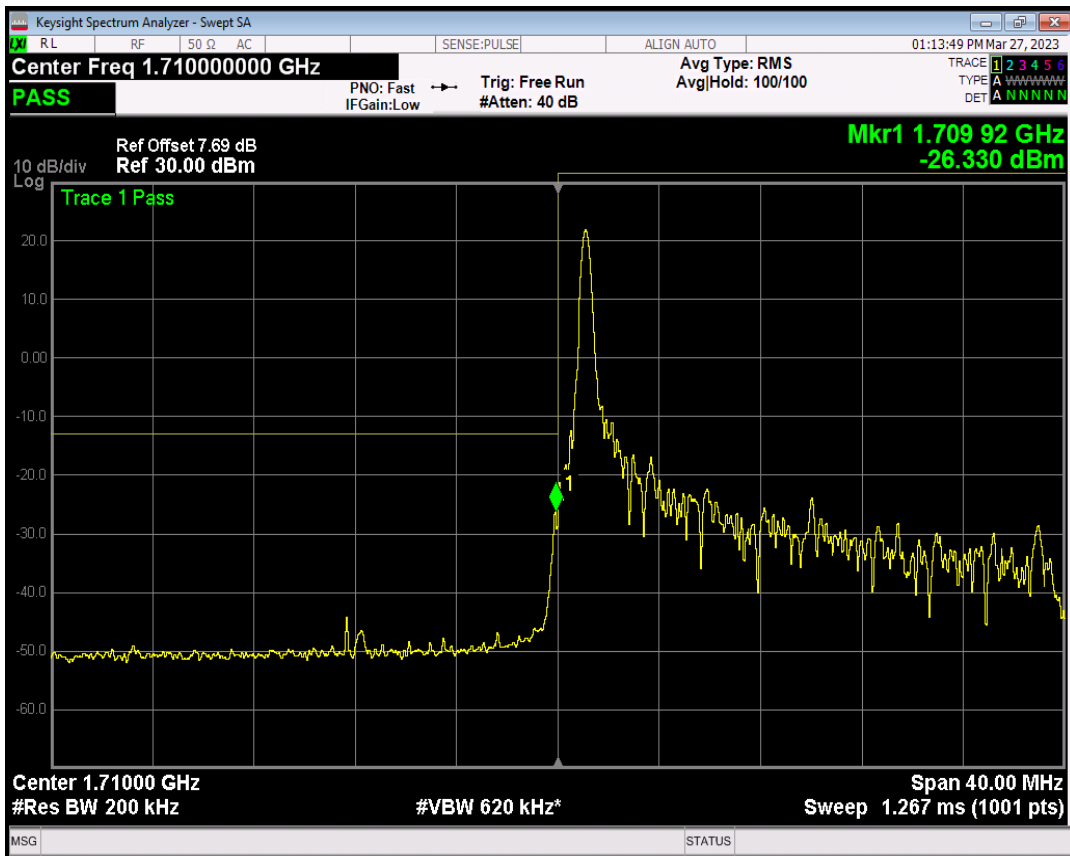

Band66 QAM16 BW=20MHz Channel=132072 RB Size=1 Position=#0

Band66 QAM16 BW=20MHz Channel=132072 RB Size=1 Position=#Max