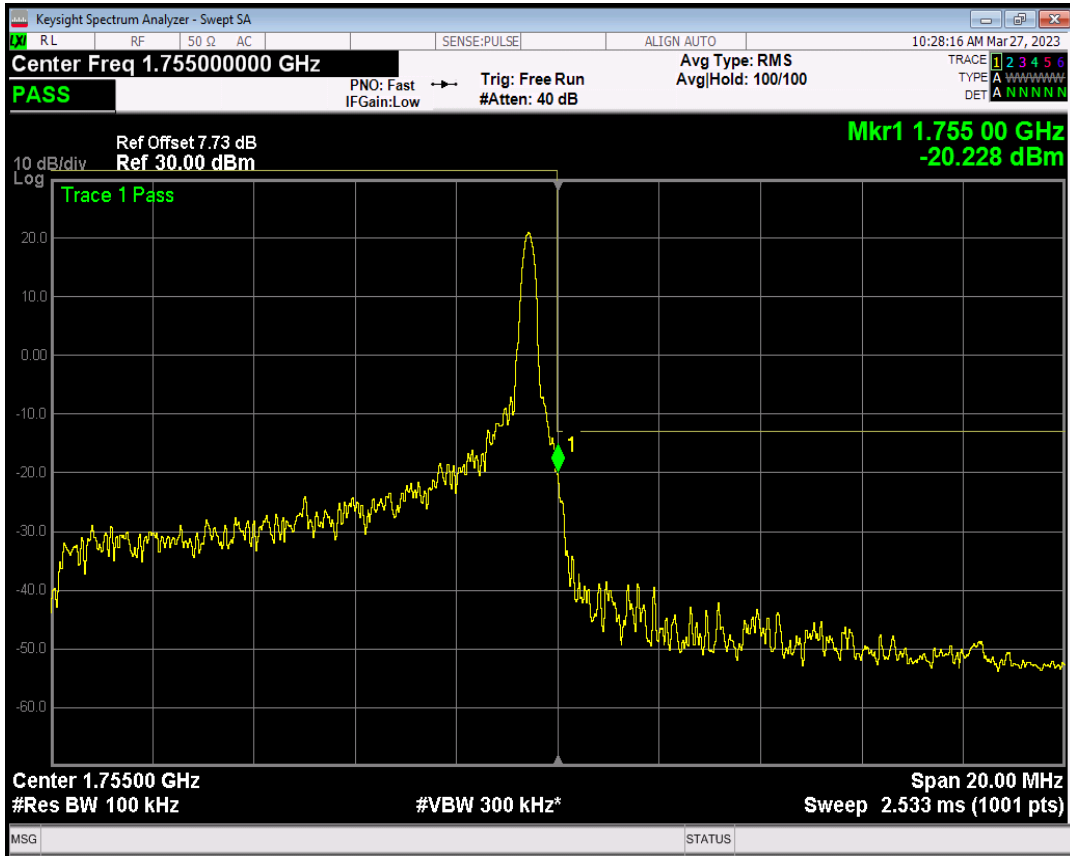

Band4 QAM16 BW=10MHz Channel=20000 RB Size=1 Position=#0

Band4 QAM16 BW=10MHz Channel=20000 RB Size=1 Position=#Max

Band4 QAM16 BW=10MHz Channel=20000 RB Size=50 Position=#0

Band4 QPSK BW=10MHz Channel=20350 RB Size=1 Position=#0

Band4 QPSK BW=10MHz Channel=20350 RB Size=1 Position=#Max

Band4 QPSK BW=10MHz Channel=20350 RB Size=50 Position=#0

Band4 QAM16 BW=10MHz Channel=20350 RB Size=1 Position=#0

Band4 QAM16 BW=10MHz Channel=20350 RB Size=1 Position=#Max

Band4 QAM16 BW=10MHz Channel=20350 RB Size=50 Position=#0

Band4 QPSK BW=15MHz Channel=20025 RB Size=1 Position=#0

Band4 QPSK BW=15MHz Channel=20025 RB Size=1 Position=#Max

Band4 QPSK BW=15MHz Channel=20025 RB Size=75 Position=#0