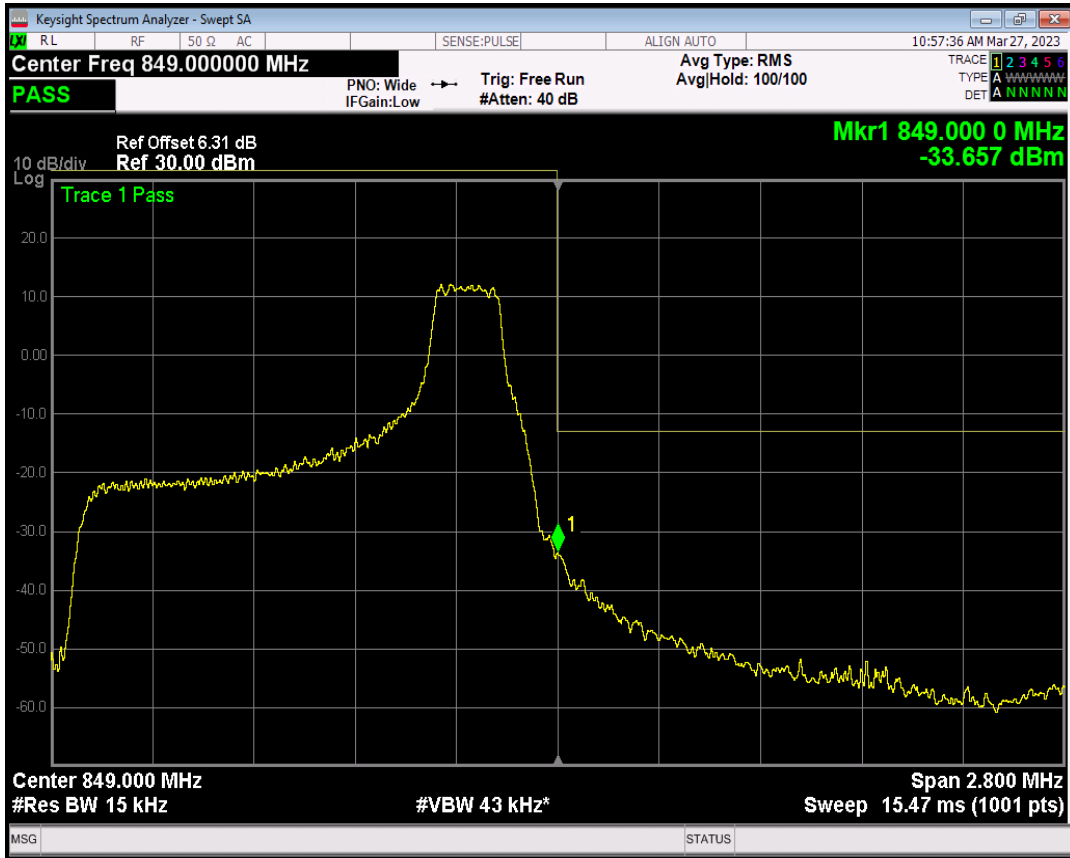

Band5 QPSK BW=1.4MHz Channel=20643 RB Size=1 Position=#Max

Band5 QPSK BW=1.4MHz Channel=20643 RB Size=6 Position=#0

Band5 QAM16 BW=1.4MHz Channel=20643 RB Size=1 Position=#0

Band5 QAM16 BW=1.4MHz Channel=20643 RB Size=1 Position=#Max