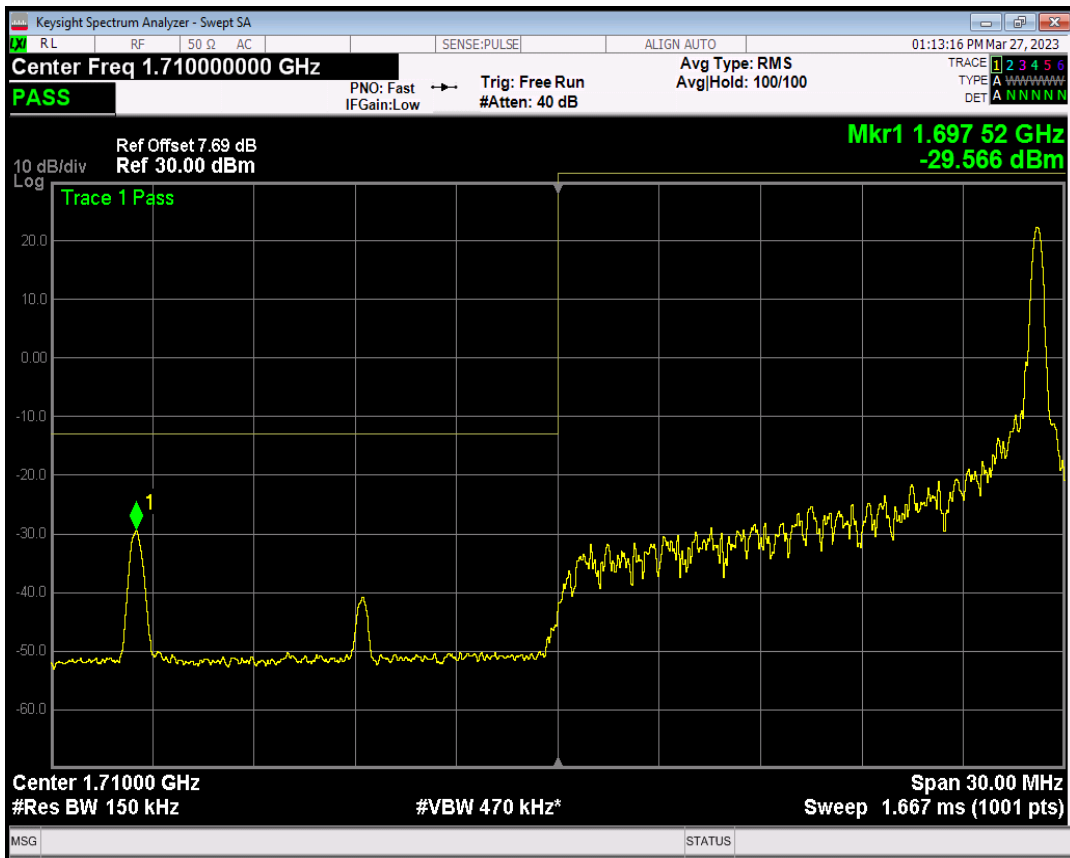

Band66 QPSK BW=15MHz Channel=132047 RB Size=1 Position=#Max

Band66 QPSK BW=15MHz Channel=132047 RB Size=75 Position=#0