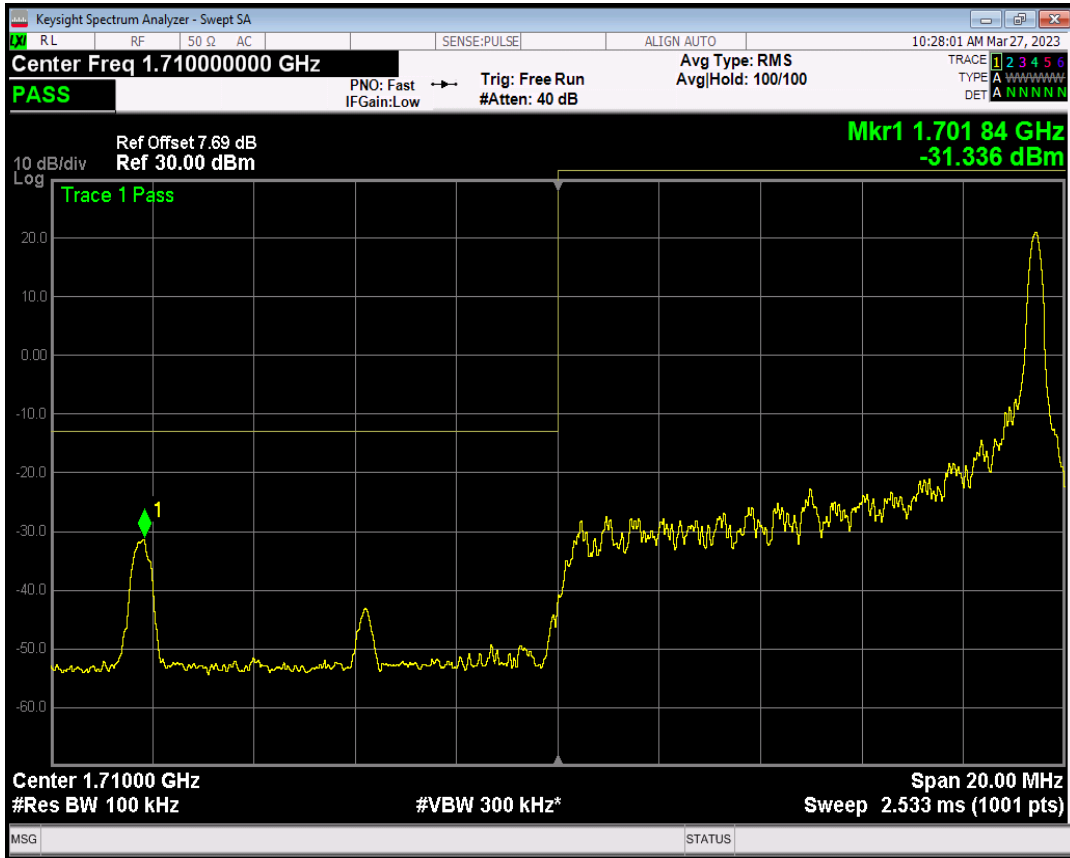

Band4 QAM16 BW=10MHz Channel=20000 RB Size=1 Position=#0

Band4 QAM16 BW=10MHz Channel=20000 RB Size=1 Position=#Max

Band4 QAM16 BW=10MHz Channel=20000 RB Size=50 Position=#0

Band4 QPSK BW=10MHz Channel=20350 RB Size=1 Position=#0