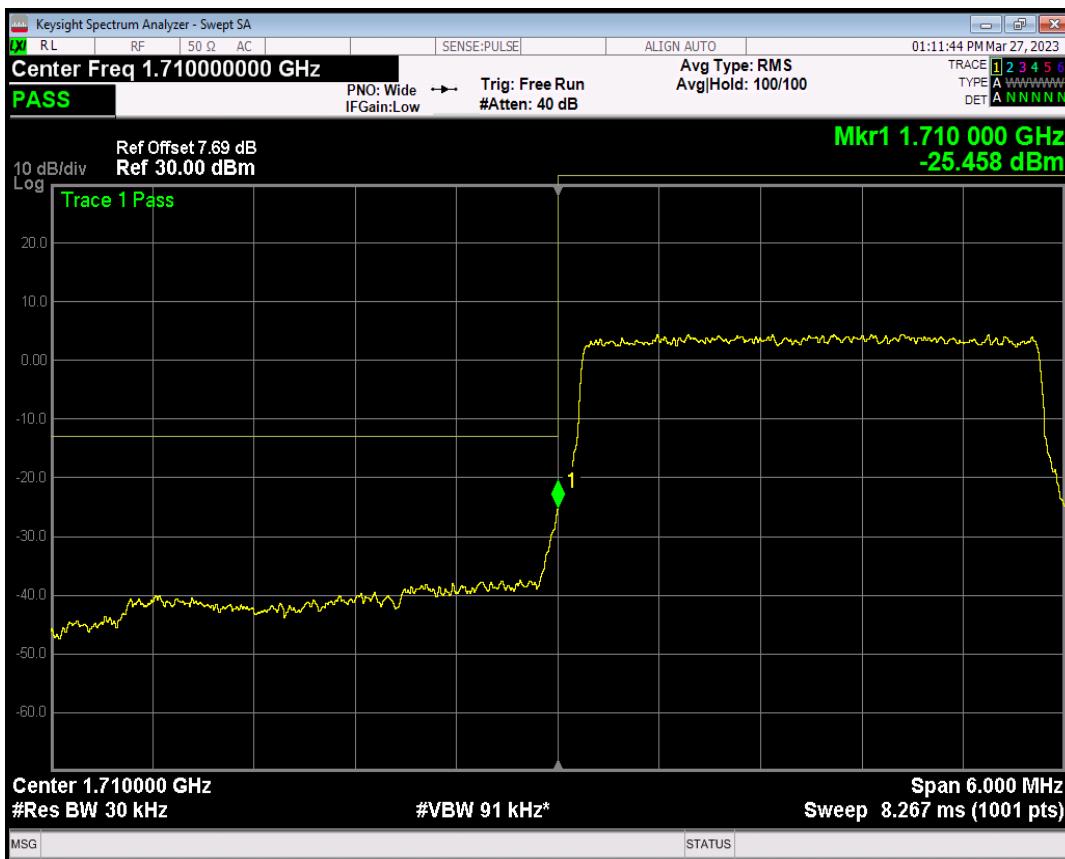

Band66 QAM16 BW=1.4MHz Channel=132665 RB Size=6 Position=#0

Band66 QPSK BW=3MHz Channel=131987 RB Size=1 Position=#0

Band66 QPSK BW=3MHz Channel=131987 RB Size=1 Position=#Max

Band66 QPSK BW=3MHz Channel=131987 RB Size=15 Position=#0