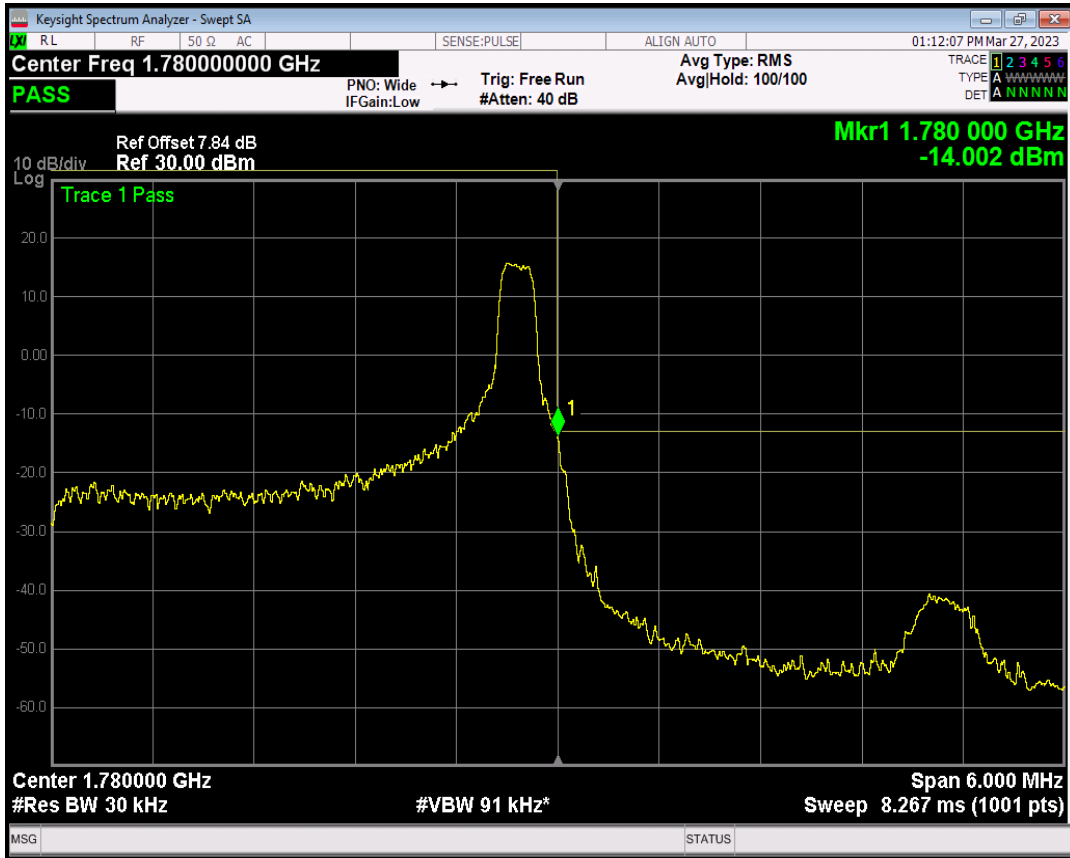

Band66 QPSK BW=3MHz Channel=132657 RB Size=1 Position=#Max

Band66 QPSK BW=3MHz Channel=132657 RB Size=15 Position=#0

Band66 QAM16 BW=3MHz Channel=132657 RB Size=1 Position=#0

Band66 QAM16 BW=3MHz Channel=132657 RB Size=1 Position=#Max