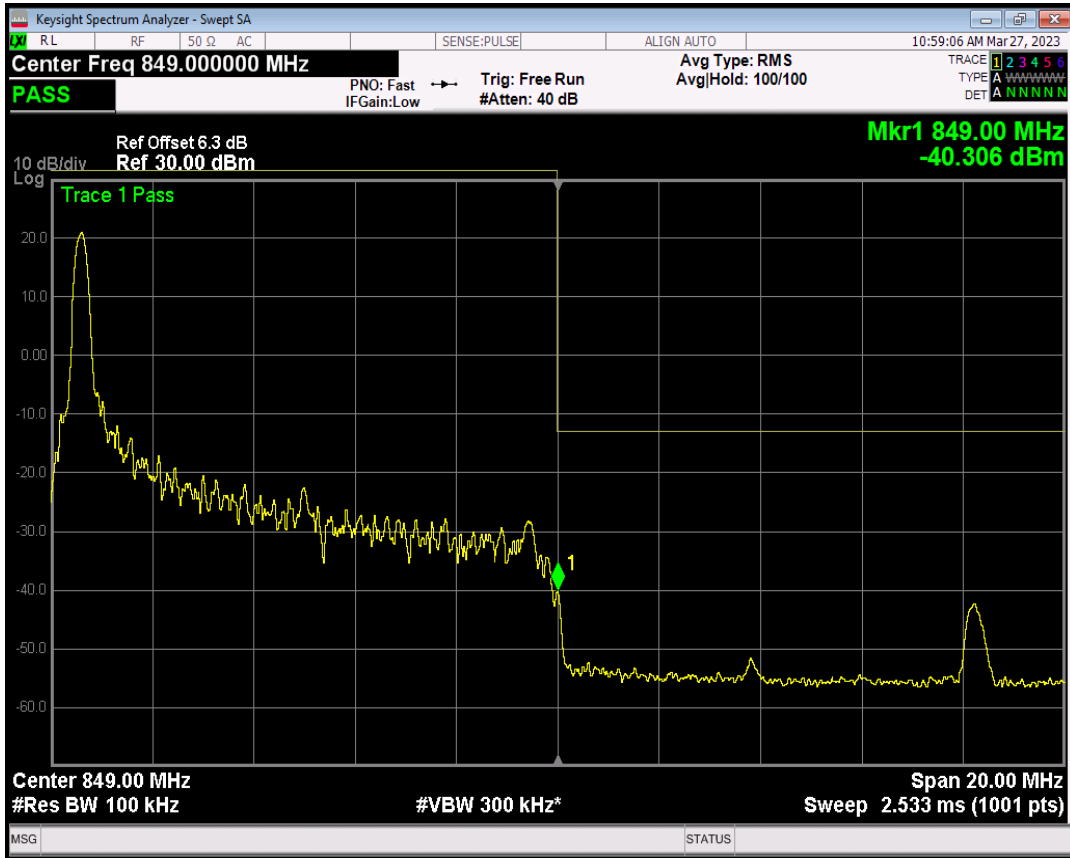

Band5 QAM16 BW=10MHz Channel=20450 RB Size=1 Position=#0

Band5 QAM16 BW=10MHz Channel=20450 RB Size=1 Position=#Max

Band5 QAM16 BW=10MHz Channel=20450 RB Size=50 Position=#0

Band5 QPSK BW=10MHz Channel=20600 RB Size=1 Position=#0