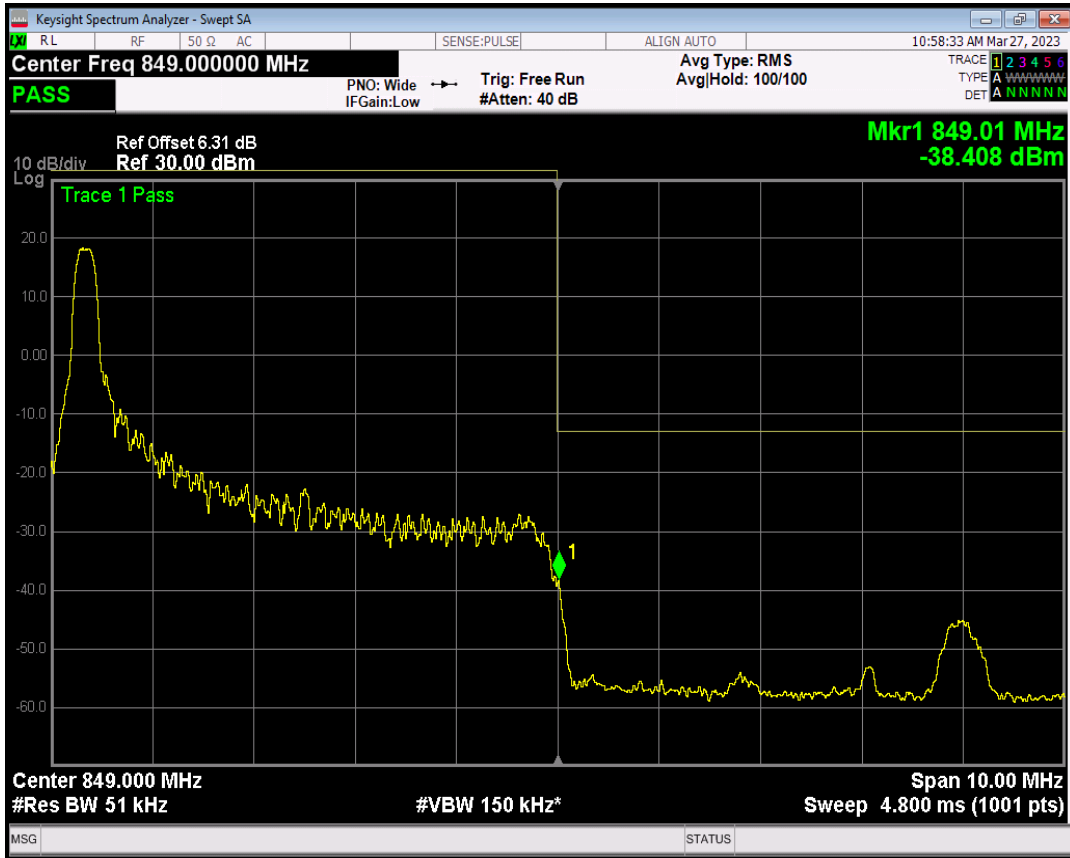

Band5 QAM16 BW=5MHz Channel=20425 RB Size=1 Position=#0

Band5 QAM16 BW=5MHz Channel=20425 RB Size=1 Position=#Max

Band5 QAM16 BW=5MHz Channel=20425 RB Size=25 Position=#0

Band5 QPSK BW=5MHz Channel=20625 RB Size=1 Position=#0