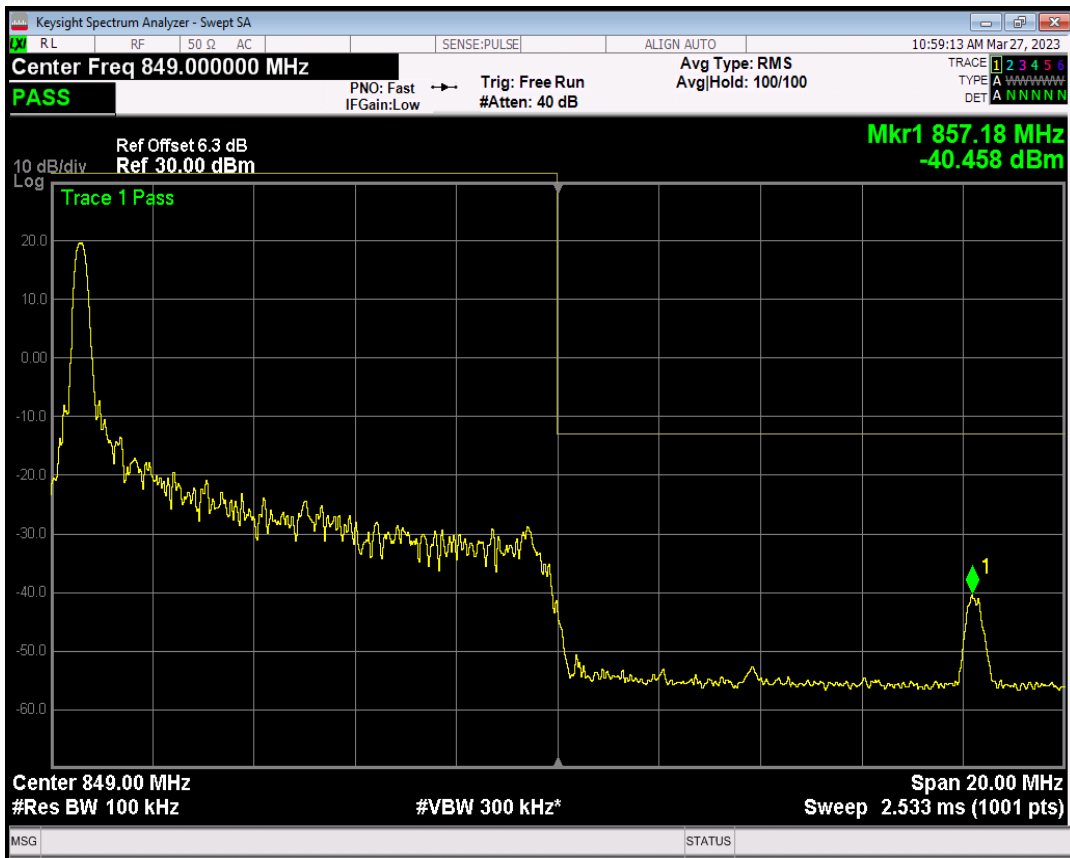

Band5 QAM16 BW=10MHz Channel=20600 RB Size=1 Position=#0

Band5 QAM16 BW=10MHz Channel=20600 RB Size=1 Position=#Max