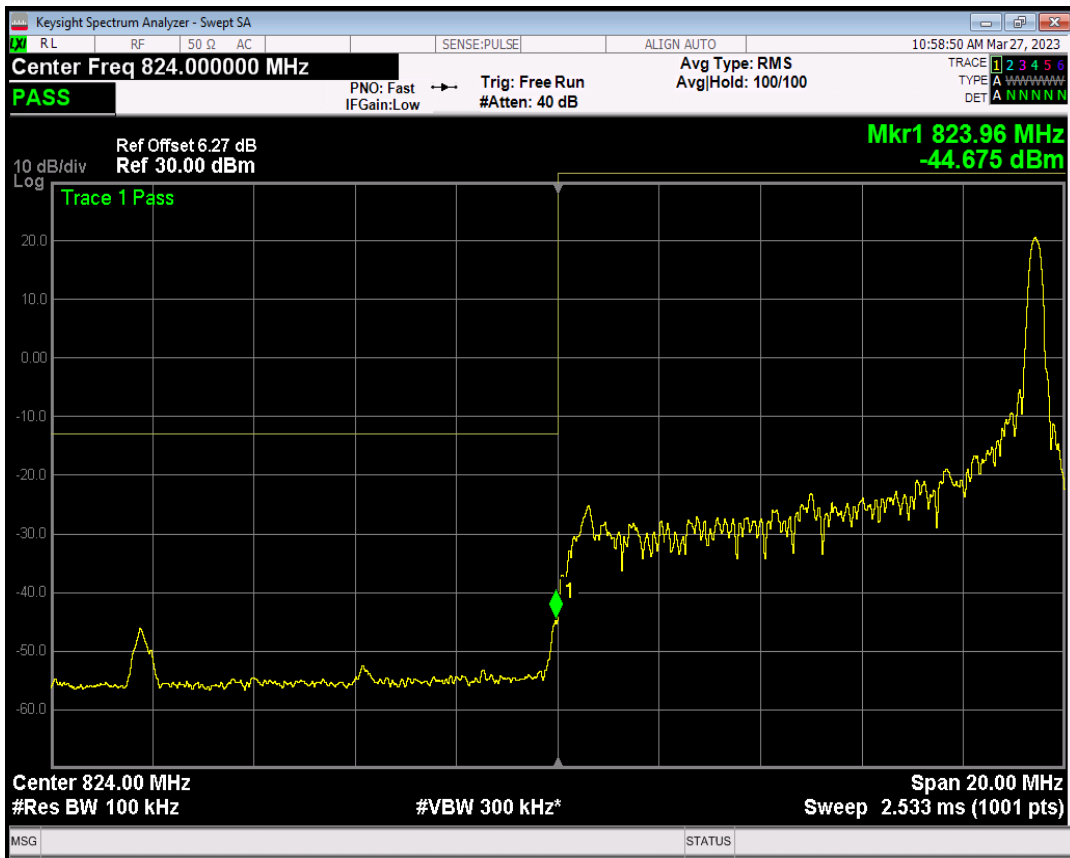

Band5 QPSK BW=10MHz Channel=20450 RB Size=1 Position=#Max

Band5 QPSK BW=10MHz Channel=20450 RB Size=50 Position=#0