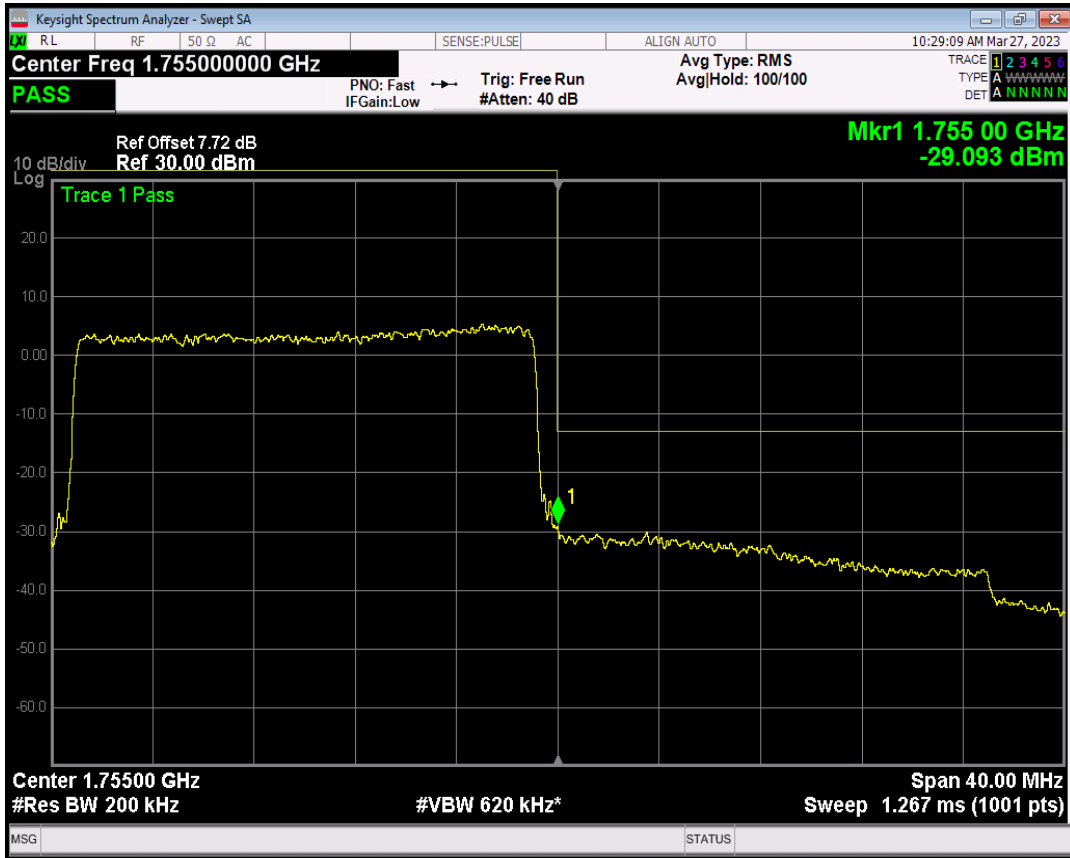

Band4 QAM16 BW=20MHz Channel=20050 RB Size=1 Position=#0

Band4 QAM16 BW=20MHz Channel=20050 RB Size=1 Position=#Max

Band4 QAM16 BW=20MHz Channel=20050 RB Size=100 Position=#0

Band4 QPSK BW=20MHz Channel=20300 RB Size=1 Position=#0

Band4 QPSK BW=20MHz Channel=20300 RB Size=1 Position=#Max

Band4 QPSK BW=20MHz Channel=20300 RB Size=100 Position=#0

Band4 QAM16 BW=20MHz Channel=20300 RB Size=1 Position=#0

Band4 QAM16 BW=20MHz Channel=20300 RB Size=1 Position=#Max