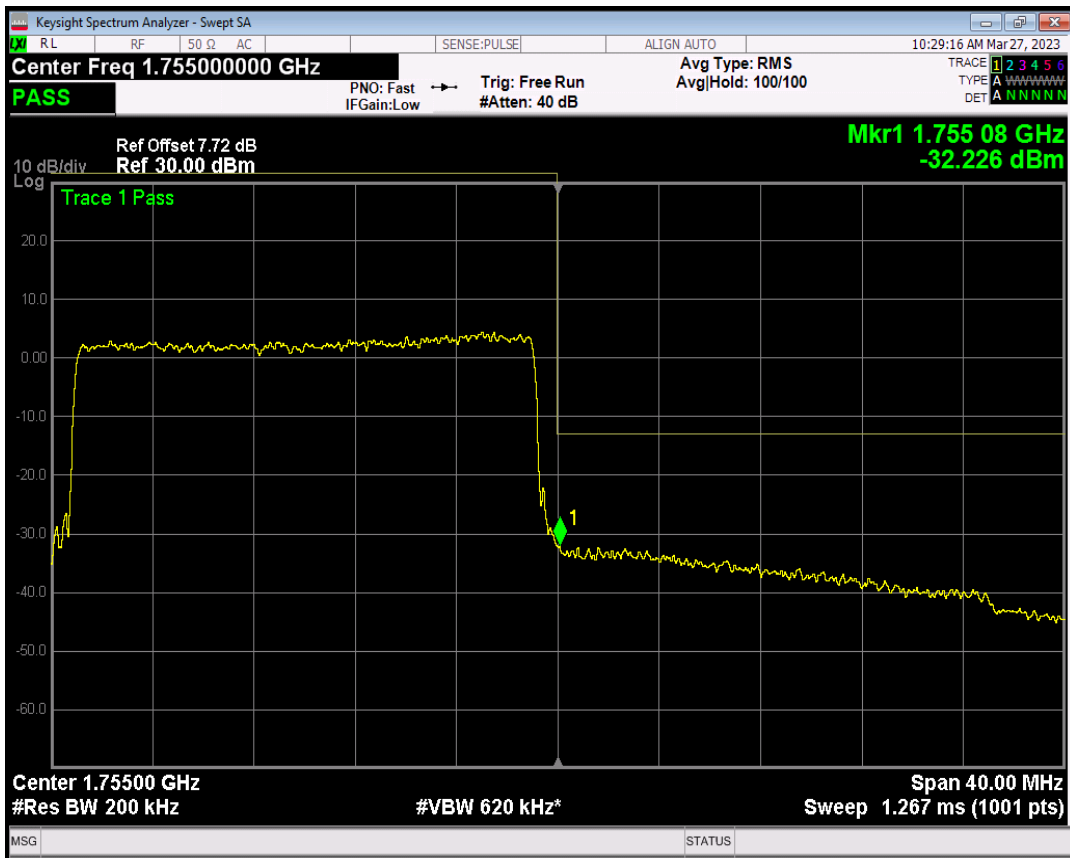

Band4 QAM16 BW=20MHz Channel=20300 RB Size=100 Position=#0

Band5 QPSK BW=1.4MHz Channel=20407 RB Size=1 Position=#0