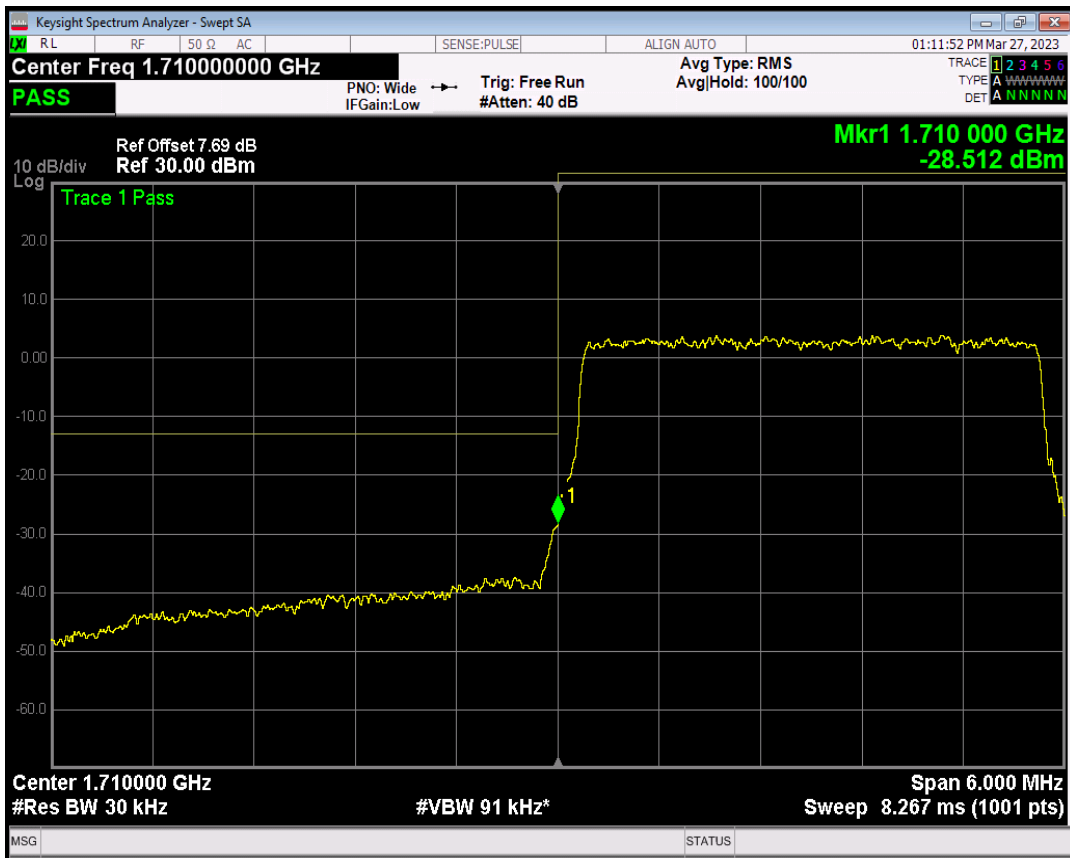

Band66 QAM16 BW=3MHz Channel=131987 RB Size=15 Position=#0

Band66 QPSK BW=3MHz Channel=132657 RB Size=1 Position=#0