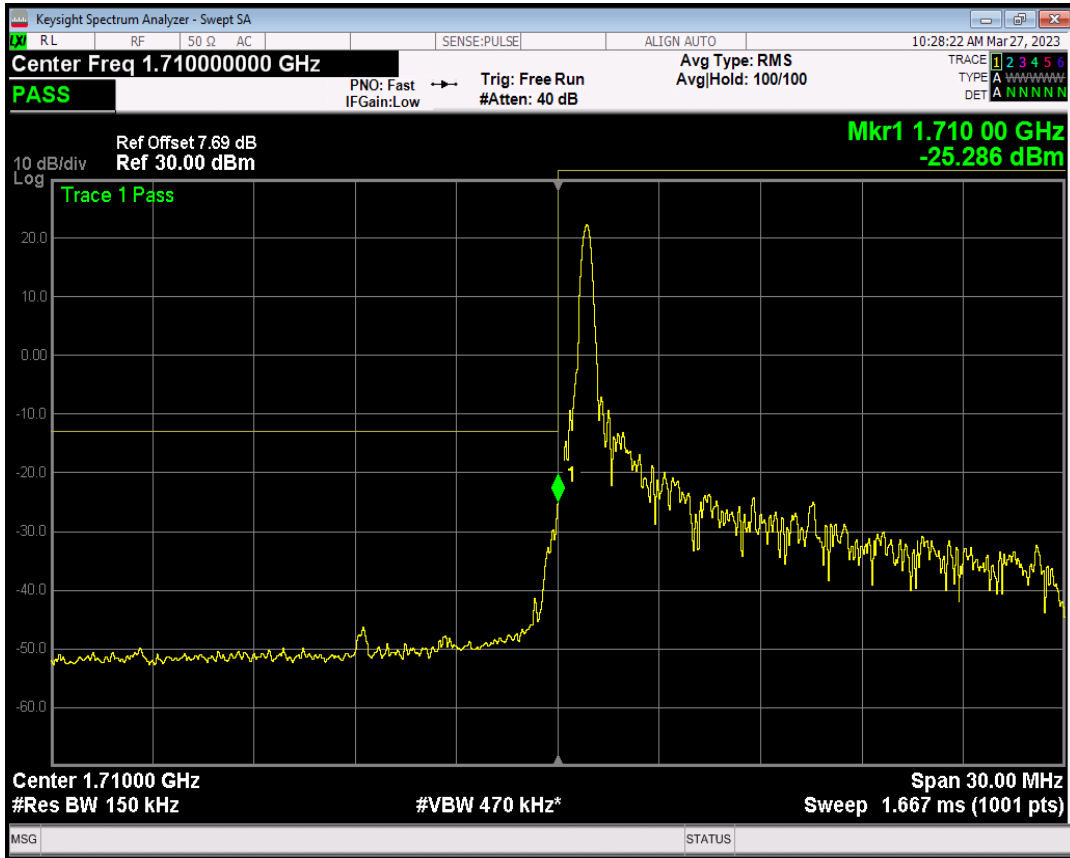

Band4 QAM16 BW=10MHz Channel=20000 RB Size=1 Position=#0

Band4 QAM16 BW=10MHz Channel=20000 RB Size=1 Position=#Max

Band4 QAM16 BW=10MHz Channel=20000 RB Size=50 Position=#0

Band4 QPSK BW=10MHz Channel=20350 RB Size=1 Position=#0

Band4 QPSK BW=10MHz Channel=20350 RB Size=1 Position=#Max

Band4 QPSK BW=10MHz Channel=20350 RB Size=50 Position=#0

Band4 QAM16 BW=10MHz Channel=20350 RB Size=1 Position=#0

Band4 QAM16 BW=10MHz Channel=20350 RB Size=1 Position=#Max

Band4 QAM16 BW=10MHz Channel=20350 RB Size=50 Position=#0

Band4 QPSK BW=15MHz Channel=20025 RB Size=1 Position=#0

Band4 QPSK BW=15MHz Channel=20025 RB Size=1 Position=#Max

Band4 QPSK BW=15MHz Channel=20025 RB Size=75 Position=#0