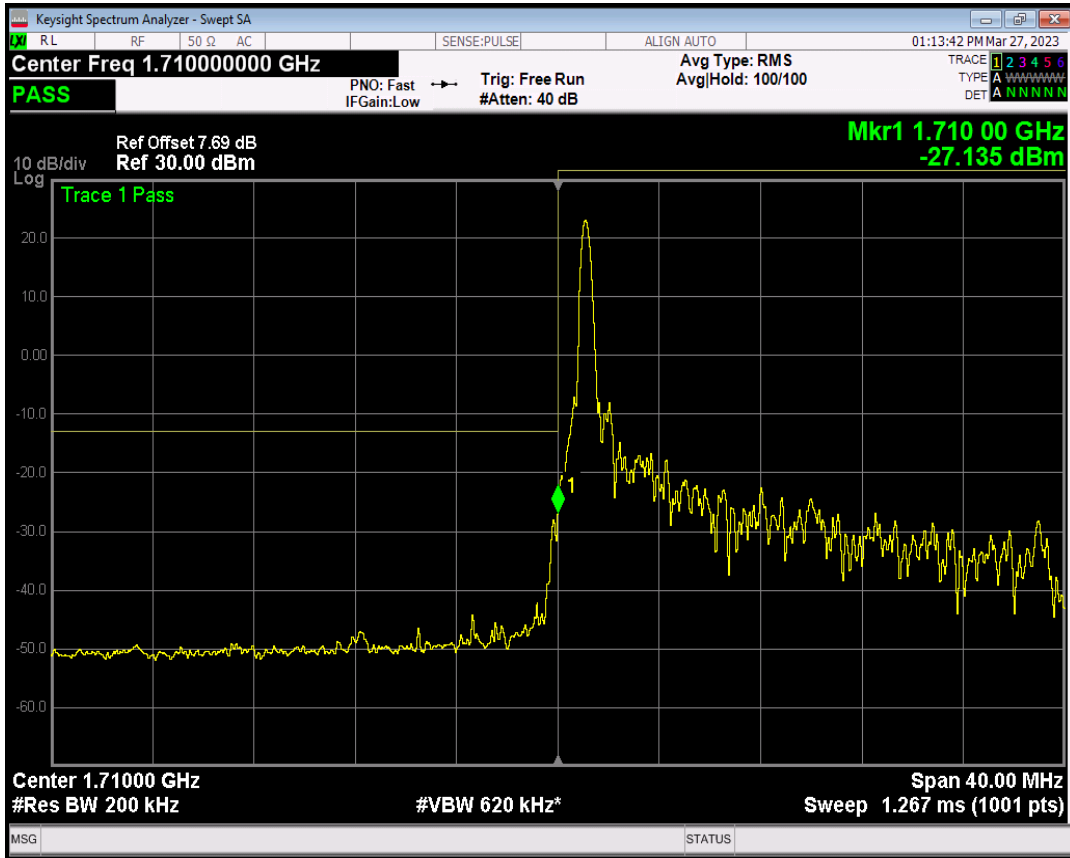

Band66 QPSK BW=20MHz Channel=132072 RB Size=1 Position=#0

Band66 QPSK BW=20MHz Channel=132072 RB Size=1 Position=#Max