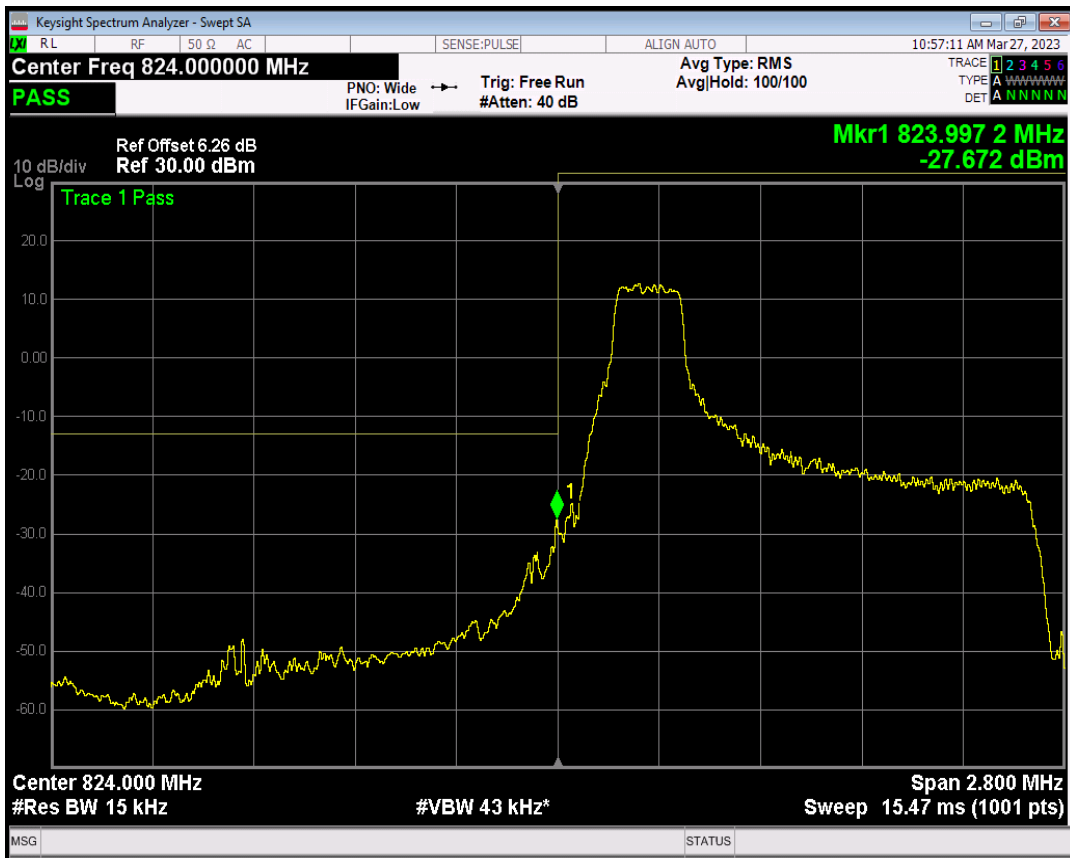

Band5 QAM16 BW=1.4MHz Channel=20407 RB Size=1 Position=#0

Band5 QAM16 BW=1.4MHz Channel=20407 RB Size=1 Position=#Max