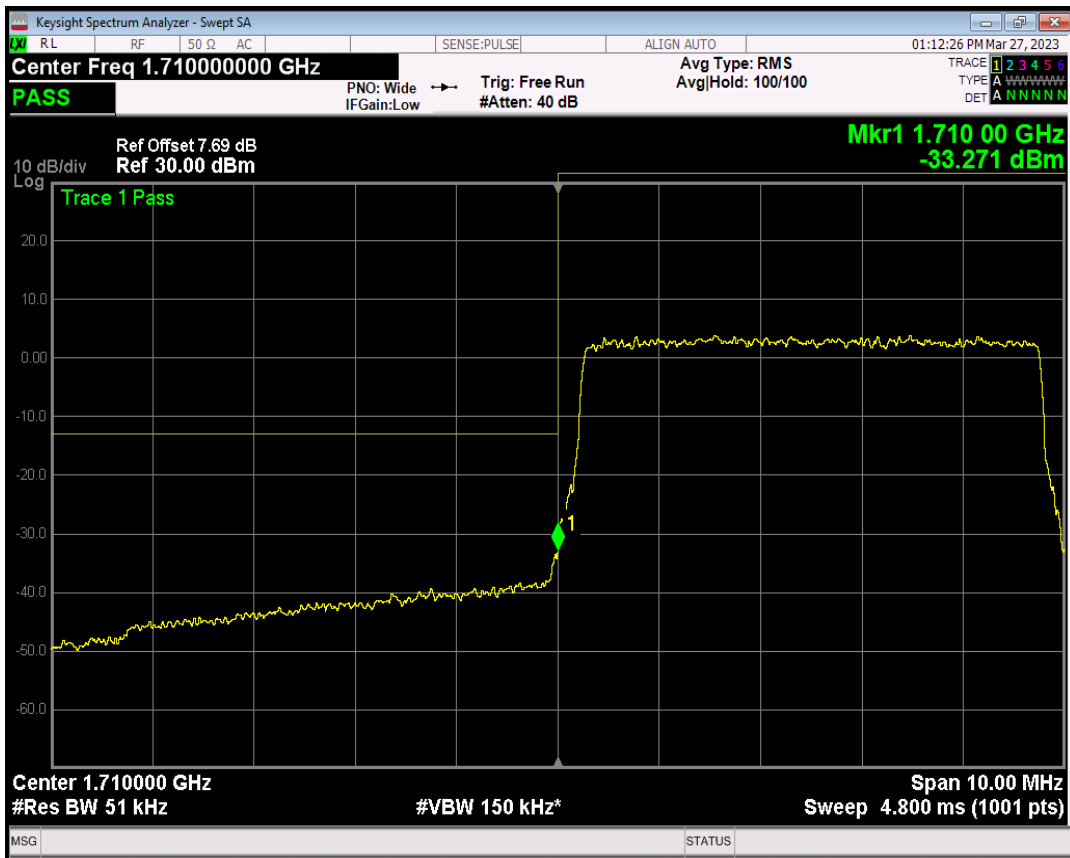

Band66 QAM16 BW=5MHz Channel=131997 RB Size=25 Position=#0

Band66 QPSK BW=5MHz Channel=132647 RB Size=1 Position=#0