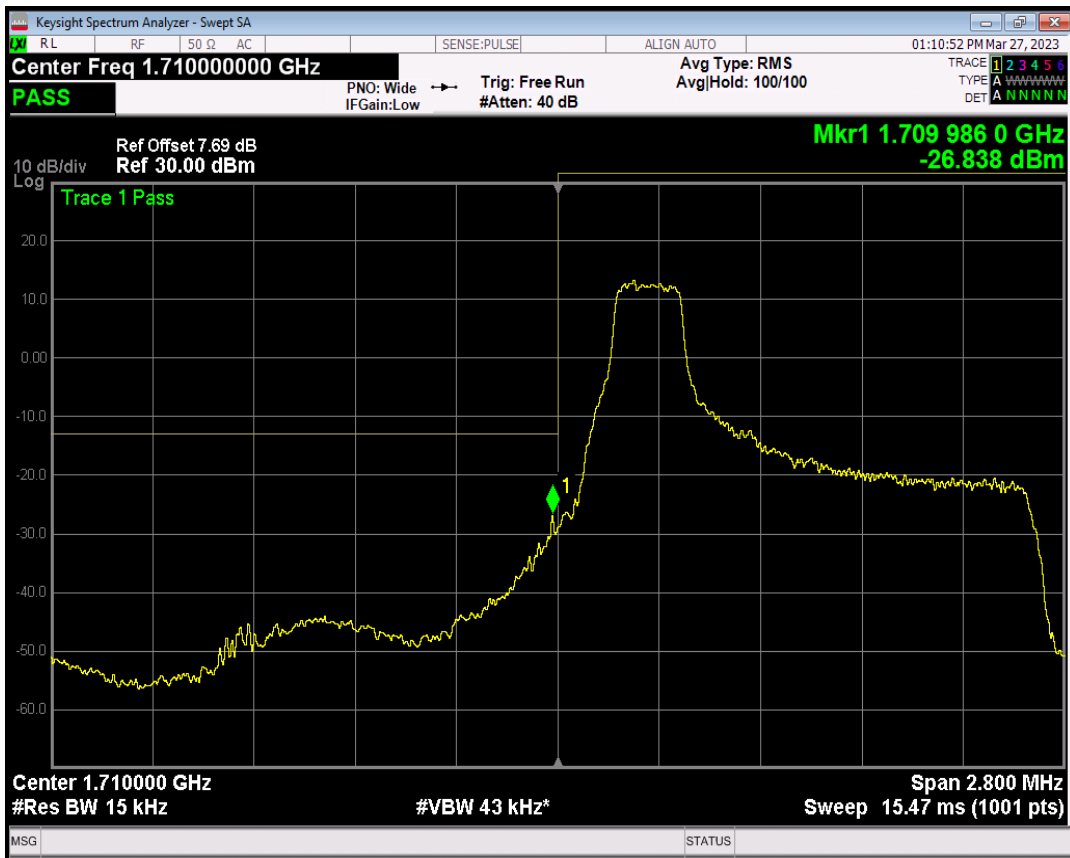

Band66 QAM16 BW=1.4MHz Channel=131979 RB Size=1 Position=#0

Band66 QAM16 BW=1.4MHz Channel=131979 RB Size=1 Position=#Max