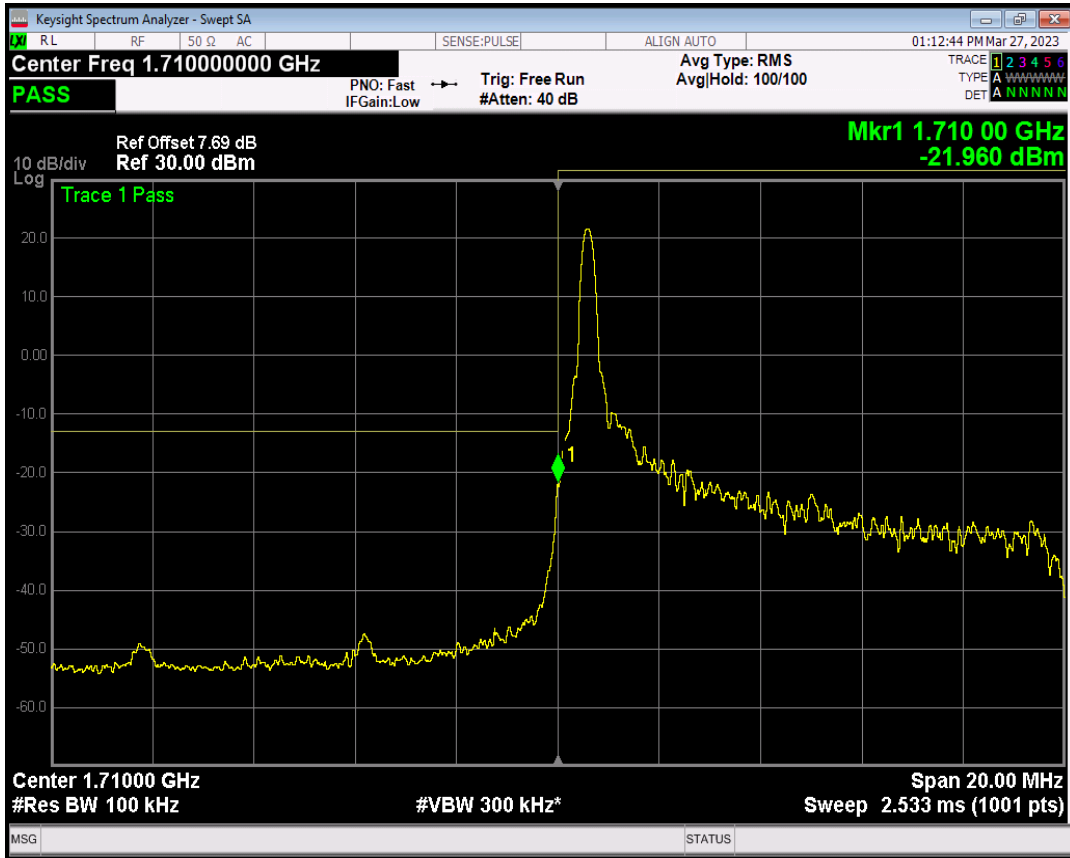

Band66 QPSK BW=10MHz Channel=132022 RB Size=1 Position=#0

Band66 QPSK BW=10MHz Channel=132022 RB Size=1 Position=#Max