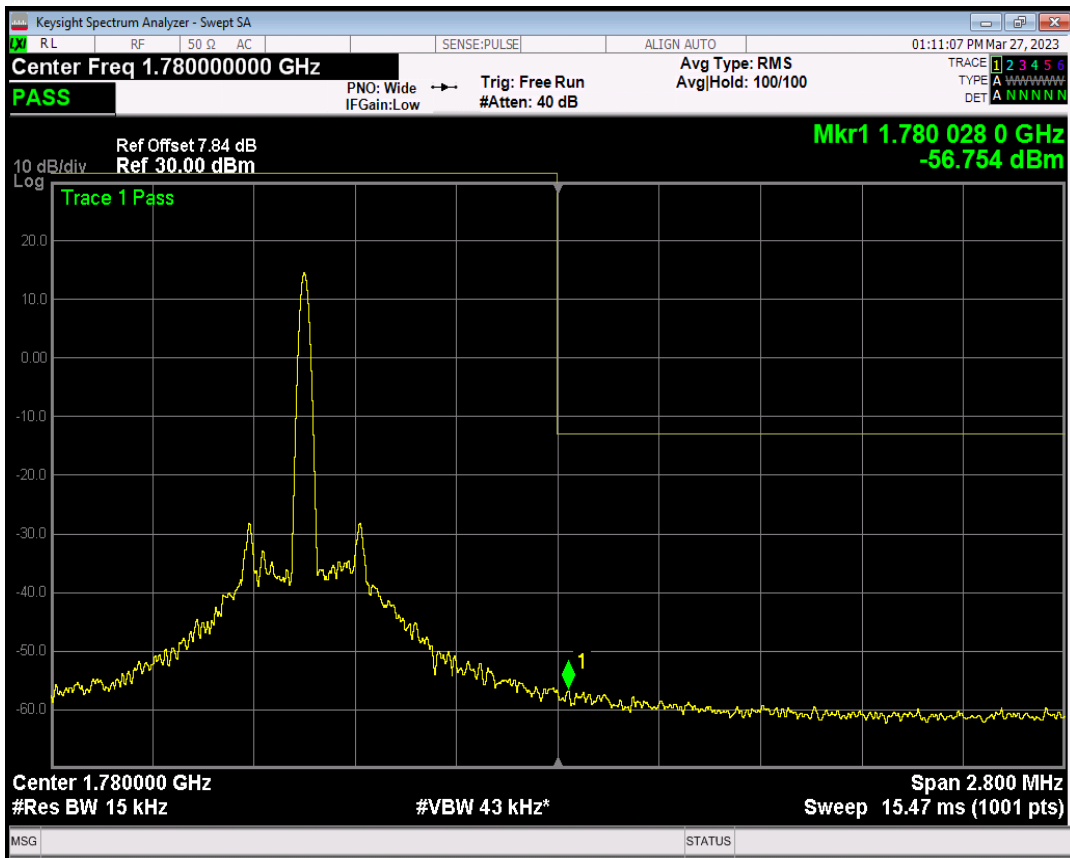

Band66 QPSK BW=1.4MHz Channel=132665 RB Size=1 Position=#Max

Band66 QPSK BW=1.4MHz Channel=132665 RB Size=6 Position=#0