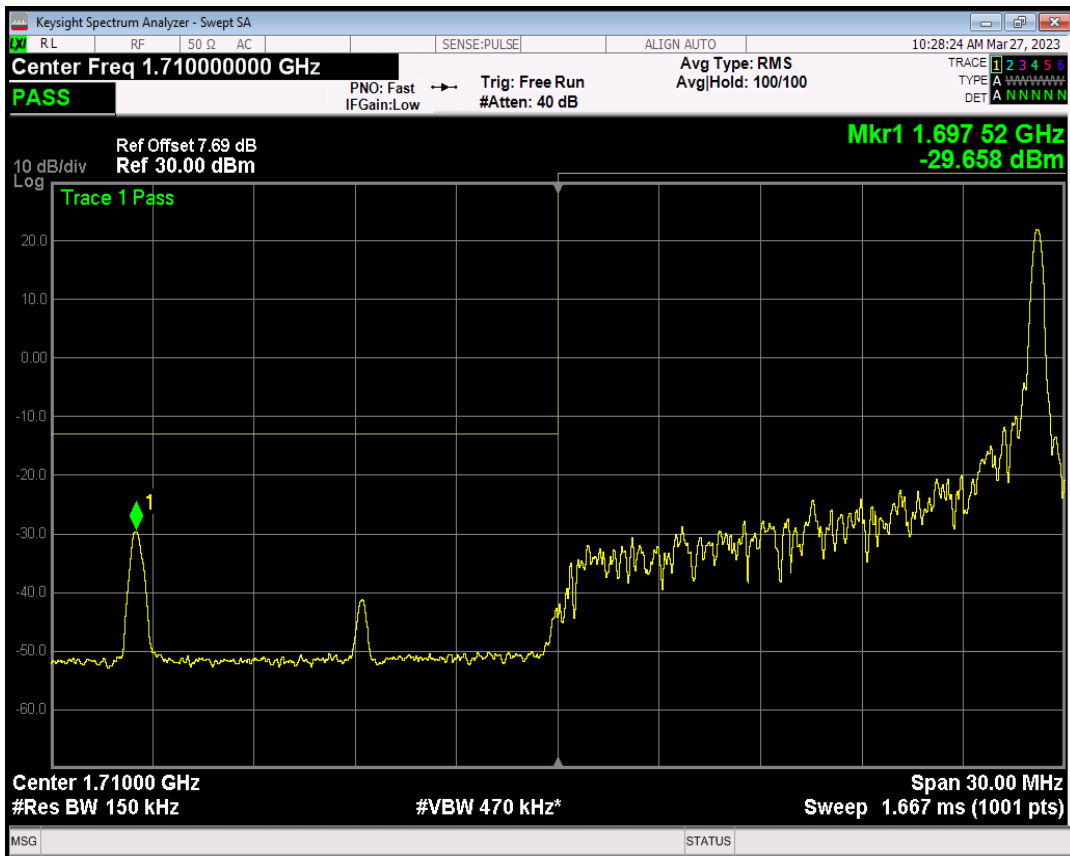

Band4 QPSK BW=15MHz Channel=20025 RB Size=1 Position=#Max

Band4 QPSK BW=15MHz Channel=20025 RB Size=75 Position=#0