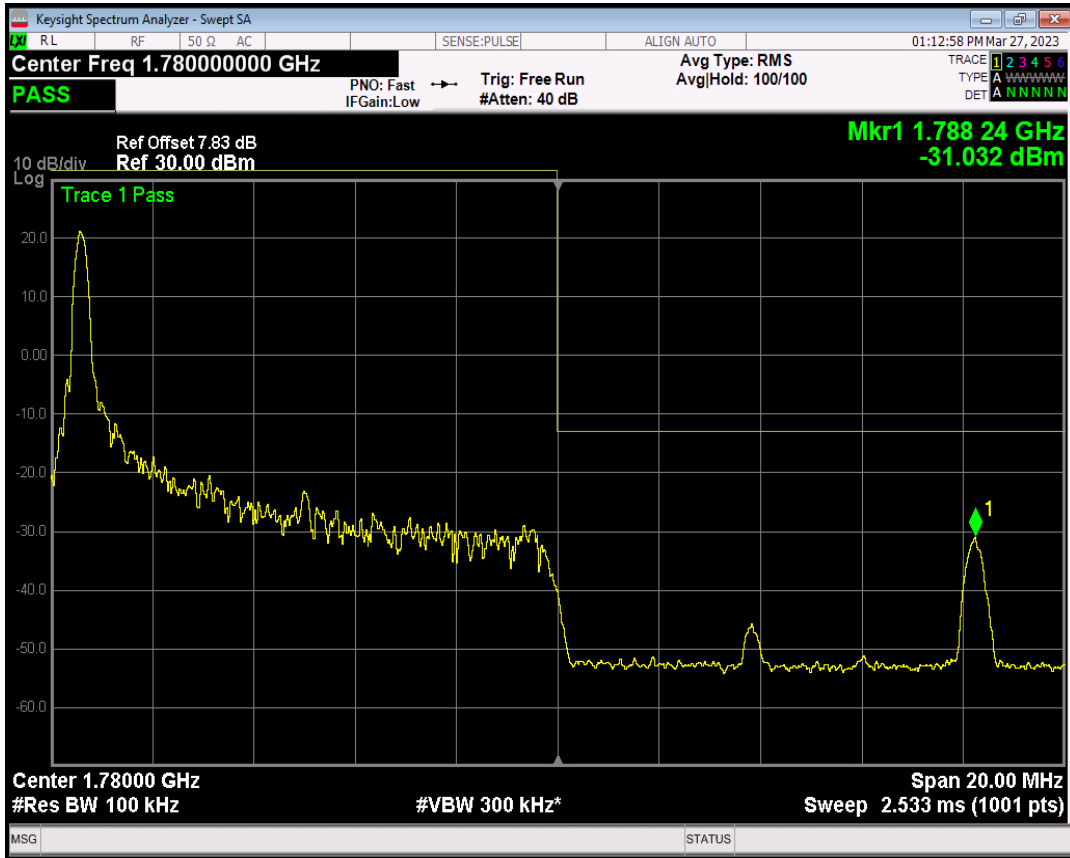

Band66 QAM16 BW=10MHz Channel=132022 RB Size=1 Position=#0

Band66 QAM16 BW=10MHz Channel=132022 RB Size=1 Position=#Max

Band66 QAM16 BW=10MHz Channel=132022 RB Size=50 Position=#0

Band66 QPSK BW=10MHz Channel=132622 RB Size=1 Position=#0