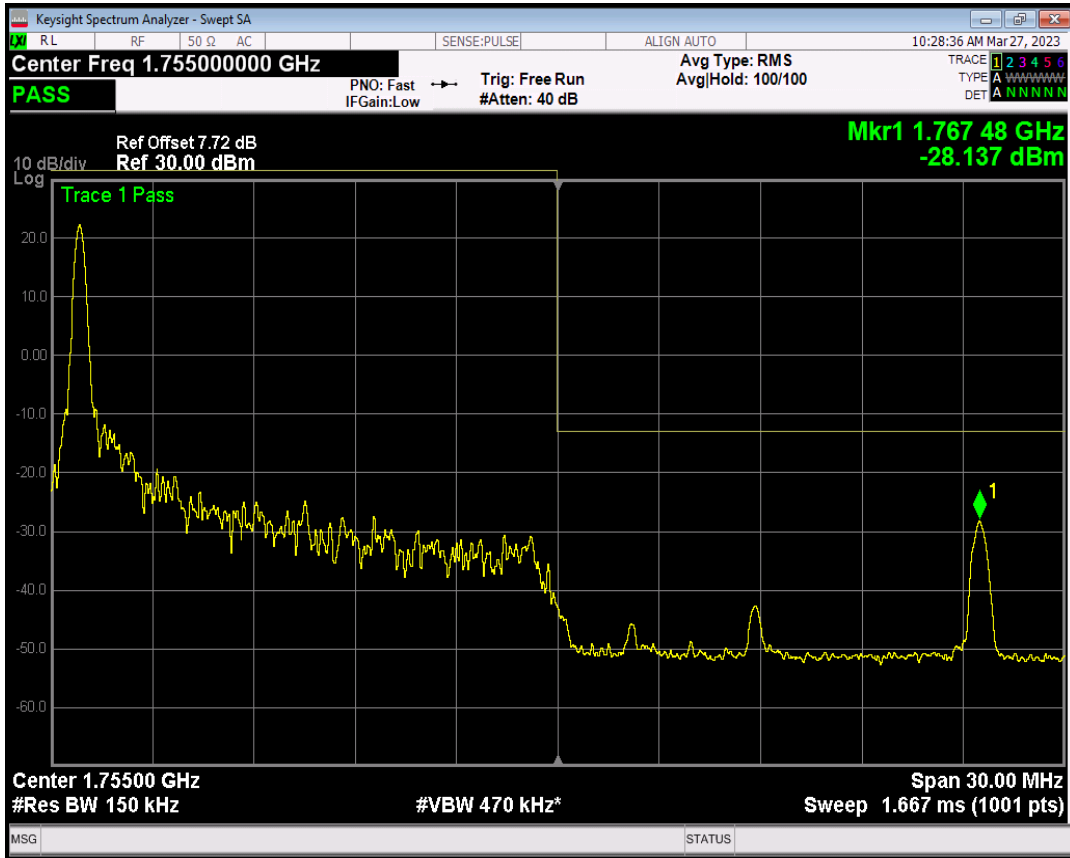

Band4 QAM16 BW=15MHz Channel=20025 RB Size=1 Position=#0

Band4 QAM16 BW=15MHz Channel=20025 RB Size=1 Position=#Max

Band4 QAM16 BW=15MHz Channel=20025 RB Size=75 Position=#0

Band4 QPSK BW=15MHz Channel=20325 RB Size=1 Position=#0