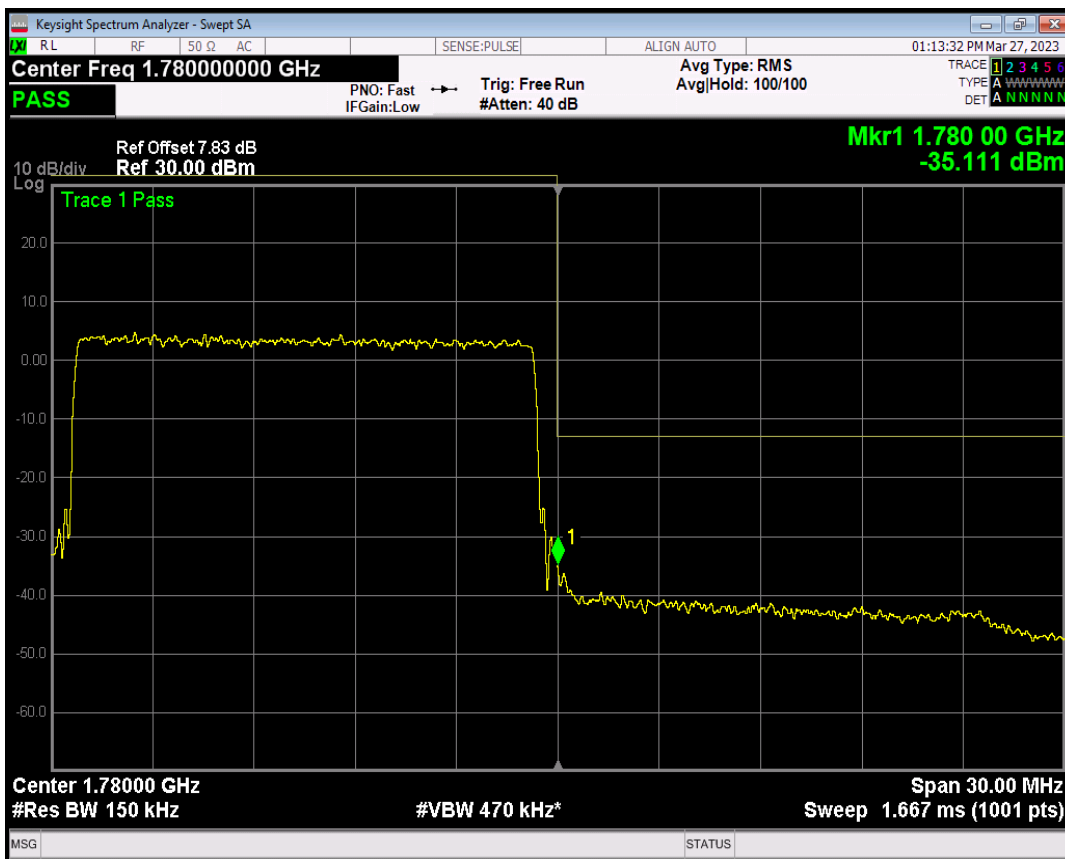

Band66 QPSK BW=15MHz Channel=132597 RB Size=75 Position=#0

Band66 QAM16 BW=15MHz Channel=132597 RB Size=1 Position=#0