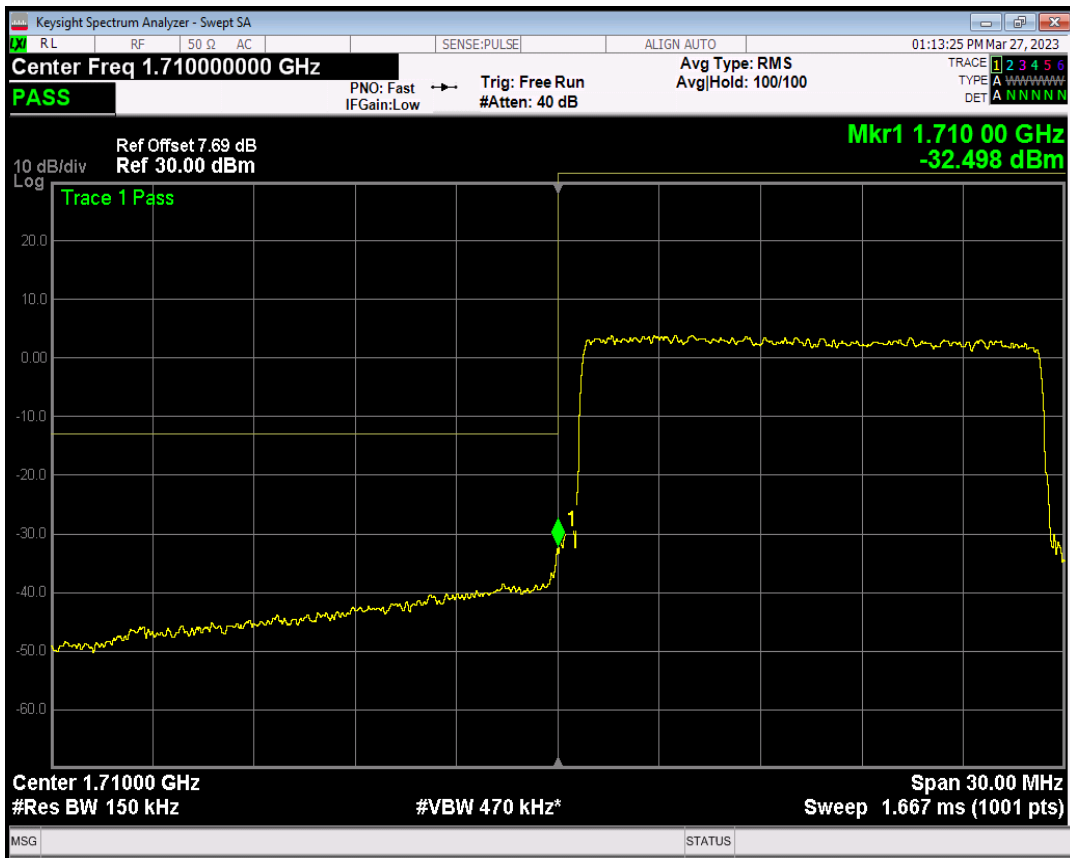

Band66 QAM16 BW=15MHz Channel=132047 RB Size=75 Position=#0

Band66 QPSK BW=15MHz Channel=132597 RB Size=1 Position=#0