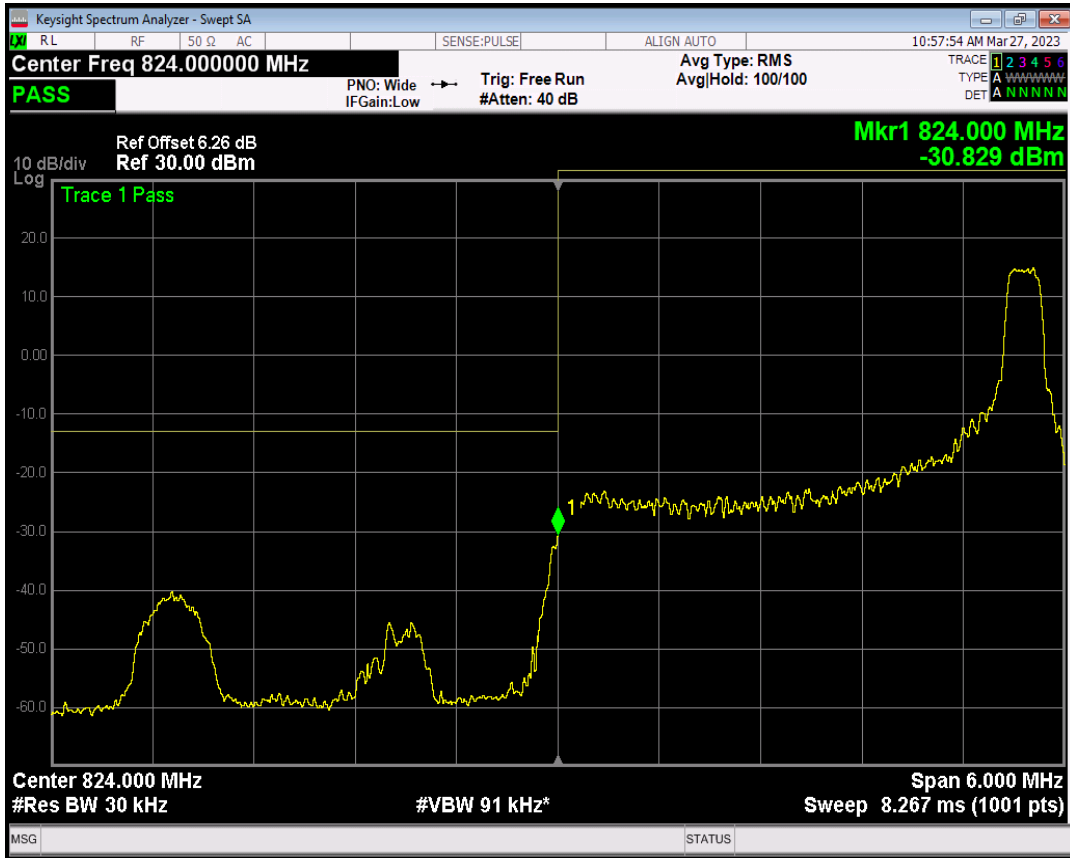

Band5 QAM16 BW=3MHz Channel=20415 RB Size=1 Position=#Max

Band5 QAM16 BW=3MHz Channel=20415 RB Size=15 Position=#0