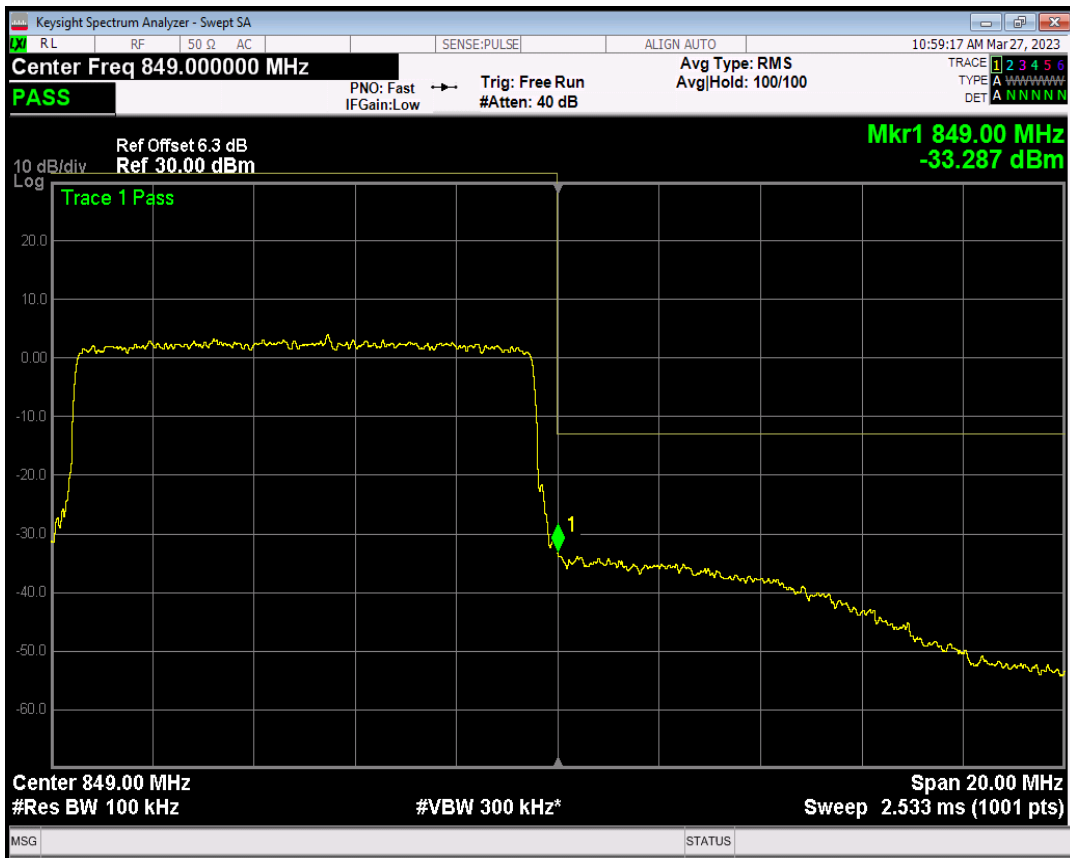

Band5 QAM16 BW=10MHz Channel=20600 RB Size=50 Position=#0

Band66 QPSK BW=1.4MHz Channel=131979 RB Size=1 Position=#0