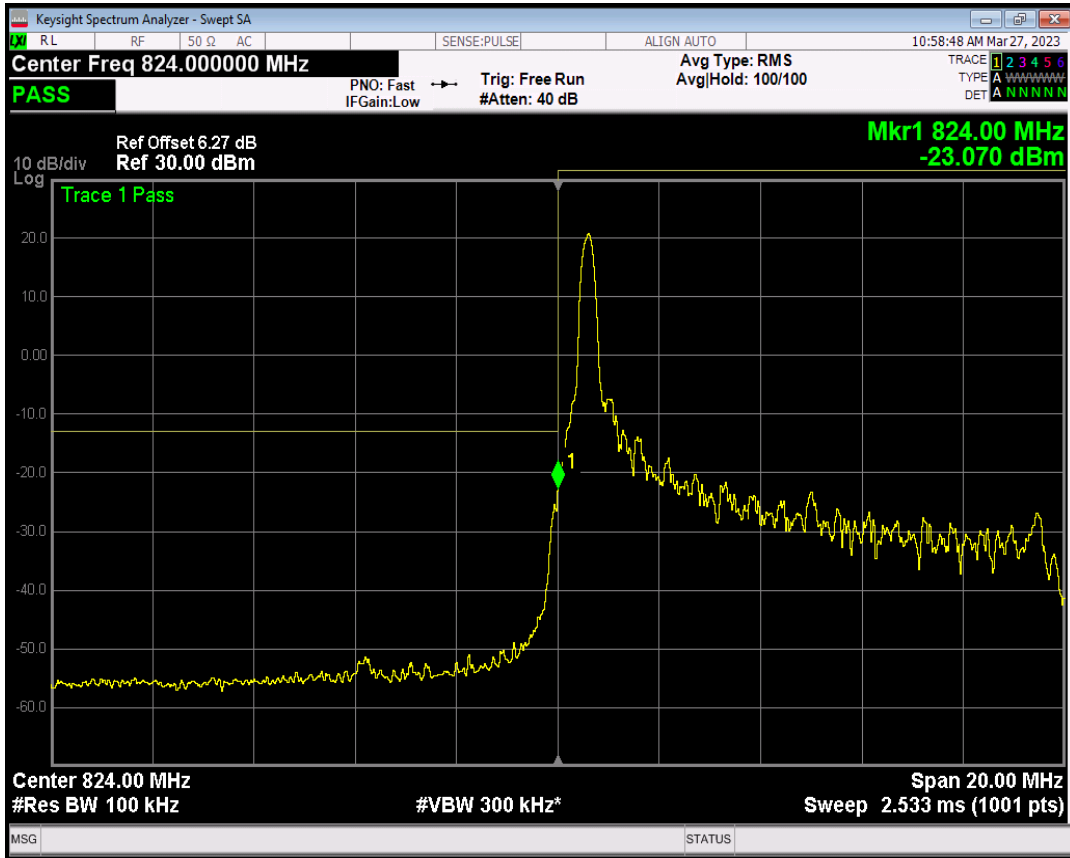

Band5 QPSK BW=10MHz Channel=20450 RB Size=1 Position=#0

Band5 QPSK BW=10MHz Channel=20450 RB Size=1 Position=#Max