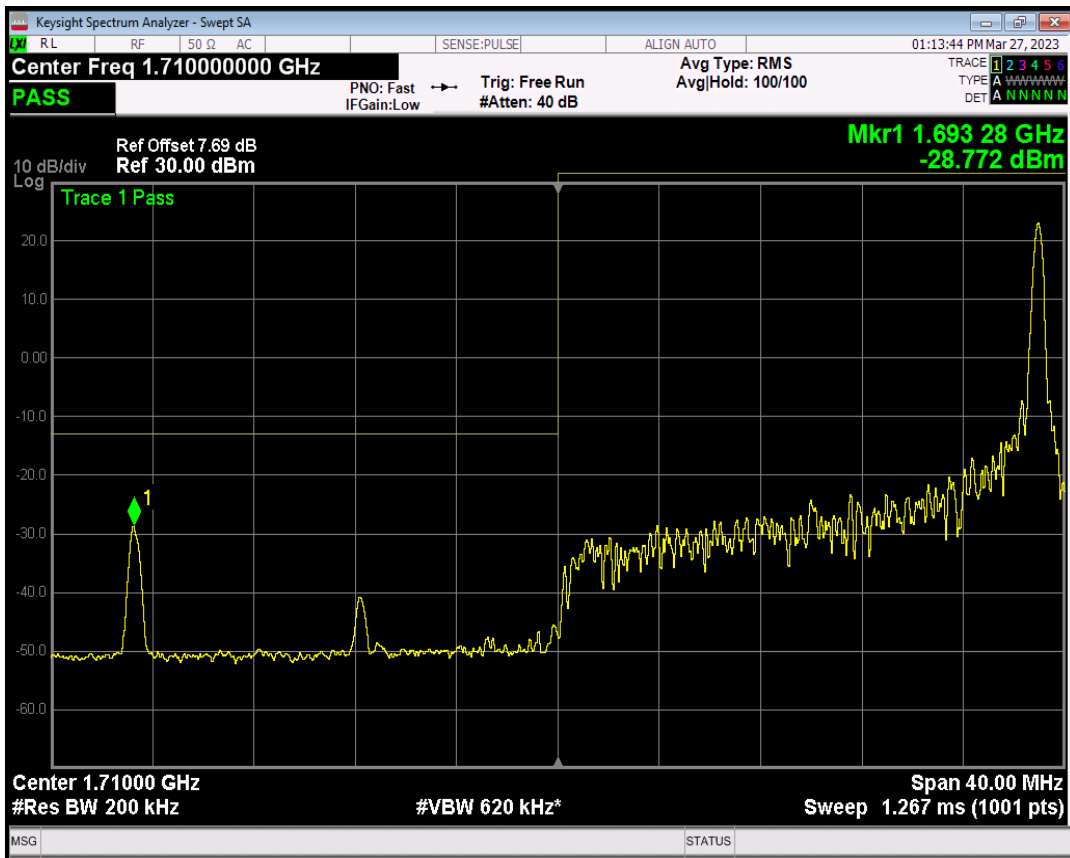

Band66 QPSK BW=20MHz Channel=132072 RB Size=1 Position=#Max

Band66 QPSK BW=20MHz Channel=132072 RB Size=100 Position=#0