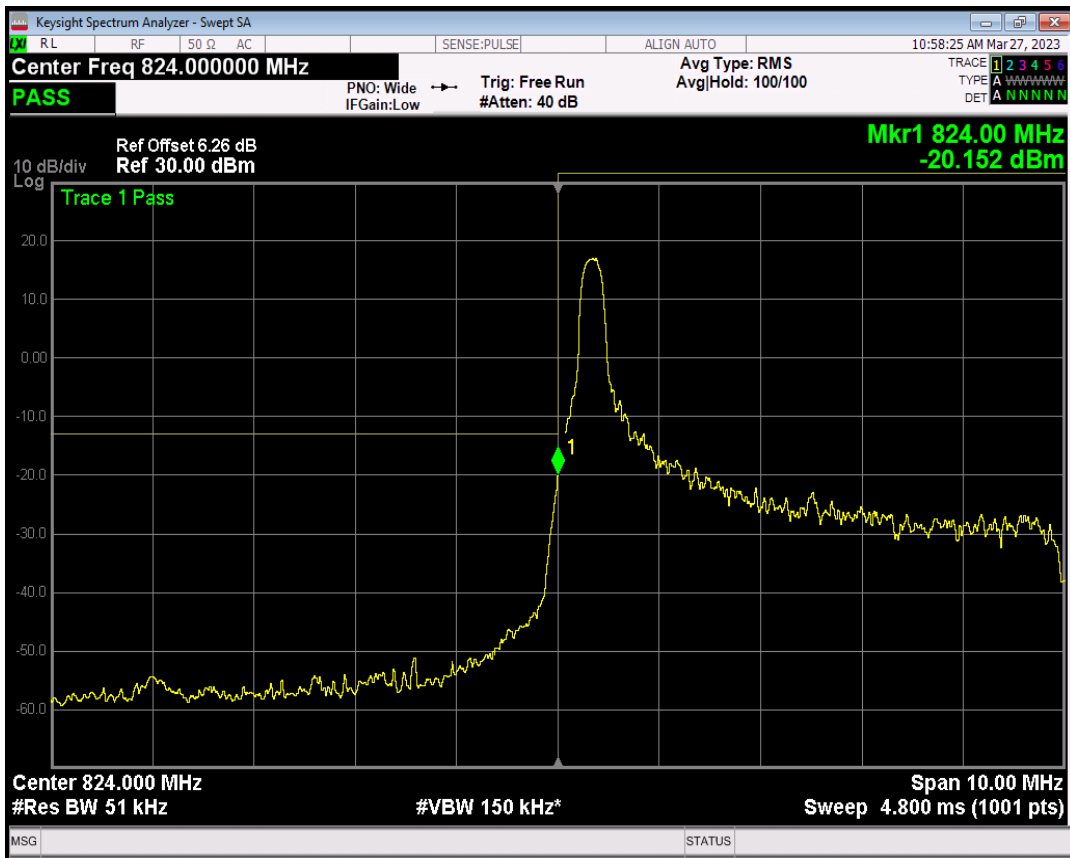

Band5 QAM16 BW=5MHz Channel=20425 RB Size=1 Position=#0

Band5 QAM16 BW=5MHz Channel=20425 RB Size=1 Position=#Max