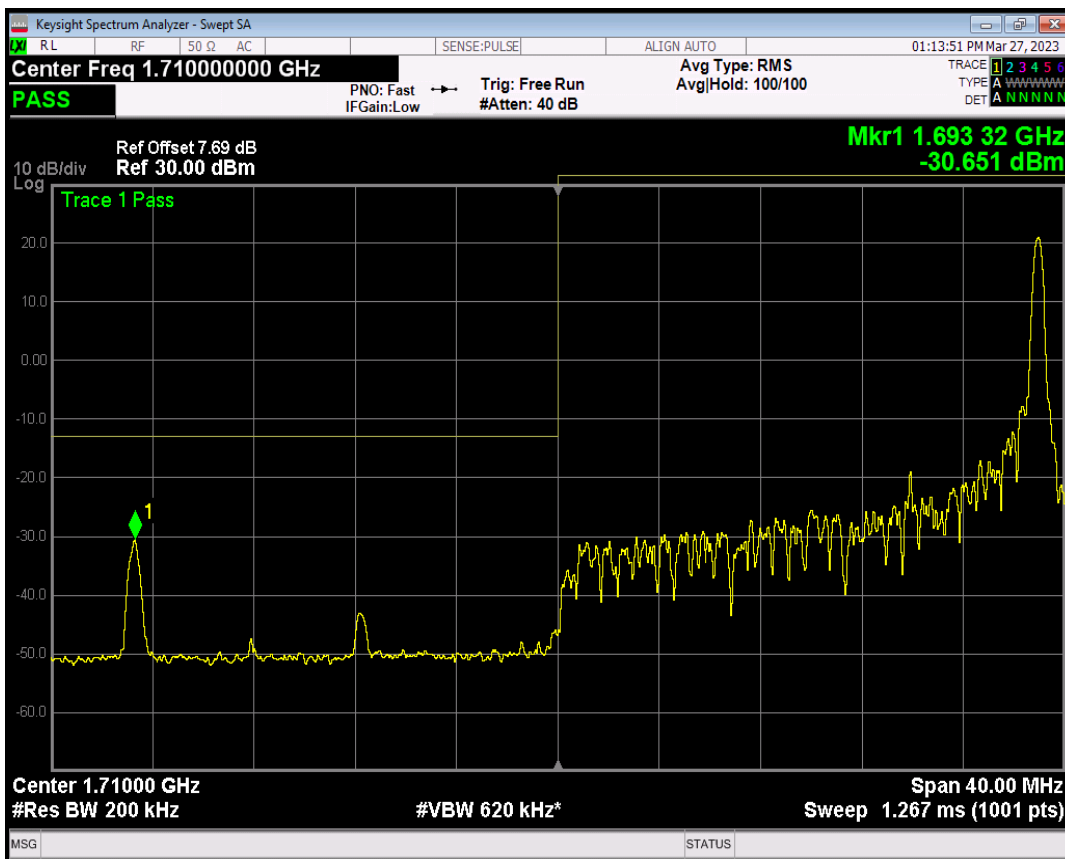

Band66 QAM16 BW=20MHz Channel=132072 RB Size=1 Position=#Max

Band66 QAM16 BW=20MHz Channel=132072 RB Size=100 Position=#0