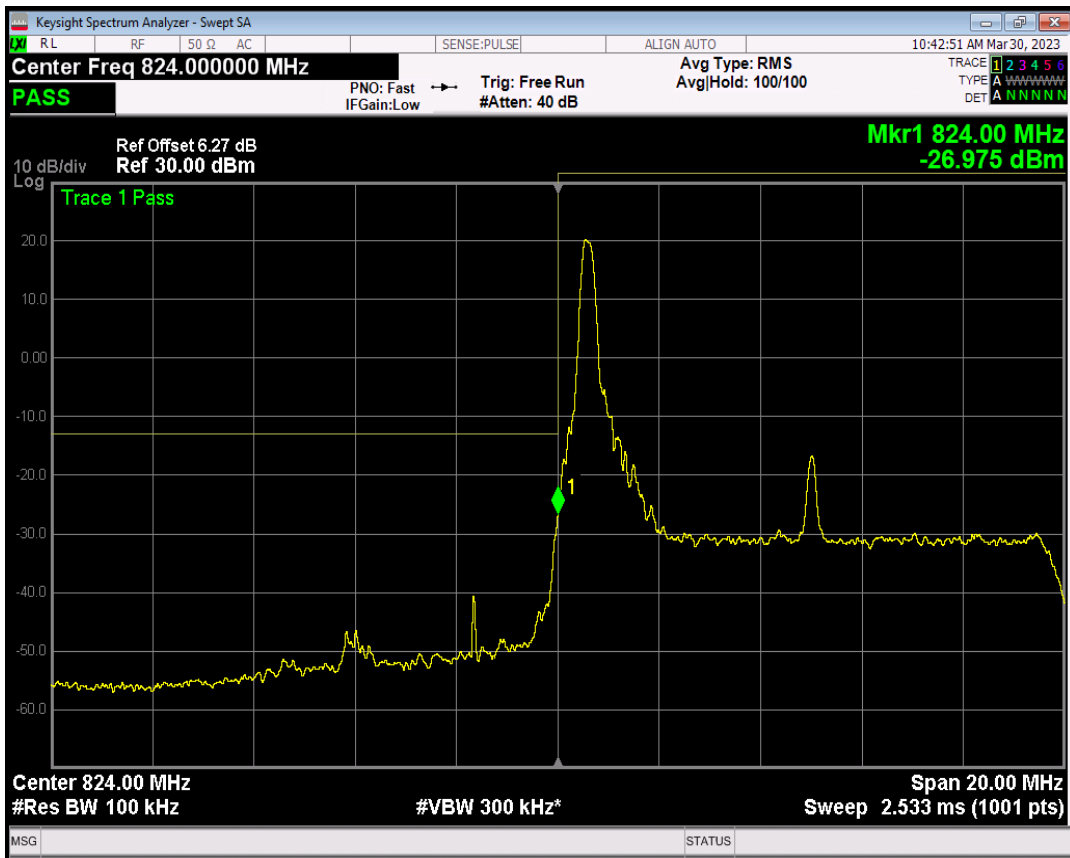

Band5 QAM16 BW=10MHz Channel=20450 RB Size=1 Position=#0

Band5 QAM16 BW=10MHz Channel=20450 RB Size=1 Position=#Max