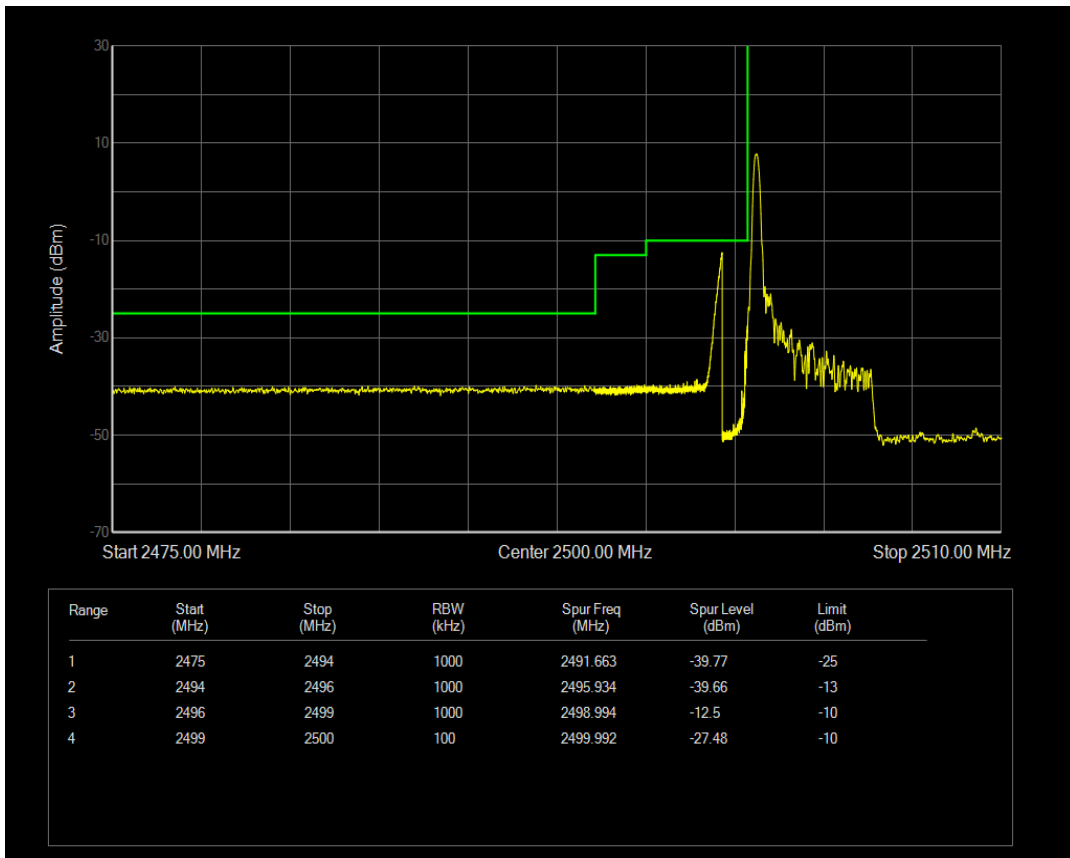

Band66 QAM16 BW=20MHz Channel=132572 RB Size=100 Position=#0

Band7 QPSK BW=5MHz Channel=20775 RB Size=1 Position=#0

Band7 QPSK BW=5MHz Channel=20775 RB Size=1 Position=#Max

Band7 QPSK BW=5MHz Channel=20775 RB Size=25 Position=#0

Band7 QAM16 BW=5MHz Channel=20775 RB Size=1 Position=#0

Band7 QAM16 BW=5MHz Channel=20775 RB Size=1 Position=#Max

Band7 QAM16 BW=5MHz Channel=20775 RB Size=25 Position=#0

Band7 QPSK BW=5MHz Channel=21425 RB Size=1 Position=#0