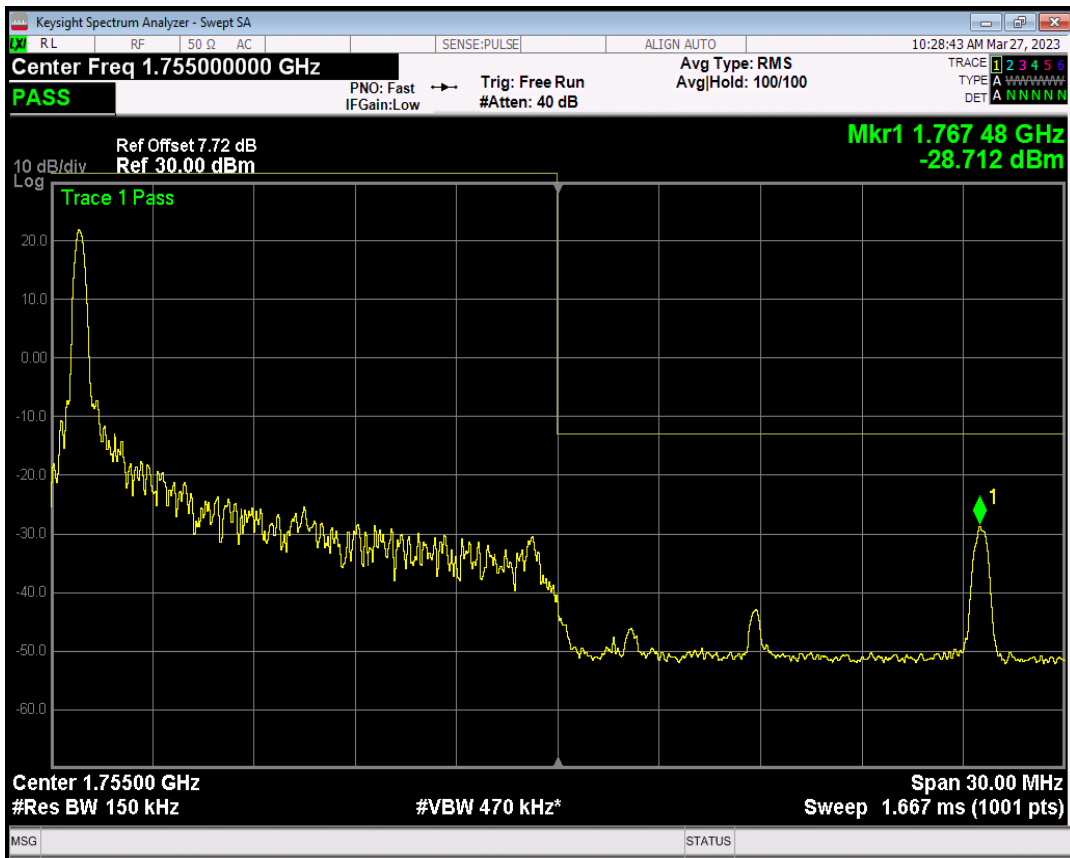

Band4 QAM16 BW=15MHz Channel=20325 RB Size=1 Position=#0

Band4 QAM16 BW=15MHz Channel=20325 RB Size=1 Position=#Max