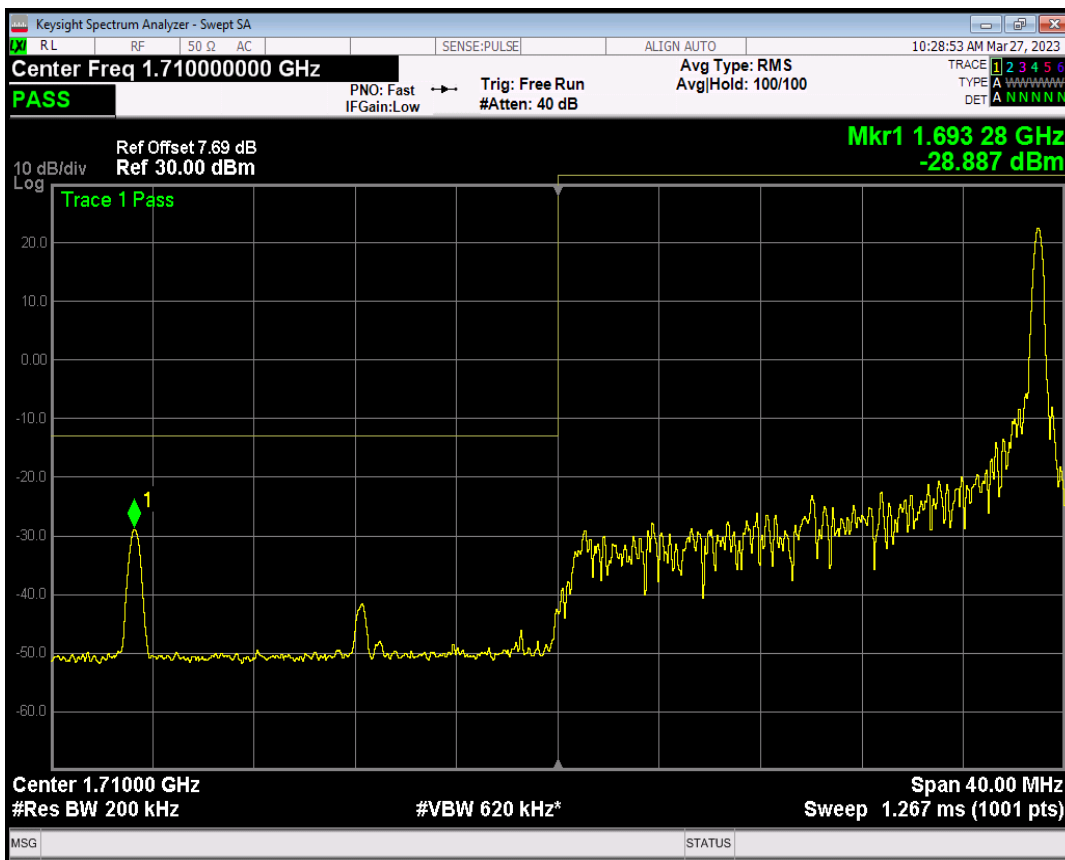

Band4 QPSK BW=20MHz Channel=20050 RB Size=1 Position=#Max

Band4 QPSK BW=20MHz Channel=20050 RB Size=100 Position=#0