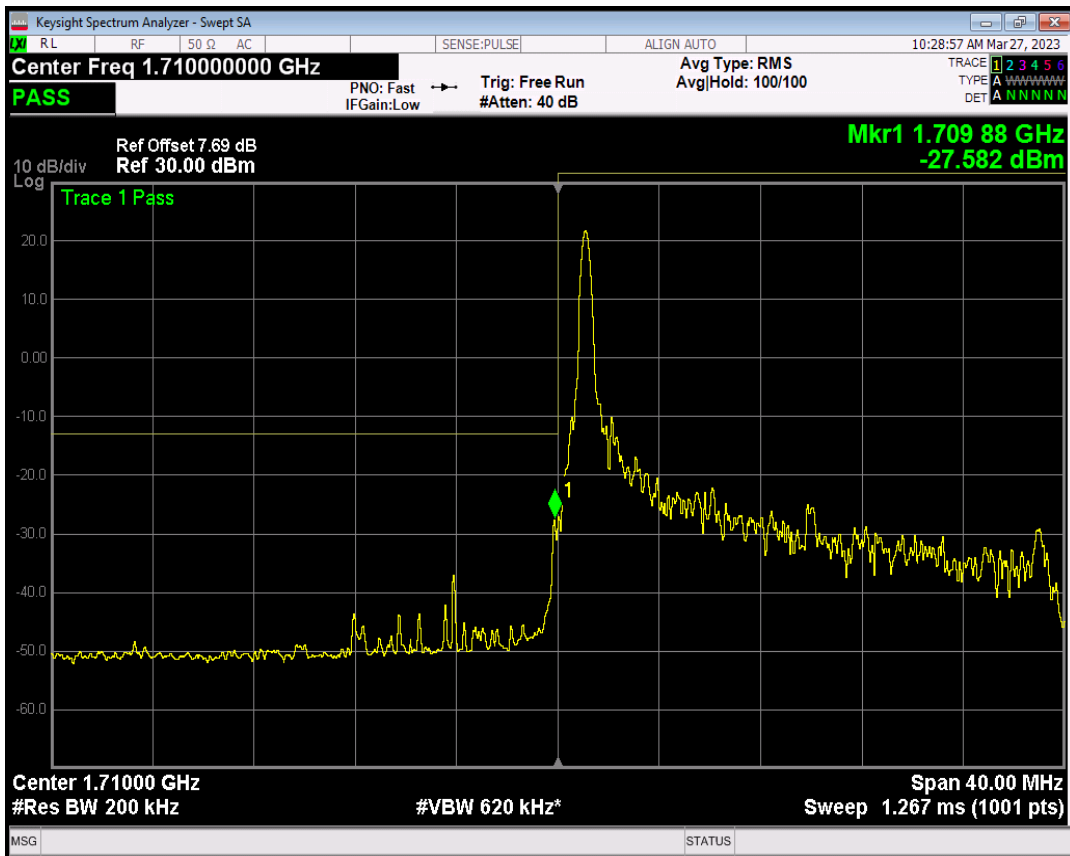

Band4 QAM16 BW=15MHz Channel=20325 RB Size=75 Position=#0

Band4 QPSK BW=20MHz Channel=20050 RB Size=1 Position=#0

Band4 QPSK BW=20MHz Channel=20050 RB Size=1 Position=#Max

Band4 QPSK BW=20MHz Channel=20050 RB Size=100 Position=#0

Band4 QAM16 BW=20MHz Channel=20050 RB Size=1 Position=#0

Band4 QAM16 BW=20MHz Channel=20050 RB Size=1 Position=#Max

Band4 QAM16 BW=20MHz Channel=20050 RB Size=100 Position=#0

Band4 QPSK BW=20MHz Channel=20300 RB Size=1 Position=#0