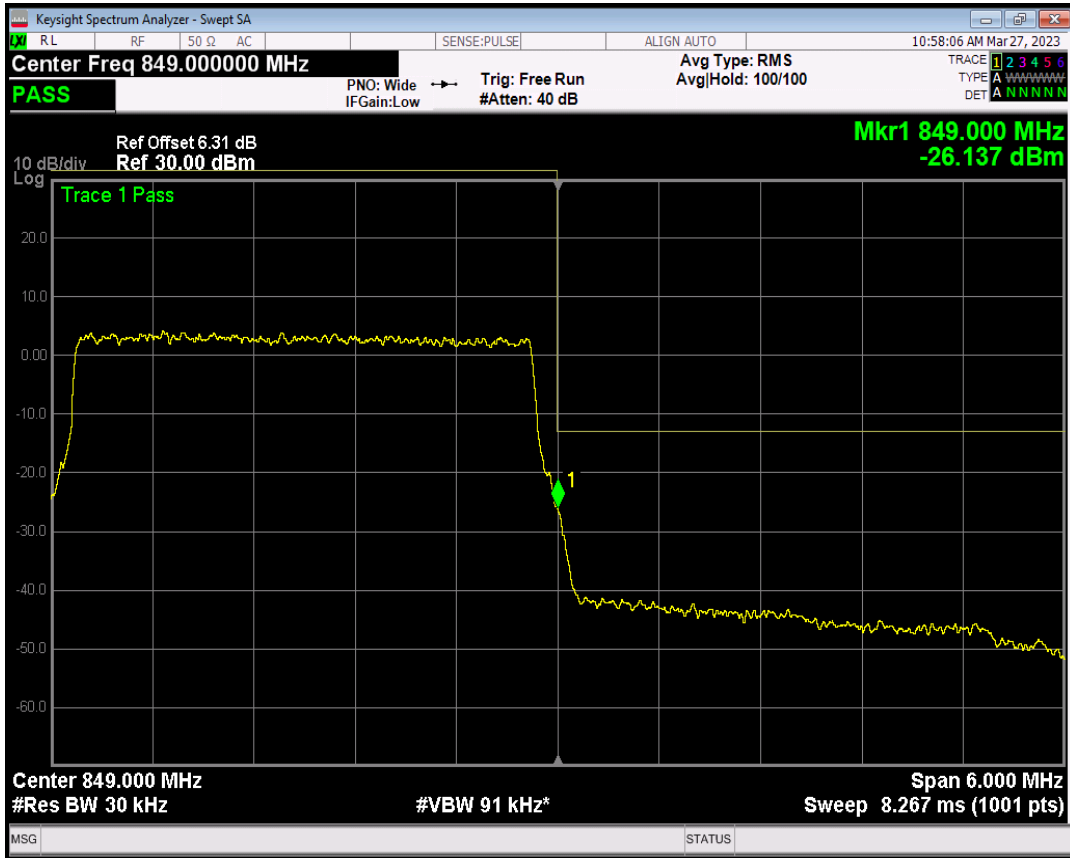

Band5 QPSK BW=3MHz Channel=20635 RB Size=15 Position=#0

Band5 QAM16 BW=3MHz Channel=20635 RB Size=1 Position=#0