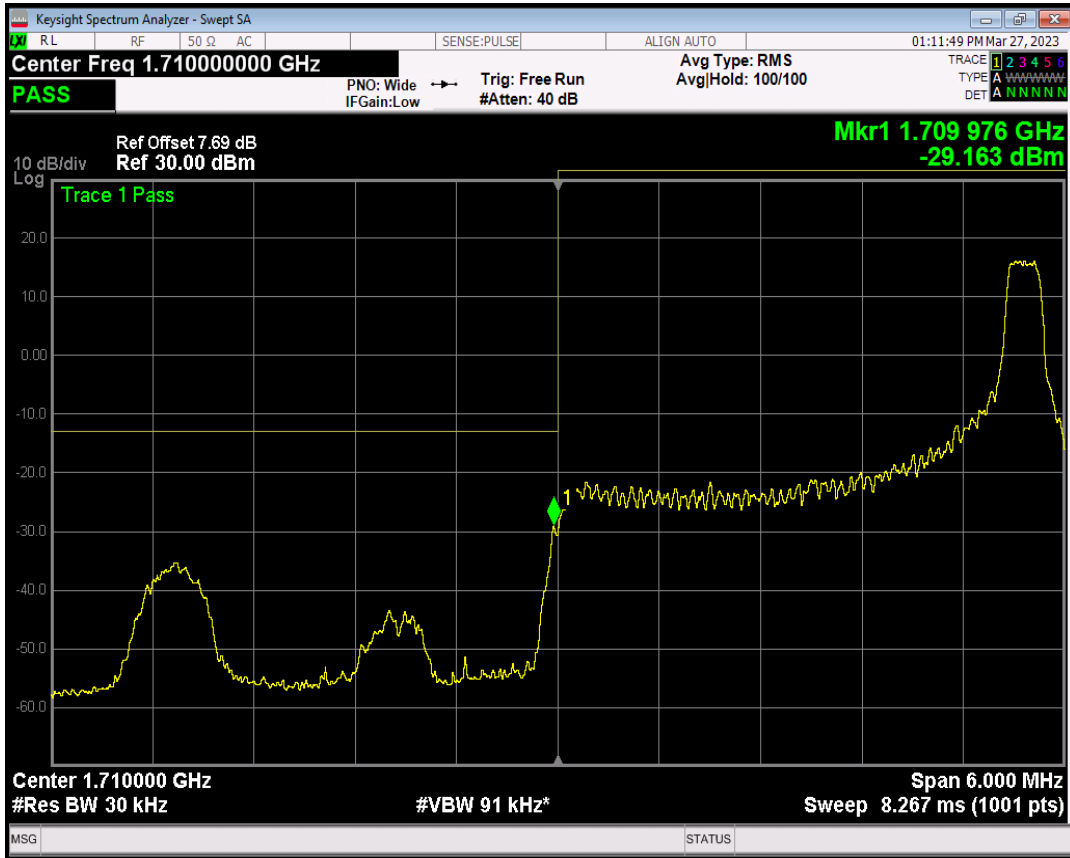

Band66 QAM16 BW=3MHz Channel=131987 RB Size=1 Position=#Max

Band66 QAM16 BW=3MHz Channel=131987 RB Size=15 Position=#0