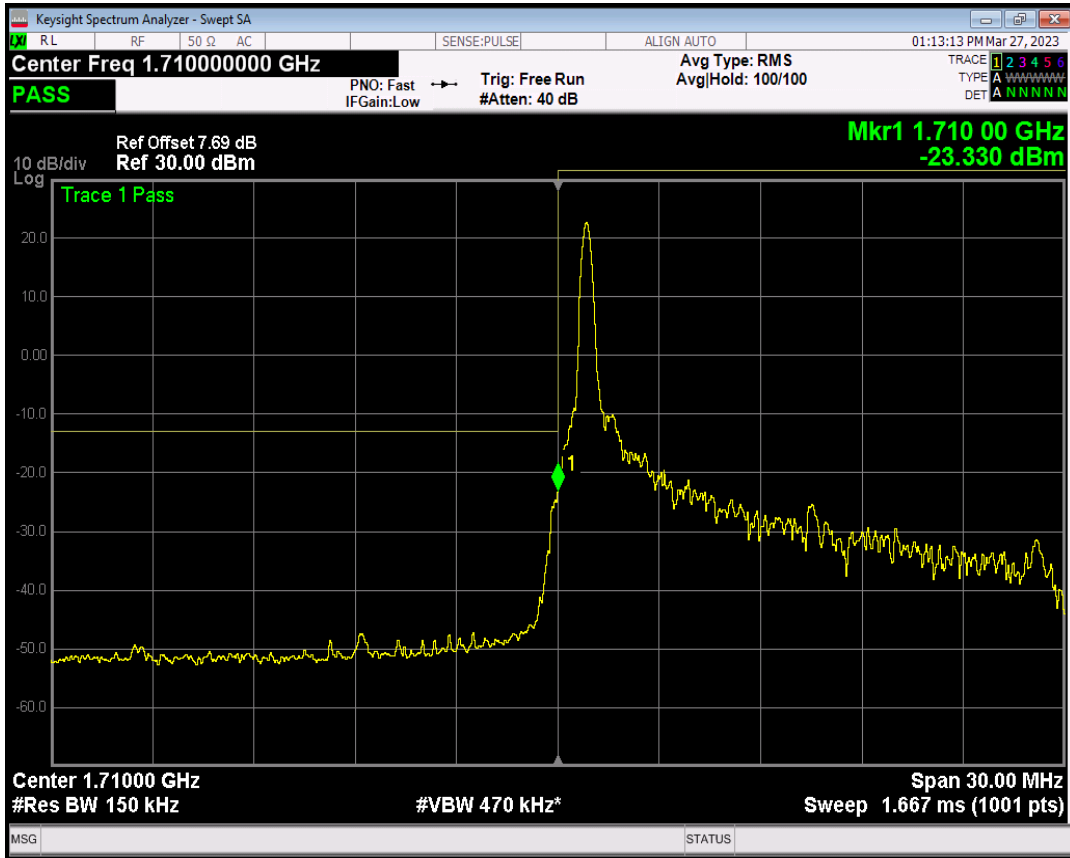

Band66 QPSK BW=15MHz Channel=132047 RB Size=1 Position=#0

Band66 QPSK BW=15MHz Channel=132047 RB Size=1 Position=#Max