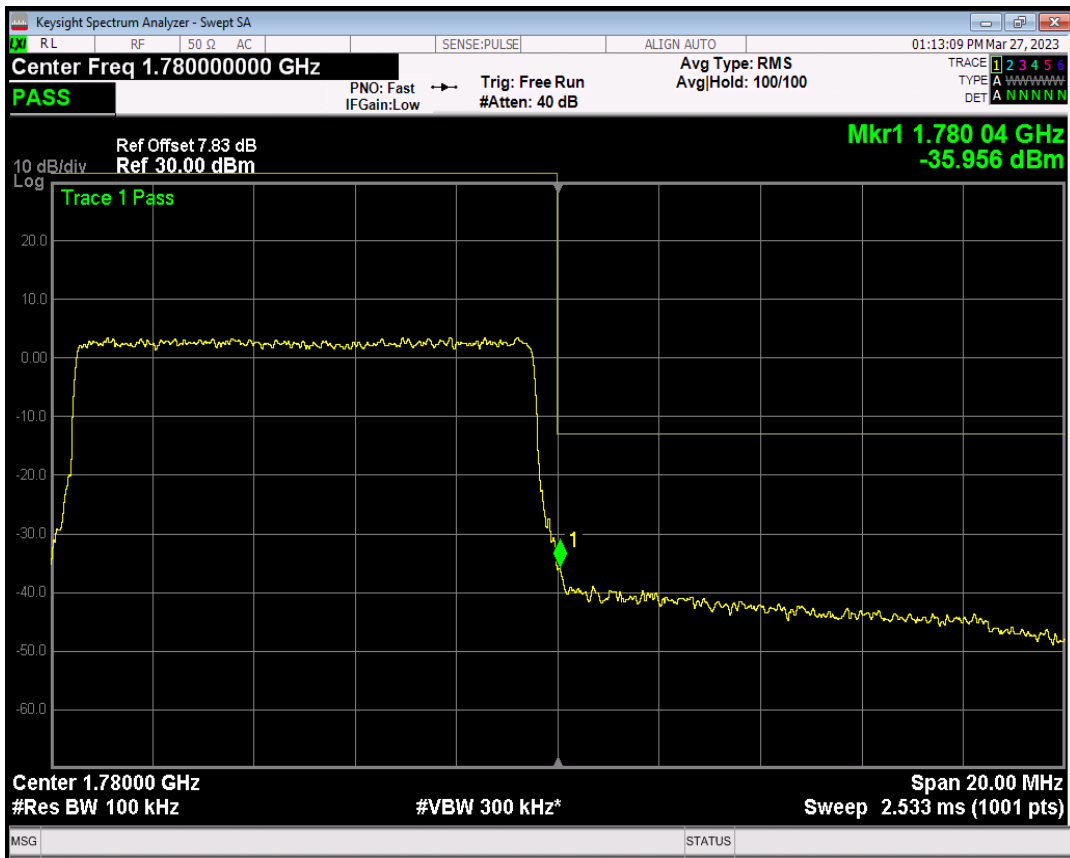

Band66 QAM16 BW=10MHz Channel=132622 RB Size=50 Position=#0

Band66 QPSK BW=15MHz Channel=132047 RB Size=1 Position=#0