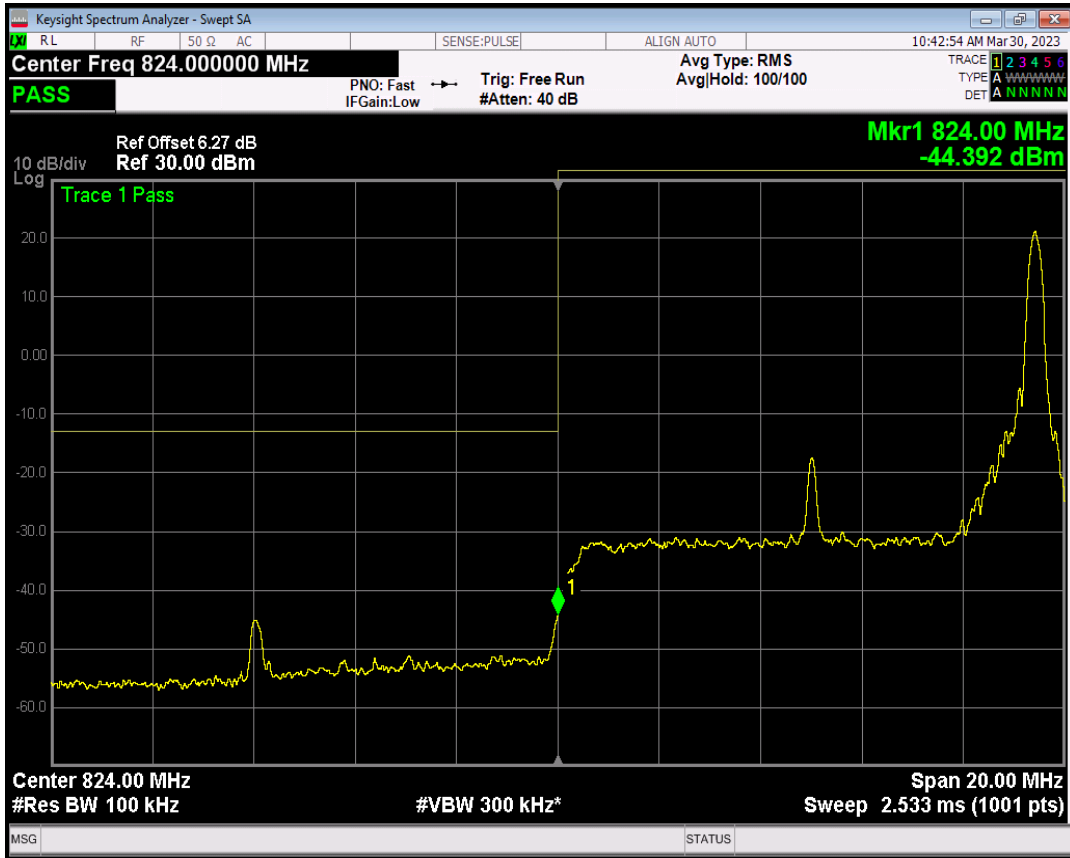

Band5 QAM16 BW=10MHz Channel=20450 RB Size=1 Position=#Max

Band5 QAM16 BW=10MHz Channel=20450 RB Size=50 Position=#0