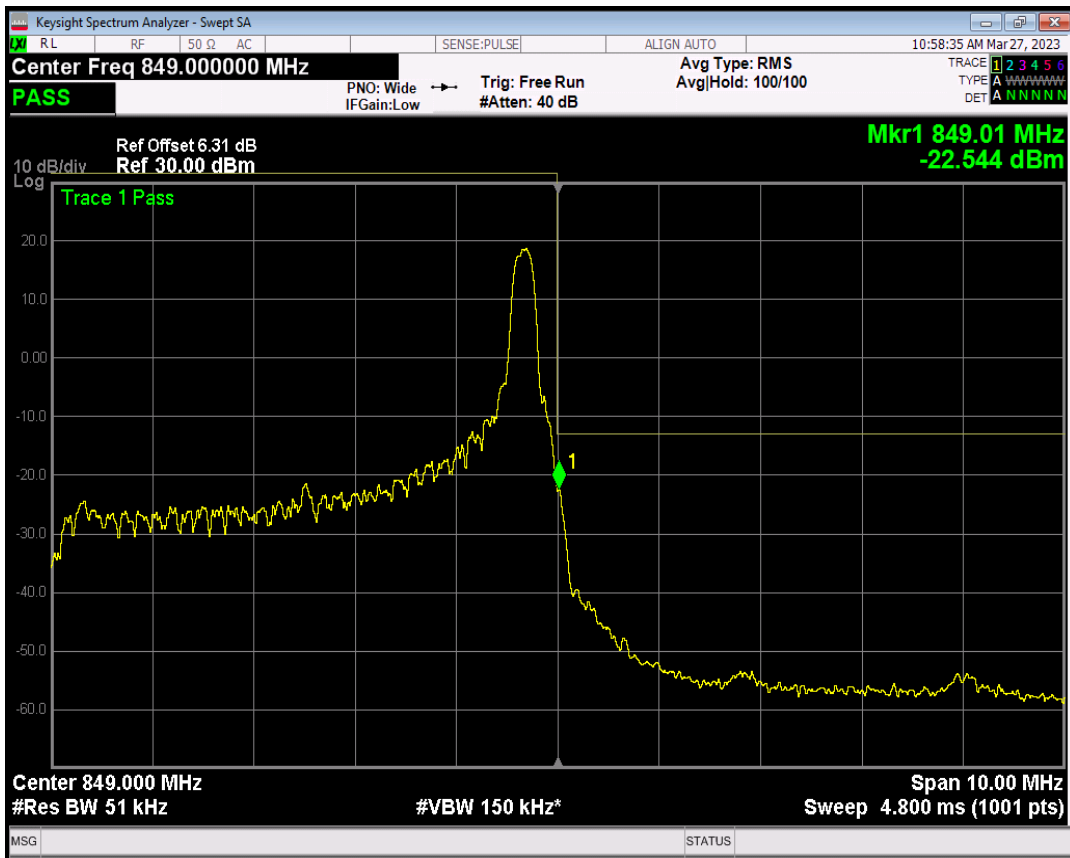

Band5 QPSK BW=5MHz Channel=20625 RB Size=1 Position=#Max

Band5 QPSK BW=5MHz Channel=20625 RB Size=25 Position=#0