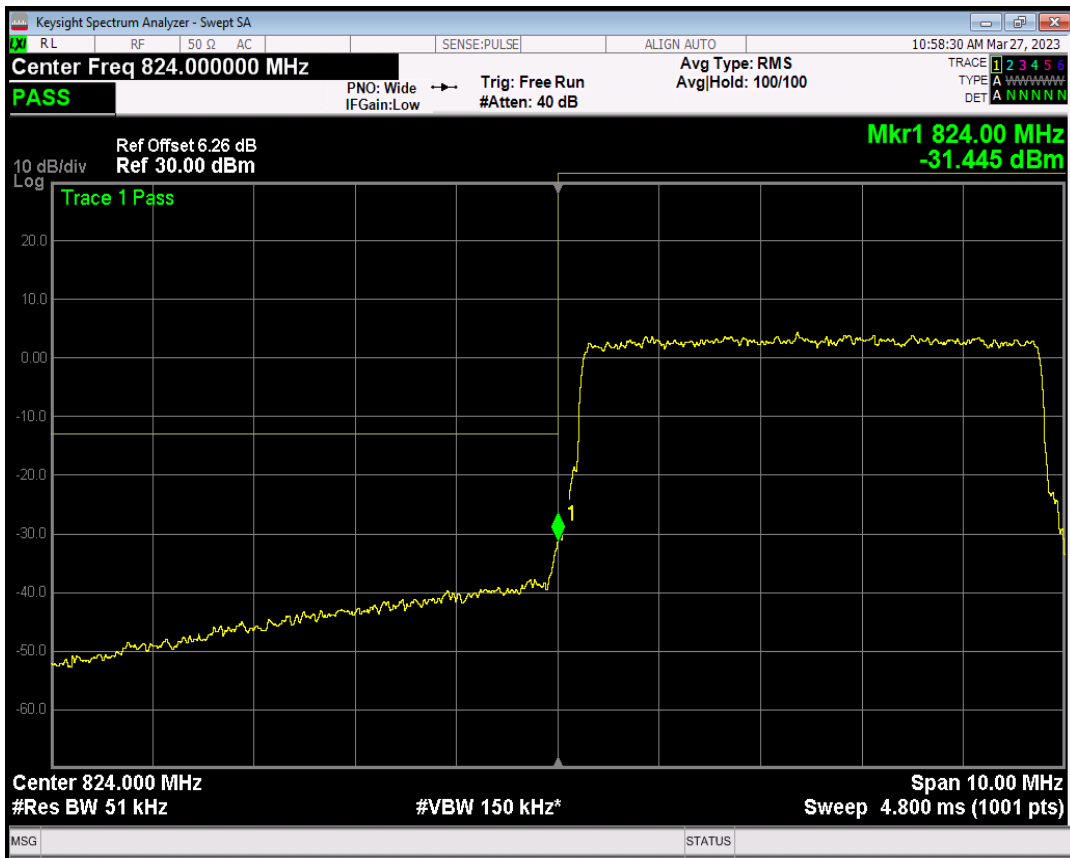

Band5 QAM16 BW=5MHz Channel=20425 RB Size=25 Position=#0

Band5 QPSK BW=5MHz Channel=20625 RB Size=1 Position=#0