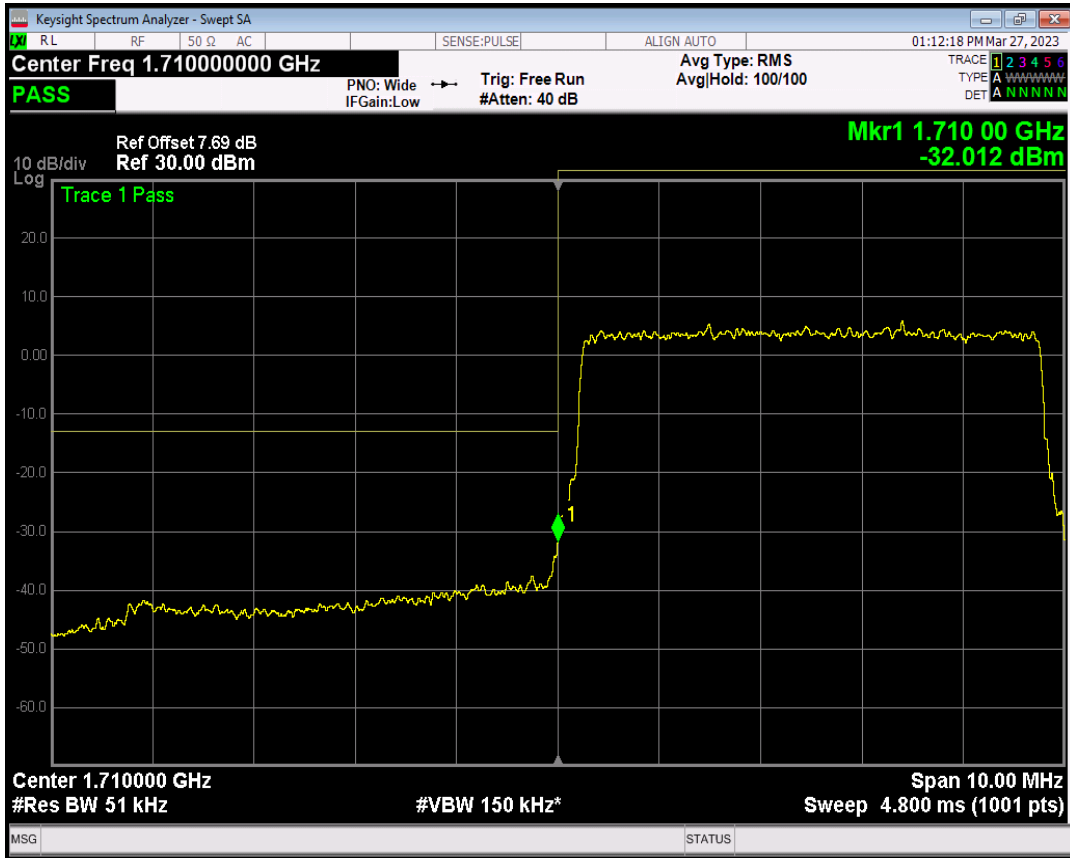

Band66 QAM16 BW=3MHz Channel=132657 RB Size=15 Position=#0

Band66 QPSK BW=5MHz Channel=131997 RB Size=1 Position=#0

Band66 QPSK BW=5MHz Channel=131997 RB Size=1 Position=#Max

Band66 QPSK BW=5MHz Channel=131997 RB Size=25 Position=#0