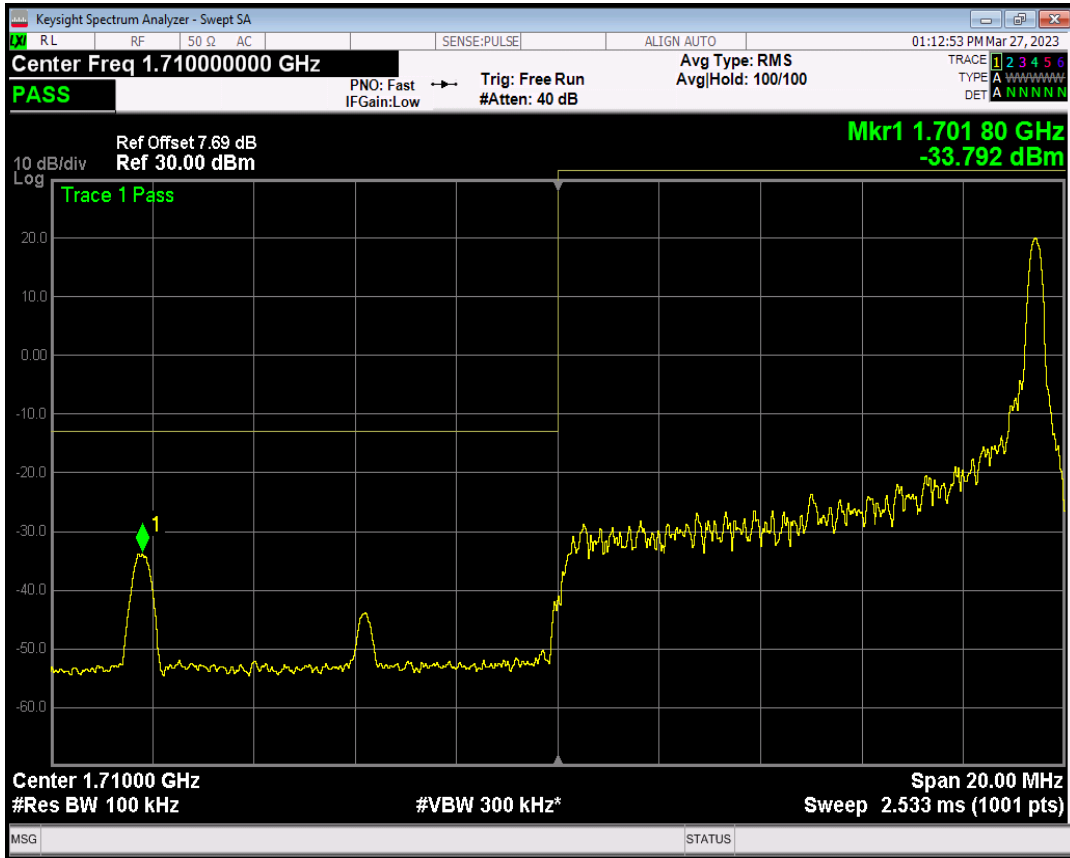

Band66 QAM16 BW=10MHz Channel=132022 RB Size=1 Position=#Max

Band66 QAM16 BW=10MHz Channel=132022 RB Size=50 Position=#0