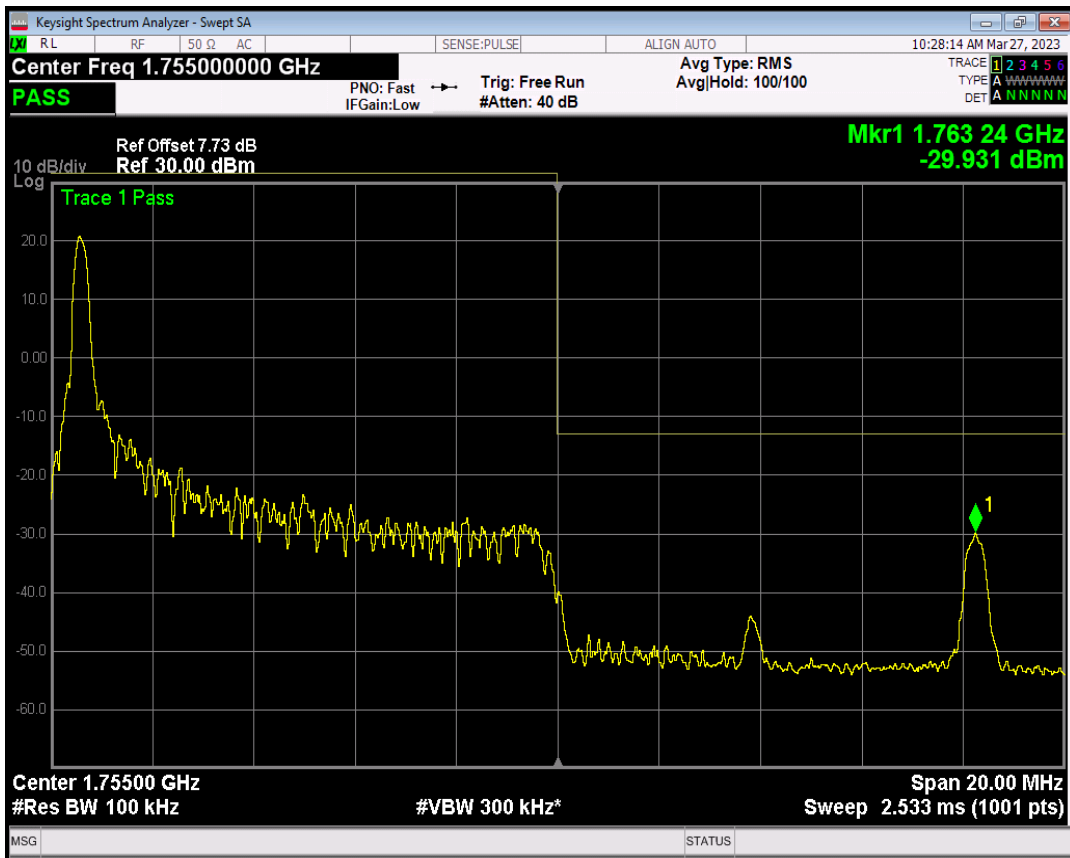

Band4 QAM16 BW=10MHz Channel=20350 RB Size=1 Position=#0

Band4 QAM16 BW=10MHz Channel=20350 RB Size=1 Position=#Max