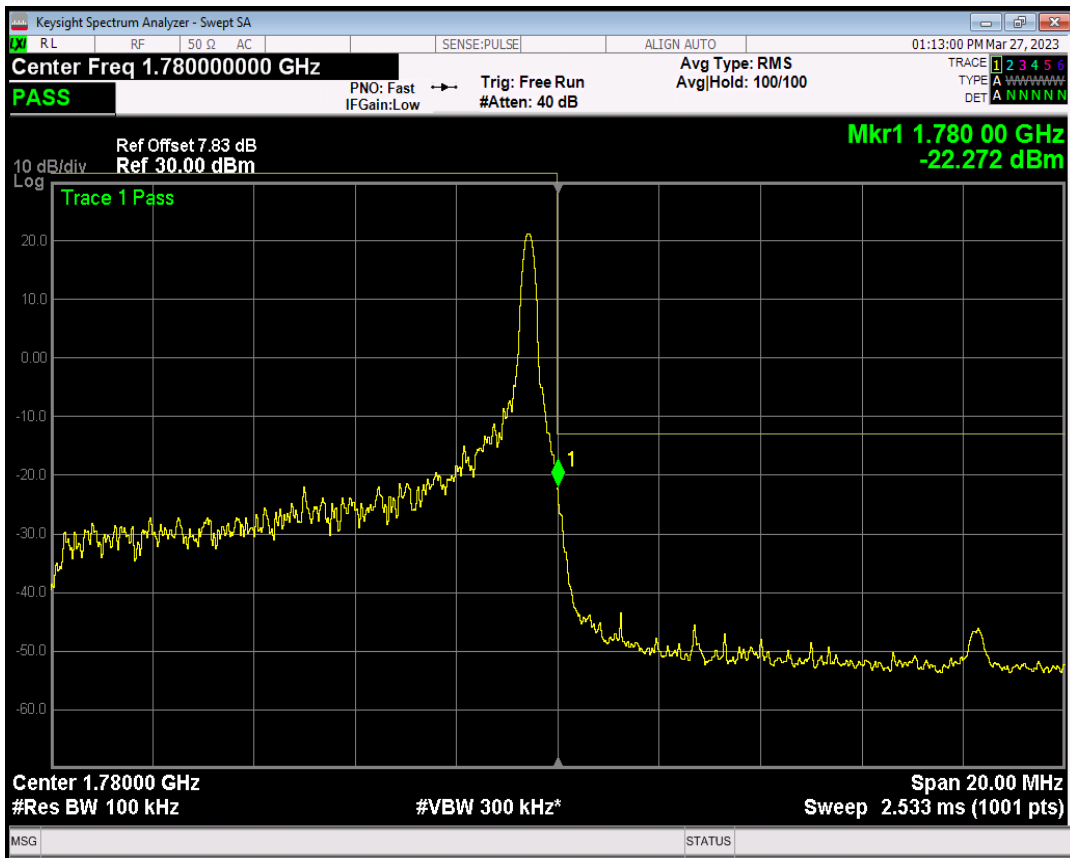

Band66 QPSK BW=10MHz Channel=132622 RB Size=1 Position=#Max

Band66 QPSK BW=10MHz Channel=132622 RB Size=50 Position=#0