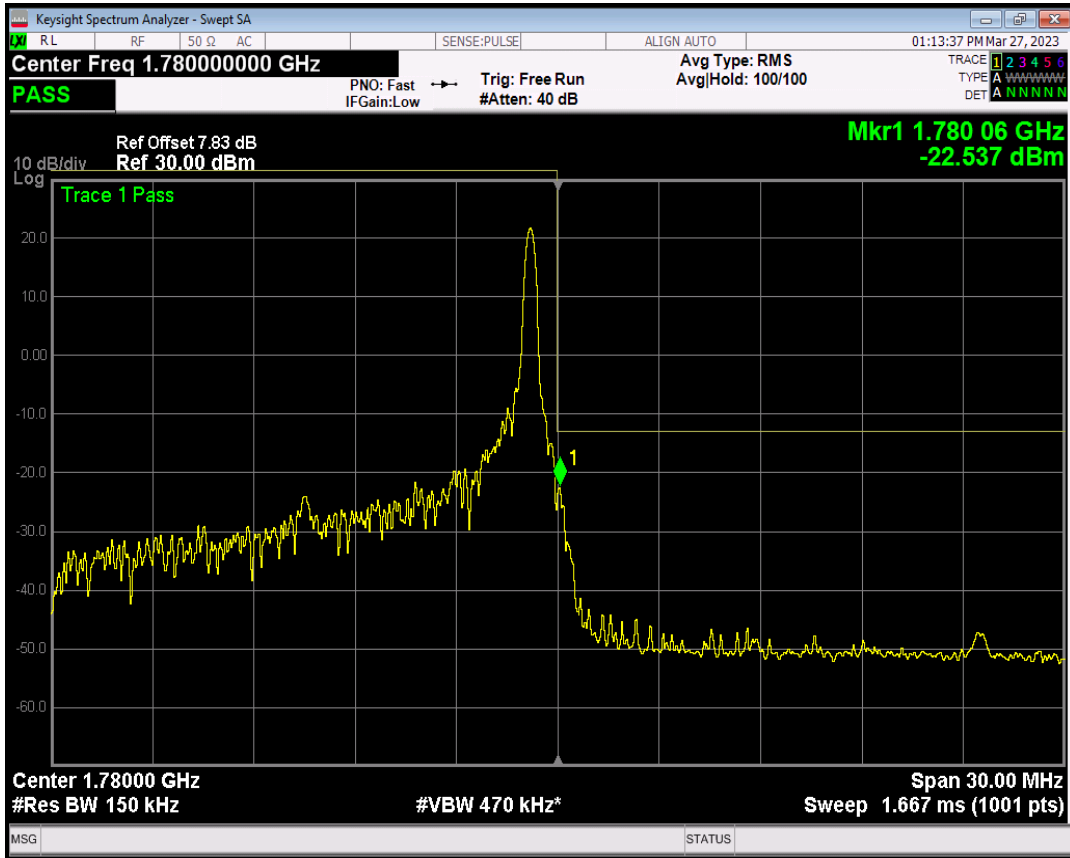

Band66 QPSK BW=15MHz Channel=132597 RB Size=1 Position=#Max

Band66 QPSK BW=15MHz Channel=132597 RB Size=75 Position=#0

Band66 QAM16 BW=15MHz Channel=132597 RB Size=1 Position=#0

Band66 QAM16 BW=15MHz Channel=132597 RB Size=1 Position=#Max