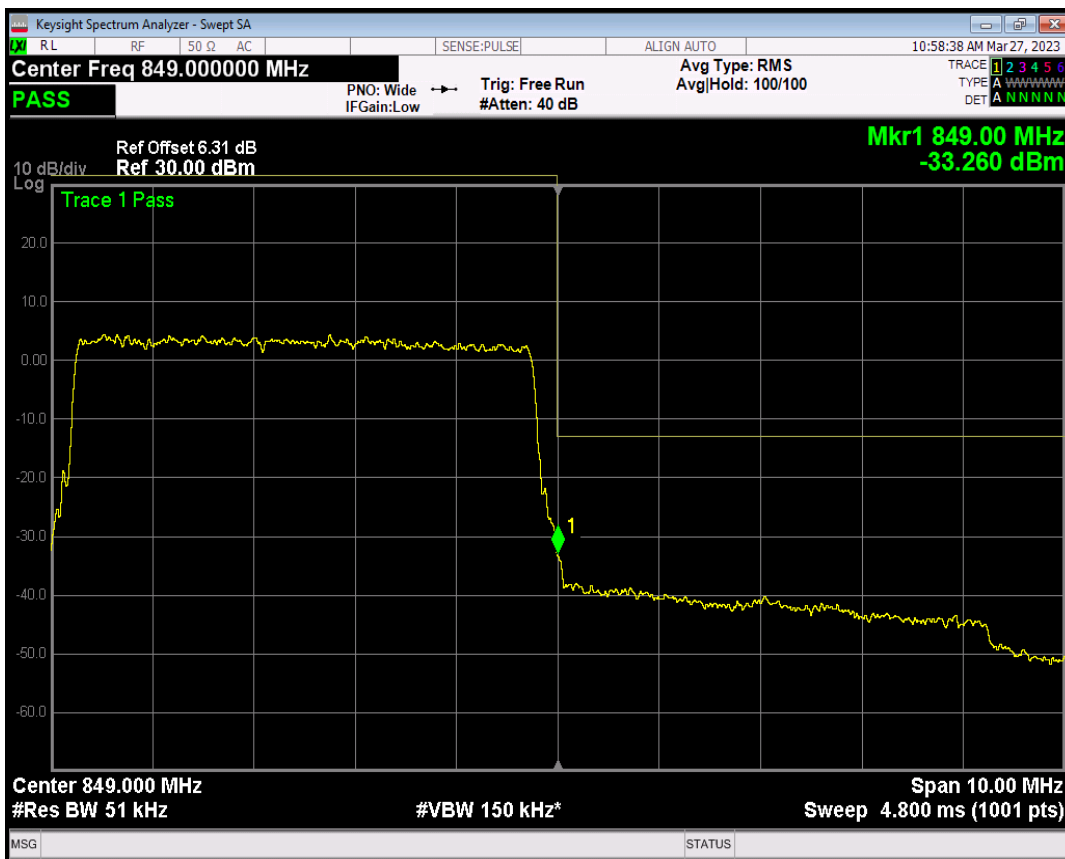

Band5 QPSK BW=5MHz Channel=20625 RB Size=25 Position=#0

Band5 QAM16 BW=5MHz Channel=20625 RB Size=1 Position=#0