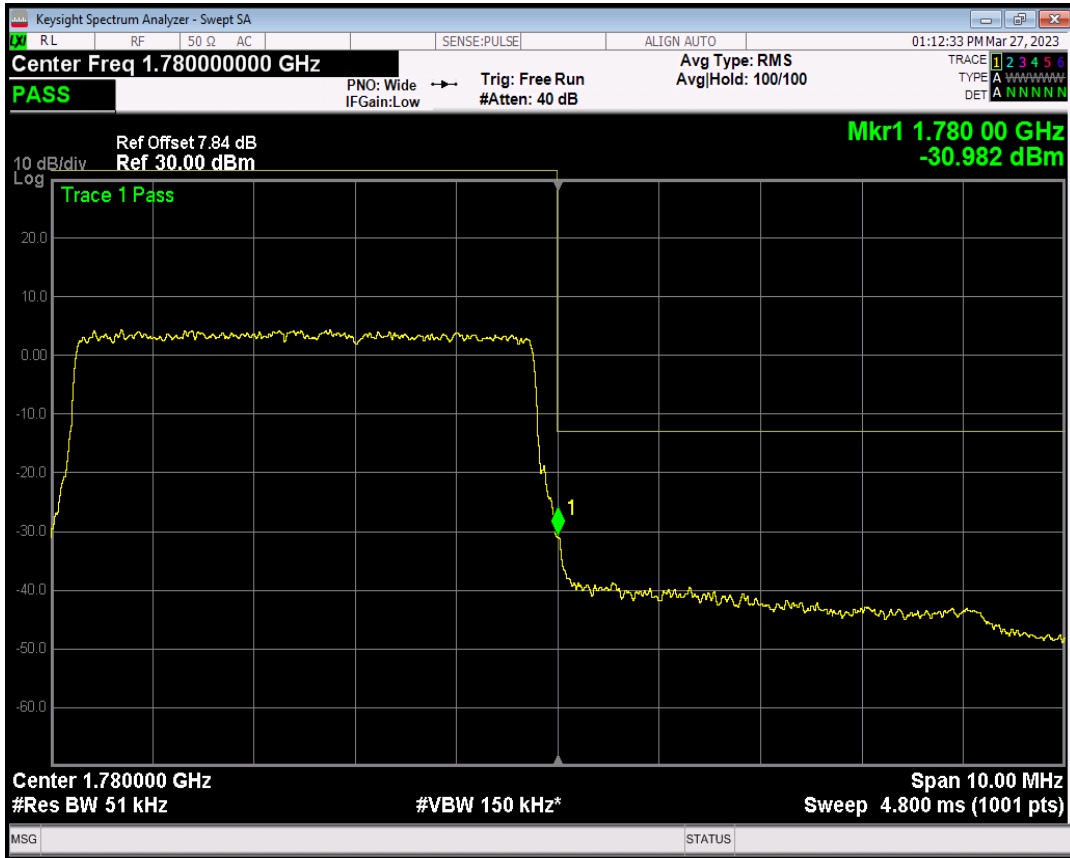

Band66 QPSK BW=5MHz Channel=132647 RB Size=25 Position=#0

Band66 QAM16 BW=5MHz Channel=132647 RB Size=1 Position=#0