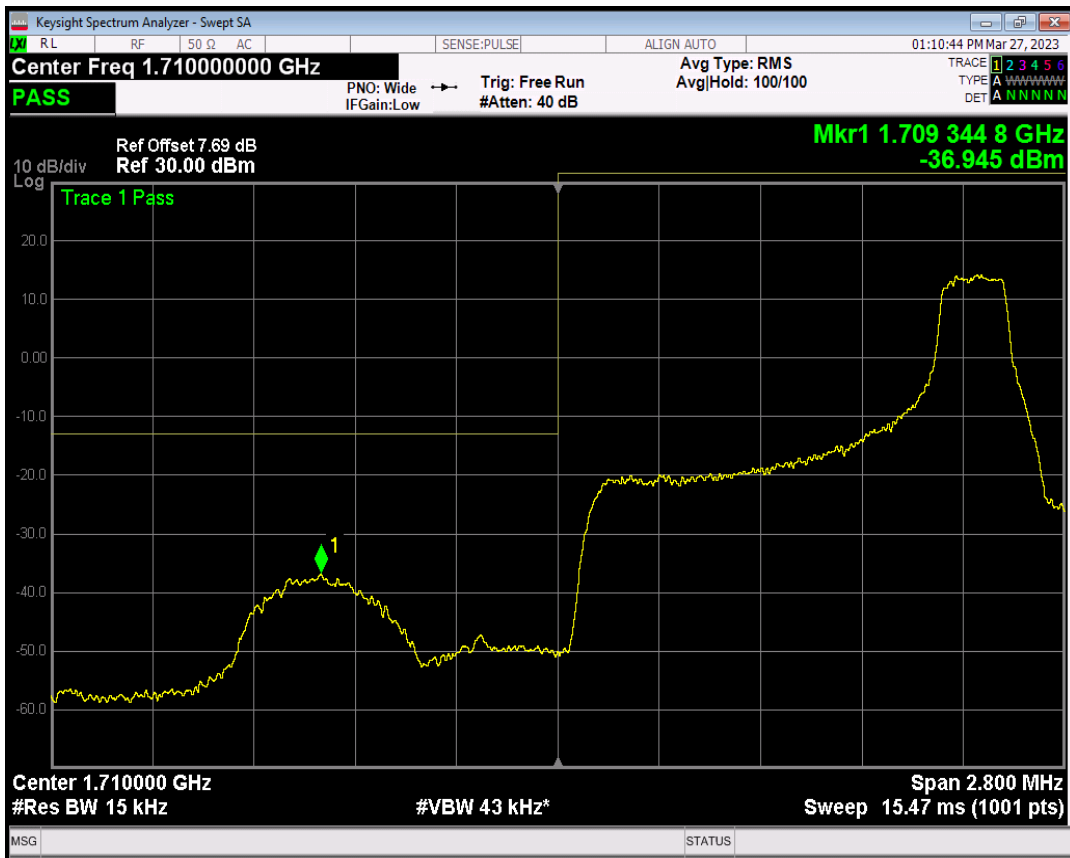

Band66 QPSK BW=1.4MHz Channel=131979 RB Size=1 Position=#Max

Band66 QPSK BW=1.4MHz Channel=131979 RB Size=6 Position=#0