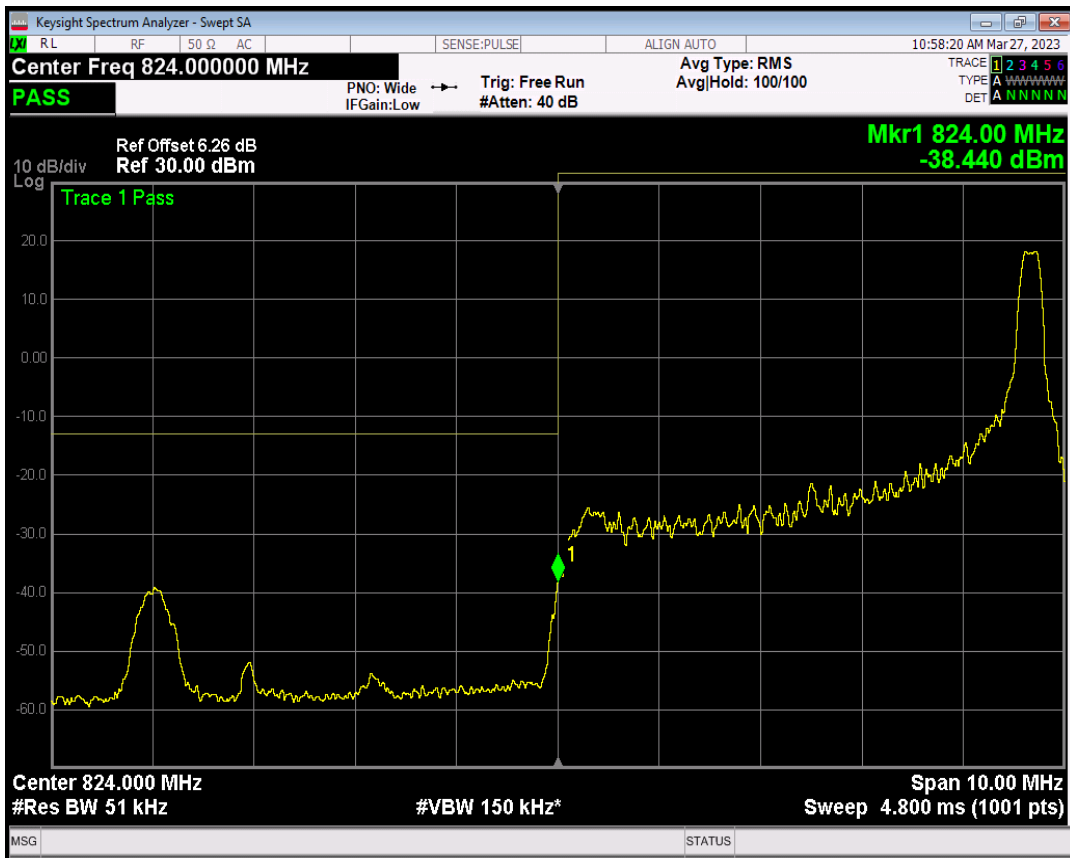

Band5 QPSK BW=5MHz Channel=20425 RB Size=1 Position=#Max

Band5 QPSK BW=5MHz Channel=20425 RB Size=25 Position=#0