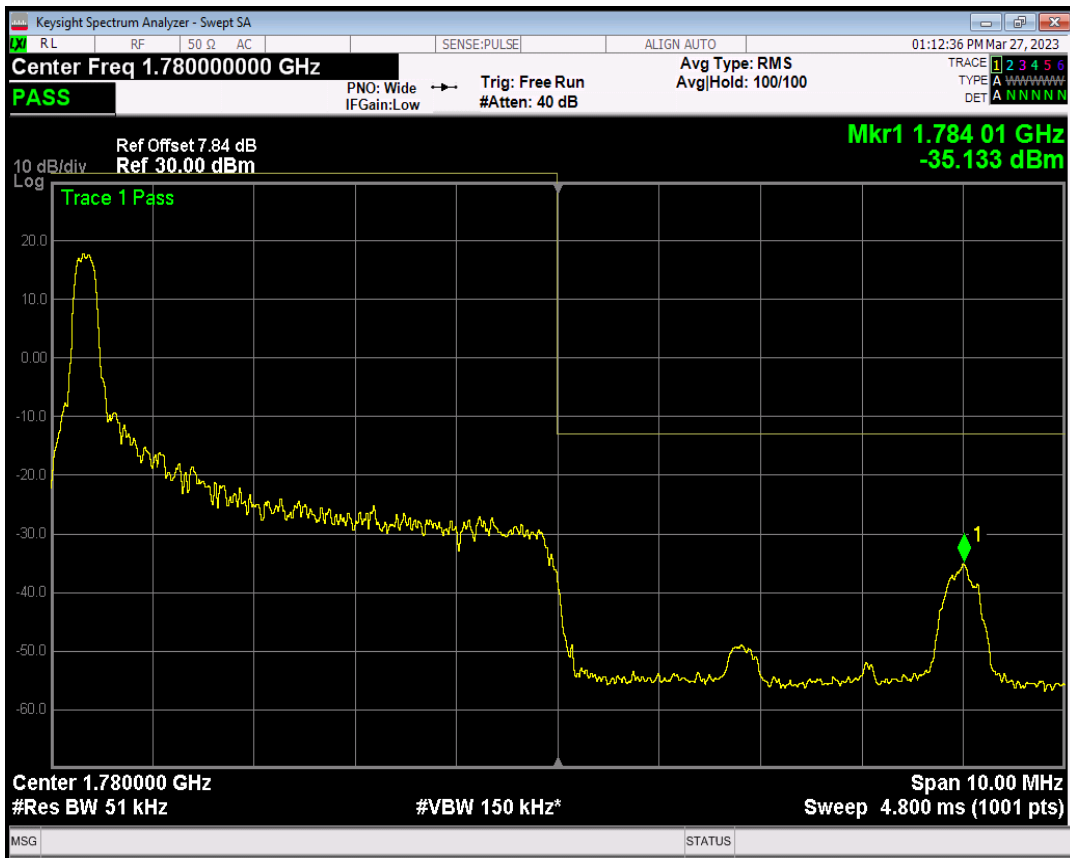

Band66 QAM16 BW=5MHz Channel=132647 RB Size=1 Position=#0

Band66 QAM16 BW=5MHz Channel=132647 RB Size=1 Position=#Max