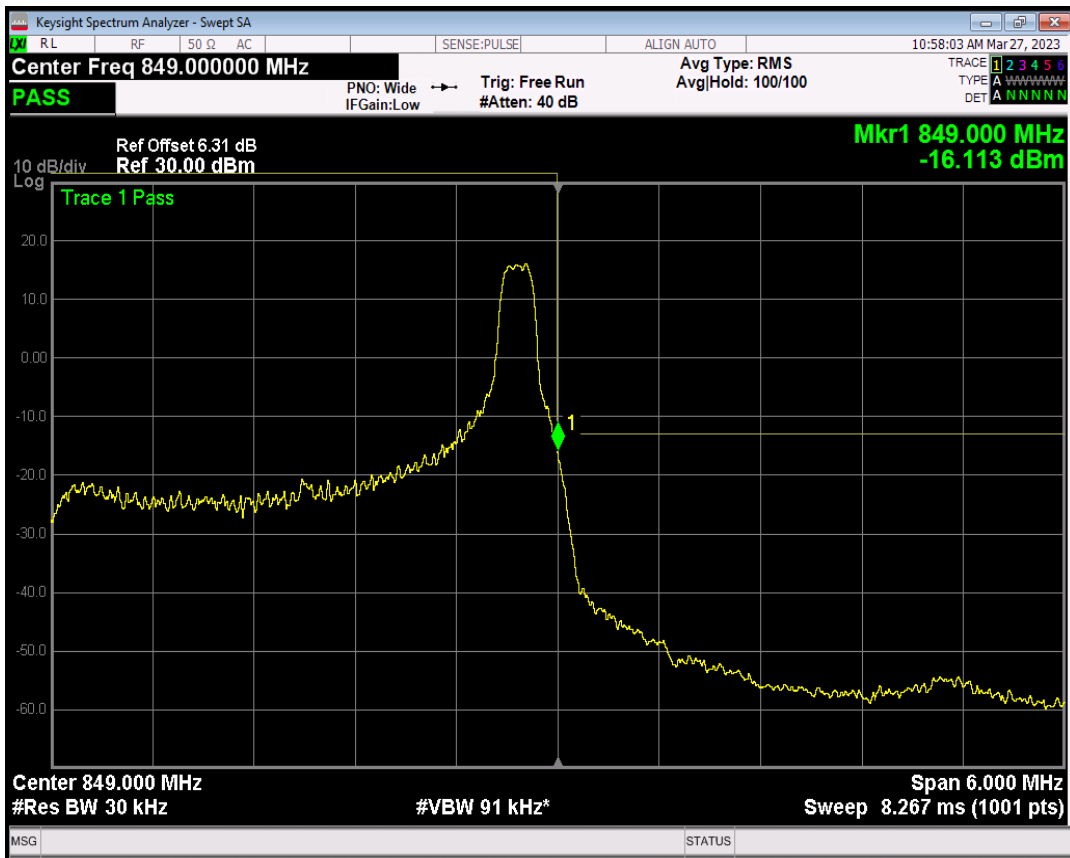

Band5 QPSK BW=3MHz Channel=20635 RB Size=1 Position=#Max

Band5 QPSK BW=3MHz Channel=20635 RB Size=15 Position=#0