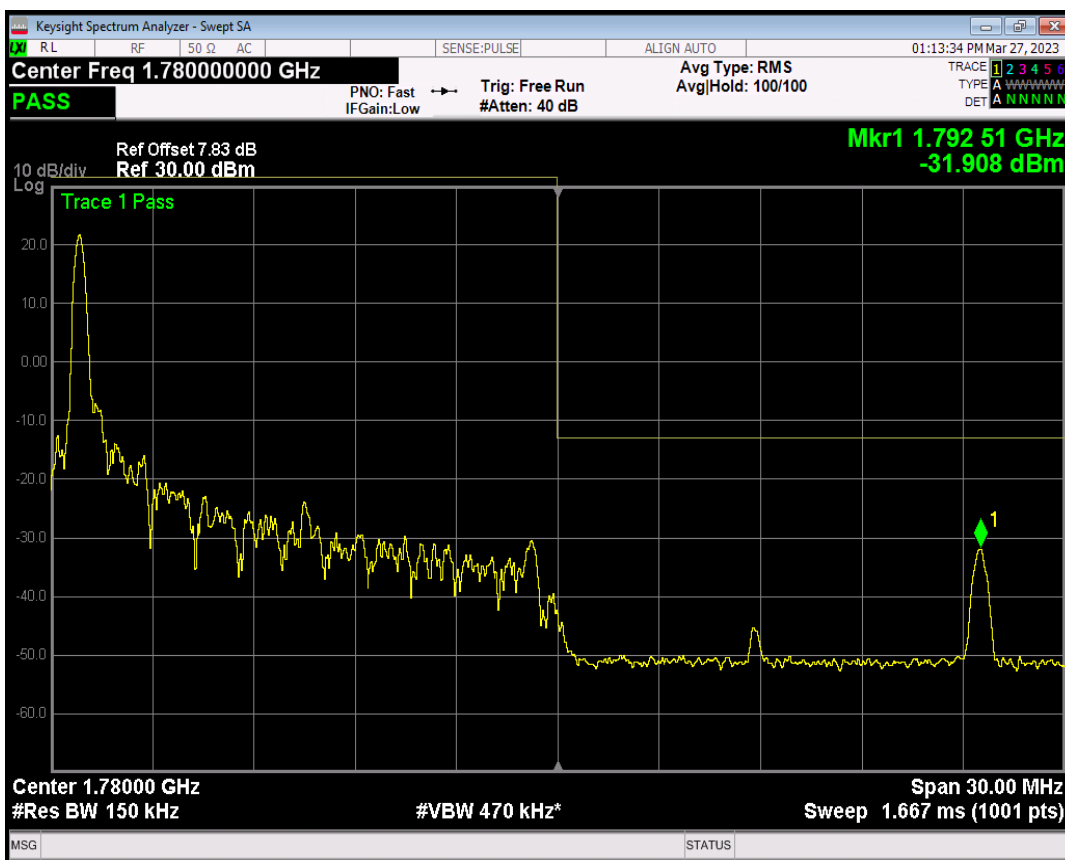

Band66 QAM16 BW=15MHz Channel=132597 RB Size=1 Position=#0

Band66 QAM16 BW=15MHz Channel=132597 RB Size=1 Position=#Max