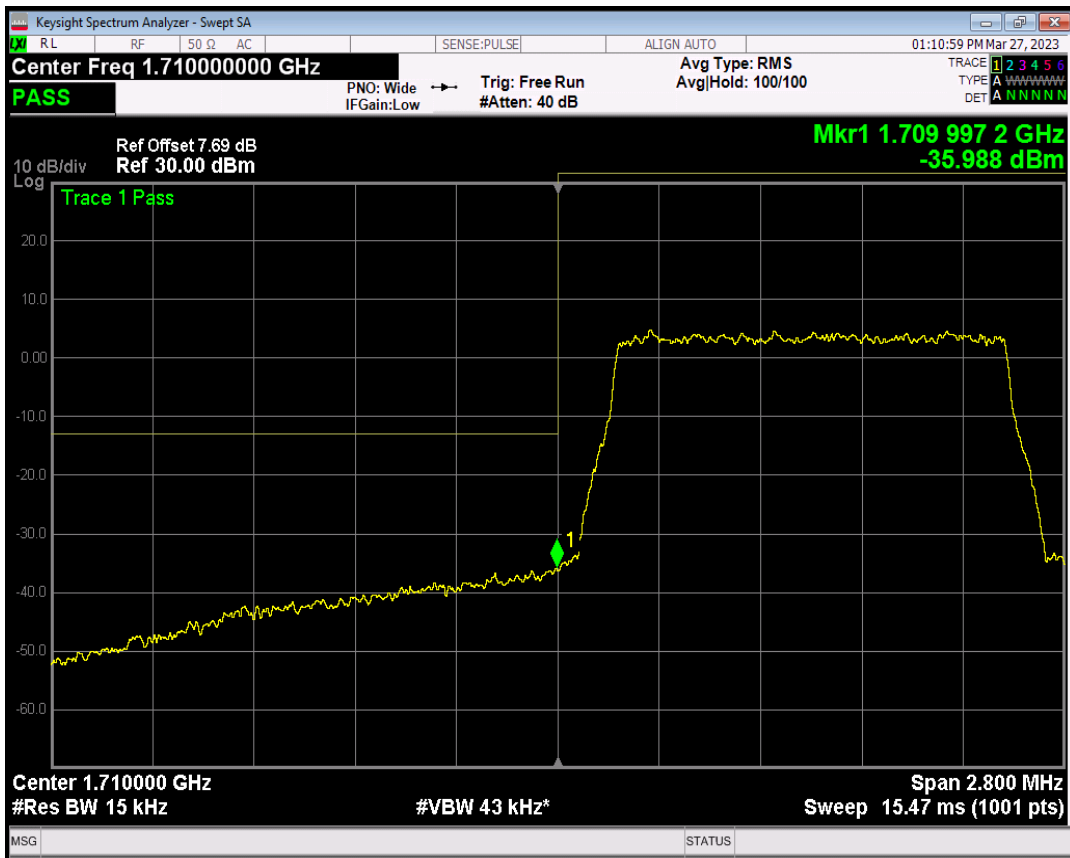

Band66 QAM16 BW=1.4MHz Channel=131979 RB Size=6 Position=#0

Band66 QPSK BW=1.4MHz Channel=132665 RB Size=1 Position=#0