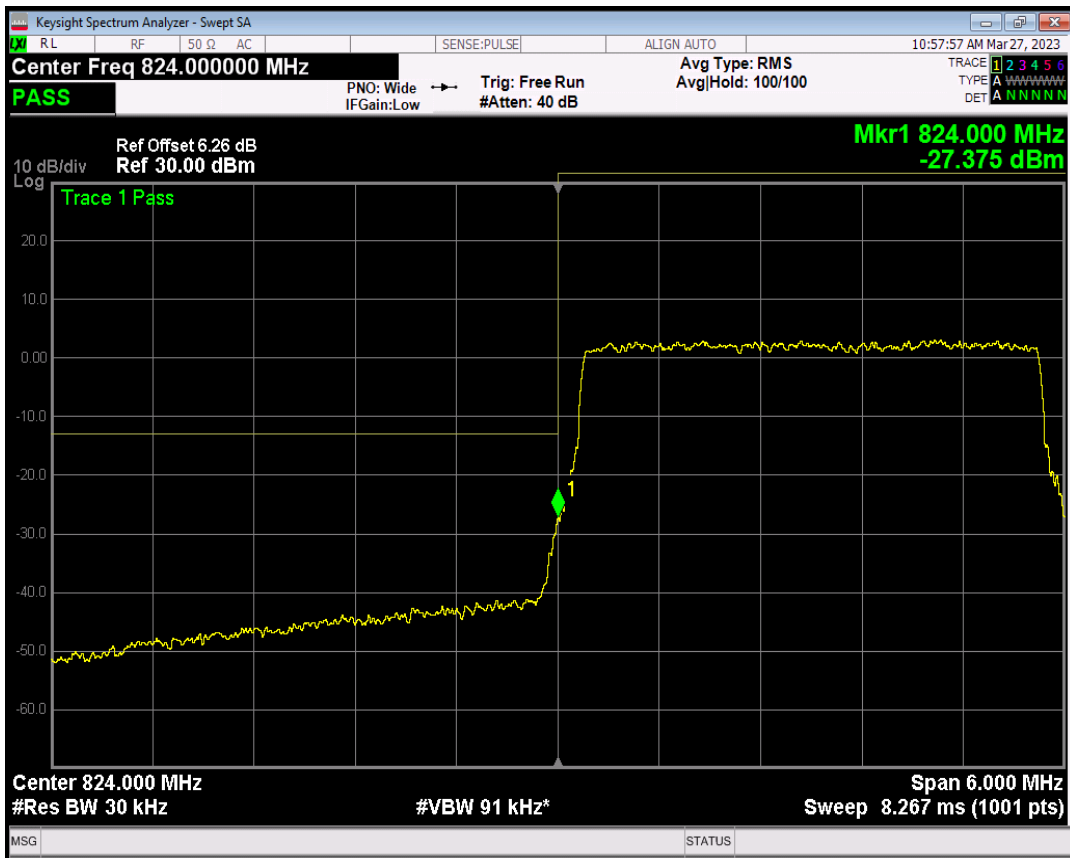

Band5 QAM16 BW=3MHz Channel=20415 RB Size=15 Position=#0

Band5 QPSK BW=3MHz Channel=20635 RB Size=1 Position=#0