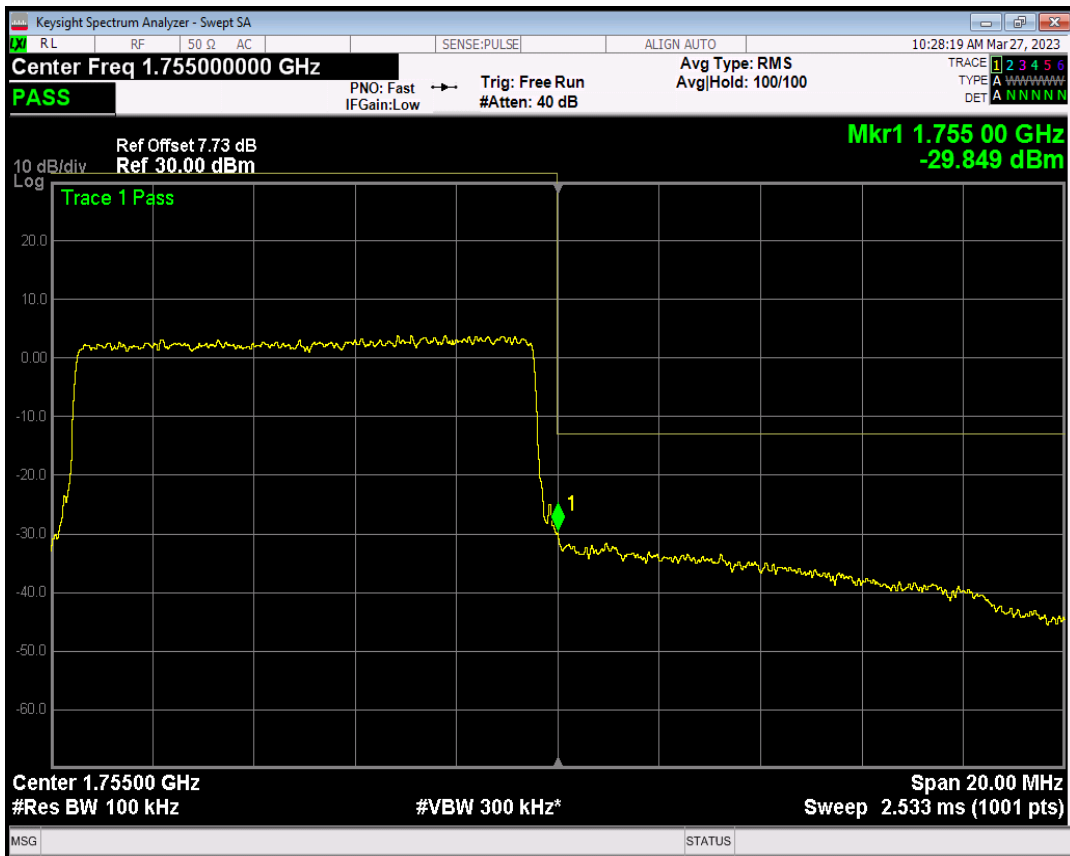

Band4 QAM16 BW=10MHz Channel=20350 RB Size=50 Position=#0

Band4 QPSK BW=15MHz Channel=20025 RB Size=1 Position=#0