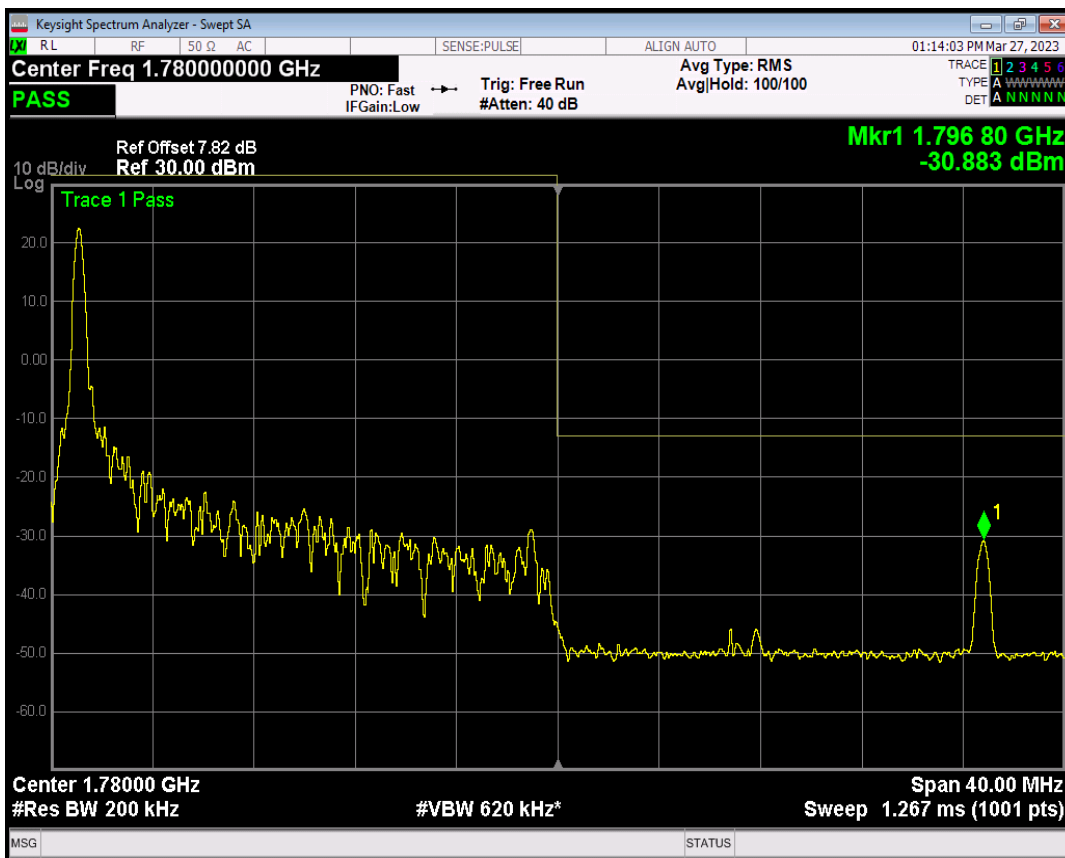

Band66 QAM16 BW=20MHz Channel=132572 RB Size=1 Position=#0

Band66 QAM16 BW=20MHz Channel=132572 RB Size=1 Position=#Max