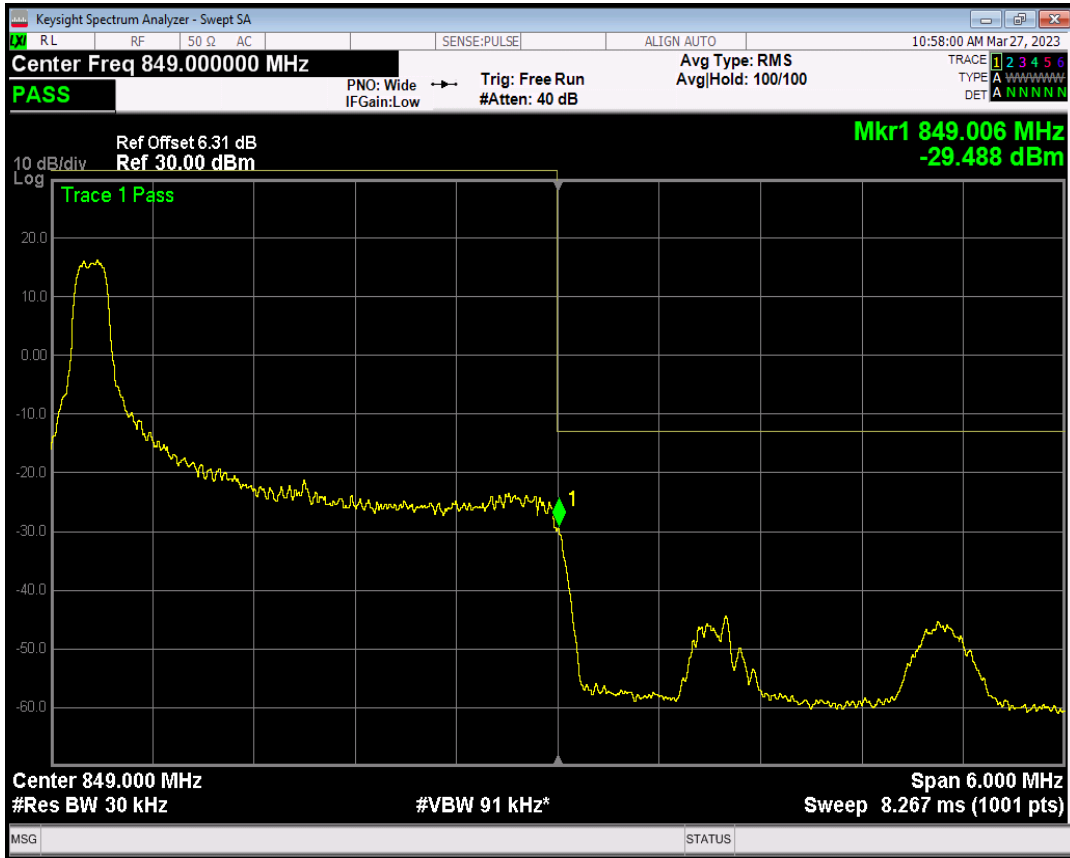

Band5 QAM16 BW=3MHz Channel=20415 RB Size=1 Position=#0

Band5 QAM16 BW=3MHz Channel=20415 RB Size=1 Position=#Max

Band5 QAM16 BW=3MHz Channel=20415 RB Size=15 Position=#0

Band5 QPSK BW=3MHz Channel=20635 RB Size=1 Position=#0