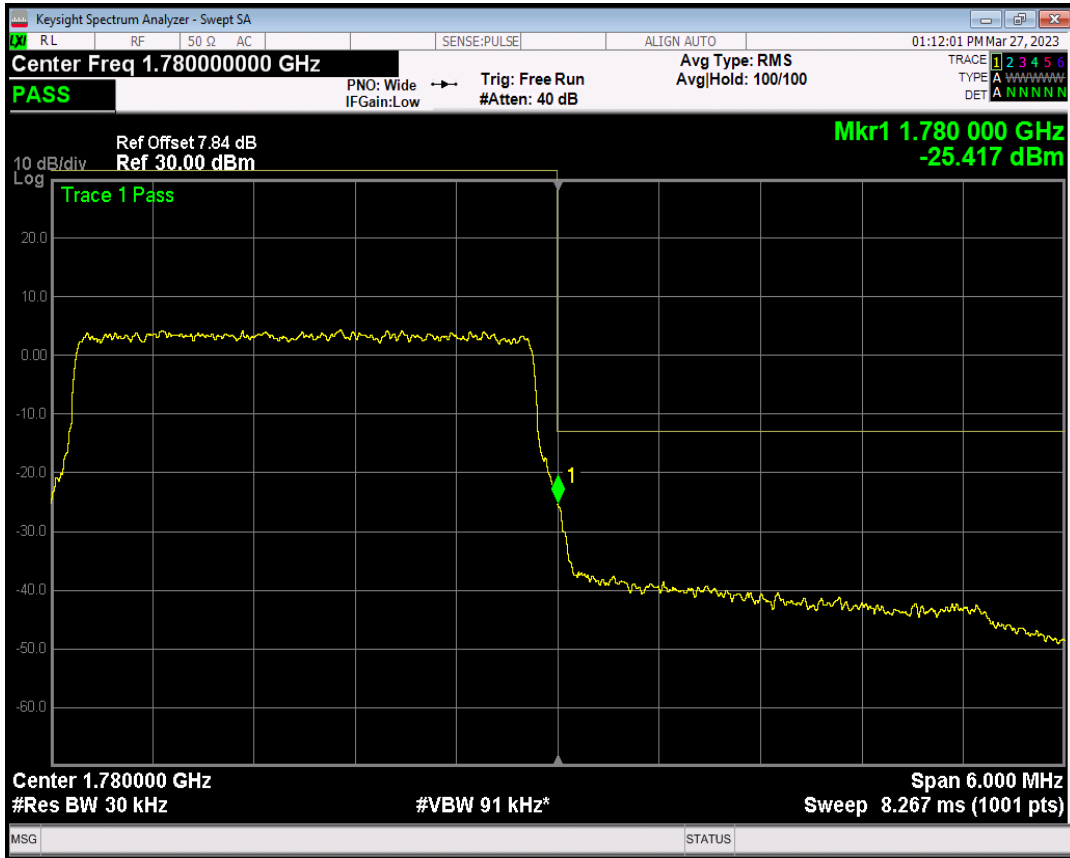

Band66 QPSK BW=3MHz Channel=132657 RB Size=15 Position=#0

Band66 QAM16 BW=3MHz Channel=132657 RB Size=1 Position=#0