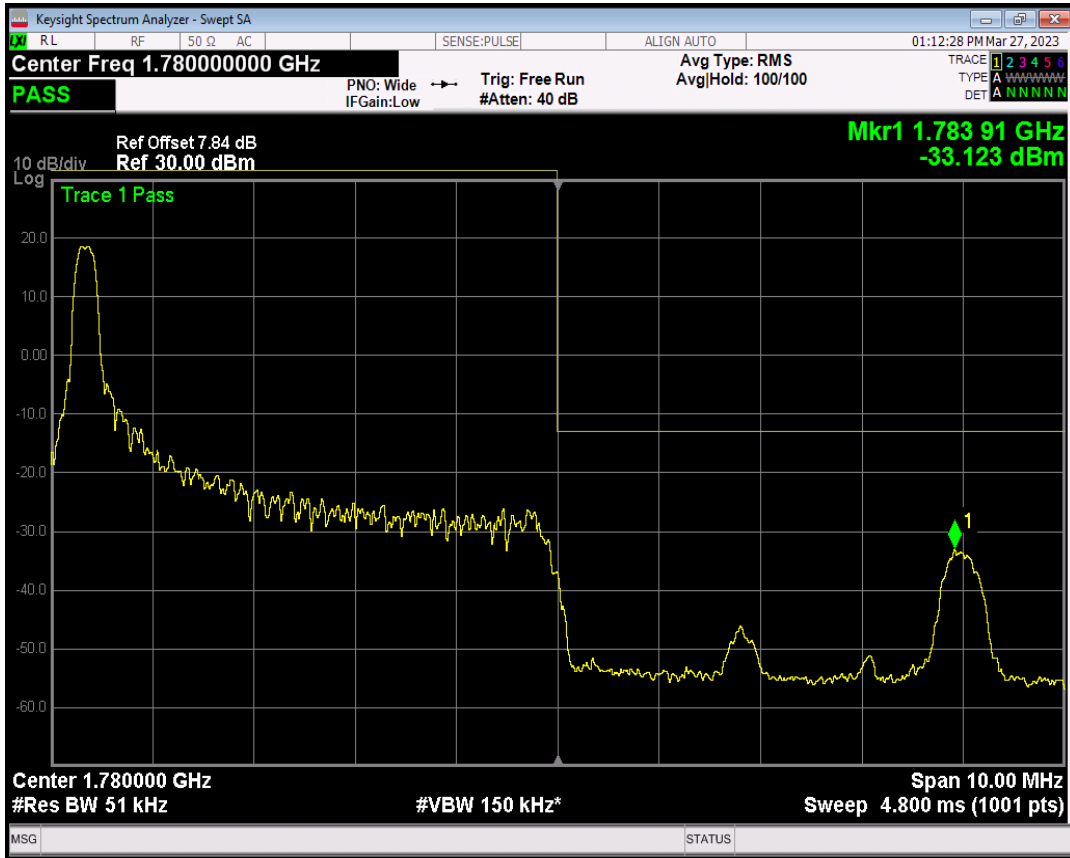

Band66 QAM16 BW=5MHz Channel=131997 RB Size=1 Position=#0

Band66 QAM16 BW=5MHz Channel=131997 RB Size=1 Position=#Max

Band66 QAM16 BW=5MHz Channel=131997 RB Size=25 Position=#0

Band66 QPSK BW=5MHz Channel=132647 RB Size=1 Position=#0