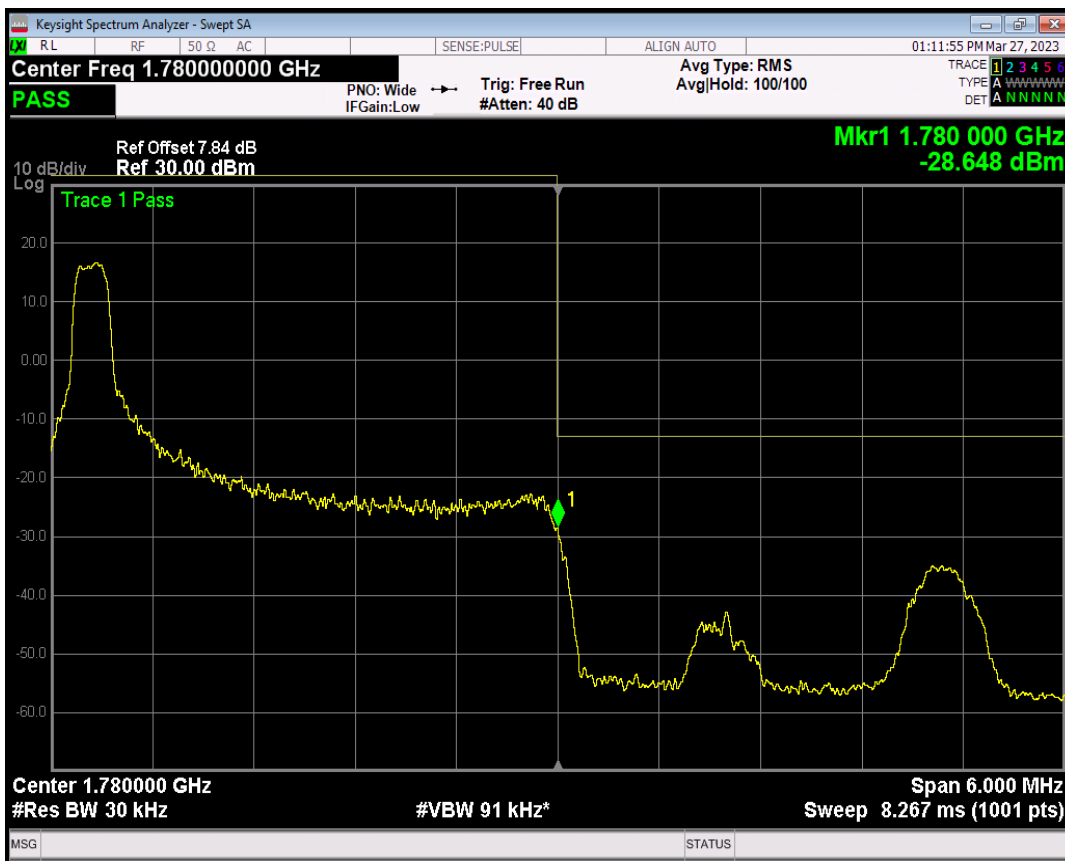

Band66 QAM16 BW=3MHz Channel=131987 RB Size=1 Position=#0

Band66 QAM16 BW=3MHz Channel=131987 RB Size=1 Position=#Max

Band66 QAM16 BW=3MHz Channel=131987 RB Size=15 Position=#0

Band66 QPSK BW=3MHz Channel=132657 RB Size=1 Position=#0