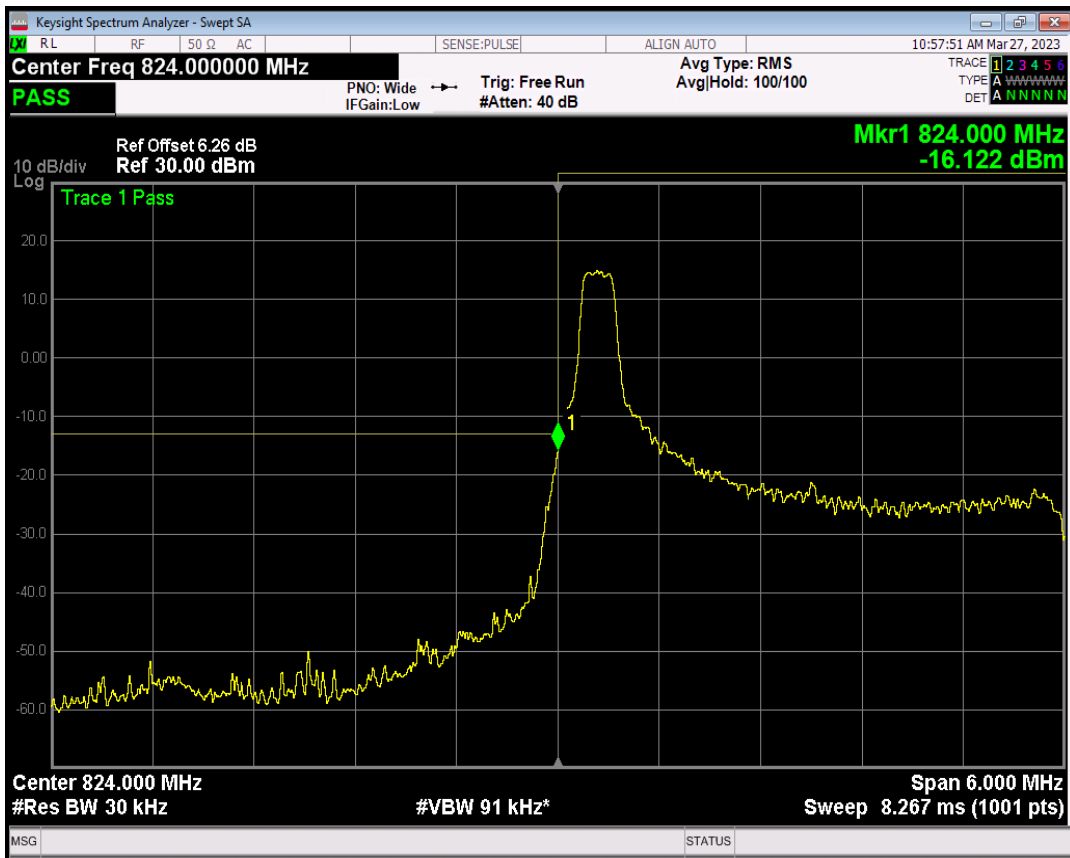

Band5 QAM16 BW=3MHz Channel=20415 RB Size=1 Position=#0

Band5 QAM16 BW=3MHz Channel=20415 RB Size=1 Position=#Max