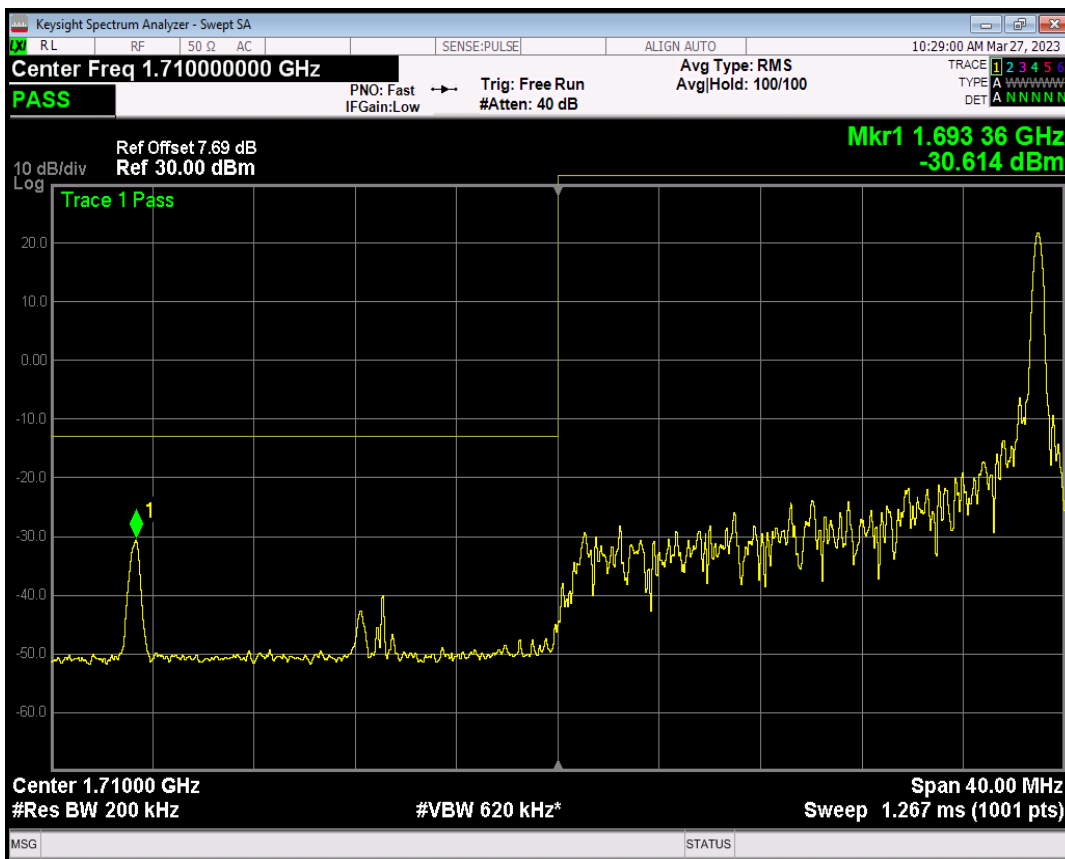

Band4 QAM16 BW=20MHz Channel=20050 RB Size=1 Position=#Max

Band4 QAM16 BW=20MHz Channel=20050 RB Size=100 Position=#0