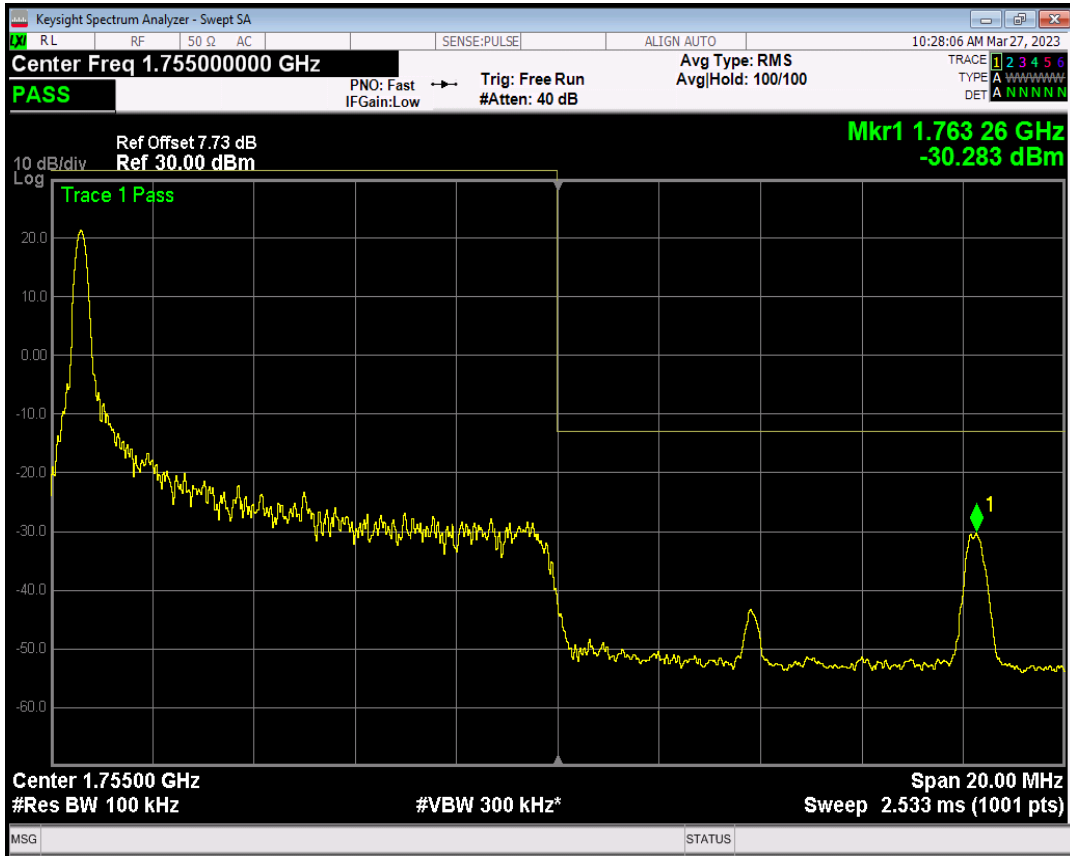

Band4 QAM16 BW=10MHz Channel=20000 RB Size=1 Position=#0

Band4 QAM16 BW=10MHz Channel=20000 RB Size=1 Position=#Max

Band4 QAM16 BW=10MHz Channel=20000 RB Size=50 Position=#0

Band4 QPSK BW=10MHz Channel=20350 RB Size=1 Position=#0