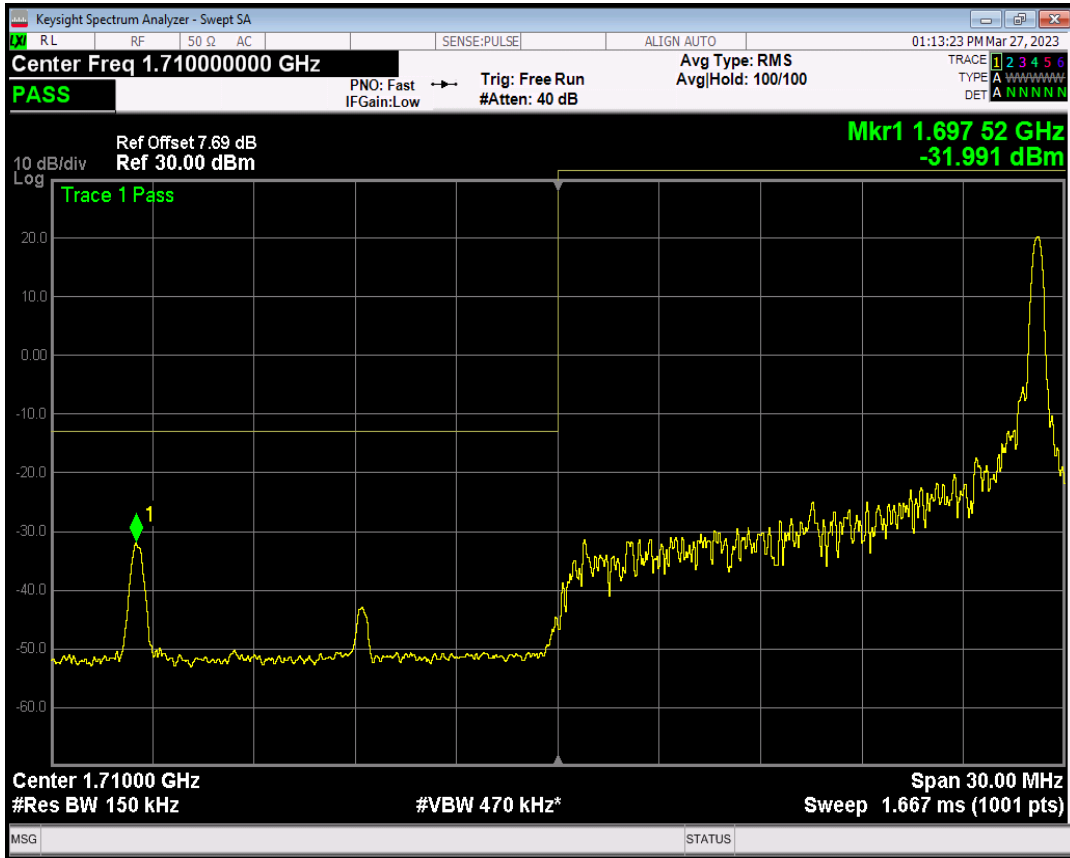

Band66 QAM16 BW=15MHz Channel=132047 RB Size=1 Position=#Max

Band66 QAM16 BW=15MHz Channel=132047 RB Size=75 Position=#0