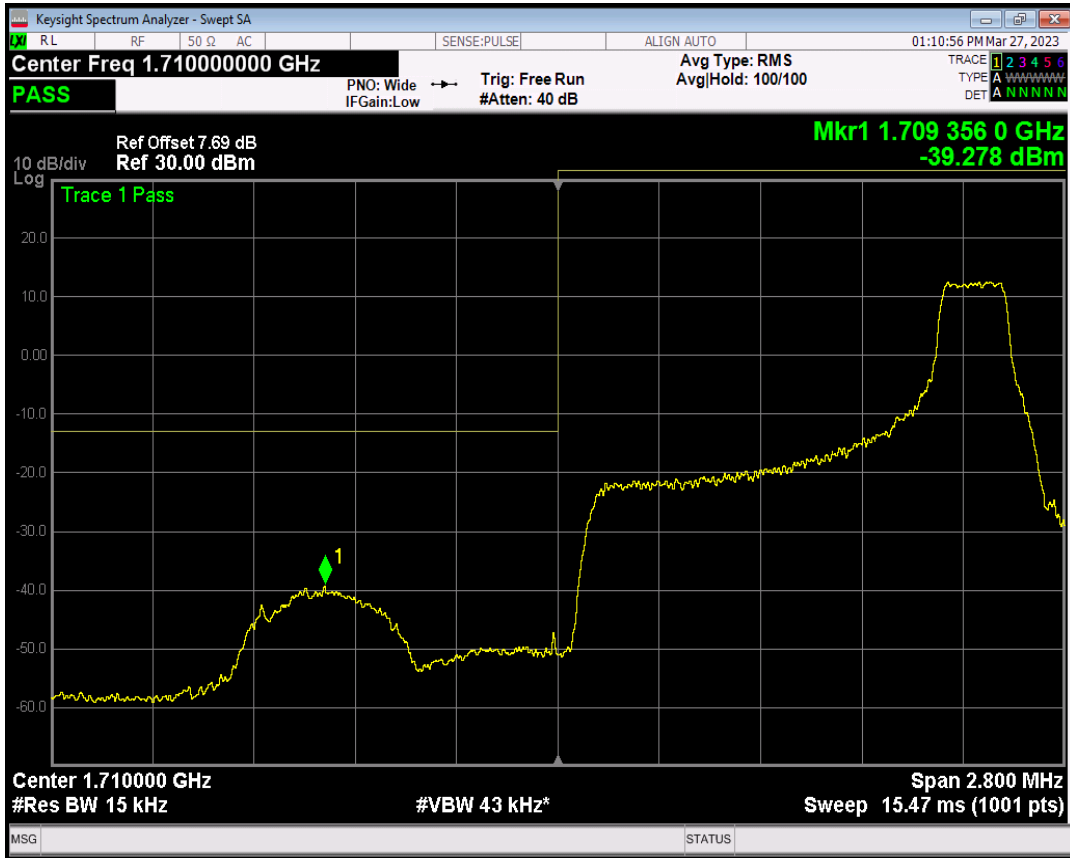

Band66 QAM16 BW=1.4MHz Channel=131979 RB Size=1 Position=#Max

Band66 QAM16 BW=1.4MHz Channel=131979 RB Size=6 Position=#0