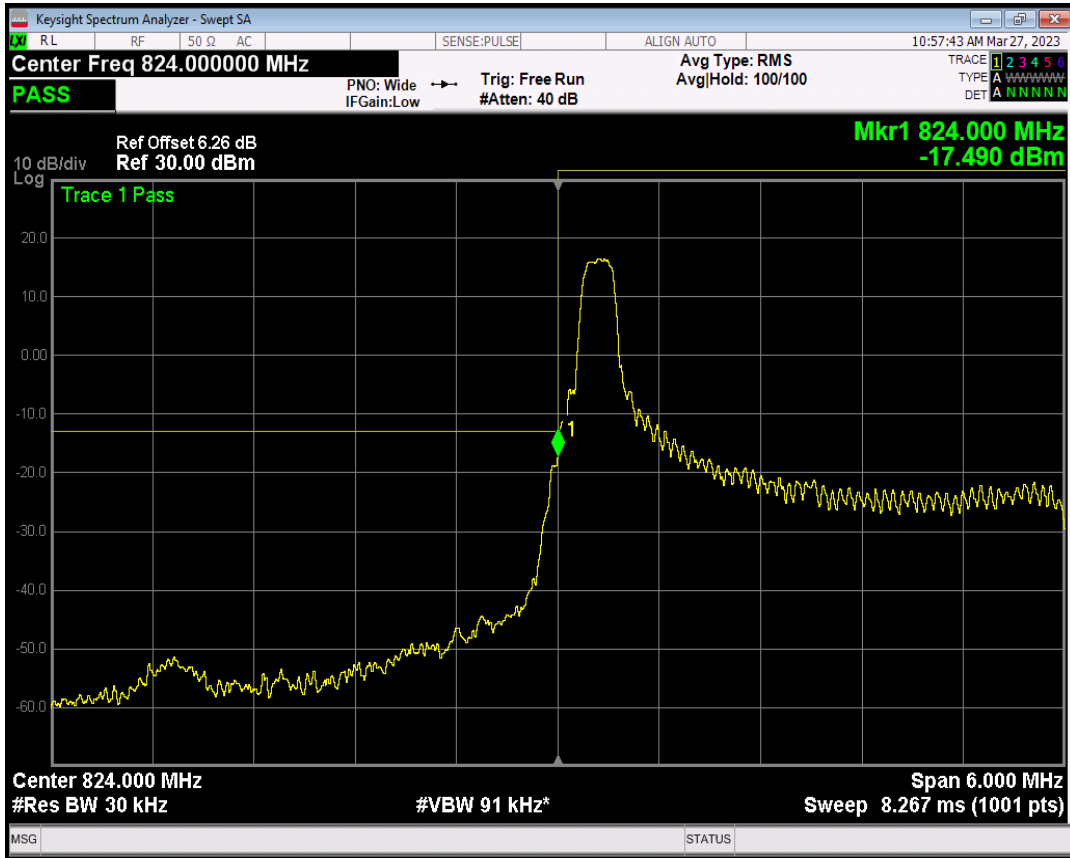

Band5 QPSK BW=3MHz Channel=20415 RB Size=1 Position=#0

Band5 QPSK BW=3MHz Channel=20415 RB Size=1 Position=#Max