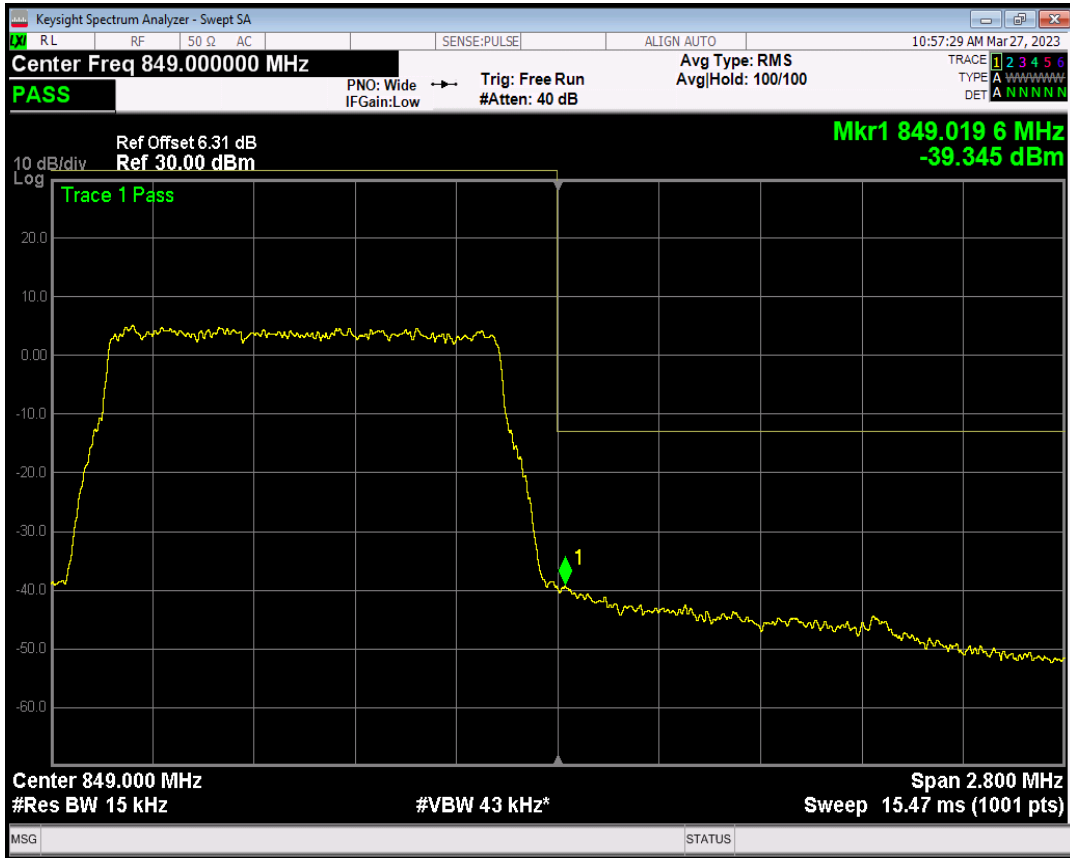

Band5 QPSK BW=1.4MHz Channel=20643 RB Size=6 Position=#0

Band5 QAM16 BW=1.4MHz Channel=20643 RB Size=1 Position=#0