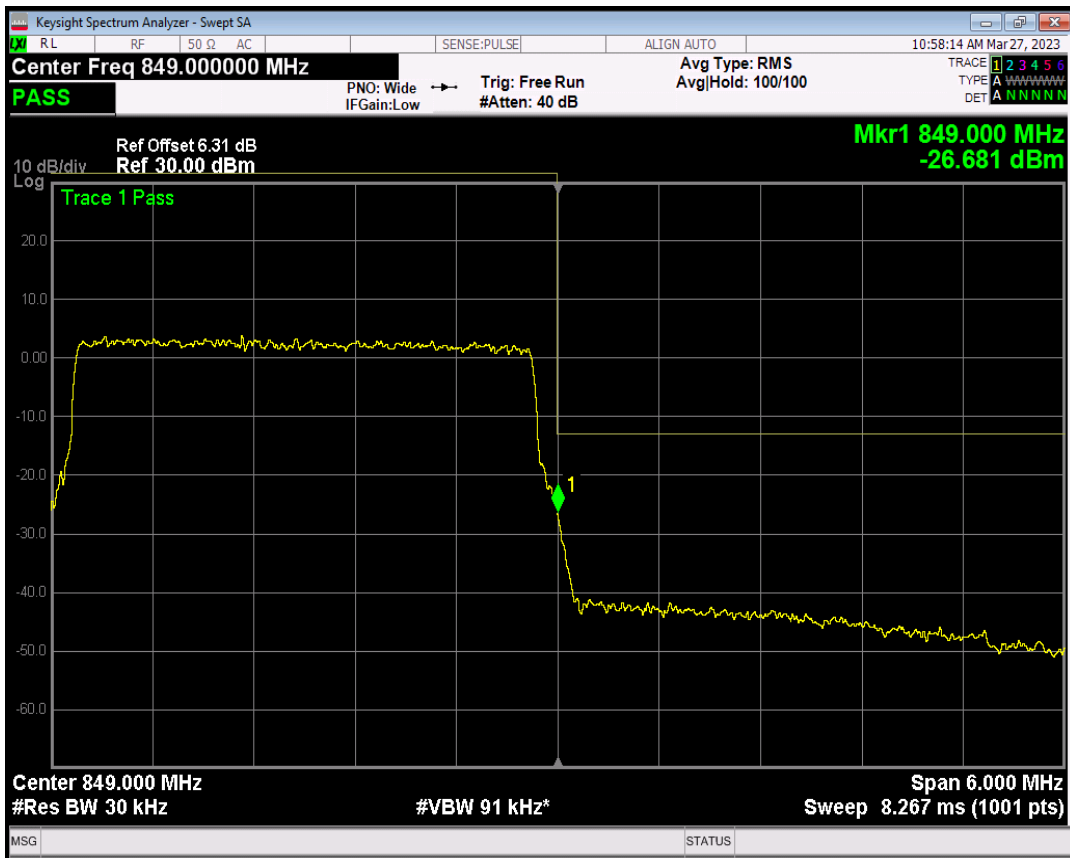

Band5 QAM16 BW=3MHz Channel=20635 RB Size=15 Position=#0

Band5 QPSK BW=5MHz Channel=20425 RB Size=1 Position=#0