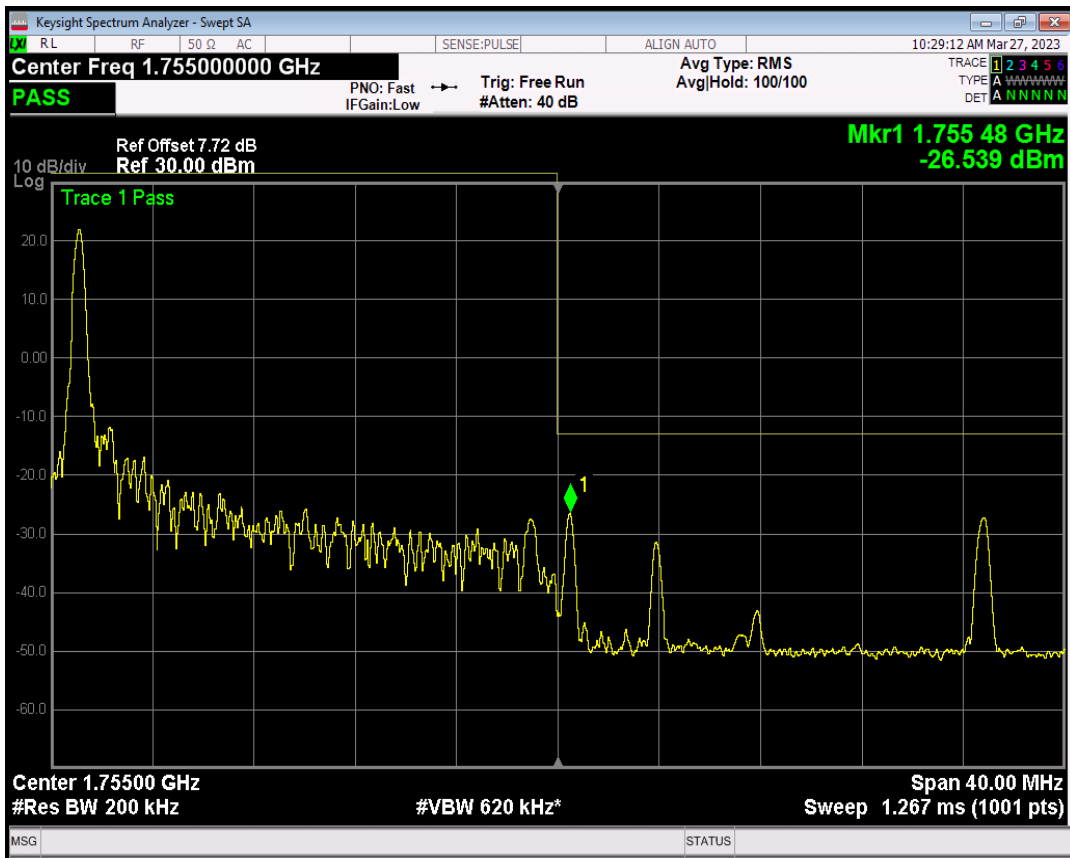

Band4 QAM16 BW=20MHz Channel=20300 RB Size=1 Position=#0

Band4 QAM16 BW=20MHz Channel=20300 RB Size=1 Position=#Max