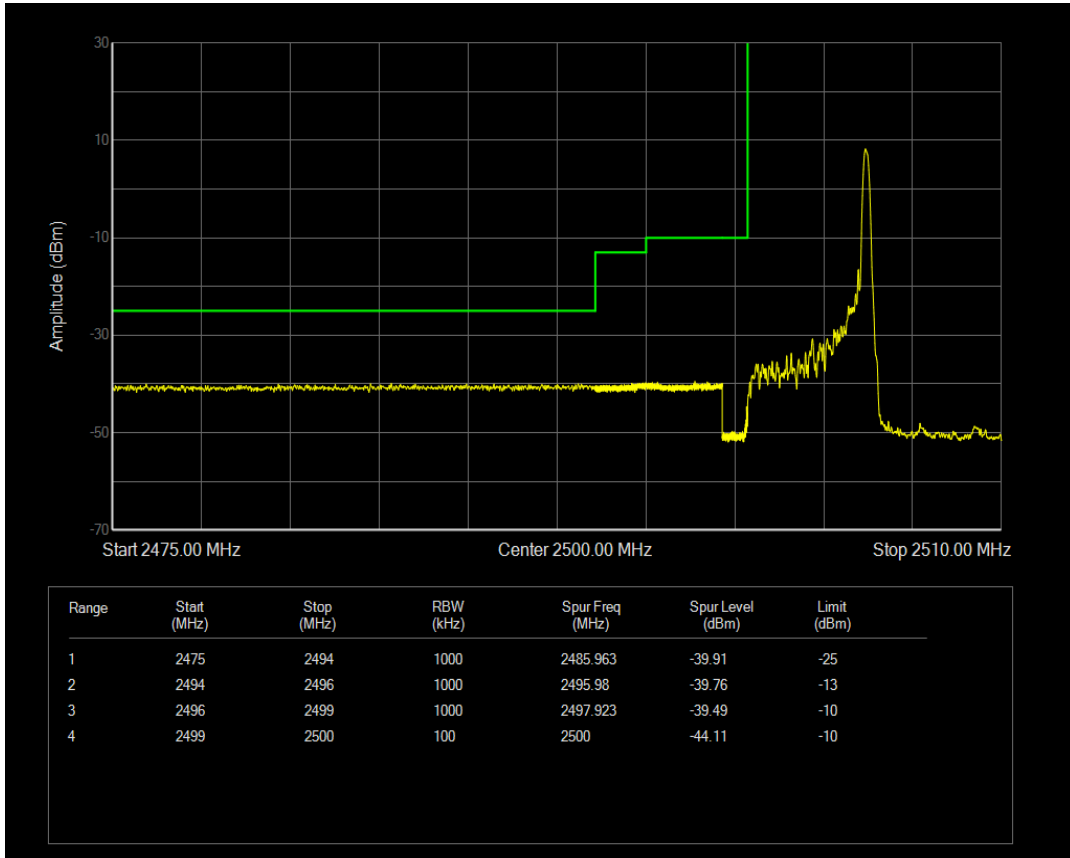

Band7 QAM16 BW=5MHz Channel=20775 RB Size=1 Position=#Max

Band7 QAM16 BW=5MHz Channel=20775 RB Size=25 Position=#0