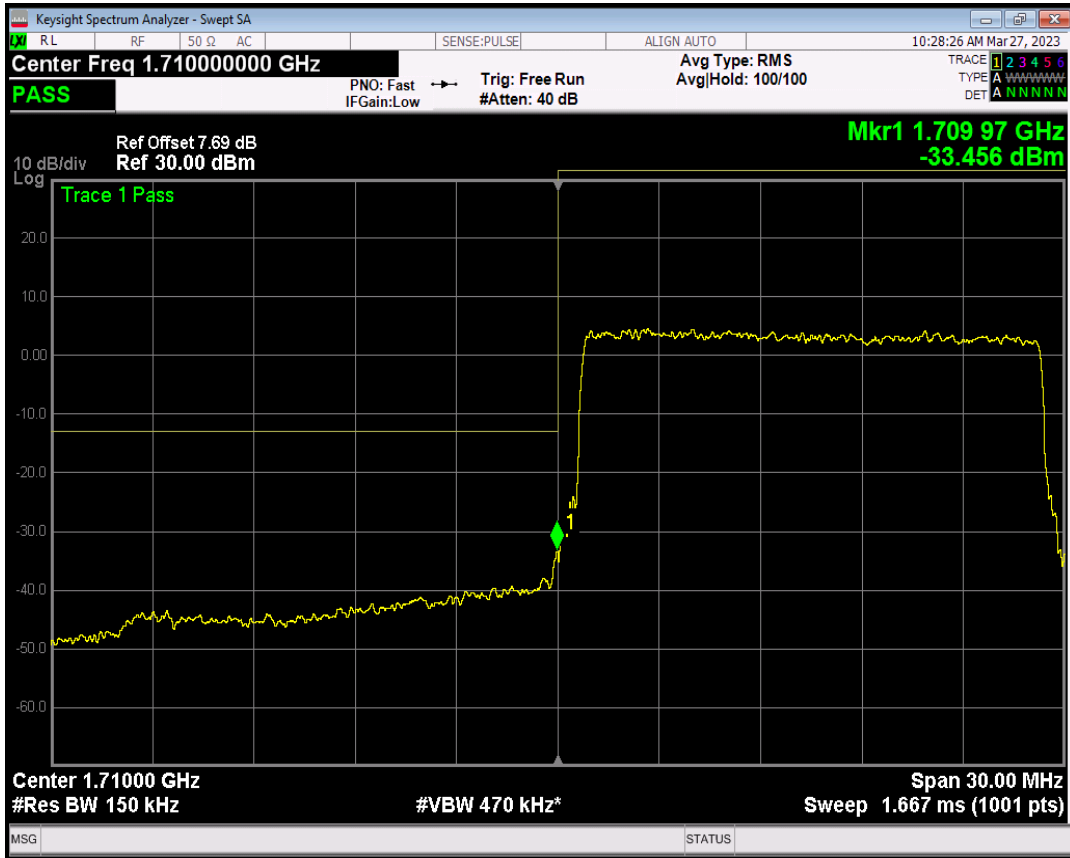

Band4 QAM16 BW=10MHz Channel=20350 RB Size=50 Position=#0

Band4 QPSK BW=15MHz Channel=20025 RB Size=1 Position=#0

Band4 QPSK BW=15MHz Channel=20025 RB Size=1 Position=#Max

Band4 QPSK BW=15MHz Channel=20025 RB Size=75 Position=#0

Band4 QAM16 BW=15MHz Channel=20025 RB Size=1 Position=#0

Band4 QAM16 BW=15MHz Channel=20025 RB Size=1 Position=#Max

Band4 QAM16 BW=15MHz Channel=20025 RB Size=75 Position=#0

Band4 QPSK BW=15MHz Channel=20325 RB Size=1 Position=#0