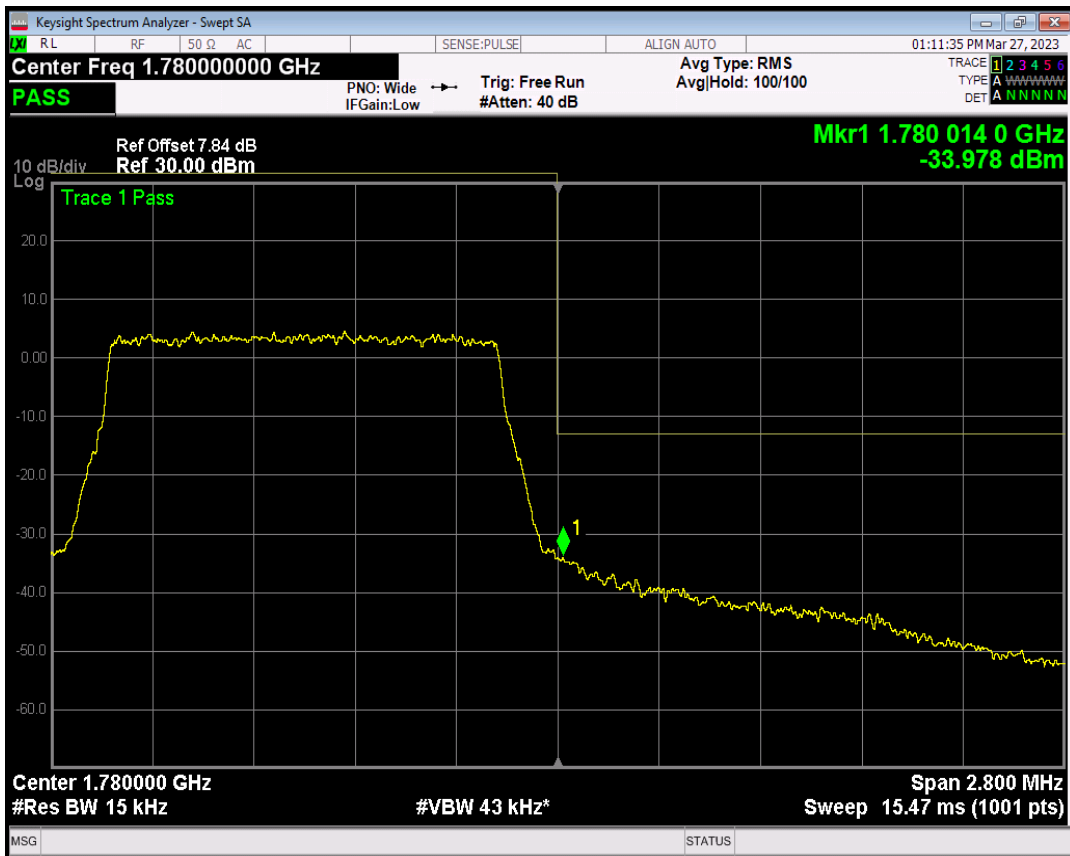

Band66 QAM16 BW=1.4MHz Channel=132665 RB Size=6 Position=#0

Band66 QPSK BW=3MHz Channel=131987 RB Size=1 Position=#0