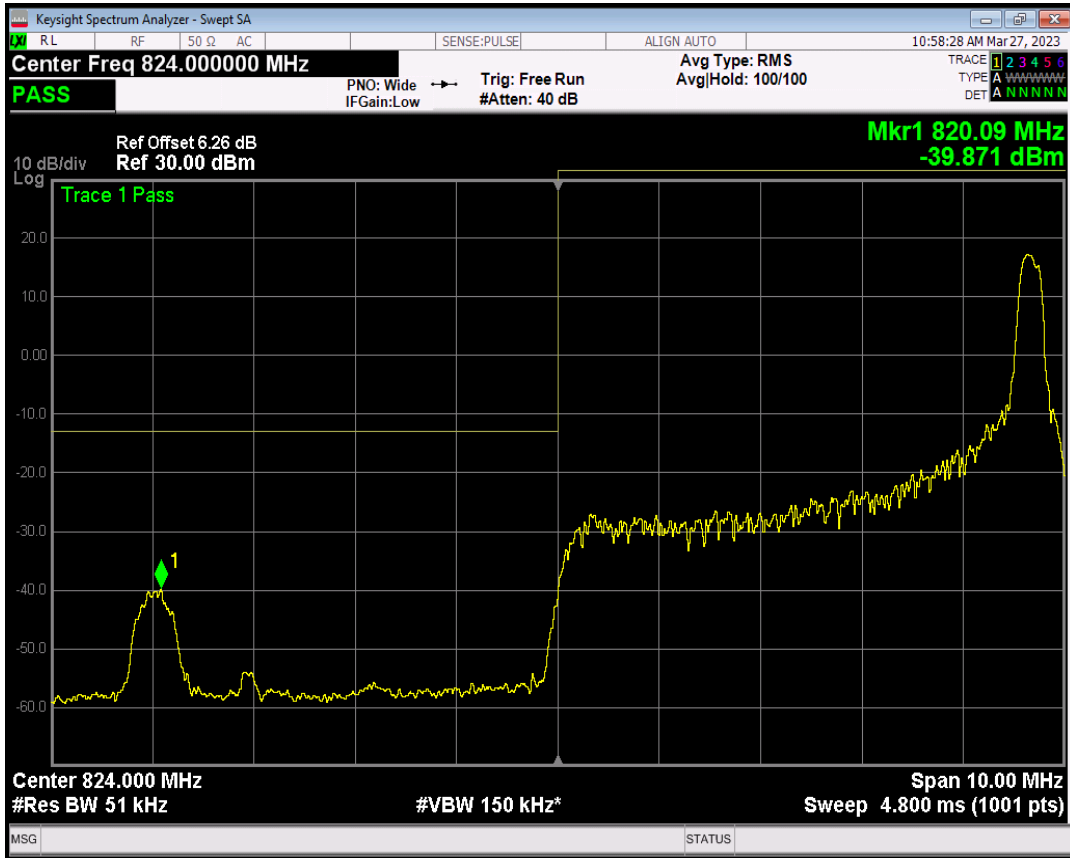

Band5 QAM16 BW=5MHz Channel=20425 RB Size=1 Position=#Max

Band5 QAM16 BW=5MHz Channel=20425 RB Size=25 Position=#0