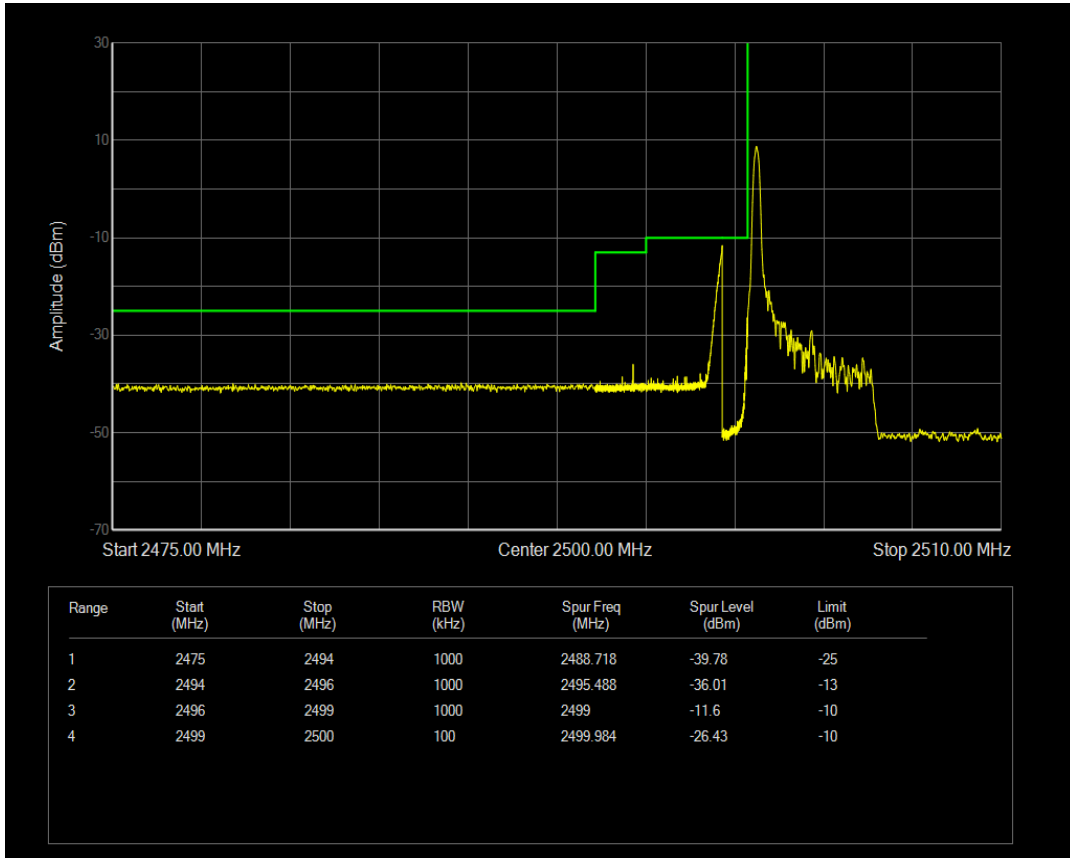

Band7 QPSK BW=5MHz Channel=20775 RB Size=1 Position=#0

Band7 QPSK BW=5MHz Channel=20775 RB Size=1 Position=#Max