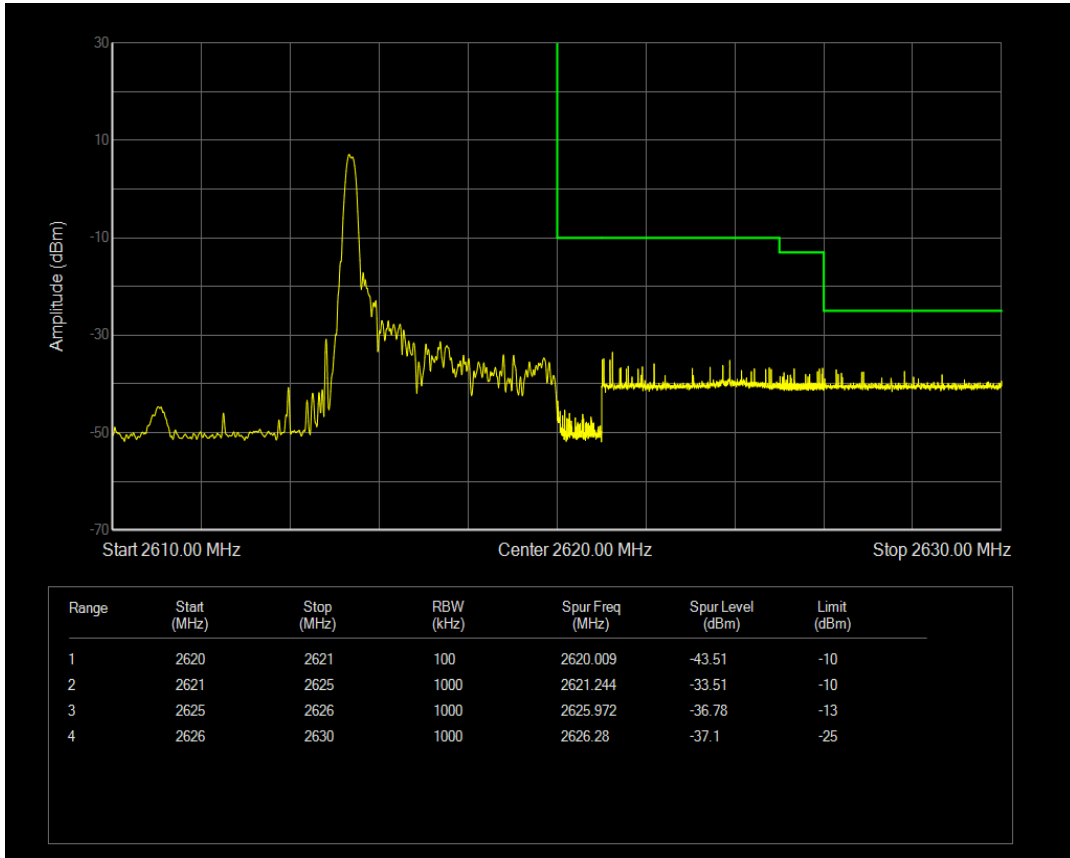

Band38 QAM16 BW=5MHz Channel=37775 RB Size=1 Position=#0

Band38 QAM16 BW=5MHz Channel=37775 RB Size=1 Position=#Max

Band38 QAM16 BW=5MHz Channel=37775 RB Size=25 Position=#0

Band38 QPSK BW=5MHz Channel=38225 RB Size=1 Position=#0