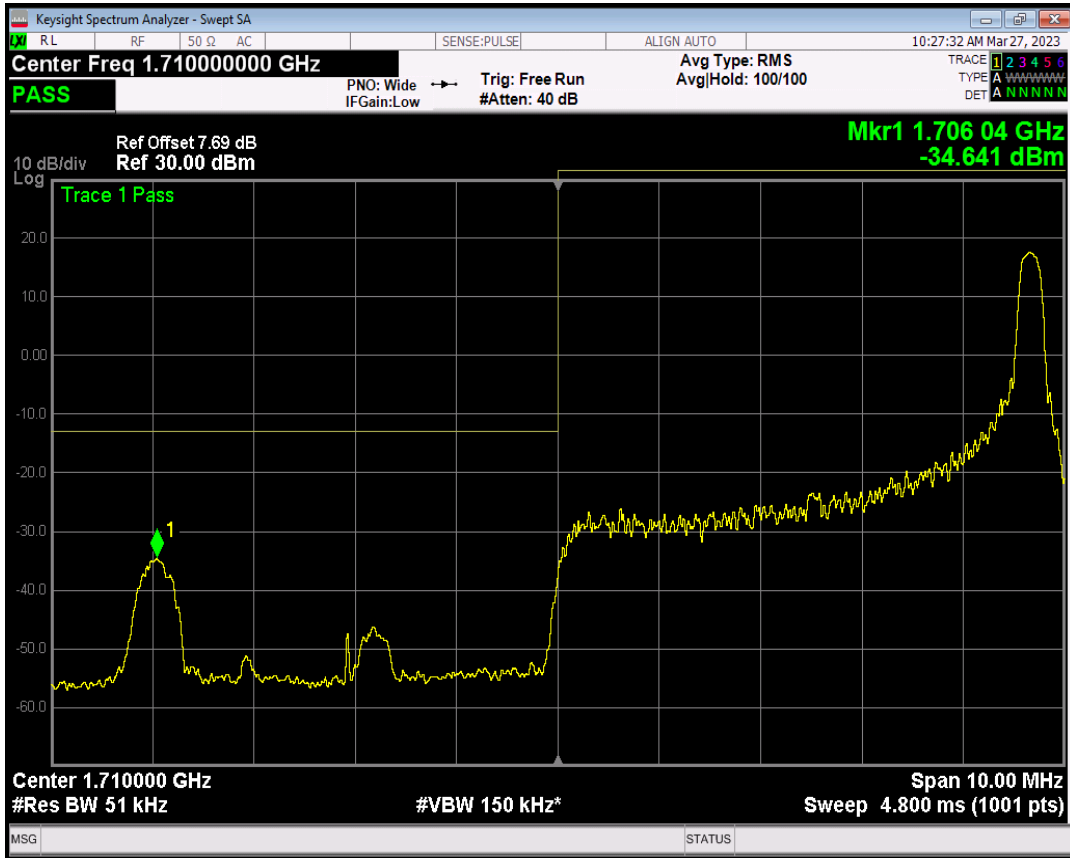

Band4 QAM16 BW=5MHz Channel=19975 RB Size=1 Position=#Max

Band4 QAM16 BW=5MHz Channel=19975 RB Size=25 Position=#0