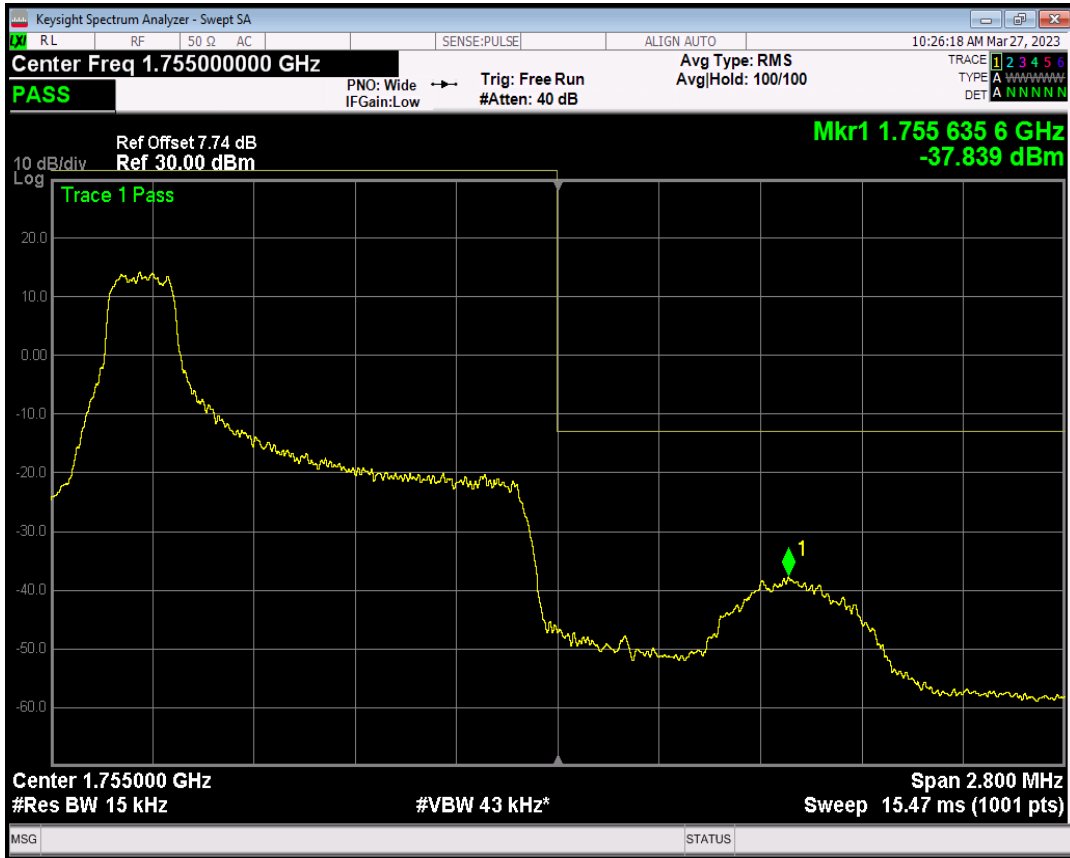

Band4 QAM16 BW=1.4MHz Channel=19957 RB Size=1 Position=#0

Band4 QAM16 BW=1.4MHz Channel=19957 RB Size=1 Position=#Max

Band4 QAM16 BW=1.4MHz Channel=19957 RB Size=6 Position=#0

Band4 QPSK BW=1.4MHz Channel=20393 RB Size=1 Position=#0