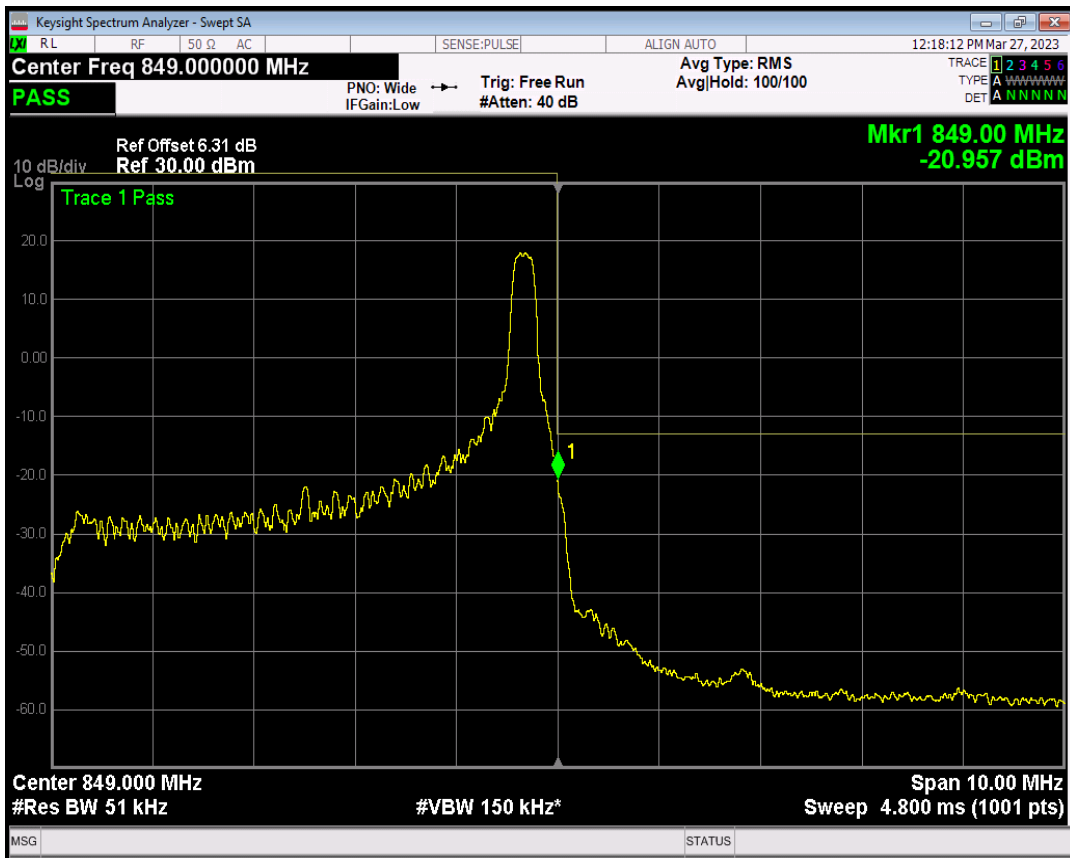

Band26(824-849) QPSK BW=5MHz Channel=27015 RB Size=1 Position=#Max

Band26(824-849) QPSK BW=5MHz Channel=27015 RB Size=25 Position=#0