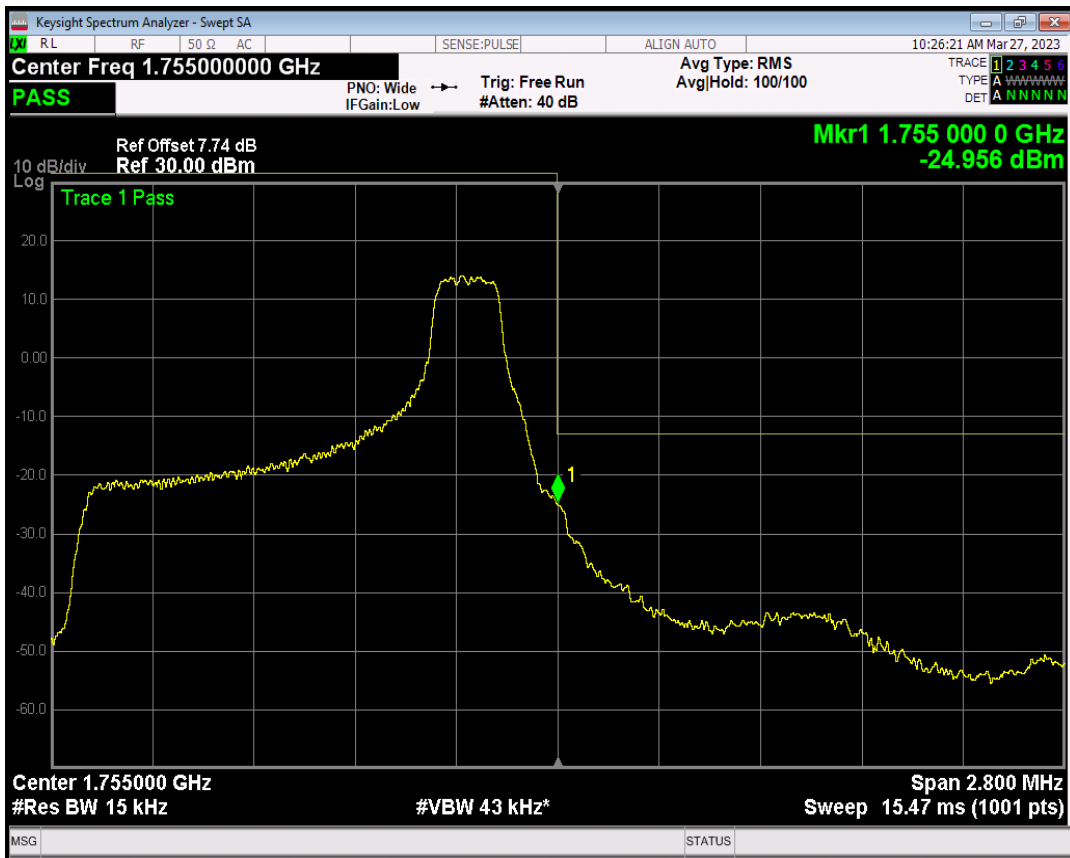

Band4 QPSK BW=1.4MHz Channel=20393 RB Size=1 Position=#Max

Band4 QPSK BW=1.4MHz Channel=20393 RB Size=6 Position=#0