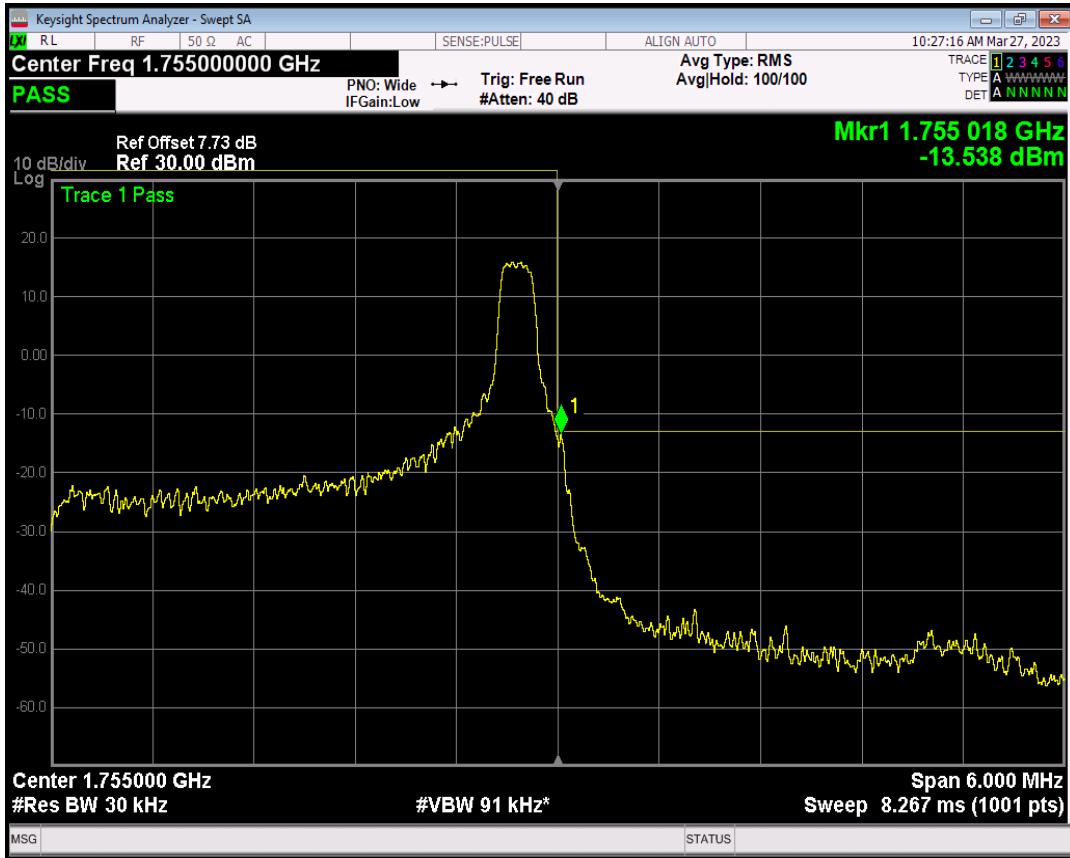

Band4 QPSK BW=3MHz Channel=20385 RB Size=1 Position=#Max

Band4 QPSK BW=3MHz Channel=20385 RB Size=15 Position=#0

Band4 QAM16 BW=3MHz Channel=20385 RB Size=1 Position=#0

Band4 QAM16 BW=3MHz Channel=20385 RB Size=1 Position=#Max