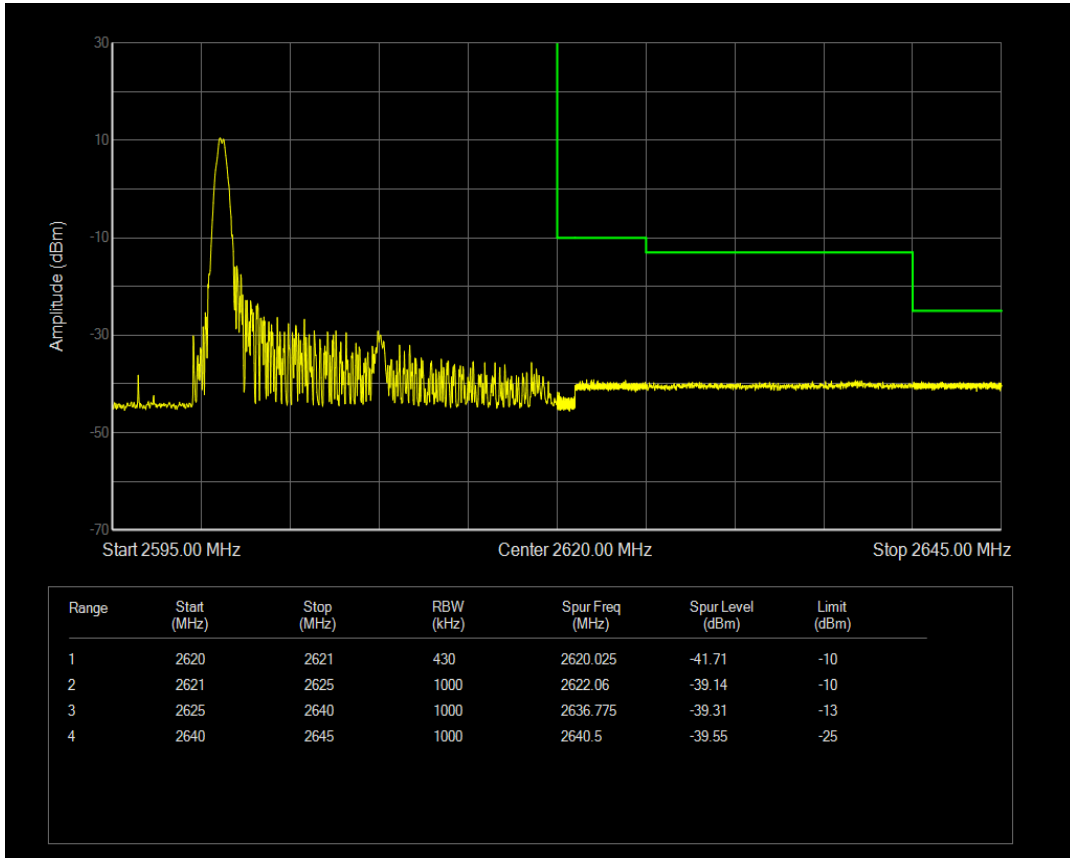

Band38 QAM16 BW=20MHz Channel=37850 RB Size=1 Position=#0

Band38 QAM16 BW=20MHz Channel=37850 RB Size=1 Position=#Max

Band38 QAM16 BW=20MHz Channel=37850 RB Size=100 Position=#0

Band38 QPSK BW=20MHz Channel=38150 RB Size=1 Position=#0