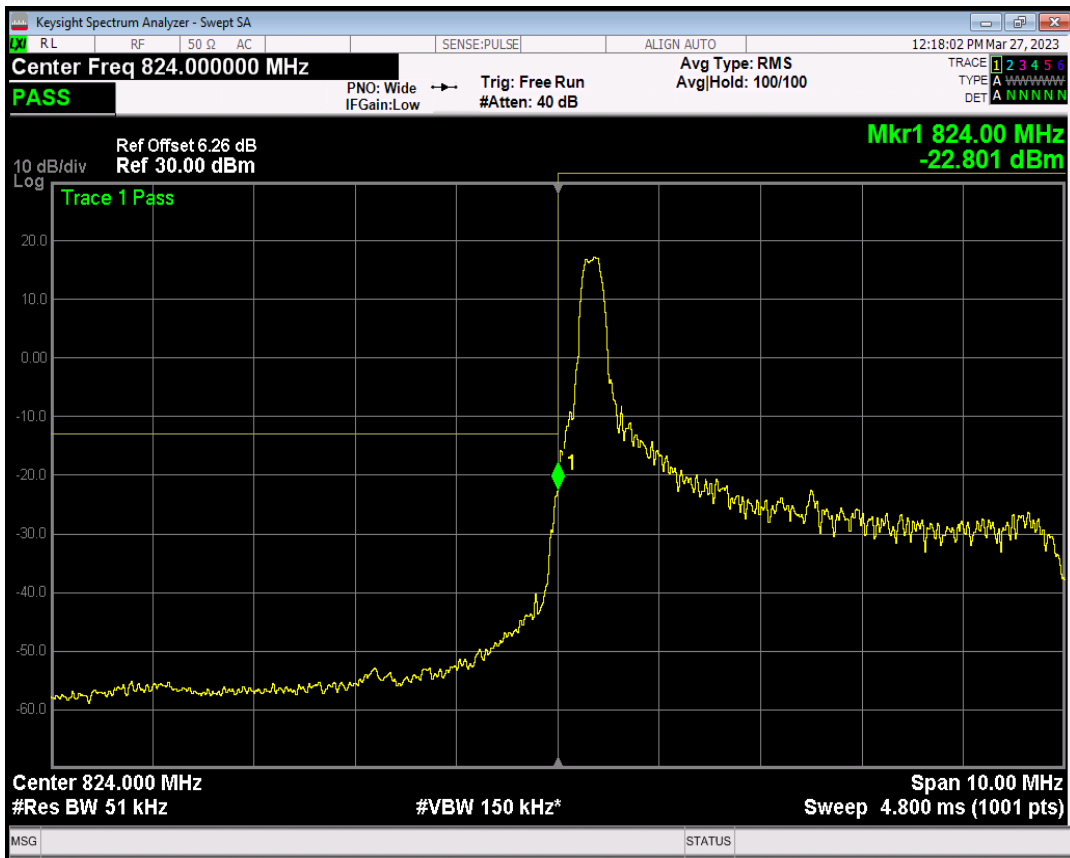

Band26(824-849) QAM16 BW=5MHz Channel=26815 RB Size=1 Position=#0

Band26(824-849) QAM16 BW=5MHz Channel=26815 RB Size=1 Position=#Max