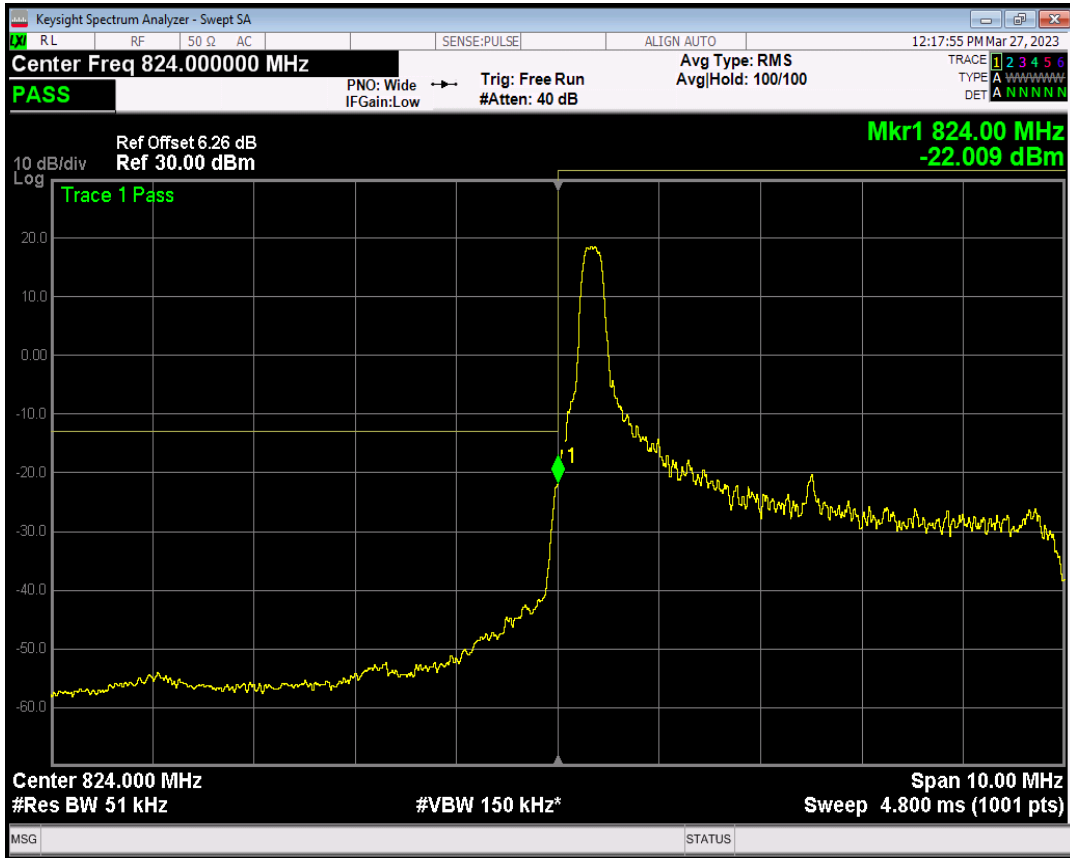

Band26(824-849) QAM16 BW=3MHz Channel=27025 RB Size=1 Position=#0

Band26(824-849) QAM16 BW=3MHz Channel=27025 RB Size=1 Position=#Max

Band26(824-849) QAM16 BW=3MHz Channel=27025 RB Size=15 Position=#0

Band26(824-849) QPSK BW=5MHz Channel=26815 RB Size=1 Position=#0