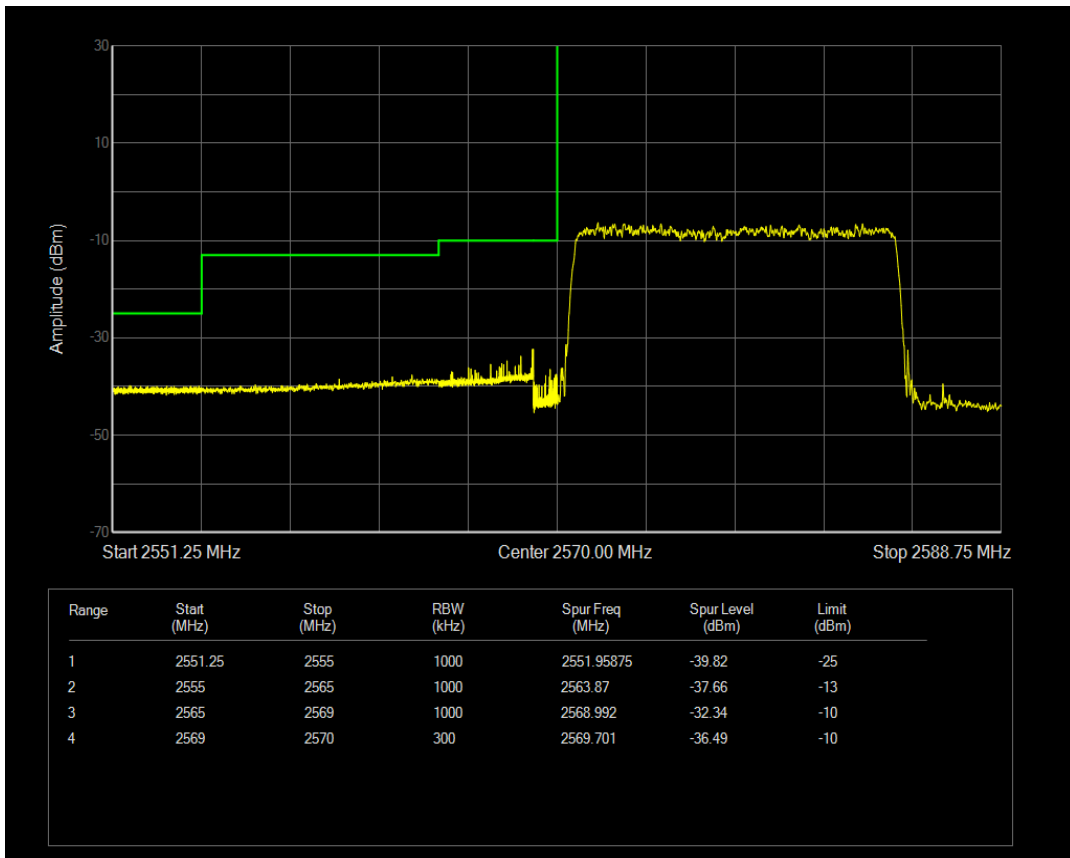

Band38 QAM16 BW=15MHz Channel=37825 RB Size=1 Position=#0

Band38 QAM16 BW=15MHz Channel=37825 RB Size=1 Position=#Max

Band38 QAM16 BW=15MHz Channel=37825 RB Size=75 Position=#0

Band38 QPSK BW=15MHz Channel=38175 RB Size=1 Position=#0