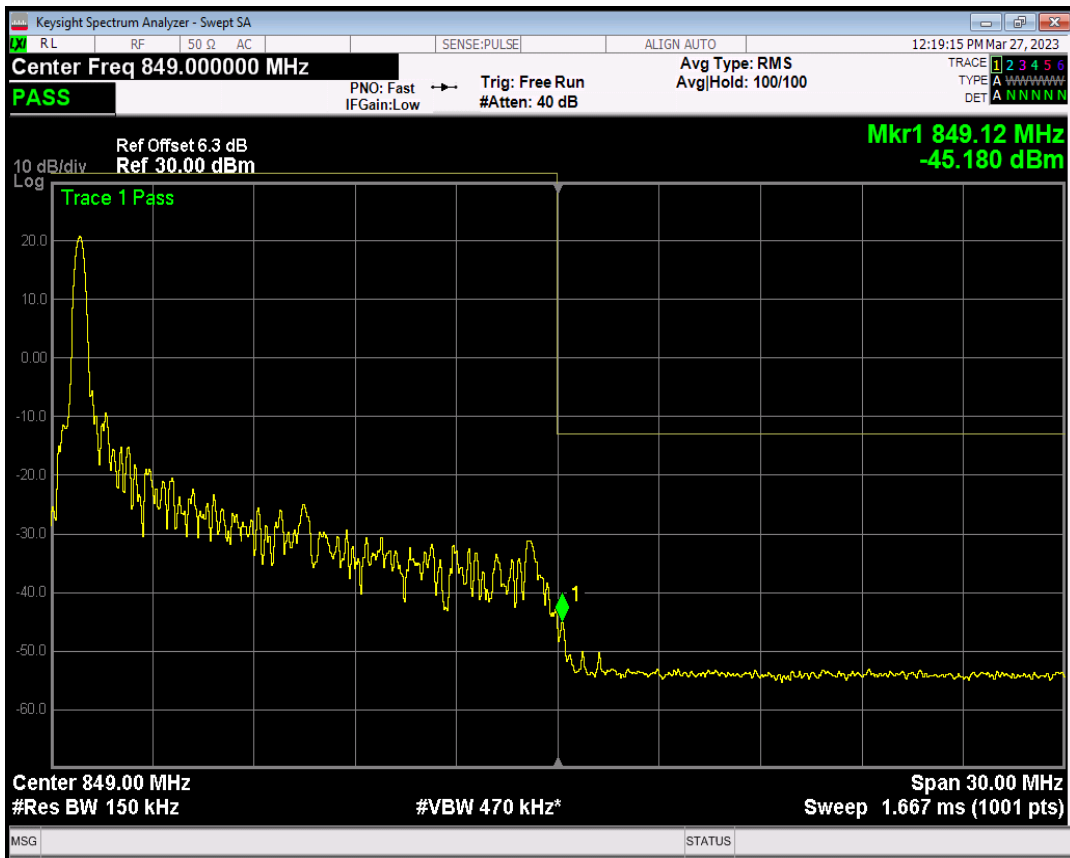

Band26(824-849) QPSK BW=15MHz Channel=26965 RB Size=1 Position=#Max

Band26(824-849) QPSK BW=15MHz Channel=26965 RB Size=75 Position=#0

Band26(824-849) QAM16 BW=15MHz Channel=26965 RB Size=1 Position=#0

Band26(824-849) QAM16 BW=15MHz Channel=26965 RB Size=1 Position=#Max