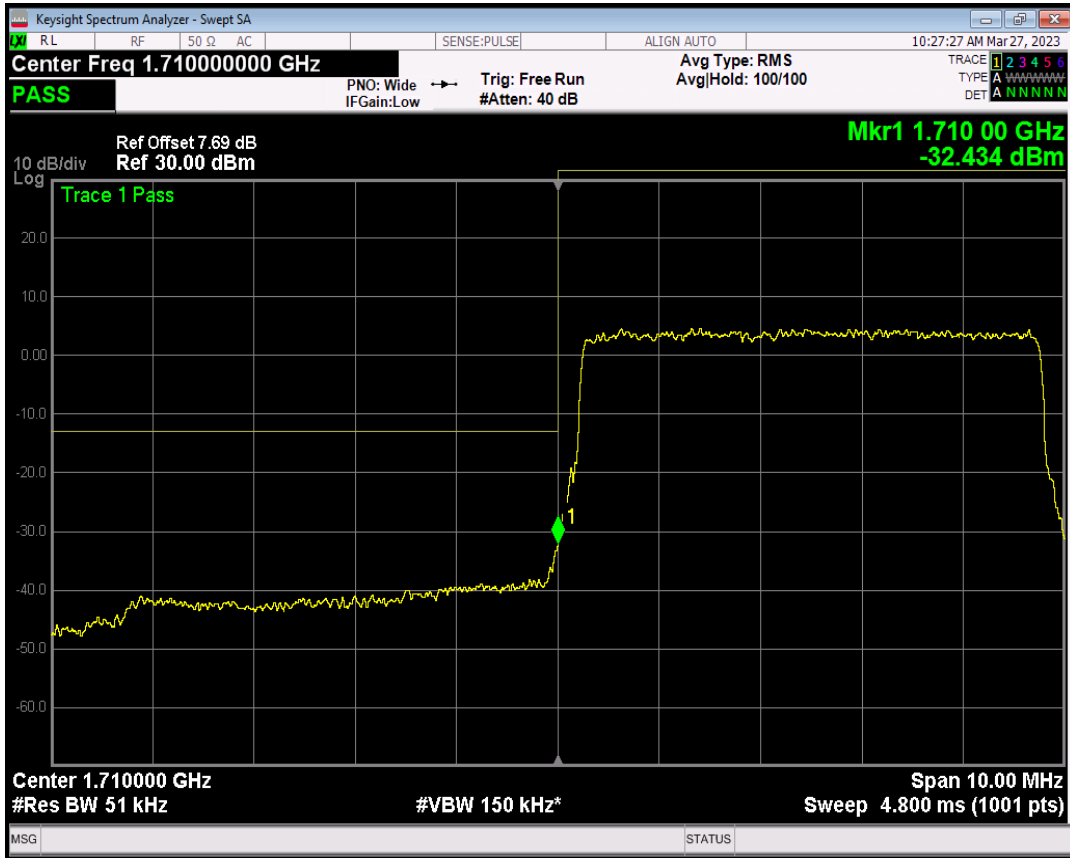

Band4 QAM16 BW=3MHz Channel=20385 RB Size=15 Position=#0

Band4 QPSK BW=5MHz Channel=19975 RB Size=1 Position=#0

Band4 QPSK BW=5MHz Channel=19975 RB Size=1 Position=#Max

Band4 QPSK BW=5MHz Channel=19975 RB Size=25 Position=#0