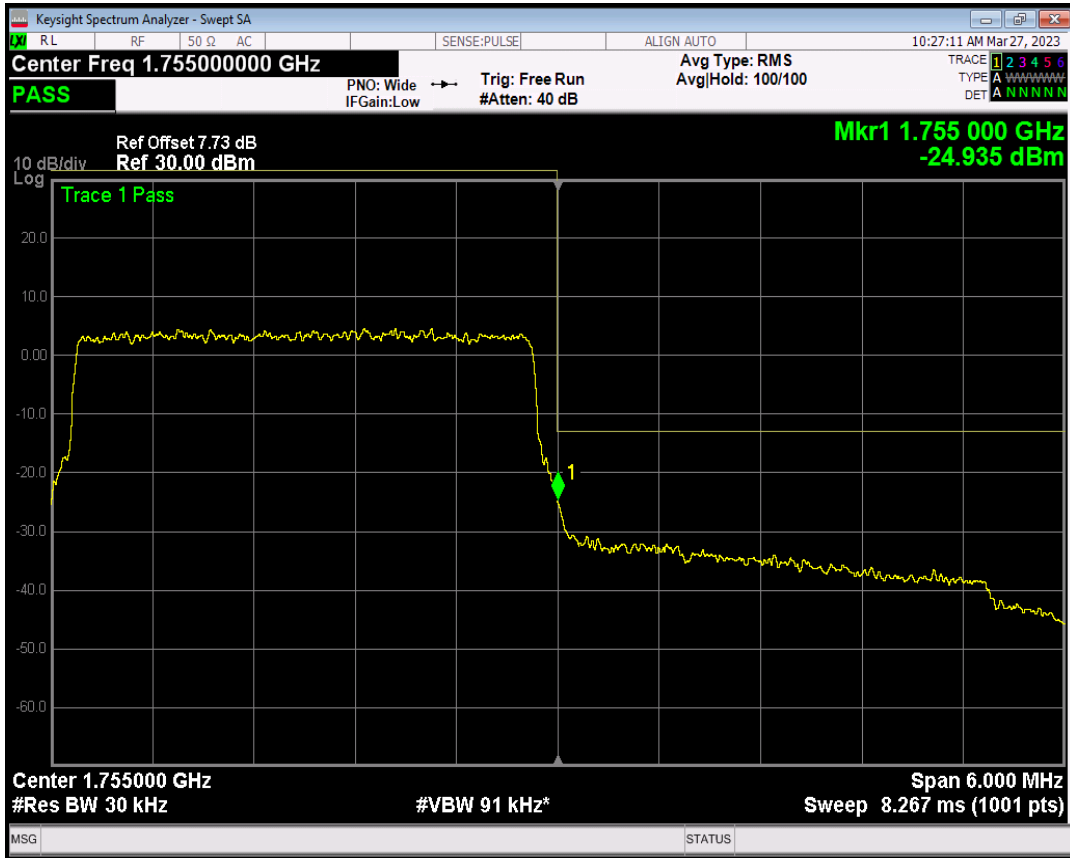

Band4 QPSK BW=3MHz Channel=20385 RB Size=15 Position=#0

Band4 QAM16 BW=3MHz Channel=20385 RB Size=1 Position=#0