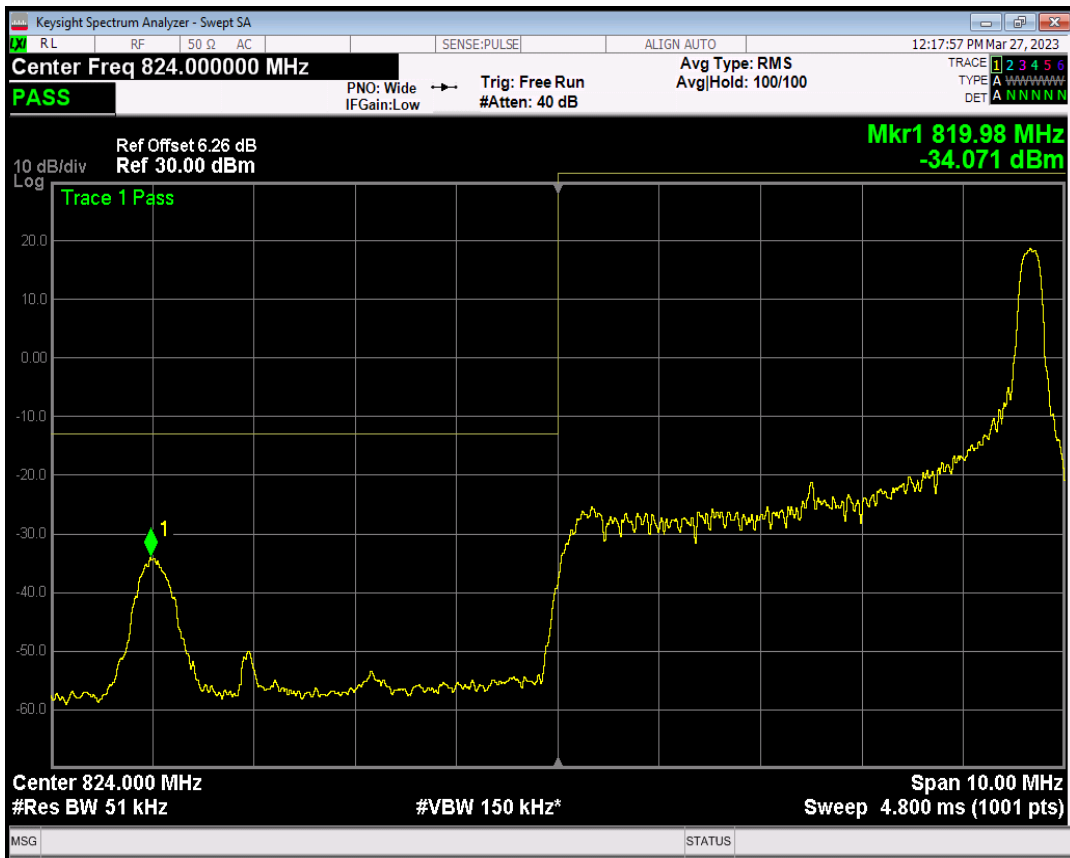

Band26(824-849) QPSK BW=5MHz Channel=26815 RB Size=1 Position=#Max

Band26(824-849) QPSK BW=5MHz Channel=26815 RB Size=25 Position=#0