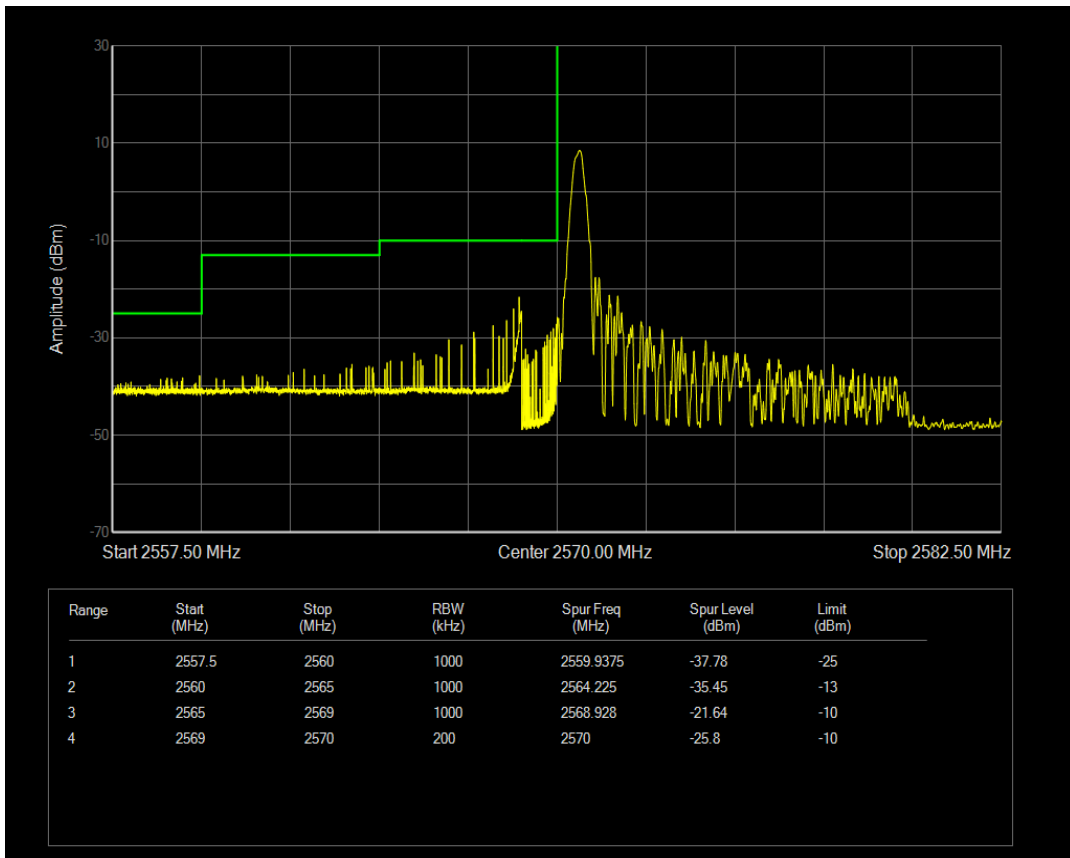

Band38 QAM16 BW=10MHz Channel=37800 RB Size=1 Position=#0

Band38 QAM16 BW=10MHz Channel=37800 RB Size=1 Position=#Max