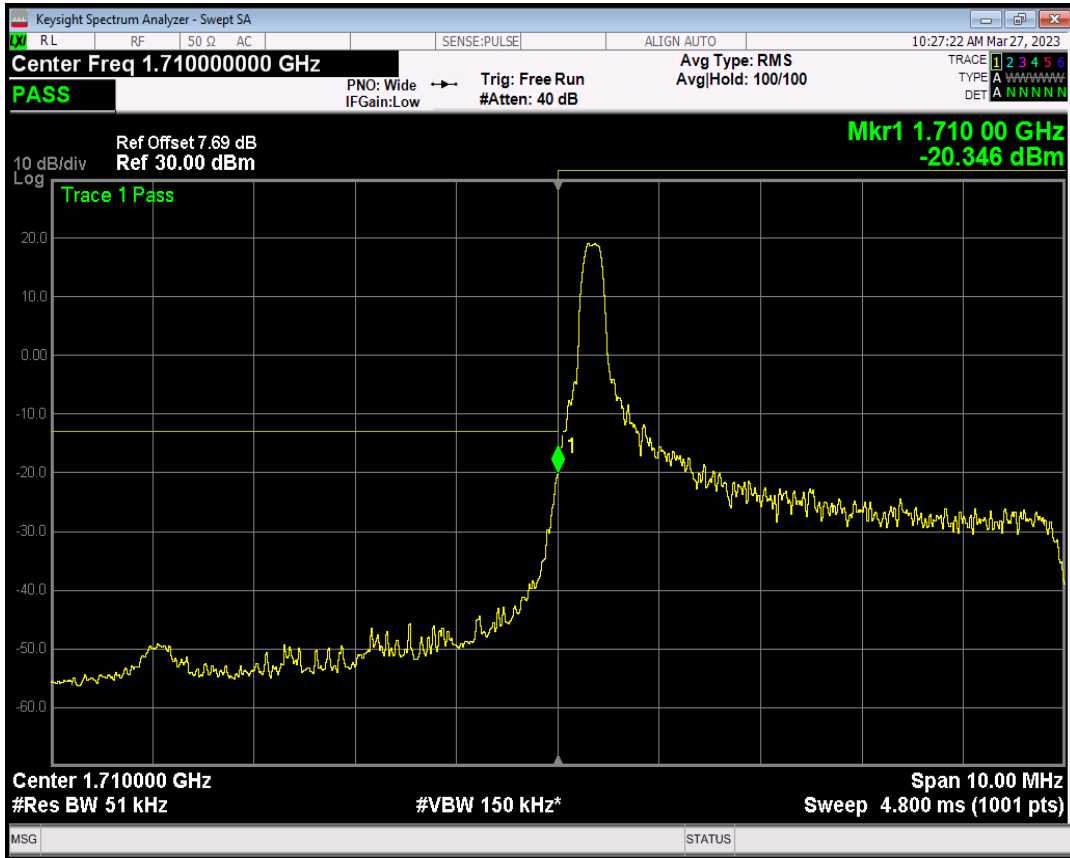

Band4 QPSK BW=5MHz Channel=19975 RB Size=1 Position=#0

Band4 QPSK BW=5MHz Channel=19975 RB Size=1 Position=#Max