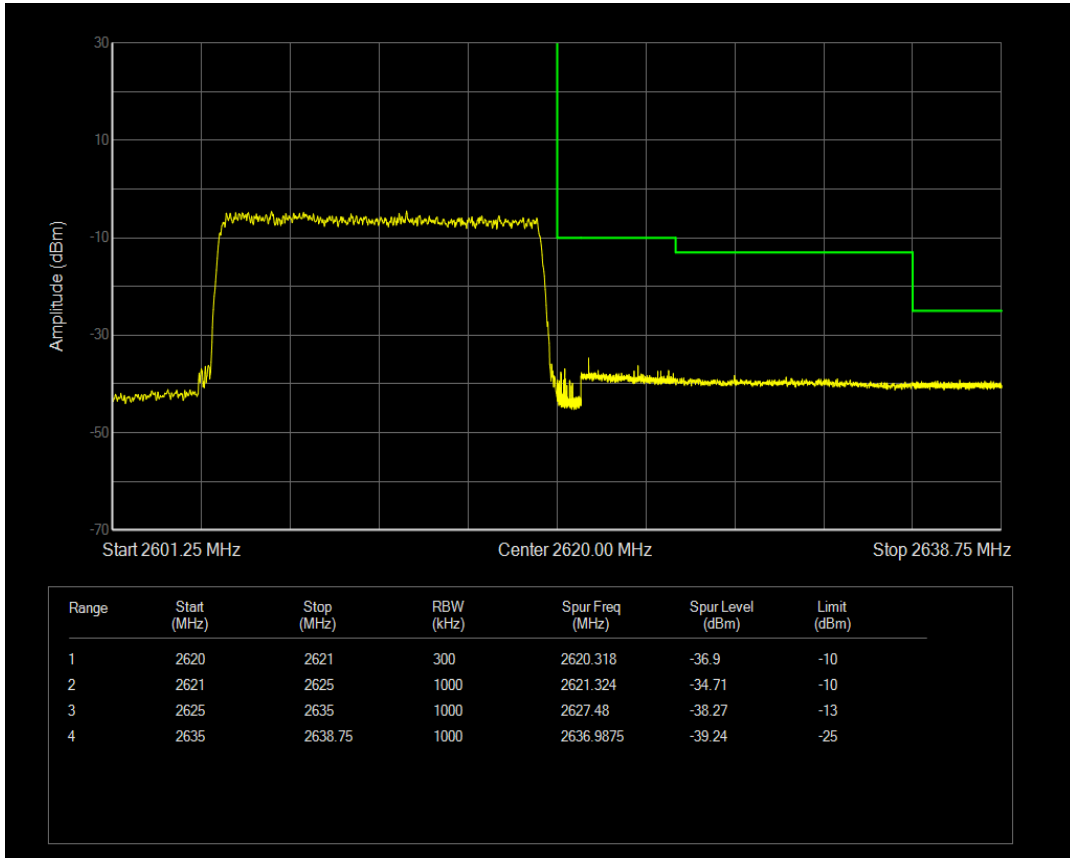

Band38 QPSK BW=15MHz Channel=38175 RB Size=75 Position=#0

Band38 QAM16 BW=15MHz Channel=38175 RB Size=1 Position=#0