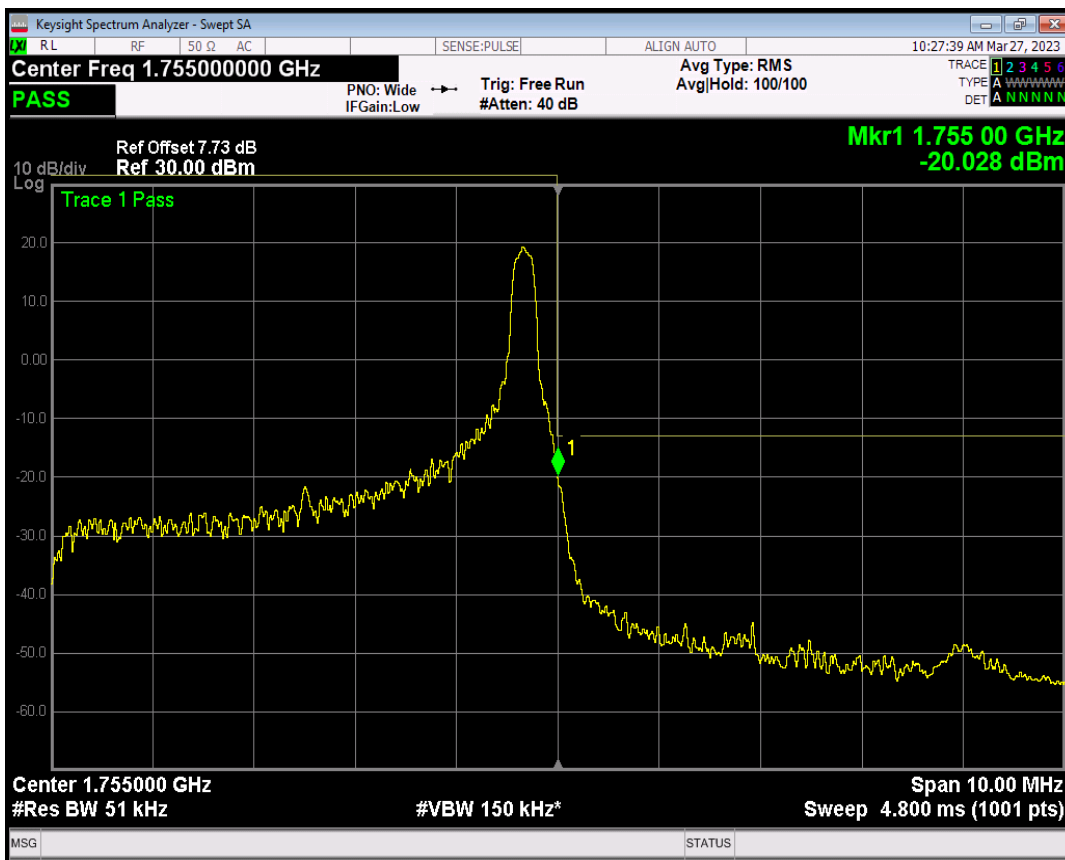

Band4 QPSK BW=5MHz Channel=20375 RB Size=1 Position=#Max

Band4 QPSK BW=5MHz Channel=20375 RB Size=25 Position=#0