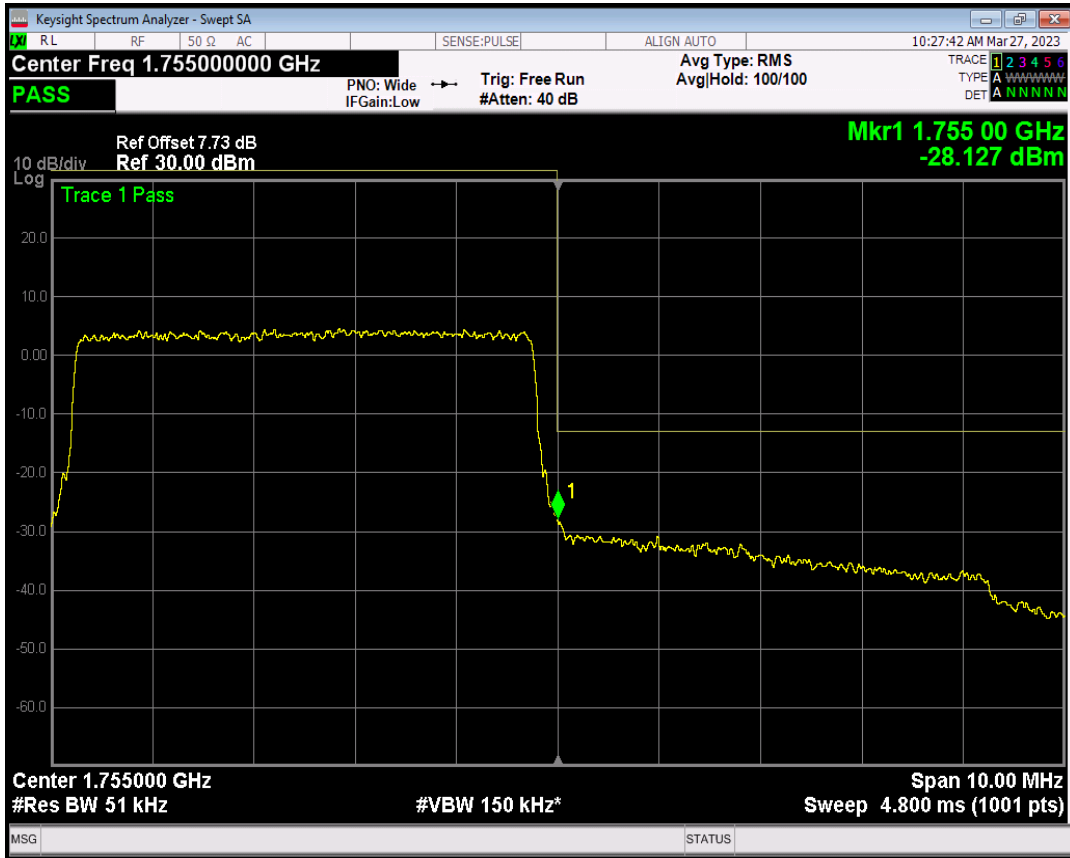

Band4 QPSK BW=5MHz Channel=20375 RB Size=25 Position=#0

Band4 QAM16 BW=5MHz Channel=20375 RB Size=1 Position=#0