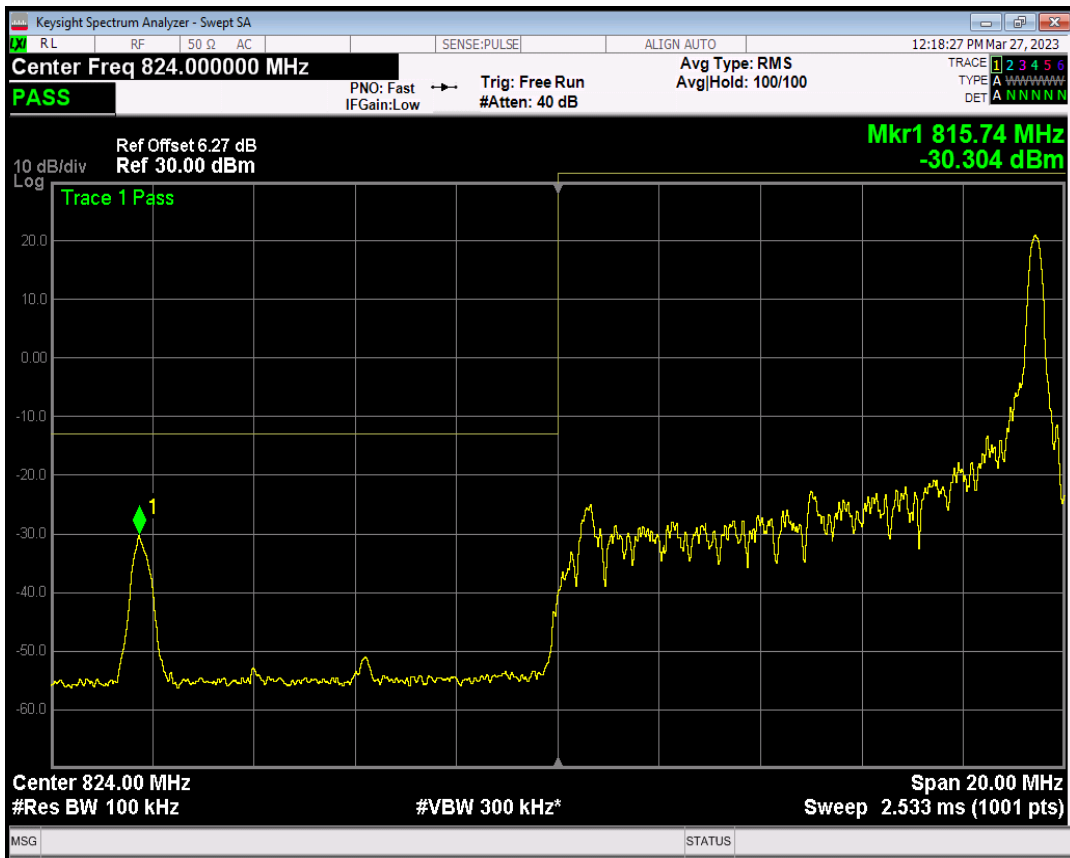

Band26(824-849) QPSK BW=10MHz Channel=26840 RB Size=1 Position=#Max

Band26(824-849) QPSK BW=10MHz Channel=26840 RB Size=50 Position=#0