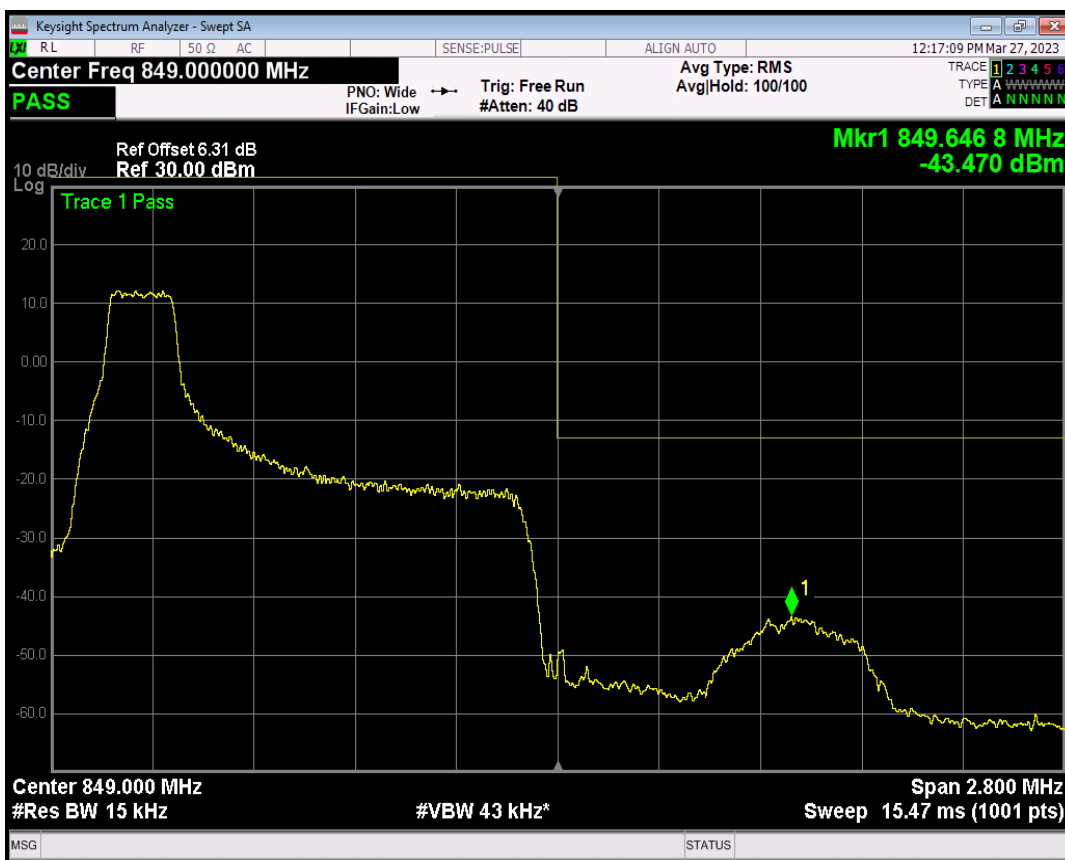

Band26(824-849) QPSK BW=1.4MHz Channel=27033 RB Size=1 Position=#Max

Band26(824-849) QPSK BW=1.4MHz Channel=27033 RB Size=6 Position=#0

Band26(824-849) QAM16 BW=1.4MHz Channel=27033 RB Size=1 Position=#0