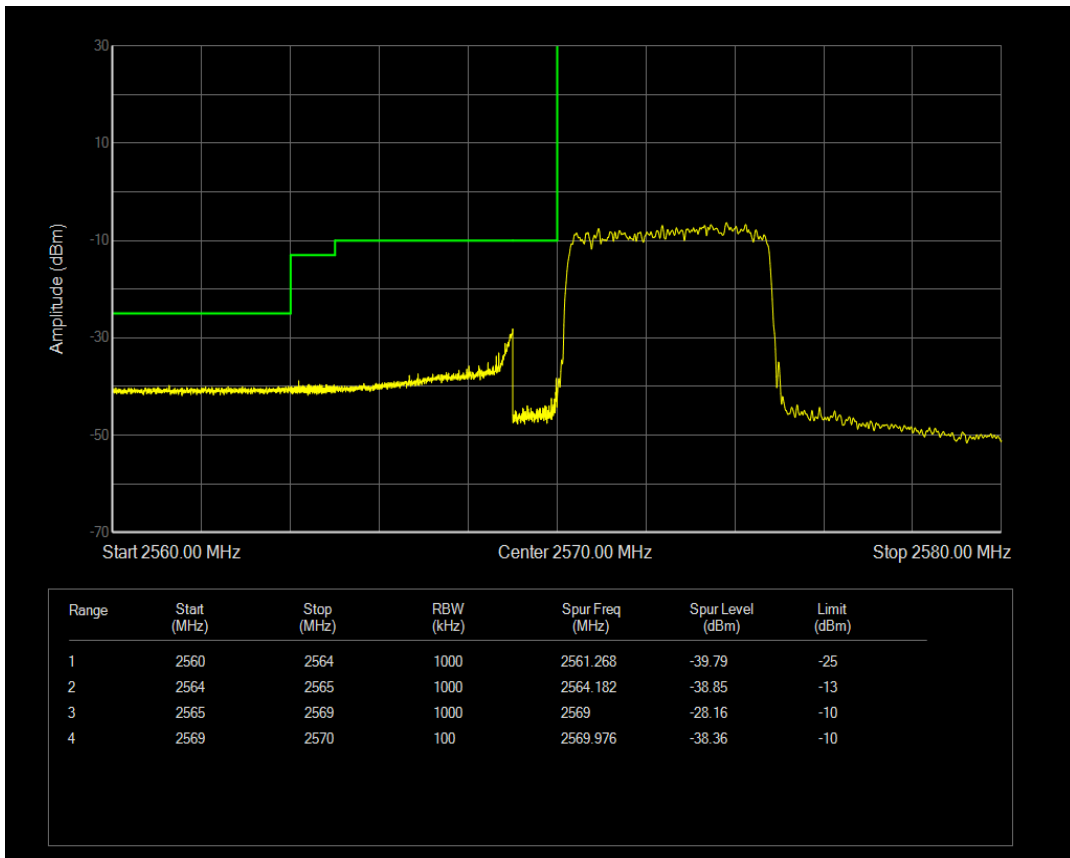

Band38 QAM16 BW=5MHz Channel=37775 RB Size=25 Position=#0

Band38 QPSK BW=5MHz Channel=38225 RB Size=1 Position=#0