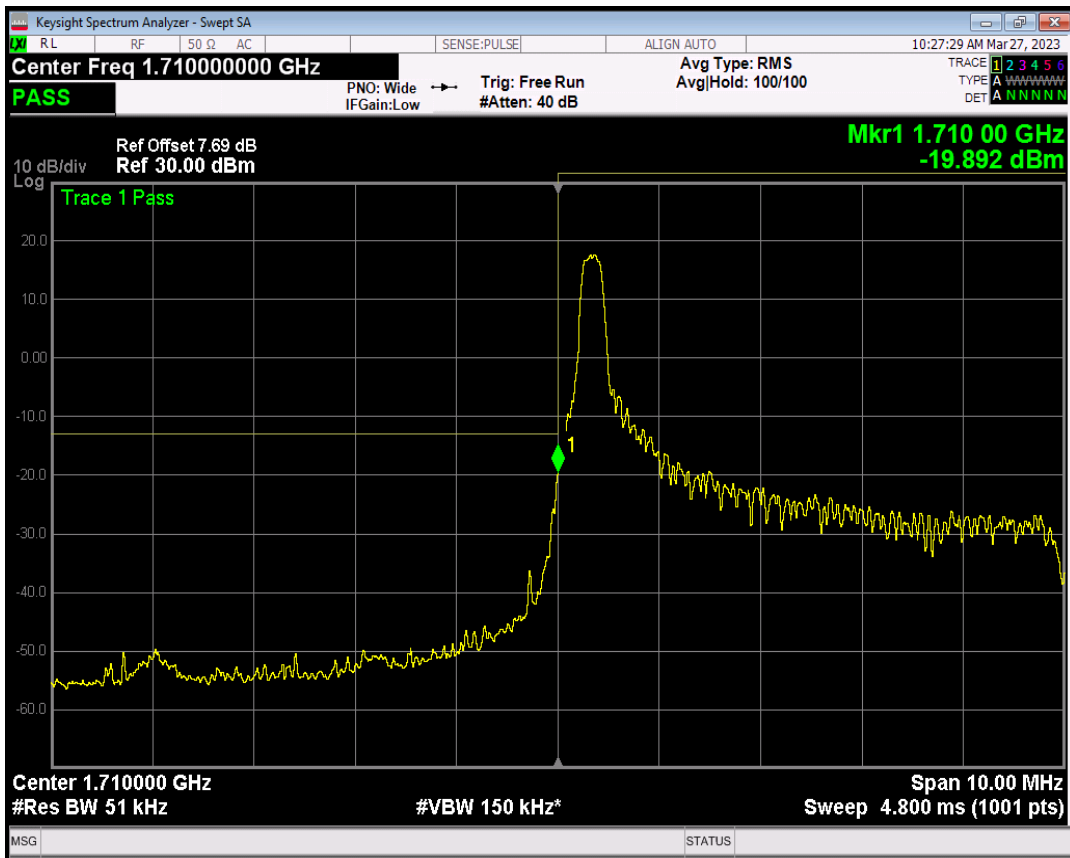

Band4 QAM16 BW=5MHz Channel=19975 RB Size=1 Position=#0

Band4 QAM16 BW=5MHz Channel=19975 RB Size=1 Position=#Max