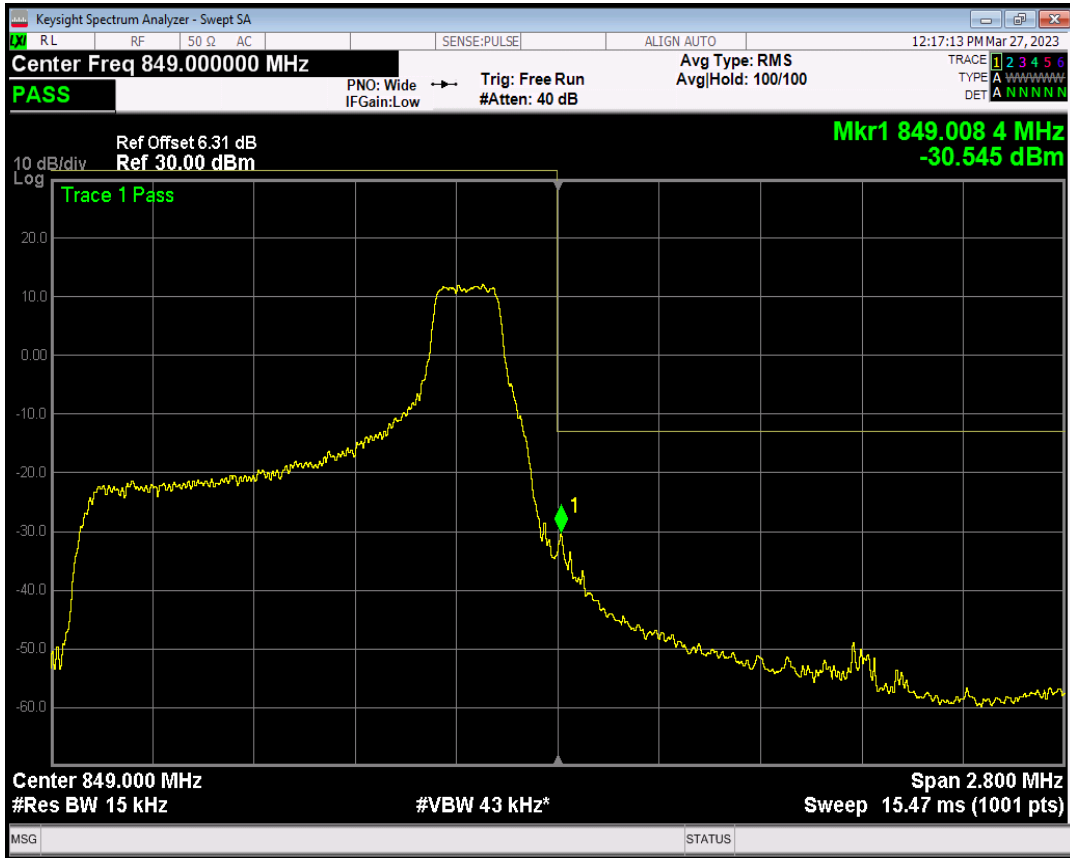

Band26(824-849) QAM16 BW=1.4MHz Channel=27033 RB Size=1 Position=#Max

Band26(824-849) QAM16 BW=1.4MHz Channel=27033 RB Size=6 Position=#0