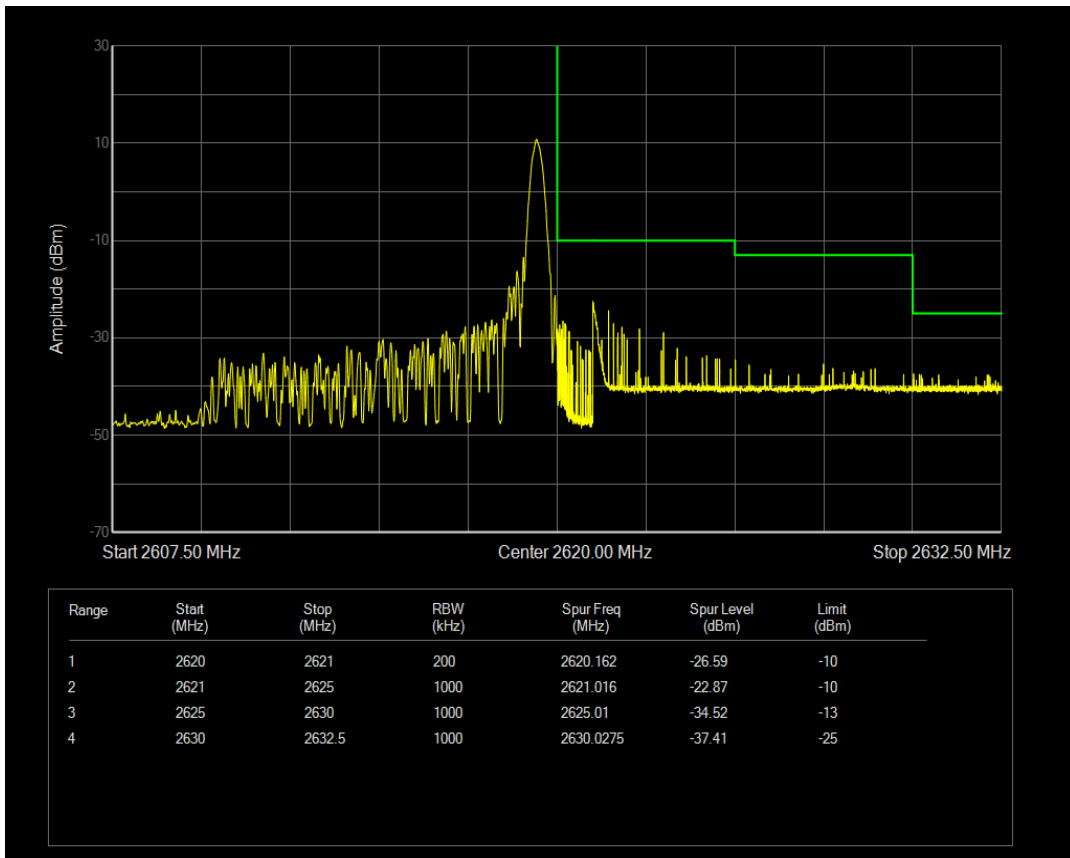

Band38 QPSK BW=10MHz Channel=38200 RB Size=1 Position=#Max

Band38 QPSK BW=10MHz Channel=38200 RB Size=50 Position=#0