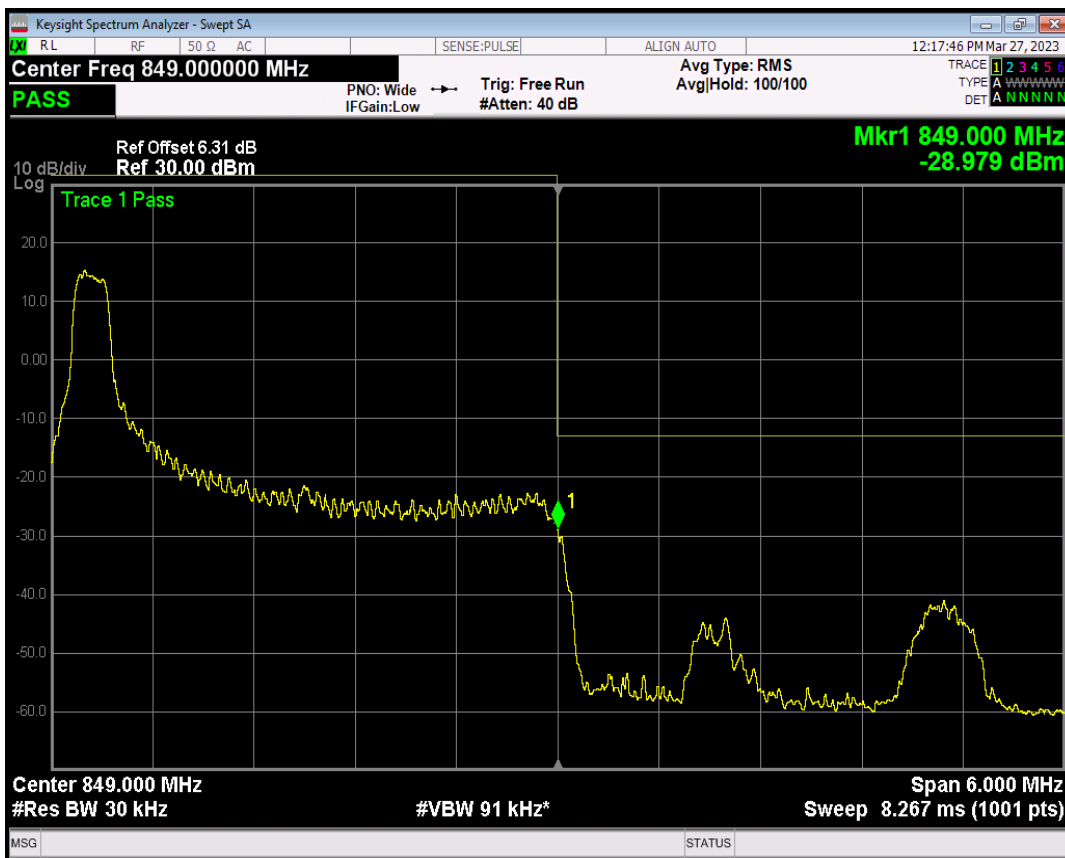

Band26(824-849) QAM16 BW=3MHz Channel=27025 RB Size=1 Position=#0

Band26(824-849) QAM16 BW=3MHz Channel=27025 RB Size=1 Position=#Max