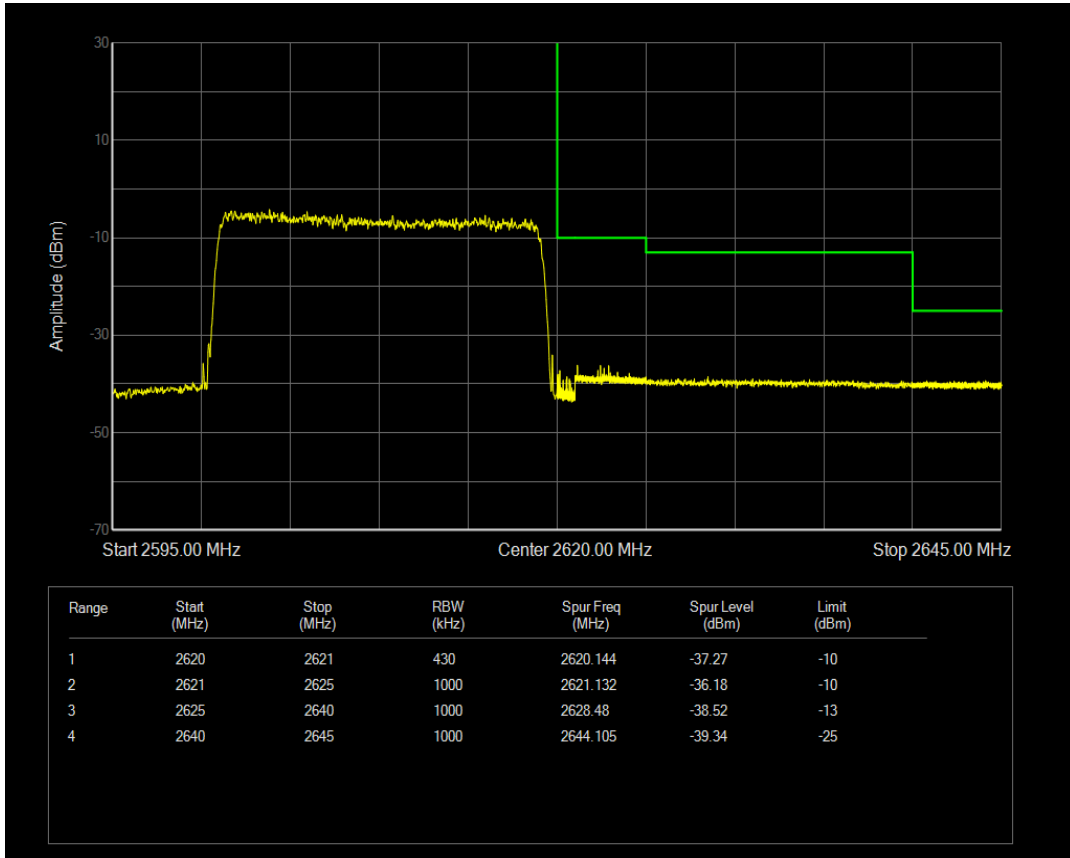

Band38 QPSK BW=20MHz Channel=38150 RB Size=100 Position=#0

Band38 QAM16 BW=20MHz Channel=38150 RB Size=1 Position=#0