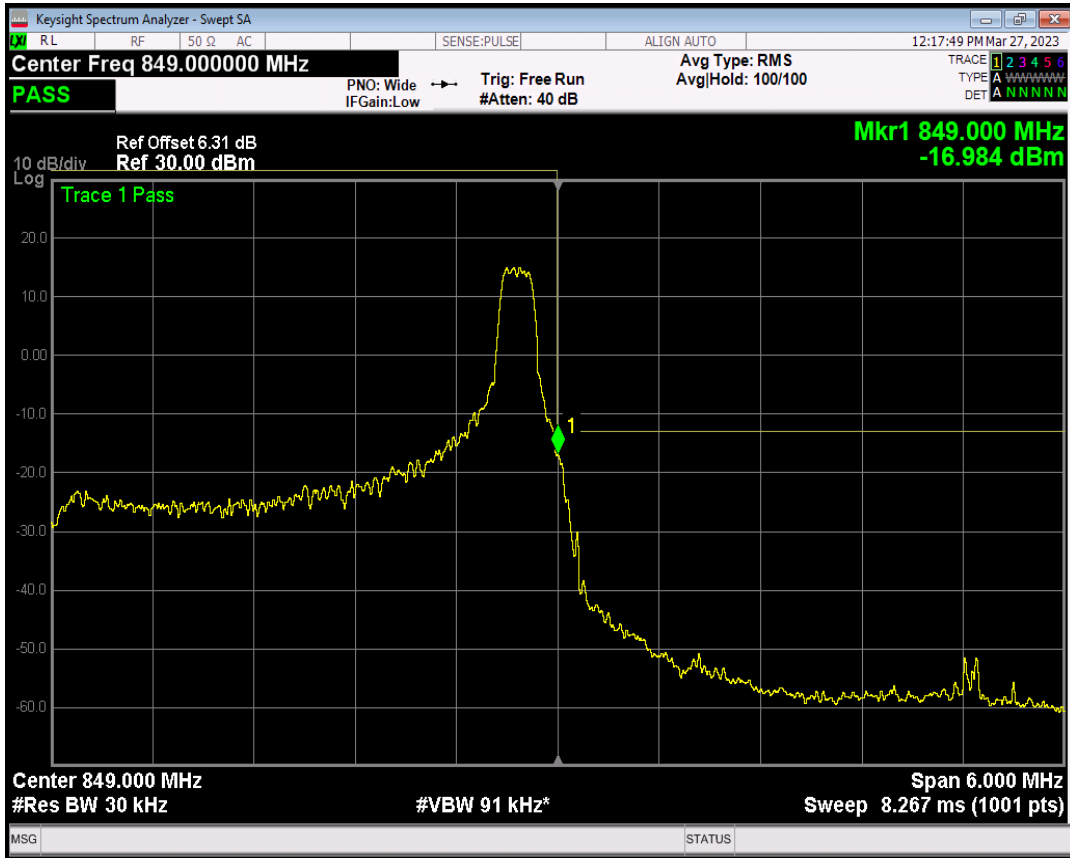

Band26(824-849) QAM16 BW=3MHz Channel=27025 RB Size=1 Position=#Max

Band26(824-849) QAM16 BW=3MHz Channel=27025 RB Size=15 Position=#0