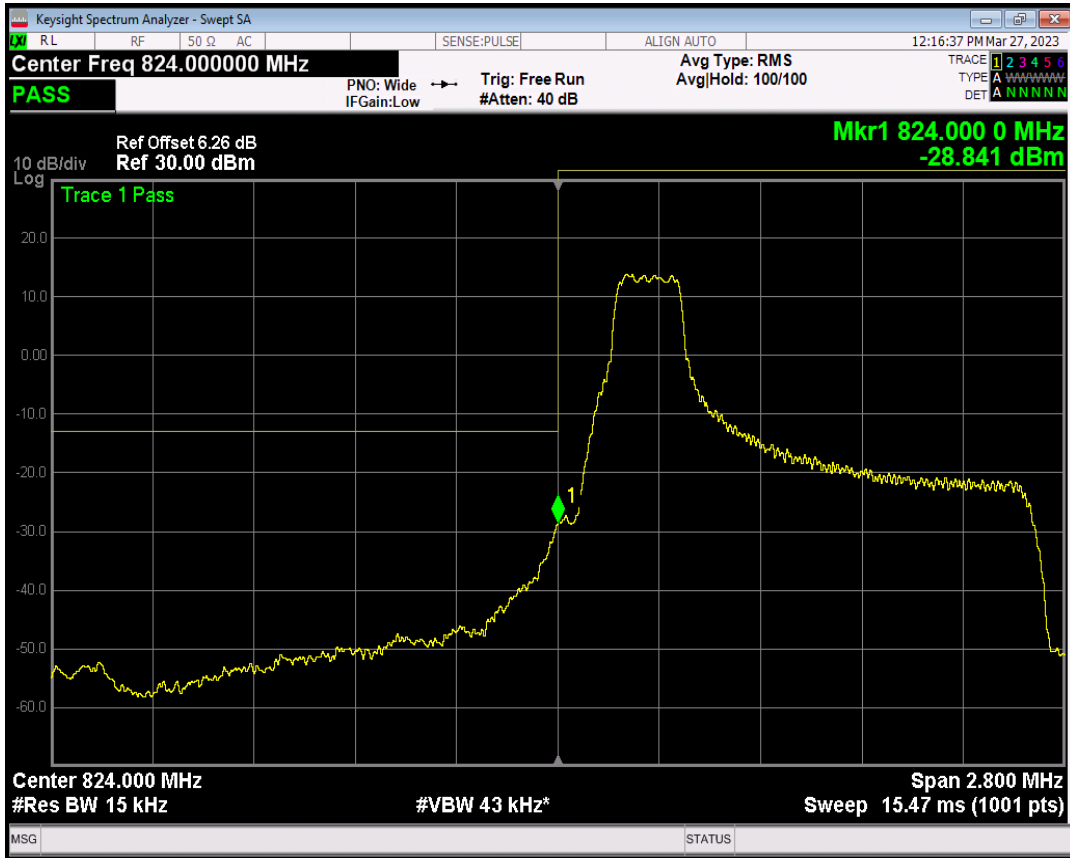

Band26(814-824) QAM16 BW=3MHz Channel=26775 RB Size=1 Position=#0

Band26(814-824) QAM16 BW=3MHz Channel=26775 RB Size=1 Position=#Max

Band26(814-824) QAM16 BW=3MHz Channel=26775 RB Size=15 Position=#0

Band26(824-849) QPSK BW=1.4MHz Channel=26797 RB Size=1 Position=#0