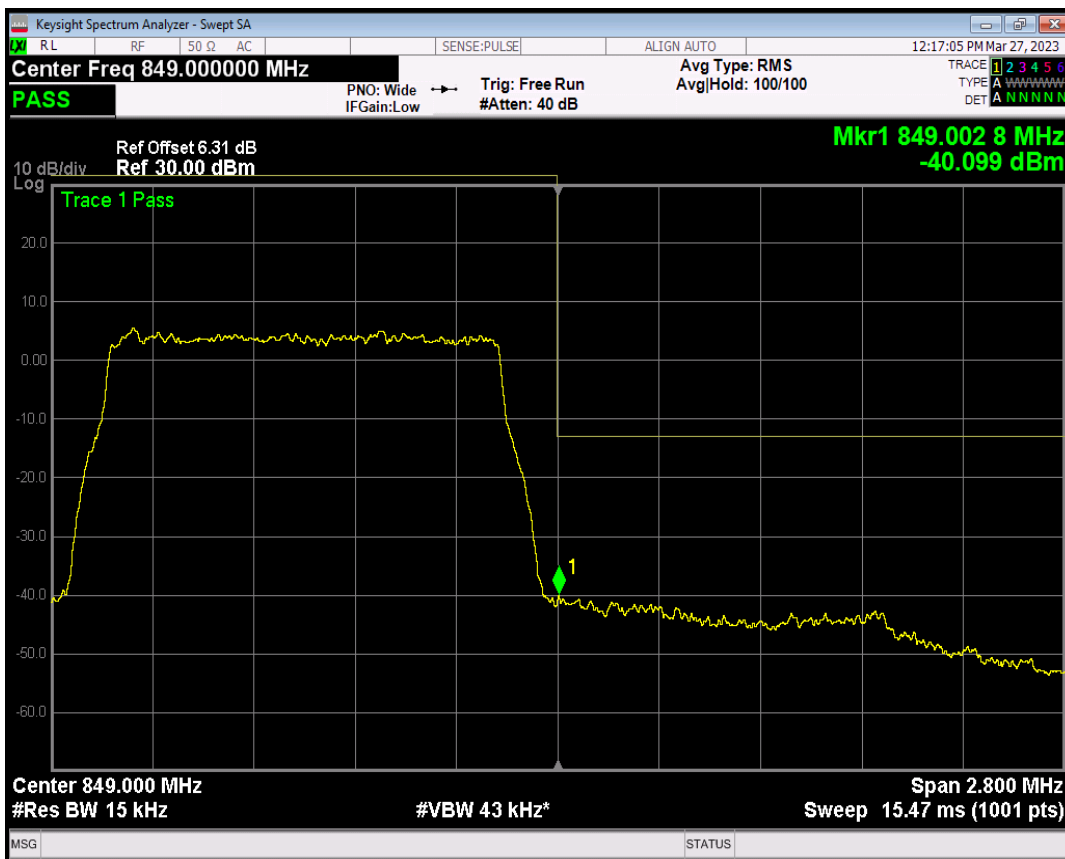

Band26(824-849) QAM16 BW=1.4MHz Channel=26797 RB Size=1 Position=#Max

Band26(824-849) QAM16 BW=1.4MHz Channel=26797 RB Size=6 Position=#0

Band26(824-849) QPSK BW=1.4MHz Channel=27033 RB Size=1 Position=#0

Band26(824-849) QPSK BW=1.4MHz Channel=27033 RB Size=1 Position=#Max

Band26(824-849) QPSK BW=1.4MHz Channel=27033 RB Size=6 Position=#0

Band26(824-849) QAM16 BW=1.4MHz Channel=27033 RB Size=1 Position=#0