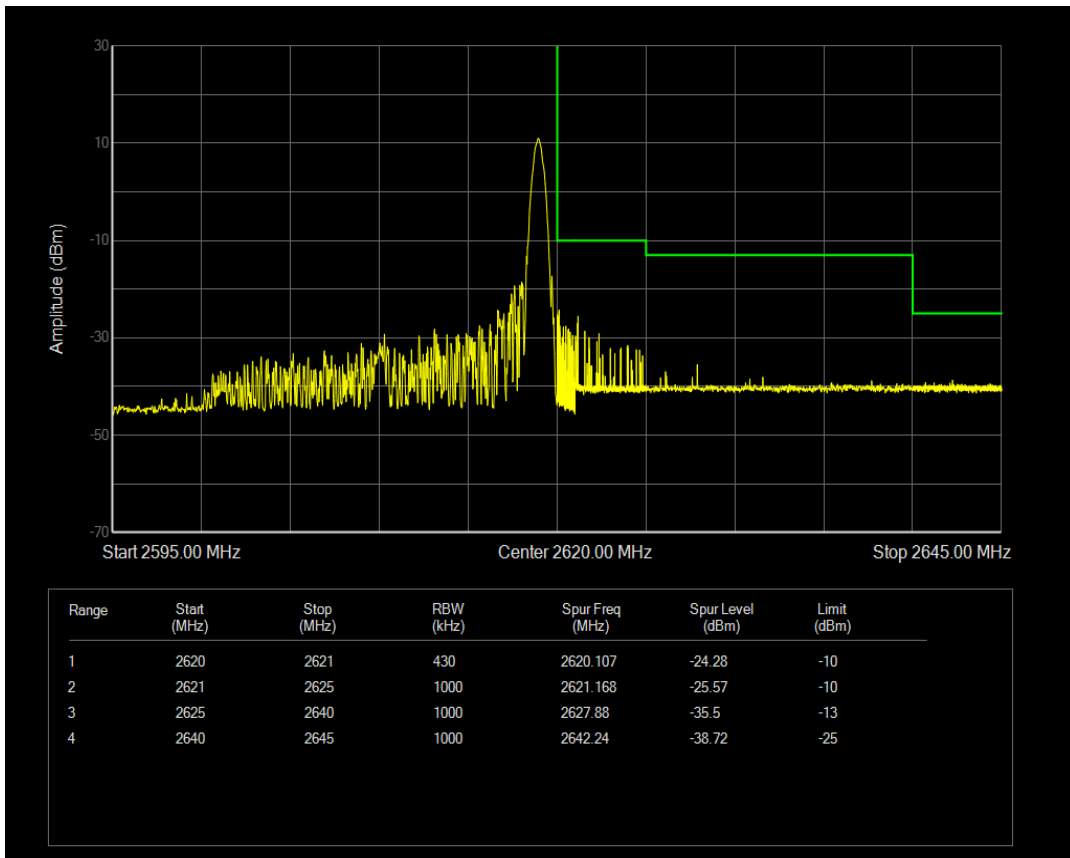

Band38 QPSK BW=20MHz Channel=38150 RB Size=1 Position=#Max

Band38 QPSK BW=20MHz Channel=38150 RB Size=100 Position=#0