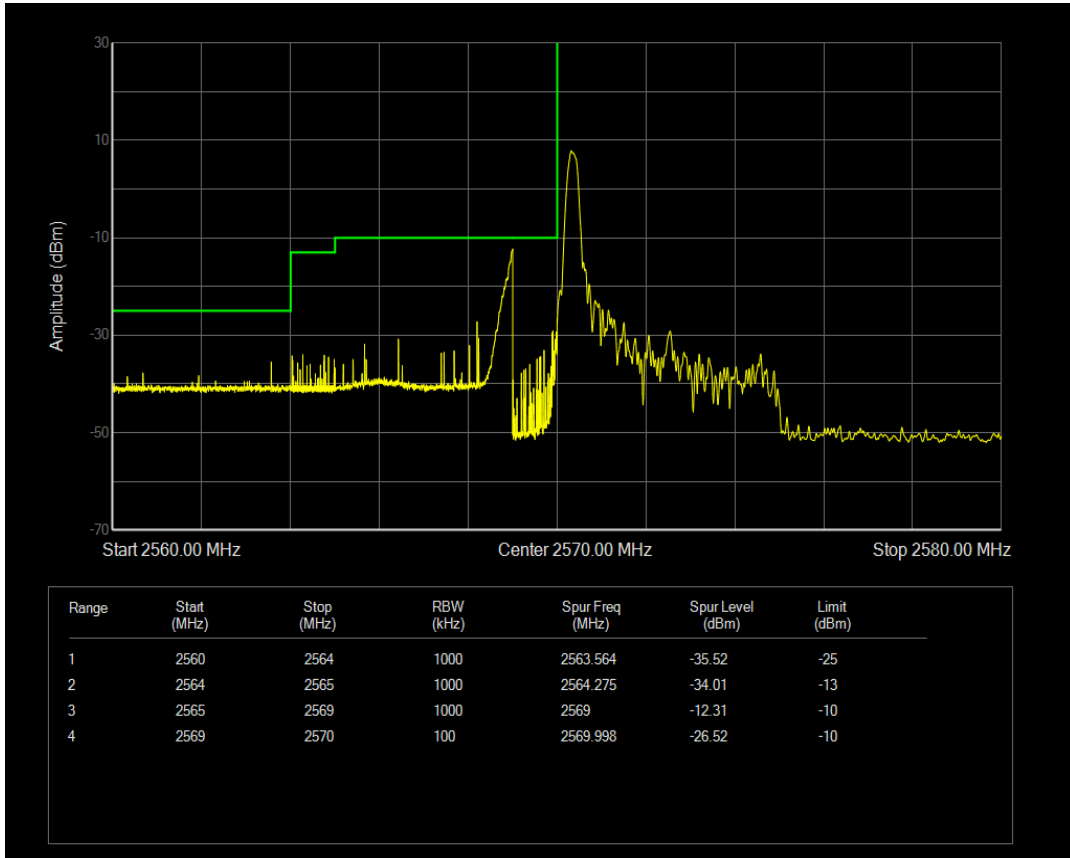

Band38 QPSK BW=5MHz Channel=37775 RB Size=1 Position=#0

Band38 QPSK BW=5MHz Channel=37775 RB Size=1 Position=#Max