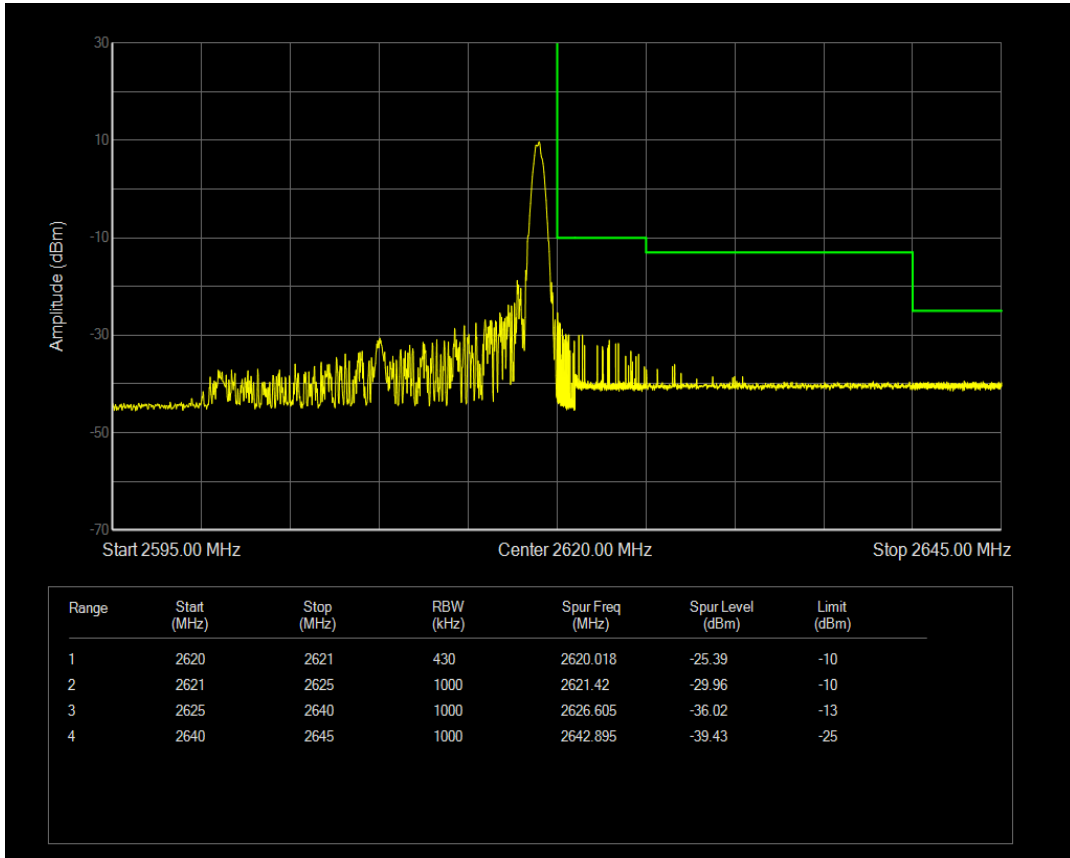

Band38 QPSK BW=20MHz Channel=38150 RB Size=1 Position=#Max

Band38 QPSK BW=20MHz Channel=38150 RB Size=100 Position=#0

Band38 QAM16 BW=20MHz Channel=38150 RB Size=1 Position=#0

Band38 QAM16 BW=20MHz Channel=38150 RB Size=1 Position=#Max