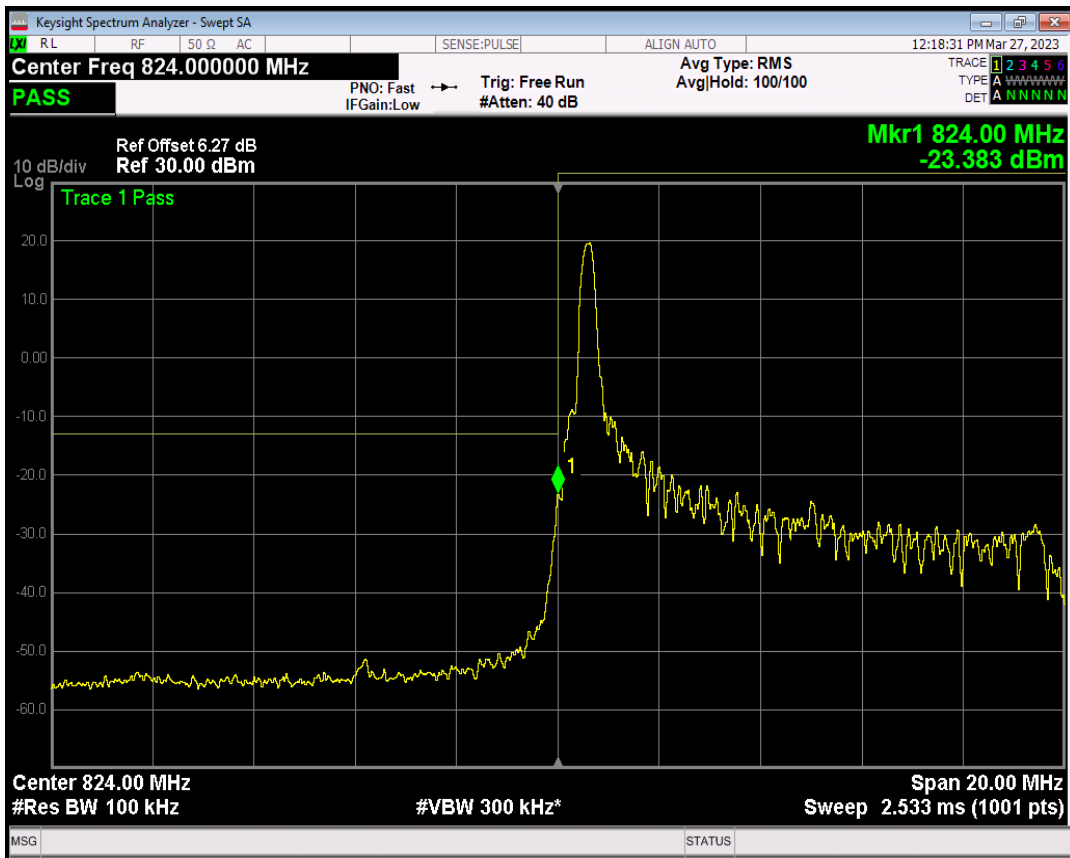

Band26(824-849) QAM16 BW=10MHz Channel=26840 RB Size=1 Position=#0

Band26(824-849) QAM16 BW=10MHz Channel=26840 RB Size=1 Position=#Max