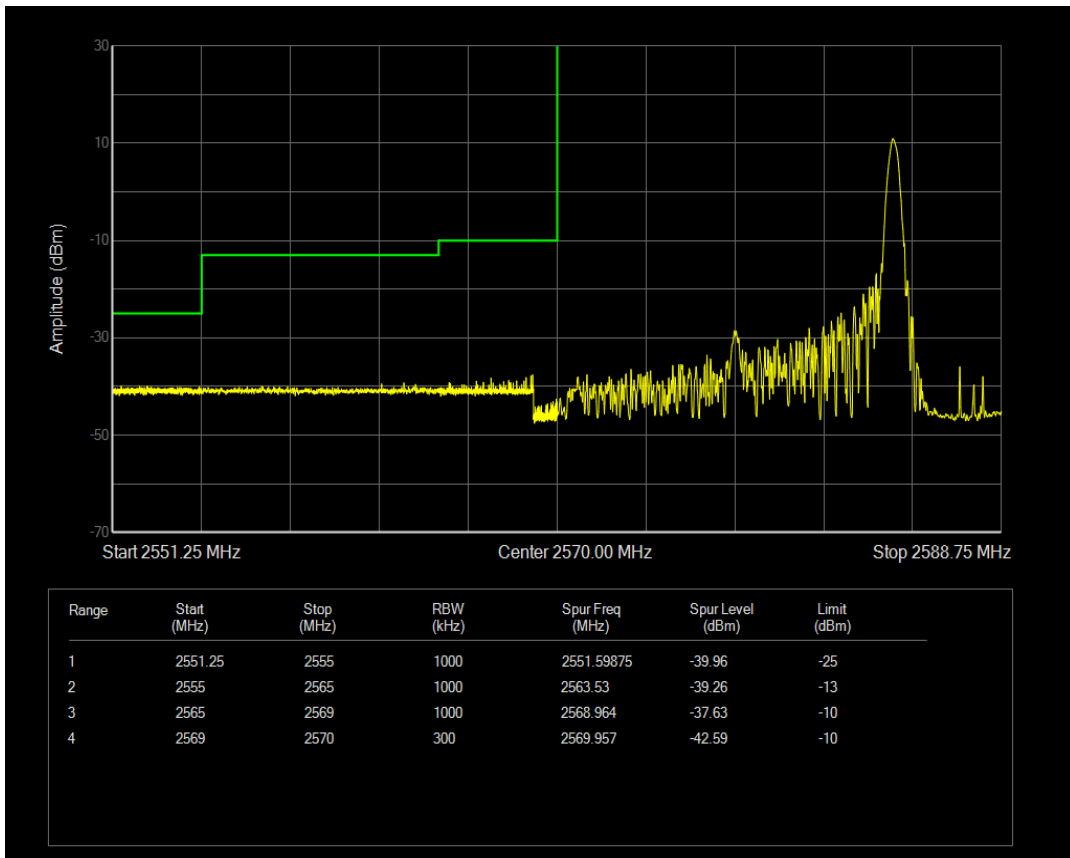

Band38 QPSK BW=15MHz Channel=37825 RB Size=1 Position=#Max

Band38 QPSK BW=15MHz Channel=37825 RB Size=75 Position=#0