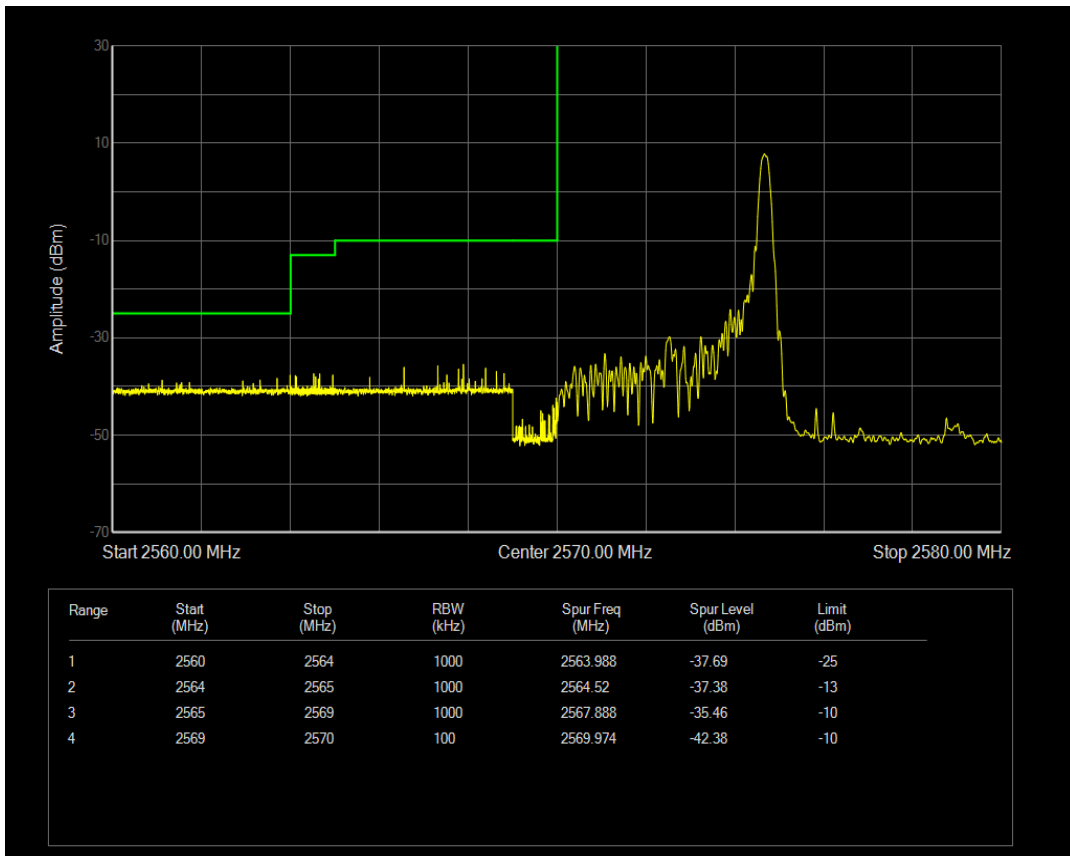

Band38 QPSK BW=5MHz Channel=37775 RB Size=1 Position=#Max

Band38 QPSK BW=5MHz Channel=37775 RB Size=25 Position=#0