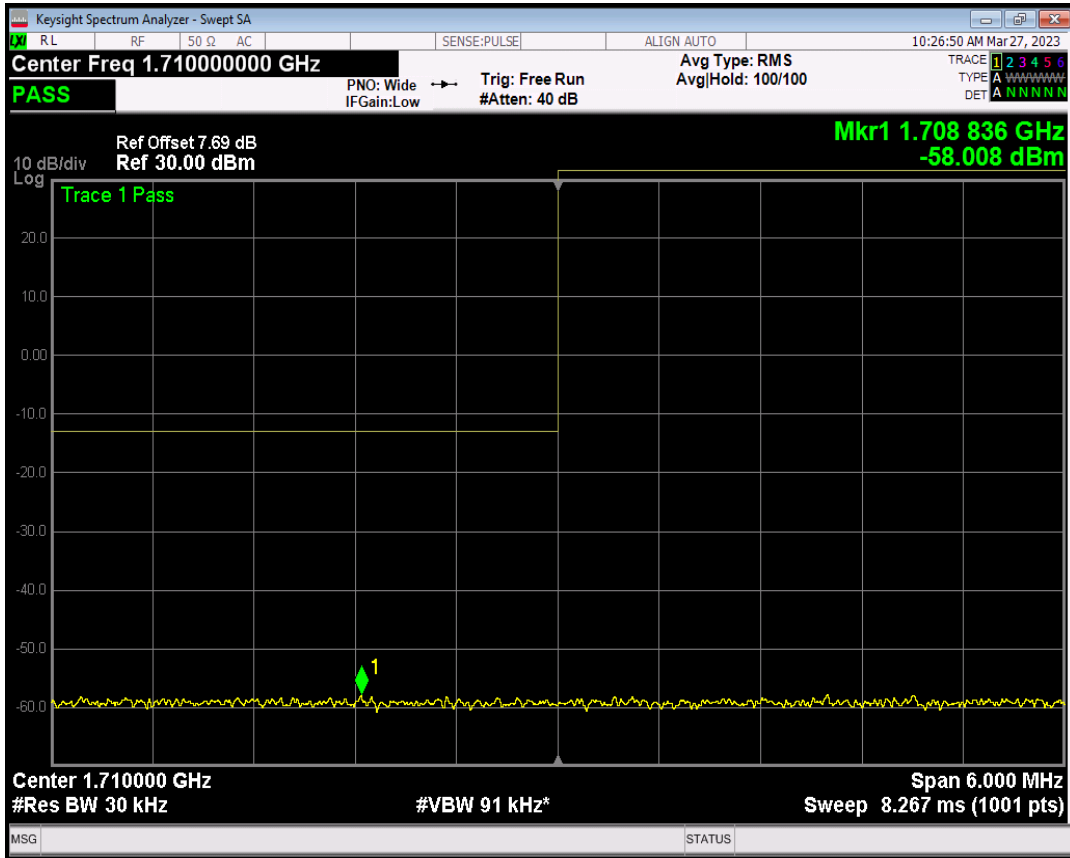

Band4 QAM16 BW=3MHz Channel=19965 RB Size=1 Position=#Max

Band4 QAM16 BW=3MHz Channel=19965 RB Size=15 Position=#0