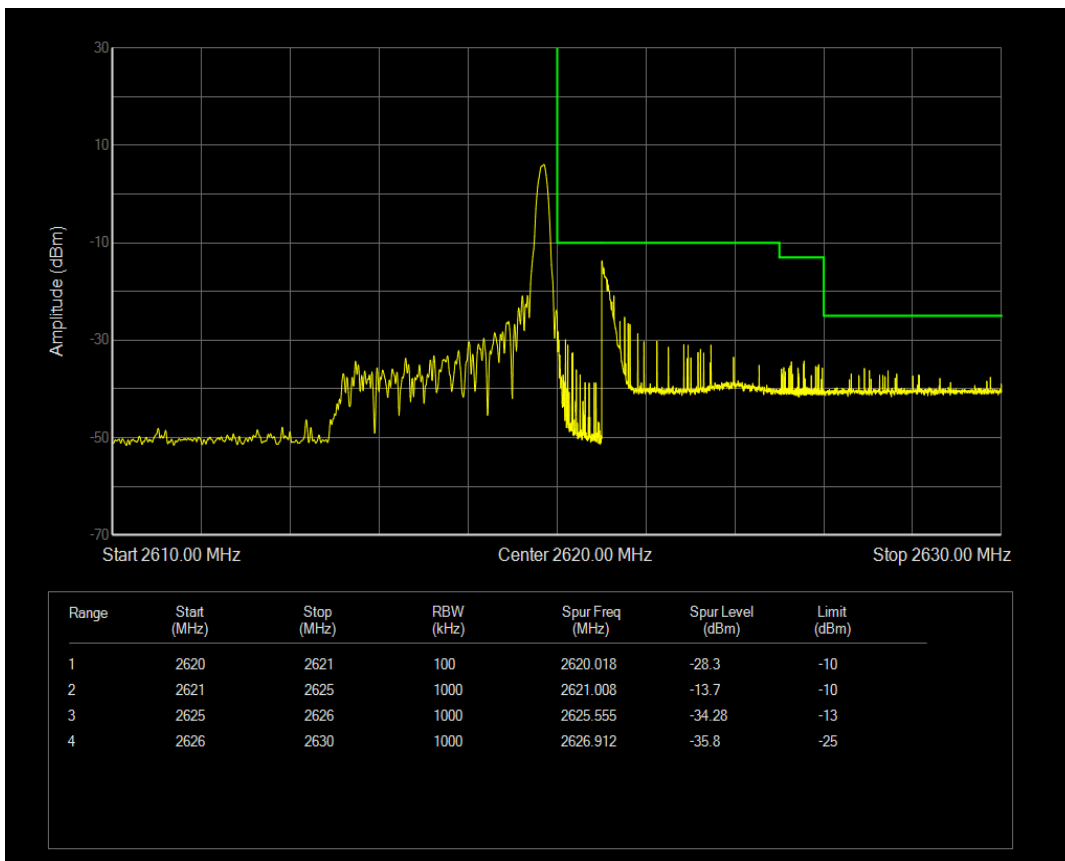

Band38 QPSK BW=5MHz Channel=38225 RB Size=1 Position=#Max

Band38 QPSK BW=5MHz Channel=38225 RB Size=25 Position=#0

Band38 QAM16 BW=5MHz Channel=38225 RB Size=1 Position=#0

Band38 QAM16 BW=5MHz Channel=38225 RB Size=1 Position=#Max