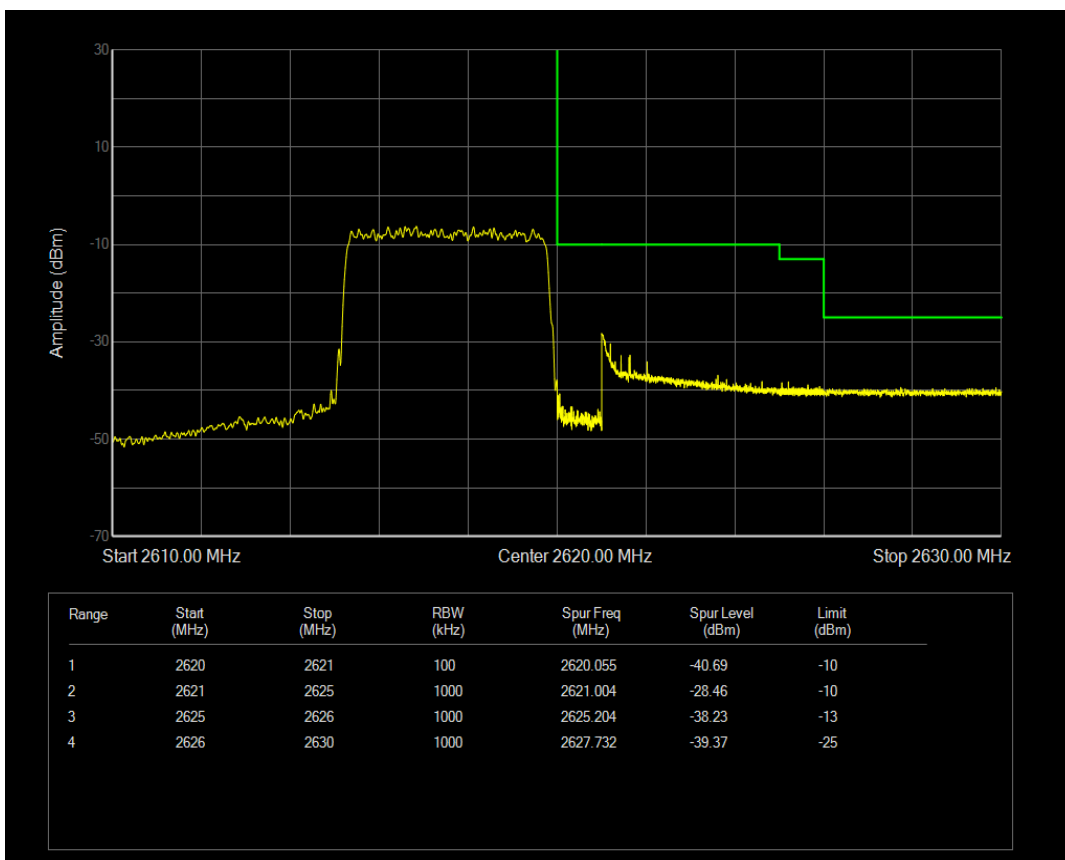

Band38 QAM16 BW=5MHz Channel=38225 RB Size=25 Position=#0

Band38 QPSK BW=10MHz Channel=37800 RB Size=1 Position=#0