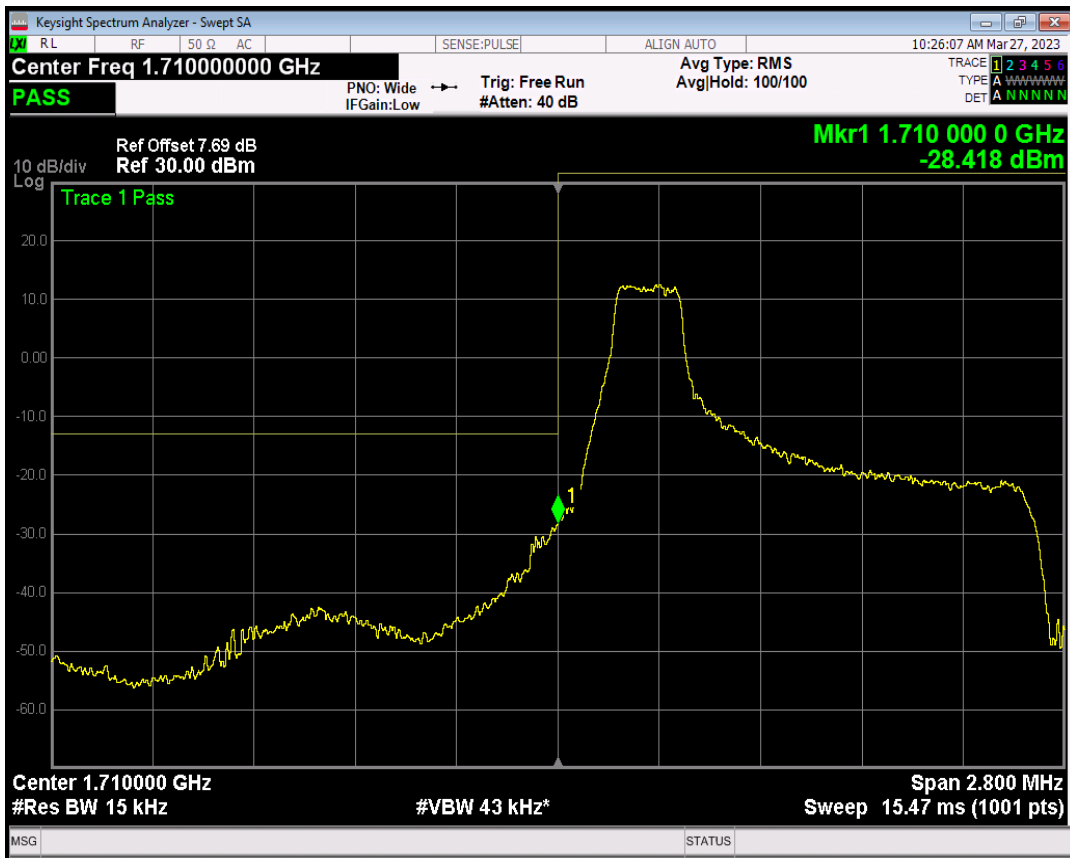

Band4 QAM16 BW=1.4MHz Channel=19957 RB Size=1 Position=#0

Band4 QAM16 BW=1.4MHz Channel=19957 RB Size=1 Position=#Max