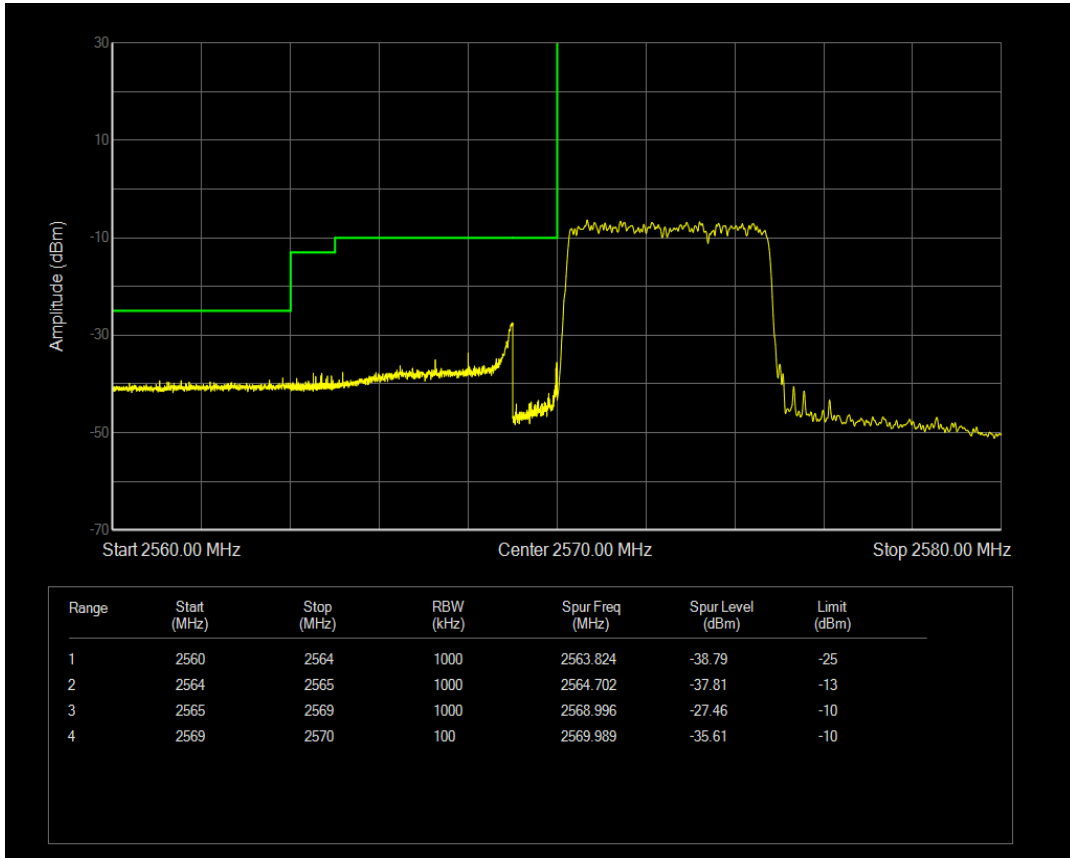

Band26(824-849) QAM16 BW=15MHz Channel=26965 RB Size=75 Position=#0

Band38 QPSK BW=5MHz Channel=37775 RB Size=1 Position=#0

Band38 QPSK BW=5MHz Channel=37775 RB Size=1 Position=#Max

Band38 QPSK BW=5MHz Channel=37775 RB Size=25 Position=#0