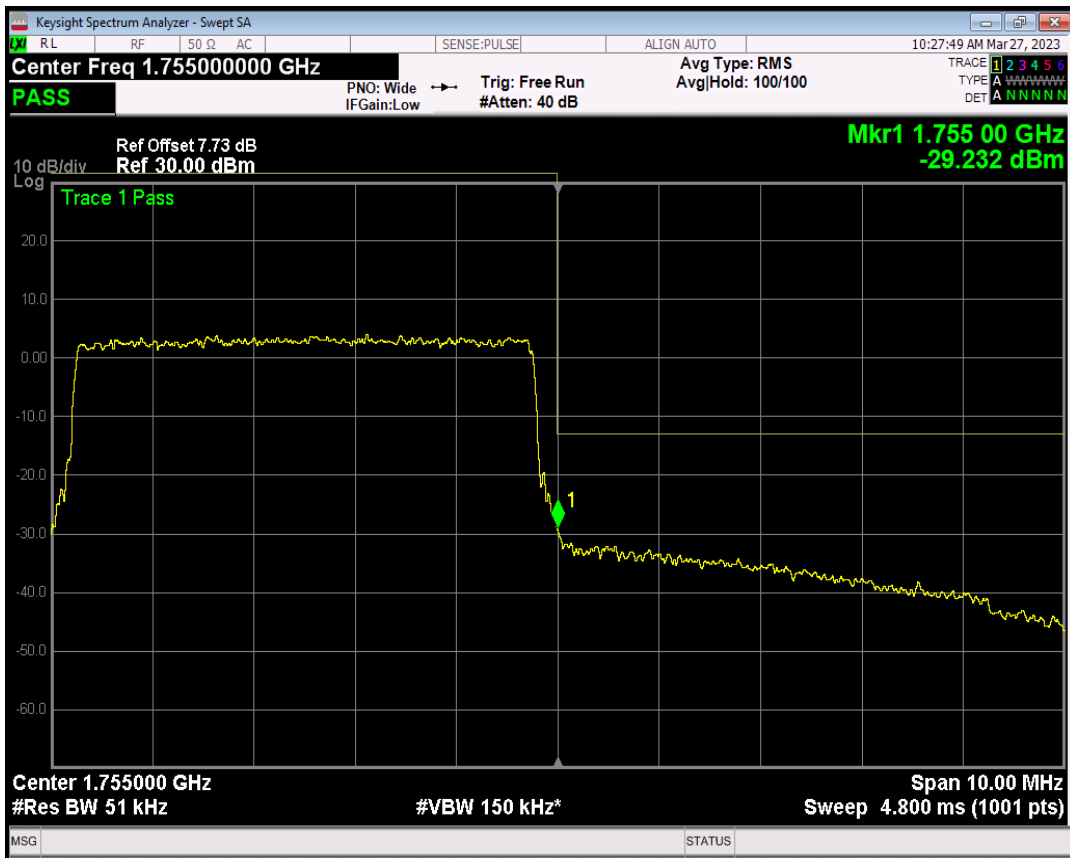

Band4 QAM16 BW=5MHz Channel=20375 RB Size=25 Position=#0

Band4 QPSK BW=10MHz Channel=20000 RB Size=1 Position=#0