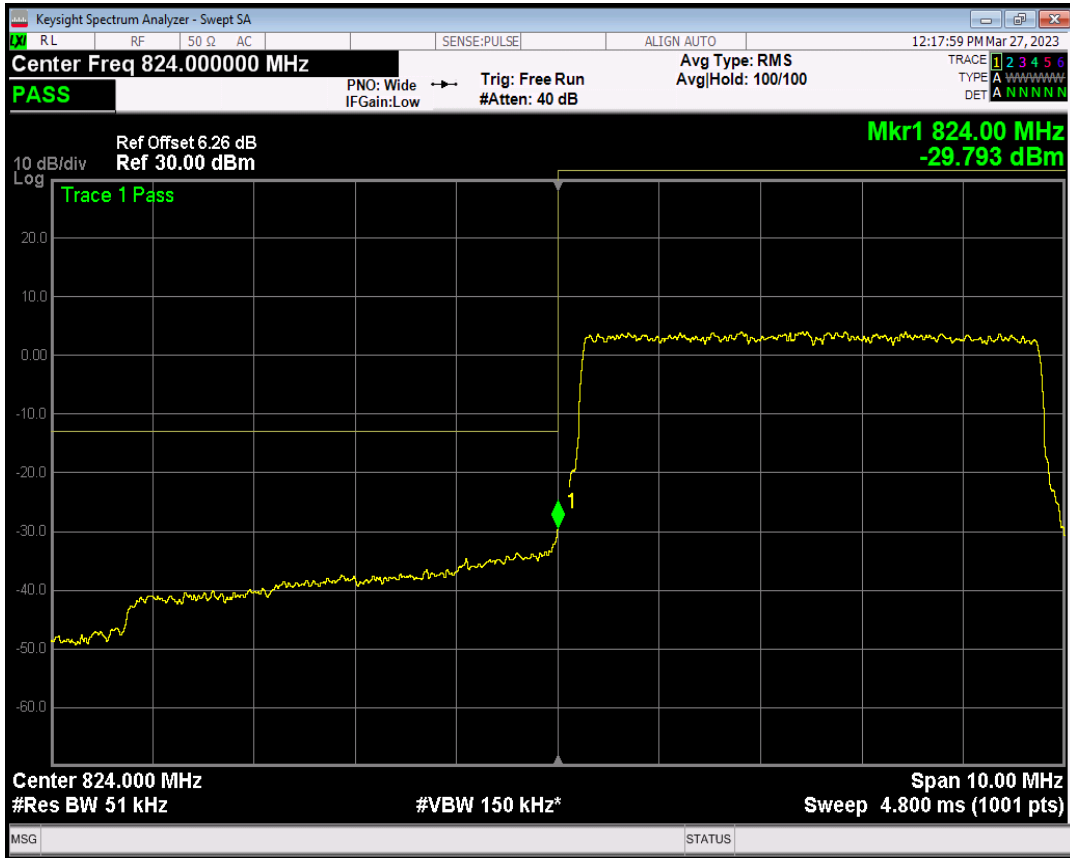

Band26(824-849) QPSK BW=5MHz Channel=26815 RB Size=25 Position=#0

Band26(824-849) QAM16 BW=5MHz Channel=26815 RB Size=1 Position=#0