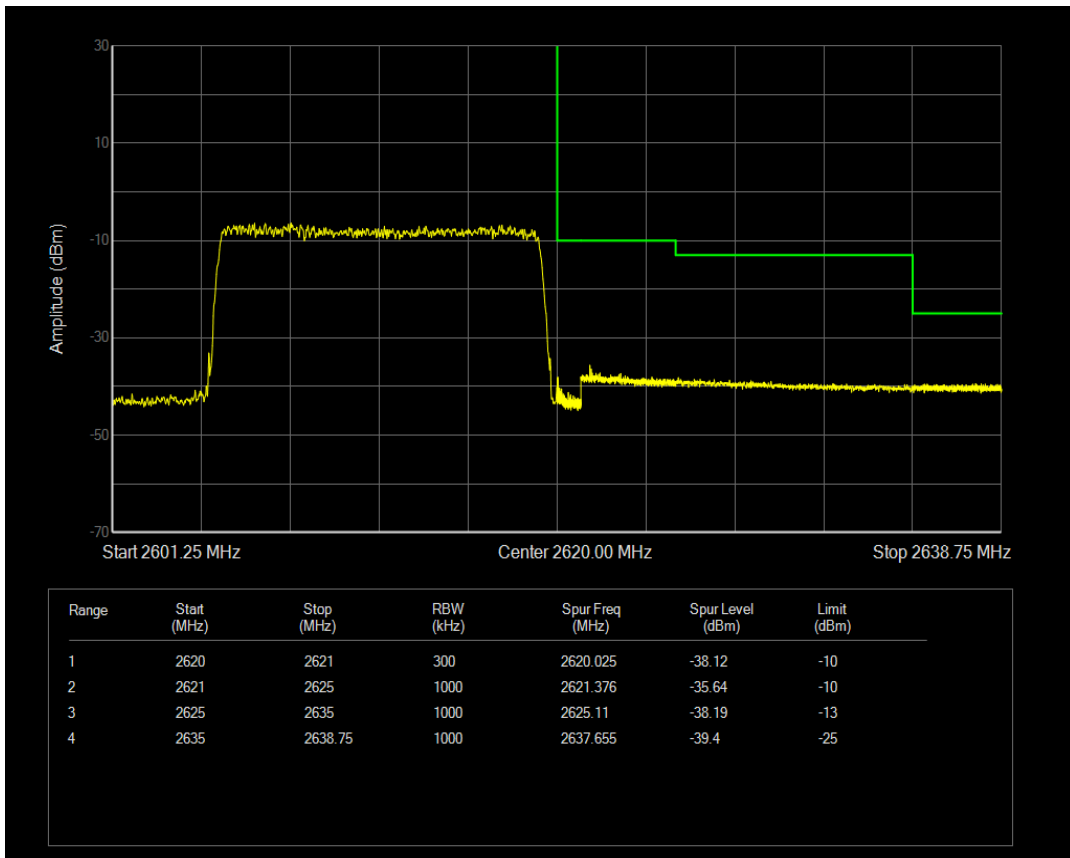

Band38 QAM16 BW=15MHz Channel=38175 RB Size=75 Position=#0

Band38 QPSK BW=20MHz Channel=37850 RB Size=1 Position=#0