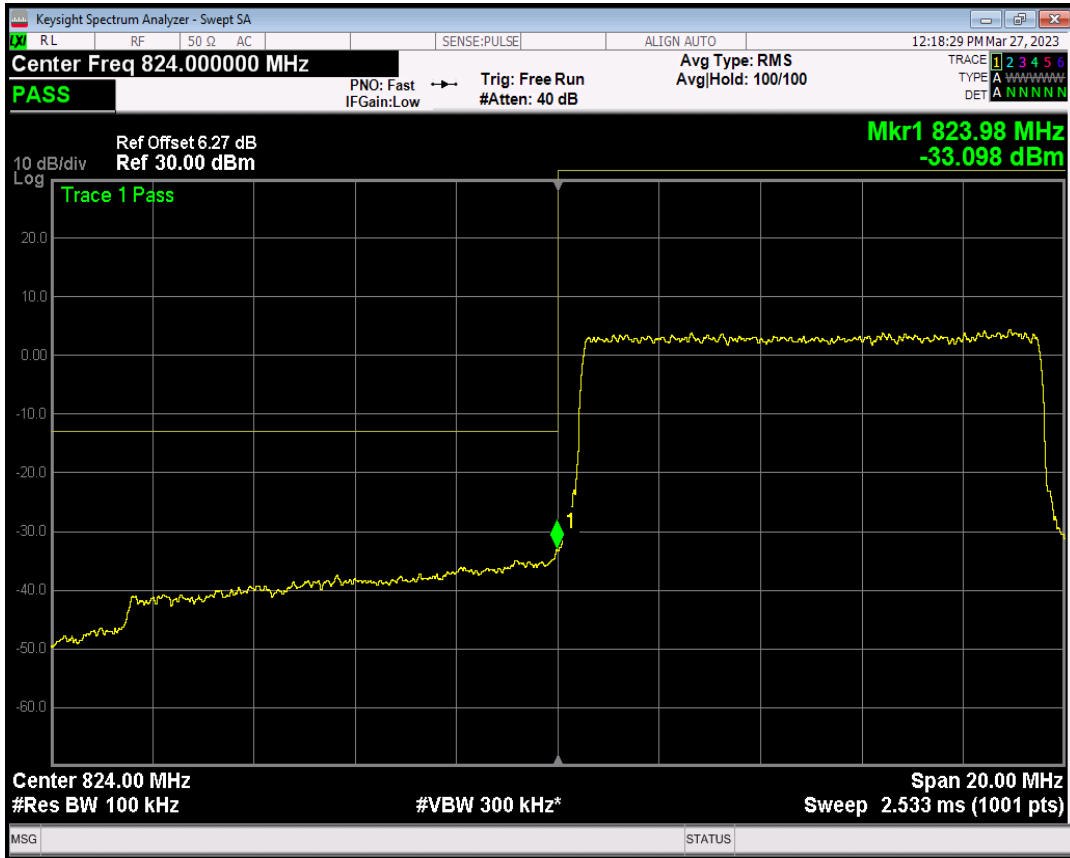

Band26(824-849) QAM16 BW=5MHz Channel=27015 RB Size=1 Position=#0

Band26(824-849) QAM16 BW=5MHz Channel=27015 RB Size=1 Position=#Max

Band26(824-849) QAM16 BW=5MHz Channel=27015 RB Size=25 Position=#0

Band26(824-849) QPSK BW=10MHz Channel=26840 RB Size=1 Position=#0

Band26(824-849) QPSK BW=10MHz Channel=26840 RB Size=1 Position=#Max

Band26(824-849) QPSK BW=10MHz Channel=26840 RB Size=50 Position=#0

Band26(824-849) QAM16 BW=10MHz Channel=26840 RB Size=1 Position=#0

Band26(824-849) QAM16 BW=10MHz Channel=26840 RB Size=1 Position=#Max