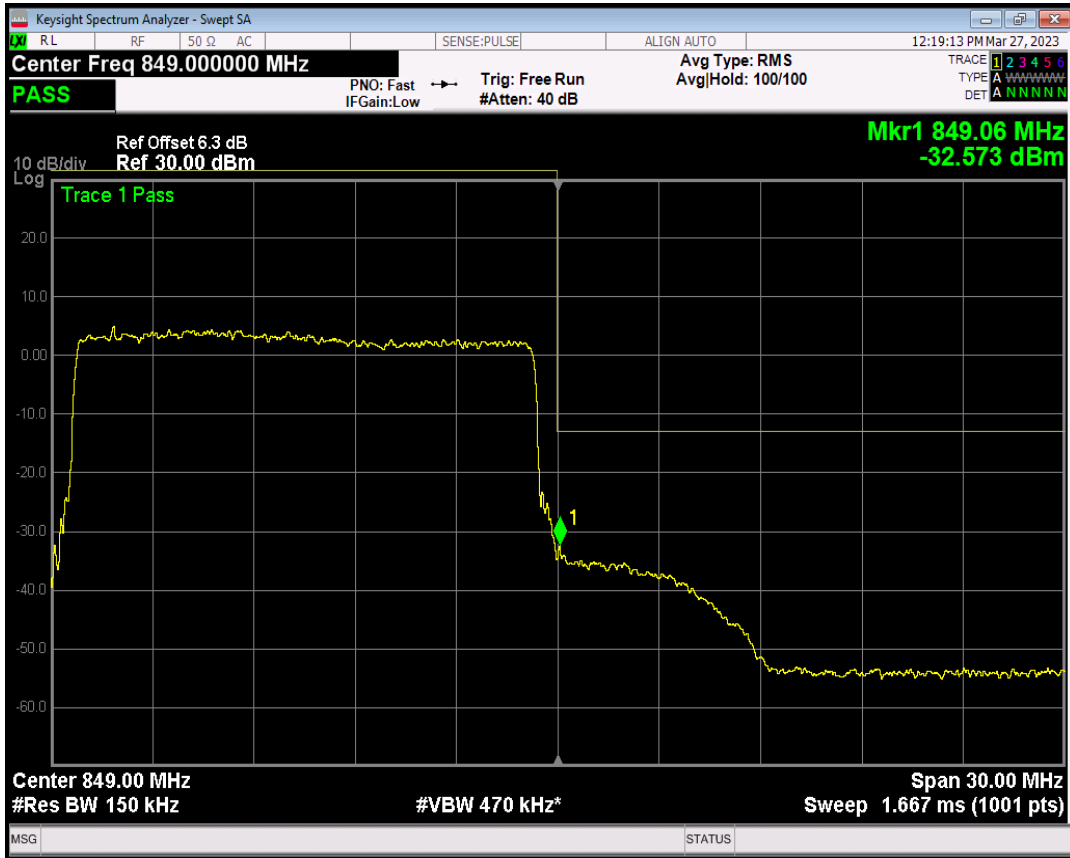

Band26(824-849) QPSK BW=15MHz Channel=26965 RB Size=75 Position=#0

Band26(824-849) QAM16 BW=15MHz Channel=26965 RB Size=1 Position=#0