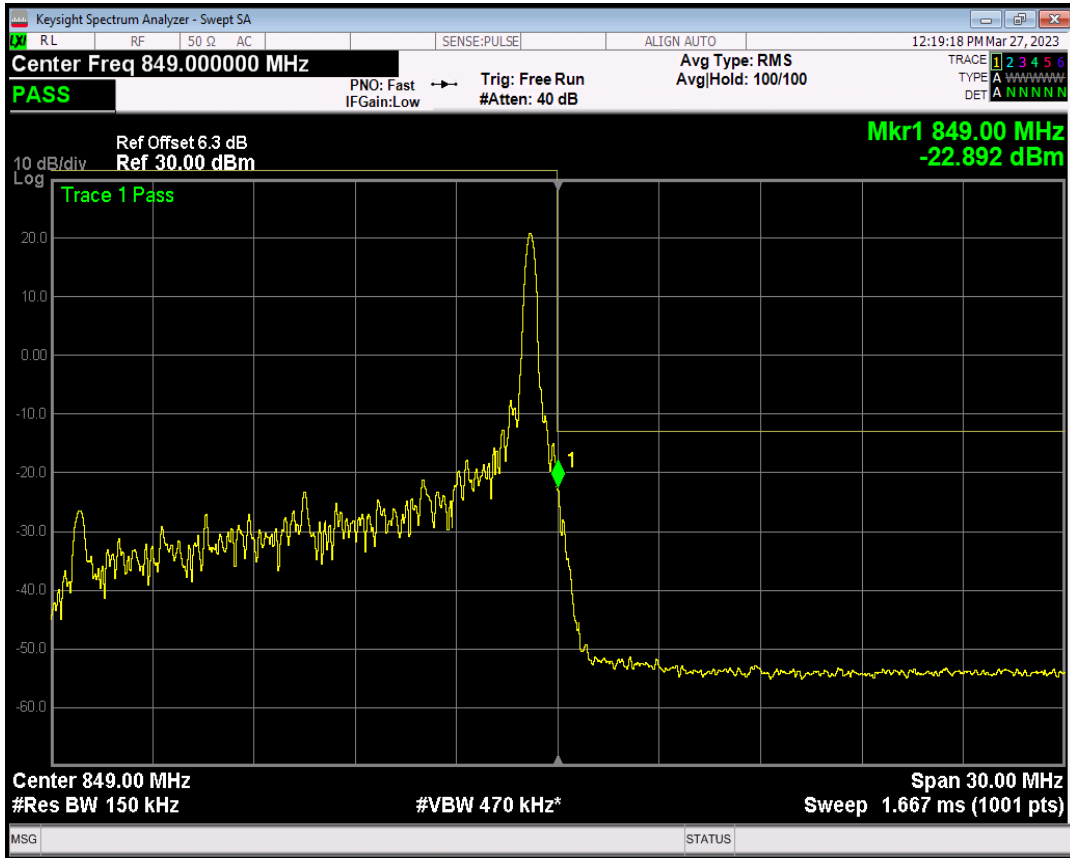

Band26(824-849) QPSK BW=15MHz Channel=26965 RB Size=1 Position=#Max

Band26(824-849) QPSK BW=15MHz Channel=26965 RB Size=75 Position=#0

Band26(824-849) QAM16 BW=15MHz Channel=26965 RB Size=1 Position=#0

Band26(824-849) QAM16 BW=15MHz Channel=26965 RB Size=1 Position=#Max