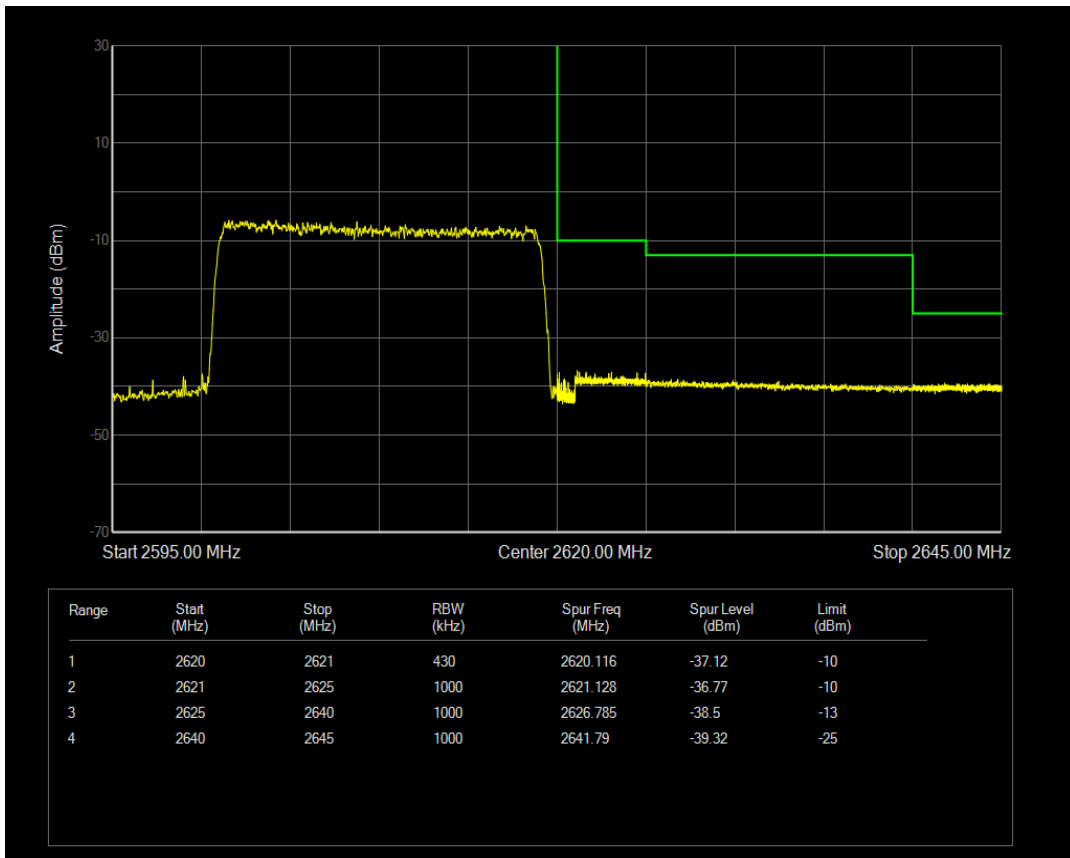

Band38 QPSK BW=20MHz Channel=38150 RB Size=1 Position=#Max

Band38 QPSK BW=20MHz Channel=38150 RB Size=100 Position=#0

Band38 QAM16 BW=20MHz Channel=38150 RB Size=1 Position=#0

Band38 QAM16 BW=20MHz Channel=38150 RB Size=1 Position=#Max

Band38 QAM16 BW=20MHz Channel=38150 RB Size=100 Position=#0

Band4 QPSK BW=1.4MHz Channel=19957 RB Size=1 Position=#0

Band4 QPSK BW=1.4MHz Channel=19957 RB Size=1 Position=#Max

Band4 QPSK BW=1.4MHz Channel=19957 RB Size=6 Position=#0