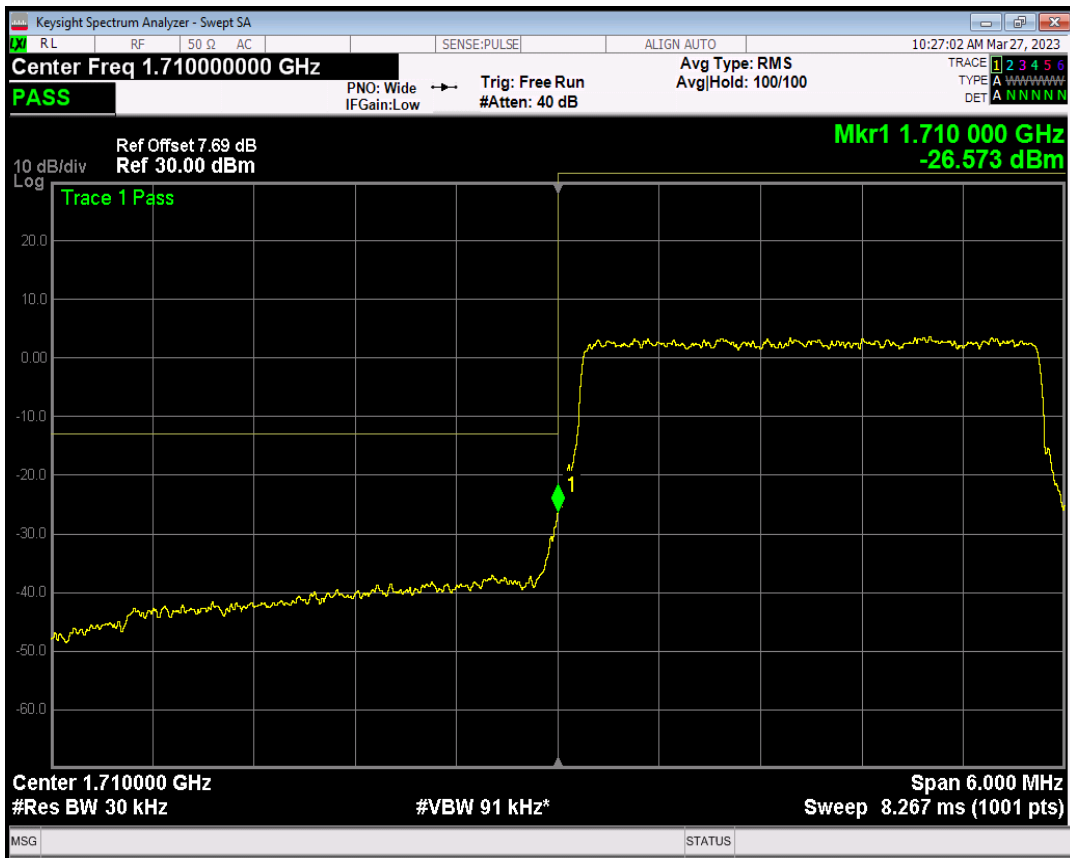

Band4 QAM16 BW=3MHz Channel=19965 RB Size=15 Position=#0

Band4 QPSK BW=3MHz Channel=20385 RB Size=1 Position=#0