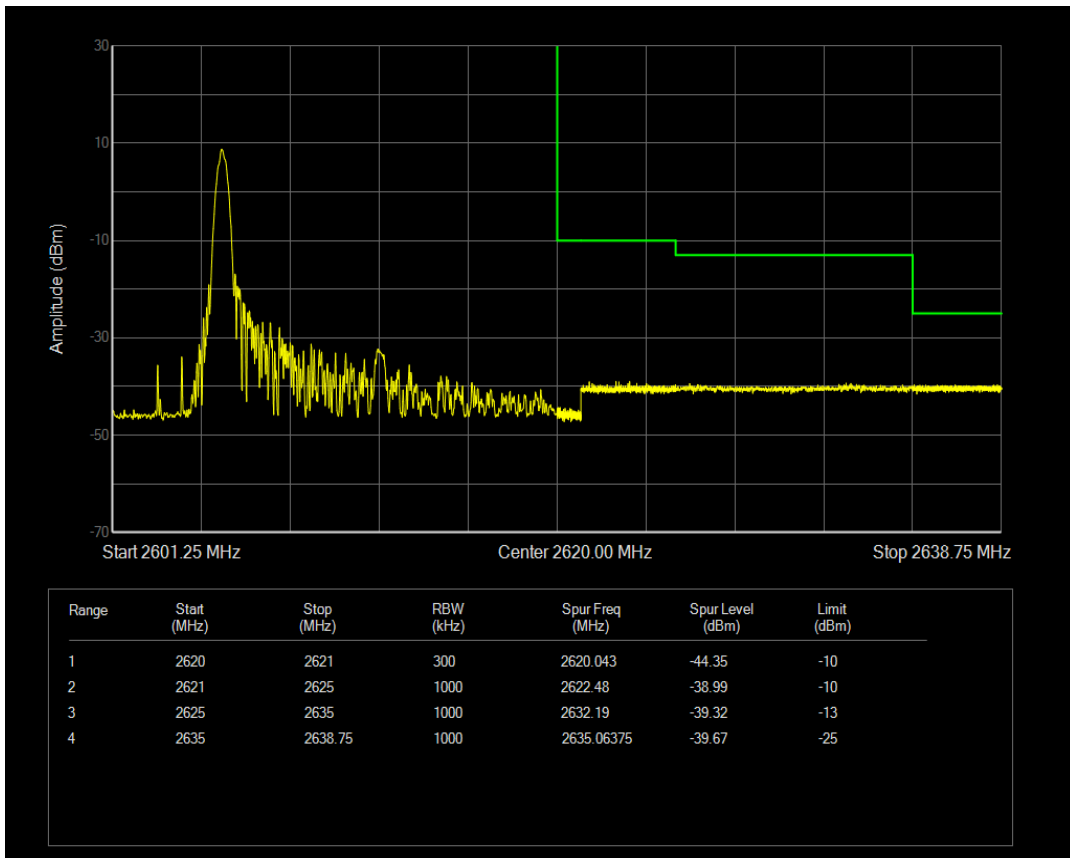

Band38 QAM16 BW=15MHz Channel=38175 RB Size=1 Position=#0

Band38 QAM16 BW=15MHz Channel=38175 RB Size=1 Position=#Max