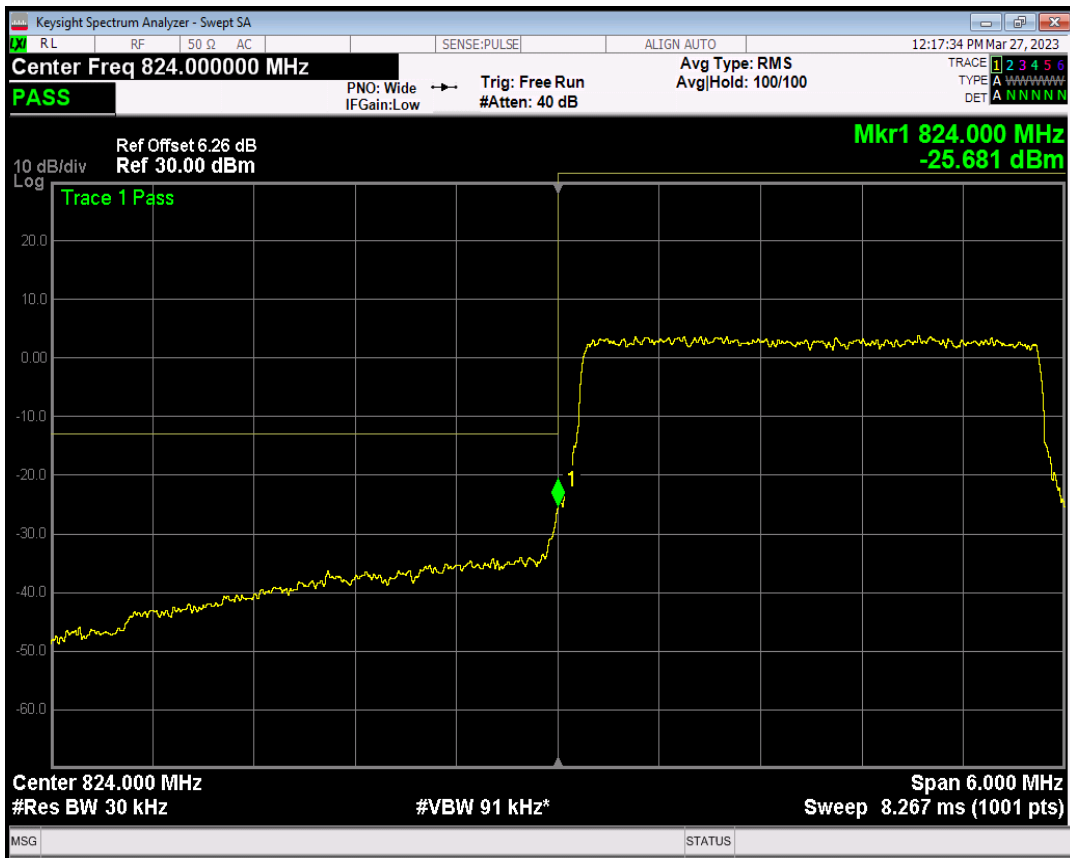

Band26(824-849) QAM16 BW=3MHz Channel=26805 RB Size=15 Position=#0

Band26(824-849) QPSK BW=3MHz Channel=27025 RB Size=1 Position=#0