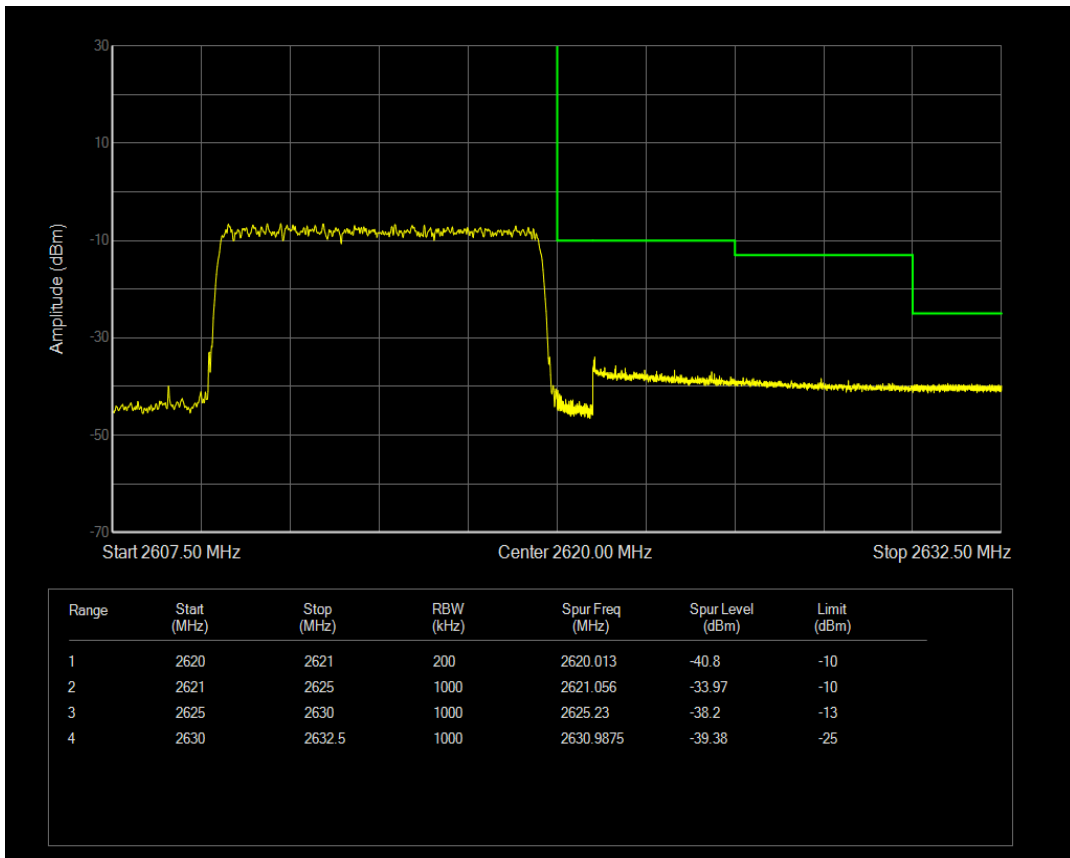

Band38 QAM16 BW=10MHz Channel=38200 RB Size=50 Position=#0

Band38 QPSK BW=15MHz Channel=37825 RB Size=1 Position=#0