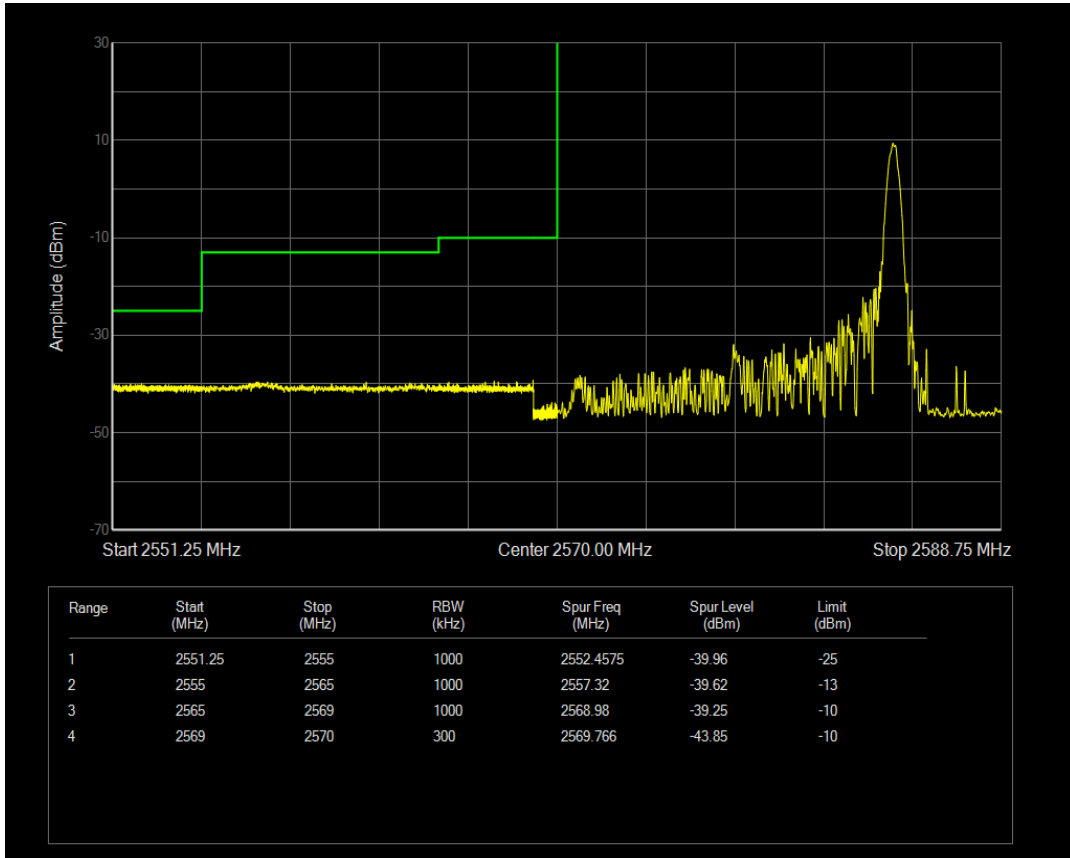

Band38 QAM16 BW=15MHz Channel=37825 RB Size=1 Position=#Max

Band38 QAM16 BW=15MHz Channel=37825 RB Size=75 Position=#0