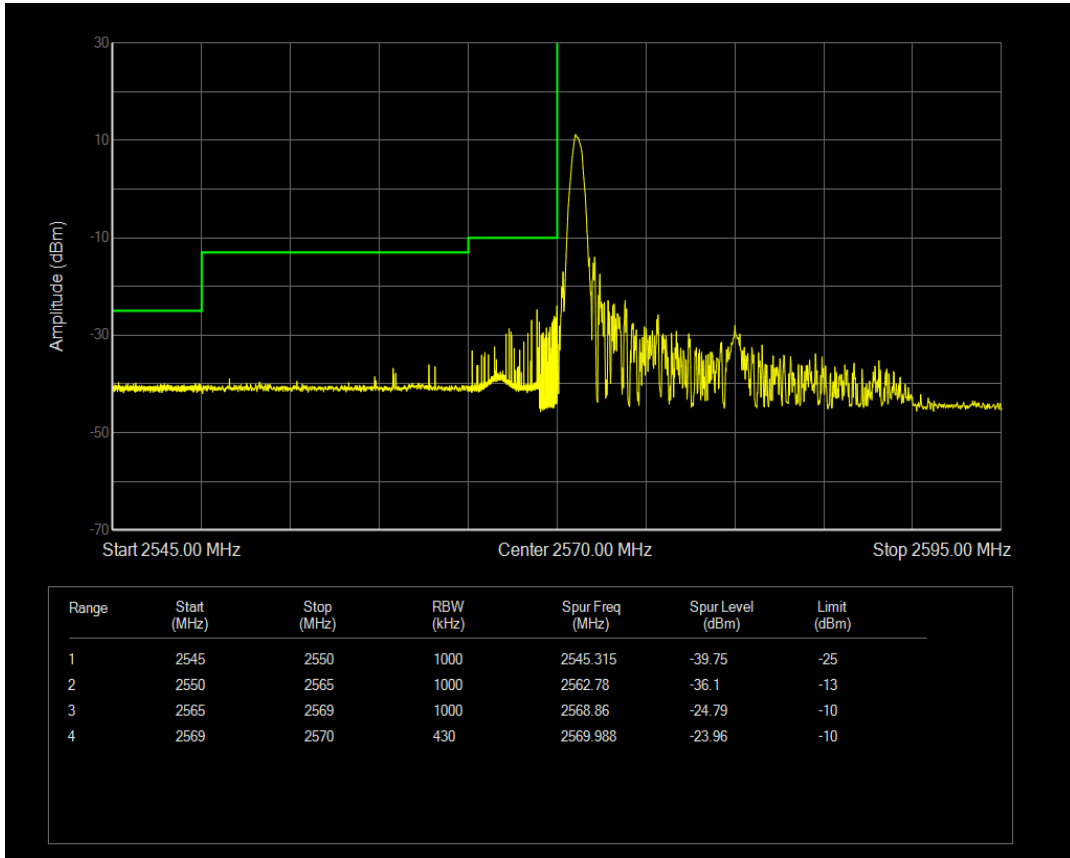

Band38 QPSK BW=20MHz Channel=37850 RB Size=1 Position=#0

Band38 QPSK BW=20MHz Channel=37850 RB Size=1 Position=#Max