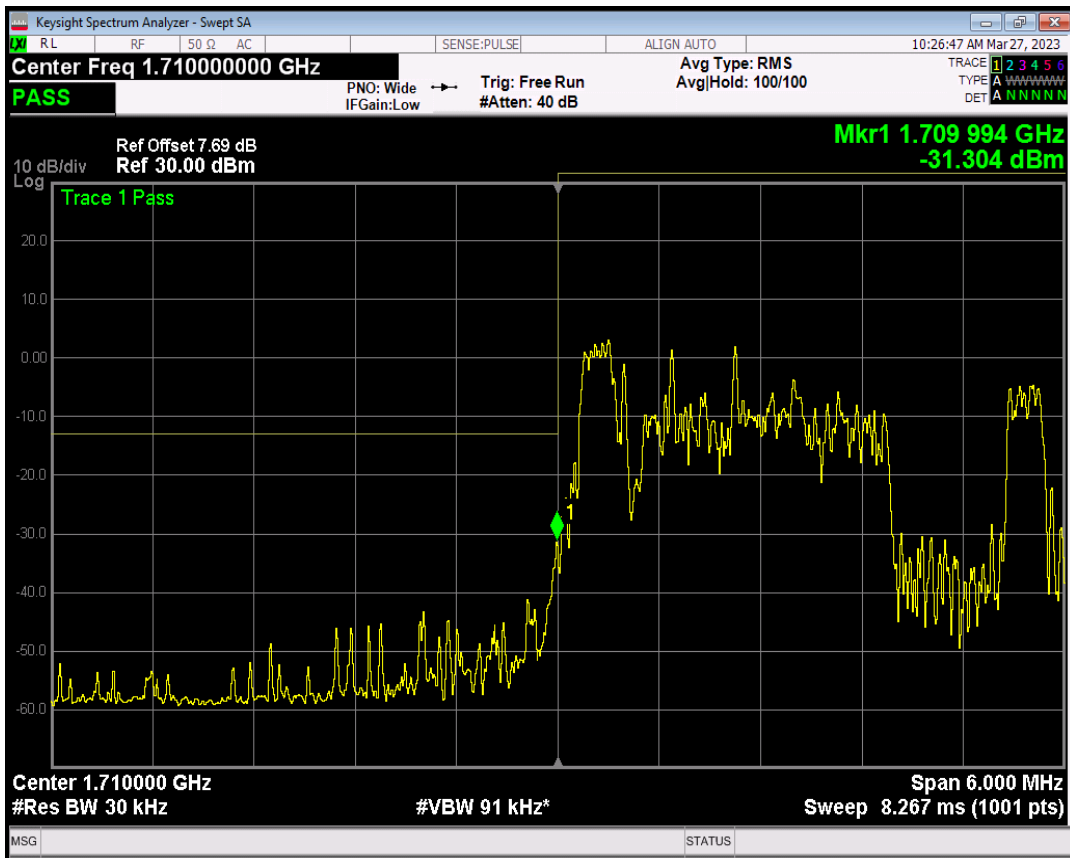

Band4 QAM16 BW=1.4MHz Channel=20393 RB Size=6 Position=#0

Band4 QPSK BW=3MHz Channel=19965 RB Size=1 Position=#0

Band4 QPSK BW=3MHz Channel=19965 RB Size=1 Position=#Max

Band4 QPSK BW=3MHz Channel=19965 RB Size=15 Position=#0

Band4 QAM16 BW=3MHz Channel=19965 RB Size=1 Position=#0

Band4 QAM16 BW=3MHz Channel=19965 RB Size=1 Position=#Max

Band4 QAM16 BW=3MHz Channel=19965 RB Size=15 Position=#0

Band4 QPSK BW=3MHz Channel=20385 RB Size=1 Position=#0