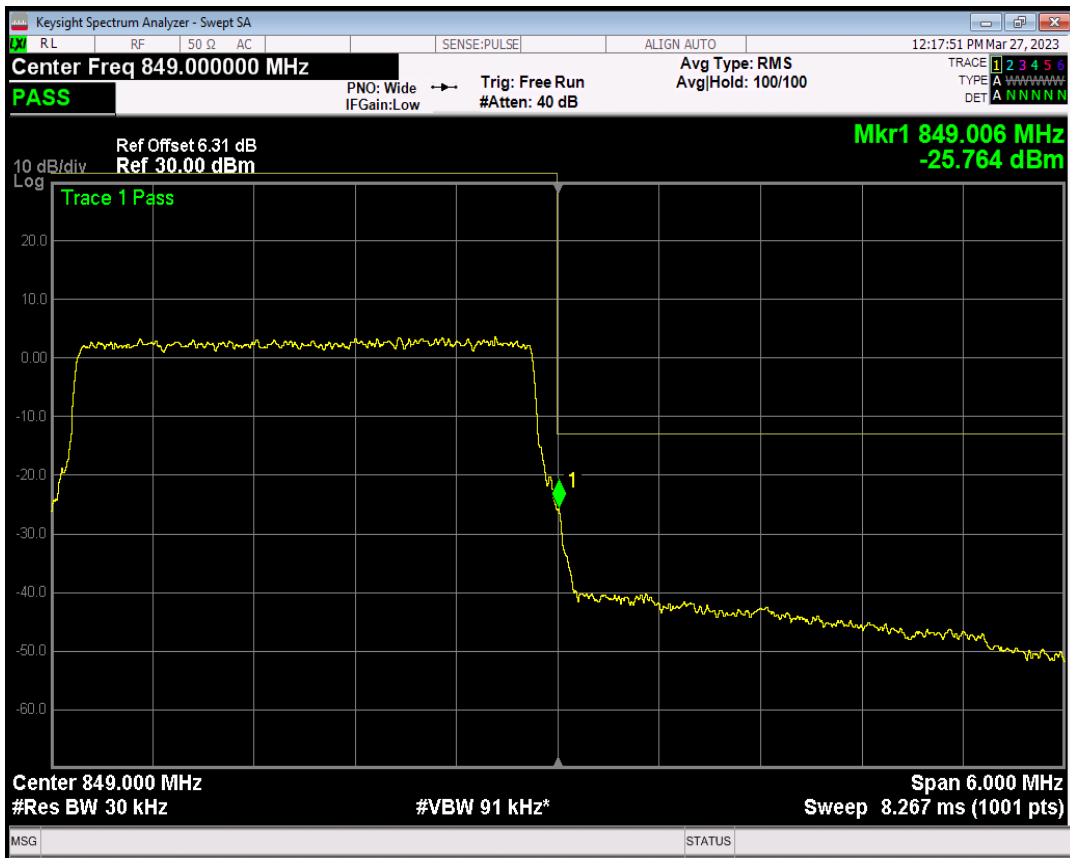

Band26(824-849) QAM16 BW=3MHz Channel=27025 RB Size=15 Position=#0

Band26(824-849) QPSK BW=5MHz Channel=26815 RB Size=1 Position=#0