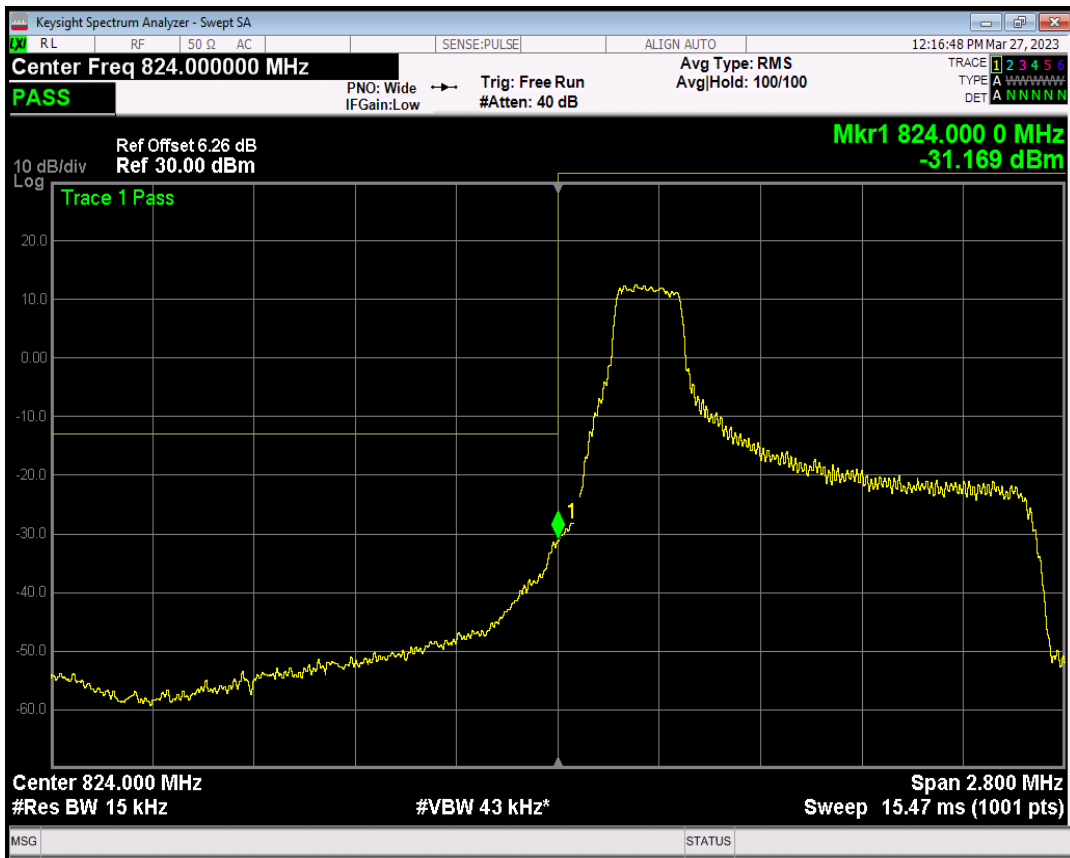

Band26(824-849) QAM16 BW=1.4MHz Channel=26797 RB Size=1 Position=#0

Band26(824-849) QAM16 BW=1.4MHz Channel=26797 RB Size=1 Position=#Max