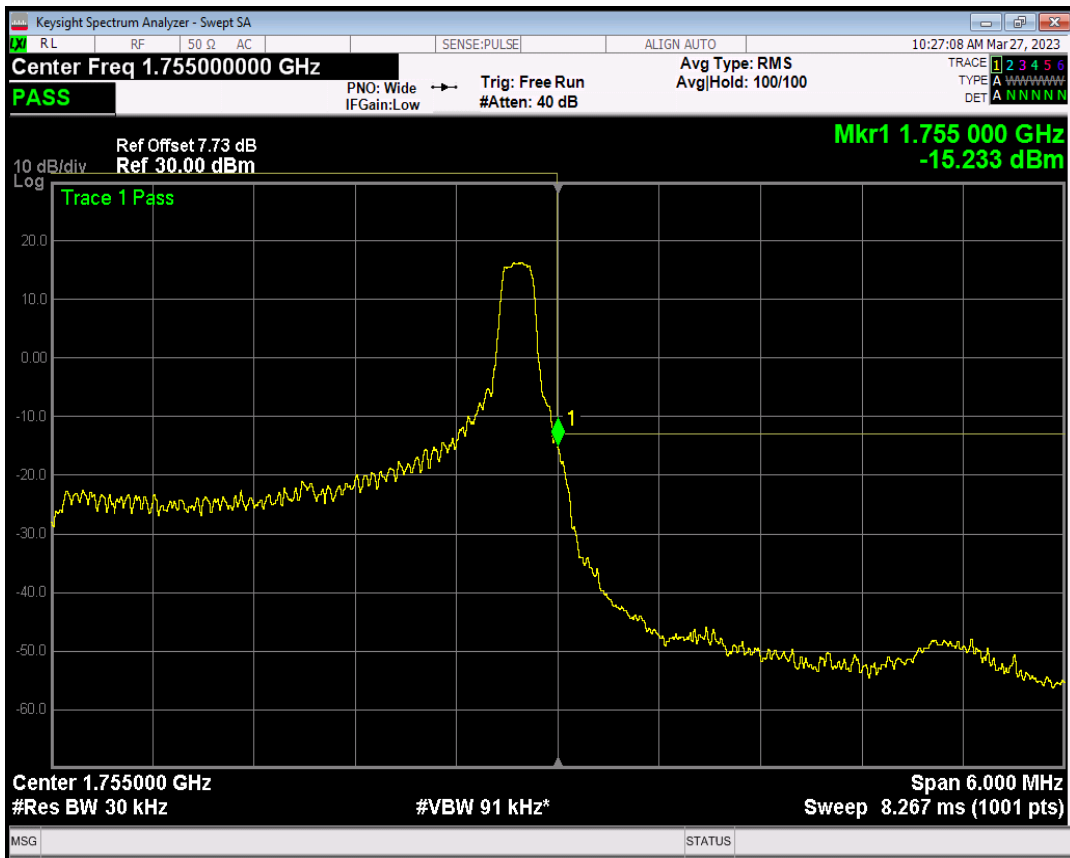

Band4 QPSK BW=3MHz Channel=20385 RB Size=1 Position=#Max

Band4 QPSK BW=3MHz Channel=20385 RB Size=15 Position=#0