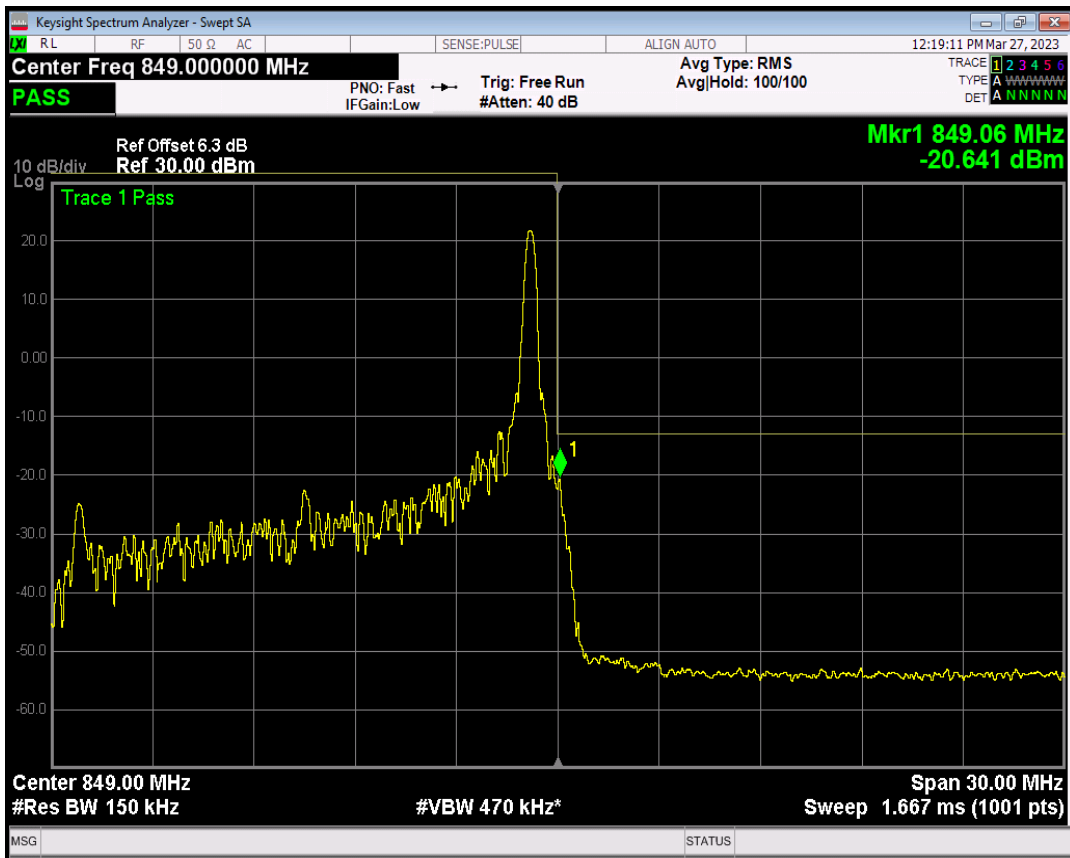

Band26(824-849) QPSK BW=15MHz Channel=26965 RB Size=1 Position=#Max

Band26(824-849) QPSK BW=15MHz Channel=26965 RB Size=75 Position=#0