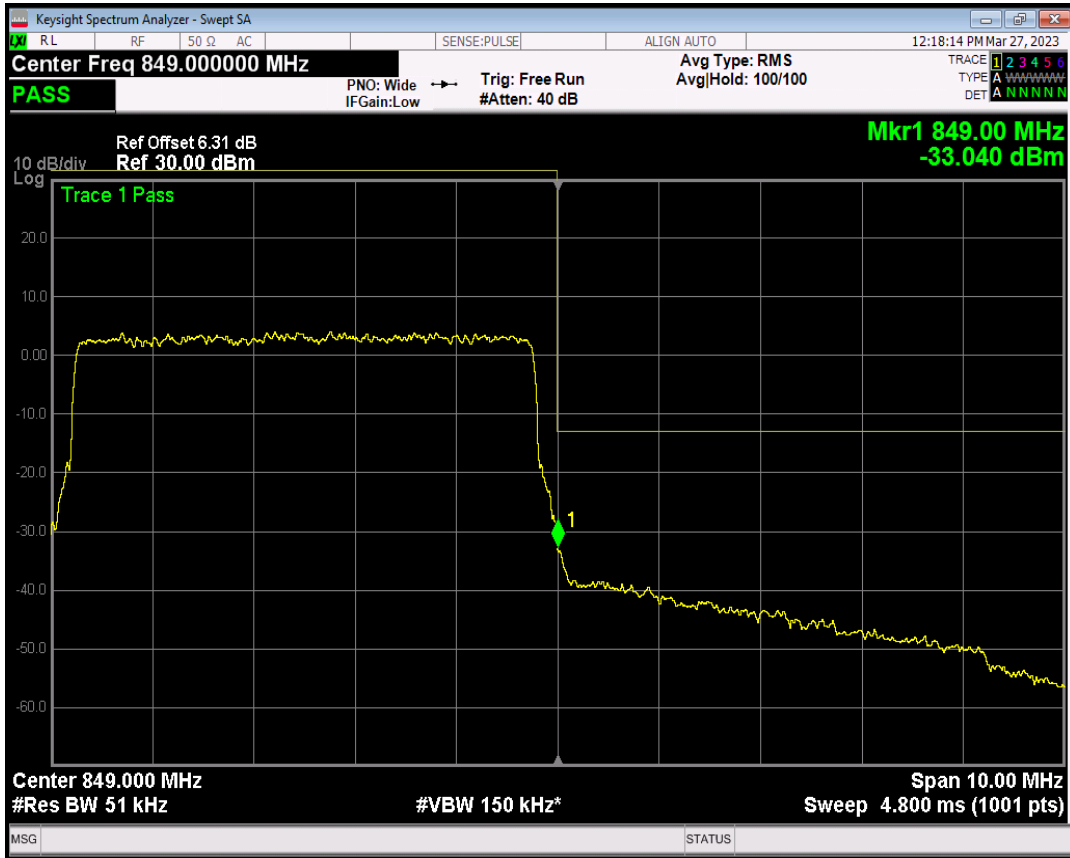

Band26(824-849) QAM16 BW=5MHz Channel=26815 RB Size=25 Position=#0

Band26(824-849) QPSK BW=5MHz Channel=27015 RB Size=1 Position=#0

Band26(824-849) QPSK BW=5MHz Channel=27015 RB Size=1 Position=#Max

Band26(824-849) QPSK BW=5MHz Channel=27015 RB Size=25 Position=#0