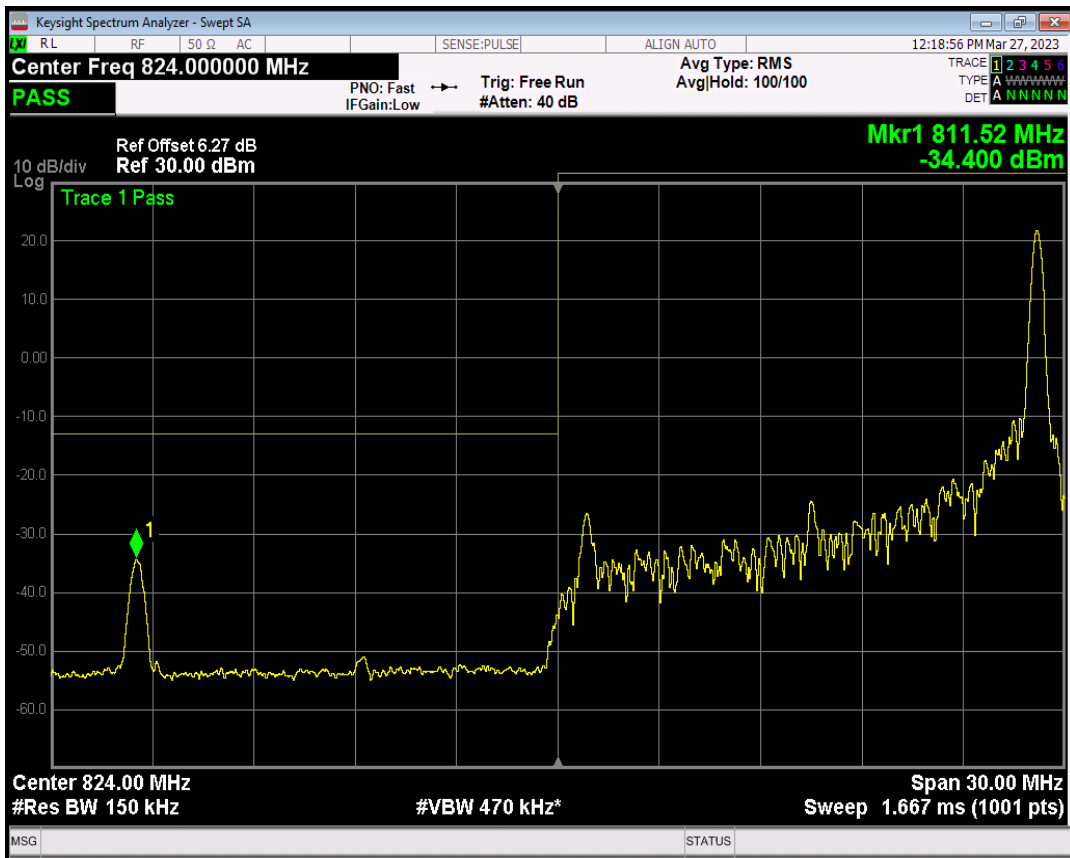

Band26(824-849) QPSK BW=15MHz Channel=26865 RB Size=1 Position=#Max

Band26(824-849) QPSK BW=15MHz Channel=26865 RB Size=75 Position=#0