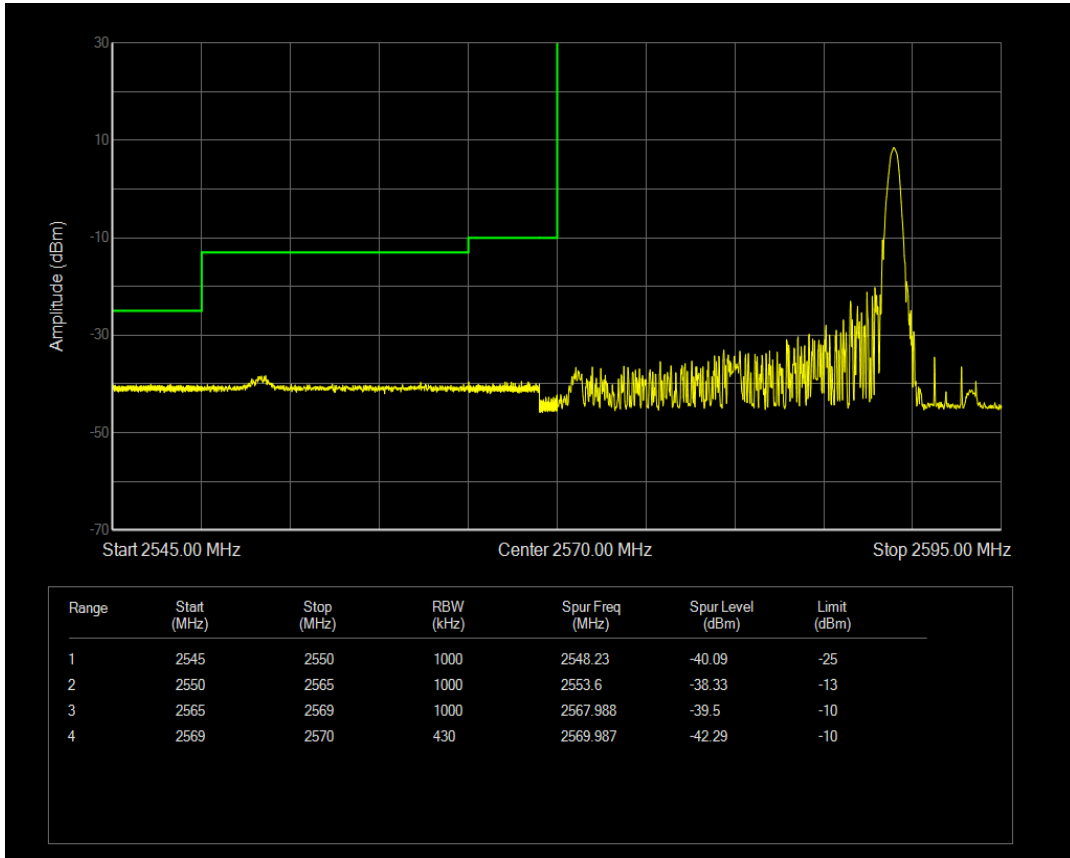

Band38 QAM16 BW=20MHz Channel=37850 RB Size=1 Position=#Max

Band38 QAM16 BW=20MHz Channel=37850 RB Size=100 Position=#0