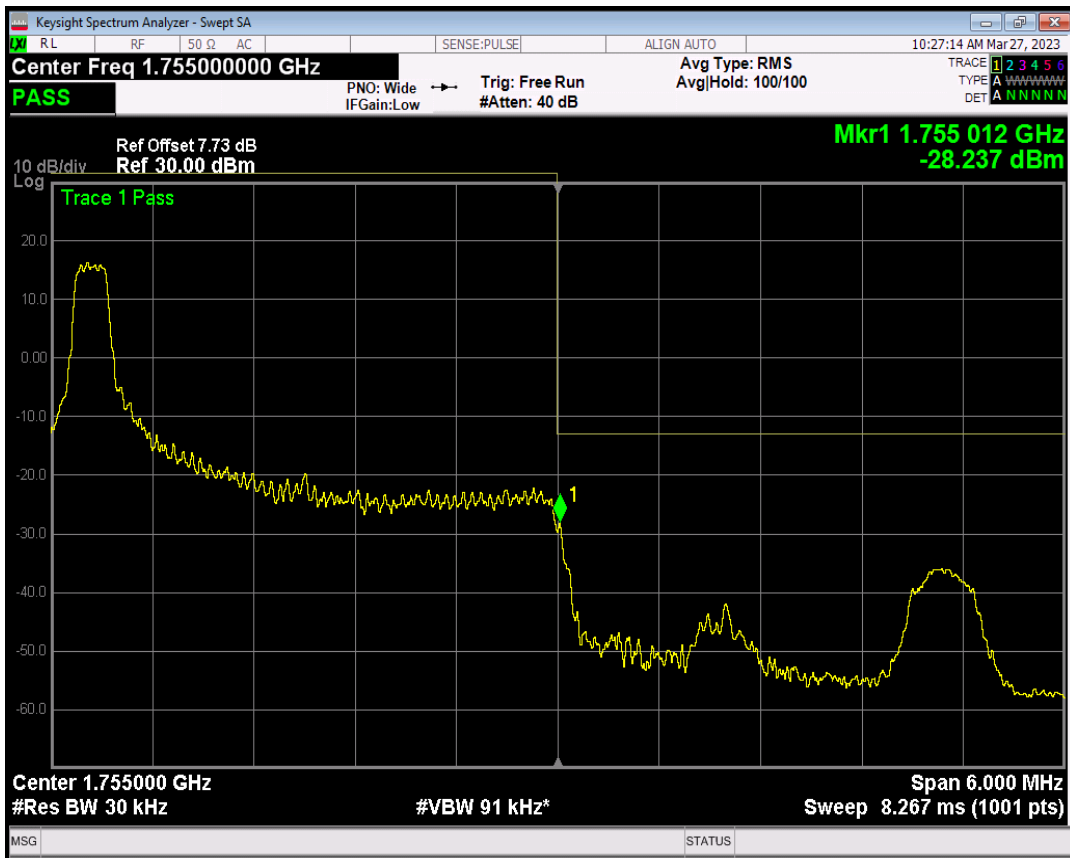

Band4 QAM16 BW=3MHz Channel=20385 RB Size=1 Position=#0

Band4 QAM16 BW=3MHz Channel=20385 RB Size=1 Position=#Max