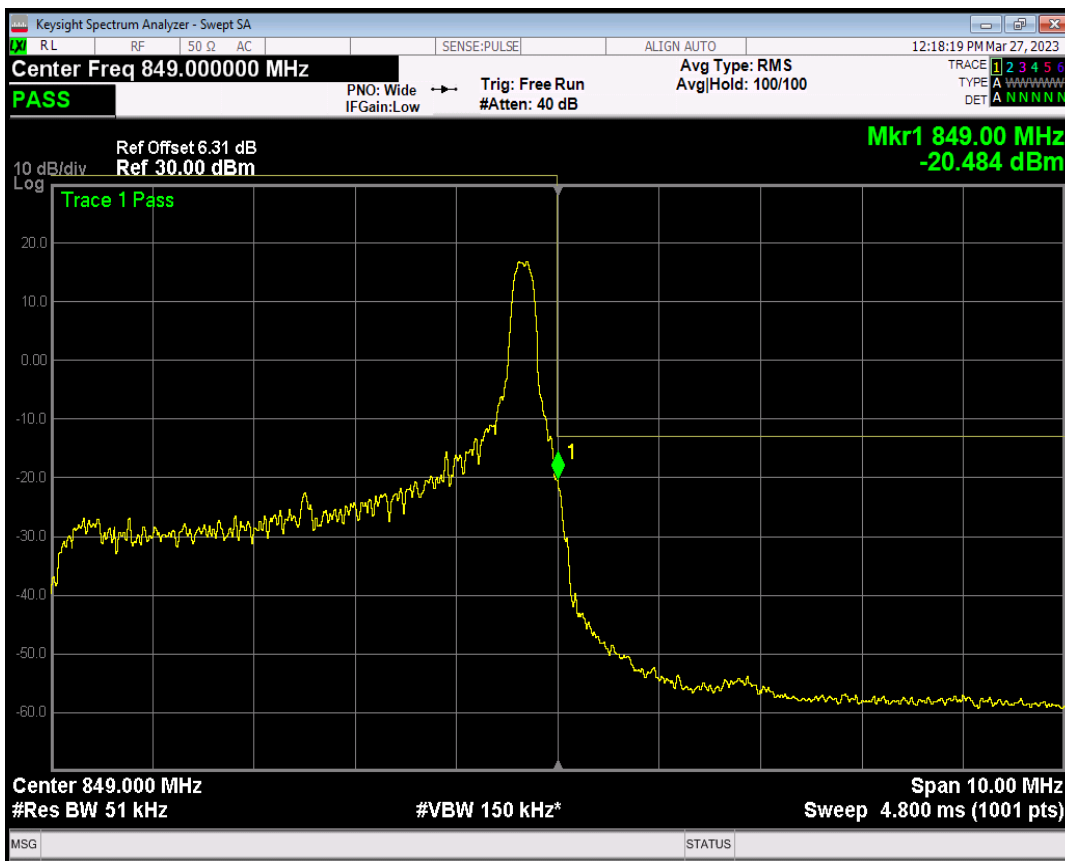

Band26(824-849) QAM16 BW=5MHz Channel=27015 RB Size=1 Position=#Max

Band26(824-849) QAM16 BW=5MHz Channel=27015 RB Size=25 Position=#0