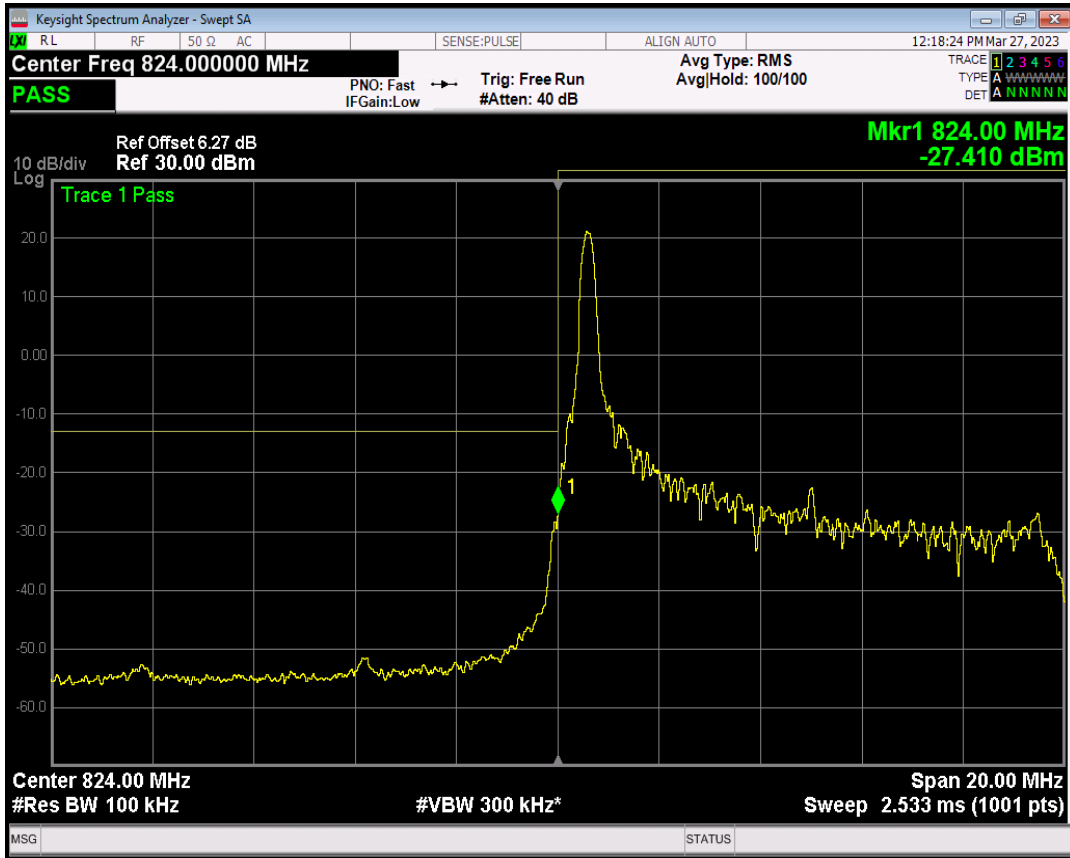

Band26(824-849) QAM16 BW=5MHz Channel=27015 RB Size=1 Position=#0

Band26(824-849) QAM16 BW=5MHz Channel=27015 RB Size=1 Position=#Max

Band26(824-849) QAM16 BW=5MHz Channel=27015 RB Size=25 Position=#0

Band26(824-849) QPSK BW=10MHz Channel=26840 RB Size=1 Position=#0

Band26(824-849) QPSK BW=10MHz Channel=26840 RB Size=1 Position=#Max

Band26(824-849) QPSK BW=10MHz Channel=26840 RB Size=50 Position=#0

Band26(824-849) QAM16 BW=10MHz Channel=26840 RB Size=1 Position=#0

Band26(824-849) QAM16 BW=10MHz Channel=26840 RB Size=1 Position=#Max