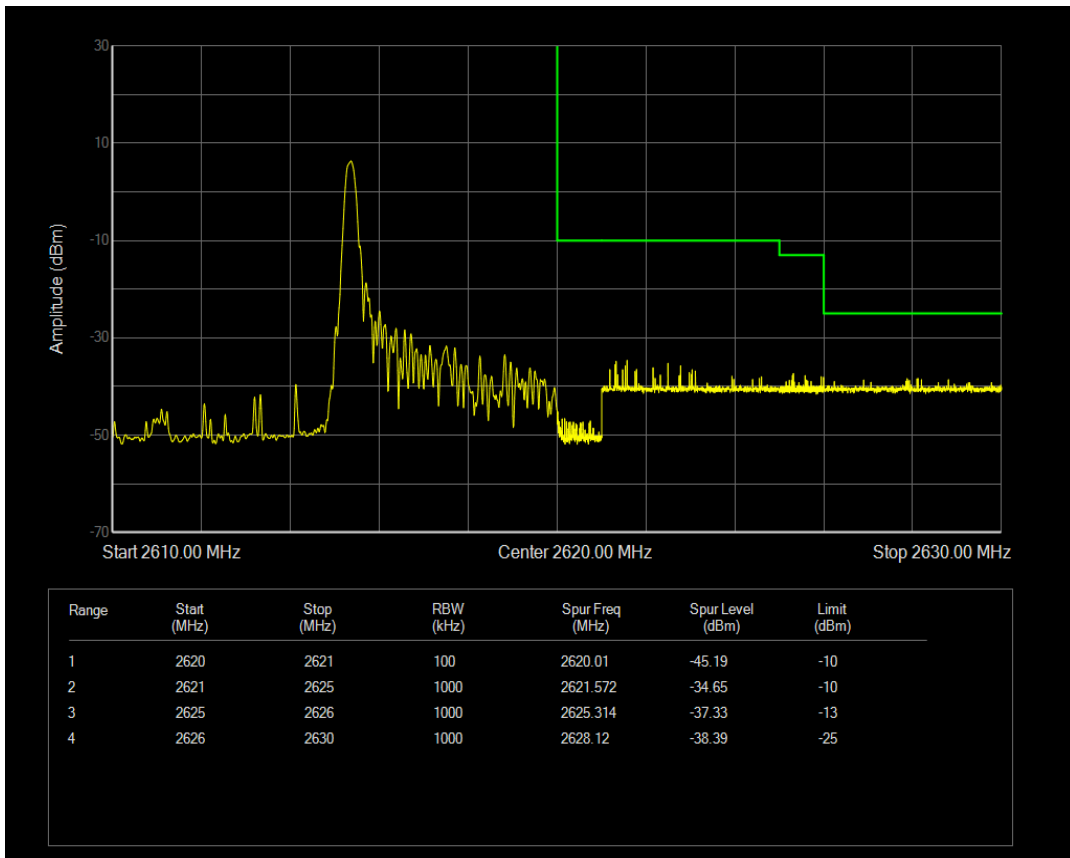

Band38 QAM16 BW=5MHz Channel=38225 RB Size=1 Position=#0

Band38 QAM16 BW=5MHz Channel=38225 RB Size=1 Position=#Max