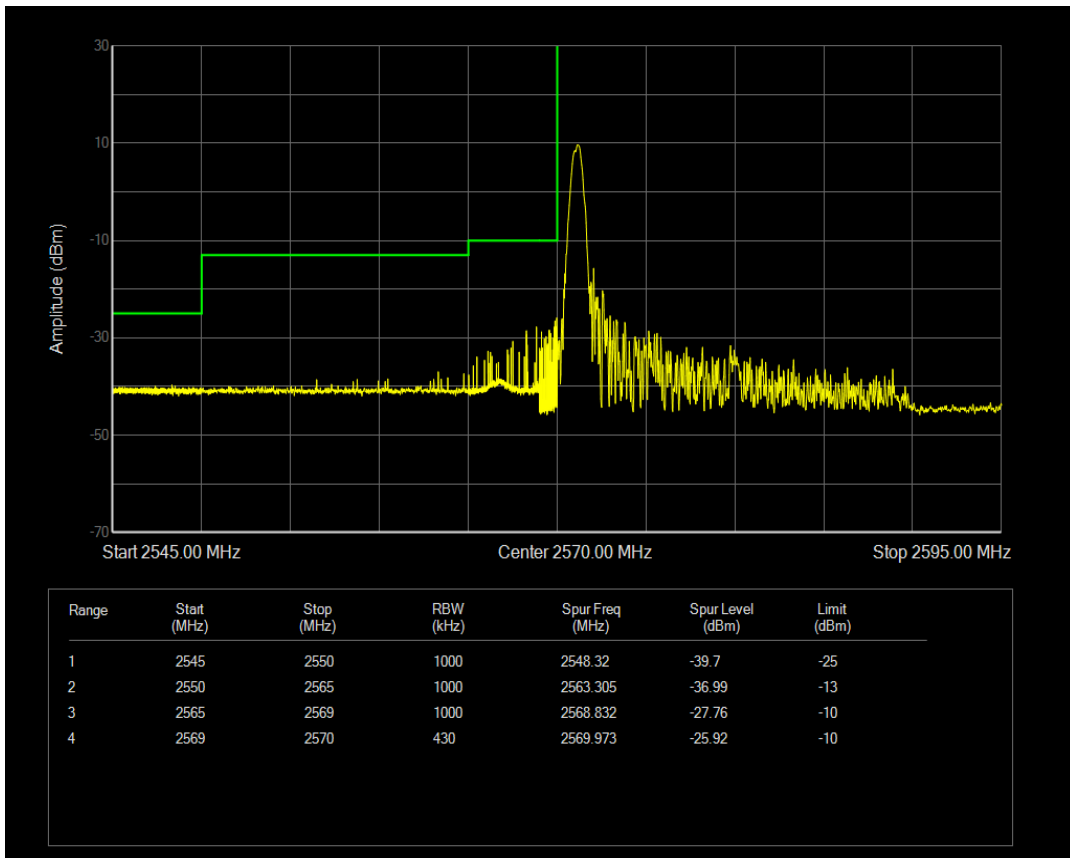

Band38 QAM16 BW=20MHz Channel=37850 RB Size=1 Position=#0

Band38 QAM16 BW=20MHz Channel=37850 RB Size=1 Position=#Max