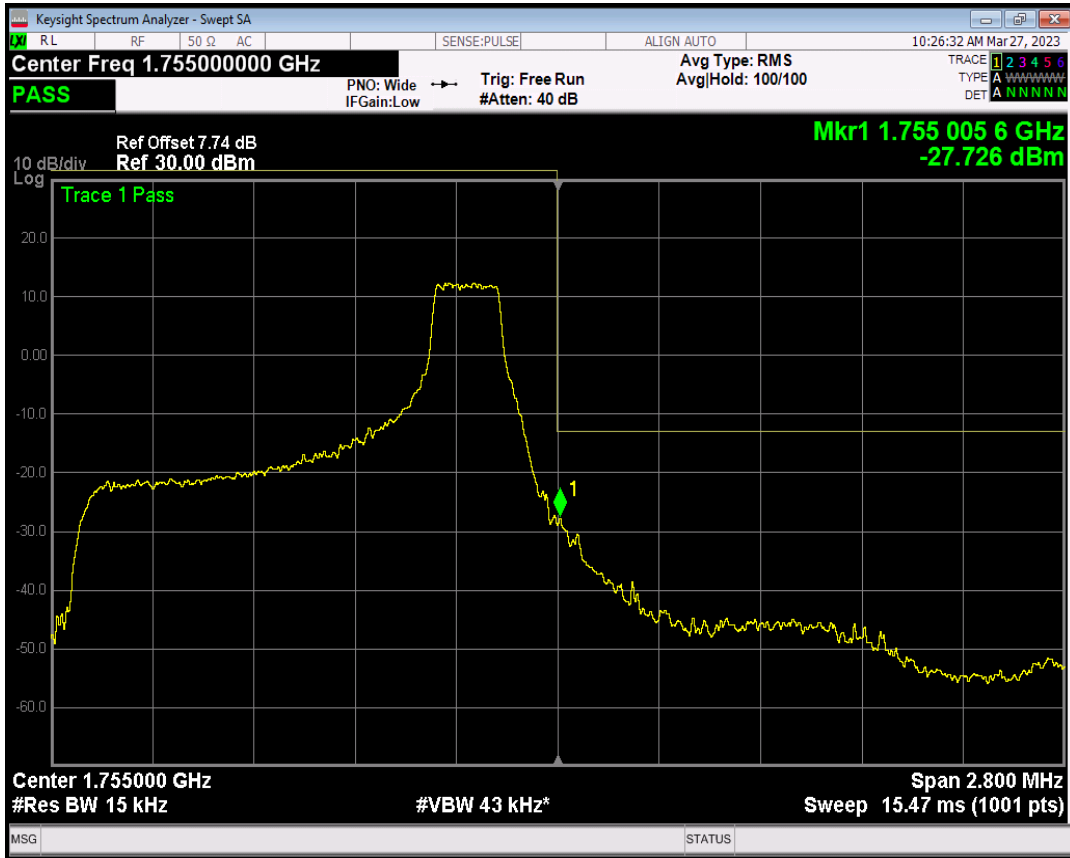

Band4 QPSK BW=1.4MHz Channel=20393 RB Size=1 Position=#Max

Band4 QPSK BW=1.4MHz Channel=20393 RB Size=6 Position=#0

Band4 QAM16 BW=1.4MHz Channel=20393 RB Size=1 Position=#0

Band4 QAM16 BW=1.4MHz Channel=20393 RB Size=1 Position=#Max