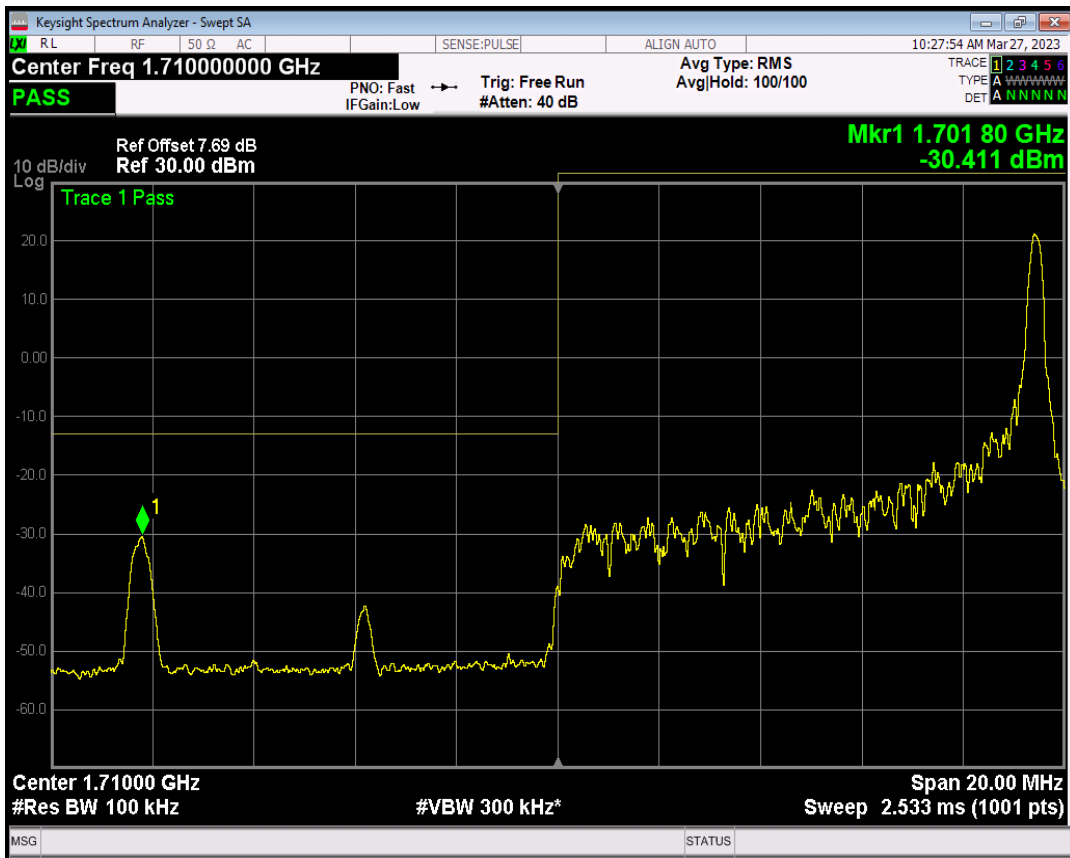

Band4 QPSK BW=10MHz Channel=20000 RB Size=1 Position=#Max

Band4 QPSK BW=10MHz Channel=20000 RB Size=50 Position=#0