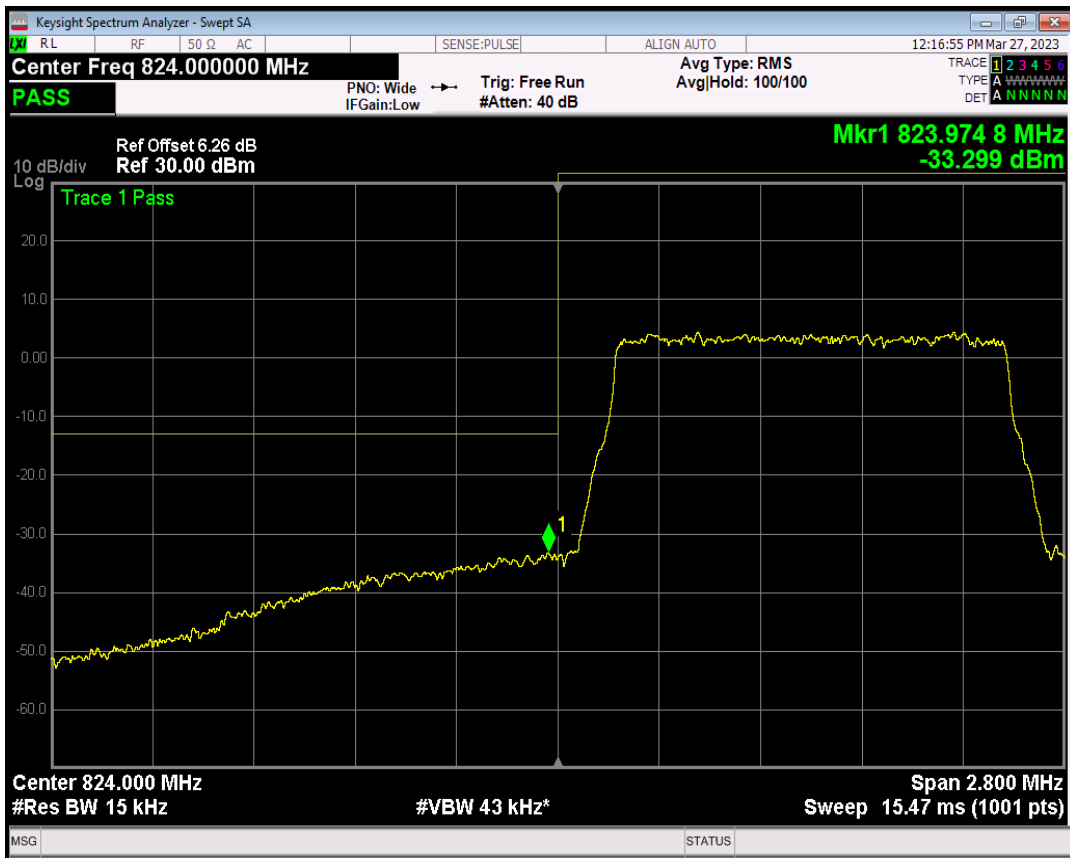

Band26(824-849) QPSK BW=1.4MHz Channel=26797 RB Size=1 Position=#Max

Band26(824-849) QPSK BW=1.4MHz Channel=26797 RB Size=6 Position=#0

Band26(824-849) QAM16 BW=1.4MHz Channel=26797 RB Size=1 Position=#0

Band26(824-849) QAM16 BW=1.4MHz Channel=26797 RB Size=1 Position=#Max

Band26(824-849) QAM16 BW=1.4MHz Channel=26797 RB Size=6 Position=#0

Band26(824-849) QPSK BW=1.4MHz Channel=27033 RB Size=1 Position=#0