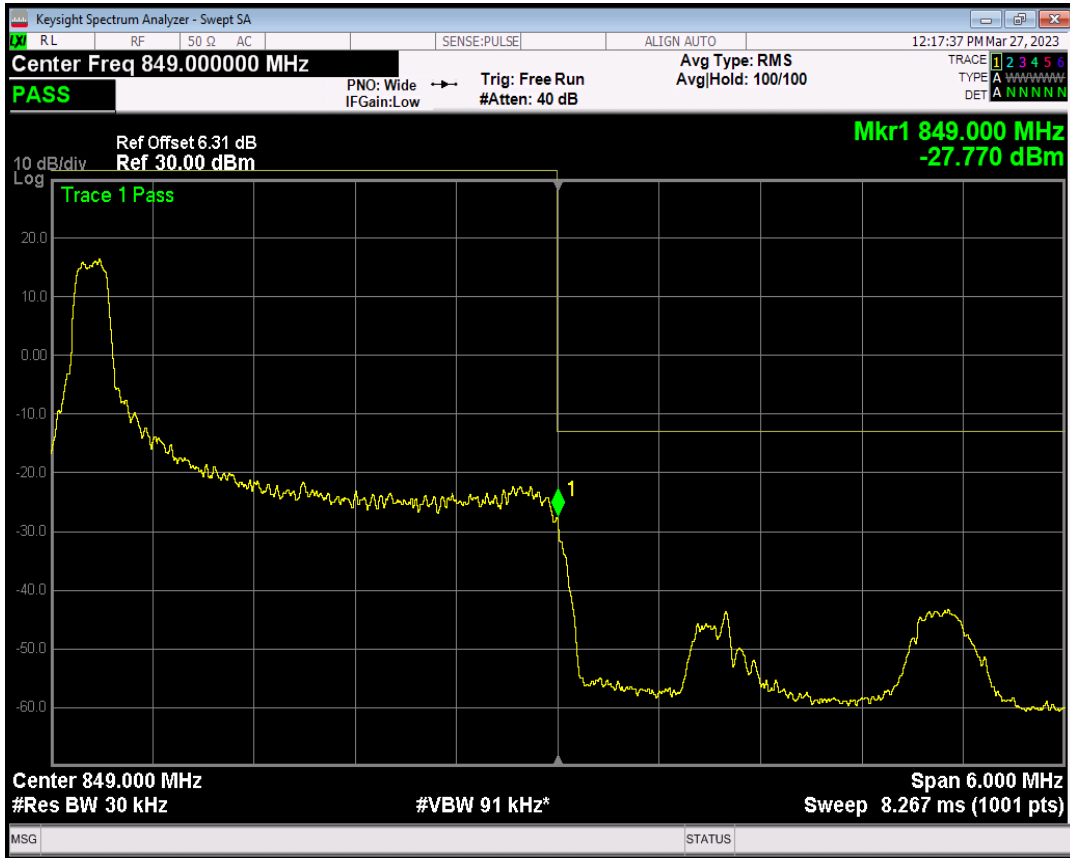

Band26(824-849) QPSK BW=3MHz Channel=27025 RB Size=1 Position=#0

Band26(824-849) QPSK BW=3MHz Channel=27025 RB Size=1 Position=#Max