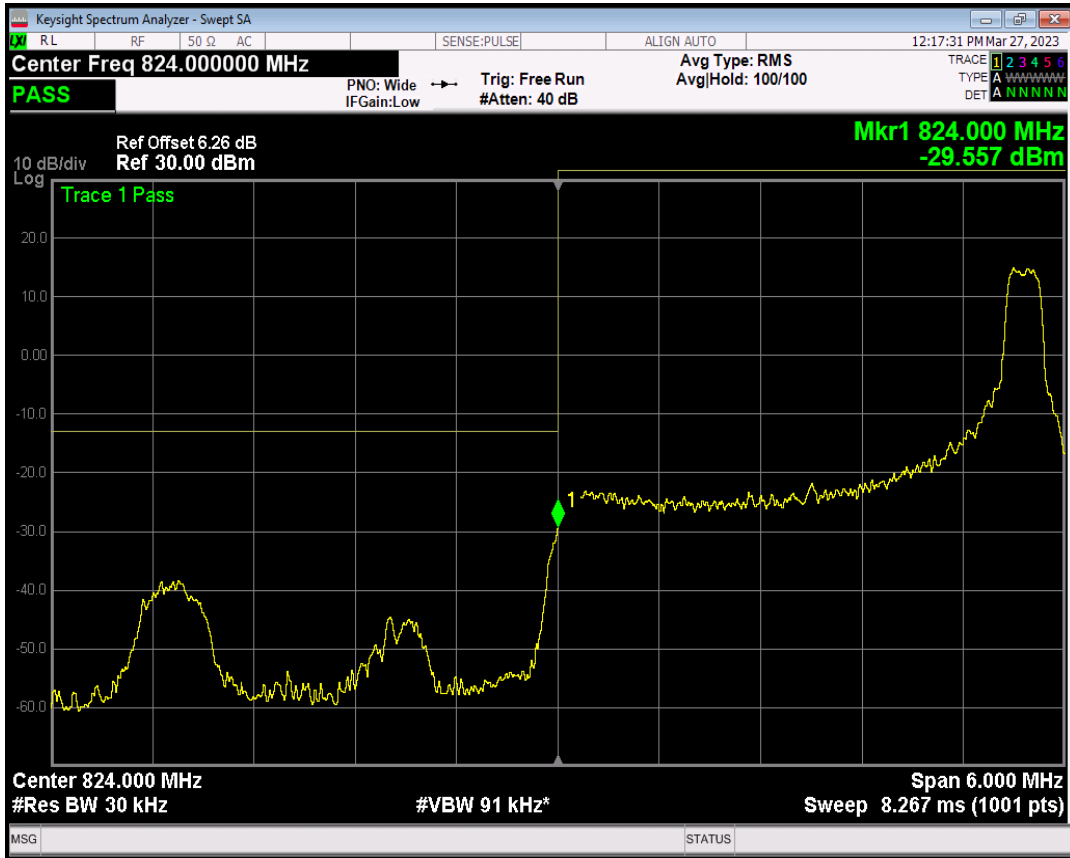

Band26(824-849) QPSK BW=3MHz Channel=26805 RB Size=1 Position=#Max

Band26(824-849) QPSK BW=3MHz Channel=26805 RB Size=15 Position=#0

Band26(824-849) QAM16 BW=3MHz Channel=26805 RB Size=1 Position=#0

Band26(824-849) QAM16 BW=3MHz Channel=26805 RB Size=1 Position=#Max