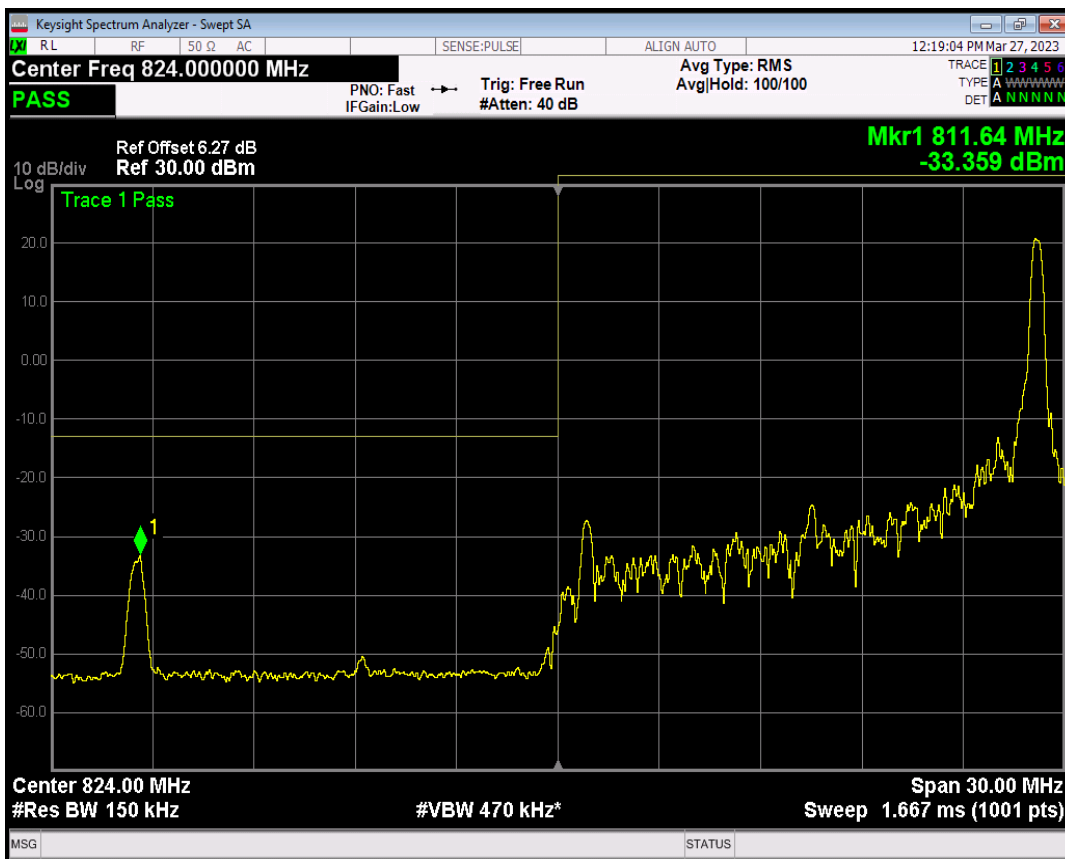

Band26(824-849) QAM16 BW=15MHz Channel=26865 RB Size=1 Position=#Max

Band26(824-849) QAM16 BW=15MHz Channel=26865 RB Size=75 Position=#0