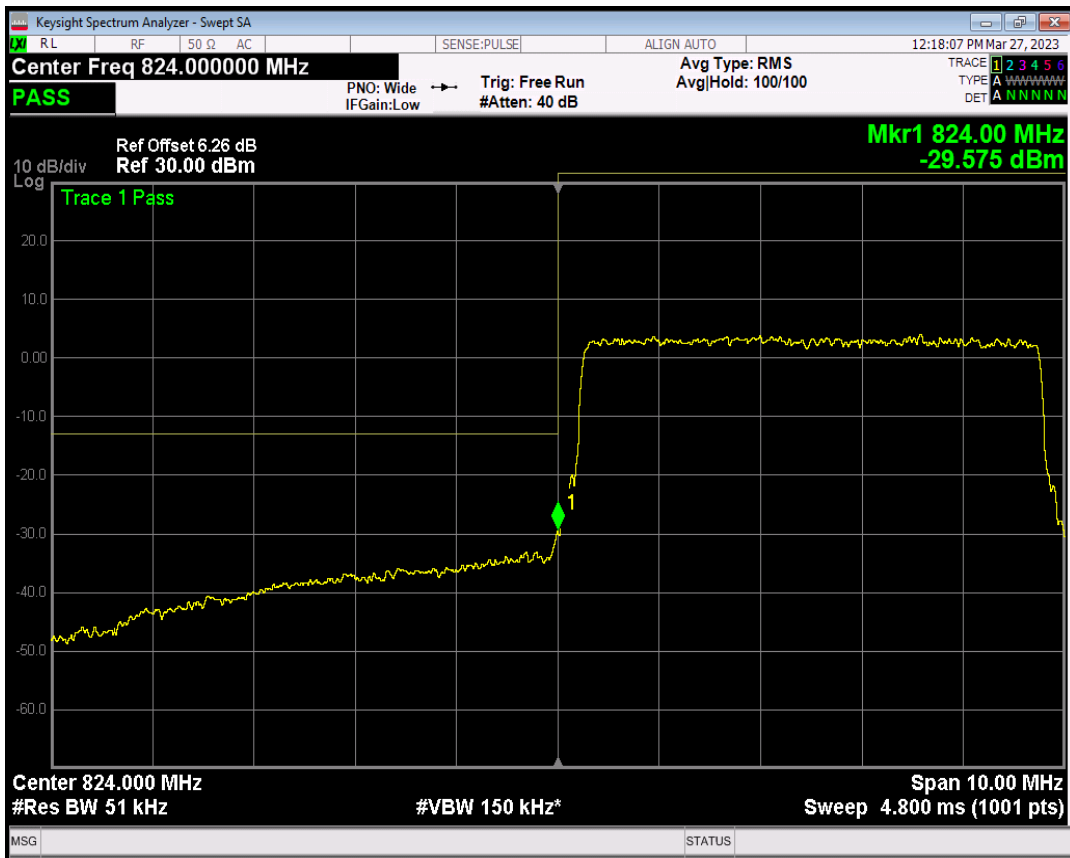

Band26(824-849) QAM16 BW=5MHz Channel=26815 RB Size=25 Position=#0

Band26(824-849) QPSK BW=5MHz Channel=27015 RB Size=1 Position=#0