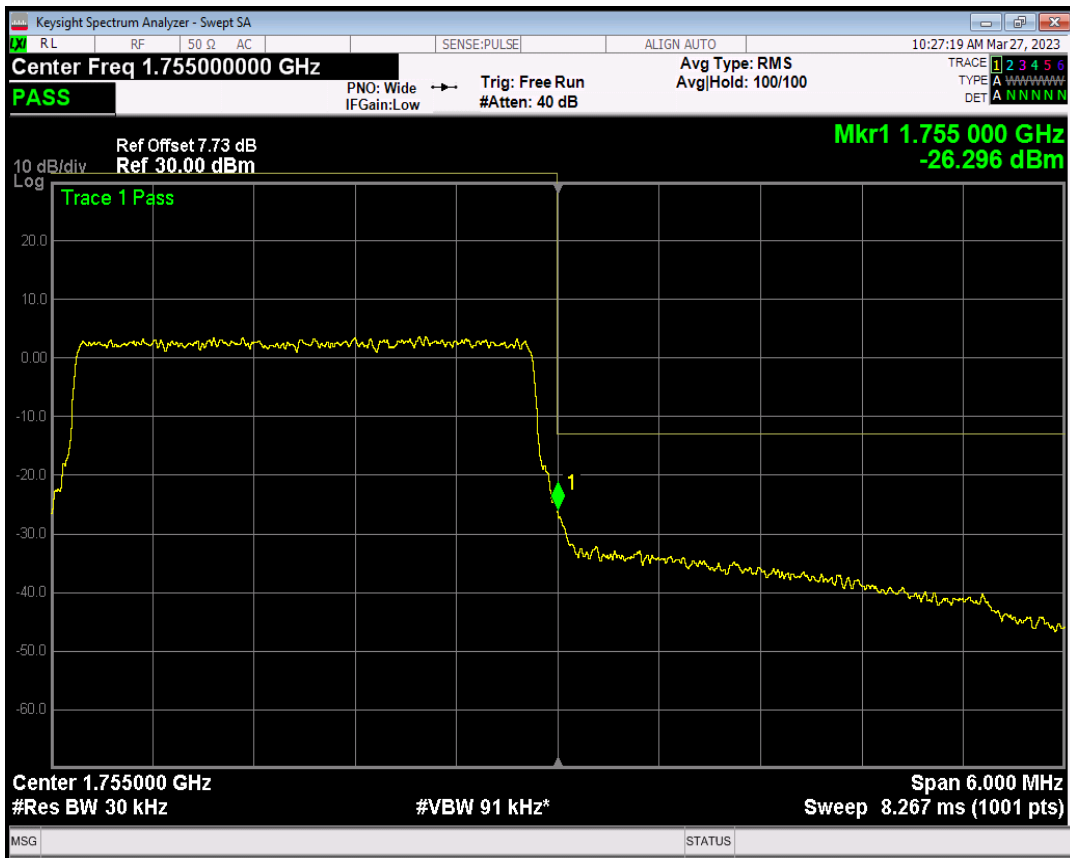

Band4 QAM16 BW=3MHz Channel=20385 RB Size=15 Position=#0

Band4 QPSK BW=5MHz Channel=19975 RB Size=1 Position=#0