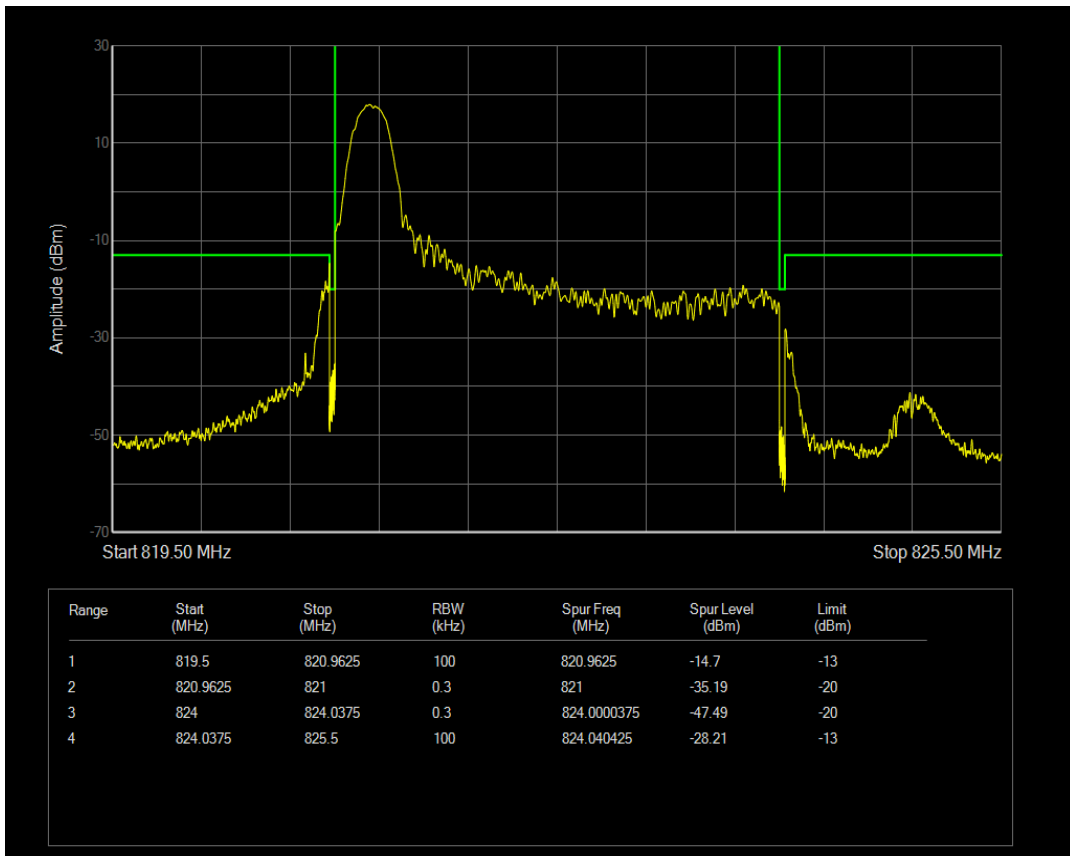

Band26(814-824) QAM16 BW=3MHz Channel=26775 RB Size=1 Position=#0

Band26(814-824) QAM16 BW=3MHz Channel=26775 RB Size=1 Position=#Max