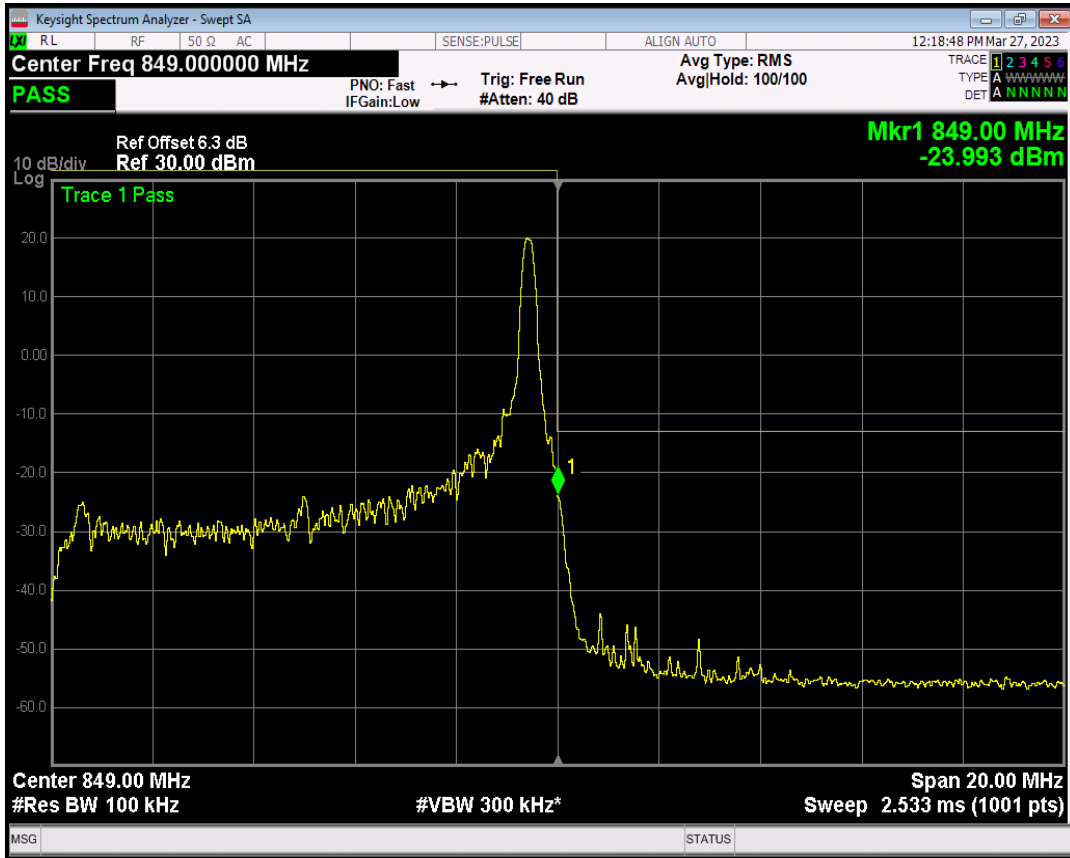

Band26(824-849) QAM16 BW=10MHz Channel=26990 RB Size=1 Position=#Max

Band26(824-849) QAM16 BW=10MHz Channel=26990 RB Size=50 Position=#0