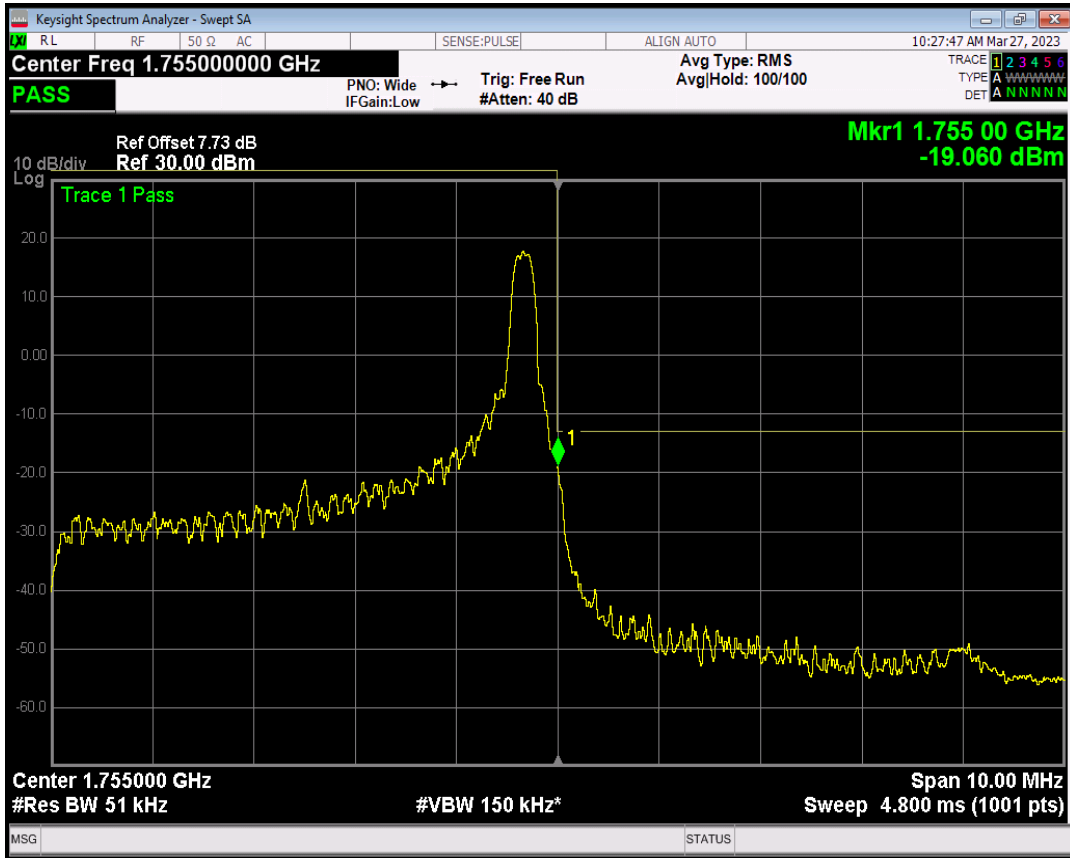

Band4 QPSK BW=5MHz Channel=20375 RB Size=1 Position=#Max

Band4 QPSK BW=5MHz Channel=20375 RB Size=25 Position=#0

Band4 QAM16 BW=5MHz Channel=20375 RB Size=1 Position=#0

Band4 QAM16 BW=5MHz Channel=20375 RB Size=1 Position=#Max