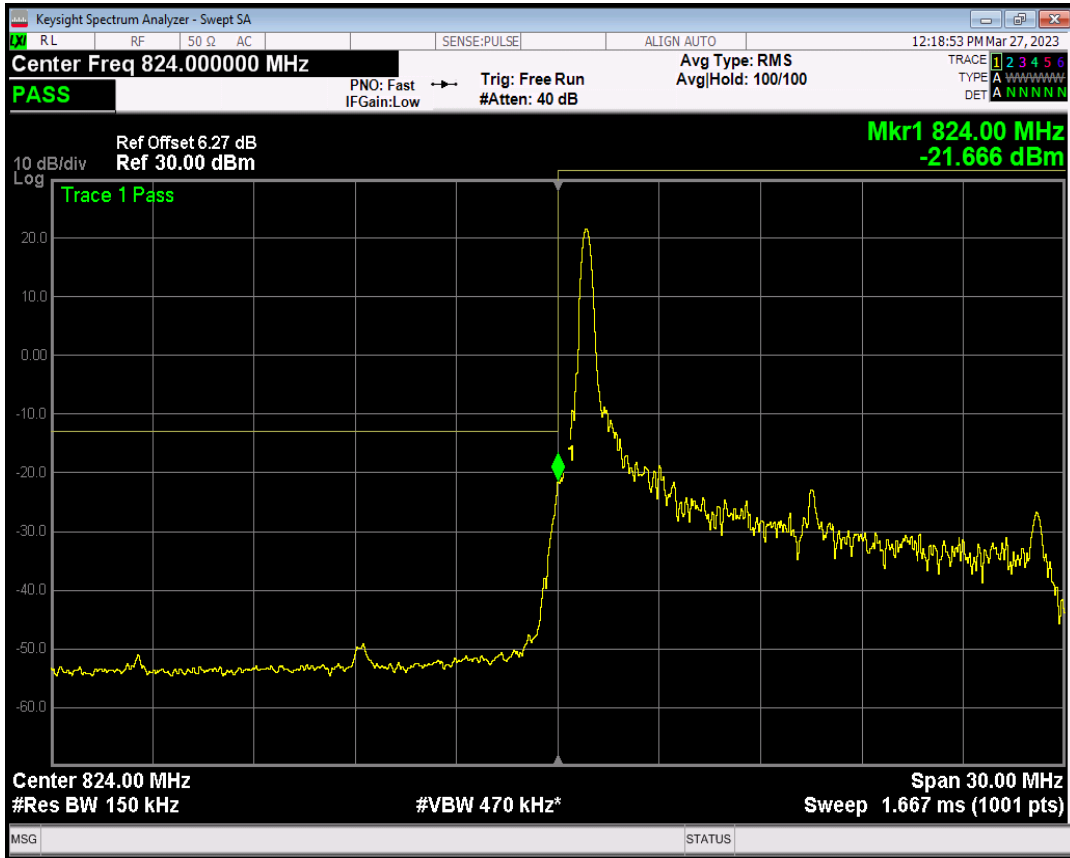

Band26(824-849) QPSK BW=15MHz Channel=26865 RB Size=1 Position=#0

Band26(824-849) QPSK BW=15MHz Channel=26865 RB Size=1 Position=#Max