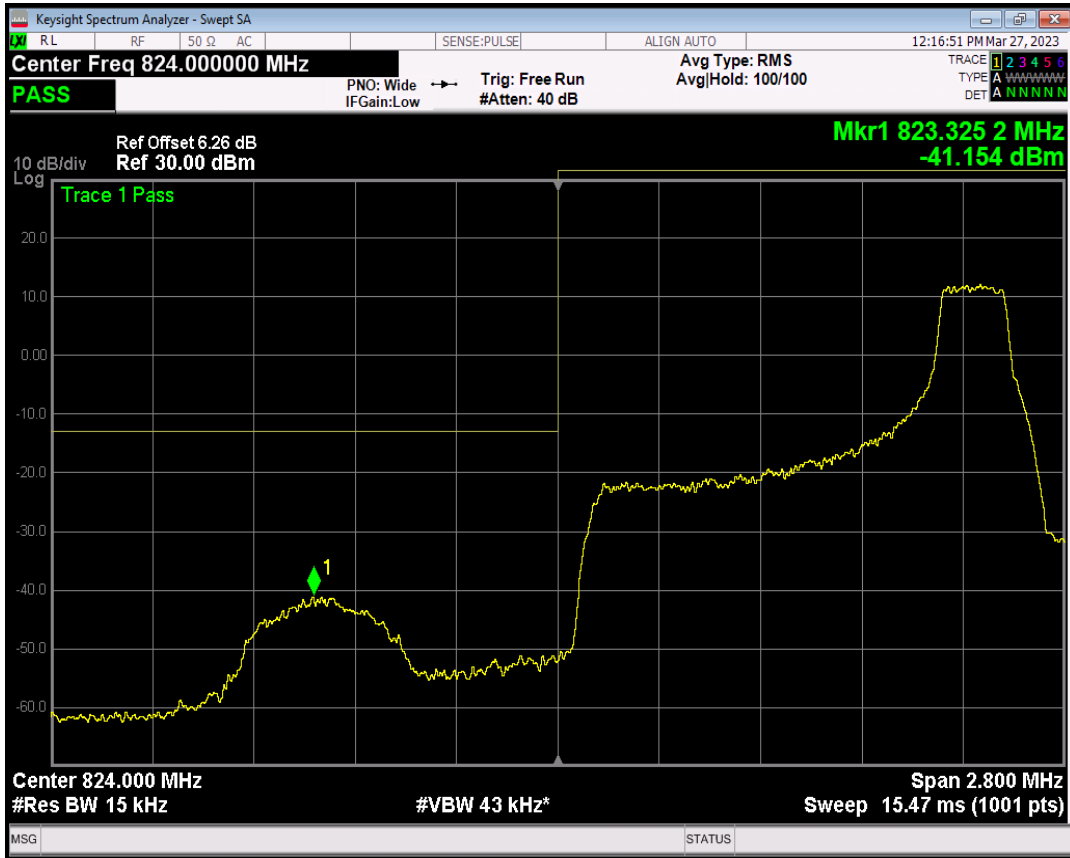

Band26(824-849) QPSK BW=1.4MHz Channel=26797 RB Size=1 Position=#Max

Band26(824-849) QPSK BW=1.4MHz Channel=26797 RB Size=6 Position=#0

Band26(824-849) QAM16 BW=1.4MHz Channel=26797 RB Size=1 Position=#0

Band26(824-849) QAM16 BW=1.4MHz Channel=26797 RB Size=1 Position=#Max

Band26(824-849) QAM16 BW=1.4MHz Channel=26797 RB Size=6 Position=#0

Band26(824-849) QPSK BW=1.4MHz Channel=27033 RB Size=1 Position=#0