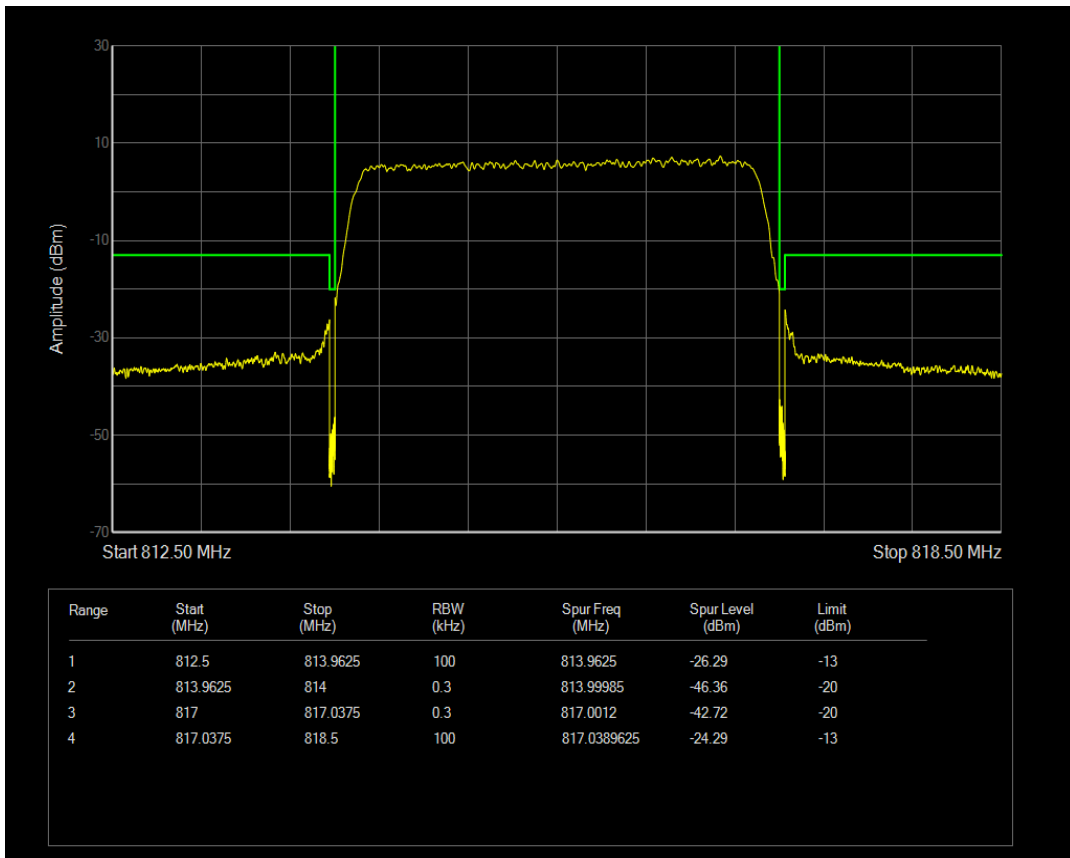

Band26(814-824) QAM16 BW=3MHz Channel=26705 RB Size=15 Position=#0

Band26(814-824) QPSK BW=3MHz Channel=26775 RB Size=1 Position=#0

Band26(814-824) QPSK BW=3MHz Channel=26775 RB Size=1 Position=#Max

Band26(814-824) QPSK BW=3MHz Channel=26775 RB Size=15 Position=#0