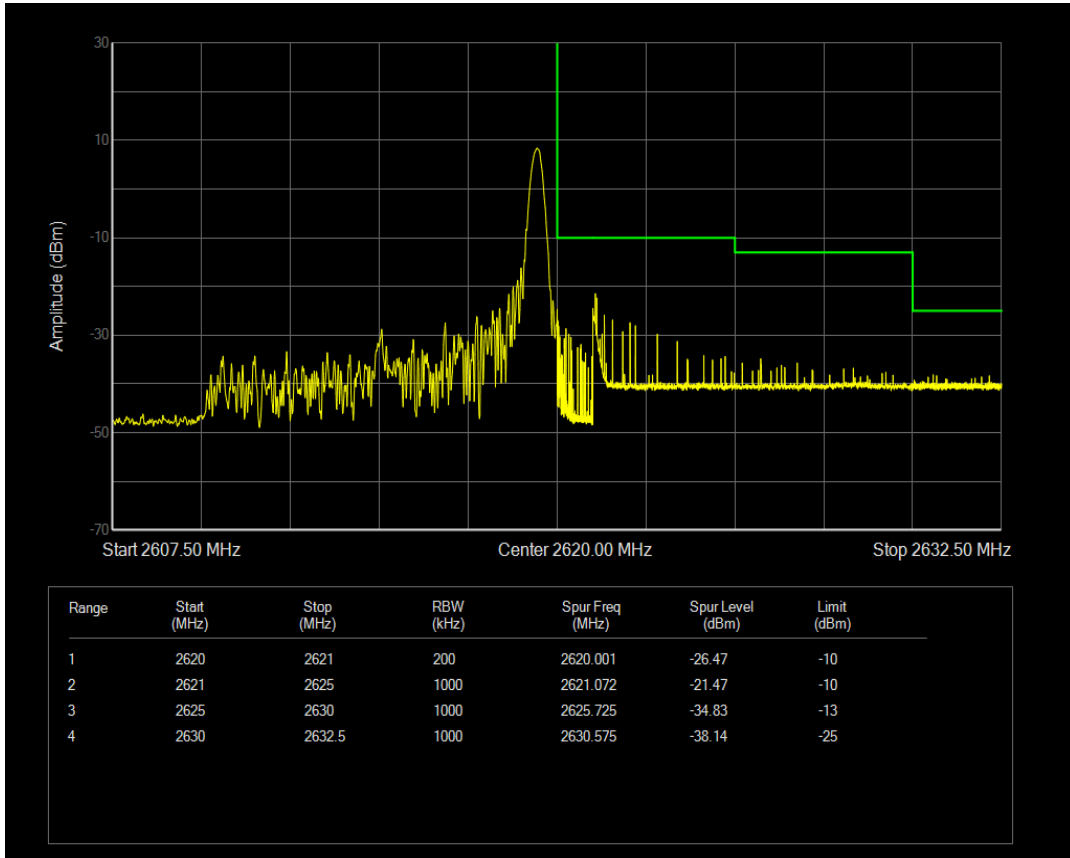

Band38 QPSK BW=10MHz Channel=38200 RB Size=1 Position=#Max

Band38 QPSK BW=10MHz Channel=38200 RB Size=50 Position=#0

Band38 QAM16 BW=10MHz Channel=38200 RB Size=1 Position=#0

Band38 QAM16 BW=10MHz Channel=38200 RB Size=1 Position=#Max