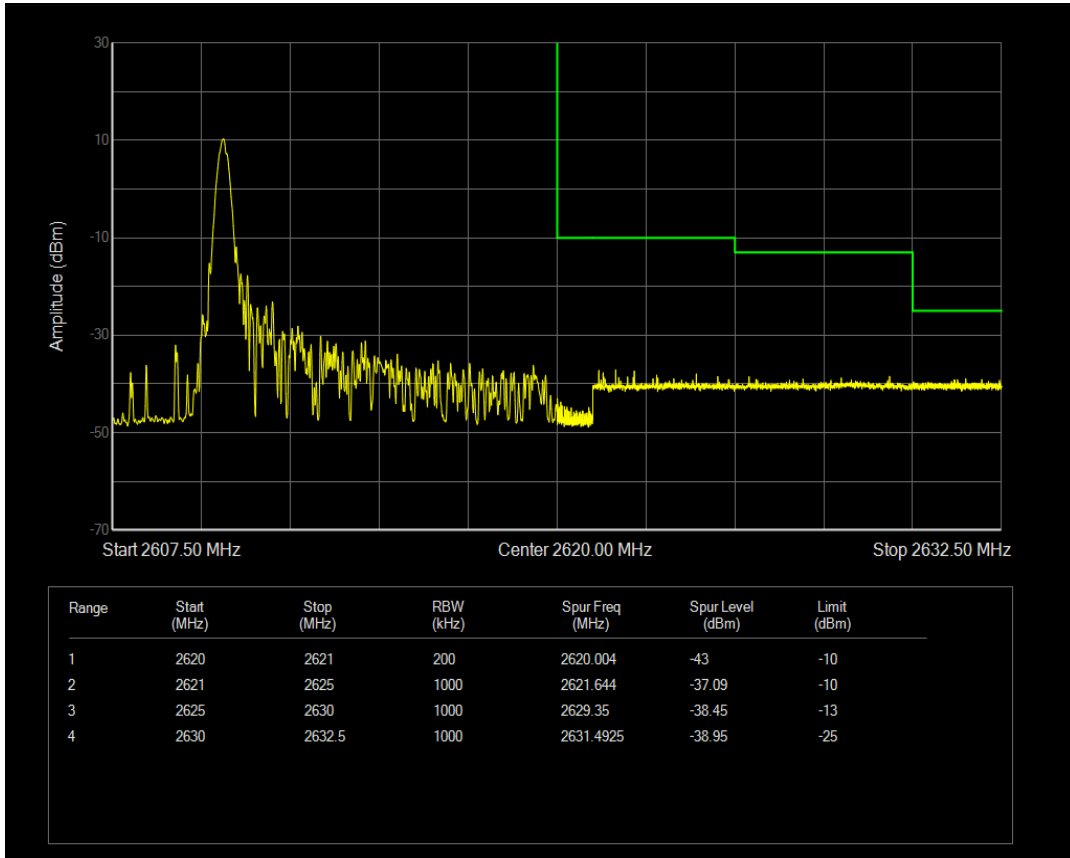

Band38 QAM16 BW=10MHz Channel=37800 RB Size=1 Position=#0

Band38 QAM16 BW=10MHz Channel=37800 RB Size=1 Position=#Max

Band38 QAM16 BW=10MHz Channel=37800 RB Size=50 Position=#0

Band38 QPSK BW=10MHz Channel=38200 RB Size=1 Position=#0