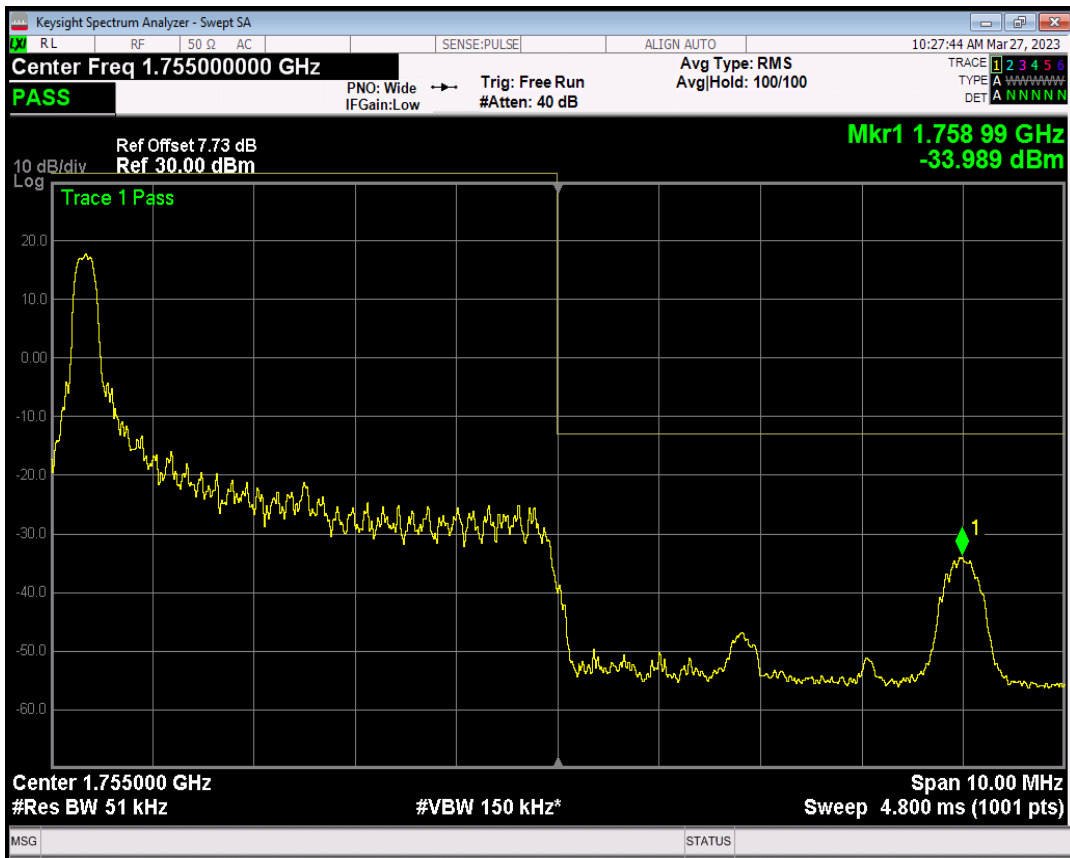

Band4 QAM16 BW=5MHz Channel=20375 RB Size=1 Position=#0

Band4 QAM16 BW=5MHz Channel=20375 RB Size=1 Position=#Max