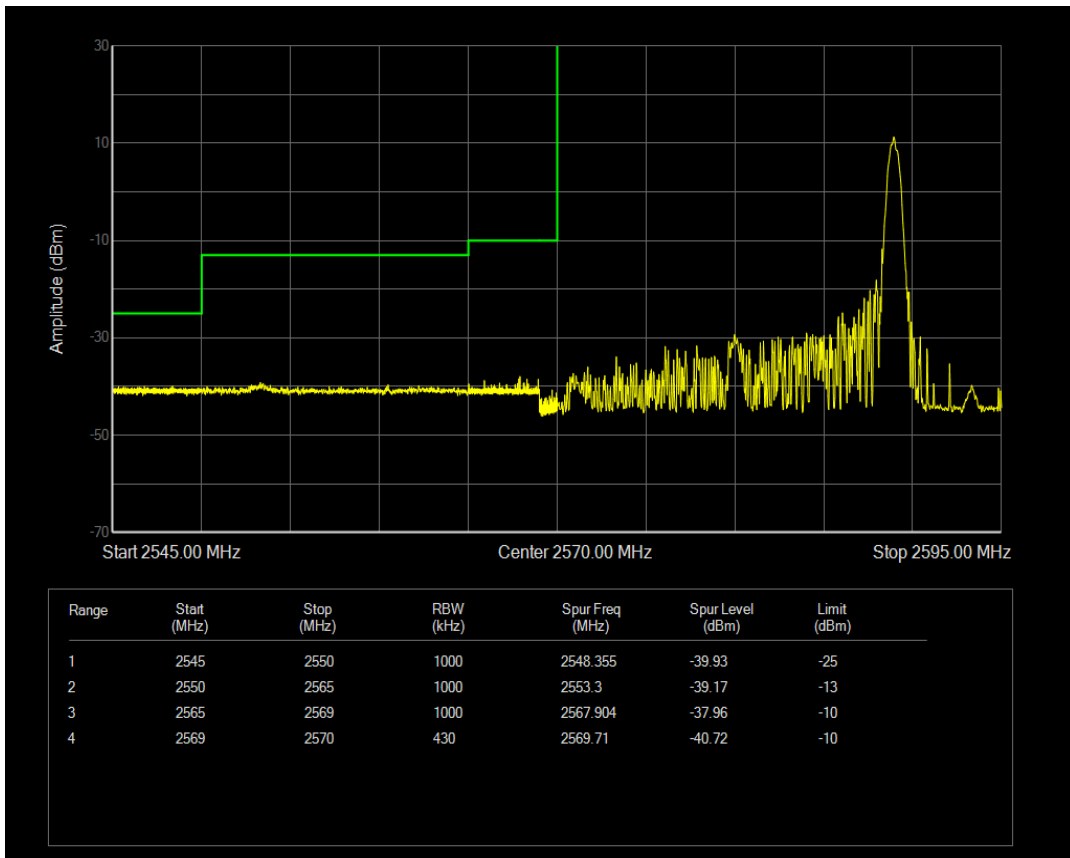

Band38 QPSK BW=20MHz Channel=37850 RB Size=1 Position=#Max

Band38 QPSK BW=20MHz Channel=37850 RB Size=100 Position=#0