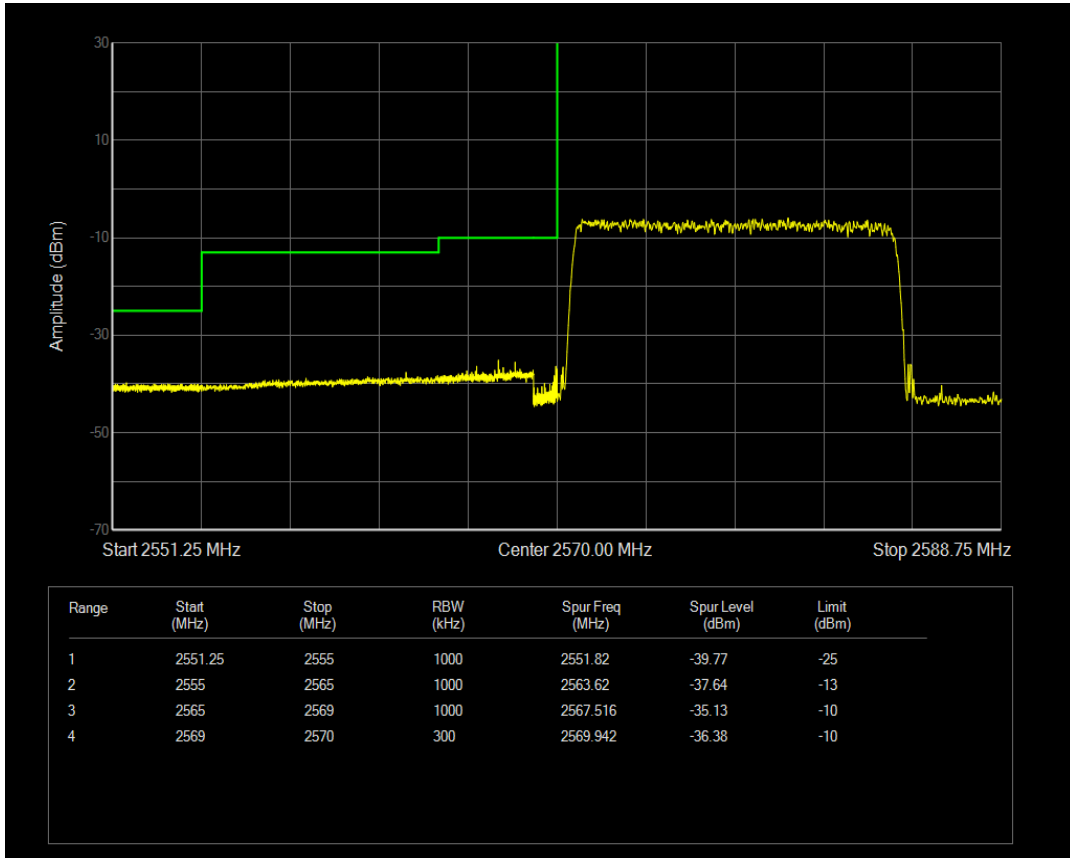

Band38 QAM16 BW=10MHz Channel=38200 RB Size=50 Position=#0

Band38 QPSK BW=15MHz Channel=37825 RB Size=1 Position=#0

Band38 QPSK BW=15MHz Channel=37825 RB Size=1 Position=#Max

Band38 QPSK BW=15MHz Channel=37825 RB Size=75 Position=#0