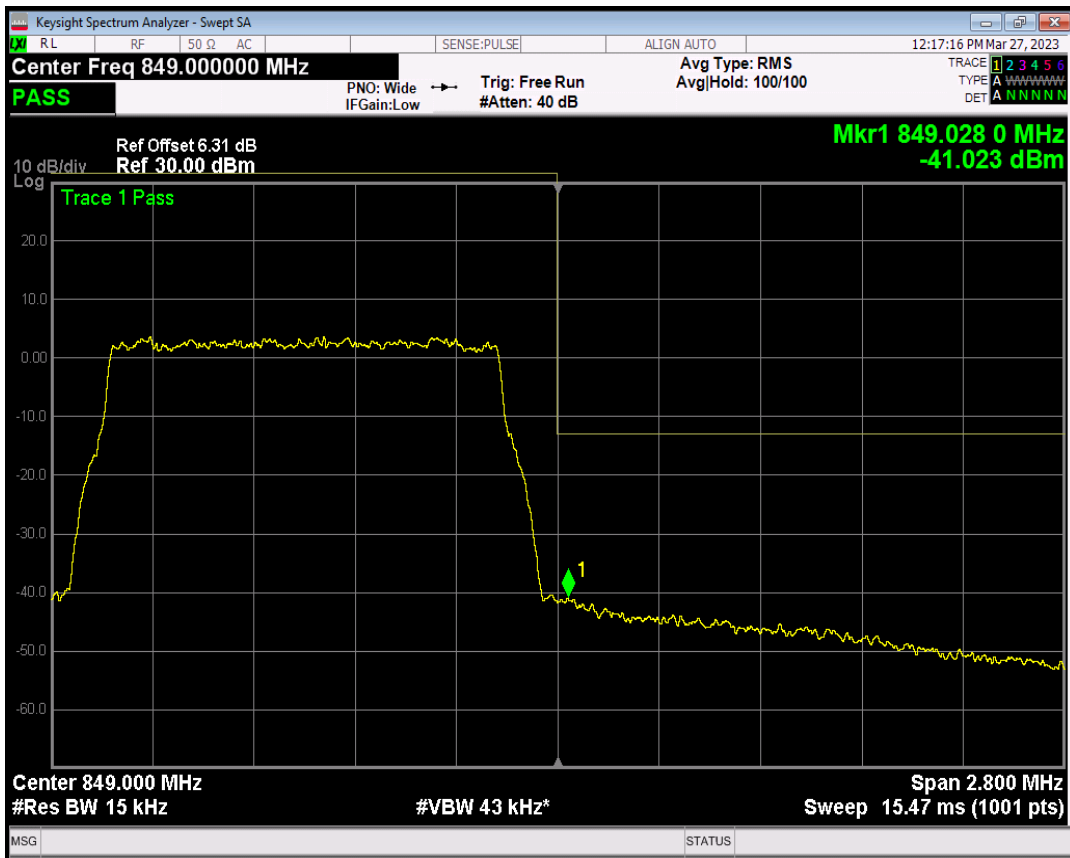

Band26(824-849) QAM16 BW=1.4MHz Channel=27033 RB Size=6 Position=#0

Band26(824-849) QPSK BW=3MHz Channel=26805 RB Size=1 Position=#0