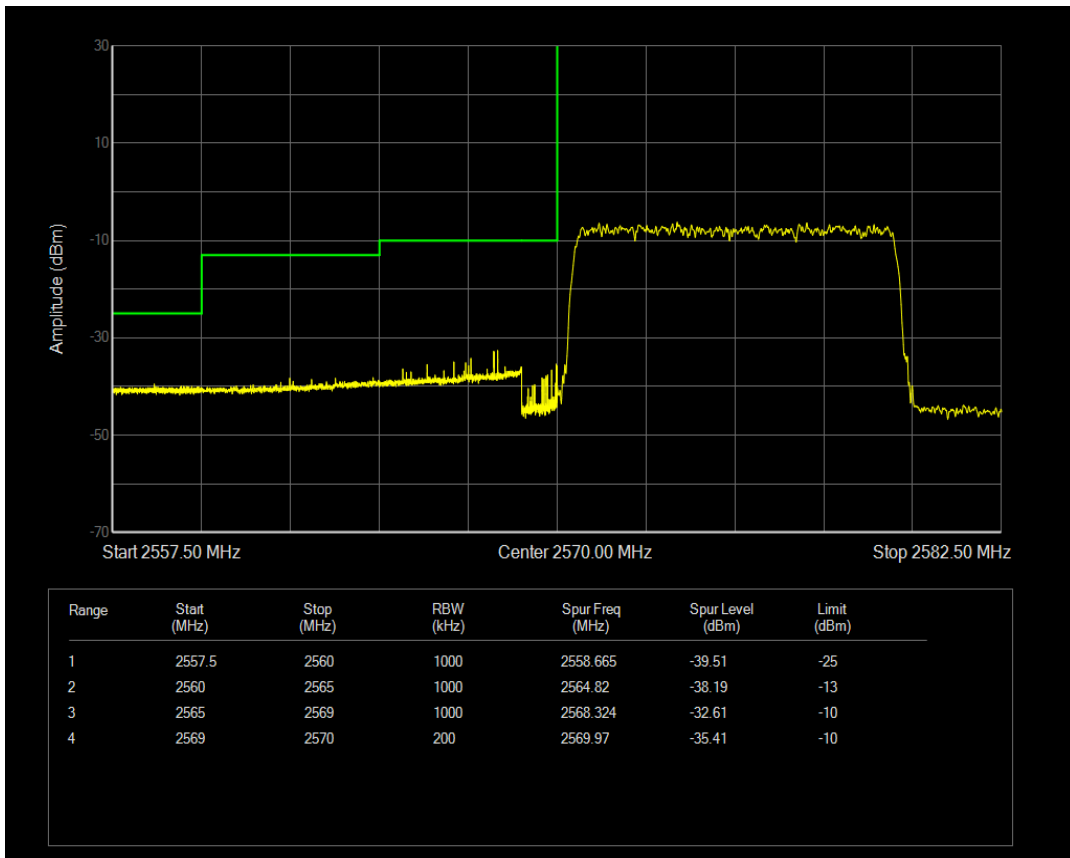

Band38 QAM16 BW=10MHz Channel=37800 RB Size=50 Position=#0

Band38 QPSK BW=10MHz Channel=38200 RB Size=1 Position=#0