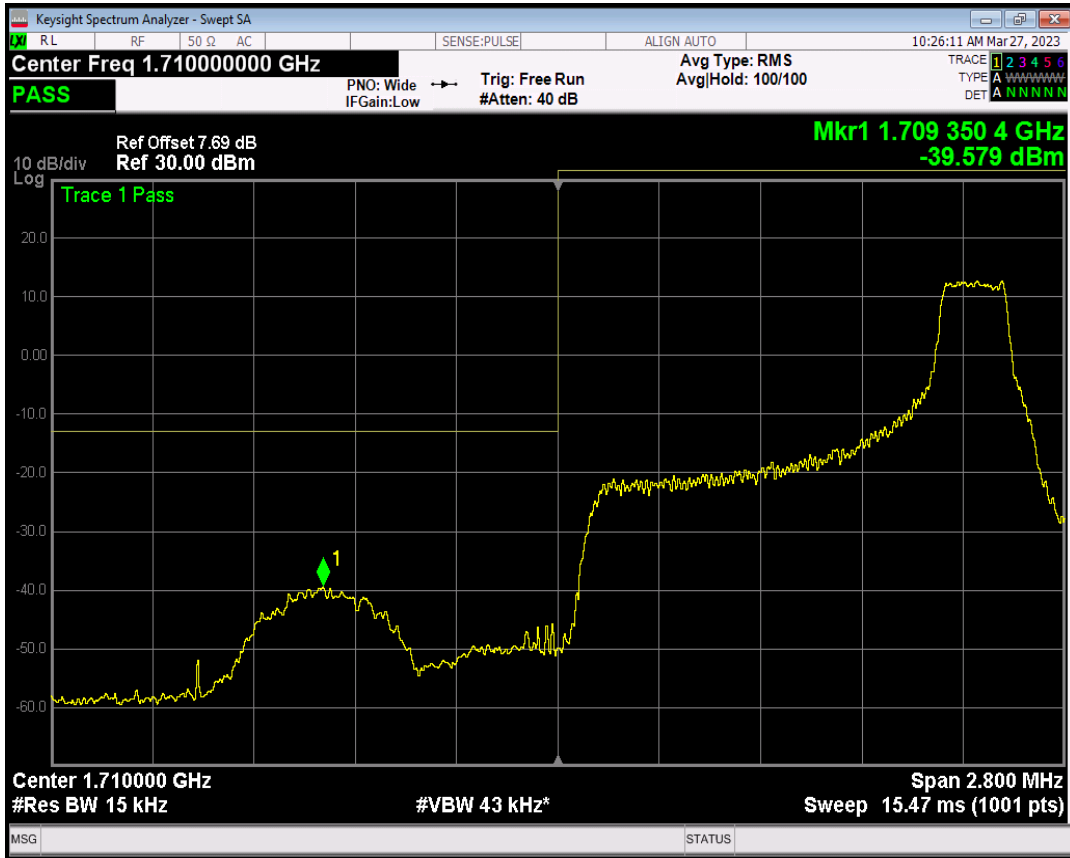

Band4 QAM16 BW=1.4MHz Channel=19957 RB Size=1 Position=#Max

Band4 QAM16 BW=1.4MHz Channel=19957 RB Size=6 Position=#0