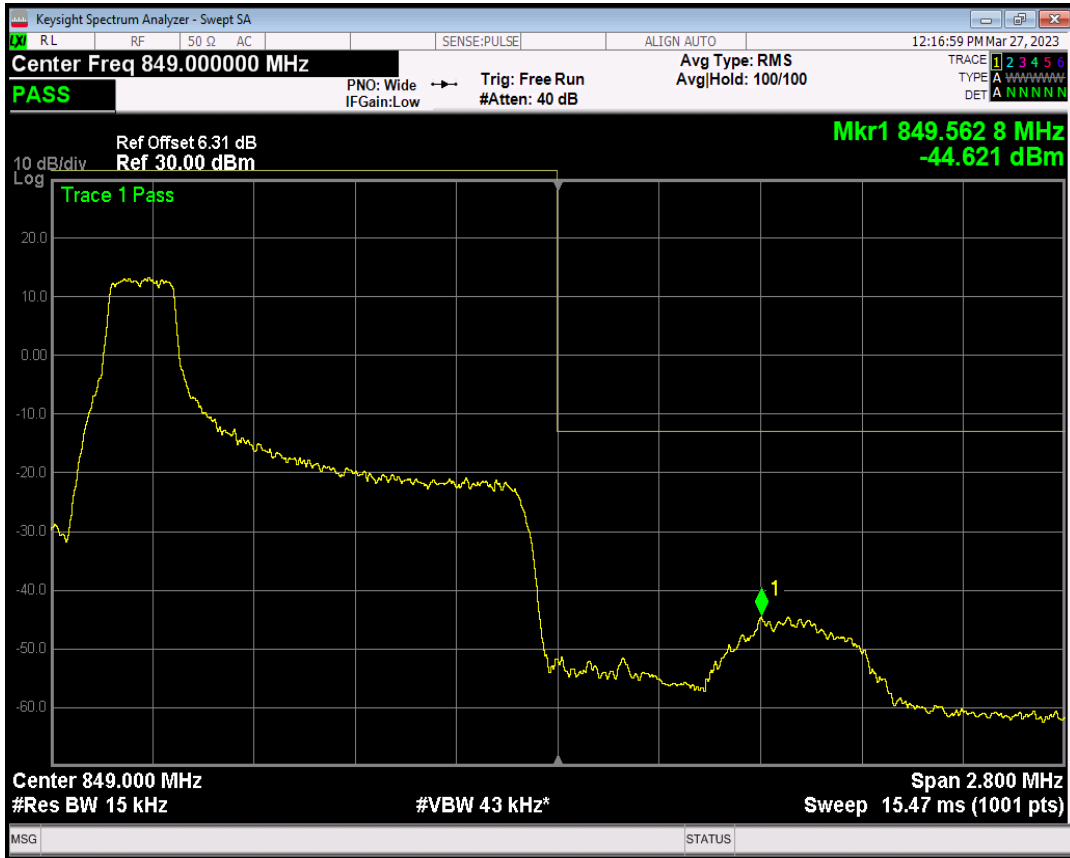

Band26(824-849) QPSK BW=1.4MHz Channel=27033 RB Size=1 Position=#0

Band26(824-849) QPSK BW=1.4MHz Channel=27033 RB Size=1 Position=#Max