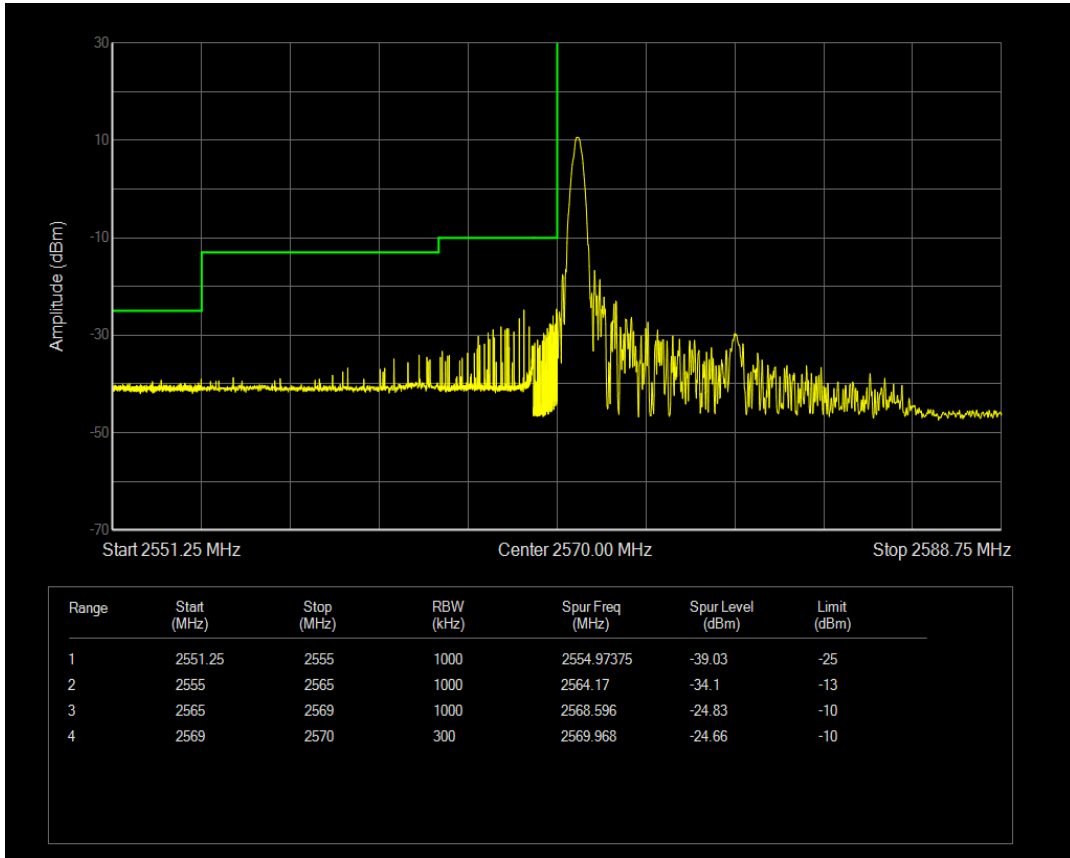

Band38 QPSK BW=15MHz Channel=37825 RB Size=1 Position=#0

Band38 QPSK BW=15MHz Channel=37825 RB Size=1 Position=#Max