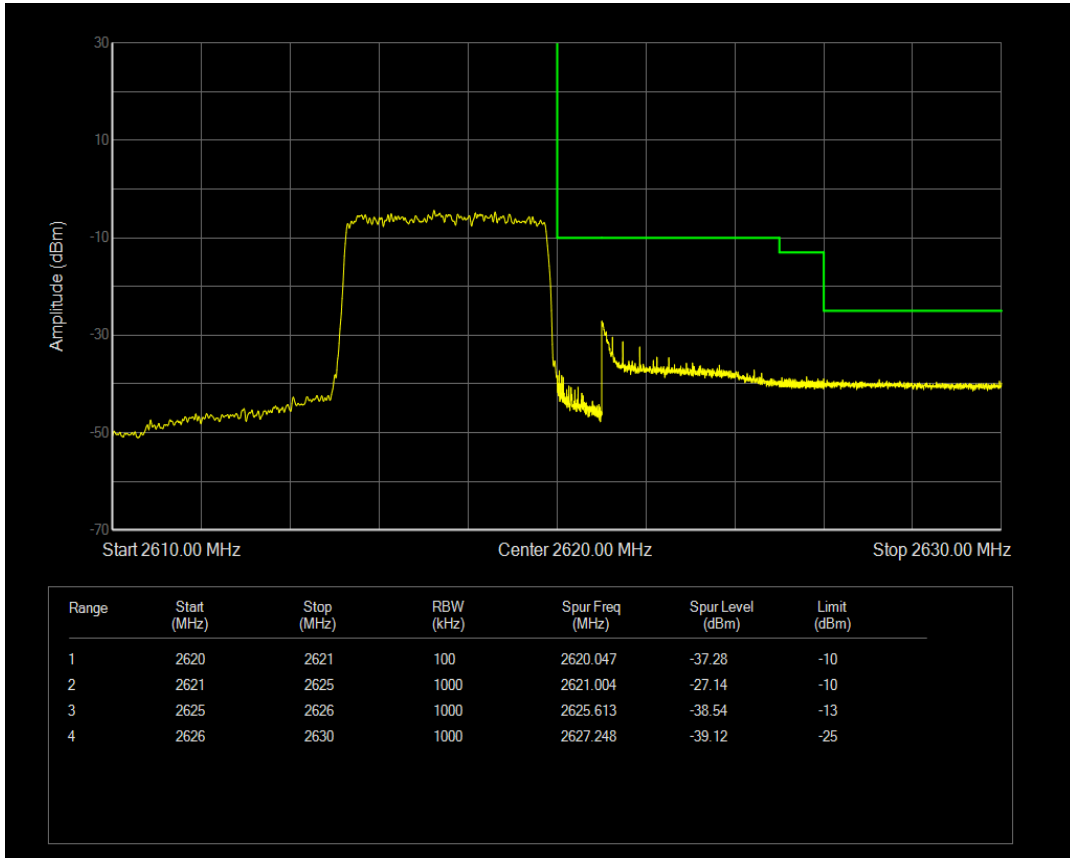

Band38 QPSK BW=5MHz Channel=38225 RB Size=25 Position=#0

Band38 QAM16 BW=5MHz Channel=38225 RB Size=1 Position=#0