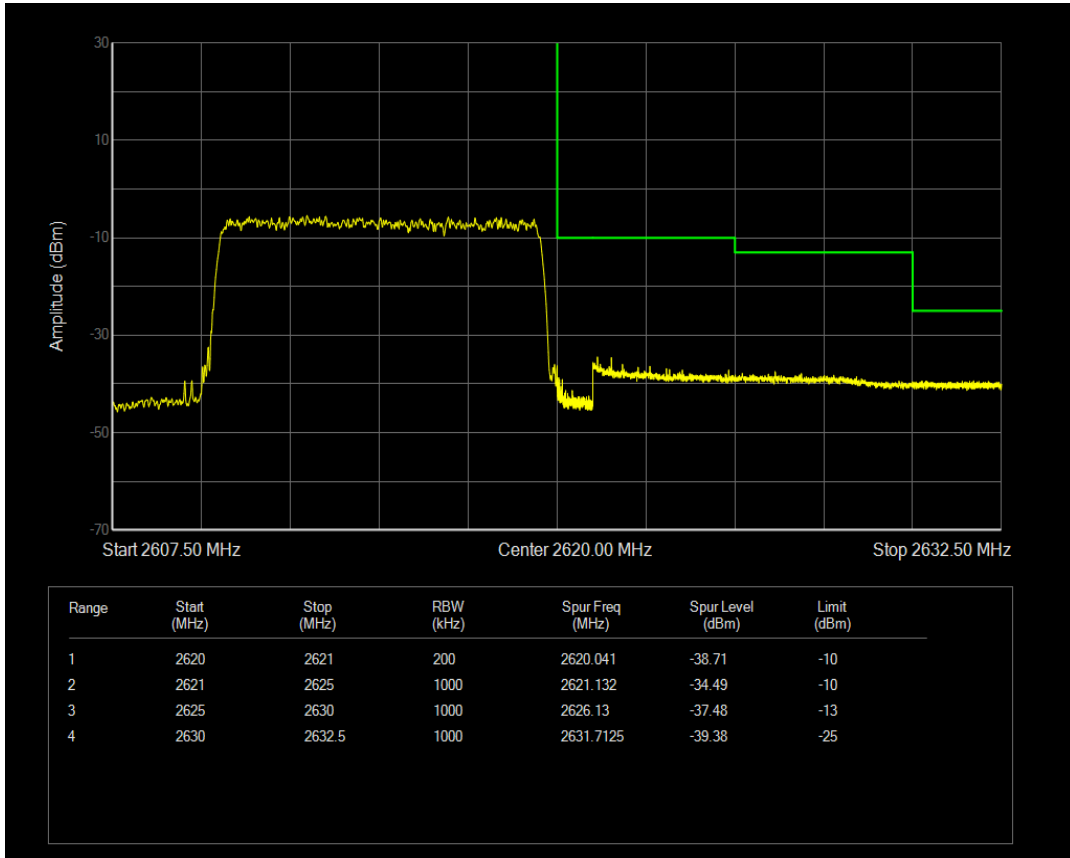

Band38 QPSK BW=10MHz Channel=38200 RB Size=50 Position=#0

Band38 QAM16 BW=10MHz Channel=38200 RB Size=1 Position=#0