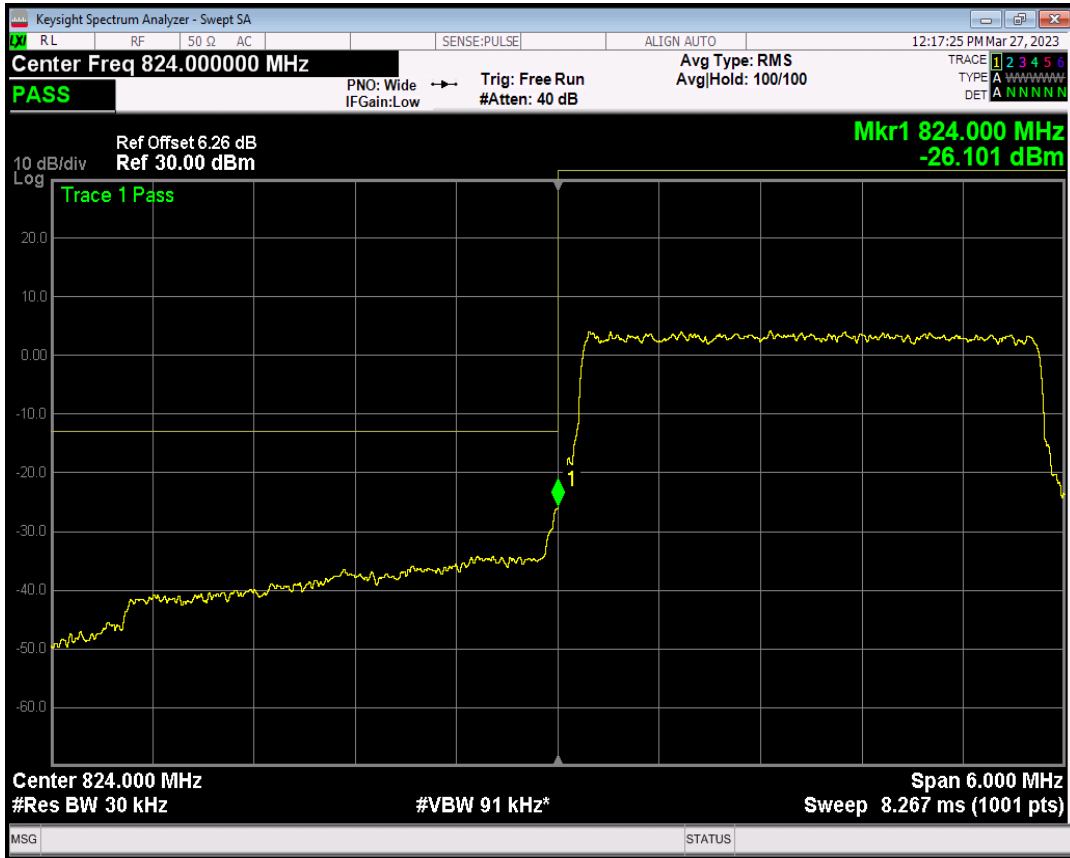

Band26(824-849) QPSK BW=1.4MHz Channel=27033 RB Size=1 Position=#Max

Band26(824-849) QPSK BW=1.4MHz Channel=27033 RB Size=6 Position=#0

Band26(824-849) QAM16 BW=1.4MHz Channel=27033 RB Size=1 Position=#0

Band26(824-849) QAM16 BW=1.4MHz Channel=27033 RB Size=1 Position=#Max

Band26(824-849) QAM16 BW=1.4MHz Channel=27033 RB Size=6 Position=#0

Band26(824-849) QPSK BW=3MHz Channel=26805 RB Size=1 Position=#0

Band26(824-849) QPSK BW=3MHz Channel=26805 RB Size=1 Position=#Max

Band26(824-849) QPSK BW=3MHz Channel=26805 RB Size=15 Position=#0

Band26(824-849) QAM16 BW=3MHz Channel=26805 RB Size=1 Position=#0

Band26(824-849) QAM16 BW=3MHz Channel=26805 RB Size=1 Position=#Max