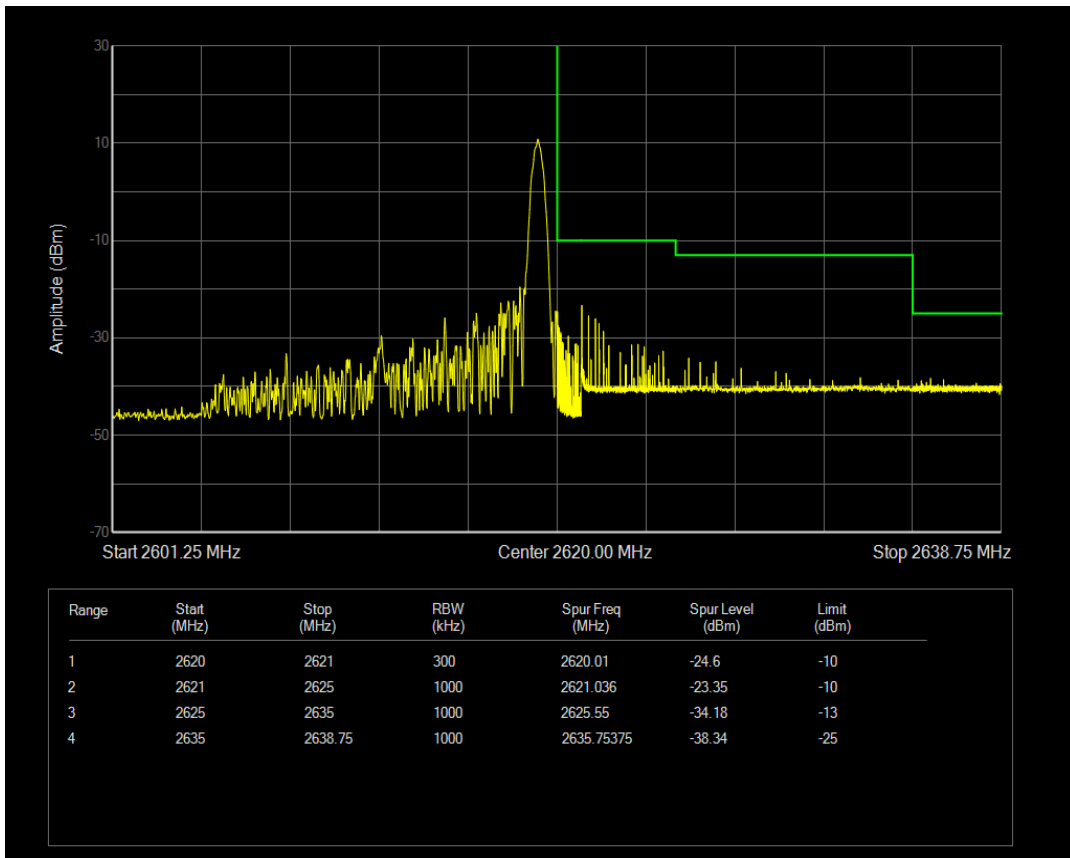

Band38 QPSK BW=15MHz Channel=38175 RB Size=1 Position=#Max

Band38 QPSK BW=15MHz Channel=38175 RB Size=75 Position=#0