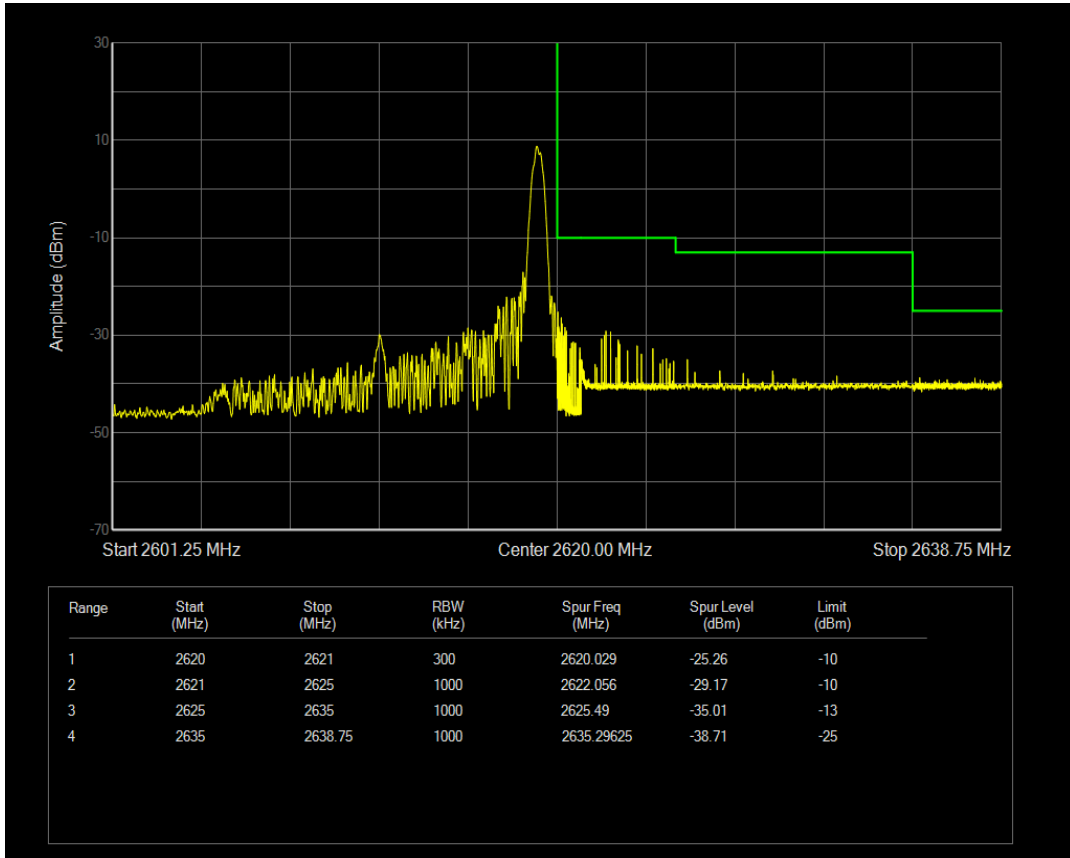

Band38 QPSK BW=15MHz Channel=38175 RB Size=1 Position=#Max

Band38 QPSK BW=15MHz Channel=38175 RB Size=75 Position=#0

Band38 QAM16 BW=15MHz Channel=38175 RB Size=1 Position=#0

Band38 QAM16 BW=15MHz Channel=38175 RB Size=1 Position=#Max