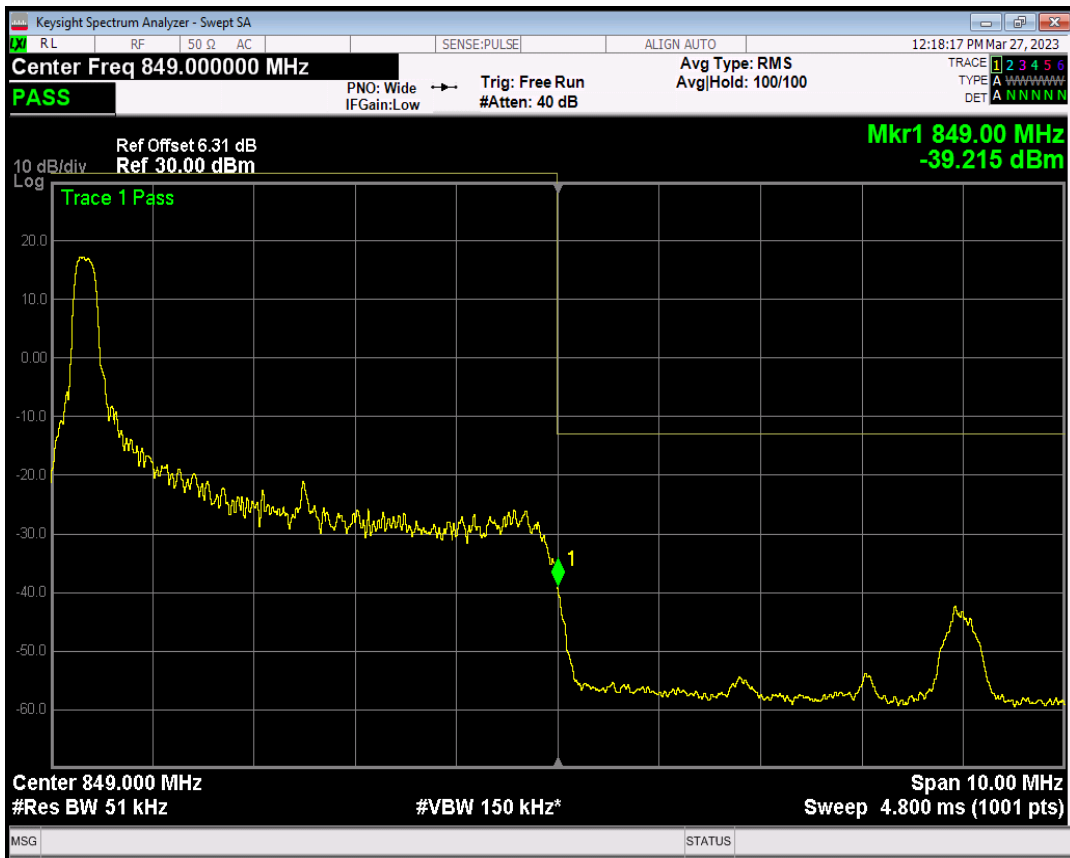

Band26(824-849) QAM16 BW=5MHz Channel=27015 RB Size=1 Position=#0

Band26(824-849) QAM16 BW=5MHz Channel=27015 RB Size=1 Position=#Max