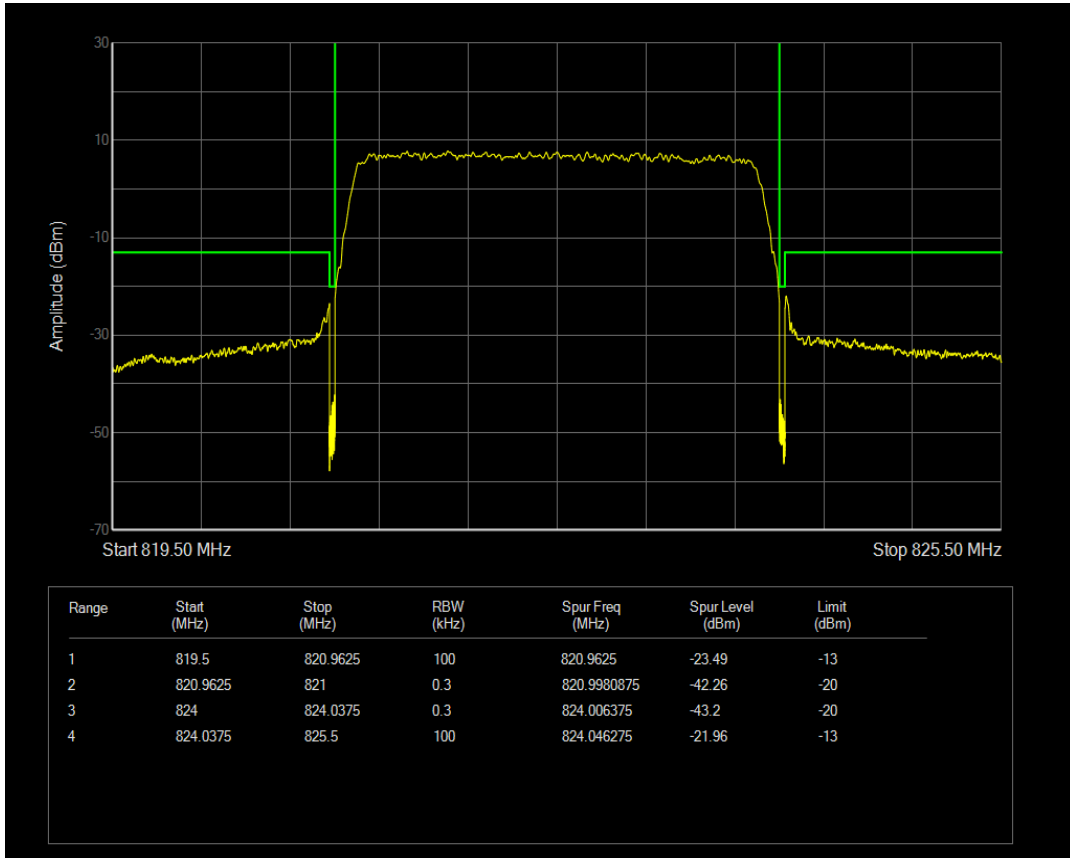

Band26(814-824) QAM16 BW=3MHz Channel=26705 RB Size=15 Position=#0

Band26(814-824) QPSK BW=3MHz Channel=26775 RB Size=1 Position=#0

Band26(814-824) QPSK BW=3MHz Channel=26775 RB Size=1 Position=#Max

Band26(814-824) QPSK BW=3MHz Channel=26775 RB Size=15 Position=#0