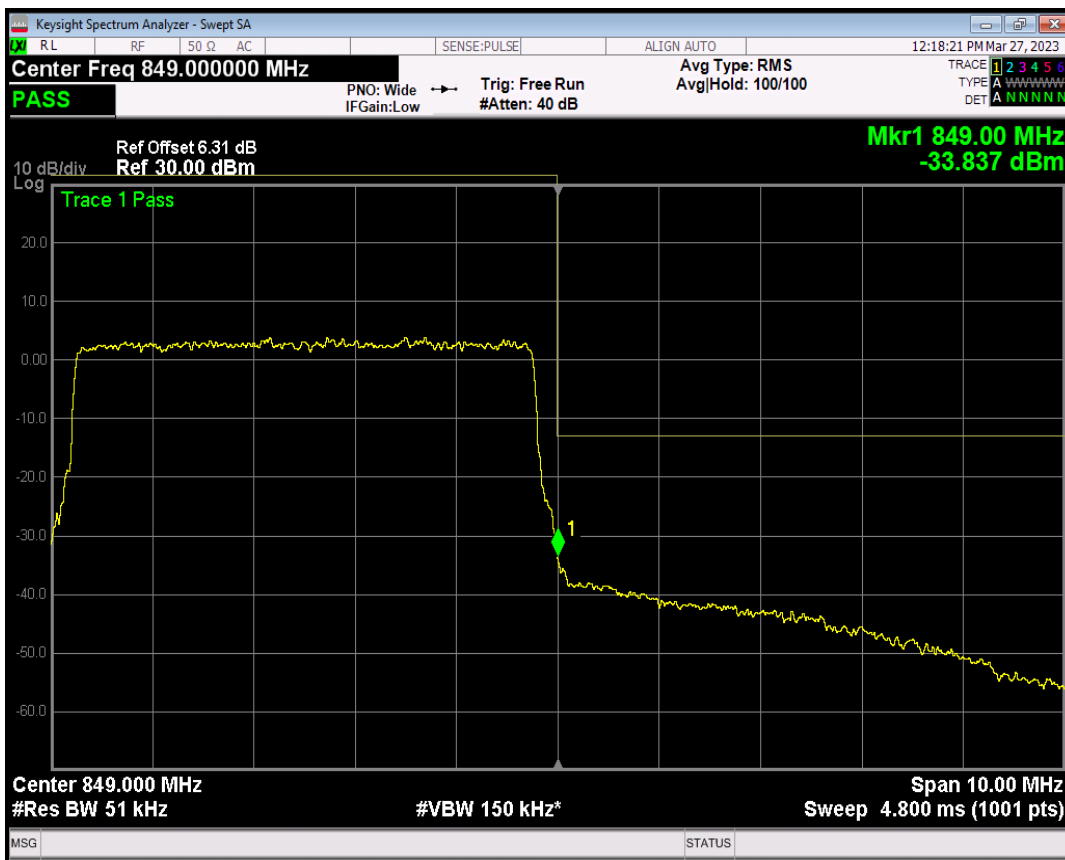

Band26(824-849) QAM16 BW=5MHz Channel=27015 RB Size=25 Position=#0

Band26(824-849) QPSK BW=10MHz Channel=26840 RB Size=1 Position=#0