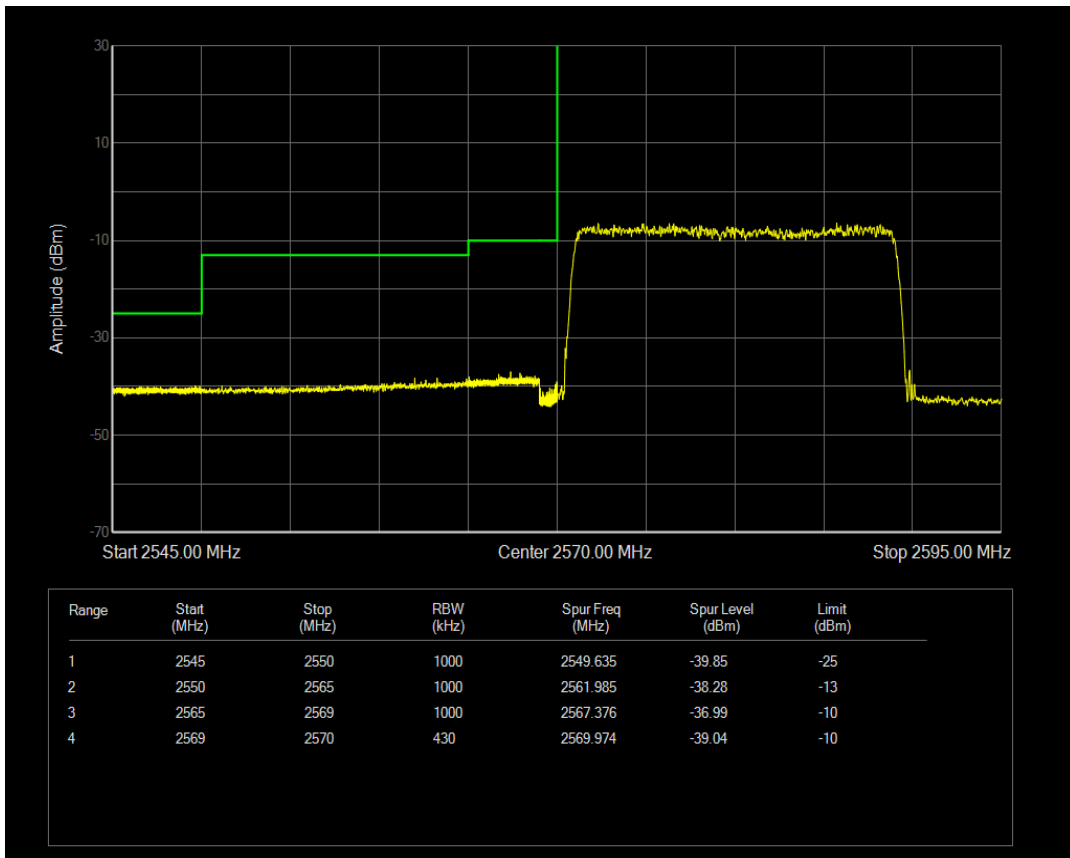

Band38 QAM16 BW=20MHz Channel=37850 RB Size=100 Position=#0

Band38 QPSK BW=20MHz Channel=38150 RB Size=1 Position=#0