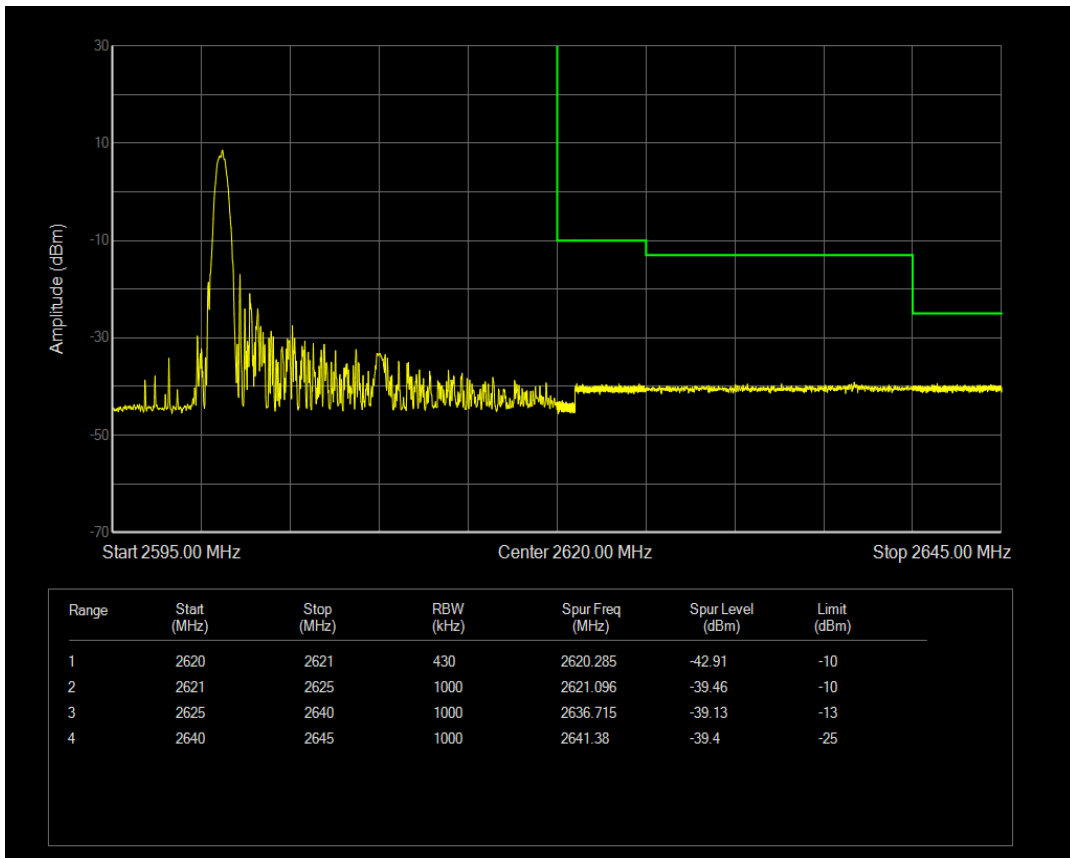

Band38 QPSK BW=20MHz Channel=38150 RB Size=1 Position=#Max

Band38 QPSK BW=20MHz Channel=38150 RB Size=100 Position=#0

Band38 QAM16 BW=20MHz Channel=38150 RB Size=1 Position=#0

Band38 QAM16 BW=20MHz Channel=38150 RB Size=1 Position=#Max