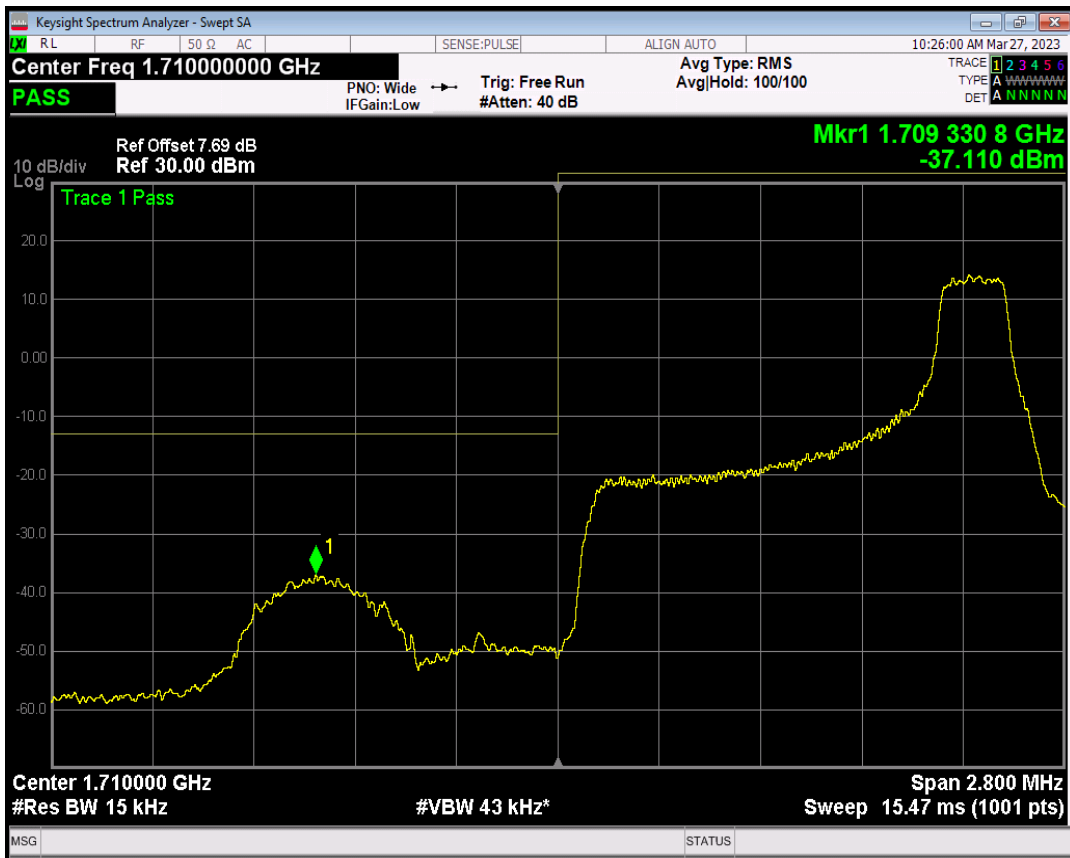

Band4 QPSK BW=1.4MHz Channel=19957 RB Size=1 Position=#Max

Band4 QPSK BW=1.4MHz Channel=19957 RB Size=6 Position=#0