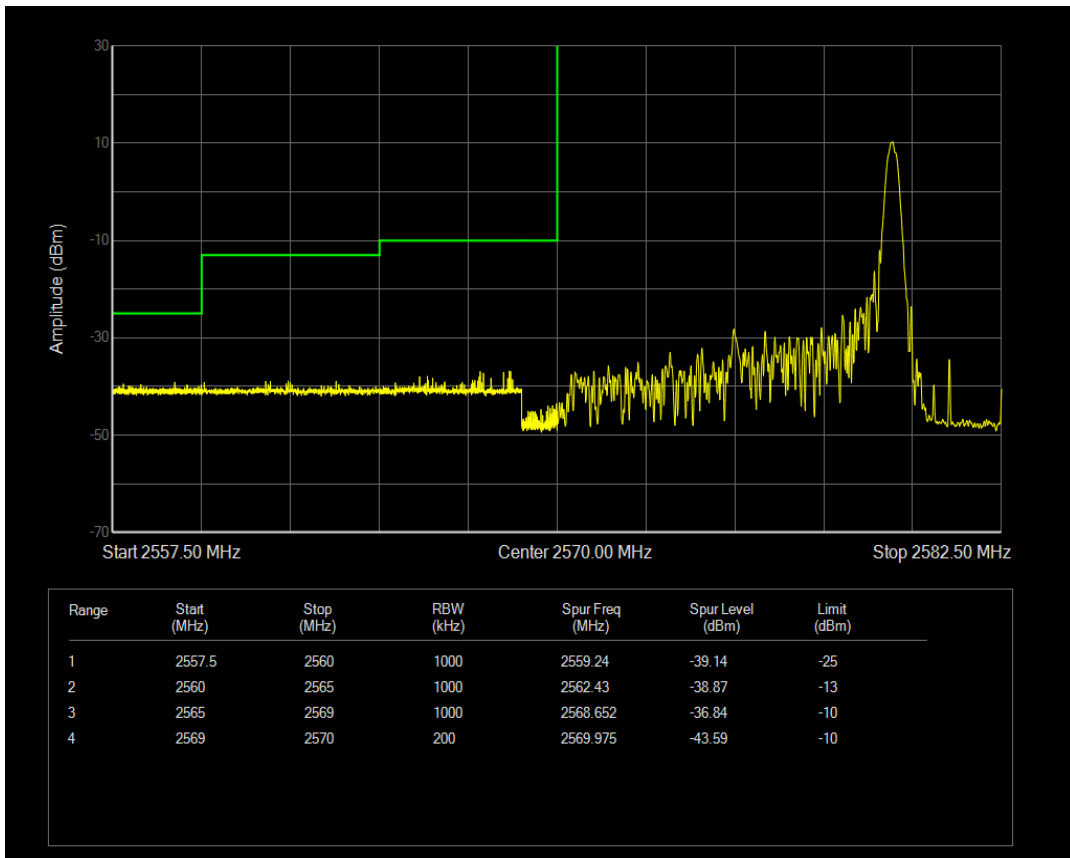

Band38 QAM16 BW=5MHz Channel=38225 RB Size=25 Position=#0

Band38 QPSK BW=10MHz Channel=37800 RB Size=1 Position=#0

Band38 QPSK BW=10MHz Channel=37800 RB Size=1 Position=#Max

Band38 QPSK BW=10MHz Channel=37800 RB Size=50 Position=#0