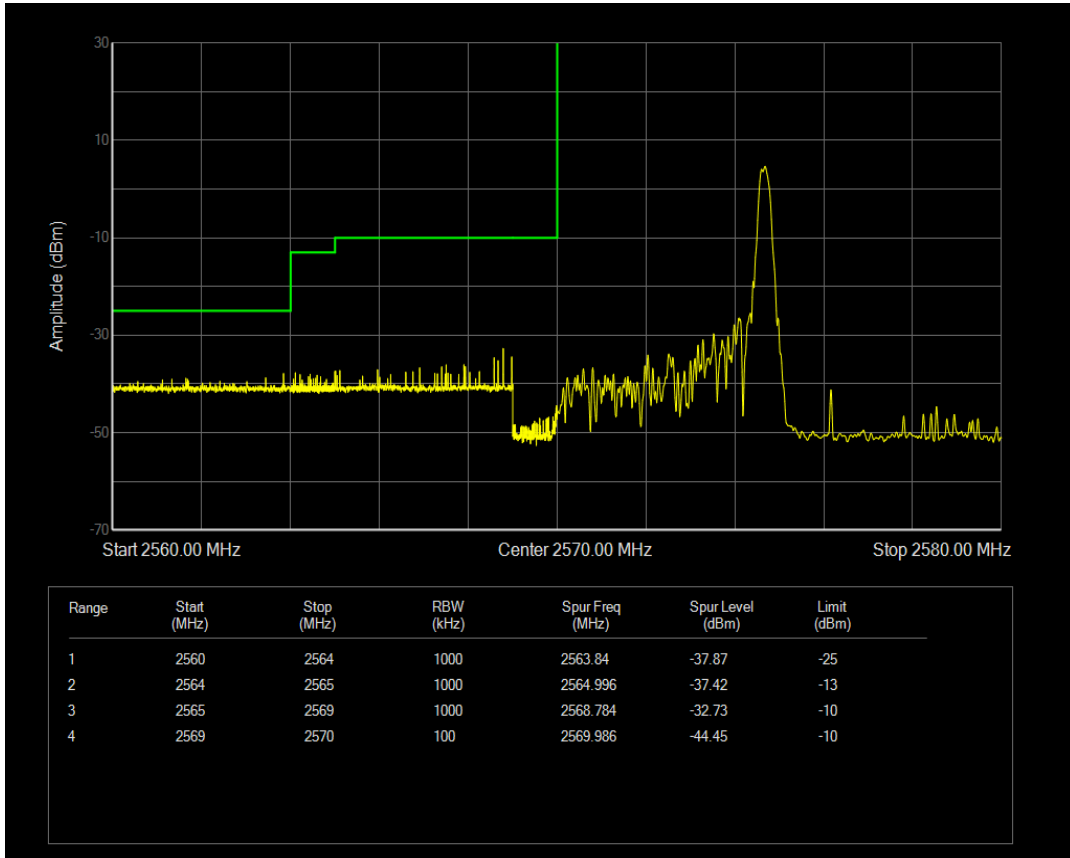

Band38 QAM16 BW=5MHz Channel=37775 RB Size=1 Position=#Max

Band38 QAM16 BW=5MHz Channel=37775 RB Size=25 Position=#0