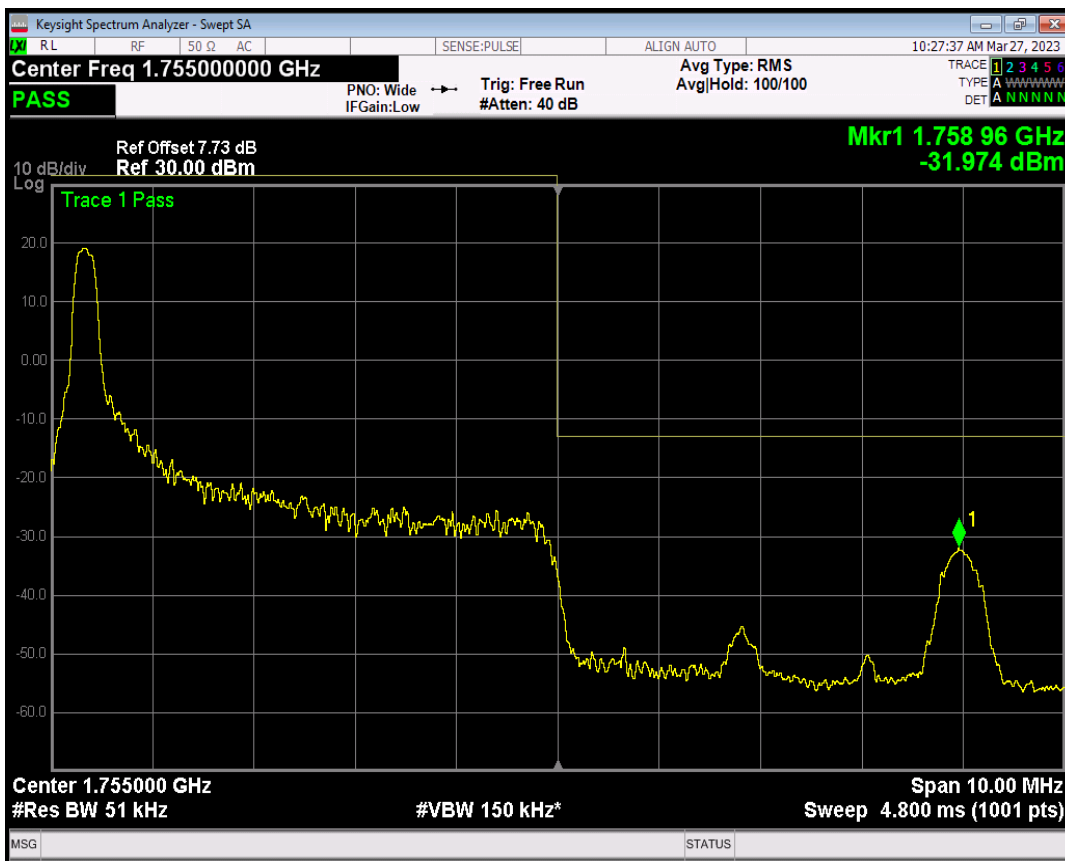

Band4 QAM16 BW=5MHz Channel=19975 RB Size=1 Position=#0

Band4 QAM16 BW=5MHz Channel=19975 RB Size=1 Position=#Max

Band4 QAM16 BW=5MHz Channel=19975 RB Size=25 Position=#0

Band4 QPSK BW=5MHz Channel=20375 RB Size=1 Position=#0