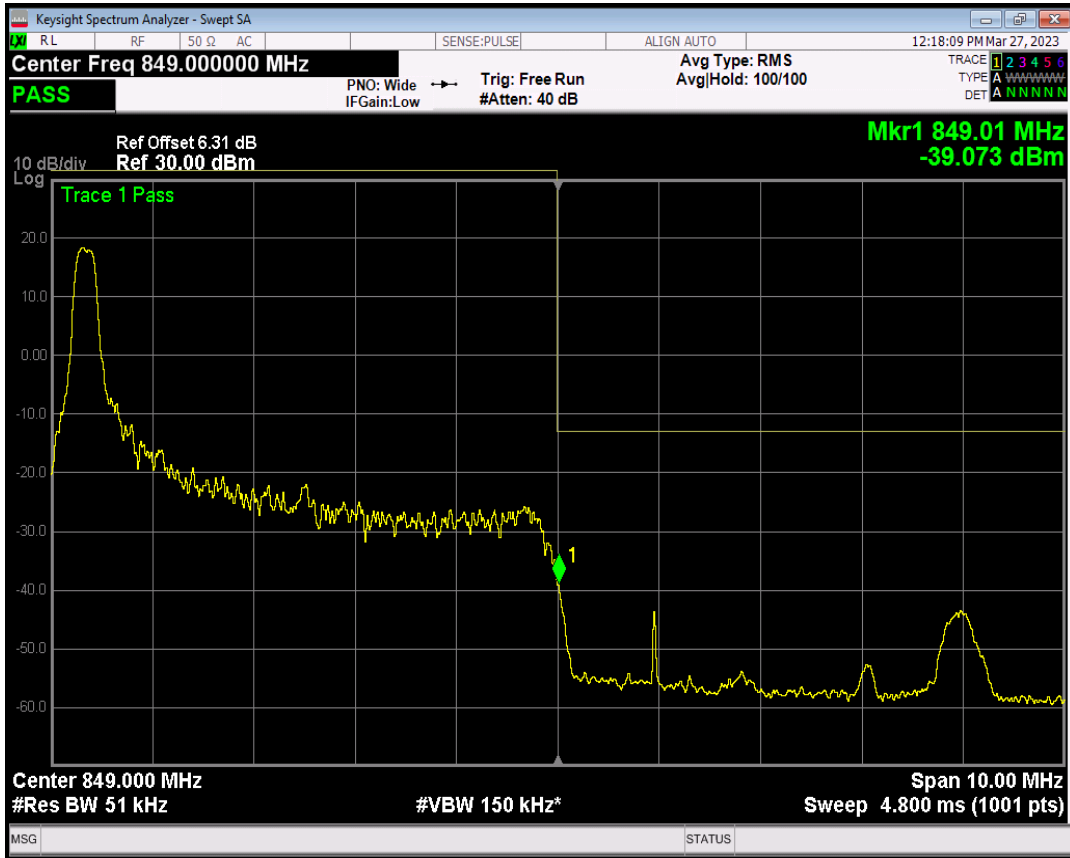

Band26(824-849) QPSK BW=5MHz Channel=27015 RB Size=1 Position=#0

Band26(824-849) QPSK BW=5MHz Channel=27015 RB Size=1 Position=#Max