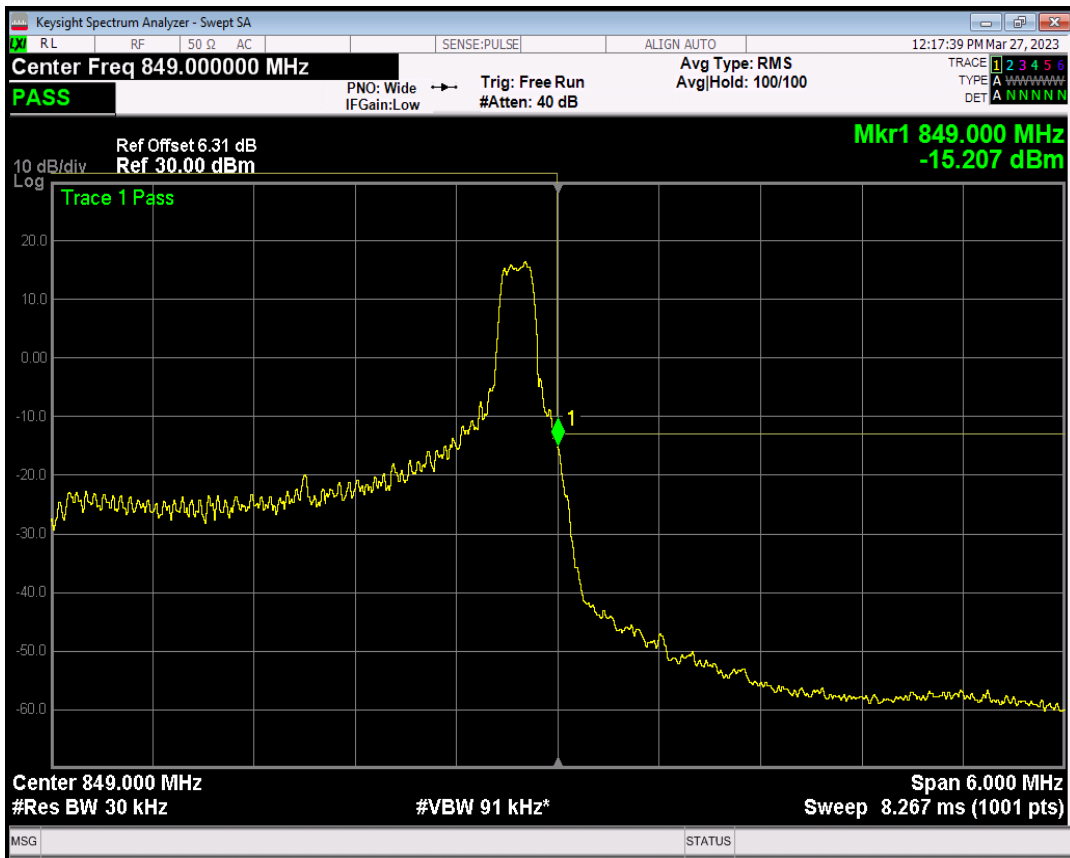

Band26(824-849) QPSK BW=3MHz Channel=27025 RB Size=1 Position=#Max

Band26(824-849) QPSK BW=3MHz Channel=27025 RB Size=15 Position=#0