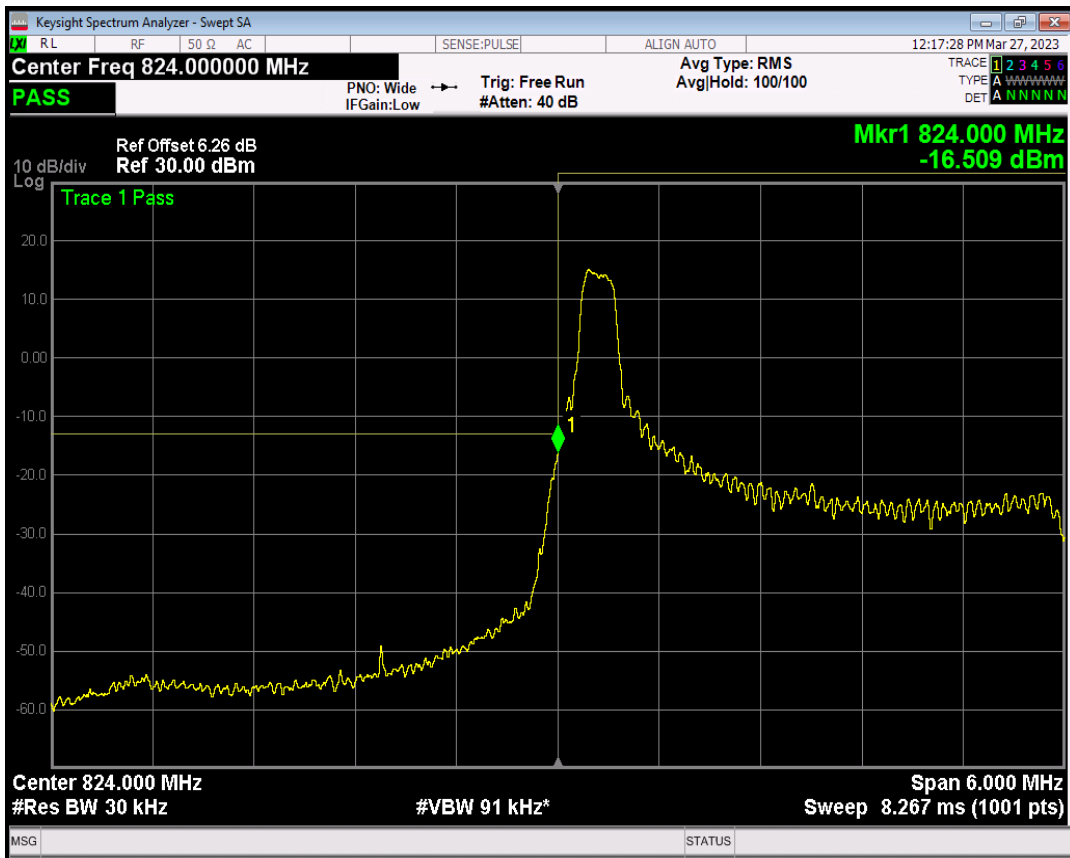

Band26(824-849) QAM16 BW=3MHz Channel=26805 RB Size=1 Position=#0

Band26(824-849) QAM16 BW=3MHz Channel=26805 RB Size=1 Position=#Max