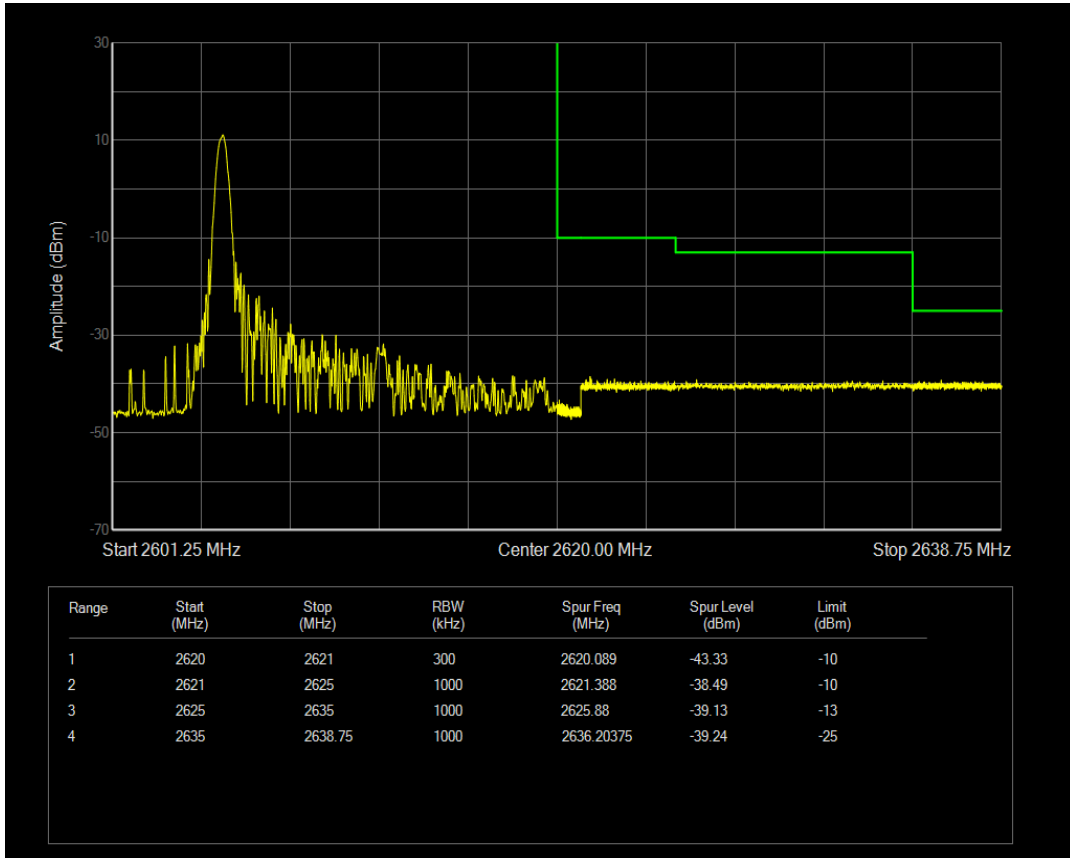

Band38 QAM16 BW=15MHz Channel=37825 RB Size=1 Position=#0

Band38 QAM16 BW=15MHz Channel=37825 RB Size=1 Position=#Max

Band38 QAM16 BW=15MHz Channel=37825 RB Size=75 Position=#0

Band38 QPSK BW=15MHz Channel=38175 RB Size=1 Position=#0