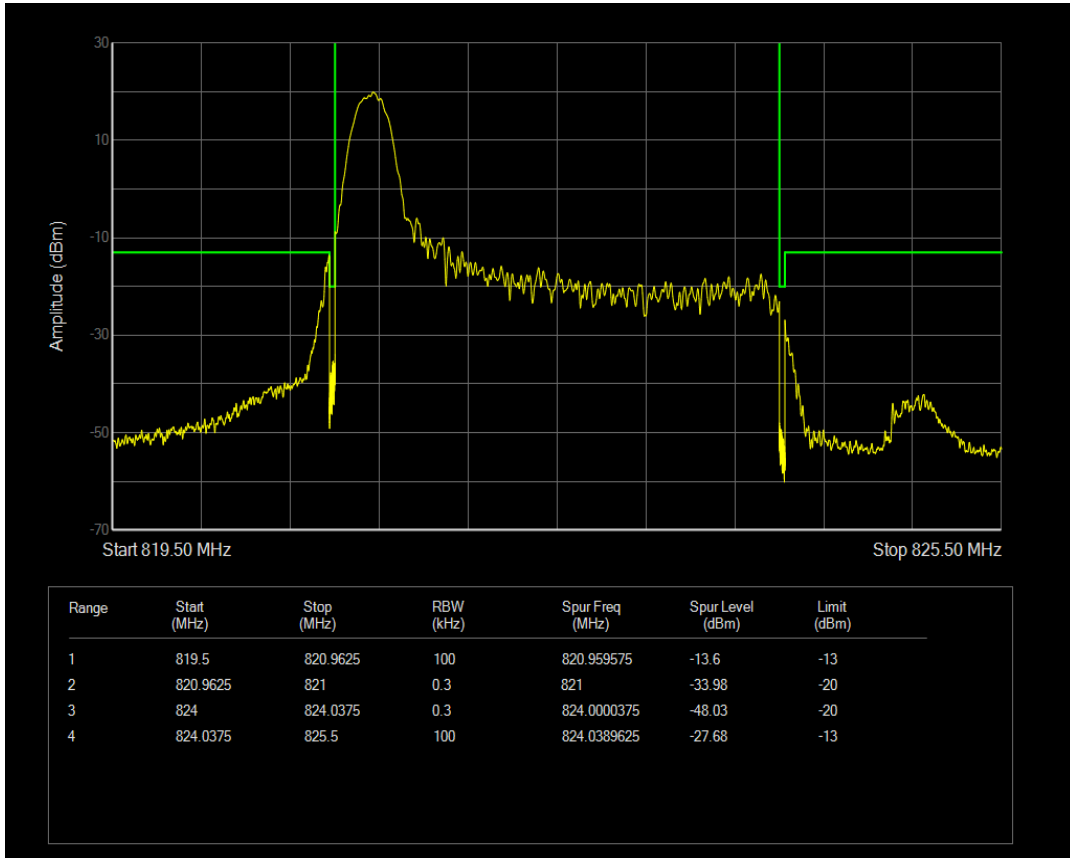

Band26(814-824) QAM16 BW=3MHz Channel=26705 RB Size=15 Position=#0

Band26(814-824) QPSK BW=3MHz Channel=26775 RB Size=1 Position=#0

Band26(814-824) QPSK BW=3MHz Channel=26775 RB Size=1 Position=#Max

Band26(814-824) QPSK BW=3MHz Channel=26775 RB Size=15 Position=#0