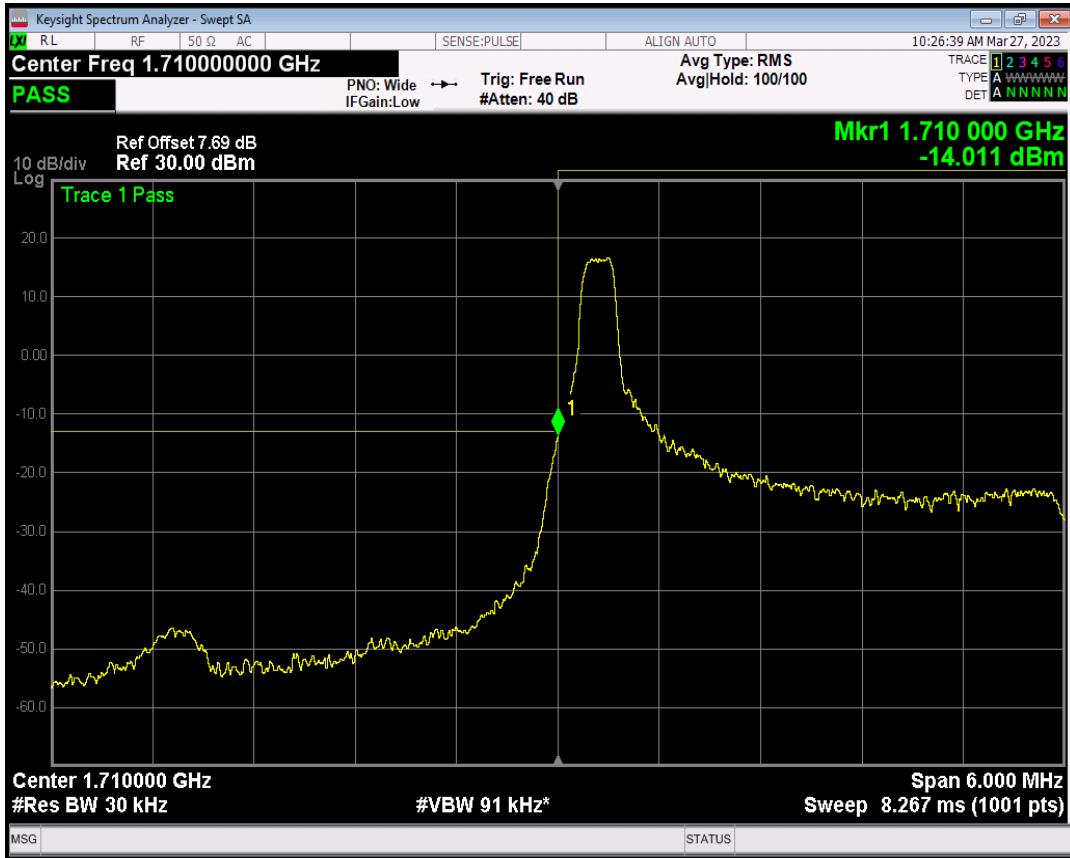

Band4 QPSK BW=3MHz Channel=19965 RB Size=1 Position=#0

Band4 QPSK BW=3MHz Channel=19965 RB Size=1 Position=#Max