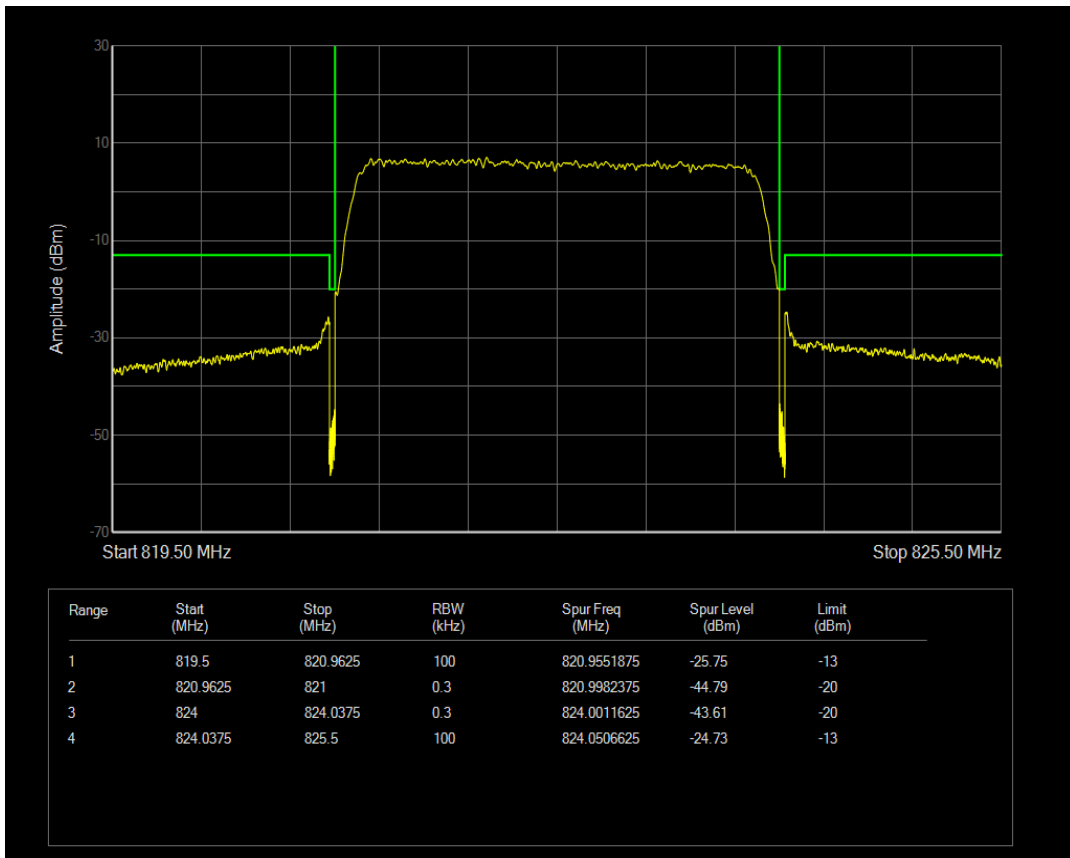

Band26(814-824) QAM16 BW=3MHz Channel=26775 RB Size=15 Position=#0

Band26(824-849) QPSK BW=1.4MHz Channel=26797 RB Size=1 Position=#0