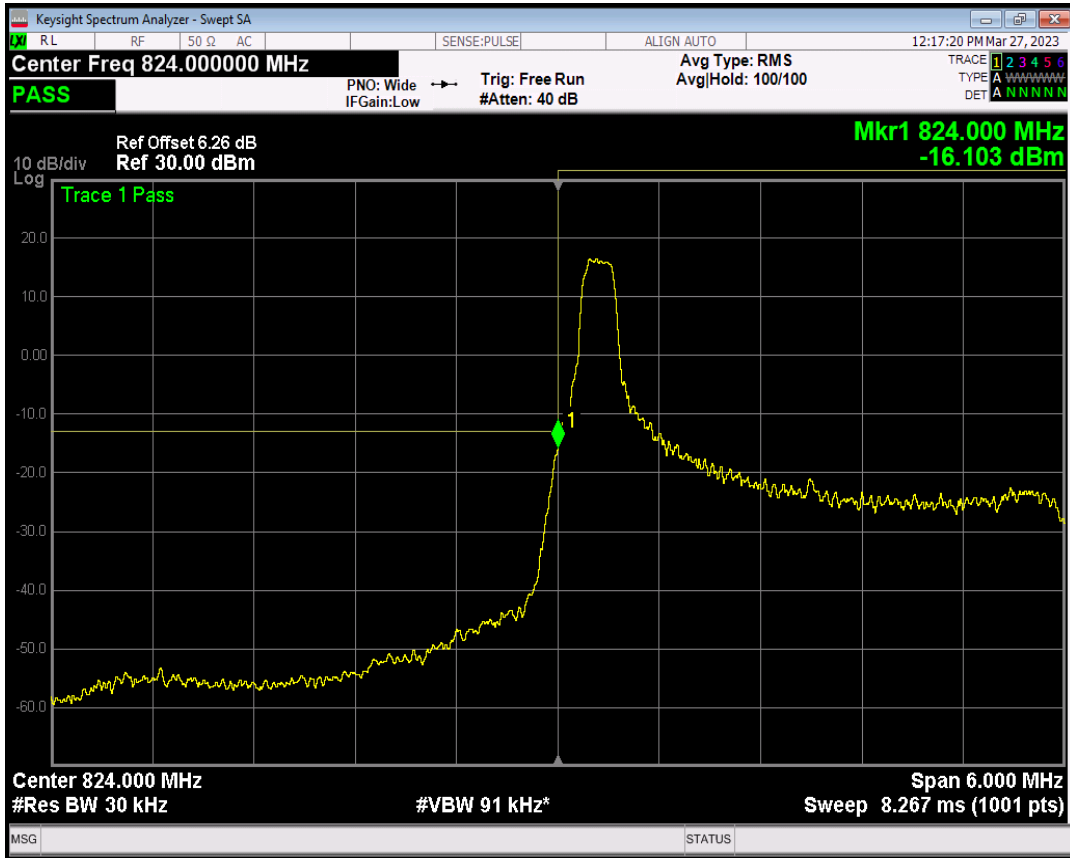

Band26(824-849) QPSK BW=3MHz Channel=26805 RB Size=1 Position=#0

Band26(824-849) QPSK BW=3MHz Channel=26805 RB Size=1 Position=#Max