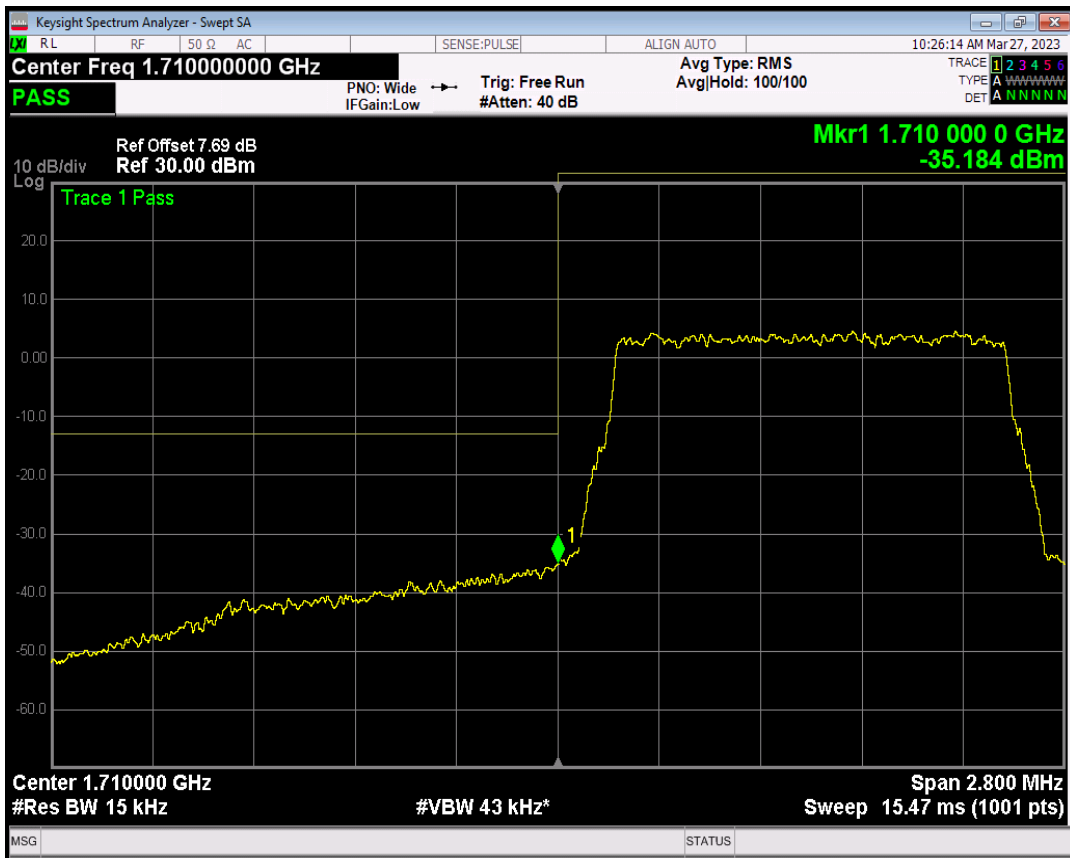

Band4 QAM16 BW=1.4MHz Channel=19957 RB Size=6 Position=#0

Band4 QPSK BW=1.4MHz Channel=20393 RB Size=1 Position=#0