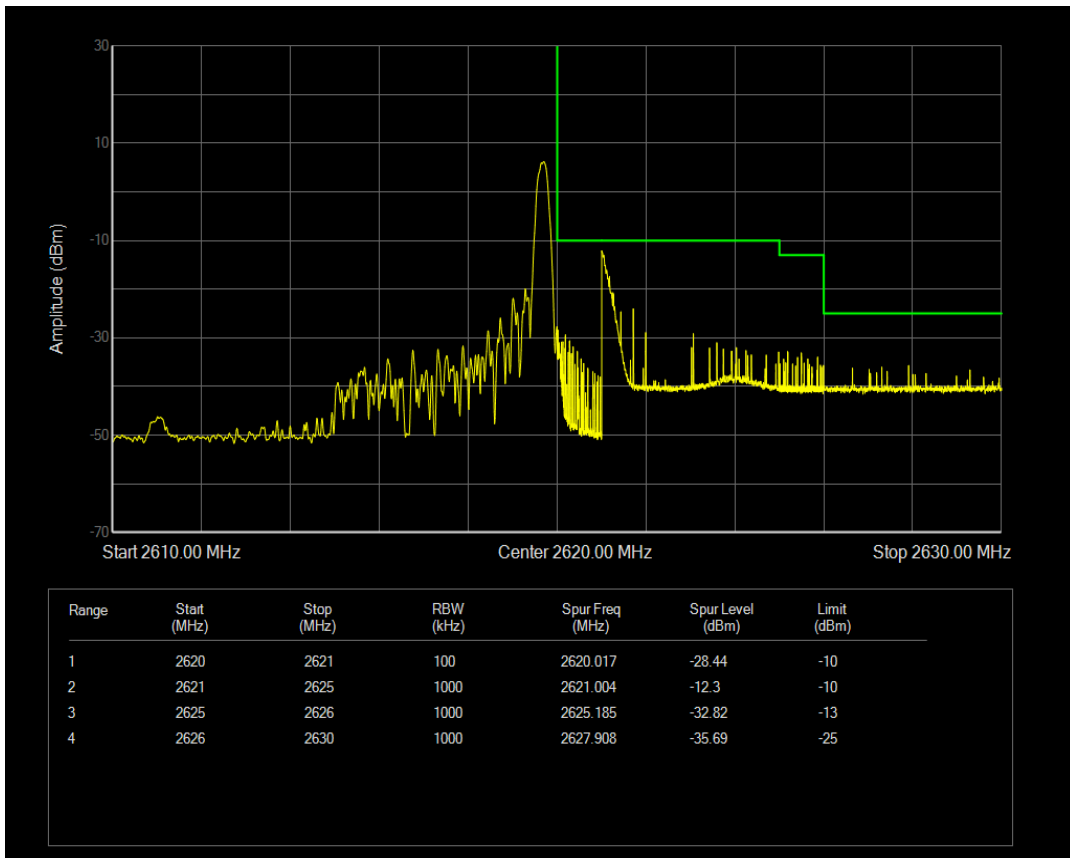

Band38 QPSK BW=5MHz Channel=38225 RB Size=1 Position=#Max

Band38 QPSK BW=5MHz Channel=38225 RB Size=25 Position=#0