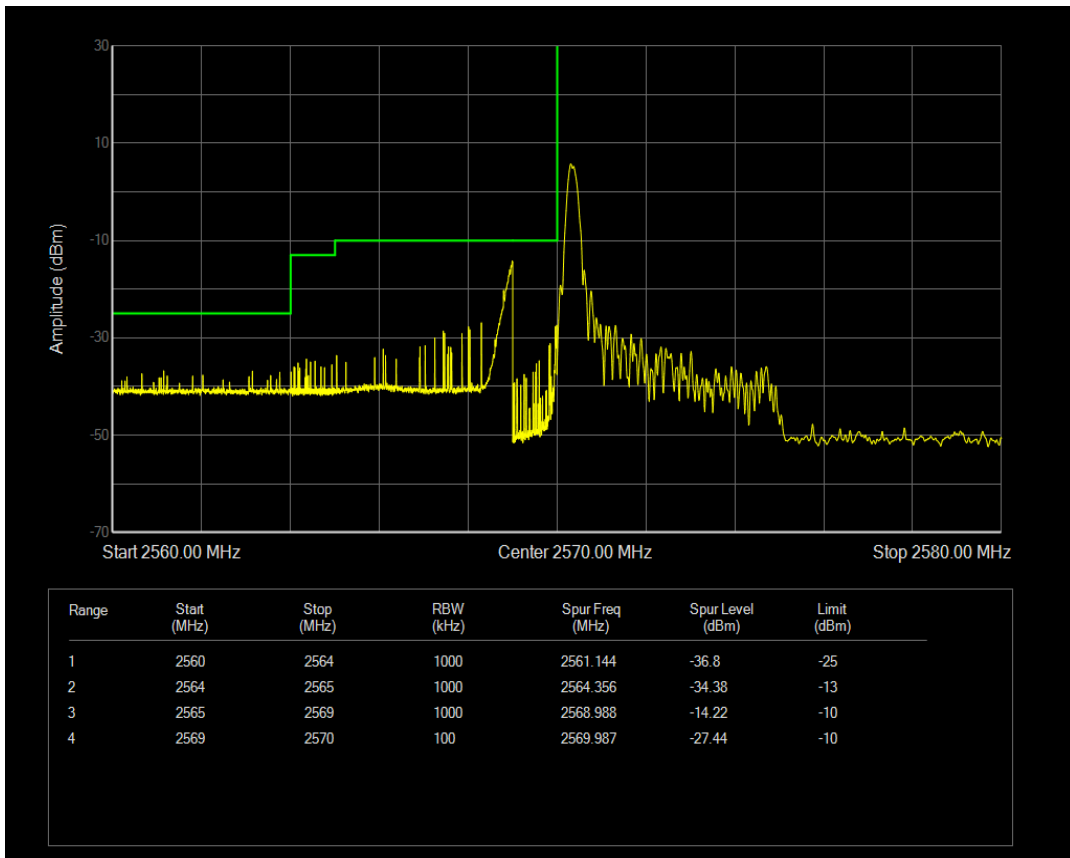

Band38 QAM16 BW=5MHz Channel=37775 RB Size=1 Position=#0

Band38 QAM16 BW=5MHz Channel=37775 RB Size=1 Position=#Max