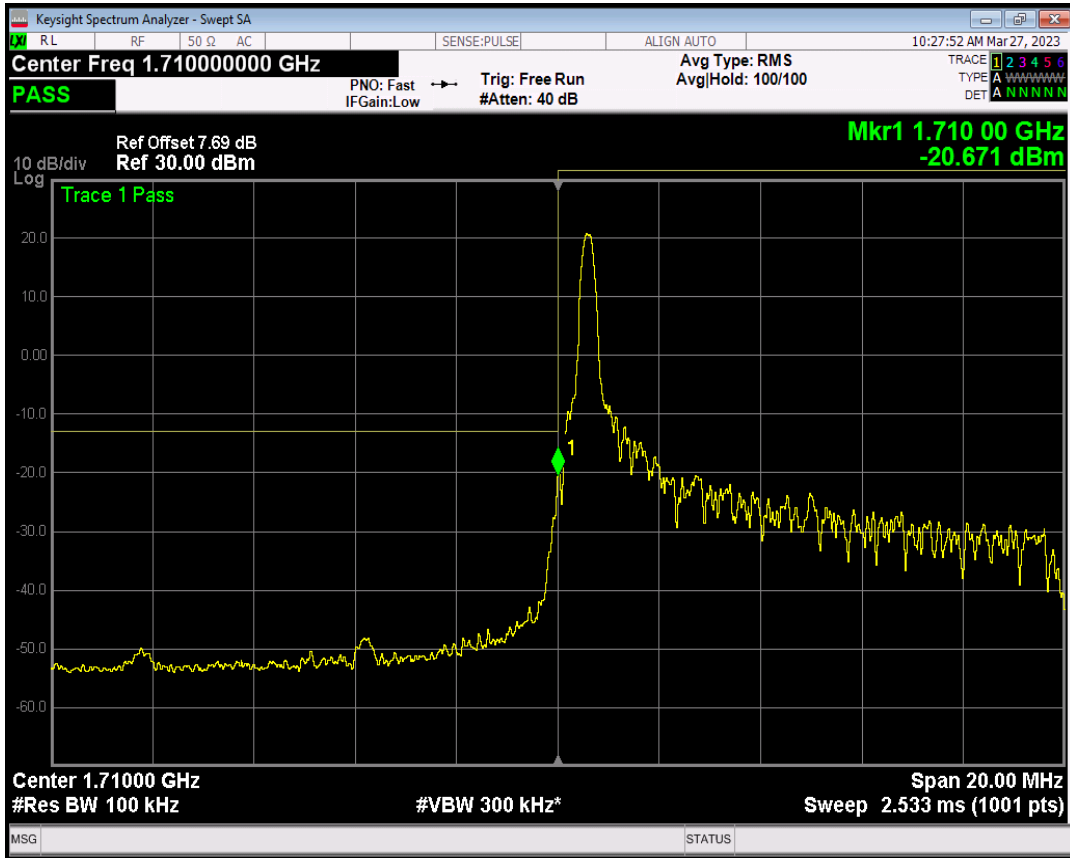

Band4 QPSK BW=10MHz Channel=20000 RB Size=1 Position=#0

Band4 QPSK BW=10MHz Channel=20000 RB Size=1 Position=#Max