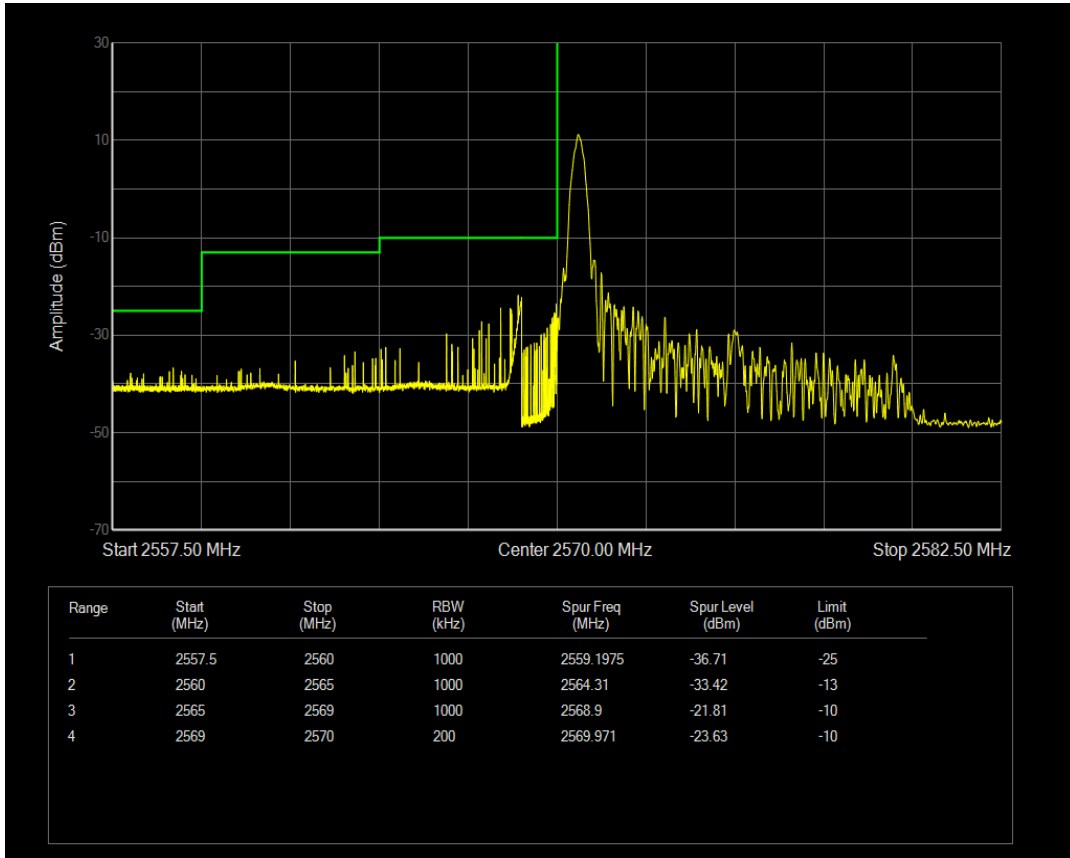

Band38 QPSK BW=10MHz Channel=37800 RB Size=1 Position=#0

Band38 QPSK BW=10MHz Channel=37800 RB Size=1 Position=#Max