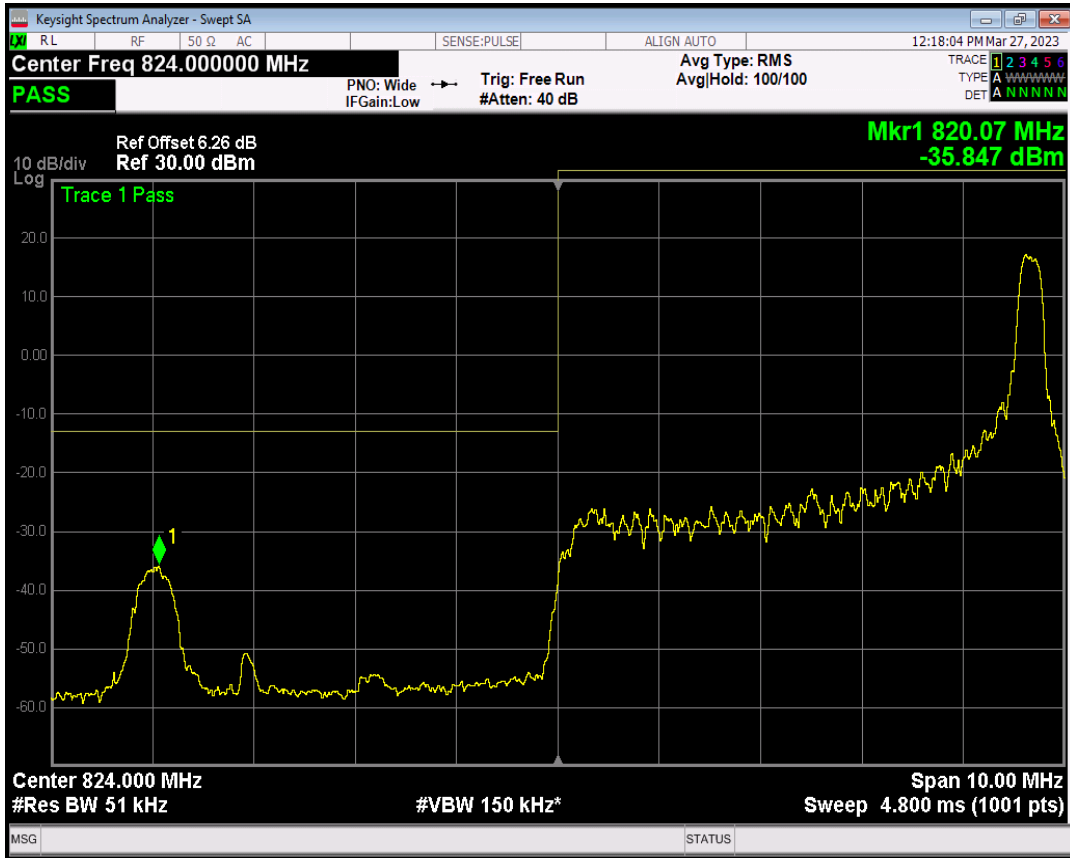

Band26(824-849) QPSK BW=5MHz Channel=26815 RB Size=1 Position=#Max

Band26(824-849) QPSK BW=5MHz Channel=26815 RB Size=25 Position=#0

Band26(824-849) QAM16 BW=5MHz Channel=26815 RB Size=1 Position=#0

Band26(824-849) QAM16 BW=5MHz Channel=26815 RB Size=1 Position=#Max