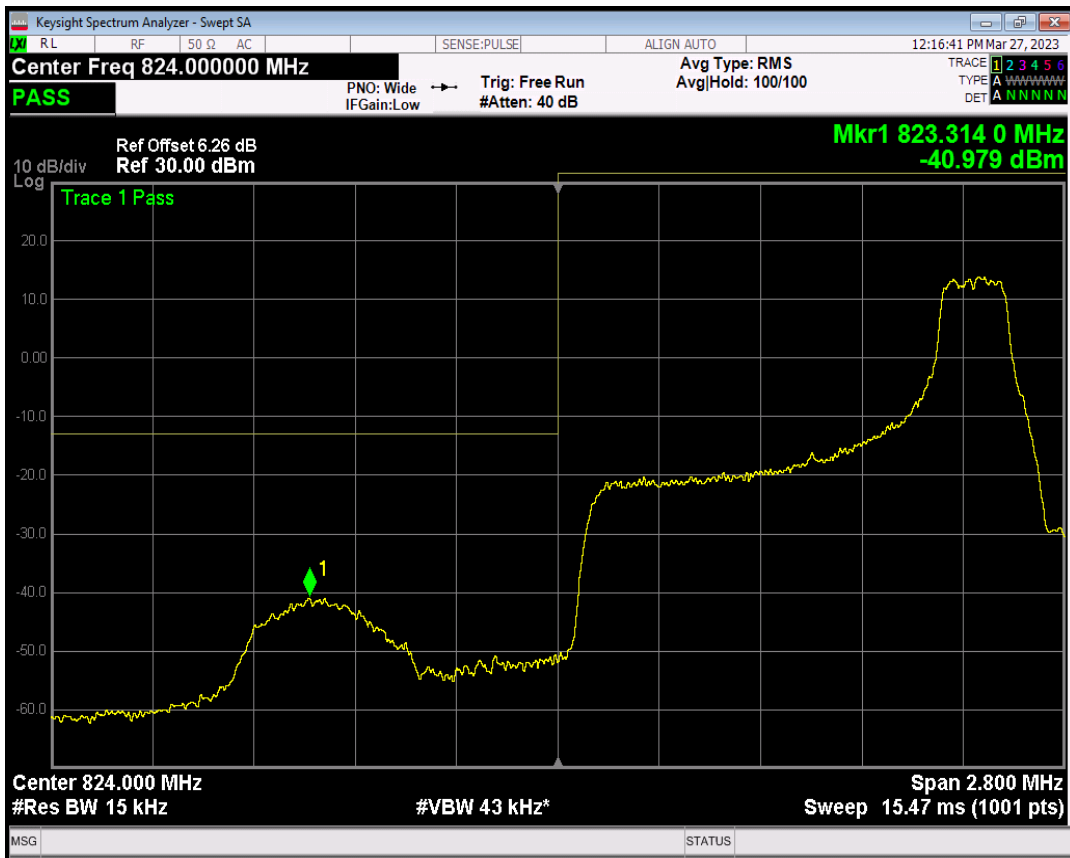

Band26(824-849) QPSK BW=1.4MHz Channel=26797 RB Size=1 Position=#Max

Band26(824-849) QPSK BW=1.4MHz Channel=26797 RB Size=6 Position=#0