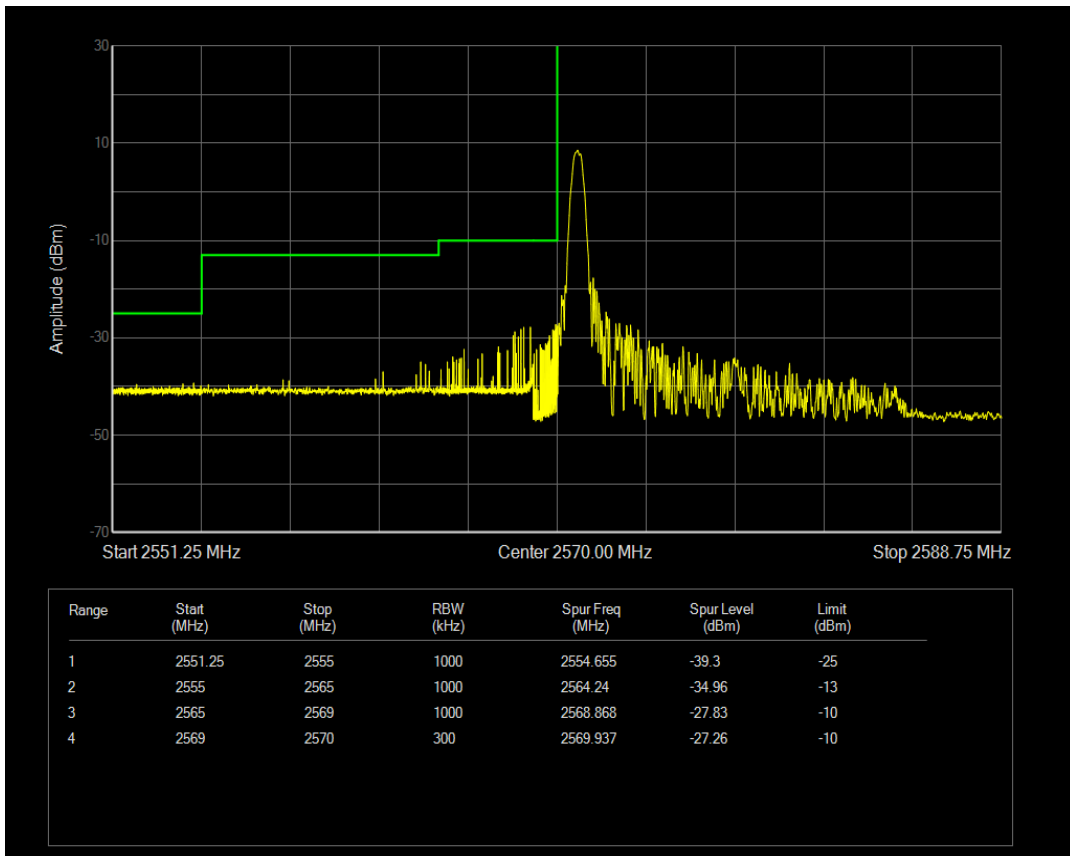

Band38 QAM16 BW=15MHz Channel=37825 RB Size=1 Position=#0

Band38 QAM16 BW=15MHz Channel=37825 RB Size=1 Position=#Max