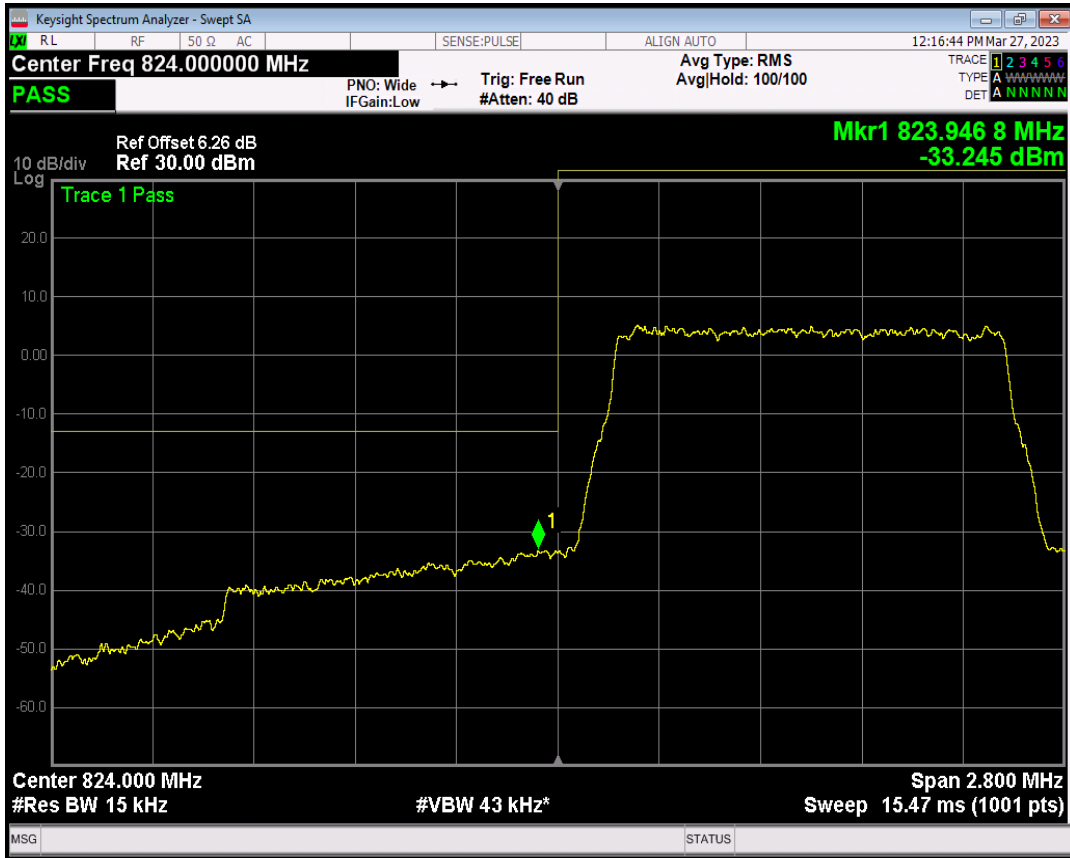

Band26(814-824) QAM16 BW=3MHz Channel=26775 RB Size=1 Position=#0

Band26(814-824) QAM16 BW=3MHz Channel=26775 RB Size=1 Position=#Max

Band26(814-824) QAM16 BW=3MHz Channel=26775 RB Size=15 Position=#0

Band26(824-849) QPSK BW=1.4MHz Channel=26797 RB Size=1 Position=#0

Band26(824-849) QPSK BW=1.4MHz Channel=26797 RB Size=1 Position=#Max

Band26(824-849) QPSK BW=1.4MHz Channel=26797 RB Size=6 Position=#0

Band26(824-849) QAM16 BW=1.4MHz Channel=26797 RB Size=1 Position=#0