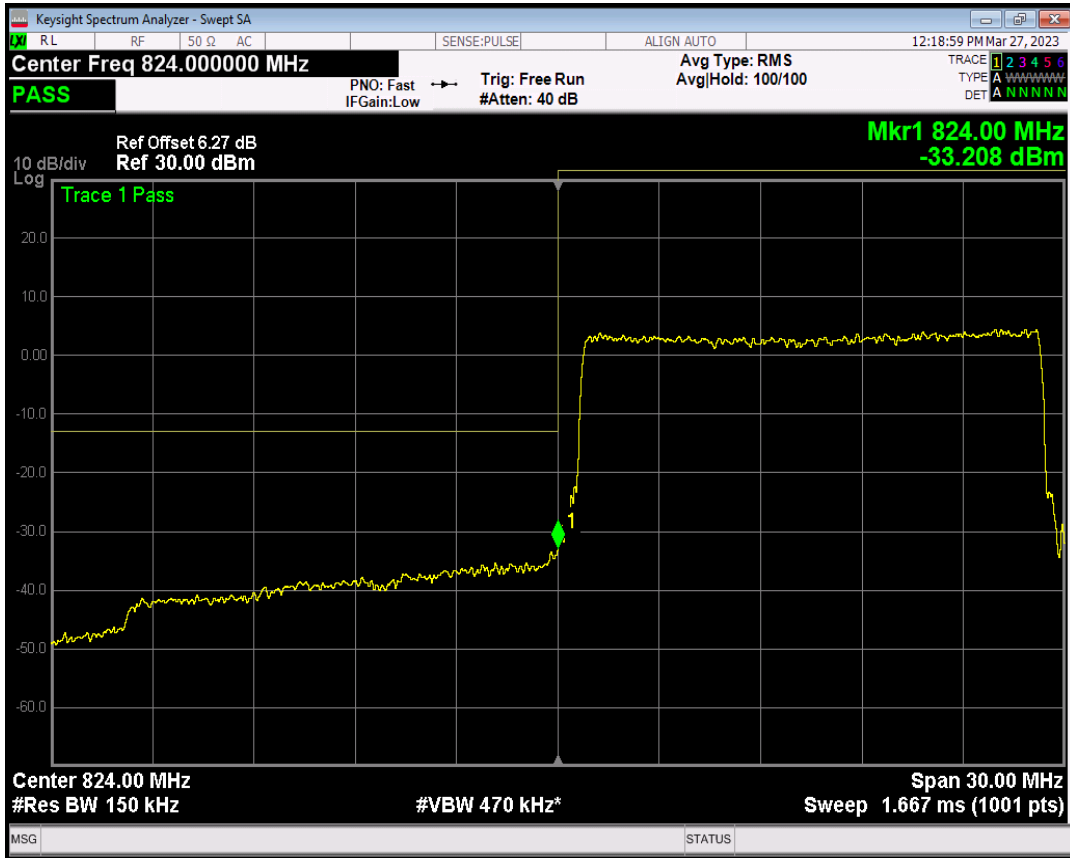

Band26(824-849) QPSK BW=15MHz Channel=26865 RB Size=75 Position=#0

Band26(824-849) QAM16 BW=15MHz Channel=26865 RB Size=1 Position=#0