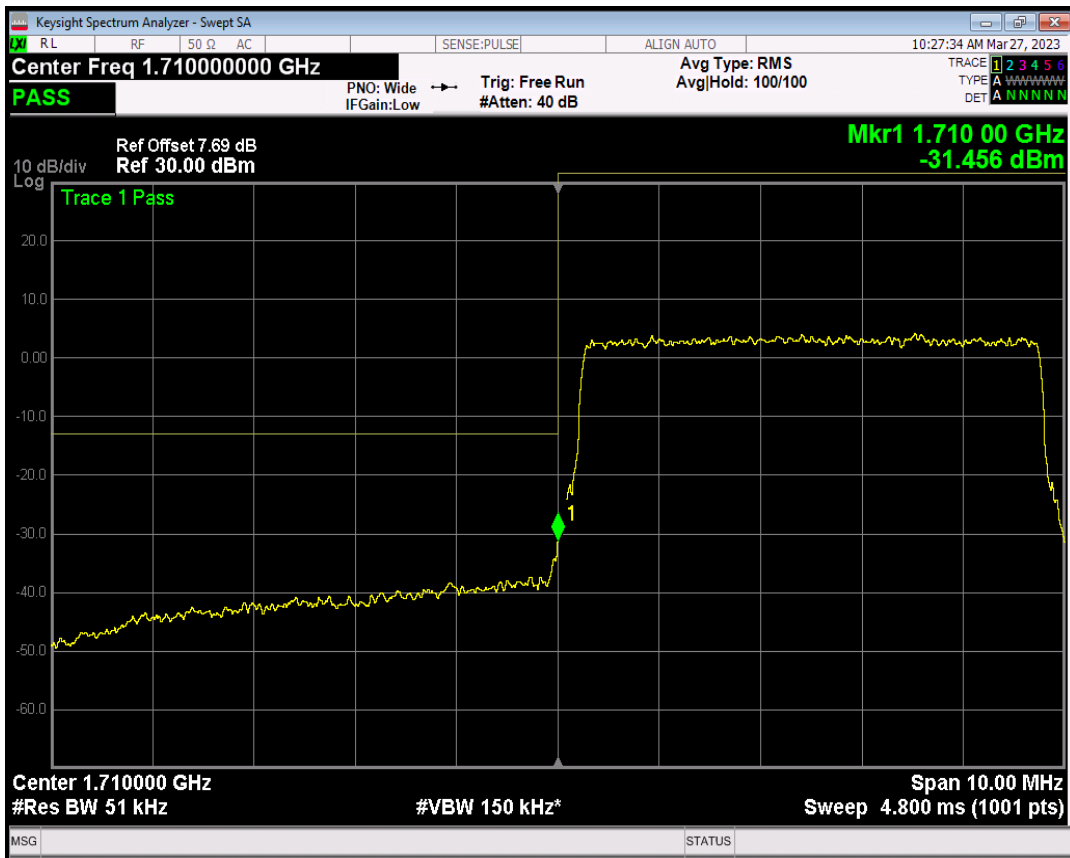

Band4 QAM16 BW=5MHz Channel=19975 RB Size=1 Position=#0

Band4 QAM16 BW=5MHz Channel=19975 RB Size=1 Position=#Max

Band4 QAM16 BW=5MHz Channel=19975 RB Size=25 Position=#0

Band4 QPSK BW=5MHz Channel=20375 RB Size=1 Position=#0