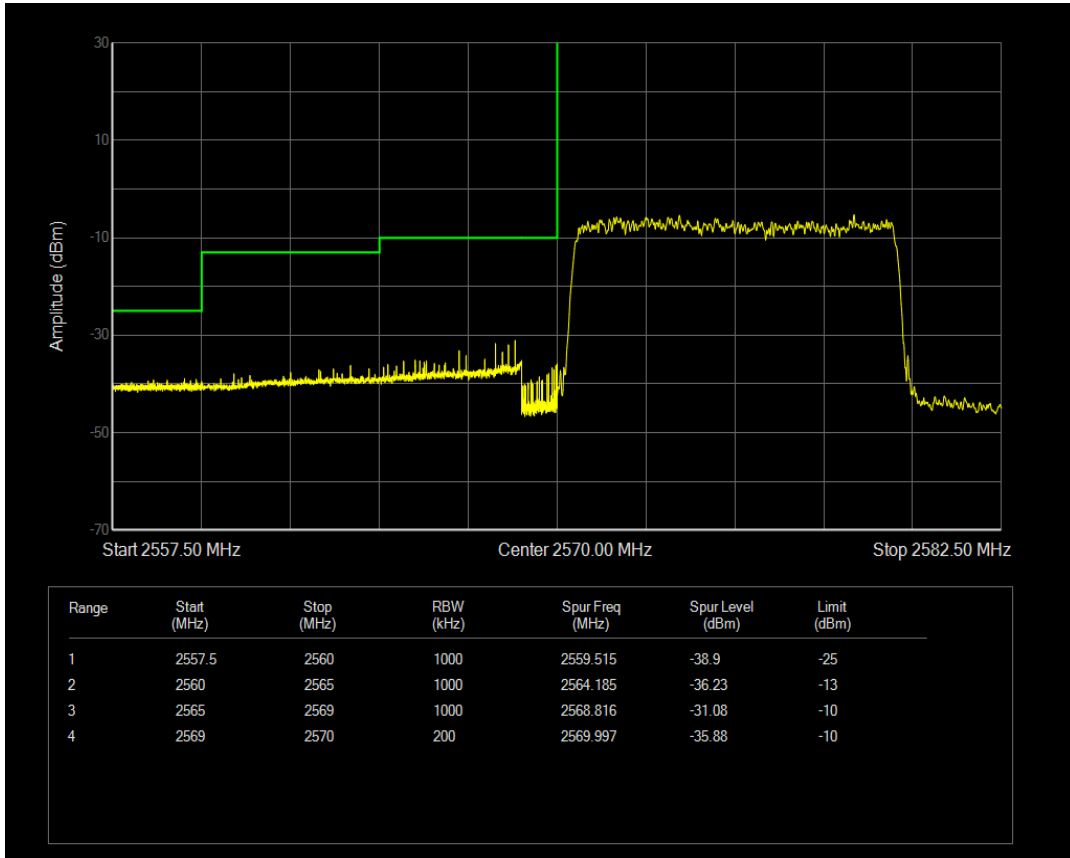

Band38 QAM16 BW=5MHz Channel=38225 RB Size=25 Position=#0

Band38 QPSK BW=10MHz Channel=37800 RB Size=1 Position=#0

Band38 QPSK BW=10MHz Channel=37800 RB Size=1 Position=#Max

Band38 QPSK BW=10MHz Channel=37800 RB Size=50 Position=#0