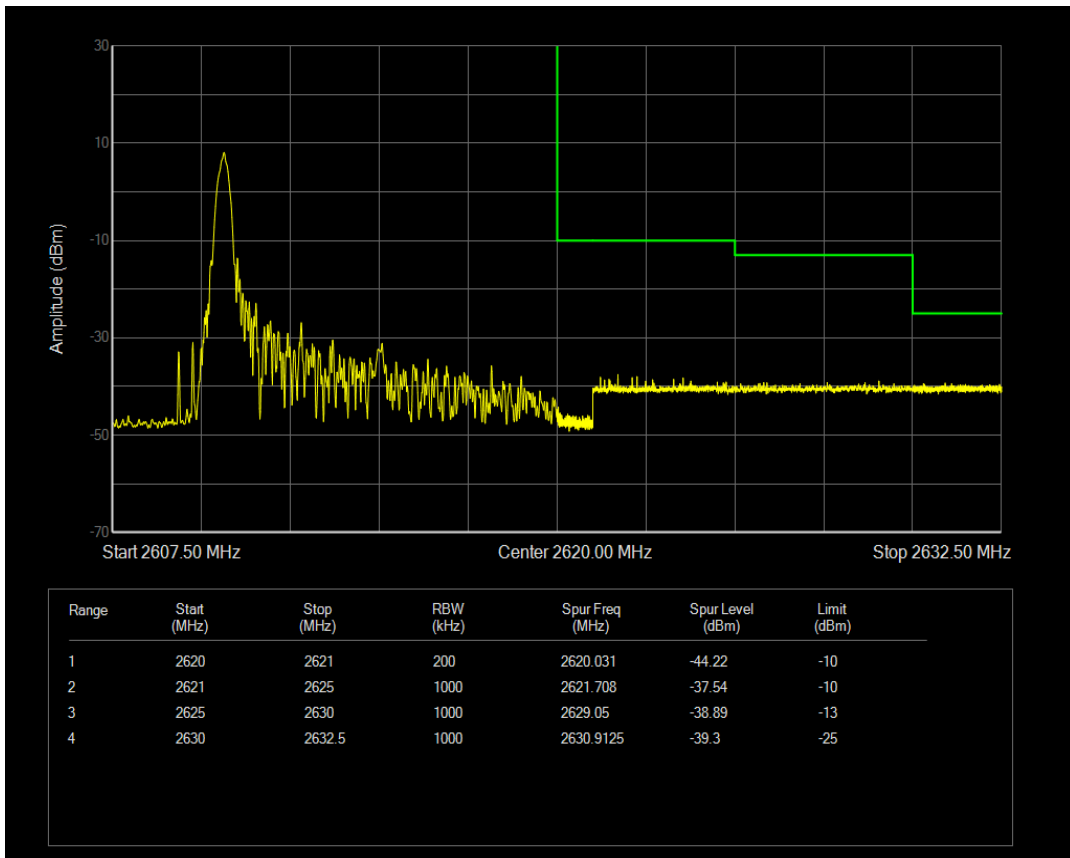

Band38 QAM16 BW=10MHz Channel=38200 RB Size=1 Position=#0

Band38 QAM16 BW=10MHz Channel=38200 RB Size=1 Position=#Max