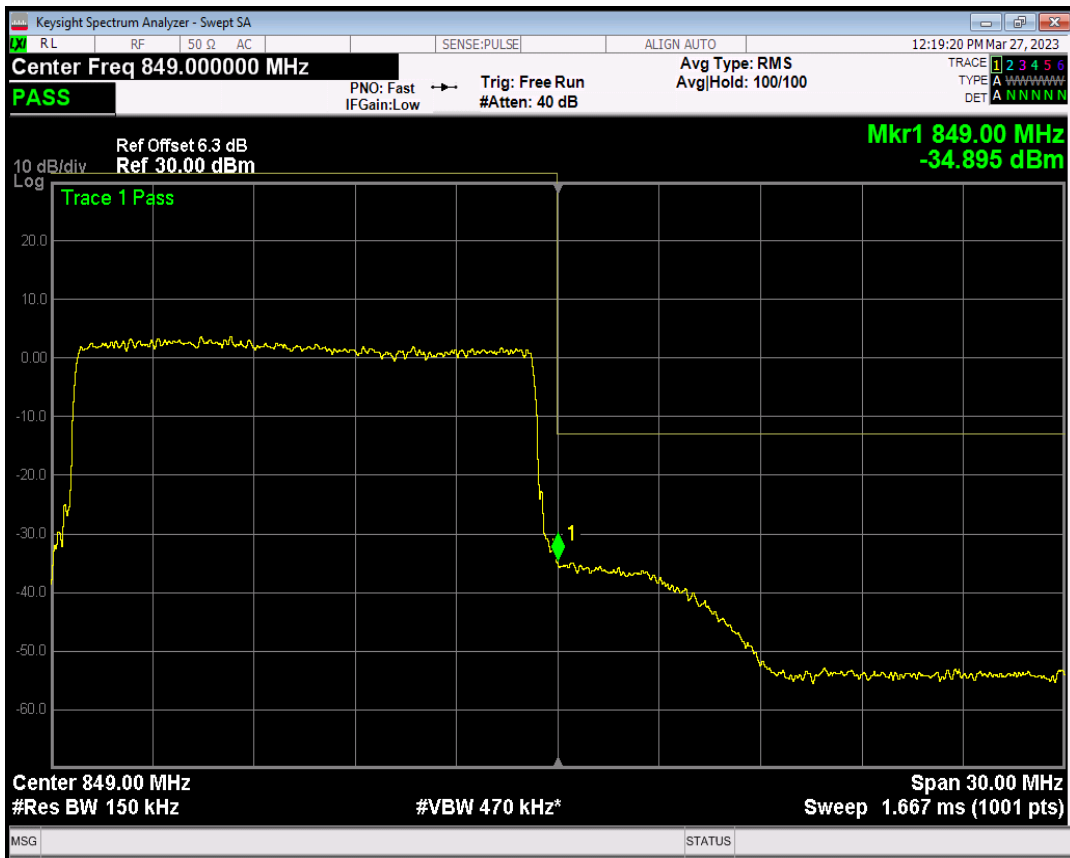

Band26(824-849) QAM16 BW=15MHz Channel=26965 RB Size=75 Position=#0

Band38 QPSK BW=5MHz Channel=37775 RB Size=1 Position=#0