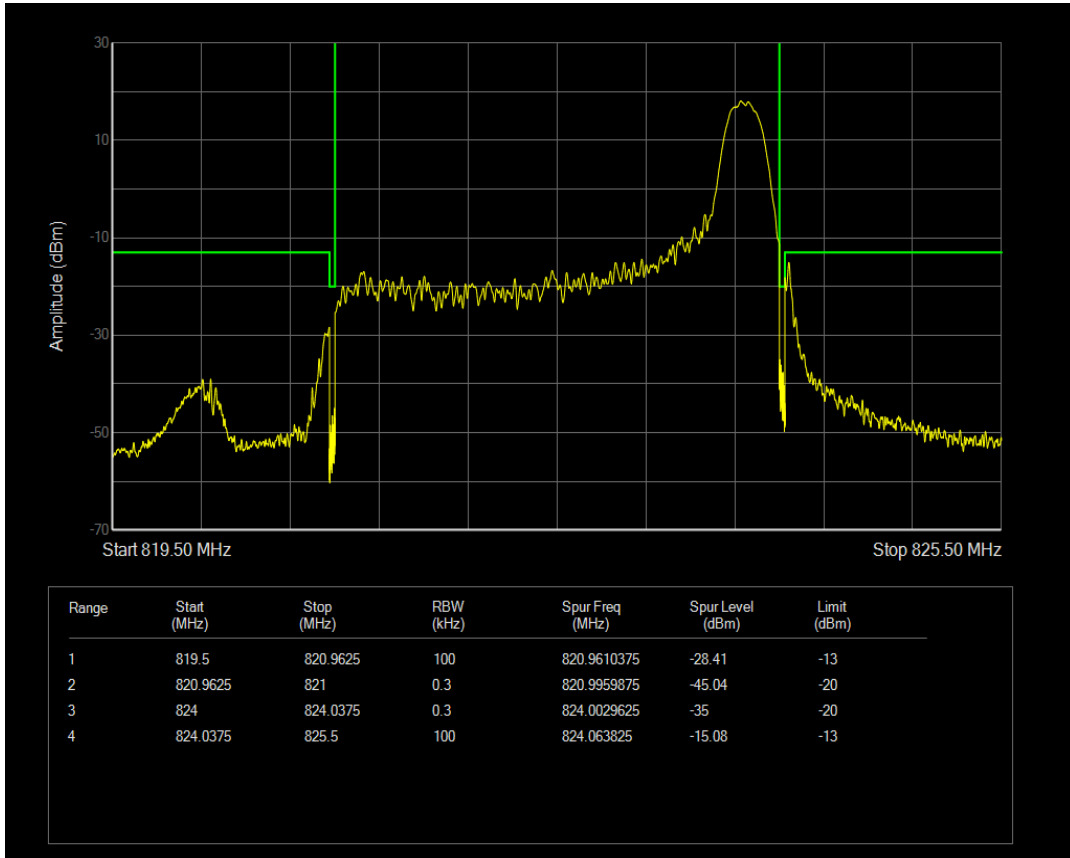

Band26(814-824) QAM16 BW=3MHz Channel=26775 RB Size=1 Position=#Max

Band26(814-824) QAM16 BW=3MHz Channel=26775 RB Size=15 Position=#0