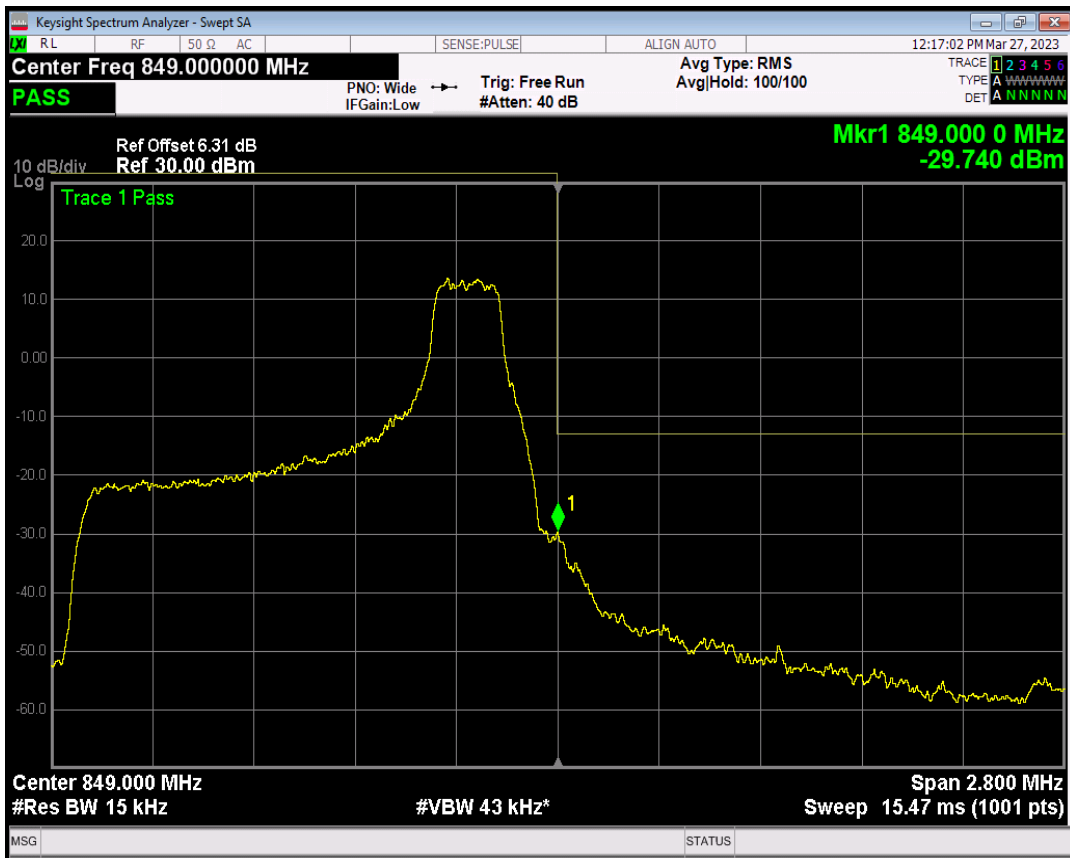

Band26(824-849) QPSK BW=1.4MHz Channel=27033 RB Size=1 Position=#Max

Band26(824-849) QPSK BW=1.4MHz Channel=27033 RB Size=6 Position=#0