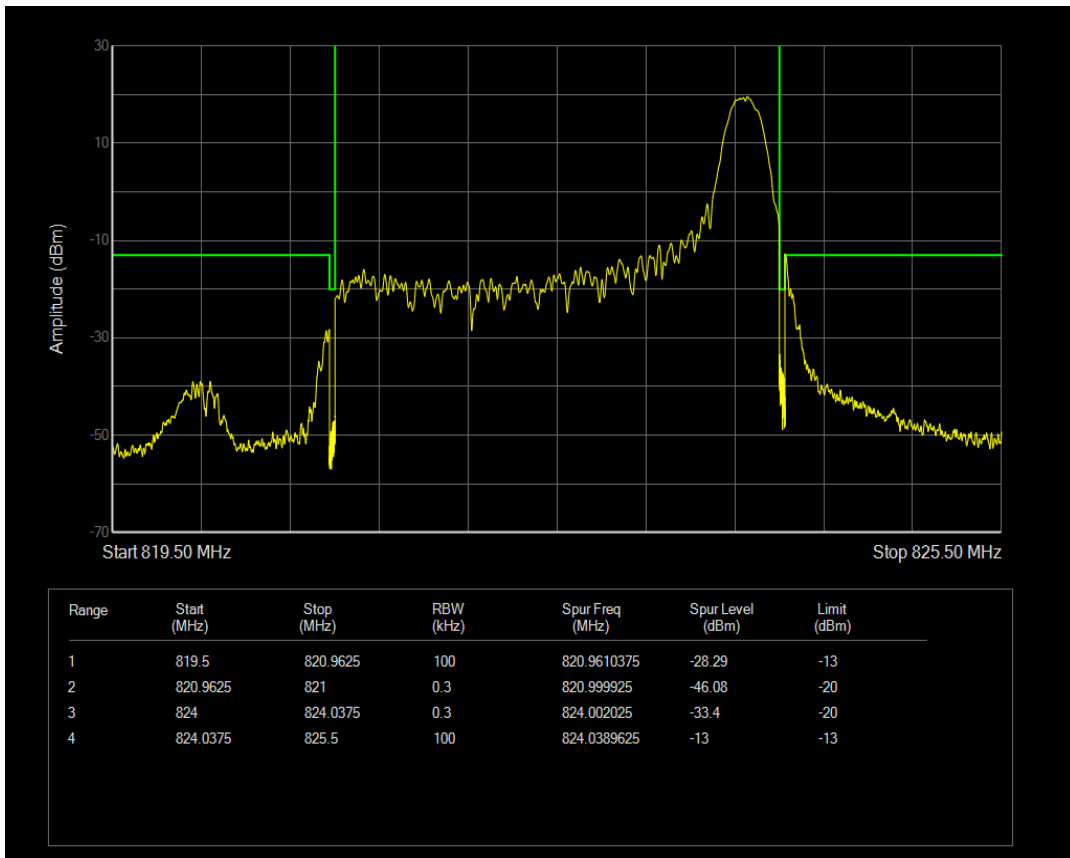

Band26(814-824) QAM16 BW=3MHz Channel=26705 RB Size=15 Position=#0

Band26(814-824) QPSK BW=3MHz Channel=26775 RB Size=1 Position=#0

Band26(814-824) QPSK BW=3MHz Channel=26775 RB Size=1 Position=#Max

Band26(814-824) QPSK BW=3MHz Channel=26775 RB Size=15 Position=#0