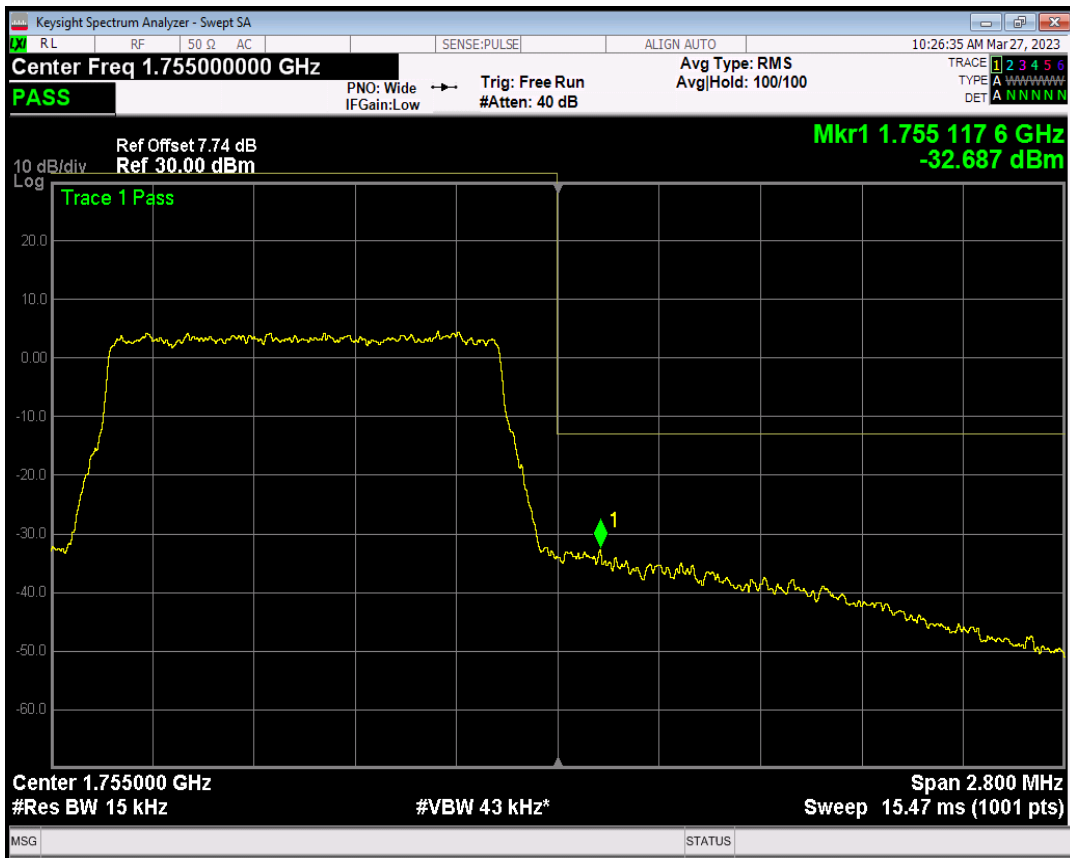

Band4 QAM16 BW=1.4MHz Channel=20393 RB Size=6 Position=#0

Band4 QPSK BW=3MHz Channel=19965 RB Size=1 Position=#0