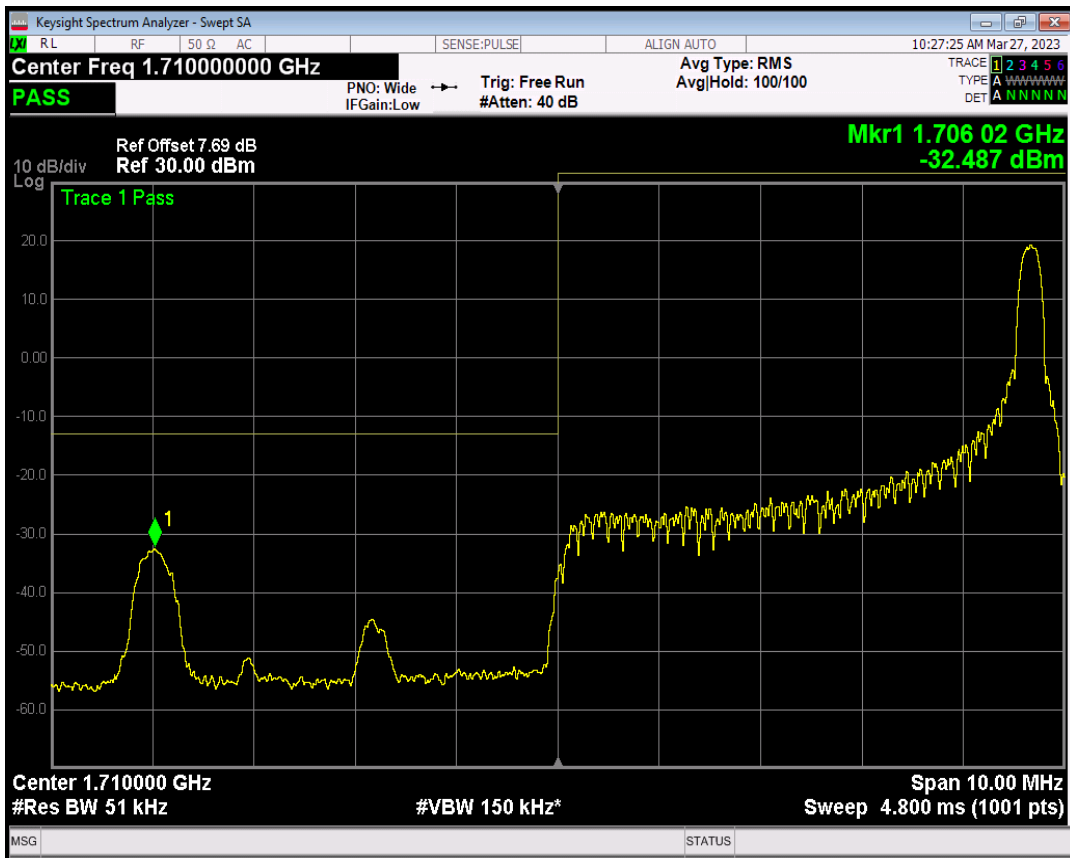

Band4 QPSK BW=5MHz Channel=19975 RB Size=1 Position=#Max

Band4 QPSK BW=5MHz Channel=19975 RB Size=25 Position=#0