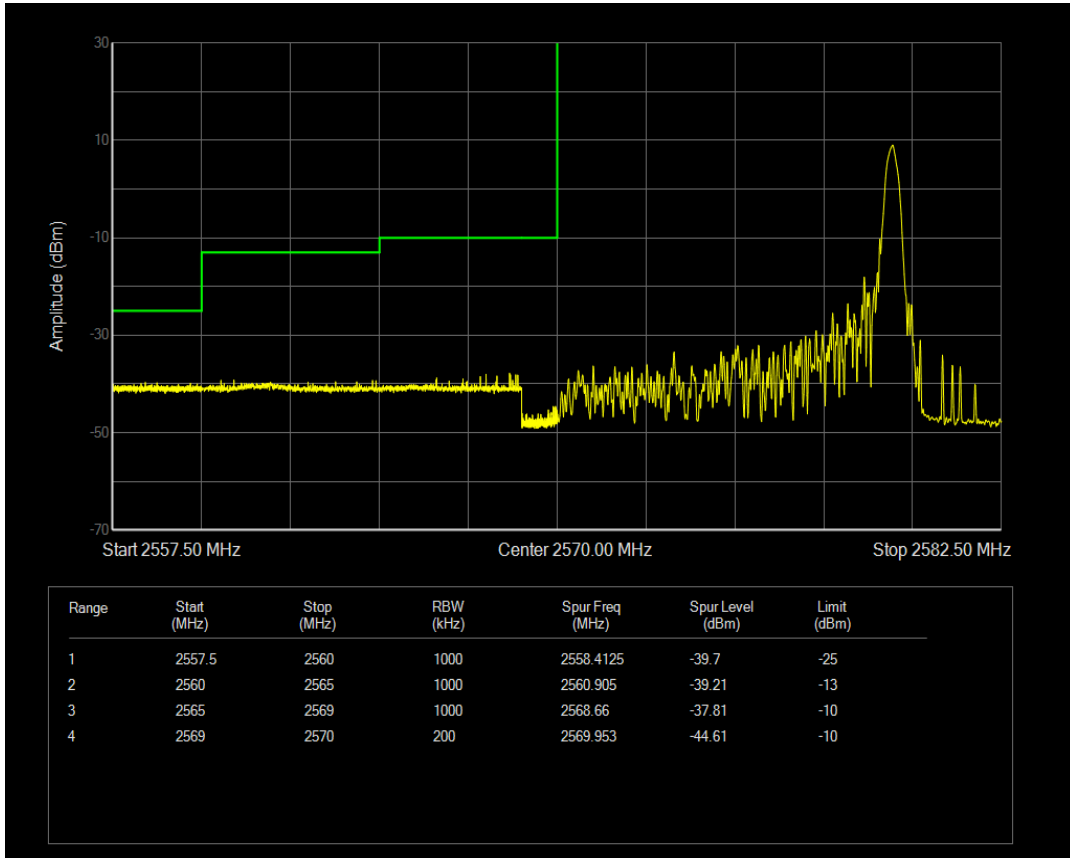

Band38 QAM16 BW=10MHz Channel=37800 RB Size=1 Position=#Max

Band38 QAM16 BW=10MHz Channel=37800 RB Size=50 Position=#0