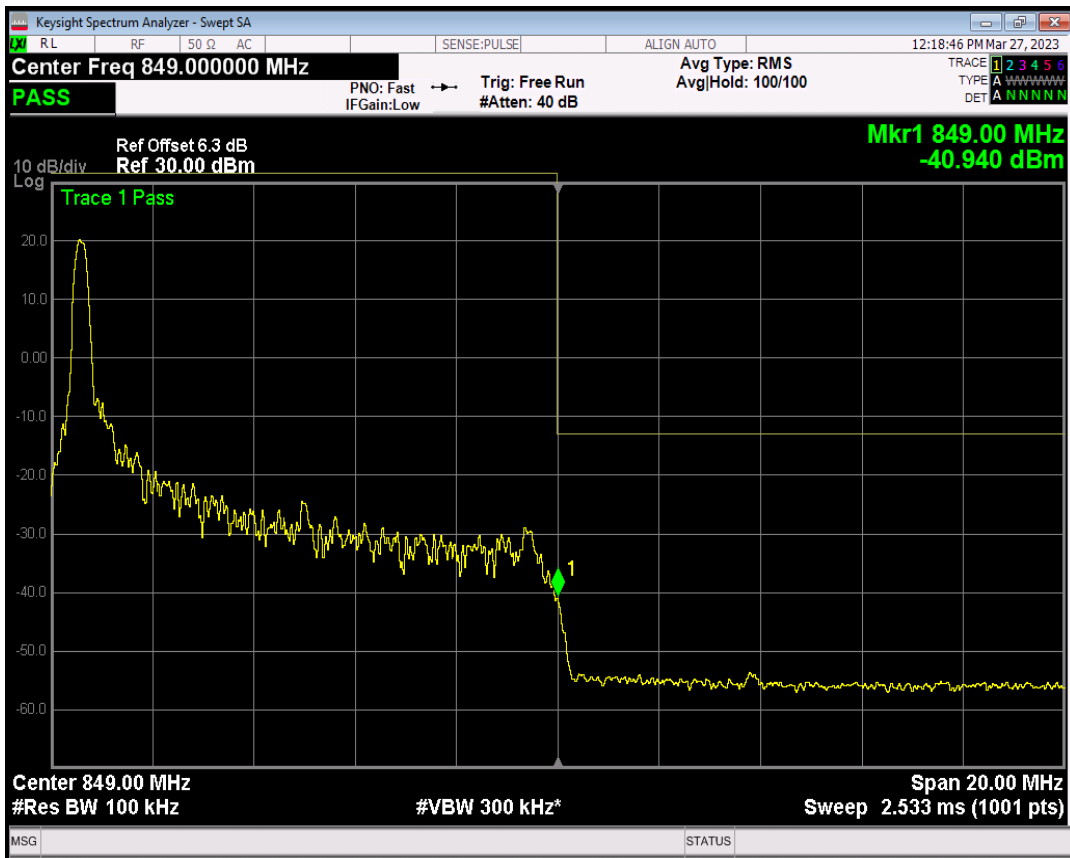

Band26(824-849) QAM16 BW=10MHz Channel=26990 RB Size=1 Position=#0

Band26(824-849) QAM16 BW=10MHz Channel=26990 RB Size=1 Position=#Max