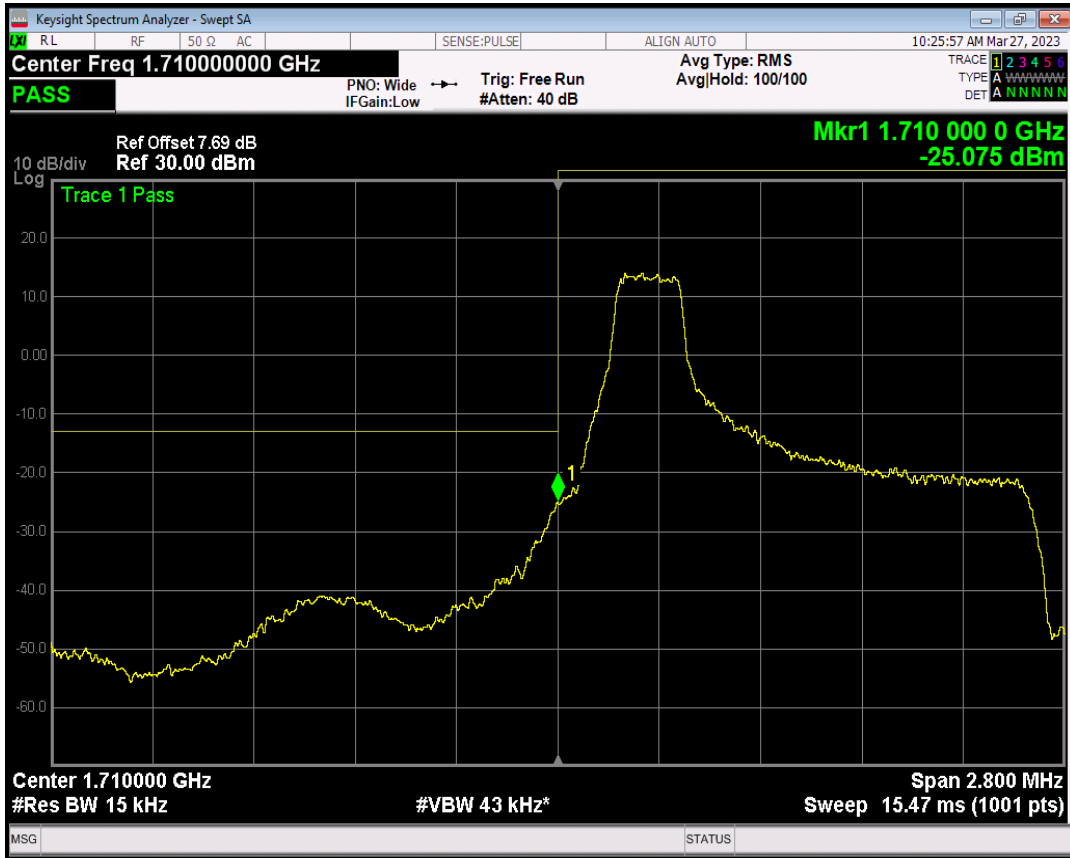

Band4 QPSK BW=1.4MHz Channel=19957 RB Size=1 Position=#0

Band4 QPSK BW=1.4MHz Channel=19957 RB Size=1 Position=#Max