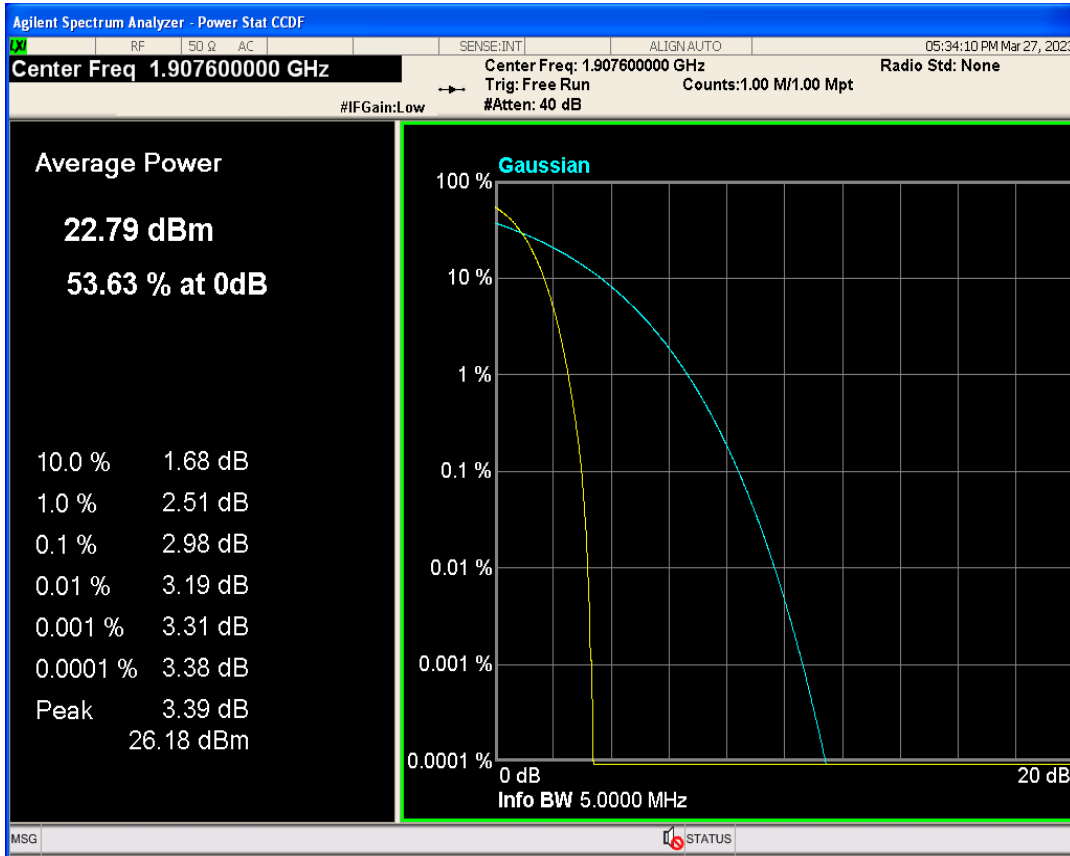

WCDMA Band2 Channel=9538