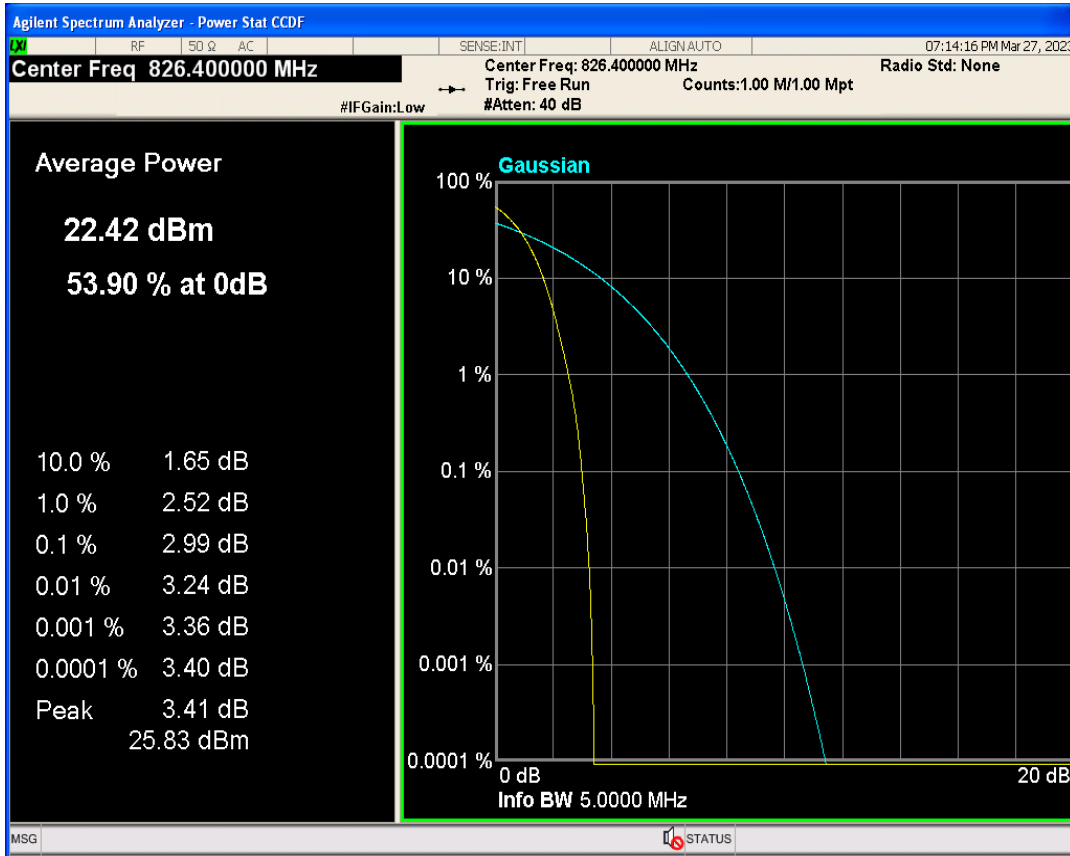

WCDMA Band2 Channel=9400

WCDMA Band2 Channel=9262

WCDMA Band2 Channel=9538

WCDMA Band4 Channel=1312

WCDMA Band4 Channel=1513

WCDMA Band4 Channel=1413

WCDMA Band5 Channel=4132

WCDMA Band5 Channel=4182