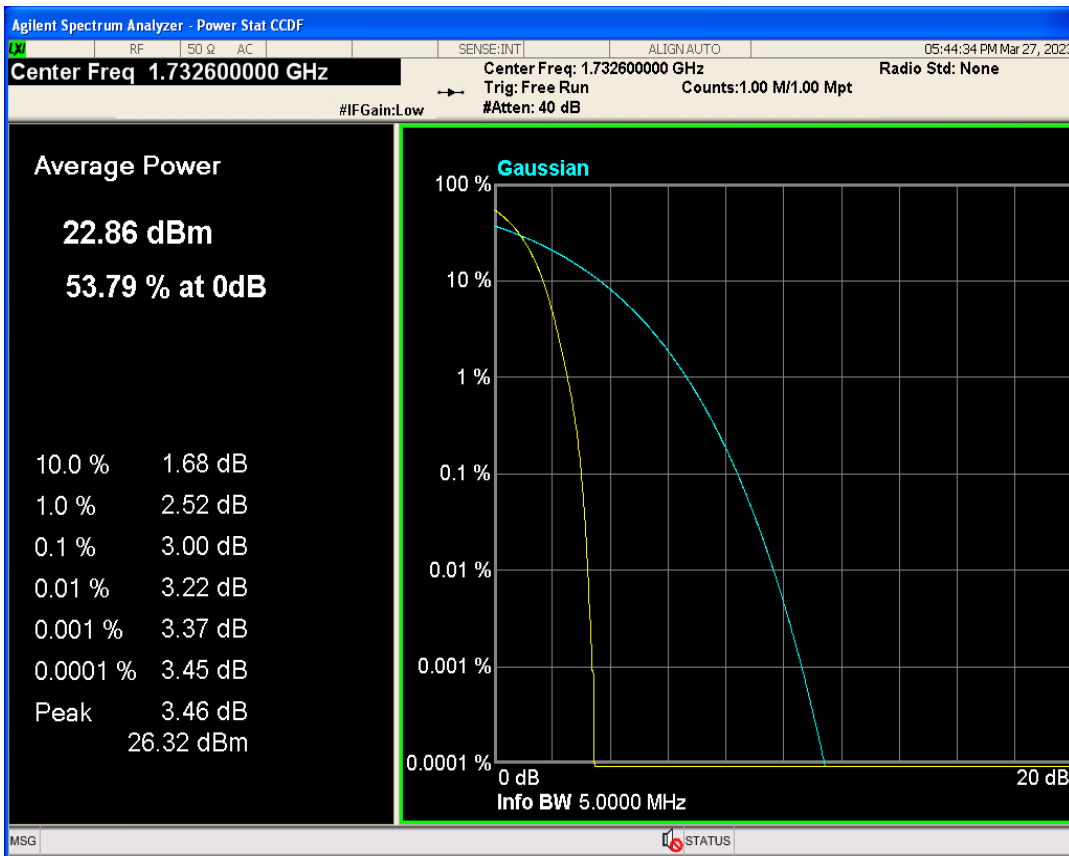

WCDMA Band2 Channel=9400

WCDMA Band2 Channel=9262

WCDMA Band2 Channel=9538

WCDMA Band4 Channel=1312

WCDMA Band4 Channel=1513

WCDMA Band4 Channel=1413

WCDMA Band5 Channel=4132

WCDMA Band5 Channel=4182