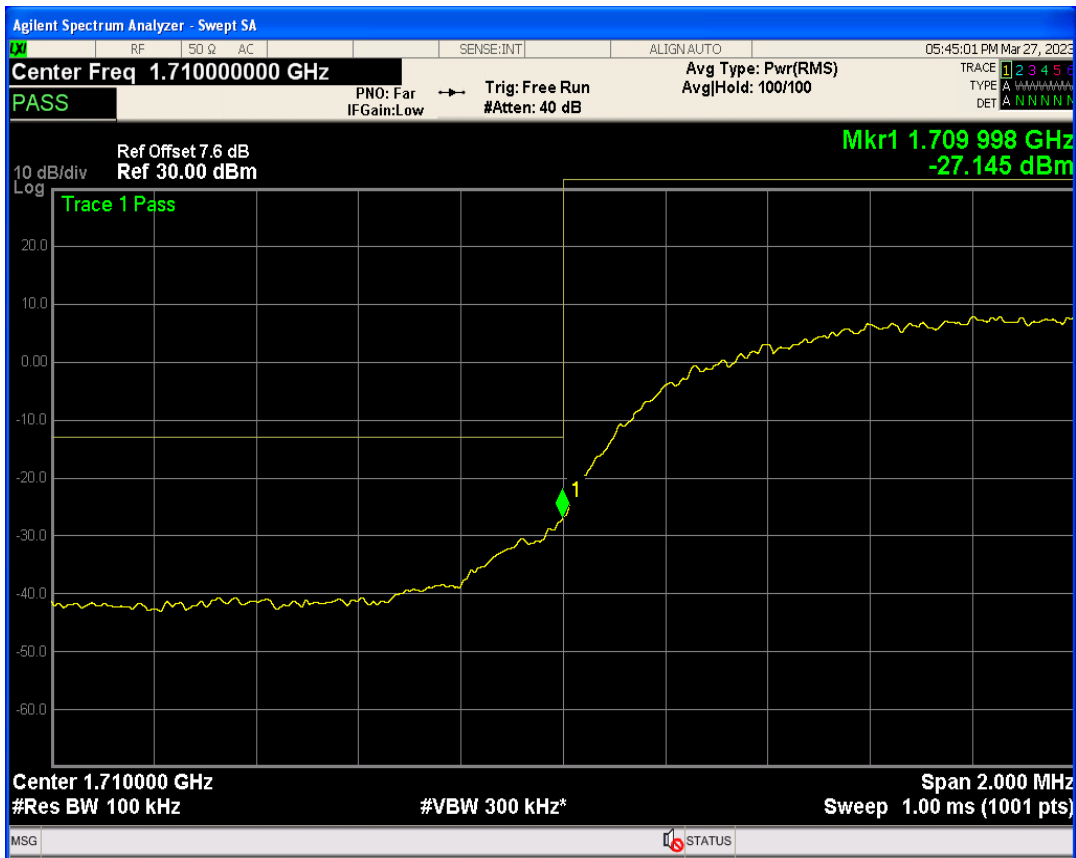

WCDMA Band2 Channel=9262

WCDMA Band2 Channel=9538

WCDMA Band4 Channel=1513

WCDMA Band4 Channel=1312

WCDMA Band5 Channel=4233

WCDMA Band5 Channel=4132

06 Out-of-band emissions

Band	Channel	Frequency (MHz)	Spur Freq (MHz)	Spur Level (dBm)	Limit (dBm)	Verdict
WCDMA Band2	9262	1852.4	19899.15	-23.95	-13	PASS
WCDMA Band2	9400	1880	18493.76	-23.18	-13	PASS
WCDMA Band2	9538	1907.6	3817.31	-22.88	-13	PASS
WCDMA Band4	1312	1712.4	17072.40	-24.26	-13	PASS
WCDMA Band4	1413	1732.6	17942.59	-23.95	-13	PASS
WCDMA Band4	1513	1752.6	19616.58	-23.89	-13	PASS
WCDMA Band5	4132	826.4	4126.92	-24.06	-13	PASS
WCDMA Band5	4182	836.4	4185.99	-23.57	-13	PASS
WCDMA Band5	4233	846.6	4234.85	-27.12	-13	PASS

WCDMA Band2 Channel=9262

WCDMA Band2 Channel=9538

WCDMA Band2 Channel=9400

WCDMA Band4 Channel=1413

WCDMA Band4 Channel=1312

WCDMA Band4 Channel=1513

WCDMA Band5 Channel=4182

WCDMA Band5 Channel=4132