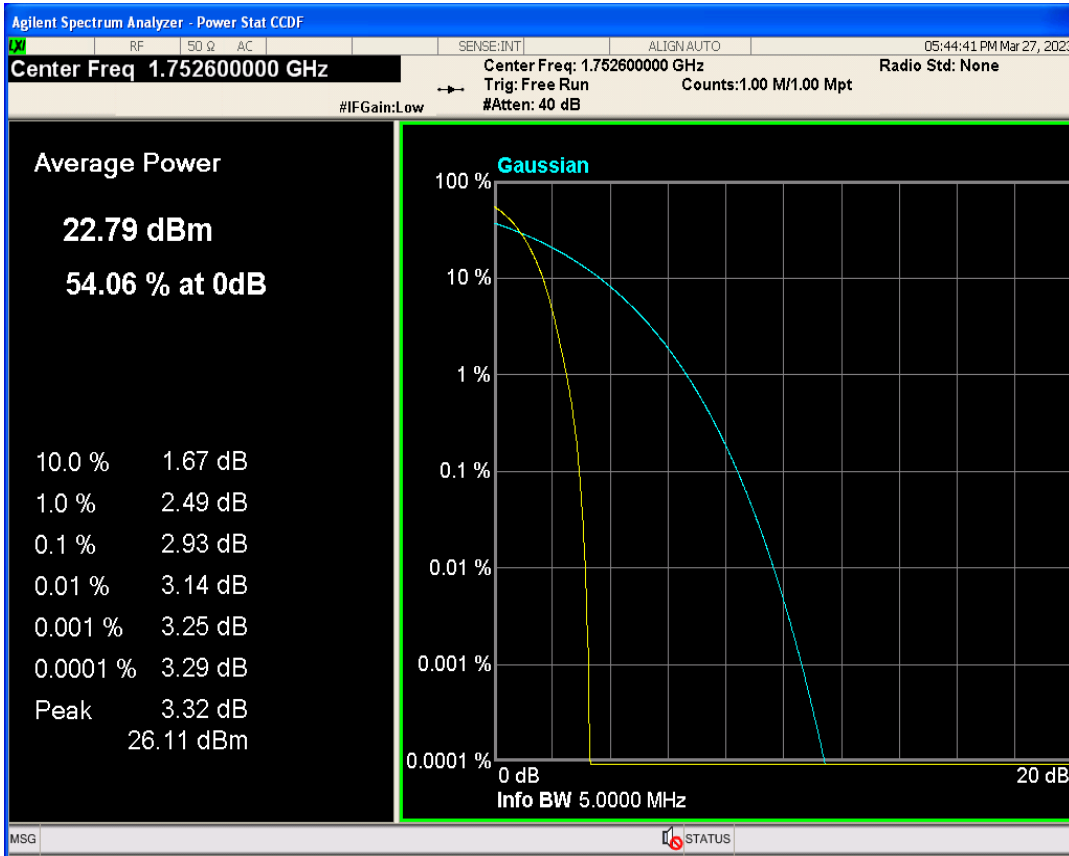

WCDMA Band2 Channel=9400

WCDMA Band2 Channel=9262

WCDMA Band2 Channel=9538

WCDMA Band4 Channel=1312

WCDMA Band4 Channel=1513

WCDMA Band4 Channel=1413

WCDMA Band5 Channel=4132

WCDMA Band5 Channel=4182