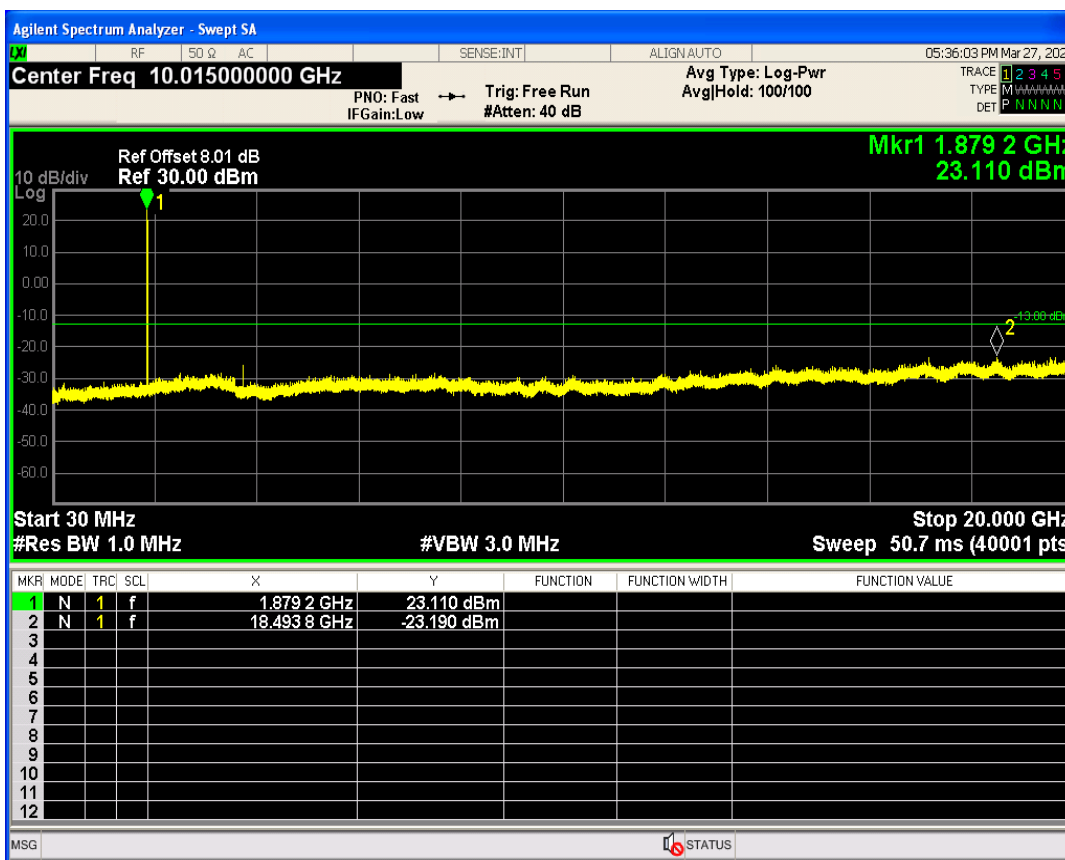

WCDMA Band2 Channel=9262

WCDMA Band2 Channel=9538

WCDMA Band4 Channel=1513

WCDMA Band4 Channel=1312

WCDMA Band5 Channel=4233

WCDMA Band5 Channel=4132

06 Out-of-band emissions

Band	Channel	Frequency (MHz)	Spur Freq (MHz)	Spur Level (dBm)	Limit (dBm)	Verdict
WCDMA Band2	9262	1852.4	19899.15	-23.95	-13	PASS
WCDMA Band2	9400	1880	18493.76	-23.18	-13	PASS
WCDMA Band2	9538	1907.6	3817.31	-22.88	-13	PASS
WCDMA Band4	1312	1712.4	17072.40	-24.26	-13	PASS
WCDMA Band4	1413	1732.6	17942.59	-23.95	-13	PASS
WCDMA Band4	1513	1752.6	19616.58	-23.89	-13	PASS
WCDMA Band5	4132	826.4	4126.92	-24.06	-13	PASS
WCDMA Band5	4182	836.4	4185.99	-23.57	-13	PASS
WCDMA Band5	4233	846.6	4234.85	-27.12	-13	PASS

WCDMA Band2 Channel=9262

WCDMA Band2 Channel=9538

WCDMA Band2 Channel=9400

WCDMA Band4 Channel=1413

WCDMA Band4 Channel=1312

WCDMA Band4 Channel=1513

WCDMA Band5 Channel=4182

WCDMA Band5 Channel=4132