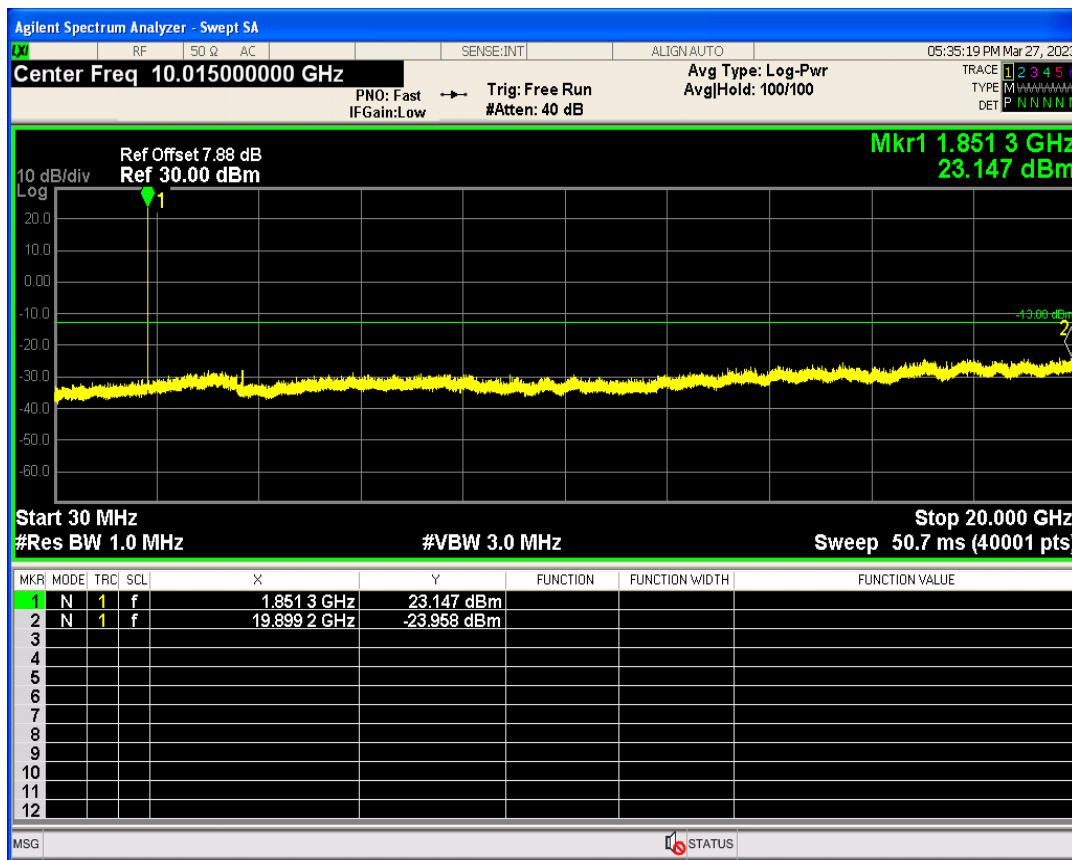

WCDMA Band2 Channel=9262

WCDMA Band2 Channel=9538

WCDMA Band4 Channel=1513

WCDMA Band4 Channel=1312

WCDMA Band5 Channel=4233

WCDMA Band5 Channel=4132

06 Out-of-band emissions

Band	Channel	Frequency (MHz)	Spur Freq (MHz)	Spur Level (dBm)	Limit (dBm)	Verdict
WCDMA Band2	9262	1852.4	19899.15	-23.95	-13	PASS
WCDMA Band2	9400	1880	18493.76	-23.18	-13	PASS
WCDMA Band2	9538	1907.6	3817.31	-22.88	-13	PASS
WCDMA Band4	1312	1712.4	17072.40	-24.26	-13	PASS
WCDMA Band4	1413	1732.6	17942.59	-23.95	-13	PASS
WCDMA Band4	1513	1752.6	19616.58	-23.89	-13	PASS
WCDMA Band5	4132	826.4	4126.92	-24.06	-13	PASS
WCDMA Band5	4182	836.4	4185.99	-23.57	-13	PASS
WCDMA Band5	4233	846.6	4234.85	-27.12	-13	PASS

WCDMA Band2 Channel=9262

WCDMA Band2 Channel=9538

WCDMA Band2 Channel=9400

WCDMA Band4 Channel=1413

WCDMA Band4 Channel=1312

WCDMA Band4 Channel=1513

WCDMA Band5 Channel=4182

WCDMA Band5 Channel=4132