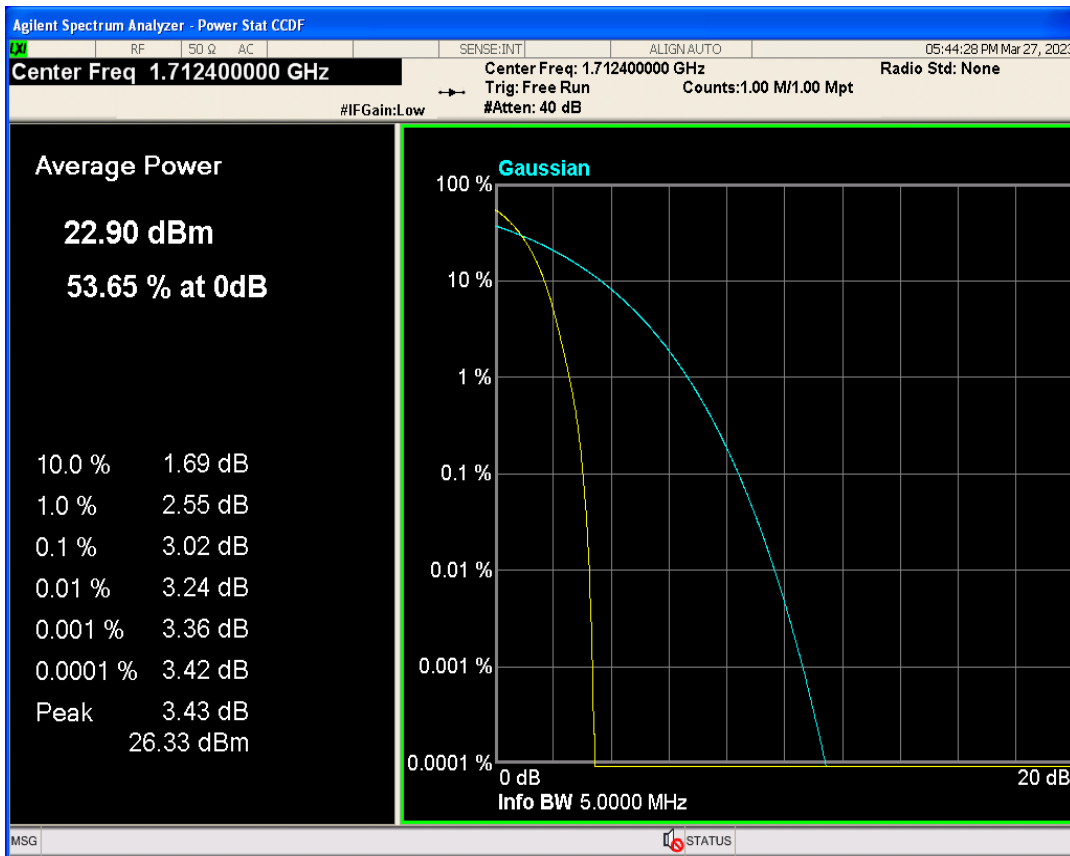

WCDMA Band2 Channel=9400

WCDMA Band2 Channel=9262

WCDMA Band2 Channel=9538

WCDMA Band4 Channel=1312

WCDMA Band4 Channel=1513

WCDMA Band4 Channel=1413

WCDMA Band5 Channel=4132

WCDMA Band5 Channel=4182