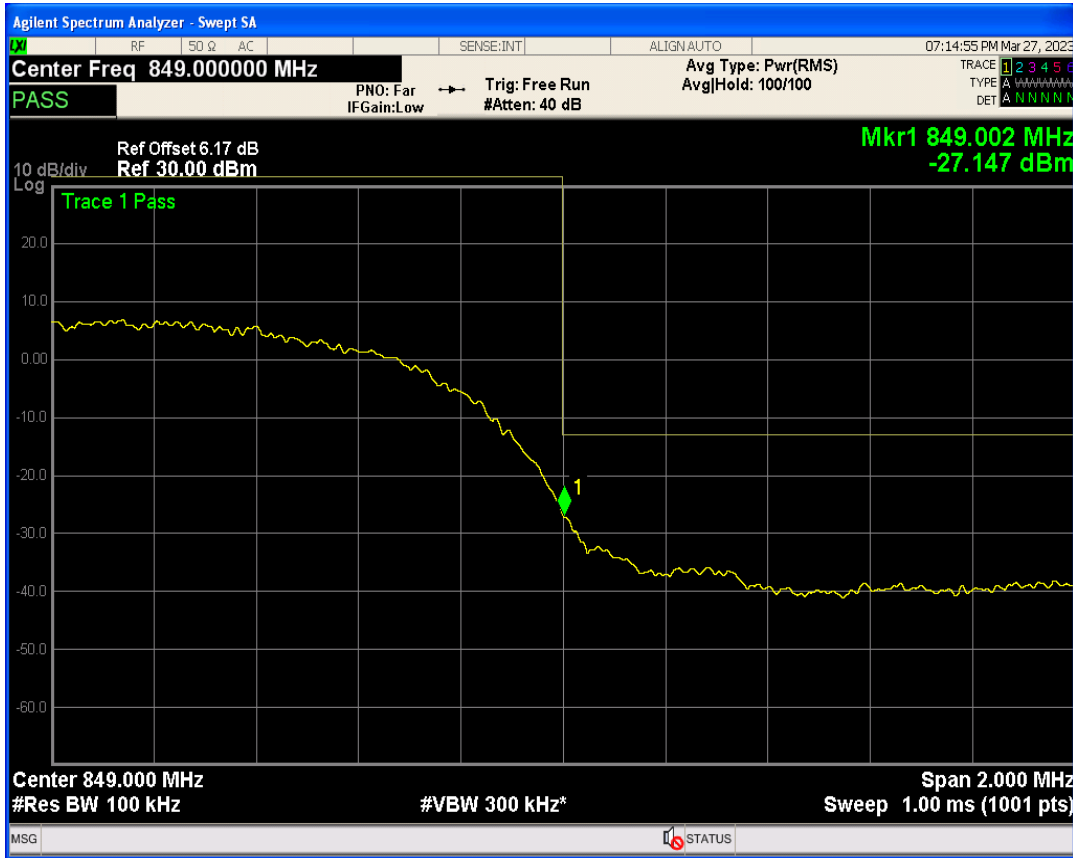

WCDMA Band2 Channel=9262

WCDMA Band2 Channel=9538

WCDMA Band4 Channel=1513

WCDMA Band4 Channel=1312

WCDMA Band5 Channel=4233

WCDMA Band5 Channel=4132

06 Out-of-band emissions

Band	Channel	Frequency (MHz)	Spur Freq (MHz)	Spur Level (dBm)	Limit (dBm)	Verdict
WCDMA Band2	9262	1852.4	19899.15	-23.95	-13	PASS
WCDMA Band2	9400	1880	18493.76	-23.18	-13	PASS
WCDMA Band2	9538	1907.6	3817.31	-22.88	-13	PASS
WCDMA Band4	1312	1712.4	17072.40	-24.26	-13	PASS
WCDMA Band4	1413	1732.6	17942.59	-23.95	-13	PASS
WCDMA Band4	1513	1752.6	19616.58	-23.89	-13	PASS
WCDMA Band5	4132	826.4	4126.92	-24.06	-13	PASS
WCDMA Band5	4182	836.4	4185.99	-23.57	-13	PASS
WCDMA Band5	4233	846.6	4234.85	-27.12	-13	PASS

WCDMA Band2 Channel=9262

WCDMA Band2 Channel=9538

WCDMA Band2 Channel=9400

WCDMA Band4 Channel=1413

WCDMA Band4 Channel=1312

WCDMA Band4 Channel=1513

WCDMA Band5 Channel=4182

WCDMA Band5 Channel=4132