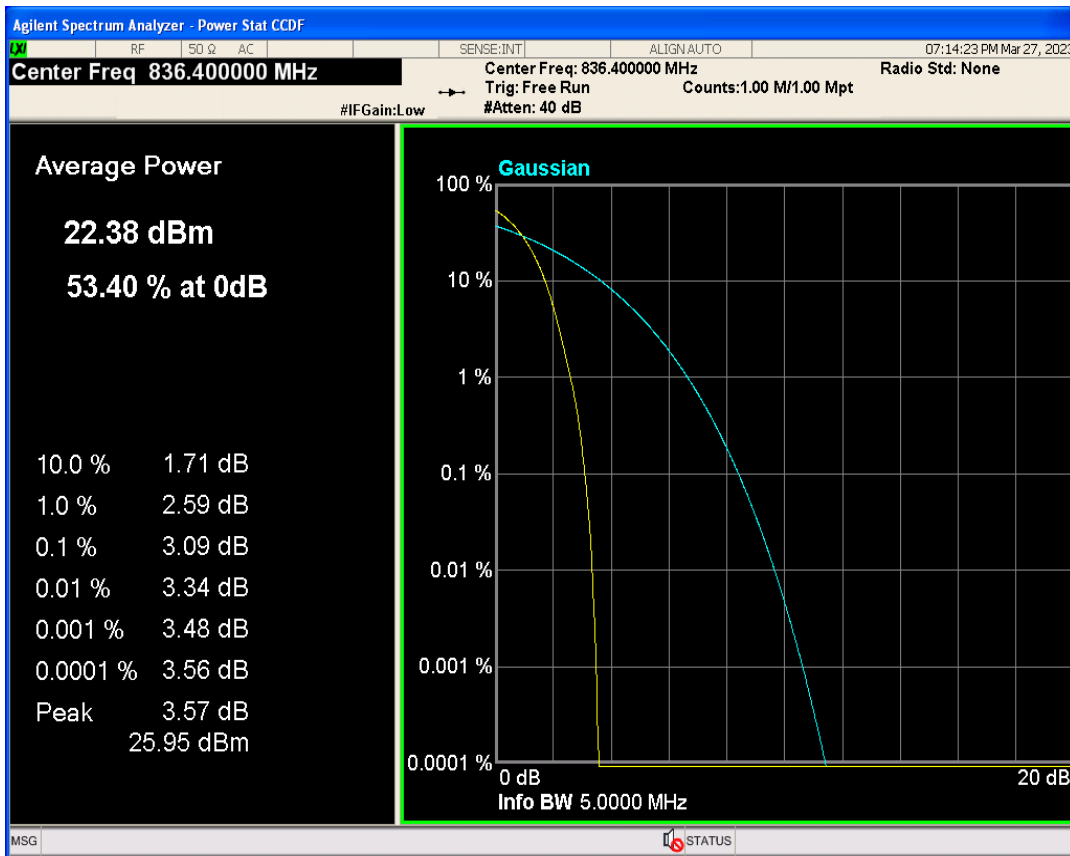

WCDMA Band2 Channel=9400

WCDMA Band2 Channel=9262

WCDMA Band2 Channel=9538

WCDMA Band4 Channel=1312

WCDMA Band4 Channel=1513

WCDMA Band4 Channel=1413

WCDMA Band5 Channel=4132

WCDMA Band5 Channel=4182