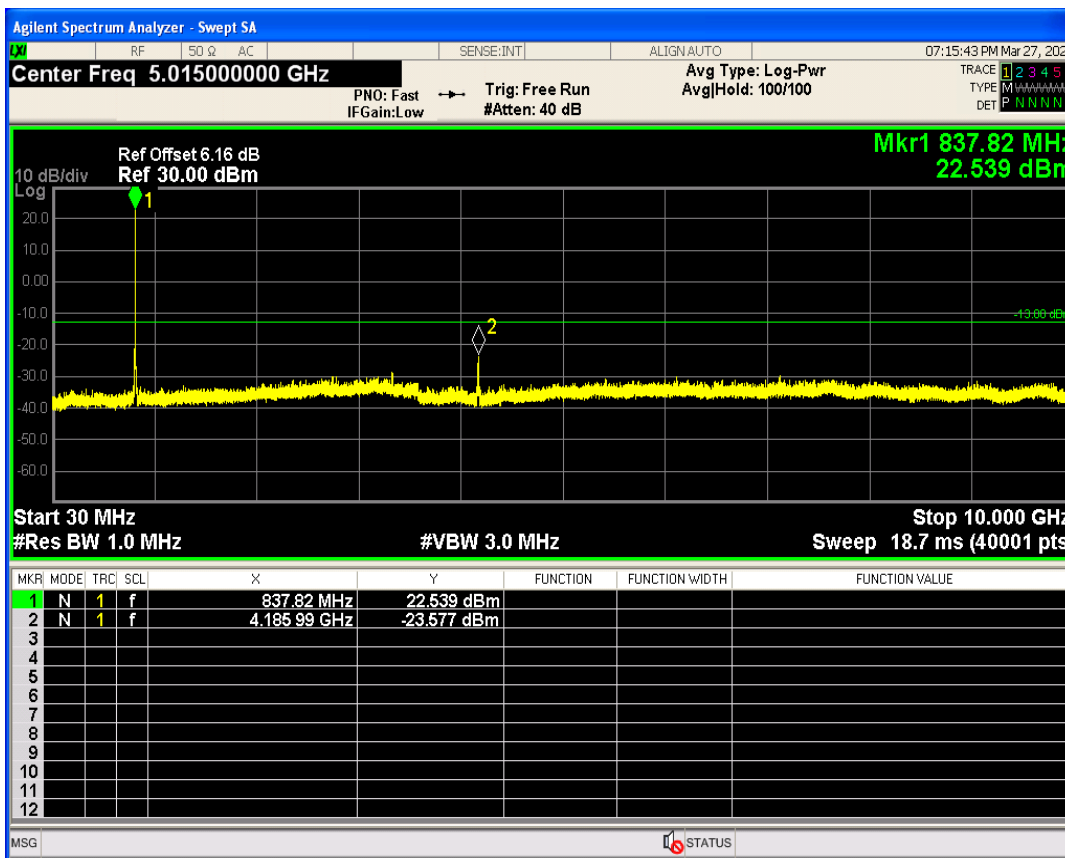

WCDMA Band2 Channel=9262

WCDMA Band2 Channel=9538

WCDMA Band4 Channel=1513

WCDMA Band4 Channel=1312

WCDMA Band5 Channel=4233

WCDMA Band5 Channel=4132

06 Out-of-band emissions

Band	Channel	Frequency (MHz)	Spur Freq (MHz)	Spur Level (dBm)	Limit (dBm)	Verdict
WCDMA Band2	9262	1852.4	19899.15	-23.95	-13	PASS
WCDMA Band2	9400	1880	18493.76	-23.18	-13	PASS
WCDMA Band2	9538	1907.6	3817.31	-22.88	-13	PASS
WCDMA Band4	1312	1712.4	17072.40	-24.26	-13	PASS
WCDMA Band4	1413	1732.6	17942.59	-23.95	-13	PASS
WCDMA Band4	1513	1752.6	19616.58	-23.89	-13	PASS
WCDMA Band5	4132	826.4	4126.92	-24.06	-13	PASS
WCDMA Band5	4182	836.4	4185.99	-23.57	-13	PASS
WCDMA Band5	4233	846.6	4234.85	-27.12	-13	PASS

WCDMA Band2 Channel=9262

WCDMA Band2 Channel=9538

WCDMA Band2 Channel=9400

WCDMA Band4 Channel=1413

WCDMA Band4 Channel=1312

WCDMA Band4 Channel=1513

WCDMA Band5 Channel=4182

WCDMA Band5 Channel=4132