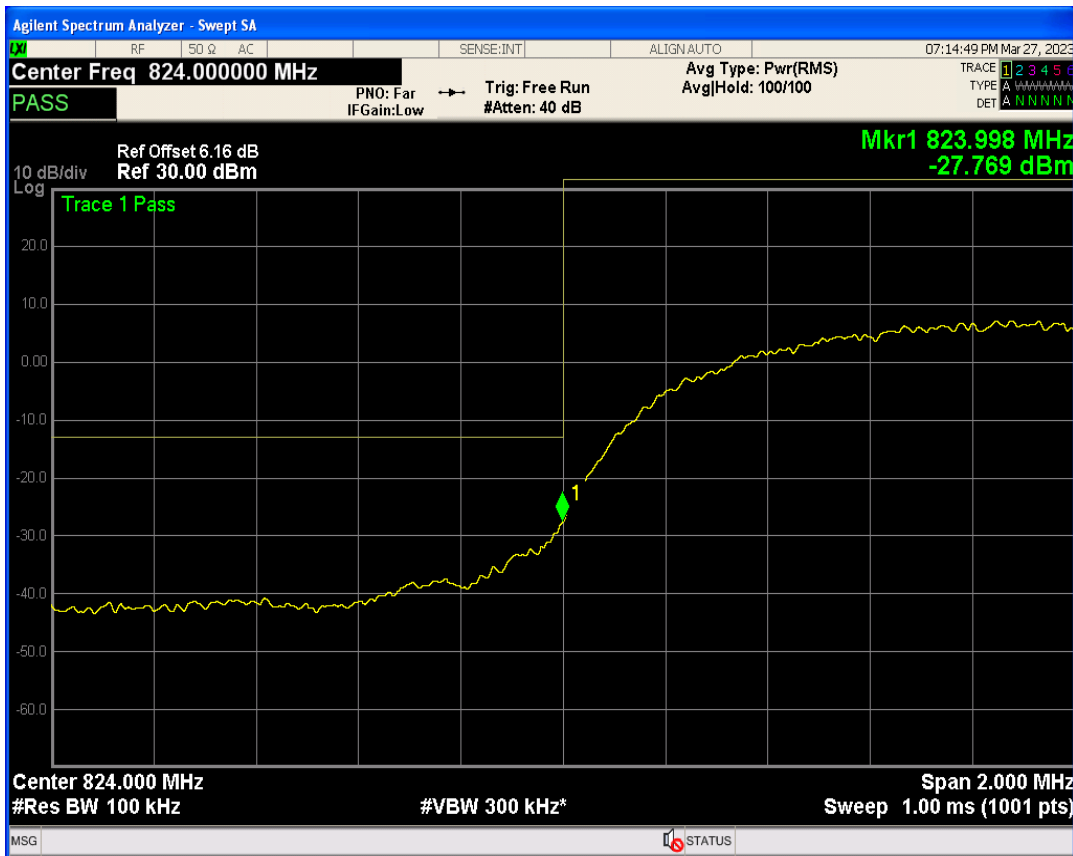

WCDMA Band2 Channel=9262

WCDMA Band2 Channel=9538

WCDMA Band4 Channel=1513

WCDMA Band4 Channel=1312

WCDMA Band5 Channel=4233

WCDMA Band5 Channel=4132

06 Out-of-band emissions

Band	Channel	Frequency (MHz)	Spur Freq (MHz)	Spur Level (dBm)	Limit (dBm)	Verdict
WCDMA Band2	9262	1852.4	19899.15	-23.95	-13	PASS
WCDMA Band2	9400	1880	18493.76	-23.18	-13	PASS
WCDMA Band2	9538	1907.6	3817.31	-22.88	-13	PASS
WCDMA Band4	1312	1712.4	17072.40	-24.26	-13	PASS
WCDMA Band4	1413	1732.6	17942.59	-23.95	-13	PASS
WCDMA Band4	1513	1752.6	19616.58	-23.89	-13	PASS
WCDMA Band5	4132	826.4	4126.92	-24.06	-13	PASS
WCDMA Band5	4182	836.4	4185.99	-23.57	-13	PASS
WCDMA Band5	4233	846.6	4234.85	-27.12	-13	PASS

WCDMA Band2 Channel=9262

WCDMA Band2 Channel=9538

WCDMA Band2 Channel=9400

WCDMA Band4 Channel=1413

WCDMA Band4 Channel=1312

WCDMA Band4 Channel=1513

WCDMA Band5 Channel=4182

WCDMA Band5 Channel=4132