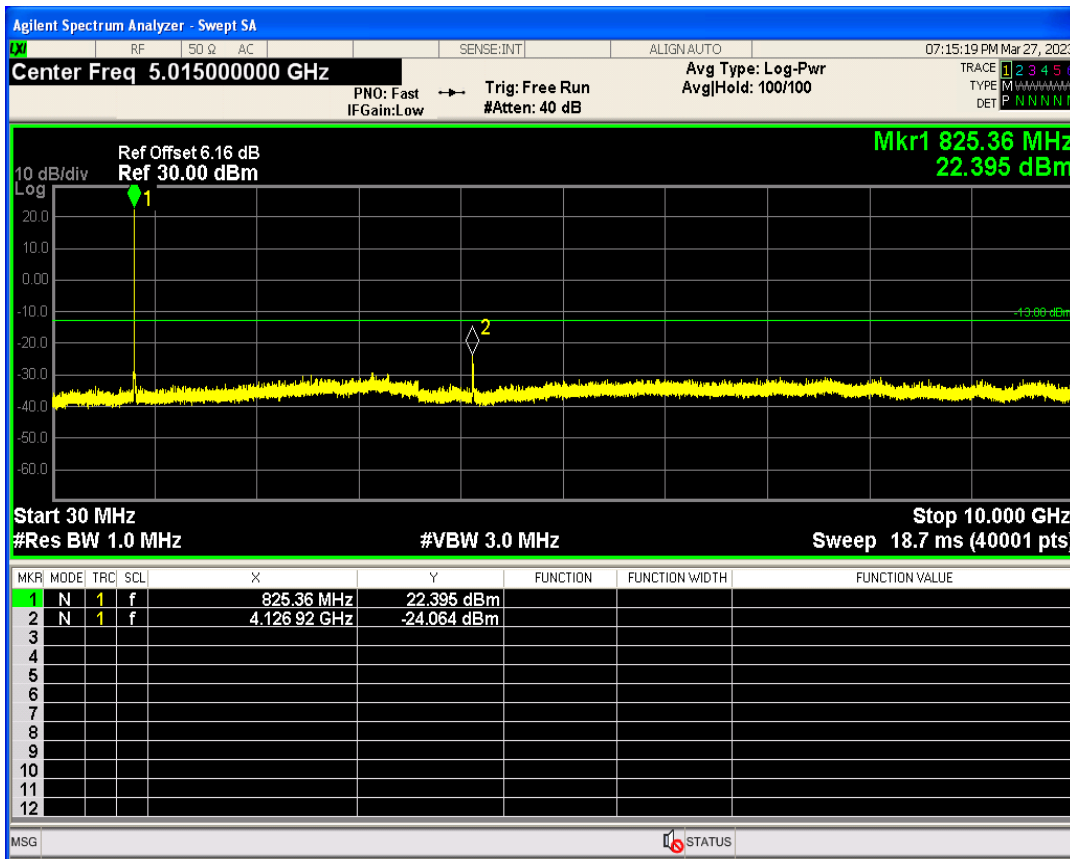

WCDMA Band2 Channel=9262

WCDMA Band2 Channel=9538

WCDMA Band4 Channel=1513

WCDMA Band4 Channel=1312

WCDMA Band5 Channel=4233

WCDMA Band5 Channel=4132

06 Out-of-band emissions

Band	Channel	Frequency (MHz)	Spur Freq (MHz)	Spur Level (dBm)	Limit (dBm)	Verdict
WCDMA Band2	9262	1852.4	19899.15	-23.95	-13	PASS
WCDMA Band2	9400	1880	18493.76	-23.18	-13	PASS
WCDMA Band2	9538	1907.6	3817.31	-22.88	-13	PASS
WCDMA Band4	1312	1712.4	17072.40	-24.26	-13	PASS
WCDMA Band4	1413	1732.6	17942.59	-23.95	-13	PASS
WCDMA Band4	1513	1752.6	19616.58	-23.89	-13	PASS
WCDMA Band5	4132	826.4	4126.92	-24.06	-13	PASS
WCDMA Band5	4182	836.4	4185.99	-23.57	-13	PASS
WCDMA Band5	4233	846.6	4234.85	-27.12	-13	PASS

WCDMA Band2 Channel=9262

WCDMA Band2 Channel=9538

WCDMA Band2 Channel=9400

WCDMA Band4 Channel=1413

WCDMA Band4 Channel=1312

WCDMA Band4 Channel=1513

WCDMA Band5 Channel=4182

WCDMA Band5 Channel=4132