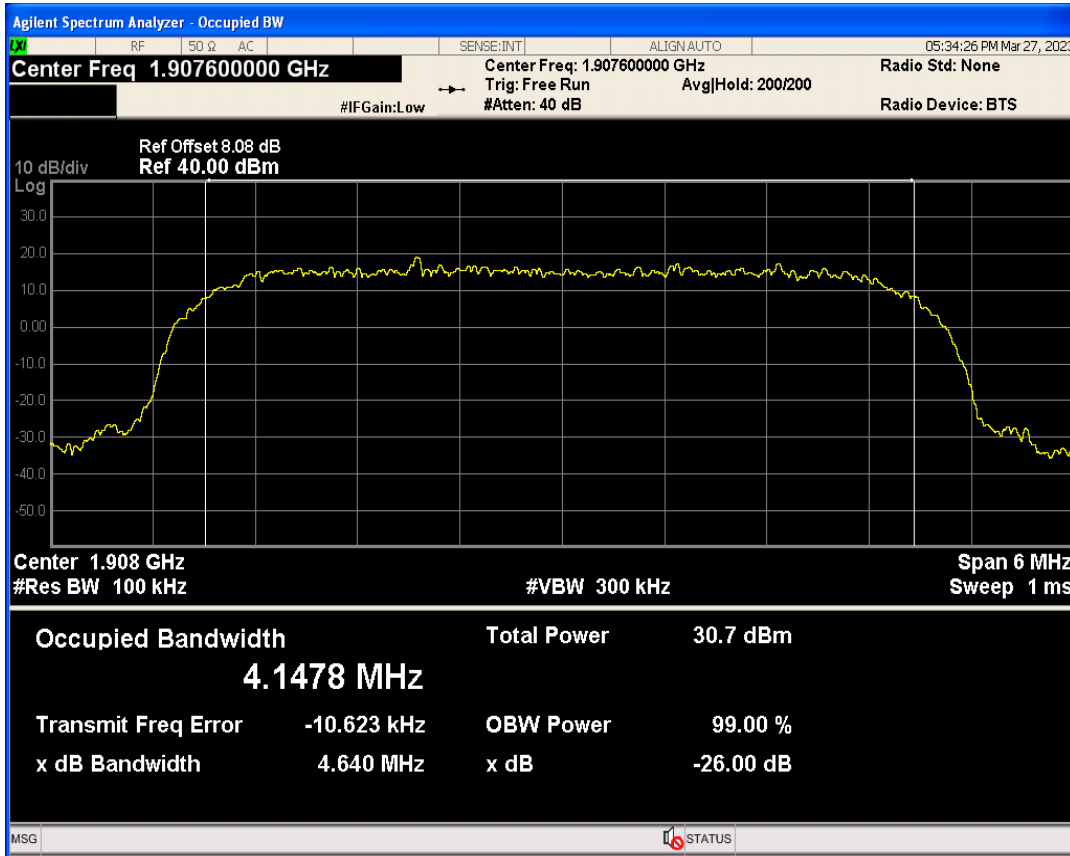

WCDMA Band2 Channel=9538