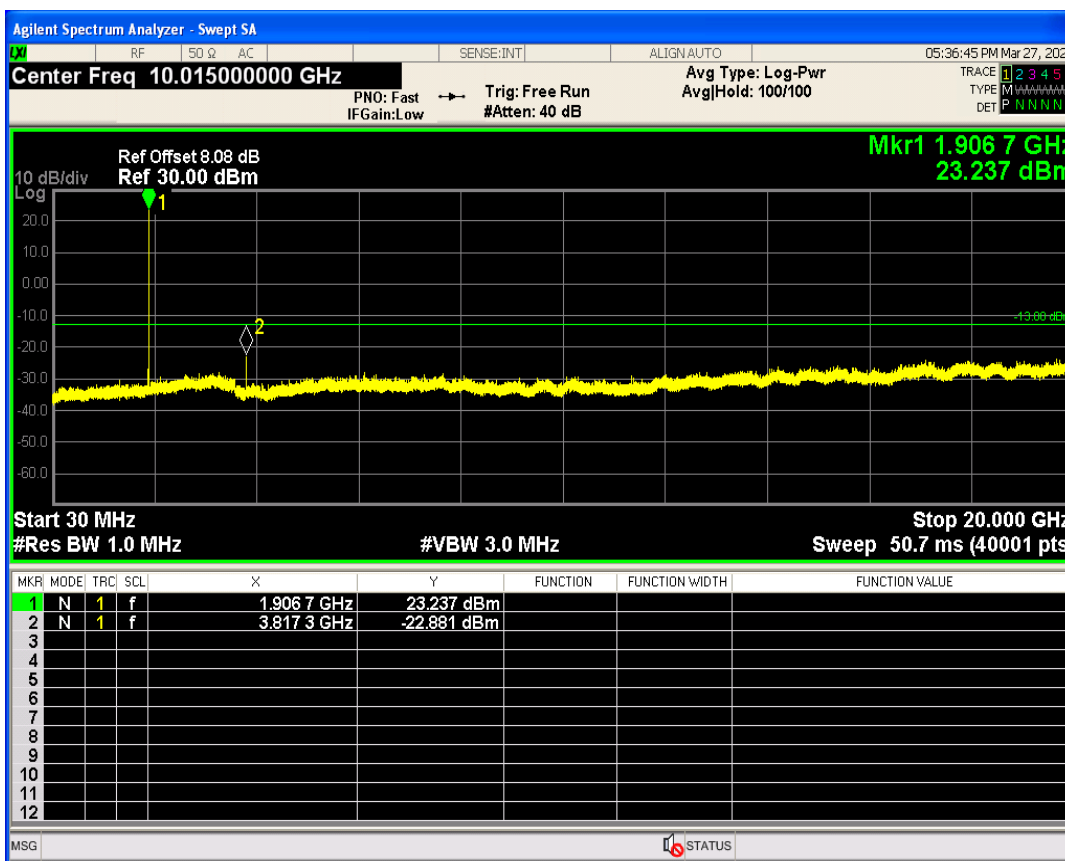

WCDMA Band2 Channel=9262

WCDMA Band2 Channel=9538

WCDMA Band4 Channel=1513

WCDMA Band4 Channel=1312

WCDMA Band5 Channel=4233

WCDMA Band5 Channel=4132

06 Out-of-band emissions

Band	Channel	Frequency (MHz)	Spur Freq (MHz)	Spur Level (dBm)	Limit (dBm)	Verdict
WCDMA Band2	9262	1852.4	19899.15	-23.95	-13	PASS
WCDMA Band2	9400	1880	18493.76	-23.18	-13	PASS
WCDMA Band2	9538	1907.6	3817.31	-22.88	-13	PASS
WCDMA Band4	1312	1712.4	17072.40	-24.26	-13	PASS
WCDMA Band4	1413	1732.6	17942.59	-23.95	-13	PASS
WCDMA Band4	1513	1752.6	19616.58	-23.89	-13	PASS
WCDMA Band5	4132	826.4	4126.92	-24.06	-13	PASS
WCDMA Band5	4182	836.4	4185.99	-23.57	-13	PASS
WCDMA Band5	4233	846.6	4234.85	-27.12	-13	PASS

WCDMA Band2 Channel=9262

WCDMA Band2 Channel=9538

WCDMA Band2 Channel=9400

WCDMA Band4 Channel=1413

WCDMA Band4 Channel=1312

WCDMA Band4 Channel=1513

WCDMA Band5 Channel=4182

WCDMA Band5 Channel=4132