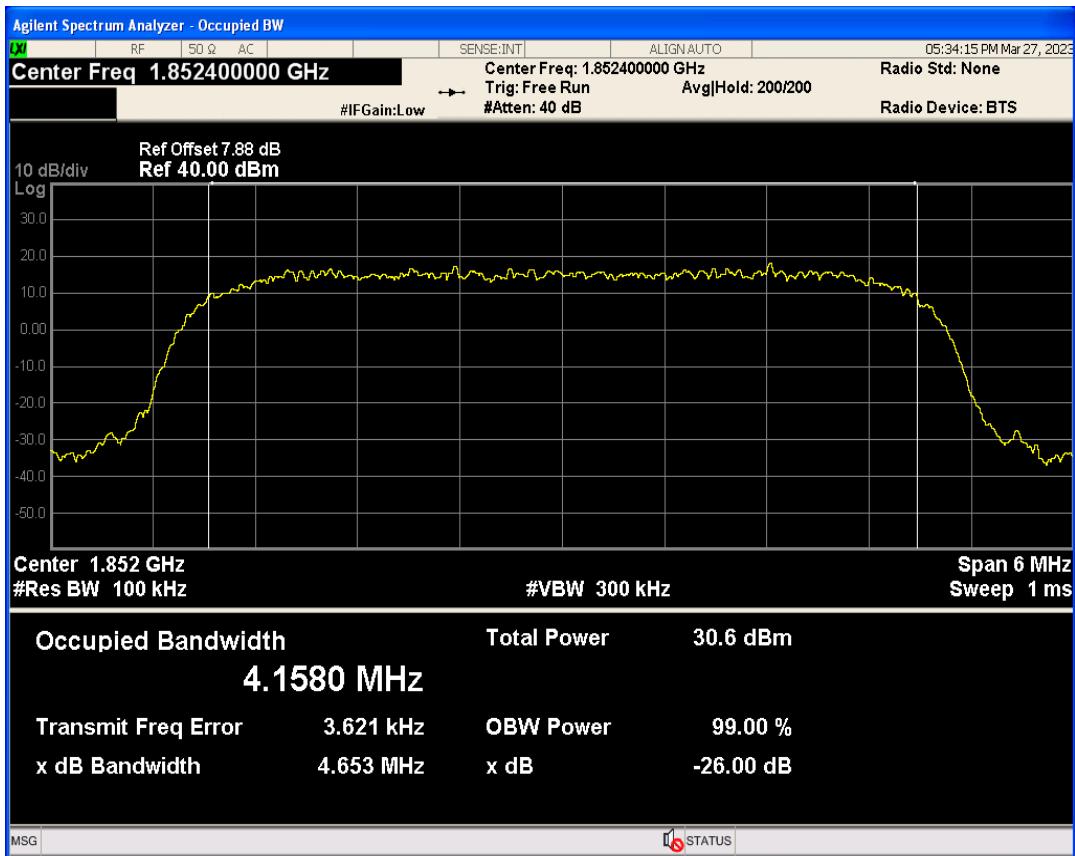

WCDMA Band2 Channel=9262