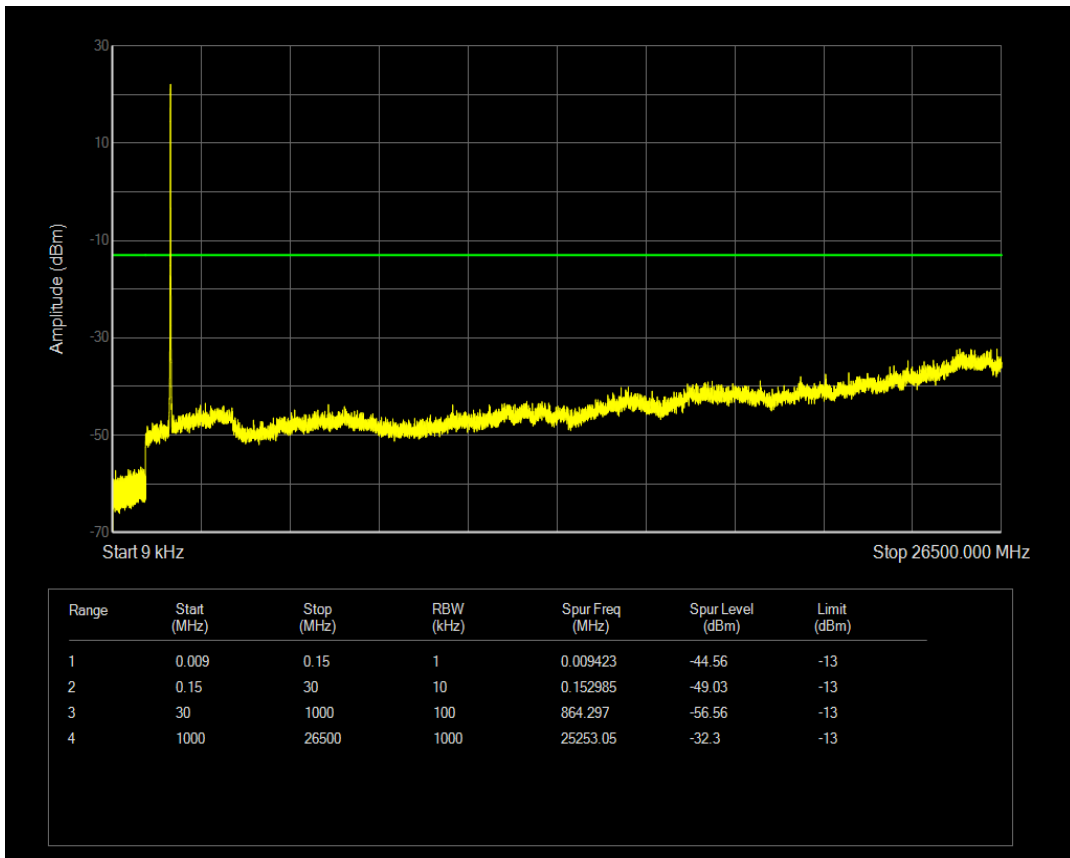

Band66 QAM16 BW=10MHz Channel=132322 RB Size=50 Position=#0

Band66 QPSK BW=10MHz Channel=132622 RB Size=1 Position=#0