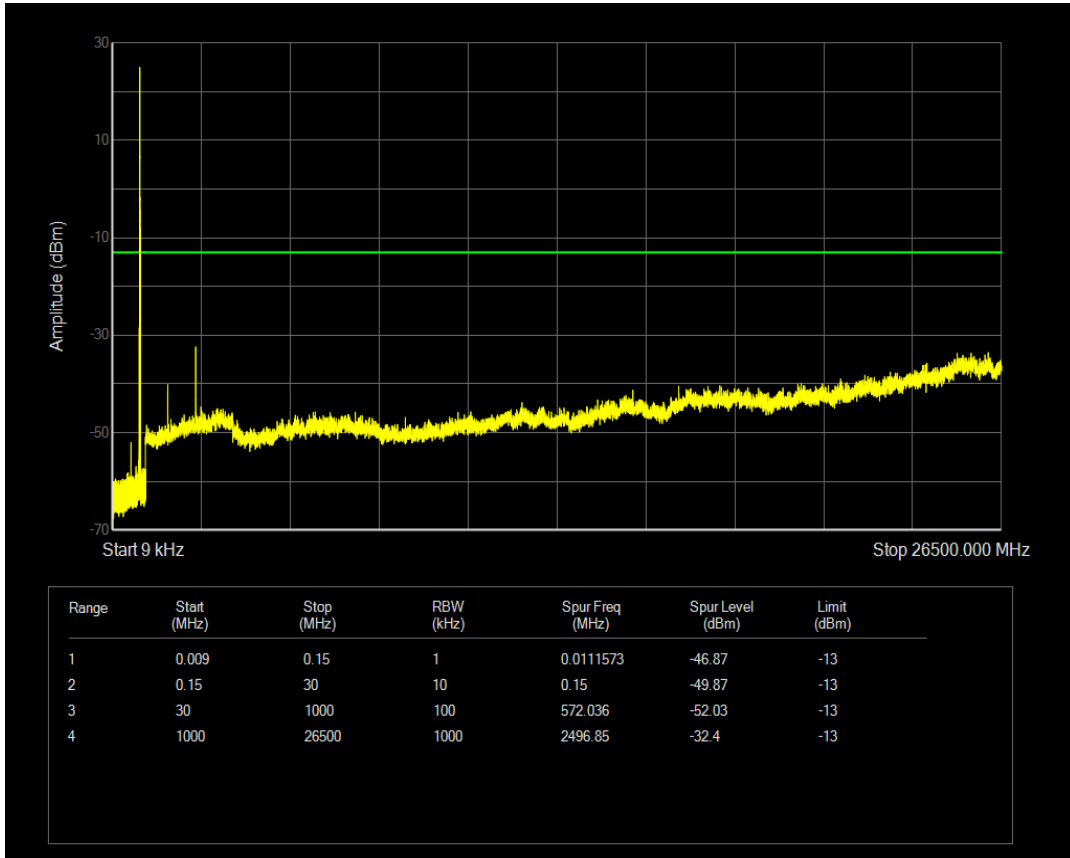

Band5 QPSK BW=5MHz Channel=20625 RB Size=25 Position=#0

Band5 QAM16 BW=5MHz Channel=20625 RB Size=1 Position=#0

Band5 QAM16 BW=5MHz Channel=20625 RB Size=25 Position=#0

Band5 QPSK BW=10MHz Channel=20450 RB Size=1 Position=#0

Band5 QPSK BW=10MHz Channel=20450 RB Size=50 Position=#0

Band5 QAM16 BW=10MHz Channel=20450 RB Size=1 Position=#0

Band5 QAM16 BW=10MHz Channel=20450 RB Size=50 Position=#0

Band5 QPSK BW=10MHz Channel=20525 RB Size=1 Position=#0

Band5 QPSK BW=10MHz Channel=20525 RB Size=50 Position=#0

Band5 QAM16 BW=10MHz Channel=20525 RB Size=1 Position=#0

Band5 QAM16 BW=10MHz Channel=20525 RB Size=50 Position=#0

Band5 QPSK BW=10MHz Channel=20600 RB Size=1 Position=#0