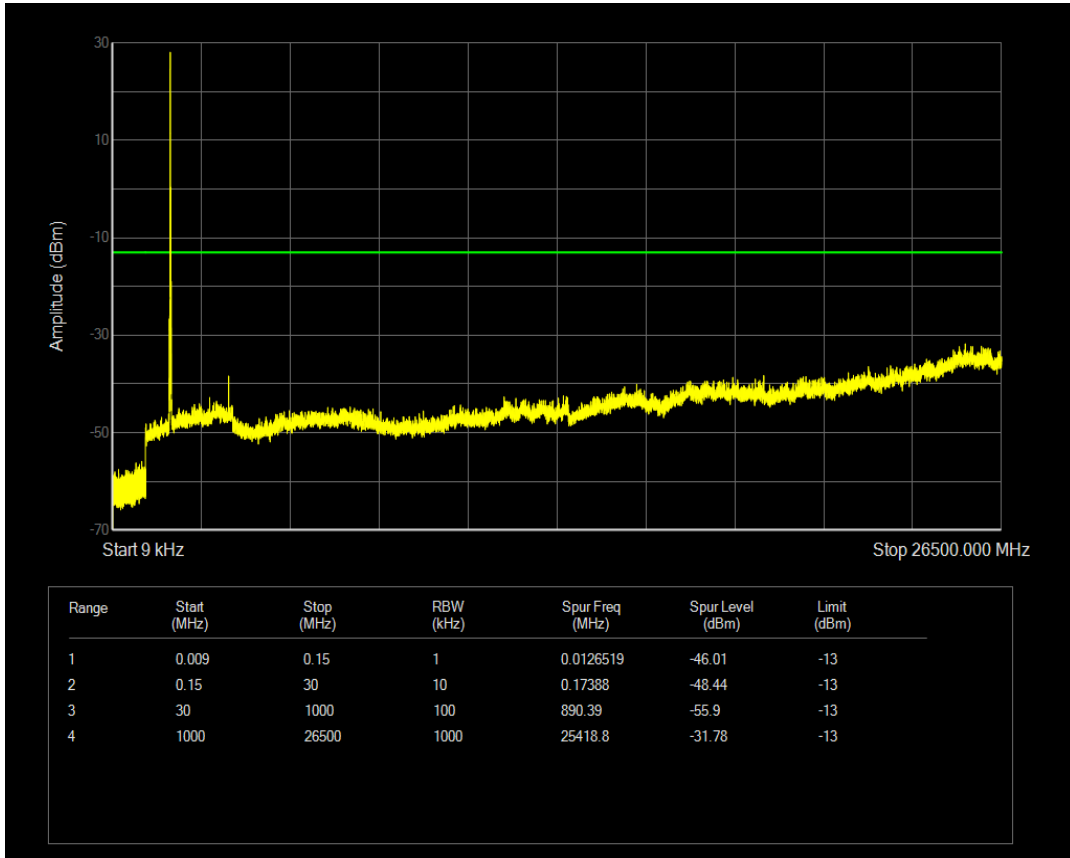

Band66 QPSK BW=15MHz Channel=132047 RB Size=75 Position=#0

Band66 QAM16 BW=15MHz Channel=132047 RB Size=1 Position=#0

Band66 QAM16 BW=15MHz Channel=132047 RB Size=75 Position=#0

Band66 QPSK BW=15MHz Channel=132322 RB Size=1 Position=#0