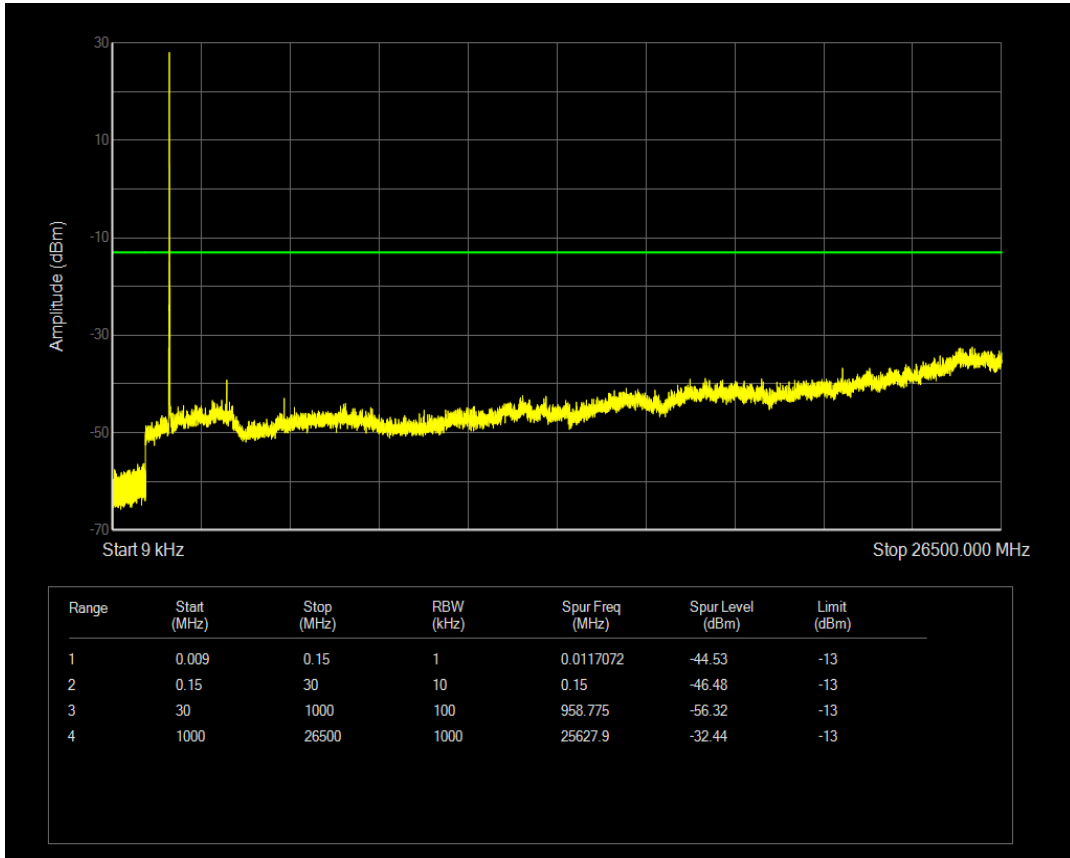

Band66 QPSK BW=5MHz Channel=132647 RB Size=25 Position=#0

Band66 QAM16 BW=5MHz Channel=132647 RB Size=1 Position=#0

Band66 QAM16 BW=5MHz Channel=132647 RB Size=25 Position=#0

Band66 QPSK BW=10MHz Channel=132022 RB Size=1 Position=#0