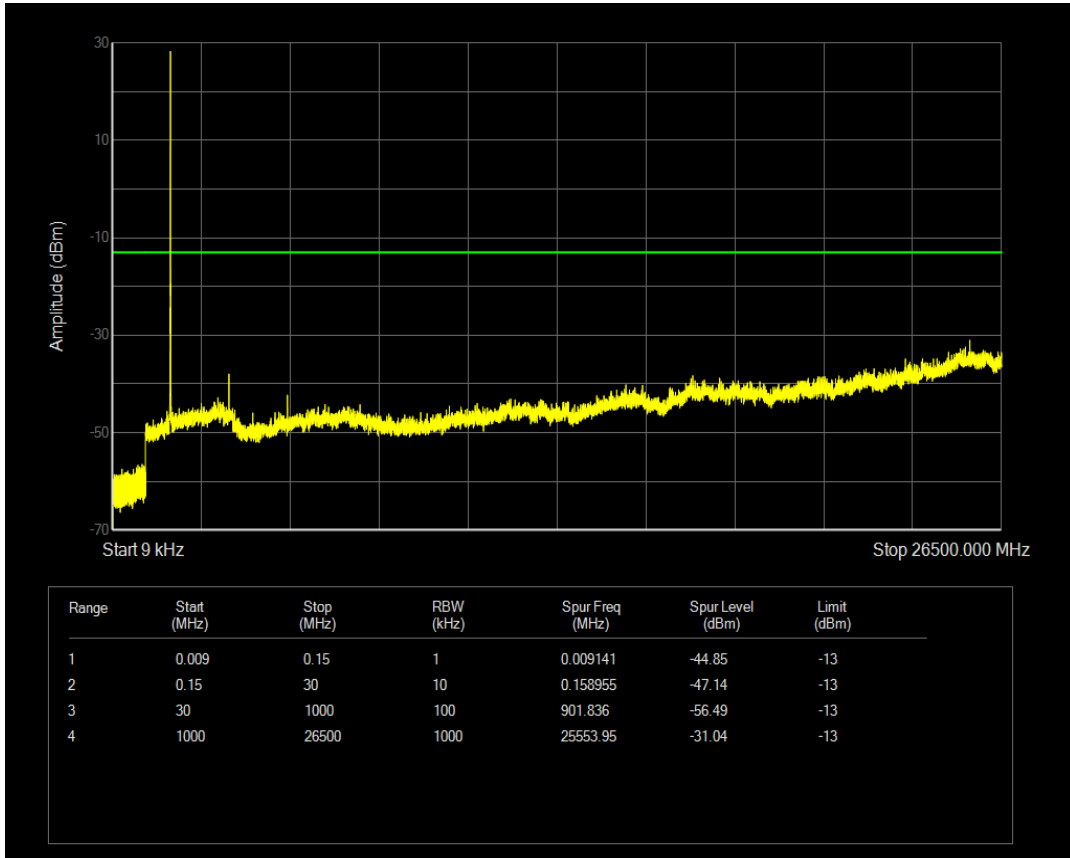

Band66 QPSK BW=5MHz Channel=131997 RB Size=25 Position=#0

Band66 QAM16 BW=5MHz Channel=131997 RB Size=1 Position=#0

Band66 QAM16 BW=5MHz Channel=131997 RB Size=25 Position=#0

Band66 QPSK BW=5MHz Channel=132322 RB Size=1 Position=#0