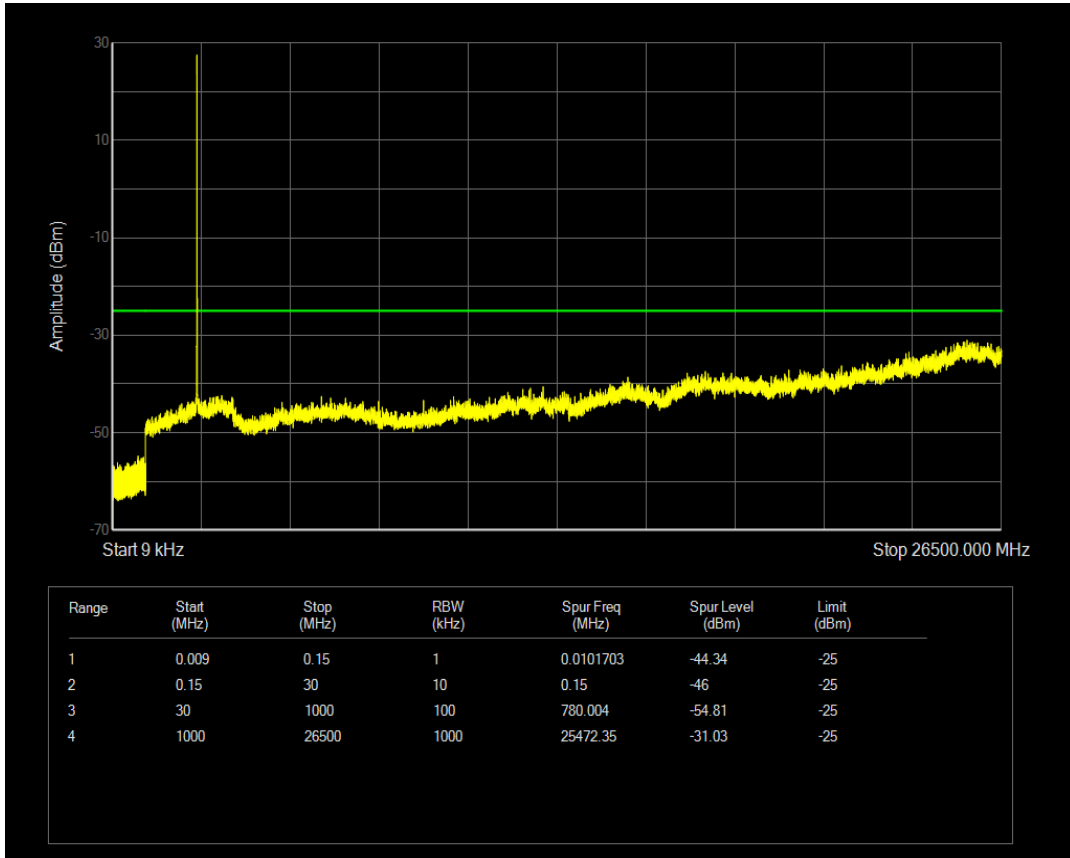

Band7 QPSK BW=5MHz Channel=20775 RB Size=25 Position=#0

Band7 QAM16 BW=5MHz Channel=20775 RB Size=1 Position=#0

Band7 QAM16 BW=5MHz Channel=20775 RB Size=25 Position=#0

Band7 QPSK BW=5MHz Channel=21100 RB Size=1 Position=#0