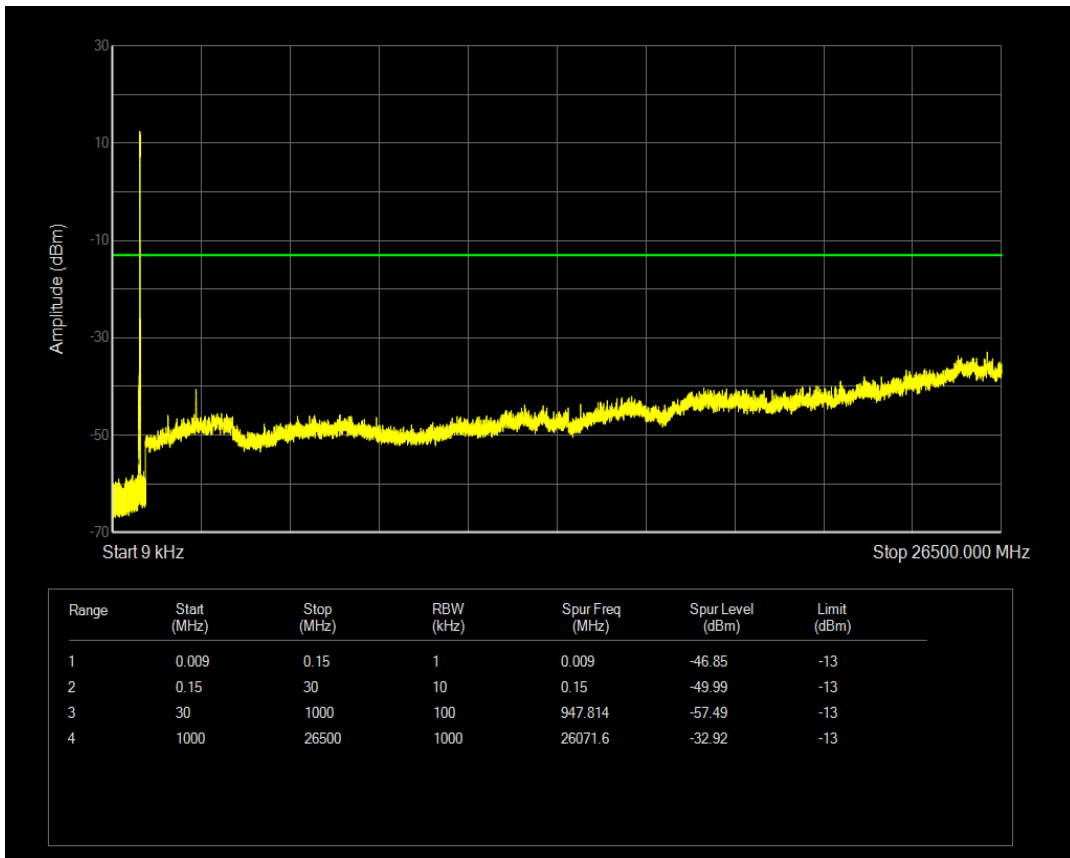

Band5 QPSK BW=5MHz Channel=20625 RB Size=25 Position=#0

Band5 QAM16 BW=5MHz Channel=20625 RB Size=1 Position=#0

Band5 QAM16 BW=5MHz Channel=20625 RB Size=25 Position=#0

Band5 QPSK BW=10MHz Channel=20450 RB Size=1 Position=#0

Band5 QPSK BW=10MHz Channel=20450 RB Size=50 Position=#0

Band5 QAM16 BW=10MHz Channel=20450 RB Size=1 Position=#0

Band5 QAM16 BW=10MHz Channel=20450 RB Size=50 Position=#0

Band5 QPSK BW=10MHz Channel=20525 RB Size=1 Position=#0

Band5 QPSK BW=10MHz Channel=20525 RB Size=50 Position=#0

Band5 QAM16 BW=10MHz Channel=20525 RB Size=1 Position=#0

Band5 QAM16 BW=10MHz Channel=20525 RB Size=50 Position=#0

Band5 QPSK BW=10MHz Channel=20600 RB Size=1 Position=#0