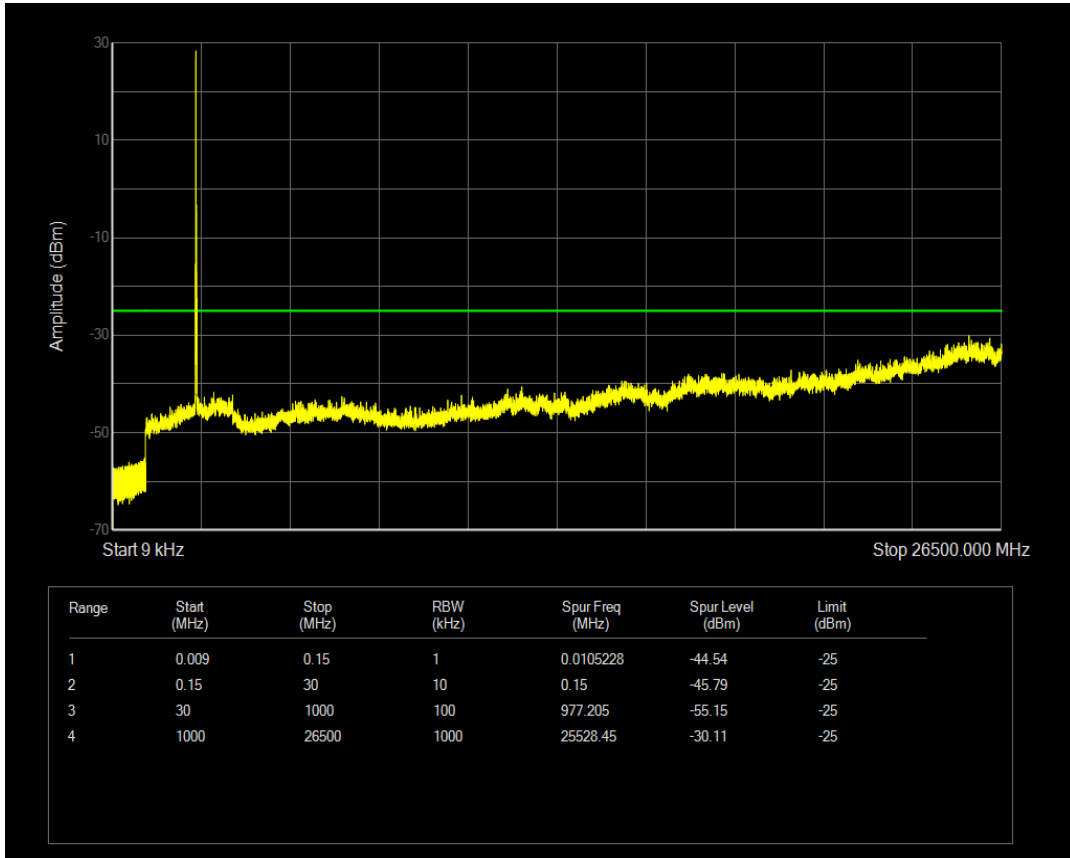

Band7 QAM16 BW=15MHz Channel=20825 RB Size=1 Position=#0

Band7 QAM16 BW=15MHz Channel=20825 RB Size=75 Position=#0