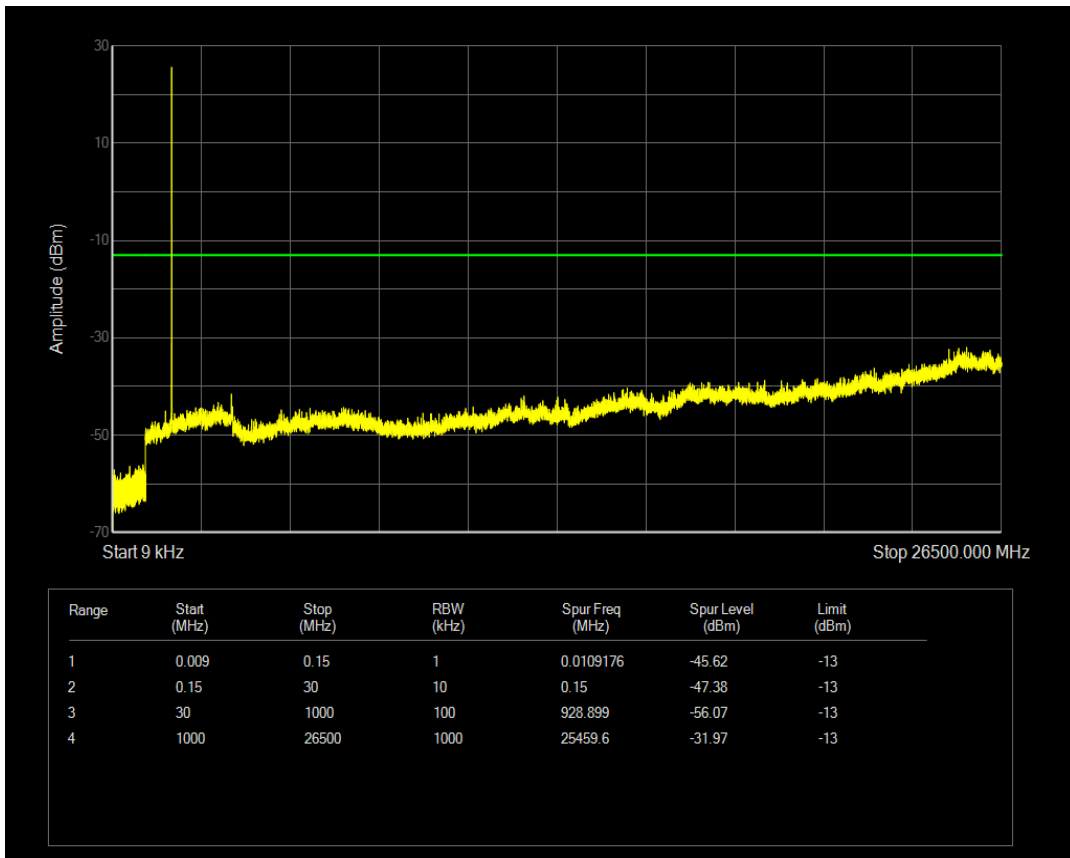

Band66 QAM16 BW=1.4MHz Channel=132665 RB Size=6 Position=#0

Band66 QPSK BW=3MHz Channel=131987 RB Size=1 Position=#0