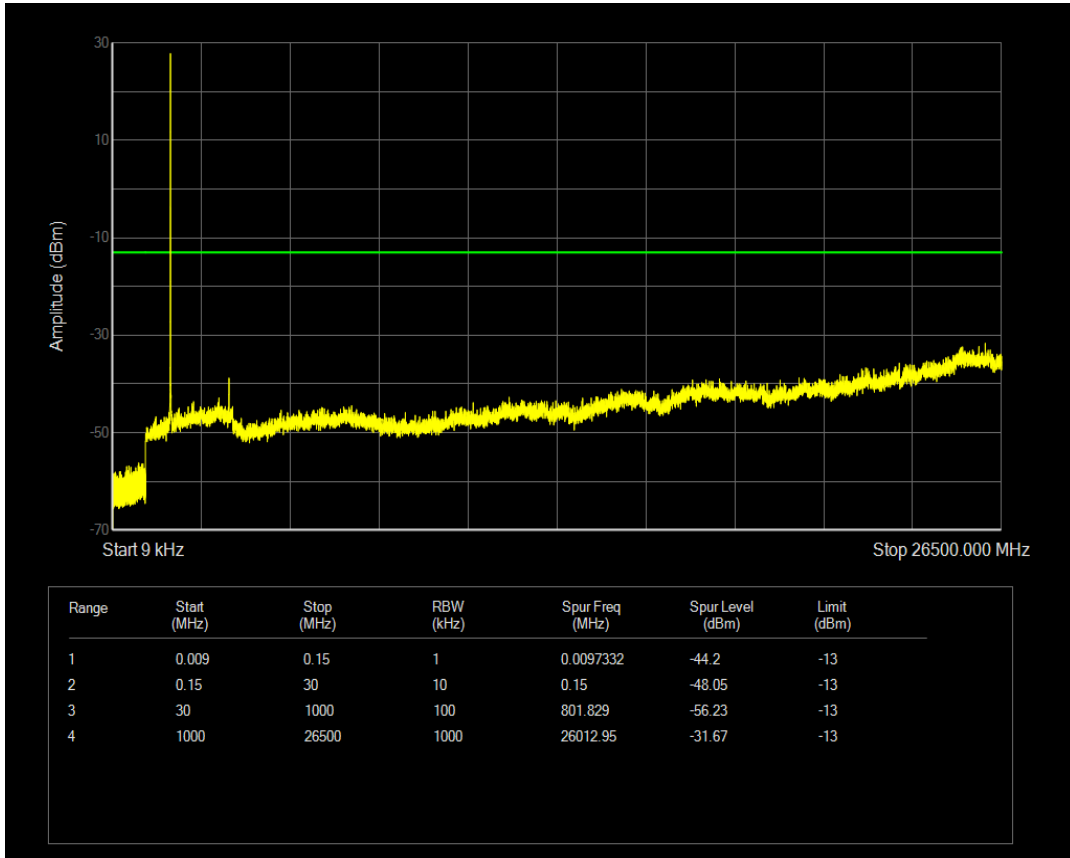

Band66 QPSK BW=3MHz Channel=131987 RB Size=15 Position=#0

Band66 QAM16 BW=3MHz Channel=131987 RB Size=1 Position=#0

Band66 QAM16 BW=3MHz Channel=131987 RB Size=15 Position=#0

Band66 QPSK BW=3MHz Channel=132322 RB Size=1 Position=#0