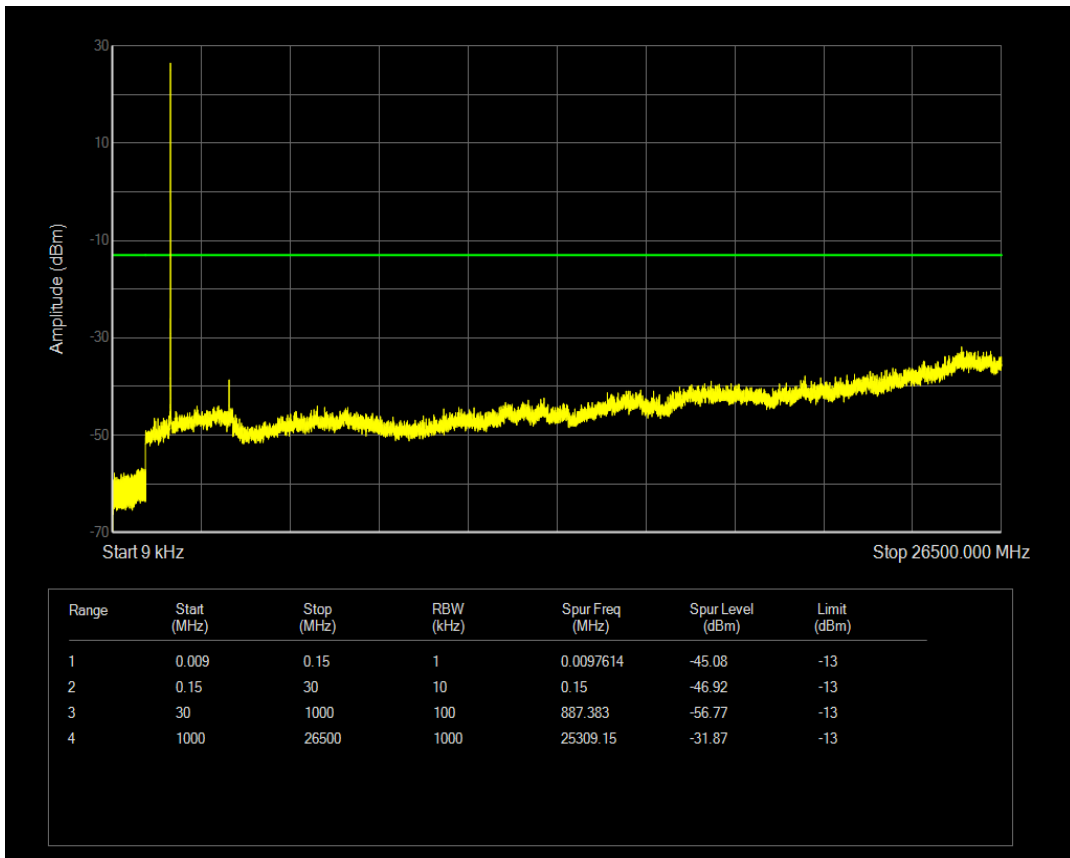

Band66 QPSK BW=1.4MHz Channel=132322 RB Size=6 Position=#0

Band66 QAM16 BW=1.4MHz Channel=132322 RB Size=1 Position=#0