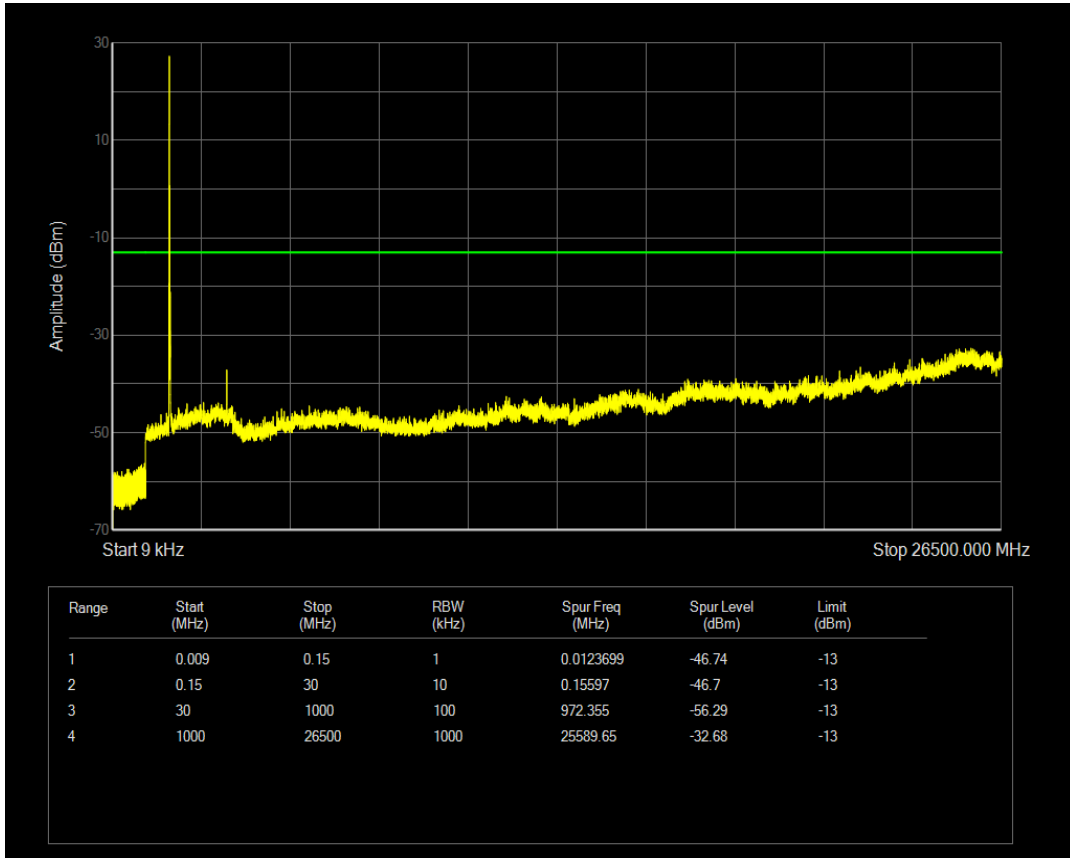

Band66 QAM16 BW=15MHz Channel=132047 RB Size=1 Position=#0

Band66 QAM16 BW=15MHz Channel=132047 RB Size=75 Position=#0