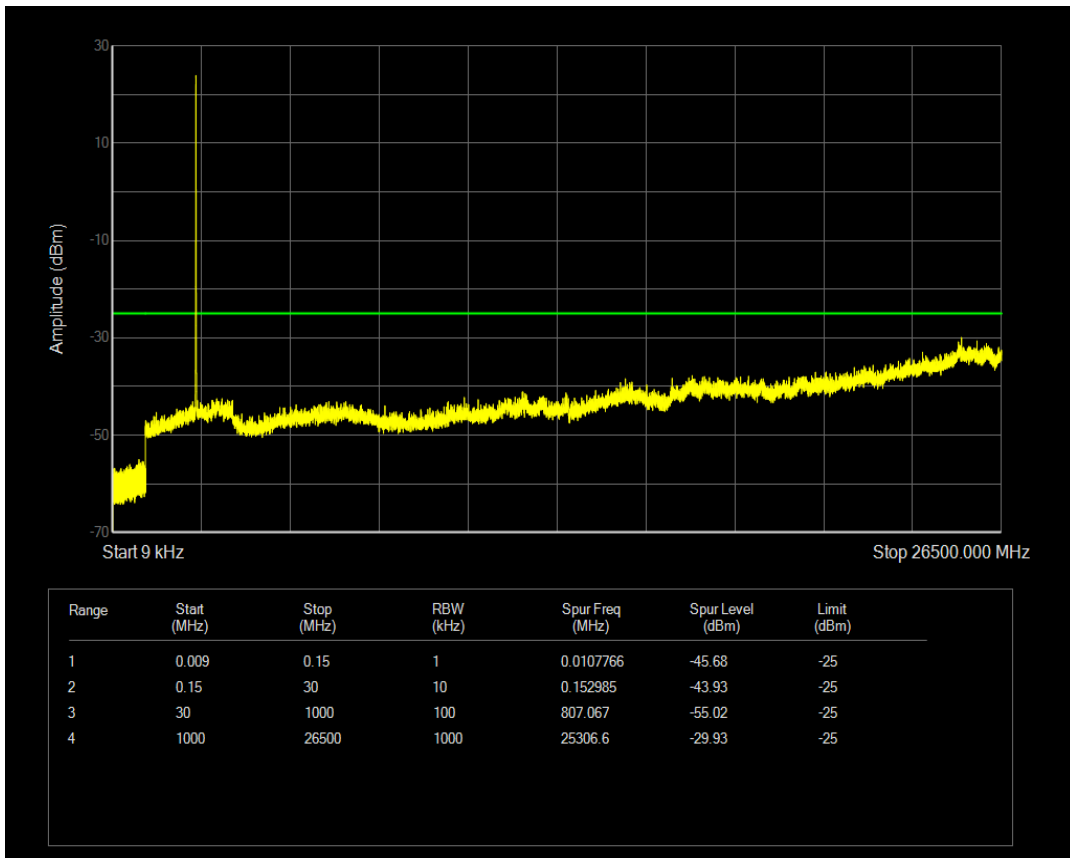

Band66 QPSK BW=20MHz Channel=132572 RB Size=100 Position=#0

Band66 QAM16 BW=20MHz Channel=132572 RB Size=1 Position=#0

Band66 QAM16 BW=20MHz Channel=132572 RB Size=100 Position=#0

Band7 QPSK BW=5MHz Channel=20775 RB Size=1 Position=#0

Band7 QPSK BW=5MHz Channel=20775 RB Size=25 Position=#0

Band7 QAM16 BW=5MHz Channel=20775 RB Size=1 Position=#0

Band7 QAM16 BW=5MHz Channel=20775 RB Size=25 Position=#0

Band7 QPSK BW=5MHz Channel=21100 RB Size=1 Position=#0