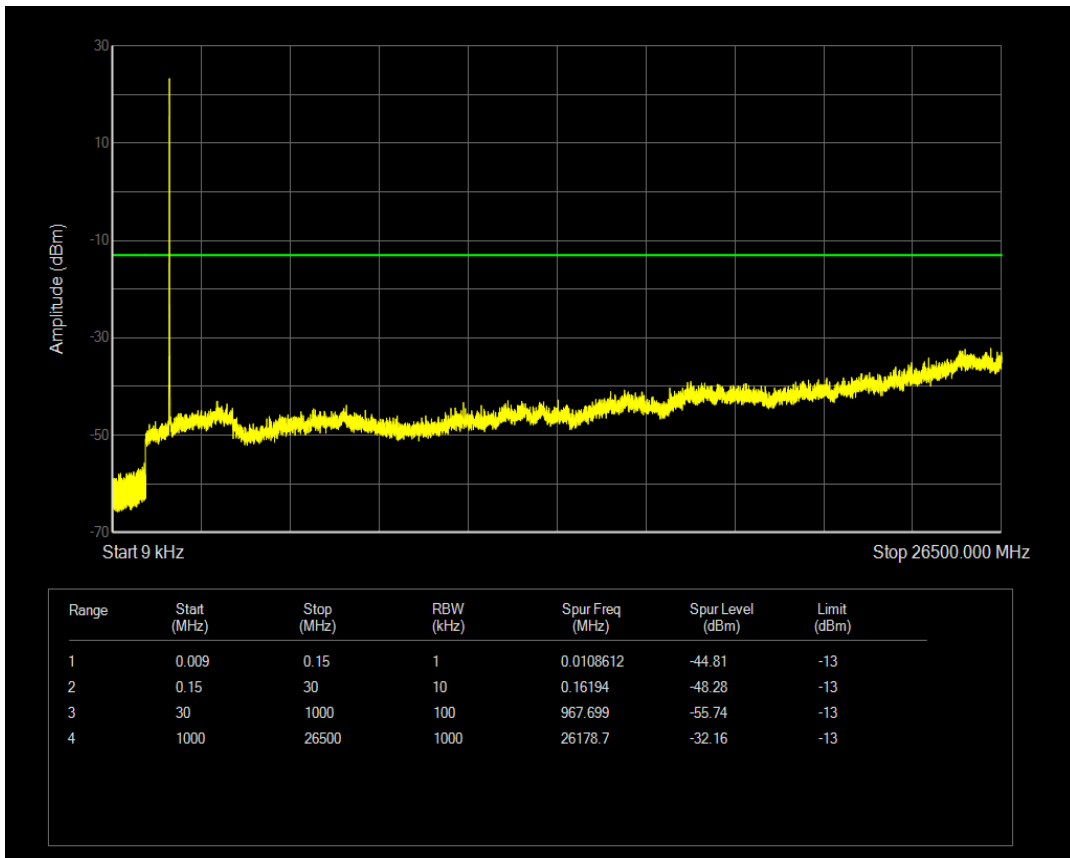

Band66 QAM16 BW=5MHz Channel=131997 RB Size=25 Position=#0

Band66 QPSK BW=5MHz Channel=132322 RB Size=1 Position=#0