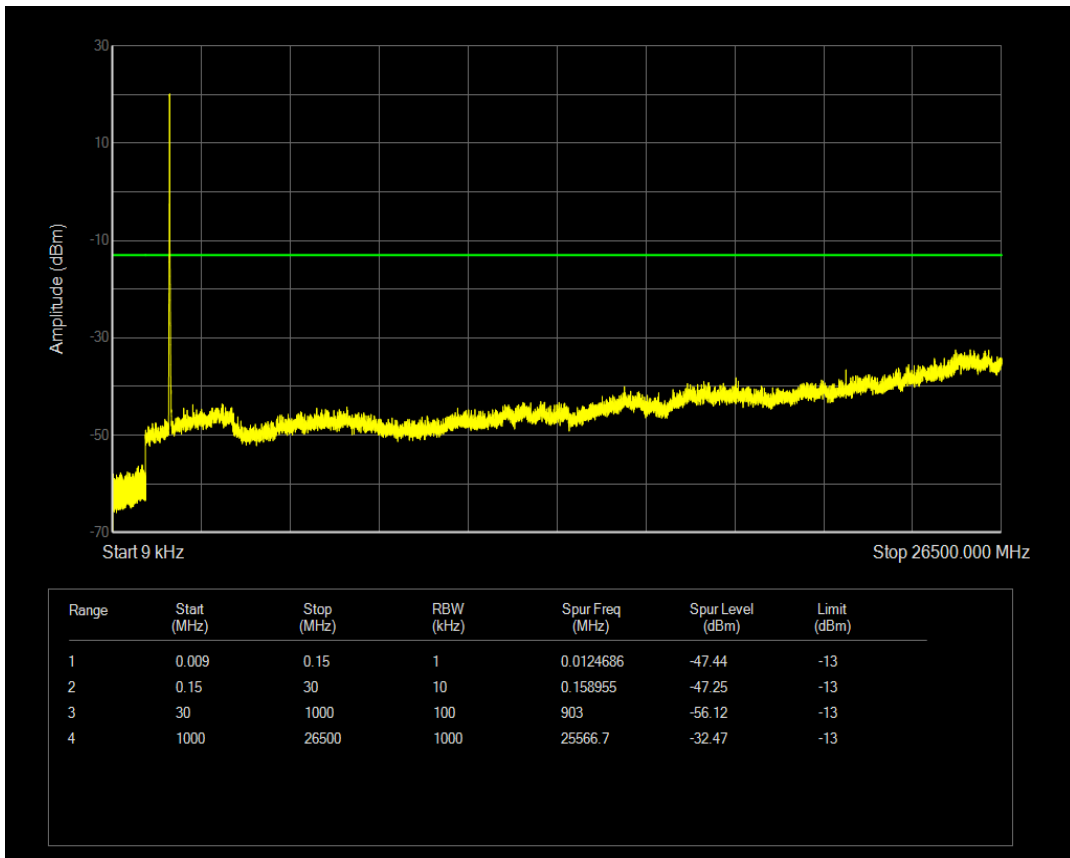

Band66 QPSK BW=15MHz Channel=132047 RB Size=75 Position=#0

Band66 QAM16 BW=15MHz Channel=132047 RB Size=1 Position=#0