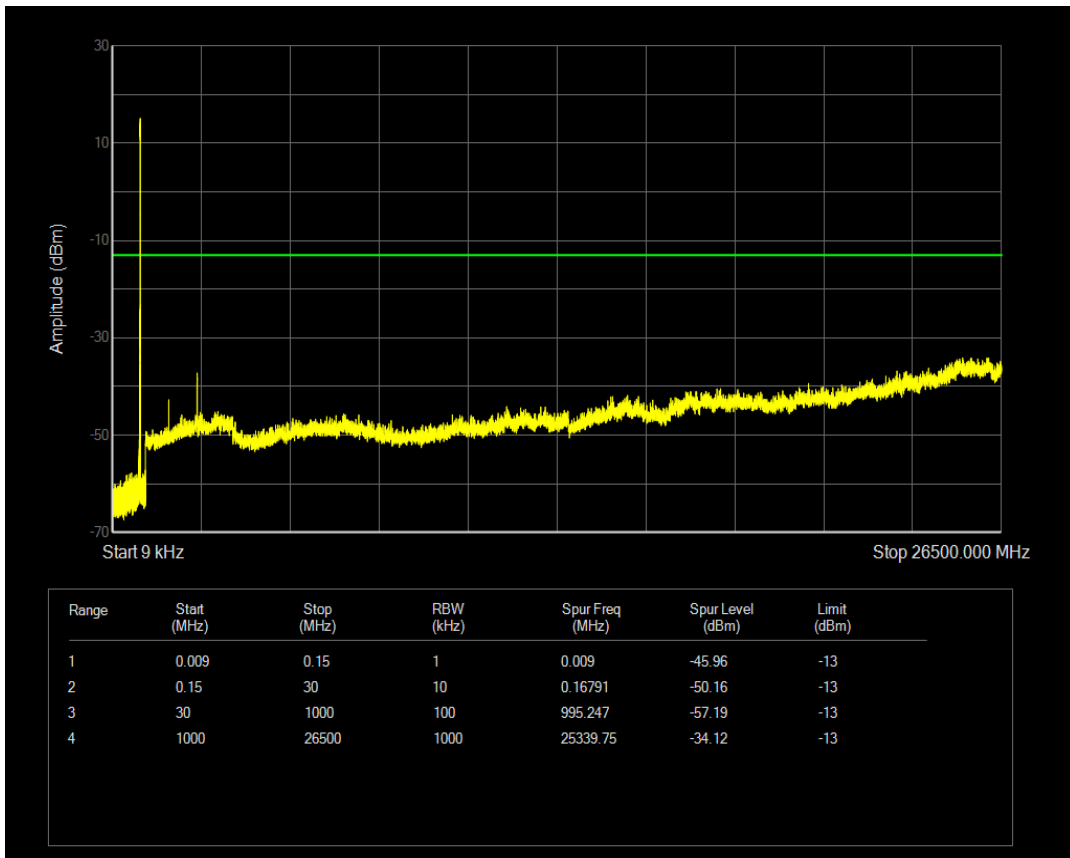

Band5 QPSK BW=5MHz Channel=20525 RB Size=25 Position=#0

Band5 QAM16 BW=5MHz Channel=20525 RB Size=1 Position=#0

Band5 QAM16 BW=5MHz Channel=20525 RB Size=25 Position=#0

Band5 QPSK BW=5MHz Channel=20625 RB Size=1 Position=#0

Band5 QPSK BW=5MHz Channel=20625 RB Size=25 Position=#0

Band5 QAM16 BW=5MHz Channel=20625 RB Size=1 Position=#0

Band5 QAM16 BW=5MHz Channel=20625 RB Size=25 Position=#0

Band5 QPSK BW=10MHz Channel=20450 RB Size=1 Position=#0