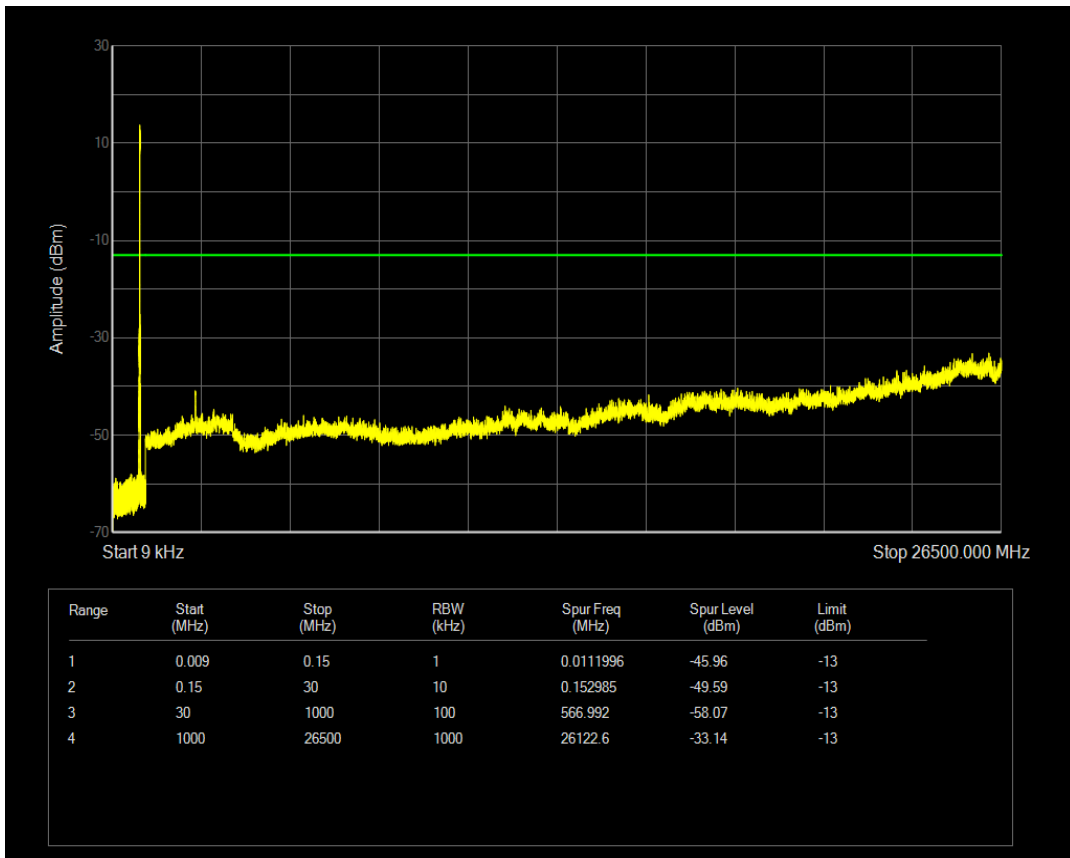

Band5 QPSK BW=5MHz Channel=20525 RB Size=25 Position=#0

Band5 QAM16 BW=5MHz Channel=20525 RB Size=1 Position=#0

Band5 QAM16 BW=5MHz Channel=20525 RB Size=25 Position=#0

Band5 QPSK BW=5MHz Channel=20625 RB Size=1 Position=#0

Band5 QPSK BW=5MHz Channel=20625 RB Size=25 Position=#0

Band5 QAM16 BW=5MHz Channel=20625 RB Size=1 Position=#0

Band5 QAM16 BW=5MHz Channel=20625 RB Size=25 Position=#0

Band5 QPSK BW=10MHz Channel=20450 RB Size=1 Position=#0

Band5 QPSK BW=10MHz Channel=20450 RB Size=50 Position=#0

Band5 QAM16 BW=10MHz Channel=20450 RB Size=1 Position=#0

Band5 QAM16 BW=10MHz Channel=20450 RB Size=50 Position=#0

Band5 QPSK BW=10MHz Channel=20525 RB Size=1 Position=#0