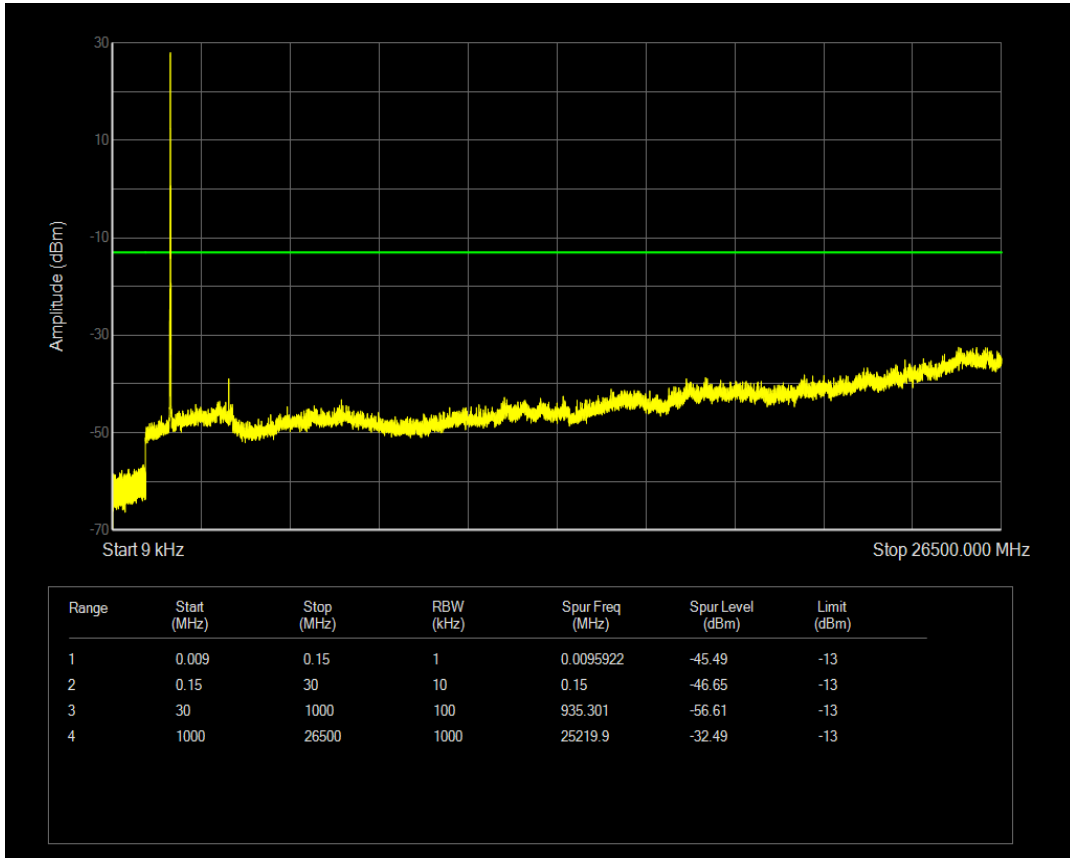

Band66 QAM16 BW=10MHz Channel=132322 RB Size=1 Position=#0

Band66 QAM16 BW=10MHz Channel=132322 RB Size=50 Position=#0