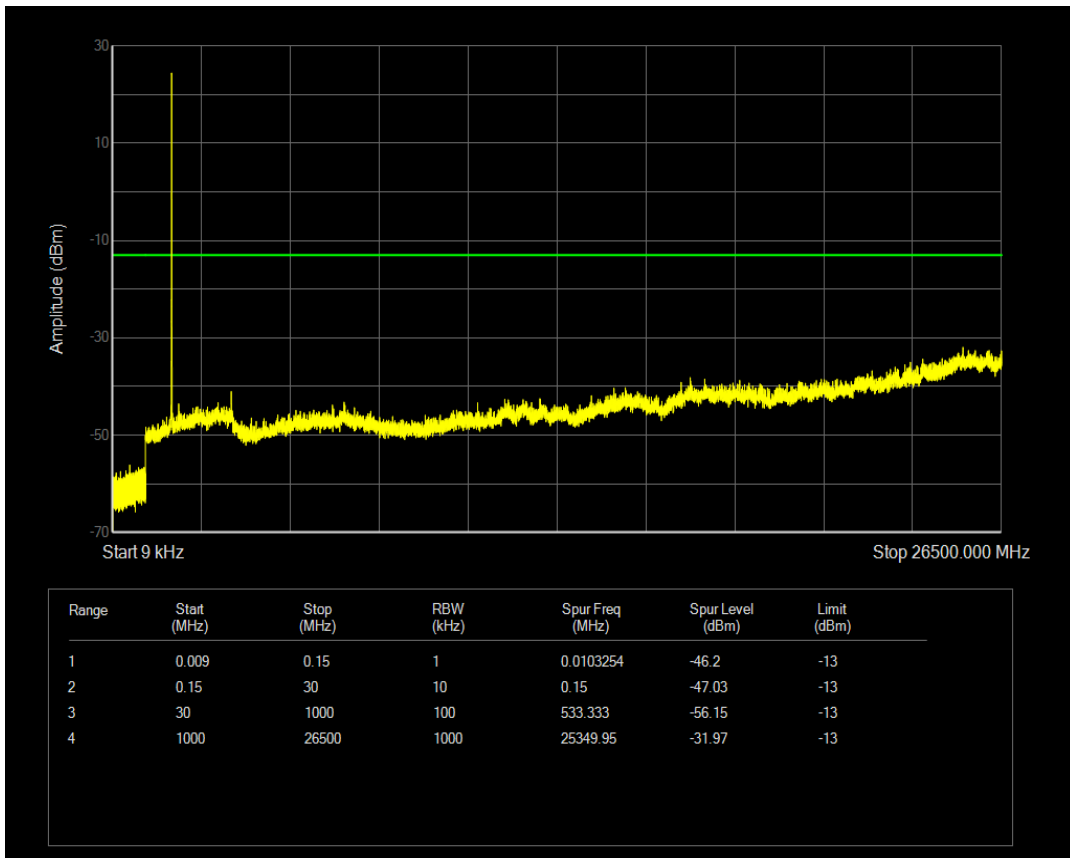

Band66 QPSK BW=3MHz Channel=132657 RB Size=15 Position=#0

Band66 QAM16 BW=3MHz Channel=132657 RB Size=1 Position=#0