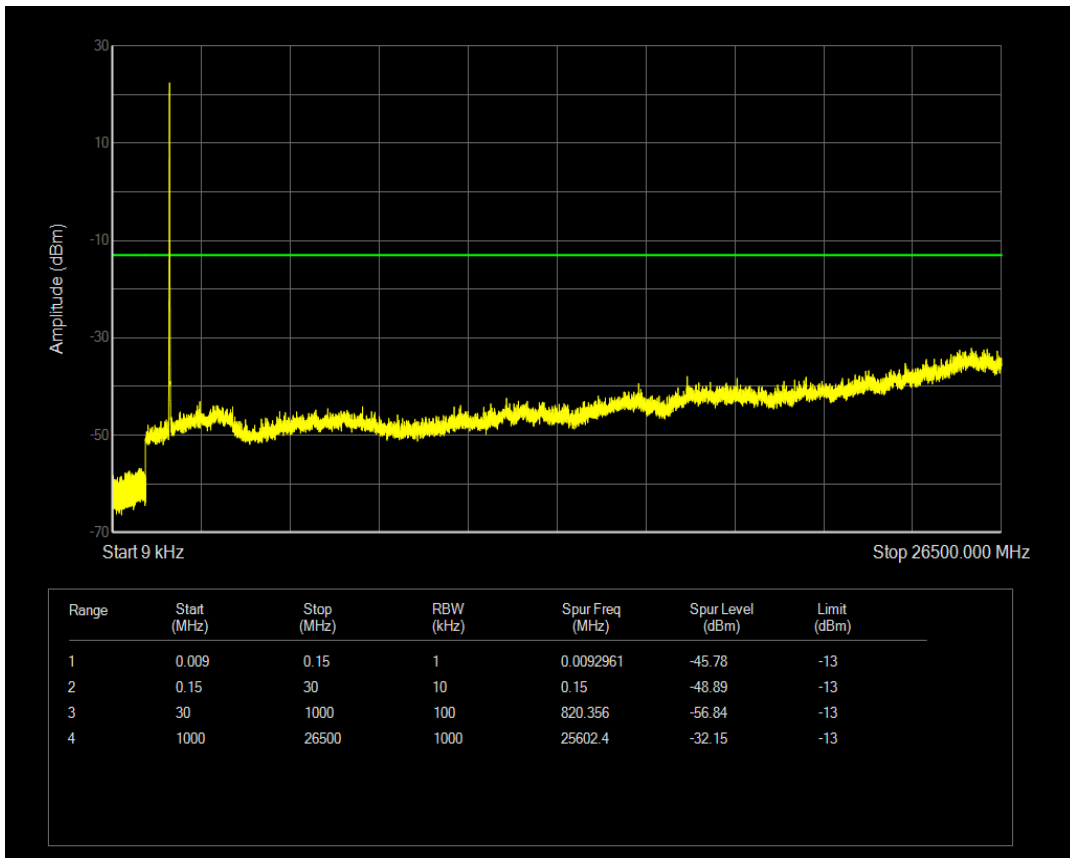

Band66 QAM16 BW=10MHz Channel=132022 RB Size=50 Position=#0

Band66 QPSK BW=10MHz Channel=132322 RB Size=1 Position=#0