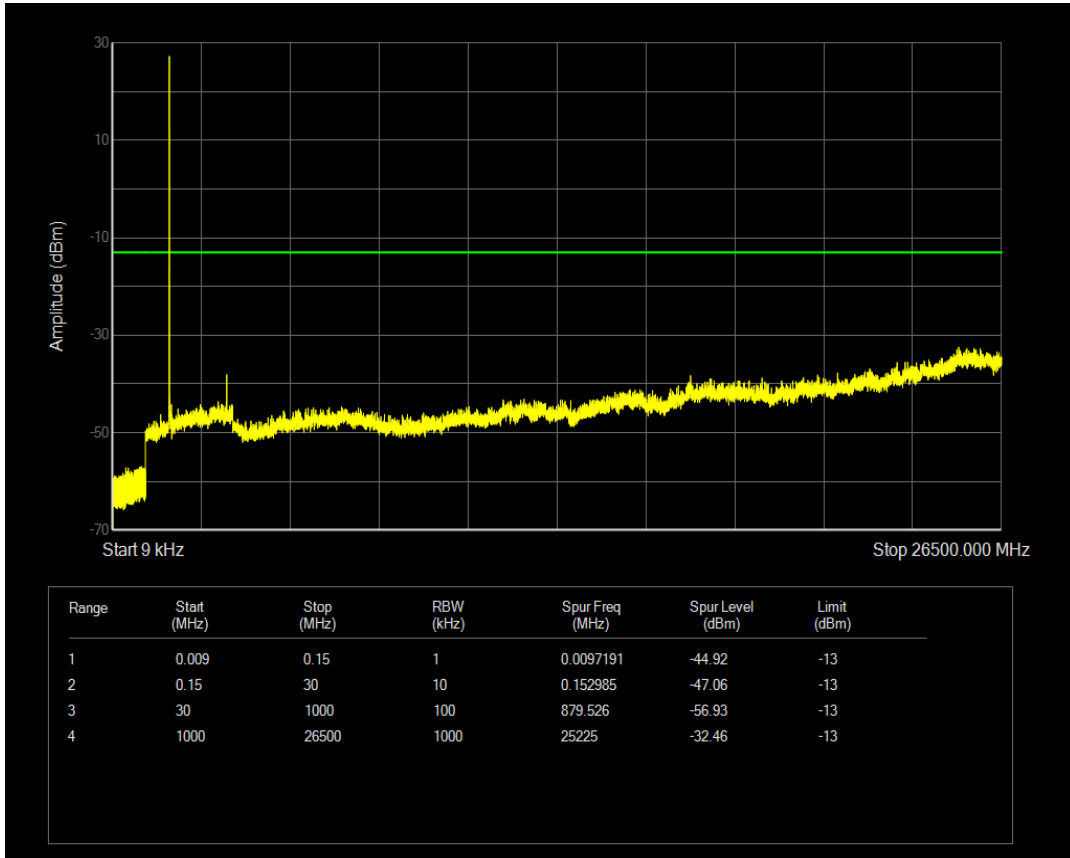

Band66 QAM16 BW=3MHz Channel=131987 RB Size=1 Position=#0

Band66 QAM16 BW=3MHz Channel=131987 RB Size=15 Position=#0