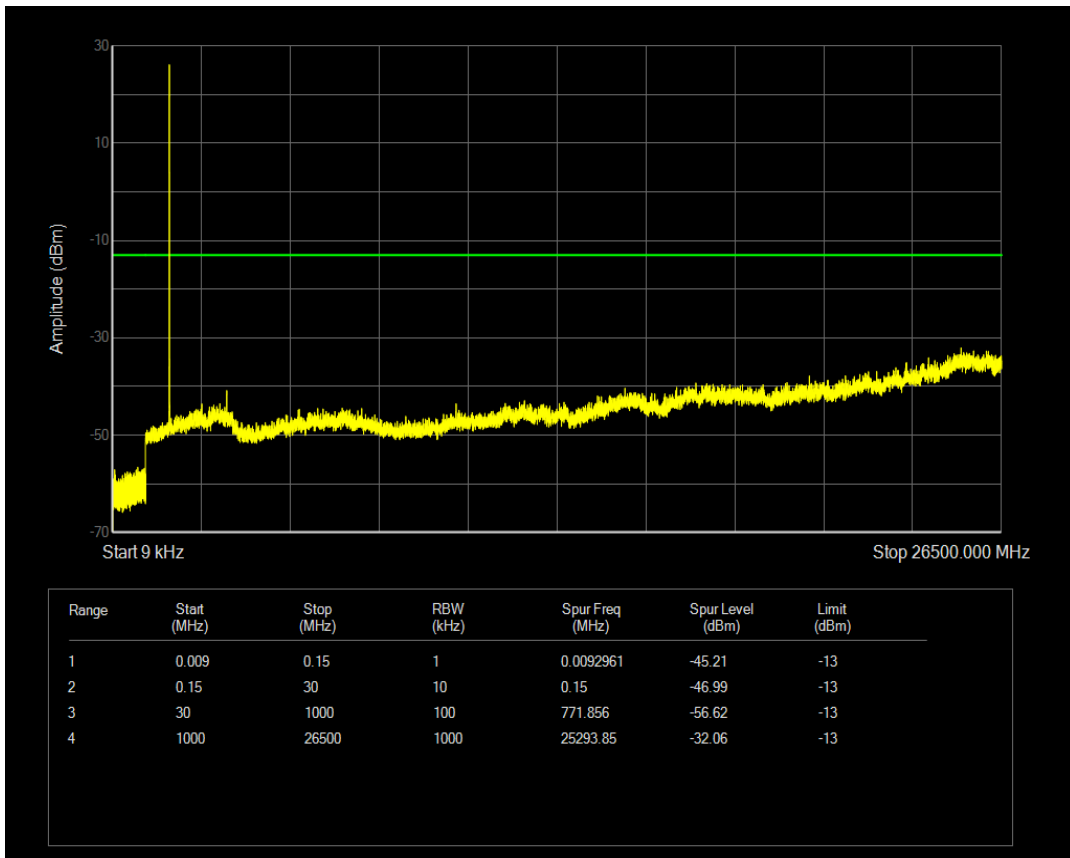

Band66 QAM16 BW=1.4MHz Channel=131979 RB Size=6 Position=#0

Band66 QPSK BW=1.4MHz Channel=132322 RB Size=1 Position=#0