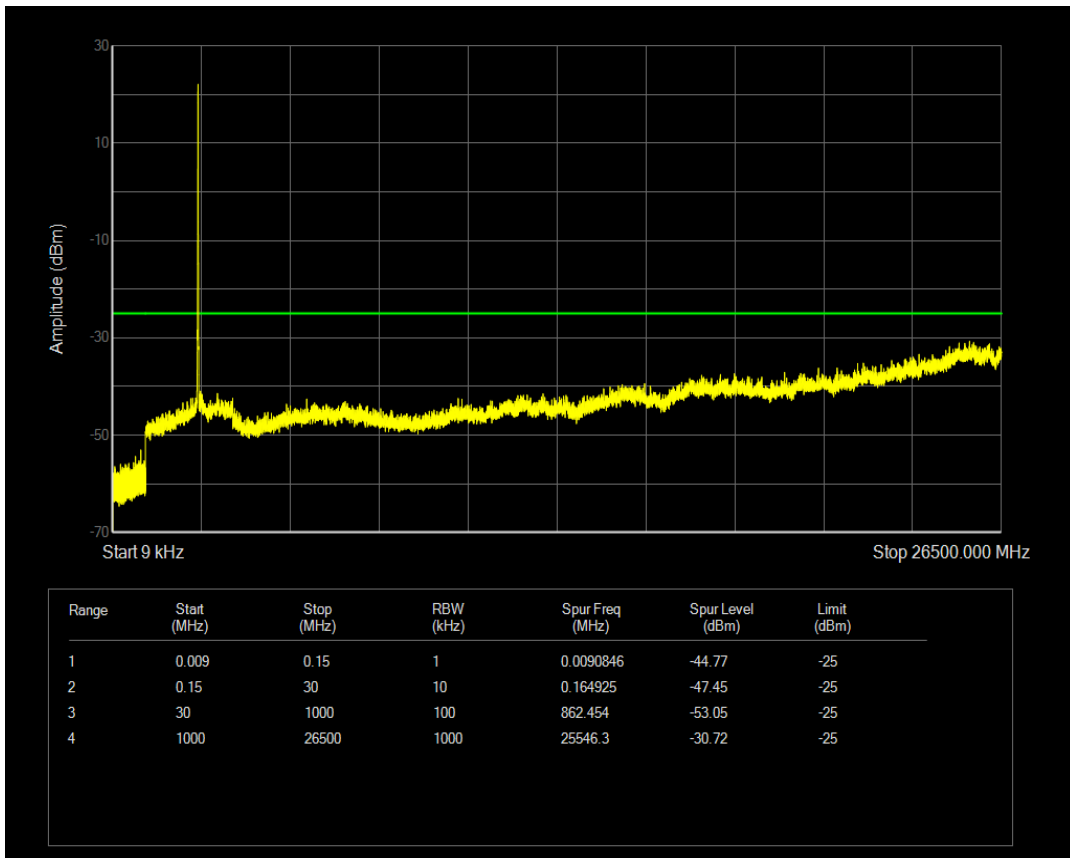

Band7 QPSK BW=10MHz Channel=20800 RB Size=50 Position=#0

Band7 QAM16 BW=10MHz Channel=20800 RB Size=1 Position=#0

Band7 QAM16 BW=10MHz Channel=20800 RB Size=50 Position=#0

Band7 QPSK BW=10MHz Channel=21100 RB Size=1 Position=#0

Band7 QPSK BW=10MHz Channel=21100 RB Size=50 Position=#0

Band7 QAM16 BW=10MHz Channel=21100 RB Size=1 Position=#0

Band7 QAM16 BW=10MHz Channel=21100 RB Size=50 Position=#0

Band7 QPSK BW=10MHz Channel=21400 RB Size=1 Position=#0

Band7 QPSK BW=10MHz Channel=21400 RB Size=50 Position=#0

Band7 QAM16 BW=10MHz Channel=21400 RB Size=1 Position=#0

Band7 QAM16 BW=10MHz Channel=21400 RB Size=50 Position=#0

Band7 QPSK BW=15MHz Channel=20825 RB Size=1 Position=#0