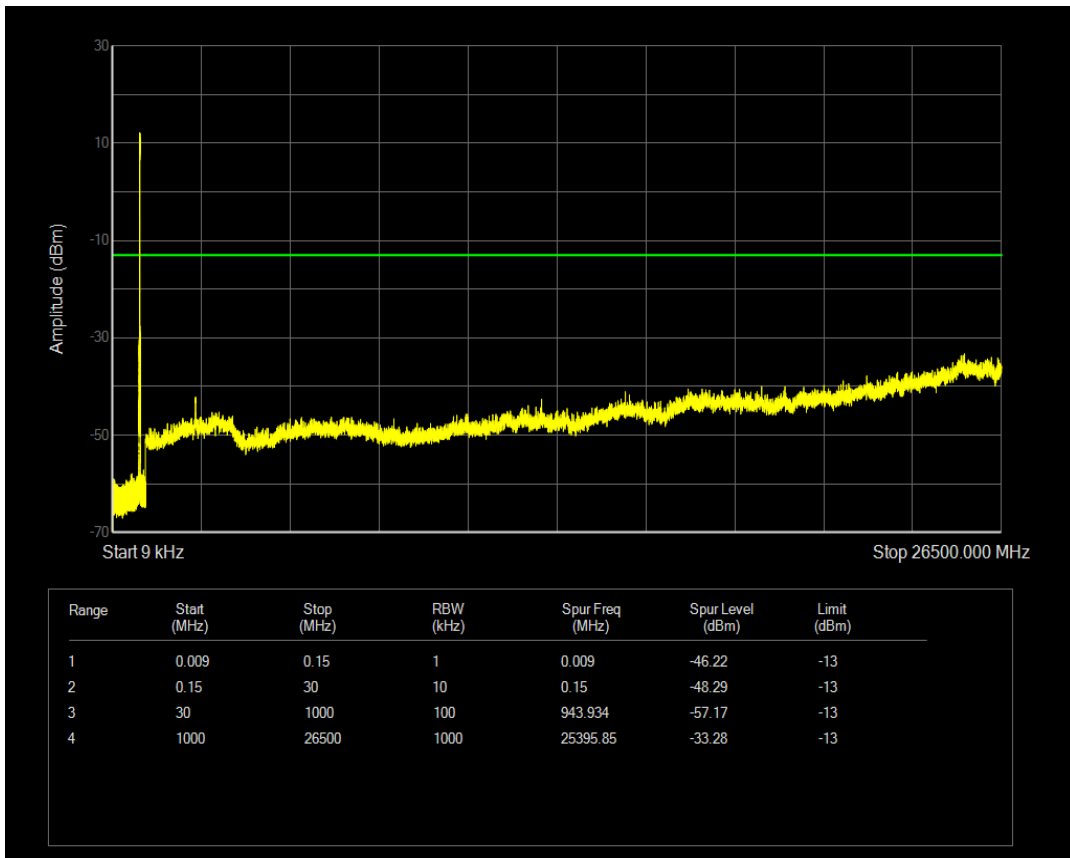

Band5 QPSK BW=5MHz Channel=20525 RB Size=25 Position=#0

Band5 QAM16 BW=5MHz Channel=20525 RB Size=1 Position=#0

Band5 QAM16 BW=5MHz Channel=20525 RB Size=25 Position=#0

Band5 QPSK BW=5MHz Channel=20625 RB Size=1 Position=#0

Band5 QPSK BW=5MHz Channel=20625 RB Size=25 Position=#0

Band5 QAM16 BW=5MHz Channel=20625 RB Size=1 Position=#0

Band5 QAM16 BW=5MHz Channel=20625 RB Size=25 Position=#0

Band5 QPSK BW=10MHz Channel=20450 RB Size=1 Position=#0

Band5 QPSK BW=10MHz Channel=20450 RB Size=50 Position=#0

Band5 QAM16 BW=10MHz Channel=20450 RB Size=1 Position=#0

Band5 QAM16 BW=10MHz Channel=20450 RB Size=50 Position=#0

Band5 QPSK BW=10MHz Channel=20525 RB Size=1 Position=#0