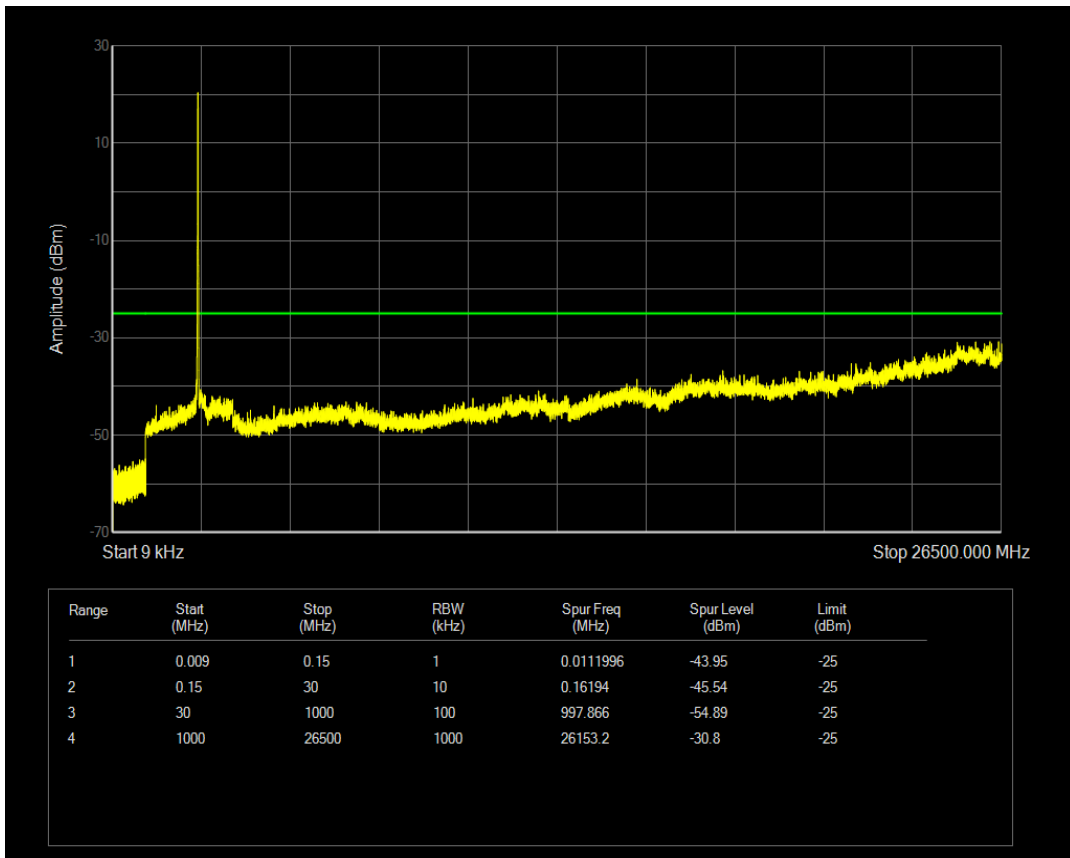

Band7 QPSK BW=15MHz Channel=21375 RB Size=75 Position=#0

Band7 QAM16 BW=15MHz Channel=21375 RB Size=1 Position=#0