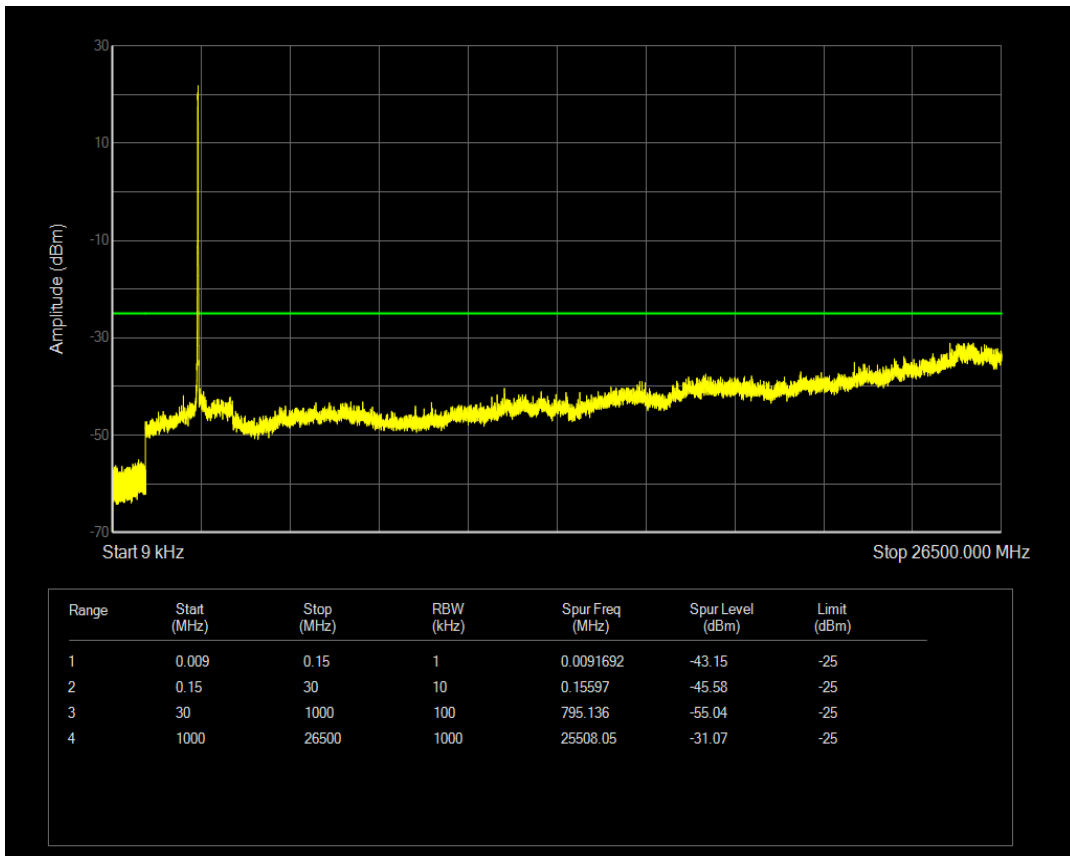

Band7 QPSK BW=15MHz Channel=21100 RB Size=75 Position=#0

Band7 QAM16 BW=15MHz Channel=21100 RB Size=1 Position=#0

Band7 QAM16 BW=15MHz Channel=21100 RB Size=75 Position=#0

Band7 QPSK BW=15MHz Channel=21375 RB Size=1 Position=#0

Band7 QPSK BW=15MHz Channel=21375 RB Size=75 Position=#0

Band7 QAM16 BW=15MHz Channel=21375 RB Size=1 Position=#0

Band7 QAM16 BW=15MHz Channel=21375 RB Size=75 Position=#0

Band7 QPSK BW=20MHz Channel=20850 RB Size=1 Position=#0