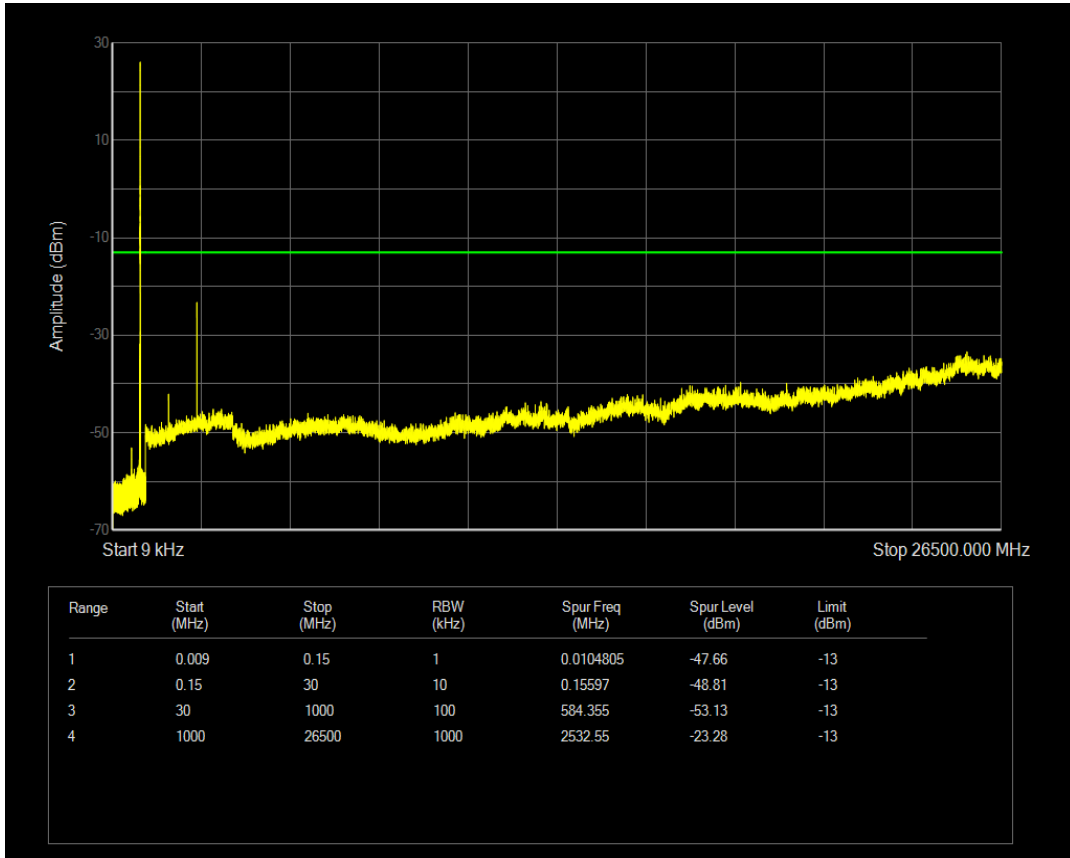

Band5 QPSK BW=5MHz Channel=20525 RB Size=25 Position=#0

Band5 QAM16 BW=5MHz Channel=20525 RB Size=1 Position=#0

Band5 QAM16 BW=5MHz Channel=20525 RB Size=25 Position=#0

Band5 QPSK BW=5MHz Channel=20625 RB Size=1 Position=#0

Band5 QPSK BW=5MHz Channel=20625 RB Size=25 Position=#0

Band5 QAM16 BW=5MHz Channel=20625 RB Size=1 Position=#0

Band5 QAM16 BW=5MHz Channel=20625 RB Size=25 Position=#0

Band5 QPSK BW=10MHz Channel=20450 RB Size=1 Position=#0

Band5 QPSK BW=10MHz Channel=20450 RB Size=50 Position=#0

Band5 QAM16 BW=10MHz Channel=20450 RB Size=1 Position=#0

Band5 QAM16 BW=10MHz Channel=20450 RB Size=50 Position=#0

Band5 QPSK BW=10MHz Channel=20525 RB Size=1 Position=#0