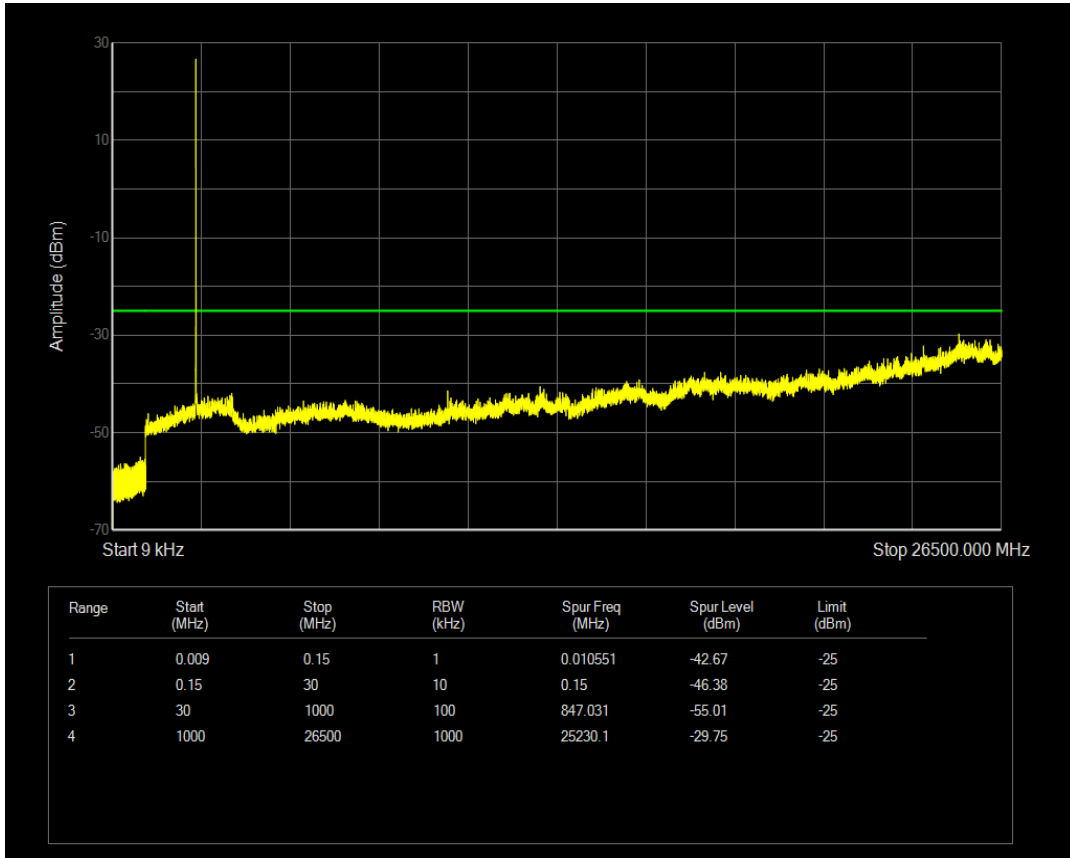

Band66 QPSK BW=20MHz Channel=132572 RB Size=100 Position=#0

Band66 QAM16 BW=20MHz Channel=132572 RB Size=1 Position=#0

Band66 QAM16 BW=20MHz Channel=132572 RB Size=100 Position=#0

Band7 QPSK BW=5MHz Channel=20775 RB Size=1 Position=#0

Band7 QPSK BW=5MHz Channel=20775 RB Size=25 Position=#0

Band7 QAM16 BW=5MHz Channel=20775 RB Size=1 Position=#0

Band7 QAM16 BW=5MHz Channel=20775 RB Size=25 Position=#0

Band7 QPSK BW=5MHz Channel=21100 RB Size=1 Position=#0