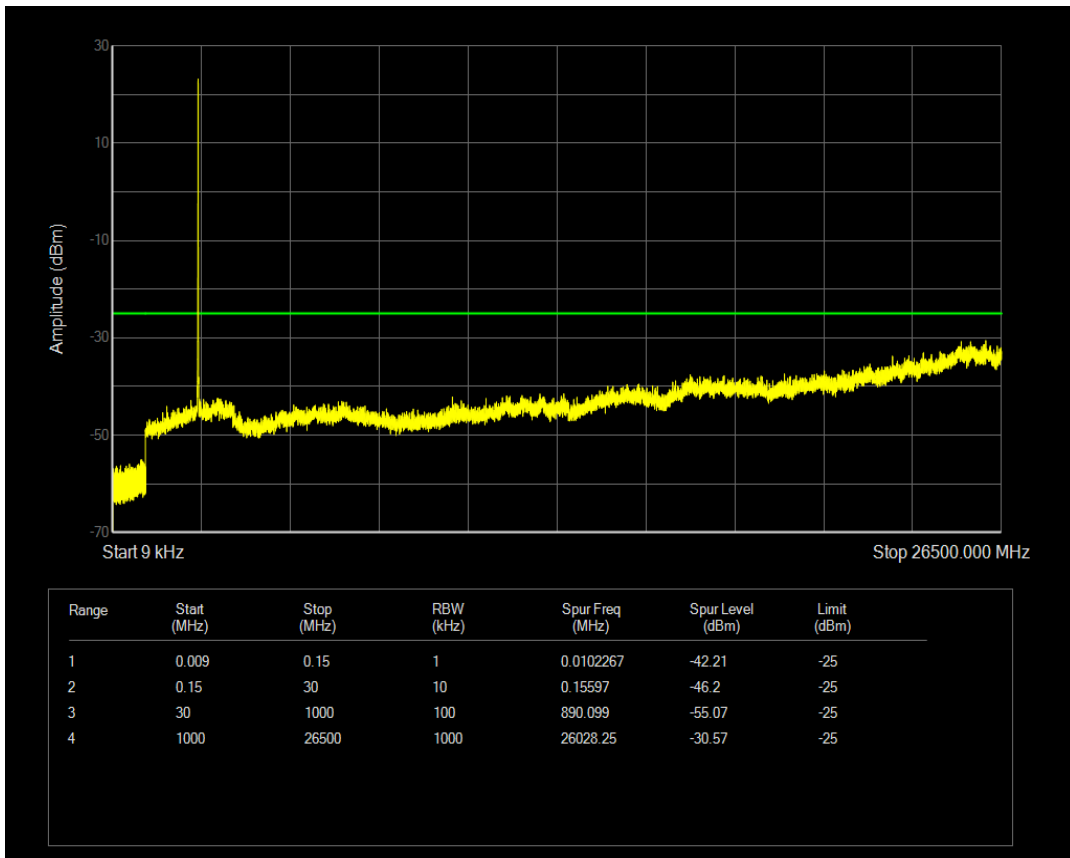

Band7 QPSK BW=5MHz Channel=21100 RB Size=25 Position=#0

Band7 QAM16 BW=5MHz Channel=21100 RB Size=1 Position=#0

Band7 QAM16 BW=5MHz Channel=21100 RB Size=25 Position=#0

Band7 QPSK BW=5MHz Channel=21425 RB Size=1 Position=#0

Band7 QPSK BW=5MHz Channel=21425 RB Size=25 Position=#0

Band7 QAM16 BW=5MHz Channel=21425 RB Size=1 Position=#0

Band7 QAM16 BW=5MHz Channel=21425 RB Size=25 Position=#0

Band7 QPSK BW=10MHz Channel=20800 RB Size=1 Position=#0