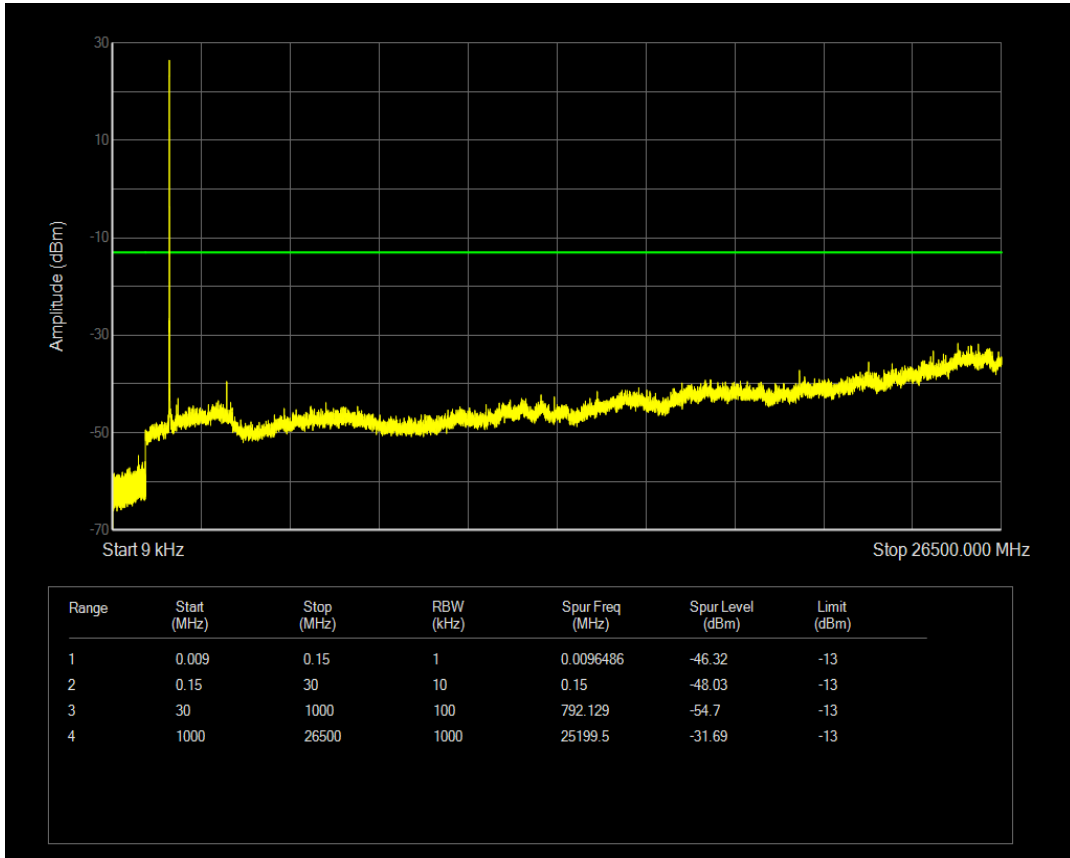

Band66 QAM16 BW=5MHz Channel=131997 RB Size=1 Position=#0

Band66 QAM16 BW=5MHz Channel=131997 RB Size=25 Position=#0