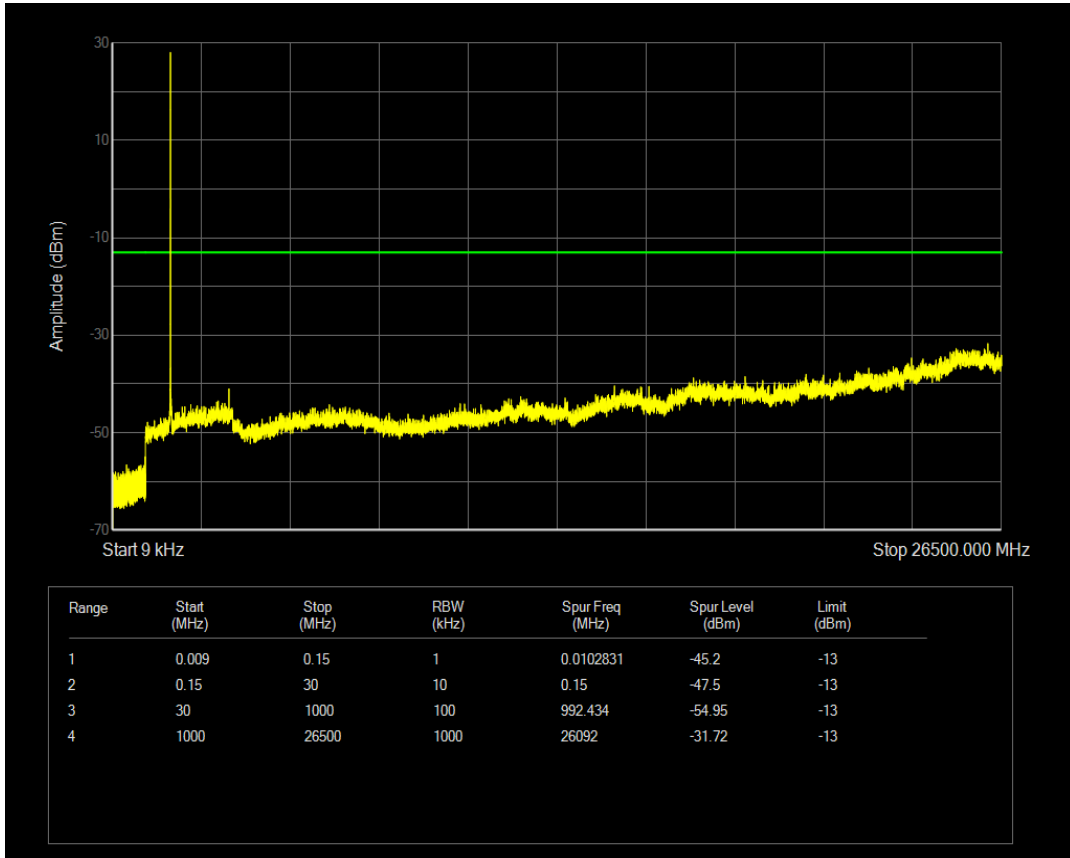

Band66 QAM16 BW=3MHz Channel=132322 RB Size=1 Position=#0

Band66 QAM16 BW=3MHz Channel=132322 RB Size=15 Position=#0