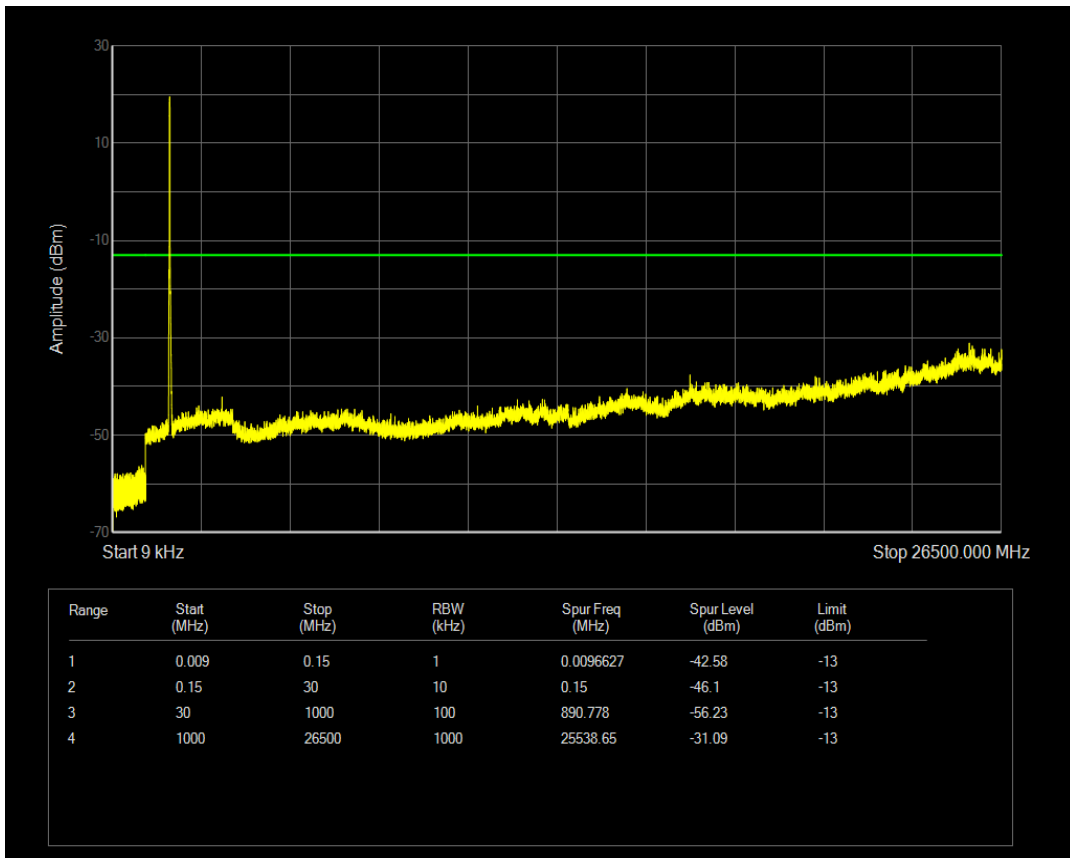

Band66 QPSK BW=20MHz Channel=132072 RB Size=100 Position=#0

Band66 QAM16 BW=20MHz Channel=132072 RB Size=1 Position=#0