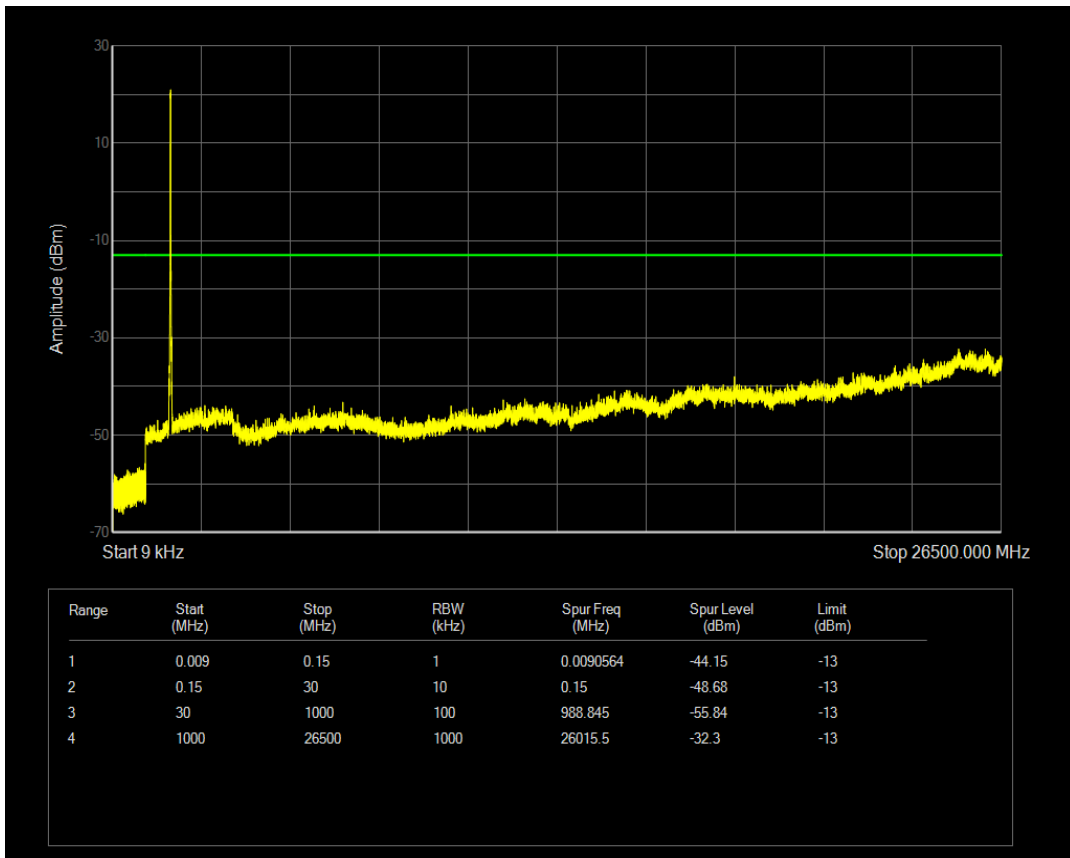

Band66 QPSK BW=15MHz Channel=132322 RB Size=75 Position=#0

Band66 QAM16 BW=15MHz Channel=132322 RB Size=1 Position=#0