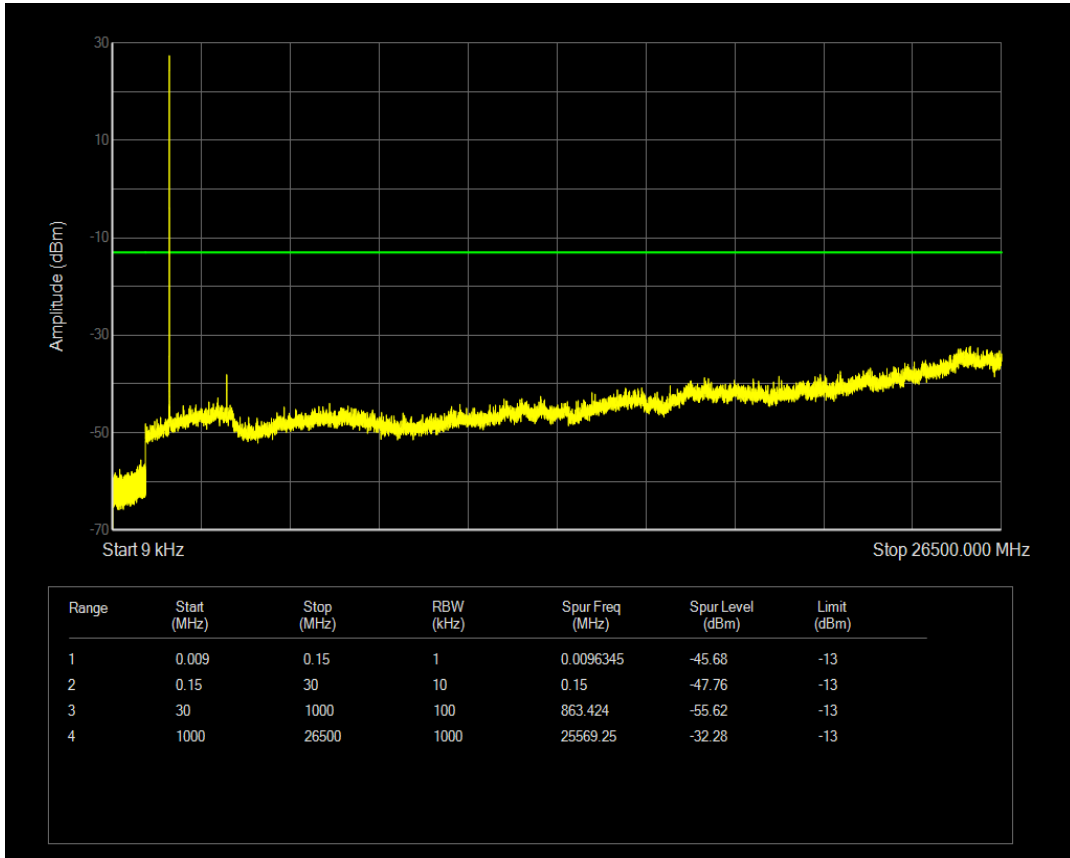

Band5 QPSK BW=10MHz Channel=20525 RB Size=50 Position=#0

Band5 QAM16 BW=10MHz Channel=20525 RB Size=1 Position=#0

Band5 QAM16 BW=10MHz Channel=20525 RB Size=50 Position=#0

Band5 QPSK BW=10MHz Channel=20600 RB Size=1 Position=#0

Band5 QPSK BW=10MHz Channel=20600 RB Size=50 Position=#0

Band5 QAM16 BW=10MHz Channel=20600 RB Size=1 Position=#0

Band5 QAM16 BW=10MHz Channel=20600 RB Size=50 Position=#0

Band66 QPSK BW=1.4MHz Channel=131979 RB Size=1 Position=#0

Band66 QPSK BW=1.4MHz Channel=131979 RB Size=6 Position=#0

Band66 QAM16 BW=1.4MHz Channel=131979 RB Size=1 Position=#0

Band66 QAM16 BW=1.4MHz Channel=131979 RB Size=6 Position=#0

Band66 QPSK BW=1.4MHz Channel=132322 RB Size=1 Position=#0