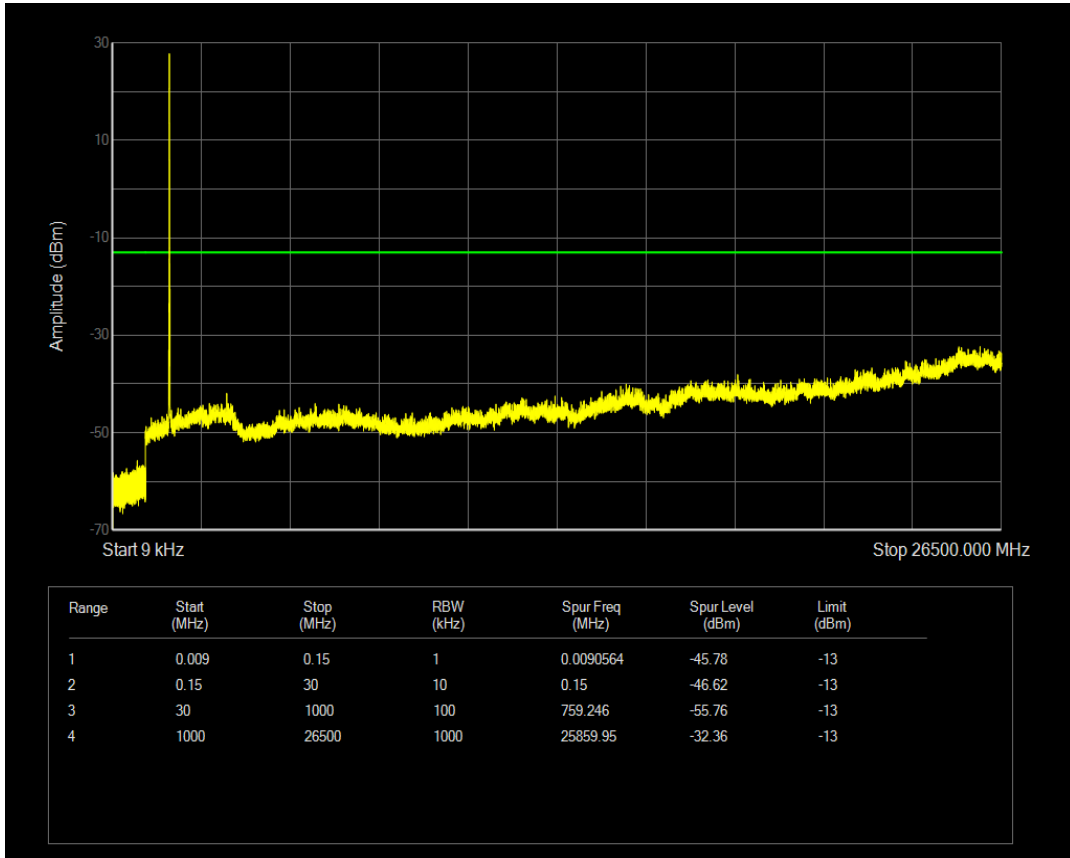

Band66 QAM16 BW=10MHz Channel=132022 RB Size=1 Position=#0

Band66 QAM16 BW=10MHz Channel=132022 RB Size=50 Position=#0