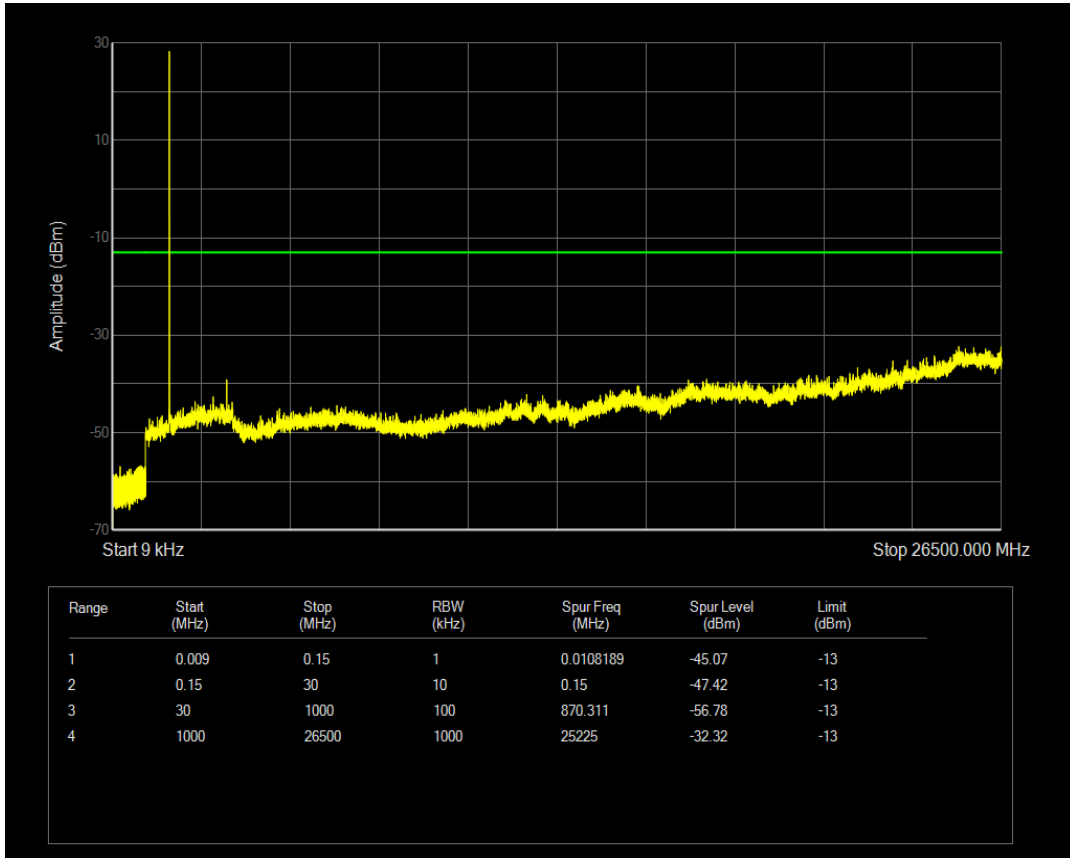

Band5 QPSK BW=10MHz Channel=20525 RB Size=50 Position=#0

Band5 QAM16 BW=10MHz Channel=20525 RB Size=1 Position=#0

Band5 QAM16 BW=10MHz Channel=20525 RB Size=50 Position=#0

Band5 QPSK BW=10MHz Channel=20600 RB Size=1 Position=#0

Band5 QPSK BW=10MHz Channel=20600 RB Size=50 Position=#0

Band5 QAM16 BW=10MHz Channel=20600 RB Size=1 Position=#0

Band5 QAM16 BW=10MHz Channel=20600 RB Size=50 Position=#0

Band66 QPSK BW=1.4MHz Channel=131979 RB Size=1 Position=#0

Band66 QPSK BW=1.4MHz Channel=131979 RB Size=6 Position=#0

Band66 QAM16 BW=1.4MHz Channel=131979 RB Size=1 Position=#0

Band66 QAM16 BW=1.4MHz Channel=131979 RB Size=6 Position=#0

Band66 QPSK BW=1.4MHz Channel=132322 RB Size=1 Position=#0