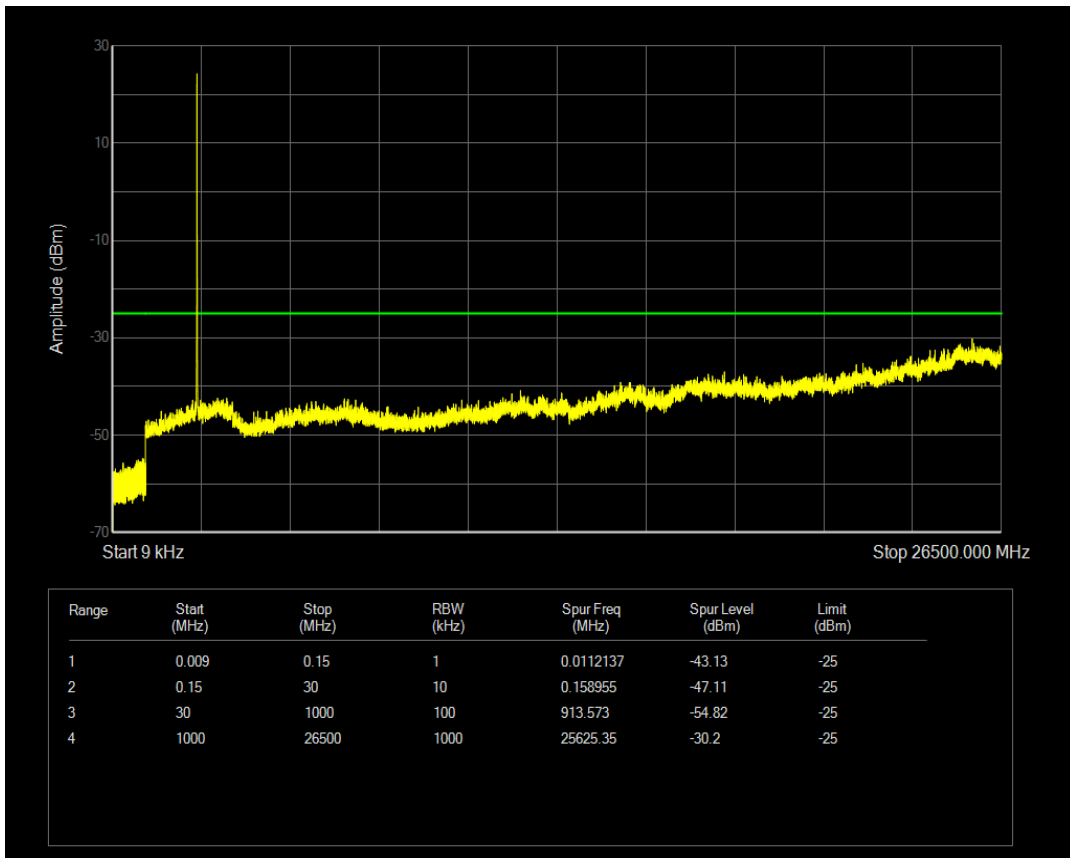

Band7 QAM16 BW=5MHz Channel=21100 RB Size=25 Position=#0

Band7 QPSK BW=5MHz Channel=21425 RB Size=1 Position=#0