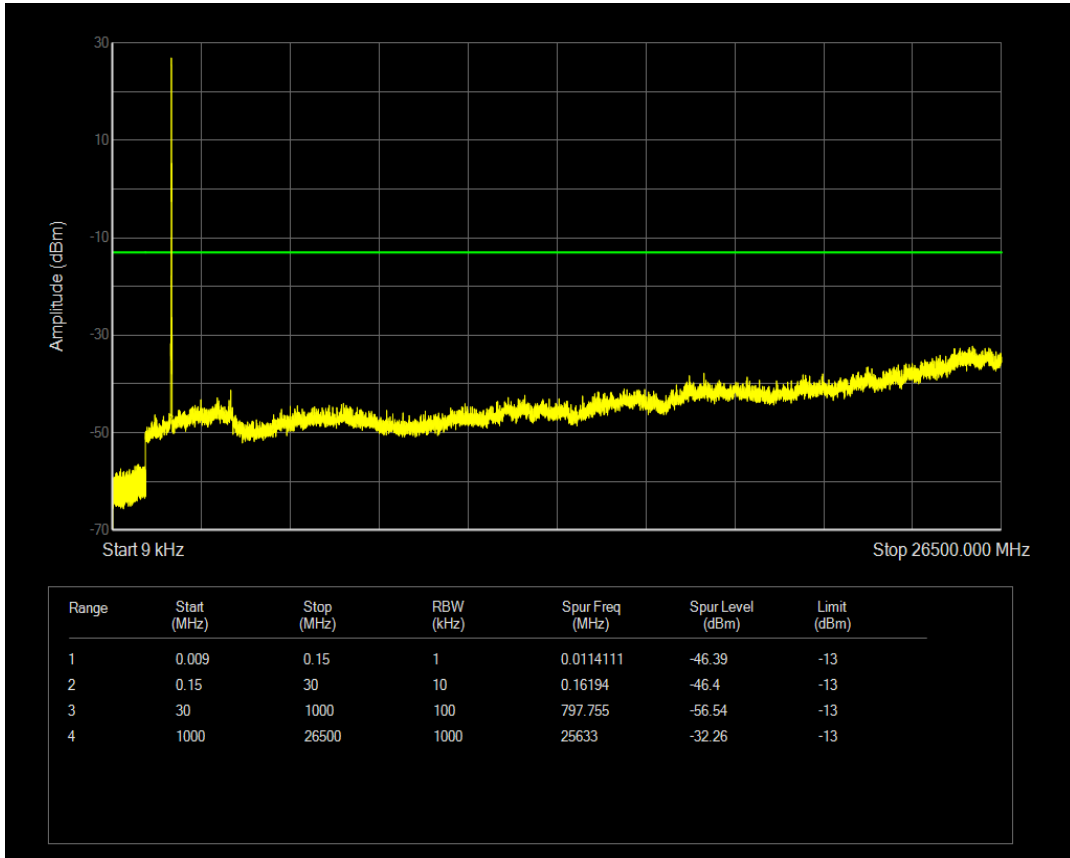

Band66 QPSK BW=10MHz Channel=132322 RB Size=50 Position=#0

Band66 QAM16 BW=10MHz Channel=132322 RB Size=1 Position=#0

Band66 QAM16 BW=10MHz Channel=132322 RB Size=50 Position=#0

Band66 QPSK BW=10MHz Channel=132622 RB Size=1 Position=#0