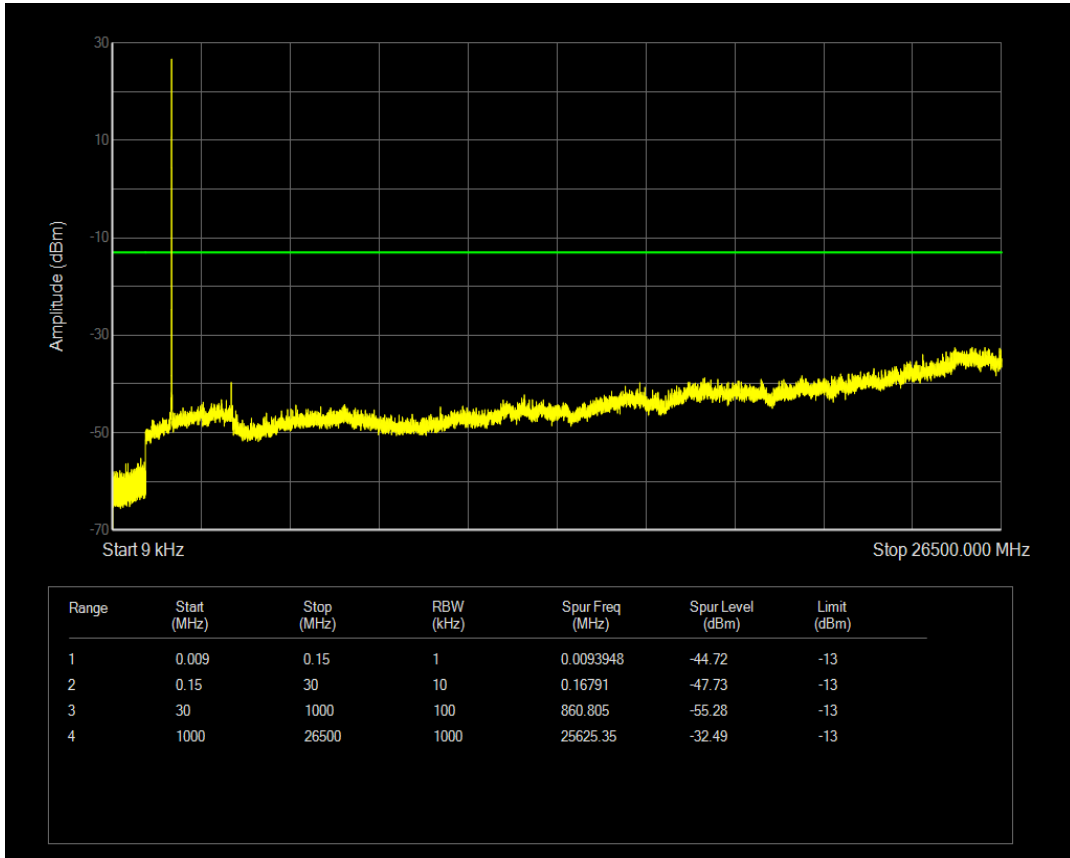

Band66 QPSK BW=3MHz Channel=132322 RB Size=15 Position=#0

Band66 QAM16 BW=3MHz Channel=132322 RB Size=1 Position=#0

Band66 QAM16 BW=3MHz Channel=132322 RB Size=15 Position=#0

Band66 QPSK BW=3MHz Channel=132657 RB Size=1 Position=#0