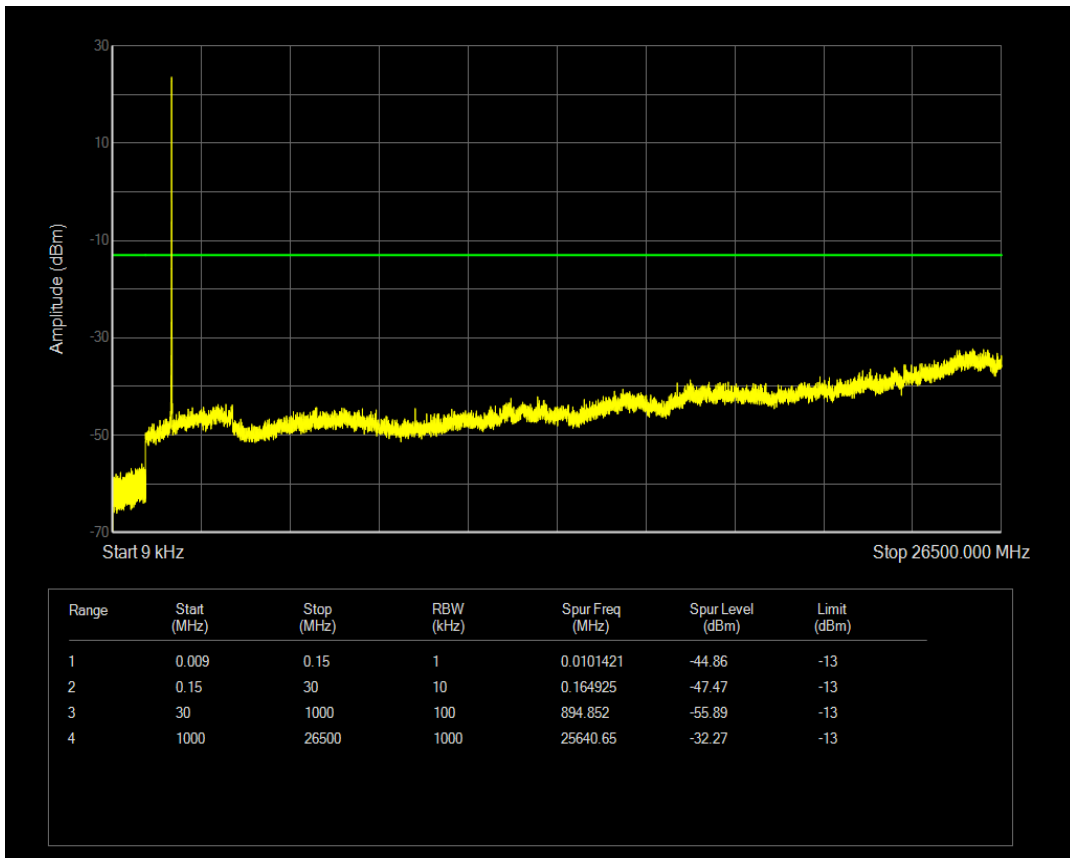

Band66 QAM16 BW=5MHz Channel=132647 RB Size=25 Position=#0

Band66 QPSK BW=10MHz Channel=132022 RB Size=1 Position=#0