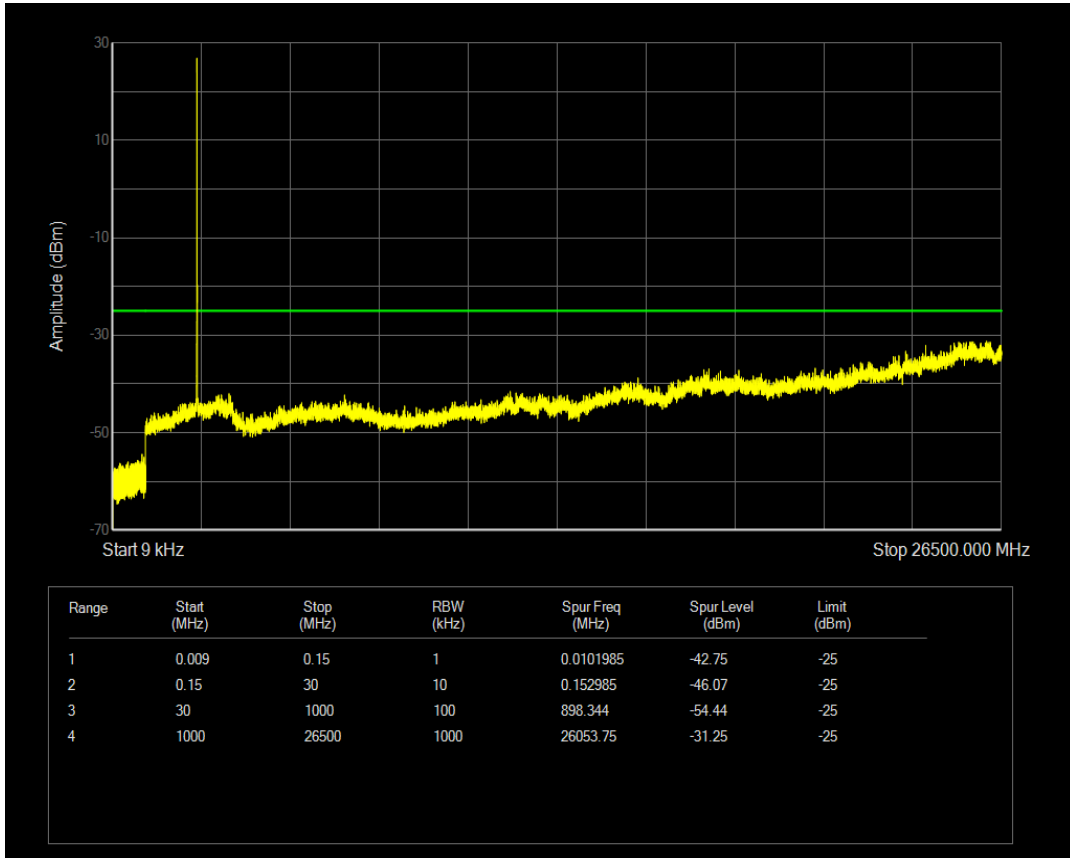

Band7 QPSK BW=5MHz Channel=20775 RB Size=25 Position=#0

Band7 QAM16 BW=5MHz Channel=20775 RB Size=1 Position=#0

Band7 QAM16 BW=5MHz Channel=20775 RB Size=25 Position=#0

Band7 QPSK BW=5MHz Channel=21100 RB Size=1 Position=#0

Band7 QPSK BW=5MHz Channel=21100 RB Size=25 Position=#0

Band7 QAM16 BW=5MHz Channel=21100 RB Size=1 Position=#0

Band7 QAM16 BW=5MHz Channel=21100 RB Size=25 Position=#0

Band7 QPSK BW=5MHz Channel=21425 RB Size=1 Position=#0