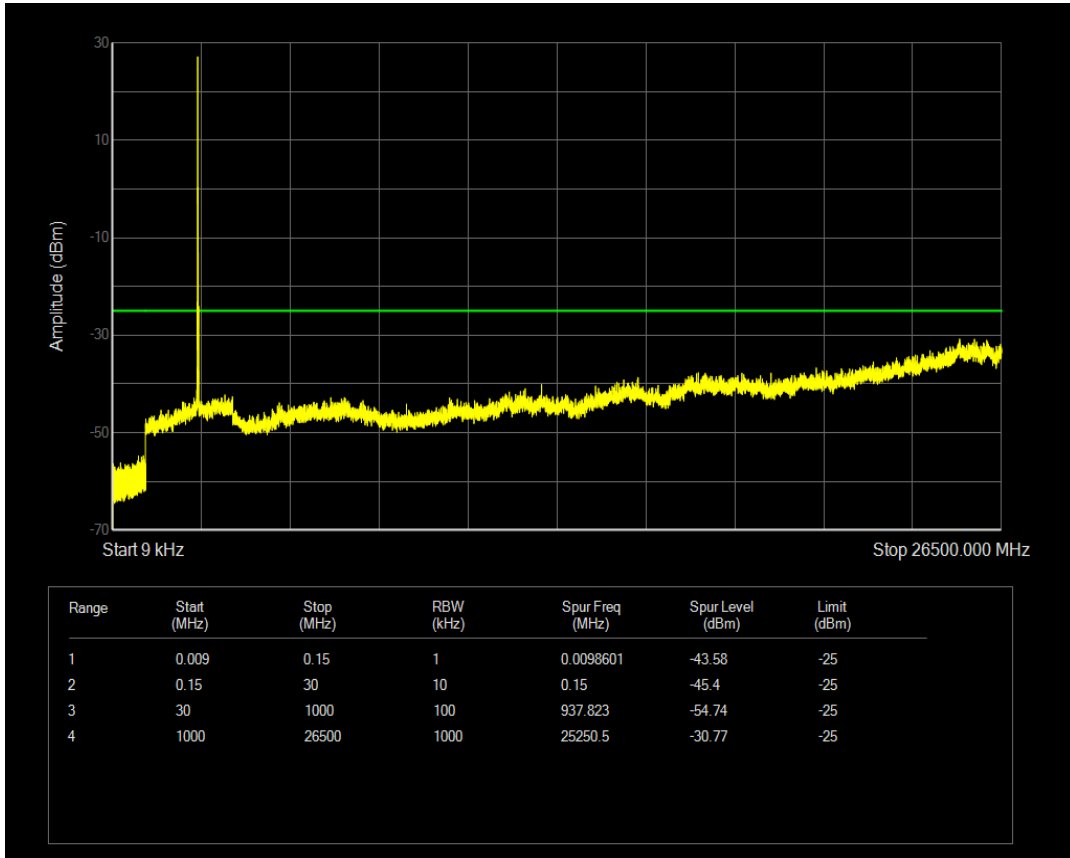

Band7 QPSK BW=15MHz Channel=21100 RB Size=75 Position=#0

Band7 QAM16 BW=15MHz Channel=21100 RB Size=1 Position=#0

Band7 QAM16 BW=15MHz Channel=21100 RB Size=75 Position=#0

Band7 QPSK BW=15MHz Channel=21375 RB Size=1 Position=#0