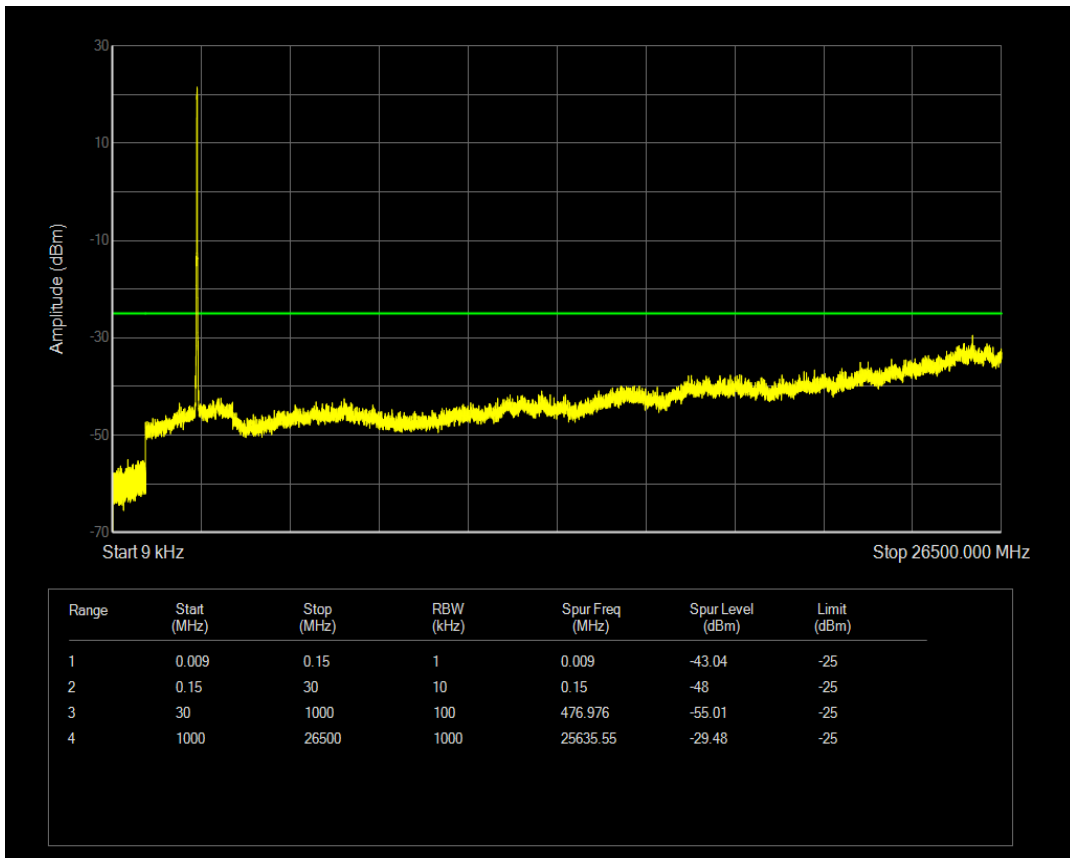

Band7 QPSK BW=15MHz Channel=21100 RB Size=75 Position=#0

Band7 QAM16 BW=15MHz Channel=21100 RB Size=1 Position=#0