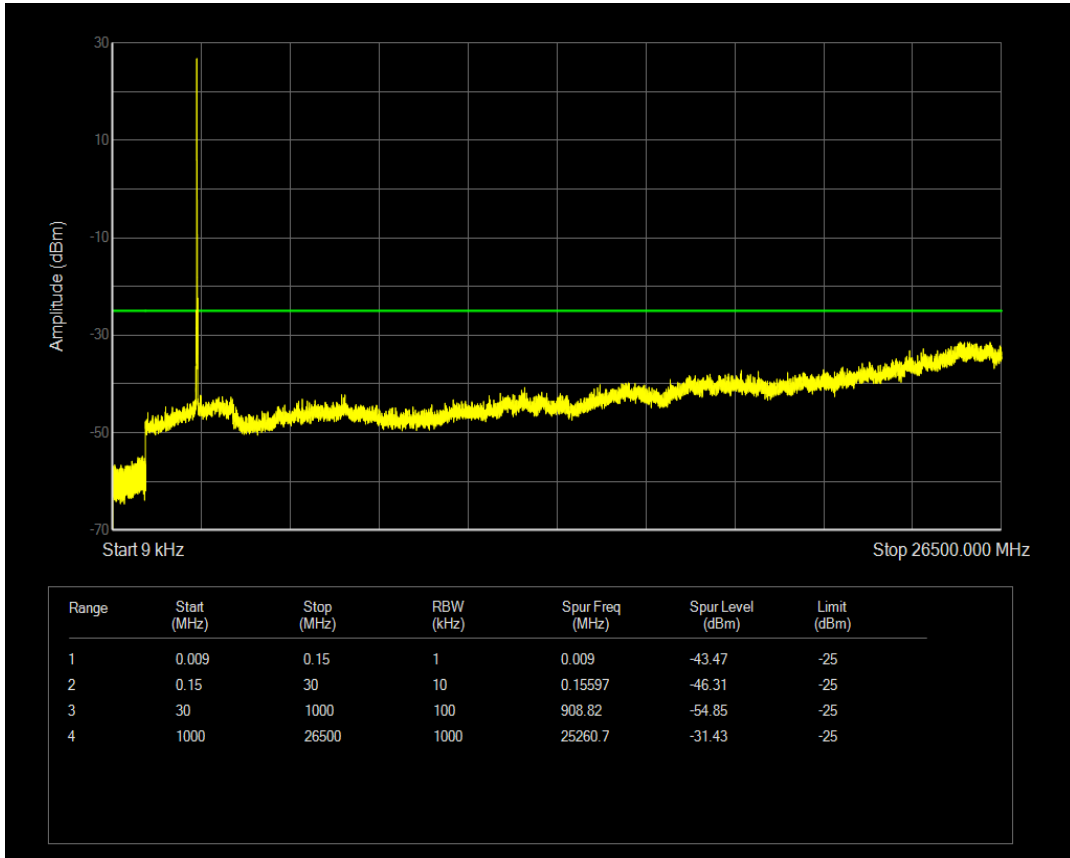

Band7 QPSK BW=15MHz Channel=20825 RB Size=75 Position=#0

Band7 QAM16 BW=15MHz Channel=20825 RB Size=1 Position=#0

Band7 QAM16 BW=15MHz Channel=20825 RB Size=75 Position=#0

Band7 QPSK BW=15MHz Channel=21100 RB Size=1 Position=#0