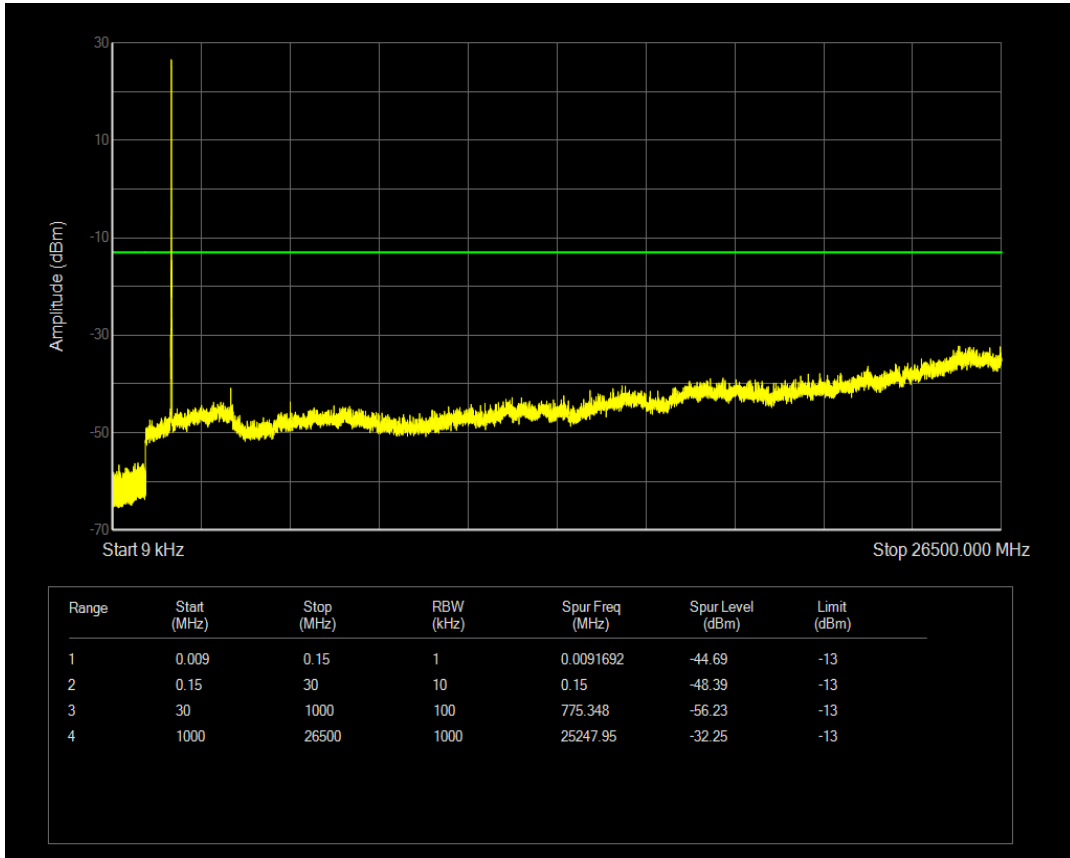

Band66 QAM16 BW=10MHz Channel=132622 RB Size=1 Position=#0

Band66 QAM16 BW=10MHz Channel=132622 RB Size=50 Position=#0