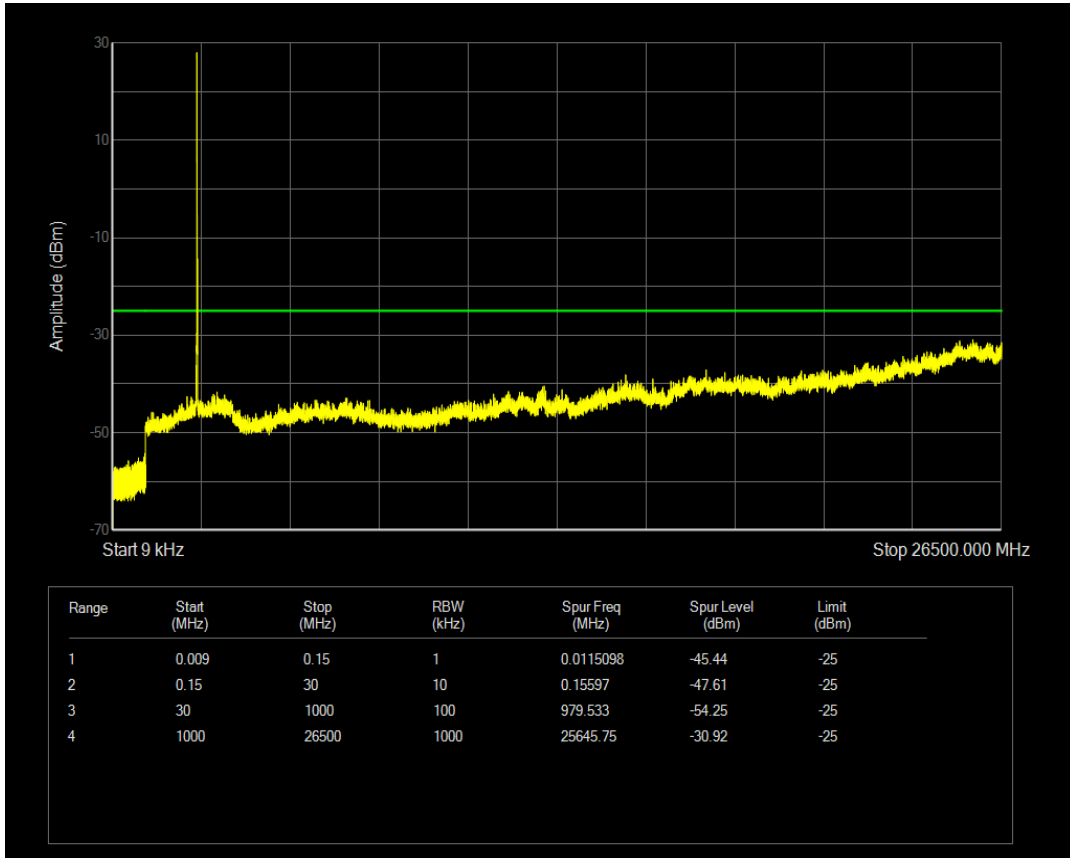

Band7 QPSK BW=10MHz Channel=20800 RB Size=50 Position=#0

Band7 QAM16 BW=10MHz Channel=20800 RB Size=1 Position=#0

Band7 QAM16 BW=10MHz Channel=20800 RB Size=50 Position=#0

Band7 QPSK BW=10MHz Channel=21100 RB Size=1 Position=#0

Band7 QPSK BW=10MHz Channel=21100 RB Size=50 Position=#0

Band7 QAM16 BW=10MHz Channel=21100 RB Size=1 Position=#0

Band7 QAM16 BW=10MHz Channel=21100 RB Size=50 Position=#0

Band7 QPSK BW=10MHz Channel=21400 RB Size=1 Position=#0