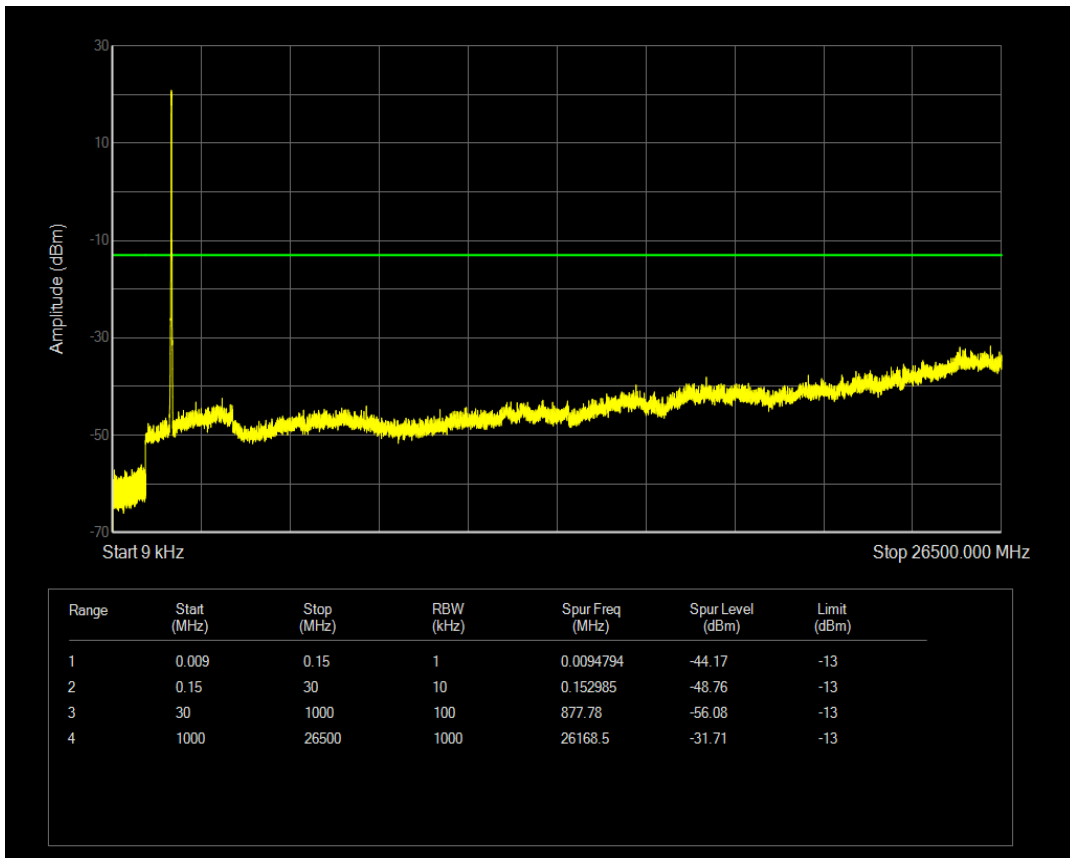

Band66 QAM16 BW=15MHz Channel=132597 RB Size=75 Position=#0

Band66 QPSK BW=20MHz Channel=132072 RB Size=1 Position=#0