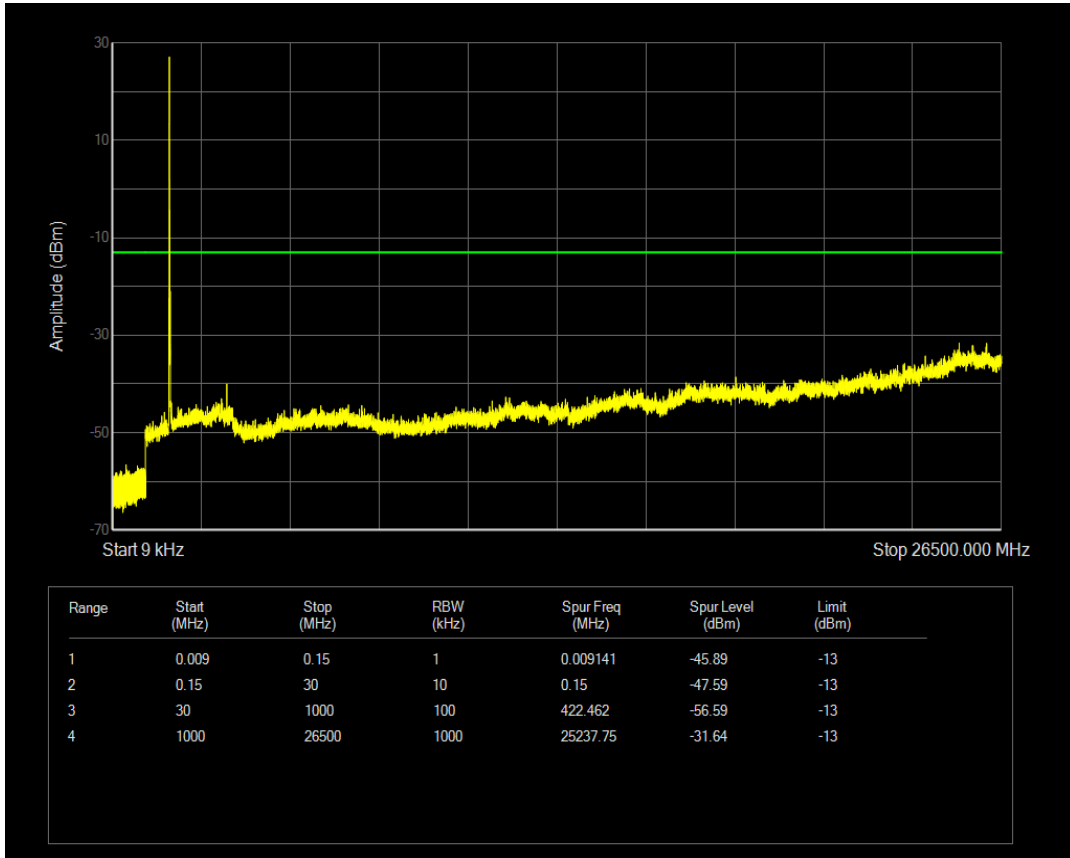

Band66 QPSK BW=10MHz Channel=132622 RB Size=50 Position=#0

Band66 QAM16 BW=10MHz Channel=132622 RB Size=1 Position=#0

Band66 QAM16 BW=10MHz Channel=132622 RB Size=50 Position=#0

Band66 QPSK BW=15MHz Channel=132047 RB Size=1 Position=#0