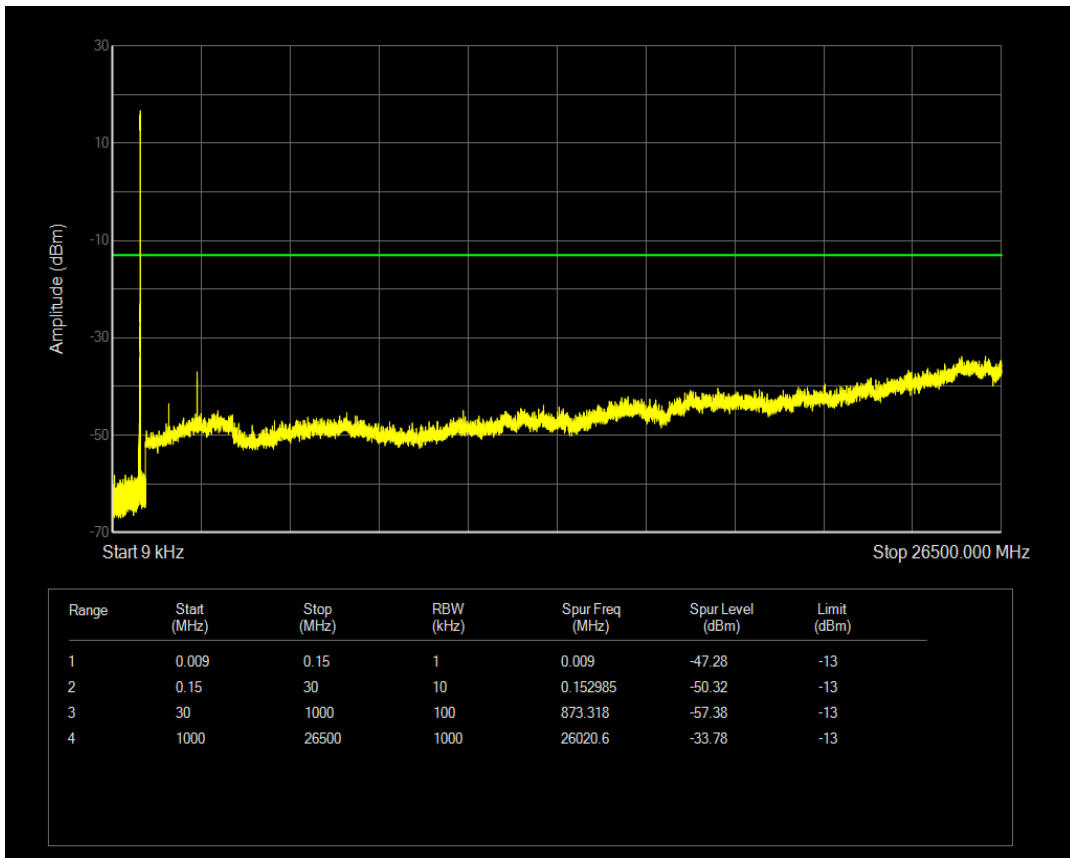

Band5 QPSK BW=5MHz Channel=20525 RB Size=25 Position=#0

Band5 QAM16 BW=5MHz Channel=20525 RB Size=1 Position=#0

Band5 QAM16 BW=5MHz Channel=20525 RB Size=25 Position=#0

Band5 QPSK BW=5MHz Channel=20625 RB Size=1 Position=#0

Band5 QPSK BW=5MHz Channel=20625 RB Size=25 Position=#0

Band5 QAM16 BW=5MHz Channel=20625 RB Size=1 Position=#0

Band5 QAM16 BW=5MHz Channel=20625 RB Size=25 Position=#0

Band5 QPSK BW=10MHz Channel=20450 RB Size=1 Position=#0