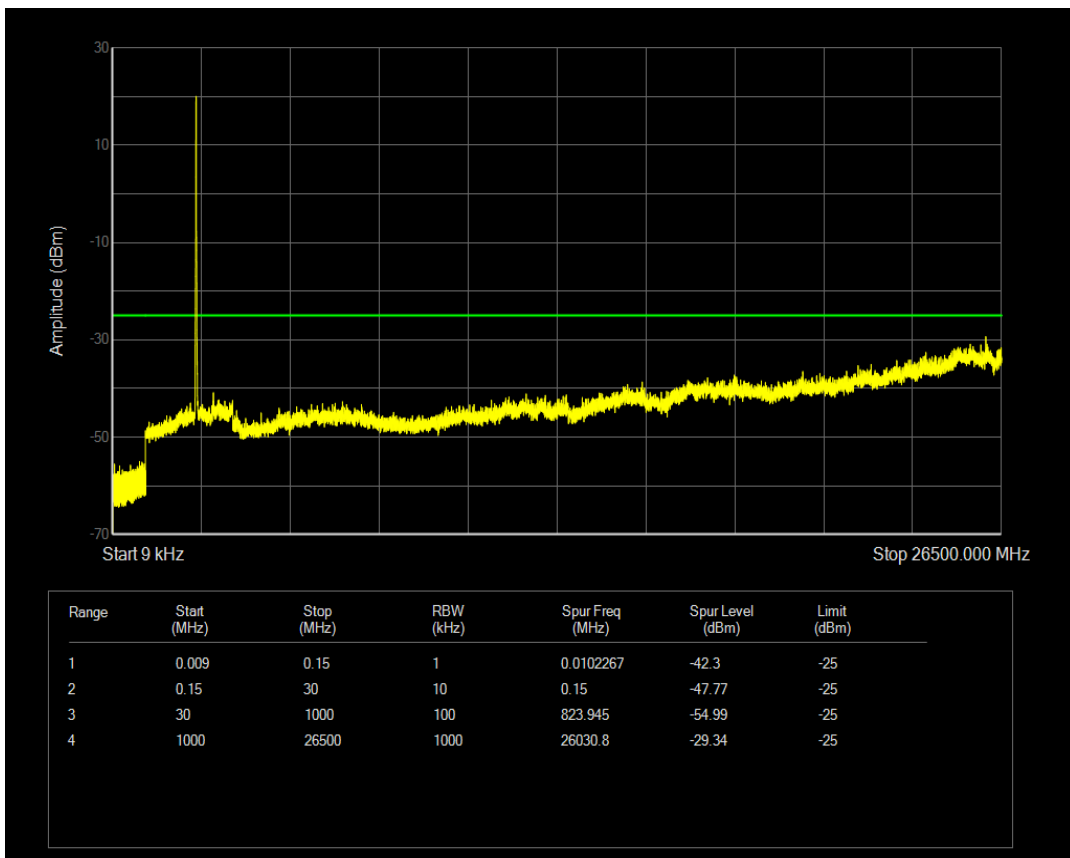

Band7 QAM16 BW=15MHz Channel=20825 RB Size=75 Position=#0

Band7 QPSK BW=15MHz Channel=21100 RB Size=1 Position=#0