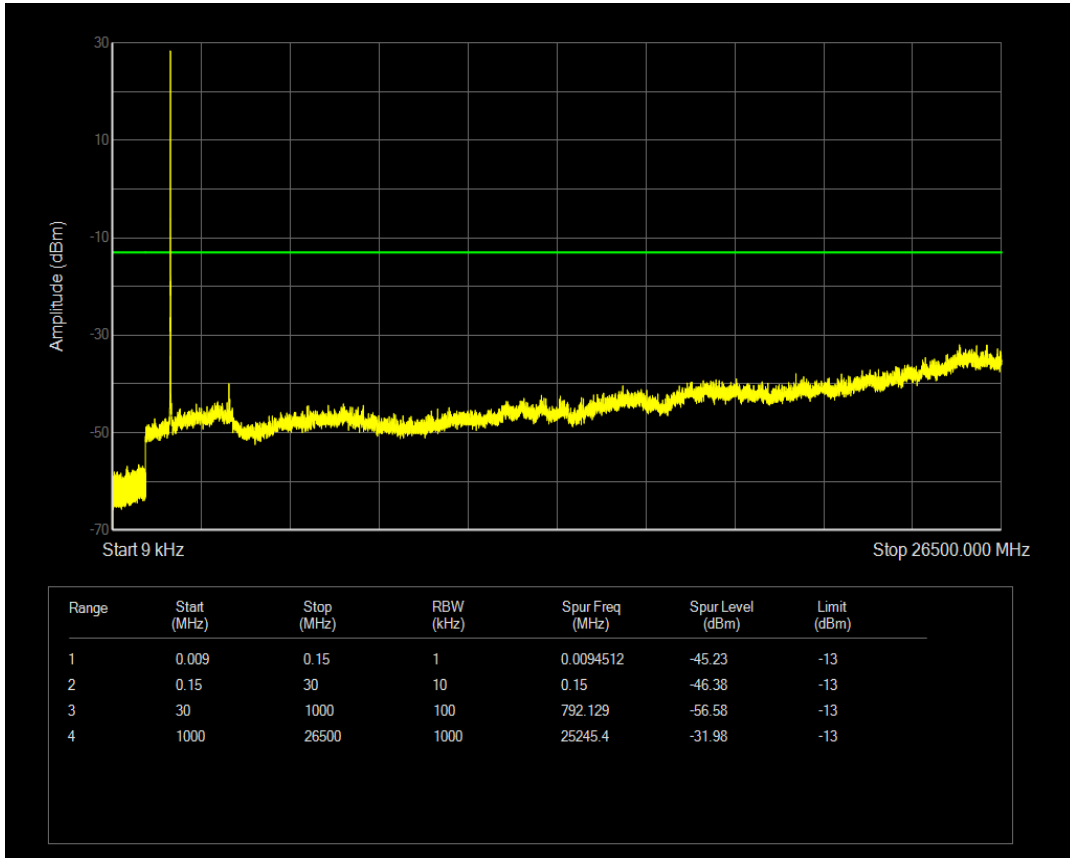

Band66 QAM16 BW=5MHz Channel=132322 RB Size=1 Position=#0

Band66 QAM16 BW=5MHz Channel=132322 RB Size=25 Position=#0