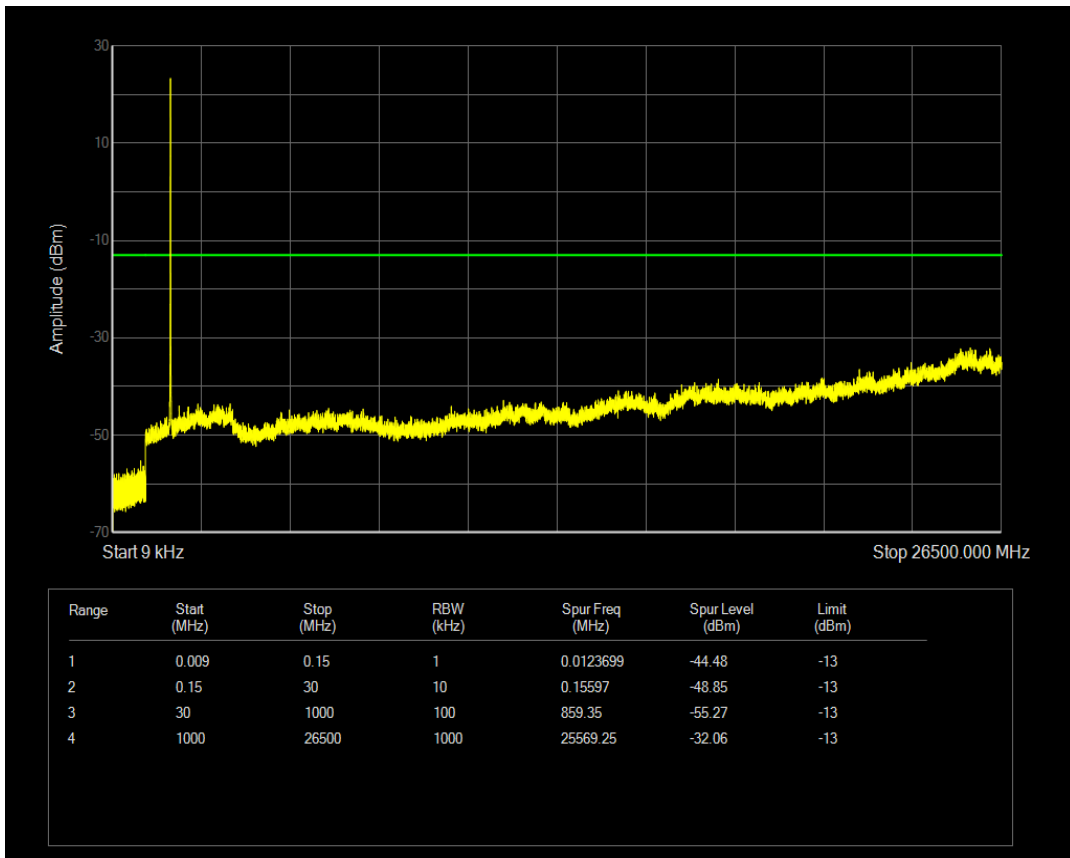

Band66 QAM16 BW=5MHz Channel=132322 RB Size=25 Position=#0

Band66 QPSK BW=5MHz Channel=132647 RB Size=1 Position=#0