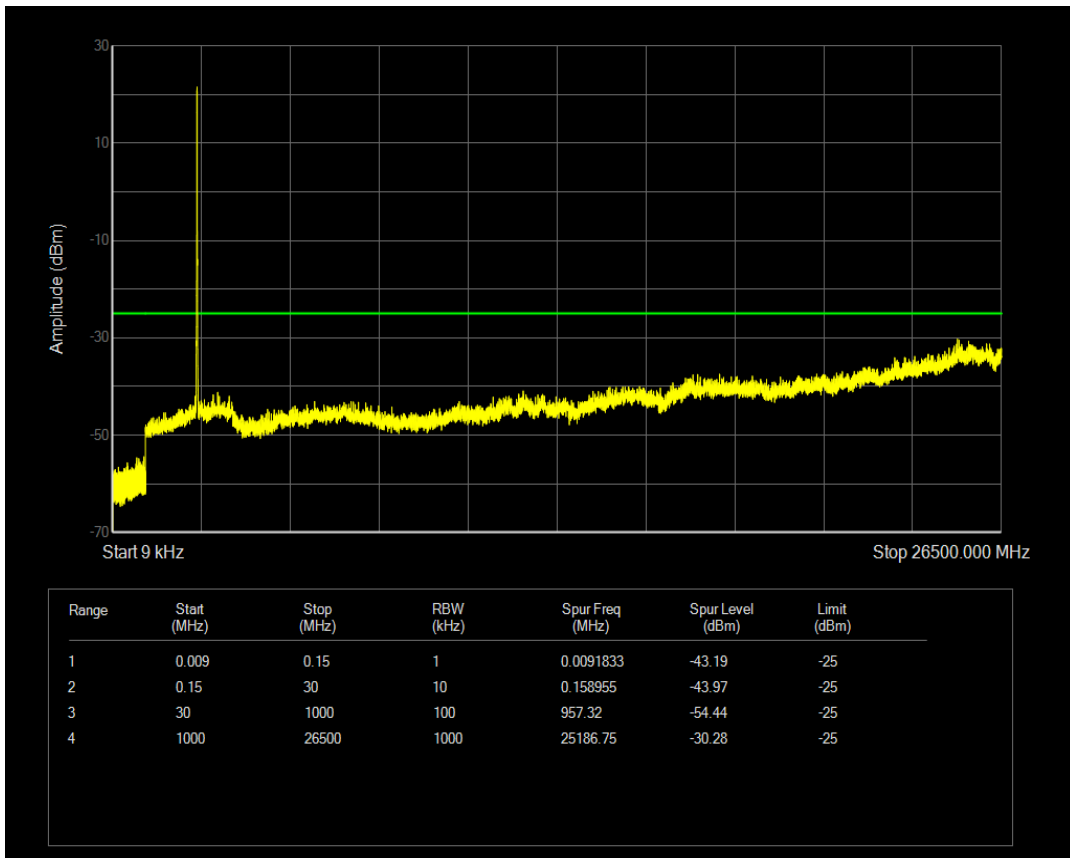

Band7 QPSK BW=10MHz Channel=20800 RB Size=50 Position=#0

Band7 QAM16 BW=10MHz Channel=20800 RB Size=1 Position=#0

Band7 QAM16 BW=10MHz Channel=20800 RB Size=50 Position=#0

Band7 QPSK BW=10MHz Channel=21100 RB Size=1 Position=#0

Band7 QPSK BW=10MHz Channel=21100 RB Size=50 Position=#0

Band7 QAM16 BW=10MHz Channel=21100 RB Size=1 Position=#0

Band7 QAM16 BW=10MHz Channel=21100 RB Size=50 Position=#0

Band7 QPSK BW=10MHz Channel=21400 RB Size=1 Position=#0