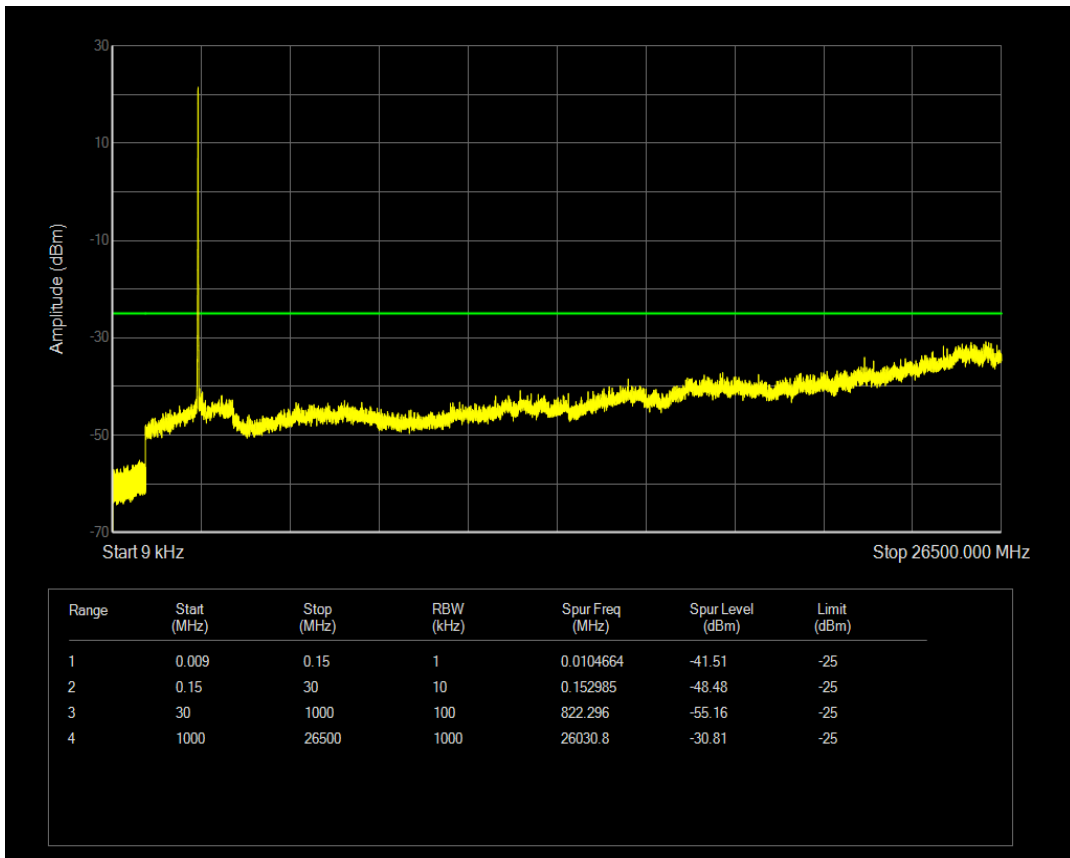

Band7 QPSK BW=10MHz Channel=20800 RB Size=50 Position=#0

Band7 QAM16 BW=10MHz Channel=20800 RB Size=1 Position=#0

Band7 QAM16 BW=10MHz Channel=20800 RB Size=50 Position=#0

Band7 QPSK BW=10MHz Channel=21100 RB Size=1 Position=#0

Band7 QPSK BW=10MHz Channel=21100 RB Size=50 Position=#0

Band7 QAM16 BW=10MHz Channel=21100 RB Size=1 Position=#0

Band7 QAM16 BW=10MHz Channel=21100 RB Size=50 Position=#0

Band7 QPSK BW=10MHz Channel=21400 RB Size=1 Position=#0

Band7 QPSK BW=10MHz Channel=21400 RB Size=50 Position=#0

Band7 QAM16 BW=10MHz Channel=21400 RB Size=1 Position=#0

Band7 QAM16 BW=10MHz Channel=21400 RB Size=50 Position=#0

Band7 QPSK BW=15MHz Channel=20825 RB Size=1 Position=#0