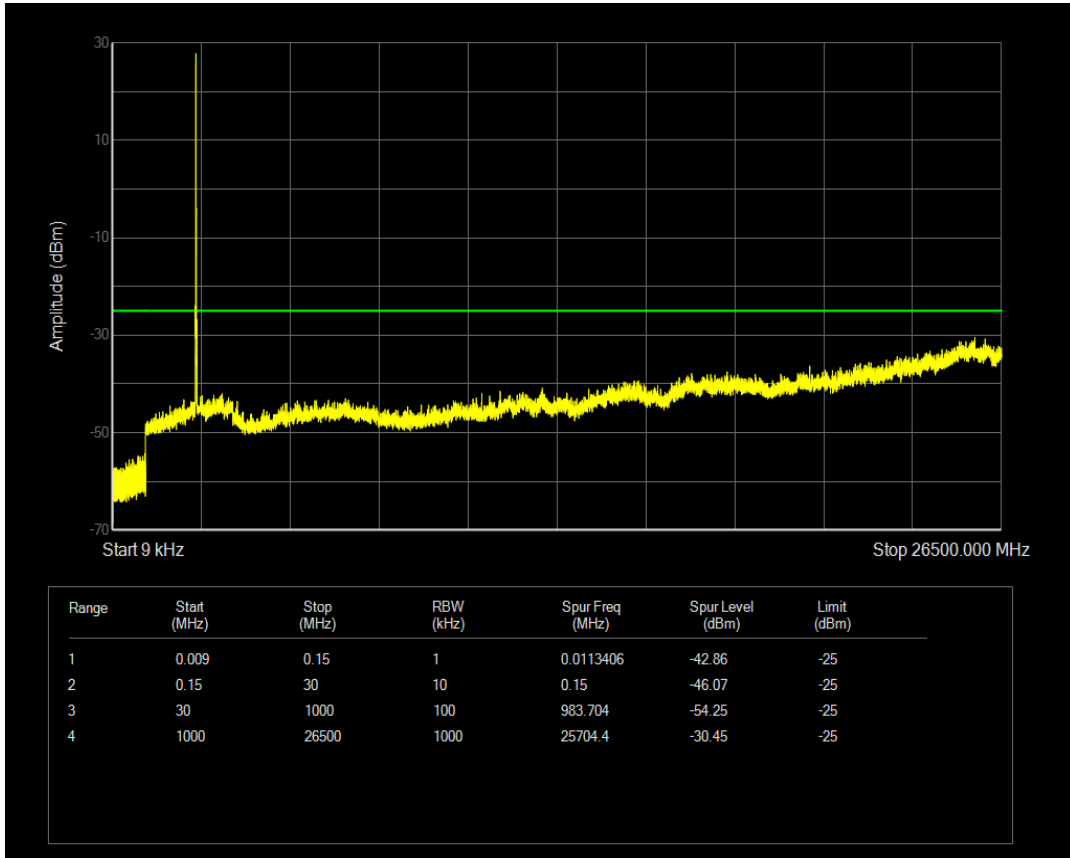

Band7 QPSK BW=10MHz Channel=21400 RB Size=50 Position=#0

Band7 QAM16 BW=10MHz Channel=21400 RB Size=1 Position=#0

Band7 QAM16 BW=10MHz Channel=21400 RB Size=50 Position=#0

Band7 QPSK BW=15MHz Channel=20825 RB Size=1 Position=#0