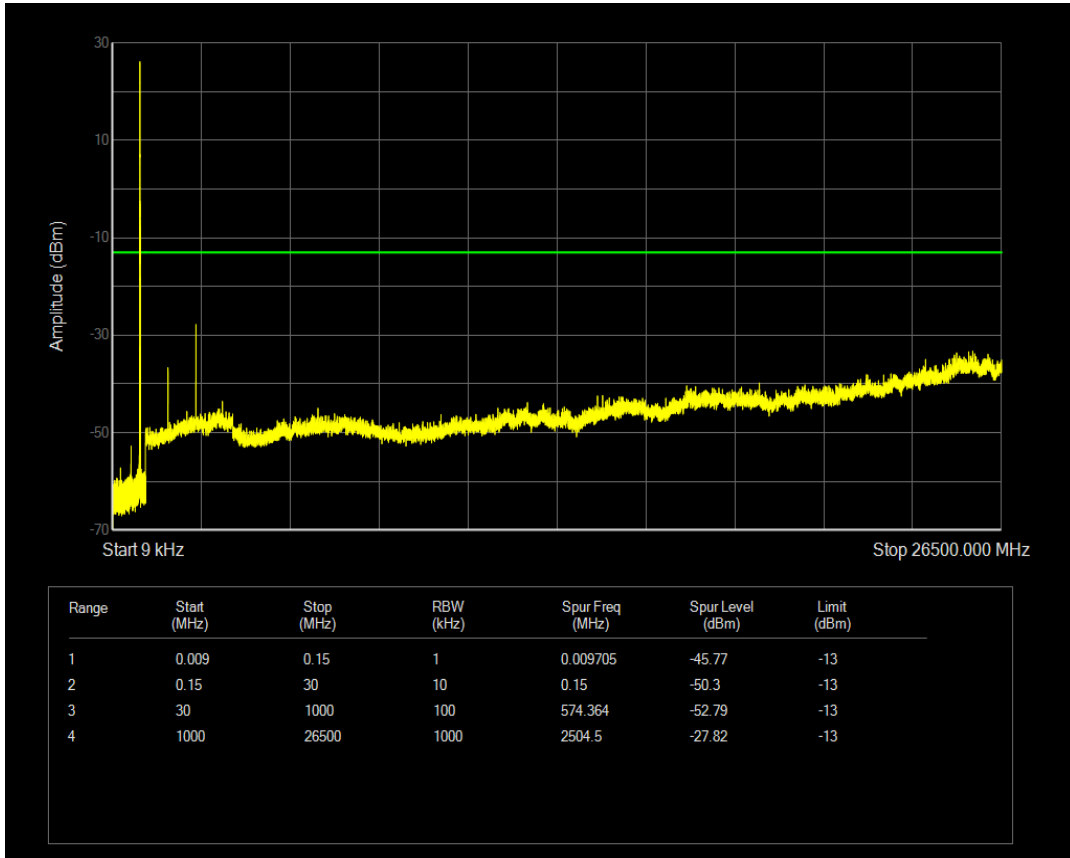

Band5 QPSK BW=5MHz Channel=20525 RB Size=25 Position=#0

Band5 QAM16 BW=5MHz Channel=20525 RB Size=1 Position=#0

Band5 QAM16 BW=5MHz Channel=20525 RB Size=25 Position=#0

Band5 QPSK BW=5MHz Channel=20625 RB Size=1 Position=#0

Band5 QPSK BW=5MHz Channel=20625 RB Size=25 Position=#0

Band5 QAM16 BW=5MHz Channel=20625 RB Size=1 Position=#0

Band5 QAM16 BW=5MHz Channel=20625 RB Size=25 Position=#0

Band5 QPSK BW=10MHz Channel=20450 RB Size=1 Position=#0