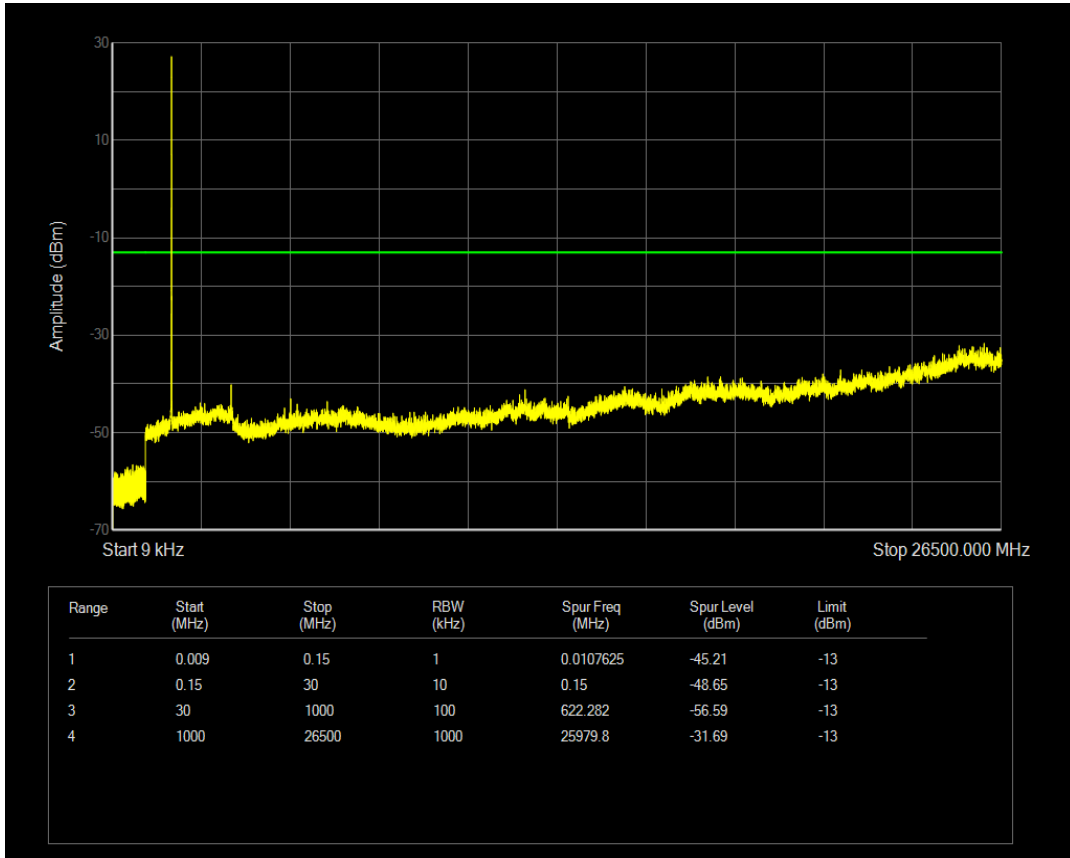

Band66 QPSK BW=5MHz Channel=132322 RB Size=25 Position=#0

Band66 QAM16 BW=5MHz Channel=132322 RB Size=1 Position=#0

Band66 QAM16 BW=5MHz Channel=132322 RB Size=25 Position=#0

Band66 QPSK BW=5MHz Channel=132647 RB Size=1 Position=#0