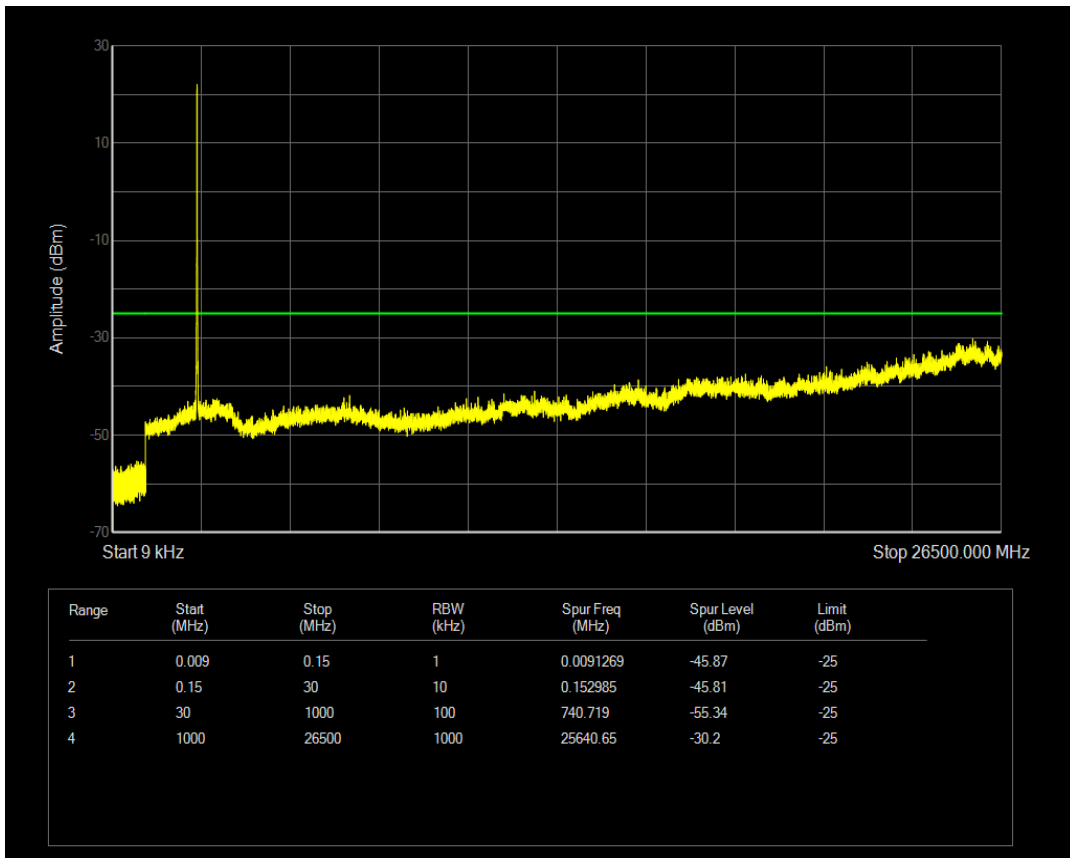

Band7 QPSK BW=10MHz Channel=20800 RB Size=50 Position=#0

Band7 QAM16 BW=10MHz Channel=20800 RB Size=1 Position=#0

Band7 QAM16 BW=10MHz Channel=20800 RB Size=50 Position=#0

Band7 QPSK BW=10MHz Channel=21100 RB Size=1 Position=#0

Band7 QPSK BW=10MHz Channel=21100 RB Size=50 Position=#0

Band7 QAM16 BW=10MHz Channel=21100 RB Size=1 Position=#0

Band7 QAM16 BW=10MHz Channel=21100 RB Size=50 Position=#0

Band7 QPSK BW=10MHz Channel=21400 RB Size=1 Position=#0