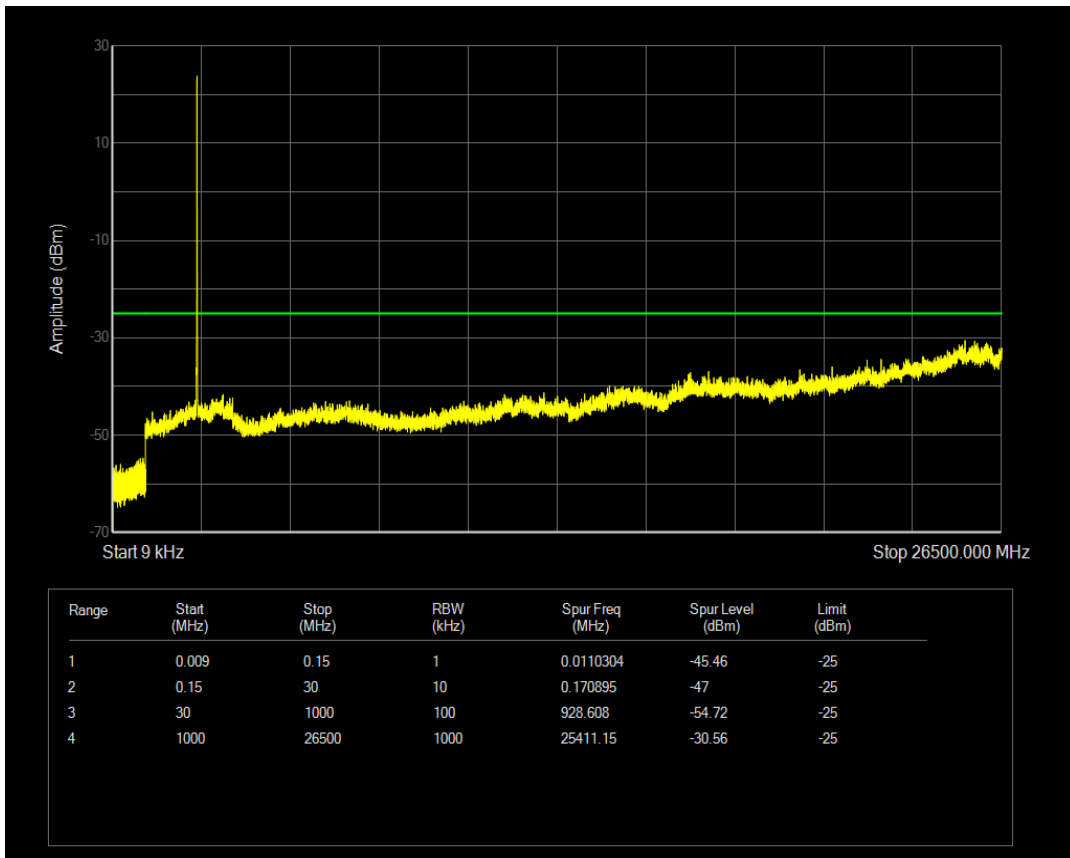

Band7 QPSK BW=5MHz Channel=20775 RB Size=25 Position=#0

Band7 QAM16 BW=5MHz Channel=20775 RB Size=1 Position=#0

Band7 QAM16 BW=5MHz Channel=20775 RB Size=25 Position=#0

Band7 QPSK BW=5MHz Channel=21100 RB Size=1 Position=#0

Band7 QPSK BW=5MHz Channel=21100 RB Size=25 Position=#0

Band7 QAM16 BW=5MHz Channel=21100 RB Size=1 Position=#0

Band7 QAM16 BW=5MHz Channel=21100 RB Size=25 Position=#0

Band7 QPSK BW=5MHz Channel=21425 RB Size=1 Position=#0