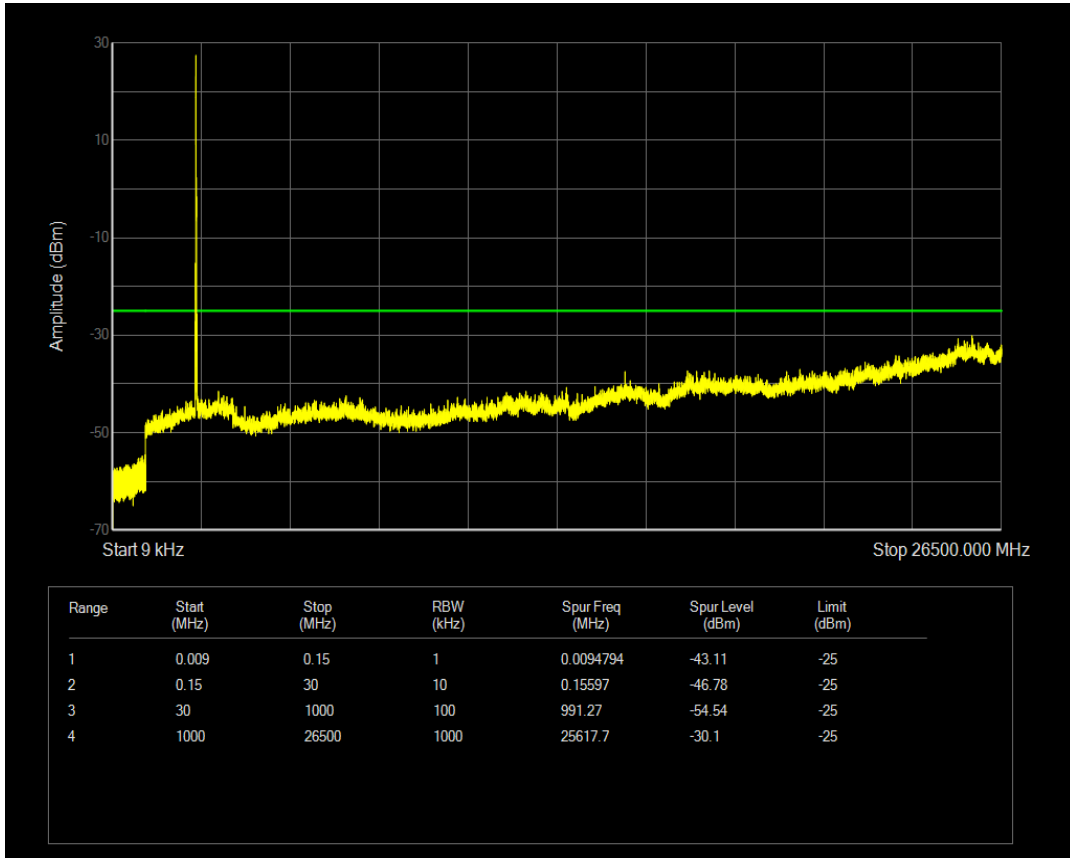

Band7 QPSK BW=15MHz Channel=21375 RB Size=75 Position=#0

Band7 QAM16 BW=15MHz Channel=21375 RB Size=1 Position=#0

Band7 QAM16 BW=15MHz Channel=21375 RB Size=75 Position=#0

Band7 QPSK BW=20MHz Channel=20850 RB Size=1 Position=#0

Band7 QPSK BW=20MHz Channel=20850 RB Size=100 Position=#0

Band7 QAM16 BW=20MHz Channel=20850 RB Size=1 Position=#0

Band7 QAM16 BW=20MHz Channel=20850 RB Size=100 Position=#0

Band7 QPSK BW=20MHz Channel=21100 RB Size=1 Position=#0