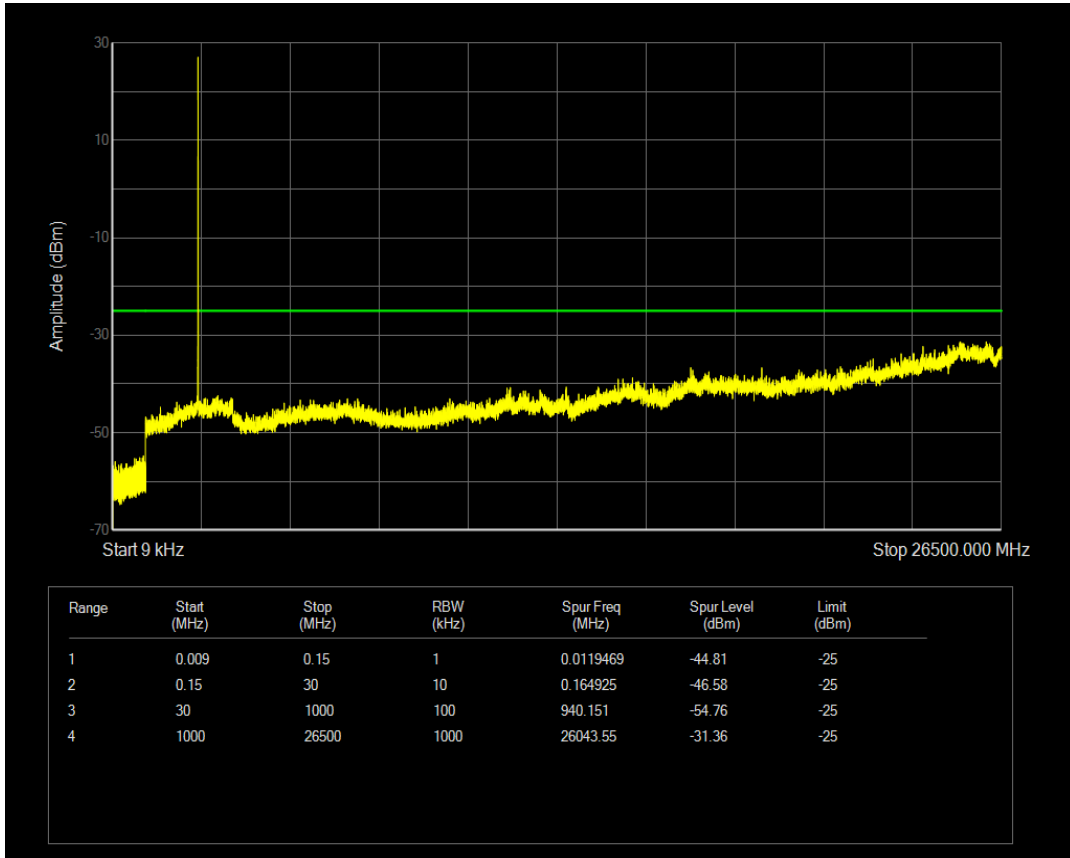

Band7 QPSK BW=5MHz Channel=21100 RB Size=25 Position=#0

Band7 QAM16 BW=5MHz Channel=21100 RB Size=1 Position=#0

Band7 QAM16 BW=5MHz Channel=21100 RB Size=25 Position=#0

Band7 QPSK BW=5MHz Channel=21425 RB Size=1 Position=#0

Band7 QPSK BW=5MHz Channel=21425 RB Size=25 Position=#0

Band7 QAM16 BW=5MHz Channel=21425 RB Size=1 Position=#0

Band7 QAM16 BW=5MHz Channel=21425 RB Size=25 Position=#0

Band7 QPSK BW=10MHz Channel=20800 RB Size=1 Position=#0