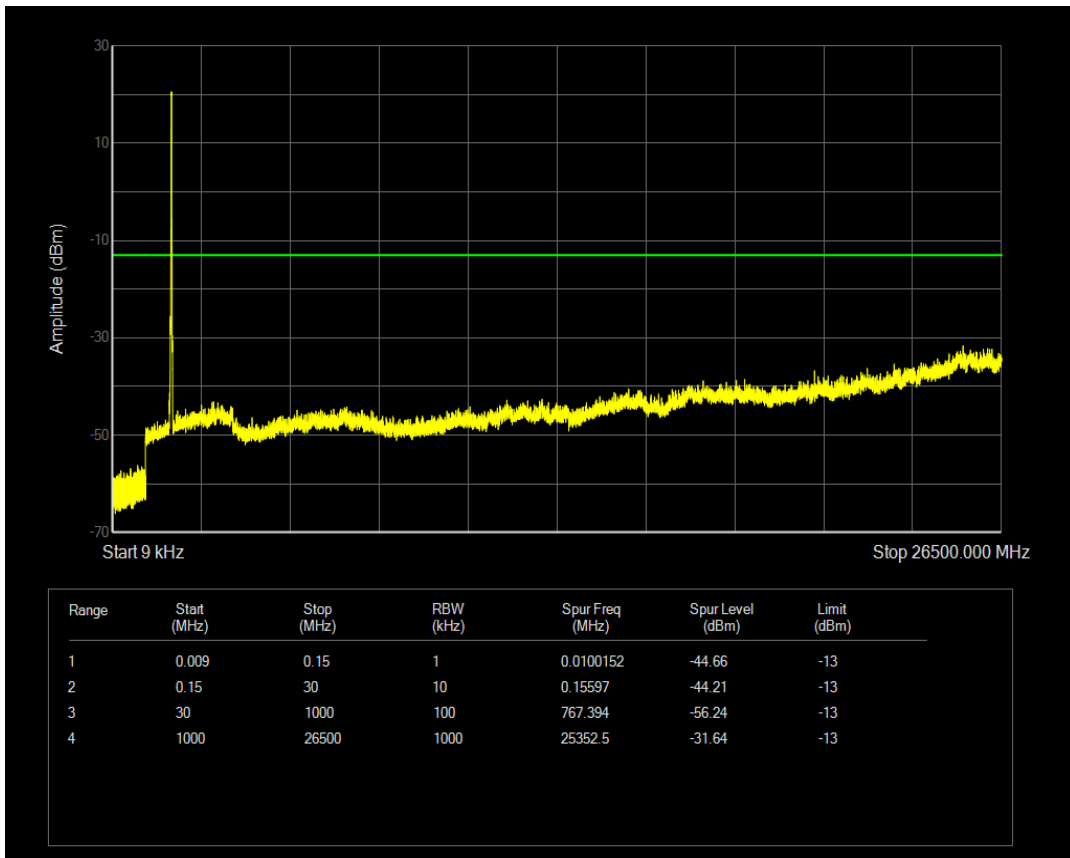

Band66 QPSK BW=15MHz Channel=132597 RB Size=75 Position=#0

Band66 QAM16 BW=15MHz Channel=132597 RB Size=1 Position=#0