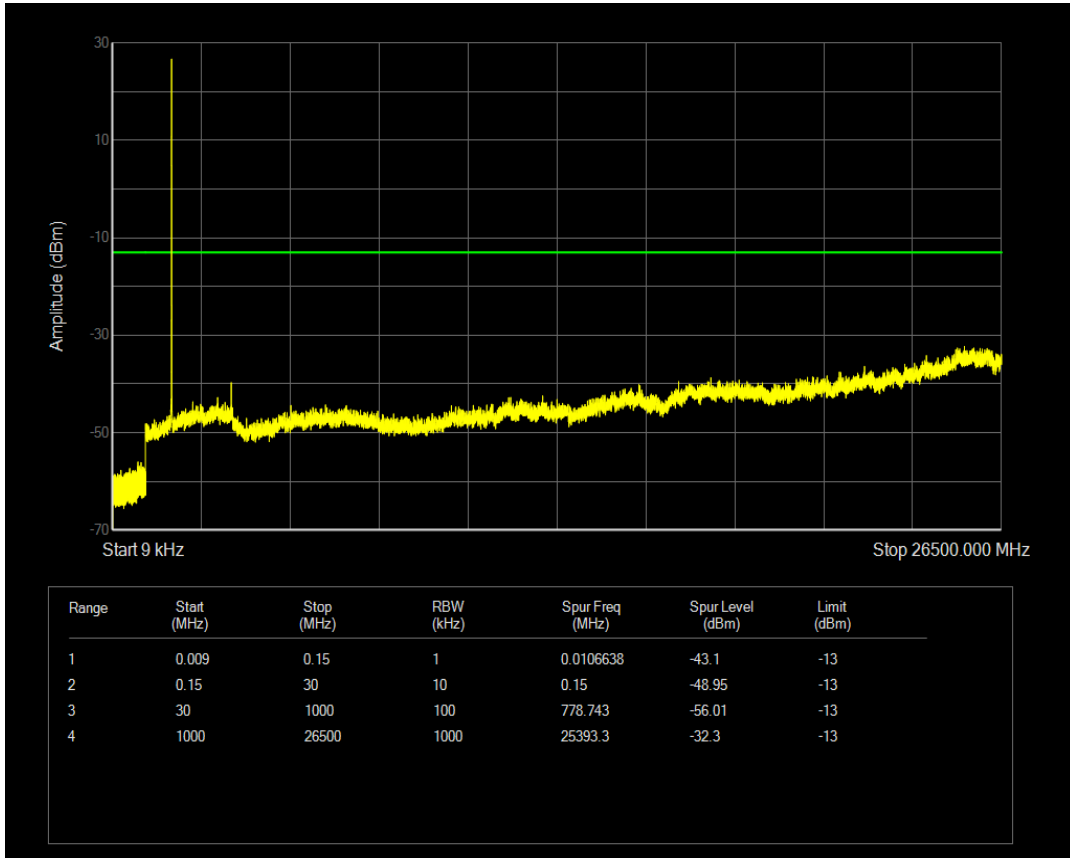

Band66 QAM16 BW=3MHz Channel=132657 RB Size=1 Position=#0

Band66 QAM16 BW=3MHz Channel=132657 RB Size=15 Position=#0