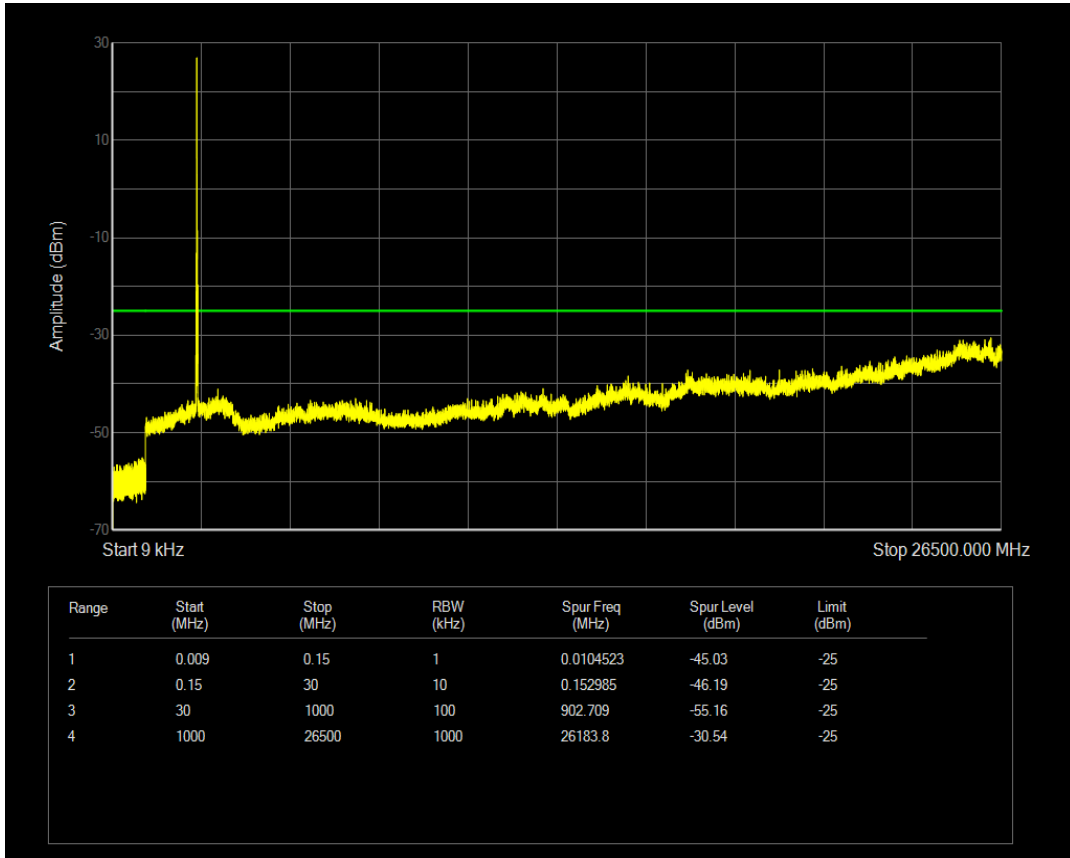

Band7 QAM16 BW=15MHz Channel=21100 RB Size=1 Position=#0

Band7 QAM16 BW=15MHz Channel=21100 RB Size=75 Position=#0