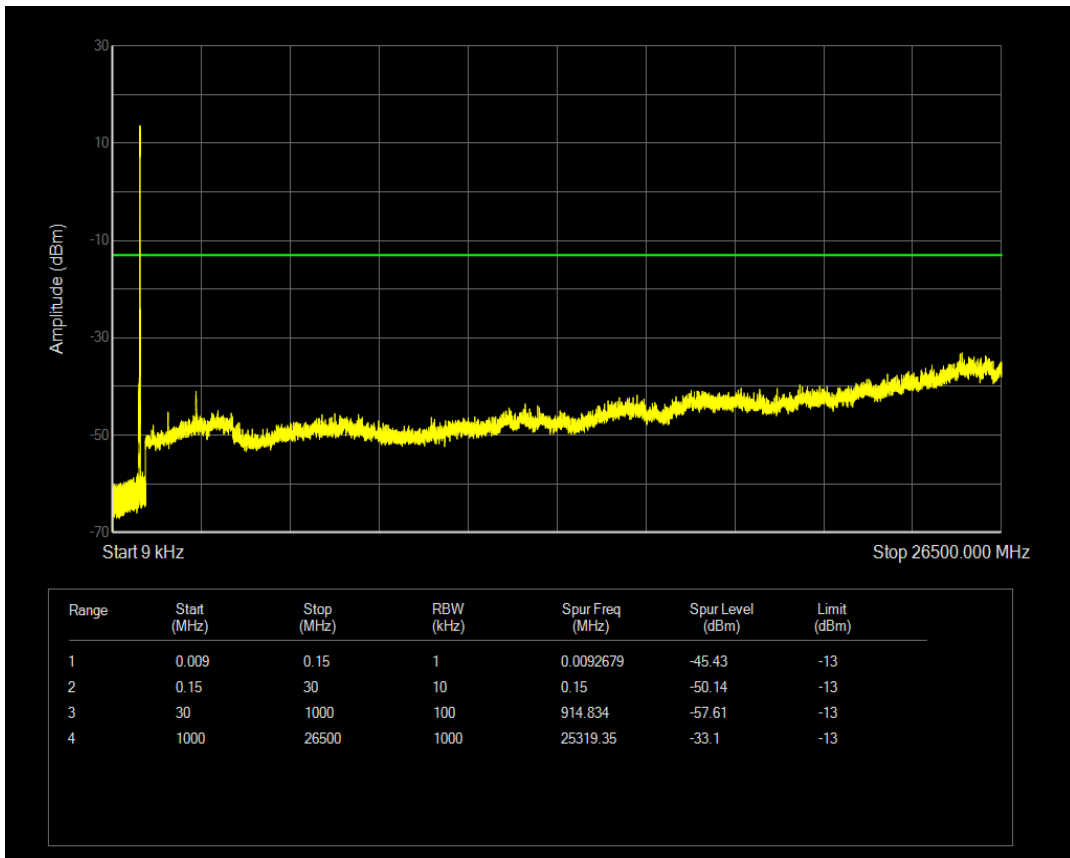

Band5 QPSK BW=5MHz Channel=20625 RB Size=25 Position=#0

Band5 QAM16 BW=5MHz Channel=20625 RB Size=1 Position=#0

Band5 QAM16 BW=5MHz Channel=20625 RB Size=25 Position=#0

Band5 QPSK BW=10MHz Channel=20450 RB Size=1 Position=#0

Band5 QPSK BW=10MHz Channel=20450 RB Size=50 Position=#0

Band5 QAM16 BW=10MHz Channel=20450 RB Size=1 Position=#0

Band5 QAM16 BW=10MHz Channel=20450 RB Size=50 Position=#0

Band5 QPSK BW=10MHz Channel=20525 RB Size=1 Position=#0

Band5 QPSK BW=10MHz Channel=20525 RB Size=50 Position=#0

Band5 QAM16 BW=10MHz Channel=20525 RB Size=1 Position=#0

Band5 QAM16 BW=10MHz Channel=20525 RB Size=50 Position=#0

Band5 QPSK BW=10MHz Channel=20600 RB Size=1 Position=#0