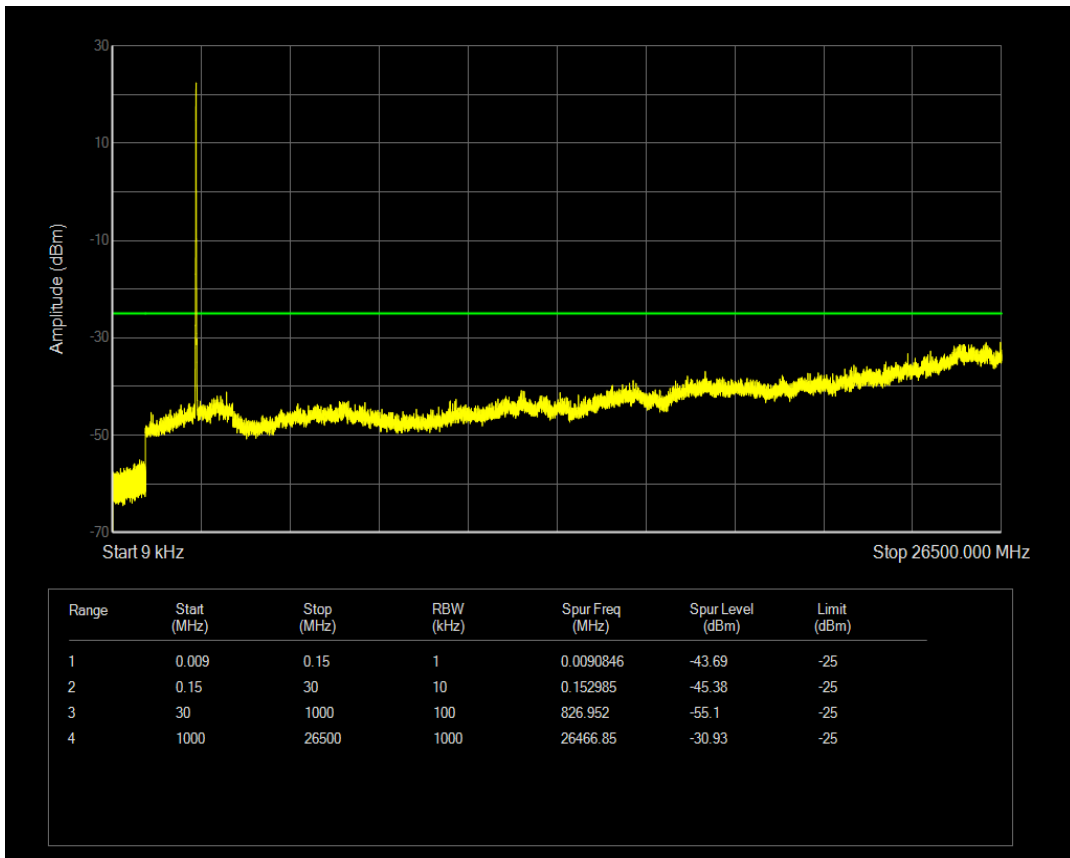

Band7 QPSK BW=5MHz Channel=21425 RB Size=25 Position=#0

Band7 QAM16 BW=5MHz Channel=21425 RB Size=1 Position=#0

Band7 QAM16 BW=5MHz Channel=21425 RB Size=25 Position=#0

Band7 QPSK BW=10MHz Channel=20800 RB Size=1 Position=#0

Band7 QPSK BW=10MHz Channel=20800 RB Size=50 Position=#0

Band7 QAM16 BW=10MHz Channel=20800 RB Size=1 Position=#0

Band7 QAM16 BW=10MHz Channel=20800 RB Size=50 Position=#0

Band7 QPSK BW=10MHz Channel=21100 RB Size=1 Position=#0