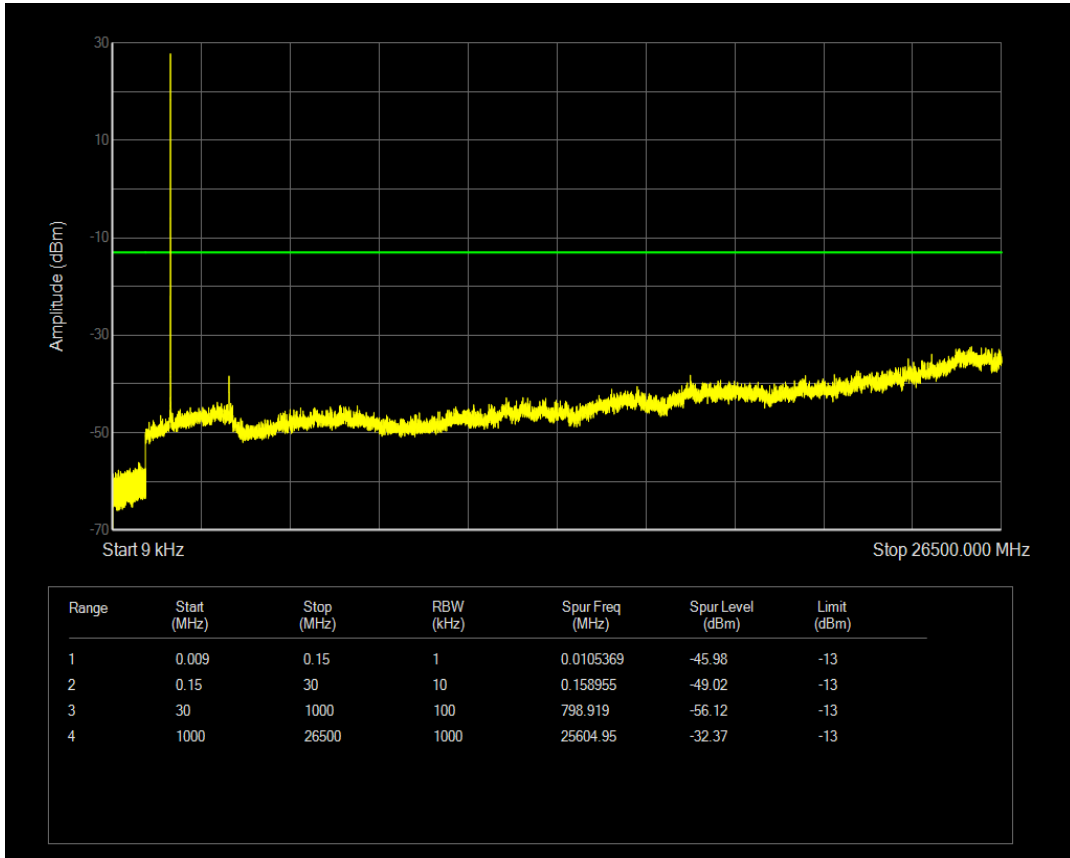

Band66 QAM16 BW=1.4MHz Channel=132322 RB Size=1 Position=#0

Band66 QAM16 BW=1.4MHz Channel=132322 RB Size=6 Position=#0