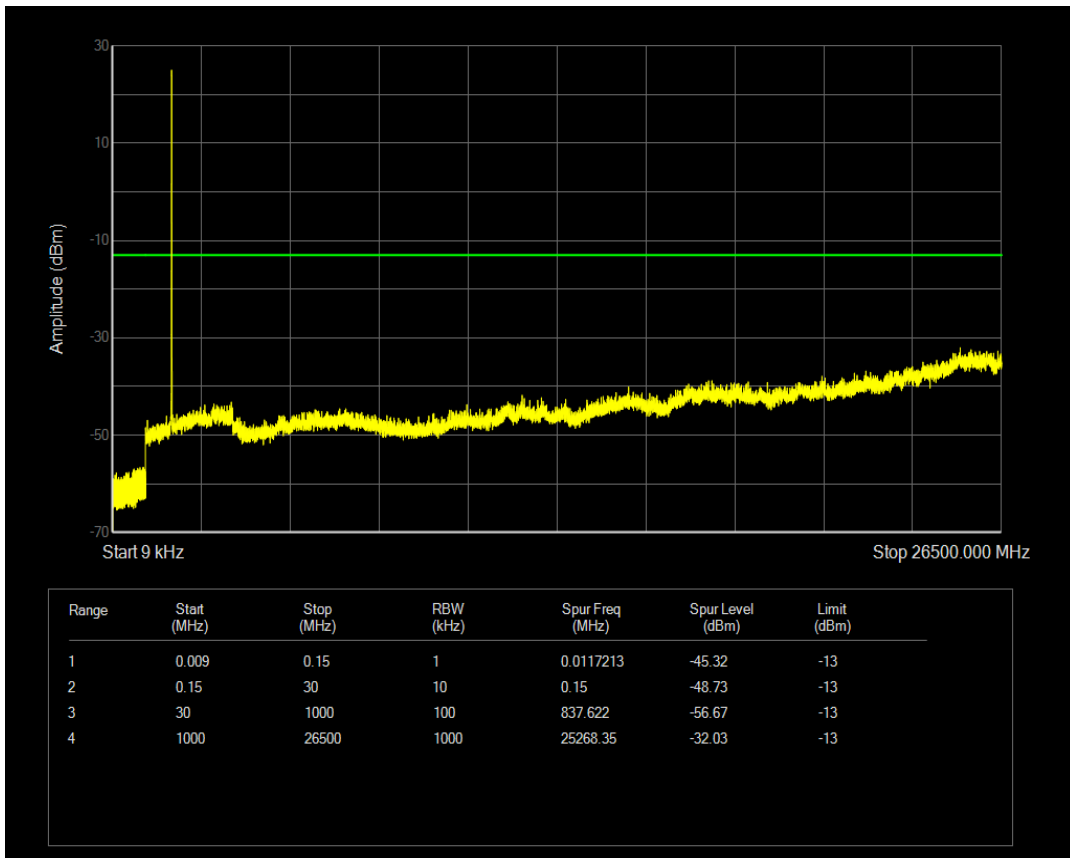

Band66 QAM16 BW=3MHz Channel=132657 RB Size=15 Position=#0

Band66 QPSK BW=5MHz Channel=131997 RB Size=1 Position=#0