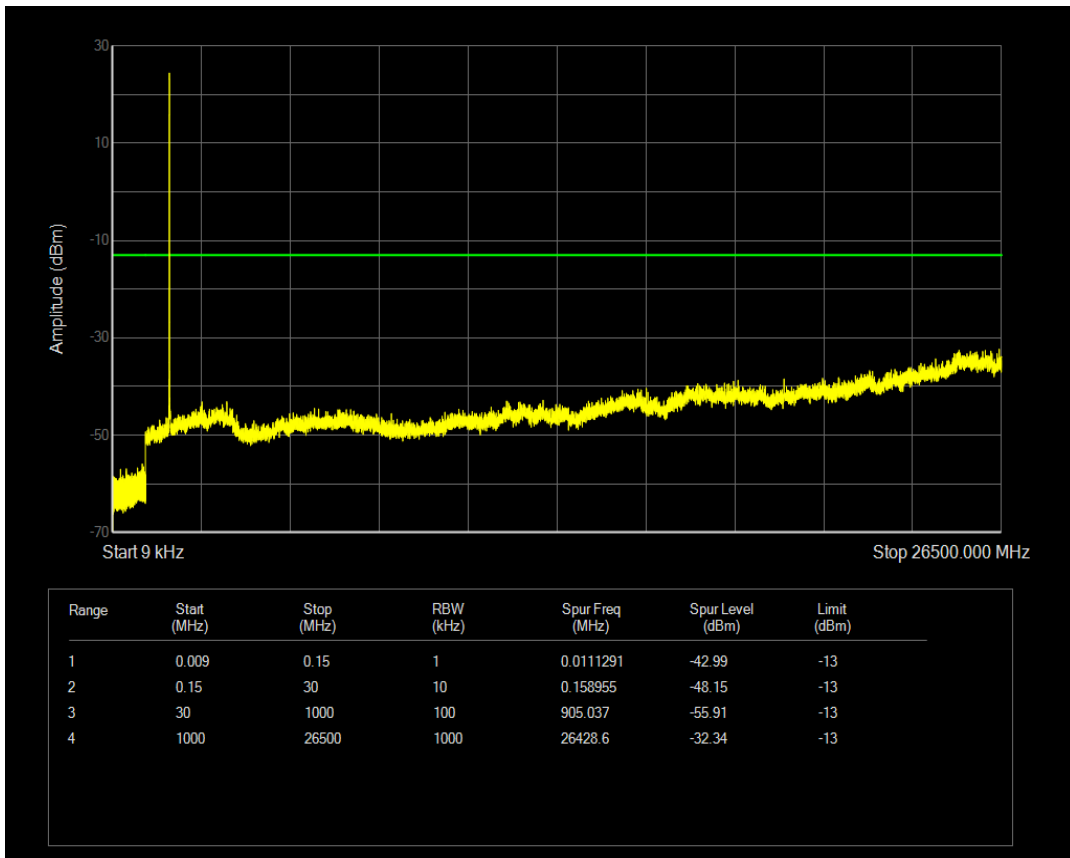

Band66 QAM16 BW=3MHz Channel=131987 RB Size=15 Position=#0

Band66 QPSK BW=3MHz Channel=132322 RB Size=1 Position=#0