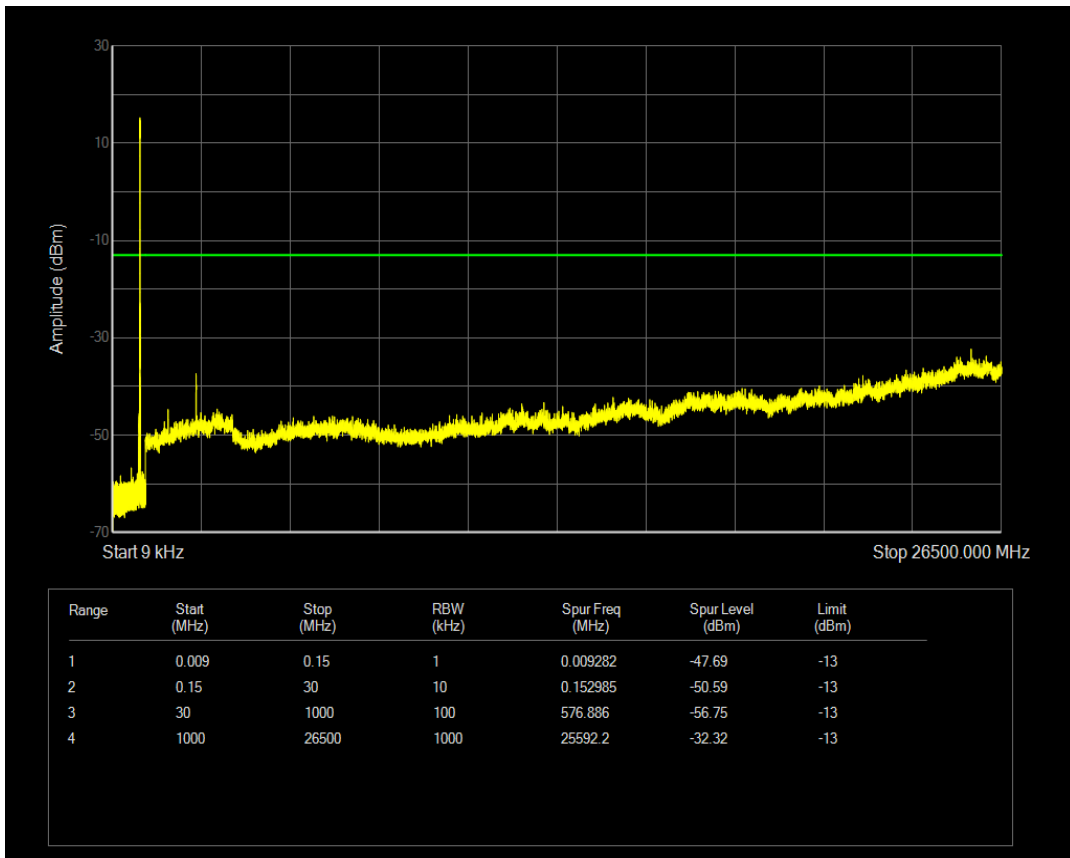

Band5 QPSK BW=5MHz Channel=20525 RB Size=25 Position=#0

Band5 QAM16 BW=5MHz Channel=20525 RB Size=1 Position=#0

Band5 QAM16 BW=5MHz Channel=20525 RB Size=25 Position=#0

Band5 QPSK BW=5MHz Channel=20625 RB Size=1 Position=#0

Band5 QPSK BW=5MHz Channel=20625 RB Size=25 Position=#0

Band5 QAM16 BW=5MHz Channel=20625 RB Size=1 Position=#0

Band5 QAM16 BW=5MHz Channel=20625 RB Size=25 Position=#0

Band5 QPSK BW=10MHz Channel=20450 RB Size=1 Position=#0