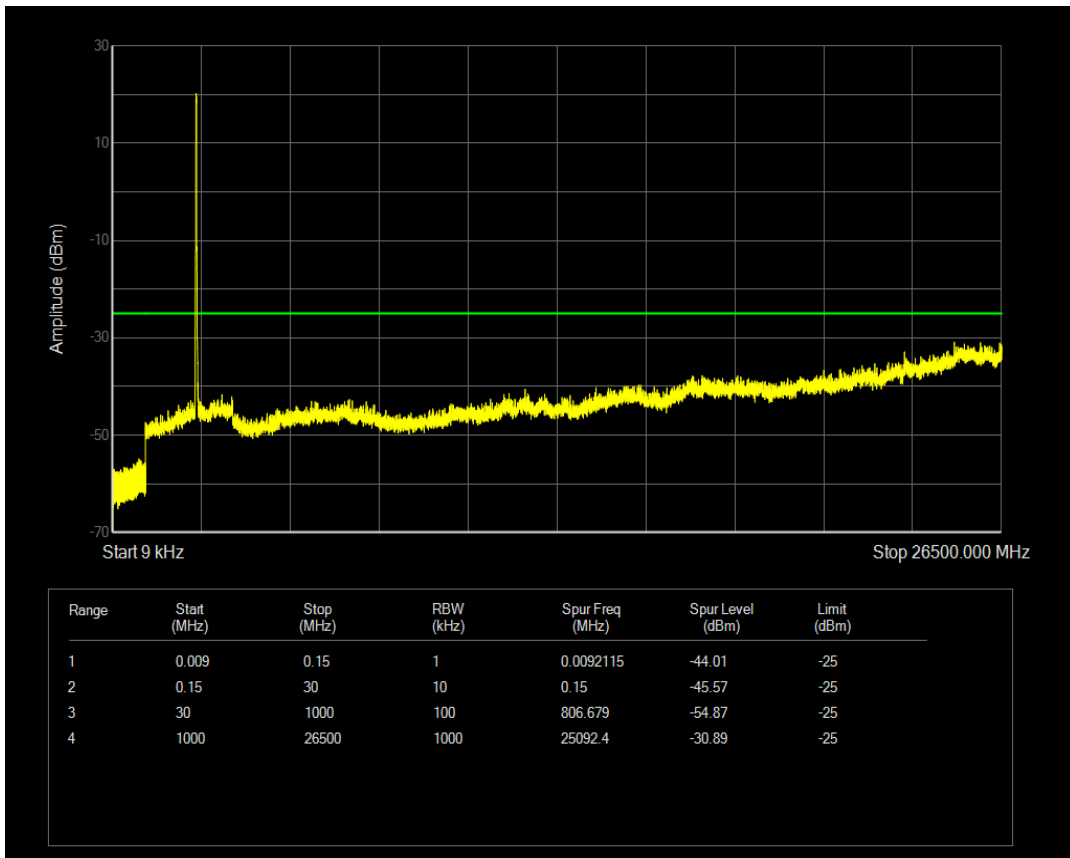

Band7 QPSK BW=15MHz Channel=21375 RB Size=75 Position=#0

Band7 QAM16 BW=15MHz Channel=21375 RB Size=1 Position=#0

Band7 QAM16 BW=15MHz Channel=21375 RB Size=75 Position=#0

Band7 QPSK BW=20MHz Channel=20850 RB Size=1 Position=#0

Band7 QPSK BW=20MHz Channel=20850 RB Size=100 Position=#0

Band7 QAM16 BW=20MHz Channel=20850 RB Size=1 Position=#0

Band7 QAM16 BW=20MHz Channel=20850 RB Size=100 Position=#0

Band7 QPSK BW=20MHz Channel=21100 RB Size=1 Position=#0