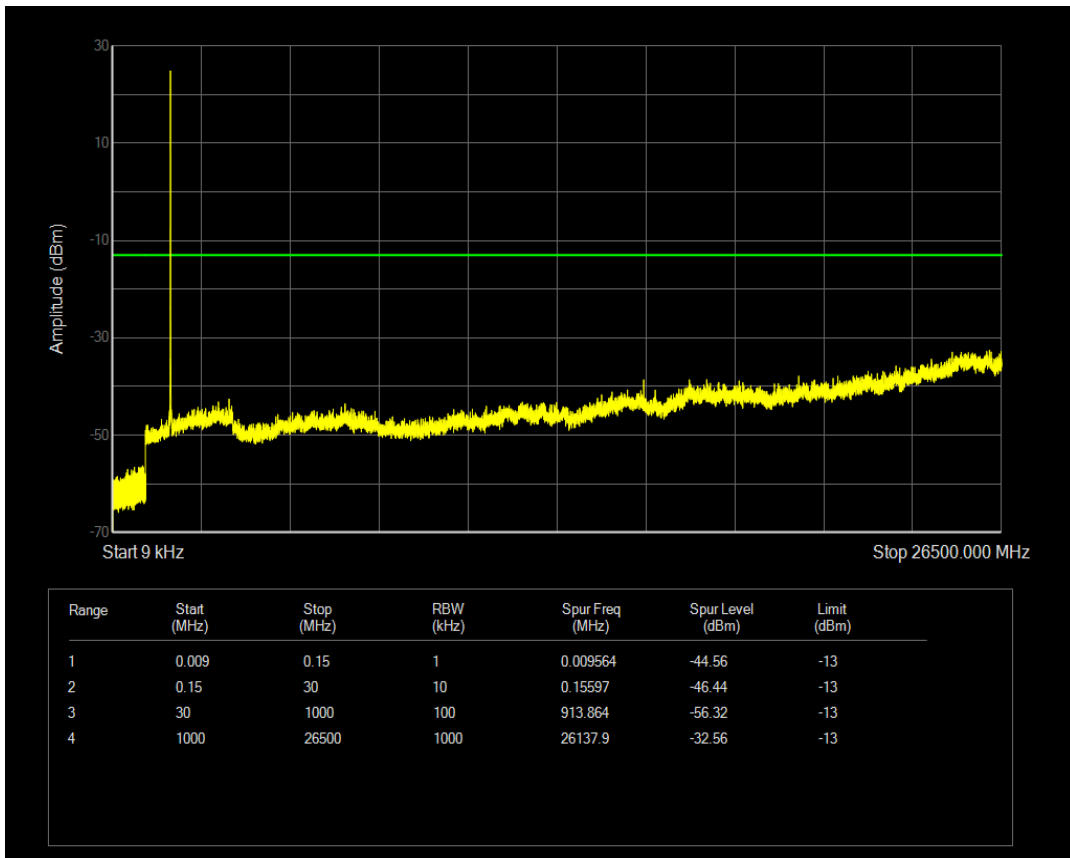

Band66 QPSK BW=3MHz Channel=132322 RB Size=15 Position=#0

Band66 QAM16 BW=3MHz Channel=132322 RB Size=1 Position=#0