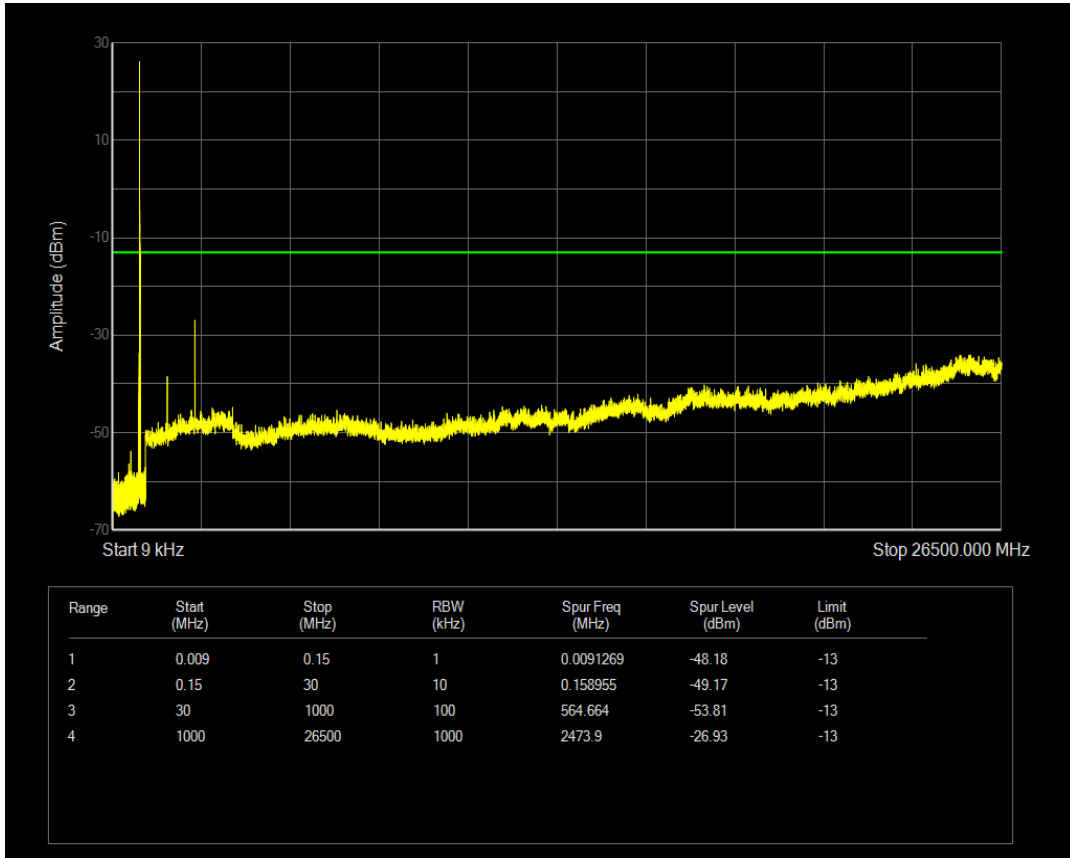

Band5 QPSK BW=5MHz Channel=20525 RB Size=25 Position=#0

Band5 QAM16 BW=5MHz Channel=20525 RB Size=1 Position=#0

Band5 QAM16 BW=5MHz Channel=20525 RB Size=25 Position=#0

Band5 QPSK BW=5MHz Channel=20625 RB Size=1 Position=#0

Band5 QPSK BW=5MHz Channel=20625 RB Size=25 Position=#0

Band5 QAM16 BW=5MHz Channel=20625 RB Size=1 Position=#0

Band5 QAM16 BW=5MHz Channel=20625 RB Size=25 Position=#0

Band5 QPSK BW=10MHz Channel=20450 RB Size=1 Position=#0

Band5 QPSK BW=10MHz Channel=20450 RB Size=50 Position=#0

Band5 QAM16 BW=10MHz Channel=20450 RB Size=1 Position=#0

Band5 QAM16 BW=10MHz Channel=20450 RB Size=50 Position=#0

Band5 QPSK BW=10MHz Channel=20525 RB Size=1 Position=#0