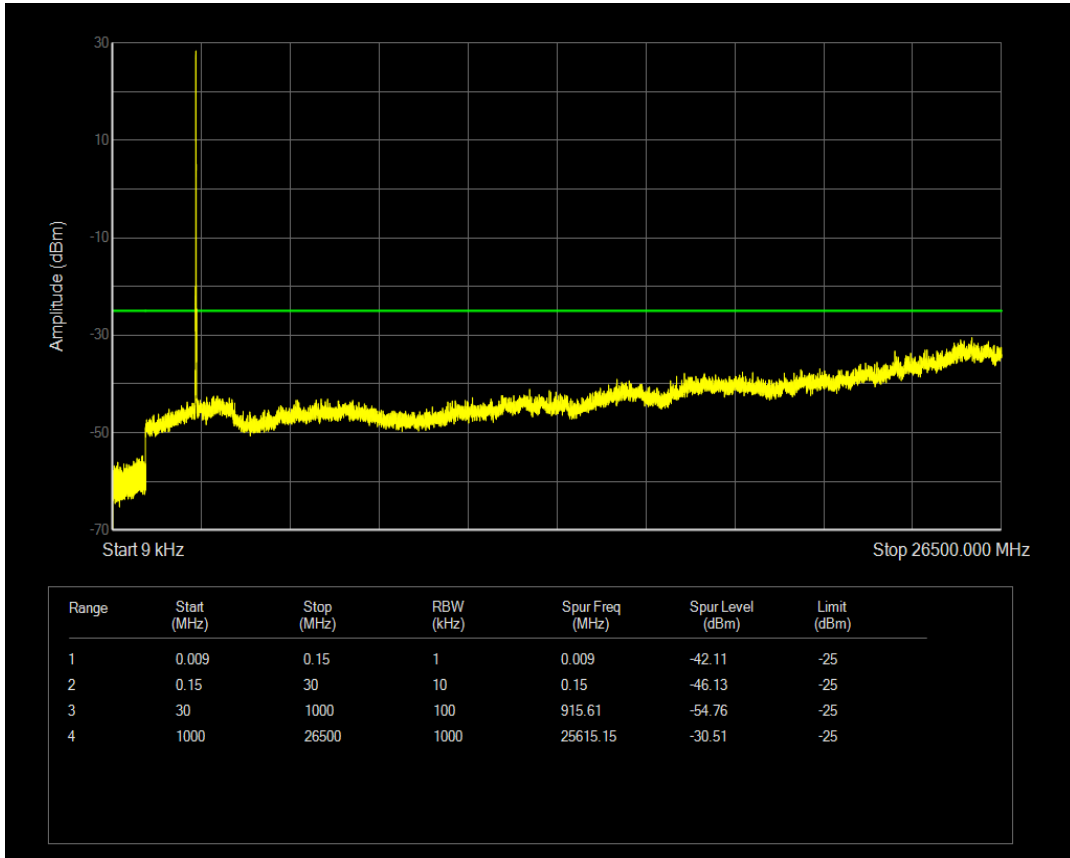

Band7 QPSK BW=5MHz Channel=21425 RB Size=25 Position=#0

Band7 QAM16 BW=5MHz Channel=21425 RB Size=1 Position=#0

Band7 QAM16 BW=5MHz Channel=21425 RB Size=25 Position=#0

Band7 QPSK BW=10MHz Channel=20800 RB Size=1 Position=#0

Band7 QPSK BW=10MHz Channel=20800 RB Size=50 Position=#0

Band7 QAM16 BW=10MHz Channel=20800 RB Size=1 Position=#0

Band7 QAM16 BW=10MHz Channel=20800 RB Size=50 Position=#0

Band7 QPSK BW=10MHz Channel=21100 RB Size=1 Position=#0