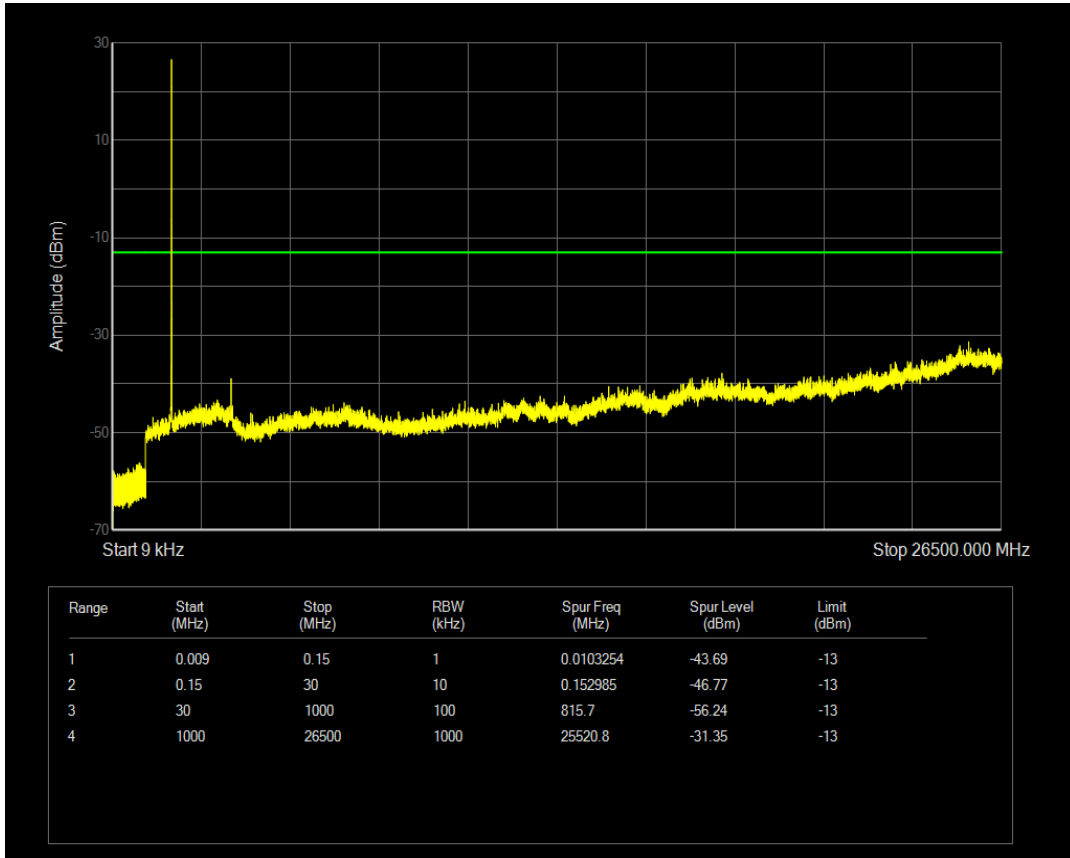

Band66 QAM16 BW=5MHz Channel=132647 RB Size=1 Position=#0

Band66 QAM16 BW=5MHz Channel=132647 RB Size=25 Position=#0