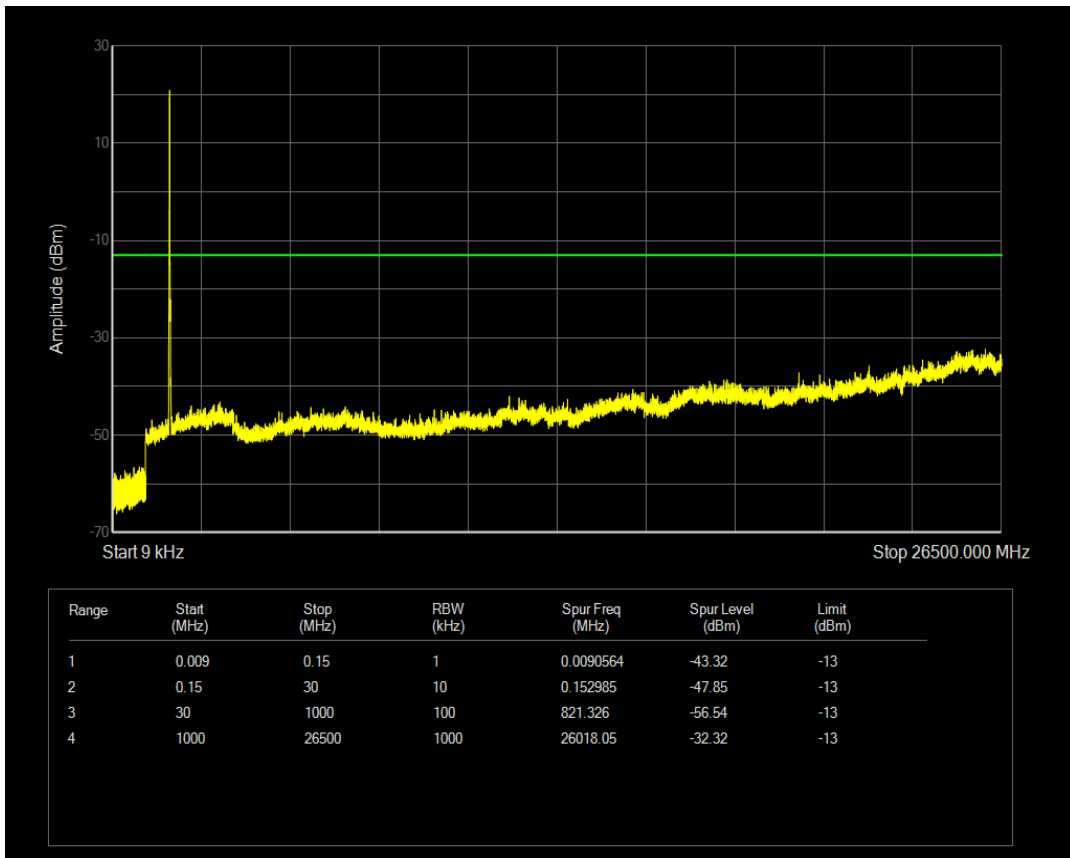

Band66 QAM16 BW=15MHz Channel=132047 RB Size=75 Position=#0

Band66 QPSK BW=15MHz Channel=132322 RB Size=1 Position=#0