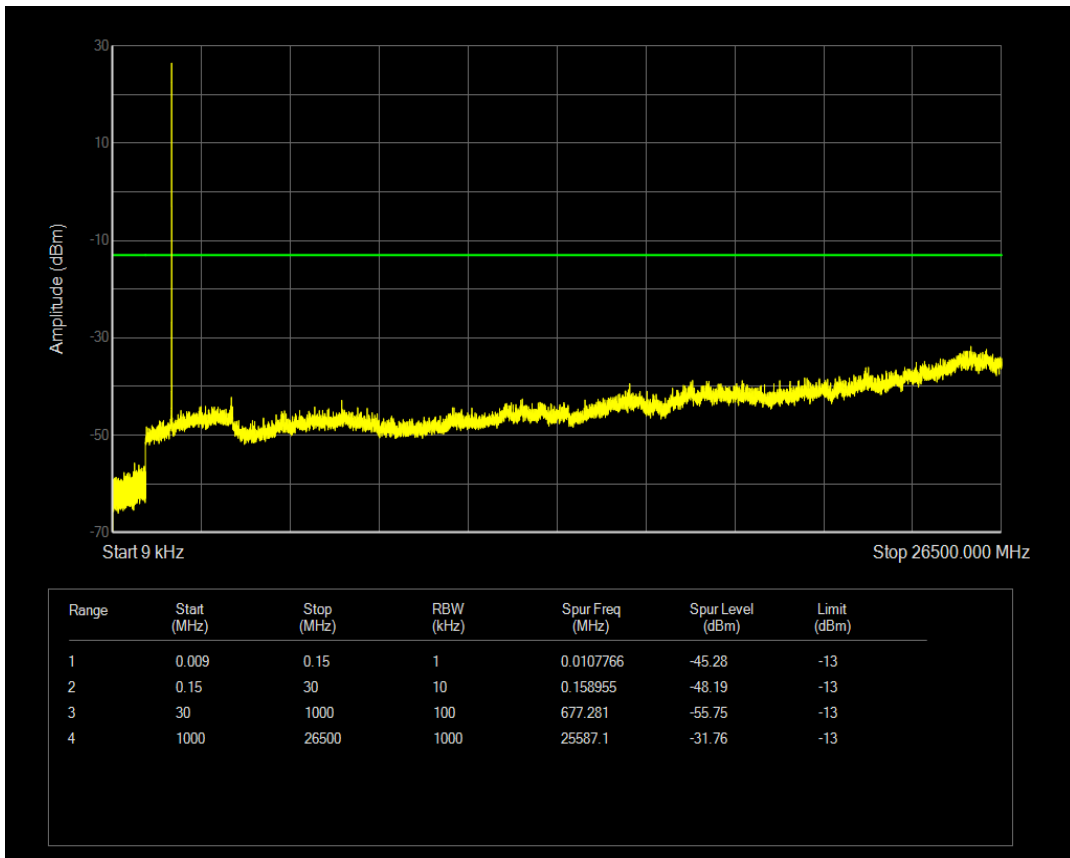

Band66 QPSK BW=1.4MHz Channel=132665 RB Size=6 Position=#0

Band66 QAM16 BW=1.4MHz Channel=132665 RB Size=1 Position=#0