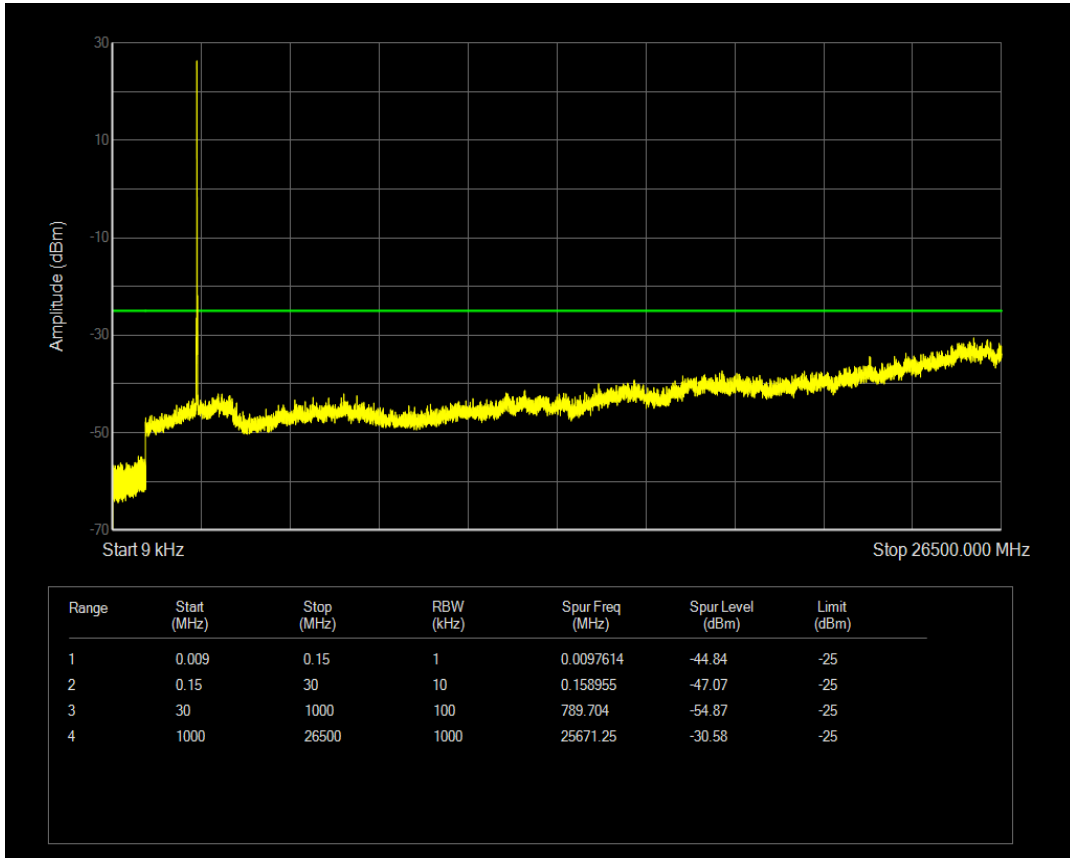

Band7 QPSK BW=10MHz Channel=20800 RB Size=50 Position=#0

Band7 QAM16 BW=10MHz Channel=20800 RB Size=1 Position=#0

Band7 QAM16 BW=10MHz Channel=20800 RB Size=50 Position=#0

Band7 QPSK BW=10MHz Channel=21100 RB Size=1 Position=#0

Band7 QPSK BW=10MHz Channel=21100 RB Size=50 Position=#0

Band7 QAM16 BW=10MHz Channel=21100 RB Size=1 Position=#0

Band7 QAM16 BW=10MHz Channel=21100 RB Size=50 Position=#0

Band7 QPSK BW=10MHz Channel=21400 RB Size=1 Position=#0