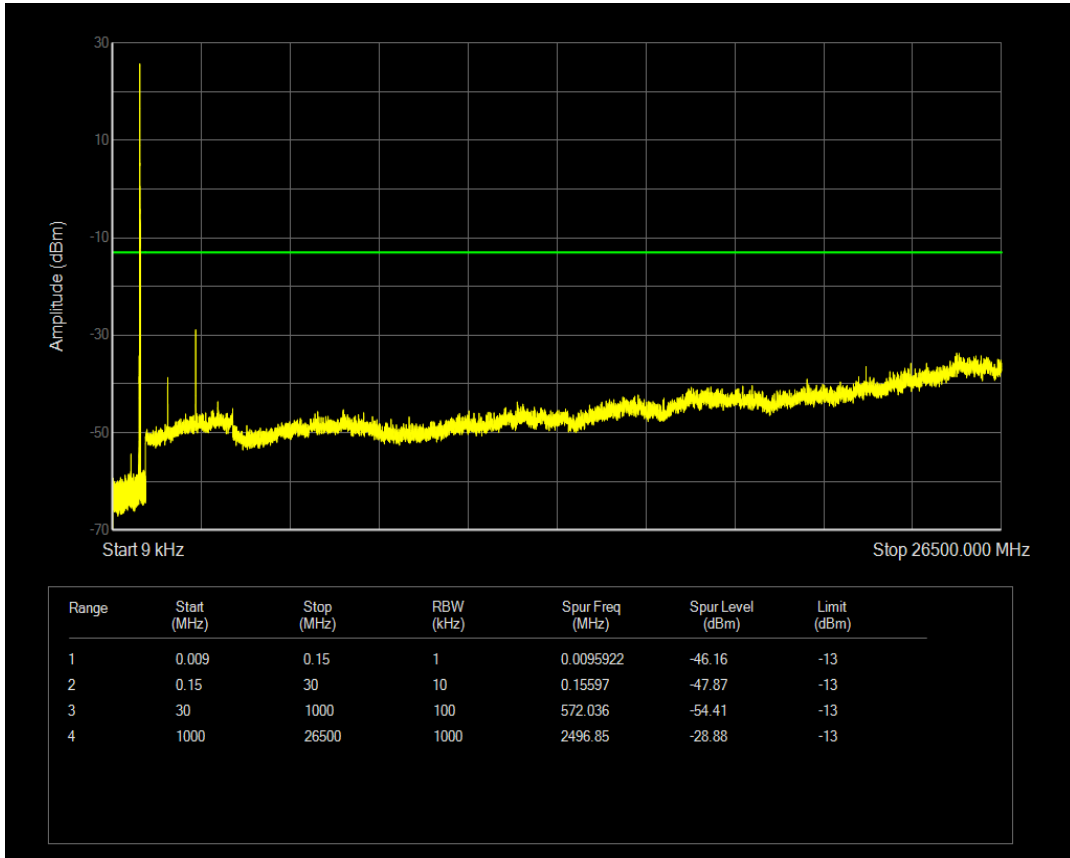

Band5 QPSK BW=5MHz Channel=20625 RB Size=25 Position=#0

Band5 QAM16 BW=5MHz Channel=20625 RB Size=1 Position=#0

Band5 QAM16 BW=5MHz Channel=20625 RB Size=25 Position=#0

Band5 QPSK BW=10MHz Channel=20450 RB Size=1 Position=#0

Band5 QPSK BW=10MHz Channel=20450 RB Size=50 Position=#0

Band5 QAM16 BW=10MHz Channel=20450 RB Size=1 Position=#0

Band5 QAM16 BW=10MHz Channel=20450 RB Size=50 Position=#0

Band5 QPSK BW=10MHz Channel=20525 RB Size=1 Position=#0

Band5 QPSK BW=10MHz Channel=20525 RB Size=50 Position=#0

Band5 QAM16 BW=10MHz Channel=20525 RB Size=1 Position=#0

Band5 QAM16 BW=10MHz Channel=20525 RB Size=50 Position=#0

Band5 QPSK BW=10MHz Channel=20600 RB Size=1 Position=#0