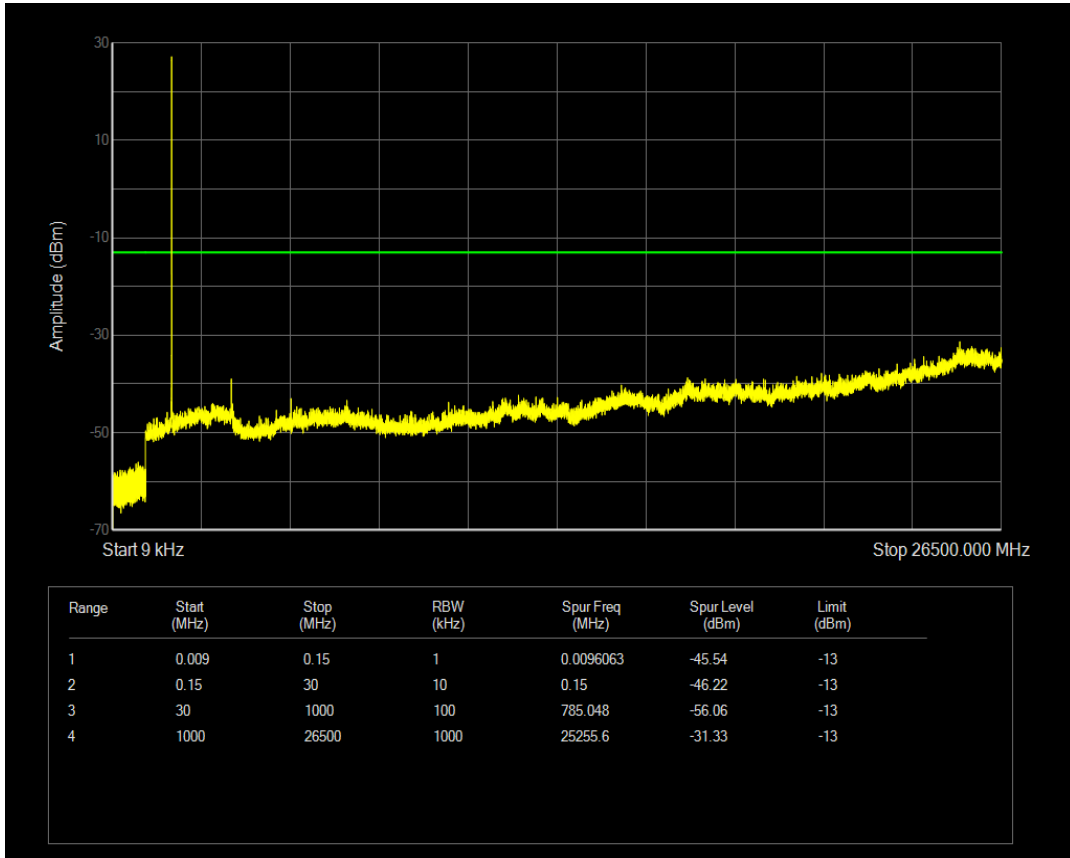

Band66 QAM16 BW=1.4MHz Channel=132665 RB Size=1 Position=#0

Band66 QAM16 BW=1.4MHz Channel=132665 RB Size=6 Position=#0