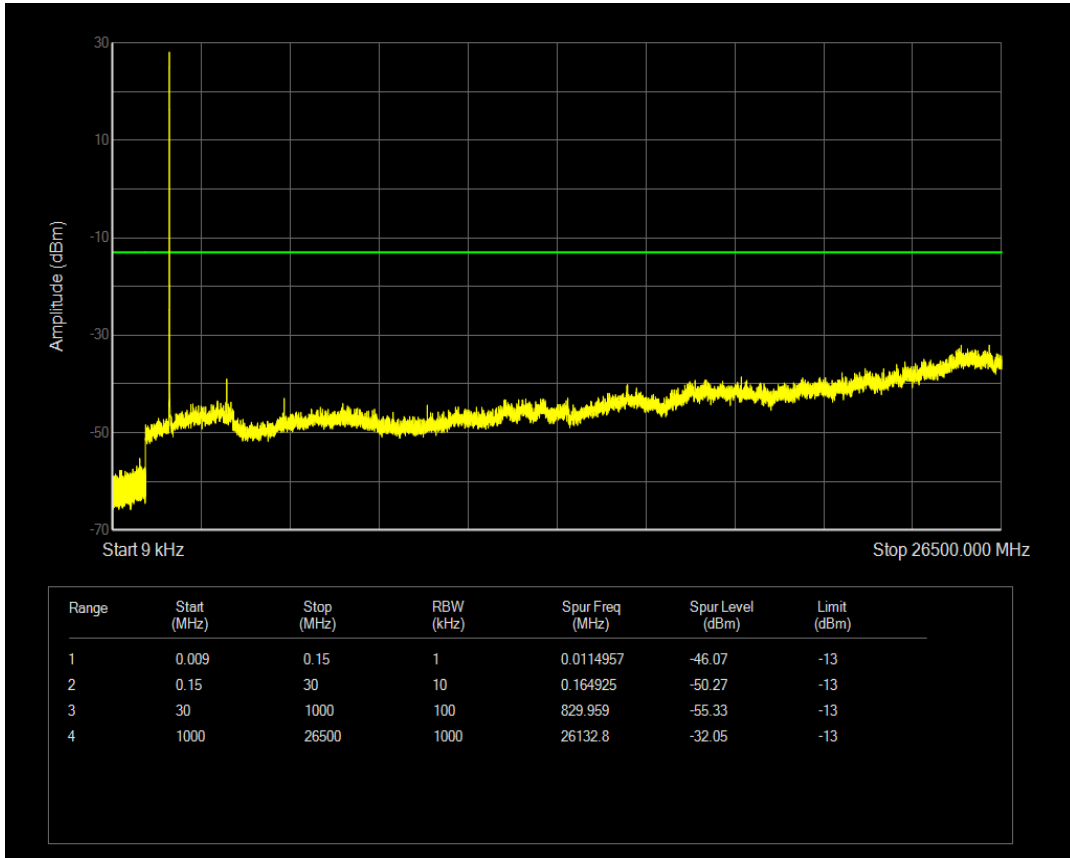

Band66 QPSK BW=1.4MHz Channel=132665 RB Size=6 Position=#0

Band66 QAM16 BW=1.4MHz Channel=132665 RB Size=1 Position=#0

Band66 QAM16 BW=1.4MHz Channel=132665 RB Size=6 Position=#0

Band66 QPSK BW=3MHz Channel=131987 RB Size=1 Position=#0