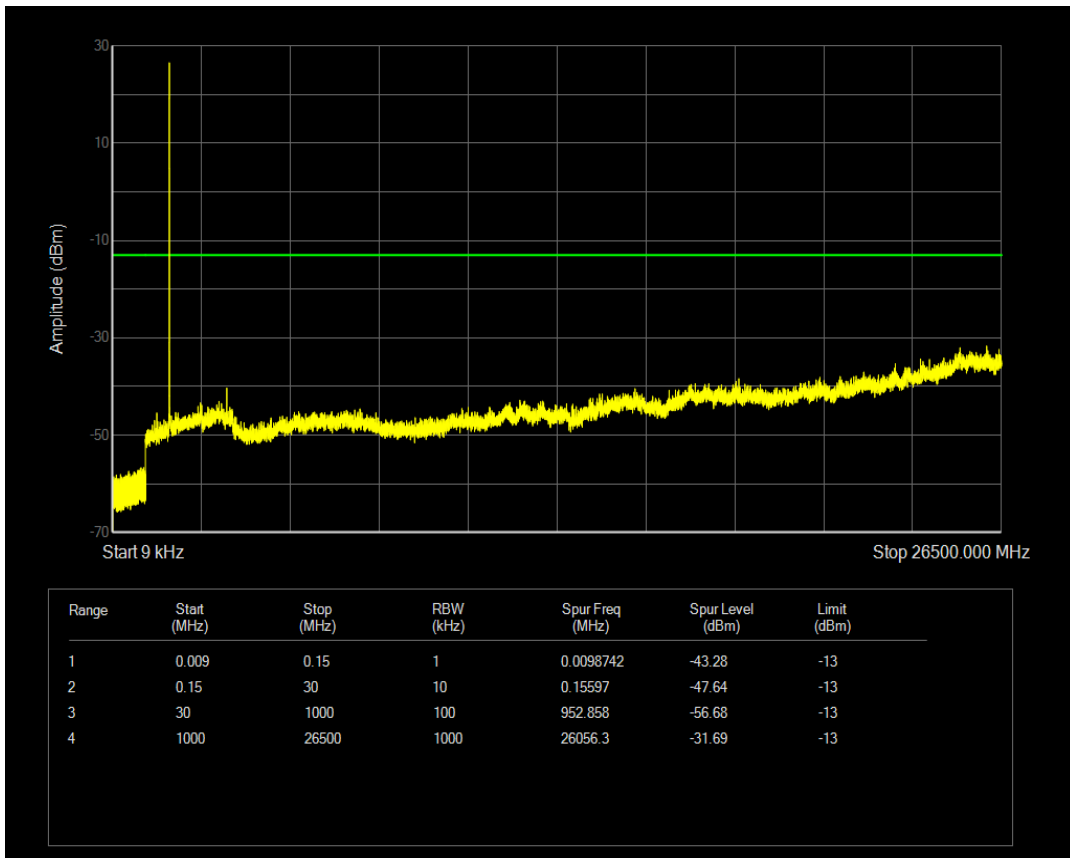

Band5 QPSK BW=10MHz Channel=20525 RB Size=50 Position=#0

Band5 QAM16 BW=10MHz Channel=20525 RB Size=1 Position=#0

Band5 QAM16 BW=10MHz Channel=20525 RB Size=50 Position=#0

Band5 QPSK BW=10MHz Channel=20600 RB Size=1 Position=#0

Band5 QPSK BW=10MHz Channel=20600 RB Size=50 Position=#0

Band5 QAM16 BW=10MHz Channel=20600 RB Size=1 Position=#0

Band5 QAM16 BW=10MHz Channel=20600 RB Size=50 Position=#0

Band66 QPSK BW=1.4MHz Channel=131979 RB Size=1 Position=#0

Band66 QPSK BW=1.4MHz Channel=131979 RB Size=6 Position=#0

Band66 QAM16 BW=1.4MHz Channel=131979 RB Size=1 Position=#0

Band66 QAM16 BW=1.4MHz Channel=131979 RB Size=6 Position=#0

Band66 QPSK BW=1.4MHz Channel=132322 RB Size=1 Position=#0