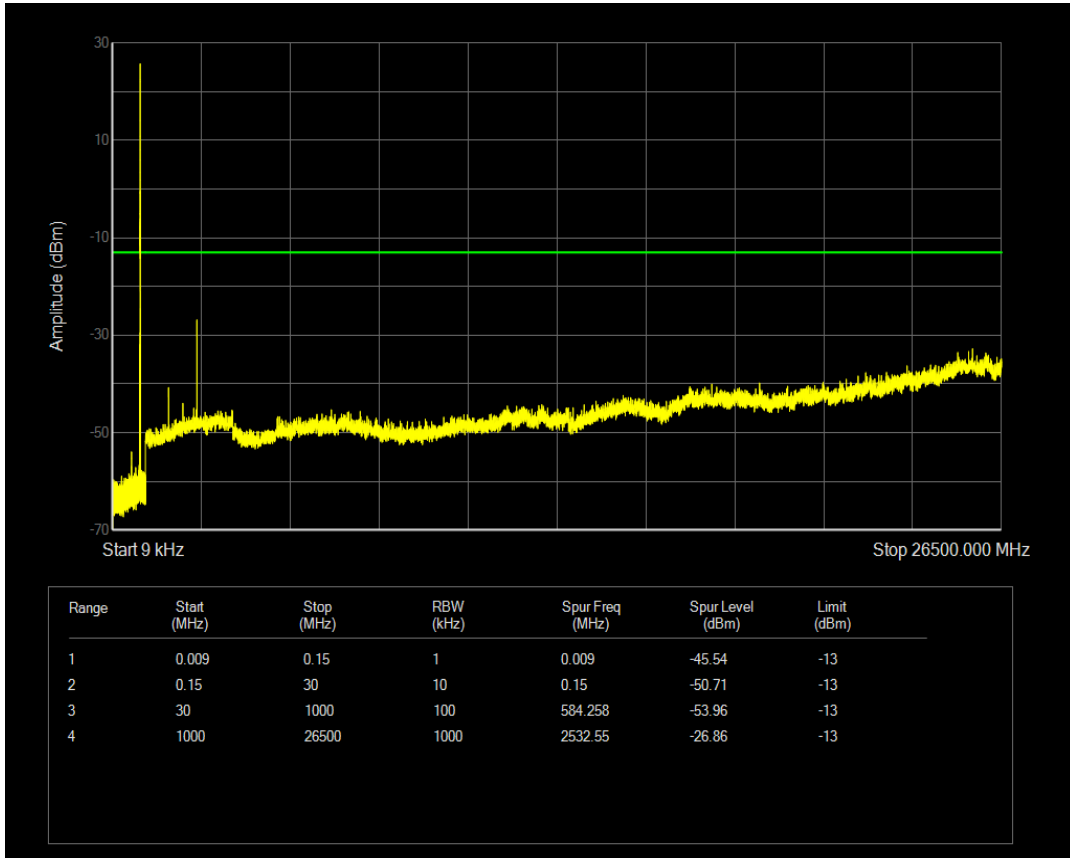

Band5 QPSK BW=5MHz Channel=20525 RB Size=25 Position=#0

Band5 QAM16 BW=5MHz Channel=20525 RB Size=1 Position=#0

Band5 QAM16 BW=5MHz Channel=20525 RB Size=25 Position=#0

Band5 QPSK BW=5MHz Channel=20625 RB Size=1 Position=#0

Band5 QPSK BW=5MHz Channel=20625 RB Size=25 Position=#0

Band5 QAM16 BW=5MHz Channel=20625 RB Size=1 Position=#0

Band5 QAM16 BW=5MHz Channel=20625 RB Size=25 Position=#0

Band5 QPSK BW=10MHz Channel=20450 RB Size=1 Position=#0