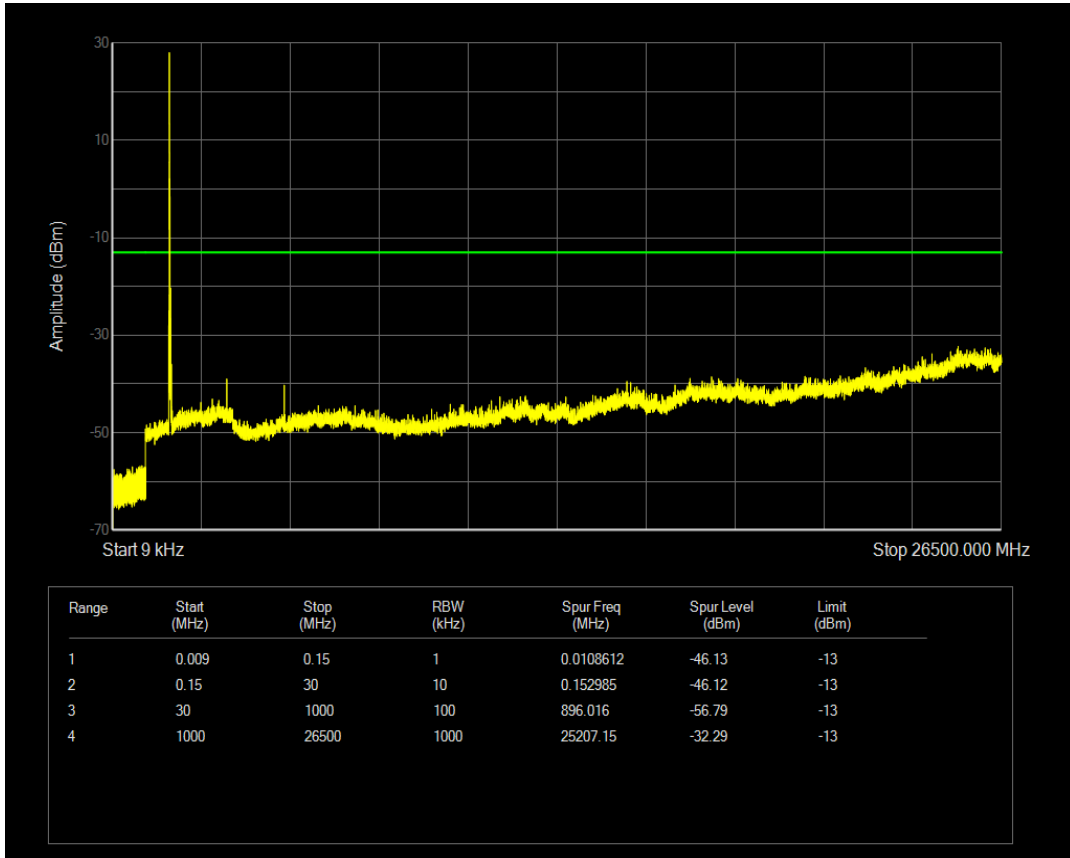

Band66 QPSK BW=15MHz Channel=132597 RB Size=75 Position=#0

Band66 QAM16 BW=15MHz Channel=132597 RB Size=1 Position=#0

Band66 QAM16 BW=15MHz Channel=132597 RB Size=75 Position=#0

Band66 QPSK BW=20MHz Channel=132072 RB Size=1 Position=#0