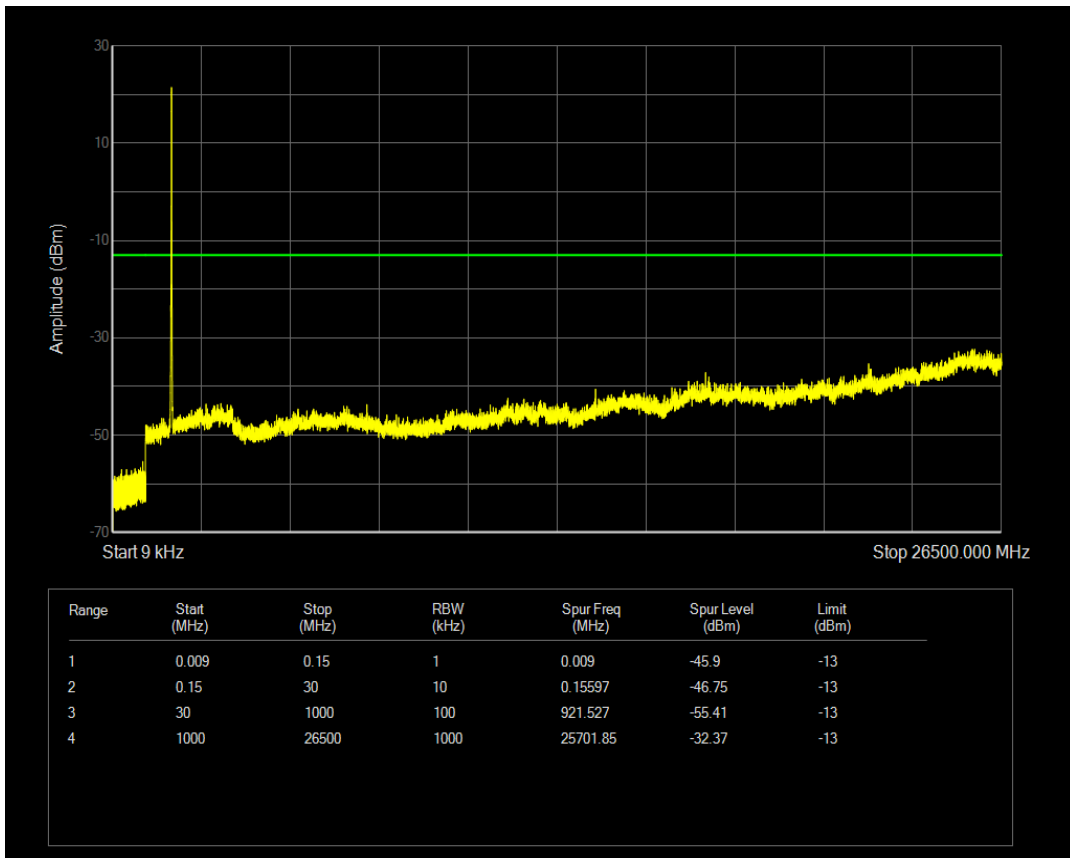

Band66 QAM16 BW=10MHz Channel=132622 RB Size=50 Position=#0

Band66 QPSK BW=15MHz Channel=132047 RB Size=1 Position=#0