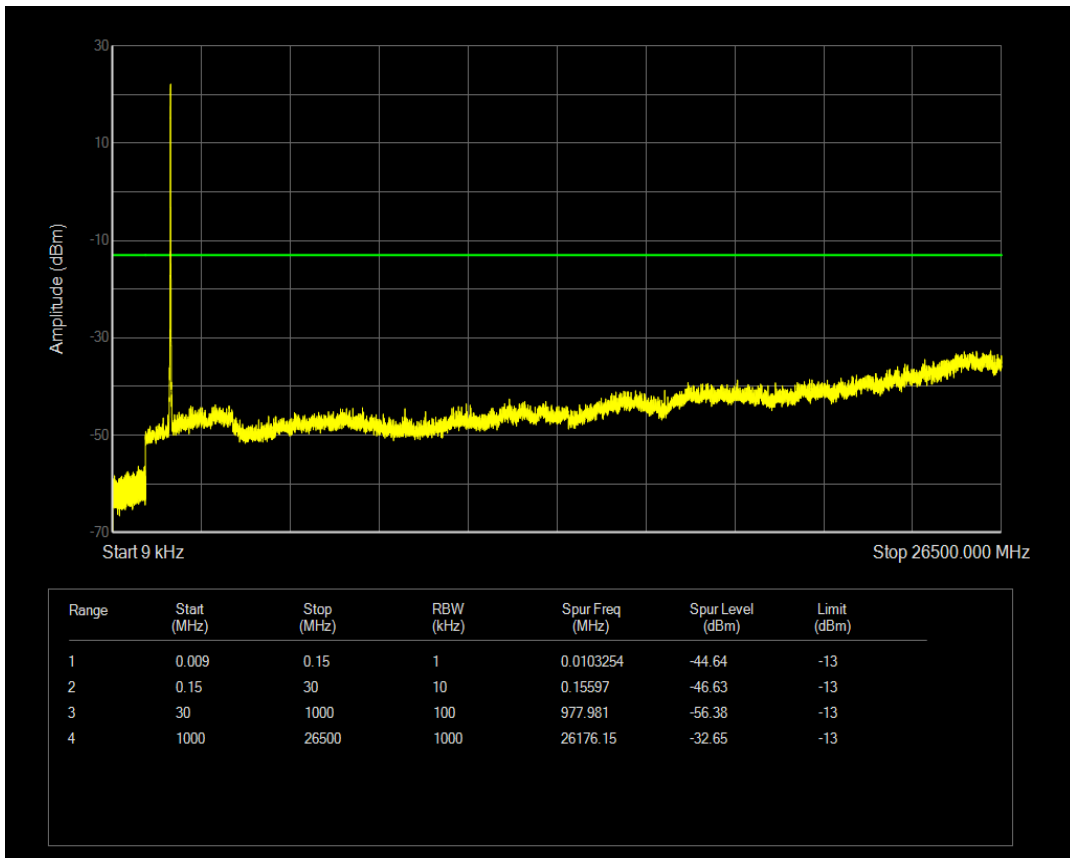

Band66 QPSK BW=10MHz Channel=132322 RB Size=50 Position=#0

Band66 QAM16 BW=10MHz Channel=132322 RB Size=1 Position=#0