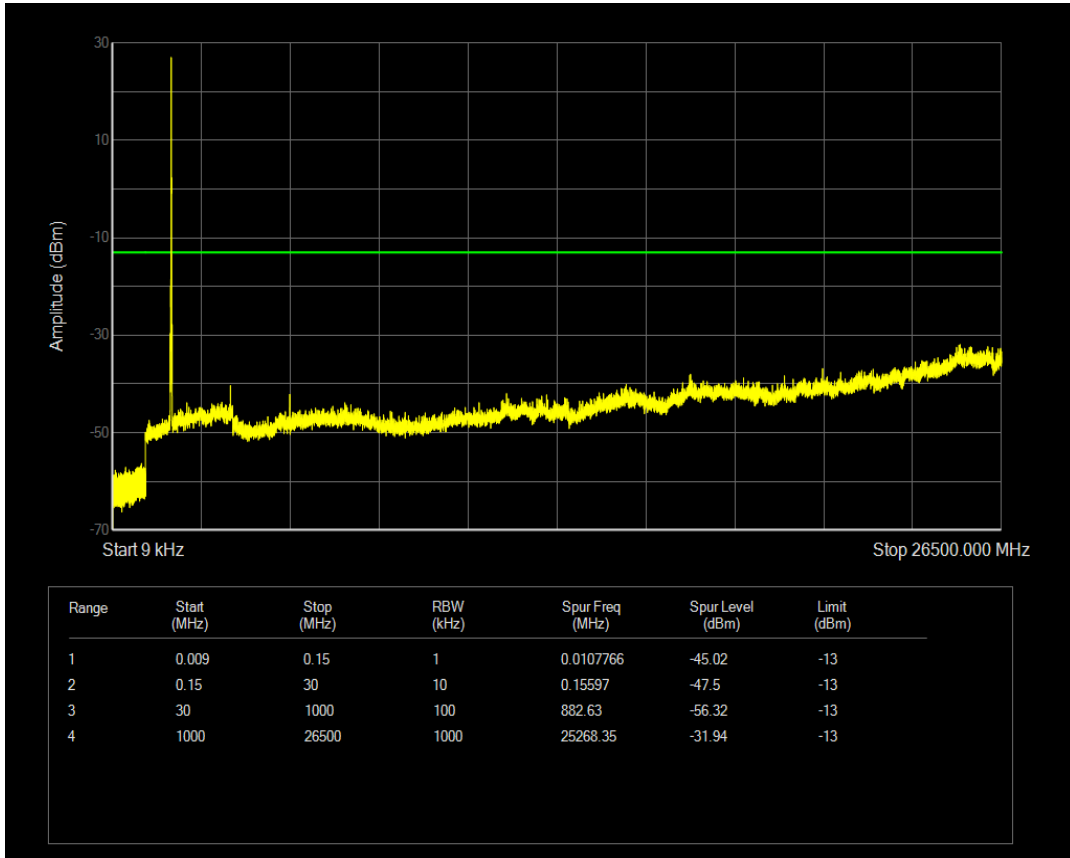

Band66 QAM16 BW=15MHz Channel=132597 RB Size=1 Position=#0

Band66 QAM16 BW=15MHz Channel=132597 RB Size=75 Position=#0