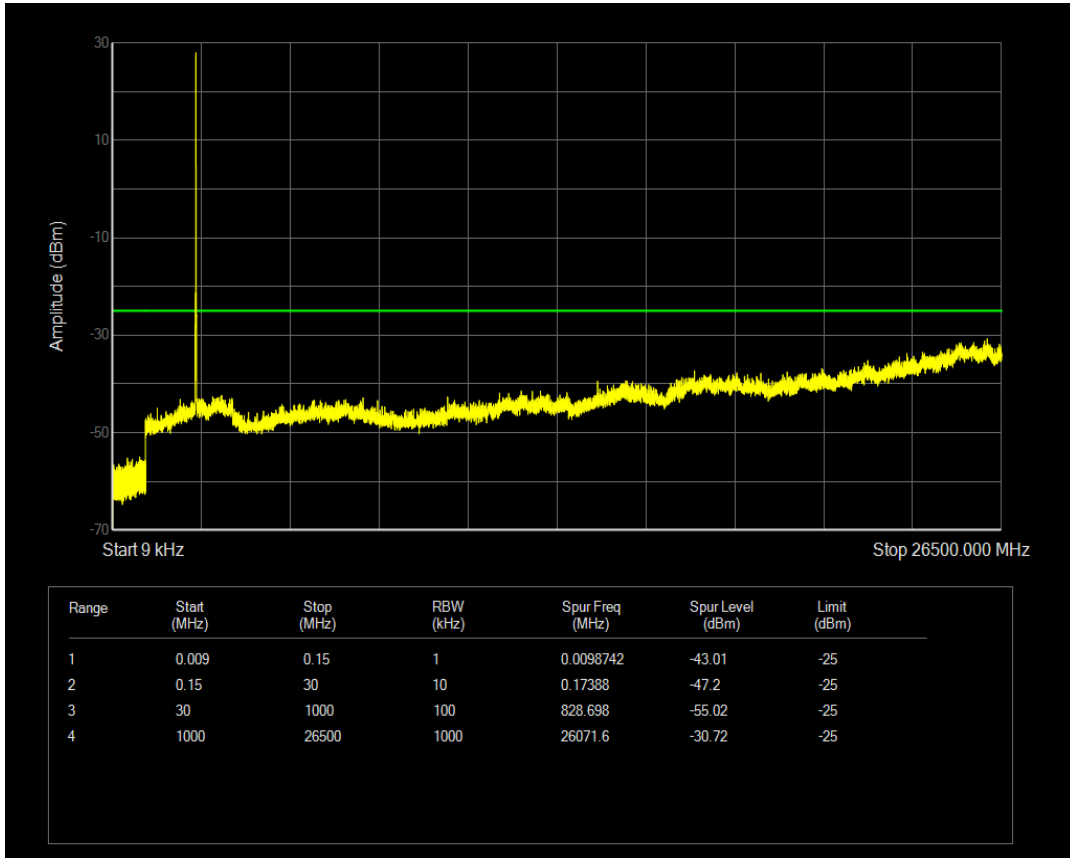

Band7 QPSK BW=5MHz Channel=21425 RB Size=25 Position=#0

Band7 QAM16 BW=5MHz Channel=21425 RB Size=1 Position=#0

Band7 QAM16 BW=5MHz Channel=21425 RB Size=25 Position=#0

Band7 QPSK BW=10MHz Channel=20800 RB Size=1 Position=#0

Band7 QPSK BW=10MHz Channel=20800 RB Size=50 Position=#0

Band7 QAM16 BW=10MHz Channel=20800 RB Size=1 Position=#0

Band7 QAM16 BW=10MHz Channel=20800 RB Size=50 Position=#0

Band7 QPSK BW=10MHz Channel=21100 RB Size=1 Position=#0