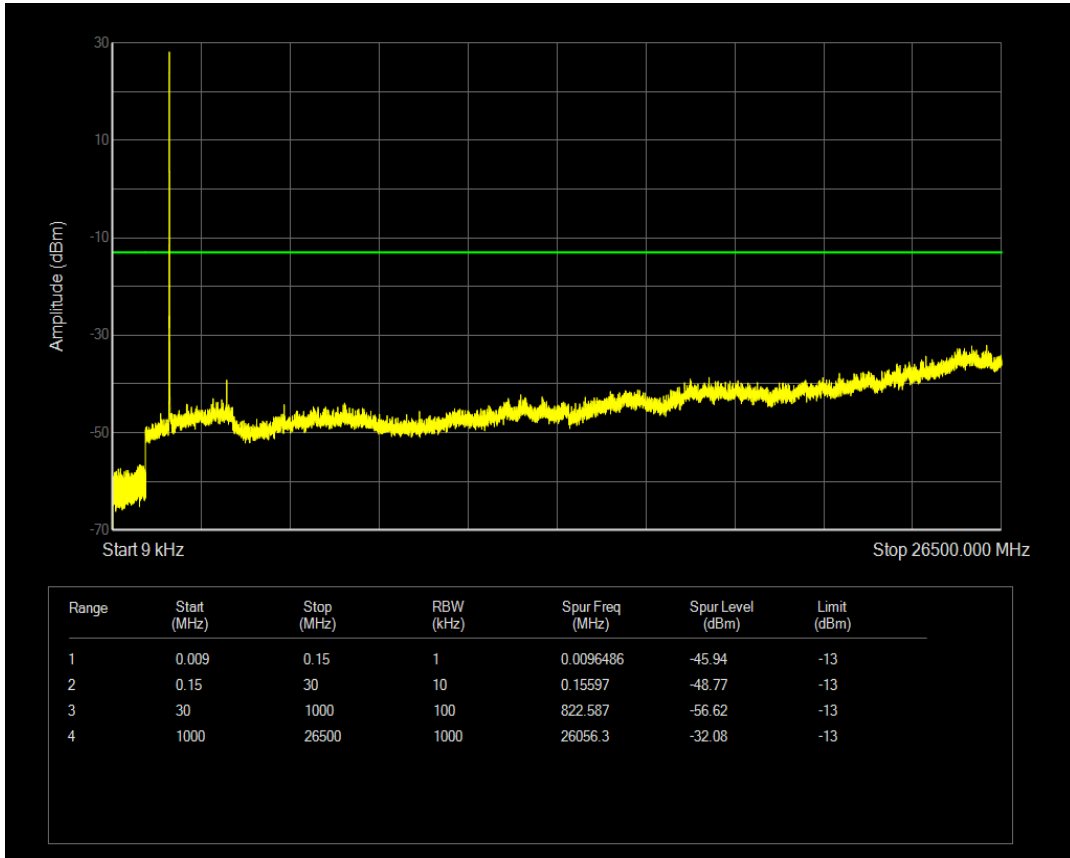

Band66 QPSK BW=3MHz Channel=132657 RB Size=15 Position=#0

Band66 QAM16 BW=3MHz Channel=132657 RB Size=1 Position=#0

Band66 QAM16 BW=3MHz Channel=132657 RB Size=15 Position=#0

Band66 QPSK BW=5MHz Channel=131997 RB Size=1 Position=#0