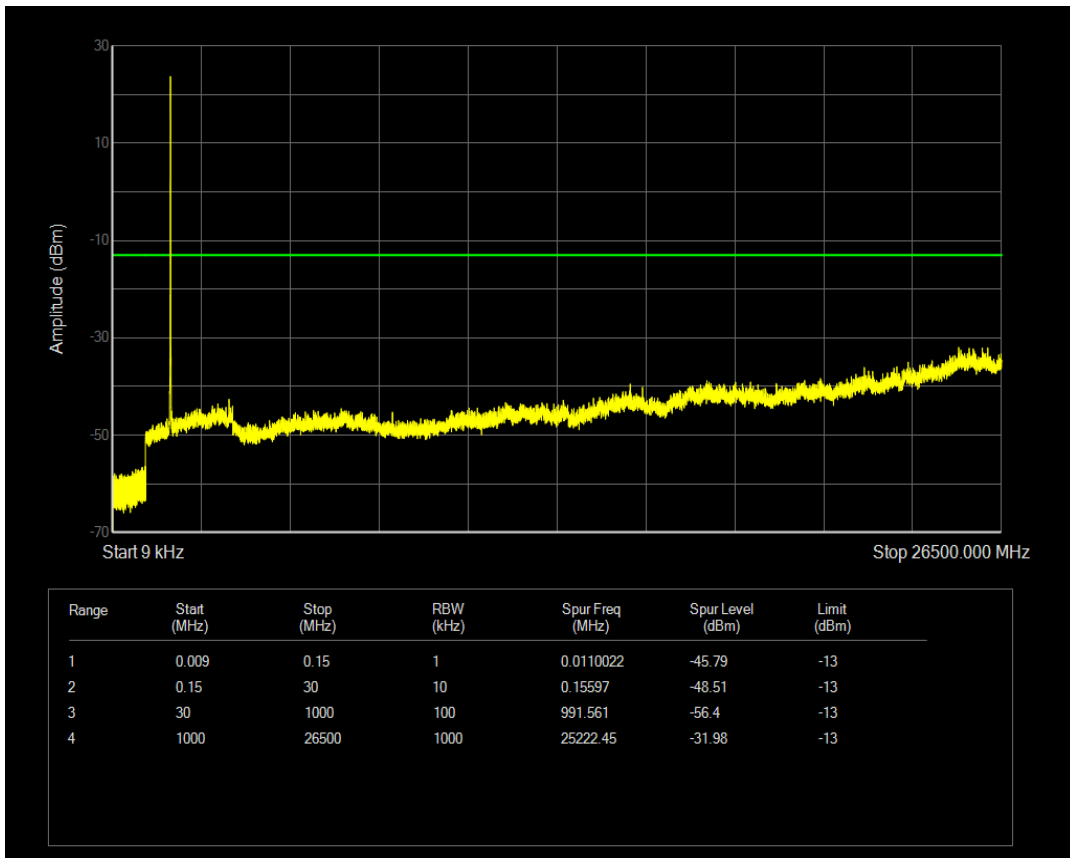

Band66 QPSK BW=5MHz Channel=132322 RB Size=25 Position=#0

Band66 QAM16 BW=5MHz Channel=132322 RB Size=1 Position=#0