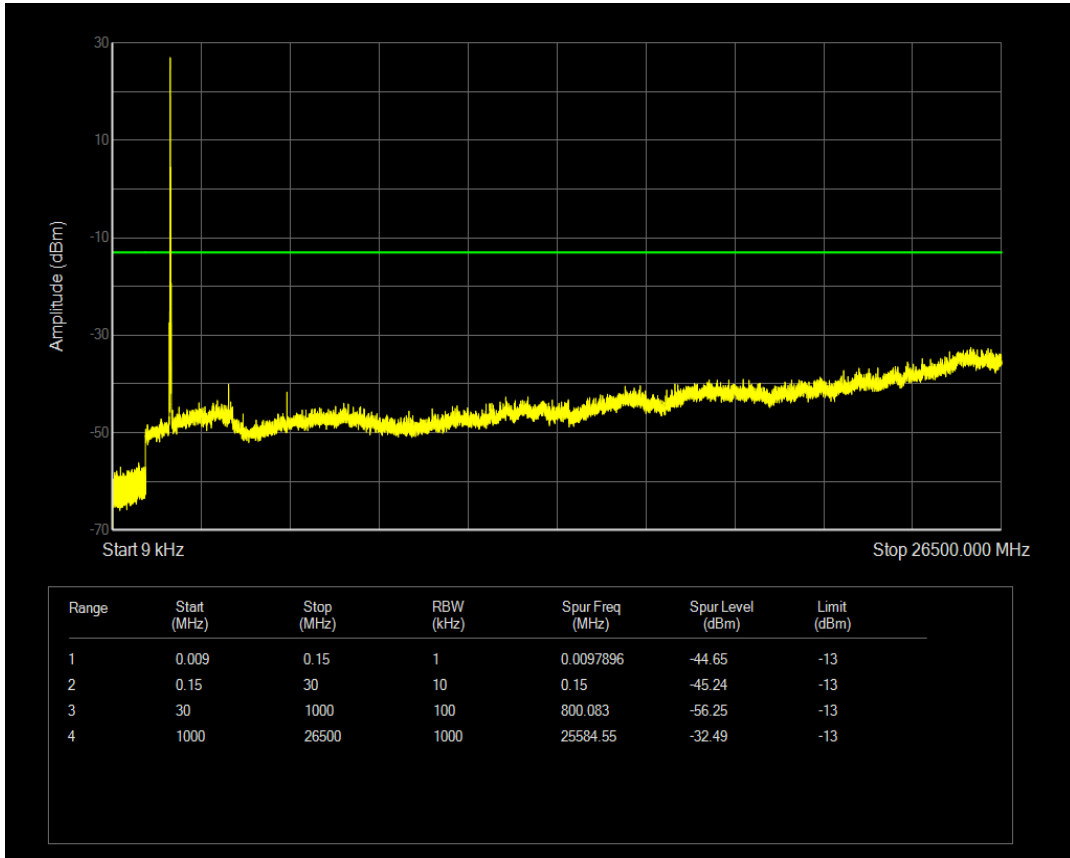

Band66 QAM16 BW=15MHz Channel=132322 RB Size=1 Position=#0

Band66 QAM16 BW=15MHz Channel=132322 RB Size=75 Position=#0