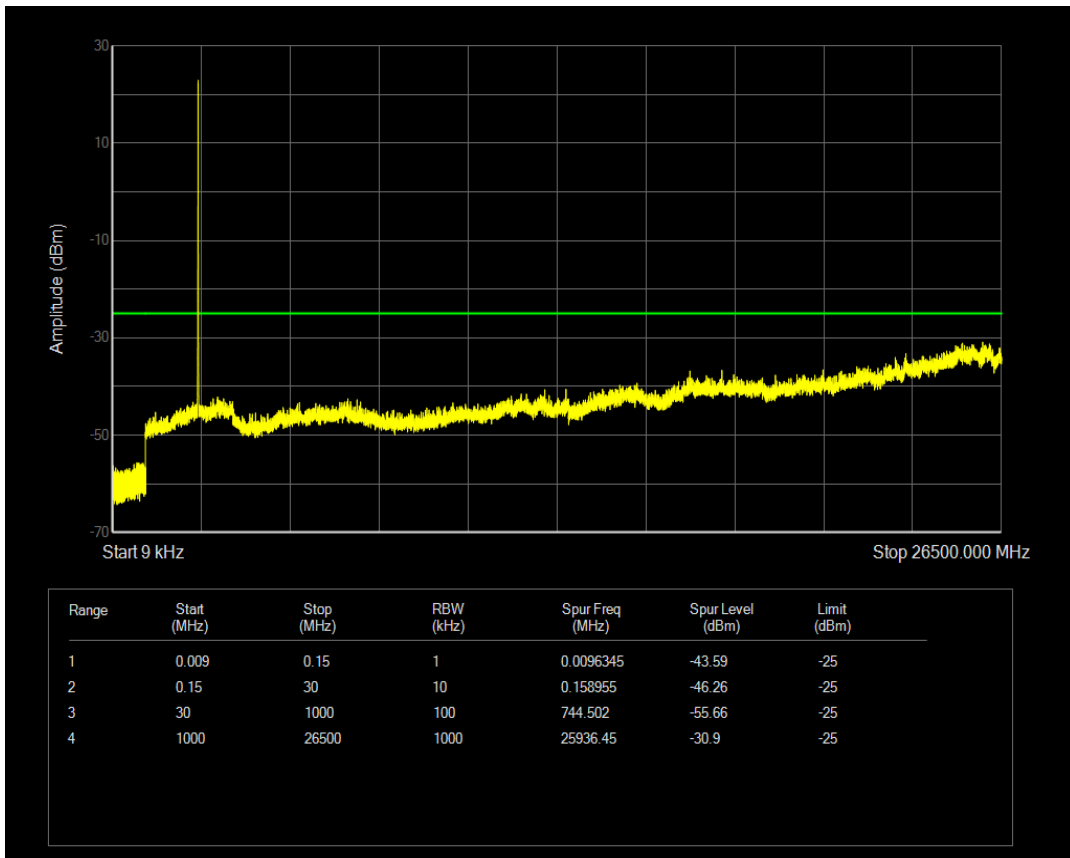

Band7 QPSK BW=5MHz Channel=21100 RB Size=25 Position=#0

Band7 QAM16 BW=5MHz Channel=21100 RB Size=1 Position=#0

Band7 QAM16 BW=5MHz Channel=21100 RB Size=25 Position=#0

Band7 QPSK BW=5MHz Channel=21425 RB Size=1 Position=#0

Band7 QPSK BW=5MHz Channel=21425 RB Size=25 Position=#0

Band7 QAM16 BW=5MHz Channel=21425 RB Size=1 Position=#0

Band7 QAM16 BW=5MHz Channel=21425 RB Size=25 Position=#0

Band7 QPSK BW=10MHz Channel=20800 RB Size=1 Position=#0