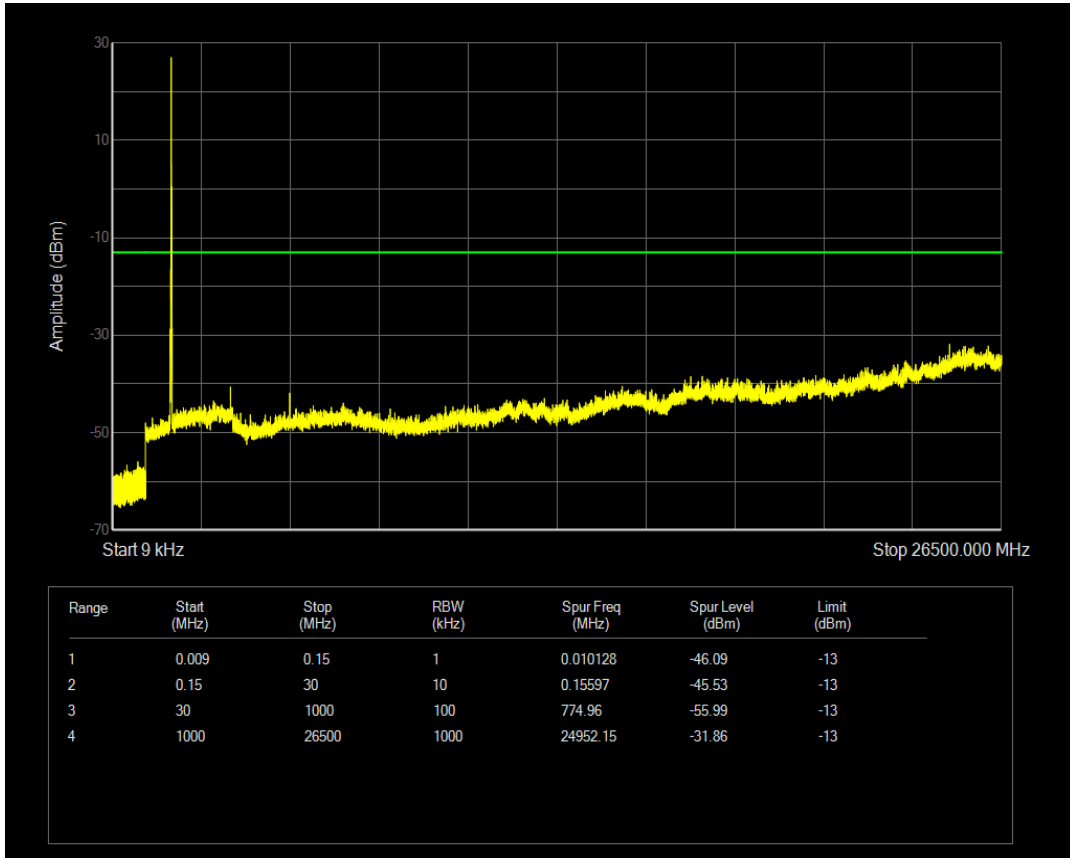

Band66 QPSK BW=15MHz Channel=132322 RB Size=75 Position=#0

Band66 QAM16 BW=15MHz Channel=132322 RB Size=1 Position=#0

Band66 QAM16 BW=15MHz Channel=132322 RB Size=75 Position=#0

Band66 QPSK BW=15MHz Channel=132597 RB Size=1 Position=#0