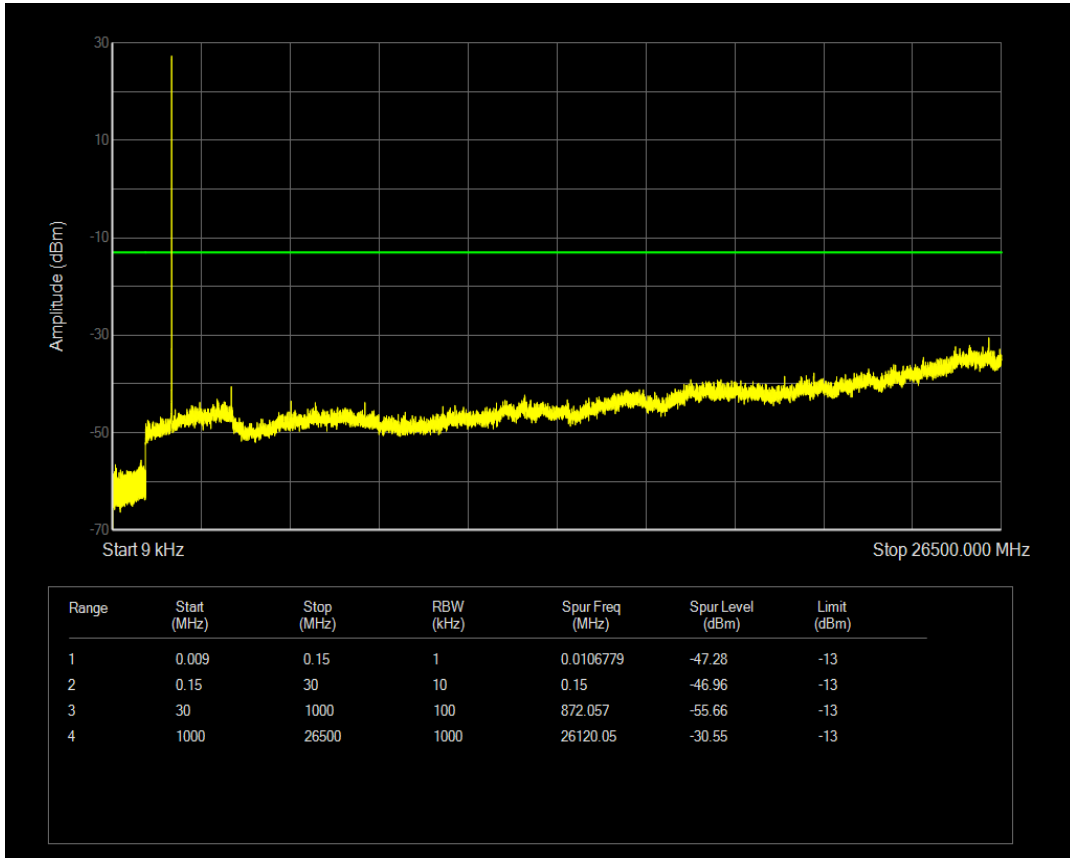

Band66 QPSK BW=1.4MHz Channel=132322 RB Size=6 Position=#0

Band66 QAM16 BW=1.4MHz Channel=132322 RB Size=1 Position=#0

Band66 QAM16 BW=1.4MHz Channel=132322 RB Size=6 Position=#0

Band66 QPSK BW=1.4MHz Channel=132665 RB Size=1 Position=#0