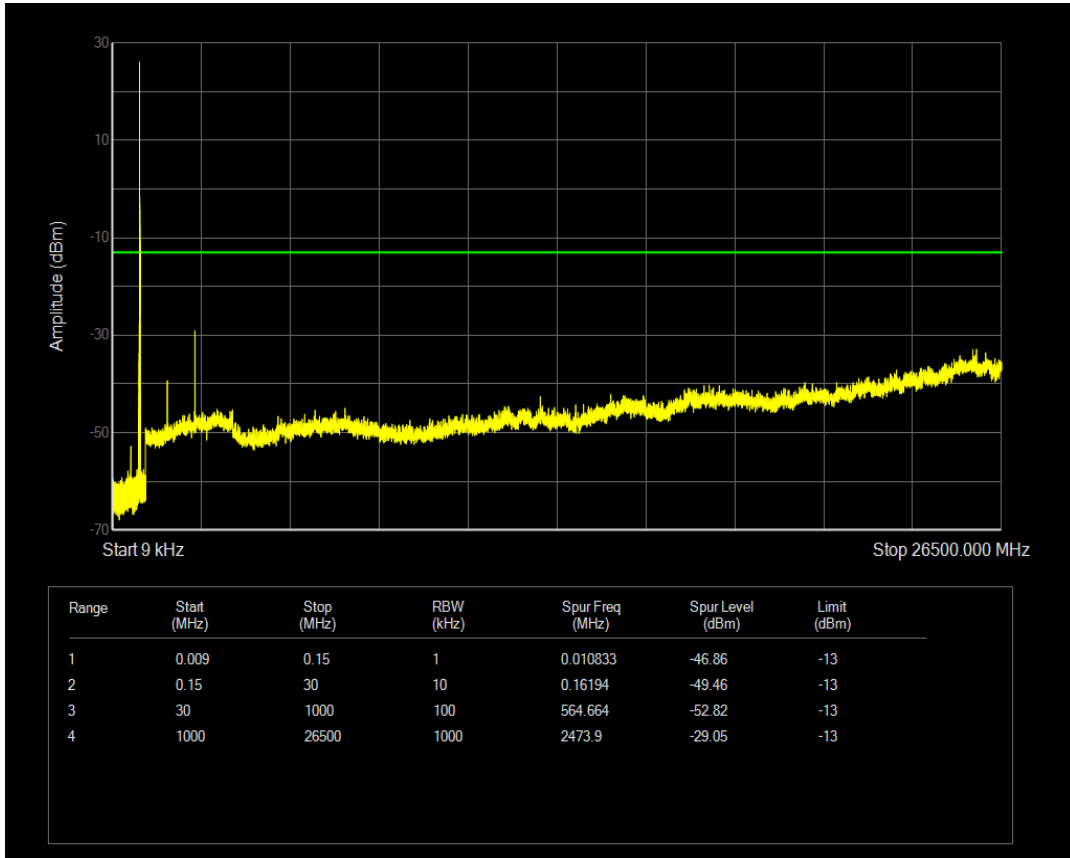

Band5 QPSK BW=5MHz Channel=20525 RB Size=25 Position=#0

Band5 QAM16 BW=5MHz Channel=20525 RB Size=1 Position=#0

Band5 QAM16 BW=5MHz Channel=20525 RB Size=25 Position=#0

Band5 QPSK BW=5MHz Channel=20625 RB Size=1 Position=#0

Band5 QPSK BW=5MHz Channel=20625 RB Size=25 Position=#0

Band5 QAM16 BW=5MHz Channel=20625 RB Size=1 Position=#0

Band5 QAM16 BW=5MHz Channel=20625 RB Size=25 Position=#0

Band5 QPSK BW=10MHz Channel=20450 RB Size=1 Position=#0

Band5 QPSK BW=10MHz Channel=20450 RB Size=50 Position=#0

Band5 QAM16 BW=10MHz Channel=20450 RB Size=1 Position=#0

Band5 QAM16 BW=10MHz Channel=20450 RB Size=50 Position=#0

Band5 QPSK BW=10MHz Channel=20525 RB Size=1 Position=#0