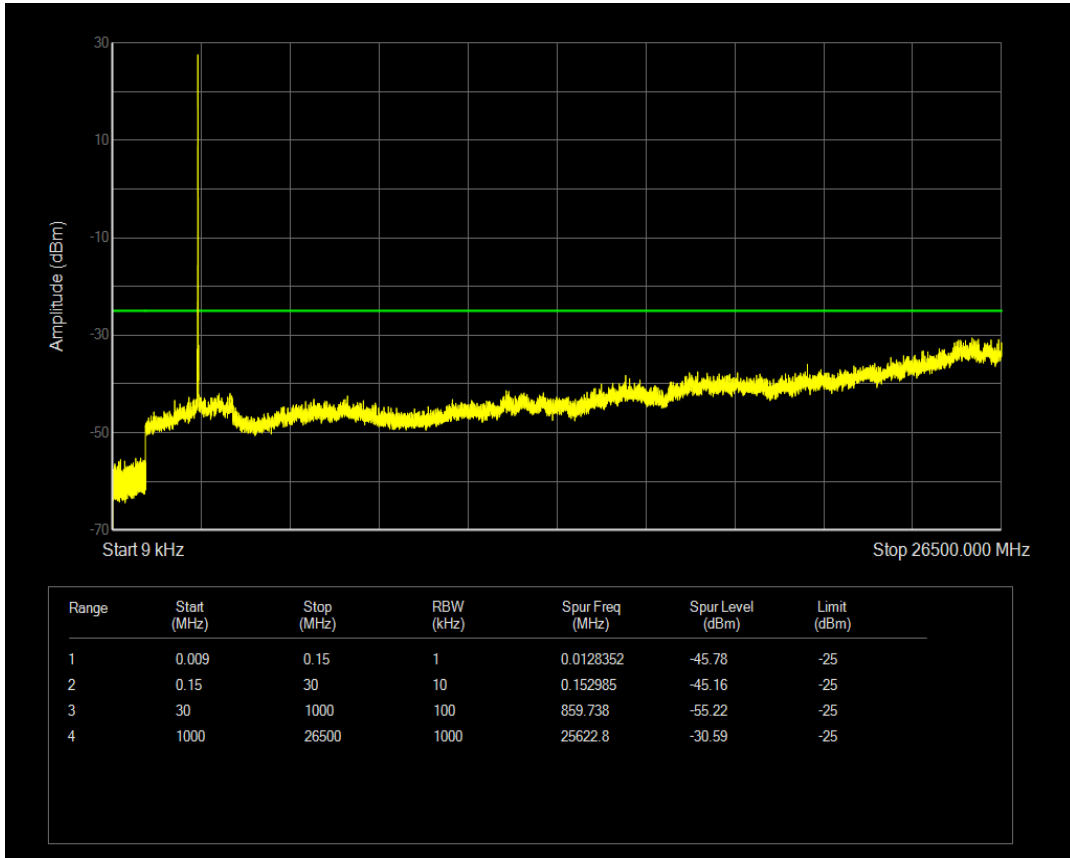

Band7 QPSK BW=10MHz Channel=20800 RB Size=50 Position=#0

Band7 QAM16 BW=10MHz Channel=20800 RB Size=1 Position=#0

Band7 QAM16 BW=10MHz Channel=20800 RB Size=50 Position=#0

Band7 QPSK BW=10MHz Channel=21100 RB Size=1 Position=#0

Band7 QPSK BW=10MHz Channel=21100 RB Size=50 Position=#0

Band7 QAM16 BW=10MHz Channel=21100 RB Size=1 Position=#0

Band7 QAM16 BW=10MHz Channel=21100 RB Size=50 Position=#0

Band7 QPSK BW=10MHz Channel=21400 RB Size=1 Position=#0

Band7 QPSK BW=10MHz Channel=21400 RB Size=50 Position=#0

Band7 QAM16 BW=10MHz Channel=21400 RB Size=1 Position=#0

Band7 QAM16 BW=10MHz Channel=21400 RB Size=50 Position=#0

Band7 QPSK BW=15MHz Channel=20825 RB Size=1 Position=#0