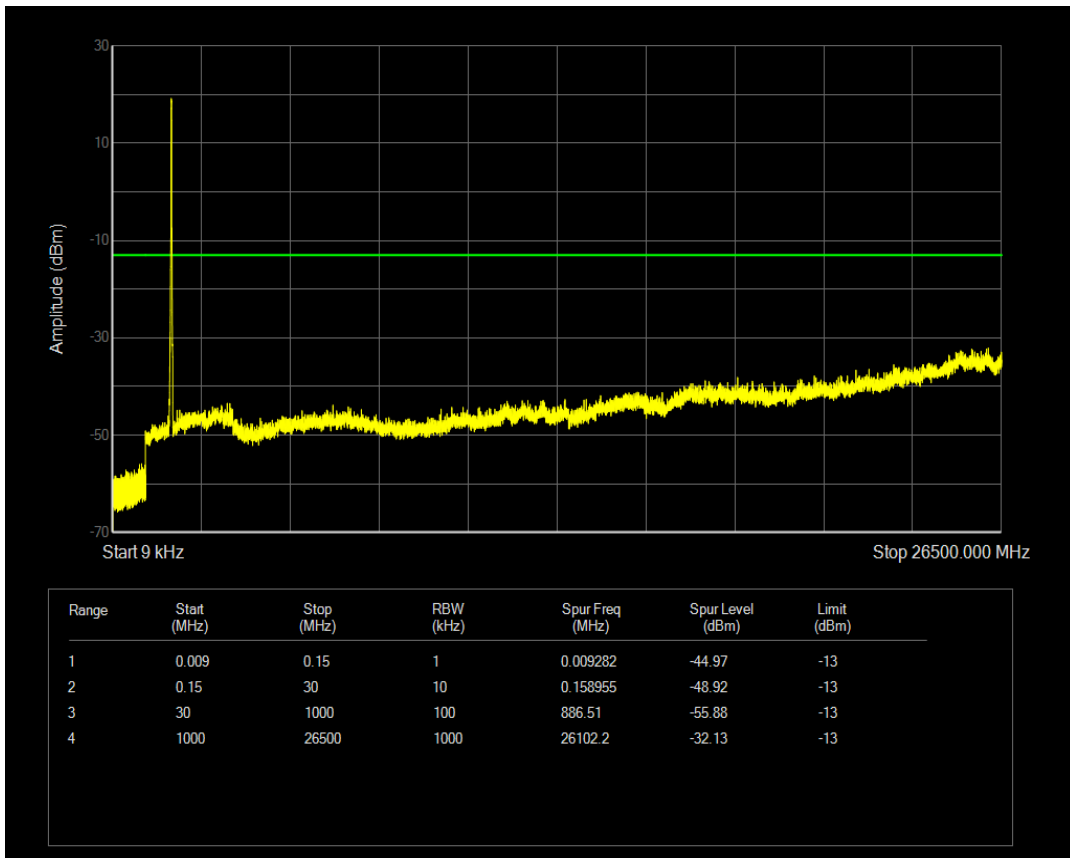

Band66 QAM16 BW=20MHz Channel=132572 RB Size=100 Position=#0

Band7 QPSK BW=5MHz Channel=20775 RB Size=1 Position=#0