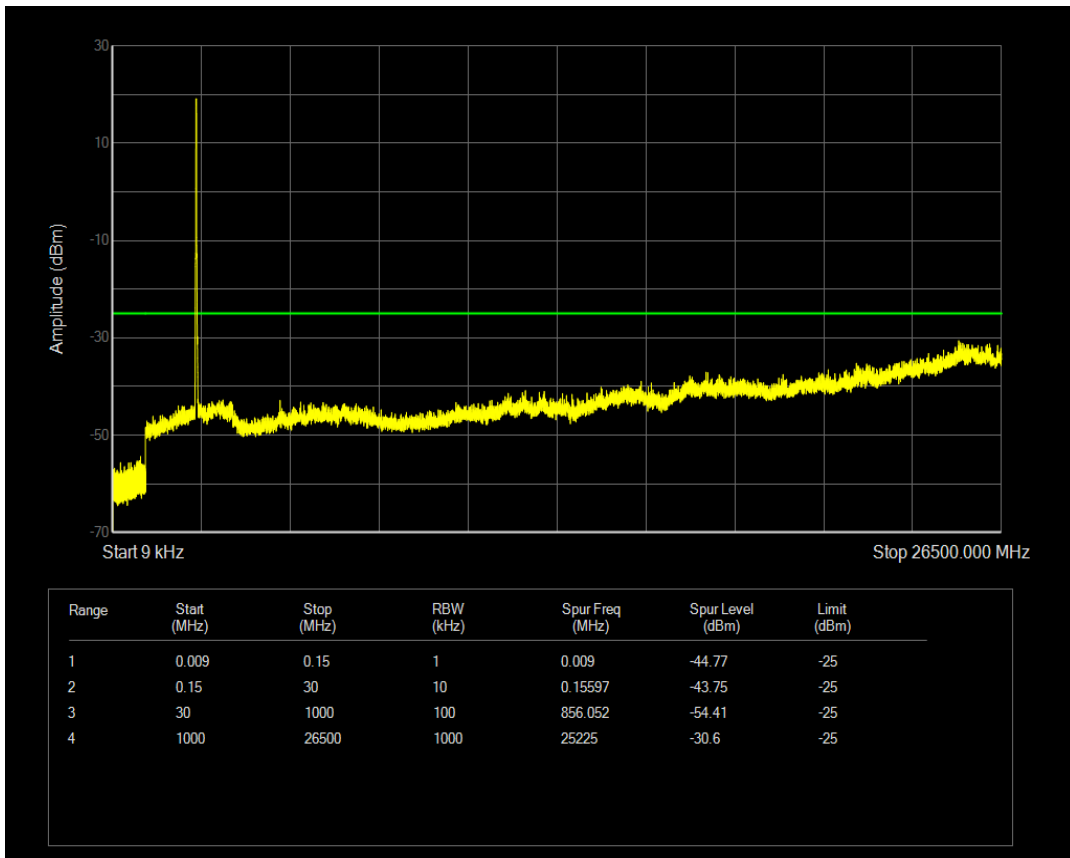

Band7 QPSK BW=15MHz Channel=21375 RB Size=75 Position=#0

Band7 QAM16 BW=15MHz Channel=21375 RB Size=1 Position=#0

Band7 QAM16 BW=15MHz Channel=21375 RB Size=75 Position=#0

Band7 QPSK BW=20MHz Channel=20850 RB Size=1 Position=#0

Band7 QPSK BW=20MHz Channel=20850 RB Size=100 Position=#0

Band7 QAM16 BW=20MHz Channel=20850 RB Size=1 Position=#0

Band7 QAM16 BW=20MHz Channel=20850 RB Size=100 Position=#0

Band7 QPSK BW=20MHz Channel=21100 RB Size=1 Position=#0