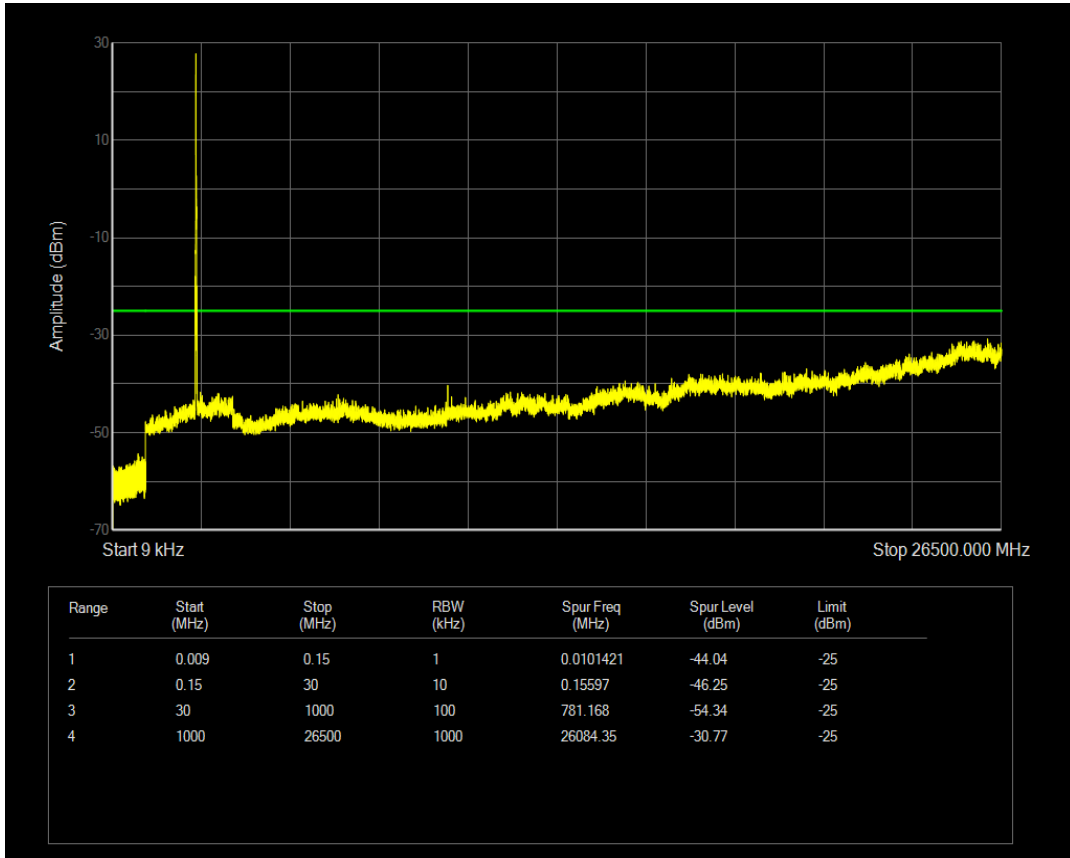

Band7 QPSK BW=15MHz Channel=21375 RB Size=75 Position=#0

Band7 QAM16 BW=15MHz Channel=21375 RB Size=1 Position=#0

Band7 QAM16 BW=15MHz Channel=21375 RB Size=75 Position=#0

Band7 QPSK BW=20MHz Channel=20850 RB Size=1 Position=#0

Band7 QPSK BW=20MHz Channel=20850 RB Size=100 Position=#0

Band7 QAM16 BW=20MHz Channel=20850 RB Size=1 Position=#0

Band7 QAM16 BW=20MHz Channel=20850 RB Size=100 Position=#0

Band7 QPSK BW=20MHz Channel=21100 RB Size=1 Position=#0