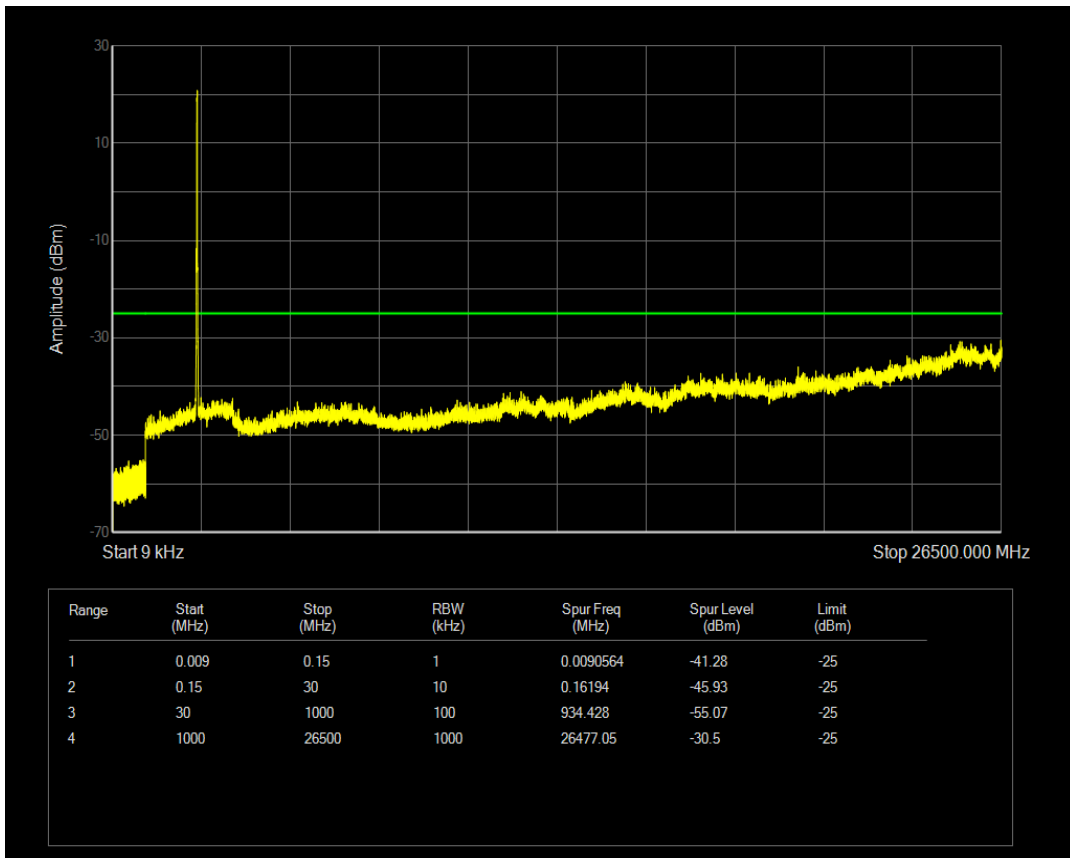

Band7 QAM16 BW=15MHz Channel=21100 RB Size=75 Position=#0

Band7 QPSK BW=15MHz Channel=21375 RB Size=1 Position=#0