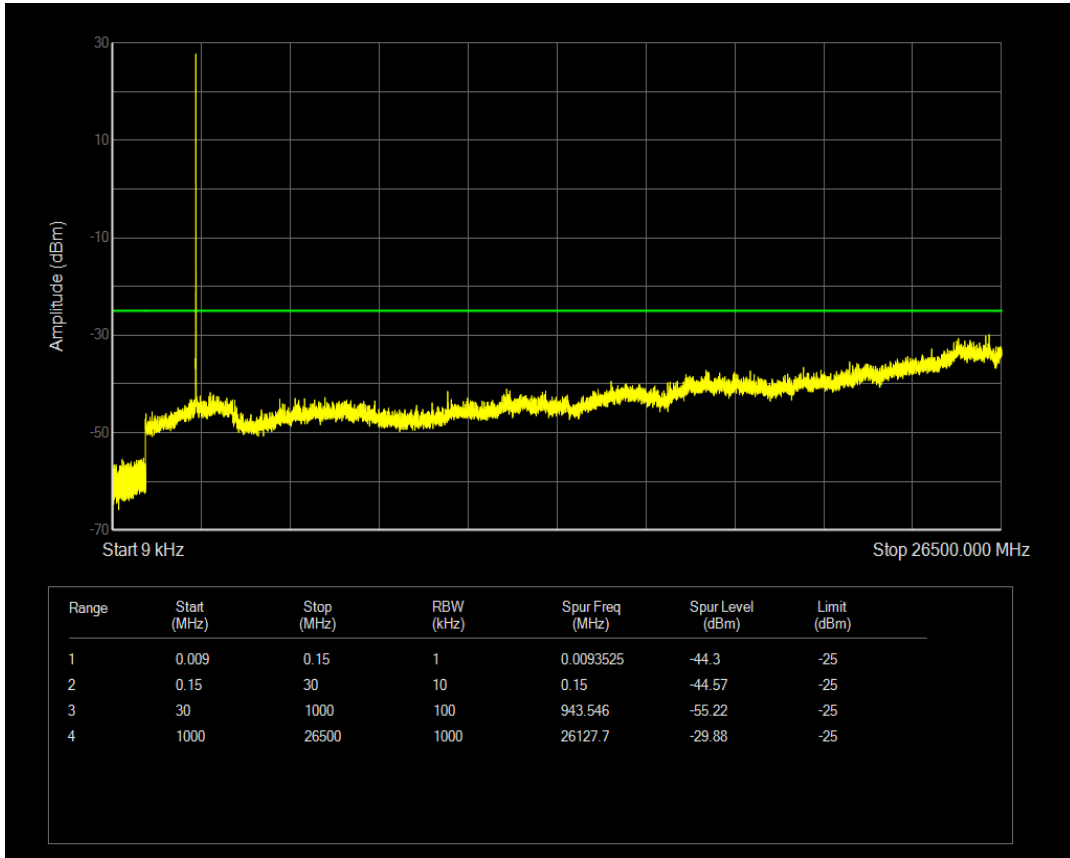

Band7 QAM16 BW=5MHz Channel=20775 RB Size=1 Position=#0

Band7 QAM16 BW=5MHz Channel=20775 RB Size=25 Position=#0