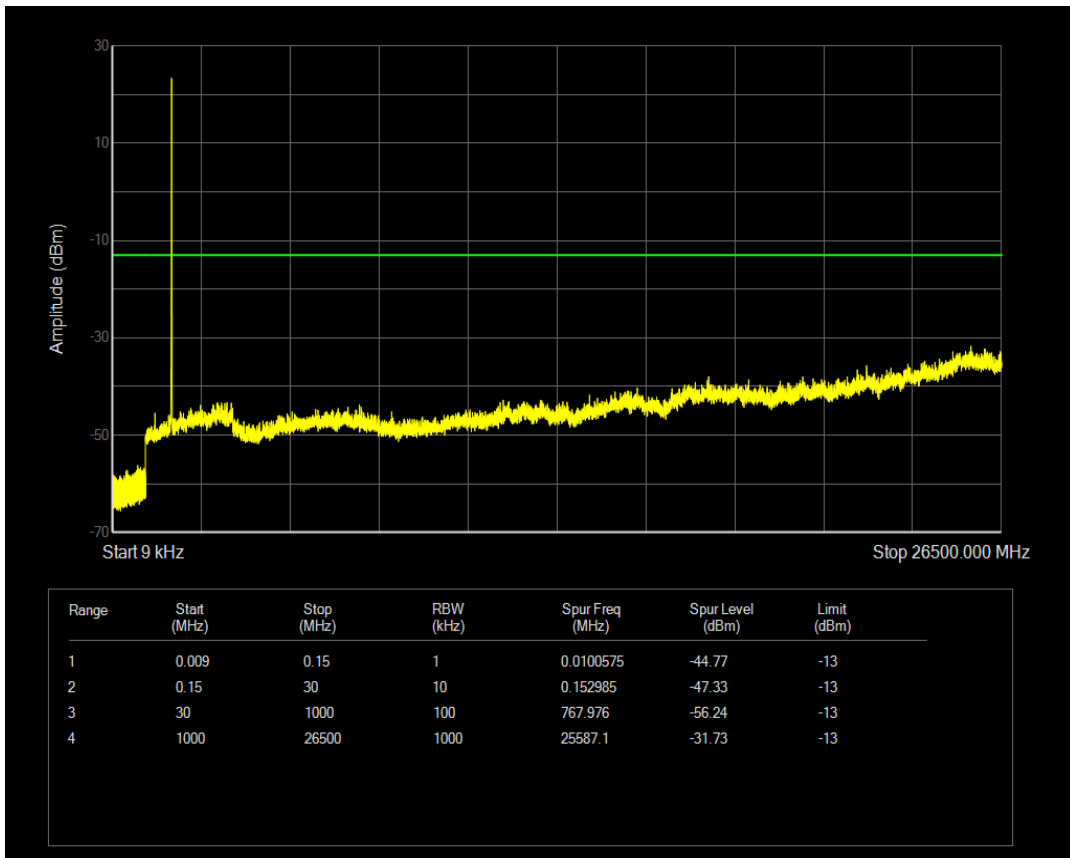

Band66 QPSK BW=5MHz Channel=132647 RB Size=25 Position=#0

Band66 QAM16 BW=5MHz Channel=132647 RB Size=1 Position=#0