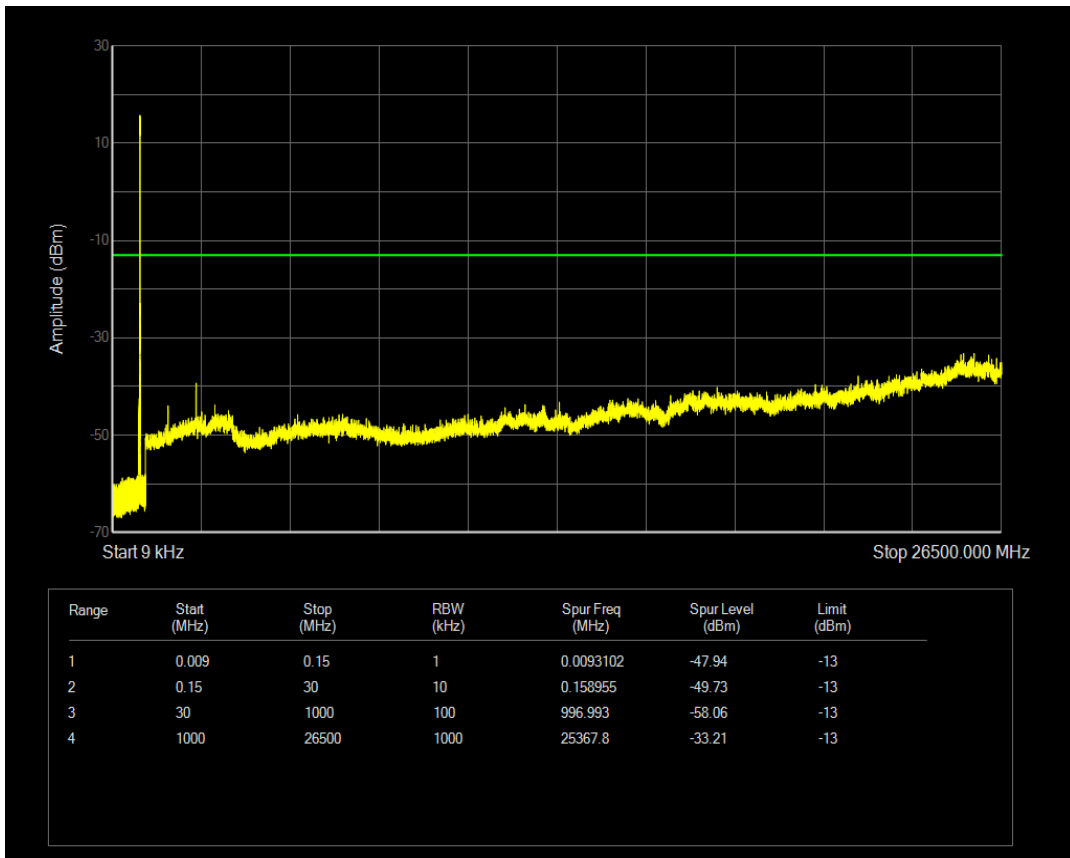

Band5 QPSK BW=5MHz Channel=20525 RB Size=25 Position=#0

Band5 QAM16 BW=5MHz Channel=20525 RB Size=1 Position=#0

Band5 QAM16 BW=5MHz Channel=20525 RB Size=25 Position=#0

Band5 QPSK BW=5MHz Channel=20625 RB Size=1 Position=#0

Band5 QPSK BW=5MHz Channel=20625 RB Size=25 Position=#0

Band5 QAM16 BW=5MHz Channel=20625 RB Size=1 Position=#0

Band5 QAM16 BW=5MHz Channel=20625 RB Size=25 Position=#0

Band5 QPSK BW=10MHz Channel=20450 RB Size=1 Position=#0