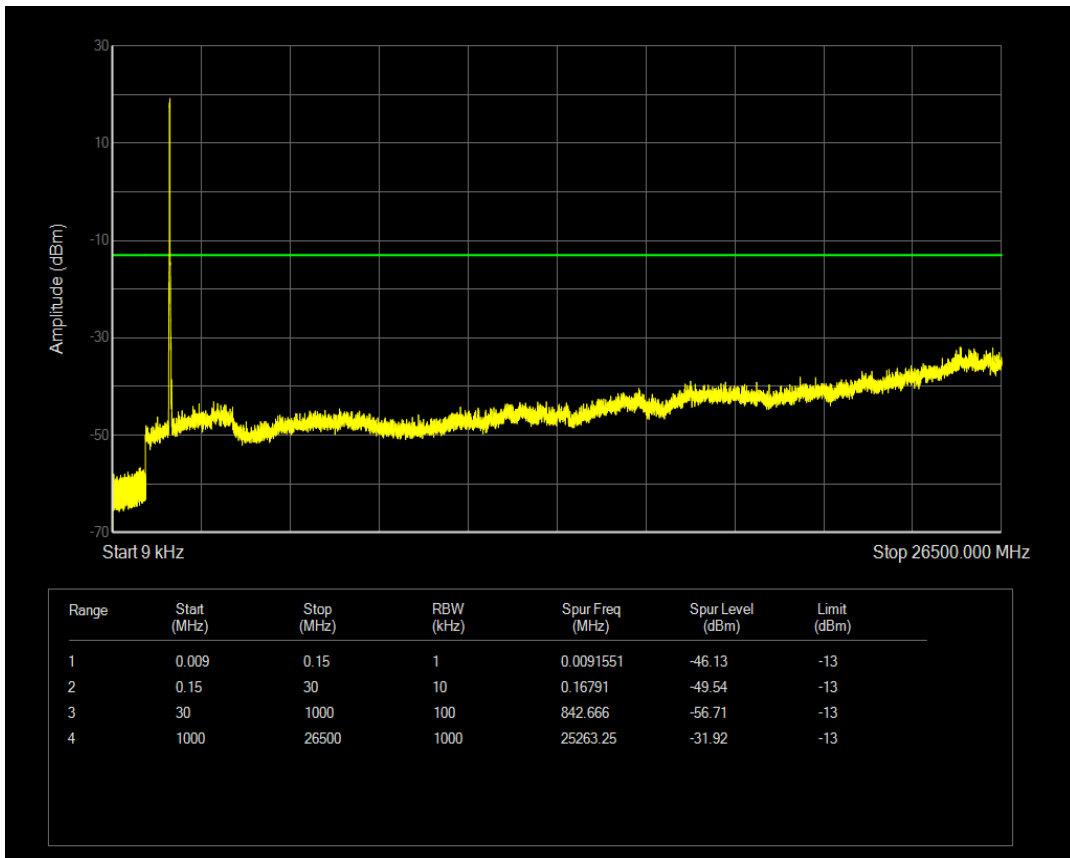

Band66 QAM16 BW=20MHz Channel=132072 RB Size=100 Position=#0

Band66 QPSK BW=20MHz Channel=132322 RB Size=1 Position=#0