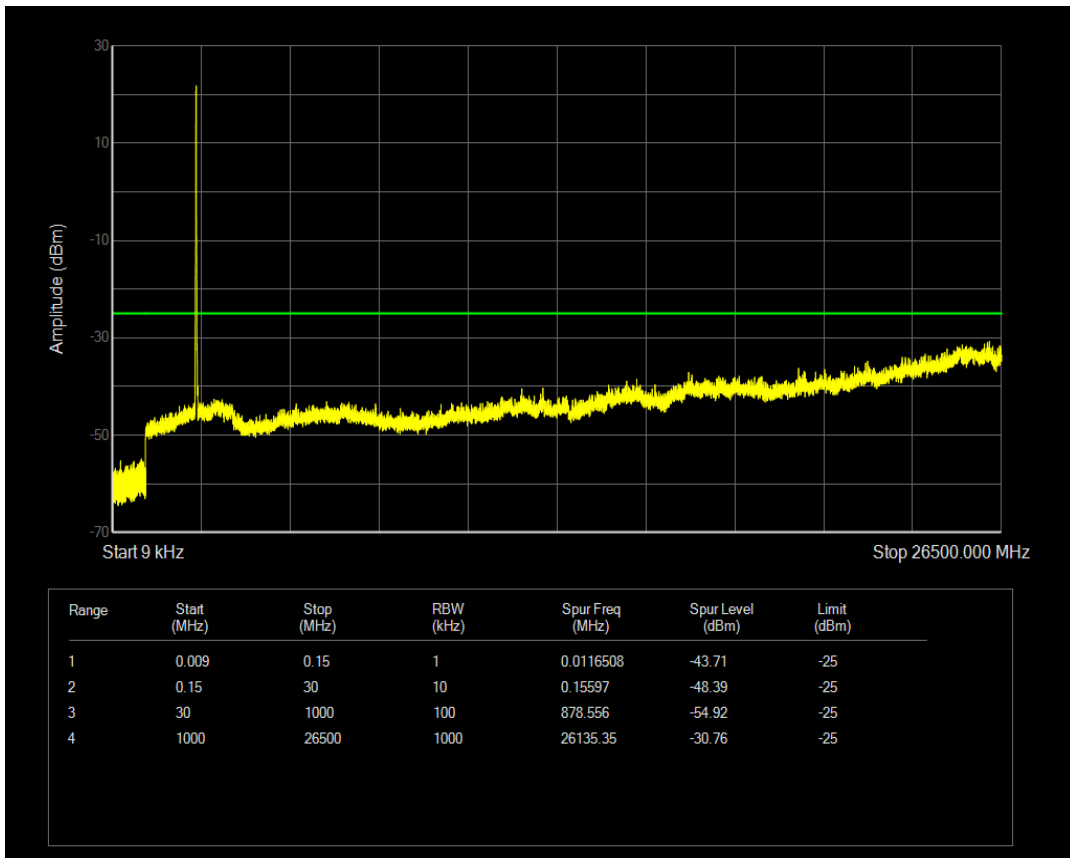

Band7 QPSK BW=15MHz Channel=20825 RB Size=75 Position=#0

Band7 QAM16 BW=15MHz Channel=20825 RB Size=1 Position=#0