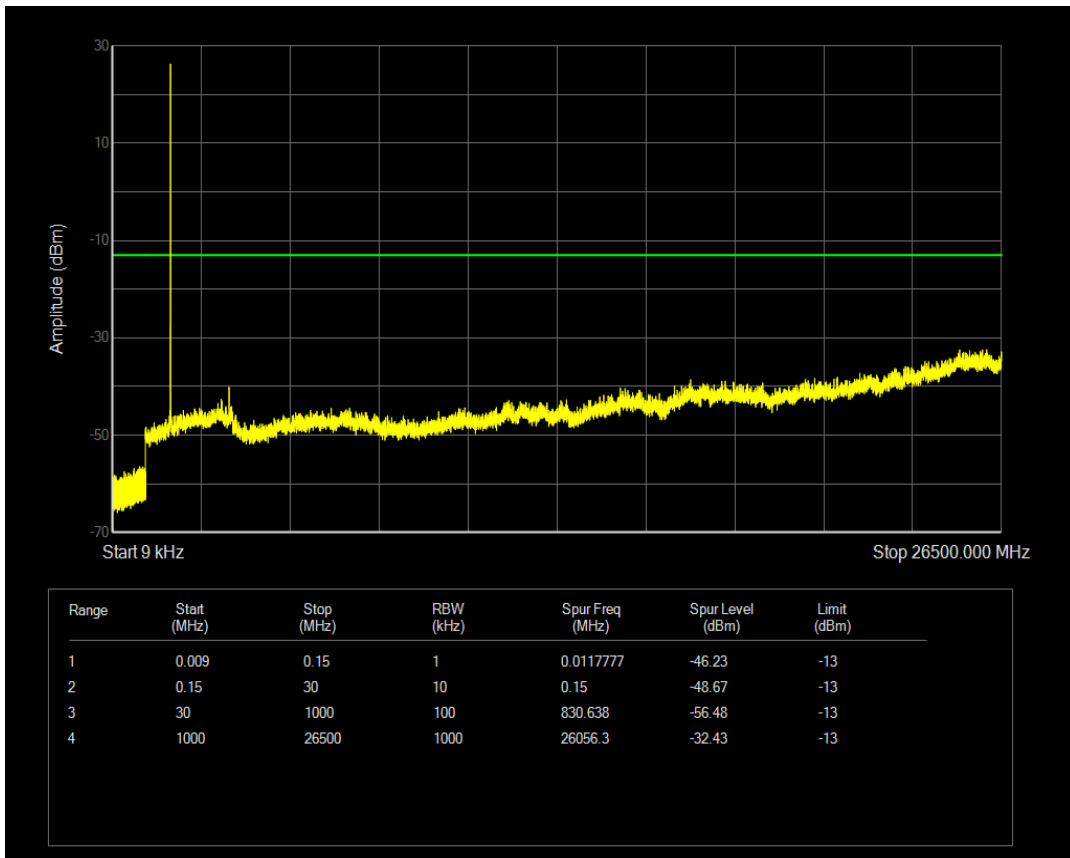

Band66 QAM16 BW=1.4MHz Channel=132322 RB Size=6 Position=#0

Band66 QPSK BW=1.4MHz Channel=132665 RB Size=1 Position=#0