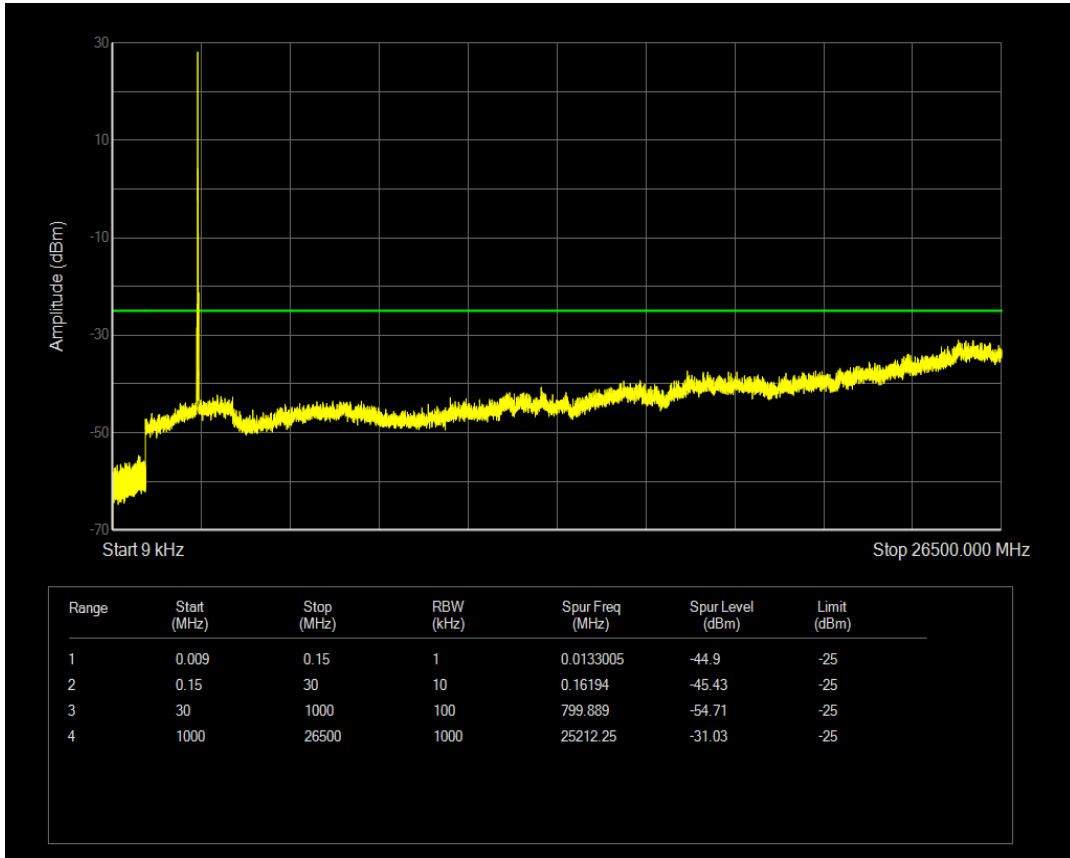

Band7 QAM16 BW=15MHz Channel=21375 RB Size=1 Position=#0

Band7 QAM16 BW=15MHz Channel=21375 RB Size=75 Position=#0