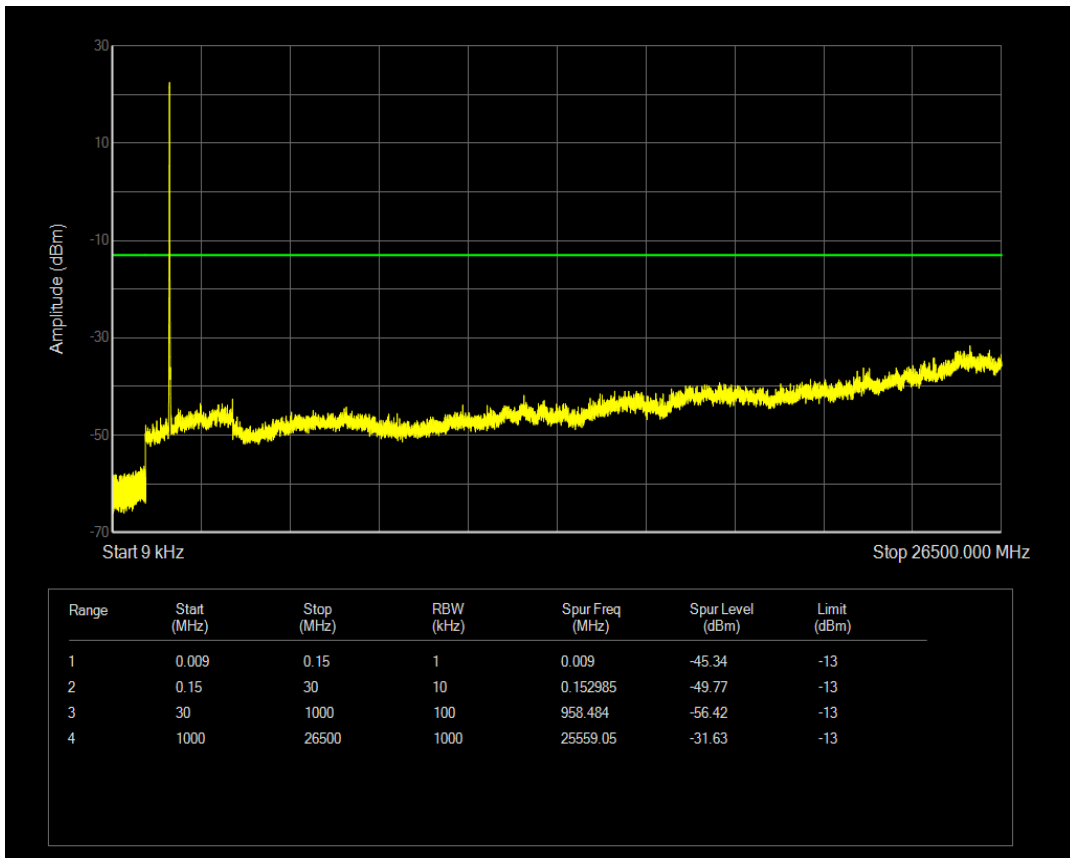

Band66 QPSK BW=10MHz Channel=132022 RB Size=50 Position=#0

Band66 QAM16 BW=10MHz Channel=132022 RB Size=1 Position=#0