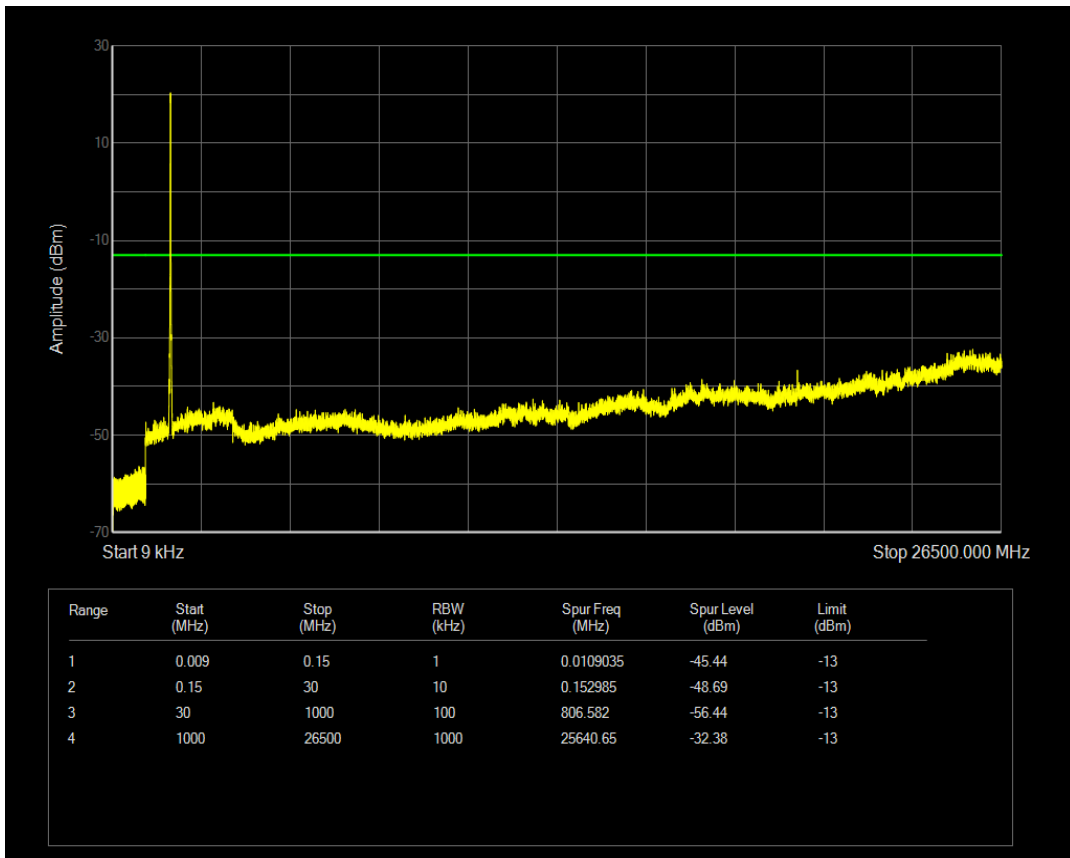

Band66 QAM16 BW=15MHz Channel=132322 RB Size=75 Position=#0

Band66 QPSK BW=15MHz Channel=132597 RB Size=1 Position=#0