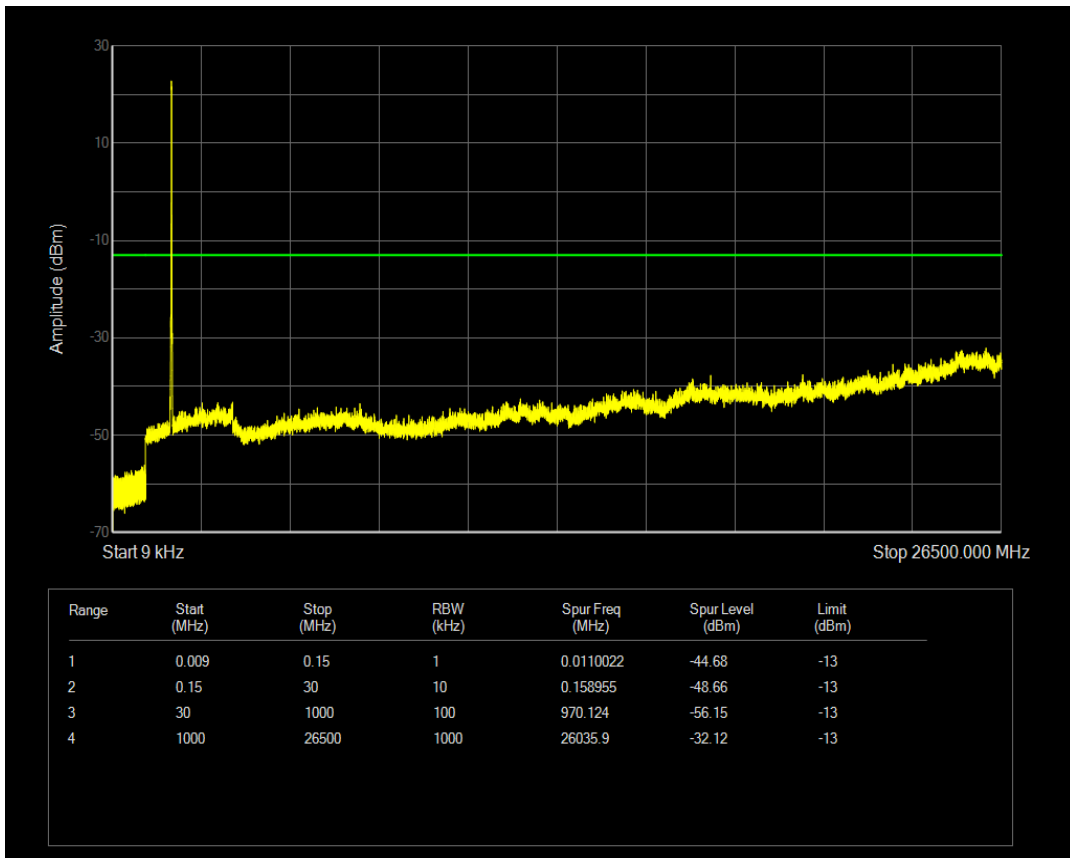

Band66 QPSK BW=10MHz Channel=132622 RB Size=50 Position=#0

Band66 QAM16 BW=10MHz Channel=132622 RB Size=1 Position=#0