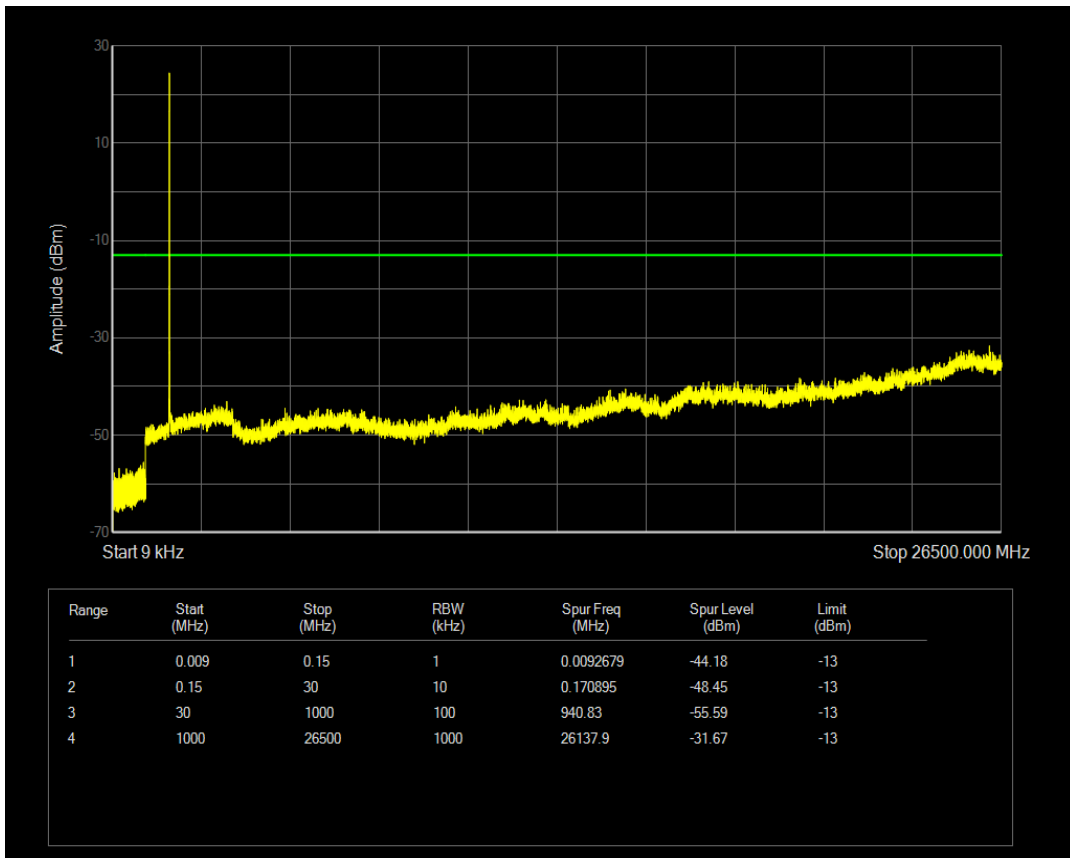

Band66 QPSK BW=3MHz Channel=131987 RB Size=15 Position=#0

Band66 QAM16 BW=3MHz Channel=131987 RB Size=1 Position=#0