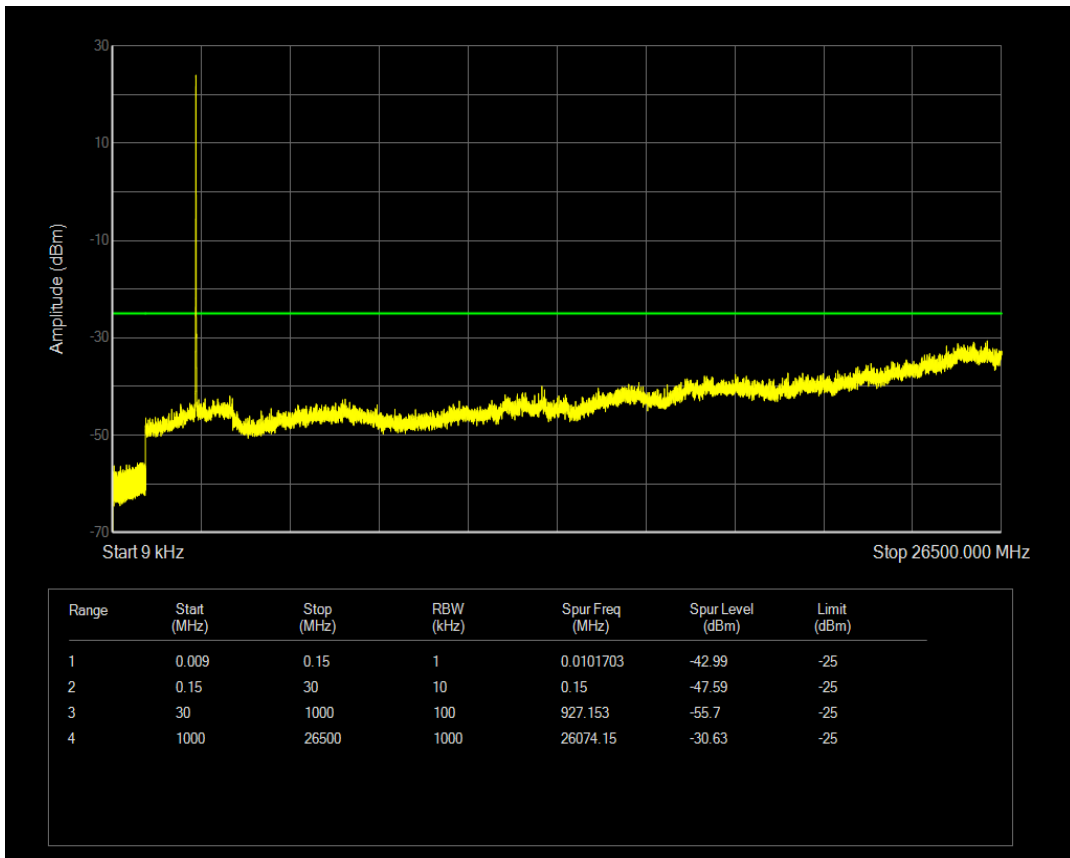

Band66 QPSK BW=20MHz Channel=132572 RB Size=100 Position=#0

Band66 QAM16 BW=20MHz Channel=132572 RB Size=1 Position=#0

Band66 QAM16 BW=20MHz Channel=132572 RB Size=100 Position=#0

Band7 QPSK BW=5MHz Channel=20775 RB Size=1 Position=#0

Band7 QPSK BW=5MHz Channel=20775 RB Size=25 Position=#0

Band7 QAM16 BW=5MHz Channel=20775 RB Size=1 Position=#0

Band7 QAM16 BW=5MHz Channel=20775 RB Size=25 Position=#0

Band7 QPSK BW=5MHz Channel=21100 RB Size=1 Position=#0