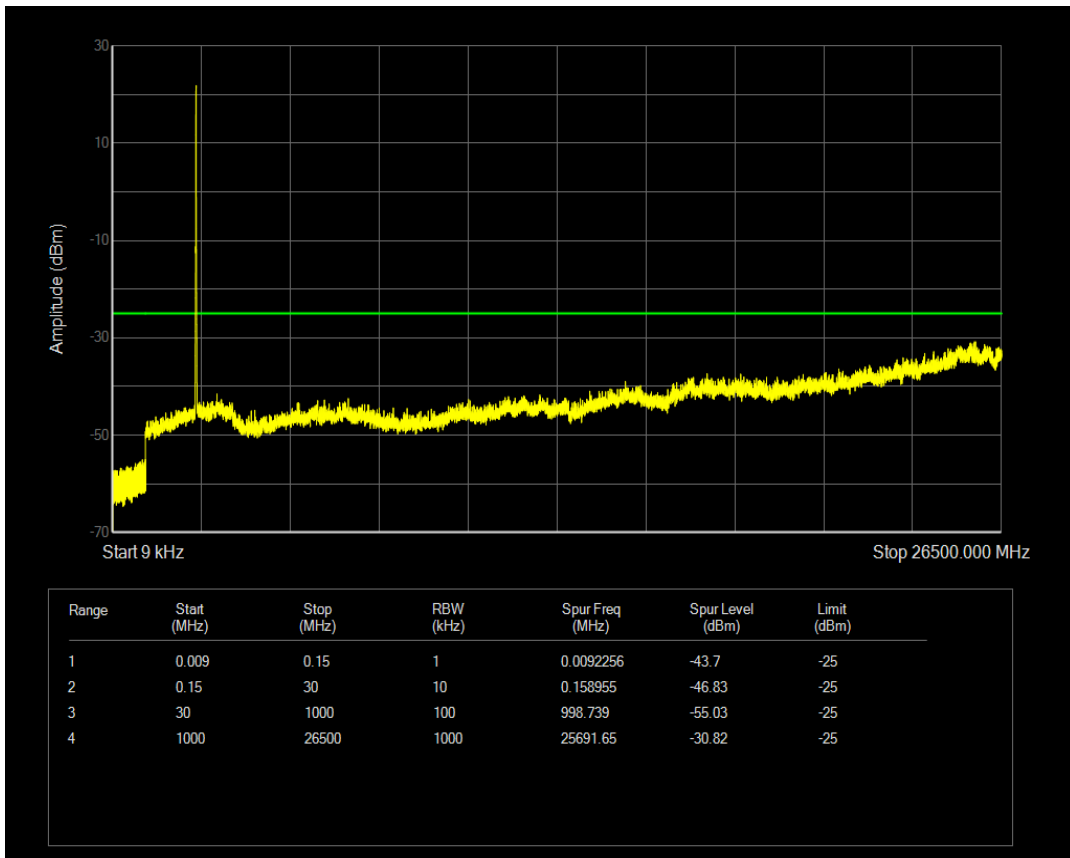

Band7 QPSK BW=5MHz Channel=21425 RB Size=25 Position=#0

Band7 QAM16 BW=5MHz Channel=21425 RB Size=1 Position=#0

Band7 QAM16 BW=5MHz Channel=21425 RB Size=25 Position=#0

Band7 QPSK BW=10MHz Channel=20800 RB Size=1 Position=#0

Band7 QPSK BW=10MHz Channel=20800 RB Size=50 Position=#0

Band7 QAM16 BW=10MHz Channel=20800 RB Size=1 Position=#0

Band7 QAM16 BW=10MHz Channel=20800 RB Size=50 Position=#0

Band7 QPSK BW=10MHz Channel=21100 RB Size=1 Position=#0