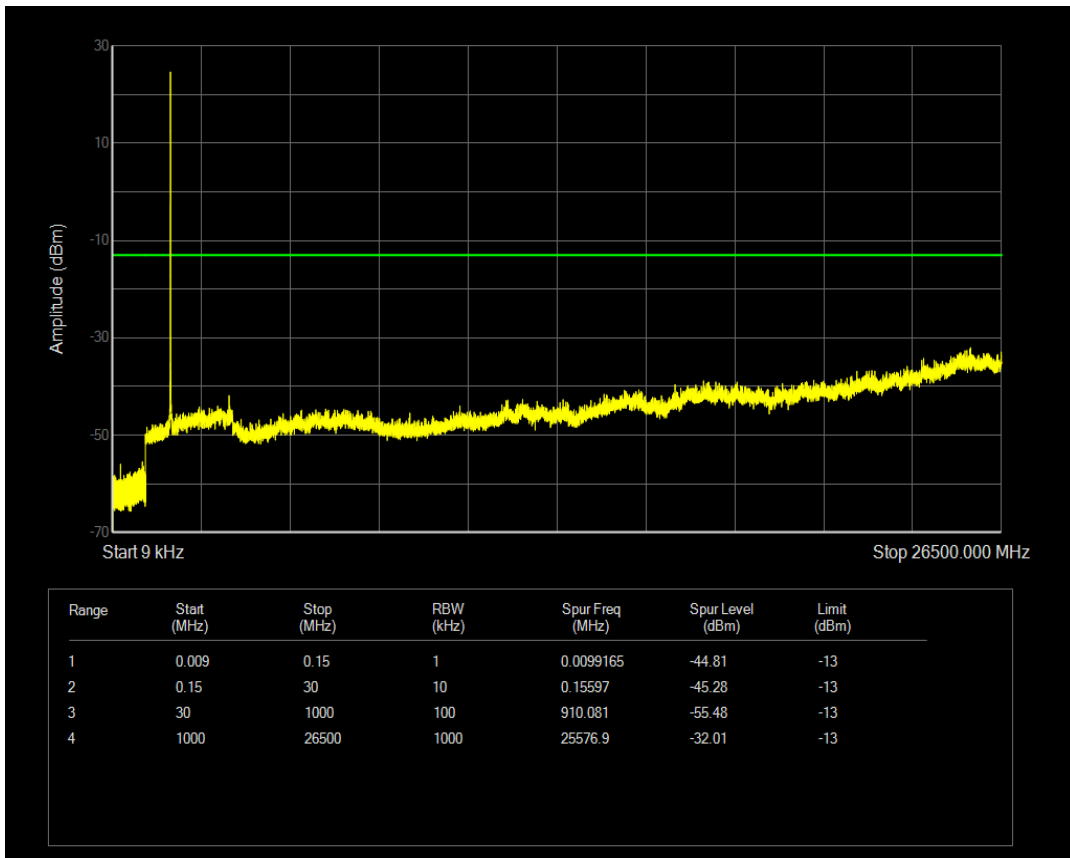

Band66 QAM16 BW=3MHz Channel=132322 RB Size=15 Position=#0

Band66 QPSK BW=3MHz Channel=132657 RB Size=1 Position=#0