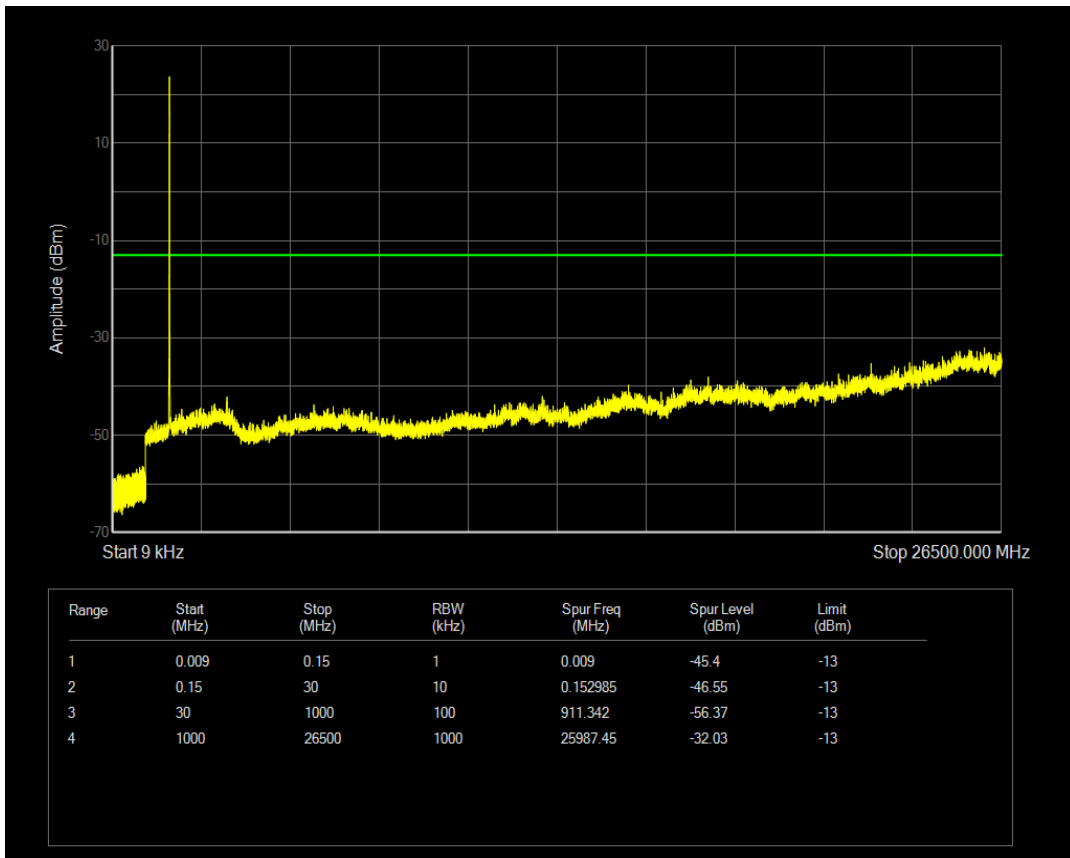

Band66 QPSK BW=5MHz Channel=131997 RB Size=25 Position=#0

Band66 QAM16 BW=5MHz Channel=131997 RB Size=1 Position=#0