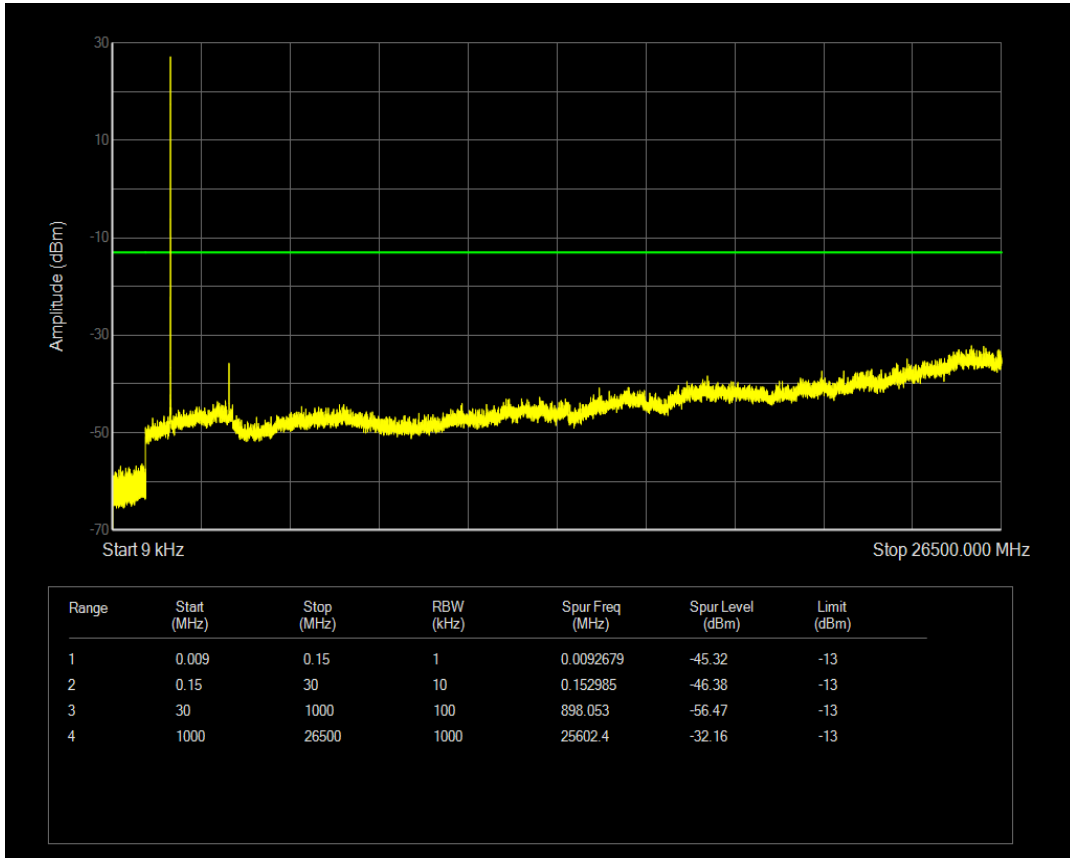

Band5 QPSK BW=10MHz Channel=20600 RB Size=50 Position=#0

Band5 QAM16 BW=10MHz Channel=20600 RB Size=1 Position=#0

Band5 QAM16 BW=10MHz Channel=20600 RB Size=50 Position=#0

Band66 QPSK BW=1.4MHz Channel=131979 RB Size=1 Position=#0

Band66 QPSK BW=1.4MHz Channel=131979 RB Size=6 Position=#0

Band66 QAM16 BW=1.4MHz Channel=131979 RB Size=1 Position=#0

Band66 QAM16 BW=1.4MHz Channel=131979 RB Size=6 Position=#0

Band66 QPSK BW=1.4MHz Channel=132322 RB Size=1 Position=#0