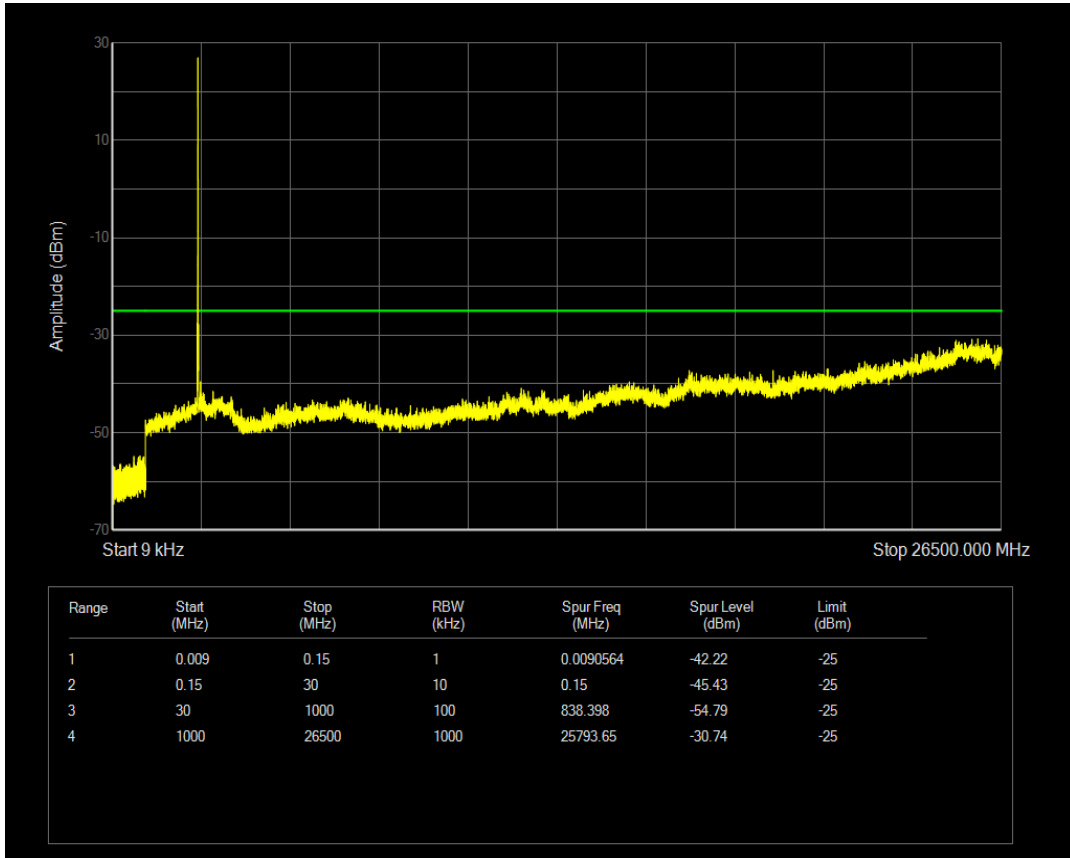

Band7 QPSK BW=10MHz Channel=20800 RB Size=50 Position=#0

Band7 QAM16 BW=10MHz Channel=20800 RB Size=1 Position=#0

Band7 QAM16 BW=10MHz Channel=20800 RB Size=50 Position=#0

Band7 QPSK BW=10MHz Channel=21100 RB Size=1 Position=#0

Band7 QPSK BW=10MHz Channel=21100 RB Size=50 Position=#0

Band7 QAM16 BW=10MHz Channel=21100 RB Size=1 Position=#0

Band7 QAM16 BW=10MHz Channel=21100 RB Size=50 Position=#0

Band7 QPSK BW=10MHz Channel=21400 RB Size=1 Position=#0

Band7 QPSK BW=10MHz Channel=21400 RB Size=50 Position=#0

Band7 QAM16 BW=10MHz Channel=21400 RB Size=1 Position=#0

Band7 QAM16 BW=10MHz Channel=21400 RB Size=50 Position=#0

Band7 QPSK BW=15MHz Channel=20825 RB Size=1 Position=#0