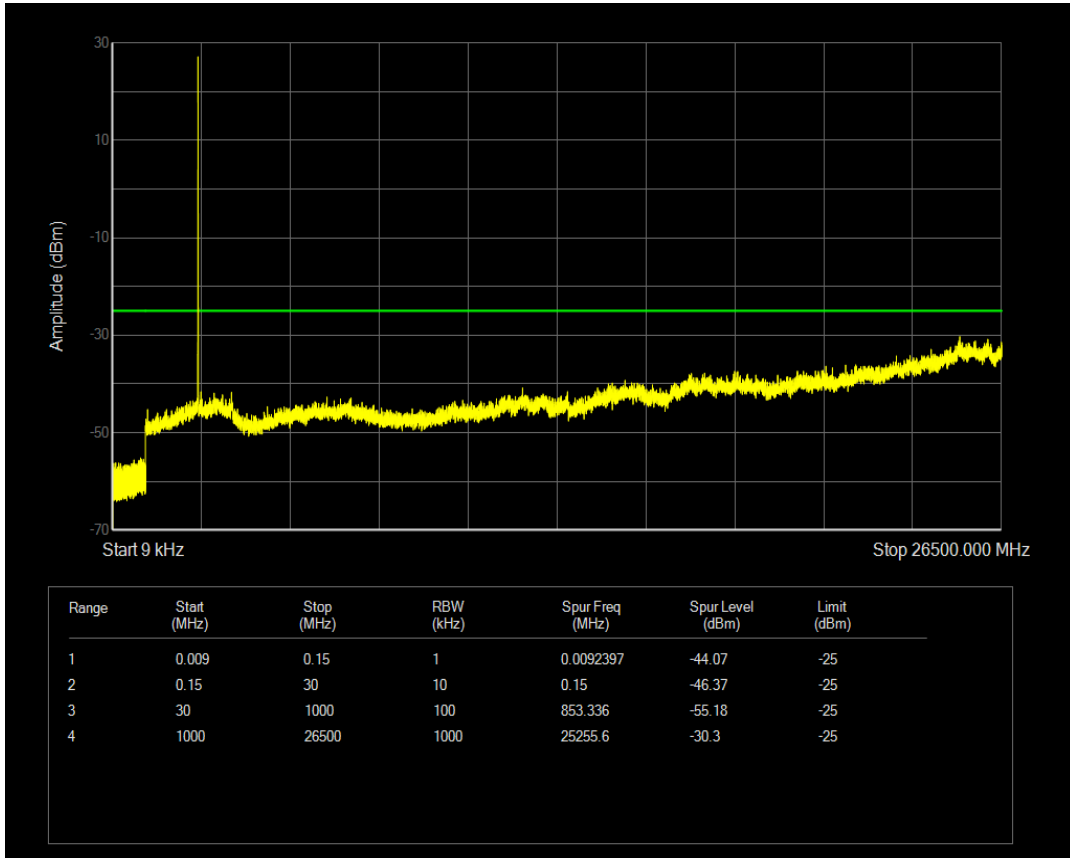

Band7 QPSK BW=5MHz Channel=21100 RB Size=25 Position=#0

Band7 QAM16 BW=5MHz Channel=21100 RB Size=1 Position=#0

Band7 QAM16 BW=5MHz Channel=21100 RB Size=25 Position=#0

Band7 QPSK BW=5MHz Channel=21425 RB Size=1 Position=#0

Band7 QPSK BW=5MHz Channel=21425 RB Size=25 Position=#0

Band7 QAM16 BW=5MHz Channel=21425 RB Size=1 Position=#0

Band7 QAM16 BW=5MHz Channel=21425 RB Size=25 Position=#0

Band7 QPSK BW=10MHz Channel=20800 RB Size=1 Position=#0