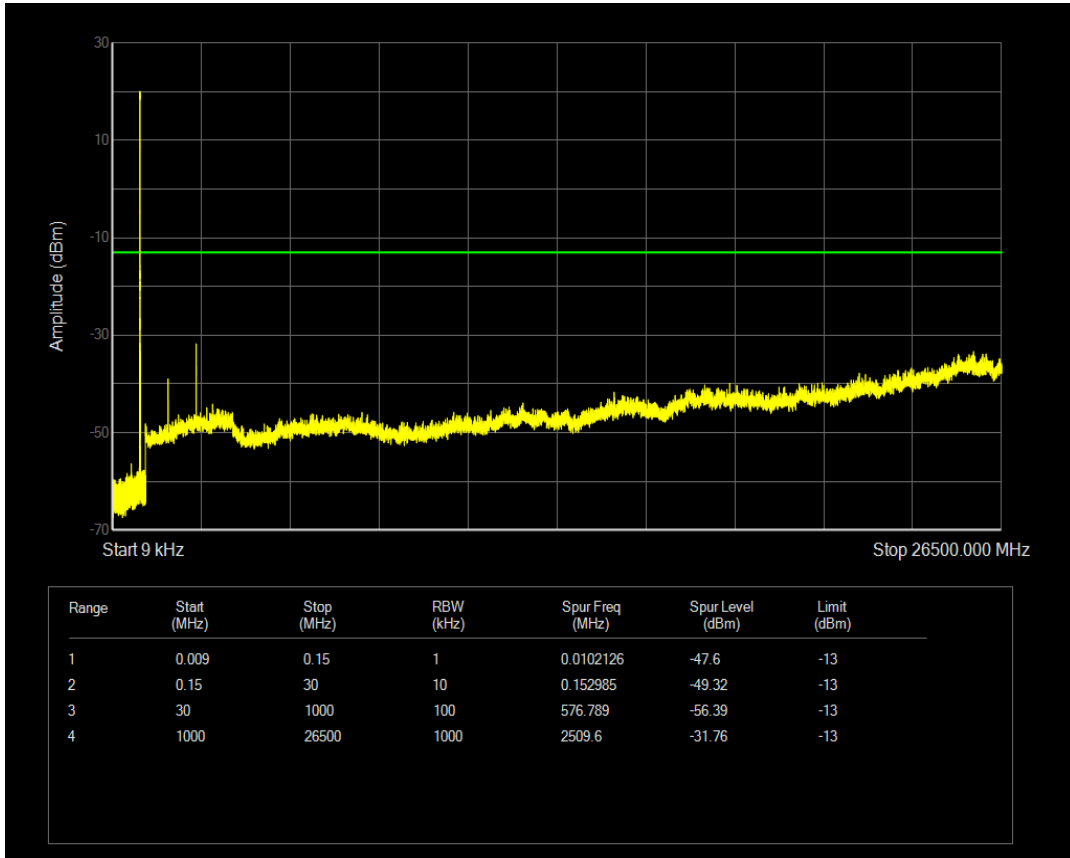

Band26(824-849) QAM16 BW=1.4MHz Channel=26797 RB Size=1 Position=#0

Band26(824-849) QAM16 BW=1.4MHz Channel=26797 RB Size=6 Position=#0

Band26(824-849) QPSK BW=1.4MHz Channel=26915 RB Size=1 Position=#0

Band26(824-849) QPSK BW=1.4MHz Channel=26915 RB Size=6 Position=#0

Band26(824-849) QAM16 BW=1.4MHz Channel=26915 RB Size=1 Position=#0

Band26(824-849) QAM16 BW=1.4MHz Channel=26915 RB Size=6 Position=#0