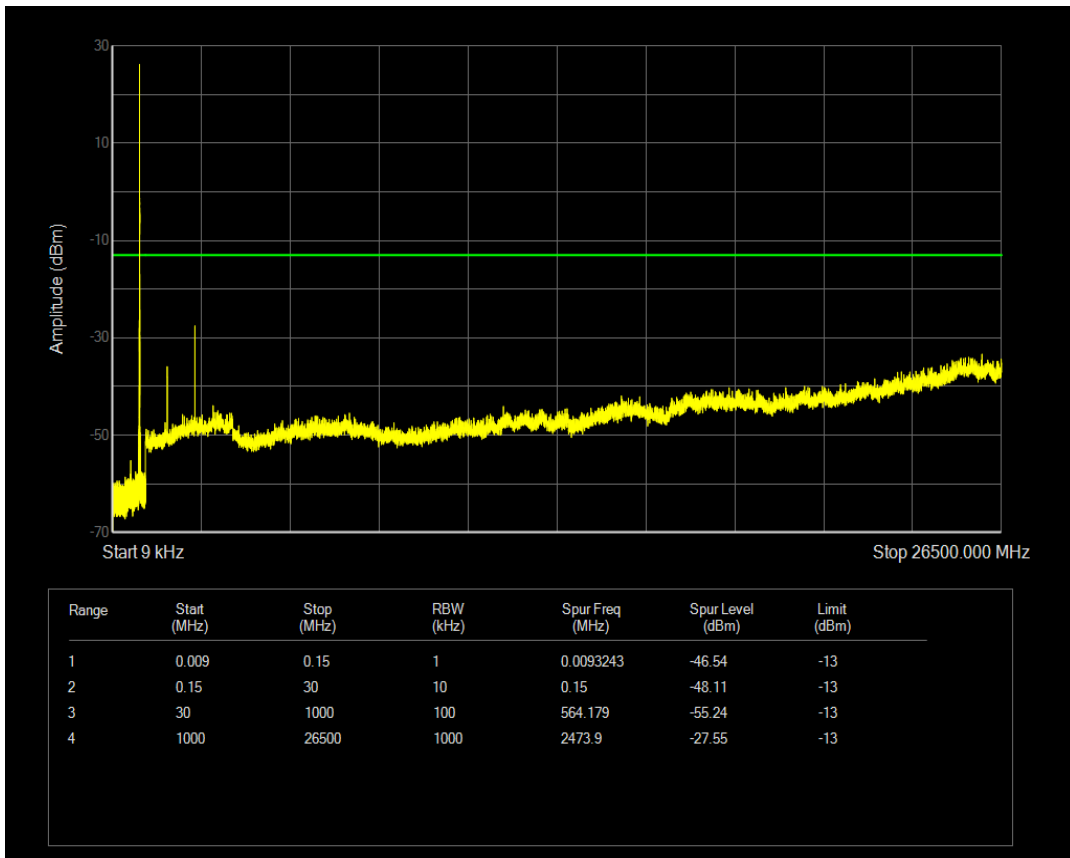

Band26(824-849) QAM16 BW=3MHz Channel=26805 RB Size=1 Position=#0

Band26(824-849) QAM16 BW=3MHz Channel=26805 RB Size=15 Position=#0