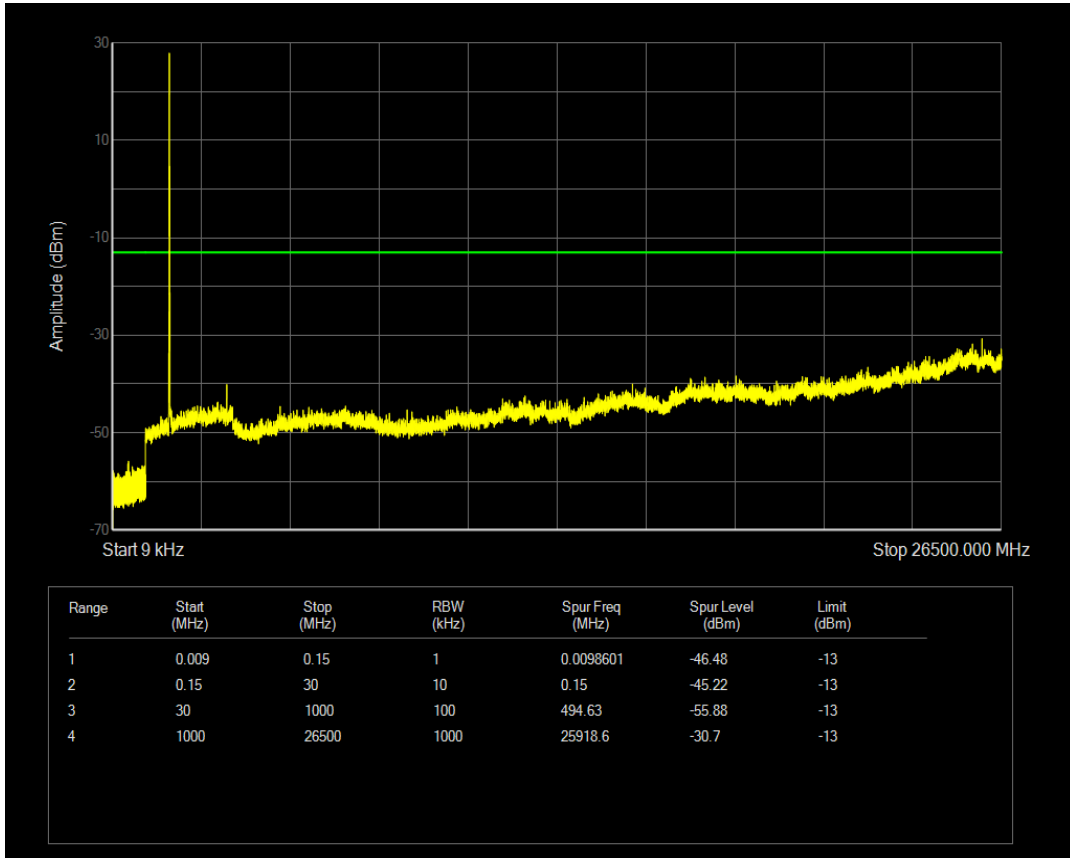

Band4 QAM16 BW=5MHz Channel=20175 RB Size=25 Position=#0

Band4 QPSK BW=5MHz Channel=20375 RB Size=1 Position=#0

Band4 QPSK BW=5MHz Channel=20375 RB Size=25 Position=#0

Band4 QAM16 BW=5MHz Channel=20375 RB Size=1 Position=#0

Band4 QAM16 BW=5MHz Channel=20375 RB Size=25 Position=#0

Band4 QPSK BW=10MHz Channel=20000 RB Size=1 Position=#0

Band4 QPSK BW=10MHz Channel=20000 RB Size=50 Position=#0

Band4 QAM16 BW=10MHz Channel=20000 RB Size=1 Position=#0