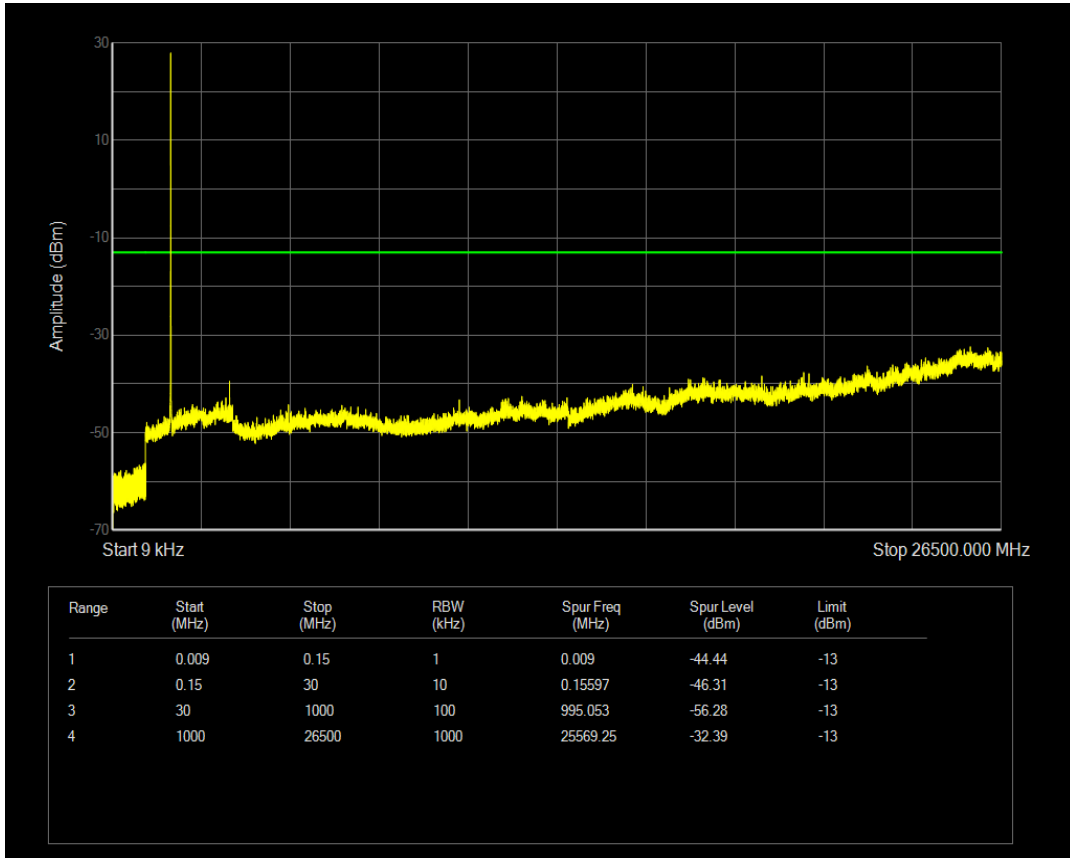

Band4 QAM16 BW=3MHz Channel=20175 RB Size=15 Position=#0

Band4 QPSK BW=3MHz Channel=20385 RB Size=1 Position=#0

Band4 QPSK BW=3MHz Channel=20385 RB Size=15 Position=#0

Band4 QAM16 BW=3MHz Channel=20385 RB Size=1 Position=#0

Band4 QAM16 BW=3MHz Channel=20385 RB Size=15 Position=#0

Band4 QPSK BW=5MHz Channel=19975 RB Size=1 Position=#0

Band4 QPSK BW=5MHz Channel=19975 RB Size=25 Position=#0

Band4 QAM16 BW=5MHz Channel=19975 RB Size=1 Position=#0