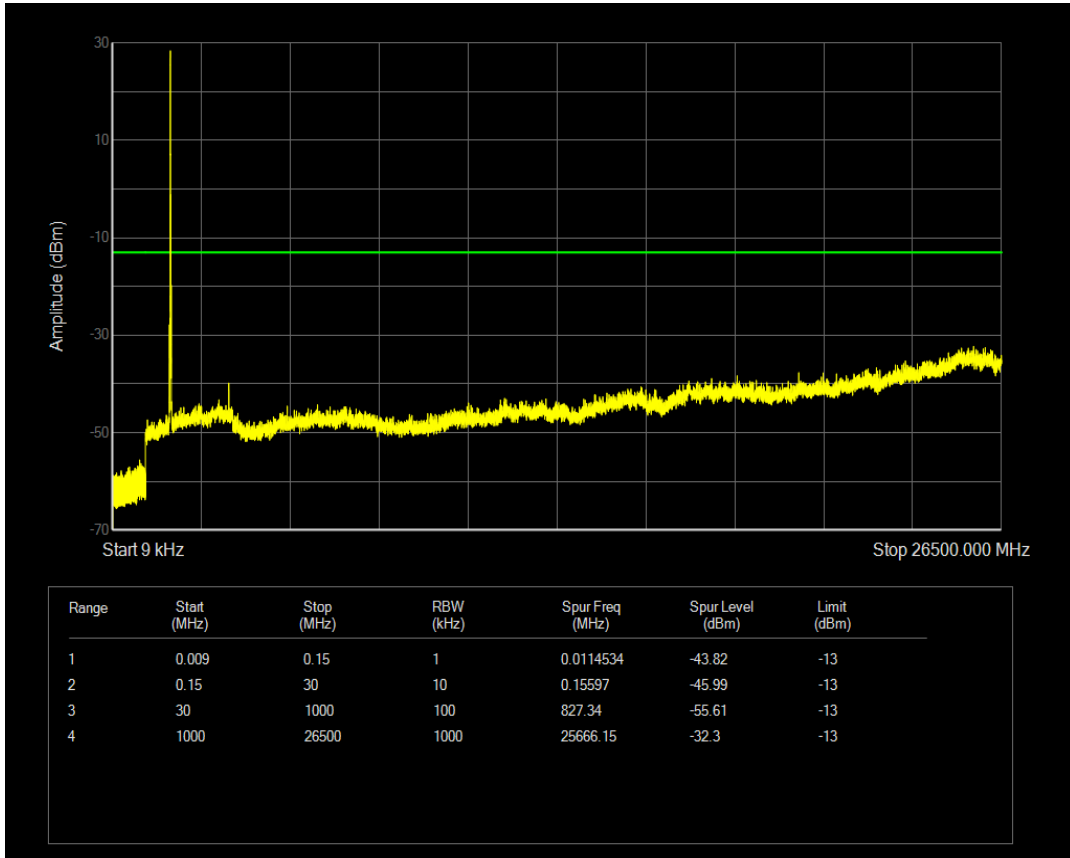

Band4 QAM16 BW=15MHz Channel=20175 RB Size=75 Position=#0

Band4 QPSK BW=15MHz Channel=20325 RB Size=1 Position=#0

Band4 QPSK BW=15MHz Channel=20325 RB Size=75 Position=#0

Band4 QAM16 BW=15MHz Channel=20325 RB Size=1 Position=#0

Band4 QAM16 BW=15MHz Channel=20325 RB Size=75 Position=#0

Band4 QPSK BW=20MHz Channel=20050 RB Size=1 Position=#0

Band4 QPSK BW=20MHz Channel=20050 RB Size=100 Position=#0

Band4 QAM16 BW=20MHz Channel=20050 RB Size=1 Position=#0