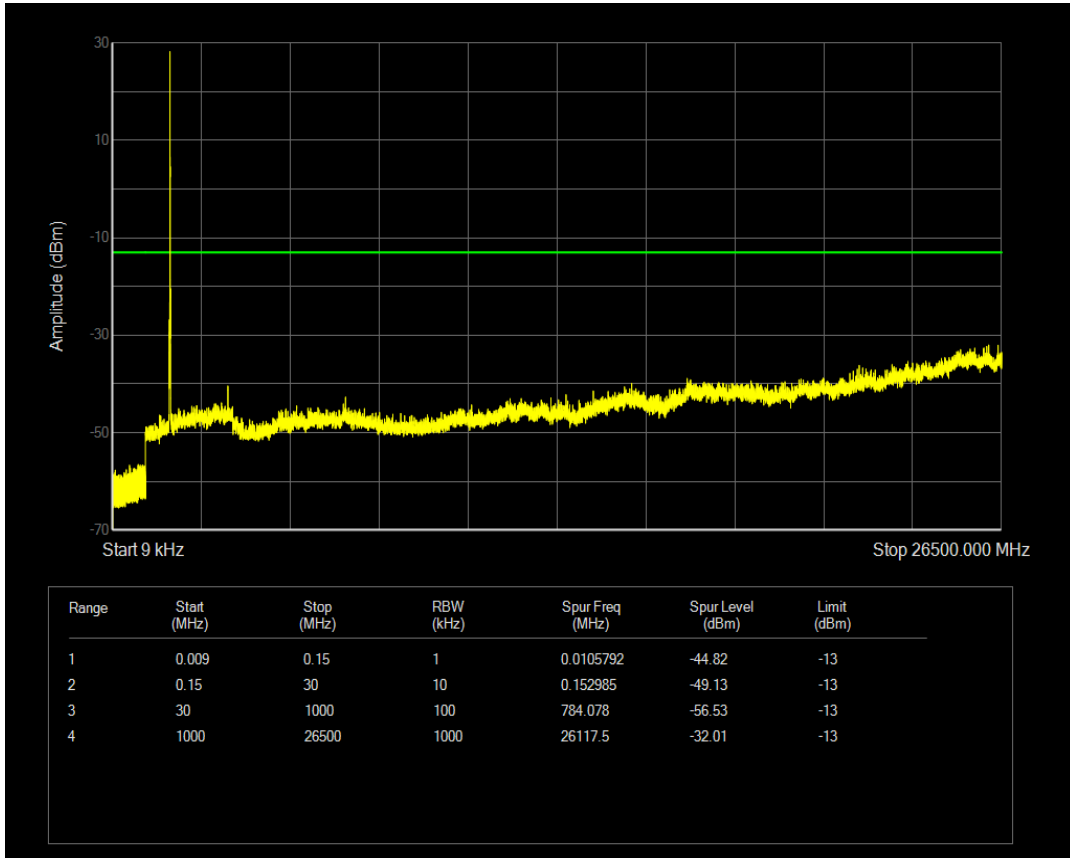

Band4 QAM16 BW=5MHz Channel=20375 RB Size=25 Position=#0

Band4 QPSK BW=10MHz Channel=20000 RB Size=1 Position=#0

Band4 QPSK BW=10MHz Channel=20000 RB Size=50 Position=#0

Band4 QAM16 BW=10MHz Channel=20000 RB Size=1 Position=#0

Band4 QAM16 BW=10MHz Channel=20000 RB Size=50 Position=#0

Band4 QPSK BW=10MHz Channel=20175 RB Size=1 Position=#0

Band4 QPSK BW=10MHz Channel=20175 RB Size=50 Position=#0

Band4 QAM16 BW=10MHz Channel=20175 RB Size=1 Position=#0

Band4 QAM16 BW=10MHz Channel=20175 RB Size=50 Position=#0

Band4 QPSK BW=10MHz Channel=20350 RB Size=1 Position=#0

Band4 QPSK BW=10MHz Channel=20350 RB Size=50 Position=#0

Band4 QAM16 BW=10MHz Channel=20350 RB Size=1 Position=#0