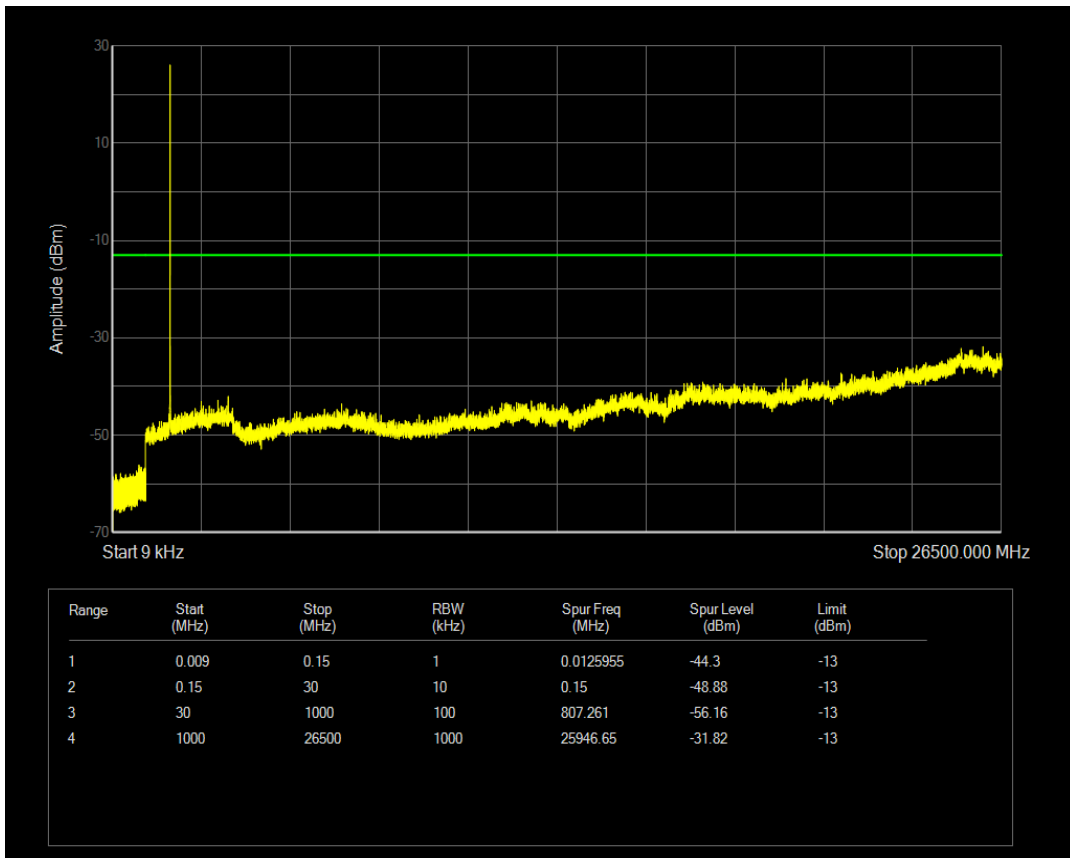

Band4 QAM16 BW=1.4MHz Channel=20175 RB Size=6 Position=#0

Band4 QPSK BW=1.4MHz Channel=20393 RB Size=1 Position=#0