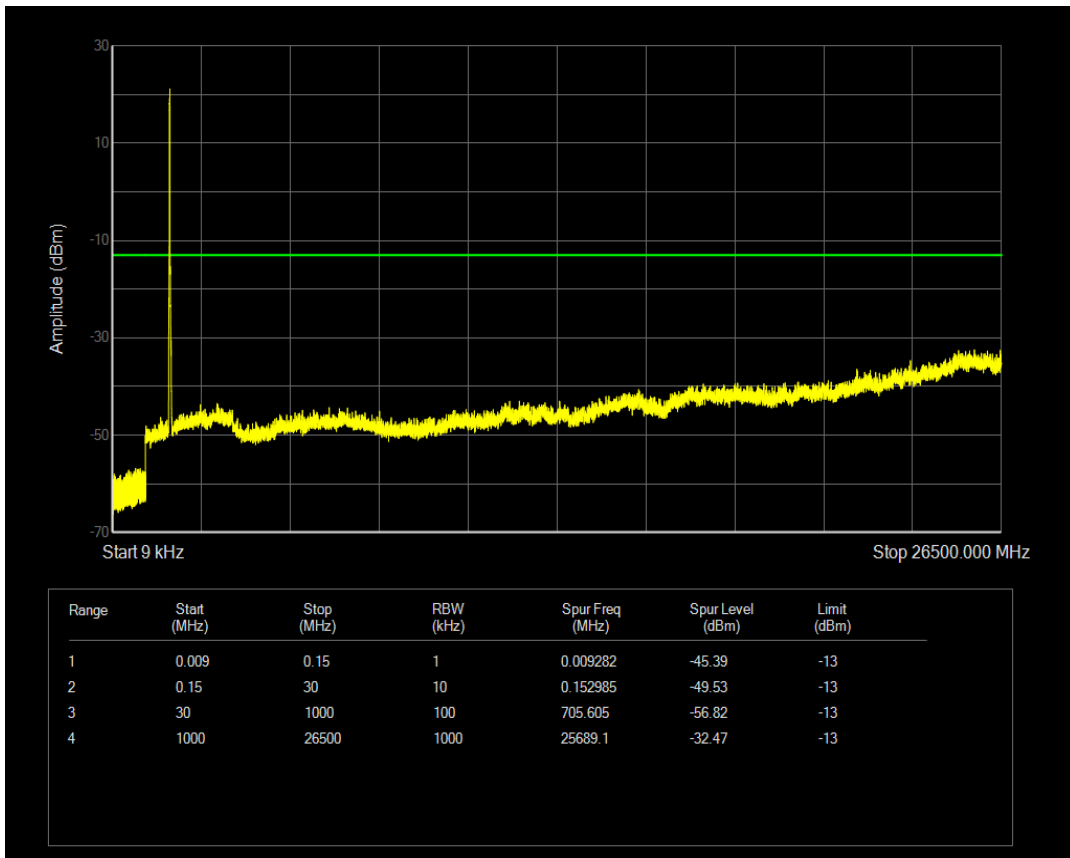

Band4 QAM16 BW=15MHz Channel=20325 RB Size=75 Position=#0

Band4 QPSK BW=20MHz Channel=20050 RB Size=1 Position=#0

Band4 QPSK BW=20MHz Channel=20050 RB Size=100 Position=#0

Band4 QAM16 BW=20MHz Channel=20050 RB Size=1 Position=#0

Band4 QAM16 BW=20MHz Channel=20050 RB Size=100 Position=#0

Band4 QPSK BW=20MHz Channel=20175 RB Size=1 Position=#0

Band4 QPSK BW=20MHz Channel=20175 RB Size=100 Position=#0

Band4 QAM16 BW=20MHz Channel=20175 RB Size=1 Position=#0