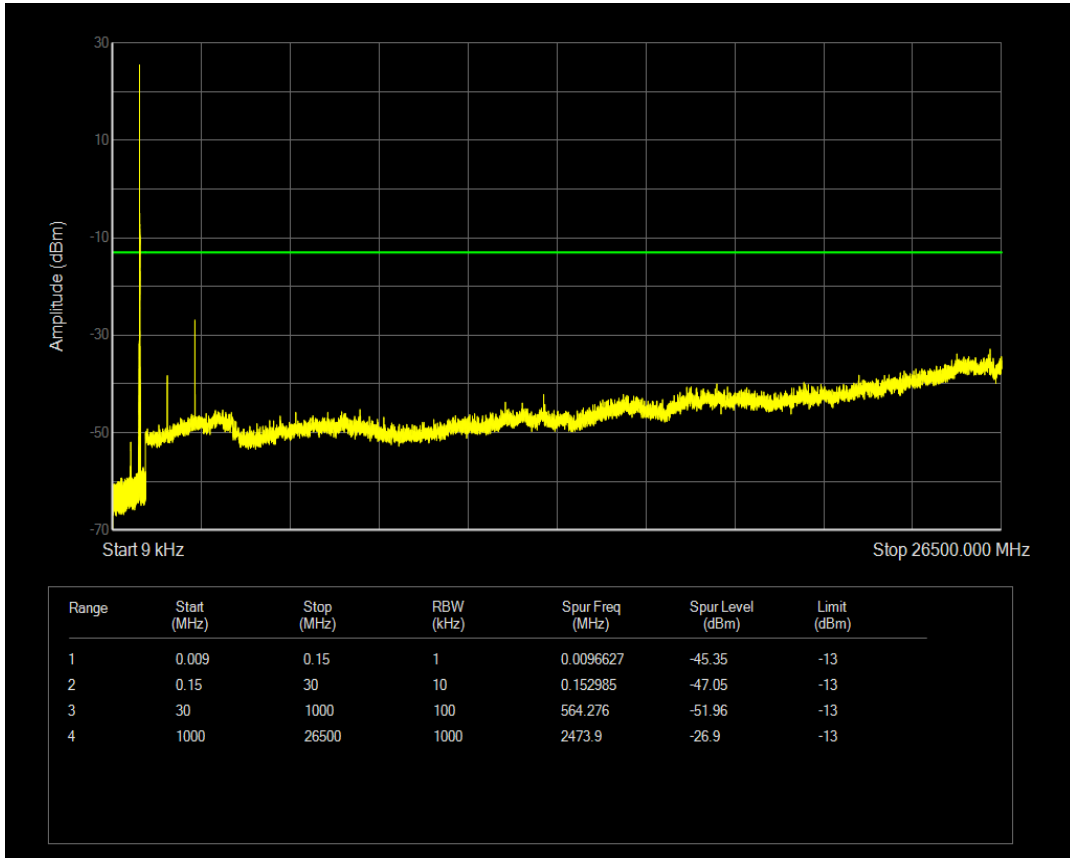

Band5 QAM16 BW=3MHz Channel=20525 RB Size=15 Position=#0

Band5 QPSK BW=3MHz Channel=20635 RB Size=1 Position=#0

Band5 QPSK BW=3MHz Channel=20635 RB Size=15 Position=#0

Band5 QAM16 BW=3MHz Channel=20635 RB Size=1 Position=#0

Band5 QAM16 BW=3MHz Channel=20635 RB Size=15 Position=#0

Band5 QPSK BW=5MHz Channel=20425 RB Size=1 Position=#0

Band5 QPSK BW=5MHz Channel=20425 RB Size=25 Position=#0

Band5 QAM16 BW=5MHz Channel=20425 RB Size=1 Position=#0