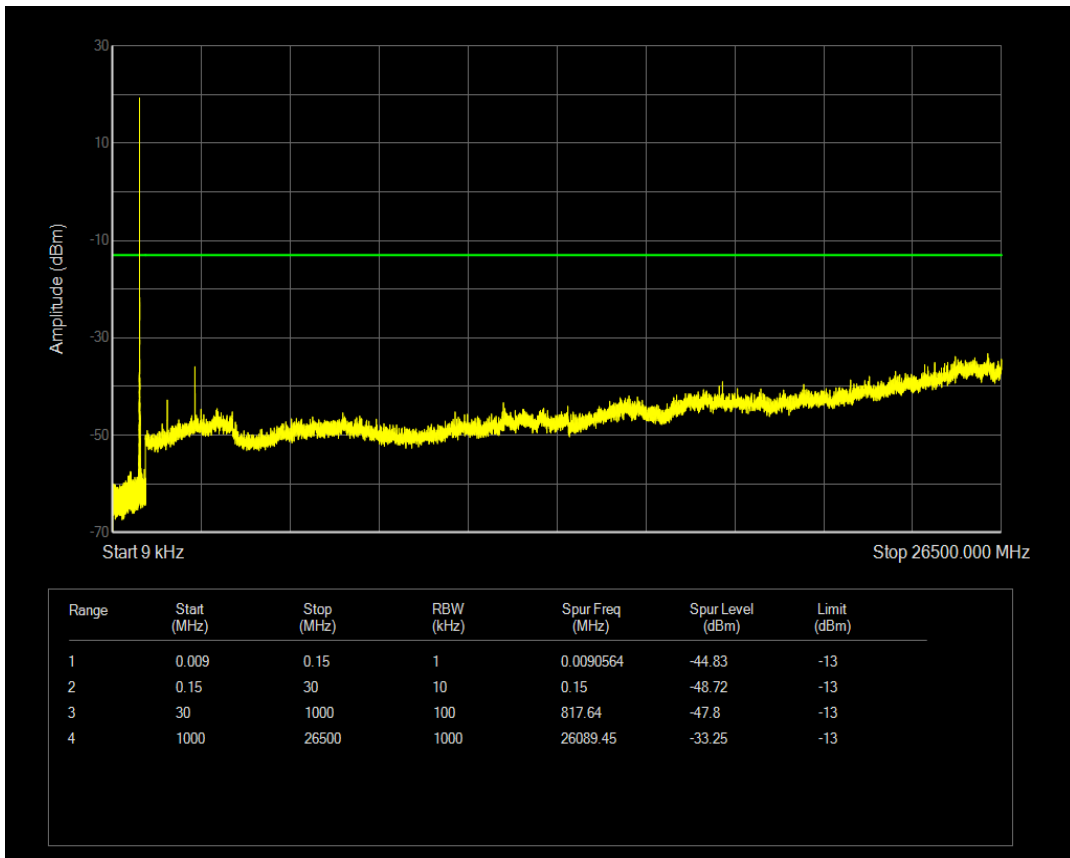

Band4 QAM16 BW=20MHz Channel=20175 RB Size=100 Position=#0

Band4 QPSK BW=20MHz Channel=20300 RB Size=1 Position=#0

Band4 QPSK BW=20MHz Channel=20300 RB Size=100 Position=#0

Band4 QAM16 BW=20MHz Channel=20300 RB Size=1 Position=#0

Band4 QAM16 BW=20MHz Channel=20300 RB Size=100 Position=#0

Band5 QPSK BW=1.4MHz Channel=20407 RB Size=1 Position=#0

Band5 QPSK BW=1.4MHz Channel=20407 RB Size=6 Position=#0

Band5 QAM16 BW=1.4MHz Channel=20407 RB Size=1 Position=#0

Band5 QAM16 BW=1.4MHz Channel=20407 RB Size=6 Position=#0

Band5 QPSK BW=1.4MHz Channel=20525 RB Size=1 Position=#0

Band5 QPSK BW=1.4MHz Channel=20525 RB Size=6 Position=#0

Band5 QAM16 BW=1.4MHz Channel=20525 RB Size=1 Position=#0