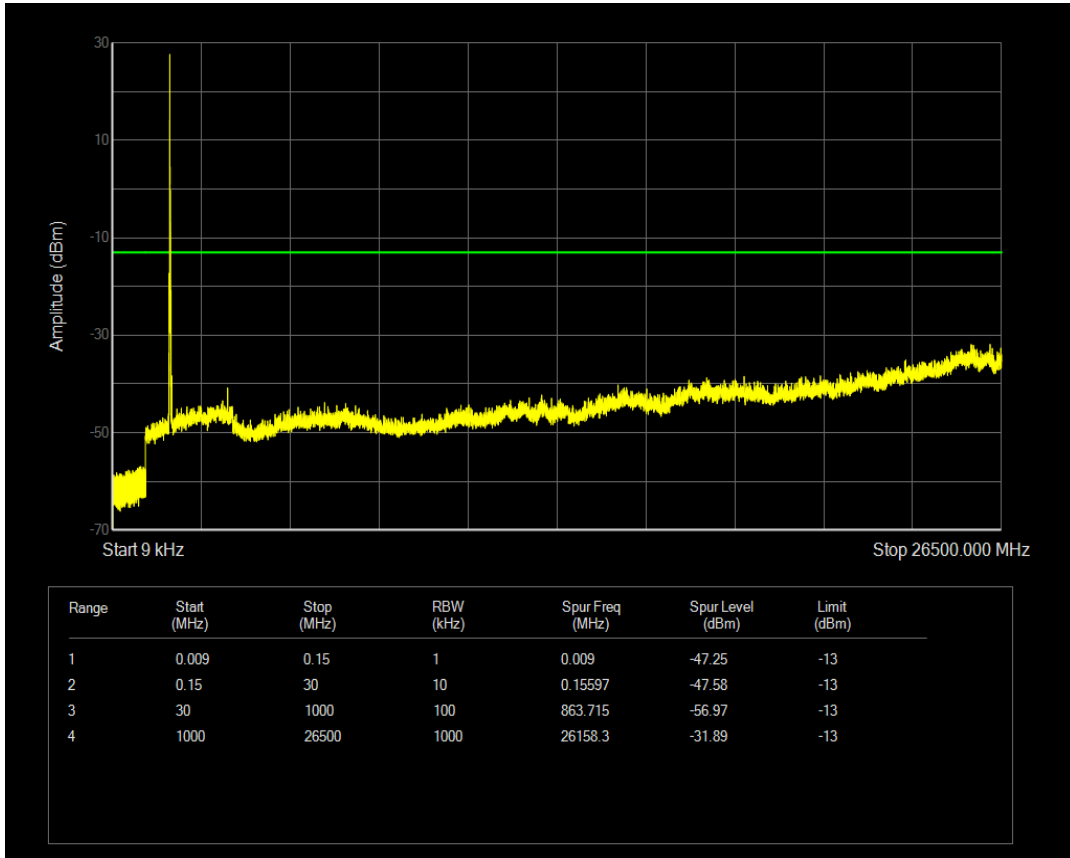

Band4 QAM16 BW=15MHz Channel=20325 RB Size=75 Position=#0

Band4 QPSK BW=20MHz Channel=20050 RB Size=1 Position=#0

Band4 QPSK BW=20MHz Channel=20050 RB Size=100 Position=#0

Band4 QAM16 BW=20MHz Channel=20050 RB Size=1 Position=#0

Band4 QAM16 BW=20MHz Channel=20050 RB Size=100 Position=#0

Band4 QPSK BW=20MHz Channel=20175 RB Size=1 Position=#0

Band4 QPSK BW=20MHz Channel=20175 RB Size=100 Position=#0

Band4 QAM16 BW=20MHz Channel=20175 RB Size=1 Position=#0

Band4 QAM16 BW=20MHz Channel=20175 RB Size=100 Position=#0

Band4 QPSK BW=20MHz Channel=20300 RB Size=1 Position=#0

Band4 QPSK BW=20MHz Channel=20300 RB Size=100 Position=#0

Band4 QAM16 BW=20MHz Channel=20300 RB Size=1 Position=#0