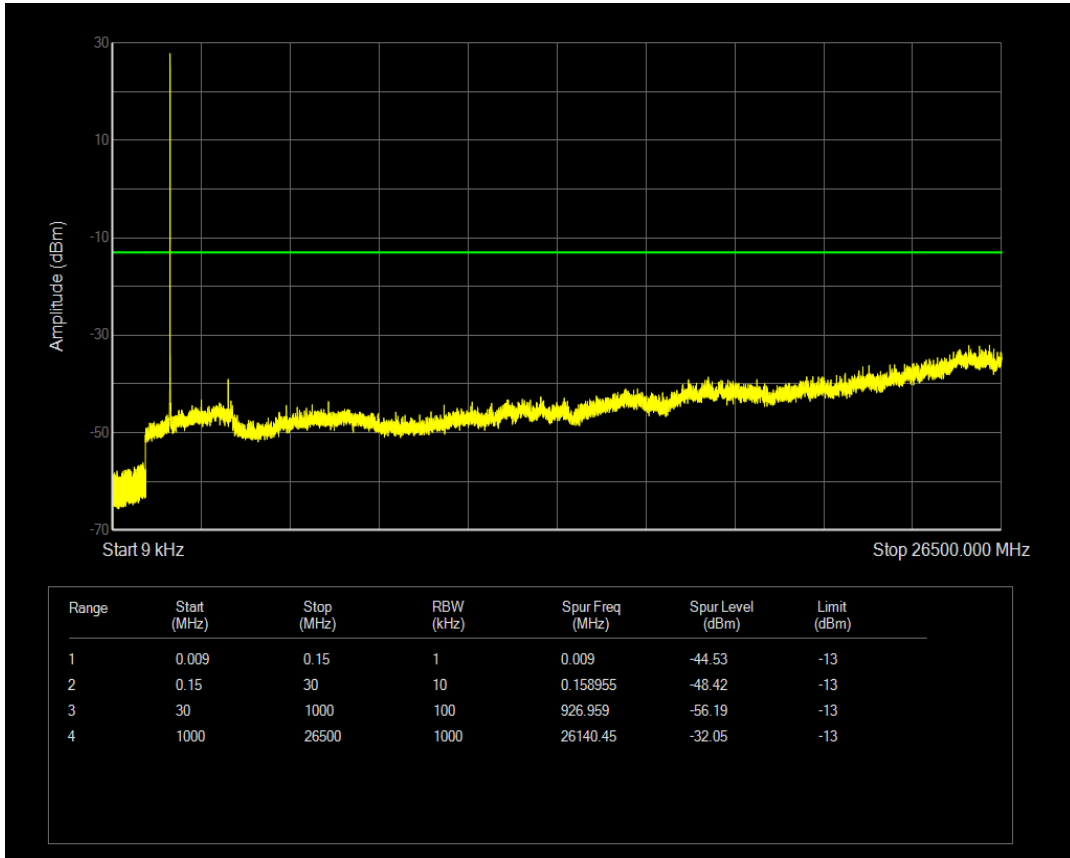

Band38 QAM16 BW=5MHz Channel=37775 RB Size=1 Position=#0

Band4 QPSK BW=1.4MHz Channel=19957 RB Size=1 Position=#0

Band4 QPSK BW=1.4MHz Channel=19957 RB Size=6 Position=#0

Band4 QAM16 BW=1.4MHz Channel=19957 RB Size=1 Position=#0

Band4 QAM16 BW=1.4MHz Channel=19957 RB Size=6 Position=#0

Band4 QPSK BW=1.4MHz Channel=20175 RB Size=1 Position=#0

Band4 QPSK BW=1.4MHz Channel=20175 RB Size=6 Position=#0

Band4 QAM16 BW=1.4MHz Channel=20175 RB Size=1 Position=#0