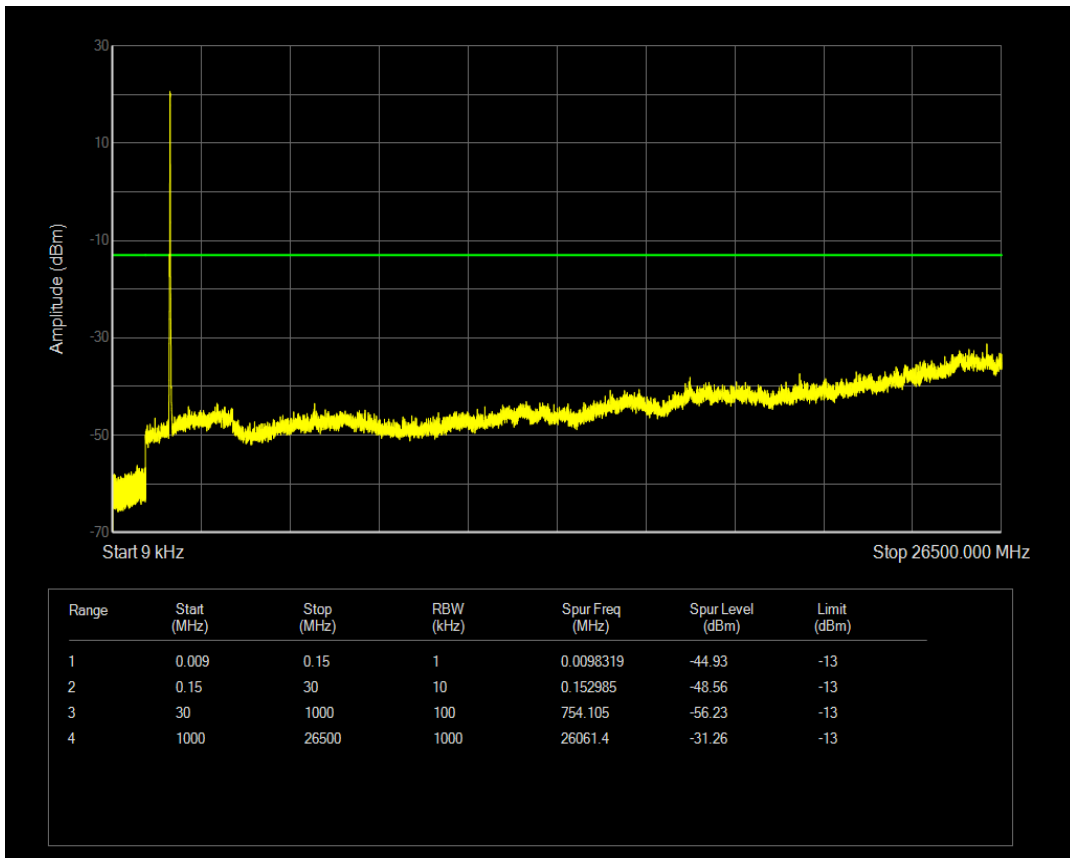

Band4 QAM16 BW=15MHz Channel=20175 RB Size=75 Position=#0

Band4 QPSK BW=15MHz Channel=20325 RB Size=1 Position=#0