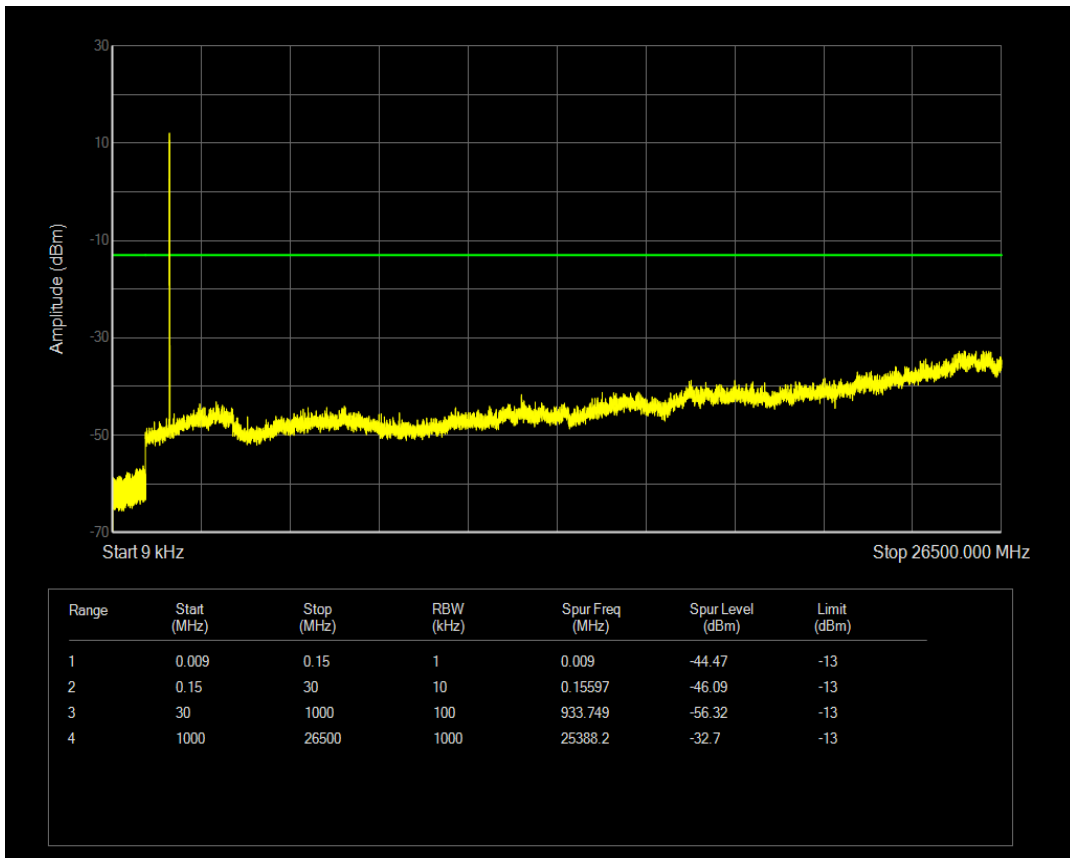

Band4 QAM16 BW=15MHz Channel=20175 RB Size=75 Position=#0

Band4 QPSK BW=15MHz Channel=20325 RB Size=1 Position=#0

Band4 QPSK BW=15MHz Channel=20325 RB Size=75 Position=#0

Band4 QAM16 BW=15MHz Channel=20325 RB Size=1 Position=#0

Band4 QAM16 BW=15MHz Channel=20325 RB Size=75 Position=#0

Band4 QPSK BW=20MHz Channel=20050 RB Size=1 Position=#0

Band4 QPSK BW=20MHz Channel=20050 RB Size=100 Position=#0

Band4 QAM16 BW=20MHz Channel=20050 RB Size=1 Position=#0