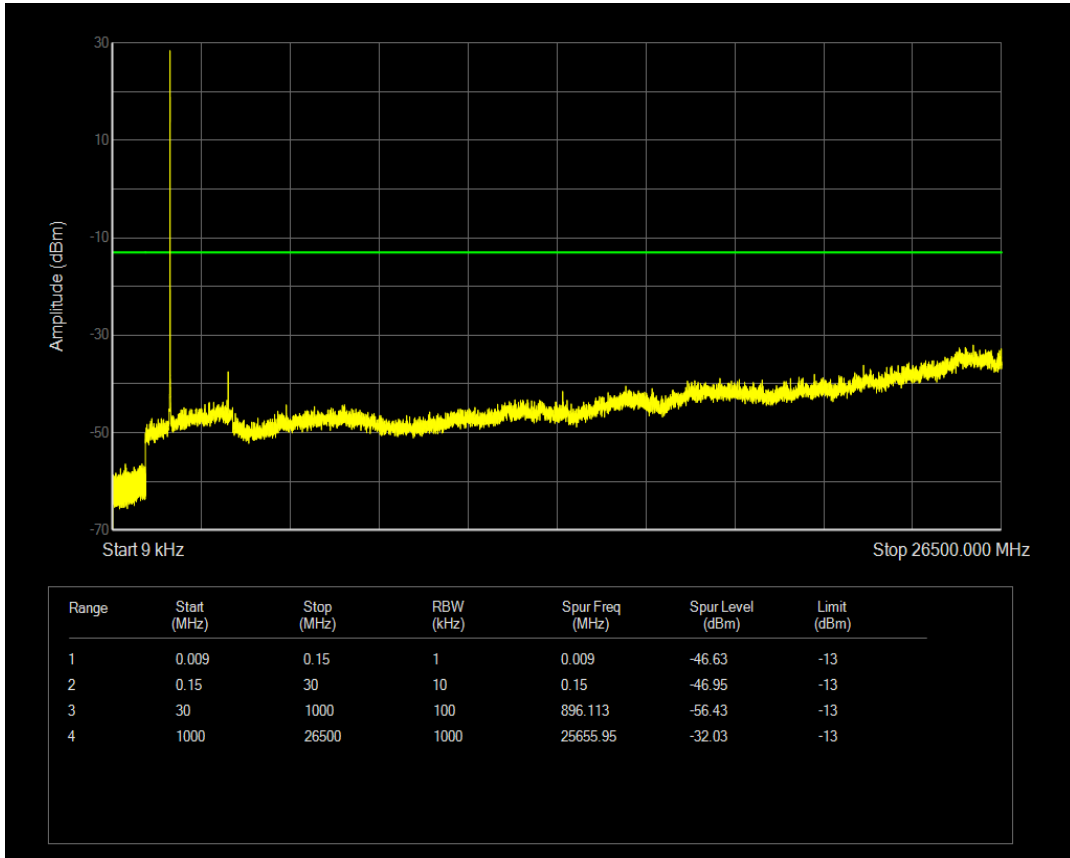

Band4 QAM16 BW=3MHz Channel=19965 RB Size=15 Position=#0

Band4 QPSK BW=3MHz Channel=20175 RB Size=1 Position=#0

Band4 QPSK BW=3MHz Channel=20175 RB Size=15 Position=#0

Band4 QAM16 BW=3MHz Channel=20175 RB Size=1 Position=#0