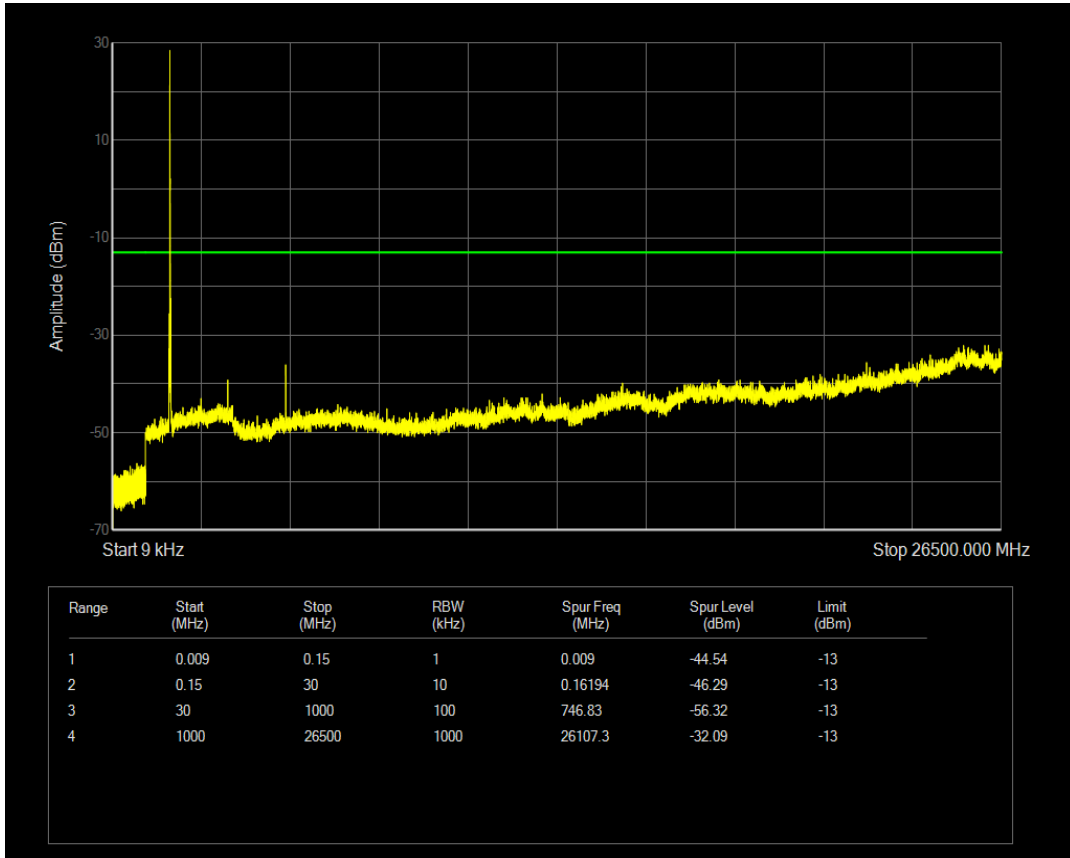

Band4 QAM16 BW=10MHz Channel=20350 RB Size=50 Position=#0

Band4 QPSK BW=15MHz Channel=20025 RB Size=1 Position=#0

Band4 QPSK BW=15MHz Channel=20025 RB Size=75 Position=#0

Band4 QAM16 BW=15MHz Channel=20025 RB Size=1 Position=#0

Band4 QAM16 BW=15MHz Channel=20025 RB Size=75 Position=#0

Band4 QPSK BW=15MHz Channel=20175 RB Size=1 Position=#0

Band4 QPSK BW=15MHz Channel=20175 RB Size=75 Position=#0

Band4 QAM16 BW=15MHz Channel=20175 RB Size=1 Position=#0