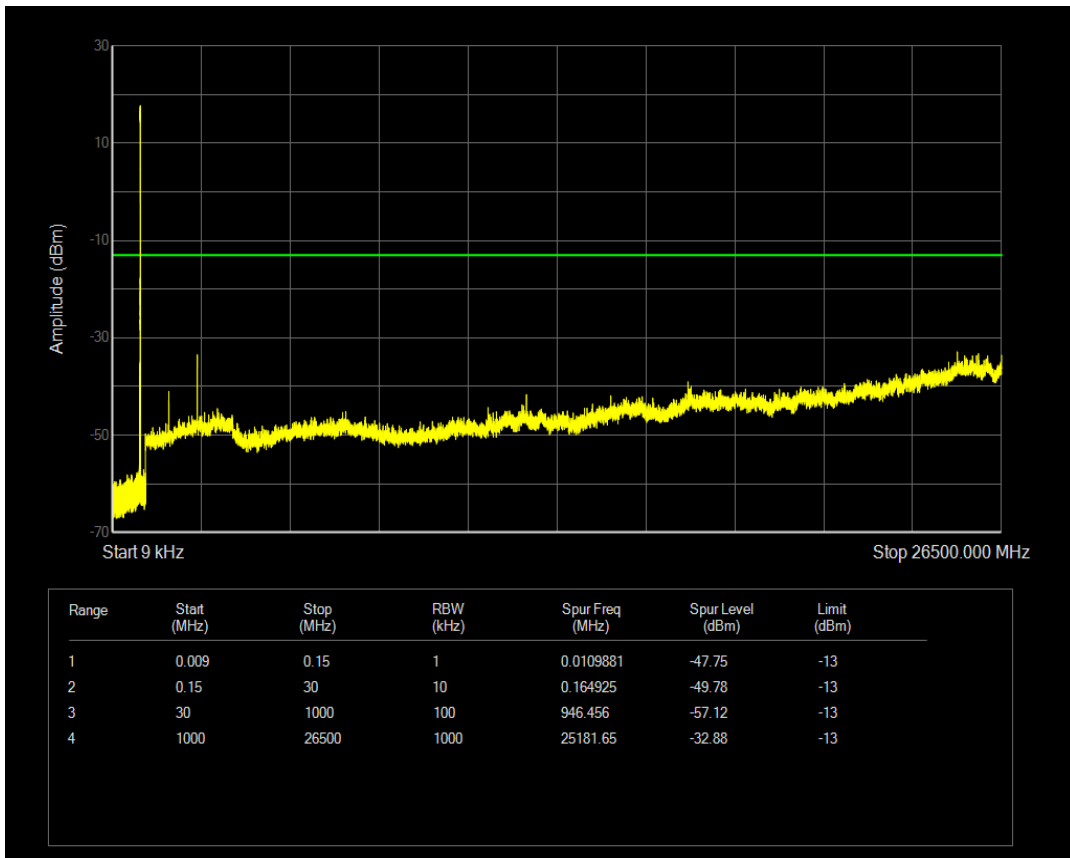

Band5 QPSK BW=3MHz Channel=20635 RB Size=15 Position=#0

Band5 QAM16 BW=3MHz Channel=20635 RB Size=1 Position=#0