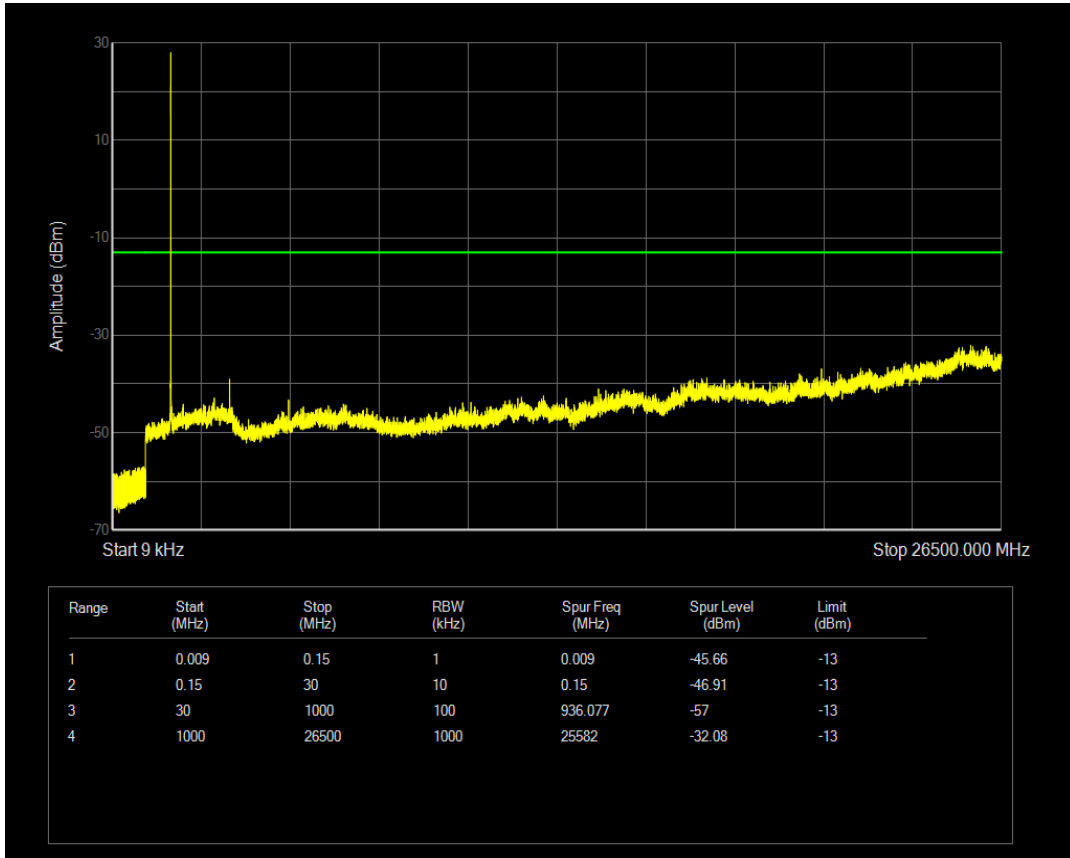

Band4 QPSK BW=1.4MHz Channel=20393 RB Size=1 Position=#0

Band4 QPSK BW=1.4MHz Channel=20393 RB Size=6 Position=#0