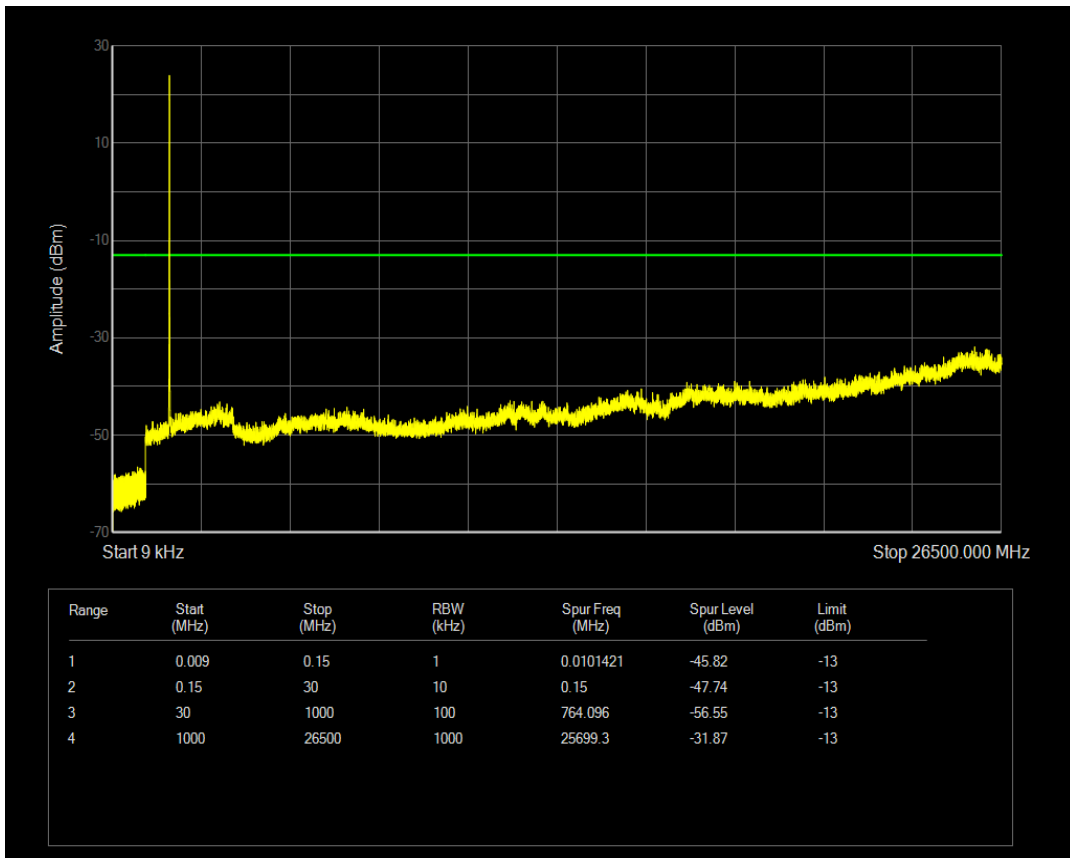

Band4 QPSK BW=5MHz Channel=19975 RB Size=25 Position=#0

Band4 QAM16 BW=5MHz Channel=19975 RB Size=1 Position=#0