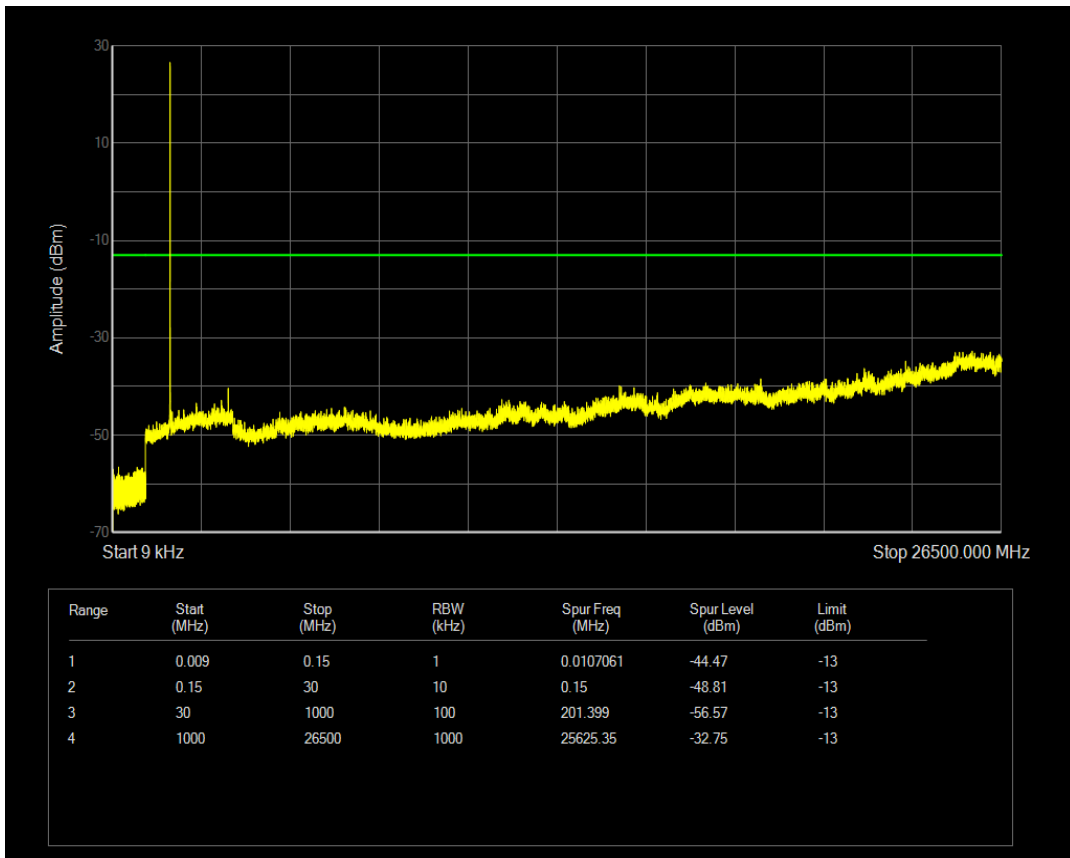

Band4 QAM16 BW=1.4MHz Channel=19957 RB Size=6 Position=#0

Band4 QPSK BW=1.4MHz Channel=20175 RB Size=1 Position=#0

Band4 QPSK BW=1.4MHz Channel=20175 RB Size=6 Position=#0

Band4 QAM16 BW=1.4MHz Channel=20175 RB Size=1 Position=#0