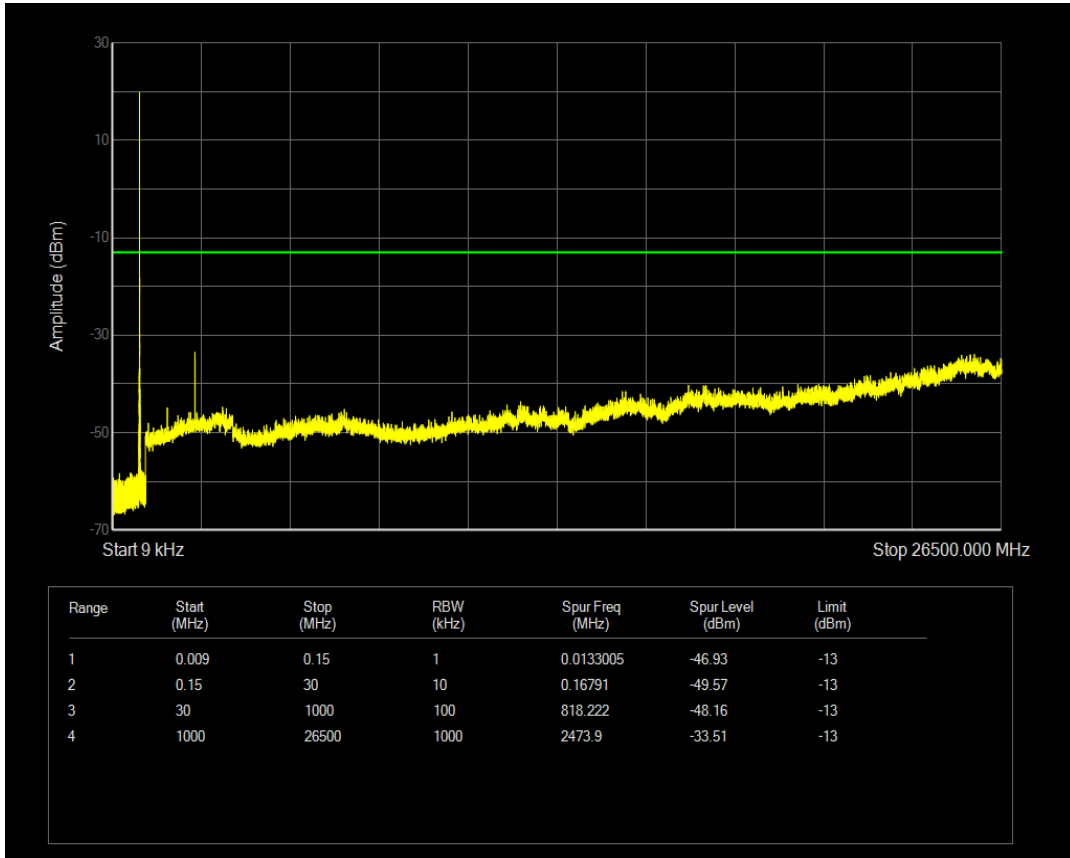

Band26(824-849) QAM16 BW=1.4MHz Channel=26797 RB Size=1 Position=#0

Band26(824-849) QAM16 BW=1.4MHz Channel=26797 RB Size=6 Position=#0

Band26(824-849) QPSK BW=1.4MHz Channel=26915 RB Size=1 Position=#0

Band26(824-849) QPSK BW=1.4MHz Channel=26915 RB Size=6 Position=#0

Band26(824-849) QAM16 BW=1.4MHz Channel=26915 RB Size=1 Position=#0

Band26(824-849) QAM16 BW=1.4MHz Channel=26915 RB Size=6 Position=#0