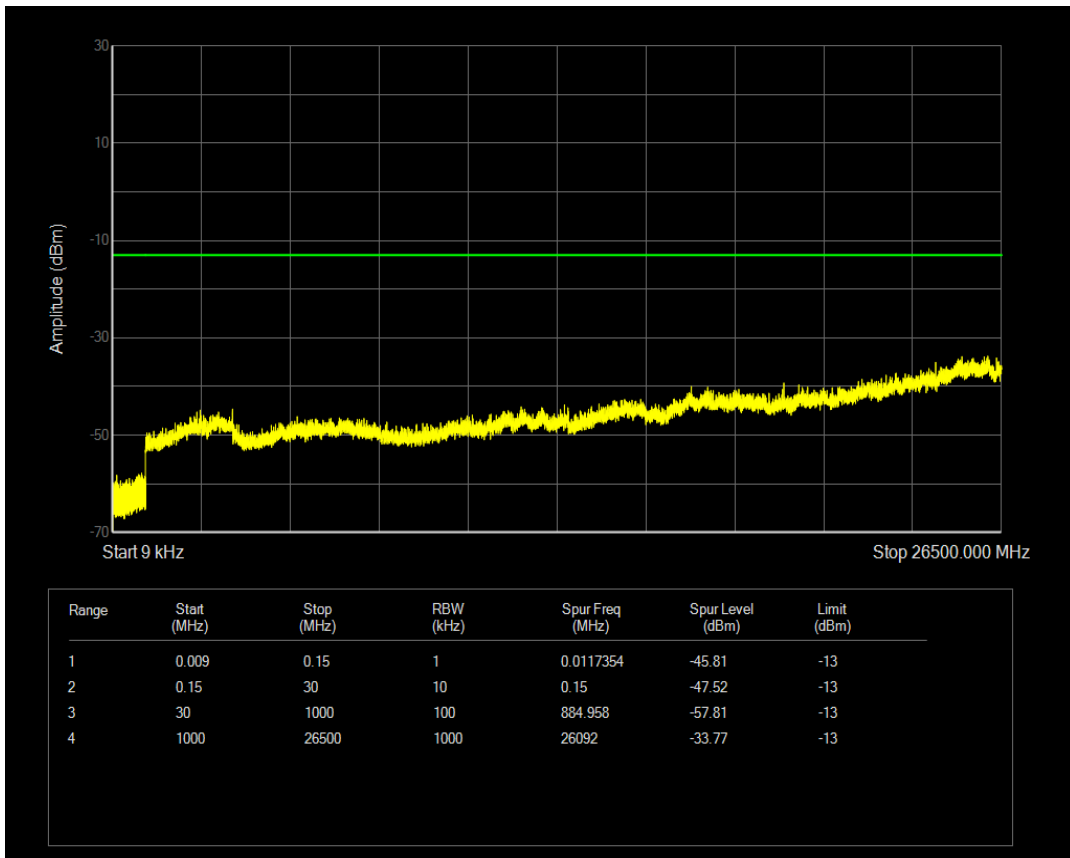

Band5 QPSK BW=5MHz Channel=20425 RB Size=25 Position=#0

Band5 QAM16 BW=5MHz Channel=20425 RB Size=1 Position=#0