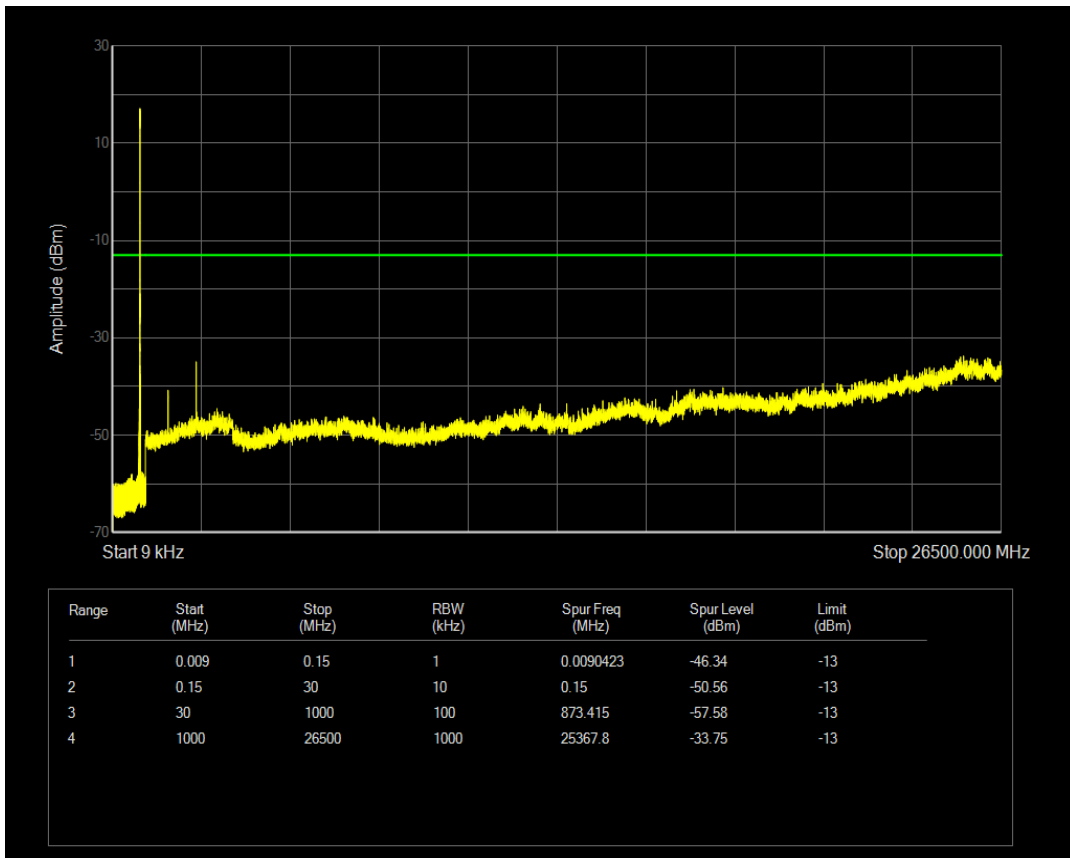

Band5 QPSK BW=3MHz Channel=20525 RB Size=15 Position=#0

Band5 QAM16 BW=3MHz Channel=20525 RB Size=1 Position=#0