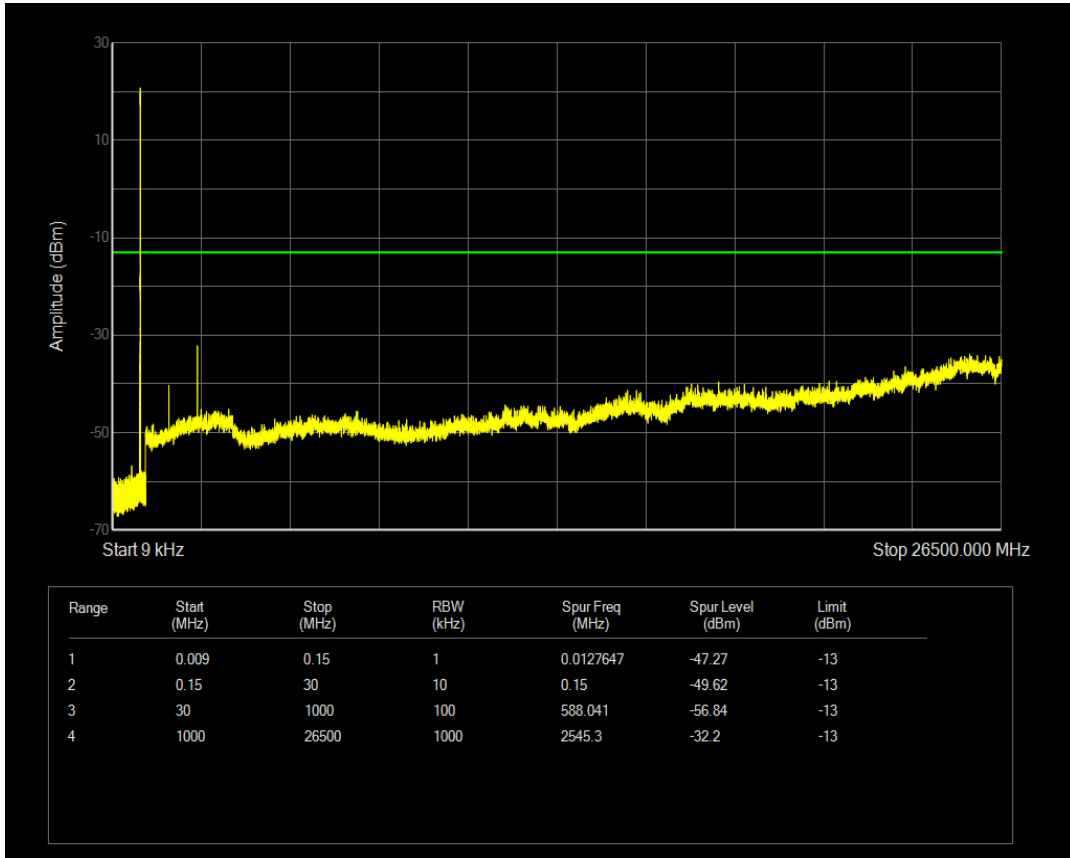

Band26(824-849) QPSK BW=1.4MHz Channel=26915 RB Size=6 Position=#0

Band26(824-849) QAM16 BW=1.4MHz Channel=26915 RB Size=1 Position=#0

Band26(824-849) QAM16 BW=1.4MHz Channel=26915 RB Size=6 Position=#0

Band26(824-849) QPSK BW=1.4MHz Channel=27033 RB Size=1 Position=#0

Band26(824-849) QPSK BW=1.4MHz Channel=27033 RB Size=6 Position=#0

Band26(824-849) QAM16 BW=1.4MHz Channel=27033 RB Size=1 Position=#0

Band26(824-849) QAM16 BW=1.4MHz Channel=27033 RB Size=6 Position=#0

Band26(824-849) QPSK BW=3MHz Channel=26805 RB Size=1 Position=#0

Band26(824-849) QPSK BW=3MHz Channel=26805 RB Size=15 Position=#0

Band26(824-849) QAM16 BW=3MHz Channel=26805 RB Size=1 Position=#0

Band26(824-849) QAM16 BW=3MHz Channel=26805 RB Size=15 Position=#0