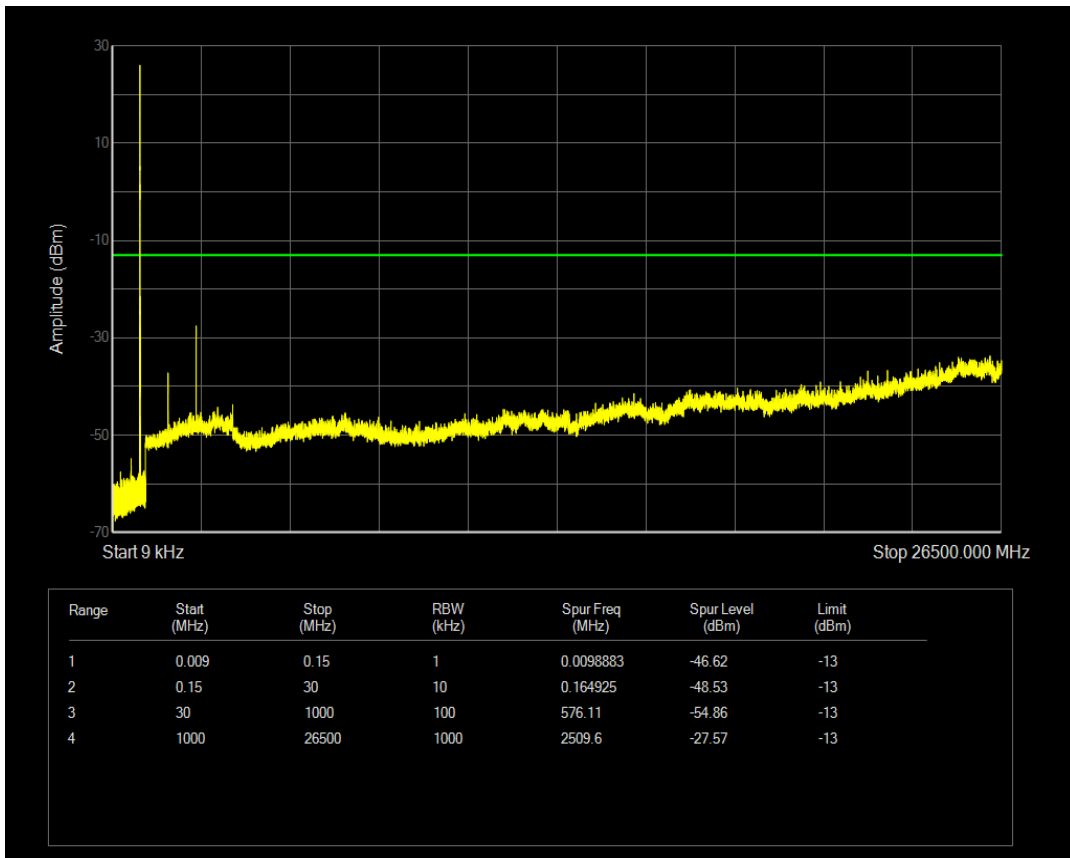

Band26(824-849) QAM16 BW=1.4MHz Channel=26797 RB Size=1 Position=#0

Band26(824-849) QAM16 BW=1.4MHz Channel=26797 RB Size=6 Position=#0

Band26(824-849) QPSK BW=1.4MHz Channel=26915 RB Size=1 Position=#0

Band26(824-849) QPSK BW=1.4MHz Channel=26915 RB Size=6 Position=#0

Band26(824-849) QAM16 BW=1.4MHz Channel=26915 RB Size=1 Position=#0

Band26(824-849) QAM16 BW=1.4MHz Channel=26915 RB Size=6 Position=#0