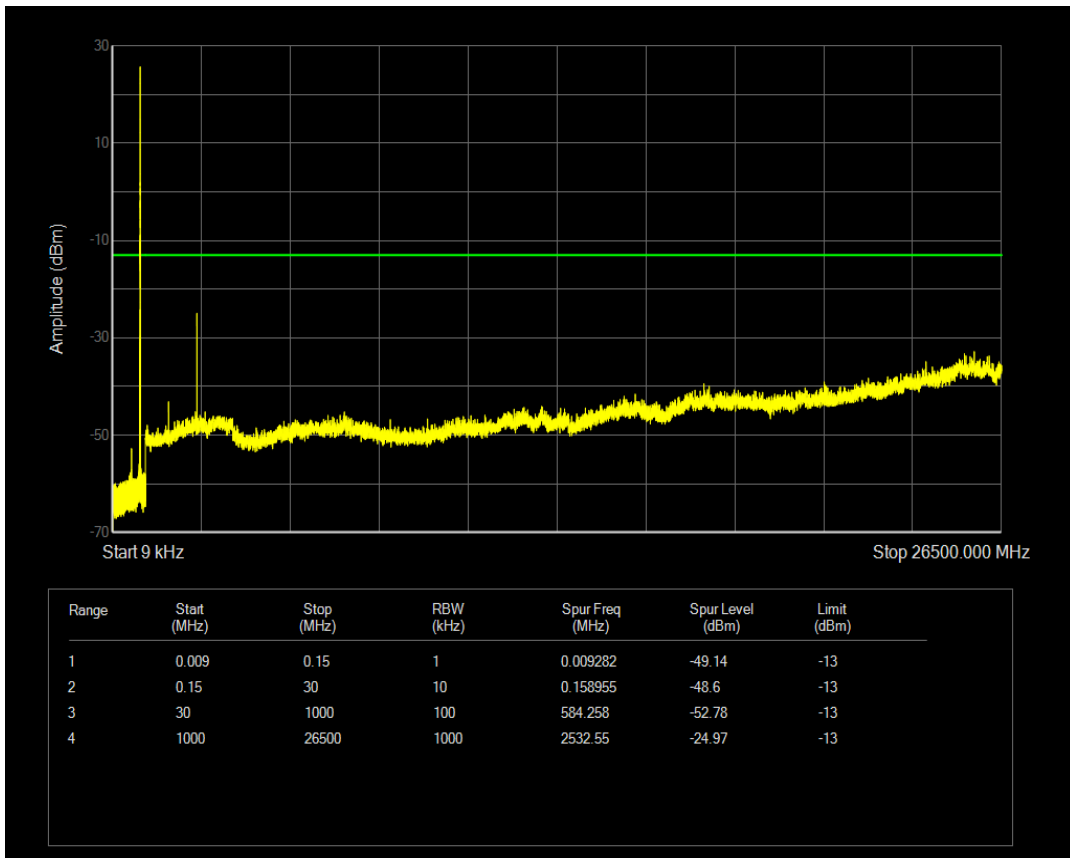

Band26(824-849) QPSK BW=5MHz Channel=27015 RB Size=1 Position=#0

Band26(824-849) QPSK BW=5MHz Channel=27015 RB Size=25 Position=#0