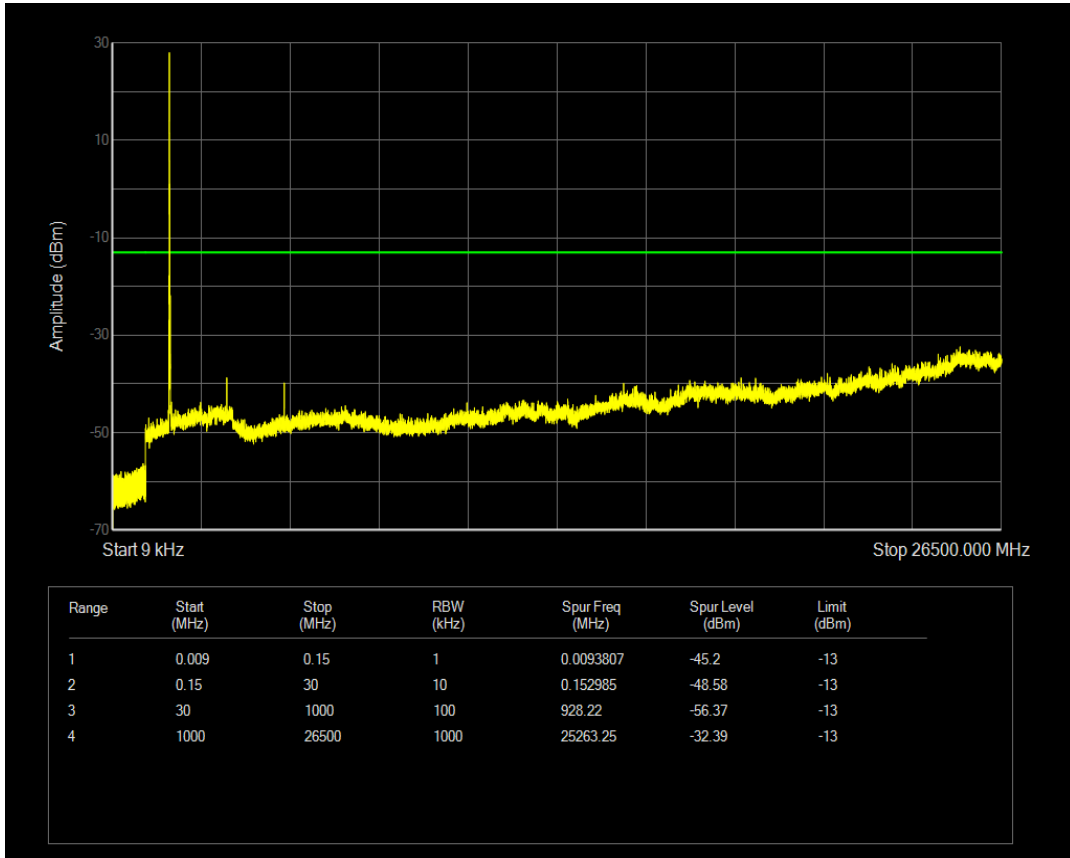

Band4 QAM16 BW=10MHz Channel=20000 RB Size=50 Position=#0

Band4 QPSK BW=10MHz Channel=20175 RB Size=1 Position=#0

Band4 QPSK BW=10MHz Channel=20175 RB Size=50 Position=#0

Band4 QAM16 BW=10MHz Channel=20175 RB Size=1 Position=#0

Band4 QAM16 BW=10MHz Channel=20175 RB Size=50 Position=#0

Band4 QPSK BW=10MHz Channel=20350 RB Size=1 Position=#0

Band4 QPSK BW=10MHz Channel=20350 RB Size=50 Position=#0

Band4 QAM16 BW=10MHz Channel=20350 RB Size=1 Position=#0

Band4 QAM16 BW=10MHz Channel=20350 RB Size=50 Position=#0

Band4 QPSK BW=15MHz Channel=20025 RB Size=1 Position=#0

Band4 QPSK BW=15MHz Channel=20025 RB Size=75 Position=#0

Band4 QAM16 BW=15MHz Channel=20025 RB Size=1 Position=#0