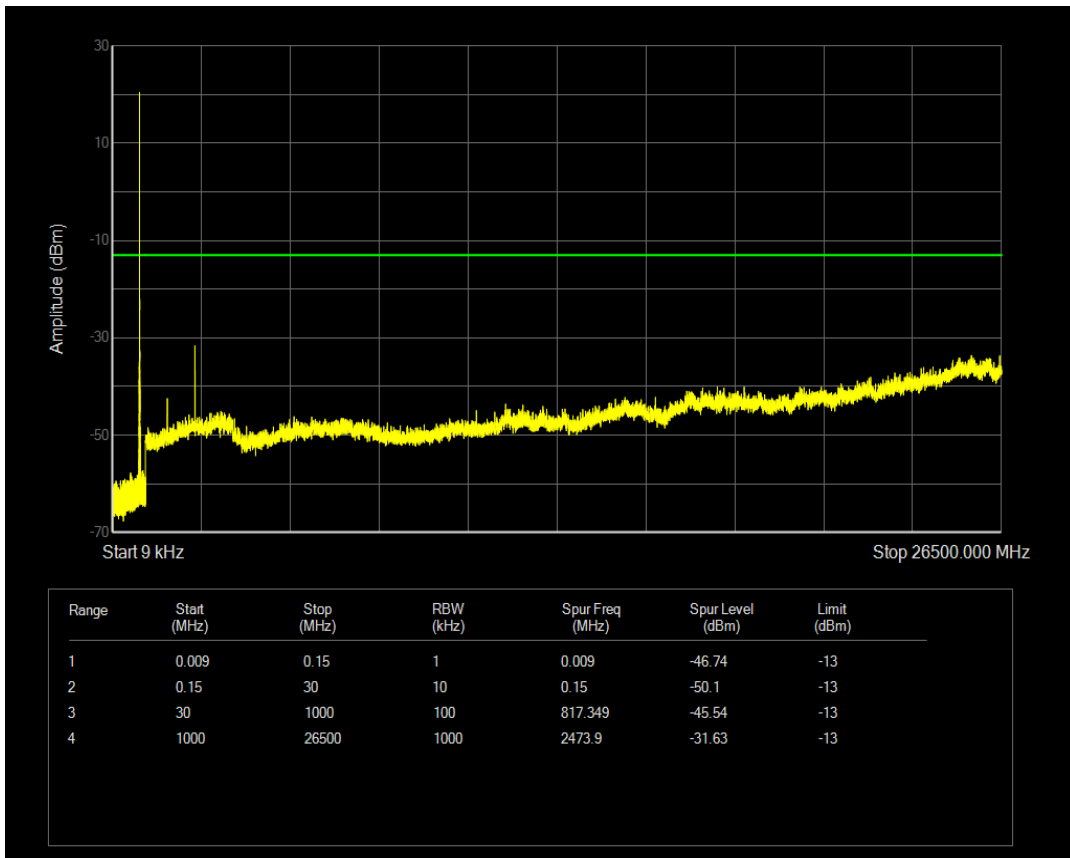

Band4 QAM16 BW=20MHz Channel=20050 RB Size=100 Position=#0

Band4 QPSK BW=20MHz Channel=20175 RB Size=1 Position=#0

Band4 QPSK BW=20MHz Channel=20175 RB Size=100 Position=#0

Band4 QAM16 BW=20MHz Channel=20175 RB Size=1 Position=#0

Band4 QAM16 BW=20MHz Channel=20175 RB Size=100 Position=#0

Band4 QPSK BW=20MHz Channel=20300 RB Size=1 Position=#0

Band4 QPSK BW=20MHz Channel=20300 RB Size=100 Position=#0

Band4 QAM16 BW=20MHz Channel=20300 RB Size=1 Position=#0

Band4 QAM16 BW=20MHz Channel=20300 RB Size=100 Position=#0

Band5 QPSK BW=1.4MHz Channel=20407 RB Size=1 Position=#0

Band5 QPSK BW=1.4MHz Channel=20407 RB Size=6 Position=#0

Band5 QAM16 BW=1.4MHz Channel=20407 RB Size=1 Position=#0