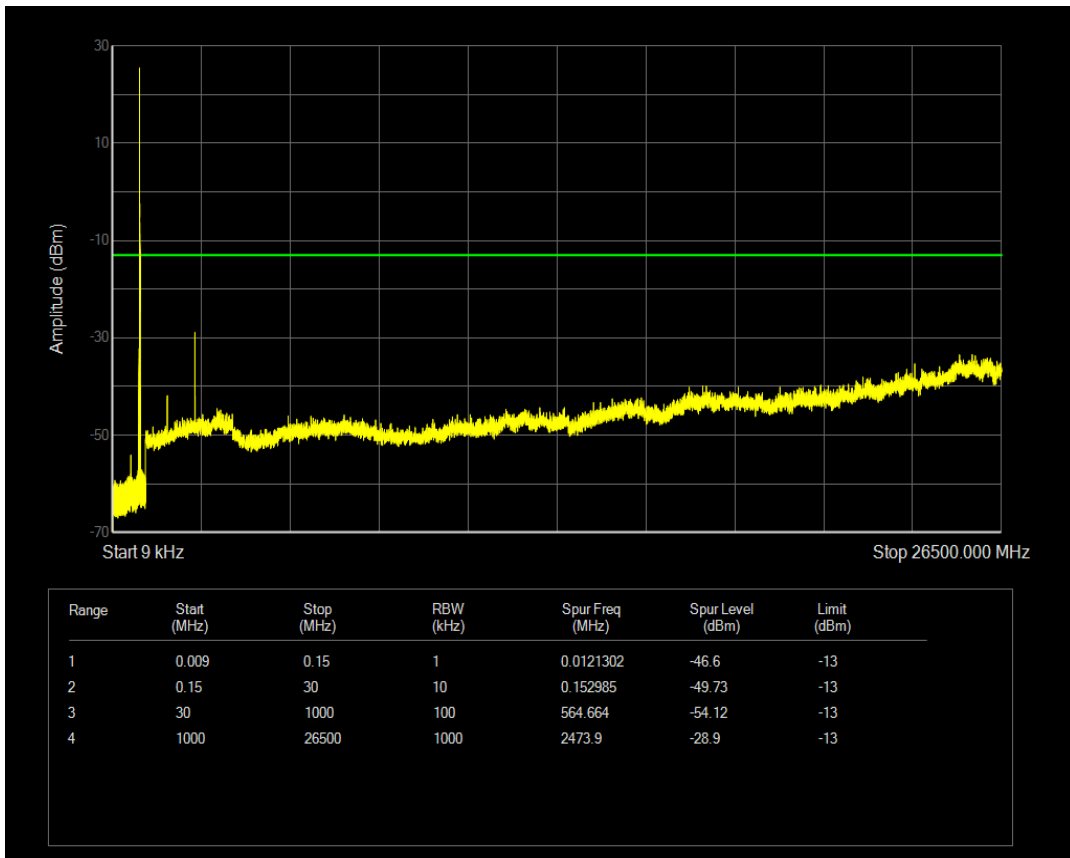

Band26(824-849) QPSK BW=5MHz Channel=27015 RB Size=1 Position=#0

Band26(824-849) QPSK BW=5MHz Channel=27015 RB Size=25 Position=#0

Band26(824-849) QAM16 BW=5MHz Channel=27015 RB Size=1 Position=#0

Band26(824-849) QAM16 BW=5MHz Channel=27015 RB Size=25 Position=#0

Band26(824-849) QPSK BW=10MHz Channel=26840 RB Size=1 Position=#0

Band26(824-849) QPSK BW=10MHz Channel=26840 RB Size=50 Position=#0

Band26(824-849) QAM16 BW=10MHz Channel=26840 RB Size=1 Position=#0

Band26(824-849) QAM16 BW=10MHz Channel=26840 RB Size=50 Position=#0