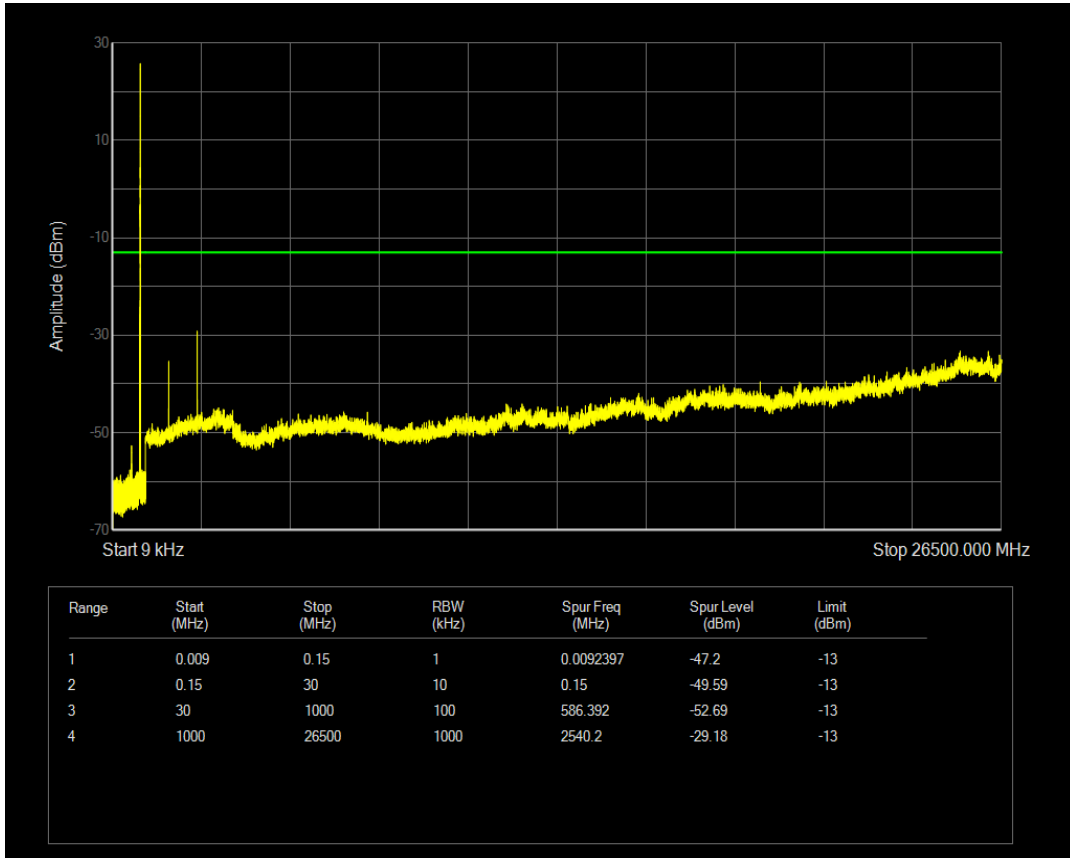

Band5 QAM16 BW=3MHz Channel=20525 RB Size=15 Position=#0

Band5 QPSK BW=3MHz Channel=20635 RB Size=1 Position=#0

Band5 QPSK BW=3MHz Channel=20635 RB Size=15 Position=#0

Band5 QAM16 BW=3MHz Channel=20635 RB Size=1 Position=#0

Band5 QAM16 BW=3MHz Channel=20635 RB Size=15 Position=#0

Band5 QPSK BW=5MHz Channel=20425 RB Size=1 Position=#0

Band5 QPSK BW=5MHz Channel=20425 RB Size=25 Position=#0

Band5 QAM16 BW=5MHz Channel=20425 RB Size=1 Position=#0