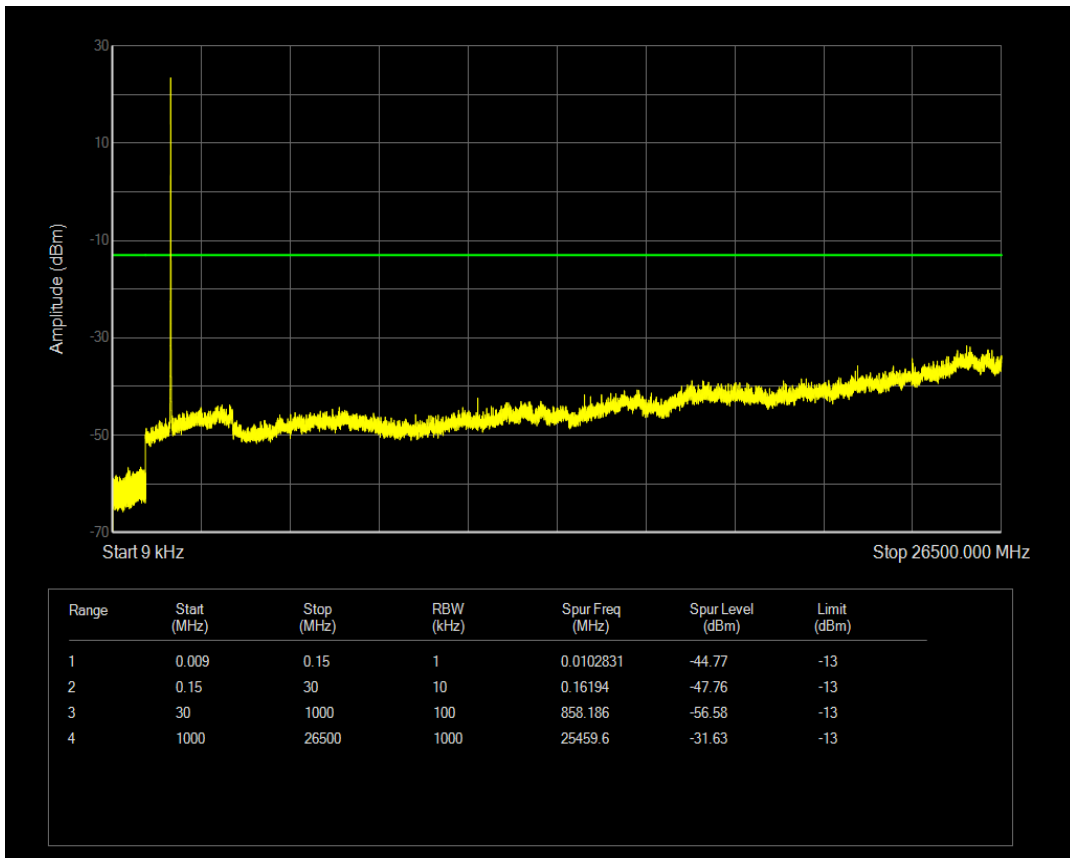

Band4 QAM16 BW=5MHz Channel=20175 RB Size=25 Position=#0

Band4 QPSK BW=5MHz Channel=20375 RB Size=1 Position=#0

Band4 QPSK BW=5MHz Channel=20375 RB Size=25 Position=#0

Band4 QAM16 BW=5MHz Channel=20375 RB Size=1 Position=#0

Band4 QAM16 BW=5MHz Channel=20375 RB Size=25 Position=#0

Band4 QPSK BW=10MHz Channel=20000 RB Size=1 Position=#0

Band4 QPSK BW=10MHz Channel=20000 RB Size=50 Position=#0

Band4 QAM16 BW=10MHz Channel=20000 RB Size=1 Position=#0