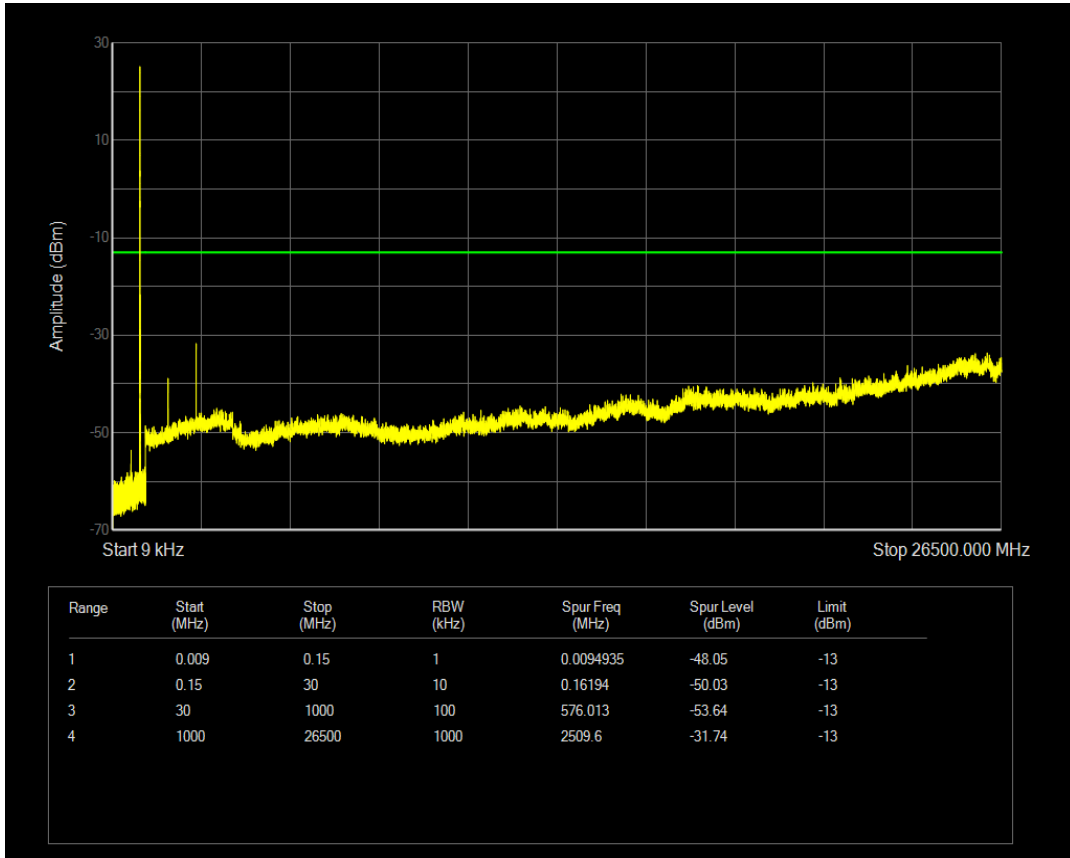

Band4 QAM16 BW=20MHz Channel=20175 RB Size=100 Position=#0

Band4 QPSK BW=20MHz Channel=20300 RB Size=1 Position=#0

Band4 QPSK BW=20MHz Channel=20300 RB Size=100 Position=#0

Band4 QAM16 BW=20MHz Channel=20300 RB Size=1 Position=#0

Band4 QAM16 BW=20MHz Channel=20300 RB Size=100 Position=#0

Band5 QPSK BW=1.4MHz Channel=20407 RB Size=1 Position=#0

Band5 QPSK BW=1.4MHz Channel=20407 RB Size=6 Position=#0

Band5 QAM16 BW=1.4MHz Channel=20407 RB Size=1 Position=#0

Band5 QAM16 BW=1.4MHz Channel=20407 RB Size=6 Position=#0

Band5 QPSK BW=1.4MHz Channel=20525 RB Size=1 Position=#0

Band5 QPSK BW=1.4MHz Channel=20525 RB Size=6 Position=#0

Band5 QAM16 BW=1.4MHz Channel=20525 RB Size=1 Position=#0