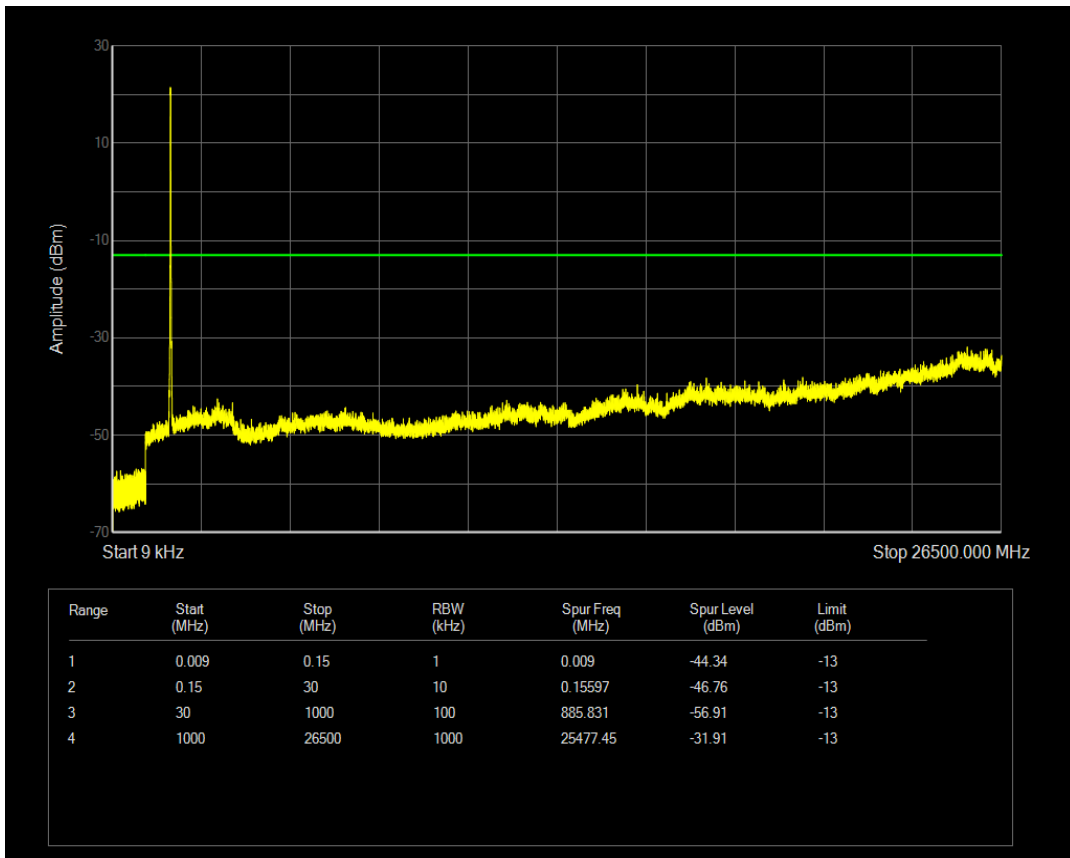

Band4 QPSK BW=15MHz Channel=20325 RB Size=75 Position=#0

Band4 QAM16 BW=15MHz Channel=20325 RB Size=1 Position=#0