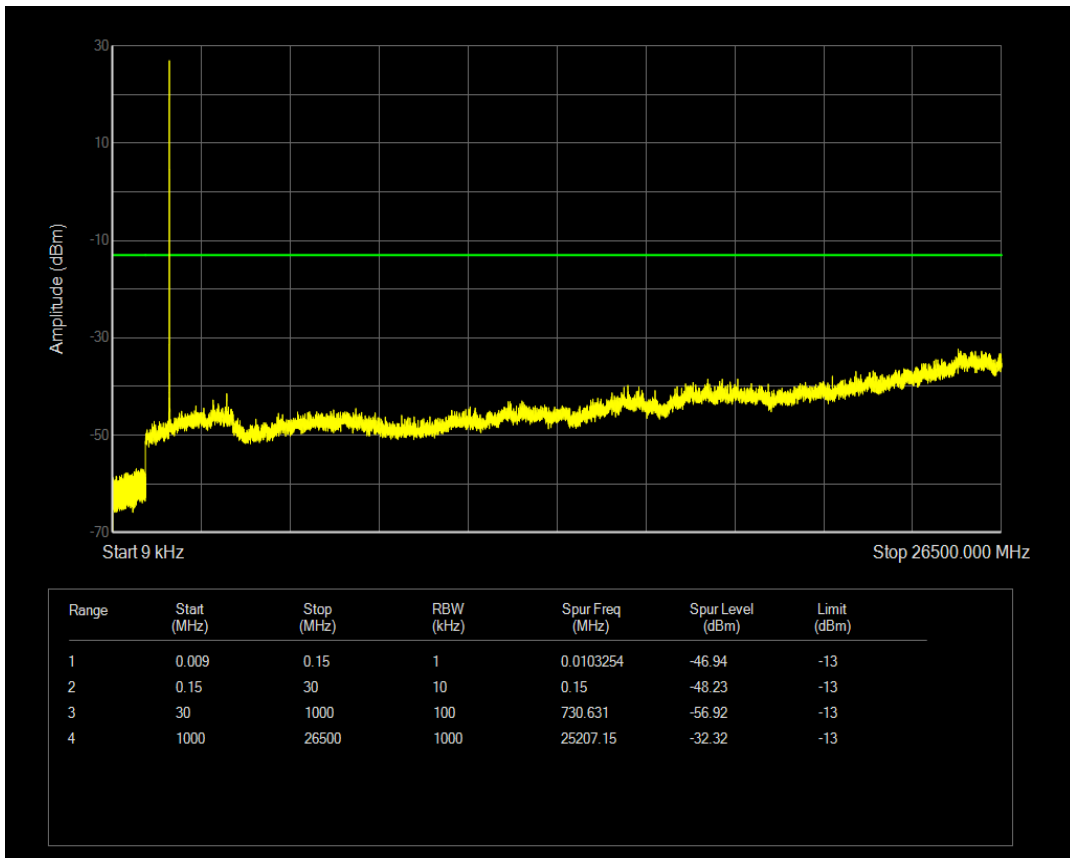

Band4 QPSK BW=1.4MHz Channel=19957 RB Size=6 Position=#0

Band4 QAM16 BW=1.4MHz Channel=19957 RB Size=1 Position=#0