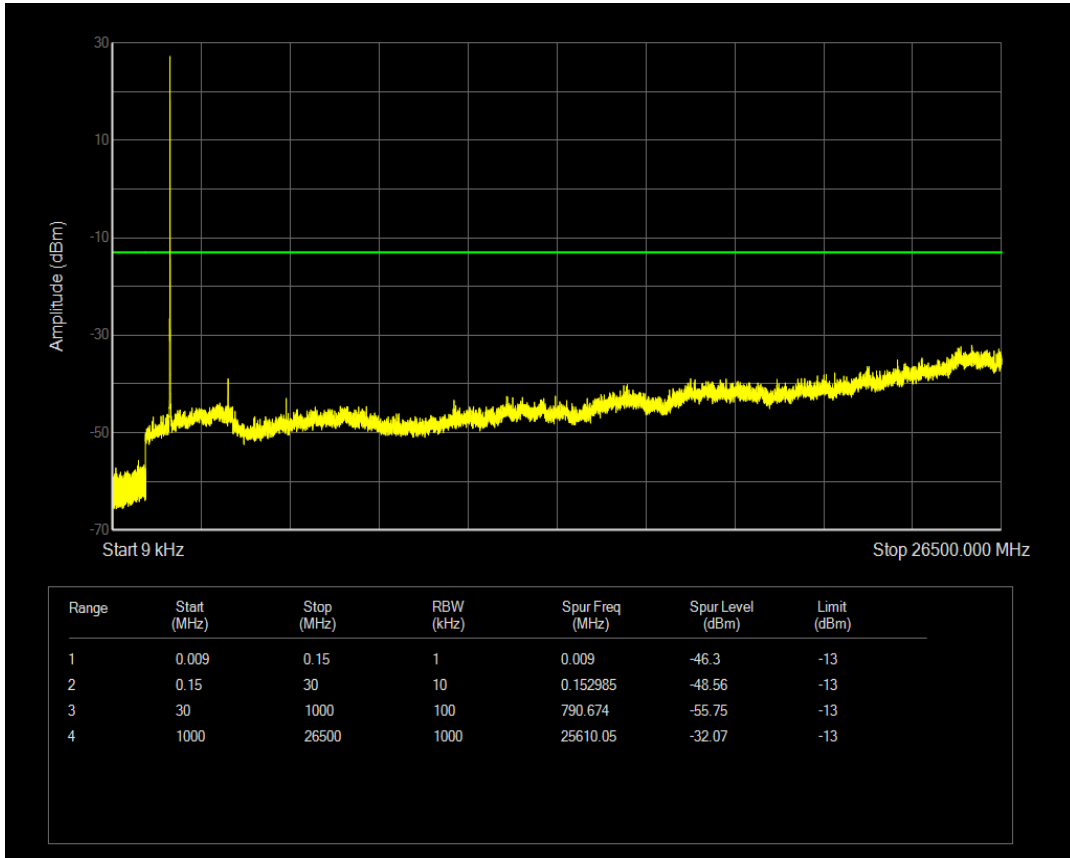

Band4 QAM16 BW=3MHz Channel=20385 RB Size=15 Position=#0

Band4 QPSK BW=5MHz Channel=19975 RB Size=1 Position=#0

Band4 QPSK BW=5MHz Channel=19975 RB Size=25 Position=#0

Band4 QAM16 BW=5MHz Channel=19975 RB Size=1 Position=#0

Band4 QAM16 BW=5MHz Channel=19975 RB Size=25 Position=#0

Band4 QPSK BW=5MHz Channel=20175 RB Size=1 Position=#0

Band4 QPSK BW=5MHz Channel=20175 RB Size=25 Position=#0

Band4 QAM16 BW=5MHz Channel=20175 RB Size=1 Position=#0