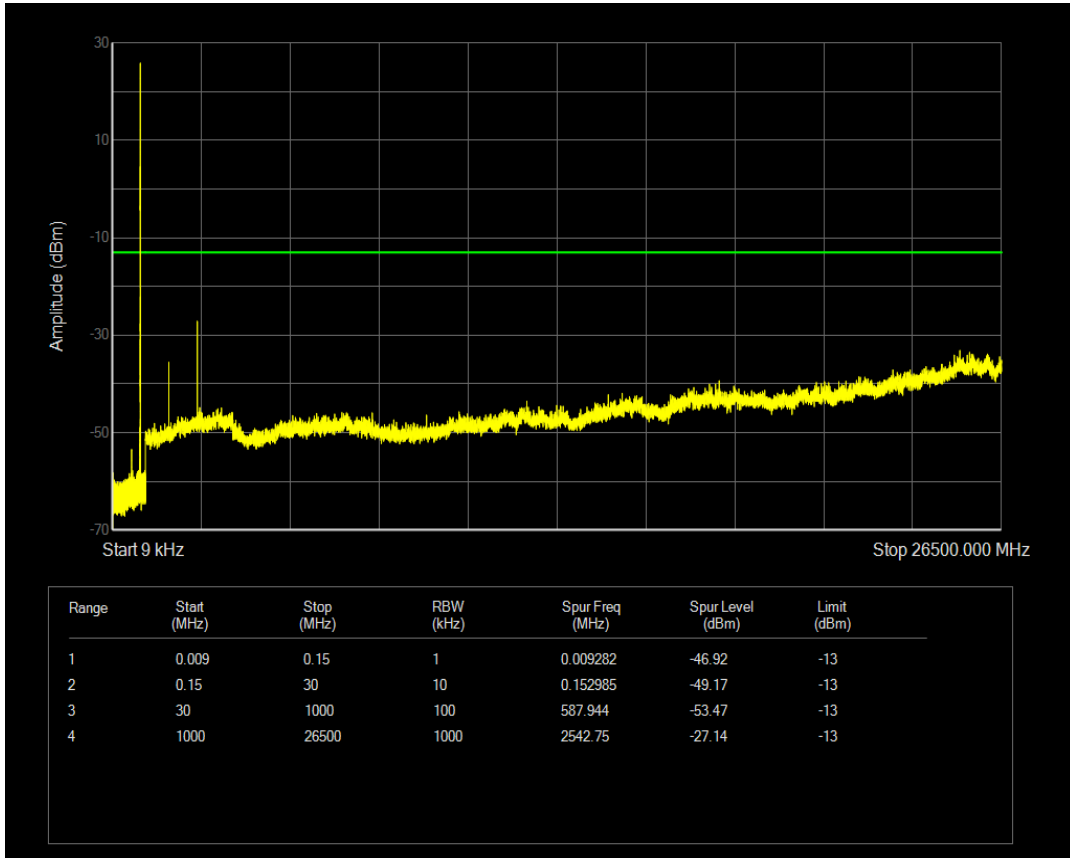

Band4 QAM16 BW=20MHz Channel=20300 RB Size=100 Position=#0

Band5 QPSK BW=1.4MHz Channel=20407 RB Size=1 Position=#0

Band5 QPSK BW=1.4MHz Channel=20407 RB Size=6 Position=#0

Band5 QAM16 BW=1.4MHz Channel=20407 RB Size=1 Position=#0

Band5 QAM16 BW=1.4MHz Channel=20407 RB Size=6 Position=#0

Band5 QPSK BW=1.4MHz Channel=20525 RB Size=1 Position=#0

Band5 QPSK BW=1.4MHz Channel=20525 RB Size=6 Position=#0

Band5 QAM16 BW=1.4MHz Channel=20525 RB Size=1 Position=#0

Band5 QAM16 BW=1.4MHz Channel=20525 RB Size=6 Position=#0

Band5 QPSK BW=1.4MHz Channel=20643 RB Size=1 Position=#0

Band5 QPSK BW=1.4MHz Channel=20643 RB Size=6 Position=#0

Band5 QAM16 BW=1.4MHz Channel=20643 RB Size=1 Position=#0