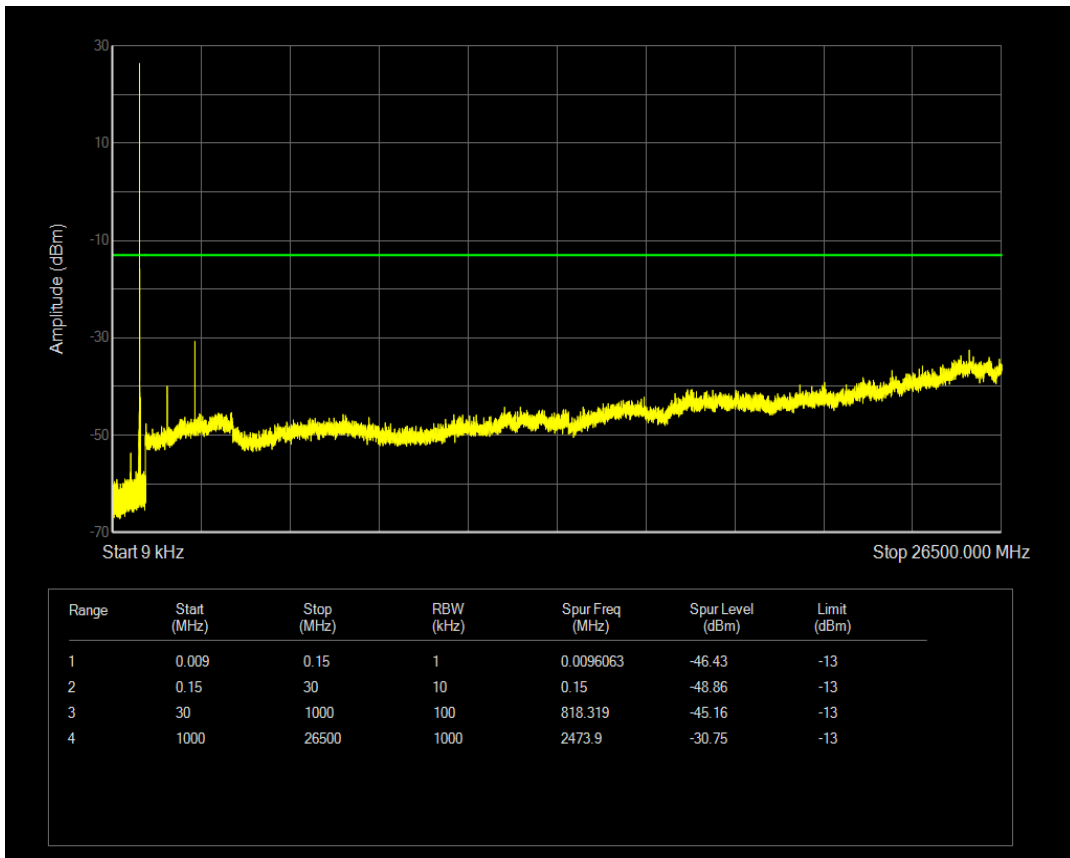

Band26(824-849) QAM16 BW=1.4MHz Channel=26797 RB Size=1 Position=#0

Band26(824-849) QAM16 BW=1.4MHz Channel=26797 RB Size=6 Position=#0

Band26(824-849) QPSK BW=1.4MHz Channel=26915 RB Size=1 Position=#0

Band26(824-849) QPSK BW=1.4MHz Channel=26915 RB Size=6 Position=#0

Band26(824-849) QAM16 BW=1.4MHz Channel=26915 RB Size=1 Position=#0

Band26(824-849) QAM16 BW=1.4MHz Channel=26915 RB Size=6 Position=#0