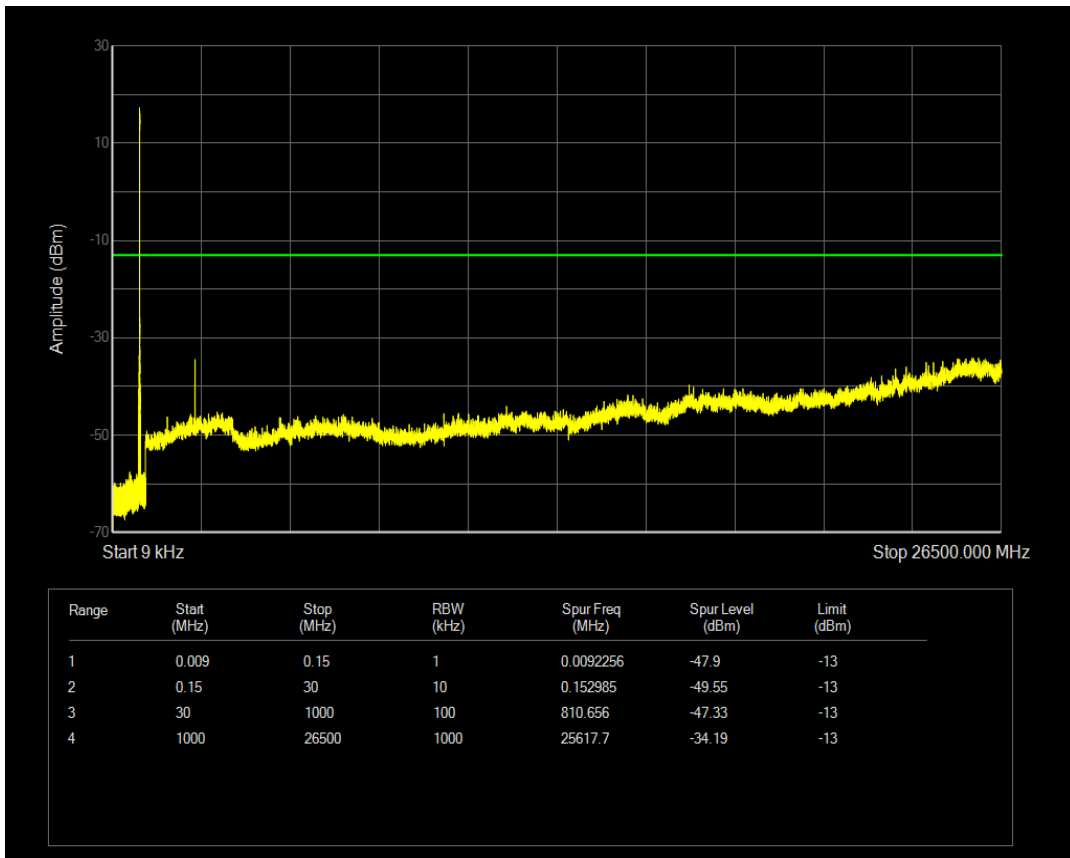

Band5 QAM16 BW=3MHz Channel=20415 RB Size=15 Position=#0

Band5 QPSK BW=3MHz Channel=20525 RB Size=1 Position=#0