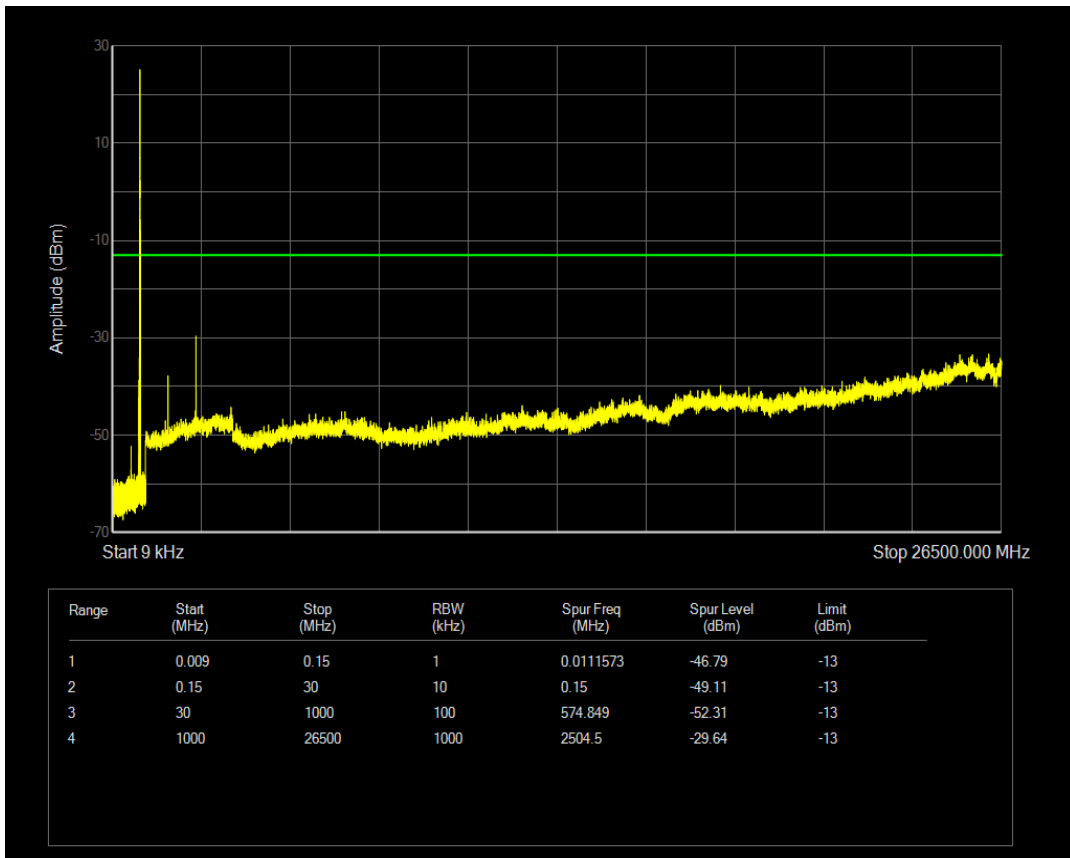

Band26(824-849) QPSK BW=15MHz Channel=26965 RB Size=1 Position=#0

Band26(824-849) QPSK BW=15MHz Channel=26965 RB Size=75 Position=#0