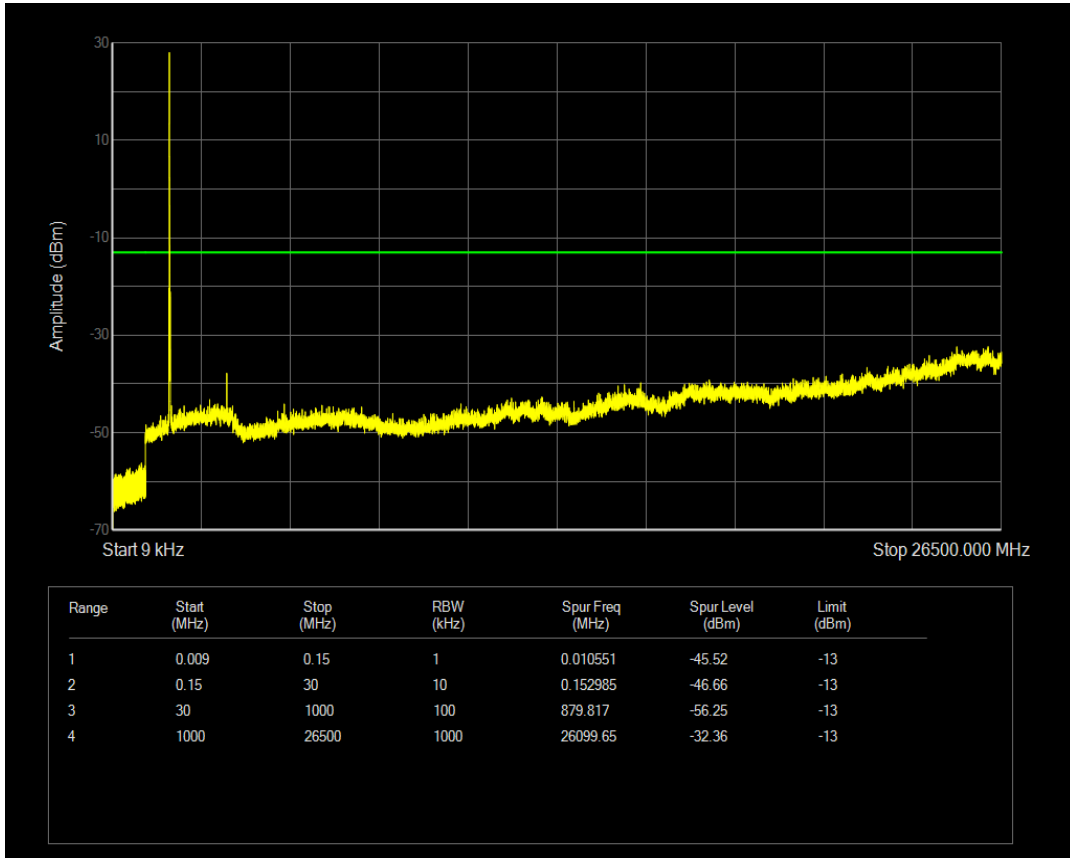

Band4 QAM16 BW=10MHz Channel=20175 RB Size=50 Position=#0

Band4 QPSK BW=10MHz Channel=20350 RB Size=1 Position=#0

Band4 QPSK BW=10MHz Channel=20350 RB Size=50 Position=#0

Band4 QAM16 BW=10MHz Channel=20350 RB Size=1 Position=#0

Band4 QAM16 BW=10MHz Channel=20350 RB Size=50 Position=#0

Band4 QPSK BW=15MHz Channel=20025 RB Size=1 Position=#0

Band4 QPSK BW=15MHz Channel=20025 RB Size=75 Position=#0

Band4 QAM16 BW=15MHz Channel=20025 RB Size=1 Position=#0

Band4 QAM16 BW=15MHz Channel=20025 RB Size=75 Position=#0

Band4 QPSK BW=15MHz Channel=20175 RB Size=1 Position=#0

Band4 QPSK BW=15MHz Channel=20175 RB Size=75 Position=#0

Band4 QAM16 BW=15MHz Channel=20175 RB Size=1 Position=#0