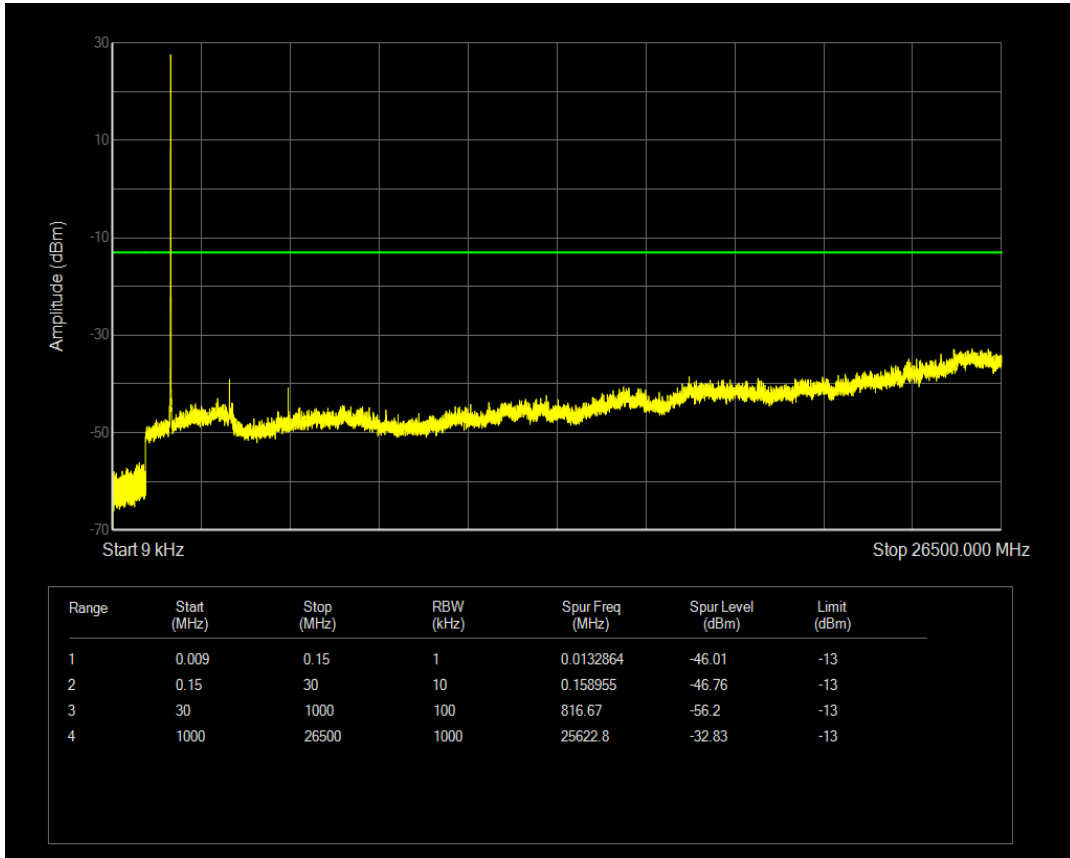

Band4 QAM16 BW=5MHz Channel=20175 RB Size=25 Position=#0

Band4 QPSK BW=5MHz Channel=20375 RB Size=1 Position=#0

Band4 QPSK BW=5MHz Channel=20375 RB Size=25 Position=#0

Band4 QAM16 BW=5MHz Channel=20375 RB Size=1 Position=#0

Band4 QAM16 BW=5MHz Channel=20375 RB Size=25 Position=#0

Band4 QPSK BW=10MHz Channel=20000 RB Size=1 Position=#0

Band4 QPSK BW=10MHz Channel=20000 RB Size=50 Position=#0

Band4 QAM16 BW=10MHz Channel=20000 RB Size=1 Position=#0