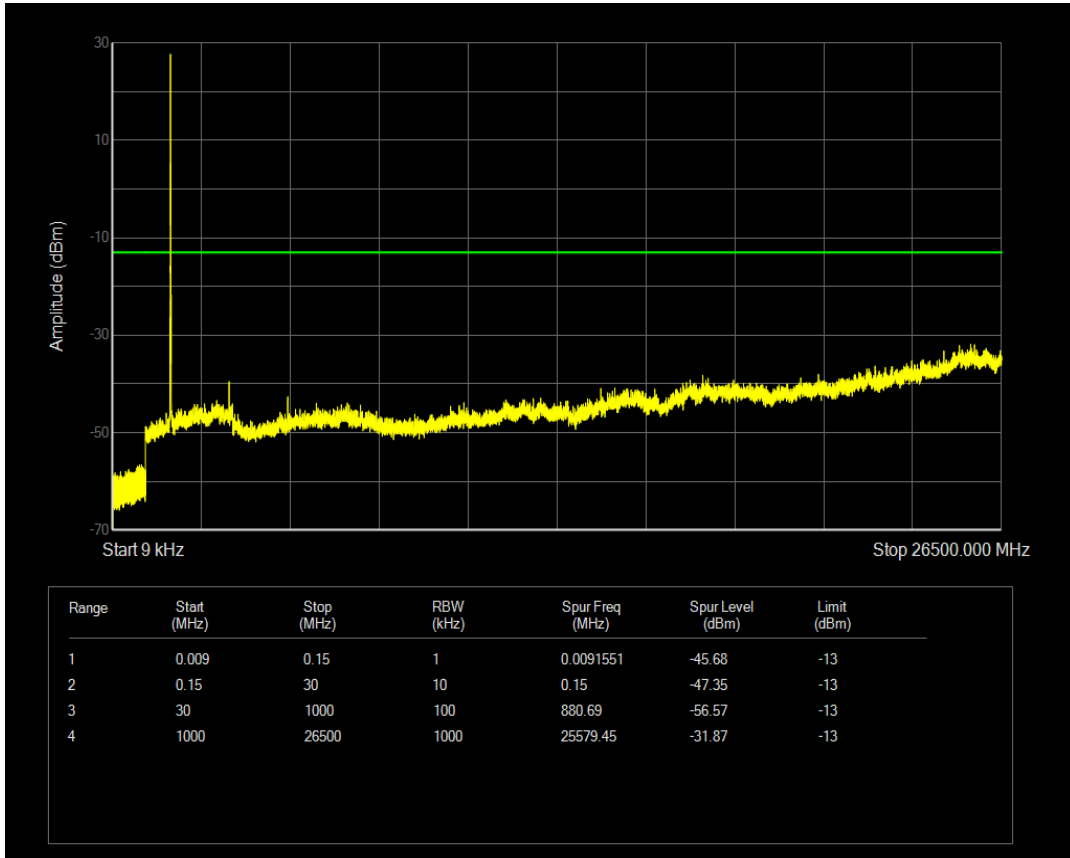

Band4 QAM16 BW=5MHz Channel=20375 RB Size=25 Position=#0

Band4 QPSK BW=10MHz Channel=20000 RB Size=1 Position=#0

Band4 QPSK BW=10MHz Channel=20000 RB Size=50 Position=#0

Band4 QAM16 BW=10MHz Channel=20000 RB Size=1 Position=#0

Band4 QAM16 BW=10MHz Channel=20000 RB Size=50 Position=#0

Band4 QPSK BW=10MHz Channel=20175 RB Size=1 Position=#0

Band4 QPSK BW=10MHz Channel=20175 RB Size=50 Position=#0

Band4 QAM16 BW=10MHz Channel=20175 RB Size=1 Position=#0

Band4 QAM16 BW=10MHz Channel=20175 RB Size=50 Position=#0

Band4 QPSK BW=10MHz Channel=20350 RB Size=1 Position=#0

Band4 QPSK BW=10MHz Channel=20350 RB Size=50 Position=#0

Band4 QAM16 BW=10MHz Channel=20350 RB Size=1 Position=#0