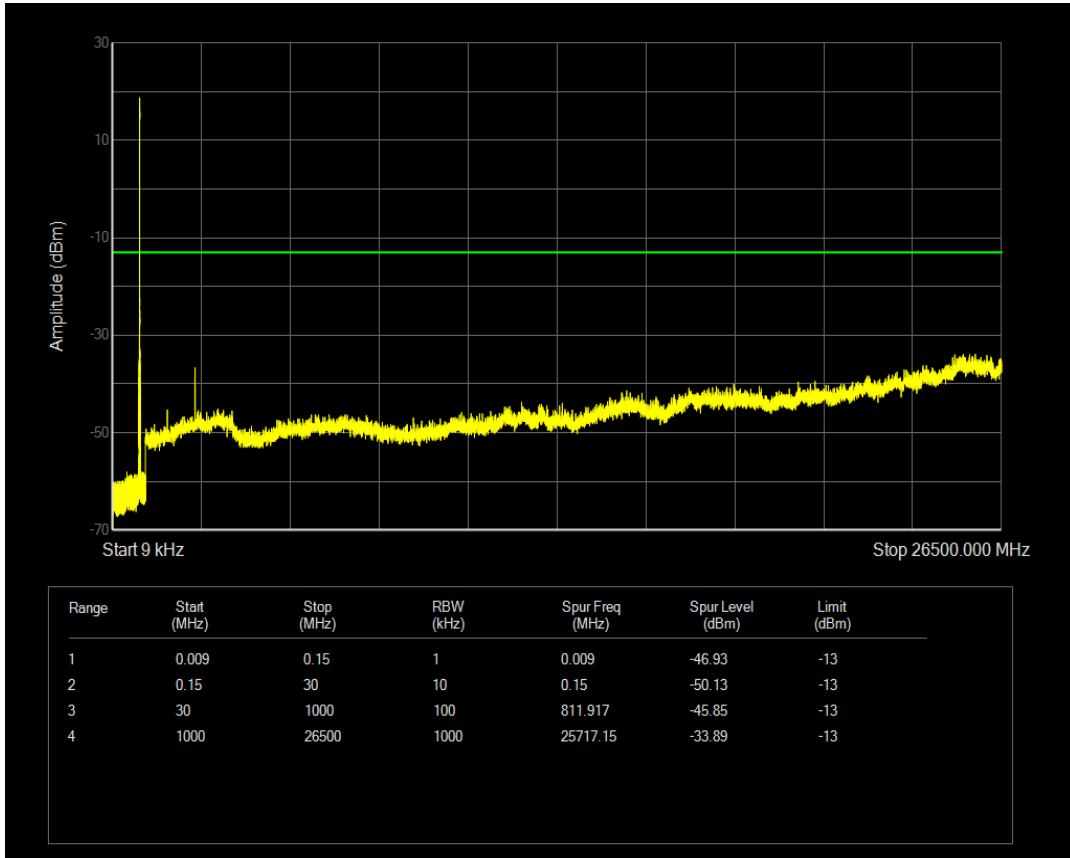

Band26(824-849) QPSK BW=1.4MHz Channel=26915 RB Size=6 Position=#0

Band26(824-849) QAM16 BW=1.4MHz Channel=26915 RB Size=1 Position=#0

Band26(824-849) QAM16 BW=1.4MHz Channel=26915 RB Size=6 Position=#0

Band26(824-849) QPSK BW=1.4MHz Channel=27033 RB Size=1 Position=#0

Band26(824-849) QPSK BW=1.4MHz Channel=27033 RB Size=6 Position=#0

Band26(824-849) QAM16 BW=1.4MHz Channel=27033 RB Size=1 Position=#0

Band26(824-849) QAM16 BW=1.4MHz Channel=27033 RB Size=6 Position=#0

Band26(824-849) QPSK BW=3MHz Channel=26805 RB Size=1 Position=#0

Band26(824-849) QPSK BW=3MHz Channel=26805 RB Size=15 Position=#0

Band26(824-849) QAM16 BW=3MHz Channel=26805 RB Size=1 Position=#0

Band26(824-849) QAM16 BW=3MHz Channel=26805 RB Size=15 Position=#0