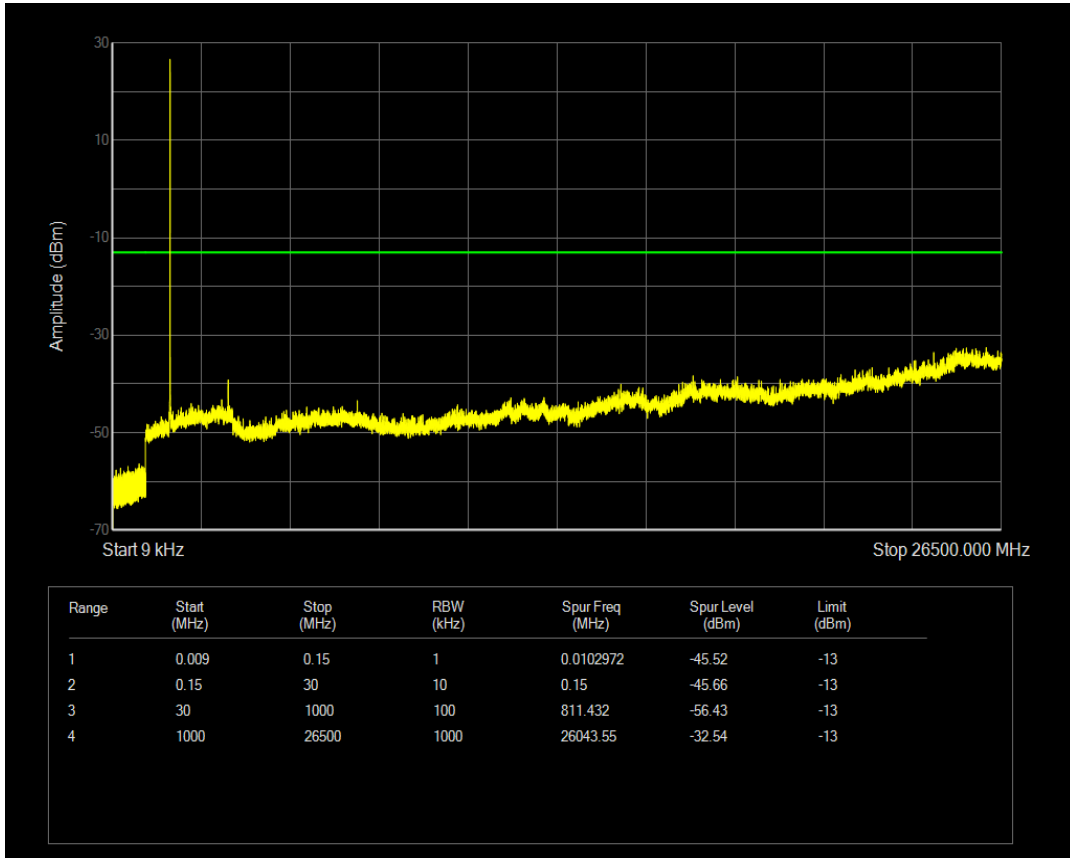

Band4 QAM16 BW=1.4MHz Channel=19957 RB Size=6 Position=#0

Band4 QPSK BW=1.4MHz Channel=20175 RB Size=1 Position=#0

Band4 QPSK BW=1.4MHz Channel=20175 RB Size=6 Position=#0

Band4 QAM16 BW=1.4MHz Channel=20175 RB Size=1 Position=#0