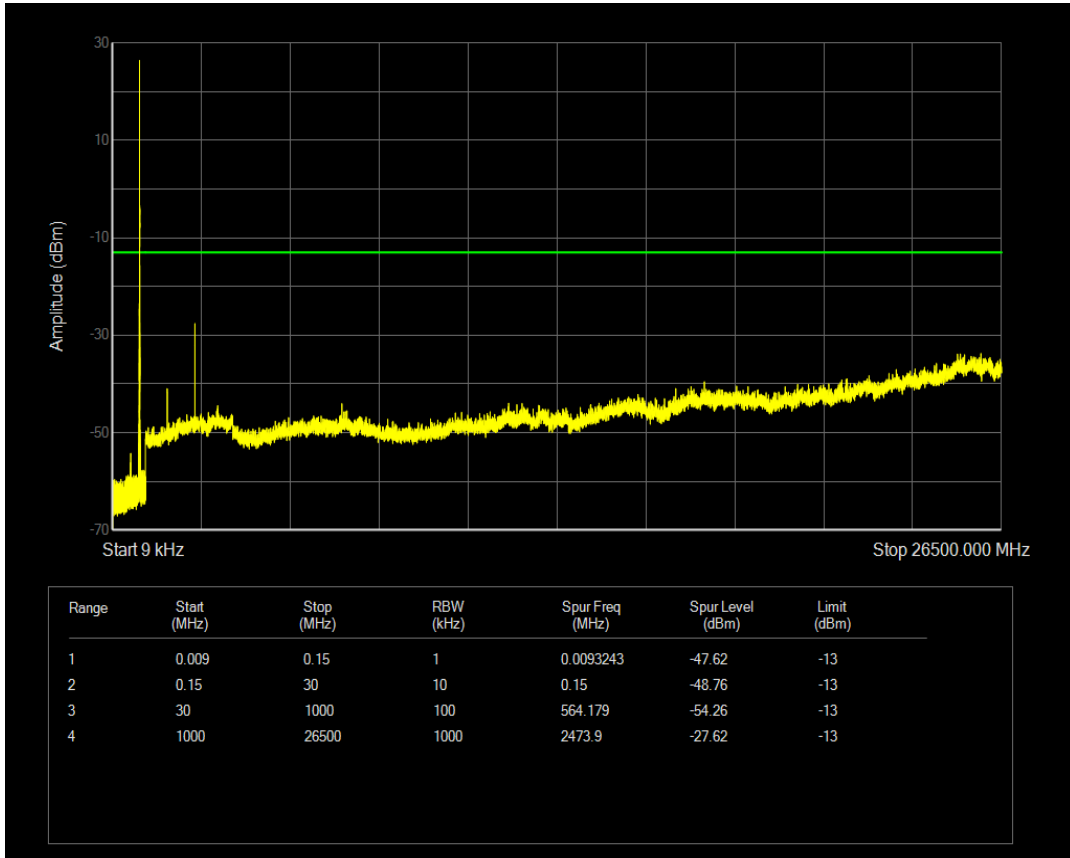

Band5 QAM16 BW=1.4MHz Channel=20643 RB Size=6 Position=#0

Band5 QPSK BW=3MHz Channel=20415 RB Size=1 Position=#0

Band5 QPSK BW=3MHz Channel=20415 RB Size=15 Position=#0

Band5 QAM16 BW=3MHz Channel=20415 RB Size=1 Position=#0