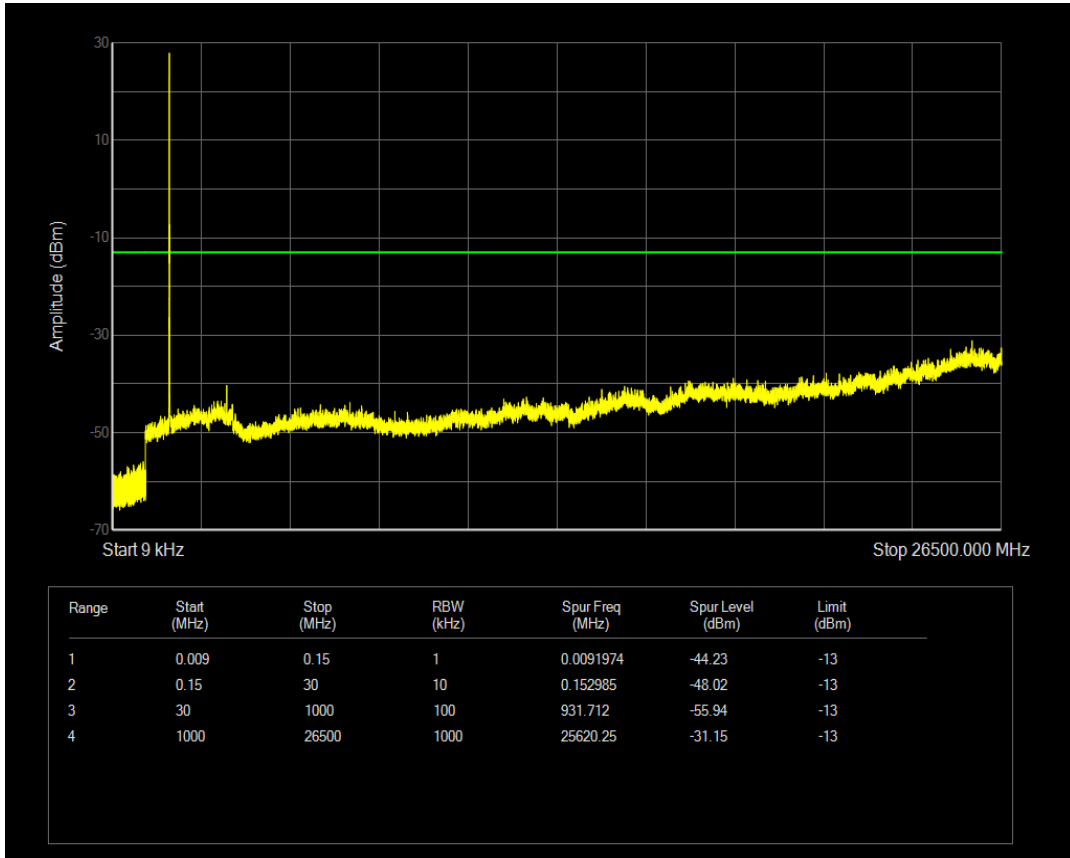

Band4 QAM16 BW=3MHz Channel=20385 RB Size=15 Position=#0

Band4 QPSK BW=5MHz Channel=19975 RB Size=1 Position=#0

Band4 QPSK BW=5MHz Channel=19975 RB Size=25 Position=#0

Band4 QAM16 BW=5MHz Channel=19975 RB Size=1 Position=#0

Band4 QAM16 BW=5MHz Channel=19975 RB Size=25 Position=#0

Band4 QPSK BW=5MHz Channel=20175 RB Size=1 Position=#0

Band4 QPSK BW=5MHz Channel=20175 RB Size=25 Position=#0

Band4 QAM16 BW=5MHz Channel=20175 RB Size=1 Position=#0