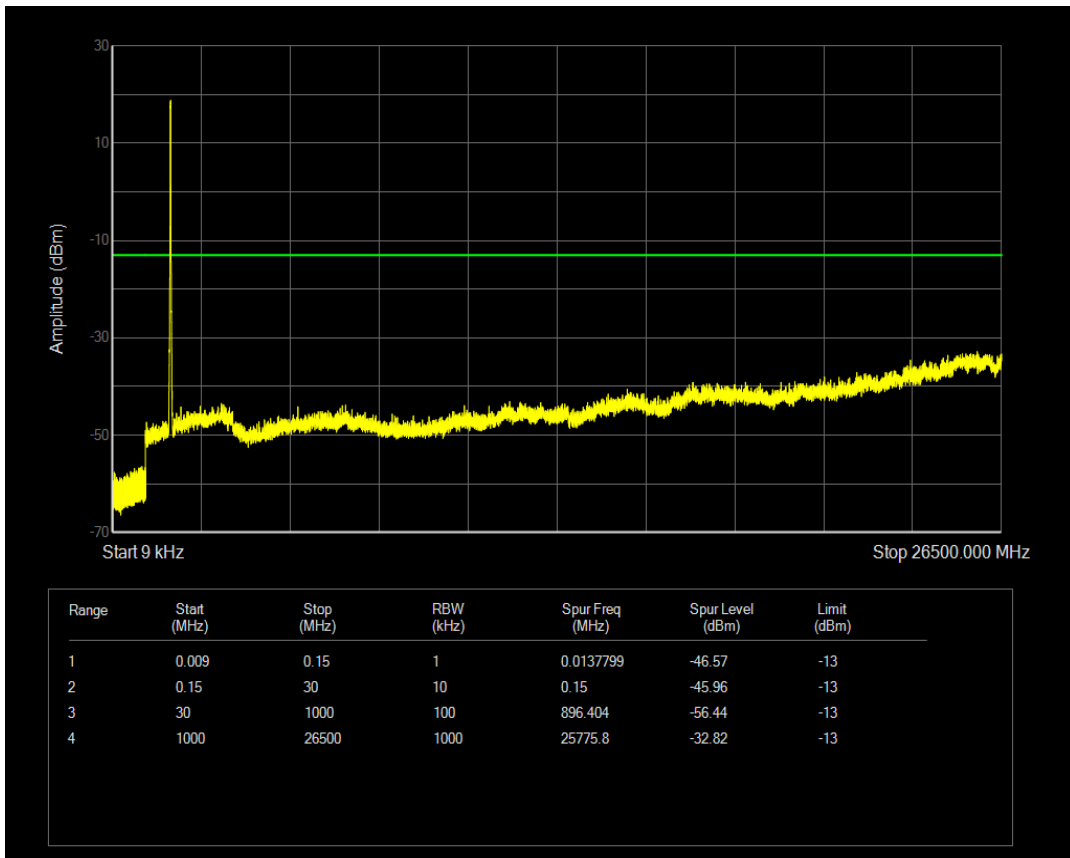

Band4 QAM16 BW=20MHz Channel=20050 RB Size=100 Position=#0

Band4 QPSK BW=20MHz Channel=20175 RB Size=1 Position=#0

Band4 QPSK BW=20MHz Channel=20175 RB Size=100 Position=#0

Band4 QAM16 BW=20MHz Channel=20175 RB Size=1 Position=#0

Band4 QAM16 BW=20MHz Channel=20175 RB Size=100 Position=#0

Band4 QPSK BW=20MHz Channel=20300 RB Size=1 Position=#0

Band4 QPSK BW=20MHz Channel=20300 RB Size=100 Position=#0

Band4 QAM16 BW=20MHz Channel=20300 RB Size=1 Position=#0

Band4 QAM16 BW=20MHz Channel=20300 RB Size=100 Position=#0

Band5 QPSK BW=1.4MHz Channel=20407 RB Size=1 Position=#0

Band5 QPSK BW=1.4MHz Channel=20407 RB Size=6 Position=#0

Band5 QAM16 BW=1.4MHz Channel=20407 RB Size=1 Position=#0