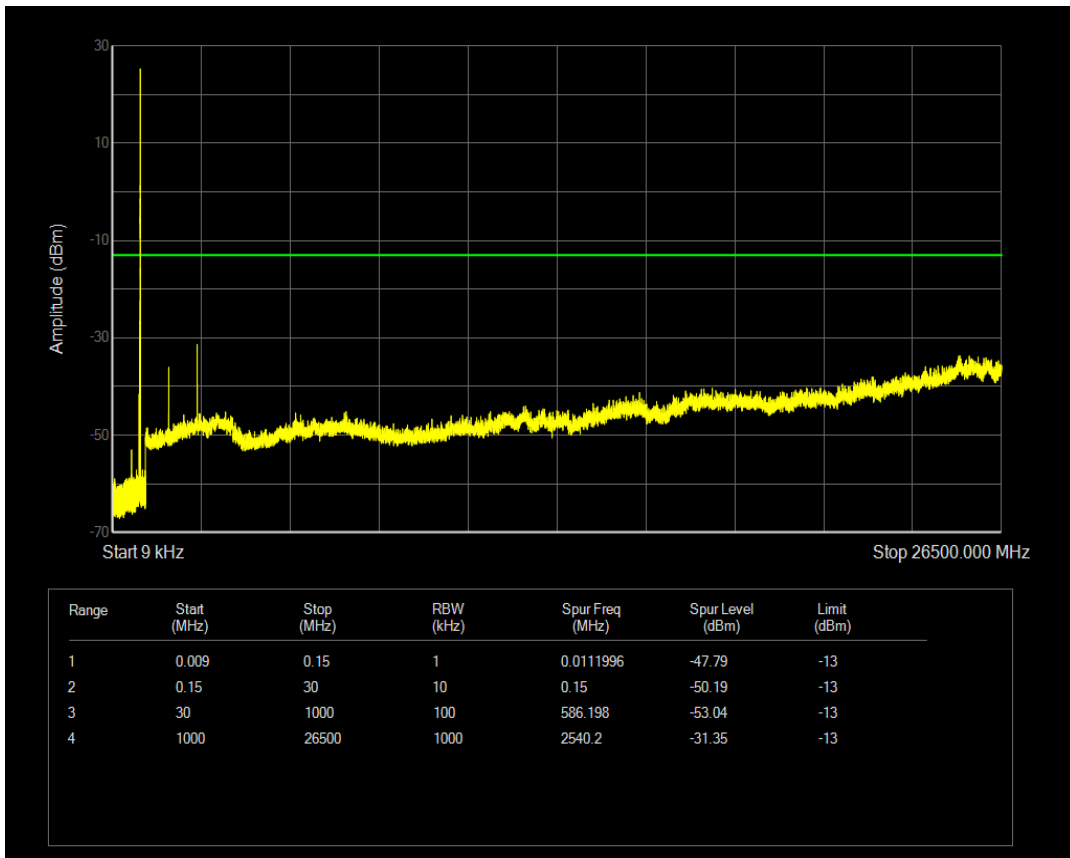

Band26(824-849) QAM16 BW=3MHz Channel=27025 RB Size=1 Position=#0

Band26(824-849) QAM16 BW=3MHz Channel=27025 RB Size=15 Position=#0