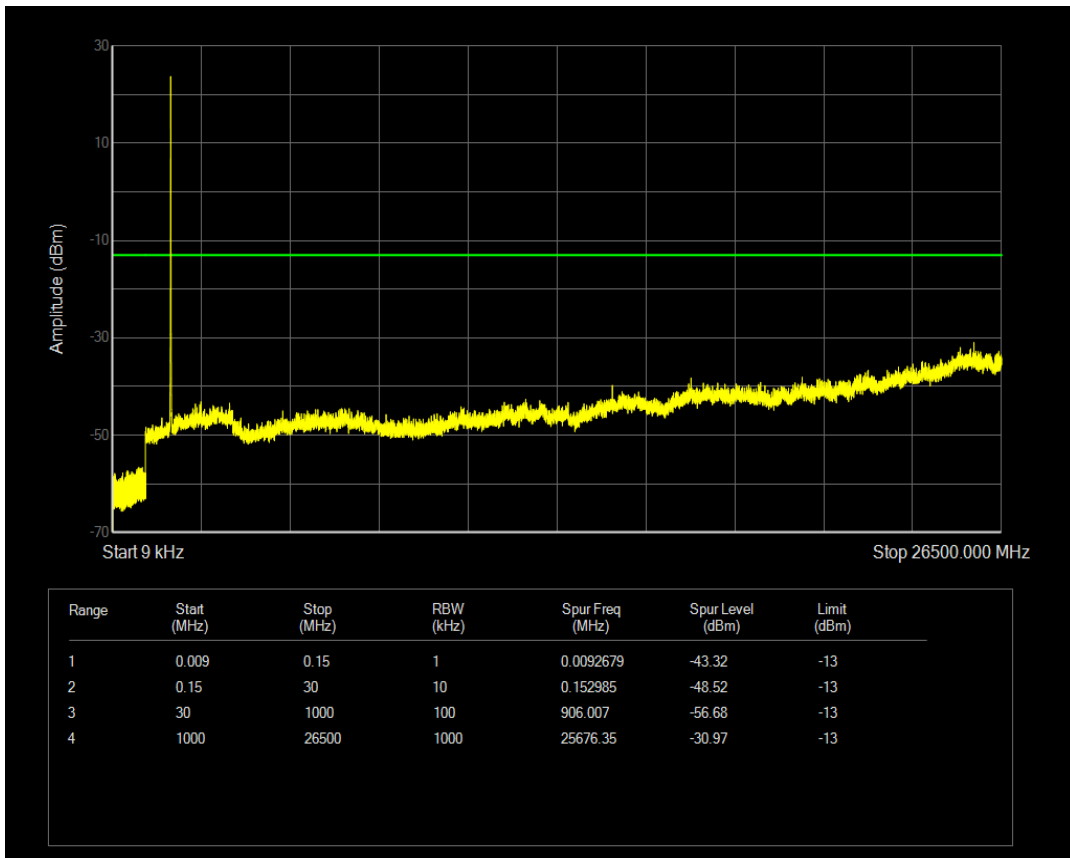

Band4 QAM16 BW=5MHz Channel=19975 RB Size=25 Position=#0

Band4 QPSK BW=5MHz Channel=20175 RB Size=1 Position=#0

Band4 QPSK BW=5MHz Channel=20175 RB Size=25 Position=#0

Band4 QAM16 BW=5MHz Channel=20175 RB Size=1 Position=#0

Band4 QAM16 BW=5MHz Channel=20175 RB Size=25 Position=#0

Band4 QPSK BW=5MHz Channel=20375 RB Size=1 Position=#0

Band4 QPSK BW=5MHz Channel=20375 RB Size=25 Position=#0

Band4 QAM16 BW=5MHz Channel=20375 RB Size=1 Position=#0