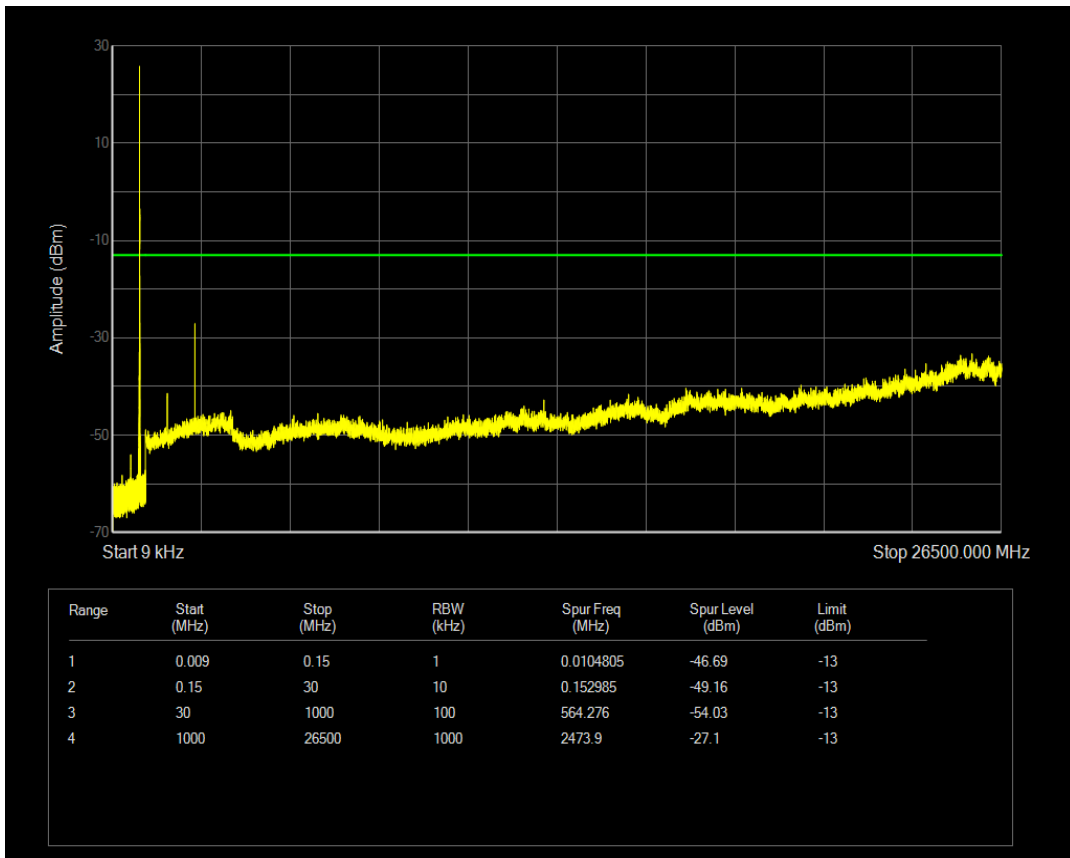

Band26(824-849) QPSK BW=3MHz Channel=26805 RB Size=1 Position=#0

Band26(824-849) QPSK BW=3MHz Channel=26805 RB Size=15 Position=#0