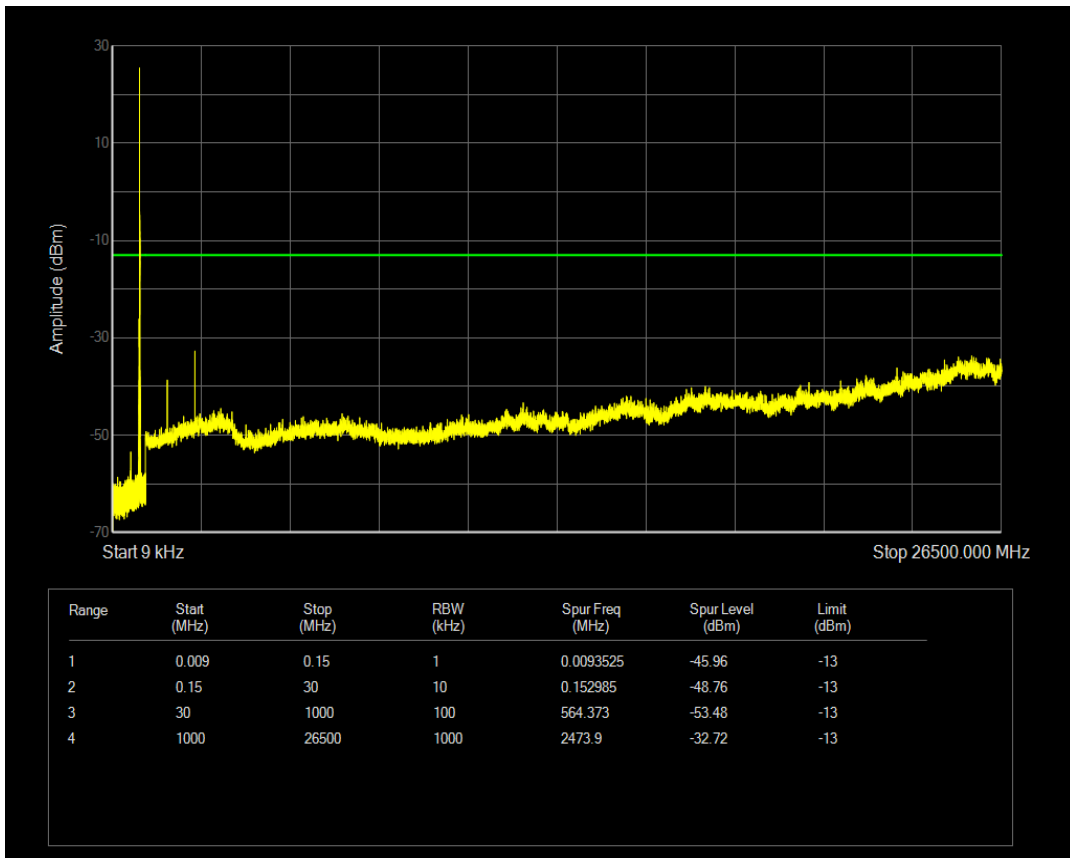

Band26(824-849) QAM16 BW=5MHz Channel=26815 RB Size=1 Position=#0

Band26(824-849) QAM16 BW=5MHz Channel=26815 RB Size=25 Position=#0