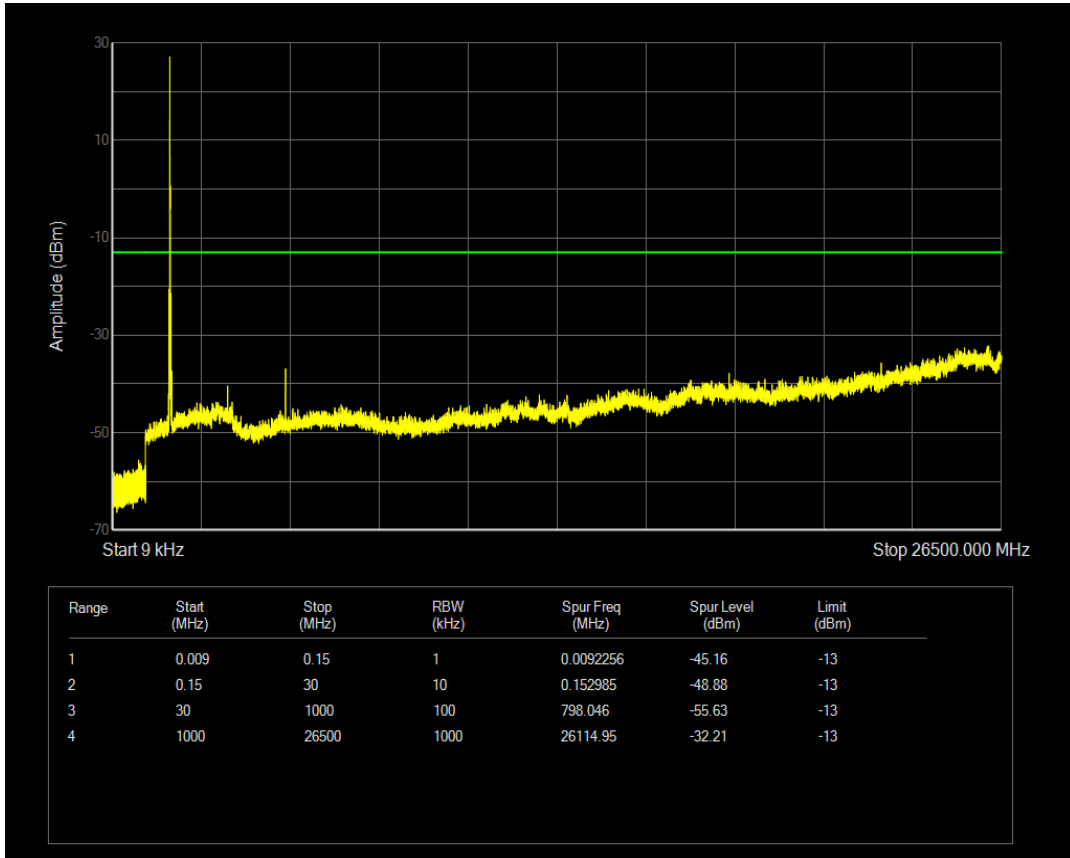

Band4 QAM16 BW=15MHz Channel=20325 RB Size=75 Position=#0

Band4 QPSK BW=20MHz Channel=20050 RB Size=1 Position=#0

Band4 QPSK BW=20MHz Channel=20050 RB Size=100 Position=#0

Band4 QAM16 BW=20MHz Channel=20050 RB Size=1 Position=#0

Band4 QAM16 BW=20MHz Channel=20050 RB Size=100 Position=#0

Band4 QPSK BW=20MHz Channel=20175 RB Size=1 Position=#0

Band4 QPSK BW=20MHz Channel=20175 RB Size=100 Position=#0

Band4 QAM16 BW=20MHz Channel=20175 RB Size=1 Position=#0