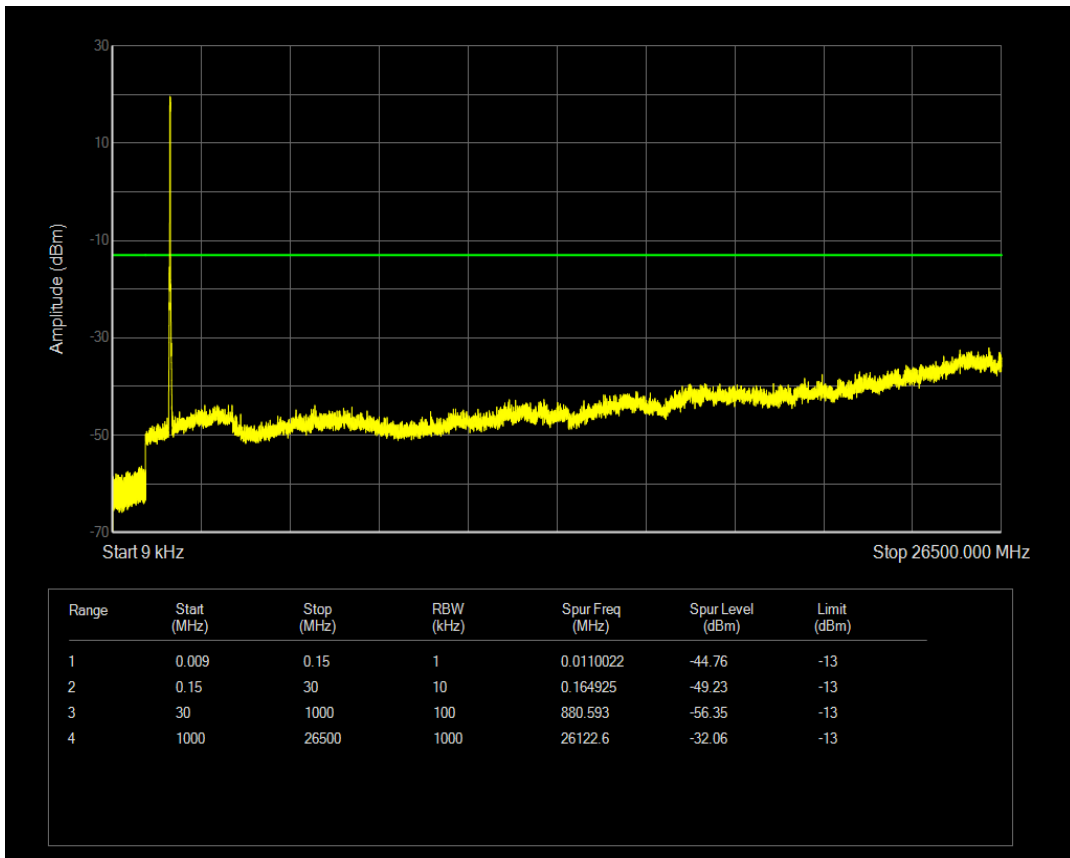

Band4 QAM16 BW=15MHz Channel=20325 RB Size=75 Position=#0

Band4 QPSK BW=20MHz Channel=20050 RB Size=1 Position=#0

Band4 QPSK BW=20MHz Channel=20050 RB Size=100 Position=#0

Band4 QAM16 BW=20MHz Channel=20050 RB Size=1 Position=#0

Band4 QAM16 BW=20MHz Channel=20050 RB Size=100 Position=#0

Band4 QPSK BW=20MHz Channel=20175 RB Size=1 Position=#0

Band4 QPSK BW=20MHz Channel=20175 RB Size=100 Position=#0

Band4 QAM16 BW=20MHz Channel=20175 RB Size=1 Position=#0

Band4 QAM16 BW=20MHz Channel=20175 RB Size=100 Position=#0

Band4 QPSK BW=20MHz Channel=20300 RB Size=1 Position=#0

Band4 QPSK BW=20MHz Channel=20300 RB Size=100 Position=#0

Band4 QAM16 BW=20MHz Channel=20300 RB Size=1 Position=#0