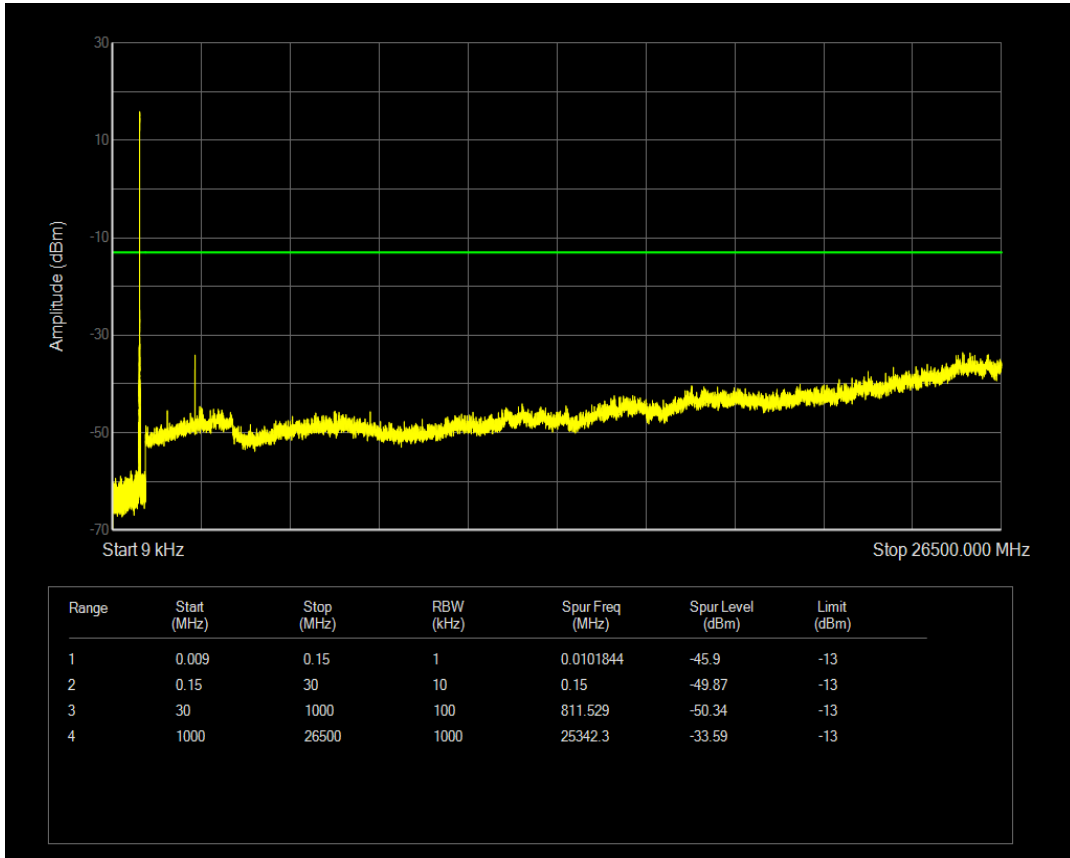

Band26(824-849) QPSK BW=1.4MHz Channel=27033 RB Size=1 Position=#0

Band26(824-849) QPSK BW=1.4MHz Channel=27033 RB Size=6 Position=#0

Band26(824-849) QAM16 BW=1.4MHz Channel=27033 RB Size=1 Position=#0

Band26(824-849) QAM16 BW=1.4MHz Channel=27033 RB Size=6 Position=#0

Band26(824-849) QPSK BW=3MHz Channel=26805 RB Size=1 Position=#0

Band26(824-849) QPSK BW=3MHz Channel=26805 RB Size=15 Position=#0

Band26(824-849) QAM16 BW=3MHz Channel=26805 RB Size=1 Position=#0

Band26(824-849) QAM16 BW=3MHz Channel=26805 RB Size=15 Position=#0

Band26(824-849) QPSK BW=3MHz Channel=26915 RB Size=1 Position=#0

Band26(824-849) QPSK BW=3MHz Channel=26915 RB Size=15 Position=#0

Band26(824-849) QAM16 BW=3MHz Channel=26915 RB Size=1 Position=#0

Band26(824-849) QAM16 BW=3MHz Channel=26915 RB Size=15 Position=#0