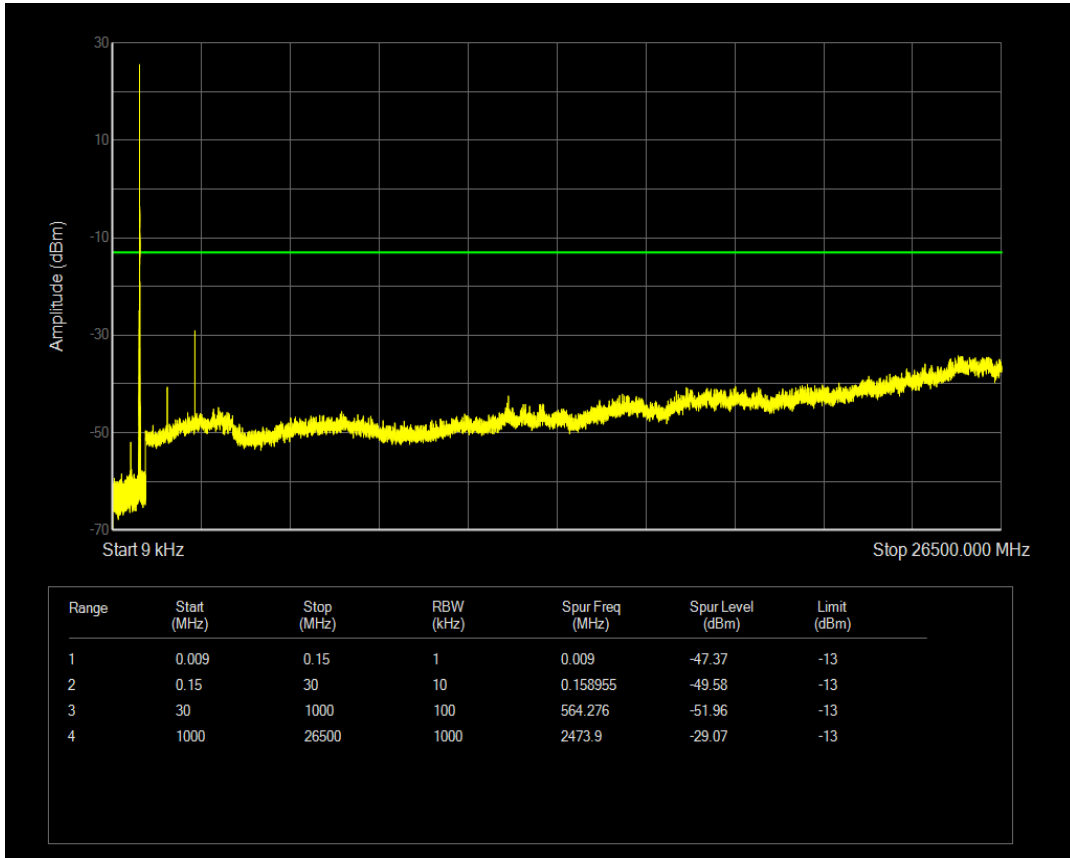

Band5 QAM16 BW=3MHz Channel=20635 RB Size=15 Position=#0

Band5 QPSK BW=5MHz Channel=20425 RB Size=1 Position=#0

Band5 QPSK BW=5MHz Channel=20425 RB Size=25 Position=#0

Band5 QAM16 BW=5MHz Channel=20425 RB Size=1 Position=#0

Band5 QAM16 BW=5MHz Channel=20425 RB Size=25 Position=#0

Band5 QPSK BW=5MHz Channel=20525 RB Size=1 Position=#0