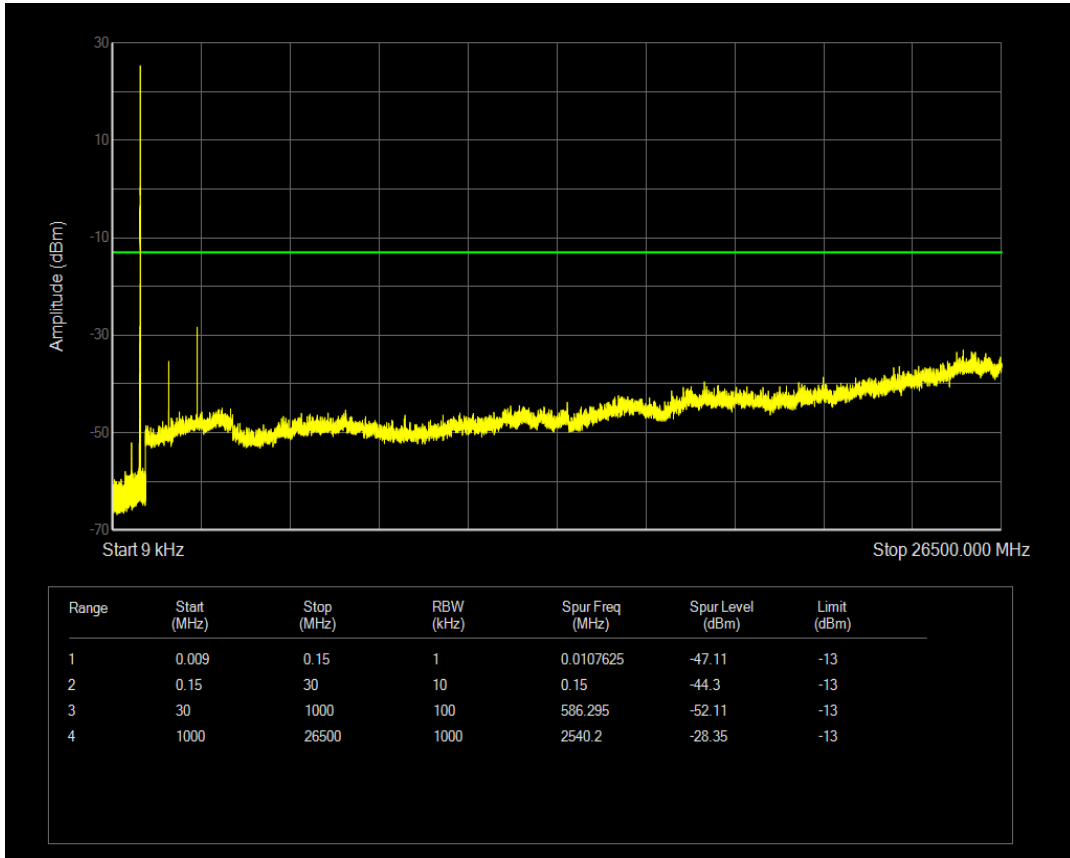

Band5 QPSK BW=3MHz Channel=20635 RB Size=1 Position=#0

Band5 QPSK BW=3MHz Channel=20635 RB Size=15 Position=#0