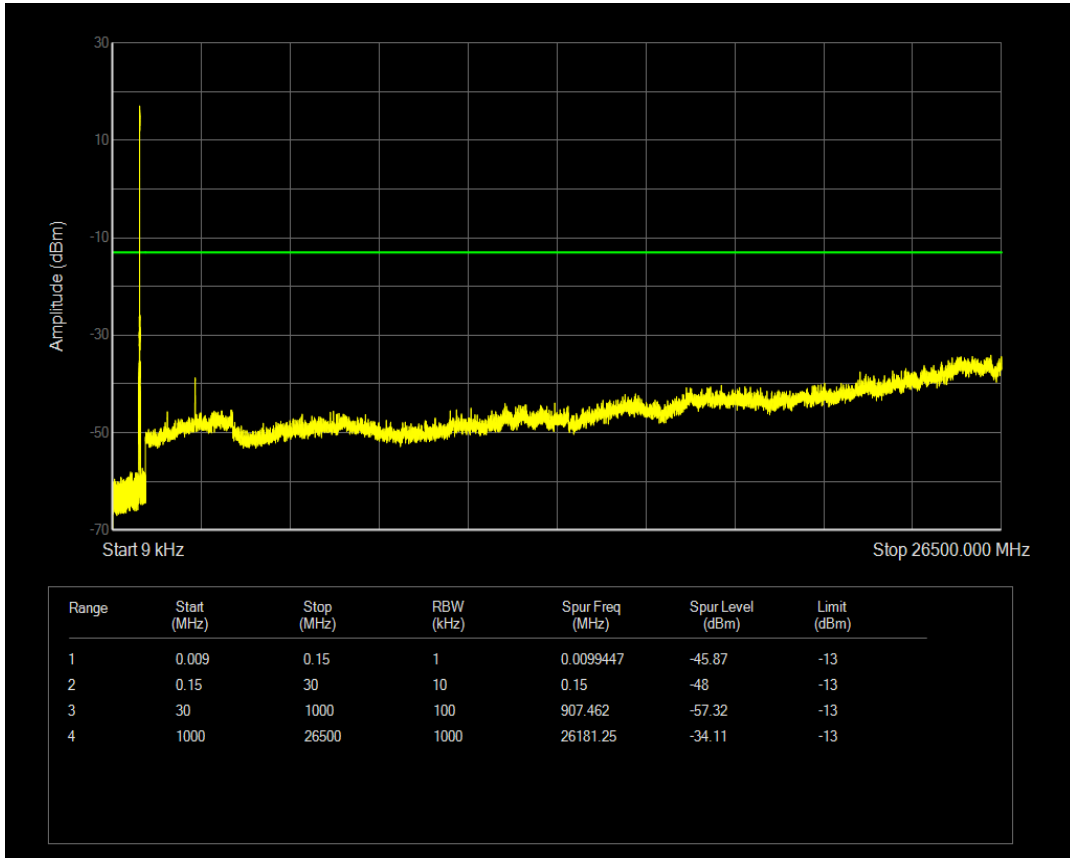

Band26(824-849) QPSK BW=3MHz Channel=27025 RB Size=1 Position=#0

Band26(824-849) QPSK BW=3MHz Channel=27025 RB Size=15 Position=#0

Band26(824-849) QAM16 BW=3MHz Channel=27025 RB Size=1 Position=#0

Band26(824-849) QAM16 BW=3MHz Channel=27025 RB Size=15 Position=#0

Band26(824-849) QPSK BW=5MHz Channel=26815 RB Size=1 Position=#0

Band26(824-849) QPSK BW=5MHz Channel=26815 RB Size=25 Position=#0

Band26(824-849) QAM16 BW=5MHz Channel=26815 RB Size=1 Position=#0

Band26(824-849) QAM16 BW=5MHz Channel=26815 RB Size=25 Position=#0