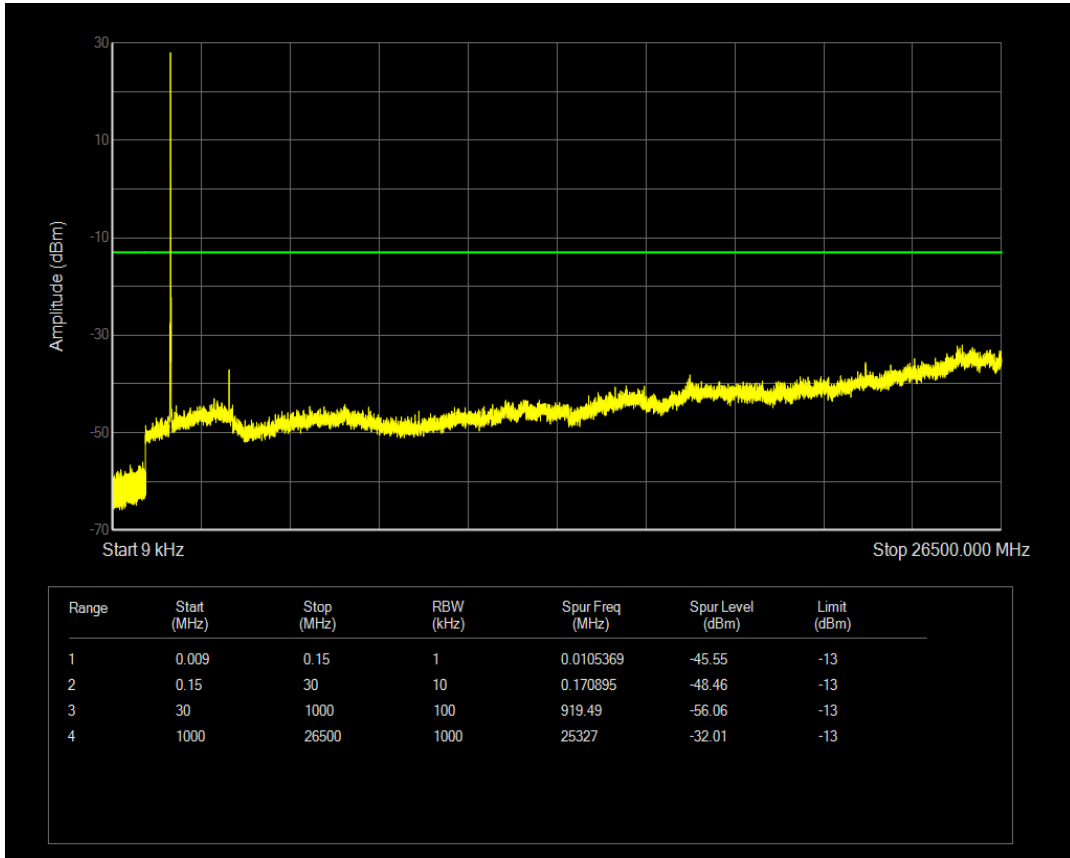

Band4 QAM16 BW=10MHz Channel=20000 RB Size=50 Position=#0

Band4 QPSK BW=10MHz Channel=20175 RB Size=1 Position=#0

Band4 QPSK BW=10MHz Channel=20175 RB Size=50 Position=#0

Band4 QAM16 BW=10MHz Channel=20175 RB Size=1 Position=#0

Band4 QAM16 BW=10MHz Channel=20175 RB Size=50 Position=#0

Band4 QPSK BW=10MHz Channel=20350 RB Size=1 Position=#0

Band4 QPSK BW=10MHz Channel=20350 RB Size=50 Position=#0

Band4 QAM16 BW=10MHz Channel=20350 RB Size=1 Position=#0

Band4 QAM16 BW=10MHz Channel=20350 RB Size=50 Position=#0

Band4 QPSK BW=15MHz Channel=20025 RB Size=1 Position=#0

Band4 QPSK BW=15MHz Channel=20025 RB Size=75 Position=#0

Band4 QAM16 BW=15MHz Channel=20025 RB Size=1 Position=#0