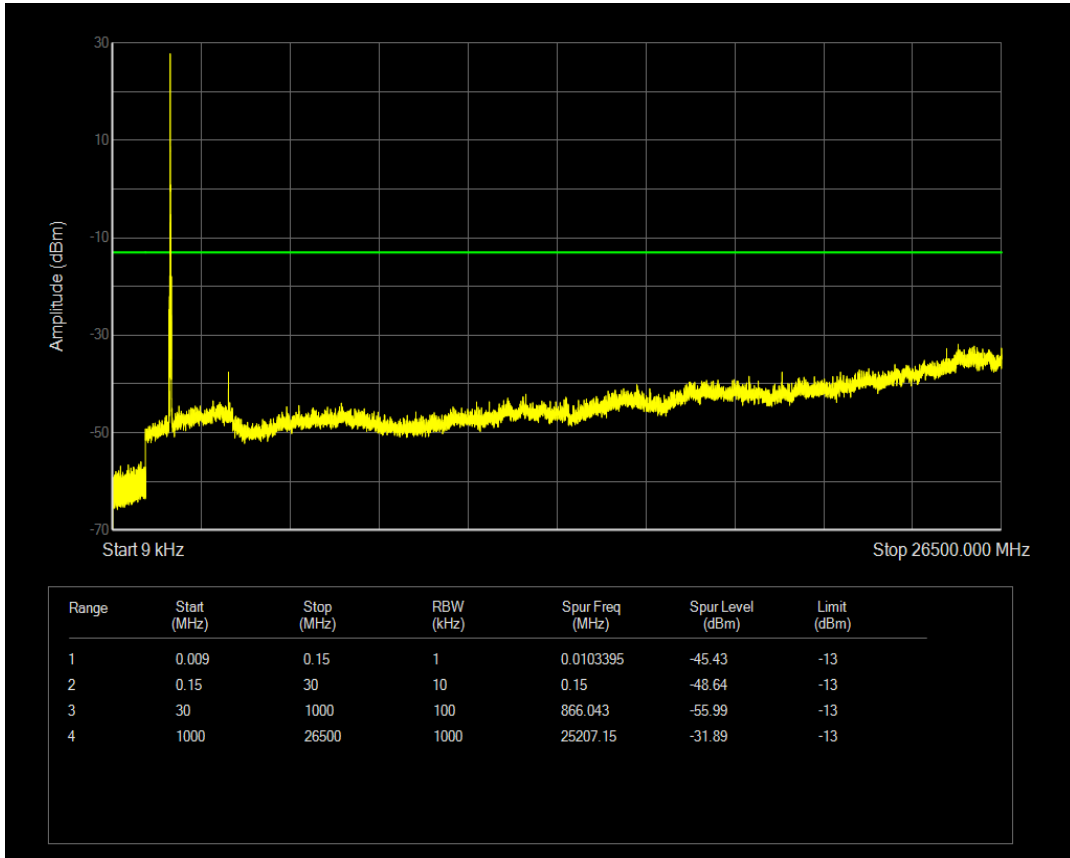

Band4 QAM16 BW=20MHz Channel=20050 RB Size=100 Position=#0

Band4 QPSK BW=20MHz Channel=20175 RB Size=1 Position=#0

Band4 QPSK BW=20MHz Channel=20175 RB Size=100 Position=#0

Band4 QAM16 BW=20MHz Channel=20175 RB Size=1 Position=#0

Band4 QAM16 BW=20MHz Channel=20175 RB Size=100 Position=#0

Band4 QPSK BW=20MHz Channel=20300 RB Size=1 Position=#0

Band4 QPSK BW=20MHz Channel=20300 RB Size=100 Position=#0

Band4 QAM16 BW=20MHz Channel=20300 RB Size=1 Position=#0

Band4 QAM16 BW=20MHz Channel=20300 RB Size=100 Position=#0

Band5 QPSK BW=1.4MHz Channel=20407 RB Size=1 Position=#0

Band5 QPSK BW=1.4MHz Channel=20407 RB Size=6 Position=#0

Band5 QAM16 BW=1.4MHz Channel=20407 RB Size=1 Position=#0