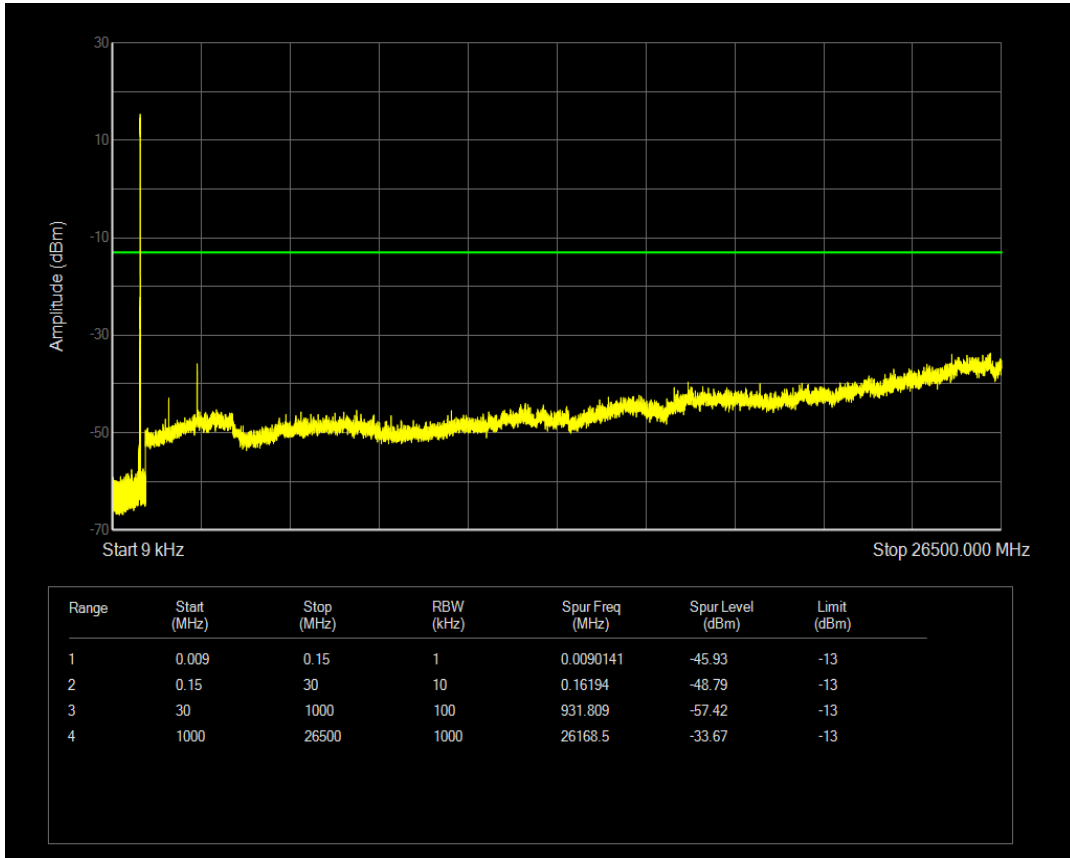

Band26(824-849) QPSK BW=5MHz Channel=27015 RB Size=1 Position=#0

Band26(824-849) QPSK BW=5MHz Channel=27015 RB Size=25 Position=#0

Band26(824-849) QAM16 BW=5MHz Channel=27015 RB Size=1 Position=#0

Band26(824-849) QAM16 BW=5MHz Channel=27015 RB Size=25 Position=#0

Band26(824-849) QPSK BW=10MHz Channel=26840 RB Size=1 Position=#0

Band26(824-849) QPSK BW=10MHz Channel=26840 RB Size=50 Position=#0

Band26(824-849) QAM16 BW=10MHz Channel=26840 RB Size=1 Position=#0

Band26(824-849) QAM16 BW=10MHz Channel=26840 RB Size=50 Position=#0