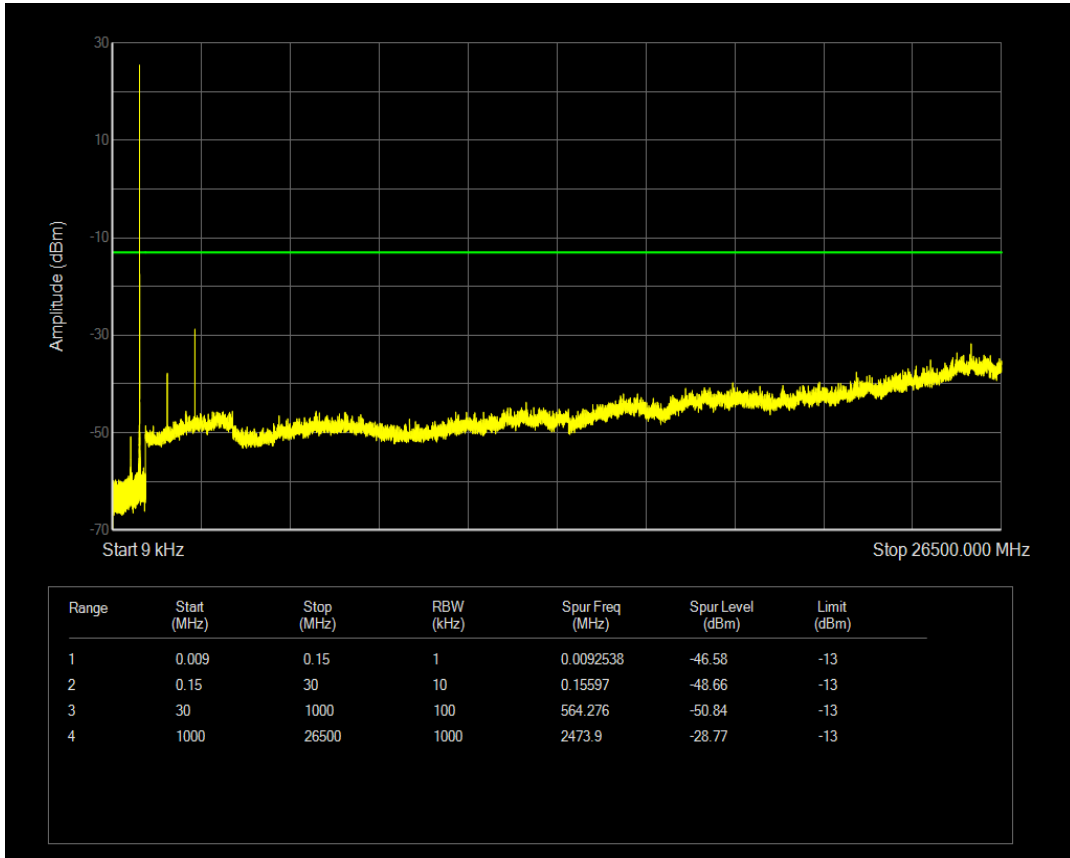

Band4 QAM16 BW=20MHz Channel=20050 RB Size=100 Position=#0

Band4 QPSK BW=20MHz Channel=20175 RB Size=1 Position=#0

Band4 QPSK BW=20MHz Channel=20175 RB Size=100 Position=#0

Band4 QAM16 BW=20MHz Channel=20175 RB Size=1 Position=#0

Band4 QAM16 BW=20MHz Channel=20175 RB Size=100 Position=#0

Band4 QPSK BW=20MHz Channel=20300 RB Size=1 Position=#0

Band4 QPSK BW=20MHz Channel=20300 RB Size=100 Position=#0

Band4 QAM16 BW=20MHz Channel=20300 RB Size=1 Position=#0

Band4 QAM16 BW=20MHz Channel=20300 RB Size=100 Position=#0

Band5 QPSK BW=1.4MHz Channel=20407 RB Size=1 Position=#0

Band5 QPSK BW=1.4MHz Channel=20407 RB Size=6 Position=#0

Band5 QAM16 BW=1.4MHz Channel=20407 RB Size=1 Position=#0