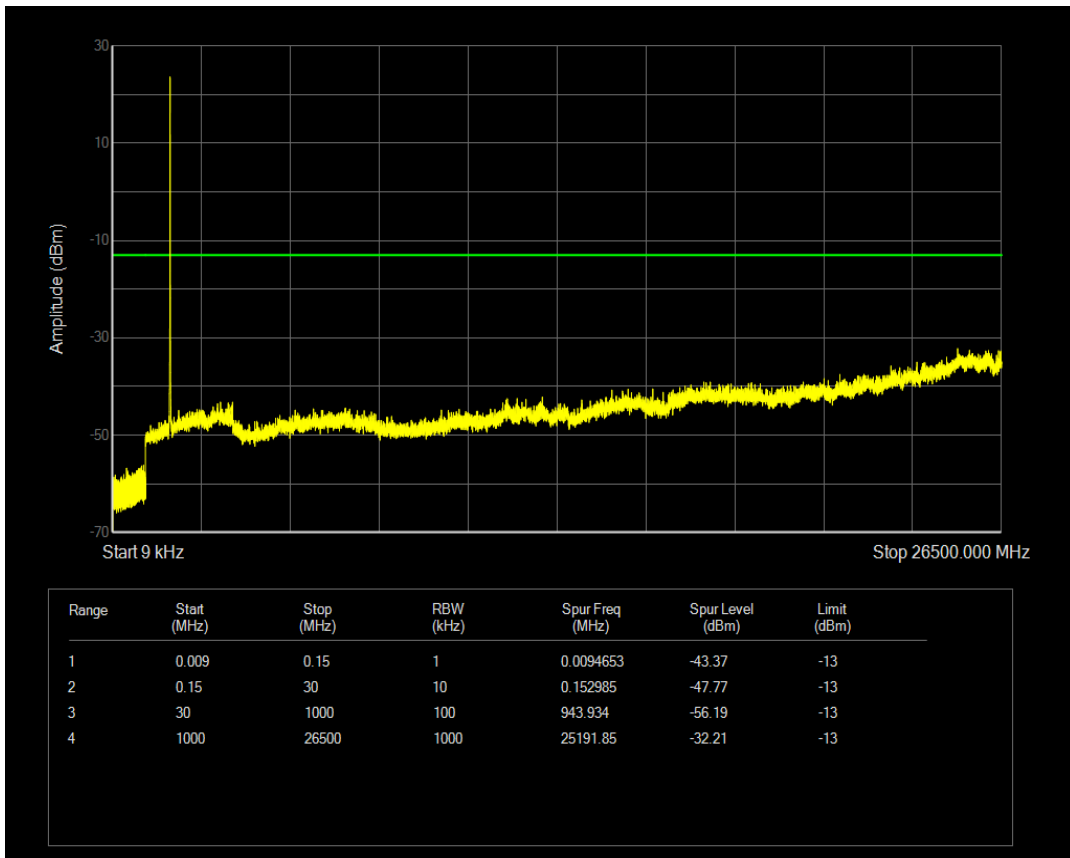

Band4 QAM16 BW=3MHz Channel=20385 RB Size=15 Position=#0

Band4 QPSK BW=5MHz Channel=19975 RB Size=1 Position=#0

Band4 QPSK BW=5MHz Channel=19975 RB Size=25 Position=#0

Band4 QAM16 BW=5MHz Channel=19975 RB Size=1 Position=#0

Band4 QAM16 BW=5MHz Channel=19975 RB Size=25 Position=#0

Band4 QPSK BW=5MHz Channel=20175 RB Size=1 Position=#0

Band4 QPSK BW=5MHz Channel=20175 RB Size=25 Position=#0

Band4 QAM16 BW=5MHz Channel=20175 RB Size=1 Position=#0