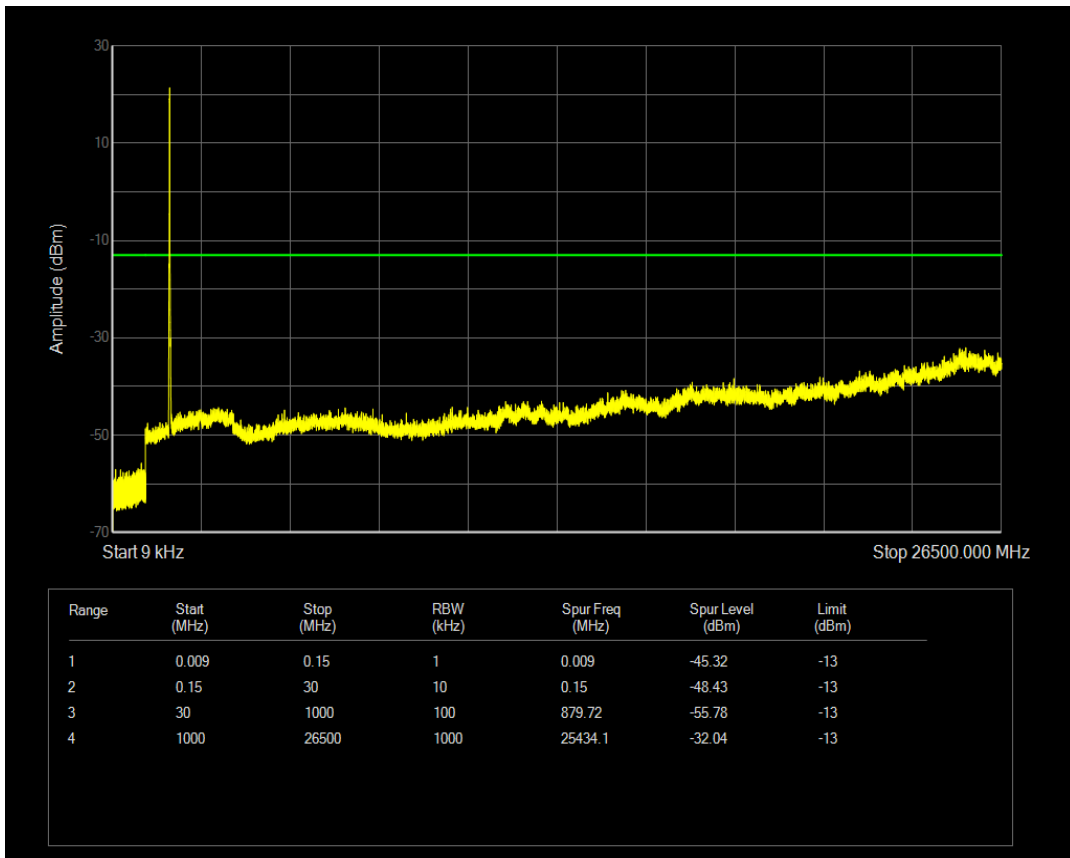

Band4 QAM16 BW=10MHz Channel=20175 RB Size=50 Position=#0

Band4 QPSK BW=10MHz Channel=20350 RB Size=1 Position=#0

Band4 QPSK BW=10MHz Channel=20350 RB Size=50 Position=#0

Band4 QAM16 BW=10MHz Channel=20350 RB Size=1 Position=#0

Band4 QAM16 BW=10MHz Channel=20350 RB Size=50 Position=#0

Band4 QPSK BW=15MHz Channel=20025 RB Size=1 Position=#0

Band4 QPSK BW=15MHz Channel=20025 RB Size=75 Position=#0

Band4 QAM16 BW=15MHz Channel=20025 RB Size=1 Position=#0

Band4 QAM16 BW=15MHz Channel=20025 RB Size=75 Position=#0

Band4 QPSK BW=15MHz Channel=20175 RB Size=1 Position=#0

Band4 QPSK BW=15MHz Channel=20175 RB Size=75 Position=#0

Band4 QAM16 BW=15MHz Channel=20175 RB Size=1 Position=#0