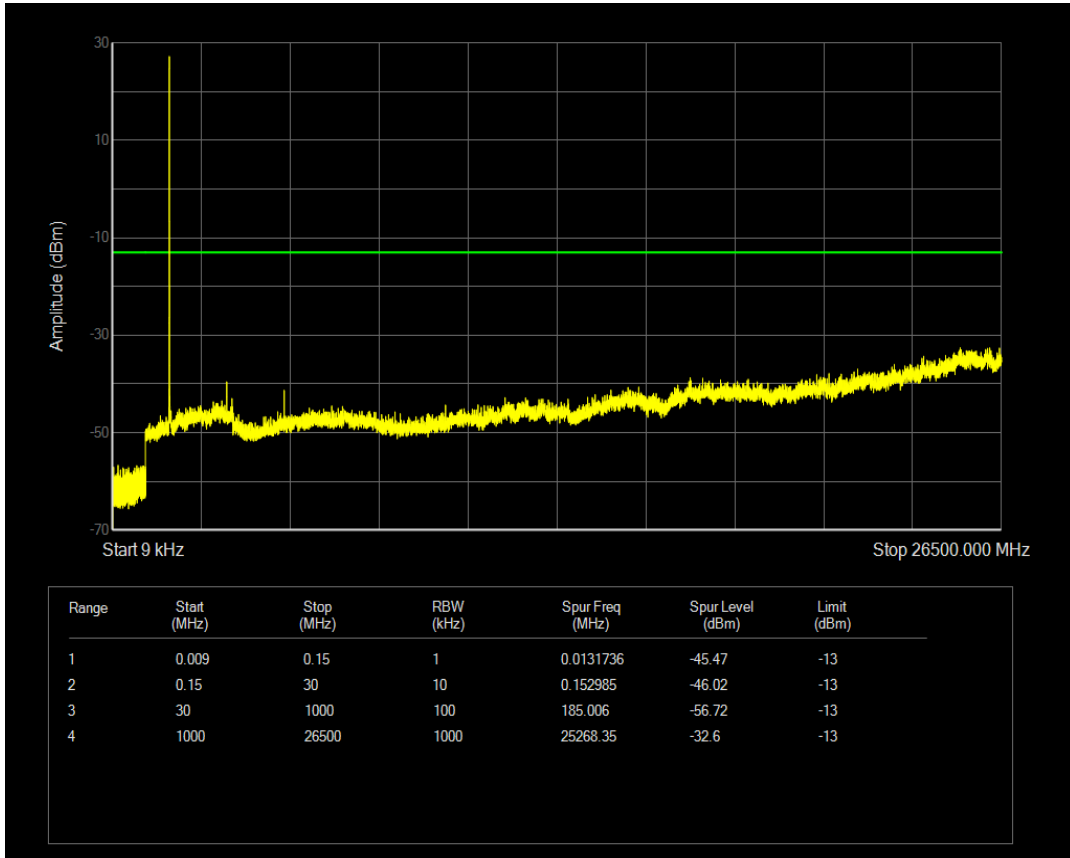

Band4 QAM16 BW=1.4MHz Channel=20393 RB Size=6 Position=#0

Band4 QPSK BW=3MHz Channel=19965 RB Size=1 Position=#0

Band4 QPSK BW=3MHz Channel=19965 RB Size=15 Position=#0

Band4 QAM16 BW=3MHz Channel=19965 RB Size=1 Position=#0