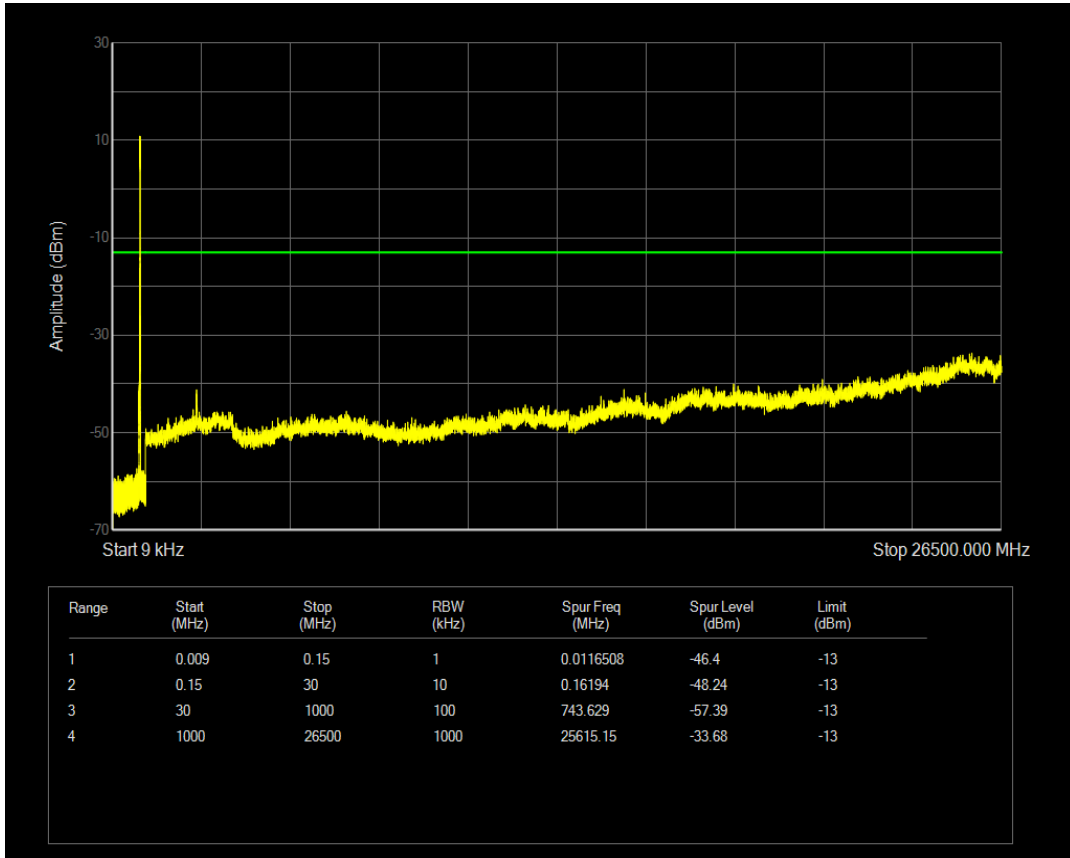

Band26(824-849) QPSK BW=15MHz Channel=26965 RB Size=1 Position=#0

Band26(824-849) QPSK BW=15MHz Channel=26965 RB Size=75 Position=#0

Band26(824-849) QAM16 BW=15MHz Channel=26965 RB Size=1 Position=#0

Band26(824-849) QAM16 BW=15MHz Channel=26965 RB Size=75 Position=#0