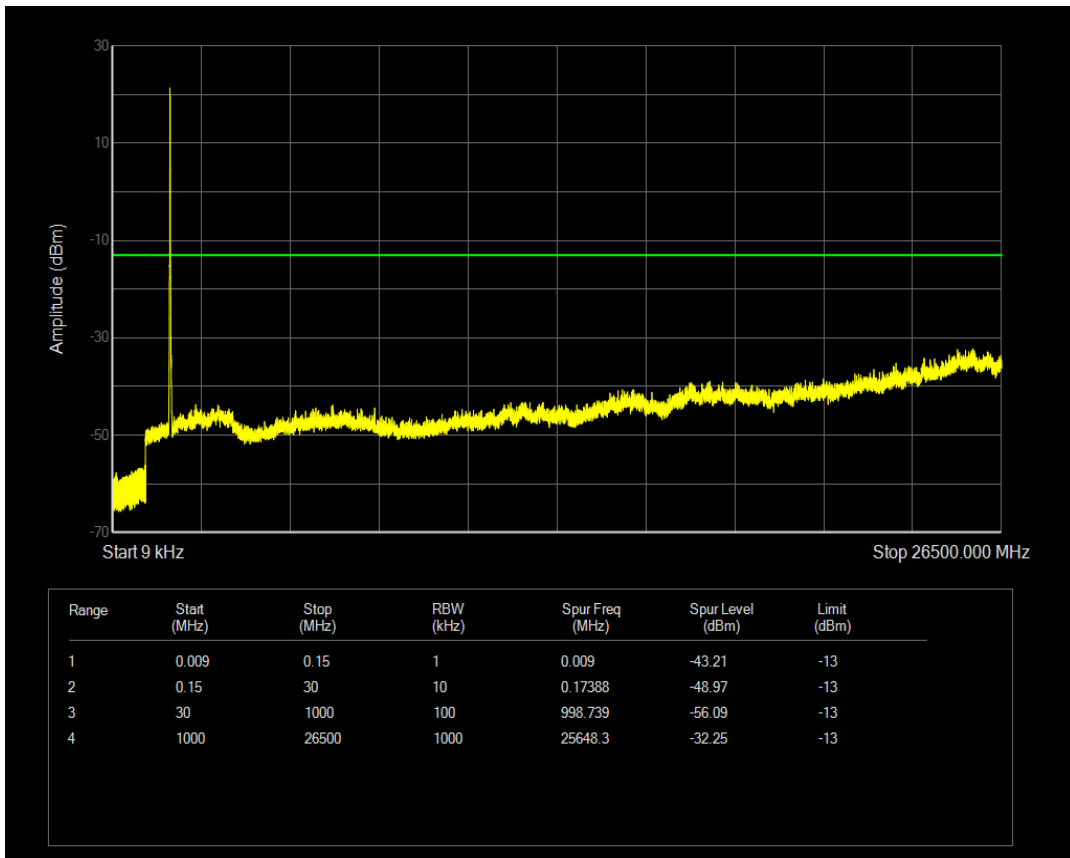

Band4 QAM16 BW=10MHz Channel=20350 RB Size=50 Position=#0

Band4 QPSK BW=15MHz Channel=20025 RB Size=1 Position=#0

Band4 QPSK BW=15MHz Channel=20025 RB Size=75 Position=#0

Band4 QAM16 BW=15MHz Channel=20025 RB Size=1 Position=#0

Band4 QAM16 BW=15MHz Channel=20025 RB Size=75 Position=#0

Band4 QPSK BW=15MHz Channel=20175 RB Size=1 Position=#0

Band4 QPSK BW=15MHz Channel=20175 RB Size=75 Position=#0

Band4 QAM16 BW=15MHz Channel=20175 RB Size=1 Position=#0