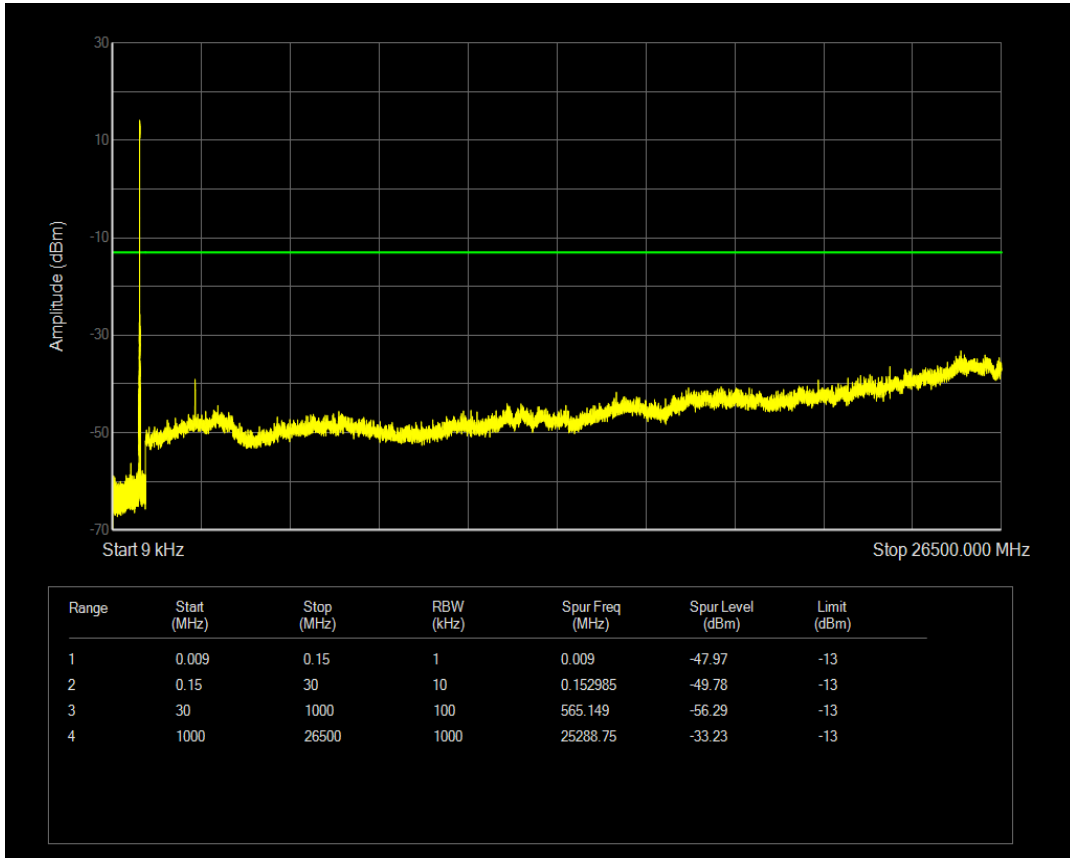

Band26(824-849) QPSK BW=5MHz Channel=26815 RB Size=1 Position=#0

Band26(824-849) QPSK BW=5MHz Channel=26815 RB Size=25 Position=#0

Band26(824-849) QAM16 BW=5MHz Channel=26815 RB Size=1 Position=#0

Band26(824-849) QAM16 BW=5MHz Channel=26815 RB Size=25 Position=#0

Band26(824-849) QPSK BW=5MHz Channel=26915 RB Size=1 Position=#0

Band26(824-849) QPSK BW=5MHz Channel=26915 RB Size=25 Position=#0

Band26(824-849) QAM16 BW=5MHz Channel=26915 RB Size=1 Position=#0

Band26(824-849) QAM16 BW=5MHz Channel=26915 RB Size=25 Position=#0