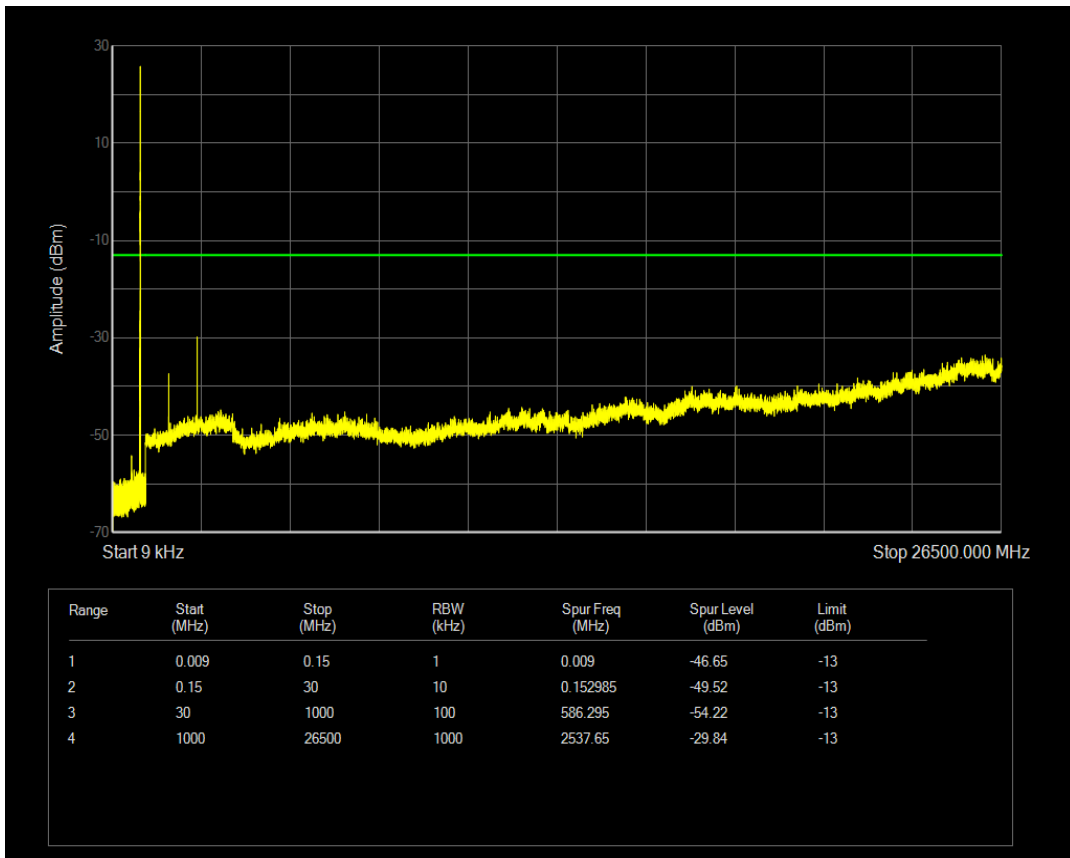

Band26(824-849) QPSK BW=3MHz Channel=27025 RB Size=1 Position=#0

Band26(824-849) QPSK BW=3MHz Channel=27025 RB Size=15 Position=#0