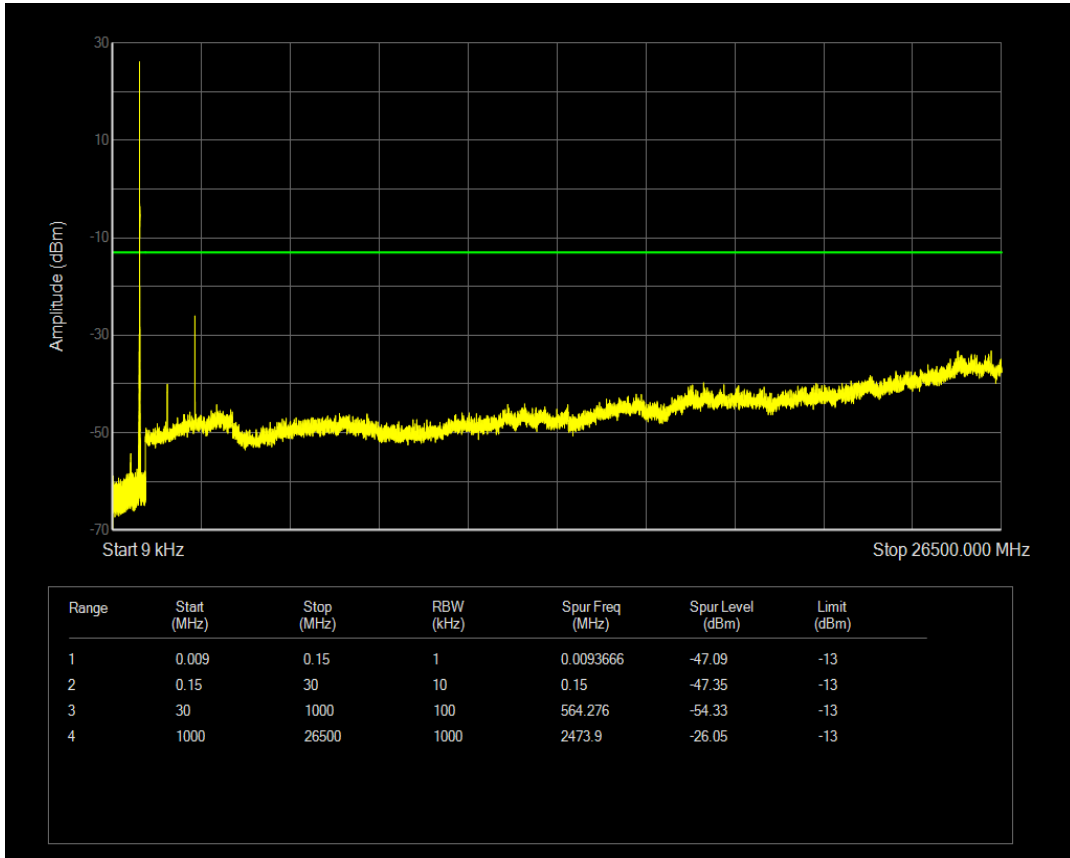

Band5 QPSK BW=3MHz Channel=20415 RB Size=1 Position=#0

Band5 QPSK BW=3MHz Channel=20415 RB Size=15 Position=#0