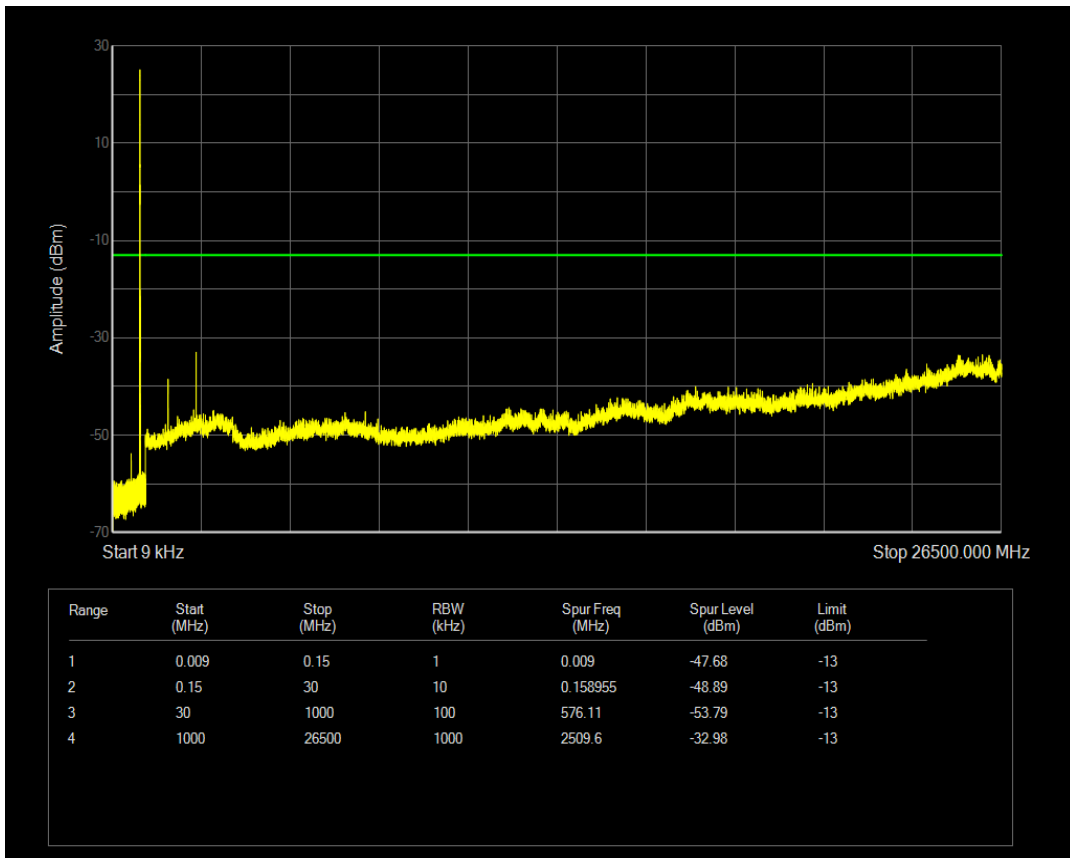

Band26(824-849) QAM16 BW=1.4MHz Channel=26797 RB Size=1 Position=#0

Band26(824-849) QAM16 BW=1.4MHz Channel=26797 RB Size=6 Position=#0

Band26(824-849) QPSK BW=1.4MHz Channel=26915 RB Size=1 Position=#0

Band26(824-849) QPSK BW=1.4MHz Channel=26915 RB Size=6 Position=#0

Band26(824-849) QAM16 BW=1.4MHz Channel=26915 RB Size=1 Position=#0

Band26(824-849) QAM16 BW=1.4MHz Channel=26915 RB Size=6 Position=#0