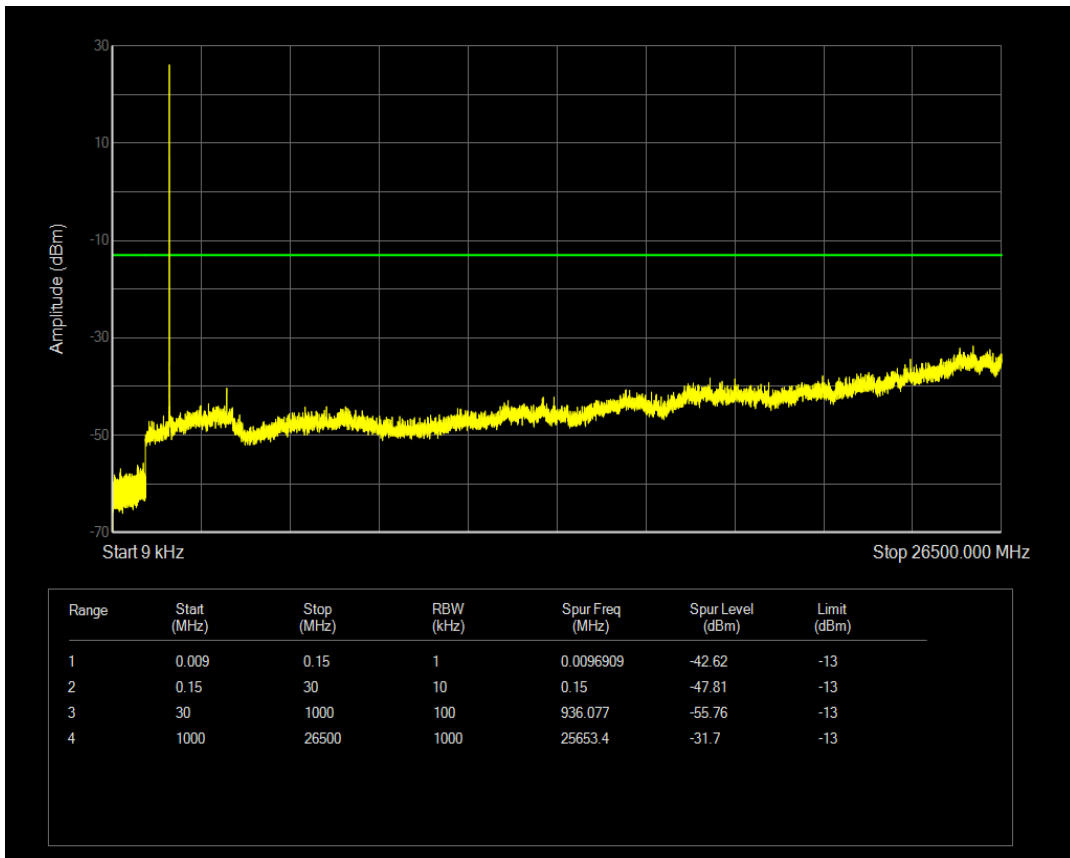

Band4 QAM16 BW=1.4MHz Channel=19957 RB Size=6 Position=#0

Band4 QPSK BW=1.4MHz Channel=20175 RB Size=1 Position=#0