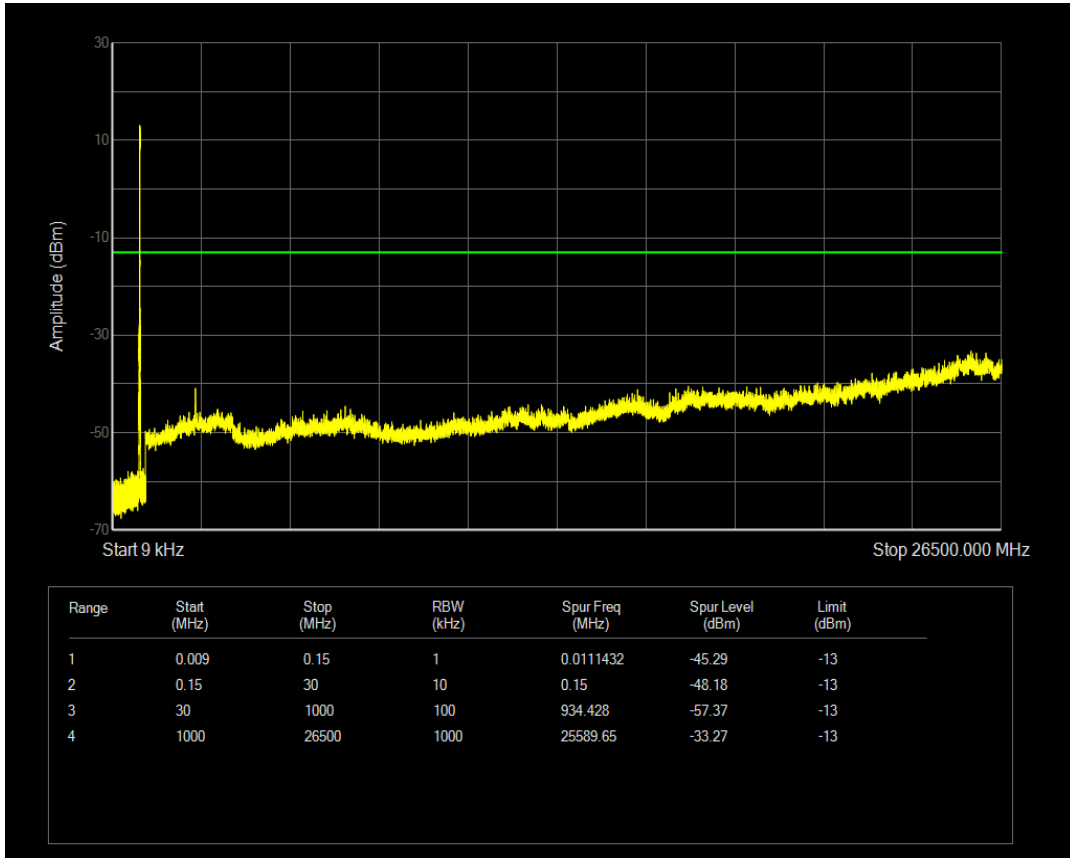

Band26(824-849) QPSK BW=5MHz Channel=27015 RB Size=1 Position=#0

Band26(824-849) QPSK BW=5MHz Channel=27015 RB Size=25 Position=#0

Band26(824-849) QAM16 BW=5MHz Channel=27015 RB Size=1 Position=#0

Band26(824-849) QAM16 BW=5MHz Channel=27015 RB Size=25 Position=#0

Band26(824-849) QPSK BW=10MHz Channel=26840 RB Size=1 Position=#0

Band26(824-849) QPSK BW=10MHz Channel=26840 RB Size=50 Position=#0

Band26(824-849) QAM16 BW=10MHz Channel=26840 RB Size=1 Position=#0

Band26(824-849) QAM16 BW=10MHz Channel=26840 RB Size=50 Position=#0