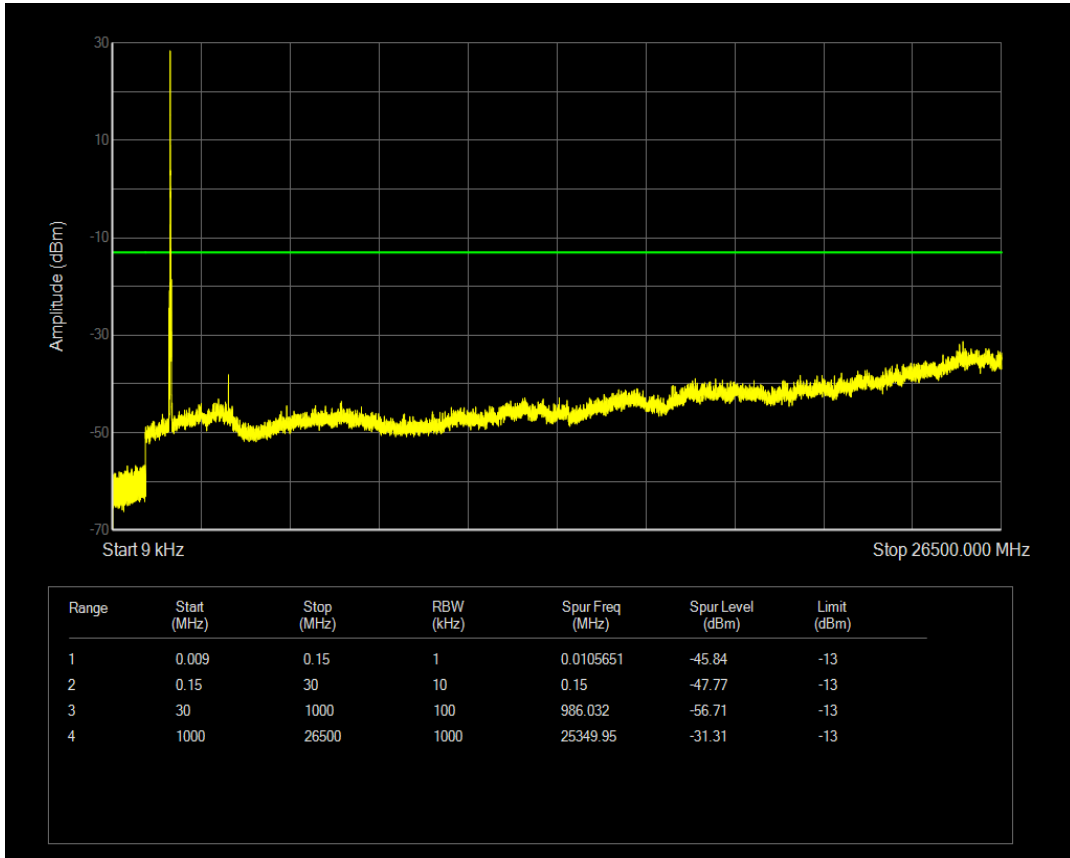

Band4 QAM16 BW=15MHz Channel=20325 RB Size=75 Position=#0

Band4 QPSK BW=20MHz Channel=20050 RB Size=1 Position=#0

Band4 QPSK BW=20MHz Channel=20050 RB Size=100 Position=#0

Band4 QAM16 BW=20MHz Channel=20050 RB Size=1 Position=#0

Band4 QAM16 BW=20MHz Channel=20050 RB Size=100 Position=#0

Band4 QPSK BW=20MHz Channel=20175 RB Size=1 Position=#0

Band4 QPSK BW=20MHz Channel=20175 RB Size=100 Position=#0

Band4 QAM16 BW=20MHz Channel=20175 RB Size=1 Position=#0

Band4 QAM16 BW=20MHz Channel=20175 RB Size=100 Position=#0

Band4 QPSK BW=20MHz Channel=20300 RB Size=1 Position=#0

Band4 QPSK BW=20MHz Channel=20300 RB Size=100 Position=#0

Band4 QAM16 BW=20MHz Channel=20300 RB Size=1 Position=#0