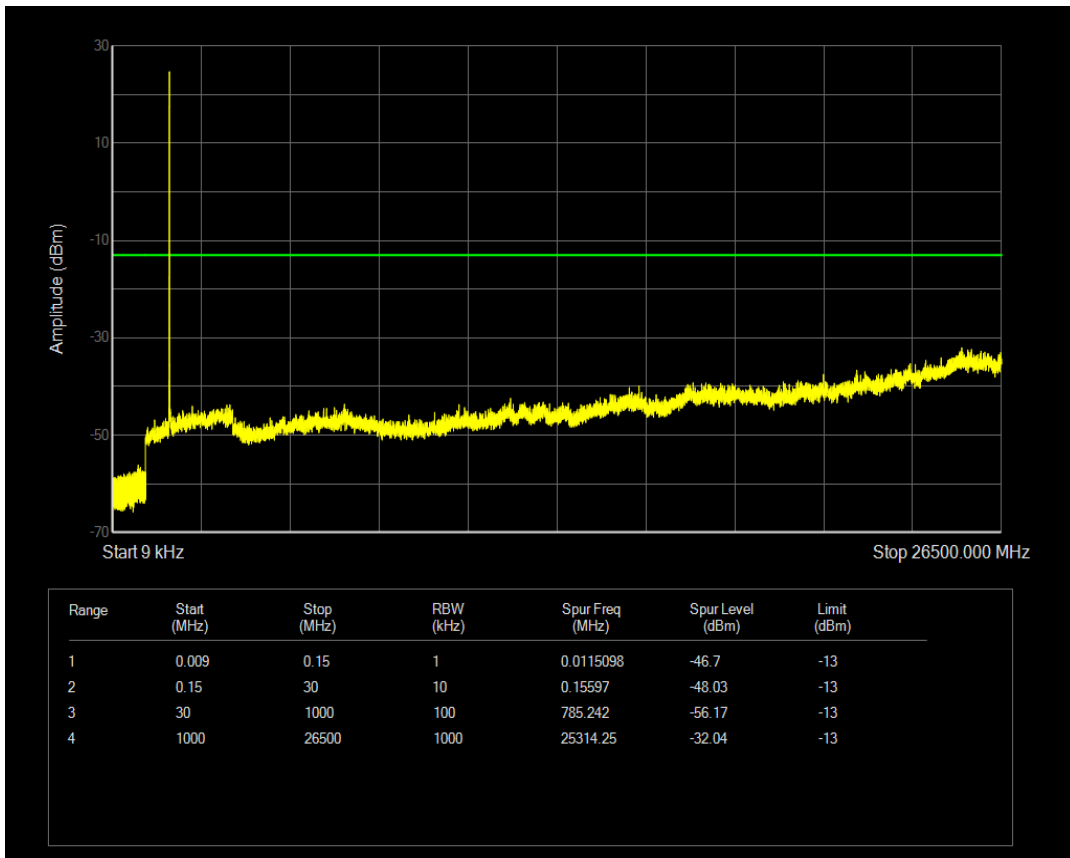

Band4 QPSK BW=3MHz Channel=19965 RB Size=15 Position=#0

Band4 QAM16 BW=3MHz Channel=19965 RB Size=1 Position=#0