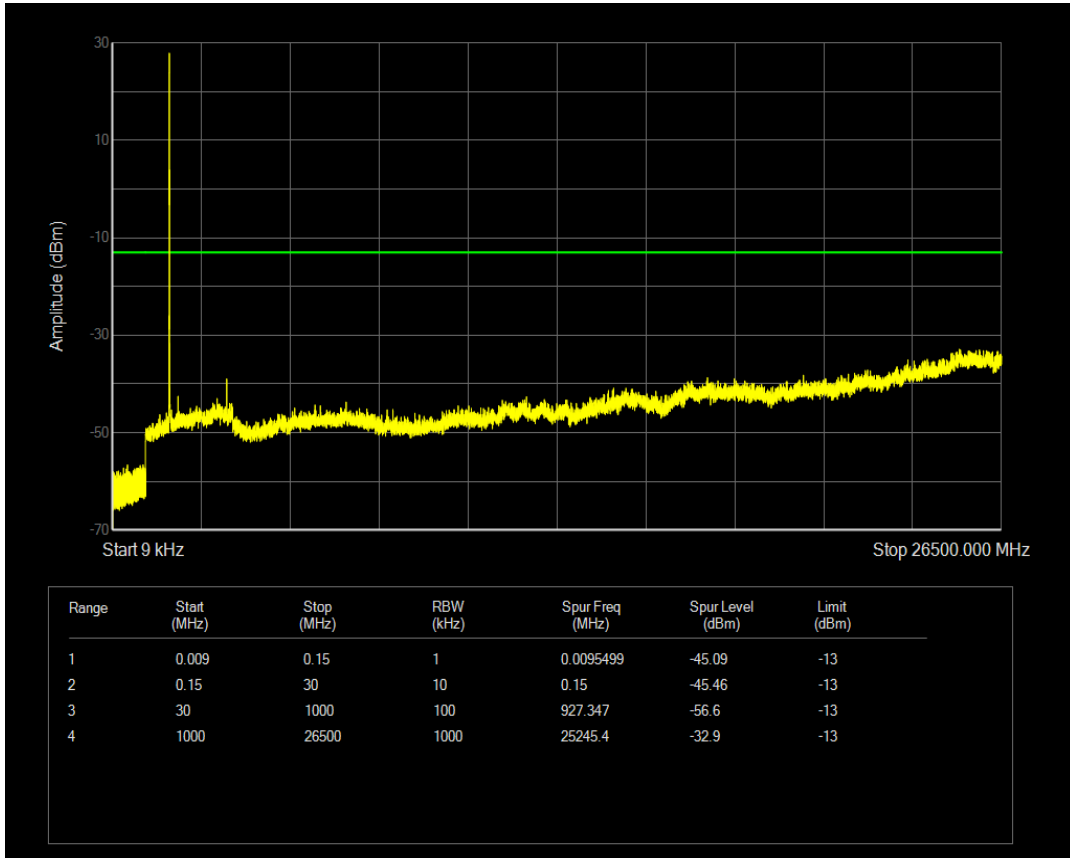

Band4 QAM16 BW=3MHz Channel=20175 RB Size=15 Position=#0

Band4 QPSK BW=3MHz Channel=20385 RB Size=1 Position=#0

Band4 QPSK BW=3MHz Channel=20385 RB Size=15 Position=#0

Band4 QAM16 BW=3MHz Channel=20385 RB Size=1 Position=#0

Band4 QAM16 BW=3MHz Channel=20385 RB Size=15 Position=#0

Band4 QPSK BW=5MHz Channel=19975 RB Size=1 Position=#0

Band4 QPSK BW=5MHz Channel=19975 RB Size=25 Position=#0

Band4 QAM16 BW=5MHz Channel=19975 RB Size=1 Position=#0