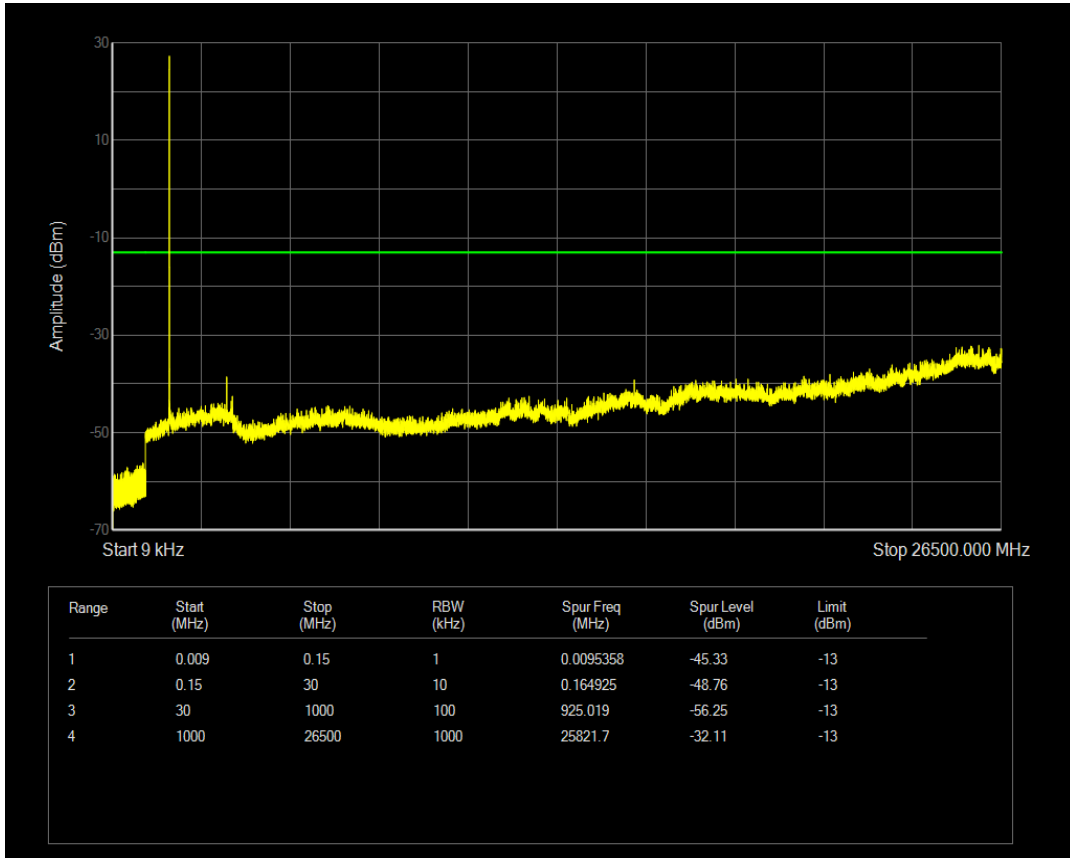

Band4 QPSK BW=1.4MHz Channel=19957 RB Size=1 Position=#0

Band4 QPSK BW=1.4MHz Channel=19957 RB Size=6 Position=#0