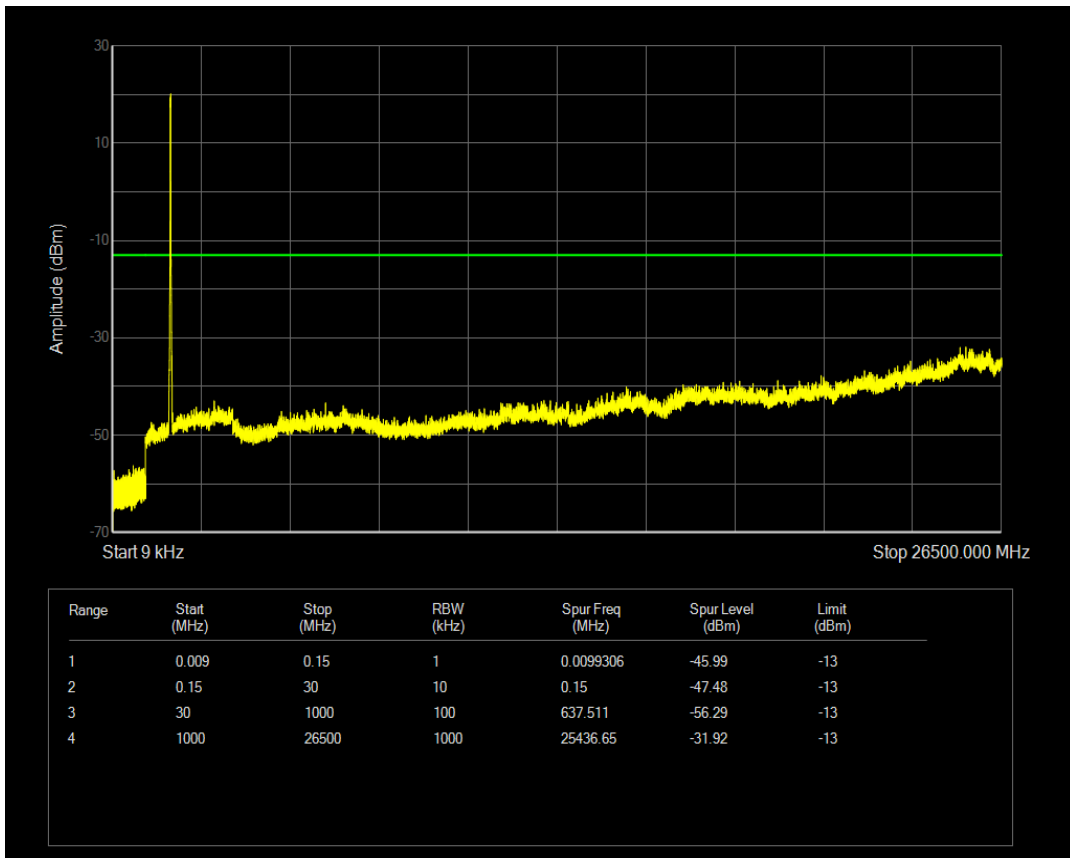

Band4 QAM16 BW=20MHz Channel=20050 RB Size=100 Position=#0

Band4 QPSK BW=20MHz Channel=20175 RB Size=1 Position=#0

Band4 QPSK BW=20MHz Channel=20175 RB Size=100 Position=#0

Band4 QAM16 BW=20MHz Channel=20175 RB Size=1 Position=#0

Band4 QAM16 BW=20MHz Channel=20175 RB Size=100 Position=#0

Band4 QPSK BW=20MHz Channel=20300 RB Size=1 Position=#0

Band4 QPSK BW=20MHz Channel=20300 RB Size=100 Position=#0

Band4 QAM16 BW=20MHz Channel=20300 RB Size=1 Position=#0

Band4 QAM16 BW=20MHz Channel=20300 RB Size=100 Position=#0

Band5 QPSK BW=1.4MHz Channel=20407 RB Size=1 Position=#0

Band5 QPSK BW=1.4MHz Channel=20407 RB Size=6 Position=#0

Band5 QAM16 BW=1.4MHz Channel=20407 RB Size=1 Position=#0