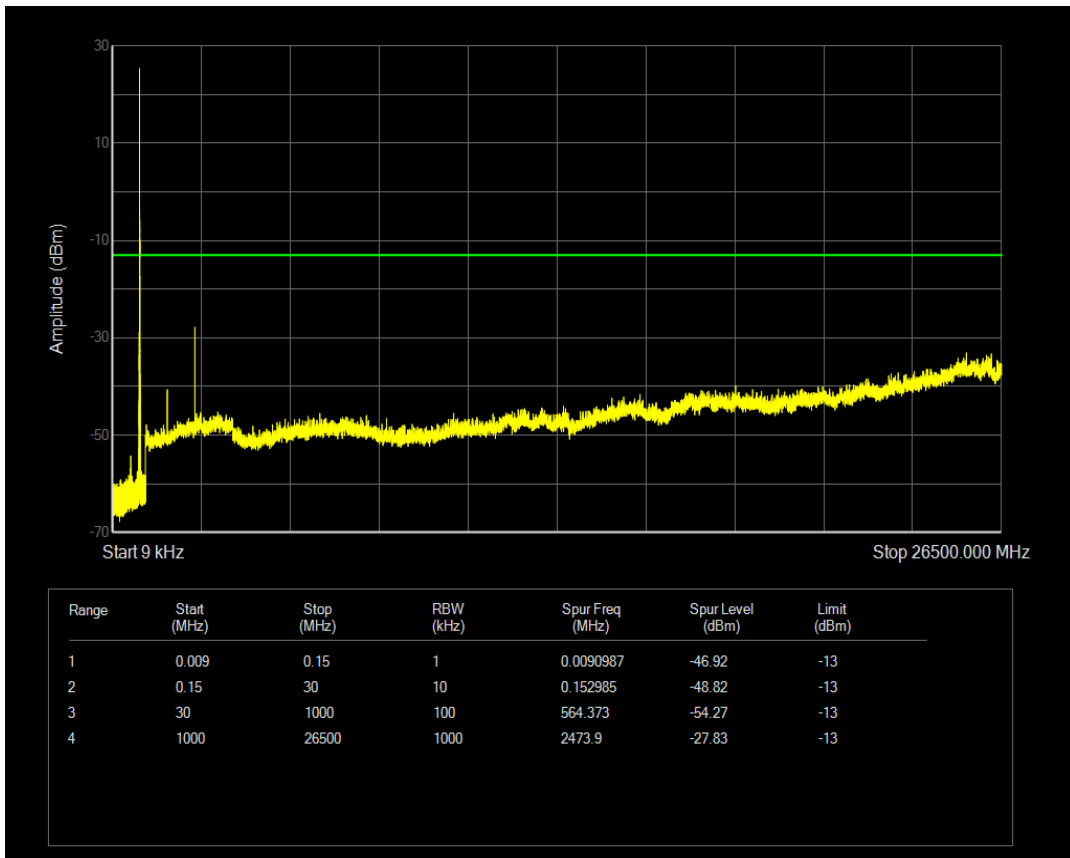

Band26(824-849) QPSK BW=3MHz Channel=27025 RB Size=1 Position=#0

Band26(824-849) QPSK BW=3MHz Channel=27025 RB Size=15 Position=#0

Band26(824-849) QAM16 BW=3MHz Channel=27025 RB Size=1 Position=#0

Band26(824-849) QAM16 BW=3MHz Channel=27025 RB Size=15 Position=#0

Band26(824-849) QPSK BW=5MHz Channel=26815 RB Size=1 Position=#0

Band26(824-849) QPSK BW=5MHz Channel=26815 RB Size=25 Position=#0

Band26(824-849) QAM16 BW=5MHz Channel=26815 RB Size=1 Position=#0

Band26(824-849) QAM16 BW=5MHz Channel=26815 RB Size=25 Position=#0