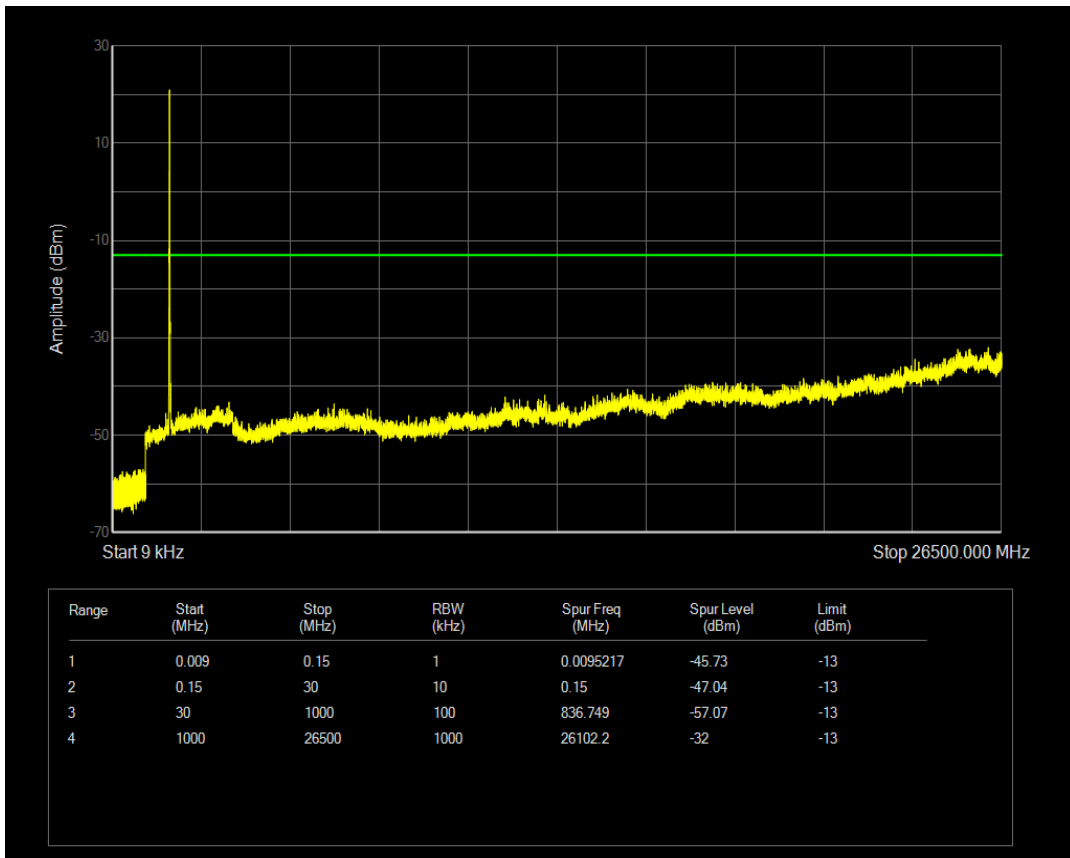

Band4 QAM16 BW=5MHz Channel=20375 RB Size=25 Position=#0

Band4 QPSK BW=10MHz Channel=20000 RB Size=1 Position=#0

Band4 QPSK BW=10MHz Channel=20000 RB Size=50 Position=#0

Band4 QAM16 BW=10MHz Channel=20000 RB Size=1 Position=#0

Band4 QAM16 BW=10MHz Channel=20000 RB Size=50 Position=#0

Band4 QPSK BW=10MHz Channel=20175 RB Size=1 Position=#0

Band4 QPSK BW=10MHz Channel=20175 RB Size=50 Position=#0

Band4 QAM16 BW=10MHz Channel=20175 RB Size=1 Position=#0