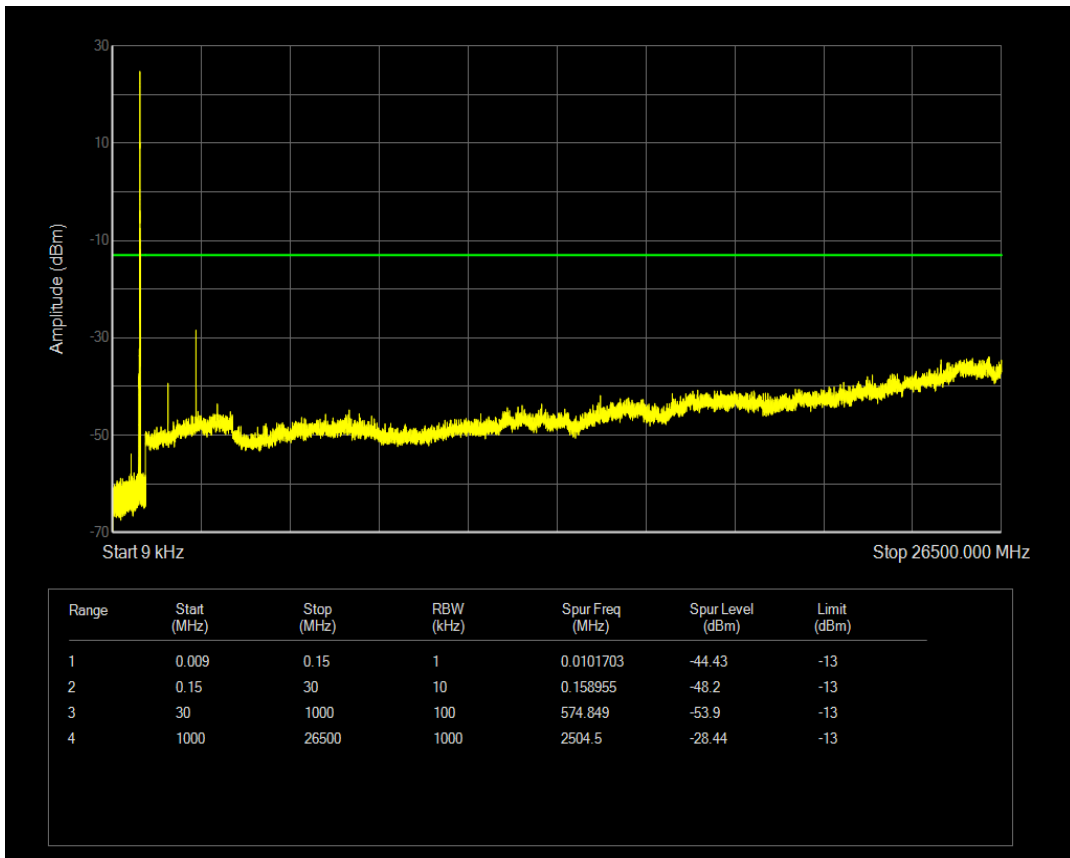

Band26(824-849) QAM16 BW=15MHz Channel=26965 RB Size=1 Position=#0

Band26(824-849) QAM16 BW=15MHz Channel=26965 RB Size=75 Position=#0