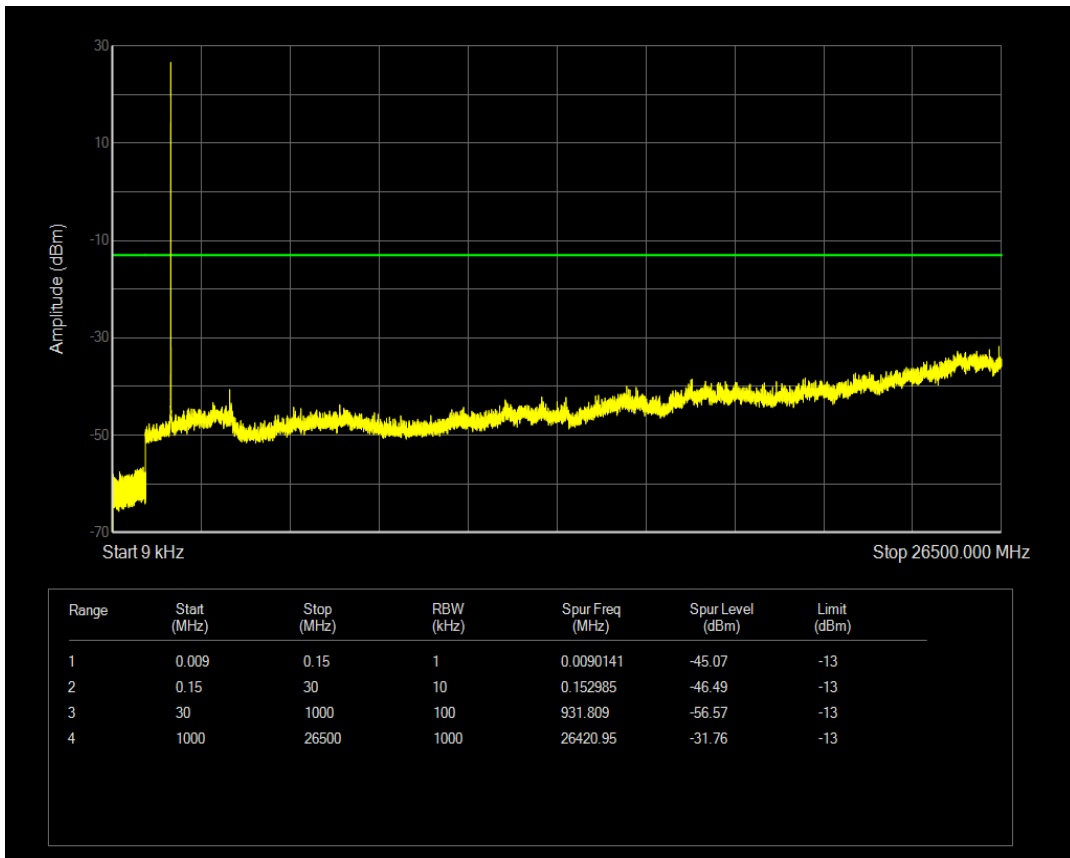

Band4 QPSK BW=1.4MHz Channel=20393 RB Size=6 Position=#0

Band4 QAM16 BW=1.4MHz Channel=20393 RB Size=1 Position=#0