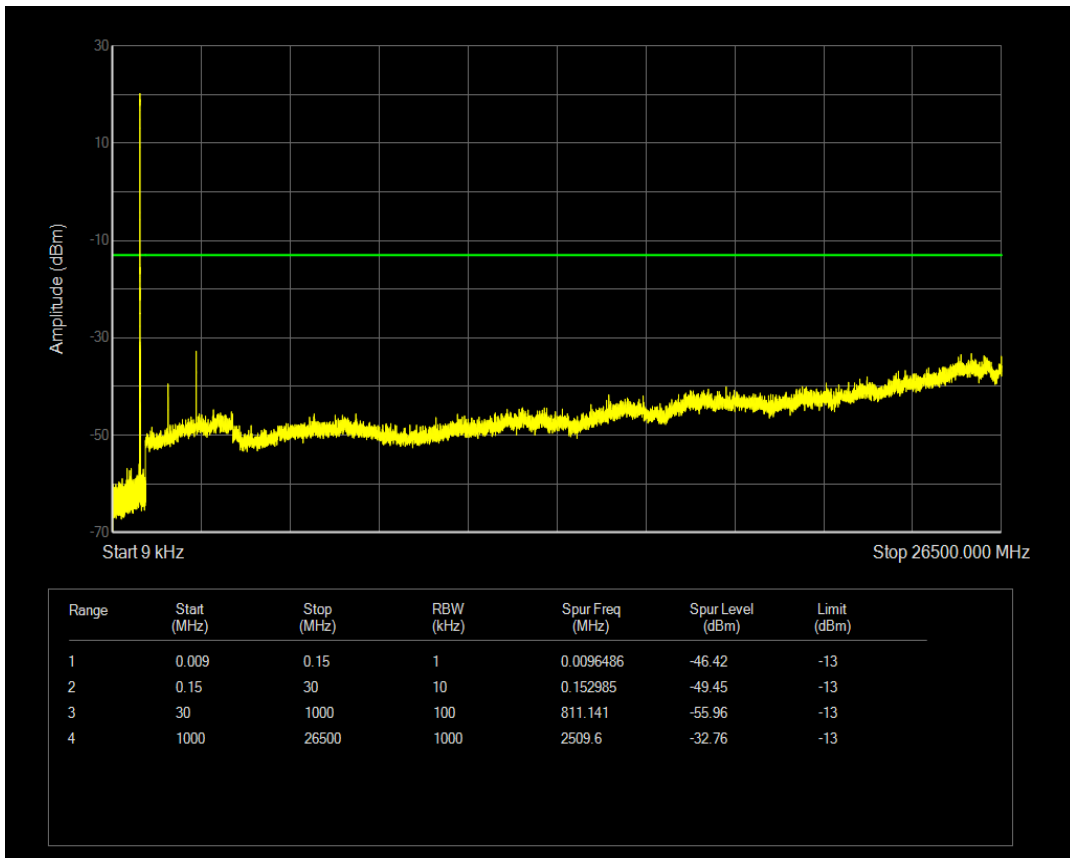

Band4 QAM16 BW=20MHz Channel=20175 RB Size=100 Position=#0

Band4 QPSK BW=20MHz Channel=20300 RB Size=1 Position=#0

Band4 QPSK BW=20MHz Channel=20300 RB Size=100 Position=#0

Band4 QAM16 BW=20MHz Channel=20300 RB Size=1 Position=#0

Band4 QAM16 BW=20MHz Channel=20300 RB Size=100 Position=#0

Band5 QPSK BW=1.4MHz Channel=20407 RB Size=1 Position=#0

Band5 QPSK BW=1.4MHz Channel=20407 RB Size=6 Position=#0

Band5 QAM16 BW=1.4MHz Channel=20407 RB Size=1 Position=#0

Band5 QAM16 BW=1.4MHz Channel=20407 RB Size=6 Position=#0

Band5 QPSK BW=1.4MHz Channel=20525 RB Size=1 Position=#0

Band5 QPSK BW=1.4MHz Channel=20525 RB Size=6 Position=#0

Band5 QAM16 BW=1.4MHz Channel=20525 RB Size=1 Position=#0