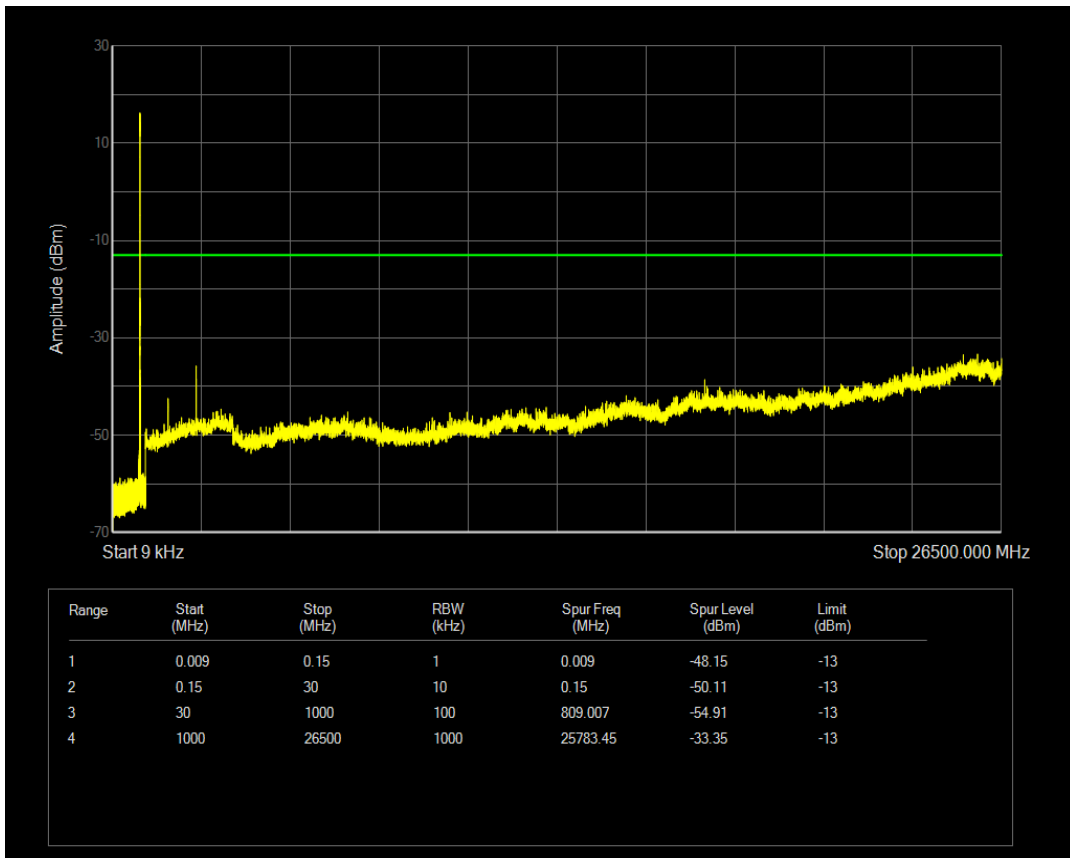

Band5 QAM16 BW=3MHz Channel=20525 RB Size=15 Position=#0

Band5 QPSK BW=3MHz Channel=20635 RB Size=1 Position=#0