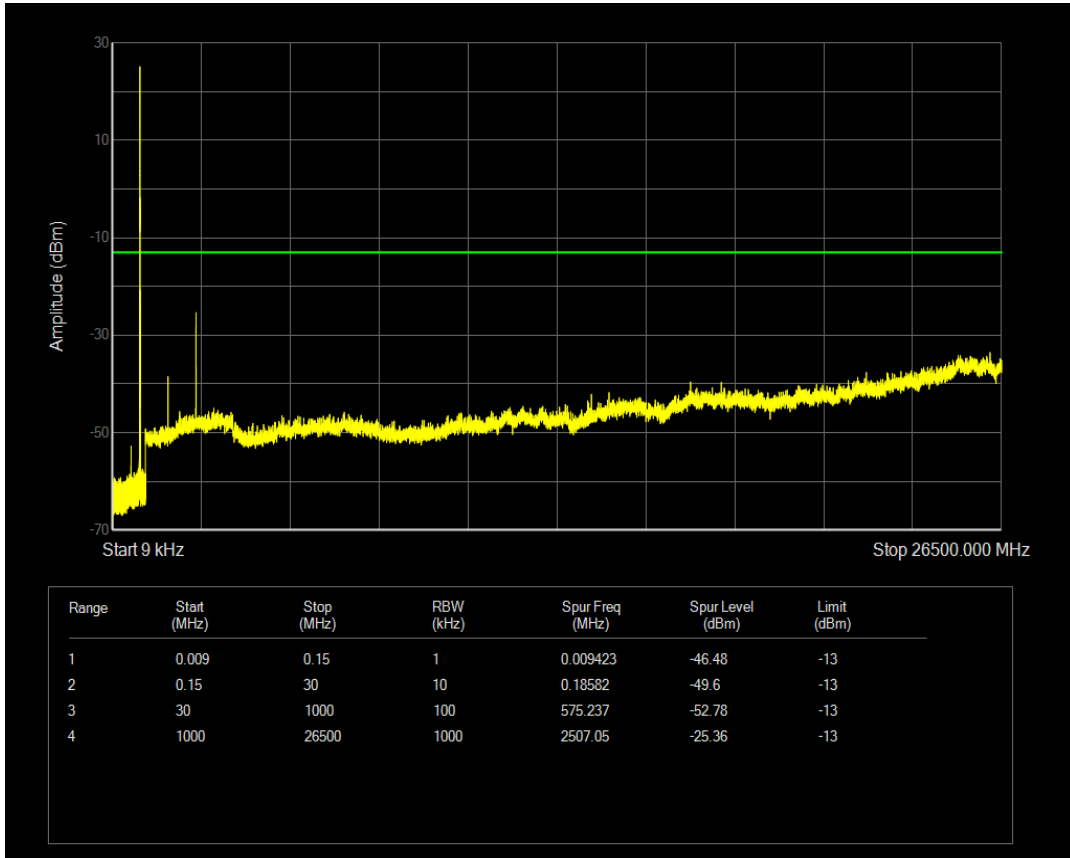

Band5 QAM16 BW=3MHz Channel=20415 RB Size=15 Position=#0

Band5 QPSK BW=3MHz Channel=20525 RB Size=1 Position=#0

Band5 QPSK BW=3MHz Channel=20525 RB Size=15 Position=#0

Band5 QAM16 BW=3MHz Channel=20525 RB Size=1 Position=#0