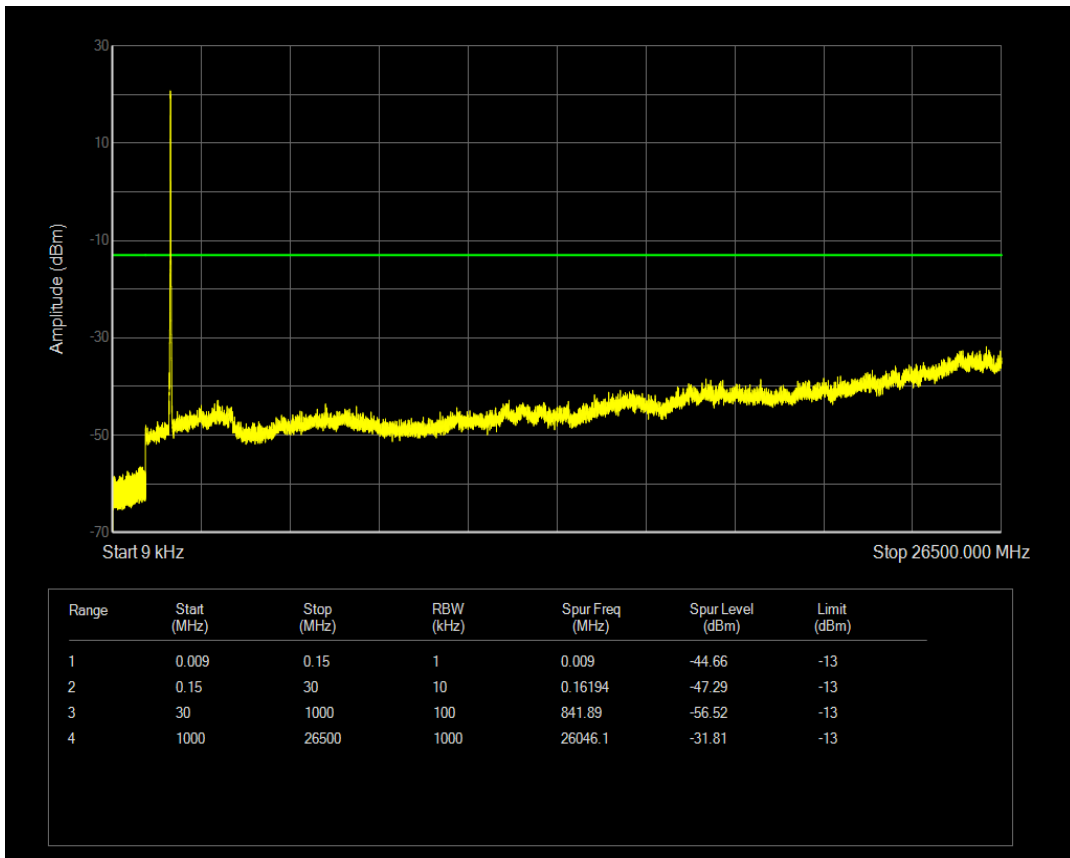

Band4 QAM16 BW=15MHz Channel=20175 RB Size=75 Position=#0

Band4 QPSK BW=15MHz Channel=20325 RB Size=1 Position=#0

Band4 QPSK BW=15MHz Channel=20325 RB Size=75 Position=#0

Band4 QAM16 BW=15MHz Channel=20325 RB Size=1 Position=#0

Band4 QAM16 BW=15MHz Channel=20325 RB Size=75 Position=#0

Band4 QPSK BW=20MHz Channel=20050 RB Size=1 Position=#0

Band4 QPSK BW=20MHz Channel=20050 RB Size=100 Position=#0

Band4 QAM16 BW=20MHz Channel=20050 RB Size=1 Position=#0