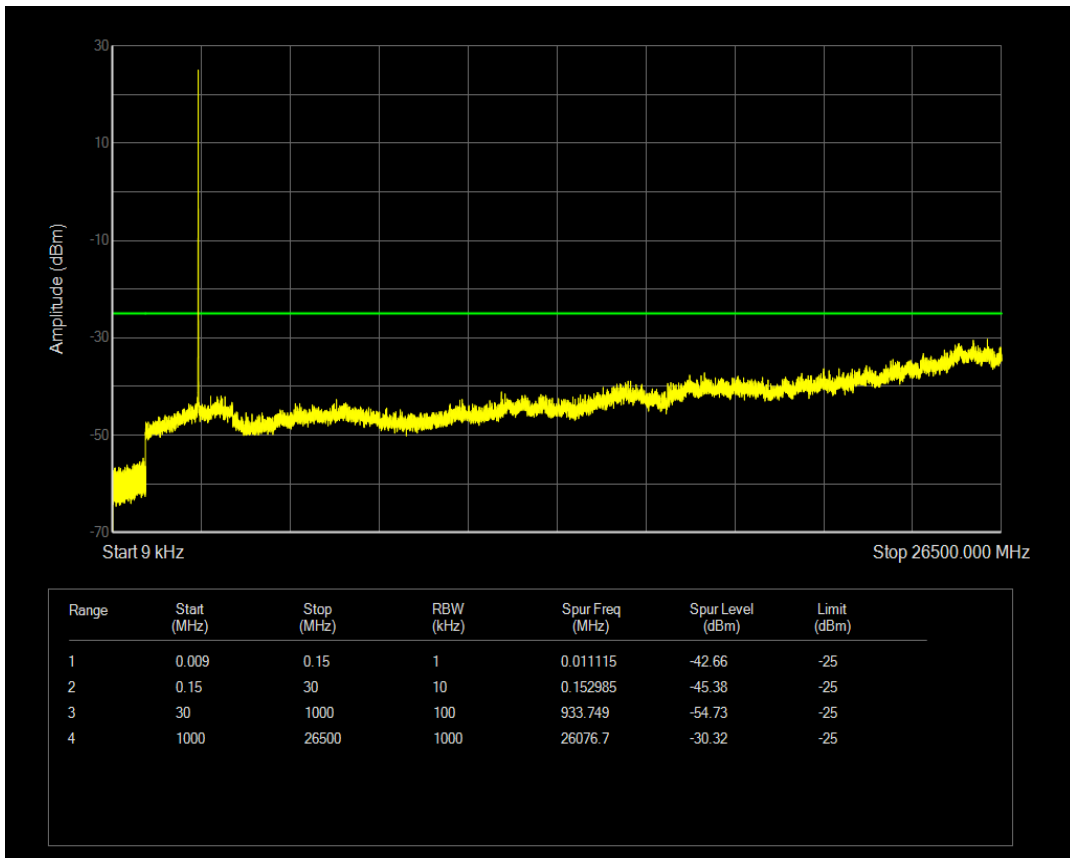

Band38 QAM16 BW=5MHz Channel=37775 RB Size=1 Position=#0

Band4 QPSK BW=1.4MHz Channel=19957 RB Size=1 Position=#0