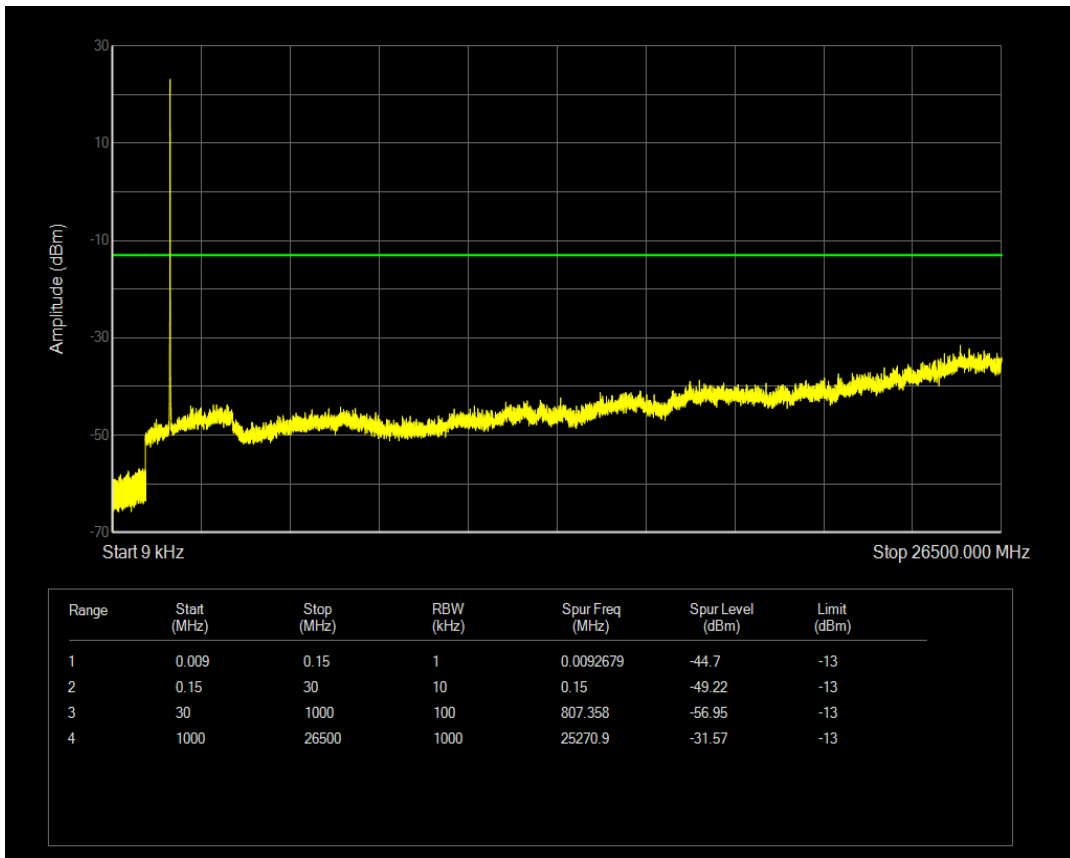

Band4 QAM16 BW=5MHz Channel=20175 RB Size=25 Position=#0

Band4 QPSK BW=5MHz Channel=20375 RB Size=1 Position=#0