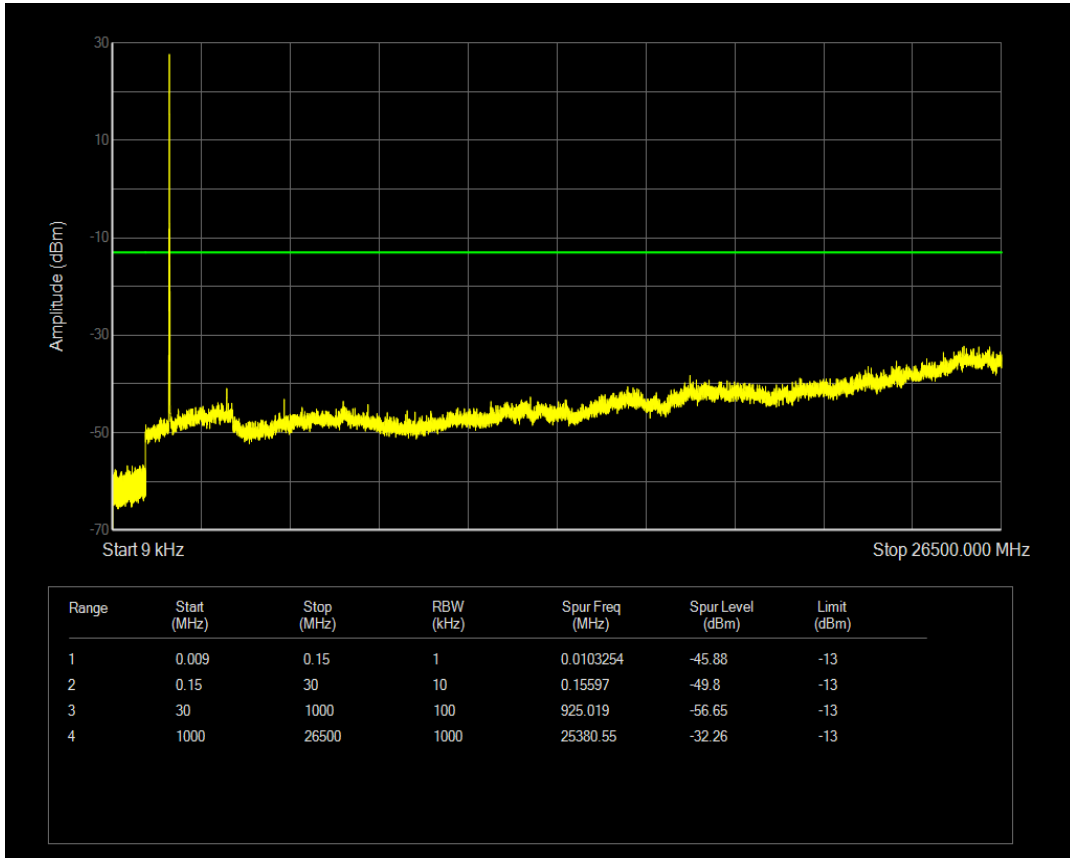

Band4 QAM16 BW=5MHz Channel=20375 RB Size=25 Position=#0

Band4 QPSK BW=10MHz Channel=20000 RB Size=1 Position=#0

Band4 QPSK BW=10MHz Channel=20000 RB Size=50 Position=#0

Band4 QAM16 BW=10MHz Channel=20000 RB Size=1 Position=#0

Band4 QAM16 BW=10MHz Channel=20000 RB Size=50 Position=#0

Band4 QPSK BW=10MHz Channel=20175 RB Size=1 Position=#0

Band4 QPSK BW=10MHz Channel=20175 RB Size=50 Position=#0

Band4 QAM16 BW=10MHz Channel=20175 RB Size=1 Position=#0