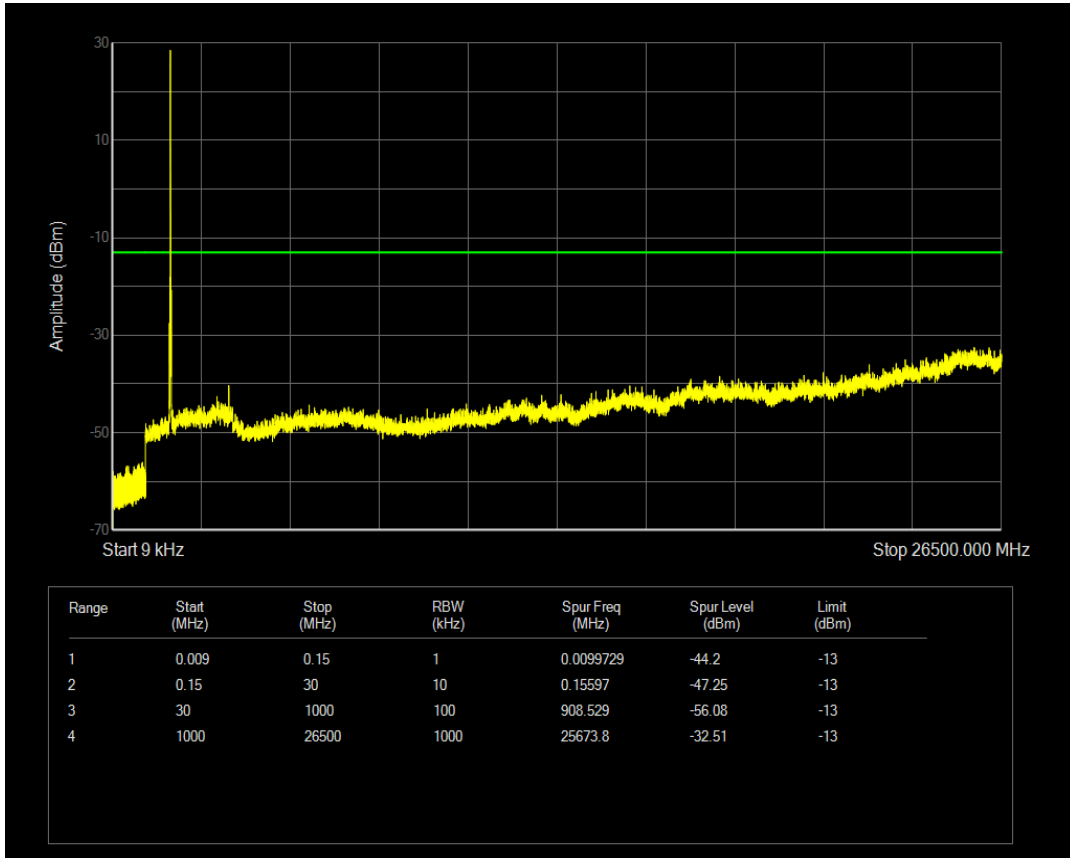

Band4 QPSK BW=15MHz Channel=20325 RB Size=1 Position=#0

Band4 QPSK BW=15MHz Channel=20325 RB Size=75 Position=#0