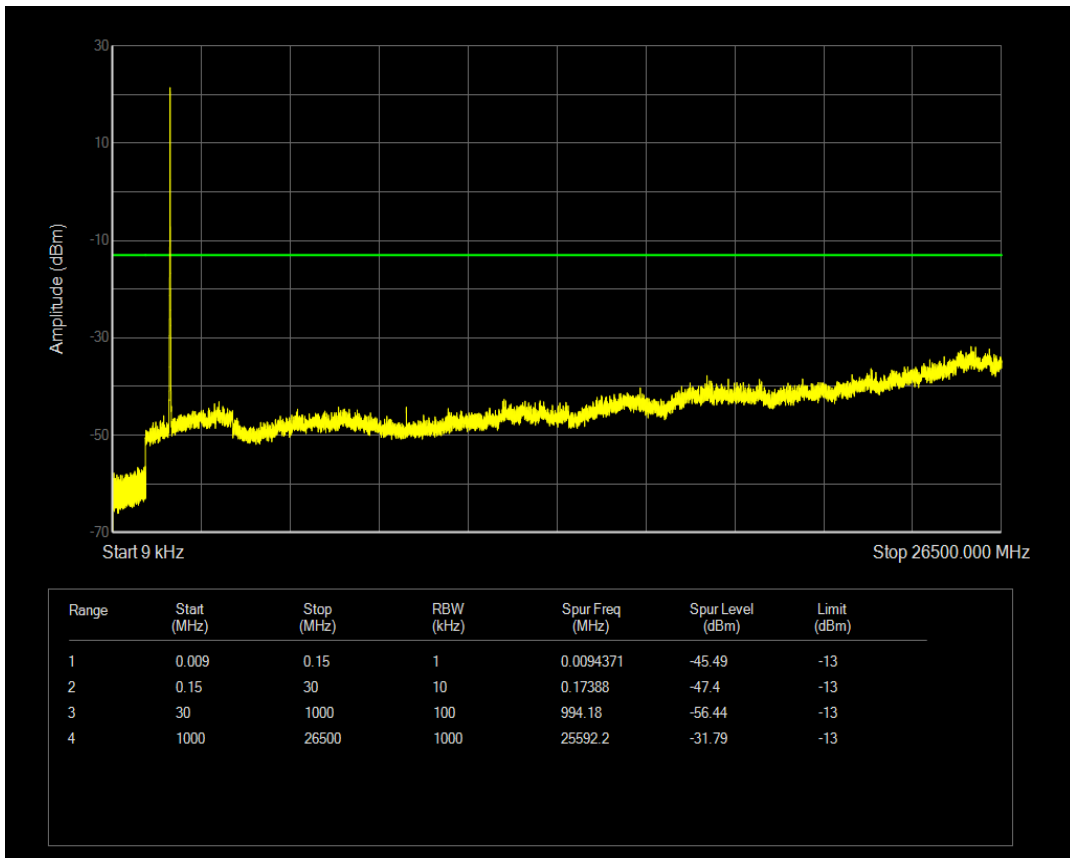

Band4 QAM16 BW=10MHz Channel=20000 RB Size=50 Position=#0

Band4 QPSK BW=10MHz Channel=20175 RB Size=1 Position=#0

Band4 QPSK BW=10MHz Channel=20175 RB Size=50 Position=#0

Band4 QAM16 BW=10MHz Channel=20175 RB Size=1 Position=#0

Band4 QAM16 BW=10MHz Channel=20175 RB Size=50 Position=#0

Band4 QPSK BW=10MHz Channel=20350 RB Size=1 Position=#0

Band4 QPSK BW=10MHz Channel=20350 RB Size=50 Position=#0

Band4 QAM16 BW=10MHz Channel=20350 RB Size=1 Position=#0