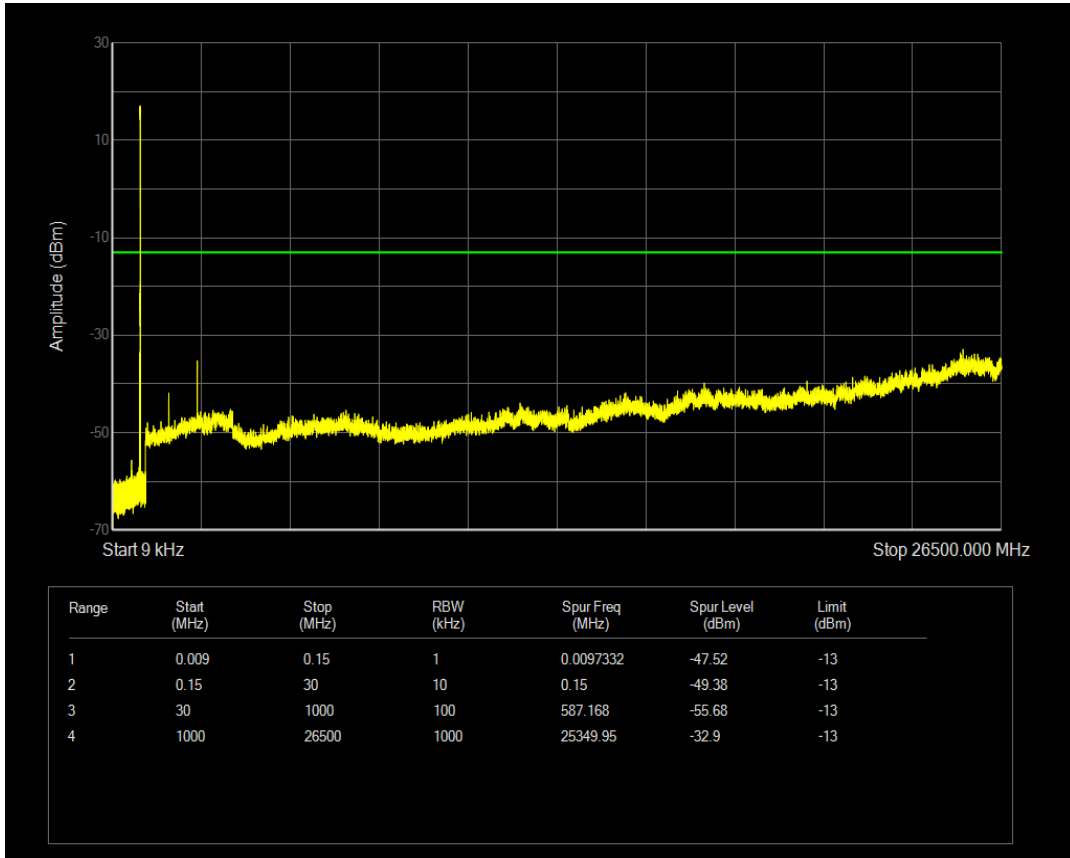

Band26(824-849) QPSK BW=3MHz Channel=26915 RB Size=1 Position=#0

Band26(824-849) QPSK BW=3MHz Channel=26915 RB Size=15 Position=#0

Band26(824-849) QAM16 BW=3MHz Channel=26915 RB Size=1 Position=#0

Band26(824-849) QAM16 BW=3MHz Channel=26915 RB Size=15 Position=#0

Band26(824-849) QPSK BW=3MHz Channel=27025 RB Size=1 Position=#0

Band26(824-849) QPSK BW=3MHz Channel=27025 RB Size=15 Position=#0

Band26(824-849) QAM16 BW=3MHz Channel=27025 RB Size=1 Position=#0

Band26(824-849) QAM16 BW=3MHz Channel=27025 RB Size=15 Position=#0