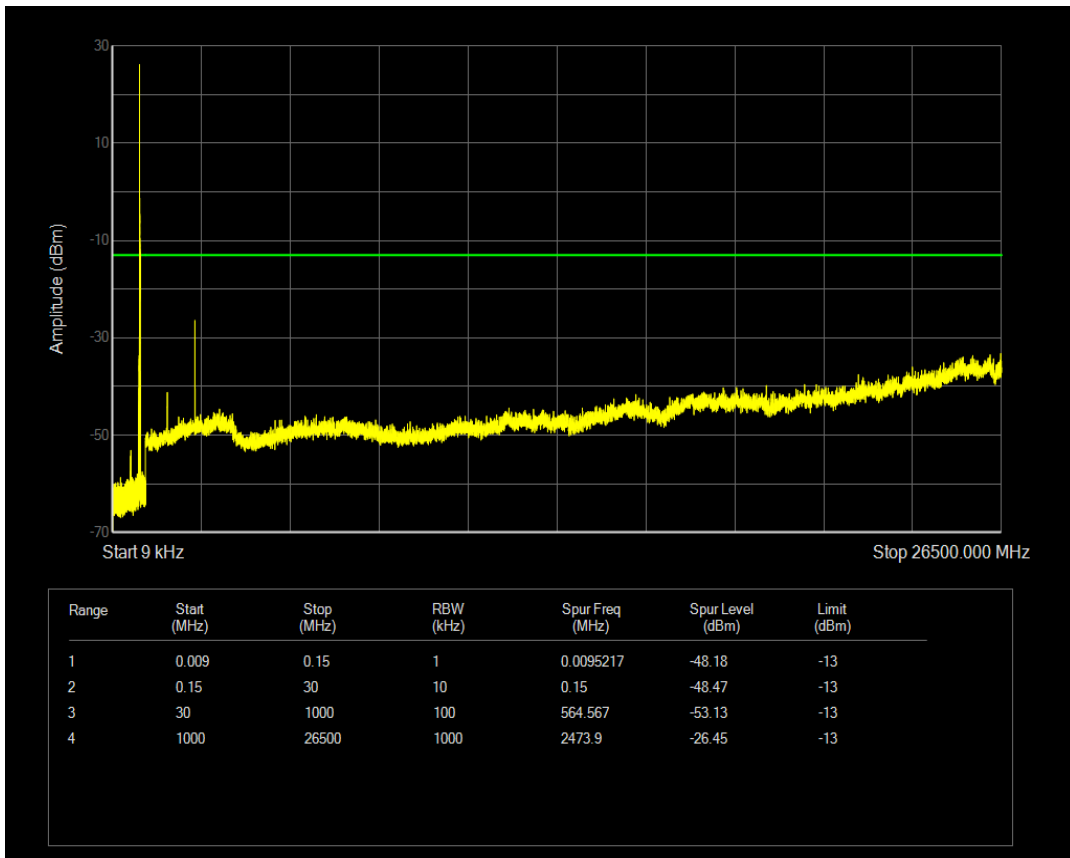

Band26(824-849) QPSK BW=5MHz Channel=27015 RB Size=1 Position=#0

Band26(824-849) QPSK BW=5MHz Channel=27015 RB Size=25 Position=#0

Band26(824-849) QAM16 BW=5MHz Channel=27015 RB Size=1 Position=#0

Band26(824-849) QAM16 BW=5MHz Channel=27015 RB Size=25 Position=#0

Band26(824-849) QPSK BW=10MHz Channel=26840 RB Size=1 Position=#0

Band26(824-849) QPSK BW=10MHz Channel=26840 RB Size=50 Position=#0

Band26(824-849) QAM16 BW=10MHz Channel=26840 RB Size=1 Position=#0

Band26(824-849) QAM16 BW=10MHz Channel=26840 RB Size=50 Position=#0