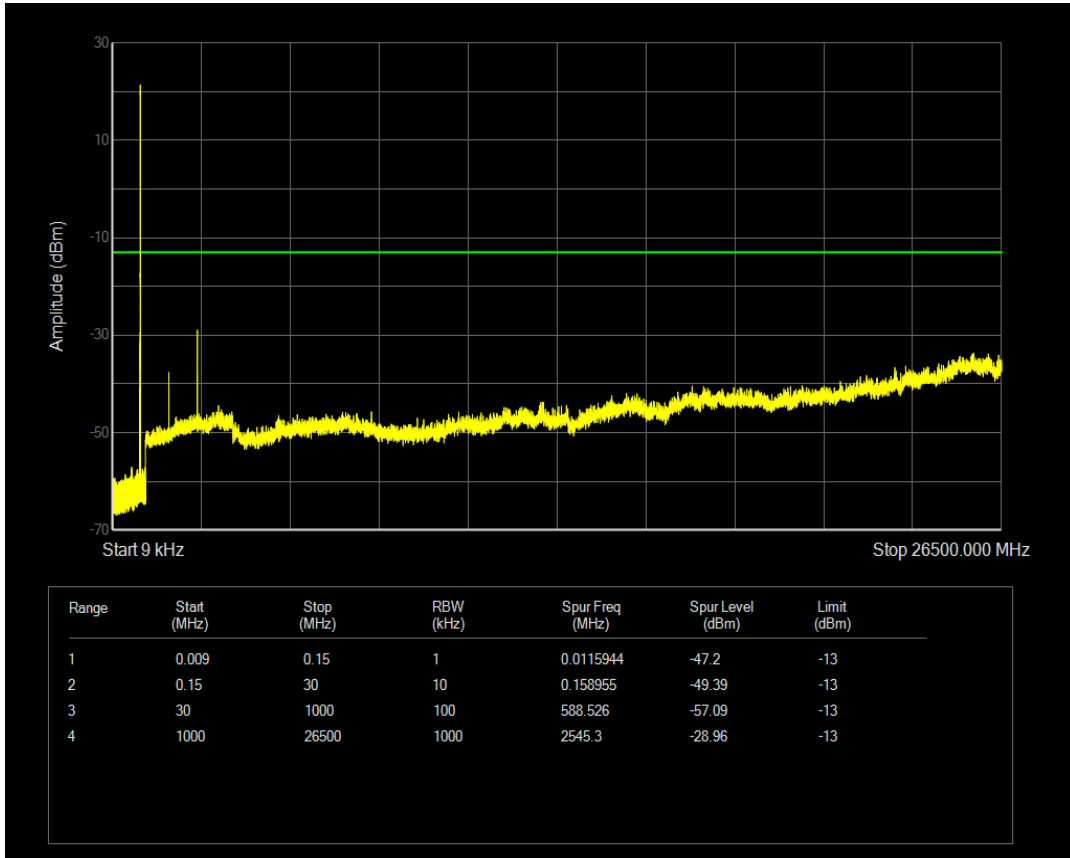

Band26(824-849) QAM16 BW=1.4MHz Channel=26797 RB Size=1 Position=#0

Band26(824-849) QAM16 BW=1.4MHz Channel=26797 RB Size=6 Position=#0

Band26(824-849) QPSK BW=1.4MHz Channel=26915 RB Size=1 Position=#0

Band26(824-849) QPSK BW=1.4MHz Channel=26915 RB Size=6 Position=#0

Band26(824-849) QAM16 BW=1.4MHz Channel=26915 RB Size=1 Position=#0

Band26(824-849) QAM16 BW=1.4MHz Channel=26915 RB Size=6 Position=#0

Band26(824-849) QPSK BW=1.4MHz Channel=27033 RB Size=1 Position=#0

Band26(824-849) QPSK BW=1.4MHz Channel=27033 RB Size=6 Position=#0

Band26(824-849) QAM16 BW=1.4MHz Channel=27033 RB Size=1 Position=#0

Band26(824-849) QAM16 BW=1.4MHz Channel=27033 RB Size=6 Position=#0