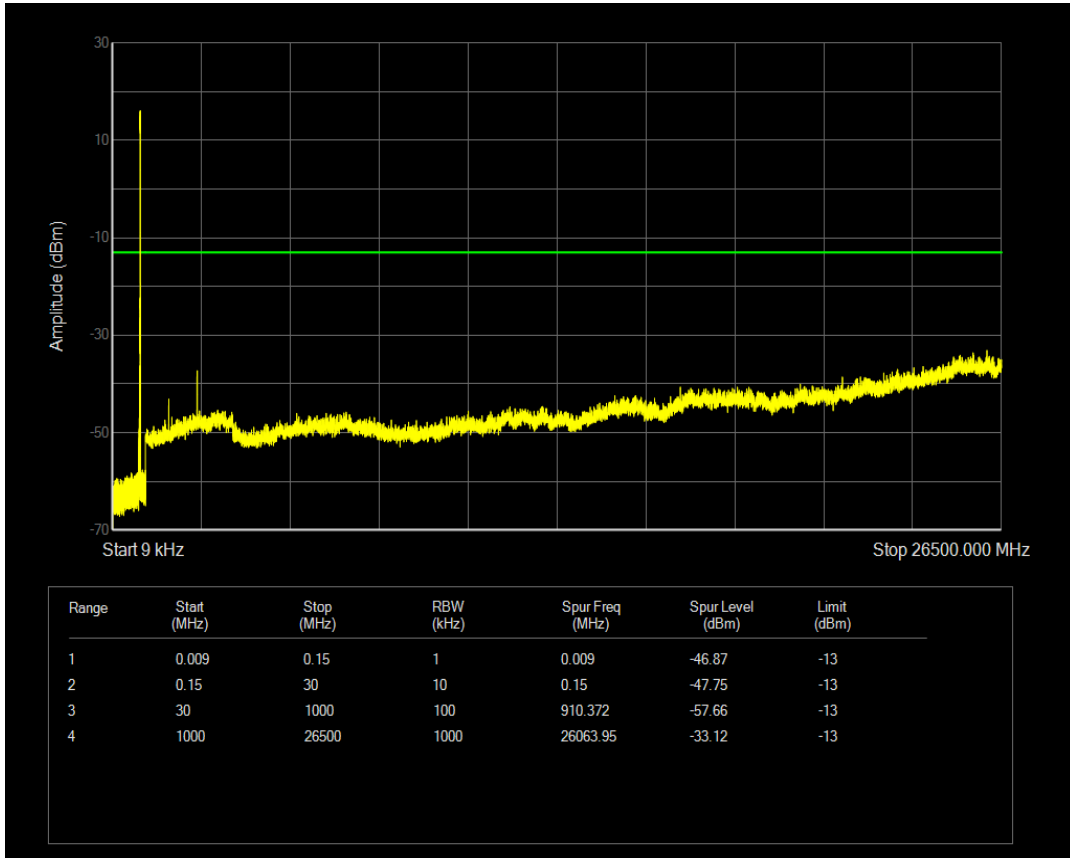

Band26(824-849) QPSK BW=5MHz Channel=26915 RB Size=1 Position=#0

Band26(824-849) QPSK BW=5MHz Channel=26915 RB Size=25 Position=#0

Band26(824-849) QAM16 BW=5MHz Channel=26915 RB Size=1 Position=#0

Band26(824-849) QAM16 BW=5MHz Channel=26915 RB Size=25 Position=#0

Band26(824-849) QPSK BW=5MHz Channel=27015 RB Size=1 Position=#0

Band26(824-849) QPSK BW=5MHz Channel=27015 RB Size=25 Position=#0

Band26(824-849) QAM16 BW=5MHz Channel=27015 RB Size=1 Position=#0

Band26(824-849) QAM16 BW=5MHz Channel=27015 RB Size=25 Position=#0