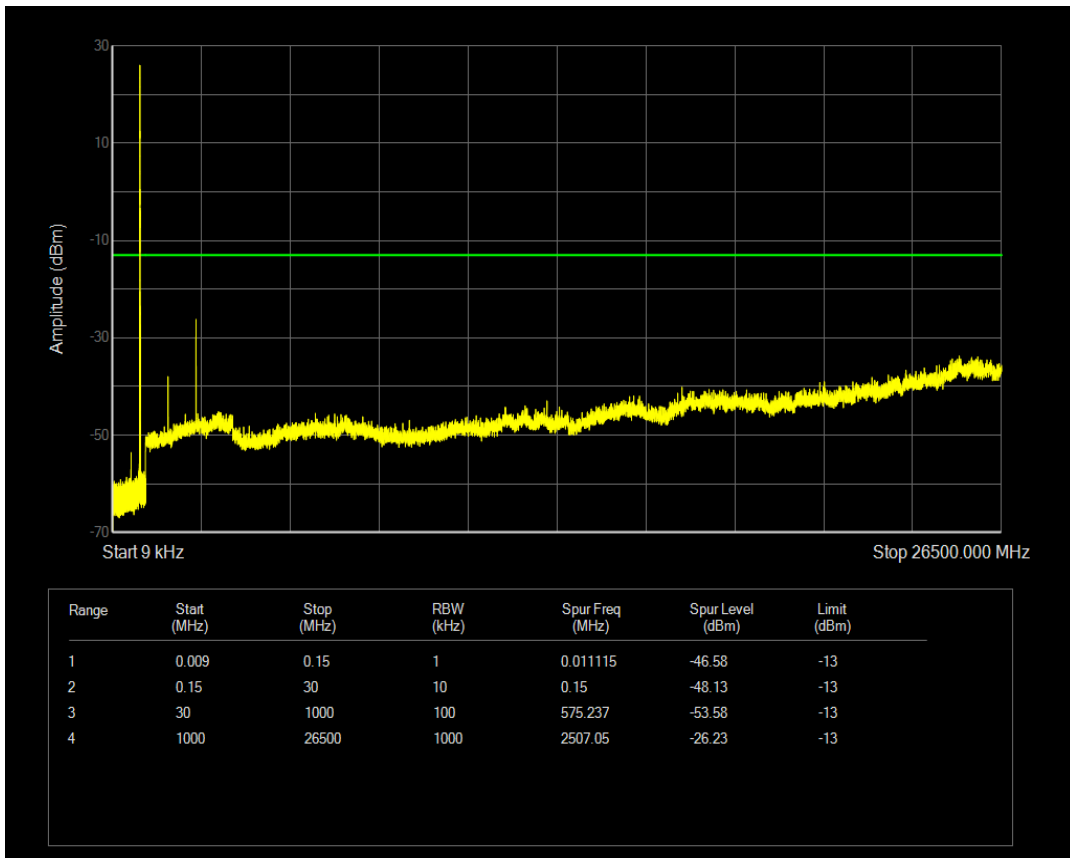

Band26(824-849) QPSK BW=3MHz Channel=26915 RB Size=1 Position=#0

Band26(824-849) QPSK BW=3MHz Channel=26915 RB Size=15 Position=#0

Band26(824-849) QAM16 BW=3MHz Channel=26915 RB Size=1 Position=#0

Band26(824-849) QAM16 BW=3MHz Channel=26915 RB Size=15 Position=#0