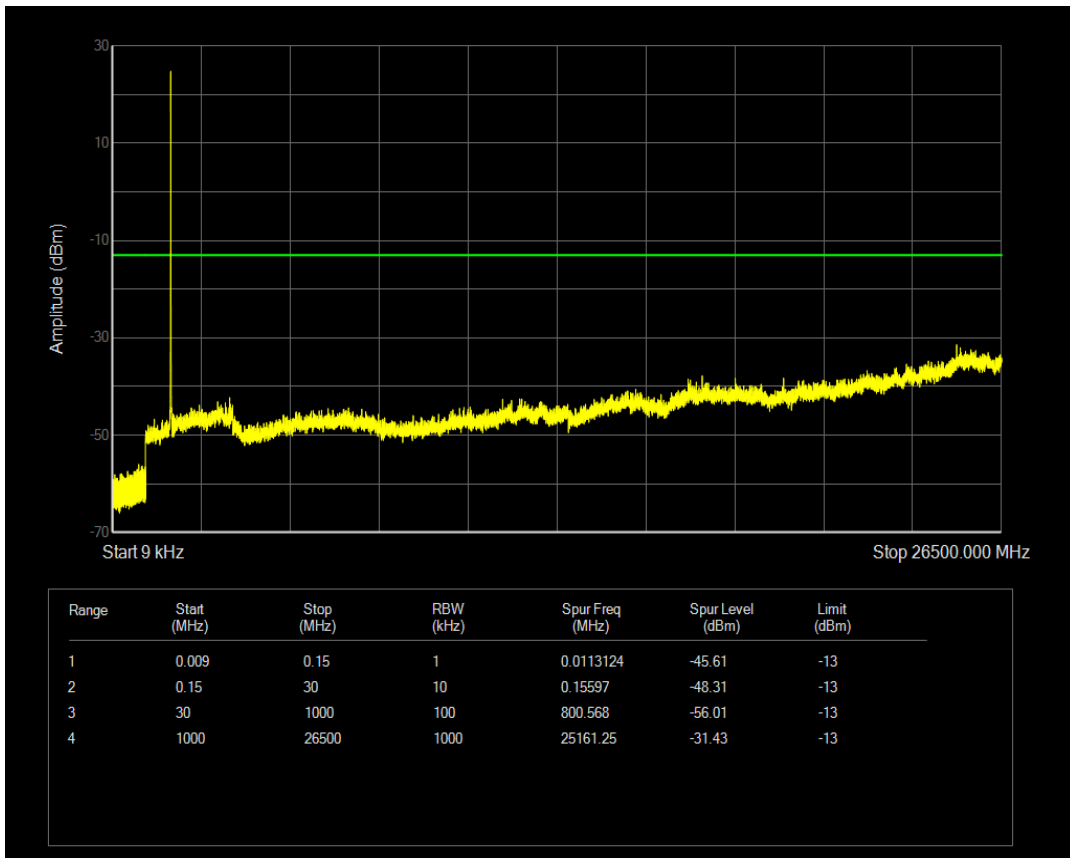

Band4 QAM16 BW=3MHz Channel=20175 RB Size=15 Position=#0

Band4 QPSK BW=3MHz Channel=20385 RB Size=1 Position=#0

Band4 QPSK BW=3MHz Channel=20385 RB Size=15 Position=#0

Band4 QAM16 BW=3MHz Channel=20385 RB Size=1 Position=#0

Band4 QAM16 BW=3MHz Channel=20385 RB Size=15 Position=#0

Band4 QPSK BW=5MHz Channel=19975 RB Size=1 Position=#0

Band4 QPSK BW=5MHz Channel=19975 RB Size=25 Position=#0

Band4 QAM16 BW=5MHz Channel=19975 RB Size=1 Position=#0