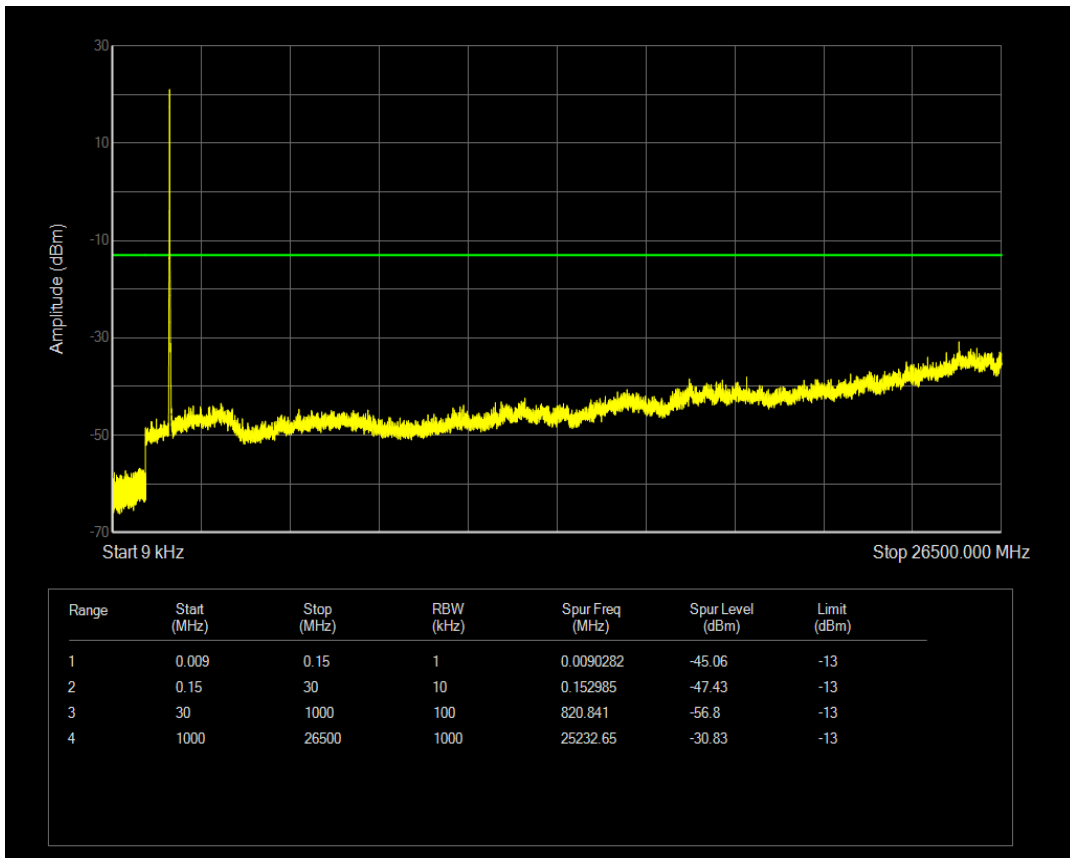

Band4 QAM16 BW=10MHz Channel=20000 RB Size=50 Position=#0

Band4 QPSK BW=10MHz Channel=20175 RB Size=1 Position=#0

Band4 QPSK BW=10MHz Channel=20175 RB Size=50 Position=#0

Band4 QAM16 BW=10MHz Channel=20175 RB Size=1 Position=#0

Band4 QAM16 BW=10MHz Channel=20175 RB Size=50 Position=#0

Band4 QPSK BW=10MHz Channel=20350 RB Size=1 Position=#0

Band4 QPSK BW=10MHz Channel=20350 RB Size=50 Position=#0

Band4 QAM16 BW=10MHz Channel=20350 RB Size=1 Position=#0

Band4 QAM16 BW=10MHz Channel=20350 RB Size=50 Position=#0

Band4 QPSK BW=15MHz Channel=20025 RB Size=1 Position=#0

Band4 QPSK BW=15MHz Channel=20025 RB Size=75 Position=#0

Band4 QAM16 BW=15MHz Channel=20025 RB Size=1 Position=#0