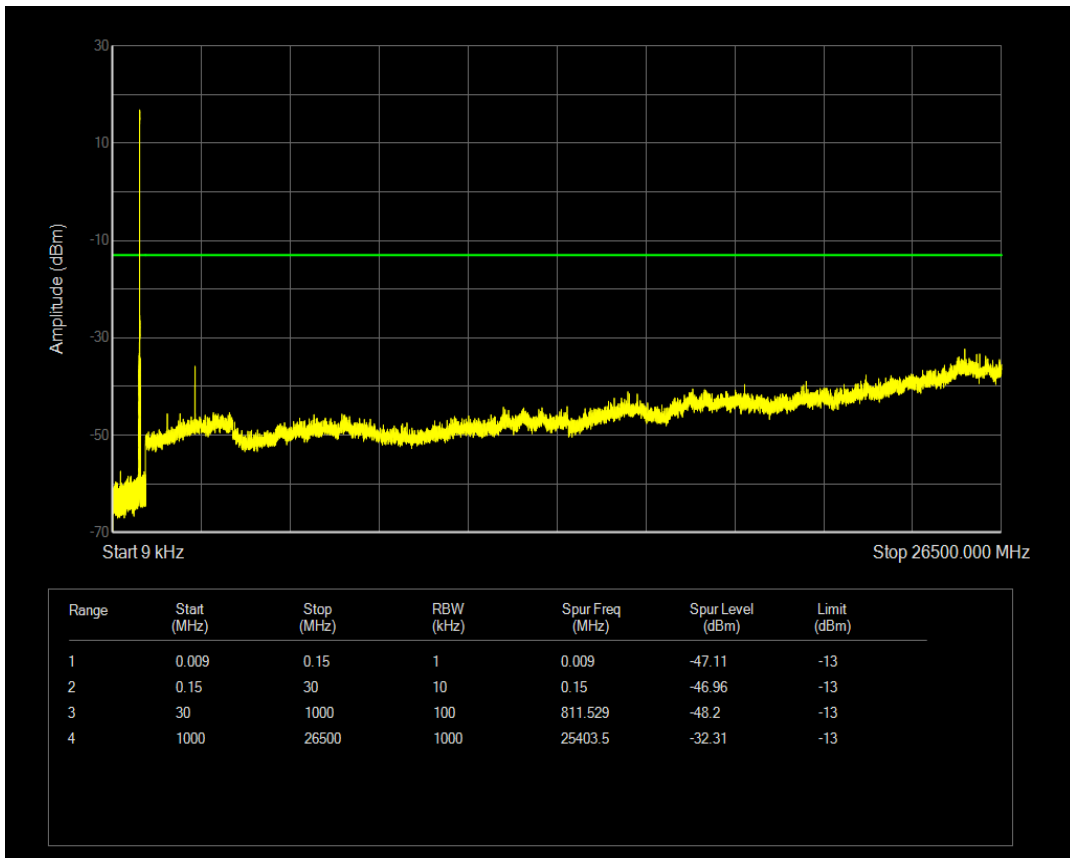

Band5 QAM16 BW=1.4MHz Channel=20643 RB Size=6 Position=#0

Band5 QPSK BW=3MHz Channel=20415 RB Size=1 Position=#0

Band5 QPSK BW=3MHz Channel=20415 RB Size=15 Position=#0

Band5 QAM16 BW=3MHz Channel=20415 RB Size=1 Position=#0