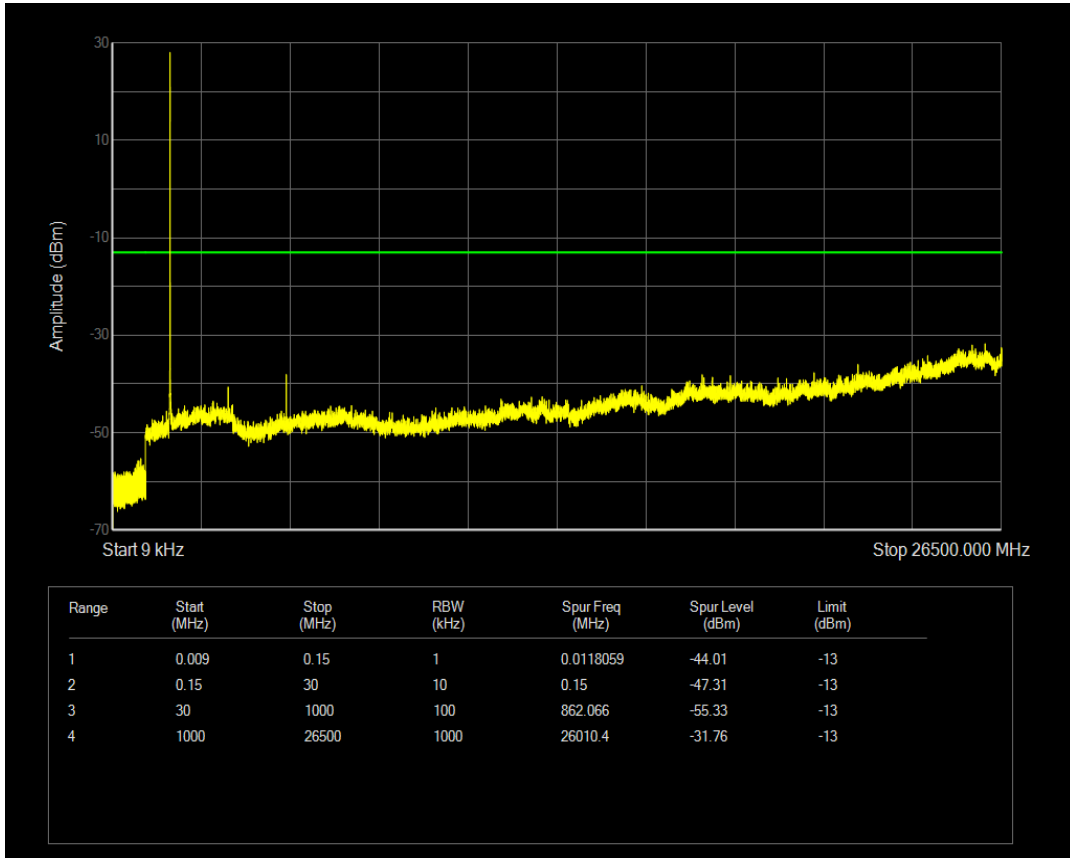

Band4 QPSK BW=3MHz Channel=20175 RB Size=1 Position=#0

Band4 QPSK BW=3MHz Channel=20175 RB Size=15 Position=#0