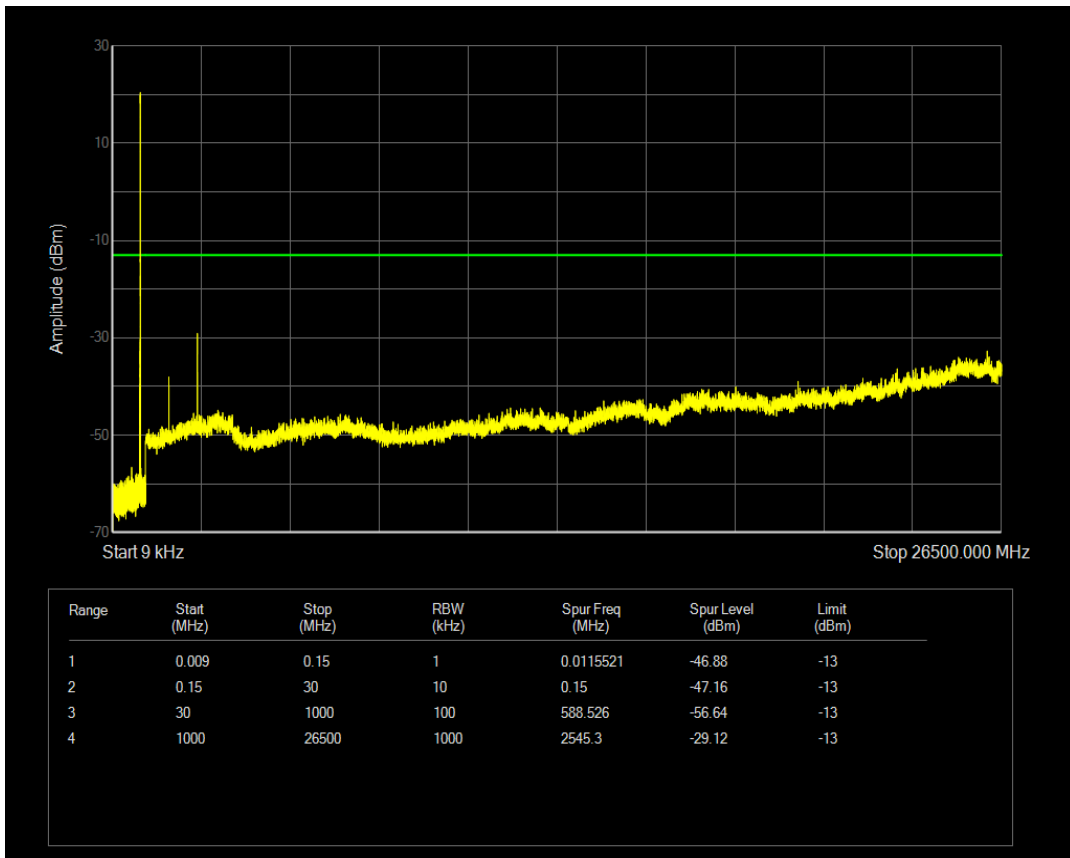

Band4 QAM16 BW=20MHz Channel=20300 RB Size=100 Position=#0

Band5 QPSK BW=1.4MHz Channel=20407 RB Size=1 Position=#0

Band5 QPSK BW=1.4MHz Channel=20407 RB Size=6 Position=#0

Band5 QAM16 BW=1.4MHz Channel=20407 RB Size=1 Position=#0

Band5 QAM16 BW=1.4MHz Channel=20407 RB Size=6 Position=#0

Band5 QPSK BW=1.4MHz Channel=20525 RB Size=1 Position=#0

Band5 QPSK BW=1.4MHz Channel=20525 RB Size=6 Position=#0

Band5 QAM16 BW=1.4MHz Channel=20525 RB Size=1 Position=#0

Band5 QAM16 BW=1.4MHz Channel=20525 RB Size=6 Position=#0

Band5 QPSK BW=1.4MHz Channel=20643 RB Size=1 Position=#0

Band5 QPSK BW=1.4MHz Channel=20643 RB Size=6 Position=#0

Band5 QAM16 BW=1.4MHz Channel=20643 RB Size=1 Position=#0