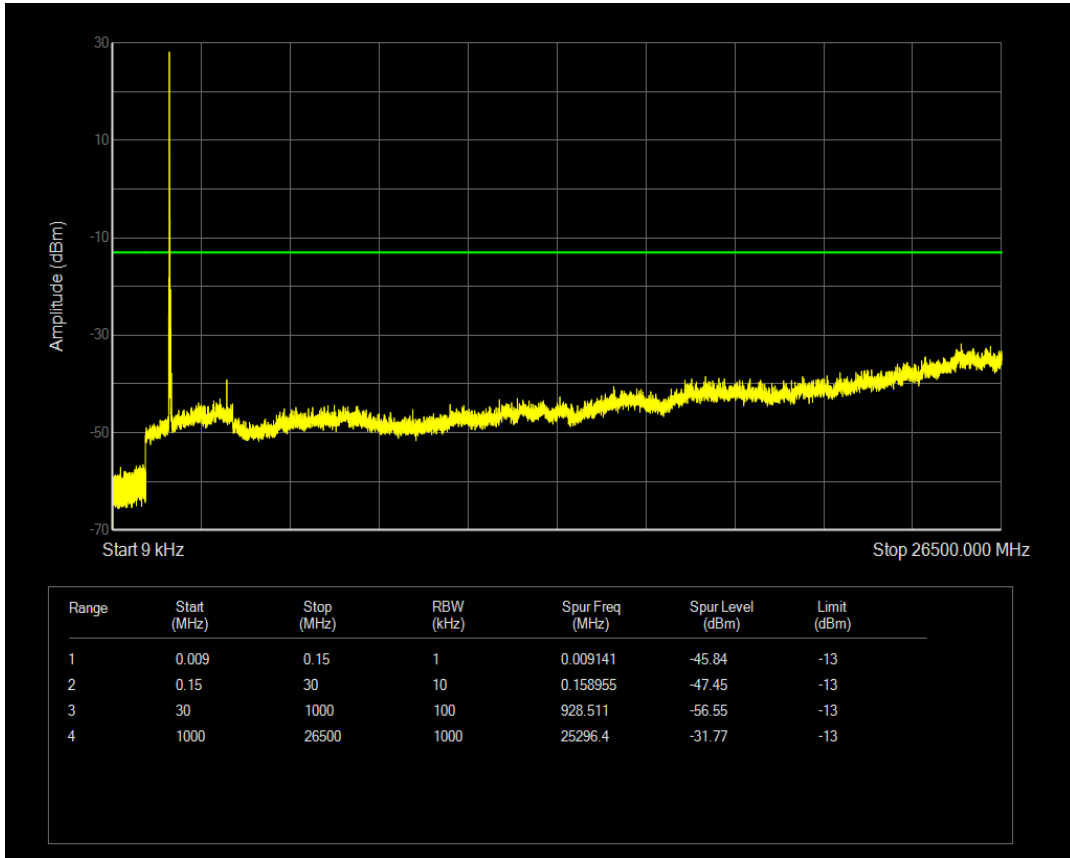

Band4 QAM16 BW=15MHz Channel=20175 RB Size=75 Position=#0

Band4 QPSK BW=15MHz Channel=20325 RB Size=1 Position=#0

Band4 QPSK BW=15MHz Channel=20325 RB Size=75 Position=#0

Band4 QAM16 BW=15MHz Channel=20325 RB Size=1 Position=#0

Band4 QAM16 BW=15MHz Channel=20325 RB Size=75 Position=#0

Band4 QPSK BW=20MHz Channel=20050 RB Size=1 Position=#0

Band4 QPSK BW=20MHz Channel=20050 RB Size=100 Position=#0

Band4 QAM16 BW=20MHz Channel=20050 RB Size=1 Position=#0