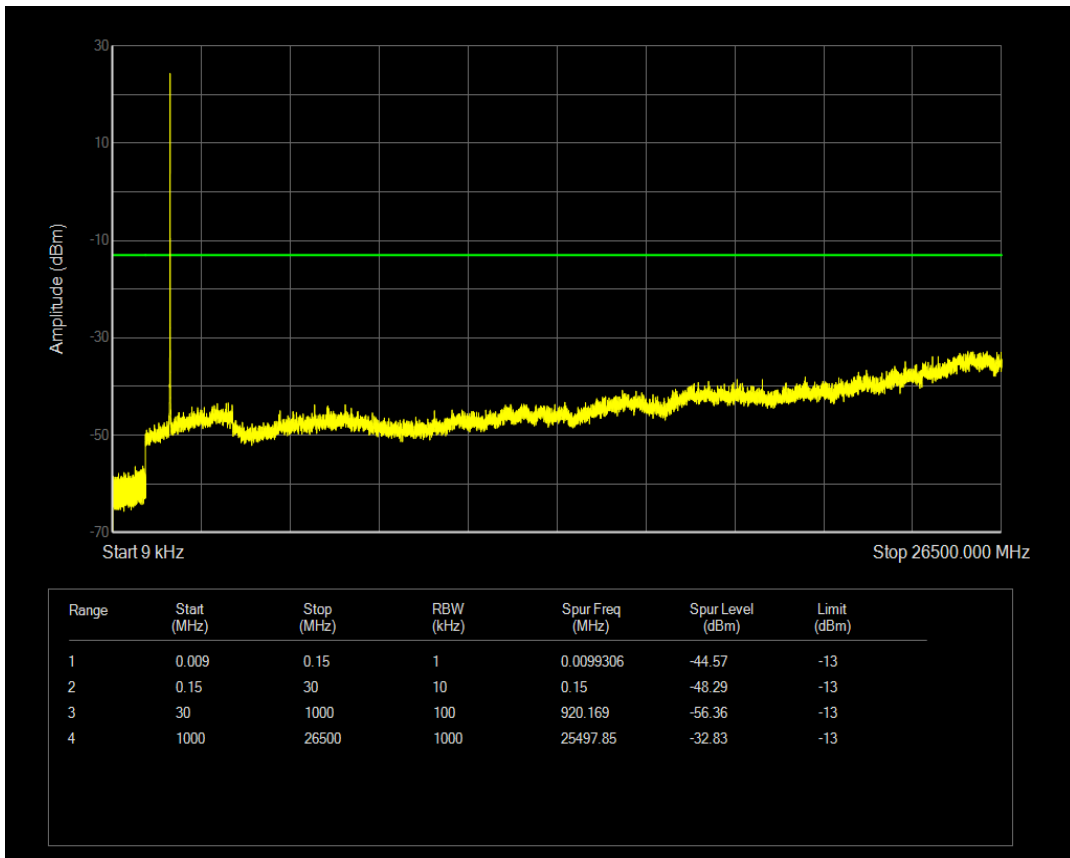

Band4 QAM16 BW=3MHz Channel=20175 RB Size=15 Position=#0

Band4 QPSK BW=3MHz Channel=20385 RB Size=1 Position=#0