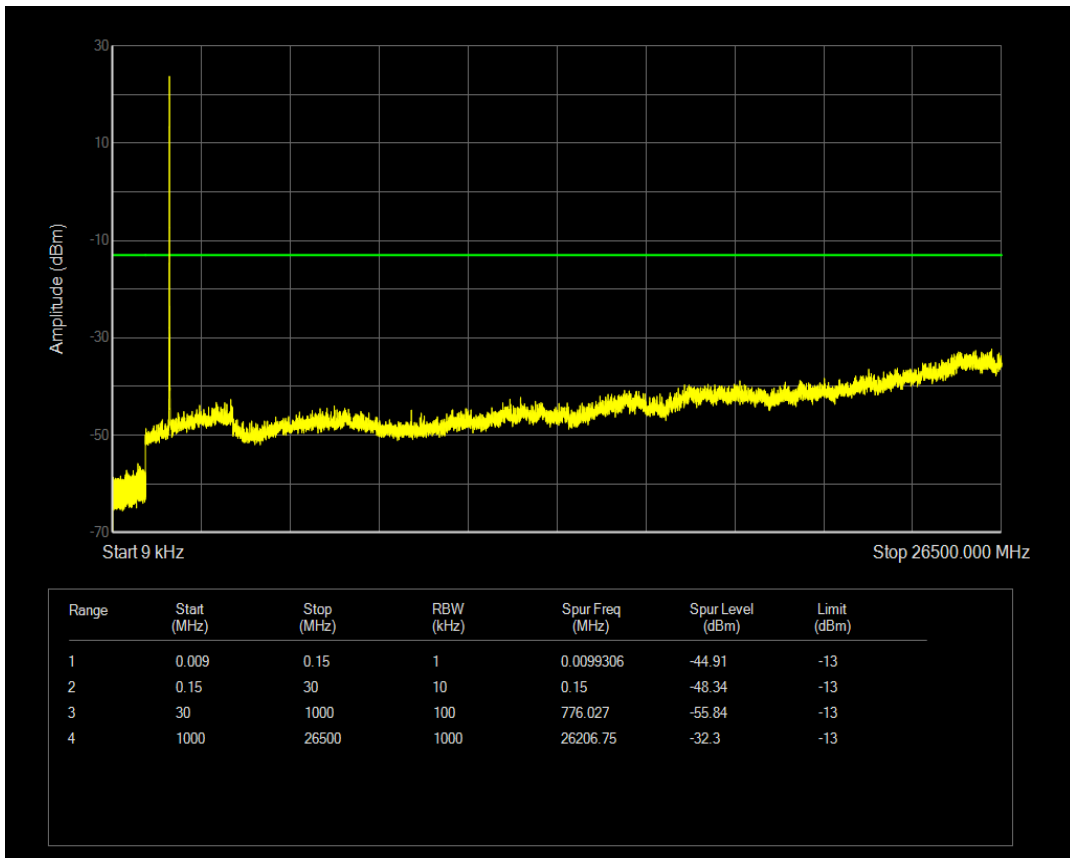

Band4 QAM16 BW=5MHz Channel=19975 RB Size=25 Position=#0

Band4 QPSK BW=5MHz Channel=20175 RB Size=1 Position=#0