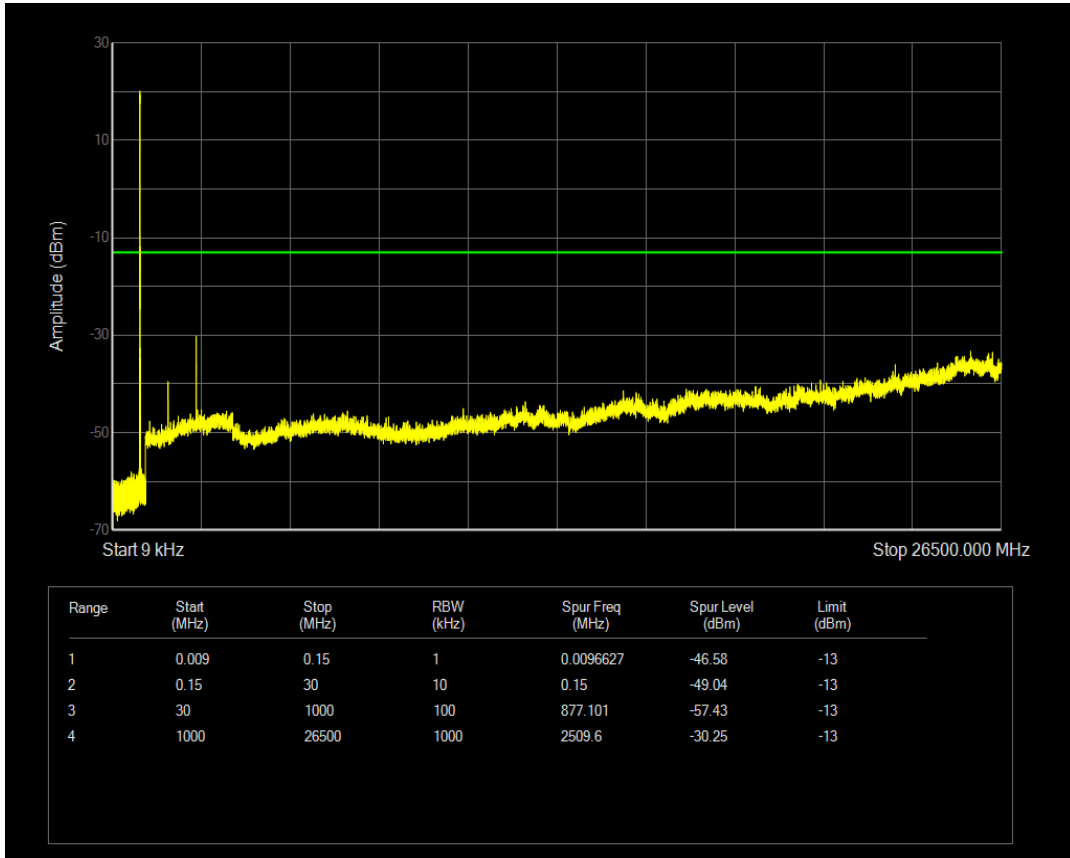

Band26(824-849) QAM16 BW=1.4MHz Channel=26797 RB Size=1 Position=#0

Band26(824-849) QAM16 BW=1.4MHz Channel=26797 RB Size=6 Position=#0

Band26(824-849) QPSK BW=1.4MHz Channel=26915 RB Size=1 Position=#0

Band26(824-849) QPSK BW=1.4MHz Channel=26915 RB Size=6 Position=#0

Band26(824-849) QAM16 BW=1.4MHz Channel=26915 RB Size=1 Position=#0

Band26(824-849) QAM16 BW=1.4MHz Channel=26915 RB Size=6 Position=#0