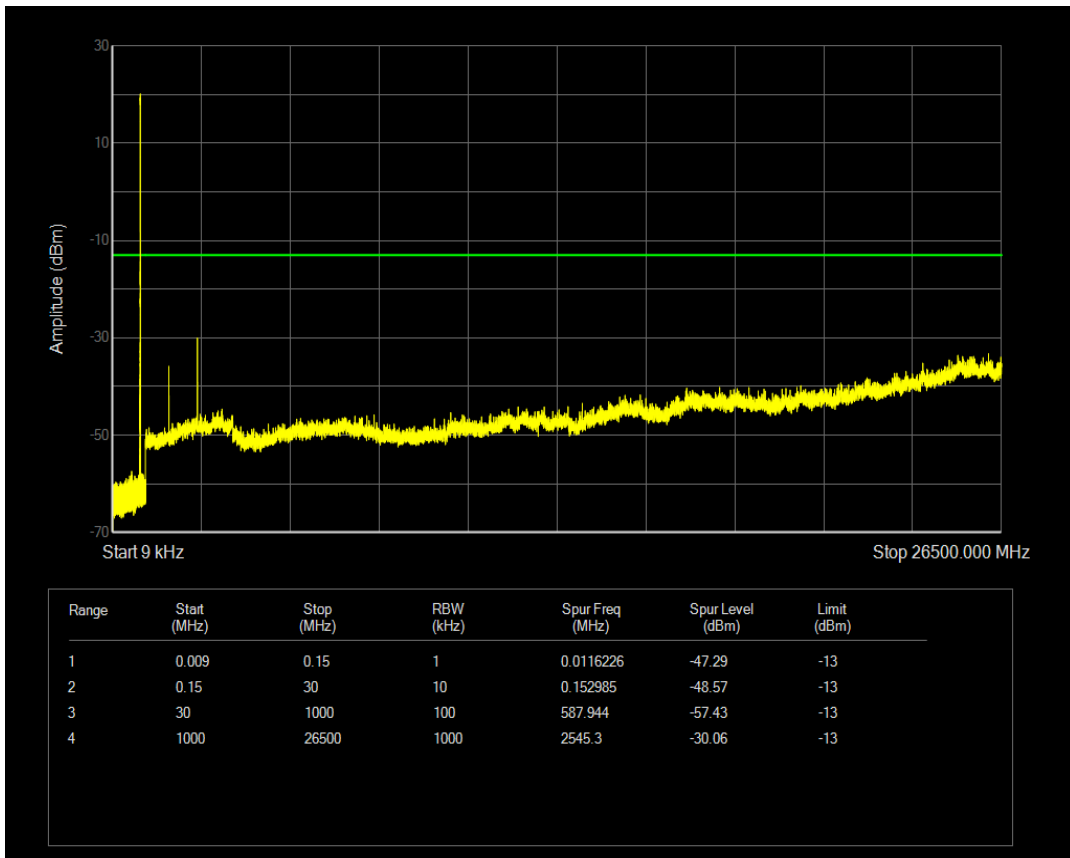

Band5 QAM16 BW=1.4MHz Channel=20643 RB Size=6 Position=#0

Band5 QPSK BW=3MHz Channel=20415 RB Size=1 Position=#0