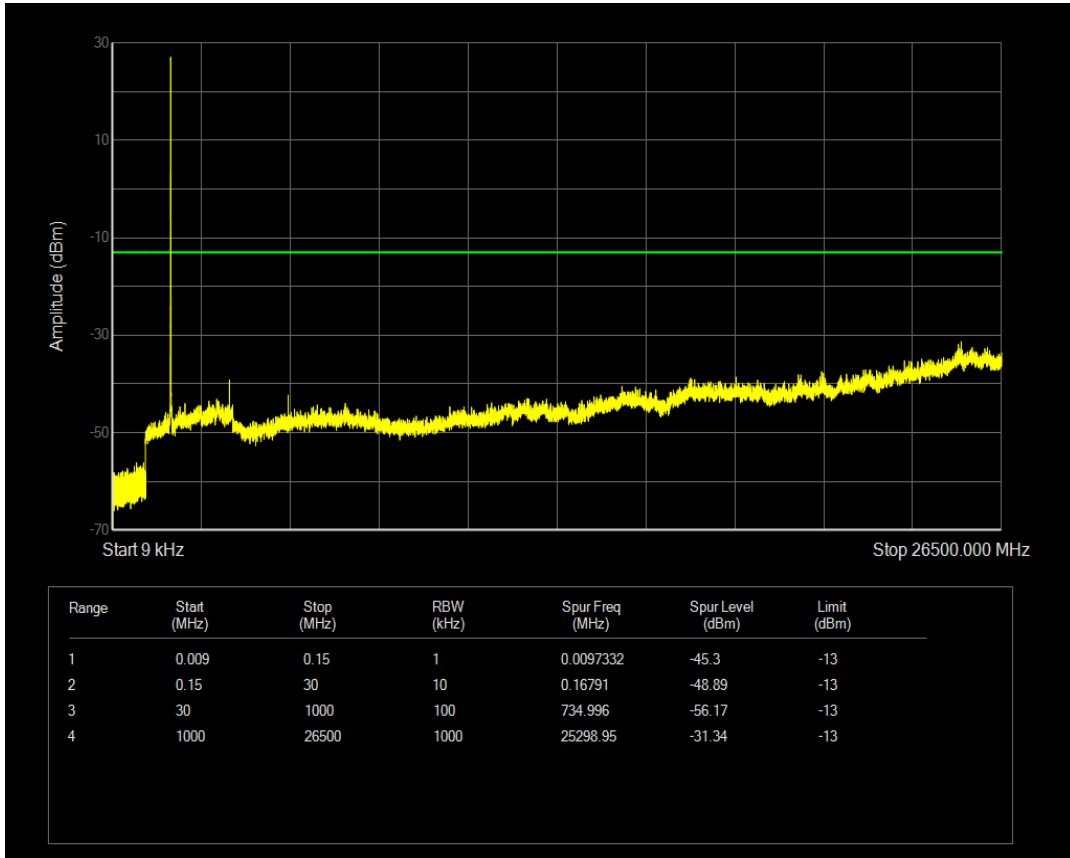

Band4 QAM16 BW=5MHz Channel=19975 RB Size=25 Position=#0

Band4 QPSK BW=5MHz Channel=20175 RB Size=1 Position=#0

Band4 QPSK BW=5MHz Channel=20175 RB Size=25 Position=#0

Band4 QAM16 BW=5MHz Channel=20175 RB Size=1 Position=#0

Band4 QAM16 BW=5MHz Channel=20175 RB Size=25 Position=#0

Band4 QPSK BW=5MHz Channel=20375 RB Size=1 Position=#0

Band4 QPSK BW=5MHz Channel=20375 RB Size=25 Position=#0

Band4 QAM16 BW=5MHz Channel=20375 RB Size=1 Position=#0