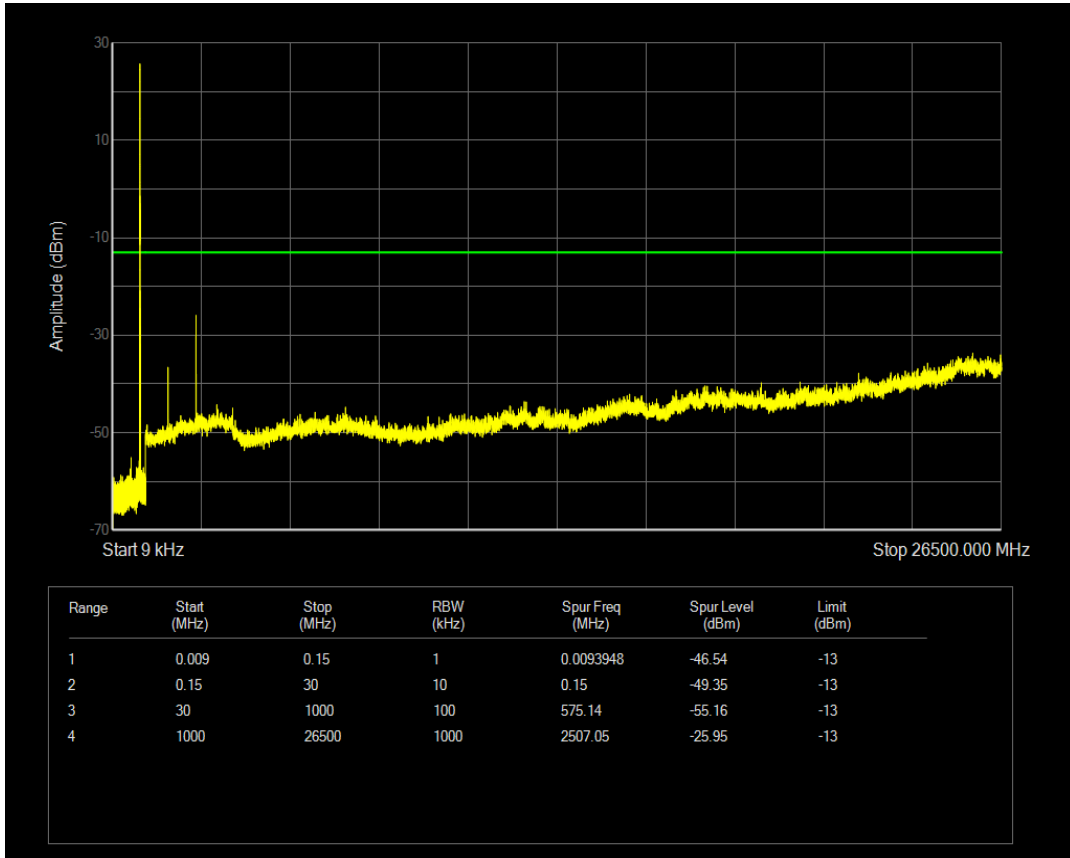

Band5 QPSK BW=3MHz Channel=20525 RB Size=1 Position=#0

Band5 QPSK BW=3MHz Channel=20525 RB Size=15 Position=#0