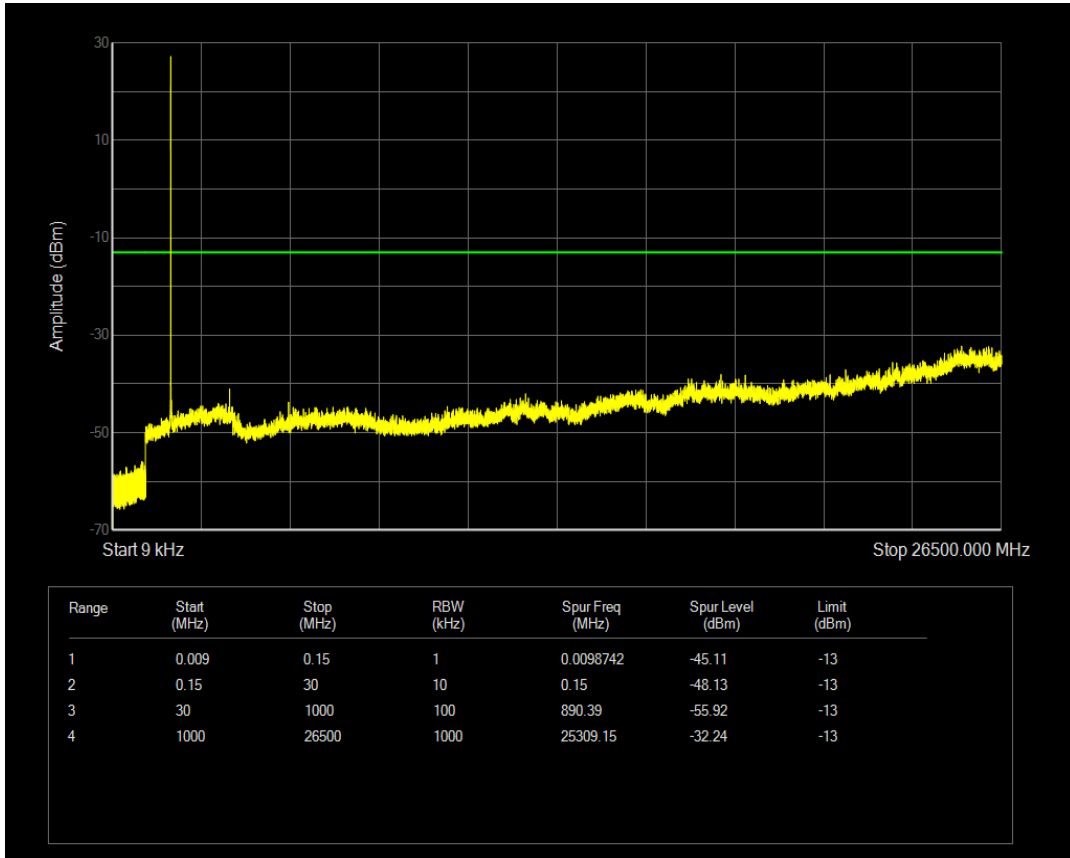

Band4 QAM16 BW=1.4MHz Channel=20175 RB Size=6 Position=#0

Band4 QPSK BW=1.4MHz Channel=20393 RB Size=1 Position=#0

Band4 QPSK BW=1.4MHz Channel=20393 RB Size=6 Position=#0

Band4 QAM16 BW=1.4MHz Channel=20393 RB Size=1 Position=#0