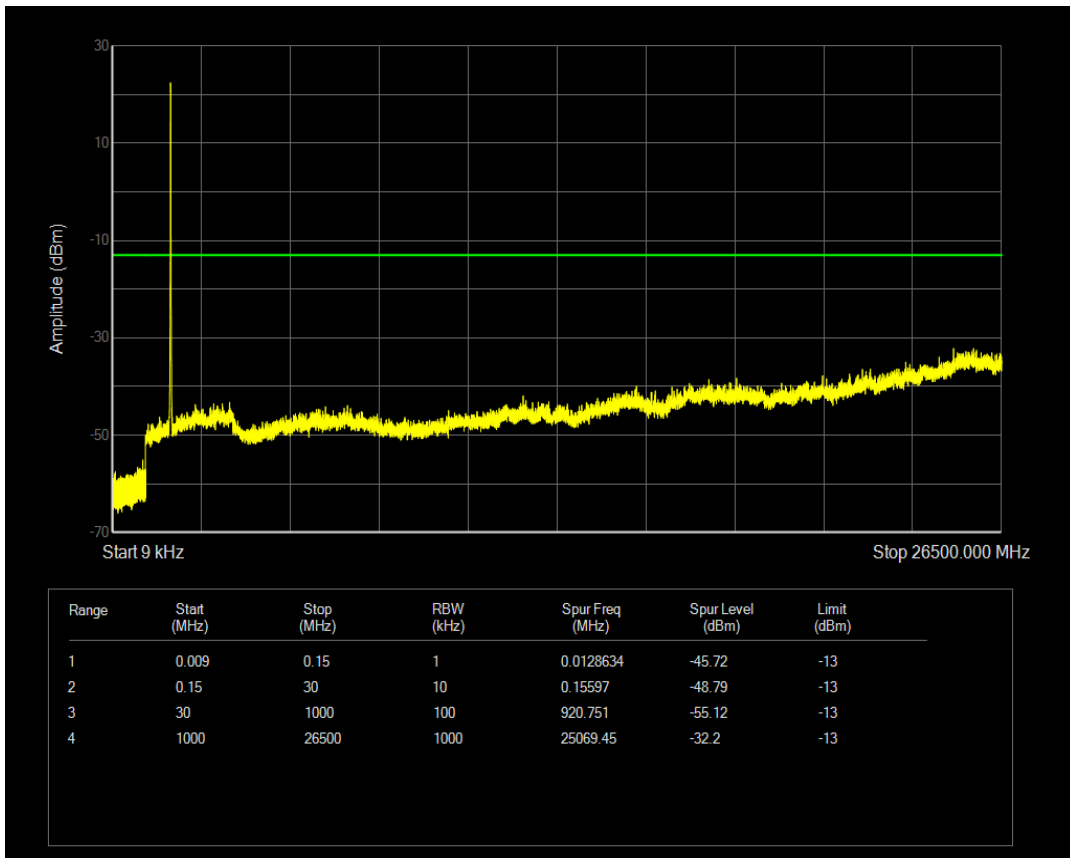

Band4 QAM16 BW=10MHz Channel=20000 RB Size=50 Position=#0

Band4 QPSK BW=10MHz Channel=20175 RB Size=1 Position=#0

Band4 QPSK BW=10MHz Channel=20175 RB Size=50 Position=#0

Band4 QAM16 BW=10MHz Channel=20175 RB Size=1 Position=#0

Band4 QAM16 BW=10MHz Channel=20175 RB Size=50 Position=#0

Band4 QPSK BW=10MHz Channel=20350 RB Size=1 Position=#0

Band4 QPSK BW=10MHz Channel=20350 RB Size=50 Position=#0

Band4 QAM16 BW=10MHz Channel=20350 RB Size=1 Position=#0

Band4 QAM16 BW=10MHz Channel=20350 RB Size=50 Position=#0

Band4 QPSK BW=15MHz Channel=20025 RB Size=1 Position=#0

Band4 QPSK BW=15MHz Channel=20025 RB Size=75 Position=#0

Band4 QAM16 BW=15MHz Channel=20025 RB Size=1 Position=#0