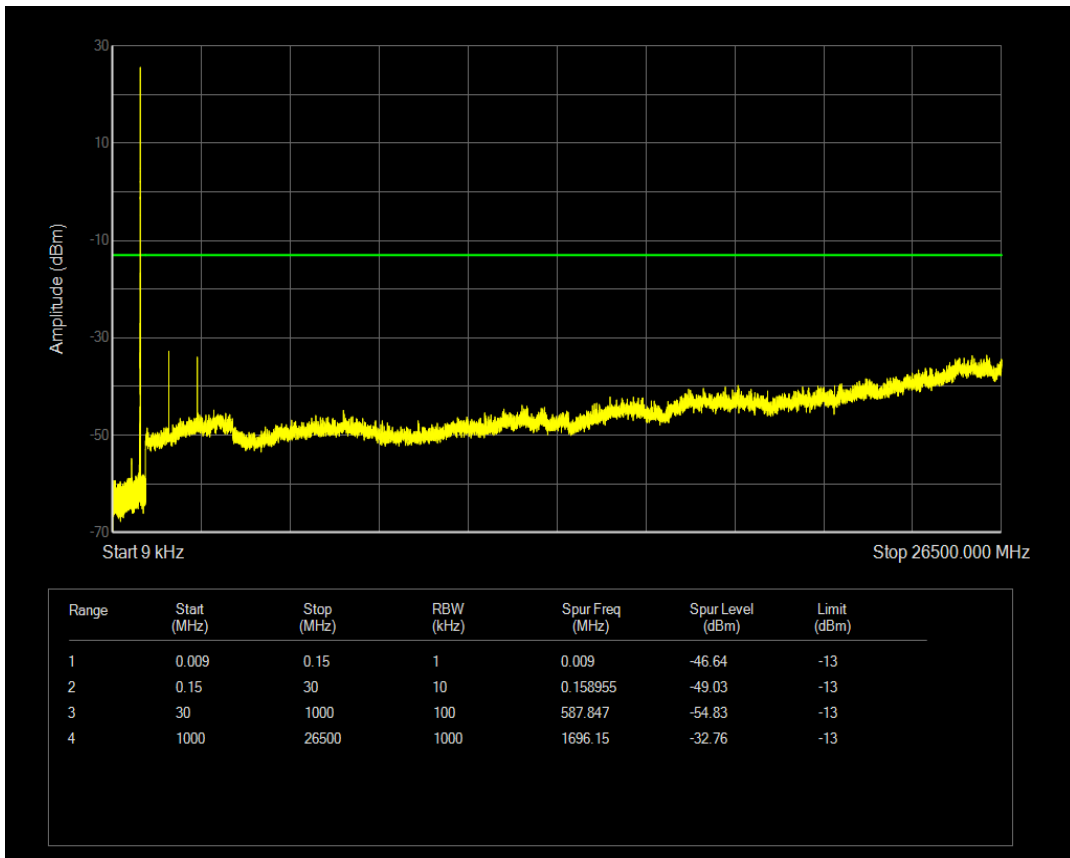

Band26(824-849) QPSK BW=1.4MHz Channel=26915 RB Size=6 Position=#0

Band26(824-849) QAM16 BW=1.4MHz Channel=26915 RB Size=1 Position=#0

Band26(824-849) QAM16 BW=1.4MHz Channel=26915 RB Size=6 Position=#0

Band26(824-849) QPSK BW=1.4MHz Channel=27033 RB Size=1 Position=#0

Band26(824-849) QPSK BW=1.4MHz Channel=27033 RB Size=6 Position=#0

Band26(824-849) QAM16 BW=1.4MHz Channel=27033 RB Size=1 Position=#0

Band26(824-849) QAM16 BW=1.4MHz Channel=27033 RB Size=6 Position=#0