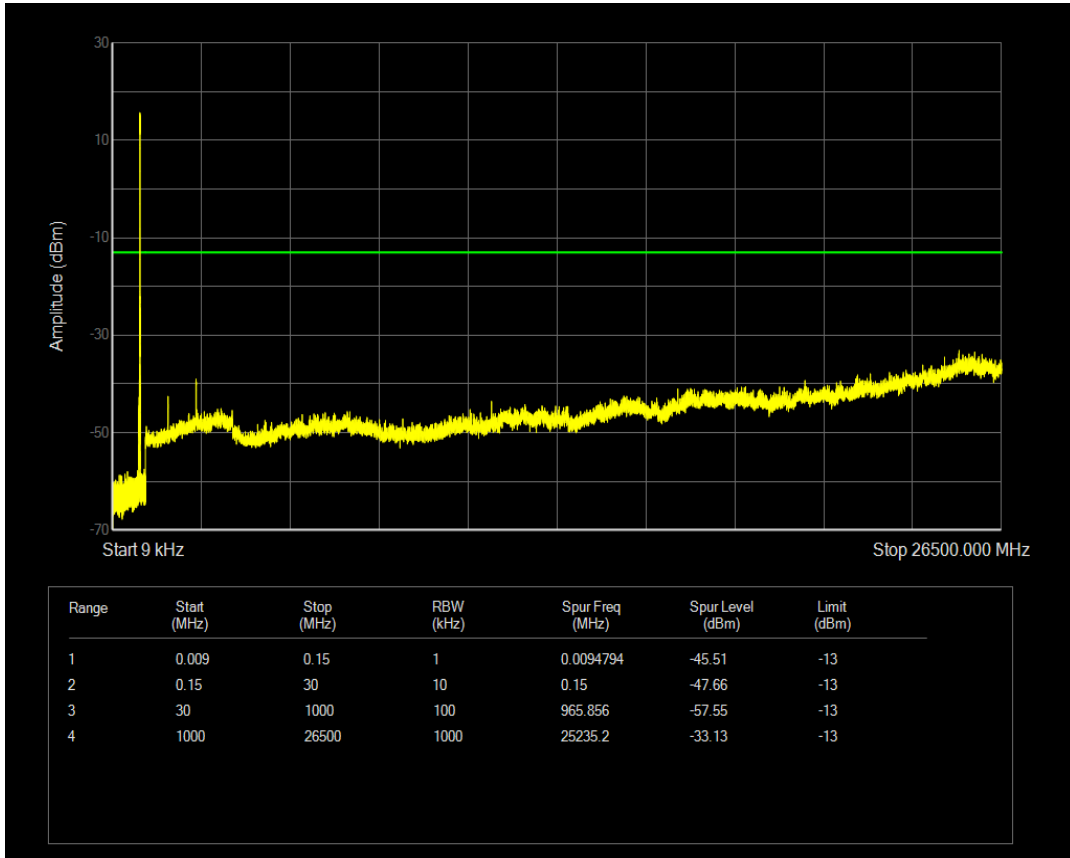

Band26(824-849) QPSK BW=5MHz Channel=26815 RB Size=1 Position=#0

Band26(824-849) QPSK BW=5MHz Channel=26815 RB Size=25 Position=#0

Band26(824-849) QAM16 BW=5MHz Channel=26815 RB Size=1 Position=#0

Band26(824-849) QAM16 BW=5MHz Channel=26815 RB Size=25 Position=#0

Band26(824-849) QPSK BW=5MHz Channel=26915 RB Size=1 Position=#0

Band26(824-849) QPSK BW=5MHz Channel=26915 RB Size=25 Position=#0

Band26(824-849) QAM16 BW=5MHz Channel=26915 RB Size=1 Position=#0

Band26(824-849) QAM16 BW=5MHz Channel=26915 RB Size=25 Position=#0