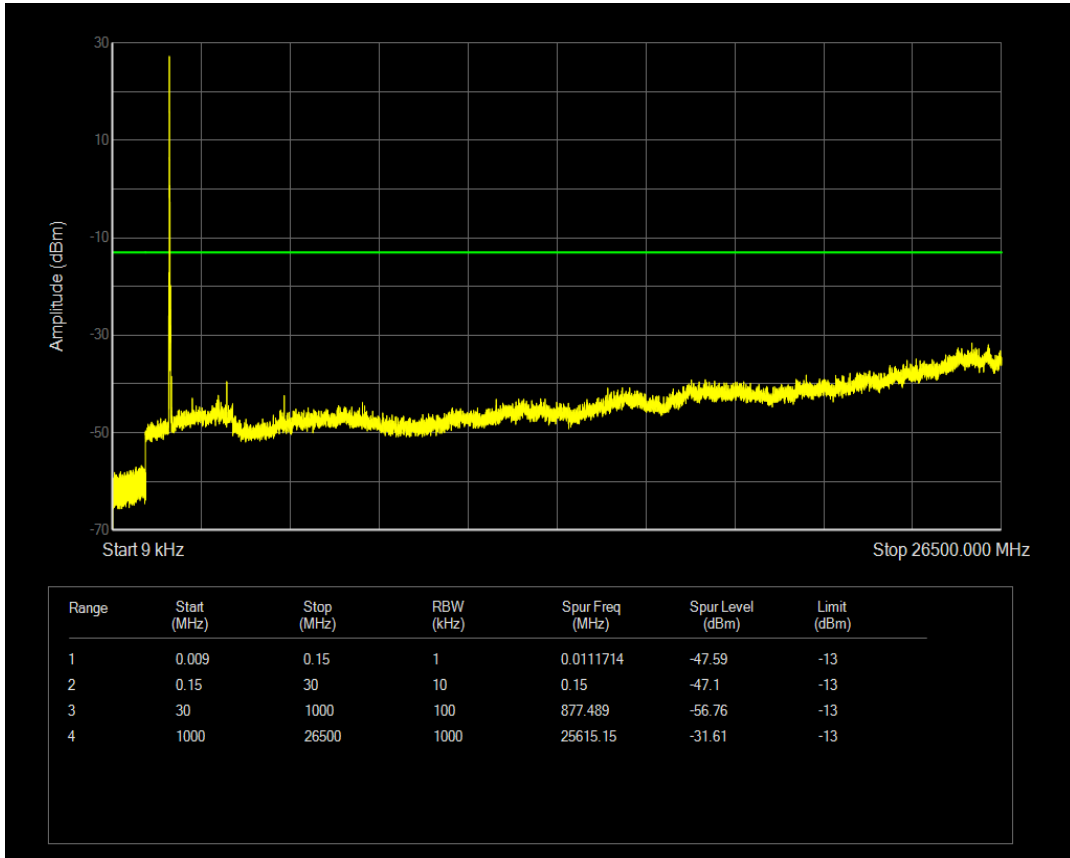

Band4 QAM16 BW=15MHz Channel=20325 RB Size=75 Position=#0

Band4 QPSK BW=20MHz Channel=20050 RB Size=1 Position=#0

Band4 QPSK BW=20MHz Channel=20050 RB Size=100 Position=#0

Band4 QAM16 BW=20MHz Channel=20050 RB Size=1 Position=#0

Band4 QAM16 BW=20MHz Channel=20050 RB Size=100 Position=#0

Band4 QPSK BW=20MHz Channel=20175 RB Size=1 Position=#0

Band4 QPSK BW=20MHz Channel=20175 RB Size=100 Position=#0

Band4 QAM16 BW=20MHz Channel=20175 RB Size=1 Position=#0