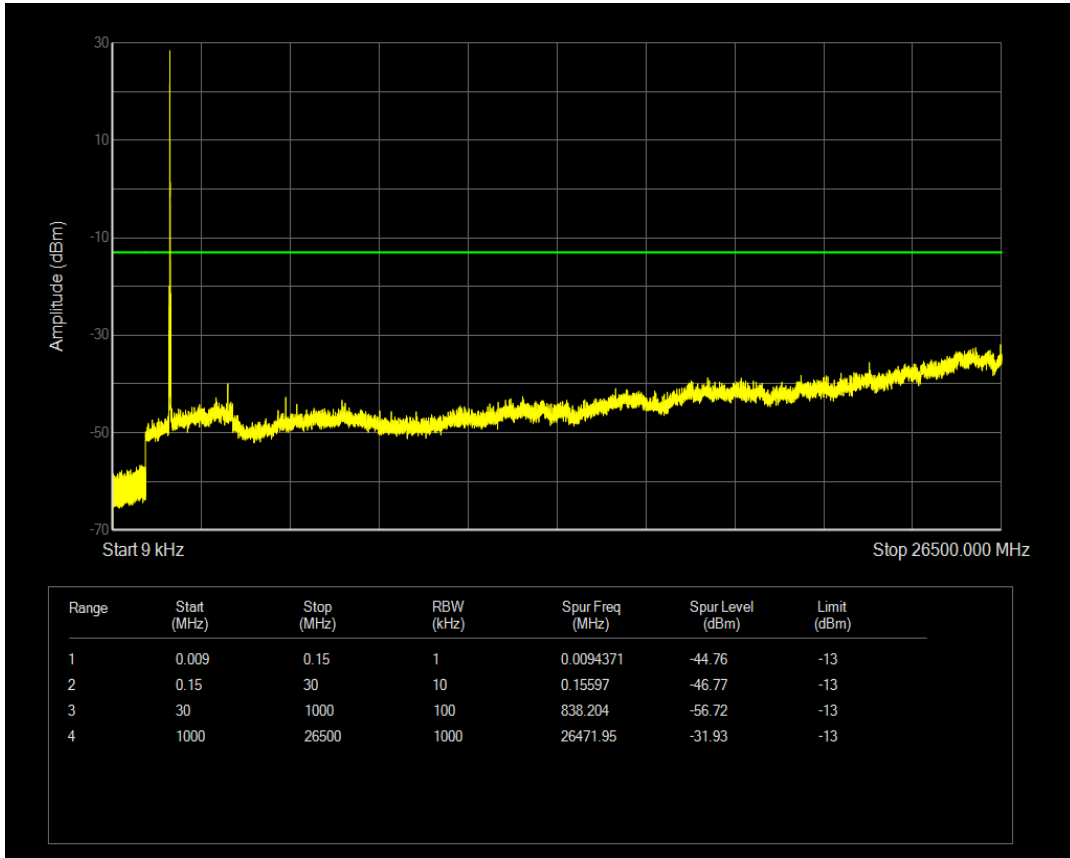

Band4 QAM16 BW=10MHz Channel=20175 RB Size=50 Position=#0

Band4 QPSK BW=10MHz Channel=20350 RB Size=1 Position=#0

Band4 QPSK BW=10MHz Channel=20350 RB Size=50 Position=#0

Band4 QAM16 BW=10MHz Channel=20350 RB Size=1 Position=#0

Band4 QAM16 BW=10MHz Channel=20350 RB Size=50 Position=#0

Band4 QPSK BW=15MHz Channel=20025 RB Size=1 Position=#0

Band4 QPSK BW=15MHz Channel=20025 RB Size=75 Position=#0

Band4 QAM16 BW=15MHz Channel=20025 RB Size=1 Position=#0

Band4 QAM16 BW=15MHz Channel=20025 RB Size=75 Position=#0

Band4 QPSK BW=15MHz Channel=20175 RB Size=1 Position=#0

Band4 QPSK BW=15MHz Channel=20175 RB Size=75 Position=#0

Band4 QAM16 BW=15MHz Channel=20175 RB Size=1 Position=#0