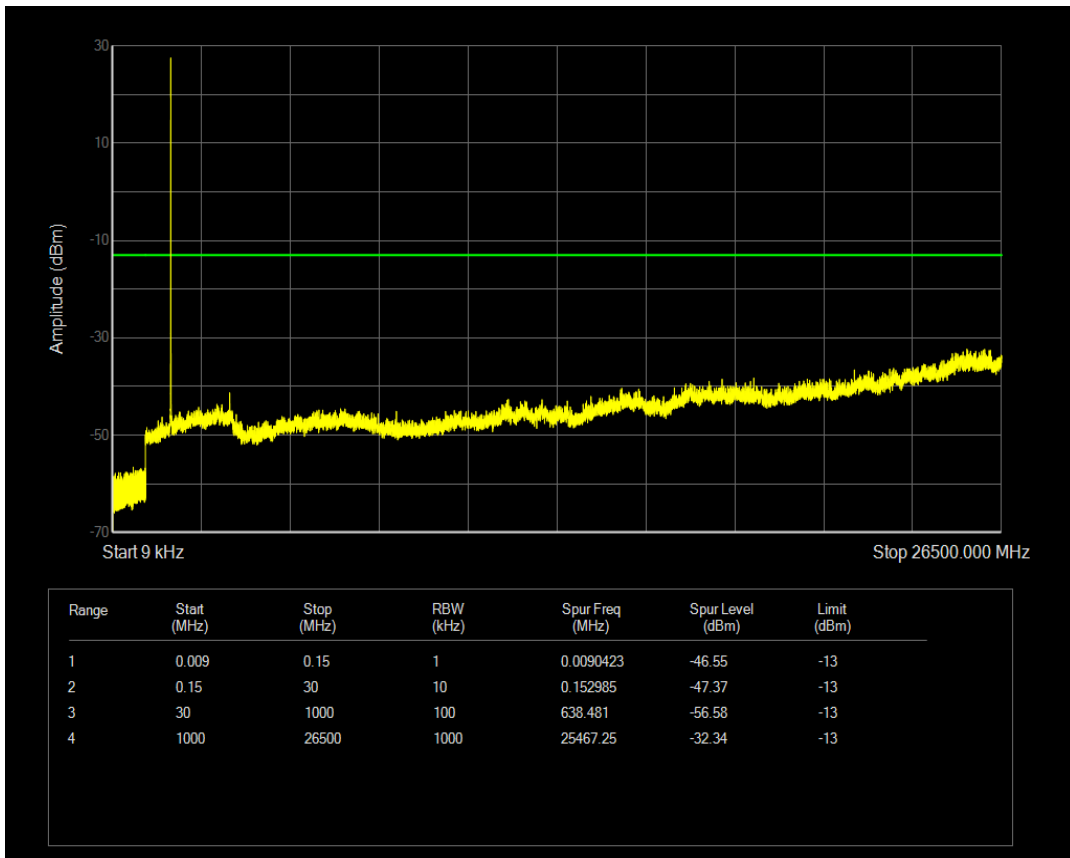

Band4 QAM16 BW=1.4MHz Channel=20393 RB Size=6 Position=#0

Band4 QPSK BW=3MHz Channel=19965 RB Size=1 Position=#0