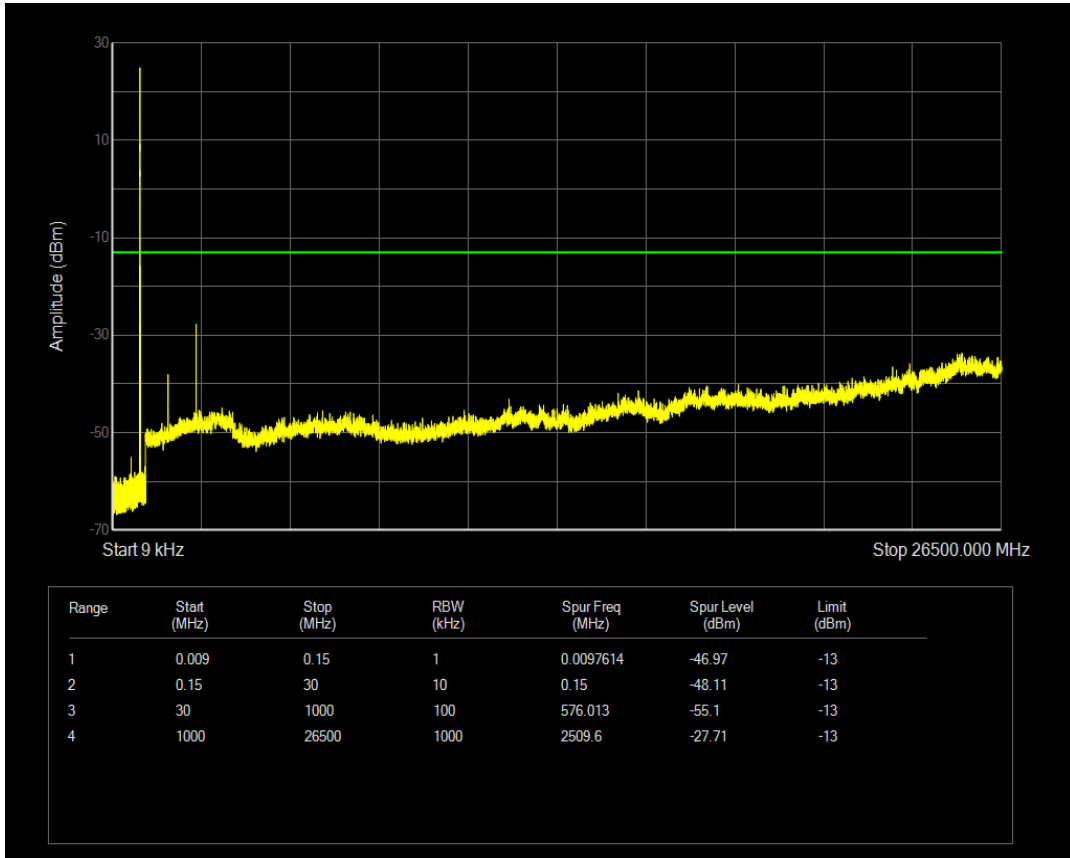

Band4 QAM16 BW=20MHz Channel=20300 RB Size=100 Position=#0

Band5 QPSK BW=1.4MHz Channel=20407 RB Size=1 Position=#0

Band5 QPSK BW=1.4MHz Channel=20407 RB Size=6 Position=#0

Band5 QAM16 BW=1.4MHz Channel=20407 RB Size=1 Position=#0

Band5 QAM16 BW=1.4MHz Channel=20407 RB Size=6 Position=#0

Band5 QPSK BW=1.4MHz Channel=20525 RB Size=1 Position=#0

Band5 QPSK BW=1.4MHz Channel=20525 RB Size=6 Position=#0

Band5 QAM16 BW=1.4MHz Channel=20525 RB Size=1 Position=#0

Band5 QAM16 BW=1.4MHz Channel=20525 RB Size=6 Position=#0

Band5 QPSK BW=1.4MHz Channel=20643 RB Size=1 Position=#0

Band5 QPSK BW=1.4MHz Channel=20643 RB Size=6 Position=#0

Band5 QAM16 BW=1.4MHz Channel=20643 RB Size=1 Position=#0