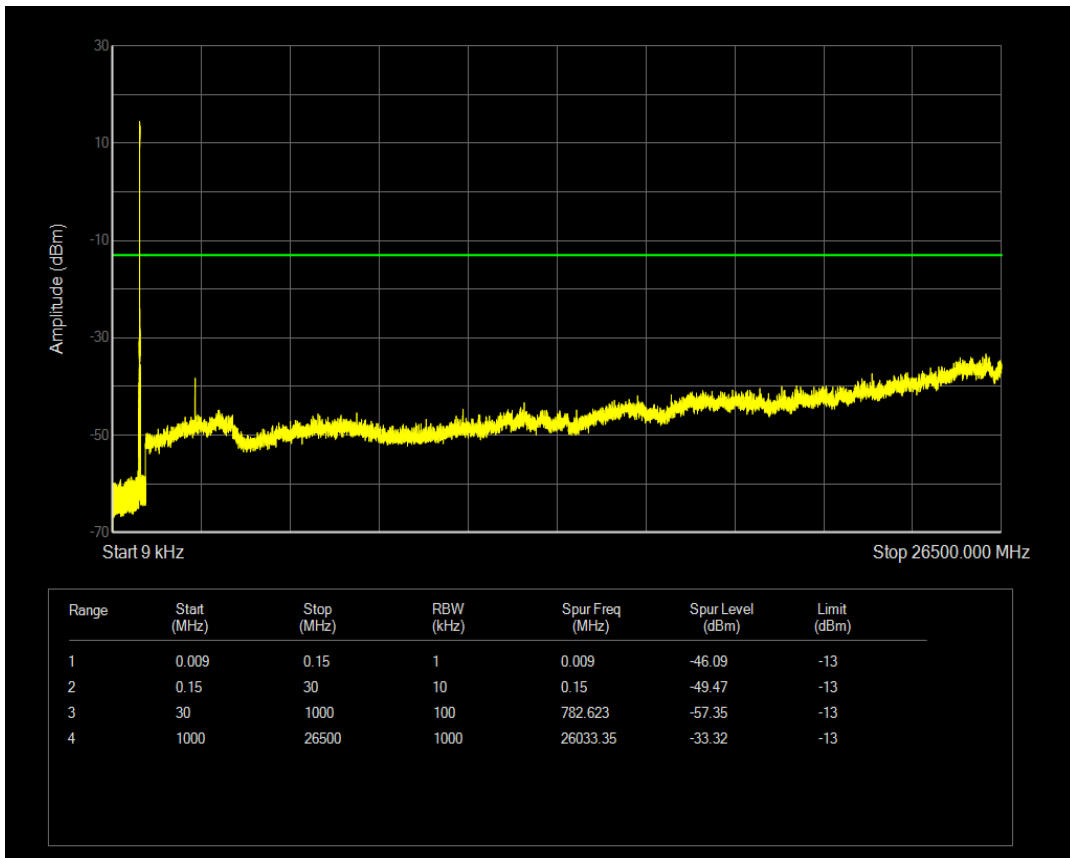

Band5 QAM16 BW=5MHz Channel=20425 RB Size=25 Position=#0

Band5 QPSK BW=5MHz Channel=20525 RB Size=1 Position=#0