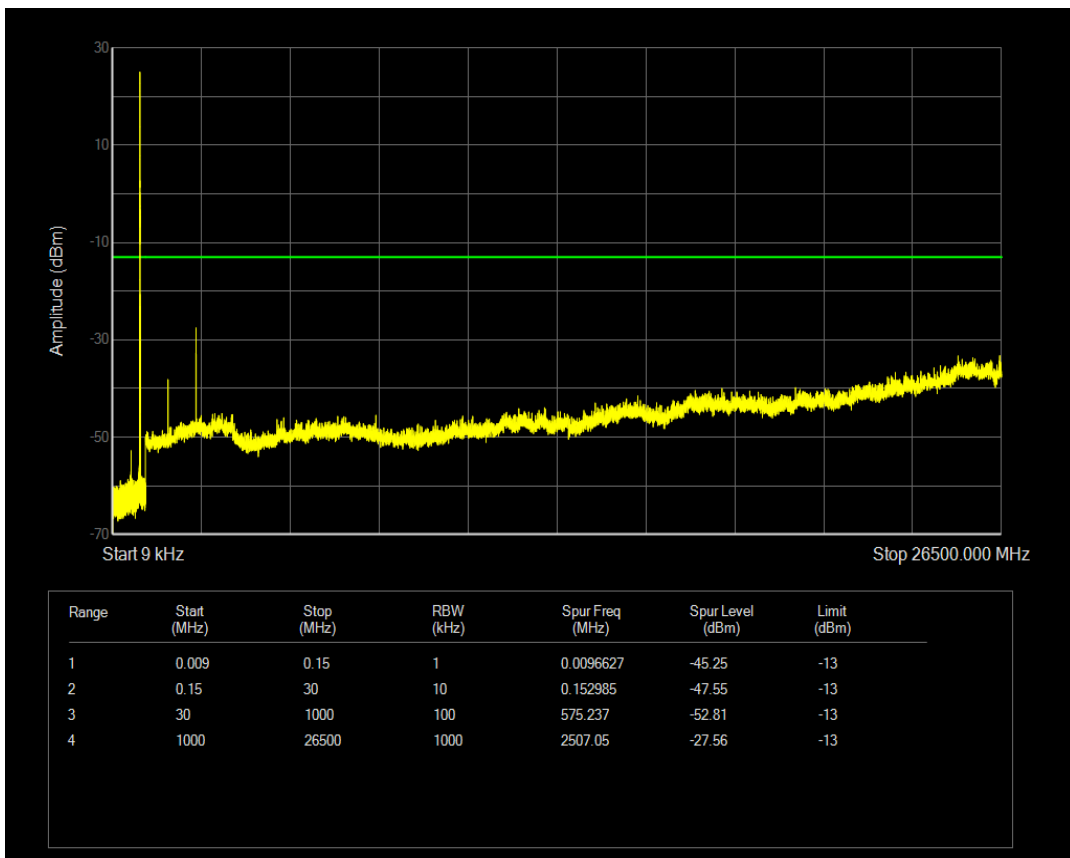

Band26(824-849) QPSK BW=3MHz Channel=26805 RB Size=1 Position=#0

Band26(824-849) QPSK BW=3MHz Channel=26805 RB Size=15 Position=#0

Band26(824-849) QAM16 BW=3MHz Channel=26805 RB Size=1 Position=#0

Band26(824-849) QAM16 BW=3MHz Channel=26805 RB Size=15 Position=#0

Band26(824-849) QPSK BW=3MHz Channel=26915 RB Size=1 Position=#0

Band26(824-849) QPSK BW=3MHz Channel=26915 RB Size=15 Position=#0

Band26(824-849) QAM16 BW=3MHz Channel=26915 RB Size=1 Position=#0

Band26(824-849) QAM16 BW=3MHz Channel=26915 RB Size=15 Position=#0