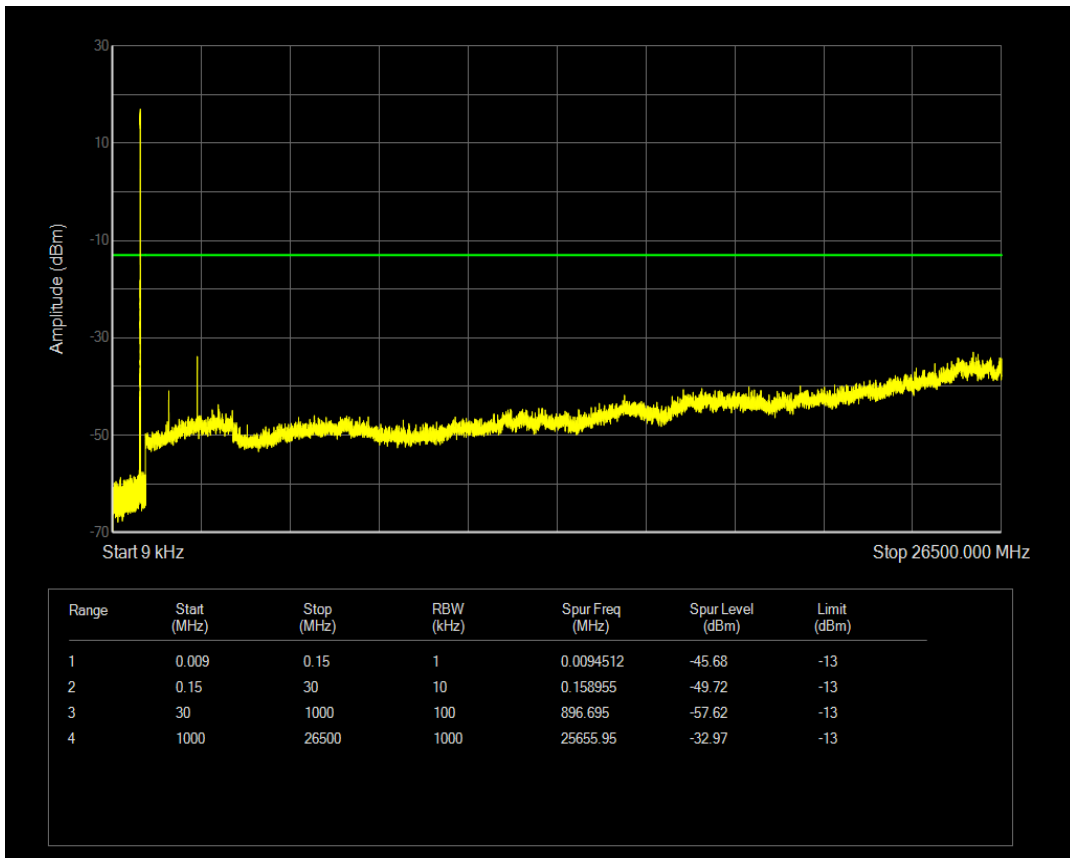

Band5 QAM16 BW=3MHz Channel=20525 RB Size=15 Position=#0

Band5 QPSK BW=3MHz Channel=20635 RB Size=1 Position=#0

Band5 QPSK BW=3MHz Channel=20635 RB Size=15 Position=#0

Band5 QAM16 BW=3MHz Channel=20635 RB Size=1 Position=#0

Band5 QAM16 BW=3MHz Channel=20635 RB Size=15 Position=#0

Band5 QPSK BW=5MHz Channel=20425 RB Size=1 Position=#0

Band5 QPSK BW=5MHz Channel=20425 RB Size=25 Position=#0

Band5 QAM16 BW=5MHz Channel=20425 RB Size=1 Position=#0