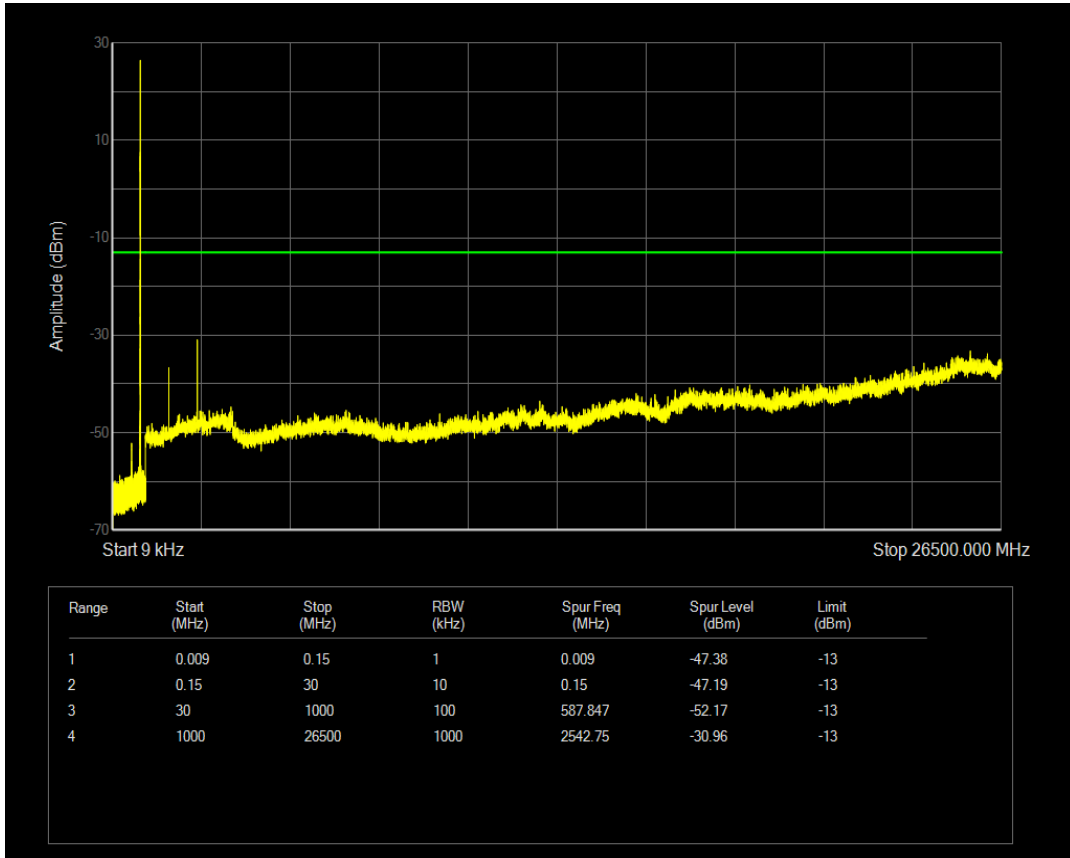

Band5 QAM16 BW=1.4MHz Channel=20525 RB Size=6 Position=#0

Band5 QPSK BW=1.4MHz Channel=20643 RB Size=1 Position=#0

Band5 QPSK BW=1.4MHz Channel=20643 RB Size=6 Position=#0

Band5 QAM16 BW=1.4MHz Channel=20643 RB Size=1 Position=#0