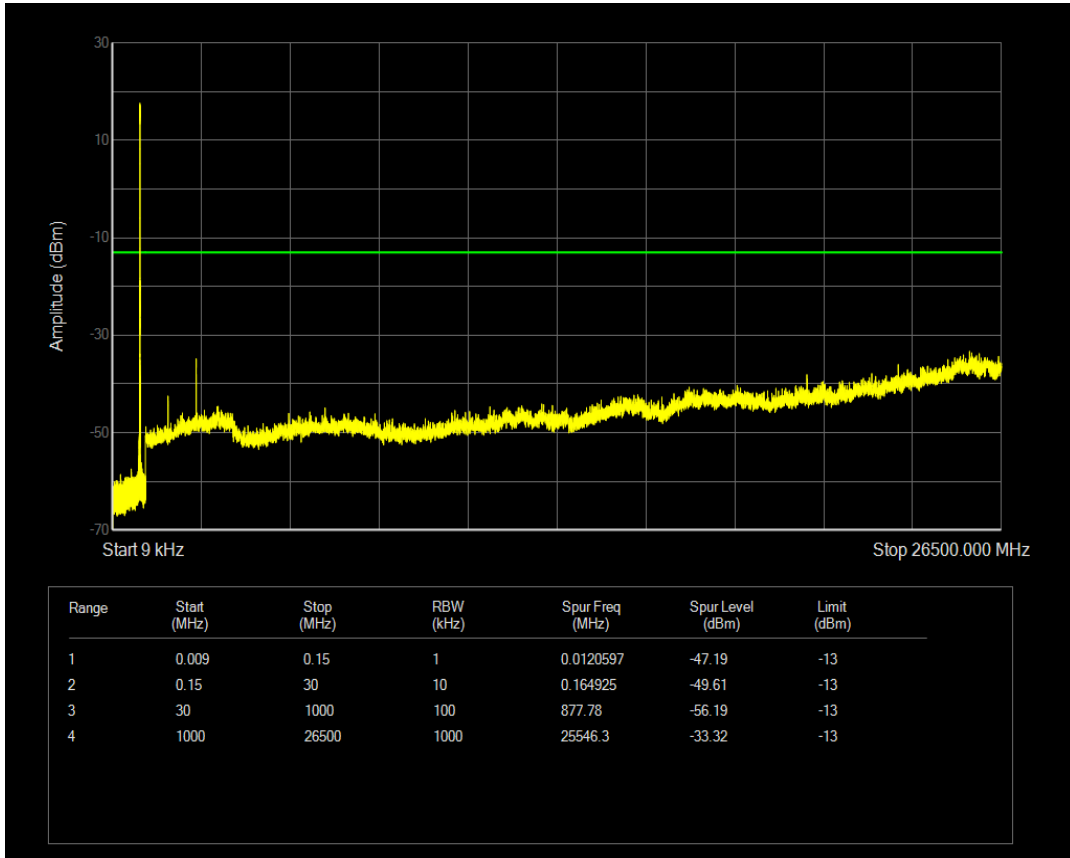

Band26(824-849) QPSK BW=3MHz Channel=26805 RB Size=1 Position=#0

Band26(824-849) QPSK BW=3MHz Channel=26805 RB Size=15 Position=#0

Band26(824-849) QAM16 BW=3MHz Channel=26805 RB Size=1 Position=#0

Band26(824-849) QAM16 BW=3MHz Channel=26805 RB Size=15 Position=#0

Band26(824-849) QPSK BW=3MHz Channel=26915 RB Size=1 Position=#0

Band26(824-849) QPSK BW=3MHz Channel=26915 RB Size=15 Position=#0

Band26(824-849) QAM16 BW=3MHz Channel=26915 RB Size=1 Position=#0

Band26(824-849) QAM16 BW=3MHz Channel=26915 RB Size=15 Position=#0