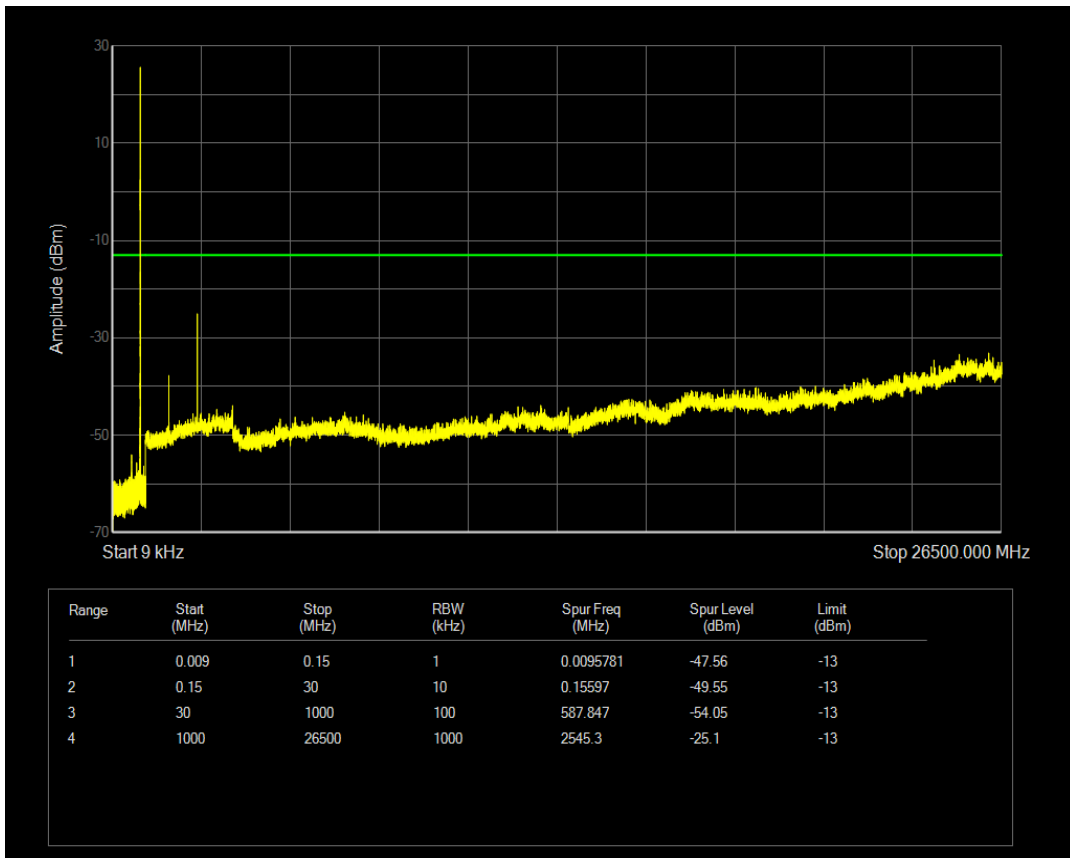

Band26(824-849) QPSK BW=1.4MHz Channel=26915 RB Size=6 Position=#0

Band26(824-849) QAM16 BW=1.4MHz Channel=26915 RB Size=1 Position=#0

Band26(824-849) QAM16 BW=1.4MHz Channel=26915 RB Size=6 Position=#0

Band26(824-849) QPSK BW=1.4MHz Channel=27033 RB Size=1 Position=#0

Band26(824-849) QPSK BW=1.4MHz Channel=27033 RB Size=6 Position=#0

Band26(824-849) QAM16 BW=1.4MHz Channel=27033 RB Size=1 Position=#0

Band26(824-849) QAM16 BW=1.4MHz Channel=27033 RB Size=6 Position=#0