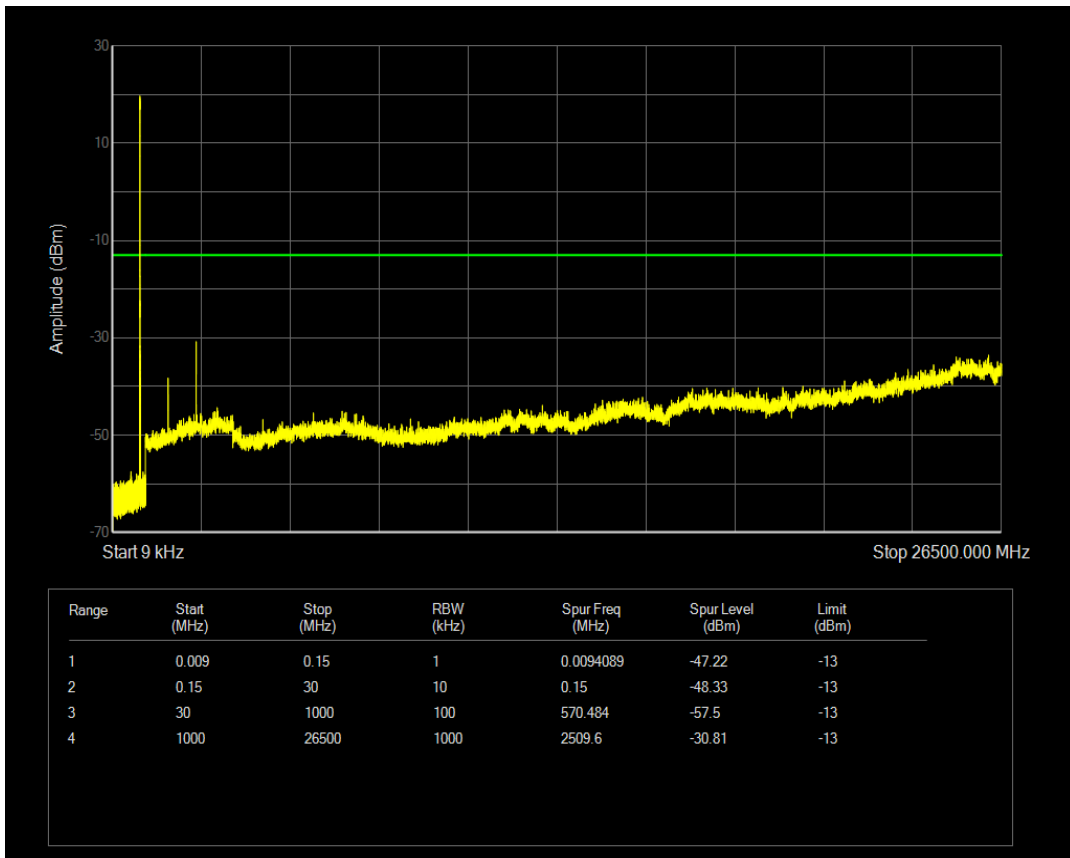

Band4 QAM16 BW=20MHz Channel=20300 RB Size=100 Position=#0

Band5 QPSK BW=1.4MHz Channel=20407 RB Size=1 Position=#0

Band5 QPSK BW=1.4MHz Channel=20407 RB Size=6 Position=#0

Band5 QAM16 BW=1.4MHz Channel=20407 RB Size=1 Position=#0

Band5 QAM16 BW=1.4MHz Channel=20407 RB Size=6 Position=#0

Band5 QPSK BW=1.4MHz Channel=20525 RB Size=1 Position=#0

Band5 QPSK BW=1.4MHz Channel=20525 RB Size=6 Position=#0

Band5 QAM16 BW=1.4MHz Channel=20525 RB Size=1 Position=#0

Band5 QAM16 BW=1.4MHz Channel=20525 RB Size=6 Position=#0

Band5 QPSK BW=1.4MHz Channel=20643 RB Size=1 Position=#0

Band5 QPSK BW=1.4MHz Channel=20643 RB Size=6 Position=#0

Band5 QAM16 BW=1.4MHz Channel=20643 RB Size=1 Position=#0