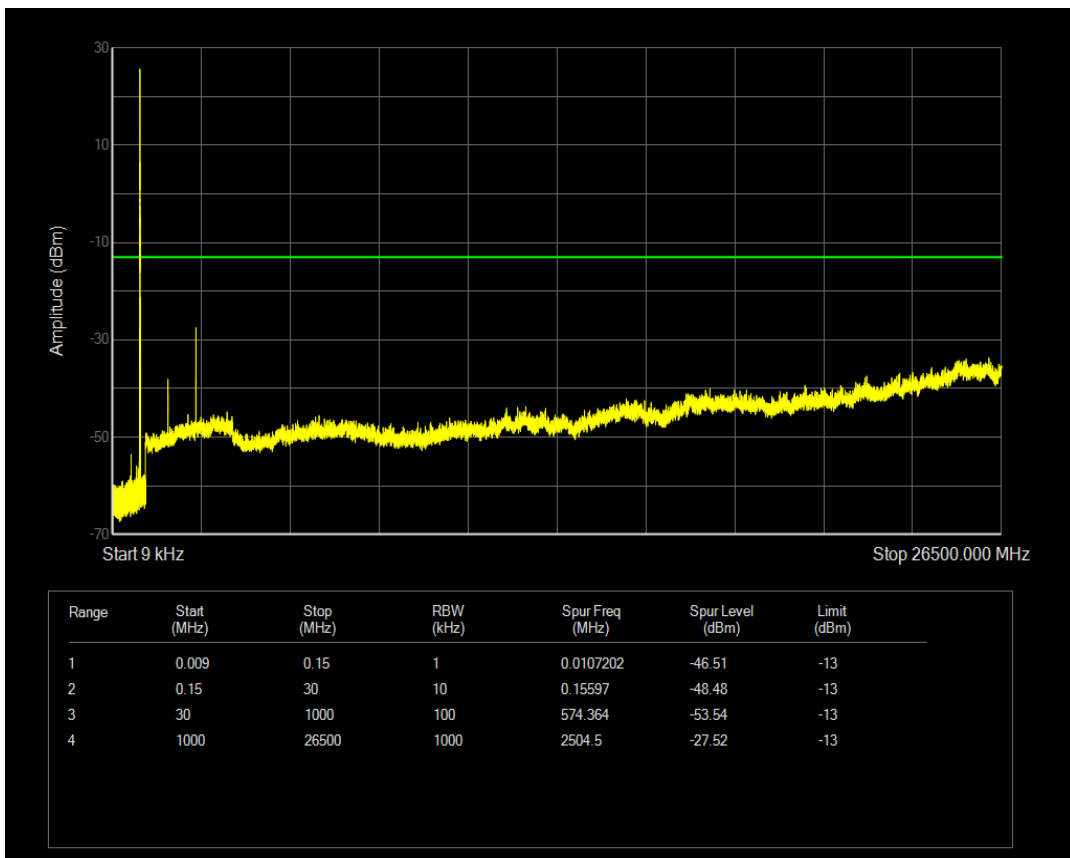

Band26(824-849) QPSK BW=5MHz Channel=26815 RB Size=1 Position=#0

Band26(824-849) QPSK BW=5MHz Channel=26815 RB Size=25 Position=#0

Band26(824-849) QAM16 BW=5MHz Channel=26815 RB Size=1 Position=#0

Band26(824-849) QAM16 BW=5MHz Channel=26815 RB Size=25 Position=#0

Band26(824-849) QPSK BW=5MHz Channel=26915 RB Size=1 Position=#0

Band26(824-849) QPSK BW=5MHz Channel=26915 RB Size=25 Position=#0

Band26(824-849) QAM16 BW=5MHz Channel=26915 RB Size=1 Position=#0

Band26(824-849) QAM16 BW=5MHz Channel=26915 RB Size=25 Position=#0