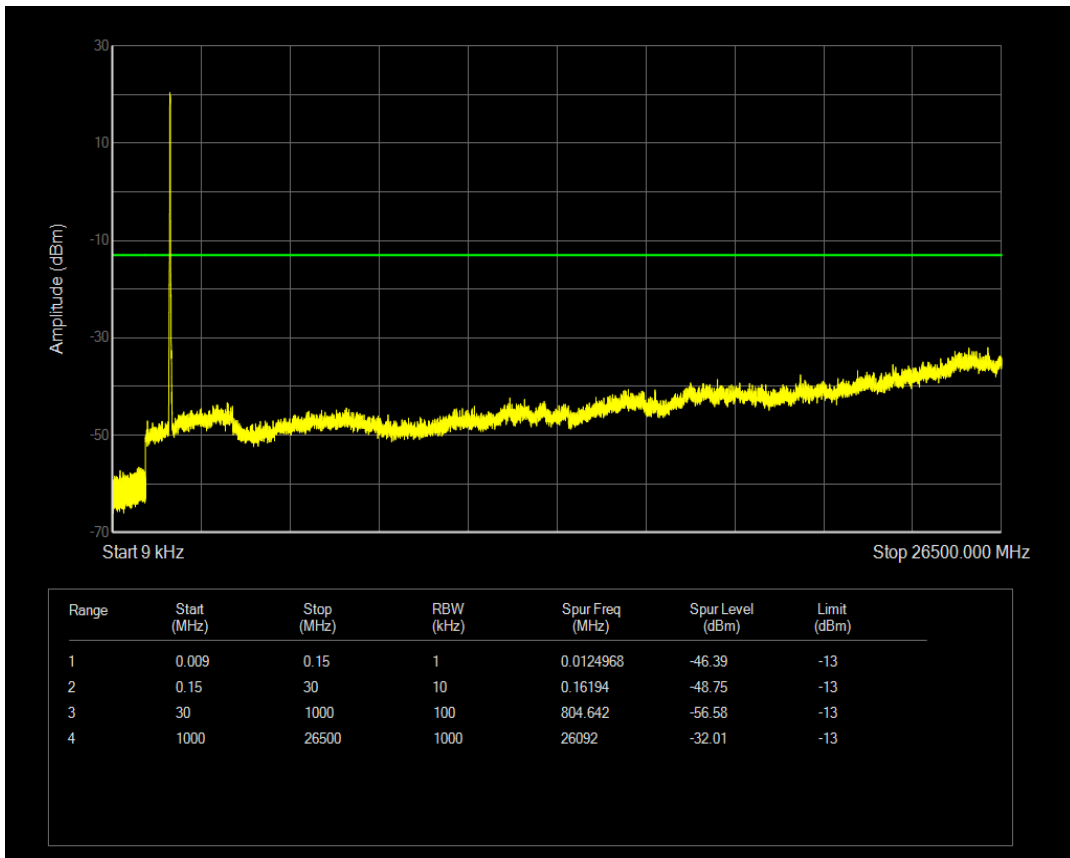

Band4 QAM16 BW=15MHz Channel=20325 RB Size=75 Position=#0

Band4 QPSK BW=20MHz Channel=20050 RB Size=1 Position=#0

Band4 QPSK BW=20MHz Channel=20050 RB Size=100 Position=#0

Band4 QAM16 BW=20MHz Channel=20050 RB Size=1 Position=#0

Band4 QAM16 BW=20MHz Channel=20050 RB Size=100 Position=#0

Band4 QPSK BW=20MHz Channel=20175 RB Size=1 Position=#0

Band4 QPSK BW=20MHz Channel=20175 RB Size=100 Position=#0

Band4 QAM16 BW=20MHz Channel=20175 RB Size=1 Position=#0