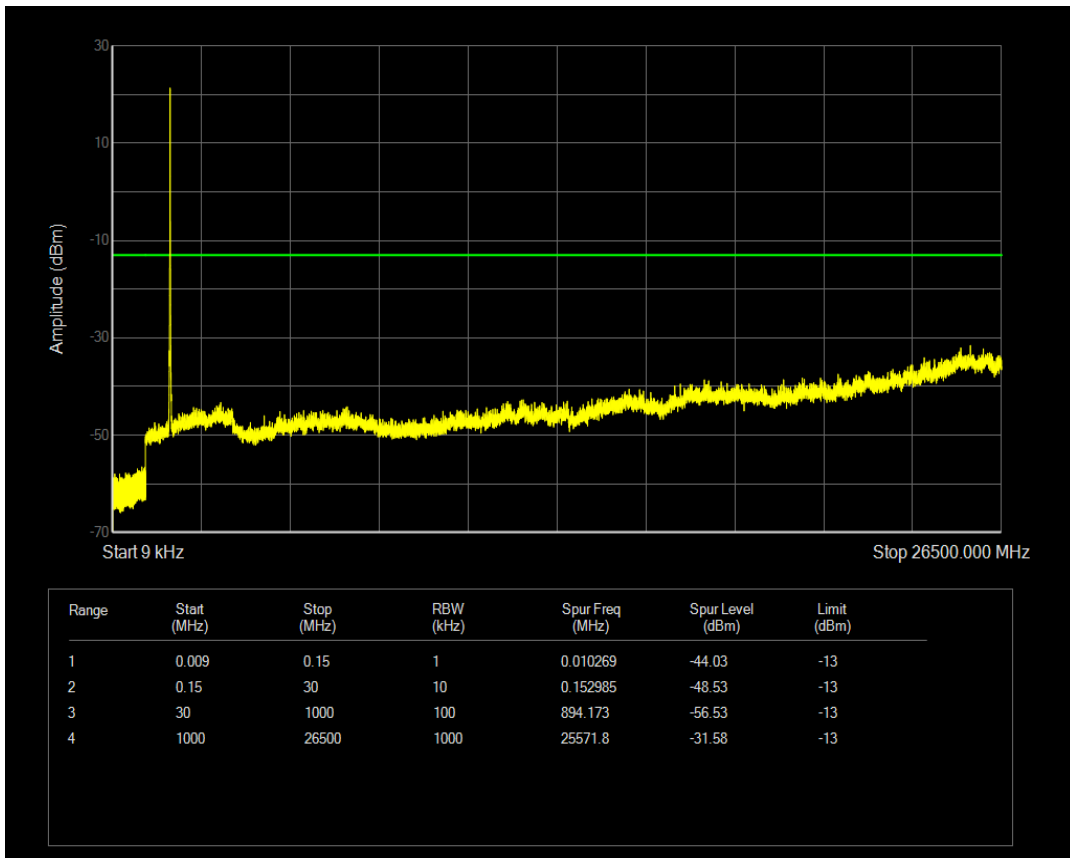

Band4 QAM16 BW=5MHz Channel=20375 RB Size=25 Position=#0

Band4 QPSK BW=10MHz Channel=20000 RB Size=1 Position=#0

Band4 QPSK BW=10MHz Channel=20000 RB Size=50 Position=#0

Band4 QAM16 BW=10MHz Channel=20000 RB Size=1 Position=#0

Band4 QAM16 BW=10MHz Channel=20000 RB Size=50 Position=#0

Band4 QPSK BW=10MHz Channel=20175 RB Size=1 Position=#0

Band4 QPSK BW=10MHz Channel=20175 RB Size=50 Position=#0

Band4 QAM16 BW=10MHz Channel=20175 RB Size=1 Position=#0