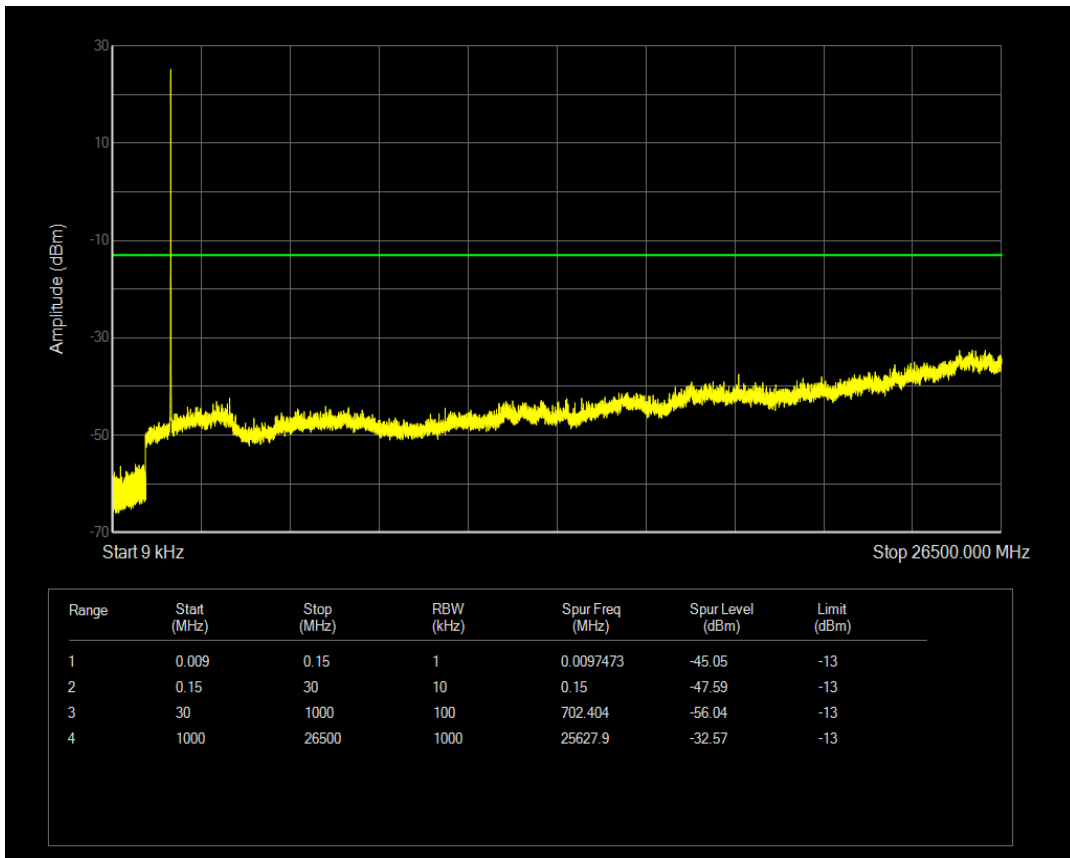

Band4 QAM16 BW=3MHz Channel=20385 RB Size=15 Position=#0

Band4 QPSK BW=5MHz Channel=19975 RB Size=1 Position=#0