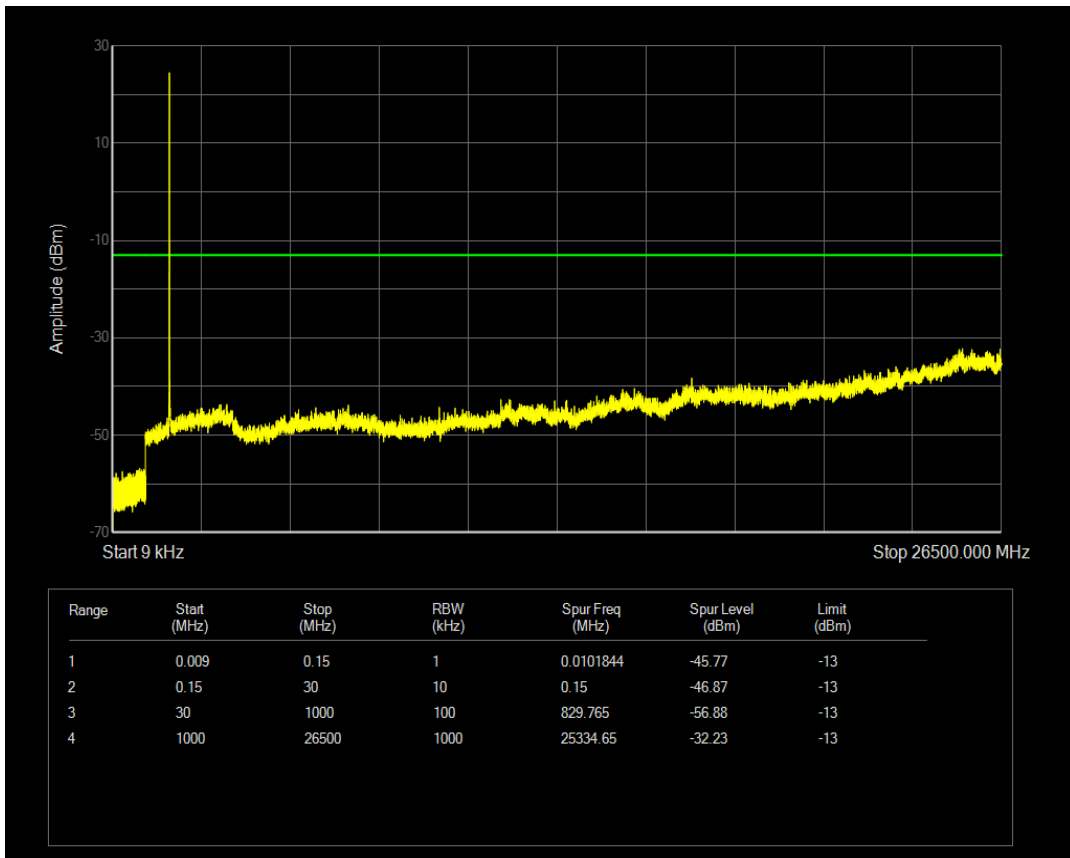

Band4 QAM16 BW=3MHz Channel=19965 RB Size=15 Position=#0

Band4 QPSK BW=3MHz Channel=20175 RB Size=1 Position=#0