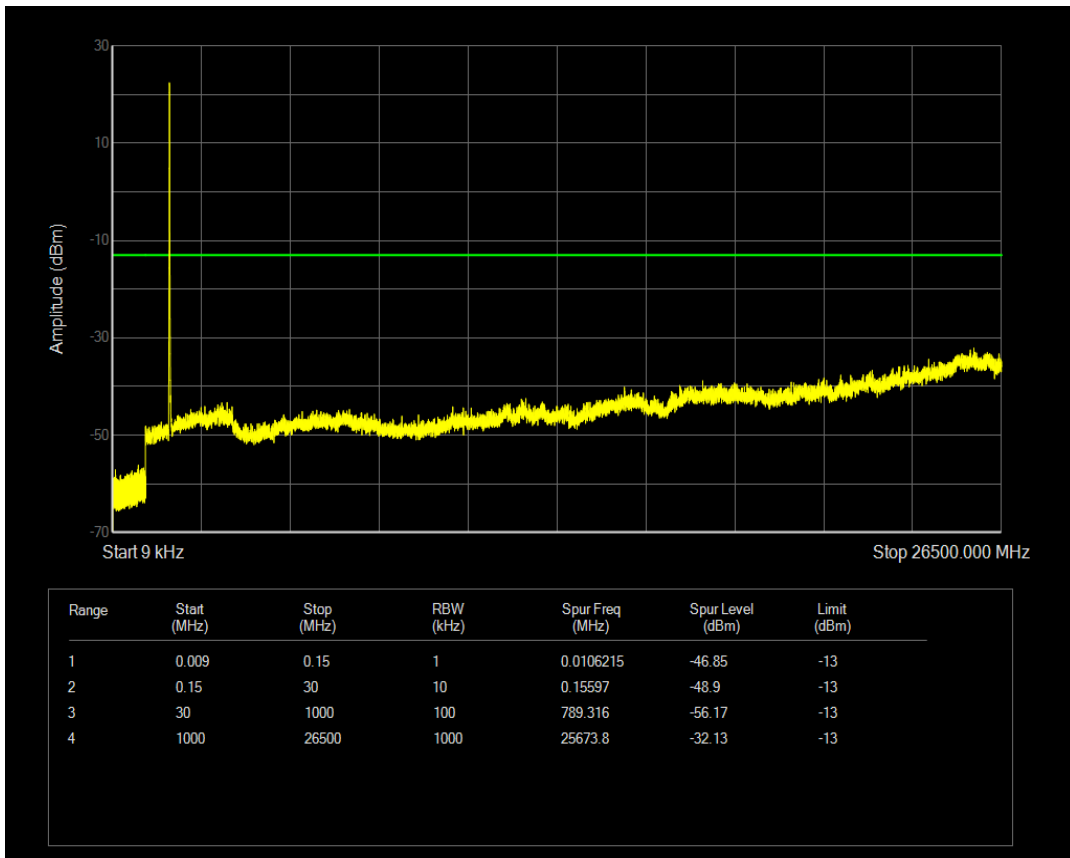

Band4 QAM16 BW=5MHz Channel=20375 RB Size=25 Position=#0

Band4 QPSK BW=10MHz Channel=20000 RB Size=1 Position=#0

Band4 QPSK BW=10MHz Channel=20000 RB Size=50 Position=#0

Band4 QAM16 BW=10MHz Channel=20000 RB Size=1 Position=#0

Band4 QAM16 BW=10MHz Channel=20000 RB Size=50 Position=#0

Band4 QPSK BW=10MHz Channel=20175 RB Size=1 Position=#0

Band4 QPSK BW=10MHz Channel=20175 RB Size=50 Position=#0

Band4 QAM16 BW=10MHz Channel=20175 RB Size=1 Position=#0