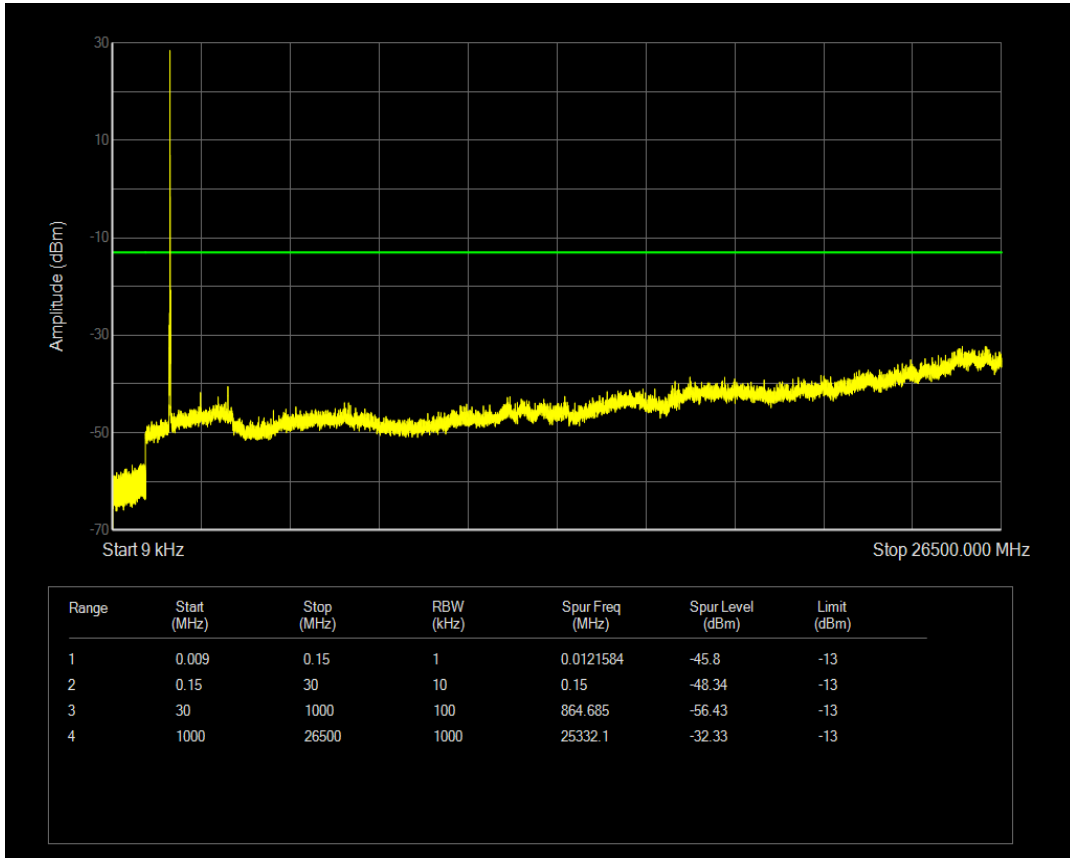

Band4 QAM16 BW=5MHz Channel=20375 RB Size=25 Position=#0

Band4 QPSK BW=10MHz Channel=20000 RB Size=1 Position=#0

Band4 QPSK BW=10MHz Channel=20000 RB Size=50 Position=#0

Band4 QAM16 BW=10MHz Channel=20000 RB Size=1 Position=#0

Band4 QAM16 BW=10MHz Channel=20000 RB Size=50 Position=#0

Band4 QPSK BW=10MHz Channel=20175 RB Size=1 Position=#0

Band4 QPSK BW=10MHz Channel=20175 RB Size=50 Position=#0

Band4 QAM16 BW=10MHz Channel=20175 RB Size=1 Position=#0