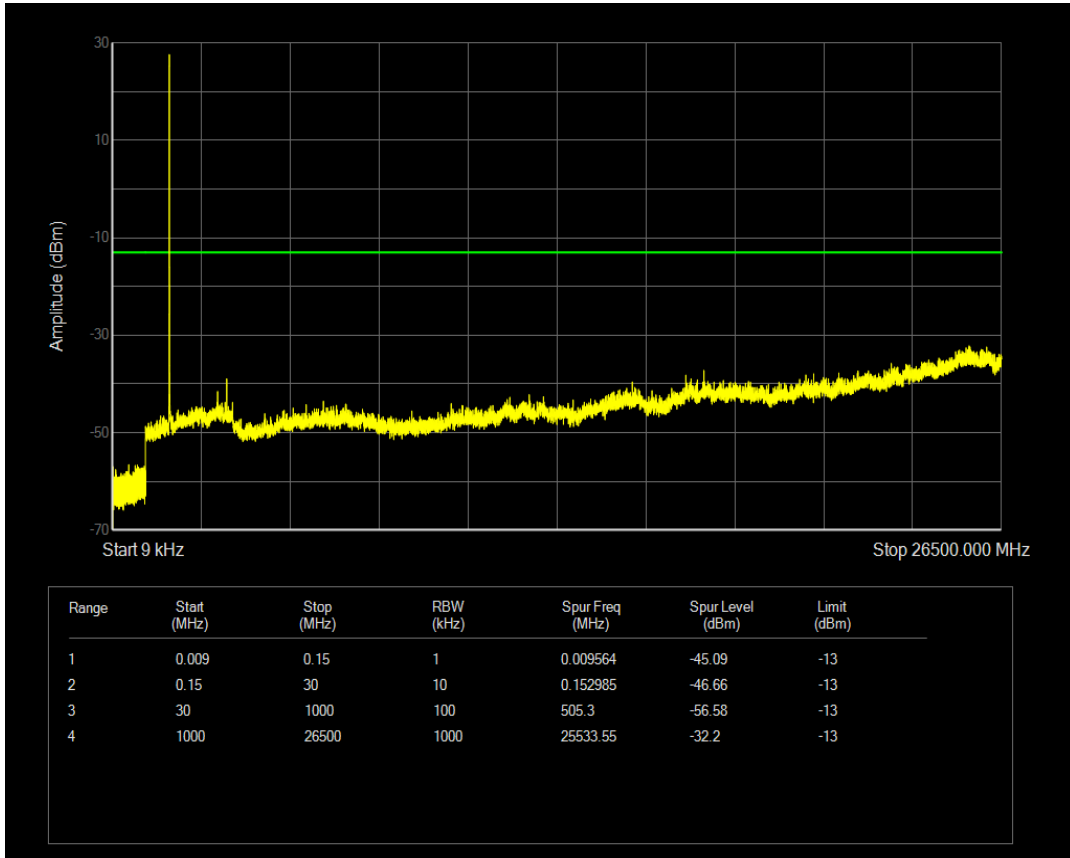

Band4 QPSK BW=3MHz Channel=19965 RB Size=1 Position=#0

Band4 QPSK BW=3MHz Channel=19965 RB Size=15 Position=#0