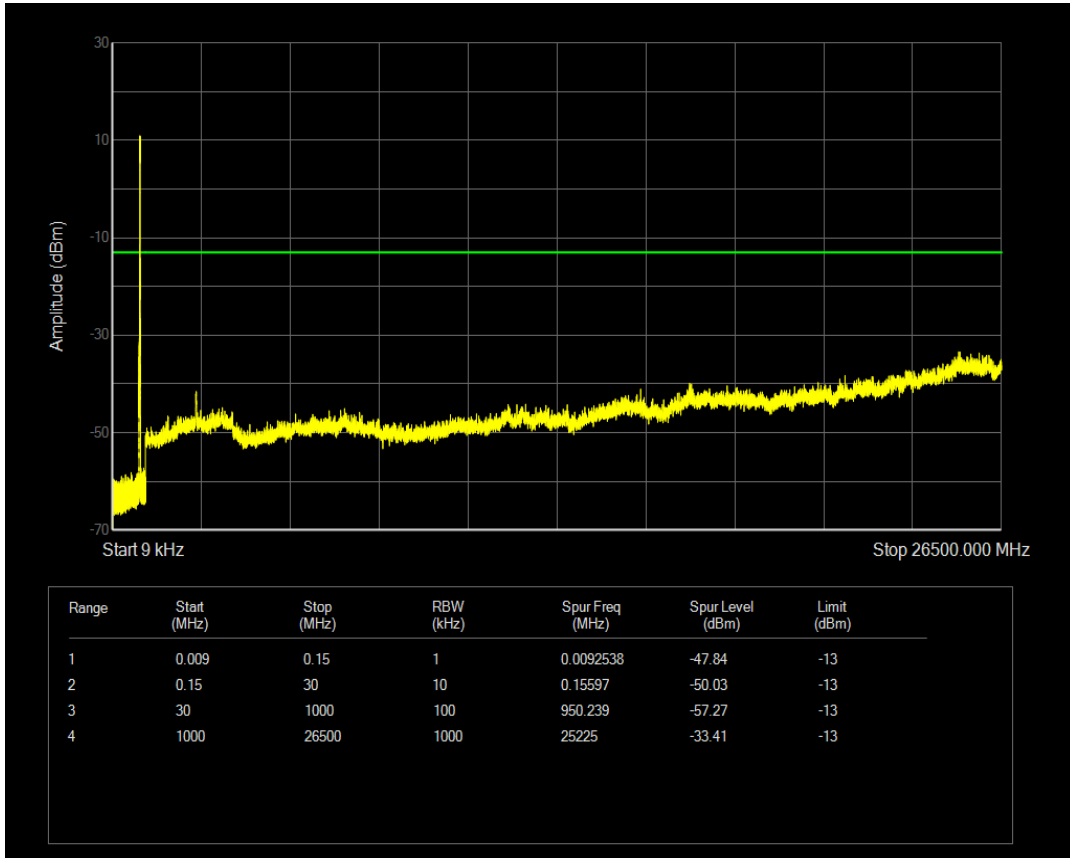

Band26(824-849) QPSK BW=15MHz Channel=26915 RB Size=1 Position=#0

Band26(824-849) QPSK BW=15MHz Channel=26915 RB Size=75 Position=#0

Band26(824-849) QAM16 BW=15MHz Channel=26915 RB Size=1 Position=#0

Band26(824-849) QAM16 BW=15MHz Channel=26915 RB Size=75 Position=#0

Band26(824-849) QPSK BW=15MHz Channel=26965 RB Size=1 Position=#0

Band26(824-849) QPSK BW=15MHz Channel=26965 RB Size=75 Position=#0

Band26(824-849) QAM16 BW=15MHz Channel=26965 RB Size=1 Position=#0

Band26(824-849) QAM16 BW=15MHz Channel=26965 RB Size=75 Position=#0