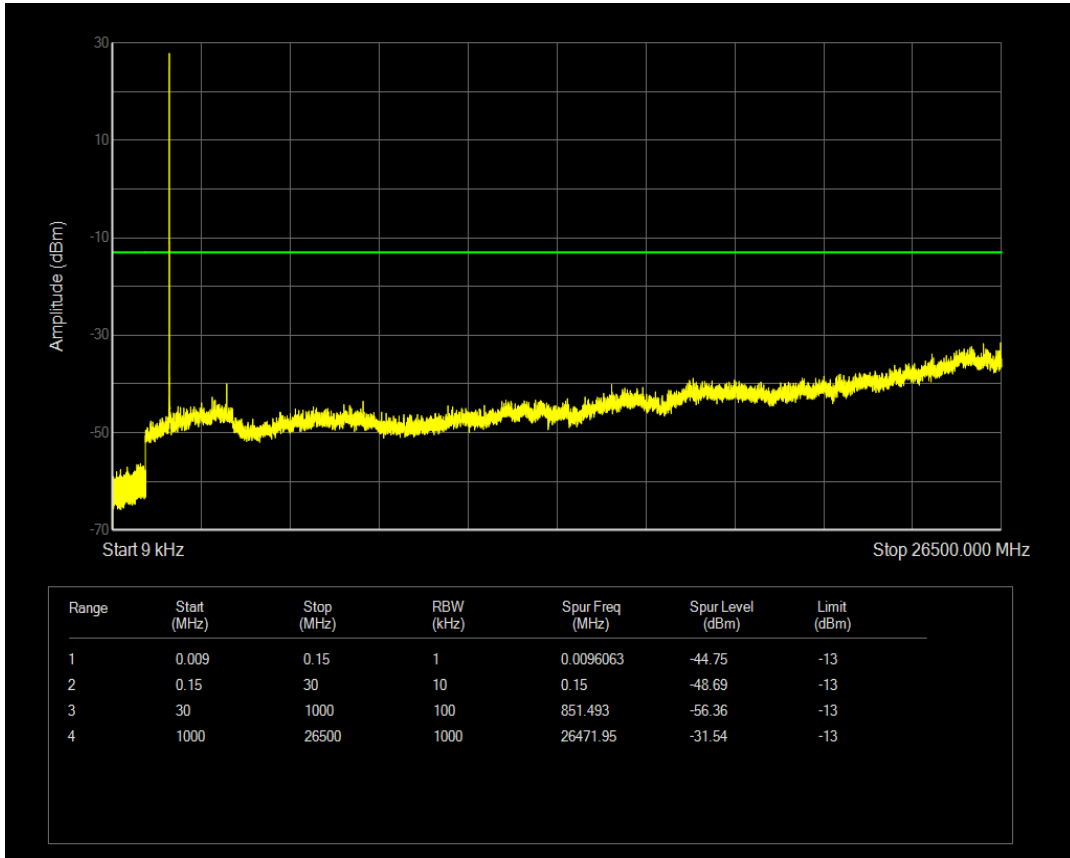

Band38 QAM16 BW=5MHz Channel=37775 RB Size=1 Position=#0

Band4 QPSK BW=1.4MHz Channel=19957 RB Size=1 Position=#0

Band4 QPSK BW=1.4MHz Channel=19957 RB Size=6 Position=#0

Band4 QAM16 BW=1.4MHz Channel=19957 RB Size=1 Position=#0

Band4 QAM16 BW=1.4MHz Channel=19957 RB Size=6 Position=#0

Band4 QPSK BW=1.4MHz Channel=20175 RB Size=1 Position=#0

Band4 QPSK BW=1.4MHz Channel=20175 RB Size=6 Position=#0

Band4 QAM16 BW=1.4MHz Channel=20175 RB Size=1 Position=#0