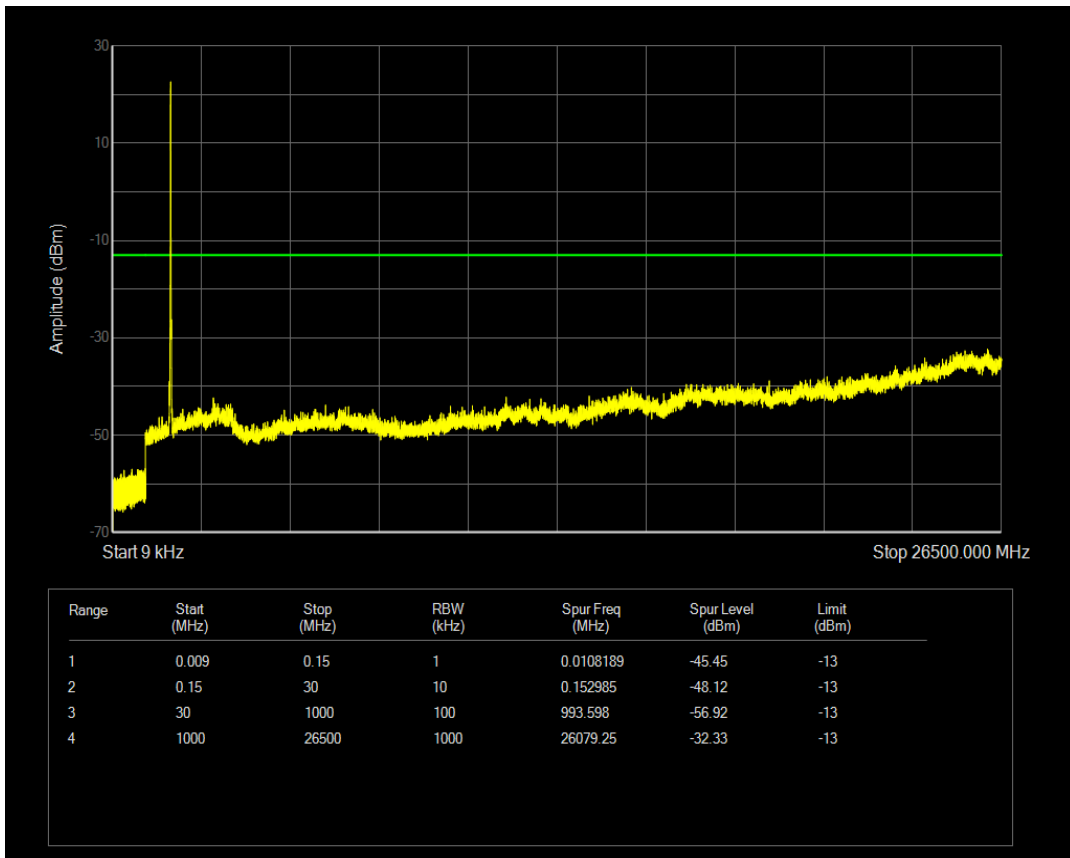

Band4 QAM16 BW=10MHz Channel=20000 RB Size=50 Position=#0

Band4 QPSK BW=10MHz Channel=20175 RB Size=1 Position=#0

Band4 QPSK BW=10MHz Channel=20175 RB Size=50 Position=#0

Band4 QAM16 BW=10MHz Channel=20175 RB Size=1 Position=#0

Band4 QAM16 BW=10MHz Channel=20175 RB Size=50 Position=#0

Band4 QPSK BW=10MHz Channel=20350 RB Size=1 Position=#0

Band4 QPSK BW=10MHz Channel=20350 RB Size=50 Position=#0

Band4 QAM16 BW=10MHz Channel=20350 RB Size=1 Position=#0