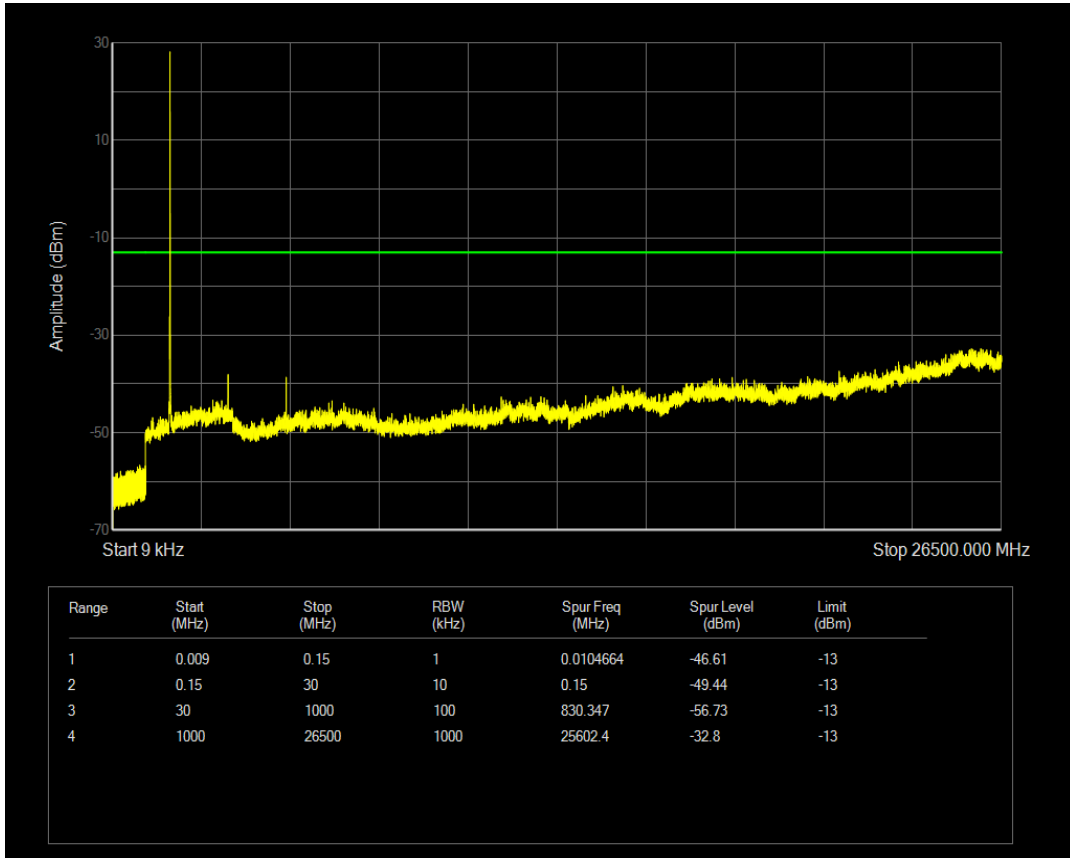

Band4 QAM16 BW=5MHz Channel=19975 RB Size=25 Position=#0

Band4 QPSK BW=5MHz Channel=20175 RB Size=1 Position=#0

Band4 QPSK BW=5MHz Channel=20175 RB Size=25 Position=#0

Band4 QAM16 BW=5MHz Channel=20175 RB Size=1 Position=#0

Band4 QAM16 BW=5MHz Channel=20175 RB Size=25 Position=#0

Band4 QPSK BW=5MHz Channel=20375 RB Size=1 Position=#0

Band4 QPSK BW=5MHz Channel=20375 RB Size=25 Position=#0

Band4 QAM16 BW=5MHz Channel=20375 RB Size=1 Position=#0