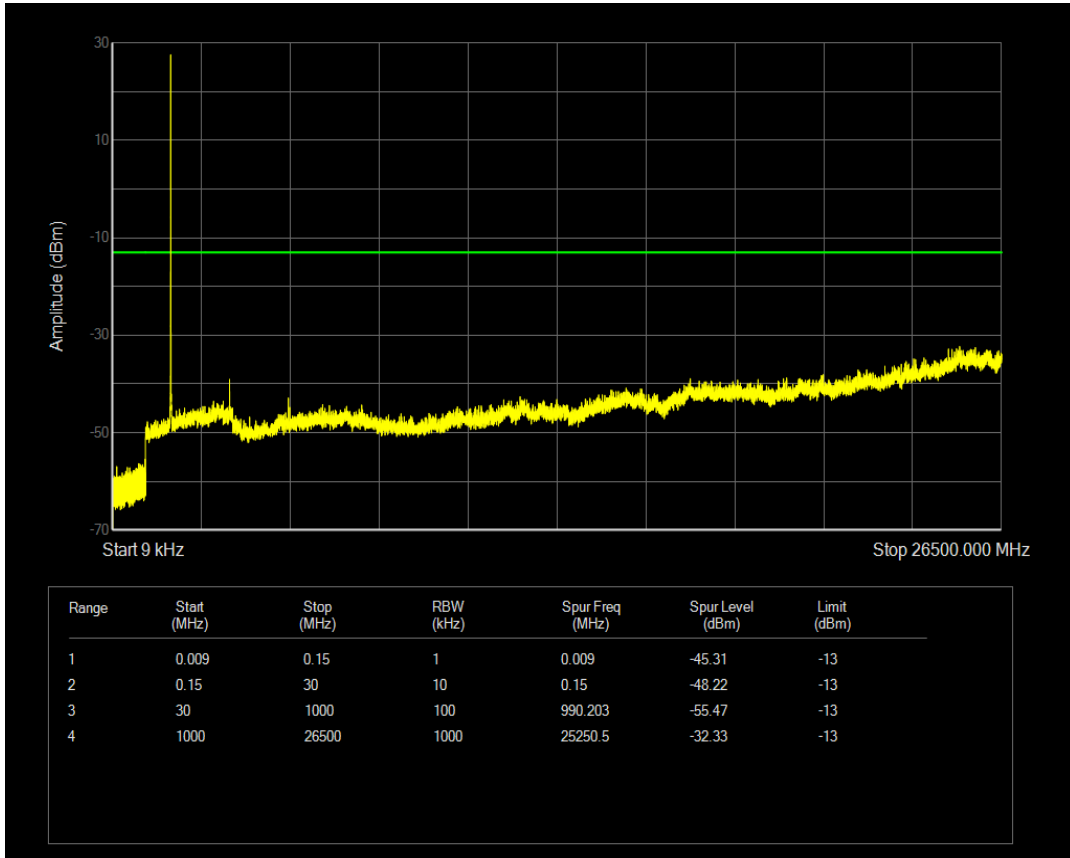

Band4 QPSK BW=3MHz Channel=20385 RB Size=1 Position=#0

Band4 QPSK BW=3MHz Channel=20385 RB Size=15 Position=#0