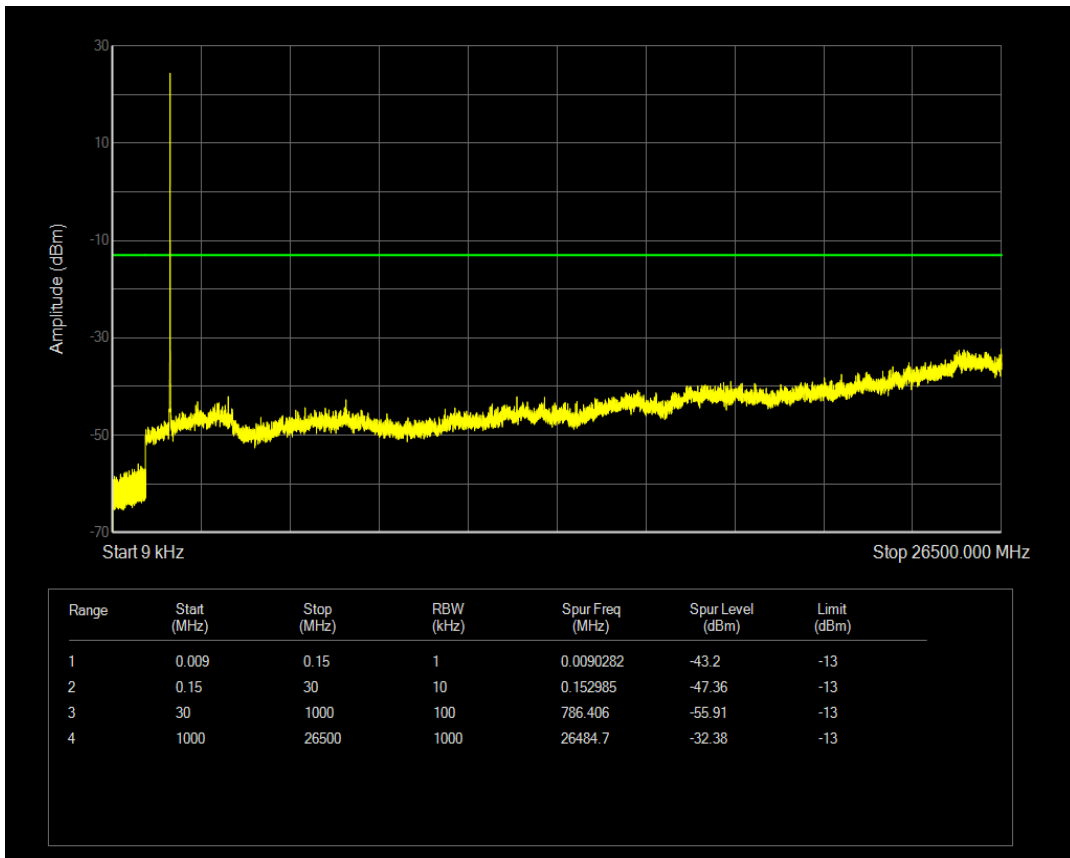

Band4 QPSK BW=3MHz Channel=20175 RB Size=15 Position=#0

Band4 QAM16 BW=3MHz Channel=20175 RB Size=1 Position=#0