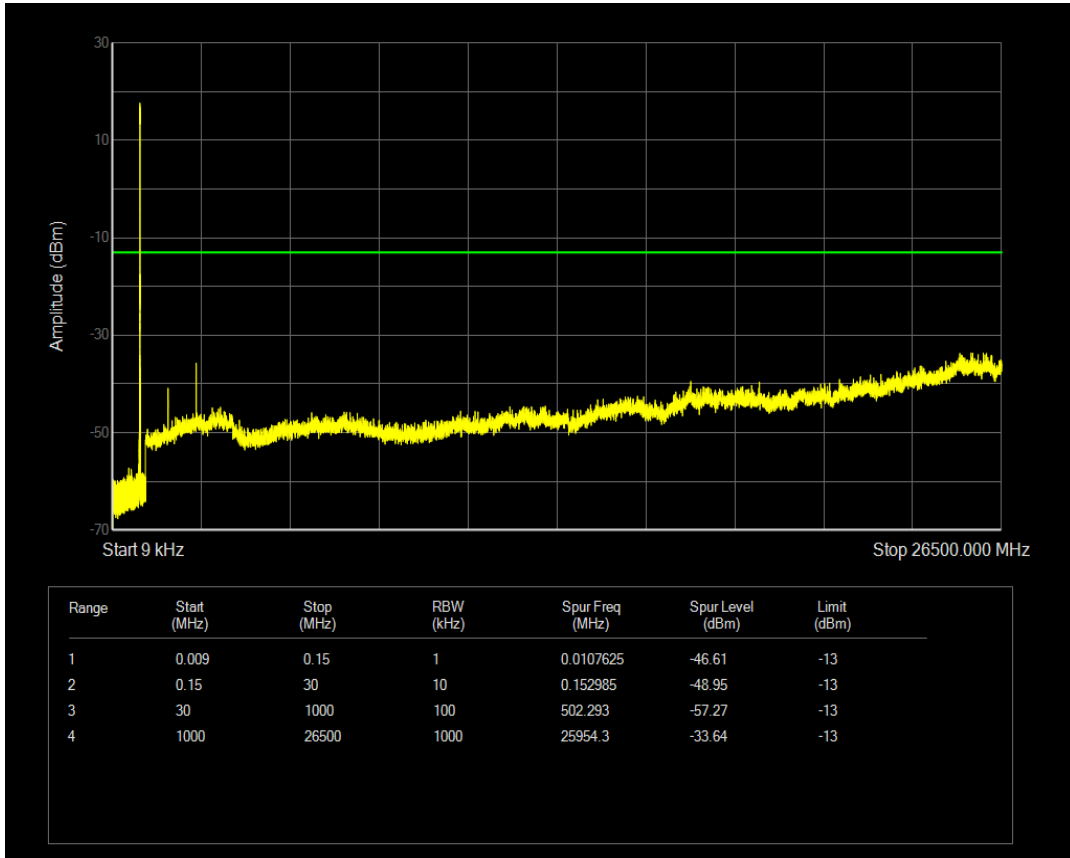

Band26(824-849) QPSK BW=3MHz Channel=26915 RB Size=1 Position=#0

Band26(824-849) QPSK BW=3MHz Channel=26915 RB Size=15 Position=#0

Band26(824-849) QAM16 BW=3MHz Channel=26915 RB Size=1 Position=#0

Band26(824-849) QAM16 BW=3MHz Channel=26915 RB Size=15 Position=#0

Band26(824-849) QPSK BW=3MHz Channel=27025 RB Size=1 Position=#0

Band26(824-849) QPSK BW=3MHz Channel=27025 RB Size=15 Position=#0

Band26(824-849) QAM16 BW=3MHz Channel=27025 RB Size=1 Position=#0

Band26(824-849) QAM16 BW=3MHz Channel=27025 RB Size=15 Position=#0