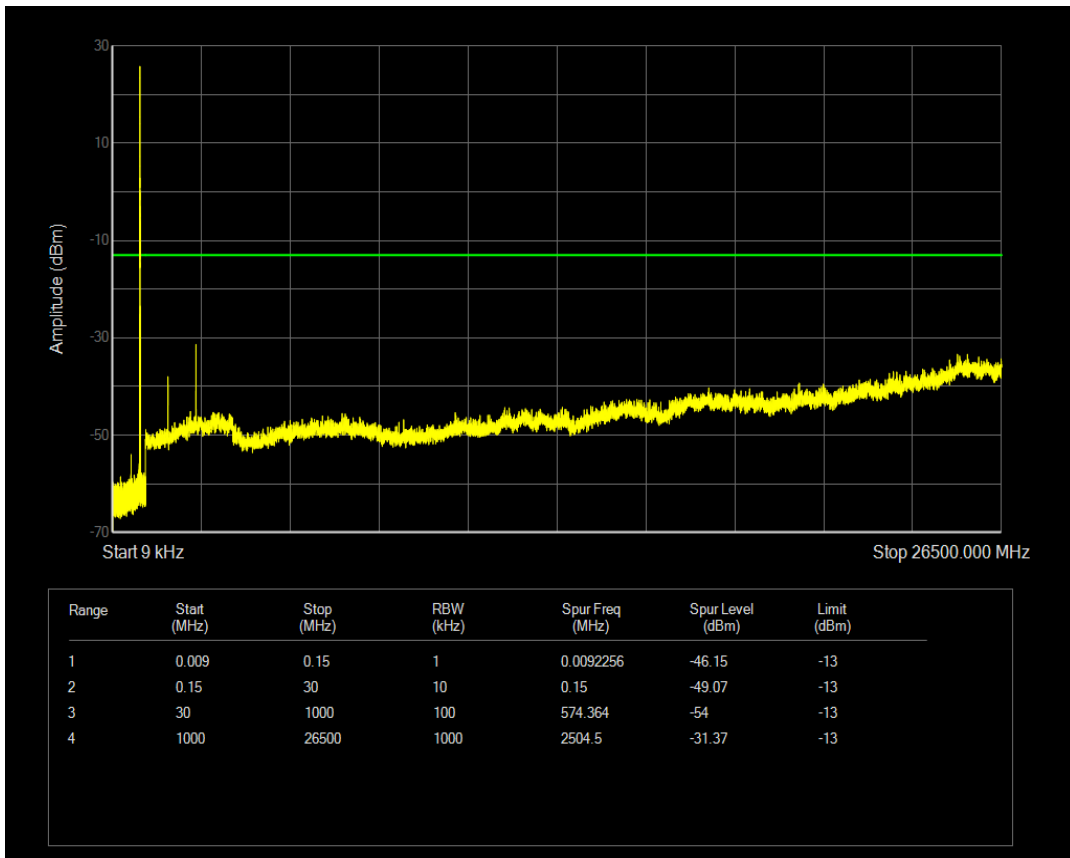

Band26(824-849) QAM16 BW=5MHz Channel=26915 RB Size=1 Position=#0

Band26(824-849) QAM16 BW=5MHz Channel=26915 RB Size=25 Position=#0