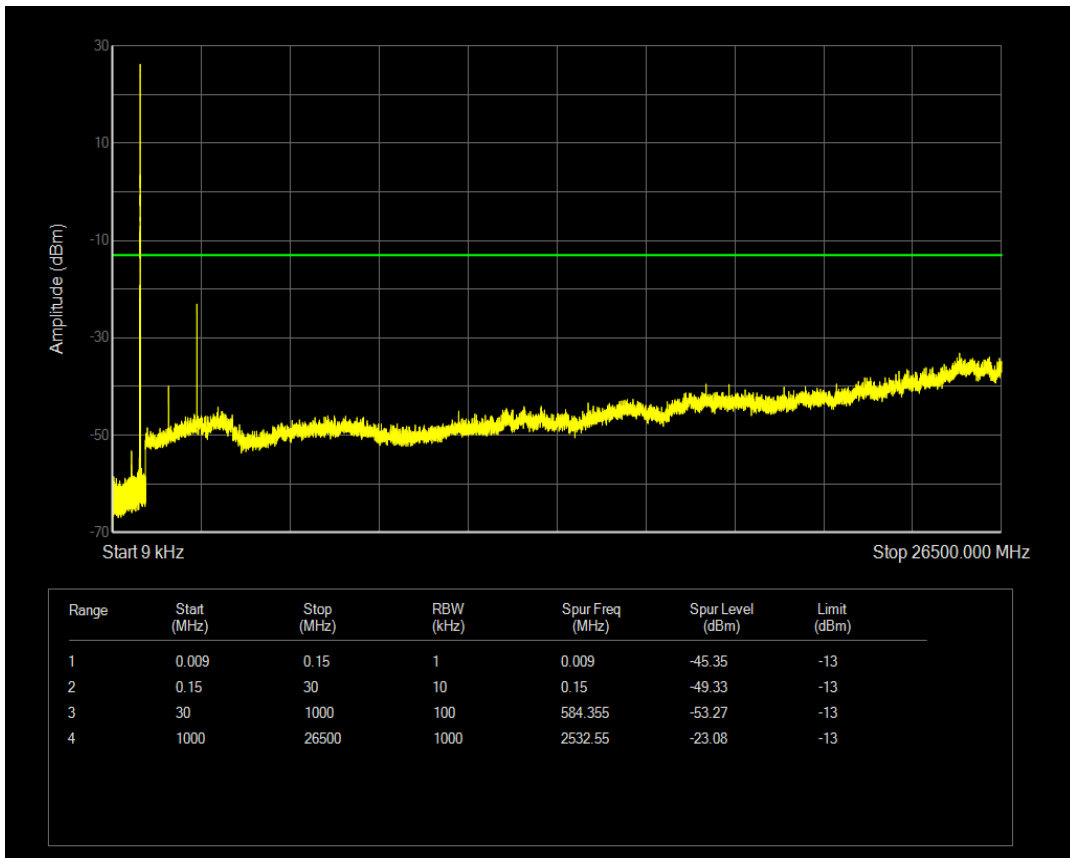

Band26(824-849) QPSK BW=5MHz Channel=27015 RB Size=1 Position=#0

Band26(824-849) QPSK BW=5MHz Channel=27015 RB Size=25 Position=#0

Band26(824-849) QAM16 BW=5MHz Channel=27015 RB Size=1 Position=#0

Band26(824-849) QAM16 BW=5MHz Channel=27015 RB Size=25 Position=#0

Band26(824-849) QPSK BW=10MHz Channel=26840 RB Size=1 Position=#0

Band26(824-849) QPSK BW=10MHz Channel=26840 RB Size=50 Position=#0

Band26(824-849) QAM16 BW=10MHz Channel=26840 RB Size=1 Position=#0

Band26(824-849) QAM16 BW=10MHz Channel=26840 RB Size=50 Position=#0