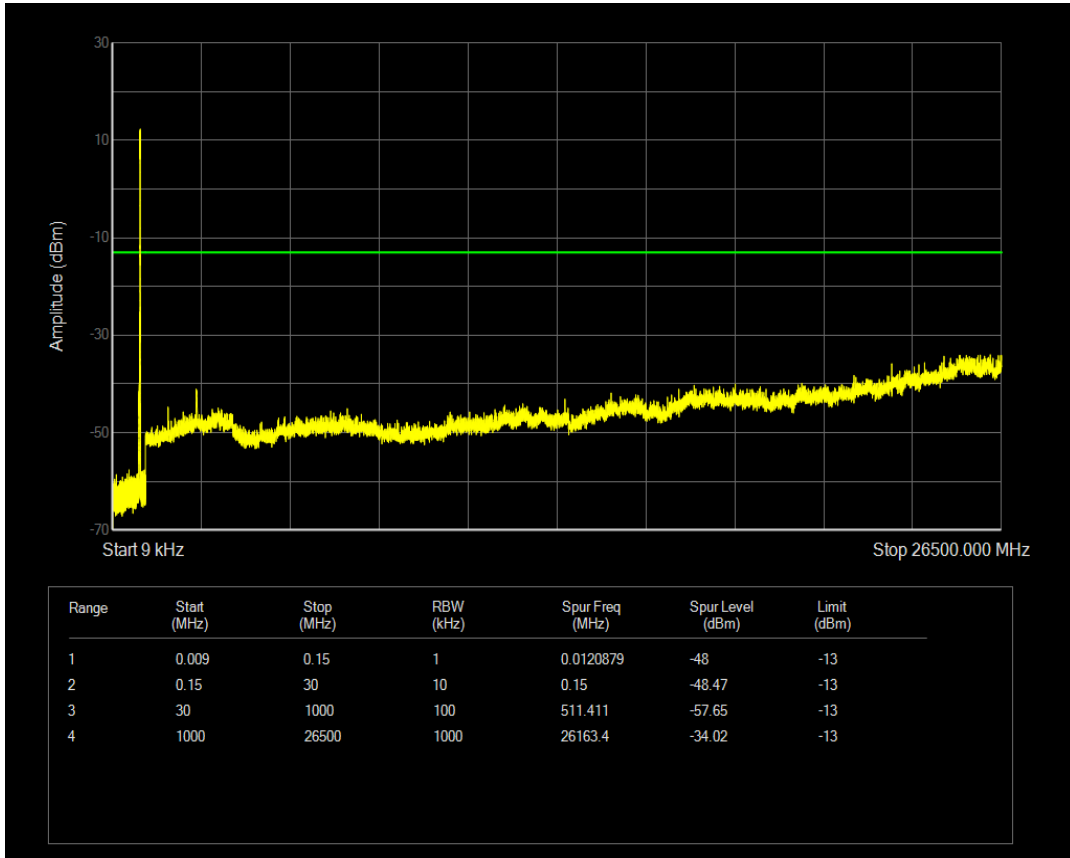

Band26(824-849) QPSK BW=15MHz Channel=26915 RB Size=1 Position=#0

Band26(824-849) QPSK BW=15MHz Channel=26915 RB Size=75 Position=#0

Band26(824-849) QAM16 BW=15MHz Channel=26915 RB Size=1 Position=#0

Band26(824-849) QAM16 BW=15MHz Channel=26915 RB Size=75 Position=#0

Band26(824-849) QPSK BW=15MHz Channel=26965 RB Size=1 Position=#0

Band26(824-849) QPSK BW=15MHz Channel=26965 RB Size=75 Position=#0

Band26(824-849) QAM16 BW=15MHz Channel=26965 RB Size=1 Position=#0

Band26(824-849) QAM16 BW=15MHz Channel=26965 RB Size=75 Position=#0