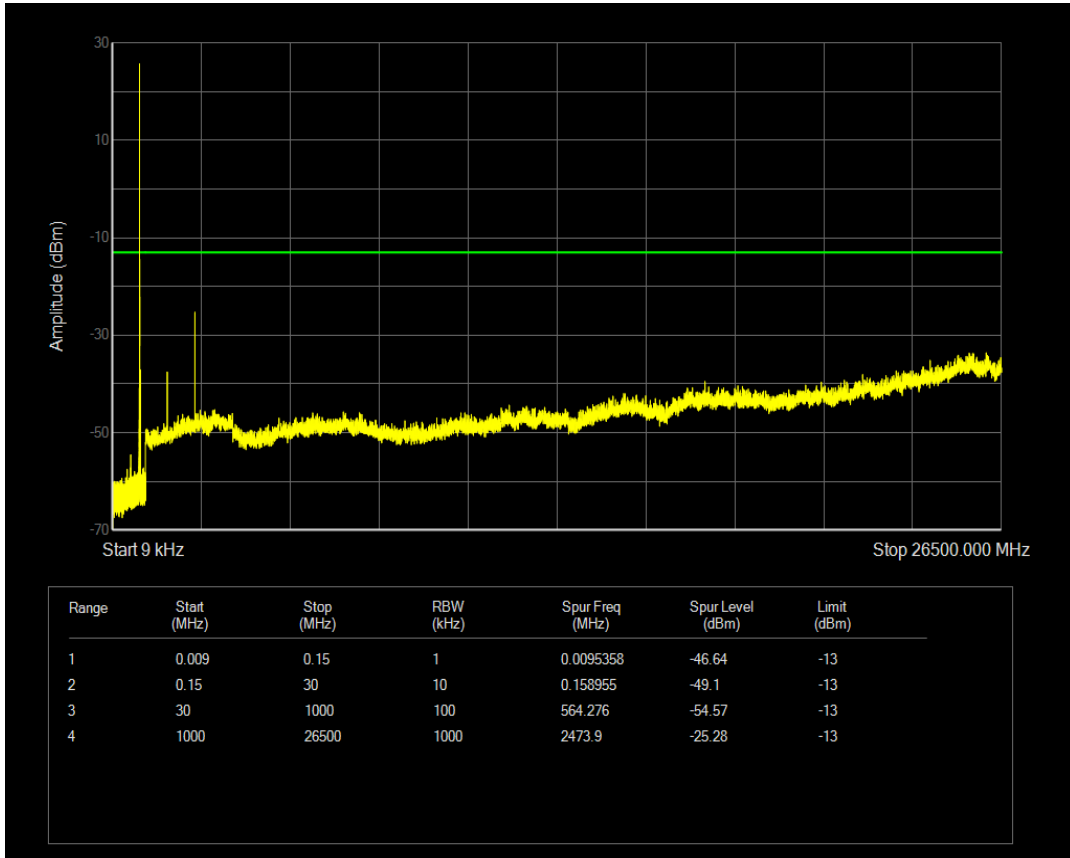

Band4 QAM16 BW=20MHz Channel=20175 RB Size=100 Position=#0

Band4 QPSK BW=20MHz Channel=20300 RB Size=1 Position=#0

Band4 QPSK BW=20MHz Channel=20300 RB Size=100 Position=#0

Band4 QAM16 BW=20MHz Channel=20300 RB Size=1 Position=#0

Band4 QAM16 BW=20MHz Channel=20300 RB Size=100 Position=#0

Band5 QPSK BW=1.4MHz Channel=20407 RB Size=1 Position=#0

Band5 QPSK BW=1.4MHz Channel=20407 RB Size=6 Position=#0

Band5 QAM16 BW=1.4MHz Channel=20407 RB Size=1 Position=#0

Band5 QAM16 BW=1.4MHz Channel=20407 RB Size=6 Position=#0

Band5 QPSK BW=1.4MHz Channel=20525 RB Size=1 Position=#0

Band5 QPSK BW=1.4MHz Channel=20525 RB Size=6 Position=#0

Band5 QAM16 BW=1.4MHz Channel=20525 RB Size=1 Position=#0