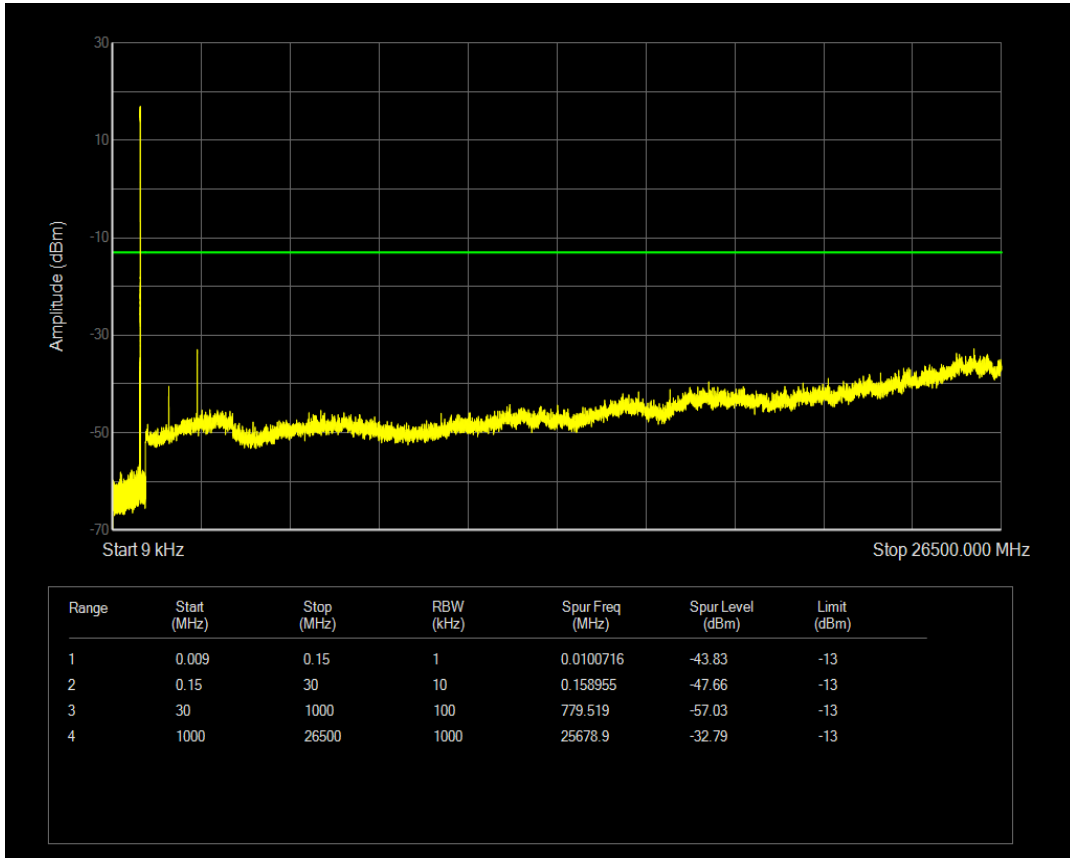

Band26(824-849) QPSK BW=3MHz Channel=27025 RB Size=1 Position=#0

Band26(824-849) QPSK BW=3MHz Channel=27025 RB Size=15 Position=#0

Band26(824-849) QAM16 BW=3MHz Channel=27025 RB Size=1 Position=#0

Band26(824-849) QAM16 BW=3MHz Channel=27025 RB Size=15 Position=#0

Band26(824-849) QPSK BW=5MHz Channel=26815 RB Size=1 Position=#0

Band26(824-849) QPSK BW=5MHz Channel=26815 RB Size=25 Position=#0

Band26(824-849) QAM16 BW=5MHz Channel=26815 RB Size=1 Position=#0

Band26(824-849) QAM16 BW=5MHz Channel=26815 RB Size=25 Position=#0