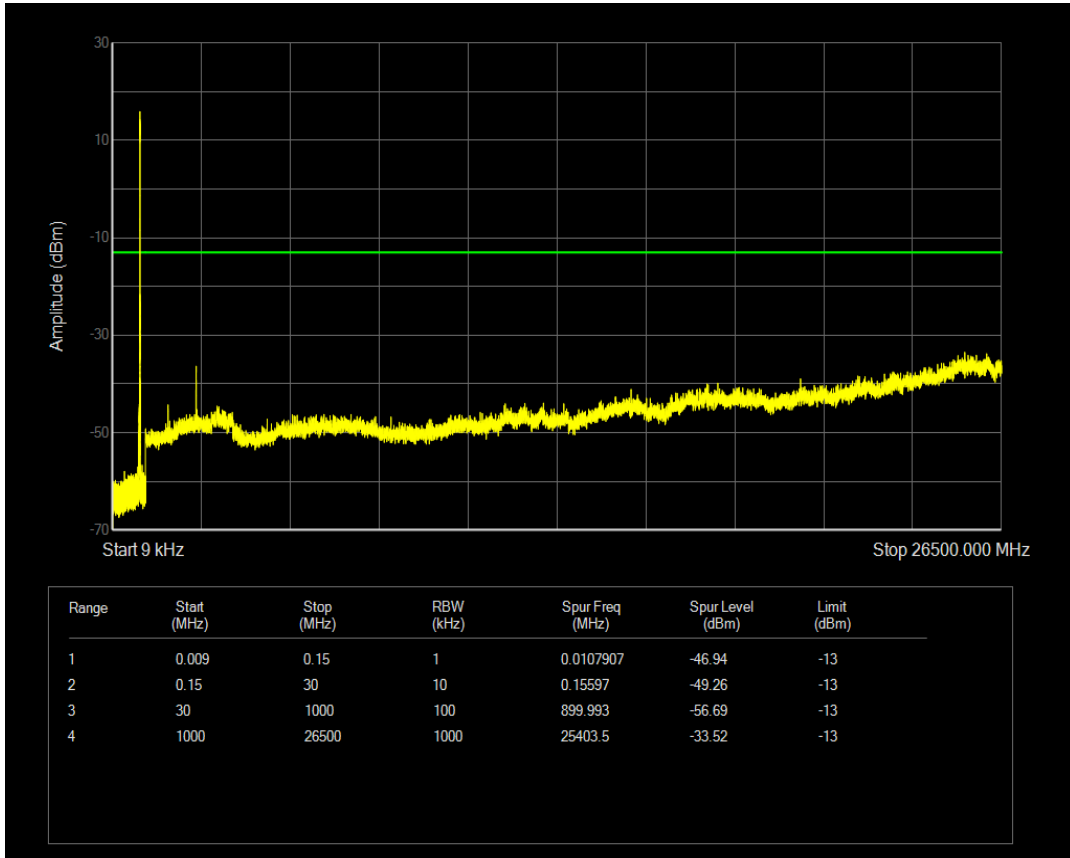

Band26(824-849) QPSK BW=5MHz Channel=26915 RB Size=1 Position=#0

Band26(824-849) QPSK BW=5MHz Channel=26915 RB Size=25 Position=#0

Band26(824-849) QAM16 BW=5MHz Channel=26915 RB Size=1 Position=#0

Band26(824-849) QAM16 BW=5MHz Channel=26915 RB Size=25 Position=#0

Band26(824-849) QPSK BW=5MHz Channel=27015 RB Size=1 Position=#0

Band26(824-849) QPSK BW=5MHz Channel=27015 RB Size=25 Position=#0

Band26(824-849) QAM16 BW=5MHz Channel=27015 RB Size=1 Position=#0

Band26(824-849) QAM16 BW=5MHz Channel=27015 RB Size=25 Position=#0