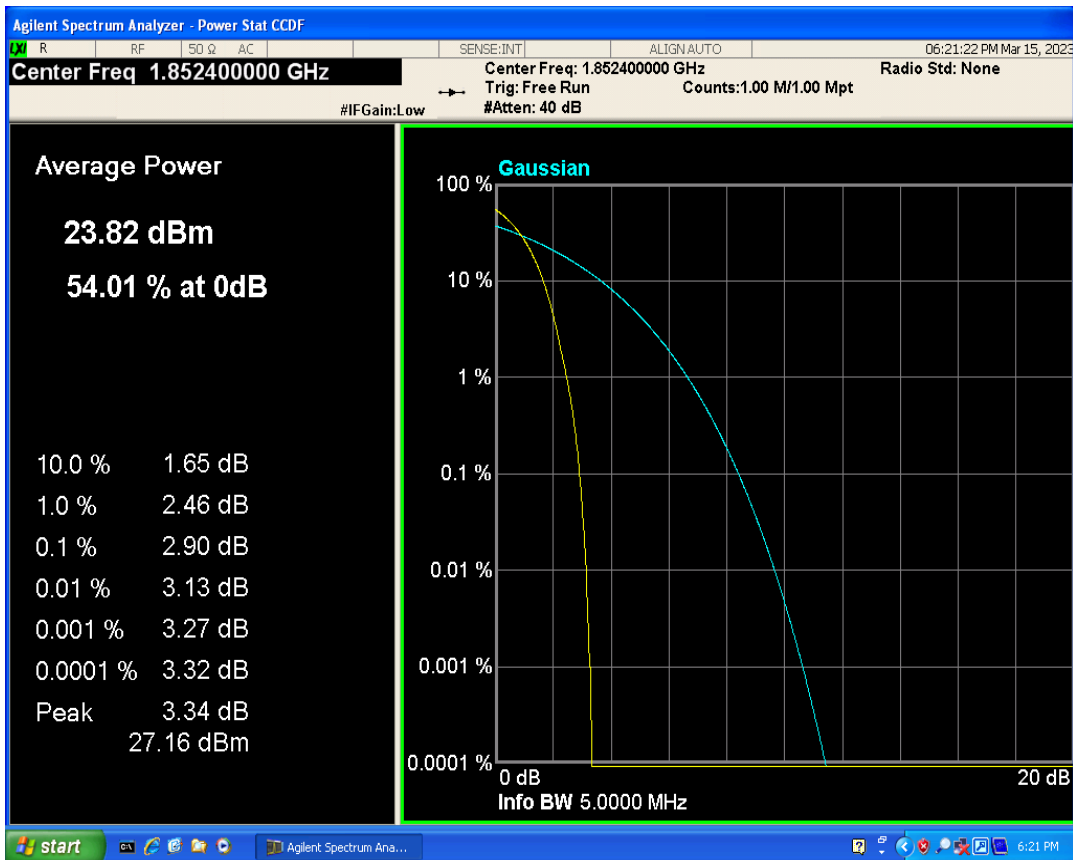

WCDMA Band2 Channel=9262