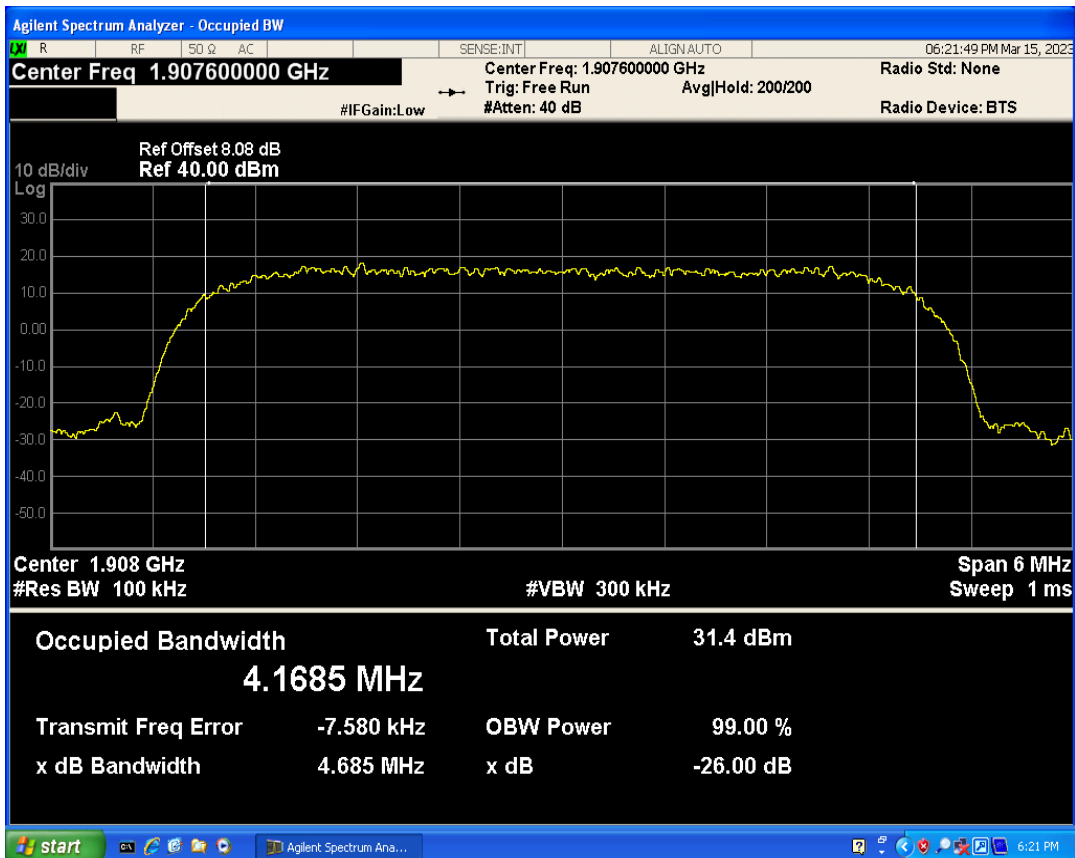

WCDMA Band2 Channel=9538