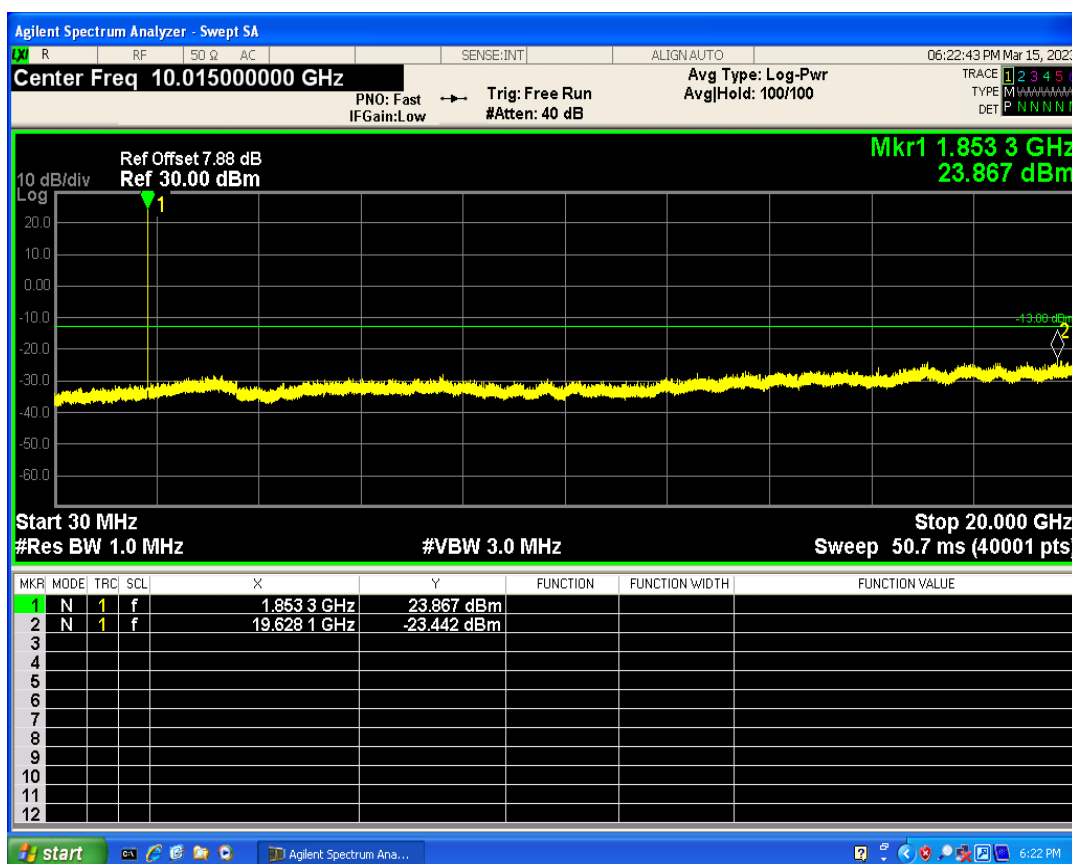

WCDMA Band2 Channel=9262

WCDMA Band2 Channel=9538

WCDMA Band4 Channel=1312

WCDMA Band4 Channel=1513

WCDMA Band5 Channel=4132

WCDMA Band5 Channel=4233

06 Out-of-band emissions

Band	Channel	Frequency (MHz)	Spur Freq (MHz)	Spur Level (dBm)	Limit (dBm)	Verdict
WCDMA Band2	9262	1852.4	19628.06	-23.44	-13	PASS
WCDMA Band2	9400	1880	19892.16	-22.99	-13	PASS
WCDMA Band2	9538	1907.6	19547.68	-22.91	-13	PASS
WCDMA Band4	1312	1712.4	19866.20	-24.13	-13	PASS
WCDMA Band4	1413	1732.6	17040.45	-23.93	-13	PASS
WCDMA Band4	1513	1752.6	17087.87	-23.39	-13	PASS
WCDMA Band5	4132	826.4	3159.83	-30.16	-13	PASS
WCDMA Band5	4182	836.4	8512.97	-30.19	-13	PASS
WCDMA Band5	4233	846.6	3153.60	-30.08	-13	PASS

WCDMA Band2 Channel=9262

WCDMA Band2 Channel=9538

WCDMA Band2 Channel=9400

WCDMA Band4 Channel=1312

WCDMA Band4 Channel=1413

WCDMA Band4 Channel=1513

WCDMA Band5 Channel=4132

WCDMA Band5 Channel=4182