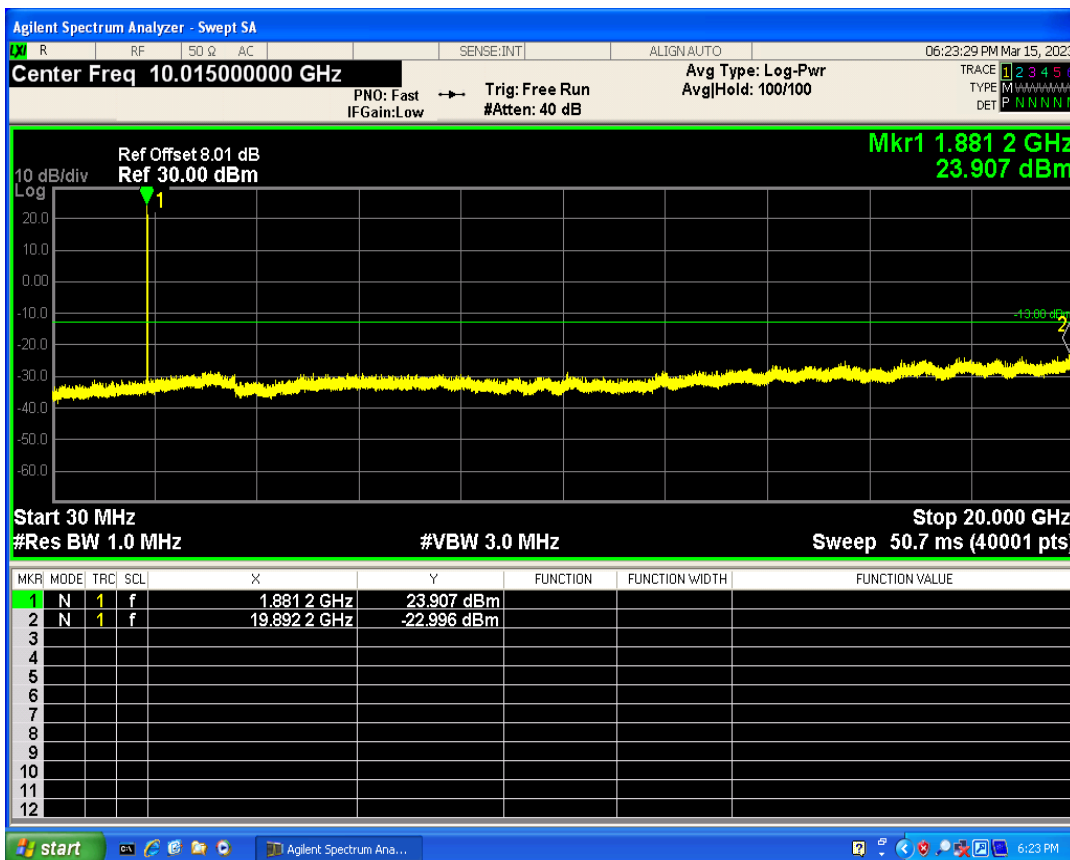

WCDMA Band2 Channel=9262

WCDMA Band2 Channel=9538

WCDMA Band4 Channel=1312

WCDMA Band4 Channel=1513

WCDMA Band5 Channel=4132

WCDMA Band5 Channel=4233

06 Out-of-band emissions

Band	Channel	Frequency (MHz)	Spur Freq (MHz)	Spur Level (dBm)	Limit (dBm)	Verdict
WCDMA Band2	9262	1852.4	19628.06	-23.44	-13	PASS
WCDMA Band2	9400	1880	19892.16	-22.99	-13	PASS
WCDMA Band2	9538	1907.6	19547.68	-22.91	-13	PASS
WCDMA Band4	1312	1712.4	19866.20	-24.13	-13	PASS
WCDMA Band4	1413	1732.6	17040.45	-23.93	-13	PASS
WCDMA Band4	1513	1752.6	17087.87	-23.39	-13	PASS
WCDMA Band5	4132	826.4	3159.83	-30.16	-13	PASS
WCDMA Band5	4182	836.4	8512.97	-30.19	-13	PASS
WCDMA Band5	4233	846.6	3153.60	-30.08	-13	PASS

WCDMA Band2 Channel=9262

WCDMA Band2 Channel=9538

WCDMA Band2 Channel=9400

WCDMA Band4 Channel=1312

WCDMA Band4 Channel=1413

WCDMA Band4 Channel=1513

WCDMA Band5 Channel=4132

WCDMA Band5 Channel=4182