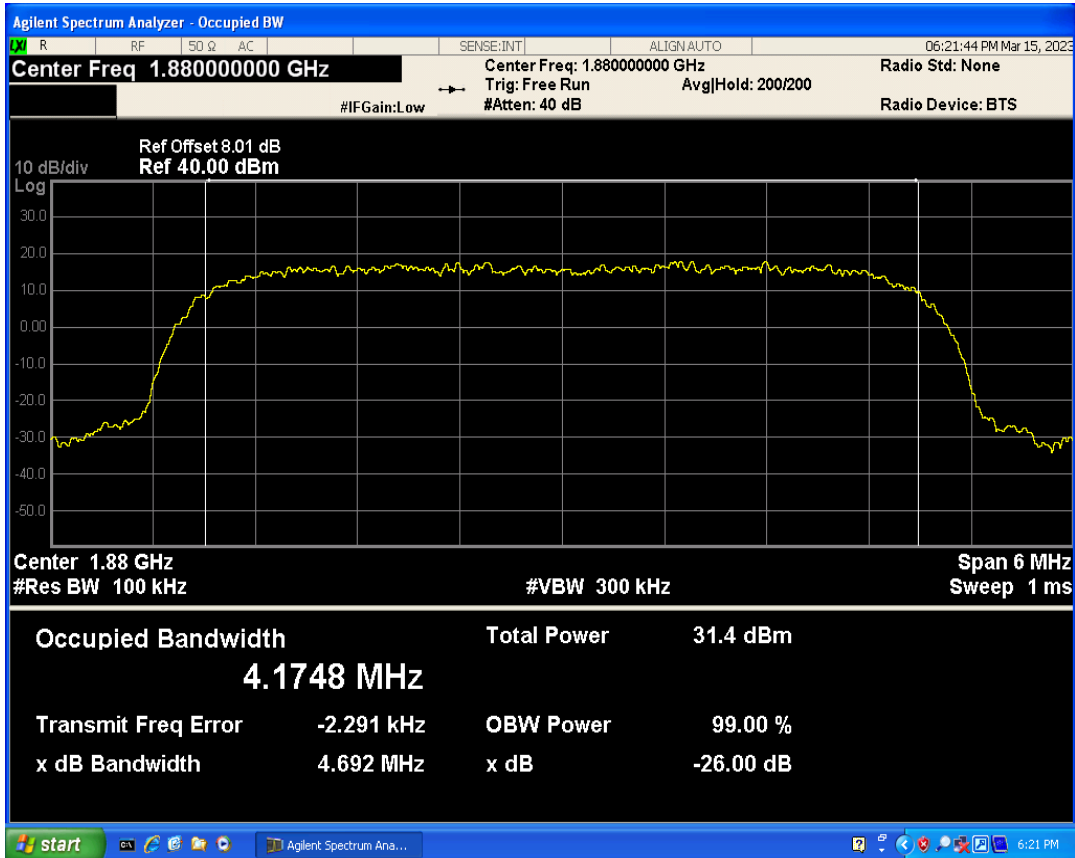

WCDMA Band5 Channel=4233

04 Occupied bandwidth

Band	Channel	Frequency (MHz)	99% OBW (kHz)	-26dB EBW (kHz)	Verdict
WCDMA Band2	9262	1852.4	4171.058	4675.232	PASS
WCDMA Band2	9400	1880	4174.809	4692.477	PASS
WCDMA Band2	9538	1907.6	4168.501	4684.888	PASS
WCDMA Band4	1312	1712.4	4150.732	4652.827	PASS
WCDMA Band4	1413	1732.6	4157.545	4663.111	PASS
WCDMA Band4	1513	1752.6	4153.418	4676.490	PASS
WCDMA Band5	4132	826.4	4172.020	4681.943	PASS
WCDMA Band5	4182	836.4	4143.911	4680.887	PASS
WCDMA Band5	4233	846.6	4153.060	4669.966	PASS

WCDMA Band2 Channel=9262

WCDMA Band2 Channel=9538

WCDMA Band2 Channel=9400

WCDMA Band4 Channel=1312

WCDMA Band4 Channel=1513

WCDMA Band4 Channel=1413

WCDMA Band5 Channel=4132

WCDMA Band5 Channel=4182