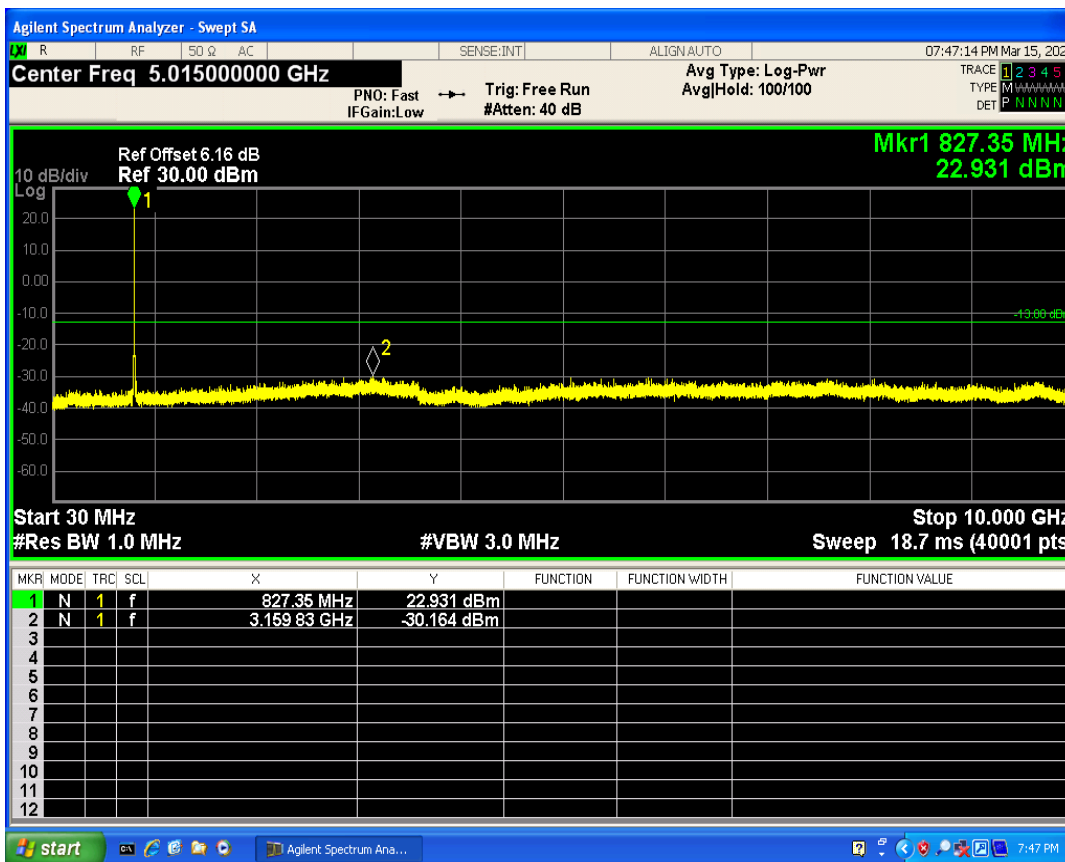

WCDMA Band2 Channel=9262

WCDMA Band2 Channel=9538

WCDMA Band4 Channel=1312

WCDMA Band4 Channel=1513

WCDMA Band5 Channel=4132

WCDMA Band5 Channel=4233

06 Out-of-band emissions

Band	Channel	Frequency (MHz)	Spur Freq (MHz)	Spur Level (dBm)	Limit (dBm)	Verdict
WCDMA Band2	9262	1852.4	19628.06	-23.44	-13	PASS
WCDMA Band2	9400	1880	19892.16	-22.99	-13	PASS
WCDMA Band2	9538	1907.6	19547.68	-22.91	-13	PASS
WCDMA Band4	1312	1712.4	19866.20	-24.13	-13	PASS
WCDMA Band4	1413	1732.6	17040.45	-23.93	-13	PASS
WCDMA Band4	1513	1752.6	17087.87	-23.39	-13	PASS
WCDMA Band5	4132	826.4	3159.83	-30.16	-13	PASS
WCDMA Band5	4182	836.4	8512.97	-30.19	-13	PASS
WCDMA Band5	4233	846.6	3153.60	-30.08	-13	PASS

WCDMA Band2 Channel=9262

WCDMA Band2 Channel=9538

WCDMA Band2 Channel=9400

WCDMA Band4 Channel=1312

WCDMA Band4 Channel=1413

WCDMA Band4 Channel=1513

WCDMA Band5 Channel=4132

WCDMA Band5 Channel=4182