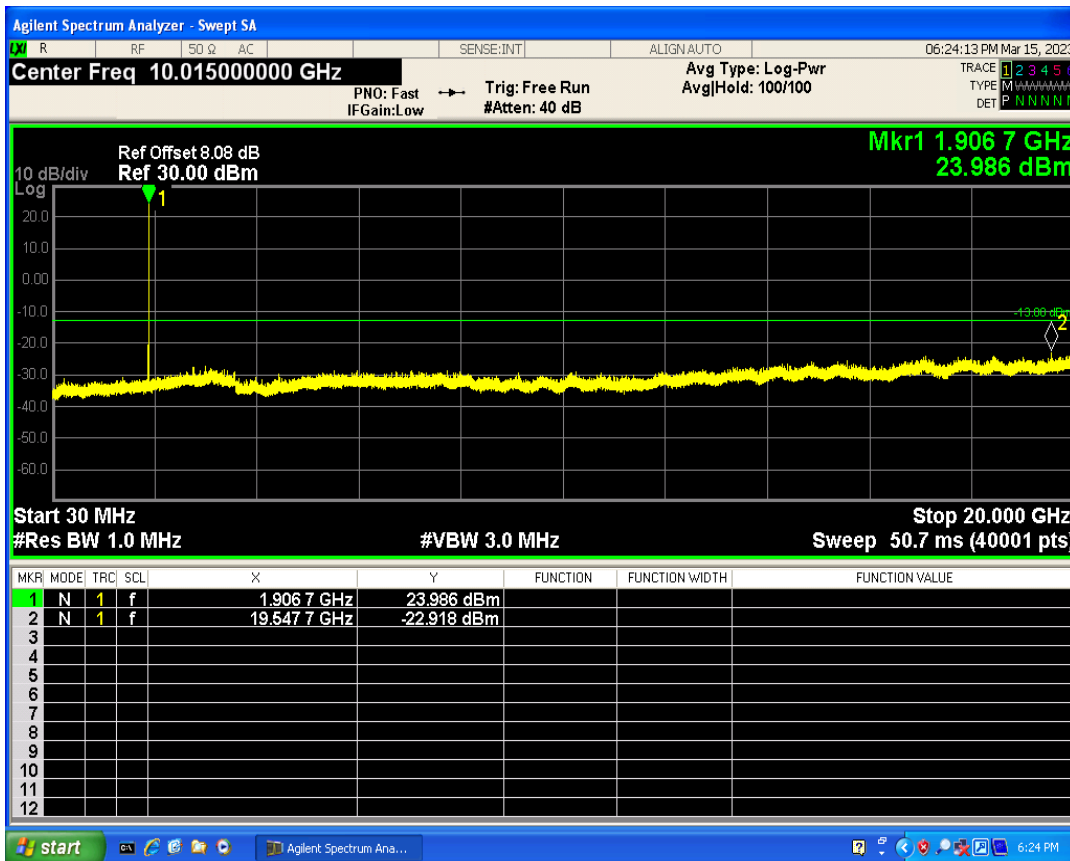

WCDMA Band2 Channel=9262

WCDMA Band2 Channel=9538

WCDMA Band4 Channel=1312

WCDMA Band4 Channel=1513

WCDMA Band5 Channel=4132

WCDMA Band5 Channel=4233

06 Out-of-band emissions

Band	Channel	Frequency (MHz)	Spur Freq (MHz)	Spur Level (dBm)	Limit (dBm)	Verdict
WCDMA Band2	9262	1852.4	19628.06	-23.44	-13	PASS
WCDMA Band2	9400	1880	19892.16	-22.99	-13	PASS
WCDMA Band2	9538	1907.6	19547.68	-22.91	-13	PASS
WCDMA Band4	1312	1712.4	19866.20	-24.13	-13	PASS
WCDMA Band4	1413	1732.6	17040.45	-23.93	-13	PASS
WCDMA Band4	1513	1752.6	17087.87	-23.39	-13	PASS
WCDMA Band5	4132	826.4	3159.83	-30.16	-13	PASS
WCDMA Band5	4182	836.4	8512.97	-30.19	-13	PASS
WCDMA Band5	4233	846.6	3153.60	-30.08	-13	PASS

WCDMA Band2 Channel=9262

WCDMA Band2 Channel=9538

WCDMA Band2 Channel=9400

WCDMA Band4 Channel=1312

WCDMA Band4 Channel=1413

WCDMA Band4 Channel=1513

WCDMA Band5 Channel=4132

WCDMA Band5 Channel=4182