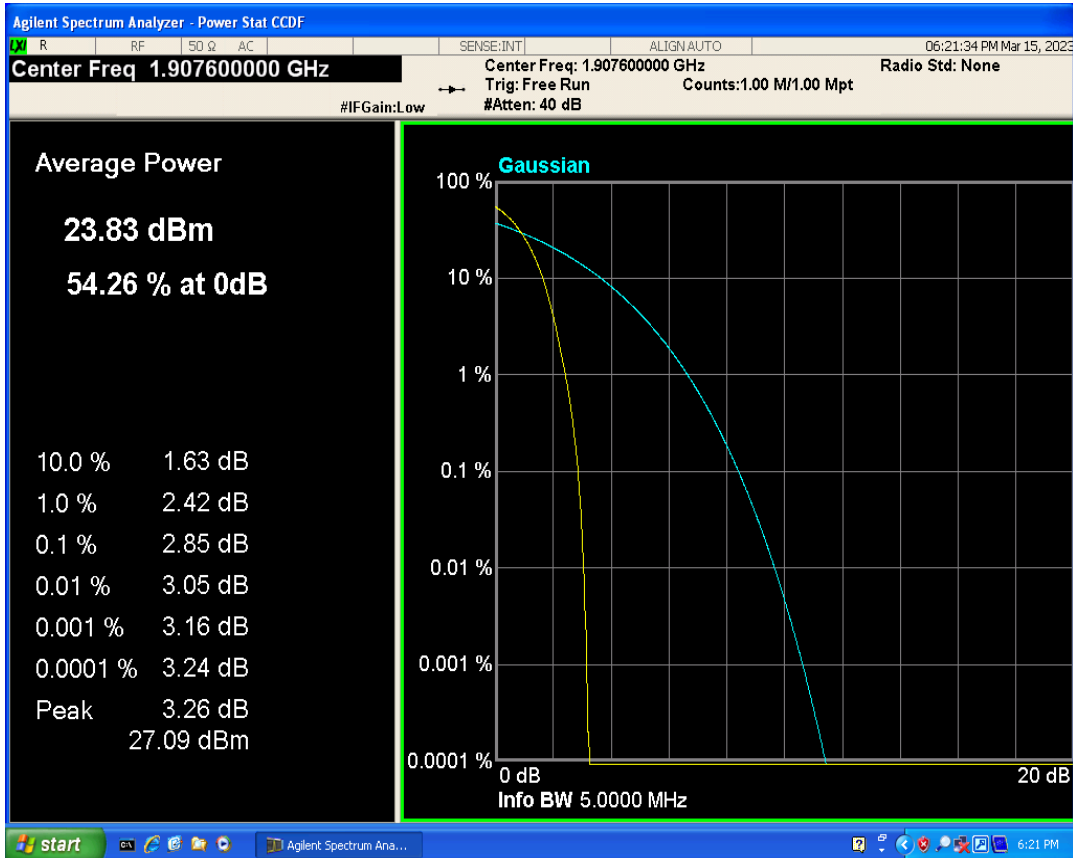

WCDMA Band2 Channel=9538